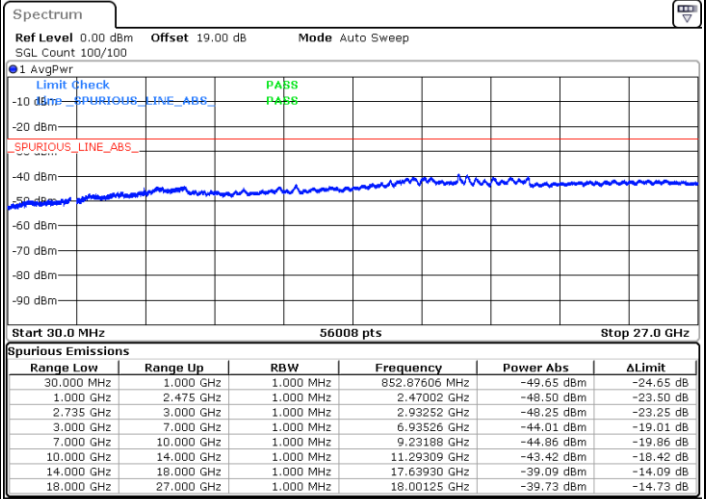

Date: 3.NOV.2021 09:13:10

Lowest Channel / FullRB

N/A

Date: 3.NOV.2021 09:19:44

LTE Band 41C / 15MHz+15MHz

16QAM

Middle Channel / 1RB0 and 1RB74

Middle Channel / 1RB74 and 1RB0

Date: 2.NOV.2021 17:27:29

Date: 2.NOV.2021 17:30:46

Middle Channel / FullRB

N/A

Date: 2.NOV.2021 17:24:13

LTE Band 41C / 15MHz+15MHz

16QAM

Highest Channel / 1RB0 and 1RB74

Highest Channel / 1RB74 and 1RB0

Date: 3.NOV.2021 09:47:59

Date: 3.NOV.2021 09:44:42

Highest Channel / FullIRB

N/A

Date: 3.NOV.2021 09:51:17

LTE Band 41C / 15MHz+20MHz

16QAM

Lowest Channel / 1RB0 and 1RB99

Lowest Channel / 1RB74 and 1RB0

Date: 3.NOV.2021 10:12:23

Date: 3.NOV.2021 10:09:06

Lowest Channel / FullRB

N/A

Date: 3.NOV.2021 10:15:40

LTE Band 41C / 15MHz+20MHz