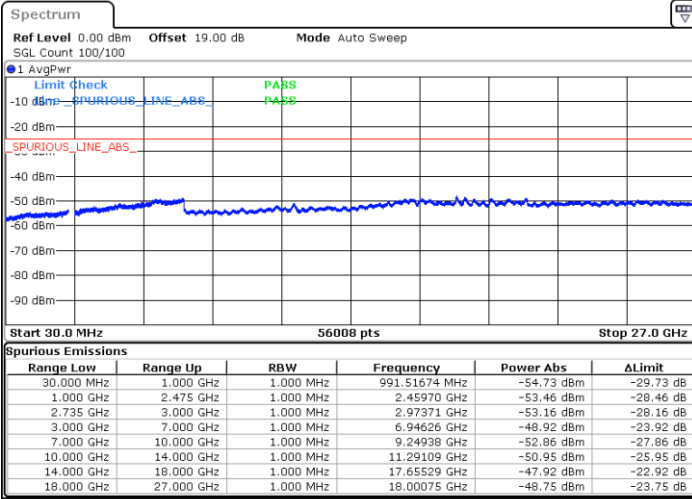

Date: 3.NOV.2021 16:08:07

LTE Band 41C / 20MHz+5MHz

16QAM

Lowest Channel / 1RB0 and 1RB24

Lowest Channel / 1RB99 and 1RB0

Date: 1.NOV.2021 15:39:40

Date: 1.NOV.2021 15:36:02

Lowest Channel / FullIRB

N/A

Date: 1.NOV.2021 15:43:19

LTE Band 41C / 20MHz+5MHz

16QAM

Middle Channel / 1RB0 and 1RB24

Middle Channel / 1RB99 and 1RB0

Date: 1.NOV.2021 17:23:45

Date: 1.NOV.2021 17:23:23

Middle Channel / FullIRB

N/A

Date: 1.NOV.2021 17:20:06

LTE Band 41C / 20MHz+5MHz

16QAM

Highest Channel / 1RB0 and 1RB24

Highest Channel / 1RB99 and 1RB0

Date: 2.NOV.2021 09:40:02

Date: 2.NOV.2021 09:36:46

Highest Channel / FullIRB

N/A

Date: 2.NOV.2021 09:43:19

LTE Band 41C / 20MHz+10MHz

16QAM

Lowest Channel / 1RB0 and 1RB49

Lowest Channel / 1RB99 and 1RB0