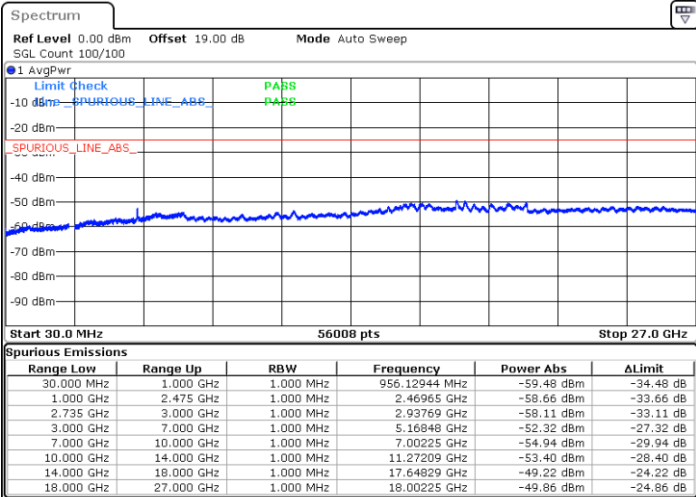

Lowest Channel / 1RB0 and 1RB99

Lowest Channel / 1RB74 and 1RB0

Date: 3.NOV.2021 10:12:23

Date: 3.NOV.2021 10:09:06

Lowest Channel / FullRB

N/A

Date: 3.NOV.2021 10:15:40

LTE Band 41C / 15MHz+20MHz

16QAM

Middle Channel / 1RB0 and 1RB9

Middle Channel / 1RB74 and 1RB0

Date: 3.NOV.2021 10:35:25

Date: 3.NOV.2021 11:03:49

Middle Channel / FullRB

N/A

Date: 3.NOV.2021 10:32:06

LTE Band 41C / 15MHz+20MHz

16QAM

Highest Channel / 1RB0 and 1RB99

Highest Channel / 1RB74 and 1RB0

Date: 3.NOV.2021 16:04:29

Date: 3.NOV.2021 16:00:50

Highest Channel / FullIRB

N/A

Date: 3.NOV.2021 16:08:07

LTE Band 41C / 20MHz+5MHz

16QAM

Lowest Channel / 1RB0 and 1RB24

Lowest Channel / 1RB99 and 1RB0

Date: 1.NOV.2021 15:39:40

Date: 1.NOV.2021 15:36:02

Lowest Channel / FullIRB