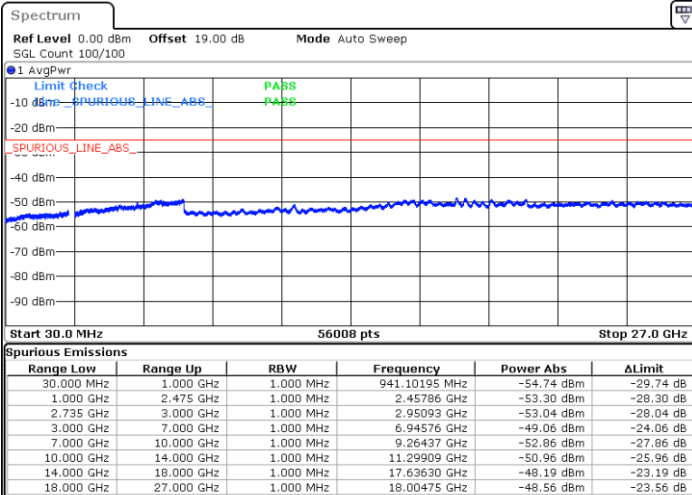

Highest Channel / 1RB0 and 1RB99

Highest Channel / 1RB99 and 1RB0

Date: 3.NOV.2021 14:52:26

Date: 3.NOV.2021 14:46:22

Highest Channel / FullIRB

N/A

Date: 3.NOV.2021 14:53:39

LTE Band 41C / 5MHz+20MHz

LTE Band 41C / 5MHz+20MHz

16QAM

Middle Channel / 1RB0 and 1RB9

Middle Channel / 1RB24 and 1RB0

Date: 1.NOV.2021 14:54:09

Date: 1.NOV.2021 14:57:47

Middle Channel / FullRB

N/A

Date: 1.NOV.2021 14:50:31

LTE Band 41C / 5MHz+20MHz

16QAM

Highest Channel / 1RB0 and 1RB99

Highest Channel / 1RB24 and 1RB0

Date: 1.NOV.2021 15:05:07

Date: 1.NOV.2021 15:01:29

Highest Channel / FullIRB