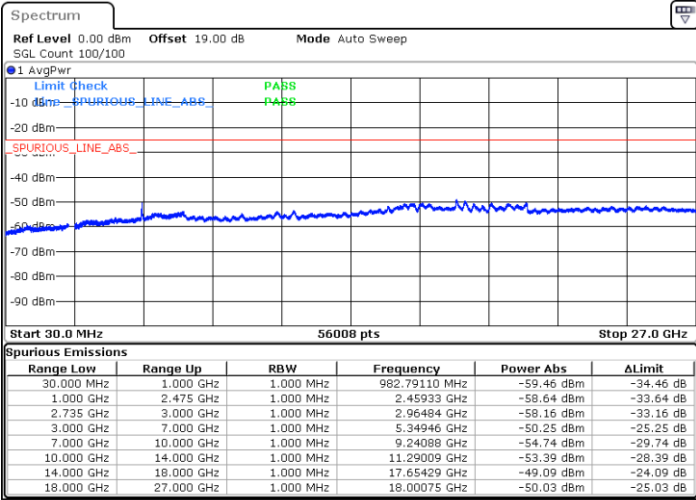

LTE Band 41C / 20MHz+10MHz

QPSK

Highest Channel / 1RB0 and 1RB49

Highest Channel / 1RB99 and 1RB0

Date: 2.NOV.2021 17:10:21

Date: 2.NOV.2021 17:17:47

Highest Channel / FullIRB

N/A

Date: 2.NOV.2021 17:11:27

LTE Band 41C / 20MHz+15MHz

QPSK

Lowest Channel / 1RB0 and 1RB74

Lowest Channel / 1RB99 and 1RB0

Date: 3.NOV.2021 11:53:53

Date: 3.NOV.2021 11:52:48

Lowest Channel / FullRB