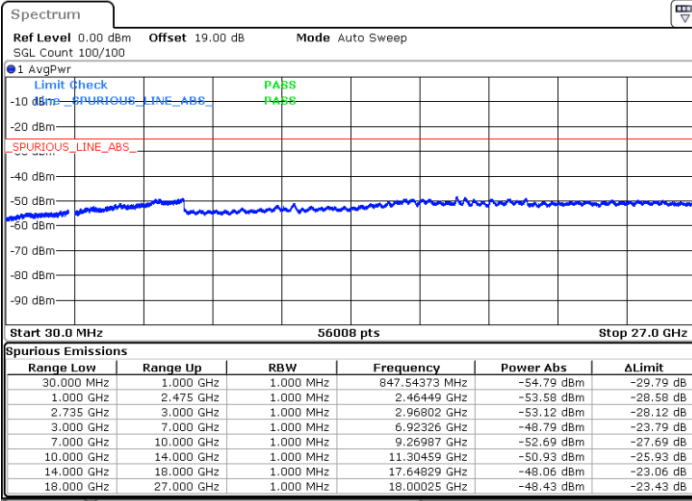

LTE Band 41C / 20MHz+10MHz

QPSK

Highest Channel / 1RB0 and 1RB49

Highest Channel / 1RB99 and 1RB0

Date: 2.NOV.2021 17:10:21

Date: 2.NOV.2021 17:17:47

Highest Channel / FullIRB

N/A

Date: 2.NOV.2021 17:11:27

LTE Band 41C / 20MHz+15MHz

QPSK

Lowest Channel / 1RB0 and 1RB74

Lowest Channel / 1RB99 and 1RB0

Date: 3.NOV.2021 11:53:53

Date: 3.NOV.2021 11:52:48

Lowest Channel / FullRB

N/A

Date: 3.NOV.2021 11:59:22

LTE Band 41C / 20MHz+15MHz

QPSK

Middle Channel / 1RB0 and 1RB74

Middle Channel / 1RB99 and 1RB0

Date: 3.NOV.2021 11:26:19

Date: 3.NOV.2021 11:27:25

Middle Channel / FullRB

N/A

Date: 3.NOV.2021 11:20:50

LTE Band 41C / 20MHz+15MHz

QPSK

Highest Channel / 1RB0 and 1RB74

Highest Channel / 1RB99 and 1RB0

Date: 3.NOV.2021 15:12:08