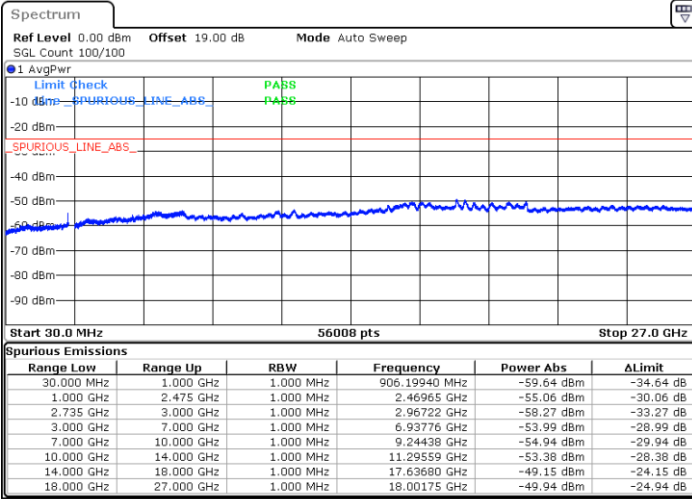

Middle Channel / FullIRB

N/A

Date: 1.NOV.2021 17:20:06

LTE Band 41C / 20MHz+5MHz

16QAM

Highest Channel / 1RB0 and 1RB24

Highest Channel / 1RB99 and 1RB0

Date: 2.NOV.2021 09:40:02

Date: 2.NOV.2021 09:36:46

Highest Channel / FullIRB

N/A

Date: 2.NOV.2021 09:43:19

LTE Band 41C / 20MHz+10MHz

16QAM

Lowest Channel / 1RB0 and 1RB49

Lowest Channel / 1RB99 and 1RB0