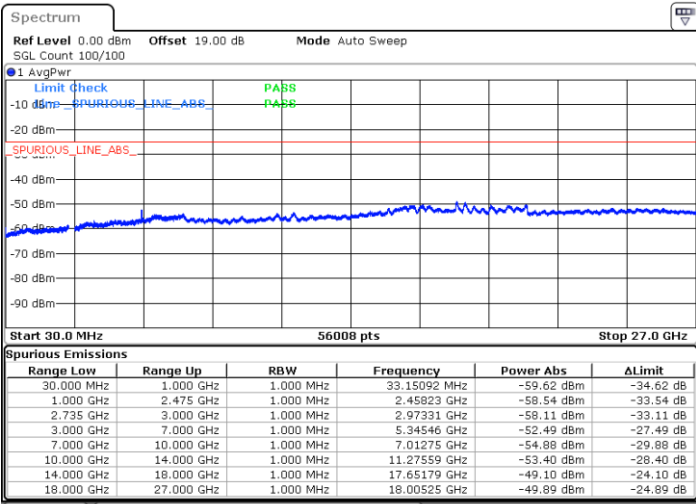

Lowest Channel / 1RB0 and 1RB99

Lowest Channel / 1RB74 and 1RB0

Date: 3.NOV.2021 10:12:23

Date: 3.NOV.2021 10:09:06

Lowest Channel / FullRB

N/A

Date: 3.NOV.2021 10:15:40

LTE Band 41C / 15MHz+20MHz

16QAM

Middle Channel / 1RB0 and 1RB9

Middle Channel / 1RB74 and 1RB0

Date: 3.NOV.2021 10:35:25

Date: 3.NOV.2021 11:03:49

Middle Channel / FullRB

N/A

Date: 3.NOV.2021 10:32:06

LTE Band 41C / 15MHz+20MHz

16QAM

Highest Channel / 1RB0 and 1RB99

Highest Channel / 1RB74 and 1RB0

Date: 3.NOV.2021 16:04:29

Date: 3.NOV.2021 16:00:50

Highest Channel / FullIRB

N/A