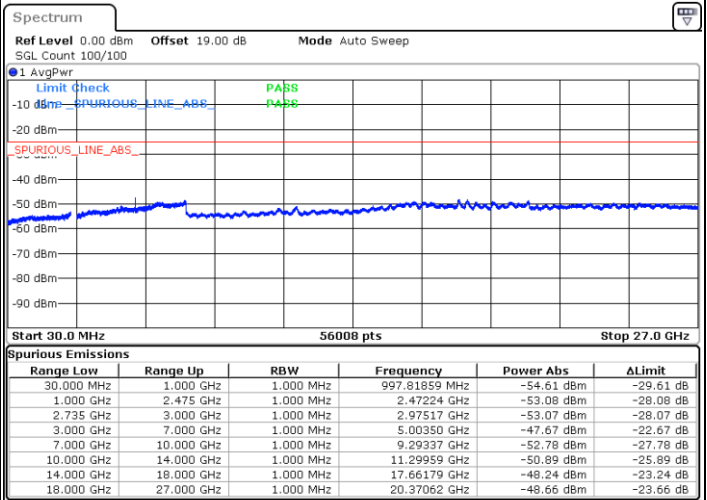

Middle Channel / 1RB99 and 1RB0

Date: 3.NOV.2021 14:03:43

Date: 3.NOV.2021 14:04:49

Middle Channel / FullIRB

N/A

Date: 3.NOV.2021 13:58:15

LTE Band 41C / 20MHz+20MHz

QPSK

Highest Channel / 1RB0 and 1RB99

Highest Channel / 1RB99 and 1RB0

Date: 3.NOV.2021 14:52:26

Date: 3.NOV.2021 14:46:22

Highest Channel / FullIRB

N/A

Date: 3.NOV.2021 14:53:39

LTE Band 41C / 5MHz+20MHz

16QAM

Lowest Channel / 1RB0 and 1RB99

Lowest Channel / 1RB24 and 1RB0

Date: 1.NOV.2021 14:43:10

Date: 1.NOV.2021 14:39:32

Lowest Channel / FullRB

N/A

Date: 1.NOV.2021 14:46:49