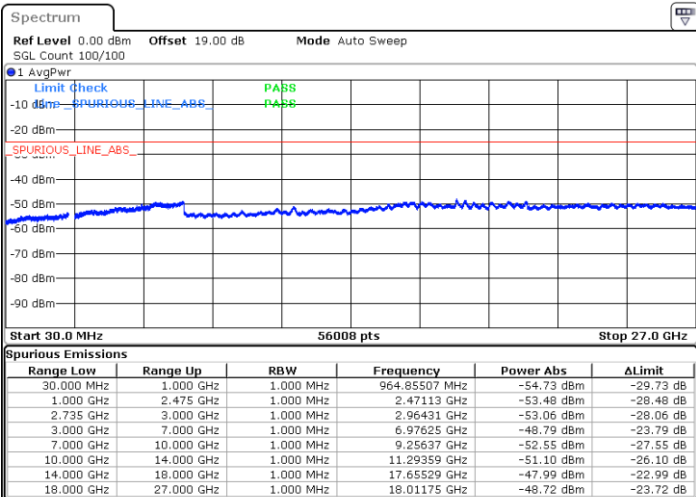

Middle Channel / FullRB

N/A

Date: 3.NOV.2021 11:20:50

LTE Band 41C / 20MHz+15MHz

QPSK

Highest Channel / 1RB0 and 1RB74

Highest Channel / 1RB99 and 1RB0

Date: 3.NOV.2021 15:12:08

Date: 3.NOV.2021 15:06:04

Highest Channel / FullIRB

N/A

Date: 3.NOV.2021 15:13:21

LTE Band 41C / 20MHz+20MHz

QPSK

Lowest Channel / 1RB0 and 1RB99

Lowest Channel / 1RB99 and 1RB0

Date: 3.NOV.2021 13:50:15

Date: 3.NOV.2021 13:49:09

Lowest Channel / FullIRB

N/A

Date: 3.NOV.2021 13:55:44

LTE Band 41C / 20MHz+20MHz

QPSK

MiddleChannel / 1RB0 and 1RB99