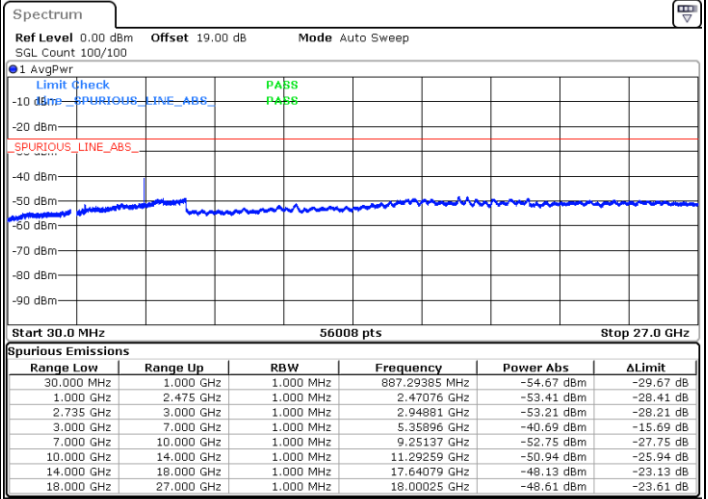

Date: 2.NOV.2021 11:51:59

LTE Band 41C / 15MHz+10MHz

16QAM

Middle Channel / 1RB0 and 1RB49

Middle Channel / 1RB74 and 1RB0

Date: 2.NOV.2021 12:02:53

Date: 2.NOV.2021 12:06:08

Middle Channel / FullRB

N/A

Date: 2.NOV.2021 11:59:37

LTE Band 41C / 15MHz+10MHz

16QAM

Highest Channel / 1RB0 and 1RB49

Highest Channel / 1RB74 and 1RB0

Date: 2.NOV.2021 13:56:13

Date: 2.NOV.2021 13:52:57

Highest Channel / FullIRB

N/A

Date: 2.NOV.2021 13:59:30

LTE Band 41C / 15MHz+15MHz

16QAM

Lowest Channel / 1RB0 and 1RB74

Lowest Channel / 1RB74 and 1RB0

Date: 3.NOV.2021 09:16:27