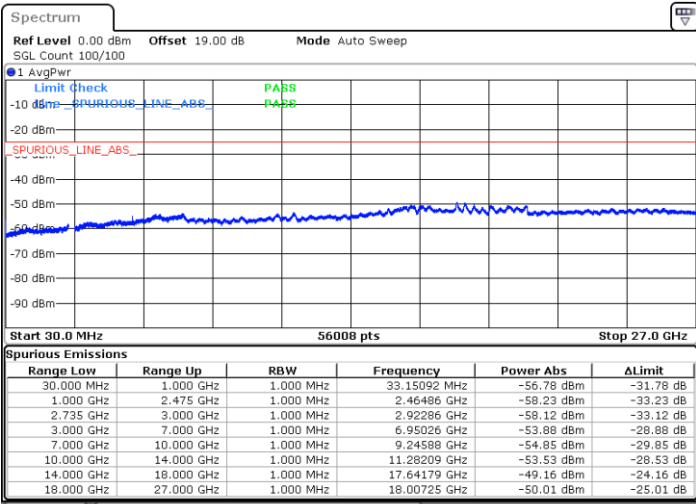

Date: 2.NOV.2021 17:27:29

Date: 2.NOV.2021 17:30:46

Middle Channel / FullRB

N/A

Date: 2.NOV.2021 17:24:13

LTE Band 41C / 15MHz+15MHz

16QAM

Highest Channel / 1RB0 and 1RB74

Highest Channel / 1RB74 and 1RB0

Date: 3.NOV.2021 09:47:59

Date: 3.NOV.2021 09:44:42

Highest Channel / FullIRB

N/A

Date: 3.NOV.2021 09:51:17

LTE Band 41C / 15MHz+20MHz

16QAM

Lowest Channel / 1RB0 and 1RB99

Lowest Channel / 1RB74 and 1RB0

Date: 3.NOV.2021 10:12:23

Date: 3.NOV.2021 10:09:06

Lowest Channel / FullRB

N/A

Date: 3.NOV.2021 10:15:40

LTE Band 41C / 15MHz+20MHz