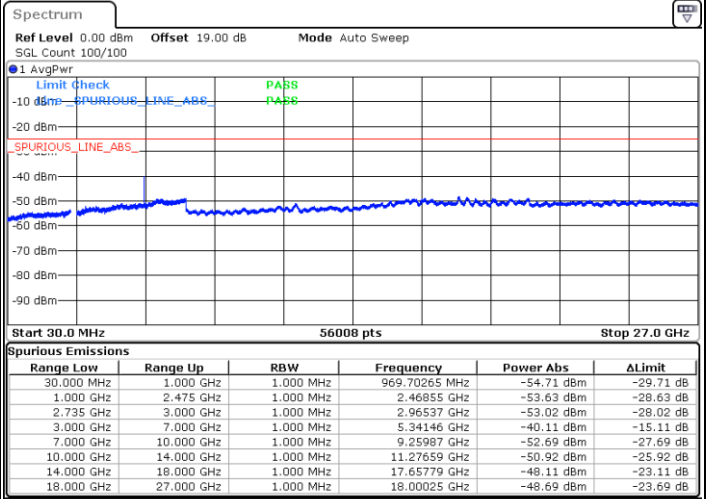

LTE Band 41C / 5MHz+20MHz

16QAM

Middle Channel / 1RB0 and 1RB9

Middle Channel / 1RB24 and 1RB0

Date: 1.NOV.2021 14:54:09

Date: 1.NOV.2021 14:57:47

Middle Channel / FullRB

N/A

Date: 1.NOV.2021 14:50:31

LTE Band 41C / 5MHz+20MHz

16QAM

Highest Channel / 1RB0 and 1RB99

Highest Channel / 1RB24 and 1RB0

Date: 1.NOV.2021 15:05:07

Date: 1.NOV.2021 15:01:29

Highest Channel / FullIRB

N/A

Date: 1.NOV.2021 15:08:45

LTE Band 41C / 10MHz+15MHz

16QAM

Lowest Channel / 1RB0 and 1RB74

Lowest Channel / 1RB49 and 1RB0

Date: 2.NOV.2021 10:54:55

Date: 2.NOV.2021 10:51:40