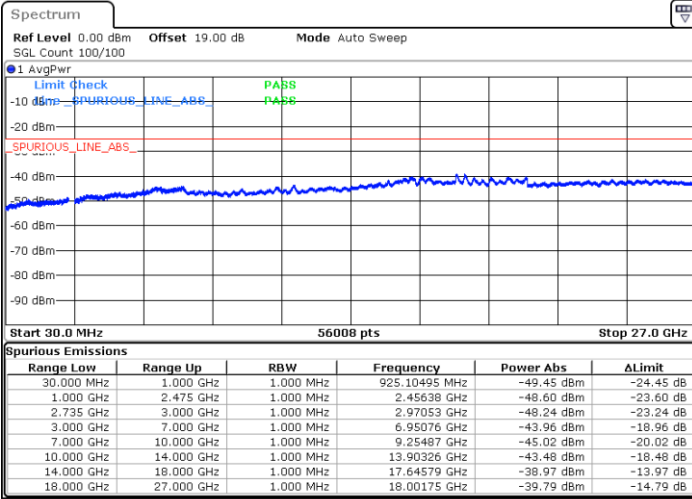

N/A

Date: 2.NOV.2021 11:59:37

LTE Band 41C / 15MHz+10MHz

16QAM

Highest Channel / 1RB0 and 1RB49

Highest Channel / 1RB74 and 1RB0

Date: 2.NOV.2021 13:56:13

Date: 2.NOV.2021 13:52:57

Highest Channel / FullIRB

N/A

Date: 2.NOV.2021 13:59:30

LTE Band 41C / 15MHz+15MHz

16QAM

Lowest Channel / 1RB0 and 1RB74

Lowest Channel / 1RB74 and 1RB0

Date: 3.NOV.2021 09:16:27

Date: 3.NOV.2021 09:13:10

Lowest Channel / FullRB

N/A

Date: 3.NOV.2021 09:19:44

LTE Band 41C / 15MHz+15MHz

16QAM

Middle Channel / 1RB0 and 1RB74

Middle Channel / 1RB74 and 1RB0