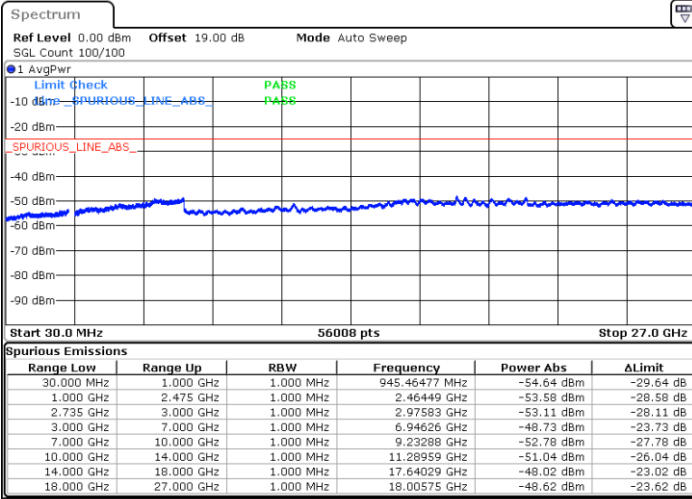

Date: 2.NOV.2021 11:51:59

LTE Band 41C / 15MHz+10MHz

16QAM

Middle Channel / 1RB0 and 1RB49

Middle Channel / 1RB74 and 1RB0

Date: 2.NOV.2021 12:02:53

Date: 2.NOV.2021 12:06:08

Middle Channel / FullRB

N/A

Date: 2.NOV.2021 11:59:37

LTE Band 41C / 15MHz+10MHz

16QAM

Highest Channel / 1RB0 and 1RB49

Highest Channel / 1RB74 and 1RB0

Date: 2.NOV.2021 13:56:13

Date: 2.NOV.2021 13:52:57

Highest Channel / FullIRB

N/A

Date: 2.NOV.2021 13:59:30

LTE Band 41C / 15MHz+15MHz

16QAM

Lowest Channel / 1RB0 and 1RB74

Lowest Channel / 1RB74 and 1RB0

Date: 3.NOV.2021 09:16:27