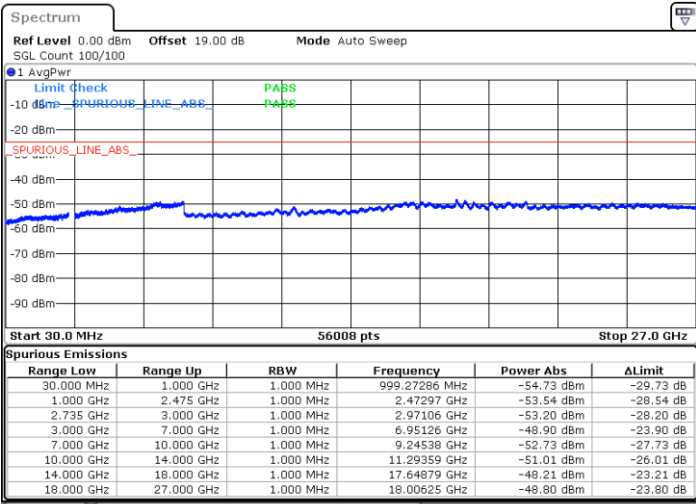

LTE Band 41C / 15MHz+10MHz

16QAM

Lowest Channel / 1RB0 and 1RB49

Lowest Channel / 1RB74 and 1RB80

Date: 2.NOV.2021 11:48:43

Date: 2.NOV.2021 11:45:28

Lowest Channel / FullIRB

N/A

Date: 2.NOV.2021 11:51:59

LTE Band 41C / 15MHz+10MHz

16QAM

Middle Channel / 1RB0 and 1RB49

Middle Channel / 1RB74 and 1RB0

Date: 2.NOV.2021 12:02:53

Date: 2.NOV.2021 12:06:08

Middle Channel / FullRB

N/A

Date: 2.NOV.2021 11:59:37

LTE Band 41C / 15MHz+10MHz

16QAM

Highest Channel / 1RB0 and 1RB49

Highest Channel / 1RB74 and 1RB0

Date: 2.NOV.2021 13:56:13

Date: 2.NOV.2021 13:52:57

Highest Channel / FullIRB

N/A

Date: 2.NOV.2021 13:59:30

LTE Band 41C / 15MHz+15MHz

16QAM

Lowest Channel / 1RB0 and 1RB74

Lowest Channel / 1RB74 and 1RB0

Date: 3.NOV.2021 09:16:27