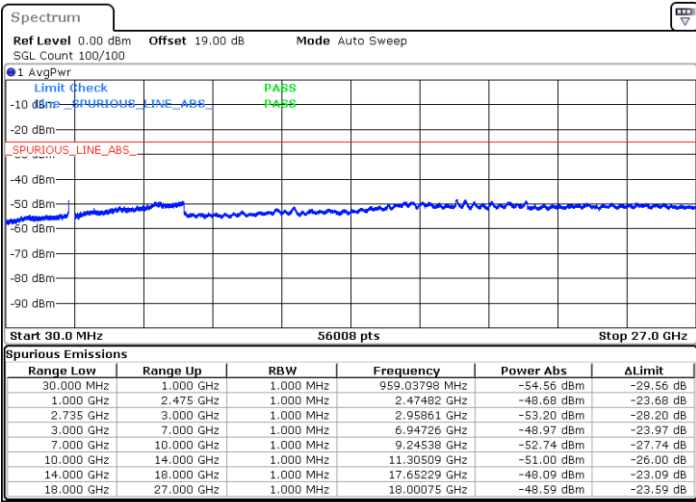

LTE Band 41C / 15MHz+20MHz

16QAM

Highest Channel / 1RB0 and 1RB99

Highest Channel / 1RB74 and 1RB0

Date: 3.NOV.2021 16:04:29

Date: 3.NOV.2021 16:00:50

Highest Channel / FullIRB

N/A

Date: 3.NOV.2021 16:08:07

LTE Band 41C / 20MHz+5MHz

16QAM

Lowest Channel / 1RB0 and 1RB24

Lowest Channel / 1RB99 and 1RB0

Date: 1.NOV.2021 15:39:40

Date: 1.NOV.2021 15:36:02

Lowest Channel / FullIRB

N/A

Date: 1.NOV.2021 15:43:19

LTE Band 41C / 20MHz+5MHz

16QAM

Middle Channel / 1RB0 and 1RB24

Middle Channel / 1RB99 and 1RB0

Date: 1.NOV.2021 17:23:45

Date: 1.NOV.2021 17:23:23

Middle Channel / FullIRB

N/A

Date: 1.NOV.2021 17:20:06

LTE Band 41C / 20MHz+5MHz

16QAM

Highest Channel / 1RB0 and 1RB24

Highest Channel / 1RB99 and 1RB0

Date: 2.NOV.2021 09:40:02