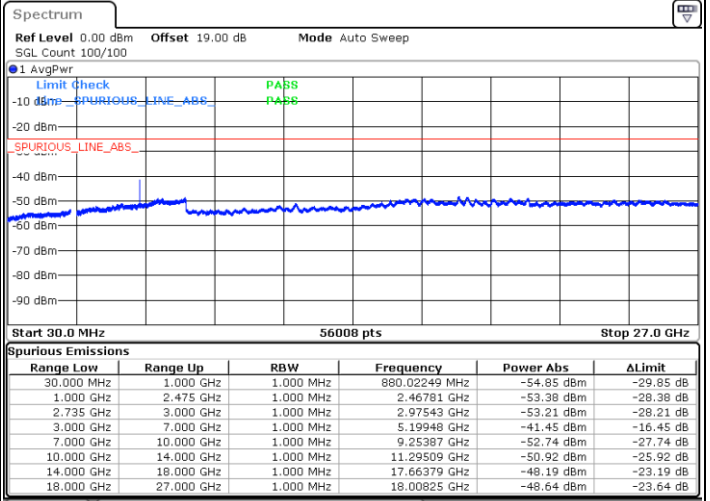

Date: 3.NOV.2021 16:08:07

LTE Band 41C / 20MHz+5MHz

16QAM

Lowest Channel / 1RB0 and 1RB24

Lowest Channel / 1RB99 and 1RB0

Date: 1.NOV.2021 15:39:40

Date: 1.NOV.2021 15:36:02

Lowest Channel / FullIRB

N/A

Date: 1.NOV.2021 15:43:19

LTE Band 41C / 20MHz+5MHz

16QAM

Middle Channel / 1RB0 and 1RB24

Middle Channel / 1RB99 and 1RB0

Date: 1.NOV.2021 17:23:45

Date: 1.NOV.2021 17:23:23

Middle Channel / FullIRB

N/A

Date: 1.NOV.2021 17:20:06

LTE Band 41C / 20MHz+5MHz

16QAM

Highest Channel / 1RB0 and 1RB24

Highest Channel / 1RB99 and 1RB0

Date: 2.NOV.2021 09:40:02

Date: 2.NOV.2021 09:36:46

Highest Channel / FullIRB

N/A

Date: 2.NOV.2021 09:43:19

LTE Band 41C / 20MHz+10MHz

16QAM

Lowest Channel / 1RB0 and 1RB49

Lowest Channel / 1RB99 and 1RB0