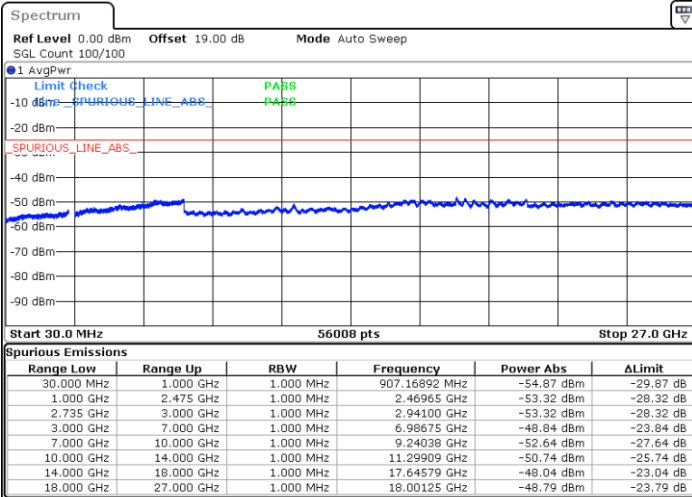

Date: 2.NOV.2021 11:51:59

LTE Band 41C / 15MHz+10MHz

16QAM

Middle Channel / 1RB0 and 1RB49

Middle Channel / 1RB74 and 1RB0

Date: 2.NOV.2021 12:02:53

Date: 2.NOV.2021 12:06:08

Middle Channel / FullRB

N/A

Date: 2.NOV.2021 11:59:37

LTE Band 41C / 15MHz+10MHz

16QAM

Highest Channel / 1RB0 and 1RB49

Highest Channel / 1RB74 and 1RB0

Date: 2.NOV.2021 13:56:13

Date: 2.NOV.2021 13:52:57

Highest Channel / FullIRB

N/A

Date: 2.NOV.2021 13:59:30

LTE Band 41C / 15MHz+15MHz

16QAM

Lowest Channel / 1RB0 and 1RB74

Lowest Channel / 1RB74 and 1RB0

Date: 3.NOV.2021 09:16:27