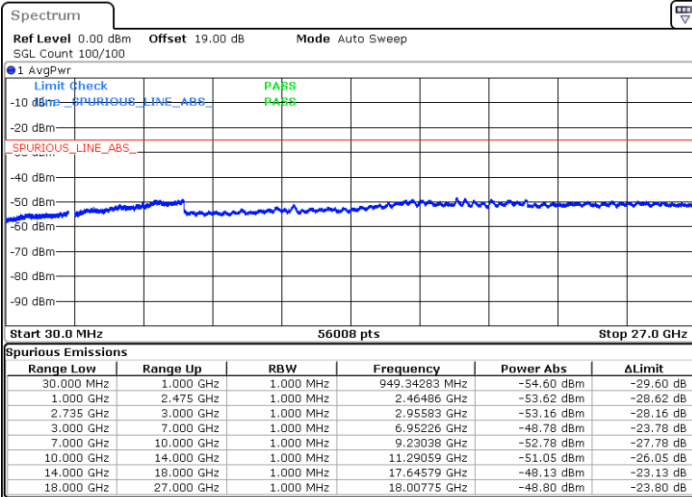

Date: 3.NOV.2021 16:08:07

LTE Band 41C / 20MHz+5MHz

16QAM

Lowest Channel / 1RB0 and 1RB24

Lowest Channel / 1RB99 and 1RB0

Date: 1.NOV.2021 15:39:40

Date: 1.NOV.2021 15:36:02

Lowest Channel / FullIRB

N/A

Date: 1.NOV.2021 15:43:19

LTE Band 41C / 20MHz+5MHz

16QAM

Middle Channel / 1RB0 and 1RB24

Middle Channel / 1RB99 and 1RB0

Date: 1.NOV.2021 17:23:45

Date: 1.NOV.2021 17:23:23

Middle Channel / FullIRB

N/A

Date: 1.NOV.2021 17:20:06

LTE Band 41C / 20MHz+5MHz

16QAM

Highest Channel / 1RB0 and 1RB24

Highest Channel / 1RB99 and 1RB0

Date: 2.NOV.2021 09:40:02

Date: 2.NOV.2021 09:36:46

Highest Channel / FullIRB

N/A

Date: 2.NOV.2021 09:43:19

LTE Band 41C / 20MHz+10MHz

16QAM

Lowest Channel / 1RB0 and 1RB49

Lowest Channel / 1RB99 and 1RB0