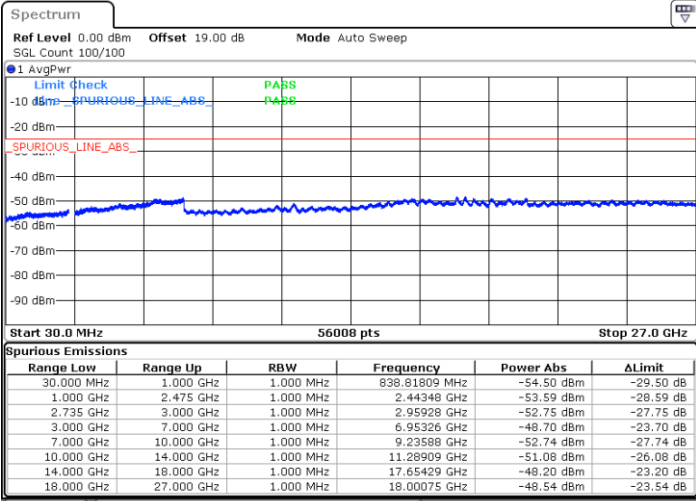

Date: 3.NOV.2021 15:06:04

Highest Channel / FullIRB

N/A

Date: 3.NOV.2021 15:13:21

LTE Band 41C / 20MHz+20MHz

QPSK

Lowest Channel / 1RB0 and 1RB99

Lowest Channel / 1RB99 and 1RB0

Date: 3.NOV.2021 13:50:15

Date: 3.NOV.2021 13:49:09

Lowest Channel / FullIRB

N/A

Date: 3.NOV.2021 13:55:44

LTE Band 41C / 20MHz+20MHz

QPSK

MiddleChannel / 1RB0 and 1RB99

Middle Channel / 1RB99 and 1RB0

Date: 3.NOV.2021 14:03:43

Date: 3.NOV.2021 14:04:49

Middle Channel / FullIRB

N/A

Date: 3.NOV.2021 13:58:15

LTE Band 41C / 20MHz+20MHz

QPSK

Highest Channel / 1RB0 and 1RB99

Highest Channel / 1RB99 and 1RB0

Date: 3.NOV.2021 14:52:26

Date: 3.NOV.2021 14:46:22

Highest Channel / FullIRB

N/A

Date: 3.NOV.2021 14:53:39

LTE Band 41C / 5MHz+20MHz