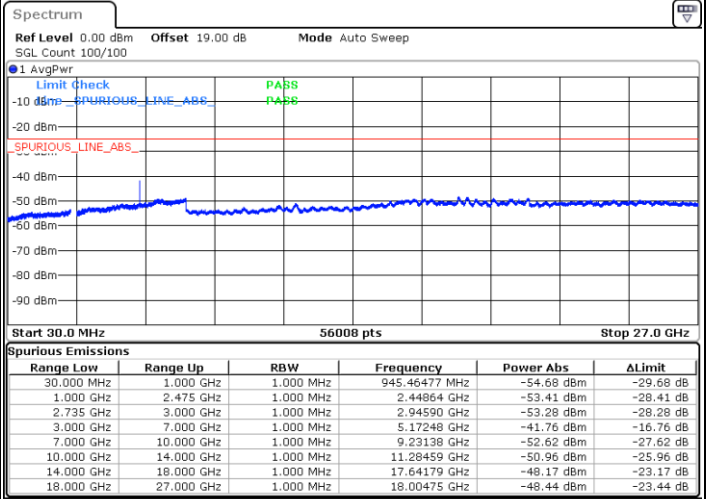

Highest Channel / 1RB0 and 1RB99

Highest Channel / 1RB99 and 1RB0

Date: 3.NOV.2021 14:52:26

Date: 3.NOV.2021 14:46:22

Highest Channel / FullIRB

N/A

Date: 3.NOV.2021 14:53:39

LTE Band 41C / 5MHz+20MHz

16QAM

Lowest Channel / 1RB0 and 1RB99

Lowest Channel / 1RB24 and 1RB0

Date: 1.NOV.2021 14:43:10

Date: 1.NOV.2021 14:39:32

Lowest Channel / FullRB

N/A

Date: 1.NOV.2021 14:46:49

LTE Band 41C / 5MHz+20MHz

16QAM

Middle Channel / 1RB0 and 1RB9

Middle Channel / 1RB24 and 1RB0

Date: 1.NOV.2021 14:54:09

Date: 1.NOV.2021 14:57:47

Middle Channel / FullRB

N/A

Date: 1.NOV.2021 14:50:31

LTE Band 41C / 5MHz+20MHz

16QAM

Highest Channel / 1RB0 and 1RB99

Highest Channel / 1RB24 and 1RB0

Date: 1.NOV.2021 15:05:07

Date: 1.NOV.2021 15:01:29

Highest Channel / FullIRB