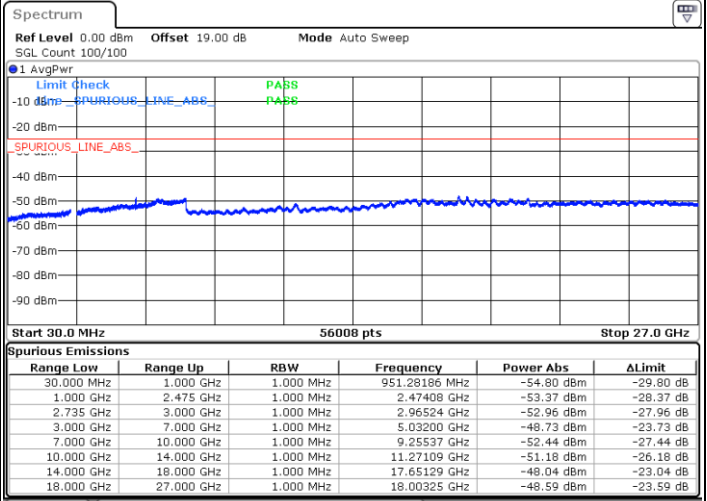

Middle Channel / FullRB

N/A

Date: 3.NOV.2021 11:20:50

LTE Band 41C / 20MHz+15MHz

QPSK

Highest Channel / 1RB0 and 1RB74

Highest Channel / 1RB99 and 1RB0

Date: 3.NOV.2021 15:12:08

Date: 3.NOV.2021 15:06:04

Highest Channel / FullIRB

N/A

Date: 3.NOV.2021 15:13:21

LTE Band 41C / 20MHz+20MHz

QPSK

Lowest Channel / 1RB0 and 1RB99

Lowest Channel / 1RB99 and 1RB0

Date: 3.NOV.2021 13:50:15

Date: 3.NOV.2021 13:49:09

Lowest Channel / FullIRB

N/A

Date: 3.NOV.2021 13:55:44

LTE Band 41C / 20MHz+20MHz

QPSK

MiddleChannel / 1RB0 and 1RB99

Highest Channel / 1RB0 and 1RB99

Highest Channel / 1RB99 and 1RB0

Date: 3.NOV.2021 14:52:26

Date: 3.NOV.2021 14:46:22

Highest Channel / FullIRB

N/A

Date: 3.NOV.2021 14:53:39

LTE Band 41C / 5MHz+20MHz