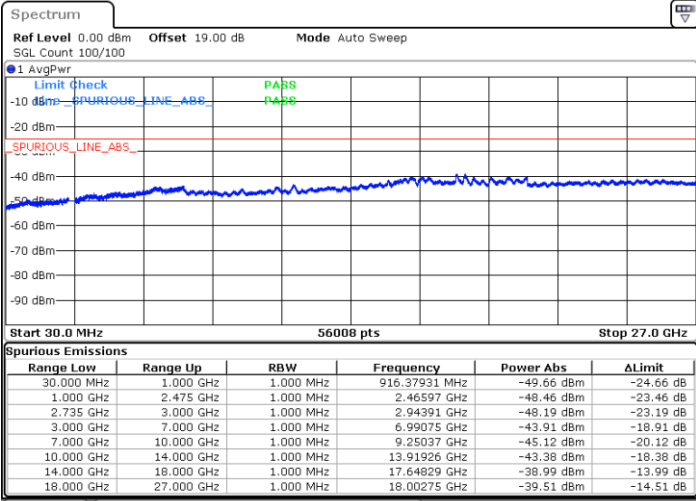

Highest Channel / FullIRB

N/A

Date: 2.NOV.2021 13:59:30

LTE Band 41C / 15MHz+15MHz

16QAM

Lowest Channel / 1RB0 and 1RB74

Lowest Channel / 1RB74 and 1RB0

Date: 3.NOV.2021 09:16:27

Date: 3.NOV.2021 09:13:10

Lowest Channel / FullRB

N/A

Date: 3.NOV.2021 09:19:44

LTE Band 41C / 15MHz+15MHz

16QAM

Middle Channel / 1RB0 and 1RB74

Middle Channel / 1RB74 and 1RB0

Date: 2.NOV.2021 17:27:29

Date: 2.NOV.2021 17:30:46

Middle Channel / FullRB

N/A

Date: 2.NOV.2021 17:24:13

LTE Band 41C / 15MHz+15MHz

16QAM

Highest Channel / 1RB0 and 1RB74

Highest Channel / 1RB74 and 1RB0

Date: 3.NOV.2021 09:47:59

Date: 3.NOV.2021 09:44:42

Highest Channel / FullIRB

N/A

Date: 3.NOV.2021 09:51:17

LTE Band 41C / 15MHz+20MHz

16QAM