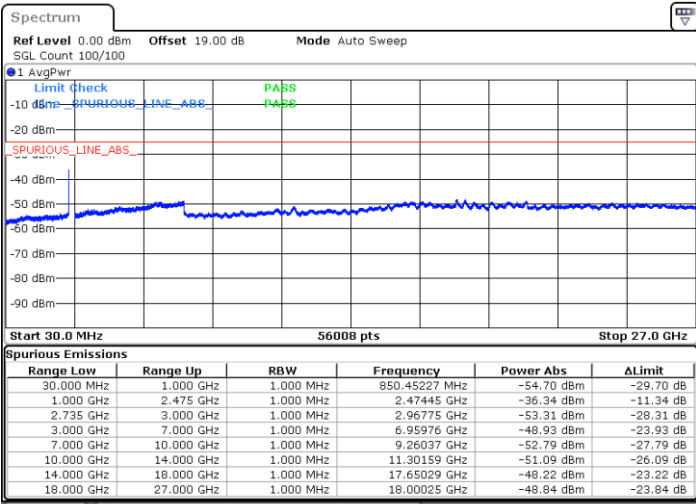

LTE Band 41C / 15MHz+20MHz

16QAM

Highest Channel / 1RB0 and 1RB99

Highest Channel / 1RB74 and 1RB0

Date: 3.NOV.2021 16:04:29

Date: 3.NOV.2021 16:00:50

Highest Channel / FullIRB

N/A

Date: 3.NOV.2021 16:08:07

LTE Band 41C / 20MHz+5MHz

16QAM

Lowest Channel / 1RB0 and 1RB24

Lowest Channel / 1RB99 and 1RB0

Date: 1.NOV.2021 15:39:40

Date: 1.NOV.2021 15:36:02

Lowest Channel / FullIRB

N/A

Date: 1.NOV.2021 15:43:19

LTE Band 41C / 20MHz+5MHz

16QAM

Middle Channel / 1RB0 and 1RB24

Middle Channel / 1RB99 and 1RB0

Date: 1.NOV.2021 17:23:45

Date: 1.NOV.2021 17:23:23

Middle Channel / FullIRB

N/A

Date: 1.NOV.2021 17:20:06

LTE Band 41C / 20MHz+5MHz

16QAM

Highest Channel / 1RB0 and 1RB24

Highest Channel / 1RB99 and 1RB0

Date: 2.NOV.2021 09:40:02