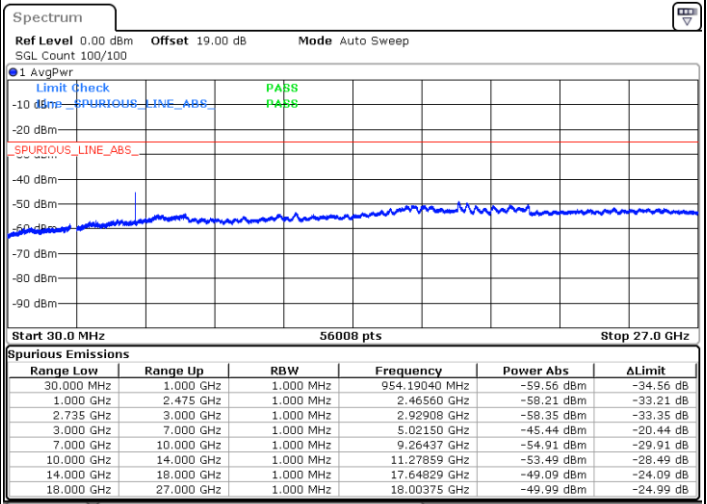

Date: 2.NOV.2021 17:27:29

Date: 2.NOV.2021 17:30:46

Middle Channel / FullRB

N/A

Date: 2.NOV.2021 17:24:13

LTE Band 41C / 15MHz+15MHz

16QAM

Highest Channel / 1RB0 and 1RB74

Highest Channel / 1RB74 and 1RB0

Date: 3.NOV.2021 09:47:59

Date: 3.NOV.2021 09:44:42

Highest Channel / FullIRB

N/A

Date: 3.NOV.2021 09:51:17

LTE Band 41C / 15MHz+20MHz

16QAM

Lowest Channel / 1RB0 and 1RB99

Lowest Channel / 1RB74 and 1RB0

Date: 3.NOV.2021 10:12:23

Date: 3.NOV.2021 10:09:06

Lowest Channel / FullRB

N/A

Date: 3.NOV.2021 10:15:40

LTE Band 41C / 15MHz+20MHz