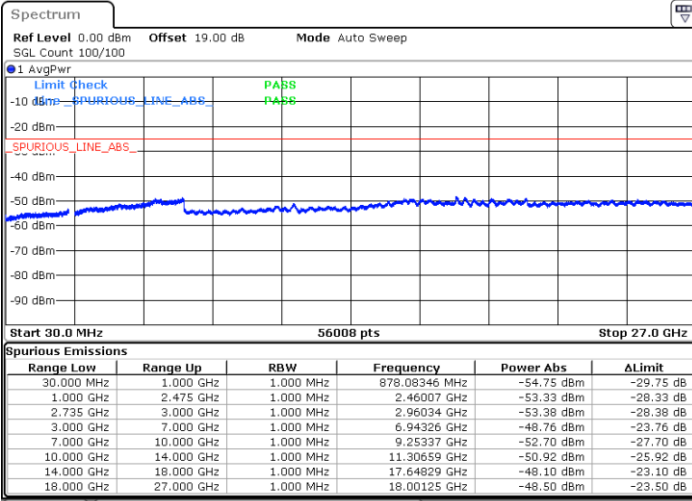

Middle Channel / FullRB

N/A

Date: 3.NOV.2021 11:20:50

LTE Band 41C / 20MHz+15MHz

QPSK

Highest Channel / 1RB0 and 1RB74

Highest Channel / 1RB99 and 1RB0

Date: 3.NOV.2021 15:12:08

Date: 3.NOV.2021 15:06:04

Highest Channel / FullIRB

N/A

Date: 3.NOV.2021 15:13:21

LTE Band 41C / 20MHz+20MHz

QPSK

Lowest Channel / 1RB0 and 1RB99

Lowest Channel / 1RB99 and 1RB0

Date: 3.NOV.2021 13:50:15

Date: 3.NOV.2021 13:49:09

Lowest Channel / FullIRB

N/A

Date: 3.NOV.2021 13:55:44

LTE Band 41C / 20MHz+20MHz

QPSK

MiddleChannel / 1RB0 and 1RB99

Highest Channel / 1RB0 and 1RB99

Highest Channel / 1RB99 and 1RB0

Date: 3.NOV.2021 14:52:26

Date: 3.NOV.2021 14:46:22

Highest Channel / FullIRB

N/A

Date: 3.NOV.2021 14:53:39

LTE Band 41C / 5MHz+20MHz