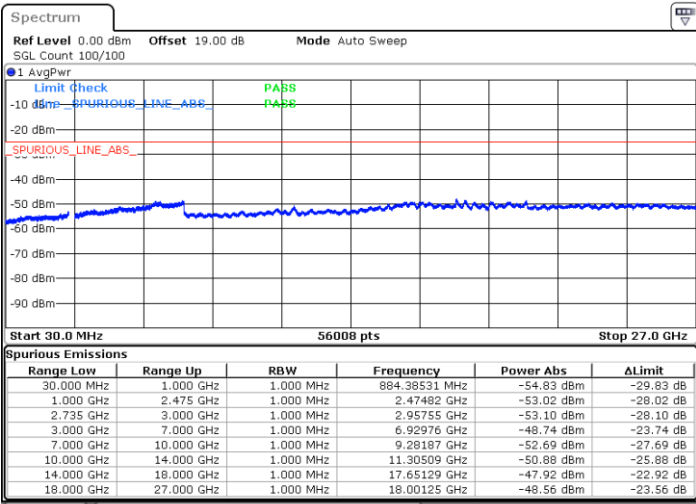

Date: 2.NOV.2021 17:11:27

LTE Band 41C / 20MHz+15MHz

QPSK

Lowest Channel / 1RB0 and 1RB74

Lowest Channel / 1RB99 and 1RB0

Date: 3.NOV.2021 11:53:53

Date: 3.NOV.2021 11:52:48

Lowest Channel / FullRB

N/A

Date: 3.NOV.2021 11:59:22

LTE Band 41C / 20MHz+15MHz

QPSK

Middle Channel / 1RB0 and 1RB74

Middle Channel / 1RB99 and 1RB0

Date: 3.NOV.2021 11:26:19

Date: 3.NOV.2021 11:27:25

Middle Channel / FullRB

N/A

Date: 3.NOV.2021 11:20:50

LTE Band 41C / 20MHz+15MHz

QPSK

Highest Channel / 1RB0 and 1RB74

Highest Channel / 1RB99 and 1RB0

Date: 3.NOV.2021 15:12:08

Date: 3.NOV.2021 15:06:04

Highest Channel / FullIRB

N/A

Date: 3.NOV.2021 15:13:21

LTE Band 41C / 20MHz+20MHz

QPSK

Lowest Channel / 1RB0 and 1RB99

Lowest Channel / 1RB99 and 1RB0