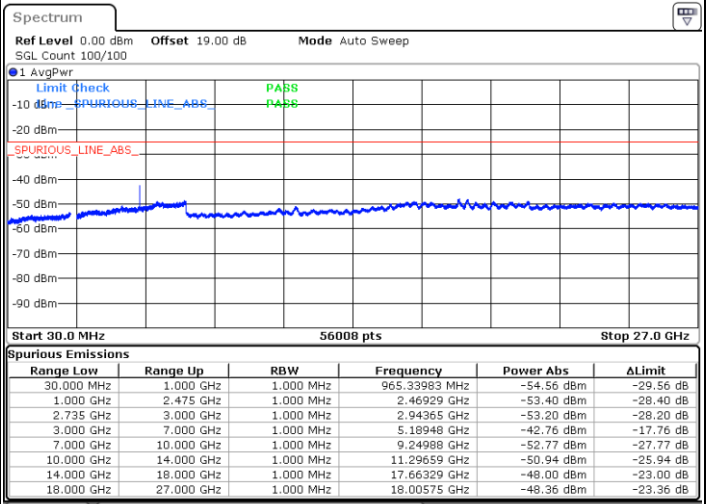

Date: 2.NOV.2021 17:11:27

LTE Band 41C / 20MHz+15MHz

QPSK

Lowest Channel / 1RB0 and 1RB74

Lowest Channel / 1RB99 and 1RB0

Date: 3.NOV.2021 11:53:53

Date: 3.NOV.2021 11:52:48

Lowest Channel / FullRB

N/A

Date: 3.NOV.2021 11:59:22

LTE Band 41C / 20MHz+15MHz

QPSK

Middle Channel / 1RB0 and 1RB74

Middle Channel / 1RB99 and 1RB0

Date: 3.NOV.2021 11:26:19

Date: 3.NOV.2021 11:27:25

Middle Channel / FullRB

N/A

Date: 3.NOV.2021 11:20:50

LTE Band 41C / 20MHz+15MHz

QPSK

Highest Channel / 1RB0 and 1RB74

Highest Channel / 1RB99 and 1RB0

Date: 3.NOV.2021 15:12:08

Date: 3.NOV.2021 15:06:04

Highest Channel / FullIRB

N/A

Date: 3.NOV.2021 15:13:21

LTE Band 41C / 20MHz+20MHz

QPSK

Lowest Channel / 1RB0 and 1RB99

Lowest Channel / 1RB99 and 1RB0