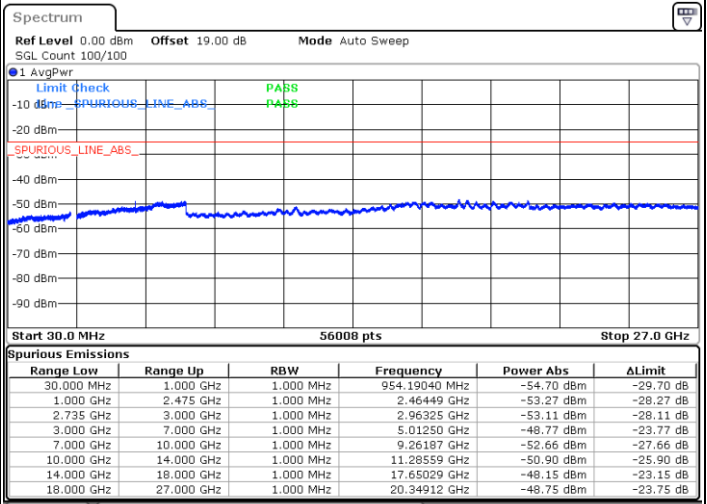

Date: 2.NOV.2021 11:08:02

Middle Channel / FullIRB

N/A

Date: 2.NOV.2021 11:01:30

LTE Band 41C / 10MHz+15MHz

16QAM

Highest Channel / 1RB0 and 1RB74

Highest Channel / 1RB49 and 1RB0

Date: 2.NOV.2021 11:14:37

Date: 2.NOV.2021 11:11:21

Highest Channel / FullIRB

N/A

Date: 2.NOV.2021 11:17:52

LTE Band 41C / 10MHz+20MHz

16QAM

Lowest Channel / 1RB0 and 1RB99

Lowest Channel / 1RB49 and 1RB0

Date: 2.NOV.2021 14:30:35

Date: 2.NOV.2021 14:27:19

Lowest Channel / FullIRB

N/A

Date: 2.NOV.2021 14:33:52

LTE Band 41C / 10MHz+20MHz

16QAM