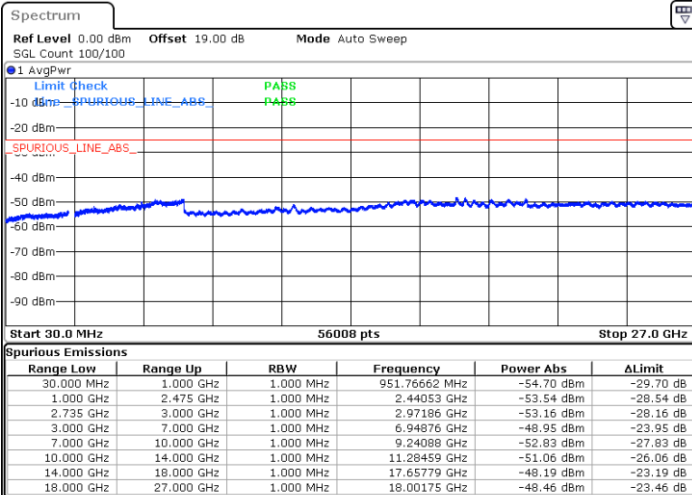

Date: 1.NOV.2021 14:50:31

LTE Band 41C / 5MHz+20MHz

16QAM

Highest Channel / 1RB0 and 1RB99

Highest Channel / 1RB24 and 1RB0

Date: 1.NOV.2021 15:05:07

Date: 1.NOV.2021 15:01:29

Highest Channel / FullIRB

N/A

Date: 1.NOV.2021 15:08:45

LTE Band 41C / 10MHz+15MHz

16QAM

Lowest Channel / 1RB0 and 1RB74

Lowest Channel / 1RB49 and 1RB0

Date: 2.NOV.2021 10:54:55

Date: 2.NOV.2021 10:51:40