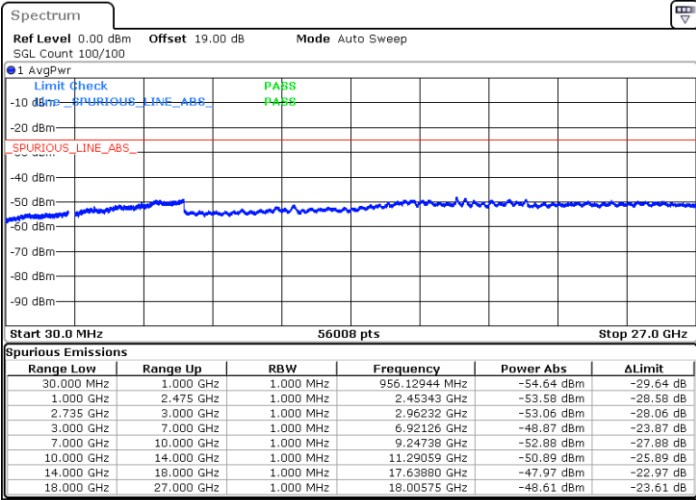

Lowest Channel / FullRB

N/A

Date: 2.NOV.2021 10:58:12

LTE Band 41C / 10MHz+15MHz

16QAM

MiddleChannel / 1RB0 and 1RB74

Middle Channel / 1RB49 and 1RB0

Date: 2.NOV.2021 11:04:46

Date: 2.NOV.2021 11:08:02

Middle Channel / FullIRB

N/A

Date: 2.NOV.2021 11:01:30

LTE Band 41C / 10MHz+15MHz

16QAM

Highest Channel / 1RB0 and 1RB74

Highest Channel / 1RB49 and 1RB0

Date: 2.NOV.2021 11:14:37

Date: 2.NOV.2021 11:11:21

Highest Channel / FullIRB

N/A

Date: 2.NOV.2021 11:17:52

LTE Band 41C / 10MHz+20MHz

16QAM

Lowest Channel / 1RB0 and 1RB99

Lowest Channel / 1RB49 and 1RB0

Date: 2.NOV.2021 14:30:35

Date: 2.NOV.2021 14:27:19

Lowest Channel / FullIRB

N/A

Date: 2.NOV.2021 14:33:52

LTE Band 41C / 10MHz+20MHz

16QAM