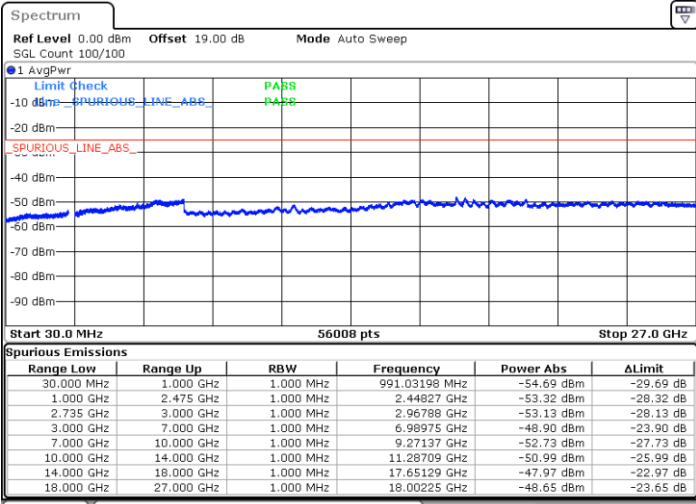

LTE Band 41C / 15MHz+10MHz

16QAM

Lowest Channel / 1RB0 and 1RB49

Lowest Channel / 1RB74 and 1RB80

Date: 2.NOV.2021 11:48:43

Date: 2.NOV.2021 11:45:28

Lowest Channel / FullIRB

N/A

Date: 2.NOV.2021 11:51:59

LTE Band 41C / 15MHz+10MHz

16QAM

Middle Channel / 1RB0 and 1RB49

Middle Channel / 1RB74 and 1RB0

Date: 2.NOV.2021 12:02:53

Date: 2.NOV.2021 12:06:08

Middle Channel / FullRB

N/A

Date: 2.NOV.2021 11:59:37

LTE Band 41C / 15MHz+10MHz

16QAM

Highest Channel / 1RB0 and 1RB49

Highest Channel / 1RB74 and 1RB0

Date: 2.NOV.2021 13:56:13

Date: 2.NOV.2021 13:52:57

Highest Channel / FullIRB

N/A

Date: 2.NOV.2021 13:59:30

LTE Band 41C / 15MHz+15MHz

16QAM

Lowest Channel / 1RB0 and 1RB74

Lowest Channel / 1RB74 and 1RB0

Date: 3.NOV.2021 09:16:27