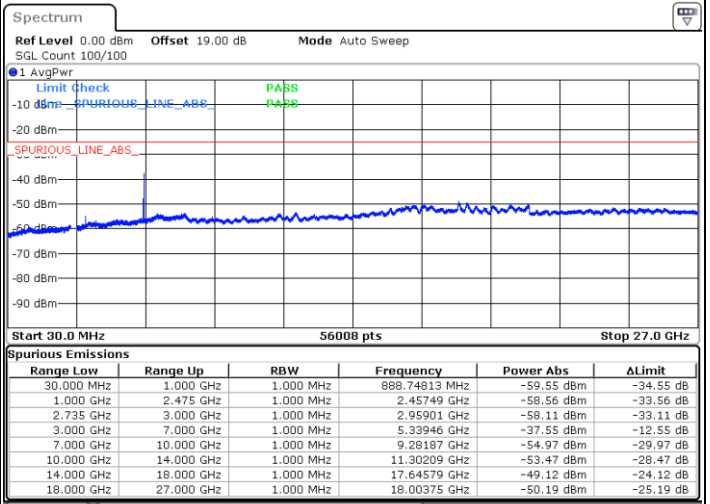

Lowest Channel / 1RB0 and 1RB99

Lowest Channel / 1RB74 and 1RB0

Date: 3.NOV.2021 10:12:23

Date: 3.NOV.2021 10:09:06

Lowest Channel / FullRB

N/A

Date: 3.NOV.2021 10:15:40

LTE Band 41C / 15MHz+20MHz

16QAM

Middle Channel / 1RB0 and 1RB9

Middle Channel / 1RB74 and 1RB0

Date: 3.NOV.2021 10:35:25

Date: 3.NOV.2021 11:03:49

Middle Channel / FullRB

N/A

Date: 3.NOV.2021 10:32:06

LTE Band 41C / 15MHz+20MHz

16QAM

Highest Channel / 1RB0 and 1RB99

Highest Channel / 1RB74 and 1RB0

Date: 3.NOV.2021 16:04:29

Date: 3.NOV.2021 16:00:50

Highest Channel / FullIRB

N/A

Date: 3.NOV.2021 16:08:07

LTE Band 41C / 20MHz+5MHz

16QAM

Lowest Channel / 1RB0 and 1RB24

Lowest Channel / 1RB99 and 1RB0

Date: 1.NOV.2021 15:39:40

Date: 1.NOV.2021 15:36:02

Lowest Channel / FullIRB