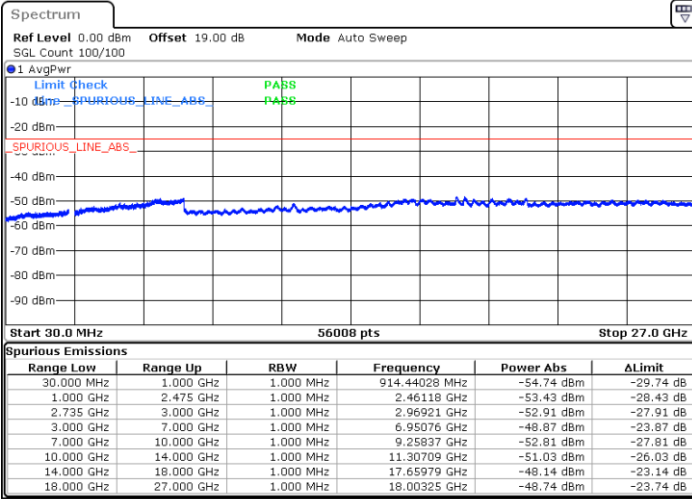

Highest Channel / 1RB0 and 1RB99

Highest Channel / 1RB99 and 1RB0

Date: 3.NOV.2021 14:52:26

Date: 3.NOV.2021 14:46:22

Highest Channel / FullIRB

N/A

Date: 3.NOV.2021 14:53:39

LTE Band 41C / 5MHz+20MHz

16QAM

Lowest Channel / 1RB0 and 1RB99

Lowest Channel / 1RB24 and 1RB0

Date: 1.NOV.2021 14:43:10

Date: 1.NOV.2021 14:39:32

Lowest Channel / FullRB

N/A

Date: 1.NOV.2021 14:46:49

LTE Band 41C / 5MHz+20MHz

16QAM

Middle Channel / 1RB0 and 1RB9

Middle Channel / 1RB24 and 1RB0

Date: 1.NOV.2021 14:54:09

Date: 1.NOV.2021 14:57:47

Middle Channel / FullRB

N/A

Date: 1.NOV.2021 14:50:31

LTE Band 41C / 5MHz+20MHz

16QAM

Highest Channel / 1RB0 and 1RB99

Highest Channel / 1RB24 and 1RB0

Date: 1.NOV.2021 15:05:07

Date: 1.NOV.2021 15:01:29

Highest Channel / FullIRB