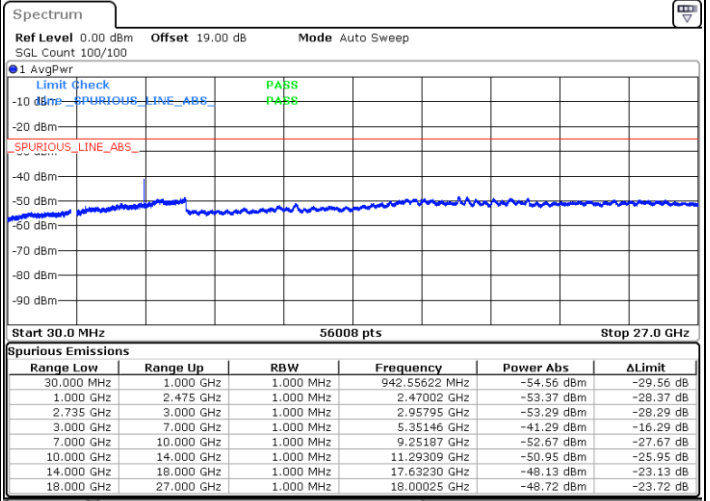

Lowest Channel / FullRB

N/A

Date: 2.NOV.2021 10:58:12

LTE Band 41C / 10MHz+15MHz

16QAM

MiddleChannel / 1RB0 and 1RB74

Middle Channel / 1RB49 and 1RB0

Date: 2.NOV.2021 11:04:46

Date: 2.NOV.2021 11:08:02

Middle Channel / FullIRB

N/A

Date: 2.NOV.2021 11:01:30

LTE Band 41C / 10MHz+15MHz

16QAM

Highest Channel / 1RB0 and 1RB74

Highest Channel / 1RB49 and 1RB0

Date: 2.NOV.2021 11:14:37

Date: 2.NOV.2021 11:11:21

Highest Channel / FullIRB

N/A

Date: 2.NOV.2021 11:17:52

LTE Band 41C / 10MHz+20MHz

16QAM

Lowest Channel / 1RB0 and 1RB99

Lowest Channel / 1RB49 and 1RB0

Date: 2.NOV.2021 14:30:35

Date: 2.NOV.2021 14:27:19

Lowest Channel / FullIRB

N/A

Date: 2.NOV.2021 14:33:52

LTE Band 41C / 10MHz+20MHz

16QAM