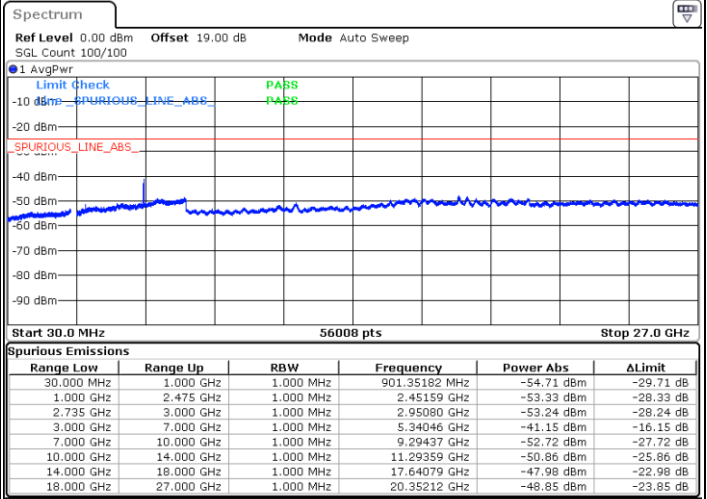

Date: 3.NOV.2021 13:50:15

Date: 3.NOV.2021 13:49:09

Lowest Channel / FullIRB

N/A

Date: 3.NOV.2021 13:55:44

LTE Band 41C / 20MHz+20MHz

QPSK

MiddleChannel / 1RB0 and 1RB99

Middle Channel / 1RB99 and 1RB0

Date: 3.NOV.2021 14:03:43

Date: 3.NOV.2021 14:04:49

Middle Channel / FullIRB

N/A

Date: 3.NOV.2021 13:58:15

LTE Band 41C / 20MHz+20MHz

QPSK

Highest Channel / 1RB0 and 1RB99

Highest Channel / 1RB99 and 1RB0

Date: 3.NOV.2021 14:52:26

Date: 3.NOV.2021 14:46:22

Highest Channel / FullIRB

N/A

Date: 3.NOV.2021 14:53:39

LTE Band 41C / 5MHz+20MHz