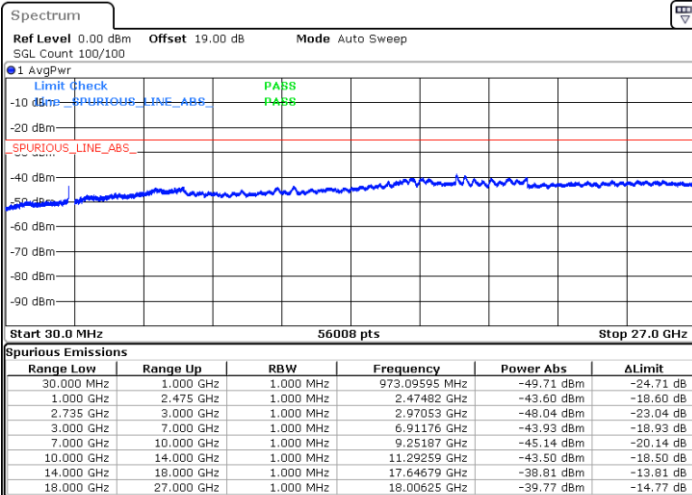

N/A

Date: 2.NOV.2021 11:59:37

LTE Band 41C / 15MHz+10MHz

16QAM

Highest Channel / 1RB0 and 1RB49

Highest Channel / 1RB74 and 1RB0

Date: 2.NOV.2021 13:56:13

Date: 2.NOV.2021 13:52:57

Highest Channel / FullIRB

N/A

Date: 2.NOV.2021 13:59:30

LTE Band 41C / 15MHz+15MHz

16QAM

Lowest Channel / 1RB0 and 1RB74

Lowest Channel / 1RB74 and 1RB0

Date: 3.NOV.2021 09:16:27

Date: 3.NOV.2021 09:13:10

Lowest Channel / FullRB

N/A

Date: 3.NOV.2021 09:19:44

LTE Band 41C / 15MHz+15MHz

16QAM

Middle Channel / 1RB0 and 1RB74

Middle Channel / 1RB74 and 1RB0

Date: 2.NOV.2021 17:27:29

Date: 2.NOV.2021 17:30:46

Middle Channel / FullRB

N/A

Date: 2.NOV.2021 17:24:13

LTE Band 41C / 15MHz+15MHz

16QAM

Highest Channel / 1RB0 and 1RB74