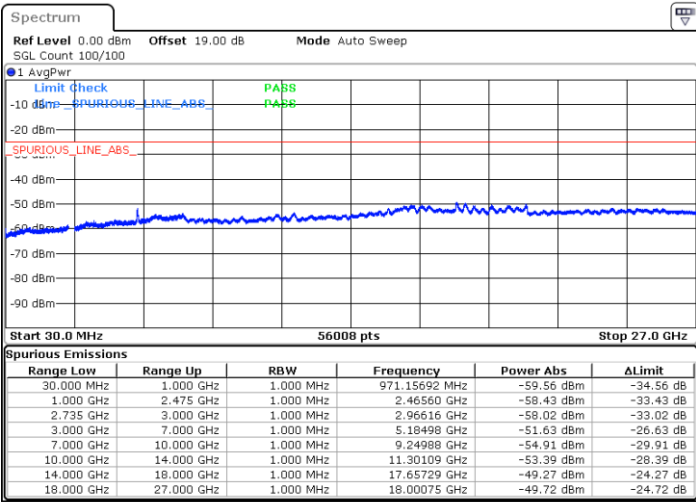

Date: 2.NOV.2021 17:11:27

LTE Band 41C / 20MHz+15MHz

QPSK

Lowest Channel / 1RB0 and 1RB74

Lowest Channel / 1RB99 and 1RB0

Date: 3.NOV.2021 11:53:53

Date: 3.NOV.2021 11:52:48

Lowest Channel / FullRB

N/A

Date: 3.NOV.2021 11:59:22

LTE Band 41C / 20MHz+15MHz

QPSK

Middle Channel / 1RB0 and 1RB74

Middle Channel / 1RB99 and 1RB0

Date: 3.NOV.2021 11:26:19

Date: 3.NOV.2021 11:27:25

Middle Channel / FullRB

N/A

Date: 3.NOV.2021 11:20:50

LTE Band 41C / 20MHz+15MHz

QPSK

Highest Channel / 1RB0 and 1RB74

Highest Channel / 1RB99 and 1RB0

Date: 3.NOV.2021 15:12:08

Date: 3.NOV.2021 15:06:04

Highest Channel / FullIRB

N/A

Date: 3.NOV.2021 15:13:21

LTE Band 41C / 20MHz+20MHz

QPSK

Lowest Channel / 1RB0 and 1RB99

Lowest Channel / 1RB99 and 1RB0