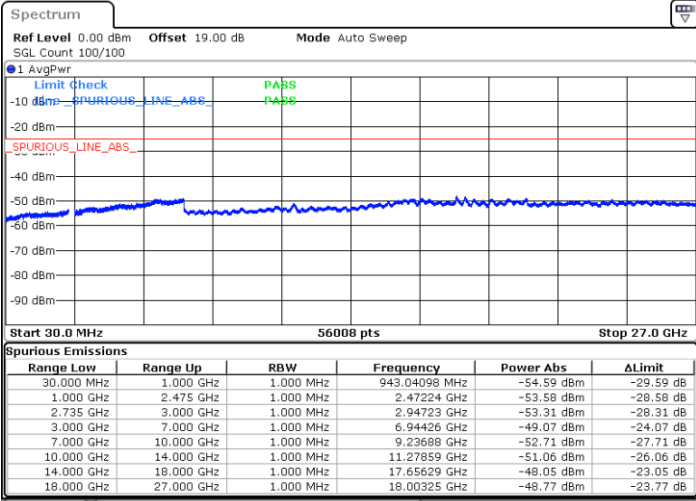

Date: 3.NOV.2021 16:08:07

LTE Band 41C / 20MHz+5MHz

16QAM

Lowest Channel / 1RB0 and 1RB24

Lowest Channel / 1RB99 and 1RB0

Date: 1.NOV.2021 15:39:40

Date: 1.NOV.2021 15:36:02

Lowest Channel / FullIRB

N/A

Date: 1.NOV.2021 15:43:19

LTE Band 41C / 20MHz+5MHz

16QAM

Middle Channel / 1RB0 and 1RB24

Middle Channel / 1RB99 and 1RB0

Date: 1.NOV.2021 17:23:45

Date: 1.NOV.2021 17:23:23

Middle Channel / FullIRB

N/A

Date: 1.NOV.2021 17:20:06

LTE Band 41C / 20MHz+5MHz

16QAM

Highest Channel / 1RB0 and 1RB24

Highest Channel / 1RB99 and 1RB0

Date: 2.NOV.2021 09:40:02

Date: 2.NOV.2021 09:36:46

Highest Channel / FullIRB

N/A

Date: 2.NOV.2021 09:43:19

LTE Band 41C / 20MHz+10MHz

16QAM

Lowest Channel / 1RB0 and 1RB49

Lowest Channel / 1RB99 and 1RB0