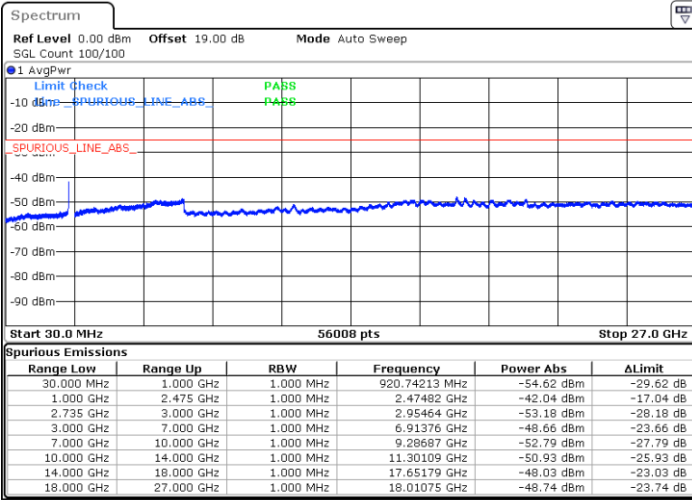

LTE Band 41C / 20MHz+10MHz

QPSK

Highest Channel / 1RB0 and 1RB49

Highest Channel / 1RB99 and 1RB0

Date: 2.NOV.2021 17:10:21

Date: 2.NOV.2021 17:17:47

Highest Channel / FullIRB

N/A

Date: 2.NOV.2021 17:11:27

LTE Band 41C / 20MHz+15MHz

QPSK

Lowest Channel / 1RB0 and 1RB74

Lowest Channel / 1RB99 and 1RB0

Date: 3.NOV.2021 11:53:53

Date: 3.NOV.2021 11:52:48

Lowest Channel / FullRB

N/A

Date: 3.NOV.2021 11:59:22

LTE Band 41C / 20MHz+15MHz

QPSK

Middle Channel / 1RB0 and 1RB74

Middle Channel / 1RB99 and 1RB0

Date: 3.NOV.2021 11:26:19

Date: 3.NOV.2021 11:27:25

Middle Channel / FullRB

N/A

Date: 3.NOV.2021 11:20:50

LTE Band 41C / 20MHz+15MHz

QPSK

Highest Channel / 1RB0 and 1RB74

Highest Channel / 1RB99 and 1RB0

Date: 3.NOV.2021 15:12:08