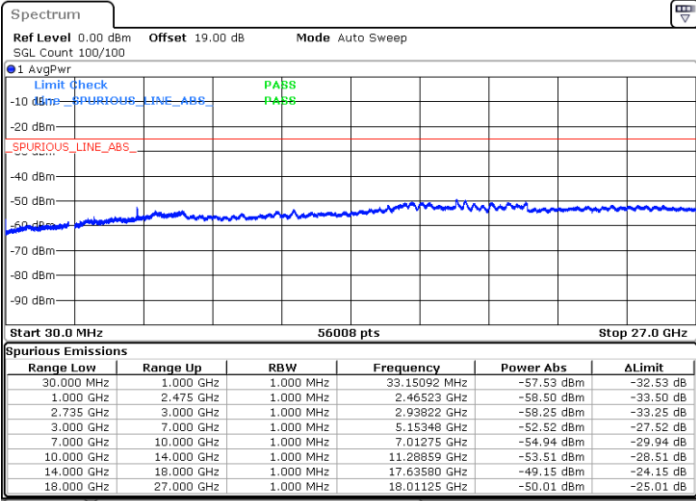

LTE Band 41C / 15MHz+20MHz

16QAM

Middle Channel / 1RB0 and 1RB9

Middle Channel / 1RB74 and 1RB0

Date: 3.NOV.2021 10:35:25

Date: 3.NOV.2021 11:03:49