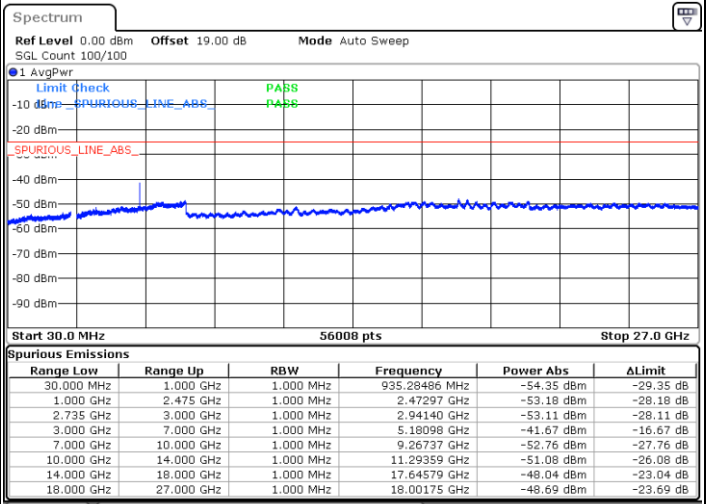

N/A

Date: 1.NOV.2021 15:08:45

LTE Band 41C / 10MHz+15MHz

16QAM

Lowest Channel / 1RB0 and 1RB74

Lowest Channel / 1RB49 and 1RB0

Date: 2.NOV.2021 10:54:55

Date: 2.NOV.2021 10:51:40

Lowest Channel / FullRB

N/A

Date: 2.NOV.2021 10:58:12

LTE Band 41C / 10MHz+15MHz

16QAM

MiddleChannel / 1RB0 and 1RB74

Middle Channel / 1RB49 and 1RB0

Date: 2.NOV.2021 11:04:46

Date: 2.NOV.2021 11:08:02

Middle Channel / FullIRB

N/A

Date: 2.NOV.2021 11:01:30

LTE Band 41C / 10MHz+15MHz

16QAM

Highest Channel / 1RB0 and 1RB74

Highest Channel / 1RB49 and 1RB0

Date: 2.NOV.2021 11:14:37

Date: 2.NOV.2021 11:11:21

Highest Channel / FullIRB

N/A

Date: 2.NOV.2021 11:17:52

LTE Band 41C / 10MHz+20MHz

16QAM

Lowest Channel / 1RB0 and 1RB99