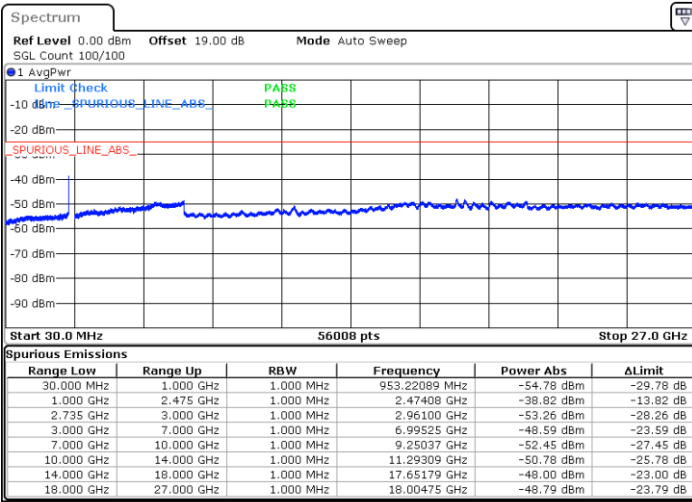

Middle Channel / 1RB0 and 1RB9

Middle Channel / 1RB49 and 1RB0

Date: 2.NOV.2021 14:44:30

Date: 2.NOV.2021 14:47:46

Middle Channel / FullRB

N/A

Date: 2.NOV.2021 14:41:14

LTE Band 41C / 10MHz+20MHz

16QAM

Highest Channel / 1RB0 and 1RB99

Highest Channel / 1RB49 and 1RB0

Date: 2.NOV.2021 15:22:12

Date: 2.NOV.2021 15:18:56

Highest Channel / FullIRB

N/A

Date: 2.NOV.2021 15:25:28

LTE Band 41C / 15MHz+10MHz

16QAM

Lowest Channel / 1RB0 and 1RB49

Lowest Channel / 1RB74 and 1RB80

Date: 2.NOV.2021 11:48:43

Date: 2.NOV.2021 11:45:28

Lowest Channel / FullIRB

N/A