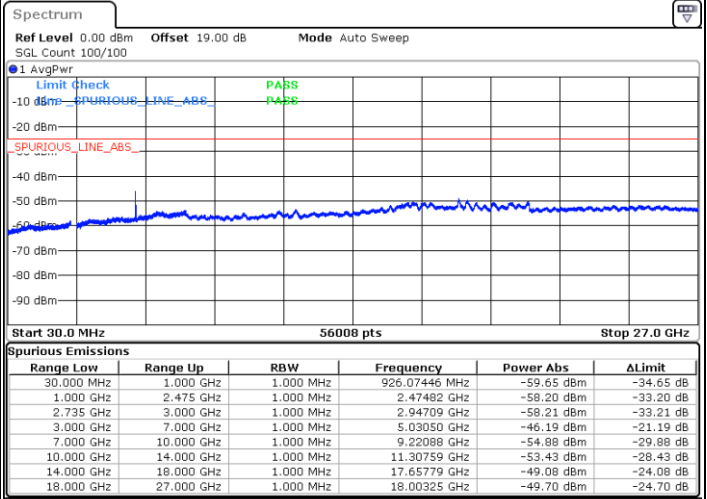

Middle Channel / FullIRB

N/A

Date: 1.NOV.2021 17:20:06

LTE Band 41C / 20MHz+5MHz

16QAM

Highest Channel / 1RB0 and 1RB24

Highest Channel / 1RB99 and 1RB0

Date: 2.NOV.2021 09:40:02

Date: 2.NOV.2021 09:36:46

Highest Channel / FullIRB

N/A

Date: 2.NOV.2021 09:43:19

LTE Band 41C / 20MHz+10MHz

16QAM

Lowest Channel / 1RB0 and 1RB49

Lowest Channel / 1RB99 and 1RB0

Date: 2.NOV.2021 16:45:58

Date: 2.NOV.2021 16:42:42

Lowest Channel / FullIRB

N/A

Date: 2.NOV.2021 16:49:15