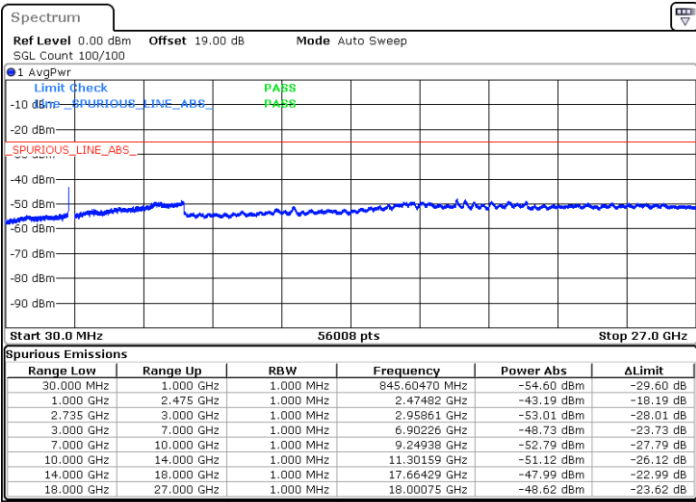

Date: 2.NOV.2021 11:14:37

Date: 2.NOV.2021 11:11:21

Highest Channel / FullIRB

N/A

Date: 2.NOV.2021 11:17:52

LTE Band 41C / 10MHz+20MHz

16QAM

Lowest Channel / 1RB0 and 1RB99

Lowest Channel / 1RB49 and 1RB0

Date: 2.NOV.2021 14:30:35

Date: 2.NOV.2021 14:27:19

Lowest Channel / FullIRB

N/A

Date: 2.NOV.2021 14:33:52

LTE Band 41C / 10MHz+20MHz

16QAM

Middle Channel / 1RB0 and 1RB9

Middle Channel / 1RB49 and 1RB0

Date: 2.NOV.2021 14:44:30

Date: 2.NOV.2021 14:47:46

Middle Channel / FullRB

N/A

Date: 2.NOV.2021 14:41:14

LTE Band 41C / 10MHz+20MHz