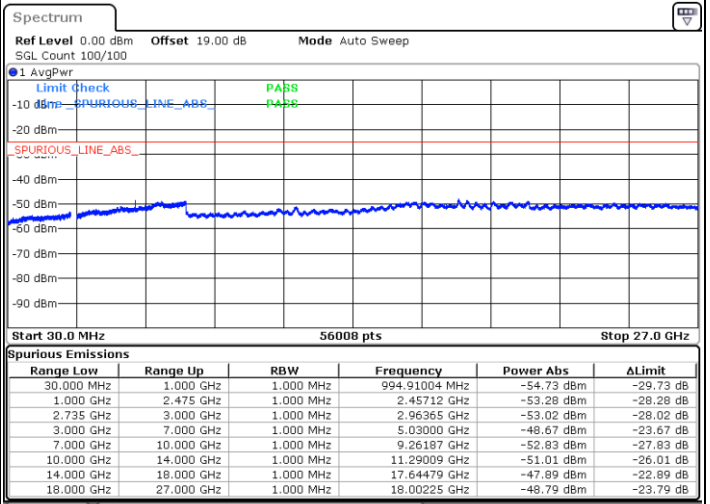

LTE Band 41C / 15MHz+20MHz

16QAM

Highest Channel / 1RB0 and 1RB99

Highest Channel / 1RB74 and 1RB0

Date: 3.NOV.2021 16:04:29

Date: 3.NOV.2021 16:00:50

Highest Channel / FullIRB

N/A

Date: 3.NOV.2021 16:08:07

LTE Band 41C / 20MHz+5MHz

16QAM

Lowest Channel / 1RB0 and 1RB24

Lowest Channel / 1RB99 and 1RB0

Date: 1.NOV.2021 15:39:40

Date: 1.NOV.2021 15:36:02

Lowest Channel / FullIRB

N/A

Date: 1.NOV.2021 15:43:19

LTE Band 41C / 20MHz+5MHz

16QAM

Middle Channel / 1RB0 and 1RB24

Middle Channel / 1RB99 and 1RB0

Date: 1.NOV.2021 17:23:45

Date: 1.NOV.2021 17:23:23

Middle Channel / FullIRB

N/A

Date: 1.NOV.2021 17:20:06

LTE Band 41C / 20MHz+5MHz

16QAM

Highest Channel / 1RB0 and 1RB24

Highest Channel / 1RB99 and 1RB0

Date: 2.NOV.2021 09:40:02