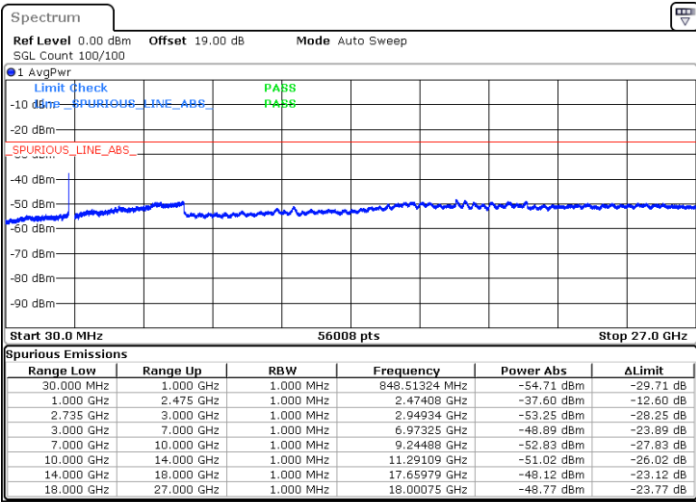

Date: 1.NOV.2021 14:50:31

LTE Band 41C / 5MHz+20MHz

16QAM

Highest Channel / 1RB0 and 1RB99

Highest Channel / 1RB24 and 1RB0

Date: 1.NOV.2021 15:05:07

Date: 1.NOV.2021 15:01:29

Highest Channel / FullIRB

N/A

Date: 1.NOV.2021 15:08:45

LTE Band 41C / 10MHz+15MHz

16QAM

Lowest Channel / 1RB0 and 1RB74

Lowest Channel / 1RB49 and 1RB0

Date: 2.NOV.2021 10:54:55

Date: 2.NOV.2021 10:51:40

Lowest Channel / FullRB

N/A

Date: 2.NOV.2021 10:58:12

LTE Band 41C / 10MHz+15MHz

16QAM

MiddleChannel / 1RB0 and 1RB74

Middle Channel / 1RB49 and 1RB0

Date: 2.NOV.2021 11:04:46

Date: 2.NOV.2021 11:08:02

Middle Channel / FullIRB

N/A

Date: 2.NOV.2021 11:01:30

LTE Band 41C / 10MHz+15MHz

16QAM

Highest Channel / 1RB0 and 1RB74

Highest Channel / 1RB49 and 1RB0