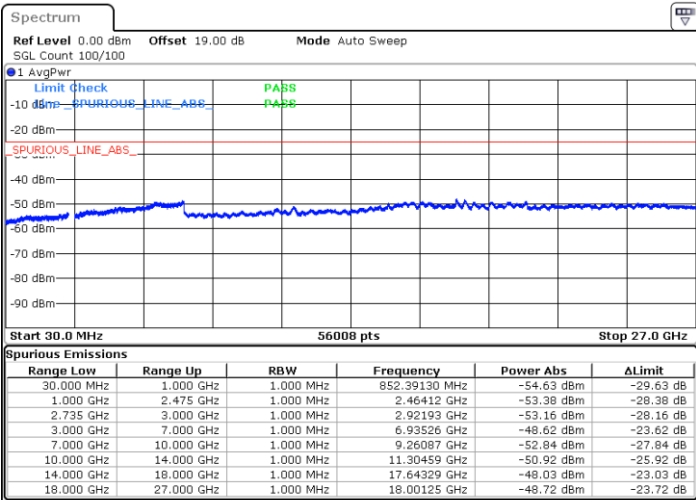

N/A

Date: 3.NOV.2021 11:59:22

LTE Band 41C / 20MHz+15MHz

QPSK

Middle Channel / 1RB0 and 1RB74

Middle Channel / 1RB99 and 1RB0

Date: 3.NOV.2021 11:26:19

Date: 3.NOV.2021 11:27:25

Middle Channel / FullRB

N/A

Date: 3.NOV.2021 11:20:50

LTE Band 41C / 20MHz+15MHz

QPSK

Highest Channel / 1RB0 and 1RB74

Highest Channel / 1RB99 and 1RB0

Date: 3.NOV.2021 15:12:08

Date: 3.NOV.2021 15:06:04

Highest Channel / FullIRB

N/A

Date: 3.NOV.2021 15:13:21

LTE Band 41C / 20MHz+20MHz

QPSK

Lowest Channel / 1RB0 and 1RB99

Lowest Channel / 1RB99 and 1RB0

Date: 3.NOV.2021 13:50:15

Date: 3.NOV.2021 13:49:09

Lowest Channel / FullIRB

N/A

Date: 3.NOV.2021 13:55:44

LTE Band 41C / 20MHz+20MHz

QPSK

MiddleChannel / 1RB0 and 1RB99