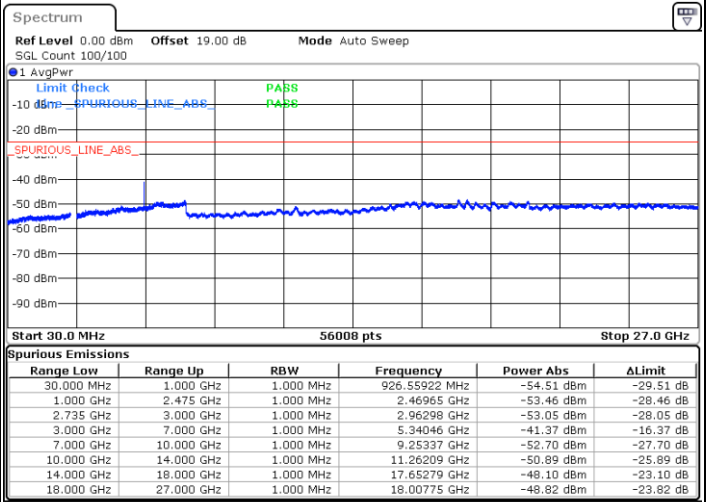

Date: 2.NOV.2021 11:14:37

Date: 2.NOV.2021 11:11:21

Highest Channel / FullIRB

N/A

Date: 2.NOV.2021 11:17:52

LTE Band 41C / 10MHz+20MHz

16QAM

Lowest Channel / 1RB0 and 1RB99

Lowest Channel / 1RB49 and 1RB0

Date: 2.NOV.2021 14:30:35

Date: 2.NOV.2021 14:27:19

Lowest Channel / FullIRB

N/A

Date: 2.NOV.2021 14:33:52

LTE Band 41C / 10MHz+20MHz

16QAM

Middle Channel / 1RB0 and 1RB9

Middle Channel / 1RB49 and 1RB0

Date: 2.NOV.2021 14:44:30

Date: 2.NOV.2021 14:47:46

Middle Channel / FullRB

N/A

Date: 2.NOV.2021 14:41:14

LTE Band 41C / 10MHz+20MHz

16QAM

Highest Channel / 1RB0 and 1RB99

Highest Channel / 1RB49 and 1RB0

Date: 2.NOV.2021 15:22:12

Date: 2.NOV.2021 15:18:56

Highest Channel / FullIRB

N/A

Date: 2.NOV.2021 15:25:28