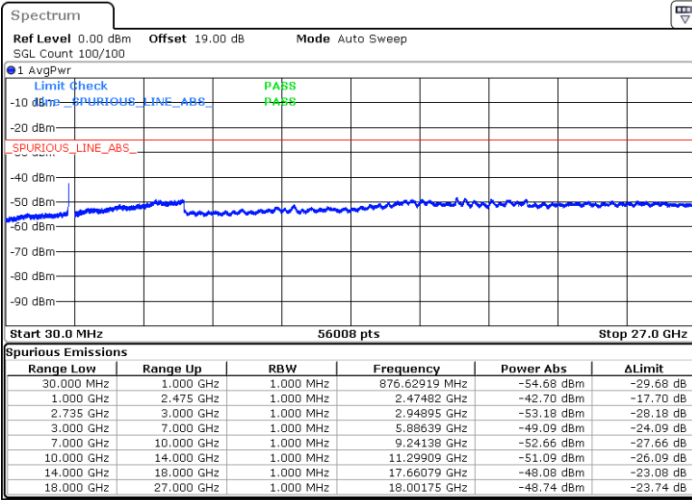

Middle Channel / FullRB

N/A

Date: 3.NOV.2021 11:20:50

LTE Band 41C / 20MHz+15MHz

QPSK

Highest Channel / 1RB0 and 1RB74

Highest Channel / 1RB99 and 1RB0

Date: 3.NOV.2021 15:12:08

Date: 3.NOV.2021 15:06:04

Highest Channel / FullIRB

N/A

Date: 3.NOV.2021 15:13:21

LTE Band 41C / 20MHz+20MHz

QPSK

Lowest Channel / 1RB0 and 1RB99

Lowest Channel / 1RB99 and 1RB0

Date: 3.NOV.2021 13:50:15

Date: 3.NOV.2021 13:49:09

Lowest Channel / FullIRB

N/A

Date: 3.NOV.2021 13:55:44

LTE Band 41C / 20MHz+20MHz

QPSK

MiddleChannel / 1RB0 and 1RB99

Highest Channel / 1RB0 and 1RB99

Highest Channel / 1RB99 and 1RB0

Date: 3.NOV.2021 14:52:26

Date: 3.NOV.2021 14:46:22

Highest Channel / FullIRB

N/A

Date: 3.NOV.2021 14:53:39

LTE Band 41C / 5MHz+20MHz