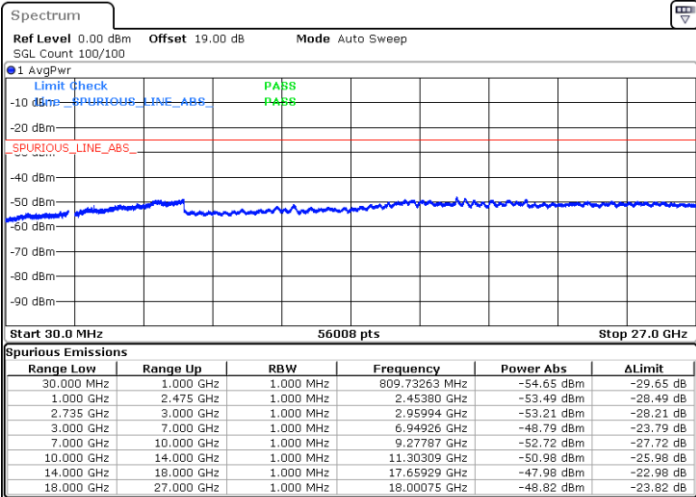

Lowest Channel / 1RB49 and 1RB0

Date: 2.NOV.2021 14:30:35

Date: 2.NOV.2021 14:27:19

Lowest Channel / FullIRB

N/A

Date: 2.NOV.2021 14:33:52

LTE Band 41C / 10MHz+20MHz

16QAM

Middle Channel / 1RB0 and 1RB9

Middle Channel / 1RB49 and 1RB0

Date: 2.NOV.2021 14:44:30

Date: 2.NOV.2021 14:47:46

Middle Channel / FullRB

N/A

Date: 2.NOV.2021 14:41:14

LTE Band 41C / 10MHz+20MHz

16QAM

Highest Channel / 1RB0 and 1RB99

Highest Channel / 1RB49 and 1RB0

Date: 2.NOV.2021 15:22:12

Date: 2.NOV.2021 15:18:56

Highest Channel / FullIRB

N/A

Date: 2.NOV.2021 15:25:28