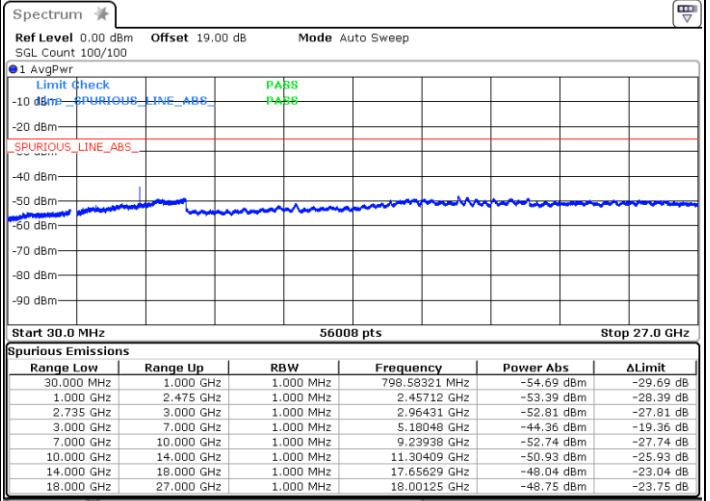

LTE Band 41C / 15MHz+20MHz

16QAM

Middle Channel / 1RB0 and 1RB9

Middle Channel / 1RB74 and 1RB0

Date: 3.NOV.2021 10:35:25

Date: 3.NOV.2021 11:03:49