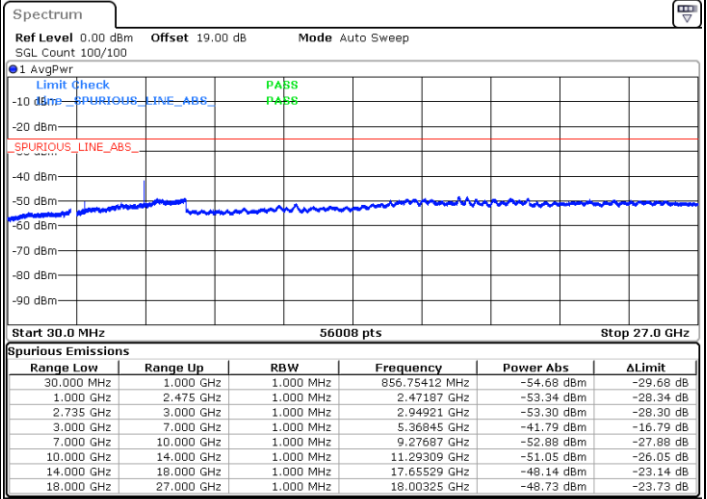

Date: 3.NOV.2021 16:08:07

LTE Band 41C / 20MHz+5MHz

16QAM

Lowest Channel / 1RB0 and 1RB24

Lowest Channel / 1RB99 and 1RB0

Date: 1.NOV.2021 15:39:40

Date: 1.NOV.2021 15:36:02

Lowest Channel / FullIRB

N/A

Date: 1.NOV.2021 15:43:19

LTE Band 41C / 20MHz+5MHz

16QAM

Middle Channel / 1RB0 and 1RB24

Middle Channel / 1RB99 and 1RB0

Date: 1.NOV.2021 17:23:45

Date: 1.NOV.2021 17:23:23

Middle Channel / FullIRB

N/A

Date: 1.NOV.2021 17:20:06

LTE Band 41C / 20MHz+5MHz

16QAM

Highest Channel / 1RB0 and 1RB24

Highest Channel / 1RB99 and 1RB0

Date: 2.NOV.2021 09:40:02

Date: 2.NOV.2021 09:36:46

Highest Channel / FullIRB

N/A

Date: 2.NOV.2021 09:43:19

LTE Band 41C / 20MHz+10MHz

16QAM

Lowest Channel / 1RB0 and 1RB49

Lowest Channel / 1RB99 and 1RB0