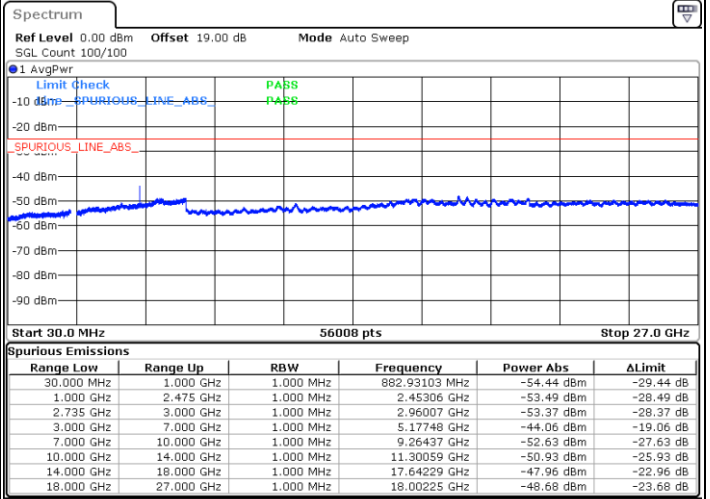

Date: 2.NOV.2021 11:14:37

Date: 2.NOV.2021 11:11:21

Highest Channel / FullIRB

N/A

Date: 2.NOV.2021 11:17:52

LTE Band 41C / 10MHz+20MHz

16QAM

Lowest Channel / 1RB0 and 1RB99

Lowest Channel / 1RB49 and 1RB0

Date: 2.NOV.2021 14:30:35

Date: 2.NOV.2021 14:27:19

Lowest Channel / FullIRB

N/A

Date: 2.NOV.2021 14:33:52

LTE Band 41C / 10MHz+20MHz

16QAM

Middle Channel / 1RB0 and 1RB9

Middle Channel / 1RB49 and 1RB0

Date: 2.NOV.2021 14:44:30

Date: 2.NOV.2021 14:47:46

Middle Channel / FullRB

N/A

Date: 2.NOV.2021 14:41:14

LTE Band 41C / 10MHz+20MHz