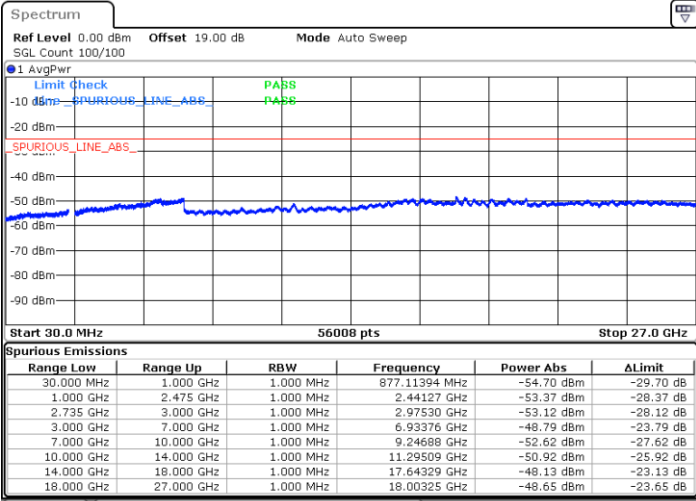

Lowest Channel / FullRB

N/A

Date: 2.NOV.2021 10:58:12

LTE Band 41C / 10MHz+15MHz

16QAM

MiddleChannel / 1RB0 and 1RB74

Middle Channel / 1RB49 and 1RB0

Date: 2.NOV.2021 11:04:46

Date: 2.NOV.2021 11:08:02

Middle Channel / FullIRB

N/A

Date: 2.NOV.2021 11:01:30

LTE Band 41C / 10MHz+15MHz

16QAM

Highest Channel / 1RB0 and 1RB74

Highest Channel / 1RB49 and 1RB0

Date: 2.NOV.2021 11:14:37

Date: 2.NOV.2021 11:11:21

Highest Channel / FullIRB

N/A

Date: 2.NOV.2021 11:17:52

LTE Band 41C / 10MHz+20MHz

16QAM

Lowest Channel / 1RB0 and 1RB99

Lowest Channel / 1RB49 and 1RB0

Date: 2.NOV.2021 14:30:35

Date: 2.NOV.2021 14:27:19

Lowest Channel / FullIRB

N/A

Date: 2.NOV.2021 14:33:52

LTE Band 41C / 10MHz+20MHz

16QAM