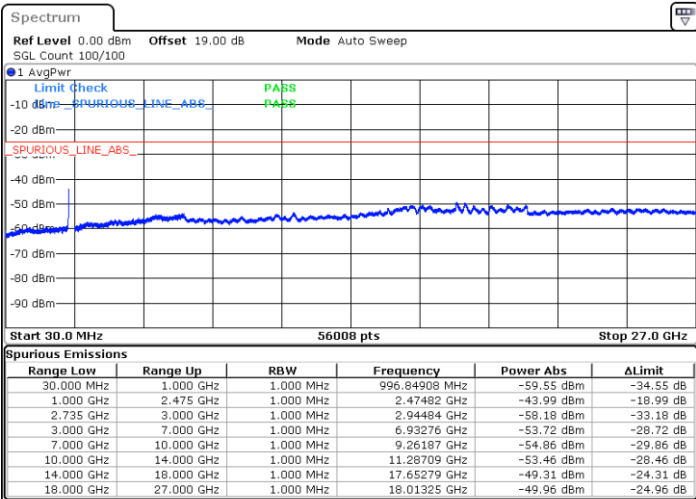

Highest Channel / 1RB74 and 1RB0

Date: 3.NOV.2021 09:47:59

Date: 3.NOV.2021 09:44:42

Highest Channel / FullIRB

N/A

Date: 3.NOV.2021 09:51:17

LTE Band 41C / 15MHz+20MHz

16QAM

Lowest Channel / 1RB0 and 1RB99

Lowest Channel / 1RB74 and 1RB0

Date: 3.NOV.2021 10:12:23

Date: 3.NOV.2021 10:09:06

Lowest Channel / FullRB

N/A

Date: 3.NOV.2021 10:15:40

LTE Band 41C / 15MHz+20MHz

LTE Band 41C / 15MHz+20MHz

16QAM

Highest Channel / 1RB0 and 1RB99

Highest Channel / 1RB74 and 1RB0

Date: 3.NOV.2021 16:04:29

Date: 3.NOV.2021 16:00:50

Highest Channel / FullIRB

N/A