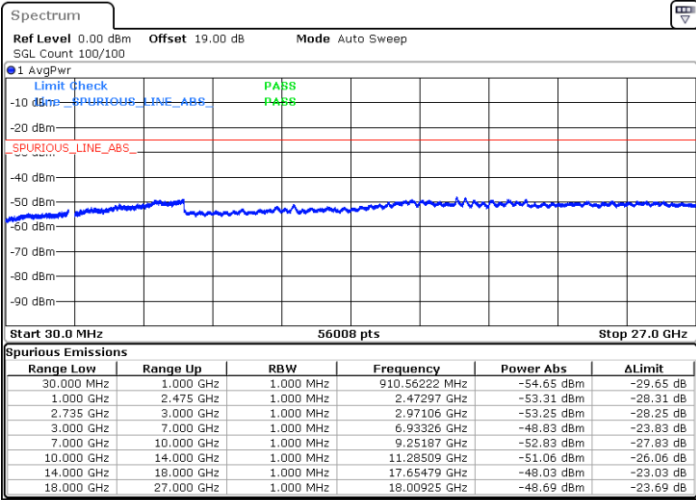

Date: 3.NOV.2021 16:08:07

LTE Band 41C / 20MHz+5MHz

16QAM

Lowest Channel / 1RB0 and 1RB24

Lowest Channel / 1RB99 and 1RB0

Date: 1.NOV.2021 15:39:40

Date: 1.NOV.2021 15:36:02

Lowest Channel / FullIRB

N/A

Date: 1.NOV.2021 15:43:19

LTE Band 41C / 20MHz+5MHz

16QAM

Middle Channel / 1RB0 and 1RB24

Middle Channel / 1RB99 and 1RB0

Date: 1.NOV.2021 17:23:45

Date: 1.NOV.2021 17:23:23

Middle Channel / FullIRB

N/A

Date: 1.NOV.2021 17:20:06

LTE Band 41C / 20MHz+5MHz

16QAM

Highest Channel / 1RB0 and 1RB24

Highest Channel / 1RB99 and 1RB0

Date: 2.NOV.2021 09:40:02

Date: 2.NOV.2021 09:36:46

Highest Channel / FullIRB

N/A

Date: 2.NOV.2021 09:43:19

LTE Band 41C / 20MHz+10MHz

16QAM

Lowest Channel / 1RB0 and 1RB49

Lowest Channel / 1RB99 and 1RB0