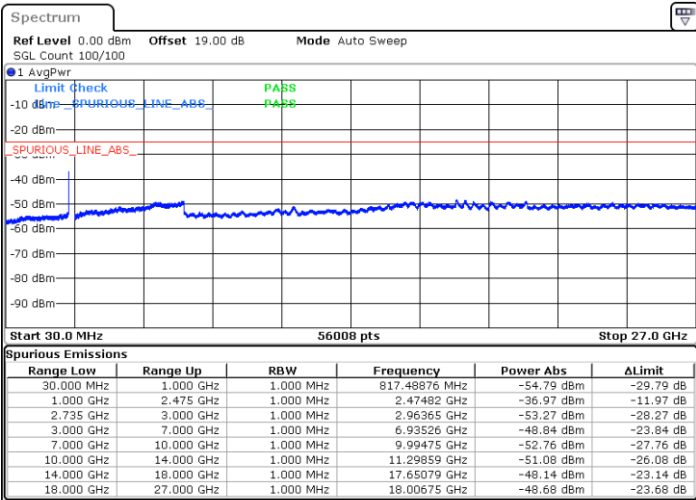

Middle Channel / 1RB99 and 1RB0

Date: 3.NOV.2021 14:03:43

Date: 3.NOV.2021 14:04:49

Middle Channel / FullIRB

N/A

Date: 3.NOV.2021 13:58:15

LTE Band 41C / 20MHz+20MHz

QPSK

Highest Channel / 1RB0 and 1RB99

Highest Channel / 1RB99 and 1RB0

Date: 3.NOV.2021 14:52:26

Date: 3.NOV.2021 14:46:22

Highest Channel / FullIRB

N/A

Date: 3.NOV.2021 14:53:39

LTE Band 41C / 5MHz+20MHz

16QAM

Lowest Channel / 1RB0 and 1RB99

Lowest Channel / 1RB24 and 1RB0

Date: 1.NOV.2021 14:43:10

Date: 1.NOV.2021 14:39:32

Lowest Channel / FullRB

N/A

Date: 1.NOV.2021 14:46:49