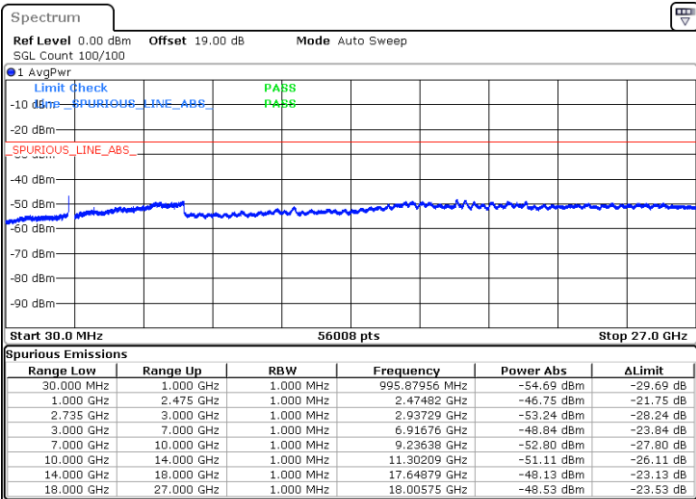

Date: 1.NOV.2021 14:50:31

LTE Band 41C / 5MHz+20MHz

16QAM

Highest Channel / 1RB0 and 1RB99

Highest Channel / 1RB24 and 1RB0

Date: 1.NOV.2021 15:05:07

Date: 1.NOV.2021 15:01:29

Highest Channel / FullIRB

N/A

Date: 1.NOV.2021 15:08:45

LTE Band 41C / 10MHz+15MHz

16QAM

Lowest Channel / 1RB0 and 1RB74

Lowest Channel / 1RB49 and 1RB0

Date: 2.NOV.2021 10:54:55

Date: 2.NOV.2021 10:51:40

Lowest Channel / FullRB

N/A

Date: 2.NOV.2021 10:58:12

LTE Band 41C / 10MHz+15MHz

16QAM

MiddleChannel / 1RB0 and 1RB74

Middle Channel / 1RB49 and 1RB0

Date: 2.NOV.2021 11:04:46

Date: 2.NOV.2021 11:08:02

Middle Channel / FullIRB

N/A

Date: 2.NOV.2021 11:01:30

LTE Band 41C / 10MHz+15MHz

16QAM

Highest Channel / 1RB0 and 1RB74

Highest Channel / 1RB49 and 1RB0