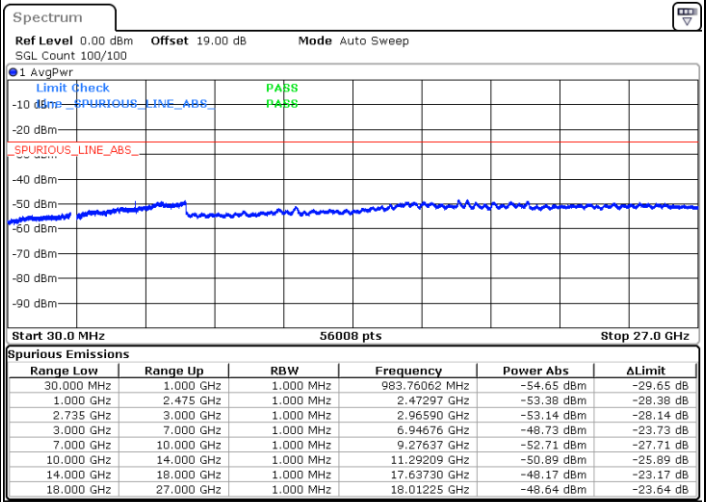

Date: 1.NOV.2021 14:50:31

LTE Band 41C / 5MHz+20MHz

16QAM

Highest Channel / 1RB0 and 1RB99

Highest Channel / 1RB24 and 1RB0

Date: 1.NOV.2021 15:05:07

Date: 1.NOV.2021 15:01:29

Highest Channel / FullIRB

N/A

Date: 1.NOV.2021 15:08:45

LTE Band 41C / 10MHz+15MHz

16QAM

Lowest Channel / 1RB0 and 1RB74

Lowest Channel / 1RB49 and 1RB0

Date: 2.NOV.2021 10:54:55

Date: 2.NOV.2021 10:51:40

Lowest Channel / FullRB

N/A

Date: 2.NOV.2021 10:58:12

LTE Band 41C / 10MHz+15MHz

16QAM

MiddleChannel / 1RB0 and 1RB74

Middle Channel / 1RB49 and 1RB0

Date: 2.NOV.2021 11:04:46

Date: 2.NOV.2021 11:08:02

Middle Channel / FullIRB

N/A

Date: 2.NOV.2021 11:01:30

LTE Band 41C / 10MHz+15MHz

16QAM

Highest Channel / 1RB0 and 1RB74

Highest Channel / 1RB49 and 1RB0