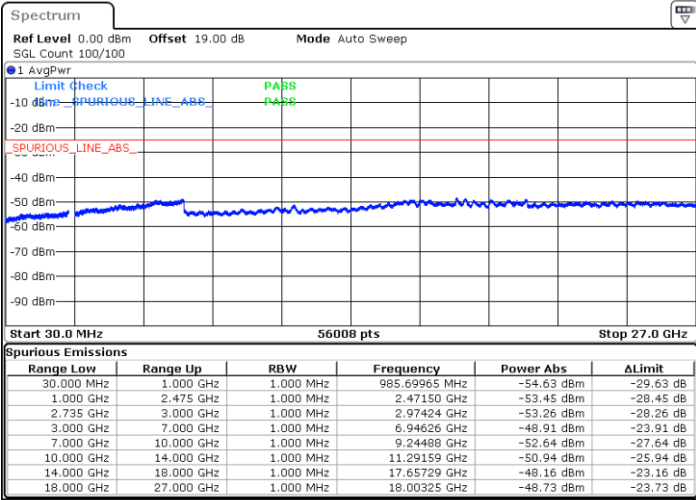

Date: 3.NOV.2021 13:50:15

Date: 3.NOV.2021 13:49:09

Lowest Channel / FullIRB

N/A

Date: 3.NOV.2021 13:55:44

LTE Band 41C / 20MHz+20MHz

QPSK

MiddleChannel / 1RB0 and 1RB99

Middle Channel / 1RB99 and 1RB0

Date: 3.NOV.2021 14:03:43

Date: 3.NOV.2021 14:04:49

Middle Channel / FullIRB

N/A

Date: 3.NOV.2021 13:58:15

LTE Band 41C / 20MHz+20MHz

QPSK

Highest Channel / 1RB0 and 1RB99

Highest Channel / 1RB99 and 1RB0

Date: 3.NOV.2021 14:52:26

Date: 3.NOV.2021 14:46:22

Highest Channel / FullIRB

N/A

Date: 3.NOV.2021 14:53:39

LTE Band 41C / 5MHz+20MHz