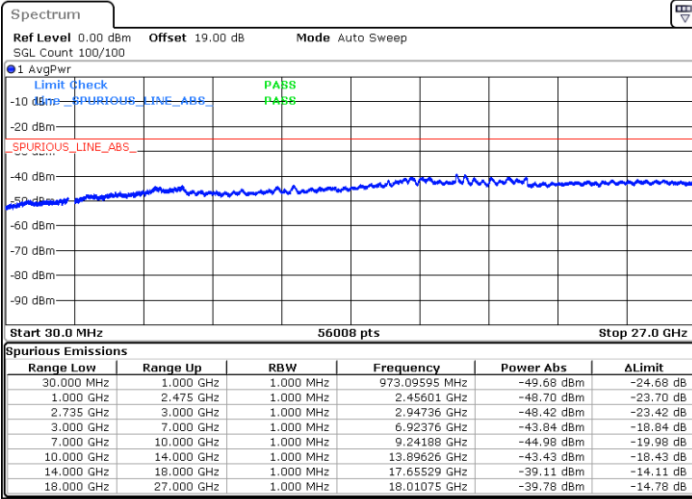

Date: 3.NOV.2021 09:13:10

Lowest Channel / FullRB

N/A

Date: 3.NOV.2021 09:19:44

LTE Band 41C / 15MHz+15MHz

16QAM

Middle Channel / 1RB0 and 1RB74

Middle Channel / 1RB74 and 1RB0

Date: 2.NOV.2021 17:27:29

Date: 2.NOV.2021 17:30:46

Middle Channel / FullRB

N/A

Date: 2.NOV.2021 17:24:13

LTE Band 41C / 15MHz+15MHz

16QAM

Highest Channel / 1RB0 and 1RB74

Highest Channel / 1RB74 and 1RB0

Date: 3.NOV.2021 09:47:59

Date: 3.NOV.2021 09:44:42

Highest Channel / FullIRB

N/A

Date: 3.NOV.2021 09:51:17

LTE Band 41C / 15MHz+20MHz

16QAM

Lowest Channel / 1RB0 and 1RB99

Lowest Channel / 1RB74 and 1RB0

Date: 3.NOV.2021 10:12:23

Date: 3.NOV.2021 10:09:06

Lowest Channel / FullRB

N/A

Date: 3.NOV.2021 10:15:40

LTE Band 41C / 15MHz+20MHz