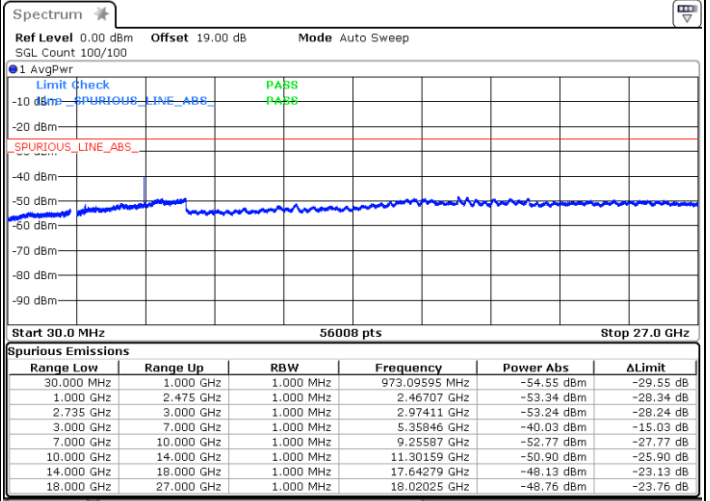

LTE Band 41C / 20MHz+10MHz

QPSK

Highest Channel / 1RB0 and 1RB49

Highest Channel / 1RB99 and 1RB0

Date: 2.NOV.2021 17:10:21

Date: 2.NOV.2021 17:17:47

Highest Channel / FullIRB

N/A

Date: 2.NOV.2021 17:11:27

LTE Band 41C / 20MHz+15MHz

QPSK

Lowest Channel / 1RB0 and 1RB74

Lowest Channel / 1RB99 and 1RB0

Date: 3.NOV.2021 11:53:53

Date: 3.NOV.2021 11:52:48

Lowest Channel / FullRB