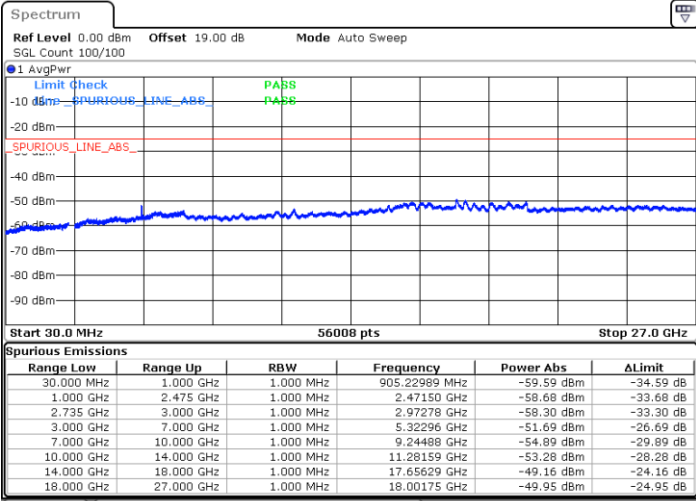

LTE Band 41C / 20MHz+10MHz

QPSK

Highest Channel / 1RB0 and 1RB49

Highest Channel / 1RB99 and 1RB0

Date: 2.NOV.2021 17:10:21

Date: 2.NOV.2021 17:17:47

Highest Channel / FullIRB

N/A

Date: 2.NOV.2021 17:11:27

LTE Band 41C / 20MHz+15MHz

QPSK

Lowest Channel / 1RB0 and 1RB74

Lowest Channel / 1RB99 and 1RB0

Date: 3.NOV.2021 11:53:53

Date: 3.NOV.2021 11:52:48

Lowest Channel / FullRB