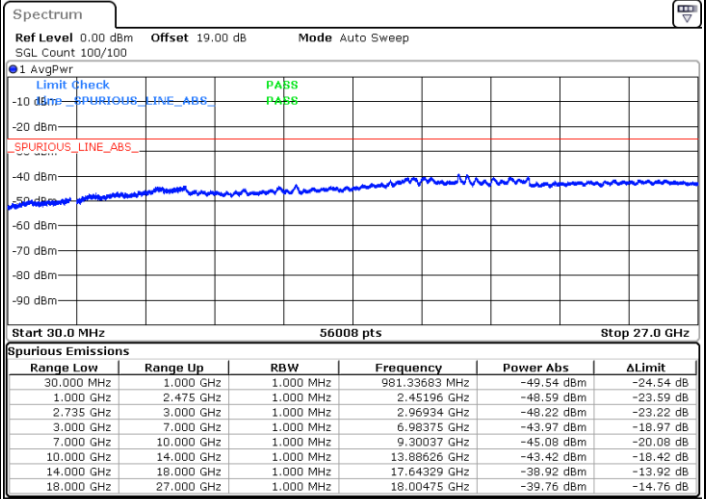

N/A

Date: 2.NOV.2021 11:59:37

LTE Band 41C / 15MHz+10MHz

16QAM

Highest Channel / 1RB0 and 1RB49

Highest Channel / 1RB74 and 1RB0

Date: 2.NOV.2021 13:56:13

Date: 2.NOV.2021 13:52:57

Highest Channel / FullIRB

N/A

Date: 2.NOV.2021 13:59:30

LTE Band 41C / 15MHz+15MHz

16QAM

Lowest Channel / 1RB0 and 1RB74

Lowest Channel / 1RB74 and 1RB0

Date: 3.NOV.2021 09:16:27

Date: 3.NOV.2021 09:13:10

Lowest Channel / FullRB

N/A

Date: 3.NOV.2021 09:19:44

LTE Band 41C / 15MHz+15MHz

16QAM

Middle Channel / 1RB0 and 1RB74

Middle Channel / 1RB74 and 1RB0

Date: 2.NOV.2021 17:27:29

Date: 2.NOV.2021 17:30:46

Middle Channel / FullRB

N/A

Date: 2.NOV.2021 17:24:13

LTE Band 41C / 15MHz+15MHz

16QAM

Highest Channel / 1RB0 and 1RB74