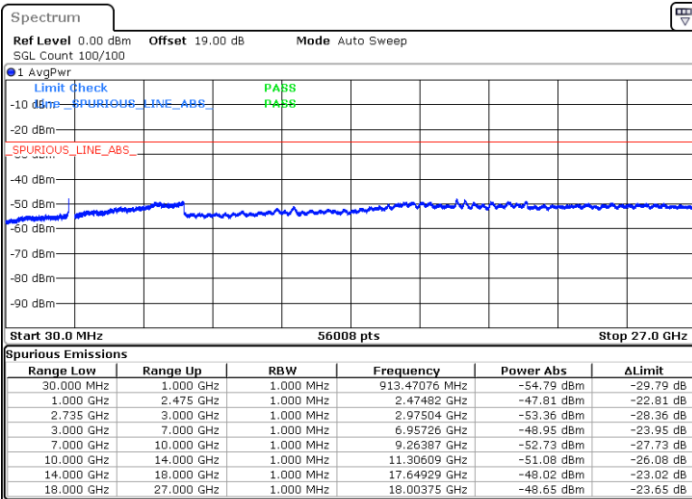

16QAM

Highest Channel / 1RB0 and 1RB99

Highest Channel / 1RB49 and 1RB0

Date: 2.NOV.2021 15:22:12

Date: 2.NOV.2021 15:18:56

Highest Channel / FullIRB

N/A

Date: 2.NOV.2021 15:25:28

LTE Band 41C / 15MHz+10MHz

16QAM

Lowest Channel / 1RB0 and 1RB49

Lowest Channel / 1RB74 and 1RB80

Date: 2.NOV.2021 11:48:43

Date: 2.NOV.2021 11:45:28

Lowest Channel / FullIRB

N/A

Date: 2.NOV.2021 11:51:59

LTE Band 41C / 15MHz+10MHz

16QAM

Middle Channel / 1RB0 and 1RB49

Middle Channel / 1RB74 and 1RB0

Date: 2.NOV.2021 12:02:53

Date: 2.NOV.2021 12:06:08

Middle Channel / FullRB