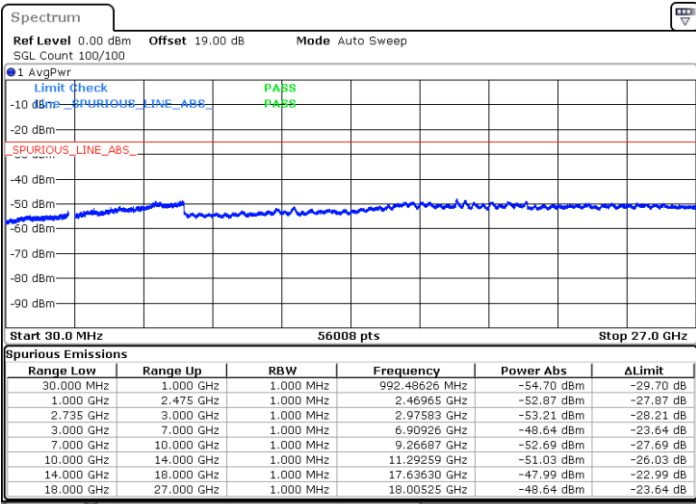

Date: 2.NOV.2021 11:08:02

Middle Channel / FullIRB

N/A

Date: 2.NOV.2021 11:01:30

LTE Band 41C / 10MHz+15MHz

16QAM

Highest Channel / 1RB0 and 1RB74

Highest Channel / 1RB49 and 1RB0

Date: 2.NOV.2021 11:14:37

Date: 2.NOV.2021 11:11:21

Highest Channel / FullIRB

N/A

Date: 2.NOV.2021 11:17:52

LTE Band 41C / 10MHz+20MHz

16QAM

Lowest Channel / 1RB0 and 1RB99

Lowest Channel / 1RB49 and 1RB0

Date: 2.NOV.2021 14:30:35

Date: 2.NOV.2021 14:27:19

Lowest Channel / FullIRB

N/A

Date: 2.NOV.2021 14:33:52

LTE Band 41C / 10MHz+20MHz

16QAM