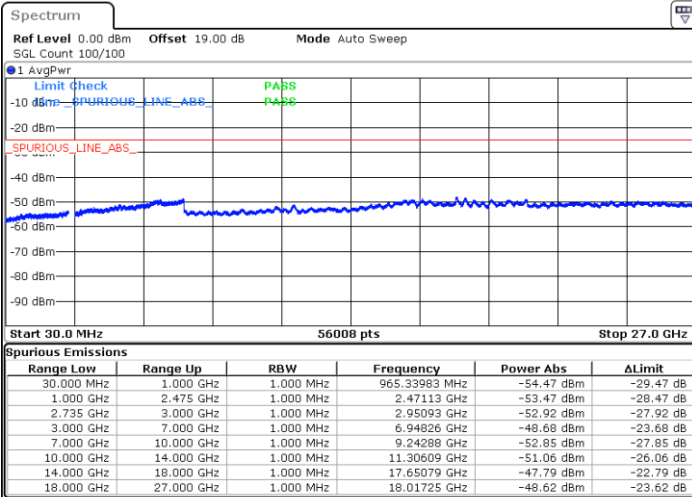

Middle Channel / 1RB99 and 1RB0

Date: 3.NOV.2021 14:03:43

Date: 3.NOV.2021 14:04:49

Middle Channel / FullIRB

N/A

Date: 3.NOV.2021 13:58:15

LTE Band 41C / 20MHz+20MHz

QPSK

Highest Channel / 1RB0 and 1RB99

Highest Channel / 1RB99 and 1RB0

Date: 3.NOV.2021 14:52:26

Date: 3.NOV.2021 14:46:22

Highest Channel / FullIRB

N/A

Date: 3.NOV.2021 14:53:39

LTE Band 41C / 5MHz+20MHz

16QAM

Lowest Channel / 1RB0 and 1RB99

Lowest Channel / 1RB24 and 1RB0

Date: 1.NOV.2021 14:43:10

Date: 1.NOV.2021 14:39:32

Lowest Channel / FullRB

N/A

Date: 1.NOV.2021 14:46:49