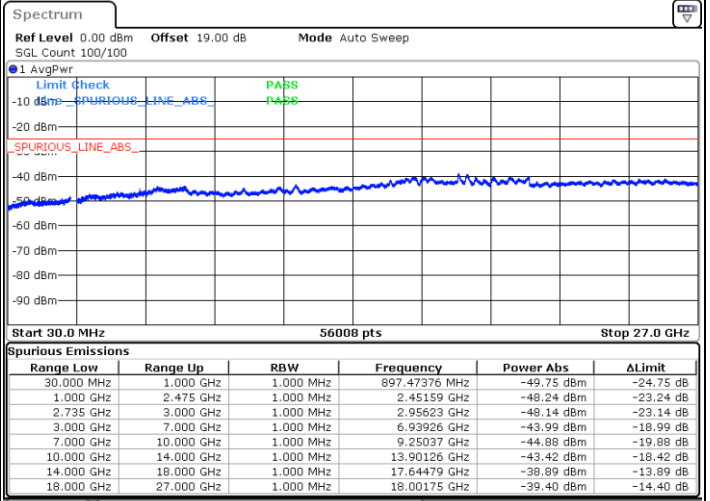

Highest Channel / FullIRB

N/A

Date: 2.NOV.2021 13:59:30

LTE Band 41C / 15MHz+15MHz

16QAM

Lowest Channel / 1RB0 and 1RB74

Lowest Channel / 1RB74 and 1RB0

Date: 3.NOV.2021 09:16:27

Date: 3.NOV.2021 09:13:10

Lowest Channel / FullRB

N/A

Date: 3.NOV.2021 09:19:44

LTE Band 41C / 15MHz+15MHz

16QAM

Middle Channel / 1RB0 and 1RB74

Middle Channel / 1RB74 and 1RB0

Date: 2.NOV.2021 17:27:29

Date: 2.NOV.2021 17:30:46

Middle Channel / FullRB

N/A

Date: 2.NOV.2021 17:24:13

LTE Band 41C / 15MHz+15MHz

16QAM

Highest Channel / 1RB0 and 1RB74

Highest Channel / 1RB74 and 1RB0

Date: 3.NOV.2021 09:47:59

Date: 3.NOV.2021 09:44:42

Highest Channel / FullIRB

N/A

Date: 3.NOV.2021 09:51:17

LTE Band 41C / 15MHz+20MHz

16QAM