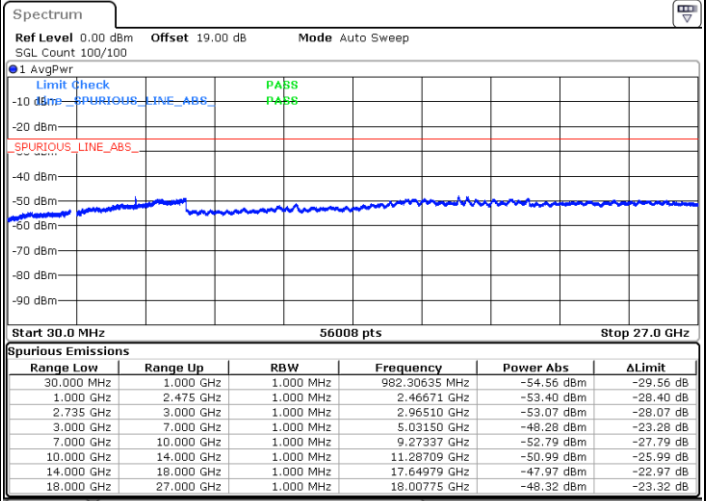

LTE Band 41C / 20MHz+10MHz

QPSK

Highest Channel / 1RB0 and 1RB49

Highest Channel / 1RB99 and 1RB0

Date: 2.NOV.2021 17:10:21

Date: 2.NOV.2021 17:17:47

Highest Channel / FullIRB

N/A

Date: 2.NOV.2021 17:11:27

LTE Band 41C / 20MHz+15MHz

QPSK

Lowest Channel / 1RB0 and 1RB74

Lowest Channel / 1RB99 and 1RB0

Date: 3.NOV.2021 11:53:53

Date: 3.NOV.2021 11:52:48

Lowest Channel / FullRB

N/A

Date: 3.NOV.2021 11:59:22

LTE Band 41C / 20MHz+15MHz

QPSK

Middle Channel / 1RB0 and 1RB74

Middle Channel / 1RB99 and 1RB0

Date: 3.NOV.2021 11:26:19

Date: 3.NOV.2021 11:27:25

Middle Channel / FullRB

N/A

Date: 3.NOV.2021 11:20:50

LTE Band 41C / 20MHz+15MHz

QPSK

Highest Channel / 1RB0 and 1RB74

Highest Channel / 1RB99 and 1RB0

Date: 3.NOV.2021 15:12:08