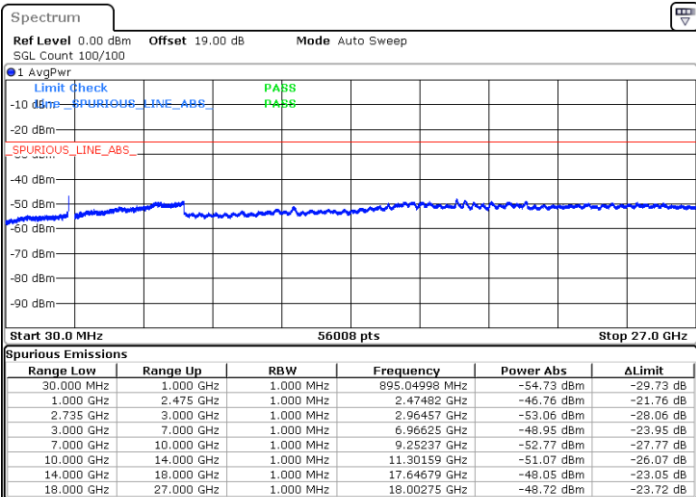

Highest Channel / 1RB0 and 1RB99

Highest Channel / 1RB99 and 1RB0

Date: 3.NOV.2021 14:52:26

Date: 3.NOV.2021 14:46:22

Highest Channel / FullIRB

N/A

Date: 3.NOV.2021 14:53:39

LTE Band 41C / 5MHz+20MHz

16QAM

Lowest Channel / 1RB0 and 1RB99

Lowest Channel / 1RB24 and 1RB0

Date: 1.NOV.2021 14:43:10

Date: 1.NOV.2021 14:39:32

Lowest Channel / FullRB

N/A

Date: 1.NOV.2021 14:46:49

LTE Band 41C / 5MHz+20MHz

16QAM

Middle Channel / 1RB0 and 1RB9

Middle Channel / 1RB24 and 1RB0

Date: 1.NOV.2021 14:54:09

Date: 1.NOV.2021 14:57:47

Middle Channel / FullRB

N/A

Date: 1.NOV.2021 14:50:31

LTE Band 41C / 5MHz+20MHz

16QAM

Highest Channel / 1RB0 and 1RB99

Highest Channel / 1RB24 and 1RB0

Date: 1.NOV.2021 15:05:07

Date: 1.NOV.2021 15:01:29

Highest Channel / FullIRB