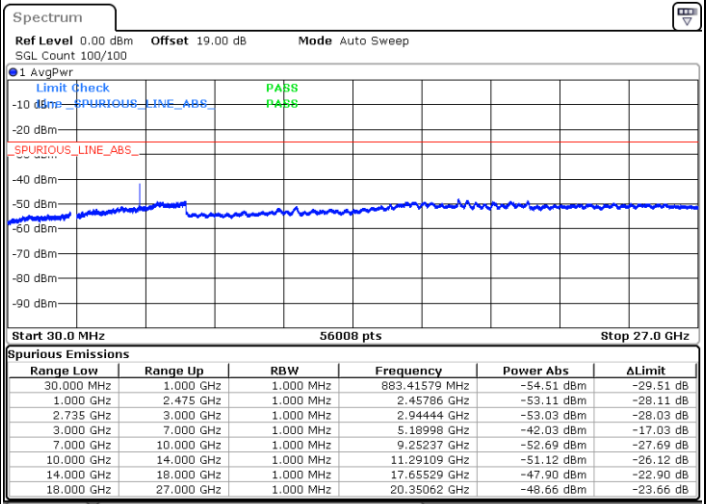

LTE Band 41C / 15MHz+10MHz

16QAM

Lowest Channel / 1RB0 and 1RB49

Lowest Channel / 1RB74 and 1RB80

Date: 2.NOV.2021 11:48:43

Date: 2.NOV.2021 11:45:28

Lowest Channel / FullIRB

N/A

Date: 2.NOV.2021 11:51:59

LTE Band 41C / 15MHz+10MHz

16QAM

Middle Channel / 1RB0 and 1RB49

Middle Channel / 1RB74 and 1RB0

Date: 2.NOV.2021 12:02:53

Date: 2.NOV.2021 12:06:08

Middle Channel / FullRB

N/A

Date: 2.NOV.2021 11:59:37

LTE Band 41C / 15MHz+10MHz

16QAM

Highest Channel / 1RB0 and 1RB49

Highest Channel / 1RB74 and 1RB0

Date: 2.NOV.2021 13:56:13

Date: 2.NOV.2021 13:52:57

Highest Channel / FullIRB

N/A

Date: 2.NOV.2021 13:59:30

LTE Band 41C / 15MHz+15MHz

16QAM

Lowest Channel / 1RB0 and 1RB74

Lowest Channel / 1RB74 and 1RB0

Date: 3.NOV.2021 09:16:27