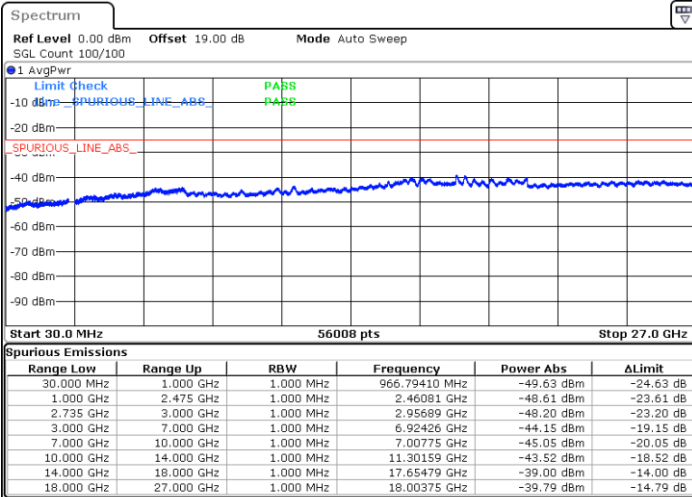

Date: 2.NOV.2021 17:27:29

Date: 2.NOV.2021 17:30:46

Middle Channel / FullRB

N/A

Date: 2.NOV.2021 17:24:13

LTE Band 41C / 15MHz+15MHz

16QAM

Highest Channel / 1RB0 and 1RB74

Highest Channel / 1RB74 and 1RB0

Date: 3.NOV.2021 09:47:59

Date: 3.NOV.2021 09:44:42

Highest Channel / FullIRB

N/A

Date: 3.NOV.2021 09:51:17

LTE Band 41C / 15MHz+20MHz

16QAM

Lowest Channel / 1RB0 and 1RB99

Lowest Channel / 1RB74 and 1RB0

Date: 3.NOV.2021 10:12:23

Date: 3.NOV.2021 10:09:06

Lowest Channel / FullRB

N/A

Date: 3.NOV.2021 10:15:40

LTE Band 41C / 15MHz+20MHz