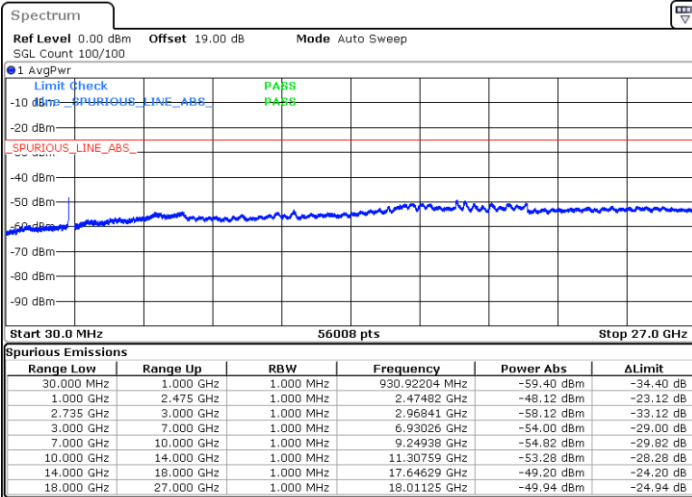

Lowest Channel / FullIRB

N/A

Date: 2.NOV.2021 16:49:15