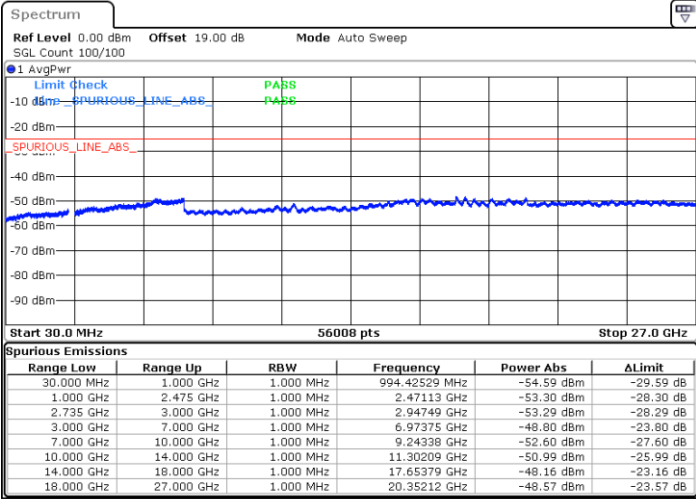

Date: 2.NOV.2021 11:14:37

Date: 2.NOV.2021 11:11:21

Highest Channel / FullIRB

N/A

Date: 2.NOV.2021 11:17:52

LTE Band 41C / 10MHz+20MHz

16QAM

Lowest Channel / 1RB0 and 1RB99

Lowest Channel / 1RB49 and 1RB0

Date: 2.NOV.2021 14:30:35

Date: 2.NOV.2021 14:27:19

Lowest Channel / FullIRB

N/A

Date: 2.NOV.2021 14:33:52

LTE Band 41C / 10MHz+20MHz

16QAM

Middle Channel / 1RB0 and 1RB9

Middle Channel / 1RB49 and 1RB0

Date: 2.NOV.2021 14:44:30

Date: 2.NOV.2021 14:47:46

Middle Channel / FullRB

N/A

Date: 2.NOV.2021 14:41:14

LTE Band 41C / 10MHz+20MHz