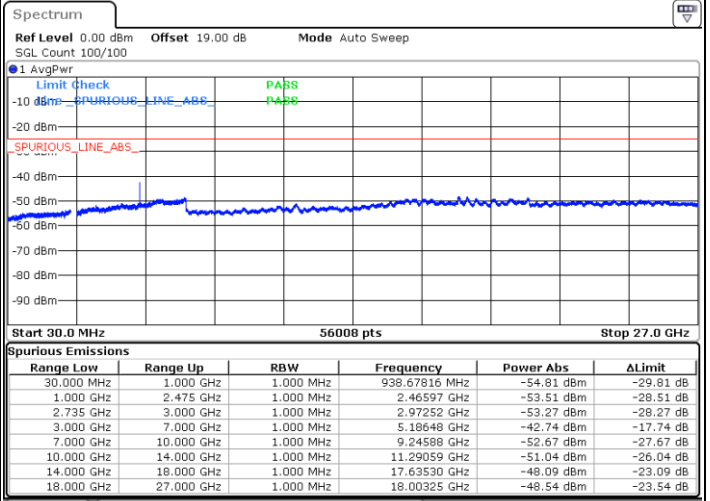

Date: 3.NOV.2021 15:06:04

Highest Channel / FullIRB

N/A

Date: 3.NOV.2021 15:13:21

LTE Band 41C / 20MHz+20MHz

QPSK

Lowest Channel / 1RB0 and 1RB99

Lowest Channel / 1RB99 and 1RB0

Date: 3.NOV.2021 13:50:15

Date: 3.NOV.2021 13:49:09

Lowest Channel / FullIRB

N/A

Date: 3.NOV.2021 13:55:44

LTE Band 41C / 20MHz+20MHz

QPSK

MiddleChannel / 1RB0 and 1RB99

Middle Channel / 1RB99 and 1RB0

Date: 3.NOV.2021 14:03:43

Date: 3.NOV.2021 14:04:49

Middle Channel / FullIRB

N/A

Date: 3.NOV.2021 13:58:15

LTE Band 41C / 20MHz+20MHz

QPSK

Highest Channel / 1RB0 and 1RB99

Highest Channel / 1RB99 and 1RB0

Date: 3.NOV.2021 14:52:26

Date: 3.NOV.2021 14:46:22

Highest Channel / FullIRB

N/A

Date: 3.NOV.2021 14:53:39

LTE Band 41C / 5MHz+20MHz