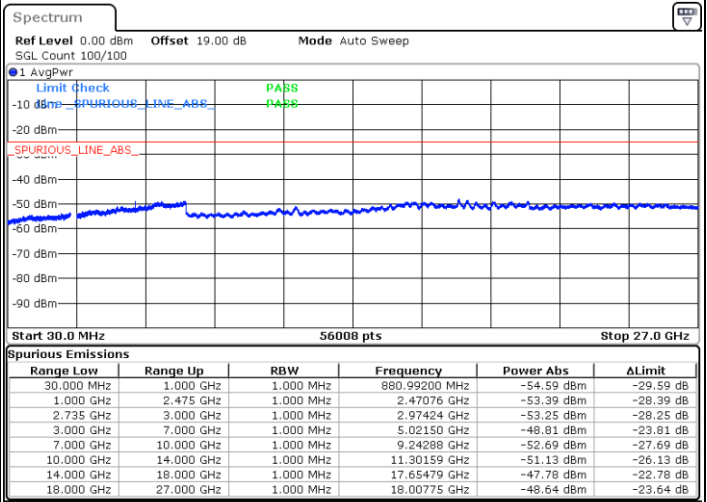

16QAM

Highest Channel / 1RB0 and 1RB99

Highest Channel / 1RB49 and 1RB0

Date: 2.NOV.2021 15:22:12

Date: 2.NOV.2021 15:18:56

Highest Channel / FullIRB

N/A

Date: 2.NOV.2021 15:25:28

LTE Band 41C / 15MHz+10MHz

16QAM

Lowest Channel / 1RB0 and 1RB49

Lowest Channel / 1RB74 and 1RB80

Date: 2.NOV.2021 11:48:43

Date: 2.NOV.2021 11:45:28

Lowest Channel / FullIRB

N/A

Date: 2.NOV.2021 11:51:59

LTE Band 41C / 15MHz+10MHz

16QAM

Middle Channel / 1RB0 and 1RB49

Middle Channel / 1RB74 and 1RB0

Date: 2.NOV.2021 12:02:53

Date: 2.NOV.2021 12:06:08

Middle Channel / FullRB