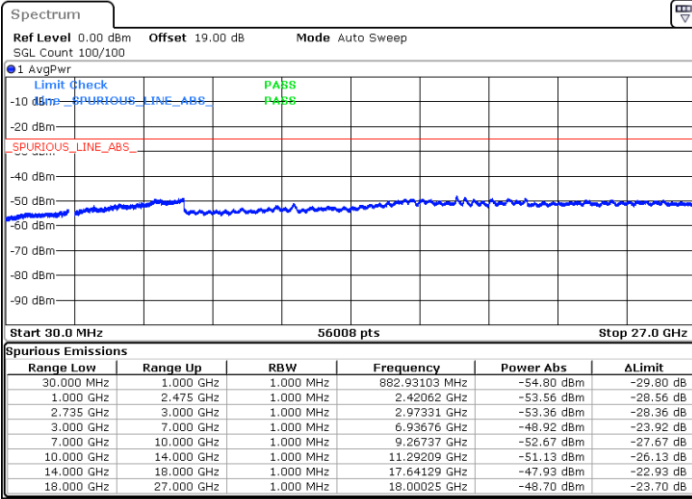

Date: 1.NOV.2021 14:50:31

LTE Band 41C / 5MHz+20MHz

16QAM

Highest Channel / 1RB0 and 1RB99

Highest Channel / 1RB24 and 1RB0

Date: 1.NOV.2021 15:05:07

Date: 1.NOV.2021 15:01:29

Highest Channel / FullIRB

N/A

Date: 1.NOV.2021 15:08:45

LTE Band 41C / 10MHz+15MHz

16QAM

Lowest Channel / 1RB0 and 1RB74

Lowest Channel / 1RB49 and 1RB0

Date: 2.NOV.2021 10:54:55

Date: 2.NOV.2021 10:51:40