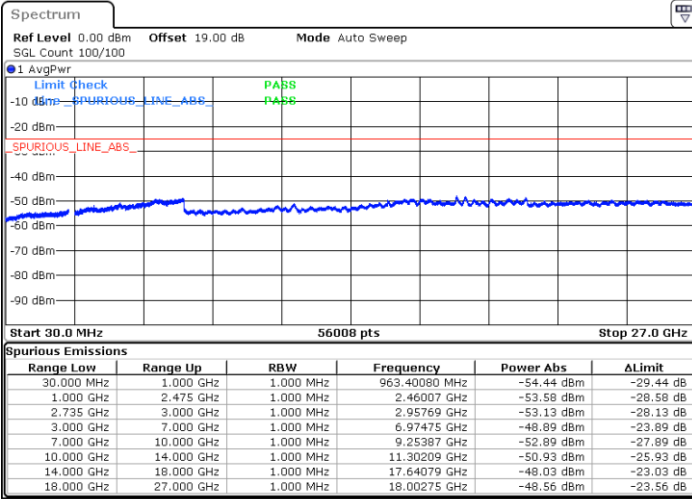

Date: 3.NOV.2021 13:50:15

Date: 3.NOV.2021 13:49:09

Lowest Channel / FullIRB

N/A

Date: 3.NOV.2021 13:55:44

LTE Band 41C / 20MHz+20MHz

QPSK

MiddleChannel / 1RB0 and 1RB99

Middle Channel / 1RB99 and 1RB0

Date: 3.NOV.2021 14:03:43

Date: 3.NOV.2021 14:04:49

Middle Channel / FullIRB

N/A

Date: 3.NOV.2021 13:58:15

LTE Band 41C / 20MHz+20MHz

QPSK

Highest Channel / 1RB0 and 1RB99

Highest Channel / 1RB99 and 1RB0

Date: 3.NOV.2021 14:52:26

Date: 3.NOV.2021 14:46:22

Highest Channel / FullIRB

N/A

Date: 3.NOV.2021 14:53:39

LTE Band 41C / 5MHz+20MHz