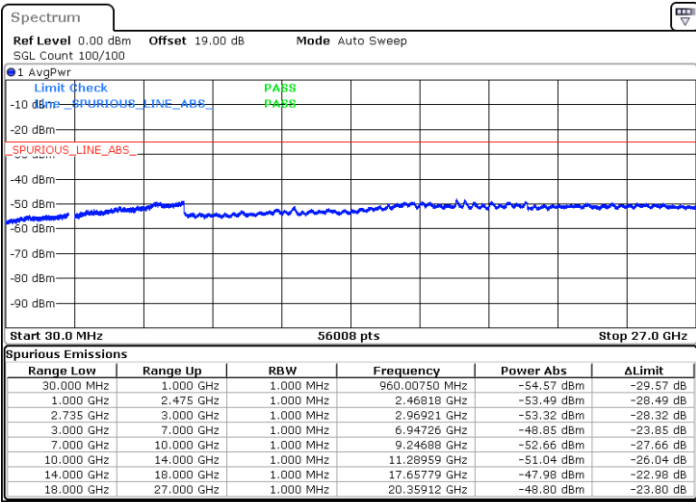

N/A

Date: 1.NOV.2021 15:08:45

LTE Band 41C / 10MHz+15MHz

16QAM

Lowest Channel / 1RB0 and 1RB74

Lowest Channel / 1RB49 and 1RB0

Date: 2.NOV.2021 10:54:55

Date: 2.NOV.2021 10:51:40

Lowest Channel / FullRB

N/A

Date: 2.NOV.2021 10:58:12

LTE Band 41C / 10MHz+15MHz

16QAM

MiddleChannel / 1RB0 and 1RB74

Middle Channel / 1RB49 and 1RB0

Date: 2.NOV.2021 11:04:46

Date: 2.NOV.2021 11:08:02

Middle Channel / FullIRB

N/A

Date: 2.NOV.2021 11:01:30

LTE Band 41C / 10MHz+15MHz

16QAM

Highest Channel / 1RB0 and 1RB74

Highest Channel / 1RB49 and 1RB0

Date: 2.NOV.2021 11:14:37

Date: 2.NOV.2021 11:11:21

Highest Channel / FullIRB

N/A

Date: 2.NOV.2021 11:17:52

LTE Band 41C / 10MHz+20MHz

16QAM

Lowest Channel / 1RB0 and 1RB99