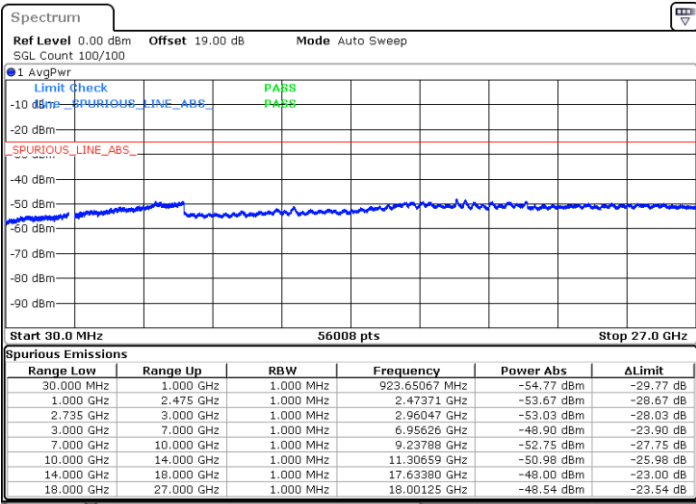

N/A

Date: 1.NOV.2021 15:08:45

LTE Band 41C / 10MHz+15MHz

16QAM

Lowest Channel / 1RB0 and 1RB74

Lowest Channel / 1RB49 and 1RB0

Date: 2.NOV.2021 10:54:55

Date: 2.NOV.2021 10:51:40

Lowest Channel / FullRB

N/A

Date: 2.NOV.2021 10:58:12

LTE Band 41C / 10MHz+15MHz

16QAM

MiddleChannel / 1RB0 and 1RB74

Middle Channel / 1RB49 and 1RB0

Date: 2.NOV.2021 11:04:46

Date: 2.NOV.2021 11:08:02

Middle Channel / FullIRB

N/A

Date: 2.NOV.2021 11:01:30

LTE Band 41C / 10MHz+15MHz

16QAM

Highest Channel / 1RB0 and 1RB74

Highest Channel / 1RB49 and 1RB0

Date: 2.NOV.2021 11:14:37

Date: 2.NOV.2021 11:11:21

Highest Channel / FullIRB

N/A

Date: 2.NOV.2021 11:17:52

LTE Band 41C / 10MHz+20MHz

16QAM

Lowest Channel / 1RB0 and 1RB99