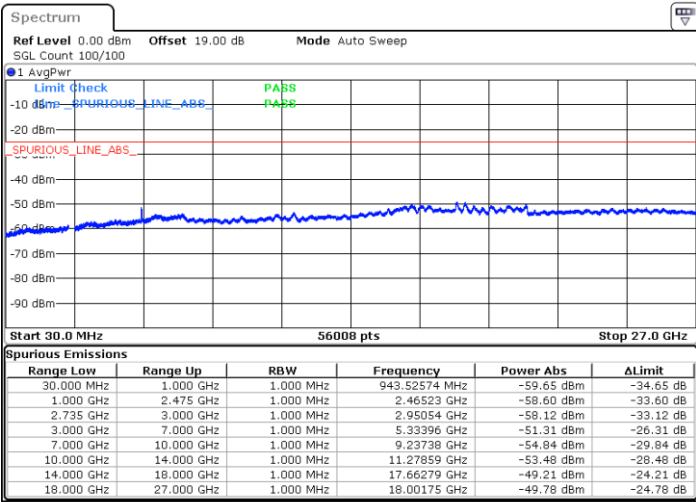

Lowest Channel / 1RB0 and 1RB99

Lowest Channel / 1RB74 and 1RB0

Date: 3.NOV.2021 10:12:23

Date: 3.NOV.2021 10:09:06

Lowest Channel / FullRB

N/A

Date: 3.NOV.2021 10:15:40

LTE Band 41C / 15MHz+20MHz

LTE Band 41C / 15MHz+20MHz

16QAM

Highest Channel / 1RB0 and 1RB99

Highest Channel / 1RB74 and 1RB0

Date: 3.NOV.2021 16:04:29

Date: 3.NOV.2021 16:00:50

Highest Channel / FullIRB

N/A

Date: 3.NOV.2021 16:08:07

LTE Band 41C / 20MHz+5MHz

16QAM

Lowest Channel / 1RB0 and 1RB24

Lowest Channel / 1RB99 and 1RB0

Date: 1.NOV.2021 15:39:40

Date: 1.NOV.2021 15:36:02

Lowest Channel / FullIRB