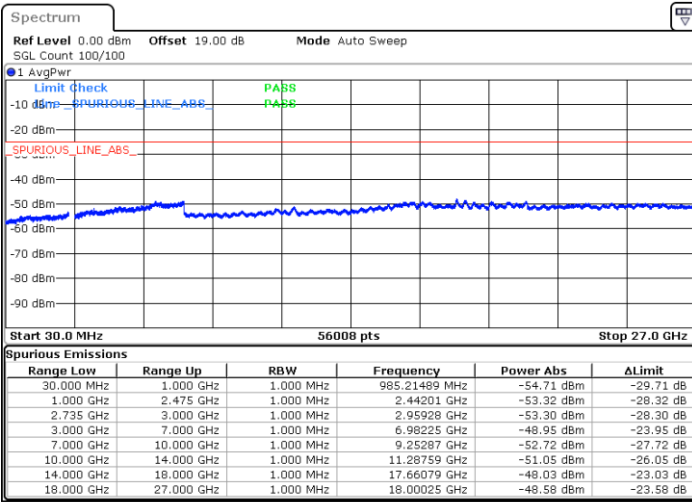

Date: 2.NOV.2021 11:14:37

Date: 2.NOV.2021 11:11:21

Highest Channel / FullIRB

N/A

Date: 2.NOV.2021 11:17:52

LTE Band 41C / 10MHz+20MHz

16QAM

Lowest Channel / 1RB0 and 1RB99

Lowest Channel / 1RB49 and 1RB0

Date: 2.NOV.2021 14:30:35

Date: 2.NOV.2021 14:27:19

Lowest Channel / FullIRB

N/A

Date: 2.NOV.2021 14:33:52

LTE Band 41C / 10MHz+20MHz

16QAM

Middle Channel / 1RB0 and 1RB9

Middle Channel / 1RB49 and 1RB0

Date: 2.NOV.2021 14:44:30

Date: 2.NOV.2021 14:47:46

Middle Channel / FullRB

N/A

Date: 2.NOV.2021 14:41:14

LTE Band 41C / 10MHz+20MHz

16QAM

Highest Channel / 1RB0 and 1RB99

Highest Channel / 1RB49 and 1RB0

Date: 2.NOV.2021 15:22:12

Date: 2.NOV.2021 15:18:56

Highest Channel / FullIRB

N/A

Date: 2.NOV.2021 15:25:28