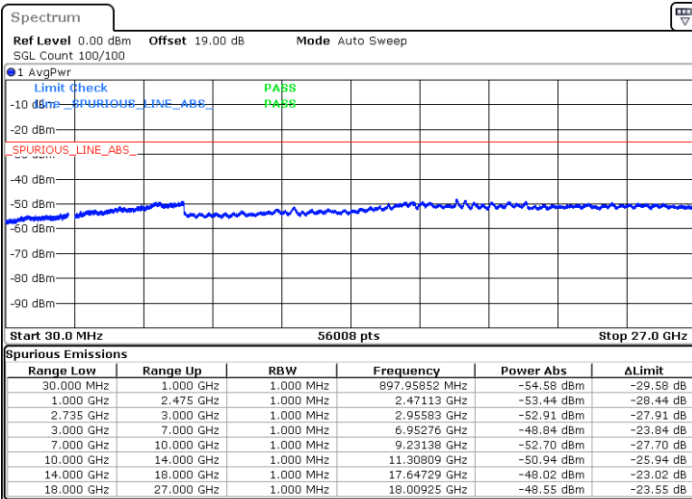

Middle Channel / 1RB0 and 1RB9

Middle Channel / 1RB49 and 1RB0

Date: 2.NOV.2021 14:44:30

Date: 2.NOV.2021 14:47:46

Middle Channel / FullRB

N/A

Date: 2.NOV.2021 14:41:14

LTE Band 41C / 10MHz+20MHz

16QAM

Highest Channel / 1RB0 and 1RB99

Highest Channel / 1RB49 and 1RB0

Date: 2.NOV.2021 15:22:12

Date: 2.NOV.2021 15:18:56

Highest Channel / FullIRB

N/A

Date: 2.NOV.2021 15:25:28

LTE Band 41C / 15MHz+10MHz

16QAM

Lowest Channel / 1RB0 and 1RB49

Lowest Channel / 1RB74 and 1RB80

Date: 2.NOV.2021 11:48:43

Date: 2.NOV.2021 11:45:28

Lowest Channel / FullIRB

N/A