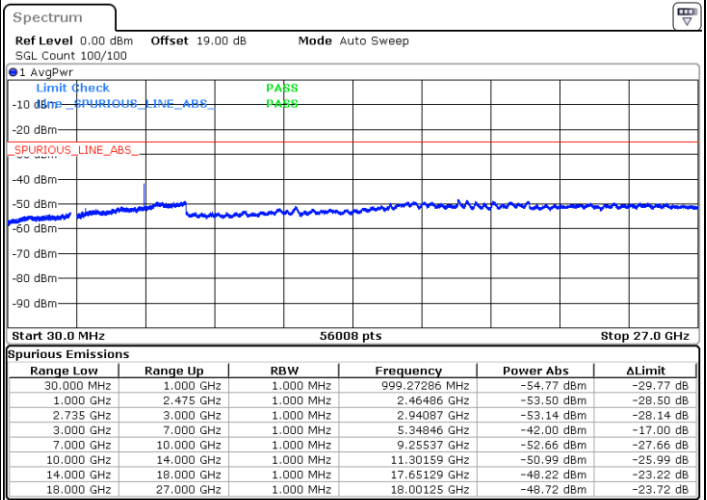

Middle Channel / FullRB

N/A

Date: 3.NOV.2021 11:20:50

LTE Band 41C / 20MHz+15MHz

QPSK

Highest Channel / 1RB0 and 1RB74

Highest Channel / 1RB99 and 1RB0

Date: 3.NOV.2021 15:12:08

Date: 3.NOV.2021 15:06:04

Highest Channel / FullIRB

N/A

Date: 3.NOV.2021 15:13:21

LTE Band 41C / 20MHz+20MHz

QPSK

Lowest Channel / 1RB0 and 1RB99

Lowest Channel / 1RB99 and 1RB0

Date: 3.NOV.2021 13:50:15

Date: 3.NOV.2021 13:49:09

Lowest Channel / FullIRB

N/A

Date: 3.NOV.2021 13:55:44

LTE Band 41C / 20MHz+20MHz

QPSK

MiddleChannel / 1RB0 and 1RB99