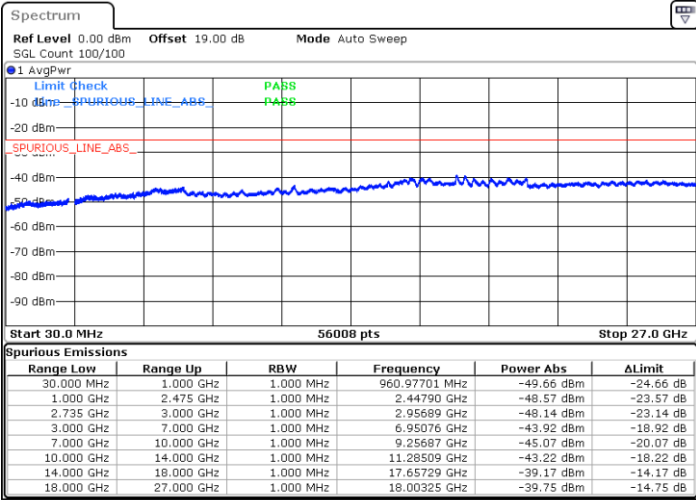

Highest Channel / FullIRB

N/A

Date: 2.NOV.2021 13:59:30

LTE Band 41C / 15MHz+15MHz

16QAM

Lowest Channel / 1RB0 and 1RB74

Lowest Channel / 1RB74 and 1RB0

Date: 3.NOV.2021 09:16:27

Date: 3.NOV.2021 09:13:10

Lowest Channel / FullRB

N/A

Date: 3.NOV.2021 09:19:44

LTE Band 41C / 15MHz+15MHz

16QAM

Middle Channel / 1RB0 and 1RB74

Middle Channel / 1RB74 and 1RB0

Date: 2.NOV.2021 17:27:29

Date: 2.NOV.2021 17:30:46

Middle Channel / FullRB

N/A

Date: 2.NOV.2021 17:24:13

LTE Band 41C / 15MHz+15MHz

16QAM

Highest Channel / 1RB0 and 1RB74

Highest Channel / 1RB74 and 1RB0

Date: 3.NOV.2021 09:47:59

Date: 3.NOV.2021 09:44:42

Highest Channel / FullIRB

N/A

Date: 3.NOV.2021 09:51:17

LTE Band 41C / 15MHz+20MHz

16QAM