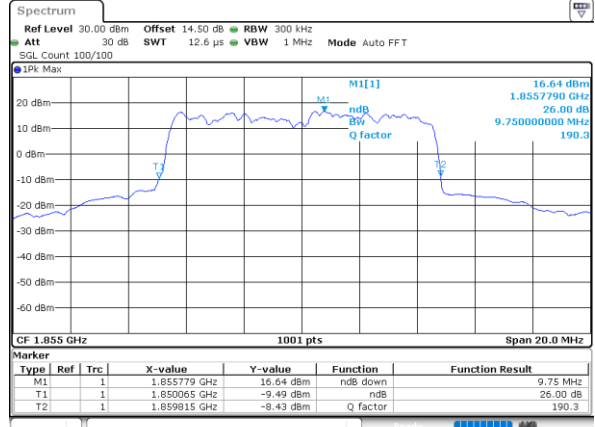

Lowest Channel / 10MHz / 16QAM

Date: 1.NOV.2021 19:09:40