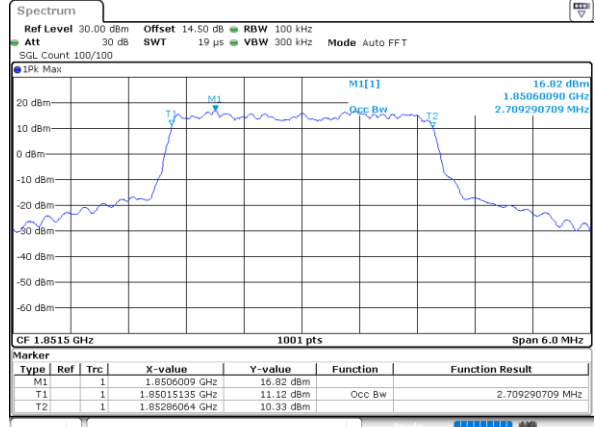

Lowest Channel / 3MHz / 16QAM

Date: 1.NOV.2021 18:11:14