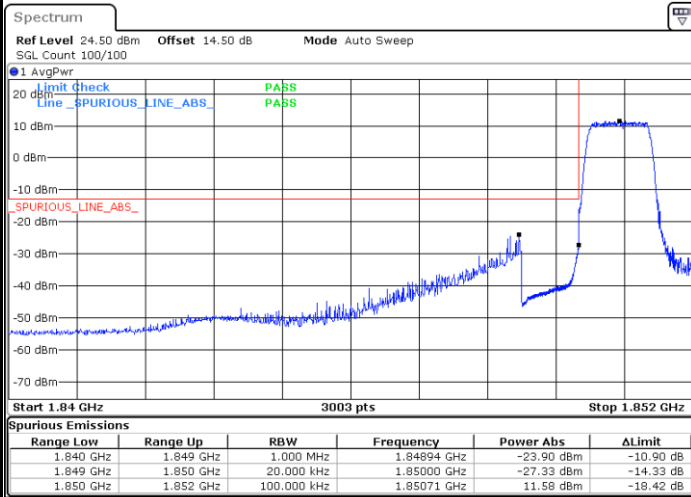

Date: 2.NOV.2021 08:49:46

Highest Band Edge / 1 RB

Date: 2.NOV.2021 09:07:01

Lowest Band Edge / Full RB

Date: 2.NOV.2021 08:43:40

Highest Band Edge / Full RB

Date: 2.NOV.2021 09:01:39

LTE Band 25 / 1.4MHz / 64QAM

Lowest Band Edge / 1 RB

Date: 2.NOV.2021 08:52:06

Highest Band Edge / 1 RB

Date: 2.NOV.2021 09:08:39

Lowest Band Edge / Full RB

Date: 2.NOV.2021 08:45:17

Highest Band Edge / Full RB

Date: 2.NOV.2021 09:03:46

LTE Band 25 / 3MHz / QPSK

Lowest Band Edge / 1RB

Date: 1.NOV.2021 18:13:41

Highest Band Edge / 1 RB

Date: 1.NOV.2021 18:31:37

Lowest Band Edge / Full RB

Date: 1.NOV.2021 18:16:56

Highest Band Edge / Full RB

Date: 1.NOV.2021 18:26:43

LTE Band 25 / 3MHz / 16QAM

Lowest Band Edge / 1 RB

Date: 1.NOV.2021 18:15:18

Highest Band Edge / 1 RB

Date: 1.NOV.2021 18:29:59

Lowest Band Edge / Full RB

Date: 1.NOV.2021 18:18:34