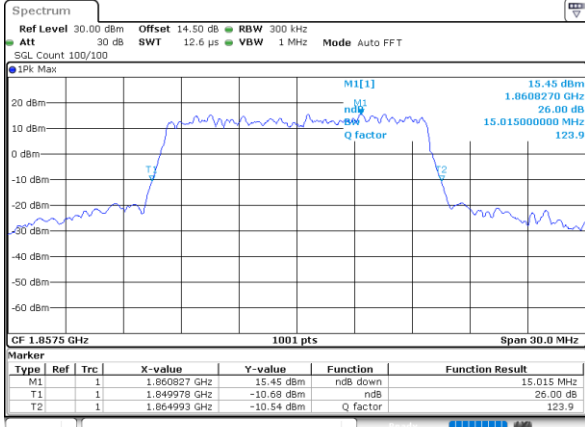

Highest Channel / 10MHz / 16QAM

Date: 1.NOV.2021 19:22:27

LTE Band 25

Lowest Channel / 15MHz / QPSK

Date: 1.NOV.2021 19:54:58

Lowest Channel / 15MHz / 16QAM

Date: 1.NOV.2021 19:55:23

Middle Channel / 15MHz / QPSK

Date: 1.NOV.2021 20:04:55

Middle Channel / 15MHz / 16QAM

Date: 1.NOV.2021 20:05:19

Highest Channel / 15MHz / QPSK

Date: 1.NOV.2021 20:08:35

Highest Channel / 15MHz / 16QAM

Date: 1.NOV.2021 20:08:10

LTE Band 25