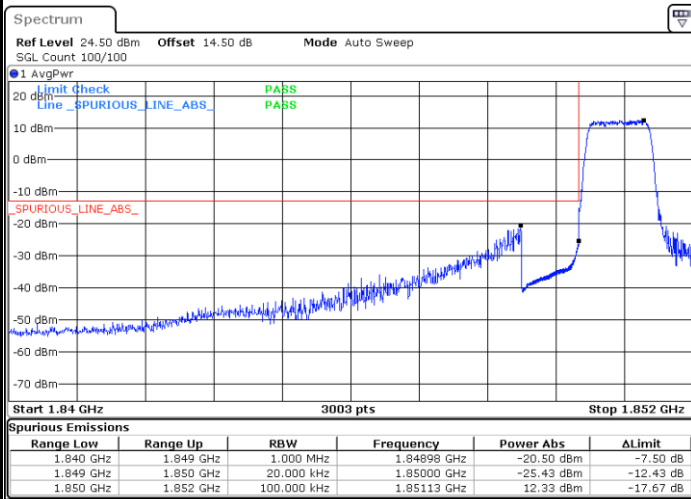

LTE Band 25

Lowest Channel / 15MHz / 64QAM

Date: 1.NOV.2021 19:42:27

Lowest Channel / 20MHz / 64QAM

Date: 1.NOV.2021 20:40:45

Middle Channel / 15MHz / 64QAM

Date: 1.NOV.2021 19:47:57

Middle Channel / 20MHz / 64QAM

Date: 1.NOV.2021 20:45:34

Highest Channel / 15MHz / 64QAM

Date: 1.NOV.2021 19:49:30

Highest Channel / 20MHz / 64QAM

Date: 1.NOV.2021 20:47:07

Conducted Band Edge

LTE Band 25 / 1.4MHz / 16QAM

Lowest Band Edge / 1 RB

Date: 2.NOV.2021 08:49:46

Highest Band Edge / 1 RB

Date: 2.NOV.2021 09:07:01

Lowest Band Edge / Full RB

Date: 2.NOV.2021 08:43:40

Highest Band Edge / Full RB

Date: 2.NOV.2021 09:01:39

LTE Band 25 / 1.4MHz / 64QAM

Lowest Band Edge / 1 RB

Date: 2.NOV.2021 08:52:06

Highest Band Edge / 1 RB

Date: 2.NOV.2021 09:08:39

Lowest Band Edge / Full RB

Date: 2.NOV.2021 08:45:17

Highest Band Edge / Full RB

Date: 2.NOV.2021 09:03:46