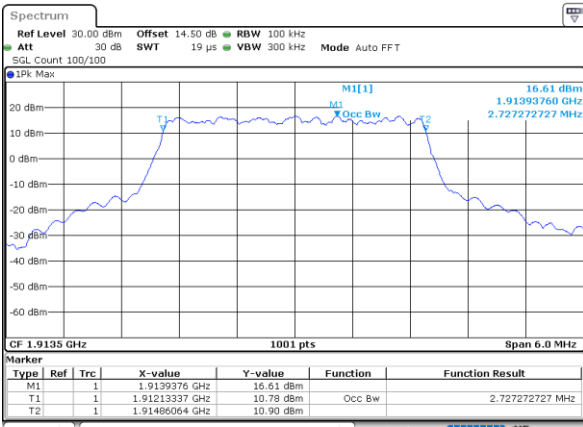

Date: 2.NOV.2021 08:53:53

Highest Channel / 1.4MHz / QPSK

Date: 2.NOV.2021 08:57:49

Highest Channel / 1.4MHz / 16QAM

Date: 2.NOV.2021 08:59:56

LTE Band 25

Lowest Channel / 3MHz / QPSK

Date: 1.NOV.2021 18:10:50

Lowest Channel / 3MHz / 16QAM

Date: 1.NOV.2021 18:11:14

Middle Channel / 3MHz / QPSK

Date: 1.NOV.2021 18:20:46

Middle Channel / 3MHz / 16QAM

Date: 1.NOV.2021 18:21:10

Highest Channel / 3MHz / QPSK

Date: 1.NOV.2021 18:24:11

Highest Channel / 3MHz / 16QAM

Date: 1.NOV.2021 18:24:35

LTE Band 25

Lowest Channel / 5MHz / QPSK

Date: 1.NOV.2021 18:33:48

Lowest Channel / 5MHz / 16QAM

Date: 1.NOV.2021 18:34:13

Middle Channel / 5MHz / QPSK