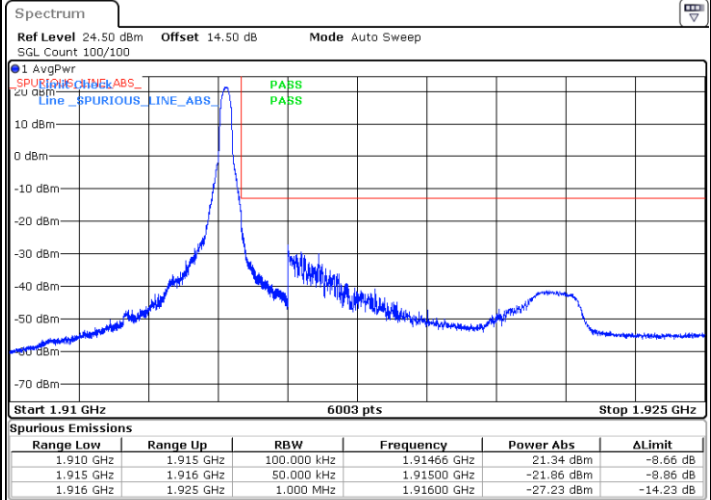

Highest Band Edge / Full RB

Date: 1.NOV.2021 18:28:21

LTE Band 25 / 3MHz / 64QAM

Lowest Band Edge / 1 RB

Date: 1.NOV.2021 18:01:41

Highest Band Edge / 1 RB

Date: 1.NOV.2021 18:09:31

Lowest Band Edge / Full RB

Date: 1.NOV.2021 18:03:19

Highest Band Edge / Full RB

Date: 1.NOV.2021 18:07:53

LTE Band 25 / 5MHz / QPSK

Lowest Band Edge / 1 RB

Date: 1.NOV.2021 18:37:17

Highest Band Edge / 1 RB

Date: 1.NOV.2021 18:55:14

Lowest Band Edge / Full RB

Date: 1.NOV.2021 18:40:33

Highest Band Edge / Full RB

Date: 1.NOV.2021 18:50:20

LTE Band 25 / 5MHz / 16QAM

Lowest Band Edge / 1RB

Date: 1.NOV.2021 18:38:55

Highest Band Edge / 1 RB

Date: 1.NOV.2021 18:53:36

Lowest Band Edge / Full RB

Date: 1.NOV.2021 18:42:11

Highest Band Edge / Full RB

Date: 1.NOV.2021 18:51:58

LTE Band 25 / 5MHz / 64QAM

Lowest Band Edge / 1RB

Date: 1.NOV.2021 18:59:18