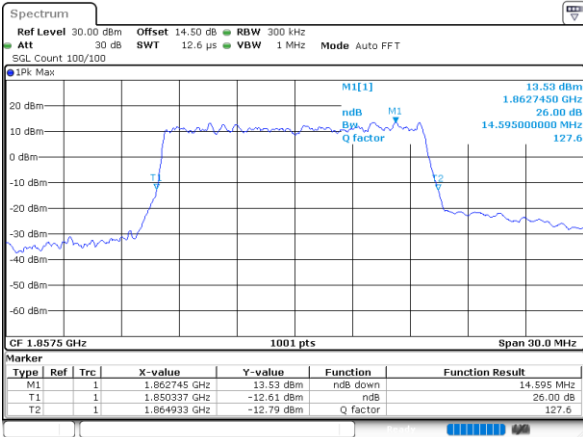

Middle Channel / 10MHz / 64QAM

Date: 1.NOV.2021 19:36:29

Highest Channel / 5MHz / 64QAM

Date: 1.NOV.2021 19:04:01

Highest Channel / 10MHz / 64QAM

Date: 1.NOV.2021 19:38:02

LTE Band 25

Lowest Channel / 15MHz / 64QAM

Date: 1.NOV.2021 19:42:42

Lowest Channel / 20MHz / 64QAM

Date: 1.NOV.2021 20:41:01

Middle Channel / 15MHz / 64QAM

Date: 1.NOV.2021 19:48:12

Middle Channel / 20MHz / 64QAM

Date: 1.NOV.2021 20:45:49

Highest Channel / 15MHz / 64QAM