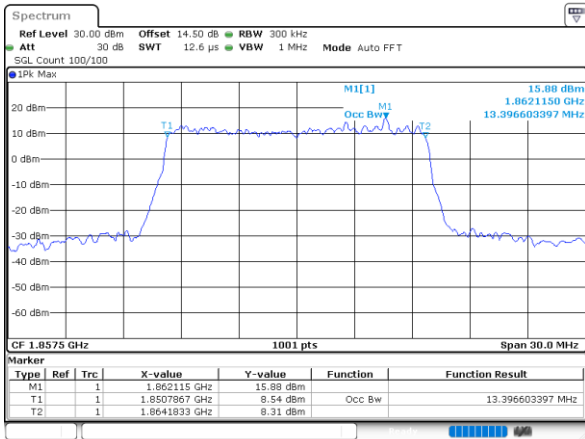

Lowest Channel / 15MHz / 64QAM

Date: 1.NOV.2021 19:42:27