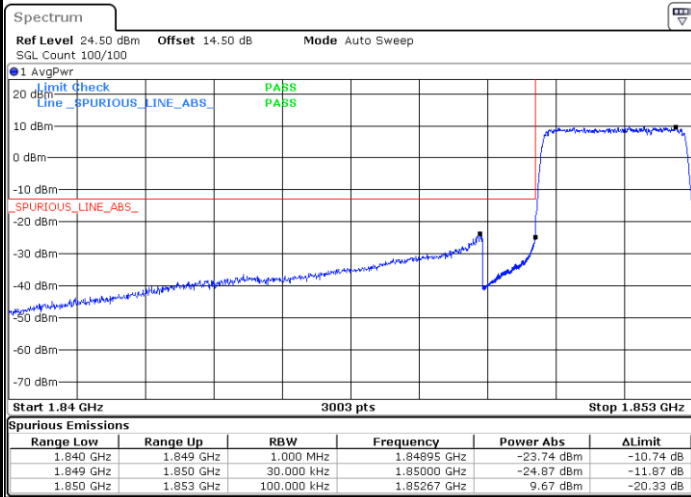

Lowest Band Edge / 1 RB

Date: 2.NOV.2021 08:52:06

Highest Band Edge / 1 RB

Date: 2.NOV.2021 09:08:39

Lowest Band Edge / Full RB

Date: 2.NOV.2021 08:45:17

Highest Band Edge / Full RB

Date: 2.NOV.2021 09:03:46

LTE Band 25 / 3MHz / QPSK

Lowest Band Edge / 1RB

Date: 1.NOV.2021 18:13:41

Highest Band Edge / 1 RB

Date: 1.NOV.2021 18:31:37

Lowest Band Edge / Full RB

Date: 1.NOV.2021 18:16:56

Highest Band Edge / Full RB

Date: 1.NOV.2021 18:26:43

LTE Band 25 / 3MHz / 16QAM

Lowest Band Edge / 1 RB

Date: 1.NOV.2021 18:15:18

Highest Band Edge / 1 RB

Date: 1.NOV.2021 18:29:59

Lowest Band Edge / Full RB

Date: 1.NOV.2021 18:18:34

Highest Band Edge / Full RB

Date: 1.NOV.2021 18:28:21

LTE Band 25 / 3MHz / 64QAM

Lowest Band Edge / 1 RB

Date: 1.NOV.2021 18:01:41

Highest Band Edge / 1 RB

Date: 1.NOV.2021 18:09:31

Lowest Band Edge / Full RB