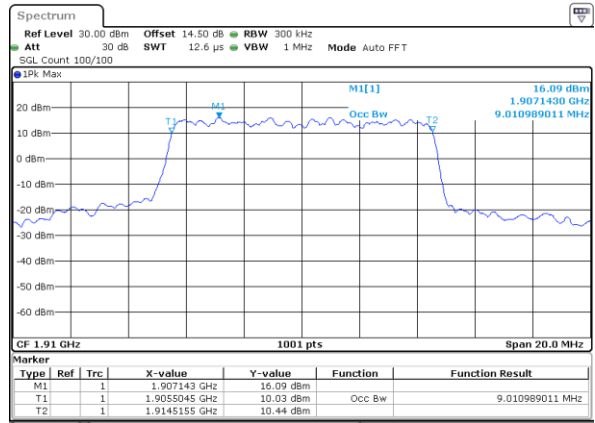

Date: 1.NOV.2021 18:44:23

Middle Channel / 5MHz / 16QAM

Date: 1.NOV.2021 18:44:48

Highest Channel / 5MHz / QPSK

Date: 1.NOV.2021 18:47:48

Highest Channel / 5MHz / 16QAM

Date: 1.NOV.2021 18:48:12

LTE Band 25

Lowest Channel / 10MHz / QPSK

Date: 1.NOV.2021 19:08:27

Lowest Channel / 10MHz / 16QAM

Date: 1.NOV.2021 19:08:51

Middle Channel / 10MHz / QPSK

Date: 1.NOV.2021 19:18:23

Middle Channel / 10MHz / 16QAM

Date: 1.NOV.2021 19:18:48

Highest Channel / 10MHz / QPSK

Date: 1.NOV.2021 19:21:48

Highest Channel / 10MHz / 16QAM

Date: 1.NOV.2021 19:22:12

LTE Band 25

Lowest Channel / 15MHz / QPSK

Date: 1.NOV.2021 19:54:10

Lowest Channel / 15MHz / 16QAM