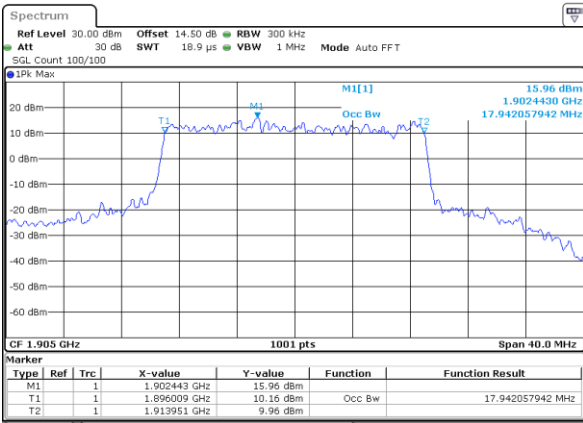

Date: 1.NOV.2021 20:07:55

LTE Band 25

Lowest Channel / 20MHz / QPSK

Date: 1.NOV.2021 20:17:47

Lowest Channel / 20MHz / 16QAM

Date: 1.NOV.2021 20:18:11

Middle Channel / 20MHz / QPSK

Date: 1.NOV.2021 20:27:43

Middle Channel / 20MHz / 16QAM

Date: 1.NOV.2021 20:28:07

Highest Channel / 20MHz / QPSK

Date: 1.NOV.2021 20:31:07

Highest Channel / 20MHz / 16QAM

Date: 1.NOV.2021 20:31:32

LTE Band 25

Lowest Channel / 1.4MHz / 64QAM