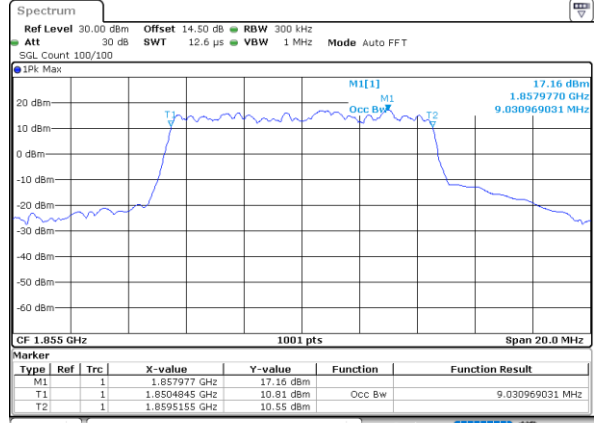

Lowest Channel / 10MHz / 16QAM

Date: 1.NOV.2021 19:08:51