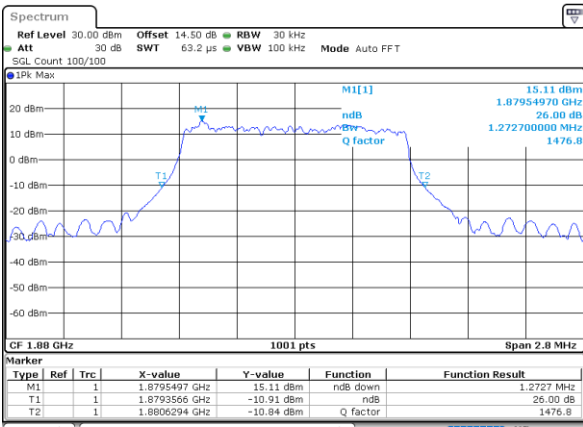

Middle Channel / 1.4MHz / 64QAM

Date: 2.NOV.2021 08:54:46