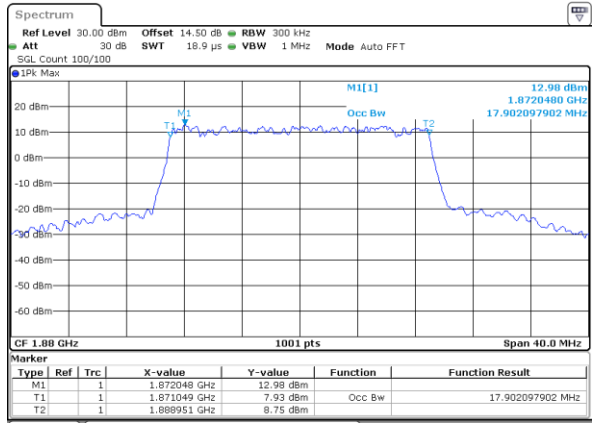

Date: 1.NOV.2021 19:54:34

Middle Channel / 15MHz / QPSK

Date: 1.NOV.2021 20:04:06

Middle Channel / 15MHz / 16QAM

Date: 1.NOV.2021 20:04:30

Highest Channel / 15MHz / QPSK

Date: 1.NOV.2021 20:07:31

Highest Channel / 15MHz / 16QAM

Date: 1.NOV.2021 20:07:55

LTE Band 25

Lowest Channel / 20MHz / QPSK

Date: 1.NOV.2021 20:17:47

Lowest Channel / 20MHz / 16QAM

Date: 1.NOV.2021 20:18:11

Middle Channel / 20MHz / QPSK

Date: 1.NOV.2021 20:27:43

Middle Channel / 20MHz / 16QAM

Date: 1.NOV.2021 20:28:07

Highest Channel / 20MHz / QPSK

Date: 1.NOV.2021 20:31:07

Highest Channel / 20MHz / 16QAM

Date: 1.NOV.2021 20:31:32

LTE Band 25

Lowest Channel / 1.4MHz / 64QAM

Date: 2.NOV.2021 08:44:04

Lowest Channel / 3MHz / 64QAM

Date: 1.NOV.2021 17:59:48

Middle Channel / 1.4MHz / 64QAM

Date: 2.NOV.2021 08:54:32

Middle Channel / 3MHz / 64QAM

Date: 1.NOV.2021 18:04:37

Highest Channel / 1.4MHz / 64QAM