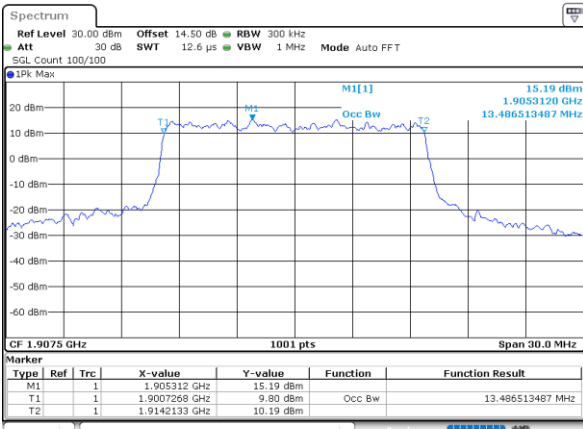

Highest Channel / 10MHz / QPSK

Date: 1.NOV.2021 19:21:48

Highest Channel / 10MHz / 16QAM

Date: 1.NOV.2021 19:22:12

LTE Band 25

Lowest Channel / 15MHz / QPSK

Date: 1.NOV.2021 19:54:10

Lowest Channel / 15MHz / 16QAM

Date: 1.NOV.2021 19:54:34

Middle Channel / 15MHz / QPSK

Date: 1.NOV.2021 20:04:06

Middle Channel / 15MHz / 16QAM

Date: 1.NOV.2021 20:04:30

Highest Channel / 15MHz / QPSK

Date: 1.NOV.2021 20:07:31

Highest Channel / 15MHz / 16QAM

Date: 1.NOV.2021 20:07:55

LTE Band 25

Lowest Channel / 20MHz / QPSK

Date: 1.NOV.2021 20:17:47

Lowest Channel / 20MHz / 16QAM

Date: 1.NOV.2021 20:18:11

Middle Channel / 20MHz / QPSK

Date: 1.NOV.2021 20:27:43