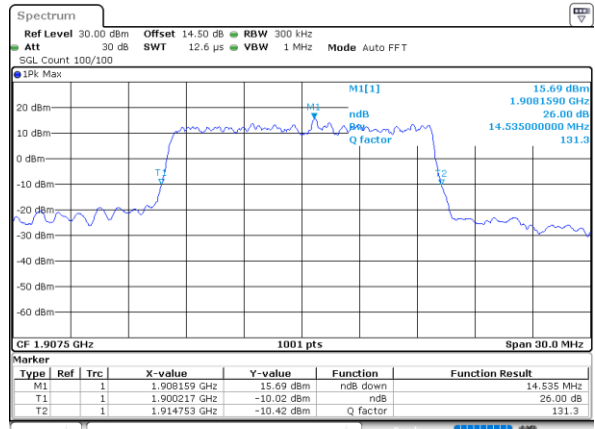

Highest Channel / 10MHz / 16QAM

Date: 1.NOV.2021 19:22:27

LTE Band 25

Lowest Channel / 15MHz / QPSK

Date: 1.NOV.2021 19:54:58

Lowest Channel / 15MHz / 16QAM

Date: 1.NOV.2021 19:55:23

Middle Channel / 15MHz / QPSK

Date: 1.NOV.2021 20:04:55

Middle Channel / 15MHz / 16QAM

Date: 1.NOV.2021 20:05:19

Highest Channel / 15MHz / QPSK

Date: 1.NOV.2021 20:08:35

Highest Channel / 15MHz / 16QAM

Date: 1.NOV.2021 20:08:10

LTE Band 25