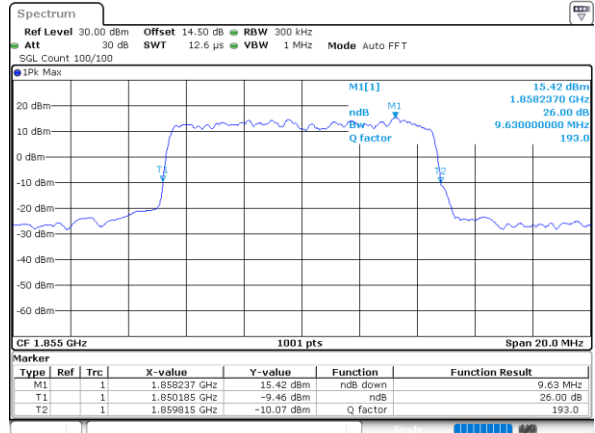

Date: 1.NOV.2021 18:06:25

LTE Band 25

Lowest Channel / 5MHz / 64QAM

Date: 1.NOV.2021 18:57:40

Lowest Channel / 10MHz / 64QAM

Date: 1.NOV.2021 19:31:40

Middle Channel / 5MHz / 64QAM

Date: 1.NOV.2021 19:02:28

Middle Channel / 10MHz / 64QAM

Date: 1.NOV.2021 19:36:29

Highest Channel / 5MHz / 64QAM

Date: 1.NOV.2021 19:04:01

Highest Channel / 10MHz / 64QAM

Date: 1.NOV.2021 19:38:02

LTE Band 25

Lowest Channel / 15MHz / 64QAM