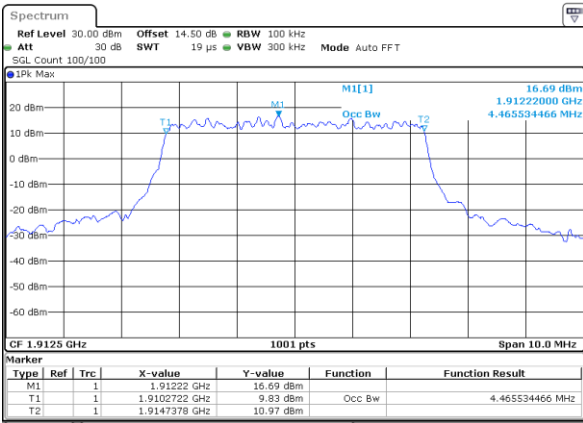

Highest Channel / 3MHz / 16QAM

Date: 1.NOV.2021 18:24:35

LTE Band 25

Lowest Channel / 5MHz / QPSK

Date: 1.NOV.2021 18:33:48

Lowest Channel / 5MHz / 16QAM

Date: 1.NOV.2021 18:34:13

Middle Channel / 5MHz / QPSK

Date: 1.NOV.2021 18:44:23

Middle Channel / 5MHz / 16QAM

Date: 1.NOV.2021 18:44:48

Highest Channel / 5MHz / QPSK

Date: 1.NOV.2021 18:47:48

Highest Channel / 5MHz / 16QAM

Date: 1.NOV.2021 18:48:12

LTE Band 25