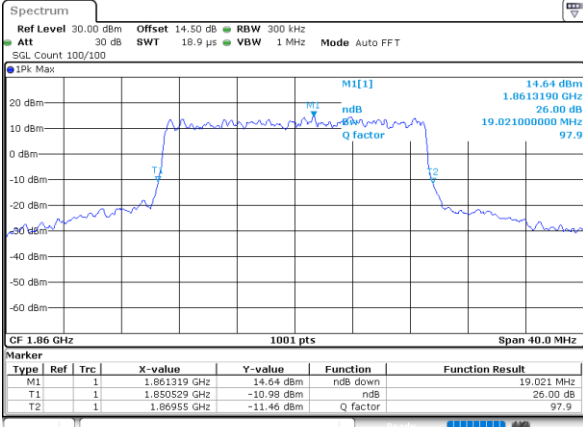

LTE Band 25

Lowest Channel / 20MHz / QPSK

Date: 1.NOV.2021 20:18:35