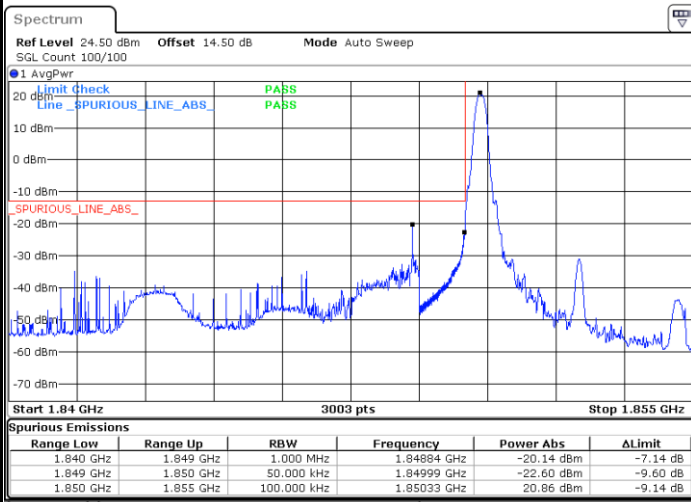

Date: 1.NOV.2021 18:03:19

Highest Band Edge / Full RB

Date: 1.NOV.2021 18:07:53

LTE Band 25 / 5MHz / QPSK

Lowest Band Edge / 1 RB

Date: 1.NOV.2021 18:37:17

Highest Band Edge / 1 RB

Date: 1.NOV.2021 18:55:14

Lowest Band Edge / Full RB

Date: 1.NOV.2021 18:40:33

Highest Band Edge / Full RB

Date: 1.NOV.2021 18:50:20

LTE Band 25 / 5MHz / 16QAM

Lowest Band Edge / 1RB

Date: 1.NOV.2021 18:38:55

Highest Band Edge / 1 RB

Date: 1.NOV.2021 18:53:36

Lowest Band Edge / Full RB

Date: 1.NOV.2021 18:42:11

Highest Band Edge / Full RB

Date: 1.NOV.2021 18:51:58

LTE Band 25 / 5MHz / 64QAM

Lowest Band Edge / 1RB

Date: 1.NOV.2021 18:59:18