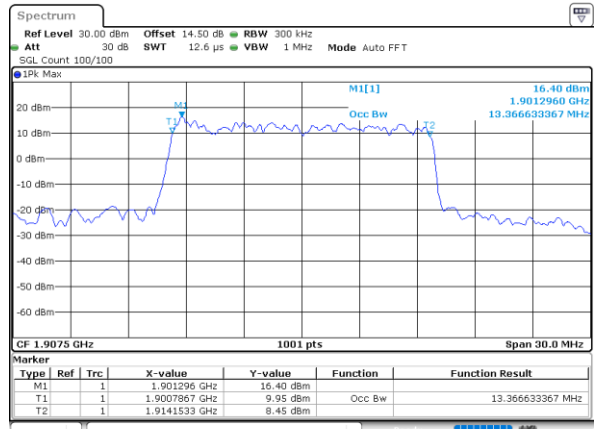

Highest Channel / 10MHz / QPSK

Date: 1.NOV.2021 19:21:48

Highest Channel / 10MHz / 16QAM

Date: 1.NOV.2021 19:22:12

LTE Band 25

Lowest Channel / 15MHz / QPSK

Date: 1.NOV.2021 19:54:10

Lowest Channel / 15MHz / 16QAM

Date: 1.NOV.2021 19:54:34

Middle Channel / 15MHz / QPSK

Date: 1.NOV.2021 20:04:06

Middle Channel / 15MHz / 16QAM

Date: 1.NOV.2021 20:04:30

Highest Channel / 15MHz / QPSK

Date: 1.NOV.2021 20:07:31

Highest Channel / 15MHz / 16QAM

Date: 1.NOV.2021 20:07:55

LTE Band 25

Lowest Channel / 20MHz / QPSK

Date: 1.NOV.2021 20:17:47

Lowest Channel / 20MHz / 16QAM

Date: 1.NOV.2021 20:18:11

Middle Channel / 20MHz / QPSK

Date: 1.NOV.2021 20:27:43