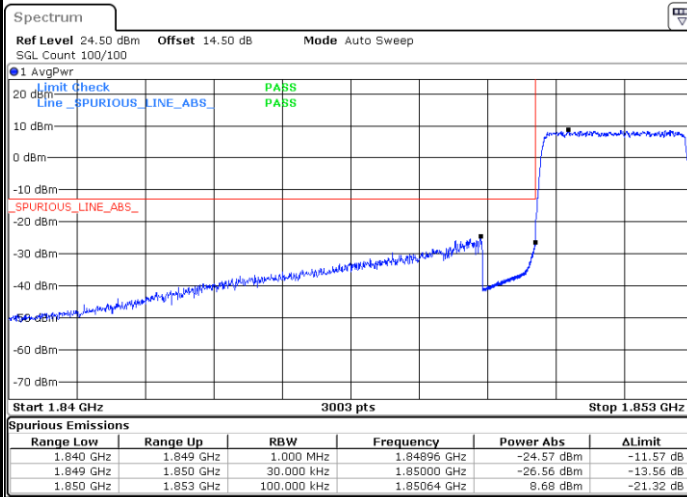

LTE Band 25 / 3MHz / QPSK

Lowest Band Edge / 1RB

Date: 1.NOV.2021 18:13:41

Highest Band Edge / 1 RB

Date: 1.NOV.2021 18:31:37

Lowest Band Edge / Full RB

Date: 1.NOV.2021 18:16:56

Highest Band Edge / Full RB

Date: 1.NOV.2021 18:26:43

LTE Band 25 / 3MHz / 16QAM

Lowest Band Edge / 1 RB

Date: 1.NOV.2021 18:15:18

Highest Band Edge / 1 RB

Date: 1.NOV.2021 18:29:59

Lowest Band Edge / Full RB

Date: 1.NOV.2021 18:18:34

Highest Band Edge / Full RB

Date: 1.NOV.2021 18:28:21

LTE Band 25 / 3MHz / 64QAM

Lowest Band Edge / 1 RB

Date: 1.NOV.2021 18:01:41

Highest Band Edge / 1 RB

Date: 1.NOV.2021 18:09:31

Lowest Band Edge / Full RB

Date: 1.NOV.2021 18:03:19

Highest Band Edge / Full RB

Date: 1.NOV.2021 18:07:53

LTE Band 25 / 5MHz / QPSK

Lowest Band Edge / 1 RB

Date: 1.NOV.2021 18:37:17

Highest Band Edge / 1 RB

Date: 1.NOV.2021 18:55:14