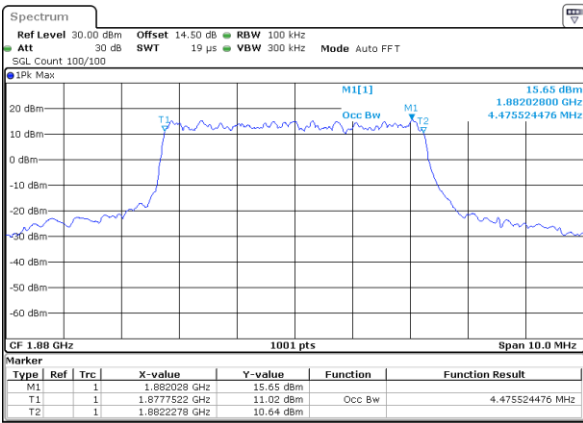

Highest Channel / 3MHz / 16QAM

Date: 1.NOV.2021 18:24:35

LTE Band 25

Lowest Channel / 5MHz / QPSK

Date: 1.NOV.2021 18:33:48

Lowest Channel / 5MHz / 16QAM

Date: 1.NOV.2021 18:34:13

Middle Channel / 5MHz / QPSK

Date: 1.NOV.2021 18:44:23

Middle Channel / 5MHz / 16QAM

Date: 1.NOV.2021 18:44:48

Highest Channel / 5MHz / QPSK

Date: 1.NOV.2021 18:47:48

Highest Channel / 5MHz / 16QAM

Date: 1.NOV.2021 18:48:12

LTE Band 25