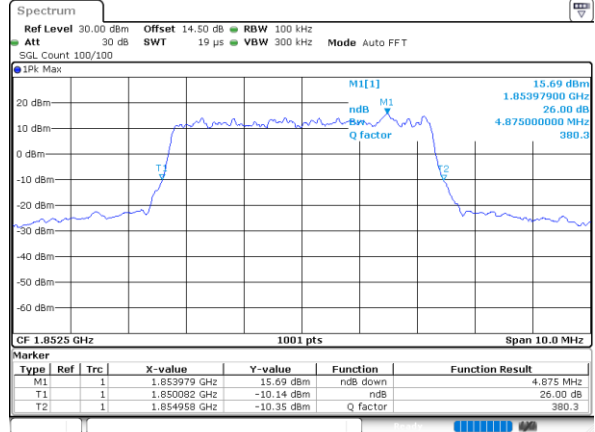

LTE Band 25

Lowest Channel / 5MHz / QPSK

Date: 1.NOV.2021 18:34:37

Lowest Channel / 5MHz / 16QAM

Date: 1.NOV.2021 18:35:39

Middle Channel / 5MHz / QPSK

Date: 1.NOV.2021 18:45:12

Middle Channel / 5MHz / 16QAM

Date: 1.NOV.2021 18:45:37

Highest Channel / 5MHz / QPSK

Date: 1.NOV.2021 18:48:51

Highest Channel / 5MHz / 16QAM

Date: 1.NOV.2021 18:48:27

LTE Band 25

Lowest Channel / 10MHz / QPSK

Date: 1.NOV.2021 19:09:16