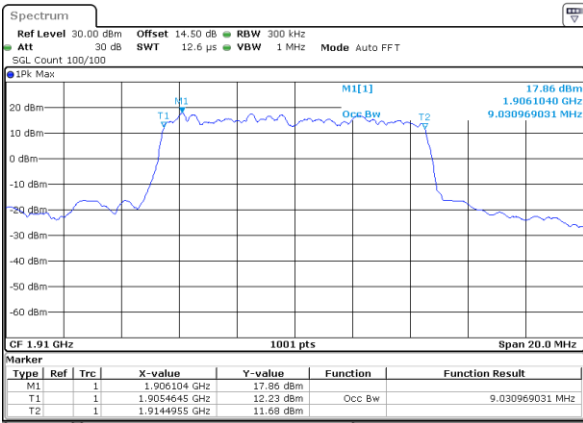

Date: 1.NOV.2021 18:44:23

Middle Channel / 5MHz / 16QAM

Date: 1.NOV.2021 18:44:48

Highest Channel / 5MHz / QPSK

Date: 1.NOV.2021 18:47:48

Highest Channel / 5MHz / 16QAM

Date: 1.NOV.2021 18:48:12

LTE Band 25

Lowest Channel / 10MHz / QPSK

Date: 1.NOV.2021 19:08:27

Lowest Channel / 10MHz / 16QAM

Date: 1.NOV.2021 19:08:51

Middle Channel / 10MHz / QPSK

Date: 1.NOV.2021 19:18:23

Middle Channel / 10MHz / 16QAM

Date: 1.NOV.2021 19:18:48

Highest Channel / 10MHz / QPSK

Date: 1.NOV.2021 19:21:48

Highest Channel / 10MHz / 16QAM

Date: 1.NOV.2021 19:22:12

LTE Band 25

Lowest Channel / 15MHz / QPSK

Date: 1.NOV.2021 19:54:10

Lowest Channel / 15MHz / 16QAM