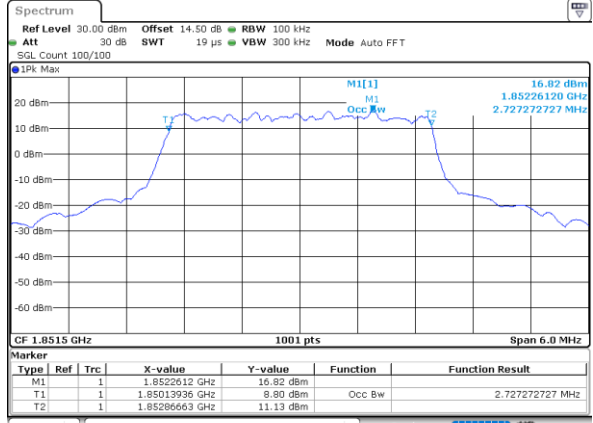

Date: 1.NOV.2021 20:07:55

LTE Band 25

Lowest Channel / 20MHz / QPSK

Date: 1.NOV.2021 20:17:47

Lowest Channel / 20MHz / 16QAM

Date: 1.NOV.2021 20:18:11

Middle Channel / 20MHz / QPSK

Date: 1.NOV.2021 20:27:43

Middle Channel / 20MHz / 16QAM

Date: 1.NOV.2021 20:28:07

Highest Channel / 20MHz / QPSK

Date: 1.NOV.2021 20:31:07

Highest Channel / 20MHz / 16QAM

Date: 1.NOV.2021 20:31:32

LTE Band 25

Lowest Channel / 1.4MHz / 64QAM

Date: 2.NOV.2021 08:44:04

Lowest Channel / 3MHz / 64QAM

Date: 1.NOV.2021 17:59:48

Middle Channel / 1.4MHz / 64QAM

Date: 2.NOV.2021 08:54:32

Middle Channel / 3MHz / 64QAM

Date: 1.NOV.2021 18:04:37

Highest Channel / 1.4MHz / 64QAM

Date: 2.NOV.2021 09:02:03

Highest Channel / 3MHz / 64QAM

Date: 1.NOV.2021 18:06:10

LTE Band 25

Lowest Channel / 5MHz / 64QAM

Date: 1.NOV.2021 18:57:25

Lowest Channel / 10MHz / 64QAM

Date: 1.NOV.2021 19:31:26