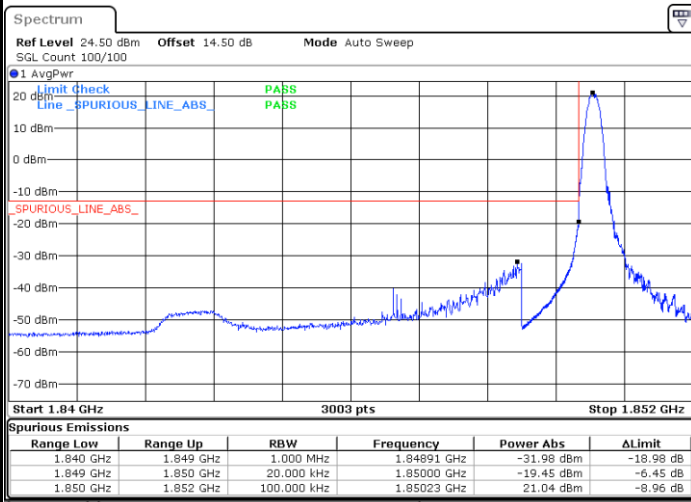

Date: 1.NOV.2021 20:45:34

Highest Channel / 15MHz / 64QAM

Date: 1.NOV.2021 19:49:30

Highest Channel / 20MHz / 64QAM

Date: 1.NOV.2021 20:47:07

Conducted Band Edge

LTE Band 25 / 1.4MHz / 16QAM

Lowest Band Edge / 1 RB

Date: 2.NOV.2021 08:49:46

Highest Band Edge / 1 RB

Date: 2.NOV.2021 09:07:01

Lowest Band Edge / Full RB

Date: 2.NOV.2021 08:43:40

Highest Band Edge / Full RB

Date: 2.NOV.2021 09:01:39

LTE Band 25 / 1.4MHz / 64QAM