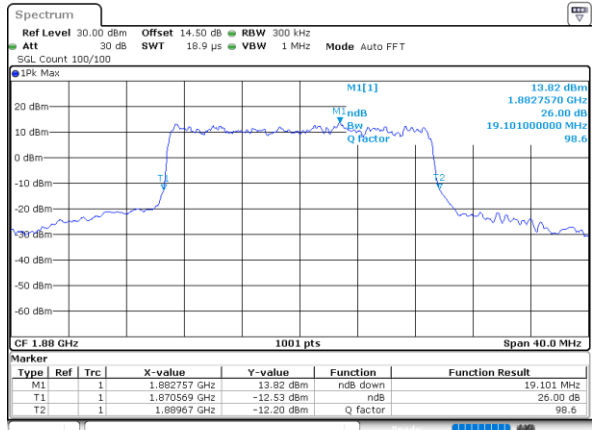

Date: 1.NOV.2021 20:04:55

Middle Channel / 15MHz / 16QAM

Date: 1.NOV.2021 20:05:19

Highest Channel / 15MHz / QPSK

Date: 1.NOV.2021 20:08:35

Highest Channel / 15MHz / 16QAM

Date: 1.NOV.2021 20:08:10

LTE Band 25

Lowest Channel / 20MHz / QPSK

Date: 1.NOV.2021 20:18:35

Lowest Channel / 20MHz / 16QAM

Date: 1.NOV.2021 20:19:00

Middle Channel / 20MHz / QPSK

Date: 1.NOV.2021 20:28:32

Middle Channel / 20MHz / 16QAM

Date: 1.NOV.2021 20:28:56

Highest Channel / 20MHz / QPSK

Date: 1.NOV.2021 20:32:11

Highest Channel / 20MHz / 16QAM

Date: 1.NOV.2021 20:31:47

LTE Band 25

Lowest Channel / 1.4MHz / 64QAM

Date: 2.NOV.2021 08:44:19

Lowest Channel / 3MHz / 64QAM