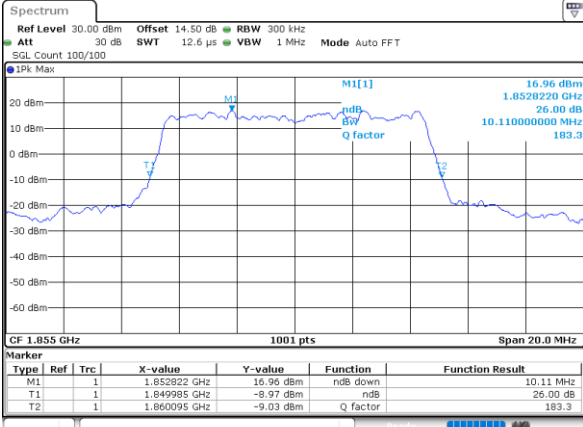

Date: 1.NOV.2021 18:45:37

Highest Channel / 5MHz / QPSK

Date: 1.NOV.2021 18:48:51

Highest Channel / 5MHz / 16QAM

Date: 1.NOV.2021 18:48:27

LTE Band 25

Lowest Channel / 10MHz / QPSK

Date: 1.NOV.2021 19:09:16