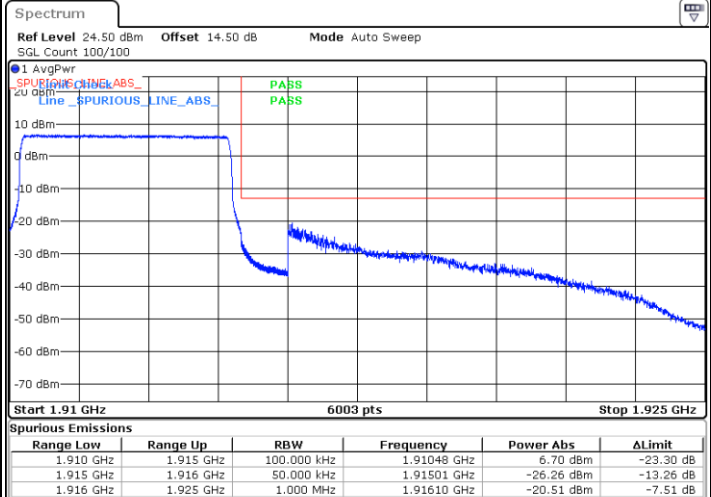

Highest Band Edge / Full RB

Date: 1.NOV.2021 18:28:21

LTE Band 25 / 3MHz / 64QAM

Lowest Band Edge / 1 RB

Date: 1.NOV.2021 18:01:41

Highest Band Edge / 1 RB

Date: 1.NOV.2021 18:09:31

Lowest Band Edge / Full RB

Date: 1.NOV.2021 18:03:19

Highest Band Edge / Full RB

Date: 1.NOV.2021 18:07:53

LTE Band 25 / 5MHz / QPSK

Lowest Band Edge / 1 RB

Date: 1.NOV.2021 18:37:17

Highest Band Edge / 1 RB

Date: 1.NOV.2021 18:55:14

Lowest Band Edge / Full RB

Date: 1.NOV.2021 18:40:33

Highest Band Edge / Full RB

Date: 1.NOV.2021 18:50:20

LTE Band 25 / 5MHz / 16QAM

Lowest Band Edge / 1RB

Date: 1.NOV.2021 18:38:55

Highest Band Edge / 1 RB

Date: 1.NOV.2021 18:53:36

Lowest Band Edge / Full RB

Date: 1.NOV.2021 18:42:11

Highest Band Edge / Full RB

Date: 1.NOV.2021 18:51:58

LTE Band 25 / 5MHz / 64QAM

Lowest Band Edge / 1RB

Date: 1.NOV.2021 18:59:18