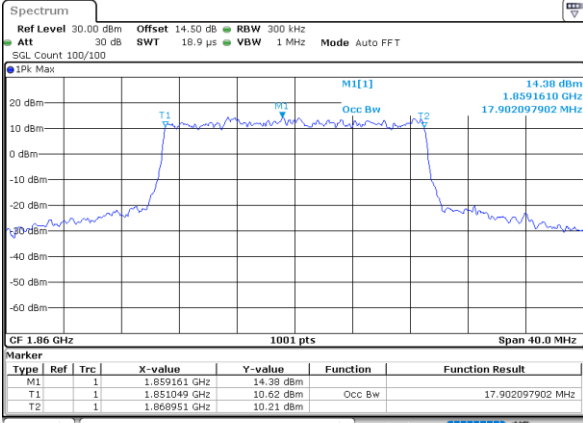

Highest Channel / 10MHz / QPSK

Date: 1.NOV.2021 19:21:48

Highest Channel / 10MHz / 16QAM

Date: 1.NOV.2021 19:22:12

LTE Band 25

Lowest Channel / 15MHz / QPSK

Date: 1.NOV.2021 19:54:10

Lowest Channel / 15MHz / 16QAM

Date: 1.NOV.2021 19:54:34

Middle Channel / 15MHz / QPSK

Date: 1.NOV.2021 20:04:06

Middle Channel / 15MHz / 16QAM

Date: 1.NOV.2021 20:04:30

Highest Channel / 15MHz / QPSK

Date: 1.NOV.2021 20:07:31

Highest Channel / 15MHz / 16QAM

Date: 1.NOV.2021 20:07:55

LTE Band 25

Lowest Channel / 20MHz / QPSK

Date: 1.NOV.2021 20:17:47

Lowest Channel / 20MHz / 16QAM

Date: 1.NOV.2021 20:18:11

Middle Channel / 20MHz / QPSK

Date: 1.NOV.2021 20:27:43

Middle Channel / 20MHz / 16QAM

Date: 1.NOV.2021 20:28:07

Highest Channel / 20MHz / QPSK

Date: 1.NOV.2021 20:31:07

Highest Channel / 20MHz / 16QAM

Date: 1.NOV.2021 20:31:32

LTE Band 25

Lowest Channel / 1.4MHz / 64QAM