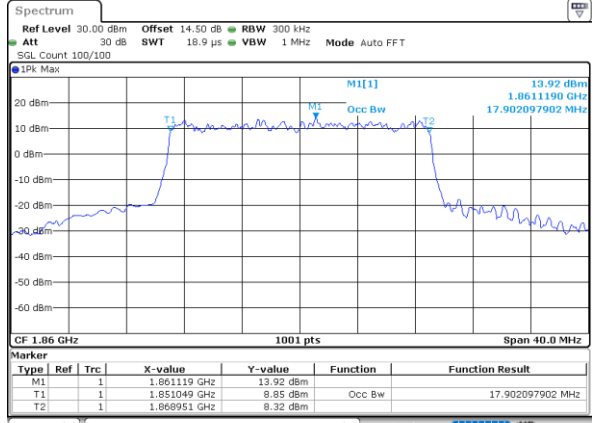

Date: 1.NOV.2021 20:07:55

LTE Band 25

Lowest Channel / 20MHz / QPSK

Date: 1.NOV.2021 20:17:47

Lowest Channel / 20MHz / 16QAM

Date: 1.NOV.2021 20:18:11

Middle Channel / 20MHz / QPSK

Date: 1.NOV.2021 20:27:43

Middle Channel / 20MHz / 16QAM

Date: 1.NOV.2021 20:28:07

Highest Channel / 20MHz / QPSK

Date: 1.NOV.2021 20:31:07

Highest Channel / 20MHz / 16QAM

Date: 1.NOV.2021 20:31:32

LTE Band 25

Lowest Channel / 1.4MHz / 64QAM