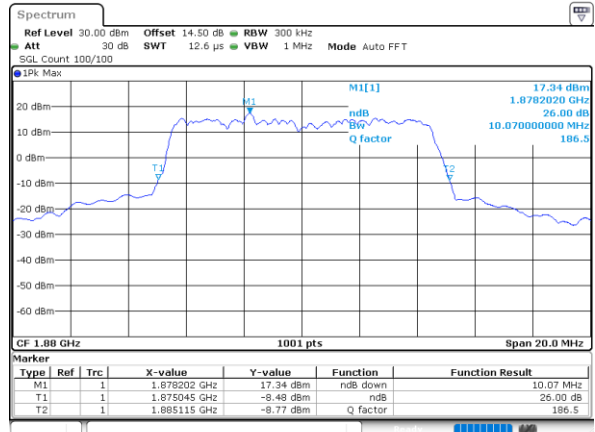

Lowest Channel / 10MHz / 16QAM

Date: 1.NOV.2021 19:09:40

Middle Channel / 10MHz / QPSK

Date: 1.NOV.2021 19:19:12

Middle Channel / 10MHz / 16QAM

Date: 1.NOV.2021 19:19:37

Highest Channel / 10MHz / QPSK

Date: 1.NOV.2021 19:22:52

Highest Channel / 10MHz / 16QAM

Date: 1.NOV.2021 19:22:27

LTE Band 25

Lowest Channel / 15MHz / QPSK

Date: 1.NOV.2021 19:54:58

Lowest Channel / 15MHz / 16QAM

Date: 1.NOV.2021 19:55:23

Middle Channel / 15MHz / QPSK