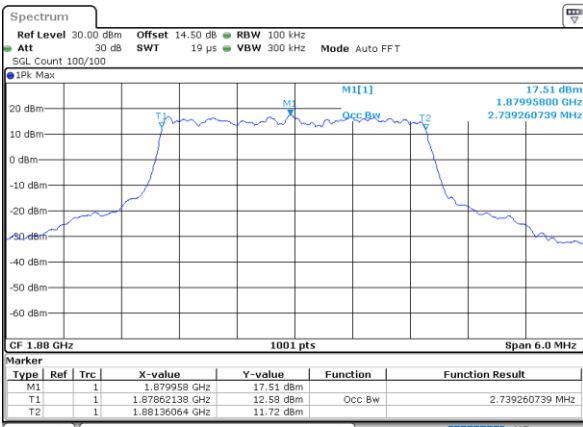

Middle Channel / 3MHz / QPSK

Date: 1.NOV.2021 18:20:46