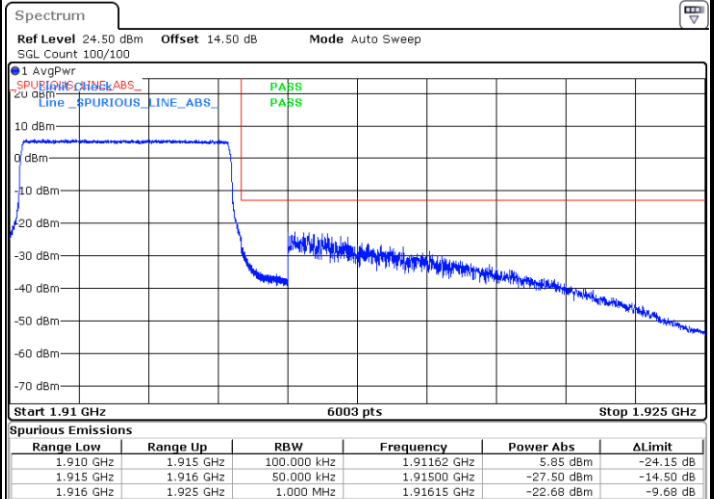

Date: 1.NOV.2021 18:03:19

Highest Band Edge / Full RB

Date: 1.NOV.2021 18:07:53

LTE Band 25 / 5MHz / QPSK

Lowest Band Edge / 1 RB

Date: 1.NOV.2021 18:37:17

Highest Band Edge / 1 RB

Date: 1.NOV.2021 18:55:14

Lowest Band Edge / Full RB

Date: 1.NOV.2021 18:40:33

Highest Band Edge / Full RB

Date: 1.NOV.2021 18:50:20

LTE Band 25 / 5MHz / 16QAM

Lowest Band Edge / 1RB

Date: 1.NOV.2021 18:38:55

Highest Band Edge / 1 RB

Date: 1.NOV.2021 18:53:36

Lowest Band Edge / Full RB

Date: 1.NOV.2021 18:42:11

Highest Band Edge / Full RB

Date: 1.NOV.2021 18:51:58

LTE Band 25 / 5MHz / 64QAM

Lowest Band Edge / 1RB

Date: 1.NOV.2021 18:59:18

Highest Band Edge / 1 RB

Date: 1.NOV.2021 19:07:08

Lowest Band Edge / Full RB

Date: 1.NOV.2021 19:00:56

Highest Band Edge / Full RB

Date: 1.NOV.2021 19:05:30