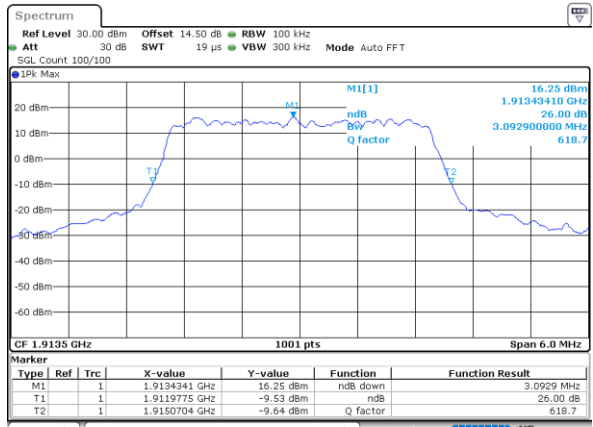

Highest Channel / 20MHz / QPSK

Date: 1.NOV.2021 20:32:11

Highest Channel / 20MHz / 16QAM

Date: 1.NOV.2021 20:31:47

LTE Band 25

Lowest Channel / 1.4MHz / 64QAM

Date: 2.NOV.2021 08:44:19

Lowest Channel / 3MHz / 64QAM

Date: 1.NOV.2021 18:00:03

Middle Channel / 1.4MHz / 64QAM

Date: 2.NOV.2021 08:54:46

Middle Channel / 3MHz / 64QAM

Date: 1.NOV.2021 18:04:52

Highest Channel / 1.4MHz / 64QAM

Date: 2.NOV.2021 09:02:18

Highest Channel / 3MHz / 64QAM

Date: 1.NOV.2021 18:06:25

LTE Band 25

Lowest Channel / 5MHz / 64QAM

Date: 1.NOV.2021 18:57:40

Lowest Channel / 10MHz / 64QAM

Date: 1.NOV.2021 19:31:40

Middle Channel / 5MHz / 64QAM

Date: 1.NOV.2021 19:02:28