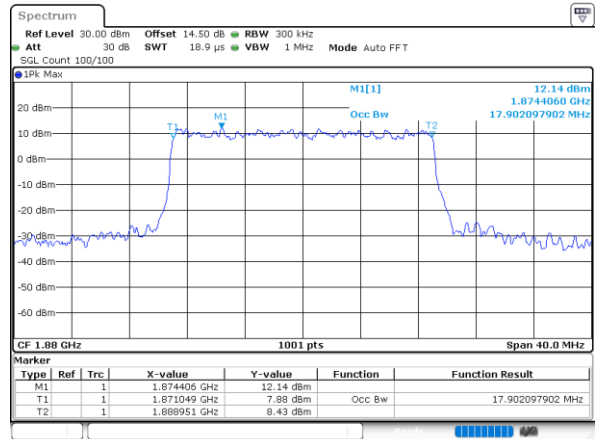

LTE Band 25

Lowest Channel / 15MHz / 64QAM

Date: 1.NOV.2021 19:42:27

Lowest Channel / 20MHz / 64QAM

Date: 1.NOV.2021 20:40:45

Middle Channel / 15MHz / 64QAM

Date: 1.NOV.2021 19:47:57

Middle Channel / 20MHz / 64QAM

Date: 1.NOV.2021 20:45:34

Highest Channel / 15MHz / 64QAM

Date: 1.NOV.2021 19:49:30

Highest Channel / 20MHz / 64QAM

Date: 1.NOV.2021 20:47:07

Conducted Band Edge

LTE Band 25 / 1.4MHz / 16QAM

Lowest Band Edge / 1 RB

Date: 2.NOV.2021 08:49:46

Highest Band Edge / 1 RB

Date: 2.NOV.2021 09:07:01

Lowest Band Edge / Full RB

Date: 2.NOV.2021 08:43:40

Highest Band Edge / Full RB

Date: 2.NOV.2021 09:01:39

LTE Band 25 / 1.4MHz / 64QAM