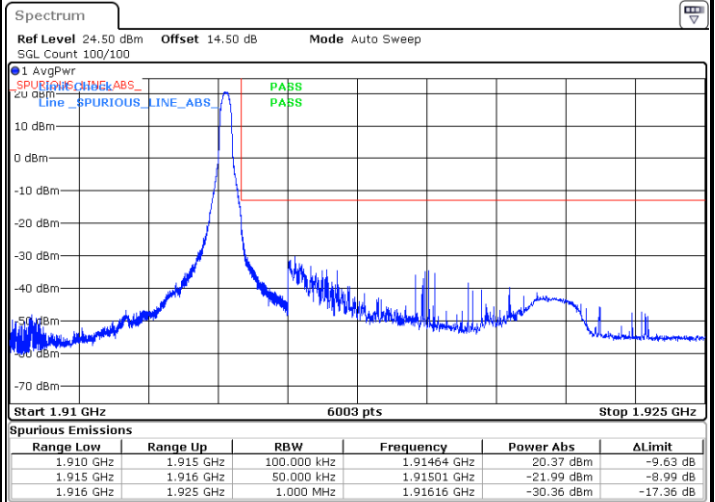

Date: 1.NOV.2021 18:03:19

Highest Band Edge / Full RB

Date: 1.NOV.2021 18:07:53

LTE Band 25 / 5MHz / QPSK

Lowest Band Edge / 1 RB

Date: 1.NOV.2021 18:37:17

Highest Band Edge / 1 RB

Date: 1.NOV.2021 18:55:14

Lowest Band Edge / Full RB

Date: 1.NOV.2021 18:40:33

Highest Band Edge / Full RB

Date: 1.NOV.2021 18:50:20

LTE Band 25 / 5MHz / 16QAM

Lowest Band Edge / 1RB

Date: 1.NOV.2021 18:38:55

Highest Band Edge / 1 RB

Date: 1.NOV.2021 18:53:36

Lowest Band Edge / Full RB

Date: 1.NOV.2021 18:42:11

Highest Band Edge / Full RB

Date: 1.NOV.2021 18:51:58

LTE Band 25 / 5MHz / 64QAM

Lowest Band Edge / 1RB

Date: 1.NOV.2021 18:59:18

Highest Band Edge / 1 RB

Date: 1.NOV.2021 19:07:08

Lowest Band Edge / Full RB

Date: 1.NOV.2021 19:00:56

Highest Band Edge / Full RB

Date: 1.NOV.2021 19:05:30