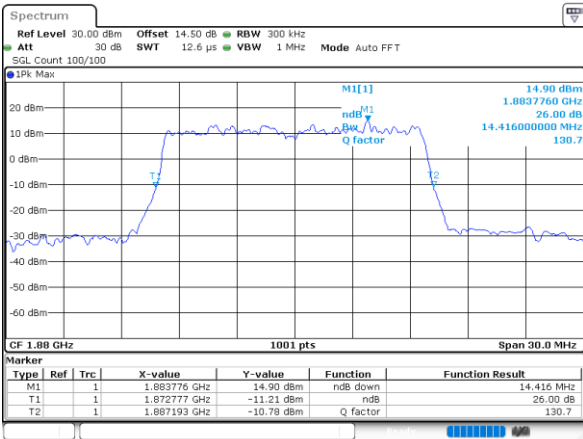

Middle Channel / 10MHz / 64QAM

Date: 1.NOV.2021 19:36:29

Highest Channel / 5MHz / 64QAM

Date: 1.NOV.2021 19:04:01

Highest Channel / 10MHz / 64QAM

Date: 1.NOV.2021 19:38:02

LTE Band 25

Lowest Channel / 15MHz / 64QAM

Date: 1.NOV.2021 19:42:42

Lowest Channel / 20MHz / 64QAM

Date: 1.NOV.2021 20:41:01

Middle Channel / 15MHz / 64QAM

Date: 1.NOV.2021 19:48:12

Middle Channel / 20MHz / 64QAM

Date: 1.NOV.2021 20:45:49

Highest Channel / 15MHz / 64QAM