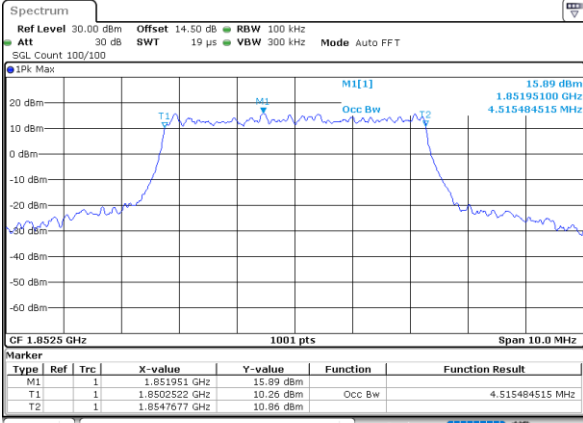

Highest Channel / 3MHz / 16QAM

Date: 1.NOV.2021 18:24:35

LTE Band 25

Lowest Channel / 5MHz / QPSK

Date: 1.NOV.2021 18:33:48

Lowest Channel / 5MHz / 16QAM

Date: 1.NOV.2021 18:34:13

Middle Channel / 5MHz / QPSK

Date: 1.NOV.2021 18:44:23

Middle Channel / 5MHz / 16QAM

Date: 1.NOV.2021 18:44:48

Highest Channel / 5MHz / QPSK

Date: 1.NOV.2021 18:47:48

Highest Channel / 5MHz / 16QAM

Date: 1.NOV.2021 18:48:12

LTE Band 25