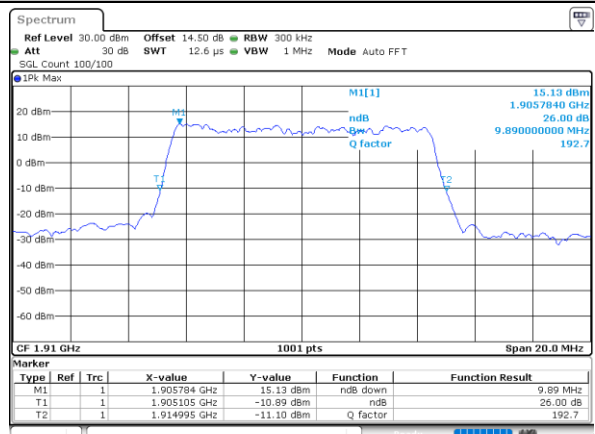

Middle Channel / 10MHz / 64QAM

Date: 1.NOV.2021 19:36:29

Highest Channel / 5MHz / 64QAM

Date: 1.NOV.2021 19:04:01

Highest Channel / 10MHz / 64QAM

Date: 1.NOV.2021 19:38:02

LTE Band 25

Lowest Channel / 15MHz / 64QAM

Date: 1.NOV.2021 19:42:42

Lowest Channel / 20MHz / 64QAM

Date: 1.NOV.2021 20:41:01

Middle Channel / 15MHz / 64QAM

Date: 1.NOV.2021 19:48:12

Middle Channel / 20MHz / 64QAM

Date: 1.NOV.2021 20:45:49

Highest Channel / 15MHz / 64QAM