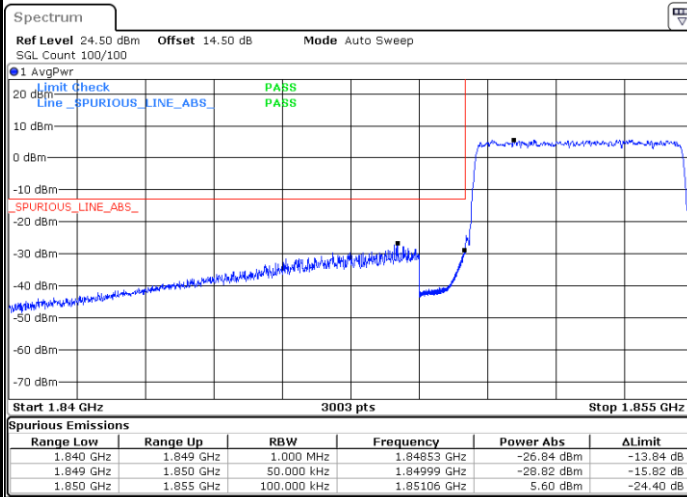

Lowest Band Edge / Full RB

Date: 1.NOV.2021 18:40:33

Highest Band Edge / Full RB

Date: 1.NOV.2021 18:50:20

LTE Band 25 / 5MHz / 16QAM

Lowest Band Edge / 1RB

Date: 1.NOV.2021 18:38:55

Highest Band Edge / 1 RB

Date: 1.NOV.2021 18:53:36

Lowest Band Edge / Full RB

Date: 1.NOV.2021 18:42:11

Highest Band Edge / Full RB

Date: 1.NOV.2021 18:51:58

LTE Band 25 / 5MHz / 64QAM

Lowest Band Edge / 1RB

Date: 1.NOV.2021 18:59:18

Highest Band Edge / 1 RB

Date: 1.NOV.2021 19:07:08

Lowest Band Edge / Full RB

Date: 1.NOV.2021 19:00:56

Highest Band Edge / Full RB

Date: 1.NOV.2021 19:05:30