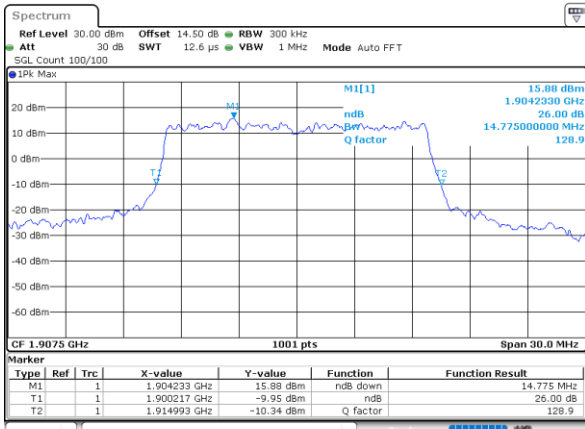

Highest Channel / 10MHz / 16QAM

Date: 1.NOV.2021 19:22:27

LTE Band 25

Lowest Channel / 15MHz / QPSK

Date: 1.NOV.2021 19:54:58

Lowest Channel / 15MHz / 16QAM

Date: 1.NOV.2021 19:55:23

Middle Channel / 15MHz / QPSK

Date: 1.NOV.2021 20:04:55

Middle Channel / 15MHz / 16QAM

Date: 1.NOV.2021 20:05:19

Highest Channel / 15MHz / QPSK

Date: 1.NOV.2021 20:08:35

Highest Channel / 15MHz / 16QAM

Date: 1.NOV.2021 20:08:10

LTE Band 25