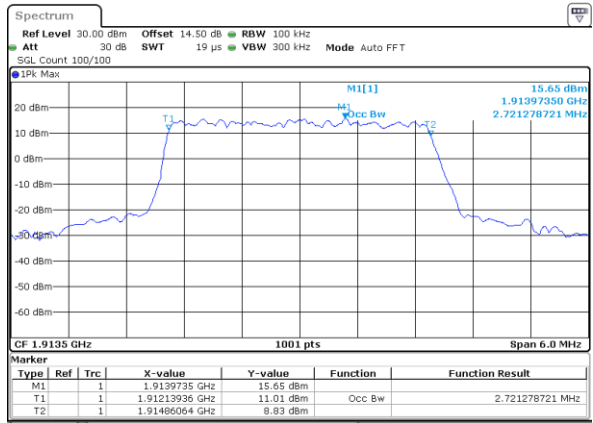

Middle Channel / 20MHz / 16QAM

Date: 1.NOV.2021 20:28:07

Highest Channel / 20MHz / QPSK

Date: 1.NOV.2021 20:31:07

Highest Channel / 20MHz / 16QAM

Date: 1.NOV.2021 20:31:32

LTE Band 25

Lowest Channel / 1.4MHz / 64QAM

Date: 2.NOV.2021 08:44:04

Lowest Channel / 3MHz / 64QAM

Date: 1.NOV.2021 17:59:48

Middle Channel / 1.4MHz / 64QAM

Date: 2.NOV.2021 08:54:32

Middle Channel / 3MHz / 64QAM

Date: 1.NOV.2021 18:04:37

Highest Channel / 1.4MHz / 64QAM

Date: 2.NOV.2021 09:02:03

Highest Channel / 3MHz / 64QAM

Date: 1.NOV.2021 18:06:10

LTE Band 25

Lowest Channel / 5MHz / 64QAM

Date: 1.NOV.2021 18:57:25

Lowest Channel / 10MHz / 64QAM

Date: 1.NOV.2021 19:31:26