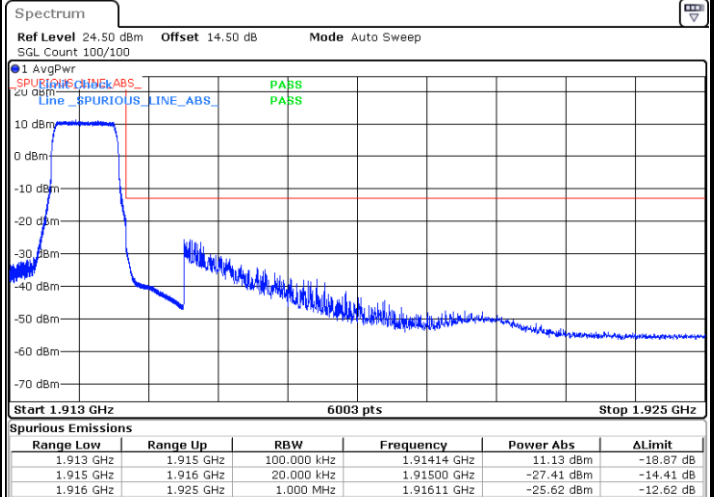

Date: 2.NOV.2021 08:49:46

Highest Band Edge / 1 RB

Date: 2.NOV.2021 09:07:01

Lowest Band Edge / Full RB

Date: 2.NOV.2021 08:43:40

Highest Band Edge / Full RB

Date: 2.NOV.2021 09:01:39

LTE Band 25 / 1.4MHz / 64QAM

Lowest Band Edge / 1 RB

Date: 2.NOV.2021 08:52:06

Highest Band Edge / 1 RB

Date: 2.NOV.2021 09:08:39

Lowest Band Edge / Full RB

Date: 2.NOV.2021 08:45:17

Highest Band Edge / Full RB

Date: 2.NOV.2021 09:03:46

LTE Band 25 / 3MHz / QPSK

Lowest Band Edge / 1RB

Date: 1.NOV.2021 18:13:41

Highest Band Edge / 1 RB

Date: 1.NOV.2021 18:31:37

Lowest Band Edge / Full RB

Date: 1.NOV.2021 18:16:56

Highest Band Edge / Full RB

Date: 1.NOV.2021 18:26:43

LTE Band 25 / 3MHz / 16QAM

Lowest Band Edge / 1 RB

Date: 1.NOV.2021 18:15:18

Highest Band Edge / 1 RB

Date: 1.NOV.2021 18:29:59

Lowest Band Edge / Full RB

Date: 1.NOV.2021 18:18:34