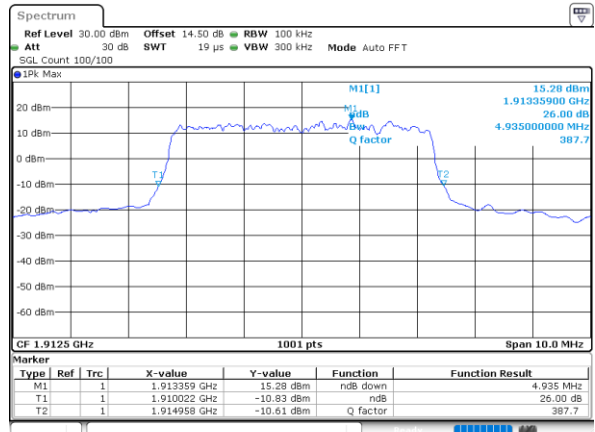

LTE Band 25

Lowest Channel / 5MHz / QPSK

Date: 1.NOV.2021 18:34:37

Lowest Channel / 5MHz / 16QAM

Date: 1.NOV.2021 18:35:39

Middle Channel / 5MHz / QPSK

Date: 1.NOV.2021 18:45:12

Middle Channel / 5MHz / 16QAM

Date: 1.NOV.2021 18:45:37

Highest Channel / 5MHz / QPSK

Date: 1.NOV.2021 18:48:51

Highest Channel / 5MHz / 16QAM

Date: 1.NOV.2021 18:48:27

LTE Band 25

Lowest Channel / 10MHz / QPSK

Date: 1.NOV.2021 19:09:16