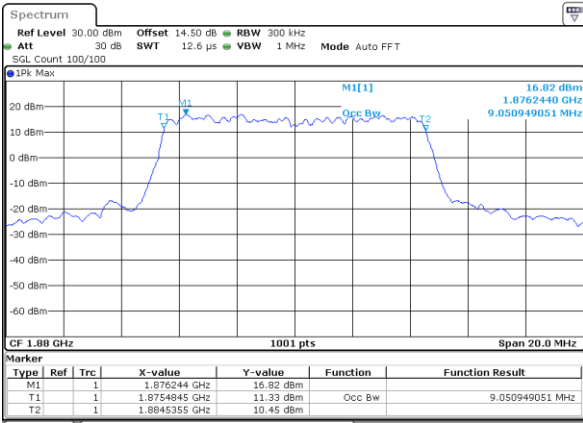

Date: 1.NOV.2021 18:44:23

Middle Channel / 5MHz / 16QAM

Date: 1.NOV.2021 18:44:48

Highest Channel / 5MHz / QPSK

Date: 1.NOV.2021 18:47:48

Highest Channel / 5MHz / 16QAM

Date: 1.NOV.2021 18:48:12

LTE Band 25

Lowest Channel / 10MHz / QPSK

Date: 1.NOV.2021 19:08:27

Lowest Channel / 10MHz / 16QAM

Date: 1.NOV.2021 19:08:51

Middle Channel / 10MHz / QPSK

Date: 1.NOV.2021 19:18:23

Middle Channel / 10MHz / 16QAM

Date: 1.NOV.2021 19:18:48

Highest Channel / 10MHz / QPSK

Date: 1.NOV.2021 19:21:48

Highest Channel / 10MHz / 16QAM

Date: 1.NOV.2021 19:22:12

LTE Band 25

Lowest Channel / 15MHz / QPSK

Date: 1.NOV.2021 19:54:10

Lowest Channel / 15MHz / 16QAM