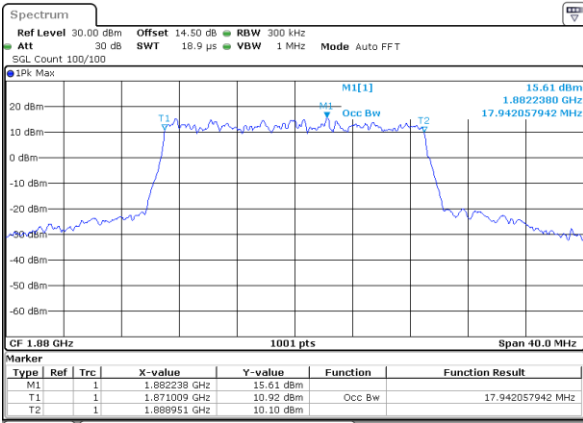

Date: 1.NOV.2021 20:07:55

LTE Band 25

Lowest Channel / 20MHz / QPSK

Date: 1.NOV.2021 20:17:47

Lowest Channel / 20MHz / 16QAM

Date: 1.NOV.2021 20:18:11

Middle Channel / 20MHz / QPSK

Date: 1.NOV.2021 20:27:43

Middle Channel / 20MHz / 16QAM

Date: 1.NOV.2021 20:28:07

Highest Channel / 20MHz / QPSK

Date: 1.NOV.2021 20:31:07

Highest Channel / 20MHz / 16QAM

Date: 1.NOV.2021 20:31:32

LTE Band 25

Lowest Channel / 1.4MHz / 64QAM

Date: 2.NOV.2021 08:44:04

Lowest Channel / 3MHz / 64QAM

Date: 1.NOV.2021 17:59:48

Middle Channel / 1.4MHz / 64QAM

Date: 2.NOV.2021 08:54:32

Middle Channel / 3MHz / 64QAM

Date: 1.NOV.2021 18:04:37

Highest Channel / 1.4MHz / 64QAM