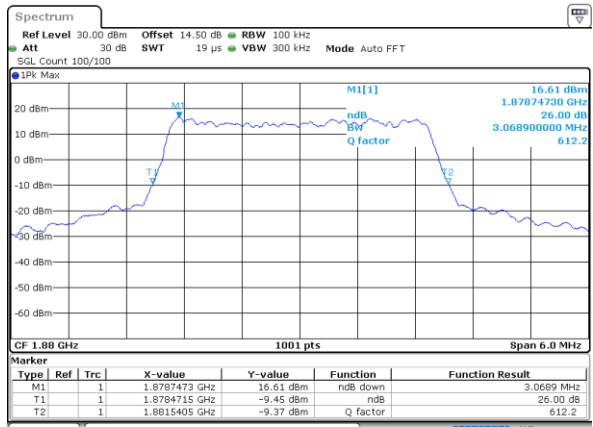

Highest Channel / 20MHz / QPSK

Date: 1.NOV.2021 20:32:11

Highest Channel / 20MHz / 16QAM

Date: 1.NOV.2021 20:31:47

LTE Band 25

Lowest Channel / 1.4MHz / 64QAM

Date: 2.NOV.2021 08:44:19

Lowest Channel / 3MHz / 64QAM

Date: 1.NOV.2021 18:00:03

Middle Channel / 1.4MHz / 64QAM

Date: 2.NOV.2021 08:54:46

Middle Channel / 3MHz / 64QAM

Date: 1.NOV.2021 18:04:52

Highest Channel / 1.4MHz / 64QAM

Date: 2.NOV.2021 09:02:18

Highest Channel / 3MHz / 64QAM