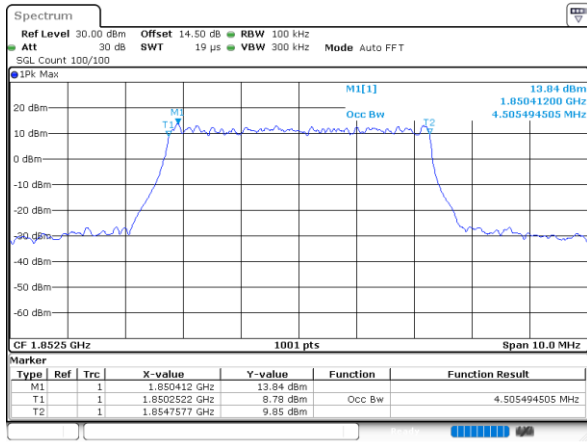

Date: 2.NOV.2021 08:44:04

Lowest Channel / 3MHz / 64QAM

Date: 1.NOV.2021 17:59:48

Middle Channel / 1.4MHz / 64QAM

Date: 2.NOV.2021 08:54:32

Middle Channel / 3MHz / 64QAM

Date: 1.NOV.2021 18:04:37

Highest Channel / 1.4MHz / 64QAM

Date: 2.NOV.2021 09:02:03

Highest Channel / 3MHz / 64QAM

Date: 1.NOV.2021 18:06:10

LTE Band 25

Lowest Channel / 5MHz / 64QAM

Date: 1.NOV.2021 18:57:25

Lowest Channel / 10MHz / 64QAM

Date: 1.NOV.2021 19:31:26

Middle Channel / 5MHz / 64QAM

Date: 1.NOV.2021 19:02:14

Middle Channel / 10MHz / 64QAM

Date: 1.NOV.2021 19:36:15

Highest Channel / 5MHz / 64QAM

Date: 1.NOV.2021 19:03:46

Highest Channel / 10MHz / 64QAM

Date: 1.NOV.2021 19:37:47