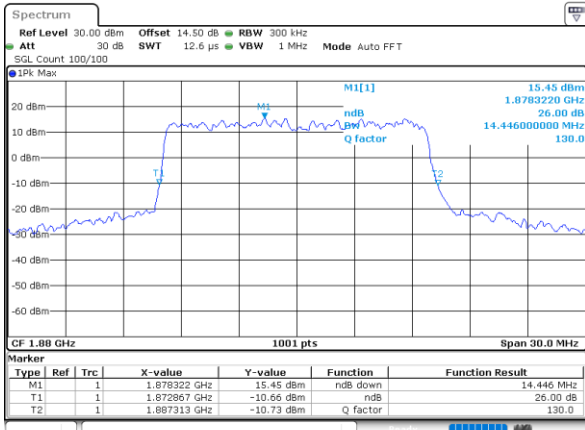

Highest Channel / 10MHz / 16QAM

Date: 1.NOV.2021 19:22:27

LTE Band 25

Lowest Channel / 15MHz / QPSK

Date: 1.NOV.2021 19:54:58

Lowest Channel / 15MHz / 16QAM

Date: 1.NOV.2021 19:55:23

Middle Channel / 15MHz / QPSK

Date: 1.NOV.2021 20:04:55

Middle Channel / 15MHz / 16QAM

Date: 1.NOV.2021 20:05:19

Highest Channel / 15MHz / QPSK

Date: 1.NOV.2021 20:08:35

Highest Channel / 15MHz / 16QAM

Date: 1.NOV.2021 20:08:10

LTE Band 25