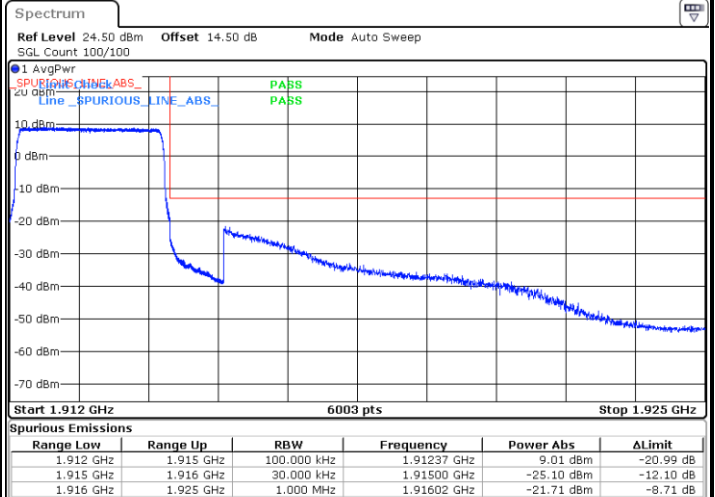

Lowest Band Edge / 1 RB

Date: 2.NOV.2021 08:52:06

Highest Band Edge / 1 RB

Date: 2.NOV.2021 09:08:39

Lowest Band Edge / Full RB

Date: 2.NOV.2021 08:45:17

Highest Band Edge / Full RB

Date: 2.NOV.2021 09:03:46

LTE Band 25 / 3MHz / QPSK

Lowest Band Edge / 1RB

Date: 1.NOV.2021 18:13:41

Highest Band Edge / 1 RB

Date: 1.NOV.2021 18:31:37

Lowest Band Edge / Full RB

Date: 1.NOV.2021 18:16:56

Highest Band Edge / Full RB

Date: 1.NOV.2021 18:26:43

LTE Band 25 / 3MHz / 16QAM

Lowest Band Edge / 1 RB

Date: 1.NOV.2021 18:15:18

Highest Band Edge / 1 RB

Date: 1.NOV.2021 18:29:59

Lowest Band Edge / Full RB

Date: 1.NOV.2021 18:18:34

Highest Band Edge / Full RB

Date: 1.NOV.2021 18:28:21

LTE Band 25 / 3MHz / 64QAM

Lowest Band Edge / 1 RB

Date: 1.NOV.2021 18:01:41

Highest Band Edge / 1 RB

Date: 1.NOV.2021 18:09:31

Lowest Band Edge / Full RB