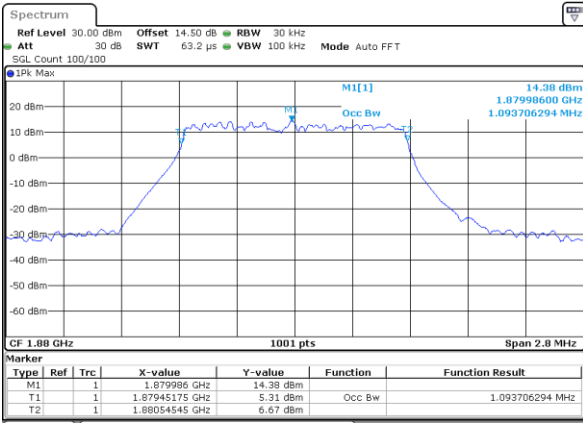

Middle Channel / 20MHz / 16QAM

Date: 1.NOV.2021 20:28:07

Highest Channel / 20MHz / QPSK

Date: 1.NOV.2021 20:31:07

Highest Channel / 20MHz / 16QAM

Date: 1.NOV.2021 20:31:32

LTE Band 25

Lowest Channel / 1.4MHz / 64QAM

Date: 2.NOV.2021 08:44:04

Lowest Channel / 3MHz / 64QAM

Date: 1.NOV.2021 17:59:48

Middle Channel / 1.4MHz / 64QAM

Date: 2.NOV.2021 08:54:32

Middle Channel / 3MHz / 64QAM

Date: 1.NOV.2021 18:04:37

Highest Channel / 1.4MHz / 64QAM