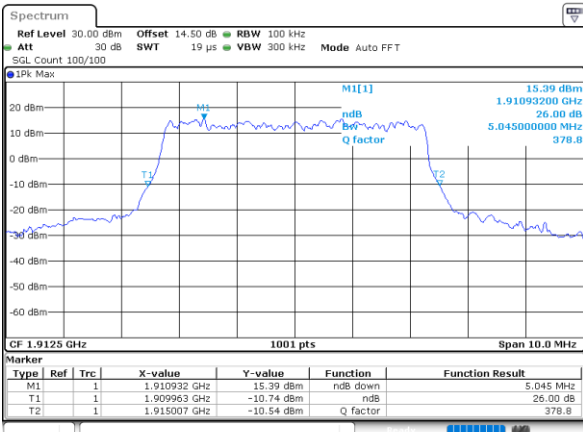

LTE Band 25

Lowest Channel / 5MHz / QPSK

Date: 1.NOV.2021 18:34:37

Lowest Channel / 5MHz / 16QAM

Date: 1.NOV.2021 18:35:39

Middle Channel / 5MHz / QPSK

Date: 1.NOV.2021 18:45:12

Middle Channel / 5MHz / 16QAM

Date: 1.NOV.2021 18:45:37

Highest Channel / 5MHz / QPSK

Date: 1.NOV.2021 18:48:51

Highest Channel / 5MHz / 16QAM

Date: 1.NOV.2021 18:48:27

LTE Band 25

Lowest Channel / 10MHz / QPSK

Date: 1.NOV.2021 19:09:16