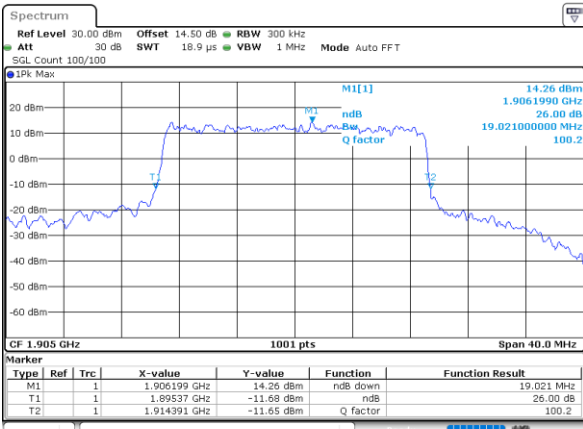

Lowest Channel / 20MHz / QPSK

Date: 1.NOV.2021 20:18:35

Lowest Channel / 20MHz / 16QAM

Date: 1.NOV.2021 20:19:00

Middle Channel / 20MHz / QPSK

Date: 1.NOV.2021 20:28:32

Middle Channel / 20MHz / 16QAM

Date: 1.NOV.2021 20:28:56

Highest Channel / 20MHz / QPSK

Date: 1.NOV.2021 20:32:11

Highest Channel / 20MHz / 16QAM

Date: 1.NOV.2021 20:31:47

LTE Band 25

Lowest Channel / 1.4MHz / 64QAM

Date: 2.NOV.2021 08:44:19

Lowest Channel / 3MHz / 64QAM