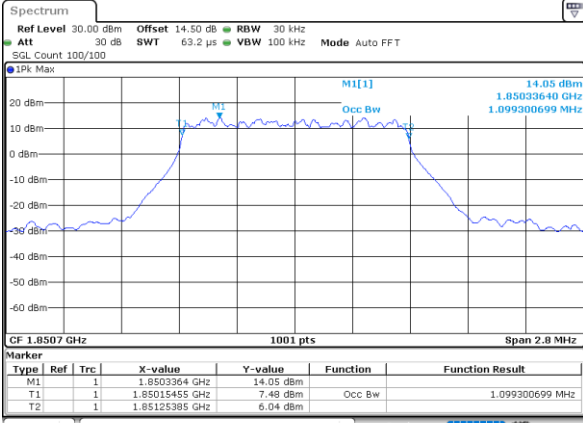

Date: 1.NOV.2021 20:07:55

LTE Band 25

Lowest Channel / 20MHz / QPSK

Date: 1.NOV.2021 20:17:47

Lowest Channel / 20MHz / 16QAM

Date: 1.NOV.2021 20:18:11

Middle Channel / 20MHz / QPSK

Date: 1.NOV.2021 20:27:43

Middle Channel / 20MHz / 16QAM

Date: 1.NOV.2021 20:28:07

Highest Channel / 20MHz / QPSK

Date: 1.NOV.2021 20:31:07

Highest Channel / 20MHz / 16QAM

Date: 1.NOV.2021 20:31:32

LTE Band 25

Lowest Channel / 1.4MHz / 64QAM

Date: 2.NOV.2021 08:44:04

Lowest Channel / 3MHz / 64QAM

Date: 1.NOV.2021 17:59:48

Middle Channel / 1.4MHz / 64QAM

Date: 2.NOV.2021 08:54:32

Middle Channel / 3MHz / 64QAM

Date: 1.NOV.2021 18:04:37

Highest Channel / 1.4MHz / 64QAM