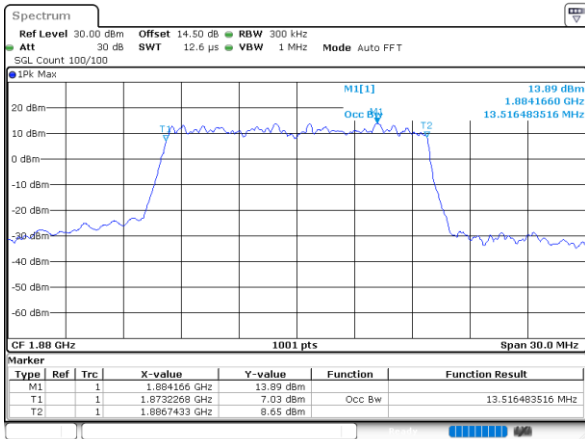

LTE Band 25

Lowest Channel / 15MHz / 64QAM

Date: 1.NOV.2021 19:42:27

Lowest Channel / 20MHz / 64QAM

Date: 1.NOV.2021 20:40:45

Middle Channel / 15MHz / 64QAM

Date: 1.NOV.2021 19:47:57

Middle Channel / 20MHz / 64QAM

Date: 1.NOV.2021 20:45:34

Highest Channel / 15MHz / 64QAM

Date: 1.NOV.2021 19:49:30

Highest Channel / 20MHz / 64QAM

Date: 1.NOV.2021 20:47:07

Conducted Band Edge

LTE Band 25 / 1.4MHz / 16QAM

Lowest Band Edge / 1 RB