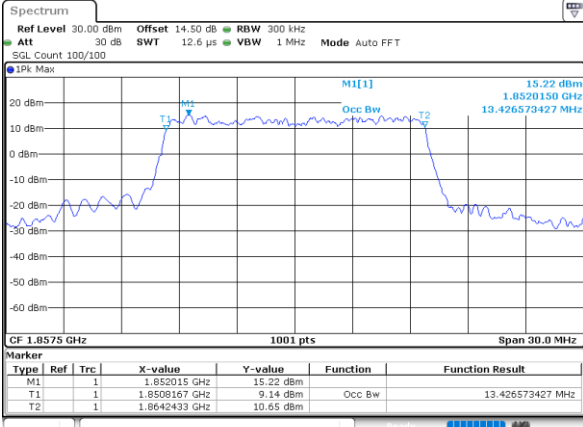

Highest Channel / 10MHz / QPSK

Date: 1.NOV.2021 19:21:48

Highest Channel / 10MHz / 16QAM

Date: 1.NOV.2021 19:22:12

LTE Band 25

Lowest Channel / 15MHz / QPSK

Date: 1.NOV.2021 19:54:10

Lowest Channel / 15MHz / 16QAM

Date: 1.NOV.2021 19:54:34

Middle Channel / 15MHz / QPSK

Date: 1.NOV.2021 20:04:06

Middle Channel / 15MHz / 16QAM

Date: 1.NOV.2021 20:04:30

Highest Channel / 15MHz / QPSK

Date: 1.NOV.2021 20:07:31

Highest Channel / 15MHz / 16QAM