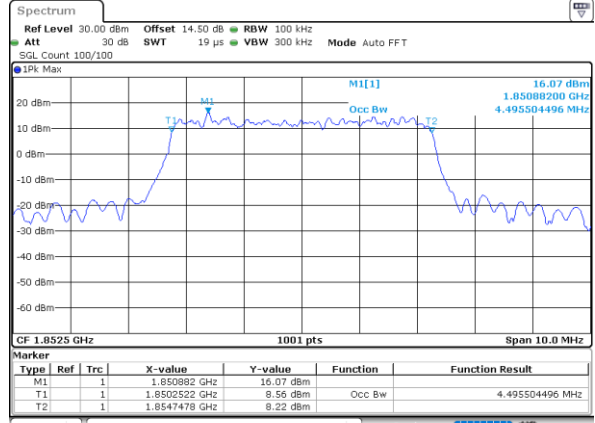

Highest Channel / 3MHz / 16QAM

Date: 1.NOV.2021 18:24:35

LTE Band 25

Lowest Channel / 5MHz / QPSK

Date: 1.NOV.2021 18:33:48

Lowest Channel / 5MHz / 16QAM

Date: 1.NOV.2021 18:34:13

Middle Channel / 5MHz / QPSK

Date: 1.NOV.2021 18:44:23

Middle Channel / 5MHz / 16QAM

Date: 1.NOV.2021 18:44:48

Highest Channel / 5MHz / QPSK

Date: 1.NOV.2021 18:47:48

Highest Channel / 5MHz / 16QAM

Date: 1.NOV.2021 18:48:12

LTE Band 25