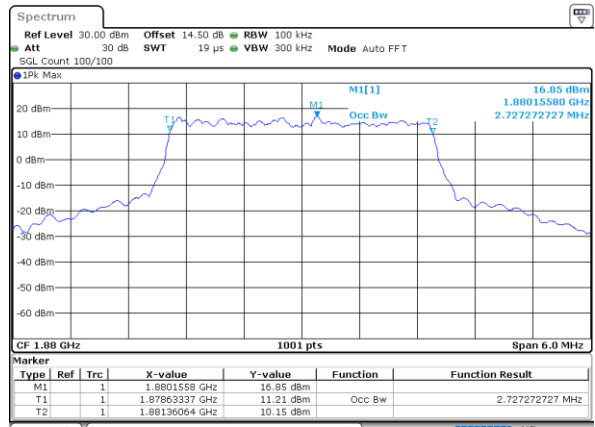

Date: 2.NOV.2021 08:53:53

Highest Channel / 1.4MHz / QPSK

Date: 2.NOV.2021 08:57:49

Highest Channel / 1.4MHz / 16QAM

Date: 2.NOV.2021 08:59:56

LTE Band 25

Lowest Channel / 3MHz / QPSK

Date: 1.NOV.2021 18:10:50

Lowest Channel / 3MHz / 16QAM

Date: 1.NOV.2021 18:11:14

Middle Channel / 3MHz / QPSK

Date: 1.NOV.2021 18:20:46

Middle Channel / 3MHz / 16QAM

Date: 1.NOV.2021 18:21:10

Highest Channel / 3MHz / QPSK

Date: 1.NOV.2021 18:24:11

Highest Channel / 3MHz / 16QAM

Date: 1.NOV.2021 18:24:35

LTE Band 25

Lowest Channel / 5MHz / QPSK

Date: 1.NOV.2021 18:33:48

Lowest Channel / 5MHz / 16QAM

Date: 1.NOV.2021 18:34:13

Middle Channel / 5MHz / QPSK

Date: 1.NOV.2021 18:44:23

Middle Channel / 5MHz / 16QAM

Date: 1.NOV.2021 18:44:48

Highest Channel / 5MHz / QPSK

Date: 1.NOV.2021 18:47:48

Highest Channel / 5MHz / 16QAM

Date: 1.NOV.2021 18:48:12

LTE Band 25