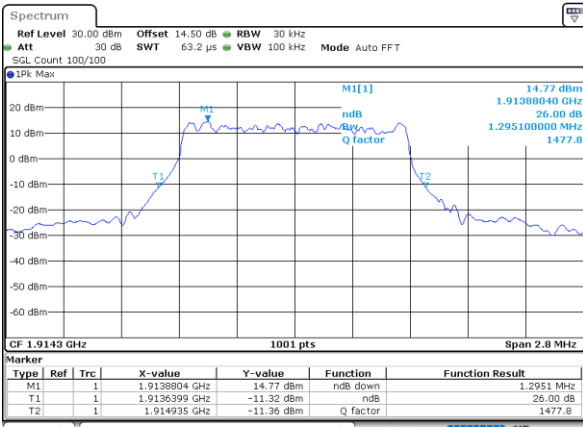

Highest Channel / 20MHz / QPSK

Date: 1.NOV.2021 20:32:11

Highest Channel / 20MHz / 16QAM

Date: 1.NOV.2021 20:31:47

LTE Band 25

Lowest Channel / 1.4MHz / 64QAM

Date: 2.NOV.2021 08:44:19

Lowest Channel / 3MHz / 64QAM

Date: 1.NOV.2021 18:00:03

Middle Channel / 1.4MHz / 64QAM

Date: 2.NOV.2021 08:54:46

Middle Channel / 3MHz / 64QAM

Date: 1.NOV.2021 18:04:52

Highest Channel / 1.4MHz / 64QAM

Date: 2.NOV.2021 09:02:18

Highest Channel / 3MHz / 64QAM