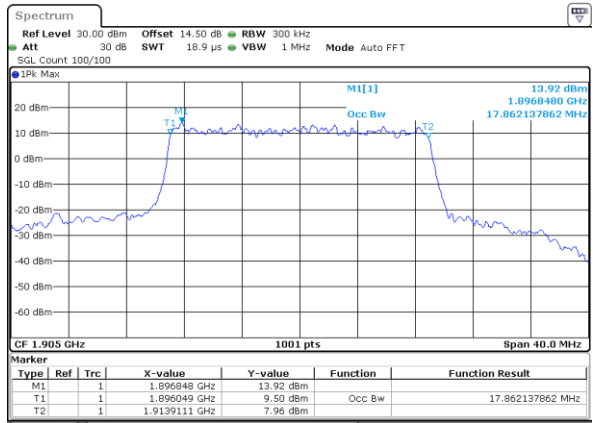

Date: 1.NOV.2021 20:07:55

LTE Band 25

Lowest Channel / 20MHz / QPSK

Date: 1.NOV.2021 20:17:47

Lowest Channel / 20MHz / 16QAM

Date: 1.NOV.2021 20:18:11

Middle Channel / 20MHz / QPSK

Date: 1.NOV.2021 20:27:43

Middle Channel / 20MHz / 16QAM

Date: 1.NOV.2021 20:28:07

Highest Channel / 20MHz / QPSK

Date: 1.NOV.2021 20:31:07

Highest Channel / 20MHz / 16QAM

Date: 1.NOV.2021 20:31:32

LTE Band 25

Lowest Channel / 1.4MHz / 64QAM

Date: 2.NOV.2021 08:44:04

Lowest Channel / 3MHz / 64QAM

Date: 1.NOV.2021 17:59:48

Middle Channel / 1.4MHz / 64QAM

Date: 2.NOV.2021 08:54:32

Middle Channel / 3MHz / 64QAM

Date: 1.NOV.2021 18:04:37

Highest Channel / 1.4MHz / 64QAM