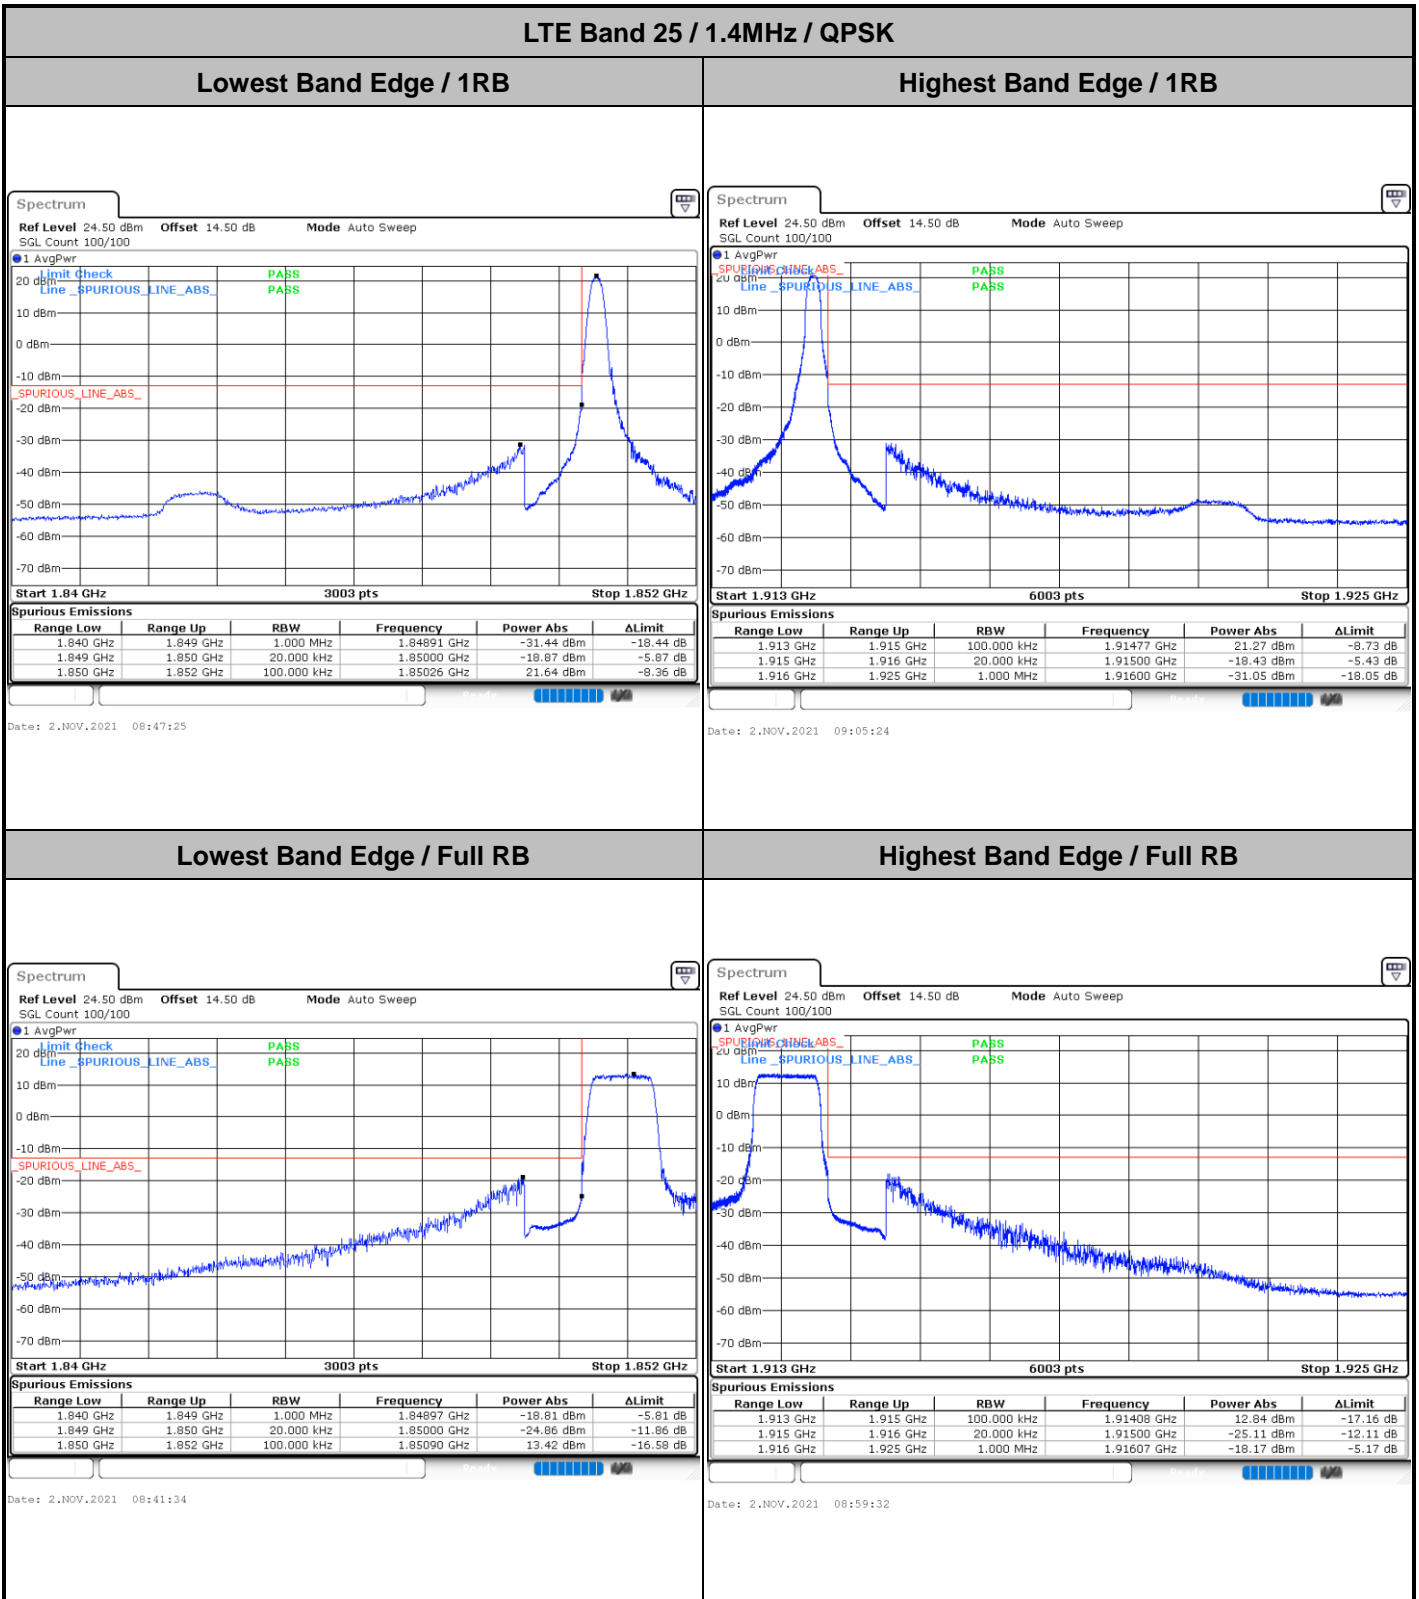

Date: 1.NOV.2021 20:45:34

Highest Channel / 15MHz / 64QAM

Date: 1.NOV.2021 19:49:30

Highest Channel / 20MHz / 64QAM

Date: 1.NOV.2021 20:47:07

Conducted Band Edge

LTE Band 25 / 1.4MHz / 16QAM

Lowest Band Edge / 1 RB

Date: 2.NOV.2021 08:49:46

Highest Band Edge / 1 RB

Date: 2.NOV.2021 09:07:01

Lowest Band Edge / Full RB

Date: 2.NOV.2021 08:43:40

Highest Band Edge / Full RB

Date: 2.NOV.2021 09:01:39

LTE Band 25 / 1.4MHz / 64QAM

Lowest Band Edge / 1 RB

Date: 2.NOV.2021 08:52:06

Highest Band Edge / 1 RB

Date: 2.NOV.2021 09:08:39

Lowest Band Edge / Full RB

Date: 2.NOV.2021 08:45:17

Highest Band Edge / Full RB

Date: 2.NOV.2021 09:03:46

LTE Band 25 / 3MHz / QPSK

Lowest Band Edge / 1RB

Date: 1.NOV.2021 18:13:41

Highest Band Edge / 1 RB

Date: 1.NOV.2021 18:31:37

Lowest Band Edge / Full RB

Date: 1.NOV.2021 18:16:56

Highest Band Edge / Full RB