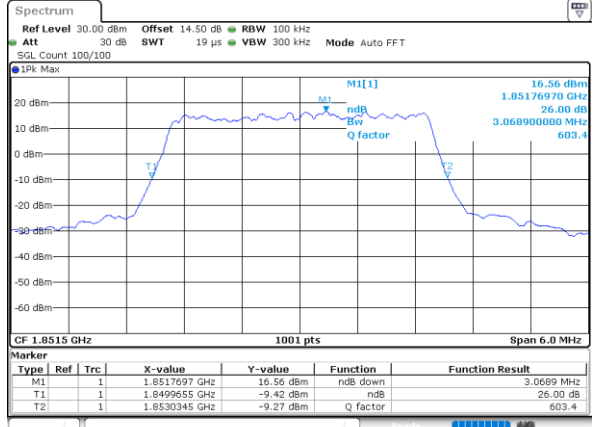

Highest Channel / 20MHz / QPSK

Date: 1.NOV.2021 20:32:11

Highest Channel / 20MHz / 16QAM

Date: 1.NOV.2021 20:31:47

LTE Band 25

Lowest Channel / 1.4MHz / 64QAM

Date: 2.NOV.2021 08:44:19

Lowest Channel / 3MHz / 64QAM

Date: 1.NOV.2021 18:00:03

Middle Channel / 1.4MHz / 64QAM

Date: 2.NOV.2021 08:54:46

Middle Channel / 3MHz / 64QAM

Date: 1.NOV.2021 18:04:52

Highest Channel / 1.4MHz / 64QAM

Date: 2.NOV.2021 09:02:18

Highest Channel / 3MHz / 64QAM