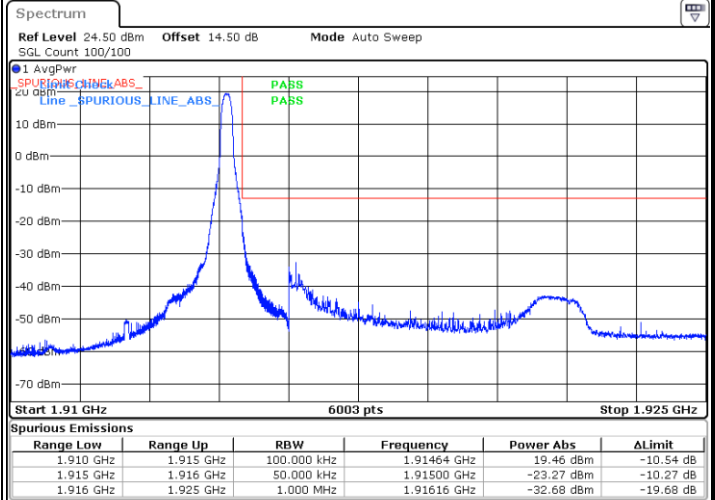

Date: 1.NOV.2021 18:03:19

Highest Band Edge / Full RB

Date: 1.NOV.2021 18:07:53

LTE Band 25 / 5MHz / QPSK

Lowest Band Edge / 1 RB

Date: 1.NOV.2021 18:37:17

Highest Band Edge / 1 RB

Date: 1.NOV.2021 18:55:14

Lowest Band Edge / Full RB

Date: 1.NOV.2021 18:40:33

Highest Band Edge / Full RB

Date: 1.NOV.2021 18:50:20

LTE Band 25 / 5MHz / 16QAM

Lowest Band Edge / 1RB

Date: 1.NOV.2021 18:38:55

Highest Band Edge / 1 RB

Date: 1.NOV.2021 18:53:36

Lowest Band Edge / Full RB

Date: 1.NOV.2021 18:42:11

Highest Band Edge / Full RB

Date: 1.NOV.2021 18:51:58

LTE Band 25 / 5MHz / 64QAM

Lowest Band Edge / 1RB

Date: 1.NOV.2021 18:59:18

Highest Band Edge / 1 RB

Date: 1.NOV.2021 19:07:08

Lowest Band Edge / Full RB

Date: 1.NOV.2021 19:00:56

Highest Band Edge / Full RB

Date: 1.NOV.2021 19:05:30