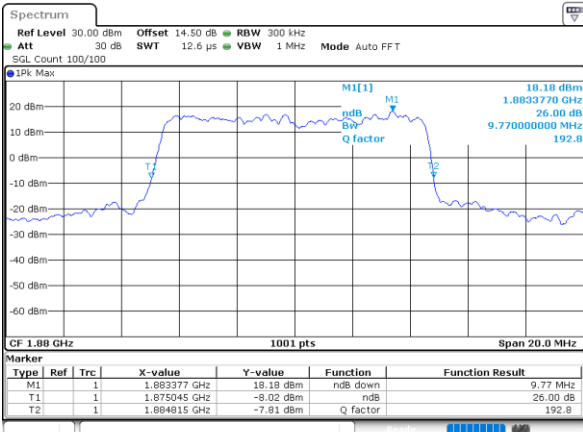

Middle Channel / 10MHz / QPSK

Date: 1.NOV.2021 19:19:12