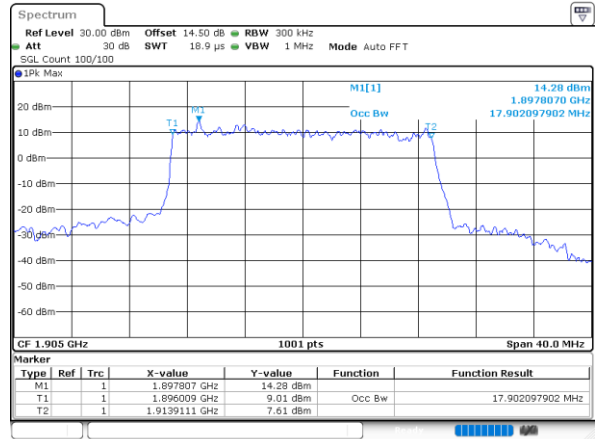

Middle Channel / 5MHz / 64QAM

Date: 1.NOV.2021 19:02:14

Middle Channel / 10MHz / 64QAM

Date: 1.NOV.2021 19:36:15

Highest Channel / 5MHz / 64QAM

Date: 1.NOV.2021 19:03:46

Highest Channel / 10MHz / 64QAM

Date: 1.NOV.2021 19:37:47

LTE Band 25

Lowest Channel / 15MHz / 64QAM

Date: 1.NOV.2021 19:42:27

Lowest Channel / 20MHz / 64QAM

Date: 1.NOV.2021 20:40:45

Middle Channel / 15MHz / 64QAM

Date: 1.NOV.2021 19:47:57

Middle Channel / 20MHz / 64QAM

Date: 1.NOV.2021 20:45:34

Highest Channel / 15MHz / 64QAM

Date: 1.NOV.2021 19:49:30

Highest Channel / 20MHz / 64QAM

Date: 1.NOV.2021 20:47:07

Conducted Band Edge

LTE Band 25 / 1.4MHz / 16QAM

Lowest Band Edge / 1 RB

Date: 2.NOV.2021 08:49:46

Highest Band Edge / 1 RB

Date: 2.NOV.2021 09:07:01

Lowest Band Edge / Full RB

Date: 2.NOV.2021 08:43:40

Highest Band Edge / Full RB

Date: 2.NOV.2021 09:01:39

LTE Band 25 / 1.4MHz / 64QAM