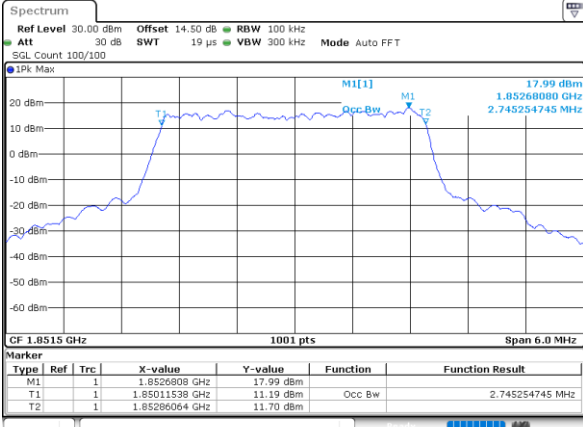

Date: 2.NOV.2021 08:53:53

Highest Channel / 1.4MHz / QPSK

Date: 2.NOV.2021 08:57:49

Highest Channel / 1.4MHz / 16QAM

Date: 2.NOV.2021 08:59:56

LTE Band 25

Lowest Channel / 3MHz / QPSK

Date: 1.NOV.2021 18:10:50