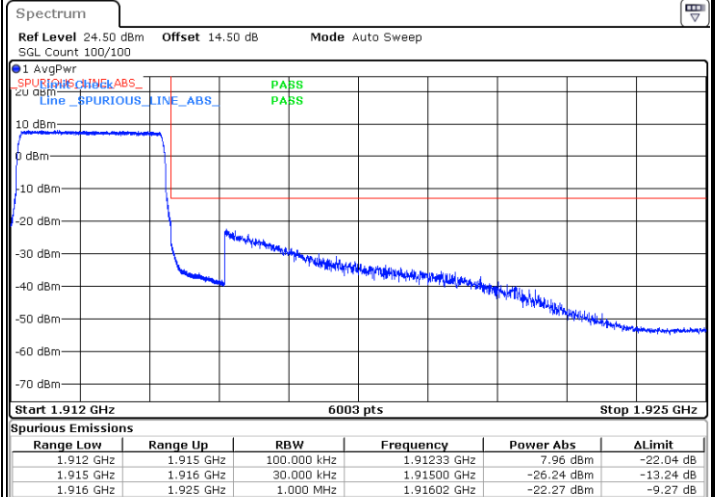

LTE Band 25 / 3MHz / QPSK

Lowest Band Edge / 1RB

Date: 1.NOV.2021 18:13:41

Highest Band Edge / 1 RB

Date: 1.NOV.2021 18:31:37

Lowest Band Edge / Full RB

Date: 1.NOV.2021 18:16:56

Highest Band Edge / Full RB

Date: 1.NOV.2021 18:26:43

LTE Band 25 / 3MHz / 16QAM

Lowest Band Edge / 1 RB

Date: 1.NOV.2021 18:15:18

Highest Band Edge / 1 RB

Date: 1.NOV.2021 18:29:59

Lowest Band Edge / Full RB

Date: 1.NOV.2021 18:18:34

Highest Band Edge / Full RB

Date: 1.NOV.2021 18:28:21

LTE Band 25 / 3MHz / 64QAM

Lowest Band Edge / 1 RB

Date: 1.NOV.2021 18:01:41

Highest Band Edge / 1 RB

Date: 1.NOV.2021 18:09:31

Lowest Band Edge / Full RB

Date: 1.NOV.2021 18:03:19

Highest Band Edge / Full RB

Date: 1.NOV.2021 18:07:53

LTE Band 25 / 5MHz / QPSK

Lowest Band Edge / 1 RB

Date: 1.NOV.2021 18:37:17

Highest Band Edge / 1 RB

Date: 1.NOV.2021 18:55:14