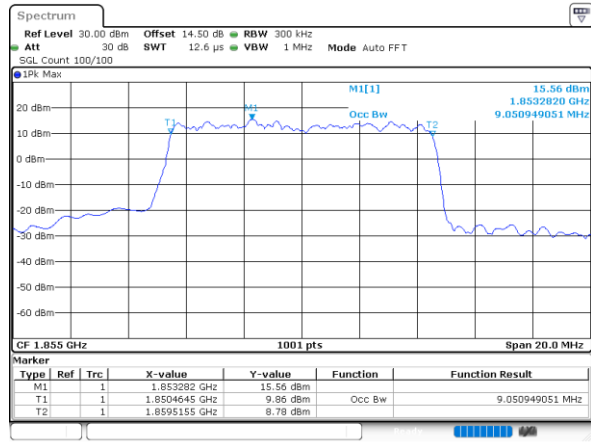

Date: 2.NOV.2021 08:44:04

Lowest Channel / 3MHz / 64QAM

Date: 1.NOV.2021 17:59:48

Middle Channel / 1.4MHz / 64QAM

Date: 2.NOV.2021 08:54:32

Middle Channel / 3MHz / 64QAM

Date: 1.NOV.2021 18:04:37

Highest Channel / 1.4MHz / 64QAM

Date: 2.NOV.2021 09:02:03

Highest Channel / 3MHz / 64QAM

Date: 1.NOV.2021 18:06:10

LTE Band 25

Lowest Channel / 5MHz / 64QAM

Date: 1.NOV.2021 18:57:25

Lowest Channel / 10MHz / 64QAM

Date: 1.NOV.2021 19:31:26

Middle Channel / 5MHz / 64QAM

Date: 1.NOV.2021 19:02:14

Middle Channel / 10MHz / 64QAM

Date: 1.NOV.2021 19:36:15

Highest Channel / 5MHz / 64QAM

Date: 1.NOV.2021 19:03:46

Highest Channel / 10MHz / 64QAM

Date: 1.NOV.2021 19:37:47