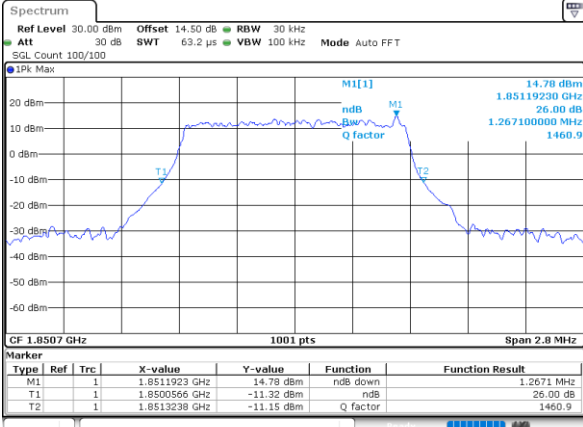

Highest Channel / 20MHz / QPSK

Date: 1.NOV.2021 20:32:11

Highest Channel / 20MHz / 16QAM

Date: 1.NOV.2021 20:31:47

LTE Band 25

Lowest Channel / 1.4MHz / 64QAM

Date: 2.NOV.2021 08:44:19

Lowest Channel / 3MHz / 64QAM

Date: 1.NOV.2021 18:00:03

Middle Channel / 1.4MHz / 64QAM

Date: 2.NOV.2021 08:54:46

Middle Channel / 3MHz / 64QAM

Date: 1.NOV.2021 18:04:52

Highest Channel / 1.4MHz / 64QAM

Date: 2.NOV.2021 09:02:18

Highest Channel / 3MHz / 64QAM