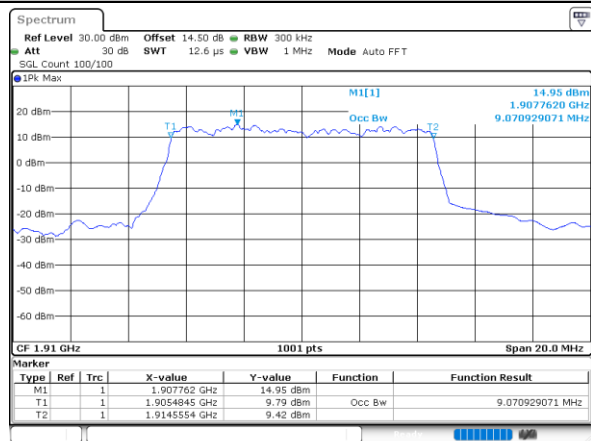

Date: 2.NOV.2021 09:02:03

Highest Channel / 3MHz / 64QAM

Date: 1.NOV.2021 18:06:10

LTE Band 25

Lowest Channel / 5MHz / 64QAM

Date: 1.NOV.2021 18:57:25

Lowest Channel / 10MHz / 64QAM

Date: 1.NOV.2021 19:31:26

Middle Channel / 5MHz / 64QAM

Date: 1.NOV.2021 19:02:14

Middle Channel / 10MHz / 64QAM

Date: 1.NOV.2021 19:36:15

Highest Channel / 5MHz / 64QAM

Date: 1.NOV.2021 19:03:46

Highest Channel / 10MHz / 64QAM

Date: 1.NOV.2021 19:37:47

LTE Band 25

Lowest Channel / 15MHz / 64QAM

Date: 1.NOV.2021 19:42:27

Lowest Channel / 20MHz / 64QAM

Date: 1.NOV.2021 20:40:45

Middle Channel / 15MHz / 64QAM

Date: 1.NOV.2021 19:47:57

Middle Channel / 20MHz / 64QAM

Date: 1.NOV.2021 20:45:34

Highest Channel / 15MHz / 64QAM

Date: 1.NOV.2021 19:49:30

Highest Channel / 20MHz / 64QAM

Date: 1.NOV.2021 20:47:07

Conducted Band Edge

LTE Band 25 / 1.4MHz / 16QAM

Lowest Band Edge / 1 RB