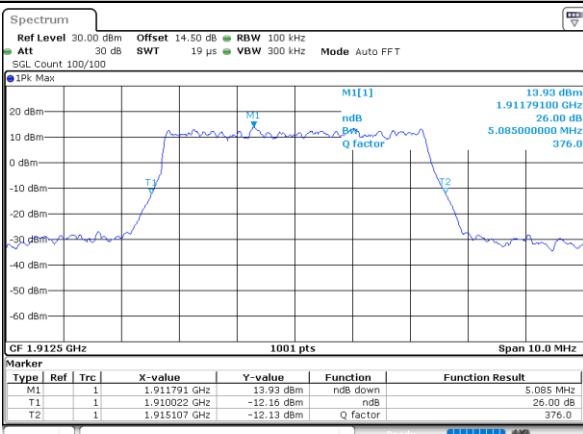

Date: 1.NOV.2021 18:06:25

LTE Band 25

Lowest Channel / 5MHz / 64QAM

Date: 1.NOV.2021 18:57:40

Lowest Channel / 10MHz / 64QAM

Date: 1.NOV.2021 19:31:40

Middle Channel / 5MHz / 64QAM

Date: 1.NOV.2021 19:02:28

Middle Channel / 10MHz / 64QAM

Date: 1.NOV.2021 19:36:29

Highest Channel / 5MHz / 64QAM

Date: 1.NOV.2021 19:04:01

Highest Channel / 10MHz / 64QAM

Date: 1.NOV.2021 19:38:02

LTE Band 25

Lowest Channel / 15MHz / 64QAM