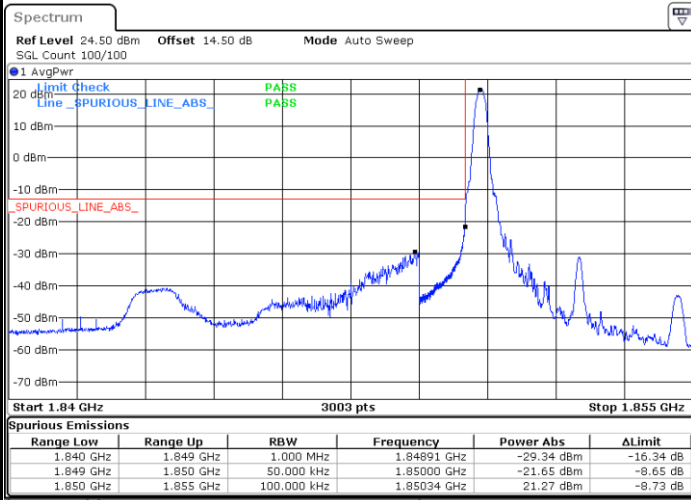

Highest Band Edge / Full RB

Date: 1.NOV.2021 18:28:21

LTE Band 25 / 3MHz / 64QAM

Lowest Band Edge / 1 RB

Date: 1.NOV.2021 18:01:41

Highest Band Edge / 1 RB

Date: 1.NOV.2021 18:09:31

Lowest Band Edge / Full RB

Date: 1.NOV.2021 18:03:19

Highest Band Edge / Full RB

Date: 1.NOV.2021 18:07:53

LTE Band 25 / 5MHz / QPSK

Lowest Band Edge / 1 RB

Date: 1.NOV.2021 18:37:17

Highest Band Edge / 1 RB

Date: 1.NOV.2021 18:55:14

Lowest Band Edge / Full RB

Date: 1.NOV.2021 18:40:33

Highest Band Edge / Full RB

Date: 1.NOV.2021 18:50:20

LTE Band 25 / 5MHz / 16QAM

Lowest Band Edge / 1RB

Date: 1.NOV.2021 18:38:55

Highest Band Edge / 1 RB

Date: 1.NOV.2021 18:53:36

Lowest Band Edge / Full RB

Date: 1.NOV.2021 18:42:11

Highest Band Edge / Full RB

Date: 1.NOV.2021 18:51:58

LTE Band 25 / 5MHz / 64QAM

Lowest Band Edge / 1RB

Date: 1.NOV.2021 18:59:18