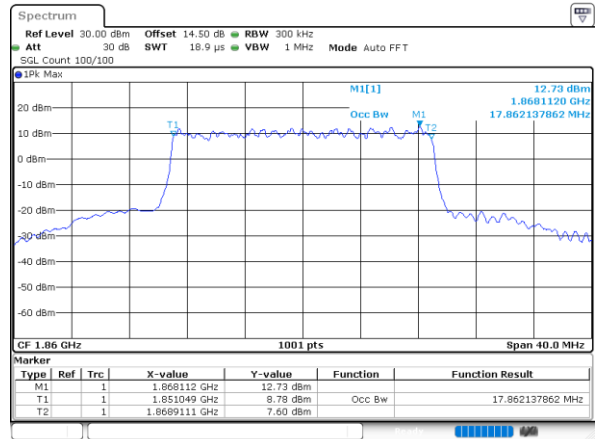

Middle Channel / 5MHz / 64QAM

Date: 1.NOV.2021 19:02:14

Middle Channel / 10MHz / 64QAM

Date: 1.NOV.2021 19:36:15

Highest Channel / 5MHz / 64QAM

Date: 1.NOV.2021 19:03:46

Highest Channel / 10MHz / 64QAM

Date: 1.NOV.2021 19:37:47

LTE Band 25

Lowest Channel / 15MHz / 64QAM

Date: 1.NOV.2021 19:42:27

Lowest Channel / 20MHz / 64QAM

Date: 1.NOV.2021 20:40:45

Middle Channel / 15MHz / 64QAM

Date: 1.NOV.2021 19:47:57

Middle Channel / 20MHz / 64QAM

Date: 1.NOV.2021 20:45:34

Highest Channel / 15MHz / 64QAM

Date: 1.NOV.2021 19:49:30

Highest Channel / 20MHz / 64QAM

Date: 1.NOV.2021 20:47:07

Conducted Band Edge

LTE Band 25 / 1.4MHz / 16QAM

Lowest Band Edge / 1 RB

Date: 2.NOV.2021 08:49:46

Highest Band Edge / 1 RB

Date: 2.NOV.2021 09:07:01

Lowest Band Edge / Full RB

Date: 2.NOV.2021 08:43:40

Highest Band Edge / Full RB

Date: 2.NOV.2021 09:01:39

LTE Band 25 / 1.4MHz / 64QAM