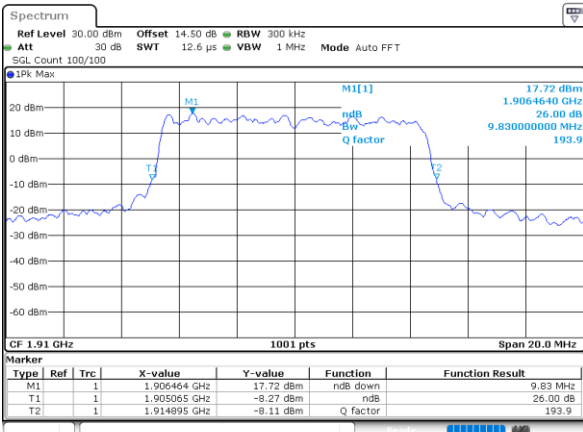

Lowest Channel / 10MHz / 16QAM

Date: 1.NOV.2021 19:09:40

Middle Channel / 10MHz / QPSK

Date: 1.NOV.2021 19:19:12

Middle Channel / 10MHz / 16QAM

Date: 1.NOV.2021 19:19:37

Highest Channel / 10MHz / QPSK

Date: 1.NOV.2021 19:22:52

Highest Channel / 10MHz / 16QAM

Date: 1.NOV.2021 19:22:27

LTE Band 25

Lowest Channel / 15MHz / QPSK

Date: 1.NOV.2021 19:54:58

Lowest Channel / 15MHz / 16QAM

Date: 1.NOV.2021 19:55:23

Middle Channel / 15MHz / QPSK