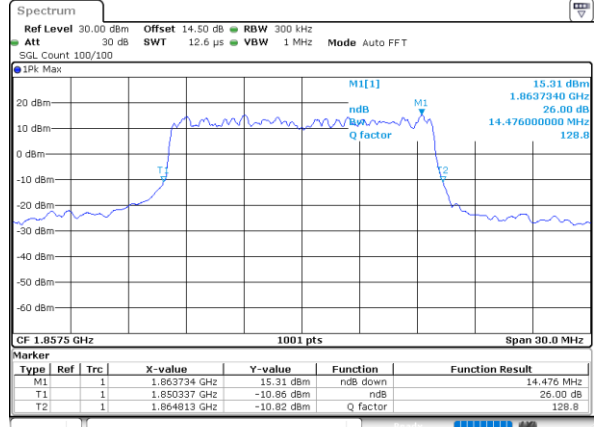

Highest Channel / 10MHz / 16QAM

Date: 1.NOV.2021 19:22:27

LTE Band 25

Lowest Channel / 15MHz / QPSK

Date: 1.NOV.2021 19:54:58

Lowest Channel / 15MHz / 16QAM

Date: 1.NOV.2021 19:55:23

Middle Channel / 15MHz / QPSK

Date: 1.NOV.2021 20:04:55

Middle Channel / 15MHz / 16QAM

Date: 1.NOV.2021 20:05:19

Highest Channel / 15MHz / QPSK

Date: 1.NOV.2021 20:08:35

Highest Channel / 15MHz / 16QAM

Date: 1.NOV.2021 20:08:10

LTE Band 25