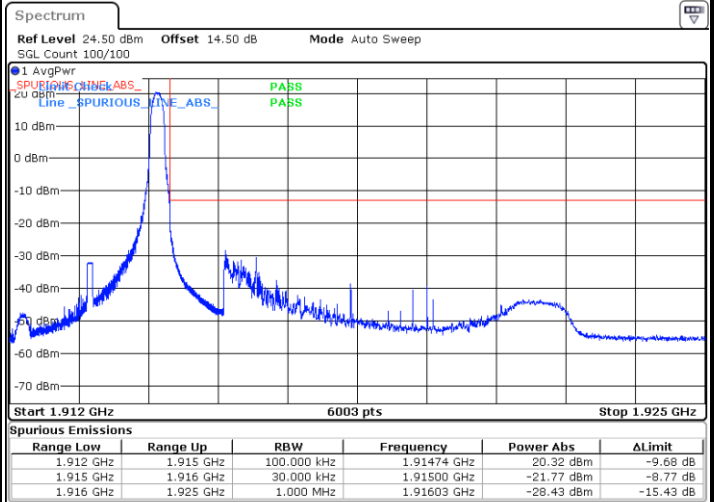

Date: 1.NOV.2021 18:26:43

LTE Band 25 / 3MHz / 16QAM

Lowest Band Edge / 1 RB

Date: 1.NOV.2021 18:15:18

Highest Band Edge / 1 RB

Date: 1.NOV.2021 18:29:59

Lowest Band Edge / Full RB

Date: 1.NOV.2021 18:18:34

Highest Band Edge / Full RB

Date: 1.NOV.2021 18:28:21

LTE Band 25 / 3MHz / 64QAM

Lowest Band Edge / 1 RB

Date: 1.NOV.2021 18:01:41

Highest Band Edge / 1 RB

Date: 1.NOV.2021 18:09:31

Lowest Band Edge / Full RB

Date: 1.NOV.2021 18:03:19

Highest Band Edge / Full RB

Date: 1.NOV.2021 18:07:53

LTE Band 25 / 5MHz / QPSK

Lowest Band Edge / 1 RB

Date: 1.NOV.2021 18:37:17

Highest Band Edge / 1 RB

Date: 1.NOV.2021 18:55:14

Lowest Band Edge / Full RB

Date: 1.NOV.2021 18:40:33

Highest Band Edge / Full RB

Date: 1.NOV.2021 18:50:20

LTE Band 25 / 5MHz / 16QAM

Lowest Band Edge / 1RB

Date: 1.NOV.2021 18:38:55

Highest Band Edge / 1 RB