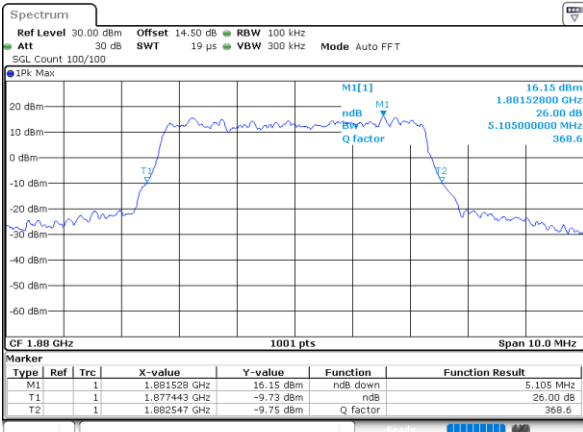

LTE Band 25

Lowest Channel / 5MHz / QPSK

Date: 1.NOV.2021 18:34:37

Lowest Channel / 5MHz / 16QAM

Date: 1.NOV.2021 18:35:39

Middle Channel / 5MHz / QPSK

Date: 1.NOV.2021 18:45:12

Middle Channel / 5MHz / 16QAM

Date: 1.NOV.2021 18:45:37

Highest Channel / 5MHz / QPSK

Date: 1.NOV.2021 18:48:51

Highest Channel / 5MHz / 16QAM

Date: 1.NOV.2021 18:48:27

LTE Band 25

Lowest Channel / 10MHz / QPSK

Date: 1.NOV.2021 19:09:16