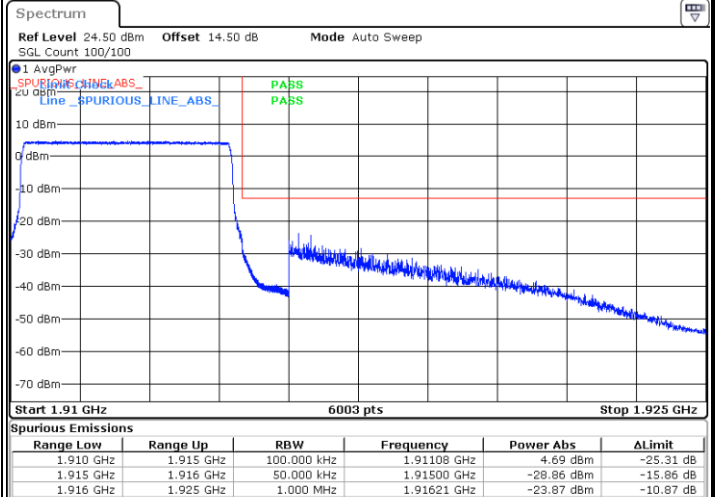

Lowest Band Edge / Full RB

Date: 1.NOV.2021 18:40:33

Highest Band Edge / Full RB

Date: 1.NOV.2021 18:50:20

LTE Band 25 / 5MHz / 16QAM

Lowest Band Edge / 1RB

Date: 1.NOV.2021 18:38:55

Highest Band Edge / 1 RB

Date: 1.NOV.2021 18:53:36

Lowest Band Edge / Full RB

Date: 1.NOV.2021 18:42:11

Highest Band Edge / Full RB

Date: 1.NOV.2021 18:51:58

LTE Band 25 / 5MHz / 64QAM

Lowest Band Edge / 1RB

Date: 1.NOV.2021 18:59:18

Highest Band Edge / 1 RB

Date: 1.NOV.2021 19:07:08

Lowest Band Edge / Full RB

Date: 1.NOV.2021 19:00:56

Highest Band Edge / Full RB

Date: 1.NOV.2021 19:05:30