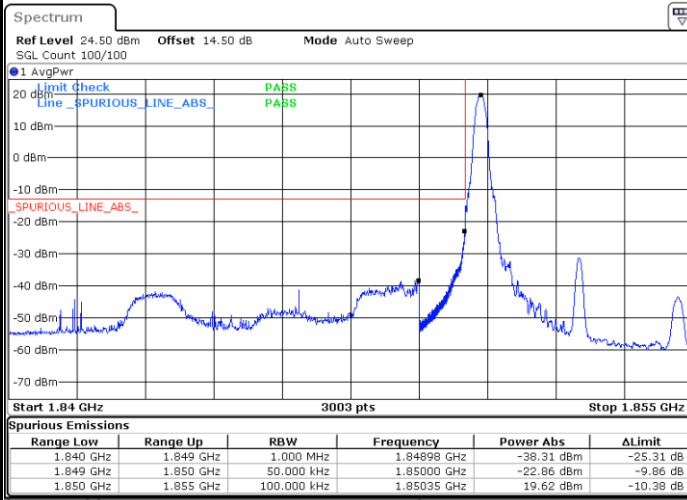

Date: 1.NOV.2021 18:03:19

Highest Band Edge / Full RB

Date: 1.NOV.2021 18:07:53

LTE Band 25 / 5MHz / QPSK

Lowest Band Edge / 1 RB

Date: 1.NOV.2021 18:37:17

Highest Band Edge / 1 RB

Date: 1.NOV.2021 18:55:14

Lowest Band Edge / Full RB

Date: 1.NOV.2021 18:40:33

Highest Band Edge / Full RB

Date: 1.NOV.2021 18:50:20

LTE Band 25 / 5MHz / 16QAM

Lowest Band Edge / 1RB

Date: 1.NOV.2021 18:38:55

Highest Band Edge / 1 RB

Date: 1.NOV.2021 18:53:36

Lowest Band Edge / Full RB

Date: 1.NOV.2021 18:42:11

Highest Band Edge / Full RB

Date: 1.NOV.2021 18:51:58

LTE Band 25 / 5MHz / 64QAM

Lowest Band Edge / 1RB

Date: 1.NOV.2021 18:59:18

Highest Band Edge / 1 RB

Date: 1.NOV.2021 19:07:08

Lowest Band Edge / Full RB

Date: 1.NOV.2021 19:00:56

Highest Band Edge / Full RB

Date: 1.NOV.2021 19:05:30