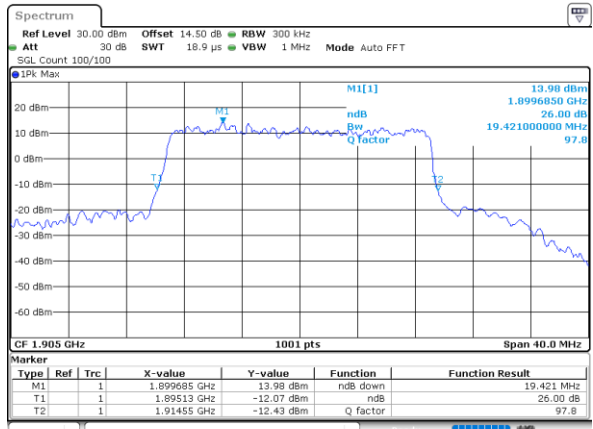

Lowest Channel / 20MHz / QPSK

Date: 1.NOV.2021 20:18:35

Lowest Channel / 20MHz / 16QAM

Date: 1.NOV.2021 20:19:00

Middle Channel / 20MHz / QPSK

Date: 1.NOV.2021 20:28:32

Middle Channel / 20MHz / 16QAM

Date: 1.NOV.2021 20:28:56

Highest Channel / 20MHz / QPSK

Date: 1.NOV.2021 20:32:11

Highest Channel / 20MHz / 16QAM

Date: 1.NOV.2021 20:31:47

LTE Band 25

Lowest Channel / 1.4MHz / 64QAM

Date: 2.NOV.2021 08:44:19

Lowest Channel / 3MHz / 64QAM