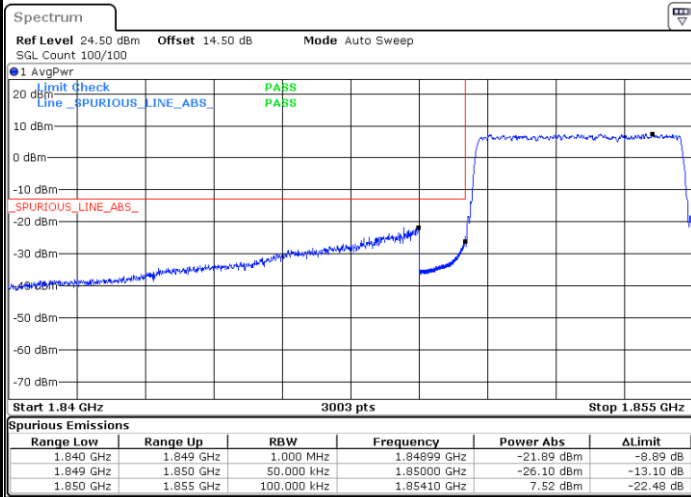

Highest Band Edge / Full RB

Date: 1.NOV.2021 18:28:21

LTE Band 25 / 3MHz / 64QAM

Lowest Band Edge / 1 RB

Date: 1.NOV.2021 18:01:41

Highest Band Edge / 1 RB

Date: 1.NOV.2021 18:09:31

Lowest Band Edge / Full RB

Date: 1.NOV.2021 18:03:19

Highest Band Edge / Full RB

Date: 1.NOV.2021 18:07:53

LTE Band 25 / 5MHz / QPSK

Lowest Band Edge / 1 RB

Date: 1.NOV.2021 18:37:17

Highest Band Edge / 1 RB

Date: 1.NOV.2021 18:55:14

Lowest Band Edge / Full RB

Date: 1.NOV.2021 18:40:33

Highest Band Edge / Full RB

Date: 1.NOV.2021 18:50:20

LTE Band 25 / 5MHz / 16QAM

Lowest Band Edge / 1RB

Date: 1.NOV.2021 18:38:55

Highest Band Edge / 1 RB

Date: 1.NOV.2021 18:53:36

Lowest Band Edge / Full RB

Date: 1.NOV.2021 18:42:11

Highest Band Edge / Full RB

Date: 1.NOV.2021 18:51:58

LTE Band 25 / 5MHz / 64QAM

Lowest Band Edge / 1RB

Date: 1.NOV.2021 18:59:18