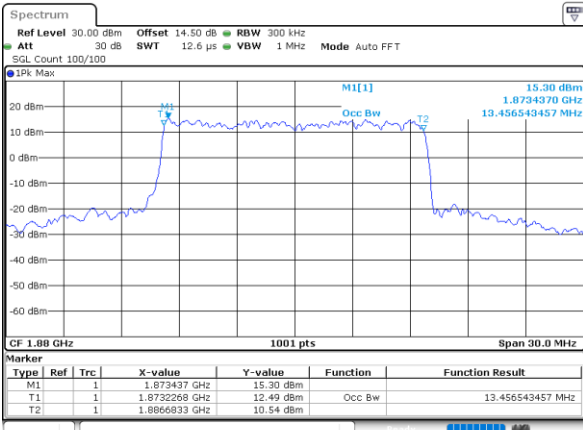

Middle Channel / 15MHz / QPSK

Date: 1.NOV.2021 20:04:06