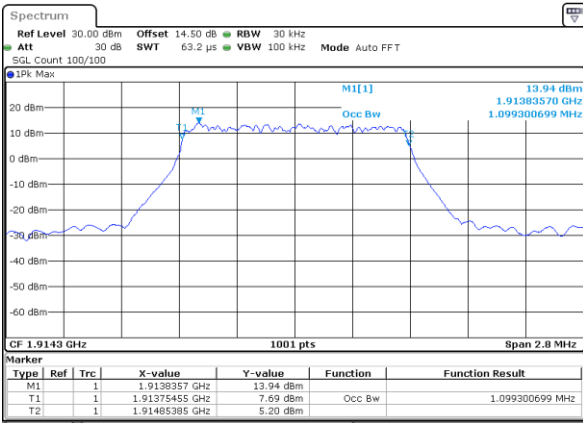

Middle Channel / 20MHz / 16QAM

Date: 1.NOV.2021 20:28:07

Highest Channel / 20MHz / QPSK

Date: 1.NOV.2021 20:31:07

Highest Channel / 20MHz / 16QAM

Date: 1.NOV.2021 20:31:32

LTE Band 25

Lowest Channel / 1.4MHz / 64QAM

Date: 2.NOV.2021 08:44:04

Lowest Channel / 3MHz / 64QAM

Date: 1.NOV.2021 17:59:48

Middle Channel / 1.4MHz / 64QAM

Date: 2.NOV.2021 08:54:32

Middle Channel / 3MHz / 64QAM

Date: 1.NOV.2021 18:04:37

Highest Channel / 1.4MHz / 64QAM

Date: 2.NOV.2021 09:02:03

Highest Channel / 3MHz / 64QAM

Date: 1.NOV.2021 18:06:10

LTE Band 25

Lowest Channel / 5MHz / 64QAM

Date: 1.NOV.2021 18:57:25

Lowest Channel / 10MHz / 64QAM

Date: 1.NOV.2021 19:31:26