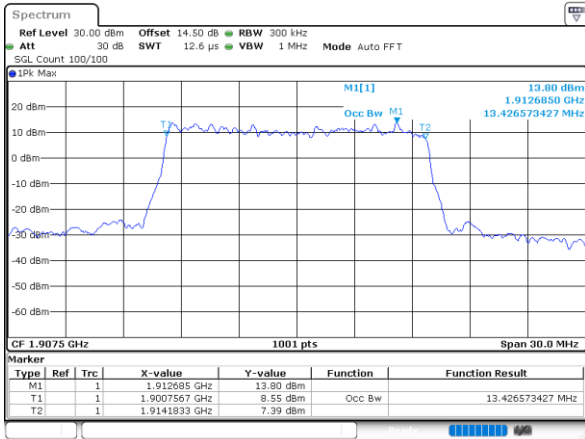

Middle Channel / 5MHz / 64QAM

Date: 1.NOV.2021 19:02:14

Middle Channel / 10MHz / 64QAM

Date: 1.NOV.2021 19:36:15

Highest Channel / 5MHz / 64QAM

Date: 1.NOV.2021 19:03:46

Highest Channel / 10MHz / 64QAM

Date: 1.NOV.2021 19:37:47

LTE Band 25

Lowest Channel / 15MHz / 64QAM

Date: 1.NOV.2021 19:42:27

Lowest Channel / 20MHz / 64QAM

Date: 1.NOV.2021 20:40:45

Middle Channel / 15MHz / 64QAM

Date: 1.NOV.2021 19:47:57

Middle Channel / 20MHz / 64QAM

Date: 1.NOV.2021 20:45:34

Highest Channel / 15MHz / 64QAM

Date: 1.NOV.2021 19:49:30

Highest Channel / 20MHz / 64QAM

Date: 1.NOV.2021 20:47:07

Conducted Band Edge

LTE Band 25 / 1.4MHz / 16QAM

Lowest Band Edge / 1 RB

Date: 2.NOV.2021 08:49:46

Highest Band Edge / 1 RB

Date: 2.NOV.2021 09:07:01

Lowest Band Edge / Full RB

Date: 2.NOV.2021 08:43:40

Highest Band Edge / Full RB

Date: 2.NOV.2021 09:01:39

LTE Band 25 / 1.4MHz / 64QAM