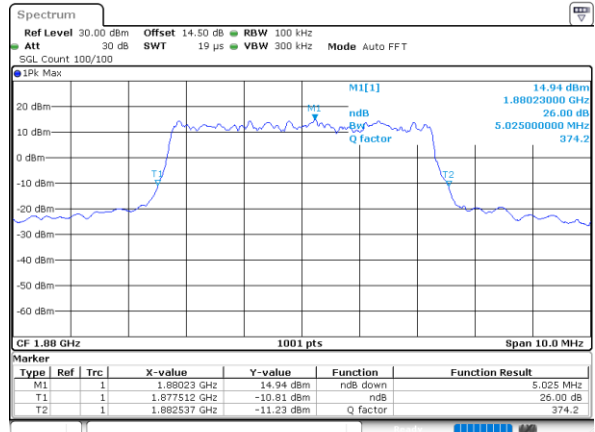

LTE Band 25

Lowest Channel / 5MHz / QPSK

Date: 1.NOV.2021 18:34:37

Lowest Channel / 5MHz / 16QAM

Date: 1.NOV.2021 18:35:39

Middle Channel / 5MHz / QPSK

Date: 1.NOV.2021 18:45:12

Middle Channel / 5MHz / 16QAM

Date: 1.NOV.2021 18:45:37

Highest Channel / 5MHz / QPSK

Date: 1.NOV.2021 18:48:51

Highest Channel / 5MHz / 16QAM

Date: 1.NOV.2021 18:48:27

LTE Band 25

Lowest Channel / 10MHz / QPSK

Date: 1.NOV.2021 19:09:16