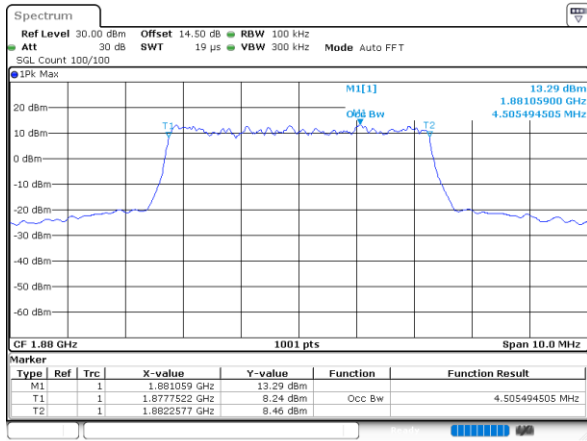

Date: 2.NOV.2021 08:44:04

Lowest Channel / 3MHz / 64QAM

Date: 1.NOV.2021 17:59:48

Middle Channel / 1.4MHz / 64QAM

Date: 2.NOV.2021 08:54:32

Middle Channel / 3MHz / 64QAM

Date: 1.NOV.2021 18:04:37

Highest Channel / 1.4MHz / 64QAM

Date: 2.NOV.2021 09:02:03

Highest Channel / 3MHz / 64QAM

Date: 1.NOV.2021 18:06:10

LTE Band 25

Lowest Channel / 5MHz / 64QAM

Date: 1.NOV.2021 18:57:25

Lowest Channel / 10MHz / 64QAM

Date: 1.NOV.2021 19:31:26

Middle Channel / 5MHz / 64QAM

Date: 1.NOV.2021 19:02:14

Middle Channel / 10MHz / 64QAM

Date: 1.NOV.2021 19:36:15

Highest Channel / 5MHz / 64QAM

Date: 1.NOV.2021 19:03:46

Highest Channel / 10MHz / 64QAM

Date: 1.NOV.2021 19:37:47