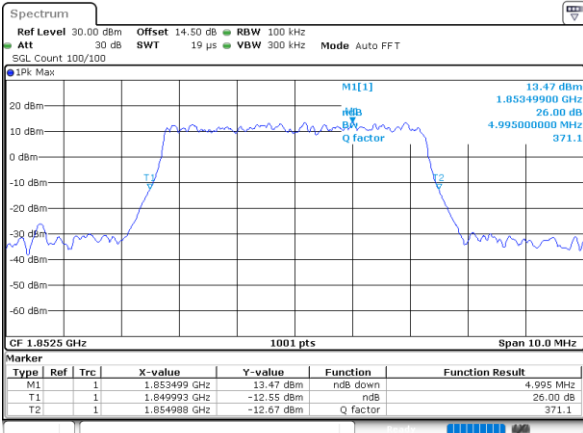

LTE Band 25

Lowest Channel / 5MHz / 64QAM

Date: 1.NOV.2021 18:57:40