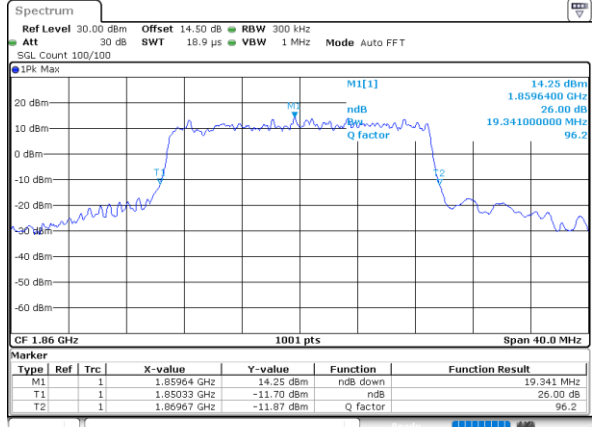

Lowest Channel / 20MHz / 16QAM

Date: 1.NOV.2021 20:19:00