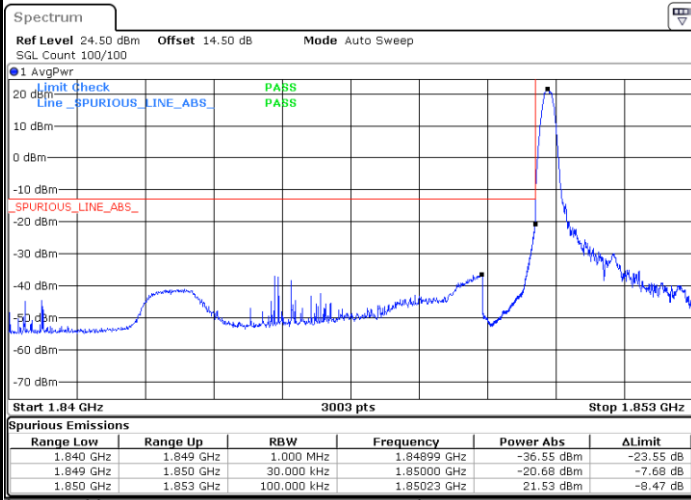

Date: 2.NOV.2021 08:49:46

Highest Band Edge / 1 RB

Date: 2.NOV.2021 09:07:01

Lowest Band Edge / Full RB

Date: 2.NOV.2021 08:43:40

Highest Band Edge / Full RB

Date: 2.NOV.2021 09:01:39

LTE Band 25 / 1.4MHz / 64QAM

Lowest Band Edge / 1 RB

Date: 2.NOV.2021 08:52:06

Highest Band Edge / 1 RB

Date: 2.NOV.2021 09:08:39

Lowest Band Edge / Full RB

Date: 2.NOV.2021 08:45:17

Highest Band Edge / Full RB

Date: 2.NOV.2021 09:03:46

LTE Band 25 / 3MHz / QPSK

Lowest Band Edge / 1RB

Date: 1.NOV.2021 18:13:41

Highest Band Edge / 1 RB

Date: 1.NOV.2021 18:31:37

Lowest Band Edge / Full RB

Date: 1.NOV.2021 18:16:56

Highest Band Edge / Full RB

Date: 1.NOV.2021 18:26:43

LTE Band 25 / 3MHz / 16QAM

Lowest Band Edge / 1 RB

Date: 1.NOV.2021 18:15:18

Highest Band Edge / 1 RB

Date: 1.NOV.2021 18:29:59

Lowest Band Edge / Full RB

Date: 1.NOV.2021 18:18:34