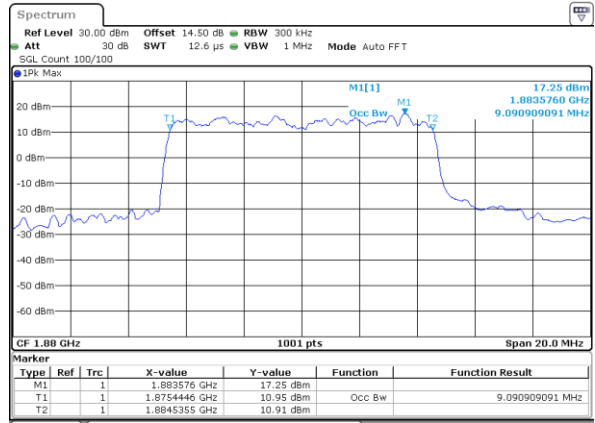

Date: 1.NOV.2021 18:44:23

Middle Channel / 5MHz / 16QAM

Date: 1.NOV.2021 18:44:48

Highest Channel / 5MHz / QPSK

Date: 1.NOV.2021 18:47:48

Highest Channel / 5MHz / 16QAM

Date: 1.NOV.2021 18:48:12

LTE Band 25

Lowest Channel / 10MHz / QPSK

Date: 1.NOV.2021 19:08:27

Lowest Channel / 10MHz / 16QAM

Date: 1.NOV.2021 19:08:51

Middle Channel / 10MHz / QPSK

Date: 1.NOV.2021 19:18:23

Middle Channel / 10MHz / 16QAM

Date: 1.NOV.2021 19:18:48

Highest Channel / 10MHz / QPSK

Date: 1.NOV.2021 19:21:48

Highest Channel / 10MHz / 16QAM

Date: 1.NOV.2021 19:22:12

LTE Band 25

Lowest Channel / 15MHz / QPSK

Date: 1.NOV.2021 19:54:10

Lowest Channel / 15MHz / 16QAM