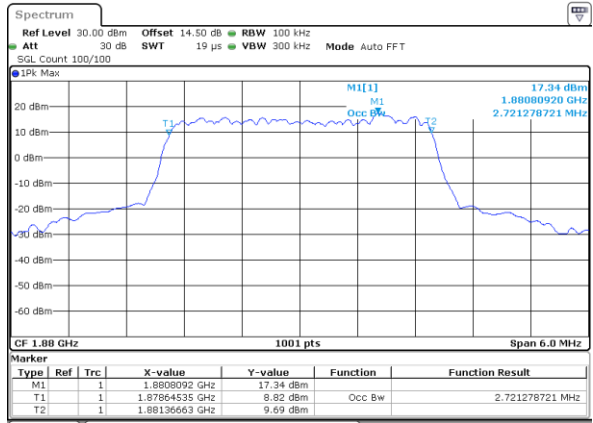

Middle Channel / 20MHz / 16QAM

Date: 1.NOV.2021 20:28:07

Highest Channel / 20MHz / QPSK

Date: 1.NOV.2021 20:31:07

Highest Channel / 20MHz / 16QAM

Date: 1.NOV.2021 20:31:32

LTE Band 25

Lowest Channel / 1.4MHz / 64QAM

Date: 2.NOV.2021 08:44:04

Lowest Channel / 3MHz / 64QAM

Date: 1.NOV.2021 17:59:48

Middle Channel / 1.4MHz / 64QAM

Date: 2.NOV.2021 08:54:32

Middle Channel / 3MHz / 64QAM

Date: 1.NOV.2021 18:04:37

Highest Channel / 1.4MHz / 64QAM

Date: 2.NOV.2021 09:02:03

Highest Channel / 3MHz / 64QAM

Date: 1.NOV.2021 18:06:10

LTE Band 25

Lowest Channel / 5MHz / 64QAM

Date: 1.NOV.2021 18:57:25

Lowest Channel / 10MHz / 64QAM

Date: 1.NOV.2021 19:31:26

Middle Channel / 5MHz / 64QAM

Date: 1.NOV.2021 19:02:14

Middle Channel / 10MHz / 64QAM

Date: 1.NOV.2021 19:36:15

Highest Channel / 5MHz / 64QAM

Date: 1.NOV.2021 19:03:46

Highest Channel / 10MHz / 64QAM

Date: 1.NOV.2021 19:37:47