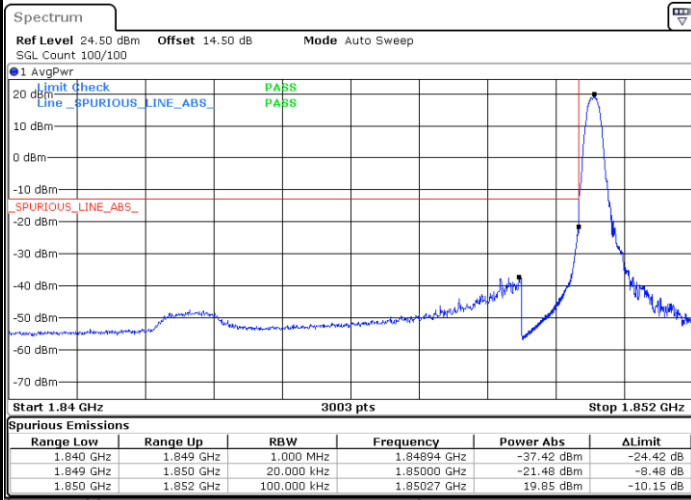

Date: 1.NOV.2021 20:45:34

Highest Channel / 15MHz / 64QAM

Date: 1.NOV.2021 19:49:30

Highest Channel / 20MHz / 64QAM

Date: 1.NOV.2021 20:47:07

Conducted Band Edge

LTE Band 25 / 1.4MHz / 16QAM

Lowest Band Edge / 1 RB

Date: 2.NOV.2021 08:49:46

Highest Band Edge / 1 RB

Date: 2.NOV.2021 09:07:01

Lowest Band Edge / Full RB

Date: 2.NOV.2021 08:43:40

Highest Band Edge / Full RB

Date: 2.NOV.2021 09:01:39

LTE Band 25 / 1.4MHz / 64QAM

Lowest Band Edge / 1 RB

Date: 2.NOV.2021 08:52:06

Highest Band Edge / 1 RB

Date: 2.NOV.2021 09:08:39

Lowest Band Edge / Full RB

Date: 2.NOV.2021 08:45:17

Highest Band Edge / Full RB

Date: 2.NOV.2021 09:03:46

LTE Band 25 / 3MHz / QPSK

Lowest Band Edge / 1RB

Date: 1.NOV.2021 18:13:41

Highest Band Edge / 1 RB

Date: 1.NOV.2021 18:31:37

Lowest Band Edge / Full RB

Date: 1.NOV.2021 18:16:56

Highest Band Edge / Full RB