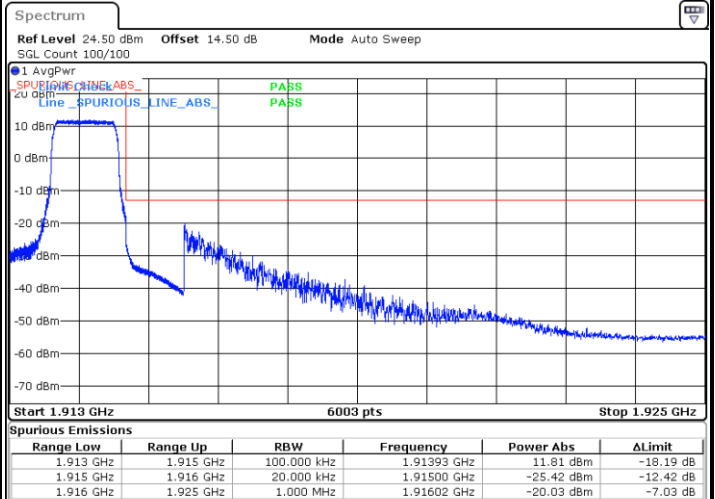

Date: 1.NOV.2021 20:45:34

Highest Channel / 15MHz / 64QAM

Date: 1.NOV.2021 19:49:30

Highest Channel / 20MHz / 64QAM

Date: 1.NOV.2021 20:47:07

Conducted Band Edge

LTE Band 25 / 1.4MHz / 16QAM

Lowest Band Edge / 1 RB

Date: 2.NOV.2021 08:49:46

Highest Band Edge / 1 RB

Date: 2.NOV.2021 09:07:01

Lowest Band Edge / Full RB

Date: 2.NOV.2021 08:43:40

Highest Band Edge / Full RB

Date: 2.NOV.2021 09:01:39

LTE Band 25 / 1.4MHz / 64QAM

Lowest Band Edge / 1 RB

Date: 2.NOV.2021 08:52:06

Highest Band Edge / 1 RB

Date: 2.NOV.2021 09:08:39

Lowest Band Edge / Full RB

Date: 2.NOV.2021 08:45:17

Highest Band Edge / Full RB

Date: 2.NOV.2021 09:03:46

LTE Band 25 / 3MHz / QPSK

Lowest Band Edge / 1RB

Date: 1.NOV.2021 18:13:41

Highest Band Edge / 1 RB

Date: 1.NOV.2021 18:31:37

Lowest Band Edge / Full RB

Date: 1.NOV.2021 18:16:56

Highest Band Edge / Full RB