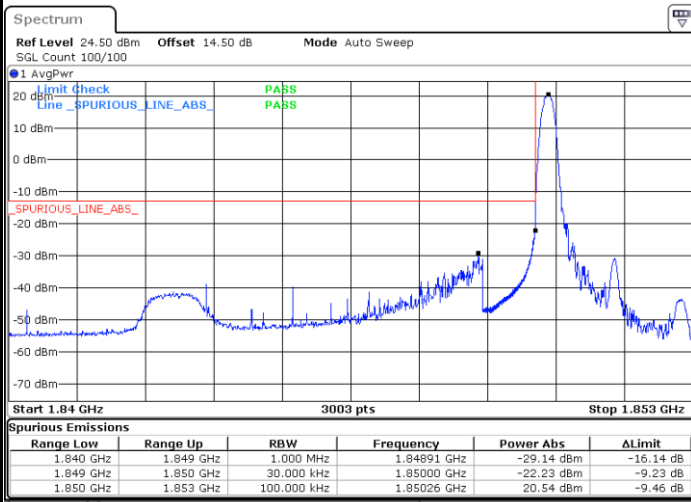

Date: 1.NOV.2021 18:26:43

LTE Band 25 / 3MHz / 16QAM

Lowest Band Edge / 1 RB

Date: 1.NOV.2021 18:15:18

Highest Band Edge / 1 RB

Date: 1.NOV.2021 18:29:59

Lowest Band Edge / Full RB

Date: 1.NOV.2021 18:18:34

Highest Band Edge / Full RB

Date: 1.NOV.2021 18:28:21

LTE Band 25 / 3MHz / 64QAM

Lowest Band Edge / 1 RB

Date: 1.NOV.2021 18:01:41

Highest Band Edge / 1 RB

Date: 1.NOV.2021 18:09:31

Lowest Band Edge / Full RB

Date: 1.NOV.2021 18:03:19

Highest Band Edge / Full RB

Date: 1.NOV.2021 18:07:53

LTE Band 25 / 5MHz / QPSK

Lowest Band Edge / 1 RB

Date: 1.NOV.2021 18:37:17

Highest Band Edge / 1 RB

Date: 1.NOV.2021 18:55:14

Lowest Band Edge / Full RB

Date: 1.NOV.2021 18:40:33

Highest Band Edge / Full RB

Date: 1.NOV.2021 18:50:20

LTE Band 25 / 5MHz / 16QAM

Lowest Band Edge / 1RB

Date: 1.NOV.2021 18:38:55

Highest Band Edge / 1 RB