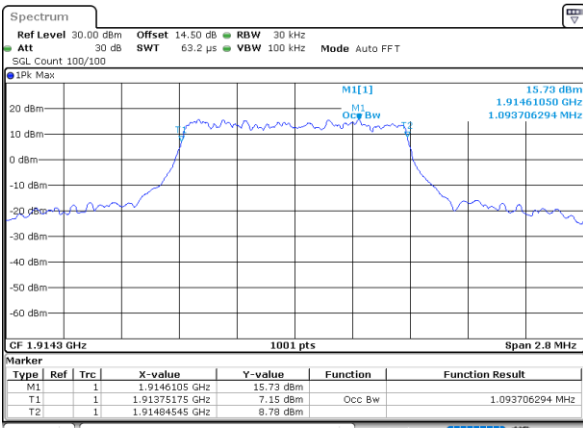

LTE Band 25

Lowest Channel / 1.4MHz / QPSK

Date: 2.NOV.2021 08:13:51

Lowest Channel / 1.4MHz / 16QAM

Date: 2.NOV.2021 08:41:58

Middle Channel / 1.4MHz / QPSK

Date: 2.NOV.2021 08:53:14

Middle Channel / 1.4MHz / 16QAM

Date: 2.NOV.2021 08:53:53

Highest Channel / 1.4MHz / QPSK

Date: 2.NOV.2021 08:57:49

Highest Channel / 1.4MHz / 16QAM

Date: 2.NOV.2021 08:59:56

LTE Band 25

Lowest Channel / 3MHz / QPSK

Date: 1.NOV.2021 18:10:50