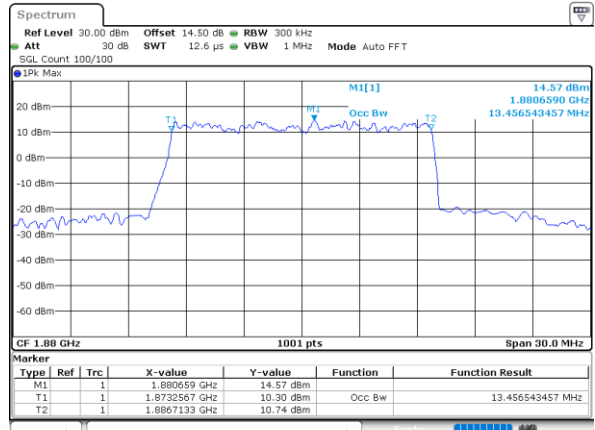

Highest Channel / 10MHz / QPSK

Date: 1.NOV.2021 19:21:48

Highest Channel / 10MHz / 16QAM

Date: 1.NOV.2021 19:22:12

LTE Band 25

Lowest Channel / 15MHz / QPSK

Date: 1.NOV.2021 19:54:10

Lowest Channel / 15MHz / 16QAM

Date: 1.NOV.2021 19:54:34

Middle Channel / 15MHz / QPSK

Date: 1.NOV.2021 20:04:06

Middle Channel / 15MHz / 16QAM

Date: 1.NOV.2021 20:04:30

Highest Channel / 15MHz / QPSK

Date: 1.NOV.2021 20:07:31

Highest Channel / 15MHz / 16QAM