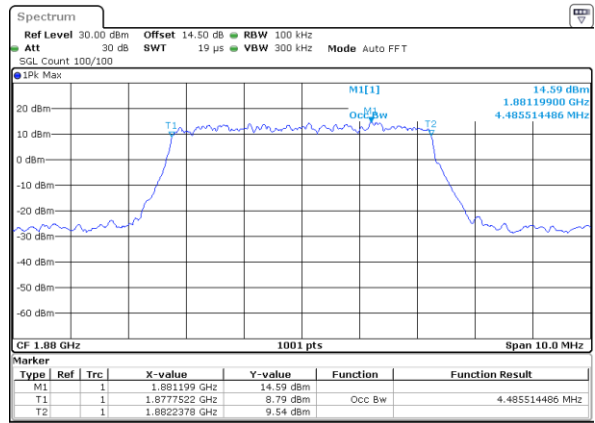

Highest Channel / 3MHz / 16QAM

Date: 1.NOV.2021 18:24:35

LTE Band 25

Lowest Channel / 5MHz / QPSK

Date: 1.NOV.2021 18:33:48

Lowest Channel / 5MHz / 16QAM

Date: 1.NOV.2021 18:34:13

Middle Channel / 5MHz / QPSK

Date: 1.NOV.2021 18:44:23

Middle Channel / 5MHz / 16QAM

Date: 1.NOV.2021 18:44:48

Highest Channel / 5MHz / QPSK

Date: 1.NOV.2021 18:47:48

Highest Channel / 5MHz / 16QAM

Date: 1.NOV.2021 18:48:12

LTE Band 25