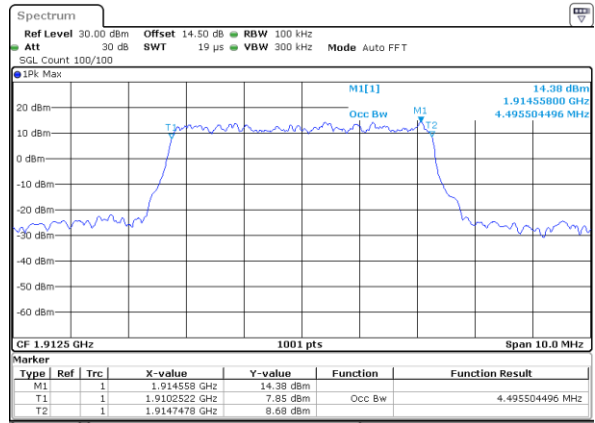

Highest Channel / 3MHz / 16QAM

Date: 1.NOV.2021 18:24:35

LTE Band 25

Lowest Channel / 5MHz / QPSK

Date: 1.NOV.2021 18:33:48

Lowest Channel / 5MHz / 16QAM

Date: 1.NOV.2021 18:34:13

Middle Channel / 5MHz / QPSK

Date: 1.NOV.2021 18:44:23

Middle Channel / 5MHz / 16QAM

Date: 1.NOV.2021 18:44:48

Highest Channel / 5MHz / QPSK

Date: 1.NOV.2021 18:47:48

Highest Channel / 5MHz / 16QAM

Date: 1.NOV.2021 18:48:12

LTE Band 25