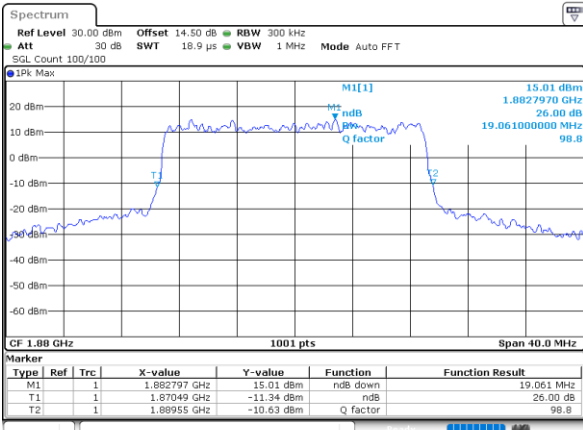

Lowest Channel / 20MHz / QPSK

Date: 1.NOV.2021 20:18:35

Lowest Channel / 20MHz / 16QAM

Date: 1.NOV.2021 20:19:00

Middle Channel / 20MHz / QPSK

Date: 1.NOV.2021 20:28:32

Middle Channel / 20MHz / 16QAM

Date: 1.NOV.2021 20:28:56

Highest Channel / 20MHz / QPSK

Date: 1.NOV.2021 20:32:11

Highest Channel / 20MHz / 16QAM

Date: 1.NOV.2021 20:31:47

LTE Band 25

Lowest Channel / 1.4MHz / 64QAM

Date: 2.NOV.2021 08:44:19

Lowest Channel / 3MHz / 64QAM