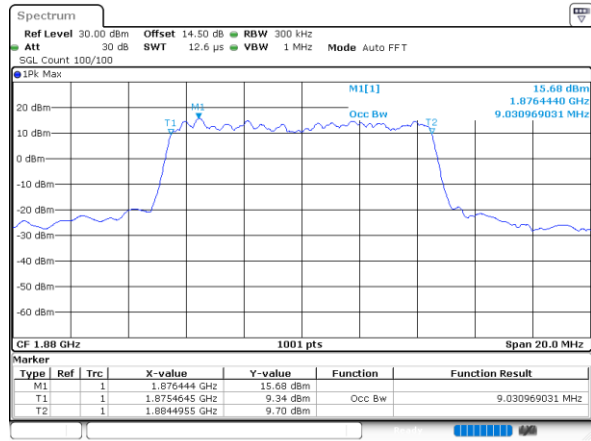

Date: 2.NOV.2021 08:44:04

Lowest Channel / 3MHz / 64QAM

Date: 1.NOV.2021 17:59:48

Middle Channel / 1.4MHz / 64QAM

Date: 2.NOV.2021 08:54:32

Middle Channel / 3MHz / 64QAM

Date: 1.NOV.2021 18:04:37

Highest Channel / 1.4MHz / 64QAM

Date: 2.NOV.2021 09:02:03

Highest Channel / 3MHz / 64QAM

Date: 1.NOV.2021 18:06:10

LTE Band 25

Lowest Channel / 5MHz / 64QAM

Date: 1.NOV.2021 18:57:25

Lowest Channel / 10MHz / 64QAM

Date: 1.NOV.2021 19:31:26

Middle Channel / 5MHz / 64QAM

Date: 1.NOV.2021 19:02:14

Middle Channel / 10MHz / 64QAM

Date: 1.NOV.2021 19:36:15

Highest Channel / 5MHz / 64QAM

Date: 1.NOV.2021 19:03:46

Highest Channel / 10MHz / 64QAM

Date: 1.NOV.2021 19:37:47