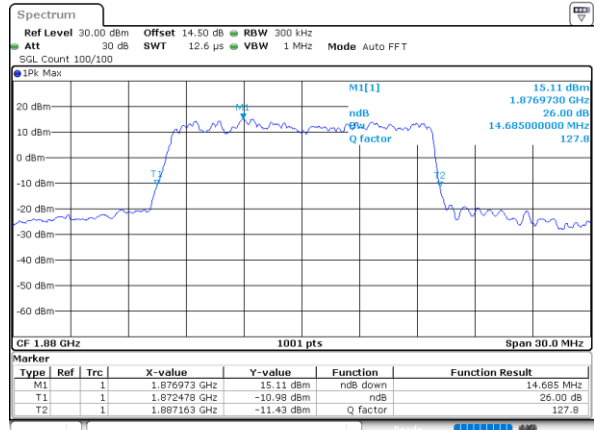

Highest Channel / 10MHz / 16QAM

Date: 1.NOV.2021 19:22:27

LTE Band 25

Lowest Channel / 15MHz / QPSK

Date: 1.NOV.2021 19:54:58

Lowest Channel / 15MHz / 16QAM

Date: 1.NOV.2021 19:55:23

Middle Channel / 15MHz / QPSK

Date: 1.NOV.2021 20:04:55

Middle Channel / 15MHz / 16QAM

Date: 1.NOV.2021 20:05:19

Highest Channel / 15MHz / QPSK

Date: 1.NOV.2021 20:08:35

Highest Channel / 15MHz / 16QAM

Date: 1.NOV.2021 20:08:10

LTE Band 25