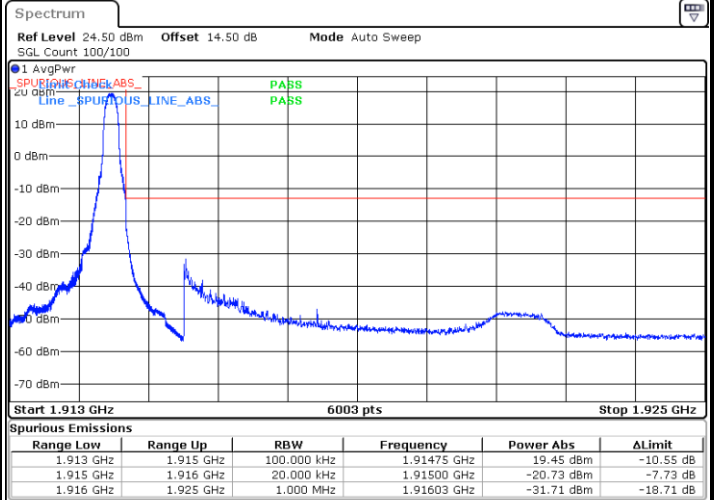

Date: 1.NOV.2021 20:45:34

Highest Channel / 15MHz / 64QAM

Date: 1.NOV.2021 19:49:30

Highest Channel / 20MHz / 64QAM

Date: 1.NOV.2021 20:47:07

Conducted Band Edge

LTE Band 25 / 1.4MHz / 16QAM

Lowest Band Edge / 1 RB

Date: 2.NOV.2021 08:49:46

Highest Band Edge / 1 RB

Date: 2.NOV.2021 09:07:01

Lowest Band Edge / Full RB

Date: 2.NOV.2021 08:43:40

Highest Band Edge / Full RB

Date: 2.NOV.2021 09:01:39

LTE Band 25 / 1.4MHz / 64QAM

Lowest Band Edge / 1 RB

Date: 2.NOV.2021 08:52:06

Highest Band Edge / 1 RB

Date: 2.NOV.2021 09:08:39

Lowest Band Edge / Full RB

Date: 2.NOV.2021 08:45:17

Highest Band Edge / Full RB

Date: 2.NOV.2021 09:03:46

LTE Band 25 / 3MHz / QPSK

Lowest Band Edge / 1RB

Date: 1.NOV.2021 18:13:41

Highest Band Edge / 1 RB

Date: 1.NOV.2021 18:31:37

Lowest Band Edge / Full RB

Date: 1.NOV.2021 18:16:56

Highest Band Edge / Full RB