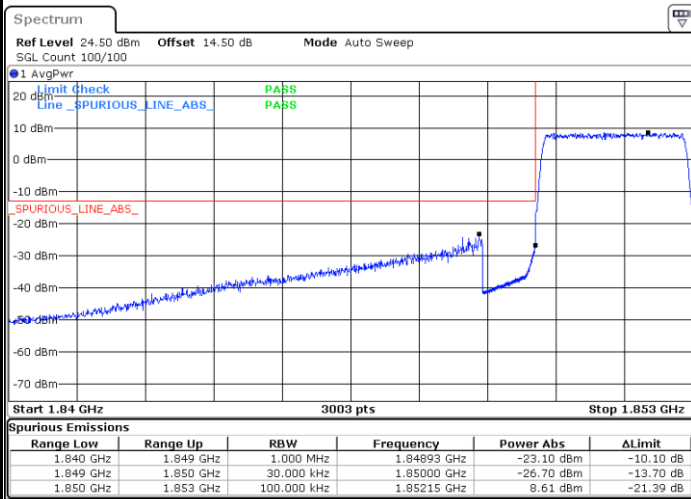

Date: 1.NOV.2021 18:26:43

LTE Band 25 / 3MHz / 16QAM

Lowest Band Edge / 1 RB

Date: 1.NOV.2021 18:15:18

Highest Band Edge / 1 RB

Date: 1.NOV.2021 18:29:59

Lowest Band Edge / Full RB

Date: 1.NOV.2021 18:18:34

Highest Band Edge / Full RB

Date: 1.NOV.2021 18:28:21

LTE Band 25 / 3MHz / 64QAM

Lowest Band Edge / 1 RB

Date: 1.NOV.2021 18:01:41

Highest Band Edge / 1 RB

Date: 1.NOV.2021 18:09:31

Lowest Band Edge / Full RB

Date: 1.NOV.2021 18:03:19

Highest Band Edge / Full RB

Date: 1.NOV.2021 18:07:53

LTE Band 25 / 5MHz / QPSK

Lowest Band Edge / 1 RB

Date: 1.NOV.2021 18:37:17

Highest Band Edge / 1 RB

Date: 1.NOV.2021 18:55:14

Lowest Band Edge / Full RB

Date: 1.NOV.2021 18:40:33

Highest Band Edge / Full RB

Date: 1.NOV.2021 18:50:20

LTE Band 25 / 5MHz / 16QAM

Lowest Band Edge / 1RB

Date: 1.NOV.2021 18:38:55

Highest Band Edge / 1 RB