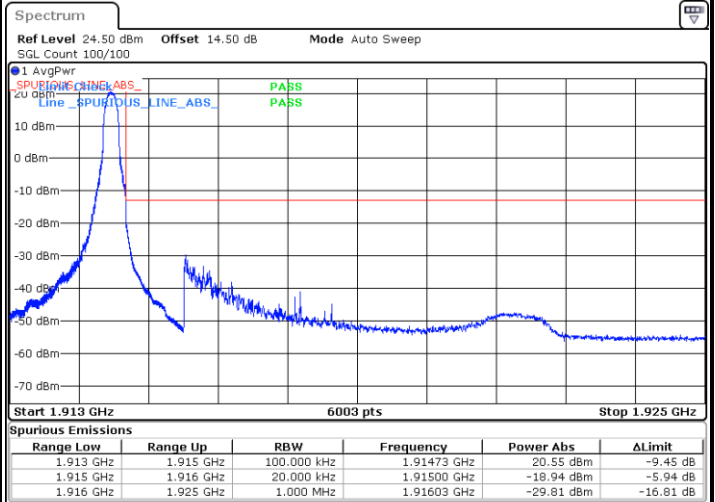

LTE Band 25

Lowest Channel / 15MHz / 64QAM

Date: 1.NOV.2021 19:42:27

Lowest Channel / 20MHz / 64QAM

Date: 1.NOV.2021 20:40:45

Middle Channel / 15MHz / 64QAM

Date: 1.NOV.2021 19:47:57

Middle Channel / 20MHz / 64QAM

Date: 1.NOV.2021 20:45:34

Highest Channel / 15MHz / 64QAM

Date: 1.NOV.2021 19:49:30

Highest Channel / 20MHz / 64QAM

Date: 1.NOV.2021 20:47:07

Conducted Band Edge

LTE Band 25 / 1.4MHz / 16QAM

Lowest Band Edge / 1 RB

Date: 2.NOV.2021 08:49:46

Highest Band Edge / 1 RB

Date: 2.NOV.2021 09:07:01

Lowest Band Edge / Full RB

Date: 2.NOV.2021 08:43:40

Highest Band Edge / Full RB

Date: 2.NOV.2021 09:01:39

LTE Band 25 / 1.4MHz / 64QAM

Lowest Band Edge / 1 RB

Date: 2.NOV.2021 08:52:06

Highest Band Edge / 1 RB

Date: 2.NOV.2021 09:08:39

Lowest Band Edge / Full RB

Date: 2.NOV.2021 08:45:17

Highest Band Edge / Full RB

Date: 2.NOV.2021 09:03:46