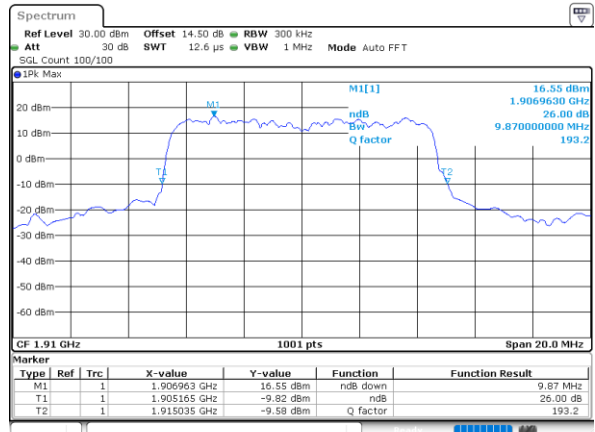

Date: 1.NOV.2021 18:45:37

Highest Channel / 5MHz / QPSK

Date: 1.NOV.2021 18:48:51

Highest Channel / 5MHz / 16QAM

Date: 1.NOV.2021 18:48:27

LTE Band 25

Lowest Channel / 10MHz / QPSK

Date: 1.NOV.2021 19:09:16

Lowest Channel / 10MHz / 16QAM

Date: 1.NOV.2021 19:09:40

Middle Channel / 10MHz / QPSK

Date: 1.NOV.2021 19:19:12

Middle Channel / 10MHz / 16QAM

Date: 1.NOV.2021 19:19:37

Highest Channel / 10MHz / QPSK

Date: 1.NOV.2021 19:22:52

Highest Channel / 10MHz / 16QAM

Date: 1.NOV.2021 19:22:27

LTE Band 25

Lowest Channel / 15MHz / QPSK

Date: 1.NOV.2021 19:54:58

Lowest Channel / 15MHz / 16QAM

Date: 1.NOV.2021 19:55:23

Middle Channel / 15MHz / QPSK