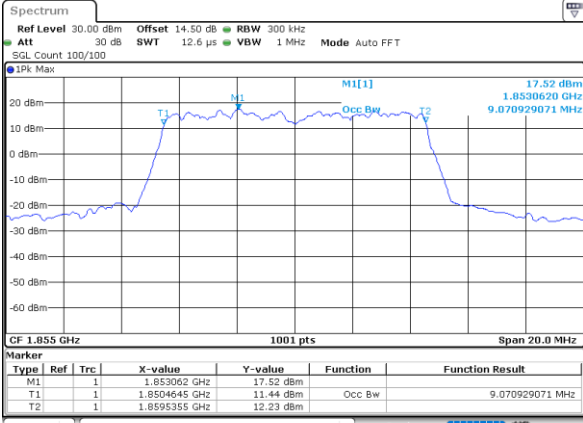

LTE Band 25

Lowest Channel / 10MHz / QPSK

Date: 1.NOV.2021 19:08:27