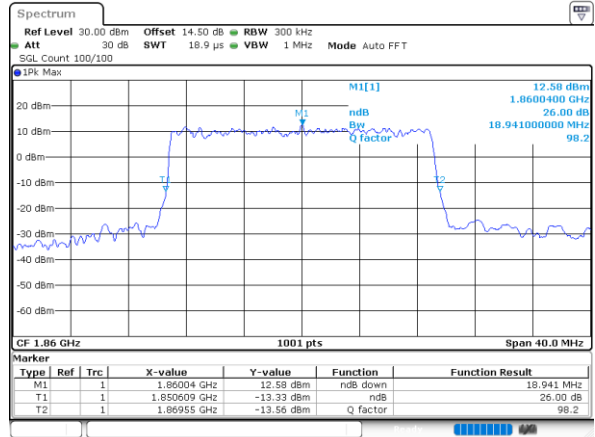

Middle Channel / 10MHz / 64QAM

Date: 1.NOV.2021 19:36:29

Highest Channel / 5MHz / 64QAM

Date: 1.NOV.2021 19:04:01

Highest Channel / 10MHz / 64QAM

Date: 1.NOV.2021 19:38:02

LTE Band 25

Lowest Channel / 15MHz / 64QAM

Date: 1.NOV.2021 19:42:42

Lowest Channel / 20MHz / 64QAM

Date: 1.NOV.2021 20:41:01

Middle Channel / 15MHz / 64QAM

Date: 1.NOV.2021 19:48:12

Middle Channel / 20MHz / 64QAM

Date: 1.NOV.2021 20:45:49

Highest Channel / 15MHz / 64QAM