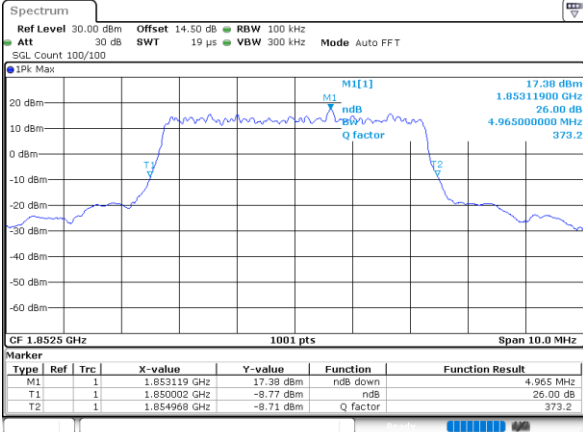

LTE Band 25

Lowest Channel / 5MHz / QPSK

Date: 1.NOV.2021 18:34:37

Lowest Channel / 5MHz / 16QAM

Date: 1.NOV.2021 18:35:39

Middle Channel / 5MHz / QPSK

Date: 1.NOV.2021 18:45:12

Middle Channel / 5MHz / 16QAM