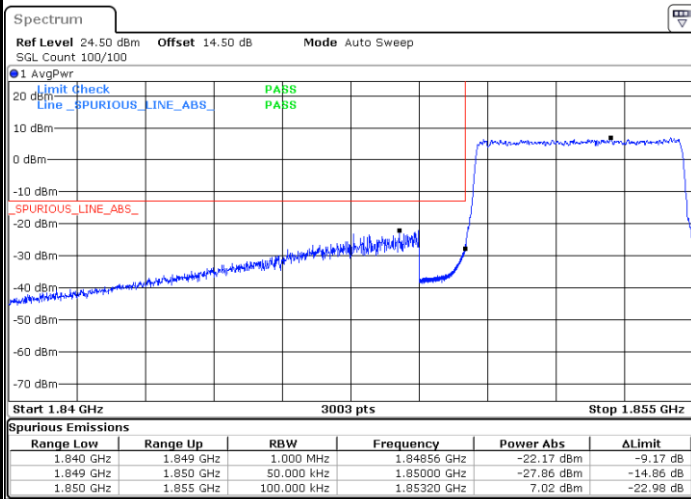

Date: 1.NOV.2021 18:03:19

Highest Band Edge / Full RB

Date: 1.NOV.2021 18:07:53

LTE Band 25 / 5MHz / QPSK

Lowest Band Edge / 1 RB

Date: 1.NOV.2021 18:37:17

Highest Band Edge / 1 RB

Date: 1.NOV.2021 18:55:14

Lowest Band Edge / Full RB

Date: 1.NOV.2021 18:40:33

Highest Band Edge / Full RB

Date: 1.NOV.2021 18:50:20

LTE Band 25 / 5MHz / 16QAM

Lowest Band Edge / 1RB

Date: 1.NOV.2021 18:38:55

Highest Band Edge / 1 RB

Date: 1.NOV.2021 18:53:36

Lowest Band Edge / Full RB

Date: 1.NOV.2021 18:42:11

Highest Band Edge / Full RB

Date: 1.NOV.2021 18:51:58

LTE Band 25 / 5MHz / 64QAM

Lowest Band Edge / 1RB

Date: 1.NOV.2021 18:59:18