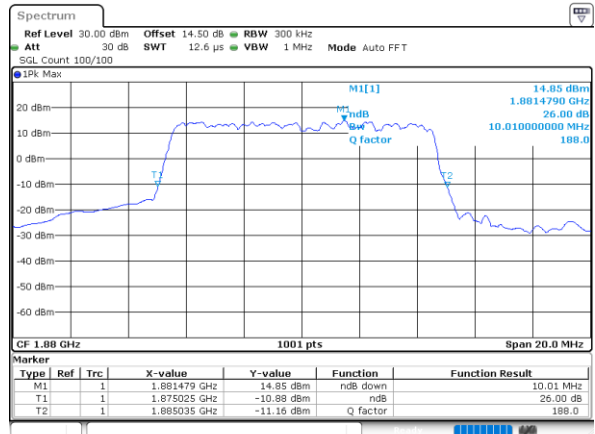

Date: 1.NOV.2021 18:06:25

LTE Band 25

Lowest Channel / 5MHz / 64QAM

Date: 1.NOV.2021 18:57:40

Lowest Channel / 10MHz / 64QAM

Date: 1.NOV.2021 19:31:40

Middle Channel / 5MHz / 64QAM

Date: 1.NOV.2021 19:02:28

Middle Channel / 10MHz / 64QAM

Date: 1.NOV.2021 19:36:29

Highest Channel / 5MHz / 64QAM

Date: 1.NOV.2021 19:04:01

Highest Channel / 10MHz / 64QAM

Date: 1.NOV.2021 19:38:02

LTE Band 25

Lowest Channel / 15MHz / 64QAM