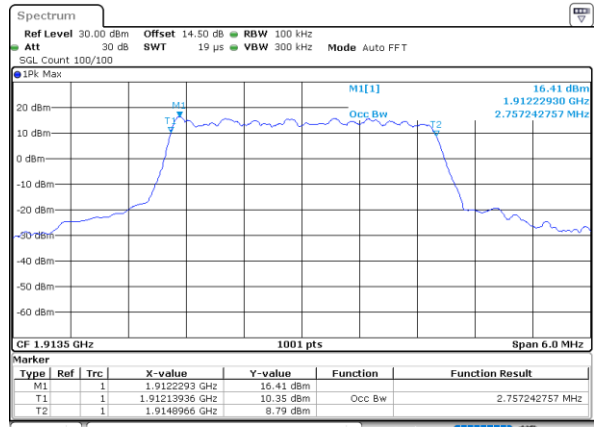

Date: 2.NOV.2021 08:53:53

Highest Channel / 1.4MHz / QPSK

Date: 2.NOV.2021 08:57:49

Highest Channel / 1.4MHz / 16QAM

Date: 2.NOV.2021 08:59:56

LTE Band 25

Lowest Channel / 3MHz / QPSK

Date: 1.NOV.2021 18:10:50

Lowest Channel / 3MHz / 16QAM

Date: 1.NOV.2021 18:11:14

Middle Channel / 3MHz / QPSK

Date: 1.NOV.2021 18:20:46

Middle Channel / 3MHz / 16QAM

Date: 1.NOV.2021 18:21:10

Highest Channel / 3MHz / QPSK

Date: 1.NOV.2021 18:24:11

Highest Channel / 3MHz / 16QAM

Date: 1.NOV.2021 18:24:35

LTE Band 25

Lowest Channel / 5MHz / QPSK

Date: 1.NOV.2021 18:33:48

Lowest Channel / 5MHz / 16QAM

Date: 1.NOV.2021 18:34:13

Middle Channel / 5MHz / QPSK