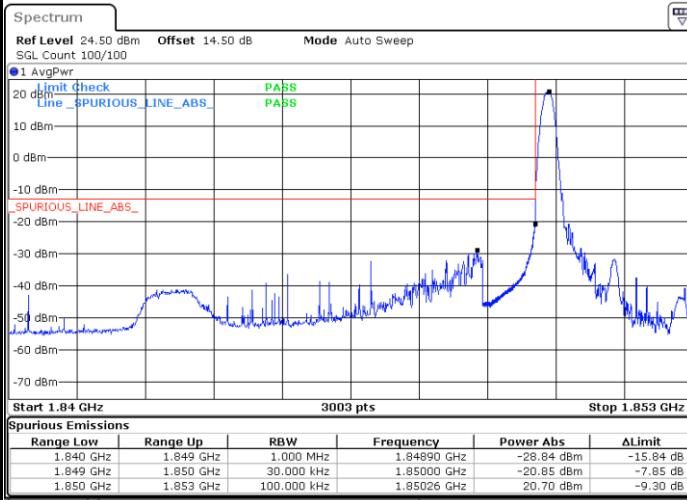

Lowest Band Edge / 1 RB

Date: 2.NOV.2021 08:52:06

Highest Band Edge / 1 RB

Date: 2.NOV.2021 09:08:39

Lowest Band Edge / Full RB

Date: 2.NOV.2021 08:45:17

Highest Band Edge / Full RB

Date: 2.NOV.2021 09:03:46

LTE Band 25 / 3MHz / QPSK

Lowest Band Edge / 1RB

Date: 1.NOV.2021 18:13:41

Highest Band Edge / 1 RB

Date: 1.NOV.2021 18:31:37

Lowest Band Edge / Full RB

Date: 1.NOV.2021 18:16:56

Highest Band Edge / Full RB

Date: 1.NOV.2021 18:26:43

LTE Band 25 / 3MHz / 16QAM

Lowest Band Edge / 1 RB

Date: 1.NOV.2021 18:15:18

Highest Band Edge / 1 RB

Date: 1.NOV.2021 18:29:59

Lowest Band Edge / Full RB

Date: 1.NOV.2021 18:18:34

Highest Band Edge / Full RB

Date: 1.NOV.2021 18:28:21

LTE Band 25 / 3MHz / 64QAM

Lowest Band Edge / 1 RB

Date: 1.NOV.2021 18:01:41

Highest Band Edge / 1 RB

Date: 1.NOV.2021 18:09:31

Lowest Band Edge / Full RB