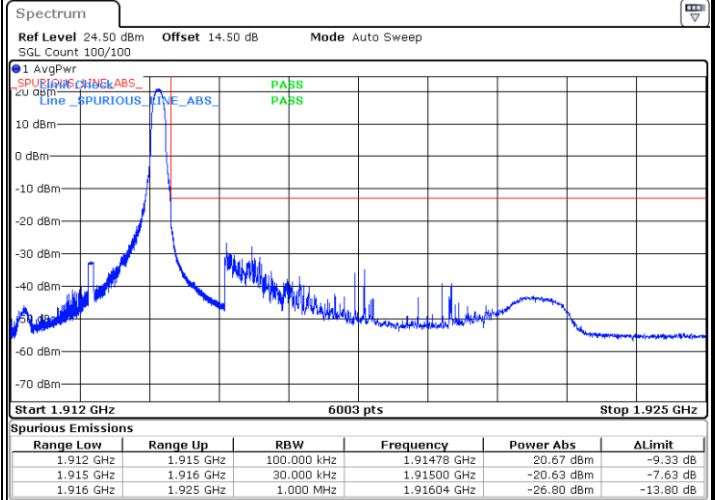

LTE Band 25 / 3MHz / QPSK

Lowest Band Edge / 1RB

Date: 1.NOV.2021 18:13:41

Highest Band Edge / 1 RB

Date: 1.NOV.2021 18:31:37

Lowest Band Edge / Full RB

Date: 1.NOV.2021 18:16:56

Highest Band Edge / Full RB

Date: 1.NOV.2021 18:26:43

LTE Band 25 / 3MHz / 16QAM

Lowest Band Edge / 1 RB

Date: 1.NOV.2021 18:15:18

Highest Band Edge / 1 RB

Date: 1.NOV.2021 18:29:59

Lowest Band Edge / Full RB

Date: 1.NOV.2021 18:18:34

Highest Band Edge / Full RB

Date: 1.NOV.2021 18:28:21

LTE Band 25 / 3MHz / 64QAM

Lowest Band Edge / 1 RB

Date: 1.NOV.2021 18:01:41

Highest Band Edge / 1 RB

Date: 1.NOV.2021 18:09:31

Lowest Band Edge / Full RB

Date: 1.NOV.2021 18:03:19

Highest Band Edge / Full RB

Date: 1.NOV.2021 18:07:53

LTE Band 25 / 5MHz / QPSK

Lowest Band Edge / 1 RB

Date: 1.NOV.2021 18:37:17

Highest Band Edge / 1 RB

Date: 1.NOV.2021 18:55:14