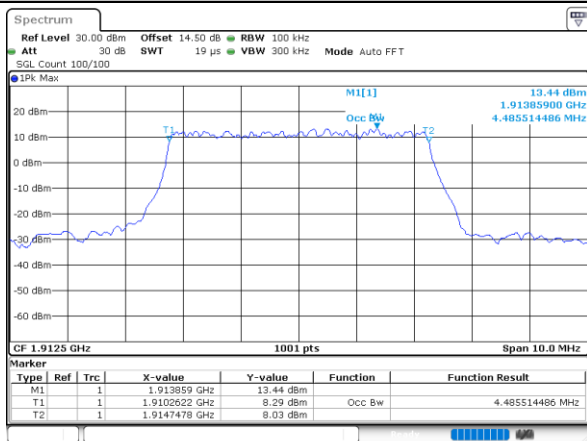

Date: 2.NOV.2021 09:02:03

Highest Channel / 3MHz / 64QAM

Date: 1.NOV.2021 18:06:10

LTE Band 25

Lowest Channel / 5MHz / 64QAM

Date: 1.NOV.2021 18:57:25

Lowest Channel / 10MHz / 64QAM

Date: 1.NOV.2021 19:31:26

Middle Channel / 5MHz / 64QAM

Date: 1.NOV.2021 19:02:14

Middle Channel / 10MHz / 64QAM

Date: 1.NOV.2021 19:36:15

Highest Channel / 5MHz / 64QAM

Date: 1.NOV.2021 19:03:46

Highest Channel / 10MHz / 64QAM

Date: 1.NOV.2021 19:37:47

Date: 1.NOV.2021 20:45:34

Highest Channel / 15MHz / 64QAM

Date: 1.NOV.2021 19:49:30

Highest Channel / 20MHz / 64QAM

Date: 1.NOV.2021 20:47:07

Conducted Band Edge

LTE Band 25 / 1.4MHz / 16QAM

Lowest Band Edge / 1 RB