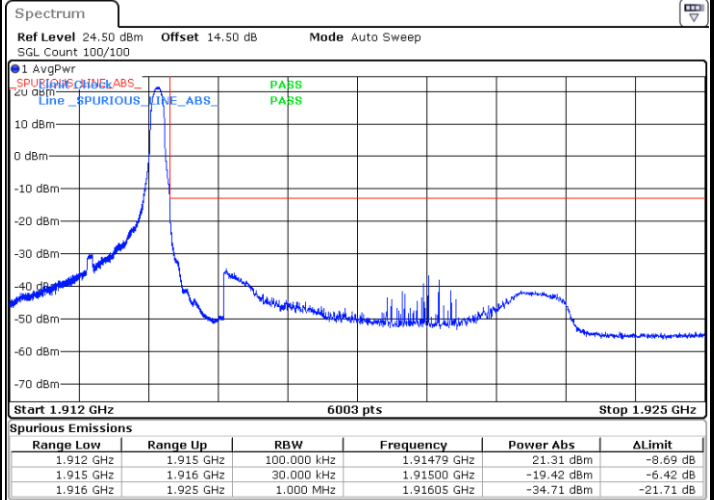

Date: 2.NOV.2021 08:49:46

Highest Band Edge / 1 RB

Date: 2.NOV.2021 09:07:01

Lowest Band Edge / Full RB

Date: 2.NOV.2021 08:43:40

Highest Band Edge / Full RB

Date: 2.NOV.2021 09:01:39

LTE Band 25 / 1.4MHz / 64QAM

Lowest Band Edge / 1 RB

Date: 2.NOV.2021 08:52:06

Highest Band Edge / 1 RB

Date: 2.NOV.2021 09:08:39

Lowest Band Edge / Full RB

Date: 2.NOV.2021 08:45:17

Highest Band Edge / Full RB

Date: 2.NOV.2021 09:03:46

LTE Band 25 / 3MHz / QPSK

Lowest Band Edge / 1RB

Date: 1.NOV.2021 18:13:41

Highest Band Edge / 1 RB

Date: 1.NOV.2021 18:31:37

Lowest Band Edge / Full RB

Date: 1.NOV.2021 18:16:56

Highest Band Edge / Full RB

Date: 1.NOV.2021 18:26:43

LTE Band 25 / 3MHz / 16QAM

Lowest Band Edge / 1 RB

Date: 1.NOV.2021 18:15:18

Highest Band Edge / 1 RB

Date: 1.NOV.2021 18:29:59

Lowest Band Edge / Full RB

Date: 1.NOV.2021 18:18:34