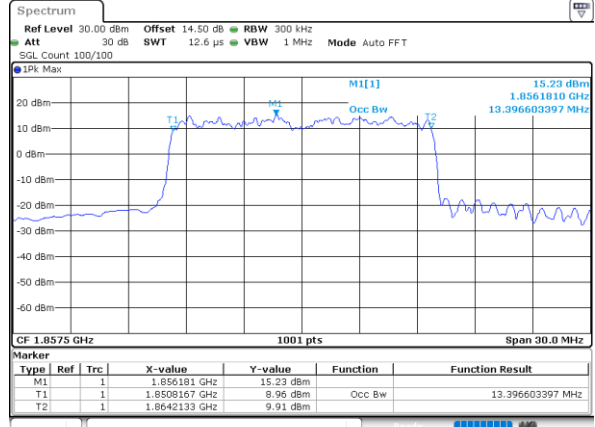

Highest Channel / 10MHz / QPSK

Date: 1.NOV.2021 19:21:48

Highest Channel / 10MHz / 16QAM

Date: 1.NOV.2021 19:22:12

LTE Band 25

Lowest Channel / 15MHz / QPSK

Date: 1.NOV.2021 19:54:10

Lowest Channel / 15MHz / 16QAM