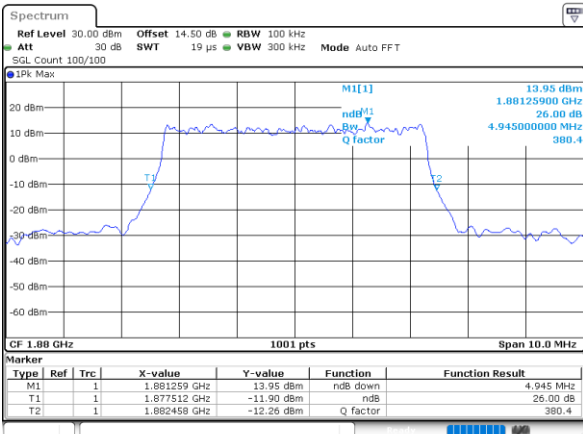

Date: 1.NOV.2021 18:06:25

LTE Band 25

Lowest Channel / 5MHz / 64QAM

Date: 1.NOV.2021 18:57:40

Lowest Channel / 10MHz / 64QAM

Date: 1.NOV.2021 19:31:40

Middle Channel / 5MHz / 64QAM

Date: 1.NOV.2021 19:02:28

Middle Channel / 10MHz / 64QAM

Date: 1.NOV.2021 19:36:29

Highest Channel / 5MHz / 64QAM

Date: 1.NOV.2021 19:04:01

Highest Channel / 10MHz / 64QAM

Date: 1.NOV.2021 19:38:02

LTE Band 25

Lowest Channel / 15MHz / 64QAM