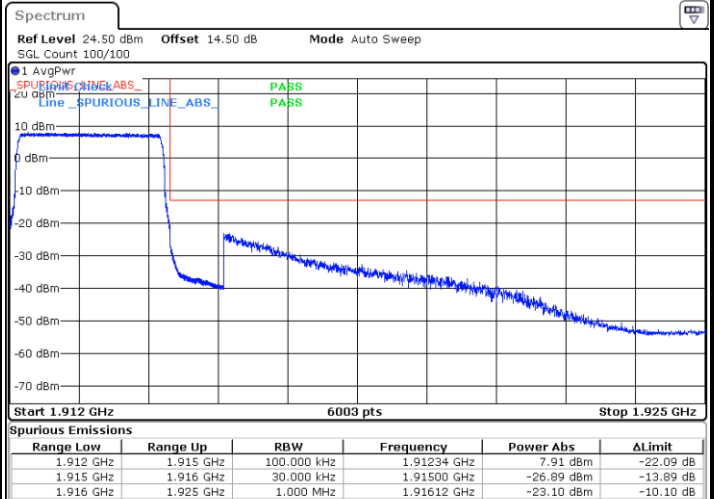

Date: 1.NOV.2021 18:26:43

LTE Band 25 / 3MHz / 16QAM

Lowest Band Edge / 1 RB

Date: 1.NOV.2021 18:15:18

Highest Band Edge / 1 RB

Date: 1.NOV.2021 18:29:59

Lowest Band Edge / Full RB

Date: 1.NOV.2021 18:18:34

Highest Band Edge / Full RB

Date: 1.NOV.2021 18:28:21

LTE Band 25 / 3MHz / 64QAM

Lowest Band Edge / 1 RB

Date: 1.NOV.2021 18:01:41

Highest Band Edge / 1 RB

Date: 1.NOV.2021 18:09:31

Lowest Band Edge / Full RB

Date: 1.NOV.2021 18:03:19

Highest Band Edge / Full RB

Date: 1.NOV.2021 18:07:53

LTE Band 25 / 5MHz / QPSK

Lowest Band Edge / 1 RB

Date: 1.NOV.2021 18:37:17

Highest Band Edge / 1 RB

Date: 1.NOV.2021 18:55:14

Lowest Band Edge / Full RB

Date: 1.NOV.2021 18:40:33

Highest Band Edge / Full RB

Date: 1.NOV.2021 18:50:20

LTE Band 25 / 5MHz / 16QAM

Lowest Band Edge / 1RB

Date: 1.NOV.2021 18:38:55

Highest Band Edge / 1 RB