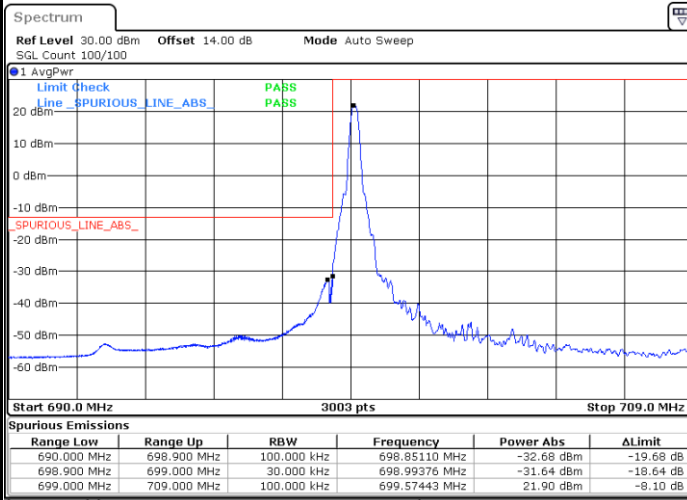

Lowest Band Edge / Full RB

Highest Band Edge / Full RB

LTE Band 12 / 5MHz / 64QAM

Lowest Band Edge / 1RB

Date: 28.OCT.2021 15:12:15

Highest Band Edge / 1 RB

Date: 28.OCT.2021 15:18:27

Lowest Band Edge / Full RB

Date: 28.OCT.2021 15:10:36

Highest Band Edge / Full RB

Date: 28.OCT.2021 15:16:49

LTE Band 12 / 10MHz / QPSK

Lowest Band Edge / 1 RB

Date: 28.OCT.2021 15:50:14

Highest Band Edge / 1 RB

Date: 28.OCT.2021 16:03:17

Lowest Band Edge / Full RB

Date: 28.OCT.2021 15:45:20

Highest Band Edge / Full RB

Date: 28.OCT.2021 15:58:23

LTE Band 12 / 10MHz / 16QAM

Lowest Band Edge / 1 RB

Date: 28.OCT.2021 15:48:36

Highest Band Edge / 1 RB

Date: 28.OCT.2021 16:01:39

Lowest Band Edge / Full RB

Date: 28.OCT.2021 15:46:58

Highest Band Edge / Full RB

Date: 28.OCT.2021 16:00:01

LTE Band 12 / 10MHz / 64QAM

Lowest Band Edge / 1 RB

Date: 28.OCT.2021 16:08:56