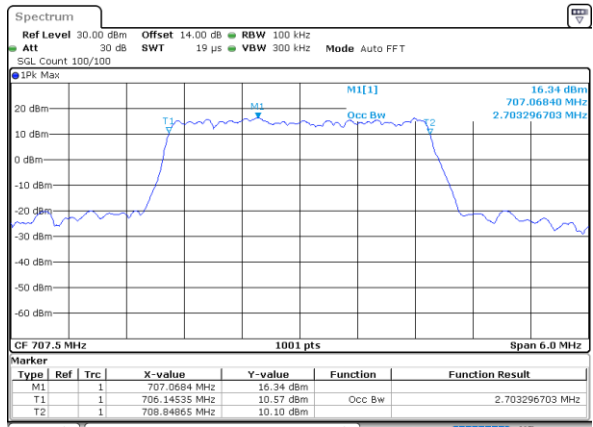

Highest Channel / 10MHz / QPSK

Date: 28.OCT.2021 15:55:40

Highest Channel / 10MHz / 16QAM

Date: 28.OCT.2021 15:56:07

LTE Band 12

Lowest Channel / 1.4MHz / 64QAM

Date: 28.OCT.2021 14:19:52

Lowest Channel / 3MHz / 64QAM

Date: 28.OCT.2021 14:56:19

Middle Channel / 1.4MHz / 64QAM

Date: 28.OCT.2021 14:24:27

Middle Channel / 3MHz / 64QAM

Date: 28.OCT.2021 15:02:25

Highest Channel / 1.4MHz / 64QAM

Date: 28.OCT.2021 14:26:04

Highest Channel / 3MHz / 64QAM