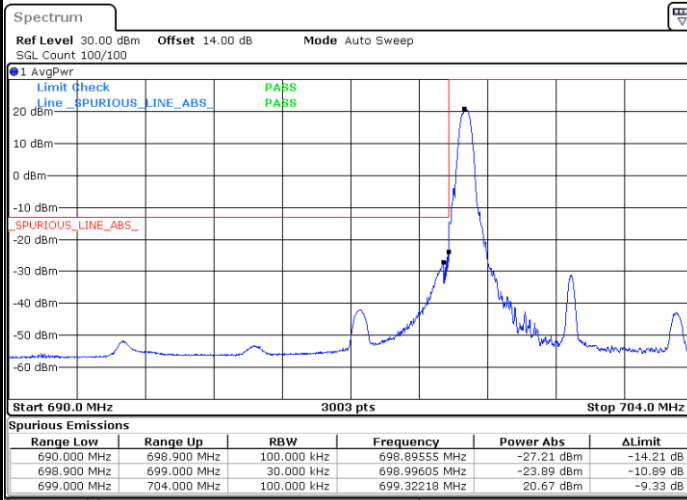

LTE Band 12 / 5MHz / QPSK

Lowest Band Edge / 1 RB

Highest Band Edge / 1 RB

Lowest Band Edge / Full RB

Highest Band Edge / Full RB

LTE Band 12 / 5MHz / 16QAM

Lowest Band Edge / 1RB

Highest Band Edge / 1 RB

Lowest Band Edge / Full RB

Highest Band Edge / Full RB

LTE Band 12 / 5MHz / 64QAM

Lowest Band Edge / 1RB

Date: 28.OCT.2021 15:12:15

Highest Band Edge / 1 RB

Date: 28.OCT.2021 15:18:27

Lowest Band Edge / Full RB

Date: 28.OCT.2021 15:10:36

Highest Band Edge / Full RB

Date: 28.OCT.2021 15:16:49

LTE Band 12 / 10MHz / QPSK

Lowest Band Edge / 1 RB

Date: 28.OCT.2021 15:50:14

Highest Band Edge / 1 RB

Date: 28.OCT.2021 16:03:17

Lowest Band Edge / Full RB

Date: 28.OCT.2021 15:45:20

Highest Band Edge / Full RB

Date: 28.OCT.2021 15:58:23

LTE Band 12 / 10MHz / 16QAM

Lowest Band Edge / 1 RB

Date: 28.OCT.2021 15:48:36

Highest Band Edge / 1 RB