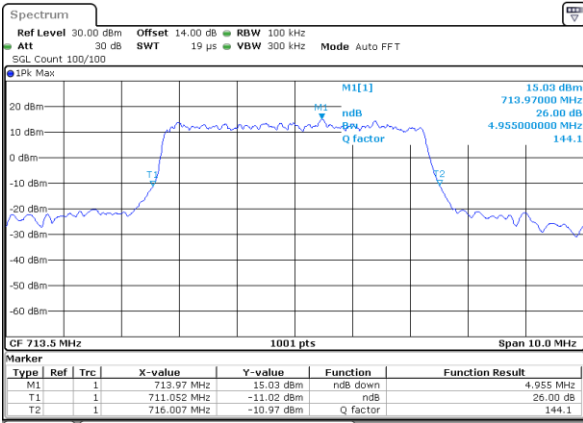

Highest Channel / 3MHz / 64QAM

Date: 28.OCT.2021 15:04:21

LTE Band 12

Lowest Channel / 5MHz / 64QAM

Date: 28.OCT.2021 15:09:05

Lowest Channel / 10MHz / 64QAM

Date: 28.OCT.2021 16:05:47

Middle Channel / 5MHz / 64QAM

Date: 28.OCT.2021 15:13:40

Middle Channel / 10MHz / 64QAM

Date: 28.OCT.2021 16:10:23

Highest Channel / 5MHz / 64QAM

Date: 28.OCT.2021 15:15:18

Highest Channel / 10MHz / 64QAM

Date: 28.OCT.2021 16:12:01

Occupied Bandwidth

Mode	LTE Band 12 : 99%OBW(MHz)											
BW	1.4MHz		3MHz		5MHz		10MHz		15MHz		20MHz	
Mod.	QPSK	16QAM	QPSK	16QAM	QPSK	16QAM	QPSK	16QAM	QPSK	16QAM	QPSK	16QAM
Lowest CH	1.10	1.10	2.71	2.73	4.51	4.50	9.11	9.01	-	-	-	-
Middle CH	1.12	1.09	2.75	2.75	4.49	4.48	9.07	9.07	-	-	-	-
Highest CH	1.09	1.10	2.73	2.72	4.50	4.48	9.05	9.03	-	-	-	-
Mode	LTE Band 12 : 99%OBW(MHz)											
BW	1.4MHz		3MHz		5MHz		10MHz		15MHz		20MHz	
Mod.	64QAM		64QAM		64QAM		64QAM		64QAM		64QAM	
Lowest CH	1.10	-	2.72	-	4.49	-	8.99	-	-	-	-	-
Middle CH	1.10	-	2.70	-	4.50	-	9.07	-	-	-	-	-
Highest CH	1.09	-	2.72	-	4.52	-	9.05	-	-	-	-	-