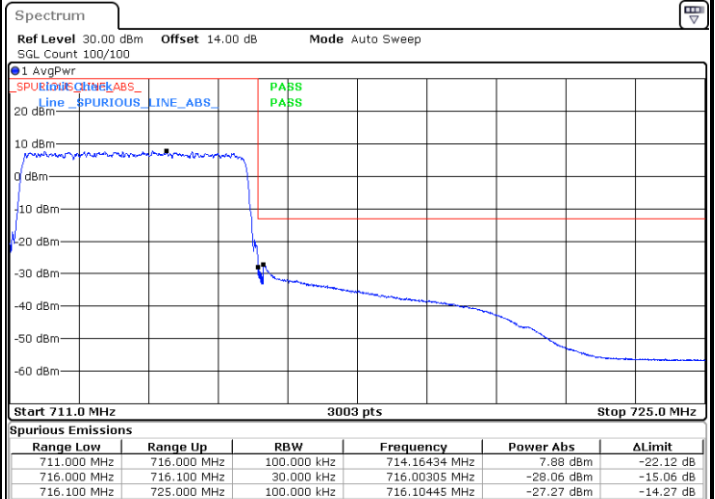

Lowest Band Edge / Full RB

Highest Band Edge / Full RB

LTE Band 12 / 3MHz / 16QAM

Lowest Band Edge / 1 RB

Highest Band Edge / 1 RB

Lowest Band Edge / Full RB

Highest Band Edge / Full RB

LTE Band 12 / 3MHz / 64QAM

LTE Band 12 / 5MHz / QPSK

Lowest Band Edge / 1 RB

Highest Band Edge / 1 RB

Lowest Band Edge / Full RB

Highest Band Edge / Full RB

LTE Band 12 / 5MHz / 16QAM

Lowest Band Edge / 1RB

Highest Band Edge / 1 RB

Lowest Band Edge / Full RB

Highest Band Edge / Full RB

LTE Band 12 / 5MHz / 64QAM

Lowest Band Edge / 1RB

Date: 28.OCT.2021 15:12:15

Highest Band Edge / 1 RB

Date: 28.OCT.2021 15:18:27

Lowest Band Edge / Full RB

Date: 28.OCT.2021 15:10:36

Highest Band Edge / Full RB

Date: 28.OCT.2021 15:16:49

LTE Band 12 / 10MHz / QPSK

Lowest Band Edge / 1 RB

Date: 28.OCT.2021 15:50:14

Highest Band Edge / 1 RB

Date: 28.OCT.2021 16:03:17