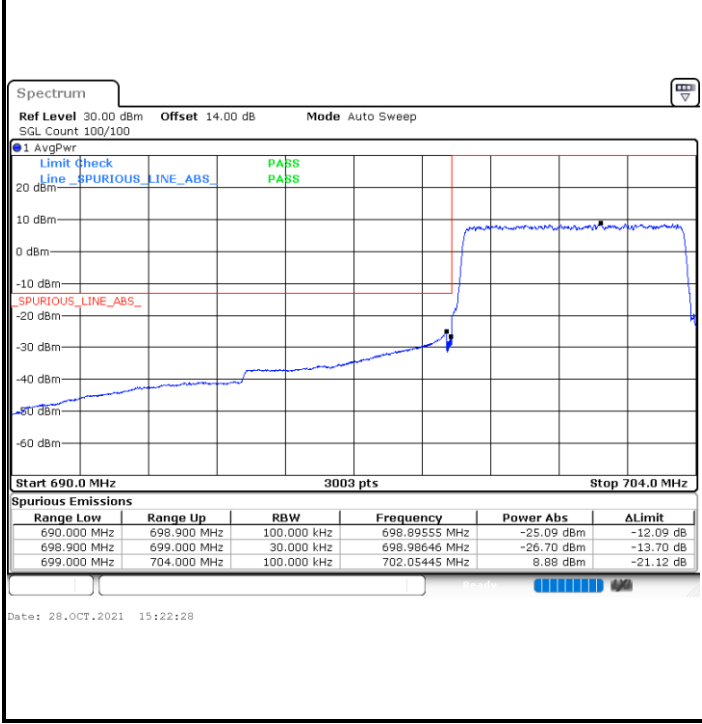

Lowest Band Edge / Full RB

Highest Band Edge / Full RB

LTE Band 12 / 3MHz / 16QAM

Lowest Band Edge / 1 RB

Highest Band Edge / 1 RB

Lowest Band Edge / Full RB

Highest Band Edge / Full RB

LTE Band 12 / 3MHz / 64QAM

LTE Band 12 / 5MHz / QPSK

Lowest Band Edge / 1 RB

Highest Band Edge / 1 RB

Lowest Band Edge / Full RB

Highest Band Edge / Full RB

LTE Band 12 / 5MHz / 16QAM

Lowest Band Edge / 1RB

Highest Band Edge / 1 RB

Lowest Band Edge / Full RB

Highest Band Edge / Full RB

LTE Band 12 / 5MHz / 64QAM

Lowest Band Edge / 1RB

Date: 28.OCT.2021 15:12:15

Highest Band Edge / 1 RB

Date: 28.OCT.2021 15:18:27

Lowest Band Edge / Full RB

Date: 28.OCT.2021 15:10:36

Highest Band Edge / Full RB

Date: 28.OCT.2021 15:16:49

LTE Band 12 / 10MHz / QPSK

Lowest Band Edge / 1 RB

Date: 28.OCT.2021 15:50:14

Highest Band Edge / 1 RB

Date: 28.OCT.2021 16:03:17