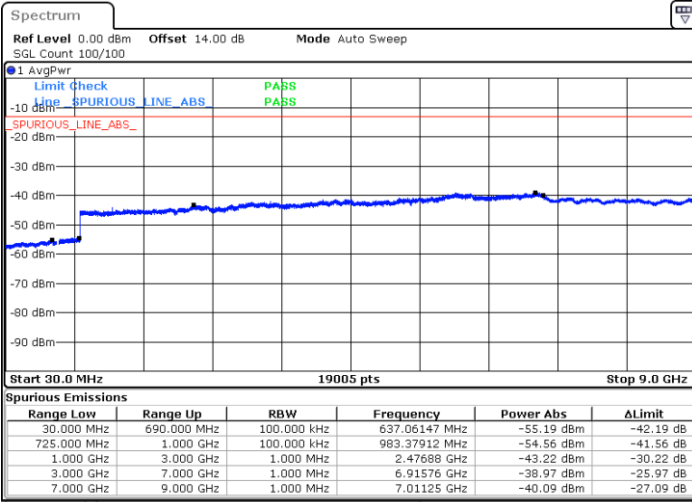

Date: 28.OCT.2021 16:01:39

Lowest Band Edge / Full RB

Date: 28.OCT.2021 15:46:58

Highest Band Edge / Full RB

Date: 28.OCT.2021 16:00:01

LTE Band 12 / 10MHz / 64QAM

Lowest Band Edge / 1 RB

Date: 28.OCT.2021 16:08:56

Highest Band Edge / 1 RB

Date: 28.OCT.2021 16:15:10

Lowest Band Edge / Full RB

Date: 28.OCT.2021 16:07:18

Highest Band Edge / Full RB

Date: 28.OCT.2021 16:13:32

Conducted Spurious Emission

LTE Band 12 / 1.4MHz

Highest Channel / QPSK

Highest Channel / 16QAM

LTE Band 12 / 3MHz

Lowest Channel / QPSK

Lowest Channel / 16QAM

LTE Band 12 / 3MHz

Middle Channel / QPSK

Middle Channel / 16QAM

Date: 28.OCT.2021 14:43:28

Date: 28.OCT.2021 14:42:35

Highest Channel / QPSK

Highest Channel / 16QAM

Date: 28.OCT.2021 14:53:15

Date: 28.OCT.2021 14:54:17

LTE Band 12 / 5MHz

Lowest Channel / QPSK