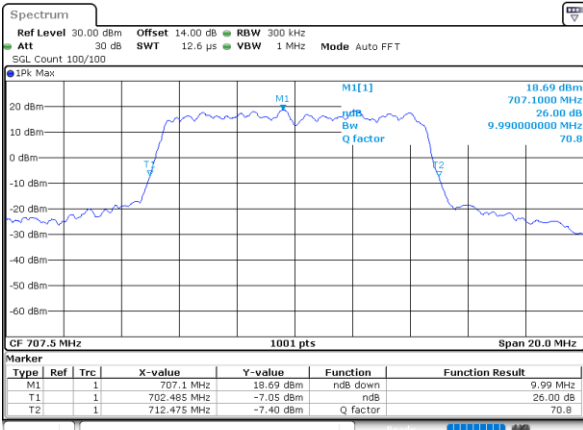

LTE Band 12

Lowest Channel / 10MHz / QPSK

Date: 28_OCT_2021 15:43:49

Lowest Channel / 10MHz / 16QAM

Date: 28_OCT_2021 15:43:22

Middle Channel / 10MHz / QPSK

Date: 28_OCT_2021 15:53:01

Middle Channel / 10MHz / 16QAM

Date: 28_OCT_2021 15:53:27

Highest Channel / 10MHz / QPSK

Date: 28_OCT_2021 15:56:52

Highest Channel / 10MHz / 16QAM

Date: 28_OCT_2021 15:56:25

LTE Band 12

Lowest Channel / 1.4MHz / 64QAM

Date: 28.OCT.2021 14:20:10