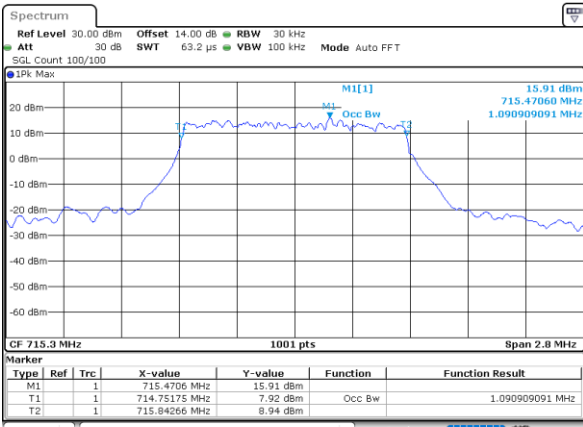

Highest Channel / 10MHz / QPSK

Date: 28.OCT.2021 15:55:40

Highest Channel / 10MHz / 16QAM

Date: 28.OCT.2021 15:56:07

LTE Band 12

Lowest Channel / 1.4MHz / 64QAM

Date: 28.OCT.2021 14:19:52

Lowest Channel / 3MHz / 64QAM

Date: 28.OCT.2021 14:56:19

Middle Channel / 1.4MHz / 64QAM

Date: 28.OCT.2021 14:24:27

Middle Channel / 3MHz / 64QAM

Date: 28.OCT.2021 15:02:25

Highest Channel / 1.4MHz / 64QAM

Date: 28.OCT.2021 14:26:04

Highest Channel / 3MHz / 64QAM

Date: 28.OCT.2021 15:04:03

LTE Band 12

Lowest Channel / 5MHz / 64QAM

Date: 28_OCT_2021 15:08:40

Lowest Channel / 10MHz / 64QAM

Date: 28_OCT_2021 16:05:29

Middle Channel / 5MHz / 64QAM

Date: 28_OCT_2021 15:13:23