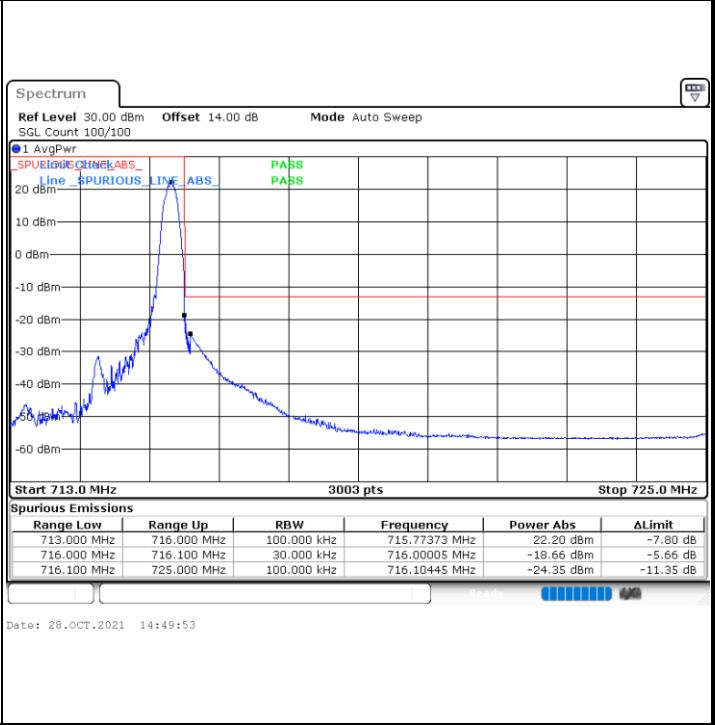

Date: 28.OCT.2021 14:29:31

Lowest Band Edge / Full RB

Date: 28.OCT.2021 14:21:41

Highest Band Edge / Full RB

Date: 28.OCT.2021 14:27:53

LTE Band 12 / 3MHz / QPSK

Lowest Band Edge / 1RB

Highest Band Edge / 1 RB

Lowest Band Edge / Full RB

Highest Band Edge / Full RB

LTE Band 12 / 3MHz / 16QAM

Lowest Band Edge / 1 RB

Highest Band Edge / 1 RB

Lowest Band Edge / Full RB

Highest Band Edge / Full RB

LTE Band 12 / 3MHz / 64QAM

LTE Band 12 / 5MHz / QPSK

Lowest Band Edge / 1 RB

Highest Band Edge / 1 RB

Lowest Band Edge / Full RB

Highest Band Edge / Full RB

LTE Band 12 / 5MHz / 16QAM

Lowest Band Edge / 1RB

Highest Band Edge / 1 RB

Lowest Band Edge / Full RB

Highest Band Edge / Full RB

LTE Band 12 / 5MHz / 64QAM

Lowest Band Edge / 1RB

Date: 28.OCT.2021 15:12:15

Highest Band Edge / 1 RB

Date: 28.OCT.2021 15:18:27

Lowest Band Edge / Full RB