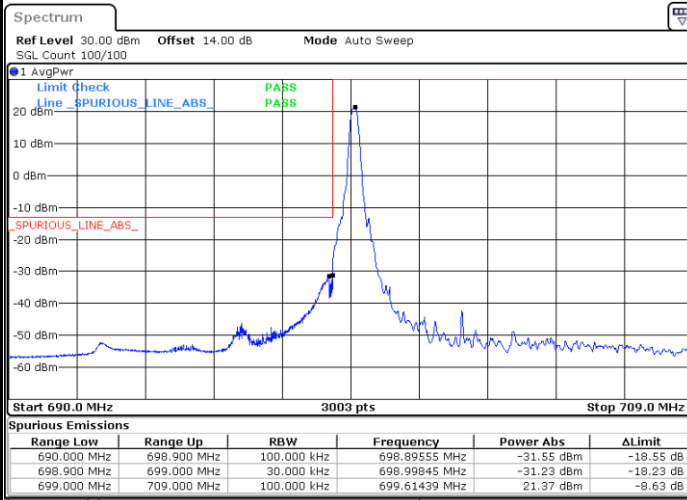

Date: 28.OCT.2021 15:10:36

Highest Band Edge / Full RB

Date: 28.OCT.2021 15:16:49

LTE Band 12 / 10MHz / QPSK

Lowest Band Edge / 1 RB

Date: 28.OCT.2021 15:50:14

Highest Band Edge / 1 RB

Date: 28.OCT.2021 16:03:17

Lowest Band Edge / Full RB

Date: 28.OCT.2021 15:45:20

Highest Band Edge / Full RB

Date: 28.OCT.2021 15:58:23

LTE Band 12 / 10MHz / 16QAM

Lowest Band Edge / 1 RB

Date: 28.OCT.2021 15:48:36

Highest Band Edge / 1 RB

Date: 28.OCT.2021 16:01:39

Lowest Band Edge / Full RB

Date: 28.OCT.2021 15:46:58

Highest Band Edge / Full RB

Date: 28.OCT.2021 16:00:01

LTE Band 12 / 10MHz / 64QAM

Lowest Band Edge / 1 RB

Date: 28.OCT.2021 16:08:56

Highest Band Edge / 1 RB

Date: 28.OCT.2021 16:15:10

Lowest Band Edge / Full RB

Date: 28.OCT.2021 16:07:18

Highest Band Edge / Full RB

Date: 28.OCT.2021 16:13:32

Conducted Spurious Emission

LTE Band 12 / 1.4MHz