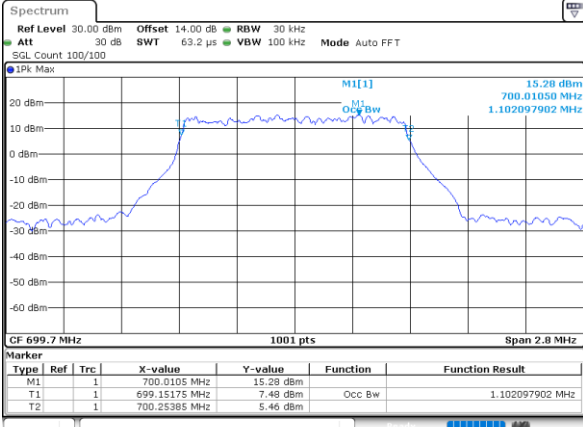

Highest Channel / 10MHz / QPSK

Date: 28.OCT.2021 15:55:40

Highest Channel / 10MHz / 16QAM

Date: 28.OCT.2021 15:56:07

LTE Band 12

Lowest Channel / 1.4MHz / 64QAM

Date: 28.OCT.2021 14:19:52

Lowest Channel / 3MHz / 64QAM

Date: 28.OCT.2021 14:56:19

Middle Channel / 1.4MHz / 64QAM

Date: 28.OCT.2021 14:24:27

Middle Channel / 3MHz / 64QAM

Date: 28.OCT.2021 15:02:25

Highest Channel / 1.4MHz / 64QAM

Date: 28.OCT.2021 14:26:04

Highest Channel / 3MHz / 64QAM