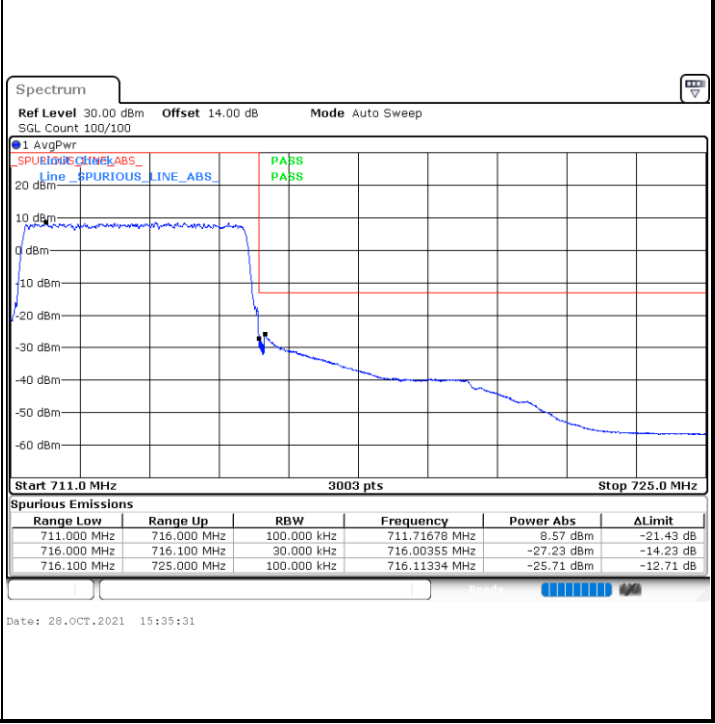

Lowest Band Edge / Full RB

Highest Band Edge / Full RB

LTE Band 12 / 3MHz / 16QAM

Lowest Band Edge / 1 RB

Highest Band Edge / 1 RB

Lowest Band Edge / Full RB

Highest Band Edge / Full RB

LTE Band 12 / 3MHz / 64QAM

LTE Band 12 / 5MHz / QPSK

Lowest Band Edge / 1 RB

Highest Band Edge / 1 RB

Lowest Band Edge / Full RB

Highest Band Edge / Full RB

LTE Band 12 / 5MHz / 16QAM

Lowest Band Edge / 1RB

Highest Band Edge / 1 RB

Lowest Band Edge / Full RB

Highest Band Edge / Full RB

LTE Band 12 / 5MHz / 64QAM

Lowest Band Edge / 1RB

Date: 28.OCT.2021 15:12:15

Highest Band Edge / 1 RB

Date: 28.OCT.2021 15:18:27

Lowest Band Edge / Full RB

Date: 28.OCT.2021 15:10:36

Highest Band Edge / Full RB

Date: 28.OCT.2021 15:16:49

LTE Band 12 / 10MHz / QPSK

Lowest Band Edge / 1 RB

Date: 28.OCT.2021 15:50:14

Highest Band Edge / 1 RB

Date: 28.OCT.2021 16:03:17