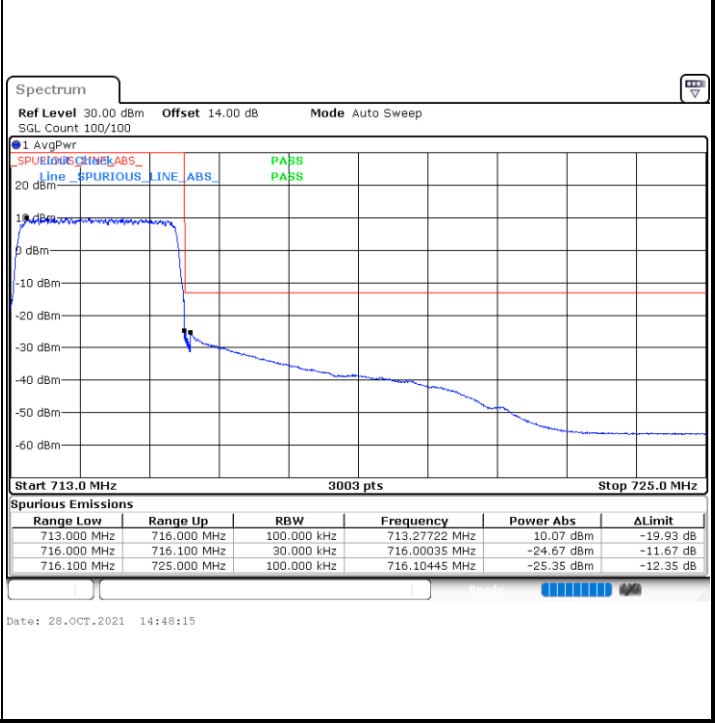

Date: 28.OCT.2021 14:29:31

Lowest Band Edge / Full RB

Date: 28.OCT.2021 14:21:41

Highest Band Edge / Full RB

Date: 28.OCT.2021 14:27:53

LTE Band 12 / 3MHz / QPSK

Lowest Band Edge / 1RB

Highest Band Edge / 1 RB

Lowest Band Edge / Full RB

Highest Band Edge / Full RB

LTE Band 12 / 3MHz / 16QAM

Lowest Band Edge / 1 RB

Highest Band Edge / 1 RB

Lowest Band Edge / Full RB

Highest Band Edge / Full RB

LTE Band 12 / 3MHz / 64QAM

LTE Band 12 / 5MHz / QPSK

Lowest Band Edge / 1 RB

Highest Band Edge / 1 RB

Lowest Band Edge / Full RB

Highest Band Edge / Full RB

LTE Band 12 / 5MHz / 16QAM

Lowest Band Edge / 1RB

Highest Band Edge / 1 RB

Lowest Band Edge / Full RB

Highest Band Edge / Full RB

LTE Band 12 / 5MHz / 64QAM

Lowest Band Edge / 1RB

Date: 28.OCT.2021 15:12:15

Highest Band Edge / 1 RB

Date: 28.OCT.2021 15:18:27

Lowest Band Edge / Full RB