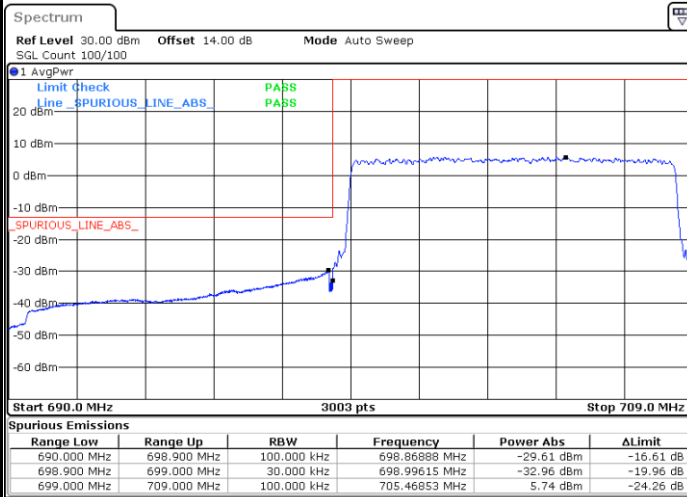

Lowest Band Edge / Full RB

Highest Band Edge / Full RB

LTE Band 12 / 5MHz / 64QAM

Lowest Band Edge / 1RB

Date: 28.OCT.2021 15:12:15

Highest Band Edge / 1 RB

Date: 28.OCT.2021 15:18:27

Lowest Band Edge / Full RB

Date: 28.OCT.2021 15:10:36

Highest Band Edge / Full RB

Date: 28.OCT.2021 15:16:49

LTE Band 12 / 10MHz / QPSK

Lowest Band Edge / 1 RB

Date: 28.OCT.2021 15:50:14

Highest Band Edge / 1 RB

Date: 28.OCT.2021 16:03:17

Lowest Band Edge / Full RB

Date: 28.OCT.2021 15:45:20

Highest Band Edge / Full RB

Date: 28.OCT.2021 15:58:23

LTE Band 12 / 10MHz / 16QAM

Lowest Band Edge / 1 RB

Date: 28.OCT.2021 15:48:36

Highest Band Edge / 1 RB

Date: 28.OCT.2021 16:01:39

Lowest Band Edge / Full RB

Date: 28.OCT.2021 15:46:58

Highest Band Edge / Full RB

Date: 28.OCT.2021 16:00:01

LTE Band 12 / 10MHz / 64QAM

Lowest Band Edge / 1 RB

Date: 28.OCT.2021 16:08:56