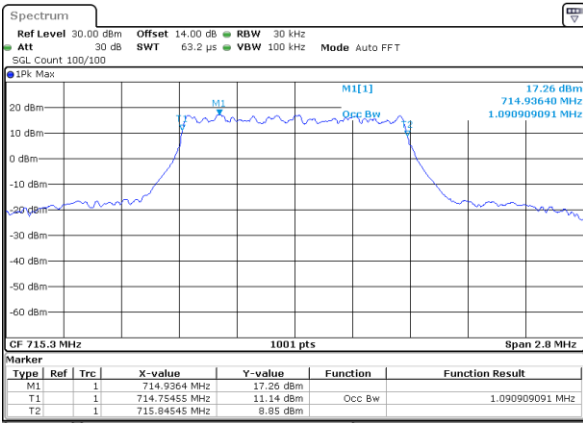

Mode	LTE Band 12 : 99%OBW(MHz)											
BW	1.4MHz		3MHz		5MHz		10MHz		15MHz		20MHz	
Mod.	QPSK	16QAM	QPSK	16QAM	QPSK	16QAM	QPSK	16QAM	QPSK	16QAM	QPSK	16QAM
Lowest CH	1.10	1.10	2.71	2.73	4.51	4.50	9.11	9.01	-	-	-	-
Middle CH	1.12	1.09	2.75	2.75	4.49	4.48	9.07	9.07	-	-	-	-
Highest CH	1.09	1.10	2.73	2.72	4.50	4.48	9.05	9.03	-	-	-	-
Mode	LTE Band 12 : 99%OBW(MHz)											
BW	1.4MHz		3MHz		5MHz		10MHz		15MHz		20MHz	
Mod.	64QAM		64QAM		64QAM		64QAM		64QAM		64QAM	
Lowest CH	1.10	-	2.72	-	4.49	-	8.99	-	-	-	-	-
Middle CH	1.10	-	2.70	-	4.50	-	9.07	-	-	-	-	-
Highest CH	1.09	-	2.72	-	4.52	-	9.05	-	-	-	-	-

LTE Band 12

Lowest Channel / 1.4MHz / QPSK

Date: 28.OCT.2021 13:56:54

Lowest Channel / 1.4MHz / 16QAM

Date: 28.OCT.2021 13:57:29

Middle Channel / 1.4MHz / QPSK

Date: 28.OCT.2021 14:07:06

Middle Channel / 1.4MHz / 16QAM

Date: 28.OCT.2021 14:06:39

Highest Channel / 1.4MHz / QPSK

Date: 28.OCT.2021 14:10:03

Highest Channel / 1.4MHz / 16QAM

Date: 28.OCT.2021 14:10:30

LTE Band 12

Lowest Channel / 3MHz / QPSK

Date: 28.OCT.2021 14:30:50