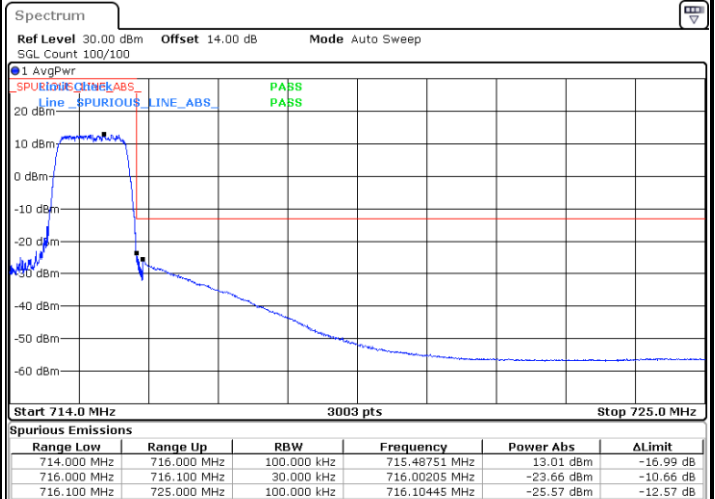

Middle Channel / 10MHz / 64QAM

Date: 28_OCT_2021 16:10:05

Highest Channel / 5MHz / 64QAM

Date: 28_OCT_2021 15:15:00

Highest Channel / 10MHz / 64QAM

Date: 28_OCT_2021 16:11:43

Conducted Band Edge

LTE Band 12 / 1.4MHz / 16QAM

Lowest Band Edge / 1 RB

Highest Band Edge / 1 RB

Lowest Band Edge / Full RB

Highest Band Edge / Full RB

LTE Band 12 / 1.4MHz / 64QAM

Lowest Band Edge / 1 RB

Date: 28.OCT.2021 14:23:19

Highest Band Edge / 1 RB

Date: 28.OCT.2021 14:29:31

Lowest Band Edge / Full RB

Date: 28.OCT.2021 14:21:41

Highest Band Edge / Full RB

Date: 28.OCT.2021 14:27:53

LTE Band 12 / 3MHz / QPSK

Lowest Band Edge / 1RB

Highest Band Edge / 1 RB

Lowest Band Edge / Full RB

Highest Band Edge / Full RB

LTE Band 12 / 3MHz / 16QAM

Lowest Band Edge / 1 RB

Highest Band Edge / 1 RB

Lowest Band Edge / Full RB

Highest Band Edge / Full RB

LTE Band 12 / 3MHz / 64QAM