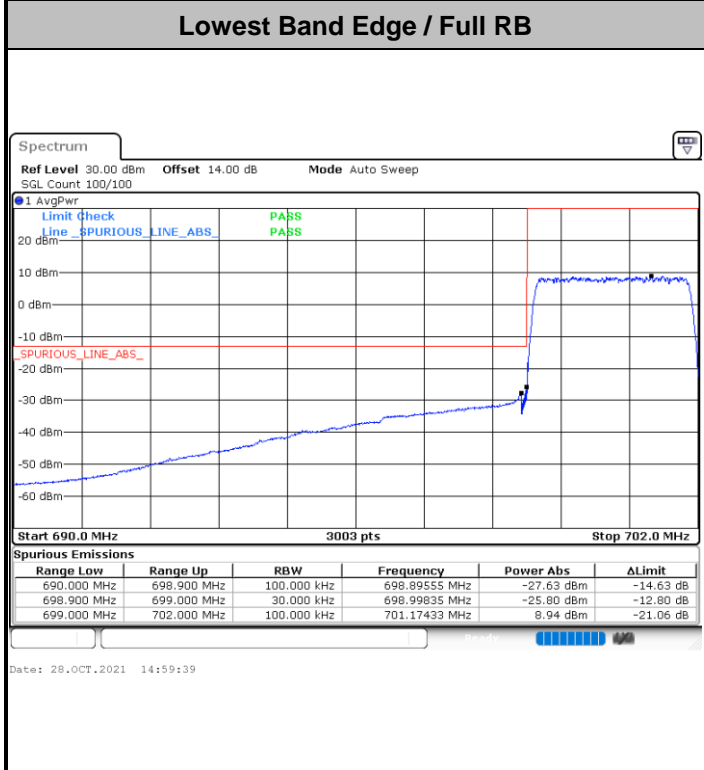

Date: 28.OCT.2021 14:29:31

Lowest Band Edge / Full RB

Date: 28.OCT.2021 14:21:41

Highest Band Edge / Full RB

Date: 28.OCT.2021 14:27:53

LTE Band 12 / 3MHz / QPSK

Lowest Band Edge / 1RB

Highest Band Edge / 1 RB

Lowest Band Edge / Full RB

Highest Band Edge / Full RB

LTE Band 12 / 3MHz / 16QAM

Lowest Band Edge / 1 RB

Highest Band Edge / 1 RB

Lowest Band Edge / Full RB

Highest Band Edge / Full RB

LTE Band 12 / 3MHz / 64QAM

LTE Band 12 / 5MHz / QPSK

Lowest Band Edge / 1 RB

Highest Band Edge / 1 RB

Lowest Band Edge / Full RB

Highest Band Edge / Full RB

LTE Band 12 / 5MHz / 16QAM

Lowest Band Edge / 1RB

Highest Band Edge / 1 RB

Lowest Band Edge / Full RB

Highest Band Edge / Full RB

LTE Band 12 / 5MHz / 64QAM

Lowest Band Edge / 1RB

Date: 28.OCT.2021 15:12:15

Highest Band Edge / 1 RB

Date: 28.OCT.2021 15:18:27

Lowest Band Edge / Full RB