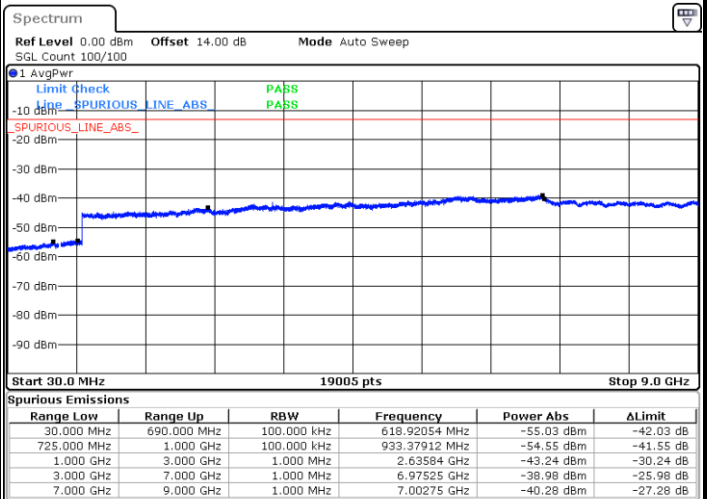

Lowest Channel / 16QAM

Date: 28.OCT.2021 15:28:06

Date: 28.OCT.2021 15:28:59

Middle Channel / QPSK

Middle Channel / 16QAM

Date: 28.OCT.2021 15:32:24

Date: 28.OCT.2021 15:31:31

LTE Band 12 / 5MHz

Highest Channel / QPSK

Date: 28.OCT.2021 15:42:12

Highest Channel / 16QAM

Date: 28.OCT.2021 15:41:19

LTE Band 12 / 10MHz

Lowest Channel / QPSK

Date: 28.OCT.2021 15:50:59

Lowest Channel / 16QAM