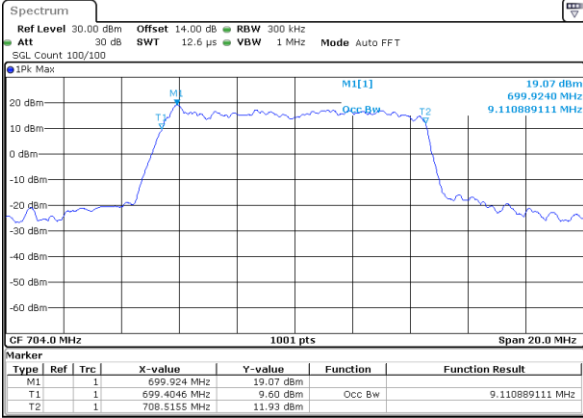

LTE Band 12

Lowest Channel / 10MHz / QPSK

Date: 28.OCT.2021 15:42:38