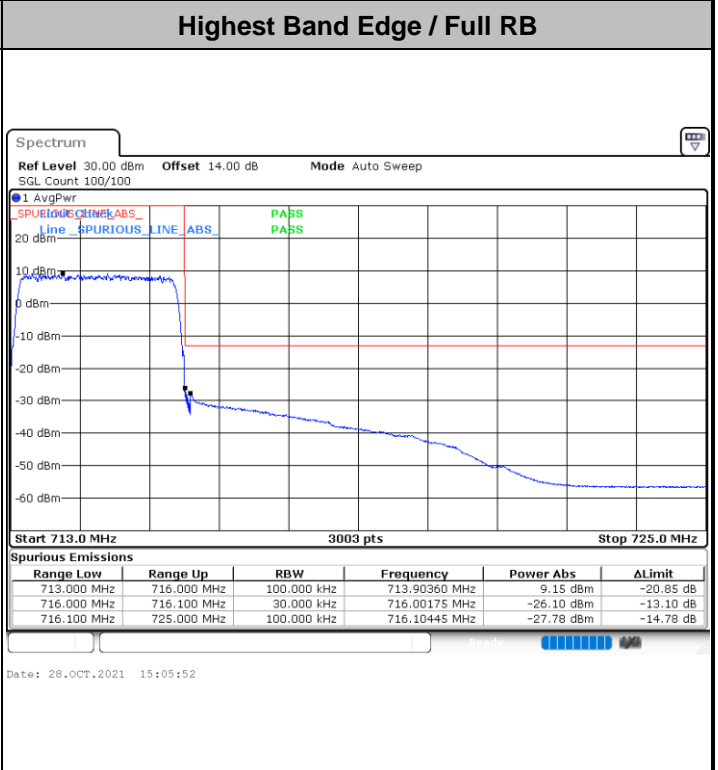

Date: 28.OCT.2021 14:29:31

Lowest Band Edge / Full RB

Date: 28.OCT.2021 14:21:41

Highest Band Edge / Full RB

Date: 28.OCT.2021 14:27:53

LTE Band 12 / 3MHz / QPSK

Lowest Band Edge / 1RB

Highest Band Edge / 1 RB

Lowest Band Edge / Full RB

Highest Band Edge / Full RB

LTE Band 12 / 3MHz / 16QAM

Lowest Band Edge / 1 RB

Highest Band Edge / 1 RB

Lowest Band Edge / Full RB

Highest Band Edge / Full RB

LTE Band 12 / 3MHz / 64QAM

LTE Band 12 / 5MHz / QPSK

Lowest Band Edge / 1 RB

Highest Band Edge / 1 RB

Lowest Band Edge / Full RB

Highest Band Edge / Full RB

LTE Band 12 / 5MHz / 16QAM

Lowest Band Edge / 1RB

Highest Band Edge / 1 RB

Lowest Band Edge / Full RB

Highest Band Edge / Full RB

LTE Band 12 / 5MHz / 64QAM

Lowest Band Edge / 1RB

Date: 28.OCT.2021 15:12:15

Highest Band Edge / 1 RB

Date: 28.OCT.2021 15:18:27

Lowest Band Edge / Full RB