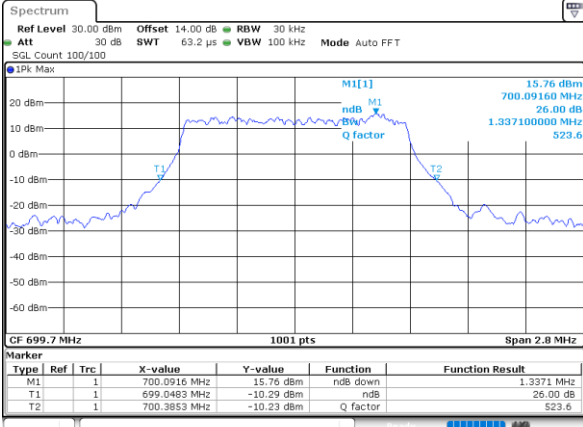

Date: 28_OCT_2021 15:53:27

Highest Channel / 10MHz / QPSK

Date: 28_OCT_2021 15:56:52

Highest Channel / 10MHz / 16QAM

Date: 28_OCT_2021 15:56:25

LTE Band 12

Lowest Channel / 1.4MHz / 64QAM

Date: 28.OCT.2021 14:20:10

Lowest Channel / 3MHz / 64QAM

Date: 28.OCT.2021 14:57:32

Middle Channel / 1.4MHz / 64QAM

Date: 28.OCT.2021 14:24:44

Middle Channel / 3MHz / 64QAM

Date: 28.OCT.2021 15:02:43

Highest Channel / 1.4MHz / 64QAM

Date: 28.OCT.2021 14:26:22