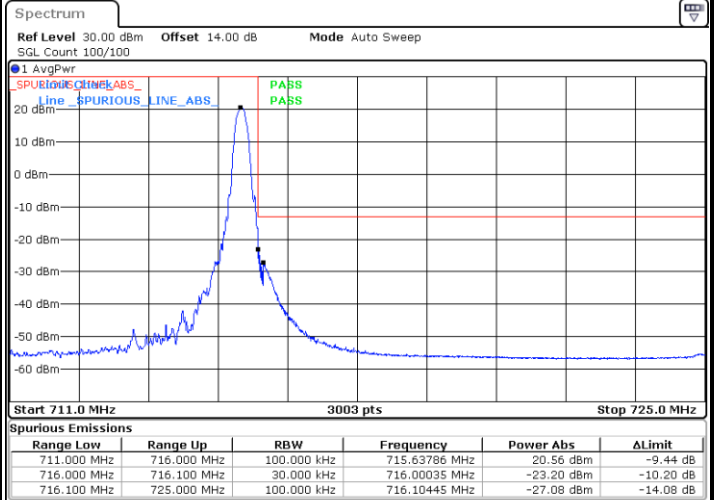

LTE Band 12 / 5MHz / QPSK

Lowest Band Edge / 1 RB

Highest Band Edge / 1 RB

Lowest Band Edge / Full RB

Highest Band Edge / Full RB

LTE Band 12 / 5MHz / 16QAM

Lowest Band Edge / 1RB

Highest Band Edge / 1 RB

Lowest Band Edge / Full RB

Highest Band Edge / Full RB

LTE Band 12 / 5MHz / 64QAM

Lowest Band Edge / 1RB

Date: 28.OCT.2021 15:12:15

Highest Band Edge / 1 RB

Date: 28.OCT.2021 15:18:27

Lowest Band Edge / Full RB

Date: 28.OCT.2021 15:10:36

Highest Band Edge / Full RB

Date: 28.OCT.2021 15:16:49

LTE Band 12 / 10MHz / QPSK

Lowest Band Edge / 1 RB

Date: 28.OCT.2021 15:50:14

Highest Band Edge / 1 RB

Date: 28.OCT.2021 16:03:17

Lowest Band Edge / Full RB

Date: 28.OCT.2021 15:45:20

Highest Band Edge / Full RB

Date: 28.OCT.2021 15:58:23

LTE Band 12 / 10MHz / 16QAM

Lowest Band Edge / 1 RB

Date: 28.OCT.2021 15:48:36

Highest Band Edge / 1 RB