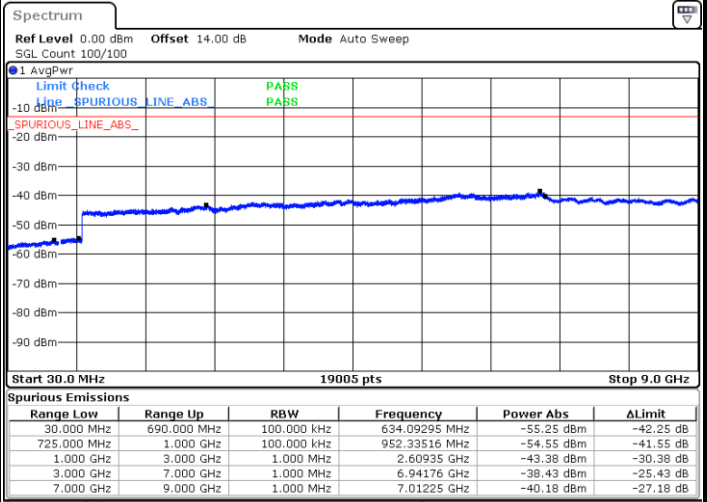

Date: 28.OCT.2021 16:01:39

Lowest Band Edge / Full RB

Date: 28.OCT.2021 15:46:58

Highest Band Edge / Full RB

Date: 28.OCT.2021 16:00:01

LTE Band 12 / 10MHz / 64QAM

Lowest Band Edge / 1 RB

Date: 28.OCT.2021 16:08:56

Highest Band Edge / 1 RB

Date: 28.OCT.2021 16:15:10

Lowest Band Edge / Full RB

Date: 28.OCT.2021 16:07:18

Highest Band Edge / Full RB

Date: 28.OCT.2021 16:13:32

Conducted Spurious Emission

LTE Band 12 / 1.4MHz

Highest Channel / QPSK

Highest Channel / 16QAM

LTE Band 12 / 3MHz

Lowest Channel / QPSK

Lowest Channel / 16QAM

LTE Band 12 / 3MHz

Middle Channel / QPSK

Middle Channel / 16QAM

Date: 28.OCT.2021 14:43:28

Date: 28.OCT.2021 14:42:35

Highest Channel / QPSK

Highest Channel / 16QAM

Date: 28.OCT.2021 14:53:15

Date: 28.OCT.2021 14:54:17

LTE Band 12 / 5MHz

Lowest Channel / QPSK