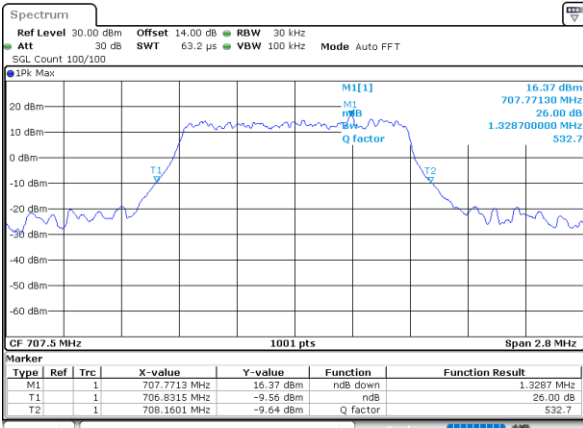

Date: 28_OCT_2021 15:53:27

Highest Channel / 10MHz / QPSK

Date: 28_OCT_2021 15:56:52

Highest Channel / 10MHz / 16QAM

Date: 28_OCT_2021 15:56:25

LTE Band 12

Lowest Channel / 1.4MHz / 64QAM

Date: 28.OCT.2021 14:20:10

Lowest Channel / 3MHz / 64QAM

Date: 28.OCT.2021 14:57:32

Middle Channel / 1.4MHz / 64QAM

Date: 28.OCT.2021 14:24:44

Middle Channel / 3MHz / 64QAM

Date: 28.OCT.2021 15:02:43

Highest Channel / 1.4MHz / 64QAM

Date: 28.OCT.2021 14:26:22