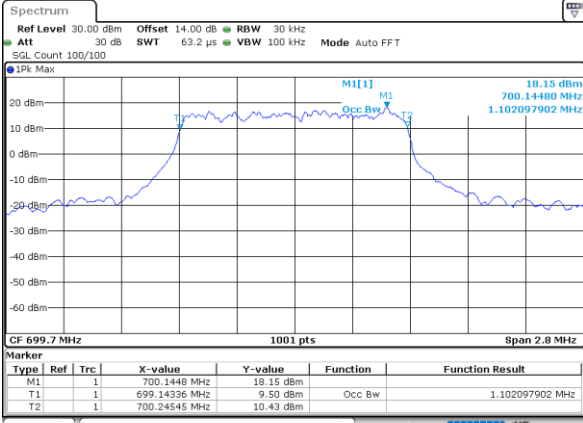

LTE Band 12

Lowest Channel / 1.4MHz / QPSK

Date: 28.OCT.2021 13:56:54