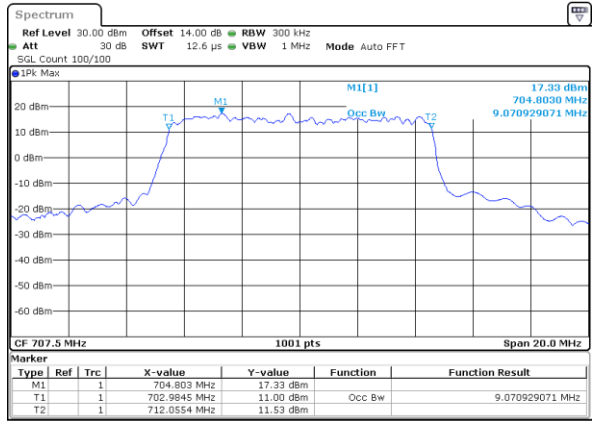

Date: 28.OCT.2021 15:29:51

Middle Channel / 5MHz / 16QAM

Date: 28.OCT.2021 15:29:24

Highest Channel / 5MHz / QPSK

Date: 28.OCT.2021 15:32:48

Highest Channel / 5MHz / 16QAM

Date: 28.OCT.2021 15:33:15

LTE Band 12

Lowest Channel / 10MHz / QPSK

Date: 28.OCT.2021 15:42:38

Lowest Channel / 10MHz / 16QAM

Date: 28.OCT.2021 15:43:05

Middle Channel / 10MHz / QPSK

Date: 28.OCT.2021 15:52:43

Middle Channel / 10MHz / 16QAM

Date: 28.OCT.2021 15:52:17

Highest Channel / 10MHz / QPSK

Date: 28.OCT.2021 15:55:40

Highest Channel / 10MHz / 16QAM

Date: 28.OCT.2021 15:56:07

LTE Band 12

Lowest Channel / 1.4MHz / 64QAM

Date: 28.OCT.2021 14:19:52

Lowest Channel / 3MHz / 64QAM