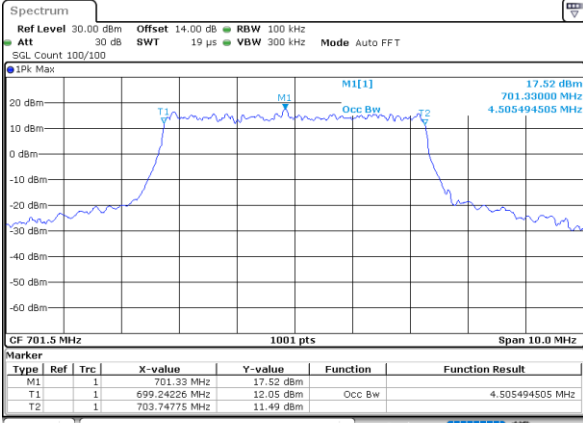

Highest Channel / 3MHz / 16QAM

Date: 28.OCT.2021 14:44:20

LTE Band 12

Lowest Channel / 5MHz / QPSK

Date: 28.OCT.2021 15:19:45

Lowest Channel / 5MHz / 16QAM

Date: 28.OCT.2021 15:20:12

Middle Channel / 5MHz / QPSK

Date: 28.OCT.2021 15:29:51

Middle Channel / 5MHz / 16QAM

Date: 28.OCT.2021 15:29:24

Highest Channel / 5MHz / QPSK

Date: 28.OCT.2021 15:32:48

Highest Channel / 5MHz / 16QAM

Date: 28.OCT.2021 15:33:15

LTE Band 12