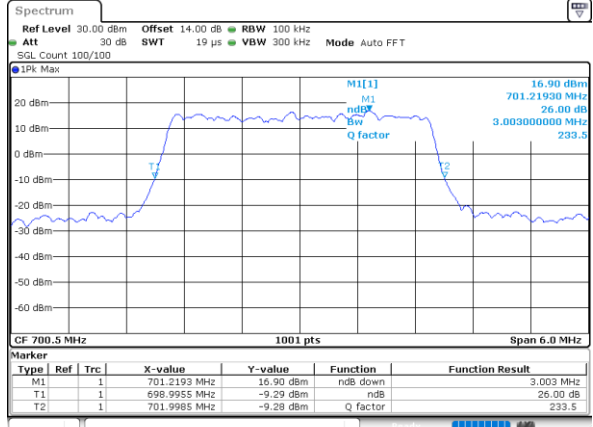

Date: 28_OCT_2021 15:53:27

Highest Channel / 10MHz / QPSK

Date: 28_OCT_2021 15:56:52

Highest Channel / 10MHz / 16QAM

Date: 28_OCT_2021 15:56:25

LTE Band 12

Lowest Channel / 1.4MHz / 64QAM

Date: 28.OCT.2021 14:20:10

Lowest Channel / 3MHz / 64QAM

Date: 28.OCT.2021 14:57:32

Middle Channel / 1.4MHz / 64QAM

Date: 28.OCT.2021 14:24:44

Middle Channel / 3MHz / 64QAM

Date: 28.OCT.2021 15:02:43

Highest Channel / 1.4MHz / 64QAM

Date: 28.OCT.2021 14:26:22