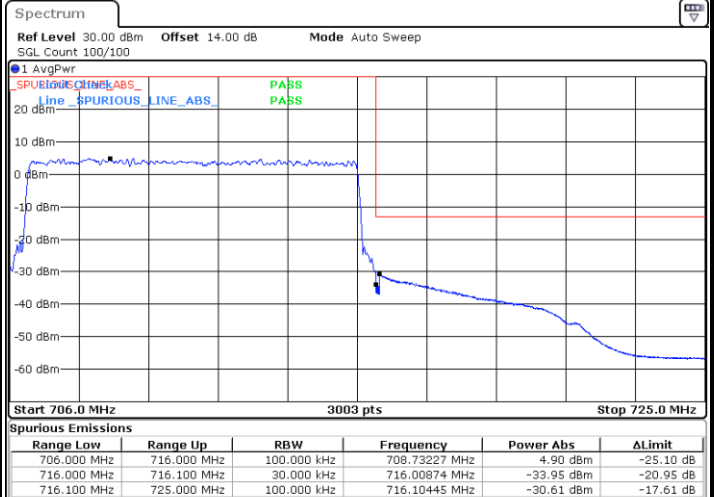

Date: 28.OCT.2021 15:10:36

Highest Band Edge / Full RB

Date: 28.OCT.2021 15:16:49

LTE Band 12 / 10MHz / QPSK

Lowest Band Edge / 1 RB

Date: 28.OCT.2021 15:50:14

Highest Band Edge / 1 RB

Date: 28.OCT.2021 16:03:17

Lowest Band Edge / Full RB

Date: 28.OCT.2021 15:45:20

Highest Band Edge / Full RB

Date: 28.OCT.2021 15:58:23

LTE Band 12 / 10MHz / 16QAM

Lowest Band Edge / 1 RB

Date: 28.OCT.2021 15:48:36

Highest Band Edge / 1 RB

Date: 28.OCT.2021 16:01:39

Lowest Band Edge / Full RB

Date: 28.OCT.2021 15:46:58

Highest Band Edge / Full RB

Date: 28.OCT.2021 16:00:01

LTE Band 12 / 10MHz / 64QAM

Lowest Band Edge / 1 RB

Date: 28.OCT.2021 16:08:56

Highest Band Edge / 1 RB

Date: 28.OCT.2021 16:15:10

Lowest Band Edge / Full RB

Date: 28.OCT.2021 16:07:18

Highest Band Edge / Full RB

Date: 28.OCT.2021 16:13:32

Conducted Spurious Emission

LTE Band 12 / 1.4MHz