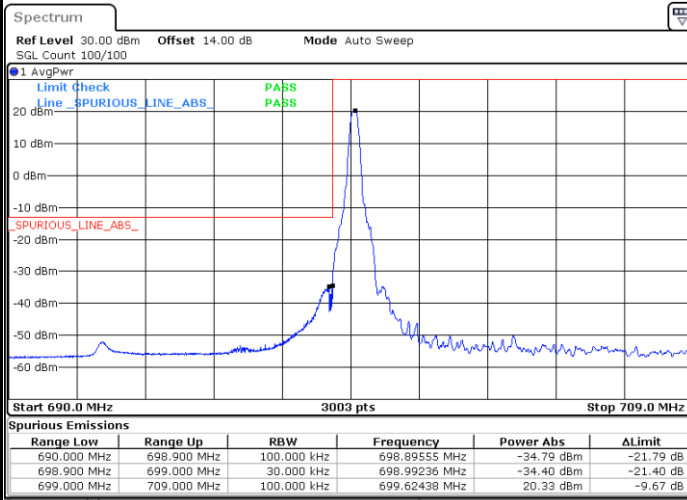

Date: 28.OCT.2021 15:10:36

Highest Band Edge / Full RB

Date: 28.OCT.2021 15:16:49

LTE Band 12 / 10MHz / QPSK

Lowest Band Edge / 1 RB

Date: 28.OCT.2021 15:50:14

Highest Band Edge / 1 RB

Date: 28.OCT.2021 16:03:17

Lowest Band Edge / Full RB

Date: 28.OCT.2021 15:45:20

Highest Band Edge / Full RB

Date: 28.OCT.2021 15:58:23

LTE Band 12 / 10MHz / 16QAM

Lowest Band Edge / 1 RB

Date: 28.OCT.2021 15:48:36

Highest Band Edge / 1 RB

Date: 28.OCT.2021 16:01:39

Lowest Band Edge / Full RB

Date: 28.OCT.2021 15:46:58

Highest Band Edge / Full RB

Date: 28.OCT.2021 16:00:01

LTE Band 12 / 10MHz / 64QAM

Lowest Band Edge / 1 RB

Date: 28.OCT.2021 16:08:56

Highest Band Edge / 1 RB

Date: 28.OCT.2021 16:15:10

Lowest Band Edge / Full RB

Date: 28.OCT.2021 16:07:18

Highest Band Edge / Full RB

Date: 28.OCT.2021 16:13:32

Conducted Spurious Emission

LTE Band 12 / 1.4MHz