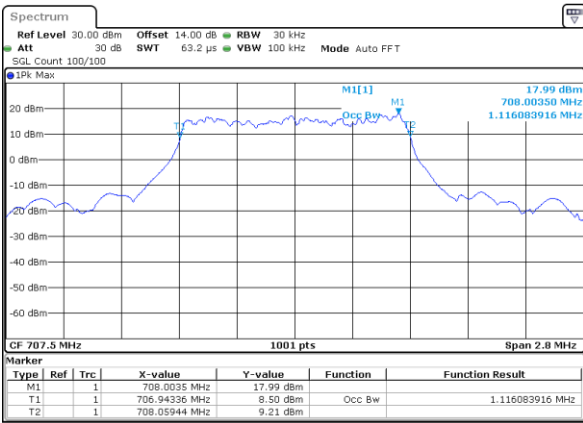

Mode	LTE Band 12 : 99%OBW(MHz)											
BW	1.4MHz		3MHz		5MHz		10MHz		15MHz		20MHz	
Mod.	QPSK	16QAM	QPSK	16QAM	QPSK	16QAM	QPSK	16QAM	QPSK	16QAM	QPSK	16QAM
Lowest CH	1.10	1.10	2.71	2.73	4.51	4.50	9.11	9.01	-	-	-	-
Middle CH	1.12	1.09	2.75	2.75	4.49	4.48	9.07	9.07	-	-	-	-
Highest CH	1.09	1.10	2.73	2.72	4.50	4.48	9.05	9.03	-	-	-	-
Mode	LTE Band 12 : 99%OBW(MHz)											
BW	1.4MHz		3MHz		5MHz		10MHz		15MHz		20MHz	
Mod.	64QAM		64QAM		64QAM		64QAM		64QAM		64QAM	
Lowest CH	1.10	-	2.72	-	4.49	-	8.99	-	-	-	-	-
Middle CH	1.10	-	2.70	-	4.50	-	9.07	-	-	-	-	-
Highest CH	1.09	-	2.72	-	4.52	-	9.05	-	-	-	-	-

LTE Band 12

Lowest Channel / 1.4MHz / QPSK

Date: 28.OCT.2021 13:56:54

Lowest Channel / 1.4MHz / 16QAM

Date: 28.OCT.2021 13:57:29

Middle Channel / 1.4MHz / QPSK

Date: 28.OCT.2021 14:07:06

Middle Channel / 1.4MHz / 16QAM

Date: 28.OCT.2021 14:06:39

Highest Channel / 1.4MHz / QPSK

Date: 28.OCT.2021 14:10:03

Highest Channel / 1.4MHz / 16QAM

Date: 28.OCT.2021 14:10:30

LTE Band 12

Lowest Channel / 3MHz / QPSK

Date: 28.OCT.2021 14:30:50