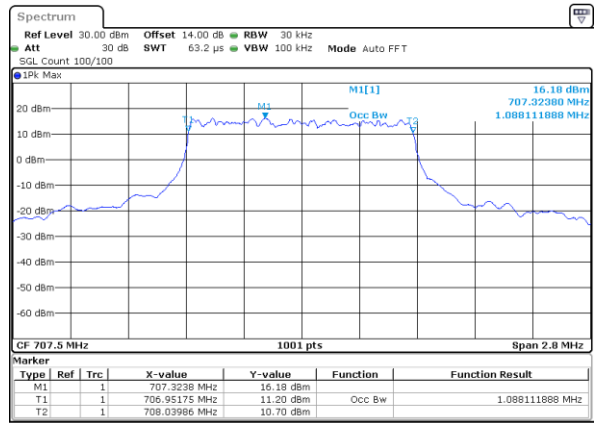

Mode	LTE Band 12 : 99%OBW(MHz)											
BW	1.4MHz		3MHz		5MHz		10MHz		15MHz		20MHz	
Mod.	QPSK	16QAM	QPSK	16QAM	QPSK	16QAM	QPSK	16QAM	QPSK	16QAM	QPSK	16QAM
Lowest CH	1.10	1.10	2.71	2.73	4.51	4.50	9.11	9.01	-	-	-	-
Middle CH	1.12	1.09	2.75	2.75	4.49	4.48	9.07	9.07	-	-	-	-
Highest CH	1.09	1.10	2.73	2.72	4.50	4.48	9.05	9.03	-	-	-	-
Mode	LTE Band 12 : 99%OBW(MHz)											
BW	1.4MHz		3MHz		5MHz		10MHz		15MHz		20MHz	
Mod.	64QAM		64QAM		64QAM		64QAM		64QAM		64QAM	
Lowest CH	1.10	-	2.72	-	4.49	-	8.99	-	-	-	-	-
Middle CH	1.10	-	2.70	-	4.50	-	9.07	-	-	-	-	-
Highest CH	1.09	-	2.72	-	4.52	-	9.05	-	-	-	-	-

LTE Band 12

Lowest Channel / 1.4MHz / QPSK

Date: 28.OCT.2021 13:56:54

Lowest Channel / 1.4MHz / 16QAM

Date: 28.OCT.2021 13:57:29

Middle Channel / 1.4MHz / QPSK

Date: 28.OCT.2021 14:07:06

Middle Channel / 1.4MHz / 16QAM

Date: 28.OCT.2021 14:06:39

Highest Channel / 1.4MHz / QPSK

Date: 28.OCT.2021 14:10:03

Highest Channel / 1.4MHz / 16QAM

Date: 28.OCT.2021 14:10:30

LTE Band 12

Lowest Channel / 3MHz / QPSK

Date: 28.OCT.2021 14:30:50