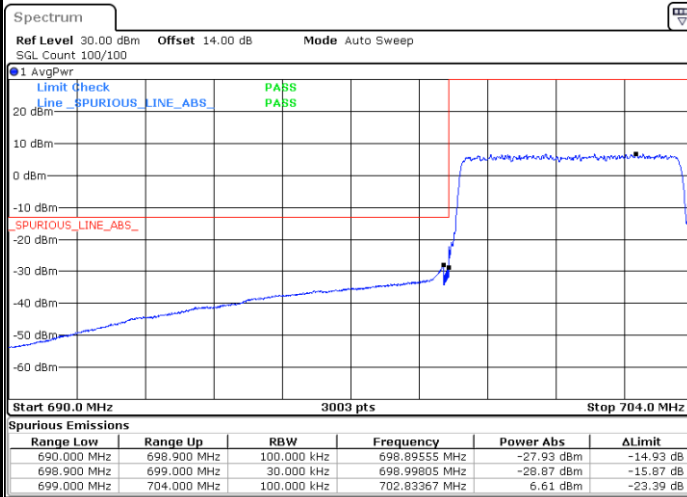

LTE Band 12 / 5MHz / QPSK

Lowest Band Edge / 1 RB

Highest Band Edge / 1 RB

Lowest Band Edge / Full RB

Highest Band Edge / Full RB

LTE Band 12 / 5MHz / 16QAM

Lowest Band Edge / 1RB

Highest Band Edge / 1 RB

Lowest Band Edge / Full RB

Highest Band Edge / Full RB

LTE Band 12 / 5MHz / 64QAM

Lowest Band Edge / 1RB

Date: 28.OCT.2021 15:12:15

Highest Band Edge / 1 RB

Date: 28.OCT.2021 15:18:27

Lowest Band Edge / Full RB

Date: 28.OCT.2021 15:10:36

Highest Band Edge / Full RB

Date: 28.OCT.2021 15:16:49

LTE Band 12 / 10MHz / QPSK

Lowest Band Edge / 1 RB

Date: 28.OCT.2021 15:50:14

Highest Band Edge / 1 RB

Date: 28.OCT.2021 16:03:17

Lowest Band Edge / Full RB

Date: 28.OCT.2021 15:45:20

Highest Band Edge / Full RB

Date: 28.OCT.2021 15:58:23

LTE Band 12 / 10MHz / 16QAM

Lowest Band Edge / 1 RB

Date: 28.OCT.2021 15:48:36

Highest Band Edge / 1 RB