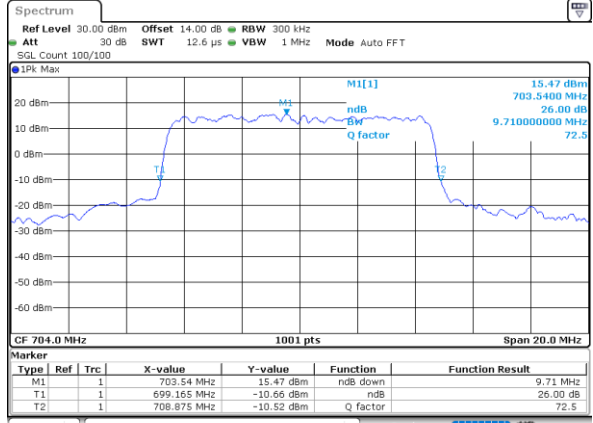

Highest Channel / 3MHz / 64QAM

Date: 28.OCT.2021 15:04:21

LTE Band 12

Lowest Channel / 5MHz / 64QAM

Date: 28.OCT.2021 15:09:05

Lowest Channel / 10MHz / 64QAM

Date: 28.OCT.2021 16:05:47

Middle Channel / 5MHz / 64QAM

Date: 28.OCT.2021 15:13:40

Middle Channel / 10MHz / 64QAM

Date: 28.OCT.2021 16:10:23

Highest Channel / 5MHz / 64QAM

Date: 28.OCT.2021 15:15:18

Highest Channel / 10MHz / 64QAM

Date: 28.OCT.2021 16:12:01

Occupied Bandwidth

Mode	LTE Band 12 : 99%OBW(MHz)											
BW	1.4MHz		3MHz		5MHz		10MHz		15MHz		20MHz	
Mod.	QPSK	16QAM	QPSK	16QAM	QPSK	16QAM	QPSK	16QAM	QPSK	16QAM	QPSK	16QAM
Lowest CH	1.10	1.10	2.71	2.73	4.51	4.50	9.11	9.01	-	-	-	-
Middle CH	1.12	1.09	2.75	2.75	4.49	4.48	9.07	9.07	-	-	-	-
Highest CH	1.09	1.10	2.73	2.72	4.50	4.48	9.05	9.03	-	-	-	-
Mode	LTE Band 12 : 99%OBW(MHz)											
BW	1.4MHz		3MHz		5MHz		10MHz		15MHz		20MHz	
Mod.	64QAM		64QAM		64QAM		64QAM		64QAM		64QAM	
Lowest CH	1.10	-	2.72	-	4.49	-	8.99	-	-	-	-	-
Middle CH	1.10	-	2.70	-	4.50	-	9.07	-	-	-	-	-
Highest CH	1.09	-	2.72	-	4.52	-	9.05	-	-	-	-	-