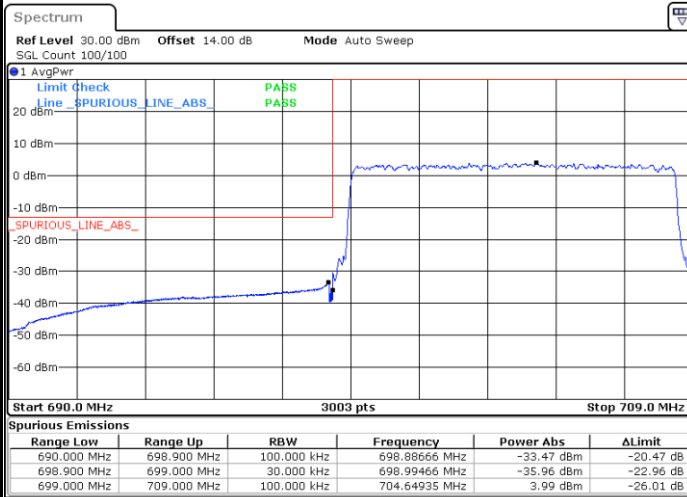

Date: 28.OCT.2021 15:10:36

Highest Band Edge / Full RB

Date: 28.OCT.2021 15:16:49

LTE Band 12 / 10MHz / QPSK

Lowest Band Edge / 1 RB

Date: 28.OCT.2021 15:50:14

Highest Band Edge / 1 RB

Date: 28.OCT.2021 16:03:17

Lowest Band Edge / Full RB

Date: 28.OCT.2021 15:45:20

Highest Band Edge / Full RB

Date: 28.OCT.2021 15:58:23

LTE Band 12 / 10MHz / 16QAM

Lowest Band Edge / 1 RB

Date: 28.OCT.2021 15:48:36

Highest Band Edge / 1 RB

Date: 28.OCT.2021 16:01:39

Lowest Band Edge / Full RB

Date: 28.OCT.2021 15:46:58

Highest Band Edge / Full RB

Date: 28.OCT.2021 16:00:01

LTE Band 12 / 10MHz / 64QAM

Lowest Band Edge / 1 RB

Date: 28.OCT.2021 16:08:56

Highest Band Edge / 1 RB

Date: 28.OCT.2021 16:15:10

Lowest Band Edge / Full RB

Date: 28.OCT.2021 16:07:18

Highest Band Edge / Full RB

Date: 28.OCT.2021 16:13:32

Conducted Spurious Emission

LTE Band 12 / 1.4MHz