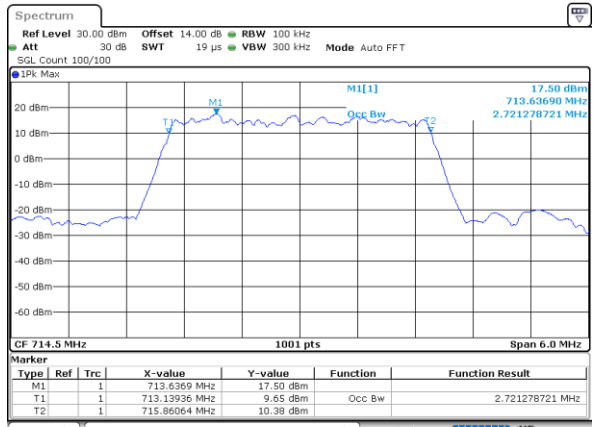

Highest Channel / 10MHz / QPSK

Date: 28.OCT.2021 15:55:40

Highest Channel / 10MHz / 16QAM

Date: 28.OCT.2021 15:56:07

LTE Band 12

Lowest Channel / 1.4MHz / 64QAM

Date: 28.OCT.2021 14:19:52

Lowest Channel / 3MHz / 64QAM

Date: 28.OCT.2021 14:56:19

Middle Channel / 1.4MHz / 64QAM

Date: 28.OCT.2021 14:24:27

Middle Channel / 3MHz / 64QAM

Date: 28.OCT.2021 15:02:25

Highest Channel / 1.4MHz / 64QAM

Date: 28.OCT.2021 14:26:04

Highest Channel / 3MHz / 64QAM

Date: 28.OCT.2021 15:04:03

LTE Band 12

Lowest Channel / 5MHz / 64QAM

Date: 28_OCT_2021 15:08:40

Lowest Channel / 10MHz / 64QAM

Date: 28_OCT_2021 16:05:29

Middle Channel / 5MHz / 64QAM

Date: 28_OCT_2021 15:13:23