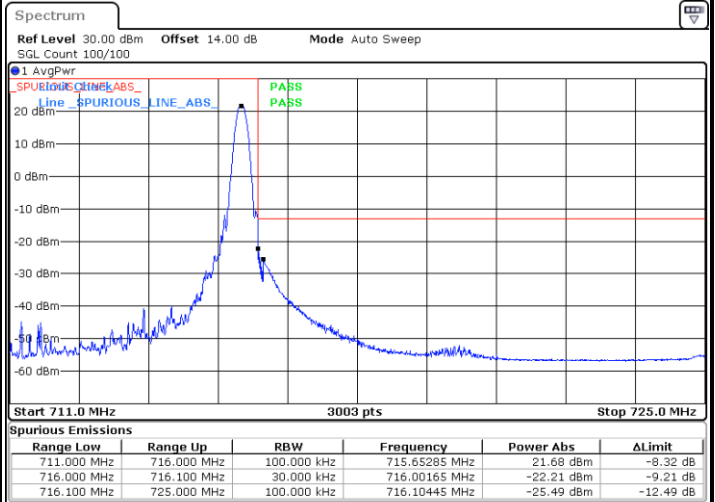

Lowest Band Edge / Full RB

Highest Band Edge / Full RB

LTE Band 12 / 3MHz / 16QAM

Lowest Band Edge / 1 RB

Highest Band Edge / 1 RB

Lowest Band Edge / Full RB

Highest Band Edge / Full RB

LTE Band 12 / 3MHz / 64QAM

LTE Band 12 / 5MHz / QPSK

Lowest Band Edge / 1 RB

Highest Band Edge / 1 RB

Lowest Band Edge / Full RB

Highest Band Edge / Full RB

LTE Band 12 / 5MHz / 16QAM

Lowest Band Edge / 1RB

Highest Band Edge / 1 RB

Lowest Band Edge / Full RB

Highest Band Edge / Full RB

LTE Band 12 / 5MHz / 64QAM

Lowest Band Edge / 1RB

Date: 28.OCT.2021 15:12:15

Highest Band Edge / 1 RB

Date: 28.OCT.2021 15:18:27

Lowest Band Edge / Full RB

Date: 28.OCT.2021 15:10:36

Highest Band Edge / Full RB

Date: 28.OCT.2021 15:16:49

LTE Band 12 / 10MHz / QPSK

Lowest Band Edge / 1 RB

Date: 28.OCT.2021 15:50:14

Highest Band Edge / 1 RB

Date: 28.OCT.2021 16:03:17