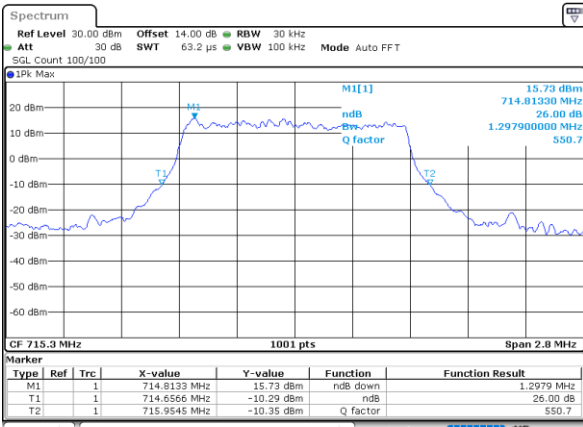

Lowest Channel / 3MHz / 64QAM

Date: 28.OCT.2021 14:57:32

Middle Channel / 1.4MHz / 64QAM

Date: 28.OCT.2021 14:24:44

Middle Channel / 3MHz / 64QAM

Date: 28.OCT.2021 15:02:43

Highest Channel / 1.4MHz / 64QAM

Date: 28.OCT.2021 14:26:22