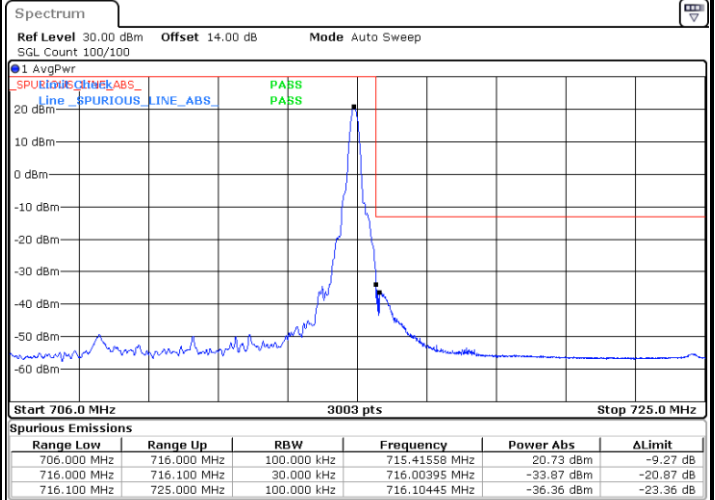

Date: 28.OCT.2021 15:10:36

Highest Band Edge / Full RB

Date: 28.OCT.2021 15:16:49

LTE Band 12 / 10MHz / QPSK

Lowest Band Edge / 1 RB

Date: 28.OCT.2021 15:50:14

Highest Band Edge / 1 RB

Date: 28.OCT.2021 16:03:17

Lowest Band Edge / Full RB

Date: 28.OCT.2021 15:45:20

Highest Band Edge / Full RB

Date: 28.OCT.2021 15:58:23

LTE Band 12 / 10MHz / 16QAM

Lowest Band Edge / 1 RB

Date: 28.OCT.2021 15:48:36

Highest Band Edge / 1 RB

Date: 28.OCT.2021 16:01:39

Lowest Band Edge / Full RB

Date: 28.OCT.2021 15:46:58

Highest Band Edge / Full RB

Date: 28.OCT.2021 16:00:01

LTE Band 12 / 10MHz / 64QAM

Lowest Band Edge / 1 RB

Date: 28.OCT.2021 16:08:56

Highest Band Edge / 1 RB

Date: 28.OCT.2021 16:15:10

Lowest Band Edge / Full RB

Date: 28.OCT.2021 16:07:18

Highest Band Edge / Full RB

Date: 28.OCT.2021 16:13:32

Conducted Spurious Emission

LTE Band 12 / 1.4MHz