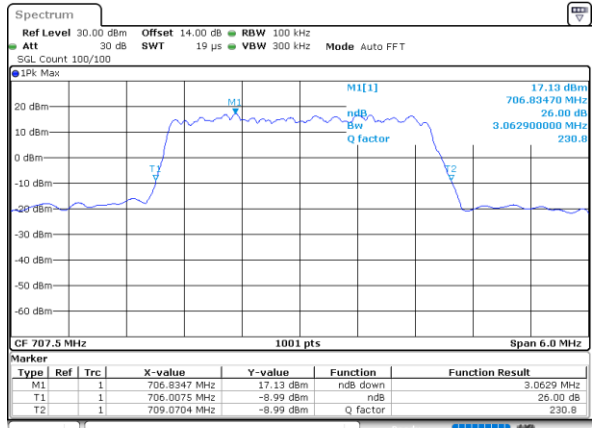

Date: 28_OCT_2021 15:53:27

Highest Channel / 10MHz / QPSK

Date: 28_OCT_2021 15:56:52

Highest Channel / 10MHz / 16QAM

Date: 28_OCT_2021 15:56:25

LTE Band 12

Lowest Channel / 1.4MHz / 64QAM

Date: 28.OCT.2021 14:20:10

Lowest Channel / 3MHz / 64QAM

Date: 28.OCT.2021 14:57:32

Middle Channel / 1.4MHz / 64QAM

Date: 28.OCT.2021 14:24:44

Middle Channel / 3MHz / 64QAM

Date: 28.OCT.2021 15:02:43

Highest Channel / 1.4MHz / 64QAM

Date: 28.OCT.2021 14:26:22

Highest Channel / 3MHz / 64QAM

Date: 28.OCT.2021 15:04:21

LTE Band 12

Lowest Channel / 5MHz / 64QAM

Date: 28.OCT.2021 15:09:05

Lowest Channel / 10MHz / 64QAM

Date: 28.OCT.2021 16:05:47

Middle Channel / 5MHz / 64QAM