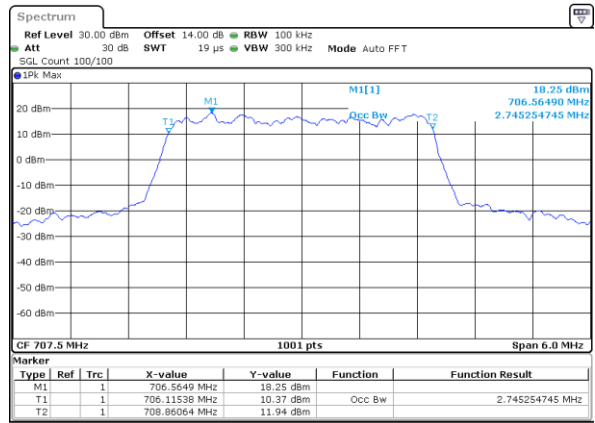

Date: 28.OCT.2021 14:06:39

Highest Channel / 1.4MHz / QPSK

Date: 28.OCT.2021 14:10:03

Highest Channel / 1.4MHz / 16QAM

Date: 28.OCT.2021 14:10:30

LTE Band 12

Lowest Channel / 3MHz / QPSK

Date: 28.OCT.2021 14:30:50

Lowest Channel / 3MHz / 16QAM

Date: 28.OCT.2021 14:31:17

Middle Channel / 3MHz / QPSK

Date: 28.OCT.2021 14:40:55

Middle Channel / 3MHz / 16QAM

Date: 28.OCT.2021 14:40:29

Highest Channel / 3MHz / QPSK

Date: 28.OCT.2021 14:43:52

Highest Channel / 3MHz / 16QAM

Date: 28.OCT.2021 14:44:20

LTE Band 12

Lowest Channel / 5MHz / QPSK

Date: 28.OCT.2021 15:19:45

Lowest Channel / 5MHz / 16QAM

Date: 28.OCT.2021 15:20:12

Middle Channel / 5MHz / QPSK

Date: 28.OCT.2021 15:29:51

Middle Channel / 5MHz / 16QAM

Date: 28.OCT.2021 15:29:24

Highest Channel / 5MHz / QPSK

Date: 28.OCT.2021 15:32:48

Highest Channel / 5MHz / 16QAM

Date: 28.OCT.2021 15:33:15

LTE Band 12