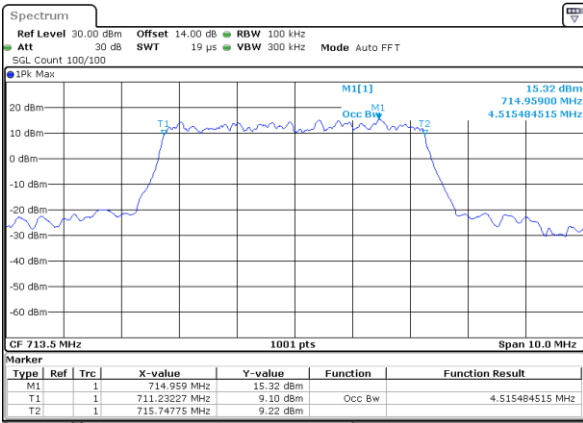

Date: 28.OCT.2021 14:56:19

Middle Channel / 1.4MHz / 64QAM

Date: 28.OCT.2021 14:24:27

Middle Channel / 3MHz / 64QAM

Date: 28.OCT.2021 15:02:25

Highest Channel / 1.4MHz / 64QAM

Date: 28.OCT.2021 14:26:04

Highest Channel / 3MHz / 64QAM

Date: 28.OCT.2021 15:04:03

LTE Band 12

Lowest Channel / 5MHz / 64QAM

Date: 28_OCT_2021 15:08:40

Lowest Channel / 10MHz / 64QAM

Date: 28_OCT_2021 16:05:29

Middle Channel / 5MHz / 64QAM

Date: 28_OCT_2021 15:13:23

Middle Channel / 10MHz / 64QAM

Date: 28_OCT_2021 16:10:05

Highest Channel / 5MHz / 64QAM

Date: 28_OCT_2021 15:15:00

Highest Channel / 10MHz / 64QAM

Date: 28_OCT_2021 16:11:43

Conducted Band Edge

LTE Band 12 / 1.4MHz / 16QAM

Lowest Band Edge / 1 RB

Highest Band Edge / 1 RB

Lowest Band Edge / Full RB

Highest Band Edge / Full RB

LTE Band 12 / 1.4MHz / 64QAM

Lowest Band Edge / 1 RB

Date: 28.OCT.2021 14:23:19

Highest Band Edge / 1 RB