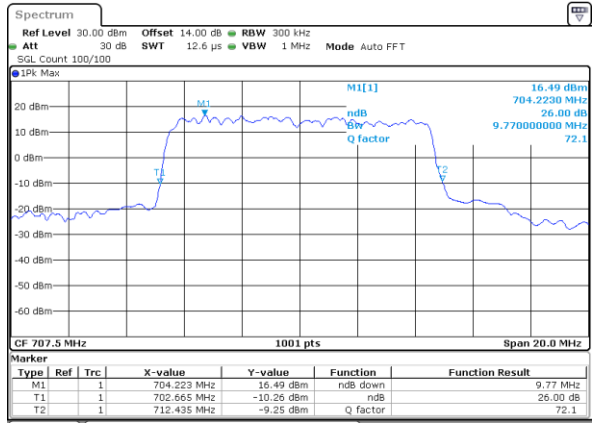

Lowest Channel / 3MHz / 64QAM

Date: 28.OCT.2021 14:57:32

Middle Channel / 1.4MHz / 64QAM

Date: 28.OCT.2021 14:24:44

Middle Channel / 3MHz / 64QAM

Date: 28.OCT.2021 15:02:43

Highest Channel / 1.4MHz / 64QAM

Date: 28.OCT.2021 14:26:22

Highest Channel / 3MHz / 64QAM

Date: 28.OCT.2021 15:04:21

LTE Band 12

Lowest Channel / 5MHz / 64QAM

Date: 28.OCT.2021 15:09:05

Lowest Channel / 10MHz / 64QAM

Date: 28.OCT.2021 16:05:47

Middle Channel / 5MHz / 64QAM

Date: 28.OCT.2021 15:13:40

Middle Channel / 10MHz / 64QAM

Date: 28.OCT.2021 16:10:23

Highest Channel / 5MHz / 64QAM

Date: 28.OCT.2021 15:15:18

Highest Channel / 10MHz / 64QAM

Date: 28.OCT.2021 16:12:01

Occupied Bandwidth

Mode	LTE Band 12 : 99%OBW(MHz)											
BW	1.4MHz		3MHz		5MHz		10MHz		15MHz		20MHz	
Mod.	QPSK	16QAM	QPSK	16QAM	QPSK	16QAM	QPSK	16QAM	QPSK	16QAM	QPSK	16QAM
Lowest CH	1.10	1.10	2.71	2.73	4.51	4.50	9.11	9.01	-	-	-	-
Middle CH	1.12	1.09	2.75	2.75	4.49	4.48	9.07	9.07	-	-	-	-
Highest CH	1.09	1.10	2.73	2.72	4.50	4.48	9.05	9.03	-	-	-	-
Mode	LTE Band 12 : 99%OBW(MHz)											
BW	1.4MHz		3MHz		5MHz		10MHz		15MHz		20MHz	
Mod.	64QAM		64QAM		64QAM		64QAM		64QAM		64QAM	
Lowest CH	1.10	-	2.72	-	4.49	-	8.99	-	-	-	-	-
Middle CH	1.10	-	2.70	-	4.50	-	9.07	-	-	-	-	-
Highest CH	1.09	-	2.72	-	4.52	-	9.05	-	-	-	-	-