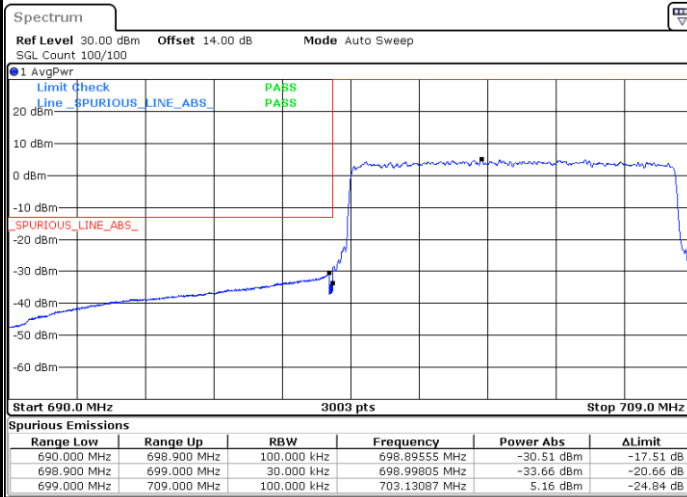

Date: 28.OCT.2021 15:10:36

Highest Band Edge / Full RB

Date: 28.OCT.2021 15:16:49

LTE Band 12 / 10MHz / QPSK

Lowest Band Edge / 1 RB

Date: 28.OCT.2021 15:50:14

Highest Band Edge / 1 RB

Date: 28.OCT.2021 16:03:17

Lowest Band Edge / Full RB

Date: 28.OCT.2021 15:45:20

Highest Band Edge / Full RB

Date: 28.OCT.2021 15:58:23

LTE Band 12 / 10MHz / 16QAM

Lowest Band Edge / 1 RB

Date: 28.OCT.2021 15:48:36

Highest Band Edge / 1 RB

Date: 28.OCT.2021 16:01:39

Lowest Band Edge / Full RB

Date: 28.OCT.2021 15:46:58

Highest Band Edge / Full RB

Date: 28.OCT.2021 16:00:01

LTE Band 12 / 10MHz / 64QAM

Lowest Band Edge / 1 RB

Date: 28.OCT.2021 16:08:56

Highest Band Edge / 1 RB

Date: 28.OCT.2021 16:15:10

Lowest Band Edge / Full RB

Date: 28.OCT.2021 16:07:18

Highest Band Edge / Full RB

Date: 28.OCT.2021 16:13:32

Conducted Spurious Emission

LTE Band 12 / 1.4MHz