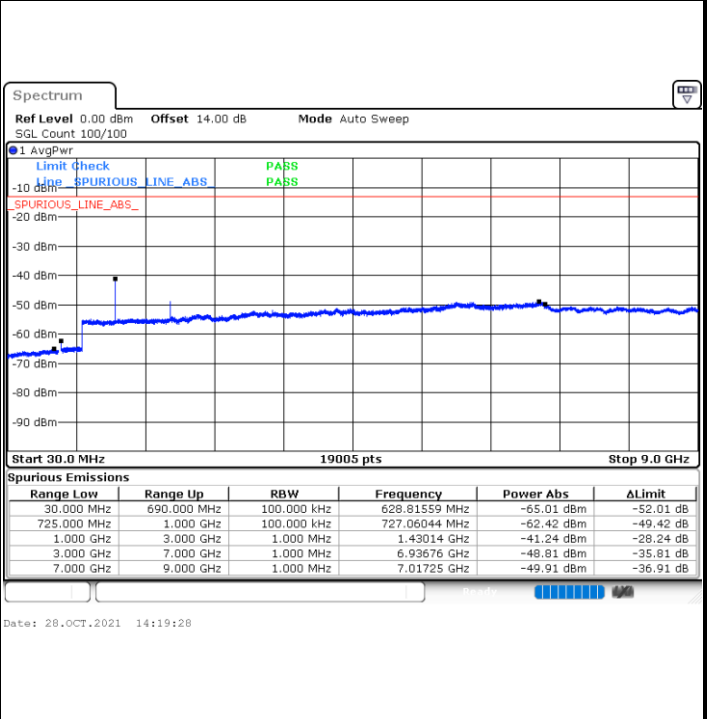

Lowest Band Edge / Full RB

Date: 28.OCT.2021 15:45:20

Highest Band Edge / Full RB

Date: 28.OCT.2021 15:58:23

LTE Band 12 / 10MHz / 16QAM

Lowest Band Edge / 1 RB

Date: 28.OCT.2021 15:48:36

Highest Band Edge / 1 RB

Date: 28.OCT.2021 16:01:39

Lowest Band Edge / Full RB

Date: 28.OCT.2021 15:46:58

Highest Band Edge / Full RB

Date: 28.OCT.2021 16:00:01

LTE Band 12 / 10MHz / 64QAM

Lowest Band Edge / 1 RB

Date: 28.OCT.2021 16:08:56

Highest Band Edge / 1 RB

Date: 28.OCT.2021 16:15:10

Lowest Band Edge / Full RB

Date: 28.OCT.2021 16:07:18

Highest Band Edge / Full RB

Date: 28.OCT.2021 16:13:32

Conducted Spurious Emission

LTE Band 12 / 1.4MHz

Highest Channel / QPSK

Highest Channel / 16QAM

LTE Band 12 / 3MHz

Lowest Channel / QPSK

Lowest Channel / 16QAM

LTE Band 12 / 3MHz

Middle Channel / QPSK

Middle Channel / 16QAM