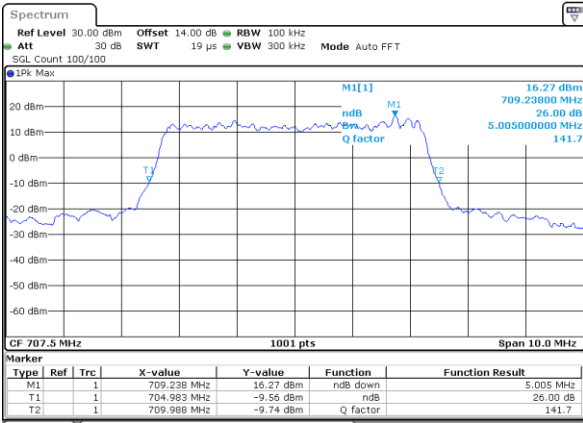

Highest Channel / 3MHz / 64QAM

Date: 28.OCT.2021 15:04:21

LTE Band 12

Lowest Channel / 5MHz / 64QAM

Date: 28.OCT.2021 15:09:05

Lowest Channel / 10MHz / 64QAM

Date: 28.OCT.2021 16:05:47

Middle Channel / 5MHz / 64QAM

Date: 28.OCT.2021 15:13:40

Middle Channel / 10MHz / 64QAM

Date: 28.OCT.2021 16:10:23

Highest Channel / 5MHz / 64QAM

Date: 28.OCT.2021 15:15:18

Highest Channel / 10MHz / 64QAM

Date: 28.OCT.2021 16:12:01

Occupied Bandwidth

Mode	LTE Band 12 : 99%OBW(MHz)											
BW	1.4MHz		3MHz		5MHz		10MHz		15MHz		20MHz	
Mod.	QPSK	16QAM	QPSK	16QAM	QPSK	16QAM	QPSK	16QAM	QPSK	16QAM	QPSK	16QAM
Lowest CH	1.10	1.10	2.71	2.73	4.51	4.50	9.11	9.01	-	-	-	-
Middle CH	1.12	1.09	2.75	2.75	4.49	4.48	9.07	9.07	-	-	-	-
Highest CH	1.09	1.10	2.73	2.72	4.50	4.48	9.05	9.03	-	-	-	-
Mode	LTE Band 12 : 99%OBW(MHz)											
BW	1.4MHz		3MHz		5MHz		10MHz		15MHz		20MHz	
Mod.	64QAM		64QAM		64QAM		64QAM		64QAM		64QAM	
Lowest CH	1.10	-	2.72	-	4.49	-	8.99	-	-	-	-	-
Middle CH	1.10	-	2.70	-	4.50	-	9.07	-	-	-	-	-
Highest CH	1.09	-	2.72	-	4.52	-	9.05	-	-	-	-	-