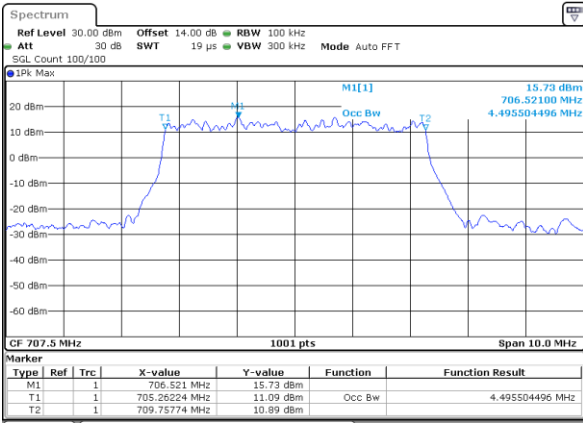

Date: 28.OCT.2021 14:56:19

Middle Channel / 1.4MHz / 64QAM

Date: 28.OCT.2021 14:24:27

Middle Channel / 3MHz / 64QAM

Date: 28.OCT.2021 15:02:25

Highest Channel / 1.4MHz / 64QAM

Date: 28.OCT.2021 14:26:04

Highest Channel / 3MHz / 64QAM

Date: 28.OCT.2021 15:04:03

LTE Band 12

Lowest Channel / 5MHz / 64QAM

Date: 28_OCT_2021 15:08:40

Lowest Channel / 10MHz / 64QAM

Date: 28_OCT_2021 16:05:29

Middle Channel / 5MHz / 64QAM

Date: 28_OCT_2021 15:13:23

Middle Channel / 10MHz / 64QAM

Date: 28_OCT_2021 16:10:05

Highest Channel / 5MHz / 64QAM

Date: 28_OCT_2021 15:15:00

Highest Channel / 10MHz / 64QAM

Date: 28_OCT_2021 16:11:43

Conducted Band Edge

LTE Band 12 / 1.4MHz / 16QAM

Lowest Band Edge / 1 RB

Highest Band Edge / 1 RB

Lowest Band Edge / Full RB

Highest Band Edge / Full RB

LTE Band 12 / 1.4MHz / 64QAM

Lowest Band Edge / 1 RB

Date: 28.OCT.2021 14:23:19

Highest Band Edge / 1 RB