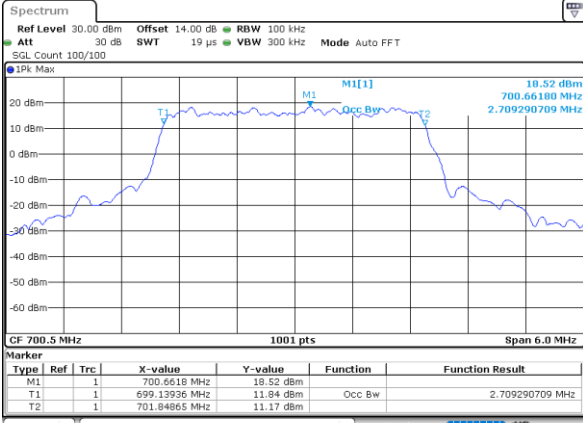

Date: 28.OCT.2021 14:06:39

Highest Channel / 1.4MHz / QPSK

Date: 28.OCT.2021 14:10:03

Highest Channel / 1.4MHz / 16QAM

Date: 28.OCT.2021 14:10:30

LTE Band 12

Lowest Channel / 3MHz / QPSK

Date: 28.OCT.2021 14:30:50

Lowest Channel / 3MHz / 16QAM

Date: 28.OCT.2021 14:31:17

Middle Channel / 3MHz / QPSK

Date: 28.OCT.2021 14:40:55

Middle Channel / 3MHz / 16QAM

Date: 28.OCT.2021 14:40:29

Highest Channel / 3MHz / QPSK

Date: 28.OCT.2021 14:43:52