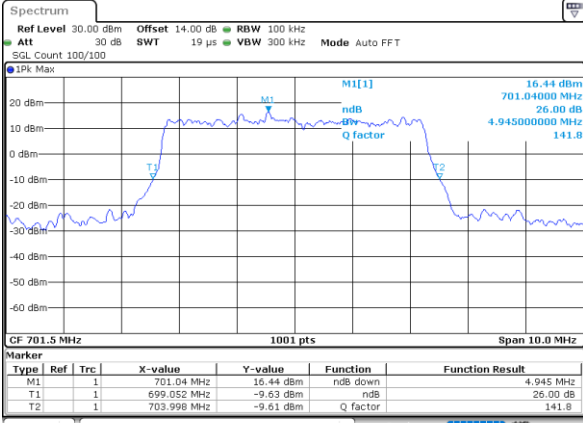

Highest Channel / 3MHz / 64QAM

Date: 28.OCT.2021 15:04:21

LTE Band 12

Lowest Channel / 5MHz / 64QAM

Date: 28.OCT.2021 15:09:05

Lowest Channel / 10MHz / 64QAM

Date: 28.OCT.2021 16:05:47

Middle Channel / 5MHz / 64QAM

Date: 28.OCT.2021 15:13:40

Middle Channel / 10MHz / 64QAM

Date: 28.OCT.2021 16:10:23

Highest Channel / 5MHz / 64QAM

Date: 28.OCT.2021 15:15:18

Highest Channel / 10MHz / 64QAM

Date: 28.OCT.2021 16:12:01

Occupied Bandwidth

Mode	LTE Band 12 : 99%OBW(MHz)											
BW	1.4MHz		3MHz		5MHz		10MHz		15MHz		20MHz	
Mod.	QPSK	16QAM	QPSK	16QAM	QPSK	16QAM	QPSK	16QAM	QPSK	16QAM	QPSK	16QAM
Lowest CH	1.10	1.10	2.71	2.73	4.51	4.50	9.11	9.01	-	-	-	-
Middle CH	1.12	1.09	2.75	2.75	4.49	4.48	9.07	9.07	-	-	-	-
Highest CH	1.09	1.10	2.73	2.72	4.50	4.48	9.05	9.03	-	-	-	-
Mode	LTE Band 12 : 99%OBW(MHz)											
BW	1.4MHz		3MHz		5MHz		10MHz		15MHz		20MHz	
Mod.	64QAM		64QAM		64QAM		64QAM		64QAM		64QAM	
Lowest CH	1.10	-	2.72	-	4.49	-	8.99	-	-	-	-	-
Middle CH	1.10	-	2.70	-	4.50	-	9.07	-	-	-	-	-
Highest CH	1.09	-	2.72	-	4.52	-	9.05	-	-	-	-	-