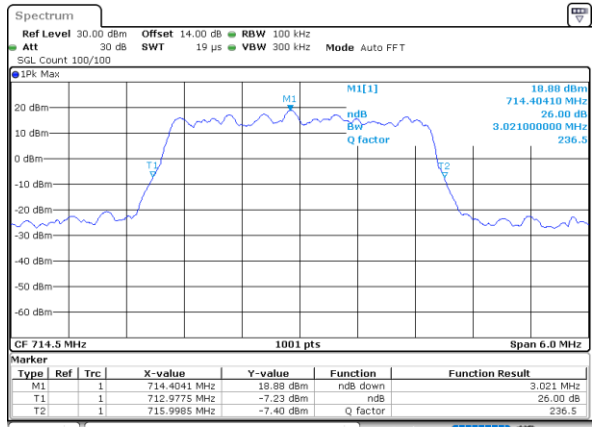

Date: 28_OCT_2021 15:53:27

Highest Channel / 10MHz / QPSK

Date: 28_OCT_2021 15:56:52

Highest Channel / 10MHz / 16QAM

Date: 28_OCT_2021 15:56:25

LTE Band 12

Lowest Channel / 1.4MHz / 64QAM

Date: 28.OCT.2021 14:20:10

Lowest Channel / 3MHz / 64QAM

Date: 28.OCT.2021 14:57:32

Middle Channel / 1.4MHz / 64QAM

Date: 28.OCT.2021 14:24:44

Middle Channel / 3MHz / 64QAM

Date: 28.OCT.2021 15:02:43

Highest Channel / 1.4MHz / 64QAM

Date: 28.OCT.2021 14:26:22

Highest Channel / 3MHz / 64QAM

Date: 28.OCT.2021 15:04:21

LTE Band 12

Lowest Channel / 5MHz / 64QAM

Date: 28.OCT.2021 15:09:05

Lowest Channel / 10MHz / 64QAM

Date: 28.OCT.2021 16:05:47

Middle Channel / 5MHz / 64QAM