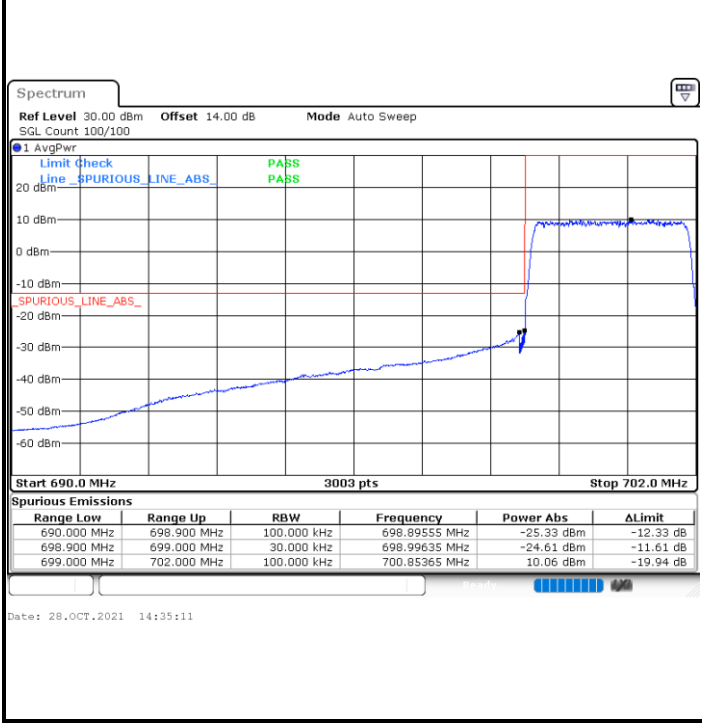

Date: 28.OCT.2021 14:29:31

Lowest Band Edge / Full RB

Date: 28.OCT.2021 14:21:41

Highest Band Edge / Full RB

Date: 28.OCT.2021 14:27:53

LTE Band 12 / 3MHz / QPSK

Lowest Band Edge / 1RB

Highest Band Edge / 1 RB

Lowest Band Edge / Full RB

Highest Band Edge / Full RB

LTE Band 12 / 3MHz / 16QAM

Lowest Band Edge / 1 RB

Highest Band Edge / 1 RB

Lowest Band Edge / Full RB

Highest Band Edge / Full RB

LTE Band 12 / 3MHz / 64QAM

LTE Band 12 / 5MHz / QPSK

Lowest Band Edge / 1 RB

Highest Band Edge / 1 RB

Lowest Band Edge / Full RB

Highest Band Edge / Full RB

LTE Band 12 / 5MHz / 16QAM

Lowest Band Edge / 1RB

Highest Band Edge / 1 RB

Lowest Band Edge / Full RB

Highest Band Edge / Full RB

LTE Band 12 / 5MHz / 64QAM

Lowest Band Edge / 1RB

Date: 28.OCT.2021 15:12:15

Highest Band Edge / 1 RB

Date: 28.OCT.2021 15:18:27

Lowest Band Edge / Full RB