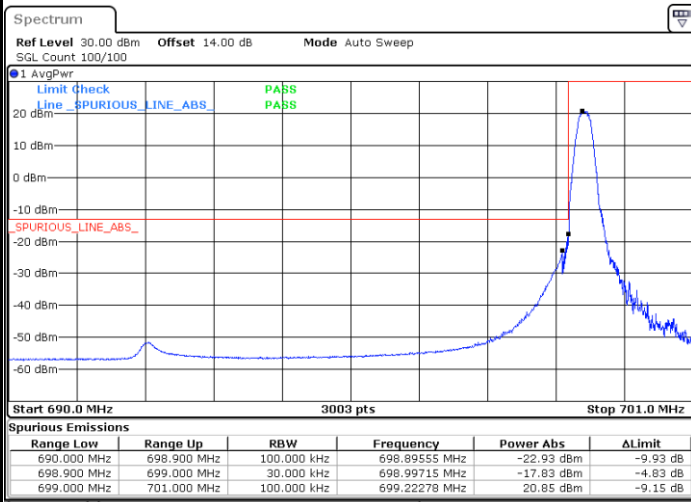

Middle Channel / 10MHz / 64QAM

Date: 28_OCT_2021 16:10:05

Highest Channel / 5MHz / 64QAM

Date: 28_OCT_2021 15:15:00

Highest Channel / 10MHz / 64QAM

Date: 28_OCT_2021 16:11:43

Conducted Band Edge

LTE Band 12 / 1.4MHz / 16QAM

Lowest Band Edge / 1 RB

Highest Band Edge / 1 RB

Lowest Band Edge / Full RB

Highest Band Edge / Full RB

LTE Band 12 / 1.4MHz / 64QAM

Lowest Band Edge / 1 RB

Date: 28.OCT.2021 14:23:19

Highest Band Edge / 1 RB

Date: 28.OCT.2021 14:29:31

Lowest Band Edge / Full RB

Date: 28.OCT.2021 14:21:41

Highest Band Edge / Full RB

Date: 28.OCT.2021 14:27:53

LTE Band 12 / 3MHz / QPSK

Lowest Band Edge / 1RB

Highest Band Edge / 1 RB