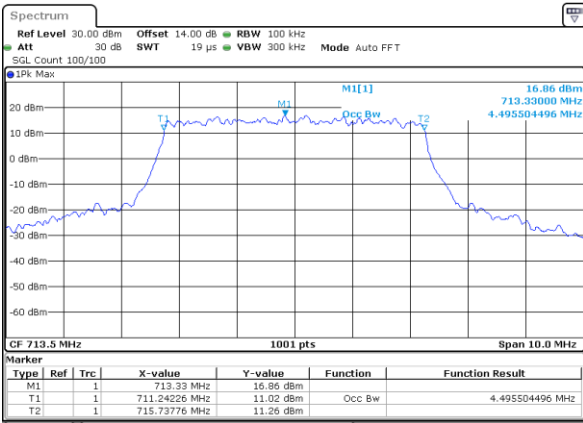

Highest Channel / 3MHz / 16QAM

Date: 28.OCT.2021 14:44:20

LTE Band 12

Lowest Channel / 5MHz / QPSK

Date: 28.OCT.2021 15:19:45

Lowest Channel / 5MHz / 16QAM

Date: 28.OCT.2021 15:20:12

Middle Channel / 5MHz / QPSK

Date: 28.OCT.2021 15:29:51

Middle Channel / 5MHz / 16QAM

Date: 28.OCT.2021 15:29:24

Highest Channel / 5MHz / QPSK

Date: 28.OCT.2021 15:32:48

Highest Channel / 5MHz / 16QAM

Date: 28.OCT.2021 15:33:15

LTE Band 12