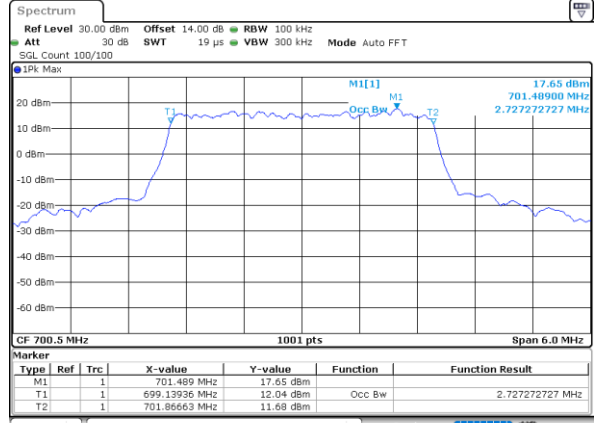

Date: 28.OCT.2021 14:06:39

Highest Channel / 1.4MHz / QPSK

Date: 28.OCT.2021 14:10:03

Highest Channel / 1.4MHz / 16QAM

Date: 28.OCT.2021 14:10:30

LTE Band 12

Lowest Channel / 3MHz / QPSK

Date: 28.OCT.2021 14:30:50

Lowest Channel / 3MHz / 16QAM

Date: 28.OCT.2021 14:31:17

Middle Channel / 3MHz / QPSK

Date: 28.OCT.2021 14:40:55

Middle Channel / 3MHz / 16QAM

Date: 28.OCT.2021 14:40:29

Highest Channel / 3MHz / QPSK

Date: 28.OCT.2021 14:43:52