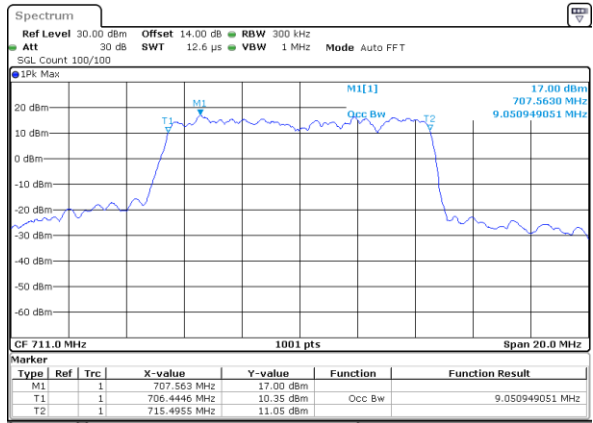

Date: 28.OCT.2021 15:04:03

LTE Band 12

Lowest Channel / 5MHz / 64QAM

Date: 28_OCT_2021 15:08:40

Lowest Channel / 10MHz / 64QAM

Date: 28_OCT_2021 16:05:29

Middle Channel / 5MHz / 64QAM

Date: 28_OCT_2021 15:13:23

Middle Channel / 10MHz / 64QAM

Date: 28_OCT_2021 16:10:05

Highest Channel / 5MHz / 64QAM

Date: 28_OCT_2021 15:15:00

Highest Channel / 10MHz / 64QAM

Date: 28_OCT_2021 16:11:43

Conducted Band Edge

LTE Band 12 / 1.4MHz / 16QAM

Lowest Band Edge / 1 RB

Highest Band Edge / 1 RB

Lowest Band Edge / Full RB

Highest Band Edge / Full RB

LTE Band 12 / 1.4MHz / 64QAM

Lowest Band Edge / 1 RB

Date: 28.OCT.2021 14:23:19

Highest Band Edge / 1 RB

Date: 28.OCT.2021 14:29:31

Lowest Band Edge / Full RB

Date: 28.OCT.2021 14:21:41

Highest Band Edge / Full RB

Date: 28.OCT.2021 14:27:53

LTE Band 12 / 3MHz / QPSK

Lowest Band Edge / 1RB

Highest Band Edge / 1 RB