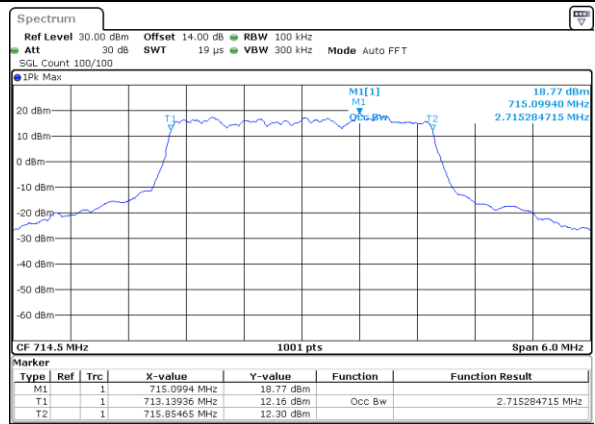

Date: 28.OCT.2021 14:06:39

Highest Channel / 1.4MHz / QPSK

Date: 28.OCT.2021 14:10:03

Highest Channel / 1.4MHz / 16QAM

Date: 28.OCT.2021 14:10:30

LTE Band 12

Lowest Channel / 3MHz / QPSK

Date: 28.OCT.2021 14:30:50

Lowest Channel / 3MHz / 16QAM

Date: 28.OCT.2021 14:31:17

Middle Channel / 3MHz / QPSK

Date: 28.OCT.2021 14:40:55

Middle Channel / 3MHz / 16QAM

Date: 28.OCT.2021 14:40:29

Highest Channel / 3MHz / QPSK

Date: 28.OCT.2021 14:43:52

Highest Channel / 3MHz / 16QAM

Date: 28.OCT.2021 14:44:20

LTE Band 12

Lowest Channel / 5MHz / QPSK

Date: 28.OCT.2021 15:19:45

Lowest Channel / 5MHz / 16QAM

Date: 28.OCT.2021 15:20:12

Middle Channel / 5MHz / QPSK