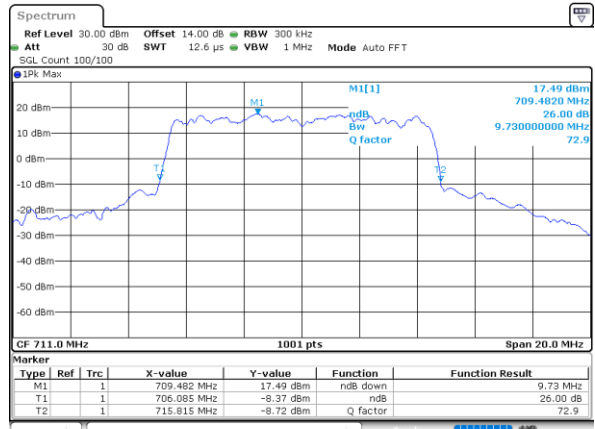

LTE Band 12

Lowest Channel / 10MHz / QPSK

Date: 28_OCT_2021 15:43:49

Lowest Channel / 10MHz / 16QAM

Date: 28_OCT_2021 15:43:22

Middle Channel / 10MHz / QPSK

Date: 28_OCT_2021 15:53:01

Middle Channel / 10MHz / 16QAM

Date: 28_OCT_2021 15:53:27

Highest Channel / 10MHz / QPSK

Date: 28_OCT_2021 15:56:52

Highest Channel / 10MHz / 16QAM

Date: 28_OCT_2021 15:56:25

LTE Band 12

Lowest Channel / 1.4MHz / 64QAM

Date: 28.OCT.2021 14:20:10