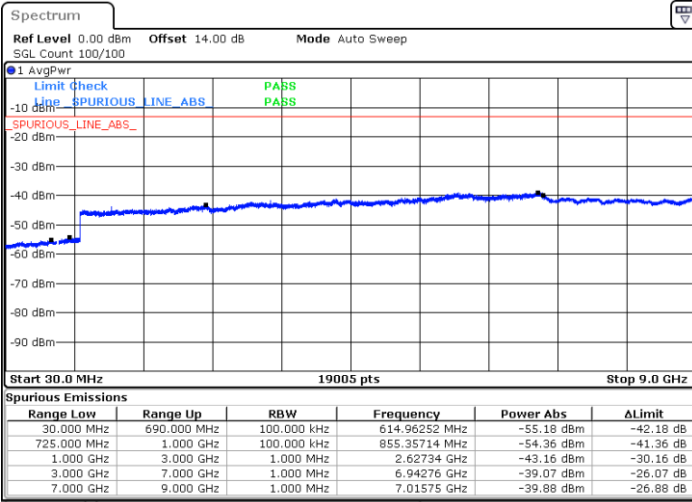

Highest Band Edge / 1 RB

Date: 28.OCT.2021 16:15:10

Lowest Band Edge / Full RB

Date: 28.OCT.2021 16:07:18

Highest Band Edge / Full RB

Date: 28.OCT.2021 16:13:32

Conducted Spurious Emission

LTE Band 12 / 1.4MHz

Highest Channel / QPSK

Highest Channel / 16QAM

LTE Band 12 / 3MHz

Lowest Channel / QPSK

Lowest Channel / 16QAM

LTE Band 12 / 3MHz

Middle Channel / QPSK

Middle Channel / 16QAM

Date: 28.OCT.2021 14:43:28

Date: 28.OCT.2021 14:42:35

Highest Channel / QPSK

Highest Channel / 16QAM

Date: 28.OCT.2021 14:53:15

Date: 28.OCT.2021 14:54:17

LTE Band 12 / 5MHz

Lowest Channel / QPSK

Lowest Channel / 16QAM

Date: 28.OCT.2021 15:28:06

Date: 28.OCT.2021 15:28:59

Middle Channel / QPSK

Middle Channel / 16QAM

Date: 28.OCT.2021 15:32:24

Date: 28.OCT.2021 15:31:31

LTE Band 12 / 5MHz