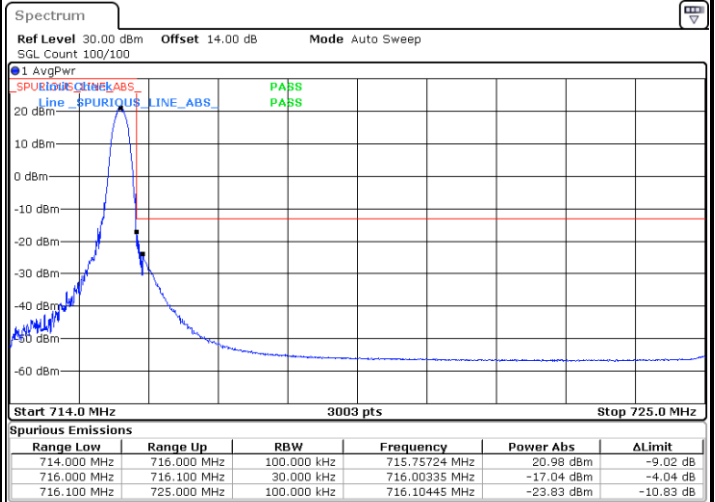

Middle Channel / 10MHz / 64QAM

Date: 28_OCT_2021 16:10:05

Highest Channel / 5MHz / 64QAM

Date: 28_OCT_2021 15:15:00

Highest Channel / 10MHz / 64QAM

Date: 28_OCT_2021 16:11:43

Conducted Band Edge

LTE Band 12 / 1.4MHz / 16QAM

Lowest Band Edge / 1 RB

Highest Band Edge / 1 RB

Lowest Band Edge / Full RB

Highest Band Edge / Full RB

LTE Band 12 / 1.4MHz / 64QAM

Lowest Band Edge / 1 RB

Date: 28.OCT.2021 14:23:19

Highest Band Edge / 1 RB

Date: 28.OCT.2021 14:29:31

Lowest Band Edge / Full RB

Date: 28.OCT.2021 14:21:41

Highest Band Edge / Full RB

Date: 28.OCT.2021 14:27:53

LTE Band 12 / 3MHz / QPSK

Lowest Band Edge / 1RB

Highest Band Edge / 1 RB

Lowest Band Edge / Full RB

Highest Band Edge / Full RB

LTE Band 12 / 3MHz / 16QAM

Lowest Band Edge / 1 RB

Highest Band Edge / 1 RB

Lowest Band Edge / Full RB

Highest Band Edge / Full RB

LTE Band 12 / 3MHz / 64QAM