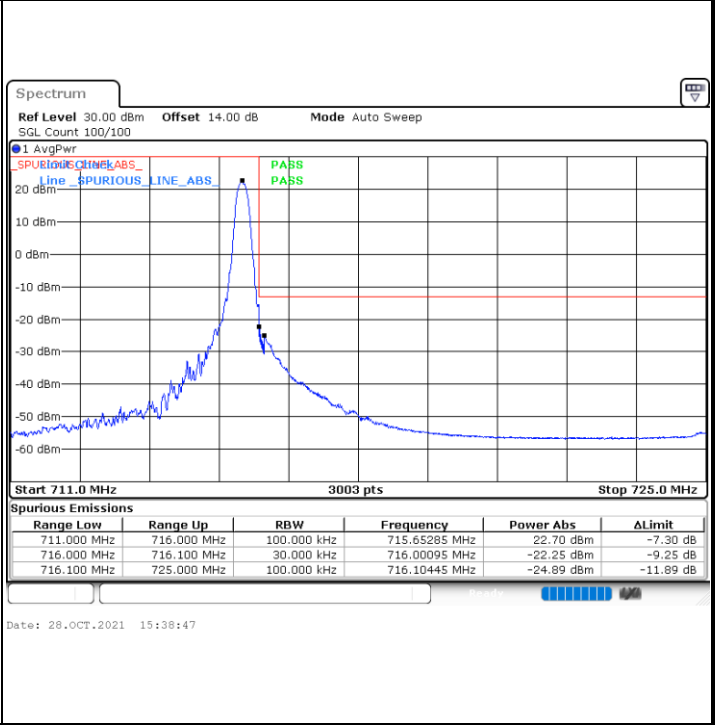

Date: 28.OCT.2021 14:29:31

Lowest Band Edge / Full RB

Date: 28.OCT.2021 14:21:41

Highest Band Edge / Full RB

Date: 28.OCT.2021 14:27:53

LTE Band 12 / 3MHz / QPSK

Lowest Band Edge / 1RB

Highest Band Edge / 1 RB

Lowest Band Edge / Full RB

Highest Band Edge / Full RB

LTE Band 12 / 3MHz / 16QAM

Lowest Band Edge / 1 RB

Highest Band Edge / 1 RB

Lowest Band Edge / Full RB

Highest Band Edge / Full RB

LTE Band 12 / 3MHz / 64QAM

LTE Band 12 / 5MHz / QPSK

Lowest Band Edge / 1 RB

Highest Band Edge / 1 RB

Lowest Band Edge / Full RB

Highest Band Edge / Full RB

LTE Band 12 / 5MHz / 16QAM

Lowest Band Edge / 1RB

Highest Band Edge / 1 RB

Lowest Band Edge / Full RB

Highest Band Edge / Full RB

LTE Band 12 / 5MHz / 64QAM

Lowest Band Edge / 1RB

Date: 28.OCT.2021 15:12:15

Highest Band Edge / 1 RB

Date: 28.OCT.2021 15:18:27

Lowest Band Edge / Full RB