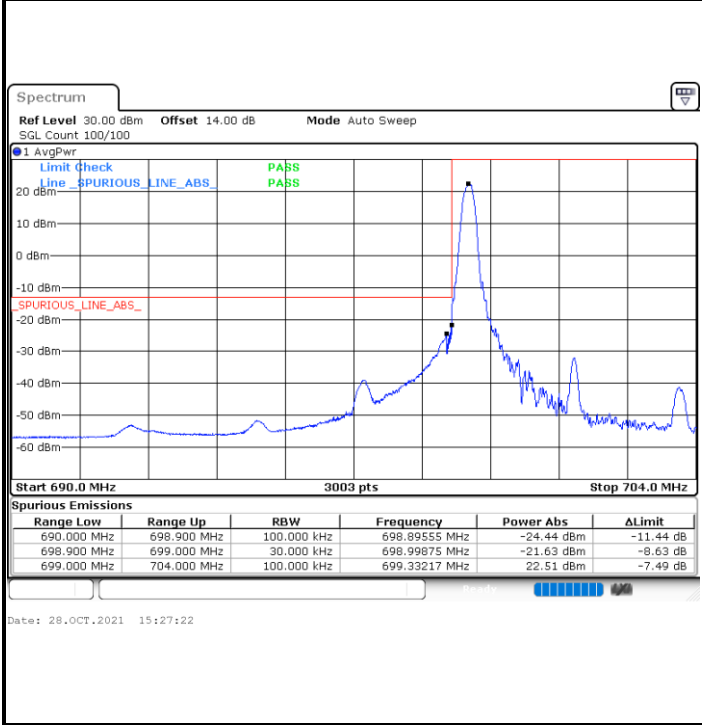

Date: 28.OCT.2021 14:29:31

Lowest Band Edge / Full RB

Date: 28.OCT.2021 14:21:41

Highest Band Edge / Full RB

Date: 28.OCT.2021 14:27:53

LTE Band 12 / 3MHz / QPSK

Lowest Band Edge / 1RB

Highest Band Edge / 1 RB

Lowest Band Edge / Full RB

Highest Band Edge / Full RB

LTE Band 12 / 3MHz / 16QAM

Lowest Band Edge / 1 RB

Highest Band Edge / 1 RB

Lowest Band Edge / Full RB

Highest Band Edge / Full RB

LTE Band 12 / 3MHz / 64QAM

LTE Band 12 / 5MHz / QPSK

Lowest Band Edge / 1 RB

Highest Band Edge / 1 RB

Lowest Band Edge / Full RB

Highest Band Edge / Full RB

LTE Band 12 / 5MHz / 16QAM

Lowest Band Edge / 1RB

Highest Band Edge / 1 RB

Lowest Band Edge / Full RB

Highest Band Edge / Full RB

LTE Band 12 / 5MHz / 64QAM

Lowest Band Edge / 1RB

Date: 28.OCT.2021 15:12:15

Highest Band Edge / 1 RB

Date: 28.OCT.2021 15:18:27

Lowest Band Edge / Full RB