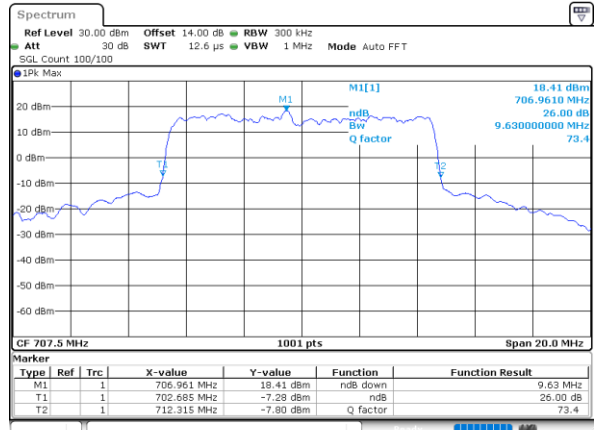

LTE Band 12

Lowest Channel / 10MHz / QPSK

Date: 28_OCT_2021 15:43:49

Lowest Channel / 10MHz / 16QAM

Date: 28_OCT_2021 15:43:22

Middle Channel / 10MHz / QPSK

Date: 28_OCT_2021 15:53:01

Middle Channel / 10MHz / 16QAM

Date: 28_OCT_2021 15:53:27

Highest Channel / 10MHz / QPSK

Date: 28_OCT_2021 15:56:52

Highest Channel / 10MHz / 16QAM

Date: 28_OCT_2021 15:56:25

LTE Band 12

Lowest Channel / 1.4MHz / 64QAM

Date: 28.OCT.2021 14:20:10