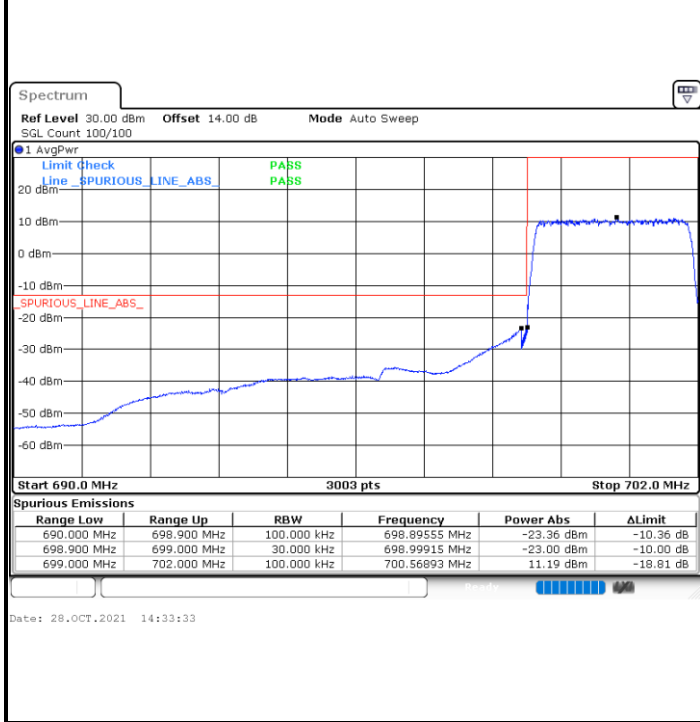

Lowest Band Edge / 1 RB

Highest Band Edge / 1 RB

Lowest Band Edge / Full RB

Highest Band Edge / Full RB

LTE Band 12 / 1.4MHz / 64QAM

Lowest Band Edge / 1 RB

Date: 28.OCT.2021 14:23:19

Highest Band Edge / 1 RB

Date: 28.OCT.2021 14:29:31

Lowest Band Edge / Full RB

Date: 28.OCT.2021 14:21:41

Highest Band Edge / Full RB

Date: 28.OCT.2021 14:27:53

LTE Band 12 / 3MHz / QPSK

Lowest Band Edge / 1RB

Highest Band Edge / 1 RB

Lowest Band Edge / Full RB

Highest Band Edge / Full RB

LTE Band 12 / 3MHz / 16QAM

Lowest Band Edge / 1 RB

Highest Band Edge / 1 RB

Lowest Band Edge / Full RB

Highest Band Edge / Full RB

LTE Band 12 / 3MHz / 64QAM

LTE Band 12 / 5MHz / QPSK

Lowest Band Edge / 1 RB

Highest Band Edge / 1 RB

Lowest Band Edge / Full RB

Highest Band Edge / Full RB

LTE Band 12 / 5MHz / 16QAM

Lowest Band Edge / 1RB

Highest Band Edge / 1 RB