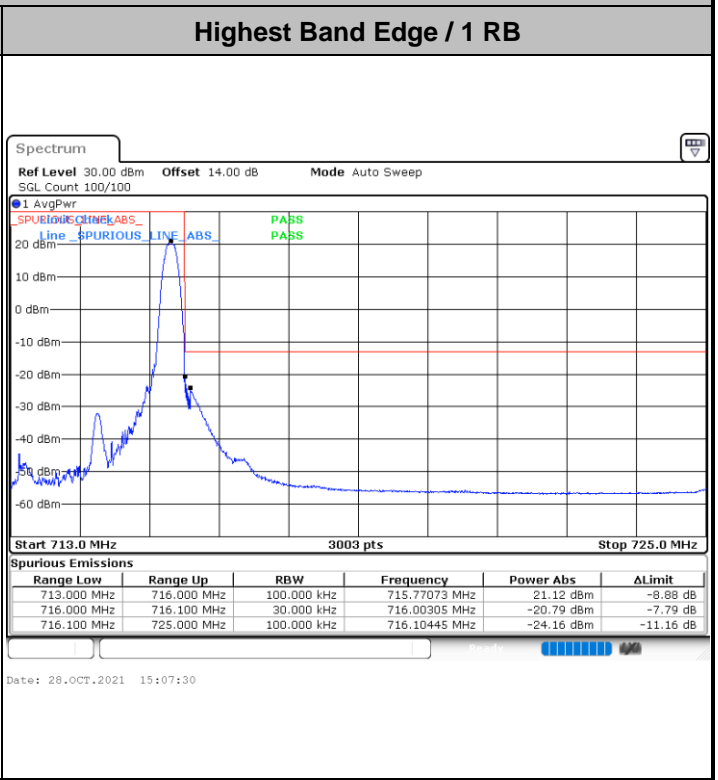

Date: 28.OCT.2021 14:29:31

Lowest Band Edge / Full RB

Date: 28.OCT.2021 14:21:41

Highest Band Edge / Full RB

Date: 28.OCT.2021 14:27:53

LTE Band 12 / 3MHz / QPSK

Lowest Band Edge / 1RB

Highest Band Edge / 1 RB

Lowest Band Edge / Full RB

Highest Band Edge / Full RB

LTE Band 12 / 3MHz / 16QAM

Lowest Band Edge / 1 RB

Highest Band Edge / 1 RB

Lowest Band Edge / Full RB

Highest Band Edge / Full RB

LTE Band 12 / 3MHz / 64QAM

LTE Band 12 / 5MHz / QPSK

Lowest Band Edge / 1 RB

Highest Band Edge / 1 RB

Lowest Band Edge / Full RB

Highest Band Edge / Full RB

LTE Band 12 / 5MHz / 16QAM

Lowest Band Edge / 1RB

Highest Band Edge / 1 RB

Lowest Band Edge / Full RB

Highest Band Edge / Full RB

LTE Band 12 / 5MHz / 64QAM

Lowest Band Edge / 1RB

Date: 28.OCT.2021 15:12:15

Highest Band Edge / 1 RB

Date: 28.OCT.2021 15:18:27

Lowest Band Edge / Full RB