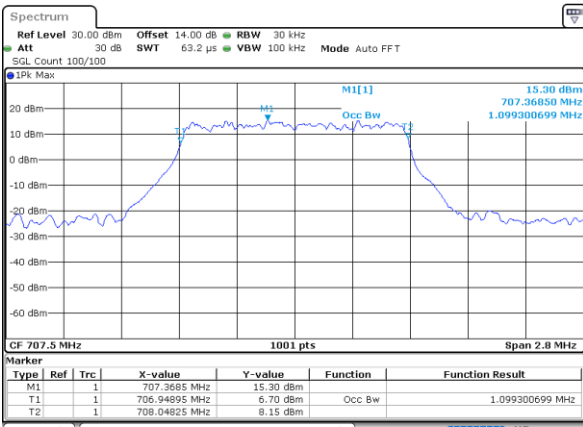

Highest Channel / 10MHz / QPSK

Date: 28.OCT.2021 15:55:40

Highest Channel / 10MHz / 16QAM

Date: 28.OCT.2021 15:56:07

LTE Band 12

Lowest Channel / 1.4MHz / 64QAM

Date: 28.OCT.2021 14:19:52

Lowest Channel / 3MHz / 64QAM

Date: 28.OCT.2021 14:56:19

Middle Channel / 1.4MHz / 64QAM

Date: 28.OCT.2021 14:24:27

Middle Channel / 3MHz / 64QAM

Date: 28.OCT.2021 15:02:25

Highest Channel / 1.4MHz / 64QAM

Date: 28.OCT.2021 14:26:04

Highest Channel / 3MHz / 64QAM