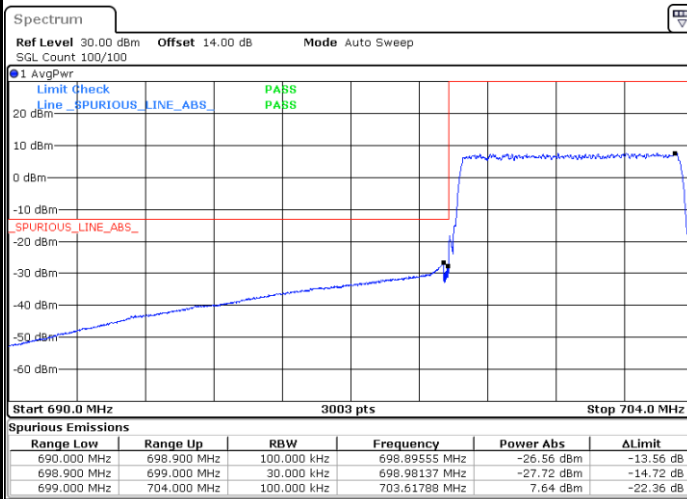

Lowest Band Edge / Full RB

Highest Band Edge / Full RB

LTE Band 12 / 3MHz / 16QAM

Lowest Band Edge / 1 RB

Highest Band Edge / 1 RB

Lowest Band Edge / Full RB

Highest Band Edge / Full RB

LTE Band 12 / 3MHz / 64QAM

LTE Band 12 / 5MHz / QPSK

Lowest Band Edge / 1 RB

Highest Band Edge / 1 RB

Lowest Band Edge / Full RB

Highest Band Edge / Full RB

LTE Band 12 / 5MHz / 16QAM

Lowest Band Edge / 1RB

Highest Band Edge / 1 RB

Lowest Band Edge / Full RB

Highest Band Edge / Full RB

LTE Band 12 / 5MHz / 64QAM

Lowest Band Edge / 1RB

Date: 28.OCT.2021 15:12:15

Highest Band Edge / 1 RB

Date: 28.OCT.2021 15:18:27

Lowest Band Edge / Full RB

Date: 28.OCT.2021 15:10:36

Highest Band Edge / Full RB

Date: 28.OCT.2021 15:16:49

LTE Band 12 / 10MHz / QPSK

Lowest Band Edge / 1 RB

Date: 28.OCT.2021 15:50:14

Highest Band Edge / 1 RB

Date: 28.OCT.2021 16:03:17