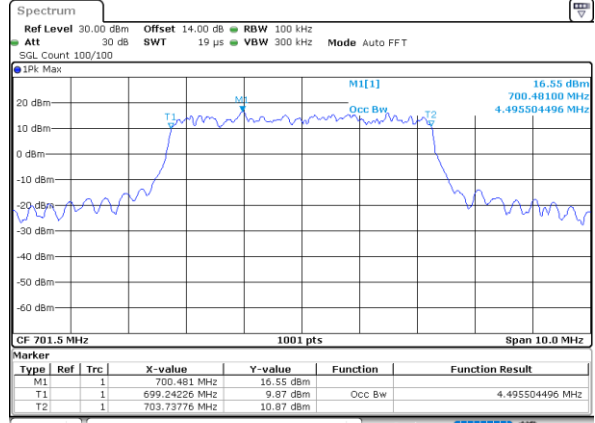

Highest Channel / 3MHz / 16QAM

Date: 28.OCT.2021 14:44:20

LTE Band 12

Lowest Channel / 5MHz / QPSK

Date: 28.OCT.2021 15:19:45

Lowest Channel / 5MHz / 16QAM

Date: 28.OCT.2021 15:20:12

Middle Channel / 5MHz / QPSK

Date: 28.OCT.2021 15:29:51

Middle Channel / 5MHz / 16QAM

Date: 28.OCT.2021 15:29:24

Highest Channel / 5MHz / QPSK

Date: 28.OCT.2021 15:32:48

Highest Channel / 5MHz / 16QAM

Date: 28.OCT.2021 15:33:15

LTE Band 12