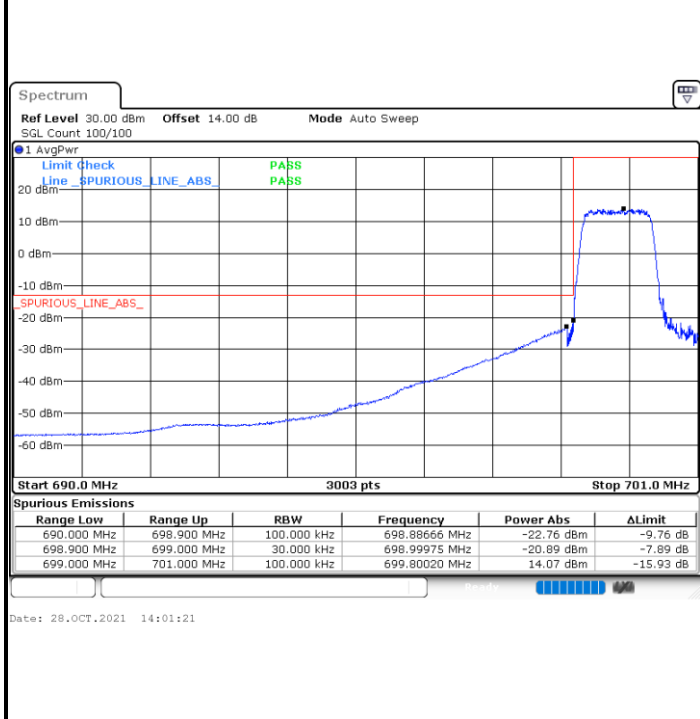

Date: 28.OCT.2021 15:04:03

LTE Band 12

Lowest Channel / 5MHz / 64QAM

Date: 28_OCT_2021 15:08:40

Lowest Channel / 10MHz / 64QAM

Date: 28_OCT_2021 16:05:29

Middle Channel / 5MHz / 64QAM

Date: 28_OCT_2021 15:13:23

Middle Channel / 10MHz / 64QAM

Date: 28_OCT_2021 16:10:05

Highest Channel / 5MHz / 64QAM

Date: 28_OCT_2021 15:15:00

Highest Channel / 10MHz / 64QAM

Date: 28_OCT_2021 16:11:43

Conducted Band Edge

LTE Band 12 / 1.4MHz / 16QAM

Lowest Band Edge / 1 RB

Highest Band Edge / 1 RB

Lowest Band Edge / Full RB

Highest Band Edge / Full RB

LTE Band 12 / 1.4MHz / 64QAM

Lowest Band Edge / 1 RB

Date: 28.OCT.2021 14:23:19

Highest Band Edge / 1 RB

Date: 28.OCT.2021 14:29:31

Lowest Band Edge / Full RB

Date: 28.OCT.2021 14:21:41

Highest Band Edge / Full RB

Date: 28.OCT.2021 14:27:53

LTE Band 12 / 3MHz / QPSK

Lowest Band Edge / 1RB

Highest Band Edge / 1 RB