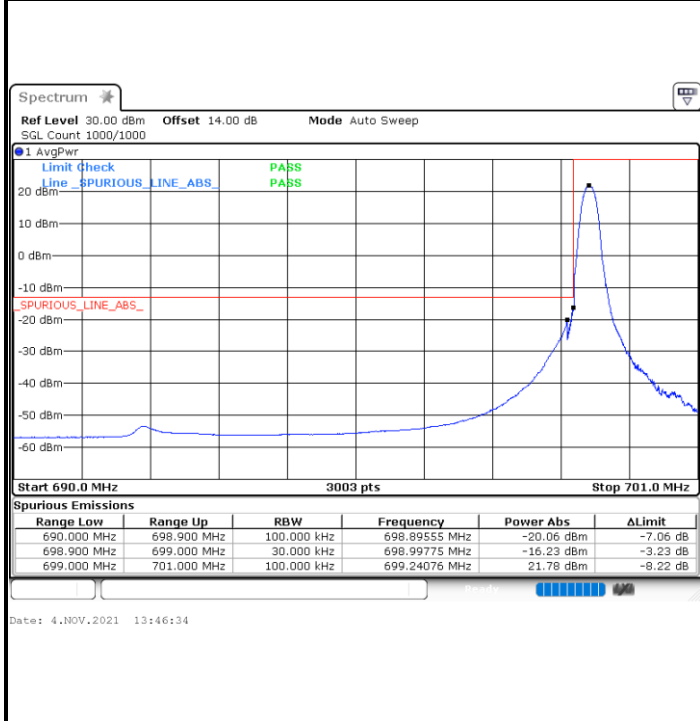

Date: 28.OCT.2021 15:04:03

LTE Band 12

Lowest Channel / 5MHz / 64QAM

Date: 28_OCT_2021 15:08:40

Lowest Channel / 10MHz / 64QAM

Date: 28_OCT_2021 16:05:29

Middle Channel / 5MHz / 64QAM

Date: 28_OCT_2021 15:13:23

Middle Channel / 10MHz / 64QAM

Date: 28_OCT_2021 16:10:05

Highest Channel / 5MHz / 64QAM

Date: 28_OCT_2021 15:15:00

Highest Channel / 10MHz / 64QAM

Date: 28_OCT_2021 16:11:43

Conducted Band Edge

LTE Band 12 / 1.4MHz / 16QAM

Lowest Band Edge / 1 RB

Highest Band Edge / 1 RB

Lowest Band Edge / Full RB

Highest Band Edge / Full RB

LTE Band 12 / 1.4MHz / 64QAM

Lowest Band Edge / 1 RB

Date: 28.OCT.2021 14:23:19

Highest Band Edge / 1 RB

Date: 28.OCT.2021 14:29:31

Lowest Band Edge / Full RB

Date: 28.OCT.2021 14:21:41

Highest Band Edge / Full RB

Date: 28.OCT.2021 14:27:53

LTE Band 12 / 3MHz / QPSK

Lowest Band Edge / 1RB

Highest Band Edge / 1 RB