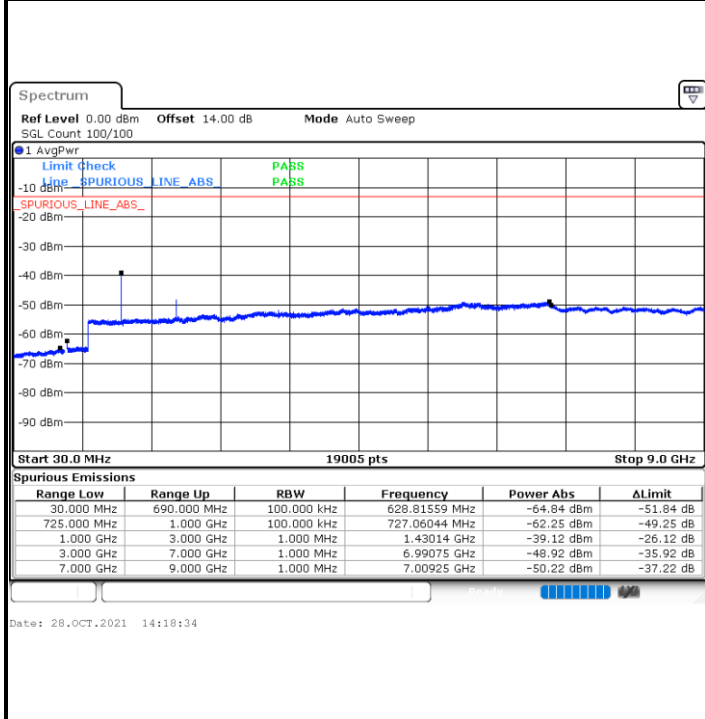

Lowest Band Edge / Full RB

Date: 28.OCT.2021 15:45:20

Highest Band Edge / Full RB

Date: 28.OCT.2021 15:58:23

LTE Band 12 / 10MHz / 16QAM

Lowest Band Edge / 1 RB

Date: 28.OCT.2021 15:48:36

Highest Band Edge / 1 RB

Date: 28.OCT.2021 16:01:39

Lowest Band Edge / Full RB

Date: 28.OCT.2021 15:46:58

Highest Band Edge / Full RB

Date: 28.OCT.2021 16:00:01

LTE Band 12 / 10MHz / 64QAM

Lowest Band Edge / 1 RB

Date: 28.OCT.2021 16:08:56

Highest Band Edge / 1 RB

Date: 28.OCT.2021 16:15:10

Lowest Band Edge / Full RB

Date: 28.OCT.2021 16:07:18

Highest Band Edge / Full RB

Date: 28.OCT.2021 16:13:32

Conducted Spurious Emission

LTE Band 12 / 1.4MHz

Highest Channel / QPSK

Highest Channel / 16QAM

LTE Band 12 / 3MHz

Lowest Channel / QPSK

Lowest Channel / 16QAM

LTE Band 12 / 3MHz

Middle Channel / QPSK

Middle Channel / 16QAM