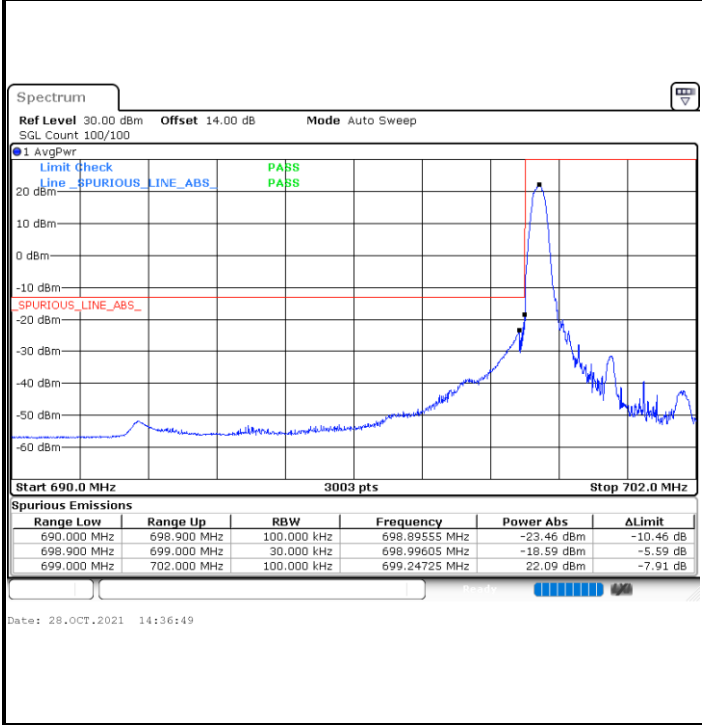

Date: 28.OCT.2021 14:29:31

Lowest Band Edge / Full RB

Date: 28.OCT.2021 14:21:41

Highest Band Edge / Full RB

Date: 28.OCT.2021 14:27:53

LTE Band 12 / 3MHz / QPSK

Lowest Band Edge / 1RB

Highest Band Edge / 1 RB

Lowest Band Edge / Full RB

Highest Band Edge / Full RB

LTE Band 12 / 3MHz / 16QAM

Lowest Band Edge / 1 RB

Highest Band Edge / 1 RB

Lowest Band Edge / Full RB

Highest Band Edge / Full RB

LTE Band 12 / 3MHz / 64QAM

LTE Band 12 / 5MHz / QPSK

Lowest Band Edge / 1 RB

Highest Band Edge / 1 RB

Lowest Band Edge / Full RB

Highest Band Edge / Full RB

LTE Band 12 / 5MHz / 16QAM

Lowest Band Edge / 1RB

Highest Band Edge / 1 RB

Lowest Band Edge / Full RB

Highest Band Edge / Full RB

LTE Band 12 / 5MHz / 64QAM

Lowest Band Edge / 1RB

Date: 28.OCT.2021 15:12:15

Highest Band Edge / 1 RB

Date: 28.OCT.2021 15:18:27

Lowest Band Edge / Full RB