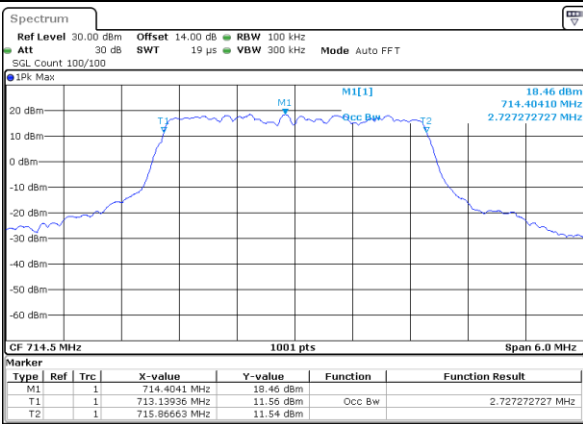

Date: 28.OCT.2021 14:06:39

Highest Channel / 1.4MHz / QPSK

Date: 28.OCT.2021 14:10:03

Highest Channel / 1.4MHz / 16QAM

Date: 28.OCT.2021 14:10:30

LTE Band 12

Lowest Channel / 3MHz / QPSK

Date: 28.OCT.2021 14:30:50

Lowest Channel / 3MHz / 16QAM

Date: 28.OCT.2021 14:31:17

Middle Channel / 3MHz / QPSK

Date: 28.OCT.2021 14:40:55

Middle Channel / 3MHz / 16QAM

Date: 28.OCT.2021 14:40:29

Highest Channel / 3MHz / QPSK

Date: 28.OCT.2021 14:43:52

Highest Channel / 3MHz / 16QAM

Date: 28.OCT.2021 14:44:20

LTE Band 12

Lowest Channel / 5MHz / QPSK

Date: 28.OCT.2021 15:19:45

Lowest Channel / 5MHz / 16QAM

Date: 28.OCT.2021 15:20:12

Middle Channel / 5MHz / QPSK