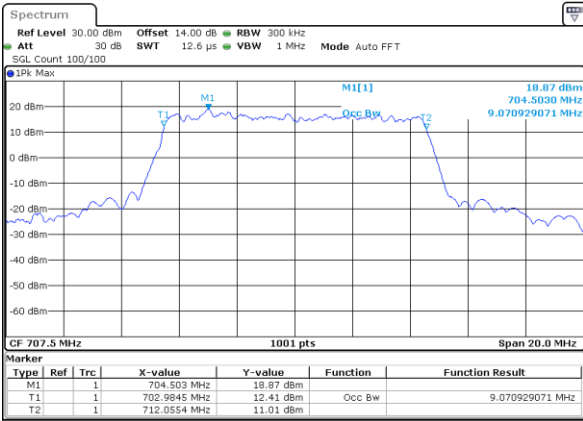

Date: 28.OCT.2021 15:29:51

Middle Channel / 5MHz / 16QAM

Date: 28.OCT.2021 15:29:24

Highest Channel / 5MHz / QPSK

Date: 28.OCT.2021 15:32:48

Highest Channel / 5MHz / 16QAM

Date: 28.OCT.2021 15:33:15

LTE Band 12

Lowest Channel / 10MHz / QPSK

Date: 28.OCT.2021 15:42:38

Lowest Channel / 10MHz / 16QAM

Date: 28.OCT.2021 15:43:05

Middle Channel / 10MHz / QPSK

Date: 28.OCT.2021 15:52:43

Middle Channel / 10MHz / 16QAM

Date: 28.OCT.2021 15:52:17

Highest Channel / 10MHz / QPSK

Date: 28.OCT.2021 15:55:40

Highest Channel / 10MHz / 16QAM

Date: 28.OCT.2021 15:56:07

LTE Band 12

Lowest Channel / 1.4MHz / 64QAM

Date: 28.OCT.2021 14:19:52

Lowest Channel / 3MHz / 64QAM

Date: 28.OCT.2021 14:56:19

Middle Channel / 1.4MHz / 64QAM

Date: 28.OCT.2021 14:24:27

Middle Channel / 3MHz / 64QAM

Date: 28.OCT.2021 15:02:25

Highest Channel / 1.4MHz / 64QAM

Date: 28.OCT.2021 14:26:04

Highest Channel / 3MHz / 64QAM