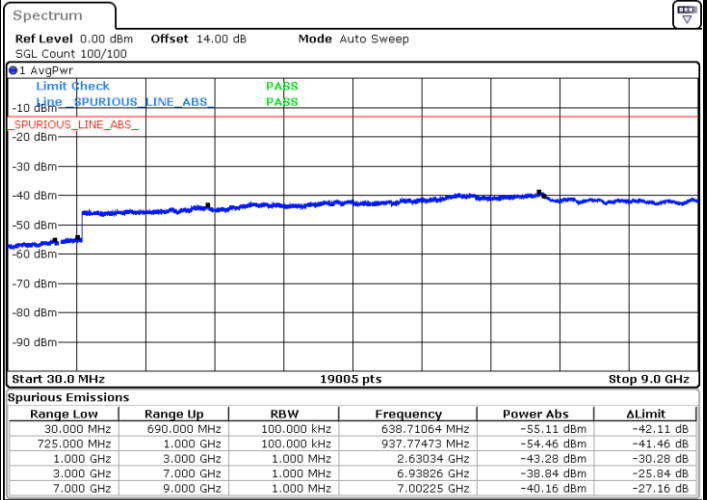

Date: 28.OCT.2021 14:43:28

Date: 28.OCT.2021 14:42:35

Highest Channel / QPSK

Highest Channel / 16QAM

Date: 28.OCT.2021 14:53:15

Date: 28.OCT.2021 14:54:17

LTE Band 12 / 5MHz

Lowest Channel / QPSK

Lowest Channel / 16QAM

Date: 28.OCT.2021 15:28:06

Date: 28.OCT.2021 15:28:59

Middle Channel / QPSK

Middle Channel / 16QAM

Date: 28.OCT.2021 15:32:24

Date: 28.OCT.2021 15:31:31

LTE Band 12 / 5MHz

Highest Channel / QPSK

Date: 28.OCT.2021 15:42:12

Highest Channel / 16QAM

Date: 28.OCT.2021 15:41:19

LTE Band 12 / 10MHz

Lowest Channel / QPSK

Date: 28.OCT.2021 15:50:59

Lowest Channel / 16QAM