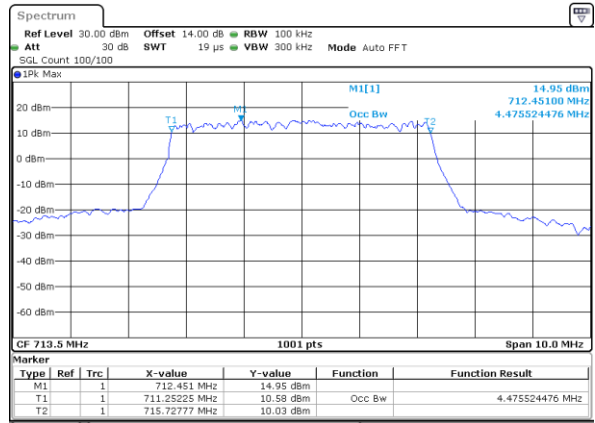

Highest Channel / 3MHz / 16QAM

Date: 28.OCT.2021 14:44:20

LTE Band 12

Lowest Channel / 5MHz / QPSK

Date: 28.OCT.2021 15:19:45

Lowest Channel / 5MHz / 16QAM

Date: 28.OCT.2021 15:20:12

Middle Channel / 5MHz / QPSK

Date: 28.OCT.2021 15:29:51

Middle Channel / 5MHz / 16QAM

Date: 28.OCT.2021 15:29:24

Highest Channel / 5MHz / QPSK

Date: 28.OCT.2021 15:32:48

Highest Channel / 5MHz / 16QAM

Date: 28.OCT.2021 15:33:15

LTE Band 12

Highest Channel / 10MHz / QPSK

Date: 28.OCT.2021 15:55:40

Highest Channel / 10MHz / 16QAM

Date: 28.OCT.2021 15:56:07

LTE Band 12

Lowest Channel / 1.4MHz / 64QAM

Date: 28.OCT.2021 14:19:52

Lowest Channel / 3MHz / 64QAM