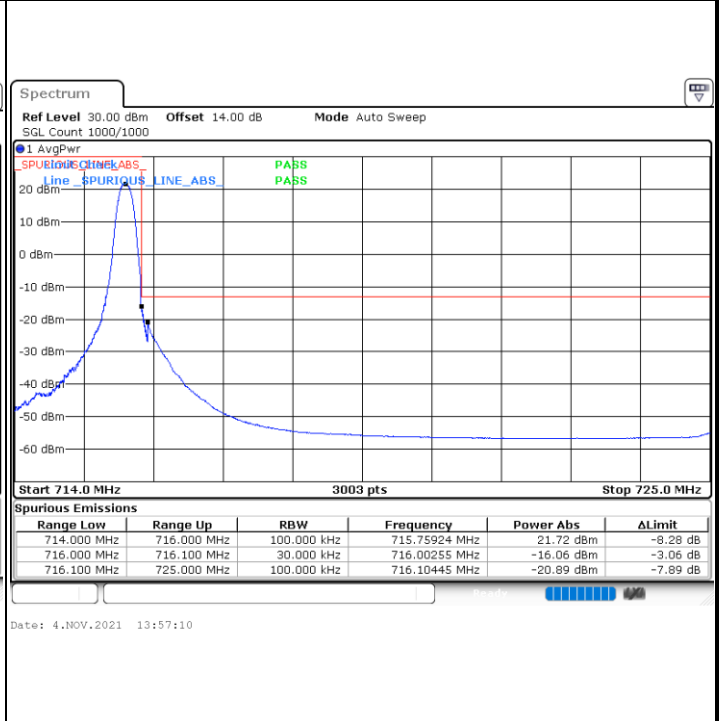

Date: 28.OCT.2021 15:04:03

LTE Band 12

Lowest Channel / 5MHz / 64QAM

Date: 28_OCT_2021 15:08:40

Lowest Channel / 10MHz / 64QAM

Date: 28_OCT_2021 16:05:29

Middle Channel / 5MHz / 64QAM

Date: 28_OCT_2021 15:13:23

Middle Channel / 10MHz / 64QAM

Date: 28_OCT_2021 16:10:05

Highest Channel / 5MHz / 64QAM

Date: 28_OCT_2021 15:15:00

Highest Channel / 10MHz / 64QAM

Date: 28_OCT_2021 16:11:43

Conducted Band Edge

LTE Band 12 / 1.4MHz / 16QAM

Lowest Band Edge / 1 RB

Highest Band Edge / 1 RB

Lowest Band Edge / Full RB

Highest Band Edge / Full RB

LTE Band 12 / 1.4MHz / 64QAM

Lowest Band Edge / 1 RB

Date: 28.OCT.2021 14:23:19

Highest Band Edge / 1 RB

Date: 28.OCT.2021 14:29:31

Lowest Band Edge / Full RB

Date: 28.OCT.2021 14:21:41

Highest Band Edge / Full RB

Date: 28.OCT.2021 14:27:53

LTE Band 12 / 3MHz / QPSK

Lowest Band Edge / 1RB

Highest Band Edge / 1 RB