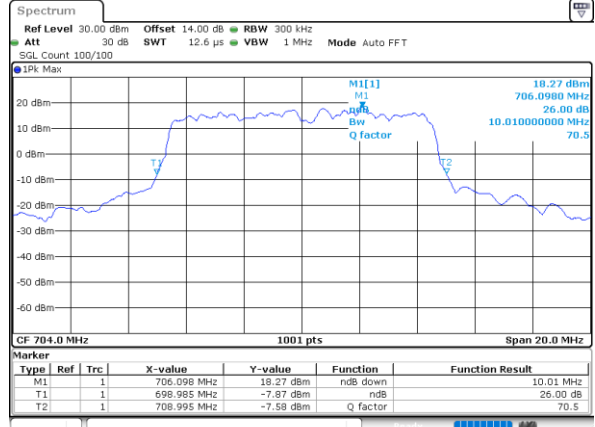

LTE Band 12

Lowest Channel / 10MHz / QPSK

Date: 28_OCT_2021 15:43:49

Lowest Channel / 10MHz / 16QAM

Date: 28_OCT_2021 15:43:22

Middle Channel / 10MHz / QPSK

Date: 28_OCT_2021 15:53:01

Middle Channel / 10MHz / 16QAM

Date: 28_OCT_2021 15:53:27

Highest Channel / 10MHz / QPSK

Date: 28_OCT_2021 15:56:52

Highest Channel / 10MHz / 16QAM

Date: 28_OCT_2021 15:56:25

LTE Band 12

Lowest Channel / 1.4MHz / 64QAM

Date: 28.OCT.2021 14:20:10