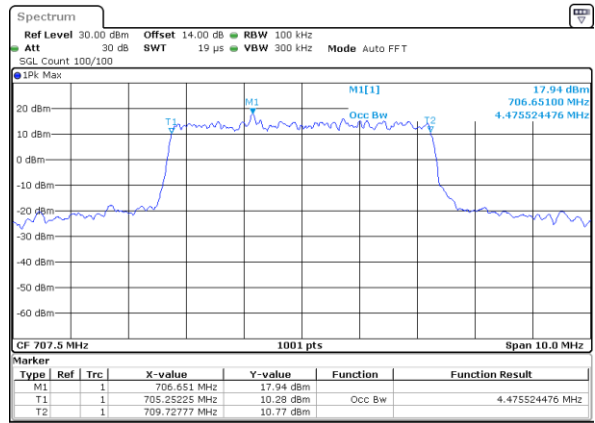

Highest Channel / 3MHz / 16QAM

Date: 28.OCT.2021 14:44:20

LTE Band 12

Lowest Channel / 5MHz / QPSK

Date: 28.OCT.2021 15:19:45

Lowest Channel / 5MHz / 16QAM

Date: 28.OCT.2021 15:20:12

Middle Channel / 5MHz / QPSK

Date: 28.OCT.2021 15:29:51

Middle Channel / 5MHz / 16QAM

Date: 28.OCT.2021 15:29:24

Highest Channel / 5MHz / QPSK

Date: 28.OCT.2021 15:32:48

Highest Channel / 5MHz / 16QAM

Date: 28.OCT.2021 15:33:15

LTE Band 12