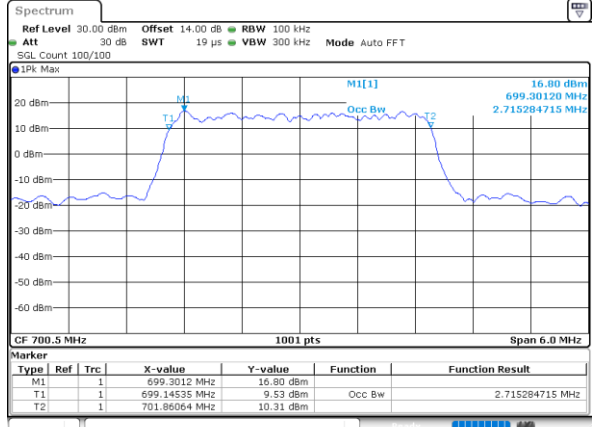

Highest Channel / 10MHz / QPSK

Date: 28.OCT.2021 15:55:40

Highest Channel / 10MHz / 16QAM

Date: 28.OCT.2021 15:56:07

LTE Band 12

Lowest Channel / 1.4MHz / 64QAM

Date: 28.OCT.2021 14:19:52

Lowest Channel / 3MHz / 64QAM

Date: 28.OCT.2021 14:56:19

Middle Channel / 1.4MHz / 64QAM

Date: 28.OCT.2021 14:24:27

Middle Channel / 3MHz / 64QAM

Date: 28.OCT.2021 15:02:25

Highest Channel / 1.4MHz / 64QAM

Date: 28.OCT.2021 14:26:04

Highest Channel / 3MHz / 64QAM