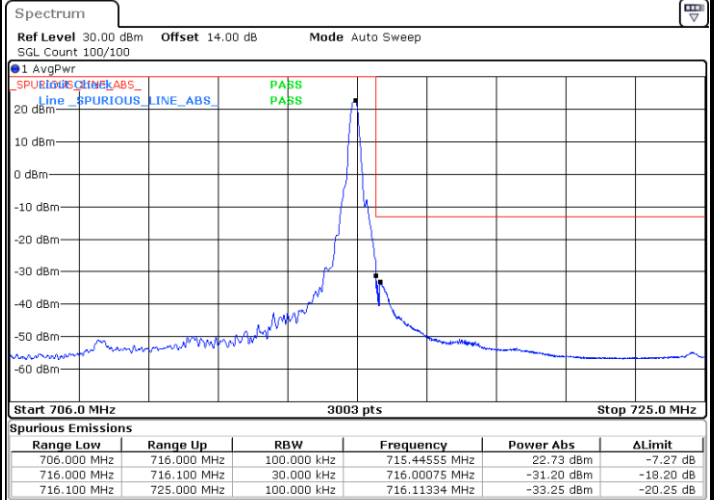

Lowest Band Edge / Full RB

Highest Band Edge / Full RB

LTE Band 12 / 5MHz / 64QAM

Lowest Band Edge / 1RB

Date: 28.OCT.2021 15:12:15

Highest Band Edge / 1 RB

Date: 28.OCT.2021 15:18:27

Lowest Band Edge / Full RB

Date: 28.OCT.2021 15:10:36

Highest Band Edge / Full RB

Date: 28.OCT.2021 15:16:49

LTE Band 12 / 10MHz / QPSK

Lowest Band Edge / 1 RB

Date: 28.OCT.2021 15:50:14

Highest Band Edge / 1 RB

Date: 28.OCT.2021 16:03:17

Lowest Band Edge / Full RB

Date: 28.OCT.2021 15:45:20

Highest Band Edge / Full RB

Date: 28.OCT.2021 15:58:23

LTE Band 12 / 10MHz / 16QAM

Lowest Band Edge / 1 RB

Date: 28.OCT.2021 15:48:36

Highest Band Edge / 1 RB

Date: 28.OCT.2021 16:01:39

Lowest Band Edge / Full RB

Date: 28.OCT.2021 15:46:58

Highest Band Edge / Full RB

Date: 28.OCT.2021 16:00:01

LTE Band 12 / 10MHz / 64QAM

Lowest Band Edge / 1 RB

Date: 28.OCT.2021 16:08:56