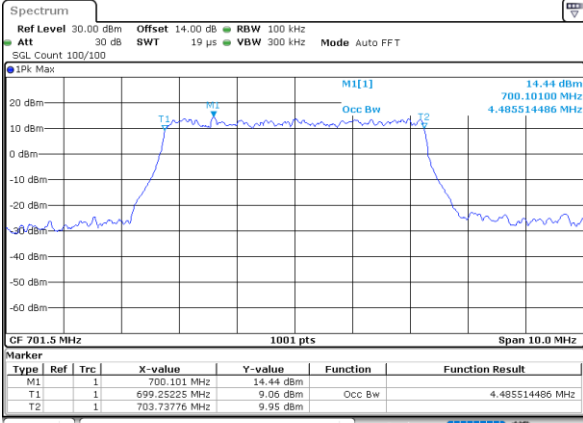

Highest Channel / 10MHz / QPSK

Date: 28.OCT.2021 15:55:40

Highest Channel / 10MHz / 16QAM

Date: 28.OCT.2021 15:56:07

LTE Band 12

Lowest Channel / 1.4MHz / 64QAM

Date: 28.OCT.2021 14:19:52

Lowest Channel / 3MHz / 64QAM

Date: 28.OCT.2021 14:56:19

Middle Channel / 1.4MHz / 64QAM

Date: 28.OCT.2021 14:24:27

Middle Channel / 3MHz / 64QAM

Date: 28.OCT.2021 15:02:25

Highest Channel / 1.4MHz / 64QAM

Date: 28.OCT.2021 14:26:04

Highest Channel / 3MHz / 64QAM

Date: 28.OCT.2021 15:04:03

LTE Band 12

Lowest Channel / 5MHz / 64QAM

Date: 28_OCT_2021 15:08:40

Lowest Channel / 10MHz / 64QAM

Date: 28_OCT_2021 16:05:29

Middle Channel / 5MHz / 64QAM

Date: 28_OCT_2021 15:13:23

Middle Channel / 10MHz / 64QAM

Date: 28_OCT_2021 16:10:05

Highest Channel / 5MHz / 64QAM

Date: 28_OCT_2021 15:15:00

Highest Channel / 10MHz / 64QAM

Date: 28_OCT_2021 16:11:43

Conducted Band Edge

LTE Band 12 / 1.4MHz / 16QAM