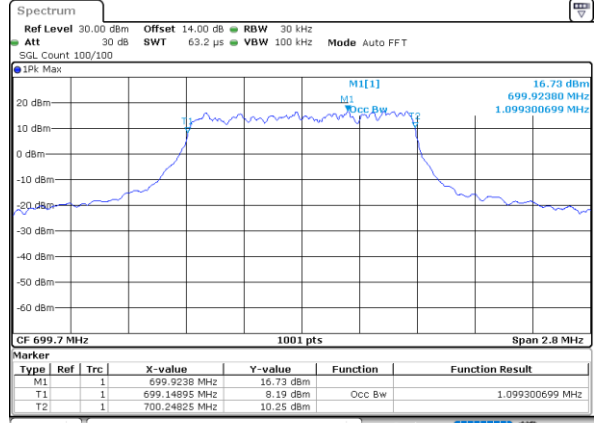

Date: 28.OCT.2021 15:13:40

Middle Channel / 10MHz / 64QAM

Date: 28.OCT.2021 16:10:23

Highest Channel / 5MHz / 64QAM

Date: 28.OCT.2021 15:15:18

Highest Channel / 10MHz / 64QAM

Date: 28.OCT.2021 16:12:01

Occupied Bandwidth

Mode	LTE Band 12 : 99%OBW(MHz)											
BW	1.4MHz		3MHz		5MHz		10MHz		15MHz		20MHz	
Mod.	QPSK	16QAM	QPSK	16QAM	QPSK	16QAM	QPSK	16QAM	QPSK	16QAM	QPSK	16QAM
Lowest CH	1.10	1.10	2.71	2.73	4.51	4.50	9.11	9.01	-	-	-	-
Middle CH	1.12	1.09	2.75	2.75	4.49	4.48	9.07	9.07	-	-	-	-
Highest CH	1.09	1.10	2.73	2.72	4.50	4.48	9.05	9.03	-	-	-	-
Mode	LTE Band 12 : 99%OBW(MHz)											
BW	1.4MHz		3MHz		5MHz		10MHz		15MHz		20MHz	
Mod.	64QAM		64QAM		64QAM		64QAM		64QAM		64QAM	
Lowest CH	1.10	-	2.72	-	4.49	-	8.99	-	-	-	-	-
Middle CH	1.10	-	2.70	-	4.50	-	9.07	-	-	-	-	-
Highest CH	1.09	-	2.72	-	4.52	-	9.05	-	-	-	-	-

LTE Band 12

Lowest Channel / 1.4MHz / QPSK

Date: 28.OCT.2021 13:56:54

Lowest Channel / 1.4MHz / 16QAM

Date: 28.OCT.2021 13:57:29

Middle Channel / 1.4MHz / QPSK

Date: 28.OCT.2021 14:07:06

Middle Channel / 1.4MHz / 16QAM

Date: 28.OCT.2021 14:06:39

Highest Channel / 1.4MHz / QPSK

Date: 28.OCT.2021 14:10:03

Highest Channel / 1.4MHz / 16QAM

Date: 28.OCT.2021 14:10:30

LTE Band 12

Lowest Channel / 3MHz / QPSK

Date: 28.OCT.2021 14:30:50