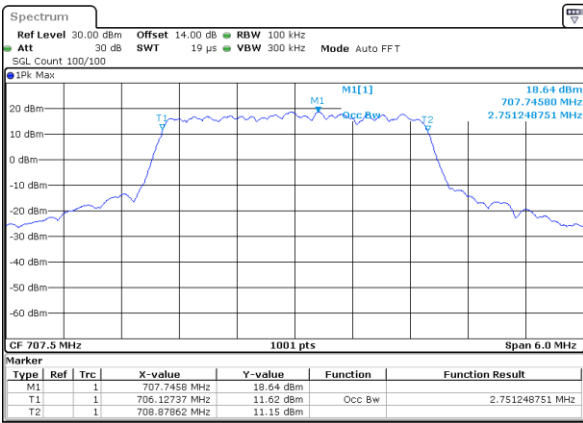

Middle Channel / 3MHz / QPSK

Date: 28.OCT.2021 14:40:55