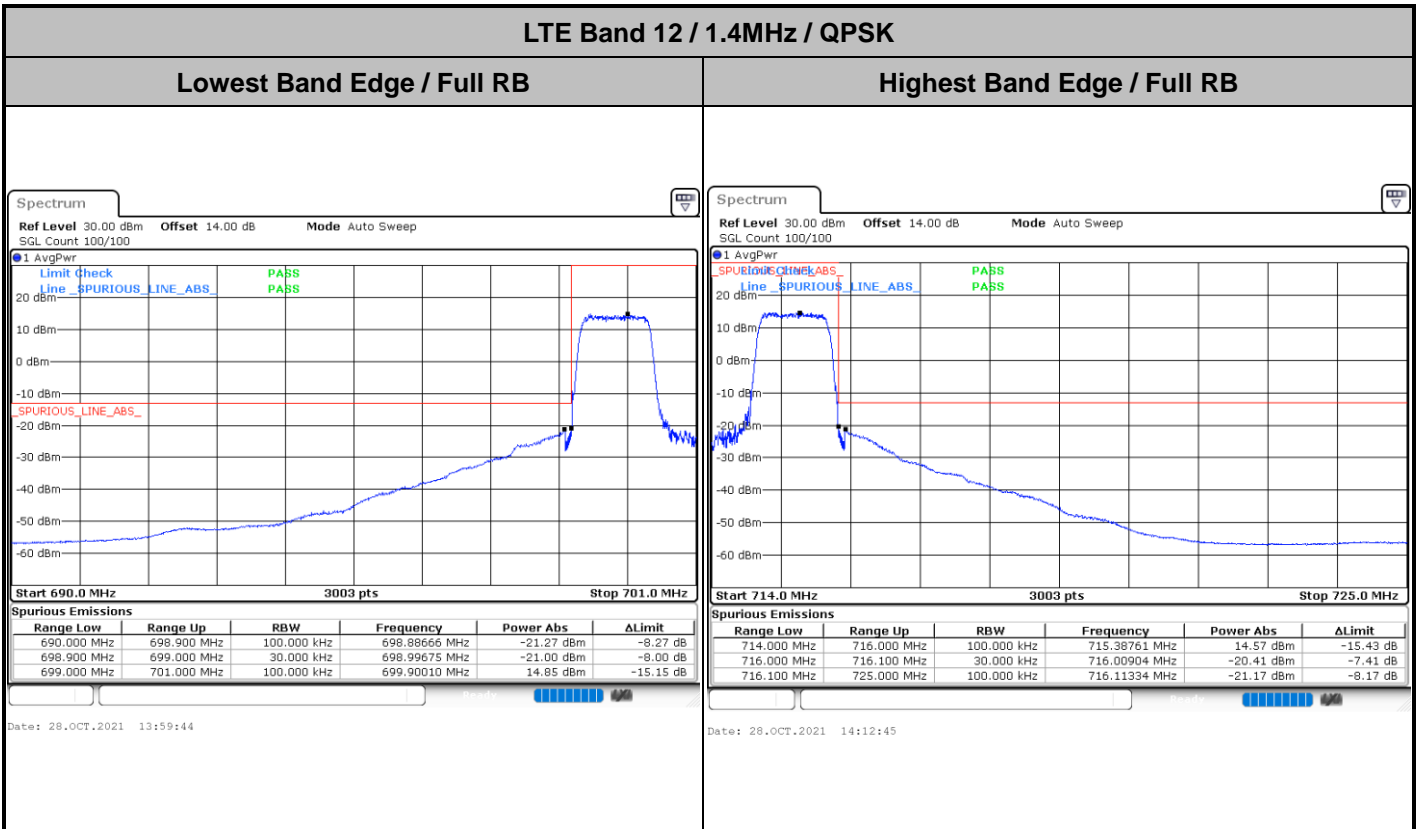

Date: 28.OCT.2021 15:04:03

LTE Band 12

Lowest Channel / 5MHz / 64QAM

Date: 28_OCT_2021 15:08:40

Lowest Channel / 10MHz / 64QAM

Date: 28_OCT_2021 16:05:29

Middle Channel / 5MHz / 64QAM

Date: 28_OCT_2021 15:13:23

Middle Channel / 10MHz / 64QAM

Date: 28_OCT_2021 16:10:05

Highest Channel / 5MHz / 64QAM

Date: 28_OCT_2021 15:15:00

Highest Channel / 10MHz / 64QAM

Date: 28_OCT_2021 16:11:43

Conducted Band Edge

LTE Band 12 / 1.4MHz / 16QAM

Lowest Band Edge / 1 RB

Highest Band Edge / 1 RB

Lowest Band Edge / Full RB

Highest Band Edge / Full RB

LTE Band 12 / 1.4MHz / 64QAM

Lowest Band Edge / 1 RB

Date: 28.OCT.2021 14:23:19

Highest Band Edge / 1 RB

Date: 28.OCT.2021 14:29:31

Lowest Band Edge / Full RB

Date: 28.OCT.2021 14:21:41

Highest Band Edge / Full RB

Date: 28.OCT.2021 14:27:53

LTE Band 12 / 3MHz / QPSK

Lowest Band Edge / 1RB

Highest Band Edge / 1 RB