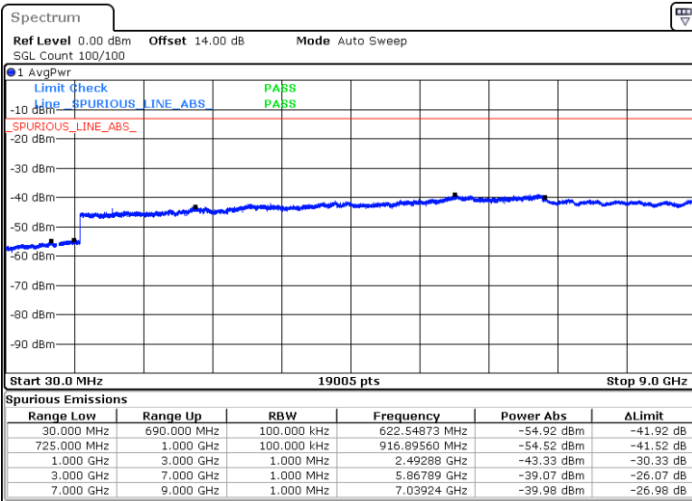

Date: 28.OCT.2021 14:43:28

Date: 28.OCT.2021 14:42:35

Highest Channel / QPSK

Highest Channel / 16QAM

Date: 28.OCT.2021 14:53:15

Date: 28.OCT.2021 14:54:17

LTE Band 12 / 5MHz

Lowest Channel / QPSK

Lowest Channel / 16QAM

Date: 28.OCT.2021 15:28:06

Date: 28.OCT.2021 15:28:59

Middle Channel / QPSK

Middle Channel / 16QAM

Date: 28.OCT.2021 15:32:24

Date: 28.OCT.2021 15:31:31

LTE Band 12 / 5MHz

Highest Channel / QPSK

Date: 28.OCT.2021 15:42:12

Highest Channel / 16QAM

Date: 28.OCT.2021 15:41:19

LTE Band 12 / 10MHz

Lowest Channel / QPSK

Date: 28.OCT.2021 15:50:59

Lowest Channel / 16QAM