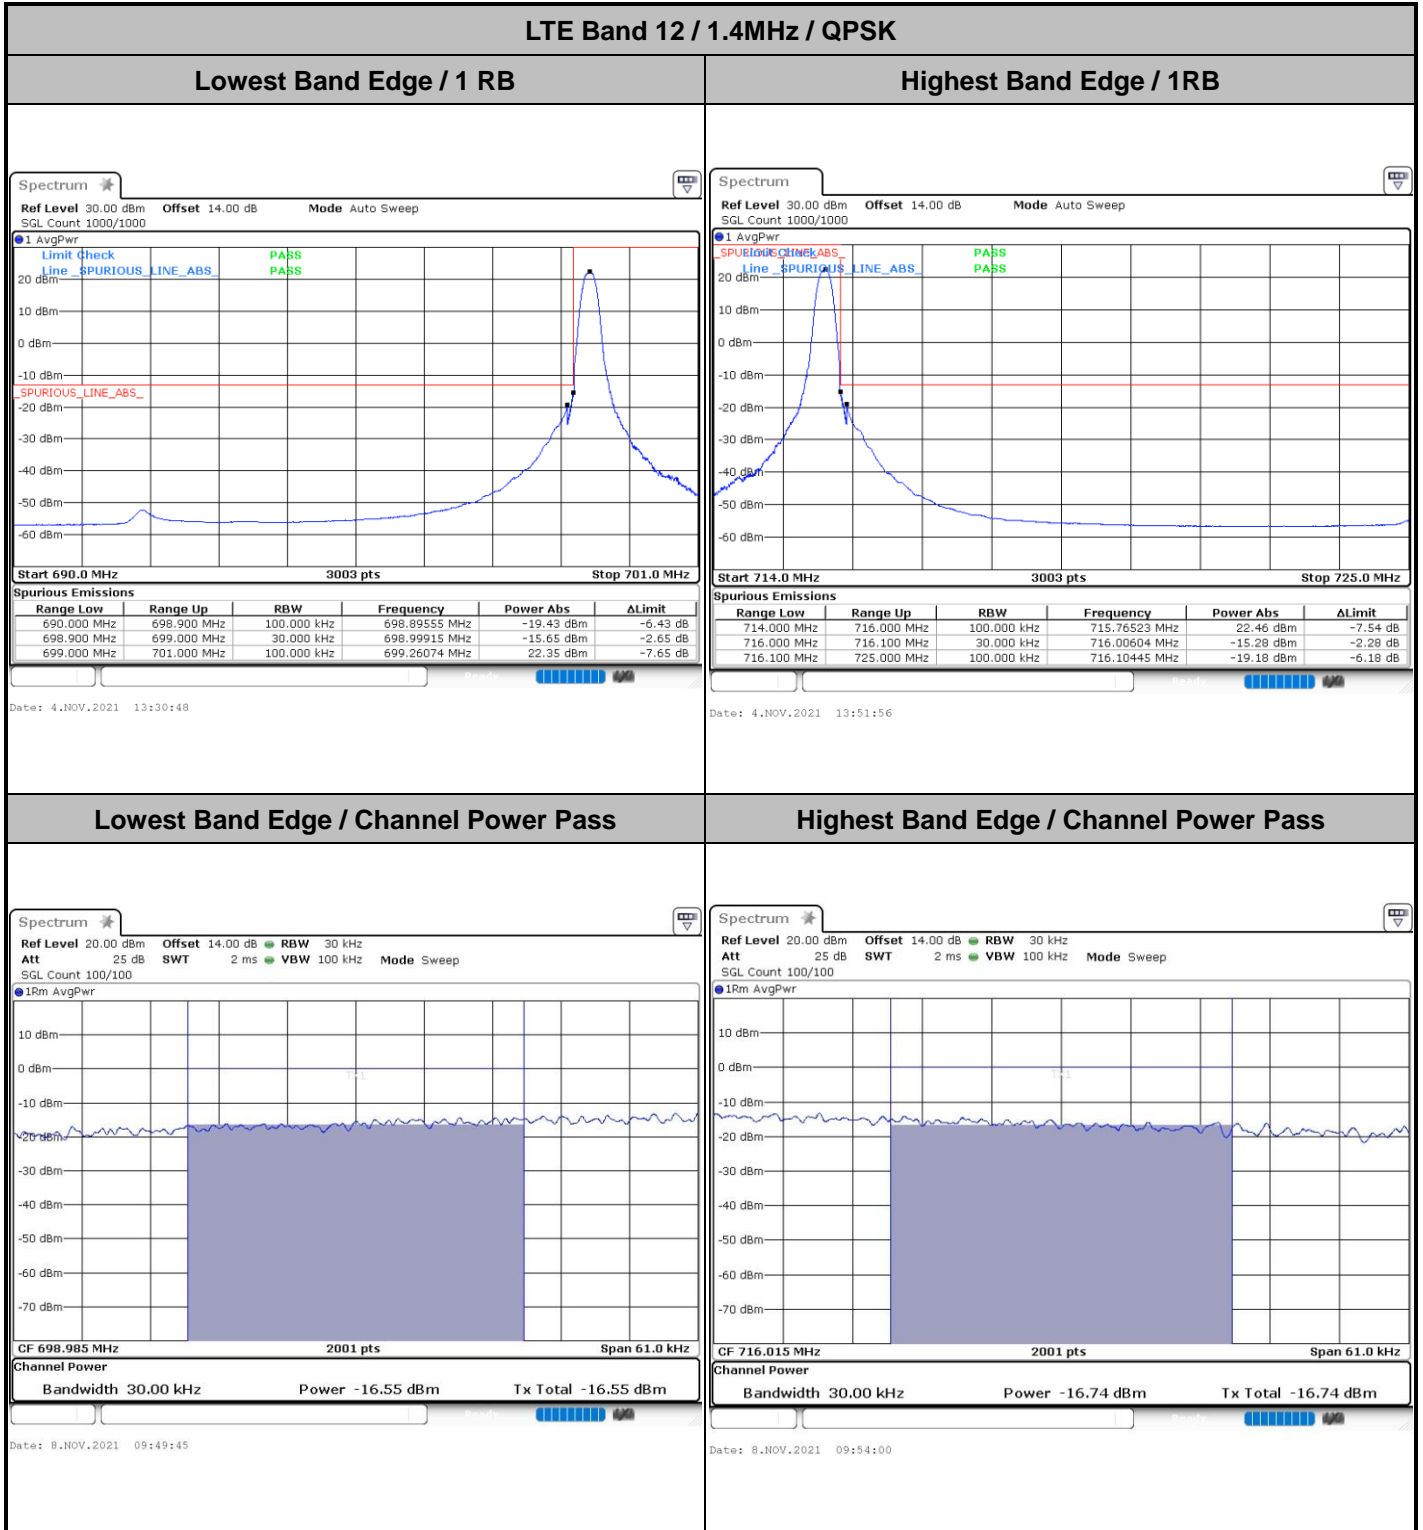

Date: 28.OCT.2021 15:04:03

LTE Band 12

Lowest Channel / 5MHz / 64QAM

Date: 28_OCT_2021 15:08:40

Lowest Channel / 10MHz / 64QAM

Date: 28_OCT_2021 16:05:29

Middle Channel / 5MHz / 64QAM

Date: 28_OCT_2021 15:13:23

Middle Channel / 10MHz / 64QAM

Date: 28_OCT_2021 16:10:05

Highest Channel / 5MHz / 64QAM

Date: 28_OCT_2021 15:15:00

Highest Channel / 10MHz / 64QAM

Date: 28_OCT_2021 16:11:43

Conducted Band Edge

LTE Band 12 / 1.4MHz / 16QAM

Lowest Band Edge / 1 RB

Highest Band Edge / 1 RB

Lowest Band Edge / Full RB

Highest Band Edge / Full RB

LTE Band 12 / 1.4MHz / 64QAM

Lowest Band Edge / 1 RB

Date: 28.OCT.2021 14:23:19

Highest Band Edge / 1 RB

Date: 28.OCT.2021 14:29:31

Lowest Band Edge / Full RB

Date: 28.OCT.2021 14:21:41

Highest Band Edge / Full RB

Date: 28.OCT.2021 14:27:53

LTE Band 12 / 3MHz / QPSK

Lowest Band Edge / 1RB

Highest Band Edge / 1 RB