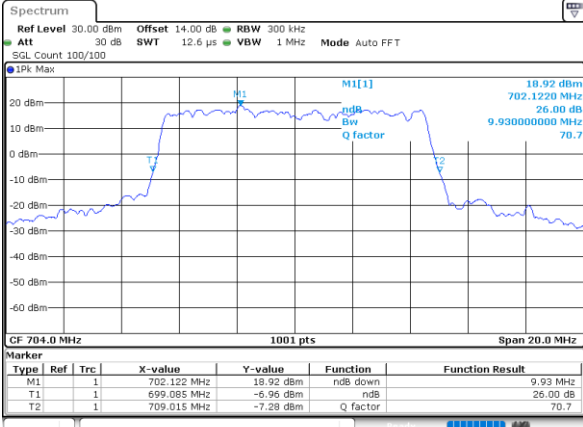

LTE Band 12

Lowest Channel / 10MHz / QPSK

Date: 28_OCT_2021 15:43:49

Lowest Channel / 10MHz / 16QAM

Date: 28_OCT_2021 15:43:22

Middle Channel / 10MHz / QPSK

Date: 28_OCT_2021 15:53:01

Middle Channel / 10MHz / 16QAM

Date: 28_OCT_2021 15:53:27

Highest Channel / 10MHz / QPSK

Date: 28_OCT_2021 15:56:52

Highest Channel / 10MHz / 16QAM

Date: 28_OCT_2021 15:56:25

LTE Band 12

Lowest Channel / 1.4MHz / 64QAM

Date: 28.OCT.2021 14:20:10