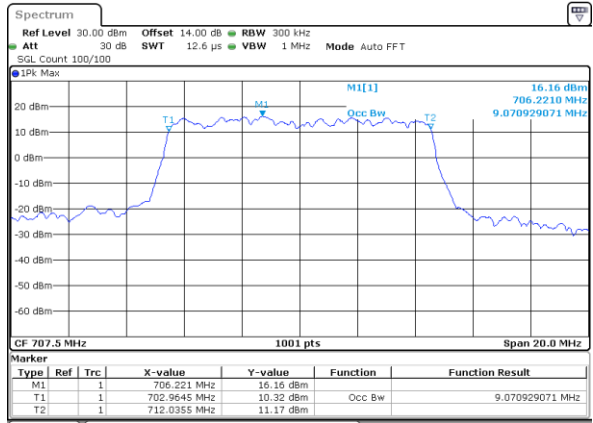

Date: 28.OCT.2021 14:56:19

Middle Channel / 1.4MHz / 64QAM

Date: 28.OCT.2021 14:24:27

Middle Channel / 3MHz / 64QAM

Date: 28.OCT.2021 15:02:25

Highest Channel / 1.4MHz / 64QAM

Date: 28.OCT.2021 14:26:04

Highest Channel / 3MHz / 64QAM

Date: 28.OCT.2021 15:04:03

LTE Band 12

Lowest Channel / 5MHz / 64QAM

Date: 28_OCT_2021 15:08:40

Lowest Channel / 10MHz / 64QAM

Date: 28_OCT_2021 16:05:29

Middle Channel / 5MHz / 64QAM

Date: 28_OCT_2021 15:13:23

Middle Channel / 10MHz / 64QAM

Date: 28_OCT_2021 16:10:05

Highest Channel / 5MHz / 64QAM

Date: 28_OCT_2021 15:15:00

Highest Channel / 10MHz / 64QAM

Date: 28_OCT_2021 16:11:43

Conducted Band Edge

LTE Band 12 / 1.4MHz / 16QAM

Lowest Band Edge / 1 RB

Highest Band Edge / 1 RB

Lowest Band Edge / Full RB

Highest Band Edge / Full RB

LTE Band 12 / 1.4MHz / 64QAM

Lowest Band Edge / 1 RB

Date: 28.OCT.2021 14:23:19

Highest Band Edge / 1 RB