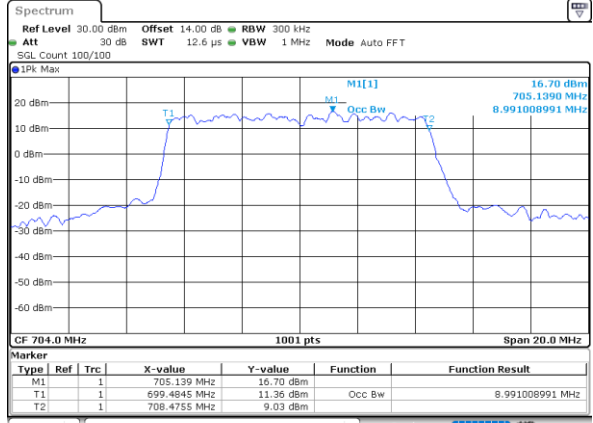

Date: 28.OCT.2021 14:56:19

Middle Channel / 1.4MHz / 64QAM

Date: 28.OCT.2021 14:24:27

Middle Channel / 3MHz / 64QAM

Date: 28.OCT.2021 15:02:25

Highest Channel / 1.4MHz / 64QAM

Date: 28.OCT.2021 14:26:04

Highest Channel / 3MHz / 64QAM

Date: 28.OCT.2021 15:04:03

LTE Band 12

Lowest Channel / 5MHz / 64QAM

Date: 28_OCT_2021 15:08:40

Lowest Channel / 10MHz / 64QAM

Date: 28_OCT_2021 16:05:29

Middle Channel / 5MHz / 64QAM

Date: 28_OCT_2021 15:13:23

Middle Channel / 10MHz / 64QAM

Date: 28_OCT_2021 16:10:05

Highest Channel / 5MHz / 64QAM

Date: 28_OCT_2021 15:15:00

Highest Channel / 10MHz / 64QAM

Date: 28_OCT_2021 16:11:43

Conducted Band Edge

LTE Band 12 / 1.4MHz / 16QAM

Lowest Band Edge / 1 RB

Highest Band Edge / 1 RB

Lowest Band Edge / Full RB

Highest Band Edge / Full RB

LTE Band 12 / 1.4MHz / 64QAM

Lowest Band Edge / 1 RB

Date: 28.OCT.2021 14:23:19

Highest Band Edge / 1 RB