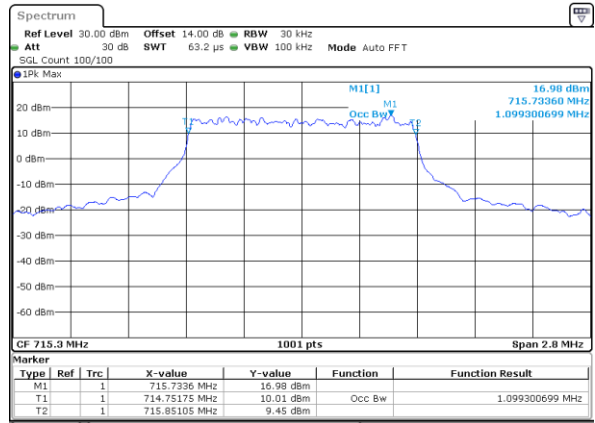

Mode	LTE Band 12 : 99%OBW(MHz)											
BW	1.4MHz		3MHz		5MHz		10MHz		15MHz		20MHz	
Mod.	QPSK	16QAM	QPSK	16QAM	QPSK	16QAM	QPSK	16QAM	QPSK	16QAM	QPSK	16QAM
Lowest CH	1.10	1.10	2.71	2.73	4.51	4.50	9.11	9.01	-	-	-	-
Middle CH	1.12	1.09	2.75	2.75	4.49	4.48	9.07	9.07	-	-	-	-
Highest CH	1.09	1.10	2.73	2.72	4.50	4.48	9.05	9.03	-	-	-	-
Mode	LTE Band 12 : 99%OBW(MHz)											
BW	1.4MHz		3MHz		5MHz		10MHz		15MHz		20MHz	
Mod.	64QAM		64QAM		64QAM		64QAM		64QAM		64QAM	
Lowest CH	1.10	-	2.72	-	4.49	-	8.99	-	-	-	-	-
Middle CH	1.10	-	2.70	-	4.50	-	9.07	-	-	-	-	-
Highest CH	1.09	-	2.72	-	4.52	-	9.05	-	-	-	-	-

LTE Band 12

Lowest Channel / 1.4MHz / QPSK

Date: 28.OCT.2021 13:56:54

Lowest Channel / 1.4MHz / 16QAM

Date: 28.OCT.2021 13:57:29

Middle Channel / 1.4MHz / QPSK

Date: 28.OCT.2021 14:07:06

Middle Channel / 1.4MHz / 16QAM

Date: 28.OCT.2021 14:06:39

Highest Channel / 1.4MHz / QPSK

Date: 28.OCT.2021 14:10:03

Highest Channel / 1.4MHz / 16QAM

Date: 28.OCT.2021 14:10:30

LTE Band 12

Lowest Channel / 3MHz / QPSK

Date: 28.OCT.2021 14:30:50