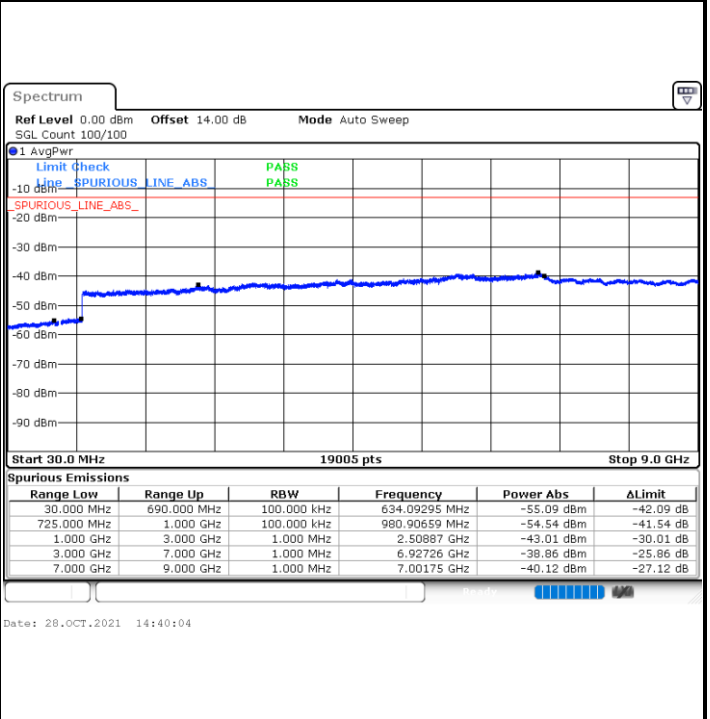

Date: 28.OCT.2021 16:01:39

Lowest Band Edge / Full RB

Date: 28.OCT.2021 15:46:58

Highest Band Edge / Full RB

Date: 28.OCT.2021 16:00:01

LTE Band 12 / 10MHz / 64QAM

Lowest Band Edge / 1 RB

Date: 28.OCT.2021 16:08:56

Highest Band Edge / 1 RB

Date: 28.OCT.2021 16:15:10

Lowest Band Edge / Full RB

Date: 28.OCT.2021 16:07:18

Highest Band Edge / Full RB

Date: 28.OCT.2021 16:13:32

Conducted Spurious Emission

LTE Band 12 / 1.4MHz

Highest Channel / QPSK

Highest Channel / 16QAM

LTE Band 12 / 3MHz

Lowest Channel / QPSK

Lowest Channel / 16QAM

LTE Band 12 / 3MHz

Middle Channel / QPSK

Middle Channel / 16QAM

Date: 28.OCT.2021 14:43:28

Date: 28.OCT.2021 14:42:35

Highest Channel / QPSK

Highest Channel / 16QAM

Date: 28.OCT.2021 14:53:15

Date: 28.OCT.2021 14:54:17

LTE Band 12 / 5MHz

Lowest Channel / QPSK