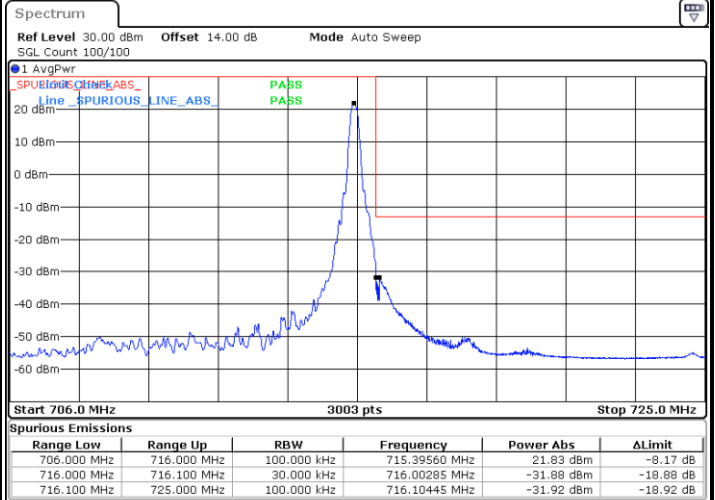

Date: 28.OCT.2021 15:10:36

Highest Band Edge / Full RB

Date: 28.OCT.2021 15:16:49

LTE Band 12 / 10MHz / QPSK

Lowest Band Edge / 1 RB

Date: 28.OCT.2021 15:50:14

Highest Band Edge / 1 RB

Date: 28.OCT.2021 16:03:17

Lowest Band Edge / Full RB

Date: 28.OCT.2021 15:45:20

Highest Band Edge / Full RB

Date: 28.OCT.2021 15:58:23

LTE Band 12 / 10MHz / 16QAM

Lowest Band Edge / 1 RB

Date: 28.OCT.2021 15:48:36

Highest Band Edge / 1 RB

Date: 28.OCT.2021 16:01:39

Lowest Band Edge / Full RB

Date: 28.OCT.2021 15:46:58

Highest Band Edge / Full RB

Date: 28.OCT.2021 16:00:01

LTE Band 12 / 10MHz / 64QAM

Lowest Band Edge / 1 RB

Date: 28.OCT.2021 16:08:56

Highest Band Edge / 1 RB

Date: 28.OCT.2021 16:15:10

Lowest Band Edge / Full RB

Date: 28.OCT.2021 16:07:18

Highest Band Edge / Full RB

Date: 28.OCT.2021 16:13:32

Conducted Spurious Emission

LTE Band 12 / 1.4MHz