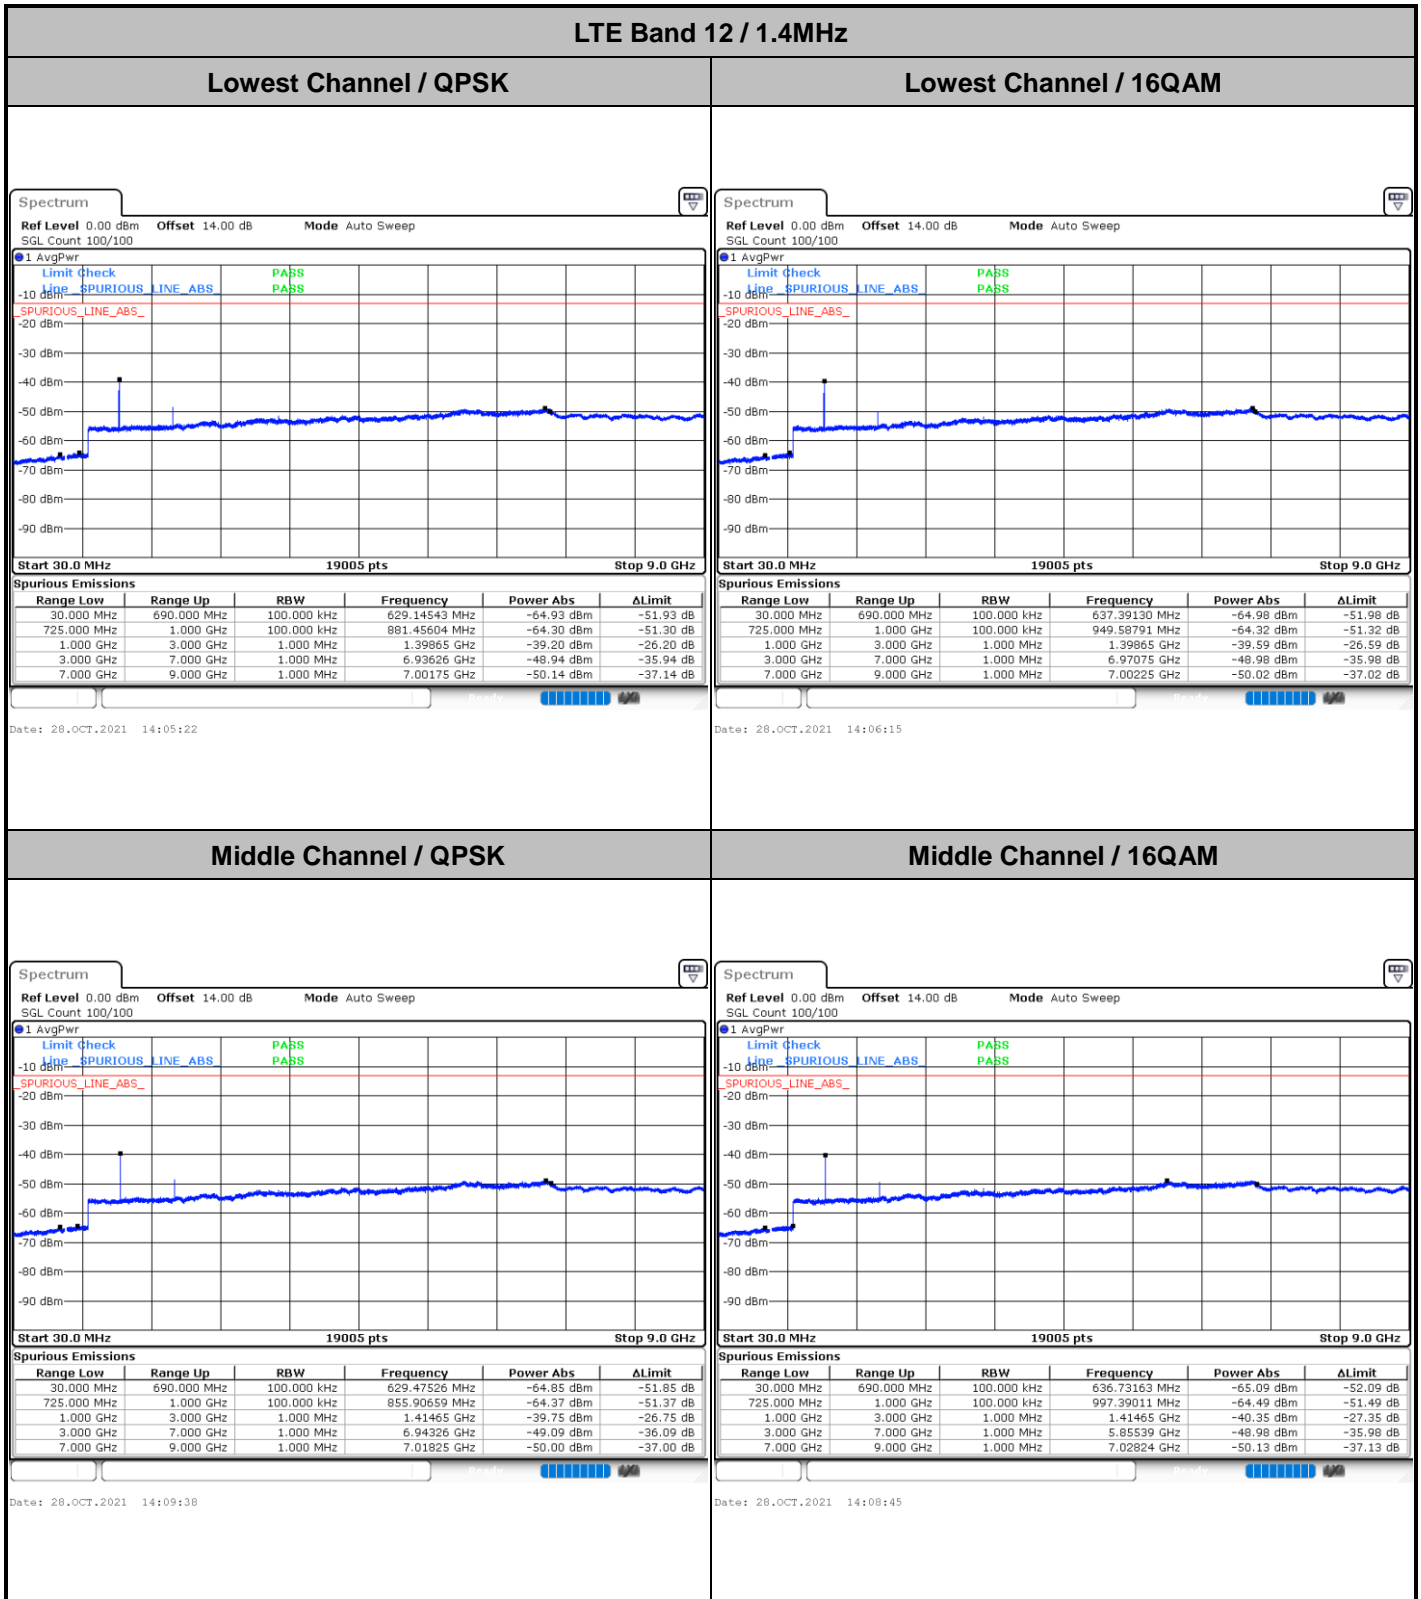

Lowest Band Edge / Full RB

Date: 28.OCT.2021 15:45:20

Highest Band Edge / Full RB

Date: 28.OCT.2021 15:58:23

LTE Band 12 / 10MHz / 16QAM

Lowest Band Edge / 1 RB

Date: 28.OCT.2021 15:48:36

Highest Band Edge / 1 RB

Date: 28.OCT.2021 16:01:39

Lowest Band Edge / Full RB

Date: 28.OCT.2021 15:46:58

Highest Band Edge / Full RB

Date: 28.OCT.2021 16:00:01

LTE Band 12 / 10MHz / 64QAM

Lowest Band Edge / 1 RB

Date: 28.OCT.2021 16:08:56

Highest Band Edge / 1 RB

Date: 28.OCT.2021 16:15:10

Lowest Band Edge / Full RB

Date: 28.OCT.2021 16:07:18

Highest Band Edge / Full RB

Date: 28.OCT.2021 16:13:32

Conducted Spurious Emission

LTE Band 12 / 1.4MHz

Highest Channel / QPSK

Highest Channel / 16QAM

LTE Band 12 / 3MHz

Lowest Channel / QPSK

Lowest Channel / 16QAM

LTE Band 12 / 3MHz

Middle Channel / QPSK

Middle Channel / 16QAM