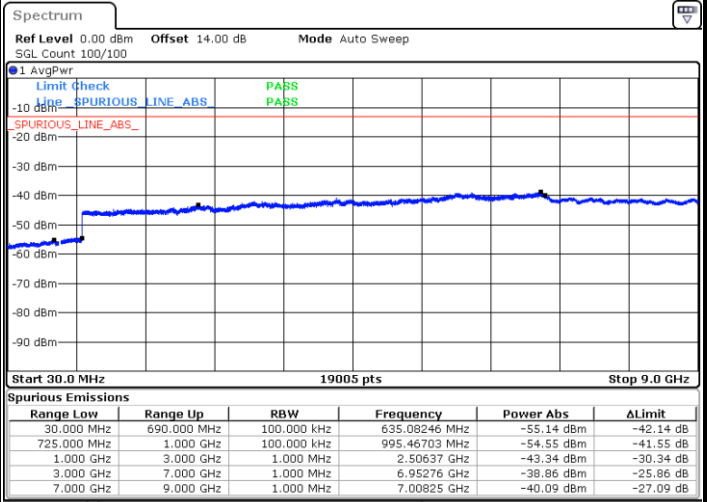

Highest Band Edge / 1 RB

Date: 28.OCT.2021 16:15:10

Lowest Band Edge / Full RB

Date: 28.OCT.2021 16:07:18

Highest Band Edge / Full RB

Date: 28.OCT.2021 16:13:32

Conducted Spurious Emission

LTE Band 12 / 1.4MHz

Highest Channel / QPSK

Highest Channel / 16QAM

LTE Band 12 / 3MHz

Lowest Channel / QPSK

Lowest Channel / 16QAM

LTE Band 12 / 3MHz

Middle Channel / QPSK

Middle Channel / 16QAM

Date: 28.OCT.2021 14:43:28

Date: 28.OCT.2021 14:42:35

Highest Channel / QPSK

Highest Channel / 16QAM

Date: 28.OCT.2021 14:53:15

Date: 28.OCT.2021 14:54:17

LTE Band 12 / 5MHz

Lowest Channel / QPSK

Lowest Channel / 16QAM

Date: 28.OCT.2021 15:28:06

Date: 28.OCT.2021 15:28:59

Middle Channel / QPSK

Middle Channel / 16QAM

Date: 28.OCT.2021 15:32:24

Date: 28.OCT.2021 15:31:31

LTE Band 12 / 5MHz