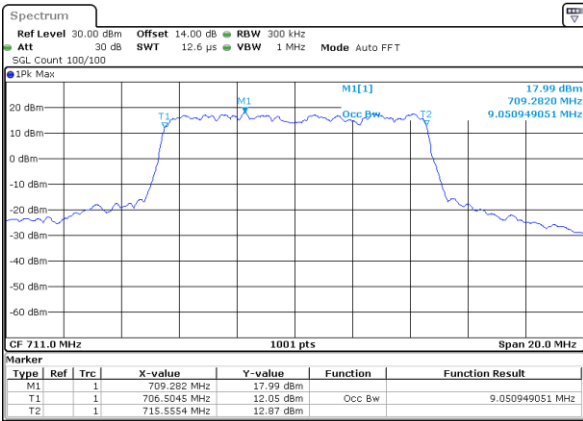

Date: 28.OCT.2021 15:29:51

Middle Channel / 5MHz / 16QAM

Date: 28.OCT.2021 15:29:24

Highest Channel / 5MHz / QPSK

Date: 28.OCT.2021 15:32:48

Highest Channel / 5MHz / 16QAM

Date: 28.OCT.2021 15:33:15

LTE Band 12

Lowest Channel / 10MHz / QPSK

Date: 28.OCT.2021 15:42:38

Lowest Channel / 10MHz / 16QAM

Date: 28.OCT.2021 15:43:05

Middle Channel / 10MHz / QPSK

Date: 28.OCT.2021 15:52:43

Middle Channel / 10MHz / 16QAM

Date: 28.OCT.2021 15:52:17

Highest Channel / 10MHz / QPSK

Date: 28.OCT.2021 15:55:40

Highest Channel / 10MHz / 16QAM

Date: 28.OCT.2021 15:56:07

LTE Band 12

Lowest Channel / 1.4MHz / 64QAM

Date: 28.OCT.2021 14:19:52

Lowest Channel / 3MHz / 64QAM