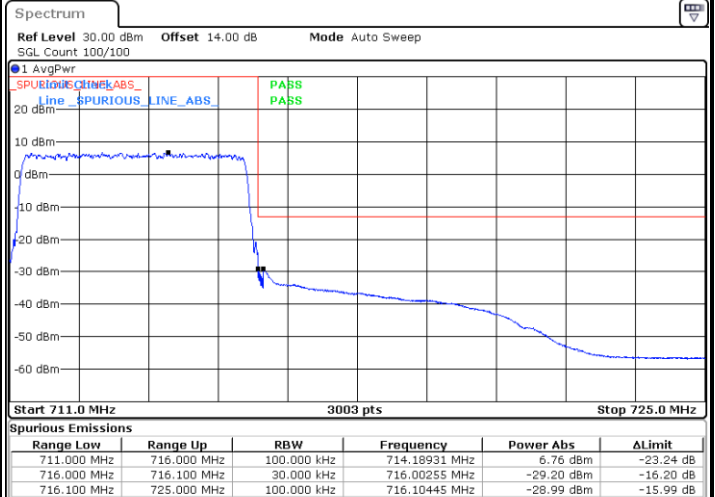

LTE Band 12 / 5MHz / QPSK

Lowest Band Edge / 1 RB

Highest Band Edge / 1 RB

Lowest Band Edge / Full RB

Highest Band Edge / Full RB

LTE Band 12 / 5MHz / 16QAM

Lowest Band Edge / 1RB

Highest Band Edge / 1 RB

Lowest Band Edge / Full RB

Highest Band Edge / Full RB

LTE Band 12 / 5MHz / 64QAM

Lowest Band Edge / 1RB

Date: 28.OCT.2021 15:12:15

Highest Band Edge / 1 RB

Date: 28.OCT.2021 15:18:27

Lowest Band Edge / Full RB

Date: 28.OCT.2021 15:10:36

Highest Band Edge / Full RB

Date: 28.OCT.2021 15:16:49

LTE Band 12 / 10MHz / QPSK

Lowest Band Edge / 1 RB

Date: 28.OCT.2021 15:50:14

Highest Band Edge / 1 RB

Date: 28.OCT.2021 16:03:17

Lowest Band Edge / Full RB

Date: 28.OCT.2021 15:45:20

Highest Band Edge / Full RB

Date: 28.OCT.2021 15:58:23

LTE Band 12 / 10MHz / 16QAM

Lowest Band Edge / 1 RB

Date: 28.OCT.2021 15:48:36

Highest Band Edge / 1 RB