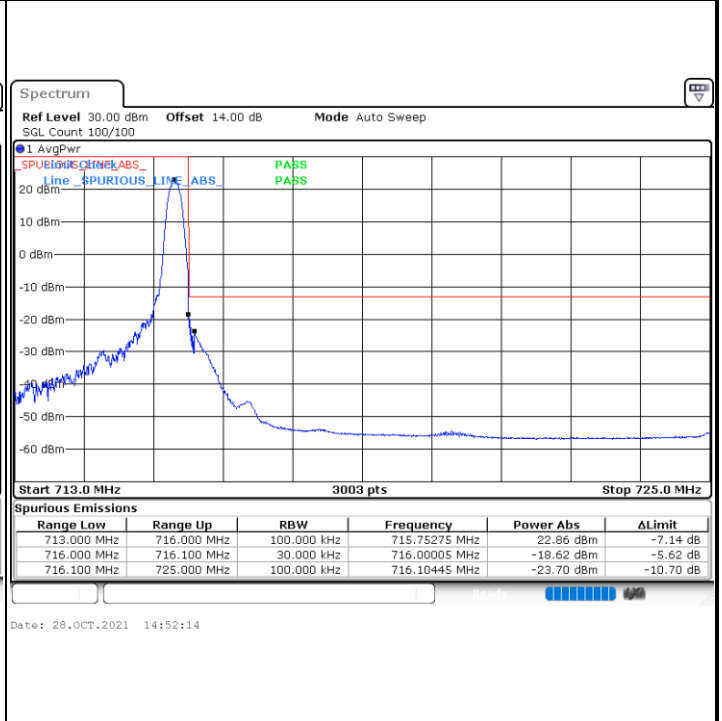

Lowest Band Edge / 1 RB

Highest Band Edge / 1 RB

Lowest Band Edge / Full RB

Highest Band Edge / Full RB

LTE Band 12 / 1.4MHz / 64QAM

Lowest Band Edge / 1 RB

Date: 28.OCT.2021 14:23:19

Highest Band Edge / 1 RB

Date: 28.OCT.2021 14:29:31

Lowest Band Edge / Full RB

Date: 28.OCT.2021 14:21:41

Highest Band Edge / Full RB

Date: 28.OCT.2021 14:27:53

LTE Band 12 / 3MHz / QPSK

Lowest Band Edge / 1RB

Highest Band Edge / 1 RB

Lowest Band Edge / Full RB

Highest Band Edge / Full RB

LTE Band 12 / 3MHz / 16QAM

Lowest Band Edge / 1 RB

Highest Band Edge / 1 RB

Lowest Band Edge / Full RB

Highest Band Edge / Full RB

LTE Band 12 / 3MHz / 64QAM

LTE Band 12 / 5MHz / QPSK

Lowest Band Edge / 1 RB

Highest Band Edge / 1 RB

Lowest Band Edge / Full RB

Highest Band Edge / Full RB

LTE Band 12 / 5MHz / 16QAM

Lowest Band Edge / 1RB

Highest Band Edge / 1 RB