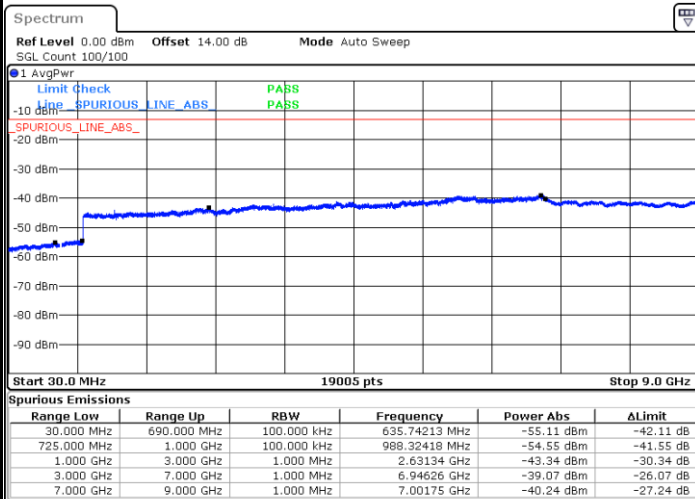

Lowest Channel / 16QAM

Date: 28.OCT.2021 15:28:06

Date: 28.OCT.2021 15:28:59

Middle Channel / QPSK

Middle Channel / 16QAM

Date: 28.OCT.2021 15:32:24

Date: 28.OCT.2021 15:31:31

LTE Band 12 / 5MHz

Highest Channel / QPSK

Date: 28.OCT.2021 15:42:12

Highest Channel / 16QAM

Date: 28.OCT.2021 15:41:19

LTE Band 12 / 10MHz

Lowest Channel / QPSK

Date: 28.OCT.2021 15:50:59

Lowest Channel / 16QAM