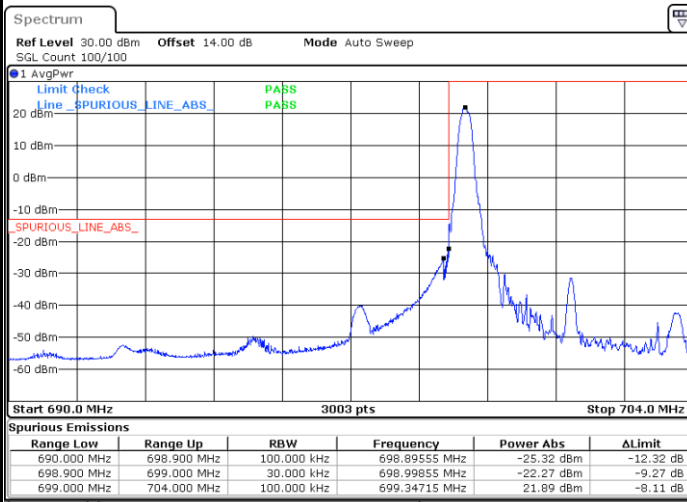

Lowest Band Edge / Full RB

Highest Band Edge / Full RB

LTE Band 12 / 3MHz / 16QAM

Lowest Band Edge / 1 RB

Highest Band Edge / 1 RB

Lowest Band Edge / Full RB

Highest Band Edge / Full RB

LTE Band 12 / 3MHz / 64QAM

LTE Band 12 / 5MHz / QPSK

Lowest Band Edge / 1 RB

Highest Band Edge / 1 RB

Lowest Band Edge / Full RB

Highest Band Edge / Full RB

LTE Band 12 / 5MHz / 16QAM

Lowest Band Edge / 1RB

Highest Band Edge / 1 RB

Lowest Band Edge / Full RB

Highest Band Edge / Full RB

LTE Band 12 / 5MHz / 64QAM

Lowest Band Edge / 1RB

Date: 28.OCT.2021 15:12:15

Highest Band Edge / 1 RB

Date: 28.OCT.2021 15:18:27

Lowest Band Edge / Full RB

Date: 28.OCT.2021 15:10:36

Highest Band Edge / Full RB

Date: 28.OCT.2021 15:16:49

LTE Band 12 / 10MHz / QPSK

Lowest Band Edge / 1 RB

Date: 28.OCT.2021 15:50:14

Highest Band Edge / 1 RB

Date: 28.OCT.2021 16:03:17