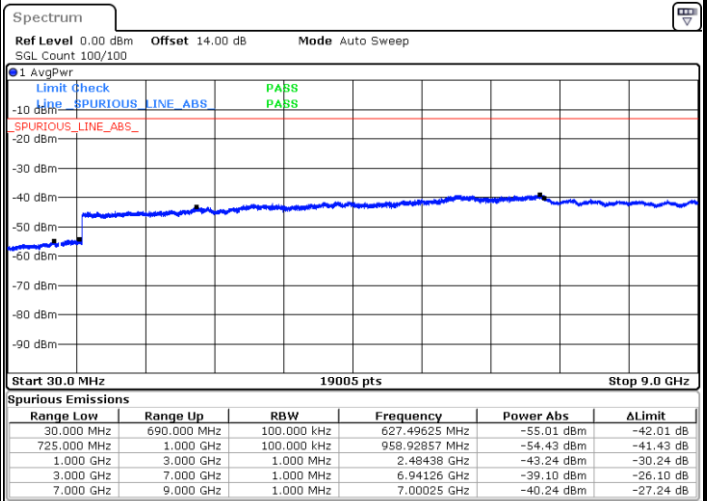

Date: 28.OCT.2021 16:01:39

Lowest Band Edge / Full RB

Date: 28.OCT.2021 15:46:58

Highest Band Edge / Full RB

Date: 28.OCT.2021 16:00:01

LTE Band 12 / 10MHz / 64QAM

Lowest Band Edge / 1 RB

Date: 28.OCT.2021 16:08:56

Highest Band Edge / 1 RB

Date: 28.OCT.2021 16:15:10

Lowest Band Edge / Full RB

Date: 28.OCT.2021 16:07:18

Highest Band Edge / Full RB

Date: 28.OCT.2021 16:13:32

Conducted Spurious Emission

LTE Band 12 / 1.4MHz

Highest Channel / QPSK

Highest Channel / 16QAM

LTE Band 12 / 3MHz

Lowest Channel / QPSK

Lowest Channel / 16QAM

LTE Band 12 / 3MHz

Middle Channel / QPSK

Middle Channel / 16QAM

Date: 28.OCT.2021 14:43:28

Date: 28.OCT.2021 14:42:35

Highest Channel / QPSK

Highest Channel / 16QAM

Date: 28.OCT.2021 14:53:15

Date: 28.OCT.2021 14:54:17

LTE Band 12 / 5MHz

Lowest Channel / QPSK