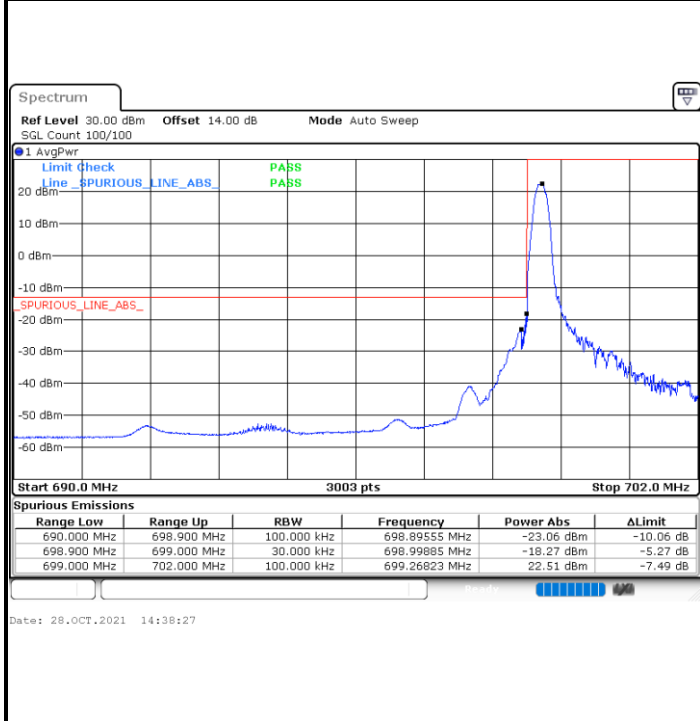

Lowest Band Edge / 1 RB

Highest Band Edge / 1 RB

Lowest Band Edge / Full RB

Highest Band Edge / Full RB

LTE Band 12 / 1.4MHz / 64QAM

Lowest Band Edge / 1 RB

Date: 28.OCT.2021 14:23:19

Highest Band Edge / 1 RB

Date: 28.OCT.2021 14:29:31

Lowest Band Edge / Full RB

Date: 28.OCT.2021 14:21:41

Highest Band Edge / Full RB

Date: 28.OCT.2021 14:27:53

LTE Band 12 / 3MHz / QPSK

Lowest Band Edge / 1RB

Highest Band Edge / 1 RB

Lowest Band Edge / Full RB

Highest Band Edge / Full RB

LTE Band 12 / 3MHz / 16QAM

Lowest Band Edge / 1 RB

Highest Band Edge / 1 RB

Lowest Band Edge / Full RB

Highest Band Edge / Full RB

LTE Band 12 / 3MHz / 64QAM

LTE Band 12 / 5MHz / QPSK

Lowest Band Edge / 1 RB

Highest Band Edge / 1 RB

Lowest Band Edge / Full RB

Highest Band Edge / Full RB

LTE Band 12 / 5MHz / 16QAM

Lowest Band Edge / 1RB

Highest Band Edge / 1 RB