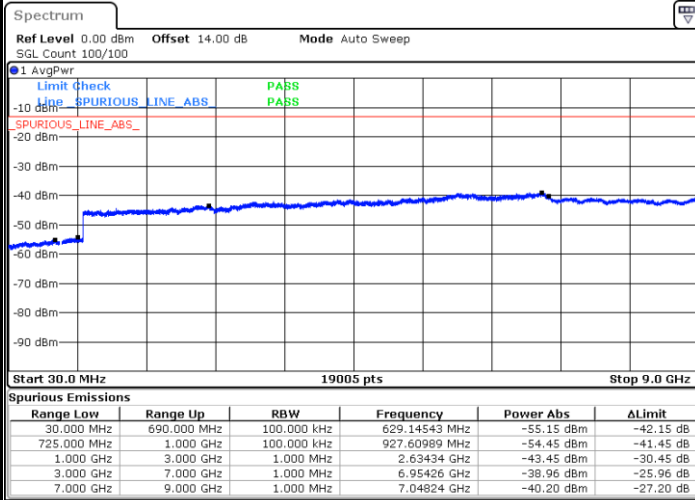

Date: 28.OCT.2021 14:43:28

Date: 28.OCT.2021 14:42:35

Highest Channel / QPSK

Highest Channel / 16QAM

Date: 28.OCT.2021 14:53:15

Date: 28.OCT.2021 14:54:17

LTE Band 12 / 5MHz

Lowest Channel / QPSK

Lowest Channel / 16QAM

Date: 28.OCT.2021 15:28:06

Date: 28.OCT.2021 15:28:59

Middle Channel / QPSK

Middle Channel / 16QAM

Date: 28.OCT.2021 15:32:24

Date: 28.OCT.2021 15:31:31

LTE Band 12 / 5MHz

Highest Channel / QPSK

Date: 28.OCT.2021 15:42:12

Highest Channel / 16QAM

Date: 28.OCT.2021 15:41:19

LTE Band 12 / 10MHz

Lowest Channel / QPSK

Date: 28.OCT.2021 15:50:59

Lowest Channel / 16QAM