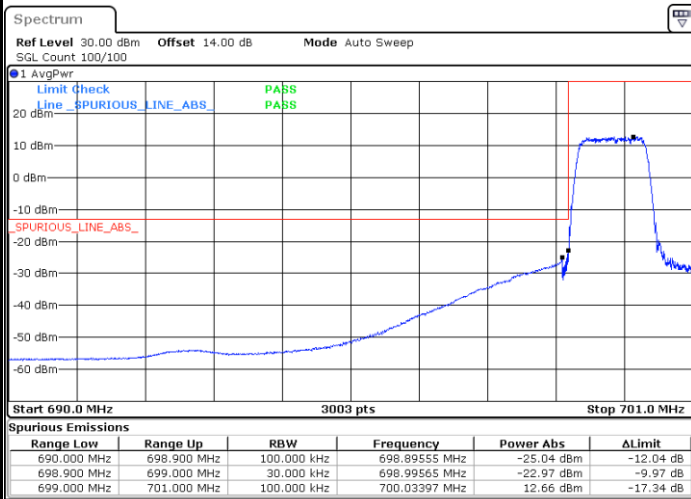

Middle Channel / 10MHz / 64QAM

Date: 28_OCT_2021 16:10:05

Highest Channel / 5MHz / 64QAM

Date: 28_OCT_2021 15:15:00

Highest Channel / 10MHz / 64QAM

Date: 28_OCT_2021 16:11:43

Conducted Band Edge

LTE Band 12 / 1.4MHz / 16QAM

Lowest Band Edge / 1 RB

Highest Band Edge / 1 RB

Lowest Band Edge / Full RB

Highest Band Edge / Full RB

LTE Band 12 / 1.4MHz / 64QAM

Lowest Band Edge / 1 RB

Date: 28.OCT.2021 14:23:19

Highest Band Edge / 1 RB

Date: 28.OCT.2021 14:29:31

Lowest Band Edge / Full RB

Date: 28.OCT.2021 14:21:41

Highest Band Edge / Full RB

Date: 28.OCT.2021 14:27:53

LTE Band 12 / 3MHz / QPSK

Lowest Band Edge / 1RB

Highest Band Edge / 1 RB

Lowest Band Edge / Full RB

Highest Band Edge / Full RB

LTE Band 12 / 3MHz / 16QAM

Lowest Band Edge / 1 RB

Highest Band Edge / 1 RB

Lowest Band Edge / Full RB

Highest Band Edge / Full RB

LTE Band 12 / 3MHz / 64QAM