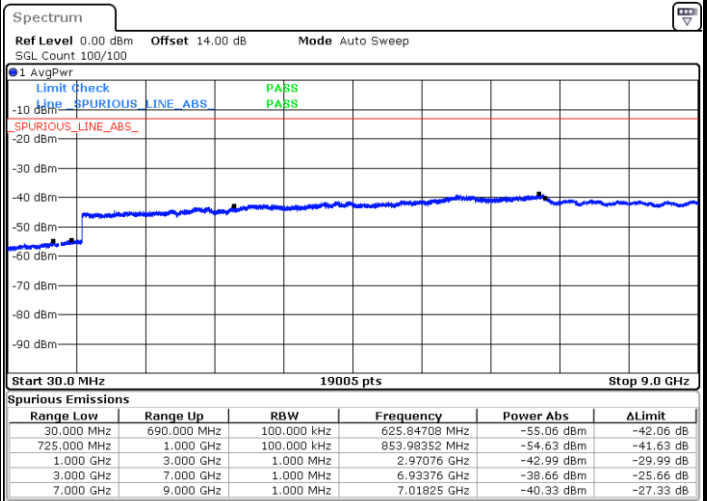

Date: 28.OCT.2021 14:43:28

Date: 28.OCT.2021 14:42:35

Highest Channel / QPSK

Highest Channel / 16QAM

Date: 28.OCT.2021 14:53:15

Date: 28.OCT.2021 14:54:17

LTE Band 12 / 5MHz

Lowest Channel / QPSK

Lowest Channel / 16QAM

Date: 28.OCT.2021 15:28:06

Date: 28.OCT.2021 15:28:59

Middle Channel / QPSK

Middle Channel / 16QAM

Date: 28.OCT.2021 15:32:24

Date: 28.OCT.2021 15:31:31

LTE Band 12 / 5MHz

Highest Channel / QPSK

Date: 28.OCT.2021 15:42:12

Highest Channel / 16QAM

Date: 28.OCT.2021 15:41:19

LTE Band 12 / 10MHz

Lowest Channel / QPSK

Date: 28.OCT.2021 15:50:59

Lowest Channel / 16QAM