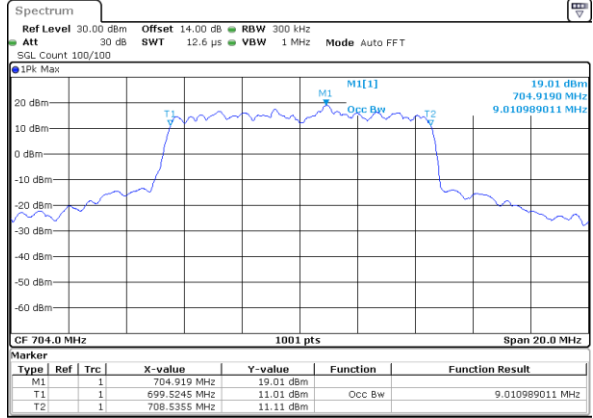

Lowest Channel / 10MHz / 16QAM

Date: 28.OCT.2021 15:43:05