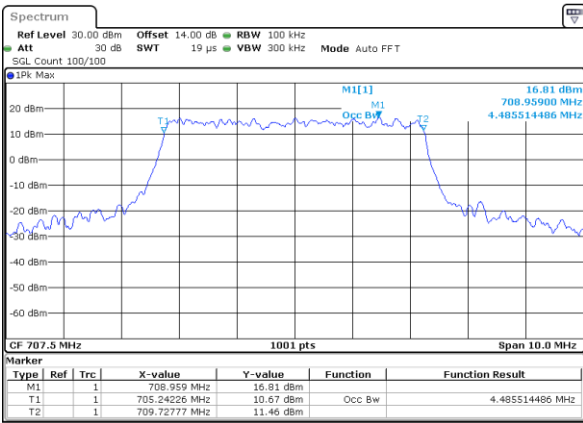

Highest Channel / 3MHz / 16QAM

Date: 28.OCT.2021 14:44:20

LTE Band 12

Lowest Channel / 5MHz / QPSK

Date: 28.OCT.2021 15:19:45

Lowest Channel / 5MHz / 16QAM

Date: 28.OCT.2021 15:20:12

Middle Channel / 5MHz / QPSK

Date: 28.OCT.2021 15:29:51

Middle Channel / 5MHz / 16QAM

Date: 28.OCT.2021 15:29:24

Highest Channel / 5MHz / QPSK

Date: 28.OCT.2021 15:32:48

Highest Channel / 5MHz / 16QAM

Date: 28.OCT.2021 15:33:15

LTE Band 12