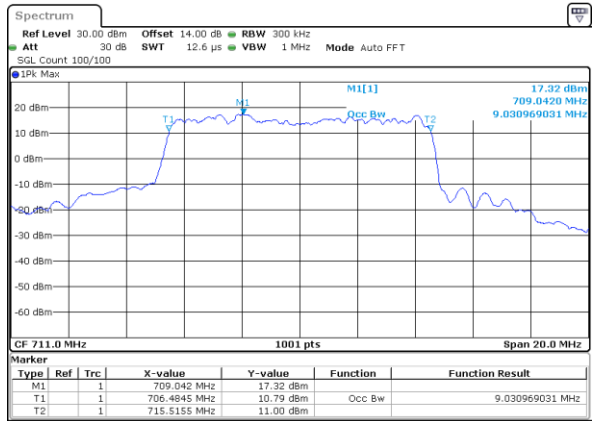

Date: 28.OCT.2021 15:29:51

Middle Channel / 5MHz / 16QAM

Date: 28.OCT.2021 15:29:24

Highest Channel / 5MHz / QPSK

Date: 28.OCT.2021 15:32:48

Highest Channel / 5MHz / 16QAM

Date: 28.OCT.2021 15:33:15

LTE Band 12

Lowest Channel / 10MHz / QPSK

Date: 28.OCT.2021 15:42:38

Lowest Channel / 10MHz / 16QAM

Date: 28.OCT.2021 15:43:05

Middle Channel / 10MHz / QPSK

Date: 28.OCT.2021 15:52:43

Middle Channel / 10MHz / 16QAM

Date: 28.OCT.2021 15:52:17

Highest Channel / 10MHz / QPSK

Date: 28.OCT.2021 15:55:40

Highest Channel / 10MHz / 16QAM

Date: 28.OCT.2021 15:56:07

LTE Band 12

Lowest Channel / 1.4MHz / 64QAM

Date: 28.OCT.2021 14:19:52

Lowest Channel / 3MHz / 64QAM