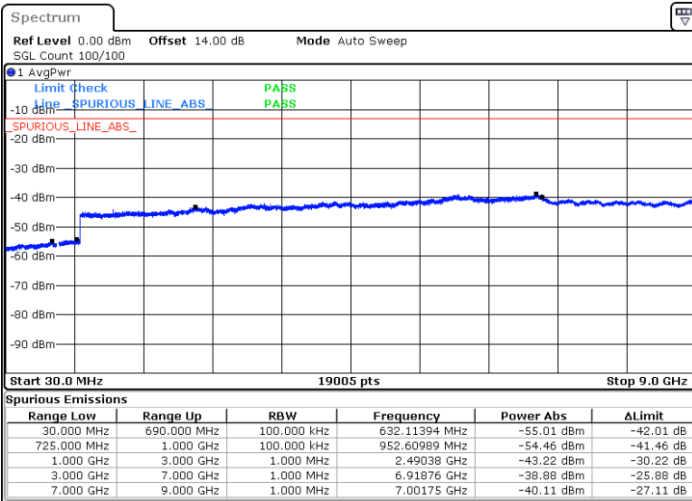

Date: 28.OCT.2021 16:01:39

Lowest Band Edge / Full RB

Date: 28.OCT.2021 15:46:58

Highest Band Edge / Full RB

Date: 28.OCT.2021 16:00:01

LTE Band 12 / 10MHz / 64QAM

Lowest Band Edge / 1 RB

Date: 28.OCT.2021 16:08:56

Highest Band Edge / 1 RB

Date: 28.OCT.2021 16:15:10

Lowest Band Edge / Full RB

Date: 28.OCT.2021 16:07:18

Highest Band Edge / Full RB

Date: 28.OCT.2021 16:13:32

Conducted Spurious Emission

LTE Band 12 / 1.4MHz

Highest Channel / QPSK

Highest Channel / 16QAM

LTE Band 12 / 3MHz

Lowest Channel / QPSK

Lowest Channel / 16QAM

LTE Band 12 / 3MHz

Middle Channel / QPSK

Middle Channel / 16QAM

Date: 28.OCT.2021 14:43:28

Date: 28.OCT.2021 14:42:35

Highest Channel / QPSK

Highest Channel / 16QAM

Date: 28.OCT.2021 14:53:15

Date: 28.OCT.2021 14:54:17

LTE Band 12 / 5MHz

Lowest Channel / QPSK