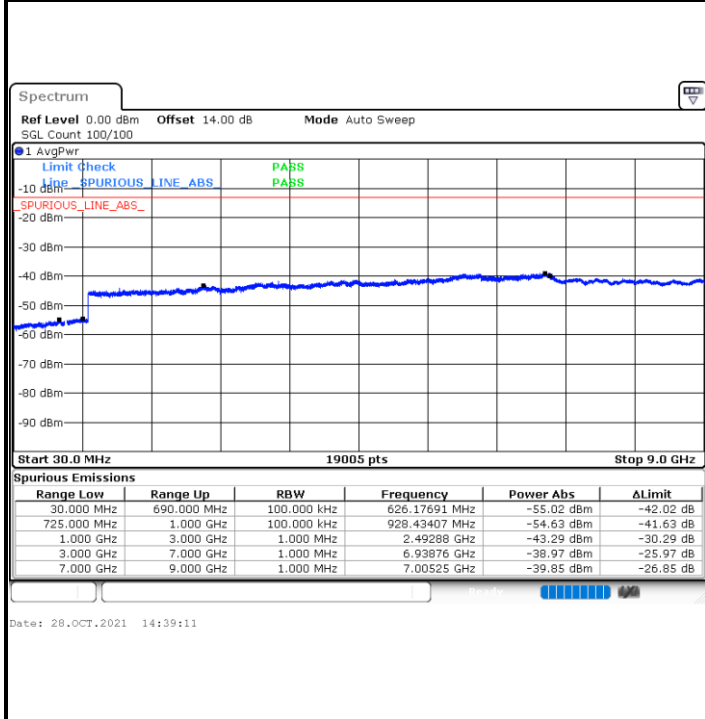

Date: 28.OCT.2021 16:01:39

Lowest Band Edge / Full RB

Date: 28.OCT.2021 15:46:58

Highest Band Edge / Full RB

Date: 28.OCT.2021 16:00:01

LTE Band 12 / 10MHz / 64QAM

Lowest Band Edge / 1 RB

Date: 28.OCT.2021 16:08:56

Highest Band Edge / 1 RB

Date: 28.OCT.2021 16:15:10

Lowest Band Edge / Full RB

Date: 28.OCT.2021 16:07:18

Highest Band Edge / Full RB

Date: 28.OCT.2021 16:13:32

Conducted Spurious Emission

LTE Band 12 / 1.4MHz

Highest Channel / QPSK

Highest Channel / 16QAM

LTE Band 12 / 3MHz

Lowest Channel / QPSK

Lowest Channel / 16QAM

LTE Band 12 / 3MHz

Middle Channel / QPSK

Middle Channel / 16QAM

Date: 28.OCT.2021 14:43:28

Date: 28.OCT.2021 14:42:35

Highest Channel / QPSK

Highest Channel / 16QAM

Date: 28.OCT.2021 14:53:15

Date: 28.OCT.2021 14:54:17

LTE Band 12 / 5MHz

Lowest Channel / QPSK