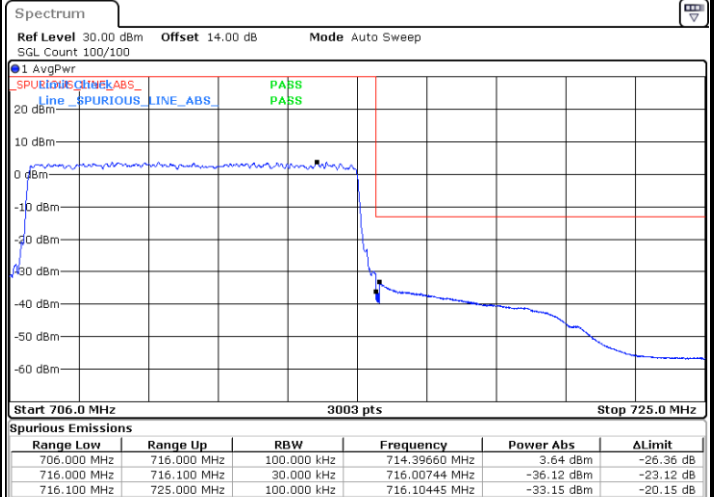

Lowest Band Edge / Full RB

Date: 28.OCT.2021 15:45:20

Highest Band Edge / Full RB

Date: 28.OCT.2021 15:58:23

LTE Band 12 / 10MHz / 16QAM

Lowest Band Edge / 1 RB

Date: 28.OCT.2021 15:48:36

Highest Band Edge / 1 RB

Date: 28.OCT.2021 16:01:39

Lowest Band Edge / Full RB

Date: 28.OCT.2021 15:46:58

Highest Band Edge / Full RB

Date: 28.OCT.2021 16:00:01

LTE Band 12 / 10MHz / 64QAM

Lowest Band Edge / 1 RB

Date: 28.OCT.2021 16:08:56

Highest Band Edge / 1 RB

Date: 28.OCT.2021 16:15:10

Lowest Band Edge / Full RB

Date: 28.OCT.2021 16:07:18

Highest Band Edge / Full RB

Date: 28.OCT.2021 16:13:32

Conducted Spurious Emission

LTE Band 12 / 1.4MHz

Highest Channel / QPSK

Highest Channel / 16QAM

LTE Band 12 / 3MHz

Lowest Channel / QPSK

Lowest Channel / 16QAM

LTE Band 12 / 3MHz

Middle Channel / QPSK

Middle Channel / 16QAM