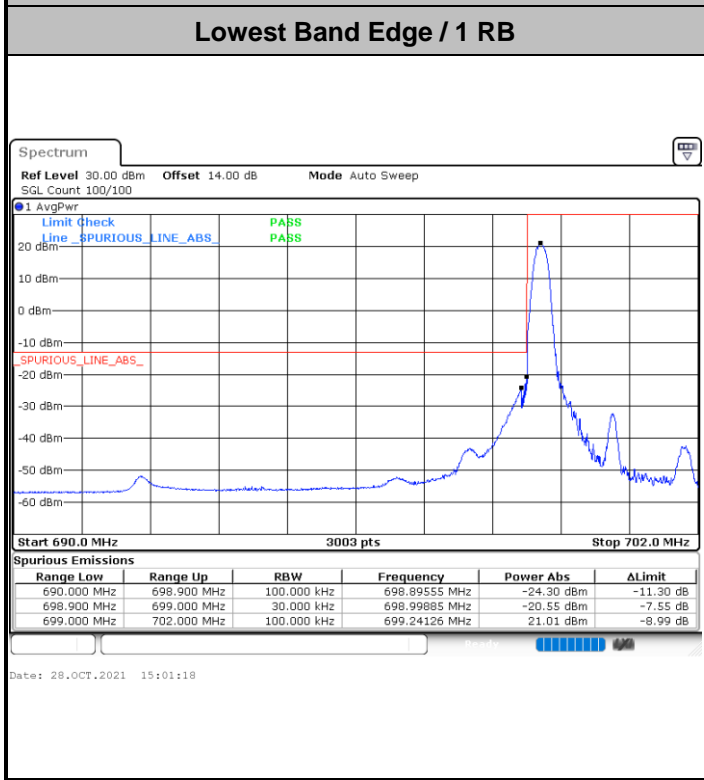

Date: 28.OCT.2021 14:29:31

Lowest Band Edge / Full RB

Date: 28.OCT.2021 14:21:41

Highest Band Edge / Full RB

Date: 28.OCT.2021 14:27:53

LTE Band 12 / 3MHz / QPSK

Lowest Band Edge / 1RB

Highest Band Edge / 1 RB

Lowest Band Edge / Full RB

Highest Band Edge / Full RB

LTE Band 12 / 3MHz / 16QAM

Lowest Band Edge / 1 RB

Highest Band Edge / 1 RB

Lowest Band Edge / Full RB

Highest Band Edge / Full RB

LTE Band 12 / 3MHz / 64QAM

LTE Band 12 / 5MHz / QPSK

Lowest Band Edge / 1 RB

Highest Band Edge / 1 RB

Lowest Band Edge / Full RB

Highest Band Edge / Full RB

LTE Band 12 / 5MHz / 16QAM

Lowest Band Edge / 1RB

Highest Band Edge / 1 RB

Lowest Band Edge / Full RB

Highest Band Edge / Full RB

LTE Band 12 / 5MHz / 64QAM

Lowest Band Edge / 1RB

Date: 28.OCT.2021 15:12:15

Highest Band Edge / 1 RB

Date: 28.OCT.2021 15:18:27

Lowest Band Edge / Full RB