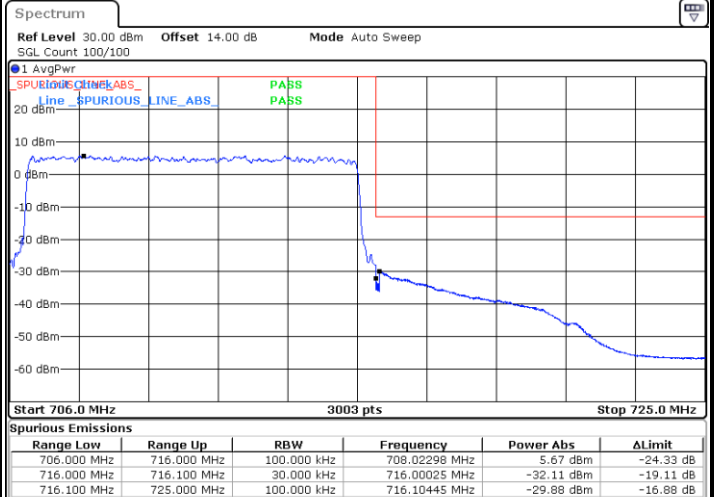

Lowest Band Edge / Full RB

Highest Band Edge / Full RB

LTE Band 12 / 5MHz / 64QAM

Lowest Band Edge / 1RB

Date: 28.OCT.2021 15:12:15

Highest Band Edge / 1 RB

Date: 28.OCT.2021 15:18:27

Lowest Band Edge / Full RB

Date: 28.OCT.2021 15:10:36

Highest Band Edge / Full RB

Date: 28.OCT.2021 15:16:49

LTE Band 12 / 10MHz / QPSK

Lowest Band Edge / 1 RB

Date: 28.OCT.2021 15:50:14

Highest Band Edge / 1 RB

Date: 28.OCT.2021 16:03:17

Lowest Band Edge / Full RB

Date: 28.OCT.2021 15:45:20

Highest Band Edge / Full RB

Date: 28.OCT.2021 15:58:23

LTE Band 12 / 10MHz / 16QAM

Lowest Band Edge / 1 RB

Date: 28.OCT.2021 15:48:36

Highest Band Edge / 1 RB

Date: 28.OCT.2021 16:01:39

Lowest Band Edge / Full RB

Date: 28.OCT.2021 15:46:58

Highest Band Edge / Full RB

Date: 28.OCT.2021 16:00:01

LTE Band 12 / 10MHz / 64QAM

Lowest Band Edge / 1 RB

Date: 28.OCT.2021 16:08:56