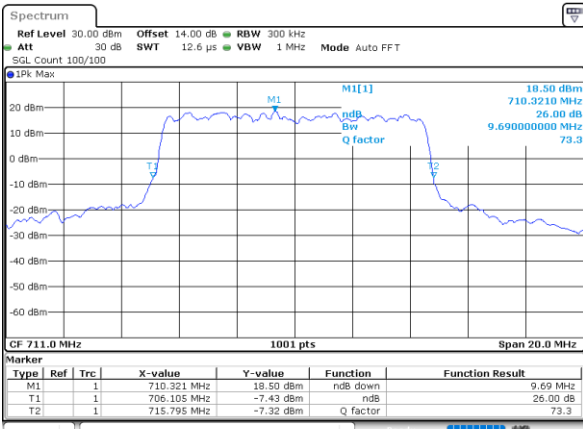

LTE Band 12

Lowest Channel / 10MHz / QPSK

Date: 28_OCT_2021 15:43:49

Lowest Channel / 10MHz / 16QAM

Date: 28_OCT_2021 15:43:22

Middle Channel / 10MHz / QPSK

Date: 28_OCT_2021 15:53:01

Middle Channel / 10MHz / 16QAM

Date: 28_OCT_2021 15:53:27

Highest Channel / 10MHz / QPSK

Date: 28_OCT_2021 15:56:52

Highest Channel / 10MHz / 16QAM

Date: 28_OCT_2021 15:56:25

LTE Band 12

Lowest Channel / 1.4MHz / 64QAM

Date: 28.OCT.2021 14:20:10