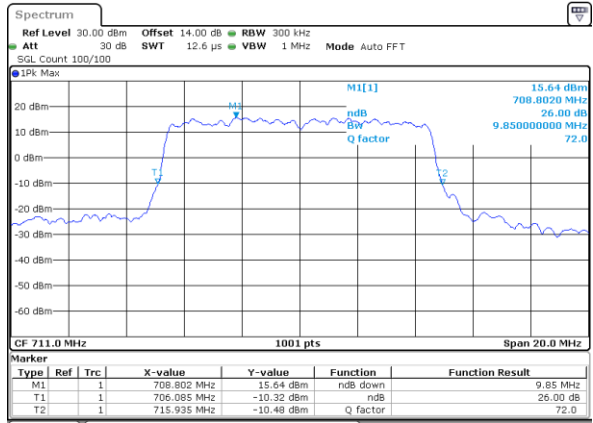

Highest Channel / 3MHz / 64QAM

Date: 28.OCT.2021 15:04:21

LTE Band 12

Lowest Channel / 5MHz / 64QAM

Date: 28.OCT.2021 15:09:05

Lowest Channel / 10MHz / 64QAM

Date: 28.OCT.2021 16:05:47

Middle Channel / 5MHz / 64QAM

Date: 28.OCT.2021 15:13:40

Middle Channel / 10MHz / 64QAM

Date: 28.OCT.2021 16:10:23

Highest Channel / 5MHz / 64QAM

Date: 28.OCT.2021 15:15:18

Highest Channel / 10MHz / 64QAM

Date: 28.OCT.2021 16:12:01

Occupied Bandwidth

Mode	LTE Band 12 : 99%OBW(MHz)											
BW	1.4MHz		3MHz		5MHz		10MHz		15MHz		20MHz	
Mod.	QPSK	16QAM	QPSK	16QAM	QPSK	16QAM	QPSK	16QAM	QPSK	16QAM	QPSK	16QAM
Lowest CH	1.10	1.10	2.71	2.73	4.51	4.50	9.11	9.01	-	-	-	-
Middle CH	1.12	1.09	2.75	2.75	4.49	4.48	9.07	9.07	-	-	-	-
Highest CH	1.09	1.10	2.73	2.72	4.50	4.48	9.05	9.03	-	-	-	-
Mode	LTE Band 12 : 99%OBW(MHz)											
BW	1.4MHz		3MHz		5MHz		10MHz		15MHz		20MHz	
Mod.	64QAM		64QAM		64QAM		64QAM		64QAM		64QAM	
Lowest CH	1.10	-	2.72	-	4.49	-	8.99	-	-	-	-	-
Middle CH	1.10	-	2.70	-	4.50	-	9.07	-	-	-	-	-
Highest CH	1.09	-	2.72	-	4.52	-	9.05	-	-	-	-	-

LTE Band 12

Lowest Channel / 1.4MHz / QPSK

Date: 28.OCT.2021 13:56:54

Lowest Channel / 1.4MHz / 16QAM

Date: 28.OCT.2021 13:57:29

Middle Channel / 1.4MHz / QPSK

Date: 28.OCT.2021 14:07:06

Middle Channel / 1.4MHz / 16QAM