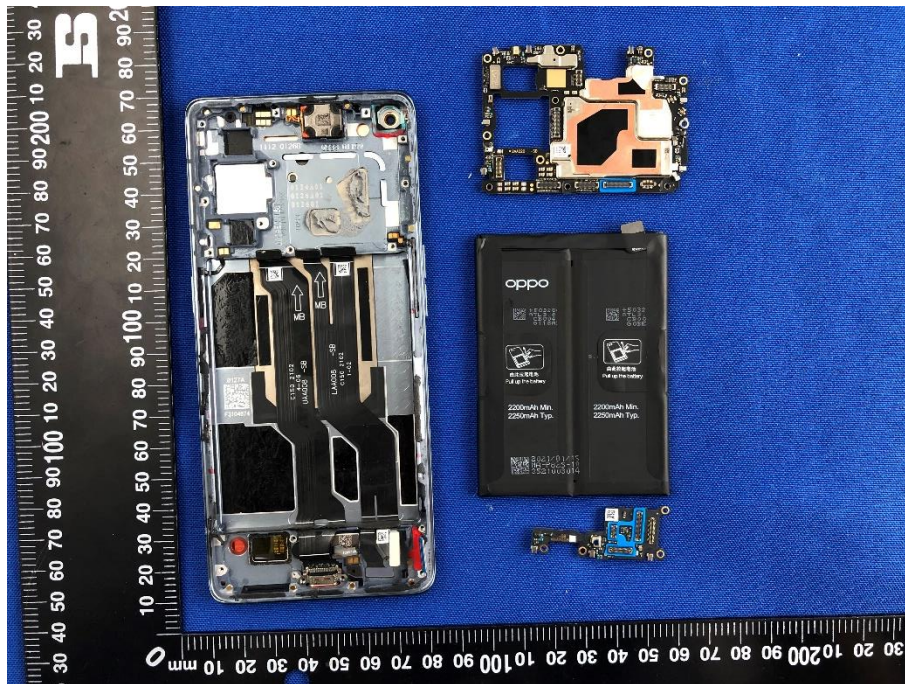

EUT INTERNAL PHOTOS

EUT UNCOVER VIEW

EUT UNCOVER VIEW

EUT UNCOVER VIEW

MAIN BOARD TOP VIEW (WITH SHIELDING)

MAIN BOARD REAR VIEW (WITH SHIELDING)

MAIN BOARD TOP VIEW (WITHOUT SHIELDING)

MAIN BOARD REAR VIEW (WITHOUT SHIELDING)

SUB BOARD TOP VIEW

SUB BOARD REAR VIEW

Battery Photo (Dongguan NVT Technology Co., Ltd (FRONT))

Battery Photo (REAR)