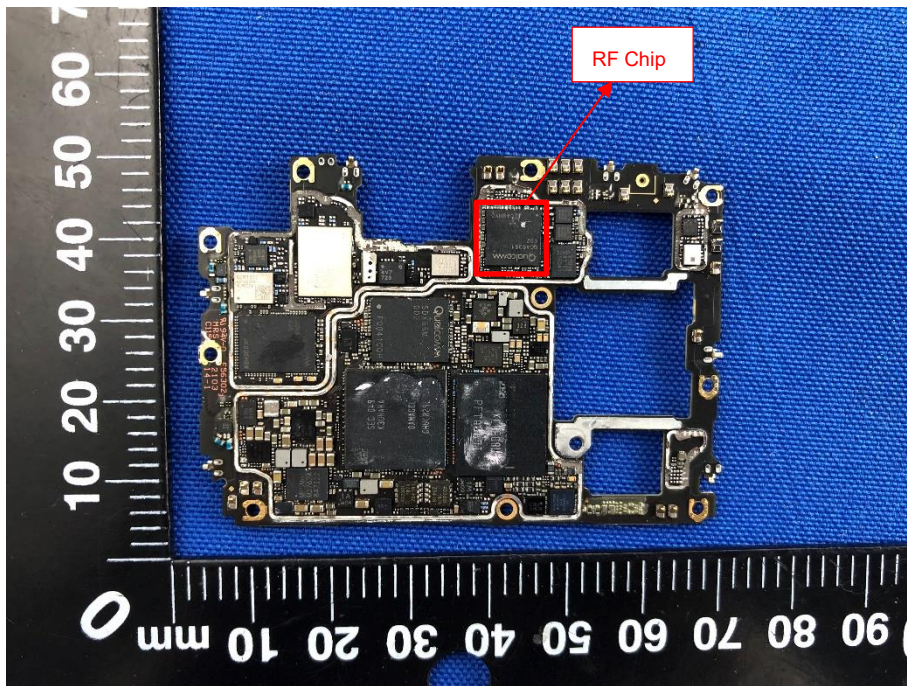

EUT INTERNAL PHOTOS

EUT UNCOVER VIEW

EUT UNCOVER VIEW

EUT UNCOVER VIEW

MAIN BOARD TOP VIEW (WITH SHIELDING)

MAIN BOARD REAR VIEW (WITH SHIELDING)

MAIN BOARD TOP VIEW (WITHOUT SHIELDING)

MAIN BOARD REAR VIEW (WITHOUT SHIELDING)

SUB BOARD TOP VIEW

SUB BOARD REAR VIEW

Battery Photo (Dongguan NVT Technology Co., Ltd (FRONT))

Battery Photo (REAR)