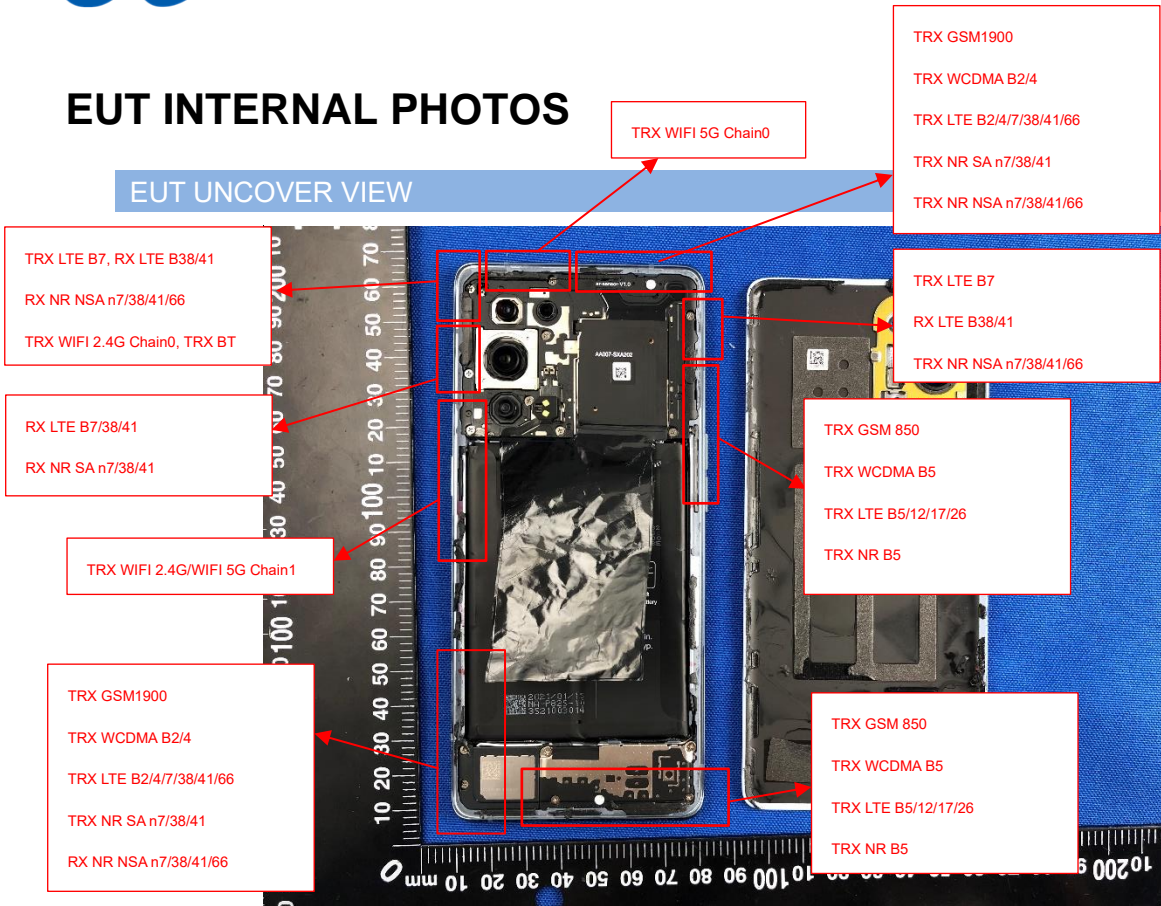

EUT INTERNAL PHOTOS

EUT UNCOVER VIEW

EUT UNCOVER VIEW

EUT UNCOVER VIEW

MAIN BOARD TOP VIEW (WITH SHIELDING)

MAIN BOARD REAR VIEW (WITH SHIELDING)

MAIN BOARD TOP VIEW (WITHOUT SHIELDING)

MAIN BOARD REAR VIEW (WITHOUT SHIELDING)

SUB BOARD TOP VIEW

SUB BOARD REAR VIEW

Battery Photo (Dongguan NVT Technology Co., Ltd (FRONT))

Battery Photo (REAR)