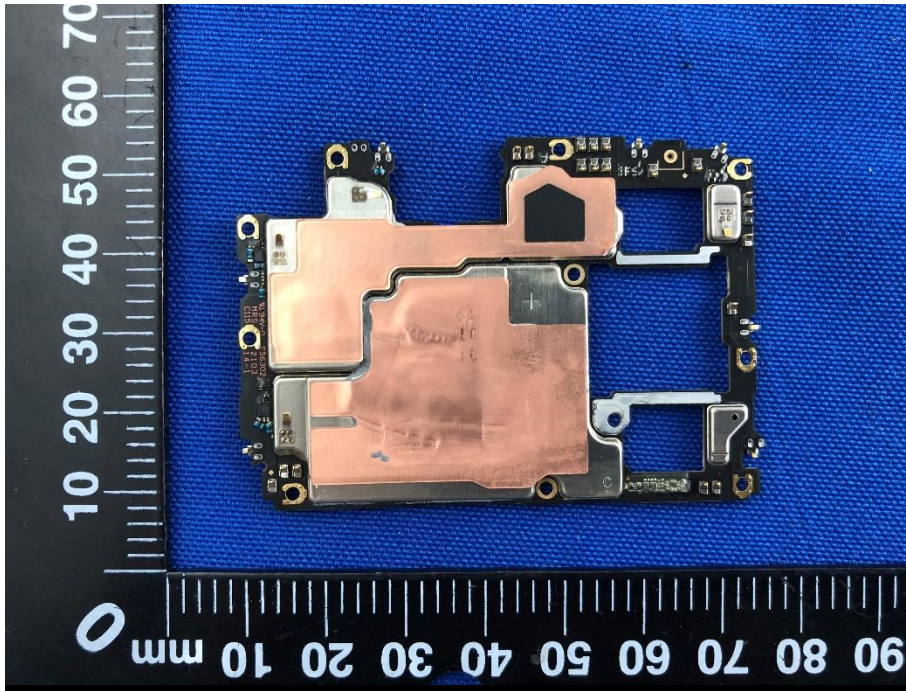

EUT INTERNAL PHOTOS

EUT UNCOVER VIEW

EUT UNCOVER VIEW

EUT UNCOVER VIEW

MAIN BOARD TOP VIEW (WITH SHIELDING)

MAIN BOARD REAR VIEW (WITH SHIELDING)

MAIN BOARD TOP VIEW (WITHOUT SHIELDING)

MAIN BOARD REAR VIEW (WITHOUT SHIELDING)

SUB BOARD TOP VIEW

SUB BOARD REAR VIEW

Battery Photo (Dongguan NVT Technology Co., Ltd (FRONT))

Battery Photo (REAR)