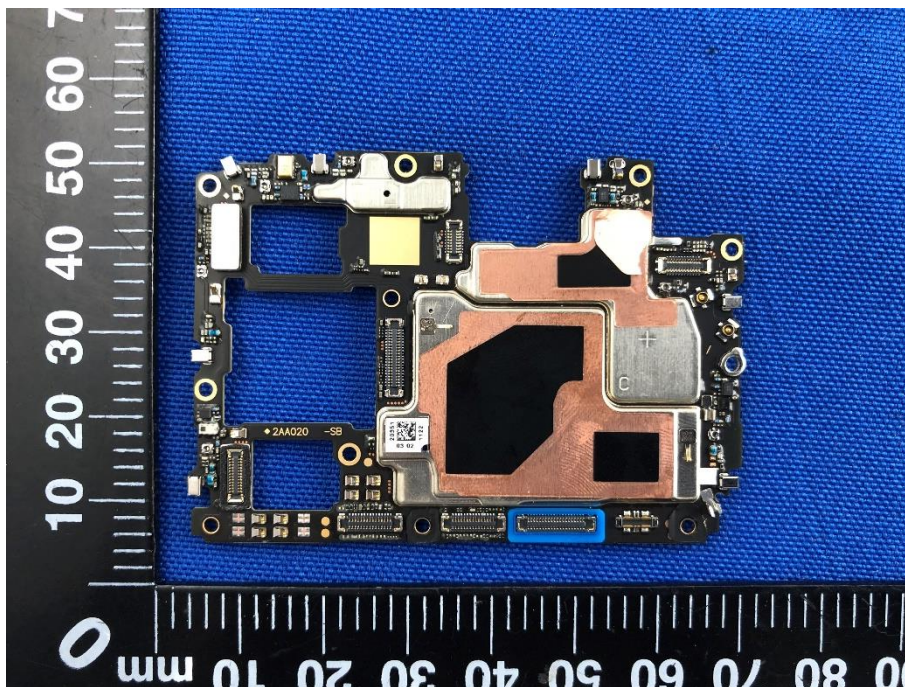

EUT INTERNAL PHOTOS

EUT UNCOVER VIEW

EUT UNCOVER VIEW

EUT UNCOVER VIEW

MAIN BOARD TOP VIEW (WITH SHIELDING)

MAIN BOARD REAR VIEW (WITH SHIELDING)

MAIN BOARD TOP VIEW (WITHOUT SHIELDING)

MAIN BOARD REAR VIEW (WITHOUT SHIELDING)

SUB BOARD TOP VIEW

SUB BOARD REAR VIEW

Battery Photo (Dongguan NVT Technology Co., Ltd (FRONT))

Battery Photo (REAR)