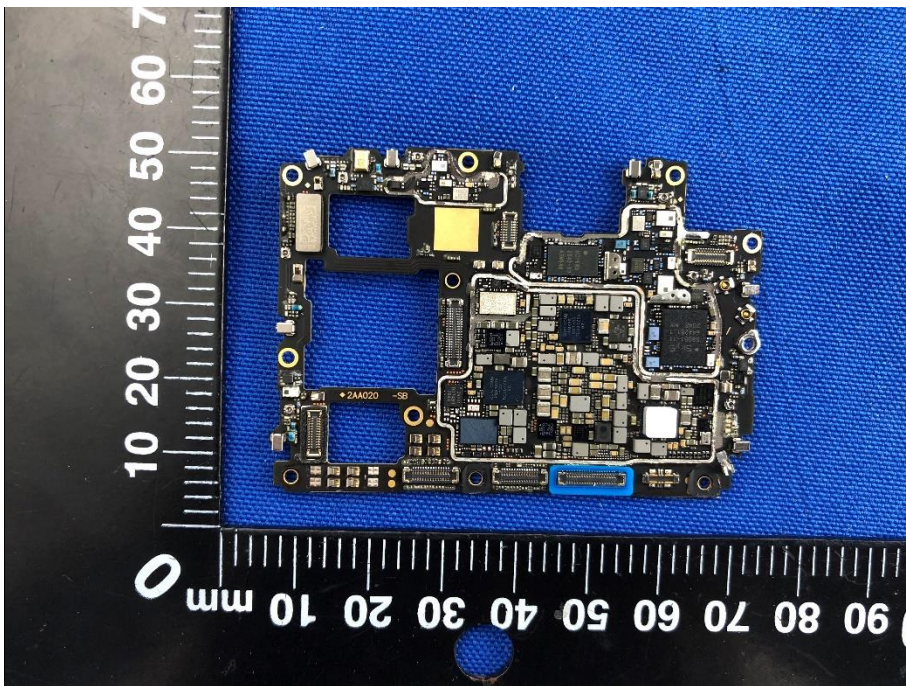

EUT INTERNAL PHOTOS

EUT UNCOVER VIEW

EUT UNCOVER VIEW

EUT UNCOVER VIEW

MAIN BOARD TOP VIEW (WITH SHIELDING)

MAIN BOARD REAR VIEW (WITH SHIELDING)

MAIN BOARD TOP VIEW (WITHOUT SHIELDING)

MAIN BOARD REAR VIEW (WITHOUT SHIELDING)

SUB BOARD TOP VIEW

SUB BOARD REAR VIEW

Battery Photo (Dongguan NVT Technology Co., Ltd (FRONT))

Battery Photo (REAR)