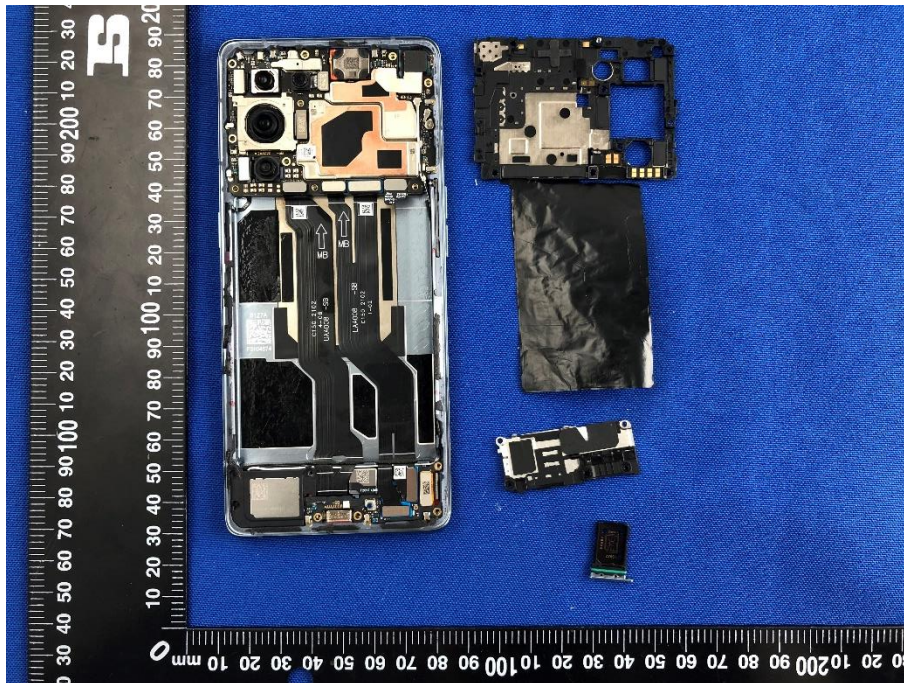

EUT INTERNAL PHOTOS

EUT UNCOVER VIEW

EUT UNCOVER VIEW

EUT UNCOVER VIEW

MAIN BOARD TOP VIEW (WITH SHIELDING)

MAIN BOARD REAR VIEW (WITH SHIELDING)

MAIN BOARD TOP VIEW (WITHOUT SHIELDING)

MAIN BOARD REAR VIEW (WITHOUT SHIELDING)

SUB BOARD TOP VIEW

SUB BOARD REAR VIEW

Battery Photo (Dongguan NVT Technology Co., Ltd (FRONT))

Battery Photo (REAR)