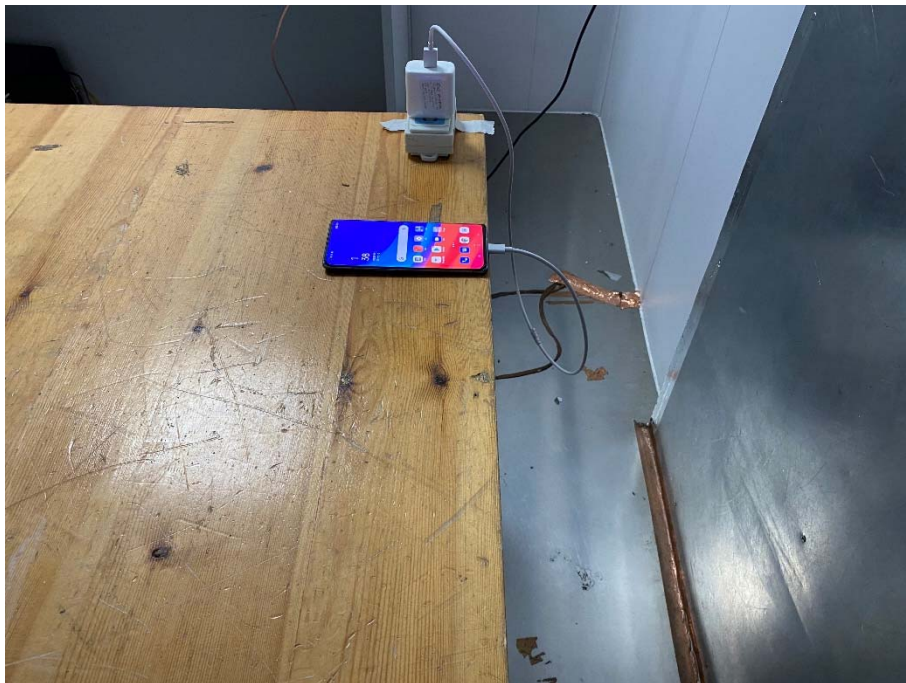

EMC TEST SETUP PHOTOS

1 Radiated Field Strength Measurement

Below 1 GHz

Close-up Photo

Above 1 GHz

Below 1 GHz, The USB Test Mode

Close-up Photo, The USB Test Mode

Above 1 GHz, The USB Test Mode

2 Conducted Emission

The USB Test Mode

The USB Test Mode