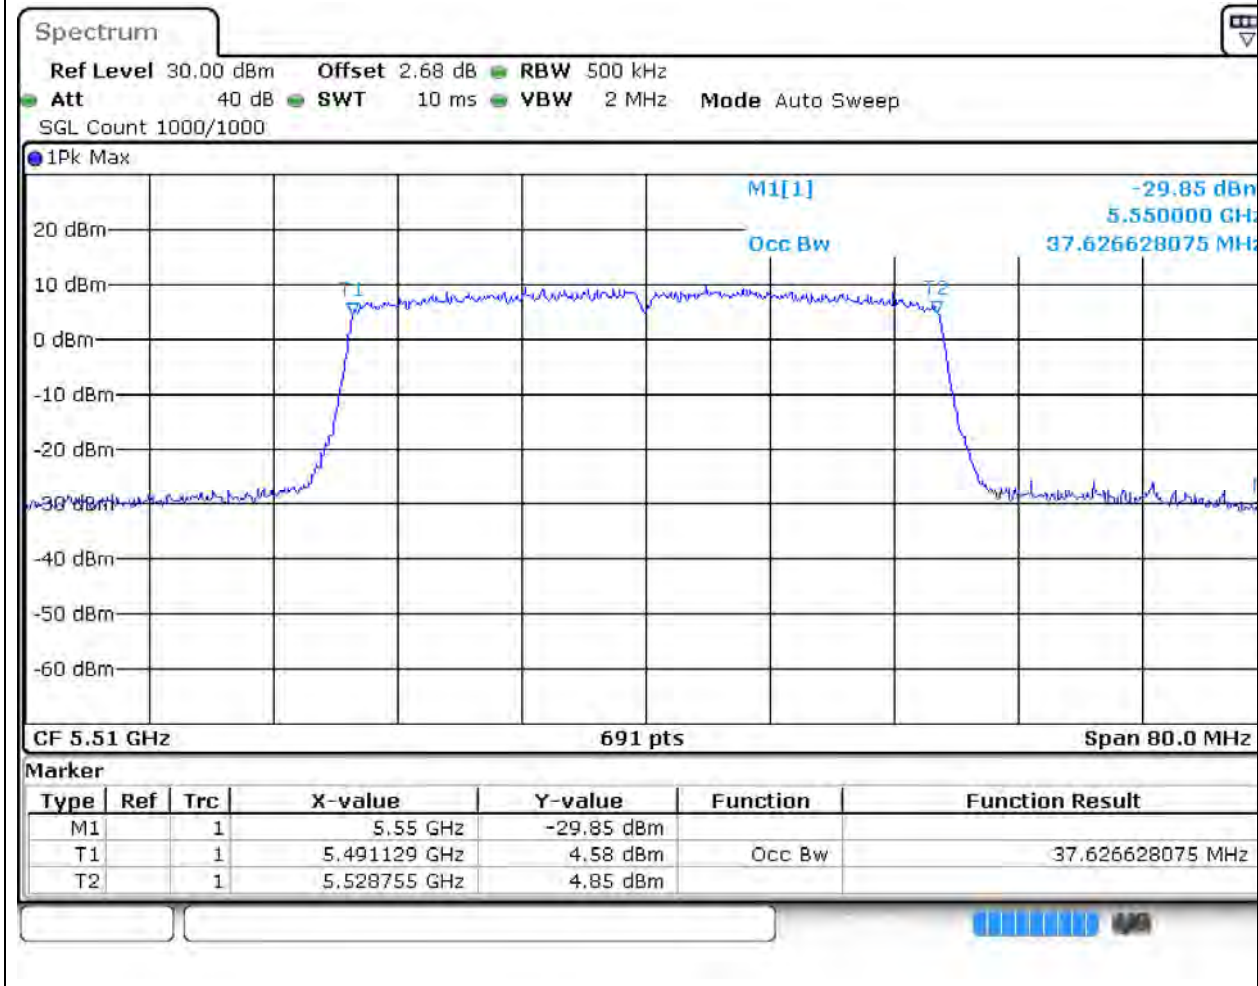

58. 802.11ax_20M_U-NII-2C_L

58.1. A.2.2-99% Bandwidth(NTNV)

59. 802.11ax_20M_U-NII-2C_M

59.1. A.2.2-99% Bandwidth(NTNV)

60. 802.11ax_20M_U-NII-2C_H

60.1. A.2.2-99% Bandwidth(NTNV)

61. 802.11ax_40M_U-NII-2C_L

61.1. A.2.2-99% Bandwidth(NTNV)

Center Frequency (MHz)	OBW Power (%)	RBW (MHz)	Detector	Limit (MHz)	OBW (MHz)	Verdict
5510	99	0.5	Peak	0	37.626628	Unknown

62. 802.11ax_40M_U-NII-2C_M

62.1. A.2.2-99% Bandwidth(NTNV)