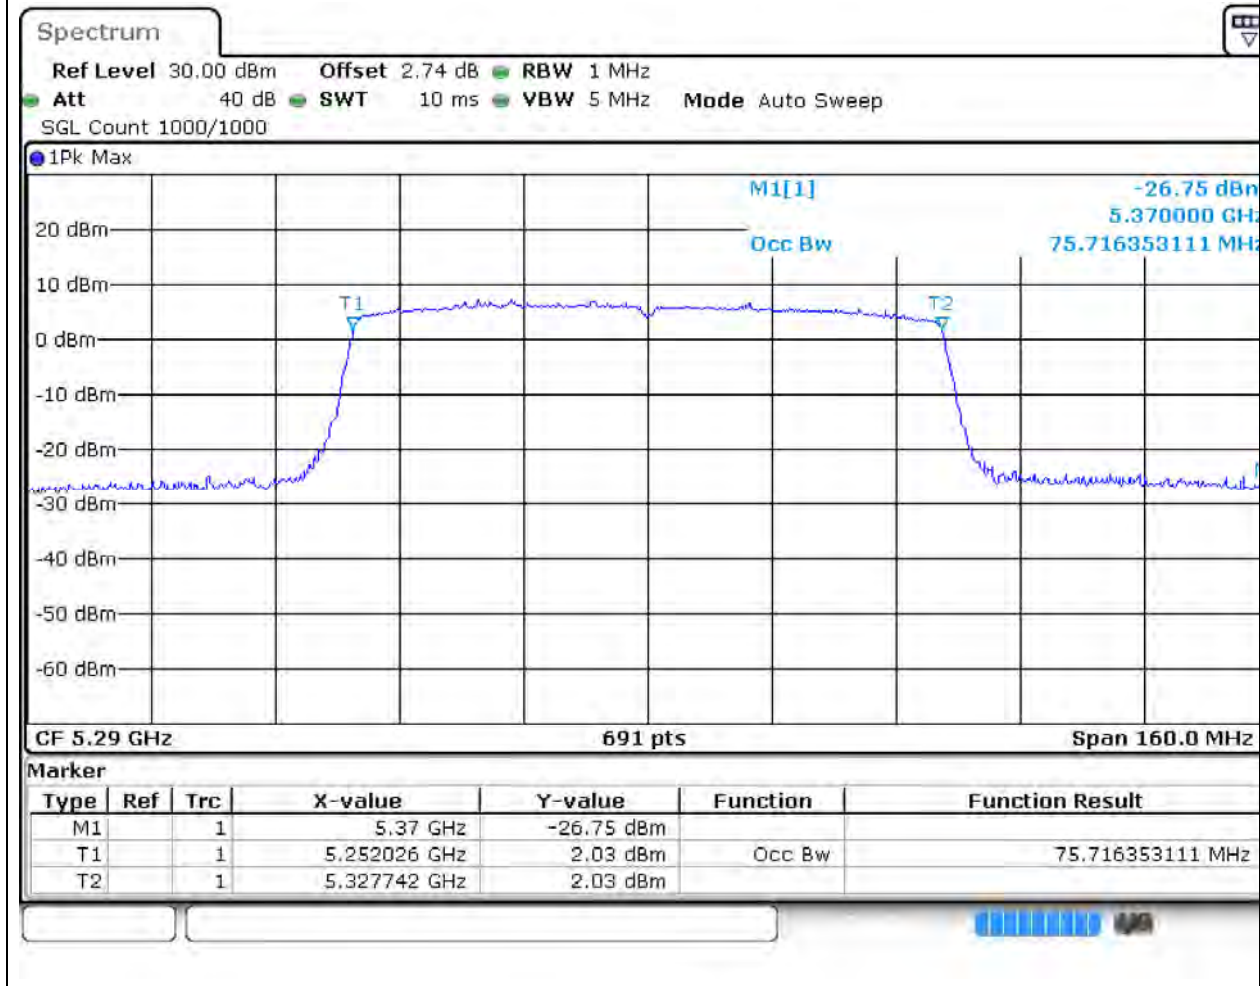

34. 802.11ac_80M_U-NII-2A_M

34.1. A.2.2-99% Bandwidth(NTNV)

Center Frequency (MHz)	OBW Power (%)	RBW (MHz)	Detector	Limit (MHz)	OBW (MHz)	Verdict
5290	99	1	Peak	0	75.716353	Unknown