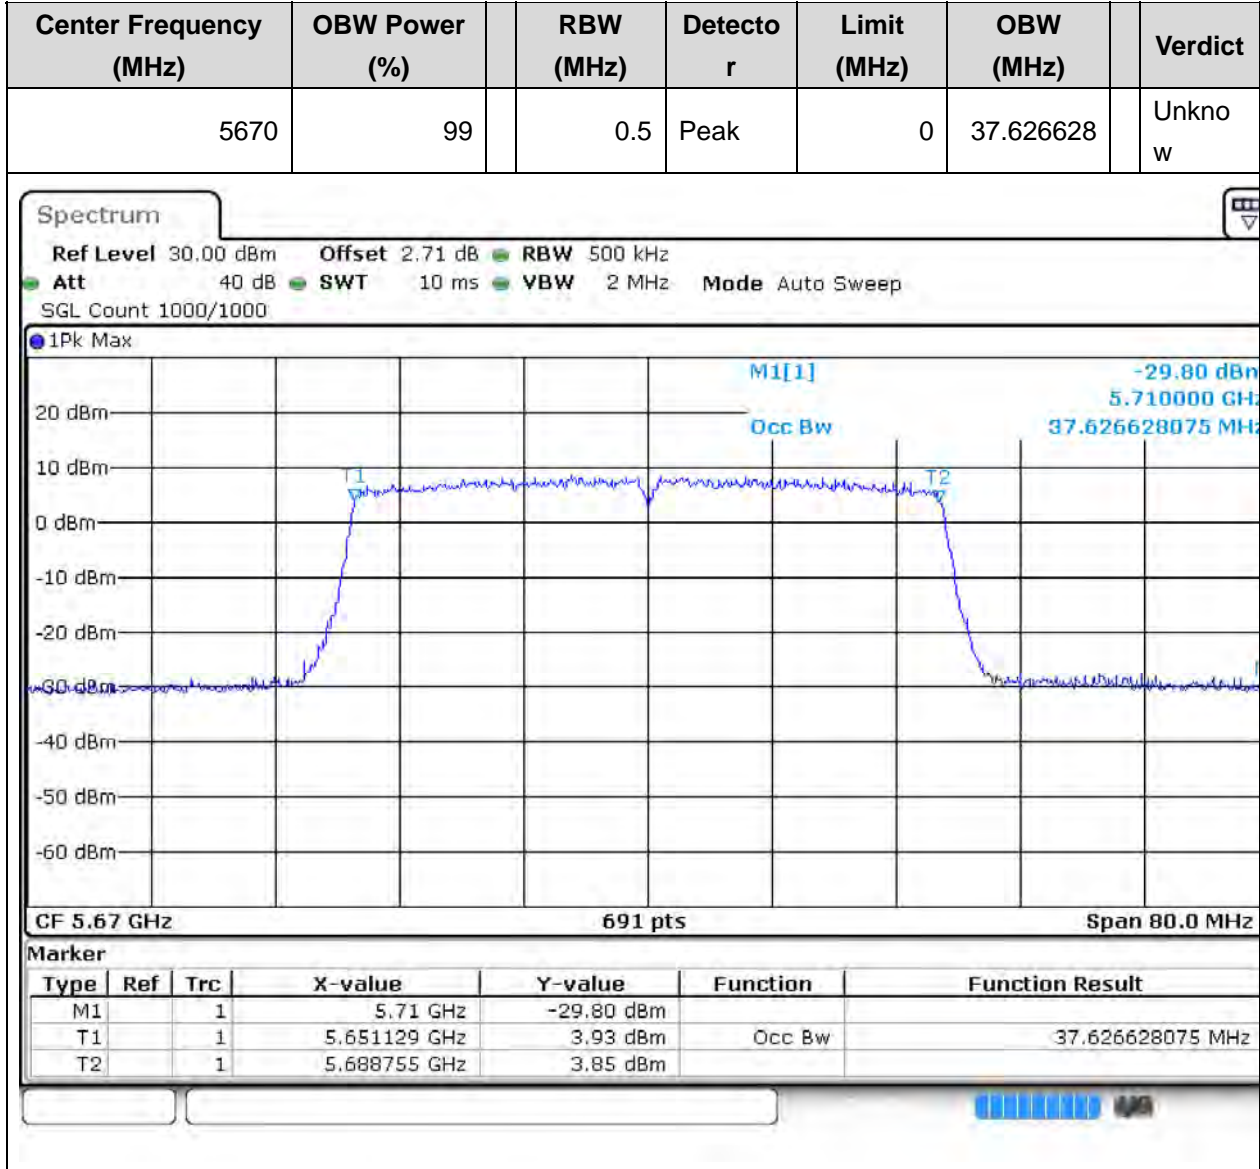

63. 802.11ax_40M_U-NII-2C_H

63.1. A.2.2-99% Bandwidth(NTNV)