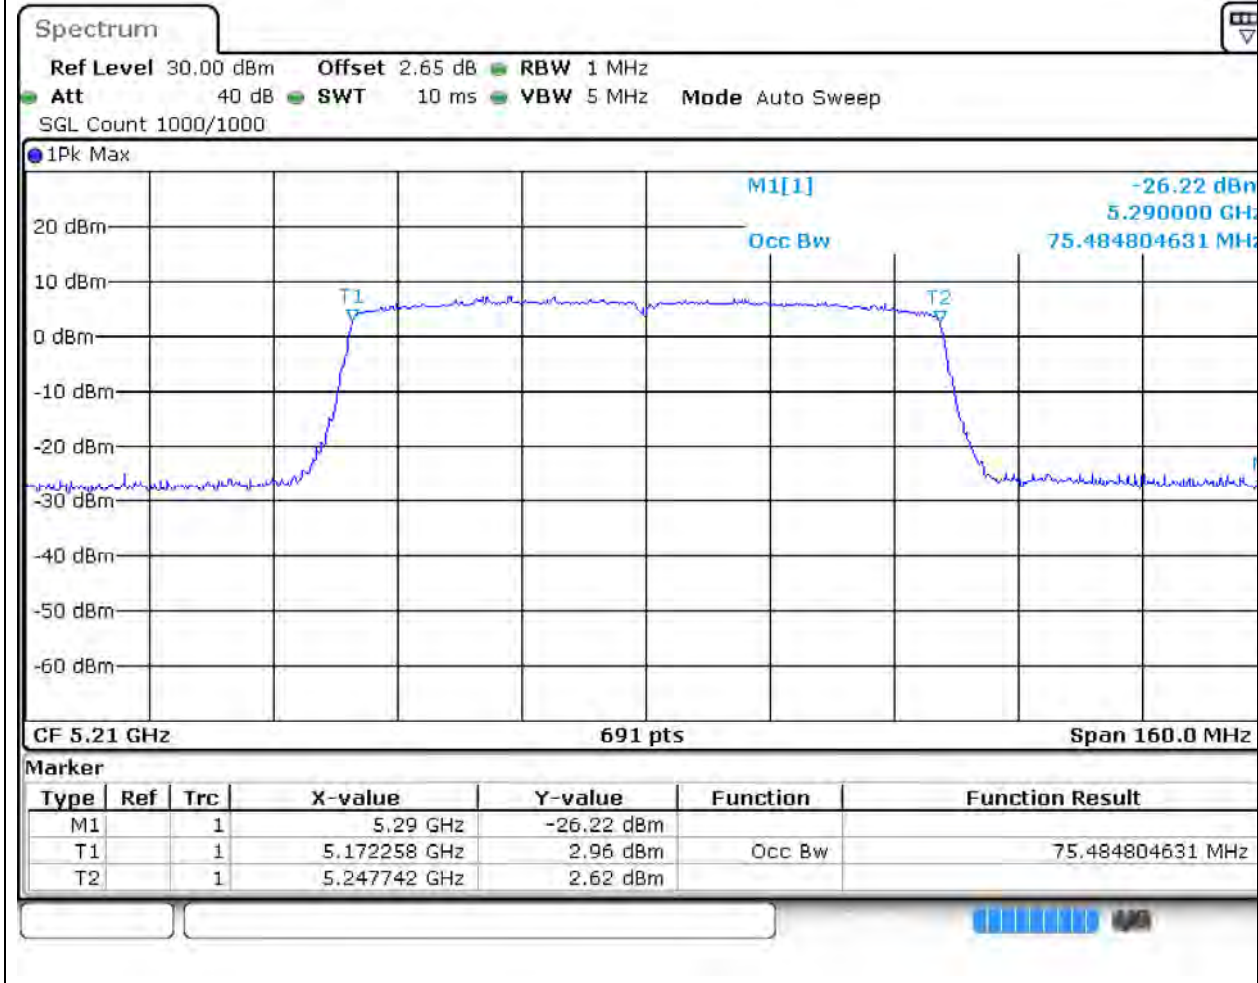

14. 802.11ac_80M_U-NII-3_M

14.1. A.2.2-99% Bandwidth(NTNV)

Center Frequency (MHz)	OBW Power (%)	RBW (MHz)	Detector	Limit (MHz)	OBW (MHz)	Verdict
5210	99	1	Peak	0	75.484805	Unknown