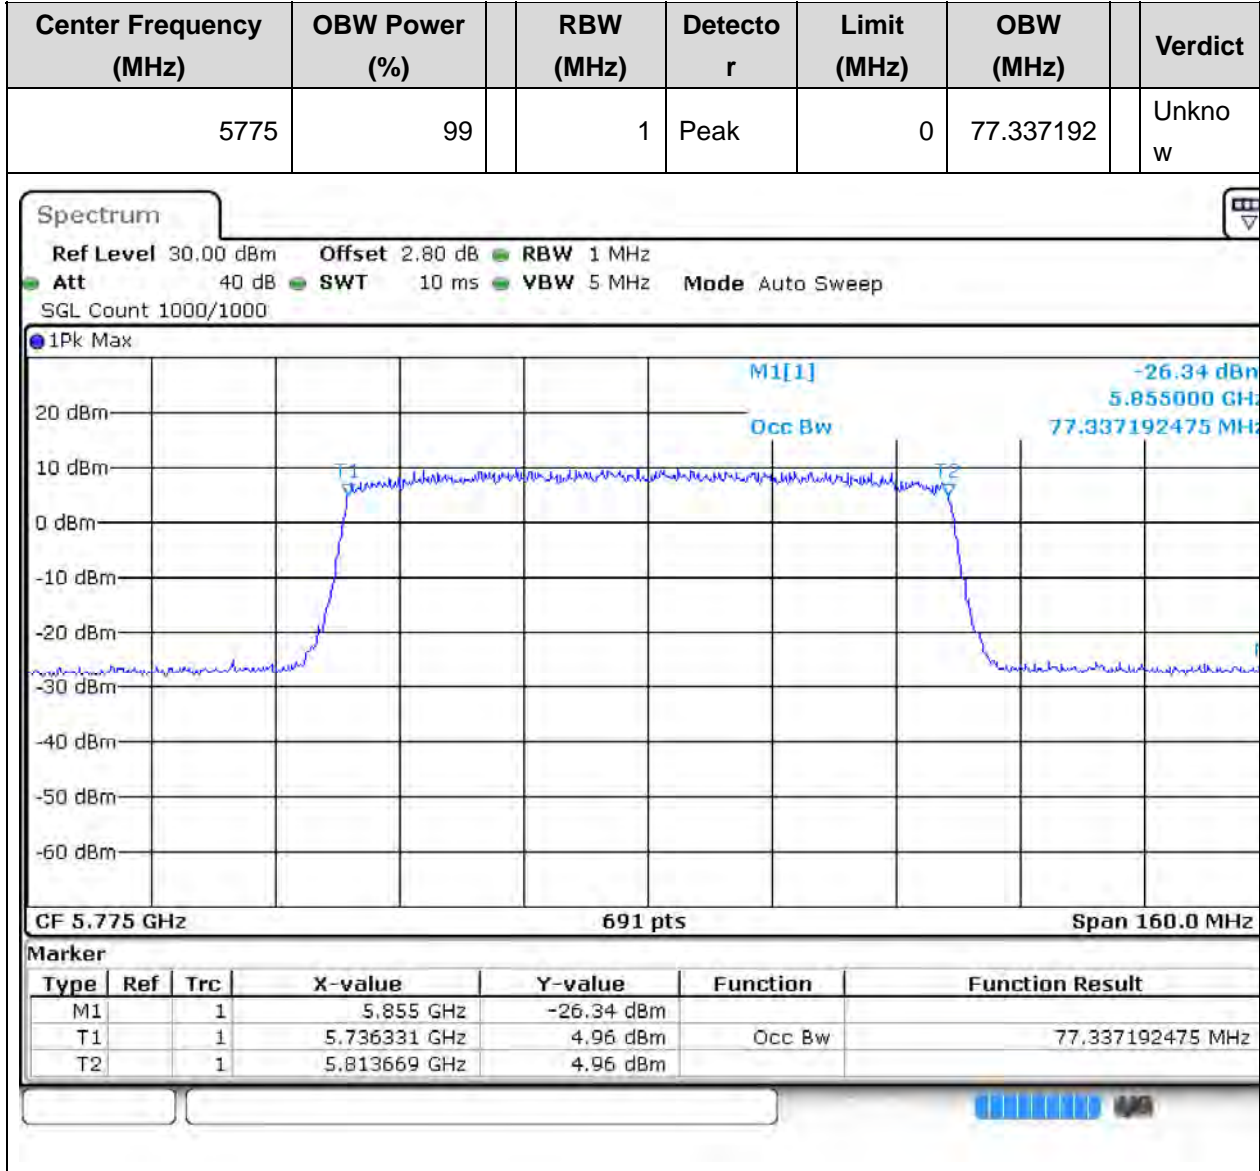

85. 802.11ax_80M_U-NII-3_M

85.1. A.2.2-99% Bandwidth(NTNV)