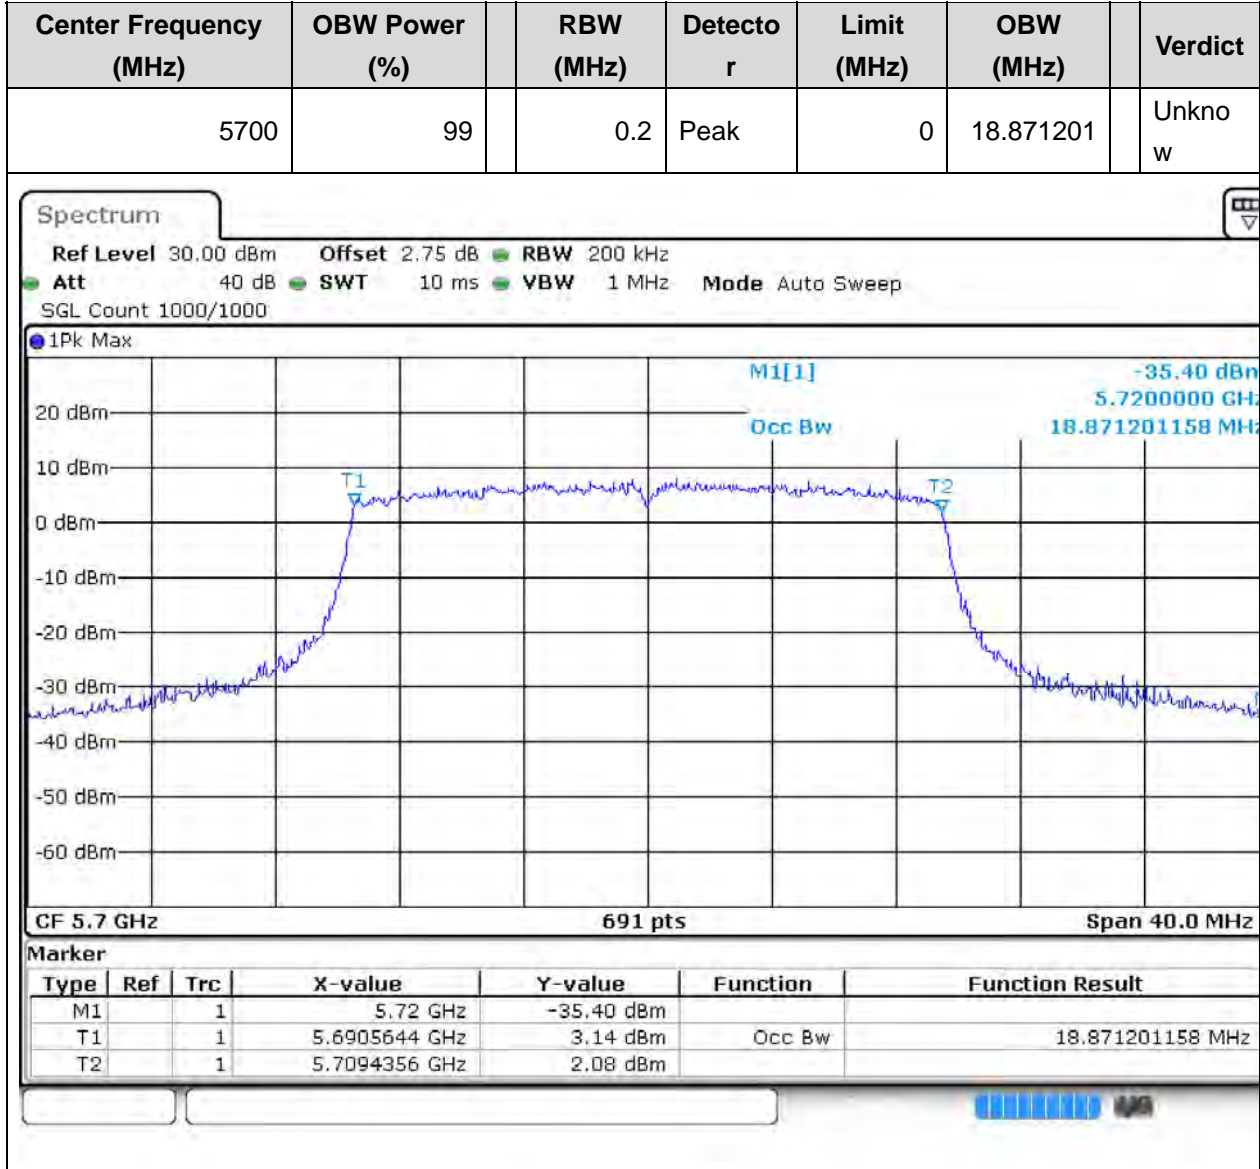

58. 802.11ax_20M_U-NII-2C_L

58.1. A.2.2-99% Bandwidth(NTNV)

59. 802.11ax_20M_U-NII-2C_M

59.1. A.2.2-99% Bandwidth(NTNV)

60. 802.11ax_20M_U-NII-2C_H

60.1. A.2.2-99% Bandwidth(NTNV)

61. 802.11ax_40M_U-NII-2C_L

61.1. A.2.2-99% Bandwidth(NTNV)

Center Frequency (MHz)	OBW Power (%)	RBW (MHz)	Detector	Limit (MHz)	OBW (MHz)	Verdict
5510	99	0.5	Peak	0	37.626628	Unknown

62. 802.11ax_40M_U-NII-2C_M

62.1. A.2.2-99% Bandwidth(NTNV)