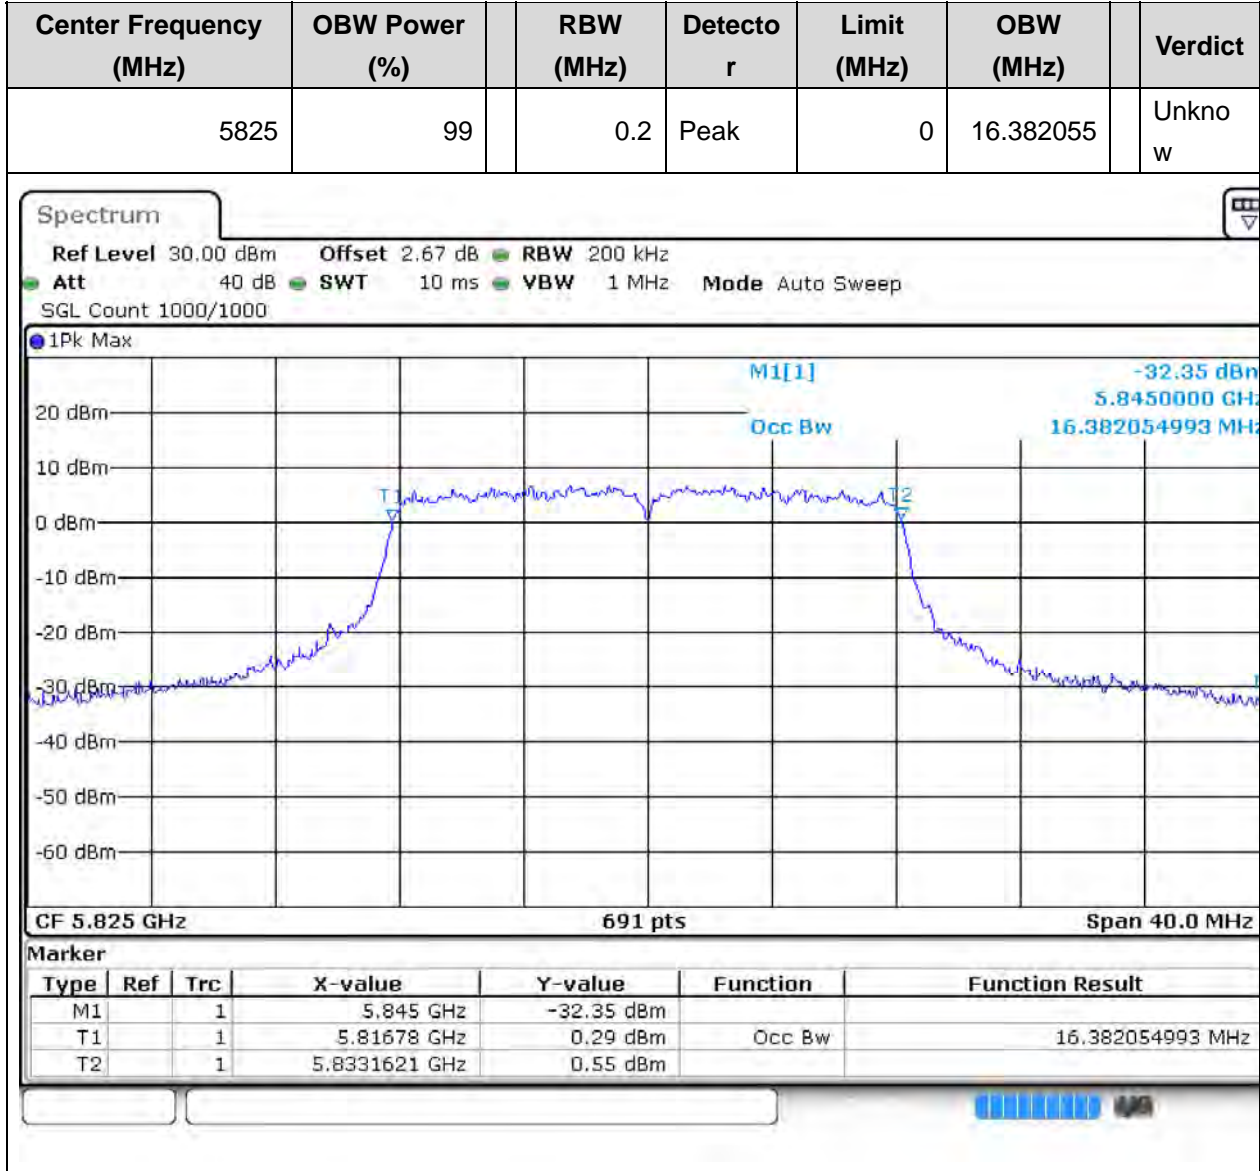

68. 802.11a_20M_U-NII-3_H

68.1. A.2.2-99% Bandwidth(NTNV)