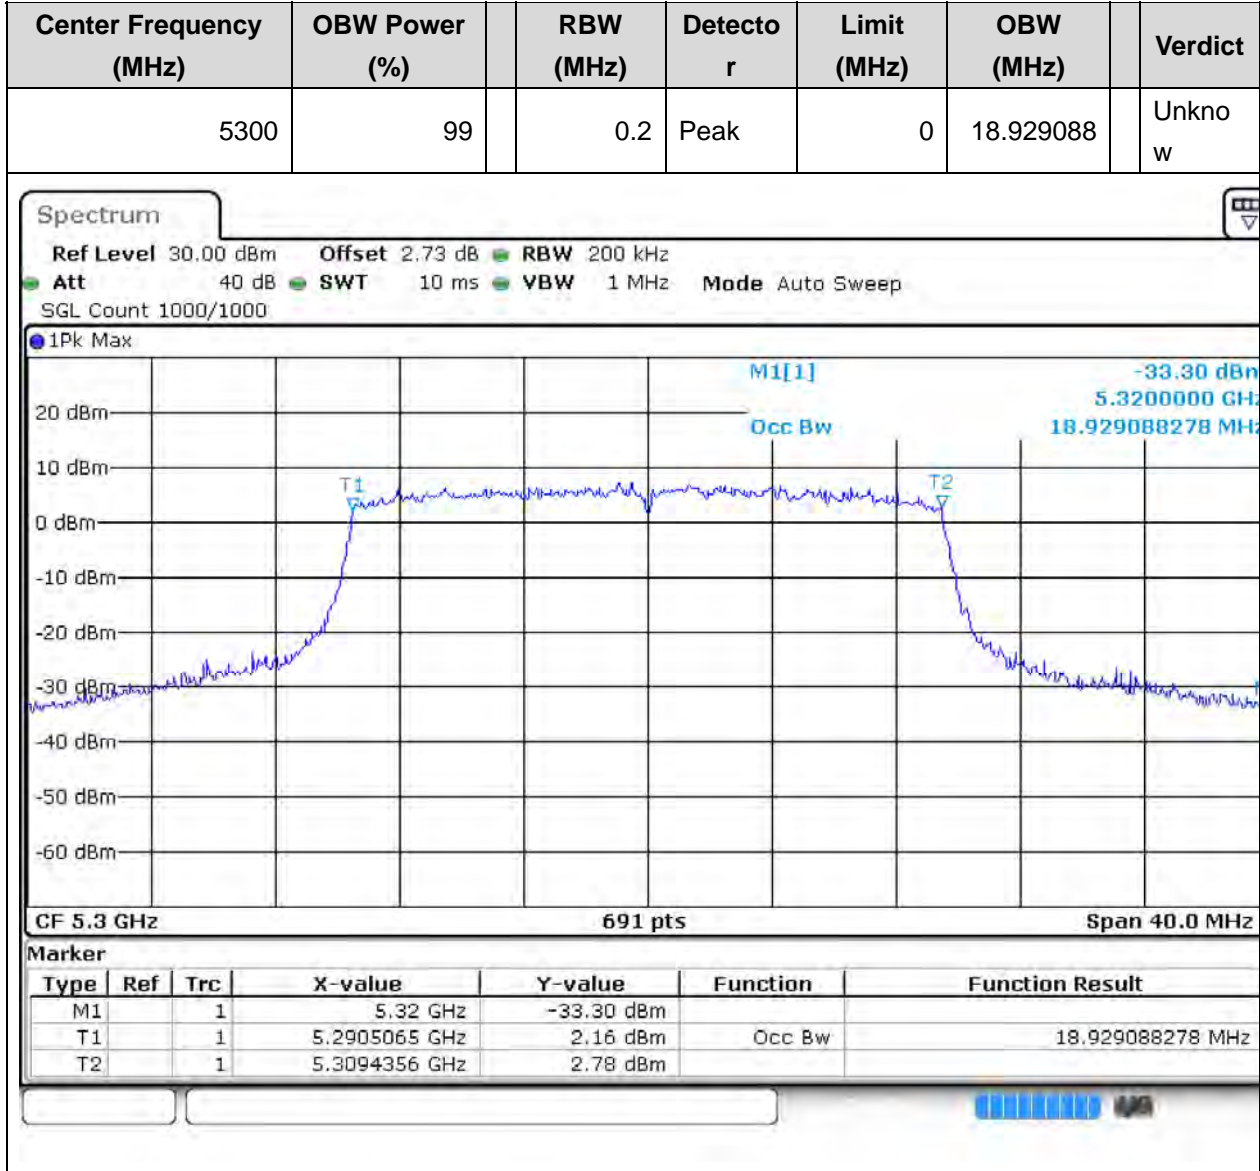

36. 802.11ax_20M_U-NII-2A_M

36.1. A.2.2-99% Bandwidth(NTNV)