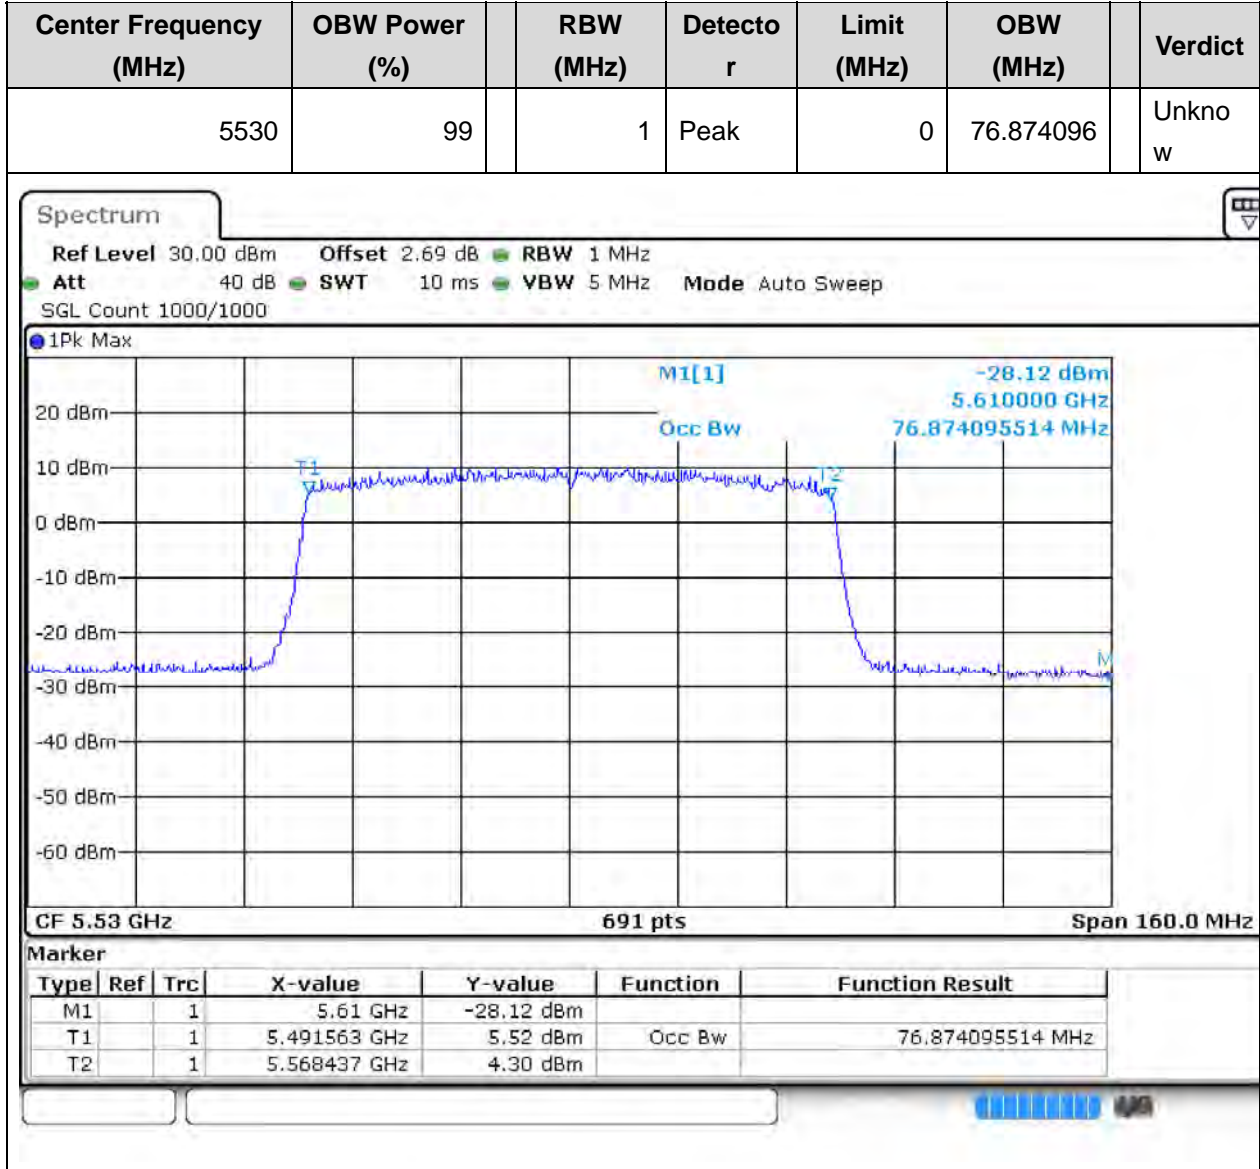

64. 802.11ax_80M_U-NII-2C_L

64.1. A.2.2-99% Bandwidth(NTNV)