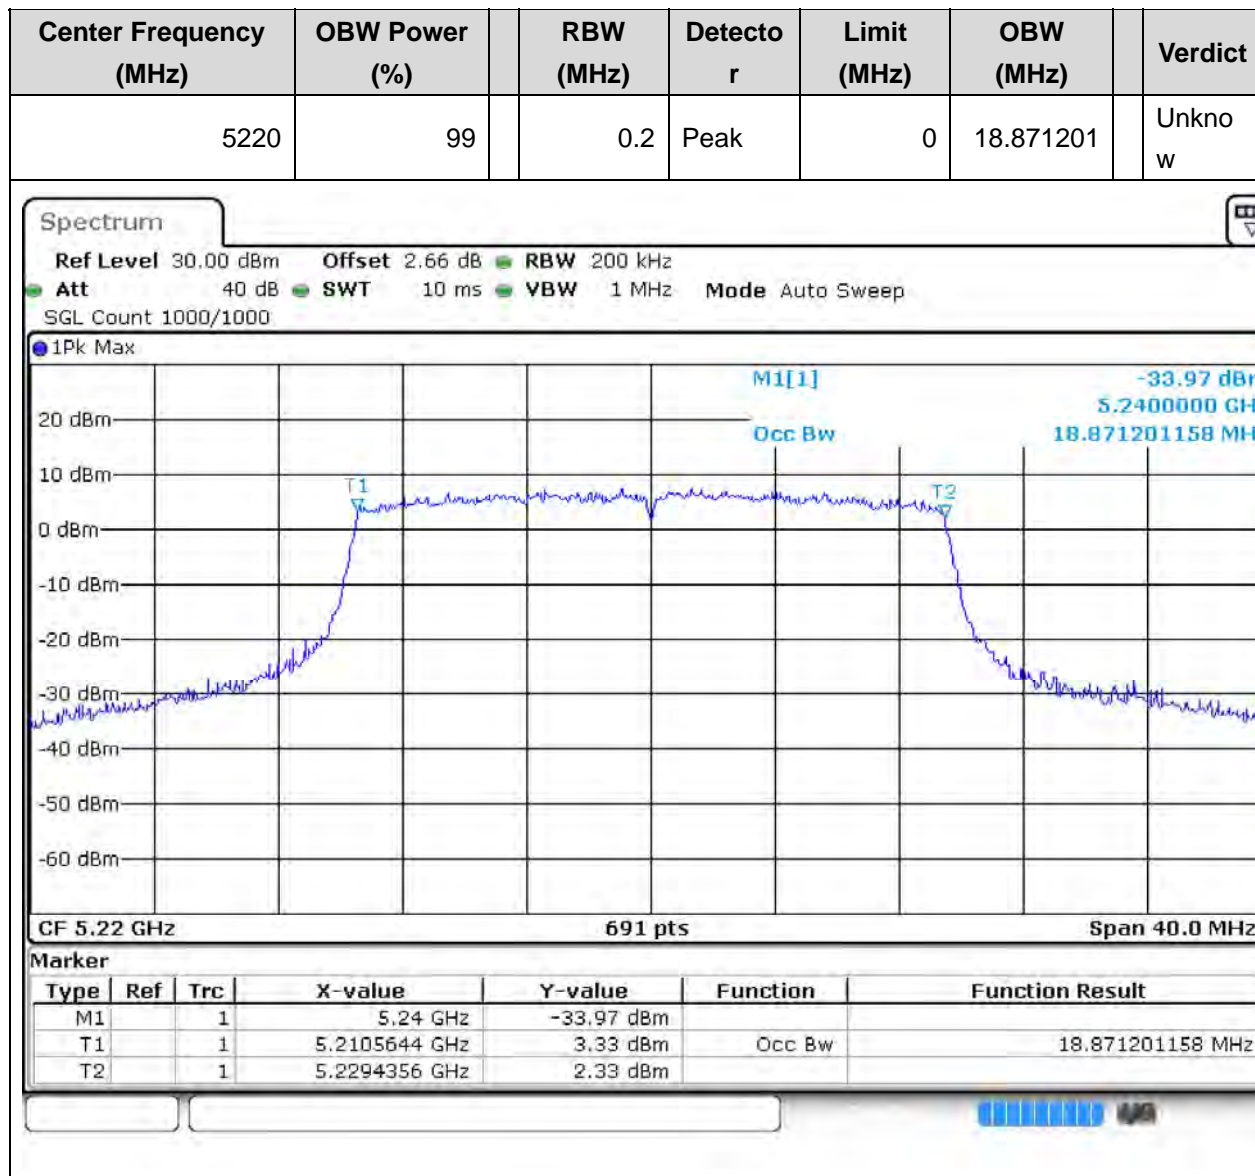

16. 802.11ax_20M_U-NII-3_M

16.1. A.2.2-99% Bandwidth(NTNV)