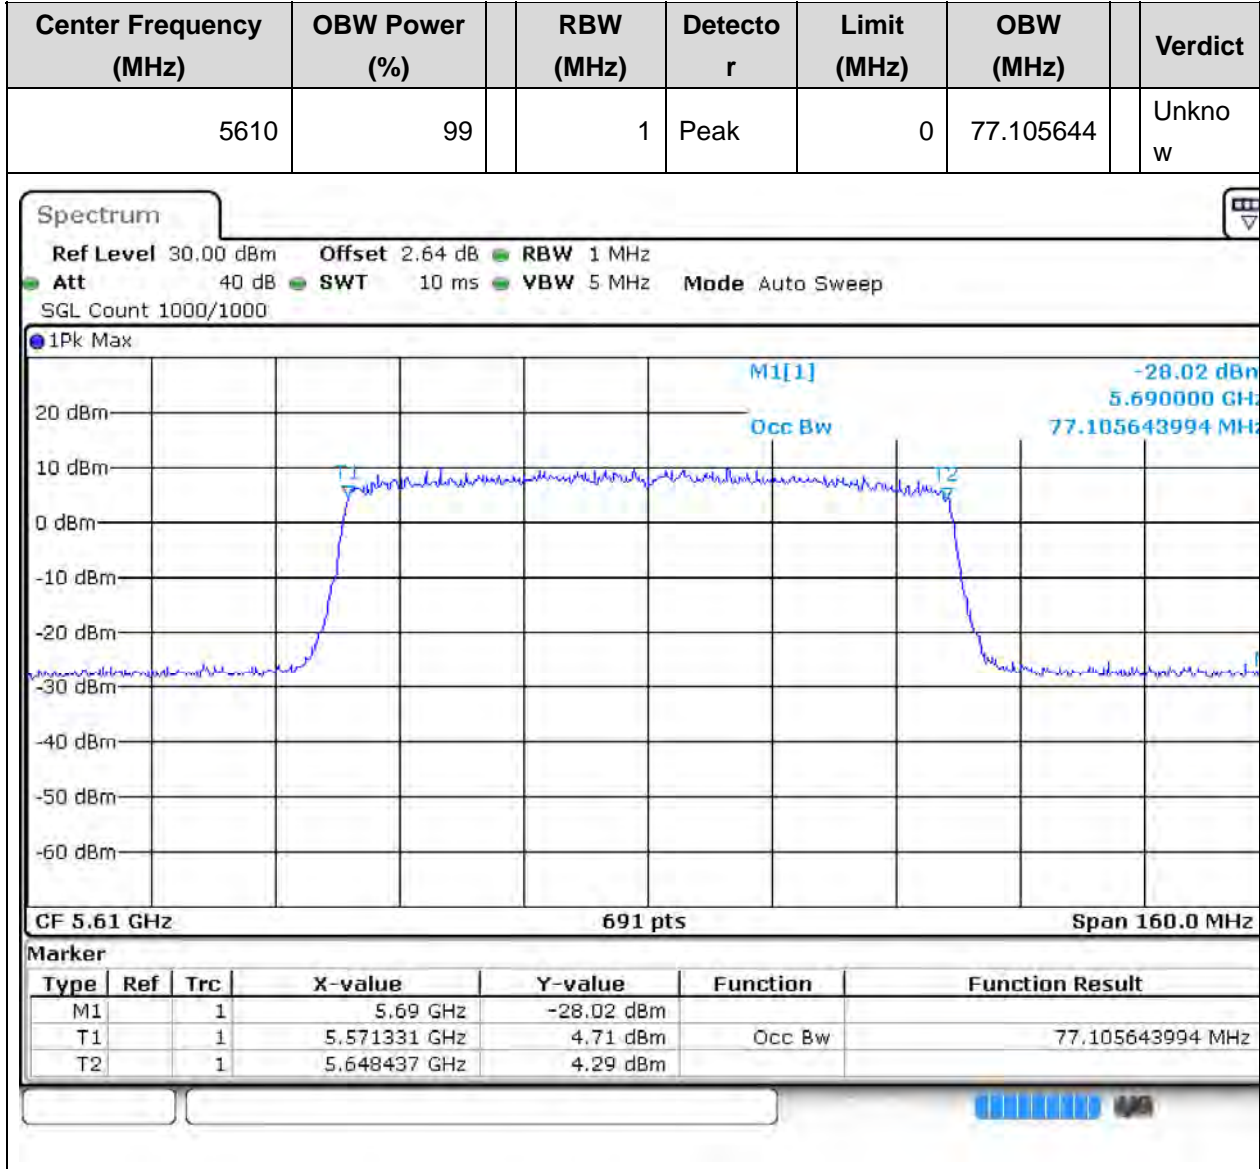

61.1. A.2.2-99% Bandwidth(NTNV)

Center Frequency (MHz)	OBW Power (%)	RBW (MHz)	Detector	Limit (MHz)	OBW (MHz)	Verdict
5510	99	0.5	Peak	0	37.626628	Unknown

62. 802.11ax_40M_U-NII-2C_M

62.1. A.2.2-99% Bandwidth(NTNV)

63. 802.11ax_40M_U-NII-2C_H

63.1. A.2.2-99% Bandwidth(NTNV)

64. 802.11ax_80M_U-NII-2C_L

64.1. A.2.2-99% Bandwidth(NTNV)

65. 802.11ax_80M_U-NII-2C_M

65.1. A.2.2-99% Bandwidth(NTNV)

66. 802.11a_20M_U-NII-3_L

66.1. A.2.2-99% Bandwidth(NTNV)