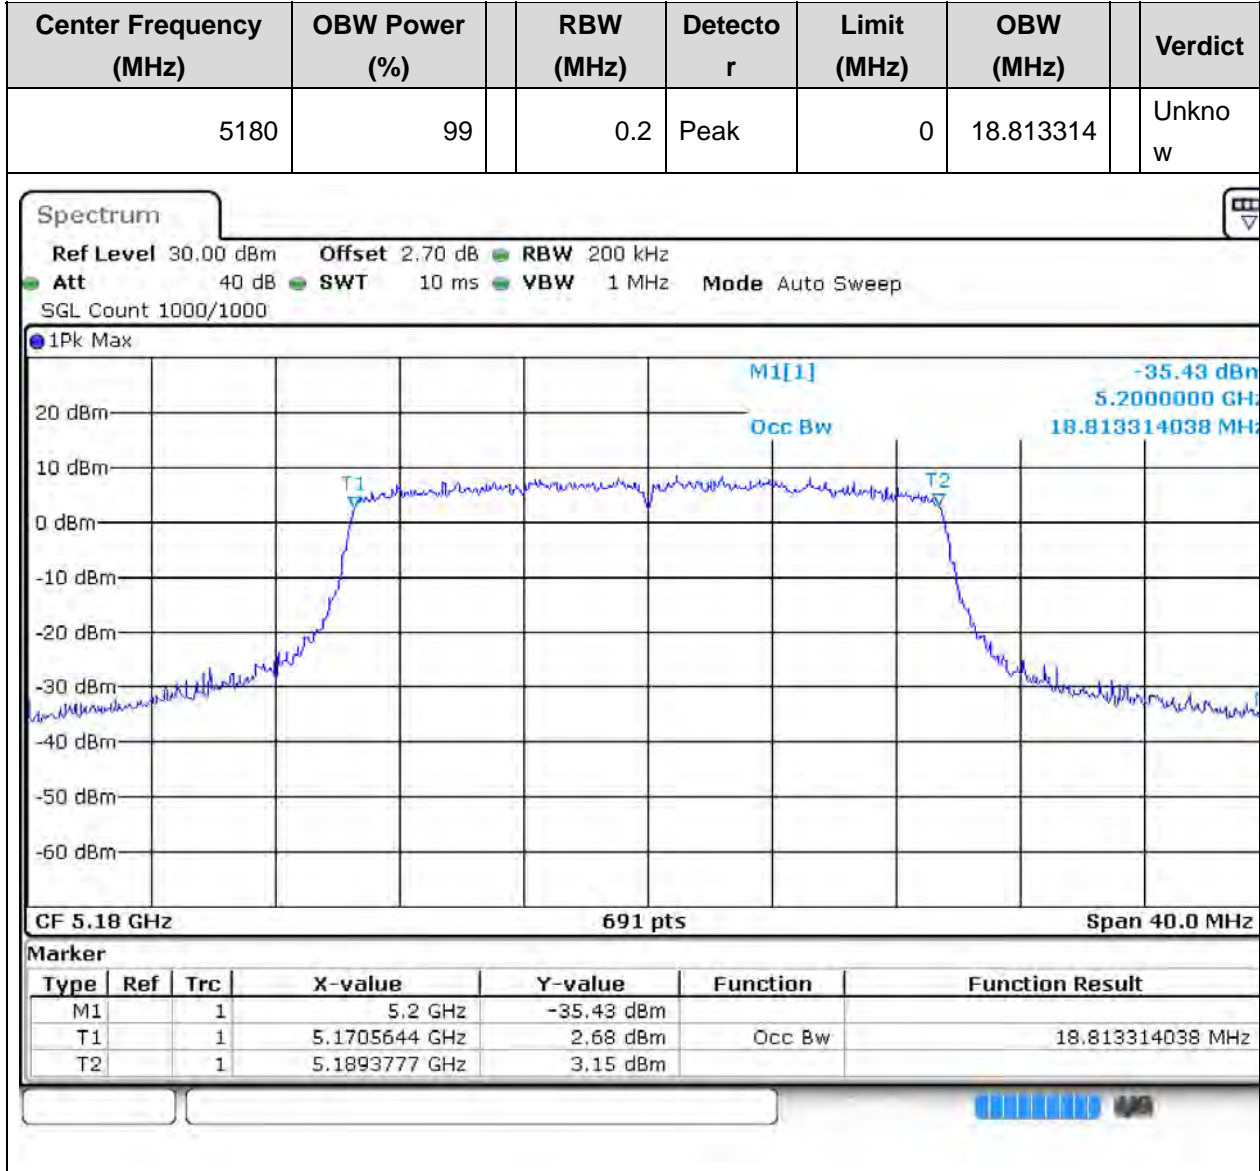

15. 802.11ax_20M_U-NII-3_L

15.1. A.2.2-99% Bandwidth(NTNV)