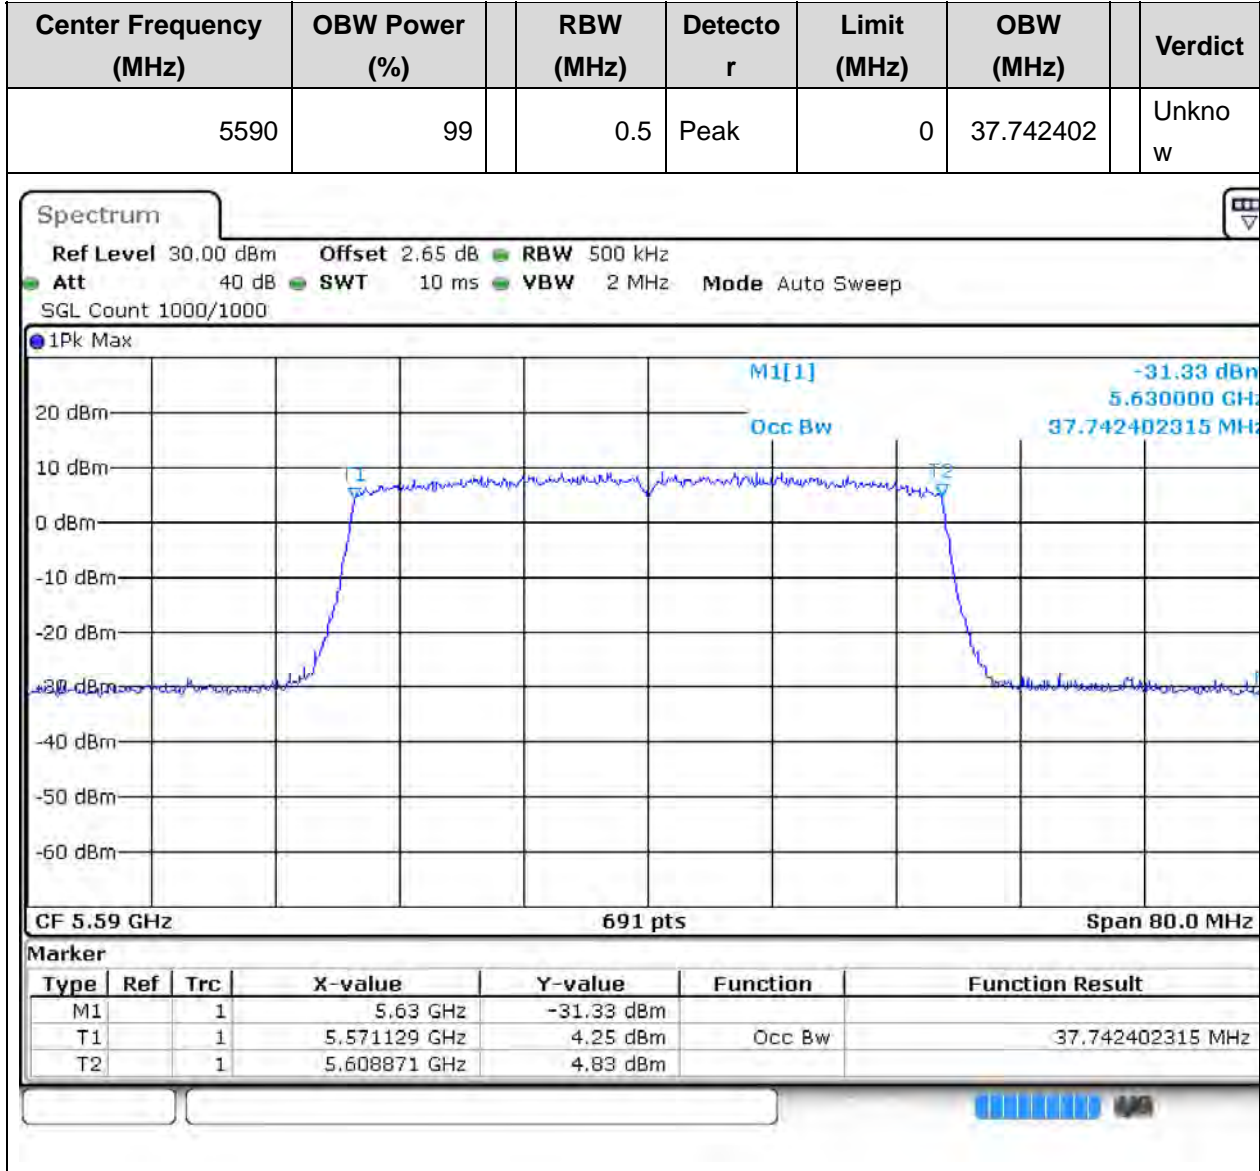

58. 802.11ax_20M_U-NII-2C_L

58.1. A.2.2-99% Bandwidth(NTNV)

59. 802.11ax_20M_U-NII-2C_M

59.1. A.2.2-99% Bandwidth(NTNV)

60. 802.11ax_20M_U-NII-2C_H

60.1. A.2.2-99% Bandwidth(NTNV)

61. 802.11ax_40M_U-NII-2C_L

61.1. A.2.2-99% Bandwidth(NTNV)

Center Frequency (MHz)	OBW Power (%)	RBW (MHz)	Detector	Limit (MHz)	OBW (MHz)	Verdict
5510	99	0.5	Peak	0	37.626628	Unknown

62. 802.11ax_40M_U-NII-2C_M

62.1. A.2.2-99% Bandwidth(NTNV)