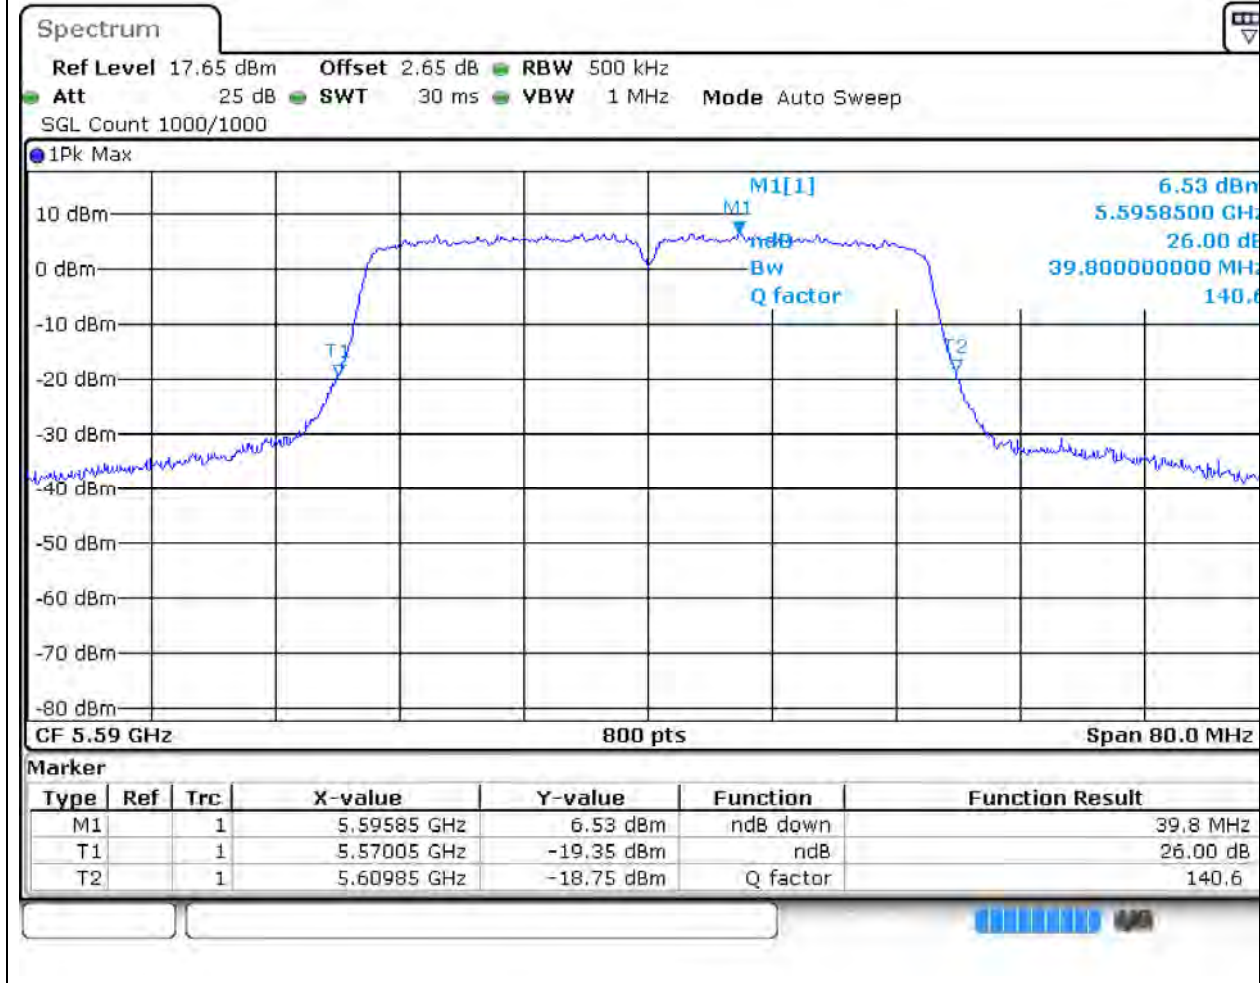

54. 802.11ac_40M_U-NII-2C_M

54.1. A.2-26dB Bandwidth(NTNV)

Center Frequency (MHz)	XdB Down	RBW (MHz)	Detector	Limit (MHz)	XdB BandWidth (MHz)	Verdict
5590	26	0.5	Peak	0	39.8	Unknown