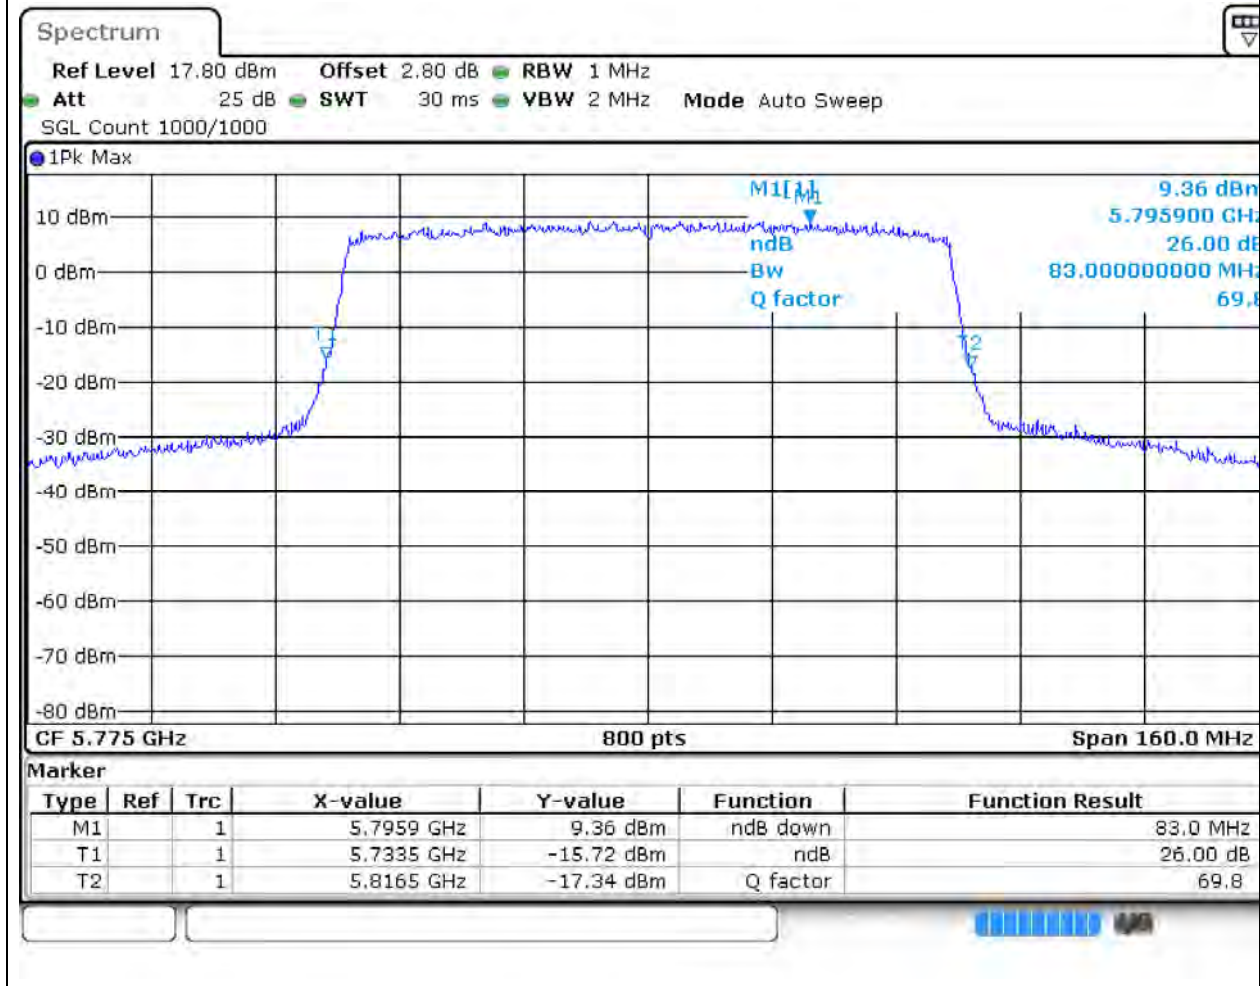

85. 802.11ax_80M_U-NII-3_M

85.1. A.2-26dB Bandwidth(NTNV)

Center Frequency (MHz)	XdB Down	RBW (MHz)	Detector	Limit (MHz)	XdB BandWidth (MHz)	Verdict
5775	26	1	Peak	0	83	Unknown