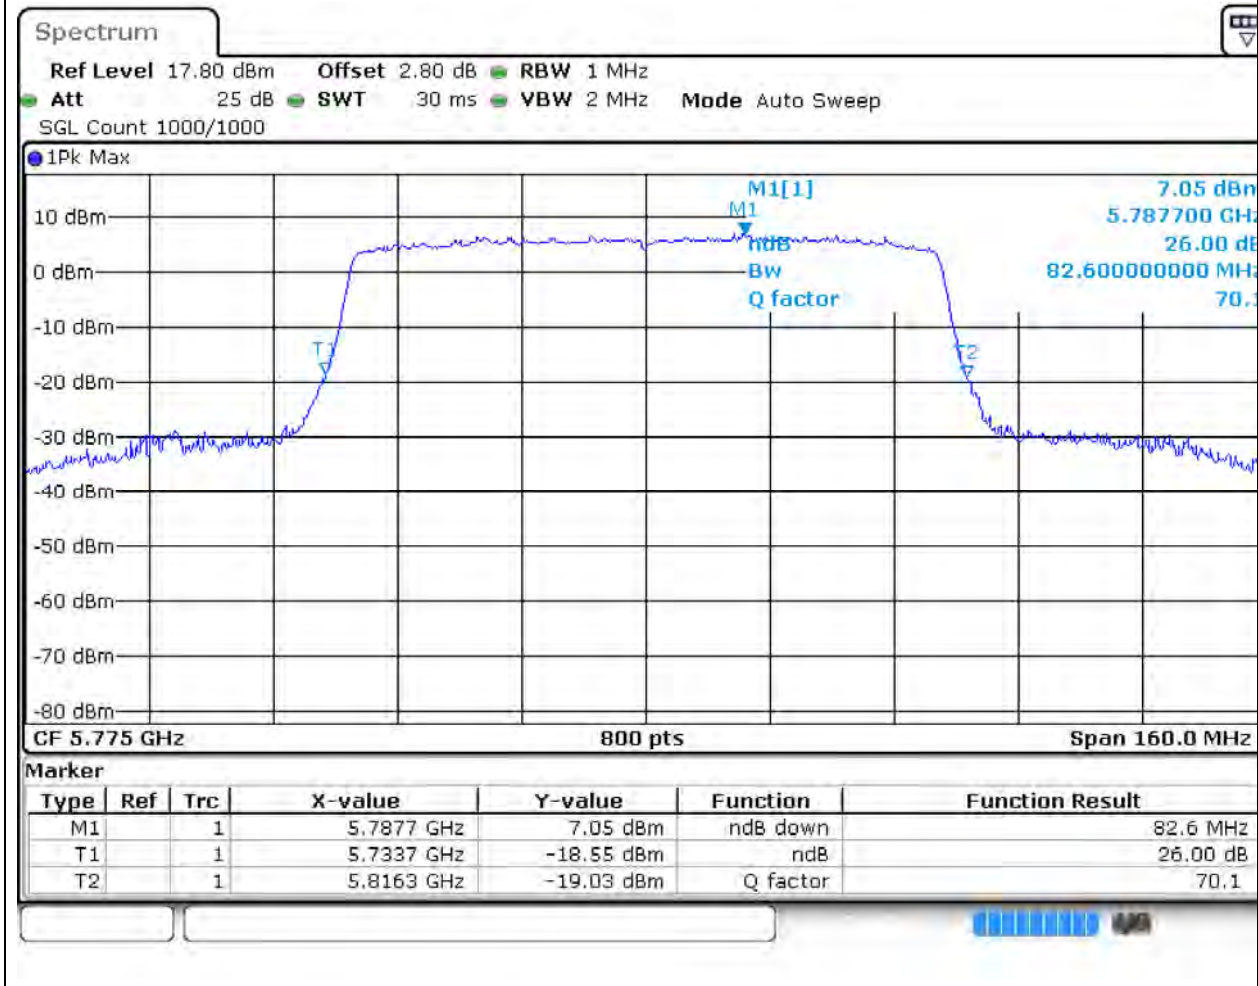

79. 802.11ac_80M_U-NII-3_M

79.1. A.2-26dB Bandwidth(NTNV)

Center Frequency (MHz)	XdB Down	RBW (MHz)	Detector	Limit (MHz)	XdB BandWidth (MHz)	Verdict
5775	26	1	Peak	0	82.6	Unknown