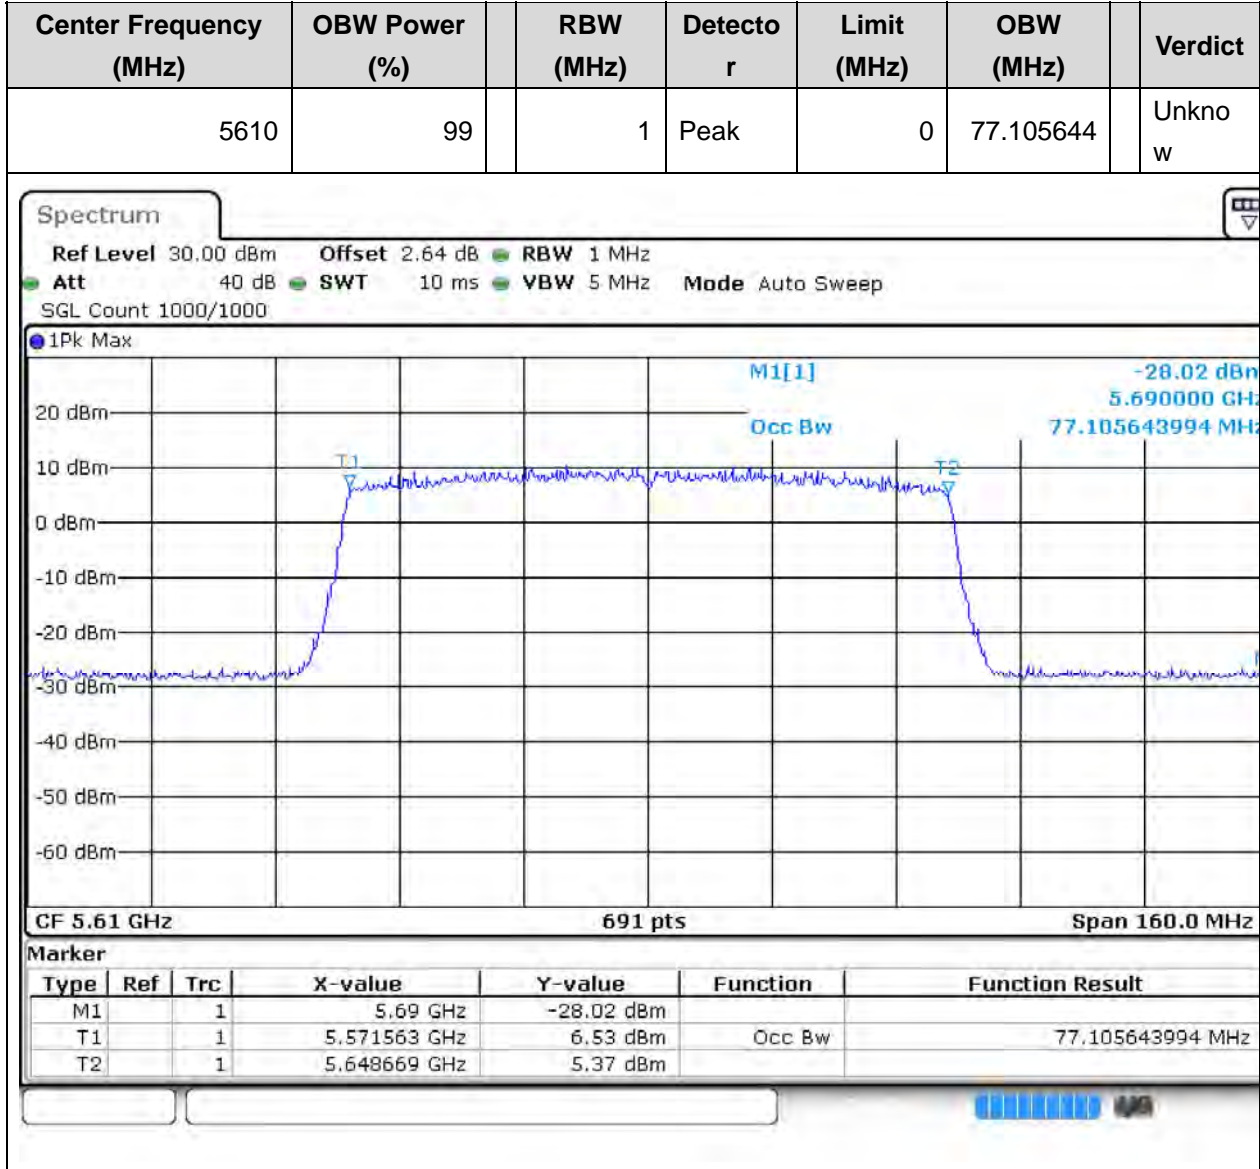

65. 802.11ax_80M_U-NII-2C_M

65.1. A.2.2-99% Bandwidth(NTNV)