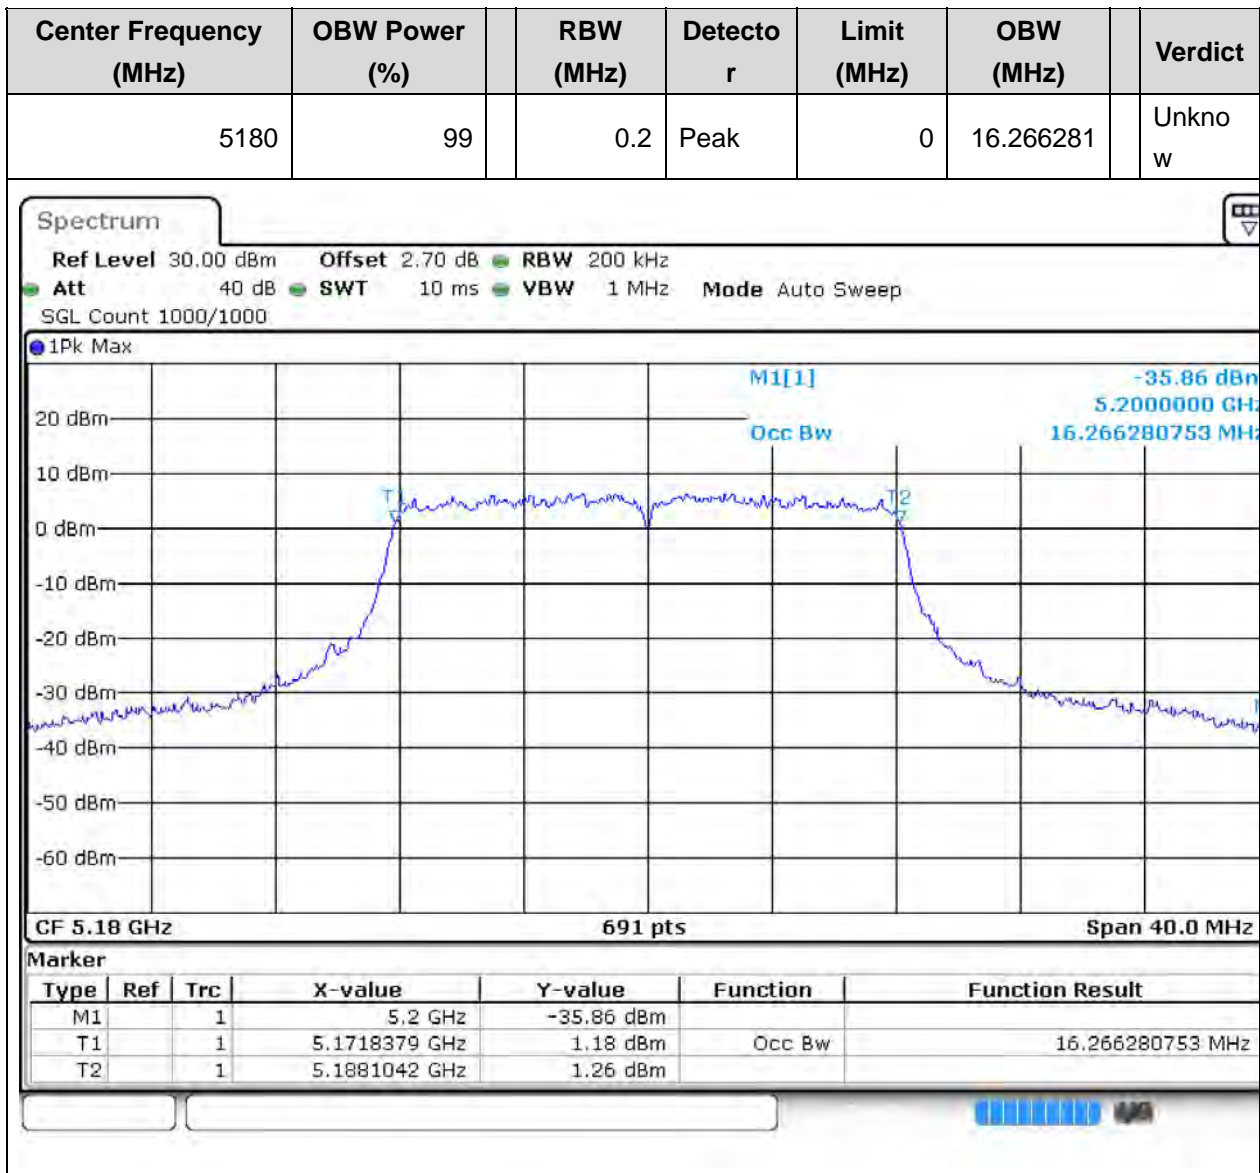

Center Frequency (MHz)	XdB Down	RBW (MHz)	Detector	Limit (MHz)	XdB BandWidth (MHz)	Verdict
5775	26	1	Peak	0	83	Unknown

99% Bandwidth

Main Antenna

1. 802.11a_20M_U-NII-3_L

1.1. A.2.2-99% Bandwidth(NTNV)

2. 802.11a_20M_U-NII-3_M