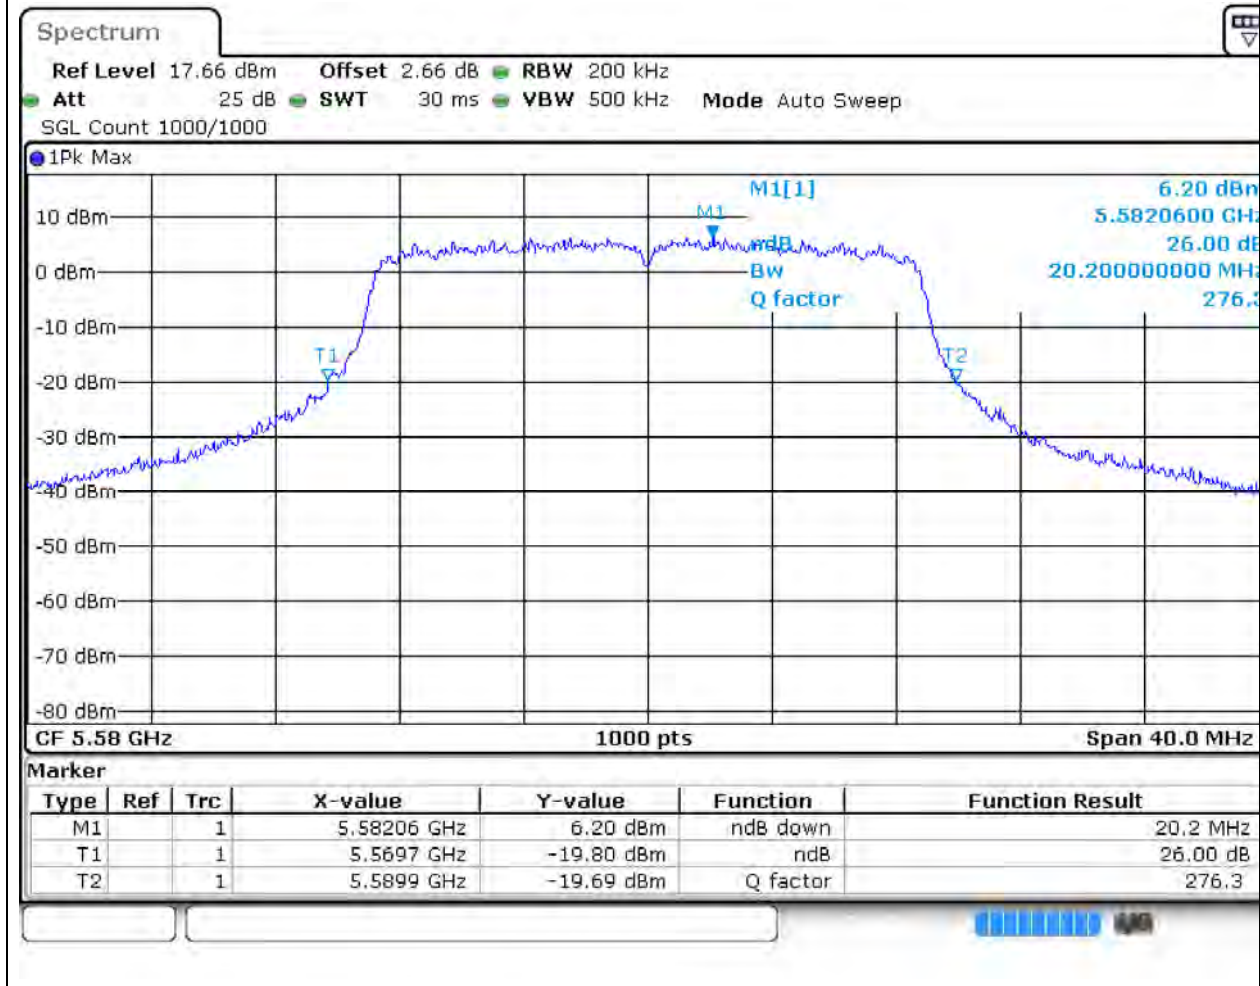

51. 802.11ac_20M_U-NII-2C_M

51.1. A.2-26dB Bandwidth(NTNV)

Center Frequency (MHz)	XdB Down	RBW (MHz)	Detector	Limit (MHz)	XdB BandWidth (MHz)	Verdict
5580	26	0.2	Peak	0	20.2	Unknown