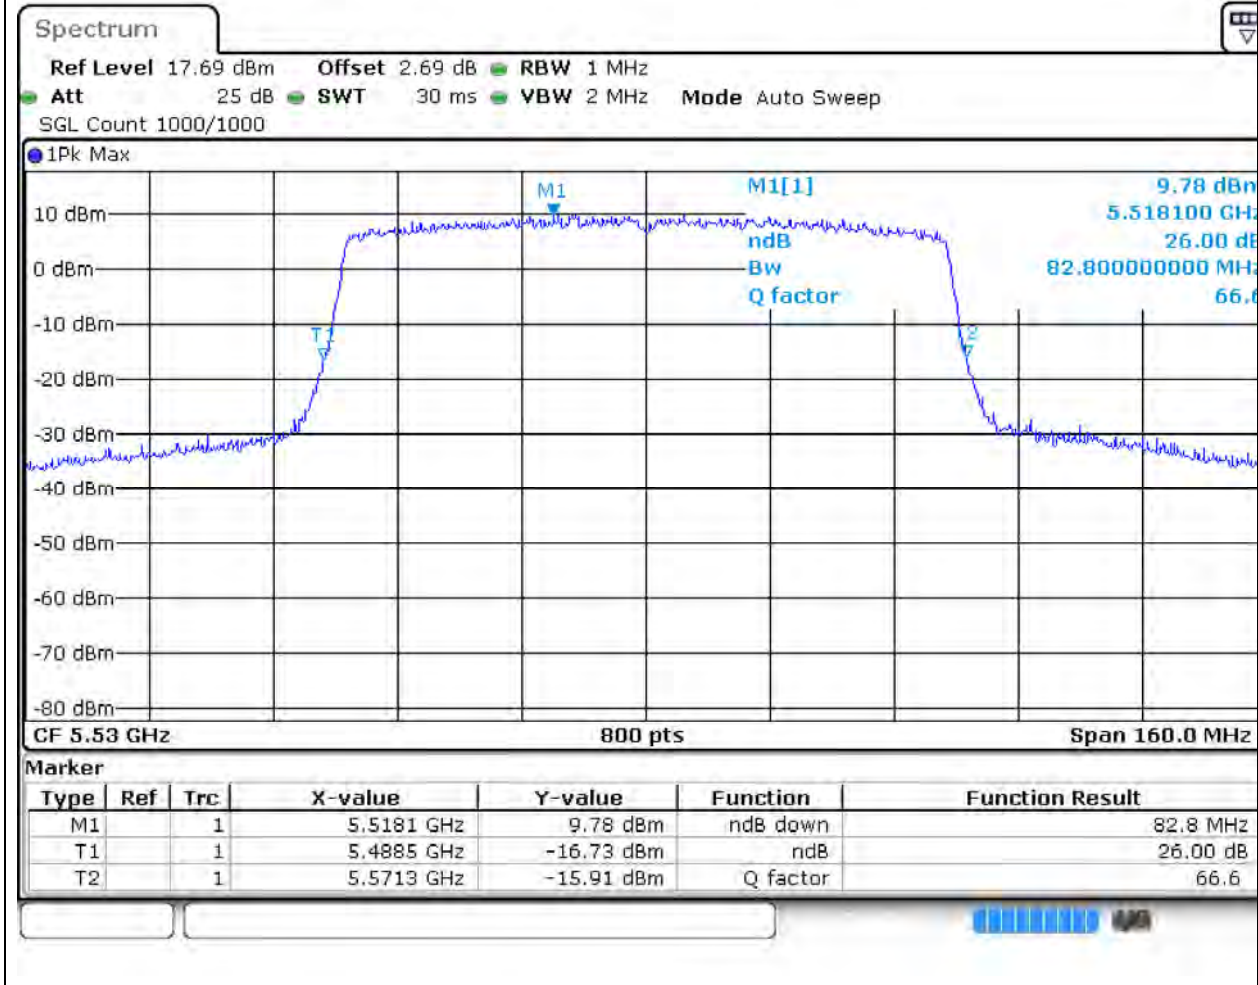

64. 802.11ax_80M_U-NII-2C_L

64.1. A.2-26dB Bandwidth(NTNV)

Center Frequency (MHz)	XdB Down	RBW (MHz)	Detector	Limit (MHz)	XdB BandWidth (MHz)	Verdict
5530	26	1	Peak	0	82.8	Unknown