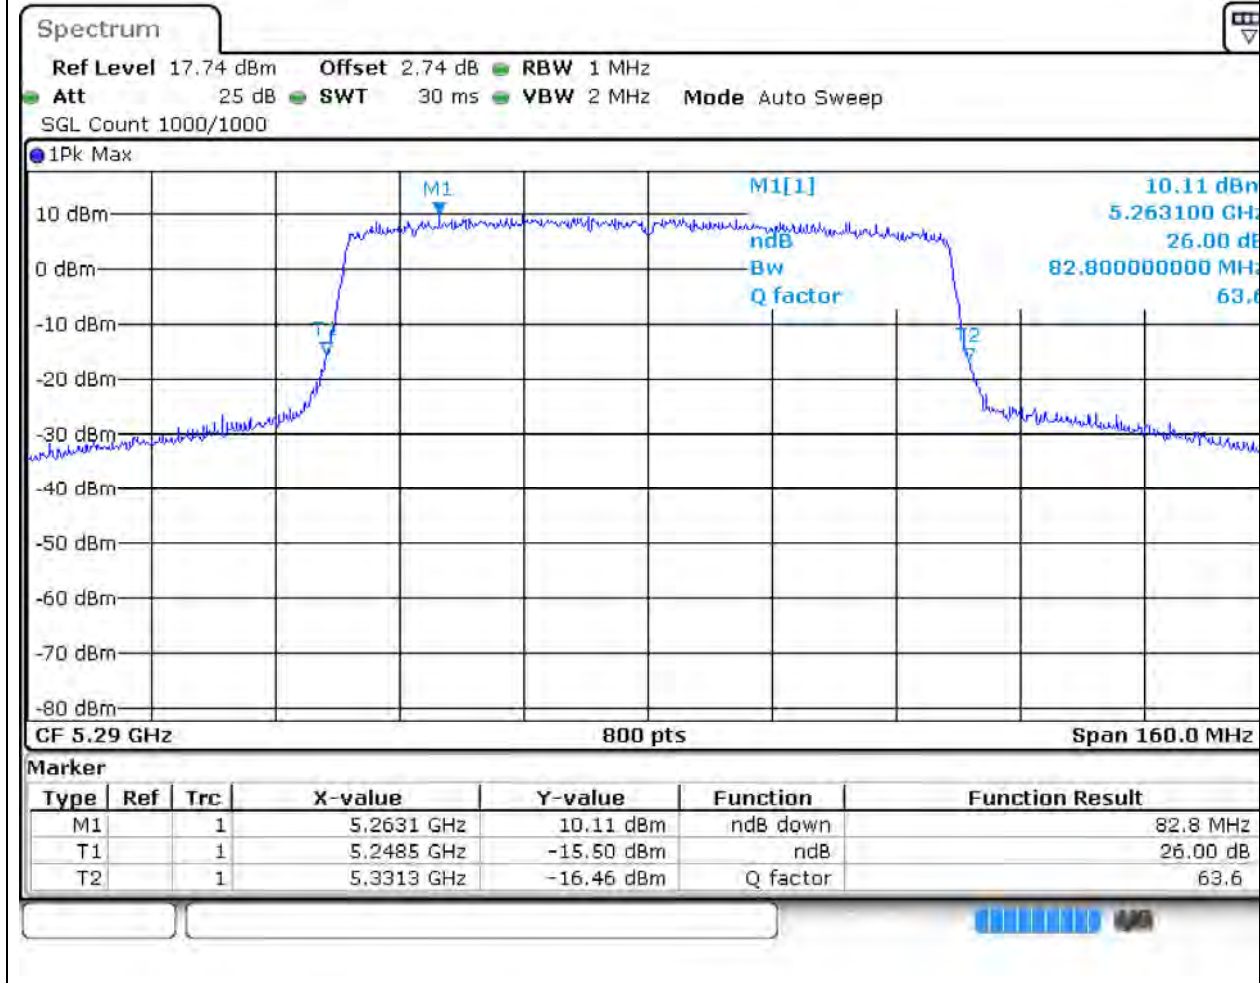

40. 802.11ax_80M_U-NII-2A_M

40.1. A.2-26dB Bandwidth(NTNV)

Center Frequency (MHz)	XdB Down	RBW (MHz)	Detector	Limit (MHz)	XdB BandWidth (MHz)	Verdict
5290	26	1	Peak	0	82.8	Unknown