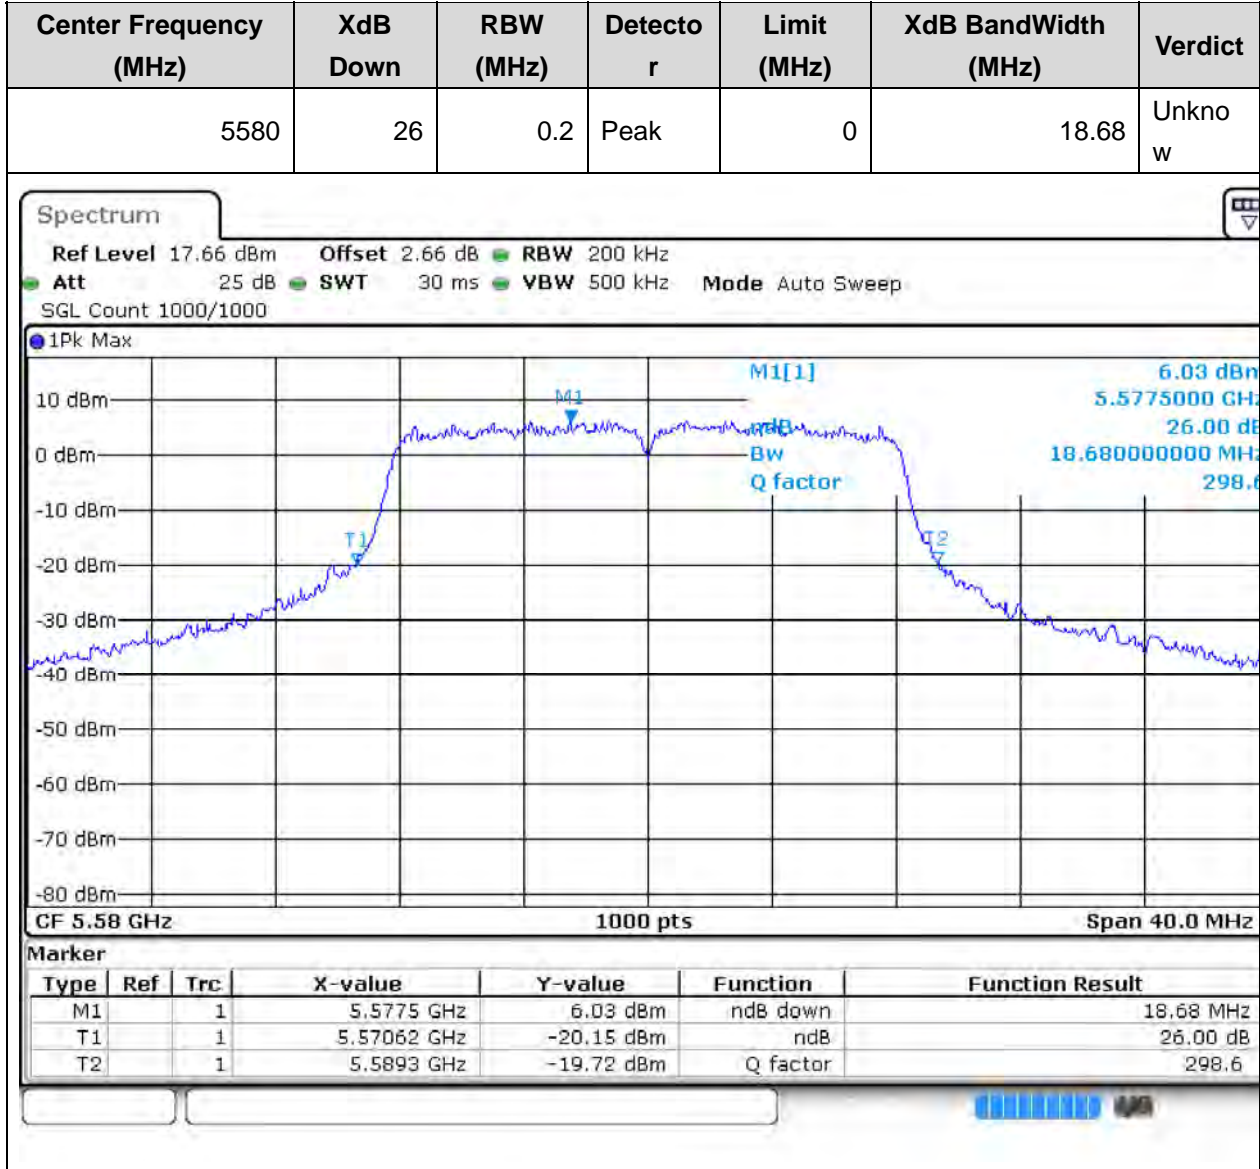

42. 802.11a_20M_U-NII-2C_M

42.1. A.2-26dB Bandwidth(NTNV)