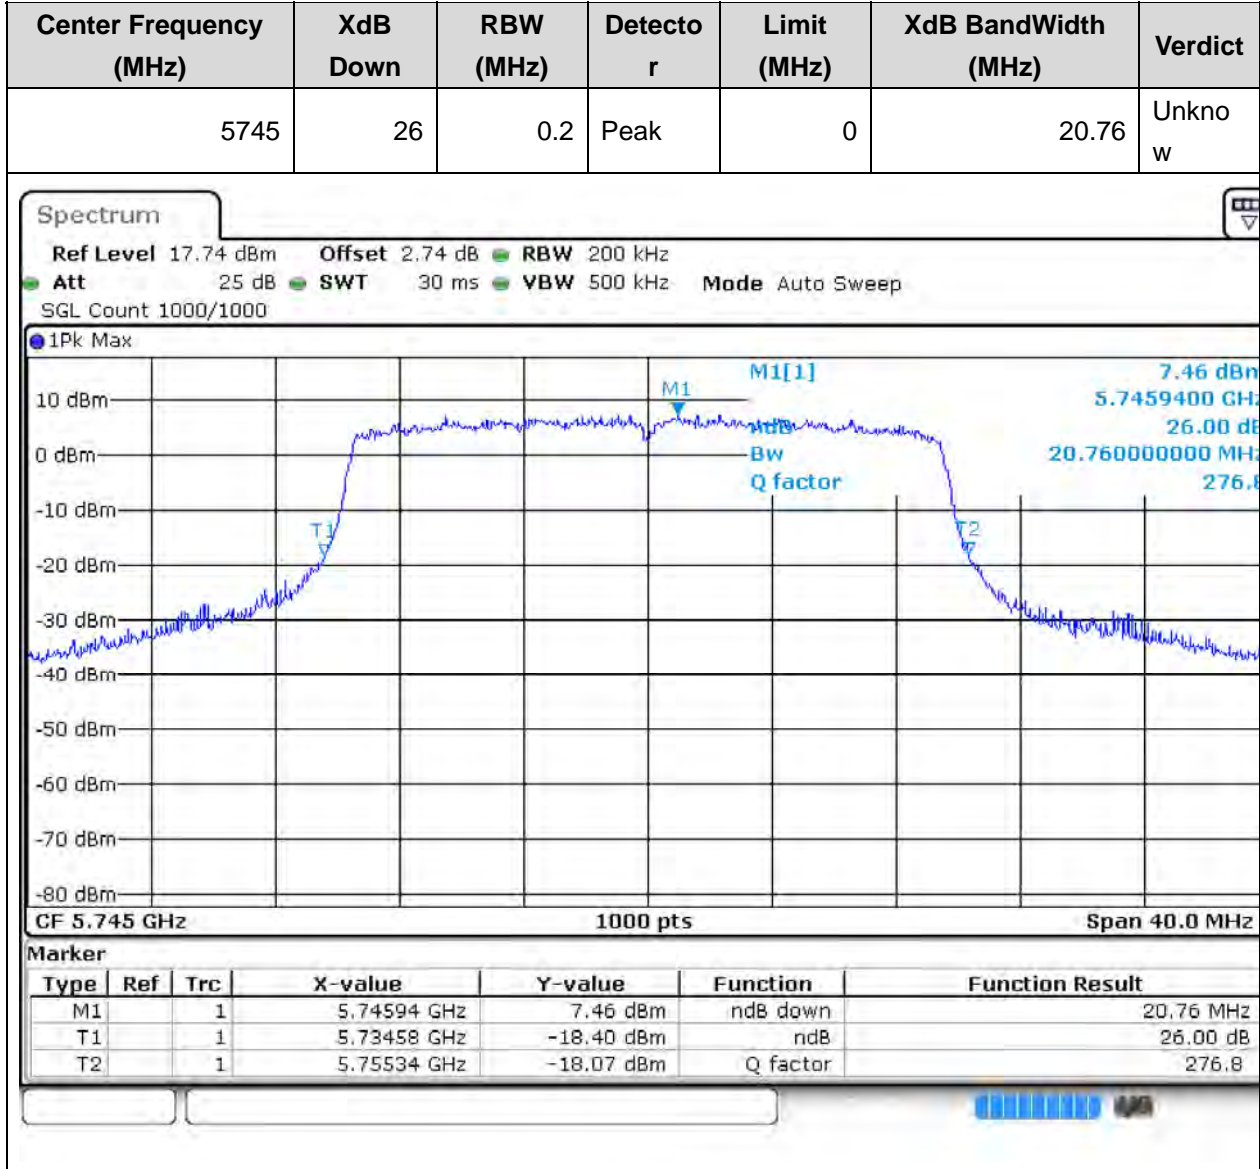

80. 802.11ax_20M_U-NII-3_L

80.1. A.2-26dB Bandwidth(NTNV)