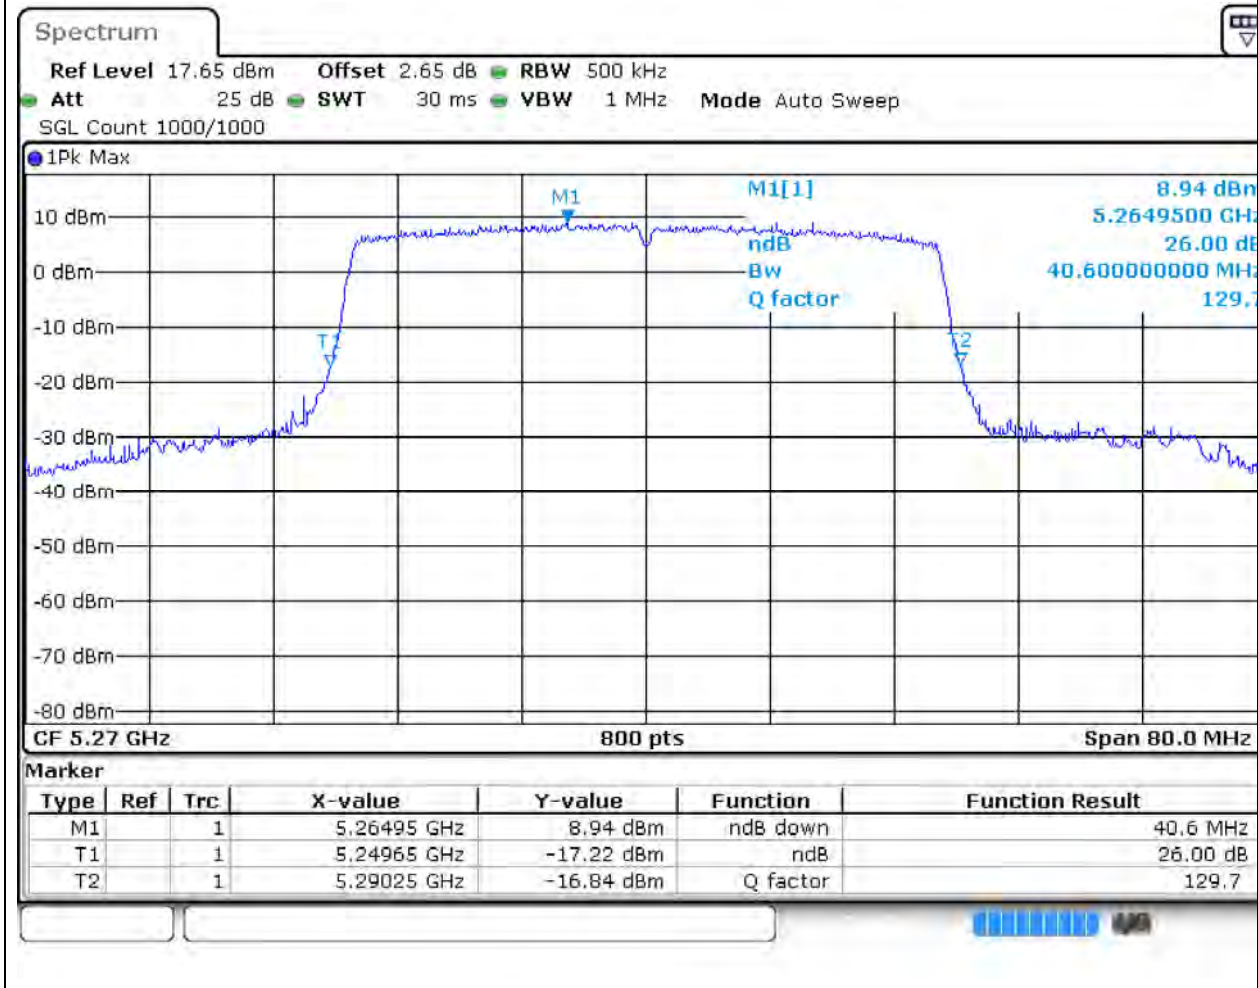

38. 802.11ax_40M_U-NII-2A_L

38.1. A.2-26dB Bandwidth(NTNV)

Center Frequency (MHz)	XdB Down	RBW (MHz)	Detector	Limit (MHz)	XdB BandWidth (MHz)	Verdict
5270	26	0.5	Peak	0	40.6	Unknown