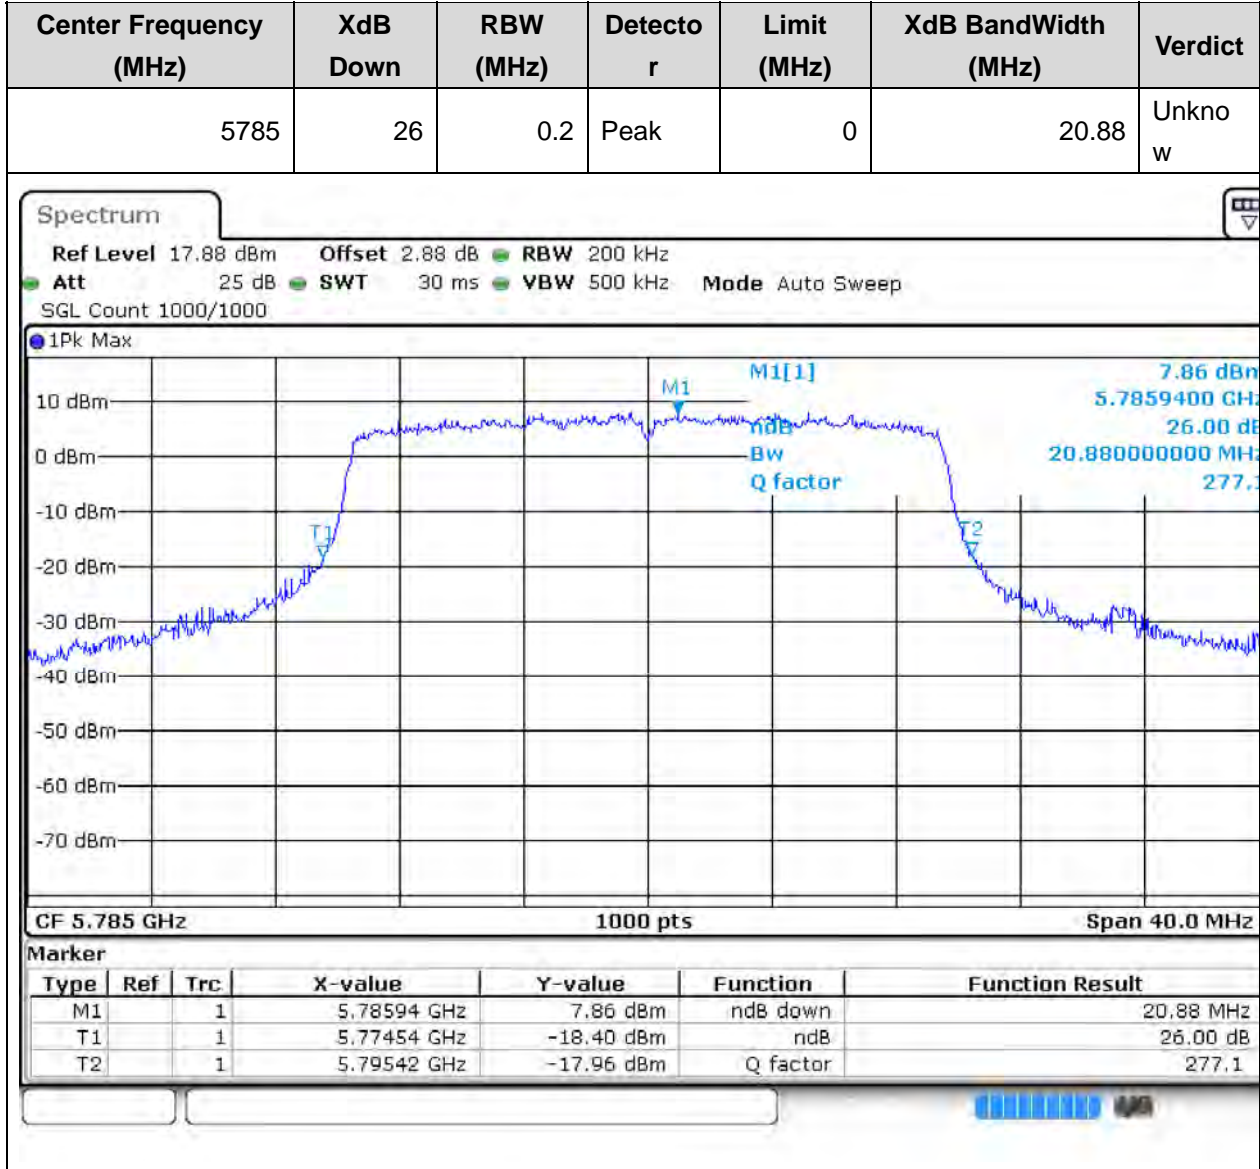

81. 802.11ax_20M_U-NII-3_M

81.1. A.2-26dB Bandwidth(NTNV)