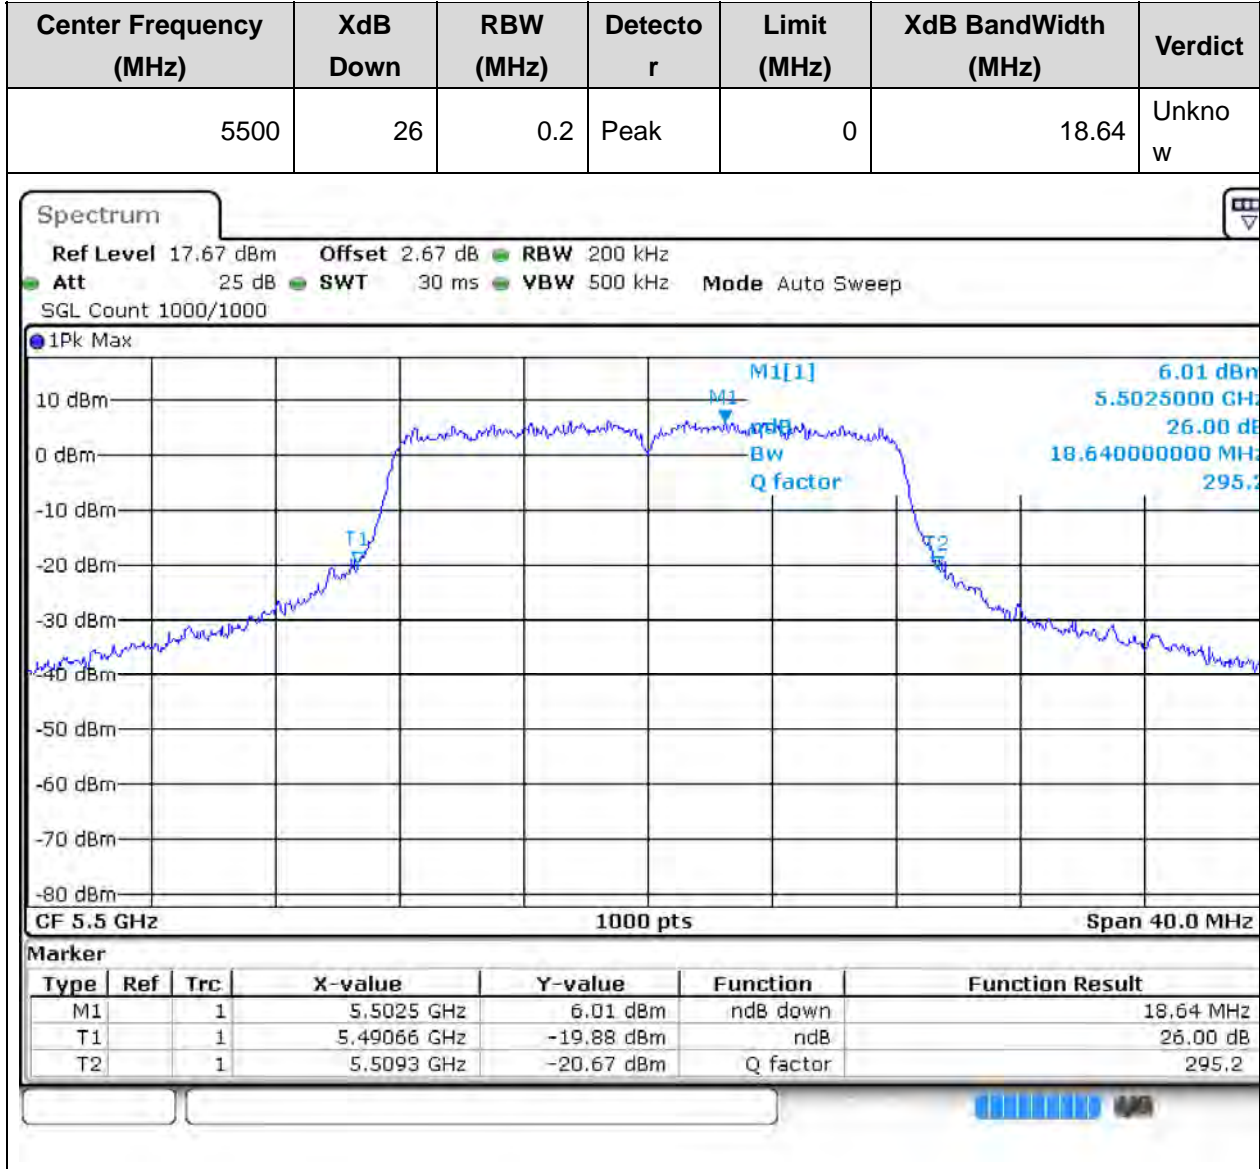

41. 802.11a_20M_U-NII-2C_L

41.1. A.2-26dB Bandwidth(NTNV)