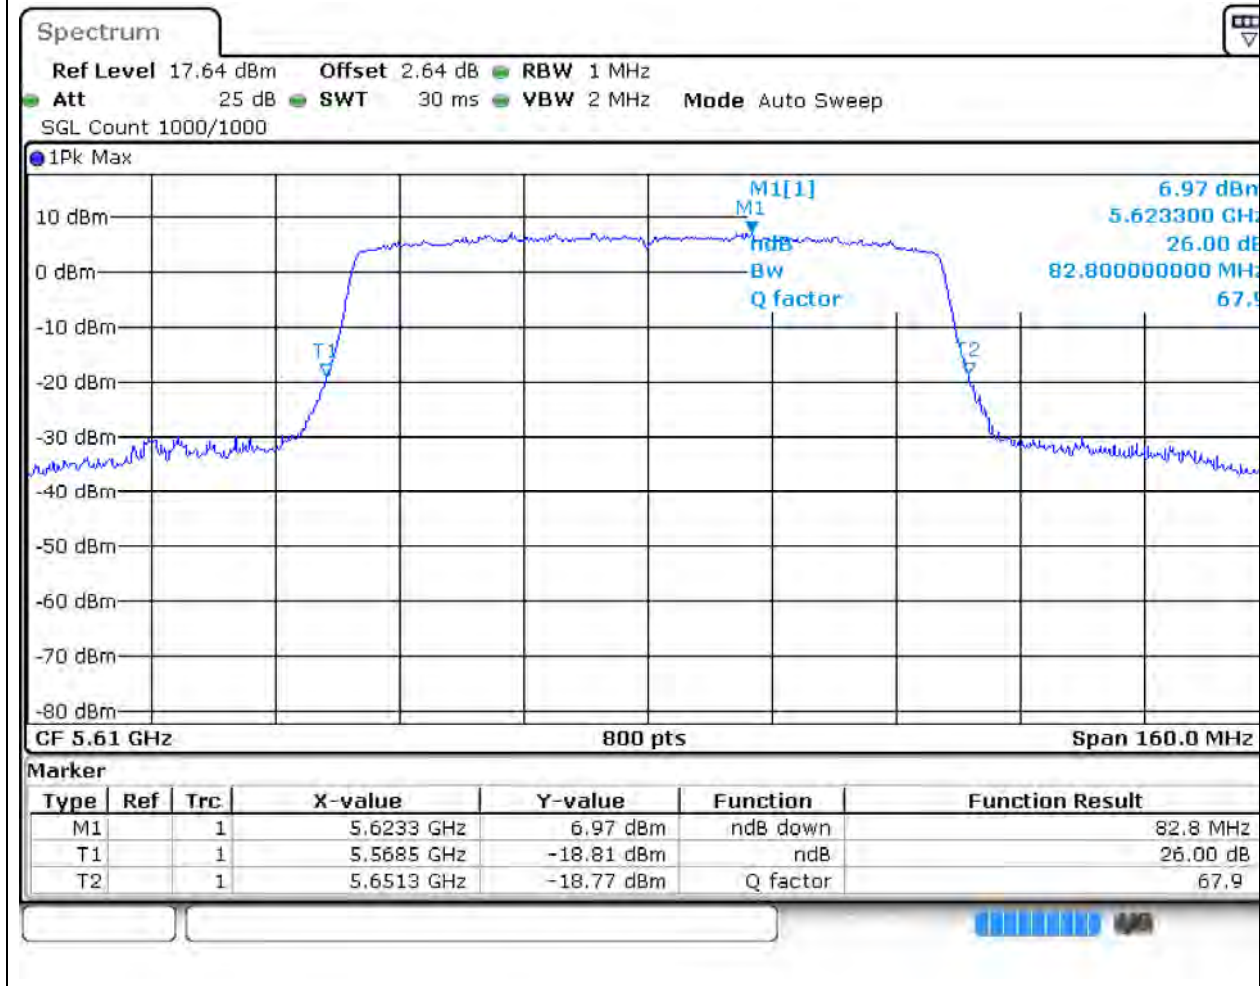

57. 802.11ac_80M_U-NII-2C_M

57.1. A.2-26dB Bandwidth(NTNV)

Center Frequency (MHz)	XdB Down	RBW (MHz)	Detector	Limit (MHz)	XdB BandWidth (MHz)	Verdict
5610	26	1	Peak	0	82.8	Unknown