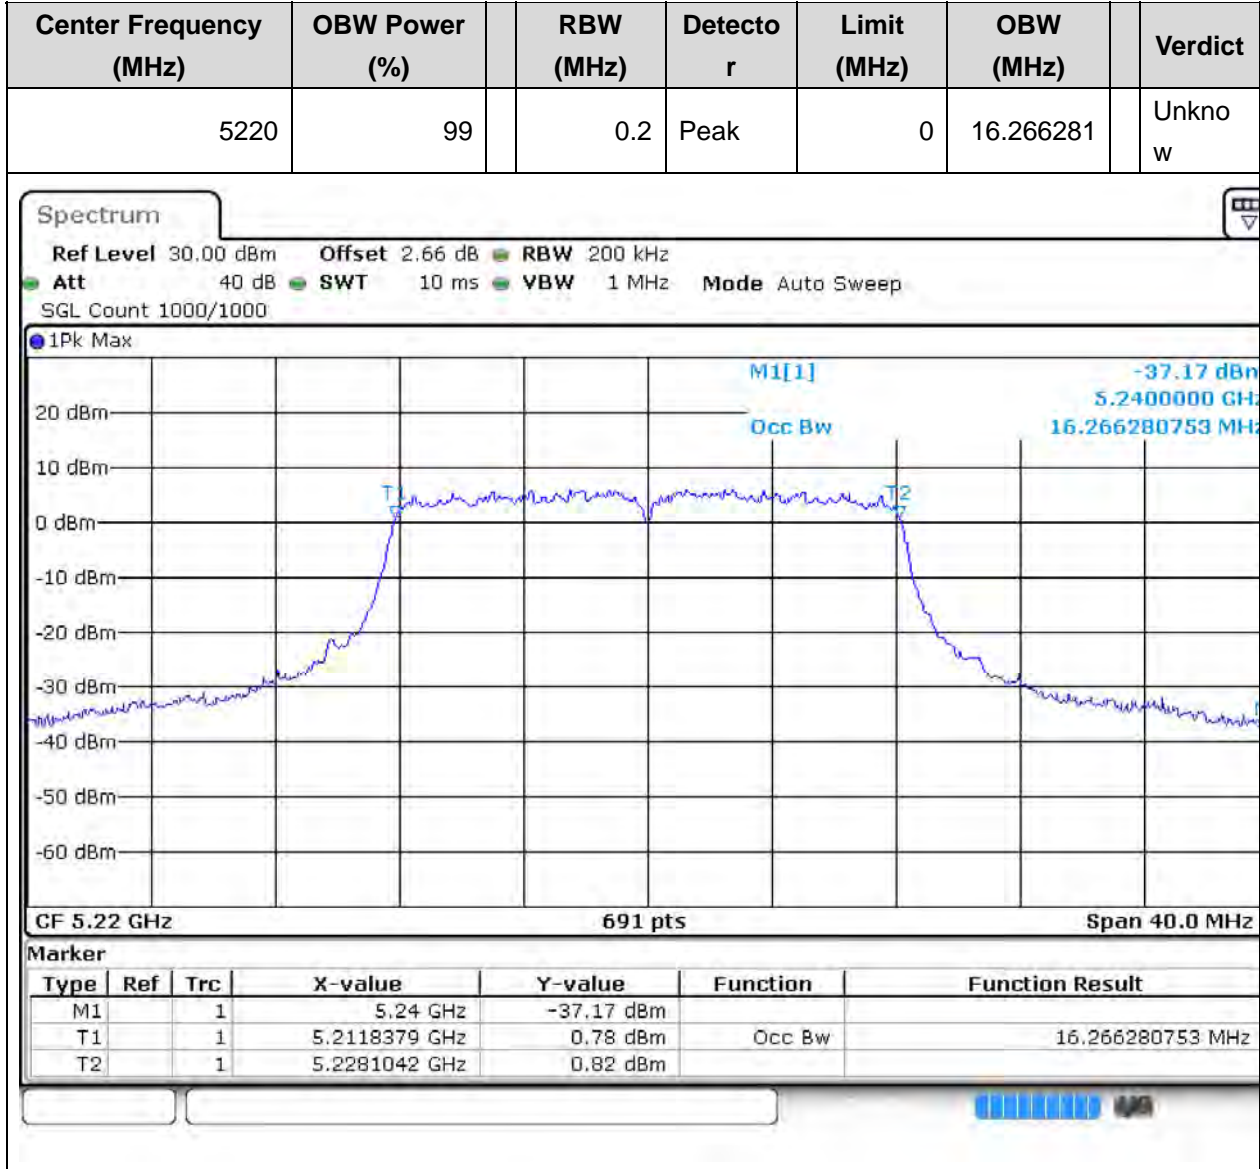

2. 802.11a_20M_U-NII-3_M

2.1. A.2.2-99% Bandwidth(NTNV)