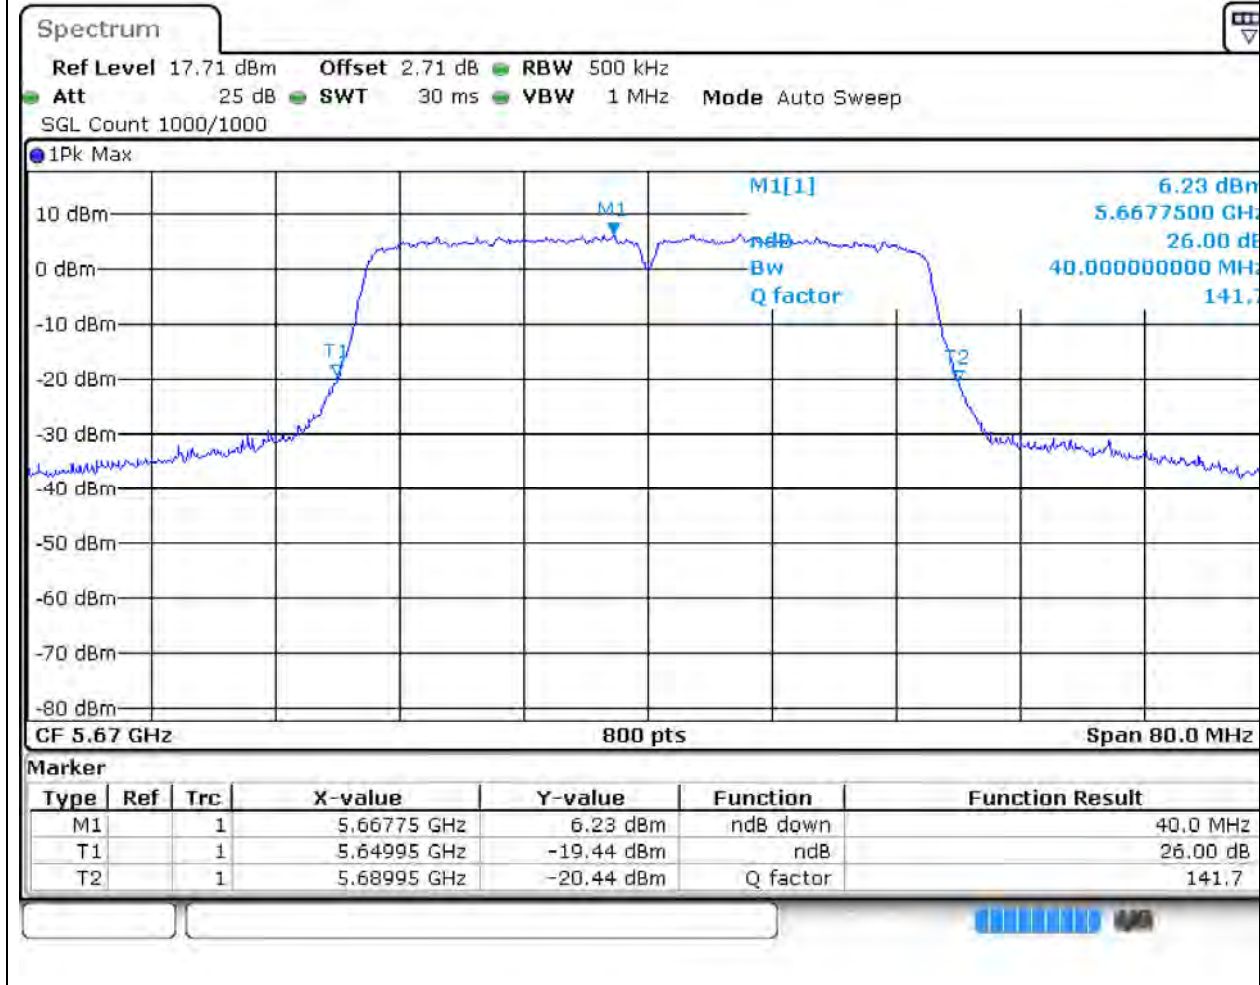

55. 802.11ac_40M_U-NII-2C_H

55.1. A.2-26dB Bandwidth(NTNV)

Center Frequency (MHz)	XdB Down	RBW (MHz)	Detector	Limit (MHz)	XdB BandWidth (MHz)	Verdict
5670	26	0.5	Peak	0	40	Unknown