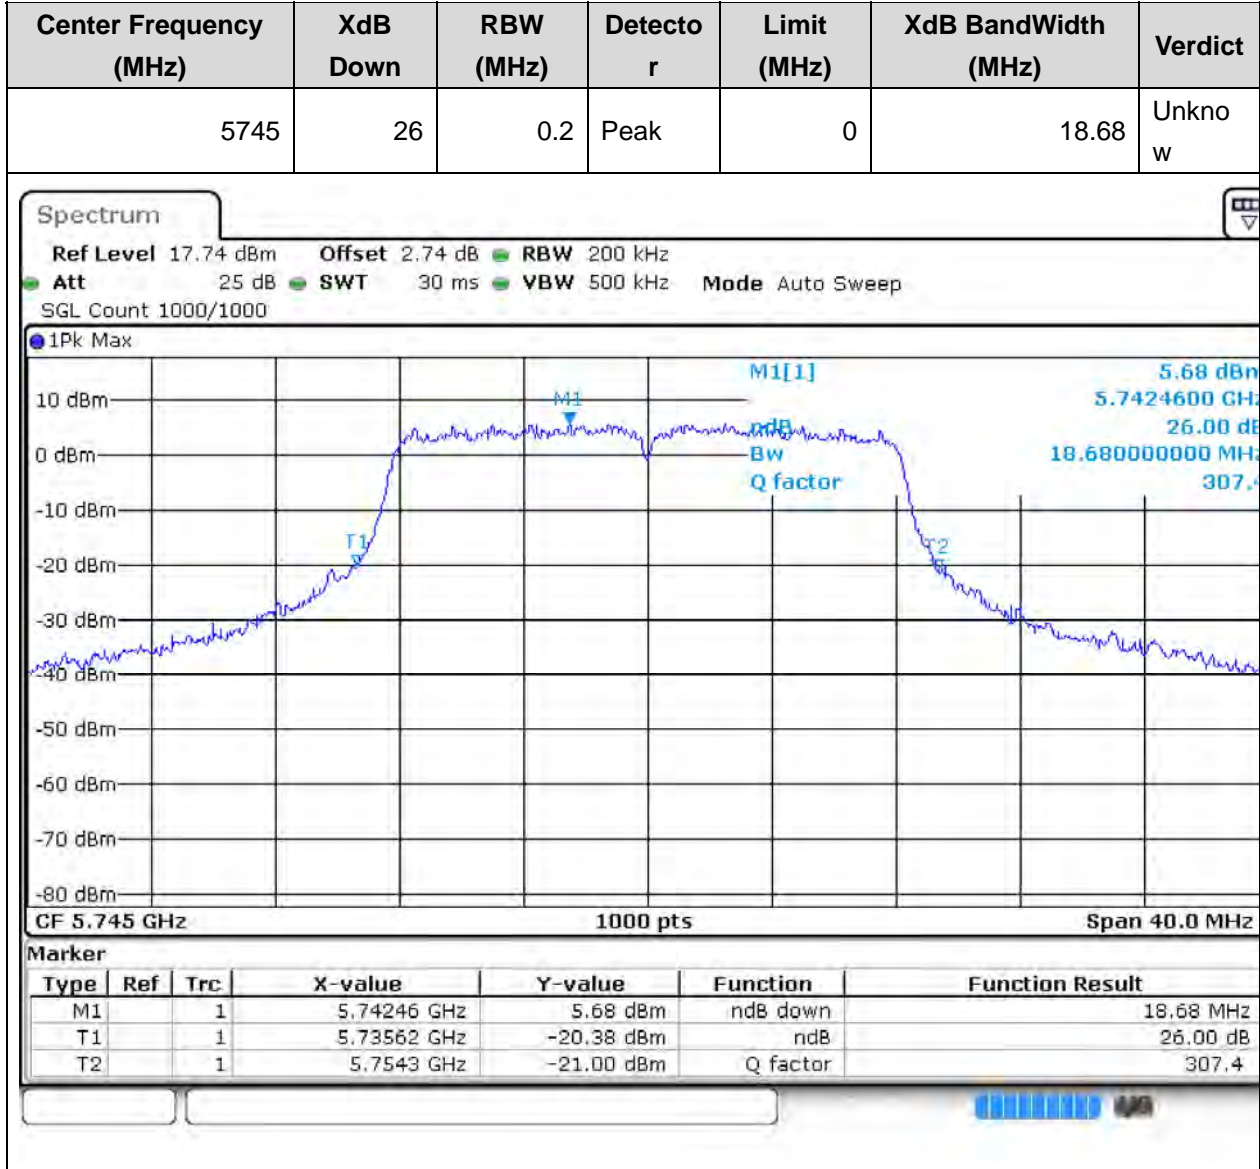

66. 802.11a_20M_U-NII-3_L

66.1. A.2-26dB Bandwidth(NTNV)