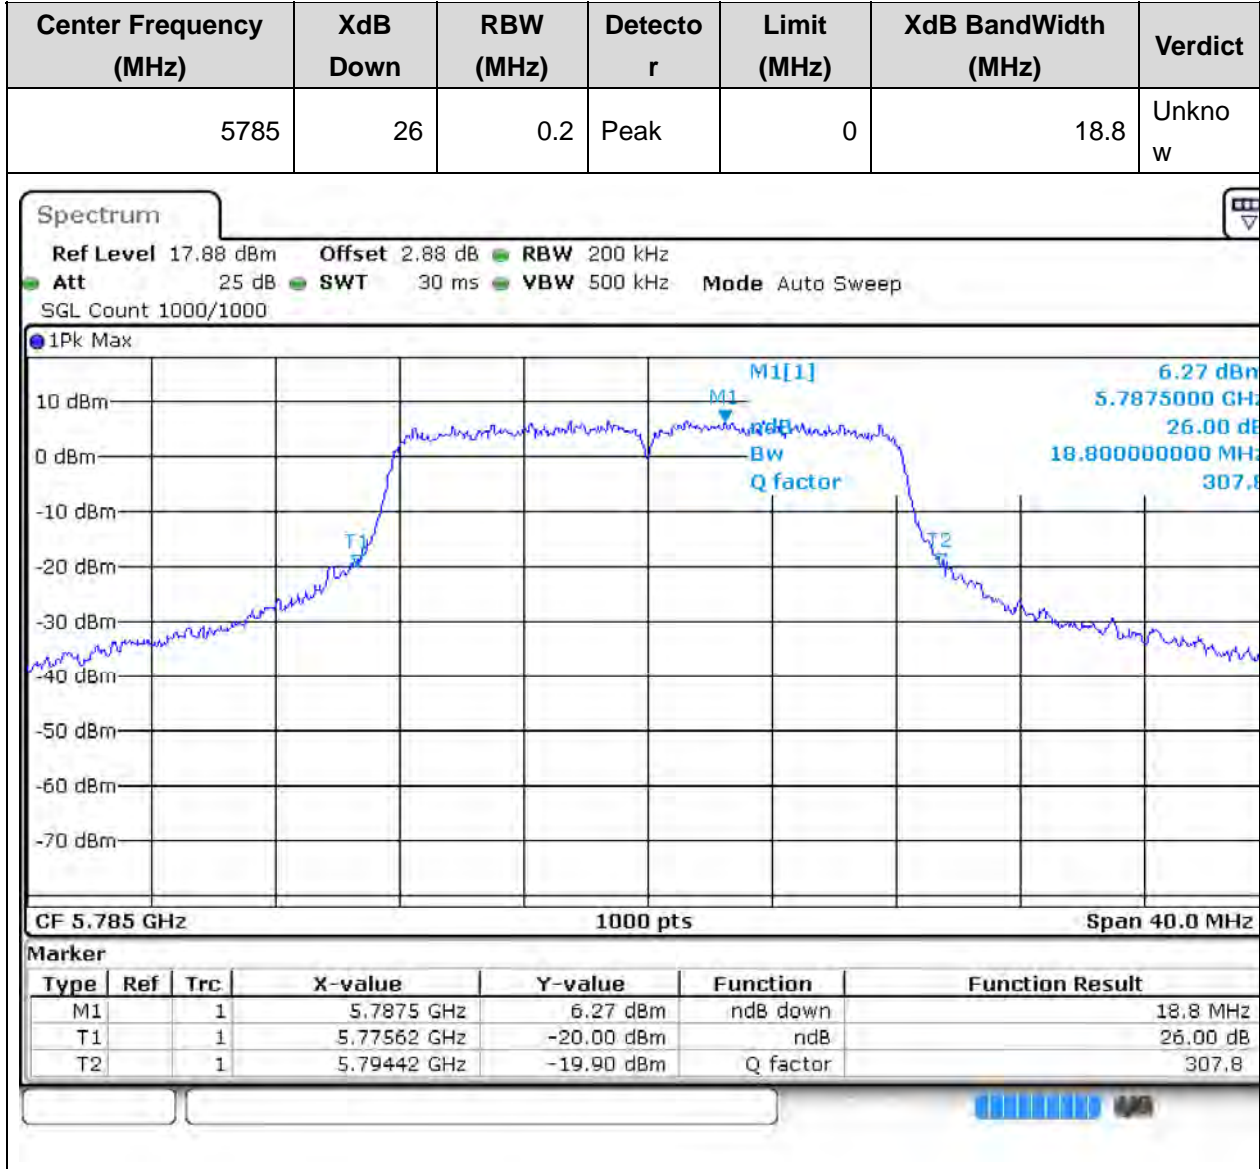

67. 802.11a_20M_U-NII-3_M

67.1. A.2-26dB Bandwidth(NTNV)