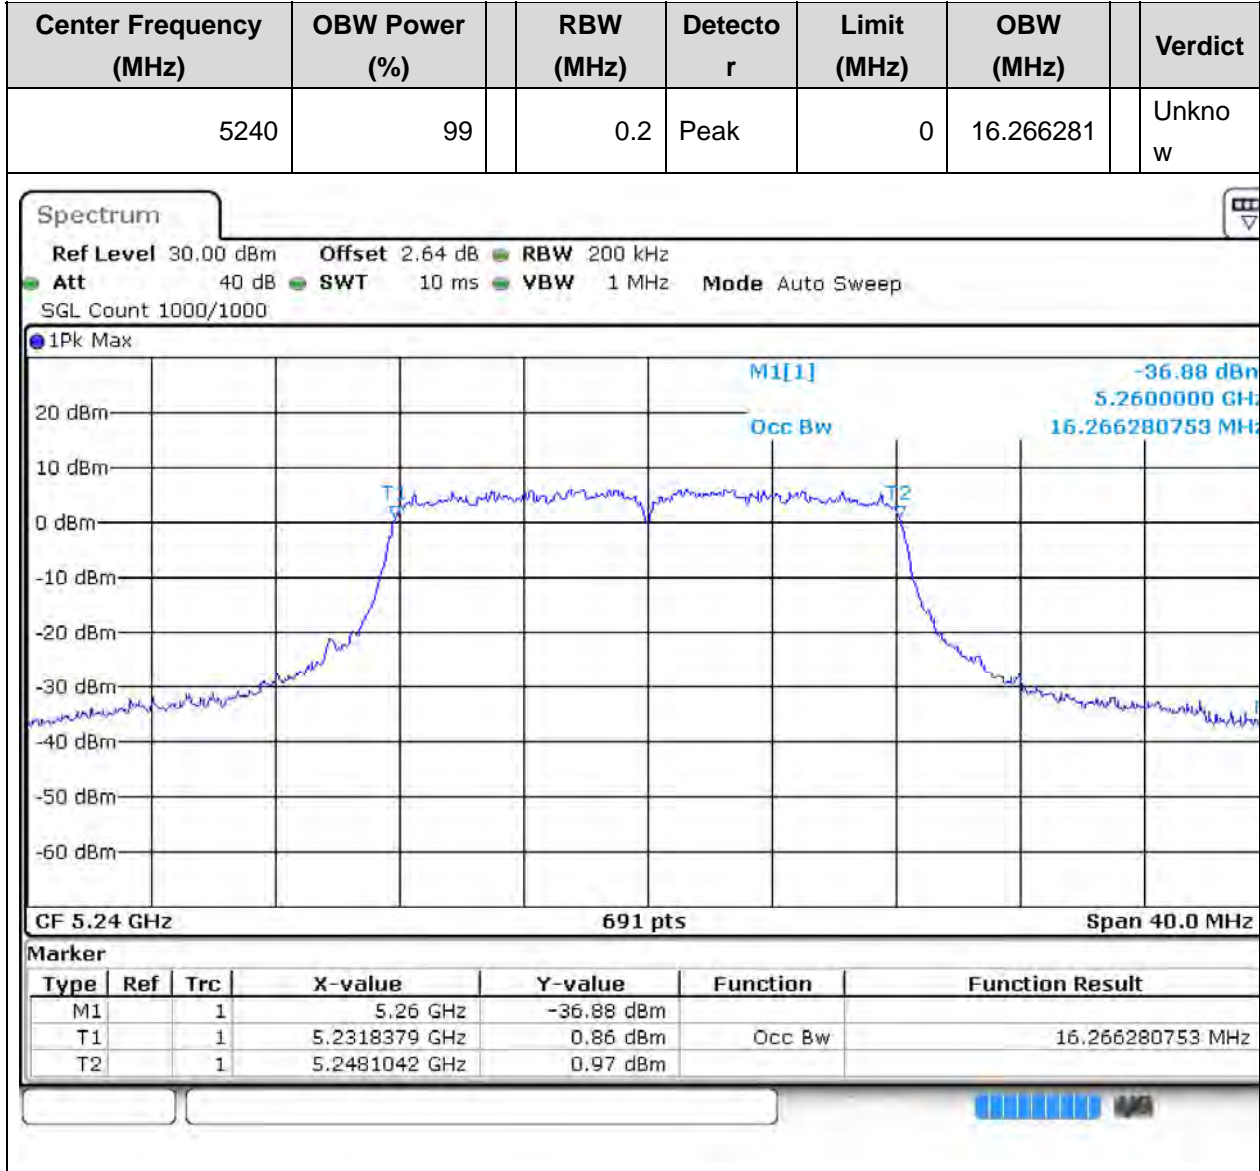

3. 802.11a_20M_U-NII-3_H

3.1. A.2.2-99% Bandwidth(NTNV)