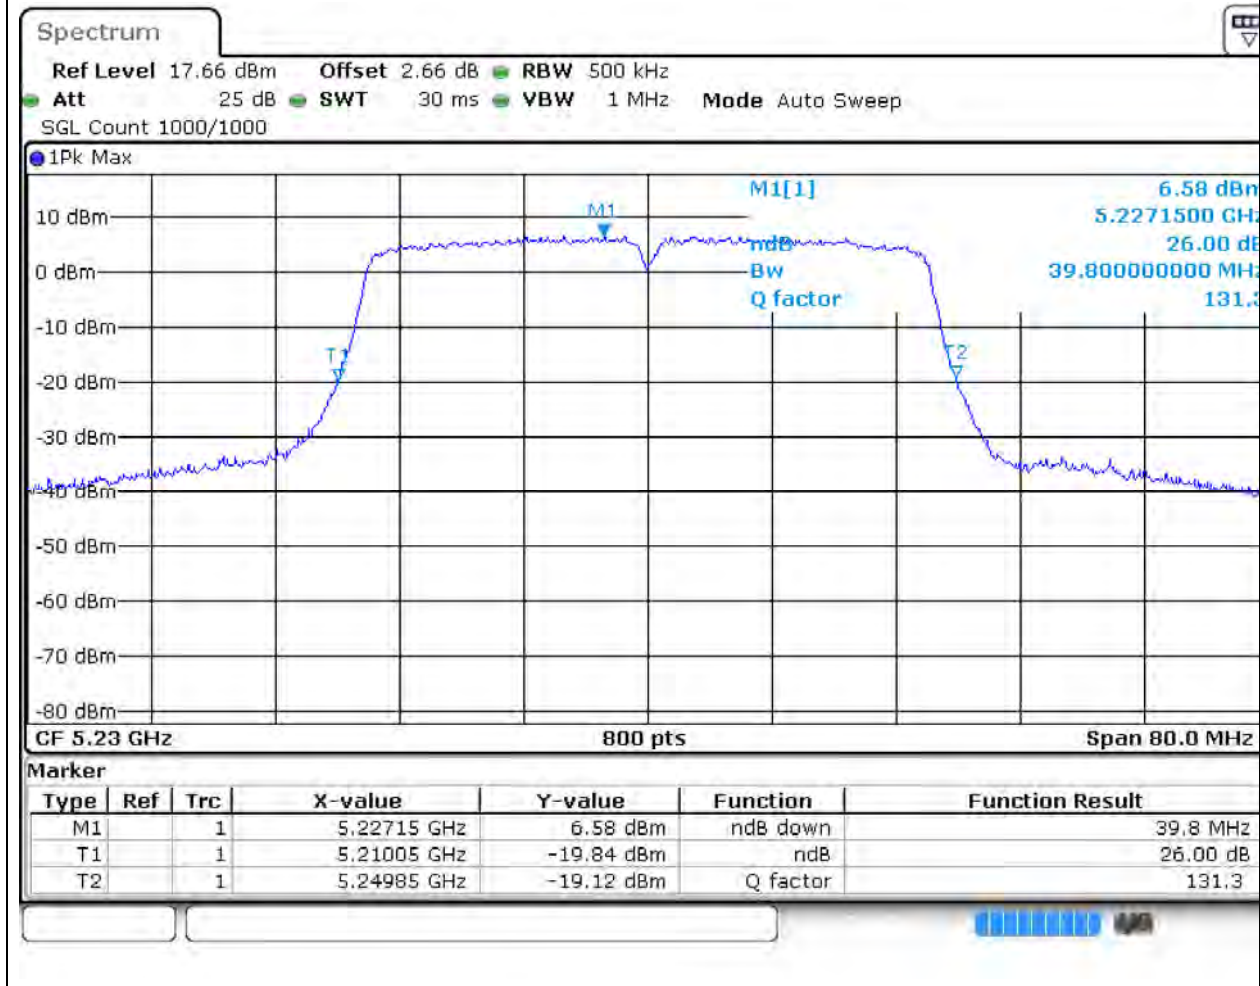

8. 802.11n_40M_U-NII-3_H

8.1. A.2-26dB Bandwidth(NTNV)

Center Frequency (MHz)	XdB Down	RBW (MHz)	Detector	Limit (MHz)	XdB BandWidth (MHz)	Verdict
5230	26	0.5	Peak	0	39.8	Unknown