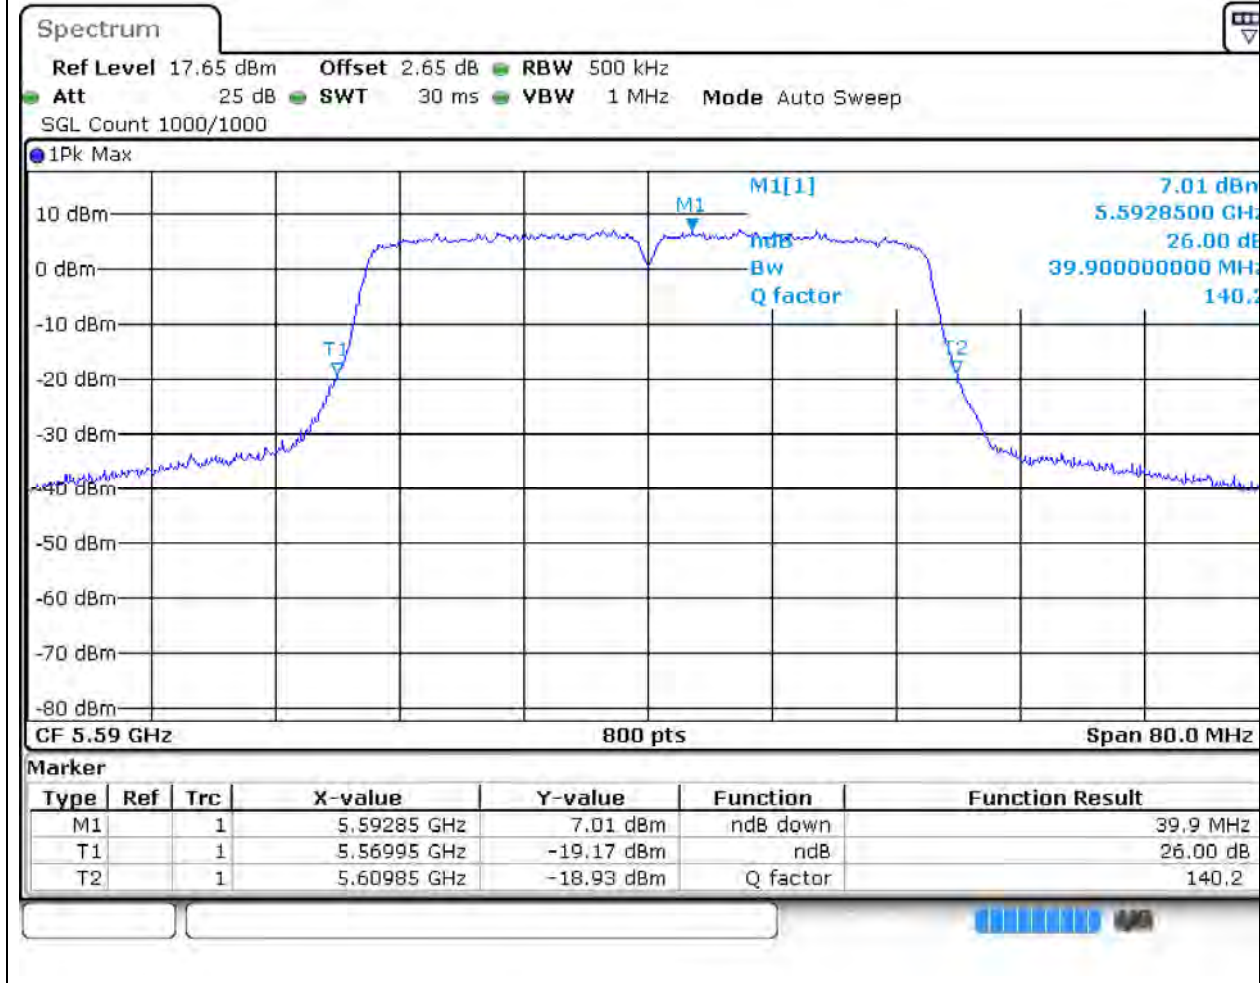

54. 802.11ac_40M_U-NII-2C_M

54.1. A.2-26dB Bandwidth(NTNV)

Center Frequency (MHz)	XdB Down	RBW (MHz)	Detector	Limit (MHz)	XdB BandWidth (MHz)	Verdict
5590	26	0.5	Peak	0	39.9	Unknown