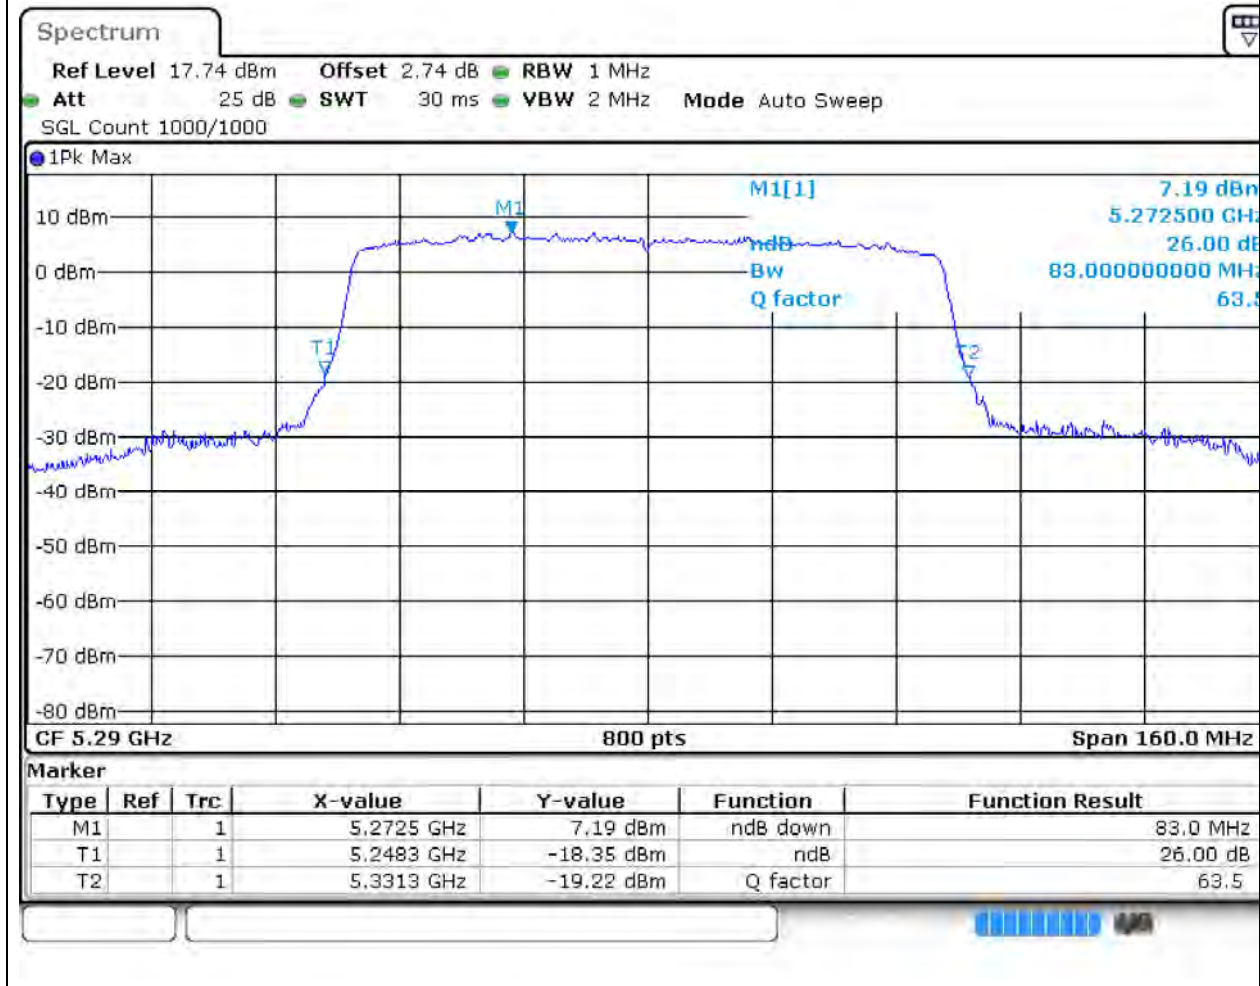

34. 802.11ac_80M_U-NII-2A_M

34.1. A.2-26dB Bandwidth(NTNV)

Center Frequency (MHz)	XdB Down	RBW (MHz)	Detector	Limit (MHz)	XdB BandWidth (MHz)	Verdict
5290	26	1	Peak	0	83	Unknown