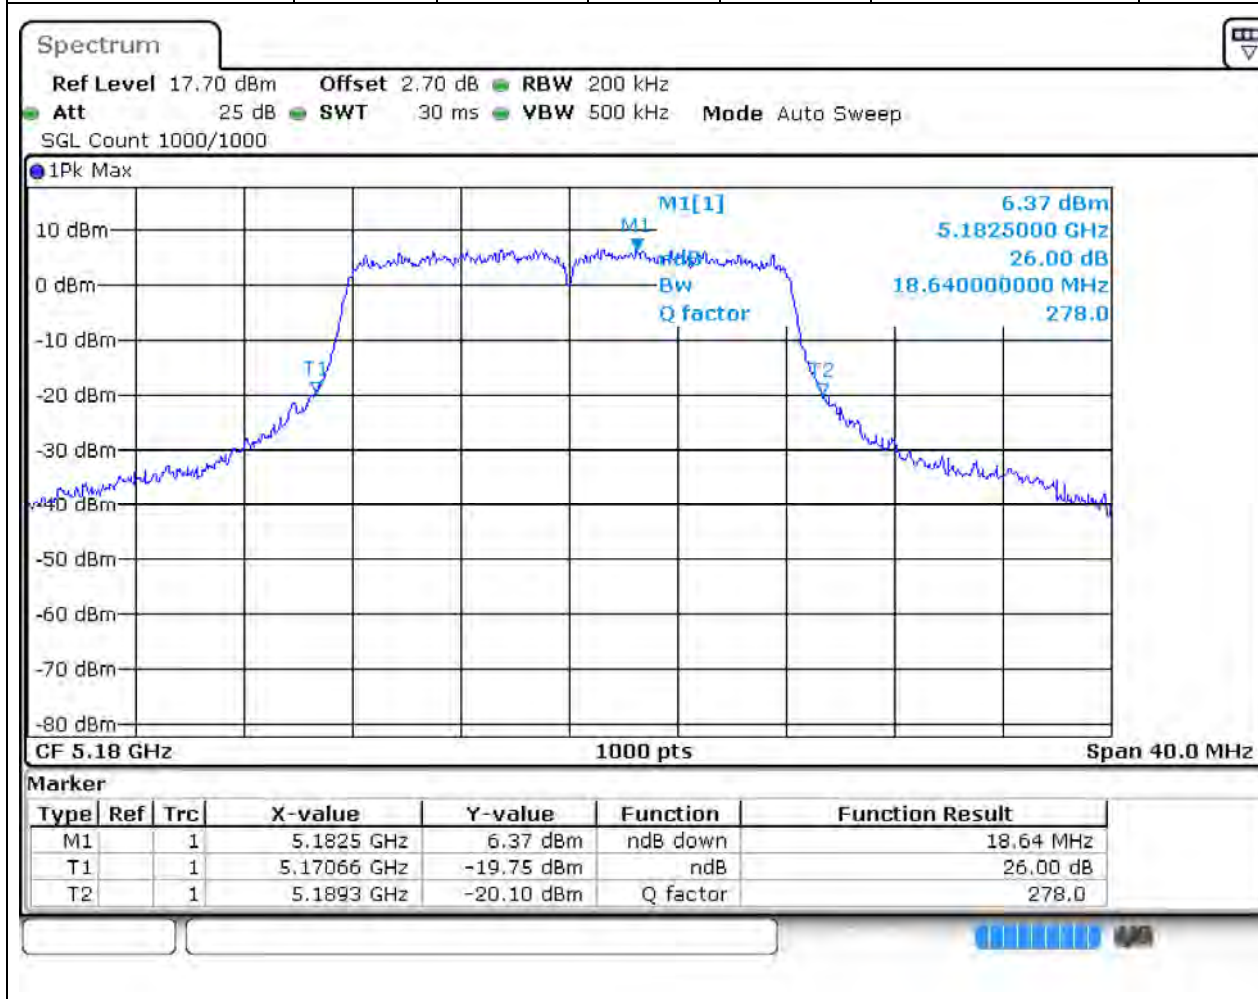

Annex A.2 26dB Bandwidth & 99% Bandwidth

Main Antenna

1. 802.11a_20M_U-NII-3_L

1.1. A.2-26dB Bandwidth(NTNV)

Center Frequency (MHz)	XdB Down	RBW (MHz)	Detector	Limit (MHz)	XdB BandWidth (MHz)	Verdict
5180	26	0.2	Peak	0	18.64	Unknow