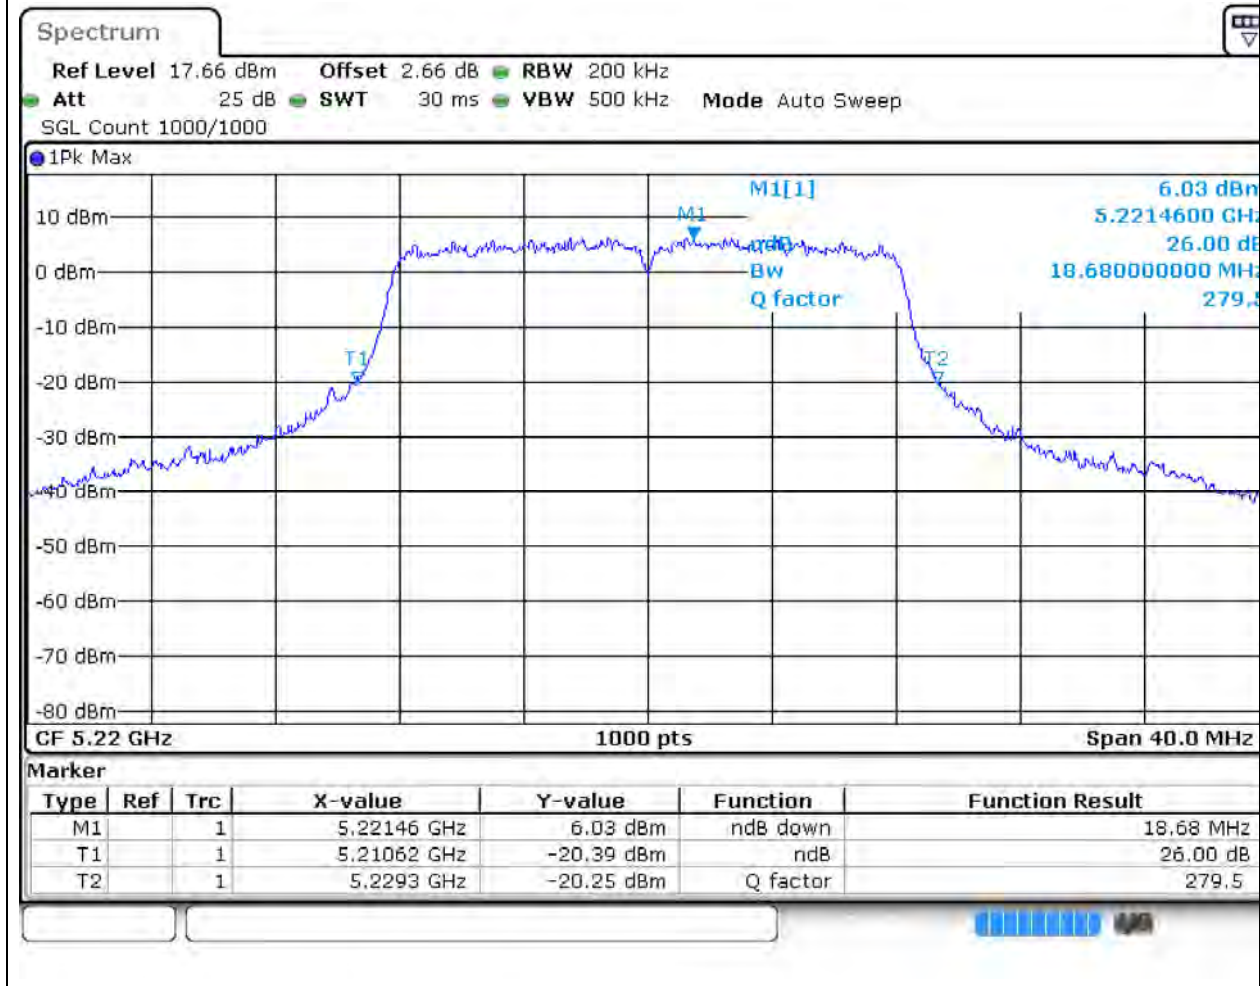

2. 802.11a_20M_U-NII-3_M

2.1. A.2-26dB Bandwidth(NTNV)

Center Frequency (MHz)	XdB Down	RBW (MHz)	Detector	Limit (MHz)	XdB BandWidth (MHz)	Verdict
5220	26	0.2	Peak	0	18.68	Unknown