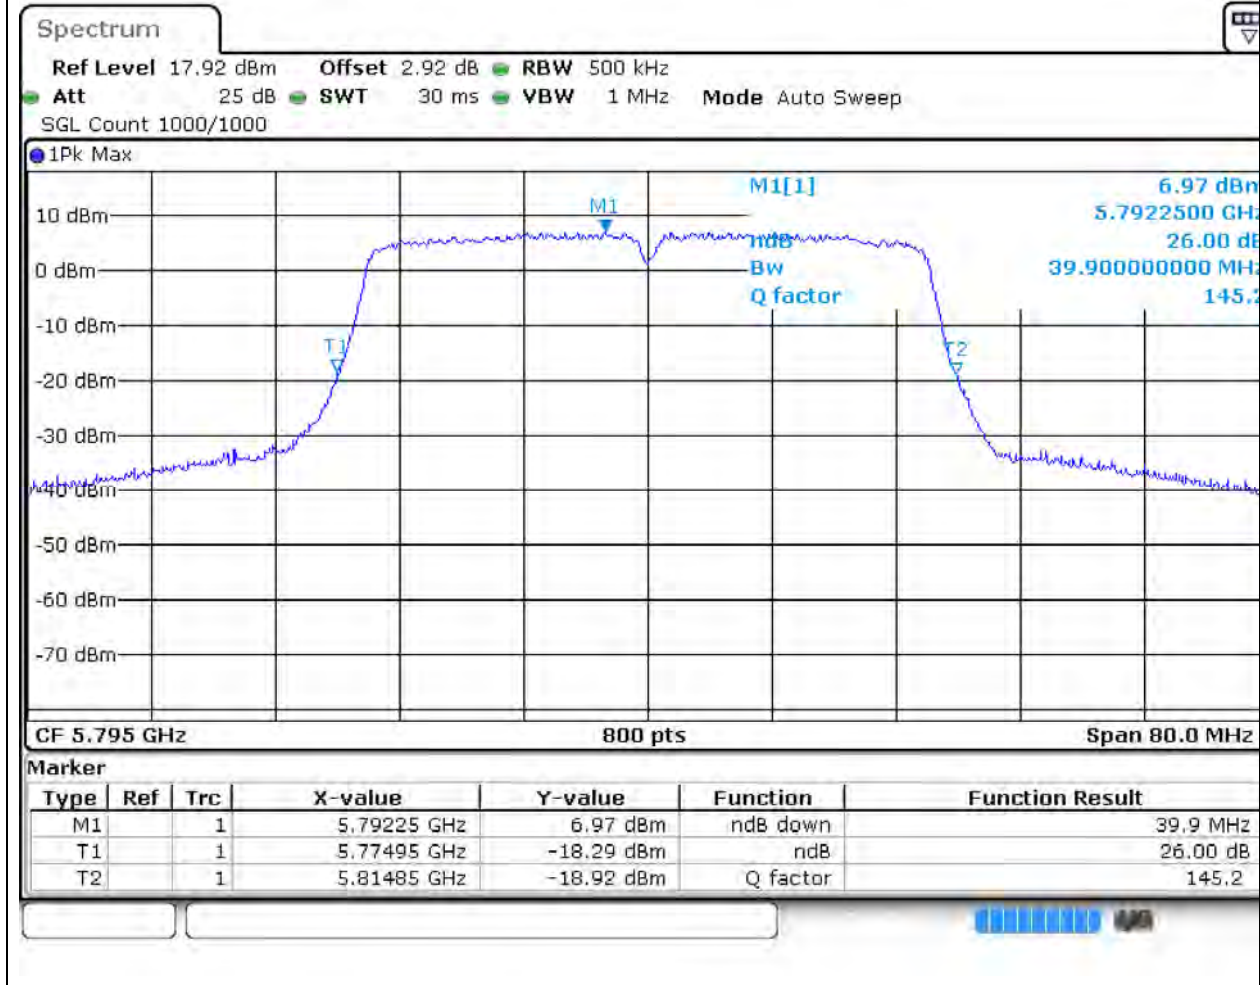

73. 802.11n_40M_U-NII-3_H

73.1. A.2-26dB Bandwidth(NTNV)

Center Frequency (MHz)	XdB Down	RBW (MHz)	Detector	Limit (MHz)	XdB BandWidth (MHz)	Verdict
5795	26	0.5	Peak	0	39.9	Unknown