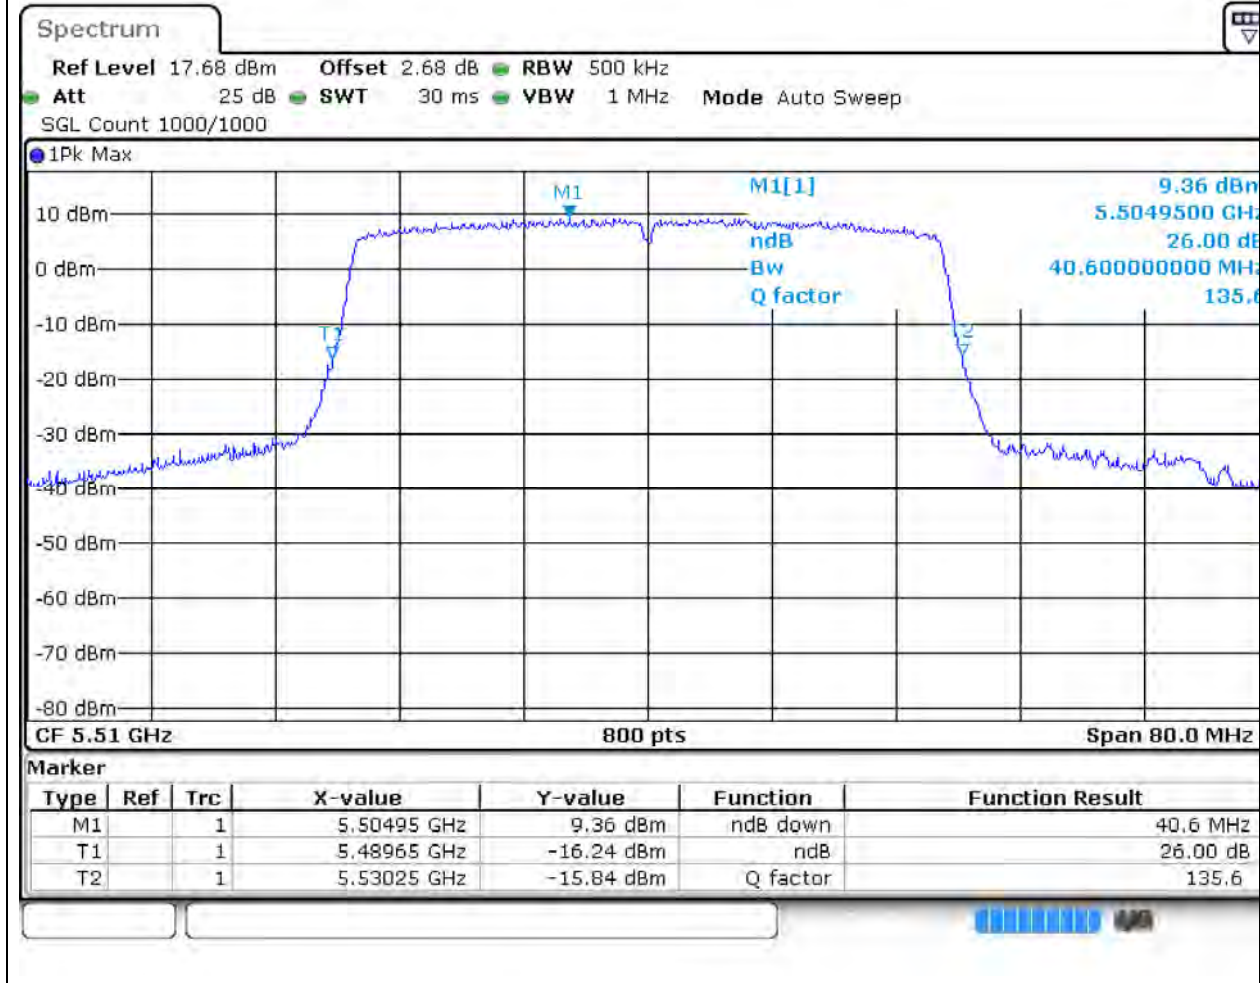

61. 802.11ax_40M_U-NII-2C_L

61.1. A.2-26dB Bandwidth(NTNV)

Center Frequency (MHz)	XdB Down	RBW (MHz)	Detector	Limit (MHz)	XdB BandWidth (MHz)	Verdict
5510	26	0.5	Peak	0	40.6	Unknown