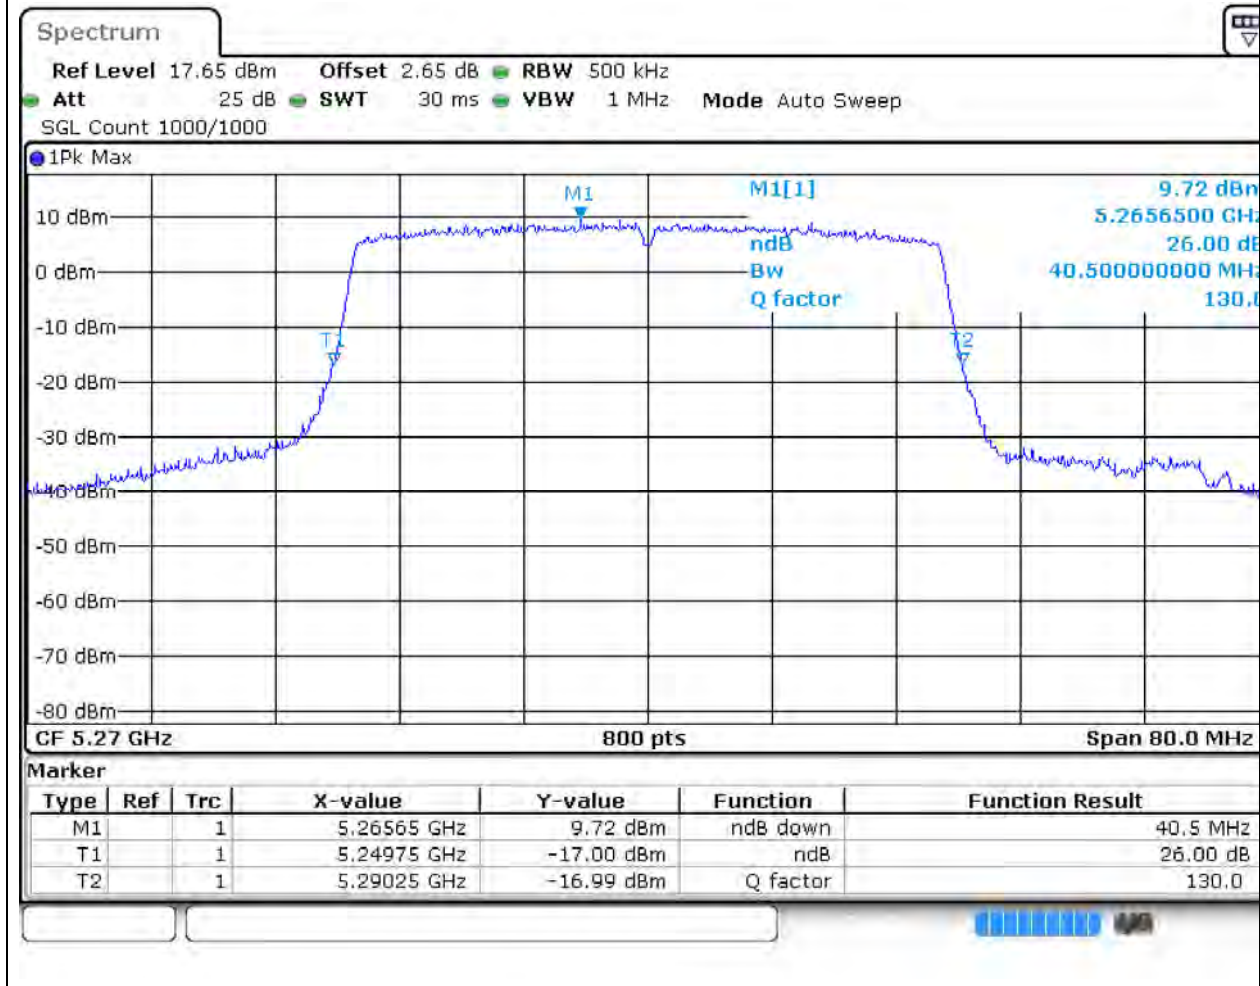

38. 802.11ax_40M_U-NII-2A_L

38.1. A.2-26dB Bandwidth(NTNV)

Center Frequency (MHz)	XdB Down	RBW (MHz)	Detector	Limit (MHz)	XdB BandWidth (MHz)	Verdict
5270	26	0.5	Peak	0	40.5	Unknown