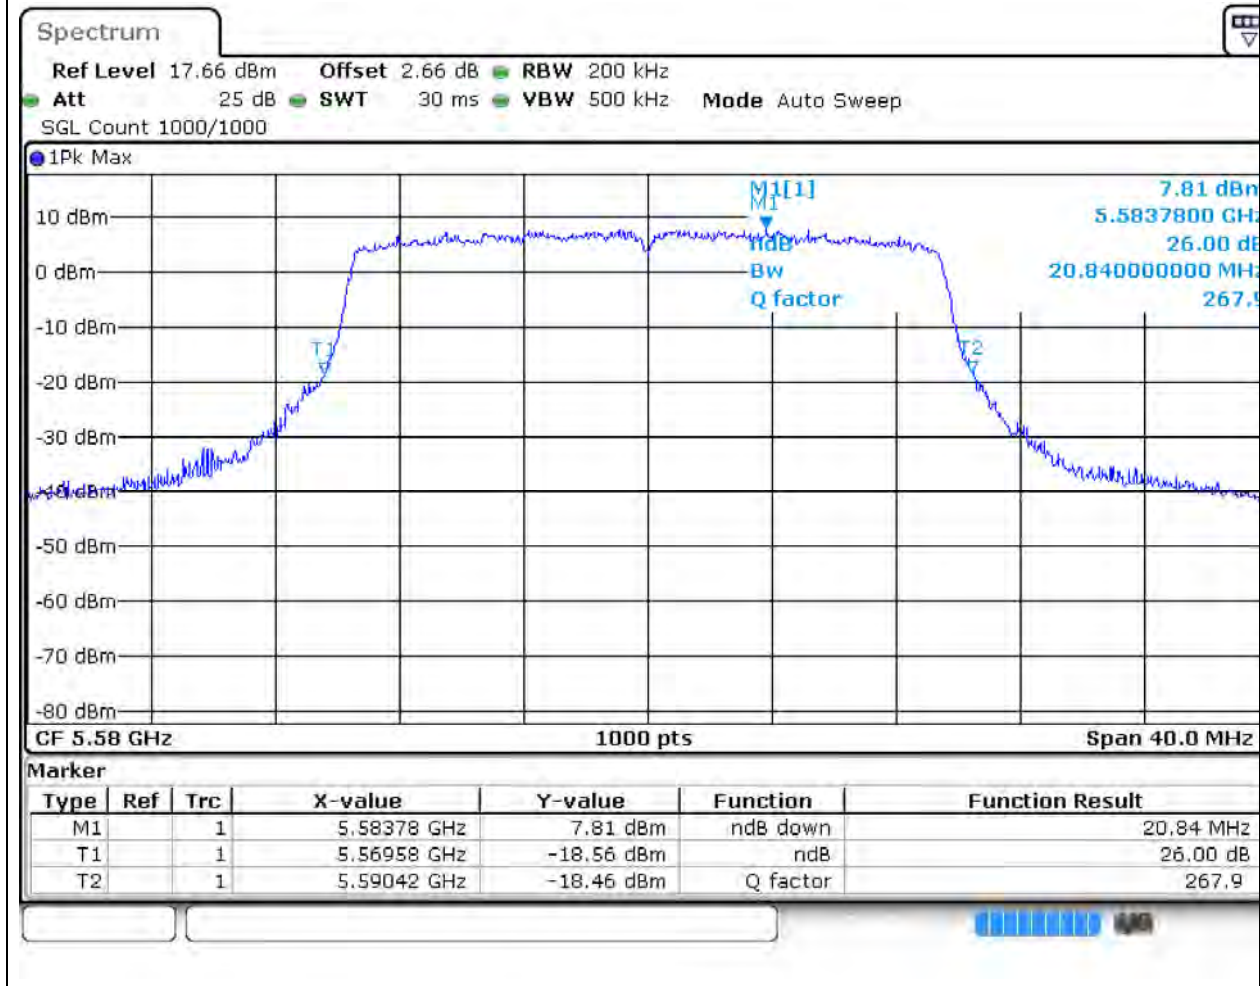

59. 802.11ax_20M_U-NII-2C_M

59.1. A.2-26dB Bandwidth(NTNV)

Center Frequency (MHz)	XdB Down	RBW (MHz)	Detector	Limit (MHz)	XdB BandWidth (MHz)	Verdict
5580	26	0.2	Peak	0	20.84	Unknown