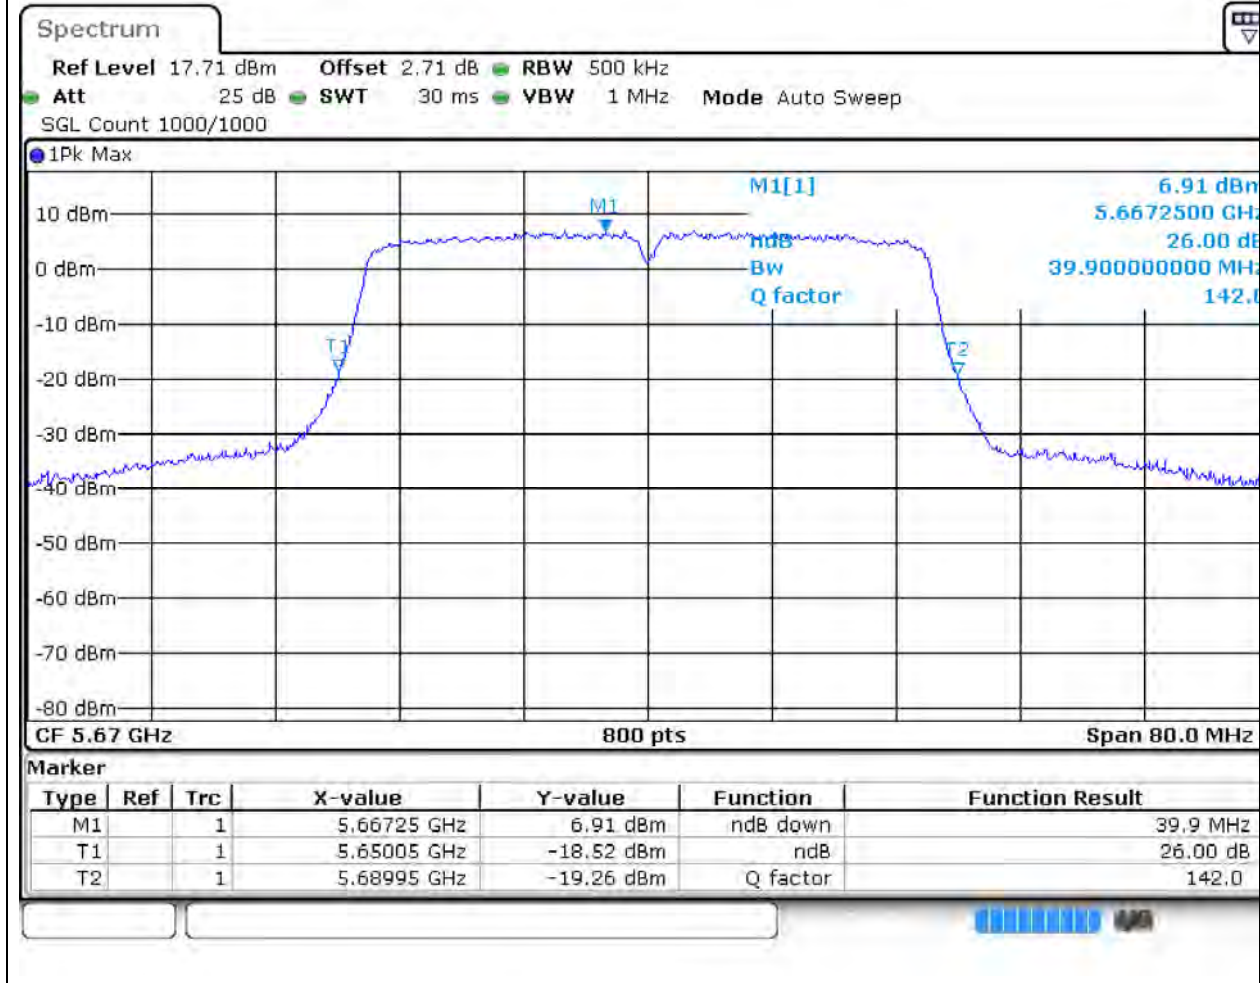

49. 802.11n_40M_U-NII-2C_H

49.1. A.2-26dB Bandwidth(NTNV)

Center Frequency (MHz)	XdB Down	RBW (MHz)	Detector	Limit (MHz)	XdB BandWidth (MHz)	Verdict
5670	26	0.5	Peak	0	39.9	Unknown