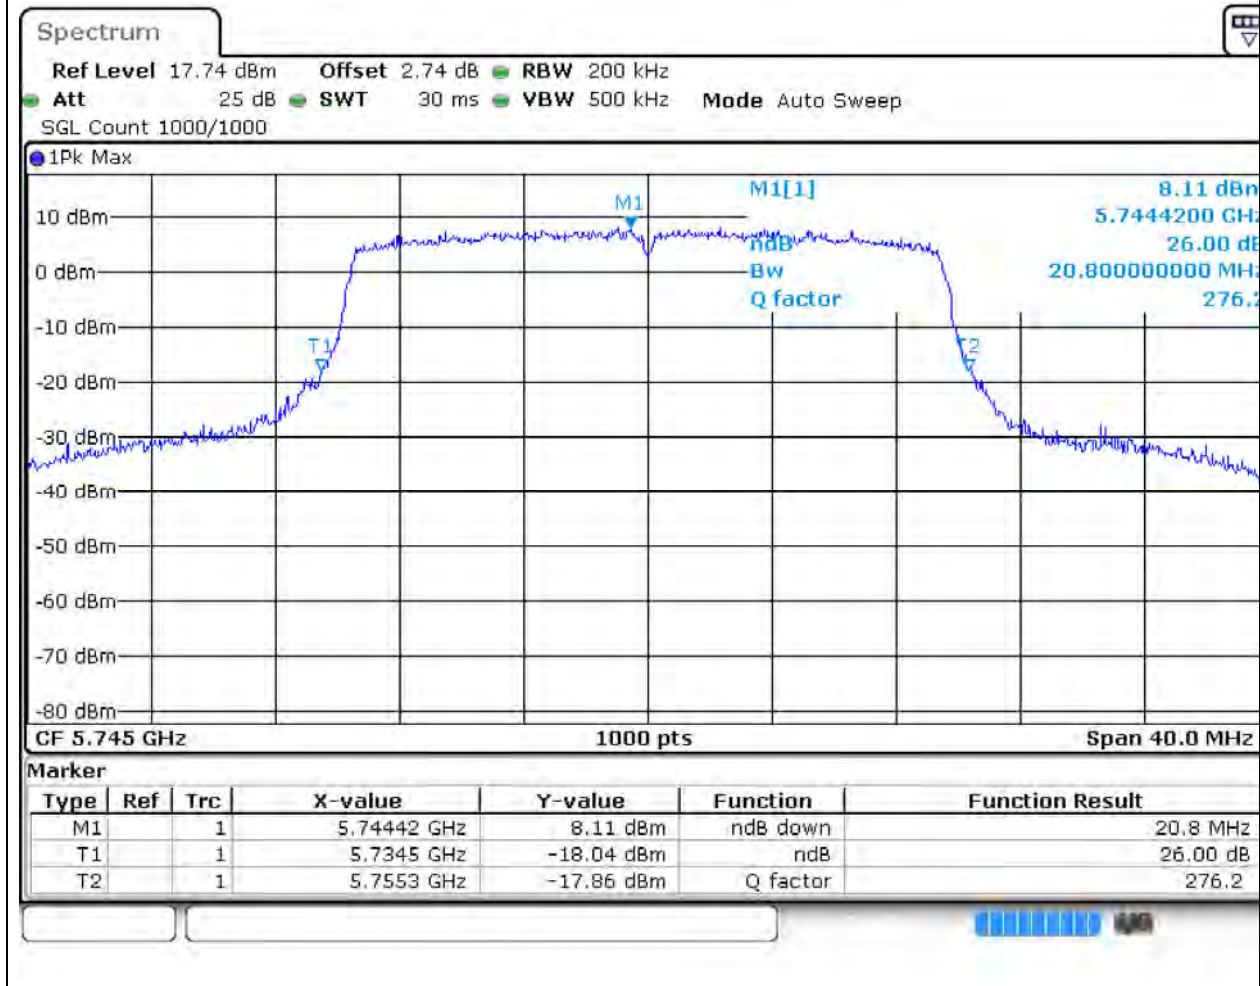

80. 802.11ax_20M_U-NII-3_L

80.1. A.2-26dB Bandwidth(NTNV)

Center Frequency (MHz)	XdB Down	RBW (MHz)	Detector	Limit (MHz)	XdB BandWidth (MHz)	Verdict
5745	26	0.2	Peak	0	20.8	Unknown