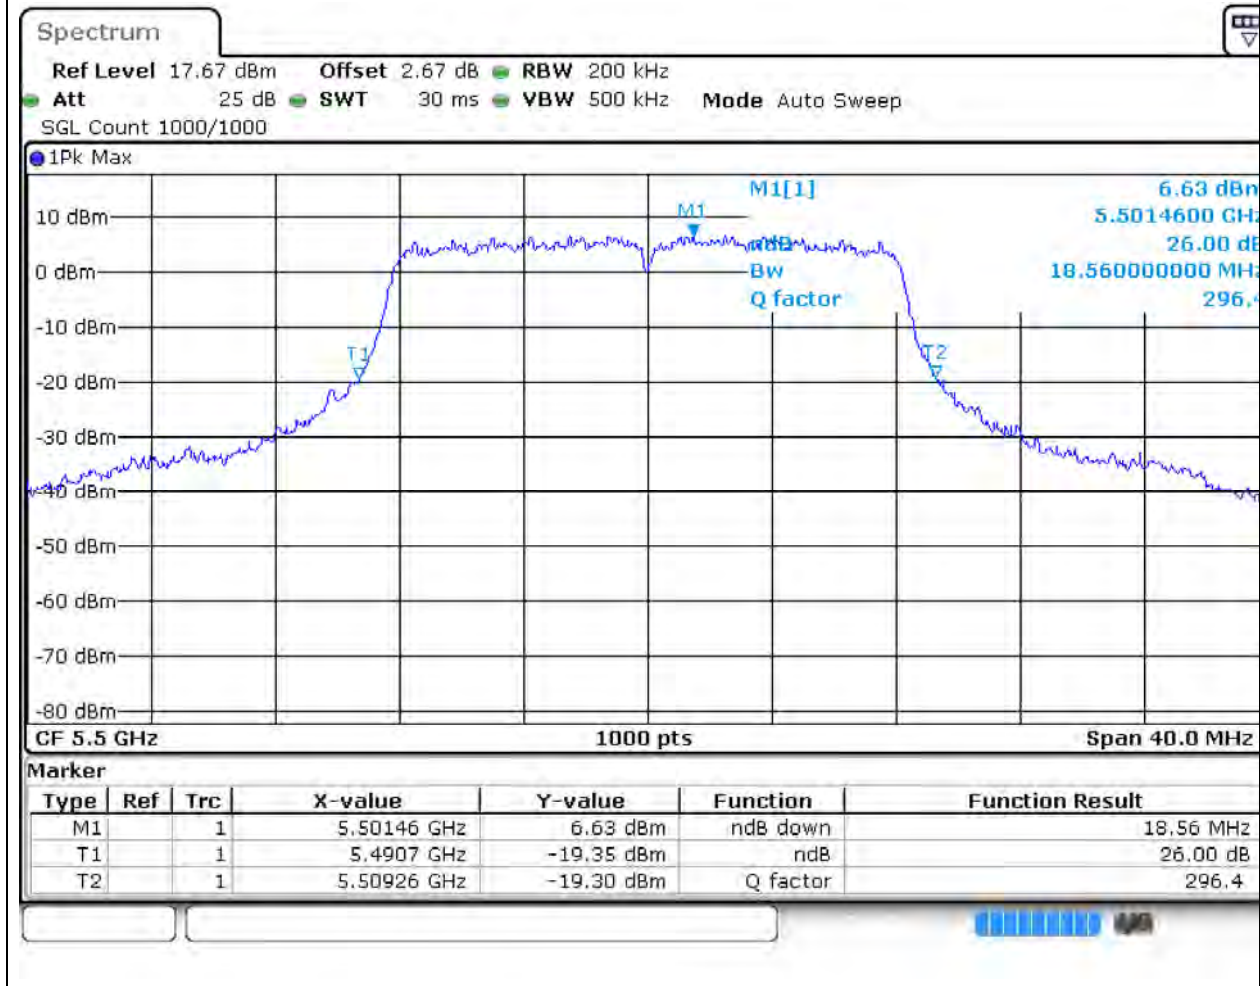

41. 802.11a_20M_U-NII-2C_L

41.1. A.2-26dB Bandwidth(NTNV)

Center Frequency (MHz)	XdB Down	RBW (MHz)	Detector	Limit (MHz)	XdB BandWidth (MHz)	Verdict
5500	26	0.2	Peak	0	18.56	Unknown