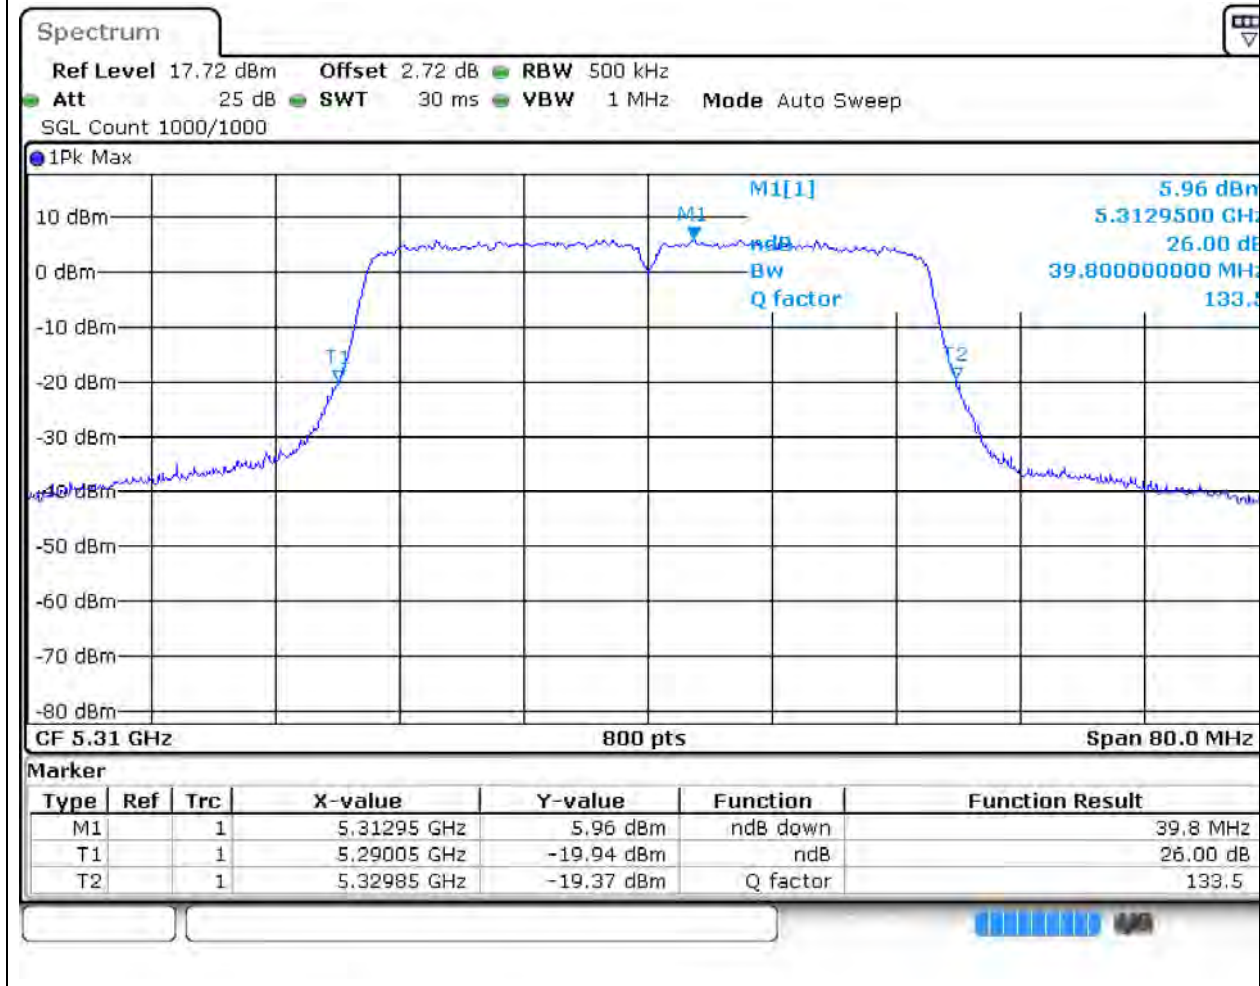

33. 802.11ac_40M_U-NII-2A_H

33.1. A.2-26dB Bandwidth(NTNV)

Center Frequency (MHz)	XdB Down	RBW (MHz)	Detector	Limit (MHz)	XdB BandWidth (MHz)	Verdict
5310	26	0.5	Peak	0	39.8	Unknown