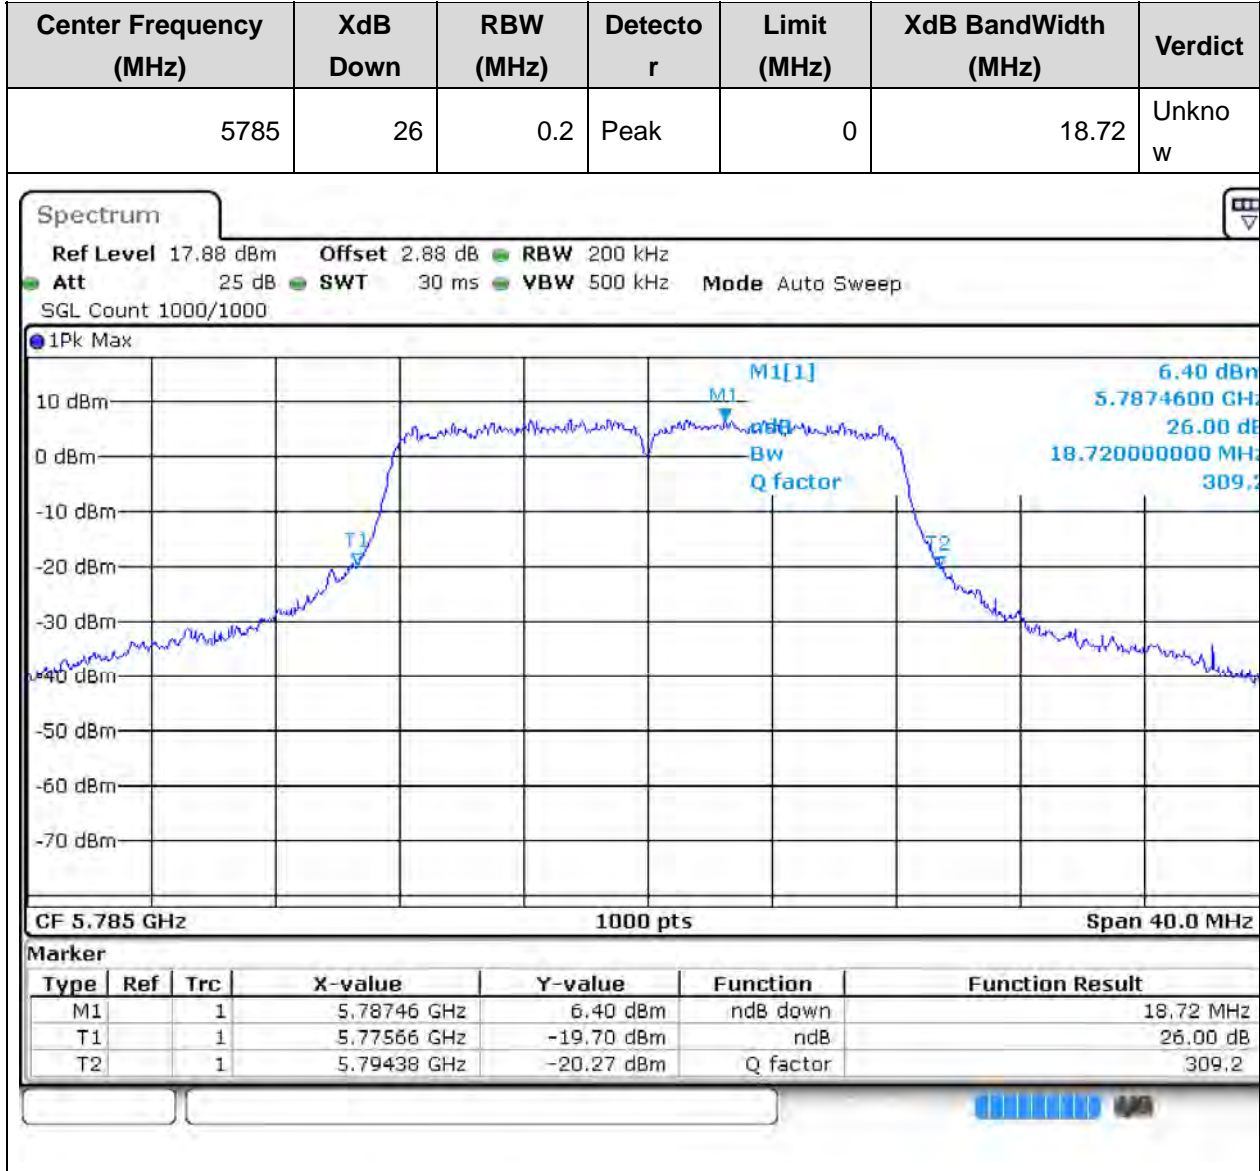

67. 802.11a_20M_U-NII-3_M

67.1. A.2-26dB Bandwidth(NTNV)