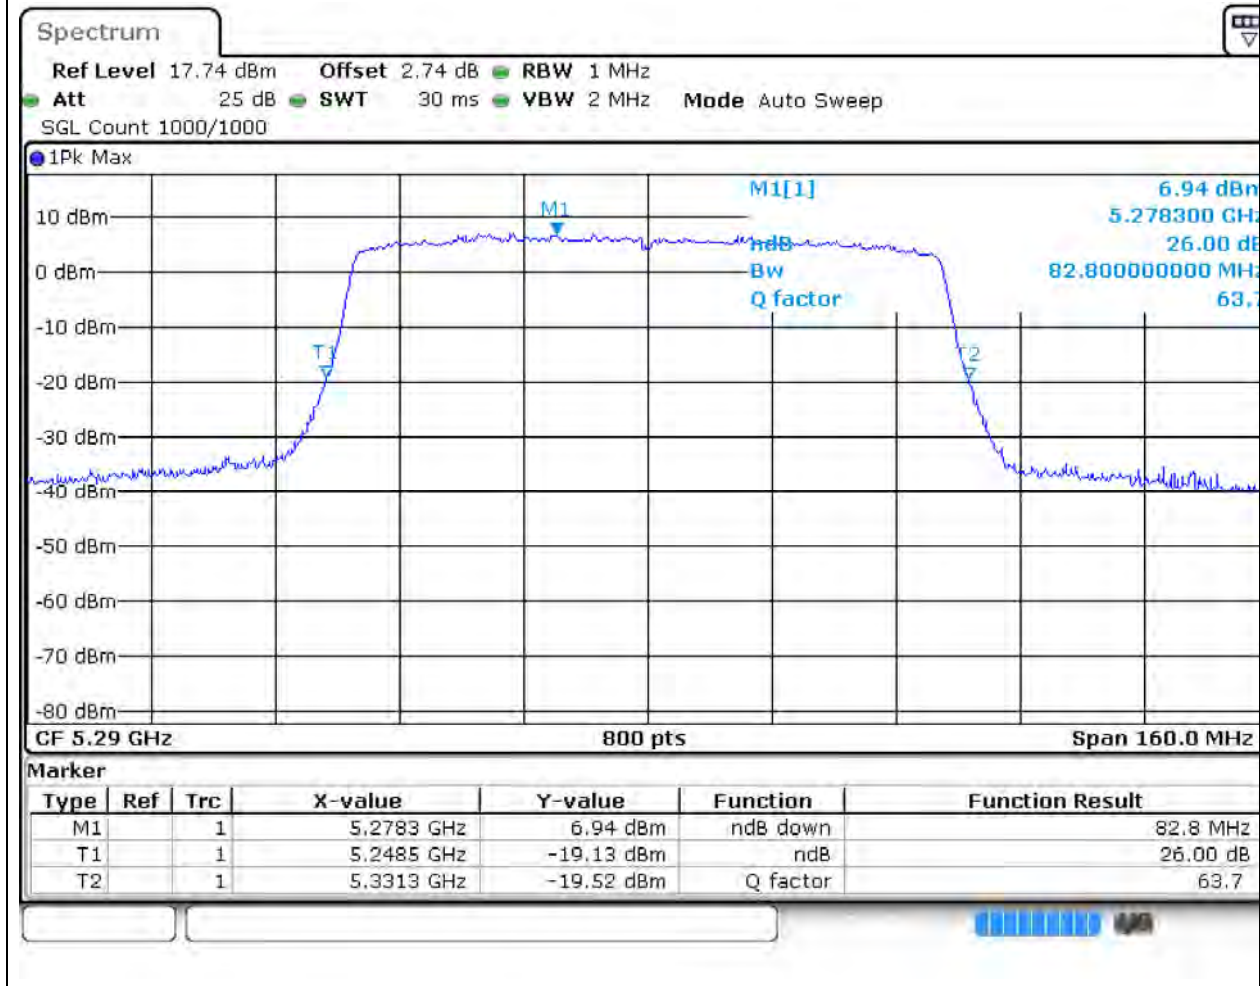

34. 802.11ac_80M_U-NII-2A_M

34.1. A.2-26dB Bandwidth(NTNV)

Center Frequency (MHz)	XdB Down	RBW (MHz)	Detector	Limit (MHz)	XdB BandWidth (MHz)	Verdict
5290	26	1	Peak	0	82.8	Unknown