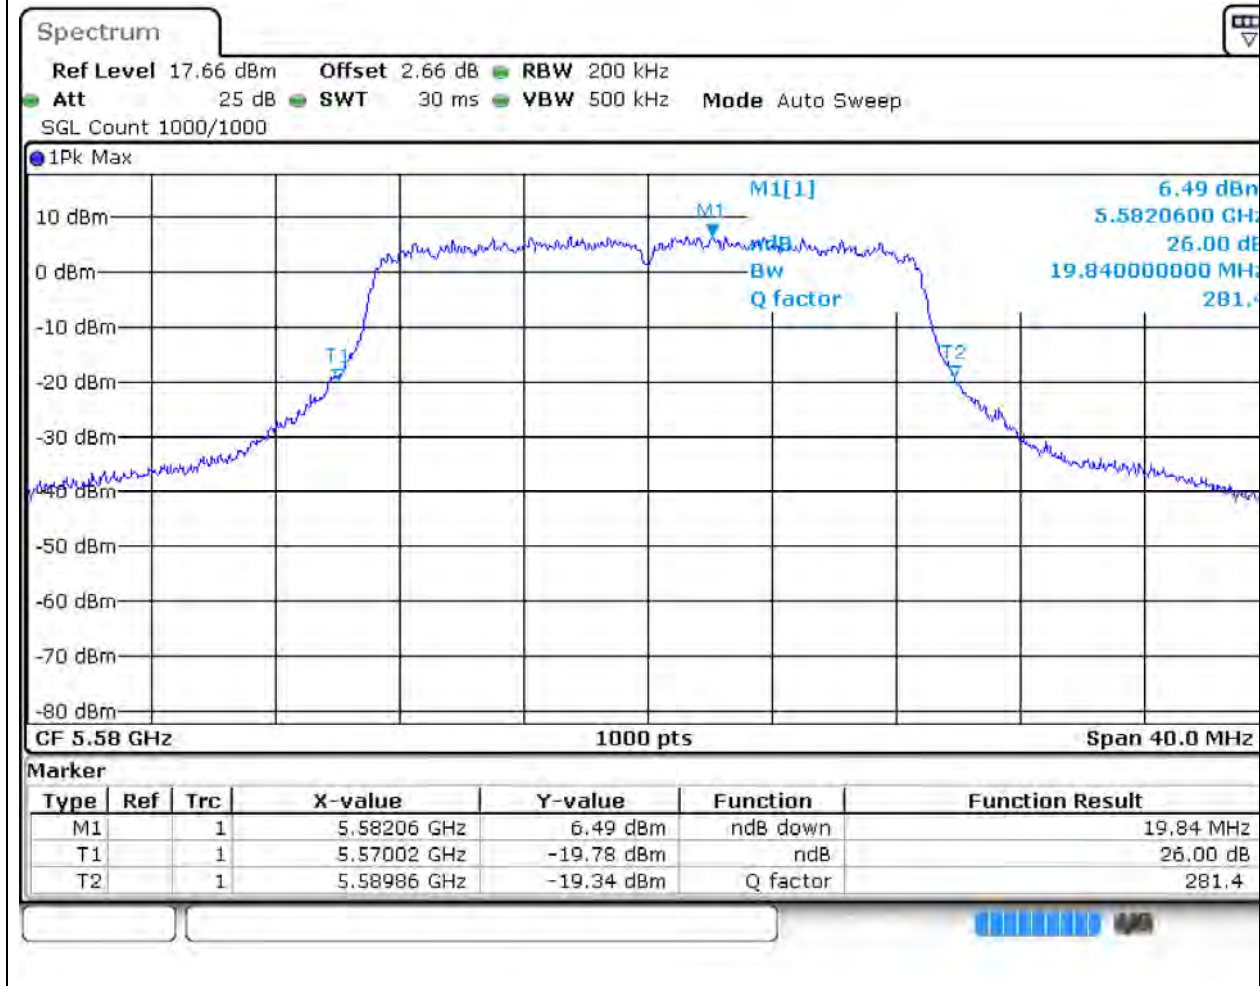

51. 802.11ac_20M_U-NII-2C_M

51.1. A.2-26dB Bandwidth(NTNV)

Center Frequency (MHz)	XdB Down	RBW (MHz)	Detector	Limit (MHz)	XdB BandWidth (MHz)	Verdict
5580	26	0.2	Peak	0	19.84	Unknown