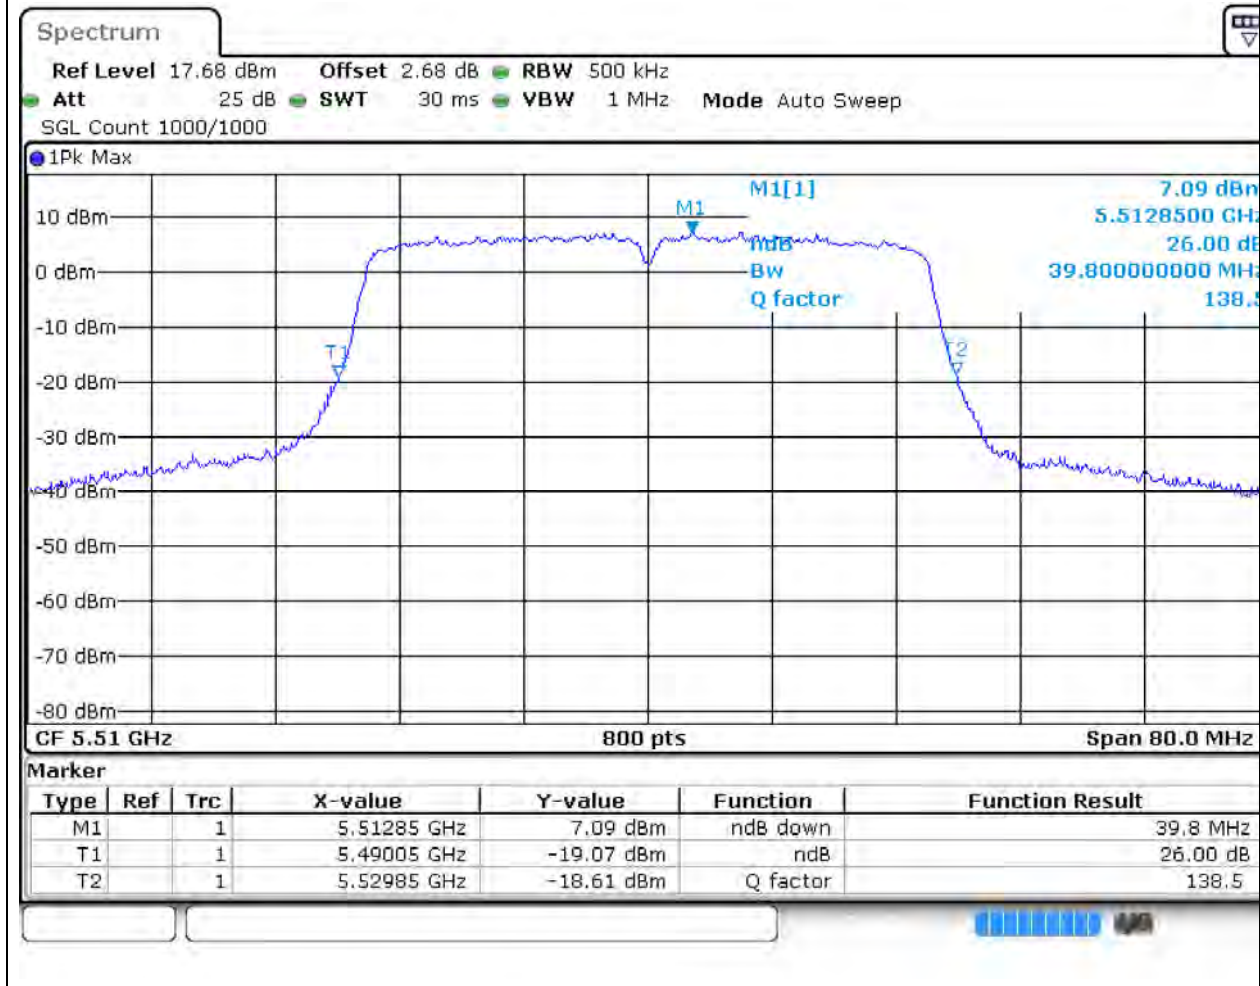

53. 802.11ac_40M_U-NII-2C_L

53.1. A.2-26dB Bandwidth(NTNV)

Center Frequency (MHz)	XdB Down	RBW (MHz)	Detector	Limit (MHz)	XdB BandWidth (MHz)	Verdict
5510	26	0.5	Peak	0	39.8	Unknown