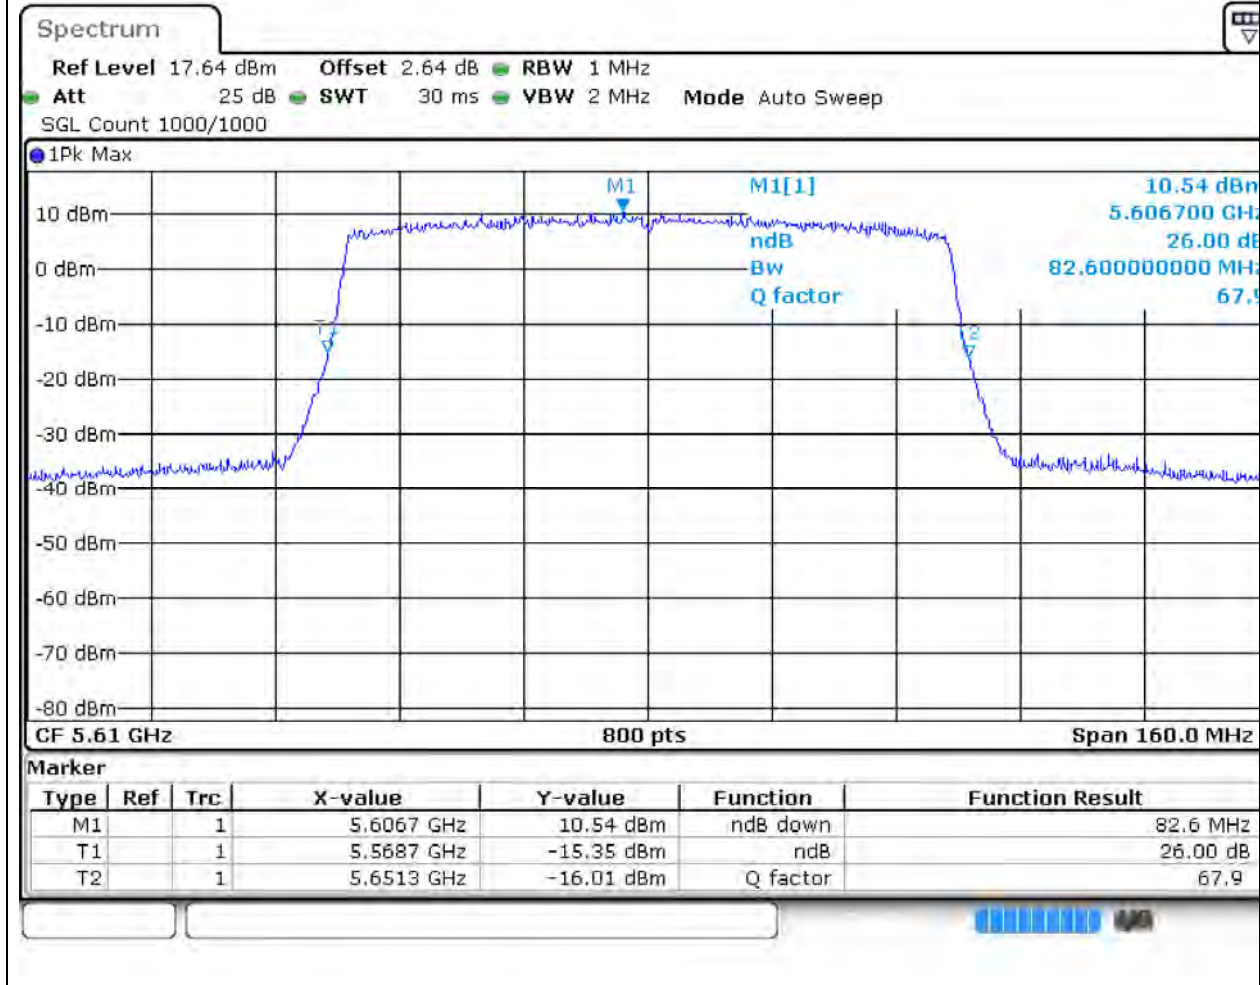

65. 802.11ax_80M_U-NII-2C_M

65.1. A.2-26dB Bandwidth(NTNV)

Center Frequency (MHz)	XdB Down	RBW (MHz)	Detector	Limit (MHz)	XdB BandWidth (MHz)	Verdict
5610	26	1	Peak	0	82.6	Unknown