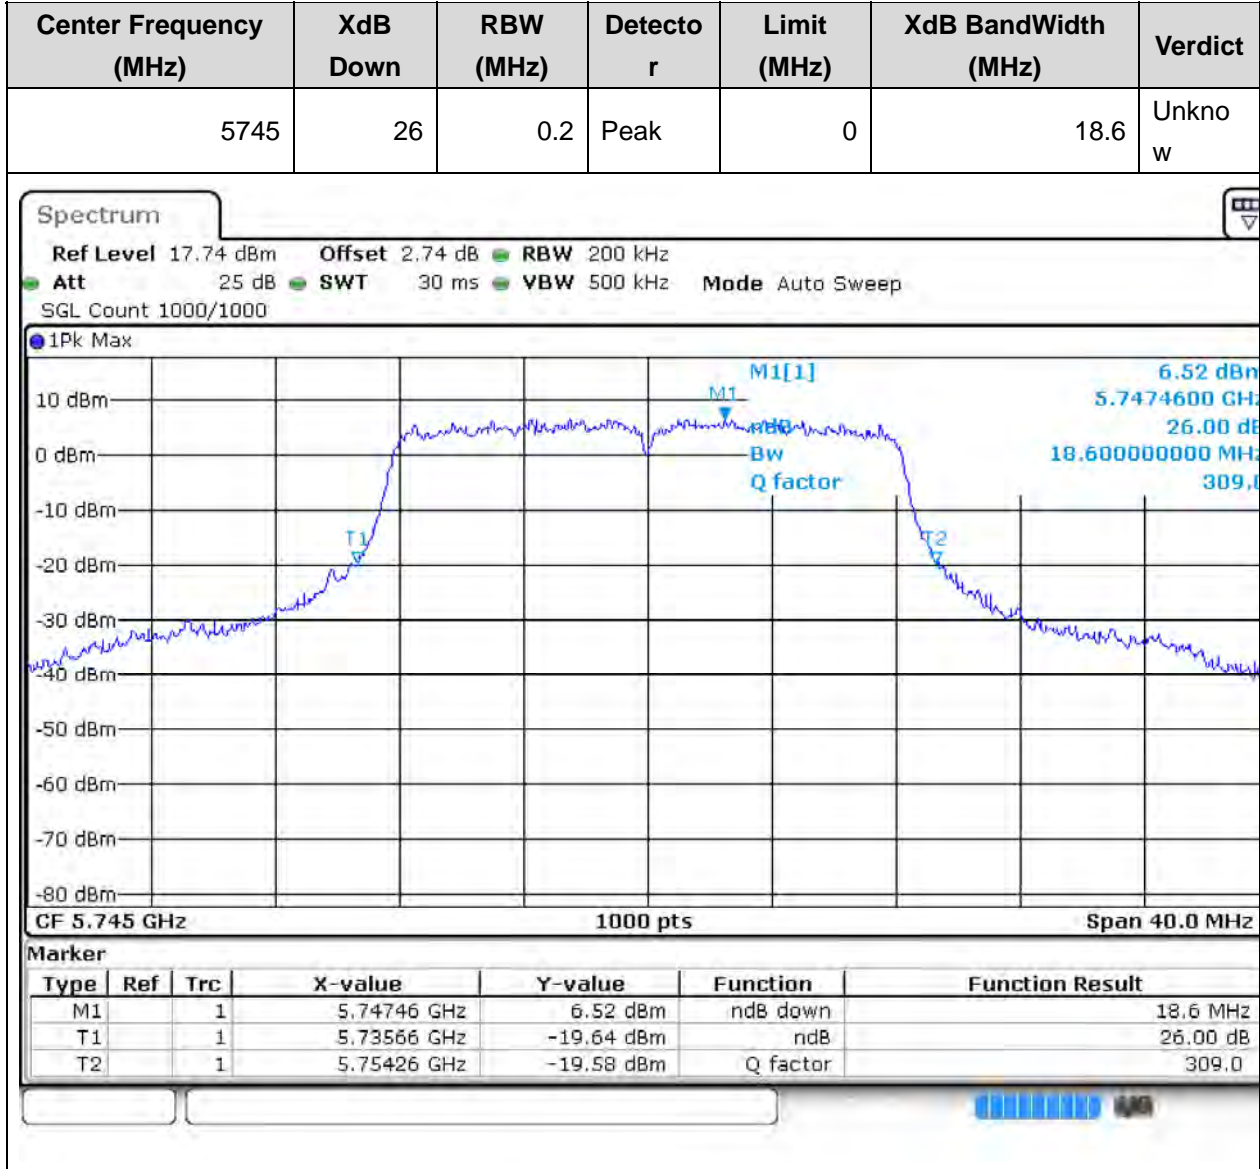

66. 802.11a_20M_U-NII-3_L

66.1. A.2-26dB Bandwidth(NTNV)