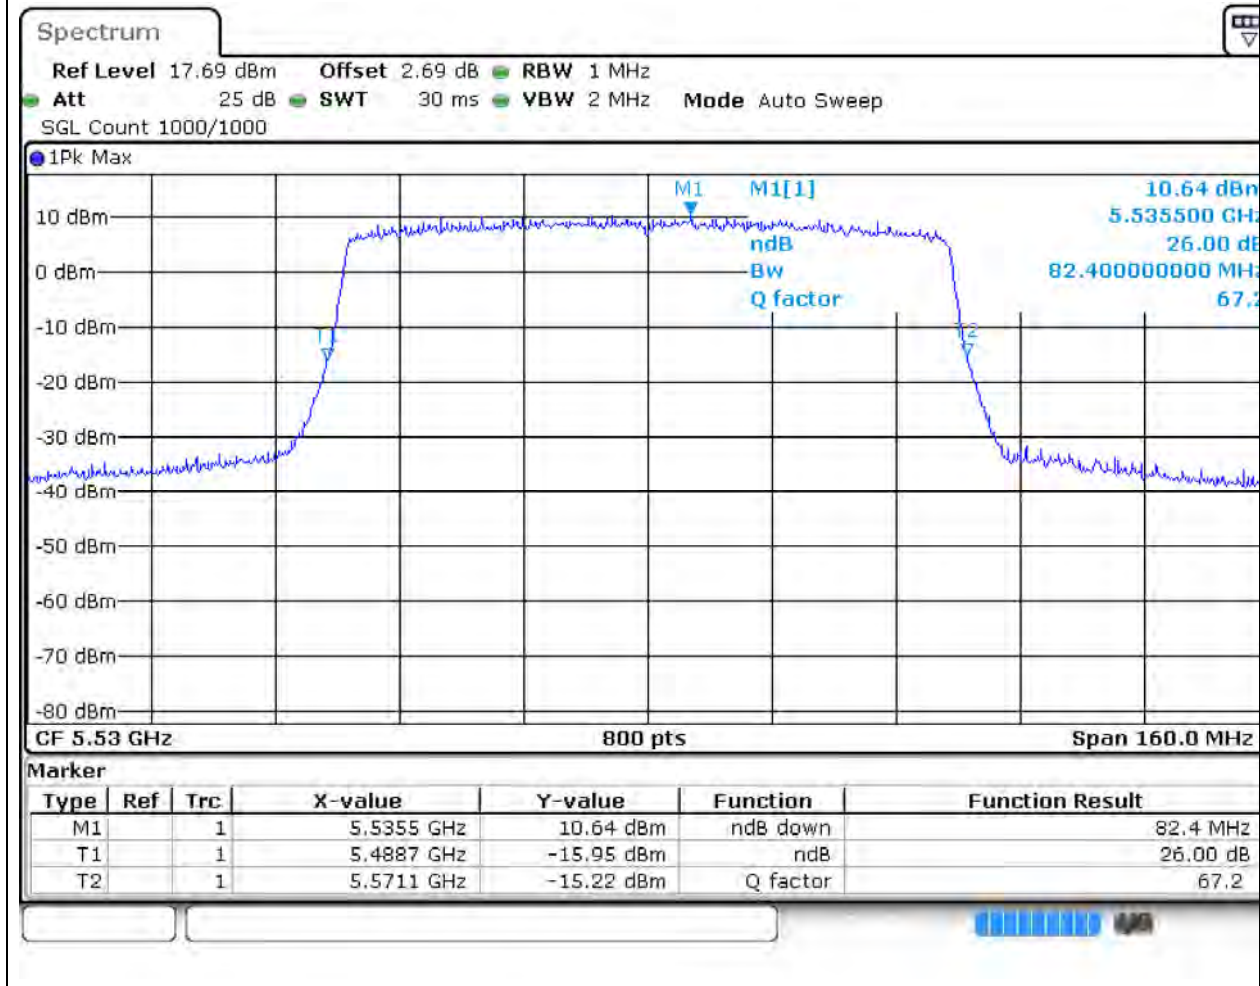

62. 802.11ax_40M_U-NII-2C_M

62.1. A.2-26dB Bandwidth(NTNV)

64. 802.11ax_80M_U-NII-2C_L

64.1. A.2-26dB Bandwidth(NTNV)

Center Frequency (MHz)	XdB Down	RBW (MHz)	Detector	Limit (MHz)	XdB BandWidth (MHz)	Verdict
5530	26	1	Peak	0	82.4	Unknown