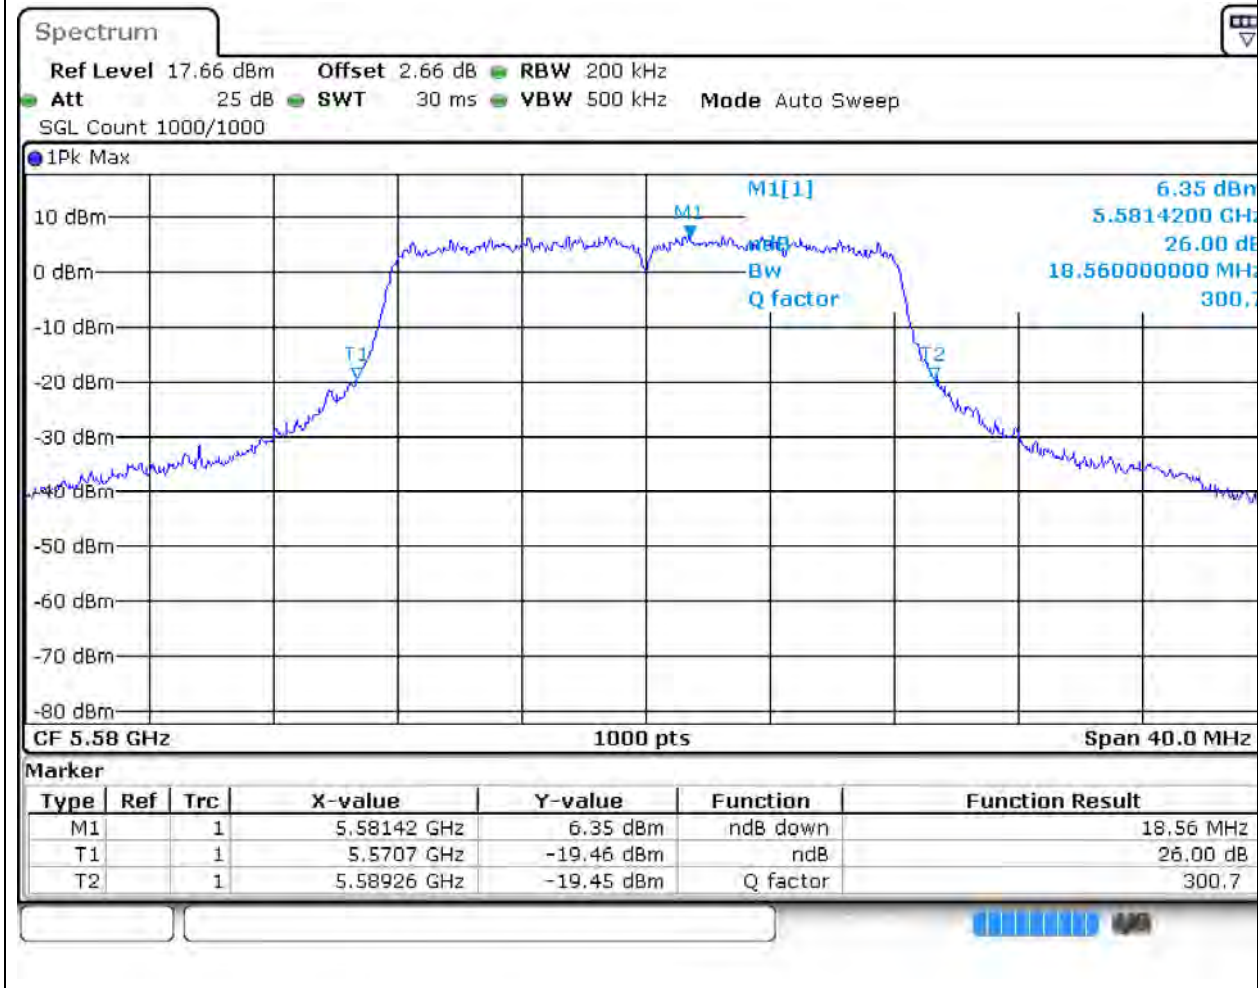

42. 802.11a_20M_U-NII-2C_M

42.1. A.2-26dB Bandwidth(NTNV)

Center Frequency (MHz)	XdB Down	RBW (MHz)	Detector	Limit (MHz)	XdB BandWidth (MHz)	Verdict
5580	26	0.2	Peak	0	18.56	Unknown