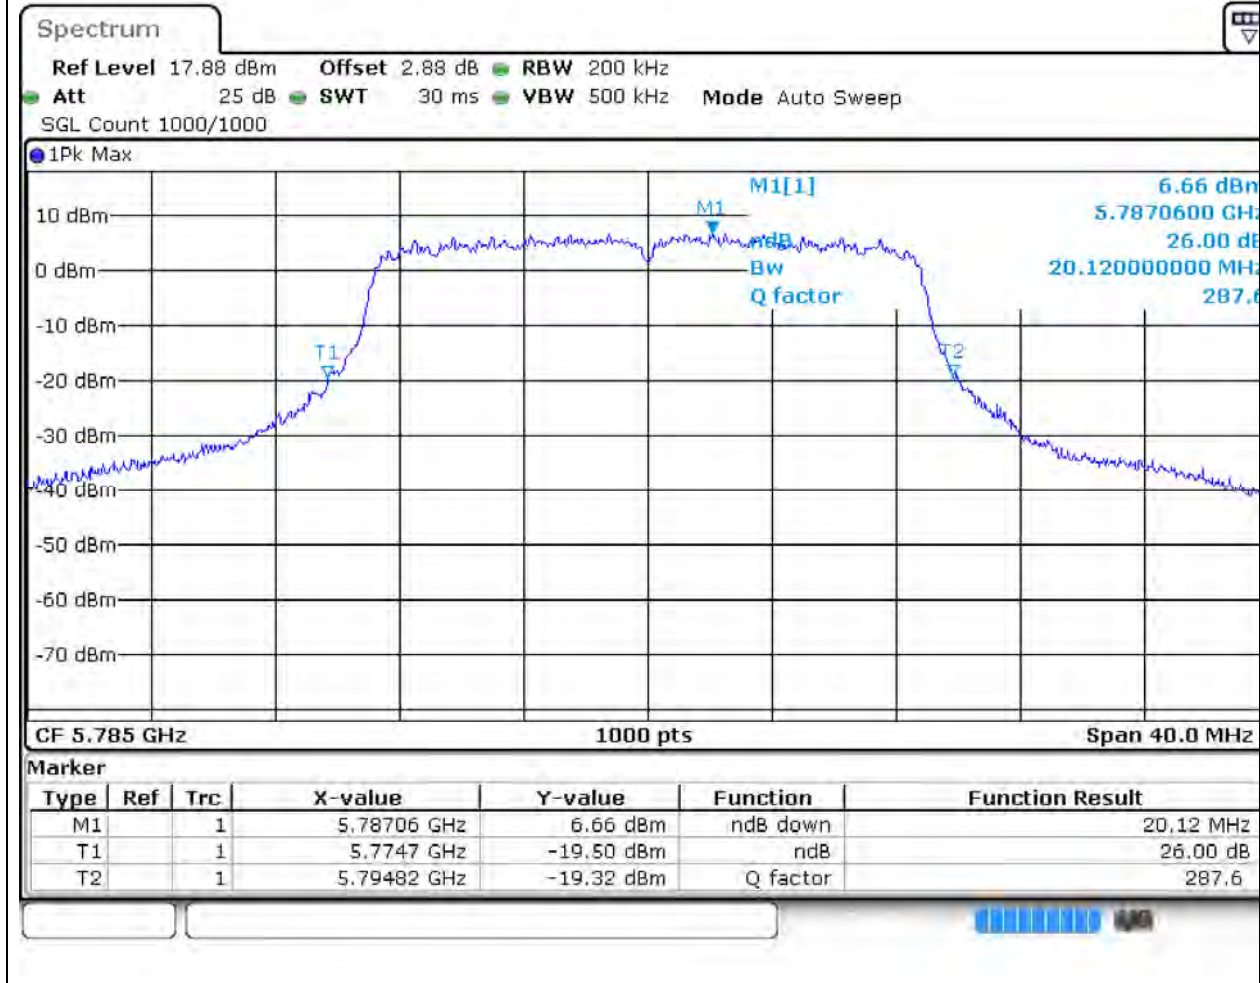

75. 802.11ac_20M_U-NII-3_M

75.1. A.2-26dB Bandwidth(NTNV)

Center Frequency (MHz)	XdB Down	RBW (MHz)	Detector	Limit (MHz)	XdB BandWidth (MHz)	Verdict
5785	26	0.2	Peak	0	20.12	Unknown