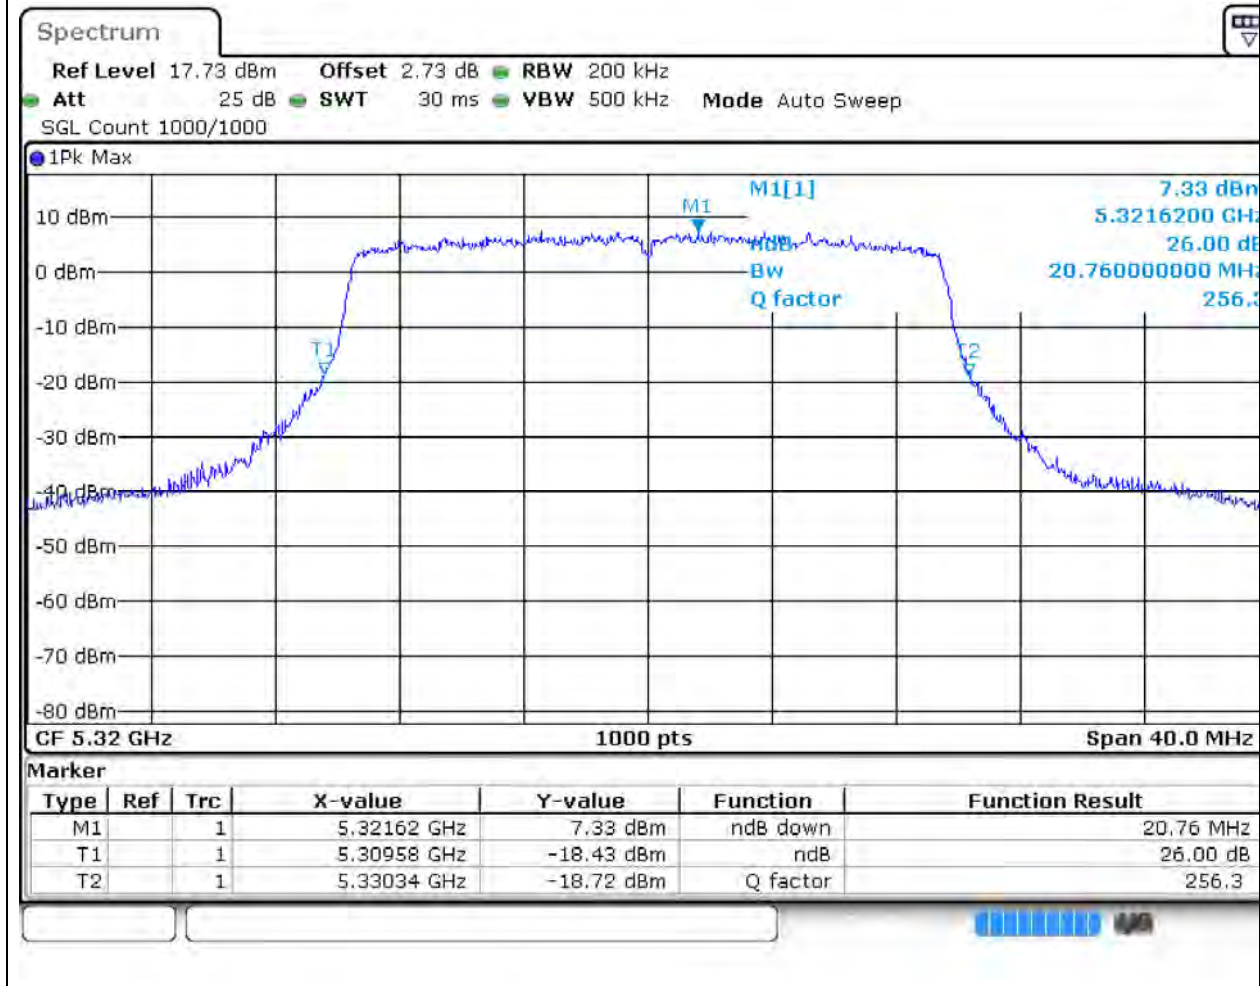

37. 802.11ax_20M_U-NII-2A_H

37.1. A.2-26dB Bandwidth(NTNV)

Center Frequency (MHz)	XdB Down	RBW (MHz)	Detector	Limit (MHz)	XdB BandWidth (MHz)	Verdict
5320	26	0.2	Peak	0	20.76	Unknown