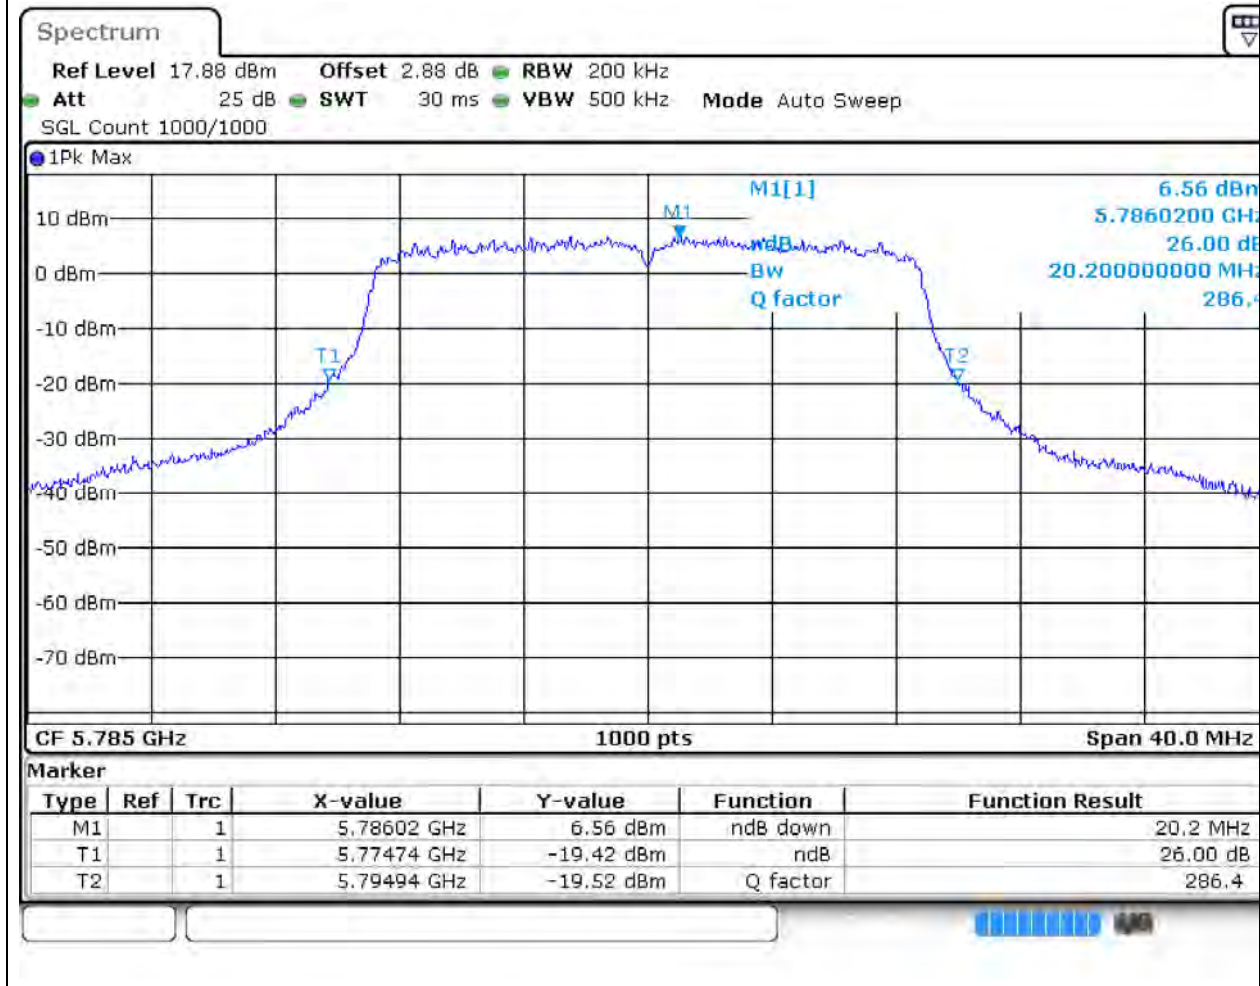

70. 802.11n_20M_U-NII-3_M

70.1. A.2-26dB Bandwidth(NTNV)

Center Frequency (MHz)	XdB Down	RBW (MHz)	Detector	Limit (MHz)	XdB BandWidth (MHz)	Verdict
5785	26	0.2	Peak	0	20.2	Unknown