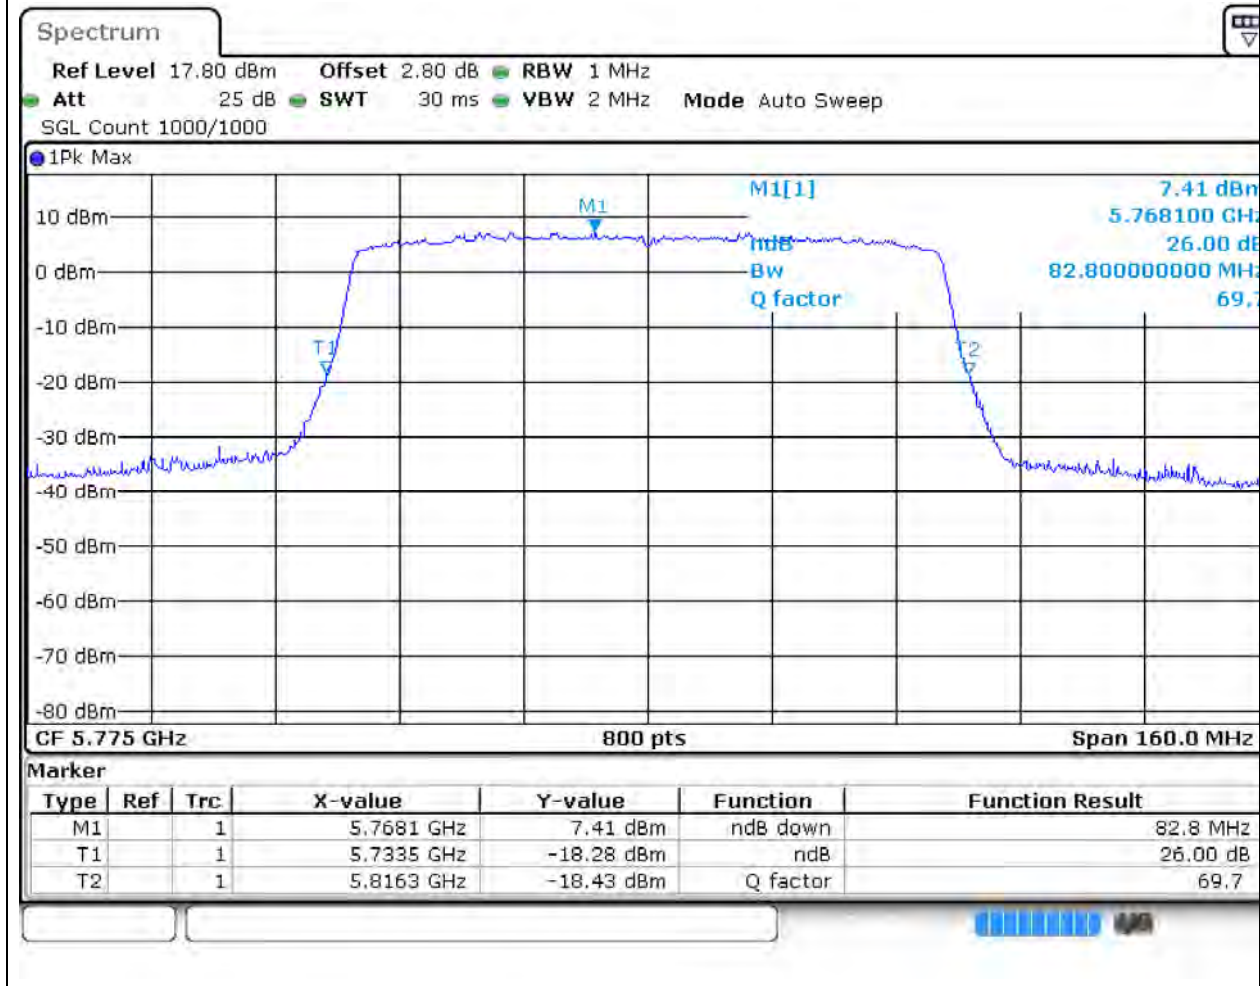

79. 802.11ac_80M_U-NII-3_M

79.1. A.2-26dB Bandwidth(NTNV)

Center Frequency (MHz)	XdB Down	RBW (MHz)	Detector	Limit (MHz)	XdB BandWidth (MHz)	Verdict
5775	26	1	Peak	0	82.8	Unknown