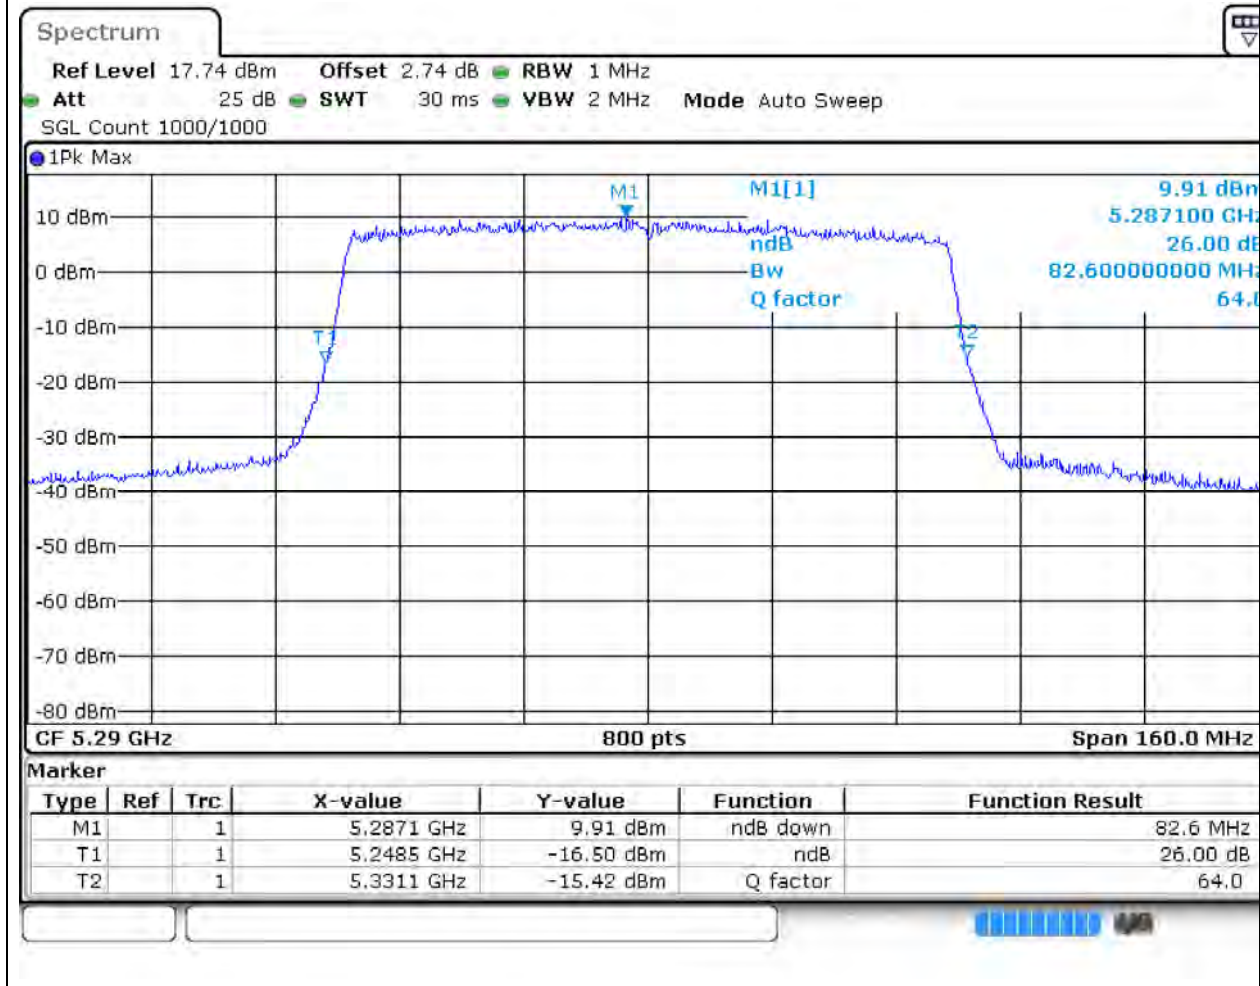

40. 802.11ax_80M_U-NII-2A_M

40.1. A.2-26dB Bandwidth(NTNV)

Center Frequency (MHz)	XdB Down	RBW (MHz)	Detector	Limit (MHz)	XdB BandWidth (MHz)	Verdict
5290	26	1	Peak	0	82.6	Unknown