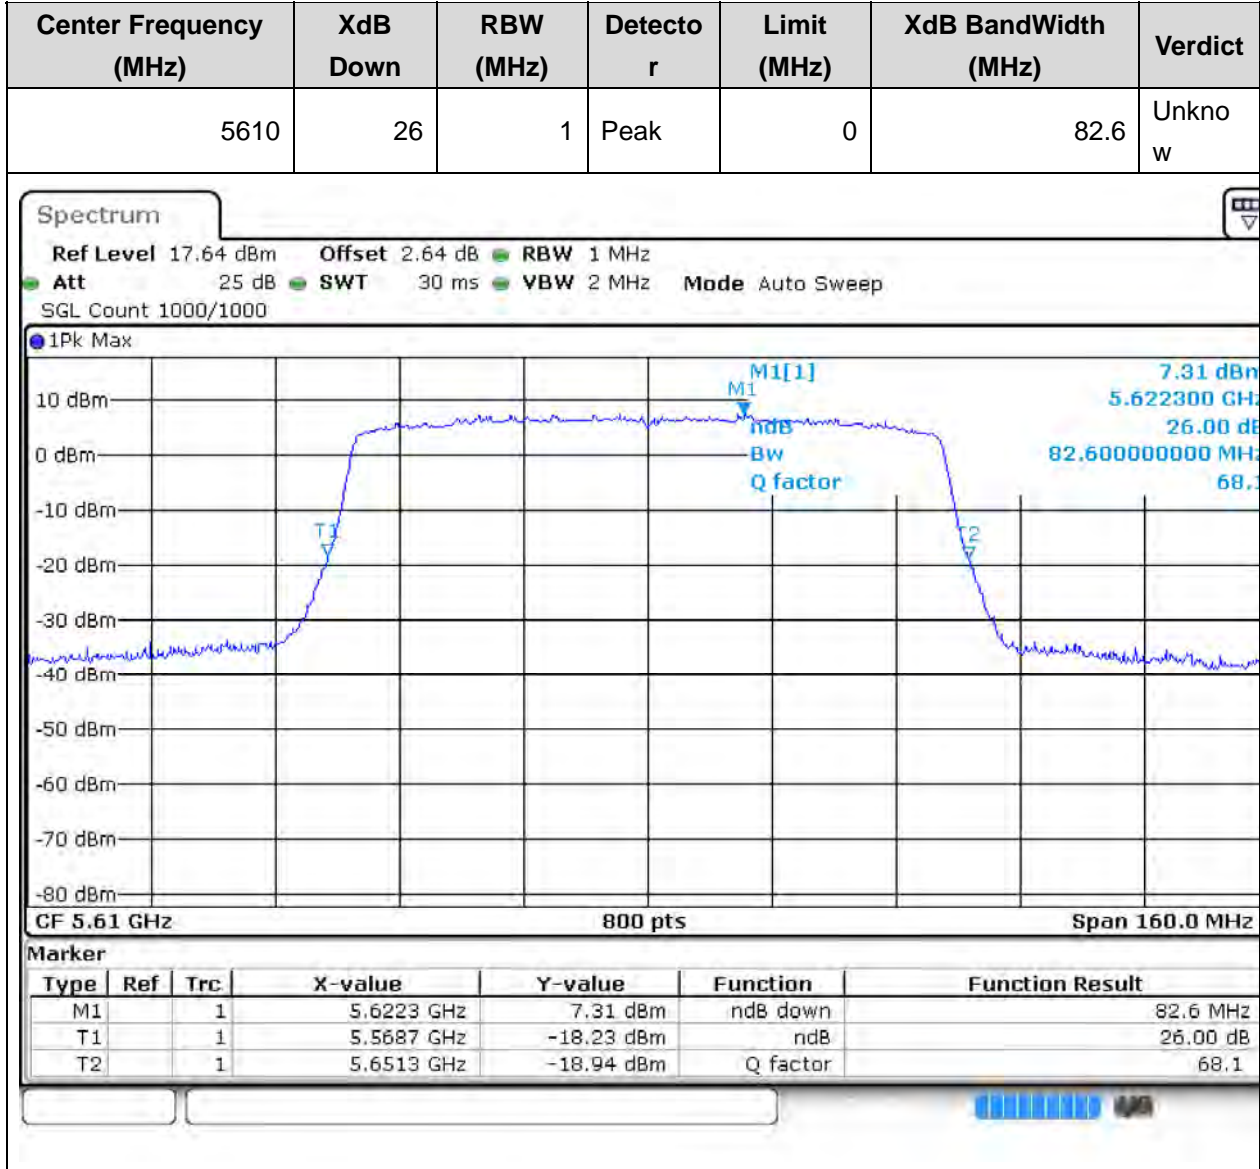

57. 802.11ac_80M_U-NII-2C_M

57.1. A.2-26dB Bandwidth(NTNV)