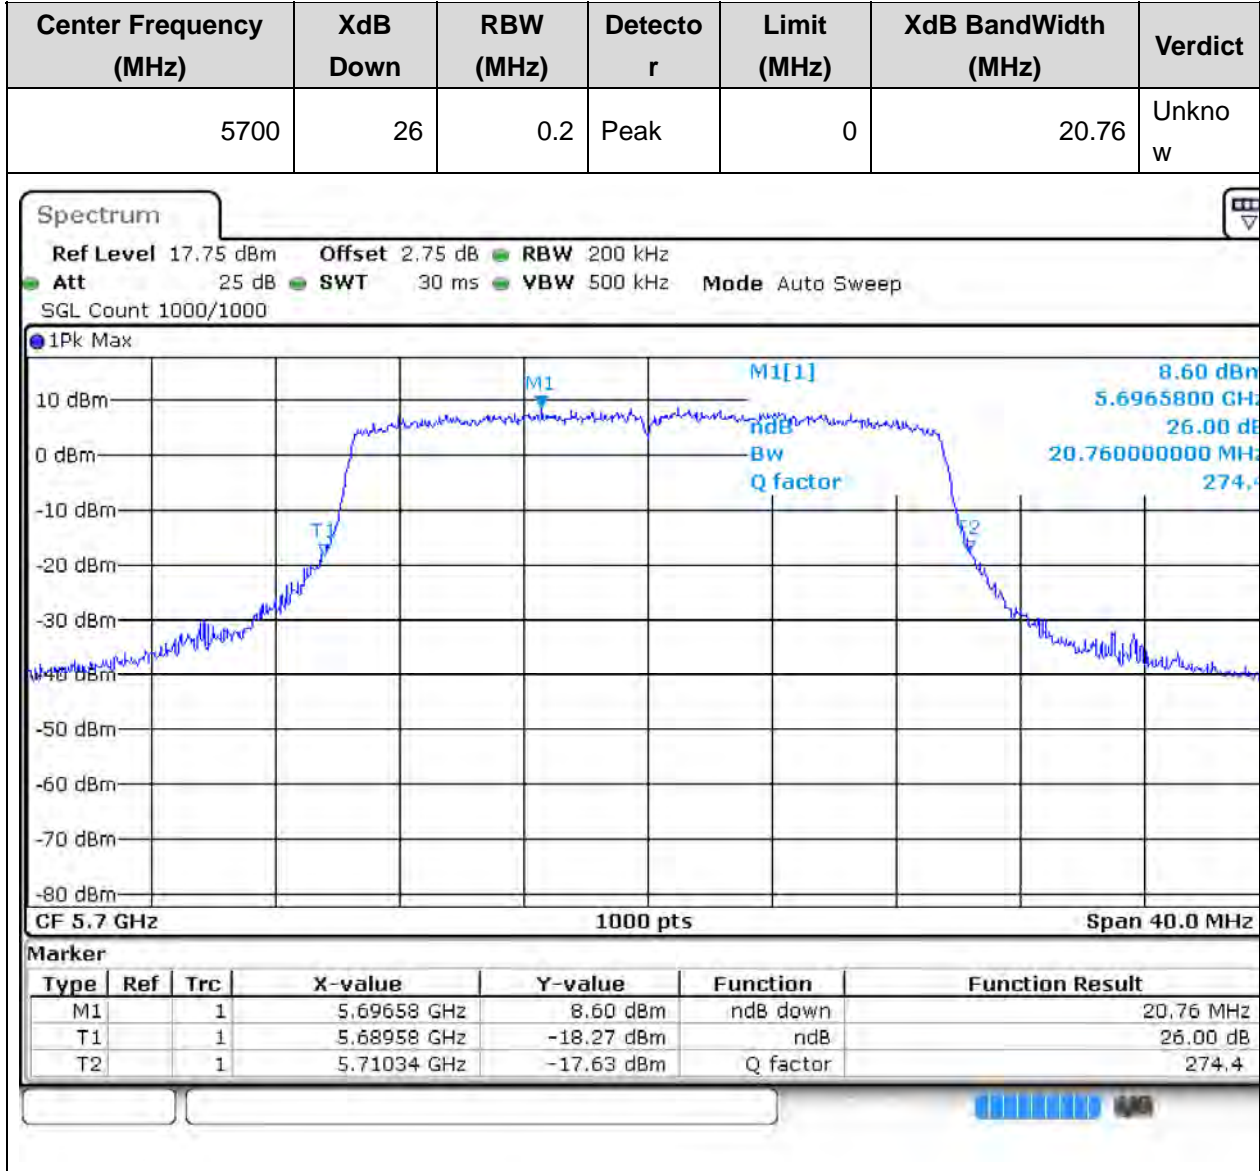

60. 802.11ax_20M_U-NII-2C_H

60.1. A.2-26dB Bandwidth(NTNV)