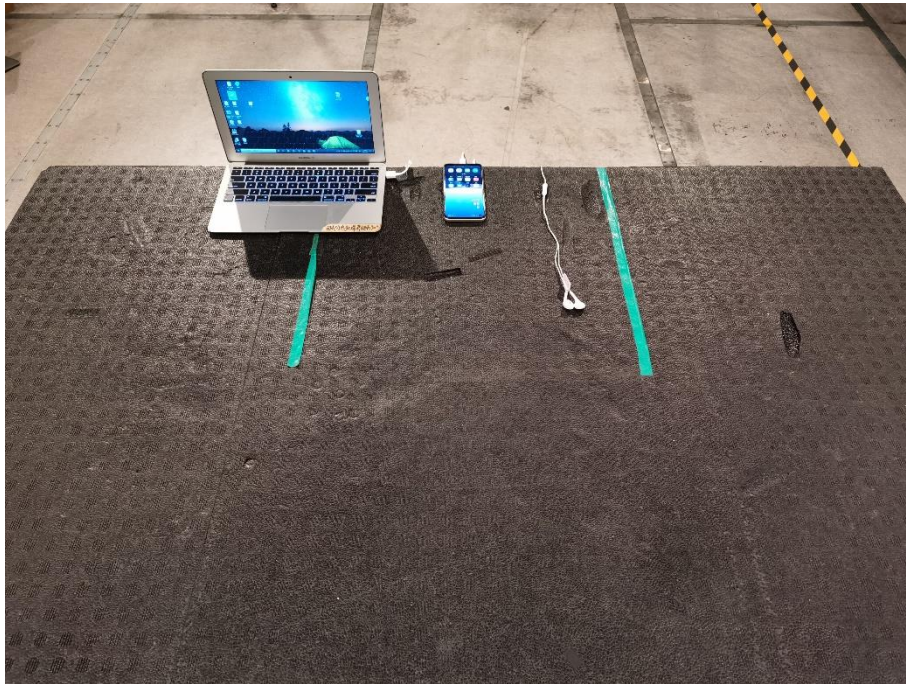

## EMC TEST SETUP PHOTOS

### 1 Radiated Field Strength Measurement

Below 1 GHz

Close-up Photo

Above 1 GHz

Below 1 GHz, The USB Test Mode

Close-up Photo, The USB Test Mode

Above 1 GHz, The USB Test Mode