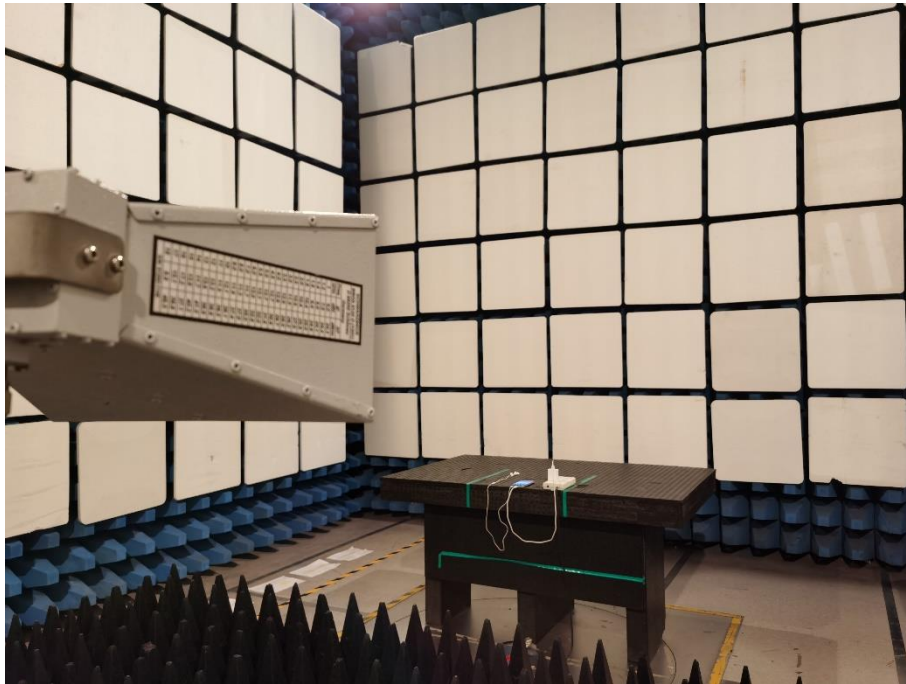

## EMC TEST SETUP PHOTOS

### 1 Radiated Field Strength Measurement

Below 1 GHz

Close-up Photo

Above 1 GHz

Below 1 GHz, The USB Test Mode

Close-up Photo, The USB Test Mode

Above 1 GHz, The USB Test Mode