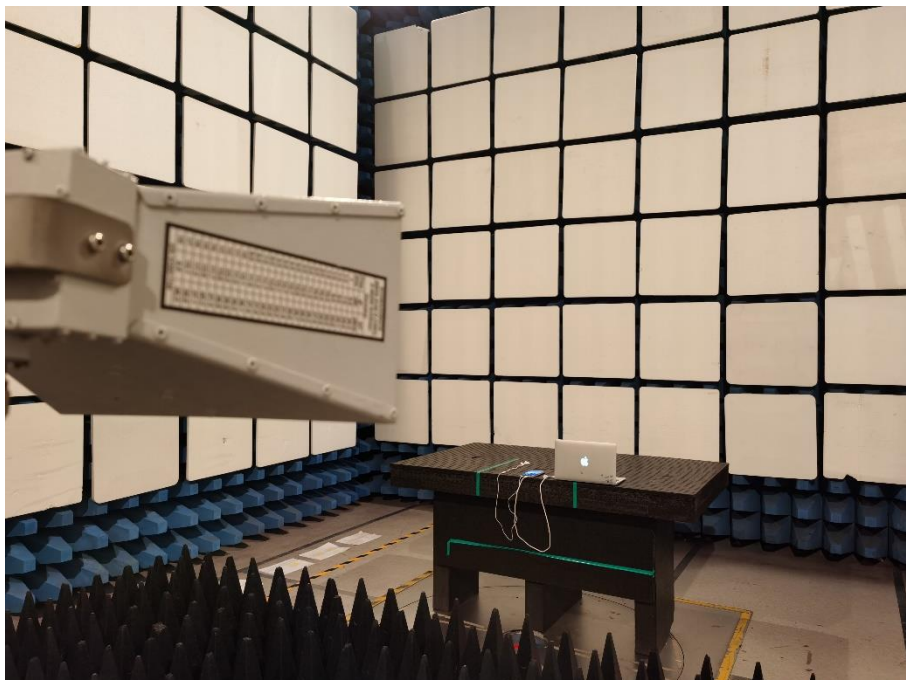

## EMC TEST SETUP PHOTOS

### 1 Radiated Field Strength Measurement

Below 1 GHz

Close-up Photo

Above 1 GHz

Below 1 GHz, The USB Test Mode

Close-up Photo, The USB Test Mode

Above 1 GHz, The USB Test Mode

## 2 Conducted Emission