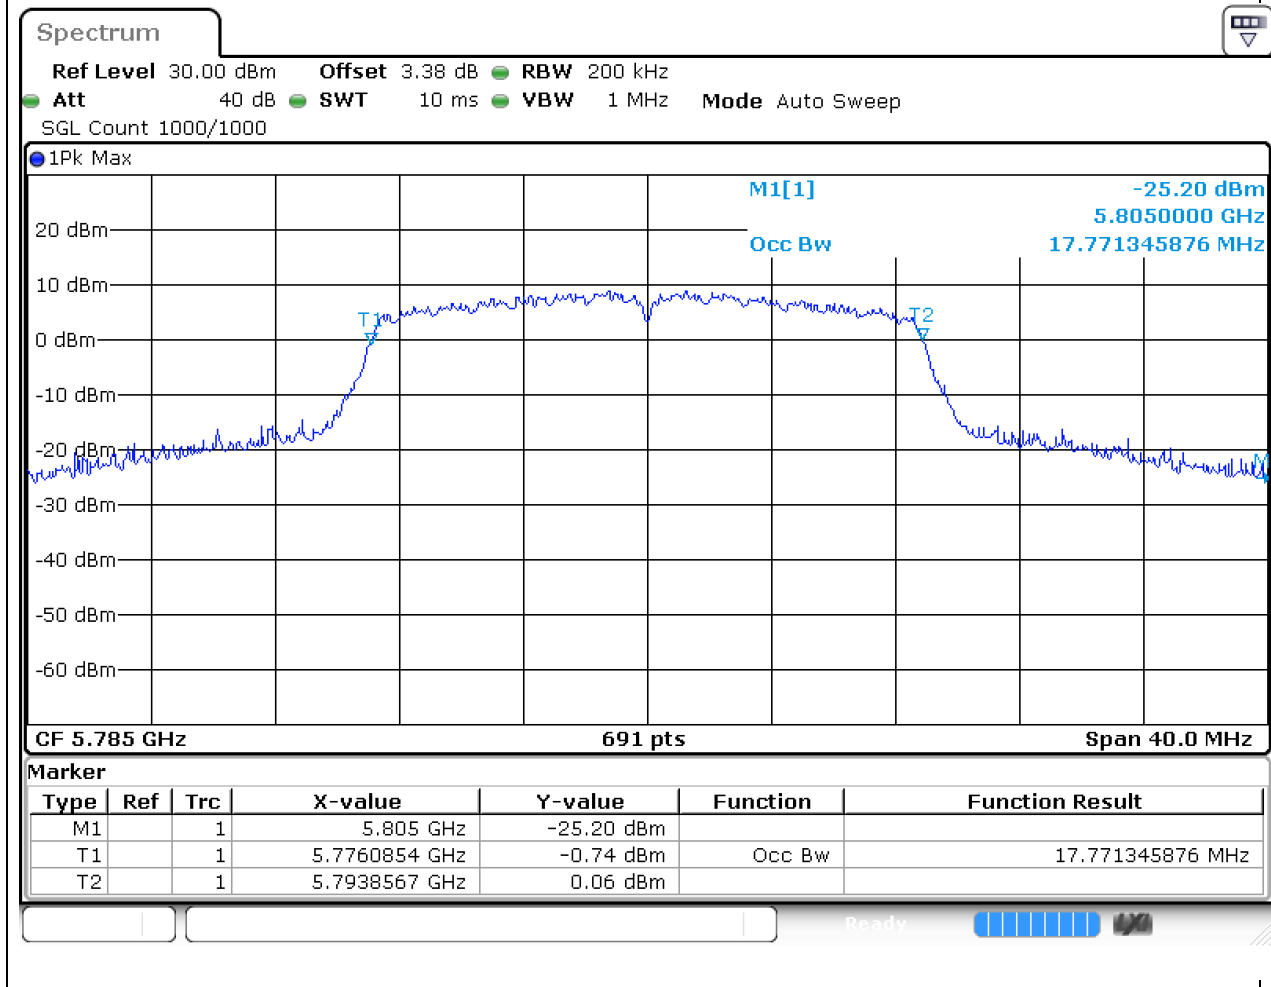

55. 802.11ac_20M_U-NII-3_M

55.1. A.2.2-99% Bandwidth(NTNV)

Center Frequency (MHz)	OBW Power (%)	RBW (MHz)	Detector	Limit (MHz)	OBW (MHz)	Verdict
5785	99	0.2	Peak	0	17.771346	Unknown