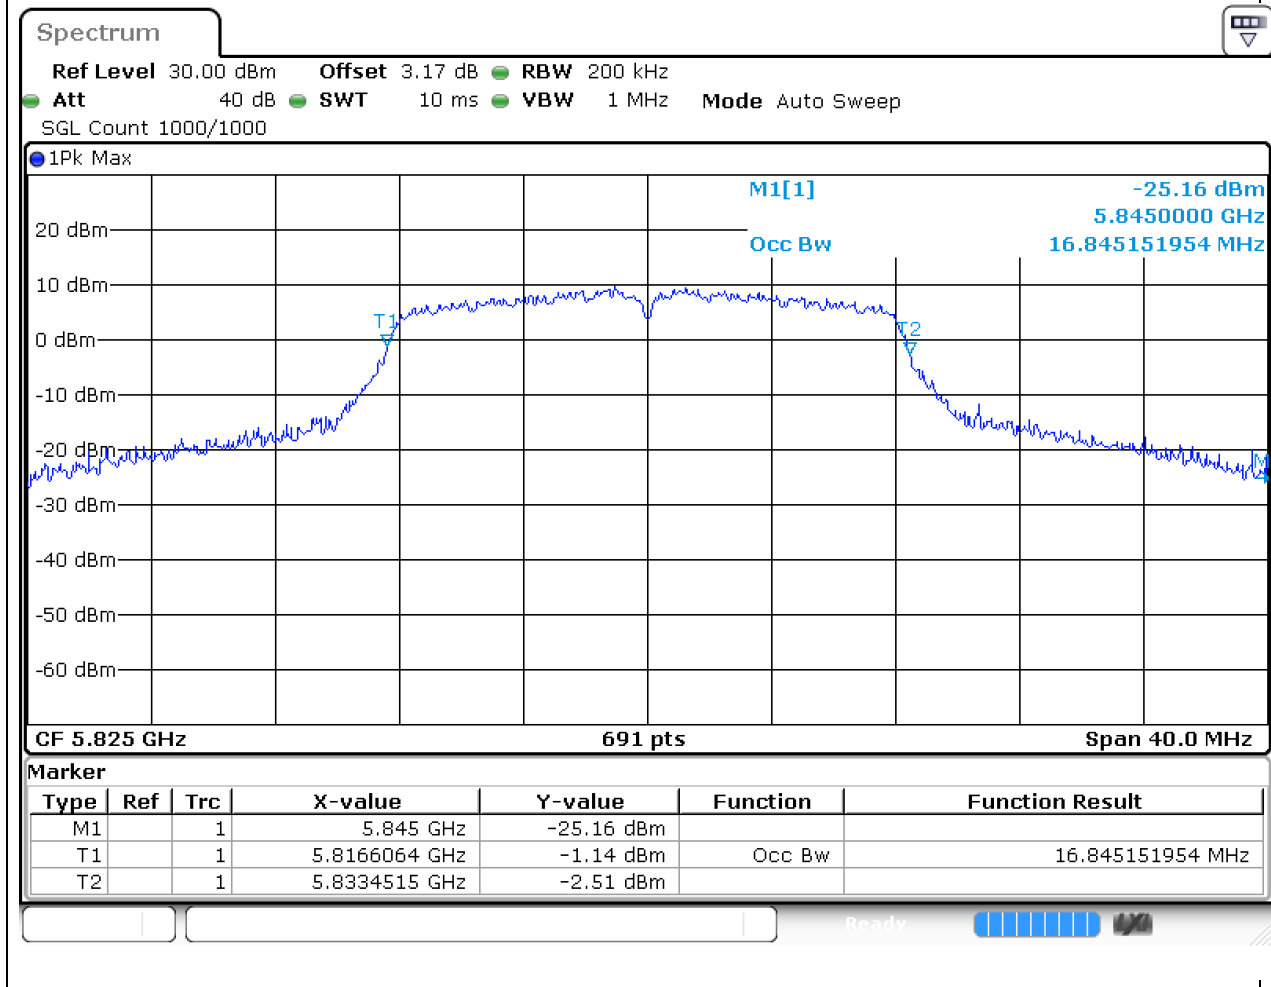

48. 802.11a_20M_U-NII-3_H

48.1. A.2.2-99% Bandwidth(NTNV)

Center Frequency (MHz)	OBW Power (%)	RBW (MHz)	Detector	Limit (MHz)	OBW (MHz)	Verdict
5825	99	0.2	Peak	0	16.845152	Unknown