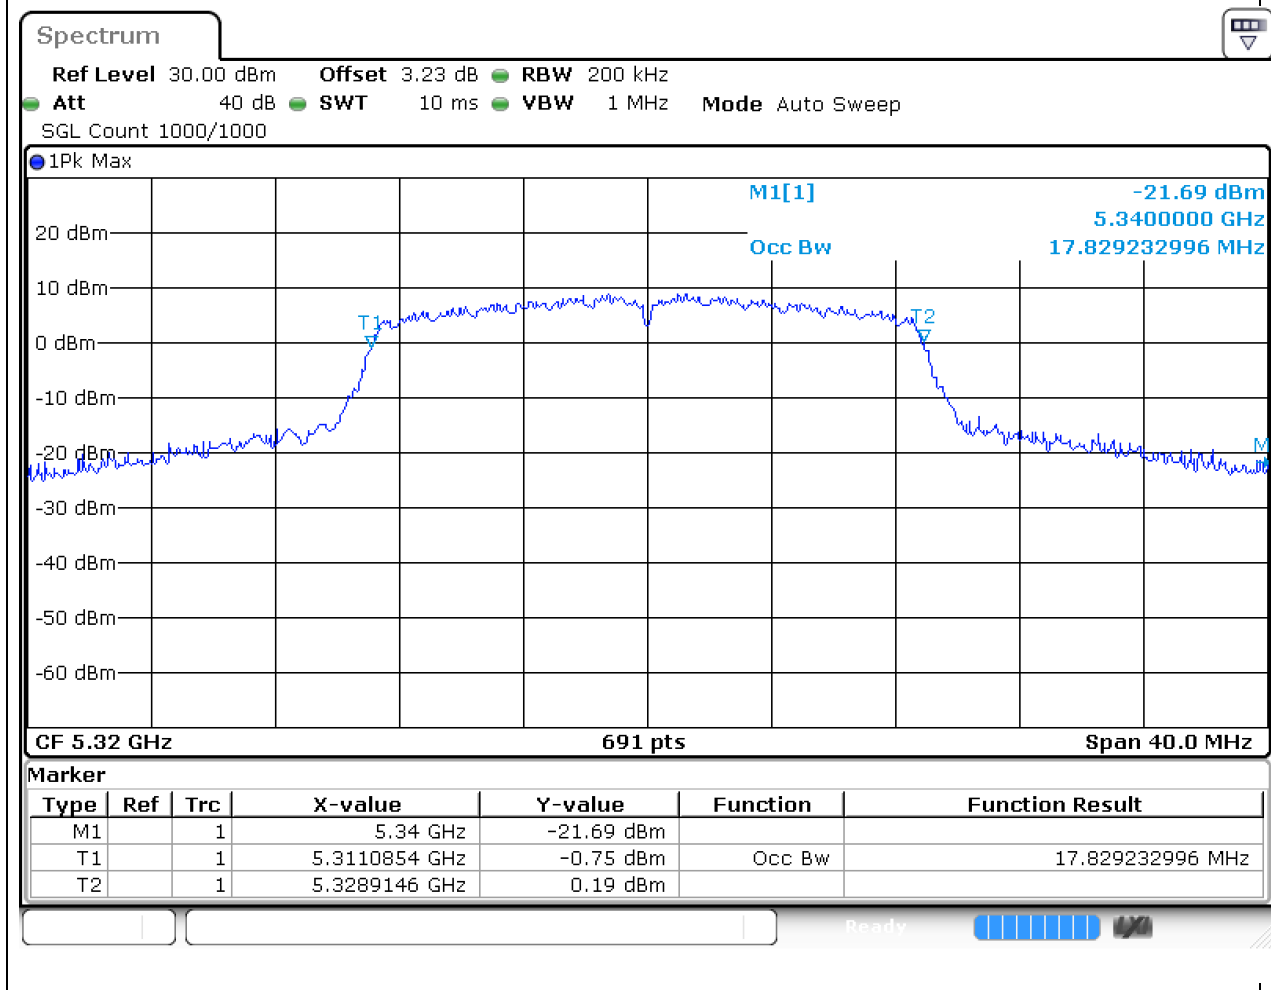

20. 802.11n_20M_U-NII-2A_H

20.1. A.2.2-99% Bandwidth(NTNV)

Center Frequency (MHz)	OBW Power (%)	RBW (MHz)	Detector	Limit (MHz)	OBW (MHz)	Verdict
5320	99	0.2	Peak	0	17.829233	Unknown