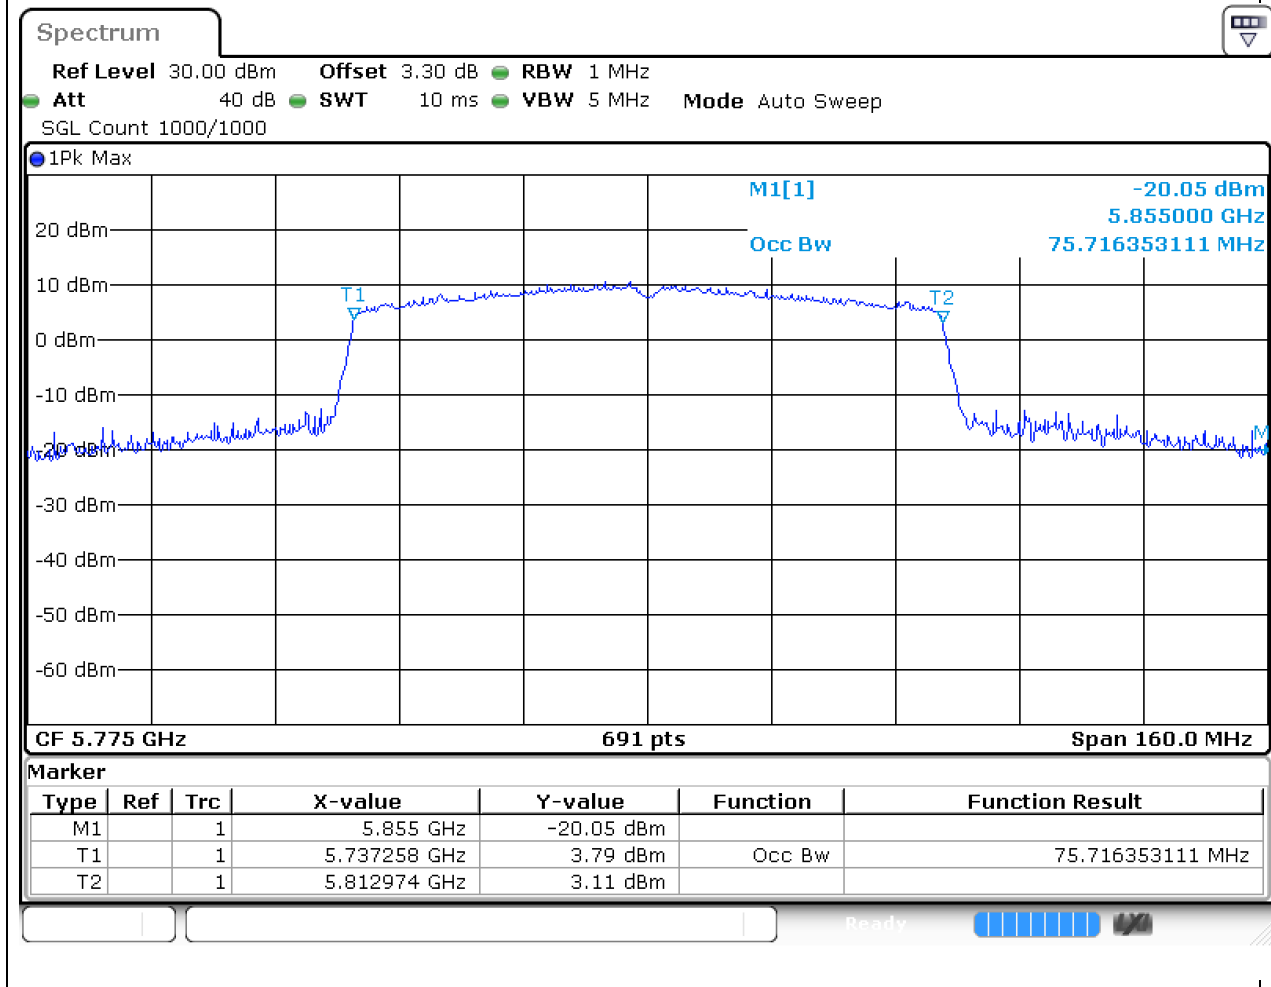

59. 802.11ac_80M_U-NII-3_M

59.1. A.2.2-99% Bandwidth(NTNV)

Center Frequency (MHz)	OBW Power (%)	RBW (MHz)	Detector	Limit (MHz)	OBW (MHz)	Verdict
5775	99	1	Peak	0	75.716353	Unknown