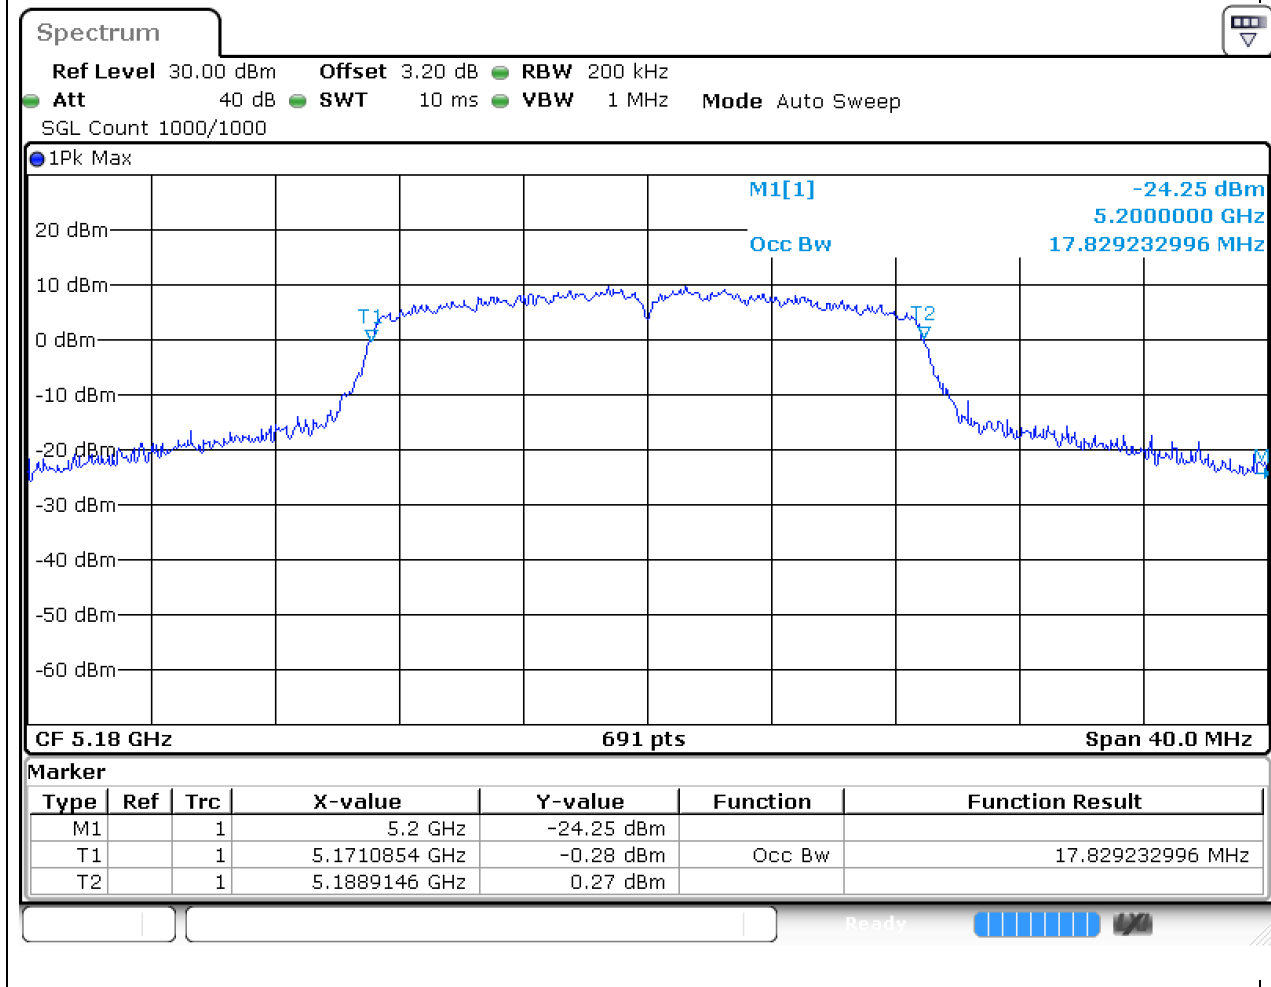

9. 802.11ac_20M_U-NII-1_L

9.1. A.2.2-99% Bandwidth(NTNV)

Center Frequency (MHz)	OBW Power (%)	RBW (MHz)	Detector	Limit (MHz)	OBW (MHz)	Verdict
5180	99	0.2	Peak	0	17.829233	Unknown