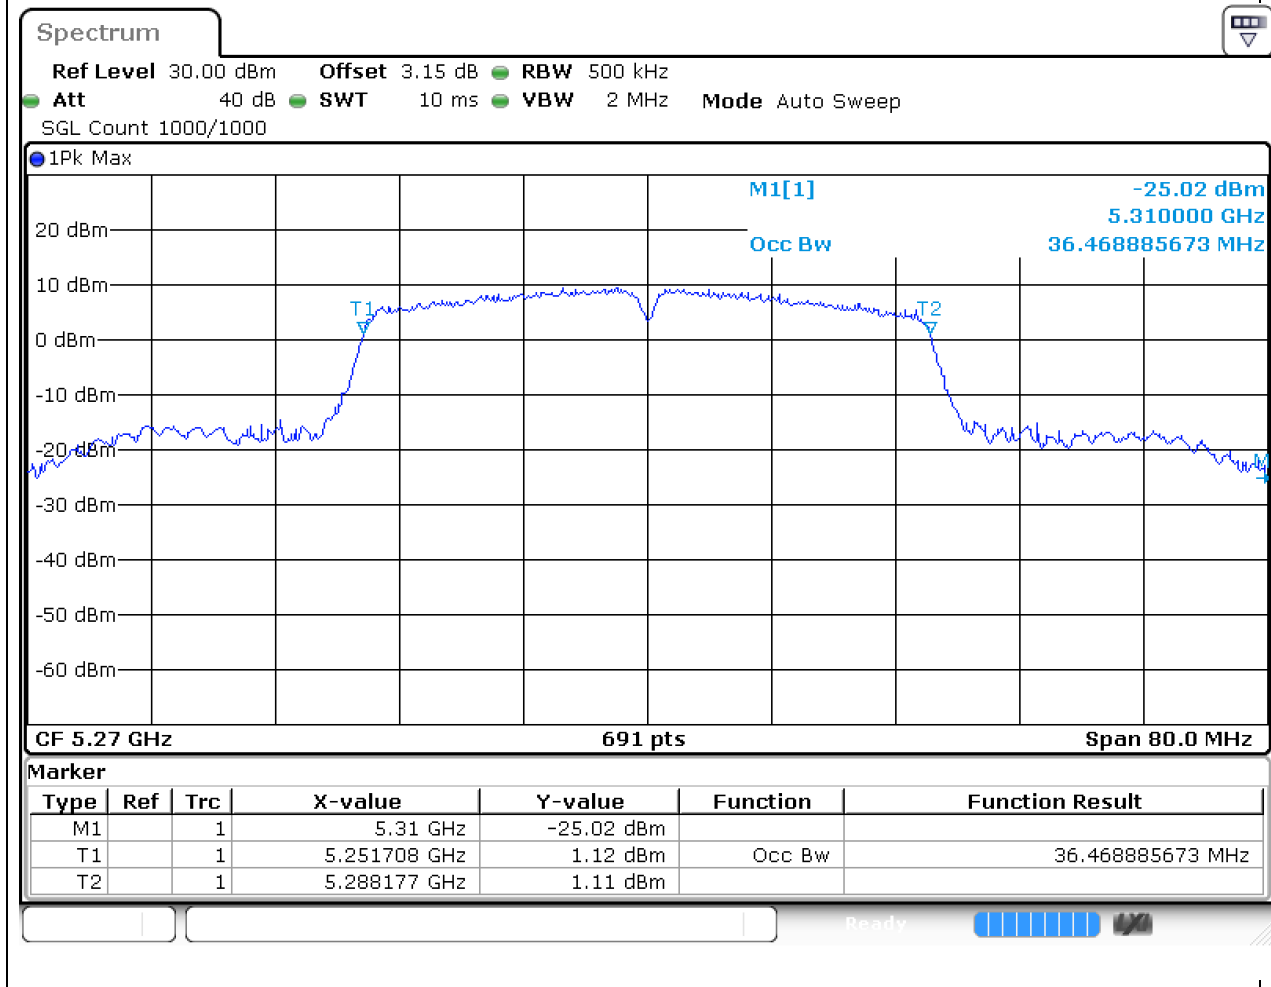

21. 802.11n_40M_U-NII-2A_L

21.1. A.2.2-99% Bandwidth(NTNV)

Center Frequency (MHz)	OBW Power (%)	RBW (MHz)	Detector	Limit (MHz)	OBW (MHz)	Verdict
5270	99	0.5	Peak	0	36.468886	Unknown