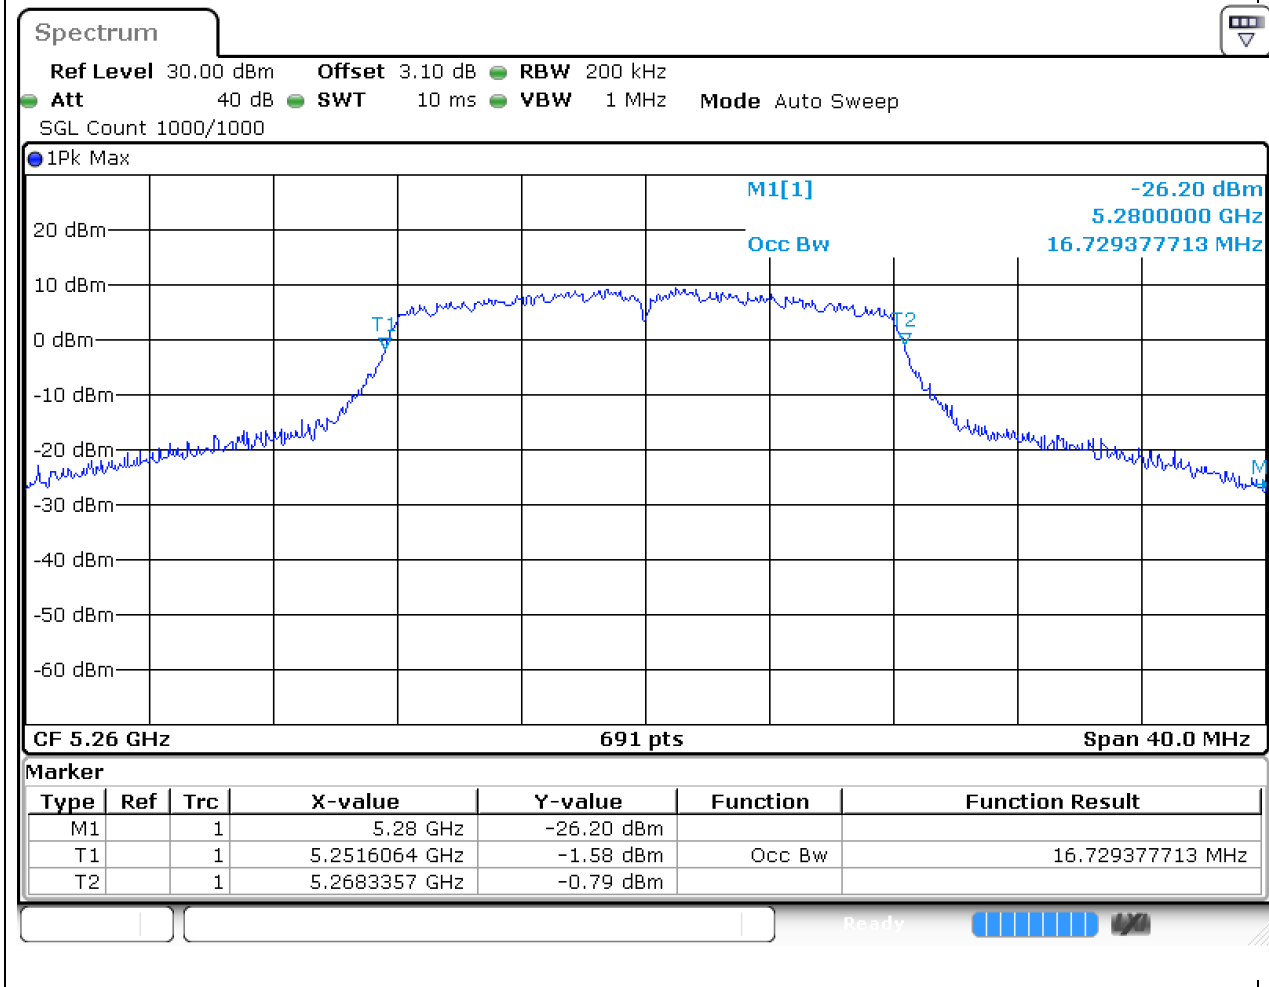

15. 802.11a_20M_U-NII-2A_L

15.1. A.2.2-99% Bandwidth(NTNV)

Center Frequency (MHz)	OBW Power (%)	RBW (MHz)	Detector	Limit (MHz)	OBW (MHz)	Verdict
5260	99	0.2	Peak	0	16.729378	Unknown