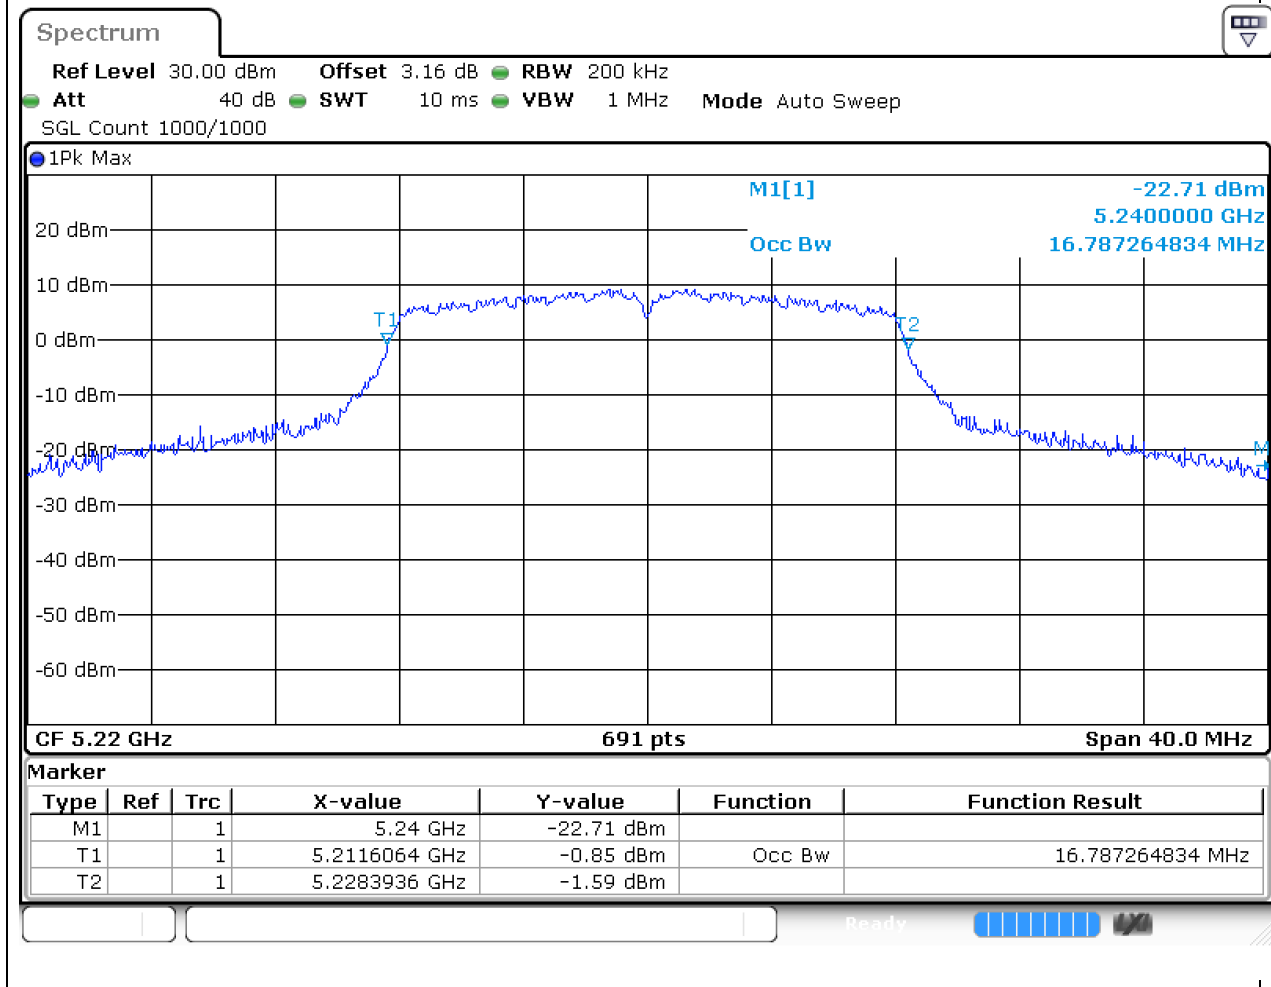

2. 802.11a_20M_U-NII-1_M

2.1. A.2.2-99% Bandwidth(NTNV)

Center Frequency (MHz)	OBW Power (%)	RBW (MHz)	Detector	Limit (MHz)	OBW (MHz)	Verdict
5220	99	0.2	Peak	0	16.787265	Unknown