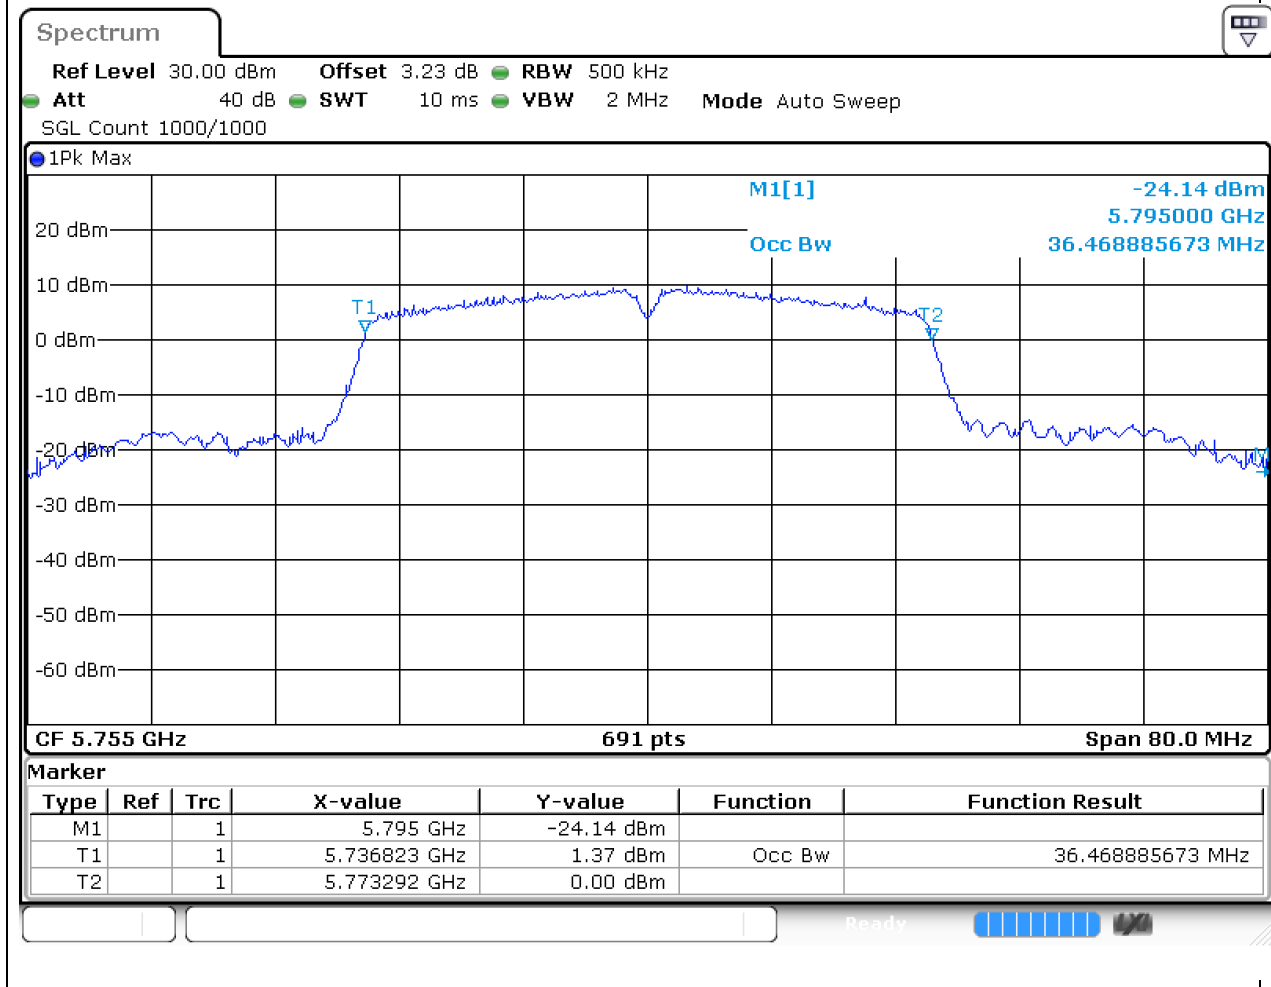

52. 802.11n_40M_U-NII-3_L

52.1. A.2.2-99% Bandwidth(NTNV)

Center Frequency (MHz)	OBW Power (%)	RBW (MHz)	Detector	Limit (MHz)	OBW (MHz)	Verdict
5755	99	0.5	Peak	0	36.468886	Unknown