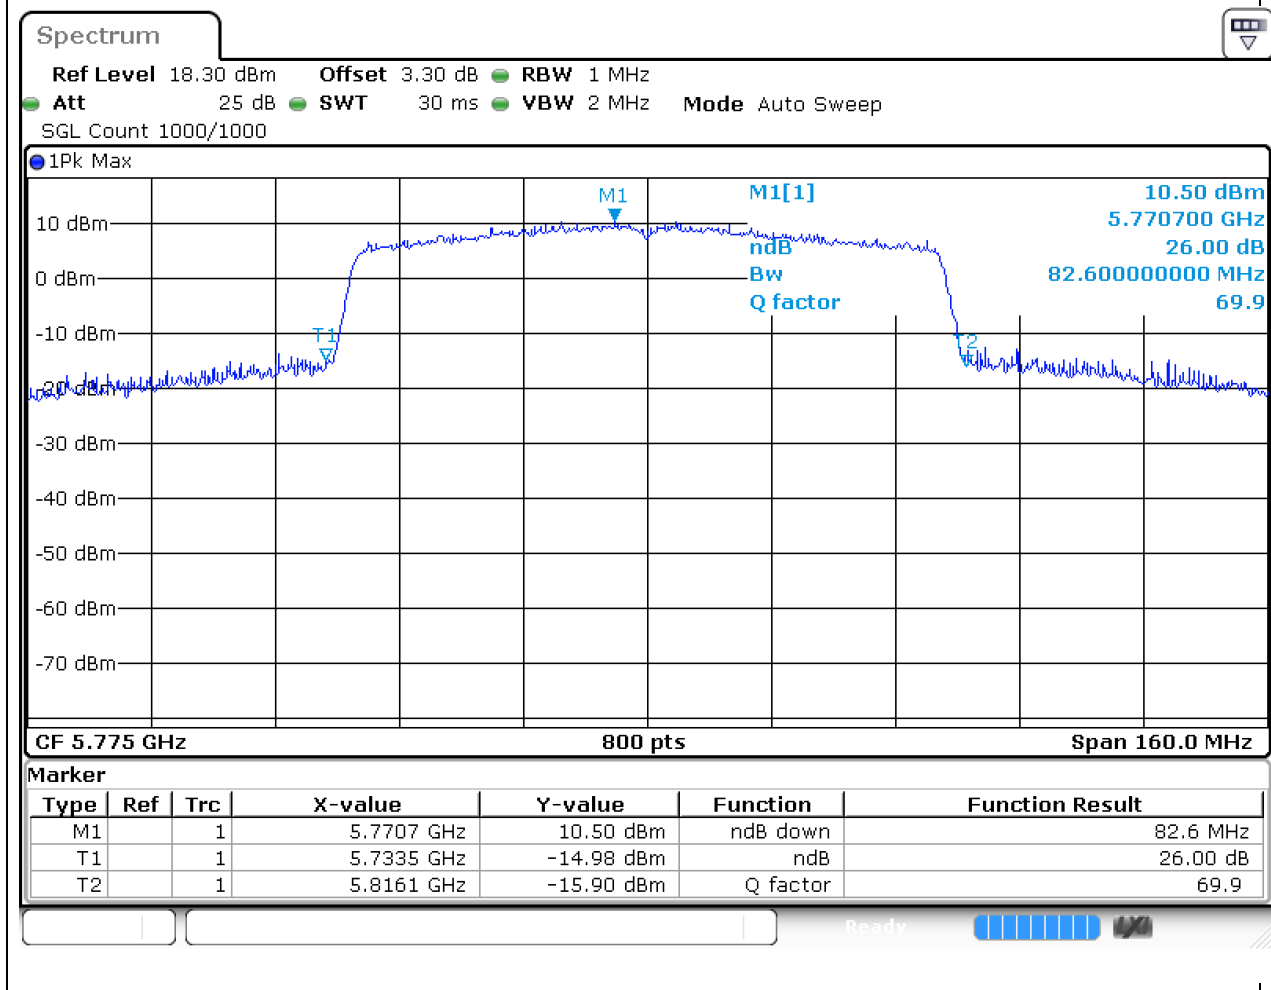

59. 802.11ac_80M_U-NII-3_M

59.1. A.2-26dB Bandwidth(NTNV)

Center Frequency (MHz)	XdB Down	RBW (MHz)	Detector	Limit (MHz)	XdB BandWidth (MHz)	Verdict
5775	26	1	Peak	0	82.6	Unknow