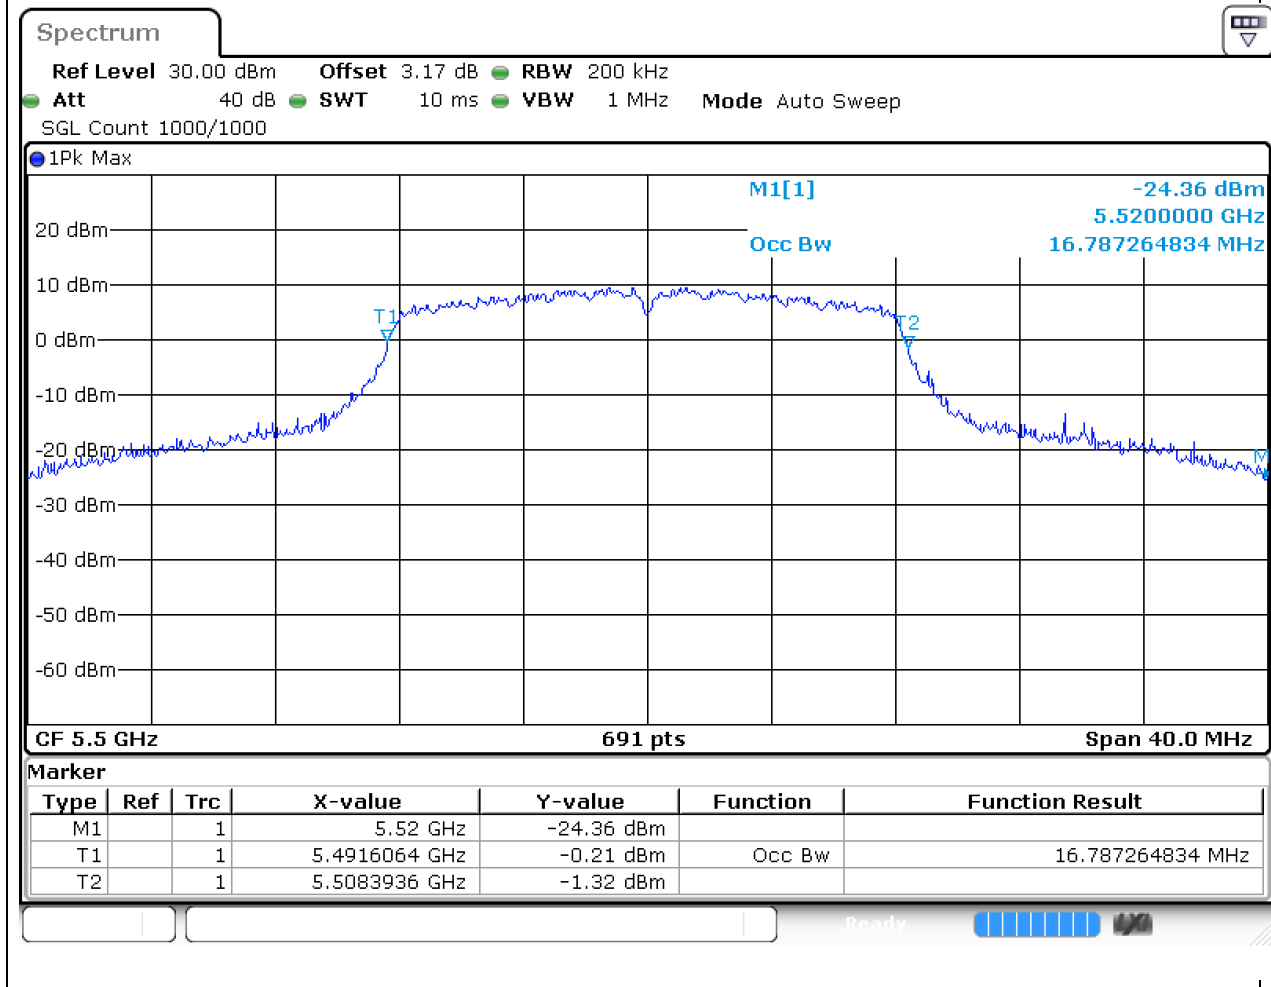

29. 802.11a_20M_U-NII-2C_L

29.1. A.2.2-99% Bandwidth(NTNV)

Center Frequency (MHz)	OBW Power (%)	RBW (MHz)	Detector	Limit (MHz)	OBW (MHz)	Verdict
5500	99	0.2	Peak	0	16.787265	Unknown