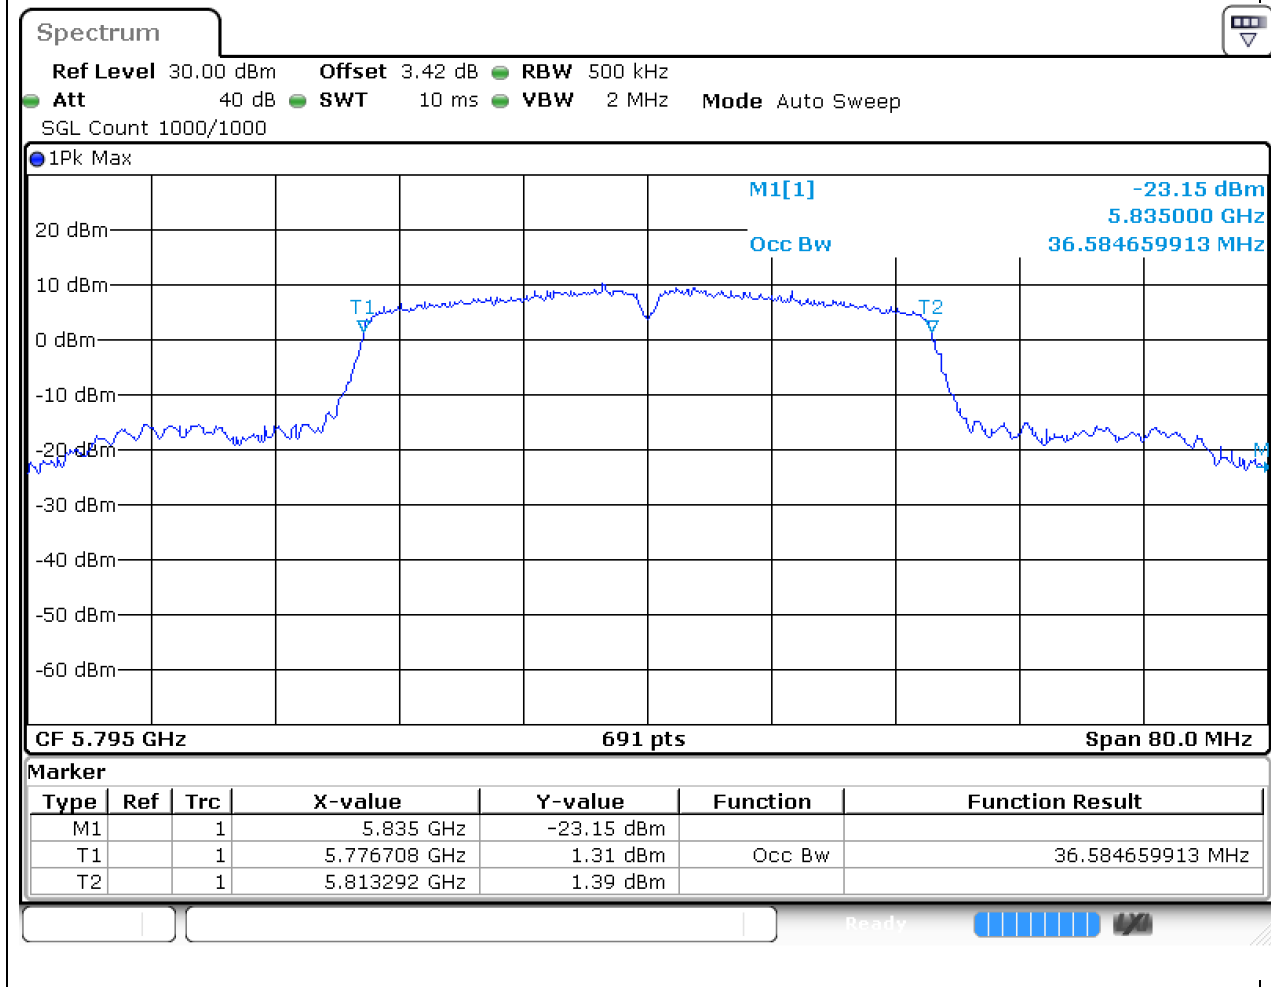

53. 802.11n_40M_U-NII-3_H

53.1. A.2.2-99% Bandwidth(NTNV)

Center Frequency (MHz)	OBW Power (%)	RBW (MHz)	Detector	Limit (MHz)	OBW (MHz)	Verdict
5795	99	0.5	Peak	0	36.58466	Unknown