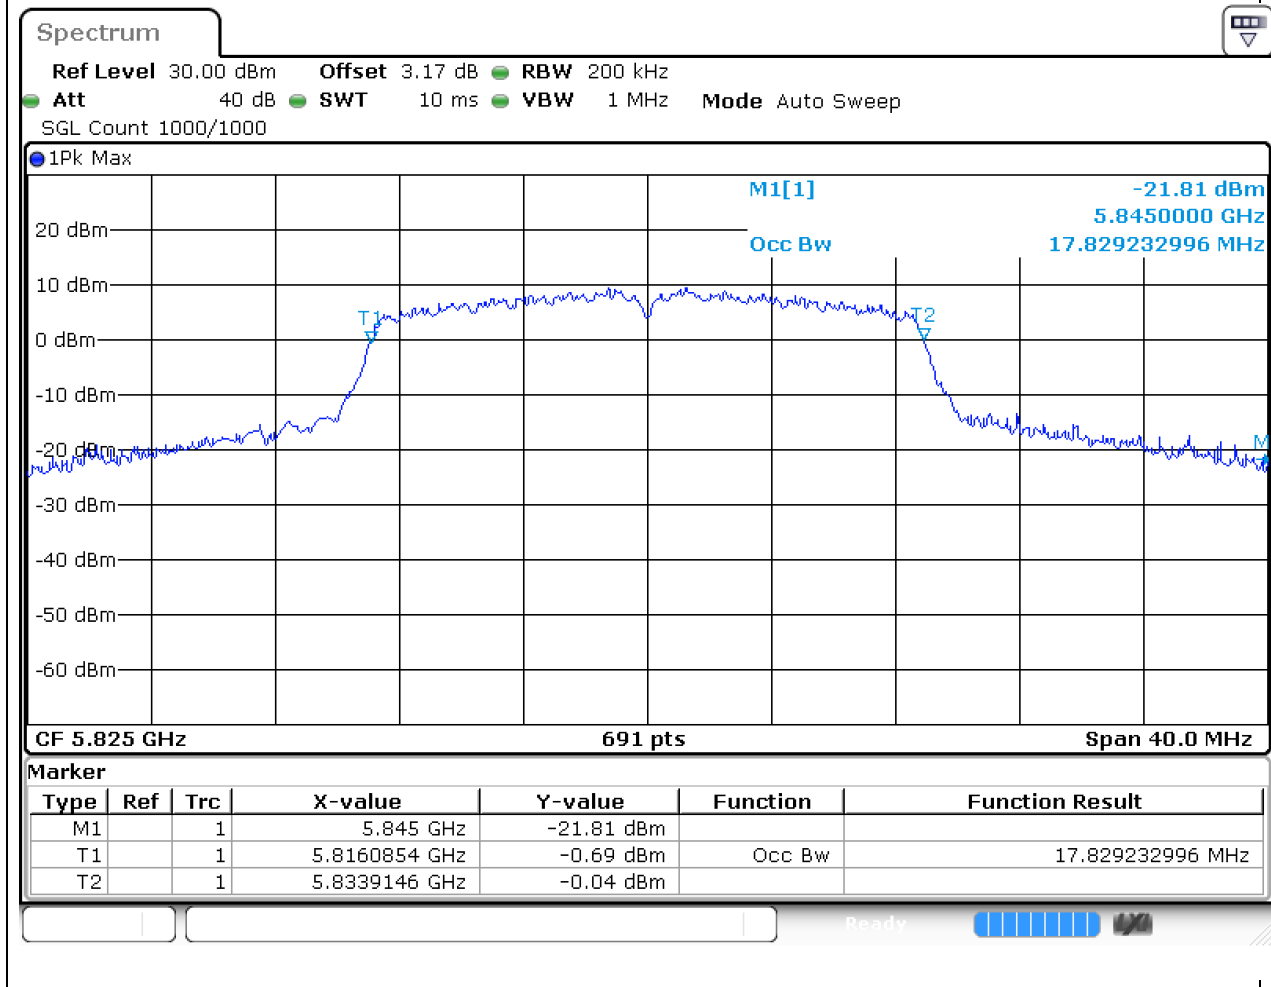

51. 802.11n_20M_U-NII-3_H

51.1. A.2.2-99% Bandwidth(NTNV)

Center Frequency (MHz)	OBW Power (%)	RBW (MHz)	Detector	Limit (MHz)	OBW (MHz)	Verdict
5825	99	0.2	Peak	0	17.829233	Unknown