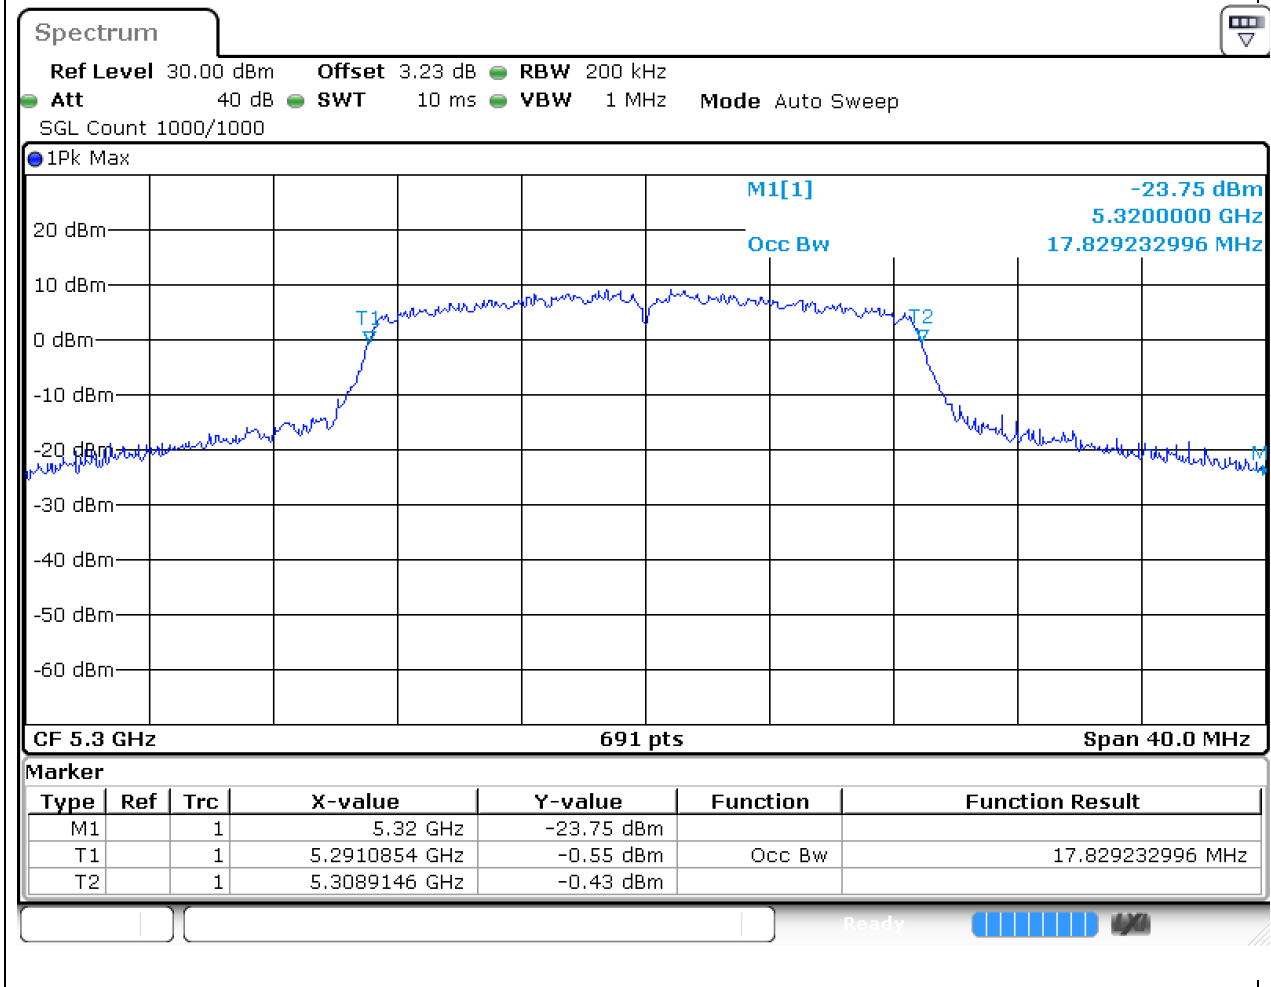

19. 802.11n_20M_U-NII-2A_M

19.1. A.2.2-99% Bandwidth(NTNV)

Center Frequency (MHz)	OBW Power (%)	RBW (MHz)	Detector	Limit (MHz)	OBW (MHz)	Verdict
5300	99	0.2	Peak	0	17.829233	Unknown