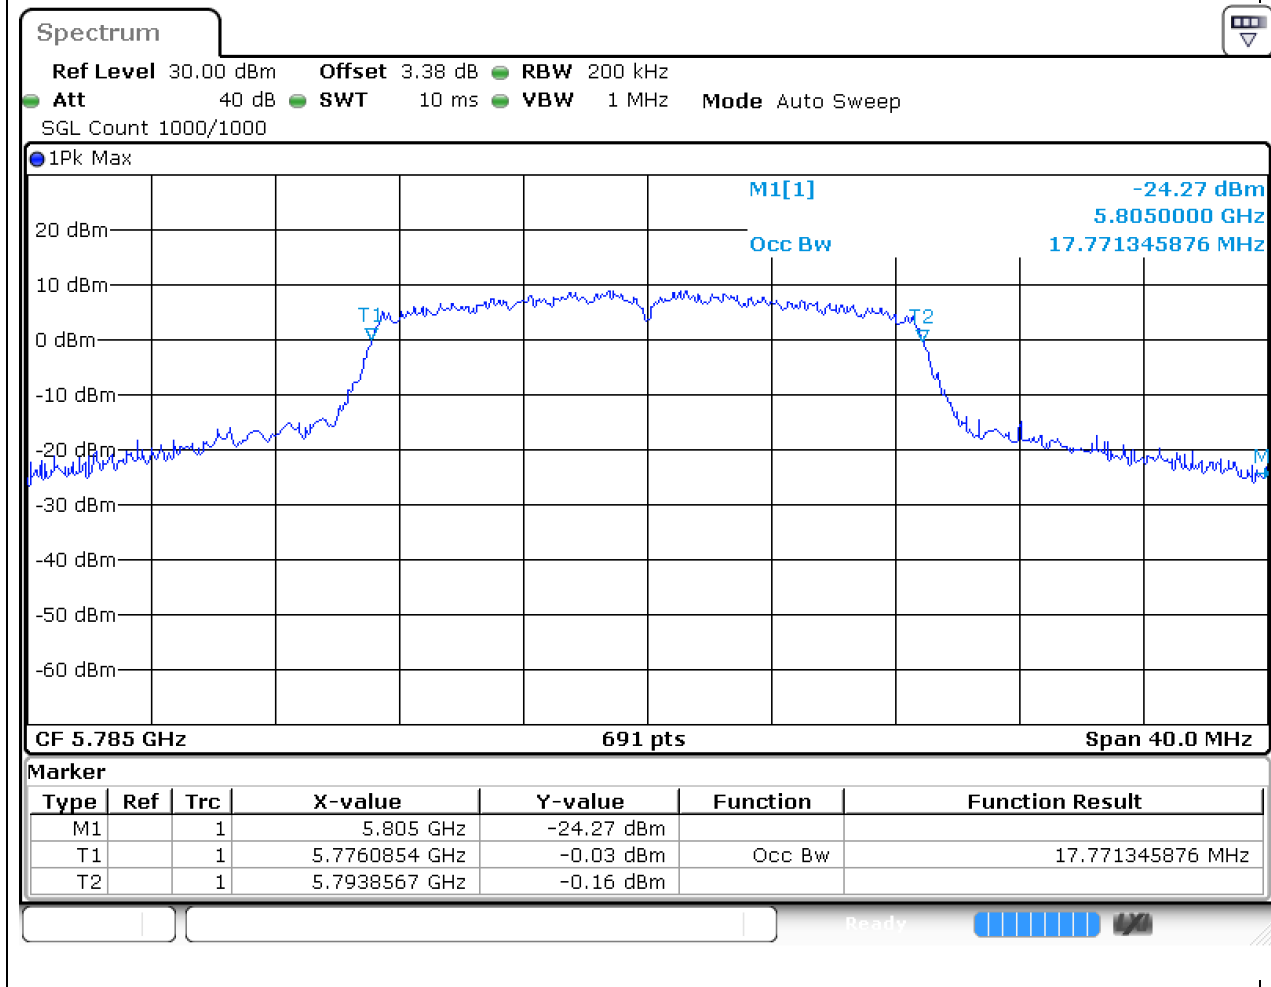

50. 802.11n_20M_U-NII-3_M

50.1. A.2.2-99% Bandwidth(NTNV)

Center Frequency (MHz)	OBW Power (%)	RBW (MHz)	Detector	Limit (MHz)	OBW (MHz)	Verdict
5785	99	0.2	Peak	0	17.771346	Unknown