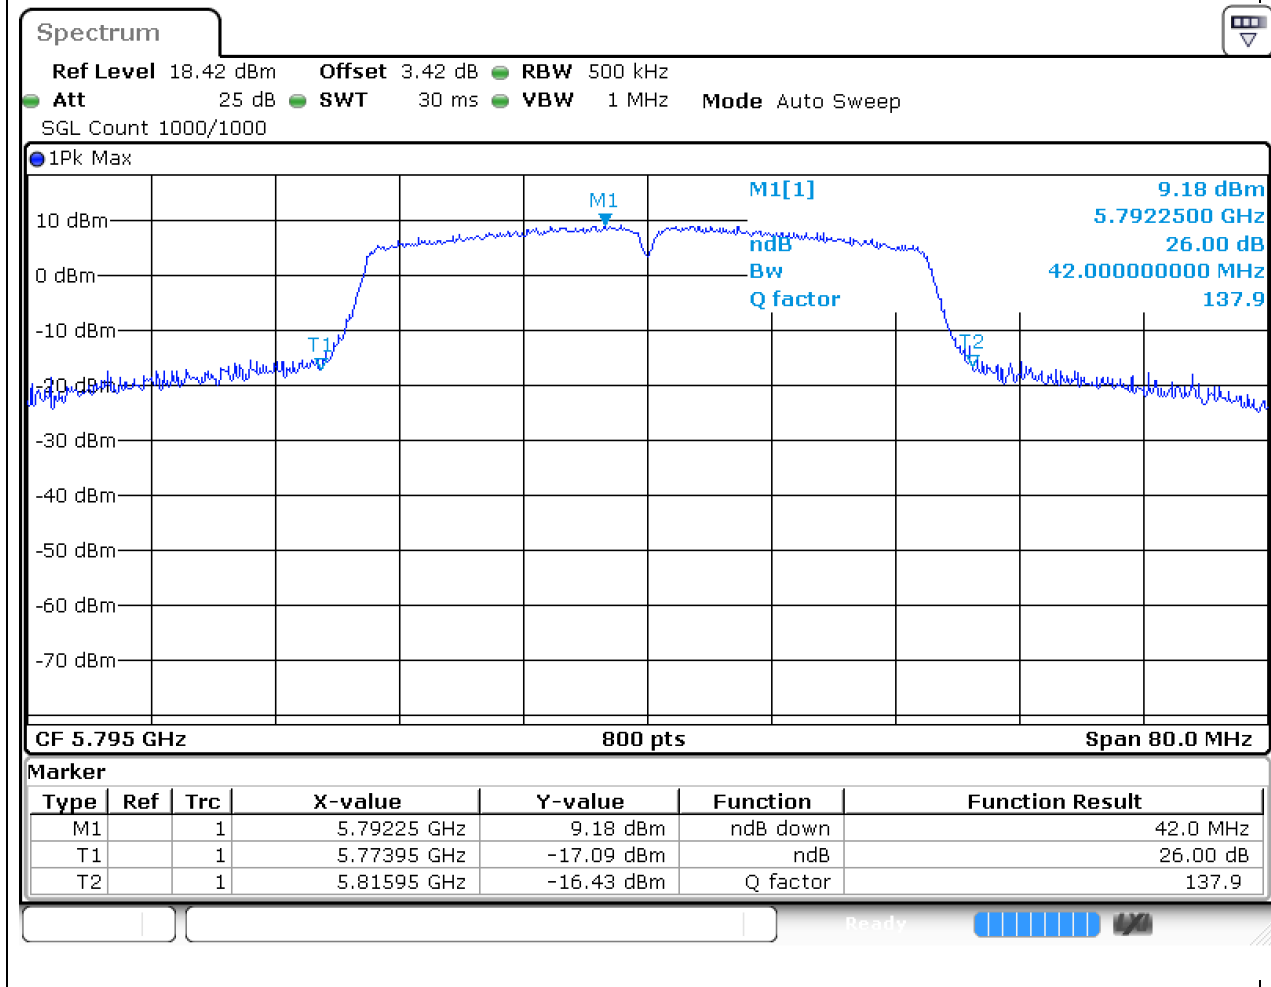

58. 802.11ac_40M_U-NII-3_H

58.1. A.2-26dB Bandwidth(NTNV)

Center Frequency (MHz)	XdB Down	RBW (MHz)	Detector	Limit (MHz)	XdB BandWidth (MHz)	Verdict
5795	26	0.5	Peak	0	42	Unknown