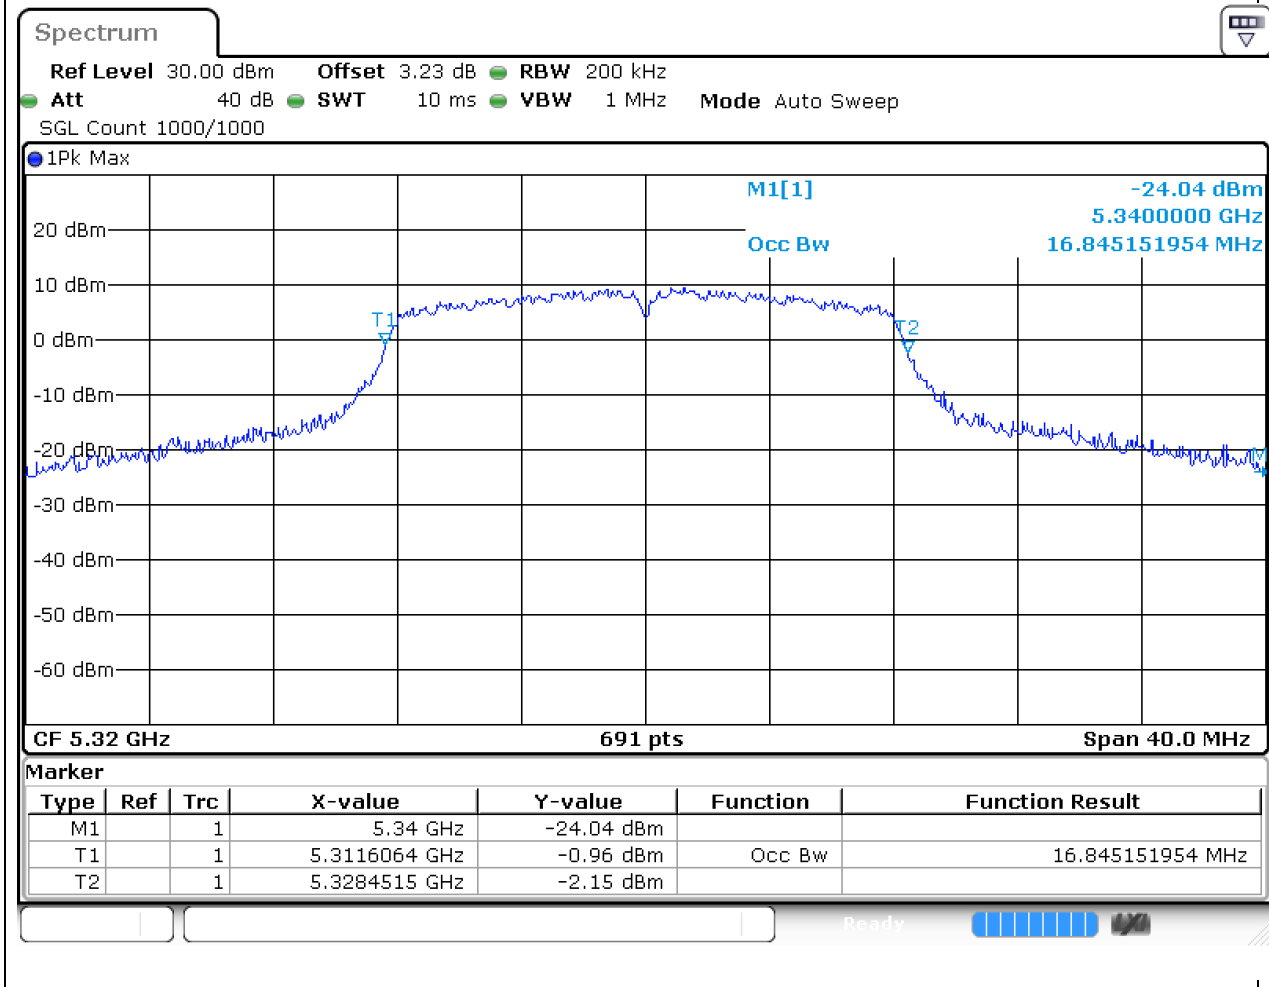

17. 802.11a_20M_U-NII-2A_H

17.1. A.2.2-99% Bandwidth(NTNV)

Center Frequency (MHz)	OBW Power (%)	RBW (MHz)	Detector	Limit (MHz)	OBW (MHz)	Verdict
5320	99	0.2	Peak	0	16.845152	Unknown