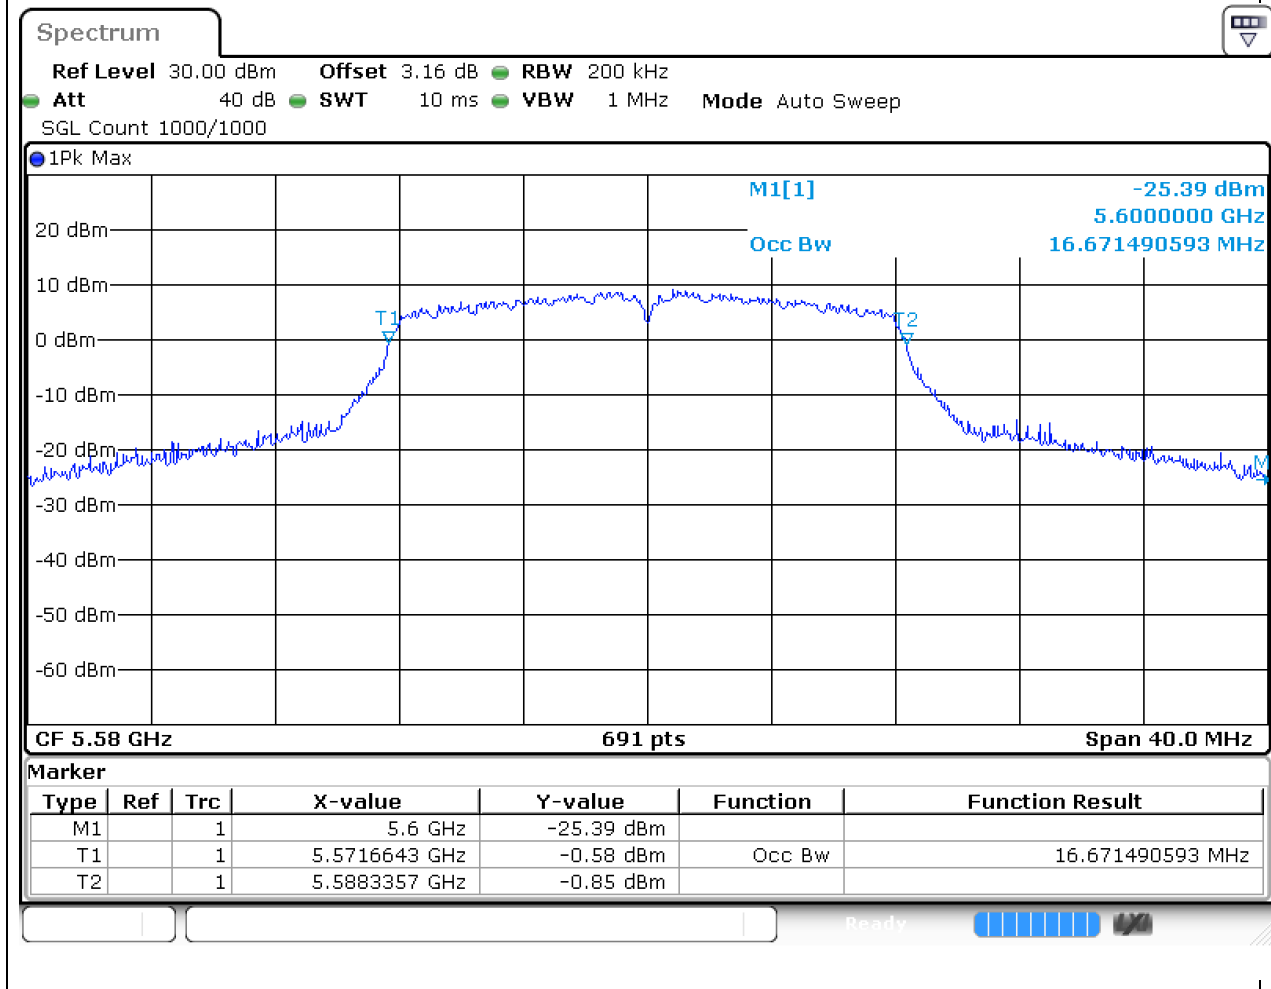

30. 802.11a_20M_U-NII-2C_M

30.1. A.2.2-99% Bandwidth(NTNV)

Center Frequency (MHz)	OBW Power (%)	RBW (MHz)	Detector	Limit (MHz)	OBW (MHz)	Verdict
5580	99	0.2	Peak	0	16.671491	Unknown