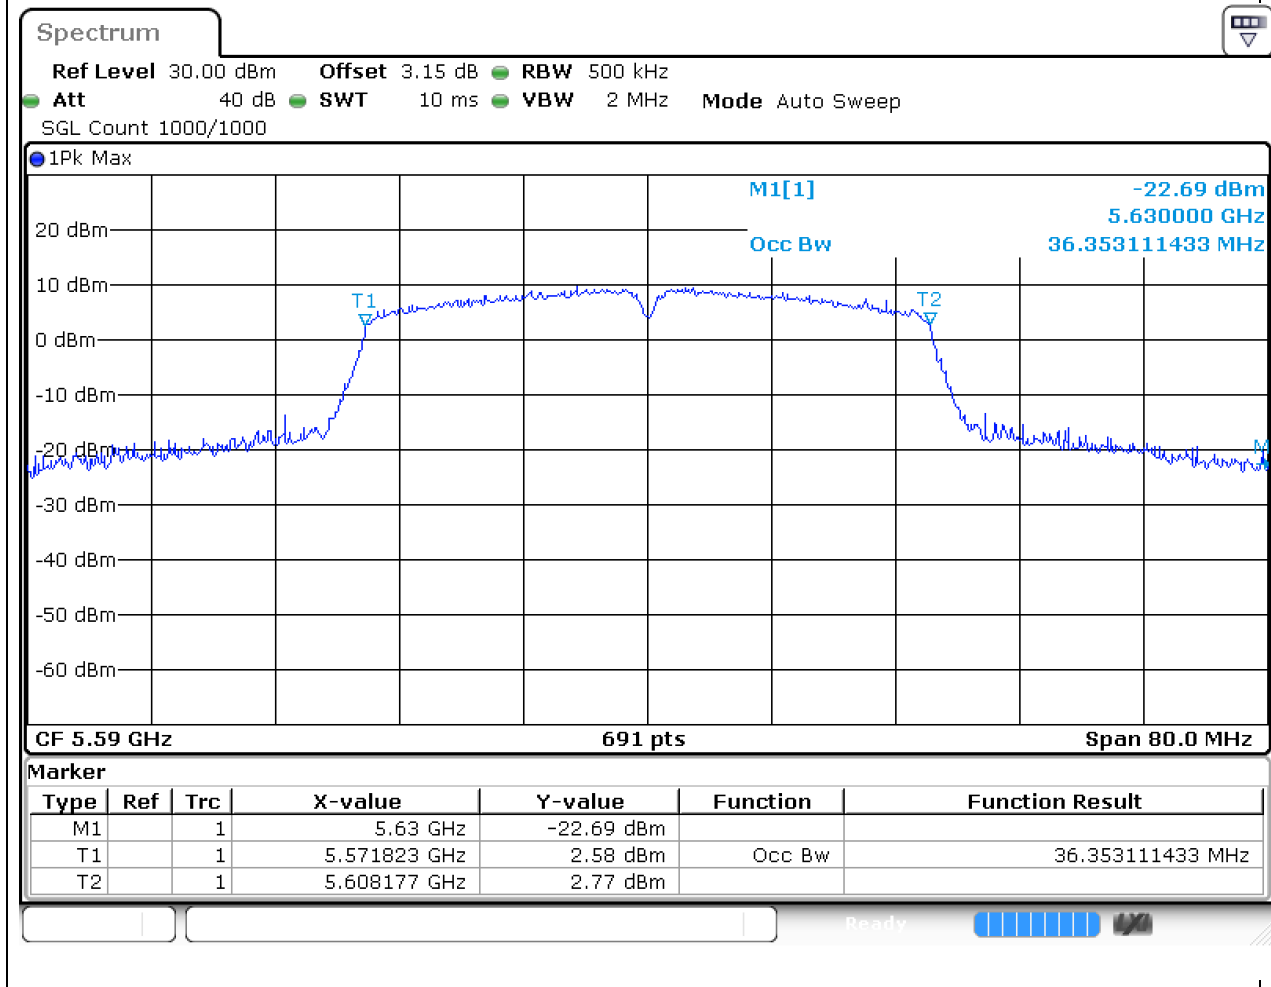

42. 802.11ac_40M_U-NII-2C_M

42.1. A.2.2-99% Bandwidth(NTNV)

Center Frequency (MHz)	OBW Power (%)	RBW (MHz)	Detector	Limit (MHz)	OBW (MHz)	Verdict
5590	99	0.5	Peak	0	36.353111	Unknown