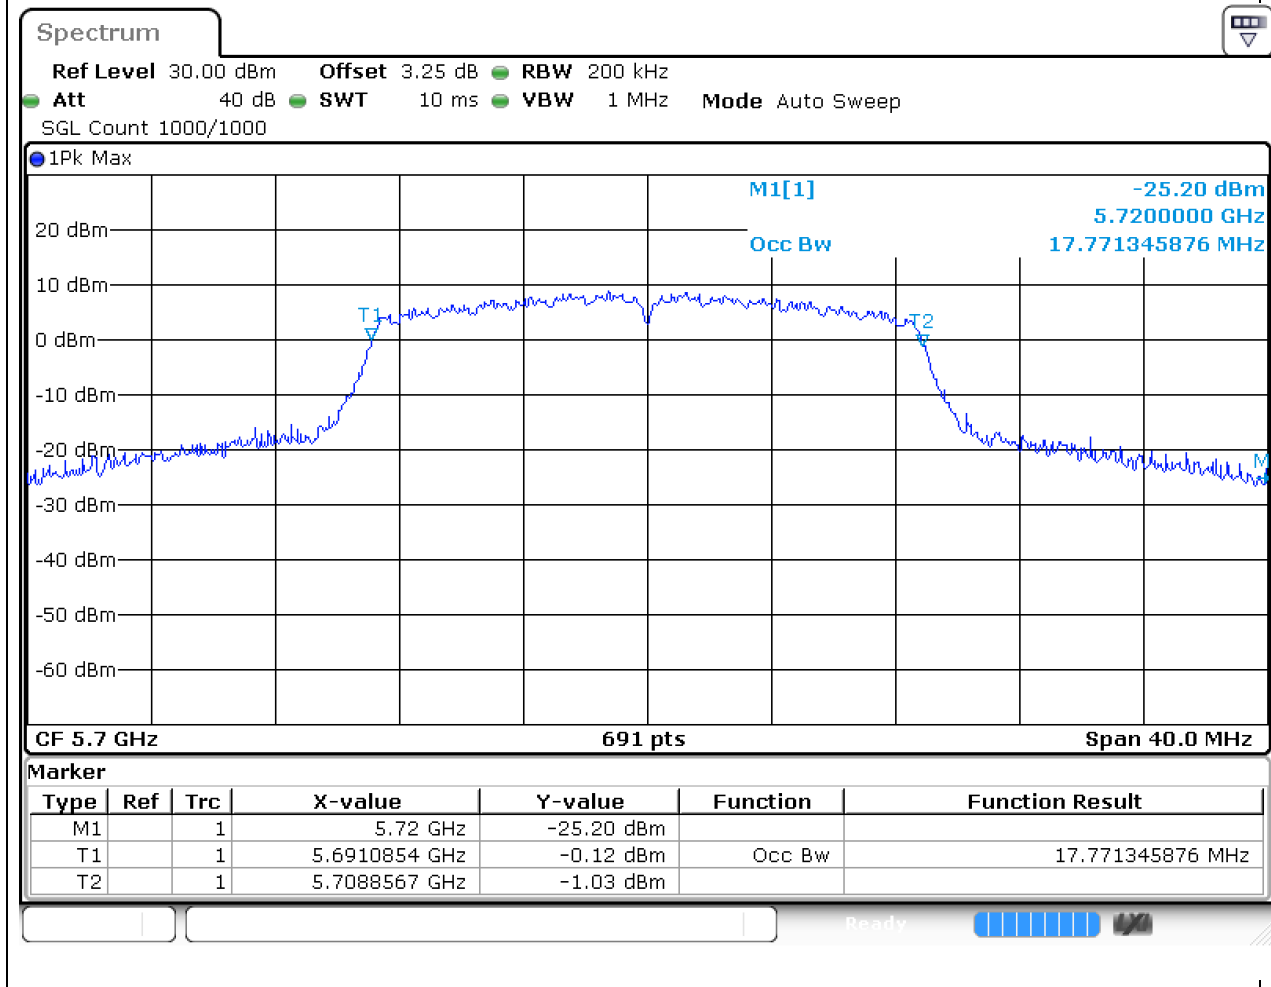

40. 802.11ac_20M_U-NII-2C_H

40.1. A.2.2-99% Bandwidth(NTNV)

Center Frequency (MHz)	OBW Power (%)	RBW (MHz)	Detector	Limit (MHz)	OBW (MHz)	Verdict
5700	99	0.2	Peak	0	17.771346	Unknown