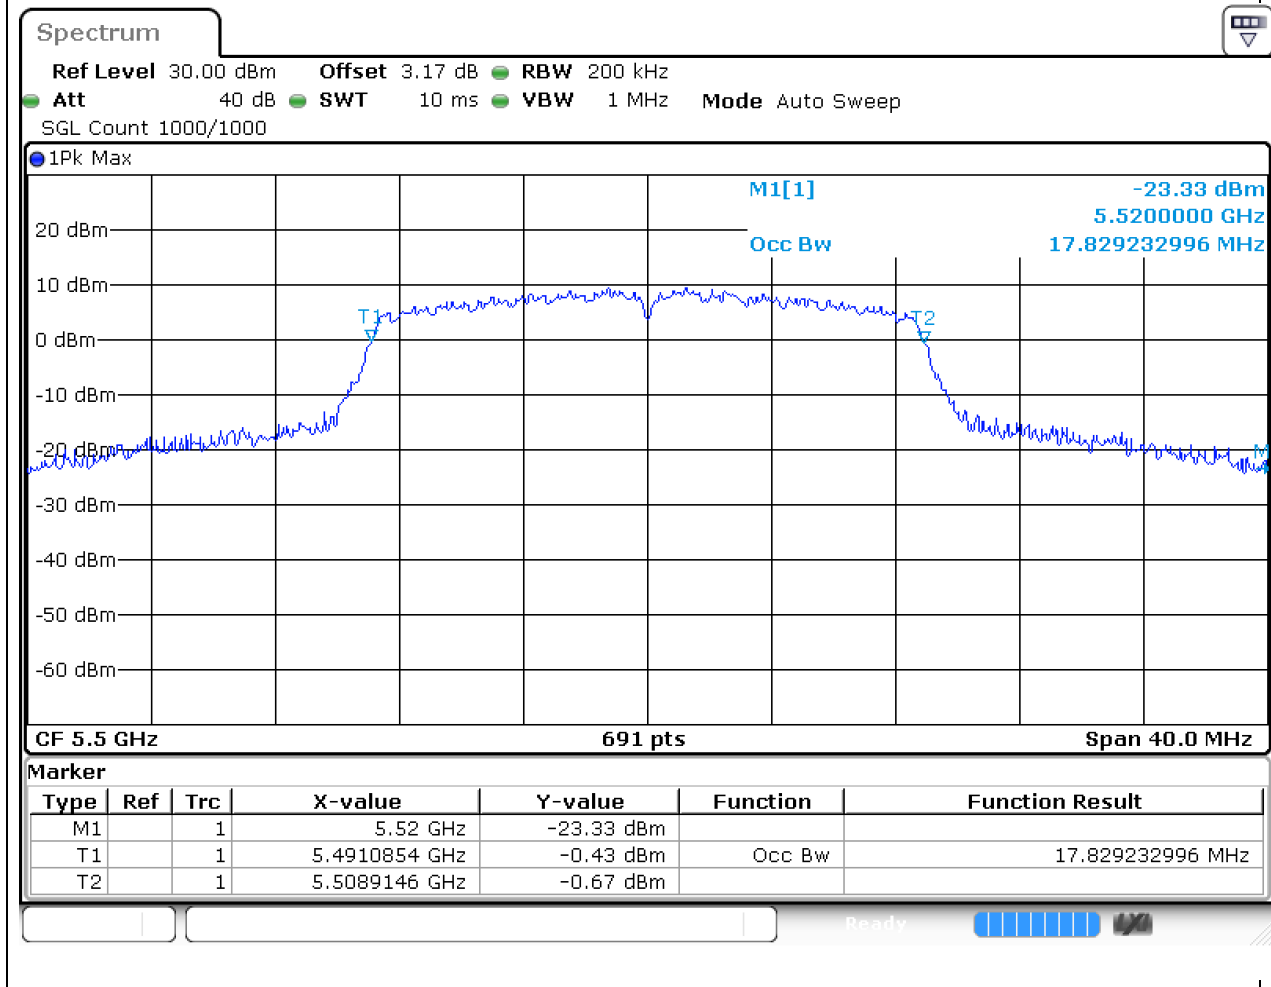

38. 802.11ac_20M_U-NII-2C_L

38.1. A.2.2-99% Bandwidth(NTNV)

Center Frequency (MHz)	OBW Power (%)	RBW (MHz)	Detector	Limit (MHz)	OBW (MHz)	Verdict
5500	99	0.2	Peak	0	17.829233	Unknown