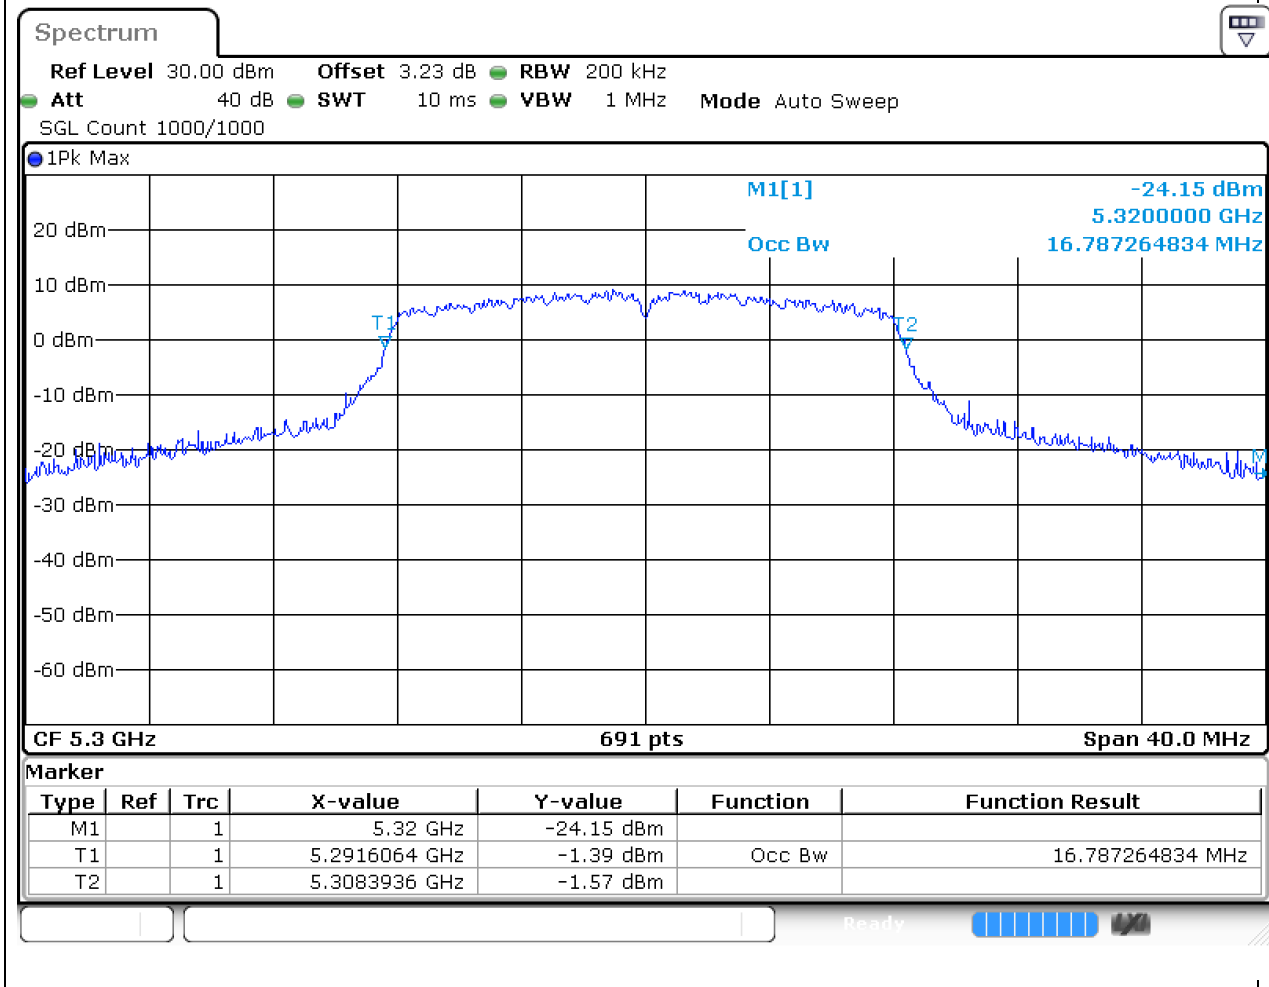

16. 802.11a_20M_U-NII-2A_M

16.1. A.2.2-99% Bandwidth(NTNV)

Center Frequency (MHz)	OBW Power (%)	RBW (MHz)	Detector	Limit (MHz)	OBW (MHz)	Verdict
5300	99	0.2	Peak	0	16.787265	Unknown