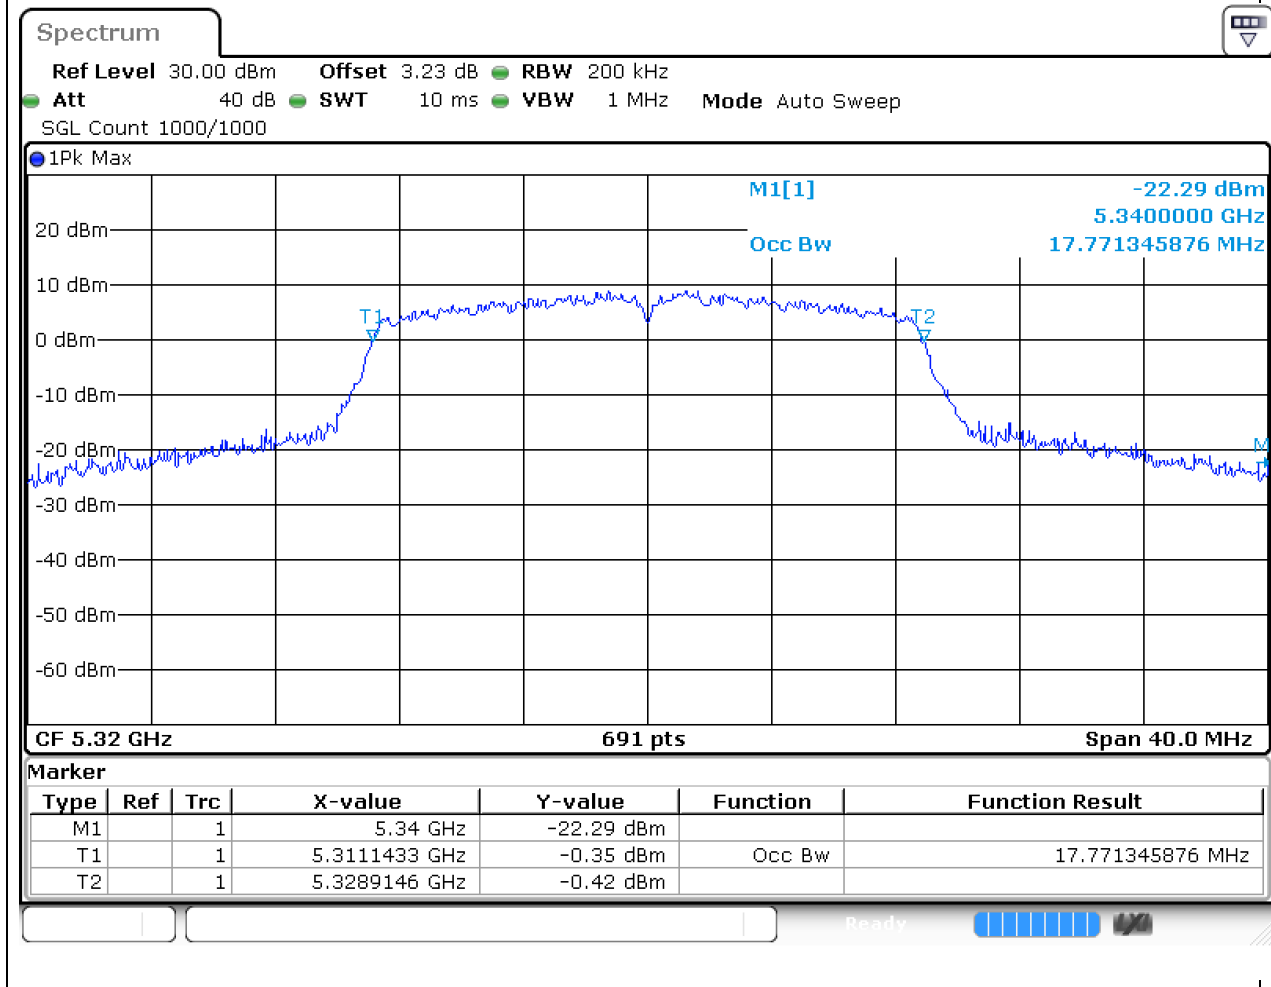

25. 802.11ac_20M_U-NII-2A_H

25.1. A.2.2-99% Bandwidth(NTNV)

Center Frequency (MHz)	OBW Power (%)	RBW (MHz)	Detector	Limit (MHz)	OBW (MHz)	Verdict
5320	99	0.2	Peak	0	17.771346	Unknown