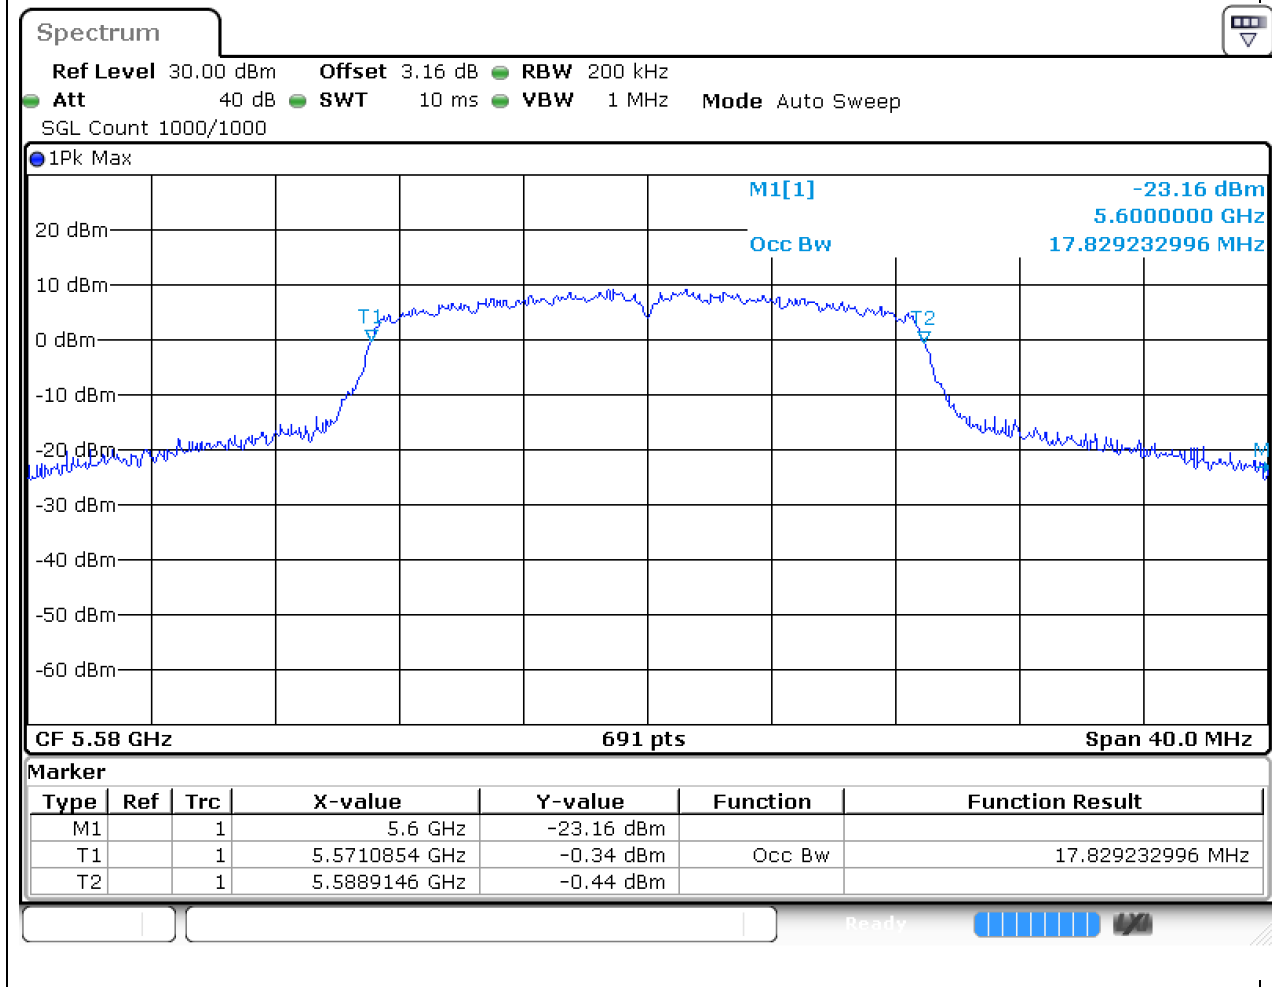

39. 802.11ac_20M_U-NII-2C_M

39.1. A.2.2-99% Bandwidth(NTNV)

Center Frequency (MHz)	OBW Power (%)	RBW (MHz)	Detector	Limit (MHz)	OBW (MHz)	Verdict
5580	99	0.2	Peak	0	17.829233	Unknown