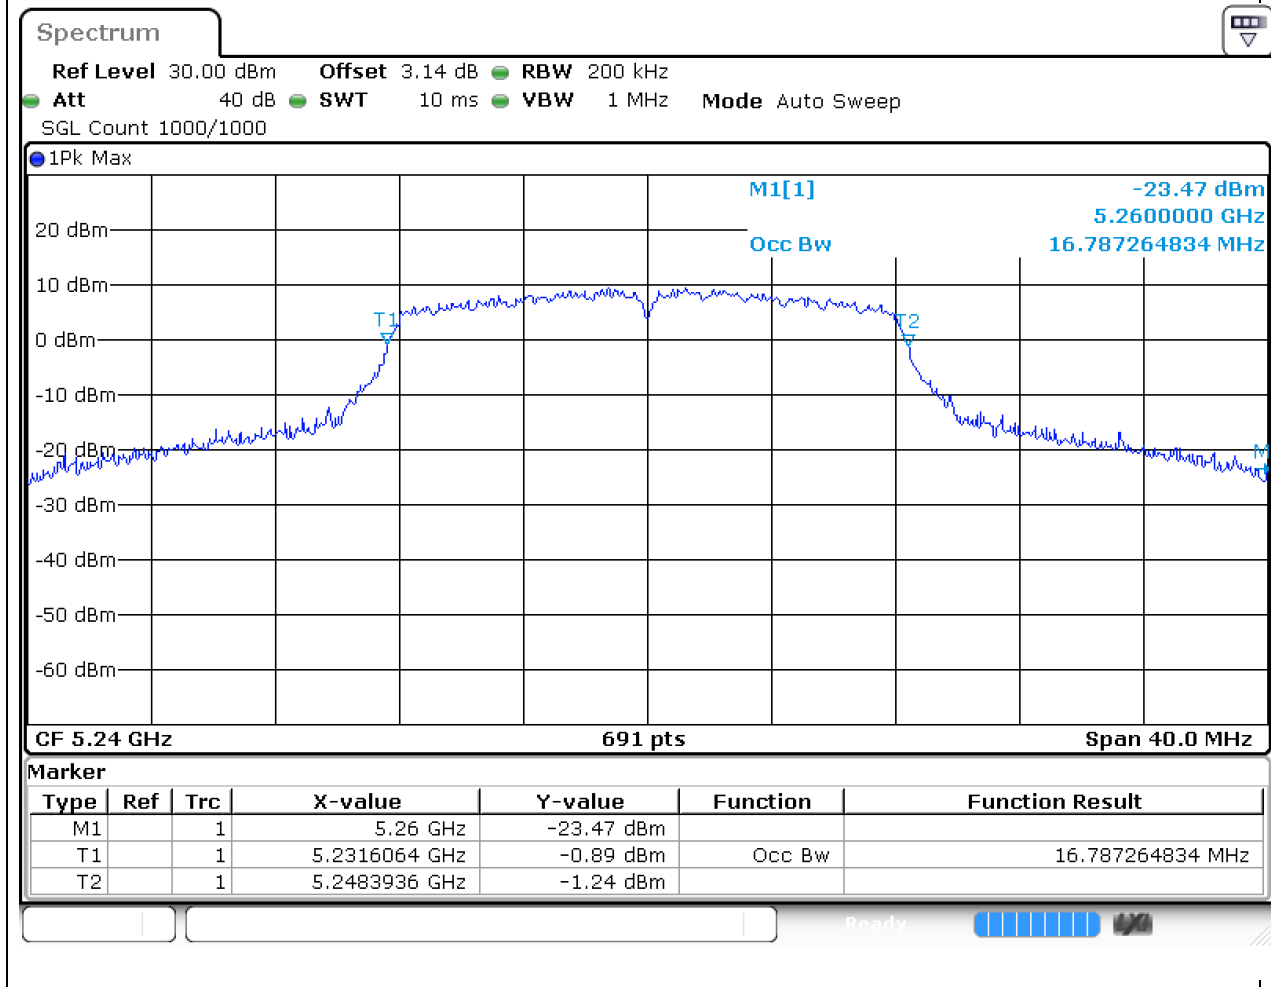

3. 802.11a_20M_U-NII-1_H

3.1. A.2.2-99% Bandwidth(NTNV)

Center Frequency (MHz)	OBW Power (%)	RBW (MHz)	Detector	Limit (MHz)	OBW (MHz)	Verdict
5240	99	0.2	Peak	0	16.787265	Unknown