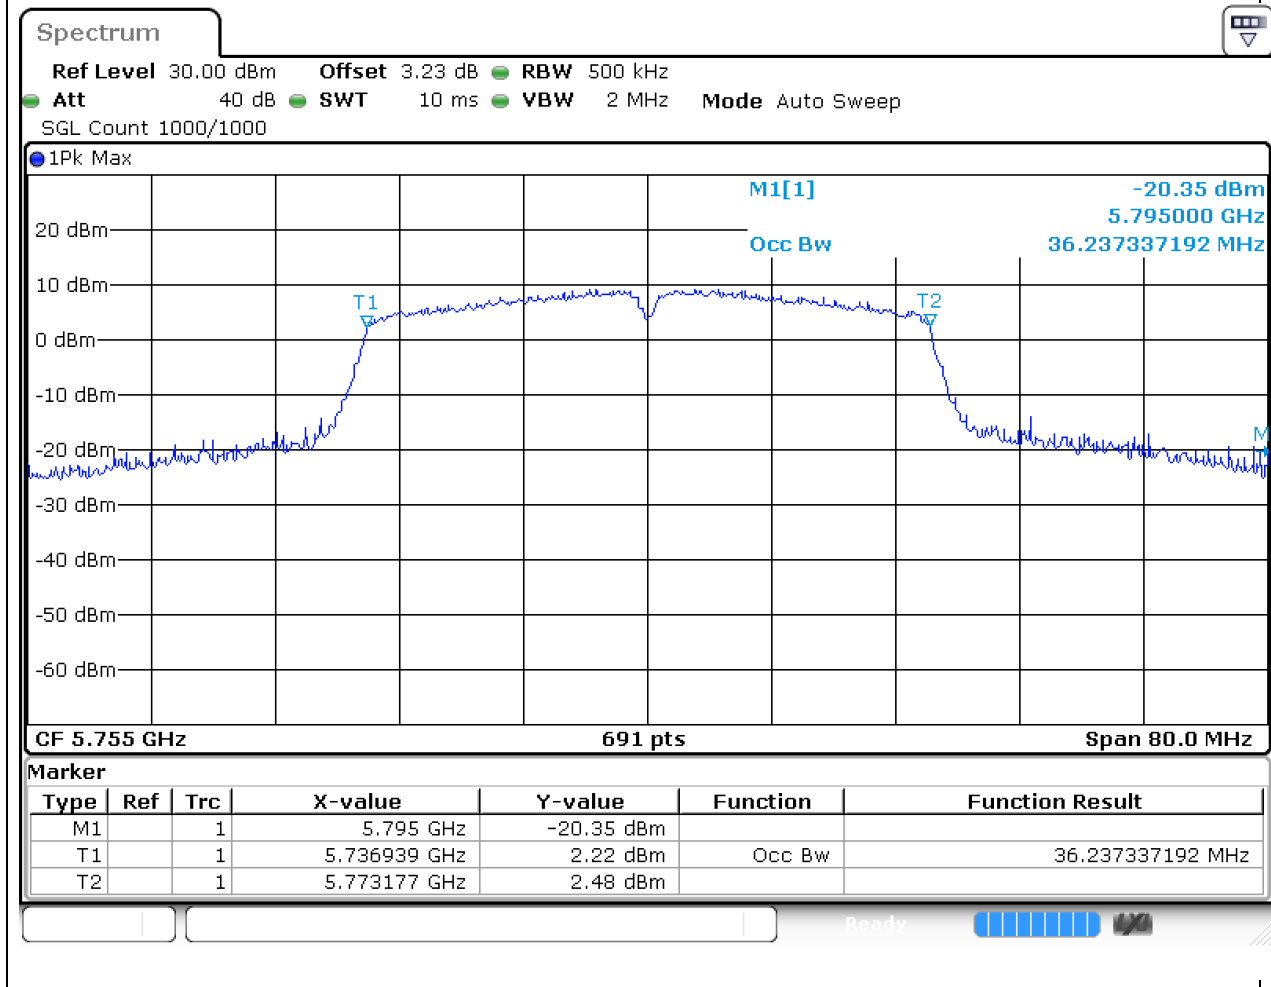

57. 802.11ac_40M_U-NII-3_L

57.1. A.2.2-99% Bandwidth(NTNV)

Center Frequency (MHz)	OBW Power (%)	RBW (MHz)	Detector	Limit (MHz)	OBW (MHz)	Verdict
5755	99	0.5	Peak	0	36.237337	Unknown