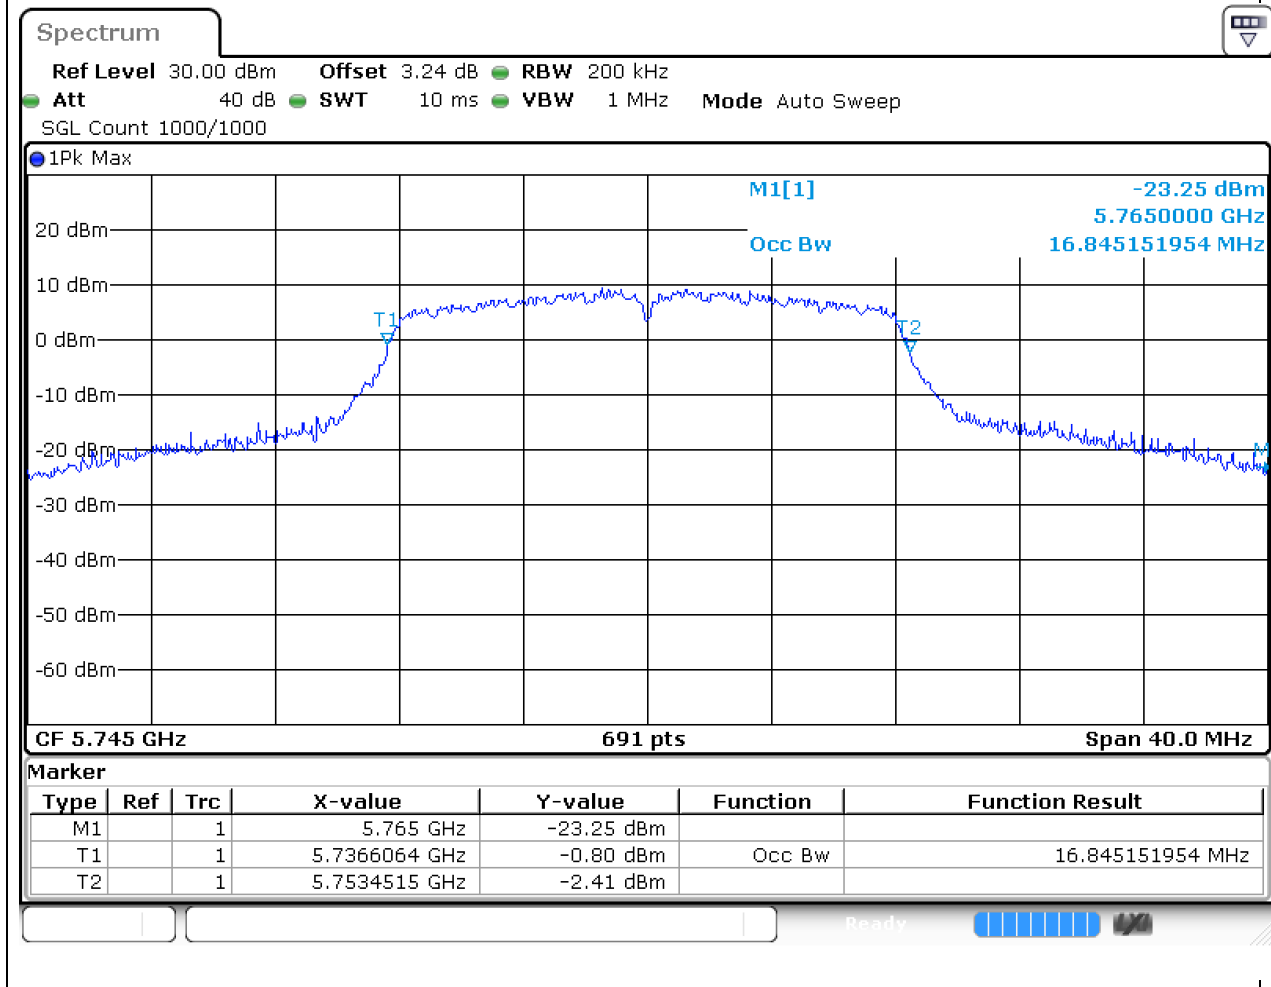

46. 802.11a_20M_U-NII-3_L

46.1. A.2.2-99% Bandwidth(NTNV)

Center Frequency (MHz)	OBW Power (%)	RBW (MHz)	Detector	Limit (MHz)	OBW (MHz)	Verdict
5745	99	0.2	Peak	0	16.845152	Unknown