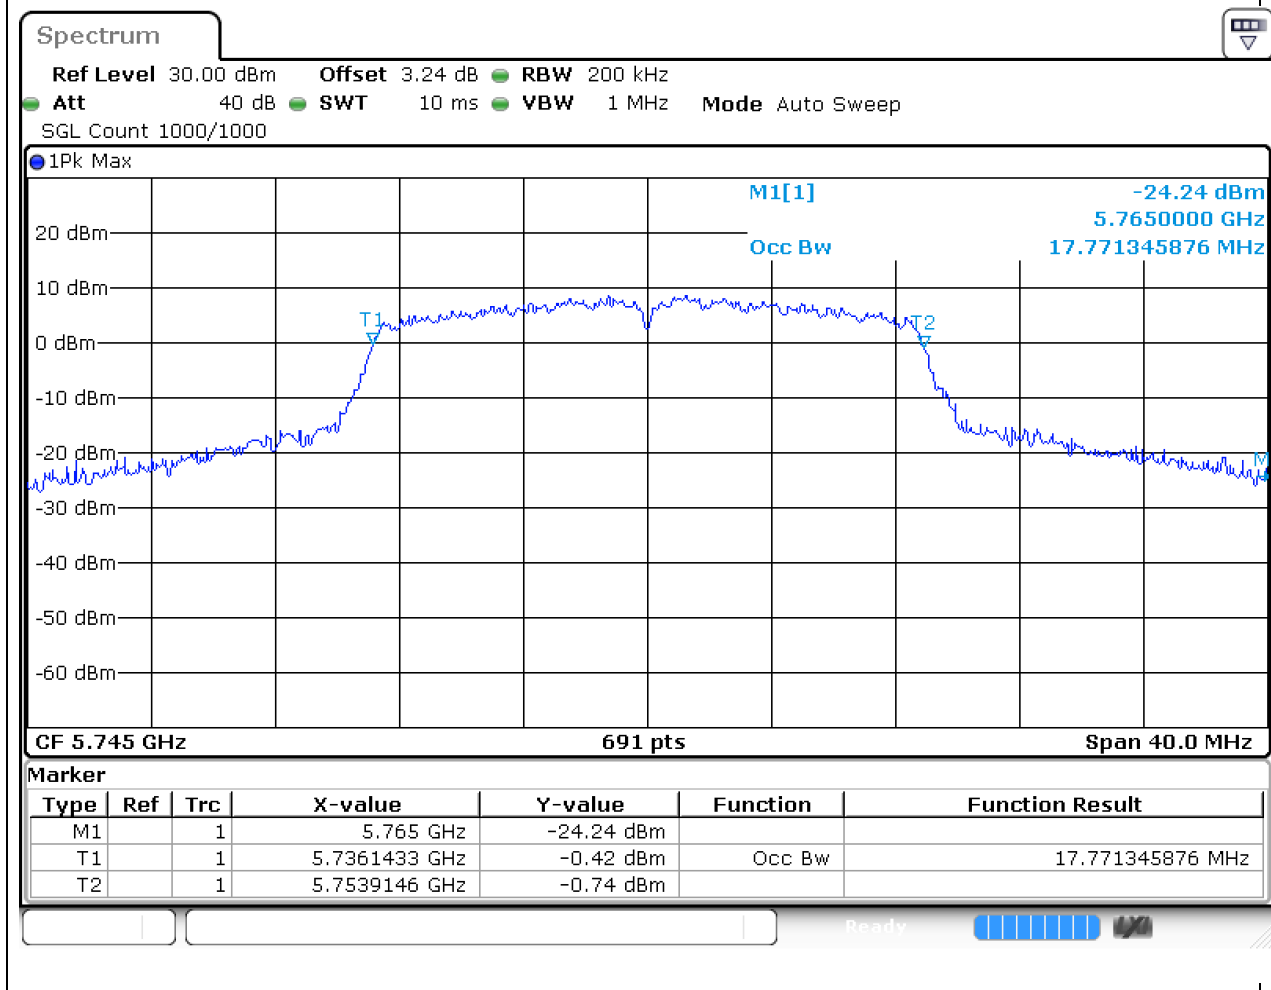

49. 802.11n_20M_U-NII-3_L

49.1. A.2.2-99% Bandwidth(NTNV)

Center Frequency (MHz)	OBW Power (%)	RBW (MHz)	Detector	Limit (MHz)	OBW (MHz)	Verdict
5745	99	0.2	Peak	0	17.771346	Unknown