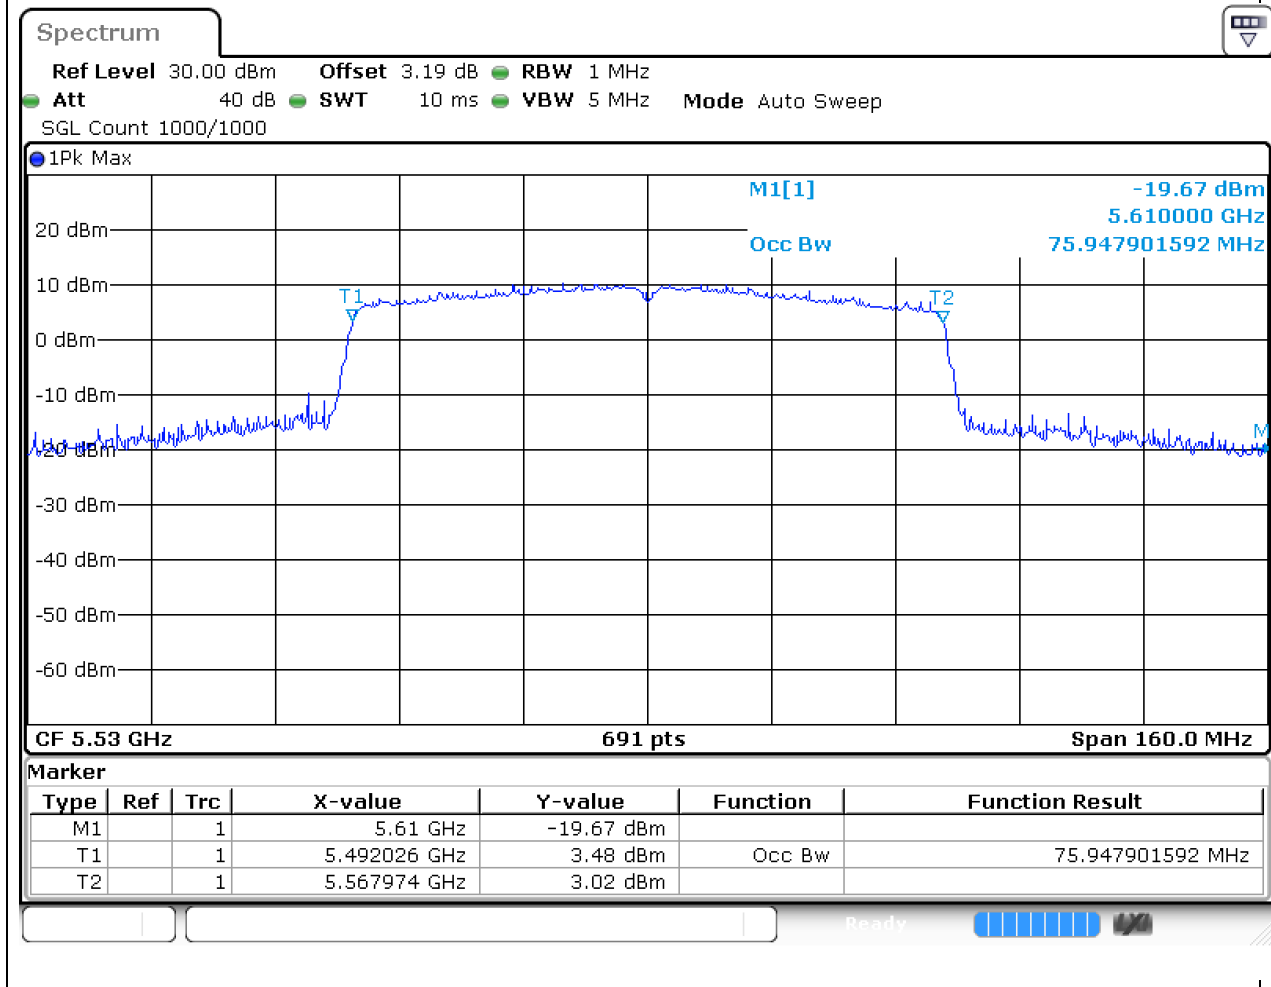

44. 802.11ac_80M_U-NII-2C_L

44.1. A.2.2-99% Bandwidth(NTNV)

Center Frequency (MHz)	OBW Power (%)	RBW (MHz)	Detector	Limit (MHz)	OBW (MHz)	Verdict
5530	99	1	Peak	0	75.947902	Unknown