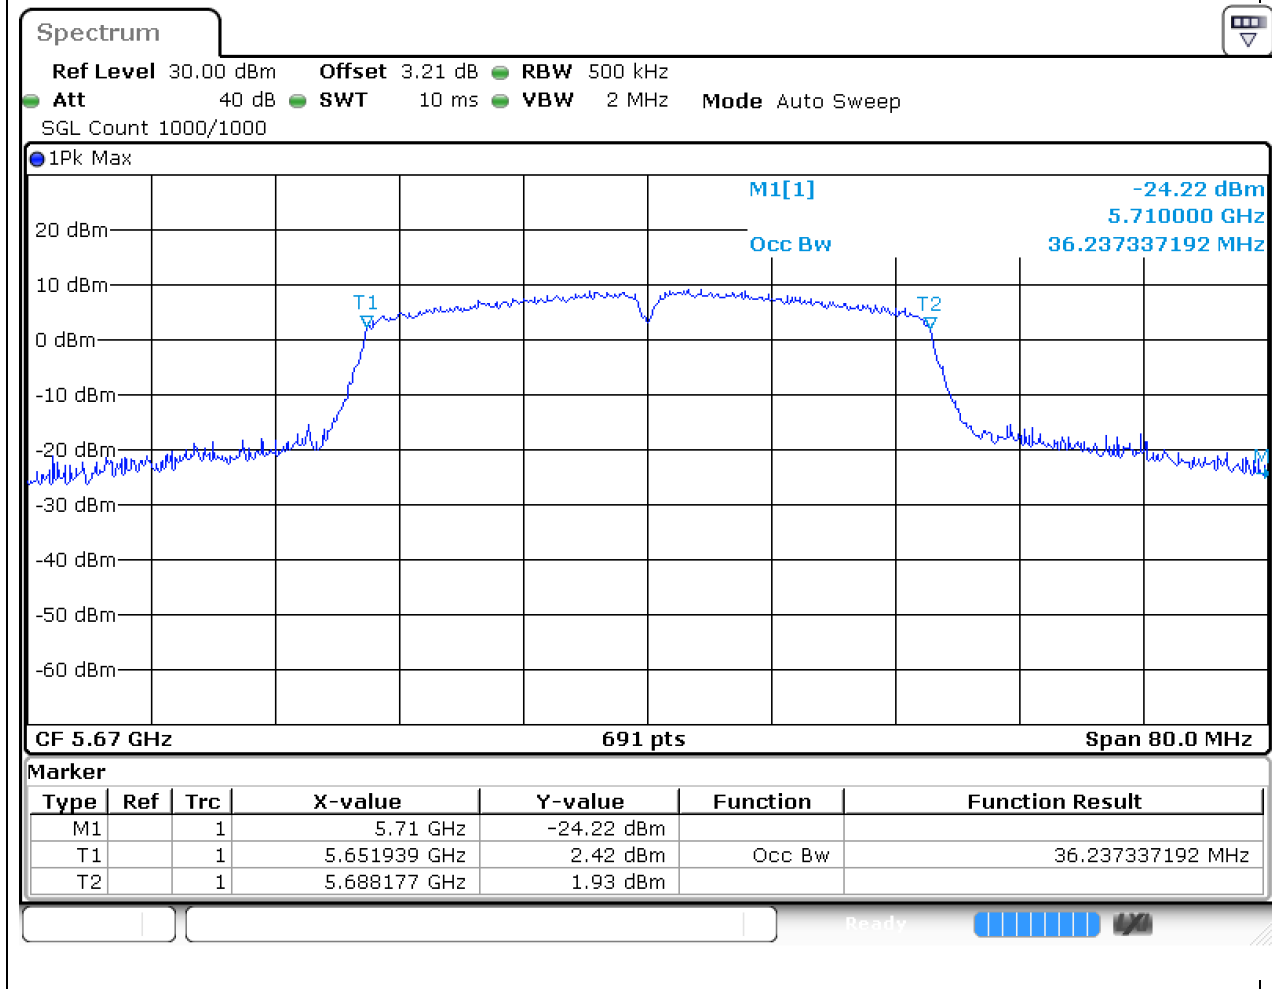

43. 802.11ac_40M_U-NII-2C_H

43.1. A.2.2-99% Bandwidth(NTNV)

Center Frequency (MHz)	OBW Power (%)	RBW (MHz)	Detector	Limit (MHz)	OBW (MHz)	Verdict
5670	99	0.5	Peak	0	36.237337	Unknown