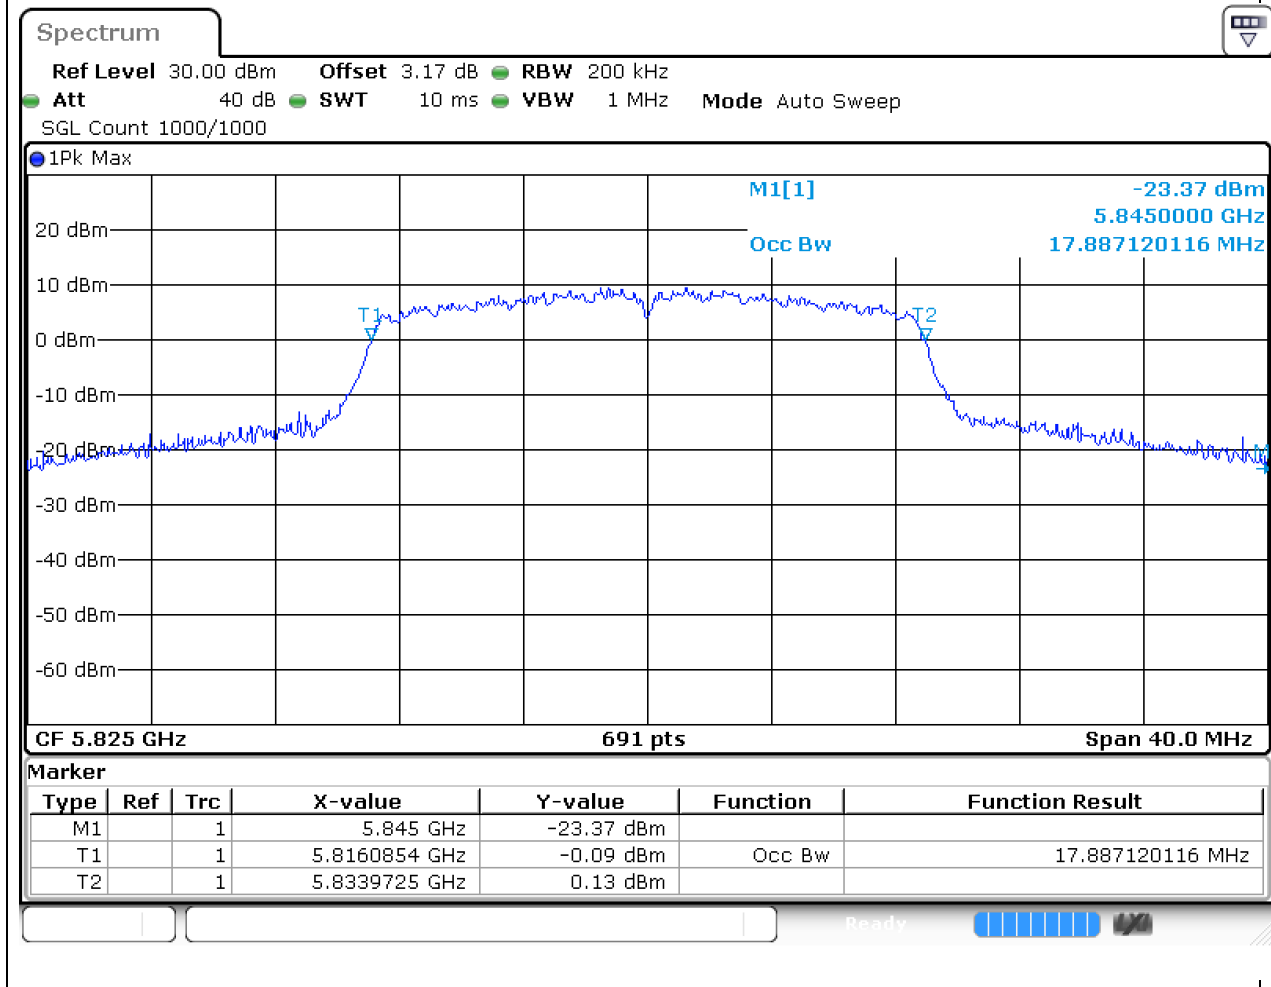

56. 802.11ac_20M_U-NII-3_H

56.1. A.2.2-99% Bandwidth(NTNV)

Center Frequency (MHz)	OBW Power (%)	RBW (MHz)	Detector	Limit (MHz)	OBW (MHz)	Verdict
5825	99	0.2	Peak	0	17.88712	Unknown