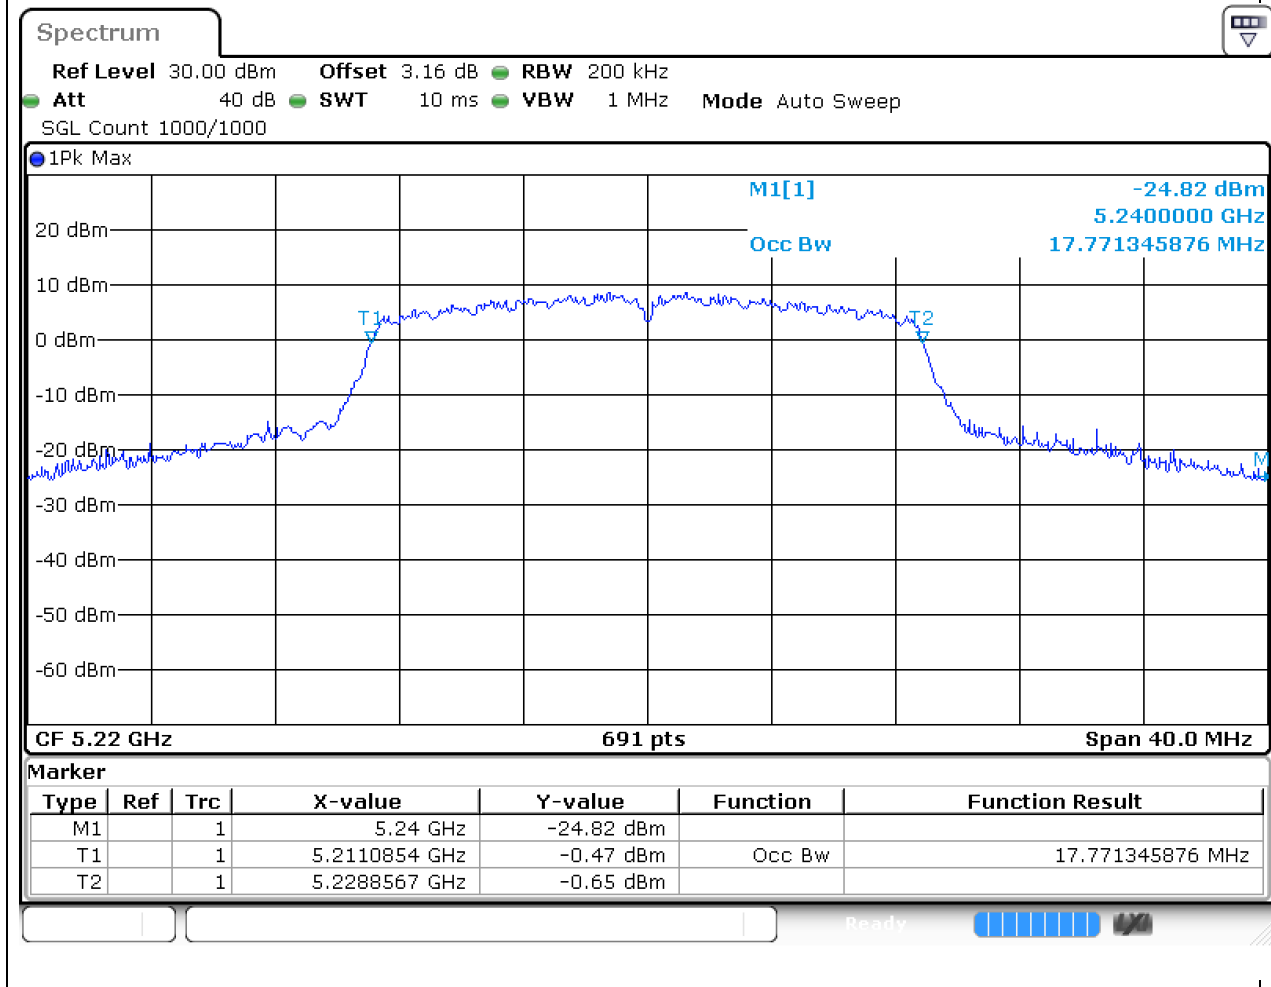

5. 802.11n_20M_U-NII-1_M

5.1. A.2.2-99% Bandwidth(NTNV)

Center Frequency (MHz)	OBW Power (%)	RBW (MHz)	Detector	Limit (MHz)	OBW (MHz)	Verdict
5220	99	0.2	Peak	0	17.771346	Unknown