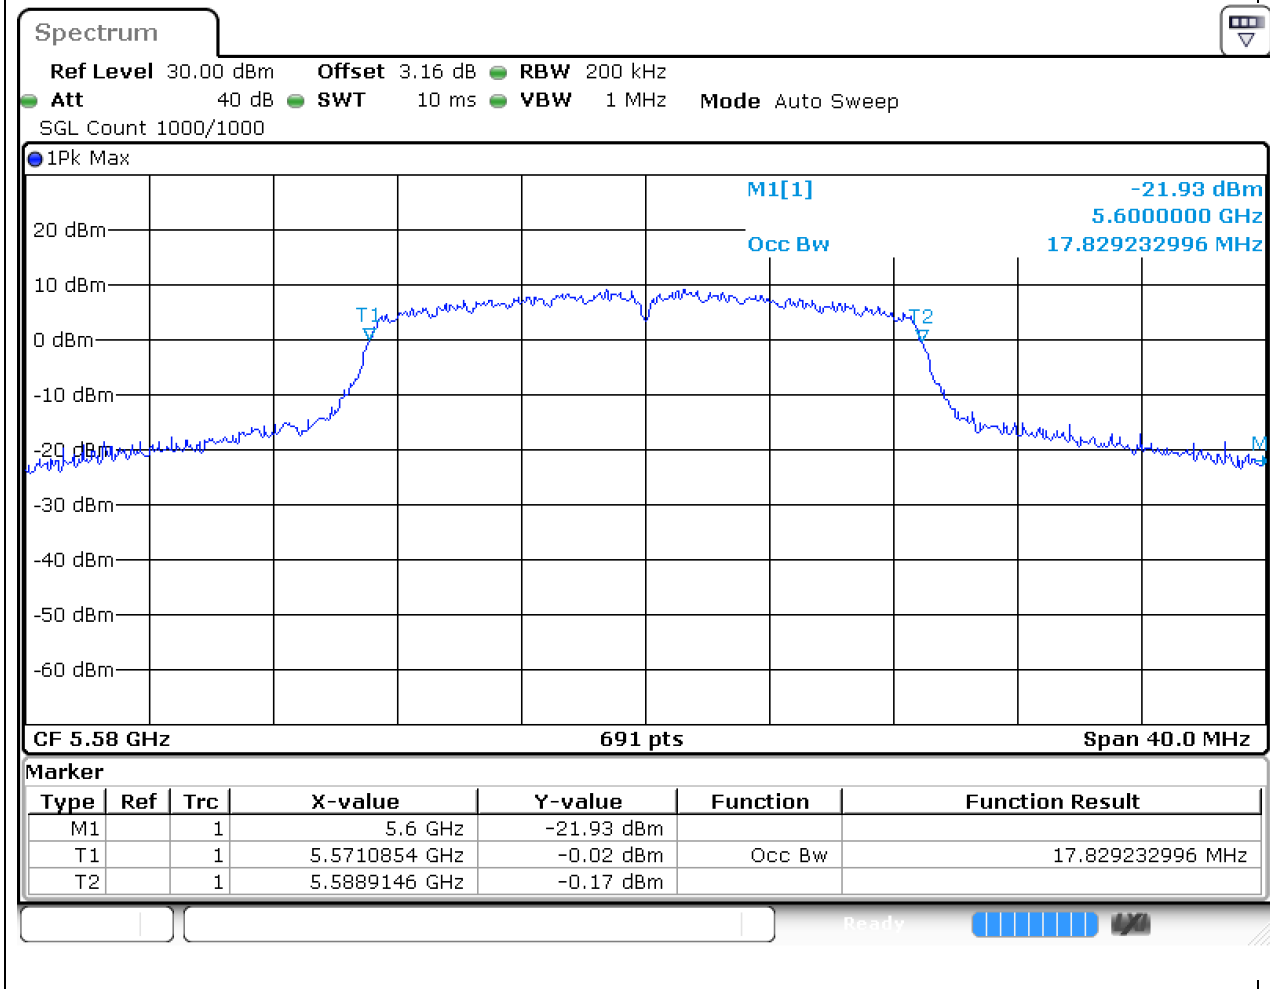

33. 802.11n_20M_U-NII-2C_M

33.1. A.2.2-99% Bandwidth(NTNV)

Center Frequency (MHz)	OBW Power (%)	RBW (MHz)	Detector	Limit (MHz)	OBW (MHz)	Verdict
5580	99	0.2	Peak	0	17.829233	Unknown