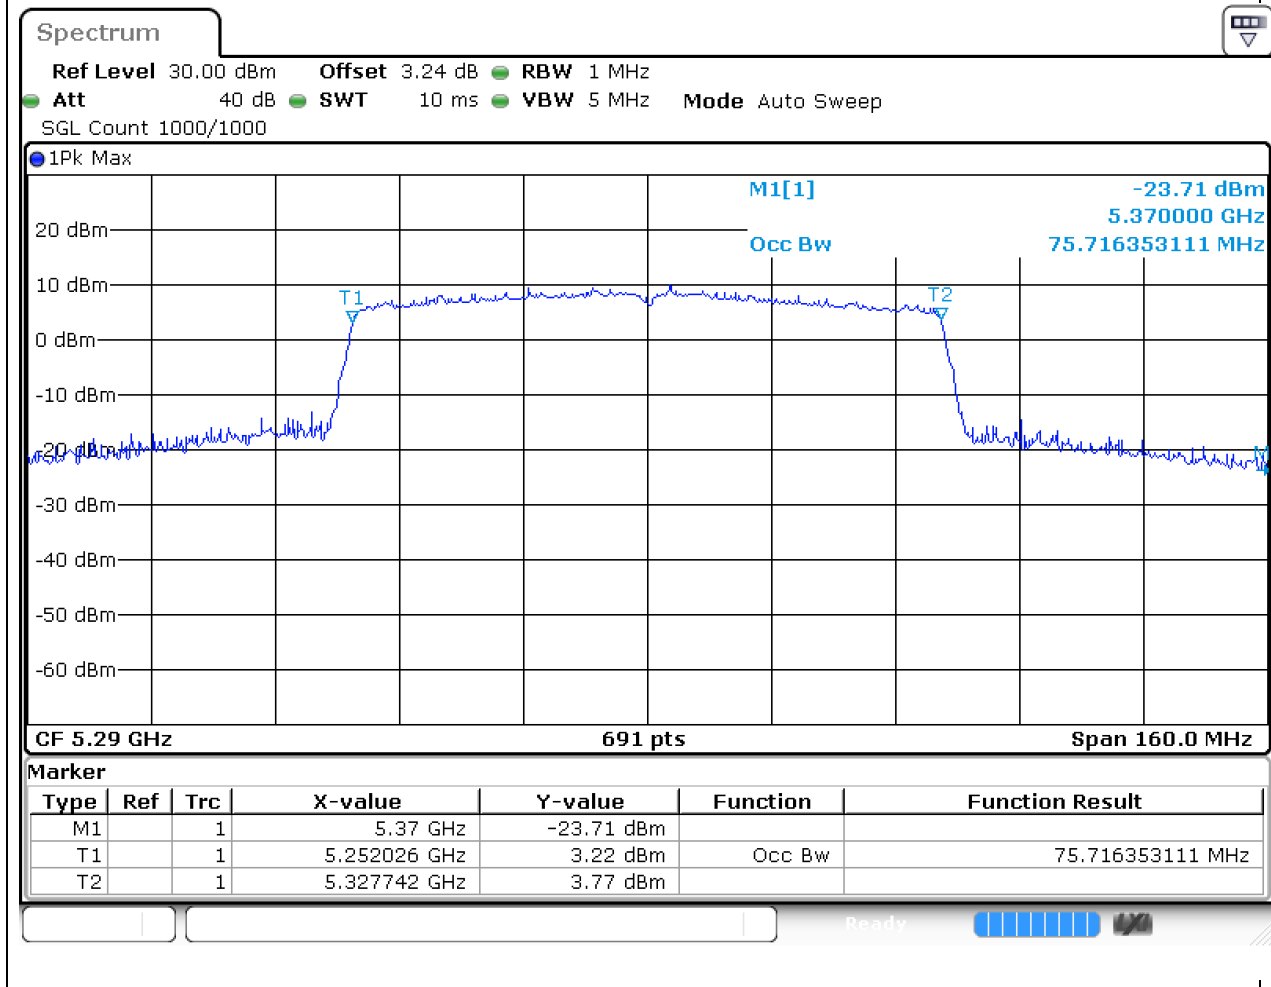

28. 802.11ac_80M_U-NII-2A_M

28.1. A.2.2-99% Bandwidth(NTNV)

Center Frequency (MHz)	OBW Power (%)	RBW (MHz)	Detector	Limit (MHz)	OBW (MHz)	Verdict
5290	99	1	Peak	0	75.716353	Unknown