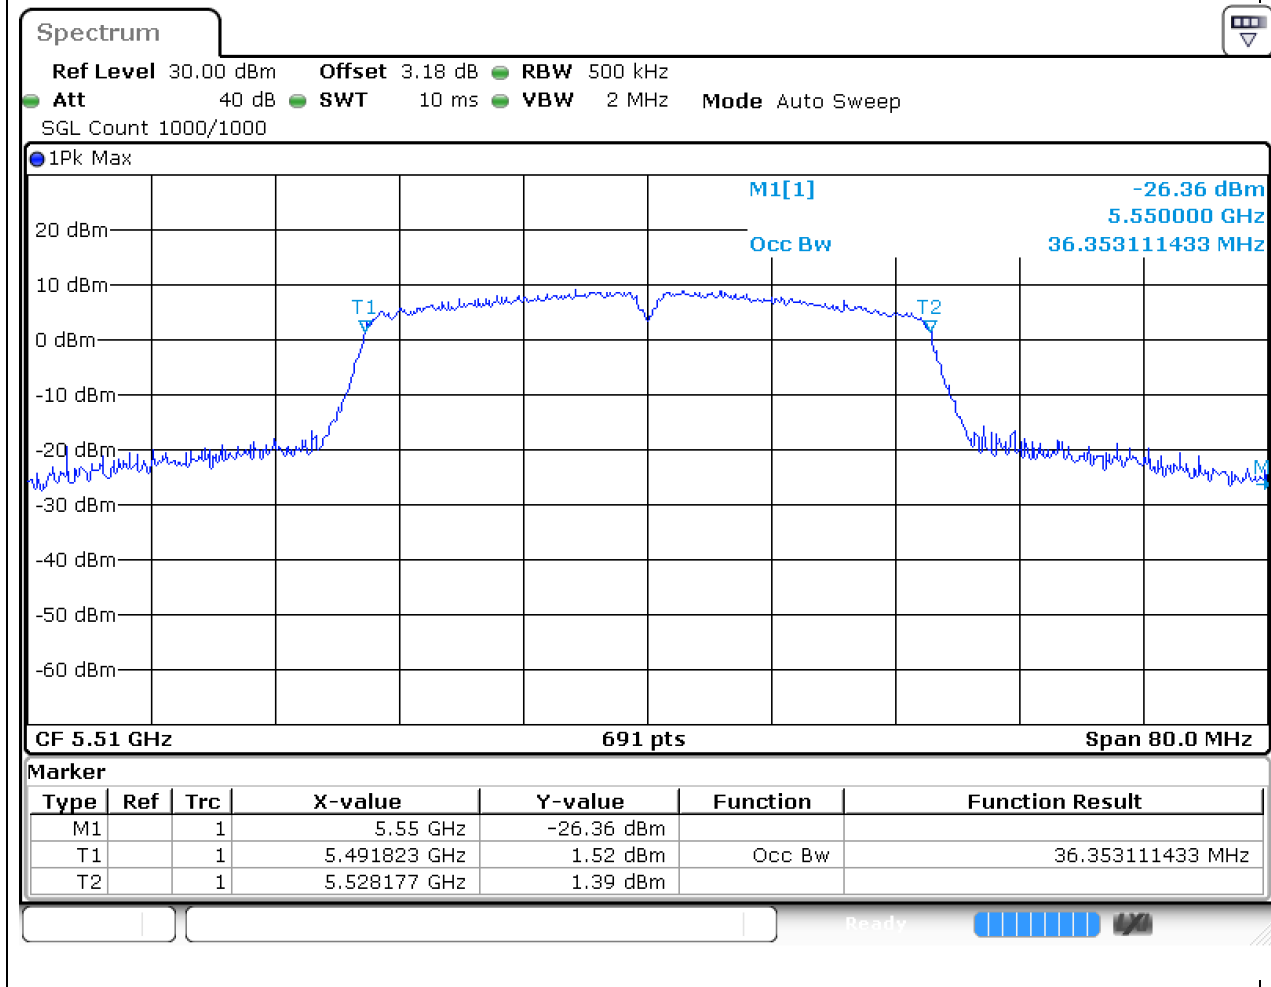

41. 802.11ac_40M_U-NII-2C_L

41.1. A.2.2-99% Bandwidth(NTNV)

Center Frequency (MHz)	OBW Power (%)	RBW (MHz)	Detector	Limit (MHz)	OBW (MHz)	Verdict
5510	99	0.5	Peak	0	36.353111	Unknown