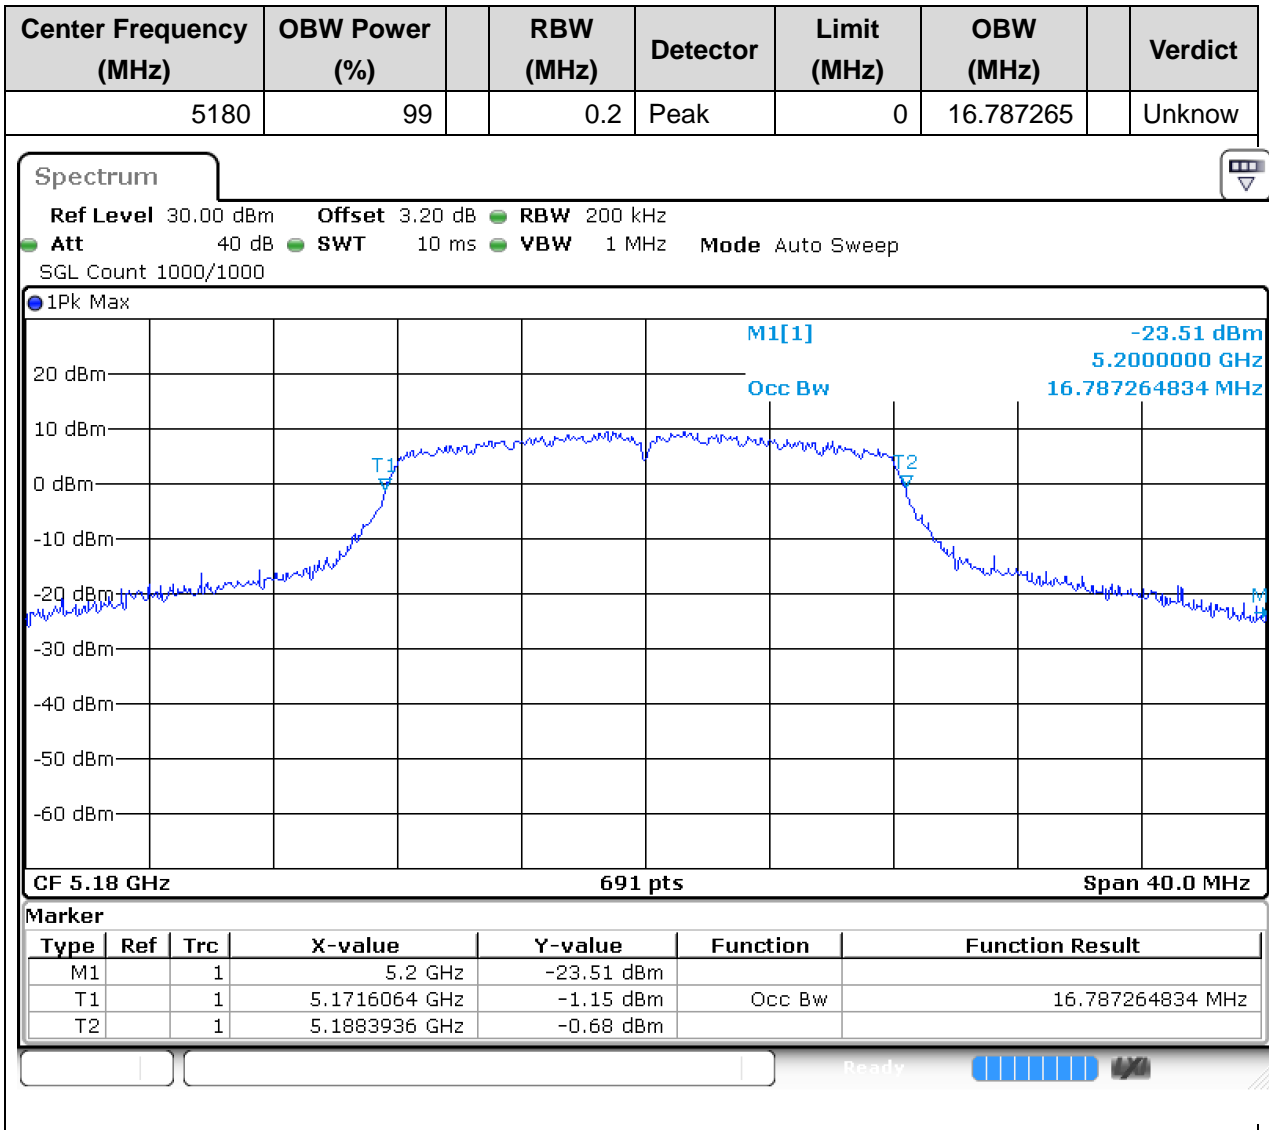

99% Bandwidth

1. 802.11a_20M_U-NII-1_L

1.1. A.2.2-99% Bandwidth(NTNV)