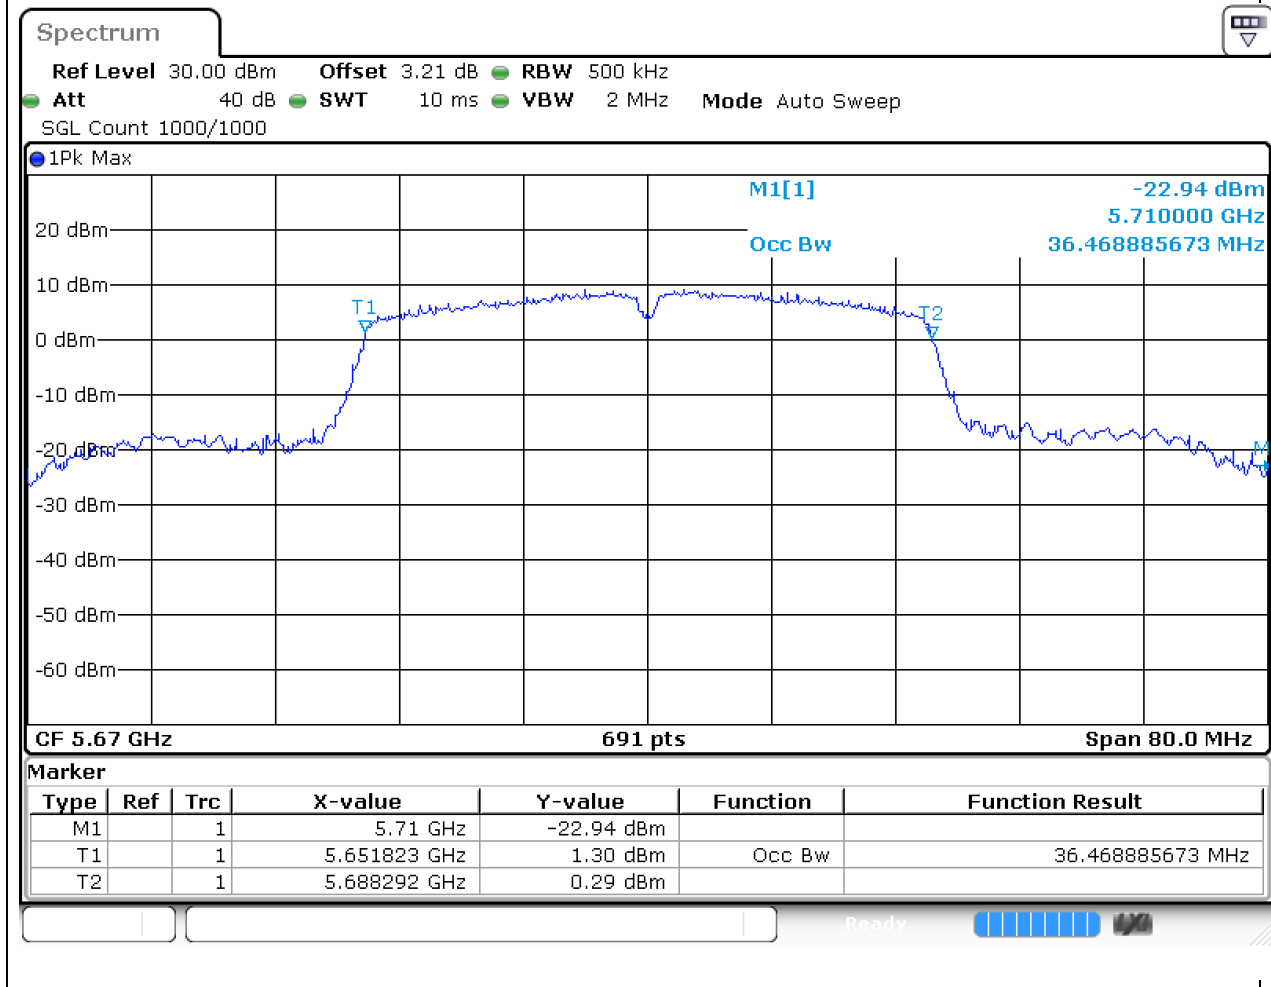

37. 802.11n_40M_U-NII-2C_H

37.1. A.2.2-99% Bandwidth(NTNV)

Center Frequency (MHz)	OBW Power (%)	RBW (MHz)	Detector	Limit (MHz)	OBW (MHz)	Verdict
5670	99	0.5	Peak	0	36.468886	Unknown