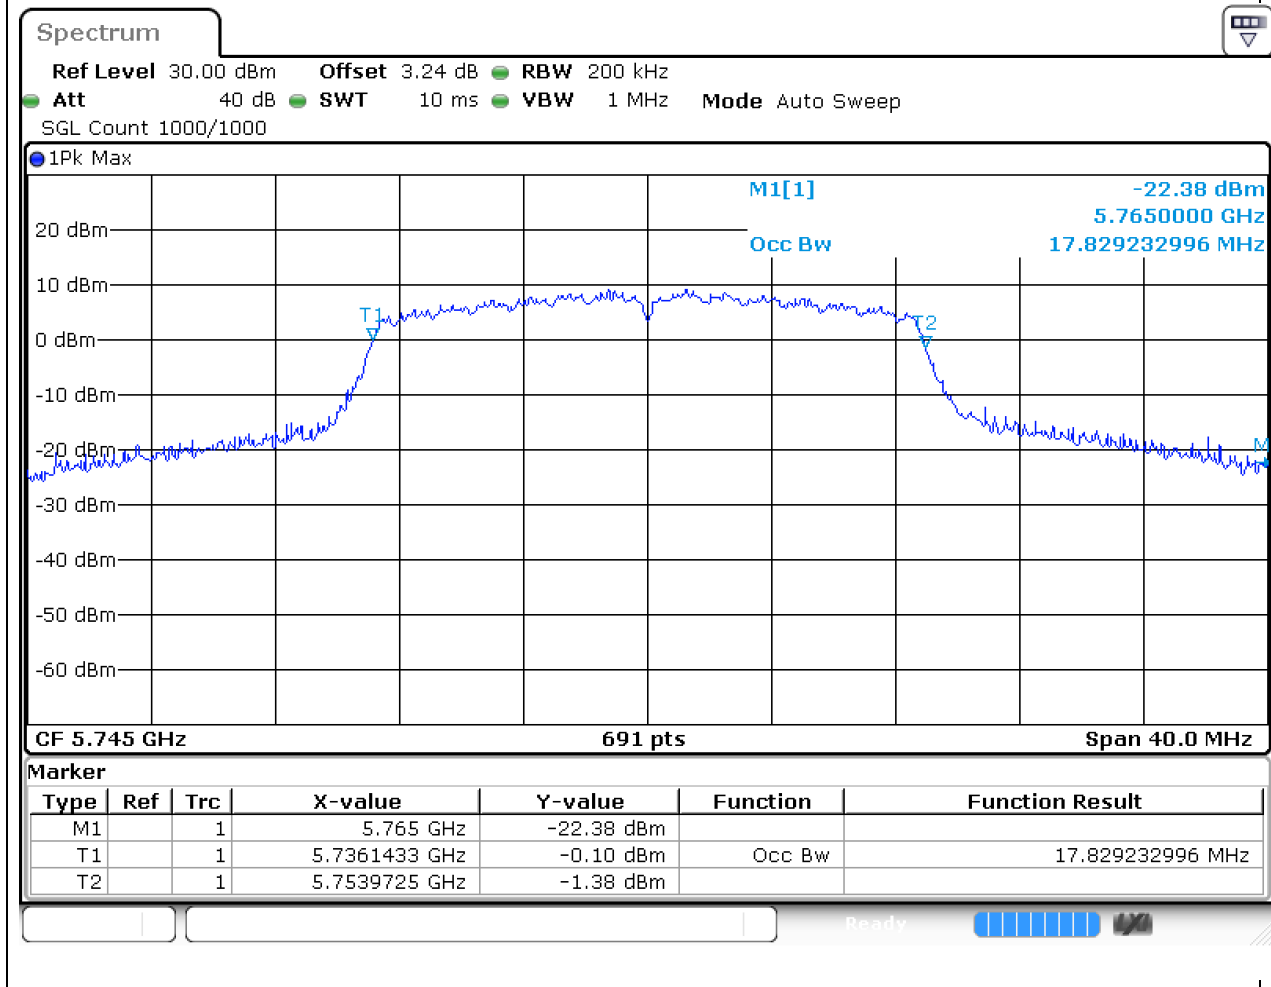

54. 802.11ac_20M_U-NII-3_L

54.1. A.2.2-99% Bandwidth(NTNV)

Center Frequency (MHz)	OBW Power (%)	RBW (MHz)	Detector	Limit (MHz)	OBW (MHz)	Verdict
5745	99	0.2	Peak	0	17.829233	Unknown