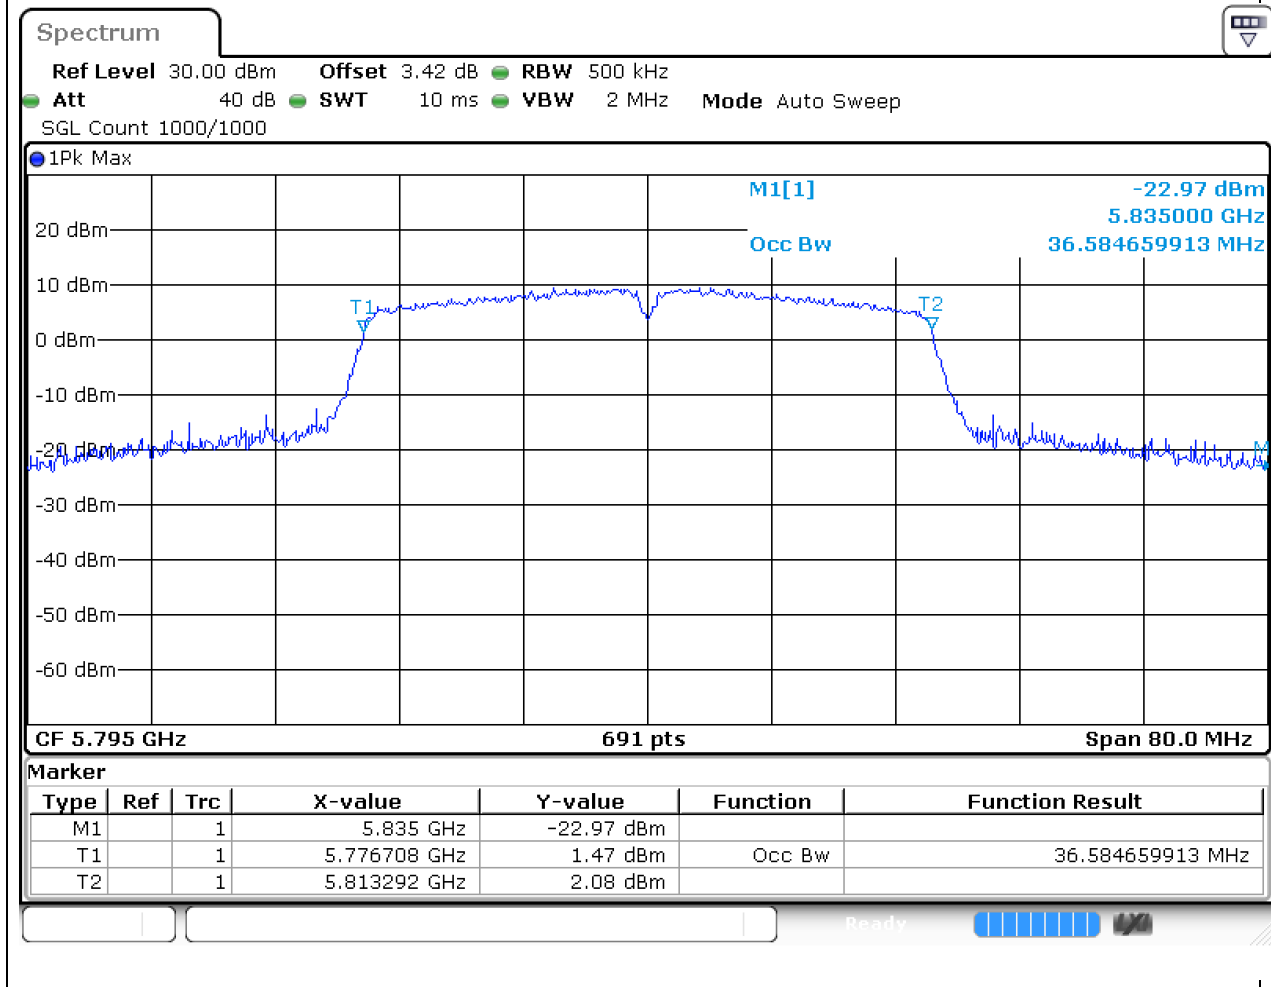

58. 802.11ac_40M_U-NII-3_H

58.1. A.2.2-99% Bandwidth(NTNV)

Center Frequency (MHz)	OBW Power (%)	RBW (MHz)	Detector	Limit (MHz)	OBW (MHz)	Verdict
5795	99	0.5	Peak	0	36.58466	Unknown