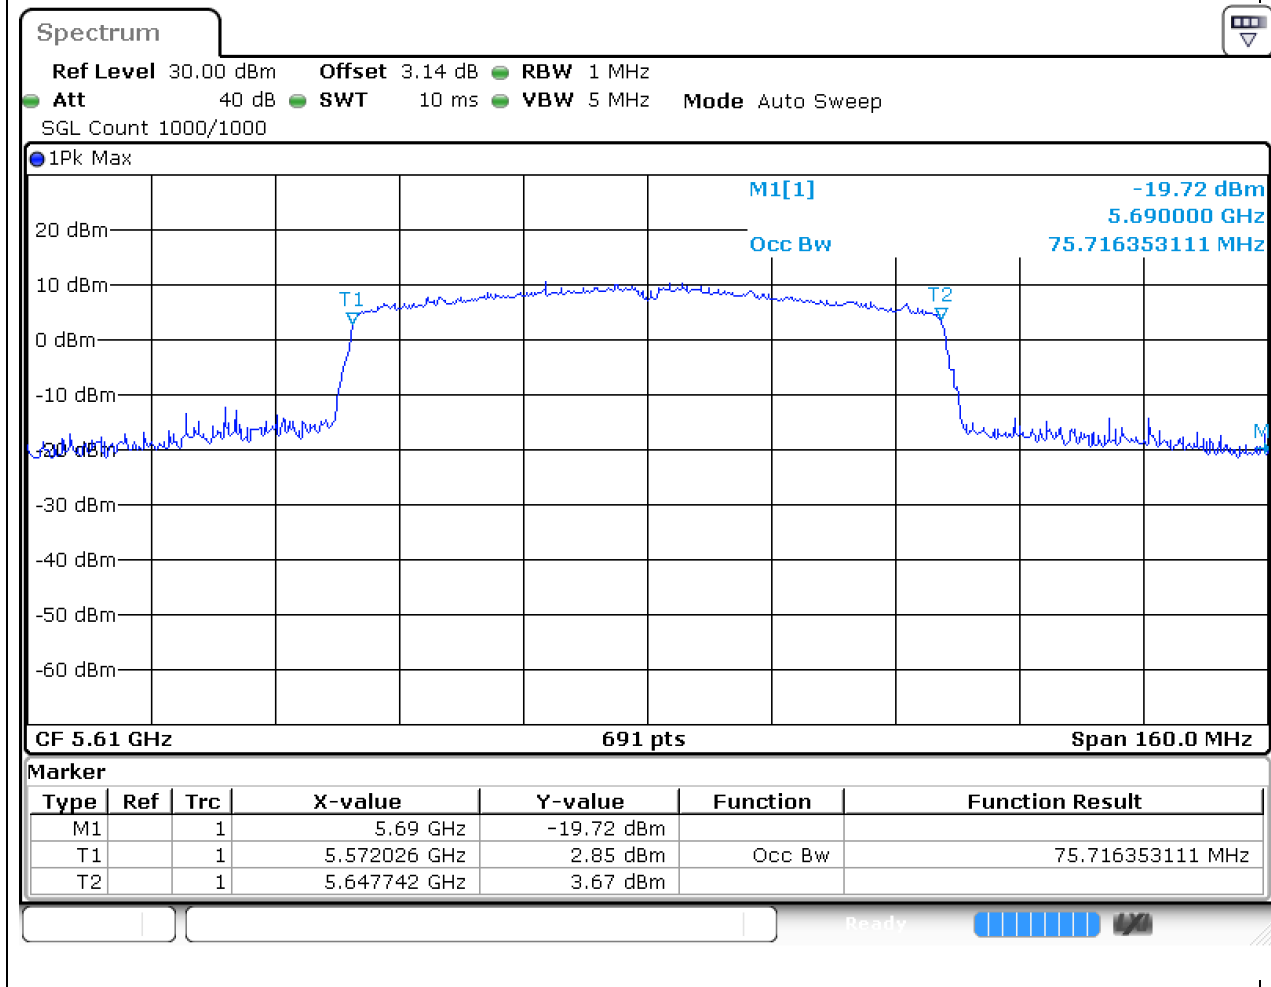

45. 802.11ac_80M_U-NII-2C_M

45.1. A.2.2-99% Bandwidth(NTNV)

Center Frequency (MHz)	OBW Power (%)	RBW (MHz)	Detector	Limit (MHz)	OBW (MHz)	Verdict
5610	99	1	Peak	0	75.716353	Unknown