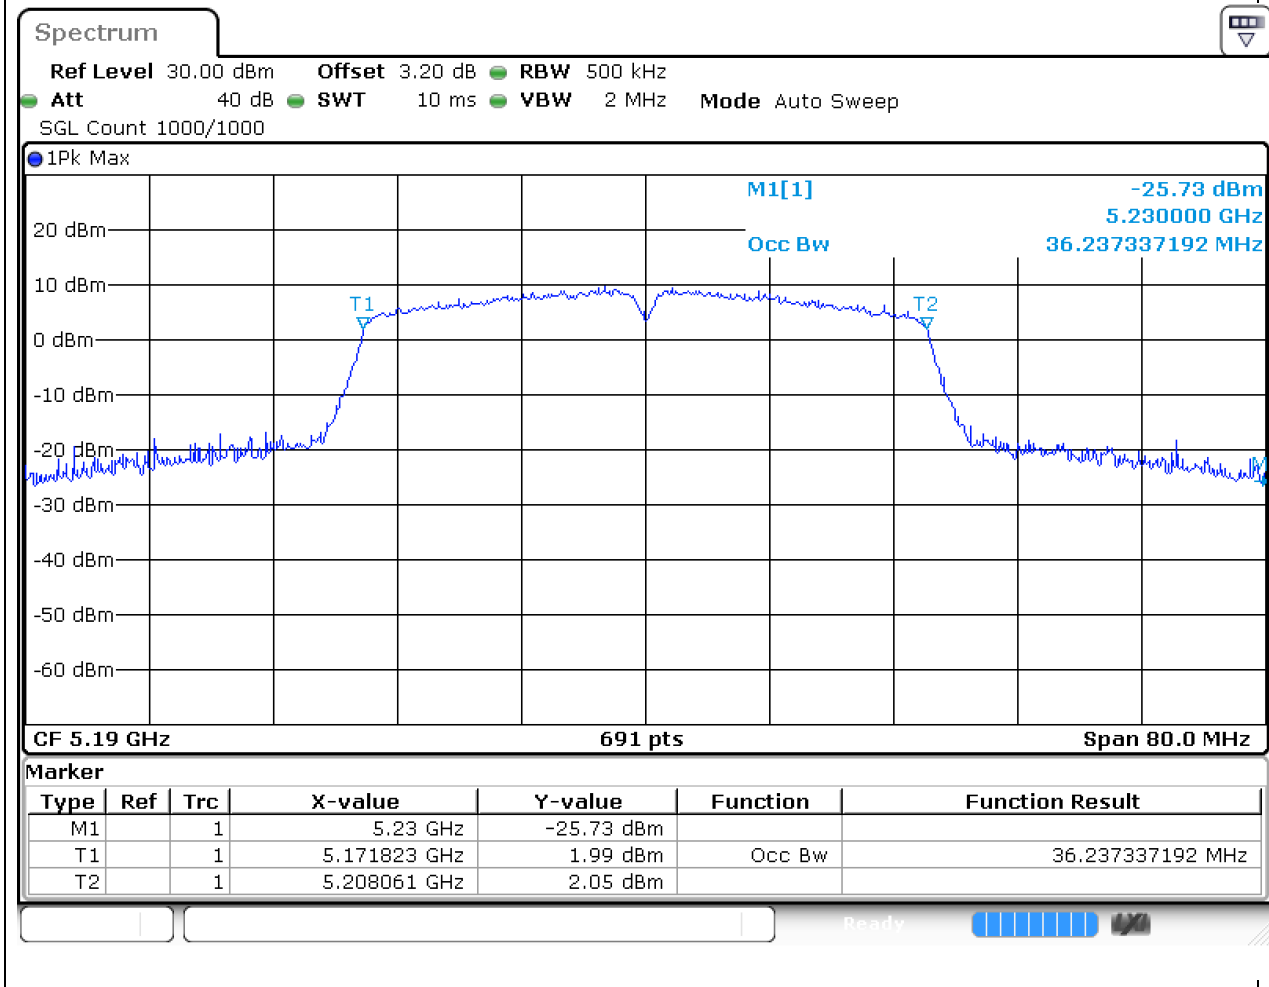

12. 802.11ac_40M_U-NII-1_L

12.1. A.2.2-99% Bandwidth(NTNV)

Center Frequency (MHz)	OBW Power (%)	RBW (MHz)	Detector	Limit (MHz)	OBW (MHz)	Verdict
5190	99	0.5	Peak	0	36.237337	Unknown