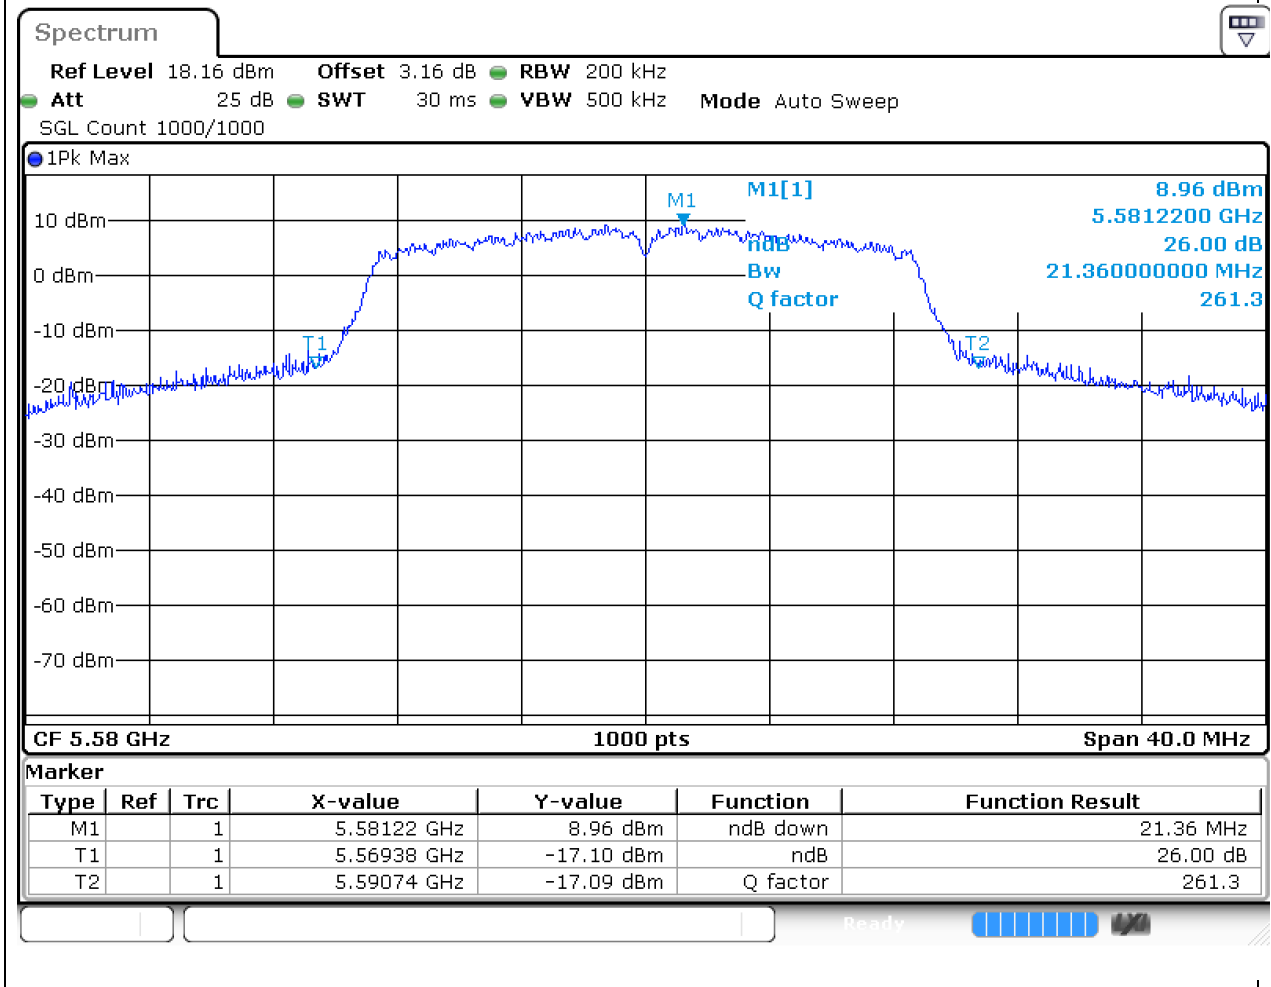

39. 802.11ac_20M_U-NII-2C_M

39.1. A.2-26dB Bandwidth(NTNV)

Center Frequency (MHz)	XdB Down	RBW (MHz)	Detector	Limit (MHz)	XdB BandWidth (MHz)	Verdict
5580	26	0.2	Peak	0	21.36	Unknown