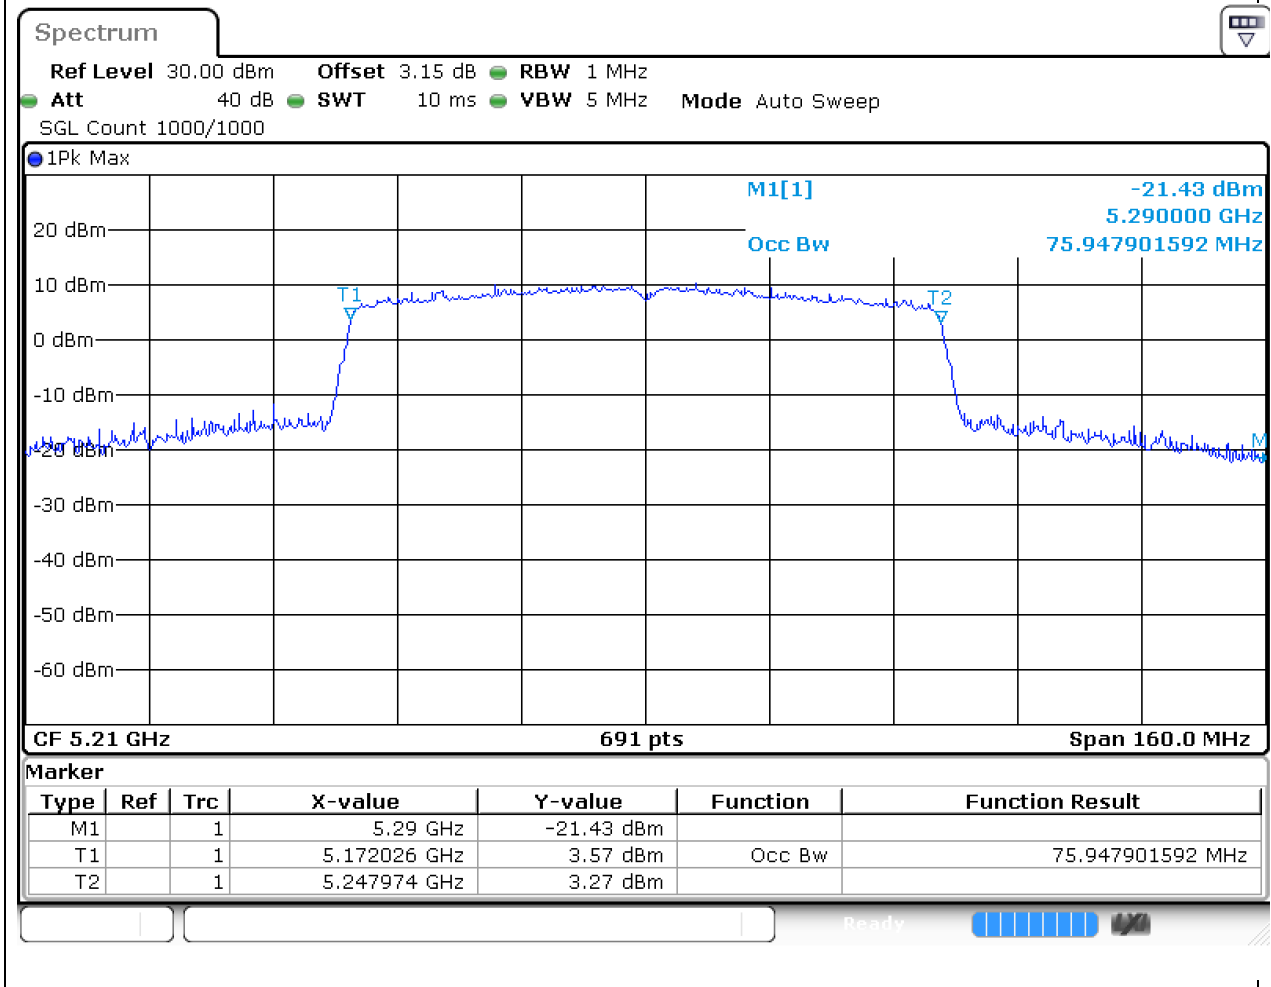

14. 802.11ac_80M_U-NII-1_M

14.1. A.2.2-99% Bandwidth(NTNV)

Center Frequency (MHz)	OBW Power (%)	RBW (MHz)	Detector	Limit (MHz)	OBW (MHz)	Verdict
5210	99	1	Peak	0	75.947902	Unknown