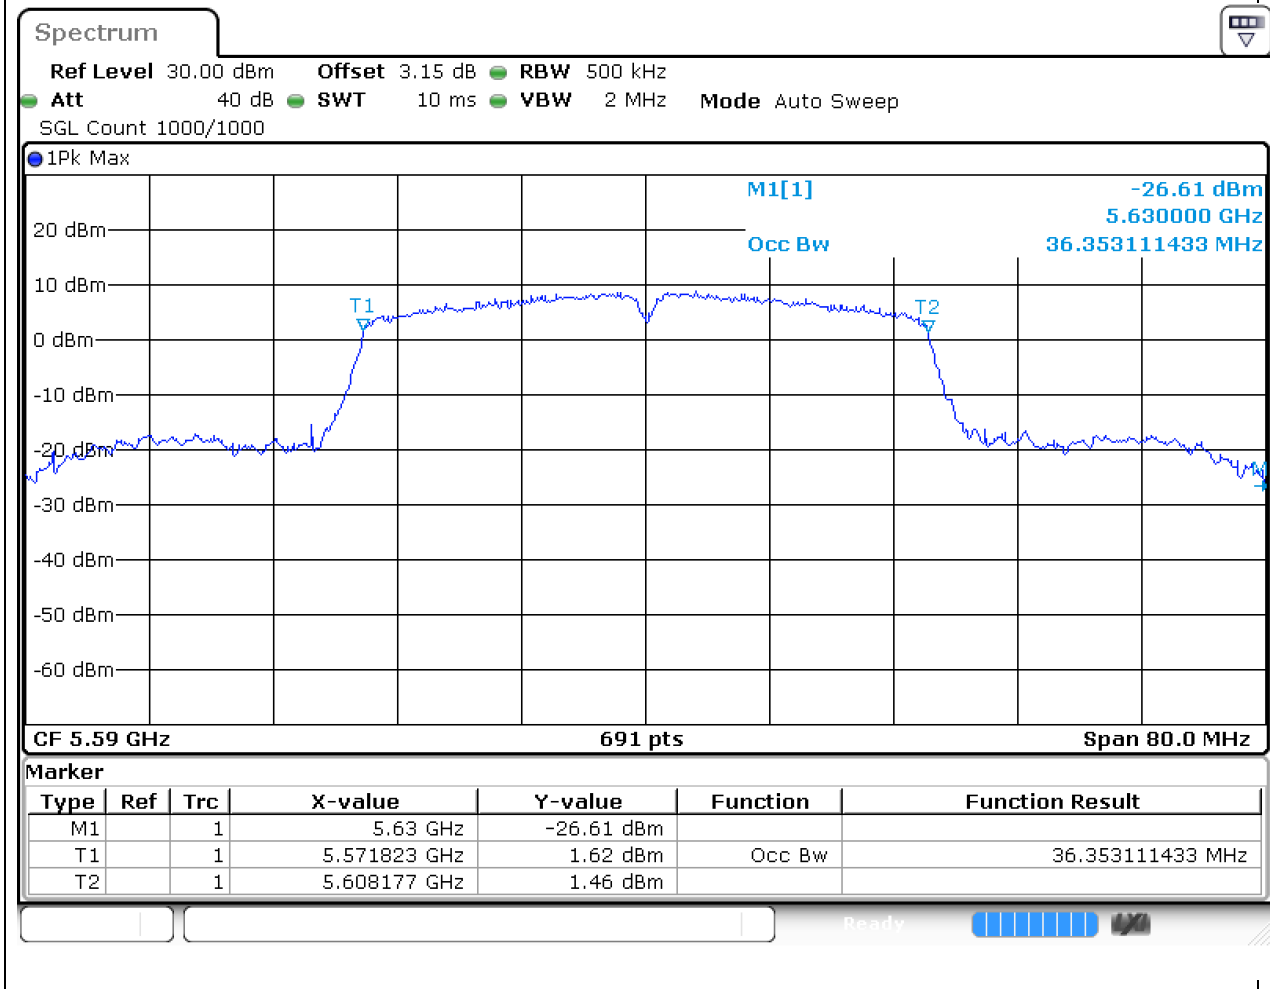

36. 802.11n_40M_U-NII-2C_M

36.1. A.2.2-99% Bandwidth(NTNV)

Center Frequency (MHz)	OBW Power (%)	RBW (MHz)	Detector	Limit (MHz)	OBW (MHz)	Verdict
5590	99	0.5	Peak	0	36.353111	Unknown