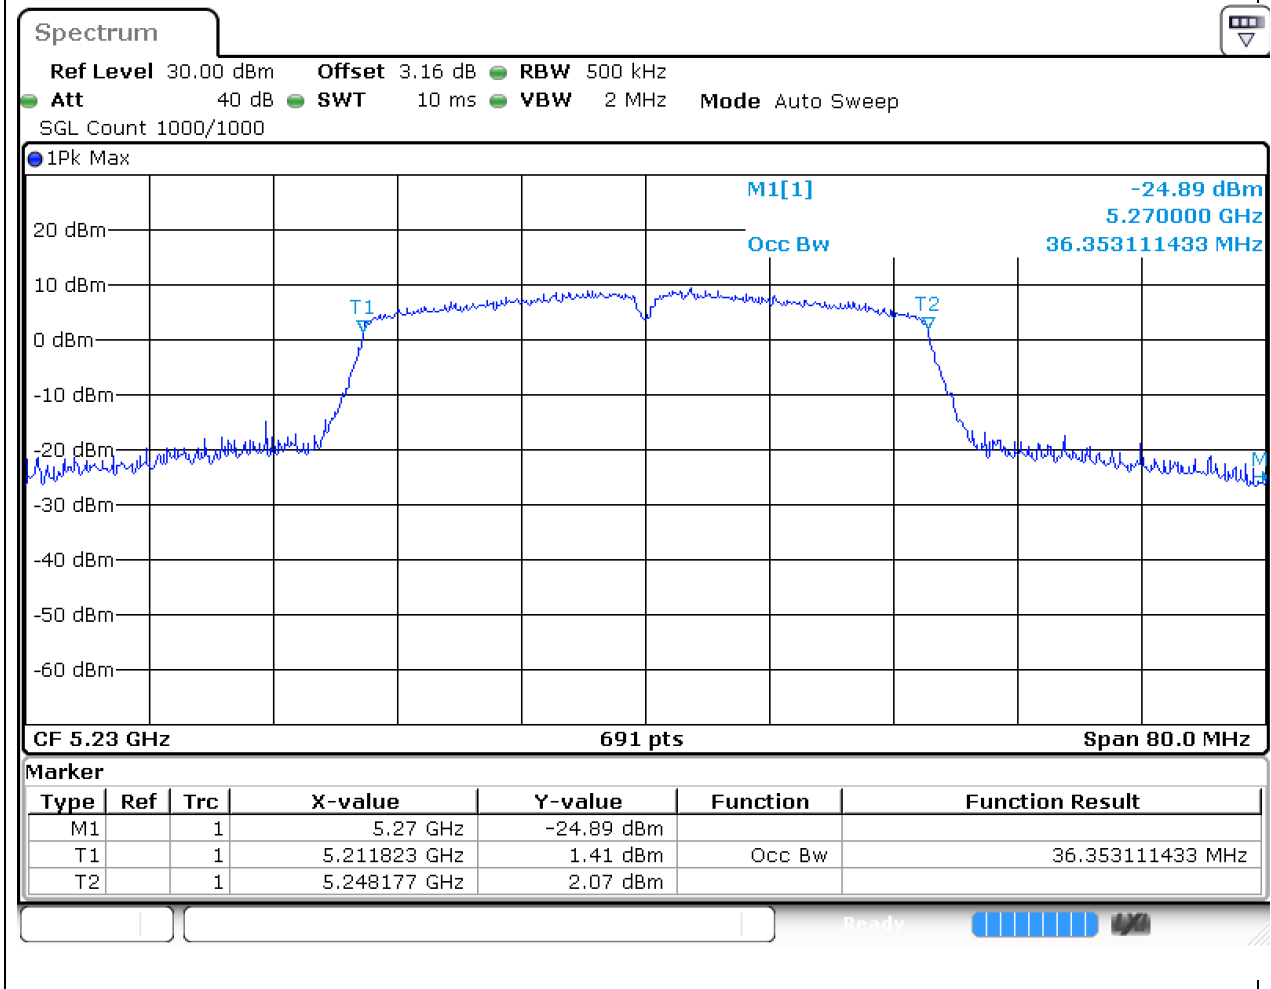

13. 802.11ac_40M_U-NII-1_H

13.1. A.2.2-99% Bandwidth(NTNV)

Center Frequency (MHz)	OBW Power (%)	RBW (MHz)	Detector	Limit (MHz)	OBW (MHz)	Verdict
5230	99	0.5	Peak	0	36.353111	Unknown