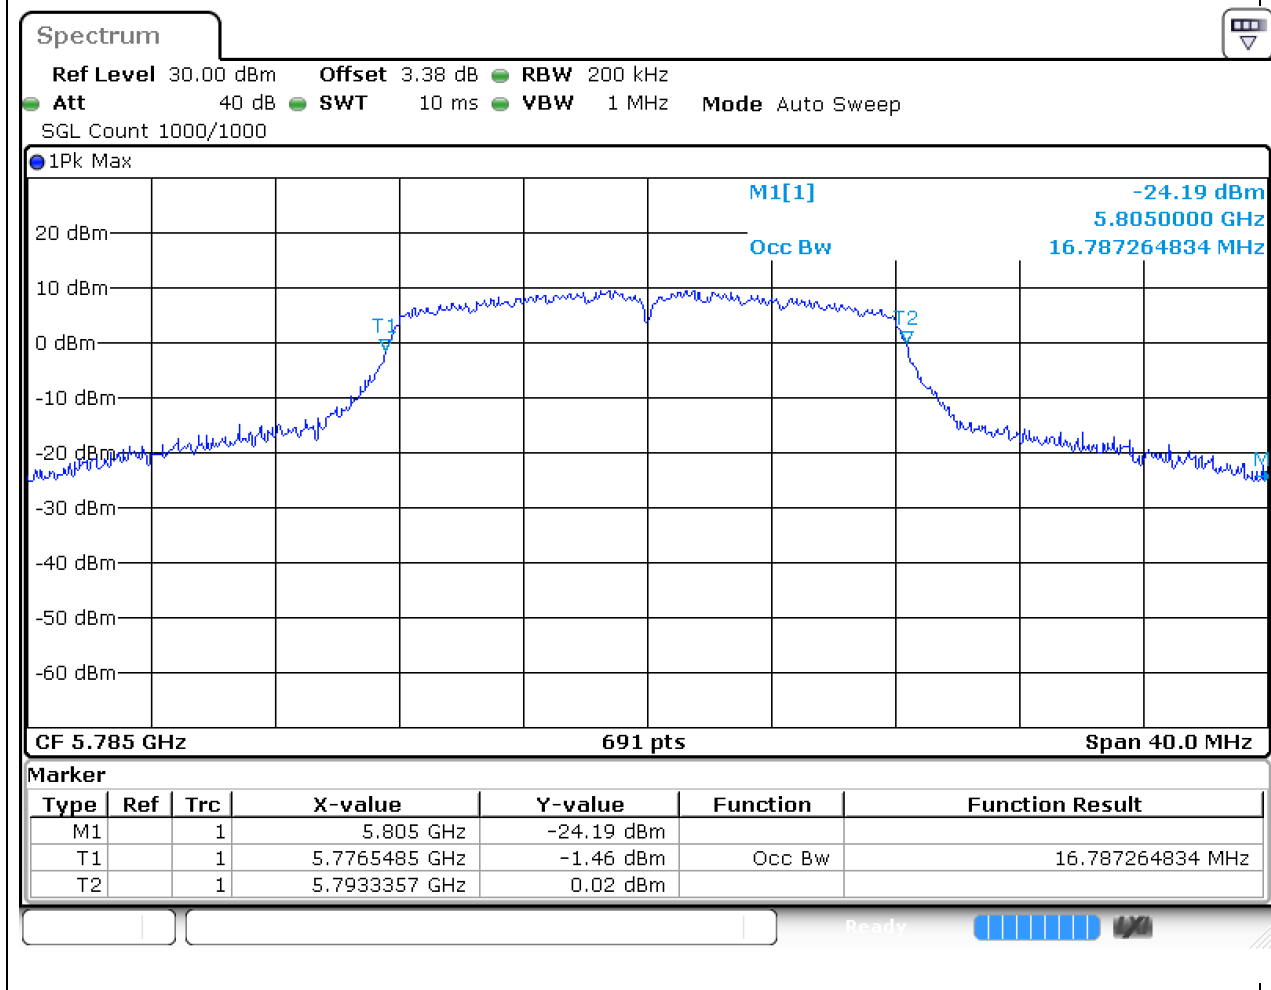

47. 802.11a_20M_U-NII-3_M

47.1. A.2.2-99% Bandwidth(NTNV)

Center Frequency (MHz)	OBW Power (%)	RBW (MHz)	Detector	Limit (MHz)	OBW (MHz)	Verdict
5785	99	0.2	Peak	0	16.787265	Unknown