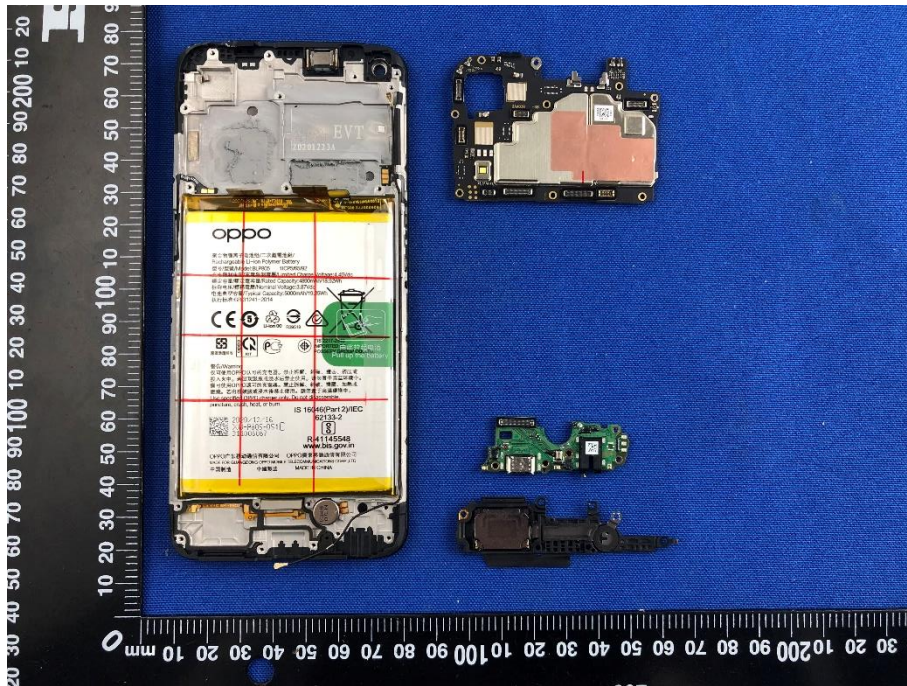

EUT INTERNAL PHOTOS

EUT UNCOVER VIEW

EUT UNCOVER VIEW

EUT UNCOVER VIEW

EUT UNCOVER VIEW

MAIN BOARD TOP VIEW (WITH SHIELDING)

MAIN BOARD REAR VIEW (WITH SHIELDING)

MAIN BOARD TOP VIEW (WITHOUT SHIELDING)

MAIN BOARD REAR VIEW (WITHOUT SHIELDING)

SUB BOARD TOP VIEW

SUB BOARD REAR VIEW

Battery Photo (HUIZHOU DESAY BATTERY Co., LTD.(FRONT))

Battery Photo (REAR)

Battery Photo (Sunwoda Electronic Co., Ltd.(FRONT))

Battery Photo (REAR)