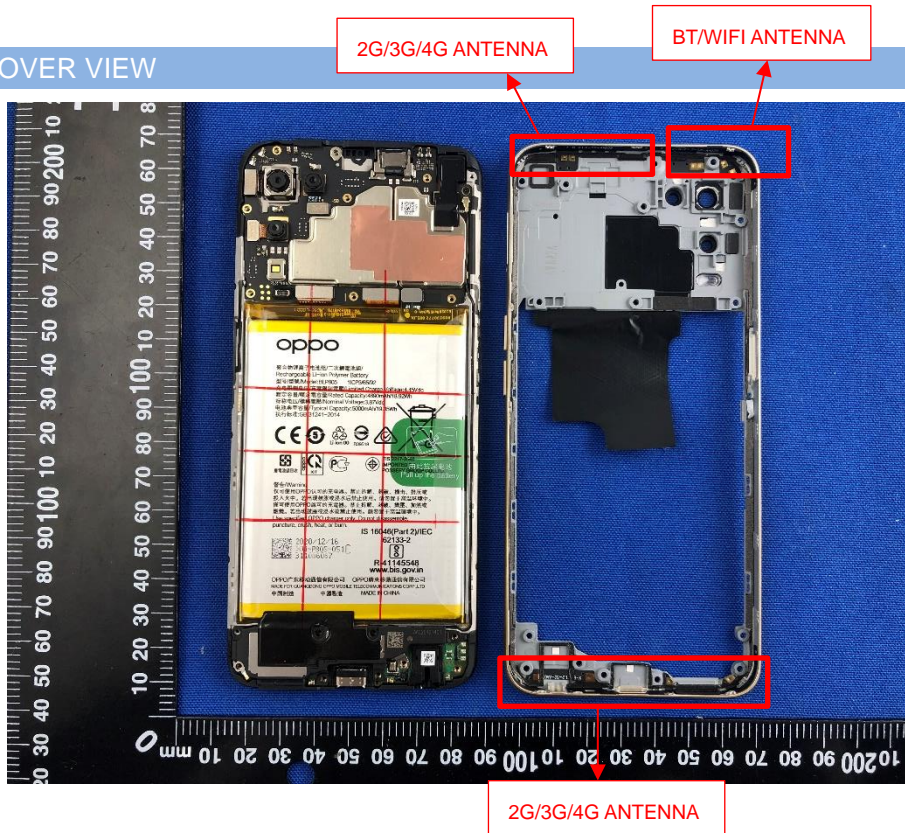

EUT INTERNAL PHOTOS

EUT UNCOVER VIEW

EUT UNCOVER VIEW

EUT UNCOVER VIEW

EUT UNCOVER VIEW

MAIN BOARD TOP VIEW (WITH SHIELDING)

MAIN BOARD REAR VIEW (WITH SHIELDING)

MAIN BOARD TOP VIEW (WITHOUT SHIELDING)

MAIN BOARD REAR VIEW (WITHOUT SHIELDING)

SUB BOARD TOP VIEW

SUB BOARD REAR VIEW

Battery Photo (HUIZHOU DESAY BATTERY Co., LTD.(FRONT))

Battery Photo (REAR)

Battery Photo (Sunwoda Electronic Co., Ltd.(FRONT))

Battery Photo (REAR)