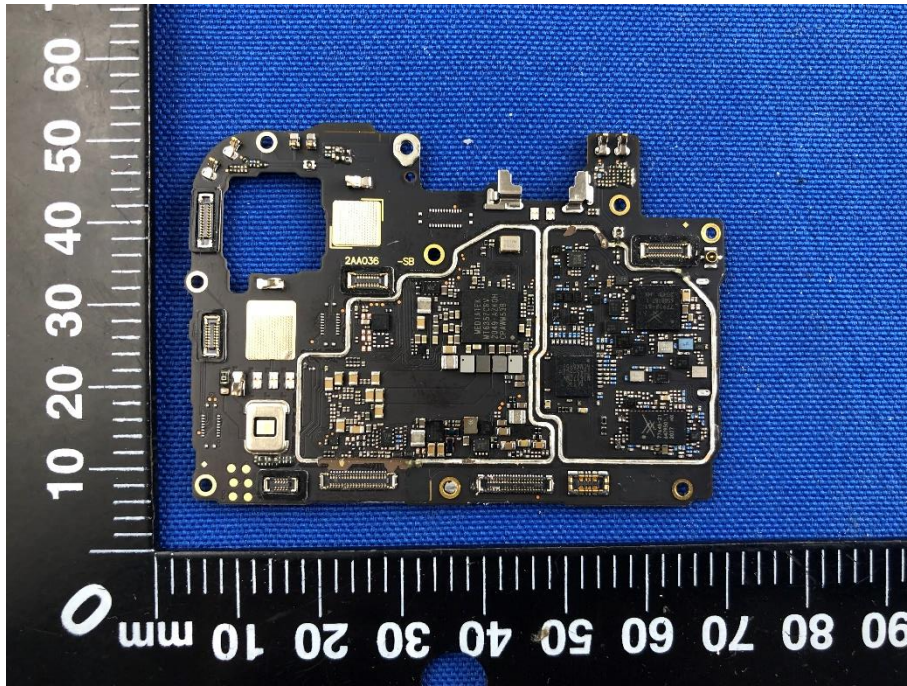

EUT INTERNAL PHOTOS

EUT UNCOVER VIEW

EUT UNCOVER VIEW

EUT UNCOVER VIEW

EUT UNCOVER VIEW

MAIN BOARD TOP VIEW (WITH SHIELDING)

MAIN BOARD REAR VIEW (WITH SHIELDING)

MAIN BOARD TOP VIEW (WITHOUT SHIELDING)

MAIN BOARD REAR VIEW (WITHOUT SHIELDING)

SUB BOARD TOP VIEW

SUB BOARD REAR VIEW

Battery Photo (HUIZHOU DESAY BATTERY Co., LTD.(FRONT))

Battery Photo (REAR)

Battery Photo (Sunwoda Electronic Co., Ltd.(FRONT))

Battery Photo (REAR)