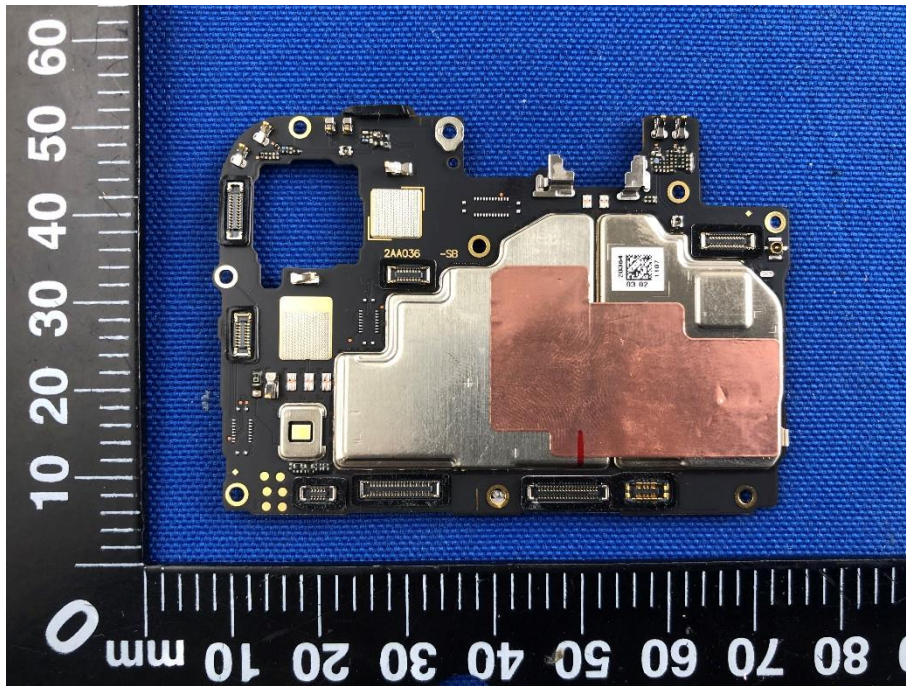

EUT INTERNAL PHOTOS

EUT UNCOVER VIEW

EUT UNCOVER VIEW

EUT UNCOVER VIEW

EUT UNCOVER VIEW

MAIN BOARD TOP VIEW (WITH SHIELDING)

MAIN BOARD REAR VIEW (WITH SHIELDING)

MAIN BOARD TOP VIEW (WITHOUT SHIELDING)

MAIN BOARD REAR VIEW (WITHOUT SHIELDING)

SUB BOARD TOP VIEW

SUB BOARD REAR VIEW

Battery Photo (HUIZHOU DESAY BATTERY Co., LTD.(FRONT))

Battery Photo (REAR)

Battery Photo (Sunwoda Electronic Co., Ltd.(FRONT))

Battery Photo (REAR)