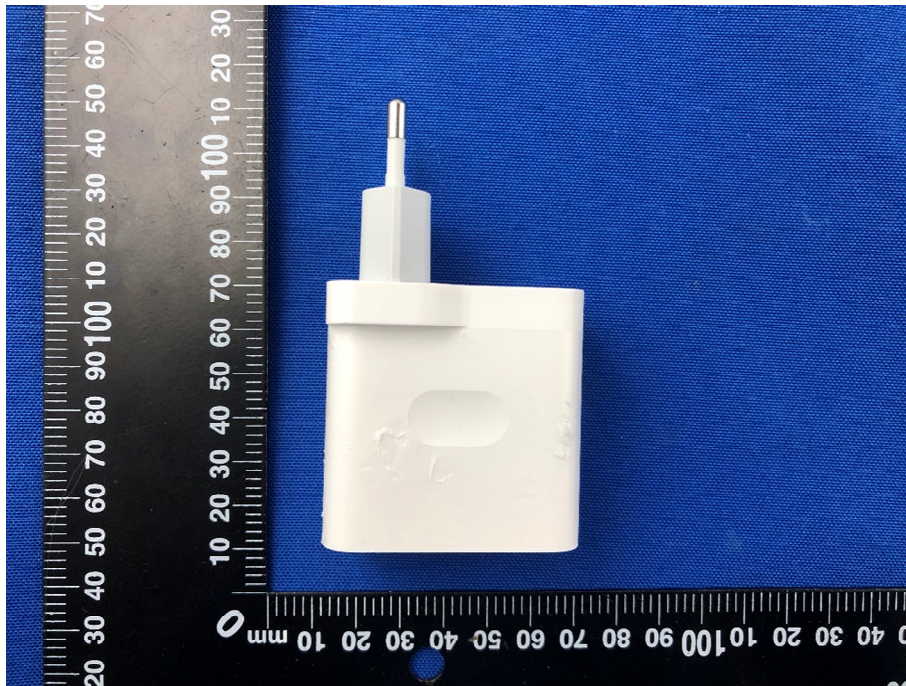

Accessory-Power Adapter (VC56HBEH EU Plug)

CLOSE-UP