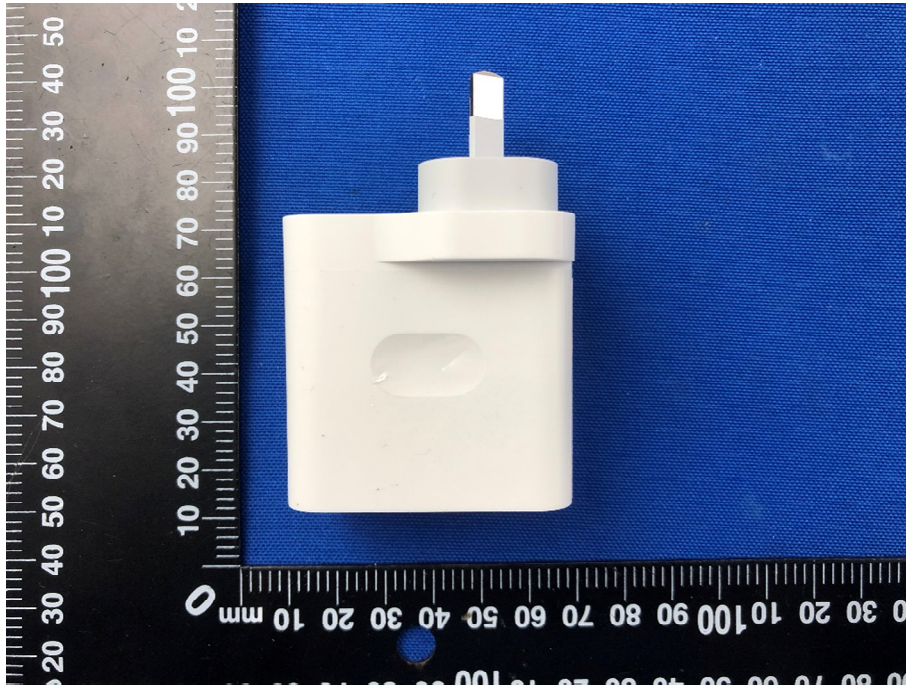

Accessory-Power Adapter (VC56JBAH AU Plug)

CLOSE-UP