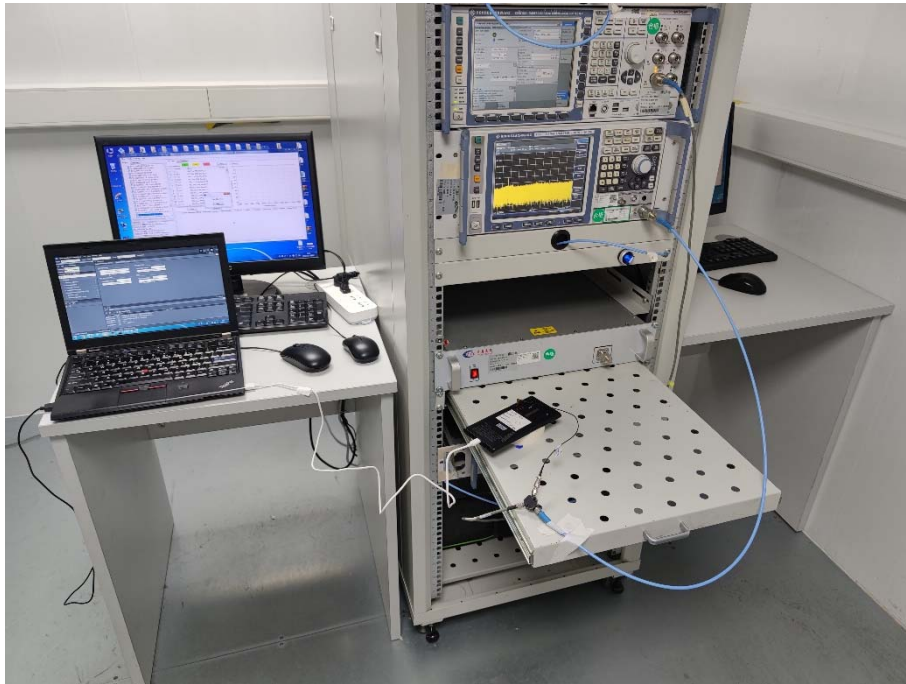

TEST SETUP PHOTOS

1 Radiated Test Photo

Below 30MHz-BT/WIFI

30MHz-1GHz-BT/WIFI

Close-up-BT/WIFI

Above 1GHz-BT/WIFI

Close-up-BT/WIFI

30MHz-1GHz-RF

Above 1GHz-RF

Close-up-RF

2 Conducted Test Photo

Conducted Test-BT

Conducted Test-BLE

Conducted Test-WIFI

Conducted Test-RF

DFS Test

3 Conducted Emissions

Test Photo 1

Test Photo 2