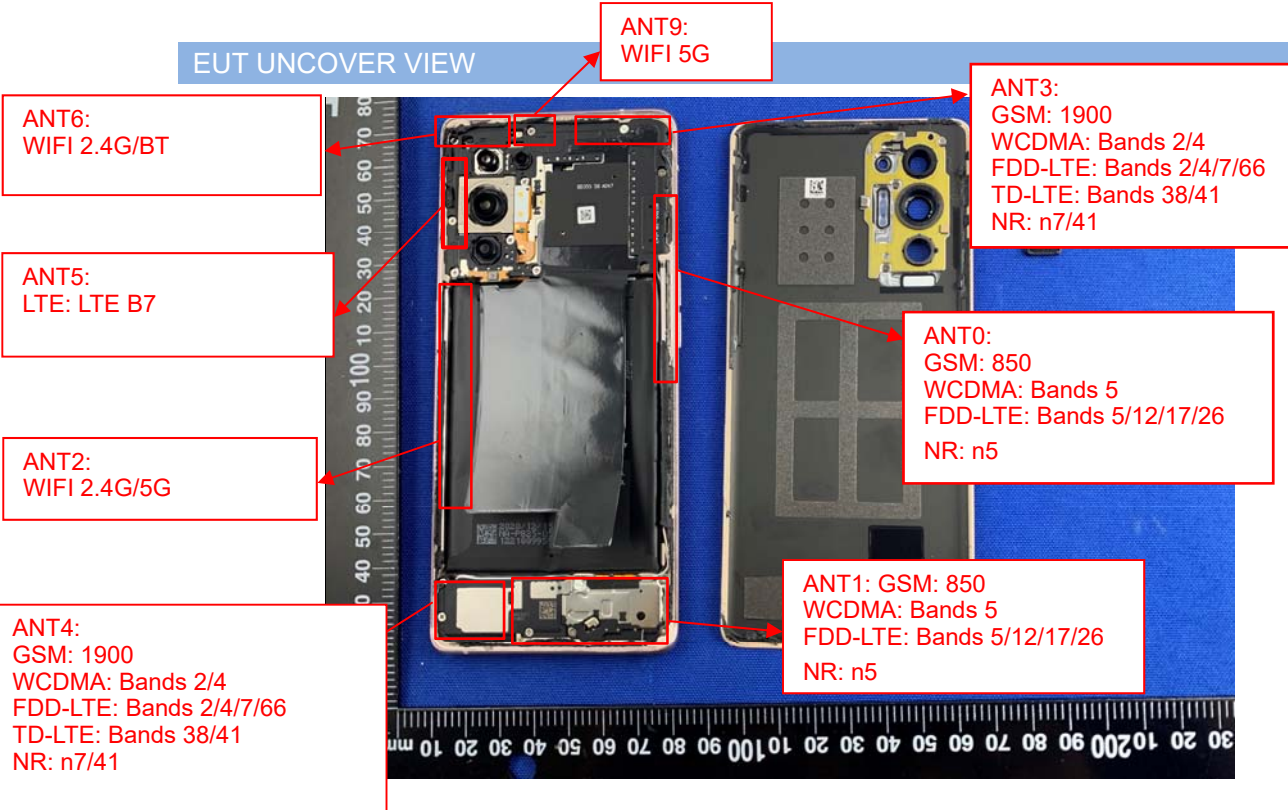

EUT INTERNAL PHOTOS

EUT UNCOVER VIEW

EUT UNCOVER VIEW

EUT UNCOVER VIEW

MAIN BOARD TOP VIEW (WITH SHIELDING)

MAIN BOARD REAR VIEW (WITH SHIELDING)

MAIN BOARD TOP VIEW (WITHOUT SHIELDING)

MAIN BOARD REAR VIEW (WITHOUT SHIELDING)

SUB BOARD TOP VIEW

SUB BOARD REAR VIEW

SUB BOARD TOP VIEW

SUB BOARD REAR VIEW

Battery Photo (FRONT)

Battery Photo (REAR)