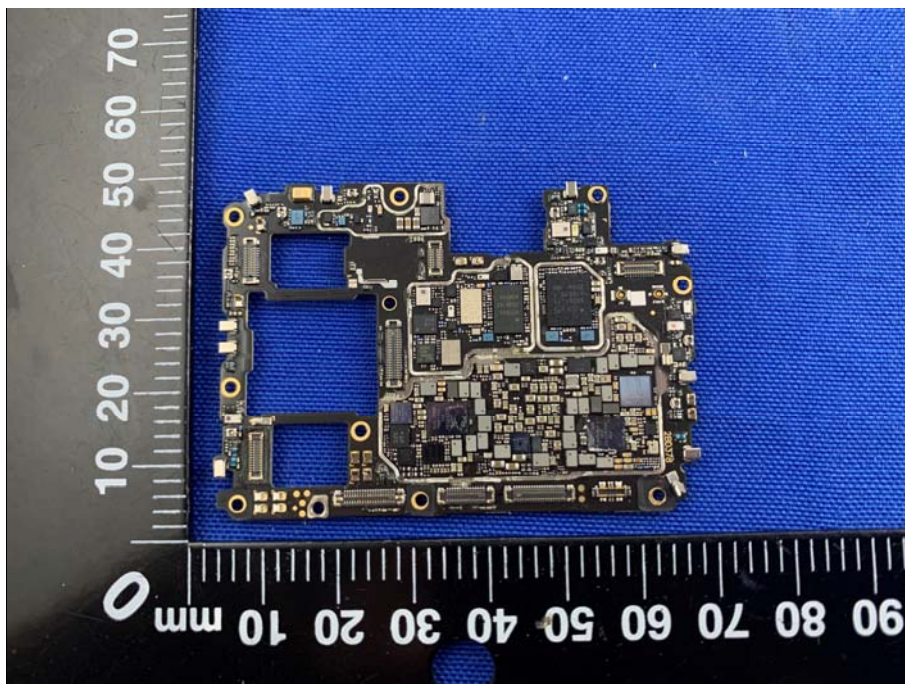

EUT INTERNAL PHOTOS

EUT UNCOVER VIEW

EUT UNCOVER VIEW

EUT UNCOVER VIEW

MAIN BOARD TOP VIEW (WITH SHIELDING)

MAIN BOARD REAR VIEW (WITH SHIELDING)

MAIN BOARD TOP VIEW (WITHOUT SHIELDING)

MAIN BOARD REAR VIEW (WITHOUT SHIELDING)

SUB BOARD TOP VIEW

SUB BOARD REAR VIEW

SUB BOARD TOP VIEW

SUB BOARD REAR VIEW

Battery Photo (FRONT)

Battery Photo (REAR)