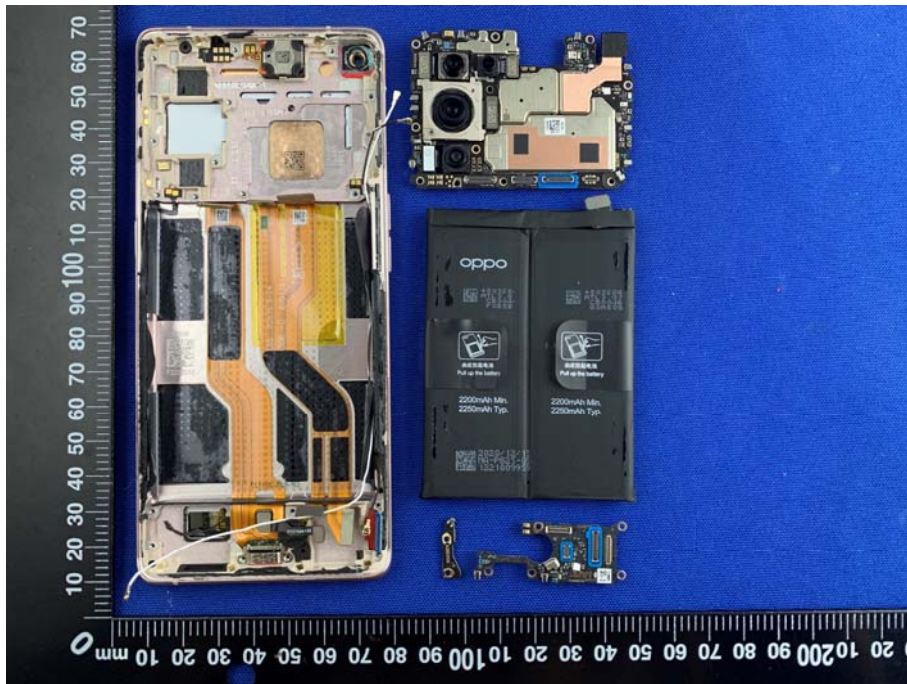

EUT INTERNAL PHOTOS

EUT UNCOVER VIEW

EUT UNCOVER VIEW

EUT UNCOVER VIEW

MAIN BOARD TOP VIEW (WITH SHIELDING)

MAIN BOARD REAR VIEW (WITH SHIELDING)

MAIN BOARD TOP VIEW (WITHOUT SHIELDING)

MAIN BOARD REAR VIEW (WITHOUT SHIELDING)

SUB BOARD TOP VIEW

SUB BOARD REAR VIEW

SUB BOARD TOP VIEW

SUB BOARD REAR VIEW

Battery Photo (FRONT)

Battery Photo (REAR)