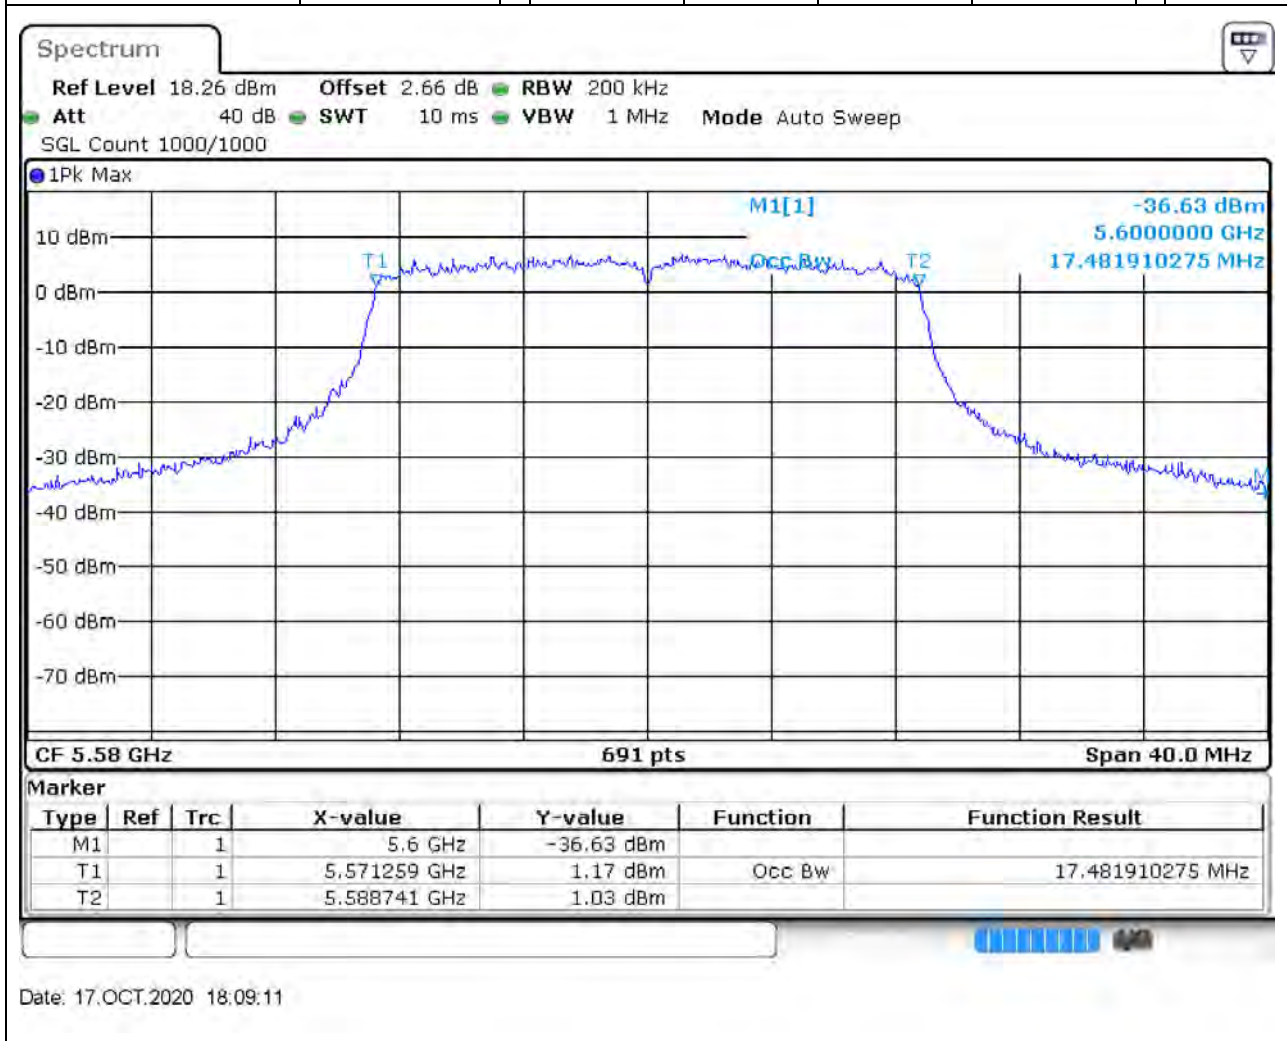

45. 802.11n_20M_Band3_M

45.1. A.2.2-99% Bandwidth(NTNV)

Center Frequency (MHz)	OBW Power (%)	RBW (MHz)	Detector	Limit (MHz)	OBW (MHz)	Verdict
5580	99	0.2	Peak	0	17.48191	Unknown