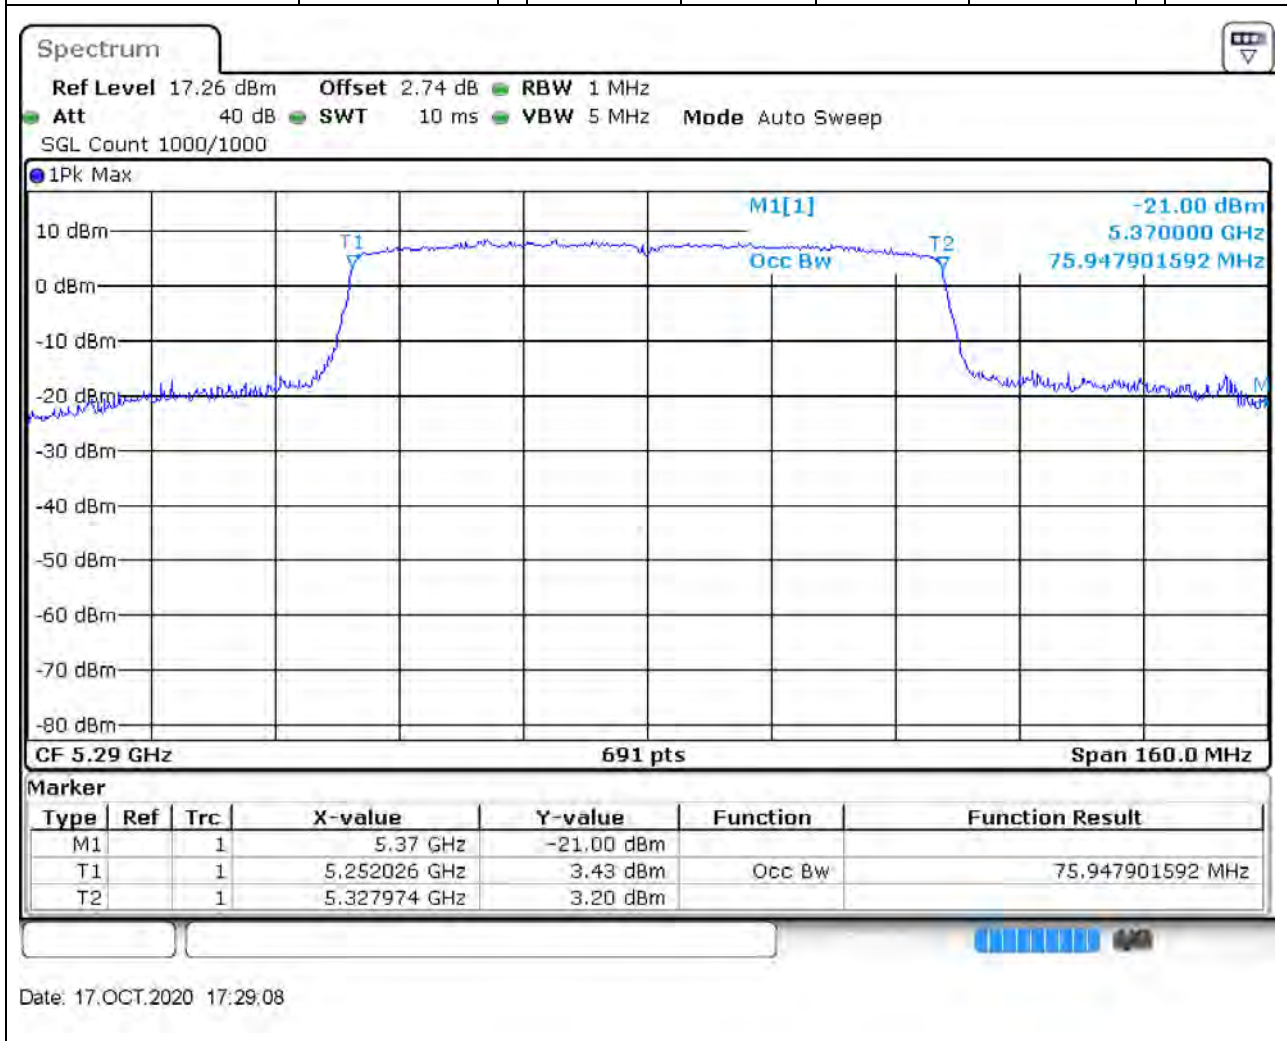

34. 802.11ac_80M_Band2_M

34.1. A.2.2-99% Bandwidth(NTNV)

Center Frequency (MHz)	OBW Power (%)	RBW (MHz)	Detector	Limit (MHz)	OBW (MHz)	Verdict
5290	99	1	Peak	0	75.947902	Unknown