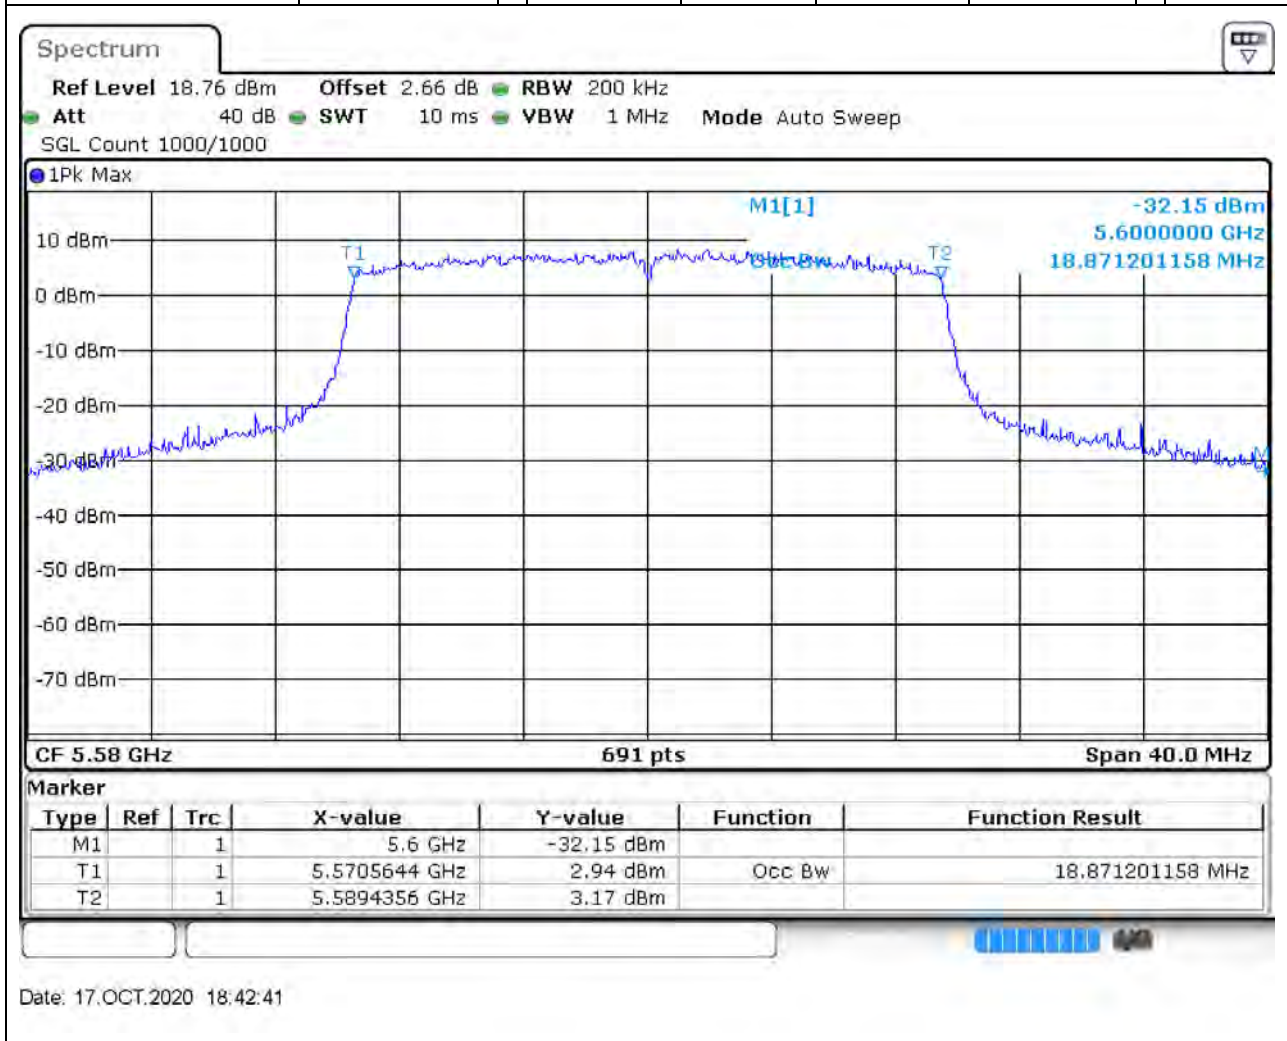

59. 802.11ax_20M_Band3_M

59.1. A.2.2-99% Bandwidth(NTNV)

Center Frequency (MHz)	OBW Power (%)	RBW (MHz)	Detector	Limit (MHz)	OBW (MHz)	Verdict
5580	99	0.2	Peak	0	18.871201	Unknown