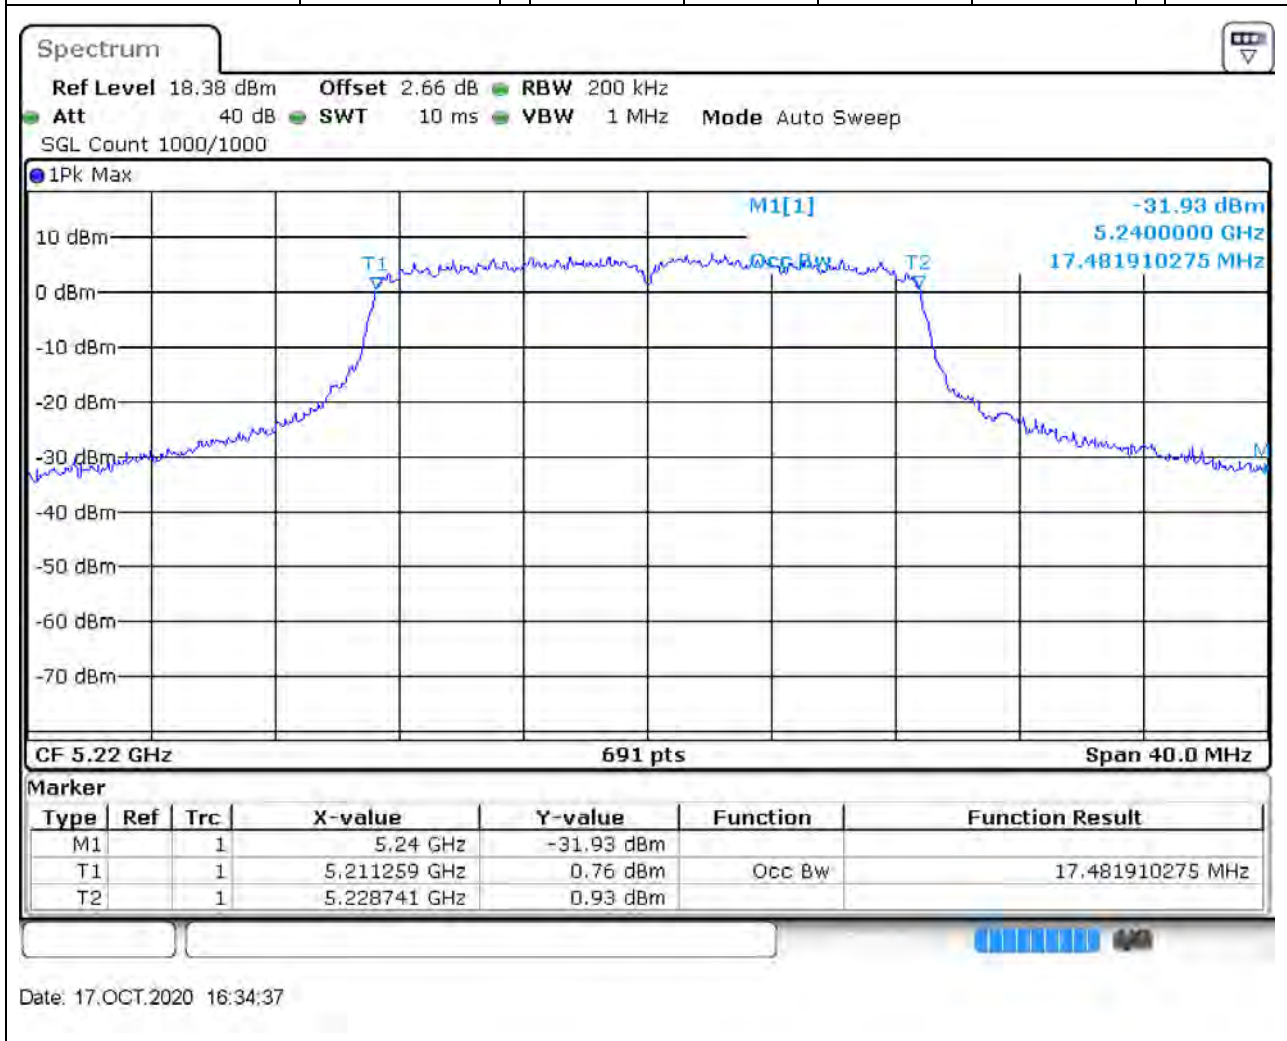

10. 802.11ac_20M_Band1_M

10.1. A.2.2-99% Bandwidth(NTNV)

Center Frequency (MHz)	OBW Power (%)	RBW (MHz)	Detector	Limit (MHz)	OBW (MHz)	Verdict
5220	99	0.2	Peak	0	17.48191	Unknown