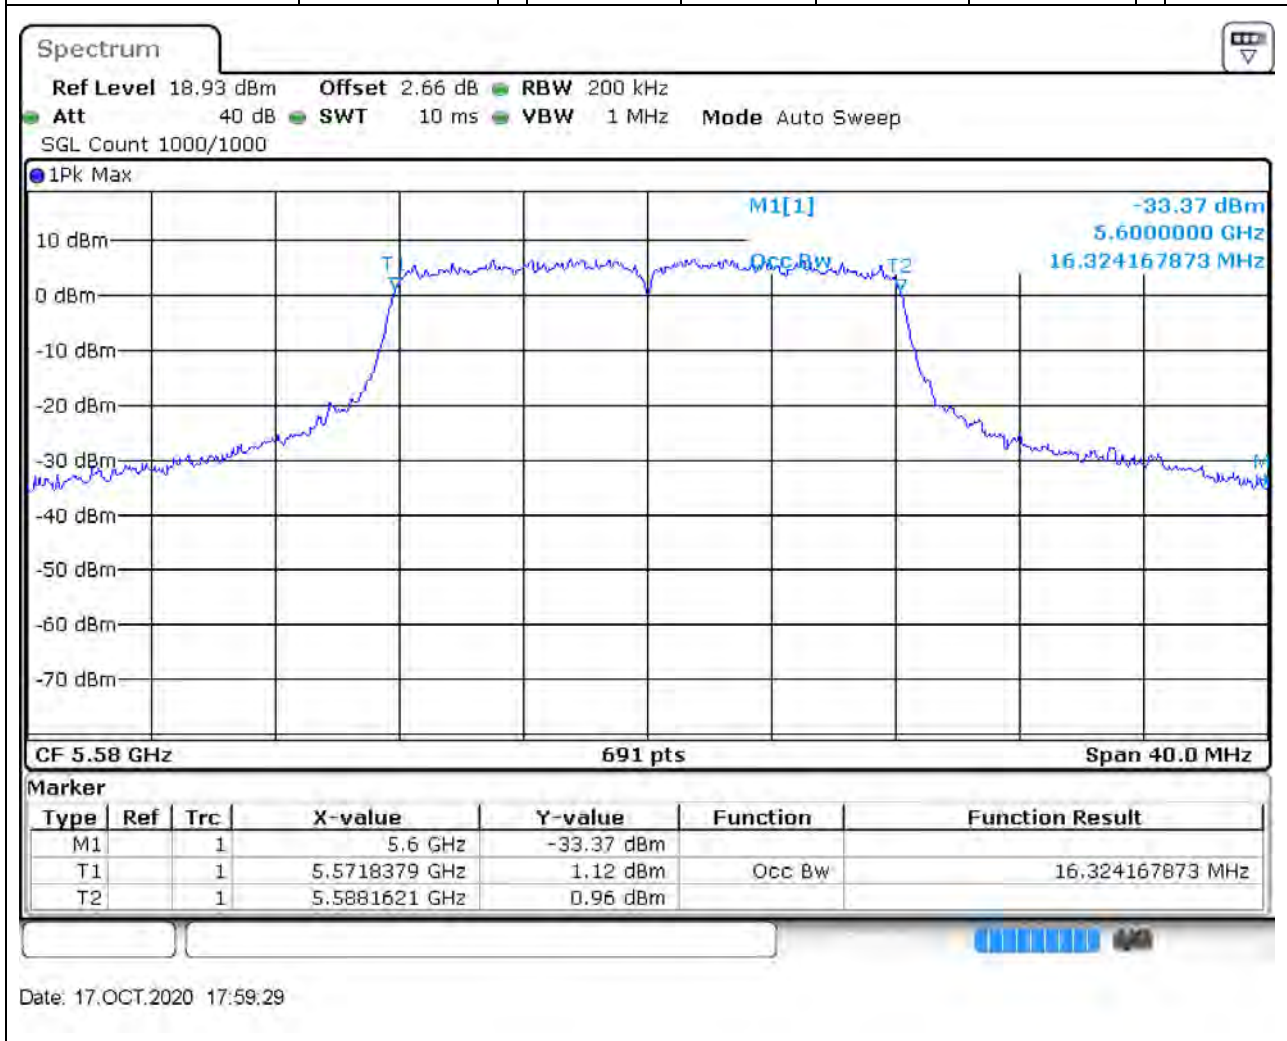

42. 802.11a_20M_Band3_M

42.1. A.2.2-99% Bandwidth(NTNV)

Center Frequency (MHz)	OBW Power (%)	RBW (MHz)	Detector	Limit (MHz)	OBW (MHz)	Verdict
5580	99	0.2	Peak	0	16.324168	Unknow