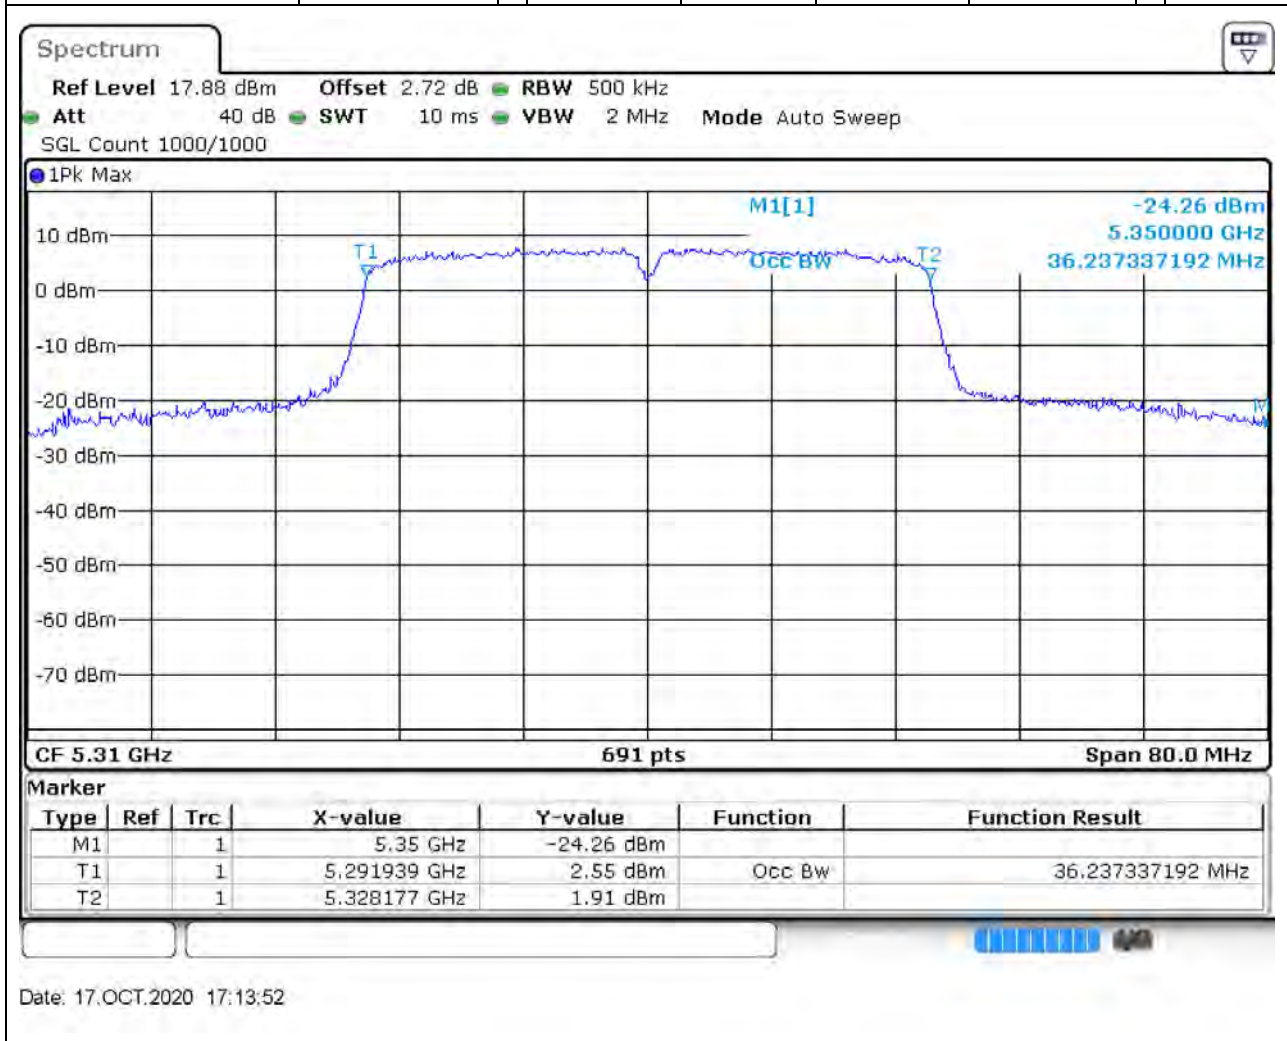

28. 802.11n_40M_Band2_H

28.1. A.2.2-99% Bandwidth(NTNV)

Center Frequency (MHz)	OBW Power (%)	RBW (MHz)	Detector	Limit (MHz)	OBW (MHz)	Verdict
5310	99	0.5	Peak	0	36.237337	Unknown