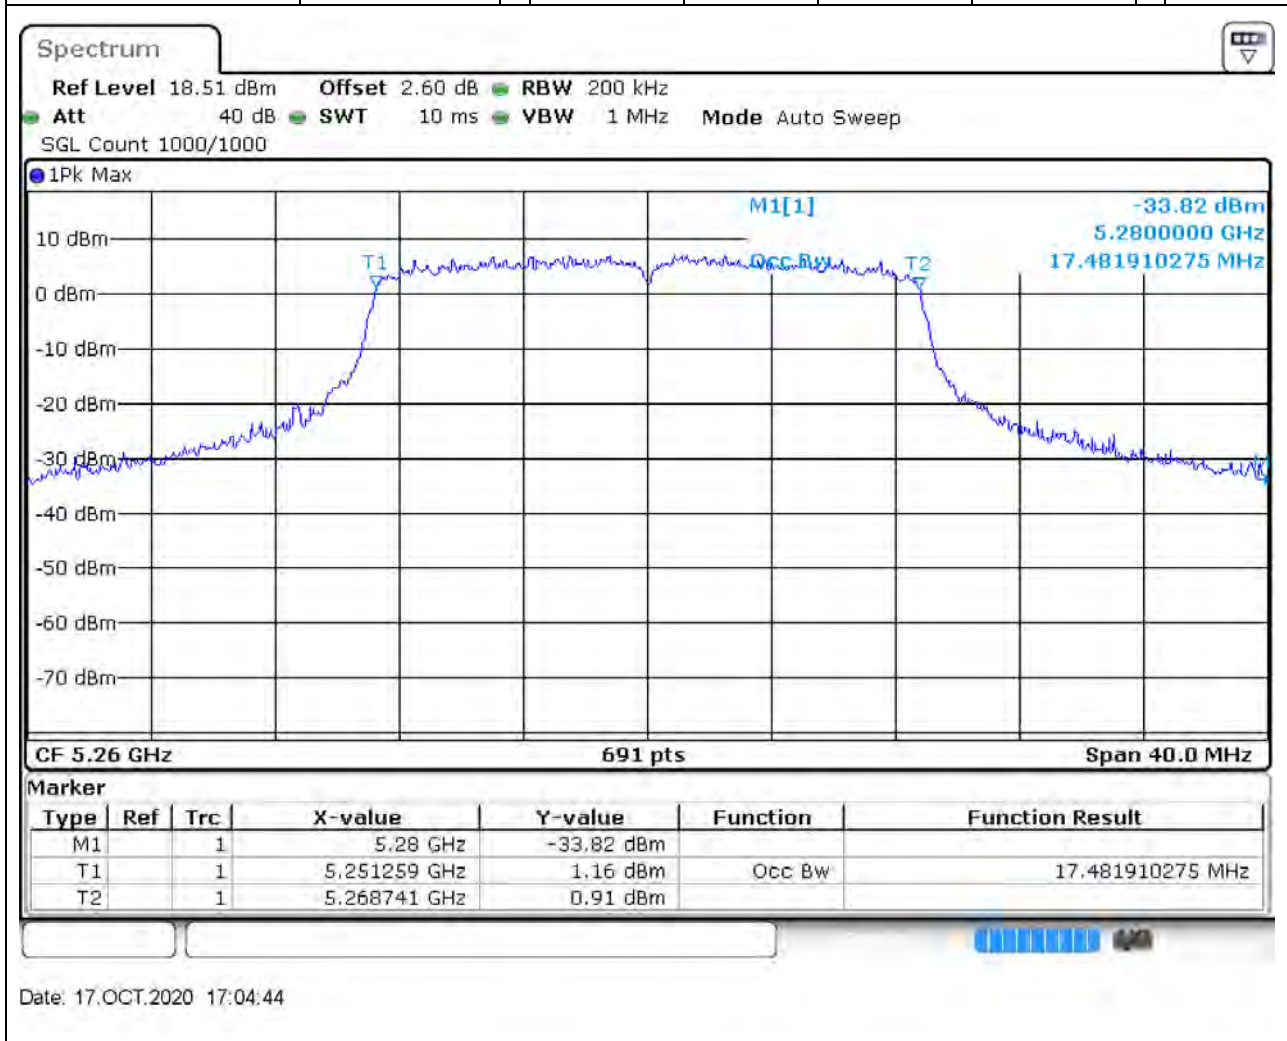

24. 802.11n_20M_Band2_L

24.1. A.2.2-99% Bandwidth(NTNV)

Center Frequency (MHz)	OBW Power (%)	RBW (MHz)	Detector	Limit (MHz)	OBW (MHz)	Verdict
5260	99	0.2	Peak	0	17.48191	Unknown