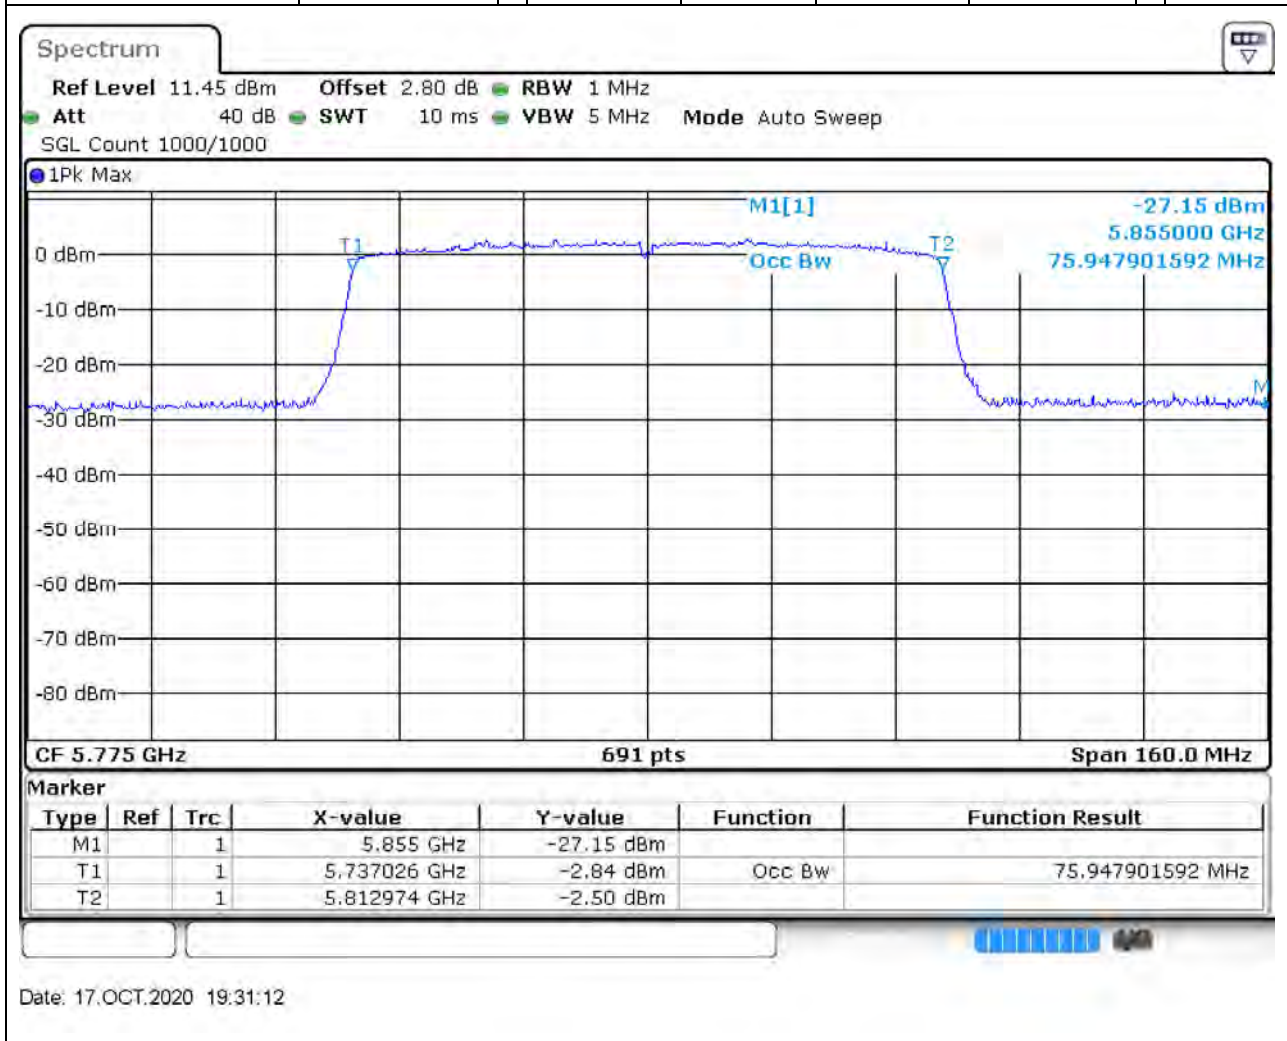

79. 802.11ac_80M_Band4_M

79.1. A.2.2-99% Bandwidth(NTNV)

Center Frequency (MHz)	OBW Power (%)	RBW (MHz)	Detector	Limit (MHz)	OBW (MHz)	Verdict
5775	99	1	Peak	0	75.947902	Unknown