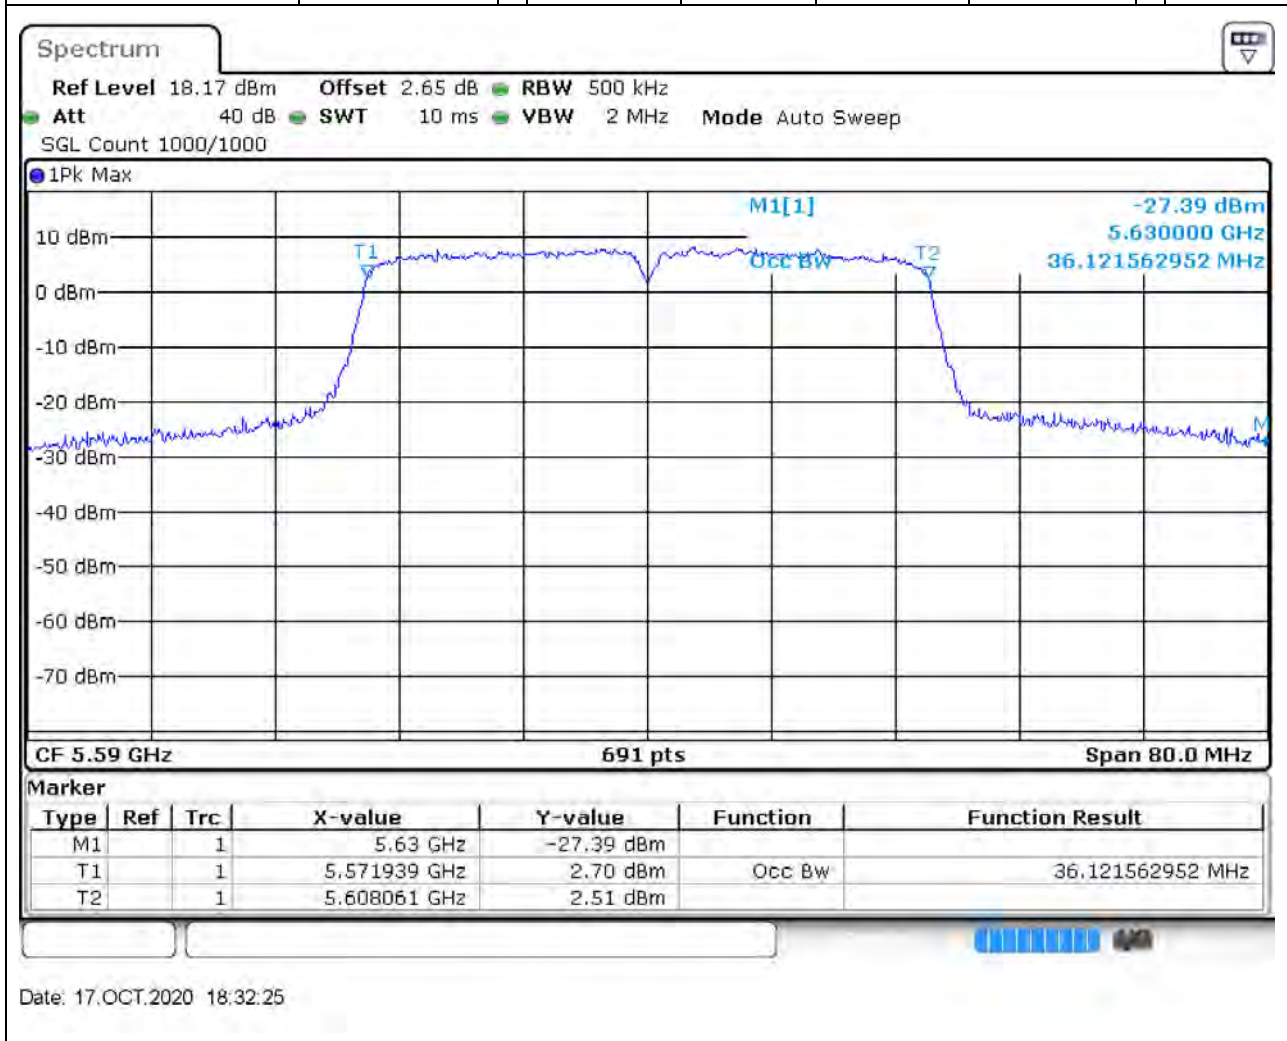

54. 802.11ac_40M_Band3_M

54.1. A.2.2-99% Bandwidth(NTNV)

Center Frequency (MHz)	OBW Power (%)	RBW (MHz)	Detector	Limit (MHz)	OBW (MHz)	Verdict
5590	99	0.5	Peak	0	36.121563	Unknown