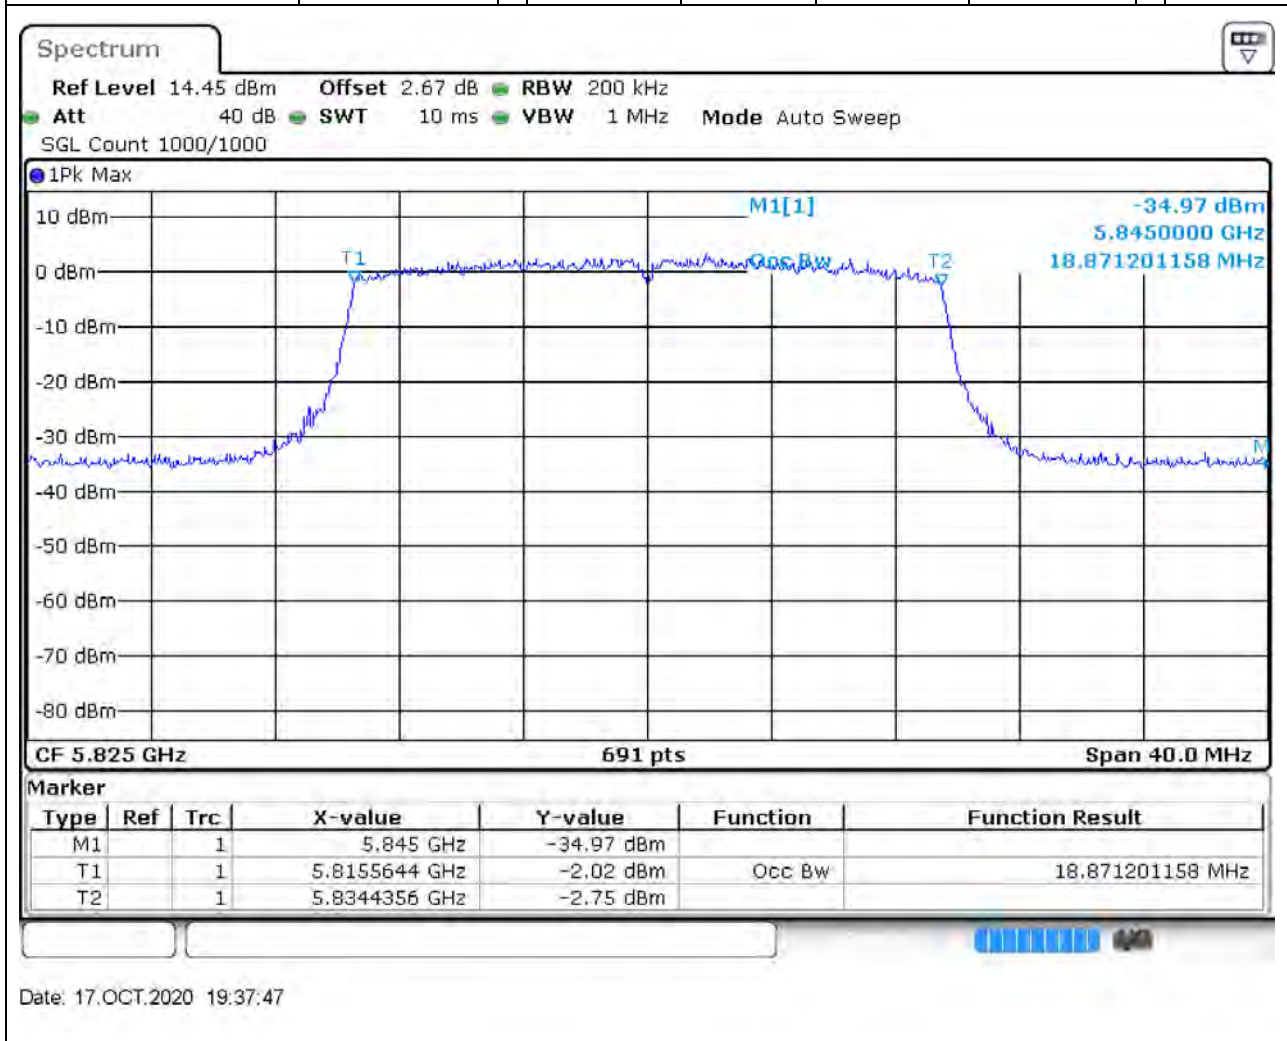

82. 802.11ax_20M_Band4_H

82.1. A.2.2-99% Bandwidth(NTNV)

Center Frequency (MHz)	OBW Power (%)	RBW (MHz)	Detector	Limit (MHz)	OBW (MHz)	Verdict
5825	99	0.2	Peak	0	18.871201	Unknown