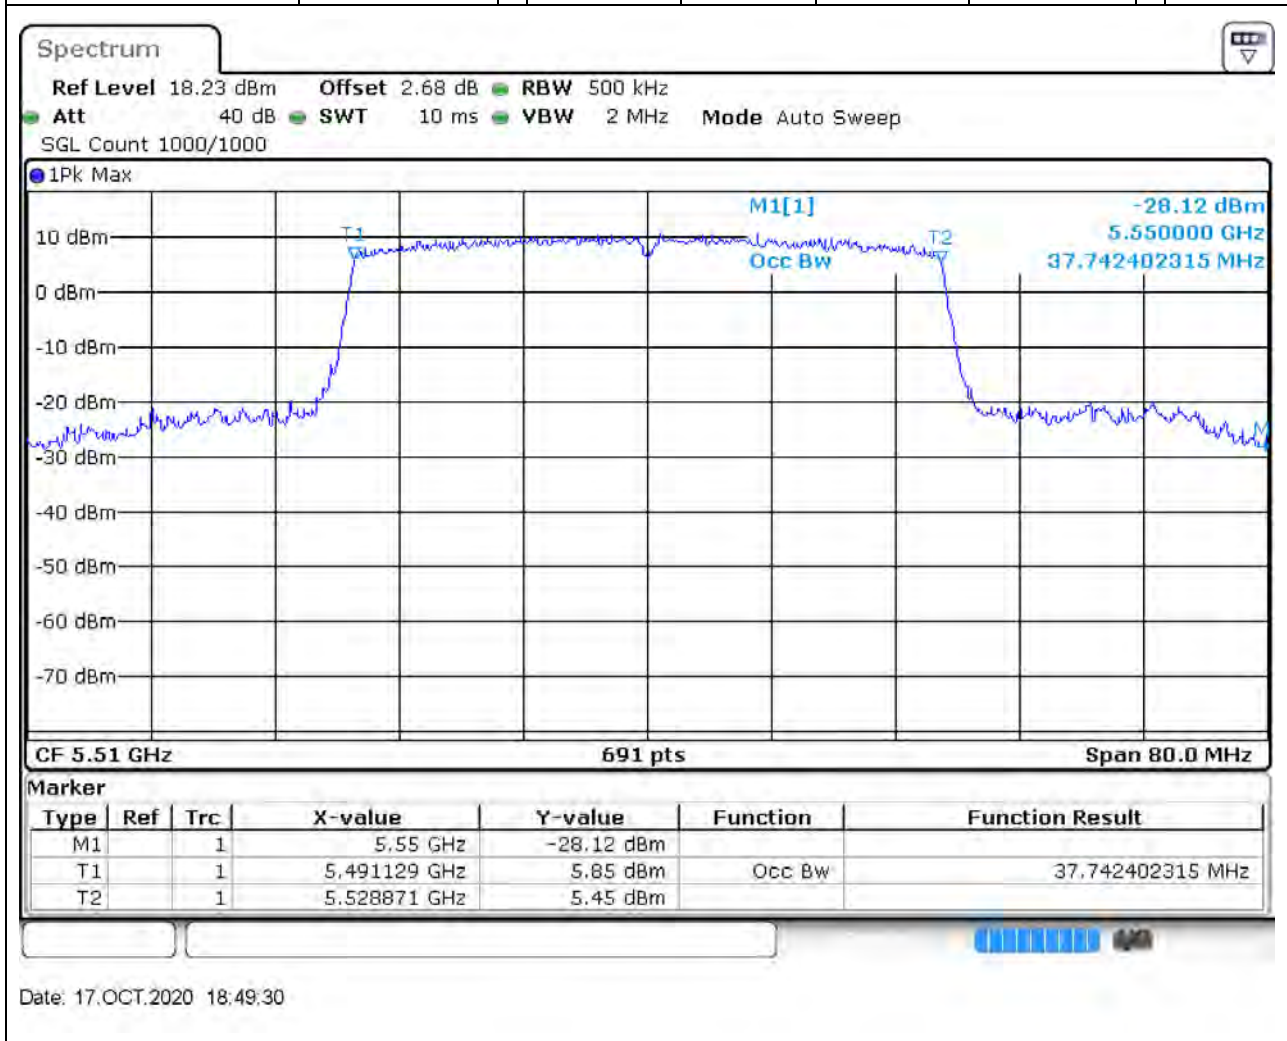

61. 802.11ax_40M_Band3_L

61.2. A.2.2-99% Bandwidth(NTNV)

Center Frequency (MHz)	OBW Power (%)	RBW (MHz)	Detector	Limit (MHz)	OBW (MHz)	Verdict
5510	99	0.5	Peak	0	37.742402	Unknow