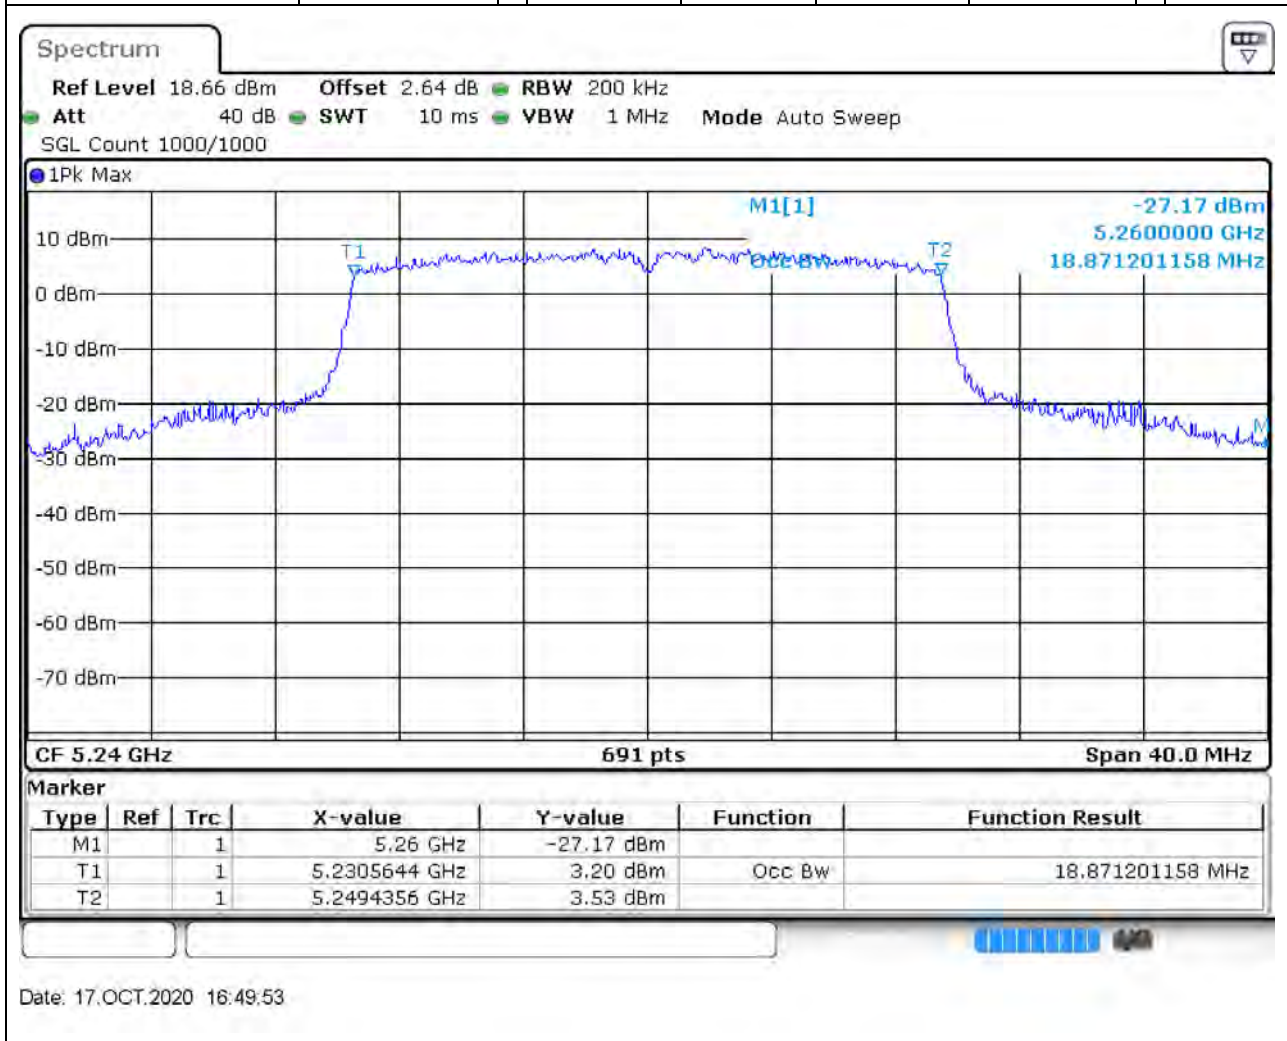

17. 802.11ax_20M_Band1_H

17.1. A.2.2-99% Bandwidth(NTNV)

Center Frequency (MHz)	OBW Power (%)	RBW (MHz)	Detector	Limit (MHz)	OBW (MHz)	Verdict
5240	99	0.2	Peak	0	18.871201	Unknown