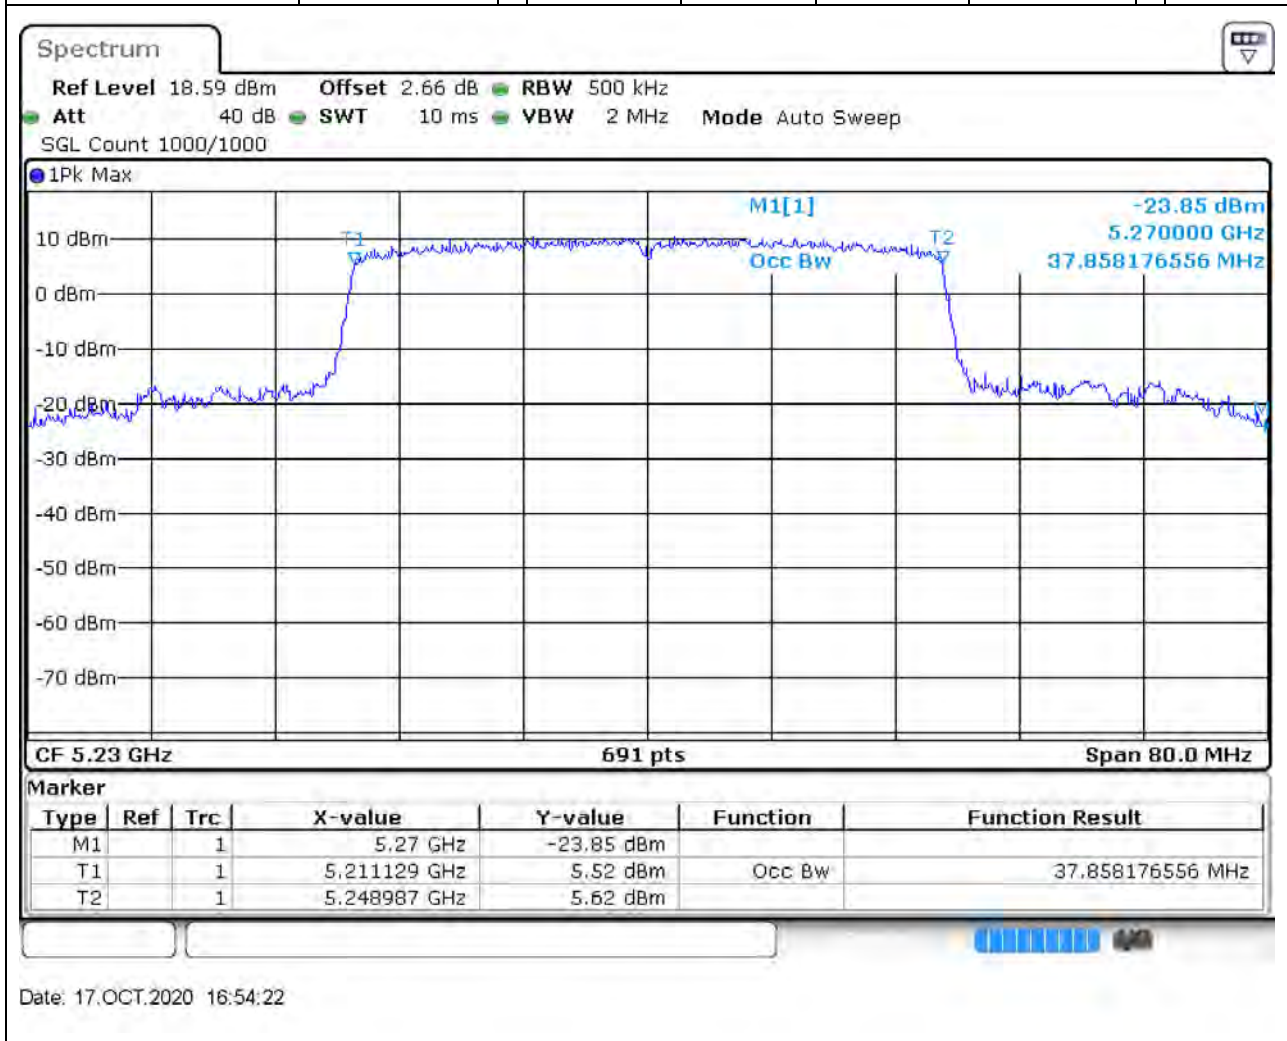

19. 802.11ax_40M_Band1_H

19.1. A.2.2-99% Bandwidth(NTNV)

Center Frequency (MHz)	OBW Power (%)	RBW (MHz)	Detector	Limit (MHz)	OBW (MHz)	Verdict
5230	99	0.5	Peak	0	37.858177	Unknown