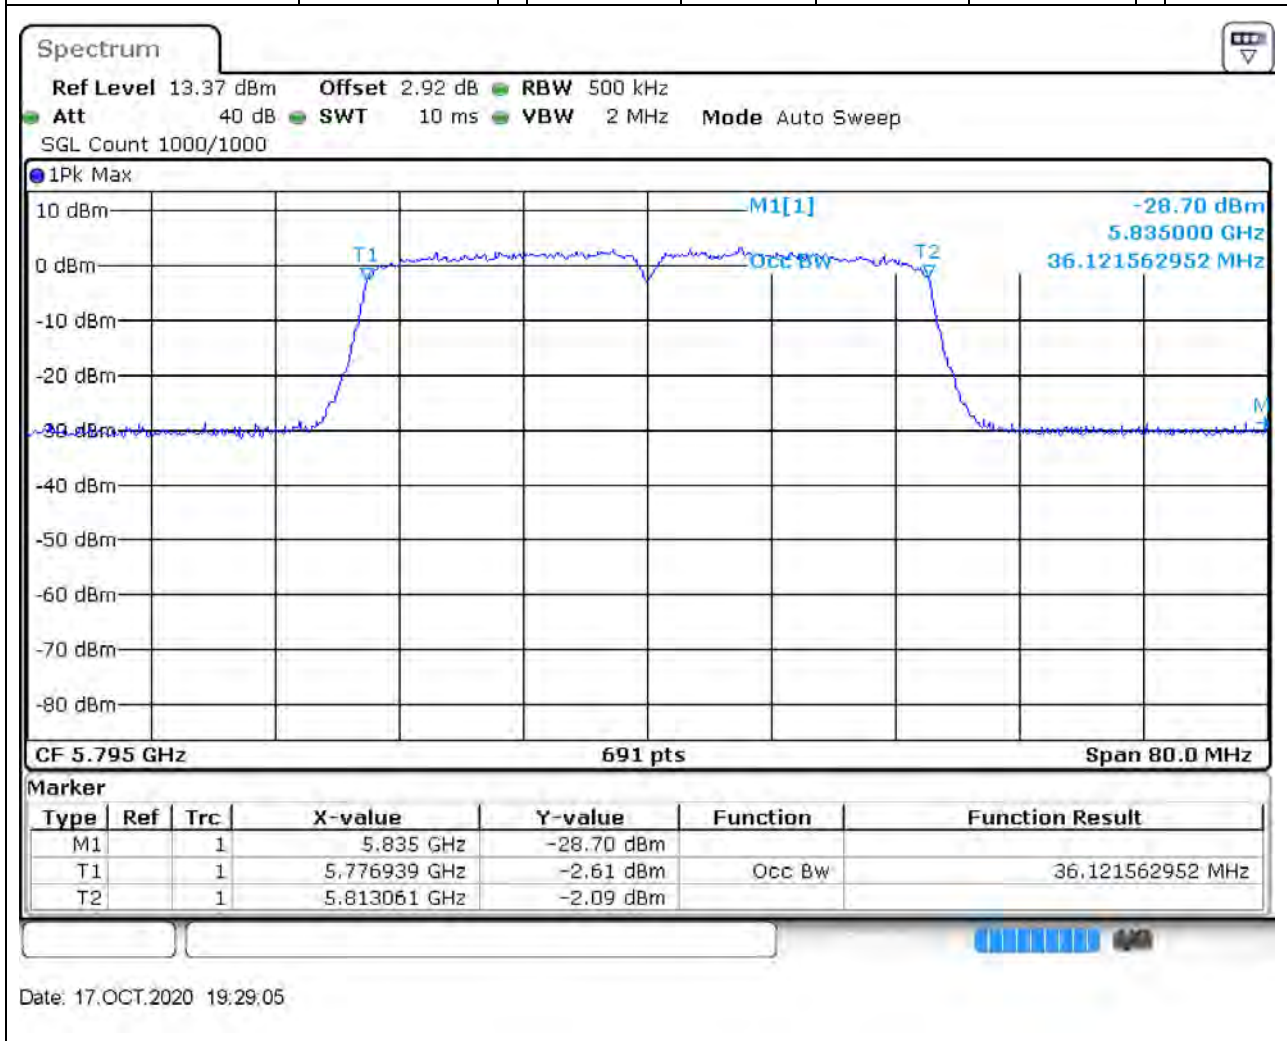

78. 802.11ac_40M_Band4_H

78.1. A.2.2-99% Bandwidth(NTNV)

Center Frequency (MHz)	OBW Power (%)	RBW (MHz)	Detector	Limit (MHz)	OBW (MHz)	Verdict
5795	99	0.5	Peak	0	36.121563	Unknown