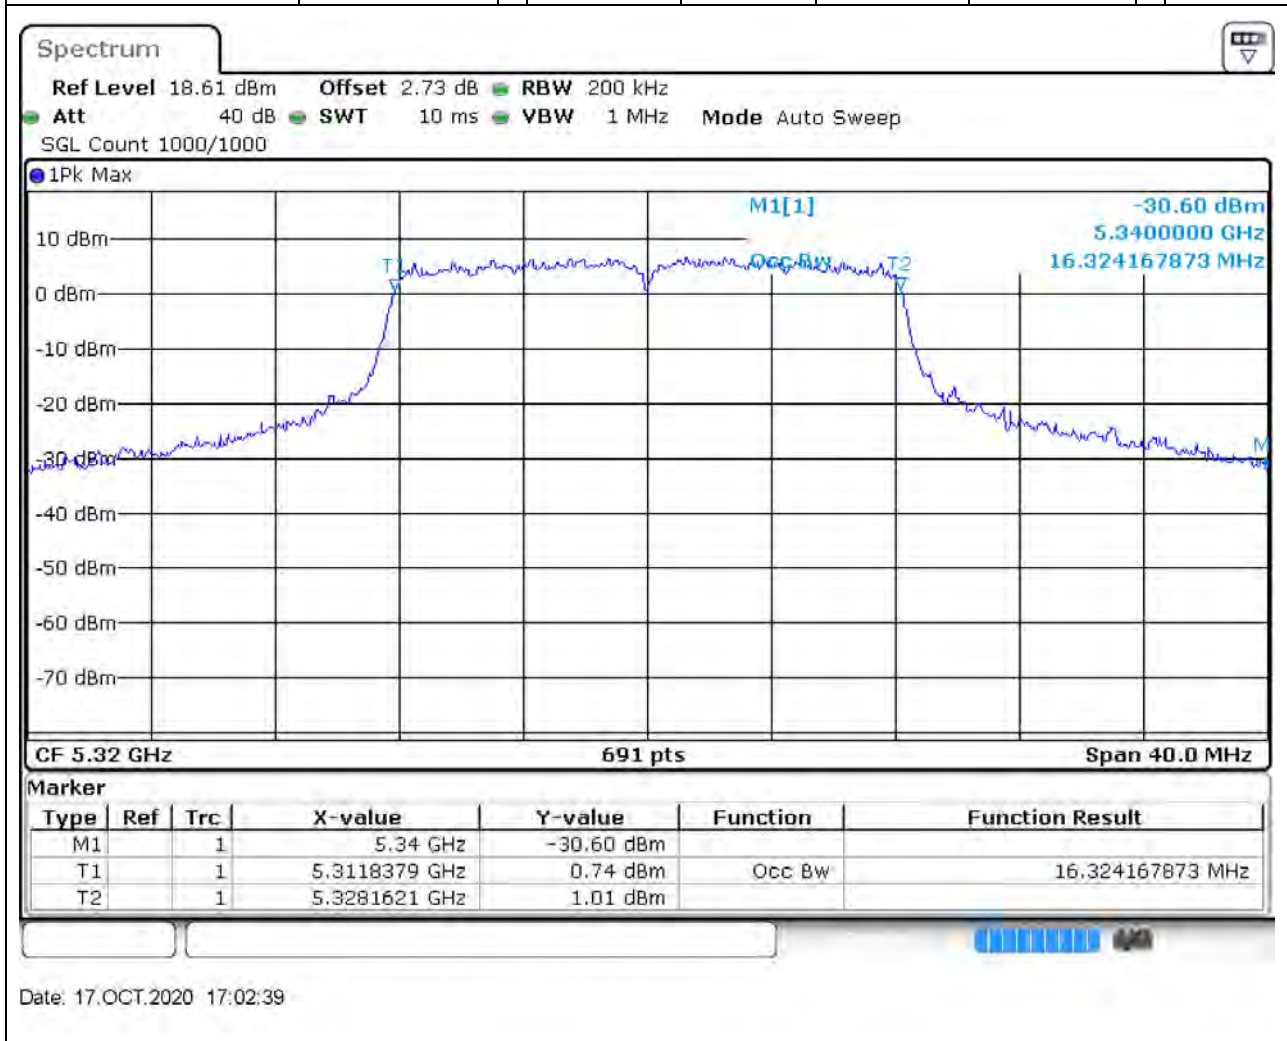

23. 802.11a_20M_Band2_H

23.1. A.2.2-99% Bandwidth(NTNV)

Center Frequency (MHz)	OBW Power (%)	RBW (MHz)	Detector	Limit (MHz)	OBW (MHz)	Verdict
5320	99	0.2	Peak	0	16.324168	Unknown