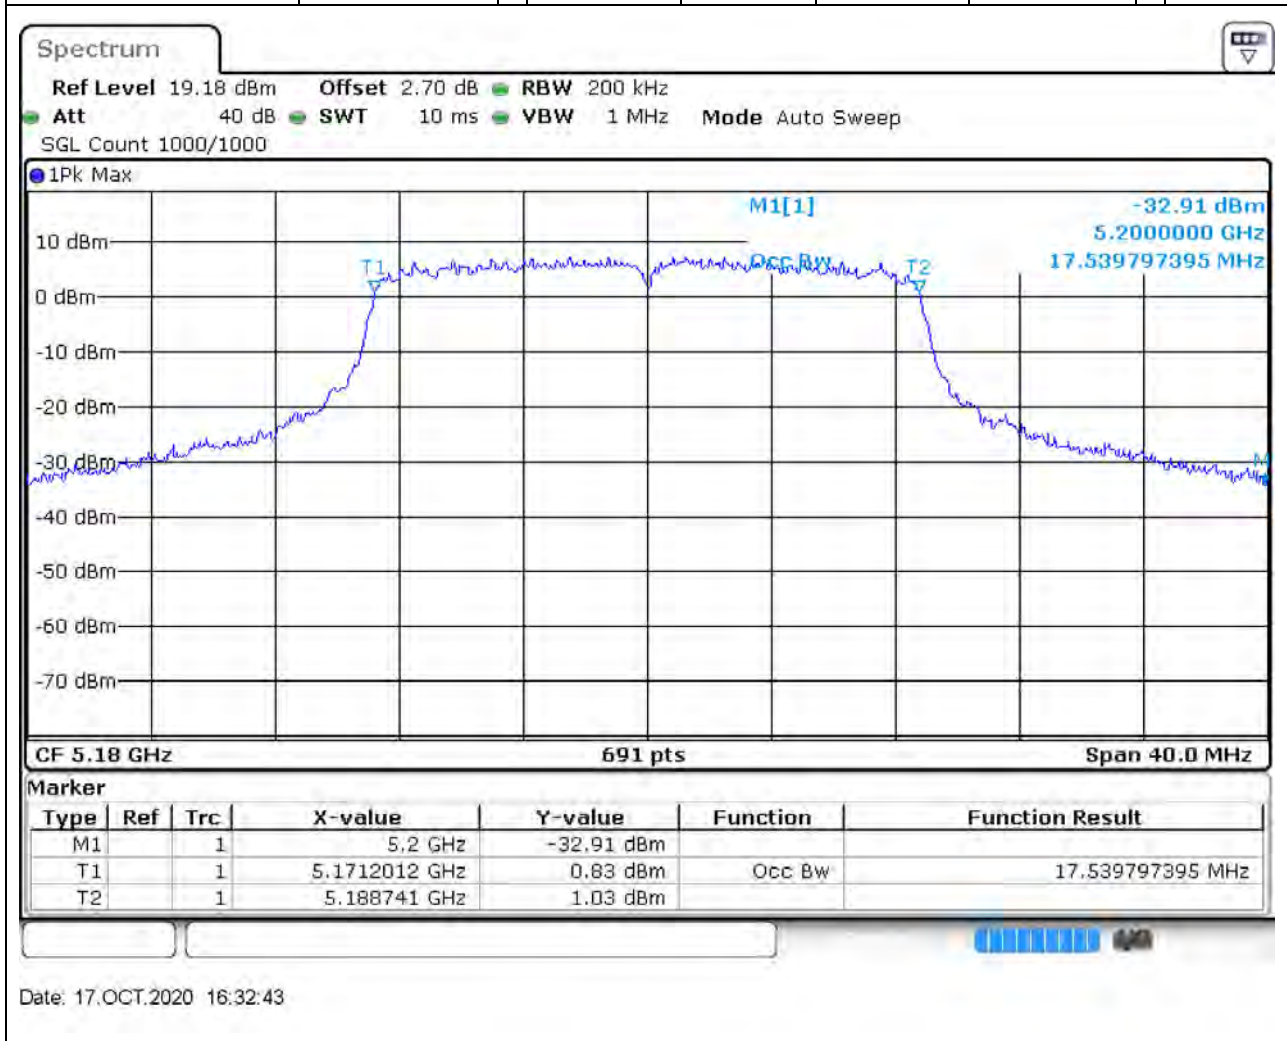

9. 802.11ac_20M_Band1_L

9.1. A.2.2-99% Bandwidth(NTNV)

Center Frequency (MHz)	OBW Power (%)	RBW (MHz)	Detector	Limit (MHz)	OBW (MHz)	Verdict
5180	99	0.2	Peak	0	17.539797	Unknown