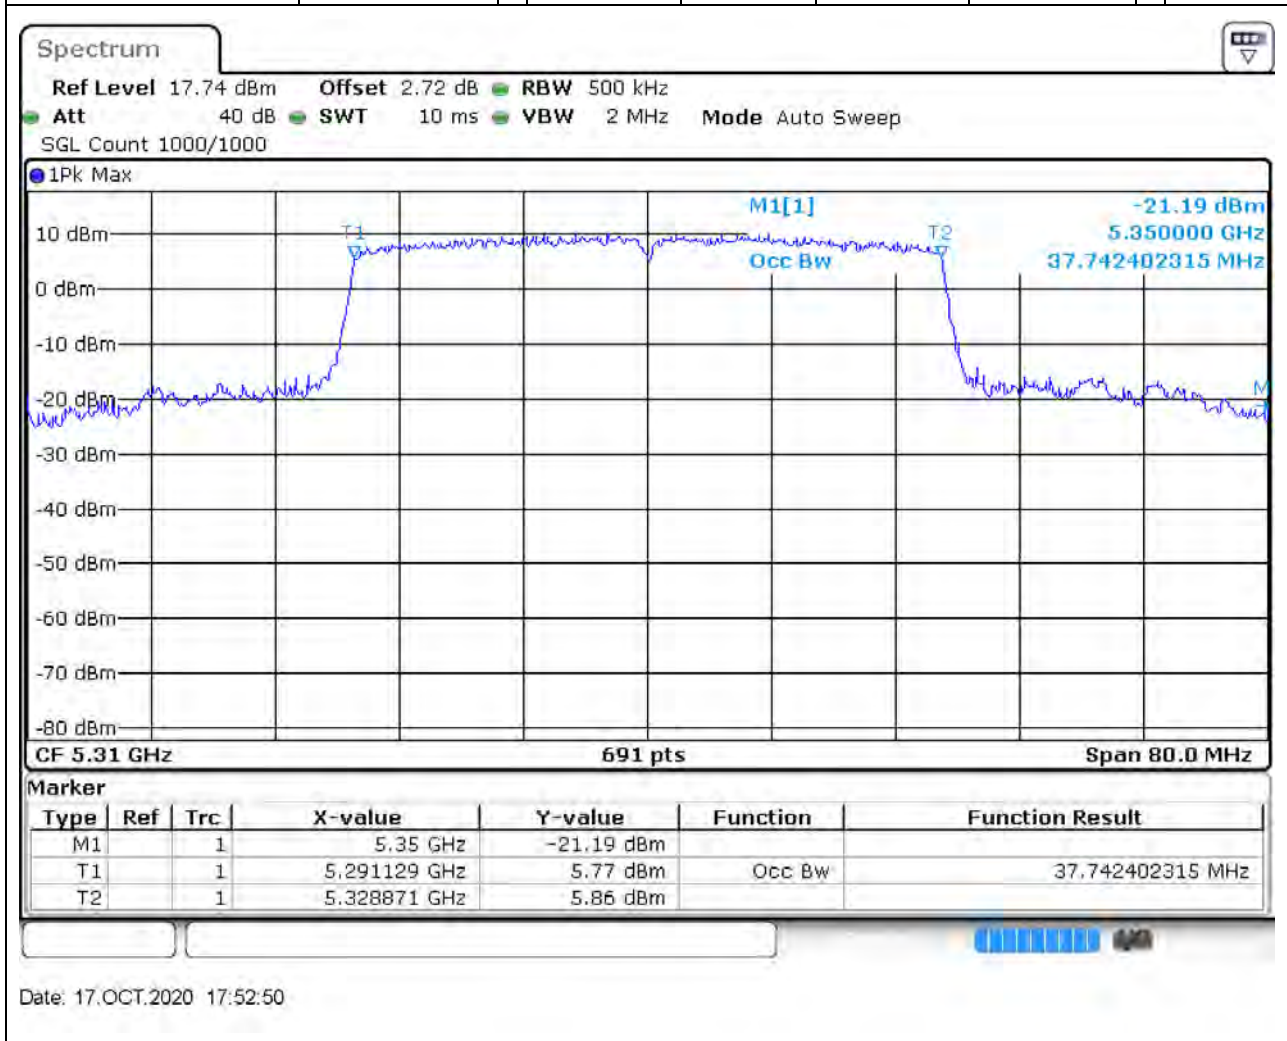

39. 802.11ax_40M_Band2_H

39.1. A.2.2-99% Bandwidth(NTNV)

Center Frequency (MHz)	OBW Power (%)	RBW (MHz)	Detector	Limit (MHz)	OBW (MHz)	Verdict
5310	99	0.5	Peak	0	37.742402	Unknown