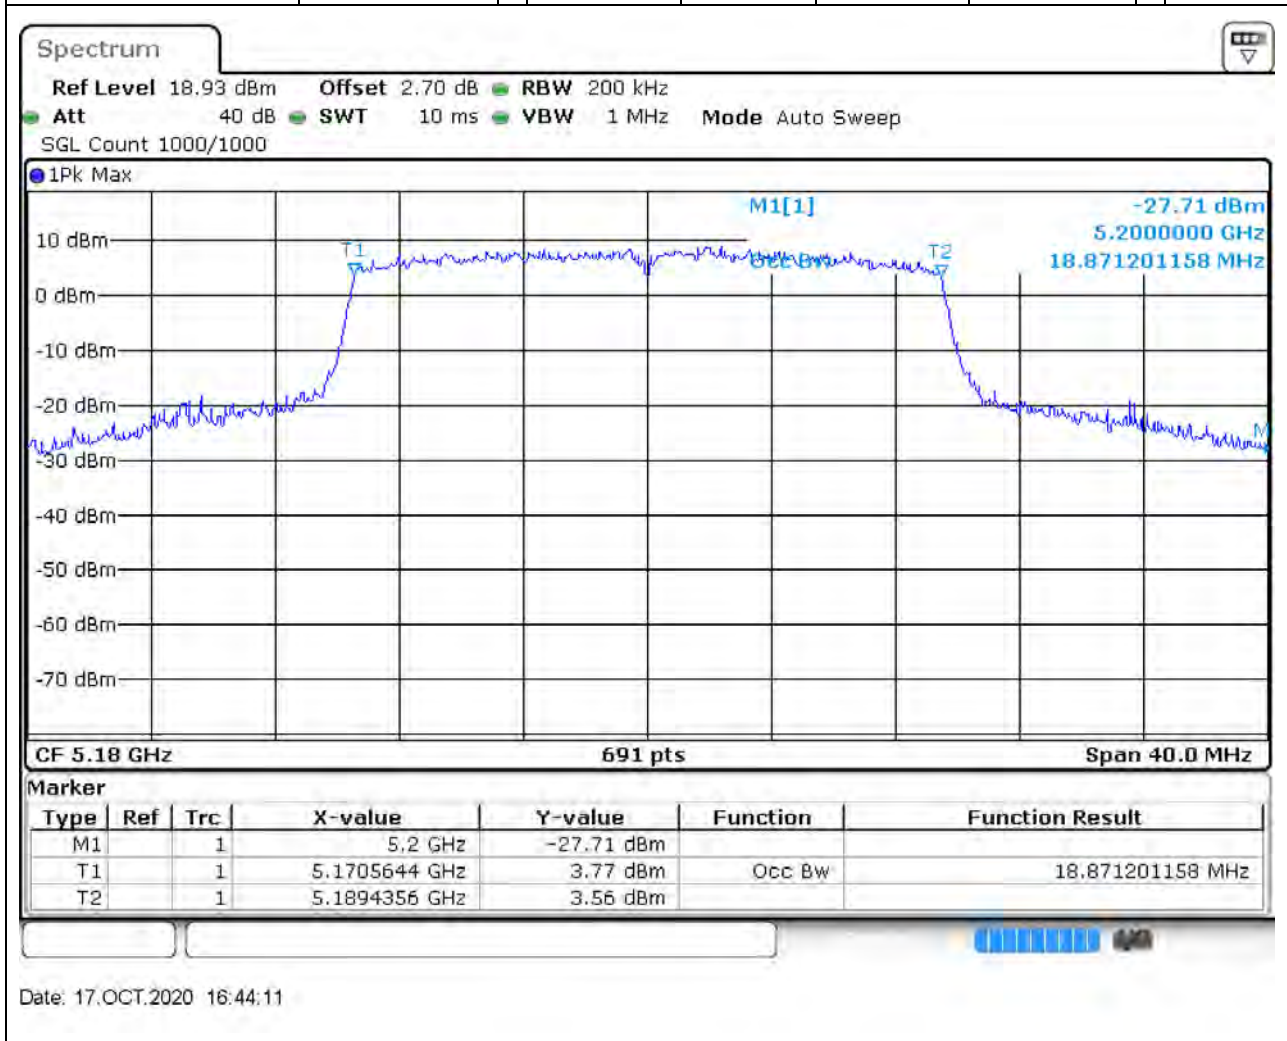

15. 802.11ax_20M_Band1_L

15.1. A.2.2-99% Bandwidth(NTNV)

Center Frequency (MHz)	OBW Power (%)	RBW (MHz)	Detector	Limit (MHz)	OBW (MHz)	Verdict
5180	99	0.2	Peak	0	18.871201	Unknown