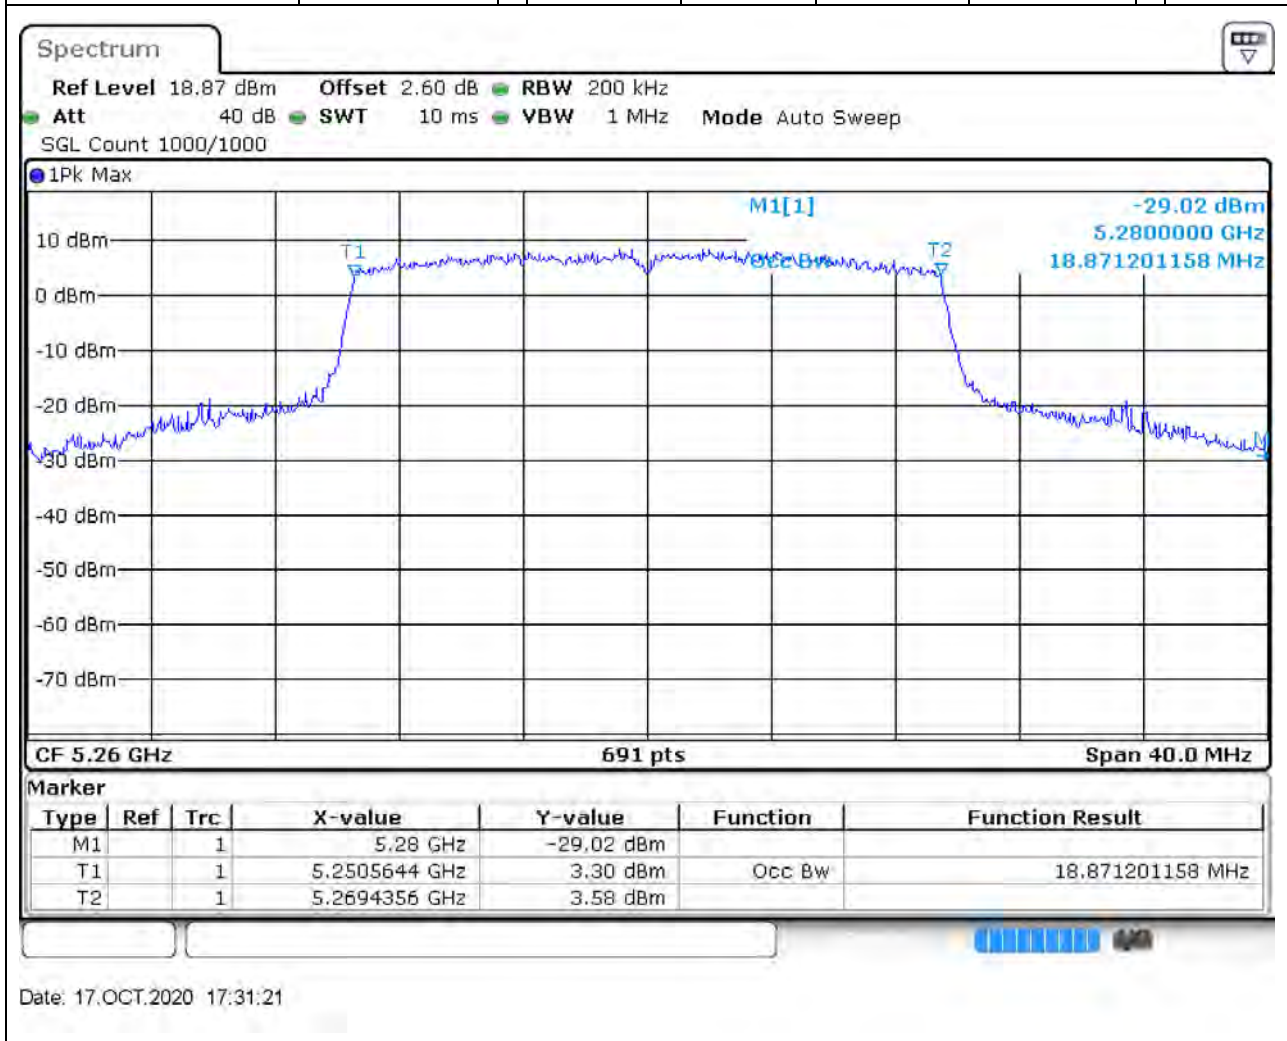

35. 802.11ax_20M_Band2_L

35.1. A.2.2-99% Bandwidth(NTNV)

Center Frequency (MHz)	OBW Power (%)	RBW (MHz)	Detector	Limit (MHz)	OBW (MHz)	Verdict
5260	99	0.2	Peak	0	18.871201	Unknown