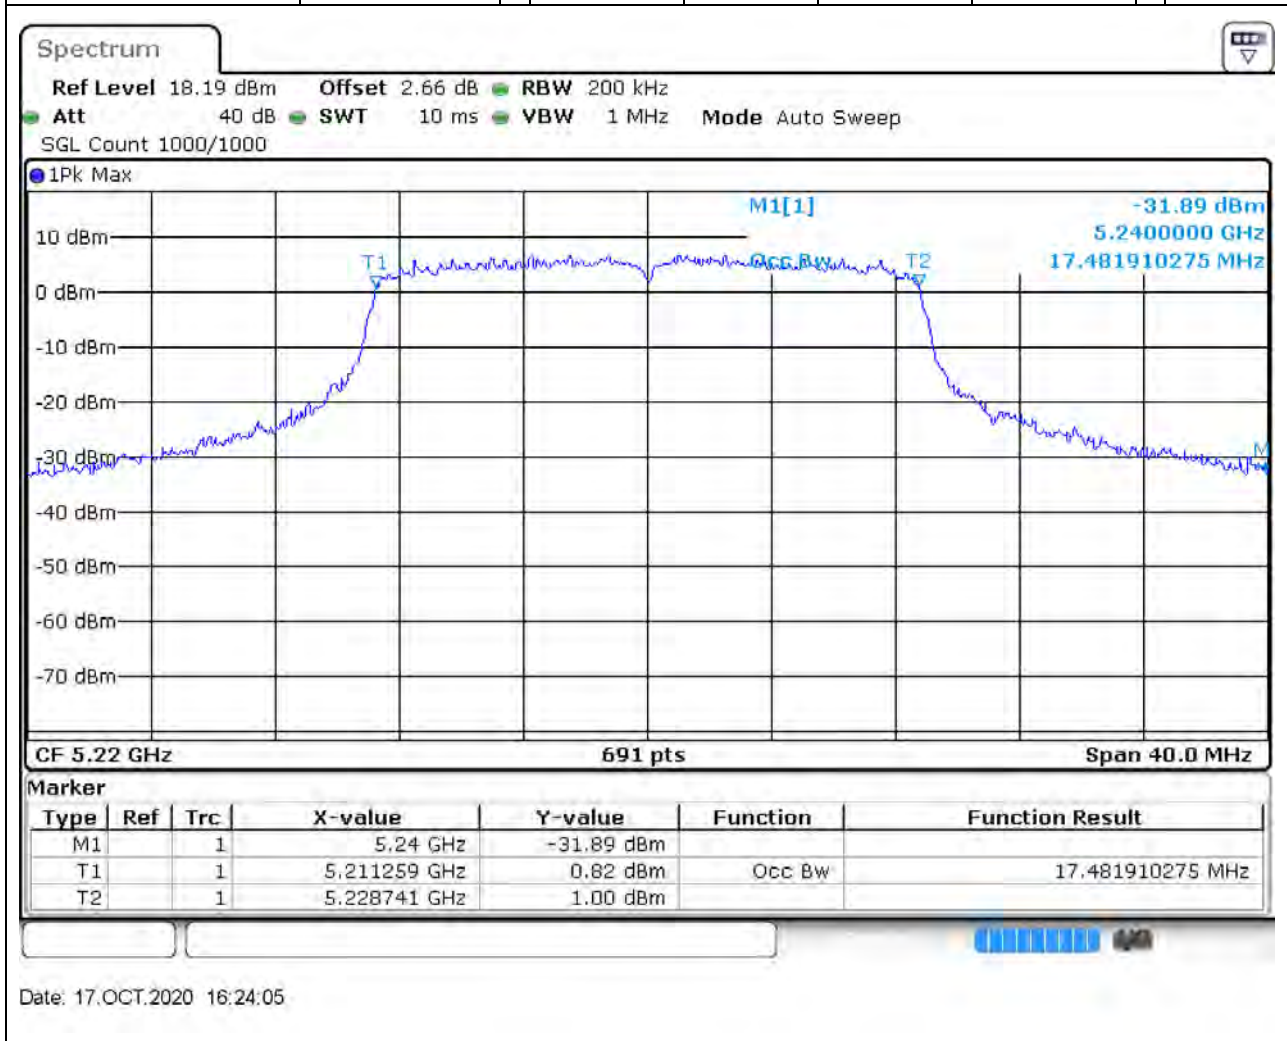

5. 802.11n_20M_Band1_M

5.1. A.2.2-99% Bandwidth(NTNV)

Center Frequency (MHz)	OBW Power (%)	RBW (MHz)	Detector	Limit (MHz)	OBW (MHz)	Verdict
5220	99	0.2	Peak	0	17.48191	Unknown