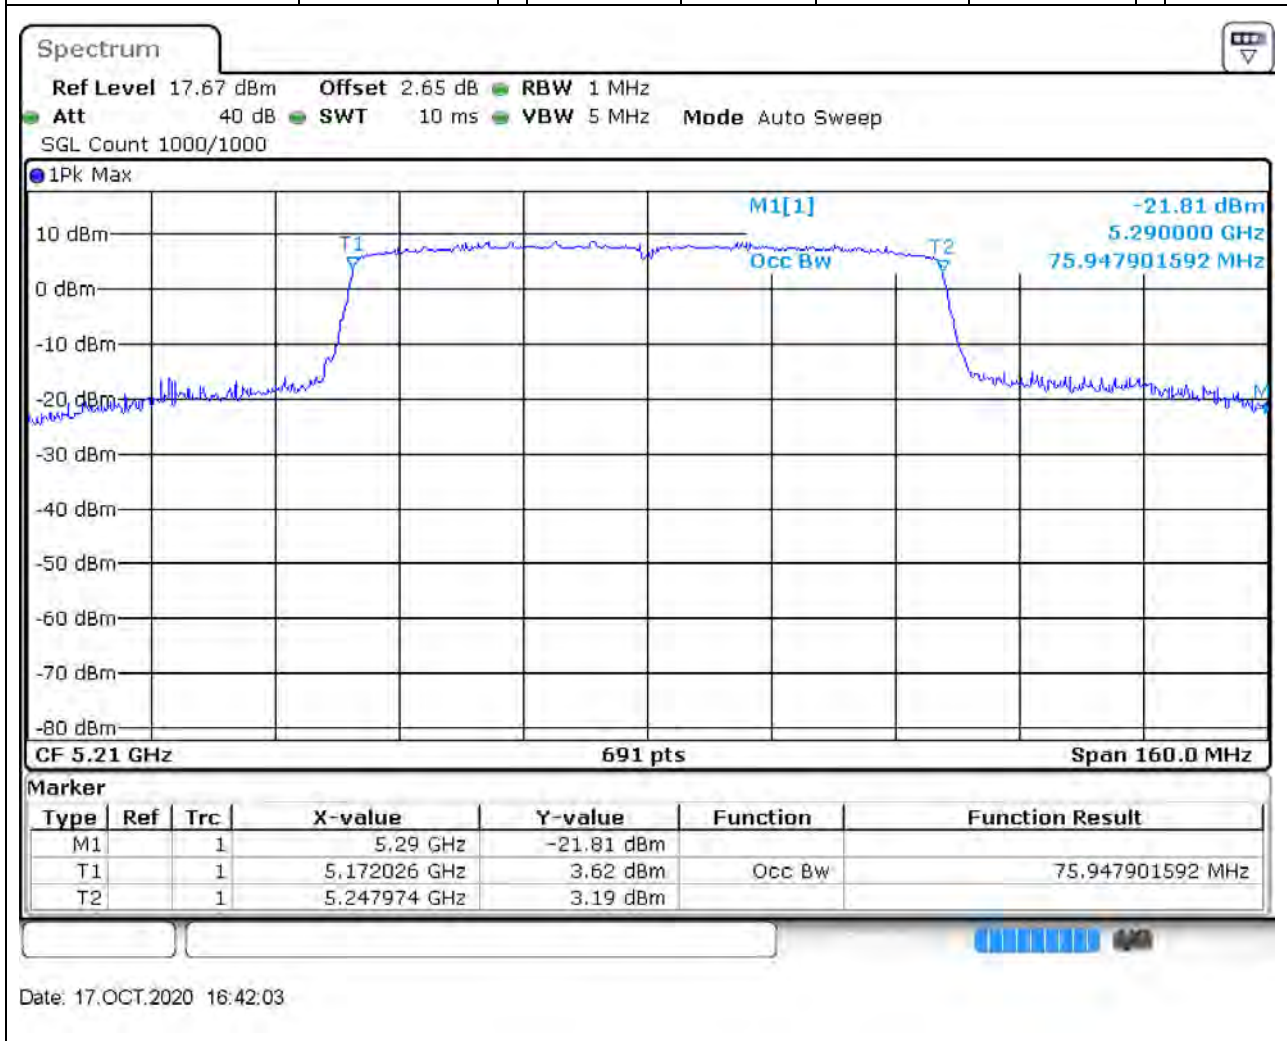

14. 802.11ac_80M_Band1_M

14.1. A.2.2-99% Bandwidth(NTNV)

Center Frequency (MHz)	OBW Power (%)	RBW (MHz)	Detector	Limit (MHz)	OBW (MHz)	Verdict
5210	99	1	Peak	0	75.947902	Unknown