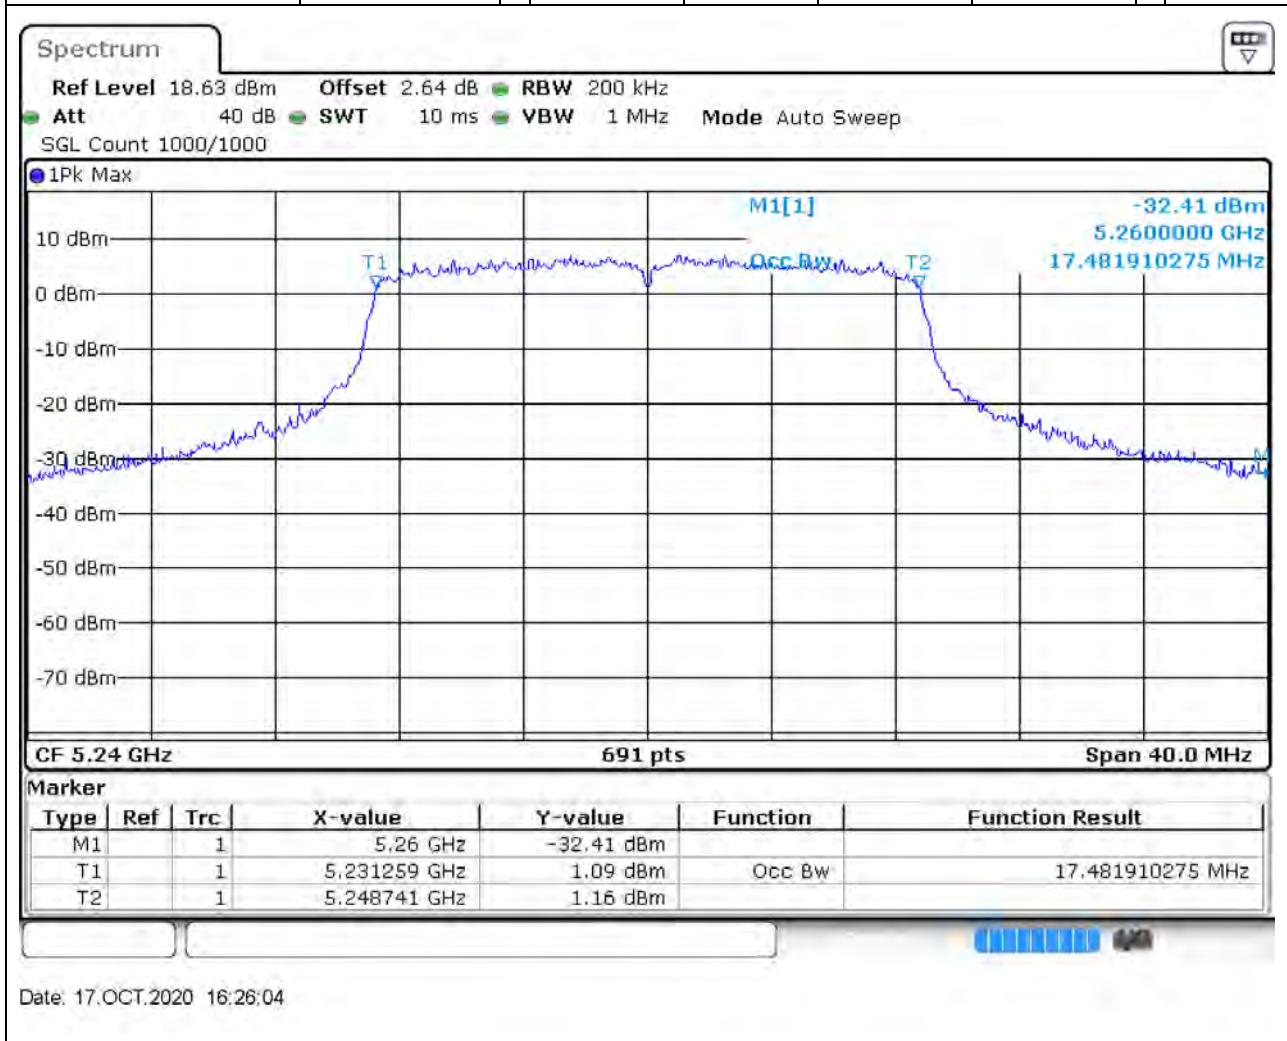

6. 802.11n_20M_Band1_H

6.1. A.2.2-99% Bandwidth(NTNV)

Center Frequency (MHz)	OBW Power (%)	RBW (MHz)	Detector	Limit (MHz)	OBW (MHz)	Verdict
5240	99	0.2	Peak	0	17.48191	Unknown