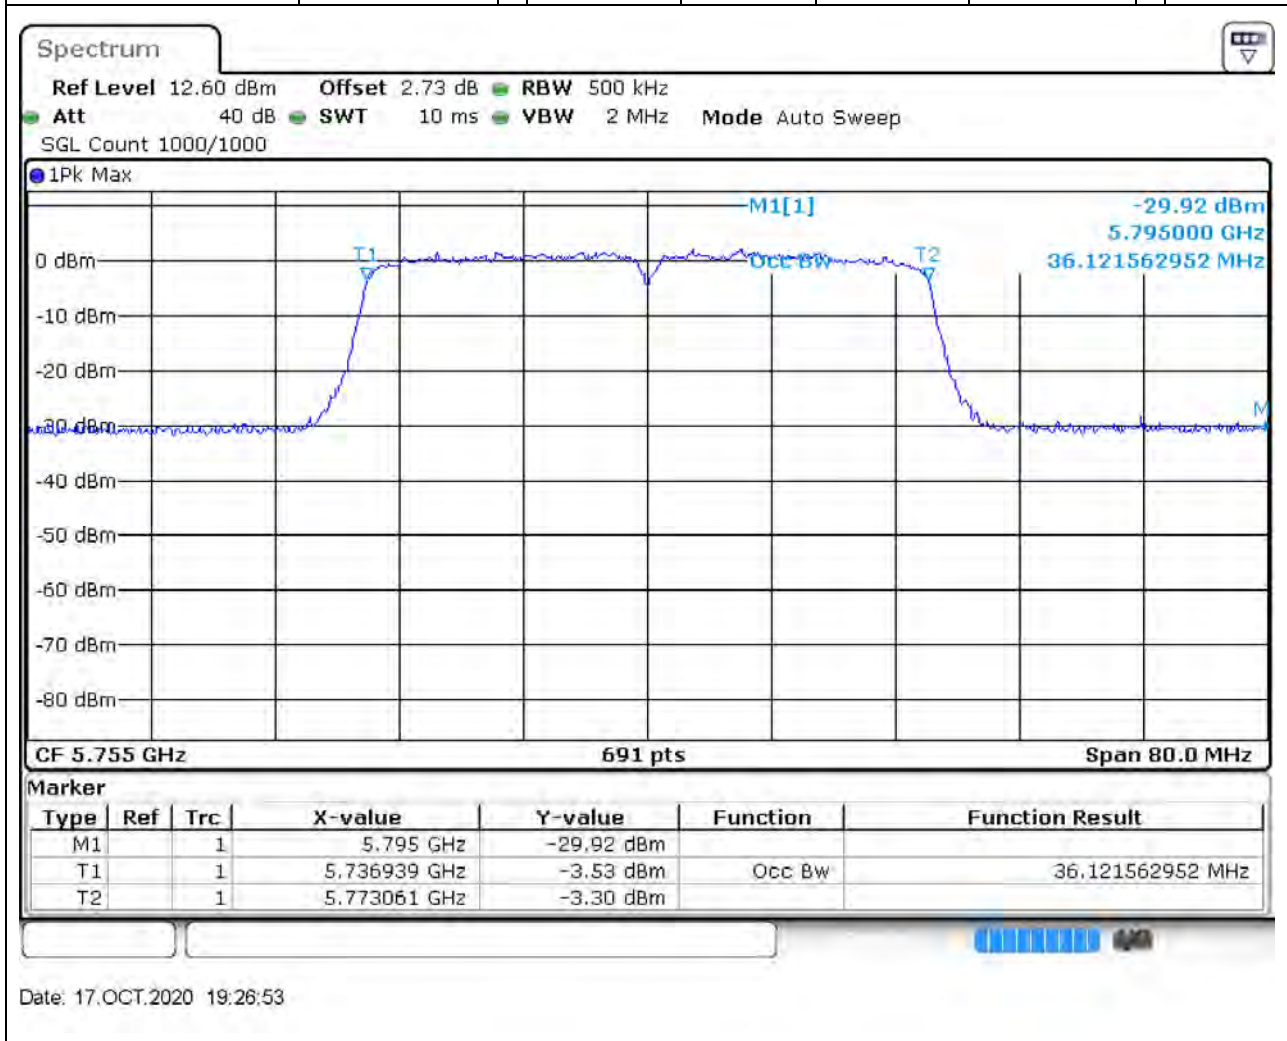

77. 802.11ac_40M_Band4_L

77.1. A.2.2-99% Bandwidth(NTNV)

Center Frequency (MHz)	OBW Power (%)	RBW (MHz)	Detector	Limit (MHz)	OBW (MHz)	Verdict
5755	99	0.5	Peak	0	36.121563	Unknown