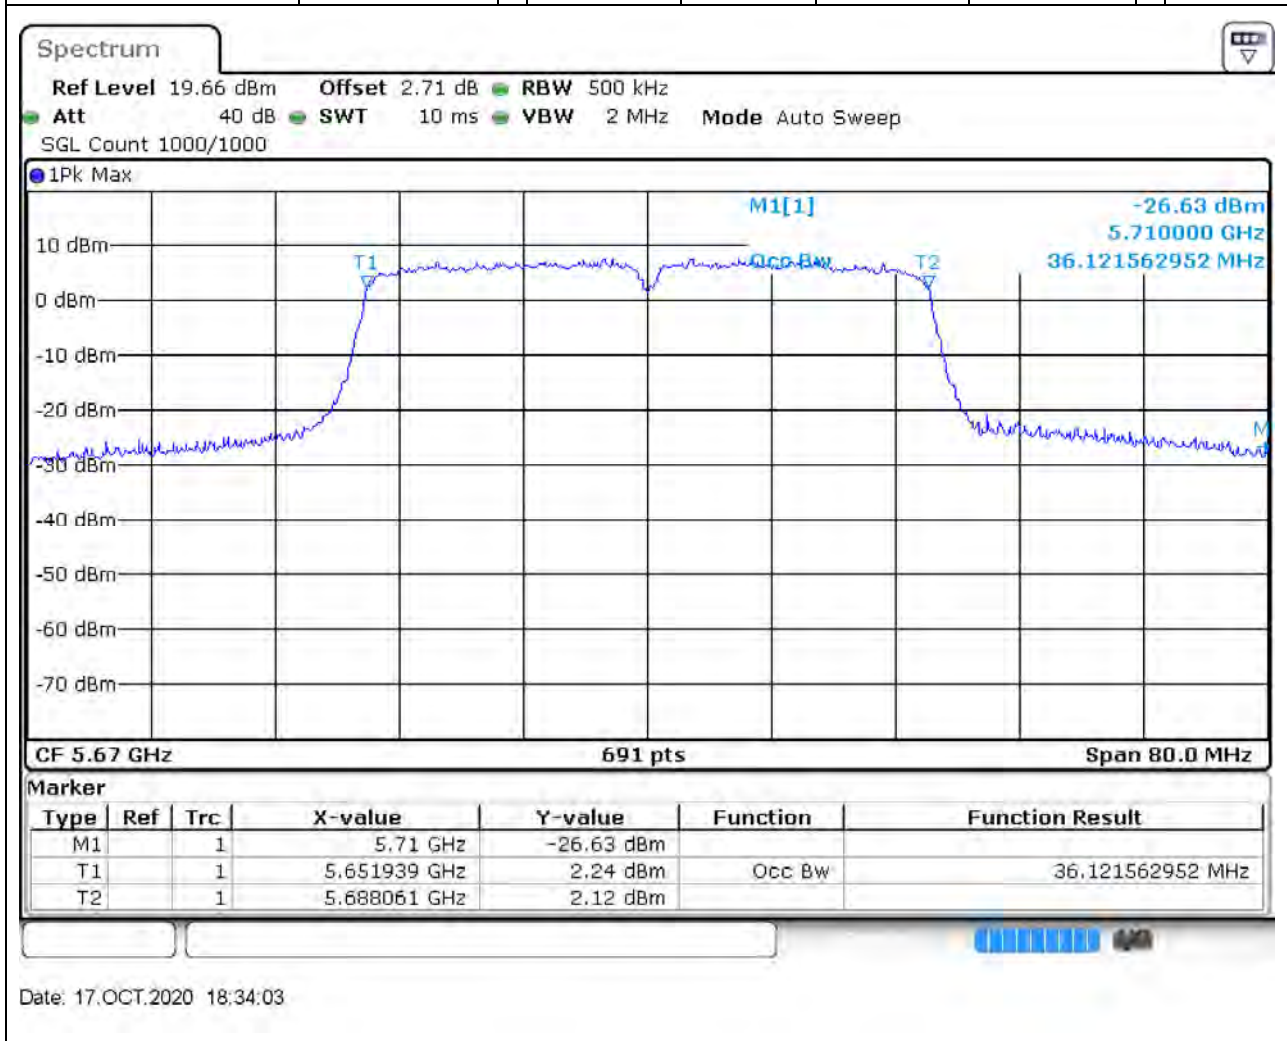

55. 802.11ac_40M_Band3_H

55.1. A.2.2-99% Bandwidth(NTNV)

Center Frequency (MHz)	OBW Power (%)	RBW (MHz)	Detector	Limit (MHz)	OBW (MHz)	Verdict
5670	99	0.5	Peak	0	36.121563	Unknown