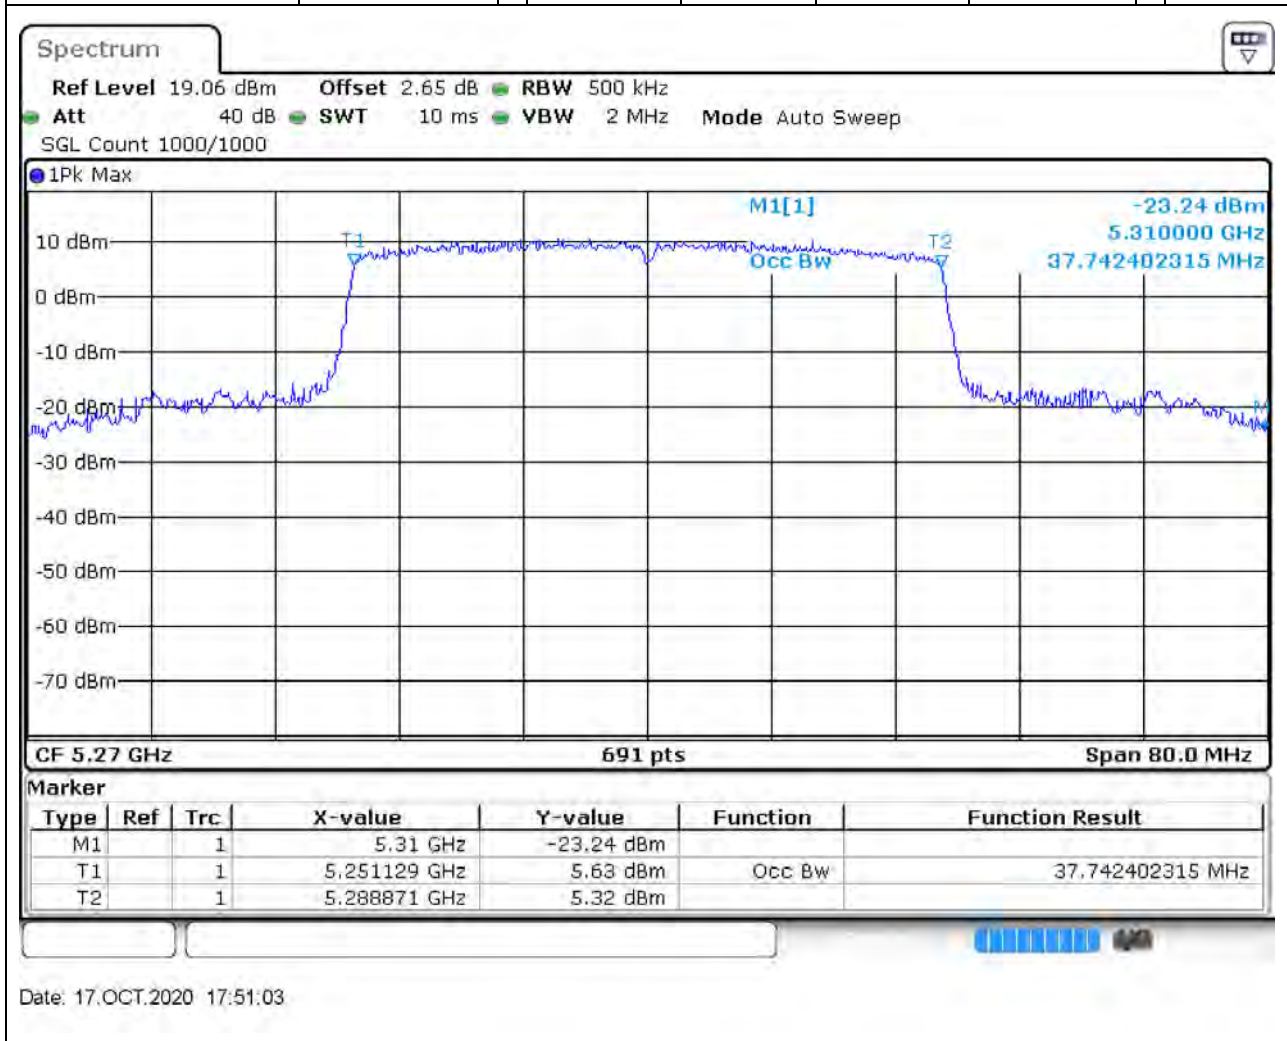

38. 802.11ax_40M_Band2_L

38.1. A.2.2-99% Bandwidth(NTNV)

Center Frequency (MHz)	OBW Power (%)	RBW (MHz)	Detector	Limit (MHz)	OBW (MHz)	Verdict
5270	99	0.5	Peak	0	37.742402	Unknown