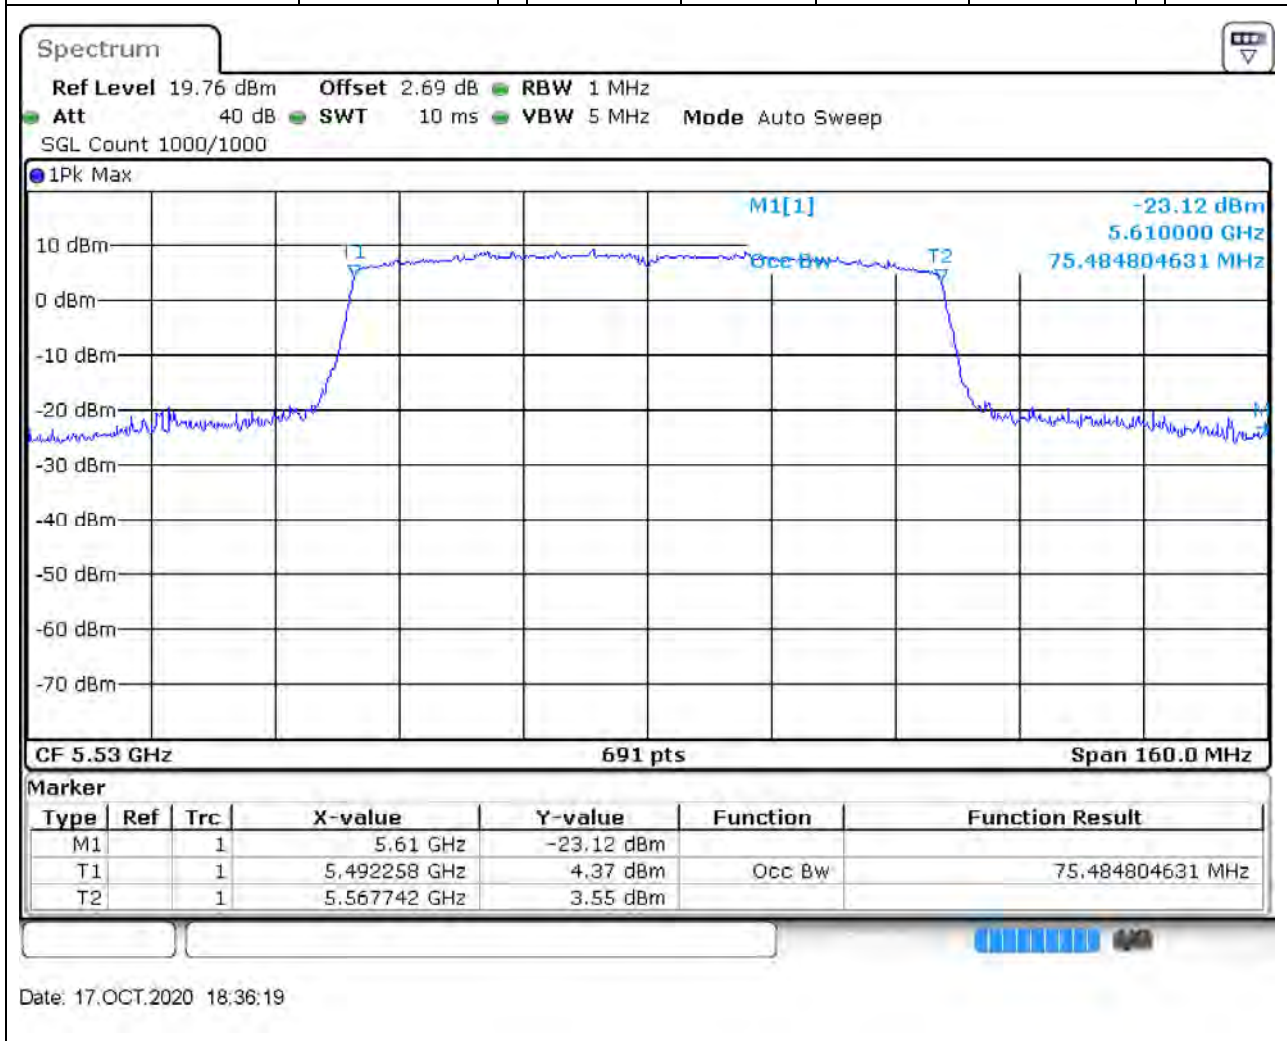

56. 802.11ac_80M_Band3_L

56.1. A.2.2-99% Bandwidth(NTNV)

Center Frequency (MHz)	OBW Power (%)	RBW (MHz)	Detector	Limit (MHz)	OBW (MHz)	Verdict
5530	99	1	Peak	0	75.484805	Unknown