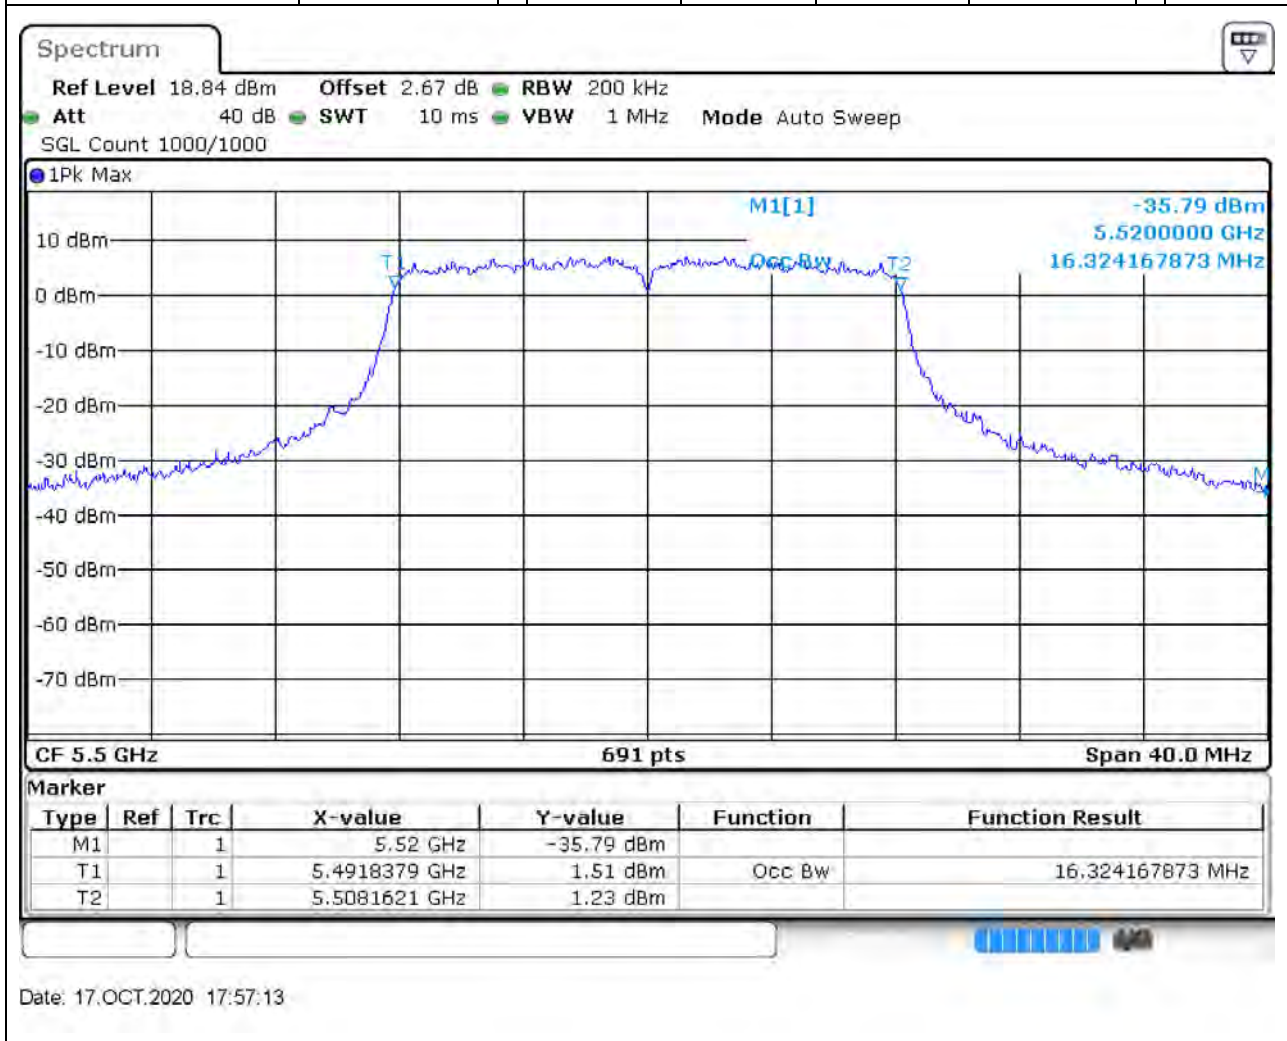

41. 802.11a_20M_Band3_L

41.1. A.2.2-99% Bandwidth(NTNV)

Center Frequency (MHz)	OBW Power (%)	RBW (MHz)	Detector	Limit (MHz)	OBW (MHz)	Verdict
5500	99	0.2	Peak	0	16.324168	Unknown