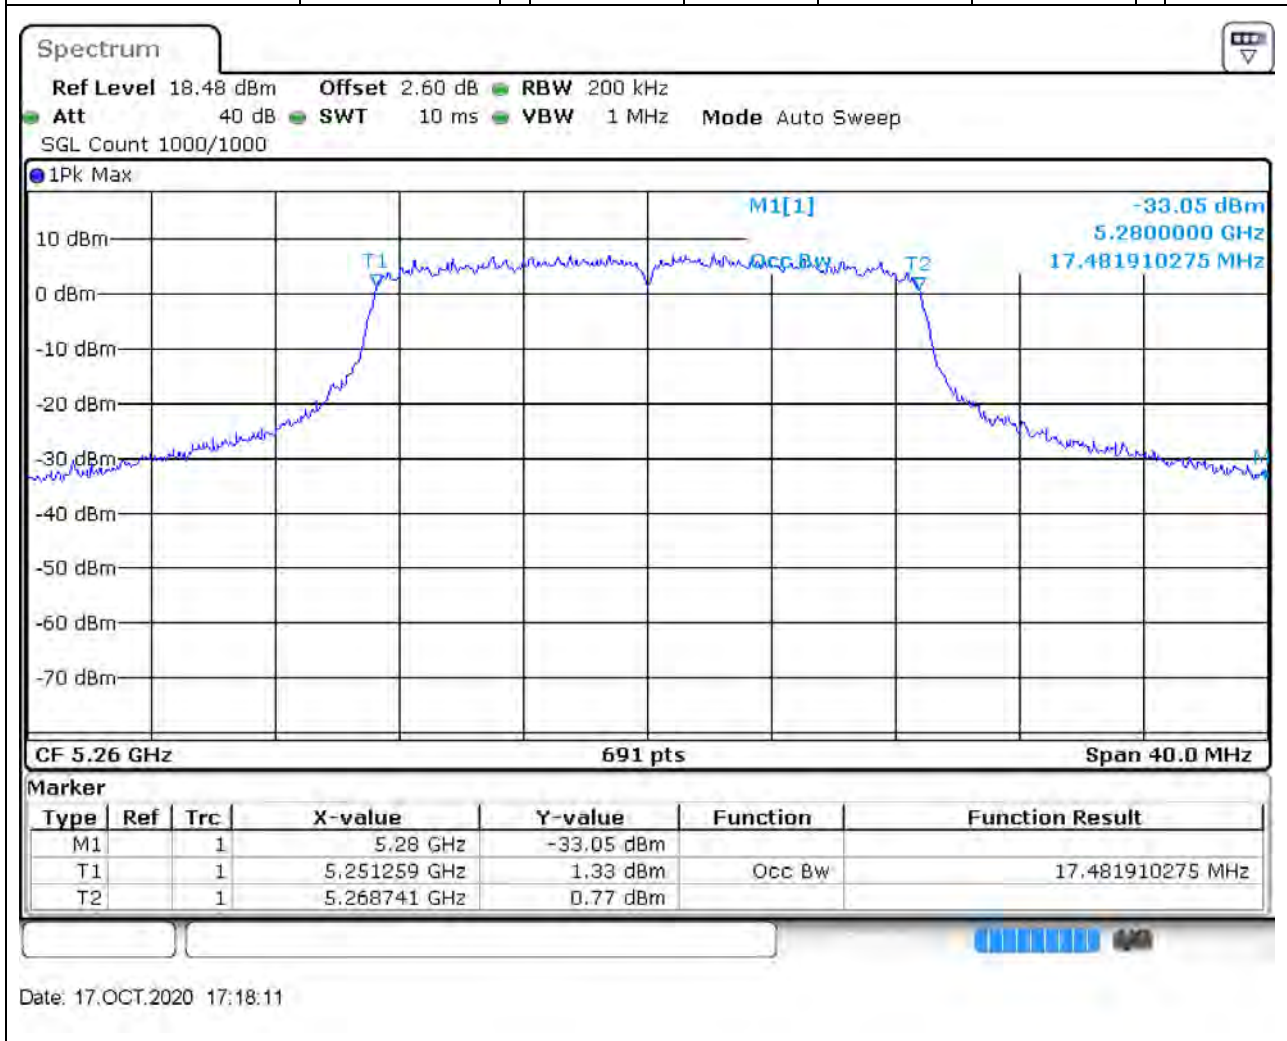

29. 802.11ac_20M_Band2_L

29.1. A.2.2-99% Bandwidth(NTNV)

Center Frequency (MHz)	OBW Power (%)	RBW (MHz)	Detector	Limit (MHz)	OBW (MHz)	Verdict
5260	99	0.2	Peak	0	17.48191	Unknown