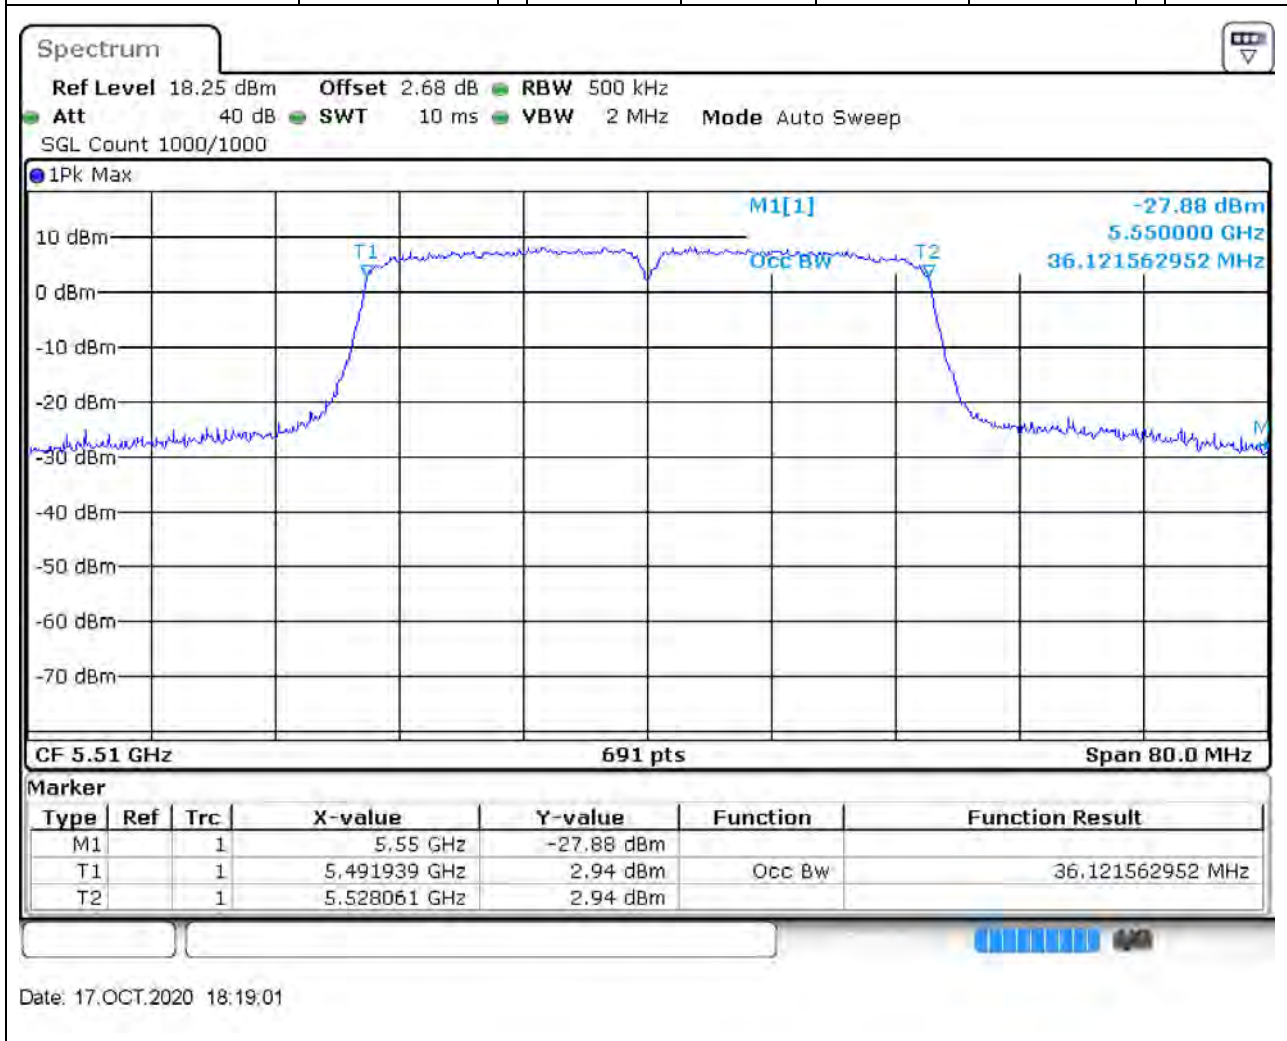

47. 802.11n_40M_Band3_L

47.1. A.2.2-99% Bandwidth(NTNV)

Center Frequency (MHz)	OBW Power (%)	RBW (MHz)	Detector	Limit (MHz)	OBW (MHz)	Verdict
5510	99	0.5	Peak	0	36.121563	Unknown