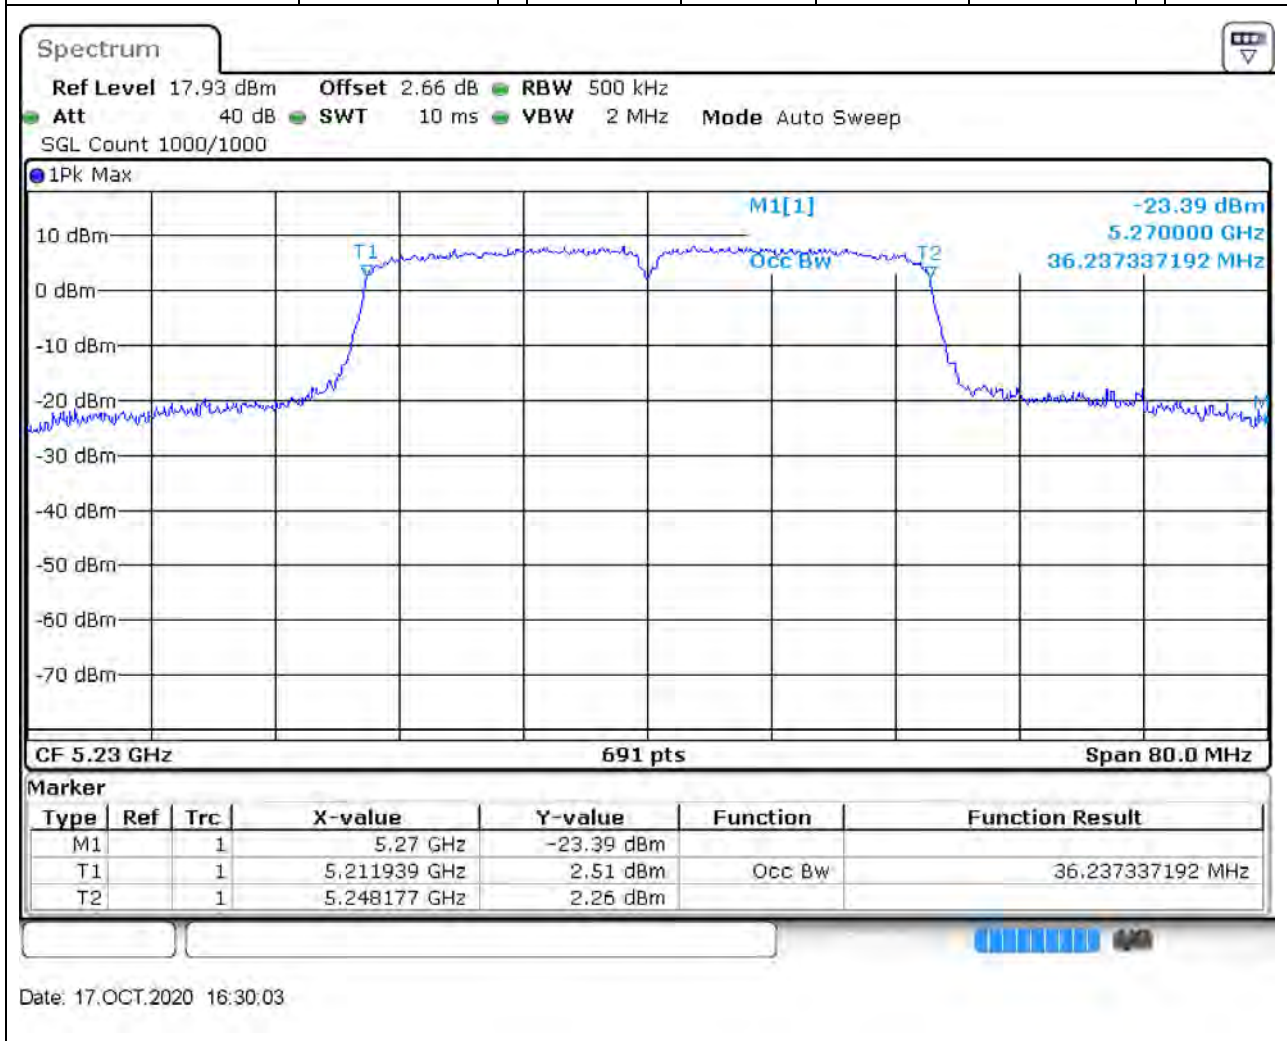

8. 802.11n_40M_Band1_H

8.1. A.2.2-99% Bandwidth(NTNV)

Center Frequency (MHz)	OBW Power (%)	RBW (MHz)	Detector	Limit (MHz)	OBW (MHz)	Verdict
5230	99	0.5	Peak	0	36.237337	Unknown