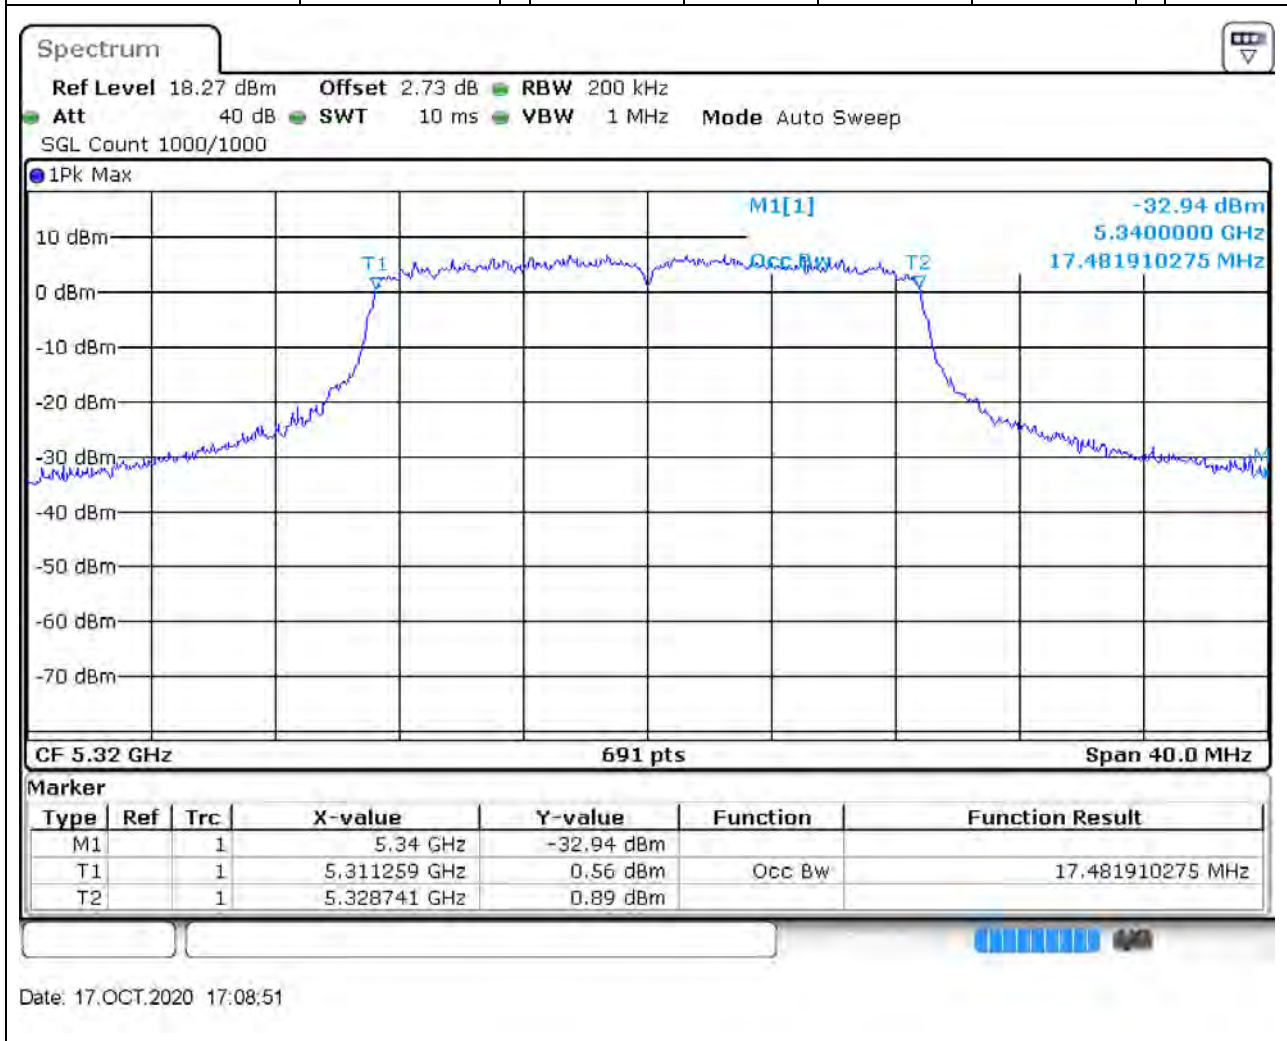

26. 802.11n_20M_Band2_H

26.1. A.2.2-99% Bandwidth(NTNV)

Center Frequency (MHz)	OBW Power (%)	RBW (MHz)	Detector	Limit (MHz)	OBW (MHz)	Verdict
5320	99	0.2	Peak	0	17.48191	Unknown