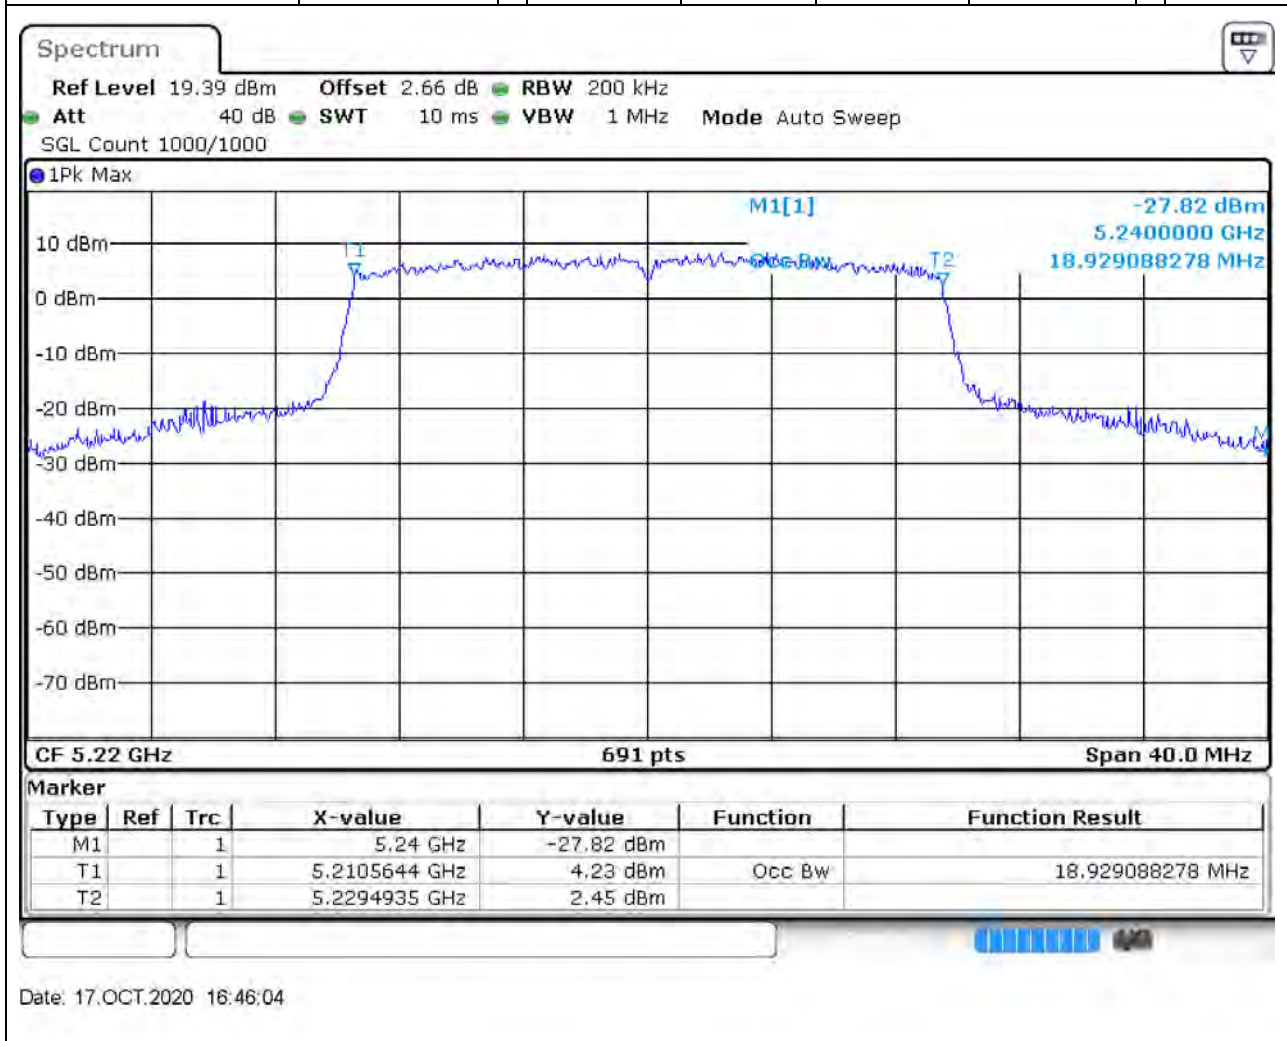

16. 802.11ax_20M_Band1_M

16.1. A.2.2-99% Bandwidth(NTNV)

Center Frequency (MHz)	OBW Power (%)	RBW (MHz)	Detector	Limit (MHz)	OBW (MHz)	Verdict
5220	99	0.2	Peak	0	18.929088	Unknown