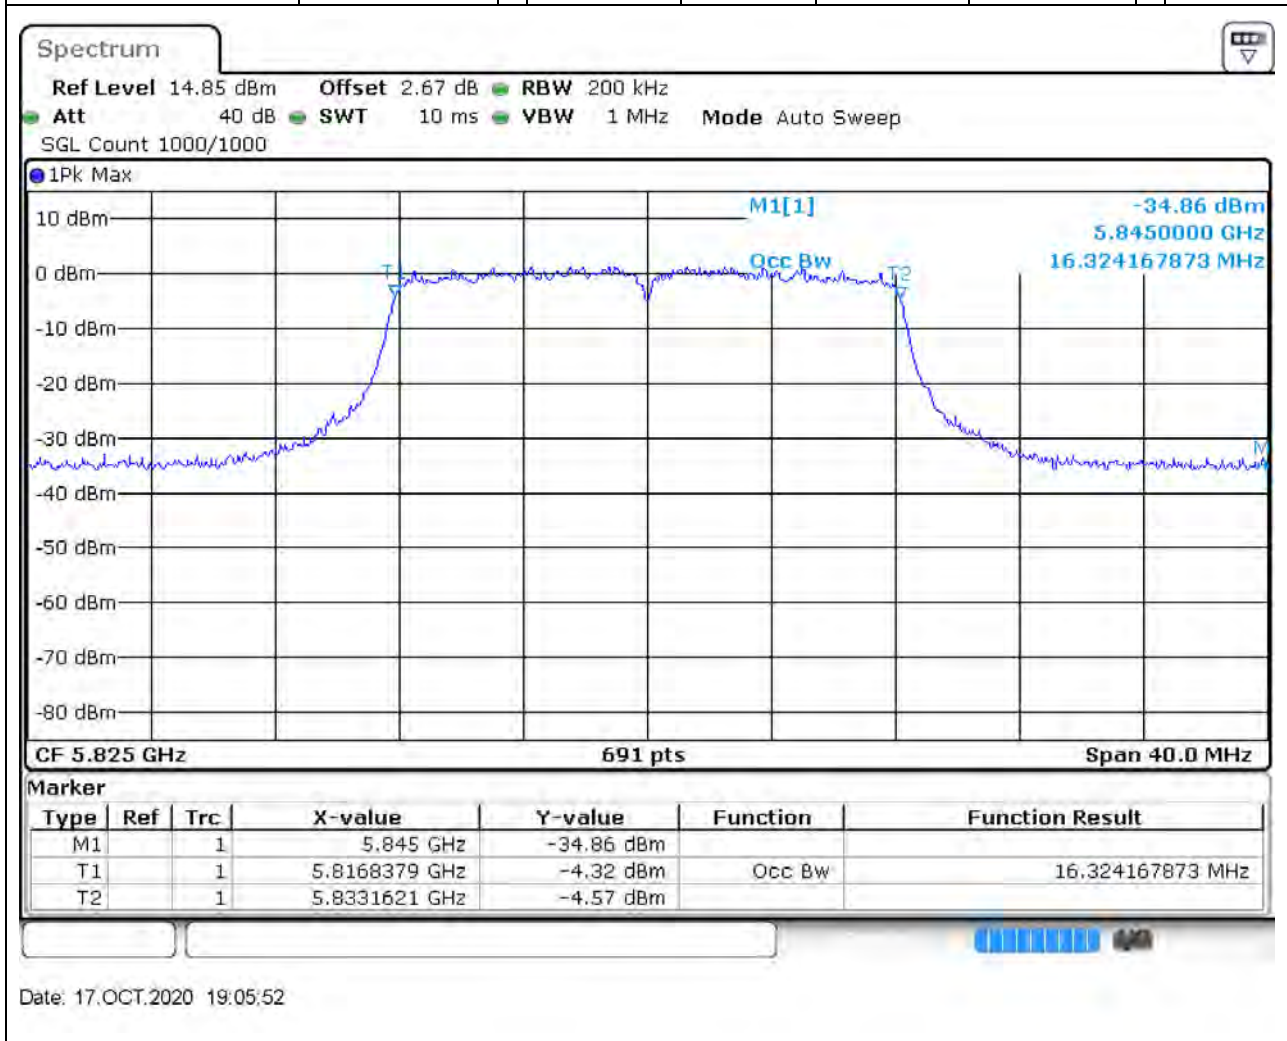

68. 802.11a_20M_Band4_H

68.1. A.2.2-99% Bandwidth(NTNV)

Center Frequency (MHz)	OBW Power (%)	RBW (MHz)	Detector	Limit (MHz)	OBW (MHz)	Verdict
5825	99	0.2	Peak	0	16.324168	Unknown