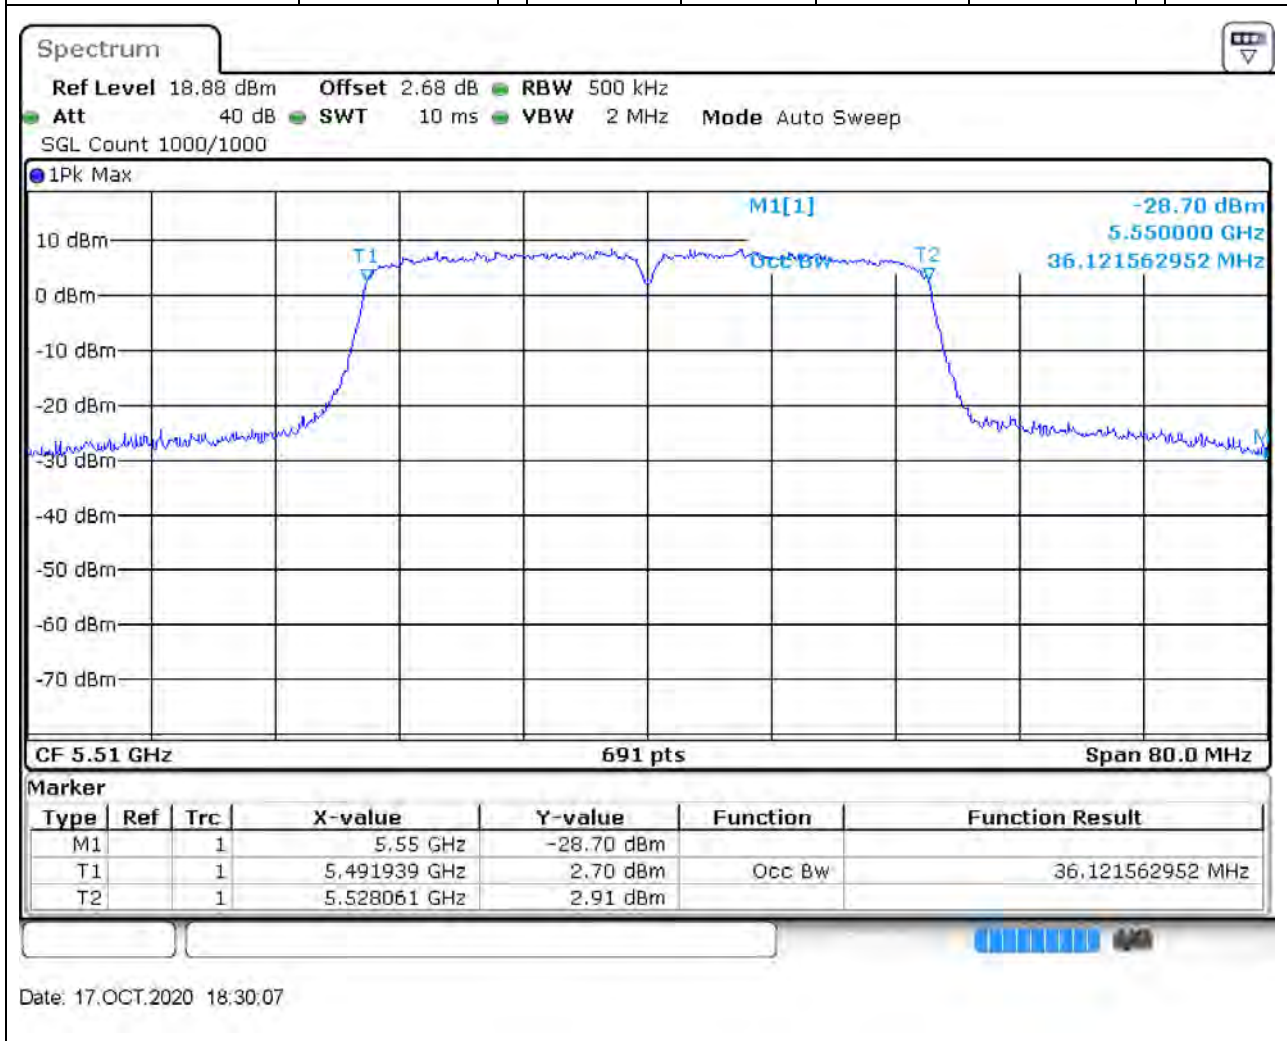

53. 802.11ac_40M_Band3_L

53.1. A.2.2-99% Bandwidth(NTNV)

Center Frequency (MHz)	OBW Power (%)	RBW (MHz)	Detector	Limit (MHz)	OBW (MHz)	Verdict
5510	99	0.5	Peak	0	36.121563	Unknown