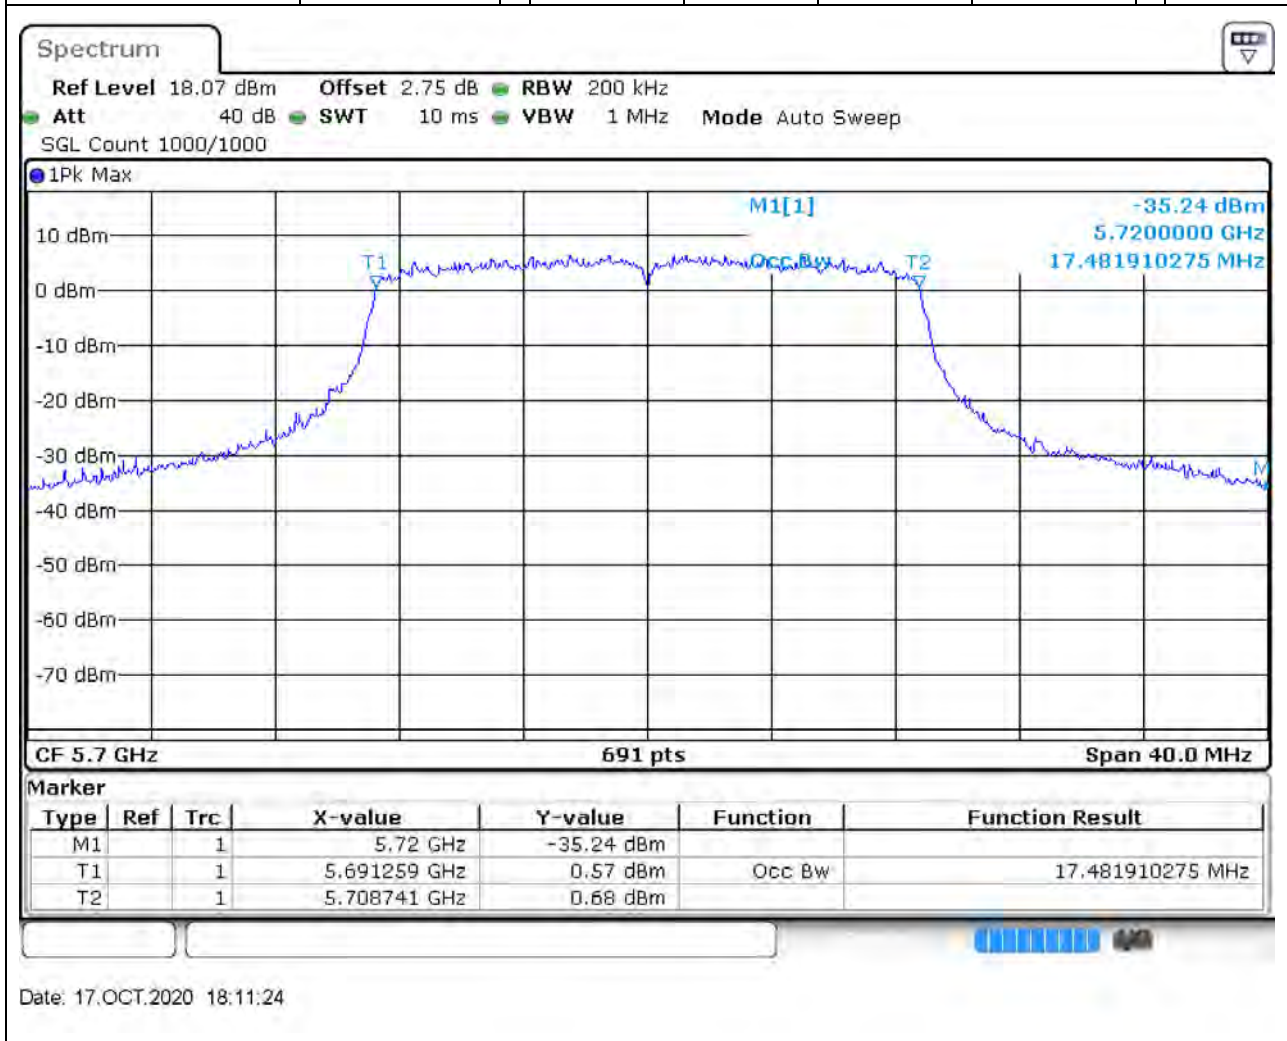

46. 802.11n_20M_Band3_H

46.1. A.2.2-99% Bandwidth(NTNV)

Center Frequency (MHz)	OBW Power (%)	RBW (MHz)	Detector	Limit (MHz)	OBW (MHz)	Verdict
5700	99	0.2	Peak	0	17.48191	Unknown