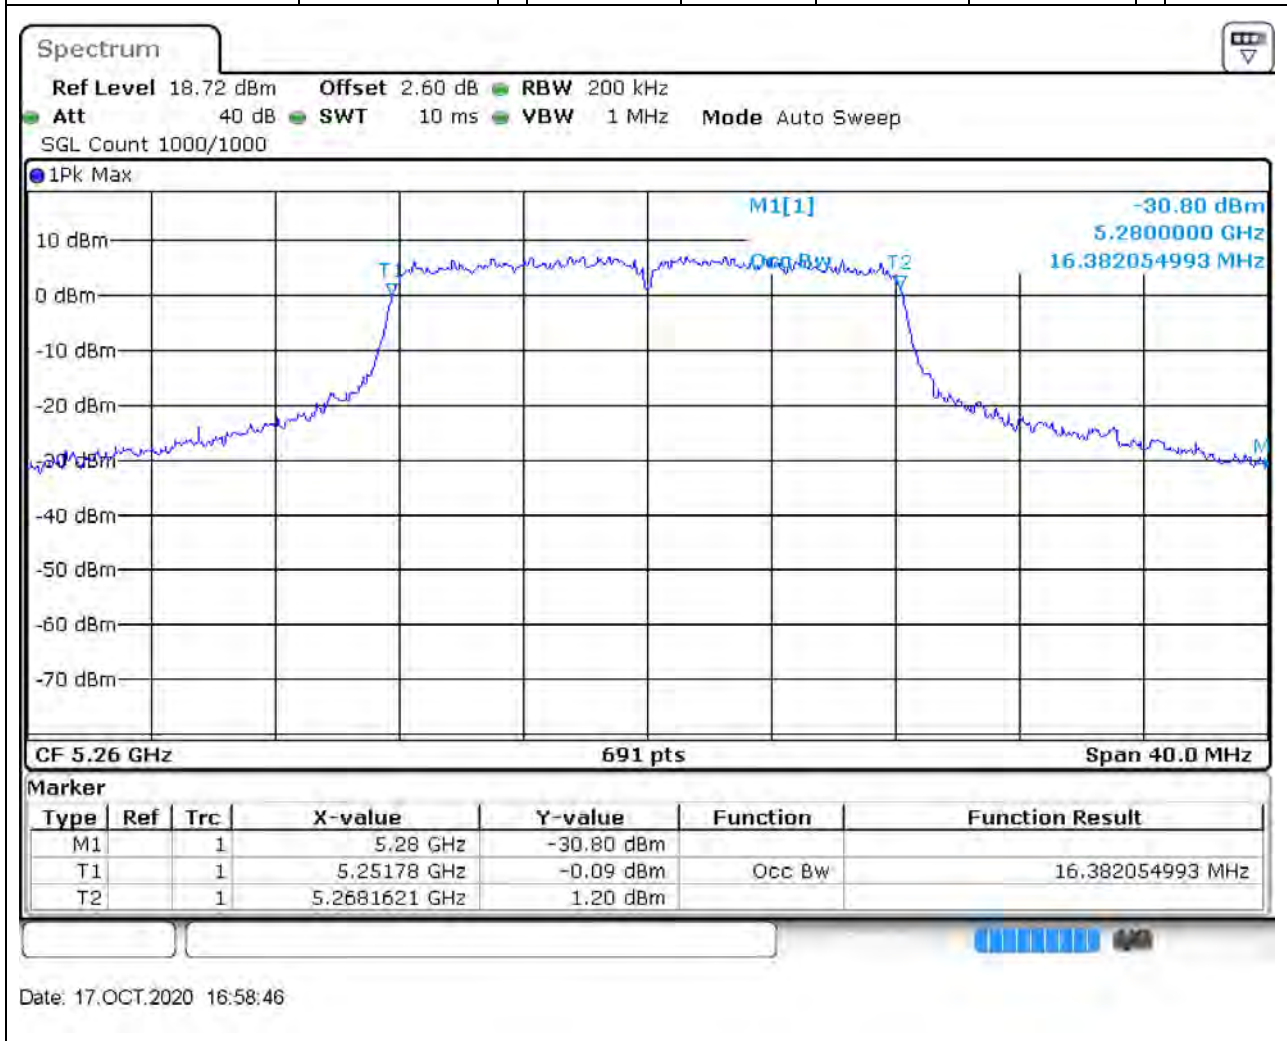

21. 802.11a_20M_Band2_L

21.1. A.2.2-99% Bandwidth(NTNV)

Center Frequency (MHz)	OBW Power (%)	RBW (MHz)	Detector	Limit (MHz)	OBW (MHz)	Verdict
5260	99	0.2	Peak	0	16.382055	Unknown