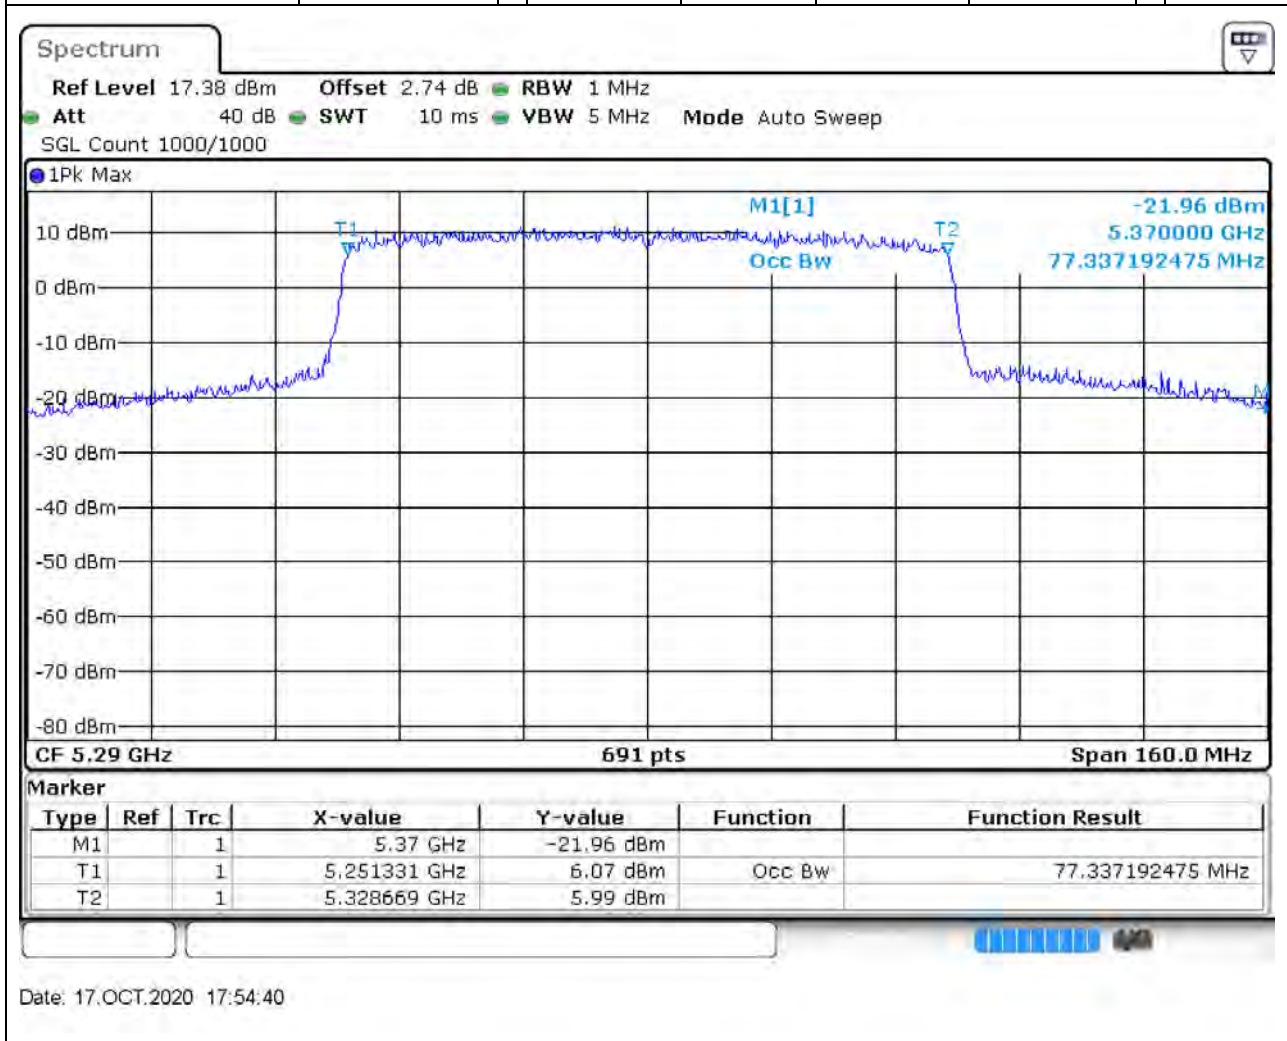

40. 802.11ax_80M_Band2_M

40.1. A.2.2-99% Bandwidth(NTNV)

Center Frequency (MHz)	OBW Power (%)	RBW (MHz)	Detector	Limit (MHz)	OBW (MHz)	Verdict
5290	99	1	Peak	0	77.337192	Unknown