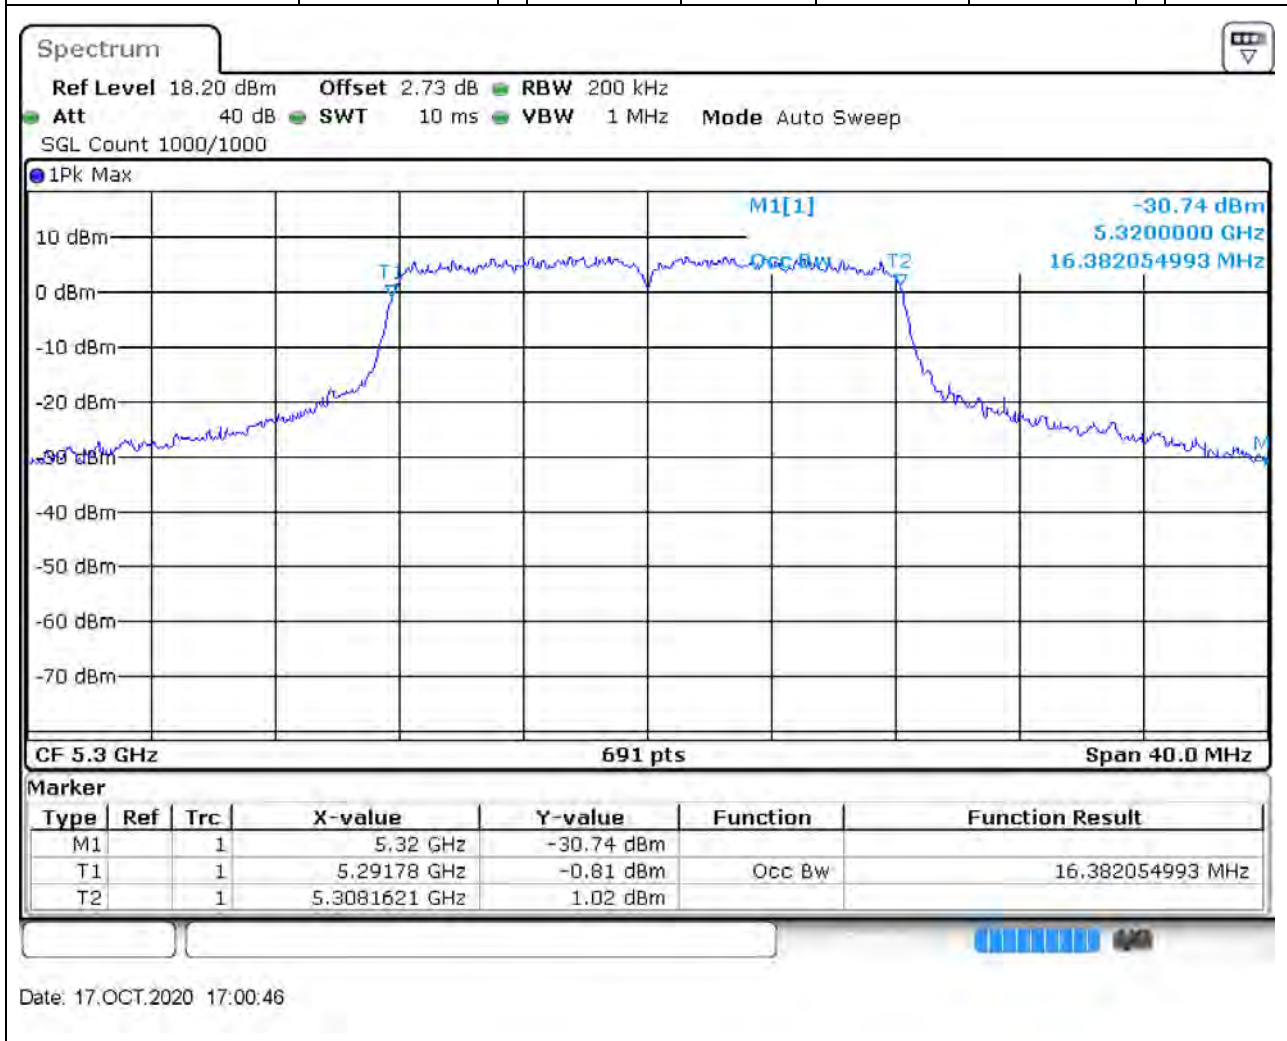

22. 802.11a_20M_Band2_M

22.1. A.2.2-99% Bandwidth(NTNV)

Center Frequency (MHz)	OBW Power (%)	RBW (MHz)	Detector	Limit (MHz)	OBW (MHz)	Verdict
5300	99	0.2	Peak	0	16.382055	Unknown