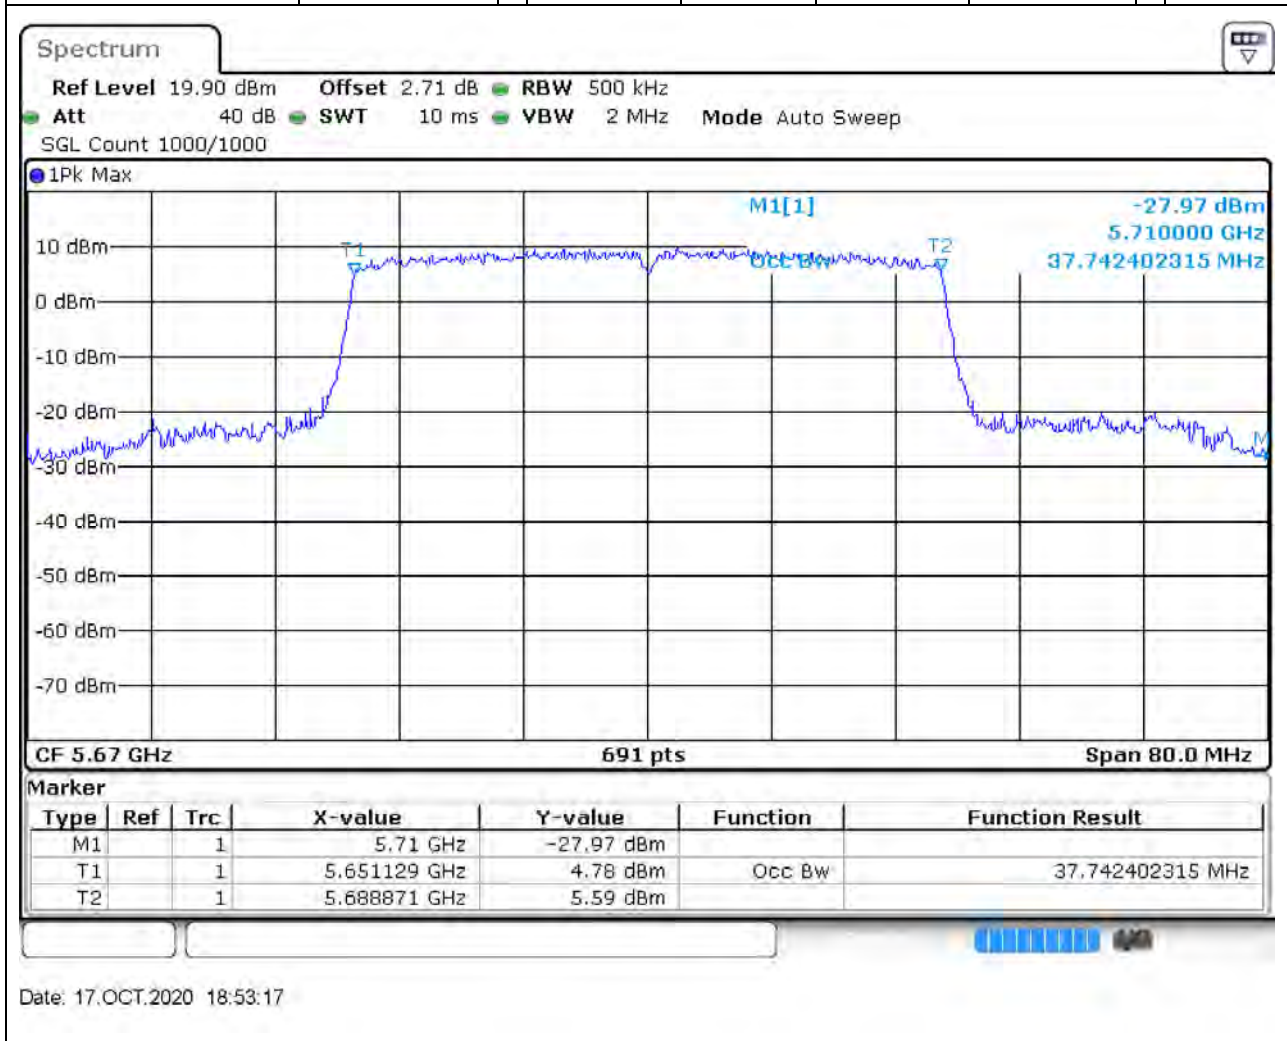

63. 802.11ax_40M_Band3_H

63.1. A.2.2-99% Bandwidth(NTNV)

Center Frequency (MHz)	OBW Power (%)	RBW (MHz)	Detector	Limit (MHz)	OBW (MHz)	Verdict
5670	99	0.5	Peak	0	37.742402	Unknown