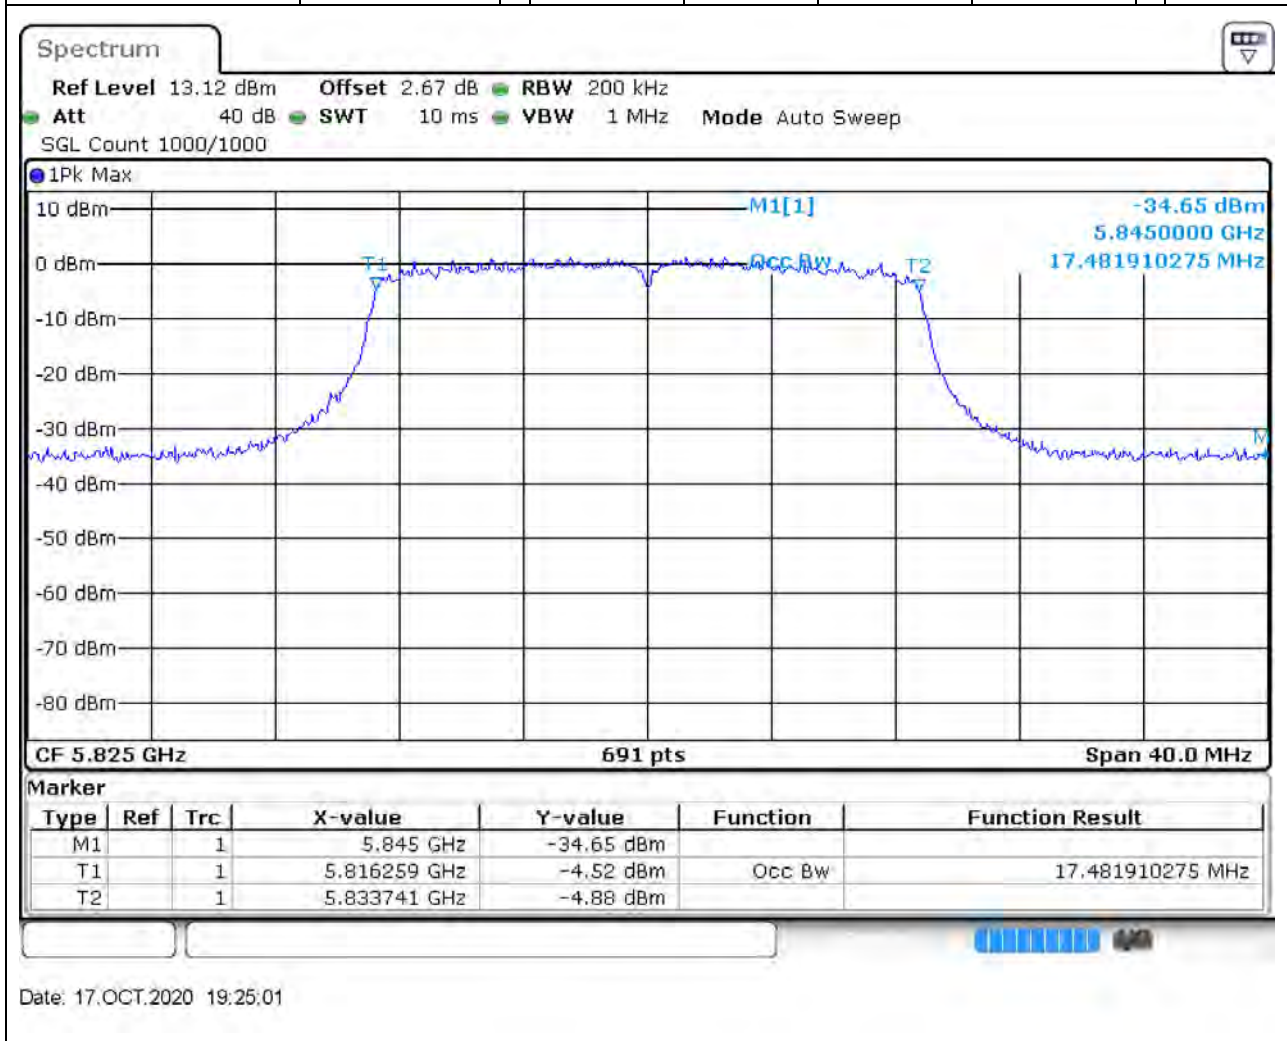

76. 802.11ac_20M_Band4_H

76.1. A.2.2-99% Bandwidth(NTNV)

Center Frequency (MHz)	OBW Power (%)	RBW (MHz)	Detector	Limit (MHz)	OBW (MHz)	Verdict
5825	99	0.2	Peak	0	17.48191	Unknown