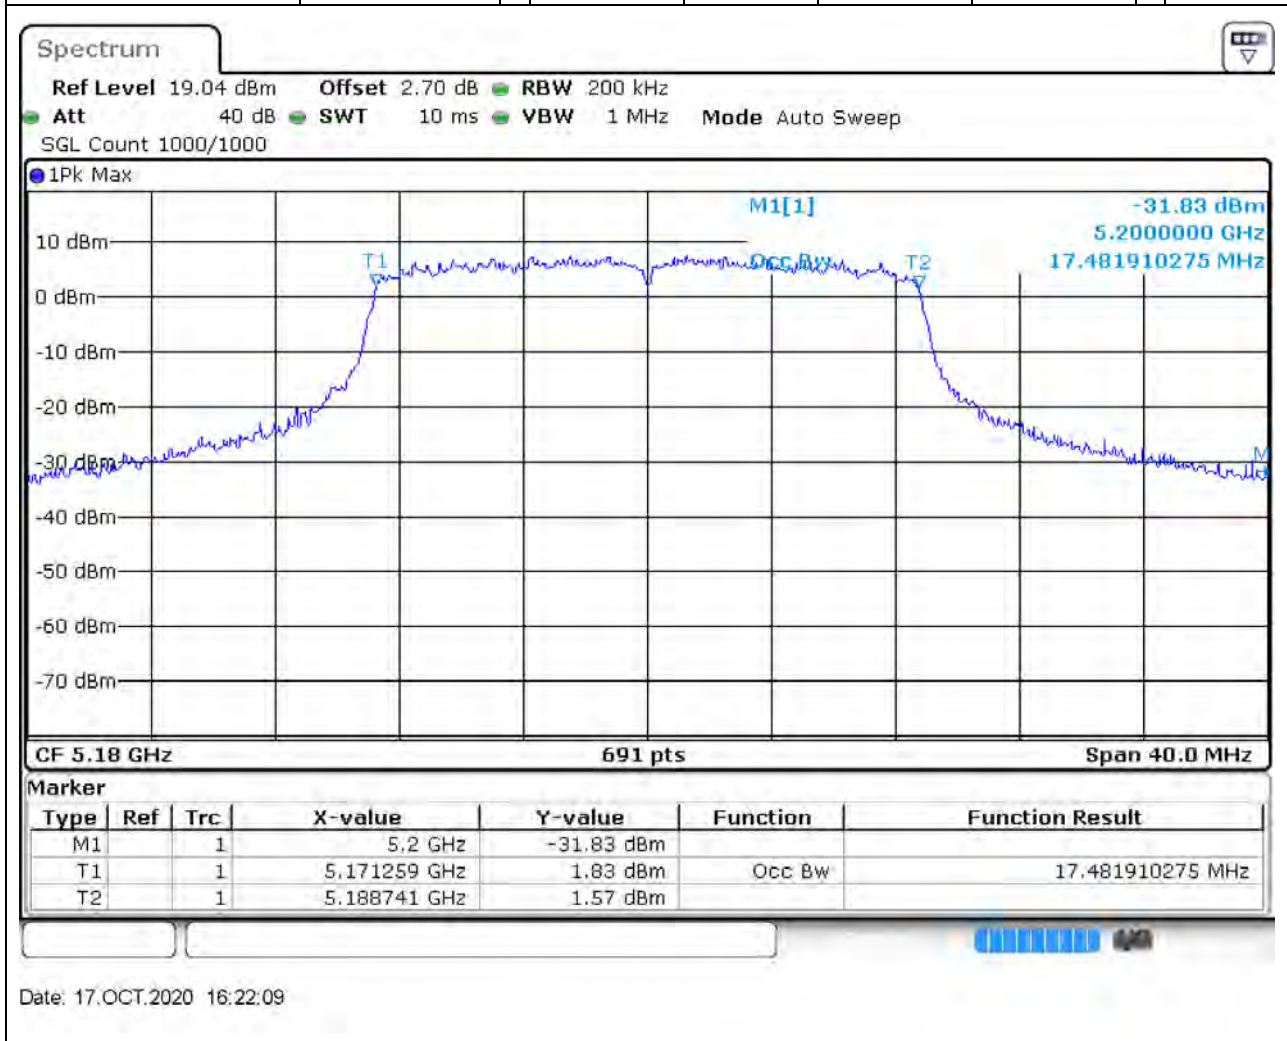

4. 802.11n_20M_Band1_L

4.1. A.2.2-99% Bandwidth(NTNV)

Center Frequency (MHz)	OBW Power (%)	RBW (MHz)	Detector	Limit (MHz)	OBW (MHz)	Verdict
5180	99	0.2	Peak	0	17.48191	Unknown