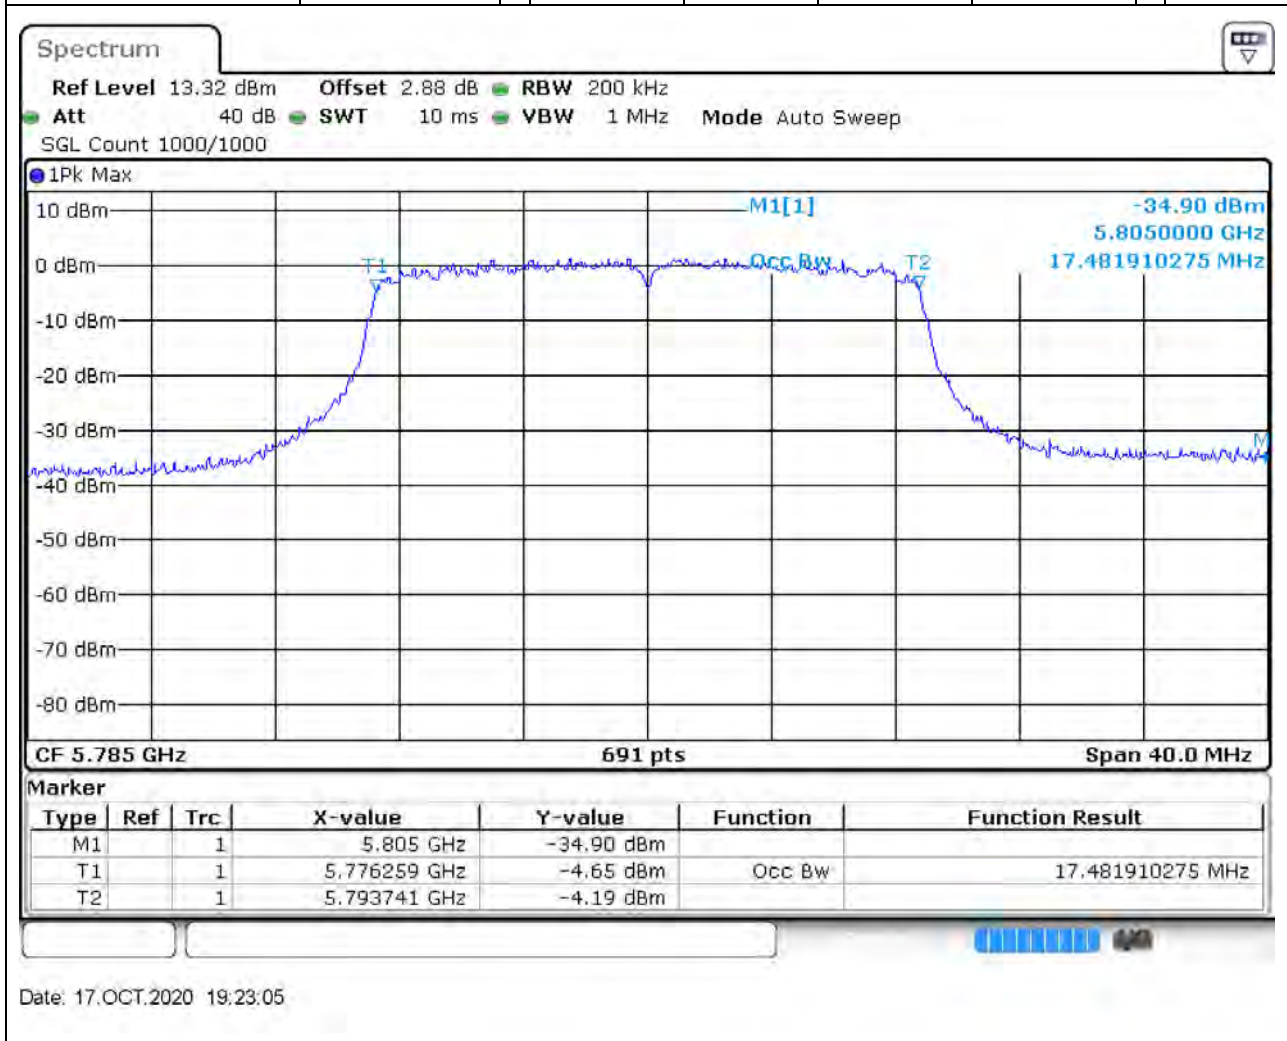

75. 802.11ac_20M_Band4_M

75.1. A.2.2-99% Bandwidth(NTNV)

Center Frequency (MHz)	OBW Power (%)	RBW (MHz)	Detector	Limit (MHz)	OBW (MHz)	Verdict
5785	99	0.2	Peak	0	17.48191	Unknown