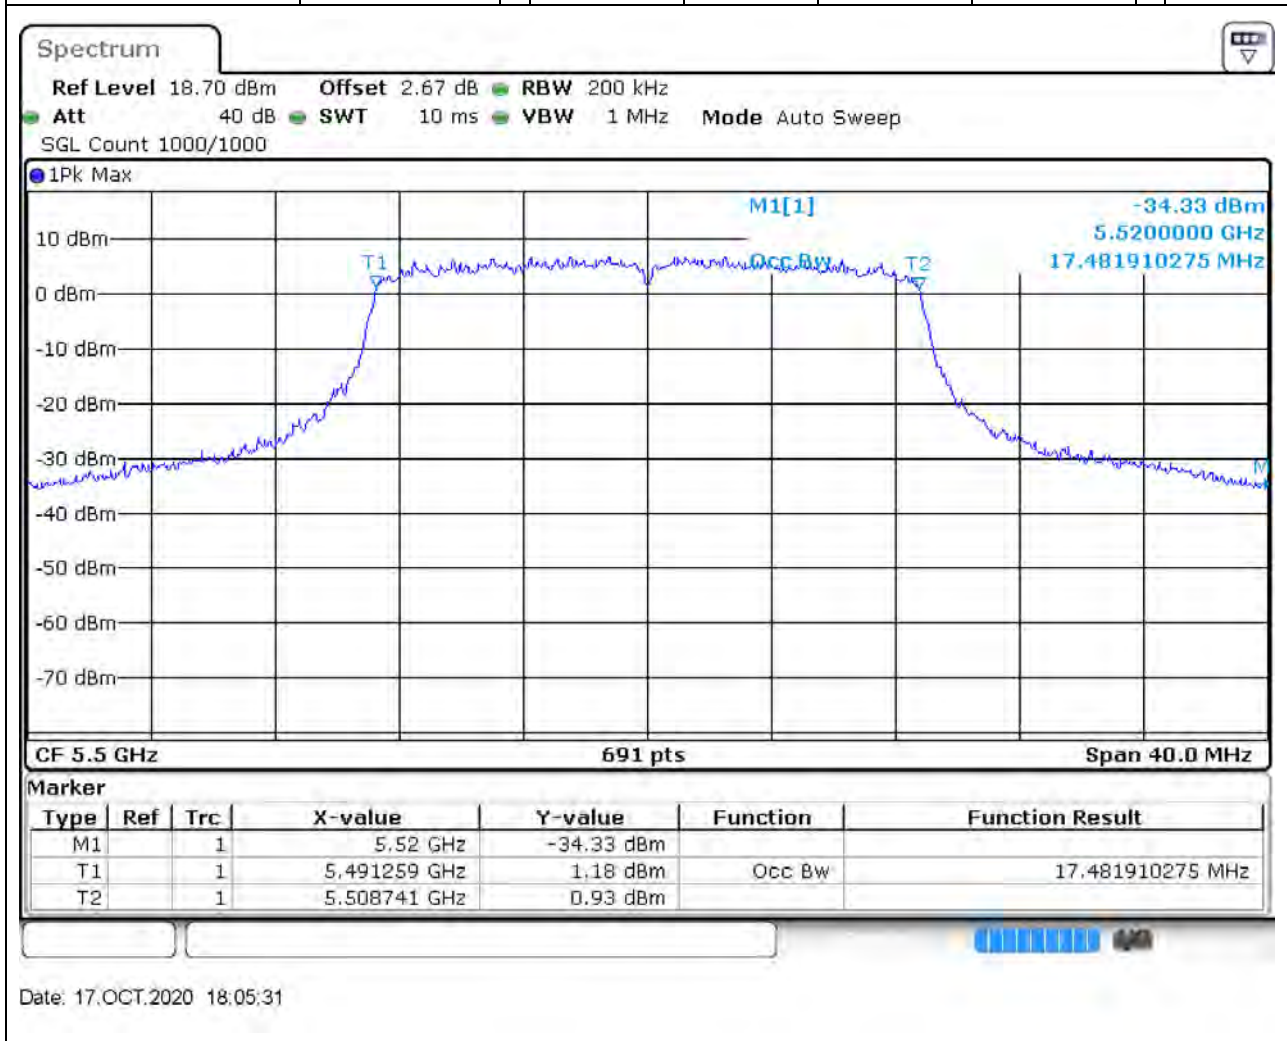

44. 802.11n_20M_Band3_L

44.1. A.2.2-99% Bandwidth(NTNV)

Center Frequency (MHz)	OBW Power (%)	RBW (MHz)	Detector	Limit (MHz)	OBW (MHz)	Verdict
5500	99	0.2	Peak	0	17.48191	Unknown