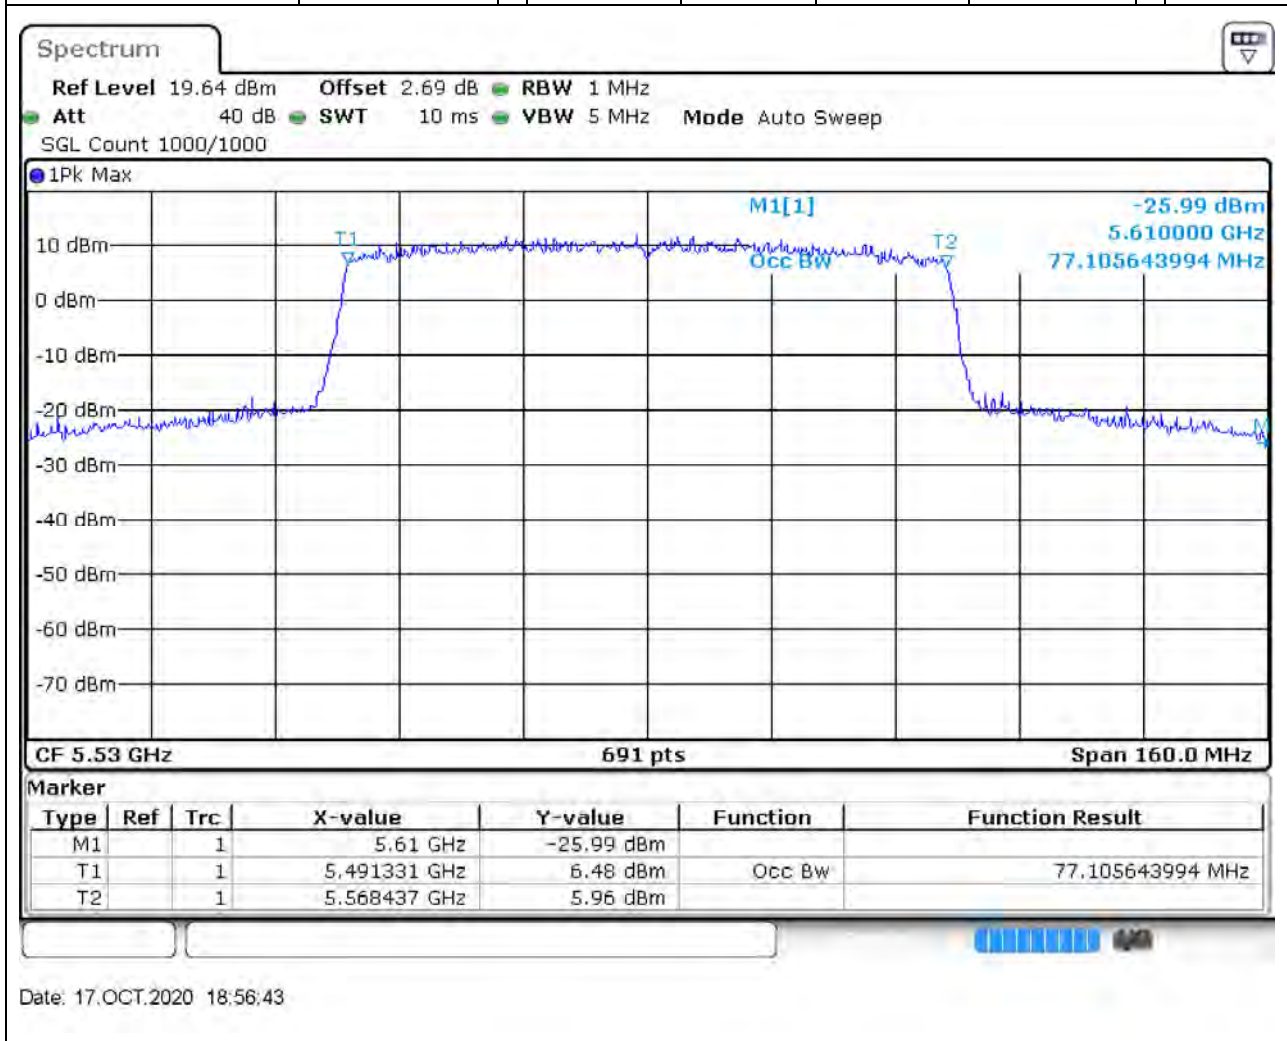

64. 802.11ax_80M_Band3_L

64.1. A.2.2-99% Bandwidth(NTNV)

Center Frequency (MHz)	OBW Power (%)	RBW (MHz)	Detector	Limit (MHz)	OBW (MHz)	Verdict
5530	99	1	Peak	0	77.105644	Unknown