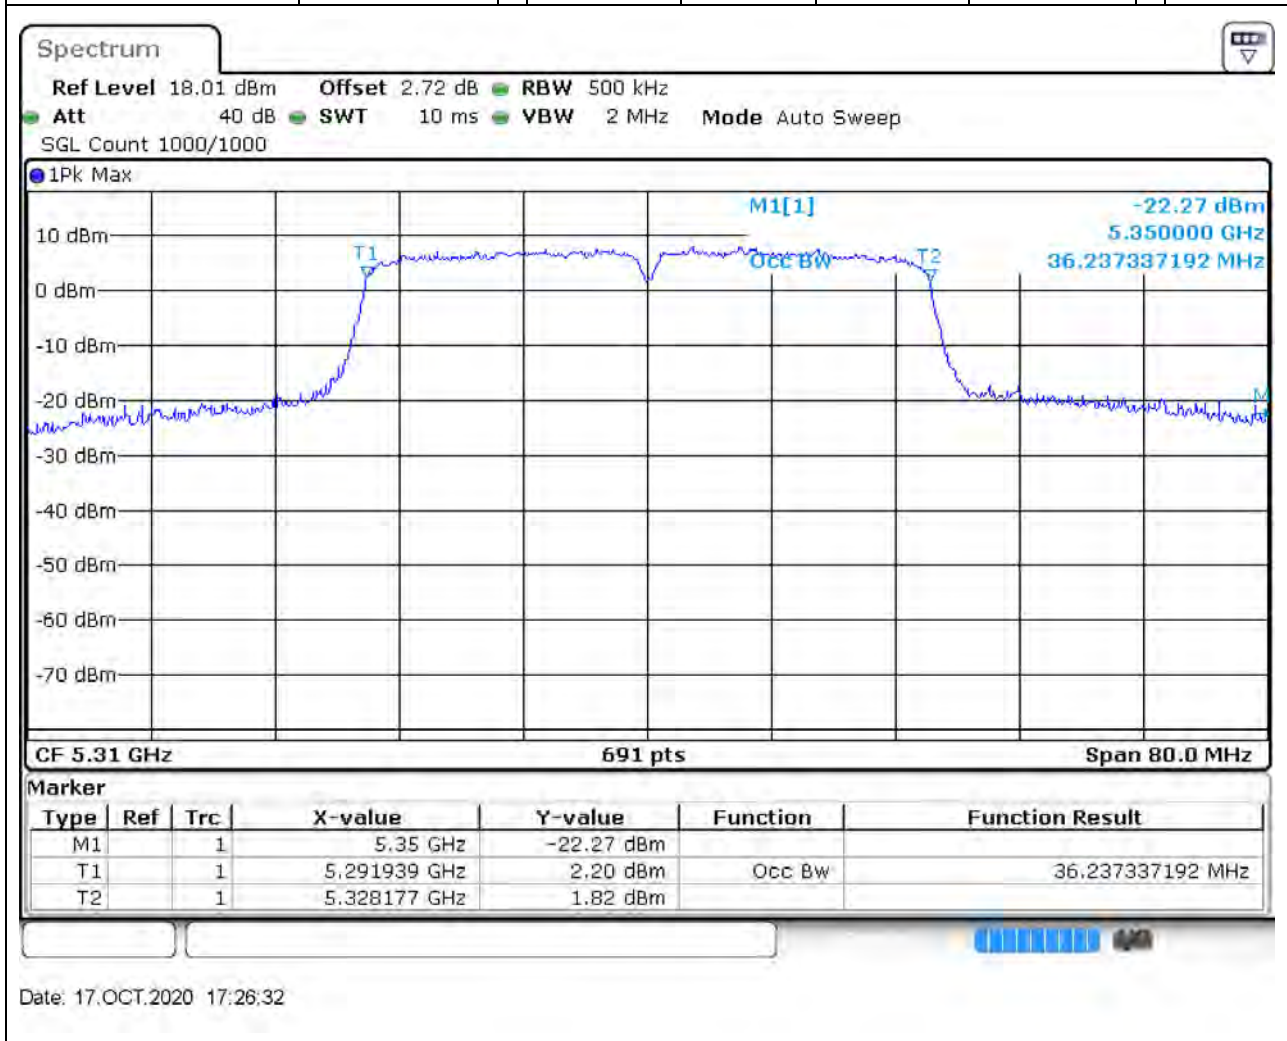

33. 802.11ac_40M_Band2_H

33.1. A.2.2-99% Bandwidth(NTNV)

Center Frequency (MHz)	OBW Power (%)	RBW (MHz)	Detector	Limit (MHz)	OBW (MHz)	Verdict
5310	99	0.5	Peak	0	36.237337	Unknown