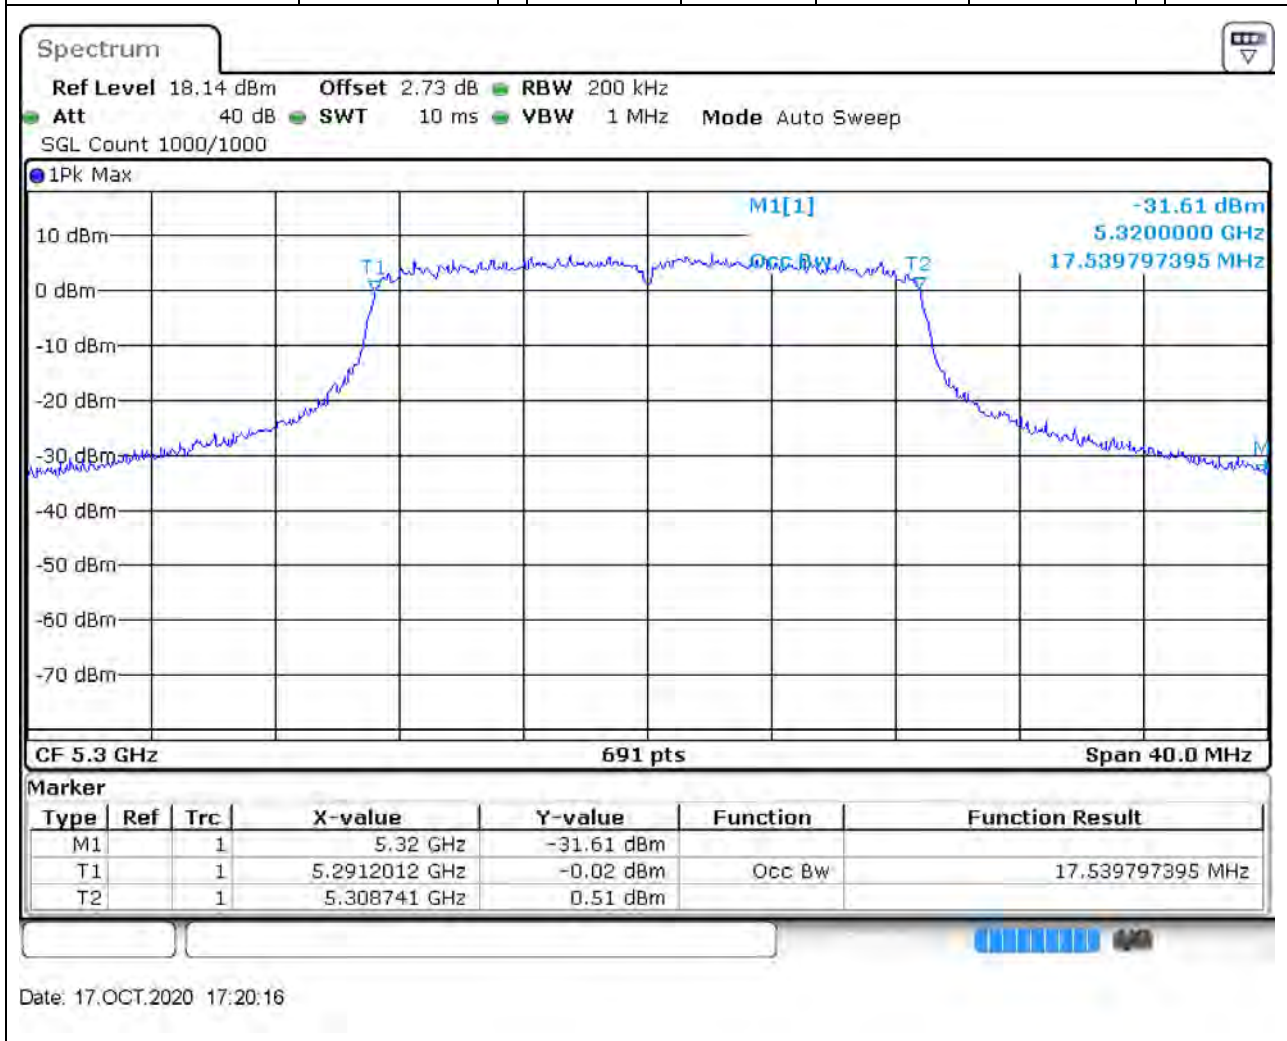

30. 802.11ac_20M_Band2_M

30.1. A.2.2-99% Bandwidth(NTNV)

Center Frequency (MHz)	OBW Power (%)	RBW (MHz)	Detector	Limit (MHz)	OBW (MHz)	Verdict
5300	99	0.2	Peak	0	17.539797	Unknown