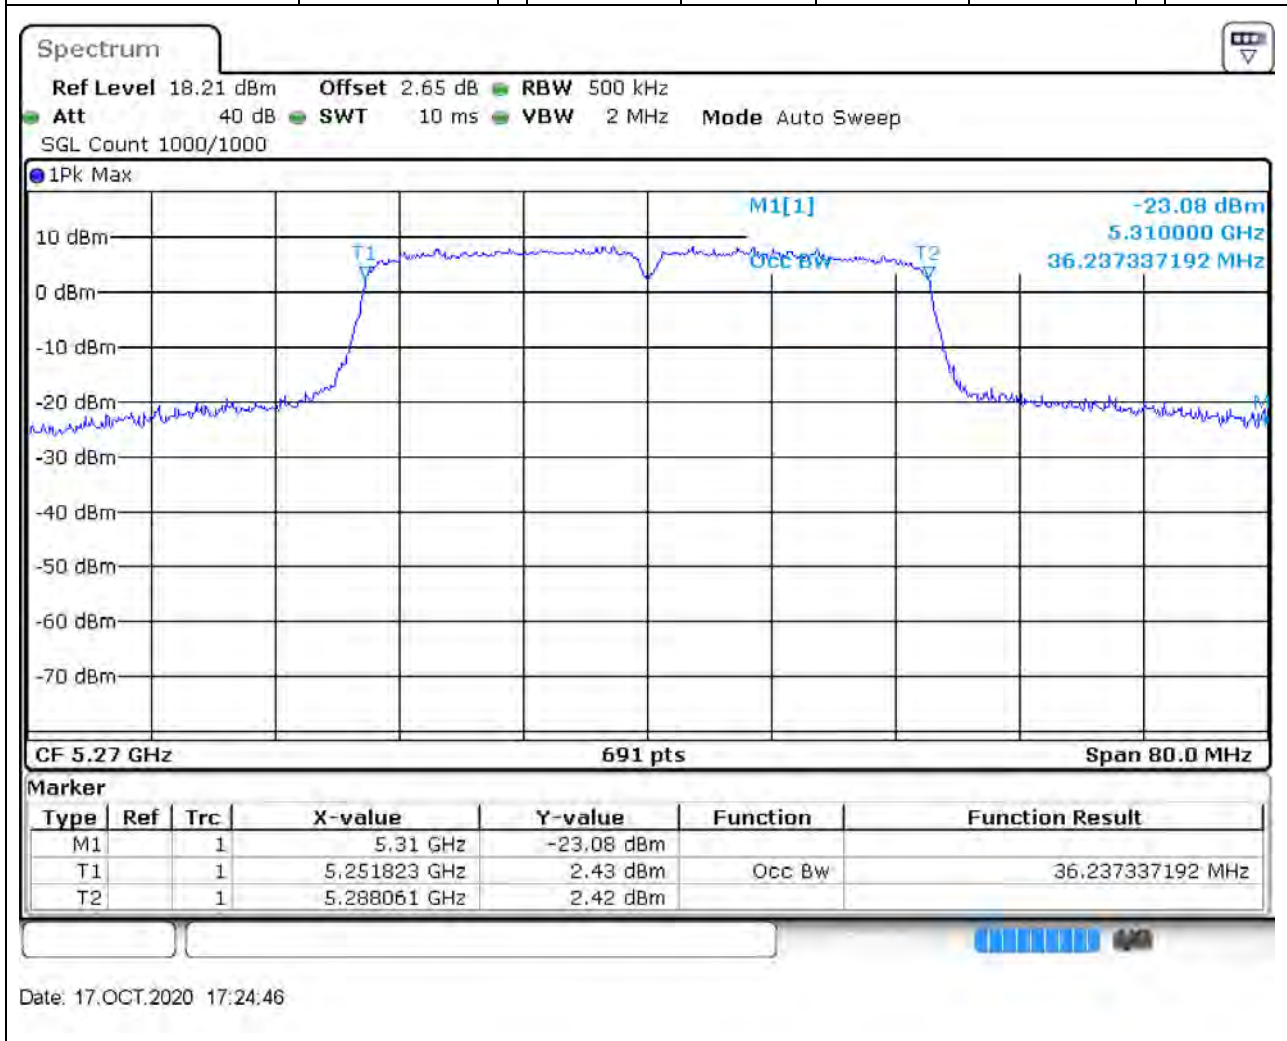

32. 802.11ac_40M_Band2_L

32.1. A.2.2-99% Bandwidth(NTNV)

Center Frequency (MHz)	OBW Power (%)	RBW (MHz)	Detector	Limit (MHz)	OBW (MHz)	Verdict
5270	99	0.5	Peak	0	36.237337	Unknown