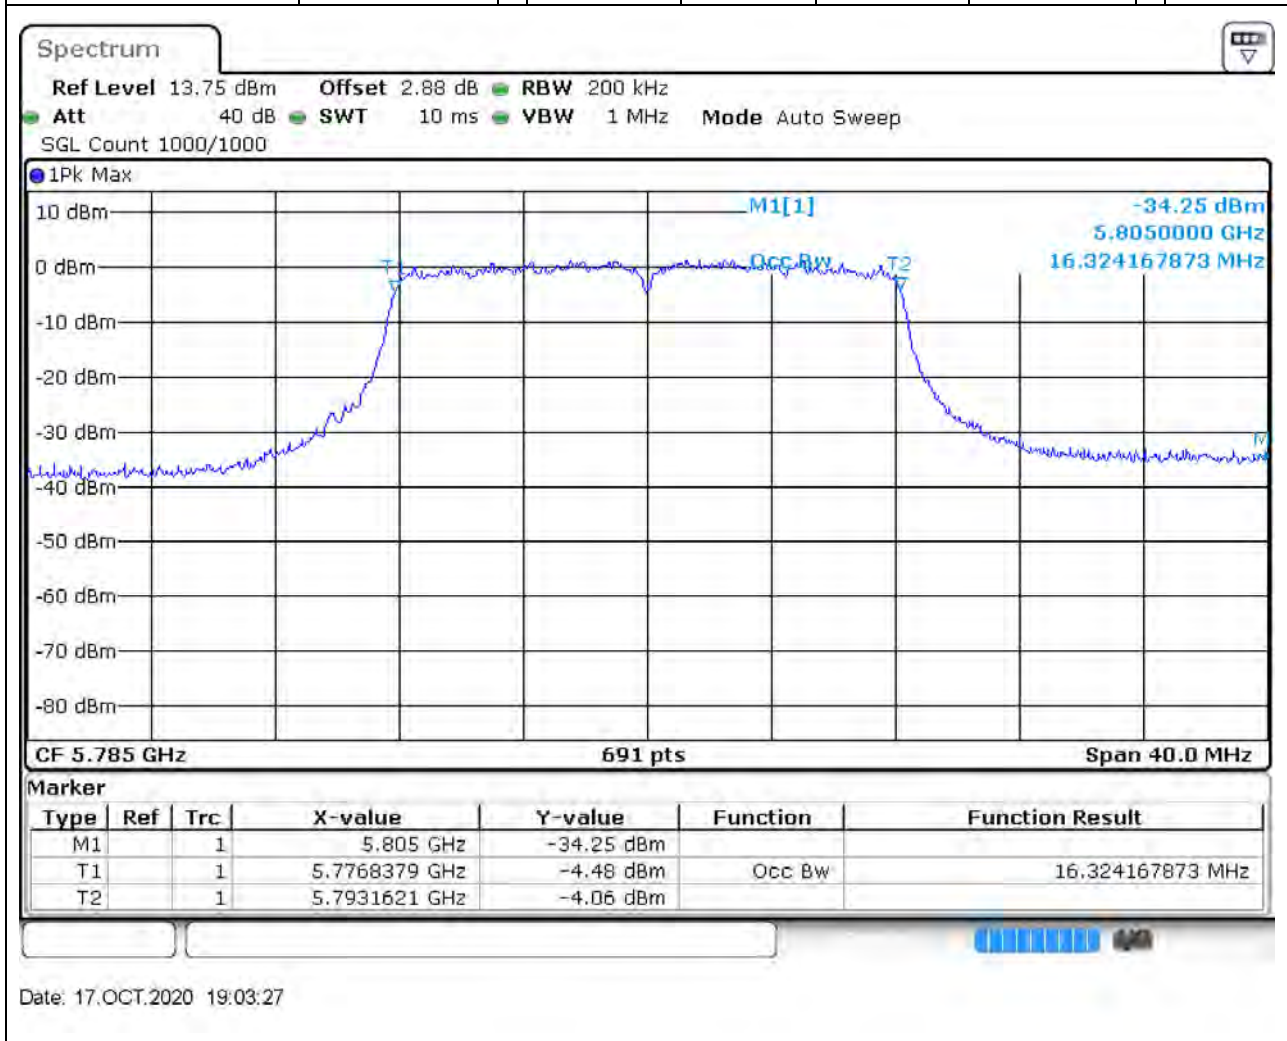

67. 802.11a_20M_Band4_M

67.1. A.2.2-99% Bandwidth(NTNV)

Center Frequency (MHz)	OBW Power (%)	RBW (MHz)	Detector	Limit (MHz)	OBW (MHz)	Verdict
5785	99	0.2	Peak	0	16.324168	Unknown