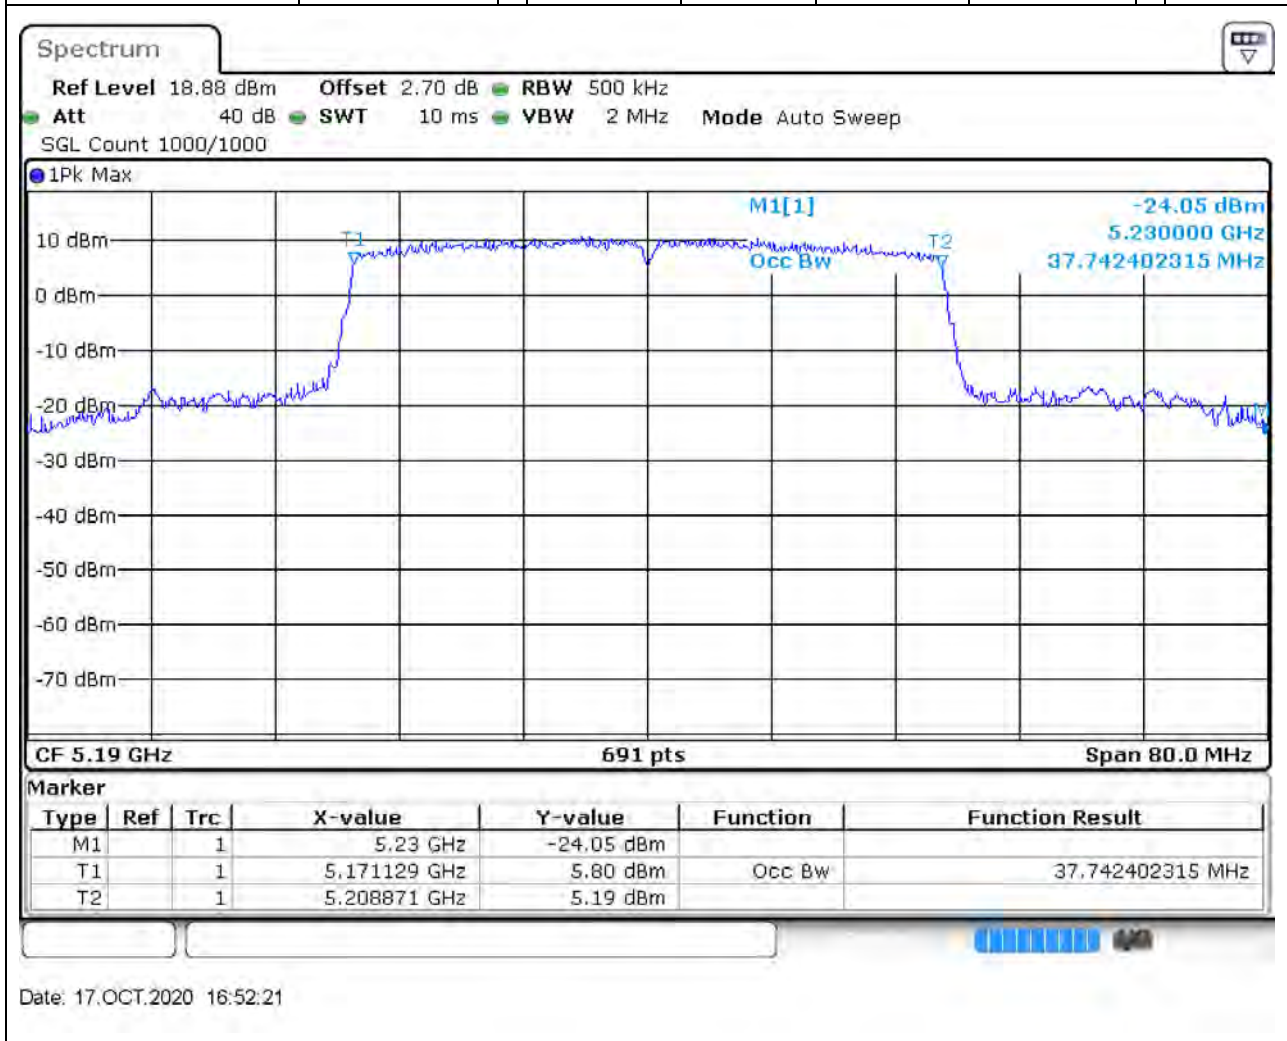

18. 802.11ax_40M_Band1_L

18.1. A.2.2-99% Bandwidth(NTNV)

Center Frequency (MHz)	OBW Power (%)	RBW (MHz)	Detector	Limit (MHz)	OBW (MHz)	Verdict
5190	99	0.5	Peak	0	37.742402	Unknown