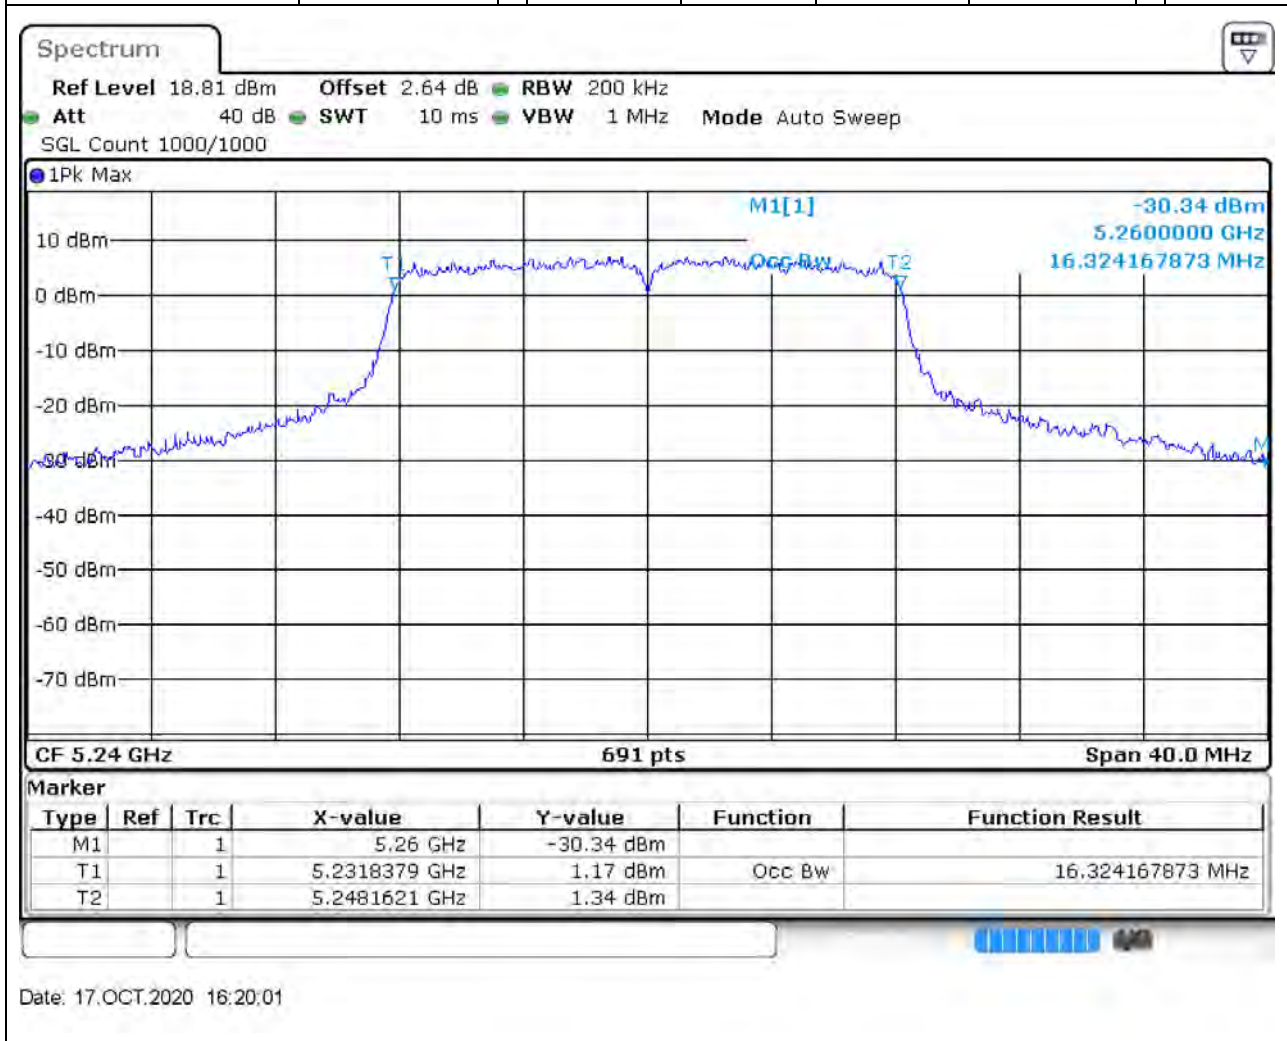

3. 802.11a_20M_Band1_H

3.1. A.2.2-99% Bandwidth(NTNV)

Center Frequency (MHz)	OBW Power (%)	RBW (MHz)	Detector	Limit (MHz)	OBW (MHz)	Verdict
5240	99	0.2	Peak	0	16.324168	Unknown