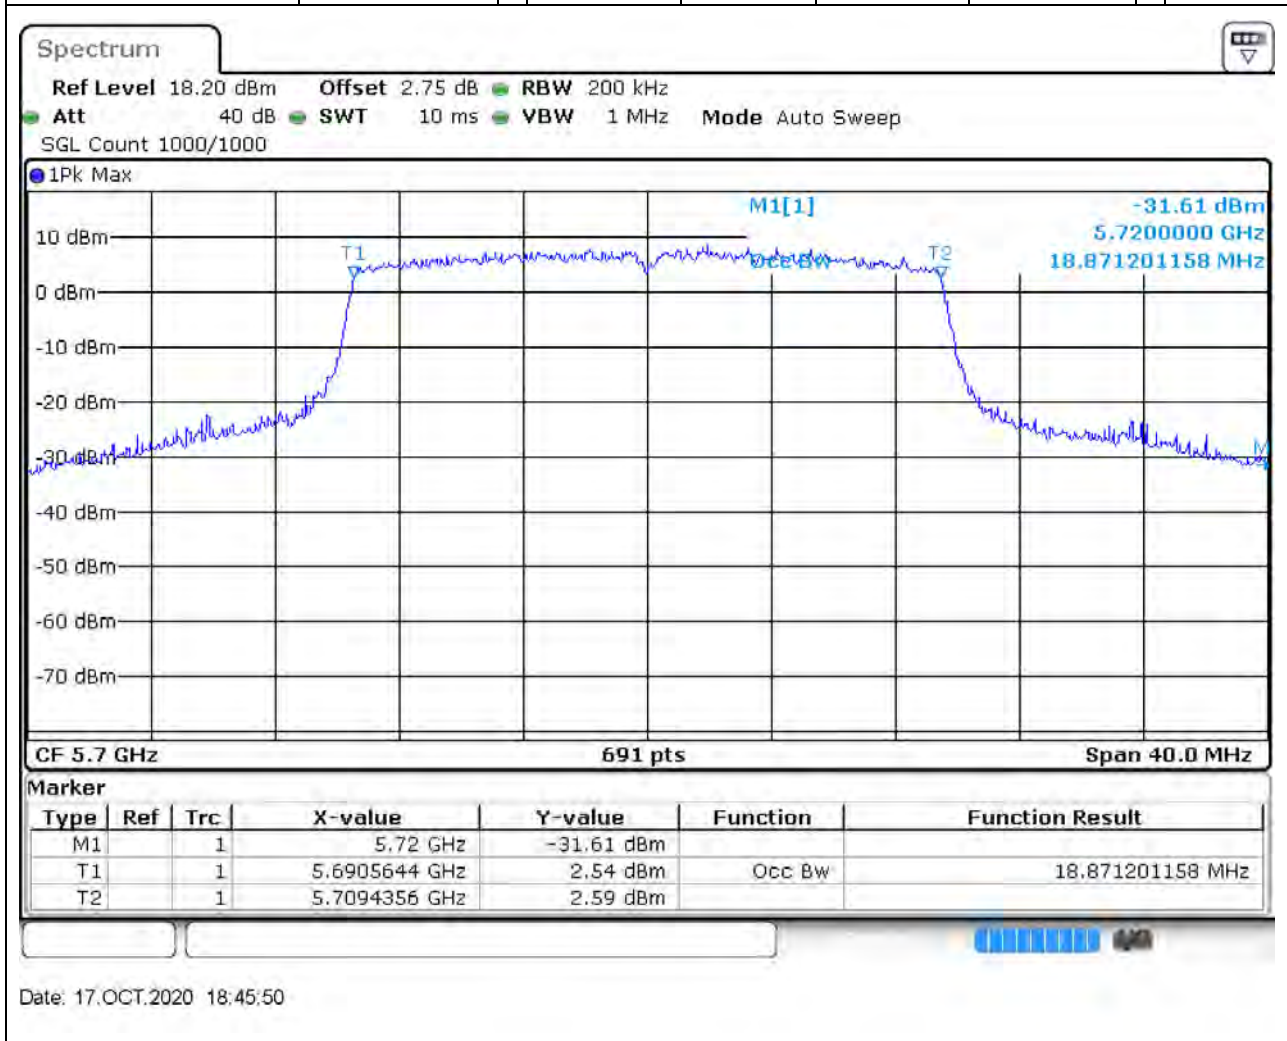

60. 802.11ax_20M_Band3_H

60.1. A.2.2-99% Bandwidth(NTNV)

Center Frequency (MHz)	OBW Power (%)	RBW (MHz)	Detector	Limit (MHz)	OBW (MHz)	Verdict
5700	99	0.2	Peak	0	18.871201	Unknown