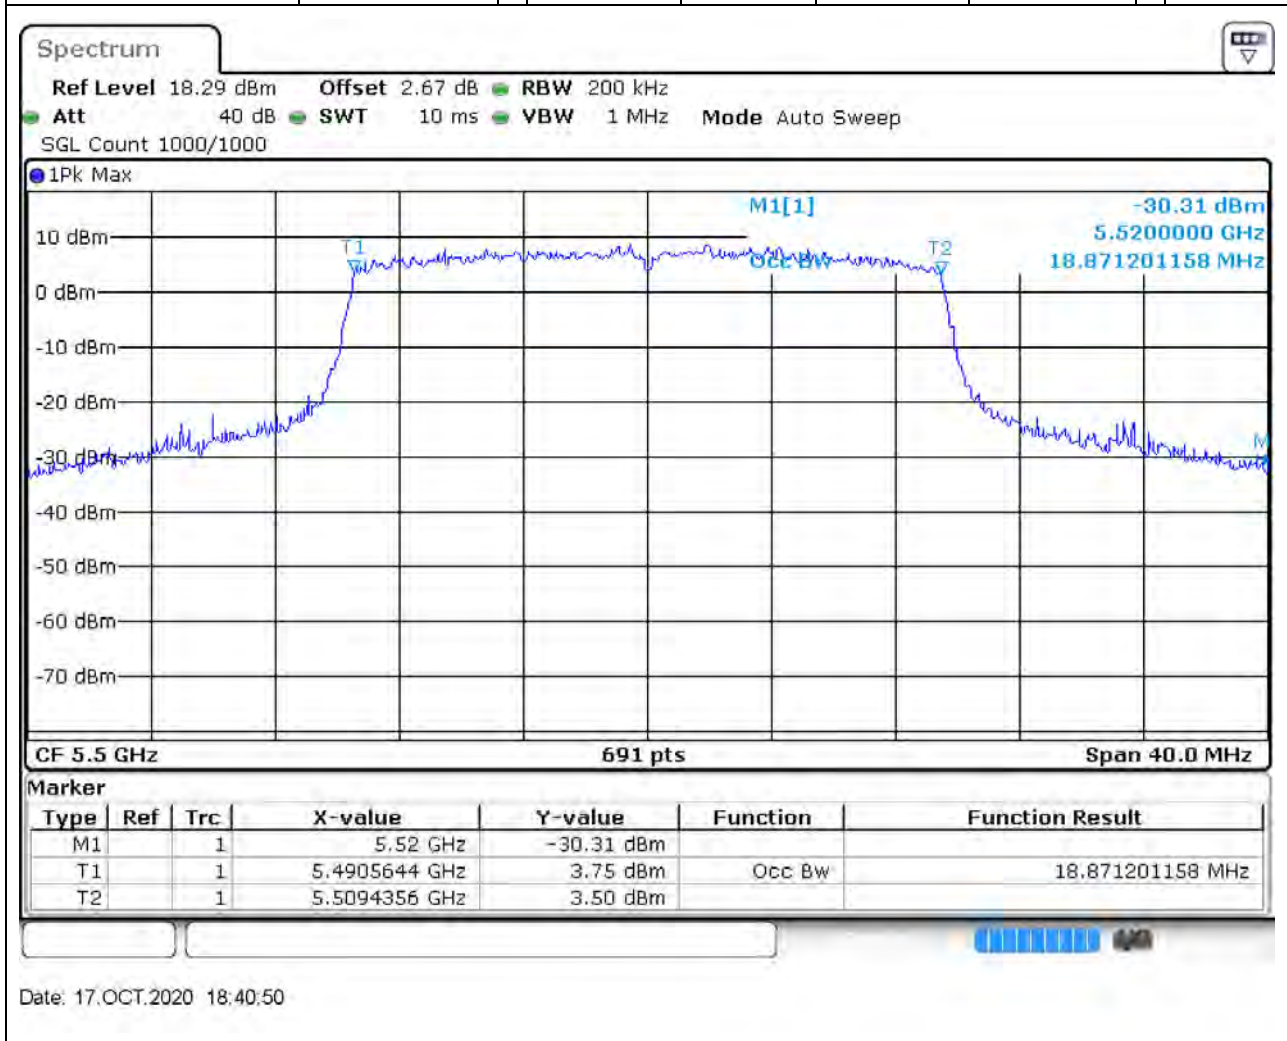

58. 802.11ax_20M_Band3_L

58.1. A.2.2-99% Bandwidth(NTNV)

Center Frequency (MHz)	OBW Power (%)	RBW (MHz)	Detector	Limit (MHz)	OBW (MHz)	Verdict
5500	99	0.2	Peak	0	18.871201	Unknown