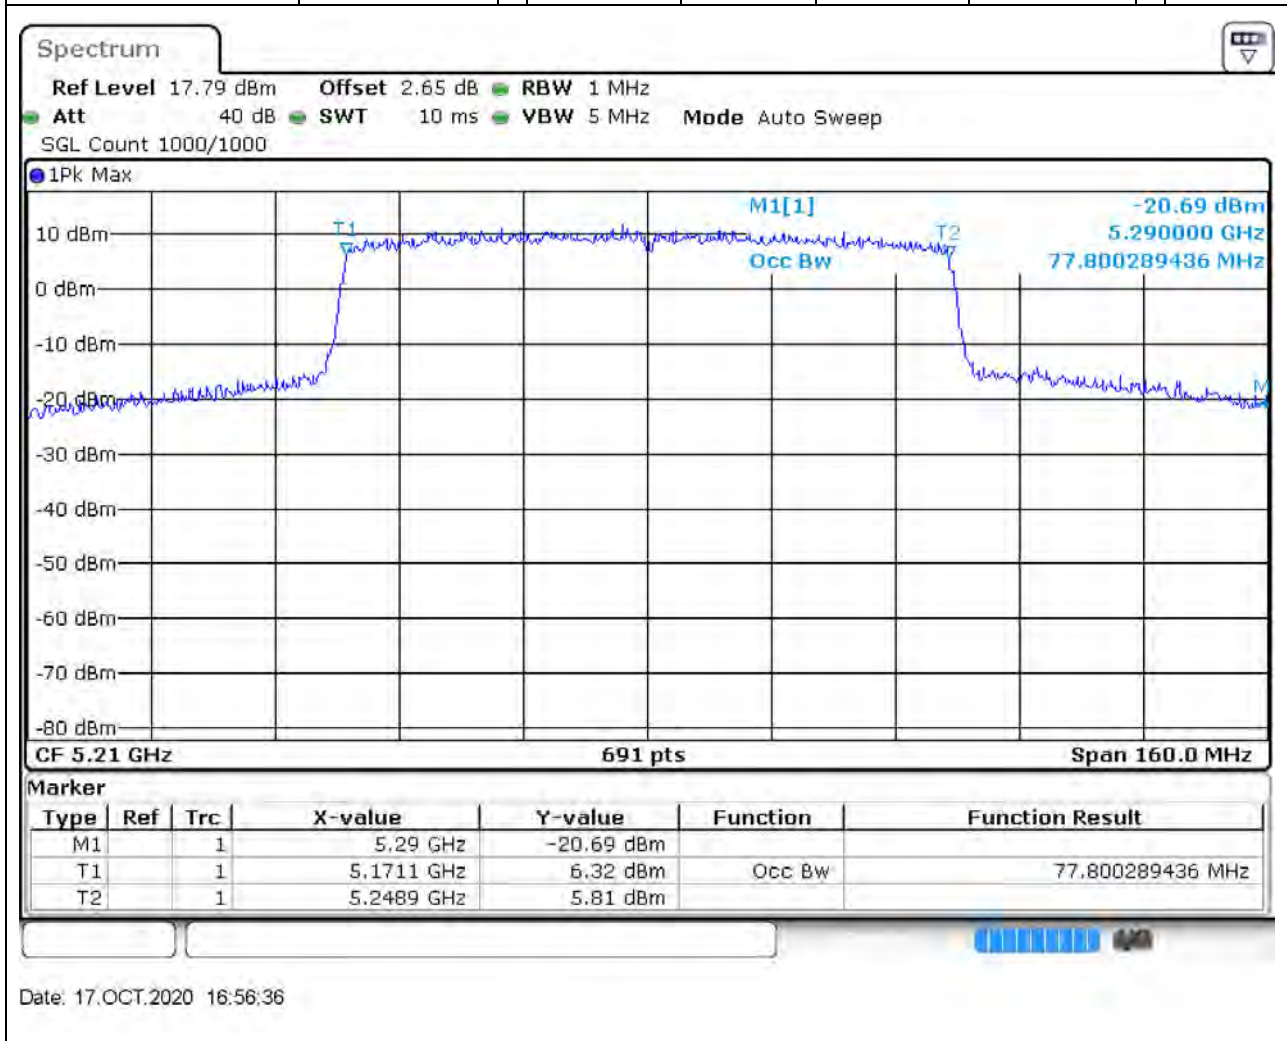

20. 802.11ax_80M_Band1_M

20.1. A.2.2-99% Bandwidth(NTNV)

Center Frequency (MHz)	OBW Power (%)	RBW (MHz)	Detector	Limit (MHz)	OBW (MHz)	Verdict
5210	99	1	Peak	0	77.800289	Unknown