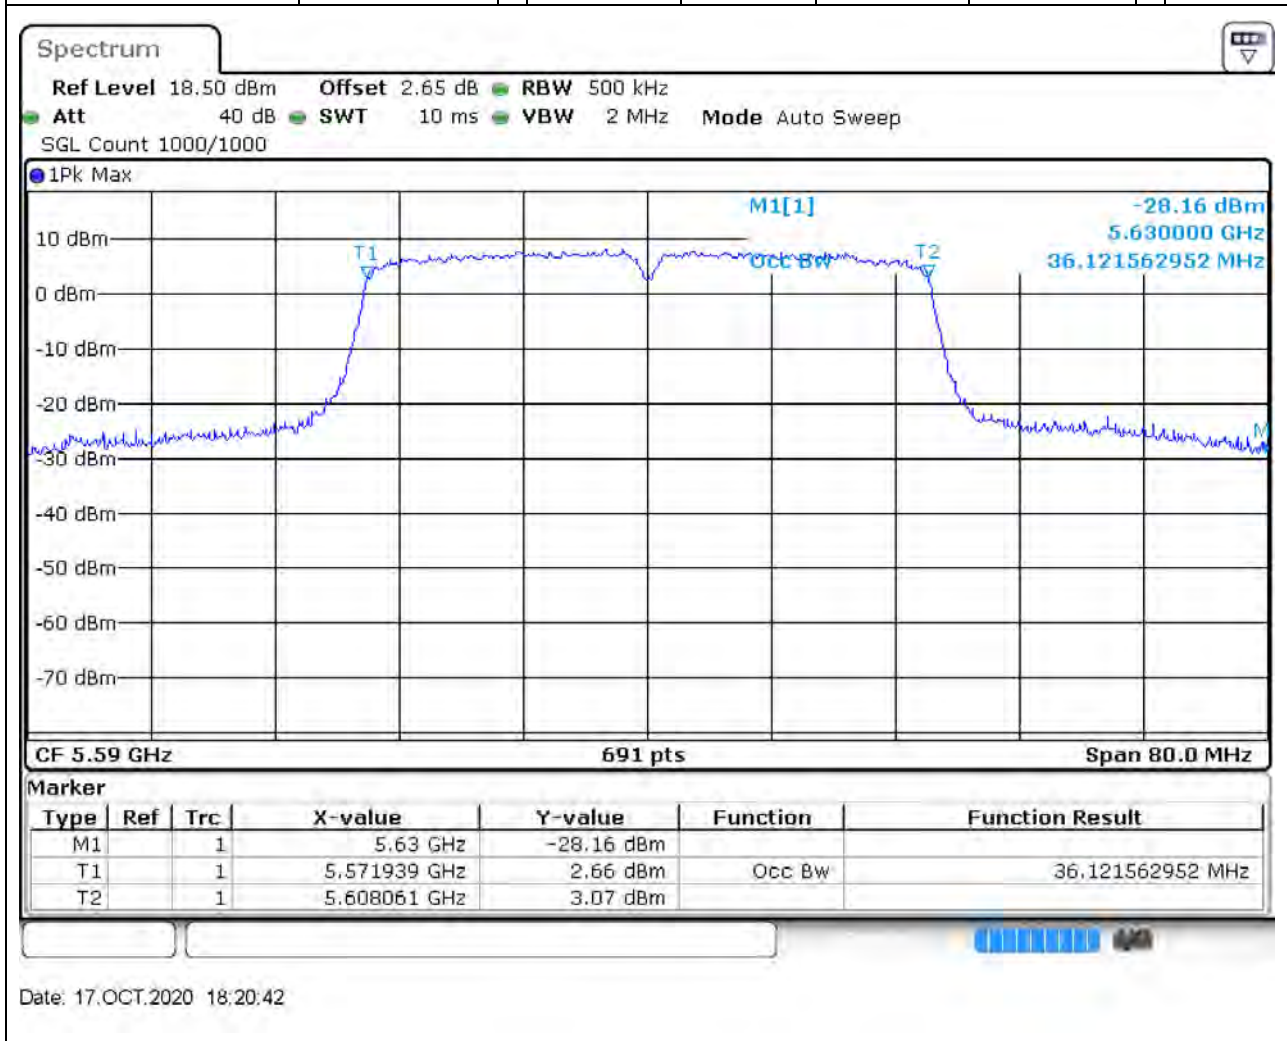

48. 802.11n_40M_Band3_M

48.1. A.2.2-99% Bandwidth(NTNV)

Center Frequency (MHz)	OBW Power (%)	RBW (MHz)	Detector	Limit (MHz)	OBW (MHz)	Verdict
5590	99	0.5	Peak	0	36.121563	Unknown