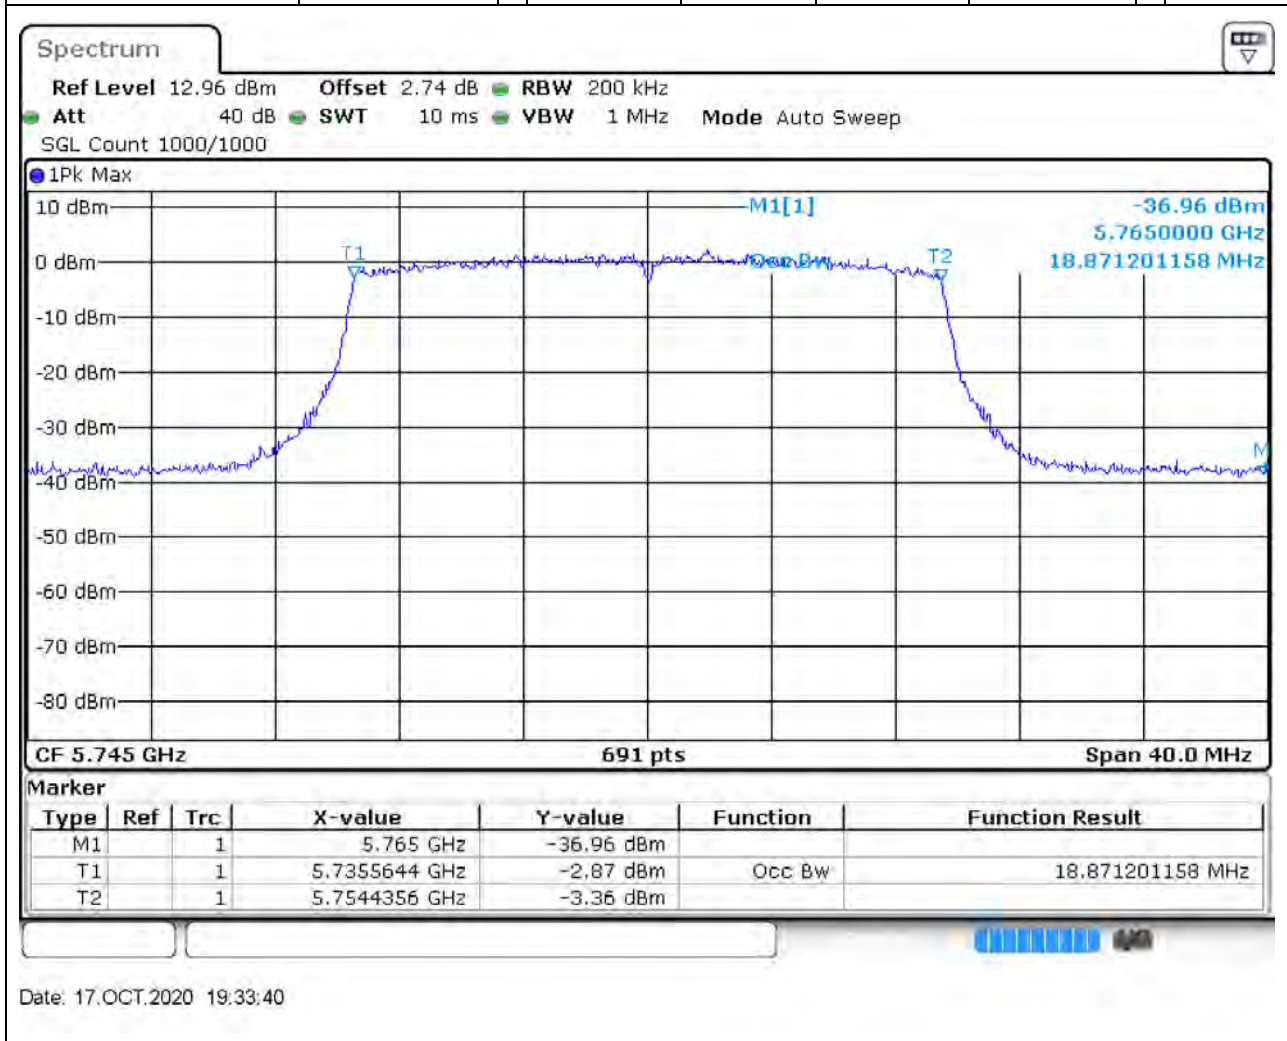

80. 802.11ax_20M_Band4_L

80.1. A.2.2-99% Bandwidth(NTNV)

Center Frequency (MHz)	OBW Power (%)	RBW (MHz)	Detector	Limit (MHz)	OBW (MHz)	Verdict
5745	99	0.2	Peak	0	18.871201	Unknown