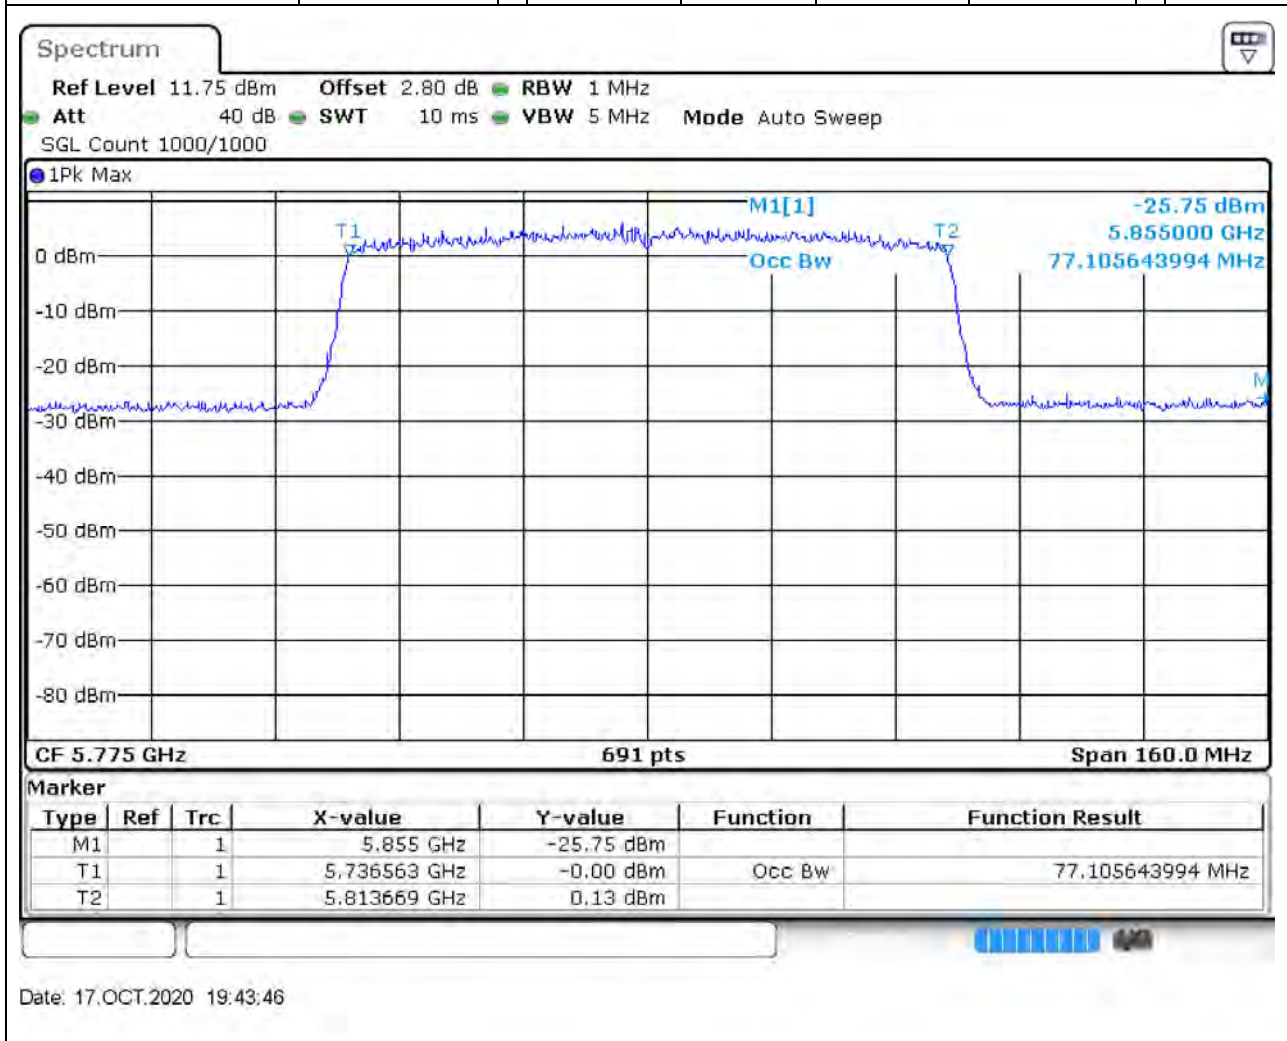

85. 802.11ax_80M_Band4_M

85.1. A.2.2-99% Bandwidth(NTNV)

Center Frequency (MHz)	OBW Power (%)	RBW (MHz)	Detector	Limit (MHz)	OBW (MHz)	Verdict
5775	99	1	Peak	0	77.105644	Unknown