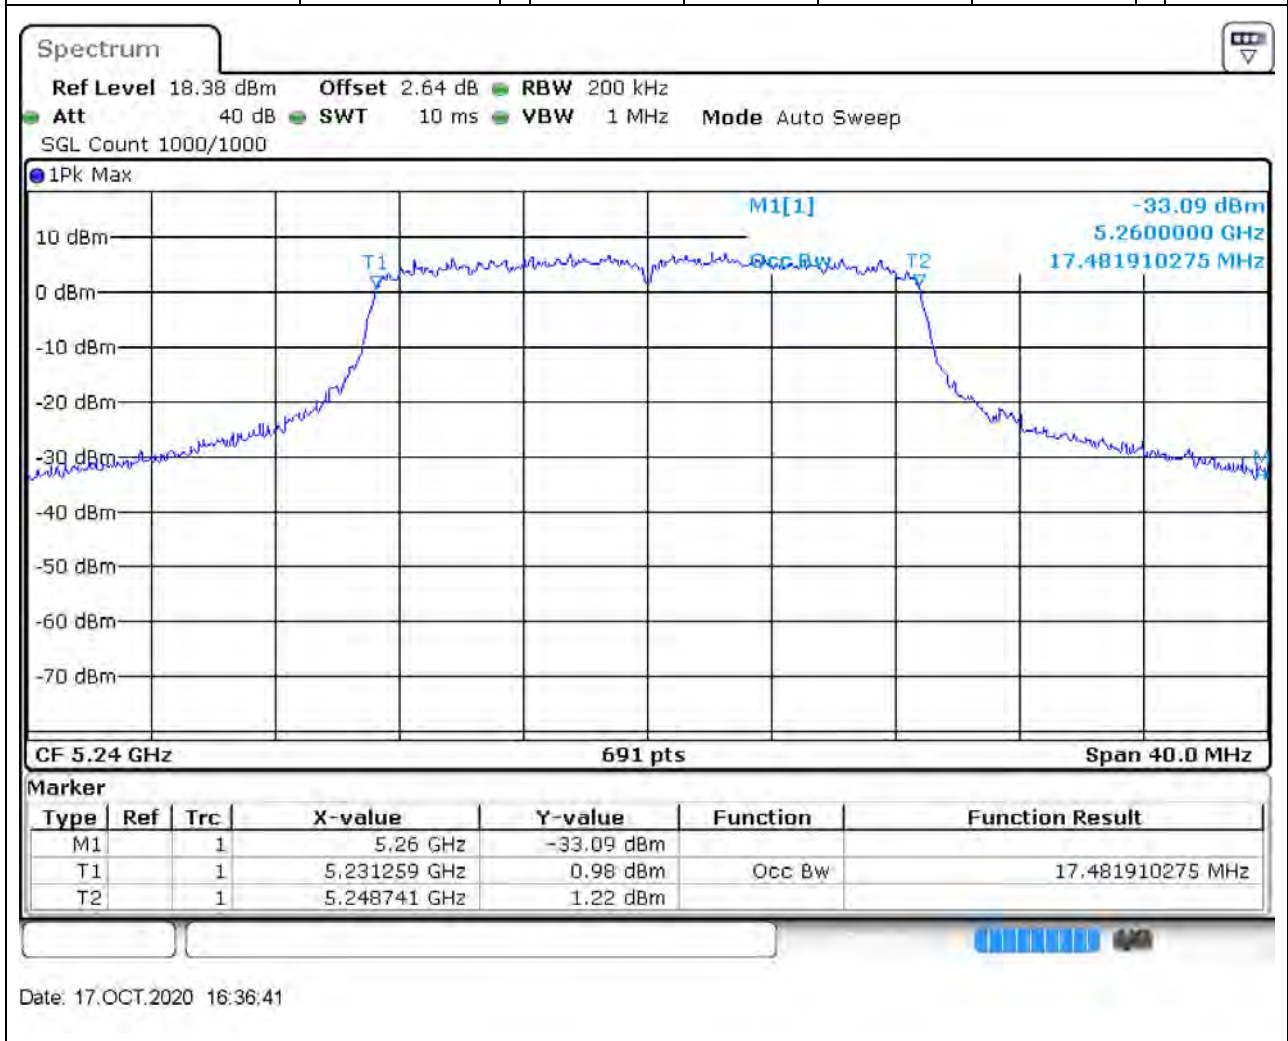

11. 802.11ac_20M_Band1_H

11.1. A.2.2-99% Bandwidth(NTNV)

Center Frequency (MHz)	OBW Power (%)	RBW (MHz)	Detector	Limit (MHz)	OBW (MHz)	Verdict
5240	99	0.2	Peak	0	17.48191	Unknown