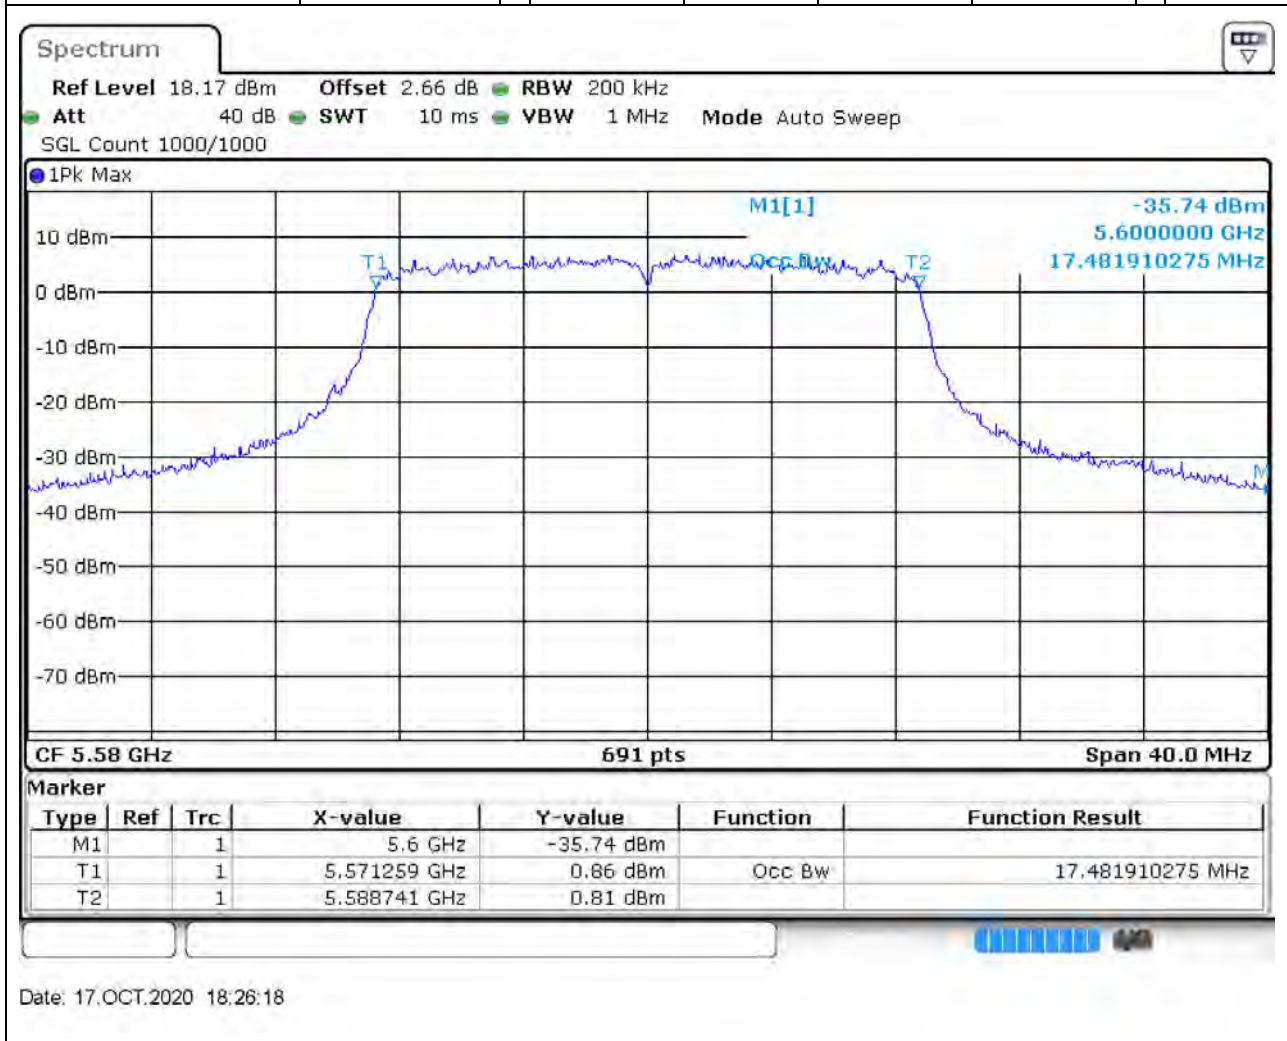

51. 802.11ac_20M_Band3_M

51.1. A.2.2-99% Bandwidth(NTNV)

Center Frequency (MHz)	OBW Power (%)	RBW (MHz)	Detector	Limit (MHz)	OBW (MHz)	Verdict
5580	99	0.2	Peak	0	17.48191	Unknown