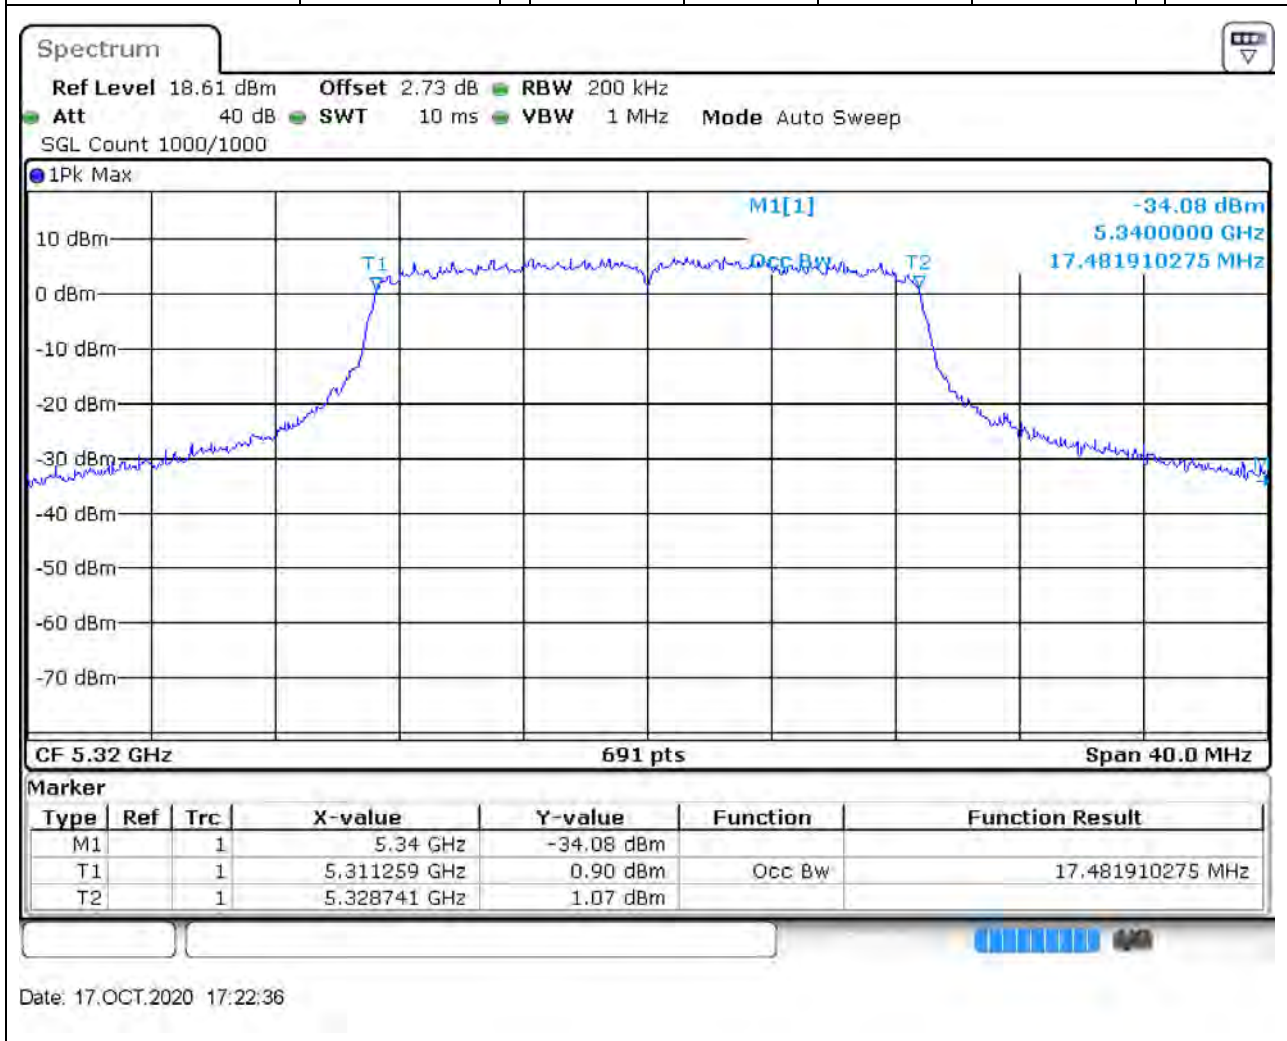

31. 802.11ac_20M_Band2_H

31.1. A.2.2-99% Bandwidth(NTNV)

Center Frequency (MHz)	OBW Power (%)	RBW (MHz)	Detector	Limit (MHz)	OBW (MHz)	Verdict
5320	99	0.2	Peak	0	17.48191	Unknown