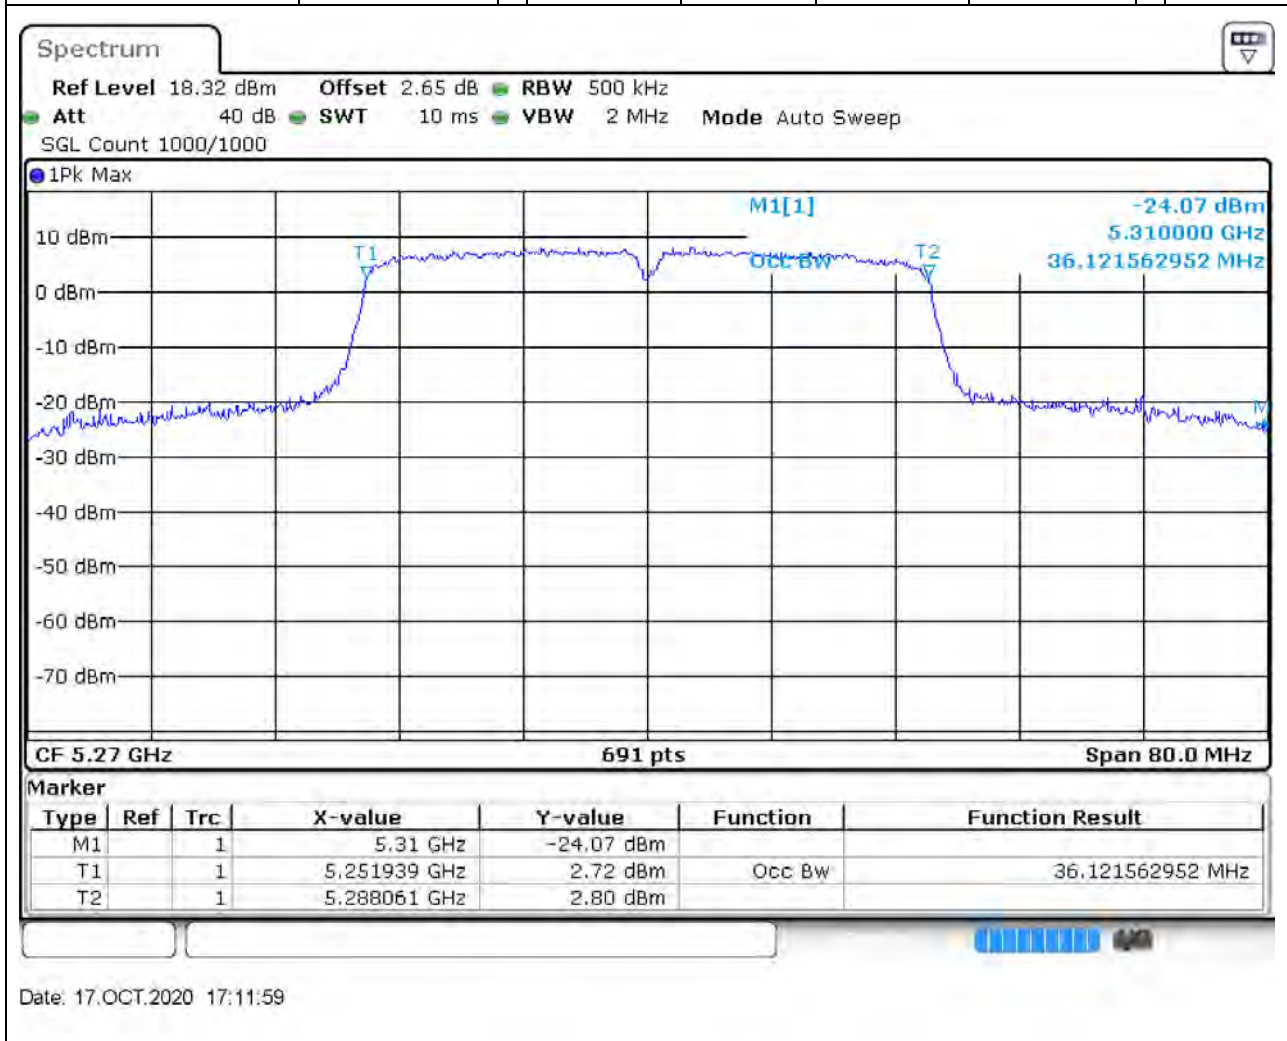

27. 802.11n_40M_Band2_L

27.1. A.2.2-99% Bandwidth(NTNV)

Center Frequency (MHz)	OBW Power (%)	RBW (MHz)	Detector	Limit (MHz)	OBW (MHz)	Verdict
5270	99	0.5	Peak	0	36.121563	Unknown