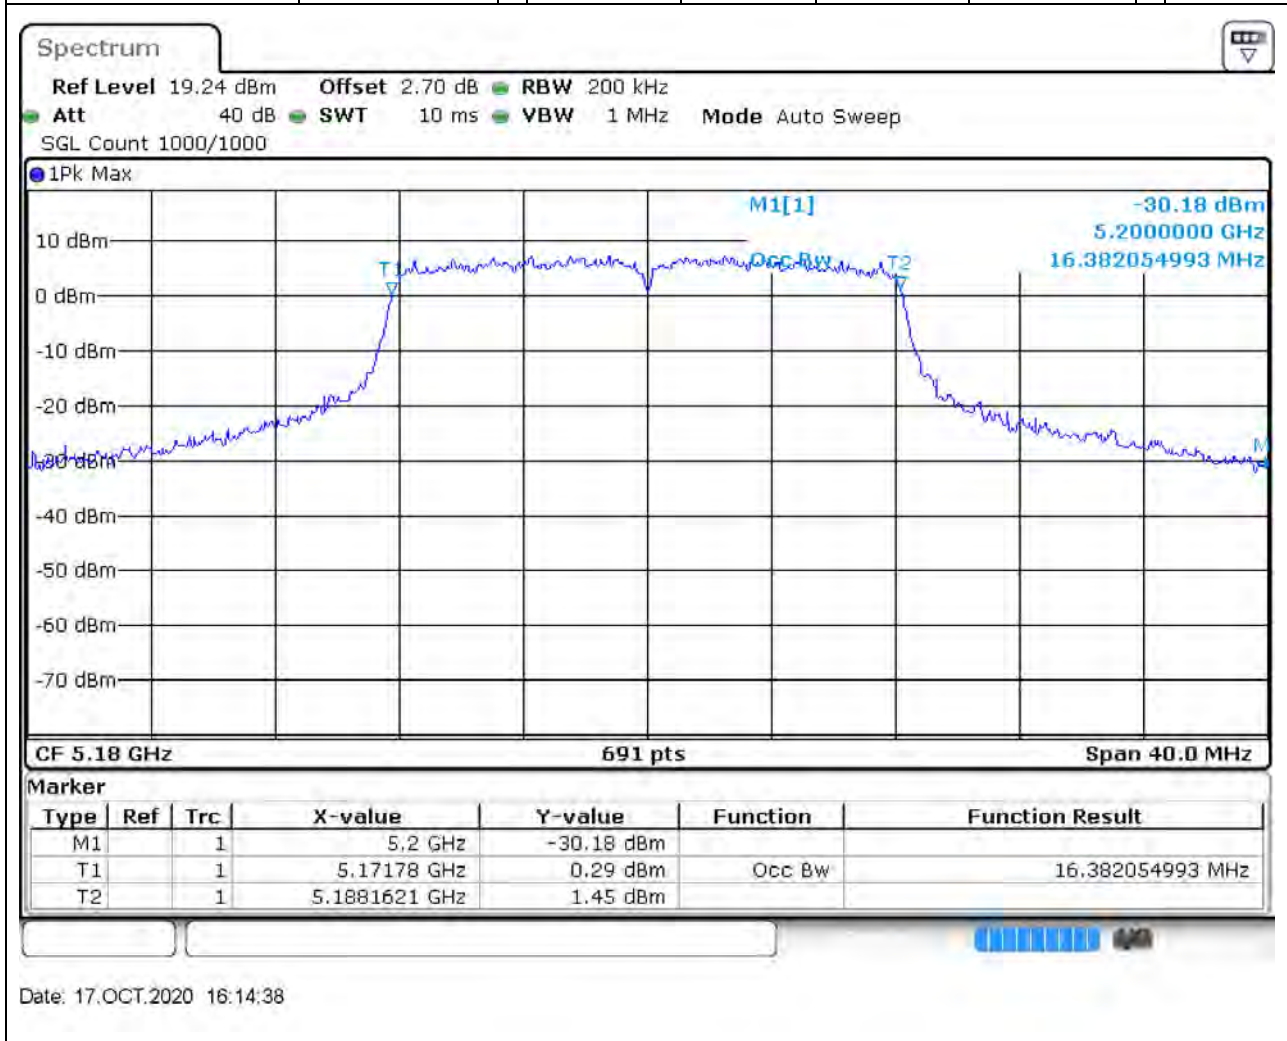

99% Bandwidth

1. 802.11a_20M_Band1_L

1.1. A.2.2-99% Bandwidth(NTNV)

Center Frequency (MHz)	OBW Power (%)	RBW (MHz)	Detector	Limit (MHz)	OBW (MHz)	Verdict
5180	99	0.2	Peak	0	16.382055	Unknown