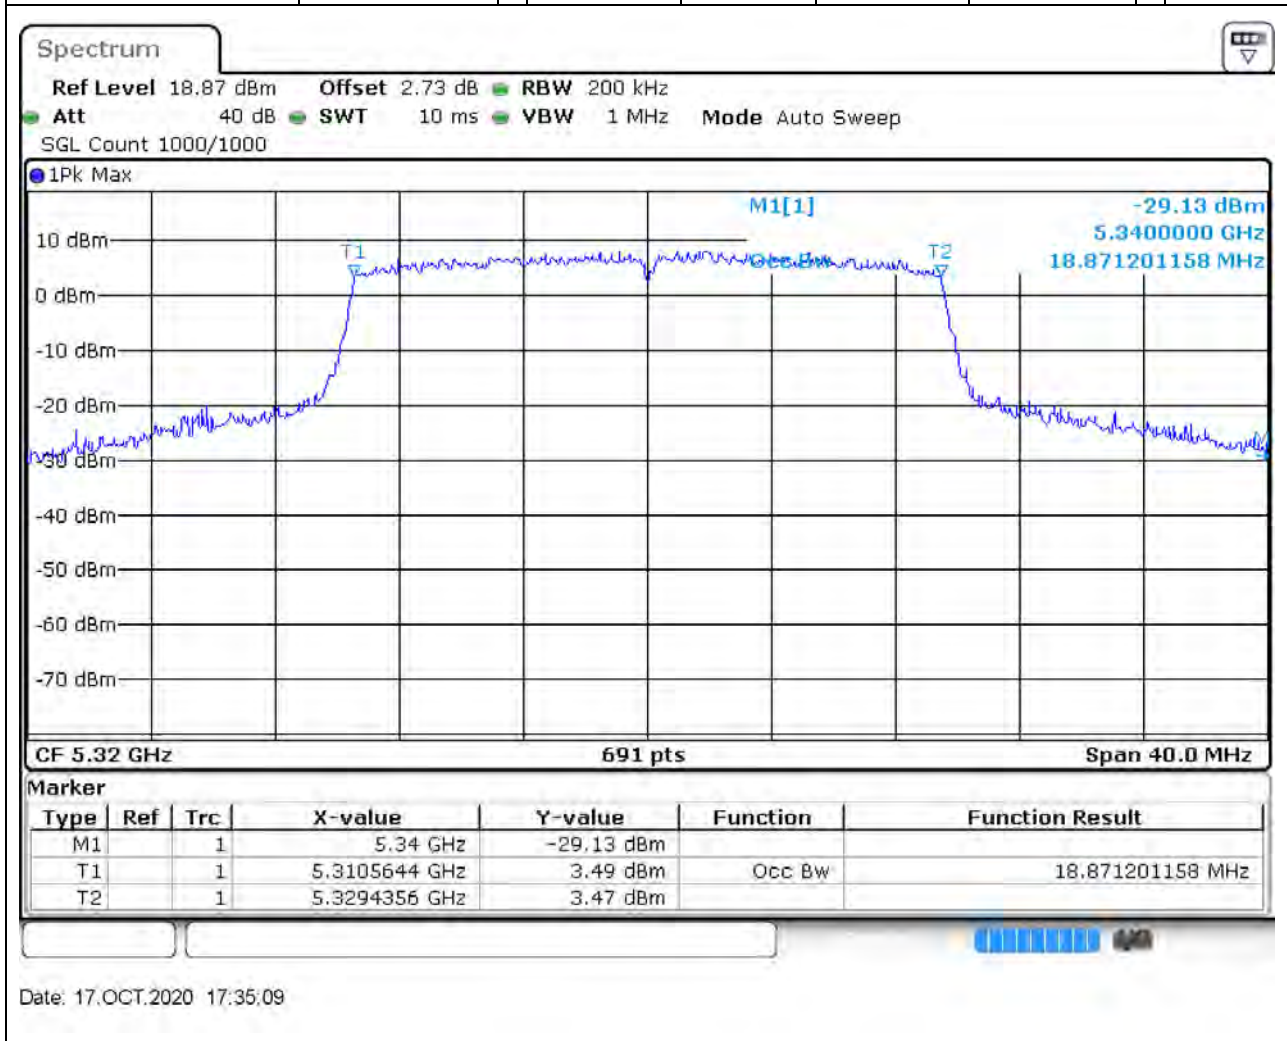

37. 802.11ax_20M_Band2_H

37.1. A.2.2-99% Bandwidth(NTNV)

Center Frequency (MHz)	OBW Power (%)	RBW (MHz)	Detector	Limit (MHz)	OBW (MHz)	Verdict
5320	99	0.2	Peak	0	18.871201	Unknown