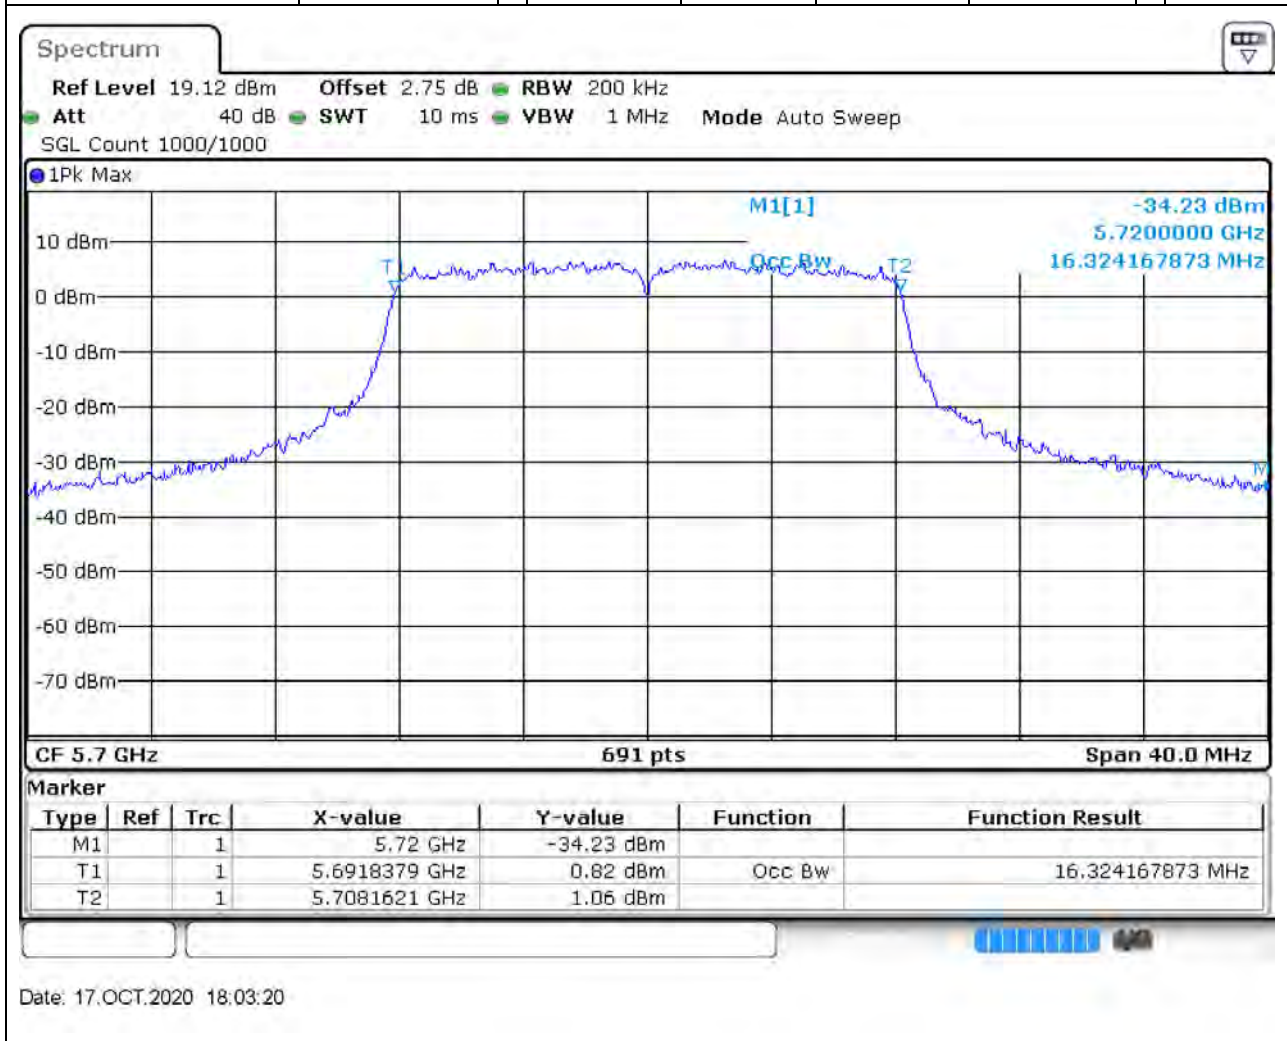

43. 802.11a_20M_Band3_H

43.1. A.2.2-99% Bandwidth(NTNV)

Center Frequency (MHz)	OBW Power (%)	RBW (MHz)	Detector	Limit (MHz)	OBW (MHz)	Verdict
5700	99	0.2	Peak	0	16.324168	Unknown