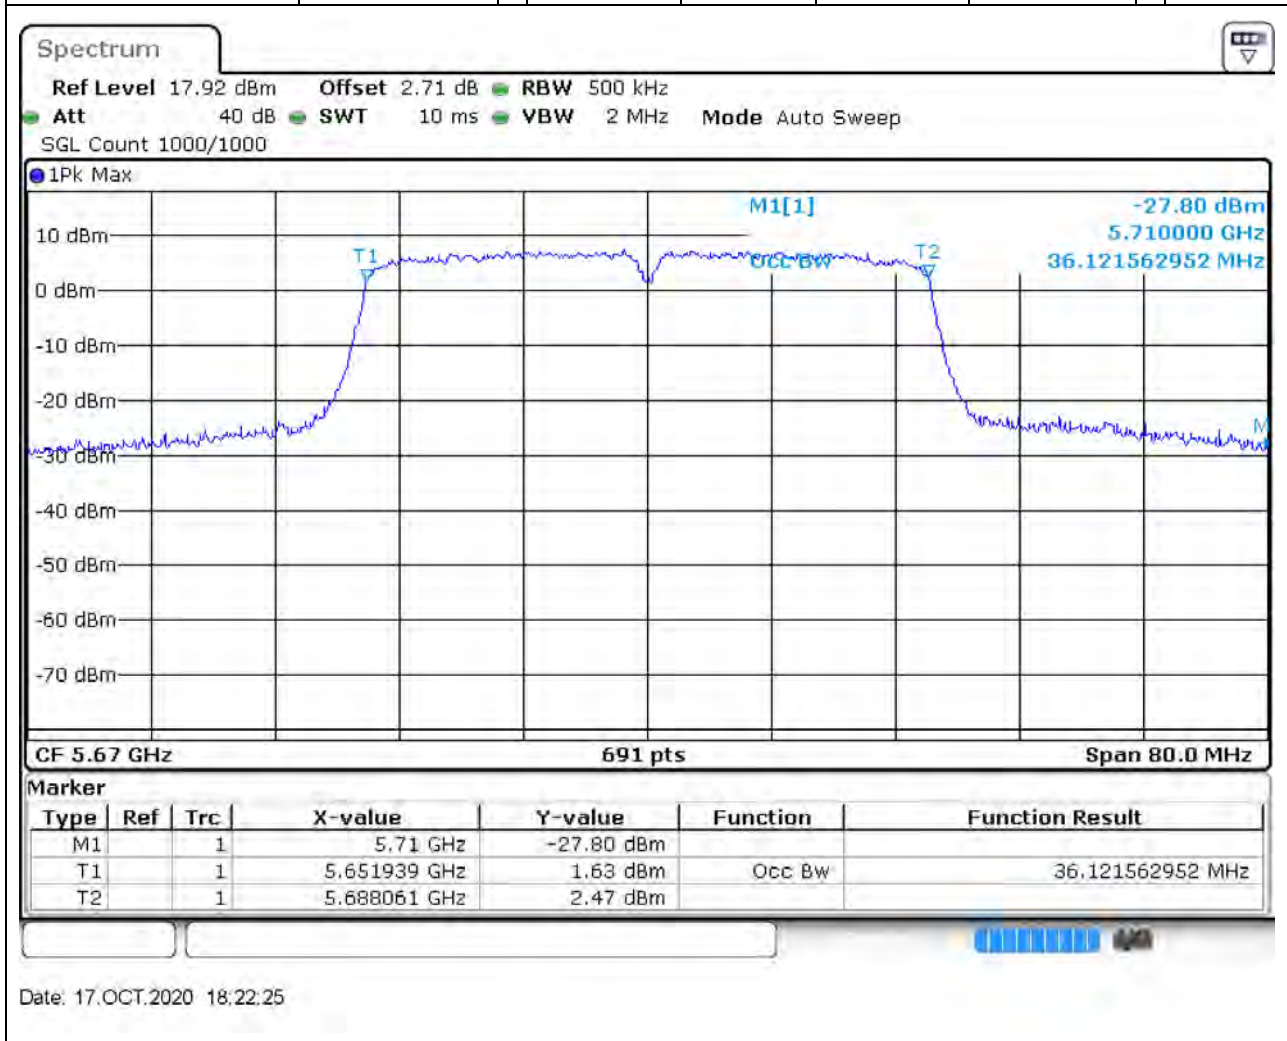

49. 802.11n_40M_Band3_H

49.1. A.2.2-99% Bandwidth(NTNV)

Center Frequency (MHz)	OBW Power (%)	RBW (MHz)	Detector	Limit (MHz)	OBW (MHz)	Verdict
5670	99	0.5	Peak	0	36.121563	Unknown