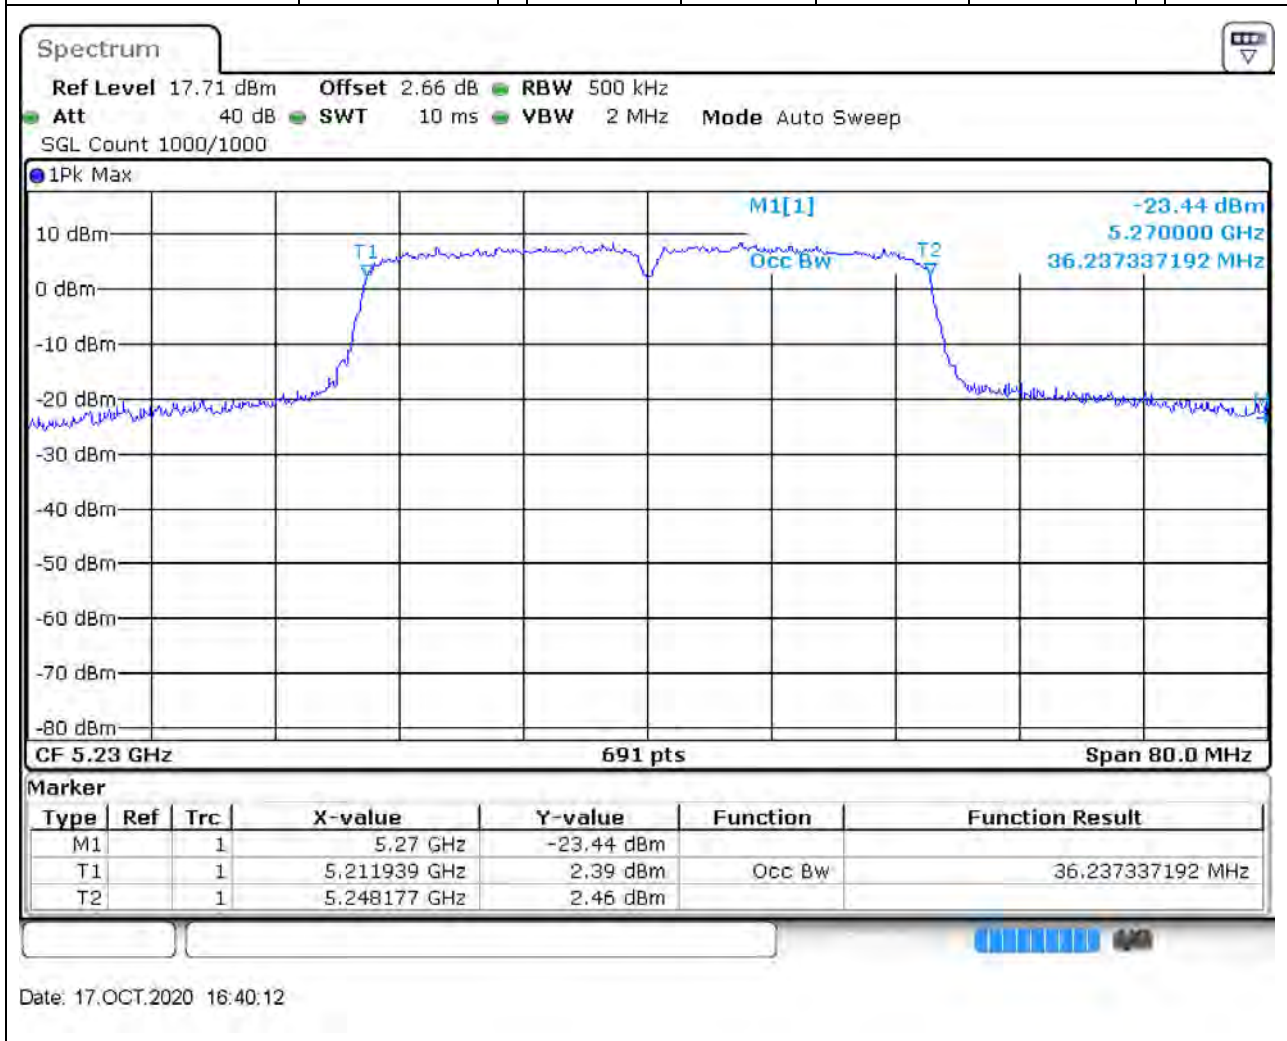

13. 802.11ac_40M_Band1_H

13.1. A.2.2-99% Bandwidth(NTNV)

Center Frequency (MHz)	OBW Power (%)	RBW (MHz)	Detector	Limit (MHz)	OBW (MHz)	Verdict
5230	99	0.5	Peak	0	36.237337	Unknown