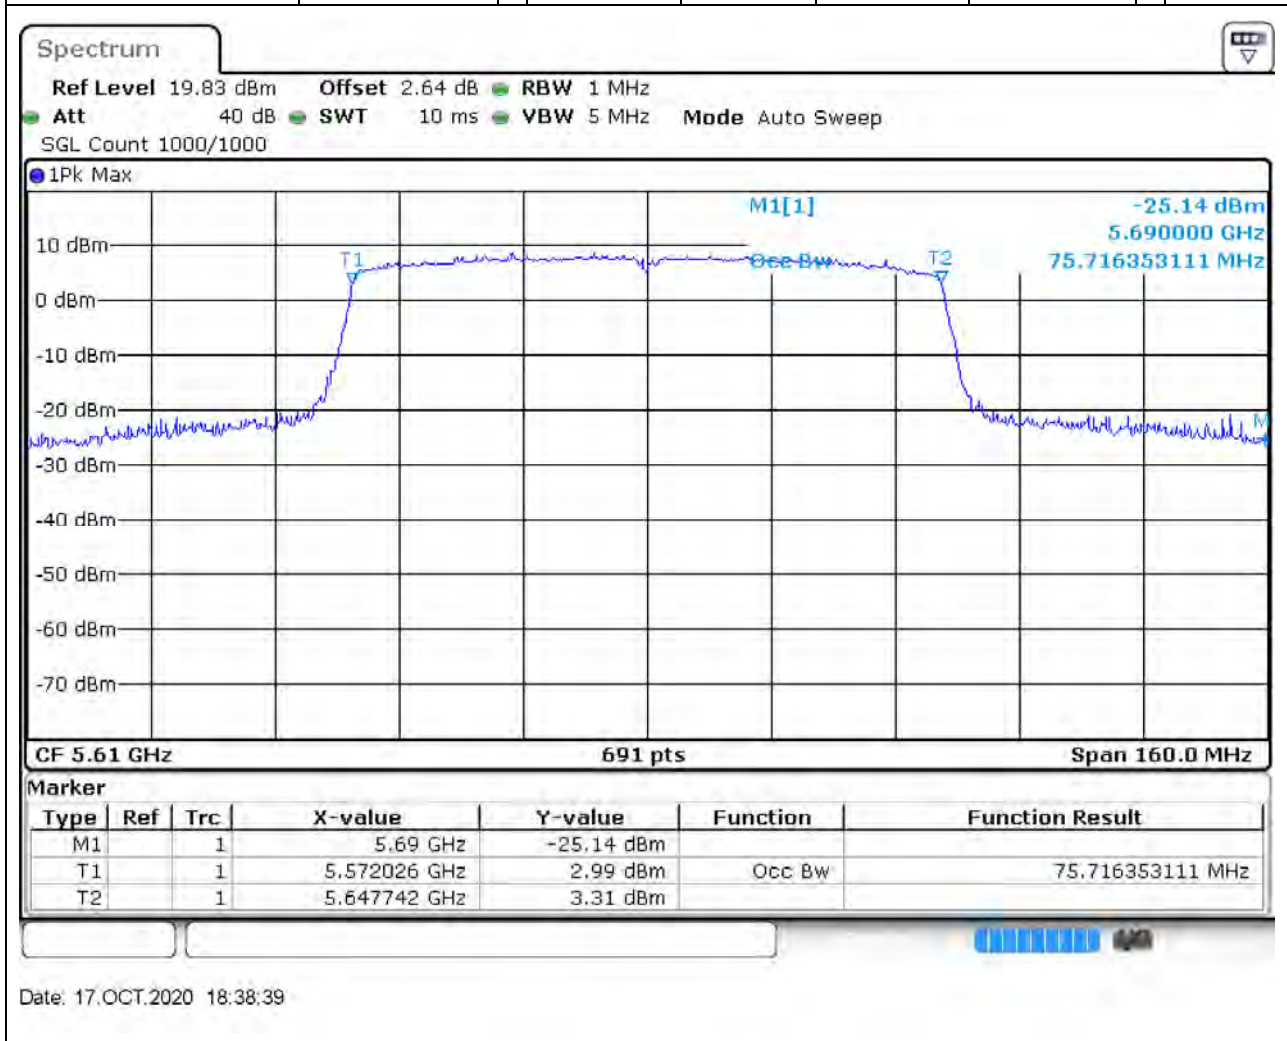

57. 802.11ac_80M_Band3_M

57.1. A.2.2-99% Bandwidth(NTNV)

Center Frequency (MHz)	OBW Power (%)	RBW (MHz)	Detector	Limit (MHz)	OBW (MHz)	Verdict
5610	99	1	Peak	0	75.716353	Unknown