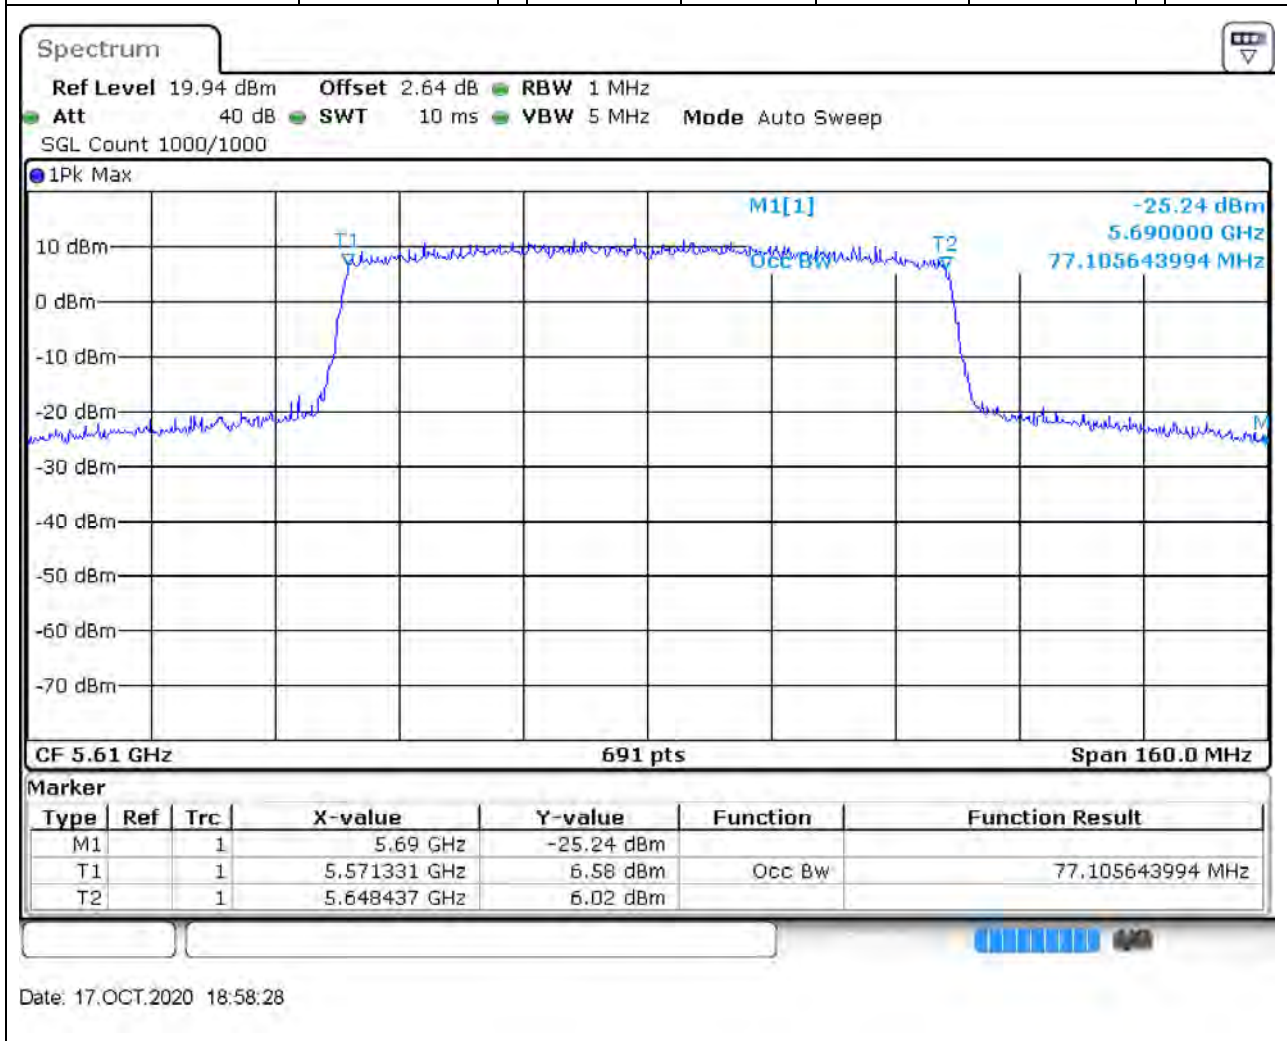

65. 802.11ax_80M_Band3_M

65.1. A.2.2-99% Bandwidth(NTNV)

Center Frequency (MHz)	OBW Power (%)	RBW (MHz)	Detector	Limit (MHz)	OBW (MHz)	Verdict
5610	99	1	Peak	0	77.105644	Unknown