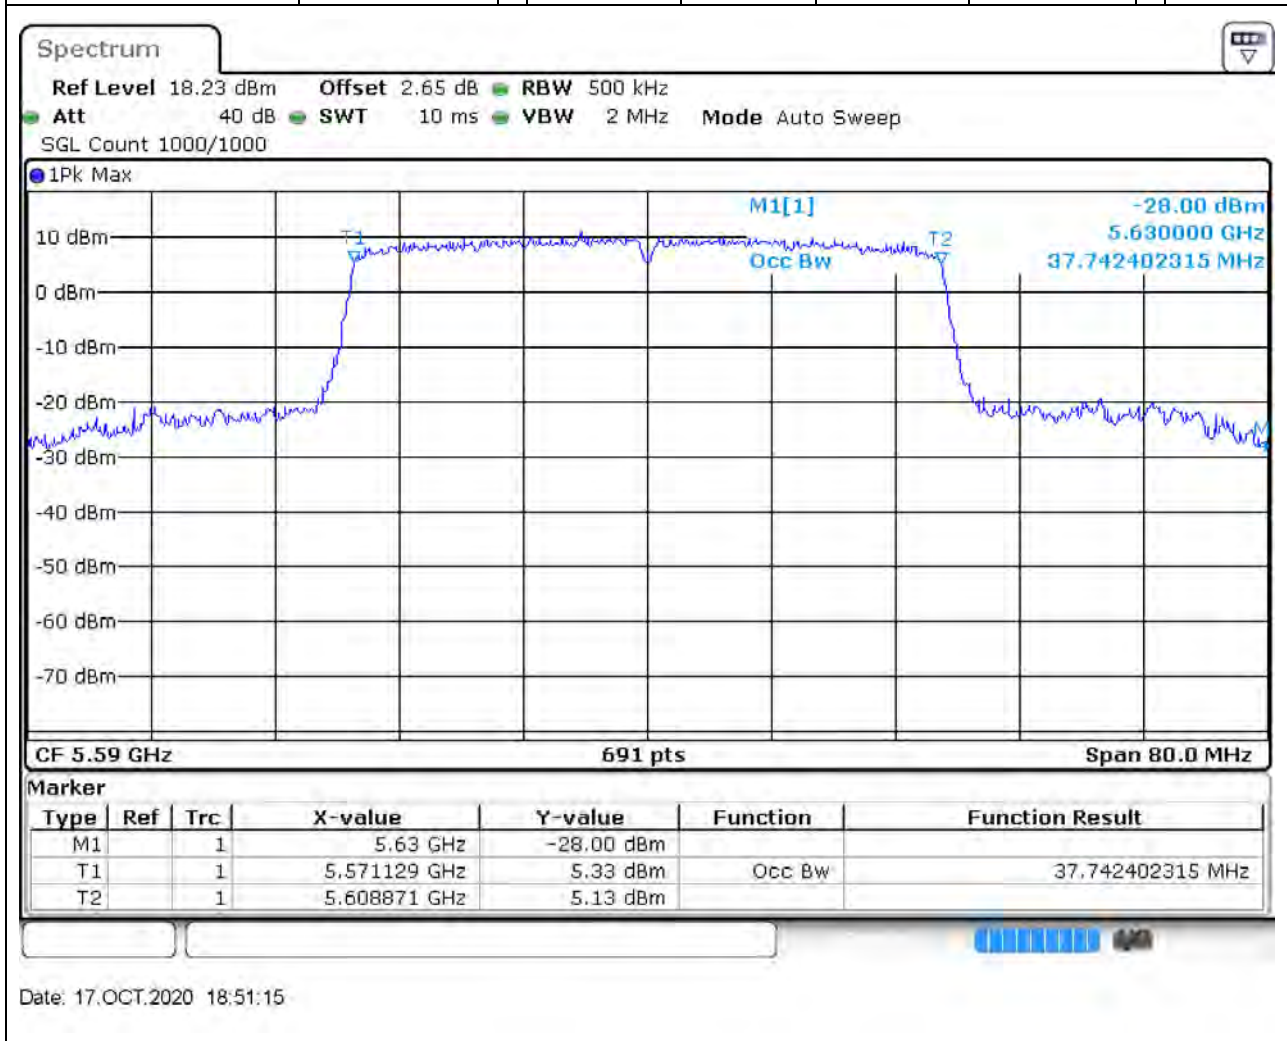

62. 802.11ax_40M_Band3_M

62.1. A.2.2-99% Bandwidth(NTNV)

Center Frequency (MHz)	OBW Power (%)	RBW (MHz)	Detector	Limit (MHz)	OBW (MHz)	Verdict
5590	99	0.5	Peak	0	37.742402	Unknown