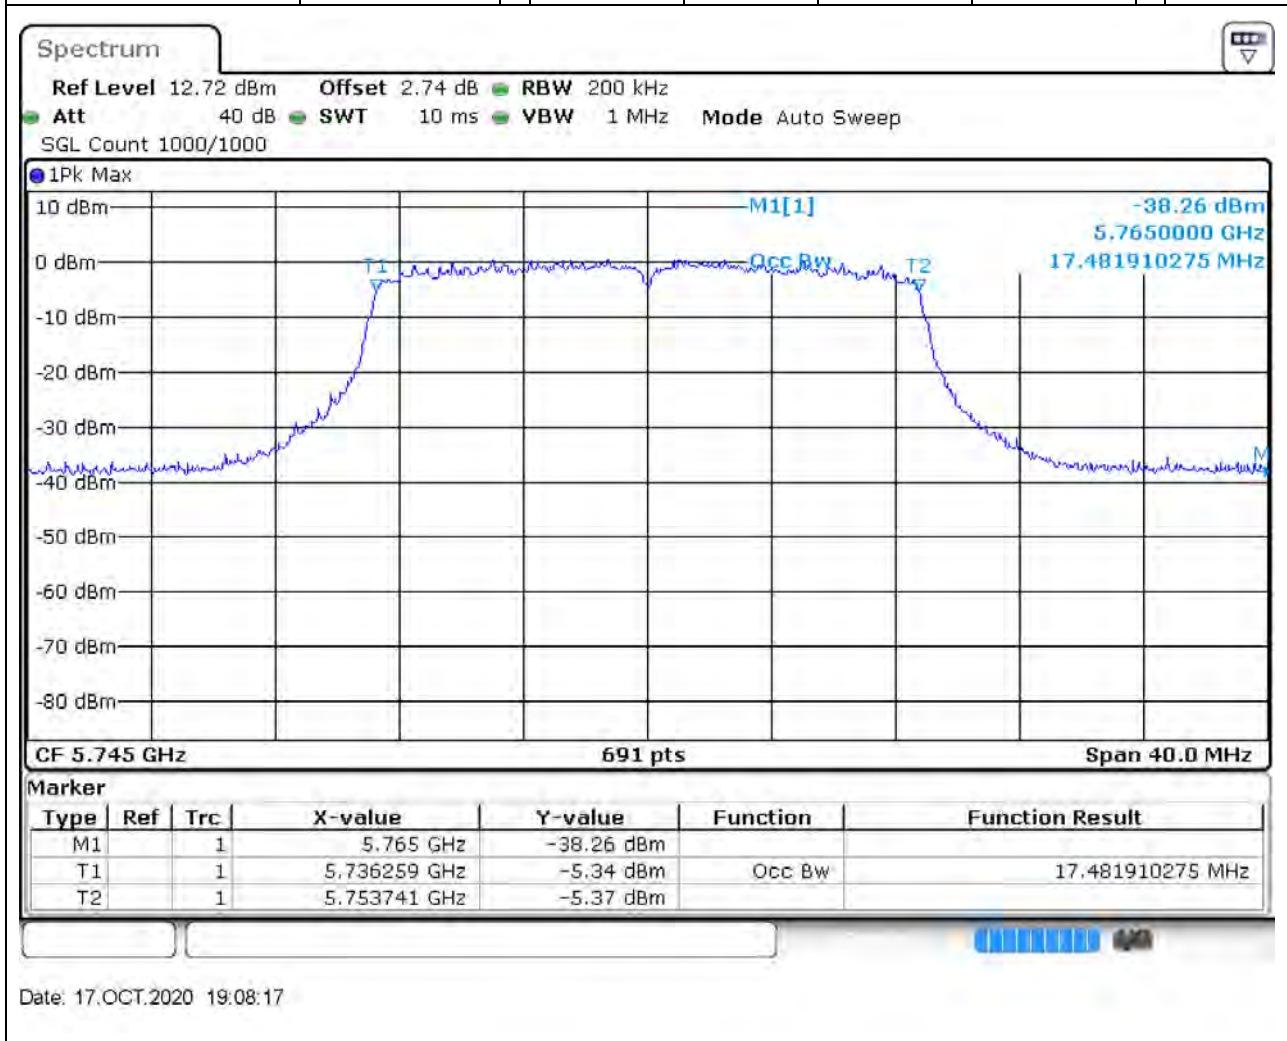

69. 802.11n_20M_Band4_L

69.1. A.2.2-99% Bandwidth(NTNV)

Center Frequency (MHz)	OBW Power (%)	RBW (MHz)	Detector	Limit (MHz)	OBW (MHz)	Verdict
5745	99	0.2	Peak	0	17.48191	Unknown