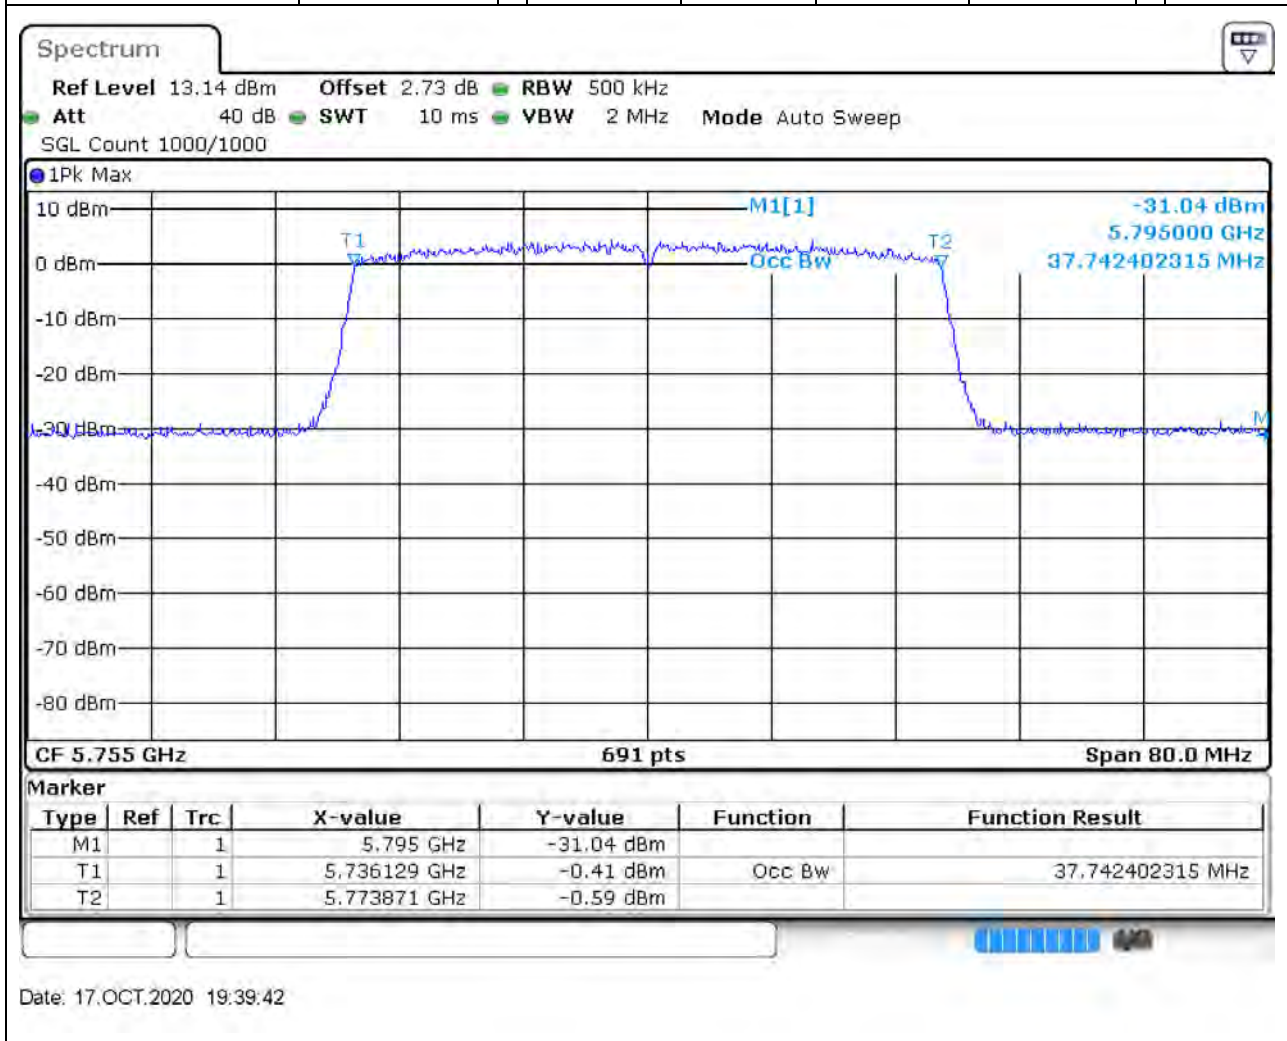

83. 802.11ax_40M_Band4_L

83.1. A.2.2-99% Bandwidth(NTNV)

Center Frequency (MHz)	OBW Power (%)	RBW (MHz)	Detector	Limit (MHz)	OBW (MHz)	Verdict
5755	99	0.5	Peak	0	37.742402	Unknown