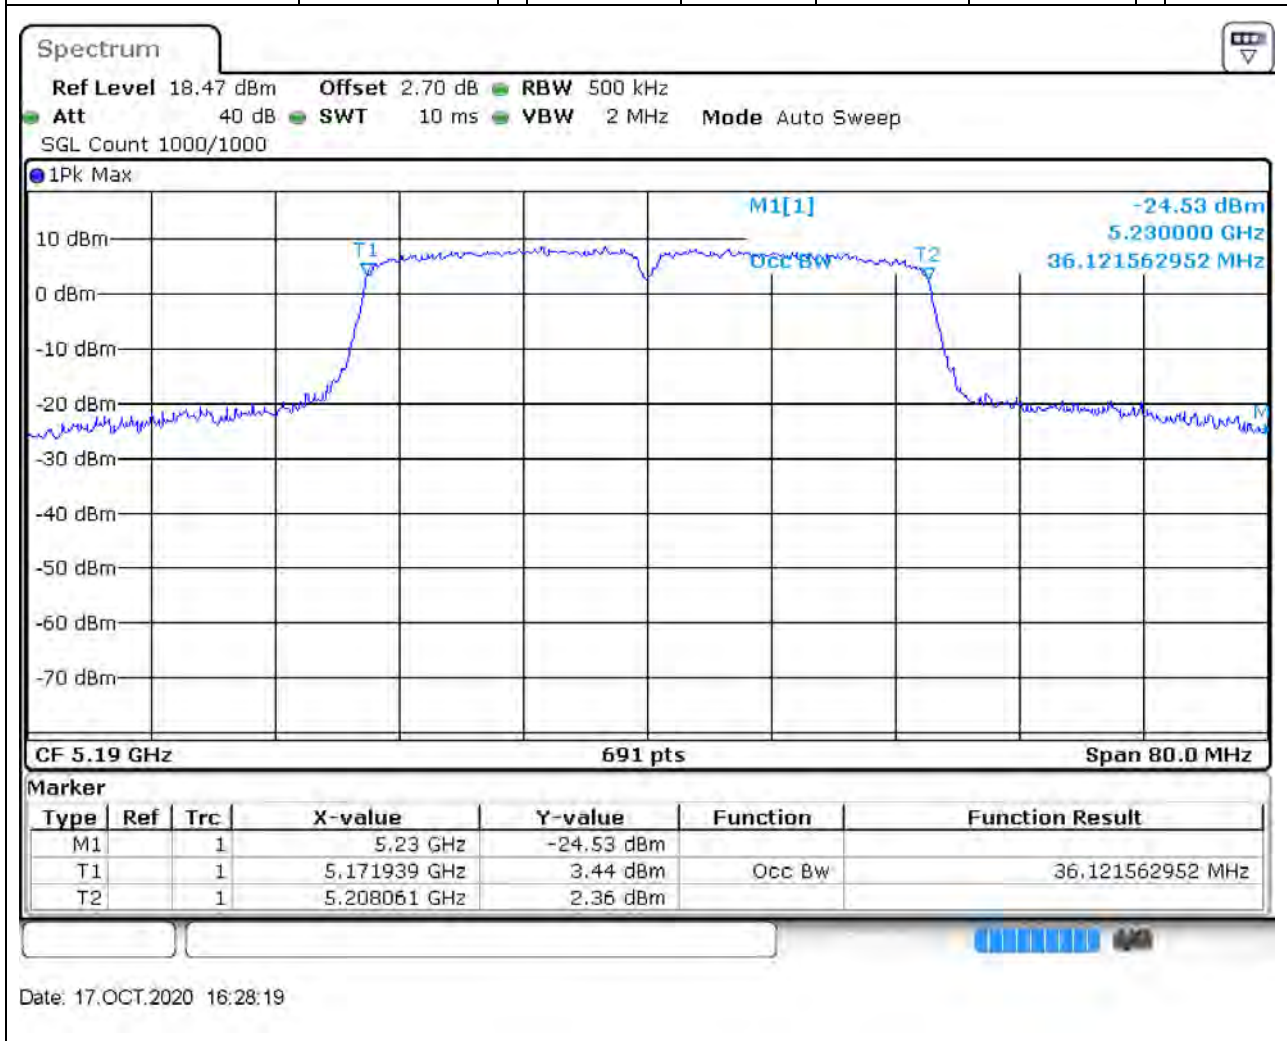

7. 802.11n_40M_Band1_L

7.1. A.2.2-99% Bandwidth(NTNV)

Center Frequency (MHz)	OBW Power (%)	RBW (MHz)	Detector	Limit (MHz)	OBW (MHz)	Verdict
5190	99	0.5	Peak	0	36.121563	Unknown