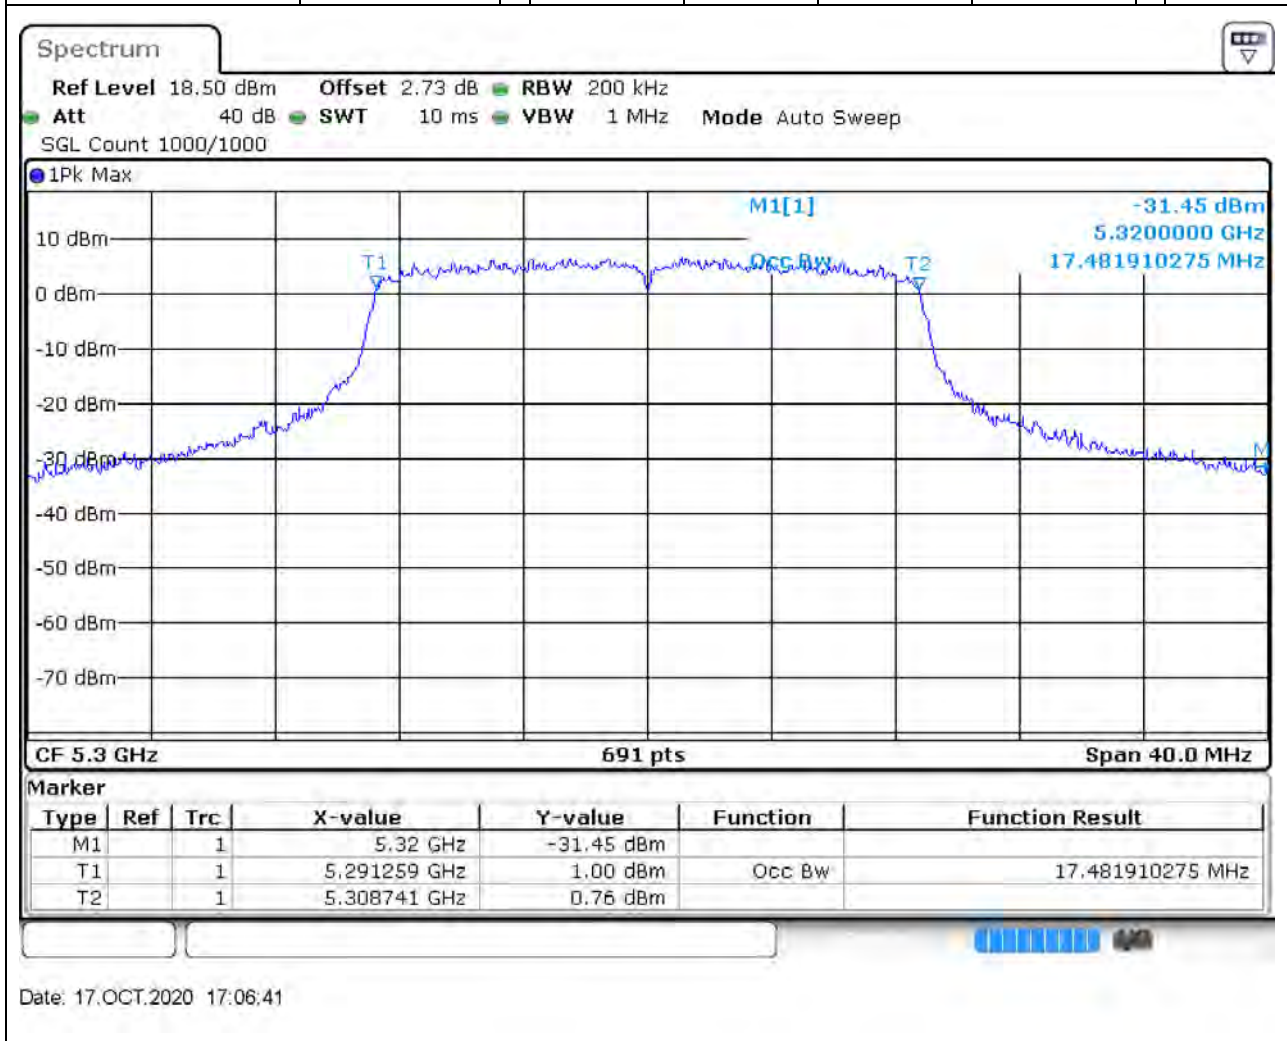

25. 802.11n_20M_Band2_M

25.1. A.2.2-99% Bandwidth(NTNV)

Center Frequency (MHz)	OBW Power (%)	RBW (MHz)	Detector	Limit (MHz)	OBW (MHz)	Verdict
5300	99	0.2	Peak	0	17.48191	Unknown