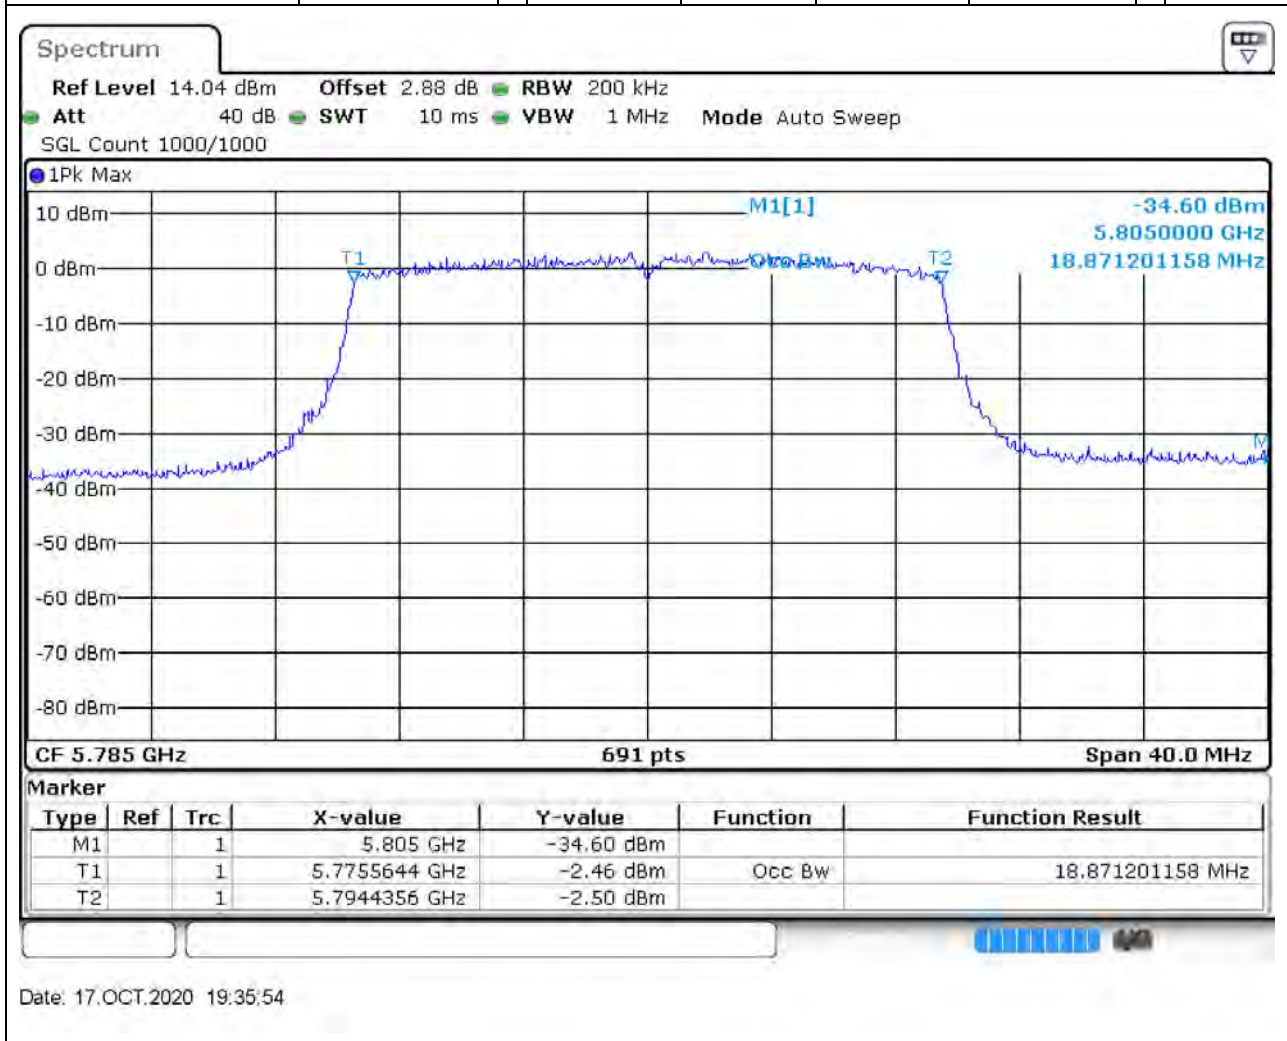

81. 802.11ax_20M_Band4_M

81.1. A.2.2-99% Bandwidth(NTNV)

Center Frequency (MHz)	OBW Power (%)	RBW (MHz)	Detector	Limit (MHz)	OBW (MHz)	Verdict
5785	99	0.2	Peak	0	18.871201	Unknown