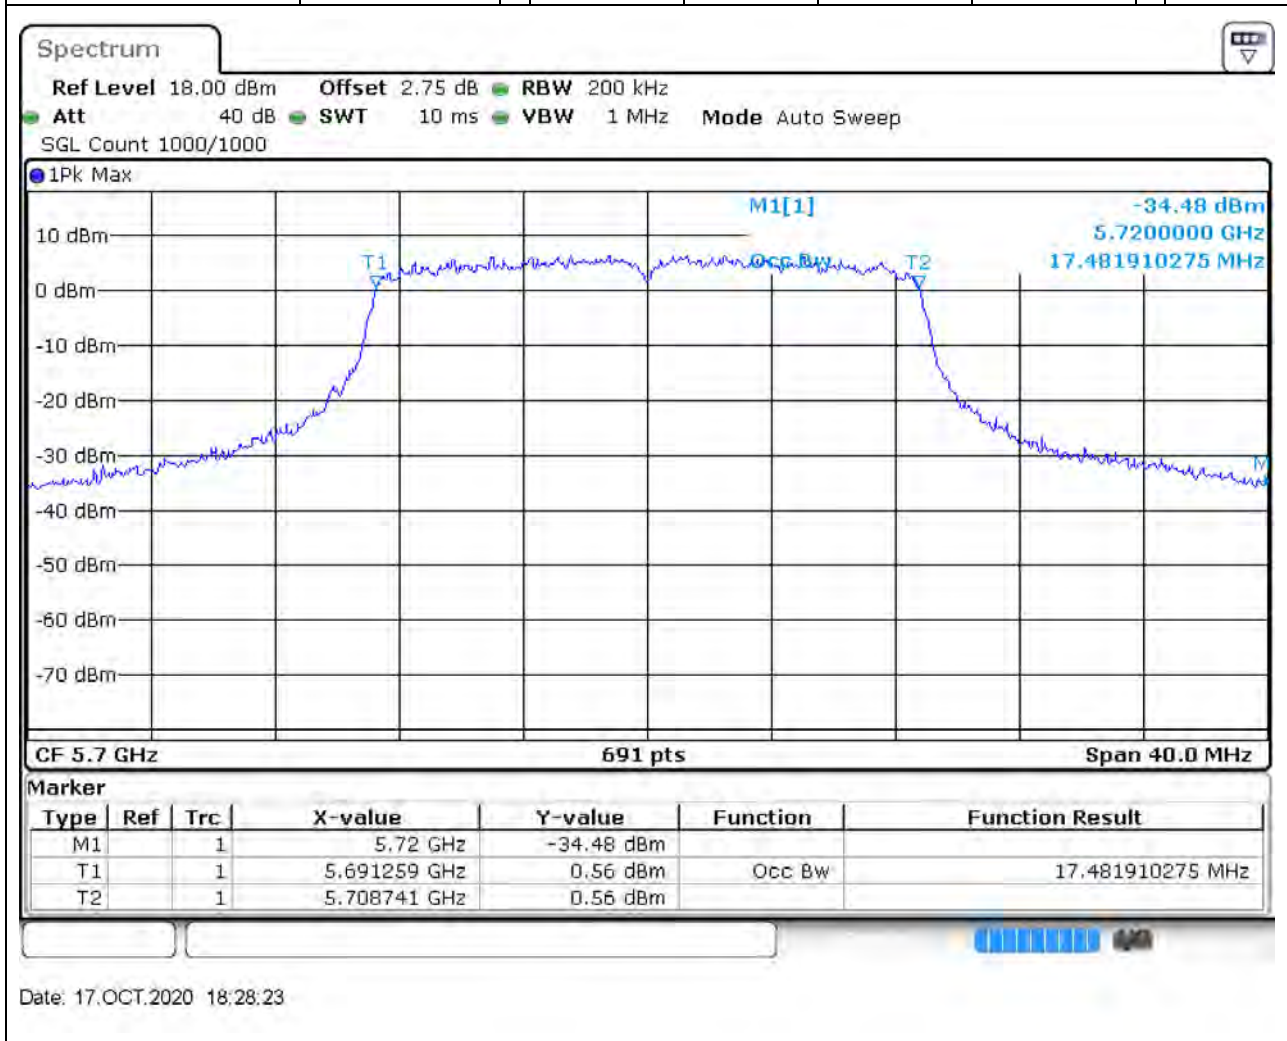

52. 802.11ac_20M_Band3_H

52.1. A.2.2-99% Bandwidth(NTNV)

Center Frequency (MHz)	OBW Power (%)	RBW (MHz)	Detector	Limit (MHz)	OBW (MHz)	Verdict
5700	99	0.2	Peak	0	17.48191	Unknown