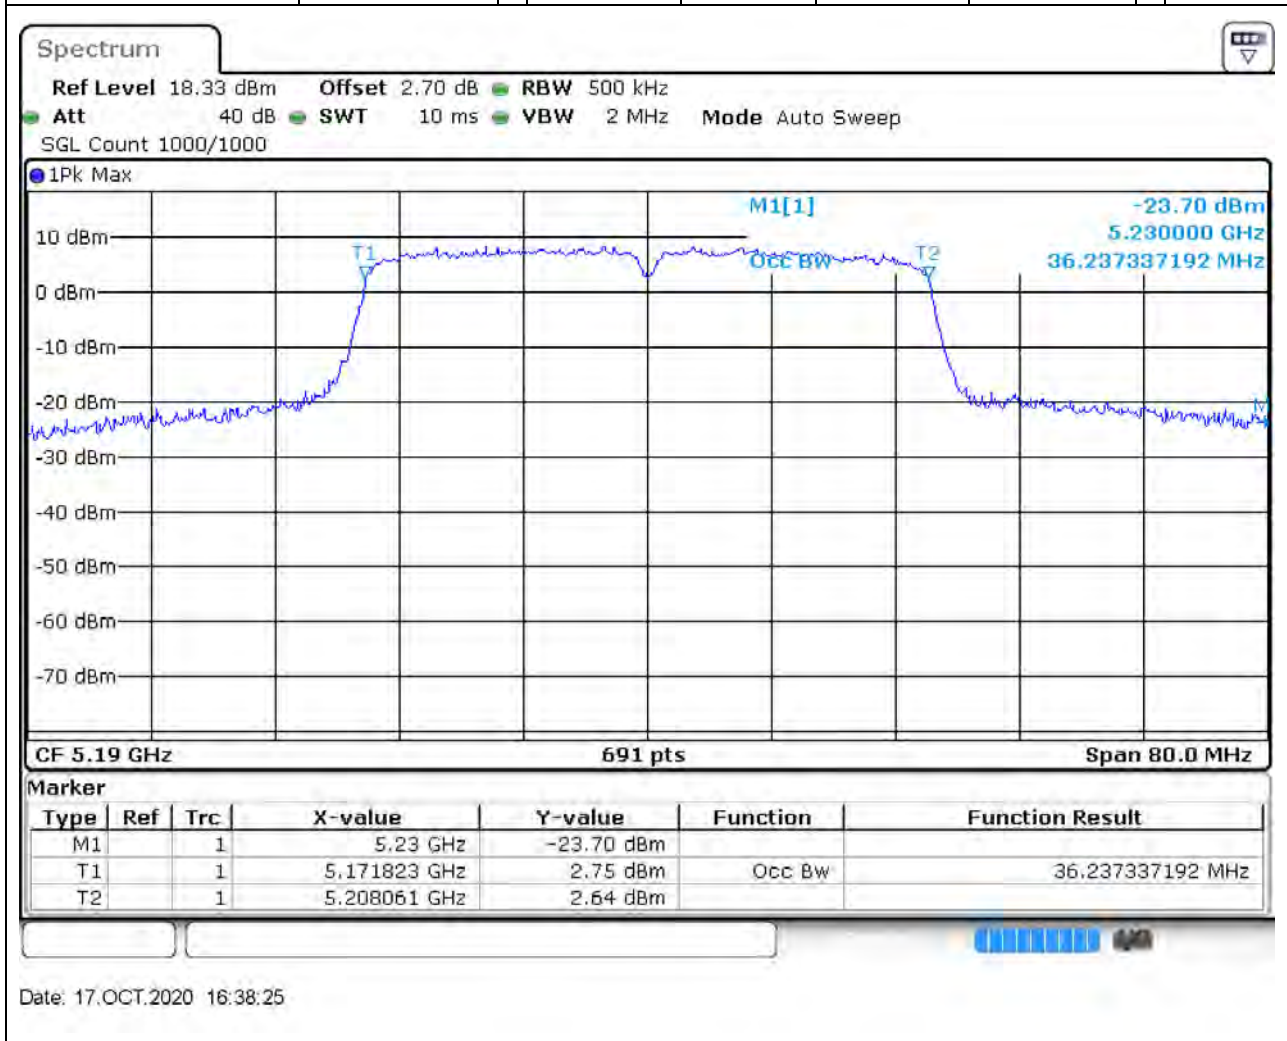

12. 802.11ac_40M_Band1_L

12.1. A.2.2-99% Bandwidth(NTNV)

Center Frequency (MHz)	OBW Power (%)	RBW (MHz)	Detector	Limit (MHz)	OBW (MHz)	Verdict
5190	99	0.5	Peak	0	36.237337	Unknown