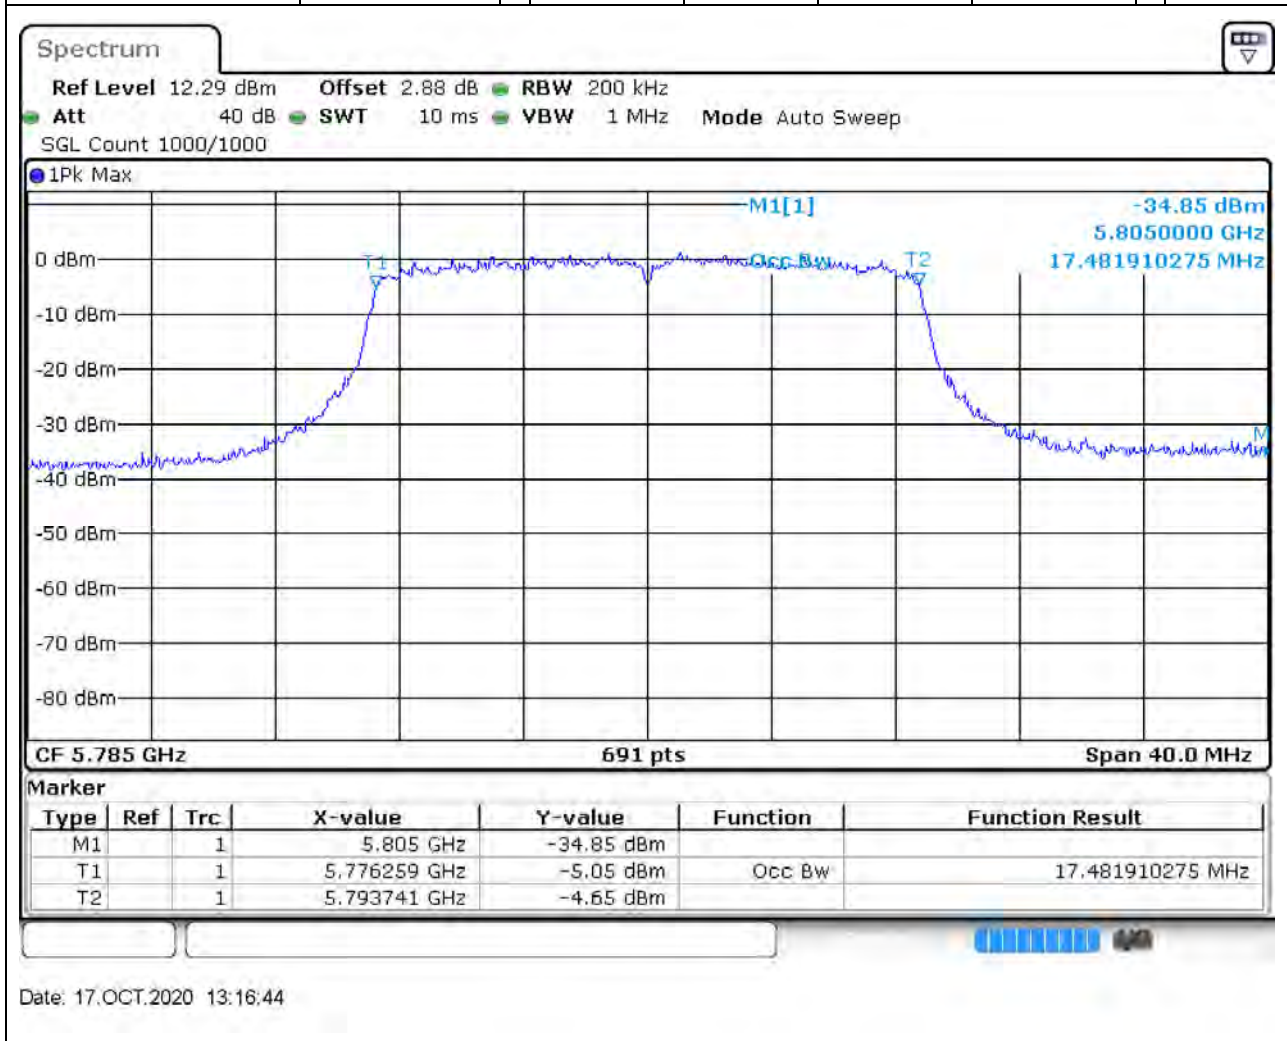

70. 802.11n_20M_Band4_M

70.1. A.2.2-99% Bandwidth(NTNV)

Center Frequency (MHz)	OBW Power (%)	RBW (MHz)	Detector	Limit (MHz)	OBW (MHz)	Verdict
5785	99	0.2	Peak	0	17.48191	Unknown