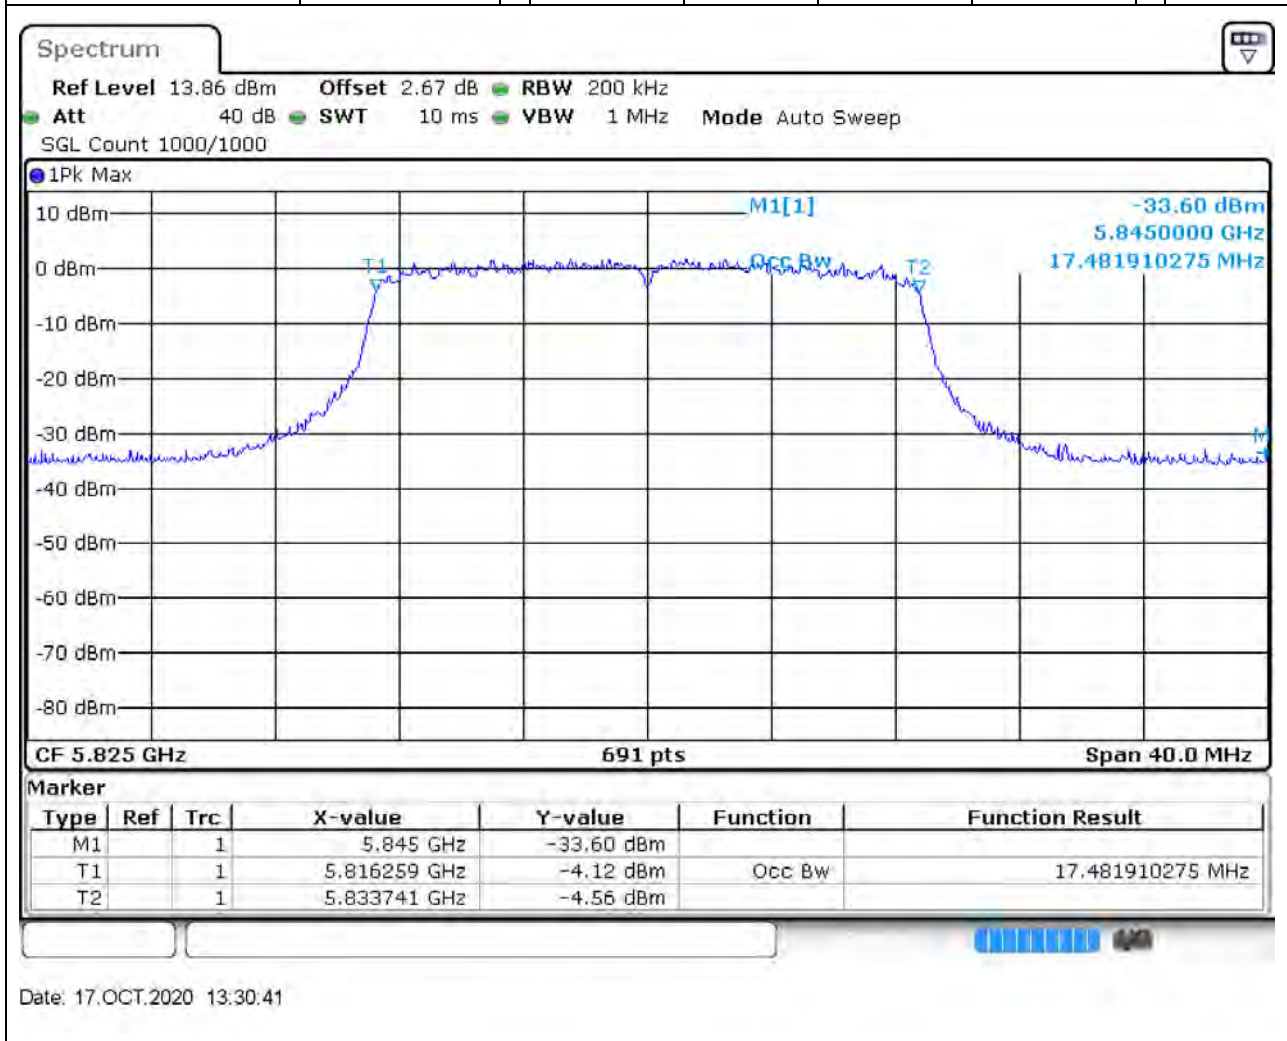

76. 802.11ac_20M_Band4_H

76.1. A.2.2-99% Bandwidth(NTNV)

Center Frequency (MHz)	OBW Power (%)	RBW (MHz)	Detector	Limit (MHz)	OBW (MHz)	Verdict
5825	99	0.2	Peak	0	17.48191	Unknown