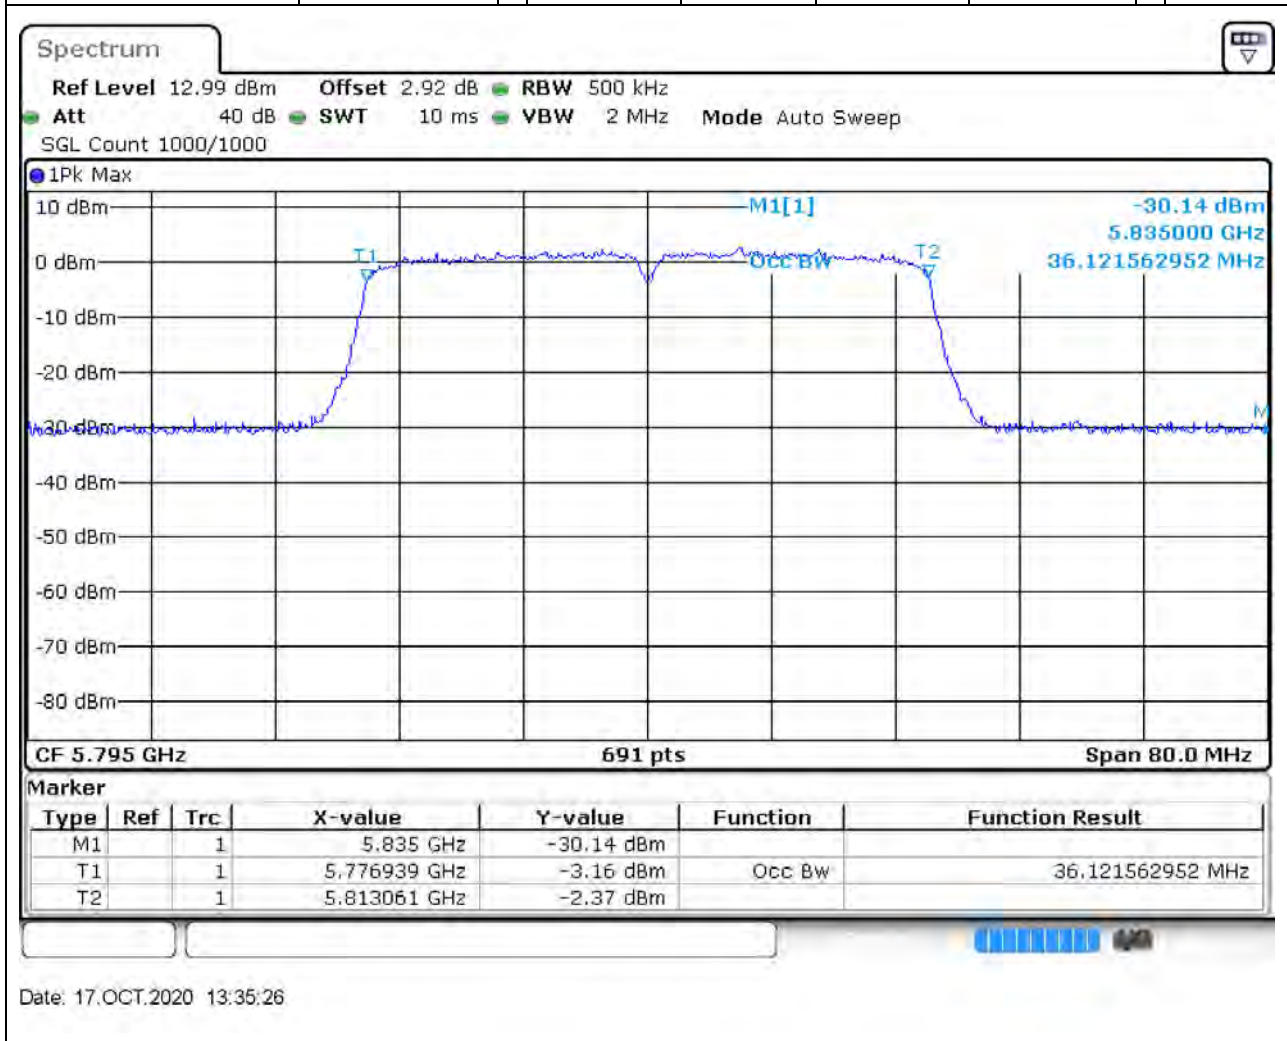

78. 802.11ac_40M_Band4_H

78.1. A.2.2-99% Bandwidth(NTNV)

Center Frequency (MHz)	OBW Power (%)	RBW (MHz)	Detector	Limit (MHz)	OBW (MHz)	Verdict
5795	99	0.5	Peak	0	36.121563	Unknown