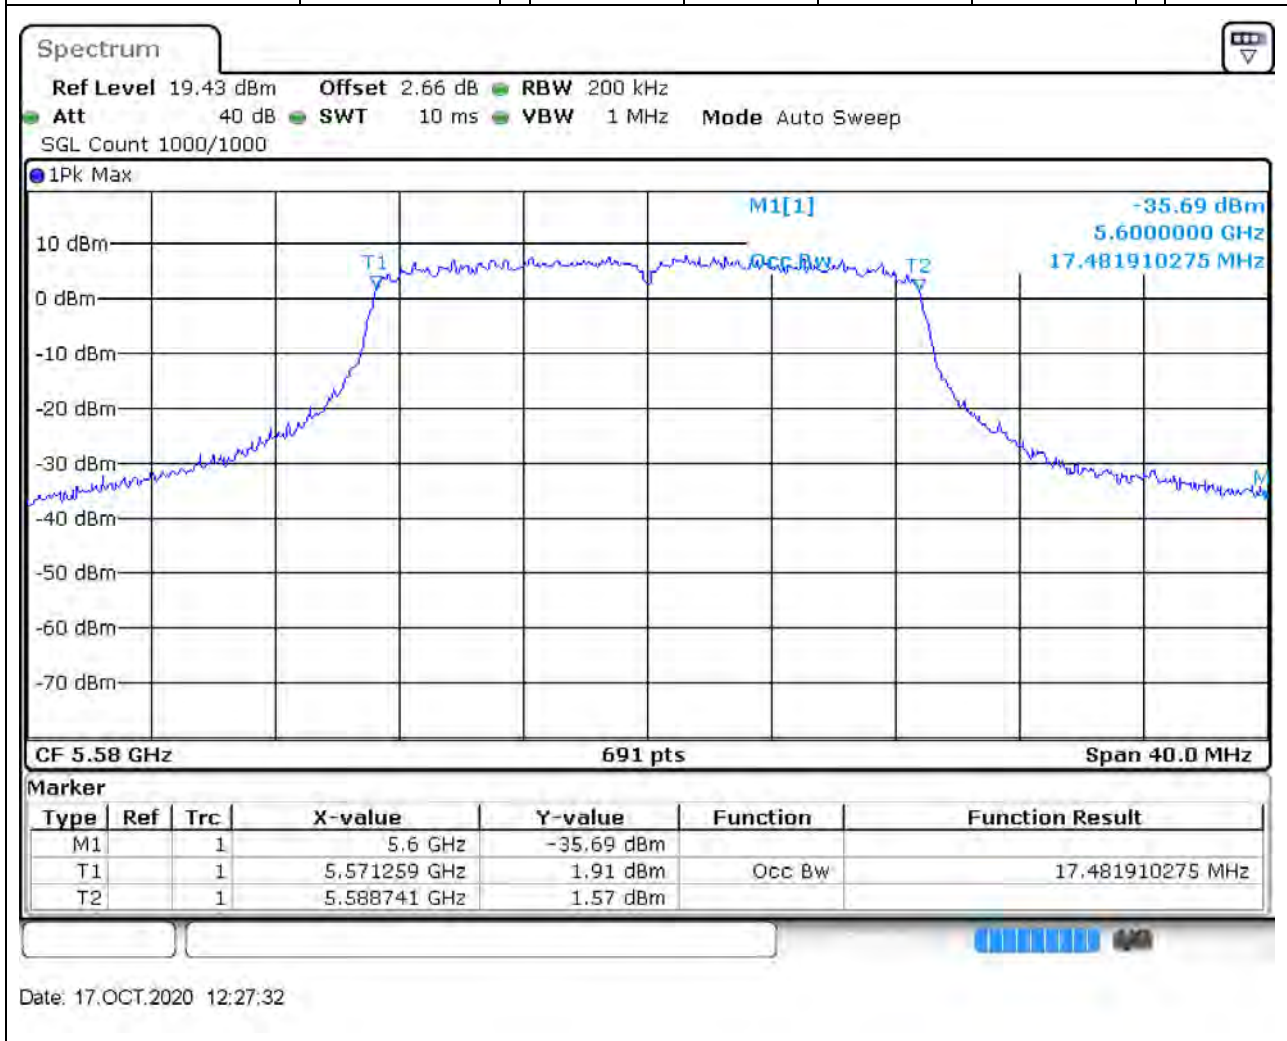

51. 802.11ac_20M_Band3_M

51.1. A.2.2-99% Bandwidth(NTNV)

Center Frequency (MHz)	OBW Power (%)	RBW (MHz)	Detector	Limit (MHz)	OBW (MHz)	Verdict
5580	99	0.2	Peak	0	17.48191	Unknown