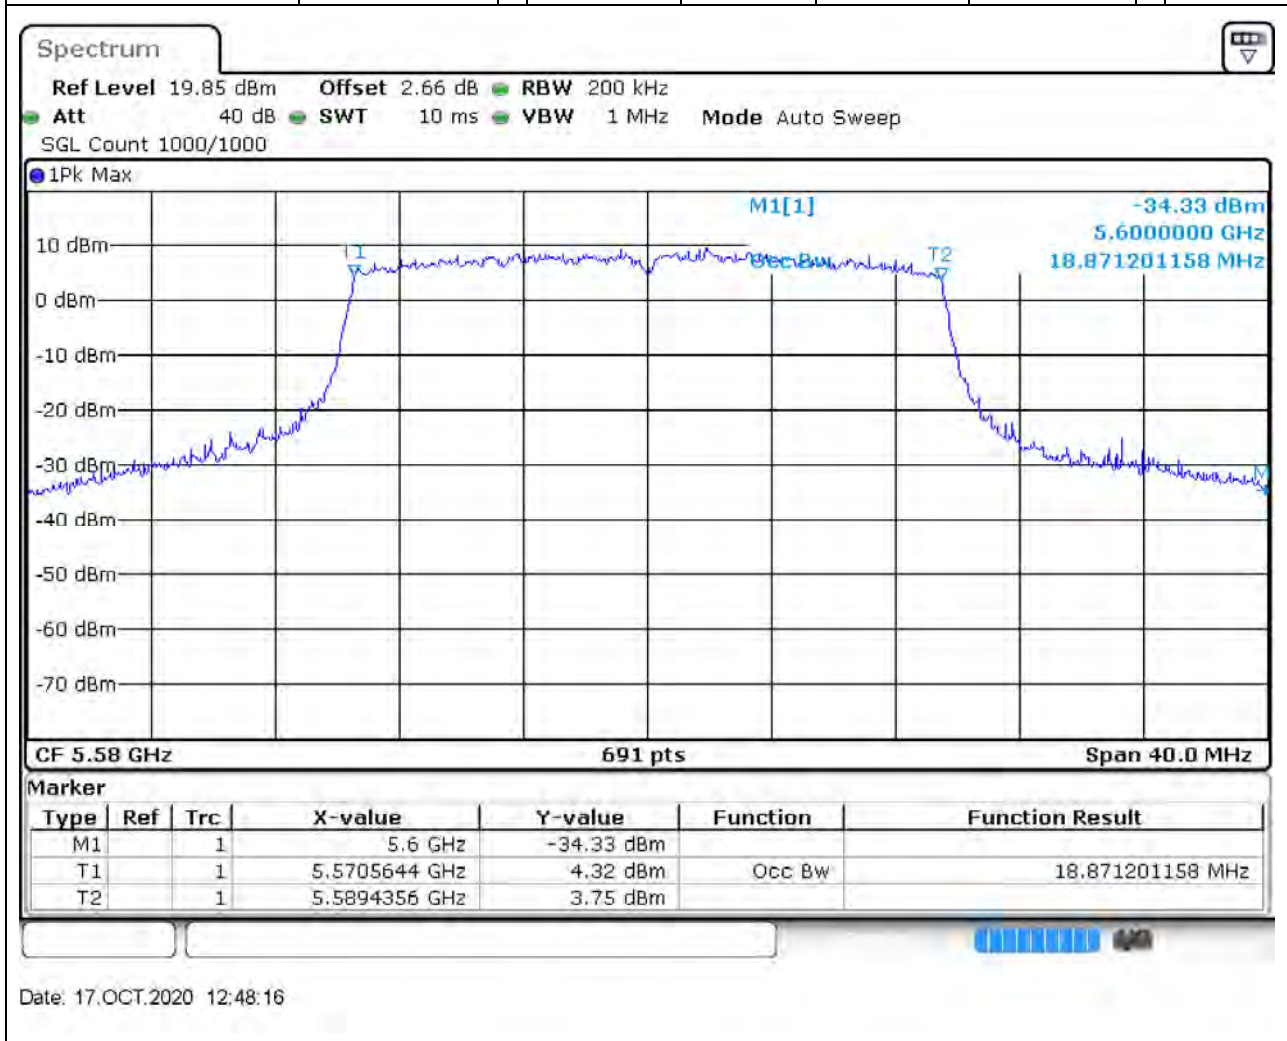

59. 802.11ax_20M_Band3_M

59.1. A.2.2-99% Bandwidth(NTNV)

Center Frequency (MHz)	OBW Power (%)	RBW (MHz)	Detector	Limit (MHz)	OBW (MHz)	Verdict
5580	99	0.2	Peak	0	18.871201	Unknow