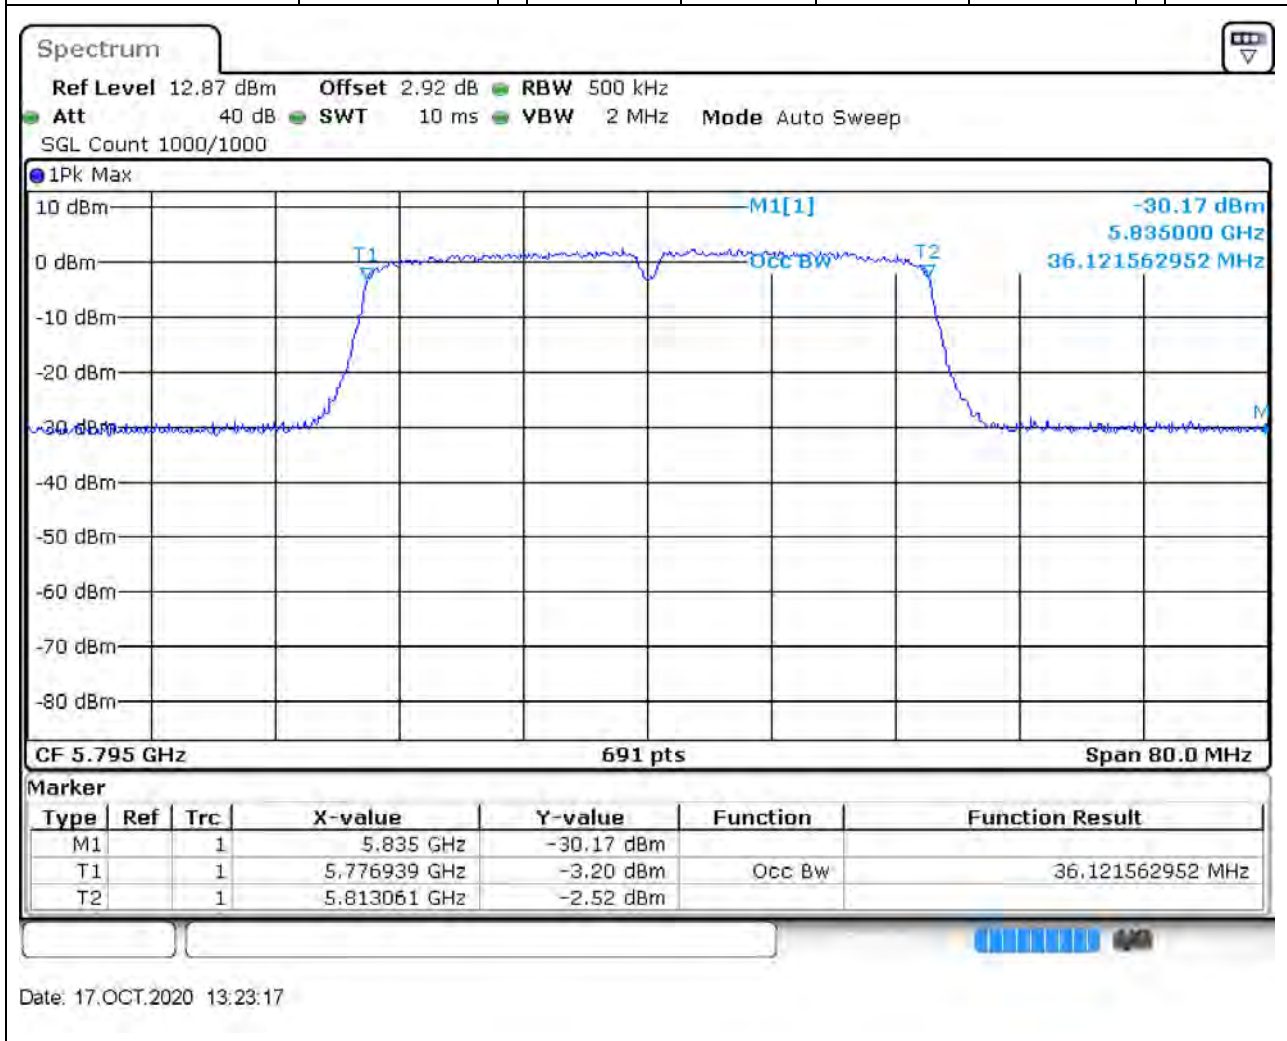

73. 802.11n_40M_Band4_H

73.1. A.2.2-99% Bandwidth(NTNV)

Center Frequency (MHz)	OBW Power (%)	RBW (MHz)	Detector	Limit (MHz)	OBW (MHz)	Verdict
5795	99	0.5	Peak	0	36.121563	Unknown