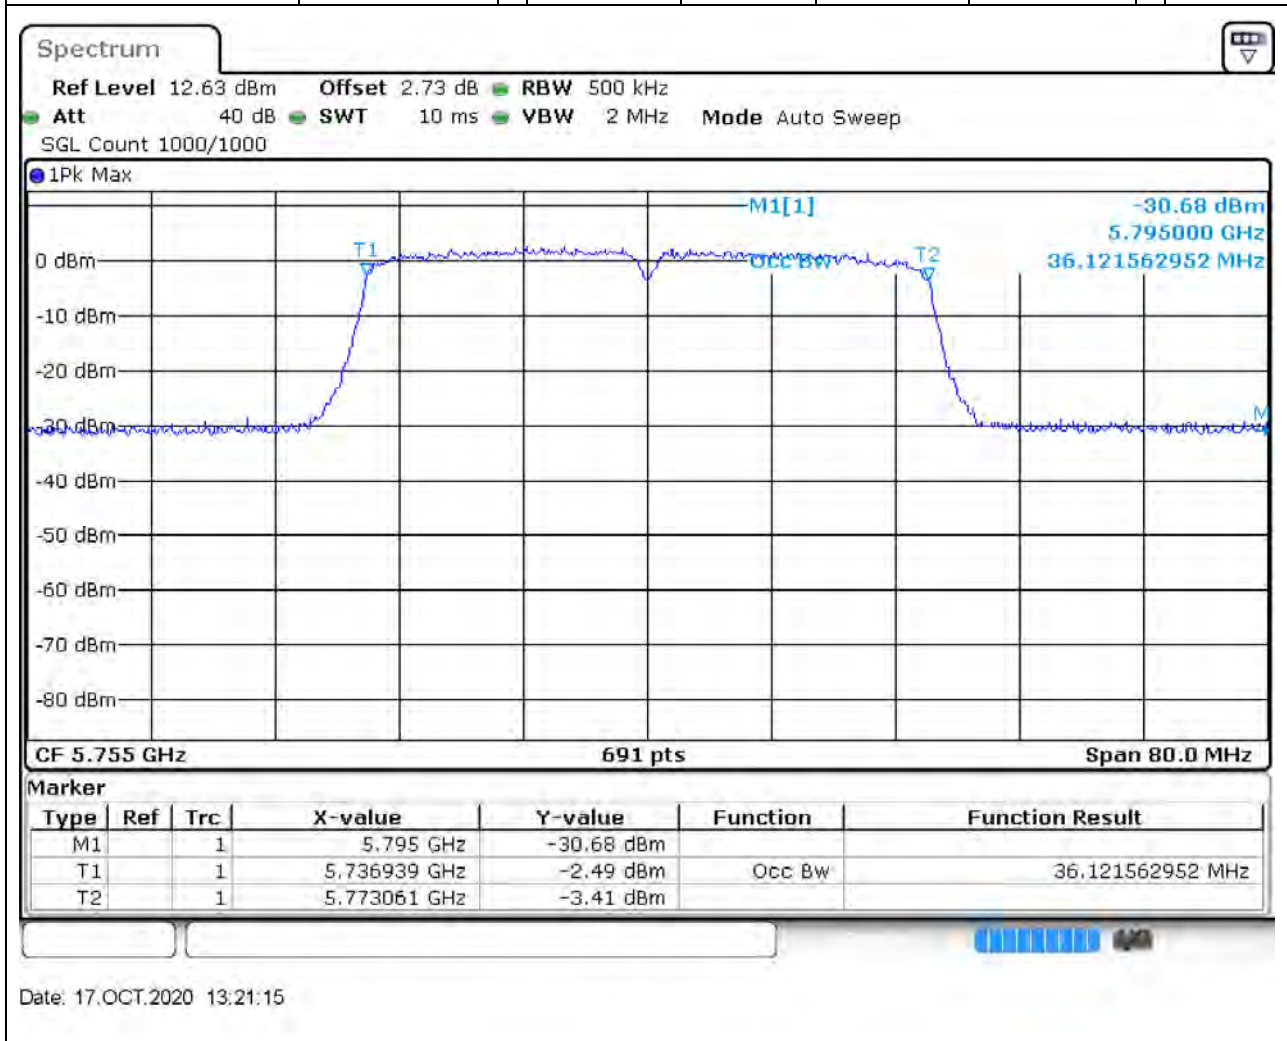

72. 802.11n_40M_Band4_L

72.1. A.2.2-99% Bandwidth(NTNV)

Center Frequency (MHz)	OBW Power (%)	RBW (MHz)	Detector	Limit (MHz)	OBW (MHz)	Verdict
5755	99	0.5	Peak	0	36.121563	Unknown