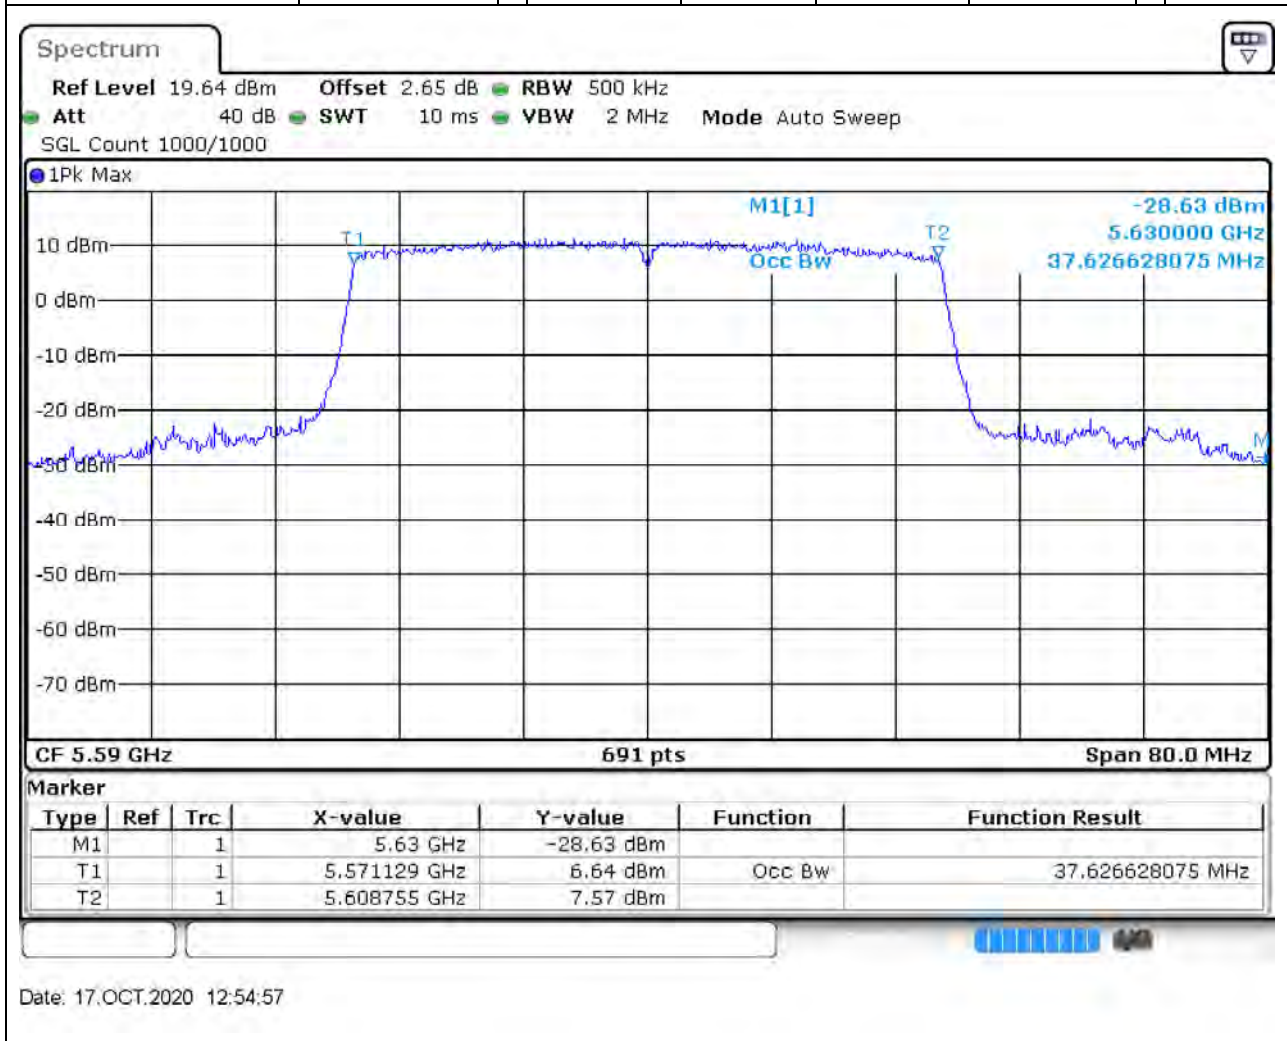

62. 802.11ax_40M_Band3_M

62.1. A.2.2-99% Bandwidth(NTNV)

Center Frequency (MHz)	OBW Power (%)	RBW (MHz)	Detector	Limit (MHz)	OBW (MHz)	Verdict
5590	99	0.5	Peak	0	37.626628	Unknown