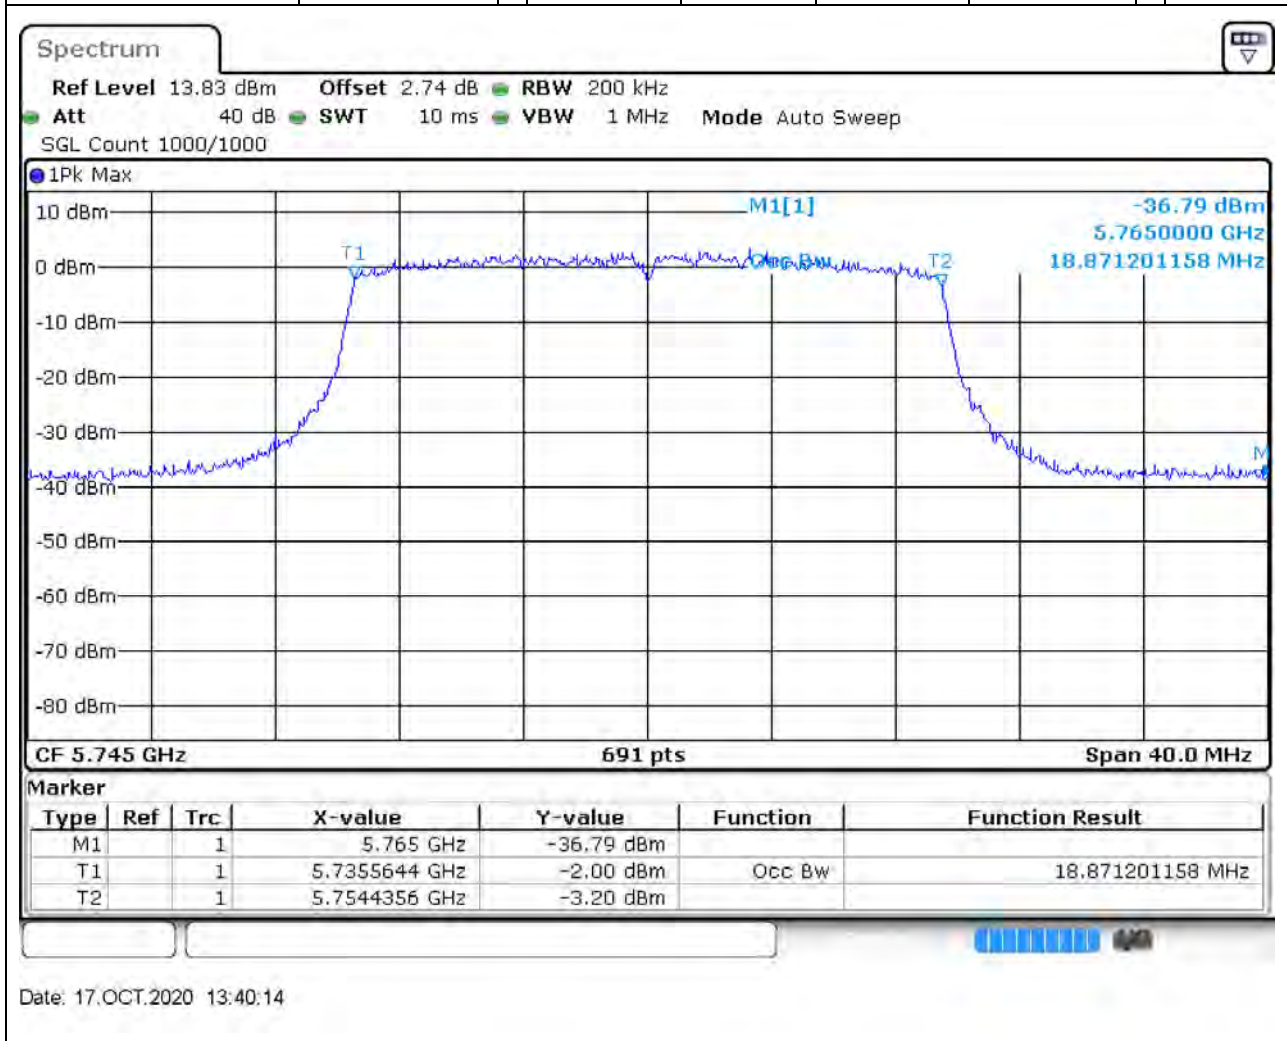

80. 802.11ax_20M_Band4_L

80.1. A.2.2-99% Bandwidth(NTNV)

Center Frequency (MHz)	OBW Power (%)	RBW (MHz)	Detector	Limit (MHz)	OBW (MHz)	Verdict
5745	99	0.2	Peak	0	18.871201	Unknown