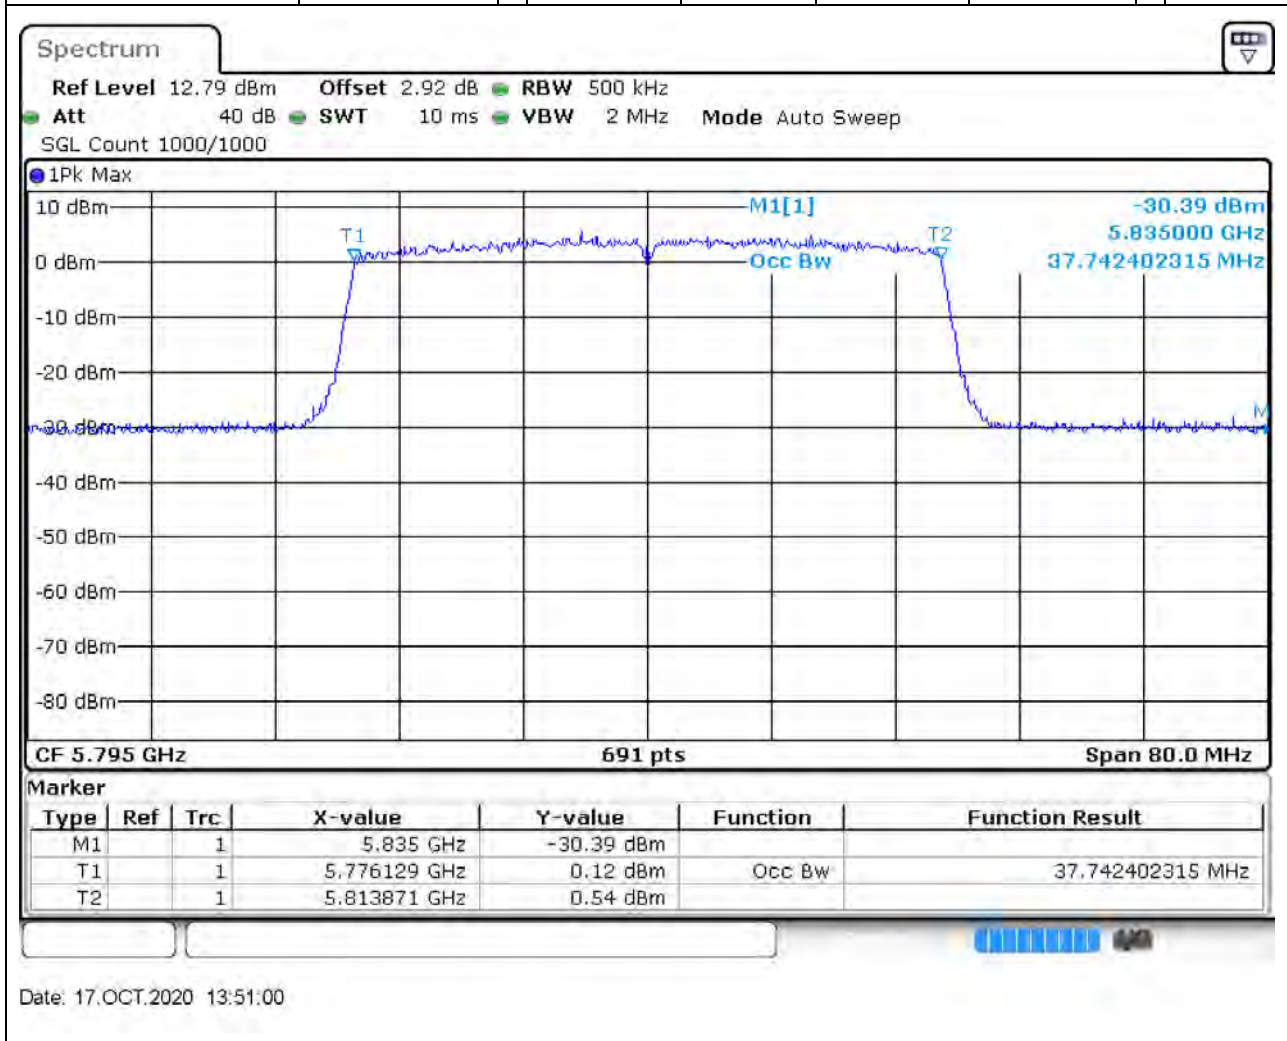

84. 802.11ax_40M_Band4_H

84.1. A.2.2-99% Bandwidth(NTNV)

Center Frequency (MHz)	OBW Power (%)	RBW (MHz)	Detector	Limit (MHz)	OBW (MHz)	Verdict
5795	99	0.5	Peak	0	37.742402	Unknown