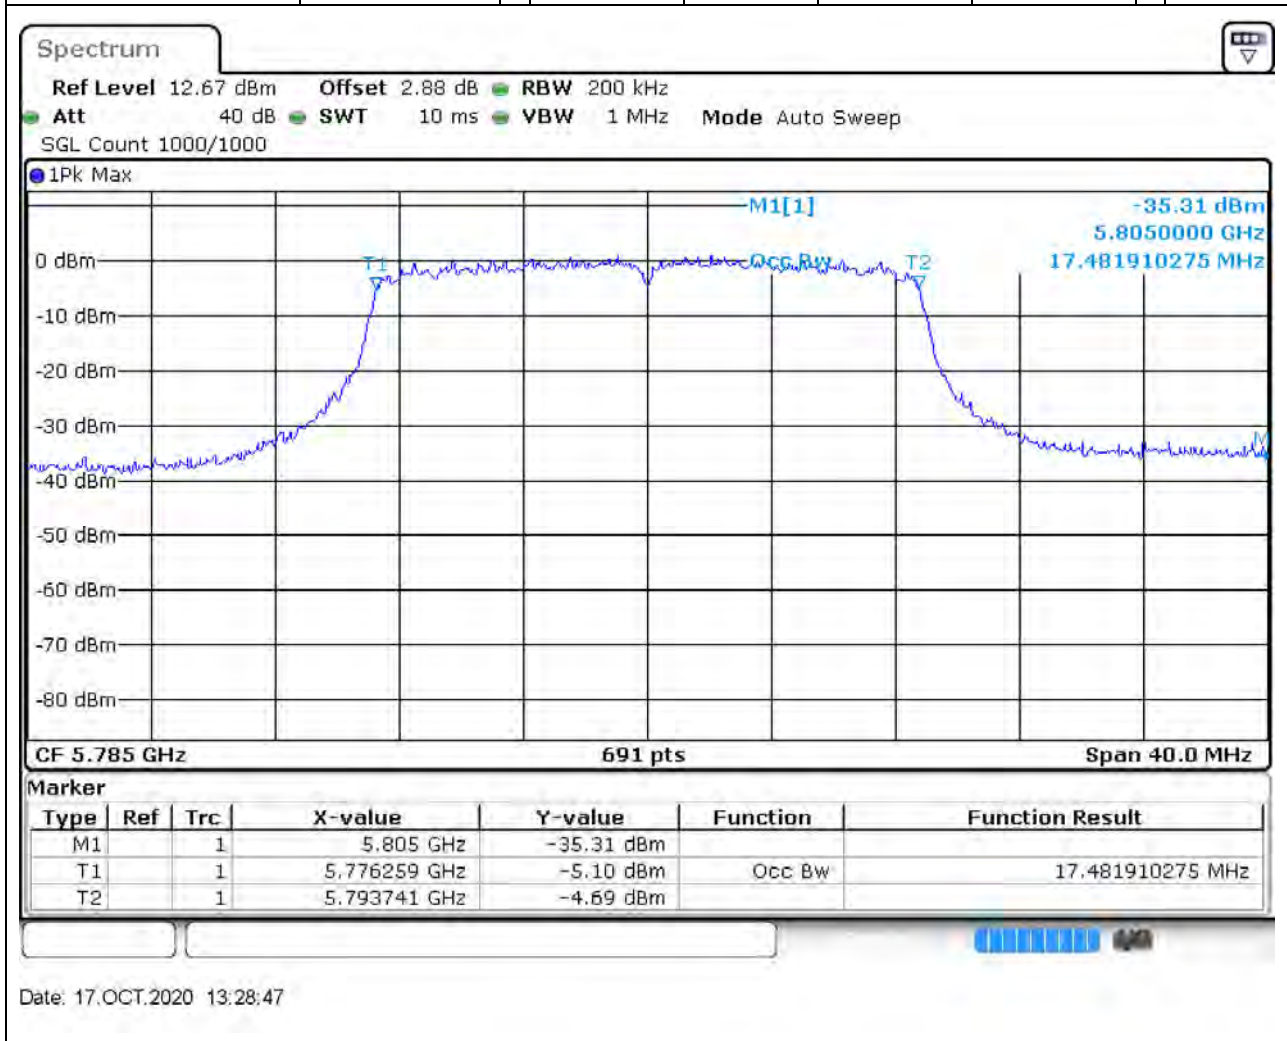

75. 802.11ac_20M_Band4_M

75.1. A.2.2-99% Bandwidth(NTNV)

Center Frequency (MHz)	OBW Power (%)	RBW (MHz)	Detector	Limit (MHz)	OBW (MHz)	Verdict
5785	99	0.2	Peak	0	17.48191	Unknown