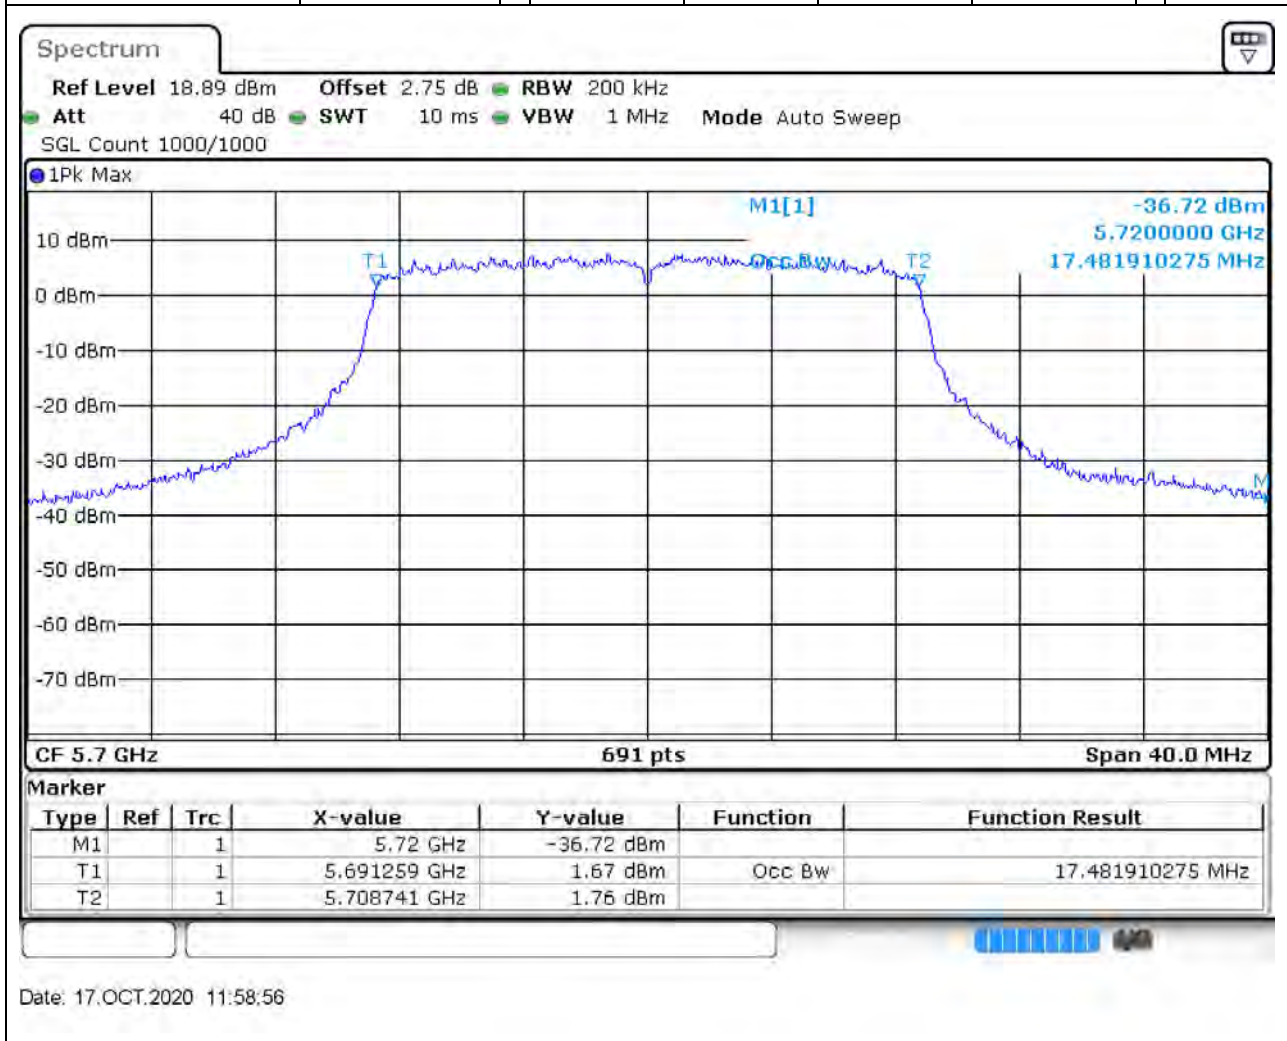

46. 802.11n_20M_Band3_H

46.1. A.2.2-99% Bandwidth(NTNV)

Center Frequency (MHz)	OBW Power (%)	RBW (MHz)	Detector	Limit (MHz)	OBW (MHz)	Verdict
5700	99	0.2	Peak	0	17.48191	Unknown