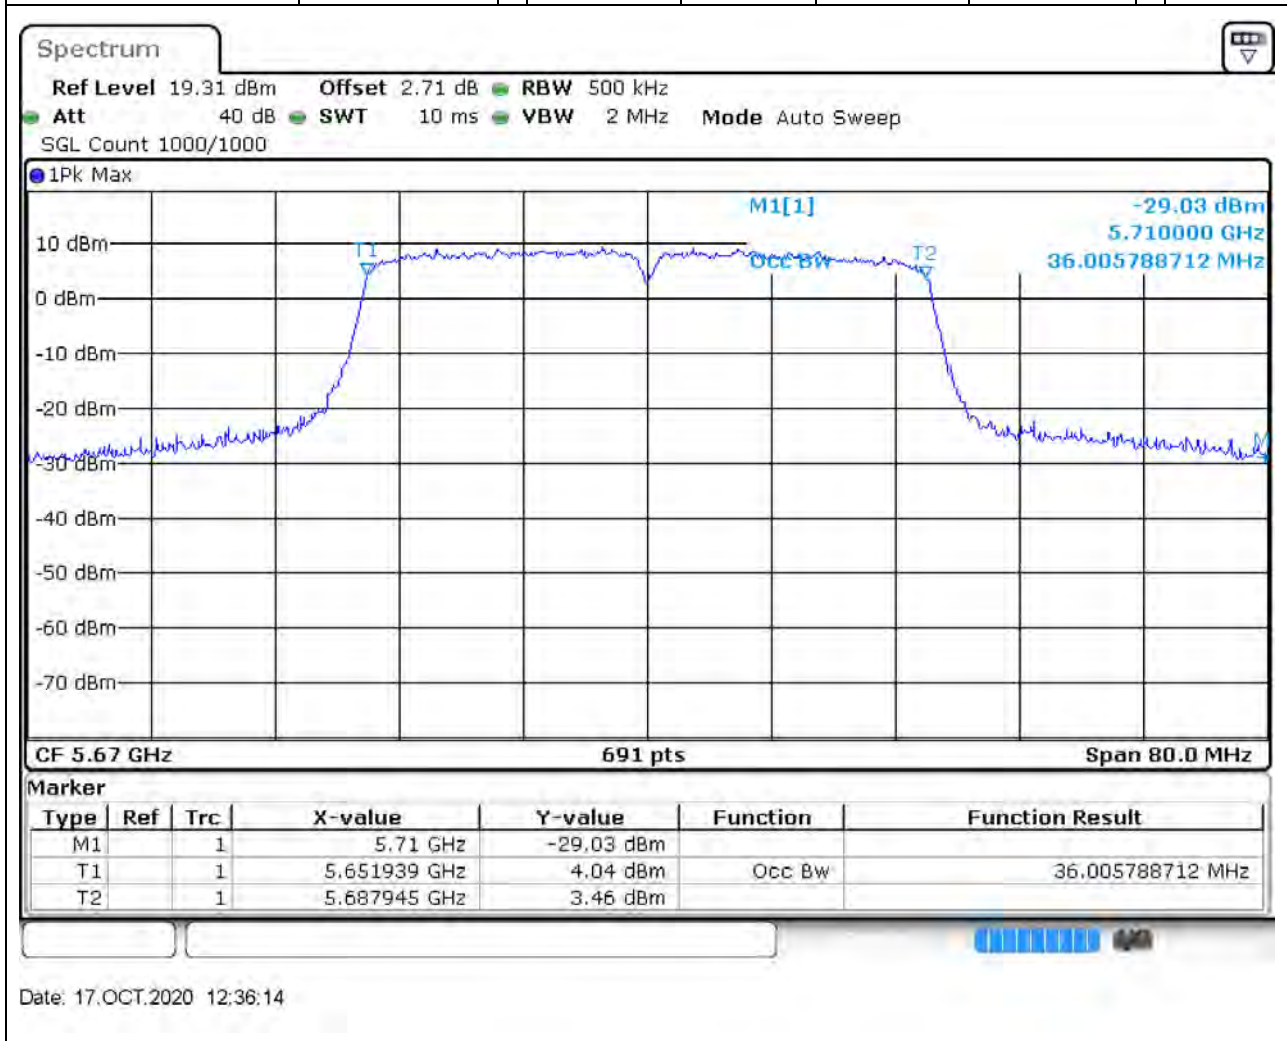

55. 802.11ac_40M_Band3_H

55.1. A.2.2-99% Bandwidth(NTNV)

Center Frequency (MHz)	OBW Power (%)	RBW (MHz)	Detector	Limit (MHz)	OBW (MHz)	Verdict
5670	99	0.5	Peak	0	36.005789	Unknown