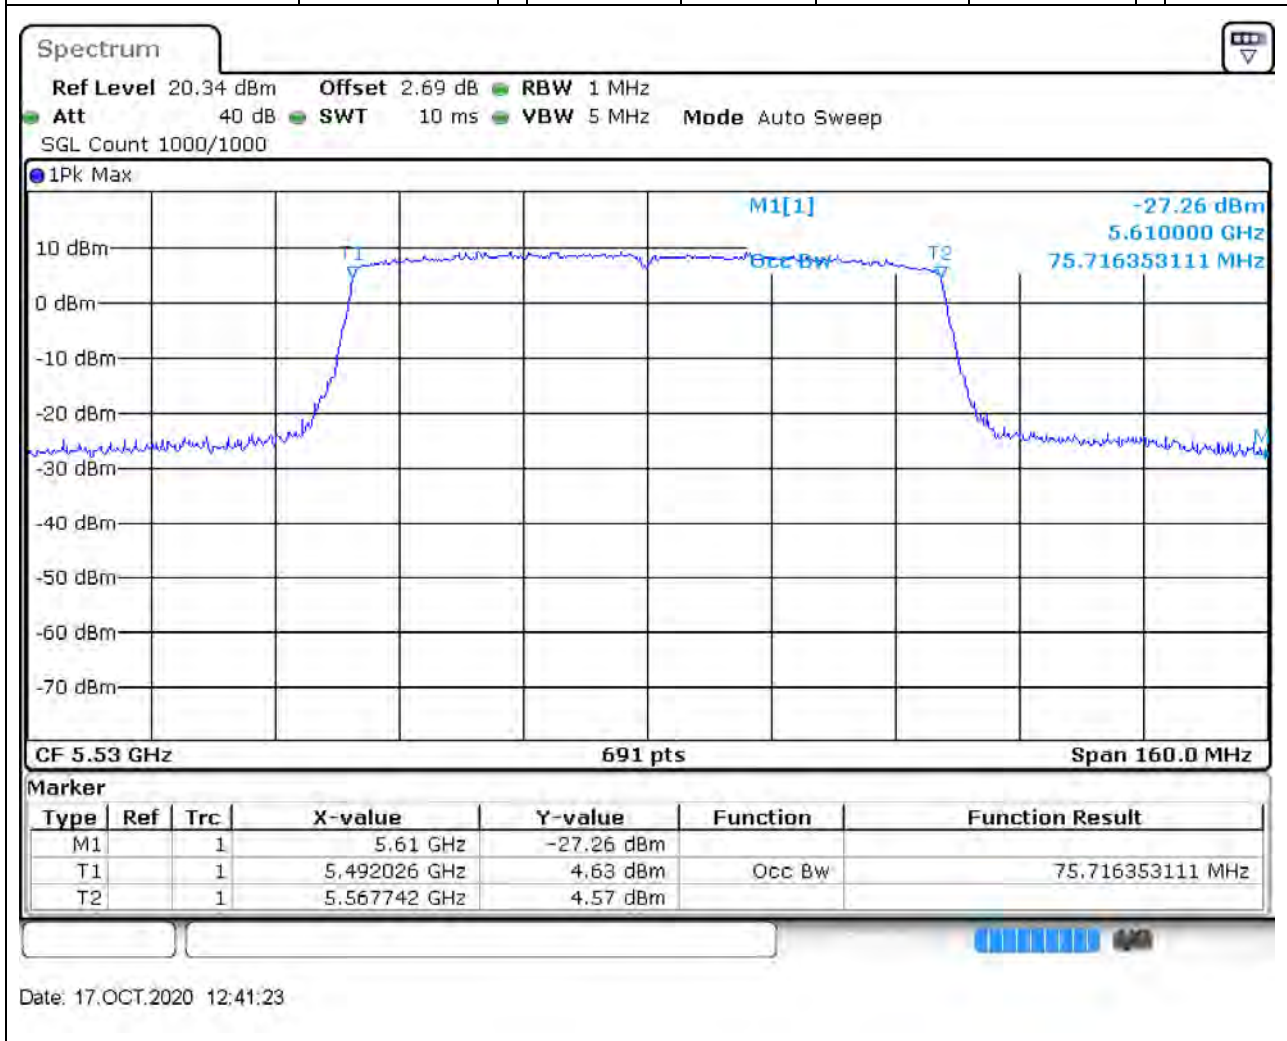

56. 802.11ac_80M_Band3_L

56.1. A.2.2-99% Bandwidth(NTNV)

Center Frequency (MHz)	OBW Power (%)	RBW (MHz)	Detector	Limit (MHz)	OBW (MHz)	Verdict
5530	99	1	Peak	0	75.716353	Unknown