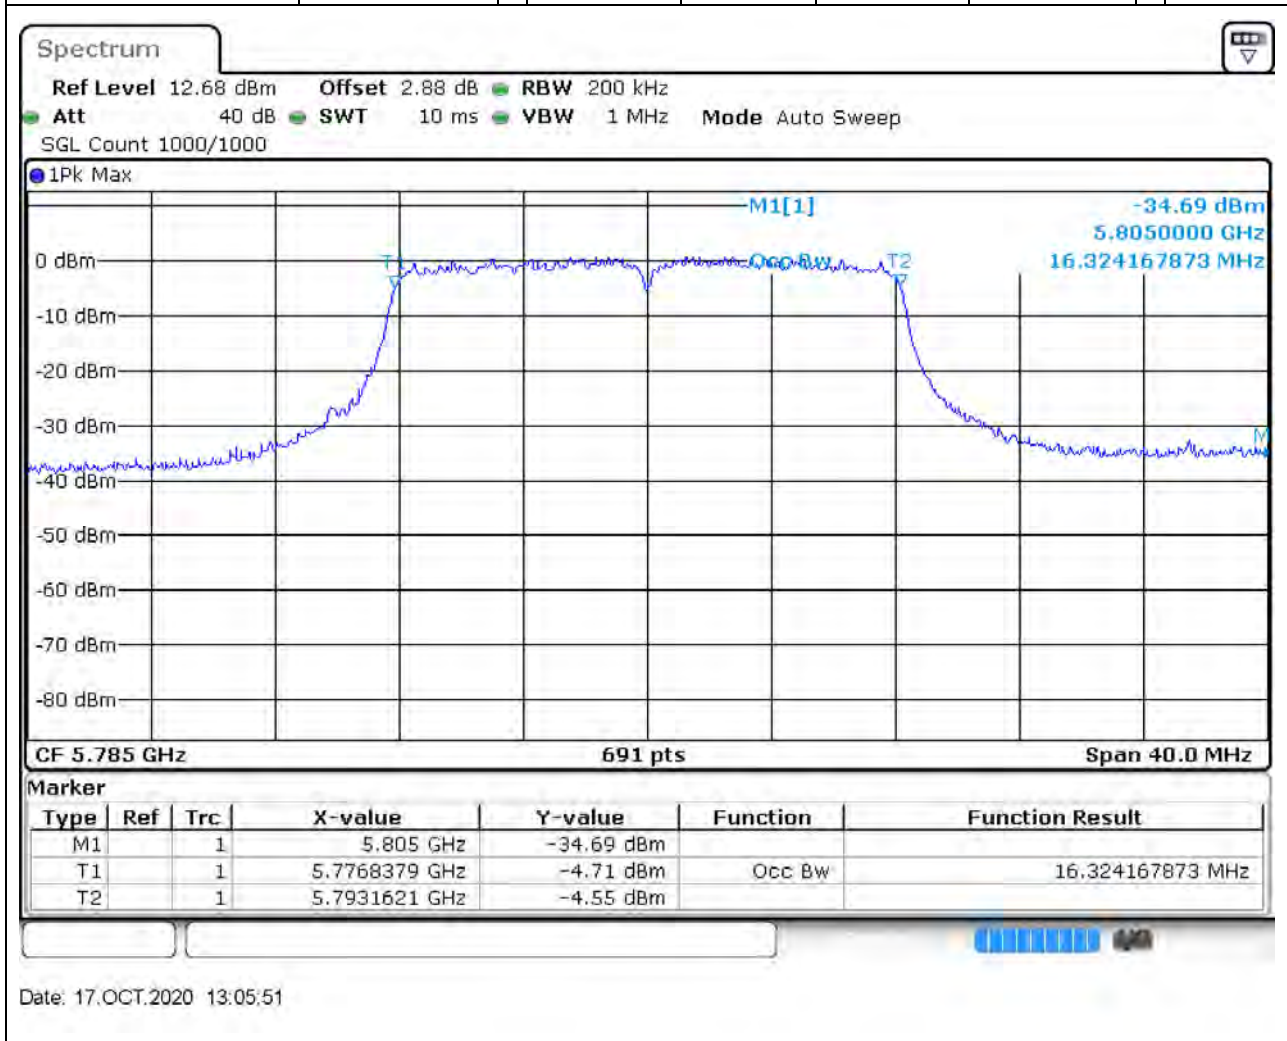

67. 802.11a_20M_Band4_M

67.1. A.2.2-99% Bandwidth(NTNV)

Center Frequency (MHz)	OBW Power (%)	RBW (MHz)	Detector	Limit (MHz)	OBW (MHz)	Verdict
5785	99	0.2	Peak	0	16.324168	Unknown