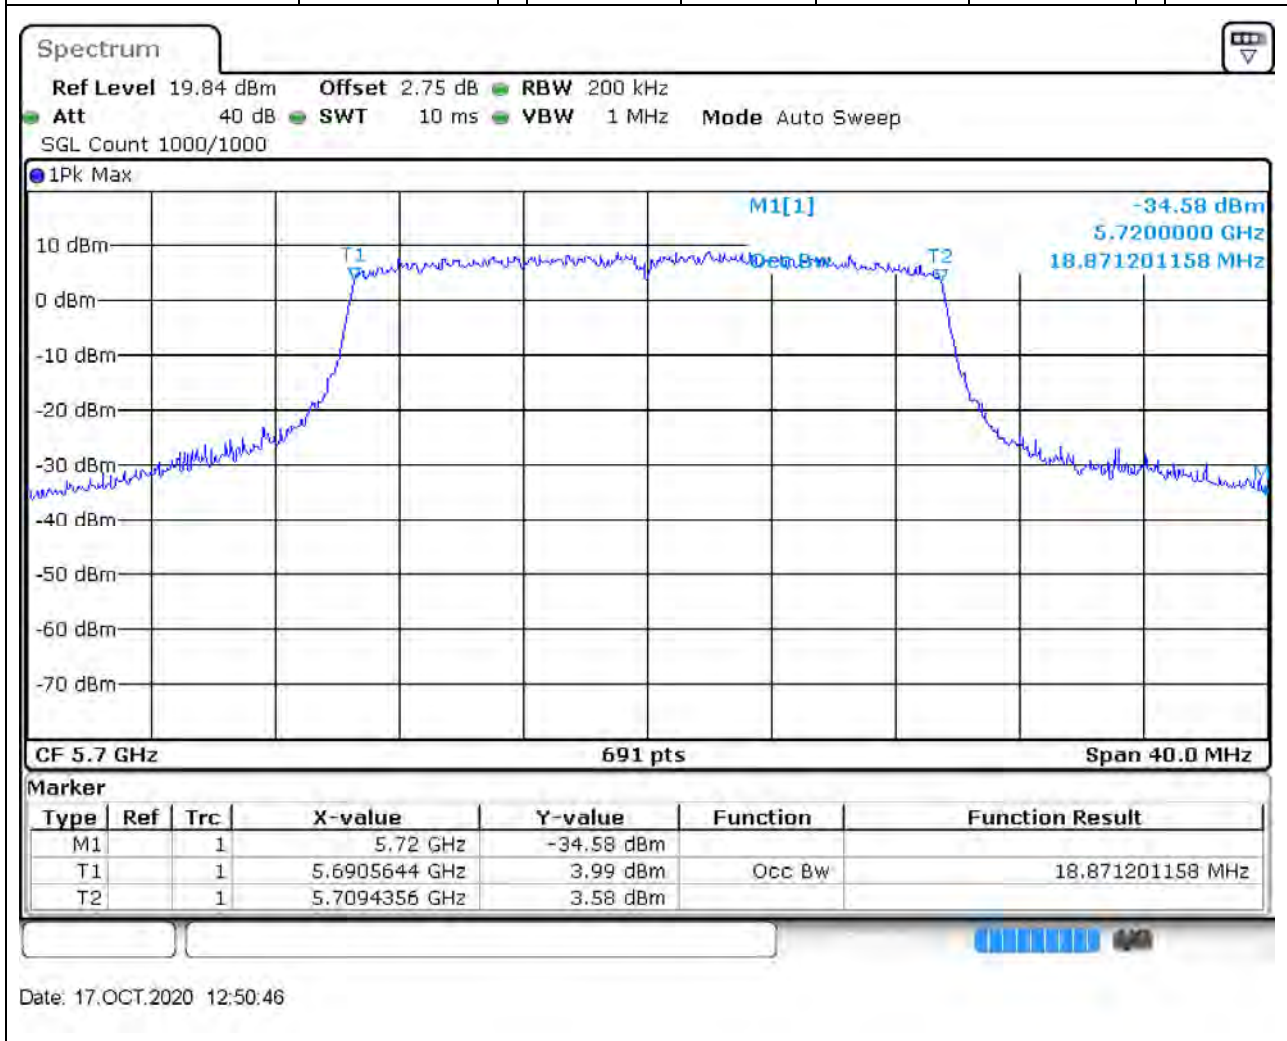

60. 802.11ax_20M_Band3_H

60.1. A.2.2-99% Bandwidth(NTNV)

Center Frequency (MHz)	OBW Power (%)	RBW (MHz)	Detector	Limit (MHz)	OBW (MHz)	Verdict
5700	99	0.2	Peak	0	18.871201	Unknown