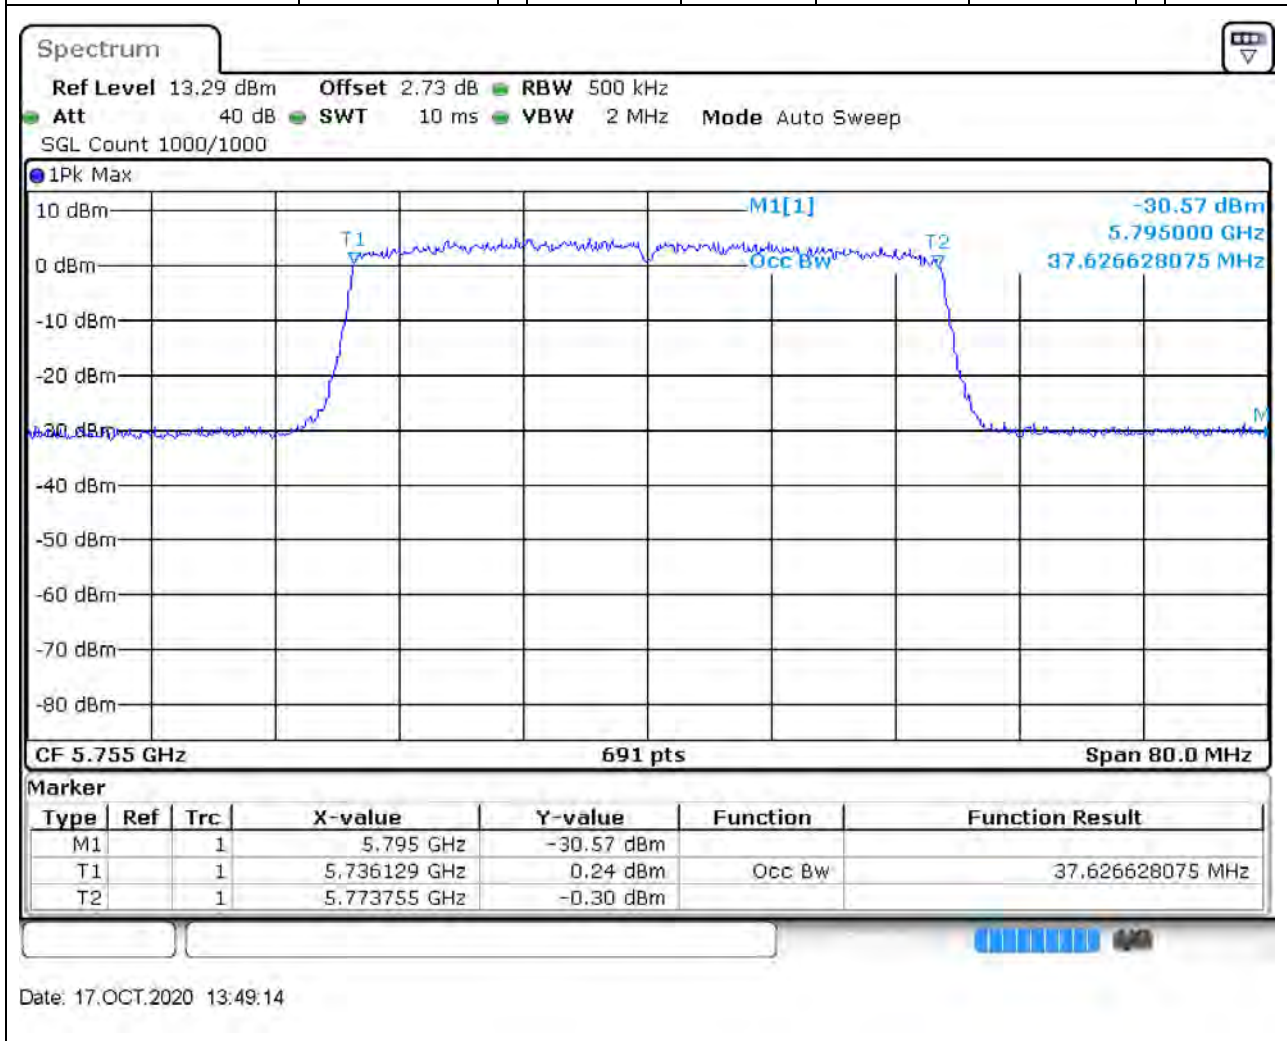

83. 802.11ax_40M_Band4_L

83.1. A.2.2-99% Bandwidth(NTNV)

Center Frequency (MHz)	OBW Power (%)	RBW (MHz)	Detector	Limit (MHz)	OBW (MHz)	Verdict
5755	99	0.5	Peak	0	37.626628	Unknown