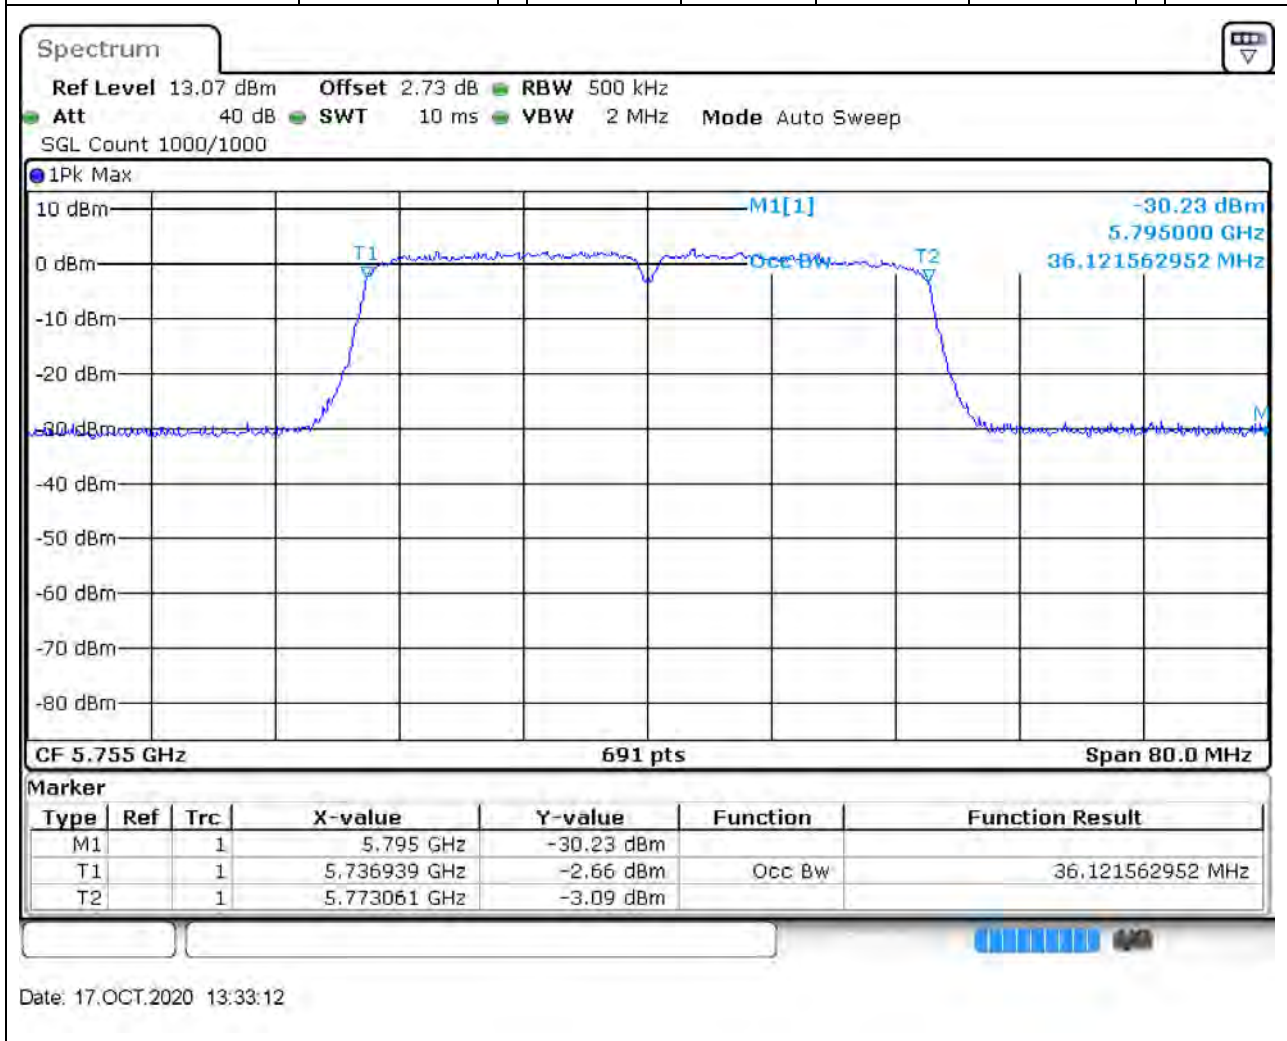

77. 802.11ac_40M_Band4_L

77.1. A.2.2-99% Bandwidth(NTNV)

Center Frequency (MHz)	OBW Power (%)	RBW (MHz)	Detector	Limit (MHz)	OBW (MHz)	Verdict
5755	99	0.5	Peak	0	36.121563	Unknown