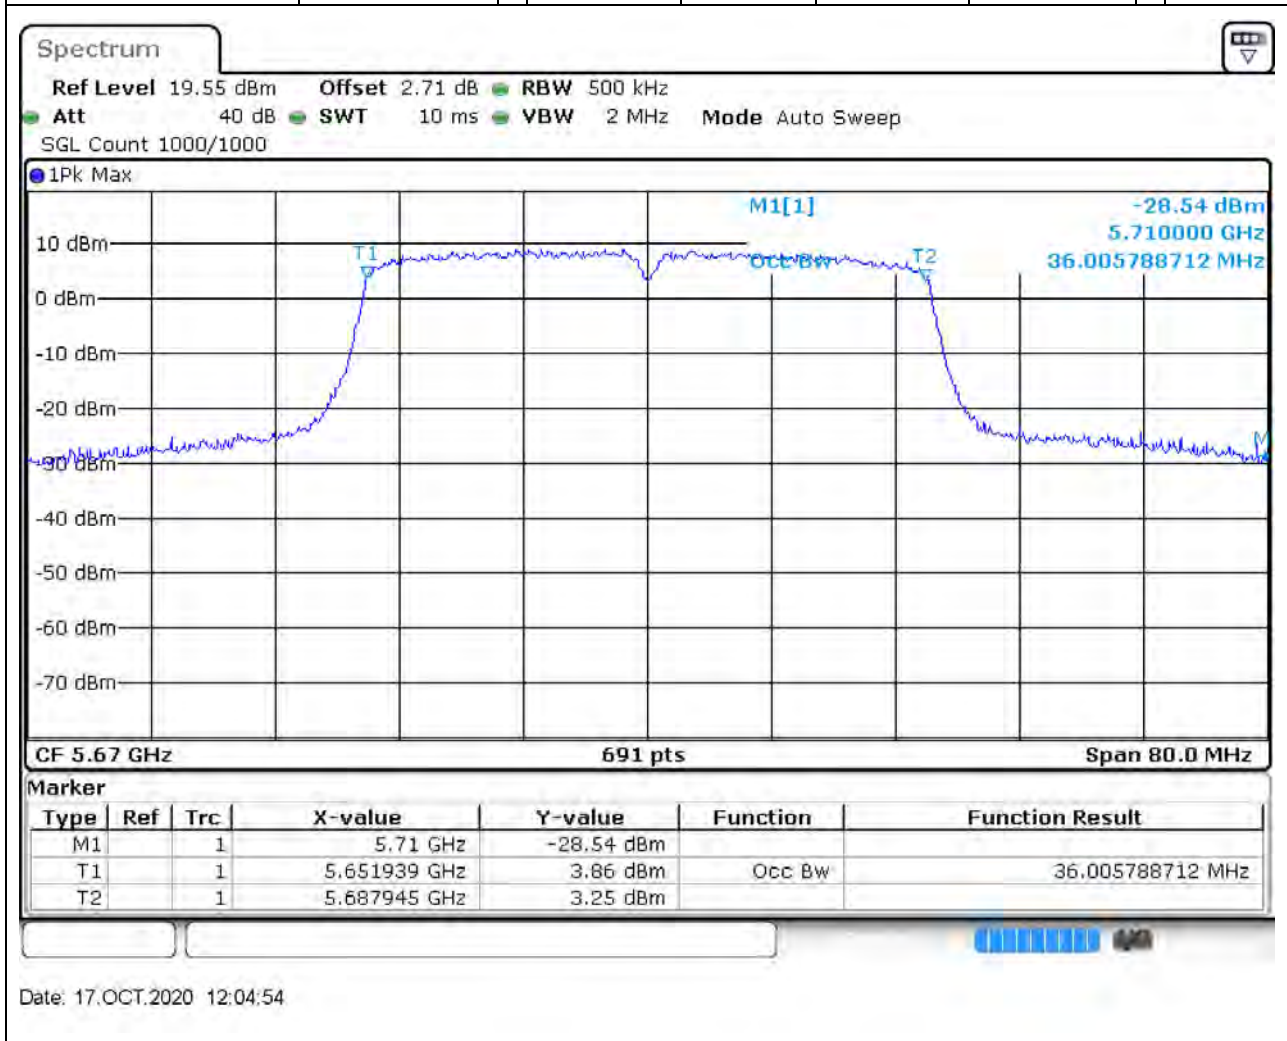

49. 802.11n_40M_Band3_H

49.1. A.2.2-99% Bandwidth(NTNV)

Center Frequency (MHz)	OBW Power (%)	RBW (MHz)	Detector	Limit (MHz)	OBW (MHz)	Verdict
5670	99	0.5	Peak	0	36.005789	Unknown