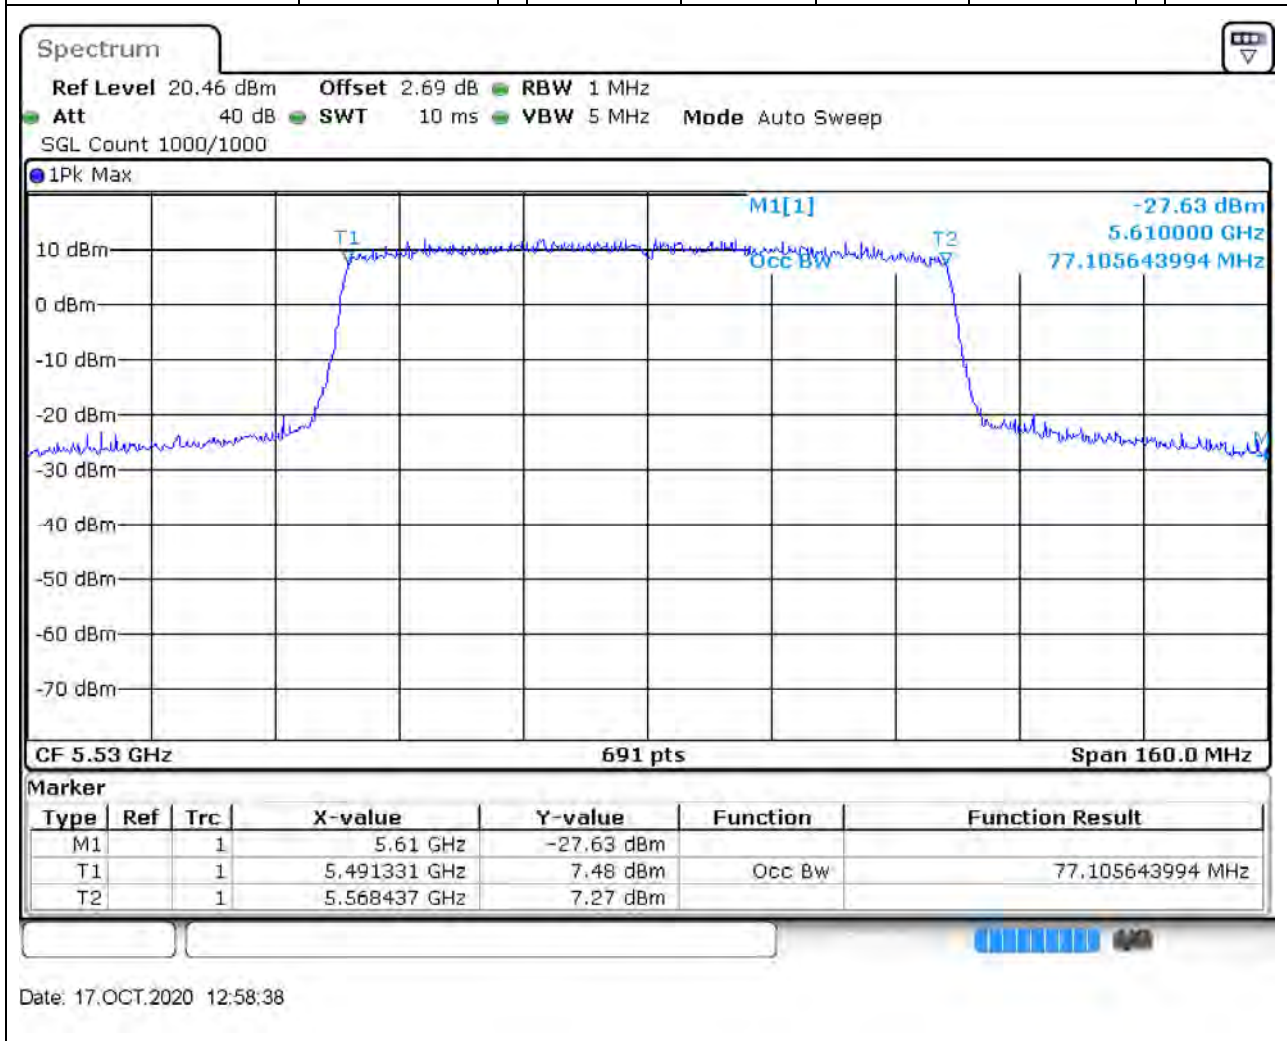

64. 802.11ax_80M_Band3_L

64.1. A.2.2-99% Bandwidth(NTNV)

Center Frequency (MHz)	OBW Power (%)	RBW (MHz)	Detector	Limit (MHz)	OBW (MHz)	Verdict
5530	99	1	Peak	0	77.105644	Unknown