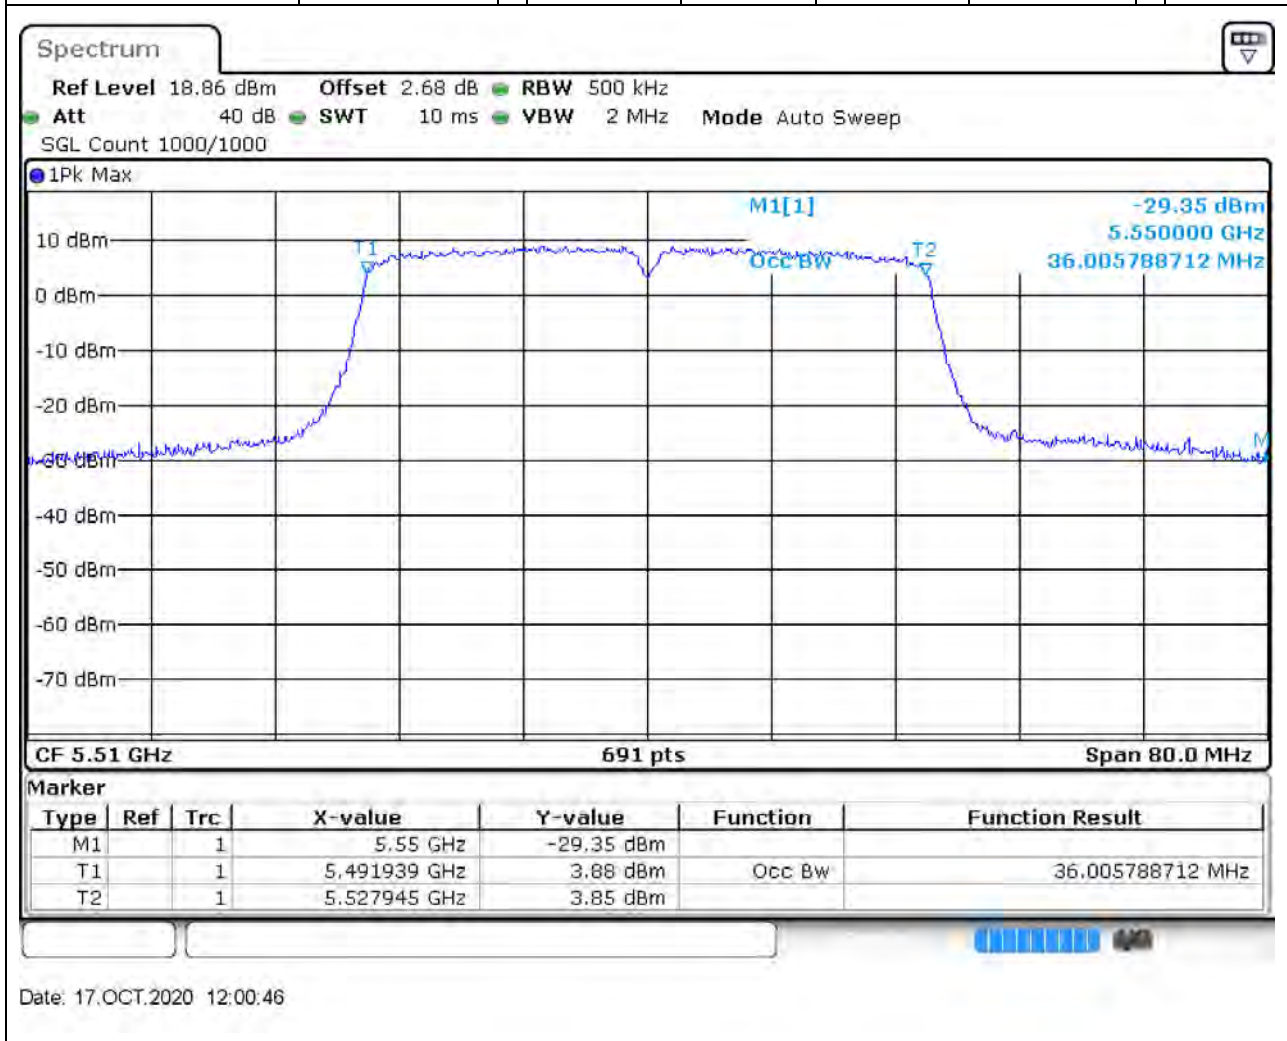

47. 802.11n_40M_Band3_L

47.1. A.2.2-99% Bandwidth(NTNV)

Center Frequency (MHz)	OBW Power (%)	RBW (MHz)	Detector	Limit (MHz)	OBW (MHz)	Verdict
5510	99	0.5	Peak	0	36.005789	Unknow