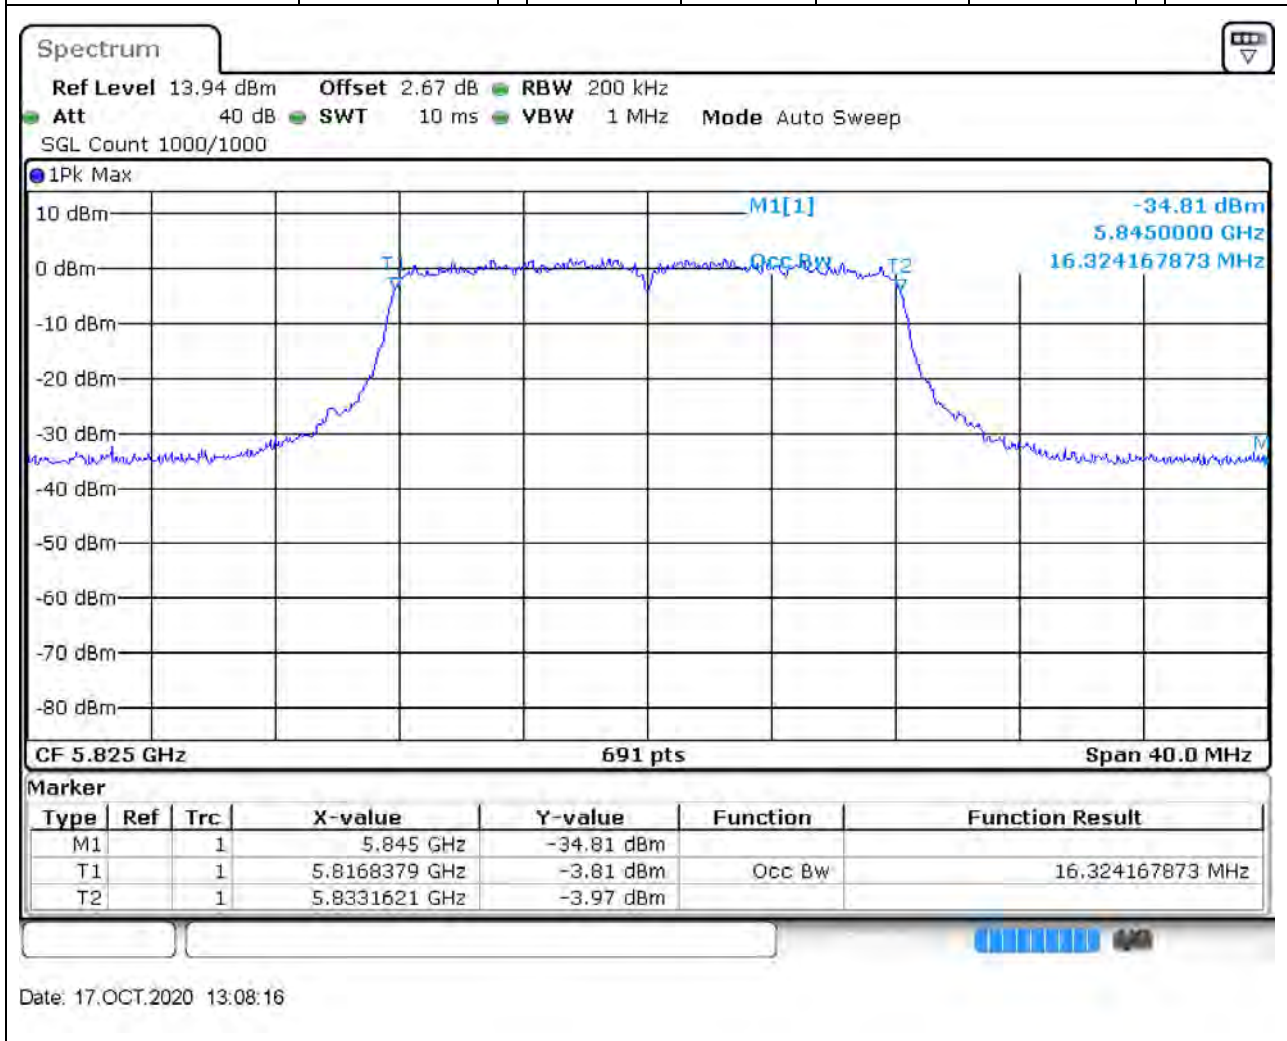

68. 802.11a_20M_Band4_H

68.1. A.2.2-99% Bandwidth(NTNV)

Center Frequency (MHz)	OBW Power (%)	RBW (MHz)	Detector	Limit (MHz)	OBW (MHz)	Verdict
5825	99	0.2	Peak	0	16.324168	Unknown