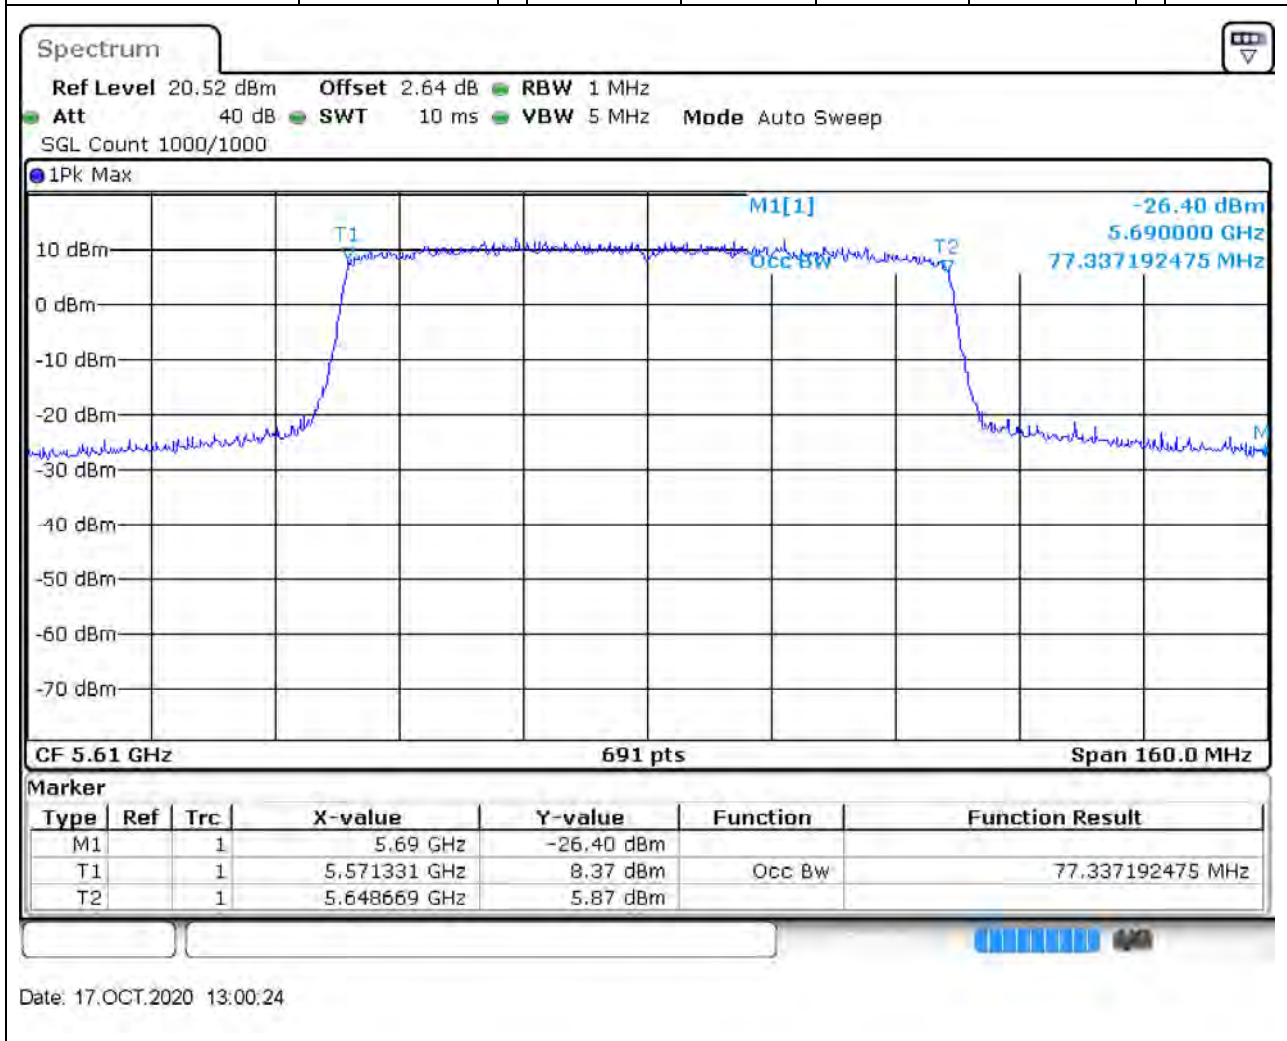

65. 802.11ax_80M_Band3_M

65.1. A.2.2-99% Bandwidth(NTNV)

Center Frequency (MHz)	OBW Power (%)	RBW (MHz)	Detector	Limit (MHz)	OBW (MHz)	Verdict
5610	99	1	Peak	0	77.337192	Unknown