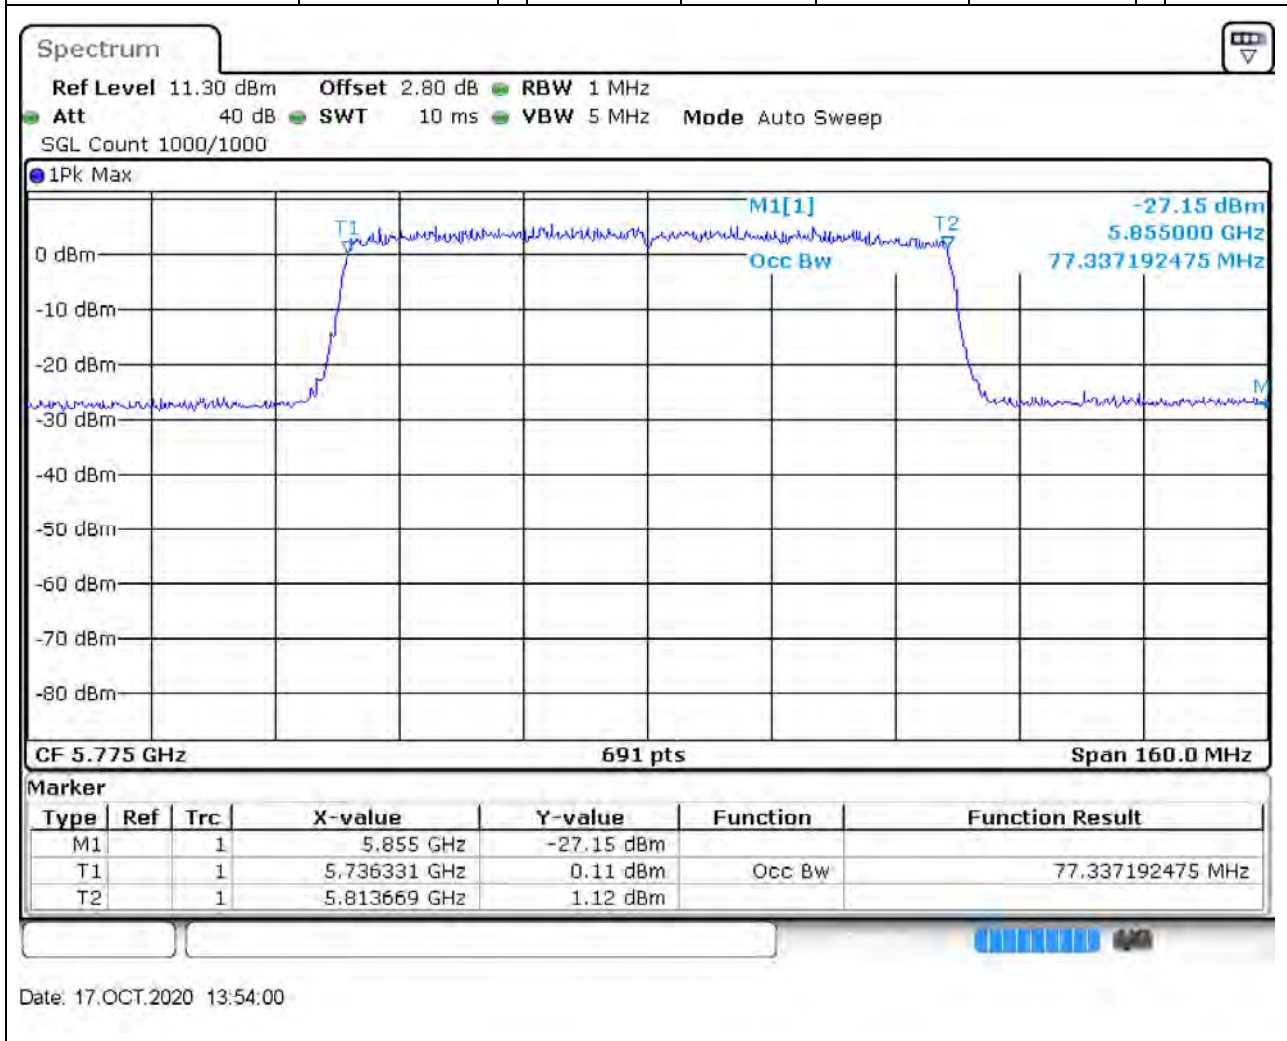

85. 802.11ax_80M_Band4_M

85.1. A.2.2-99% Bandwidth(NTNV)

Center Frequency (MHz)	OBW Power (%)	RBW (MHz)	Detector	Limit (MHz)	OBW (MHz)	Verdict
5775	99	1	Peak	0	77.337192	Unknown