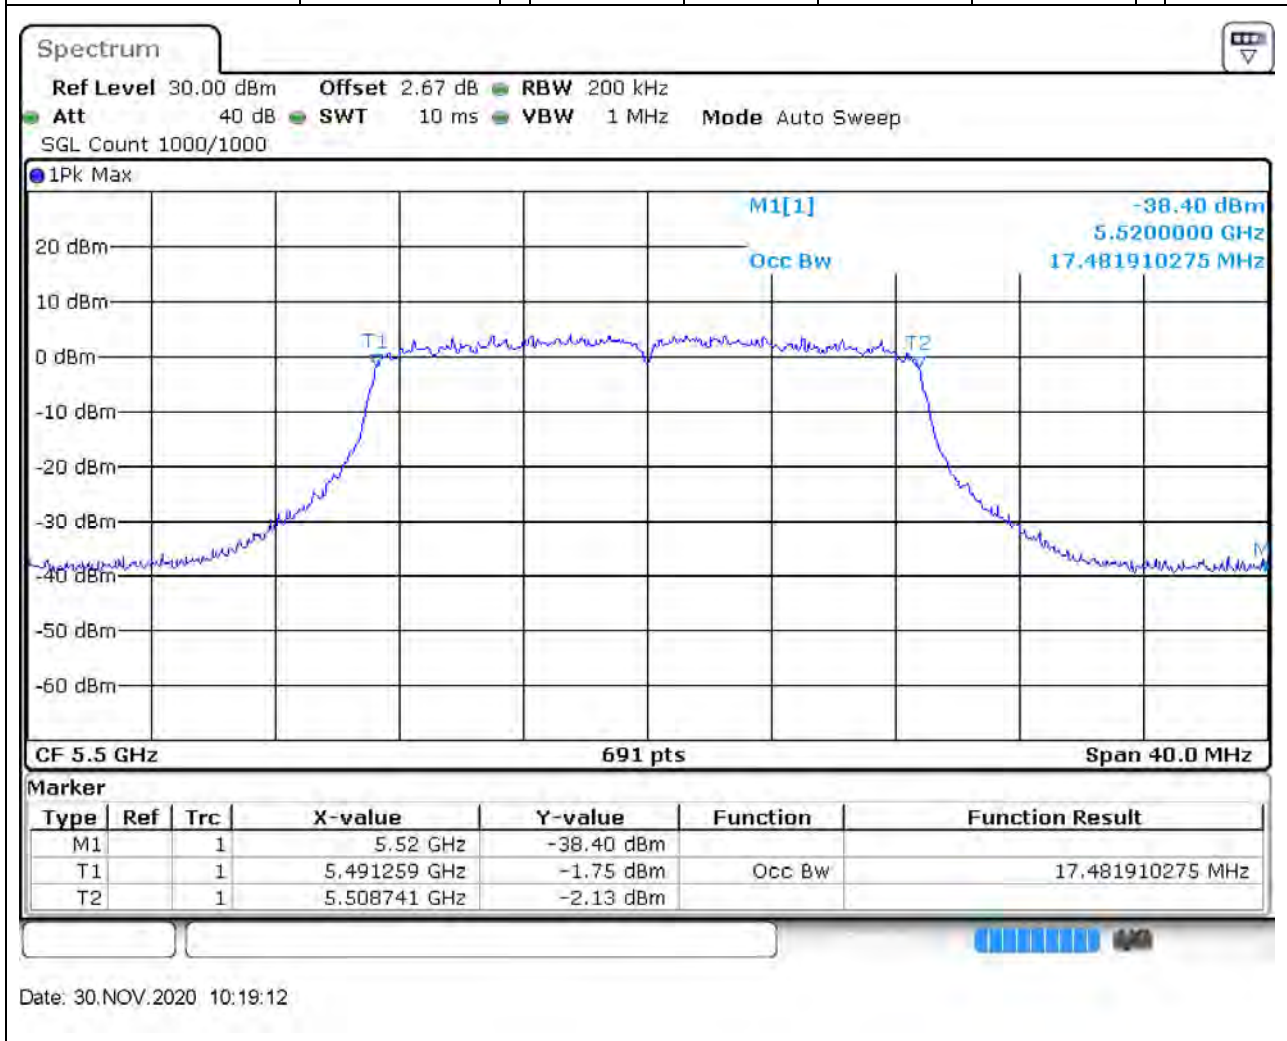

50. 802.11ac_20M_Band3_L

50.2. A.2.2-99% Bandwidth(NTNV)

Center Frequency (MHz)	OBW Power (%)	RBW (MHz)	Detector	Limit (MHz)	OBW (MHz)	Verdict
5500	99	0.2	Peak	0	17.48191	Unknown