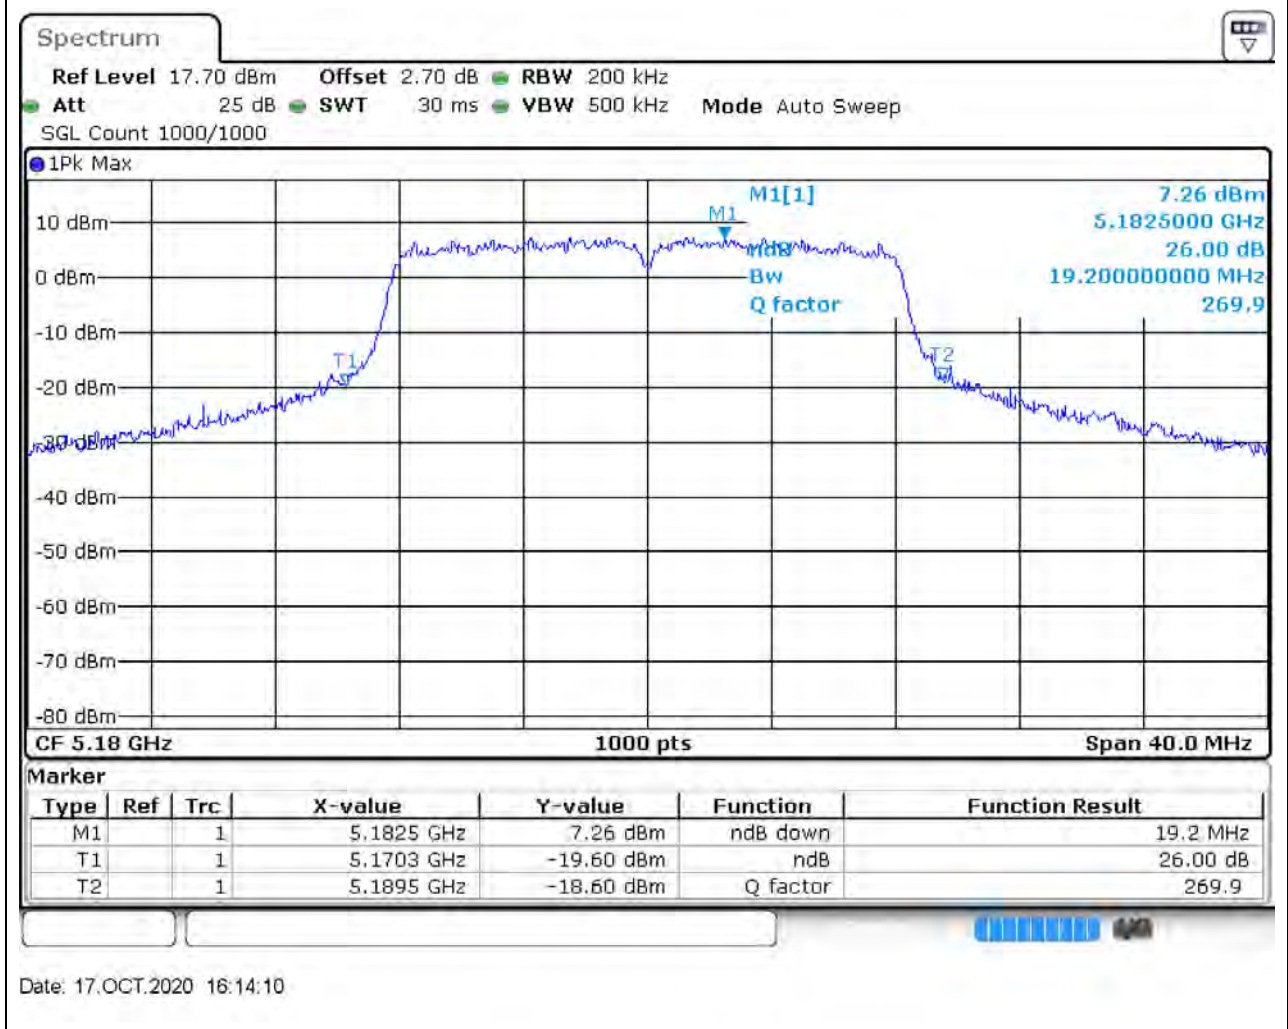

Aux. Antenna

26 dB Bandwidth

1. 802.11a_20M_Band1_L

1.1. A.2-26dB Bandwidth(NTNV)

Center Frequency (MHz)	XdB Down	RBW (MHz)	Detector	Limit (MHz)	XdB BandWidth (MHz)	Verdict
5180	26	0.2	Peak	0	19.2	Unknow