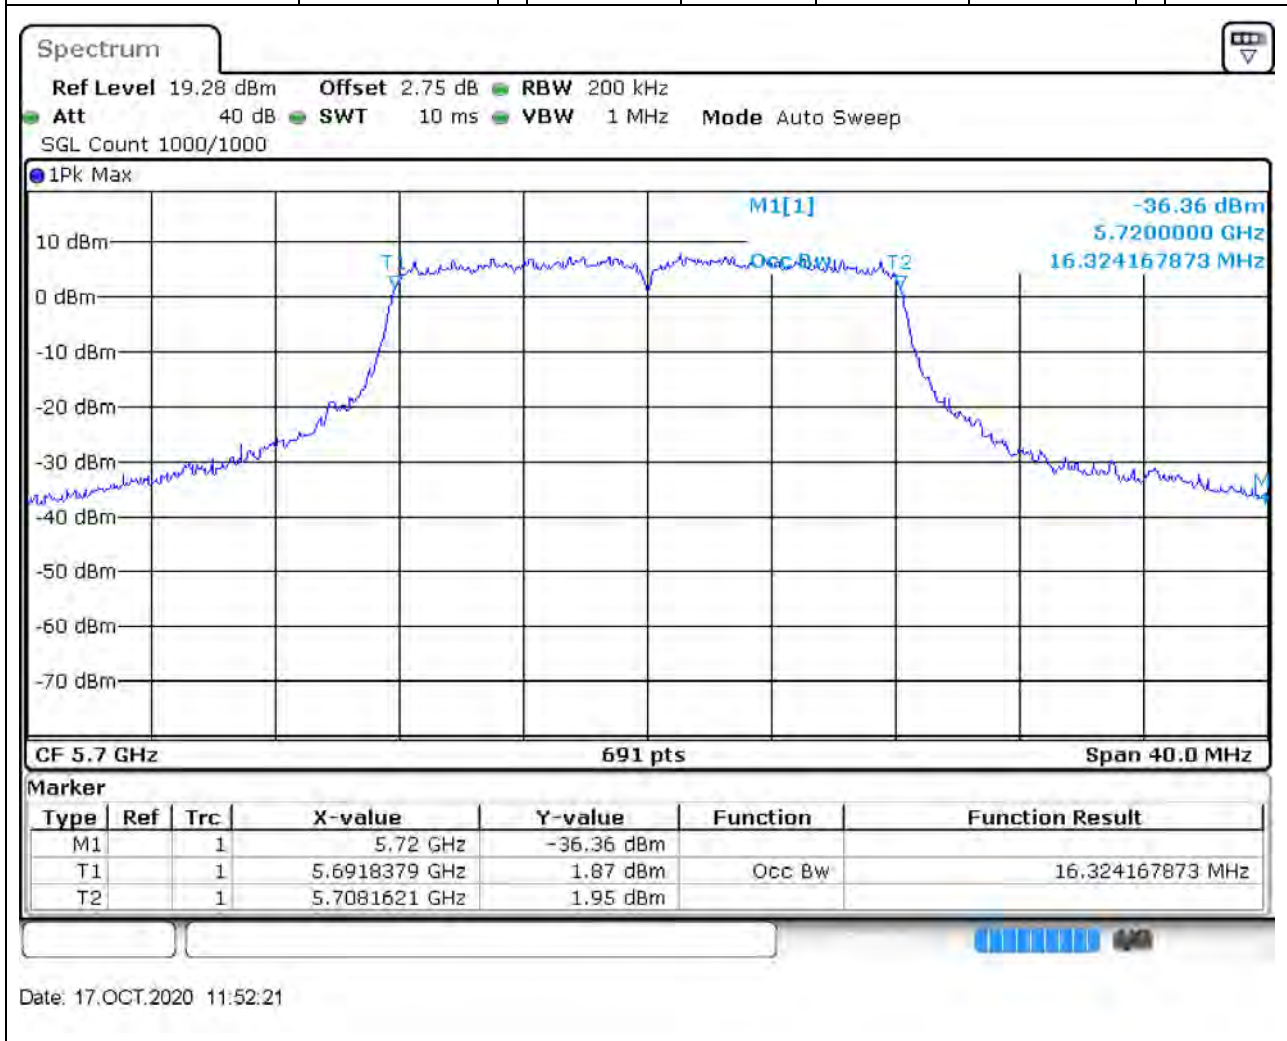

43. 802.11a_20M_Band3_H

43.1. A.2.2-99% Bandwidth(NTNV)

Center Frequency (MHz)	OBW Power (%)	RBW (MHz)	Detector	Limit (MHz)	OBW (MHz)	Verdict
5700	99	0.2	Peak	0	16.324168	Unknown