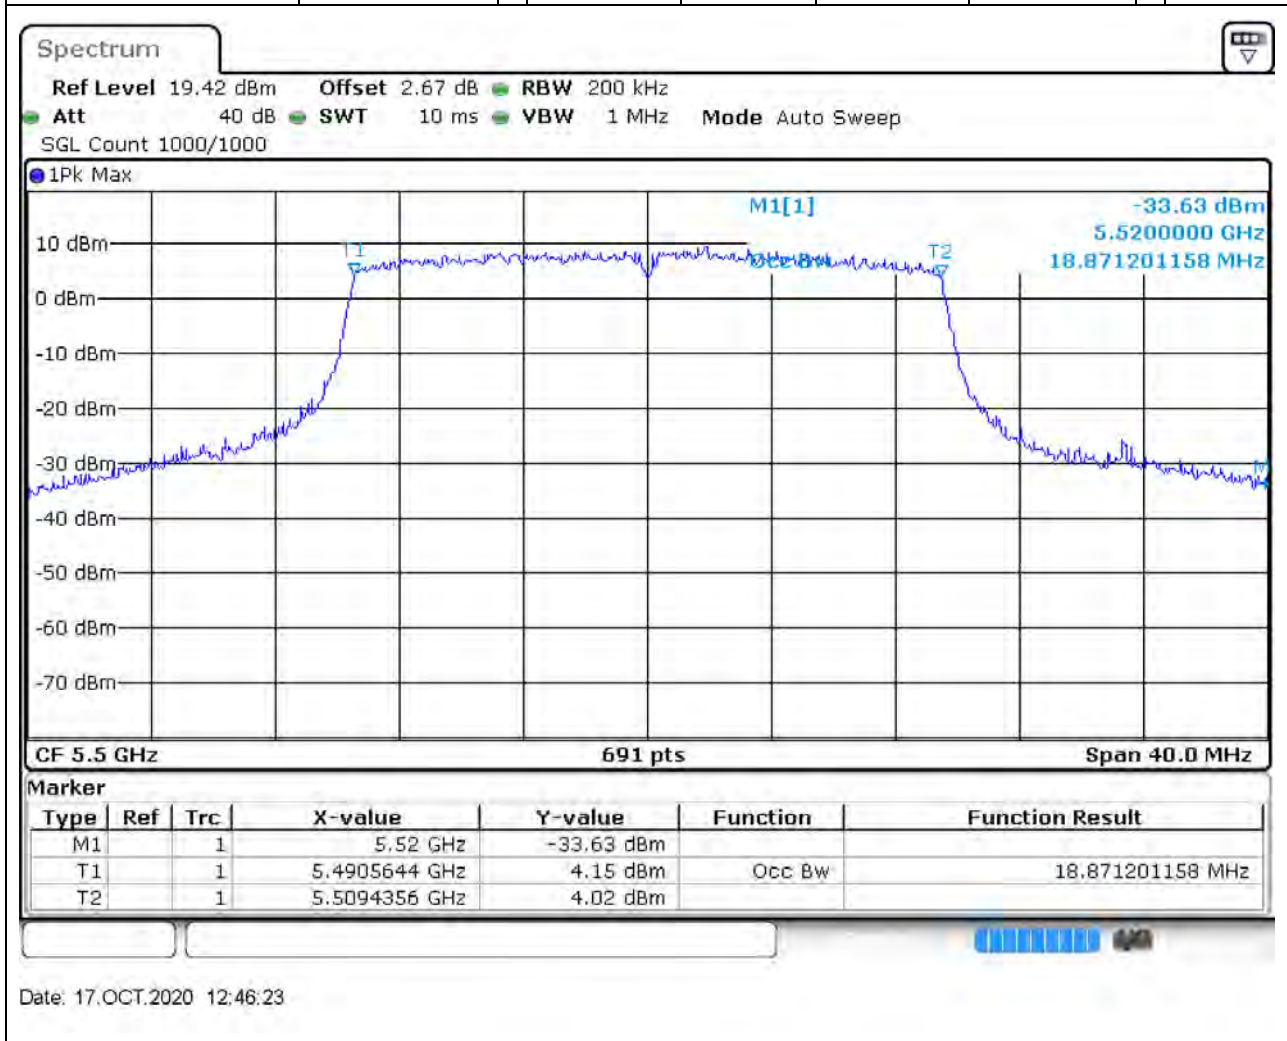

58. 802.11ax_20M_Band3_L

58.1. A.2.2-99% Bandwidth(NTNV)

Center Frequency (MHz)	OBW Power (%)	RBW (MHz)	Detector	Limit (MHz)	OBW (MHz)	Verdict
5500	99	0.2	Peak	0	18.871201	Unknown