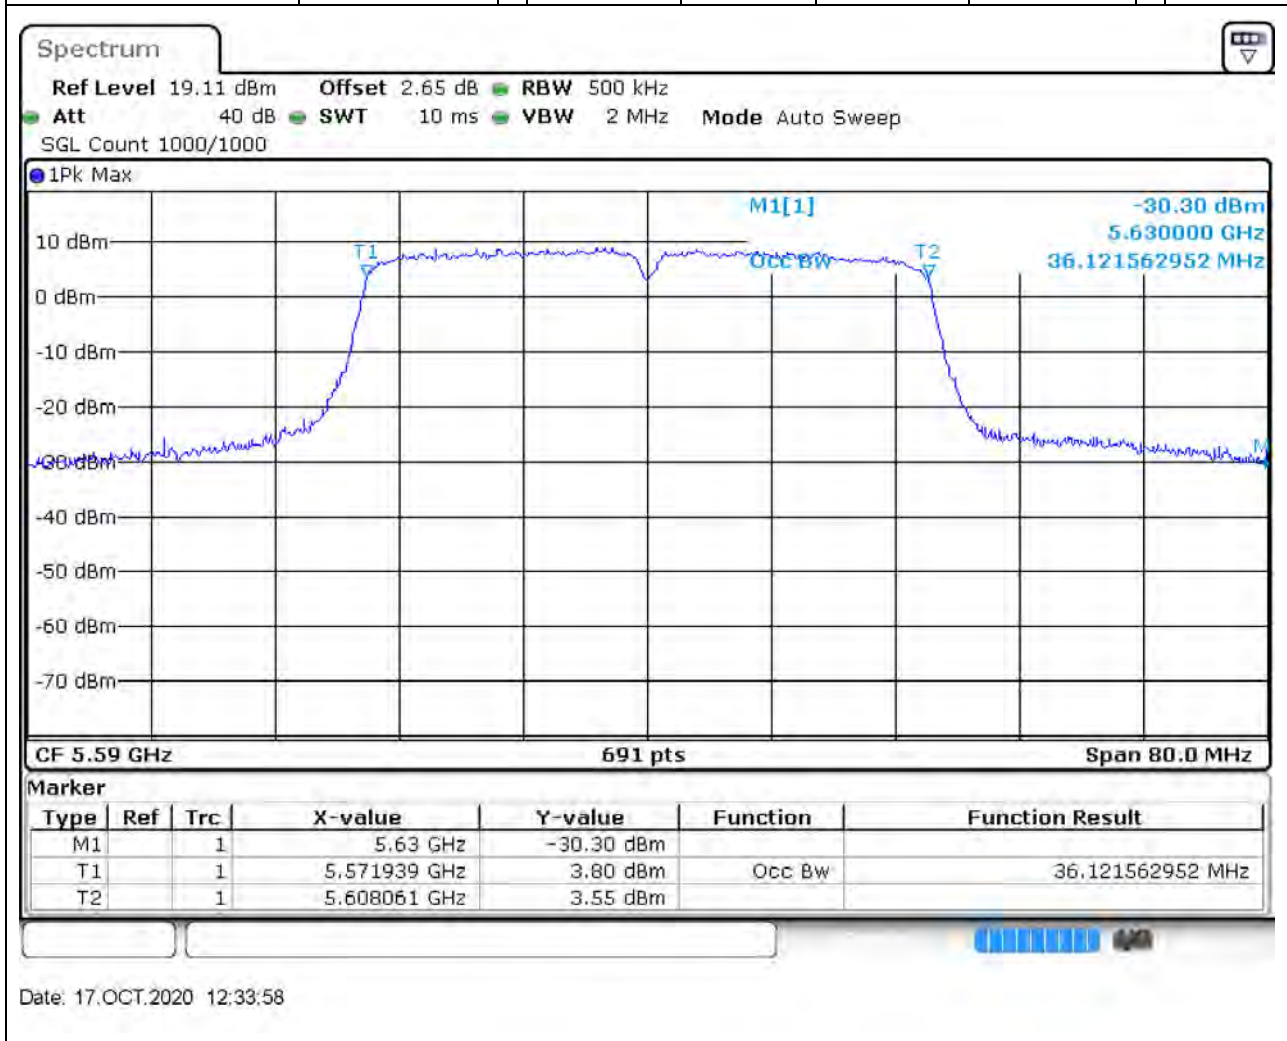

54. 802.11ac_40M_Band3_M

54.1. A.2.2-99% Bandwidth(NTNV)

Center Frequency (MHz)	OBW Power (%)	RBW (MHz)	Detector	Limit (MHz)	OBW (MHz)	Verdict
5590	99	0.5	Peak	0	36.121563	Unknown