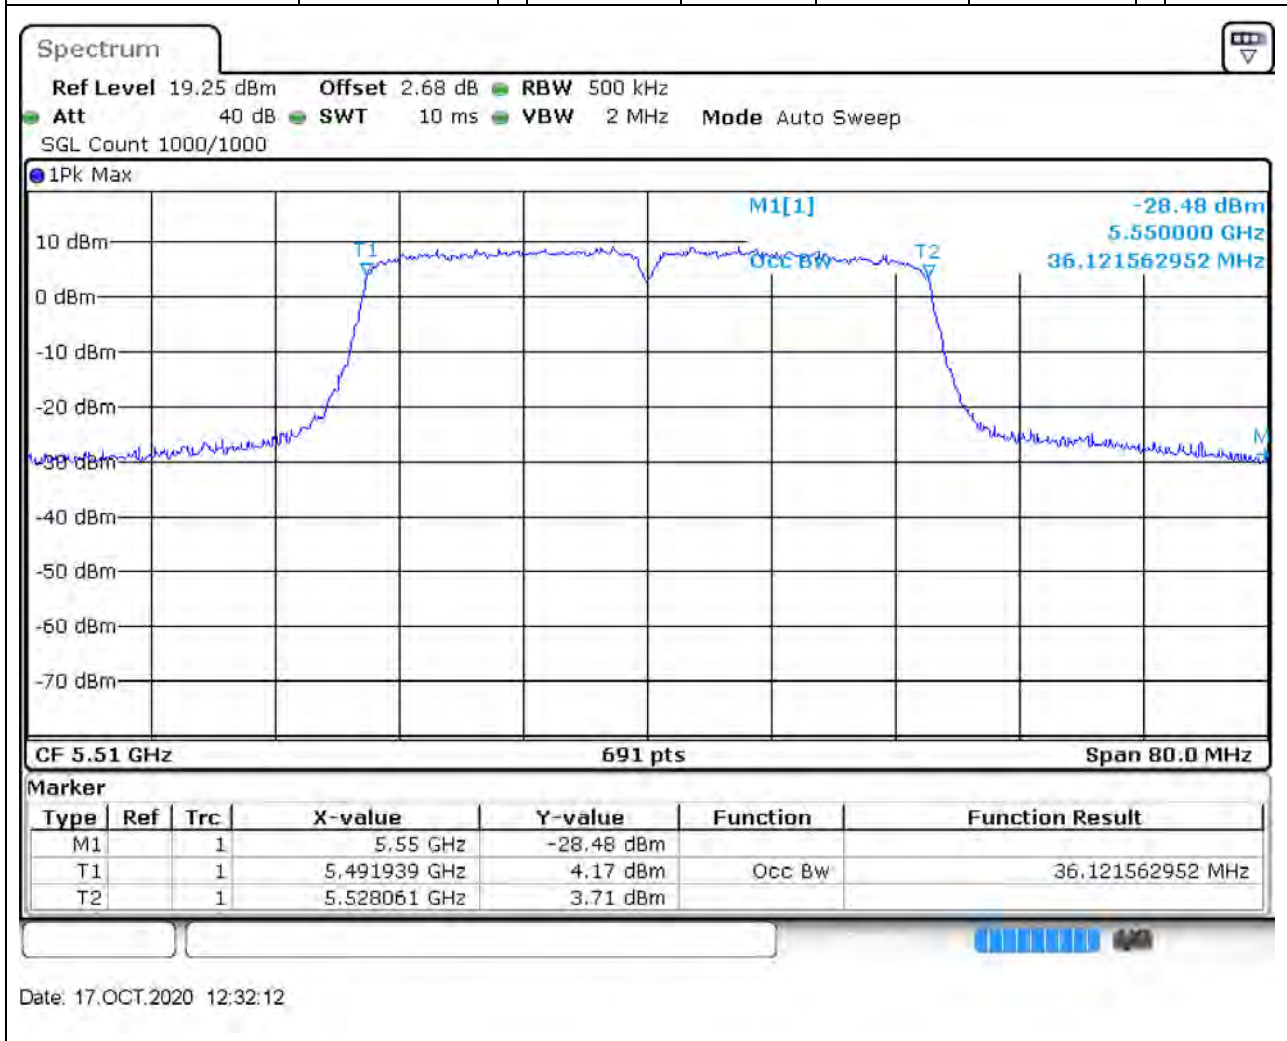

53. 802.11ac_40M_Band3_L

53.1. A.2.2-99% Bandwidth(NTNV)

Center Frequency (MHz)	OBW Power (%)	RBW (MHz)	Detector	Limit (MHz)	OBW (MHz)	Verdict
5510	99	0.5	Peak	0	36.121563	Unknown