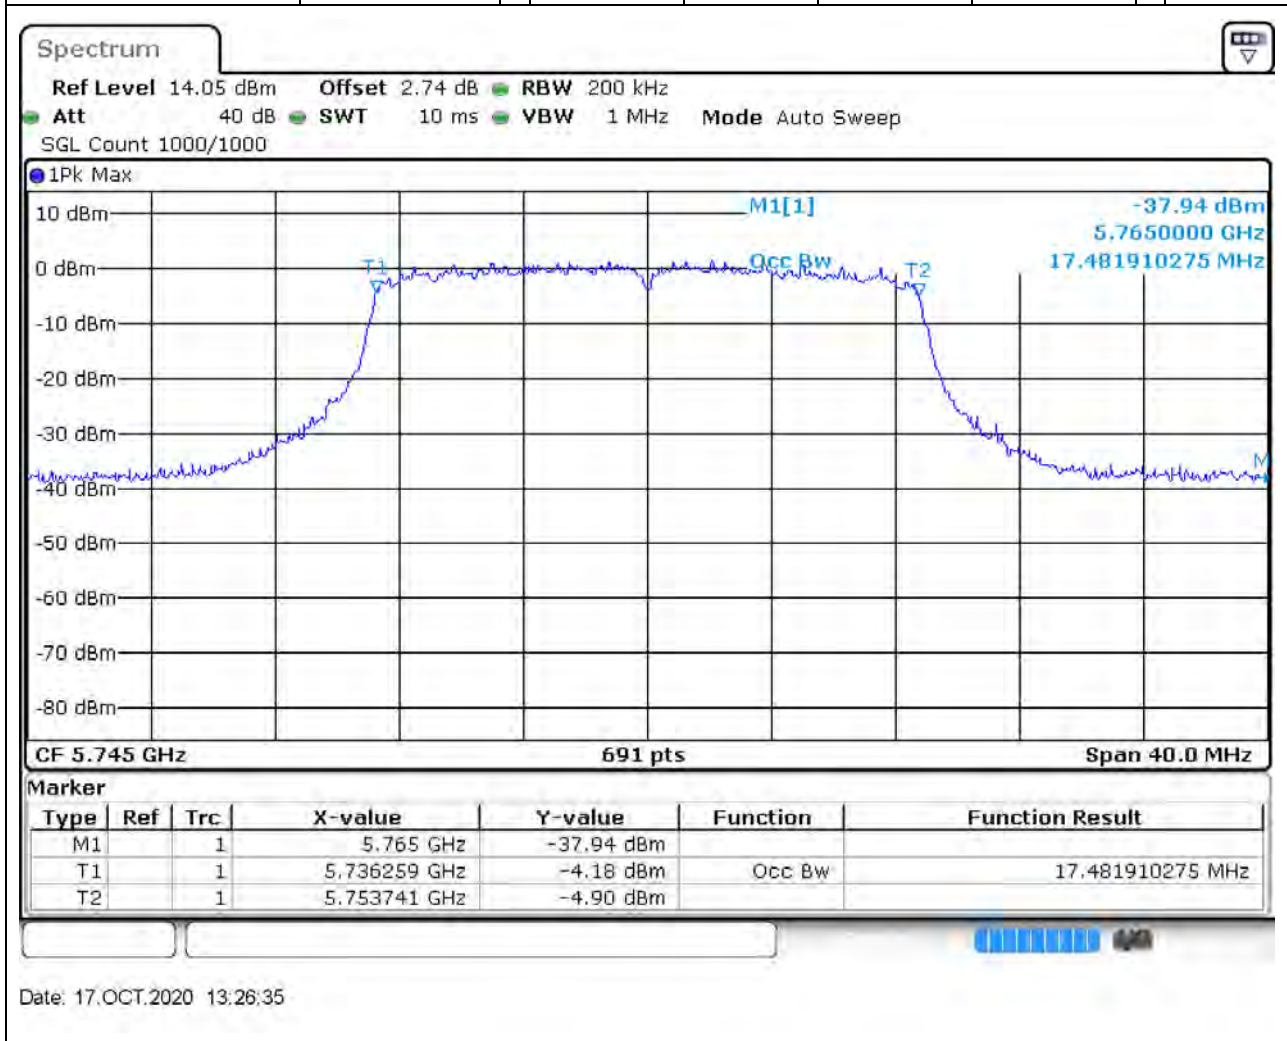

74. 802.11ac_20M_Band4_L

74.1. A.2.2-99% Bandwidth(NTNV)

Center Frequency (MHz)	OBW Power (%)	RBW (MHz)	Detector	Limit (MHz)	OBW (MHz)	Verdict
5745	99	0.2	Peak	0	17.48191	Unknown