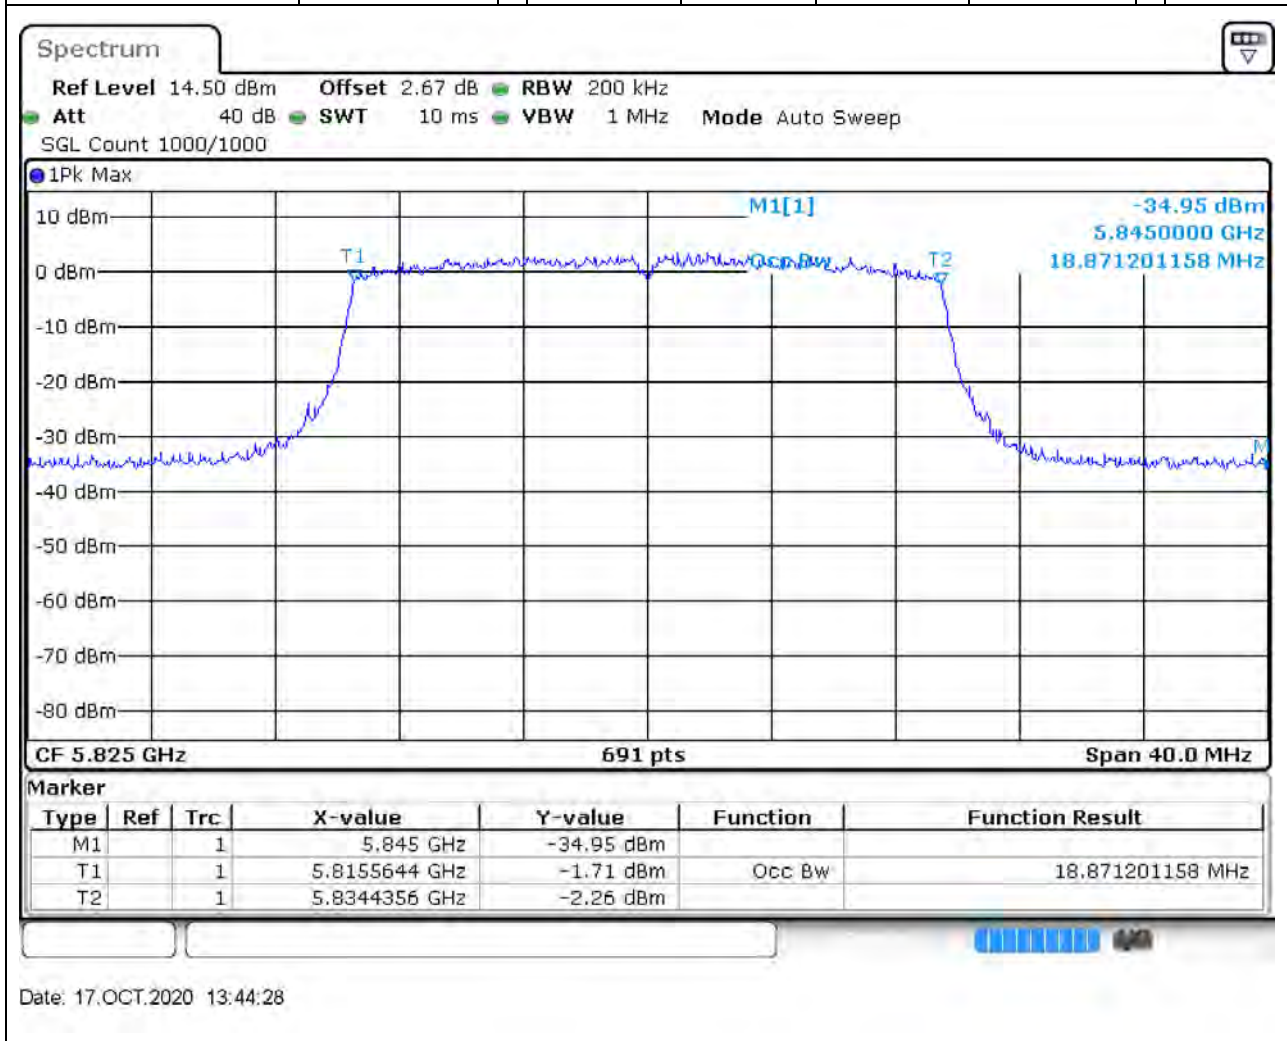

82. 802.11ax_20M_Band4_H

82.1. A.2.2-99% Bandwidth(NTNV)

Center Frequency (MHz)	OBW Power (%)	RBW (MHz)	Detector	Limit (MHz)	OBW (MHz)	Verdict
5825	99	0.2	Peak	0	18.871201	Unknown