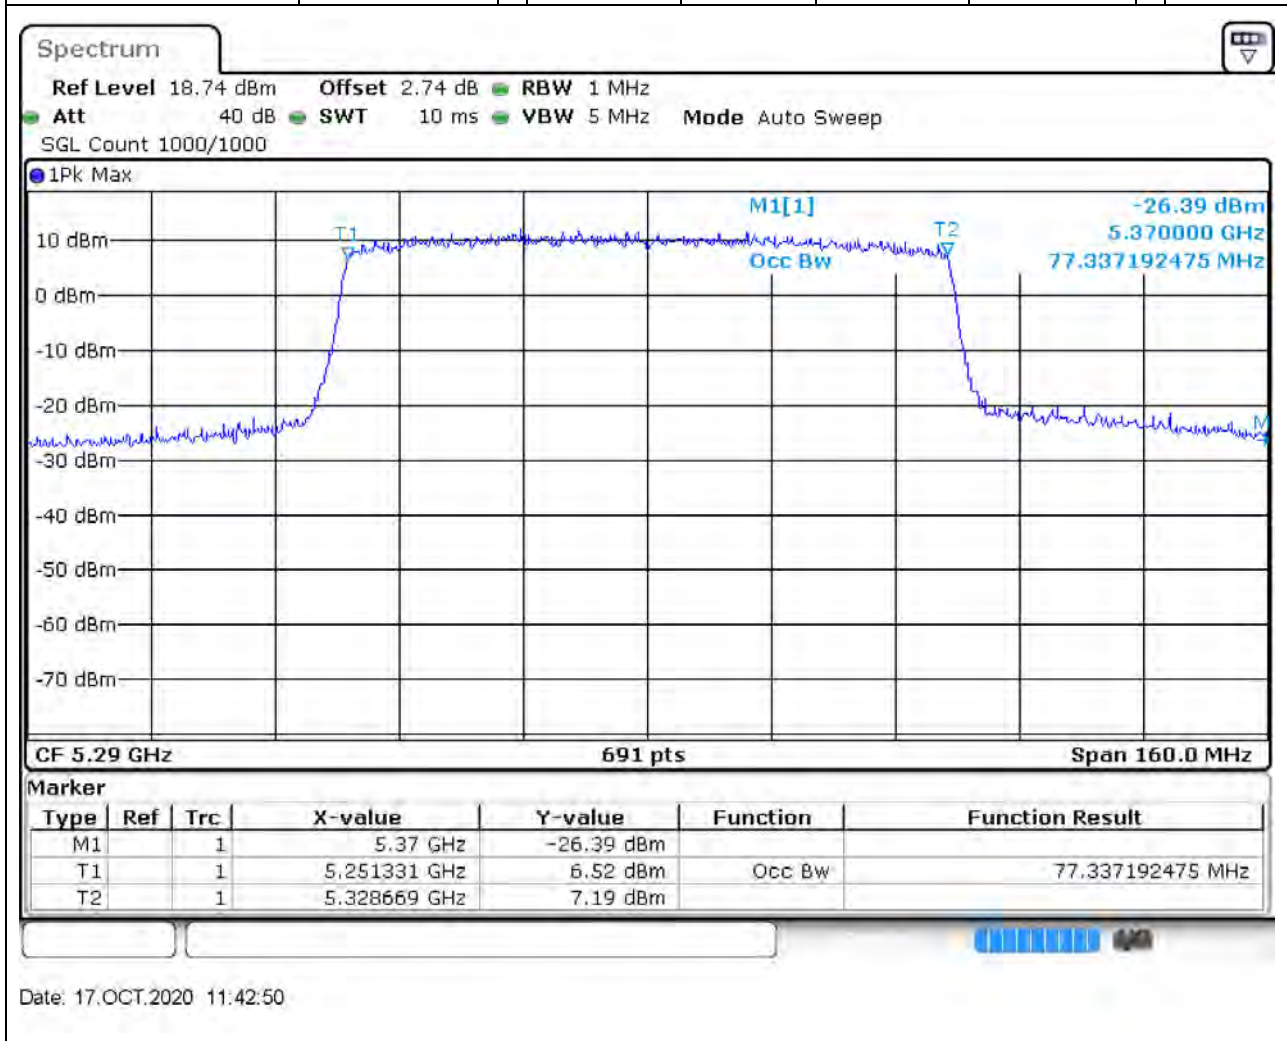

40. 802.11ax_80M_Band2_M

40.1. A.2.2-99% Bandwidth(NTNV)

Center Frequency (MHz)	OBW Power (%)	RBW (MHz)	Detector	Limit (MHz)	OBW (MHz)	Verdict
5290	99	1	Peak	0	77.337192	Unknown