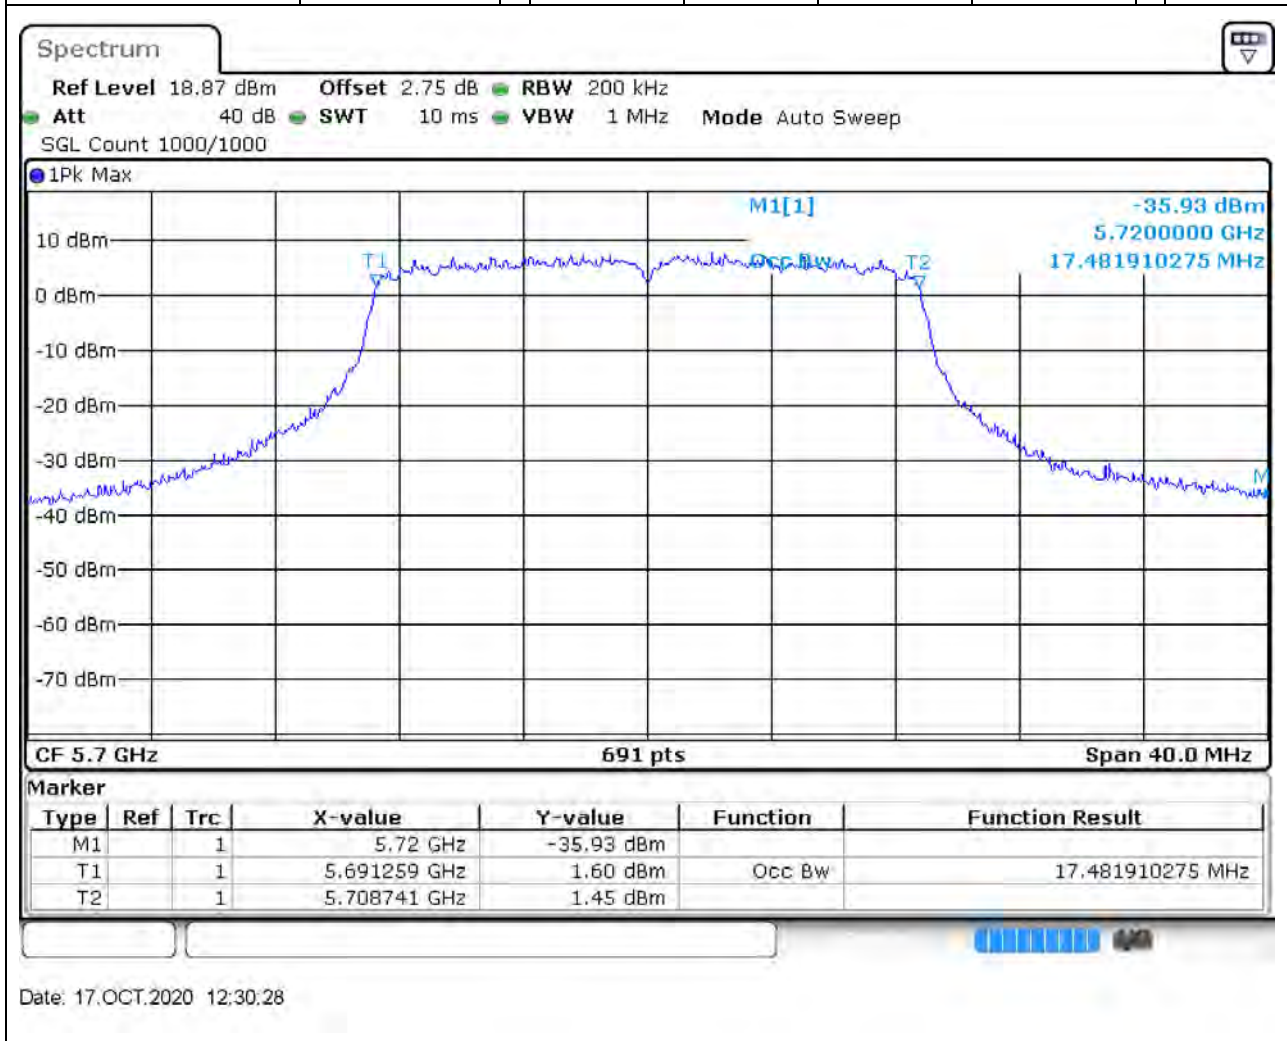

52. 802.11ac_20M_Band3_H

52.1. A.2.2-99% Bandwidth(NTNV)

Center Frequency (MHz)	OBW Power (%)	RBW (MHz)	Detector	Limit (MHz)	OBW (MHz)	Verdict
5700	99	0.2	Peak	0	17.48191	Unknown