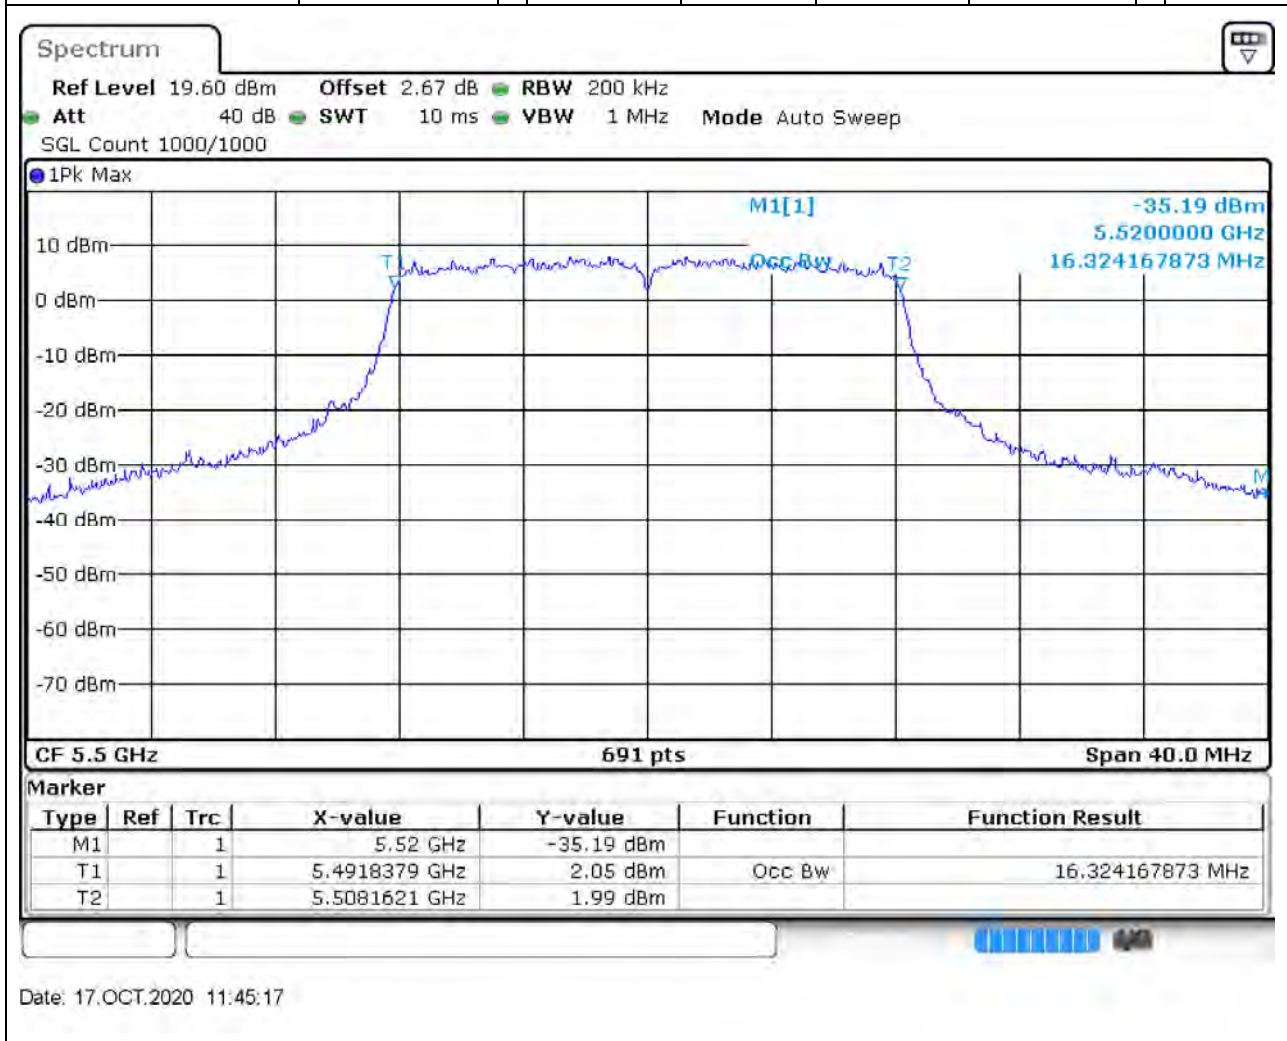

41. 802.11a_20M_Band3_L

41.1. A.2.2-99% Bandwidth(NTNV)

Center Frequency (MHz)	OBW Power (%)	RBW (MHz)	Detector	Limit (MHz)	OBW (MHz)	Verdict
5500	99	0.2	Peak	0	16.324168	Unknown