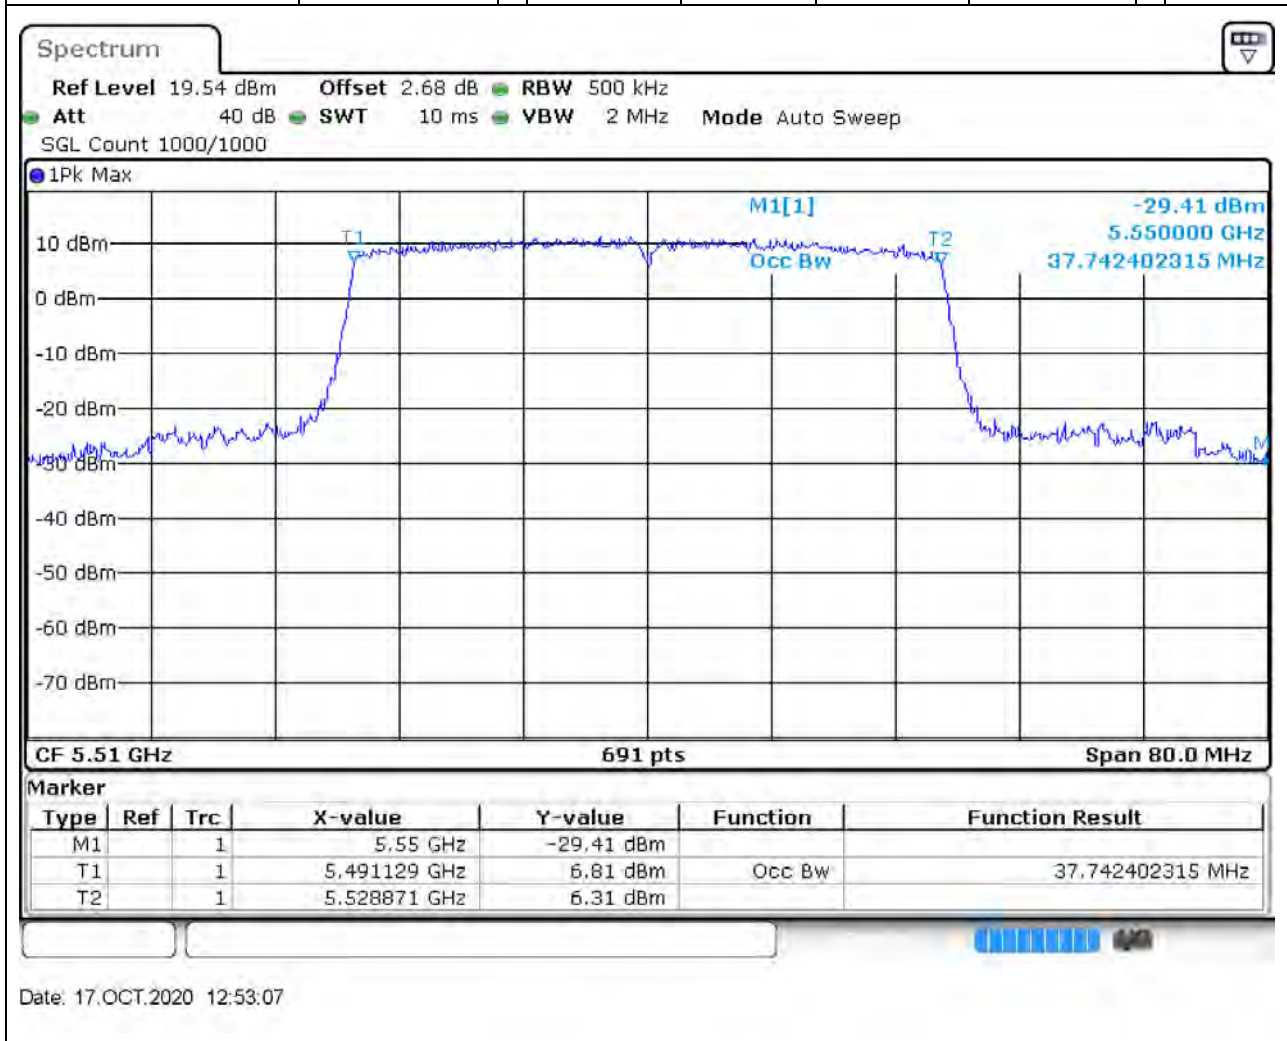

61. 802.11ax_40M_Band3_L

61.1. A.2.2-99% Bandwidth(NTNV)

Center Frequency (MHz)	OBW Power (%)	RBW (MHz)	Detector	Limit (MHz)	OBW (MHz)	Verdict
5510	99	0.5	Peak	0	37.742402	Unknown