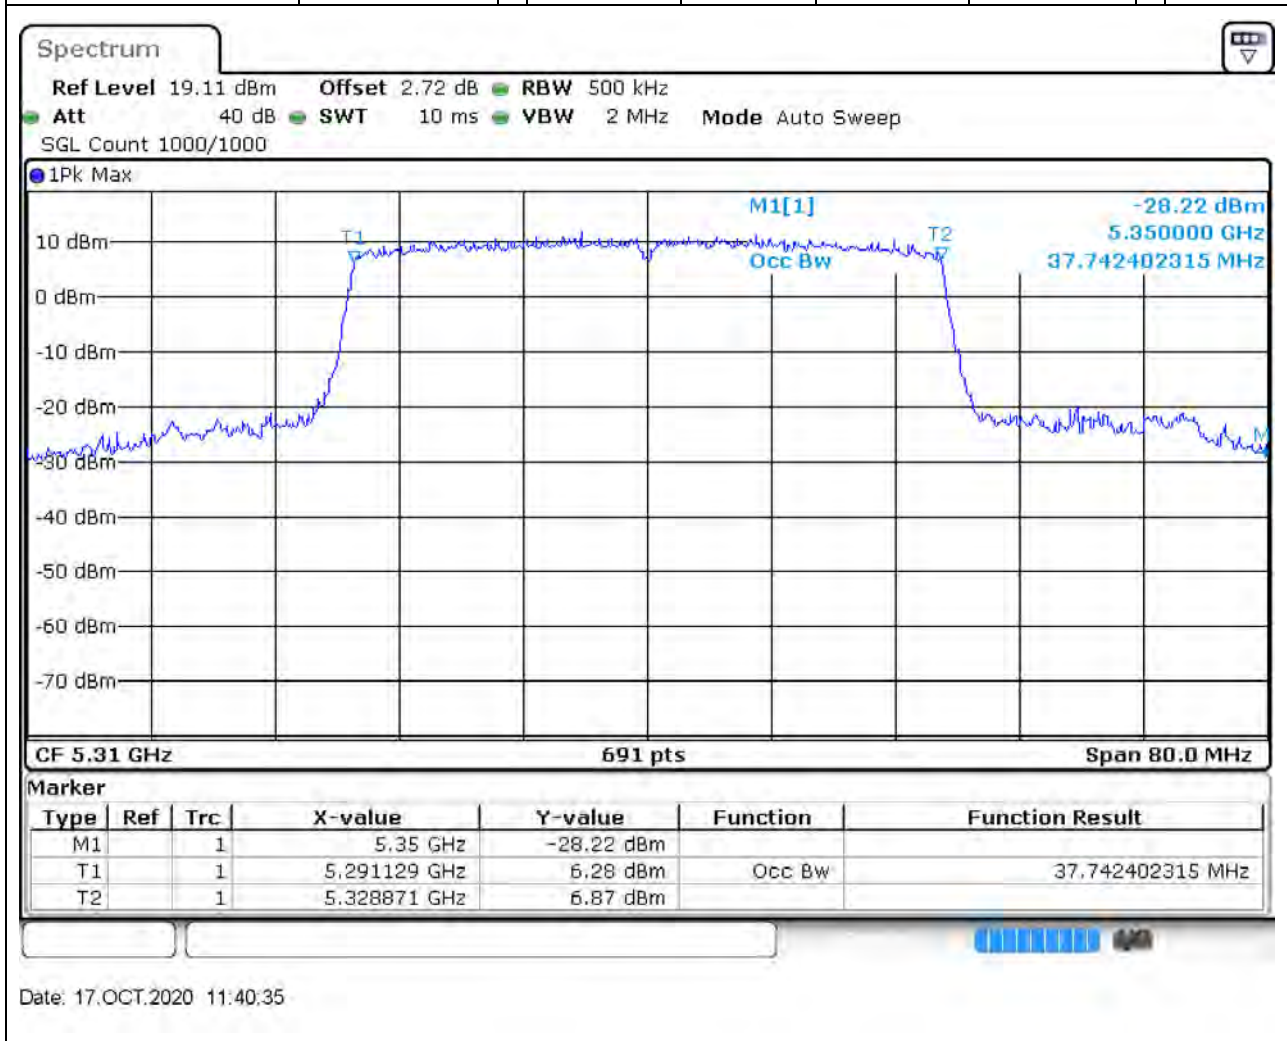

39. 802.11ax_40M_Band2_H

39.1. A.2.2-99% Bandwidth(NTNV)

Center Frequency (MHz)	OBW Power (%)	RBW (MHz)	Detector	Limit (MHz)	OBW (MHz)	Verdict
5310	99	0.5	Peak	0	37.742402	Unknown

40. 802.11ax_80M_Band2_M