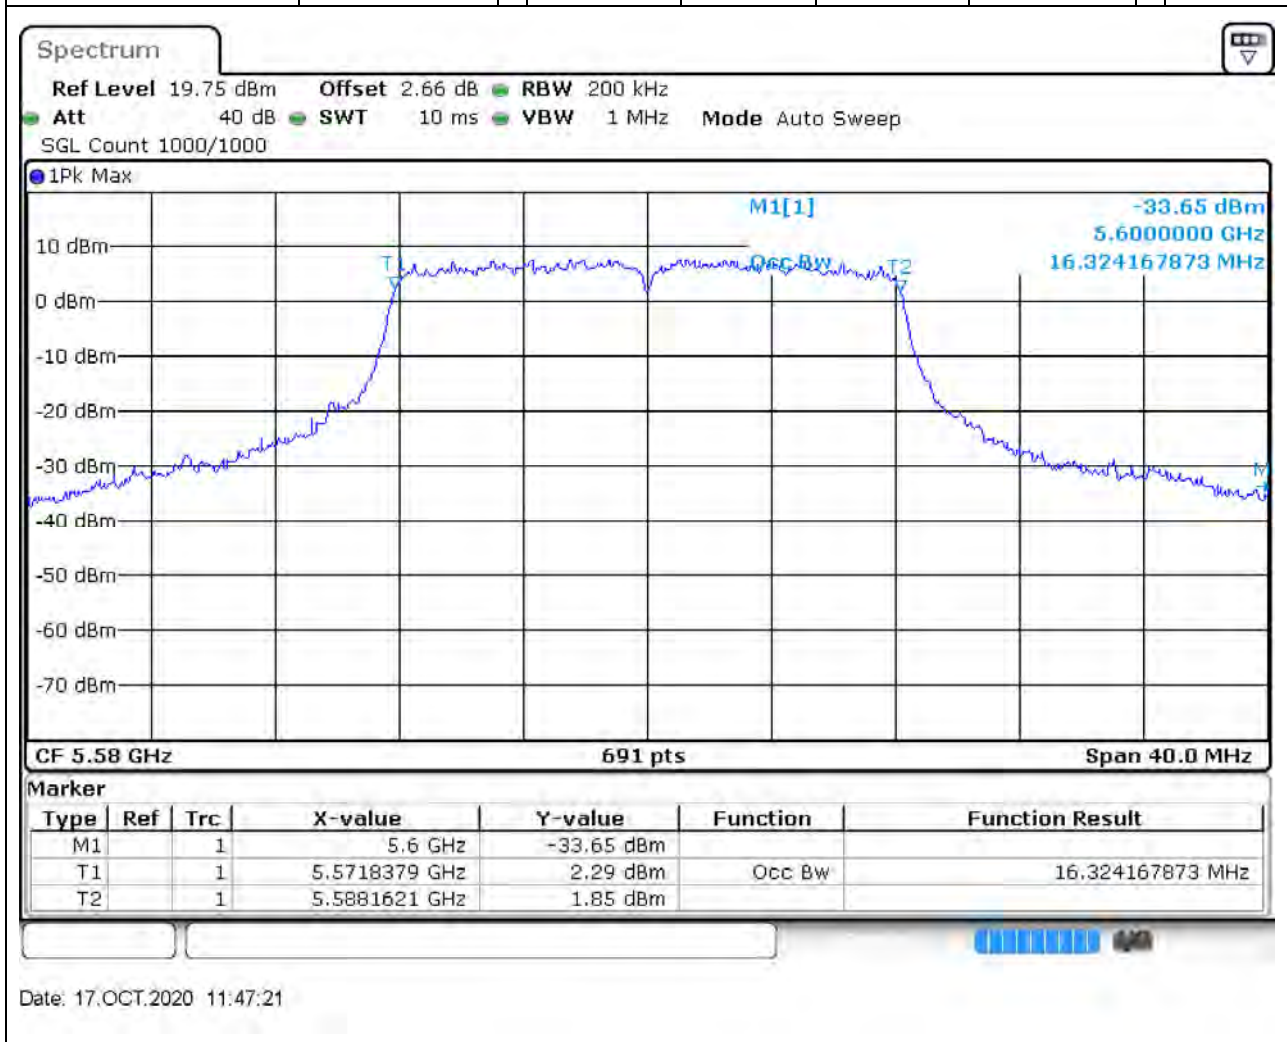

42. 802.11a_20M_Band3_M

42.1. A.2.2-99% Bandwidth(NTNV)

Center Frequency (MHz)	OBW Power (%)	RBW (MHz)	Detector	Limit (MHz)	OBW (MHz)	Verdict
5580	99	0.2	Peak	0	16.324168	Unknown