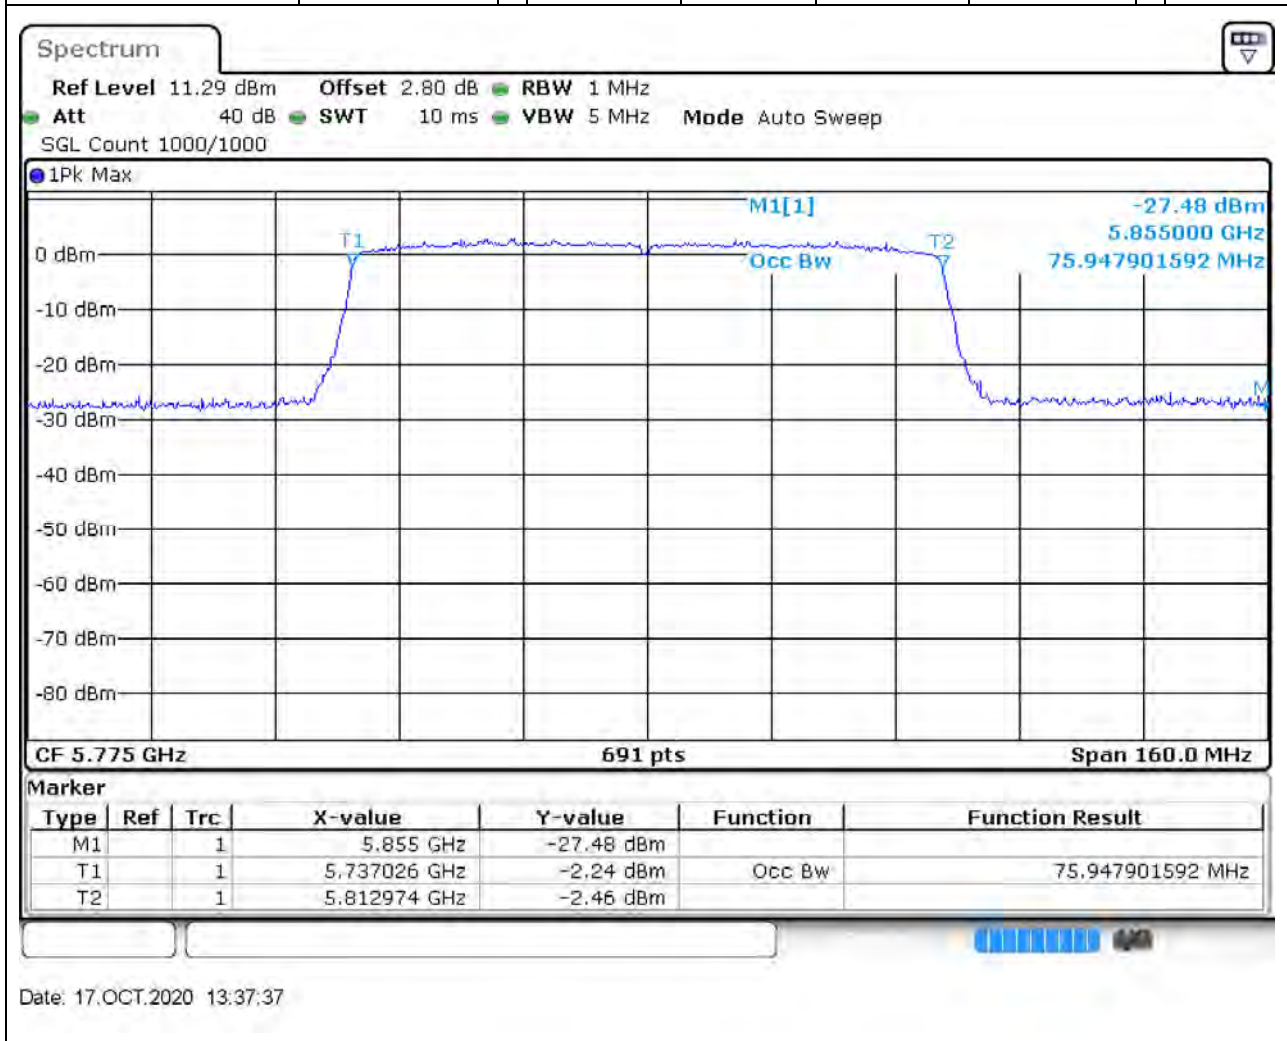

79. 802.11ac_80M_Band4_M

79.1. A.2.2-99% Bandwidth(NTNV)

Center Frequency (MHz)	OBW Power (%)	RBW (MHz)	Detector	Limit (MHz)	OBW (MHz)	Verdict
5775	99	1	Peak	0	75.947902	Unknown