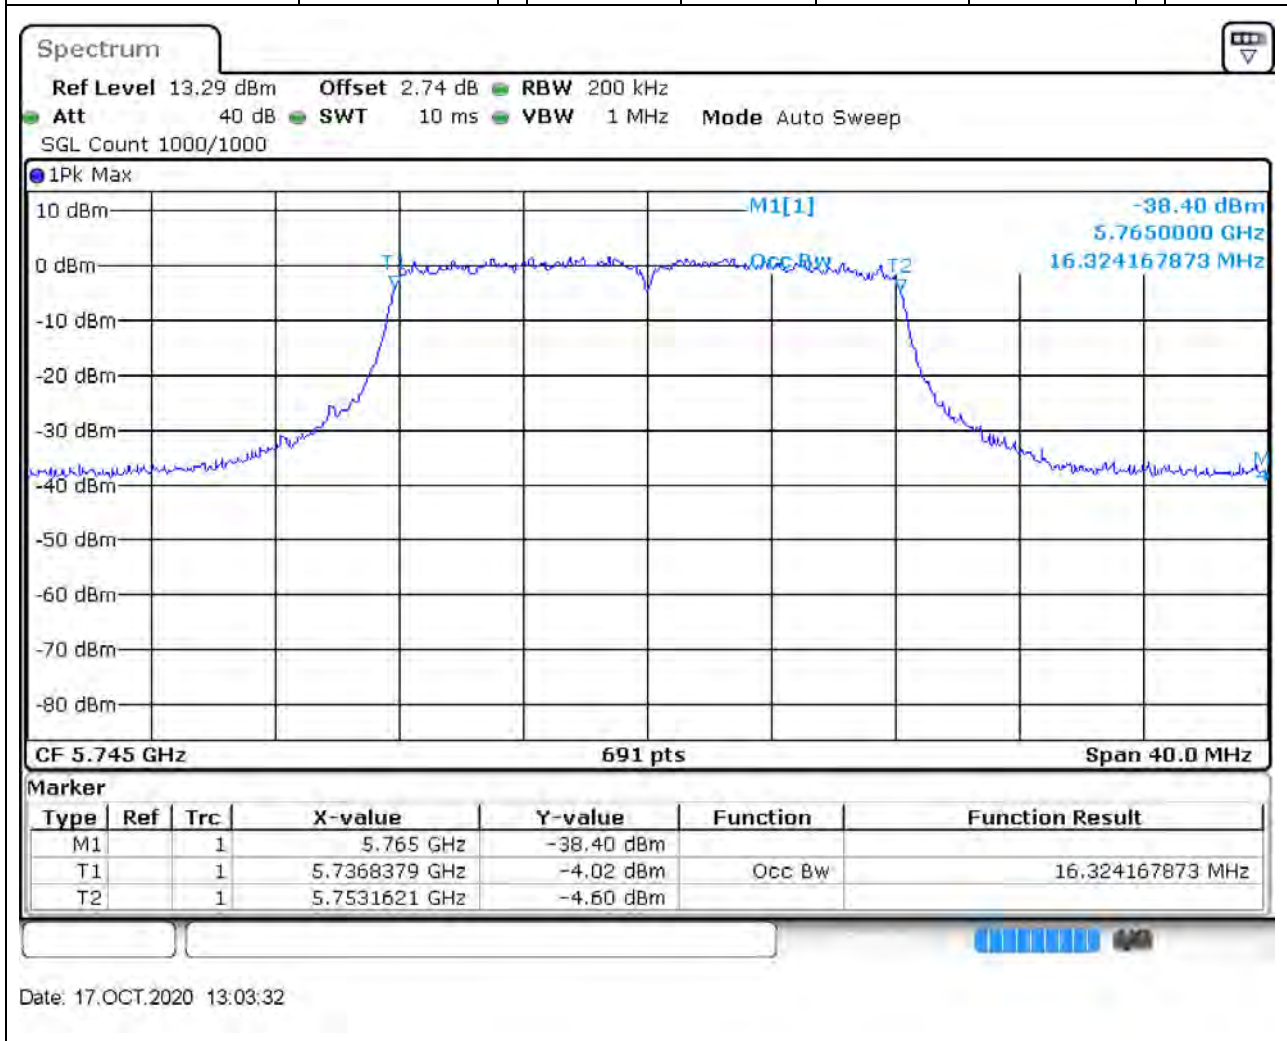

66. 802.11a_20M_Band4_L

66.1. A.2.2-99% Bandwidth(NTNV)

Center Frequency (MHz)	OBW Power (%)	RBW (MHz)	Detector	Limit (MHz)	OBW (MHz)	Verdict
5745	99	0.2	Peak	0	16.324168	Unknown