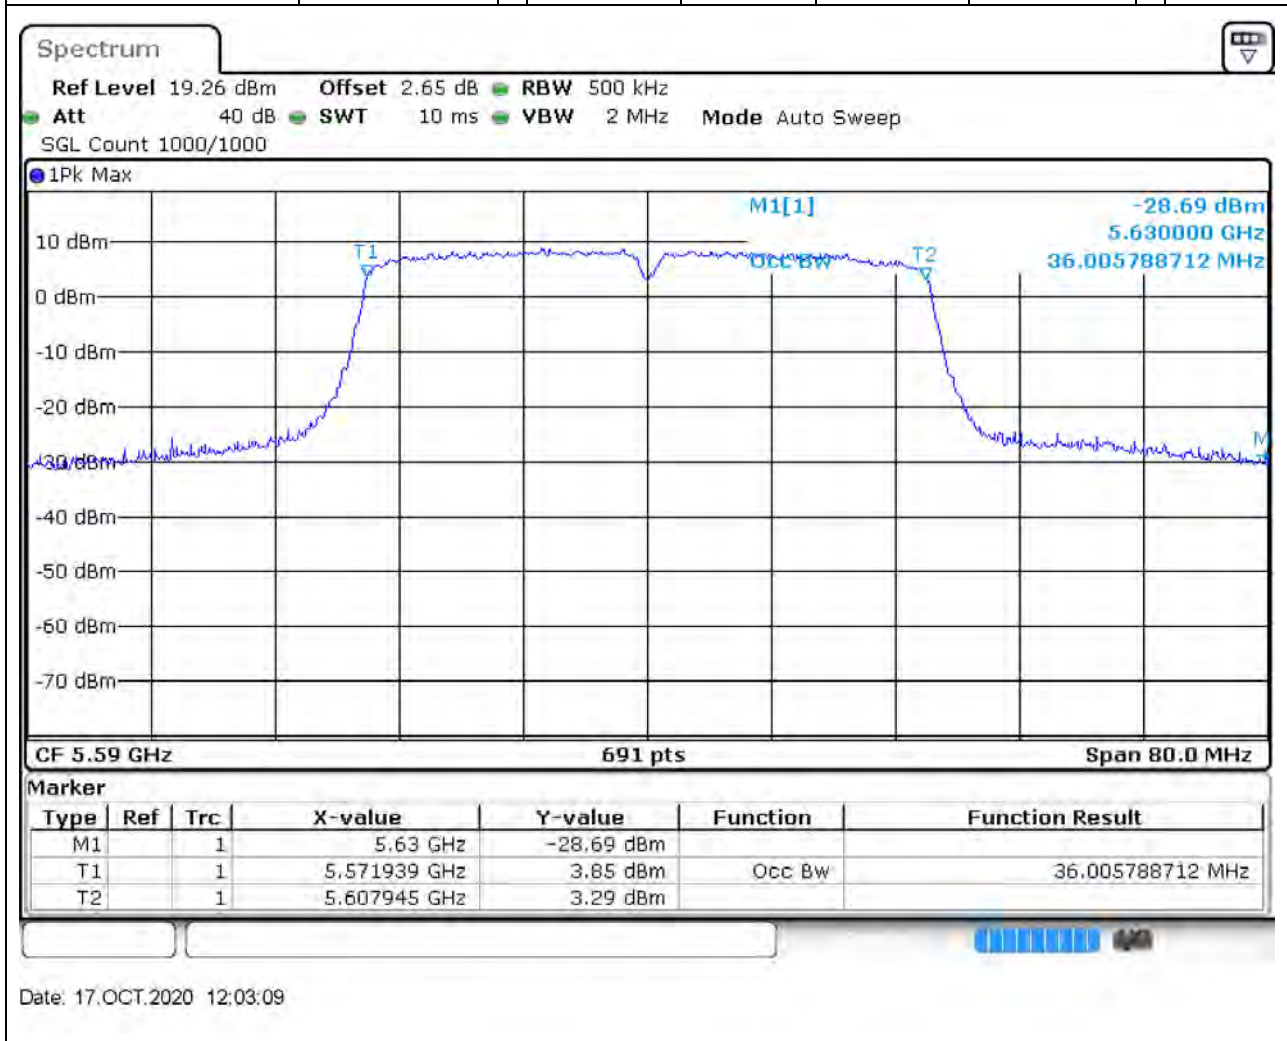

48. 802.11n_40M_Band3_M

48.1. A.2.2-99% Bandwidth(NTNV)

Center Frequency (MHz)	OBW Power (%)	RBW (MHz)	Detector	Limit (MHz)	OBW (MHz)	Verdict
5590	99	0.5	Peak	0	36.005789	Unknown