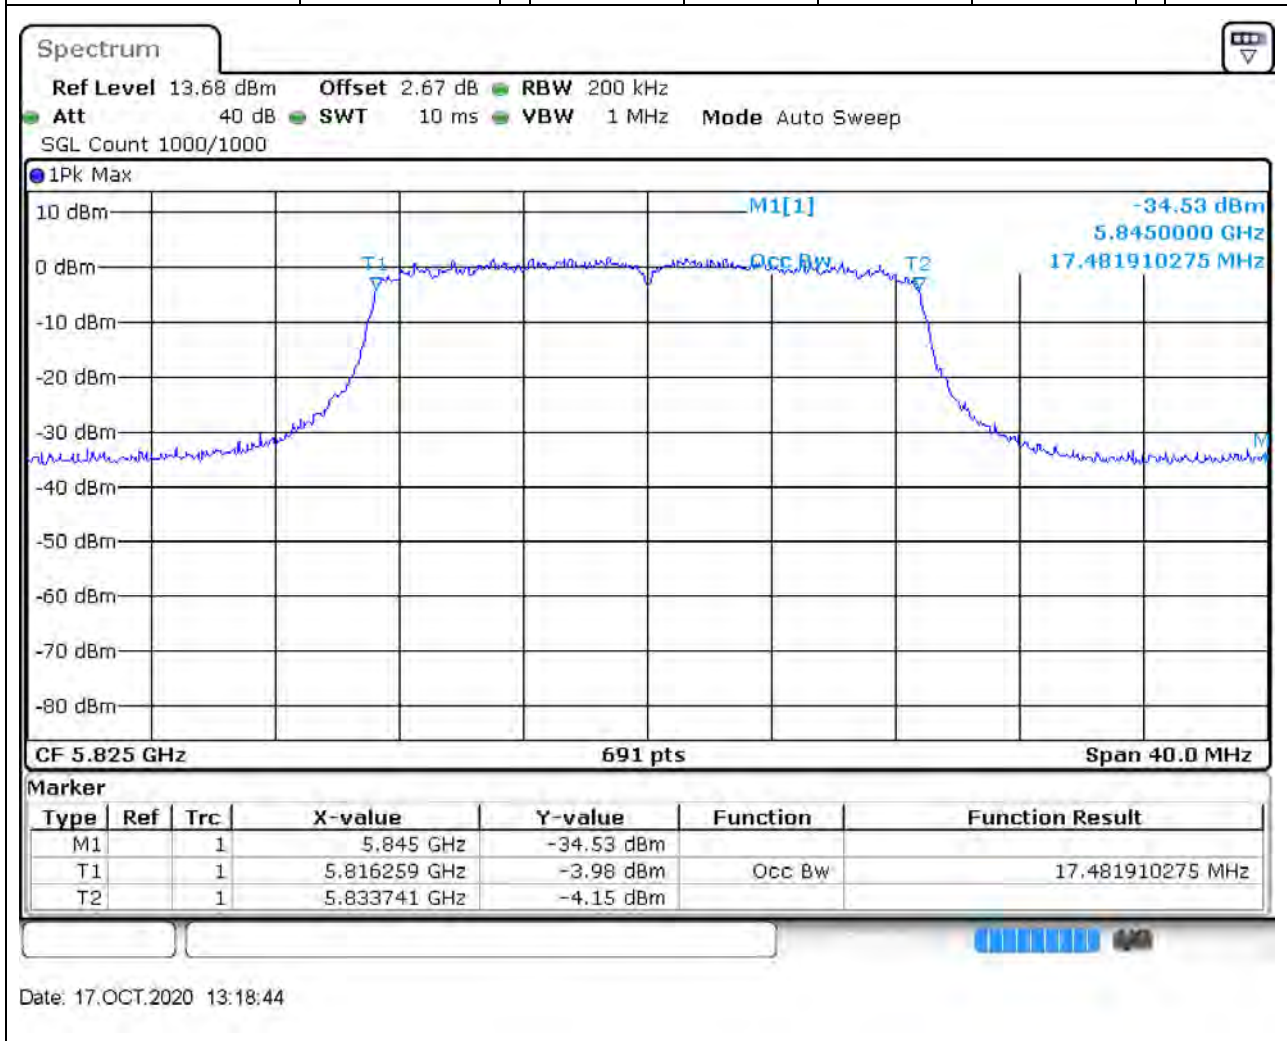

71. 802.11n_20M_Band4_H

71.1. A.2.2-99% Bandwidth(NTNV)

Center Frequency (MHz)	OBW Power (%)	RBW (MHz)	Detector	Limit (MHz)	OBW (MHz)	Verdict
5825	99	0.2	Peak	0	17.48191	Unknown