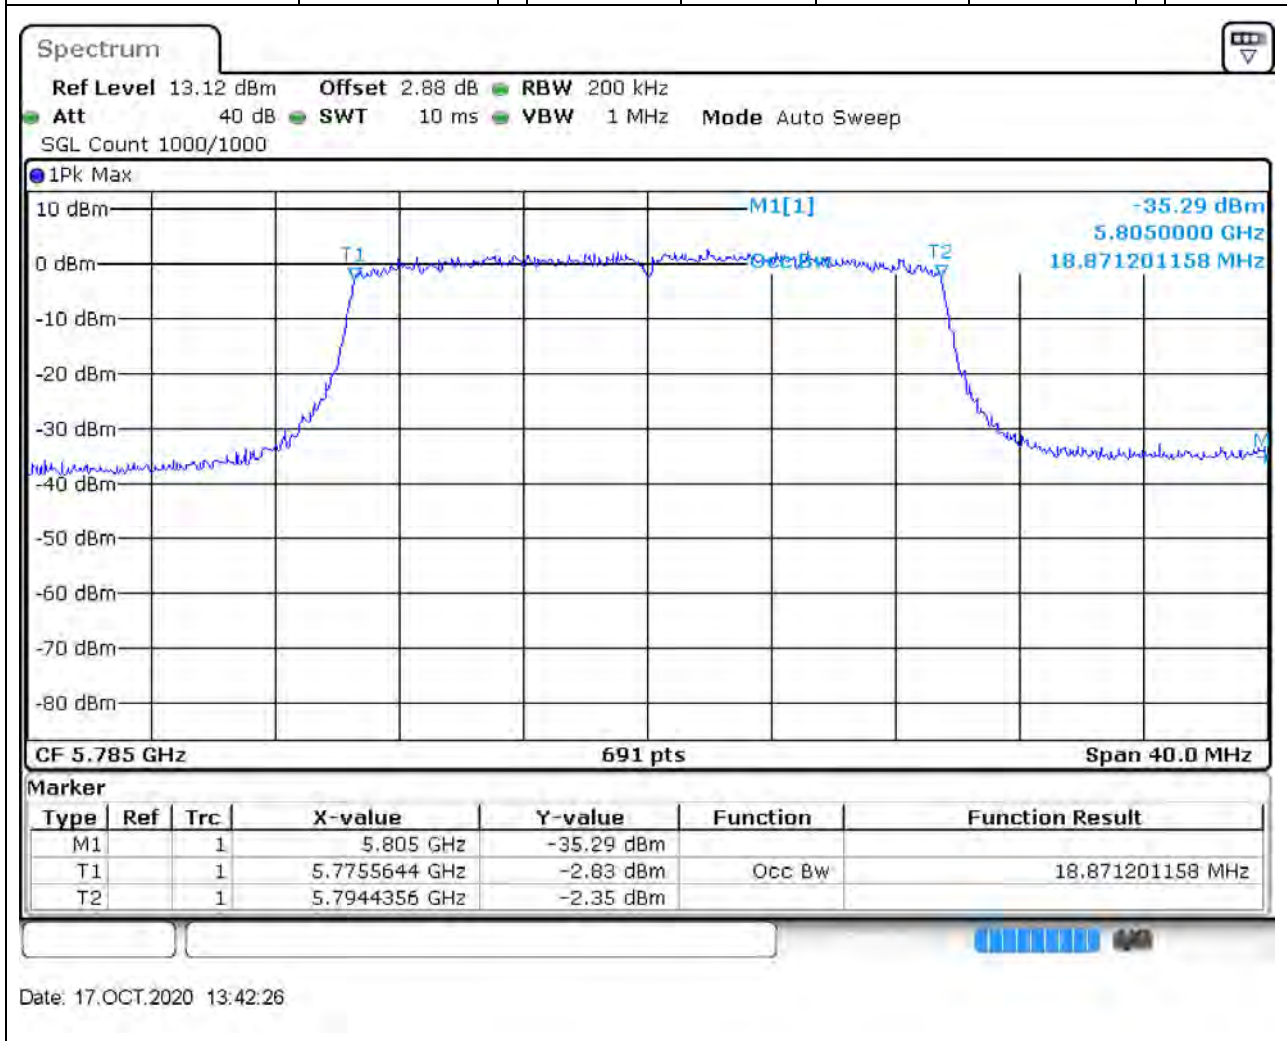

81. 802.11ax_20M_Band4_M

81.1. A.2.2-99% Bandwidth(NTNV)

Center Frequency (MHz)	OBW Power (%)	RBW (MHz)	Detector	Limit (MHz)	OBW (MHz)	Verdict
5785	99	0.2	Peak	0	18.871201	Unknown