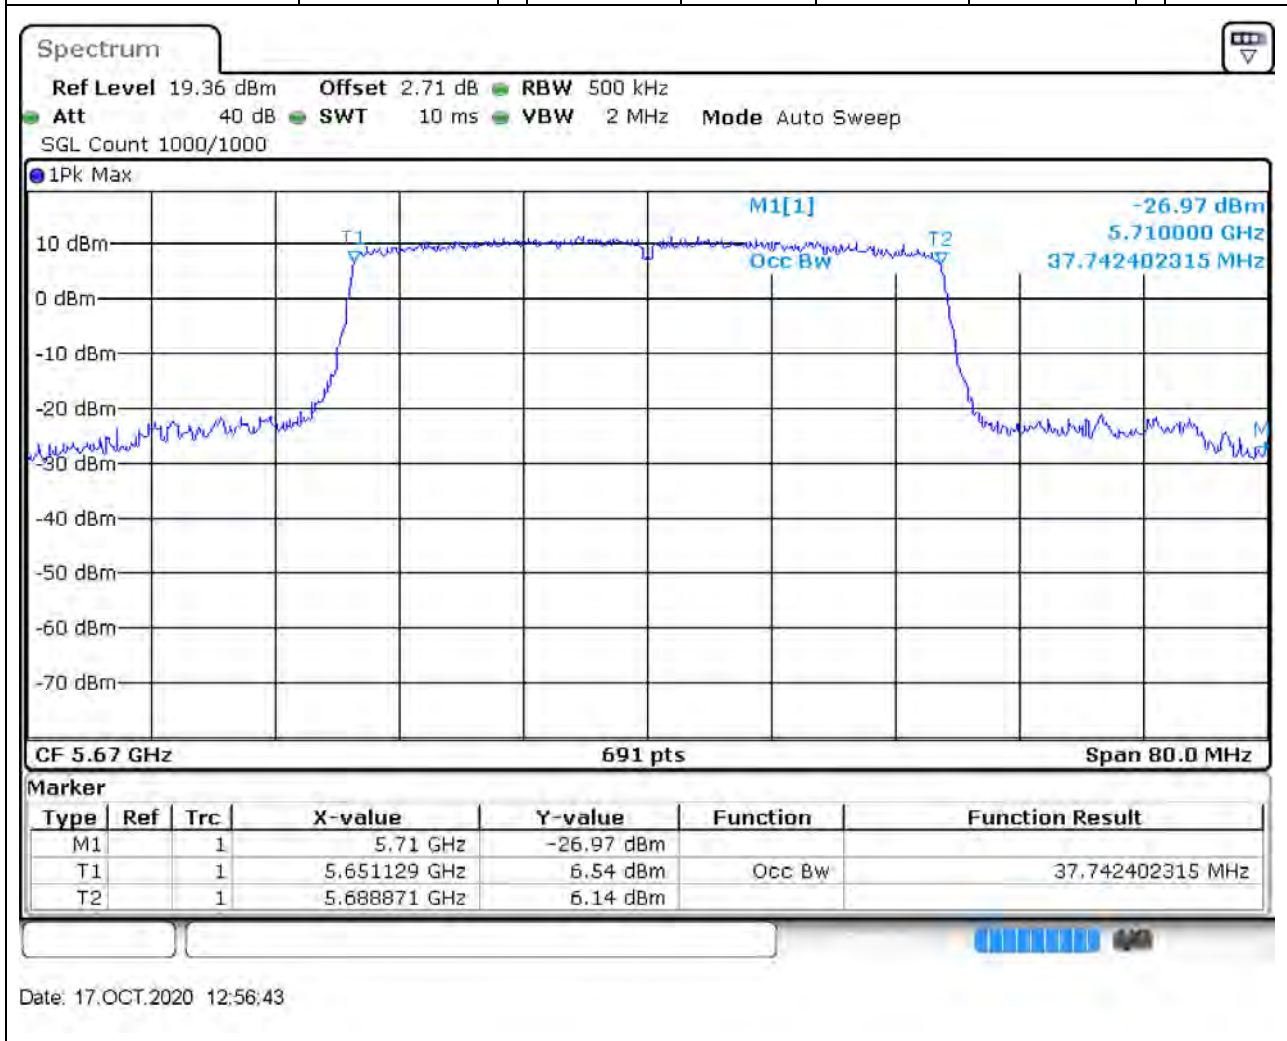

63. 802.11ax_40M_Band3_H

63.1. A.2.2-99% Bandwidth(NTNV)

Center Frequency (MHz)	OBW Power (%)	RBW (MHz)	Detector	Limit (MHz)	OBW (MHz)	Verdict
5670	99	0.5	Peak	0	37.742402	Unknown