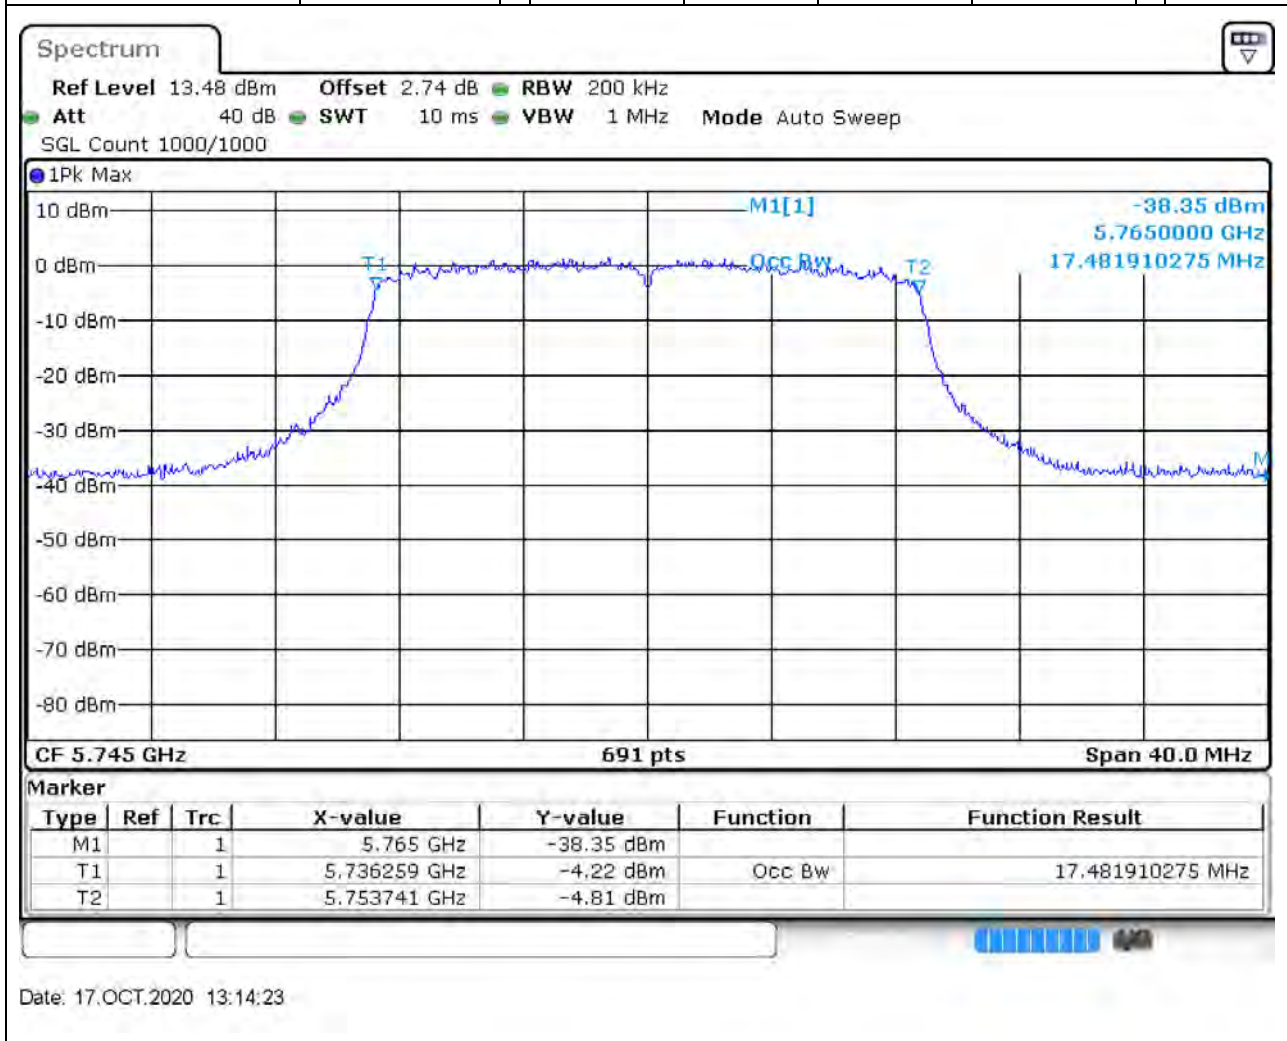

69. 802.11n_20M_Band4_L

69.1. A.2.2-99% Bandwidth(NTNV)

Center Frequency (MHz)	OBW Power (%)	RBW (MHz)	Detector	Limit (MHz)	OBW (MHz)	Verdict
5745	99	0.2	Peak	0	17.48191	Unknown