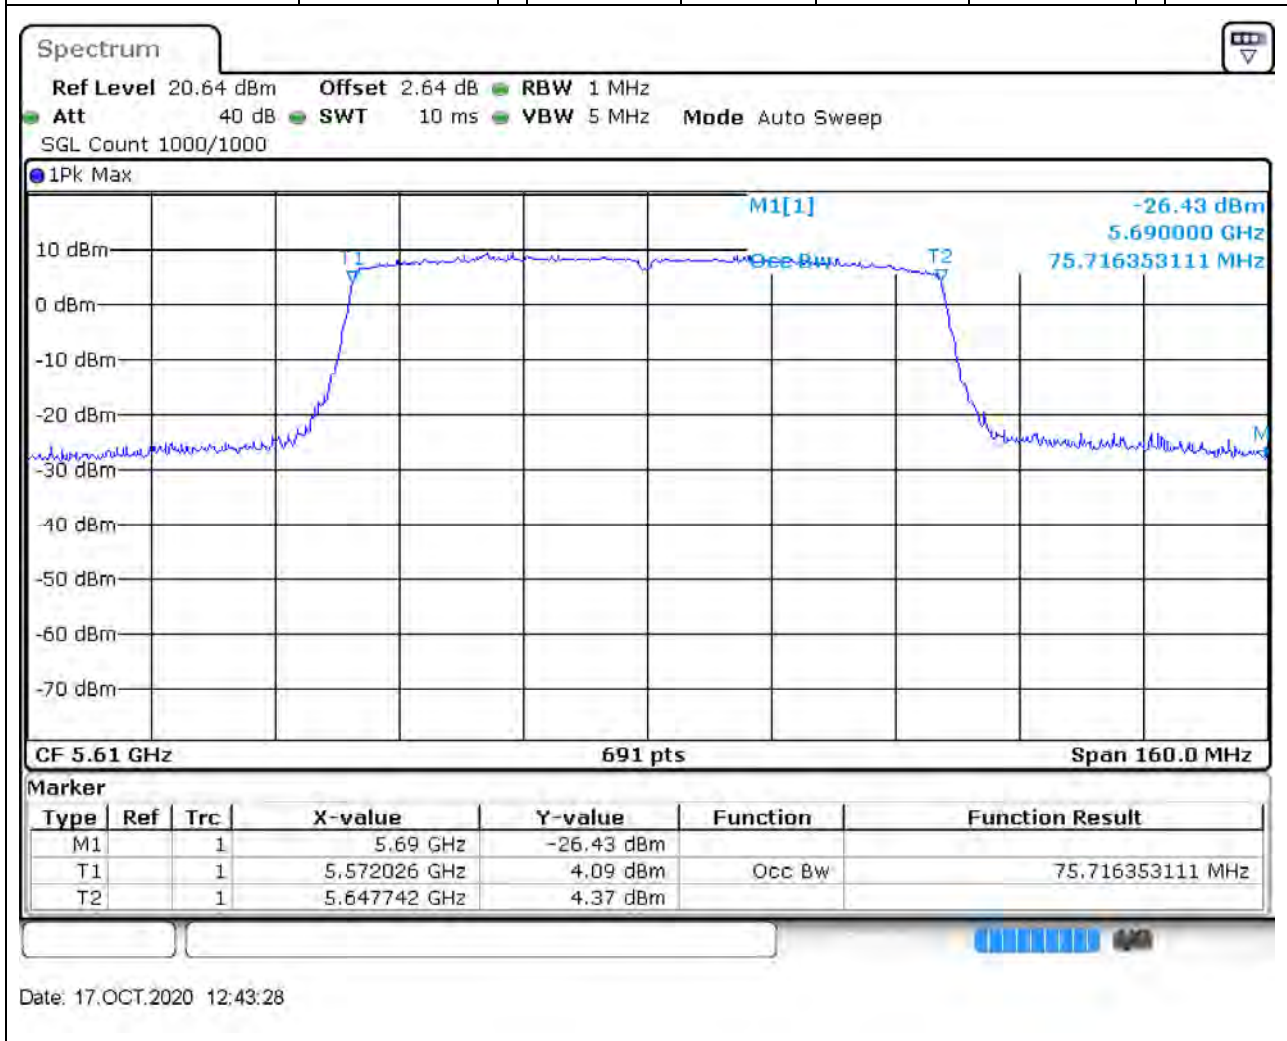

57. 802.11ac_80M_Band3_M

57.1. A.2.2-99% Bandwidth(NTNV)

Center Frequency (MHz)	OBW Power (%)	RBW (MHz)	Detector	Limit (MHz)	OBW (MHz)	Verdict
5610	99	1	Peak	0	75.716353	Unknown