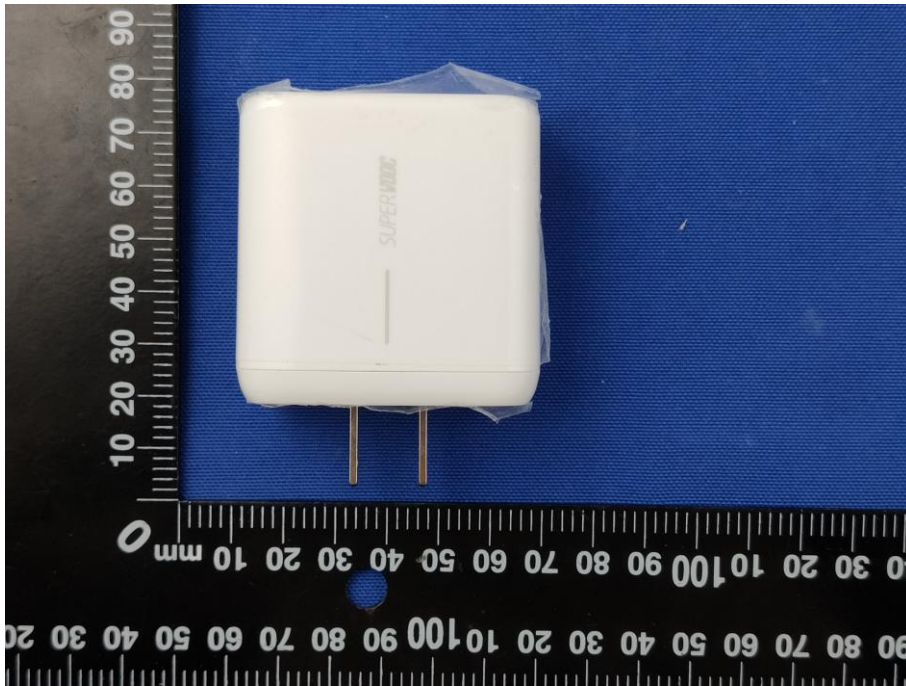

EUT EXTERNAL PHOTOS

FRONT VIEW OF EUT

REAR VIEW OF EUT

LEFT SIDE VIEW OF EUT

RIGHT SIDE OF EUT

TOP VIEW OF EUT

BOTTOM VIEW OF EUT

Accessory-Power Adapter (VCA7HAUH US Plug)

CLOSE-UP

Accessory-Power Adapter (VCA7JAUH US Plug)

CLOSE-UP

Accessory-Power Adapter (VCA7JDUH US Plug)

CLOSE-UP

Accessory-USB Cable

Accessory-Headset