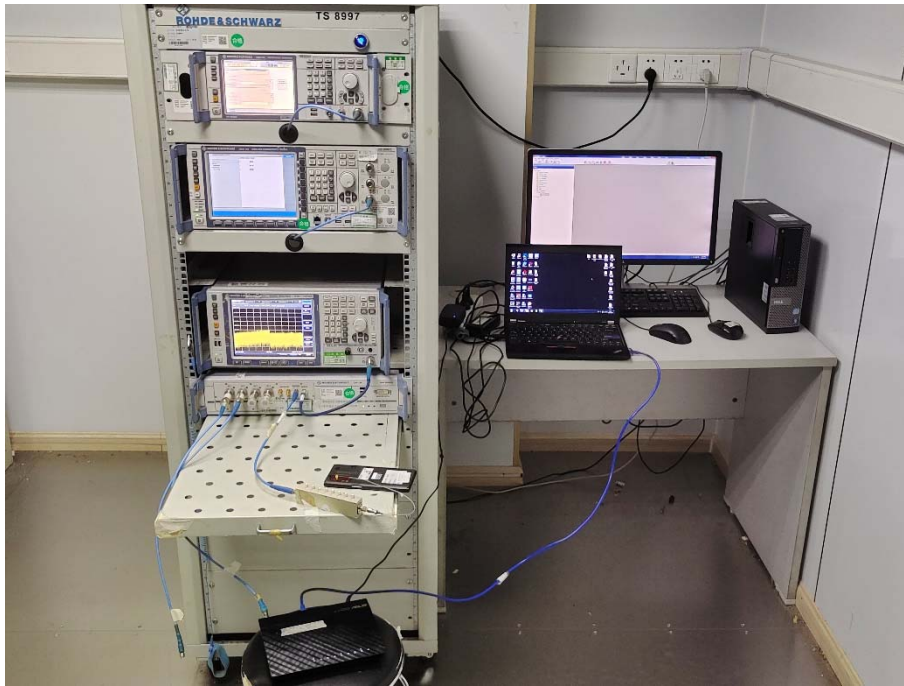

TEST SETUP PHOTOS

1 Radiated Test Photo

Below 30MHz-BT/WIFI

30MHz-1GHz-BT/WIFI

Close-up-BT/WIFI

Above 1GHz-BT/WIFI

Close-up-BT/WIFI

30MHz-1GHz-RF

Above 1GHz-RF

Close-up-RF

2 Conducted Test Photo

Conducted Test-BT3.0

Conducted Test-BLE

Conducted Test-WIFI

Conducted Test-RF

DFS Test

3 Conducted Emissions

Test Photo 1

Test Photo 2