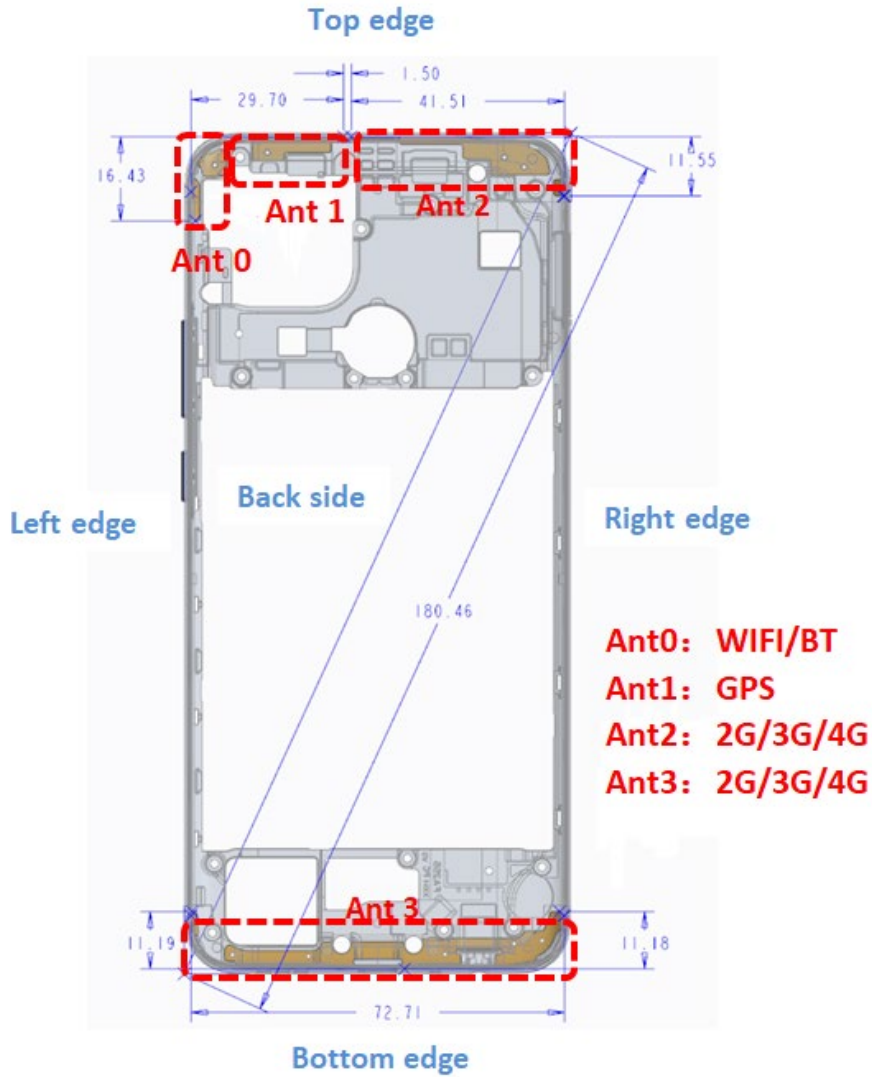

Appendix E. Antenna location

The size of the EUT is 165.16mm (length) X 75.09mm (width), the length of the diagonal is 180.23mm. Per KDB 648474 D04, because the diagonal distance of this device is > 160mm, it is considered a “Phablet” device. The location of the antenna inside EUT is as below:

Figure: The location of the antennas

For each antenna, the EUT is tested in Hotspot and Specific 10g SAR at the following test positions:

Antenna	Front Face	Rear Face	Left Side	Right Side	Top Side	Bottom Side
Down Antenna (Ant 3)	YES	YES	YES	YES	NO	YES
Up Antenna (Ant 2)	YES	YES	YES	NO	YES	NO
WiFi Antenna (Ant 0)	YES	YES	NO	YES	YES	NO

Note:

- 1) The distance of the positions to edge which more than 25mm are not required to test.
- 2) The GPS Antenna does not support TX function.