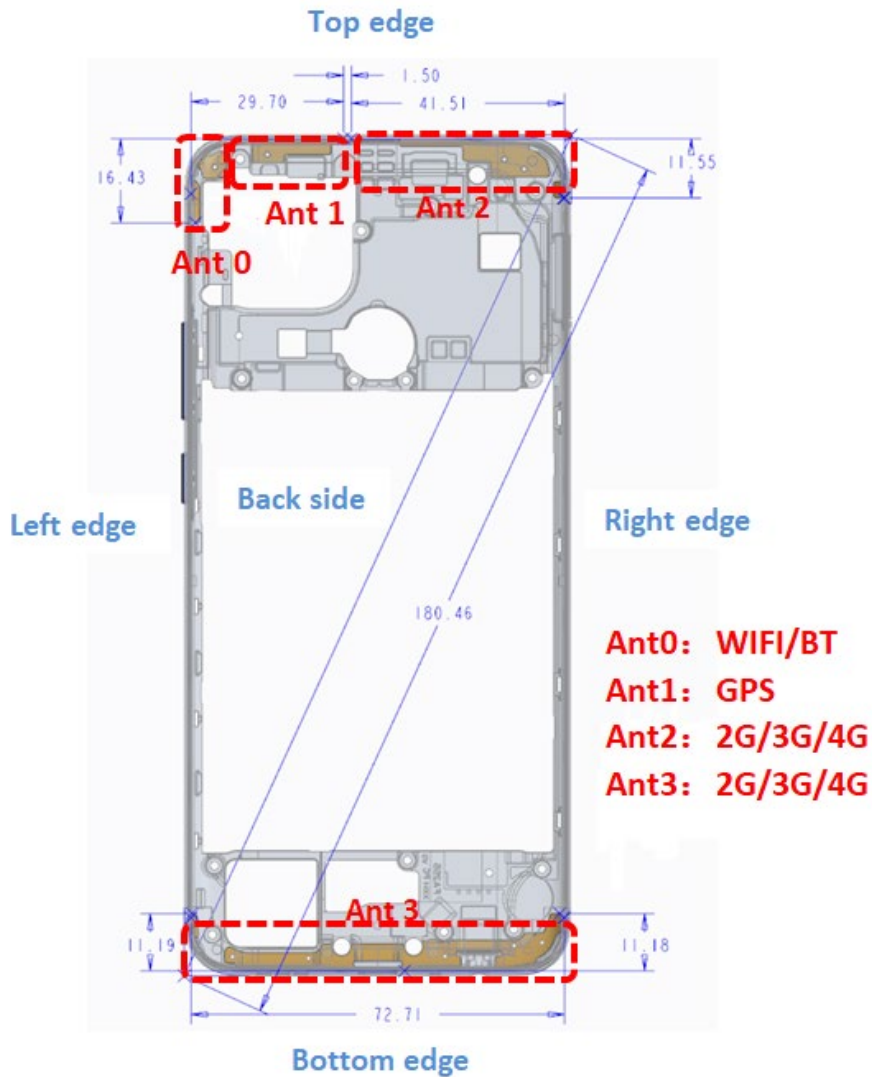

## Appendix E. Antenna location

The size of the EUT is 165.16mm (length) X 75.09mm (width), the length of the diagonal is 180.23mm. Per KDB 648474 D04, because the diagonal distance of this device is > 160mm, it is considered a “Phablet” device. The location of the antenna inside EUT is as below:

Figure: The location of the antennas

For each antenna, the EUT is tested in Hotspot and Specific 10g SAR at the following test positions:

Antenna	Front Face	Rear Face	Left Side	Right Side	Top Side	Bottom Side
Down Antenna (Ant 3)	YES	YES	YES	YES	NO	YES
Up Antenna (Ant 2)	YES	YES	YES	NO	YES	NO
WiFi Antenna (Ant 0)	YES	YES	NO	YES	YES	NO

Note:

- 1) The distance of the positions to edge which more than 25mm are not required to test.
- 2) The GPS Antenna does not support TX function.