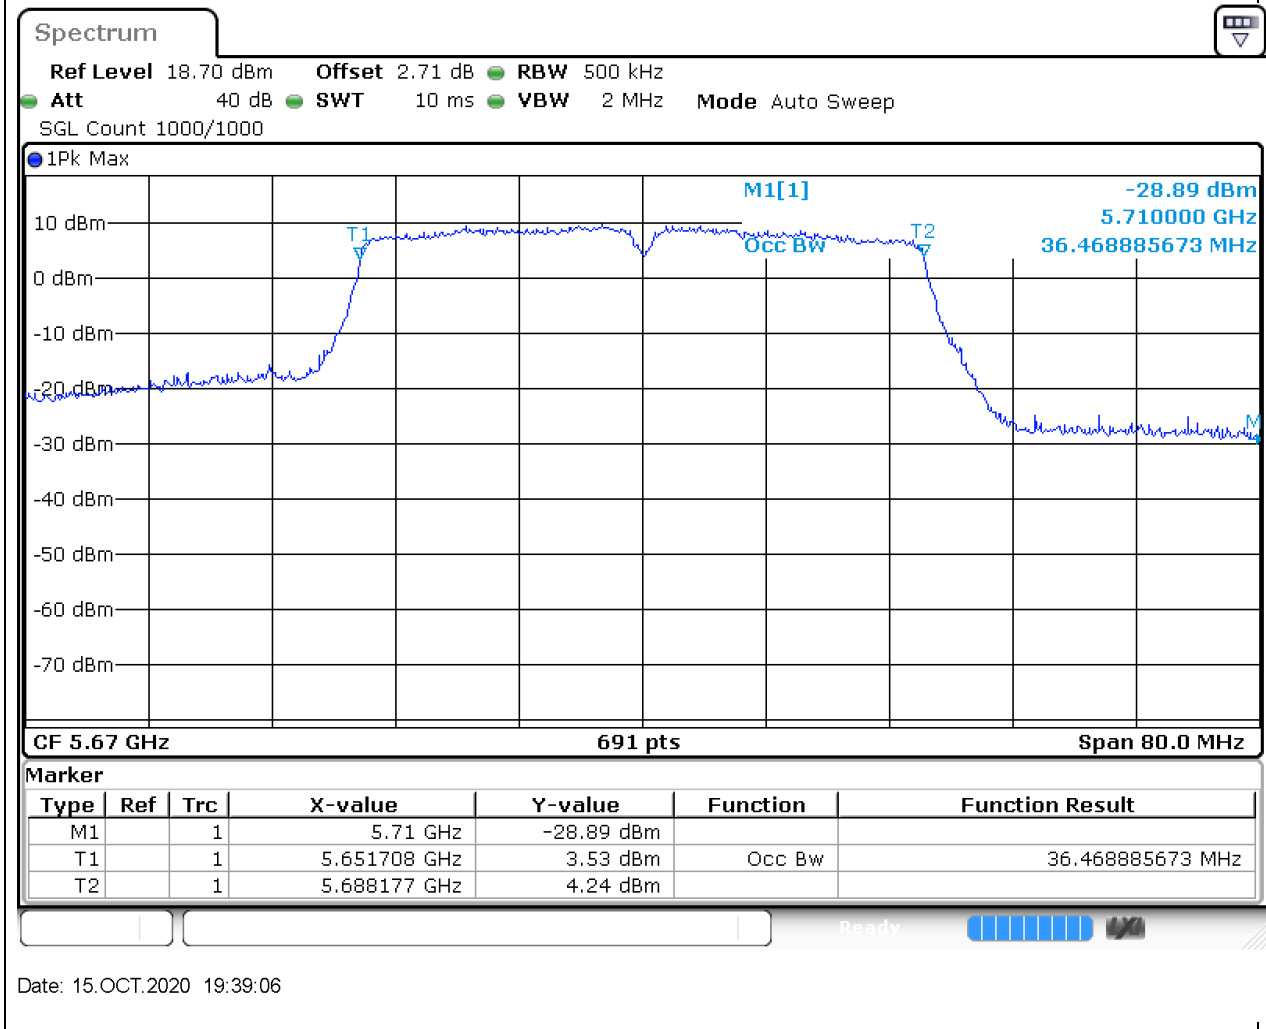

37. 802.11n_40M_U-NII-2C_H

37.1. A.2.2-99% Bandwidth(NTNV)

Center Frequency (MHz)	OBW Power (%)	RBW (MHz)	Detector	Limit (MHz)	OBW (MHz)	Verdict
5670	99	0.5	Peak	0	36.468886	Unknown