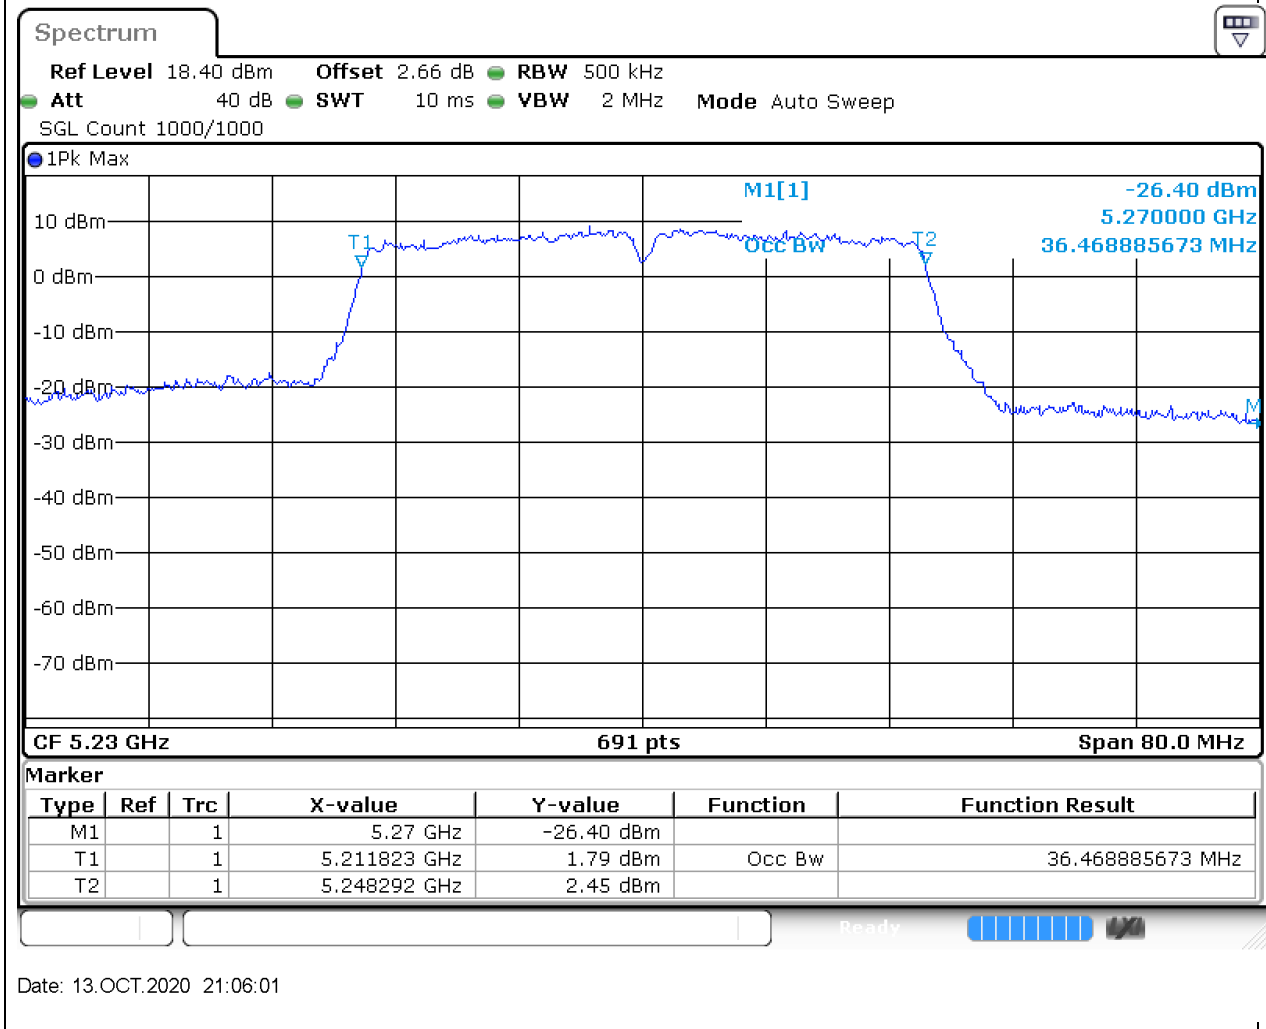

13. 802.11ac_40M_U-NII-1_H

13.1. A.2.2-99% Bandwidth(NTNV)

Center Frequency (MHz)	OBW Power (%)	RBW (MHz)	Detector	Limit (MHz)	OBW (MHz)	Verdict
5230	99	0.5	Peak	0	36.468886	Unknown