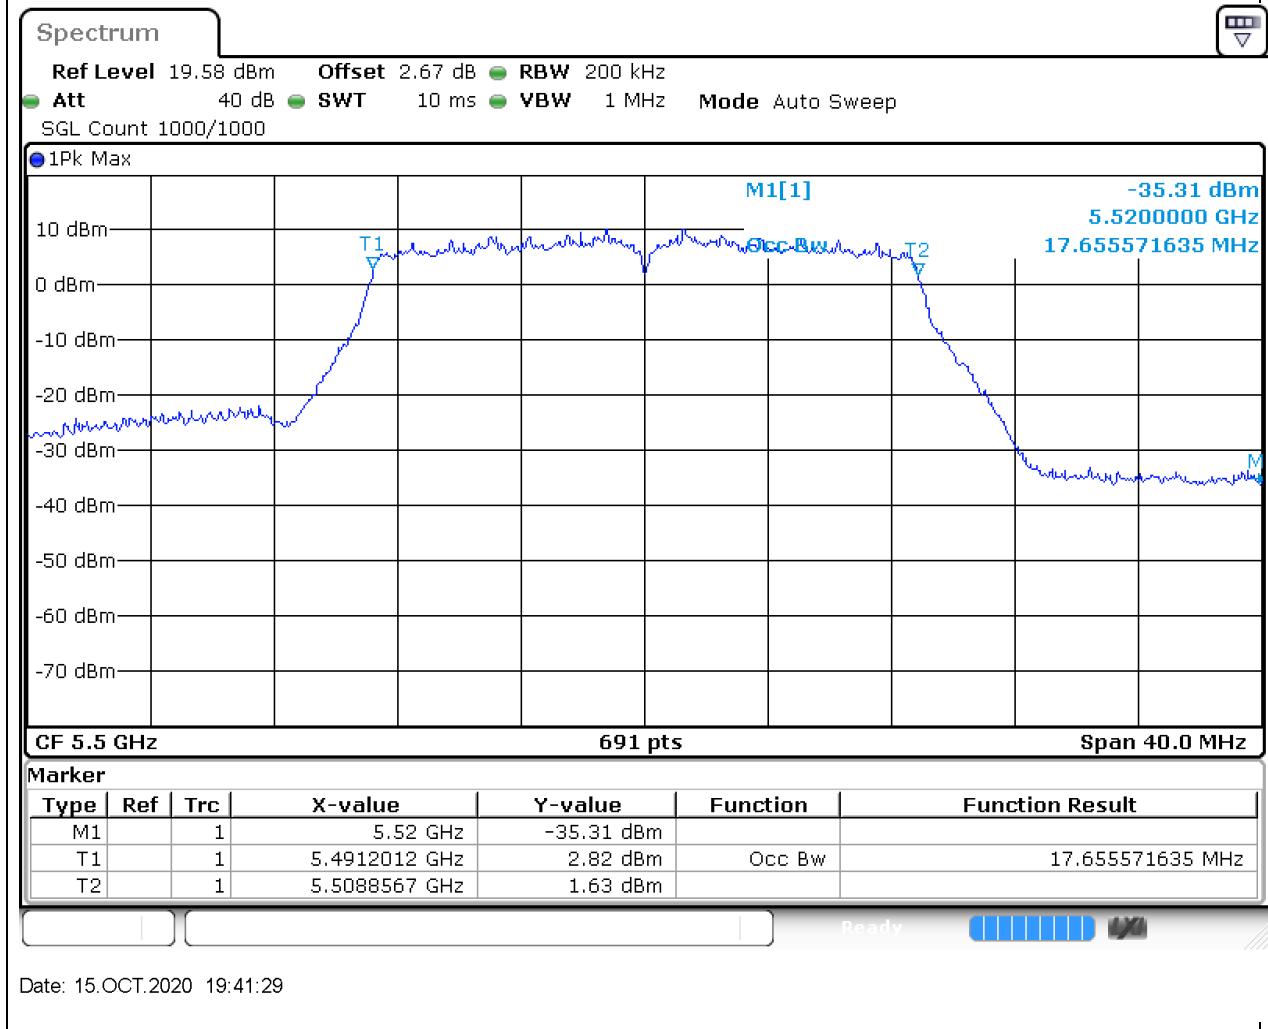

38. 802.11ac_20M_U-NII-2C_L

38.1. A.2.2-99% Bandwidth(NTNV)

Center Frequency (MHz)	OBW Power (%)	RBW (MHz)	Detector	Limit (MHz)	OBW (MHz)	Verdict
5500	99	0.2	Peak	0	17.655572	Unknown