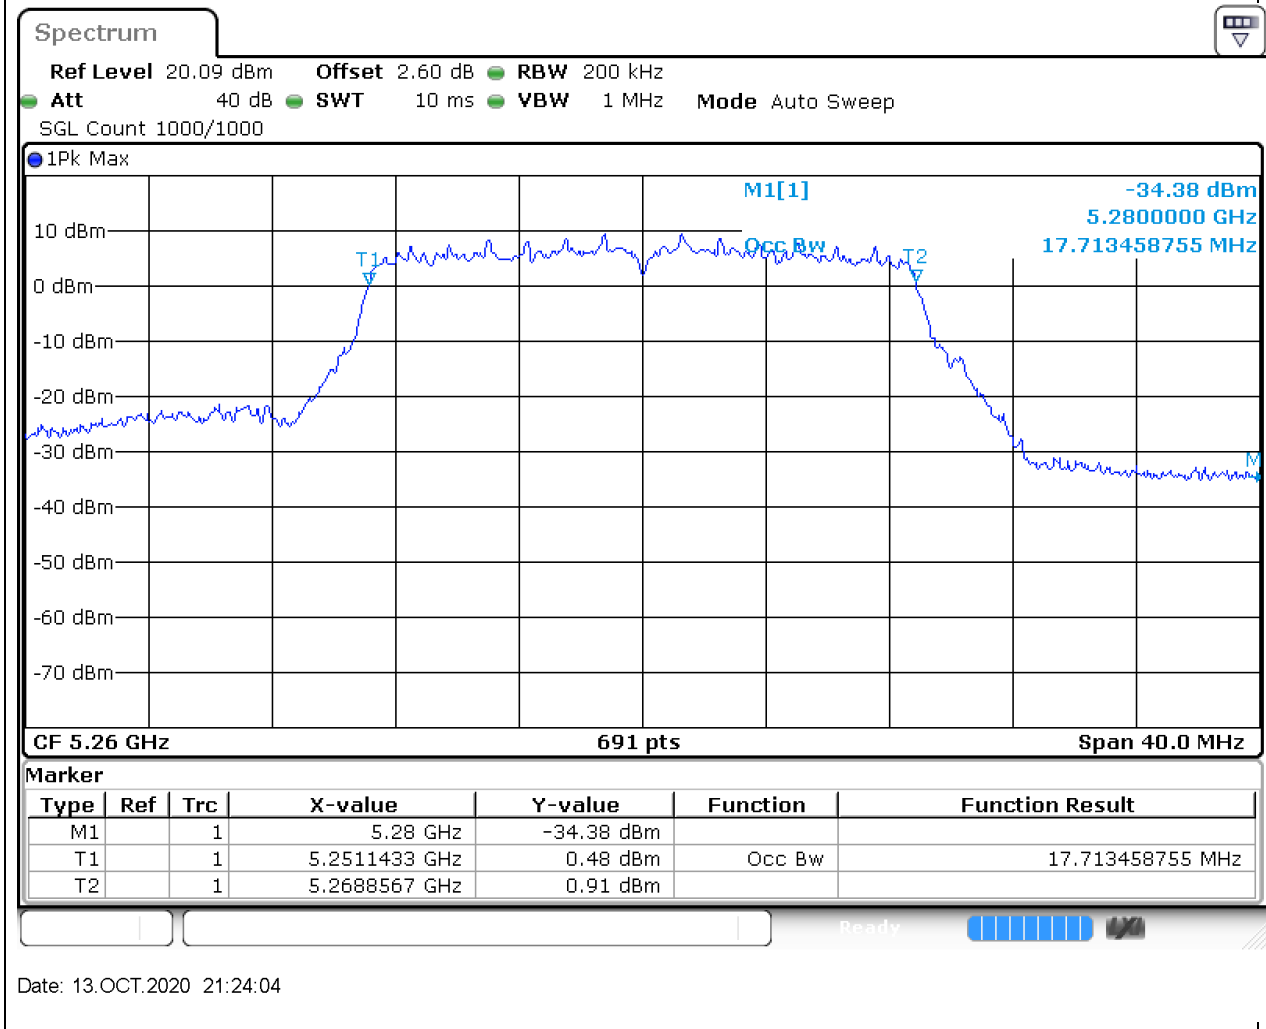

18. 802.11n_20M_U-NII-2A_L

18.1. A.2.2-99% Bandwidth(NTNV)

Center Frequency (MHz)	OBW Power (%)	RBW (MHz)	Detector	Limit (MHz)	OBW (MHz)	Verdict
5260	99	0.2	Peak	0	17.713459	Unknown