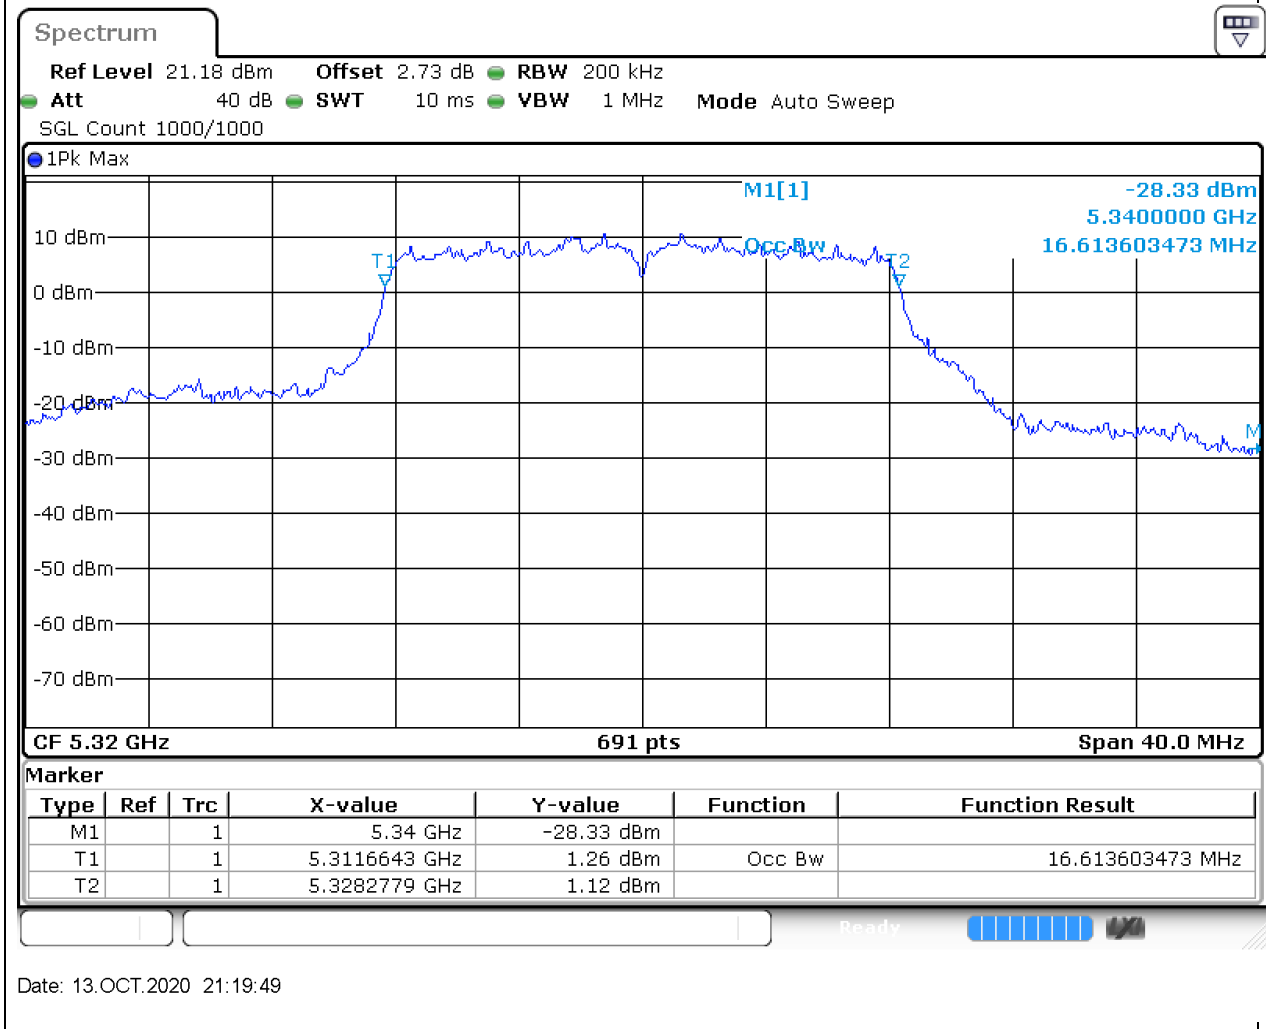

17. 802.11a_20M_U-NII-2A_H

17.1. A.2.2-99% Bandwidth(NTNV)

Center Frequency (MHz)	OBW Power (%)	RBW (MHz)	Detector	Limit (MHz)	OBW (MHz)	Verdict
5320	99	0.2	Peak	0	16.613603	Unknown