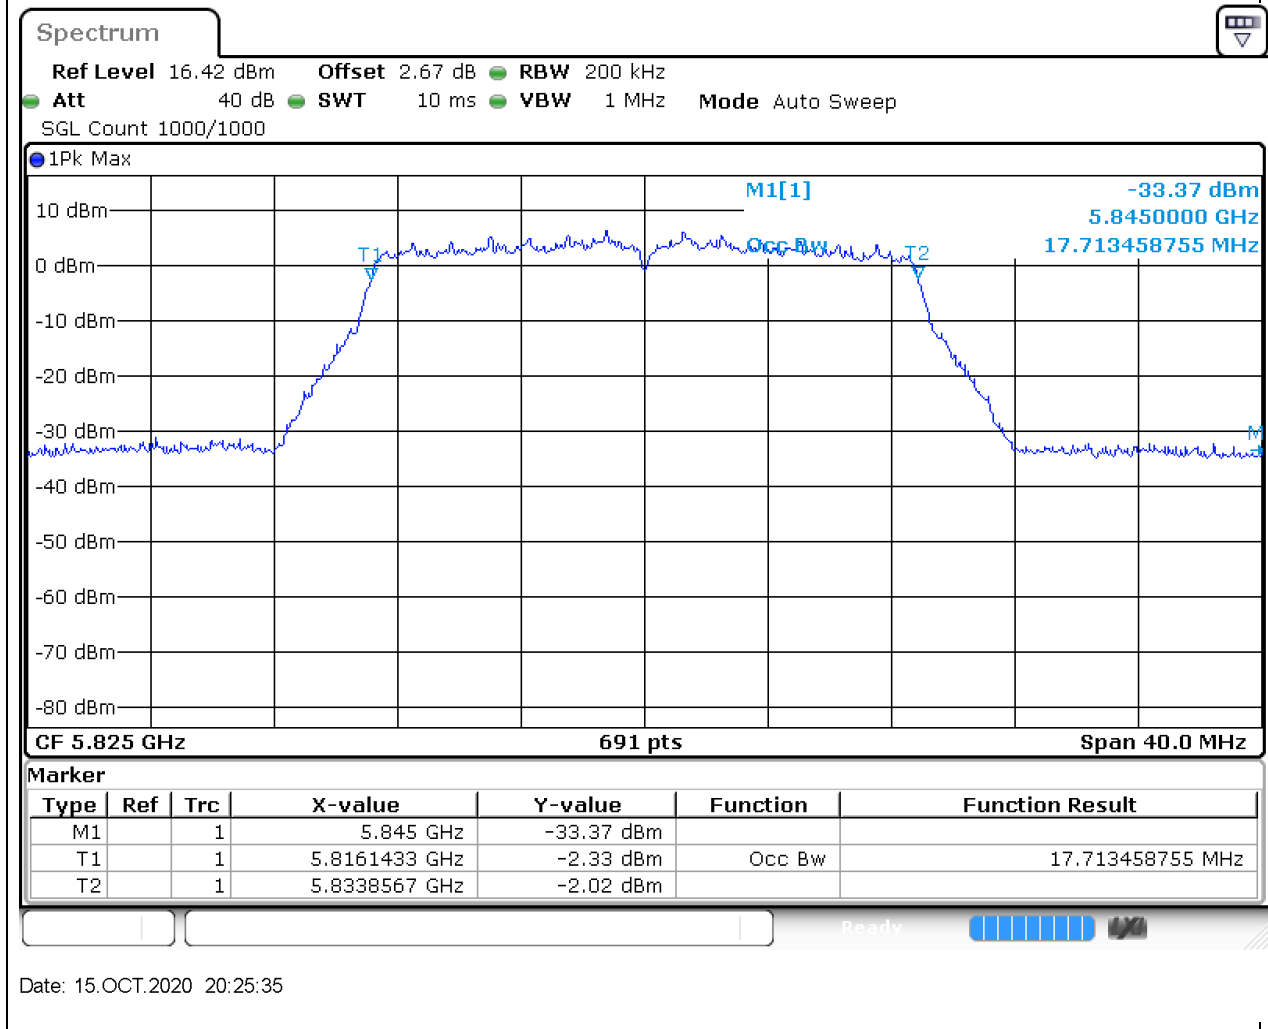

56. 802.11ac_20M_U-NII-3_H

56.1. A.2.2-99% Bandwidth(NTNV)

Center Frequency (MHz)	OBW Power (%)	RBW (MHz)	Detector	Limit (MHz)	OBW (MHz)	Verdict
5825	99	0.2	Peak	0	17.713459	Unknown