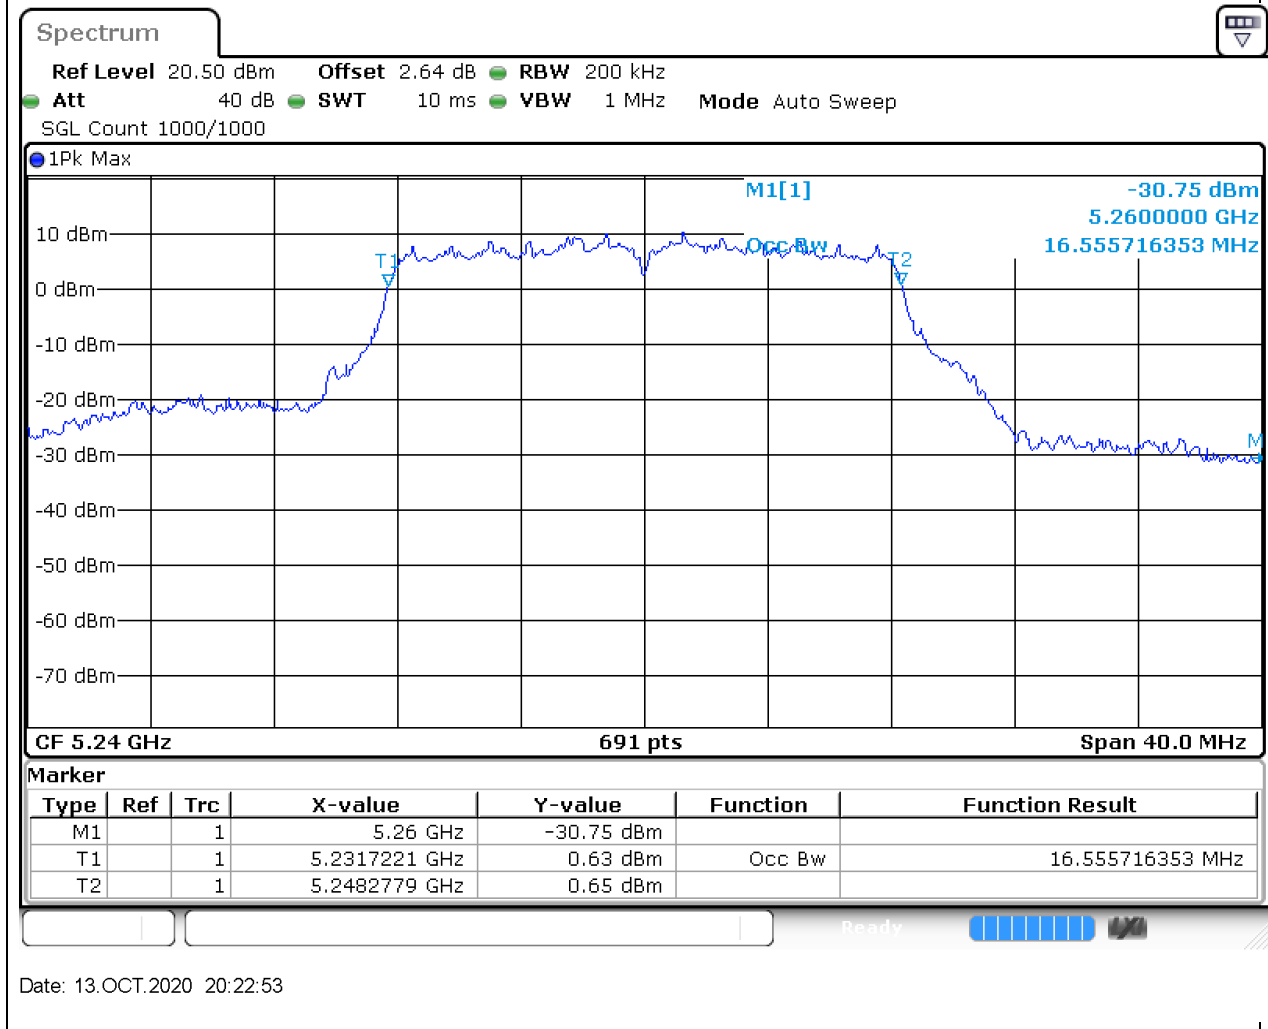

3. 802.11a_20M_U-NII-1_H

3.1. A.2.2-99% Bandwidth(NTNV)

Center Frequency (MHz)	OBW Power (%)	RBW (MHz)	Detector	Limit (MHz)	OBW (MHz)	Verdict
5240	99	0.2	Peak	0	16.555716	Unknow