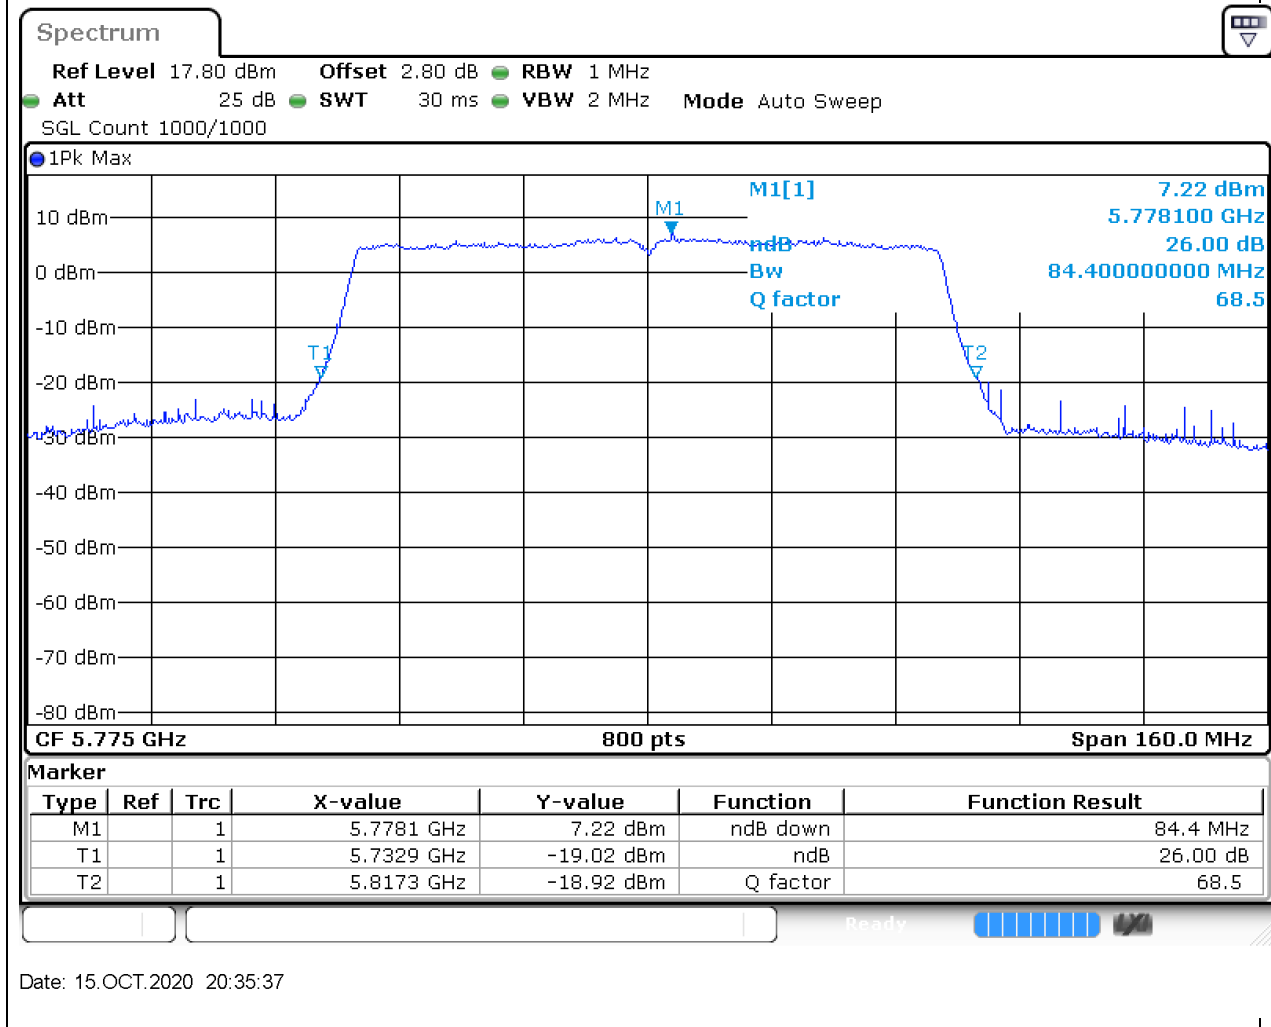

59. 802.11ac_80M_U-NII-3_M

59.1. A.2-26dB Bandwidth(NTNV)

Center Frequency (MHz)	XdB Down	RBW (MHz)	Detector	Limit (MHz)	XdB BandWidth (MHz)	Verdict
5775	26	1	Peak	0	84.4	Unknown