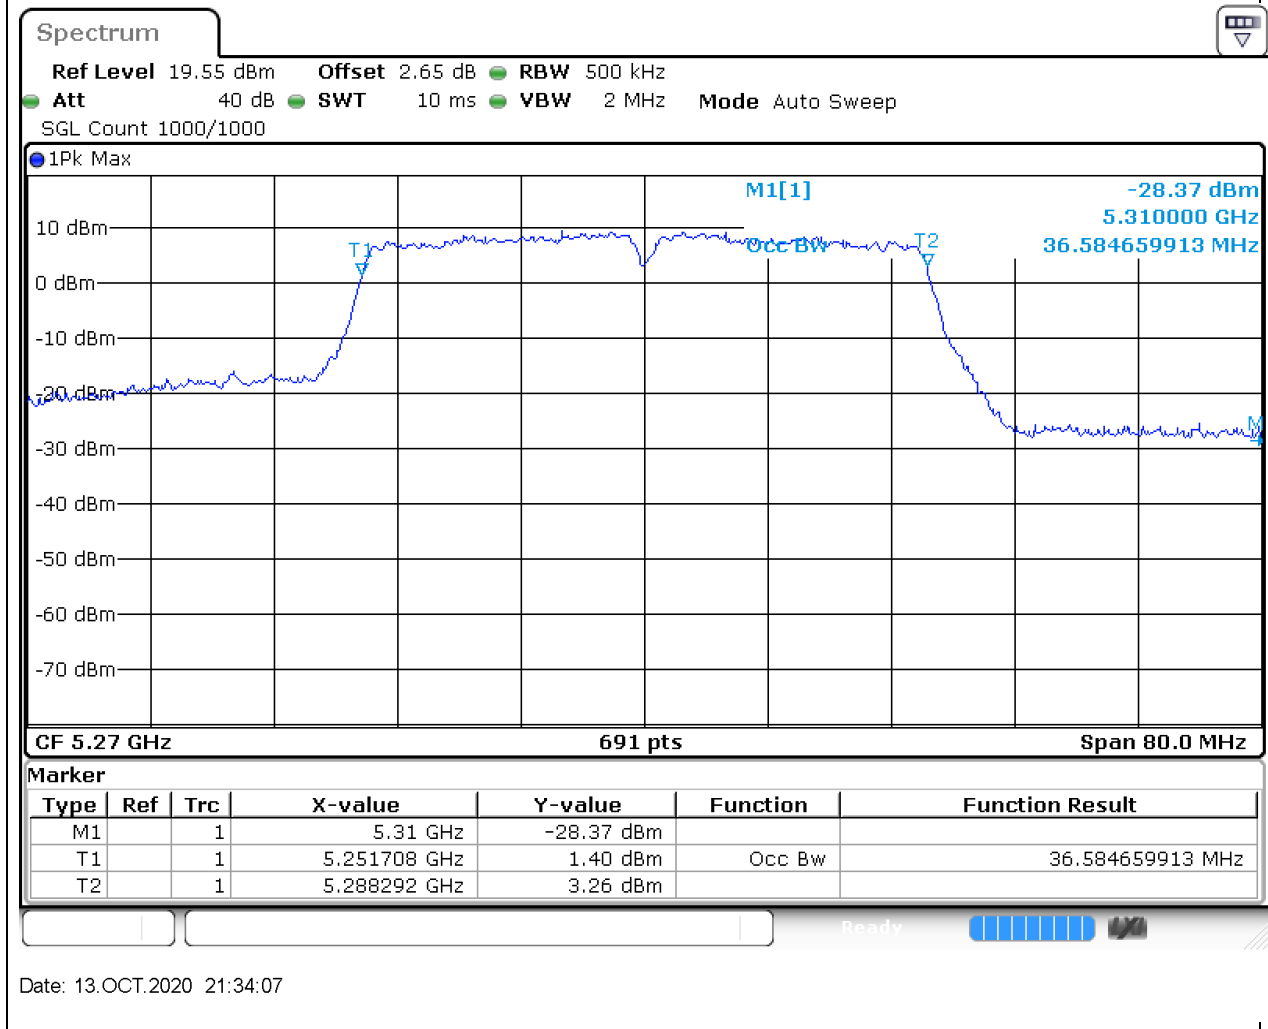

21. 802.11n_40M_U-NII-2A_L

21.1. A.2.2-99% Bandwidth(NTNV)

Center Frequency (MHz)	OBW Power (%)	RBW (MHz)	Detector	Limit (MHz)	OBW (MHz)	Verdict
5270	99	0.5	Peak	0	36.58466	Unknown