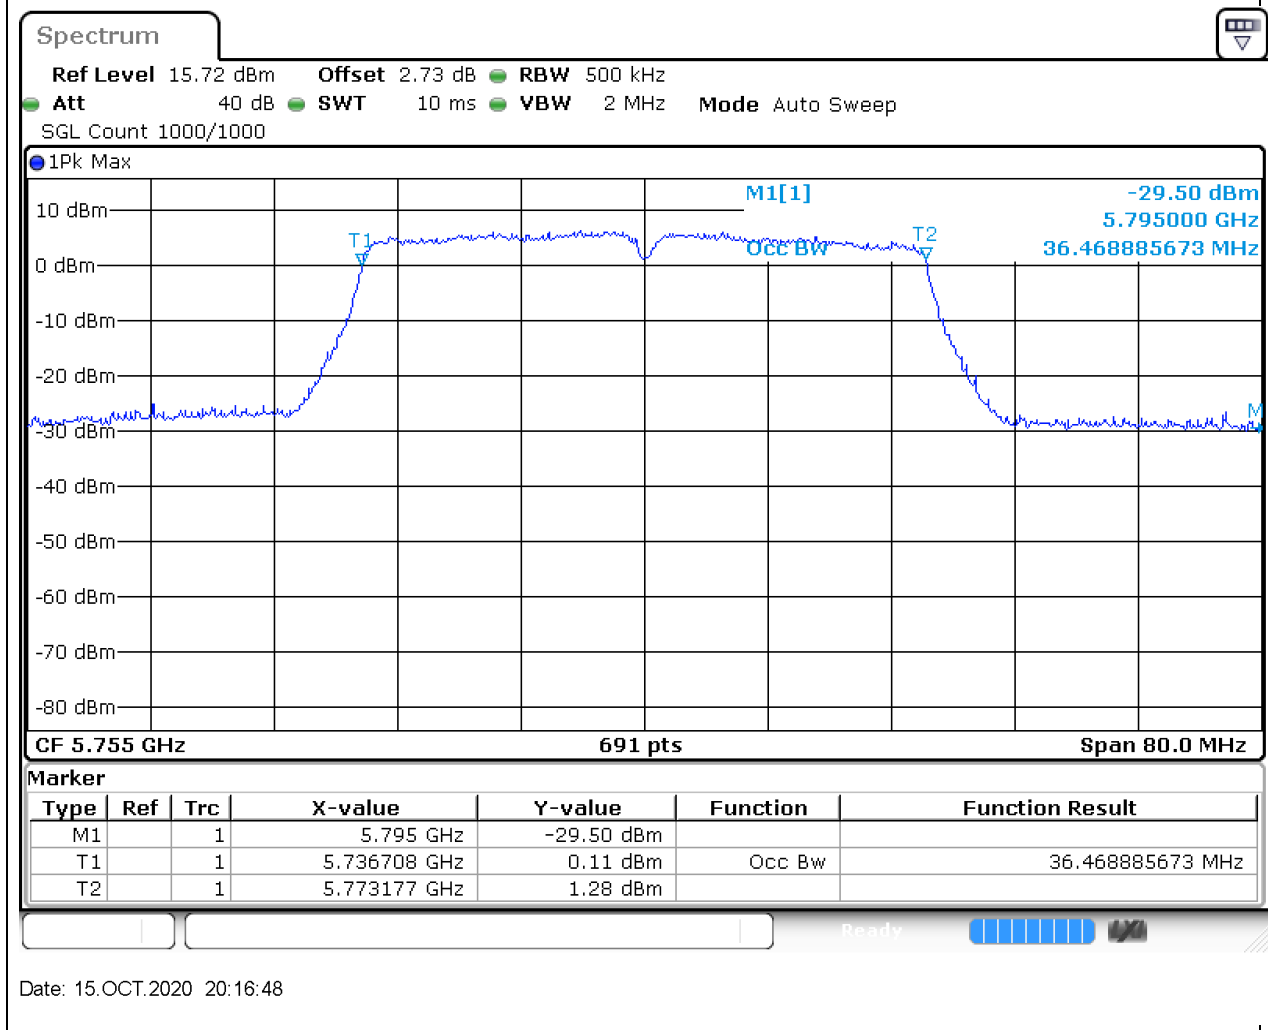

52. 802.11n_40M_U-NII-3_L

52.1. A.2.2-99% Bandwidth(NTNV)

Center Frequency (MHz)	OBW Power (%)	RBW (MHz)	Detector	Limit (MHz)	OBW (MHz)	Verdict
5755	99	0.5	Peak	0	36.468886	Unknown