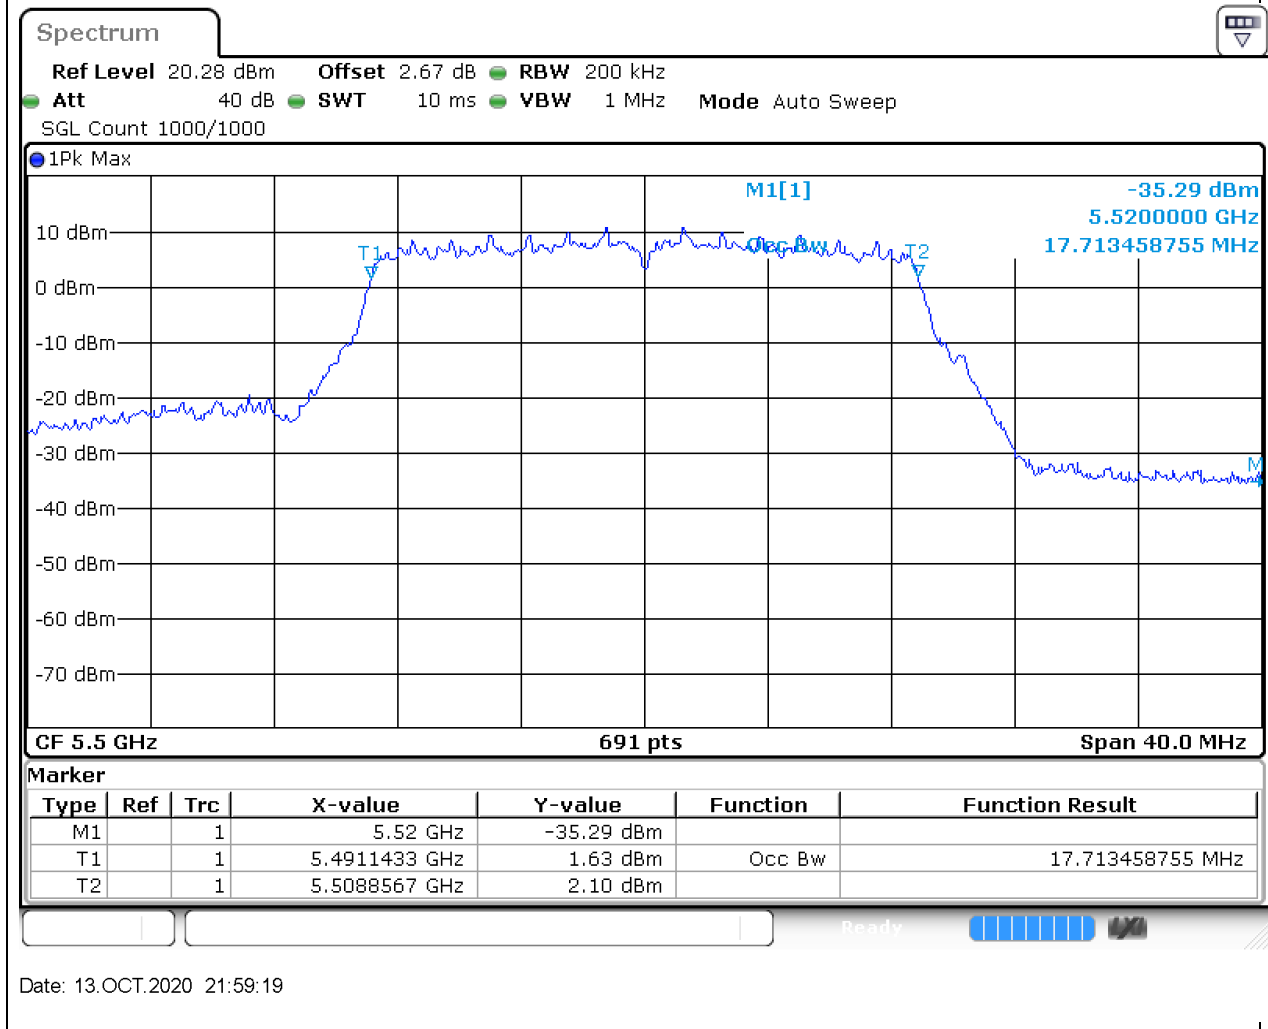

29. 802.11a_20M_U-NII-2C_L

29.1. A.2.2-99% Bandwidth(NTNV)

Center Frequency (MHz)	OBW Power (%)	RBW (MHz)	Detector	Limit (MHz)	OBW (MHz)	Verdict
5500	99	0.2	Peak	0	17.713459	Unknown