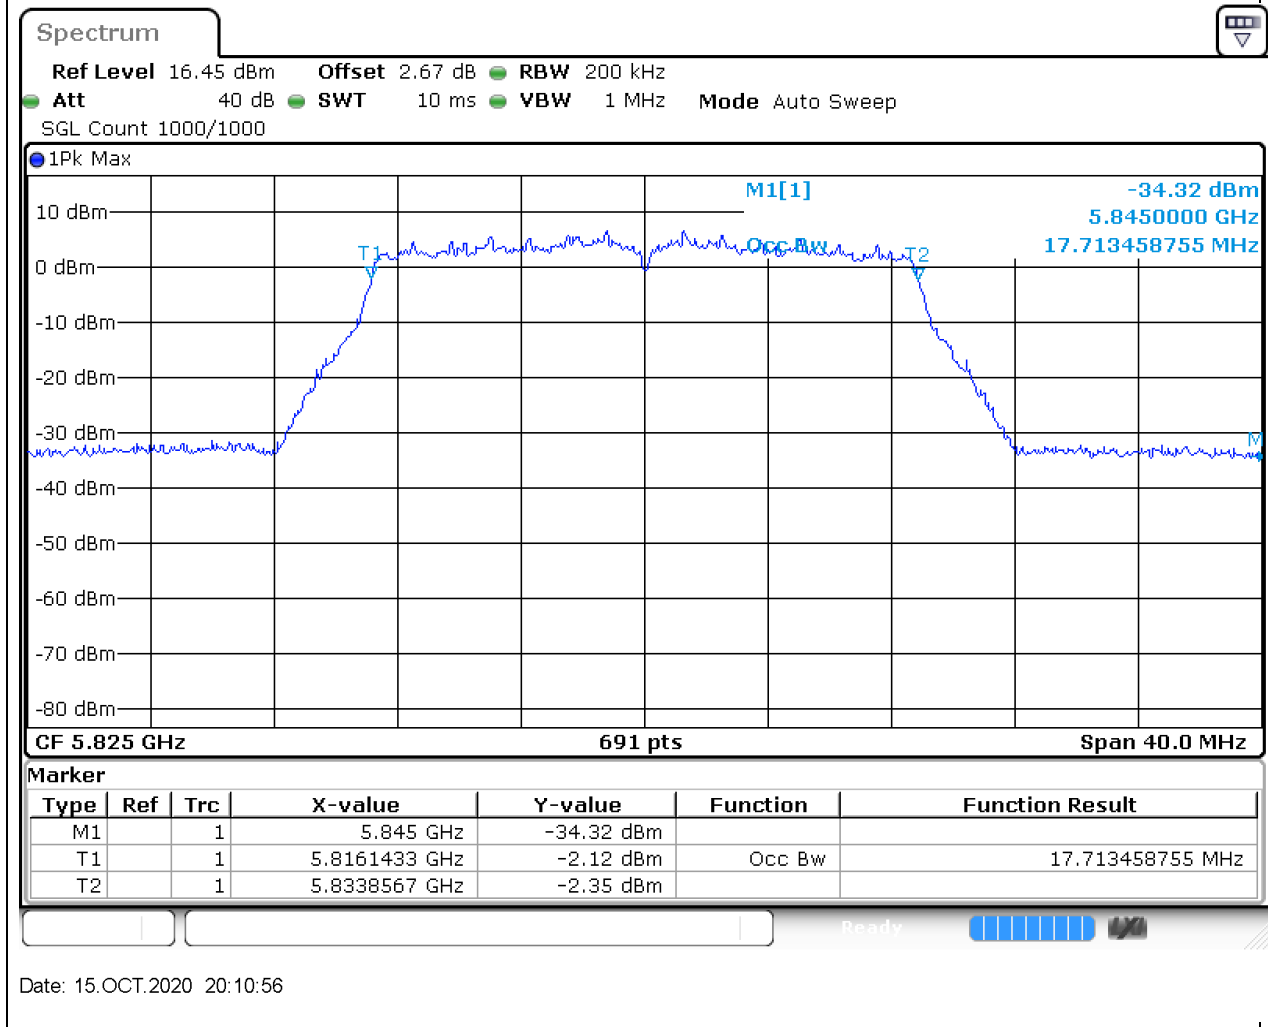

51. 802.11n_20M_U-NII-3_H

51.1. A.2.2-99% Bandwidth(NTNV)

Center Frequency (MHz)	OBW Power (%)	RBW (MHz)	Detector	Limit (MHz)	OBW (MHz)	Verdict
5825	99	0.2	Peak	0	17.713459	Unknown