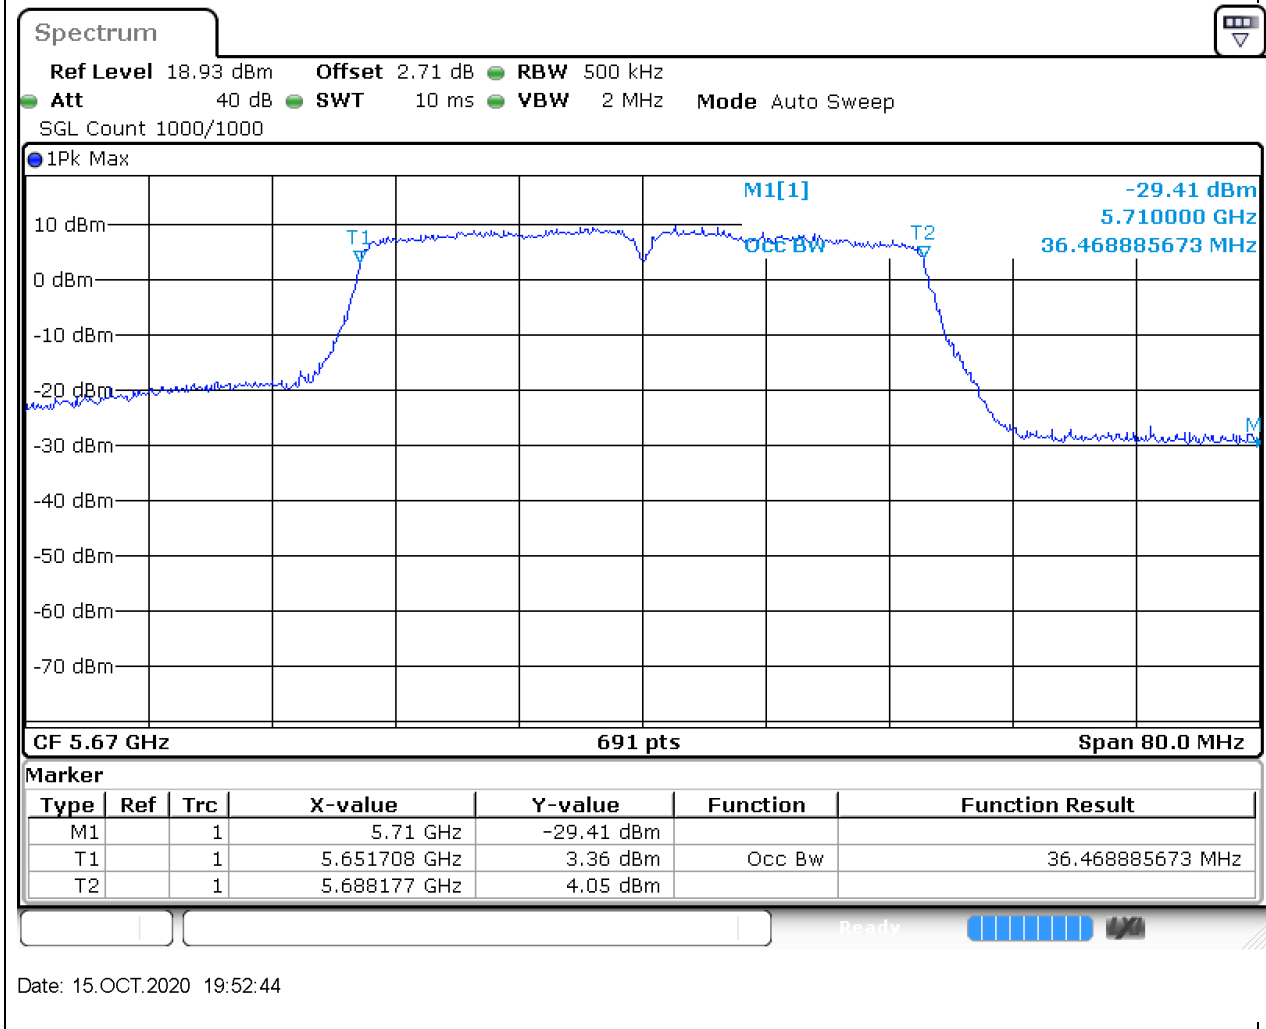

43. 802.11ac_40M_U-NII-2C_H

43.1. A.2.2-99% Bandwidth(NTNV)

Center Frequency (MHz)	OBW Power (%)	RBW (MHz)	Detector	Limit (MHz)	OBW (MHz)	Verdict
5670	99	0.5	Peak	0	36.468886	Unknown