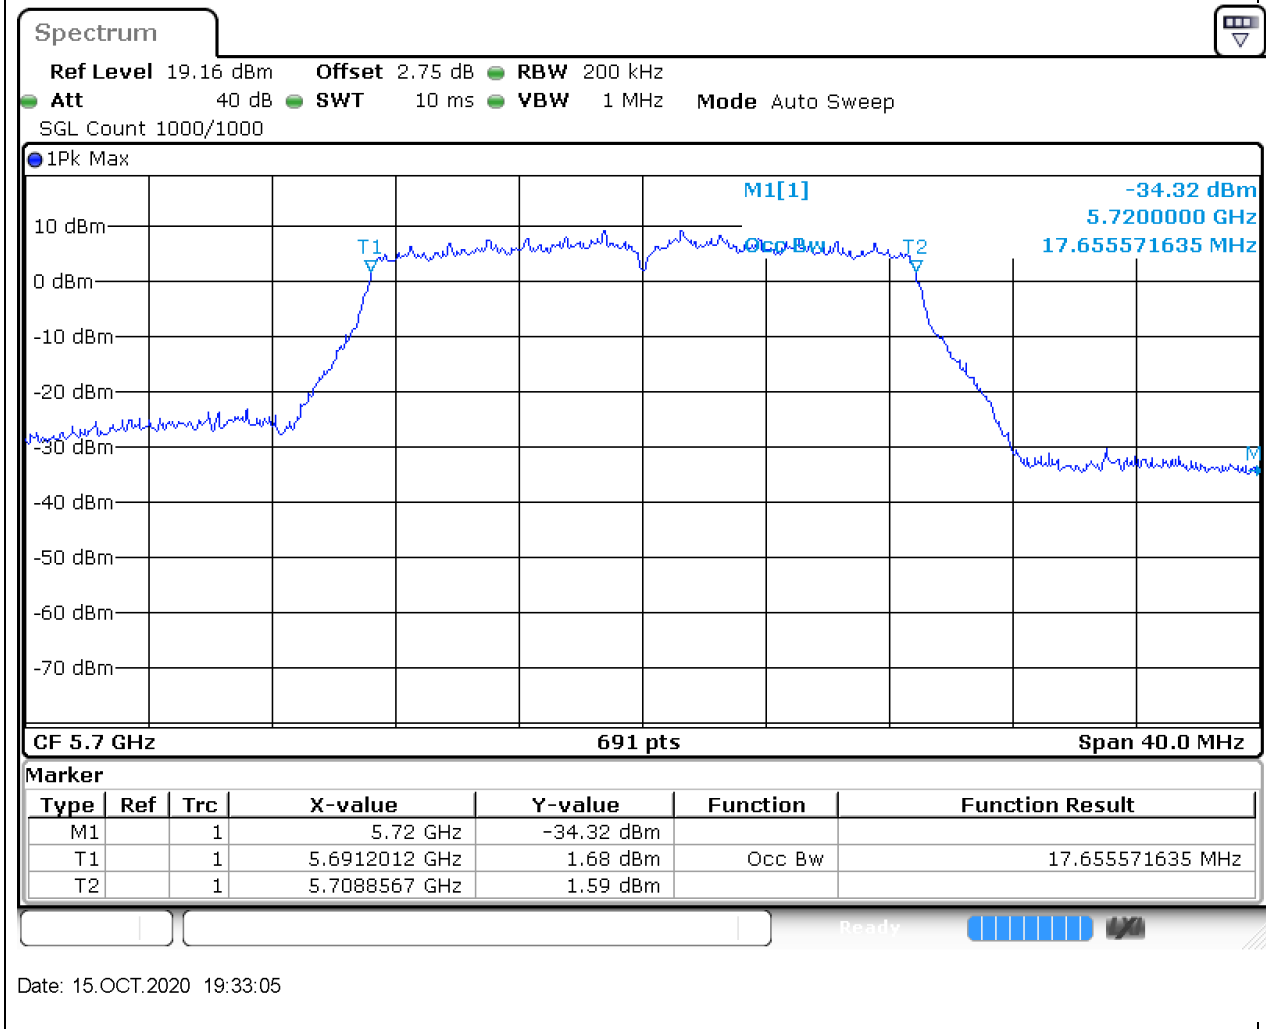

34. 802.11n_20M_U-NII-2C_H

34.1. A.2.2-99% Bandwidth(NTNV)

Center Frequency (MHz)	OBW Power (%)	RBW (MHz)	Detector	Limit (MHz)	OBW (MHz)	Verdict
5700	99	0.2	Peak	0	17.655572	Unknown