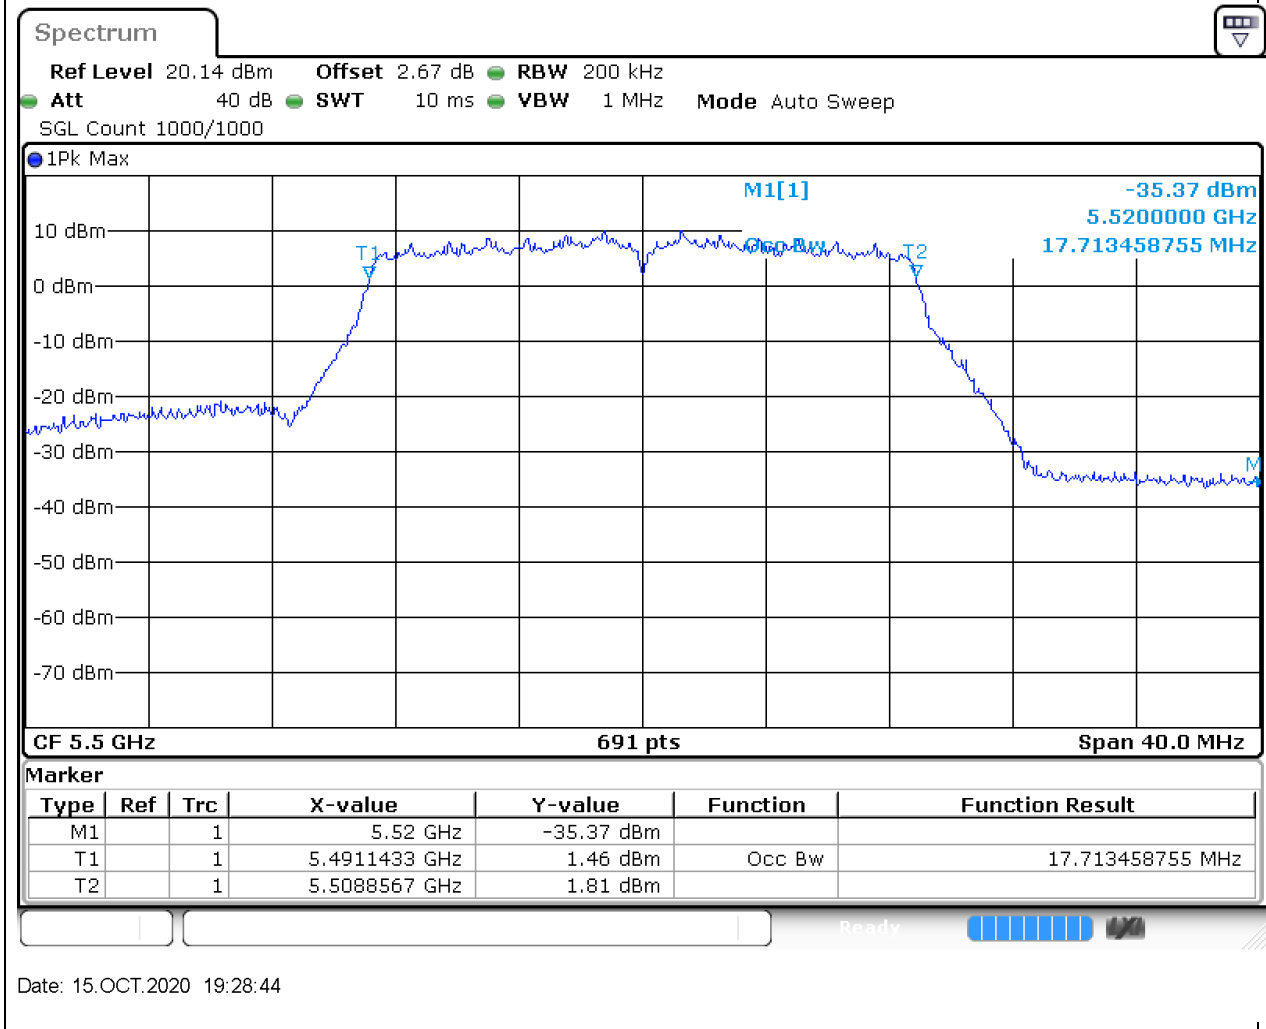

32. 802.11n_20M_U-NII-2C_L

32.1. A.2.2-99% Bandwidth(NTNV)

Center Frequency (MHz)	OBW Power (%)	RBW (MHz)	Detector	Limit (MHz)	OBW (MHz)	Verdict
5500	99	0.2	Peak	0	17.713459	Unknown