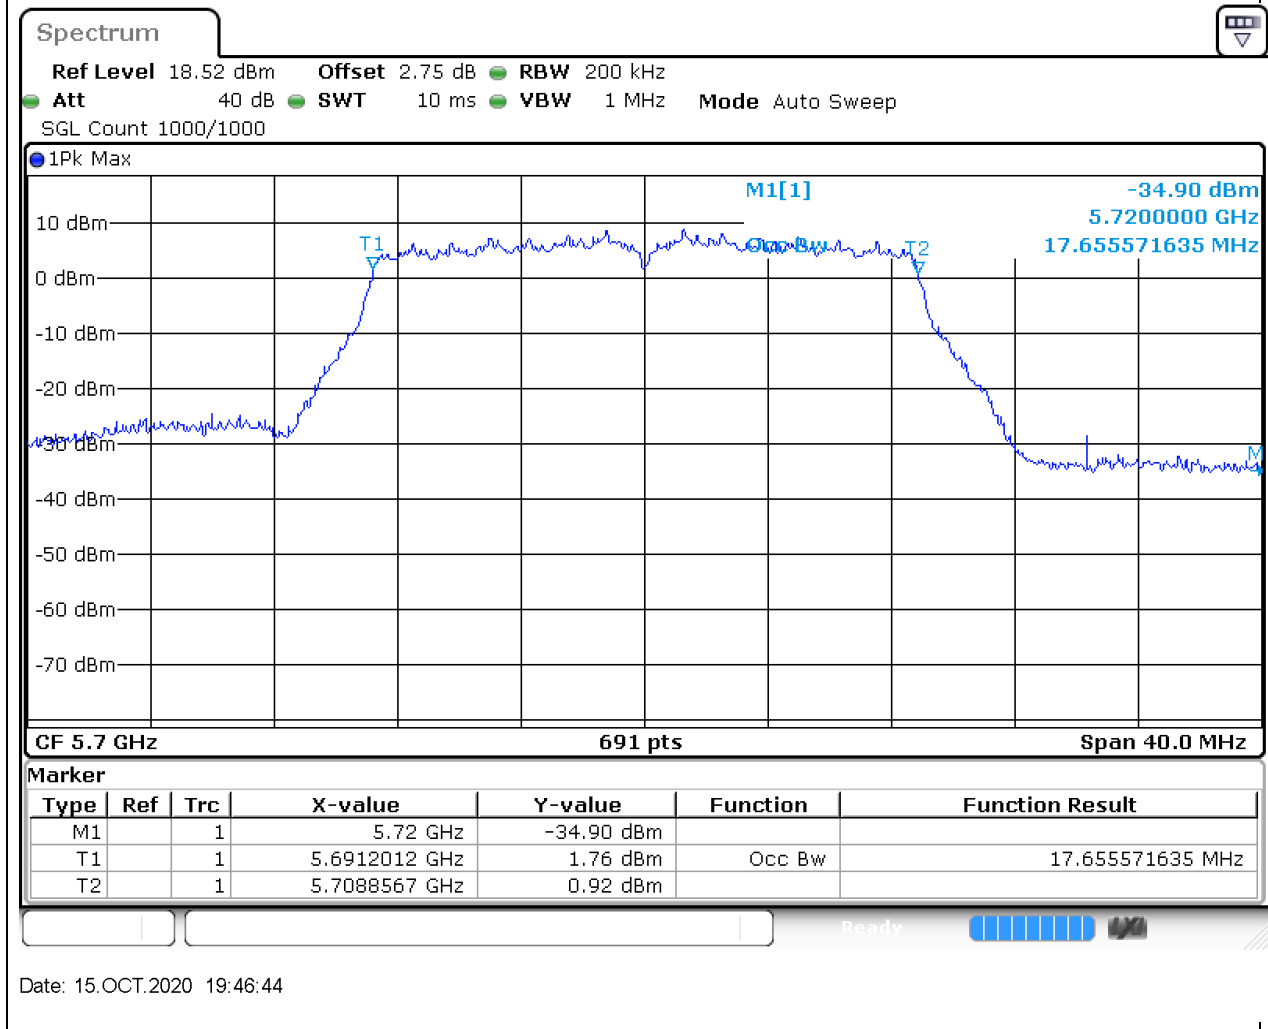

40. 802.11ac_20M_U-NII-2C_H

40.1. A.2.2-99% Bandwidth(NTNV)

Center Frequency (MHz)	OBW Power (%)	RBW (MHz)	Detector	Limit (MHz)	OBW (MHz)	Verdict
5700	99	0.2	Peak	0	17.655572	Unknown