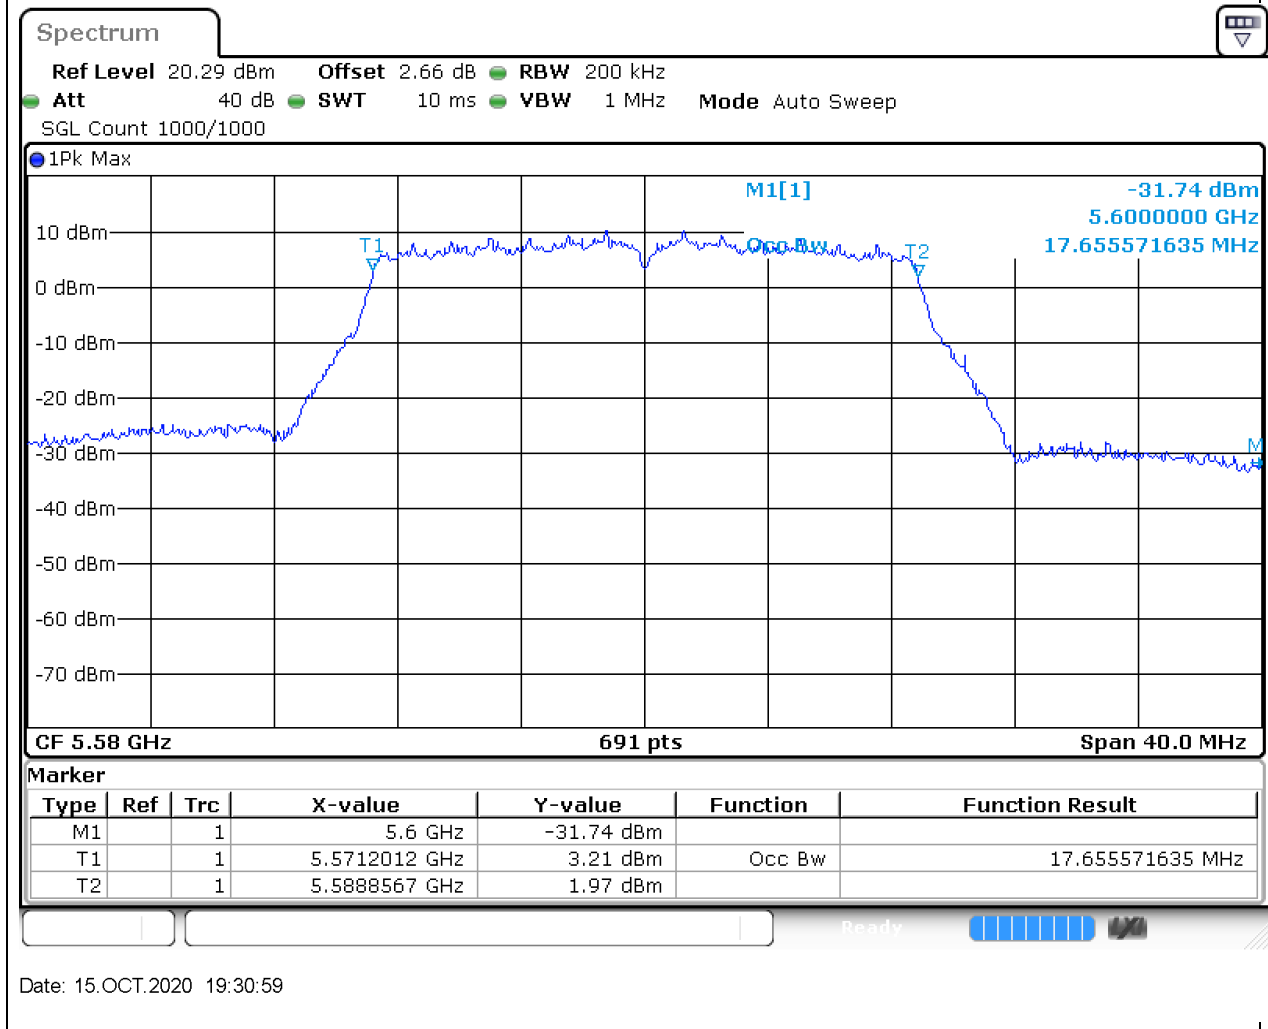

33. 802.11n_20M_U-NII-2C_M

33.1. A.2.2-99% Bandwidth(NTNV)

Center Frequency (MHz)	OBW Power (%)	RBW (MHz)	Detector	Limit (MHz)	OBW (MHz)	Verdict
5580	99	0.2	Peak	0	17.655572	Unknown