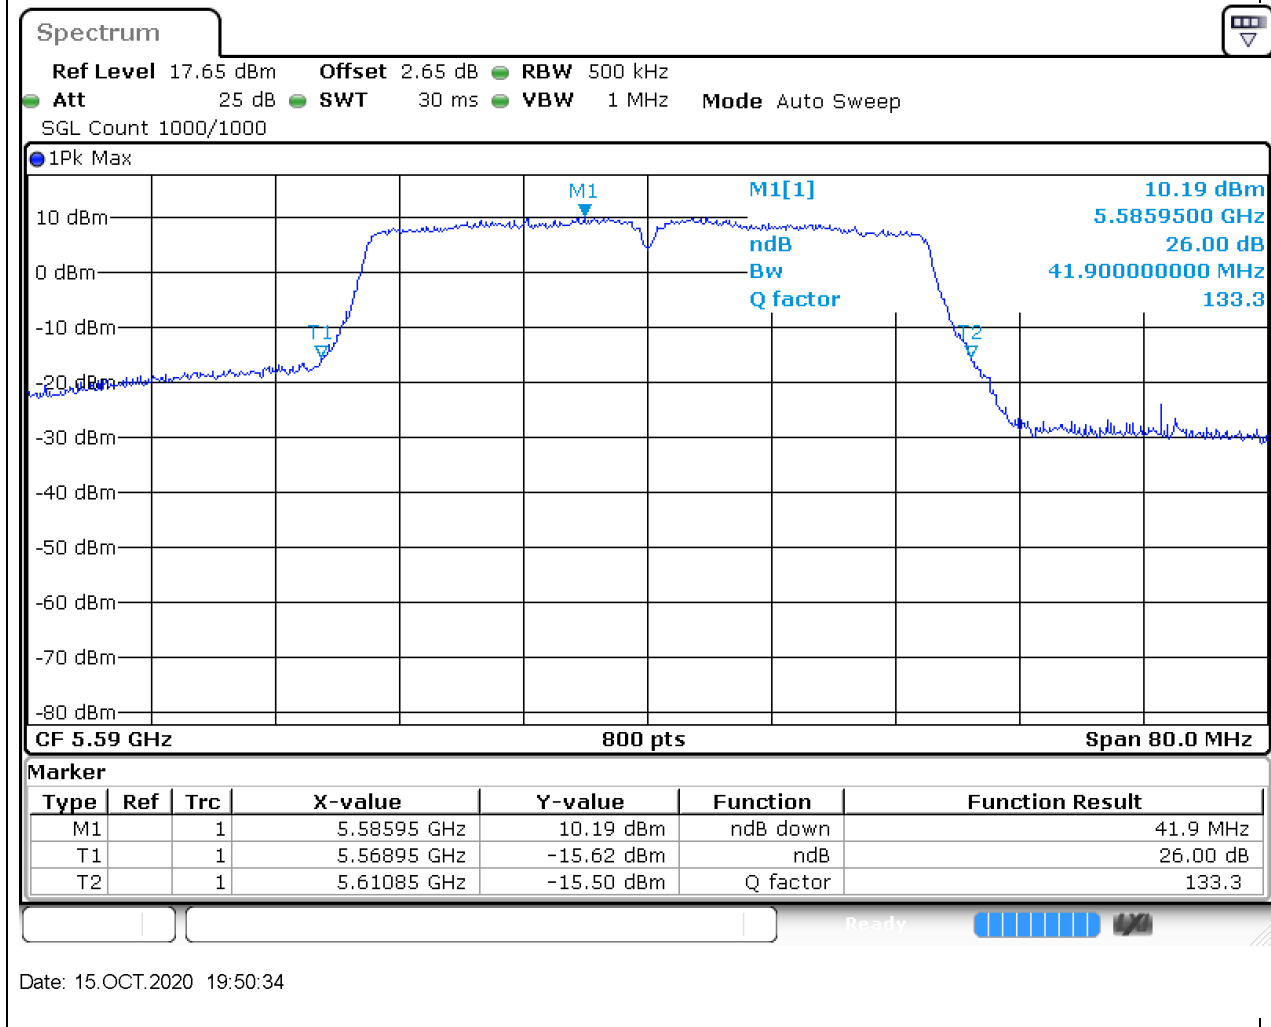

42. 802.11ac_40M_U-NII-2C_M

42.1. A.2-26dB Bandwidth(NTNV)

Center Frequency (MHz)	XdB Down	RBW (MHz)	Detector	Limit (MHz)	XdB BandWidth (MHz)	Verdict
5590	26	0.5	Peak	0	41.9	Unknown