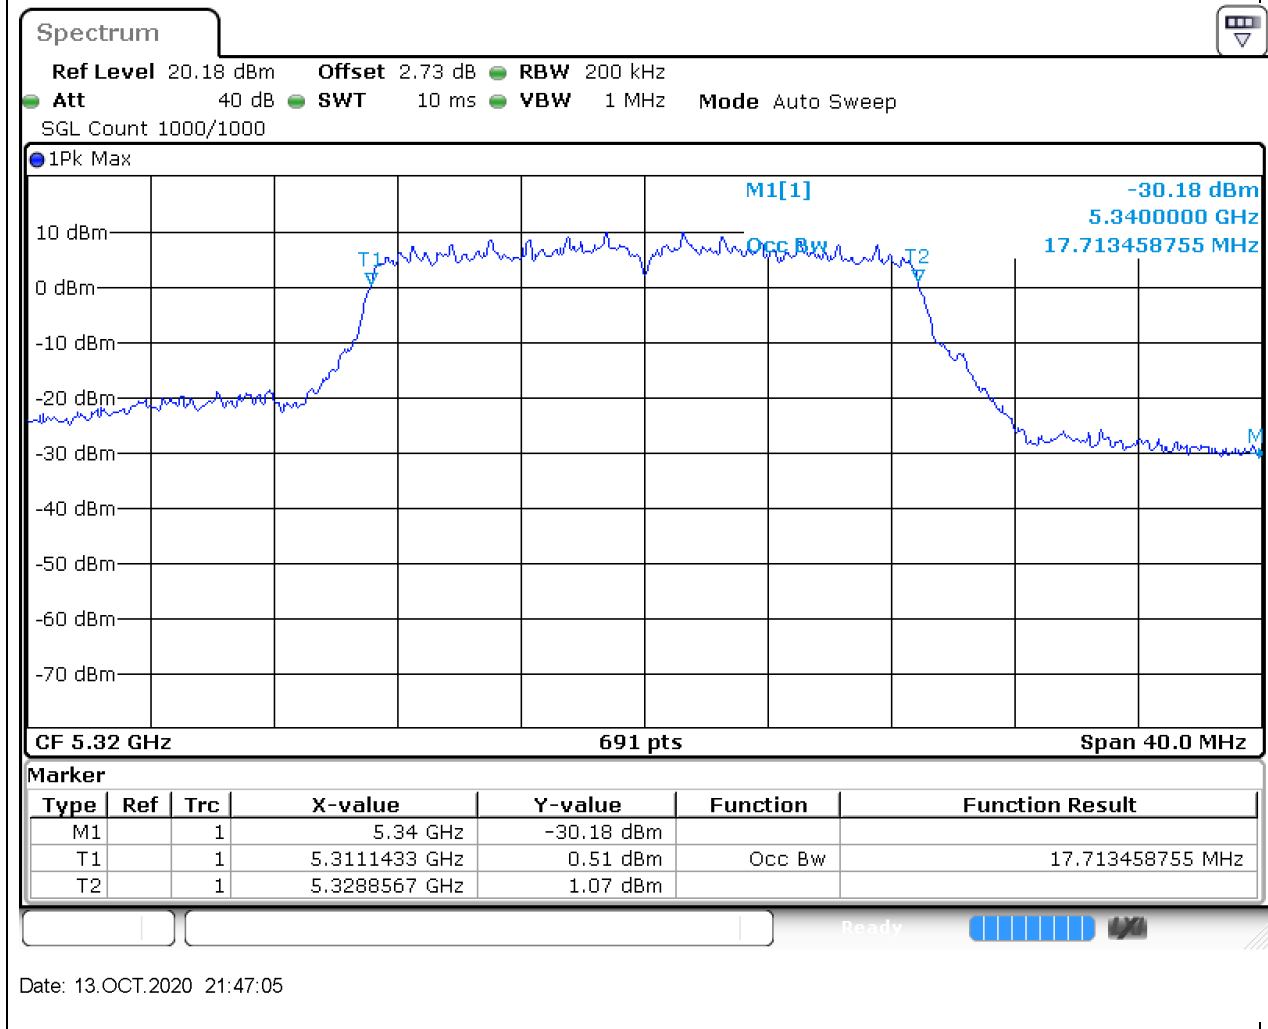

25. 802.11ac_20M_U-NII-2A_H

25.1. A.2.2-99% Bandwidth(NTNV)

Center Frequency (MHz)	OBW Power (%)	RBW (MHz)	Detector	Limit (MHz)	OBW (MHz)	Verdict
5320	99	0.2	Peak	0	17.713459	Unknown