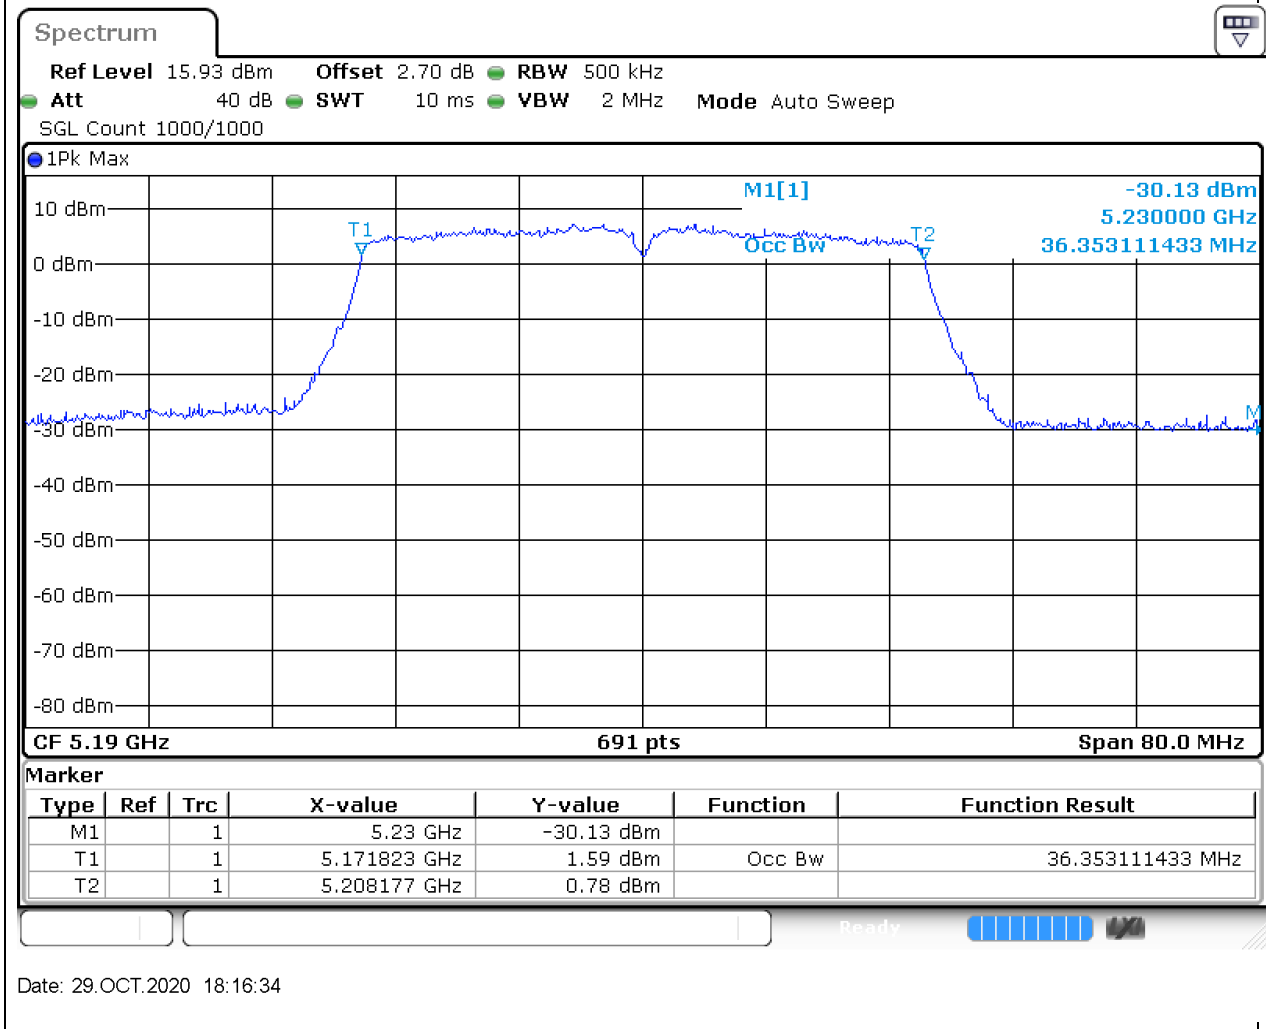

12. 802.11ac_40M_U-NII-1_L

12.2. A.2.2-99% Bandwidth(NTNV)

Center Frequency (MHz)	OBW Power (%)	RBW (MHz)	Detector	Limit (MHz)	OBW (MHz)	Verdict
5190	99	0.5	Peak	0	36.353111	Unknown