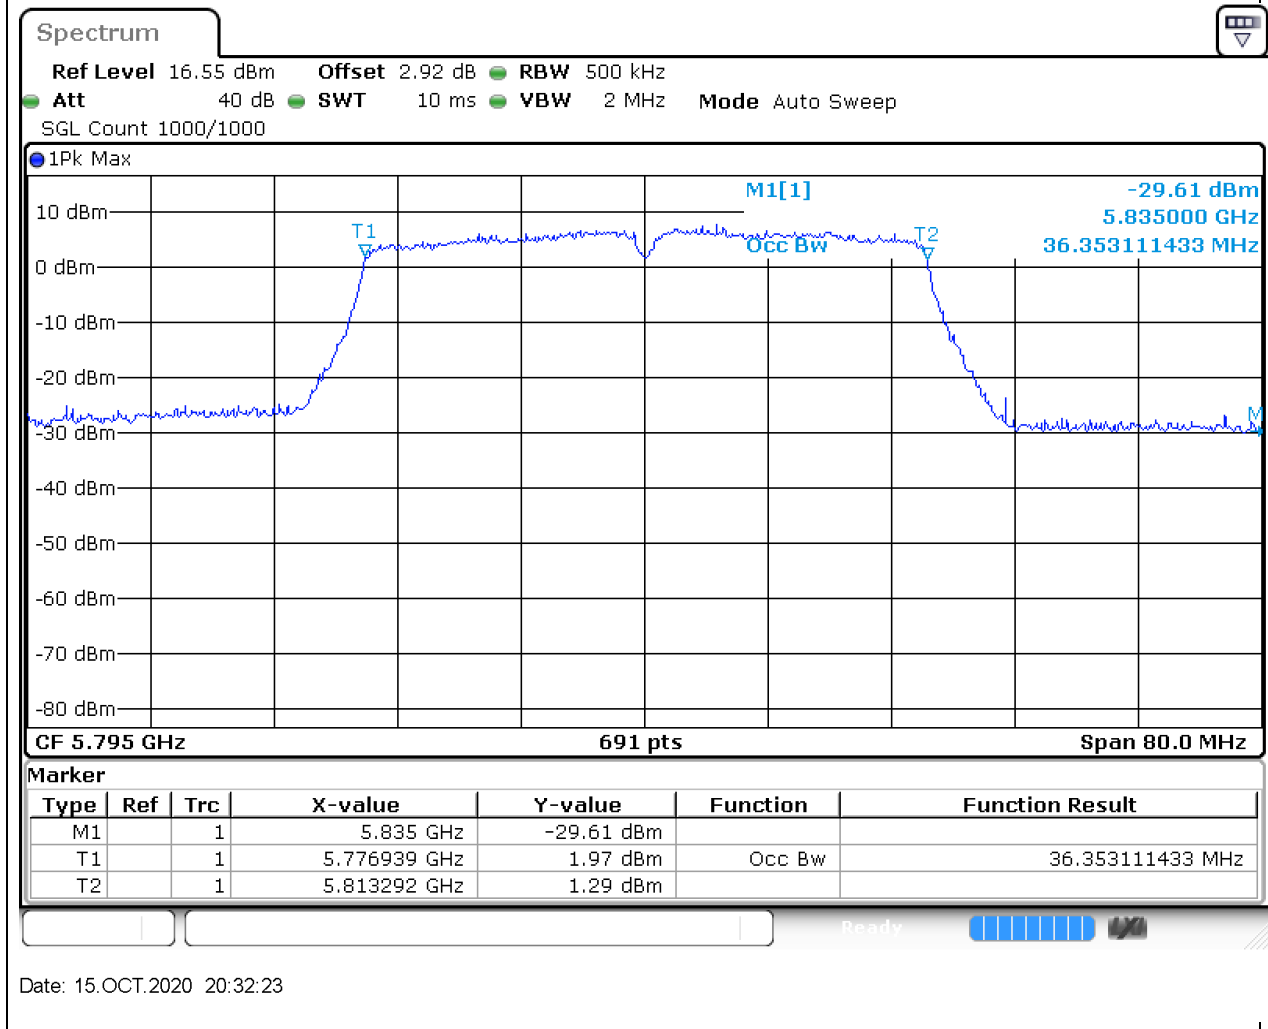

58. 802.11ac_40M_U-NII-3_H

58.1. A.2.2-99% Bandwidth(NTNV)

Center Frequency (MHz)	OBW Power (%)	RBW (MHz)	Detector	Limit (MHz)	OBW (MHz)	Verdict
5795	99	0.5	Peak	0	36.353111	Unknown