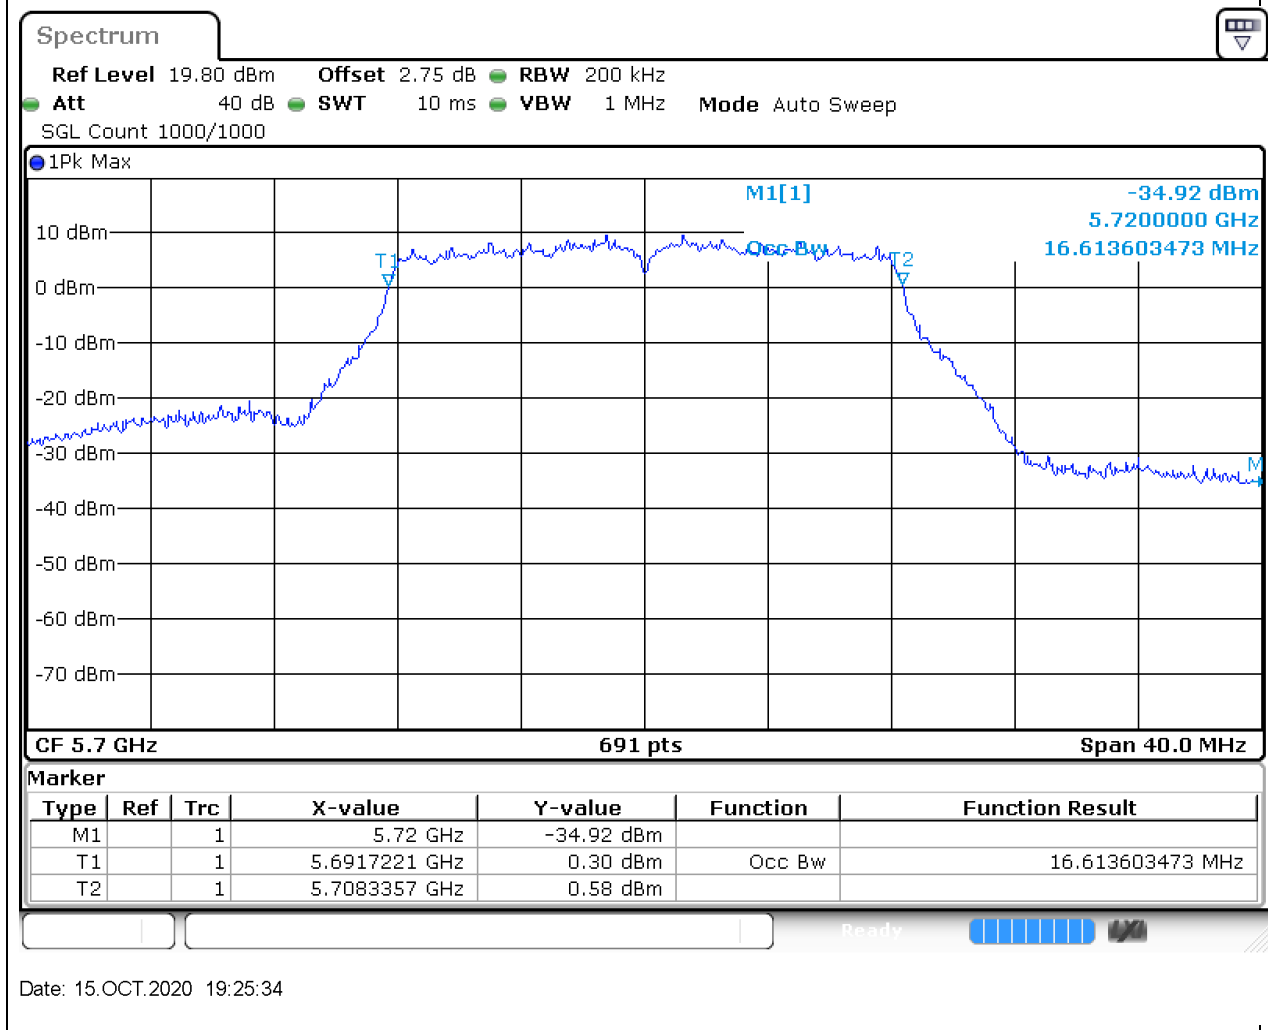

31. 802.11a_20M_U-NII-2C_H

31.1. A.2.2-99% Bandwidth(NTNV)

Center Frequency (MHz)	OBW Power (%)	RBW (MHz)	Detector	Limit (MHz)	OBW (MHz)	Verdict
5700	99	0.2	Peak	0	16.613603	Unknown