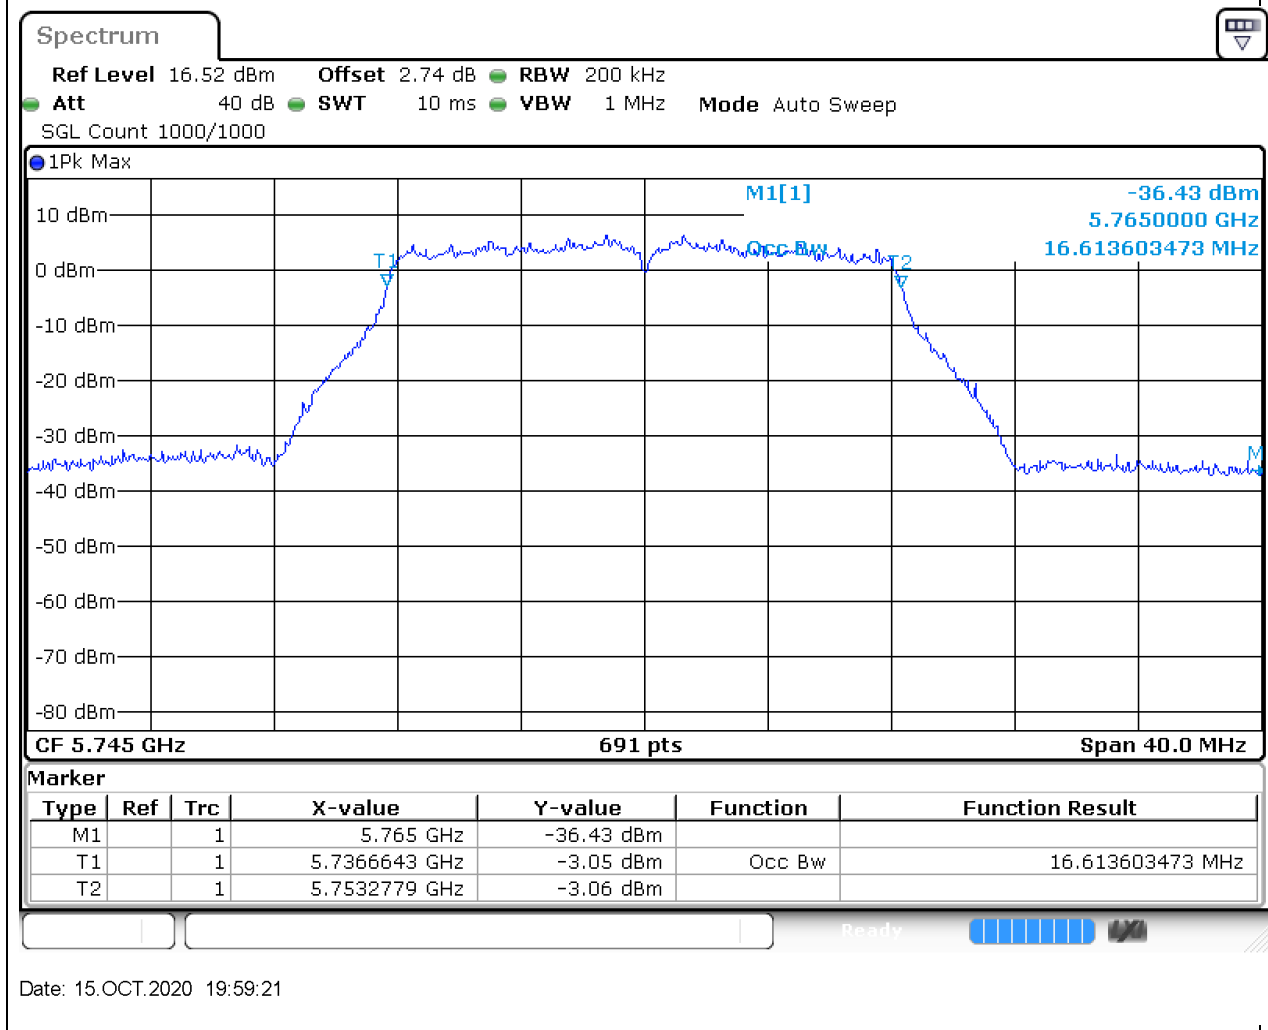

46. 802.11a_20M_U-NII-3_L

46.1. A.2.2-99% Bandwidth(NTNV)

Center Frequency (MHz)	OBW Power (%)	RBW (MHz)	Detector	Limit (MHz)	OBW (MHz)	Verdict
5745	99	0.2	Peak	0	16.613603	Unknown