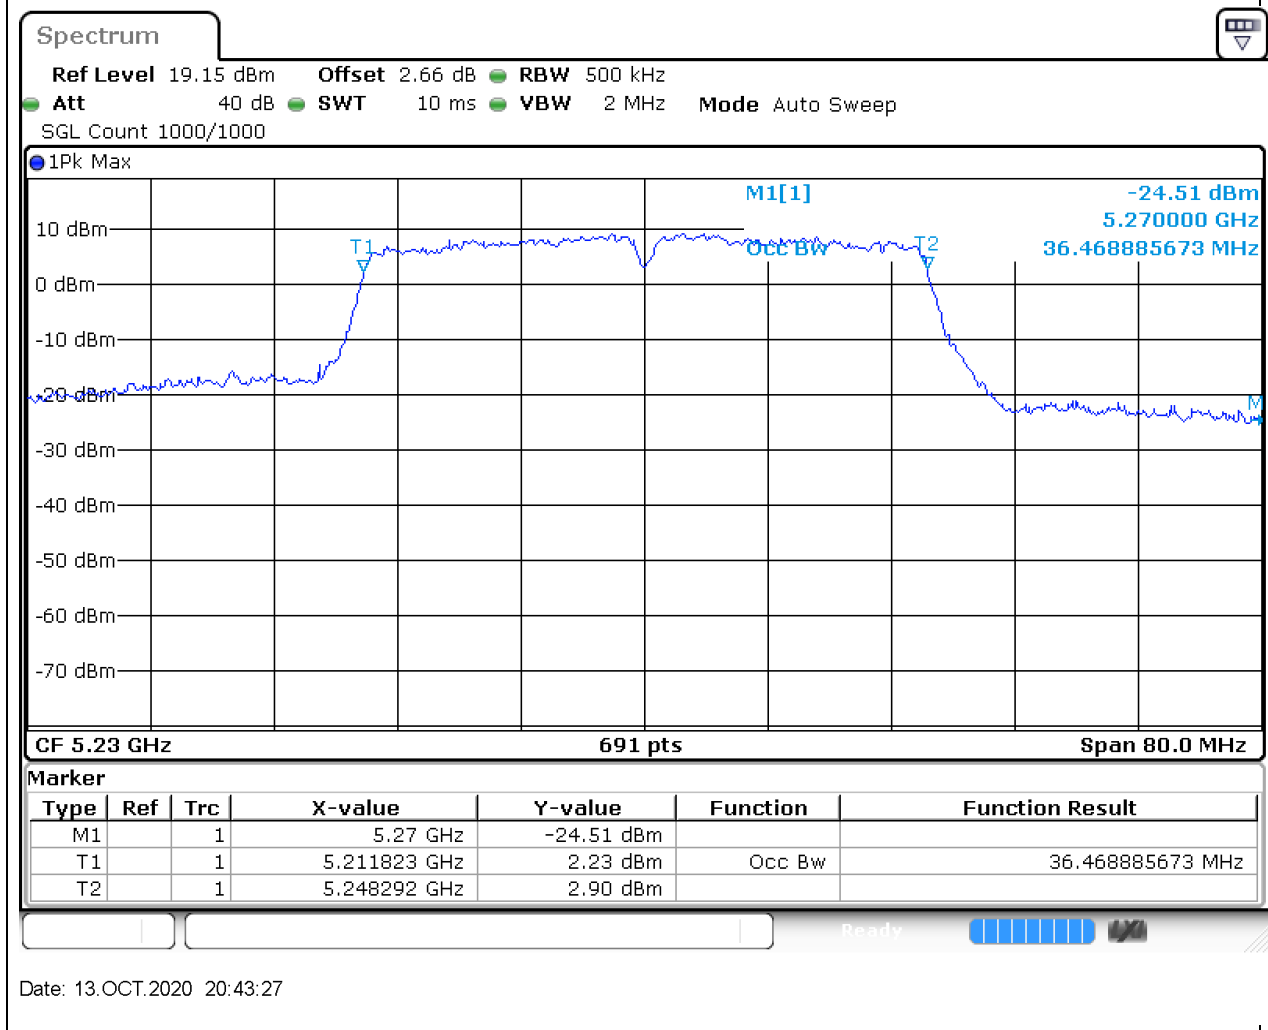

8. 802.11n_40M_U-NII-1_H

8.1. A.2.2-99% Bandwidth(NTNV)

Center Frequency (MHz)	OBW Power (%)	RBW (MHz)	Detector	Limit (MHz)	OBW (MHz)	Verdict
5230	99	0.5	Peak	0	36.468886	Unknown