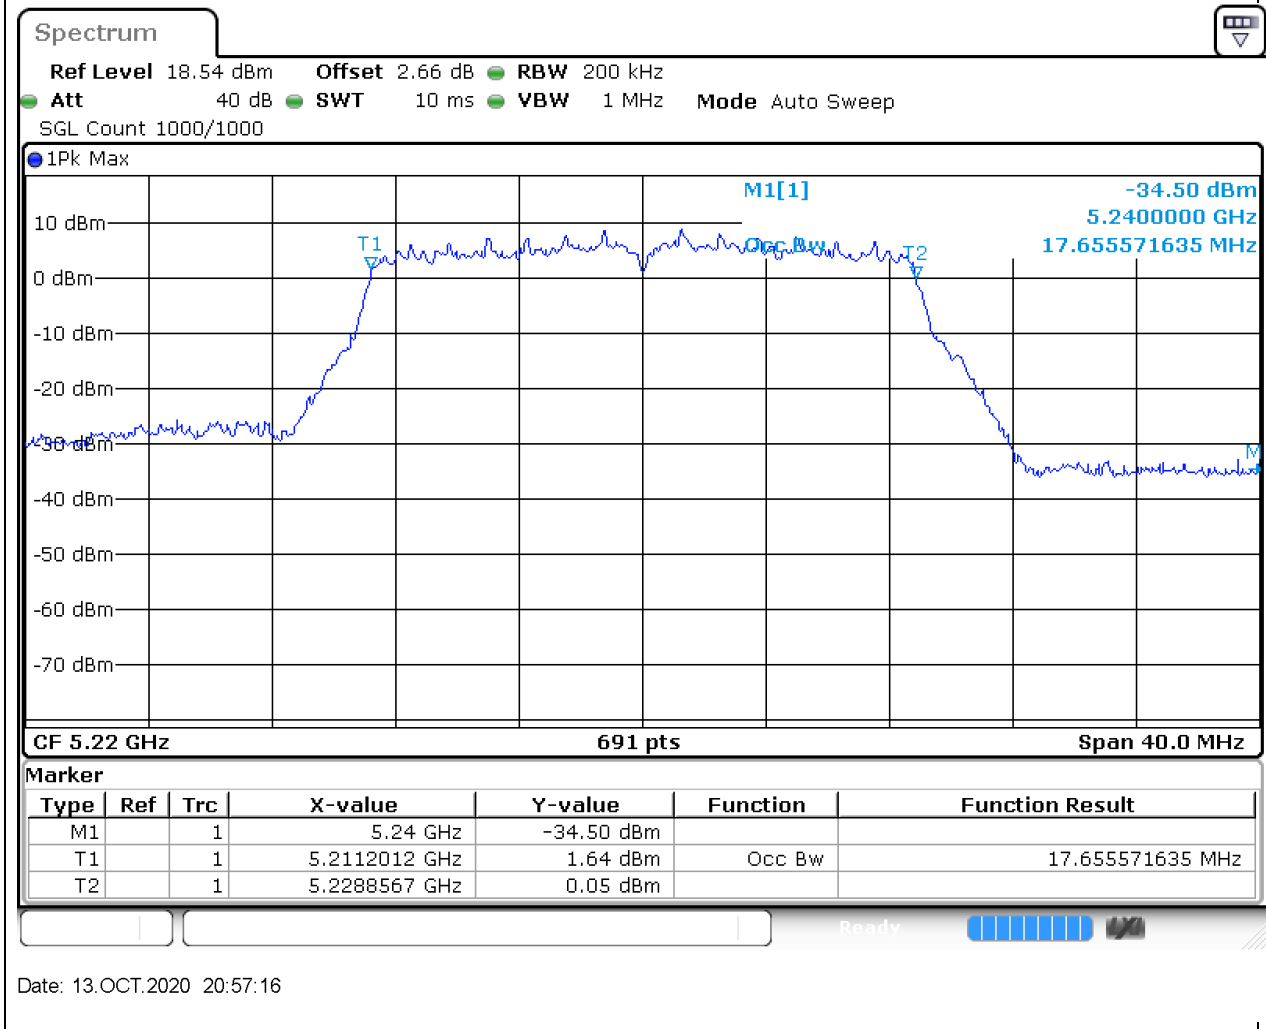

10. 802.11ac_20M_U-NII-1_M

10.1. A.2.2-99% Bandwidth(NTNV)

Center Frequency (MHz)	OBW Power (%)	RBW (MHz)	Detector	Limit (MHz)	OBW (MHz)	Verdict
5220	99	0.2	Peak	0	17.655572	Unknow