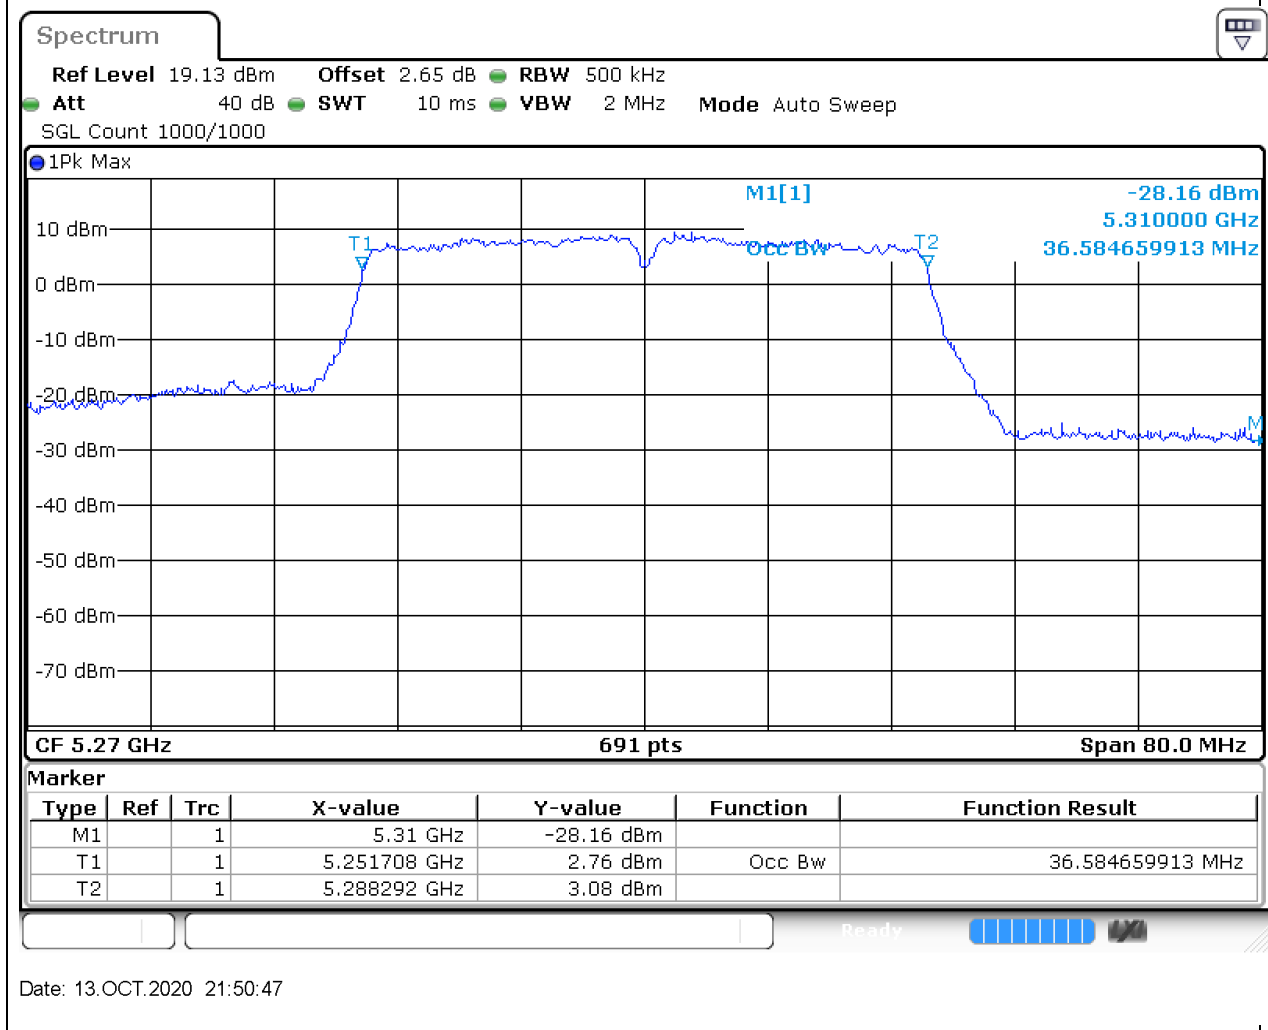

26. 802.11ac_40M_U-NII-2A_L

26.1. A.2.2-99% Bandwidth(NTNV)

Center Frequency (MHz)	OBW Power (%)	RBW (MHz)	Detector	Limit (MHz)	OBW (MHz)	Verdict
5270	99	0.5	Peak	0	36.58466	Unknown