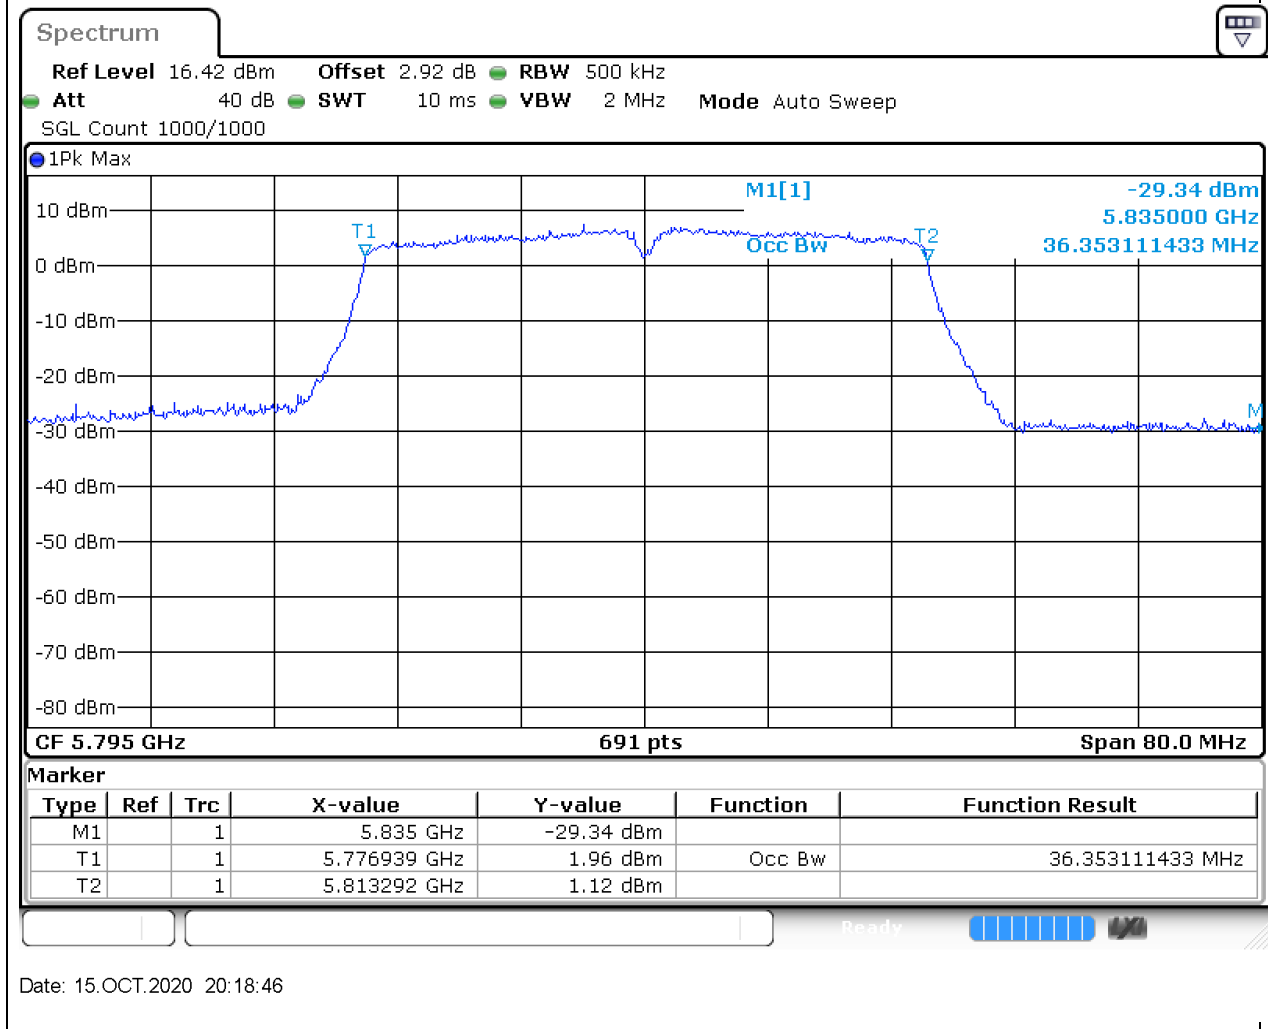

53. 802.11n_40M_U-NII-3_H

53.1. A.2.2-99% Bandwidth(NTNV)

Center Frequency (MHz)	OBW Power (%)	RBW (MHz)	Detector	Limit (MHz)	OBW (MHz)	Verdict
5795	99	0.5	Peak	0	36.353111	Unknown