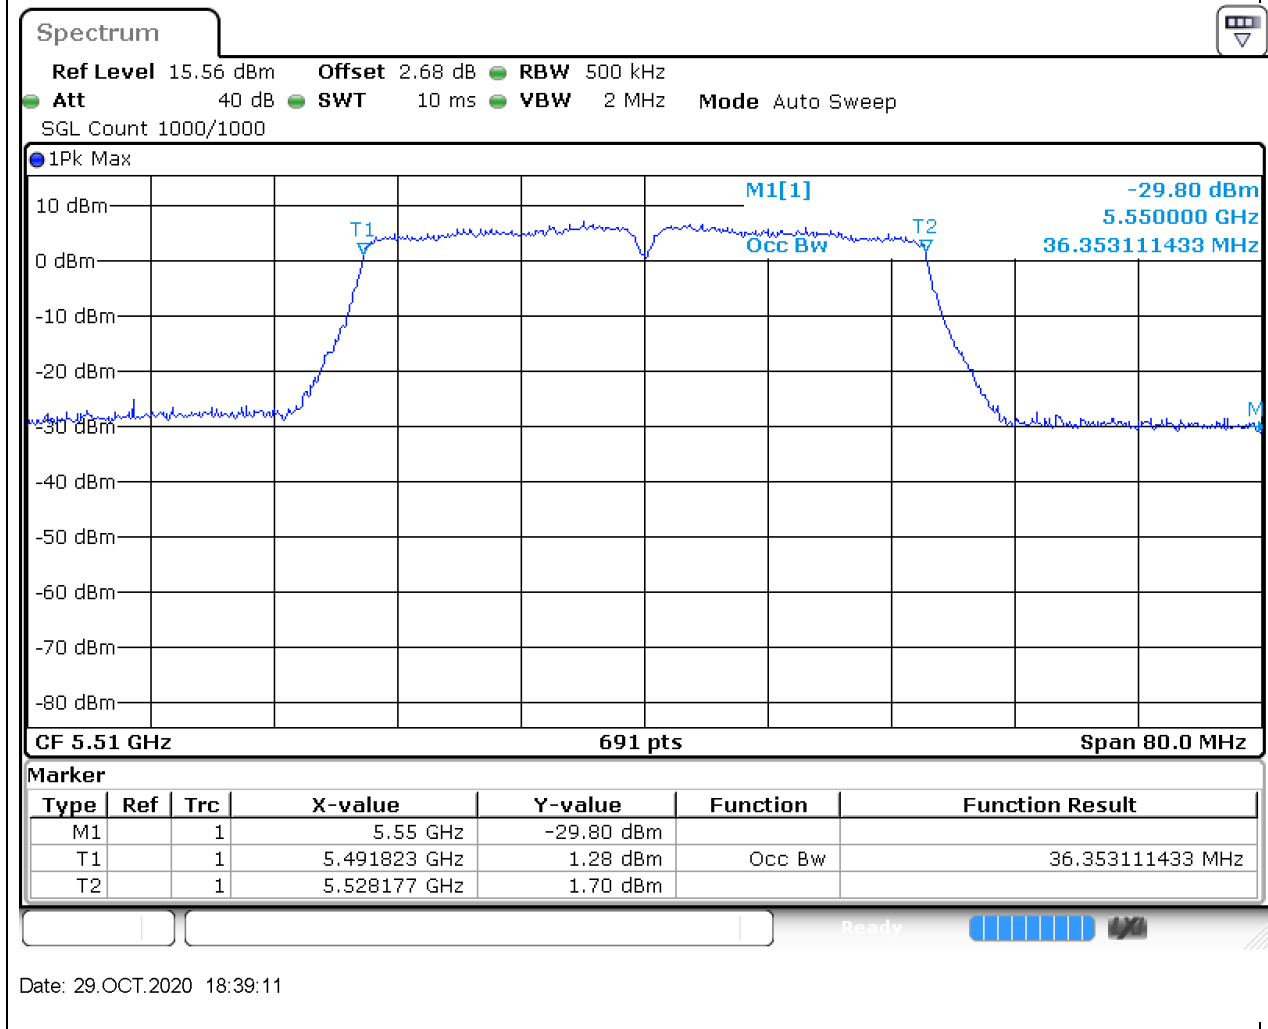

35. 802.11n_40M_U-NII-2C_L

35.2. A.2.2-99% Bandwidth(NTNV)

Center Frequency (MHz)	OBW Power (%)	RBW (MHz)	Detector	Limit (MHz)	OBW (MHz)	Verdict
5510	99	0.5	Peak	0	36.353111	Unknown