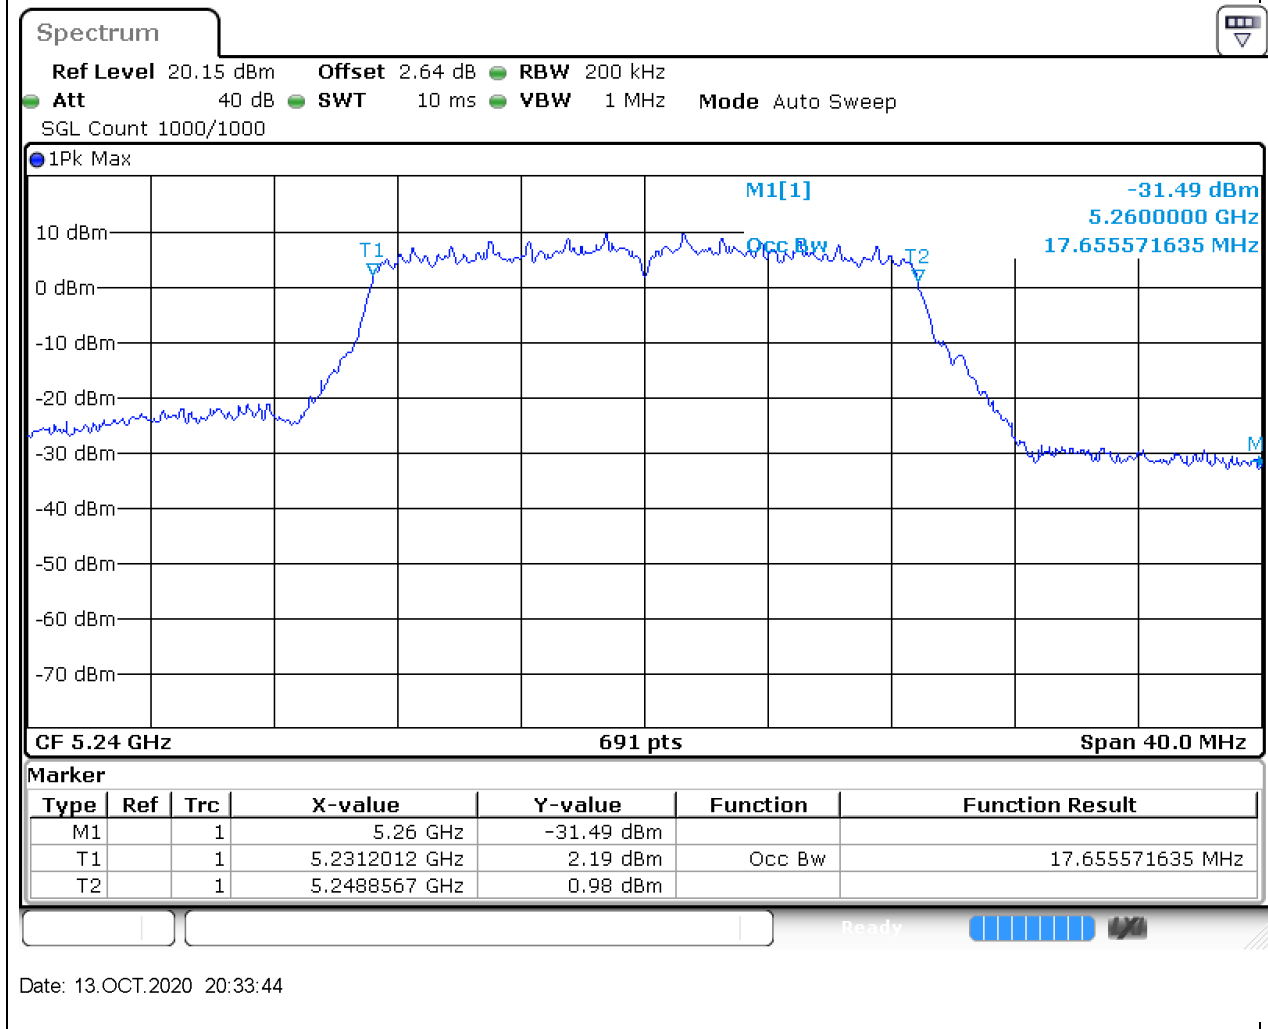

6. 802.11n_20M_U-NII-1_H

6.1. A.2.2-99% Bandwidth(NTNV)

Center Frequency (MHz)	OBW Power (%)	RBW (MHz)	Detector	Limit (MHz)	OBW (MHz)	Verdict
5240	99	0.2	Peak	0	17.655572	Unknown