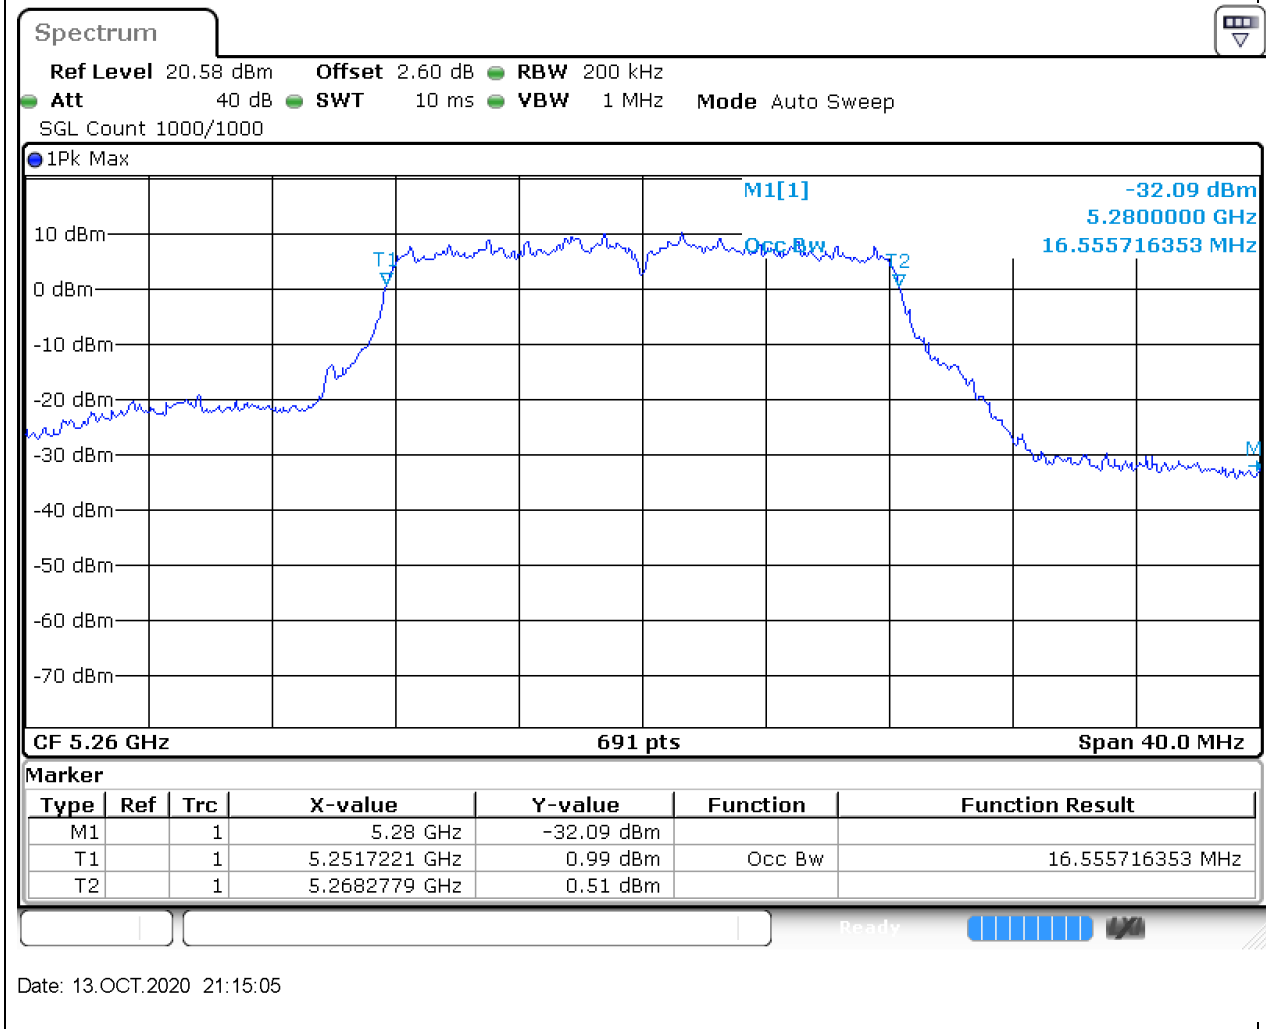

15. 802.11a_20M_U-NII-2A_L

15.1. A.2.2-99% Bandwidth(NTNV)

Center Frequency (MHz)	OBW Power (%)	RBW (MHz)	Detector	Limit (MHz)	OBW (MHz)	Verdict
5260	99	0.2	Peak	0	16.555716	Unknown