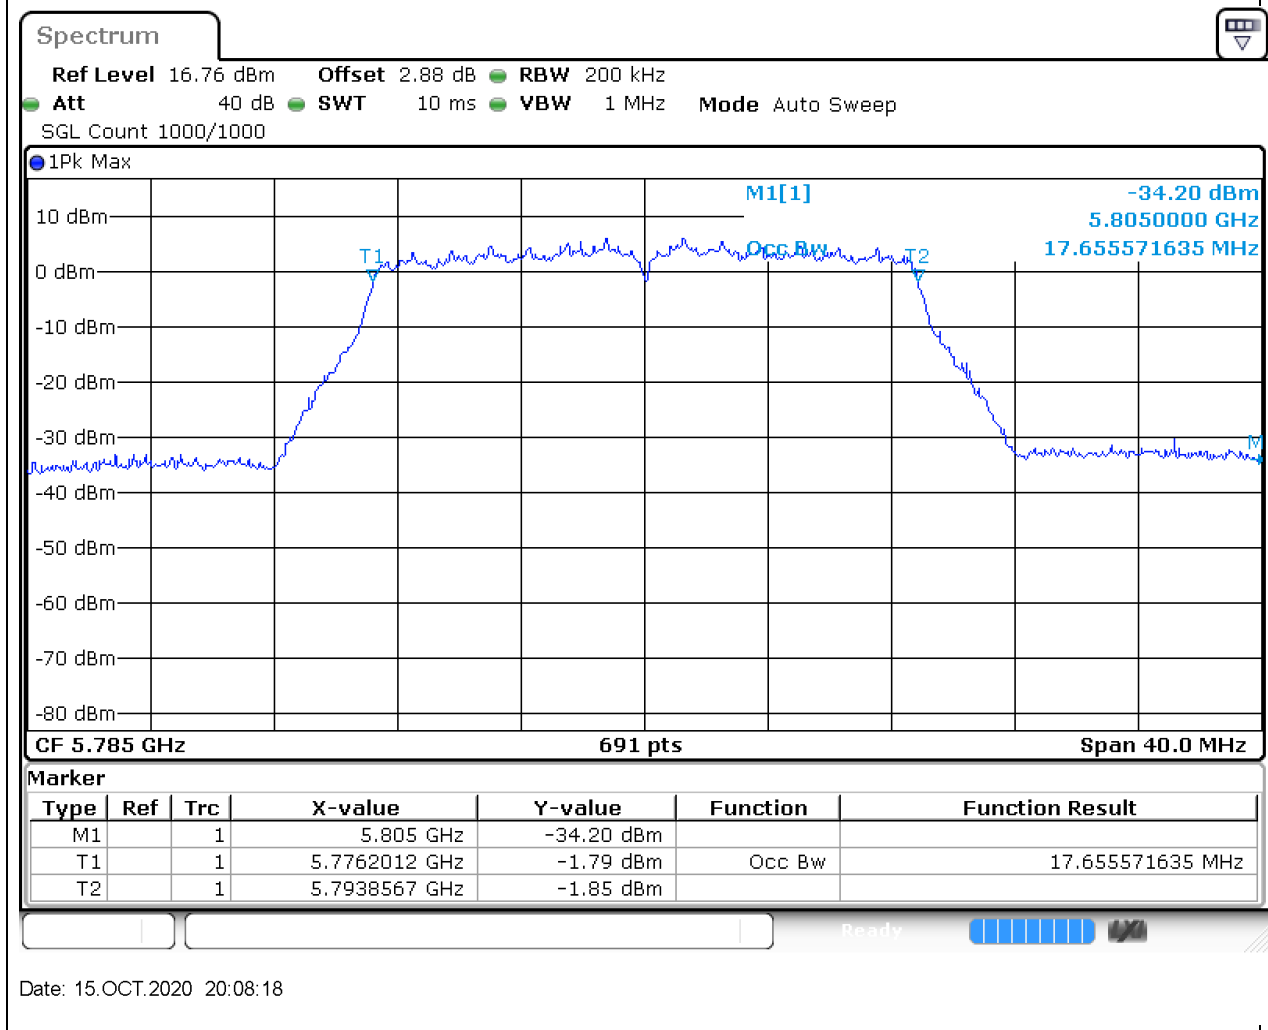

50. 802.11n_20M_U-NII-3_M

50.1. A.2.2-99% Bandwidth(NTNV)

Center Frequency (MHz)	OBW Power (%)	RBW (MHz)	Detector	Limit (MHz)	OBW (MHz)	Verdict
5785	99	0.2	Peak	0	17.655572	Unknown