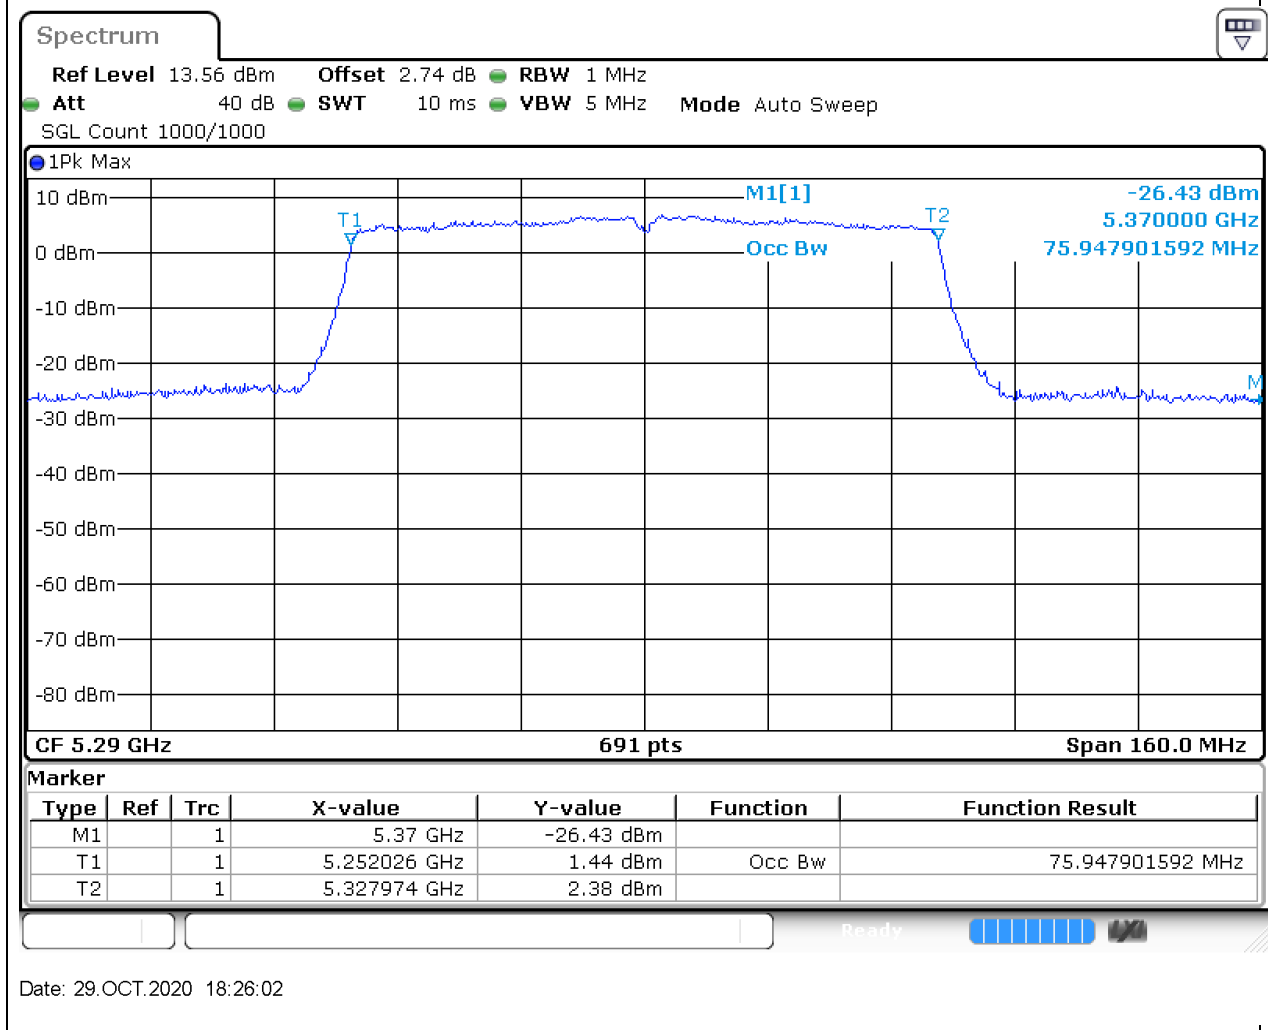

28. 802.11ac_80M_U-NII-2A_M

28.2. A.2.2-99% Bandwidth(NTNV)

Center Frequency (MHz)	OBW Power (%)	RBW (MHz)	Detector	Limit (MHz)	OBW (MHz)	Verdict
5290	99	1	Peak	0	75.947902	Unknow