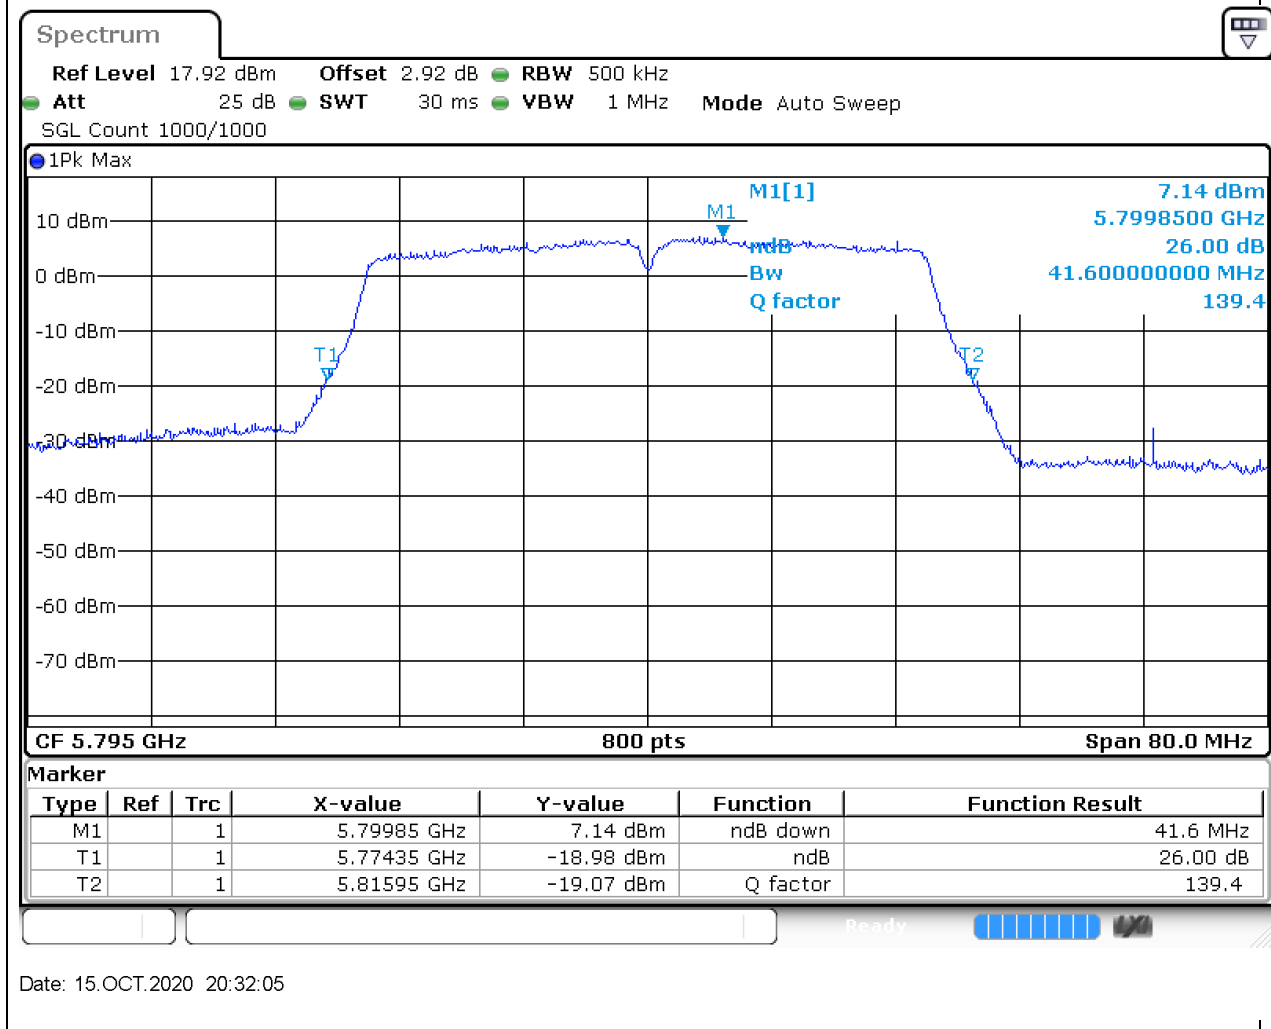

58. 802.11ac_40M_U-NII-3_H

58.1. A.2-26dB Bandwidth(NTNV)

Center Frequency (MHz)	XdB Down	RBW (MHz)	Detector	Limit (MHz)	XdB BandWidth (MHz)	Verdict
5795	26	0.5	Peak	0	41.6	Unknown