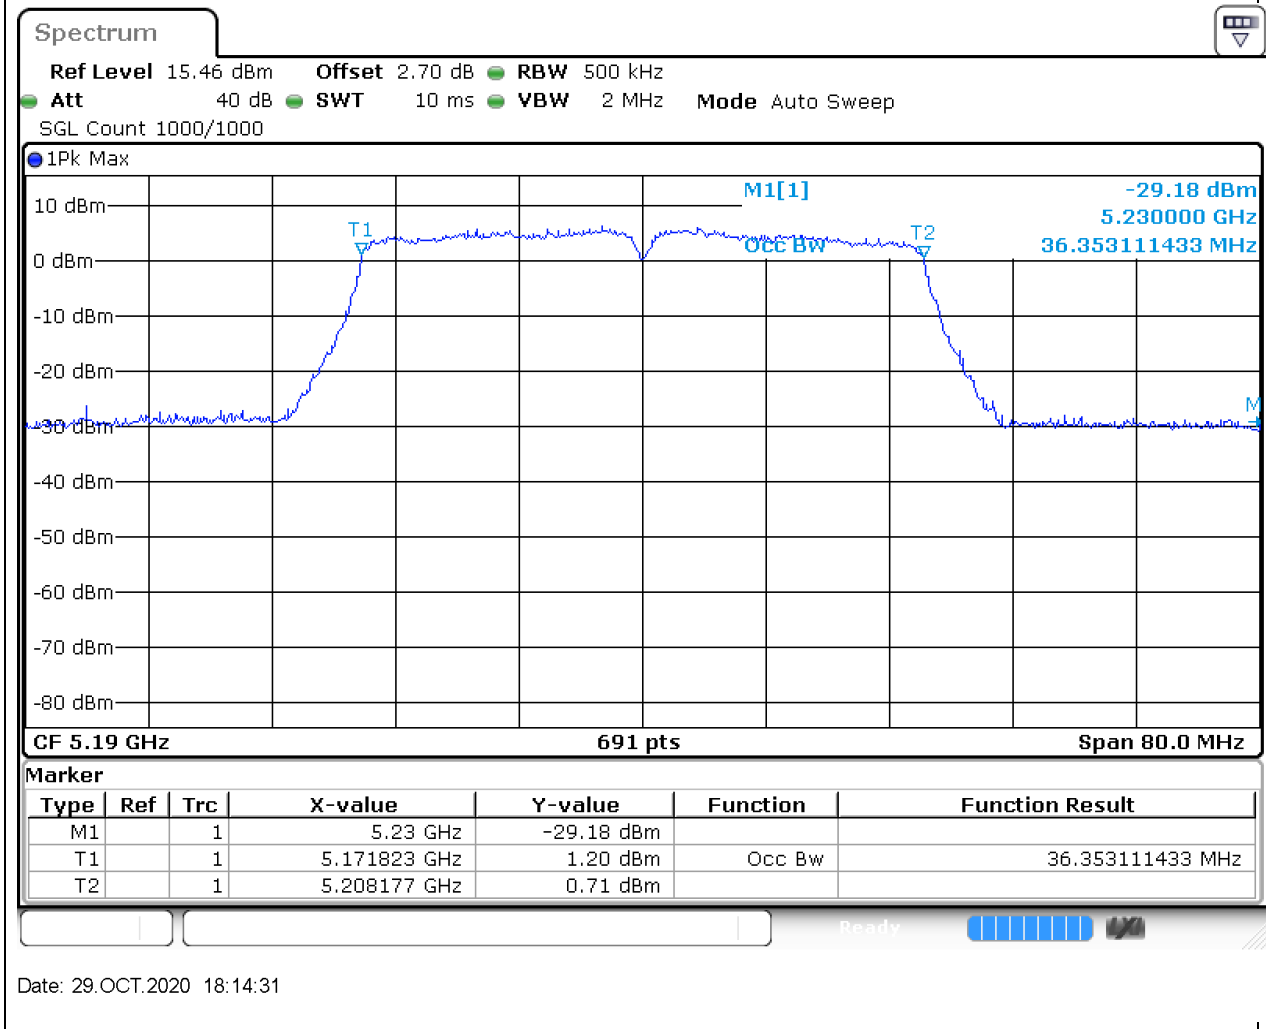

7. 802.11n_40M_U-NII-1_L

7.2. A.2.2-99% Bandwidth(NTNV)

Center Frequency (MHz)	OBW Power (%)	RBW (MHz)	Detector	Limit (MHz)	OBW (MHz)	Verdict
5190	99	0.5	Peak	0	36.353111	Unknown