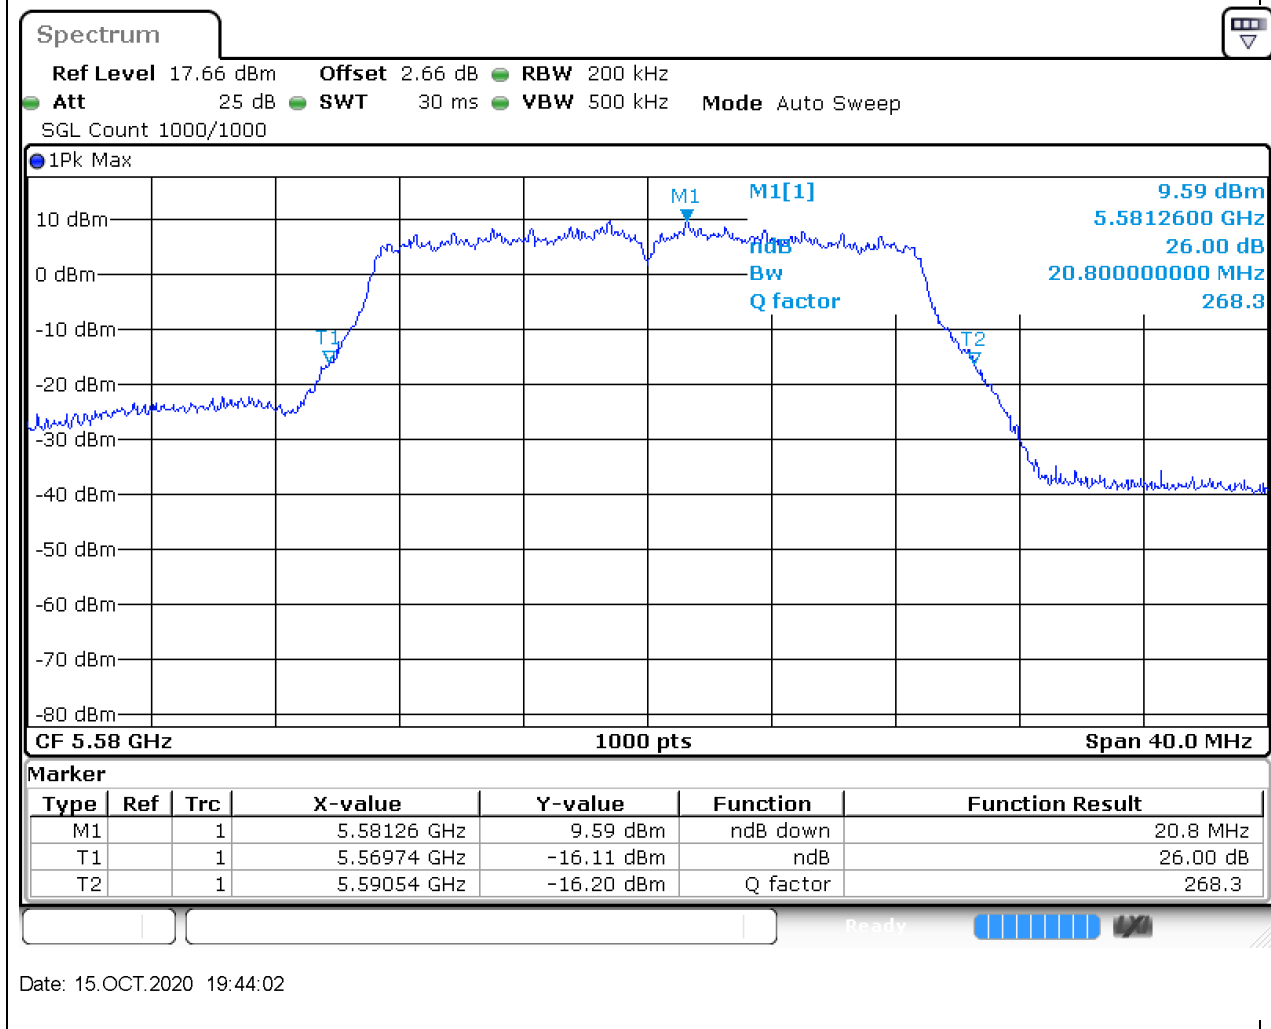

39. 802.11ac_20M_U-NII-2C_M

39.1. A.2-26dB Bandwidth(NTNV)

Center Frequency (MHz)	XdB Down	RBW (MHz)	Detector	Limit (MHz)	XdB BandWidth (MHz)	Verdict
5580	26	0.2	Peak	0	20.8	Unknow