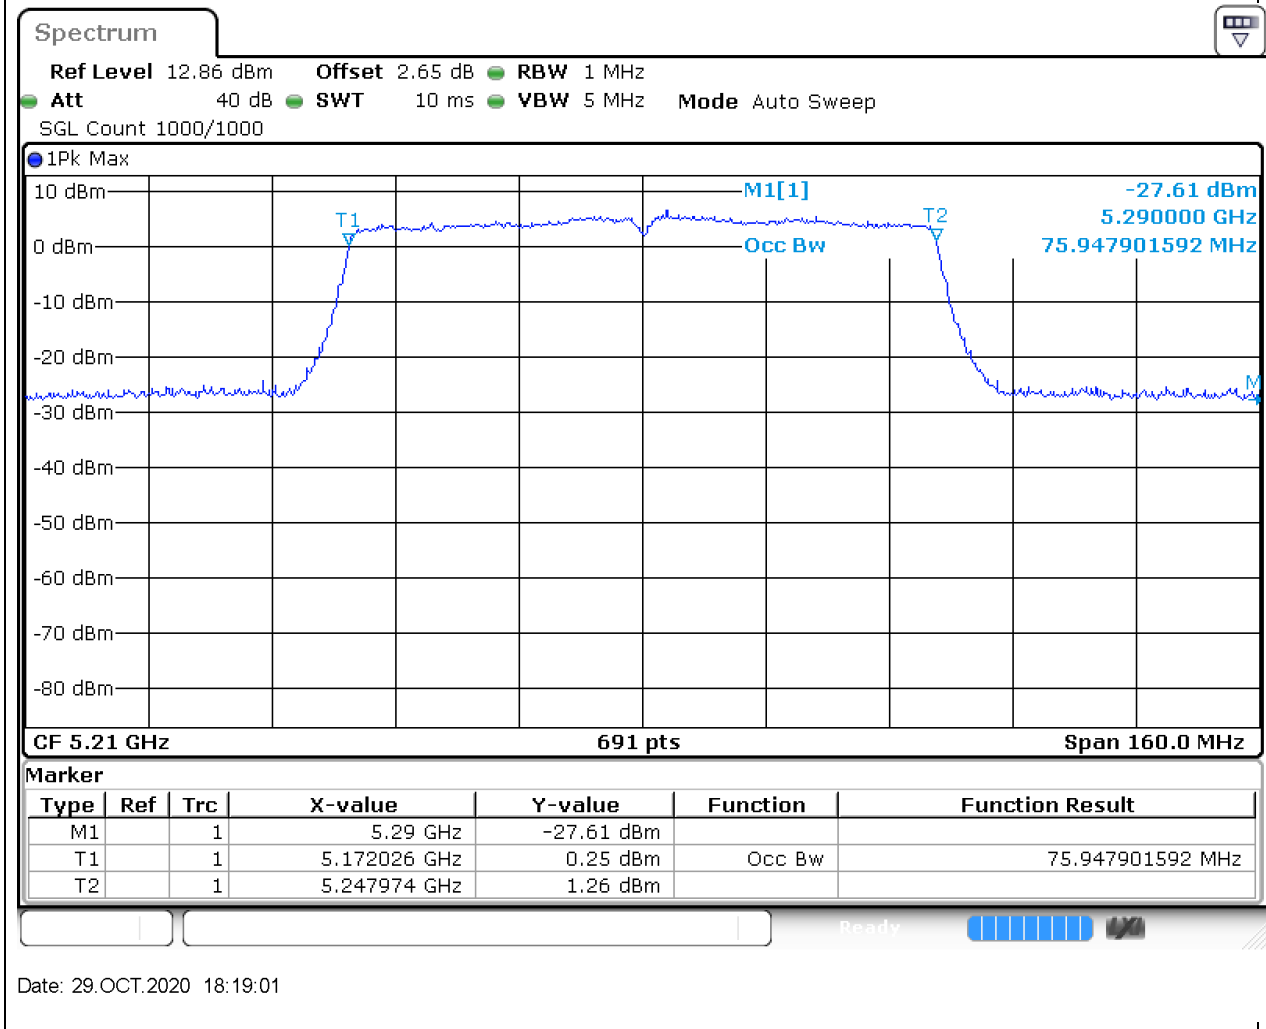

14. 802.11ac_80M_U-NII-1_M

14.2. A.2.2-99% Bandwidth(NTNV)

Center Frequency (MHz)	OBW Power (%)	RBW (MHz)	Detector	Limit (MHz)	OBW (MHz)	Verdict
5210	99	1	Peak	0	75.947902	Unknow