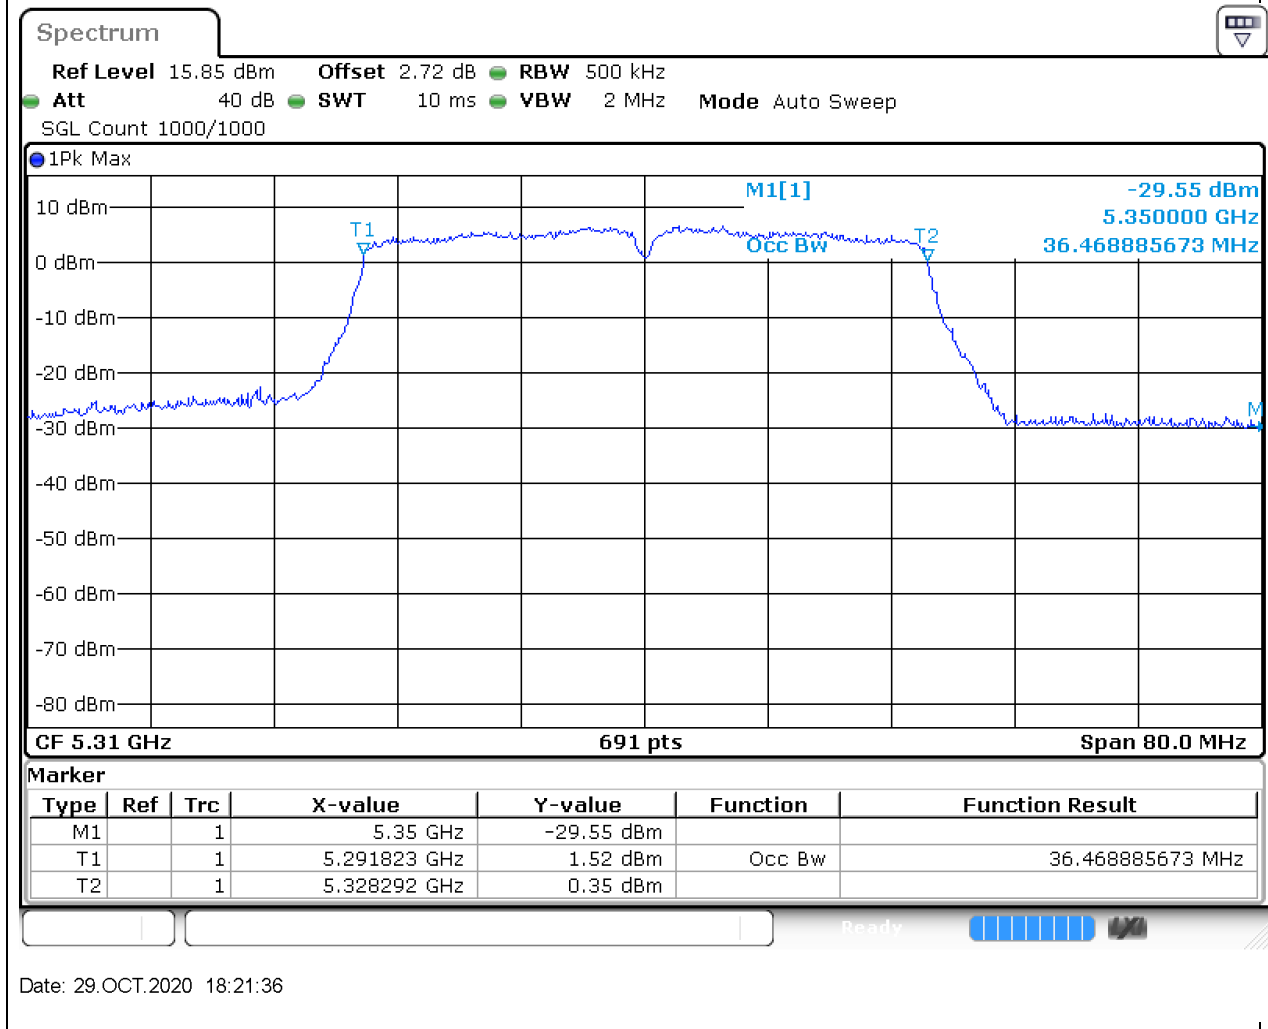

22. 802.11n_40M_U-NII-2A_H

22.2. A.2.2-99% Bandwidth(NTNV)

Center Frequency (MHz)	OBW Power (%)	RBW (MHz)	Detector	Limit (MHz)	OBW (MHz)	Verdict
5310	99	0.5	Peak	0	36.468886	Unknown