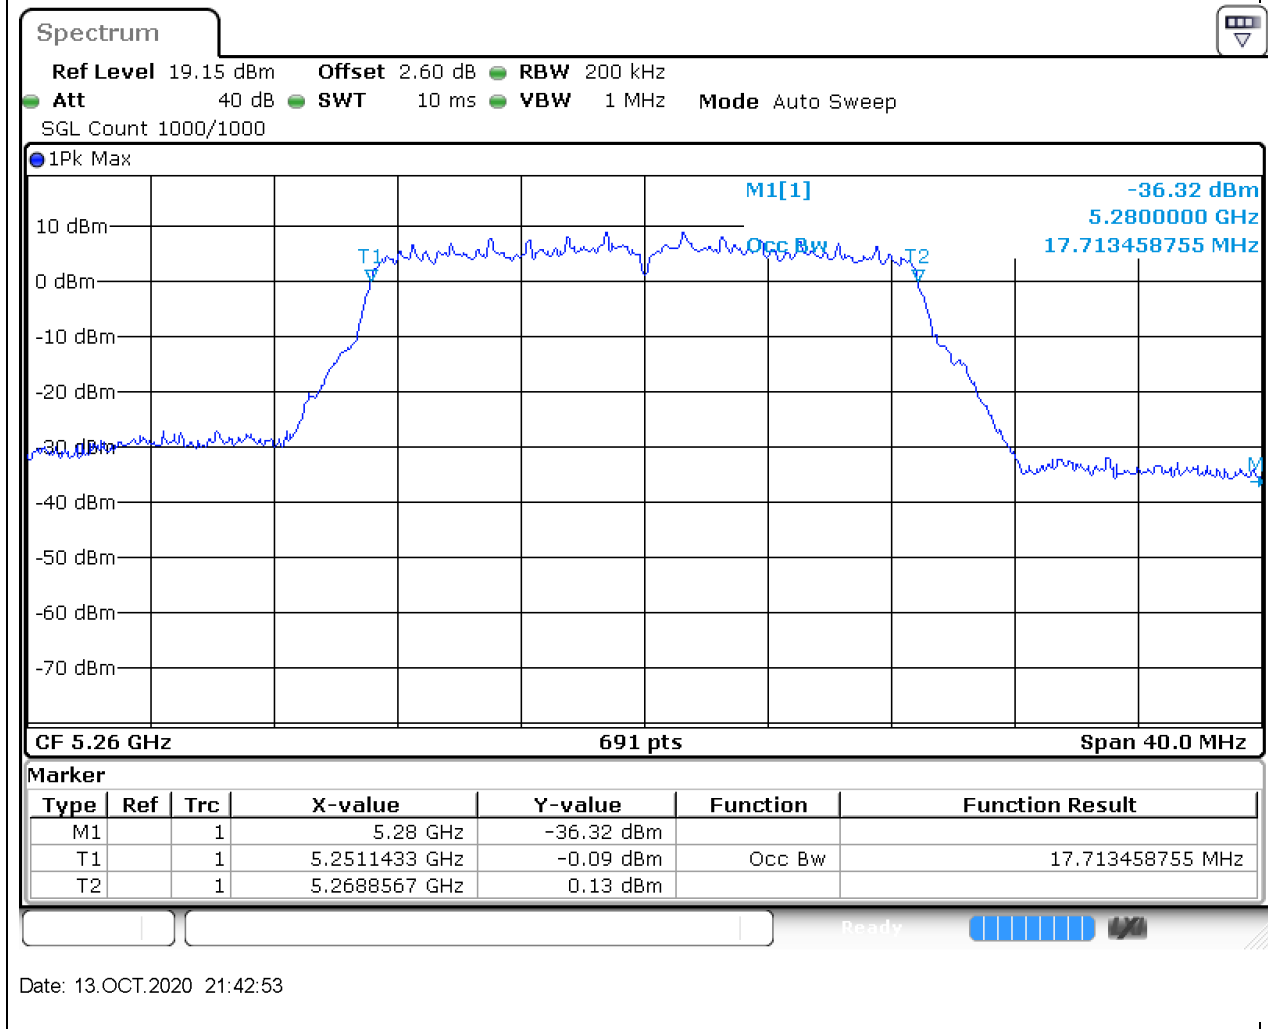

23. 802.11ac_20M_U-NII-2A_L

23.1. A.2.2-99% Bandwidth(NTNV)

Center Frequency (MHz)	OBW Power (%)	RBW (MHz)	Detector	Limit (MHz)	OBW (MHz)	Verdict
5260	99	0.2	Peak	0	17.713459	Unknow