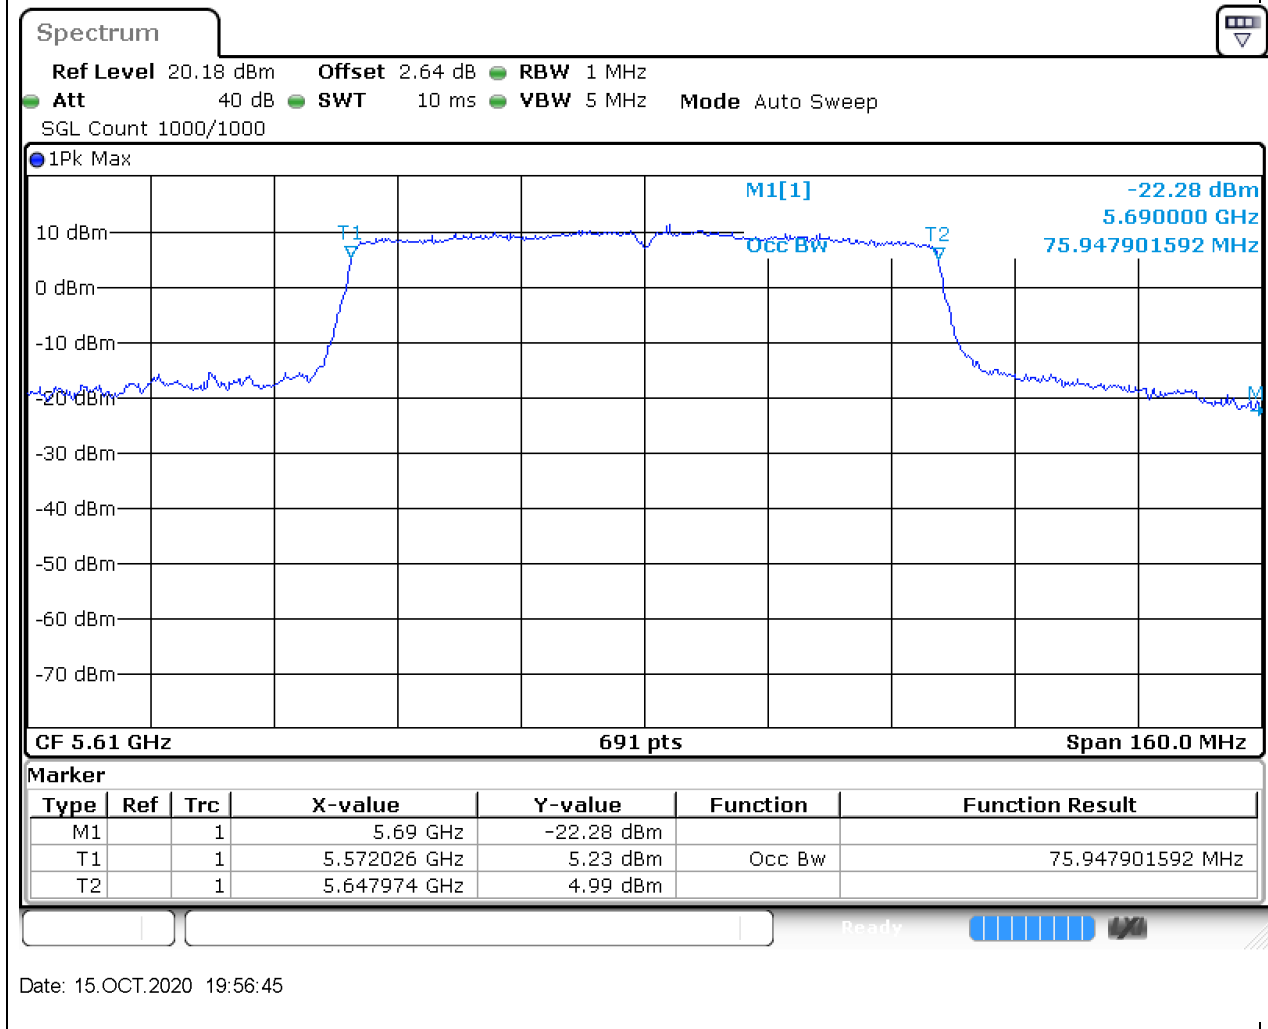

45. 802.11ac_80M_U-NII-2C_M

45.1. A.2.2-99% Bandwidth(NTNV)

Center Frequency (MHz)	OBW Power (%)	RBW (MHz)	Detector	Limit (MHz)	OBW (MHz)	Verdict
5610	99	1	Peak	0	75.947902	Unknow