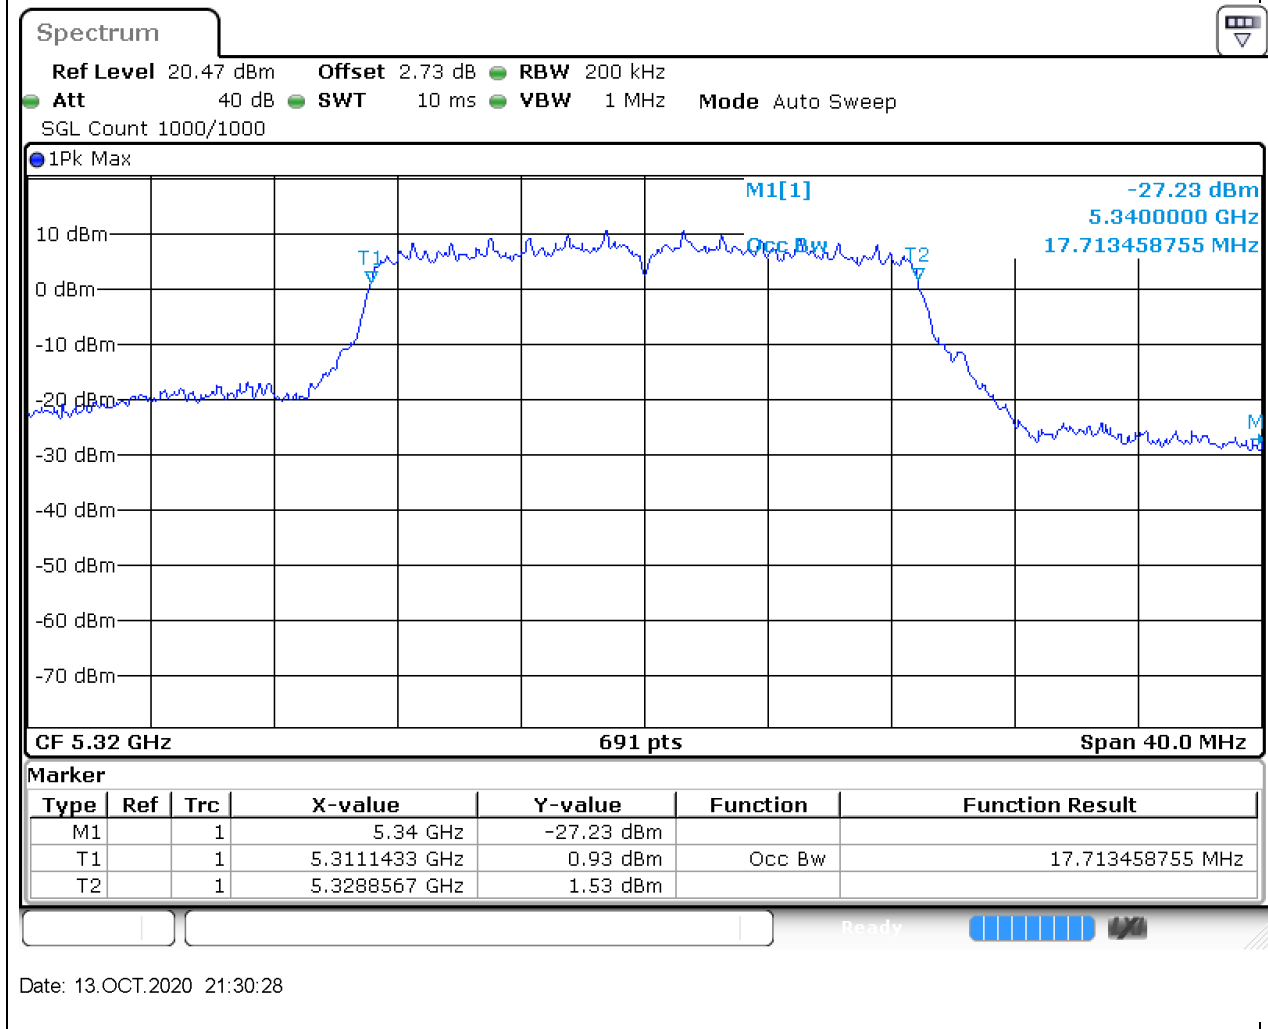

20. 802.11n_20M_U-NII-2A_H

20.1. A.2.2-99% Bandwidth(NTNV)

Center Frequency (MHz)	OBW Power (%)	RBW (MHz)	Detector	Limit (MHz)	OBW (MHz)	Verdict
5320	99	0.2	Peak	0	17.713459	Unknown