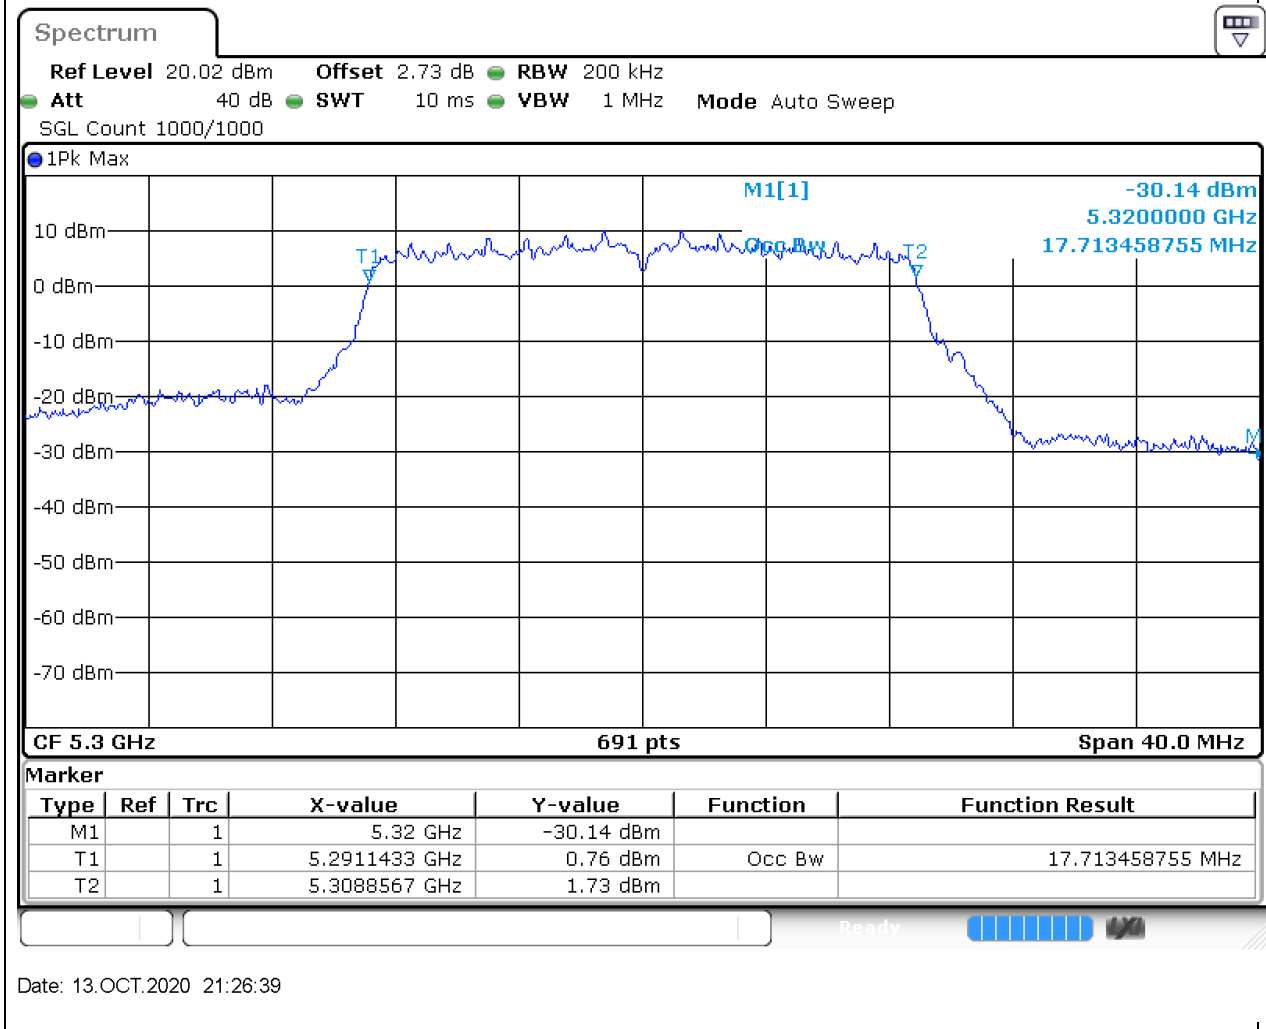

19. 802.11n_20M_U-NII-2A_M

19.1. A.2.2-99% Bandwidth(NTNV)

Center Frequency (MHz)	OBW Power (%)	RBW (MHz)	Detector	Limit (MHz)	OBW (MHz)	Verdict
5300	99	0.2	Peak	0	17.713459	Unknown