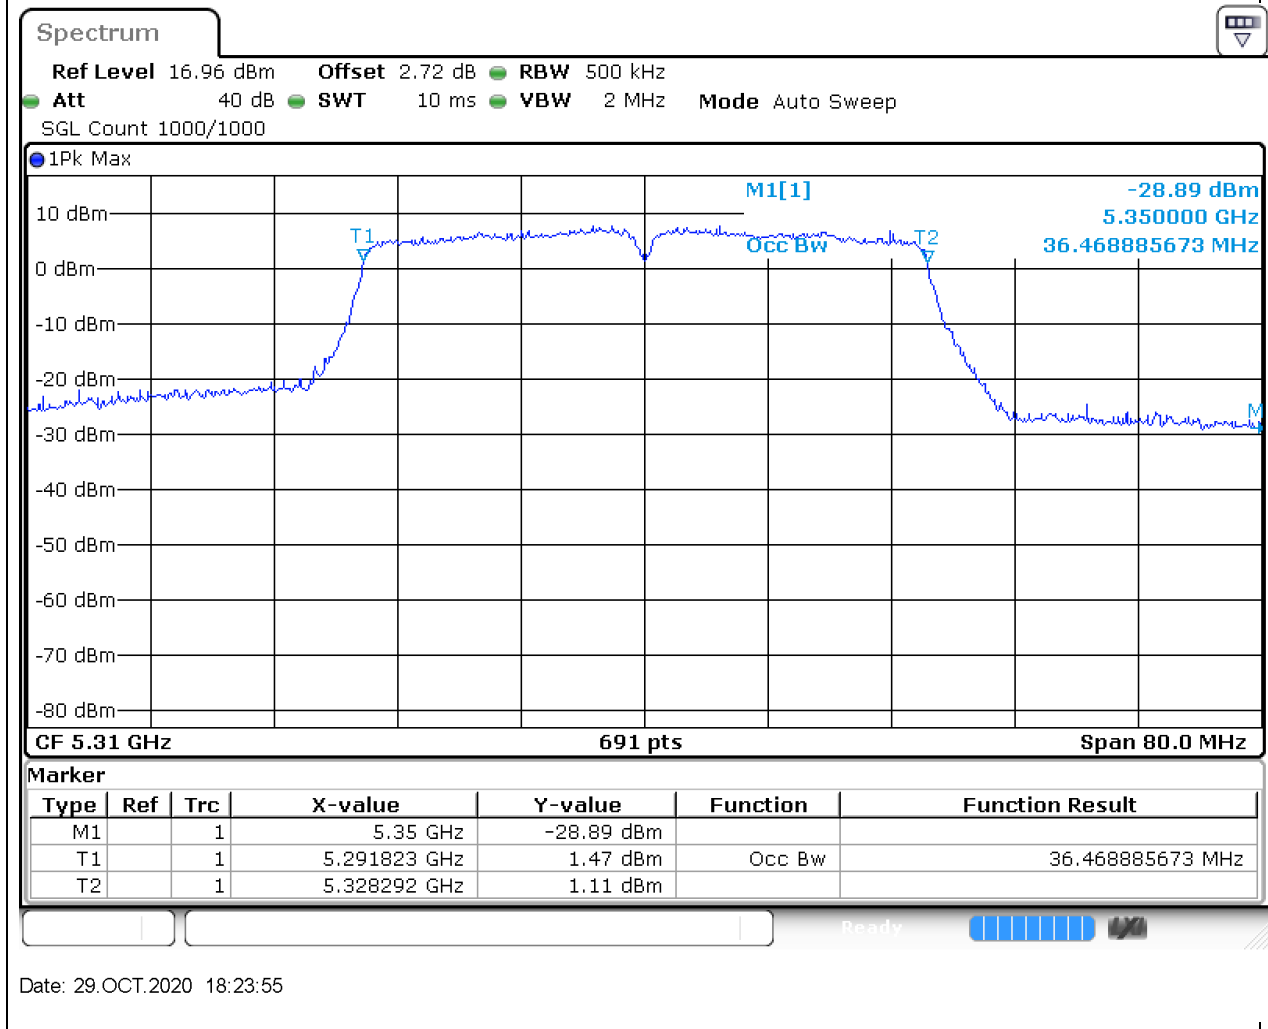

27. 802.11ac_40M_U-NII-2A_H

27.2. A.2.2-99% Bandwidth(NTNV)

Center Frequency (MHz)	OBW Power (%)	RBW (MHz)	Detector	Limit (MHz)	OBW (MHz)	Verdict
5310	99	0.5	Peak	0	36.468886	Unknown