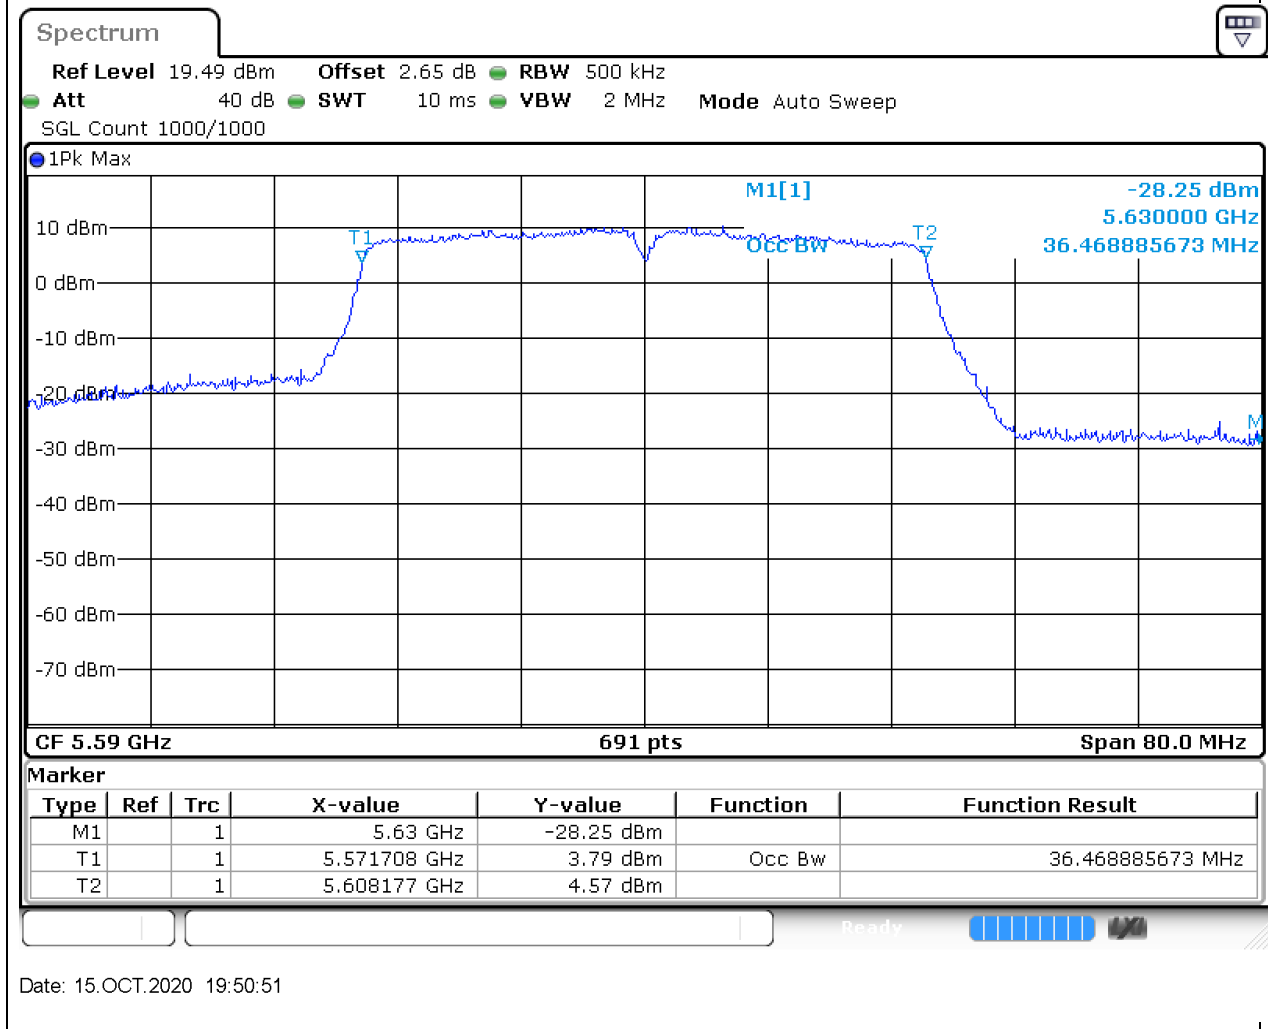

42. 802.11ac_40M_U-NII-2C_M

42.1. A.2.2-99% Bandwidth(NTNV)

Center Frequency (MHz)	OBW Power (%)	RBW (MHz)	Detector	Limit (MHz)	OBW (MHz)	Verdict
5590	99	0.5	Peak	0	36.468886	Unknown