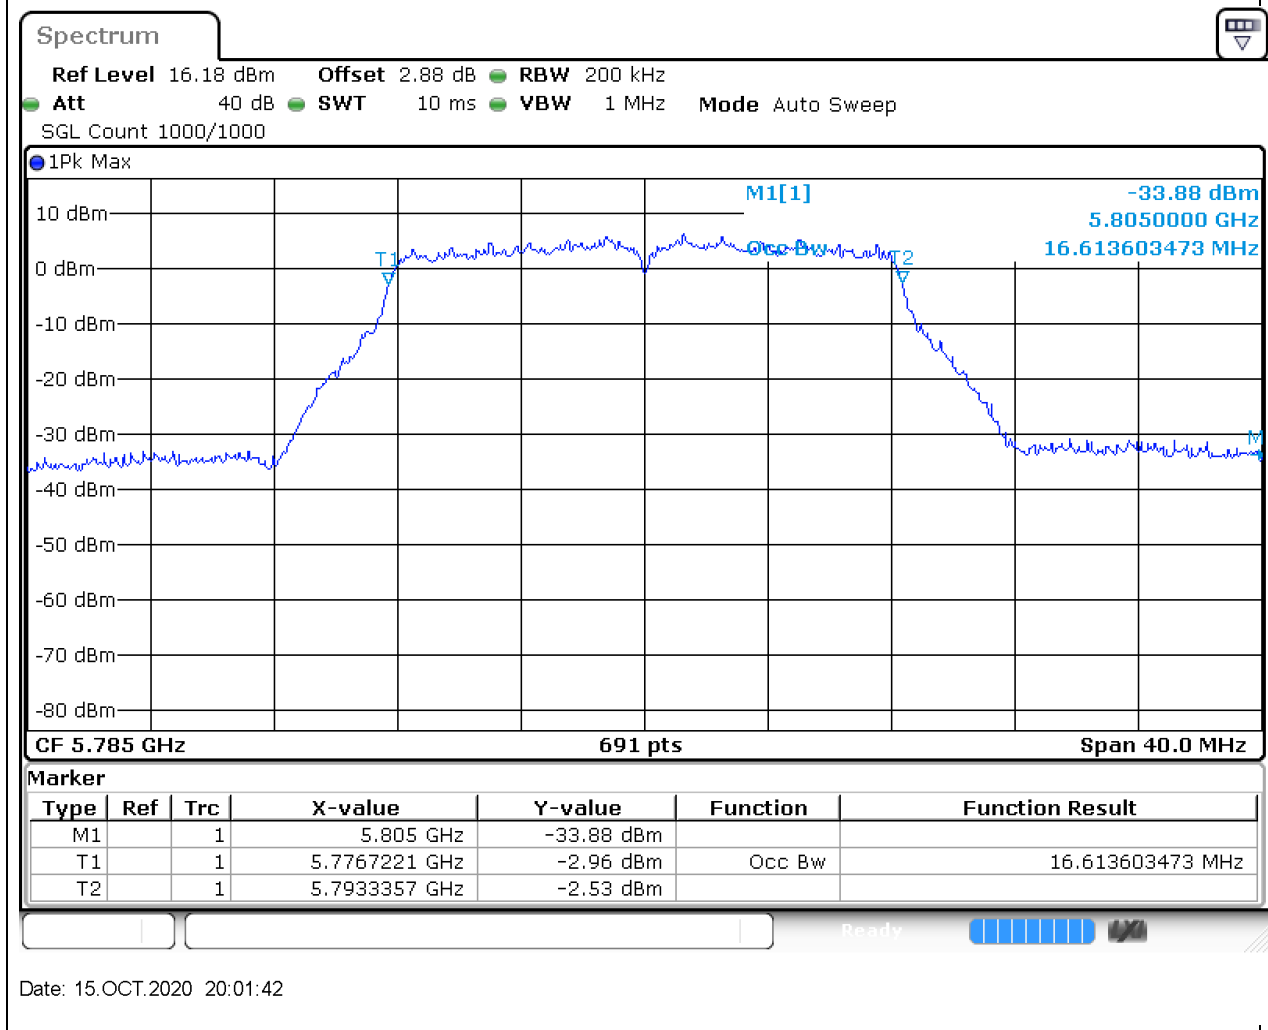

47. 802.11a_20M_U-NII-3_M

47.1. A.2.2-99% Bandwidth(NTNV)

Center Frequency (MHz)	OBW Power (%)	RBW (MHz)	Detector	Limit (MHz)	OBW (MHz)	Verdict
5785	99	0.2	Peak	0	16.613603	Unknown