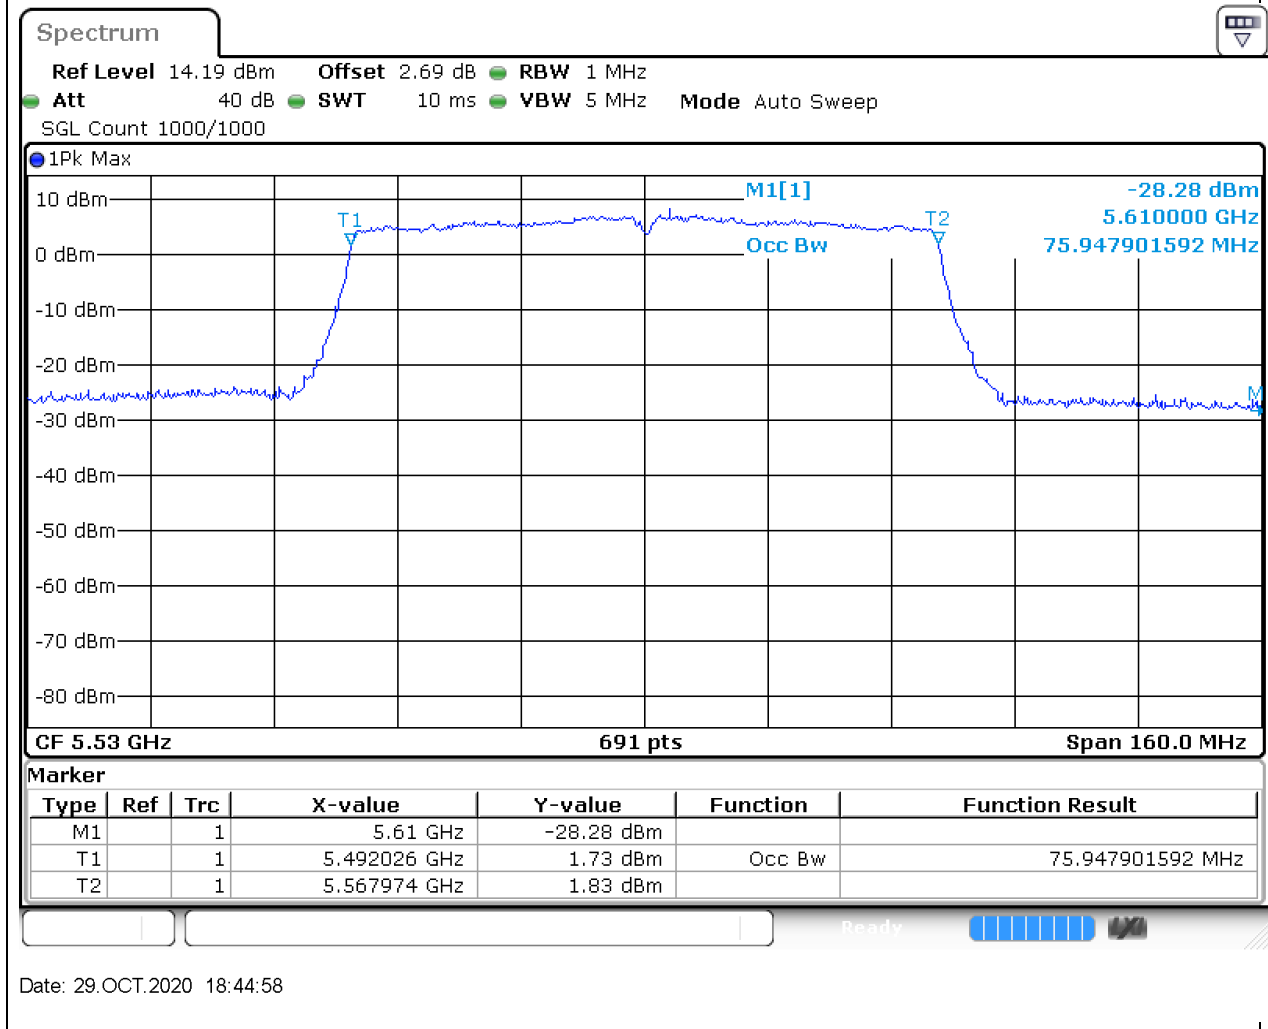

44. 802.11ac_80M_U-NII-2C_L

44.2. A.2.2-99% Bandwidth(NTNV)

Center Frequency (MHz)	OBW Power (%)	RBW (MHz)	Detector	Limit (MHz)	OBW (MHz)	Verdict
5530	99	1	Peak	0	75.947902	Unknown