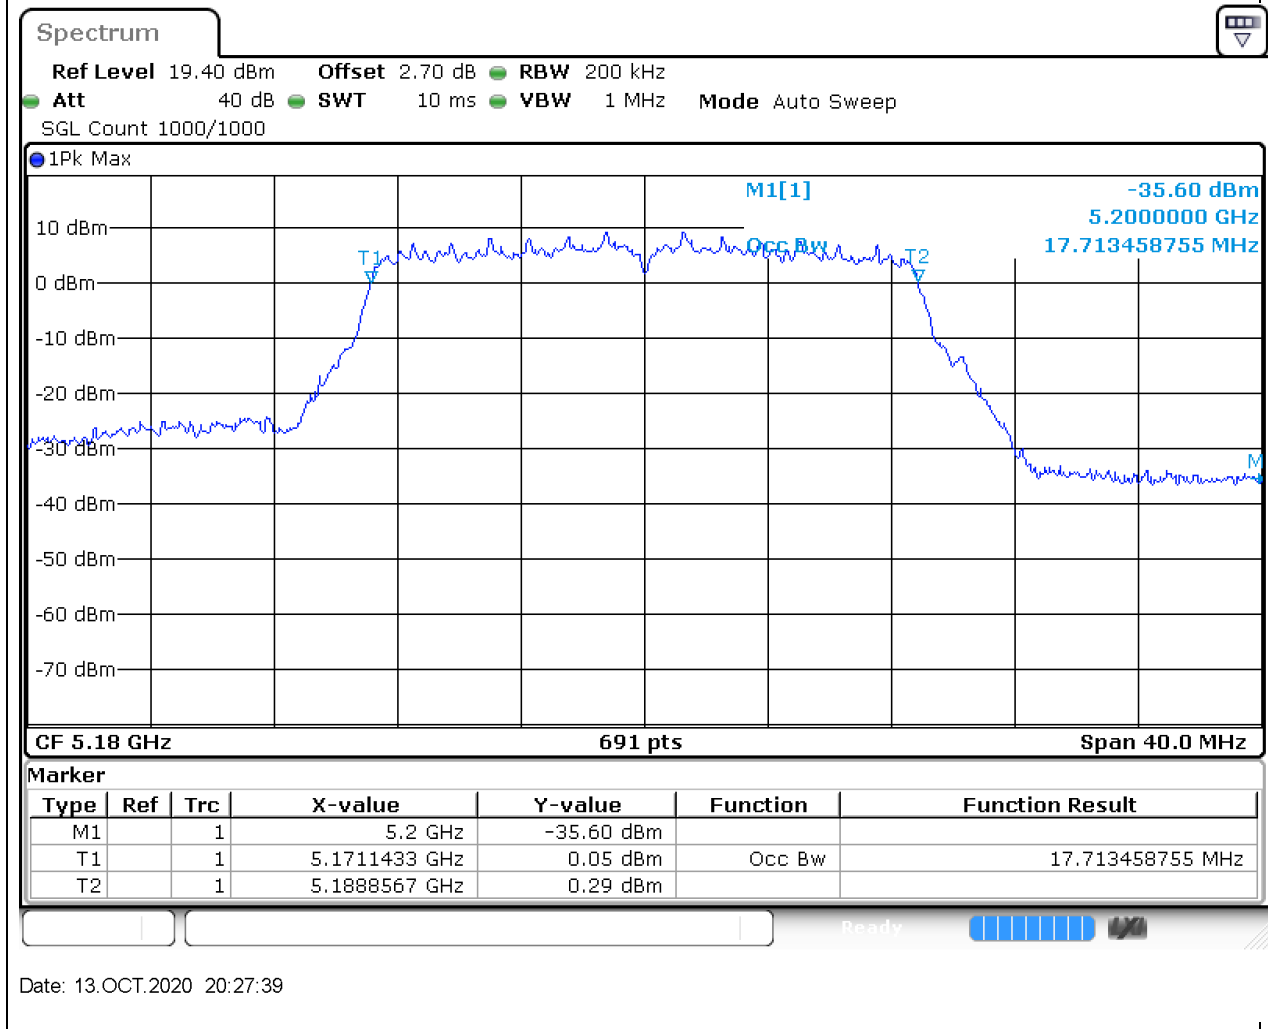

4. 802.11n_20M_U-NII-1_L

4.1. A.2.2-99% Bandwidth(NTNV)

Center Frequency (MHz)	OBW Power (%)	RBW (MHz)	Detector	Limit (MHz)	OBW (MHz)	Verdict
5180	99	0.2	Peak	0	17.713459	Unknow