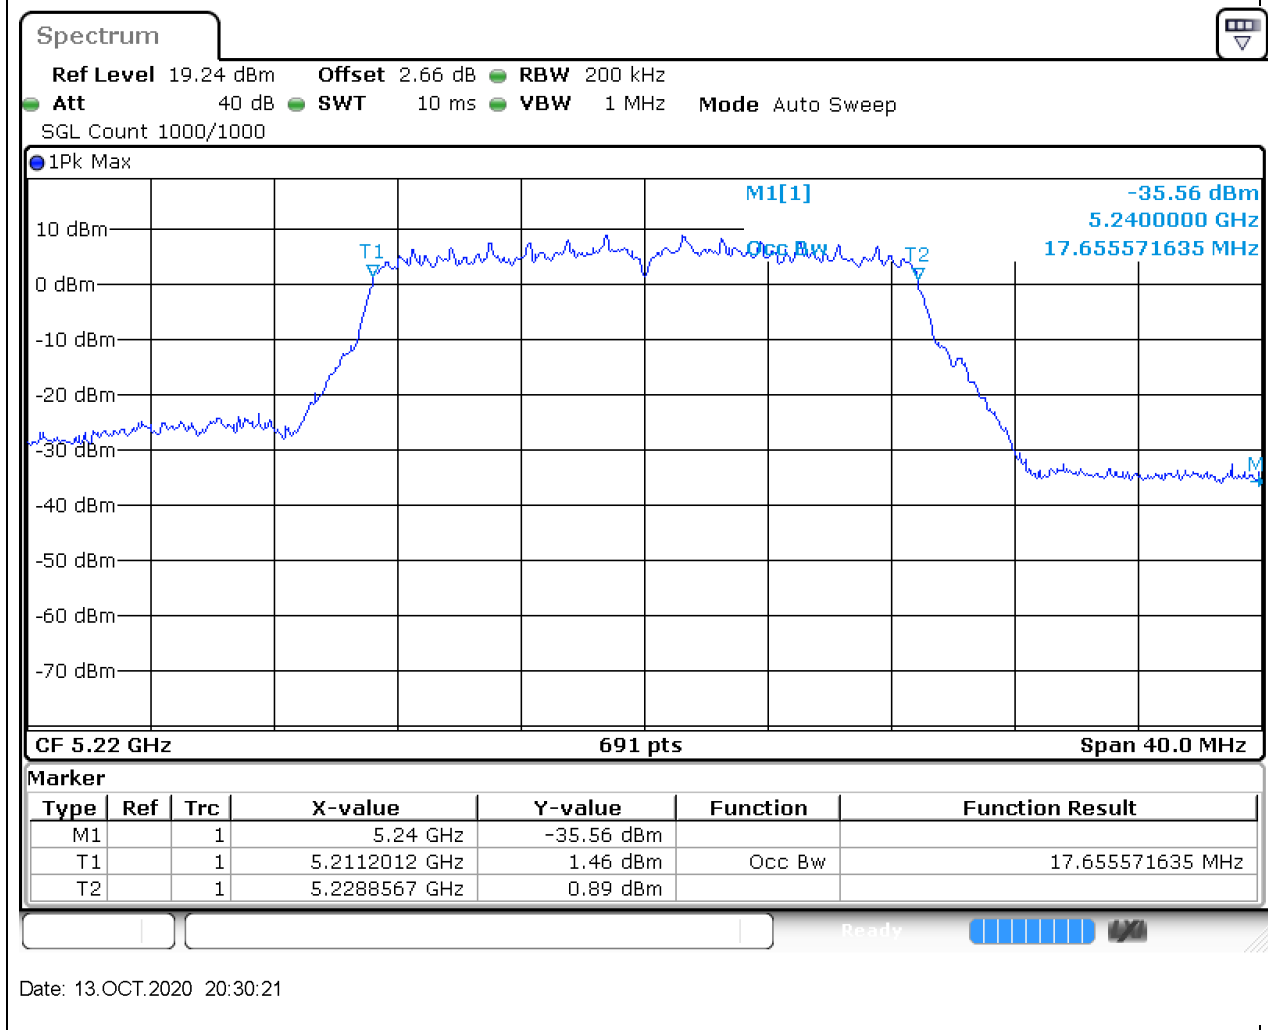

5. 802.11n_20M_U-NII-1_M

5.1. A.2.2-99% Bandwidth(NTNV)

Center Frequency (MHz)	OBW Power (%)	RBW (MHz)	Detector	Limit (MHz)	OBW (MHz)	Verdict
5220	99	0.2	Peak	0	17.655572	Unknown