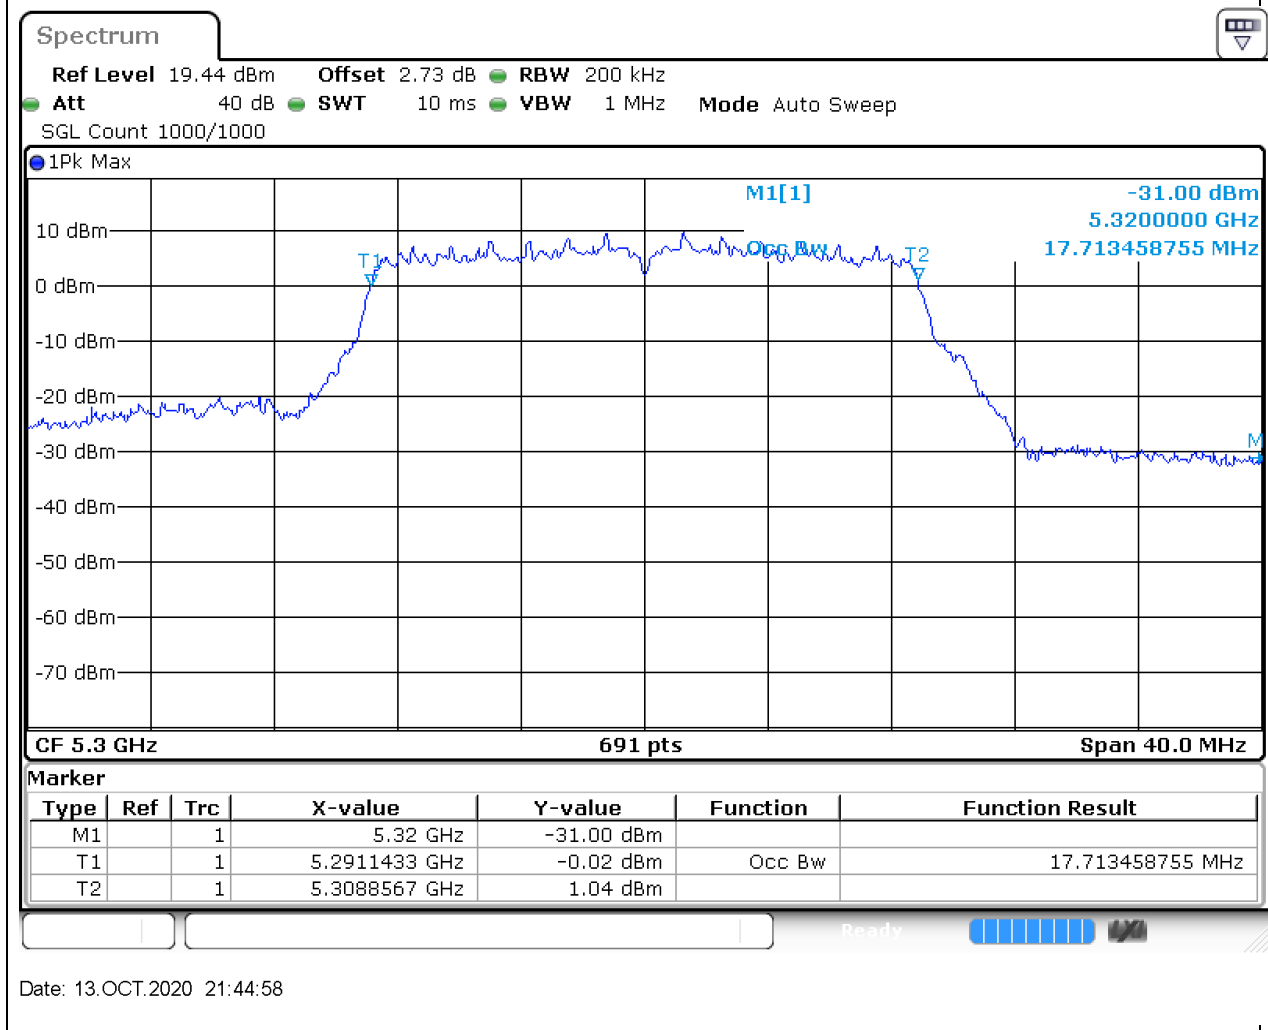

24. 802.11ac_20M_U-NII-2A_M

24.1. A.2.2-99% Bandwidth(NTNV)

Center Frequency (MHz)	OBW Power (%)	RBW (MHz)	Detector	Limit (MHz)	OBW (MHz)	Verdict
5300	99	0.2	Peak	0	17.713459	Unknow