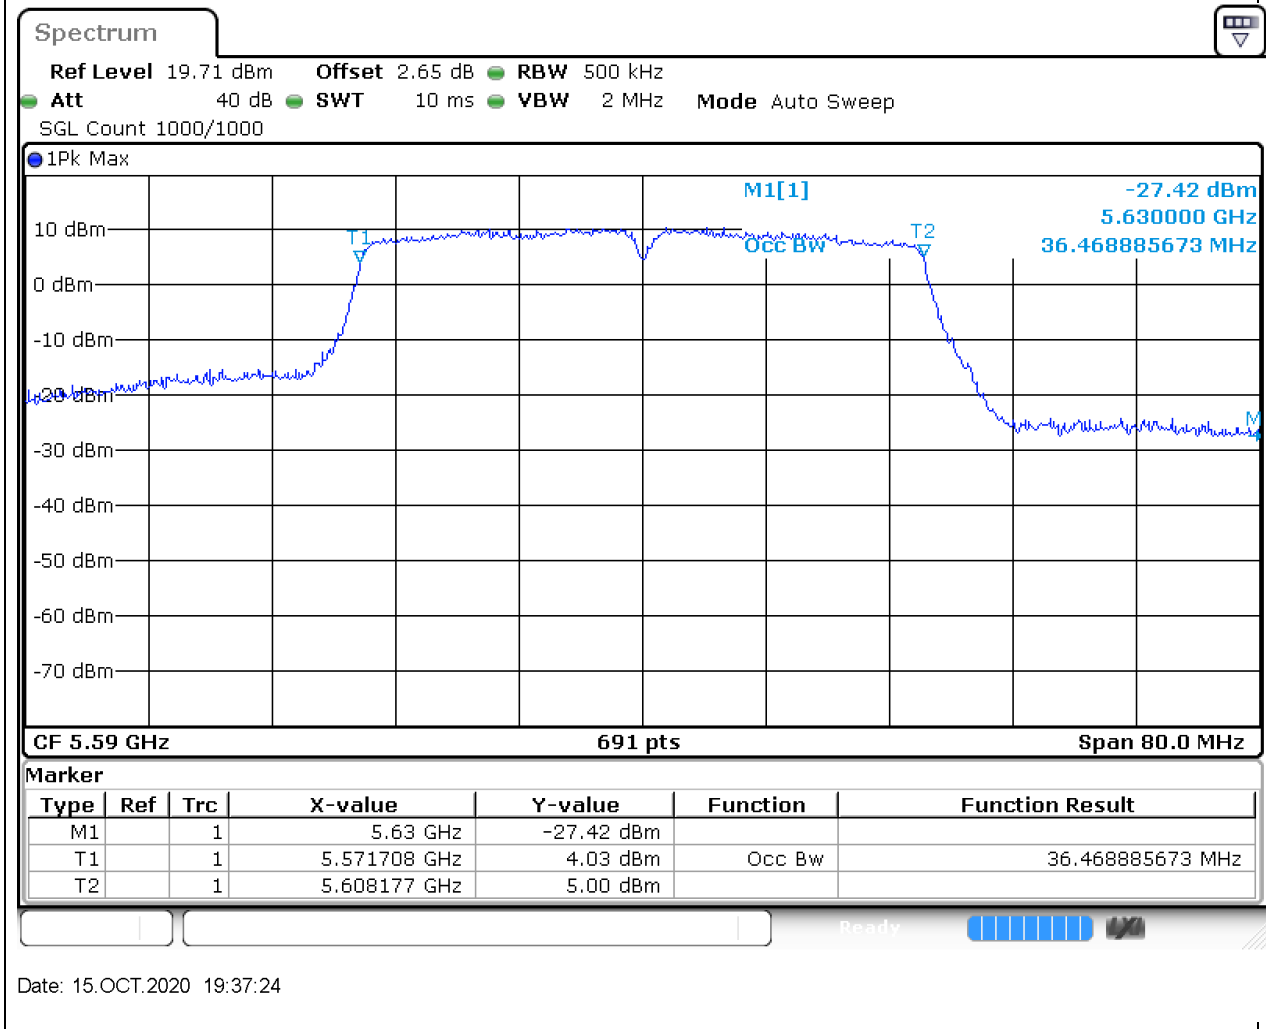

36. 802.11n_40M_U-NII-2C_M

36.1. A.2.2-99% Bandwidth(NTNV)

Center Frequency (MHz)	OBW Power (%)	RBW (MHz)	Detector	Limit (MHz)	OBW (MHz)	Verdict
5590	99	0.5	Peak	0	36.468886	Unknown