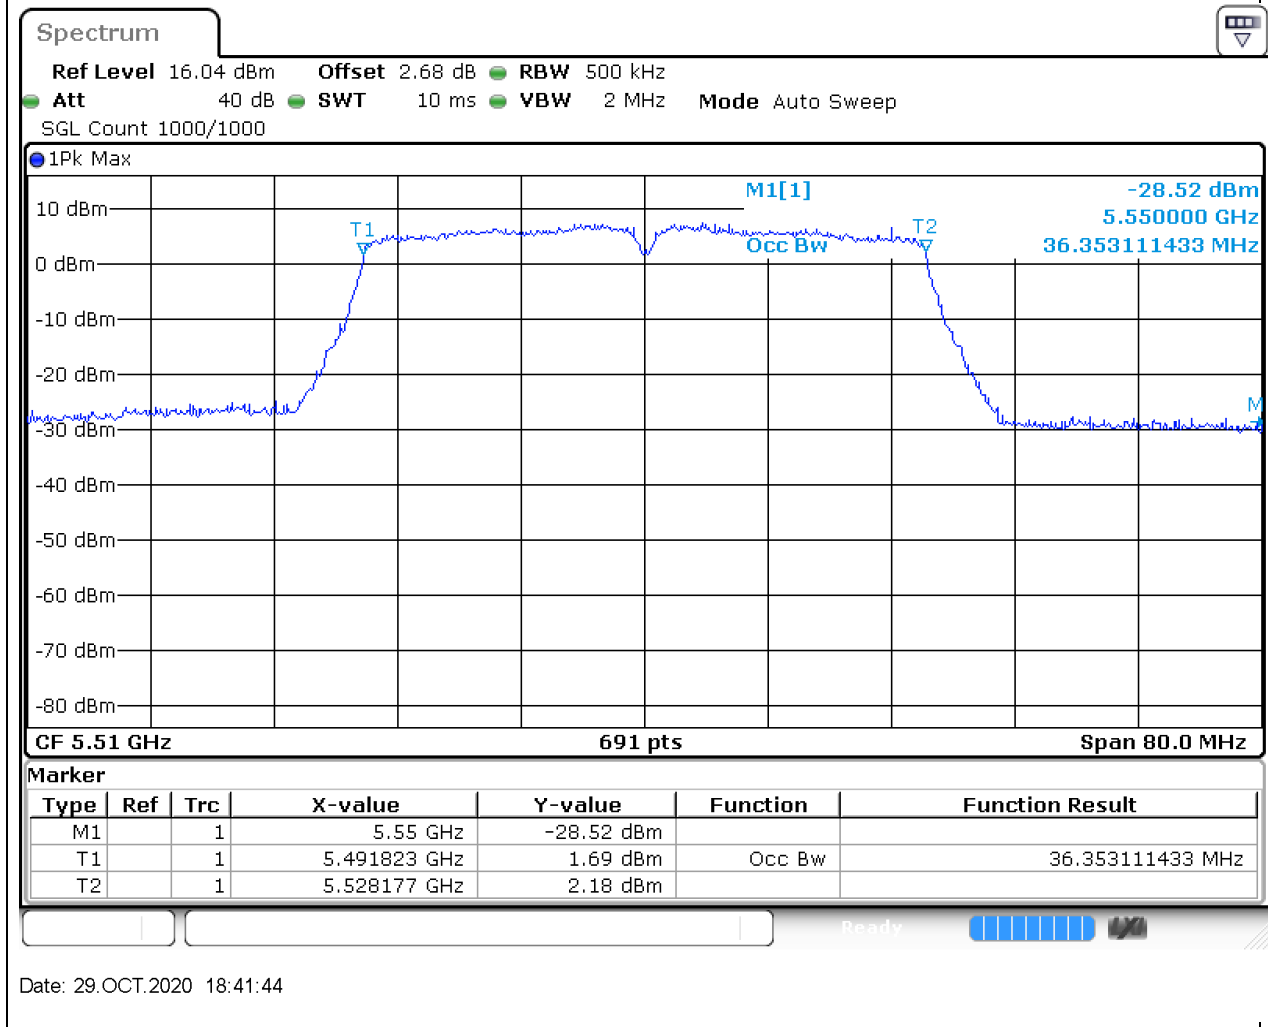

41. 802.11ac_40M_U-NII-2C_L

41.2. A.2.2-99% Bandwidth(NTNV)

Center Frequency (MHz)	OBW Power (%)	RBW (MHz)	Detector	Limit (MHz)	OBW (MHz)	Verdict
5510	99	0.5	Peak	0	36.353111	Unknown