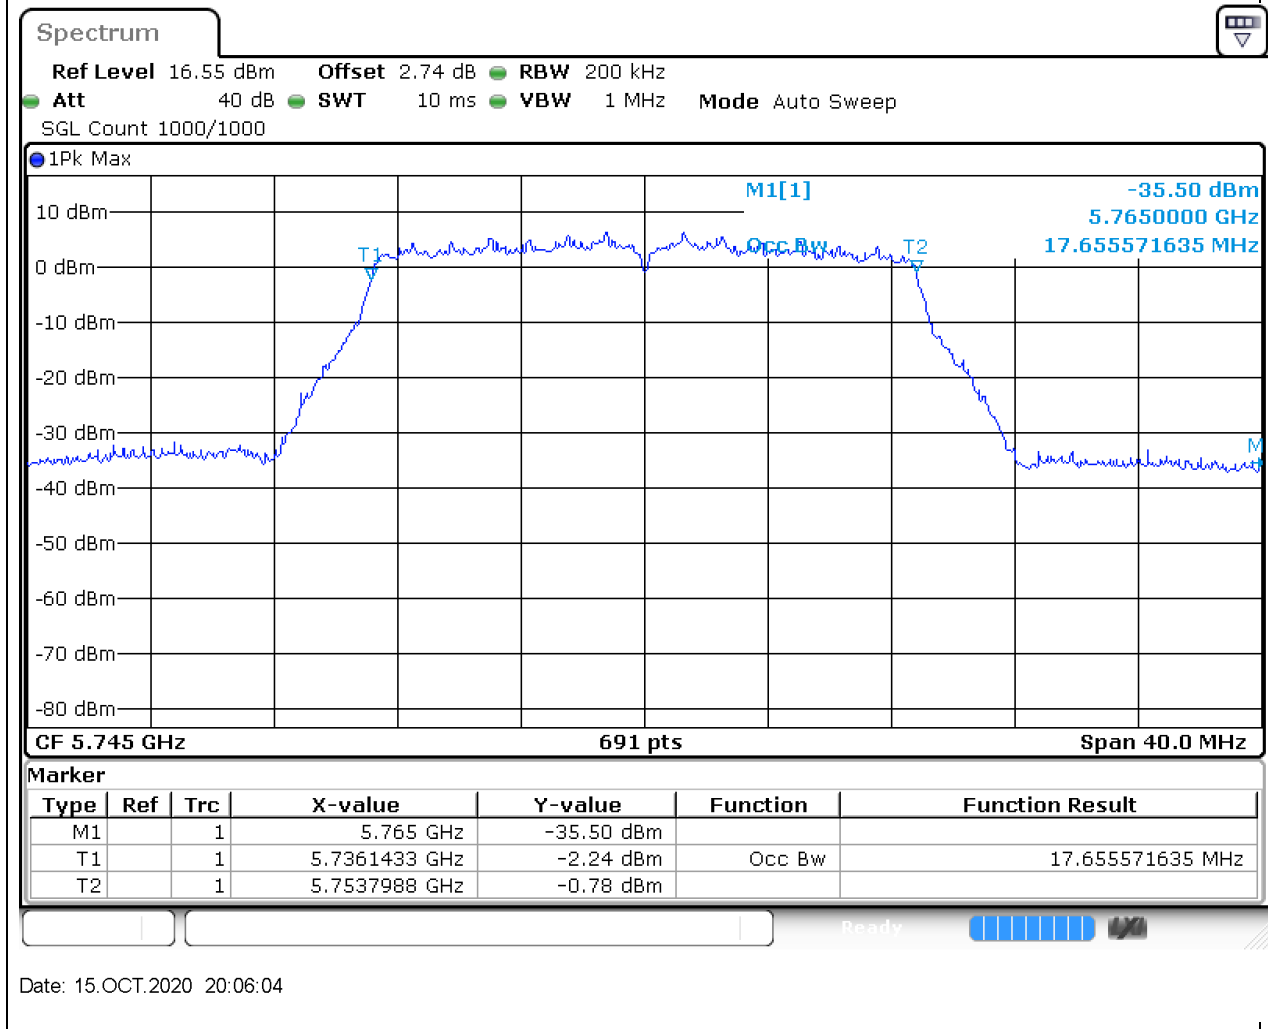

49. 802.11n_20M_U-NII-3_L

49.1. A.2.2-99% Bandwidth(NTNV)

Center Frequency (MHz)	OBW Power (%)	RBW (MHz)	Detector	Limit (MHz)	OBW (MHz)	Verdict
5745	99	0.2	Peak	0	17.655572	Unknown