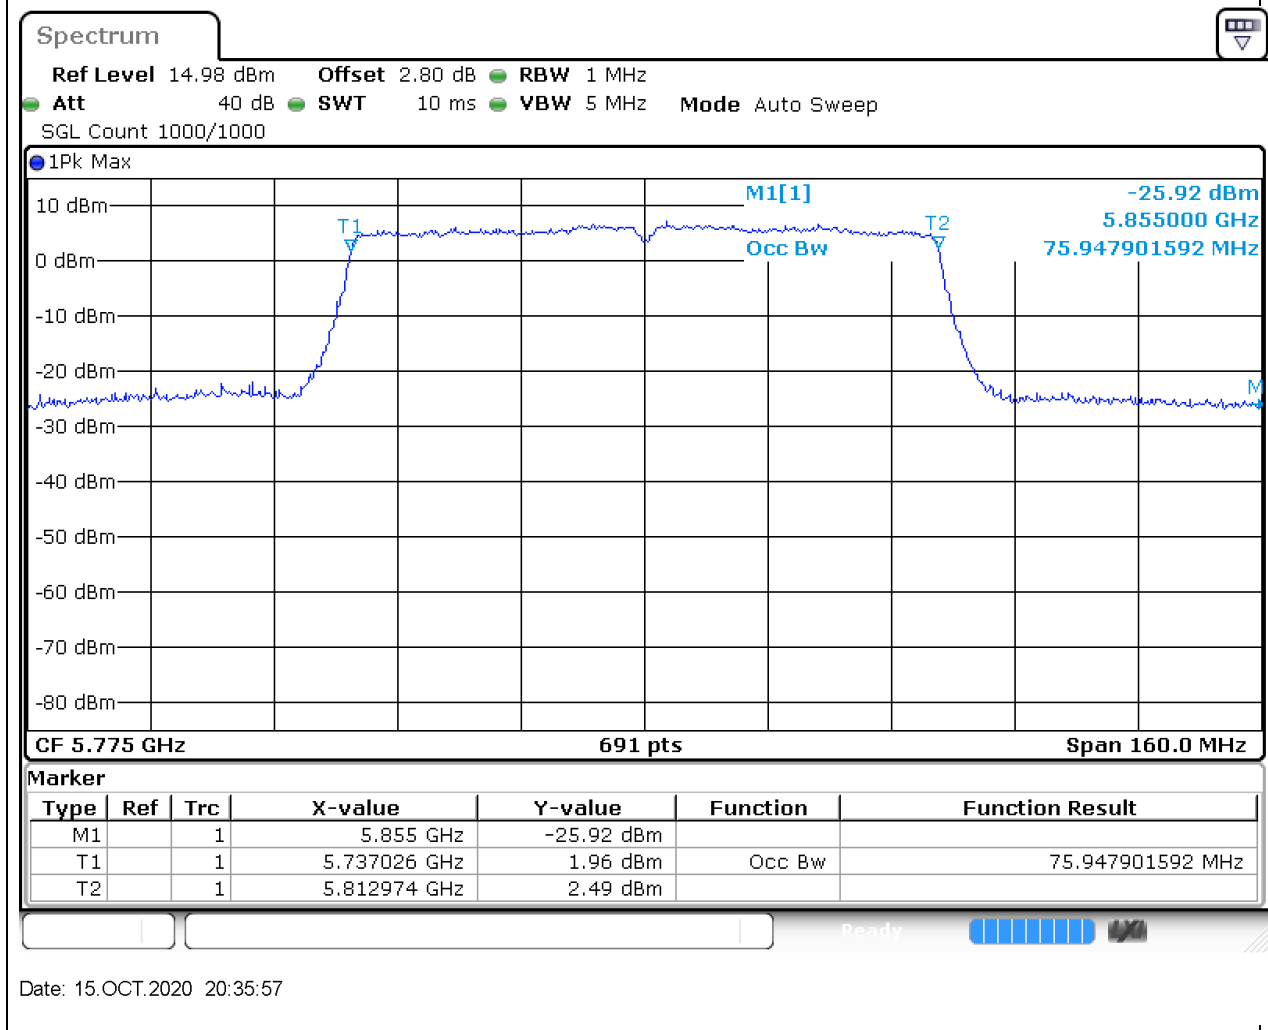

59. 802.11ac_80M_U-NII-3_M

59.1. A.2.2-99% Bandwidth(NTNV)

Center Frequency (MHz)	OBW Power (%)	RBW (MHz)	Detector	Limit (MHz)	OBW (MHz)	Verdict
5775	99	1	Peak	0	75.947902	Unknown