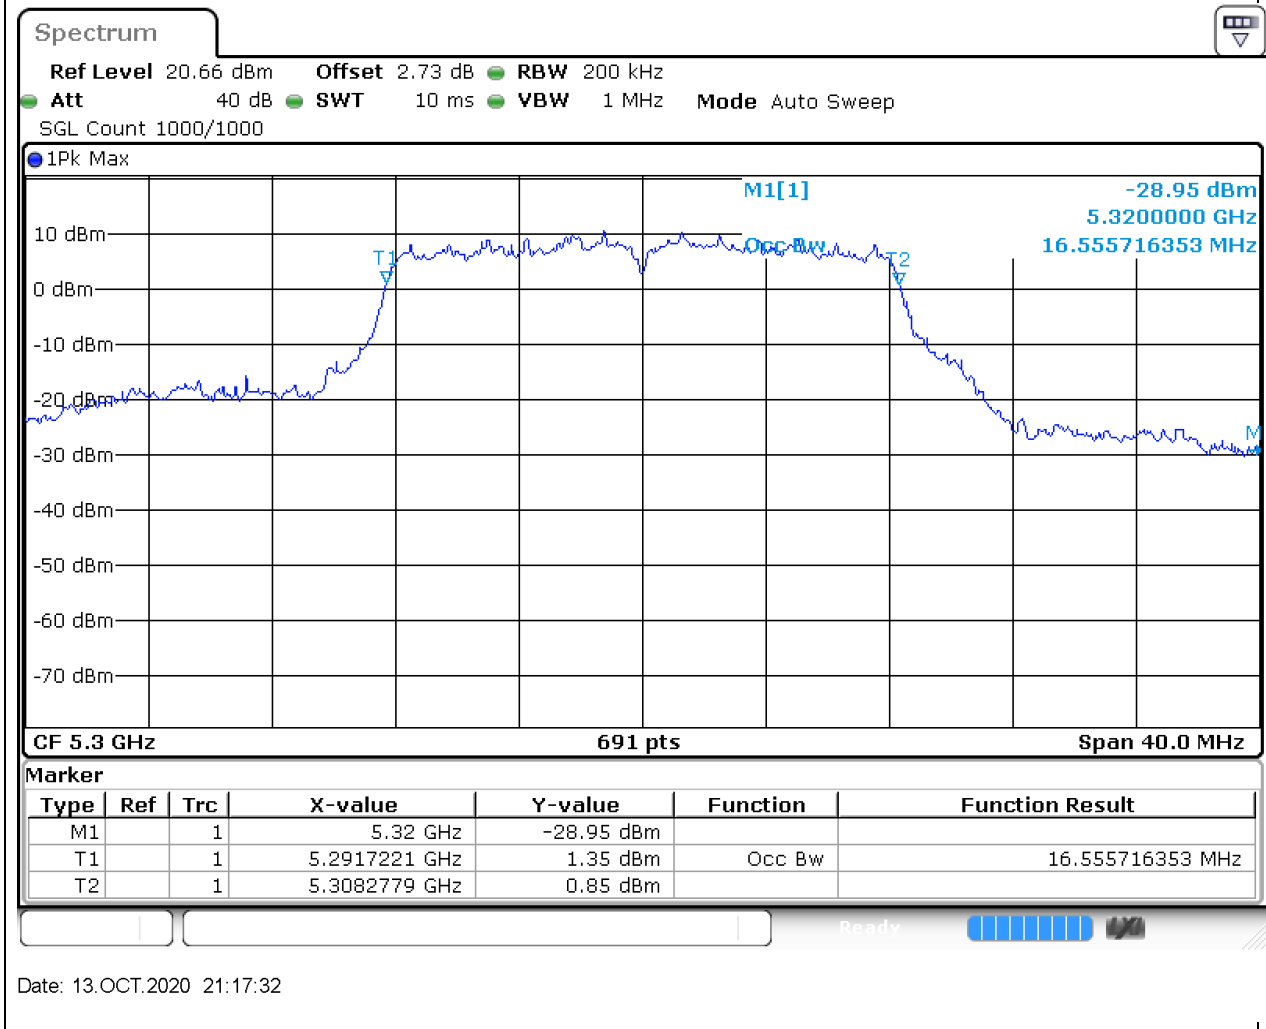

16. 802.11a_20M_U-NII-2A_M

16.1. A.2.2-99% Bandwidth(NTNV)

Center Frequency (MHz)	OBW Power (%)	RBW (MHz)	Detector	Limit (MHz)	OBW (MHz)	Verdict
5300	99	0.2	Peak	0	16.555716	Unknown