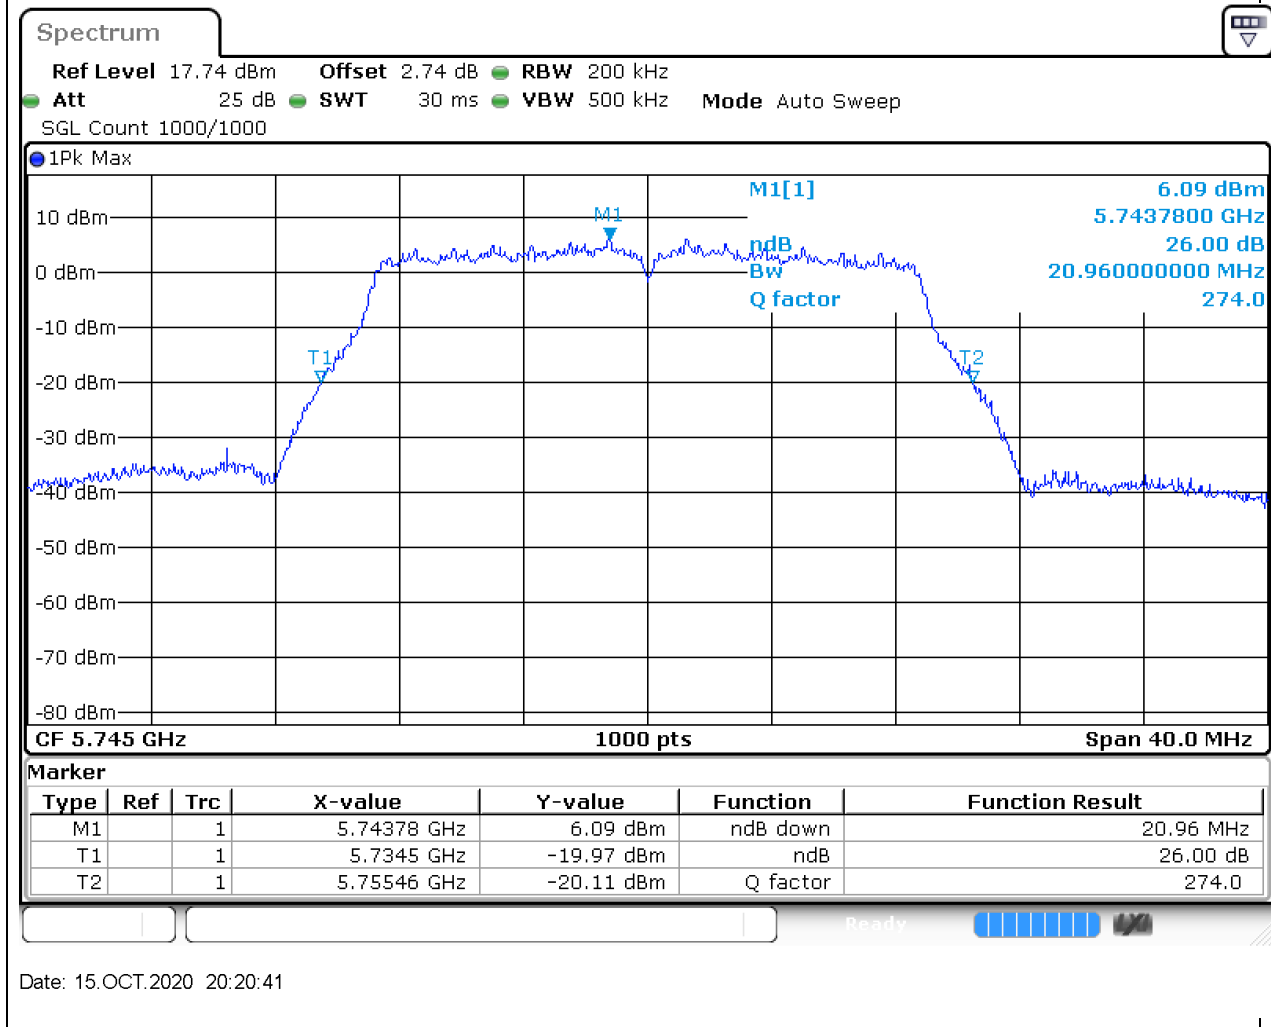

54. 802.11ac_20M_U-NII-3_L

54.1. A.2-26dB Bandwidth(NTNV)

Center Frequency (MHz)	XdB Down	RBW (MHz)	Detector	Limit (MHz)	XdB BandWidth (MHz)	Verdict
5745	26	0.2	Peak	0	20.96	Unknown