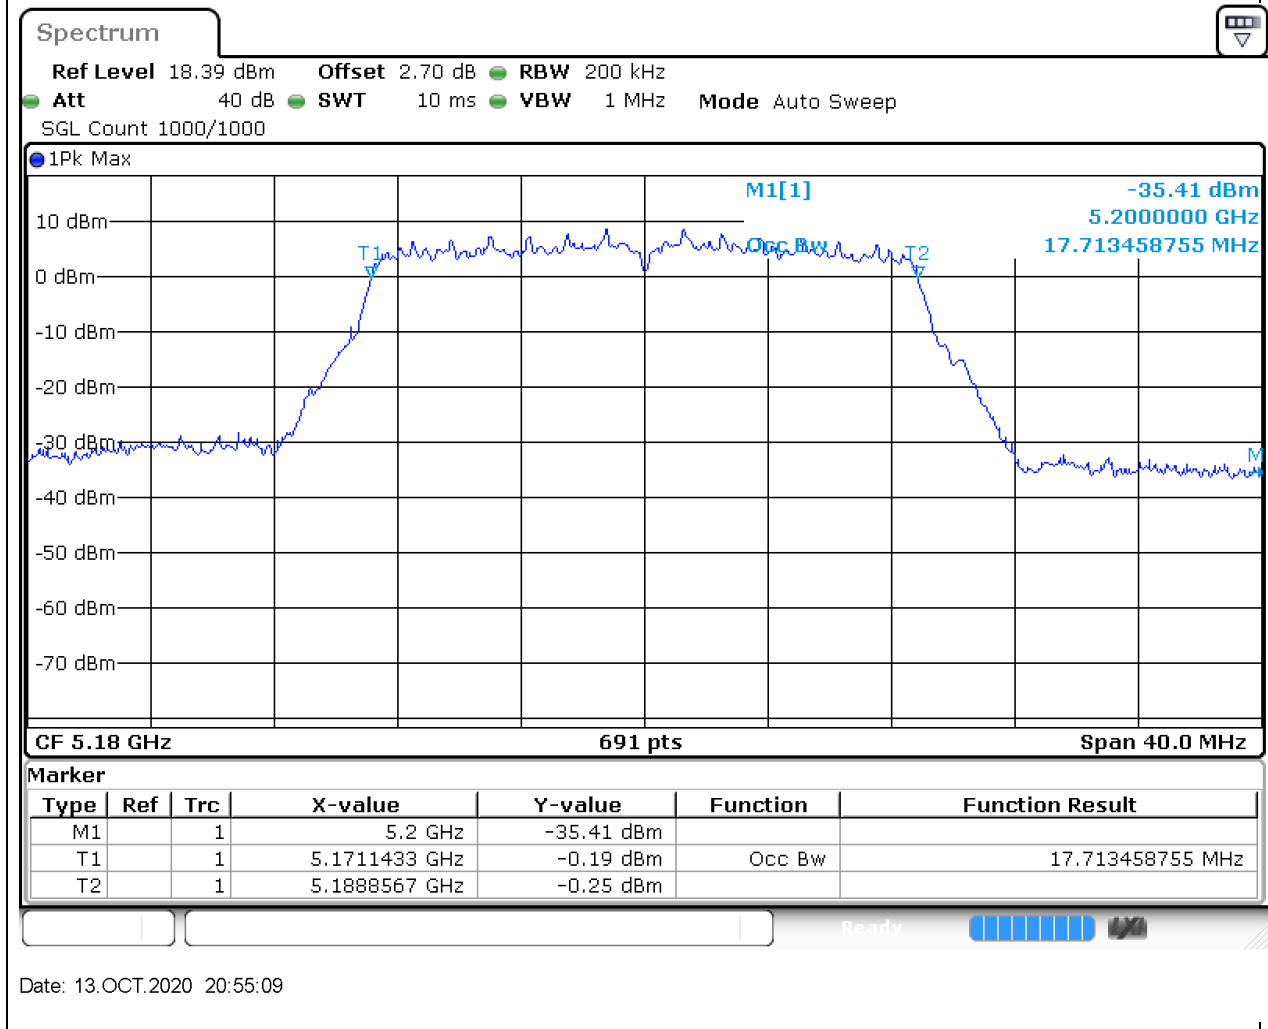

9. 802.11ac_20M_U-NII-1_L

9.1. A.2.2-99% Bandwidth(NTNV)

Center Frequency (MHz)	OBW Power (%)	RBW (MHz)	Detector	Limit (MHz)	OBW (MHz)	Verdict
5180	99	0.2	Peak	0	17.713459	Unknow