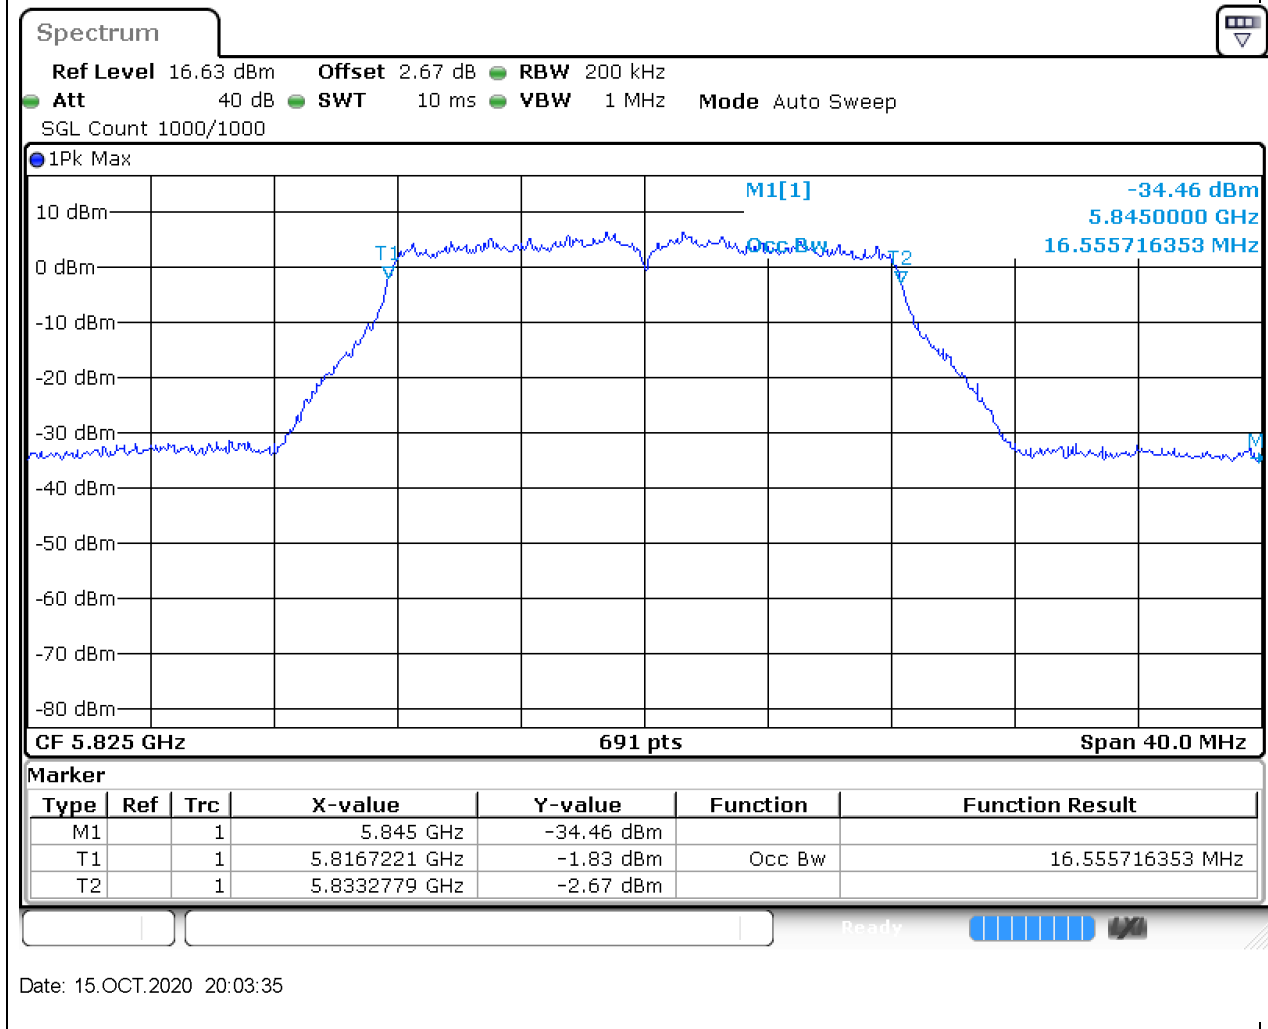

48. 802.11a_20M_U-NII-3_H

48.1. A.2.2-99% Bandwidth(NTNV)

Center Frequency (MHz)	OBW Power (%)	RBW (MHz)	Detector	Limit (MHz)	OBW (MHz)	Verdict
5825	99	0.2	Peak	0	16.555716	Unknown