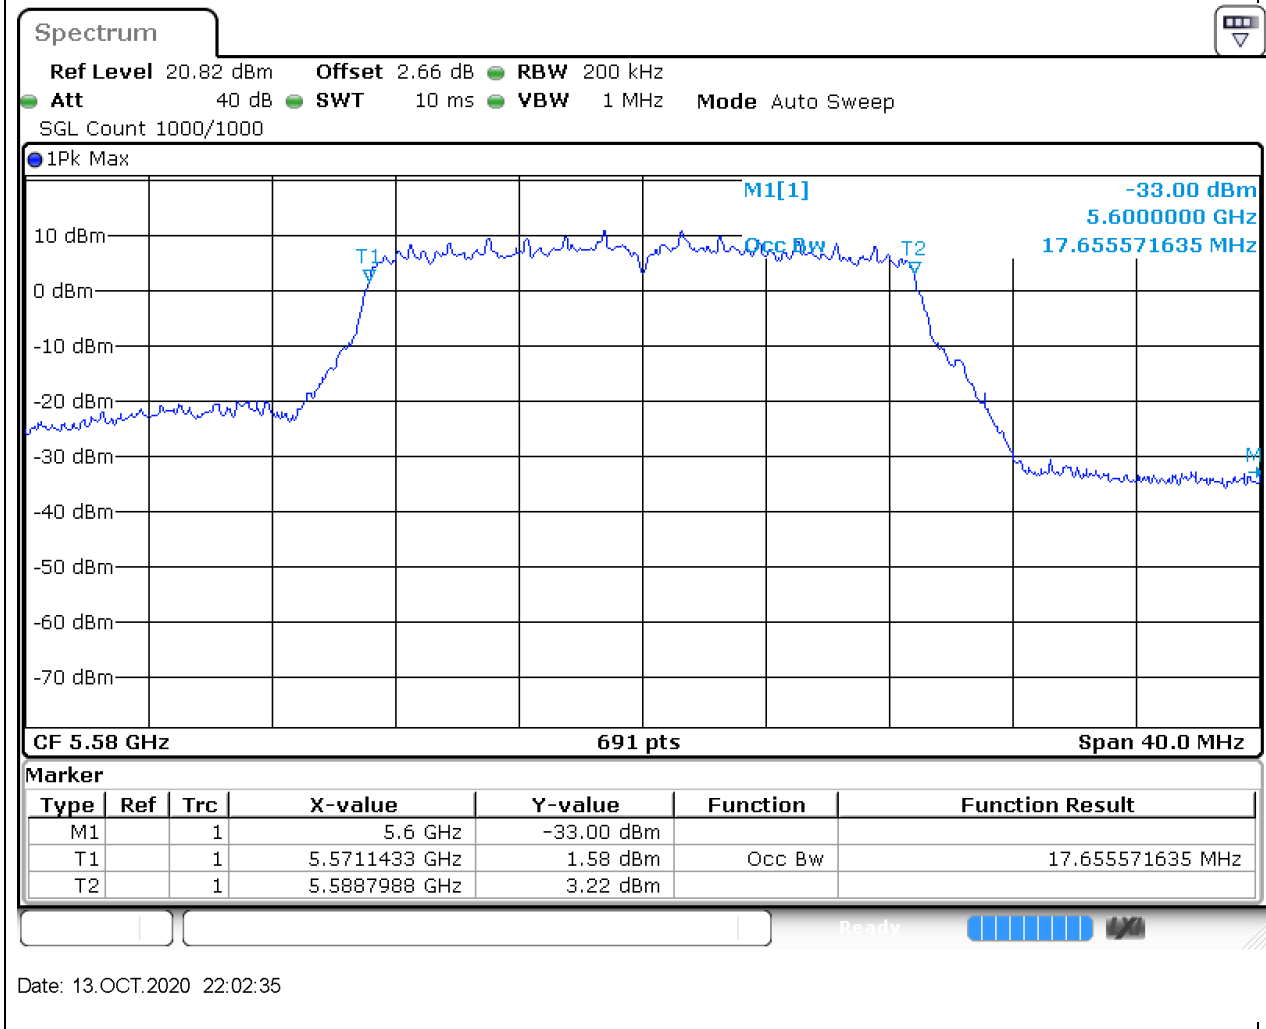

30. 802.11a_20M_U-NII-2C_M

30.1. A.2.2-99% Bandwidth(NTNV)

Center Frequency (MHz)	OBW Power (%)	RBW (MHz)	Detector	Limit (MHz)	OBW (MHz)	Verdict
5580	99	0.2	Peak	0	17.655572	Unknow