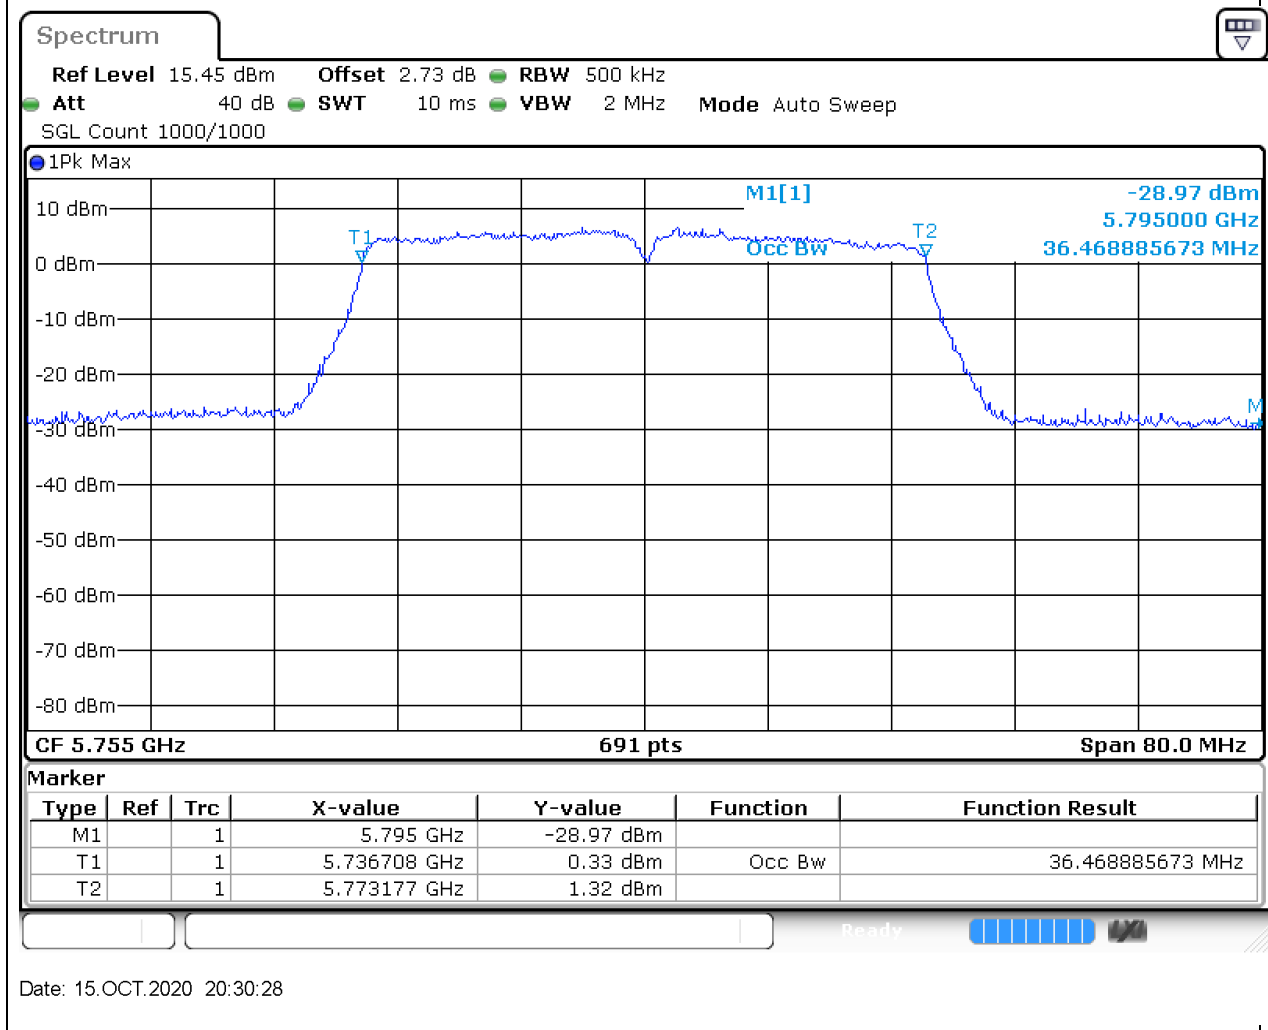

57. 802.11ac_40M_U-NII-3_L

57.1. A.2.2-99% Bandwidth(NTNV)

Center Frequency (MHz)	OBW Power (%)	RBW (MHz)	Detector	Limit (MHz)	OBW (MHz)	Verdict
5755	99	0.5	Peak	0	36.468886	Unknown