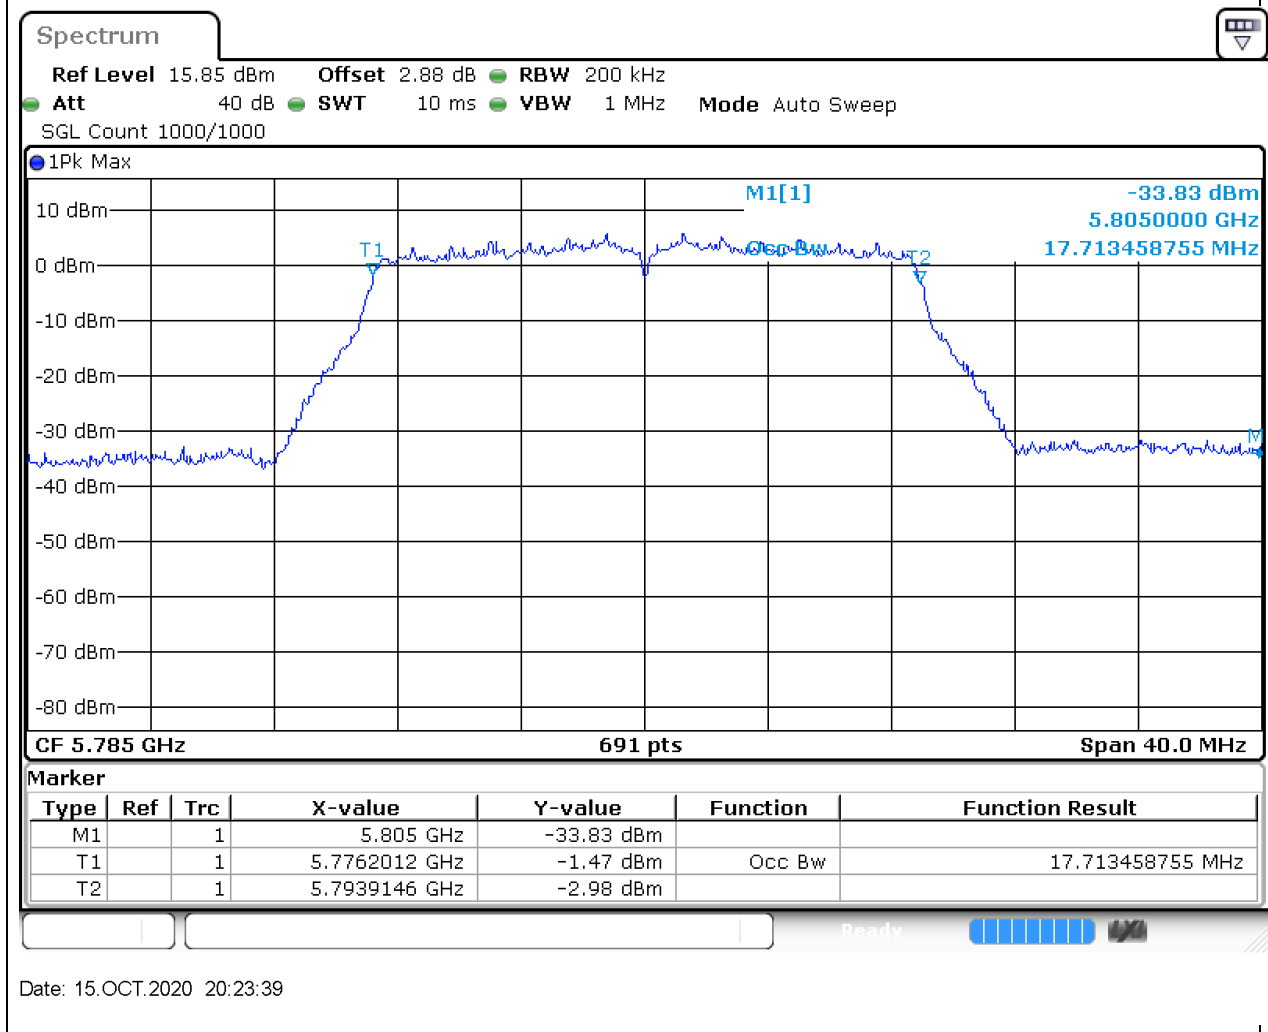

55. 802.11ac_20M_U-NII-3_M

55.1. A.2.2-99% Bandwidth(NTNV)

Center Frequency (MHz)	OBW Power (%)	RBW (MHz)	Detector	Limit (MHz)	OBW (MHz)	Verdict
5785	99	0.2	Peak	0	17.713459	Unknown