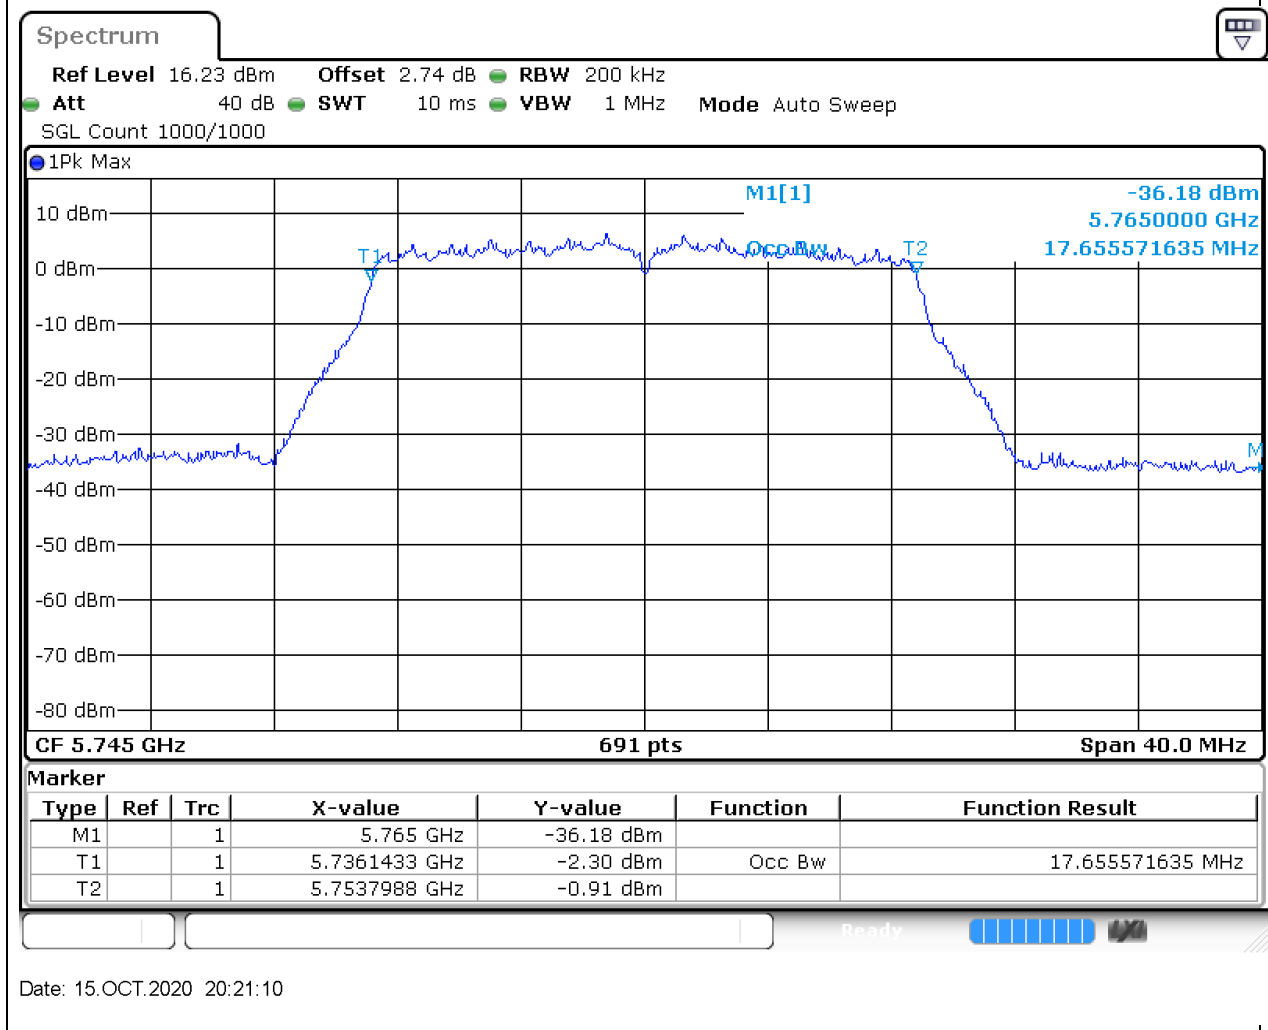

54. 802.11ac_20M_U-NII-3_L

54.1. A.2.2-99% Bandwidth(NTNV)

Center Frequency (MHz)	OBW Power (%)	RBW (MHz)	Detector	Limit (MHz)	OBW (MHz)	Verdict
5745	99	0.2	Peak	0	17.655572	Unknown