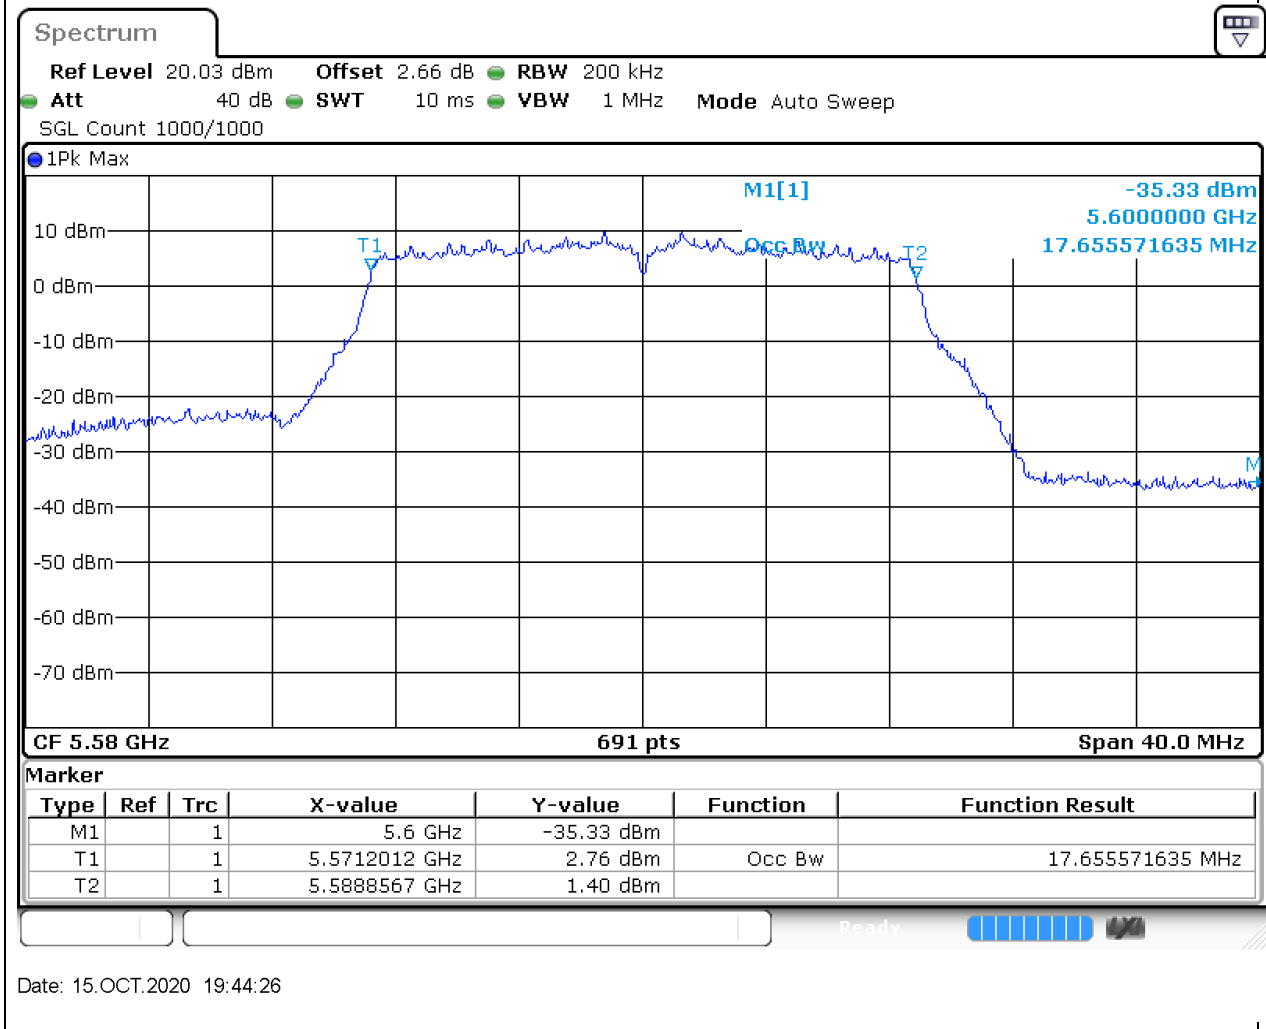

39. 802.11ac_20M_U-NII-2C_M

39.1. A.2.2-99% Bandwidth(NTNV)

Center Frequency (MHz)	OBW Power (%)	RBW (MHz)	Detector	Limit (MHz)	OBW (MHz)	Verdict
5580	99	0.2	Peak	0	17.655572	Unknown