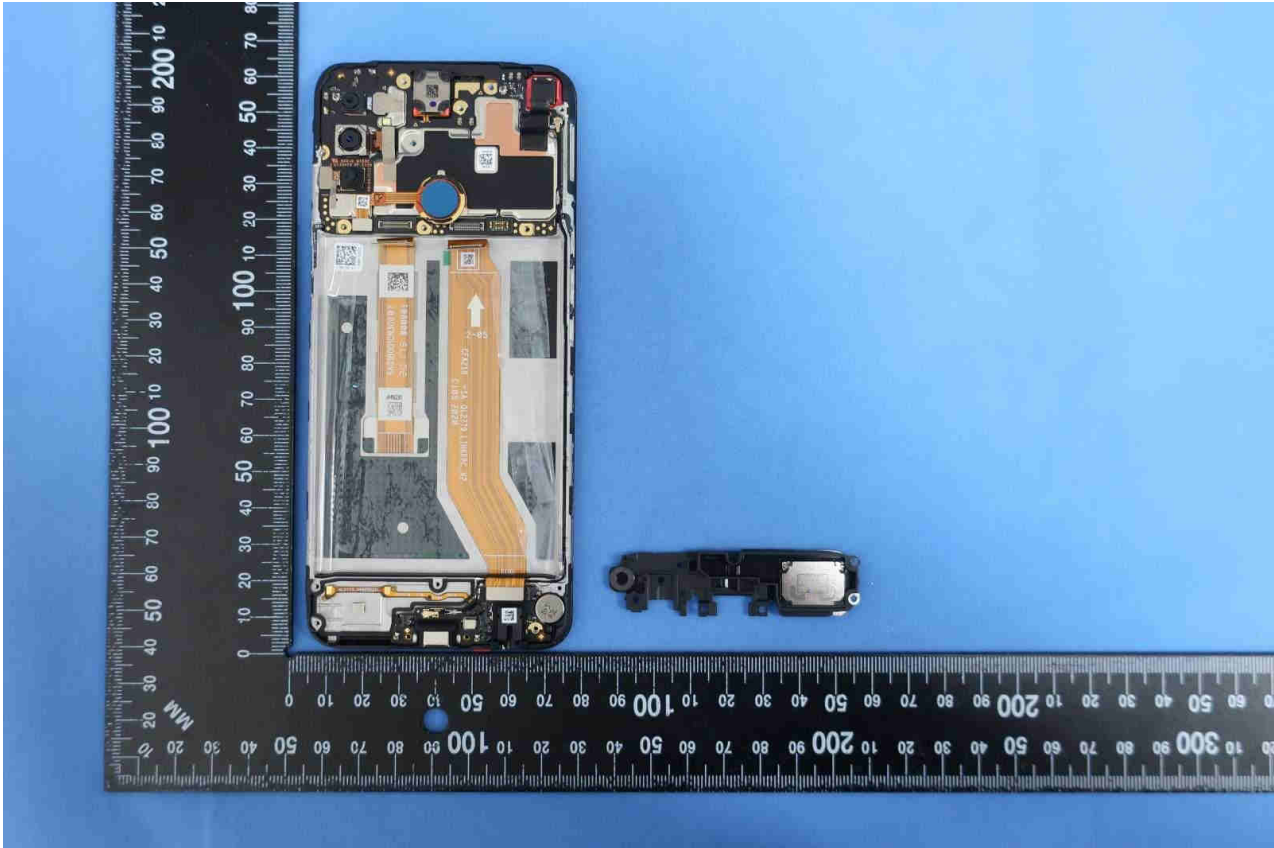

3. Internal Photograph of EUT

Brand Name: OPPO / Model Name: CPH2135

Brand Name: OPPO / Model Name: CPH2135

Brand Name: OPPO / Model Name: CPH2135

Brand Name: OPPO / Model Name: CPH2135

Brand Name: OPPO / Model Name: CPH2135

Brand Name: OPPO / Model Name: CPH2135

Brand Name: OPPO / Model Name: CPH2135

Brand Name: OPPO / Model Name: CPH2135

Brand Name: OPPO / Model Name: CPH2135

Brand Name: OPPO / Model Name: CPH2135

Brand Name: OPPO / Model Name: CPH2135