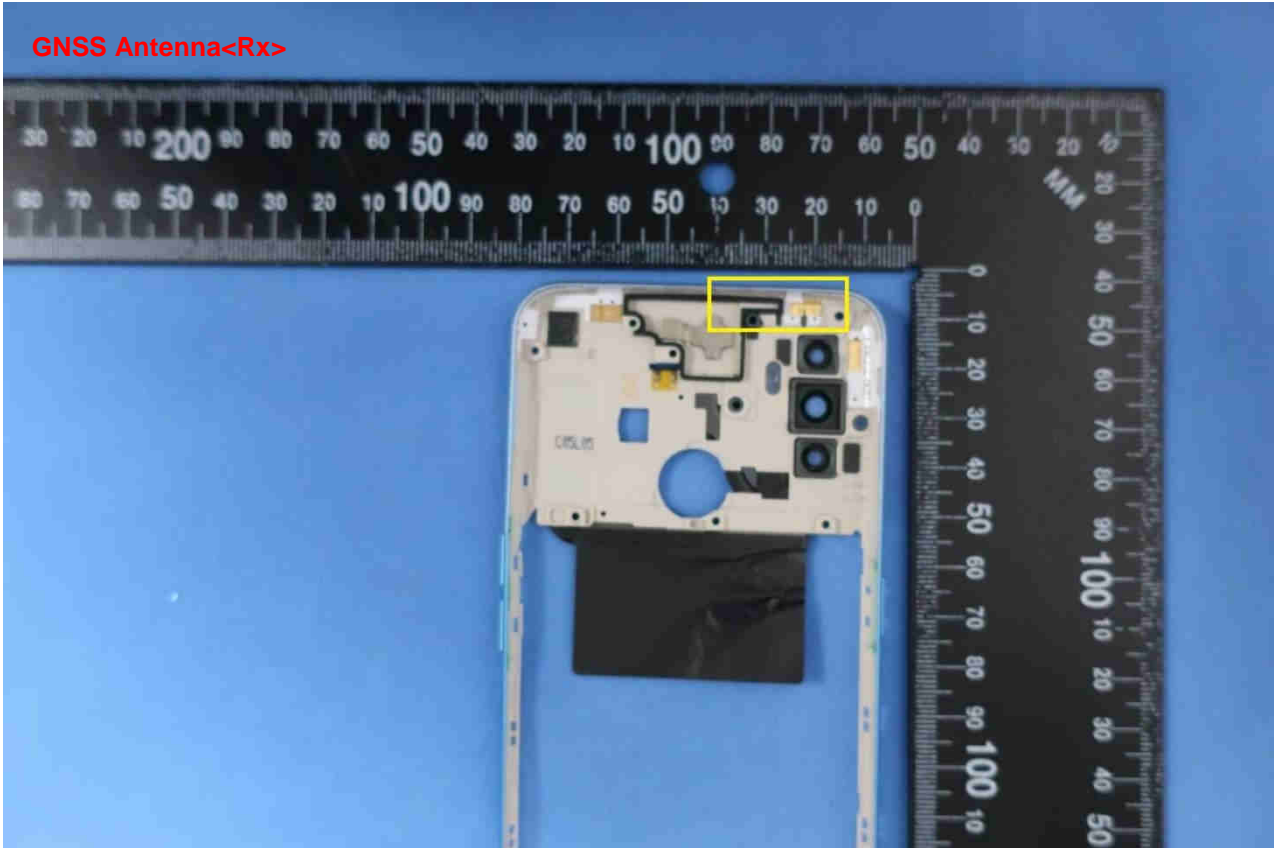

Brand Name: OPPO / Model Name: CPH2135

Brand Name: OPPO / Model Name: CPH2135

Brand Name: OPPO / Model Name: CPH2135

Bluetooth & WLAN 2.4&5G Antenna <Tx/Rx>

Brand Name: OPPO / Model Name: CPH2135

Brand Name: OPPO / Model Name: CPH2135