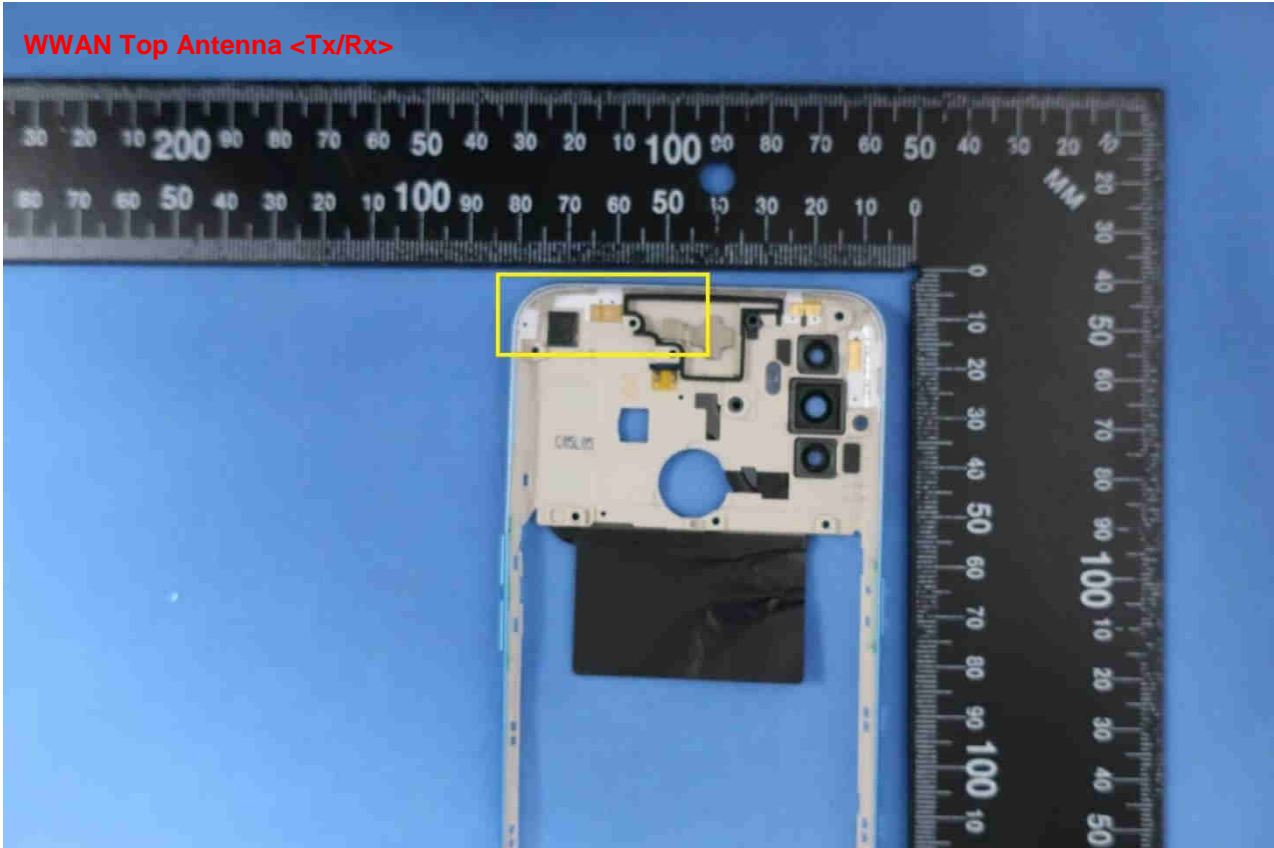

Brand Name: OPPO / Model Name: CPH2135