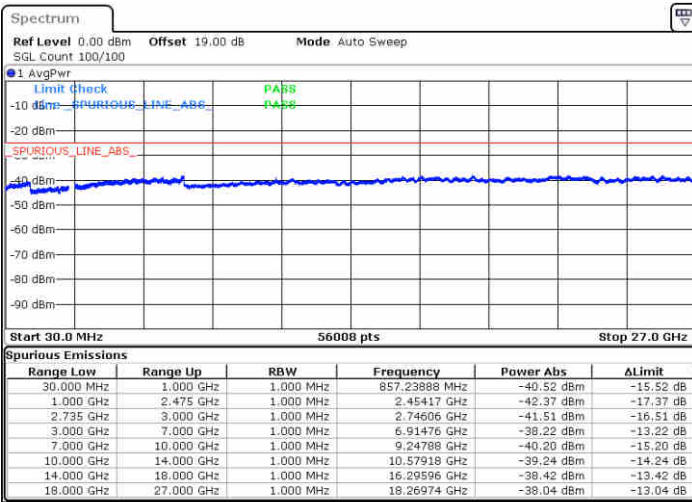

Lowest Channel / FullIRB

N/A

Date: 15 JUL 2020 11:19:27

LTE Band 41 / 5MHz+20MHz

64QAM

Middle Channel / 1RB0 and 1RB99

Middle Channel / 1RB24 and 1RB0

Date: 15 JUL 2020 11:33:50

Date: 15 JUL 2020 11:40:23

Middle Channel / FullIRB

N/A

Date: 15 JUL 2020 11:32:27

LTE Band 41 / 5MHz+20MHz

64QAM

Highest Channel / 1RB0 and 1RB99

Highest Channel / 1RB24 and 1RB0

Date: 15 JUL 2020 11:50:25

Date: 15 JUL 2020 11:51:45

Highest Channel / FullIRB

N/A

Date: 15 JUL 2020 11:44:07

LTE Band 41 / 10MHz+15MHz

64QAM

Lowest Channel / 1RB0 and 1RB74