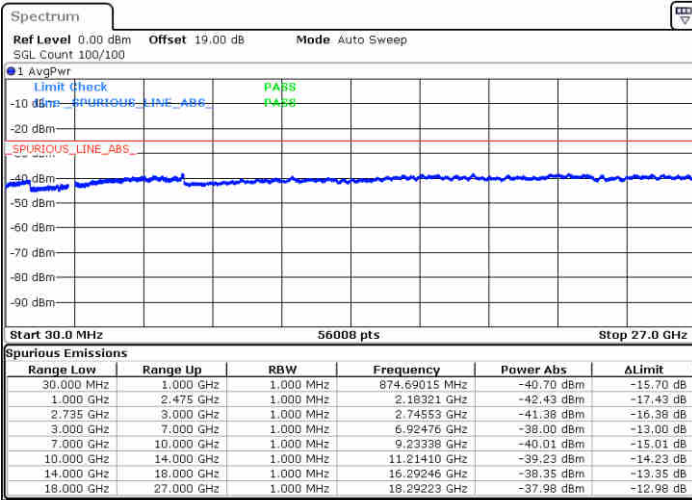

LTE Band 41 / 15MHz+15MHz

64QAM

Highest Channel / 1RB0 and 1RB74

Highest Channel / 1RB74 and 1RB0

Date: 16 JUL 2020 16:18:42

Date: 16 JUL 2020 16:23:23

Highest Channel / FullIRB

N/A

Date: 16 JUL 2020 16:17:41

LTE Band 41 / 15MHz+20MHz

64QAM

Lowest Channel / 1RB0 and 1RB99

Lowest Channel / 1RB74 and 1RB0

Date: 16 JUL 2020 16:31:23

Date: 16 JUL 2020 16:37:43

Lowest Channel / FullRB