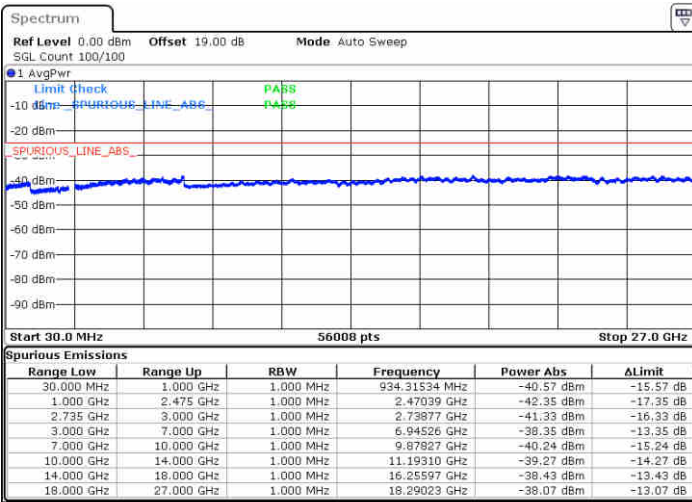

Date: 15 JUL 2020 18:35:05

Date: 15 JUL 2020 18:40:01

Middle Channel / FullIRB

N/A

Date: 15 JUL 2020 18:29:53

LTE Band 41 / 15MHz+10MHz

64QAM

Highest Channel / 1RB0 and 1RB49

Highest Channel / 1RB74 and 1RB0

Date: 15 JUL 2020 18:53:31

Date: 15 JUL 2020 19:00:04

Highest Channel / FullIRB

N/A

Date: 15 JUL 2020 18:48:45

LTE Band 41 / 15MHz+15MHz

64QAM

Lowest Channel / 1RB0 and 1RB74

Lowest Channel / 1RB74 and 1RB0

Date: 16 JUL 2020 15:32:20

Date: 16 JUL 2020 15:37:17

Lowest Channel / FullRB

N/A

Date: 16 JUL 2020 15:31:21

LTE Band 41 / 15MHz+15MHz