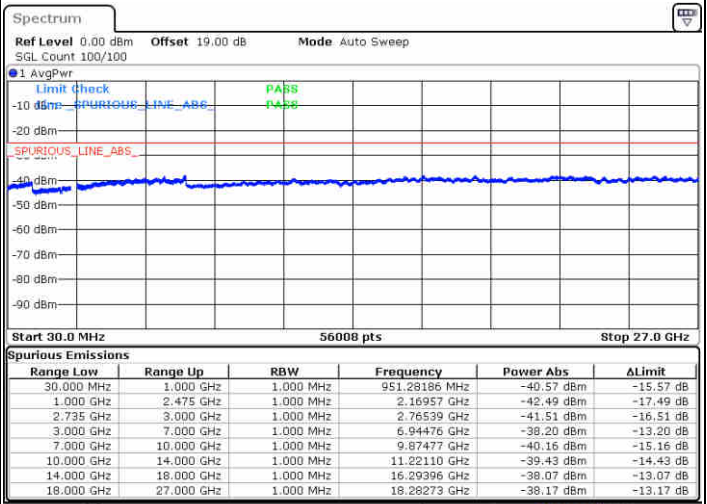

Middle Channel / 1RB99 and 1RB0

Date: 16 JUL 2020 17:21:09

Date: 16 JUL 2020 17:24:08

Middle Channel / FullIRB

N/A

Date: 16 JUL 2020 17:17:39

LTE Band 41 / 20MHz+15MHz

16QAM

Highest Channel / 1RB0 and 1RB74

Highest Channel / 1RB99 and 1RB0

Date: 16 JUL 2020 17:32:04

Date: 16 JUL 2020 17:35:22

Highest Channel / FullIRB

N/A

Date: 16 JUL 2020 17:27:51

LTE Band 41 / 20MHz+20MHz