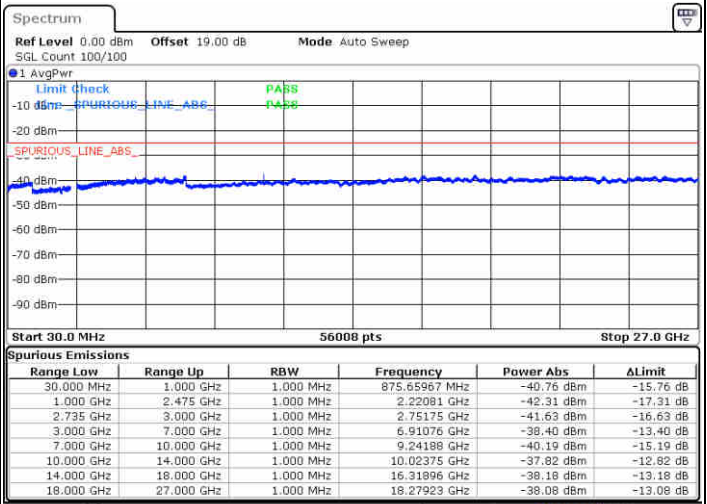

Date: 15 JUL 2020 11:40:23

Middle Channel / FullIRB

N/A

Date: 15 JUL 2020 11:32:27

LTE Band 41 / 5MHz+20MHz

64QAM

Highest Channel / 1RB0 and 1RB99

Highest Channel / 1RB24 and 1RB0

Date: 15 JUL 2020 11:50:25

Date: 15 JUL 2020 11:51:45

Highest Channel / FullIRB

N/A

Date: 15 JUL 2020 11:44:07

LTE Band 41 / 10MHz+15MHz

64QAM

Lowest Channel / 1RB0 and 1RB74

Lowest Channel / 1RB49 and 1RB0

Date: 15 JUL 2020 17:25:22

Date: 15 JUL 2020 17:31:58

Lowest Channel / FullIRB

N/A

Date: 15 JUL 2020 17:23:46

LTE Band 41 / 10MHz+15MHz

64QAM