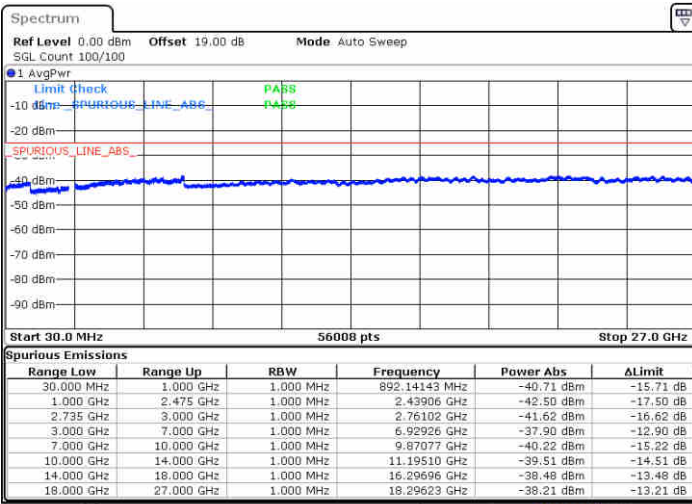

Date: 16 JUL 2020 15:08:25

LTE Band 41 / 20MHz+10MHz

64QAM

Highest Channel / 1RB0 and 1RB49

Highest Channel / 1RB99 and 1RB0

Date: 16 JUL 2020 15:24:23

Date: 16 JUL 2020 15:25:29

Highest Channel / FullIRB

N/A

Date: 16 JUL 2020 15:17:32

LTE Band 41 / 20MHz+15MHz

64QAM

Lowest Channel / 1RB0 and 1RB74

Lowest Channel / 1RB99 and 1RB0

Date: 16 JUL 2020 17:09:24

Date: 16 JUL 2020 17:14:53

Lowest Channel / FullIRB

N/A

Date: 16 JUL 2020 17:07:31

LTE Band 41 / 20MHz+15MHz

64QAM

Middle Channel / 1RB0 and 1RB74

Middle Channel / 1RB99 and 1RB0

Date: 16 JUL 2020 17:22:01