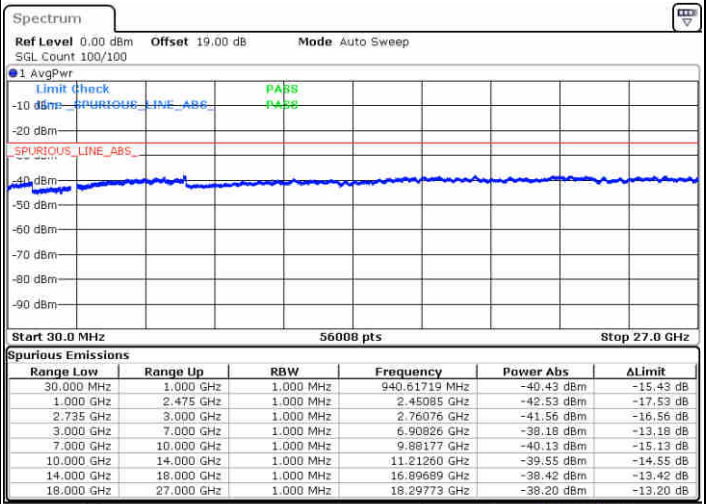

N/A

Date: 16 JUL 2020 15:17:32

LTE Band 41 / 20MHz+15MHz

64QAM

Lowest Channel / 1RB0 and 1RB74

Lowest Channel / 1RB99 and 1RB0

Date: 16 JUL 2020 17:09:24

Date: 16 JUL 2020 17:14:53

Lowest Channel / FullIRB

N/A

Date: 16 JUL 2020 17:07:31

LTE Band 41 / 20MHz+15MHz

64QAM

Middle Channel / 1RB0 and 1RB74

Middle Channel / 1RB99 and 1RB0

Date: 16 JUL 2020 17:22:01

Date: 16 JUL 2020 17:23:05

Middle Channel / FullIRB

N/A

Date: 16 JUL 2020 17:16:43

LTE Band 41 / 20MHz+15MHz

64QAM

Highest Channel / 1RB0 and 1RB74

Highest Channel / 1RB99 and 1RB0