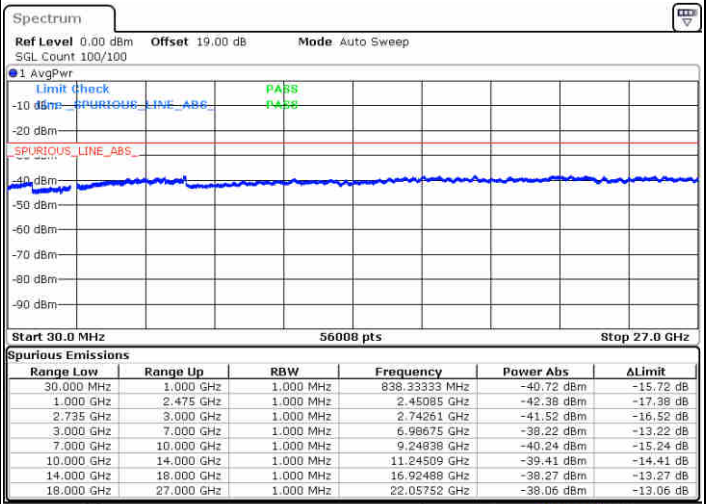

Lowest Channel / 1RB0 and 1RB74

Lowest Channel / 1RB74 and 1RB0

Date: 16 JUL 2020 15:32:20

Date: 16 JUL 2020 15:37:17

Lowest Channel / FullRB

N/A

Date: 16 JUL 2020 15:31:21

LTE Band 41 / 15MHz+15MHz

64QAM

Middle Channel / 1RB0 and 1RB74

Middle Channel / 1RB74 and 1RB0

Date: 16 JUL 2020 15:44:58

Date: 16 JUL 2020 15:45:59

Middle Channel / FullIRB

N/A

Date: 16 JUL 2020 15:39:45

LTE Band 41 / 15MHz+15MHz

64QAM

Highest Channel / 1RB0 and 1RB74

Highest Channel / 1RB74 and 1RB0

Date: 16 JUL 2020 16:18:42

Date: 16 JUL 2020 16:23:23

Highest Channel / FullIRB

N/A