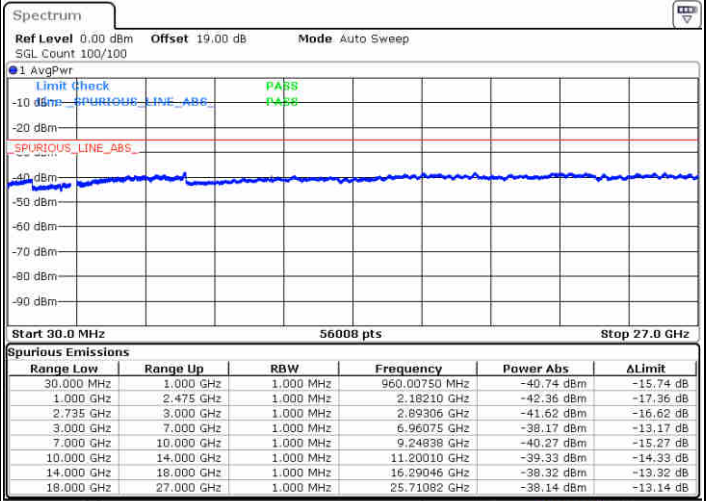

LTE Band 41 / 10MHz+20MHz

64QAM

Lowest Channel / 1RB0 and 1RB99

Lowest Channel / 1RB49 and 1RB0

Date: 16 JUL 2020 12:26:28

Date: 16 JUL 2020 12:30:42

Lowest Channel / FullRB

N/A

Date: 16 JUL 2020 12:22:07

LTE Band 41 / 10MHz+20MHz

64QAM

Middle Channel / 1RB0 and 1RB99

Middle Channel / 1RB49 and 1RB0

Date: 16 JUL 2020 12:51:01

Date: 16 JUL 2020 12:52:31

Middle Channel / FullIRB

N/A

Date: 16 JUL 2020 12:32:14

LTE Band 41 / 10MHz+20MHz

64QAM

Highest Channel / 1RB0 and 1RB99

Highest Channel / 1RB49 and 1RB0

Date: 16 JUL 2020 13:02:40

Date: 16 JUL 2020 13:08:27

Highest Channel / FullIRB

N/A

Date: 16 JUL 2020 13:00:50

LTE Band 41 / 15MHz+10MHz

64QAM

Lowest Channel / 1RB0 and 1RB49

Lowest Channel / 1RB74 and 1RB0

Date: 15 JUL 2020 18:17:49