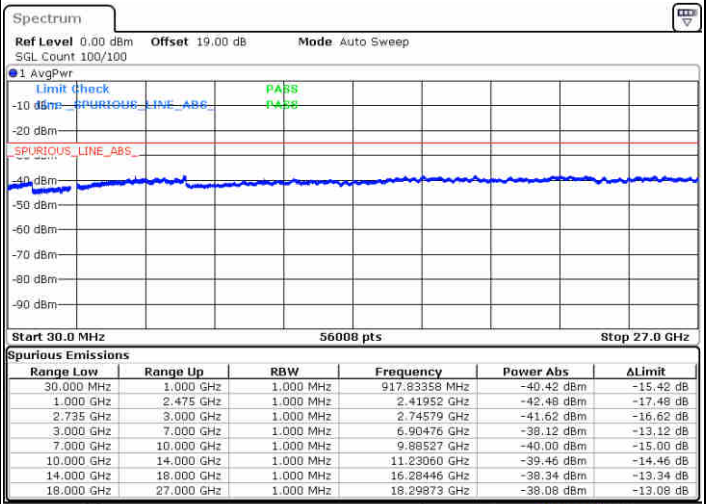

Middle Channel / FullIRB

N/A

Date: 16 JUL 2020 15:07:34

LTE Band 41 / 20MHz+10MHz

16QAM

Highest Channel / 1RB0 and 1RB49

Highest Channel / 1RB99 and 1RB0

Date: 16 JUL 2020 15:23:25

Date: 16 JUL 2020 15:28:36

Highest Channel / FullIRB

N/A

Date: 16 JUL 2020 15:18:23

LTE Band 41 / 20MHz+15MHz

16QAM

Lowest Channel / 1RB0 and 1RB74

Lowest Channel / 1RB99 and 1RB0

Date: 16 JUL 2020 17:10:19

Date: 16 JUL 2020 17:14:00

Lowest Channel / FullRB

N/A

Date: 16 JUL 2020 17:06:41

LTE Band 41 / 20MHz+15MHz

16QAM

Middle Channel / 1RB0 and 1RB74