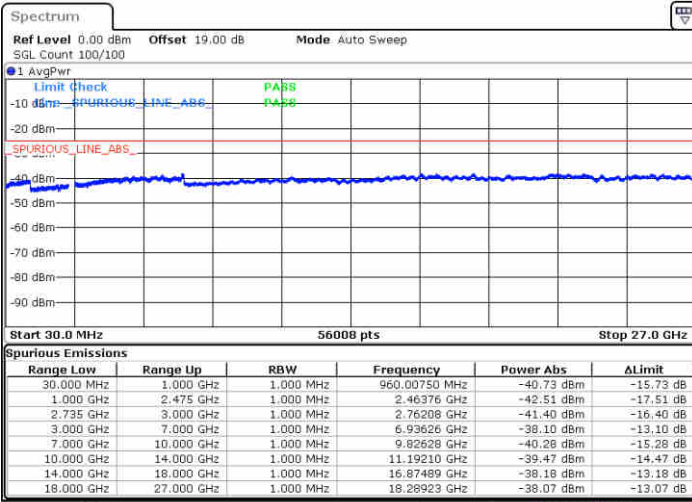

N/A

Date: 16 JUL 2020 12:32:14

LTE Band 41 / 10MHz+20MHz

64QAM

Highest Channel / 1RB0 and 1RB99

Highest Channel / 1RB49 and 1RB0

Date: 16 JUL 2020 13:02:40

Date: 16 JUL 2020 13:08:27

Highest Channel / FullIRB

N/A

Date: 16 JUL 2020 13:00:50

LTE Band 41 / 15MHz+10MHz

64QAM

Lowest Channel / 1RB0 and 1RB49

Lowest Channel / 1RB74 and 1RB0

Date: 15 JUL 2020 18:17:49

Date: 15 JUL 2020 18:23:07

Lowest Channel / FullIRB

N/A

Date: 15 JUL 2020 18:11:57

LTE Band 41 / 15MHz+10MHz

64QAM

Middle Channel / 1RB0 and 1RB49

Middle Channel / 1RB74 and 1RB0