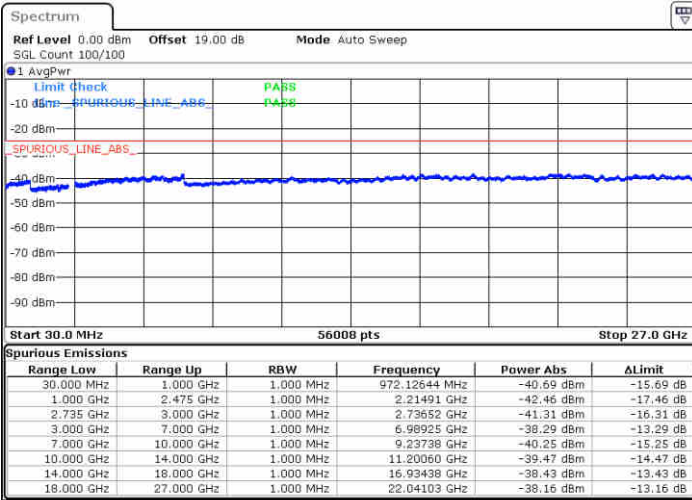

Date: 16 JUL 2020 18:00:05

LTE Band 41 / 20MHz+20MHz

16QAM

Highest Channel / 1RB0 and 1RB99

Highest Channel / 1RB99 and 1RB0

Date: 16 JUL 2020 18:28:05

Date: 16 JUL 2020 18:31:06

Highest Channel / FullIRB

N/A

Date: 16 JUL 2020 18:23:45

LTE Band 41 / 5MHz+20MHz

64QAM

Lowest Channel / 1RB0 and 1RB99

Lowest Channel / 1RB24 and 1RB0

Date: 15 JUL 2020 11:20:53

Date: 15 JUL 2020 11:27:49