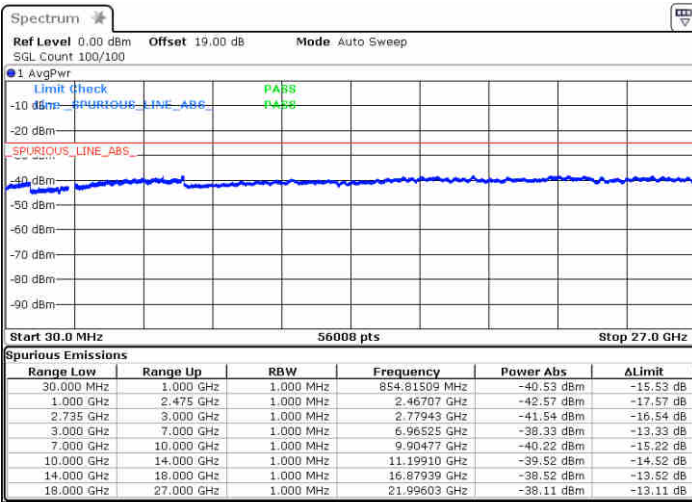

Highest Channel / 1RB0 and 1RB74

Highest Channel / 1RB99 and 1RB0

Date: 16 JUL 2020 17:32:04

Date: 16 JUL 2020 17:35:22

Highest Channel / FullIRB

N/A

Date: 16 JUL 2020 17:27:51

LTE Band 41 / 20MHz+20MHz

16QAM

Lowest Channel / 1RB0 and 1RB99

Lowest Channel / 1RB99 and 1RB0

Date: 16 JUL 2020 18:14:22

Date: 16 JUL 2020 18:17:24

Lowest Channel / FullRB

N/A

Date: 16 JUL 2020 18:11:28

LTE Band 41 / 20MHz+20MHz

16QAM

MiddleChannel / 1RB0 and 1RB99

Middle Channel / 1RB99 and 1RB0

Date: 16 JUL 2020 18:03:17

Date: 16 JUL 2020 18:08:50

Middle Channel / FullIRB

N/A

Date: 16 JUL 2020 18:00:05

LTE Band 41 / 20MHz+20MHz

16QAM

Highest Channel / 1RB0 and 1RB99

Highest Channel / 1RB99 and 1RB0

Date: 16 JUL 2020 18:28:05

Date: 16 JUL 2020 18:31:06

Highest Channel / FullIRB