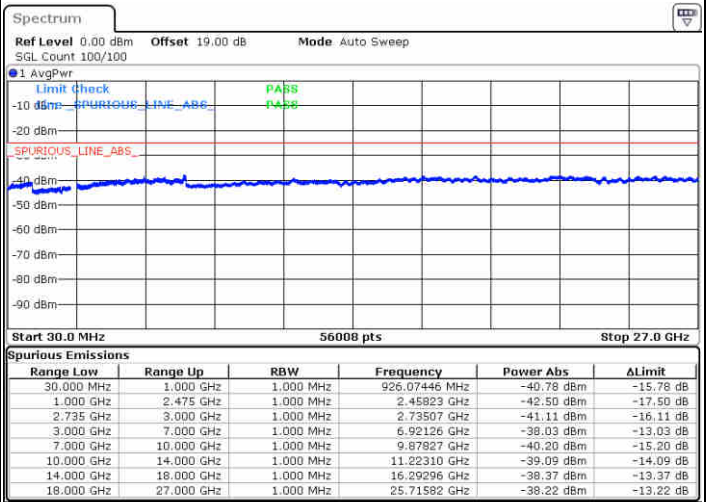

Date: 15 JUL 2020 18:23:07

Lowest Channel / FullIRB

N/A

Date: 15 JUL 2020 18:11:57

LTE Band 41 / 15MHz+10MHz

64QAM

Middle Channel / 1RB0 and 1RB49

Middle Channel / 1RB74 and 1RB0

Date: 15 JUL 2020 18:35:05

Date: 15 JUL 2020 18:40:01

Middle Channel / FullIRB

N/A

Date: 15 JUL 2020 18:29:53

LTE Band 41 / 15MHz+10MHz

64QAM

Highest Channel / 1RB0 and 1RB49

Highest Channel / 1RB74 and 1RB0

Date: 15 JUL 2020 18:53:31

Date: 15 JUL 2020 19:00:04

Highest Channel / FullIRB

N/A

Date: 15 JUL 2020 18:48:45

LTE Band 41 / 15MHz+15MHz

64QAM