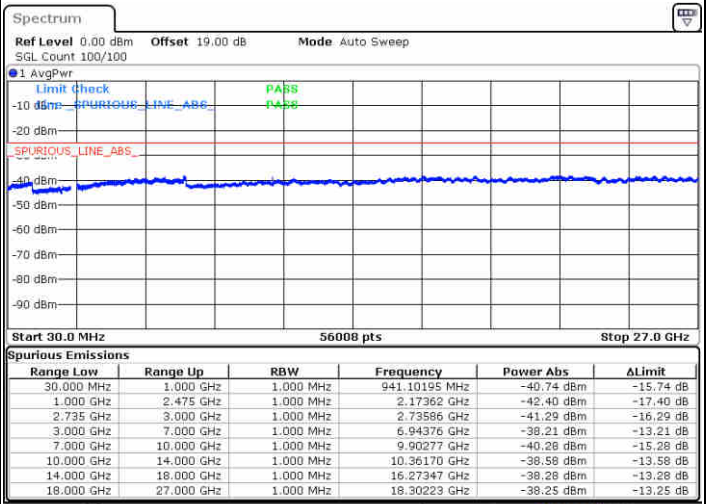

Date: 15 JUL 2020 11:50:25

Date: 15 JUL 2020 11:51:45

Highest Channel / FullIRB

N/A

Date: 15 JUL 2020 11:44:07

LTE Band 41 / 10MHz+15MHz

64QAM

Lowest Channel / 1RB0 and 1RB74

Lowest Channel / 1RB49 and 1RB0

Date: 15 JUL 2020 17:25:22

Date: 15 JUL 2020 17:31:58

Lowest Channel / FullIRB

N/A

Date: 15 JUL 2020 17:23:46

LTE Band 41 / 10MHz+15MHz

64QAM

MiddleChannel / 1RB0 and 1RB74

Middle Channel / 1RB49 and 1RB0

Date: 15 JUL 2020 17:40:50

Date: 15 JUL 2020 17:45:36

Middle Channel / FullIRB

N/A

Date: 15 JUL 2020 17:37:06

LTE Band 41 / 10MHz+15MHz