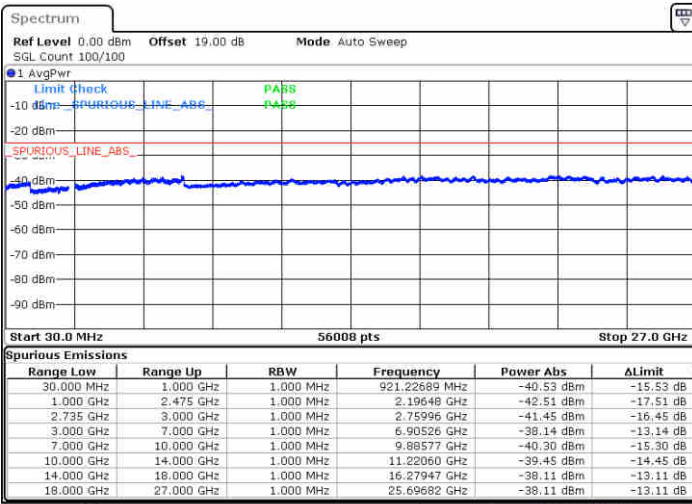

Date: 15 JUL 2020 18:35:05

Date: 15 JUL 2020 18:40:01

Middle Channel / FullIRB

N/A

Date: 15 JUL 2020 18:29:53

LTE Band 41 / 15MHz+10MHz

64QAM

Highest Channel / 1RB0 and 1RB49

Highest Channel / 1RB74 and 1RB0

Date: 15 JUL 2020 18:53:31

Date: 15 JUL 2020 19:00:04

Highest Channel / FullIRB

N/A

Date: 15 JUL 2020 18:48:45

LTE Band 41 / 15MHz+15MHz

64QAM

Lowest Channel / 1RB0 and 1RB74

Lowest Channel / 1RB74 and 1RB0

Date: 16 JUL 2020 15:32:20

Date: 16 JUL 2020 15:37:17

Lowest Channel / FullRB

N/A

Date: 16 JUL 2020 15:31:21

LTE Band 41 / 15MHz+15MHz