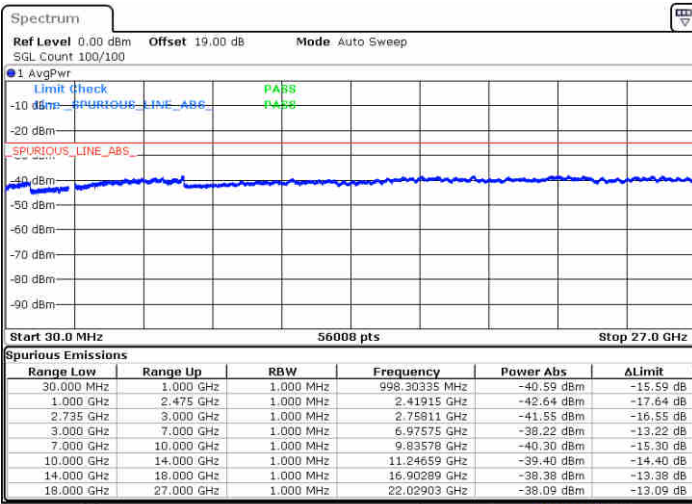

Lowest Channel / FullIRB

N/A

Date: 16 JUL 2020 17:07:31

LTE Band 41 / 20MHz+15MHz

64QAM

Middle Channel / 1RB0 and 1RB74

Middle Channel / 1RB99 and 1RB0

Date: 16 JUL 2020 17:22:01

Date: 16 JUL 2020 17:23:05

Middle Channel / FullIRB

N/A

Date: 16 JUL 2020 17:16:43

LTE Band 41 / 20MHz+15MHz

64QAM

Highest Channel / 1RB0 and 1RB74

Highest Channel / 1RB99 and 1RB0

Date: 16 JUL 2020 17:31:12

Date: 16 JUL 2020 17:36:16

Highest Channel / FullIRB

N/A

Date: 16 JUL 2020 17:28:45

LTE Band 41 / 20MHz+20MHz

64QAM

Lowest Channel / 1RB0 and 1RB99