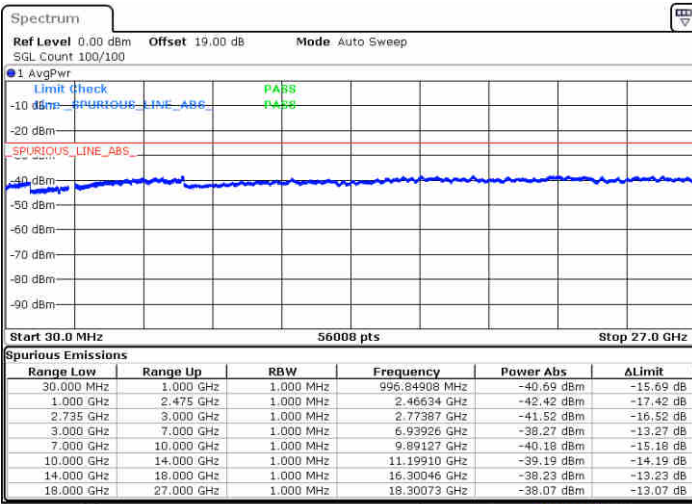

LTE Band 41 / 20MHz+10MHz

64QAM

Middle Channel / 1RB0 and 1RB49

Middle Channel / 1RB99 and 1RB0

Date: 16 JUL 2020 15:09:38

Date: 16 JUL 2020 15:14:39

Middle Channel / FullIRB

N/A

Date: 16 JUL 2020 15:08:25

LTE Band 41 / 20MHz+10MHz

64QAM

Highest Channel / 1RB0 and 1RB49

Highest Channel / 1RB99 and 1RB0

Date: 16 JUL 2020 15:24:23

Date: 16 JUL 2020 15:25:29

Highest Channel / FullIRB

N/A

Date: 16 JUL 2020 15:17:32

LTE Band 41 / 20MHz+15MHz

64QAM

Lowest Channel / 1RB0 and 1RB74

Lowest Channel / 1RB99 and 1RB0

Date: 16 JUL 2020 17:09:24

Date: 16 JUL 2020 17:14:53