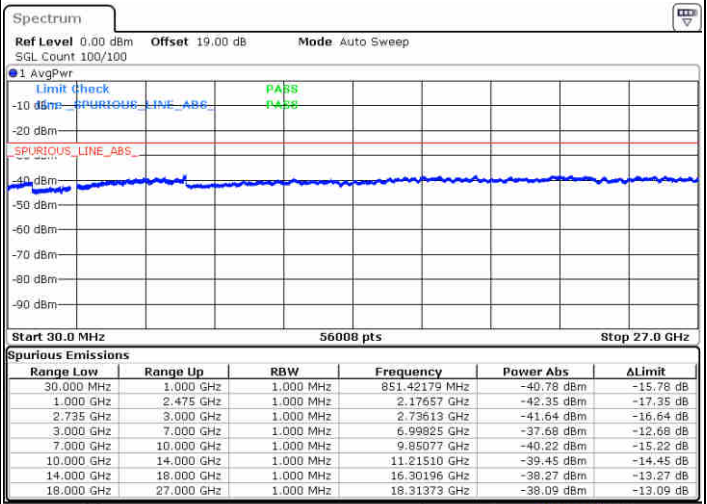

Date: 16 JUL 2020 18:00:05

LTE Band 41 / 20MHz+20MHz

16QAM

Highest Channel / 1RB0 and 1RB99

Highest Channel / 1RB99 and 1RB0

Date: 16 JUL 2020 18:28:05

Date: 16 JUL 2020 18:31:06

Highest Channel / FullIRB

N/A

Date: 16 JUL 2020 18:23:45

LTE Band 41 / 5MHz+20MHz

64QAM

Lowest Channel / 1RB0 and 1RB99

Lowest Channel / 1RB24 and 1RB0

Date: 15 JUL 2020 11:20:53

Date: 15 JUL 2020 11:27:49