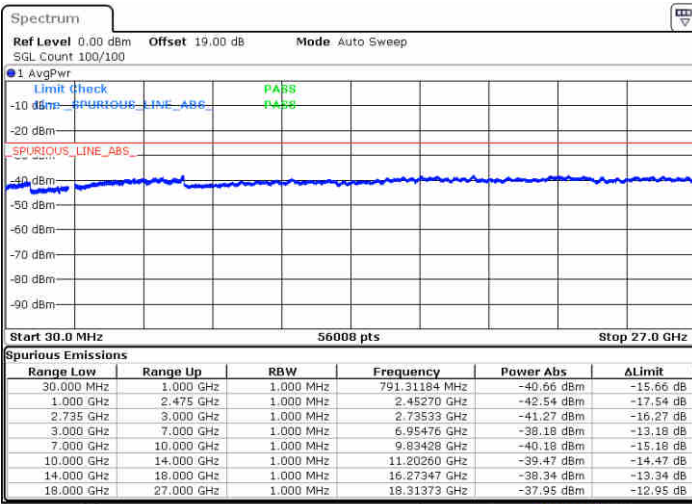

N/A

Date: 16 JUL 2020 12:32:14

LTE Band 41 / 10MHz+20MHz

64QAM

Highest Channel / 1RB0 and 1RB99

Highest Channel / 1RB49 and 1RB0

Date: 16 JUL 2020 13:02:40

Date: 16 JUL 2020 13:08:27

Highest Channel / FullIRB

N/A

Date: 16 JUL 2020 13:00:50

LTE Band 41 / 15MHz+10MHz

64QAM

Lowest Channel / 1RB0 and 1RB49

Lowest Channel / 1RB74 and 1RB0

Date: 15 JUL 2020 18:17:49