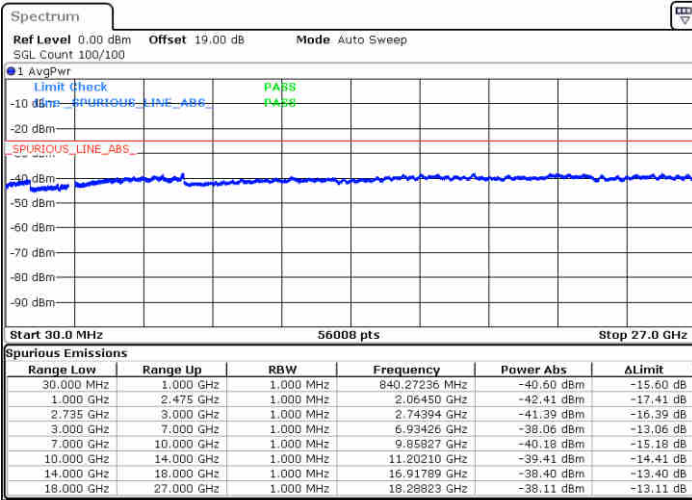

Middle Channel / 1RB99 and 1RB0

Date: 15 JUL 2020 12:35:17

Date: 15 JUL 2020 12:44:41

Middle Channel / FullIRB

N/A

Date: 15 JUL 2020 12:34:05

LTE Band 41 / 20MHz+5MHz

64QAM

Highest Channel / 1RB0 and 1RB24

Highest Channel / 1RB99 and 1RB0

Date: 15 JUL 2020 12:53:17

Date: 15 JUL 2020 13:04:30

Highest Channel / FullIRB

N/A

Date: 15 JUL 2020 12:51:45

LTE Band 41 / 20MHz+10MHz

64QAM

Lowest Channel / 1RB0 and 1RB49

Lowest Channel / 1RB99 and 1RB0

Date: 16 JUL 2020 15:01:34

Date: 16 JUL 2020 15:02:41

Lowest Channel / FullRB

N/A

Date: 16 JUL 2020 13:13:02