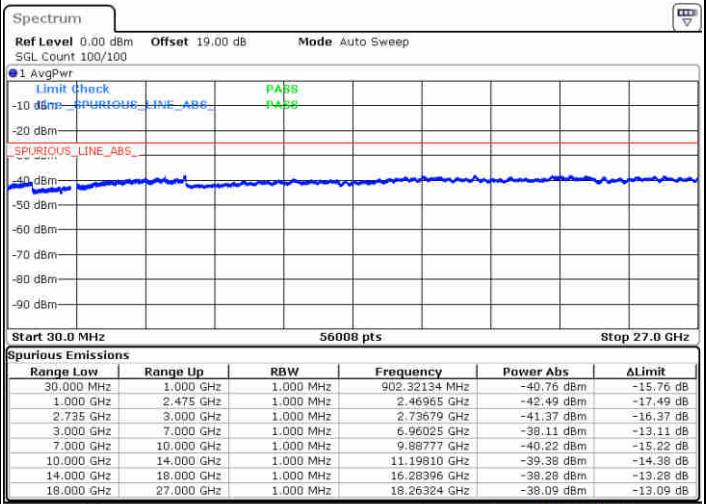

N/A

Date: 16 JUL 2020 12:32:14

LTE Band 41 / 10MHz+20MHz

64QAM

Highest Channel / 1RB0 and 1RB99

Highest Channel / 1RB49 and 1RB0

Date: 16 JUL 2020 13:02:40

Date: 16 JUL 2020 13:08:27

Highest Channel / FullIRB

N/A

Date: 16 JUL 2020 13:00:50

LTE Band 41 / 15MHz+10MHz

64QAM

Lowest Channel / 1RB0 and 1RB49

Lowest Channel / 1RB74 and 1RB0

Date: 15 JUL 2020 18:17:49