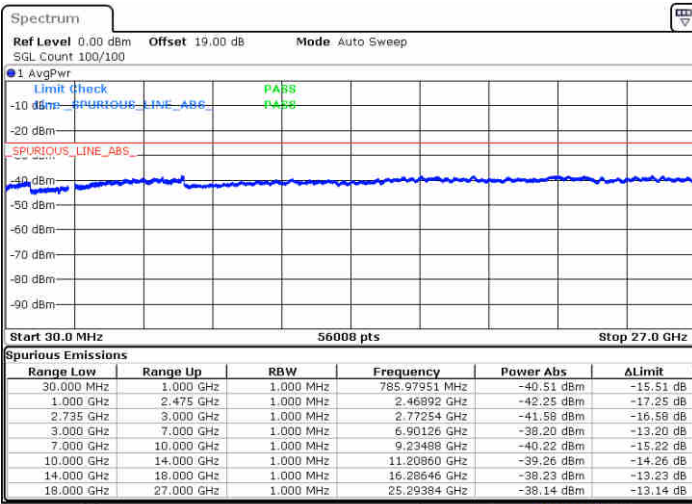

LTE Band 41 / 15MHz+15MHz

64QAM

Highest Channel / 1RB0 and 1RB74

Highest Channel / 1RB74 and 1RB0

Date: 16 JUL 2020 16:18:42

Date: 16 JUL 2020 16:23:23

Highest Channel / FullIRB

N/A

Date: 16 JUL 2020 16:17:41

LTE Band 41 / 15MHz+20MHz

64QAM

Lowest Channel / 1RB0 and 1RB99

Lowest Channel / 1RB74 and 1RB0

Date: 16 JUL 2020 16:31:23

Date: 16 JUL 2020 16:37:43

Lowest Channel / FullRB