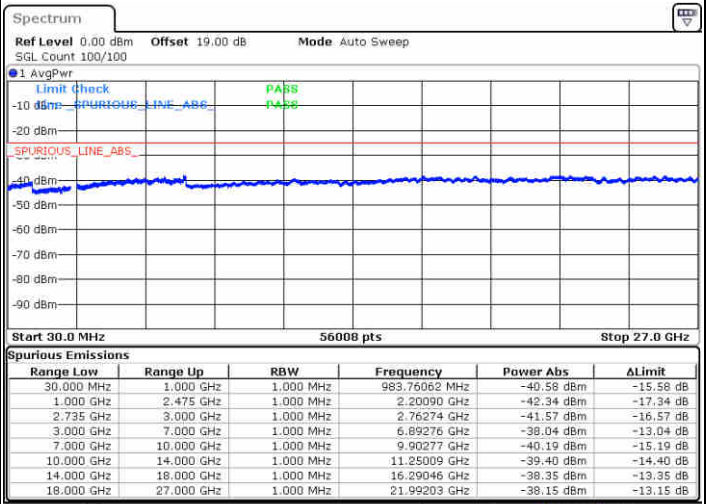

Middle Channel / FullIRB

N/A

Date: 16 JUL 2020 16:41:48

LTE Band 41 / 15MHz+20MHz

64QAM

Highest Channel / 1RB0 and 1RB99

Highest Channel / 1RB74 and 1RB0

Date: 16 JUL 2020 16:57:12

Date: 16 JUL 2020 17:03:04

Highest Channel / FullIRB

N/A

Date: 16 JUL 2020 16:55:49

LTE Band 41 / 20MHz+5MHz

64QAM

Lowest Channel / 1RB0 and 1RB24

Lowest Channel / 1RB99 and 1RB0