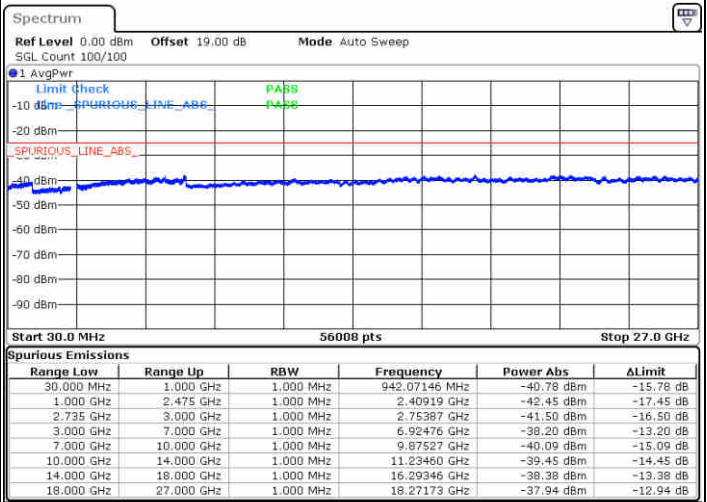

Date: 16 JUL 2020 18:00:05

LTE Band 41 / 20MHz+20MHz

16QAM

Highest Channel / 1RB0 and 1RB99

Highest Channel / 1RB99 and 1RB0

Date: 16 JUL 2020 18:28:05

Date: 16 JUL 2020 18:31:06

Highest Channel / FullIRB

N/A

Date: 16 JUL 2020 18:23:45

LTE Band 41 / 5MHz+20MHz

64QAM

Lowest Channel / 1RB0 and 1RB99

Lowest Channel / 1RB24 and 1RB0

Date: 15 JUL 2020 11:20:53

Date: 15 JUL 2020 11:27:49

Lowest Channel / FullIRB

N/A

Date: 15 JUL 2020 11:19:27

LTE Band 41 / 5MHz+20MHz

64QAM

Middle Channel / 1RB0 and 1RB99

Middle Channel / 1RB24 and 1RB0

Date: 15 JUL 2020 11:33:50

Date: 15 JUL 2020 11:40:23

Middle Channel / FullIRB

N/A

Date: 15 JUL 2020 11:32:27

LTE Band 41 / 5MHz+20MHz

64QAM

Highest Channel / 1RB0 and 1RB99

Highest Channel / 1RB24 and 1RB0