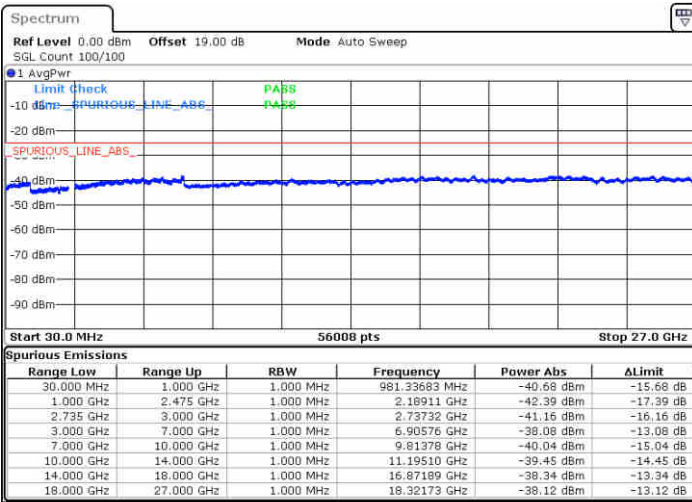

Middle Channel / FullIRB

N/A

Date: 16 JUL 2020 16:41:48

LTE Band 41 / 15MHz+20MHz

64QAM

Highest Channel / 1RB0 and 1RB99

Highest Channel / 1RB74 and 1RB0

Date: 16 JUL 2020 16:57:12

Date: 16 JUL 2020 17:03:04

Highest Channel / FullIRB

N/A

Date: 16 JUL 2020 16:55:49

LTE Band 41 / 20MHz+5MHz

64QAM

Lowest Channel / 1RB0 and 1RB24

Lowest Channel / 1RB99 and 1RB0

Date: 15 JUL 2020 12:04:59

Date: 15 JUL 2020 12:17:17

Lowest Channel / FullIRB

N/A

Date: 15 JUL 2020 12:02:13

LTE Band 41 / 20MHz+5MHz

64QAM

Middle Channel / 1RB0 and 1RB24