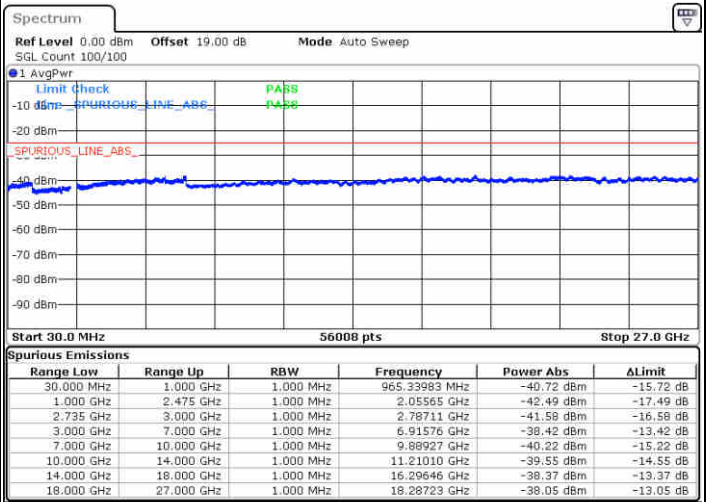

Highest Channel / 1RB0 and 1RB24

Highest Channel / 1RB99 and 1RB0

Date: 15 JUL 2020 12:53:17

Date: 15 JUL 2020 13:04:30

Highest Channel / FullIRB

N/A

Date: 15 JUL 2020 12:51:45

LTE Band 41 / 20MHz+10MHz

64QAM

Lowest Channel / 1RB0 and 1RB49

Lowest Channel / 1RB99 and 1RB0

Date: 16 JUL 2020 15:01:34

Date: 16 JUL 2020 15:02:41

Lowest Channel / FullRB

N/A

Date: 16 JUL 2020 13:13:02

LTE Band 41 / 20MHz+10MHz

64QAM

Middle Channel / 1RB0 and 1RB49

Middle Channel / 1RB99 and 1RB0

Date: 16 JUL 2020 15:09:38

Date: 16 JUL 2020 15:14:39

Middle Channel / FullIRB

N/A

Date: 16 JUL 2020 15:08:25

LTE Band 41 / 20MHz+10MHz

64QAM

Highest Channel / 1RB0 and 1RB49

Highest Channel / 1RB99 and 1RB0

Date: 16 JUL 2020 15:24:23

Date: 16 JUL 2020 15:25:29

Highest Channel / FullIRB