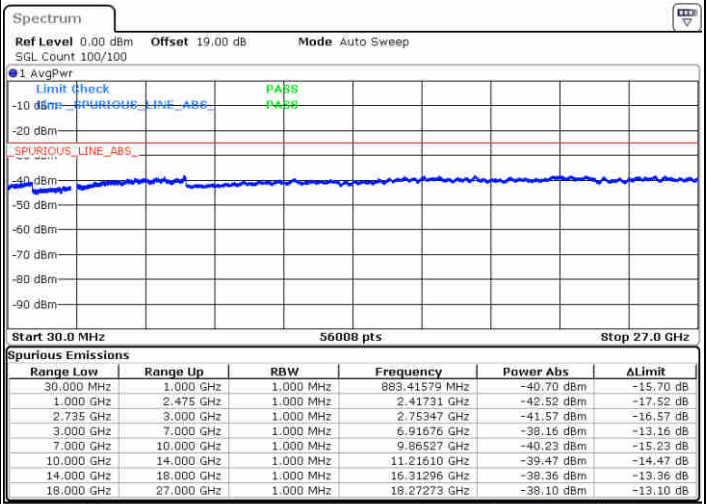

Date: 16 JUL 2020 18:17:24