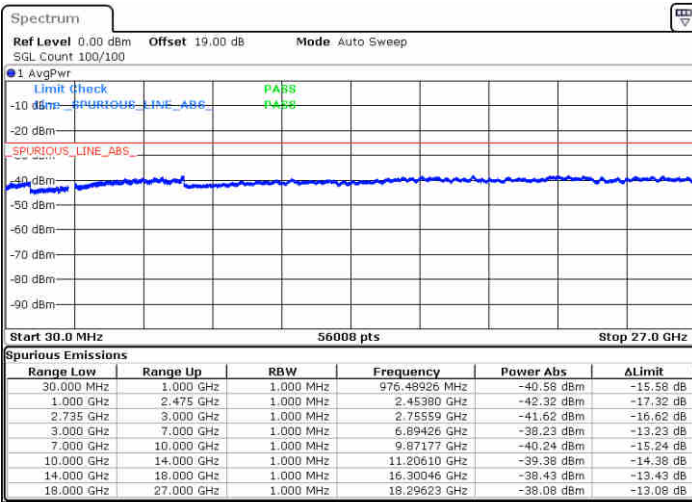

Lowest Channel / 1RB49 and 1RB0

Date: 15 JUL 2020 17:25:22

Date: 15 JUL 2020 17:31:58

Lowest Channel / FullIRB

N/A

Date: 15 JUL 2020 17:23:46

LTE Band 41 / 10MHz+15MHz

64QAM

MiddleChannel / 1RB0 and 1RB74

Middle Channel / 1RB49 and 1RB0

Date: 15 JUL 2020 17:40:50

Date: 15 JUL 2020 17:45:36

Middle Channel / FullIRB

N/A

Date: 15 JUL 2020 17:37:06

LTE Band 41 / 10MHz+15MHz

64QAM

Highest Channel / 1RB0 and 1RB74

Highest Channel / 1RB49 and 1RB0

Date: 15 JUL 2020 18:01:56

Date: 15 JUL 2020 18:04:45

Highest Channel / FullIRB

N/A

Date: 15 JUL 2020 17:54:16