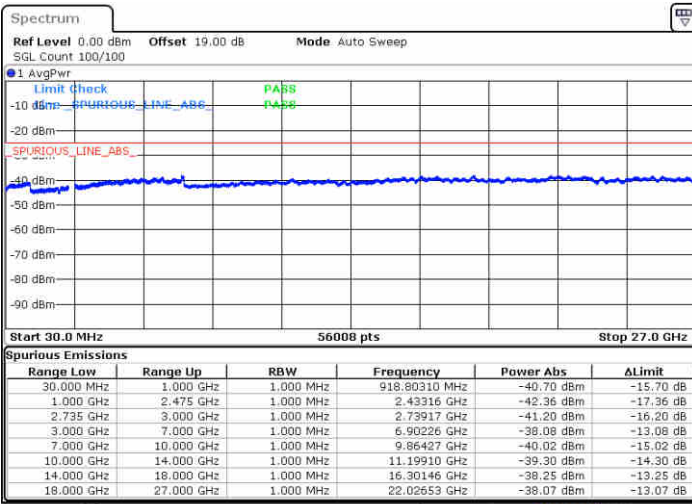

Date: 15 JUL 2020 11:50:25

Date: 15 JUL 2020 11:51:45

Highest Channel / FullIRB

N/A

Date: 15 JUL 2020 11:44:07

LTE Band 41 / 10MHz+15MHz

64QAM

Lowest Channel / 1RB0 and 1RB74

Lowest Channel / 1RB49 and 1RB0

Date: 15 JUL 2020 17:25:22

Date: 15 JUL 2020 17:31:58

Lowest Channel / FullIRB

N/A

Date: 15 JUL 2020 17:23:46

LTE Band 41 / 10MHz+15MHz

64QAM

MiddleChannel / 1RB0 and 1RB74

Middle Channel / 1RB49 and 1RB0

Date: 15 JUL 2020 17:40:50

Date: 15 JUL 2020 17:45:36

Middle Channel / FullIRB

N/A

Date: 15 JUL 2020 17:37:06

LTE Band 41 / 10MHz+15MHz