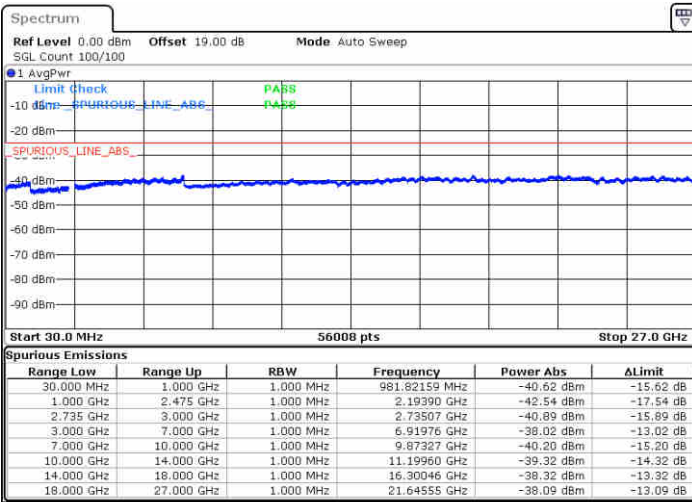

Lowest Channel / 1RB49 and 1RB0

Date: 15 JUL 2020 17:25:22

Date: 15 JUL 2020 17:31:58

Lowest Channel / FullIRB

N/A

Date: 15 JUL 2020 17:23:46

LTE Band 41 / 10MHz+15MHz

64QAM

MiddleChannel / 1RB0 and 1RB74

Middle Channel / 1RB49 and 1RB0

Date: 15 JUL 2020 17:40:50

Date: 15 JUL 2020 17:45:36

Middle Channel / FullIRB

N/A

Date: 15 JUL 2020 17:37:06

LTE Band 41 / 10MHz+15MHz

64QAM

Highest Channel / 1RB0 and 1RB74

Highest Channel / 1RB49 and 1RB0

Date: 15 JUL 2020 18:01:56

Date: 15 JUL 2020 18:04:45

Highest Channel / FullIRB

N/A

Date: 15 JUL 2020 17:54:16