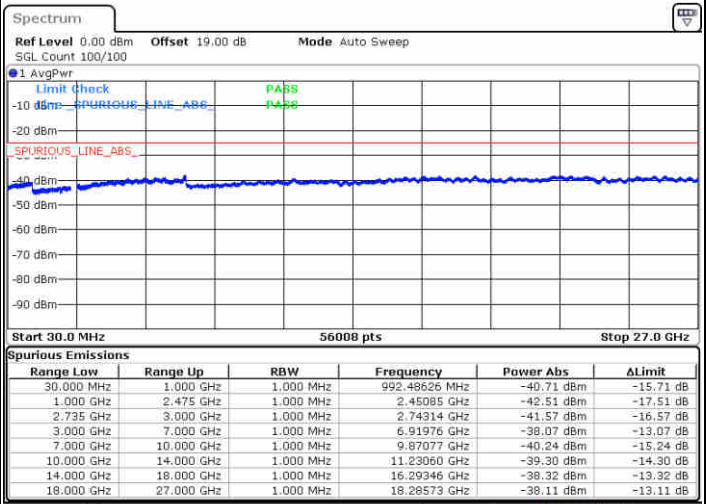

Middle Channel / FullIRB

N/A

Date: 16 JUL 2020 15:07:34

LTE Band 41 / 20MHz+10MHz

16QAM

Highest Channel / 1RB0 and 1RB49

Highest Channel / 1RB99 and 1RB0

Date: 16 JUL 2020 15:23:25

Date: 16 JUL 2020 15:28:36

Highest Channel / FullIRB

N/A

Date: 16 JUL 2020 15:18:23

LTE Band 41 / 20MHz+15MHz

16QAM

Lowest Channel / 1RB0 and 1RB74

Lowest Channel / 1RB99 and 1RB0