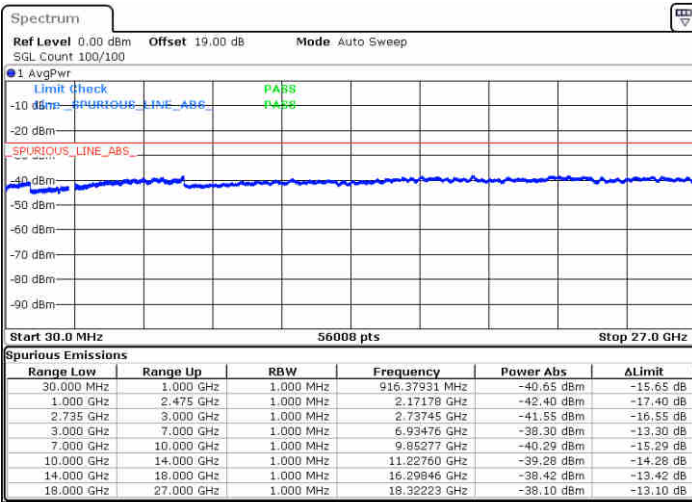

Lowest Channel / FullRB

N/A

Date: 16 JUL 2020 16:30:09