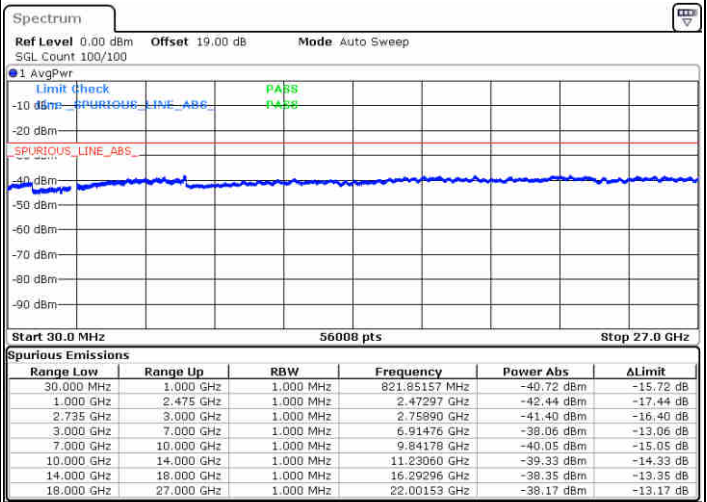

Date: 15 JUL 2020 12:48:22

LTE Band 41 / 20MHz+10MHz

16QAM

Lowest Channel / 1RB0 and 1RB49

Lowest Channel / 1RB99 and 1RB0

Date: 16 JUL 2020 14:59:18

Date: 16 JUL 2020 15:03:37

Lowest Channel / FullIRB

N/A

Date: 16 JUL 2020 13:11:53

LTE Band 41 / 20MHz+10MHz

16QAM

Middle Channel / 1RB0 and 1RB49

Middle Channel / 1RB99 and 1RB0

Date: 16 JUL 2020 15:10:40

Date: 16 JUL 2020 15:13:42

Middle Channel / FullIRB

N/A

Date: 16 JUL 2020 15:07:34

LTE Band 41 / 20MHz+10MHz

16QAM

Highest Channel / 1RB0 and 1RB49

Highest Channel / 1RB99 and 1RB0

Date: 16 JUL 2020 15:23:25

Date: 16 JUL 2020 15:28:36

Highest Channel / FullIRB

N/A

Date: 16 JUL 2020 15:18:23

LTE Band 41 / 20MHz+15MHz

16QAM

Lowest Channel / 1RB0 and 1RB74

Lowest Channel / 1RB99 and 1RB0