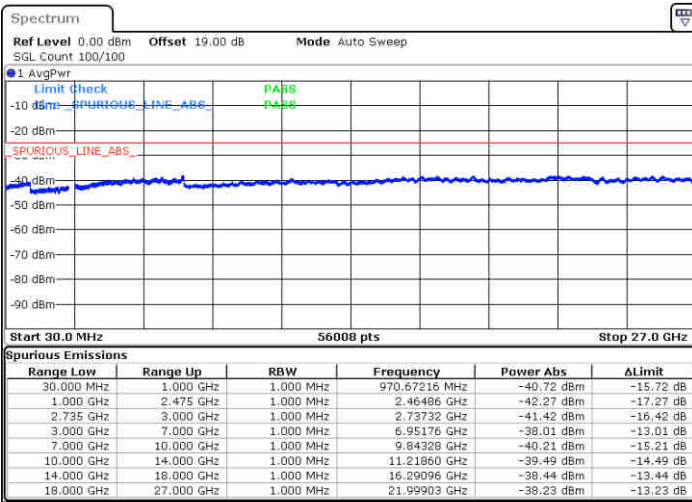

Date: 16 JUL 2020 15:08:25

LTE Band 41 / 20MHz+10MHz

64QAM

Highest Channel / 1RB0 and 1RB49

Highest Channel / 1RB99 and 1RB0

Date: 16 JUL 2020 15:24:23

Date: 16 JUL 2020 15:25:29

Highest Channel / FullIRB

N/A

Date: 16 JUL 2020 15:17:32

LTE Band 41 / 20MHz+15MHz

64QAM

Lowest Channel / 1RB0 and 1RB74

Lowest Channel / 1RB99 and 1RB0

Date: 16 JUL 2020 17:09:24

Date: 16 JUL 2020 17:14:53

Lowest Channel / FullIRB

N/A

Date: 16 JUL 2020 17:07:31

LTE Band 41 / 20MHz+15MHz

64QAM

Middle Channel / 1RB0 and 1RB74

Middle Channel / 1RB99 and 1RB0

Date: 16 JUL 2020 17:22:01