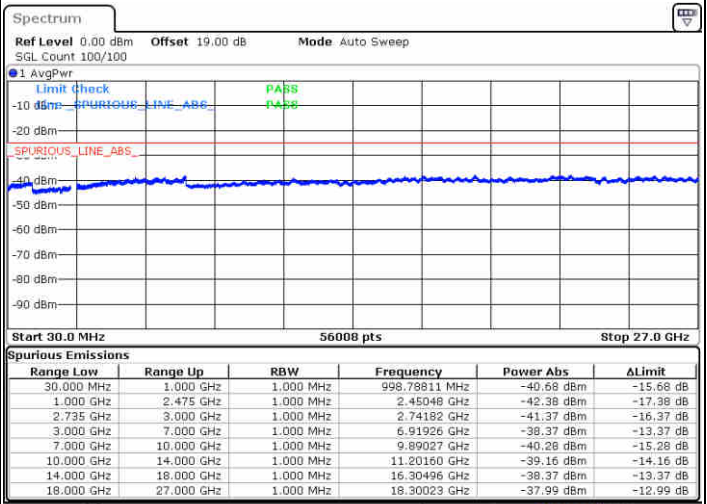

N/A

Date: 16 JUL 2020 12:32:14

LTE Band 41 / 10MHz+20MHz

64QAM

Highest Channel / 1RB0 and 1RB99

Highest Channel / 1RB49 and 1RB0

Date: 16 JUL 2020 13:02:40

Date: 16 JUL 2020 13:08:27

Highest Channel / FullIRB

N/A

Date: 16 JUL 2020 13:00:50

LTE Band 41 / 15MHz+10MHz

64QAM

Lowest Channel / 1RB0 and 1RB49

Lowest Channel / 1RB74 and 1RB0

Date: 15 JUL 2020 18:17:49

Date: 15 JUL 2020 18:23:07

Lowest Channel / FullIRB

N/A

Date: 15 JUL 2020 18:11:57

LTE Band 41 / 15MHz+10MHz

64QAM

Middle Channel / 1RB0 and 1RB49

Middle Channel / 1RB74 and 1RB0