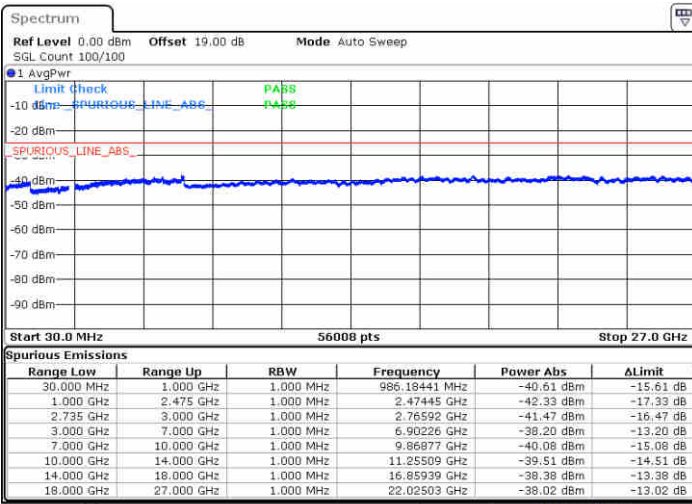

LTE Band 41 / 20MHz+20MHz

16QAM

Lowest Channel / 1RB0 and 1RB99

Lowest Channel / 1RB99 and 1RB0

Date: 16 JUL 2020 18:14:22