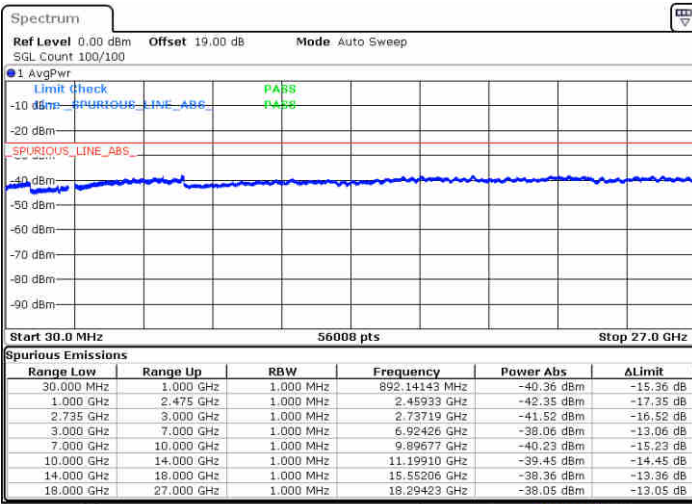

Lowest Channel / FullIRB

N/A

Date: 15 JUL 2020 11:19:27

LTE Band 41 / 5MHz+20MHz

64QAM

Middle Channel / 1RB0 and 1RB99

Middle Channel / 1RB24 and 1RB0

Date: 15 JUL 2020 11:33:50

Date: 15 JUL 2020 11:40:23

Middle Channel / FullIRB

N/A

Date: 15 JUL 2020 11:32:27

LTE Band 41 / 5MHz+20MHz

64QAM

Highest Channel / 1RB0 and 1RB99

Highest Channel / 1RB24 and 1RB0

Date: 15 JUL 2020 11:50:25

Date: 15 JUL 2020 11:51:45

Highest Channel / FullIRB

N/A

Date: 15 JUL 2020 11:44:07

LTE Band 41 / 10MHz+15MHz

64QAM

Lowest Channel / 1RB0 and 1RB74