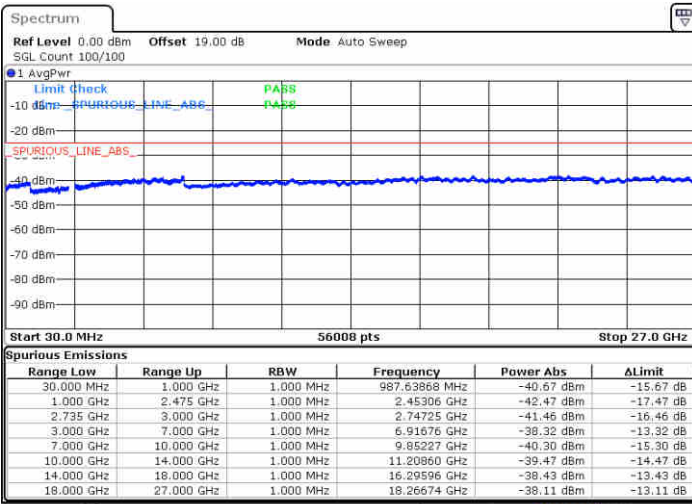

Middle Channel / 1RB99 and 1RB0

Date: 16 JUL 2020 17:21:09

Date: 16 JUL 2020 17:24:08

Middle Channel / FullIRB

N/A

Date: 16 JUL 2020 17:17:39

LTE Band 41 / 20MHz+15MHz

16QAM

Highest Channel / 1RB0 and 1RB74

Highest Channel / 1RB99 and 1RB0

Date: 16 JUL 2020 17:32:04

Date: 16 JUL 2020 17:35:22

Highest Channel / FullIRB

N/A

Date: 16 JUL 2020 17:27:51

LTE Band 41 / 20MHz+20MHz