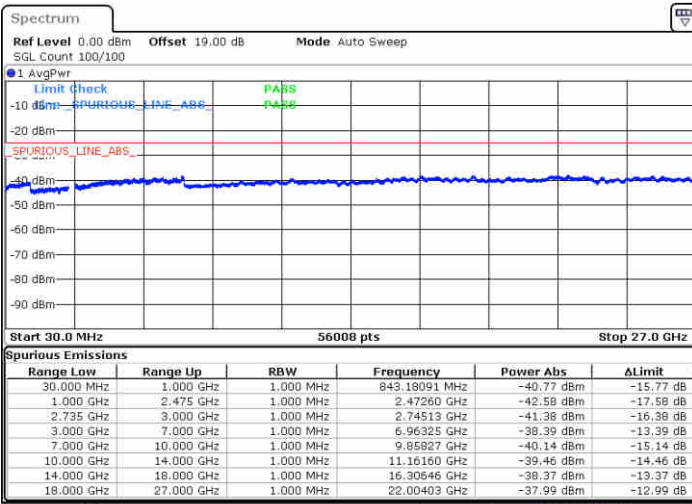

LTE Band 41 / 20MHz+5MHz

16QAM

Highest Channel / 1RB0 and 1RB24

Highest Channel / 1RB99 and 1RB0

Date: 15 JUL 2020 12:55:13

Date: 15 JUL 2020 13:01:46

Highest Channel / FullIRB

N/A

Date: 15 JUL 2020 12:48:22

LTE Band 41 / 20MHz+10MHz

16QAM

Lowest Channel / 1RB0 and 1RB49

Lowest Channel / 1RB99 and 1RB0

Date: 16 JUL 2020 14:59:18

Date: 16 JUL 2020 15:03:37

Lowest Channel / FullIRB