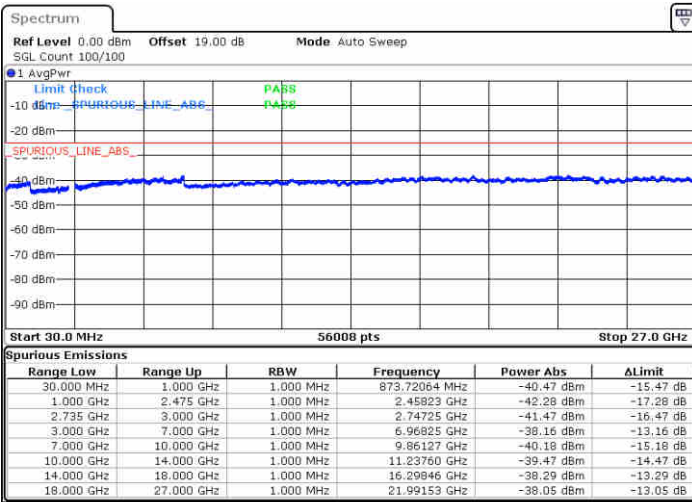

Date: 16 JUL 2020 18:00:05

LTE Band 41 / 20MHz+20MHz

16QAM

Highest Channel / 1RB0 and 1RB99

Highest Channel / 1RB99 and 1RB0

Date: 16 JUL 2020 18:28:05

Date: 16 JUL 2020 18:31:06

Highest Channel / FullIRB

N/A

Date: 16 JUL 2020 18:23:45

LTE Band 41 / 5MHz+20MHz

64QAM

Lowest Channel / 1RB0 and 1RB99

Lowest Channel / 1RB24 and 1RB0

Date: 15 JUL 2020 11:20:53

Date: 15 JUL 2020 11:27:49

Lowest Channel / FullIRB

N/A

Date: 15 JUL 2020 11:19:27

LTE Band 41 / 5MHz+20MHz

64QAM

Middle Channel / 1RB0 and 1RB99

Middle Channel / 1RB24 and 1RB0

Date: 15 JUL 2020 11:33:50