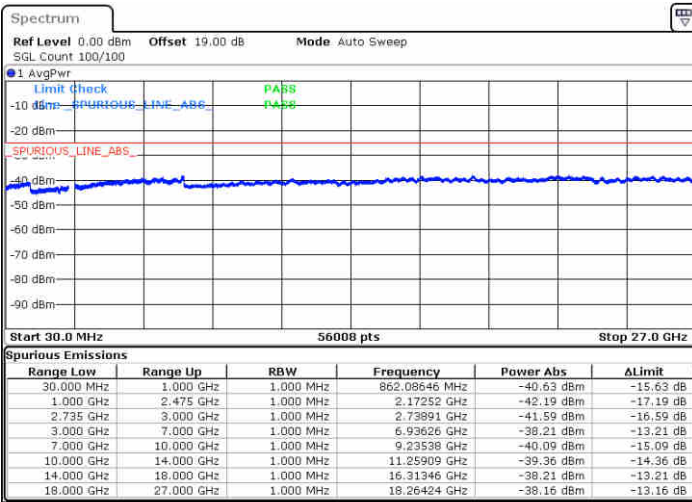

Date: 16 JUL 2020 16:17:41

LTE Band 41 / 15MHz+20MHz

64QAM

Lowest Channel / 1RB0 and 1RB99

Lowest Channel / 1RB74 and 1RB0

Date: 16 JUL 2020 16:31:23

Date: 16 JUL 2020 16:37:43

Lowest Channel / FullRB

N/A

Date: 16 JUL 2020 16:30:09

LTE Band 41 / 15MHz+20MHz

64QAM

Middle Channel / 1RB0 and 1RB99

Middle Channel / 1RB74 and 1RB0

Date: 16 JUL 2020 16:48:58

Date: 16 JUL 2020 16:50:00

Middle Channel / FullIRB

N/A

Date: 16 JUL 2020 16:41:48

LTE Band 41 / 15MHz+20MHz

64QAM

Highest Channel / 1RB0 and 1RB99

Highest Channel / 1RB74 and 1RB0

Date: 16 JUL 2020 16:57:12

Date: 16 JUL 2020 17:03:04

Highest Channel / FullIRB

N/A

Date: 16 JUL 2020 16:55:49

LTE Band 41 / 20MHz+5MHz

64QAM

Lowest Channel / 1RB0 and 1RB24

Lowest Channel / 1RB99 and 1RB0