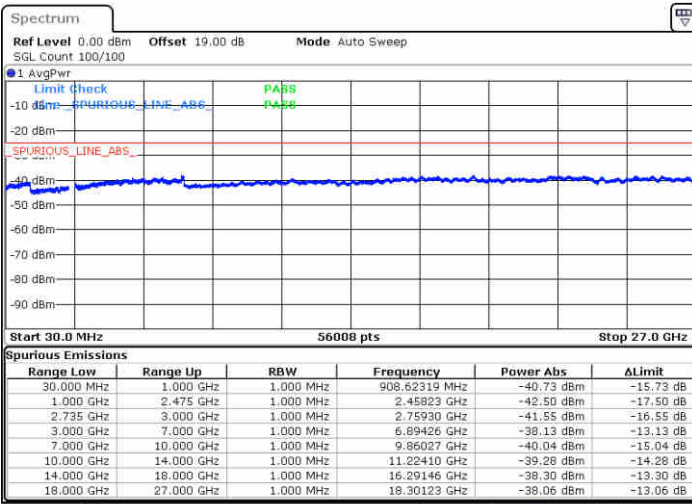

Highest Channel / FullIRB

N/A

Date: 16 JUL 2020 13:00:50

LTE Band 41 / 15MHz+10MHz

64QAM

Lowest Channel / 1RB0 and 1RB49

Lowest Channel / 1RB74 and 1RB0

Date: 15 JUL 2020 18:17:49

Date: 15 JUL 2020 18:23:07

Lowest Channel / FullIRB

N/A

Date: 15 JUL 2020 18:11:57

LTE Band 41 / 15MHz+10MHz

64QAM

Middle Channel / 1RB0 and 1RB49

Middle Channel / 1RB74 and 1RB0

Date: 15 JUL 2020 18:35:05

Date: 15 JUL 2020 18:40:01

Middle Channel / FullIRB

N/A

Date: 15 JUL 2020 18:29:53

LTE Band 41 / 15MHz+10MHz

64QAM

Highest Channel / 1RB0 and 1RB49

Highest Channel / 1RB74 and 1RB0

Date: 15 JUL 2020 18:53:31

Date: 15 JUL 2020 19:00:04

Highest Channel / FullIRB

N/A

Date: 15 JUL 2020 18:48:45

LTE Band 41 / 15MHz+15MHz

64QAM