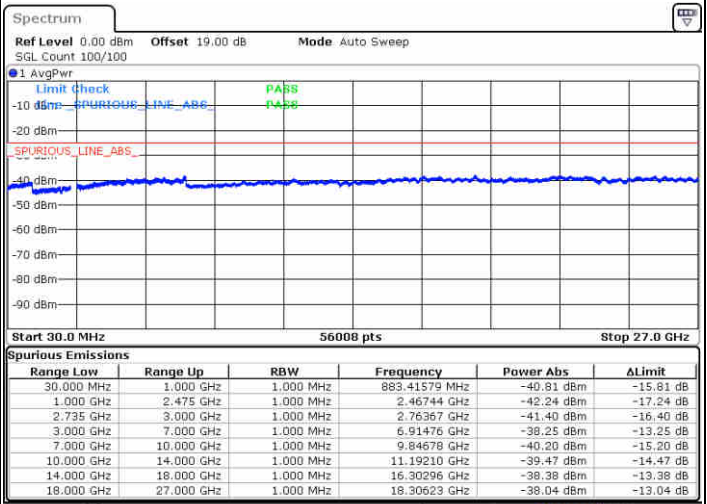

Date: 16 JUL 2020 16:17:41

LTE Band 41 / 15MHz+20MHz

64QAM

Lowest Channel / 1RB0 and 1RB99

Lowest Channel / 1RB74 and 1RB0

Date: 16 JUL 2020 16:31:23

Date: 16 JUL 2020 16:37:43

Lowest Channel / FullRB

N/A

Date: 16 JUL 2020 16:30:09

LTE Band 41 / 15MHz+20MHz

64QAM

Middle Channel / 1RB0 and 1RB99

Middle Channel / 1RB74 and 1RB0

Date: 16 JUL 2020 16:48:58

Date: 16 JUL 2020 16:50:00

Middle Channel / FullIRB

N/A

Date: 16 JUL 2020 16:41:48

LTE Band 41 / 15MHz+20MHz

64QAM

Highest Channel / 1RB0 and 1RB99

Highest Channel / 1RB74 and 1RB0

Date: 16 JUL 2020 16:57:12

Date: 16 JUL 2020 17:03:04

Highest Channel / FullIRB

N/A

Date: 16 JUL 2020 16:55:49

LTE Band 41 / 20MHz+5MHz

64QAM

Lowest Channel / 1RB0 and 1RB24

Lowest Channel / 1RB99 and 1RB0