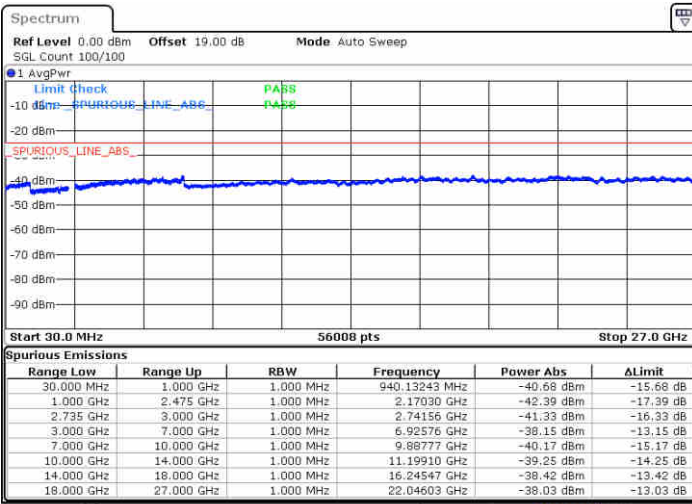

Middle Channel / 1RB99 and 1RB0

Date: 16 JUL 2020 17:21:09

Date: 16 JUL 2020 17:24:08

Middle Channel / FullIRB

N/A

Date: 16 JUL 2020 17:17:39

LTE Band 41 / 20MHz+15MHz

16QAM

Highest Channel / 1RB0 and 1RB74

Highest Channel / 1RB99 and 1RB0

Date: 16 JUL 2020 17:32:04

Date: 16 JUL 2020 17:35:22

Highest Channel / FullIRB

N/A

Date: 16 JUL 2020 17:27:51

LTE Band 41 / 20MHz+20MHz