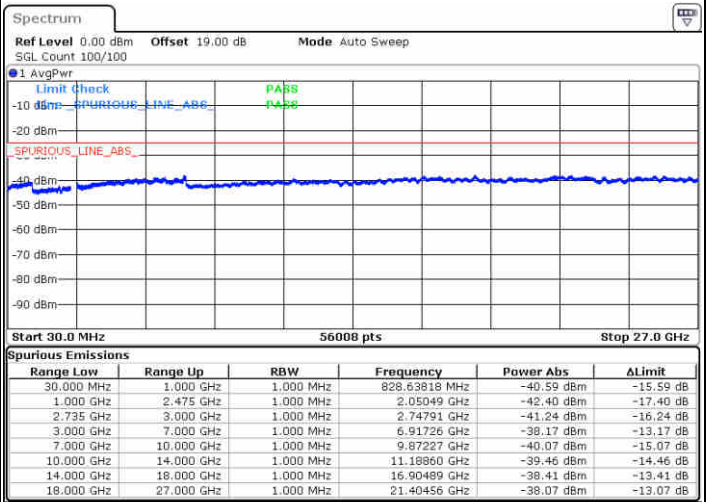

Date: 16 JUL 2020 17:23:05

Middle Channel / FullIRB

N/A

Date: 16 JUL 2020 17:16:43

LTE Band 41 / 20MHz+15MHz

64QAM

Highest Channel / 1RB0 and 1RB74

Highest Channel / 1RB99 and 1RB0

Date: 16 JUL 2020 17:31:12

Date: 16 JUL 2020 17:36:16

Highest Channel / FullIRB

N/A

Date: 16 JUL 2020 17:28:45

LTE Band 41 / 20MHz+20MHz

64QAM

Lowest Channel / 1RB0 and 1RB99

Lowest Channel / 1RB99 and 1RB0

Date: 16 JUL 2020 18:13:31

Date: 16 JUL 2020 18:18:18

Lowest Channel / FullIRB

N/A

Date: 16 JUL 2020 18:12:21