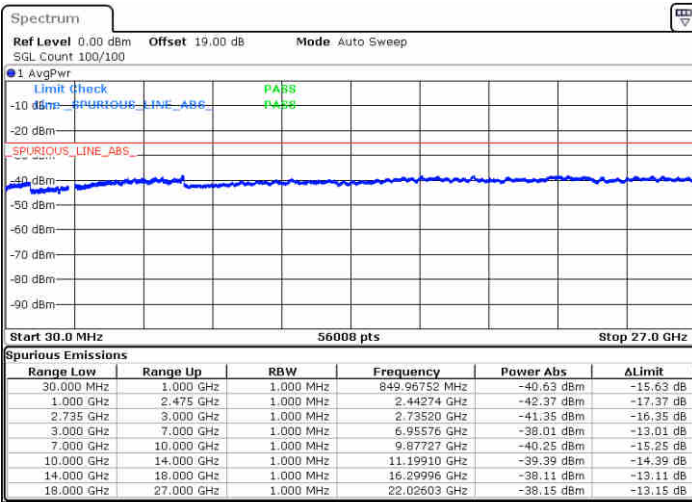

LTE Band 41 / 20MHz+5MHz

16QAM

Highest Channel / 1RB0 and 1RB24

Highest Channel / 1RB99 and 1RB0

Date: 15 JUL 2020 12:55:13

Date: 15 JUL 2020 13:01:46

Highest Channel / FullIRB

N/A

Date: 15 JUL 2020 12:48:22

LTE Band 41 / 20MHz+10MHz

16QAM

Lowest Channel / 1RB0 and 1RB49

Lowest Channel / 1RB99 and 1RB0

Date: 16 JUL 2020 14:59:18

Date: 16 JUL 2020 15:03:37

Lowest Channel / FullIRB