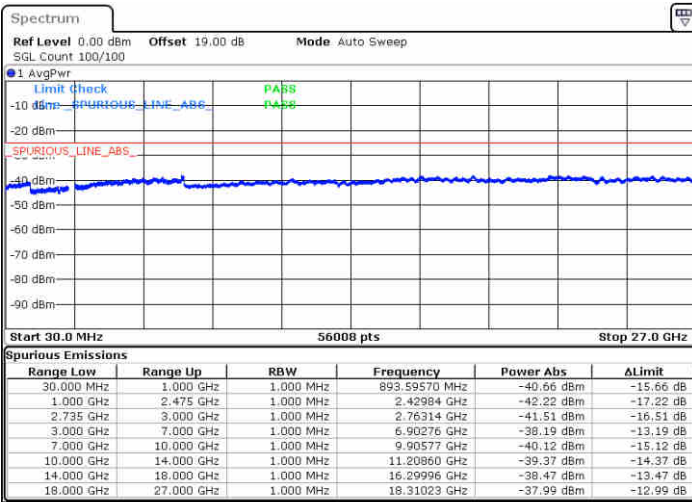

Highest Channel / 1RB0 and 1RB24

Highest Channel / 1RB99 and 1RB0

Date: 15 JUL 2020 12:53:17

Date: 15 JUL 2020 13:04:30

Highest Channel / FullIRB

N/A

Date: 15 JUL 2020 12:51:45

LTE Band 41 / 20MHz+10MHz

64QAM

Lowest Channel / 1RB0 and 1RB49

Lowest Channel / 1RB99 and 1RB0

Date: 16 JUL 2020 15:01:34

Date: 16 JUL 2020 15:02:41

Lowest Channel / FullRB

N/A

Date: 16 JUL 2020 13:13:02

LTE Band 41 / 20MHz+10MHz

64QAM

Middle Channel / 1RB0 and 1RB49

Middle Channel / 1RB99 and 1RB0

Date: 16 JUL 2020 15:09:38

Date: 16 JUL 2020 15:14:39

Middle Channel / FullIRB

N/A

Date: 16 JUL 2020 15:08:25

LTE Band 41 / 20MHz+10MHz

64QAM

Highest Channel / 1RB0 and 1RB49

Highest Channel / 1RB99 and 1RB0

Date: 16 JUL 2020 15:24:23

Date: 16 JUL 2020 15:25:29

Highest Channel / FullIRB