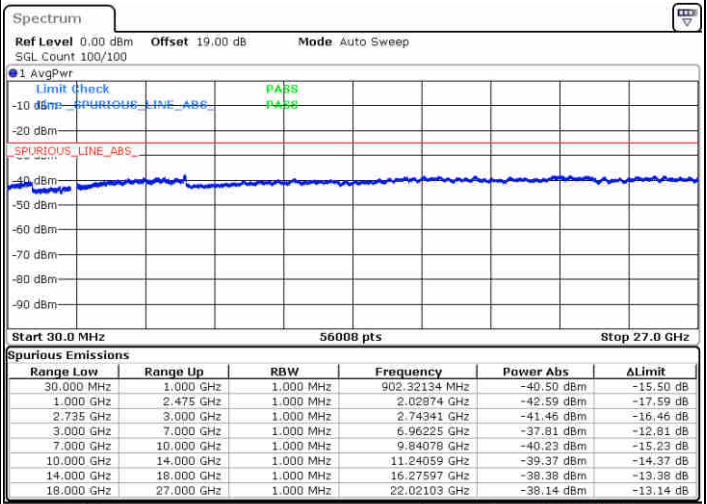

LTE Band 41 / 20MHz+5MHz

16QAM

Highest Channel / 1RB0 and 1RB24

Highest Channel / 1RB99 and 1RB0

Date: 15 JUL 2020 12:55:13

Date: 15 JUL 2020 13:01:46

Highest Channel / FullIRB

N/A

Date: 15 JUL 2020 12:48:22

LTE Band 41 / 20MHz+10MHz

16QAM

Lowest Channel / 1RB0 and 1RB49

Lowest Channel / 1RB99 and 1RB0

Date: 16 JUL 2020 14:59:18

Date: 16 JUL 2020 15:03:37

Lowest Channel / FullIRB