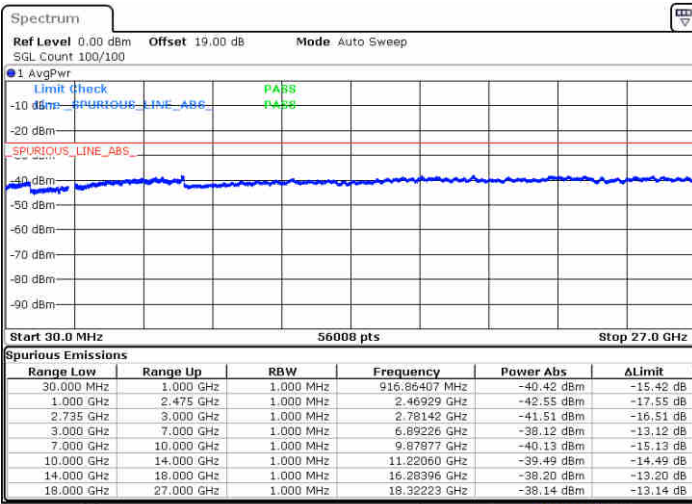

N/A

Date: 16 JUL 2020 12:32:14

LTE Band 41 / 10MHz+20MHz

64QAM

Highest Channel / 1RB0 and 1RB99

Highest Channel / 1RB49 and 1RB0

Date: 16 JUL 2020 13:02:40

Date: 16 JUL 2020 13:08:27

Highest Channel / FullIRB

N/A

Date: 16 JUL 2020 13:00:50

LTE Band 41 / 15MHz+10MHz

64QAM

Lowest Channel / 1RB0 and 1RB49

Lowest Channel / 1RB74 and 1RB0

Date: 15 JUL 2020 18:17:49

Date: 15 JUL 2020 18:23:07

Lowest Channel / FullIRB

N/A

Date: 15 JUL 2020 18:11:57

LTE Band 41 / 15MHz+10MHz

64QAM

Middle Channel / 1RB0 and 1RB49

Middle Channel / 1RB74 and 1RB0