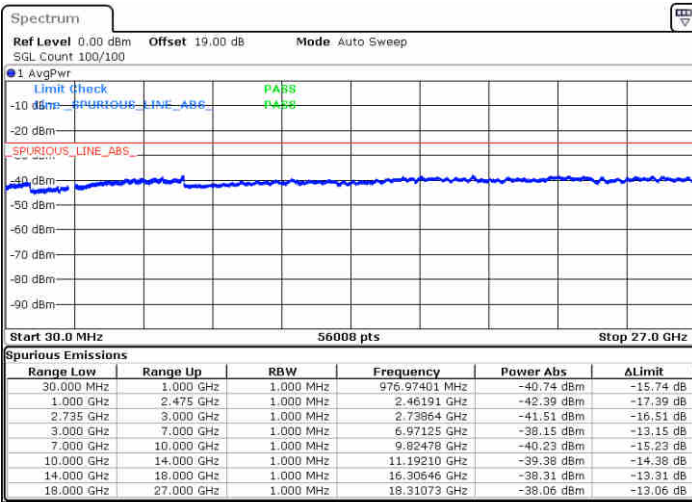

Highest Channel / 1RB0 and 1RB74

Highest Channel / 1RB99 and 1RB0

Date: 16 JUL 2020 17:32:04

Date: 16 JUL 2020 17:35:22

Highest Channel / FullIRB

N/A

Date: 16 JUL 2020 17:27:51

LTE Band 41 / 20MHz+20MHz