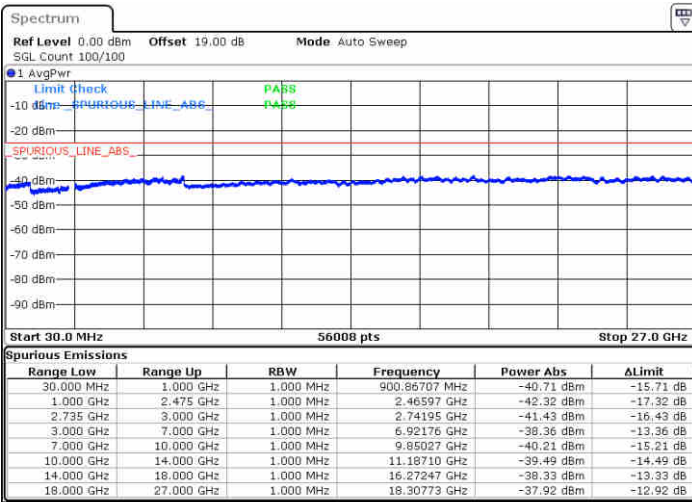

Date: 16 JUL 2020 17:31:12

Date: 16 JUL 2020 17:36:16

Highest Channel / FullIRB

N/A

Date: 16 JUL 2020 17:28:45

LTE Band 41 / 20MHz+20MHz

64QAM

Lowest Channel / 1RB0 and 1RB99

Lowest Channel / 1RB99 and 1RB0

Date: 16 JUL 2020 18:13:31

Date: 16 JUL 2020 18:18:18

Lowest Channel / FullIRB

N/A

Date: 16 JUL 2020 18:12:21