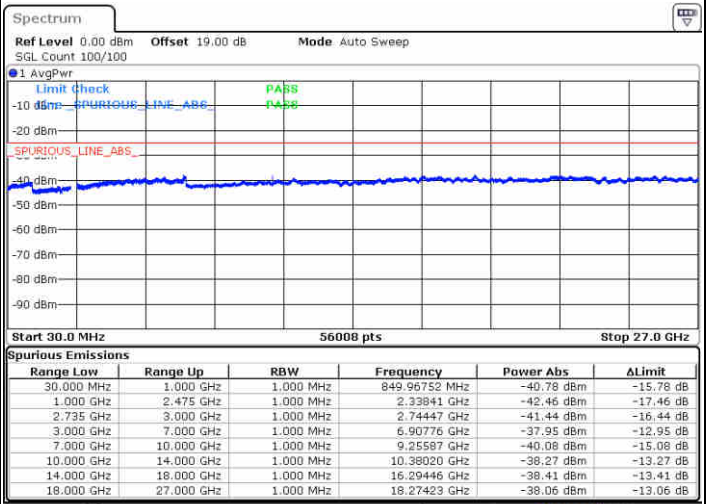

Highest Channel / FullIRB

N/A

Date: 16 JUL 2020 13:00:50

LTE Band 41 / 15MHz+10MHz

64QAM

Lowest Channel / 1RB0 and 1RB49

Lowest Channel / 1RB74 and 1RB0

Date: 15 JUL 2020 18:17:49

Date: 15 JUL 2020 18:23:07

Lowest Channel / FullIRB

N/A

Date: 15 JUL 2020 18:11:57

LTE Band 41 / 15MHz+10MHz

64QAM

Middle Channel / 1RB0 and 1RB49

Middle Channel / 1RB74 and 1RB0

Date: 15 JUL 2020 18:35:05

Date: 15 JUL 2020 18:40:01

Middle Channel / FullIRB

N/A

Date: 15 JUL 2020 18:29:53

LTE Band 41 / 15MHz+10MHz

64QAM

Highest Channel / 1RB0 and 1RB49

Highest Channel / 1RB74 and 1RB0

Date: 15 JUL 2020 18:53:31

Date: 15 JUL 2020 19:00:04

Highest Channel / FullIRB

N/A

Date: 15 JUL 2020 18:48:45

LTE Band 41 / 15MHz+15MHz

64QAM