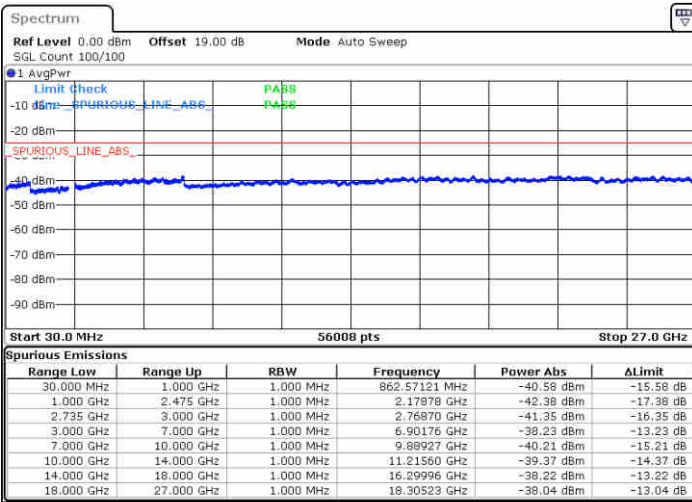

Middle Channel / FullIRB

N/A

Date: 16 JUL 2020 15:07:34

LTE Band 41 / 20MHz+10MHz

16QAM

Highest Channel / 1RB0 and 1RB49

Highest Channel / 1RB99 and 1RB0

Date: 16 JUL 2020 15:23:25

Date: 16 JUL 2020 15:28:36

Highest Channel / FullIRB

N/A

Date: 16 JUL 2020 15:18:23

LTE Band 41 / 20MHz+15MHz

16QAM

Lowest Channel / 1RB0 and 1RB74

Lowest Channel / 1RB99 and 1RB0