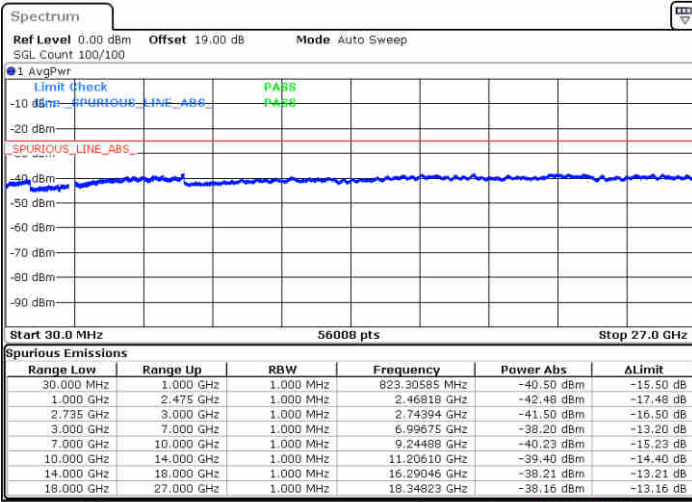

Lowest Channel / FullIRB

N/A

Date: 15 JUL 2020 11:19:27

LTE Band 41 / 5MHz+20MHz

64QAM

Middle Channel / 1RB0 and 1RB99

Middle Channel / 1RB24 and 1RB0

Date: 15 JUL 2020 11:33:50

Date: 15 JUL 2020 11:40:23

Middle Channel / FullIRB

N/A

Date: 15 JUL 2020 11:32:27

LTE Band 41 / 5MHz+20MHz

64QAM

Highest Channel / 1RB0 and 1RB99

Highest Channel / 1RB24 and 1RB0

Date: 15 JUL 2020 11:50:25

Date: 15 JUL 2020 11:51:45

Highest Channel / FullIRB

N/A

Date: 15 JUL 2020 11:44:07

LTE Band 41 / 10MHz+15MHz

64QAM

Lowest Channel / 1RB0 and 1RB74