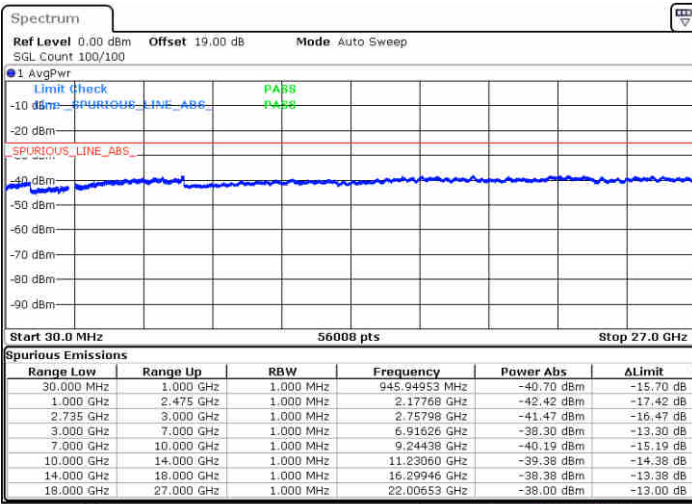

Lowest Channel / 1RB0 and 1RB74

Lowest Channel / 1RB74 and 1RB0

Date: 16 JUL 2020 15:32:20

Date: 16 JUL 2020 15:37:17

Lowest Channel / FullRB

N/A

Date: 16 JUL 2020 15:31:21

LTE Band 41 / 15MHz+15MHz

64QAM

Middle Channel / 1RB0 and 1RB74

Middle Channel / 1RB74 and 1RB0

Date: 16 JUL 2020 15:44:58

Date: 16 JUL 2020 15:45:59

Middle Channel / FullIRB

N/A

Date: 16 JUL 2020 15:39:45

LTE Band 41 / 15MHz+15MHz

64QAM

Highest Channel / 1RB0 and 1RB74

Highest Channel / 1RB74 and 1RB0

Date: 16 JUL 2020 16:18:42

Date: 16 JUL 2020 16:23:23

Highest Channel / FullIRB

N/A