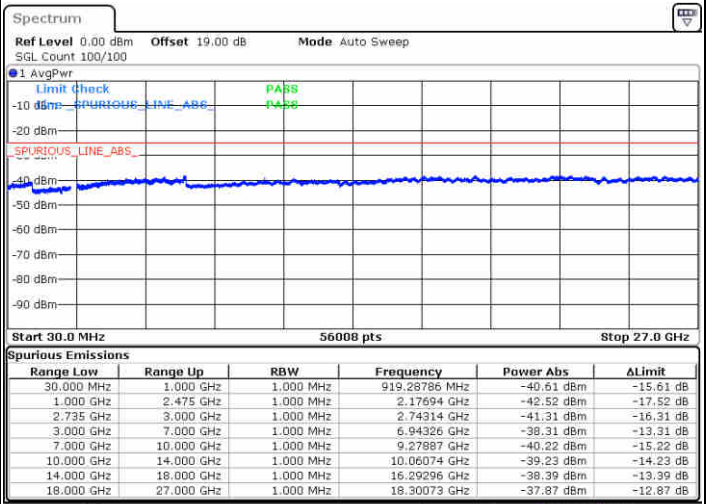

LTE Band 41 / 20MHz+5MHz

16QAM

Highest Channel / 1RB0 and 1RB24

Highest Channel / 1RB99 and 1RB0

Date: 15 JUL 2020 12:55:13

Date: 15 JUL 2020 13:01:46

Highest Channel / FullIRB

N/A

Date: 15 JUL 2020 12:48:22

LTE Band 41 / 20MHz+10MHz

16QAM

Lowest Channel / 1RB0 and 1RB49

Lowest Channel / 1RB99 and 1RB0

Date: 16 JUL 2020 14:59:18

Date: 16 JUL 2020 15:03:37

Lowest Channel / FullIRB