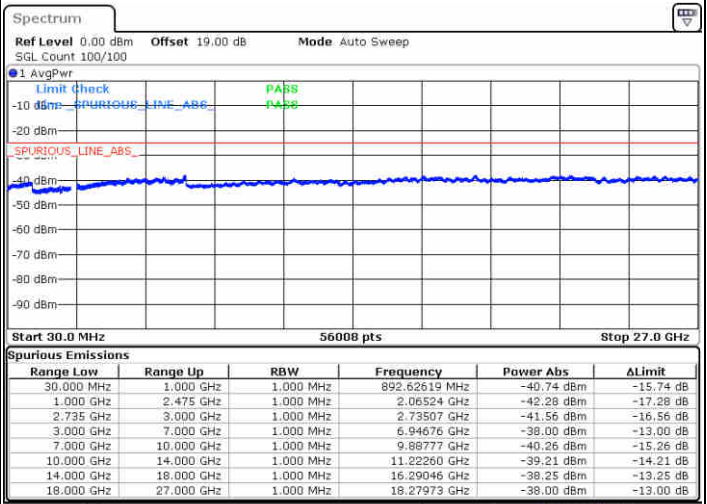

Lowest Channel / FullIRB

N/A

Date: 15 JUL 2020 11:19:27

LTE Band 41 / 5MHz+20MHz

64QAM

Middle Channel / 1RB0 and 1RB99

Middle Channel / 1RB24 and 1RB0

Date: 15 JUL 2020 11:33:50

Date: 15 JUL 2020 11:40:23

Middle Channel / FullIRB

N/A

Date: 15 JUL 2020 11:32:27

LTE Band 41 / 5MHz+20MHz

64QAM

Highest Channel / 1RB0 and 1RB99

Highest Channel / 1RB24 and 1RB0

Date: 15 JUL 2020 11:50:25

Date: 15 JUL 2020 11:51:45

Highest Channel / FullIRB

N/A

Date: 15 JUL 2020 11:44:07

LTE Band 41 / 10MHz+15MHz

64QAM

Lowest Channel / 1RB0 and 1RB74