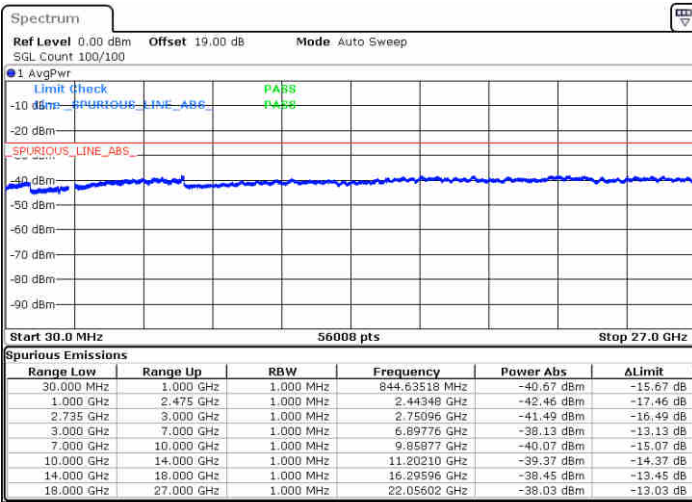

Date: 15 JUL 2020 12:48:22

LTE Band 41 / 20MHz+10MHz

16QAM

Lowest Channel / 1RB0 and 1RB49

Lowest Channel / 1RB99 and 1RB0

Date: 16 JUL 2020 14:59:18

Date: 16 JUL 2020 15:03:37

Lowest Channel / FullIRB

N/A

Date: 16 JUL 2020 13:11:53

LTE Band 41 / 20MHz+10MHz

16QAM

Middle Channel / 1RB0 and 1RB49

Middle Channel / 1RB99 and 1RB0

Date: 16 JUL 2020 15:10:40

Date: 16 JUL 2020 15:13:42

Middle Channel / FullIRB

N/A

Date: 16 JUL 2020 15:07:34

LTE Band 41 / 20MHz+10MHz

16QAM

Highest Channel / 1RB0 and 1RB49

Highest Channel / 1RB99 and 1RB0

Date: 16 JUL 2020 15:23:25

Date: 16 JUL 2020 15:28:36

Highest Channel / FullIRB

N/A

Date: 16 JUL 2020 15:18:23

LTE Band 41 / 20MHz+15MHz

16QAM

Lowest Channel / 1RB0 and 1RB74

Lowest Channel / 1RB99 and 1RB0