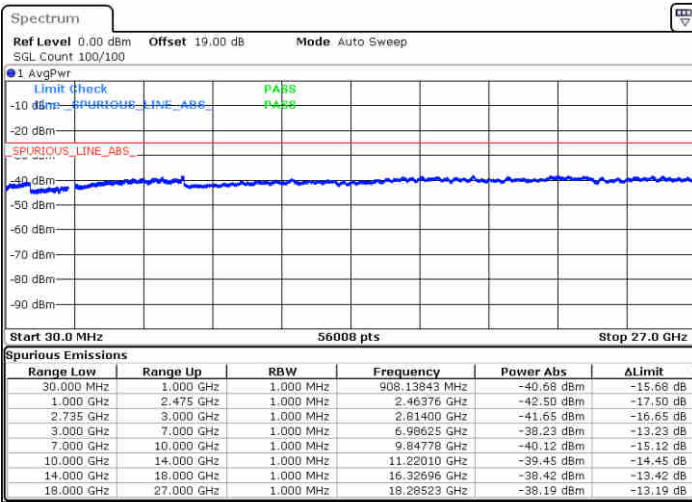

Date: 15 JUL 2020 12:48:22

LTE Band 41 / 20MHz+10MHz

16QAM

Lowest Channel / 1RB0 and 1RB49

Lowest Channel / 1RB99 and 1RB0

Date: 16 JUL 2020 14:59:18

Date: 16 JUL 2020 15:03:37

Lowest Channel / FullIRB

N/A

Date: 16 JUL 2020 13:11:53

LTE Band 41 / 20MHz+10MHz

16QAM

Middle Channel / 1RB0 and 1RB49

Middle Channel / 1RB99 and 1RB0

Date: 16 JUL 2020 15:10:40

Date: 16 JUL 2020 15:13:42

Middle Channel / FullIRB

N/A

Date: 16 JUL 2020 15:07:34

LTE Band 41 / 20MHz+10MHz

16QAM

Highest Channel / 1RB0 and 1RB49

Highest Channel / 1RB99 and 1RB0

Date: 16 JUL 2020 15:23:25

Date: 16 JUL 2020 15:28:36

Highest Channel / FullIRB

N/A

Date: 16 JUL 2020 15:18:23

LTE Band 41 / 20MHz+15MHz

16QAM

Lowest Channel / 1RB0 and 1RB74

Lowest Channel / 1RB99 and 1RB0