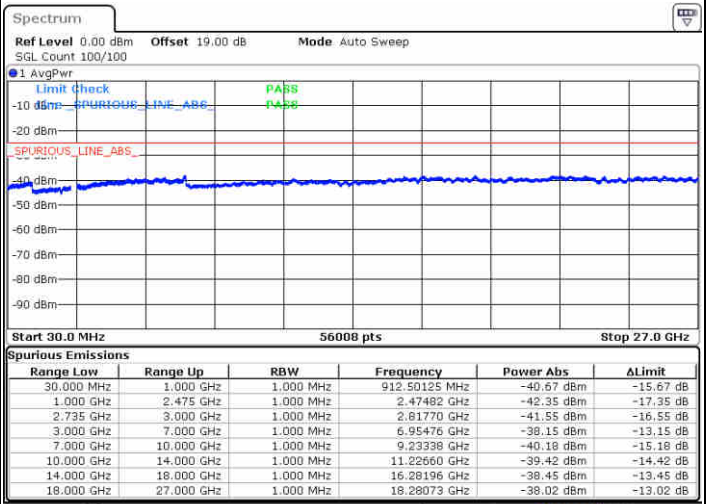

LTE Band 41 / 10MHz+20MHz

64QAM

Lowest Channel / 1RB0 and 1RB99

Lowest Channel / 1RB49 and 1RB0

Date: 16 JUL 2020 12:26:28

Date: 16 JUL 2020 12:30:42

Lowest Channel / FullRB

N/A

Date: 16 JUL 2020 12:22:07

LTE Band 41 / 10MHz+20MHz

64QAM

Middle Channel / 1RB0 and 1RB99

Middle Channel / 1RB49 and 1RB0

Date: 16 JUL 2020 12:51:01

Date: 16 JUL 2020 12:52:31

Middle Channel / FullIRB