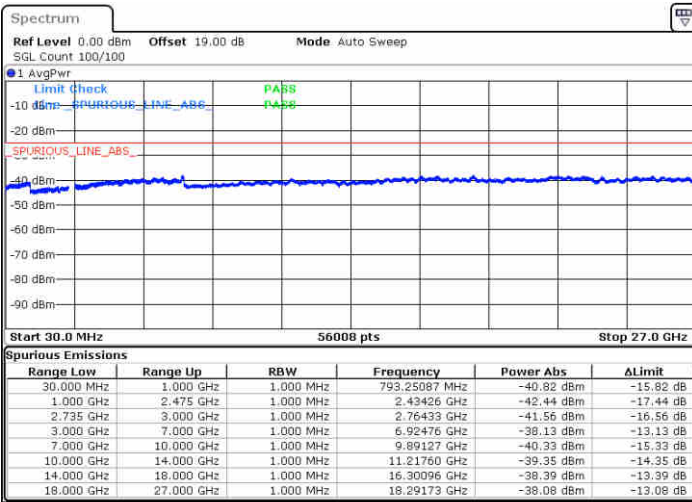

Middle Channel / FullIRB

N/A

Date: 16 JUL 2020 16:41:48

LTE Band 41 / 15MHz+20MHz

64QAM

Highest Channel / 1RB0 and 1RB99

Highest Channel / 1RB74 and 1RB0

Date: 16 JUL 2020 16:57:12

Date: 16 JUL 2020 17:03:04

Highest Channel / FullIRB

N/A

Date: 16 JUL 2020 16:55:49

LTE Band 41 / 20MHz+5MHz

64QAM

Lowest Channel / 1RB0 and 1RB24

Lowest Channel / 1RB99 and 1RB0