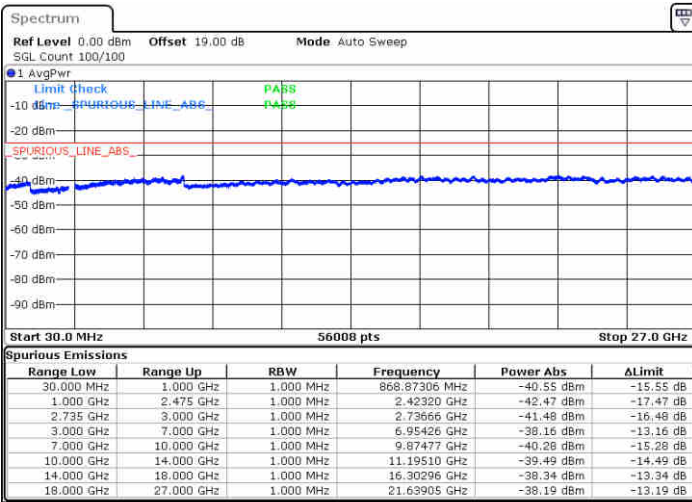

LTE Band 41 / 20MHz+10MHz

64QAM

Middle Channel / 1RB0 and 1RB49

Middle Channel / 1RB99 and 1RB0

Date: 16 JUL 2020 15:09:38

Date: 16 JUL 2020 15:14:39

Middle Channel / FullIRB

N/A

Date: 16 JUL 2020 15:08:25

LTE Band 41 / 20MHz+10MHz

64QAM

Highest Channel / 1RB0 and 1RB49

Highest Channel / 1RB99 and 1RB0

Date: 16 JUL 2020 15:24:23

Date: 16 JUL 2020 15:25:29

Highest Channel / FullIRB

N/A

Date: 16 JUL 2020 15:17:32

LTE Band 41 / 20MHz+15MHz

64QAM

Lowest Channel / 1RB0 and 1RB74

Lowest Channel / 1RB99 and 1RB0

Date: 16 JUL 2020 17:09:24

Date: 16 JUL 2020 17:14:53