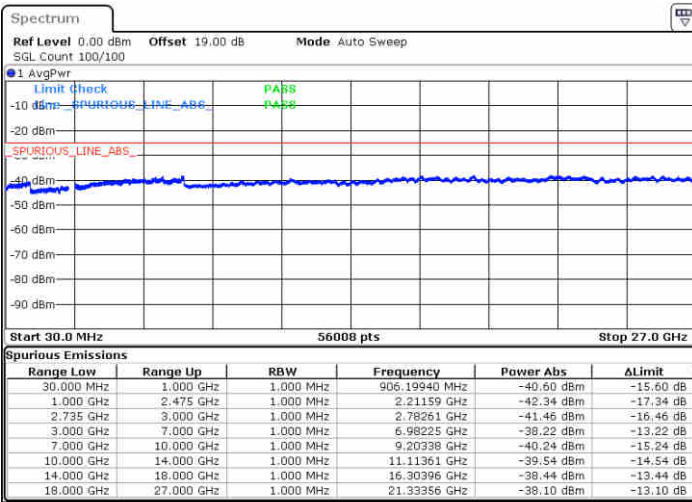

Lowest Channel / FullIRB

N/A

Date: 16 JUL 2020 13:11:53