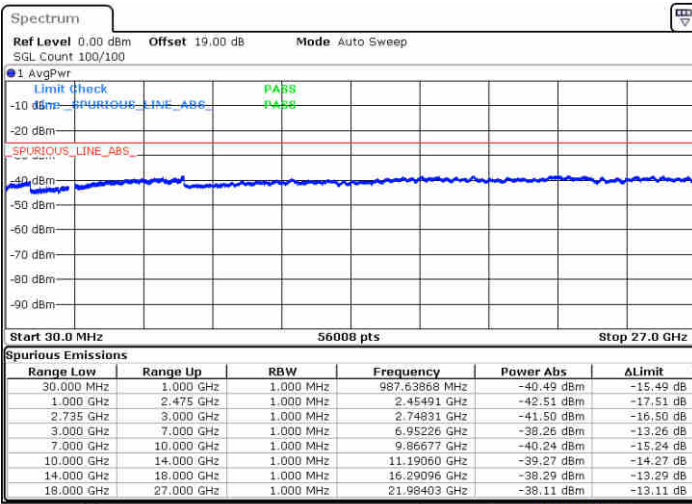

Date: 16 JUL 2020 17:03:04

Highest Channel / FullIRB

N/A

Date: 16 JUL 2020 16:55:49

LTE Band 41 / 20MHz+5MHz

64QAM

Lowest Channel / 1RB0 and 1RB24

Lowest Channel / 1RB99 and 1RB0

Date: 15 JUL 2020 12:04:59

Date: 15 JUL 2020 12:17:17

Lowest Channel / FullIRB

N/A

Date: 15 JUL 2020 12:02:13

LTE Band 41 / 20MHz+5MHz

64QAM

Middle Channel / 1RB0 and 1RB24

Middle Channel / 1RB99 and 1RB0

Date: 15 JUL 2020 12:35:17

Date: 15 JUL 2020 12:44:41

Middle Channel / FullIRB

N/A

Date: 15 JUL 2020 12:34:05

LTE Band 41 / 20MHz+5MHz

64QAM

Highest Channel / 1RB0 and 1RB24

Highest Channel / 1RB99 and 1RB0

Date: 15 JUL 2020 12:53:17

Date: 15 JUL 2020 13:04:30

Highest Channel / FullIRB

N/A

Date: 15 JUL 2020 12:51:45

LTE Band 41 / 20MHz+10MHz