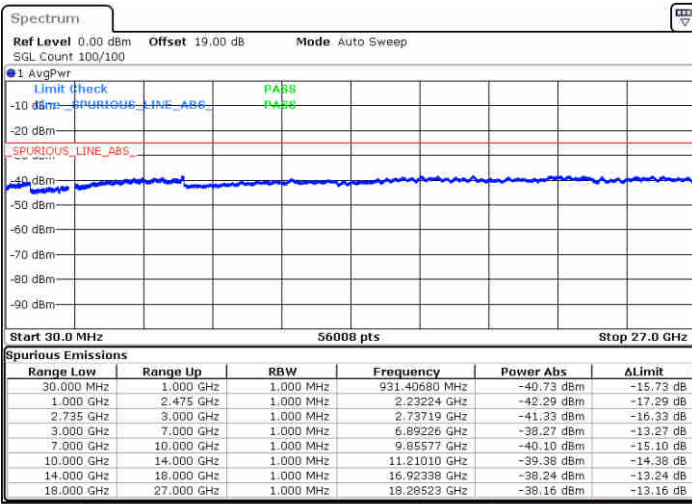

Middle Channel / FullIRB

N/A

Date: 16 JUL 2020 15:07:34

LTE Band 41 / 20MHz+10MHz

16QAM

Highest Channel / 1RB0 and 1RB49

Highest Channel / 1RB99 and 1RB0

Date: 16 JUL 2020 15:23:25

Date: 16 JUL 2020 15:28:36

Highest Channel / FullIRB

N/A

Date: 16 JUL 2020 15:18:23

LTE Band 41 / 20MHz+15MHz

16QAM

Lowest Channel / 1RB0 and 1RB74

Lowest Channel / 1RB99 and 1RB0