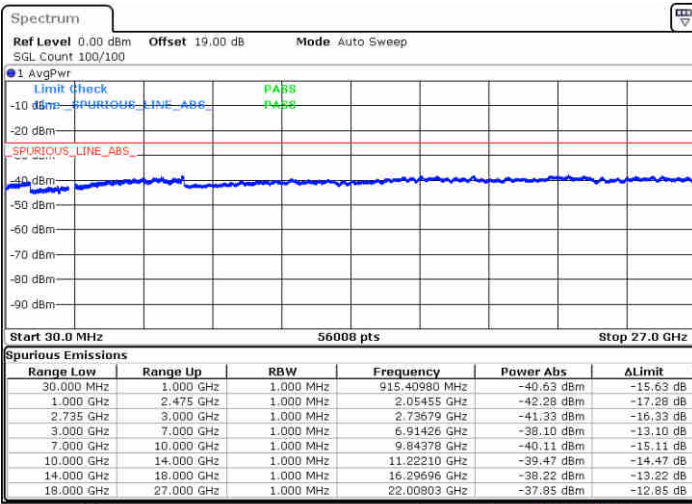

Lowest Channel / FullIRB

N/A

Date: 15 JUL 2020 11:19:27

LTE Band 41 / 5MHz+20MHz

64QAM

Middle Channel / 1RB0 and 1RB99

Middle Channel / 1RB24 and 1RB0

Date: 15 JUL 2020 11:33:50

Date: 15 JUL 2020 11:40:23

Middle Channel / FullIRB

N/A

Date: 15 JUL 2020 11:32:27

LTE Band 41 / 5MHz+20MHz

64QAM

Highest Channel / 1RB0 and 1RB99

Highest Channel / 1RB24 and 1RB0

Date: 15 JUL 2020 11:50:25

Date: 15 JUL 2020 11:51:45

Highest Channel / FullIRB

N/A

Date: 15 JUL 2020 11:44:07

LTE Band 41 / 10MHz+15MHz

64QAM

Lowest Channel / 1RB0 and 1RB74