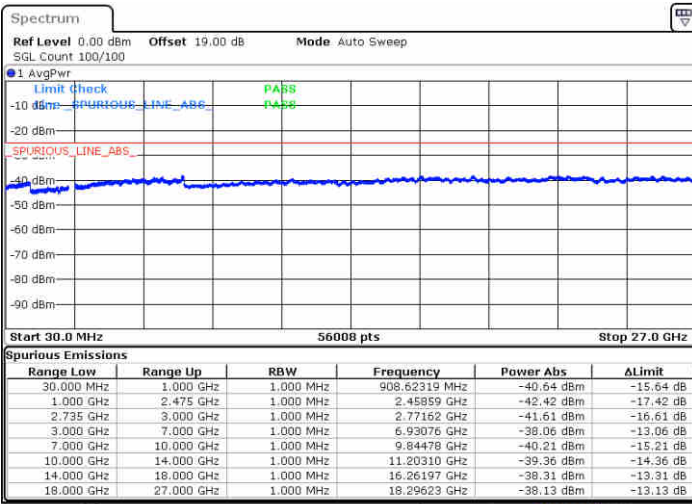

Lowest Channel / 1RB0 and 1RB74

Lowest Channel / 1RB74 and 1RB0

Date: 16 JUL 2020 15:32:20

Date: 16 JUL 2020 15:37:17

Lowest Channel / FullRB

N/A

Date: 16 JUL 2020 15:31:21

LTE Band 41 / 15MHz+15MHz

64QAM

Middle Channel / 1RB0 and 1RB74

Middle Channel / 1RB74 and 1RB0

Date: 16 JUL 2020 15:44:58

Date: 16 JUL 2020 15:45:59

Middle Channel / FullIRB

N/A

Date: 16 JUL 2020 15:39:45

LTE Band 41 / 15MHz+15MHz

64QAM

Highest Channel / 1RB0 and 1RB74

Highest Channel / 1RB74 and 1RB0

Date: 16 JUL 2020 16:18:42

Date: 16 JUL 2020 16:23:23

Highest Channel / FullIRB

N/A