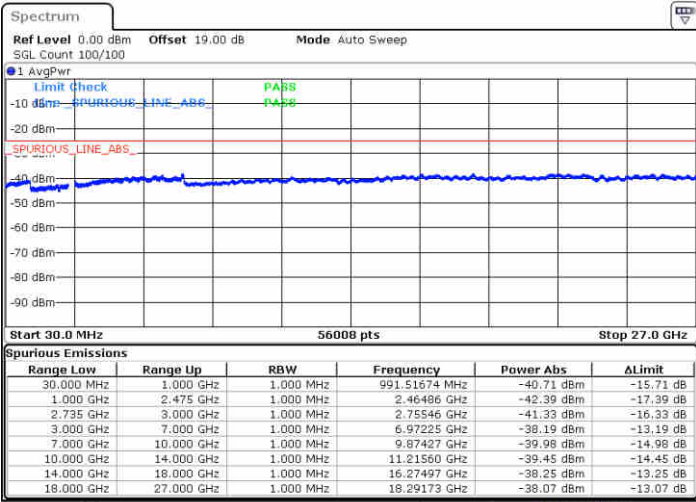

Date: 16 JUL 2020 12:22:07

LTE Band 41 / 10MHz+20MHz

64QAM

Middle Channel / 1RB0 and 1RB99

Middle Channel / 1RB49 and 1RB0

Date: 16 JUL 2020 12:51:01

Date: 16 JUL 2020 12:52:31

Middle Channel / FullIRB

N/A

Date: 16 JUL 2020 12:32:14

LTE Band 41 / 10MHz+20MHz

64QAM

Highest Channel / 1RB0 and 1RB99

Highest Channel / 1RB49 and 1RB0

Date: 16 JUL 2020 13:02:40

Date: 16 JUL 2020 13:08:27