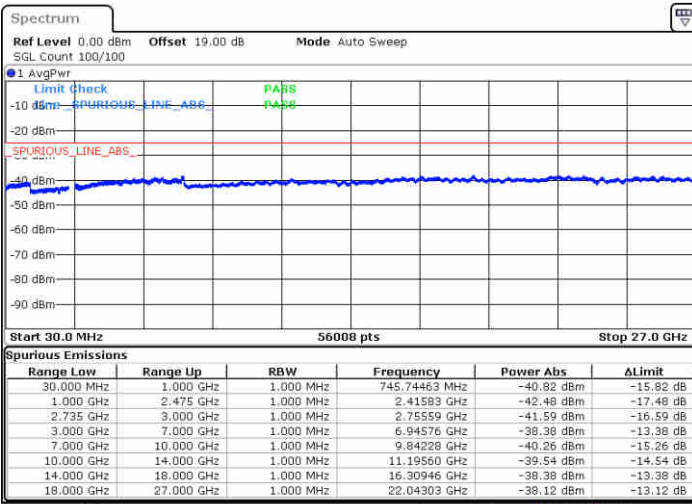

Middle Channel / FullIRB

N/A

Date: 16 JUL 2020 16:41:48

LTE Band 41 / 15MHz+20MHz

64QAM

Highest Channel / 1RB0 and 1RB99

Highest Channel / 1RB74 and 1RB0

Date: 16 JUL 2020 16:57:12

Date: 16 JUL 2020 17:03:04

Highest Channel / FullIRB

N/A

Date: 16 JUL 2020 16:55:49

LTE Band 41 / 20MHz+5MHz

64QAM

Lowest Channel / 1RB0 and 1RB24

Lowest Channel / 1RB99 and 1RB0