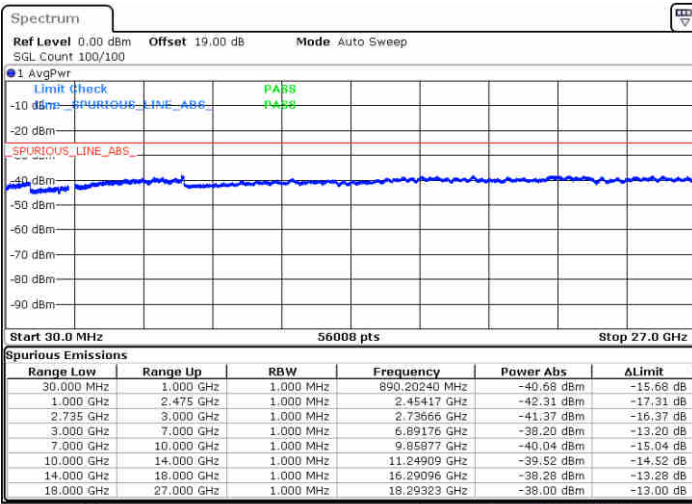

Date: 15 JUL 2020 11:40:23

Middle Channel / FullIRB

N/A

Date: 15 JUL 2020 11:32:27

LTE Band 41 / 5MHz+20MHz

64QAM

Highest Channel / 1RB0 and 1RB99

Highest Channel / 1RB24 and 1RB0

Date: 15 JUL 2020 11:50:25

Date: 15 JUL 2020 11:51:45

Highest Channel / FullIRB

N/A

Date: 15 JUL 2020 11:44:07

LTE Band 41 / 10MHz+15MHz

64QAM

Lowest Channel / 1RB0 and 1RB74

Lowest Channel / 1RB49 and 1RB0

Date: 15 JUL 2020 17:25:22

Date: 15 JUL 2020 17:31:58

Lowest Channel / FullIRB

N/A

Date: 15 JUL 2020 17:23:46

LTE Band 41 / 10MHz+15MHz

64QAM