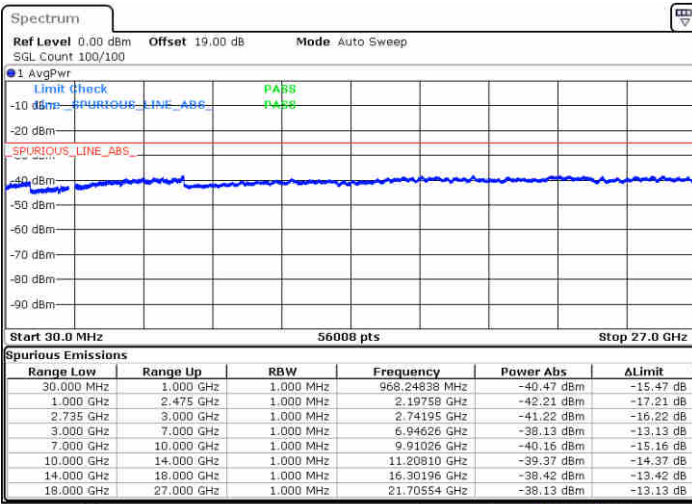

Date: 15 JUL 2020 12:04:59

Date: 15 JUL 2020 12:17:17

Lowest Channel / FullIRB

N/A

Date: 15 JUL 2020 12:02:13

LTE Band 41 / 20MHz+5MHz

64QAM

Middle Channel / 1RB0 and 1RB24

Middle Channel / 1RB99 and 1RB0

Date: 15 JUL 2020 12:35:17

Date: 15 JUL 2020 12:44:41

Middle Channel / FullIRB

N/A

Date: 15 JUL 2020 12:34:05

LTE Band 41 / 20MHz+5MHz

64QAM

Highest Channel / 1RB0 and 1RB24

Highest Channel / 1RB99 and 1RB0

Date: 15 JUL 2020 12:53:17

Date: 15 JUL 2020 13:04:30

Highest Channel / FullIRB

N/A

Date: 15 JUL 2020 12:51:45

LTE Band 41 / 20MHz+10MHz