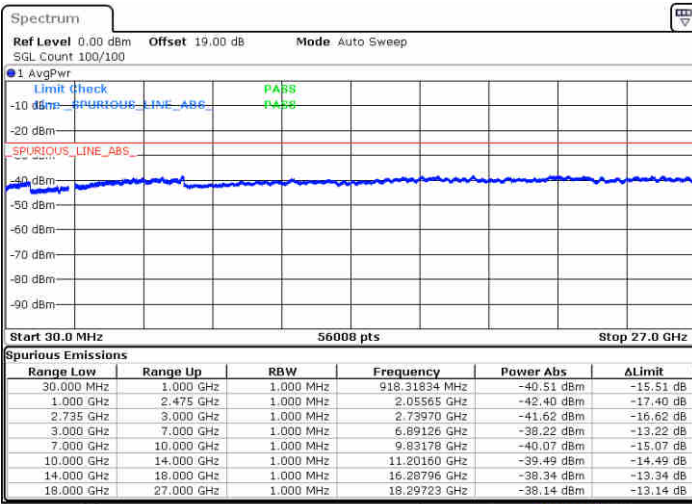

LTE Band 41 / 20MHz+15MHz

16QAM

Middle Channel / 1RB0 and 1RB74

Middle Channel / 1RB99 and 1RB0

Date: 16 JUL 2020 17:21:09