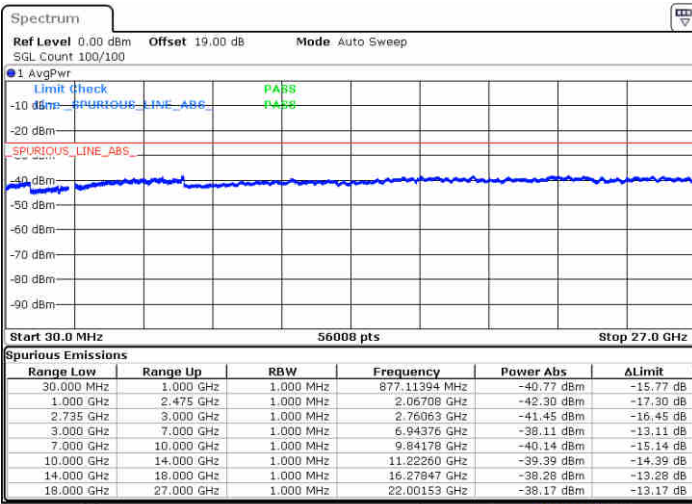

Highest Channel / 1RB0 and 1RB74

Highest Channel / 1RB99 and 1RB0

Date: 16 JUL 2020 17:32:04

Date: 16 JUL 2020 17:35:22

Highest Channel / FullIRB

N/A

Date: 16 JUL 2020 17:27:51

LTE Band 41 / 20MHz+20MHz

16QAM

Lowest Channel / 1RB0 and 1RB99

Lowest Channel / 1RB99 and 1RB0

Date: 16 JUL 2020 18:14:22

Date: 16 JUL 2020 18:17:24

Lowest Channel / FullRB

N/A

Date: 16 JUL 2020 18:11:28

LTE Band 41 / 20MHz+20MHz

16QAM

MiddleChannel / 1RB0 and 1RB99

Middle Channel / 1RB99 and 1RB0

Date: 16 JUL 2020 18:03:17

Date: 16 JUL 2020 18:08:50

Middle Channel / FullIRB

N/A