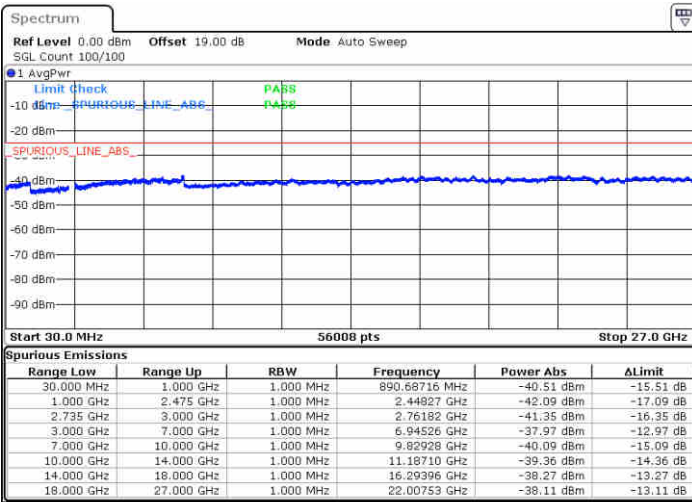

N/A

Date: 16 JUL 2020 12:32:14

LTE Band 41 / 10MHz+20MHz

64QAM

Highest Channel / 1RB0 and 1RB99

Highest Channel / 1RB49 and 1RB0

Date: 16 JUL 2020 13:02:40

Date: 16 JUL 2020 13:08:27

Highest Channel / FullIRB

N/A

Date: 16 JUL 2020 13:00:50

LTE Band 41 / 15MHz+10MHz

64QAM

Lowest Channel / 1RB0 and 1RB49

Lowest Channel / 1RB74 and 1RB0

Date: 15 JUL 2020 18:17:49