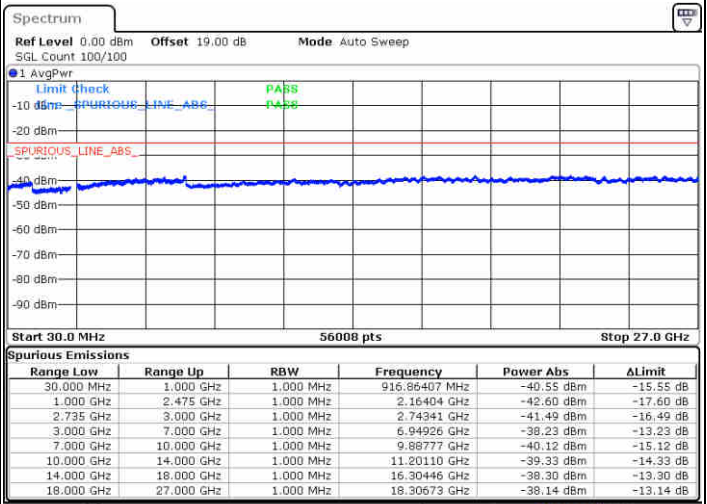

Middle Channel / FullIRB

N/A

Date: 16 JUL 2020 16:41:48

LTE Band 41 / 15MHz+20MHz

64QAM

Highest Channel / 1RB0 and 1RB99

Highest Channel / 1RB74 and 1RB0

Date: 16 JUL 2020 16:57:12

Date: 16 JUL 2020 17:03:04

Highest Channel / FullIRB

N/A

Date: 16 JUL 2020 16:55:49

LTE Band 41 / 20MHz+5MHz

64QAM

Lowest Channel / 1RB0 and 1RB24

Lowest Channel / 1RB99 and 1RB0

Date: 15 JUL 2020 12:04:59

Date: 15 JUL 2020 12:17:17

Lowest Channel / FullIRB

N/A

Date: 15 JUL 2020 12:02:13

LTE Band 41 / 20MHz+5MHz

64QAM

Middle Channel / 1RB0 and 1RB24