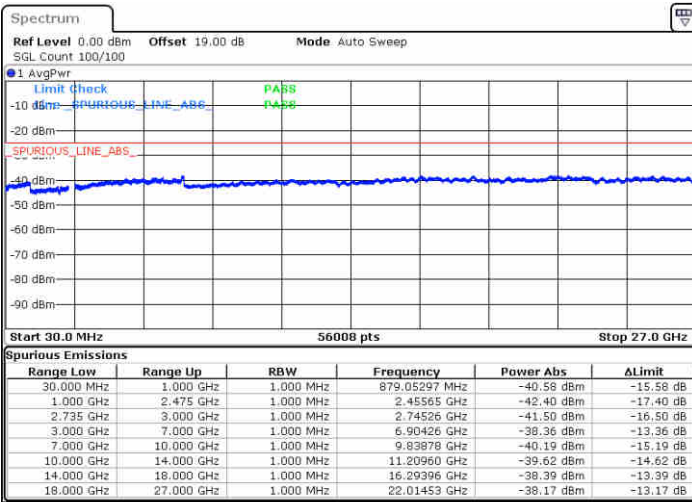

Middle Channel / FullIRB

N/A

Date: 16 JUL 2020 15:07:34

LTE Band 41 / 20MHz+10MHz

16QAM

Highest Channel / 1RB0 and 1RB49

Highest Channel / 1RB99 and 1RB0

Date: 16 JUL 2020 15:23:25

Date: 16 JUL 2020 15:28:36

Highest Channel / FullIRB

N/A

Date: 16 JUL 2020 15:18:23

LTE Band 41 / 20MHz+15MHz

16QAM

Lowest Channel / 1RB0 and 1RB74

Lowest Channel / 1RB99 and 1RB0

Date: 16 JUL 2020 17:10:19

Date: 16 JUL 2020 17:14:00

Lowest Channel / FullRB

N/A

Date: 16 JUL 2020 17:06:41

LTE Band 41 / 20MHz+15MHz

16QAM

Middle Channel / 1RB0 and 1RB74