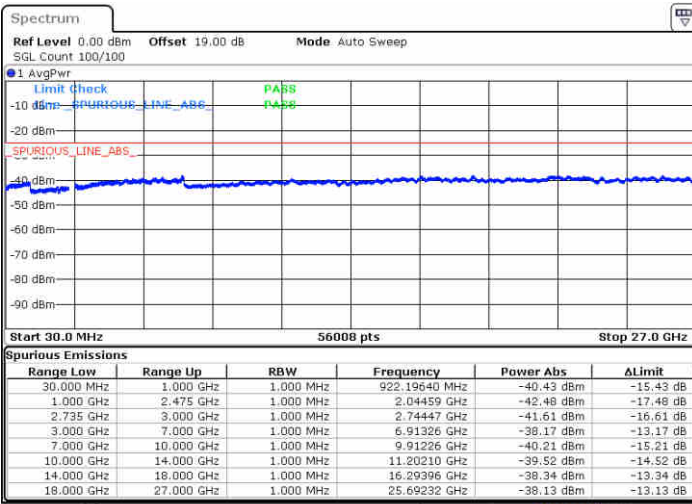

Date: 16 JUL 2020 18:00:05

LTE Band 41 / 20MHz+20MHz

16QAM

Highest Channel / 1RB0 and 1RB99

Highest Channel / 1RB99 and 1RB0

Date: 16 JUL 2020 18:28:05

Date: 16 JUL 2020 18:31:06

Highest Channel / FullIRB

N/A

Date: 16 JUL 2020 18:23:45

LTE Band 41 / 5MHz+20MHz

64QAM

Lowest Channel / 1RB0 and 1RB99

Lowest Channel / 1RB24 and 1RB0

Date: 15 JUL 2020 11:20:53

Date: 15 JUL 2020 11:27:49