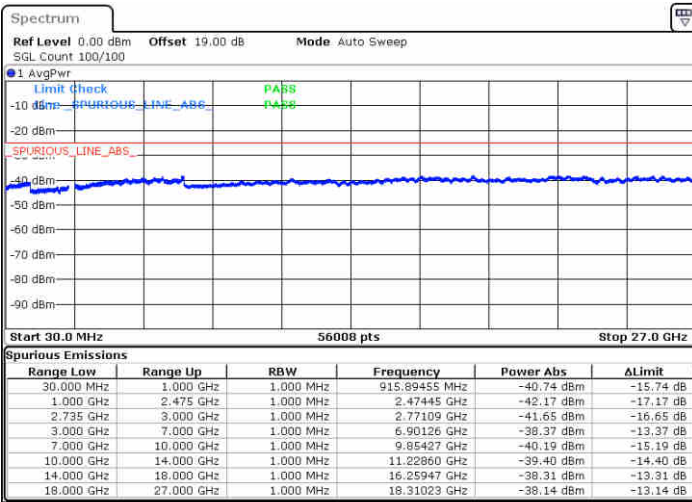

Date: 15 JUL 2020 12:04:59

Date: 15 JUL 2020 12:17:17

Lowest Channel / FullIRB

N/A

Date: 15 JUL 2020 12:02:13

LTE Band 41 / 20MHz+5MHz

64QAM

Middle Channel / 1RB0 and 1RB24

Middle Channel / 1RB99 and 1RB0

Date: 15 JUL 2020 12:35:17

Date: 15 JUL 2020 12:44:41

Middle Channel / FullIRB

N/A

Date: 15 JUL 2020 12:34:05

LTE Band 41 / 20MHz+5MHz

64QAM

Highest Channel / 1RB0 and 1RB24

Highest Channel / 1RB99 and 1RB0

Date: 15 JUL 2020 12:53:17

Date: 15 JUL 2020 13:04:30

Highest Channel / FullIRB

N/A

Date: 15 JUL 2020 12:51:45

LTE Band 41 / 20MHz+10MHz