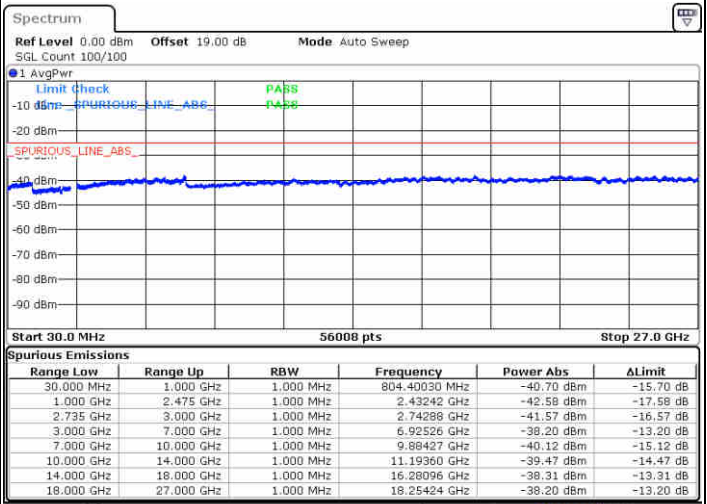

Middle Channel / 1RB99 and 1RB0

Date: 15 JUL 2020 12:35:17

Date: 15 JUL 2020 12:44:41

Middle Channel / FullIRB

N/A

Date: 15 JUL 2020 12:34:05

LTE Band 41 / 20MHz+5MHz

64QAM

Highest Channel / 1RB0 and 1RB24

Highest Channel / 1RB99 and 1RB0

Date: 15 JUL 2020 12:53:17

Date: 15 JUL 2020 13:04:30

Highest Channel / FullIRB

N/A

Date: 15 JUL 2020 12:51:45

LTE Band 41 / 20MHz+10MHz

64QAM

Lowest Channel / 1RB0 and 1RB49

Lowest Channel / 1RB99 and 1RB0

Date: 16 JUL 2020 15:01:34

Date: 16 JUL 2020 15:02:41

Lowest Channel / FullRB

N/A

Date: 16 JUL 2020 13:13:02