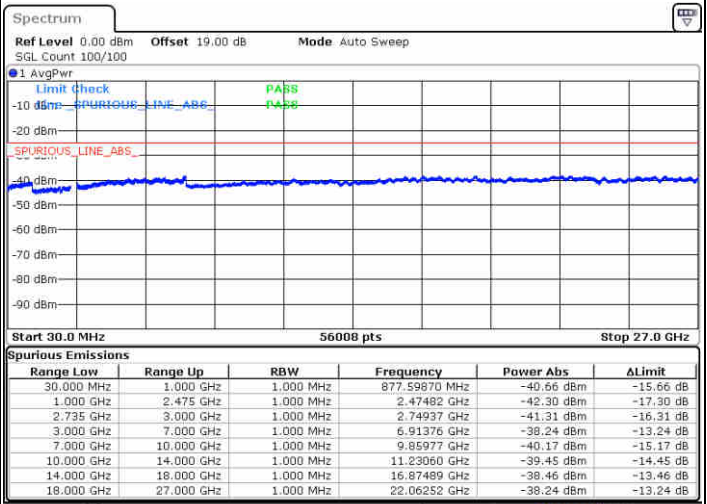

Date: 16 JUL 2020 15:08:25

LTE Band 41 / 20MHz+10MHz

64QAM

Highest Channel / 1RB0 and 1RB49

Highest Channel / 1RB99 and 1RB0

Date: 16 JUL 2020 15:24:23

Date: 16 JUL 2020 15:25:29

Highest Channel / FullIRB

N/A

Date: 16 JUL 2020 15:17:32

LTE Band 41 / 20MHz+15MHz

64QAM

Lowest Channel / 1RB0 and 1RB74

Lowest Channel / 1RB99 and 1RB0

Date: 16 JUL 2020 17:09:24

Date: 16 JUL 2020 17:14:53