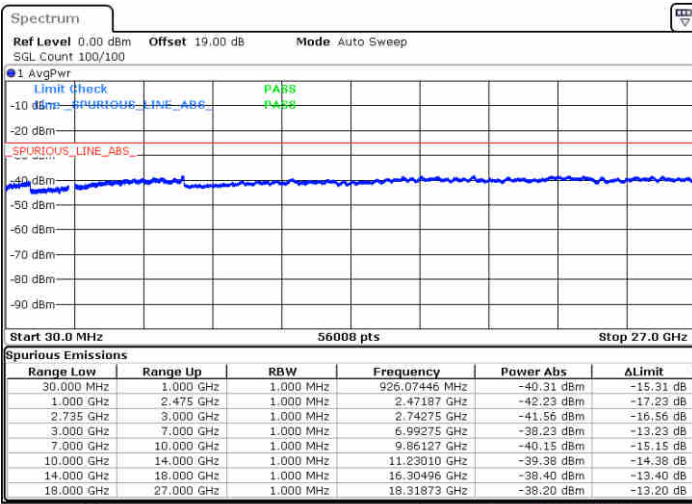

N/A

Date: 16 JUL 2020 15:17:32

LTE Band 41 / 20MHz+15MHz

64QAM

Lowest Channel / 1RB0 and 1RB74

Lowest Channel / 1RB99 and 1RB0

Date: 16 JUL 2020 17:09:24

Date: 16 JUL 2020 17:14:53

Lowest Channel / FullIRB

N/A

Date: 16 JUL 2020 17:07:31

LTE Band 41 / 20MHz+15MHz

64QAM

Middle Channel / 1RB0 and 1RB74

Middle Channel / 1RB99 and 1RB0

Date: 16 JUL 2020 17:22:01

Date: 16 JUL 2020 17:23:05

Middle Channel / FullIRB

N/A

Date: 16 JUL 2020 17:16:43

LTE Band 41 / 20MHz+15MHz

64QAM

Highest Channel / 1RB0 and 1RB74

Highest Channel / 1RB99 and 1RB0