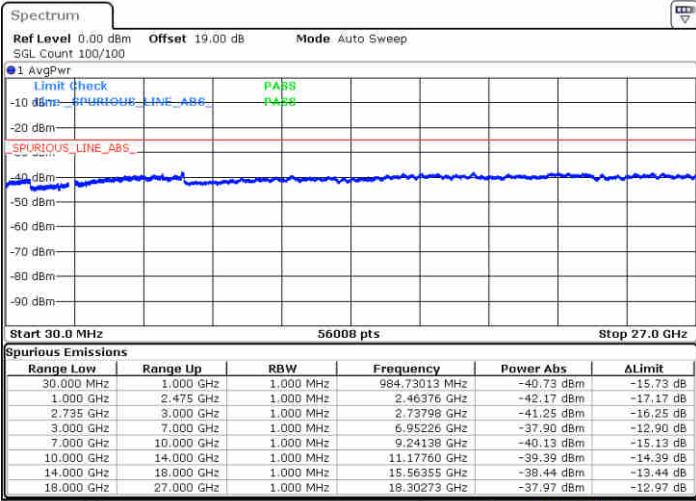

LTE Band 41 / 10MHz+20MHz

64QAM

Lowest Channel / 1RB0 and 1RB99

Lowest Channel / 1RB49 and 1RB0

Date: 16 JUL 2020 12:26:28

Date: 16 JUL 2020 12:30:42

Lowest Channel / FullRB

N/A

Date: 16 JUL 2020 12:22:07

LTE Band 41 / 10MHz+20MHz

64QAM

Middle Channel / 1RB0 and 1RB99

Middle Channel / 1RB49 and 1RB0

Date: 16 JUL 2020 12:51:01

Date: 16 JUL 2020 12:52:31

Middle Channel / FullIRB

N/A

Date: 16 JUL 2020 12:32:14

LTE Band 41 / 10MHz+20MHz

64QAM

Highest Channel / 1RB0 and 1RB99

Highest Channel / 1RB49 and 1RB0

Date: 16 JUL 2020 13:02:40

Date: 16 JUL 2020 13:08:27