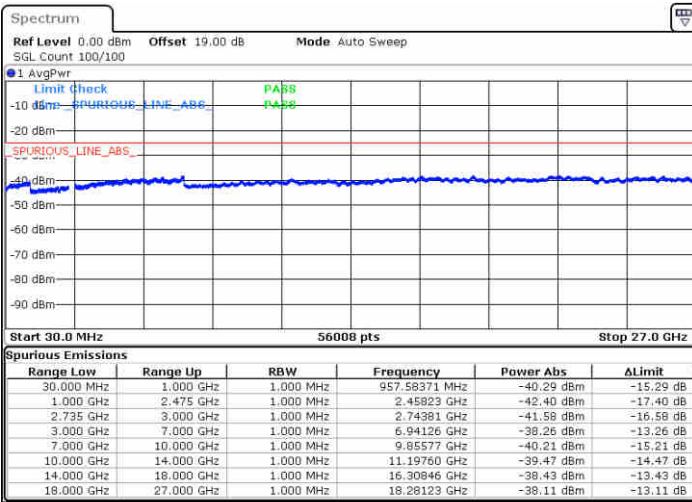

Date: 16 JUL 2020 18:00:05

LTE Band 41 / 20MHz+20MHz

16QAM

Highest Channel / 1RB0 and 1RB99

Highest Channel / 1RB99 and 1RB0

Date: 16 JUL 2020 18:28:05

Date: 16 JUL 2020 18:31:06

Highest Channel / FullIRB

N/A

Date: 16 JUL 2020 18:23:45

LTE Band 41 / 5MHz+20MHz

64QAM

Lowest Channel / 1RB0 and 1RB99

Lowest Channel / 1RB24 and 1RB0

Date: 15 JUL 2020 11:20:53

Date: 15 JUL 2020 11:27:49

Lowest Channel / FullIRB

N/A

Date: 15 JUL 2020 11:19:27

LTE Band 41 / 5MHz+20MHz

64QAM

Middle Channel / 1RB0 and 1RB99

Middle Channel / 1RB24 and 1RB0

Date: 15 JUL 2020 11:33:50

Date: 15 JUL 2020 11:40:23

Middle Channel / FullIRB

N/A

Date: 15 JUL 2020 11:32:27

LTE Band 41 / 5MHz+20MHz

64QAM

Highest Channel / 1RB0 and 1RB99

Highest Channel / 1RB24 and 1RB0