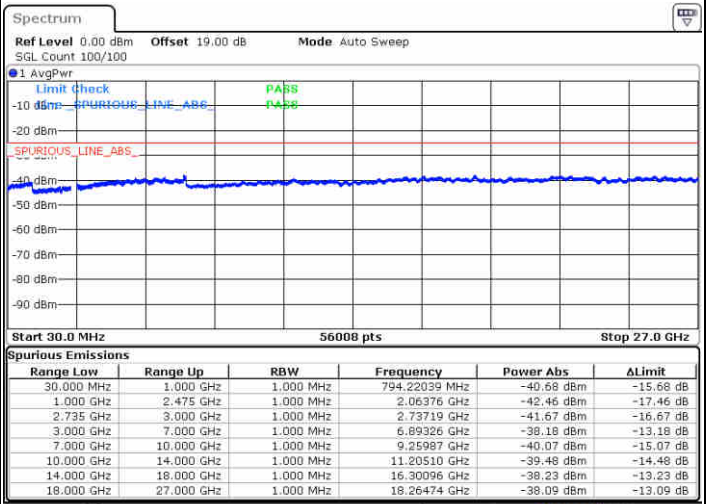

LTE Band 41 / 20MHz+20MHz

16QAM

MiddleChannel / 1RB0 and 1RB99

Middle Channel / 1RB99 and 1RB0

Date: 16 JUL 2020 18:03:17

Date: 16 JUL 2020 18:08:50

Middle Channel / FullIRB

N/A

Date: 16 JUL 2020 18:00:05

LTE Band 41 / 20MHz+20MHz

16QAM

Highest Channel / 1RB0 and 1RB99

Highest Channel / 1RB99 and 1RB0

Date: 16 JUL 2020 18:28:05

Date: 16 JUL 2020 18:31:06

Highest Channel / FullIRB