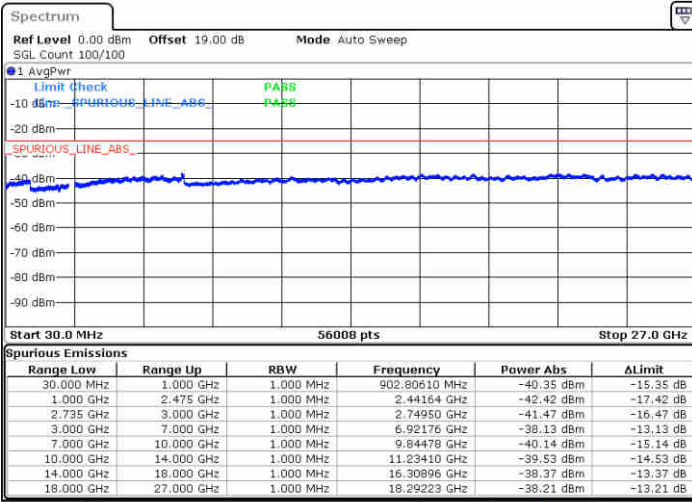

Highest Channel / 1RB74 and 1RB0

Date: 15 JUL 2020 18:53:31

Date: 15 JUL 2020 19:00:04

Highest Channel / FullIRB

N/A

Date: 15 JUL 2020 18:48:45

LTE Band 41 / 15MHz+15MHz

64QAM

Lowest Channel / 1RB0 and 1RB74

Lowest Channel / 1RB74 and 1RB0

Date: 16 JUL 2020 15:32:20

Date: 16 JUL 2020 15:37:17

Lowest Channel / FullRB

N/A

Date: 16 JUL 2020 15:31:21

LTE Band 41 / 15MHz+15MHz