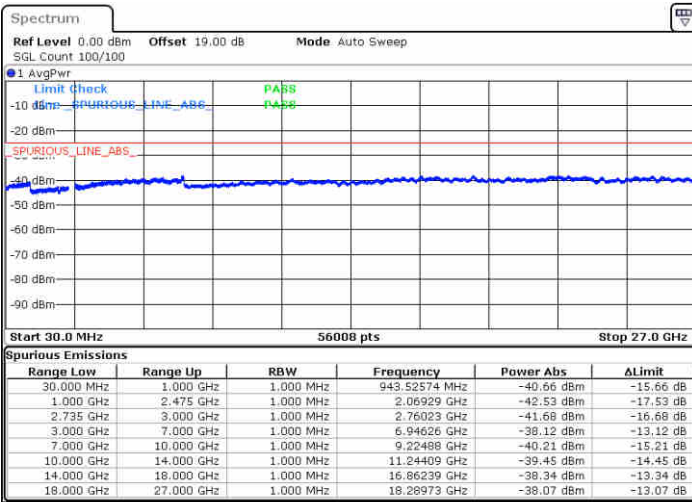

Lowest Channel / FullIRB

N/A

Date: 16 JUL 2020 17:07:31

LTE Band 41 / 20MHz+15MHz

64QAM

Middle Channel / 1RB0 and 1RB74

Middle Channel / 1RB99 and 1RB0

Date: 16 JUL 2020 17:22:01

Date: 16 JUL 2020 17:23:05

Middle Channel / FullIRB

N/A

Date: 16 JUL 2020 17:16:43

LTE Band 41 / 20MHz+15MHz

64QAM

Highest Channel / 1RB0 and 1RB74

Highest Channel / 1RB99 and 1RB0

Date: 16 JUL 2020 17:31:12

Date: 16 JUL 2020 17:36:16

Highest Channel / FullIRB

N/A

Date: 16 JUL 2020 17:28:45

LTE Band 41 / 20MHz+20MHz

64QAM

Lowest Channel / 1RB0 and 1RB99