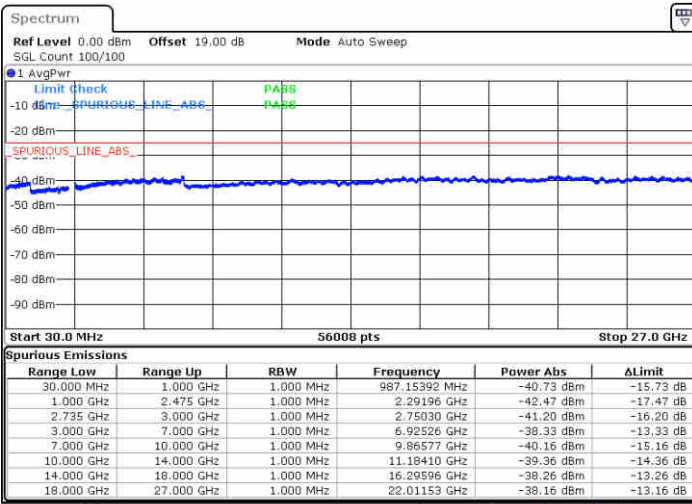

Middle Channel / FullIRB

N/A

Date: 16 JUL 2020 15:07:34

LTE Band 41 / 20MHz+10MHz

16QAM

Highest Channel / 1RB0 and 1RB49

Highest Channel / 1RB99 and 1RB0

Date: 16 JUL 2020 15:23:25

Date: 16 JUL 2020 15:28:36

Highest Channel / FullIRB

N/A

Date: 16 JUL 2020 15:18:23

LTE Band 41 / 20MHz+15MHz

16QAM

Lowest Channel / 1RB0 and 1RB74

Lowest Channel / 1RB99 and 1RB0

Date: 16 JUL 2020 17:10:19

Date: 16 JUL 2020 17:14:00

Lowest Channel / FullRB

N/A

Date: 16 JUL 2020 17:06:41

LTE Band 41 / 20MHz+15MHz

16QAM

Middle Channel / 1RB0 and 1RB74