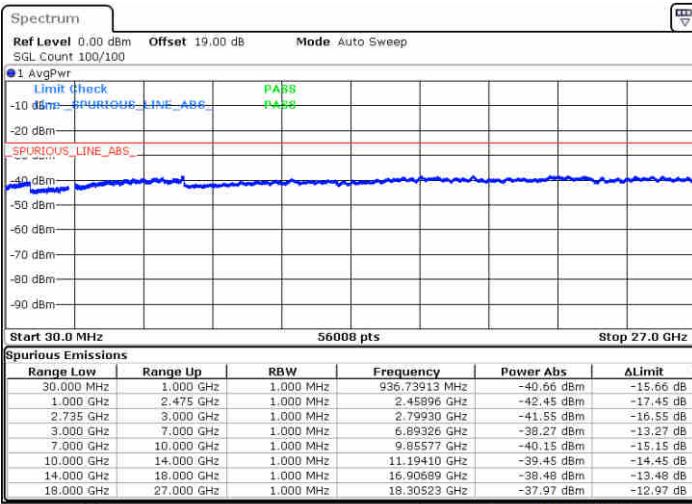

Date: 16 JUL 2020 16:17:41

LTE Band 41 / 15MHz+20MHz

64QAM

Lowest Channel / 1RB0 and 1RB99

Lowest Channel / 1RB74 and 1RB0

Date: 16 JUL 2020 16:31:23

Date: 16 JUL 2020 16:37:43

Lowest Channel / FullRB

N/A

Date: 16 JUL 2020 16:30:09

LTE Band 41 / 15MHz+20MHz

64QAM

Middle Channel / 1RB0 and 1RB99

Middle Channel / 1RB74 and 1RB0

Date: 16 JUL 2020 16:48:58

Date: 16 JUL 2020 16:50:00

Middle Channel / FullIRB

N/A

Date: 16 JUL 2020 16:41:48

LTE Band 41 / 15MHz+20MHz

64QAM

Highest Channel / 1RB0 and 1RB99

Highest Channel / 1RB74 and 1RB0

Date: 16 JUL 2020 16:57:12

Date: 16 JUL 2020 17:03:04

Highest Channel / FullIRB

N/A

Date: 16 JUL 2020 16:55:49

LTE Band 41 / 20MHz+5MHz

64QAM

Lowest Channel / 1RB0 and 1RB24

Lowest Channel / 1RB99 and 1RB0