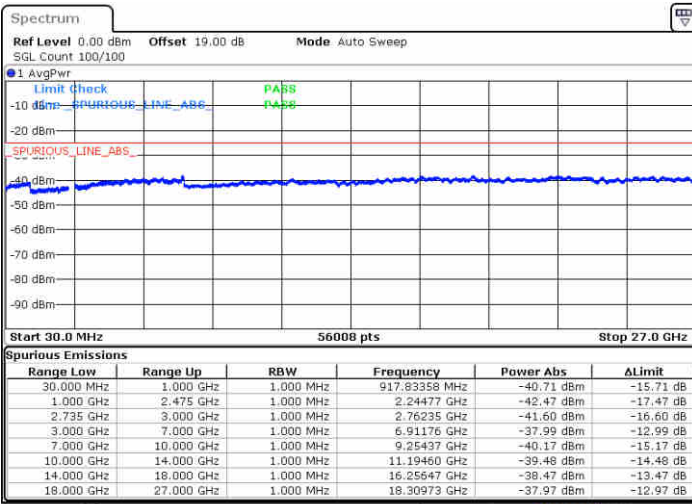

Highest Channel / FullIRB

N/A

Date: 16 JUL 2020 13:00:50

LTE Band 41 / 15MHz+10MHz

64QAM

Lowest Channel / 1RB0 and 1RB49

Lowest Channel / 1RB74 and 1RB0

Date: 15 JUL 2020 18:17:49

Date: 15 JUL 2020 18:23:07

Lowest Channel / FullIRB

N/A

Date: 15 JUL 2020 18:11:57

LTE Band 41 / 15MHz+10MHz

64QAM

Middle Channel / 1RB0 and 1RB49

Middle Channel / 1RB74 and 1RB0

Date: 15 JUL 2020 18:35:05

Date: 15 JUL 2020 18:40:01

Middle Channel / FullIRB

N/A

Date: 15 JUL 2020 18:29:53

LTE Band 41 / 15MHz+10MHz

64QAM

Highest Channel / 1RB0 and 1RB49

Highest Channel / 1RB74 and 1RB0

Date: 15 JUL 2020 18:53:31

Date: 15 JUL 2020 19:00:04

Highest Channel / FullIRB

N/A

Date: 15 JUL 2020 18:48:45

LTE Band 41 / 15MHz+15MHz

64QAM