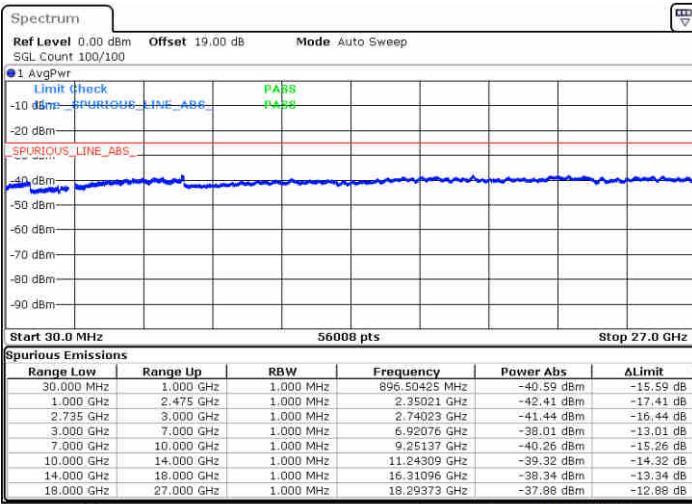

LTE Band 41 / 15MHz+15MHz

64QAM

Middle Channel / 1RB0 and 1RB74

Middle Channel / 1RB74 and 1RB0

Date: 16 JUL 2020 15:44:58