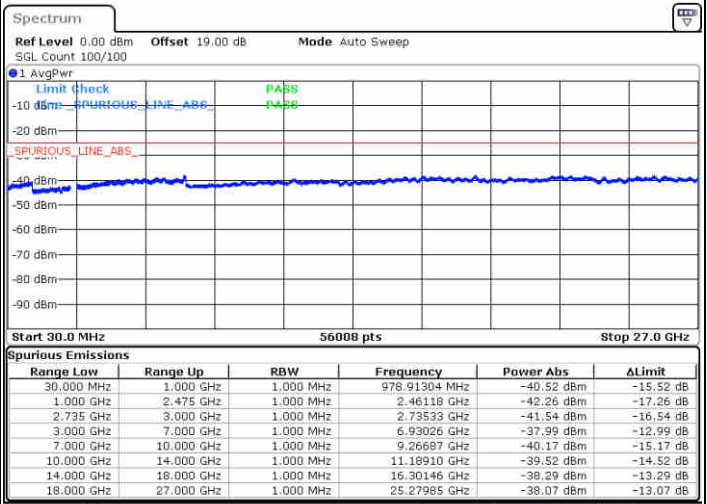

Date: 16 JUL 2020 17:03:04

Highest Channel / FullIRB

N/A

Date: 16 JUL 2020 16:55:49

LTE Band 41 / 20MHz+5MHz

64QAM

Lowest Channel / 1RB0 and 1RB24

Lowest Channel / 1RB99 and 1RB0

Date: 15 JUL 2020 12:04:59

Date: 15 JUL 2020 12:17:17

Lowest Channel / FullIRB

N/A

Date: 15 JUL 2020 12:02:13

LTE Band 41 / 20MHz+5MHz

64QAM

Middle Channel / 1RB0 and 1RB24

Middle Channel / 1RB99 and 1RB0

Date: 15 JUL 2020 12:35:17

Date: 15 JUL 2020 12:44:41

Middle Channel / FullIRB

N/A

Date: 15 JUL 2020 12:34:05

LTE Band 41 / 20MHz+5MHz

64QAM

Highest Channel / 1RB0 and 1RB24

Highest Channel / 1RB99 and 1RB0

Date: 15 JUL 2020 12:53:17

Date: 15 JUL 2020 13:04:30

Highest Channel / FullIRB

N/A

Date: 15 JUL 2020 12:51:45

LTE Band 41 / 20MHz+10MHz