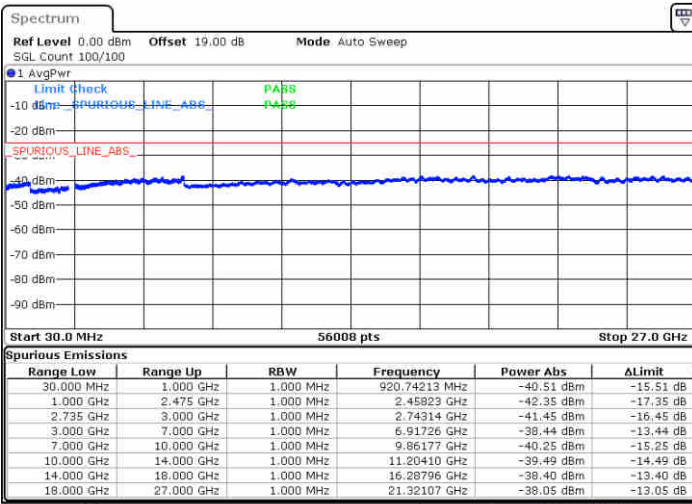

Date: 15 JUL 2020 11:50:25

Date: 15 JUL 2020 11:51:45

Highest Channel / FullIRB

N/A

Date: 15 JUL 2020 11:44:07

LTE Band 41 / 10MHz+15MHz

64QAM

Lowest Channel / 1RB0 and 1RB74

Lowest Channel / 1RB49 and 1RB0

Date: 15 JUL 2020 17:25:22

Date: 15 JUL 2020 17:31:58

Lowest Channel / FullIRB

N/A

Date: 15 JUL 2020 17:23:46

LTE Band 41 / 10MHz+15MHz

64QAM

MiddleChannel / 1RB0 and 1RB74

Middle Channel / 1RB49 and 1RB0

Date: 15 JUL 2020 17:40:50

Date: 15 JUL 2020 17:45:36

Middle Channel / FullIRB

N/A

Date: 15 JUL 2020 17:37:06

LTE Band 41 / 10MHz+15MHz