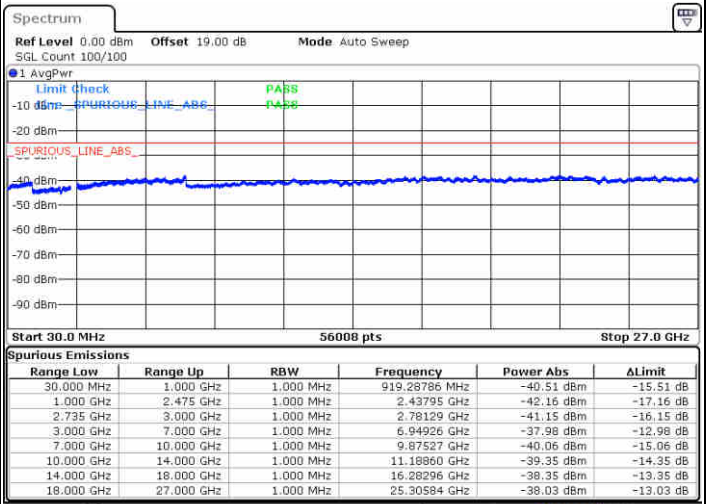

Date: 15 JUL 2020 12:04:59

Date: 15 JUL 2020 12:17:17

Lowest Channel / FullIRB

N/A

Date: 15 JUL 2020 12:02:13

LTE Band 41 / 20MHz+5MHz

64QAM

Middle Channel / 1RB0 and 1RB24

Middle Channel / 1RB99 and 1RB0

Date: 15 JUL 2020 12:35:17

Date: 15 JUL 2020 12:44:41

Middle Channel / FullIRB

N/A

Date: 15 JUL 2020 12:34:05

LTE Band 41 / 20MHz+5MHz

64QAM

Highest Channel / 1RB0 and 1RB24

Highest Channel / 1RB99 and 1RB0

Date: 15 JUL 2020 12:53:17

Date: 15 JUL 2020 13:04:30

Highest Channel / FullIRB

N/A

Date: 15 JUL 2020 12:51:45

LTE Band 41 / 20MHz+10MHz