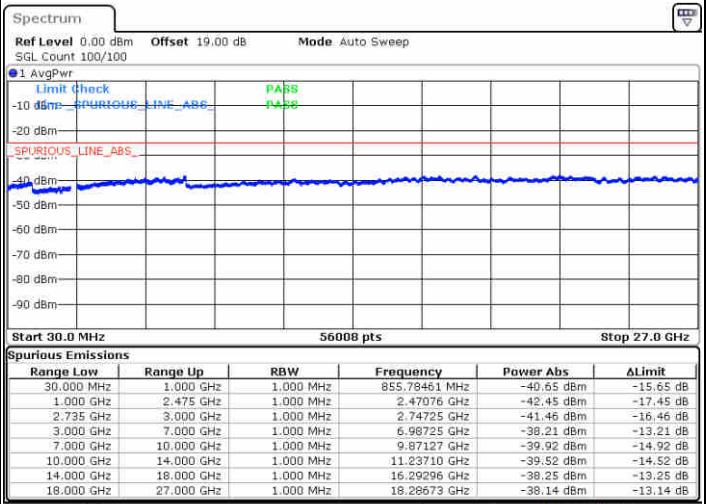

LTE Band 41 / 15MHz+15MHz

64QAM

Highest Channel / 1RB0 and 1RB74

Highest Channel / 1RB74 and 1RB0

Date: 16 JUL 2020 16:18:42

Date: 16 JUL 2020 16:23:23

Highest Channel / FullIRB

N/A

Date: 16 JUL 2020 16:17:41

LTE Band 41 / 15MHz+20MHz

64QAM

Lowest Channel / 1RB0 and 1RB99

Lowest Channel / 1RB74 and 1RB0

Date: 16 JUL 2020 16:31:23

Date: 16 JUL 2020 16:37:43

Lowest Channel / FullRB