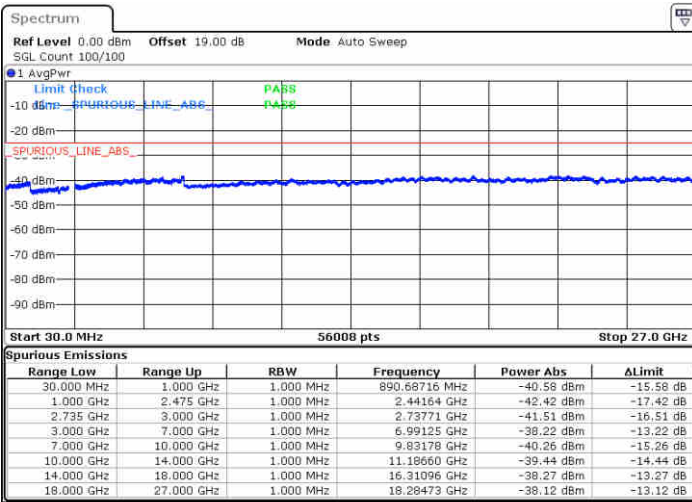

Date: 15 JUL 2020 18:23:07

Lowest Channel / FullIRB

N/A

Date: 15 JUL 2020 18:11:57

LTE Band 41 / 15MHz+10MHz

64QAM

Middle Channel / 1RB0 and 1RB49

Middle Channel / 1RB74 and 1RB0

Date: 15 JUL 2020 18:35:05

Date: 15 JUL 2020 18:40:01

Middle Channel / FullIRB

N/A

Date: 15 JUL 2020 18:29:53

LTE Band 41 / 15MHz+10MHz

64QAM

Highest Channel / 1RB0 and 1RB49

Highest Channel / 1RB74 and 1RB0

Date: 15 JUL 2020 18:53:31

Date: 15 JUL 2020 19:00:04

Highest Channel / FullIRB

N/A

Date: 15 JUL 2020 18:48:45

LTE Band 41 / 15MHz+15MHz

64QAM