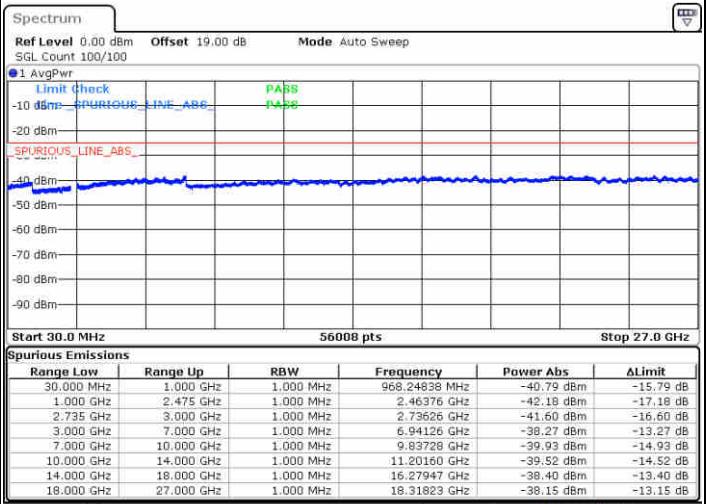

Lowest Channel / FullIRB

N/A

Date: 16 JUL 2020 17:07:31

LTE Band 41 / 20MHz+15MHz

64QAM

Middle Channel / 1RB0 and 1RB74

Middle Channel / 1RB99 and 1RB0

Date: 16 JUL 2020 17:22:01

Date: 16 JUL 2020 17:23:05

Middle Channel / FullIRB

N/A

Date: 16 JUL 2020 17:16:43

LTE Band 41 / 20MHz+15MHz

64QAM

Highest Channel / 1RB0 and 1RB74

Highest Channel / 1RB99 and 1RB0

Date: 16 JUL 2020 17:31:12

Date: 16 JUL 2020 17:36:16

Highest Channel / FullIRB

N/A

Date: 16 JUL 2020 17:28:45

LTE Band 41 / 20MHz+20MHz

64QAM

Lowest Channel / 1RB0 and 1RB99