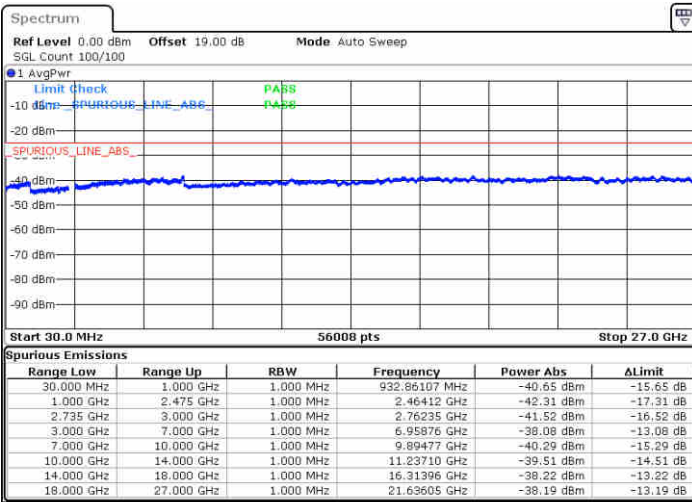

MiddleChannel / 1RB0 and 1RB74

Middle Channel / 1RB49 and 1RB0

Date: 15 JUL 2020 17:40:50

Date: 15 JUL 2020 17:45:36

Middle Channel / FullIRB

N/A

Date: 15 JUL 2020 17:37:06

LTE Band 41 / 10MHz+15MHz

64QAM

Highest Channel / 1RB0 and 1RB74

Highest Channel / 1RB49 and 1RB0

Date: 15 JUL 2020 18:01:56

Date: 15 JUL 2020 18:04:45

Highest Channel / FullIRB

N/A

Date: 15 JUL 2020 17:54:16

LTE Band 41 / 10MHz+20MHz

64QAM

Lowest Channel / 1RB0 and 1RB99

Lowest Channel / 1RB49 and 1RB0

Date: 16 JUL 2020 12:26:28

Date: 16 JUL 2020 12:30:42

Lowest Channel / FullRB

N/A