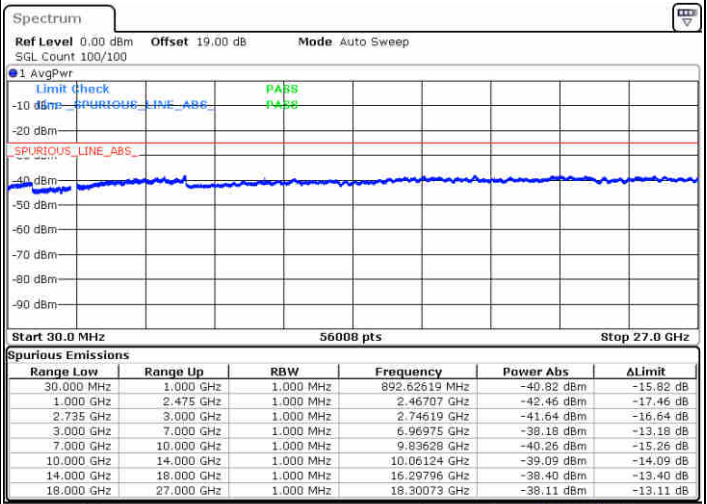

Date: 16 JUL 2020 15:08:25

LTE Band 41 / 20MHz+10MHz

64QAM

Highest Channel / 1RB0 and 1RB49

Highest Channel / 1RB99 and 1RB0

Date: 16 JUL 2020 15:24:23

Date: 16 JUL 2020 15:25:29

Highest Channel / FullIRB

N/A

Date: 16 JUL 2020 15:17:32

LTE Band 41 / 20MHz+15MHz

64QAM

Lowest Channel / 1RB0 and 1RB74

Lowest Channel / 1RB99 and 1RB0

Date: 16 JUL 2020 17:09:24

Date: 16 JUL 2020 17:14:53

Lowest Channel / FullIRB

N/A

Date: 16 JUL 2020 17:07:31

LTE Band 41 / 20MHz+15MHz

64QAM

Middle Channel / 1RB0 and 1RB74

Middle Channel / 1RB99 and 1RB0

Date: 16 JUL 2020 17:22:01