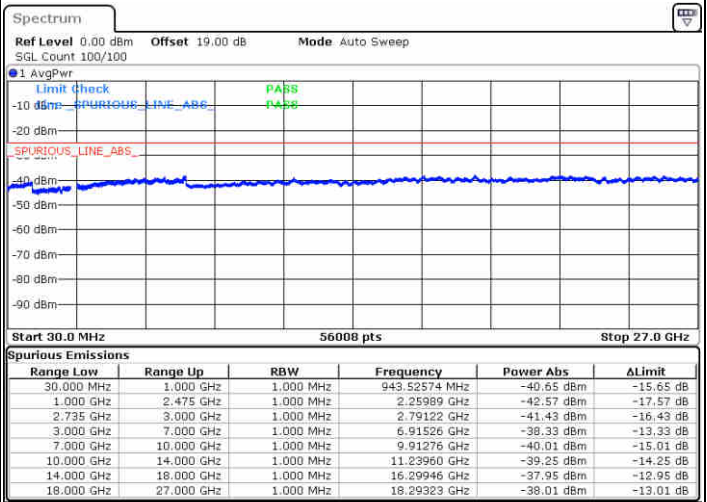

Lowest Channel / 1RB49 and 1RB0

Date: 15 JUL 2020 17:25:22

Date: 15 JUL 2020 17:31:58

Lowest Channel / FullIRB

N/A

Date: 15 JUL 2020 17:23:46

LTE Band 41 / 10MHz+15MHz

64QAM

MiddleChannel / 1RB0 and 1RB74

Middle Channel / 1RB49 and 1RB0

Date: 15 JUL 2020 17:40:50

Date: 15 JUL 2020 17:45:36

Middle Channel / FullIRB

N/A

Date: 15 JUL 2020 17:37:06

LTE Band 41 / 10MHz+15MHz

64QAM

Highest Channel / 1RB0 and 1RB74

Highest Channel / 1RB49 and 1RB0

Date: 15 JUL 2020 18:01:56

Date: 15 JUL 2020 18:04:45

Highest Channel / FullIRB

N/A

Date: 15 JUL 2020 17:54:16