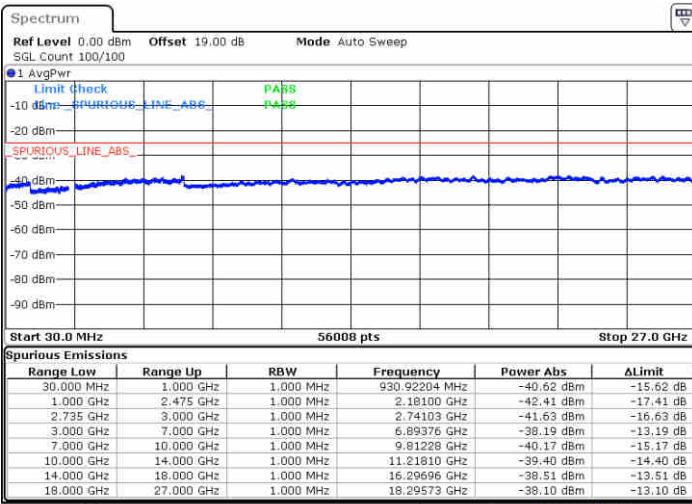

MiddleChannel / 1RB0 and 1RB74

Middle Channel / 1RB49 and 1RB0

Date: 15 JUL 2020 17:40:50

Date: 15 JUL 2020 17:45:36

Middle Channel / FullIRB

N/A

Date: 15 JUL 2020 17:37:06

LTE Band 41 / 10MHz+15MHz

64QAM

Highest Channel / 1RB0 and 1RB74

Highest Channel / 1RB49 and 1RB0

Date: 15 JUL 2020 18:01:56

Date: 15 JUL 2020 18:04:45

Highest Channel / FullIRB

N/A

Date: 15 JUL 2020 17:54:16

LTE Band 41 / 10MHz+20MHz

64QAM

Lowest Channel / 1RB0 and 1RB99

Lowest Channel / 1RB49 and 1RB0

Date: 16 JUL 2020 12:26:28

Date: 16 JUL 2020 12:30:42

Lowest Channel / FullRB

N/A