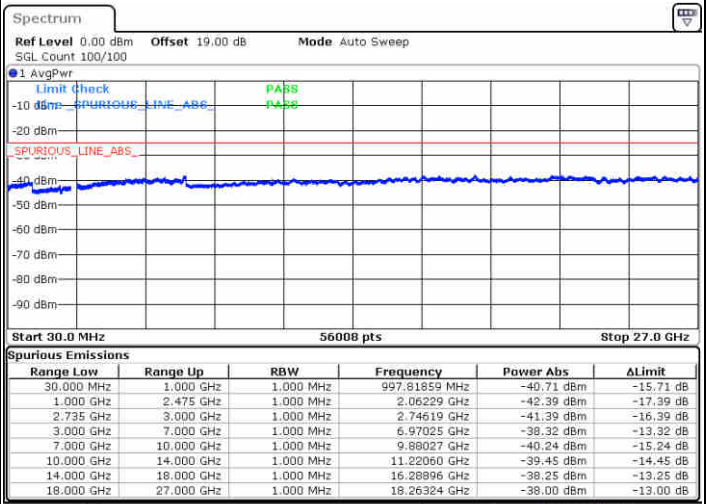

Date: 16 JUL 2020 15:45:59