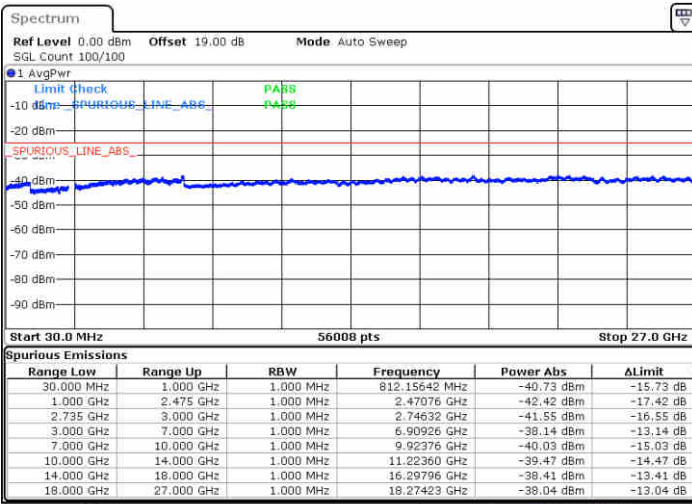

Middle Channel / 1RB99 and 1RB0

Date: 15 JUL 2020 12:35:17

Date: 15 JUL 2020 12:44:41

Middle Channel / FullIRB

N/A

Date: 15 JUL 2020 12:34:05

LTE Band 41 / 20MHz+5MHz

64QAM

Highest Channel / 1RB0 and 1RB24

Highest Channel / 1RB99 and 1RB0

Date: 15 JUL 2020 12:53:17

Date: 15 JUL 2020 13:04:30

Highest Channel / FullIRB

N/A

Date: 15 JUL 2020 12:51:45

LTE Band 41 / 20MHz+10MHz

64QAM

Lowest Channel / 1RB0 and 1RB49

Lowest Channel / 1RB99 and 1RB0

Date: 16 JUL 2020 15:01:34

Date: 16 JUL 2020 15:02:41

Lowest Channel / FullRB

N/A

Date: 16 JUL 2020 13:13:02