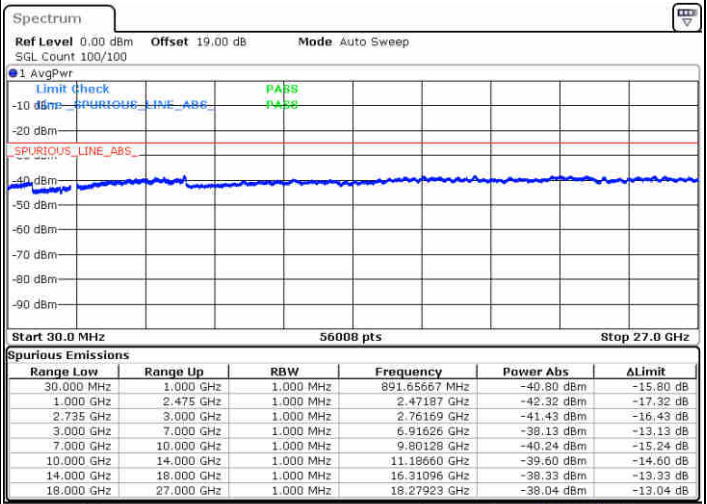

Date: 16 JUL 2020 15:28:36

Highest Channel / FullIRB

N/A

Date: 16 JUL 2020 15:18:23

LTE Band 41 / 20MHz+15MHz

16QAM

Lowest Channel / 1RB0 and 1RB74

Lowest Channel / 1RB99 and 1RB0

Date: 16 JUL 2020 17:10:19

Date: 16 JUL 2020 17:14:00

Lowest Channel / FullRB

N/A

Date: 16 JUL 2020 17:06:41

LTE Band 41 / 20MHz+15MHz

16QAM

Middle Channel / 1RB0 and 1RB74

Middle Channel / 1RB99 and 1RB0

Date: 16 JUL 2020 17:21:09

Date: 16 JUL 2020 17:24:08

Middle Channel / FullIRB

N/A

Date: 16 JUL 2020 17:17:39

LTE Band 41 / 20MHz+15MHz

16QAM

Highest Channel / 1RB0 and 1RB74

Highest Channel / 1RB99 and 1RB0

Date: 16 JUL 2020 17:32:04

Date: 16 JUL 2020 17:35:22

Highest Channel / FullIRB

N/A

Date: 16 JUL 2020 17:27:51

LTE Band 41 / 20MHz+20MHz