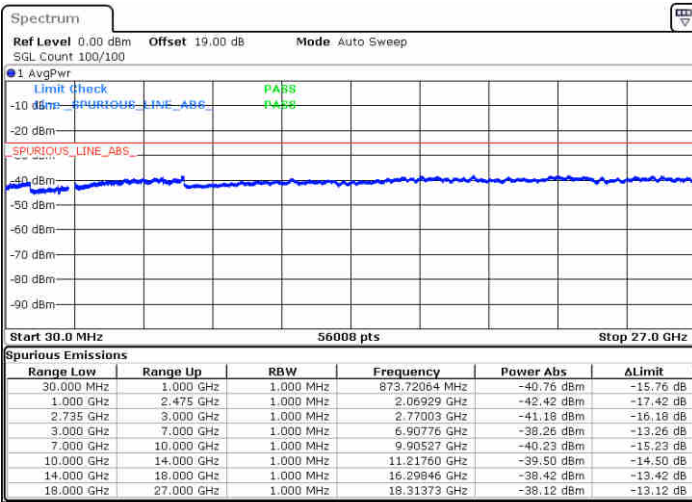

N/A

Date: 16 JUL 2020 15:17:32

LTE Band 41 / 20MHz+15MHz

64QAM

Lowest Channel / 1RB0 and 1RB74

Lowest Channel / 1RB99 and 1RB0

Date: 16 JUL 2020 17:09:24

Date: 16 JUL 2020 17:14:53

Lowest Channel / FullIRB

N/A

Date: 16 JUL 2020 17:07:31

LTE Band 41 / 20MHz+15MHz

64QAM

Middle Channel / 1RB0 and 1RB74

Middle Channel / 1RB99 and 1RB0

Date: 16 JUL 2020 17:22:01

Date: 16 JUL 2020 17:23:05

Middle Channel / FullIRB

N/A

Date: 16 JUL 2020 17:16:43

LTE Band 41 / 20MHz+15MHz

64QAM

Highest Channel / 1RB0 and 1RB74

Highest Channel / 1RB99 and 1RB0