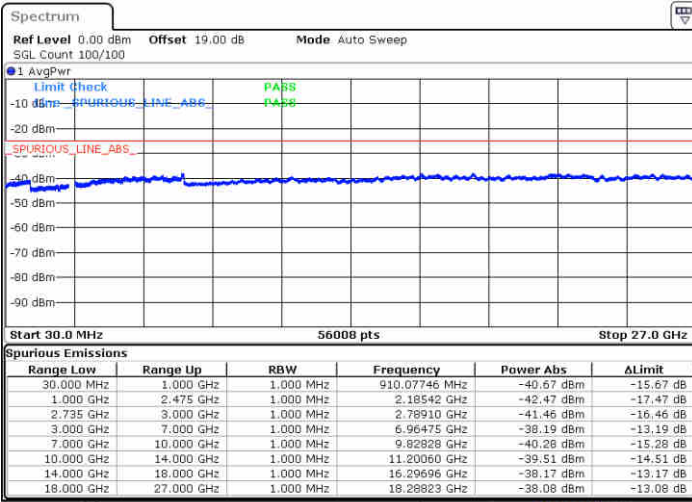

LTE Band 41 / 10MHz+20MHz

64QAM

Lowest Channel / 1RB0 and 1RB99

Lowest Channel / 1RB49 and 1RB0

Date: 16 JUL 2020 12:26:28

Date: 16 JUL 2020 12:30:42

Lowest Channel / FullRB

N/A

Date: 16 JUL 2020 12:22:07

LTE Band 41 / 10MHz+20MHz

64QAM

Middle Channel / 1RB0 and 1RB99

Middle Channel / 1RB49 and 1RB0

Date: 16 JUL 2020 12:51:01

Date: 16 JUL 2020 12:52:31

Middle Channel / FullIRB