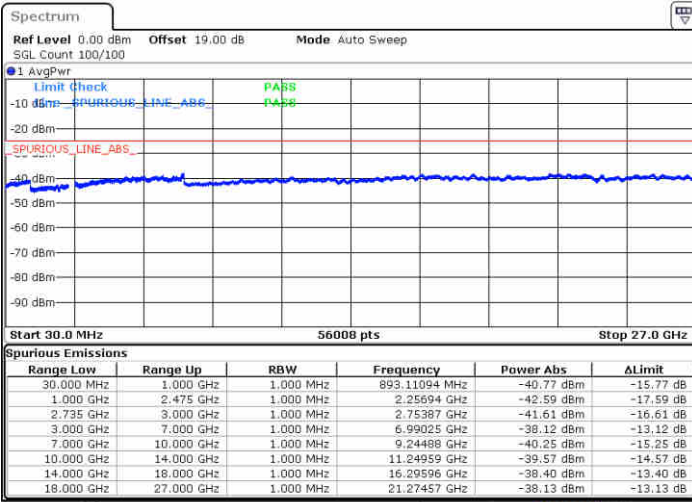

LTE Band 41 / 20MHz+20MHz

16QAM

MiddleChannel / 1RB0 and 1RB99

Middle Channel / 1RB99 and 1RB0

Date: 16 JUL 2020 18:03:17

Date: 16 JUL 2020 18:08:50

Middle Channel / FullIRB

N/A

Date: 16 JUL 2020 18:00:05

LTE Band 41 / 20MHz+20MHz

16QAM

Highest Channel / 1RB0 and 1RB99

Highest Channel / 1RB99 and 1RB0

Date: 16 JUL 2020 18:28:05

Date: 16 JUL 2020 18:31:06

Highest Channel / FullIRB