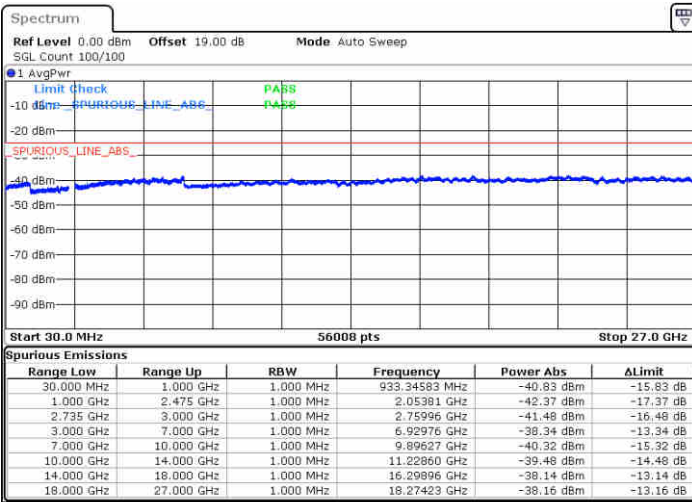

Highest Channel / 1RB0 and 1RB24

Highest Channel / 1RB99 and 1RB0

Date: 15 JUL 2020 12:53:17

Date: 15 JUL 2020 13:04:30

Highest Channel / FullIRB

N/A

Date: 15 JUL 2020 12:51:45

LTE Band 41 / 20MHz+10MHz

64QAM

Lowest Channel / 1RB0 and 1RB49

Lowest Channel / 1RB99 and 1RB0

Date: 16 JUL 2020 15:01:34

Date: 16 JUL 2020 15:02:41

Lowest Channel / FullRB

N/A

Date: 16 JUL 2020 13:13:02

LTE Band 41 / 20MHz+10MHz

64QAM

Middle Channel / 1RB0 and 1RB49

Middle Channel / 1RB99 and 1RB0

Date: 16 JUL 2020 15:09:38

Date: 16 JUL 2020 15:14:39

Middle Channel / FullIRB

N/A