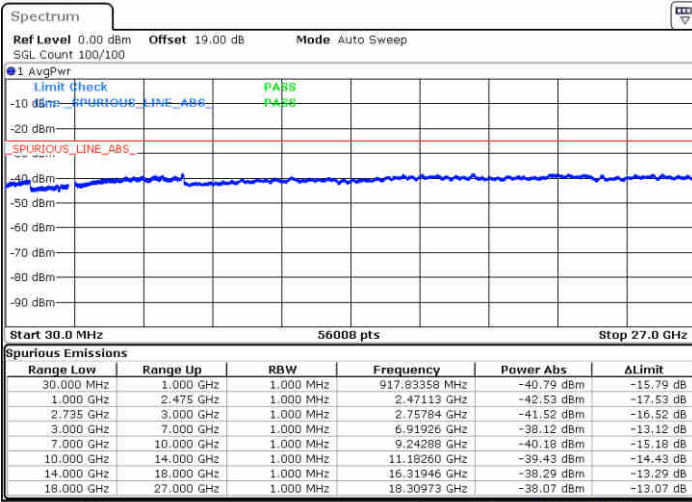

Highest Channel / 1RB0 and 1RB24

Highest Channel / 1RB99 and 1RB0

Date: 15 JUL 2020 12:53:17

Date: 15 JUL 2020 13:04:30

Highest Channel / FullIRB

N/A

Date: 15 JUL 2020 12:51:45

LTE Band 41 / 20MHz+10MHz

64QAM

Lowest Channel / 1RB0 and 1RB49

Lowest Channel / 1RB99 and 1RB0

Date: 16 JUL 2020 15:01:34

Date: 16 JUL 2020 15:02:41

Lowest Channel / FullRB

N/A

Date: 16 JUL 2020 13:13:02

LTE Band 41 / 20MHz+10MHz

64QAM

Middle Channel / 1RB0 and 1RB49

Middle Channel / 1RB99 and 1RB0

Date: 16 JUL 2020 15:09:38

Date: 16 JUL 2020 15:14:39

Middle Channel / FullIRB

N/A