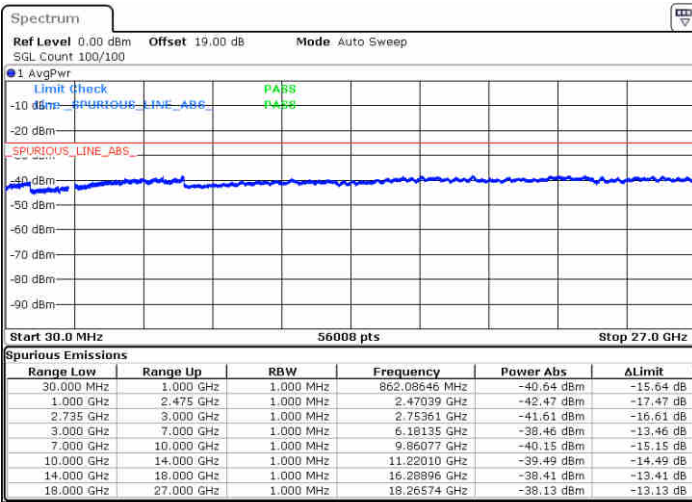

Date: 16 JUL 2020 17:23:05

Middle Channel / FullIRB

N/A

Date: 16 JUL 2020 17:16:43

LTE Band 41 / 20MHz+15MHz

64QAM

Highest Channel / 1RB0 and 1RB74

Highest Channel / 1RB99 and 1RB0

Date: 16 JUL 2020 17:31:12

Date: 16 JUL 2020 17:36:16

Highest Channel / FullIRB

N/A

Date: 16 JUL 2020 17:28:45

LTE Band 41 / 20MHz+20MHz

64QAM

Lowest Channel / 1RB0 and 1RB99

Lowest Channel / 1RB99 and 1RB0

Date: 16 JUL 2020 18:13:31

Date: 16 JUL 2020 18:18:18

Lowest Channel / FullIRB

N/A

Date: 16 JUL 2020 18:12:21