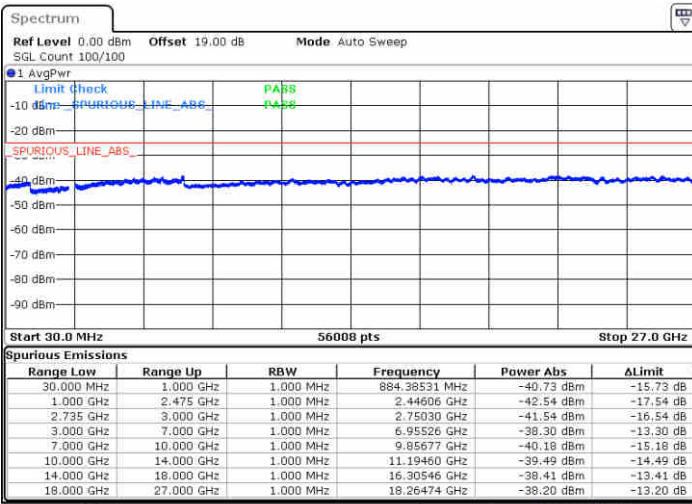

Date: 15 JUL 2020 12:48:22

LTE Band 41 / 20MHz+10MHz

16QAM

Lowest Channel / 1RB0 and 1RB49

Lowest Channel / 1RB99 and 1RB0

Date: 16 JUL 2020 14:59:18

Date: 16 JUL 2020 15:03:37

Lowest Channel / FullIRB