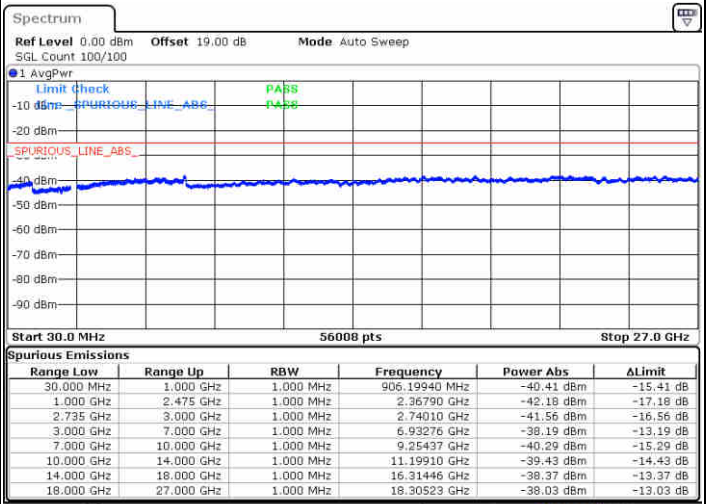

Date: 15 JUL 2020 18:35:05

Date: 15 JUL 2020 18:40:01

Middle Channel / FullIRB

N/A

Date: 15 JUL 2020 18:29:53

LTE Band 41 / 15MHz+10MHz

64QAM

Highest Channel / 1RB0 and 1RB49

Highest Channel / 1RB74 and 1RB0

Date: 15 JUL 2020 18:53:31

Date: 15 JUL 2020 19:00:04

Highest Channel / FullIRB

N/A

Date: 15 JUL 2020 18:48:45

LTE Band 41 / 15MHz+15MHz

64QAM

Lowest Channel / 1RB0 and 1RB74

Lowest Channel / 1RB74 and 1RB0

Date: 16 JUL 2020 15:32:20

Date: 16 JUL 2020 15:37:17

Lowest Channel / FullRB

N/A

Date: 16 JUL 2020 15:31:21

LTE Band 41 / 15MHz+15MHz