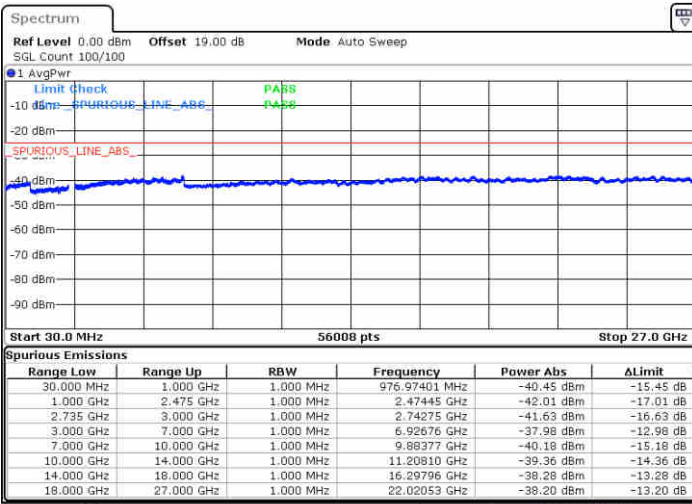

Middle Channel / FullIRB

N/A

Date: 16 JUL 2020 16:41:48

LTE Band 41 / 15MHz+20MHz

64QAM

Highest Channel / 1RB0 and 1RB99

Highest Channel / 1RB74 and 1RB0

Date: 16 JUL 2020 16:57:12

Date: 16 JUL 2020 17:03:04

Highest Channel / FullIRB

N/A

Date: 16 JUL 2020 16:55:49

LTE Band 41 / 20MHz+5MHz

64QAM

Lowest Channel / 1RB0 and 1RB24

Lowest Channel / 1RB99 and 1RB0

Date: 15 JUL 2020 12:04:59

Date: 15 JUL 2020 12:17:17

Lowest Channel / FullIRB

N/A

Date: 15 JUL 2020 12:02:13

LTE Band 41 / 20MHz+5MHz

64QAM

Middle Channel / 1RB0 and 1RB24