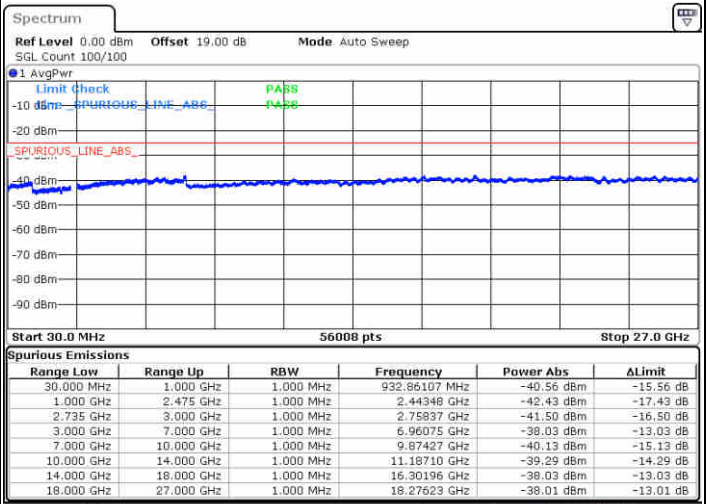

Lowest Channel / FullIRB

N/A

Date: 15 JUL 2020 11:19:27

LTE Band 41 / 5MHz+20MHz

64QAM

Middle Channel / 1RB0 and 1RB99

Middle Channel / 1RB24 and 1RB0

Date: 15 JUL 2020 11:33:50

Date: 15 JUL 2020 11:40:23

Middle Channel / FullIRB

N/A

Date: 15 JUL 2020 11:32:27

LTE Band 41 / 5MHz+20MHz

64QAM

Highest Channel / 1RB0 and 1RB99

Highest Channel / 1RB24 and 1RB0

Date: 15 JUL 2020 11:50:25

Date: 15 JUL 2020 11:51:45

Highest Channel / FullIRB

N/A

Date: 15 JUL 2020 11:44:07

LTE Band 41 / 10MHz+15MHz

64QAM

Lowest Channel / 1RB0 and 1RB74