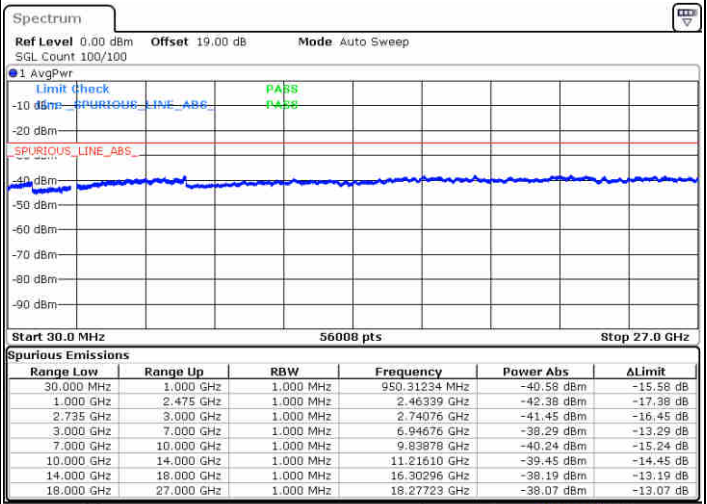

N/A

Date: 15 JUL 2020 12:46:32

LTE Band 41 / 20MHz+10MHz

QPSK

Lowest Channel / 1RB0 and 1RB49

Lowest Channel / 1RB99 and 1RB0

Date: 16 JUL 2020 14:59:18

Date: 16 JUL 2020 15:05:21

Lowest Channel / FullIRB

N/A

Date: 16 JUL 2020 13:10:51

LTE Band 41 / 20MHz+10MHz

QPSK

Middle Channel / 1RB0 and 1RB49

Middle Channel / 1RB99 and 1RB0

Date: 16 JUL 2020 15:11:36

Date: 16 JUL 2020 15:12:39

Middle Channel / FullIRB

N/A

Date: 16 JUL 2020 15:06:43

LTE Band 41 / 20MHz+10MHz

QPSK

Highest Channel / 1RB0 and 1RB49

Highest Channel / 1RB99 and 1RB0

Date: 16 JUL 2020 15:22:23

Date: 16 JUL 2020 15:27:28

Highest Channel / FullIRB

N/A

Date: 16 JUL 2020 15:21:16

LTE Band 41 / 20MHz+15MHz

QPSK

Lowest Channel / 1RB0 and 1RB74