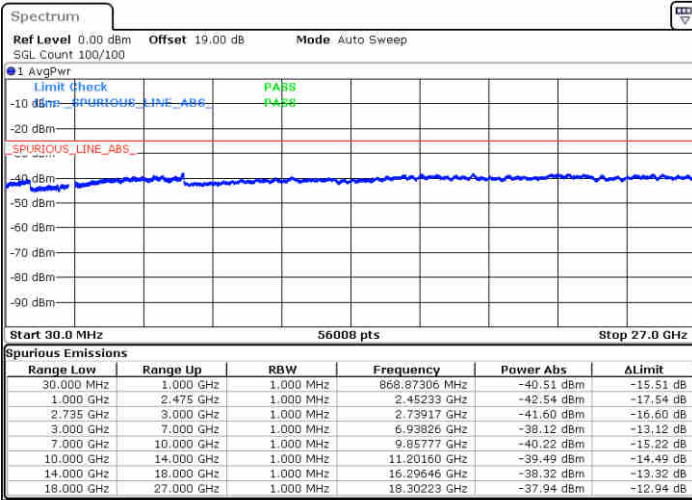

Highest Channel / FullIRB

N/A

Date: 16 JUL 2020 16:16:50