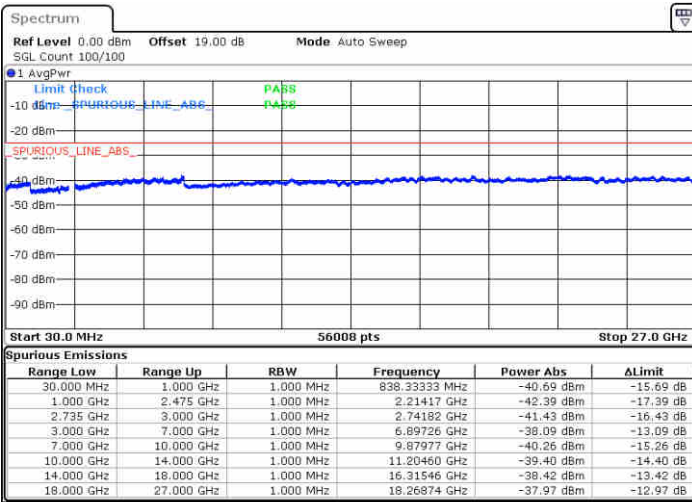

16QAM

Lowest Channel / 1RB0 and 1RB74

Lowest Channel / 1RB74 and 1RB0

Date: 16 JUL 2020 15:33:11

Date: 16 JUL 2020 15:36:25

Lowest Channel / FullIRB

N/A

Date: 16 JUL 2020 15:30:29

LTE Band 41 / 15MHz+15MHz

16QAM

Middle Channel / 1RB0 and 1RB74

Middle Channel / 1RB74 and 1RB0

Date: 16 JUL 2020 15:44:04

Date: 16 JUL 2020 15:46:54

Middle Channel / FullIRB

N/A

Date: 16 JUL 2020 15:40:40

LTE Band 41 / 15MHz+15MHz

16QAM

Highest Channel / 1RB0 and 1RB74

Highest Channel / 1RB74 and 1RB0

Date: 16 JUL 2020 16:19:34

Date: 16 JUL 2020 16:22:31

Highest Channel / FullIRB