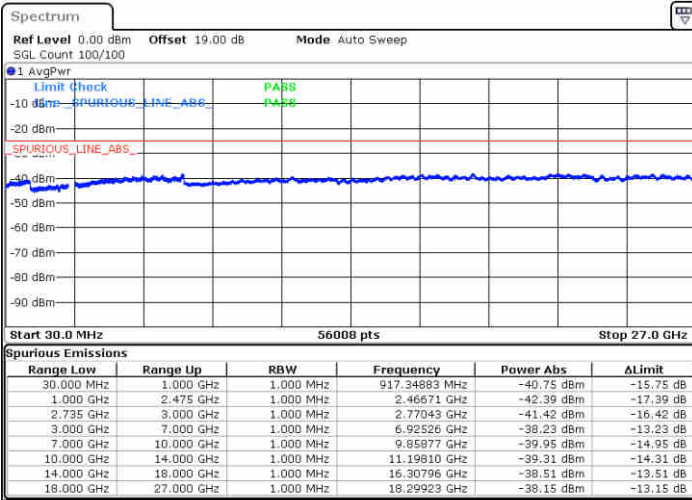

Lowest Channel / 1RB99 and 1RB0

Date: 15 JUL 2020 12:08:57

Date: 15 JUL 2020 12:15:55

Lowest Channel / FullRB

N/A

Date: 15 JUL 2020 12:00:30

LTE Band 41 / 20MHz+5MHz

16QAM

Middle Channel / 1RB0 and 1RB24

Middle Channel / 1RB99 and 1RB0

Date: 15 JUL 2020 12:36:57

Date: 15 JUL 2020 12:42:10

Middle Channel / FullIRB

N/A

Date: 15 JUL 2020 12:33:06