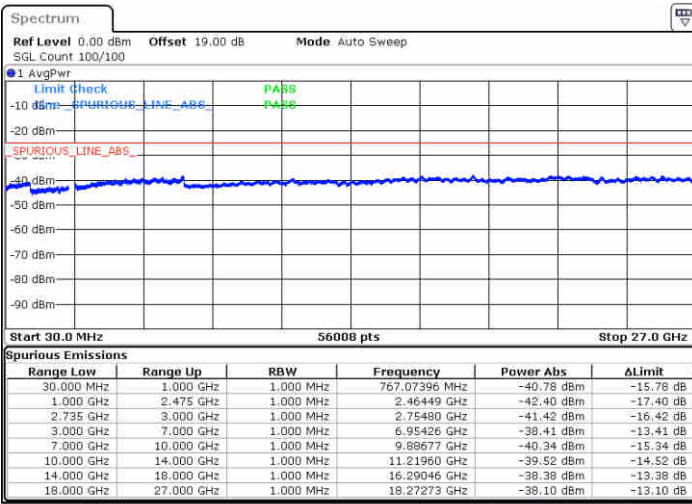

Middle Channel / 1RB0 and 1RB74

Middle Channel / 1RB99 and 1RB0

Date: 16 JUL 2020 17:20:12

Date: 16 JUL 2020 17:25:09

Middle Channel / FullIRB

N/A

Date: 16 JUL 2020 17:18:39

LTE Band 41 / 20MHz+15MHz

QPSK

Highest Channel / 1RB0 and 1RB74

Highest Channel / 1RB99 and 1RB0

Date: 16 JUL 2020 17:33:09

Date: 16 JUL 2020 17:34:15

Highest Channel / FullIRB

N/A

Date: 16 JUL 2020 17:26:47

LTE Band 41 / 20MHz+20MHz

QPSK

Lowest Channel / 1RB0 and 1RB99

Lowest Channel / 1RB99 and 1RB0

Date: 16 JUL 2020 18:15:21

Date: 16 JUL 2020 18:16:26

Lowest Channel / FullRB

N/A