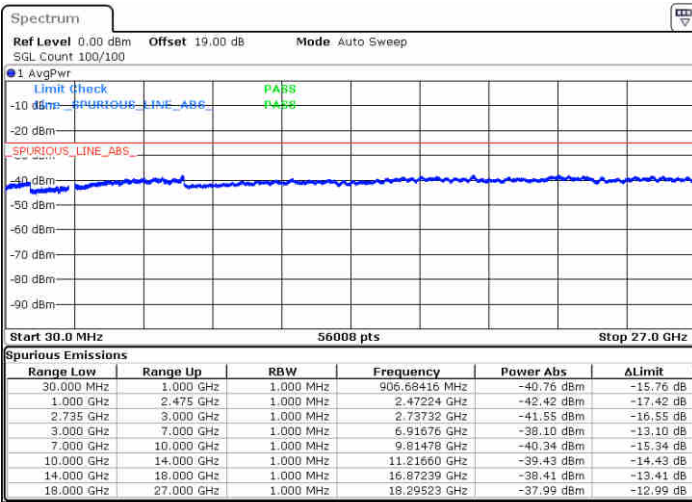

Date: 15 JUL 2020 12:40:33

LTE Band 41 / 20MHz+5MHz

QPSK

Highest Channel / 1RB0 and 1RB24

Highest Channel / 1RB99 and 1RB0

Date: 15 JUL 2020 12:56:39

Date: 15 JUL 2020 13:00:28

Highest Channel / FullIRB

N/A

Date: 15 JUL 2020 12:46:32

LTE Band 41 / 20MHz+10MHz

QPSK

Lowest Channel / 1RB0 and 1RB49

Lowest Channel / 1RB99 and 1RB0

Date: 16 JUL 2020 14:59:18

Date: 16 JUL 2020 15:05:21

Lowest Channel / FullIRB

N/A

Date: 16 JUL 2020 13:10:51

LTE Band 41 / 20MHz+10MHz

QPSK

Middle Channel / 1RB0 and 1RB49

Middle Channel / 1RB99 and 1RB0

Date: 16 JUL 2020 15:11:36

Date: 16 JUL 2020 15:12:39

Middle Channel / FullIRB

N/A

Date: 16 JUL 2020 15:06:43

LTE Band 41 / 20MHz+10MHz

QPSK

Highest Channel / 1RB0 and 1RB49

Highest Channel / 1RB99 and 1RB0