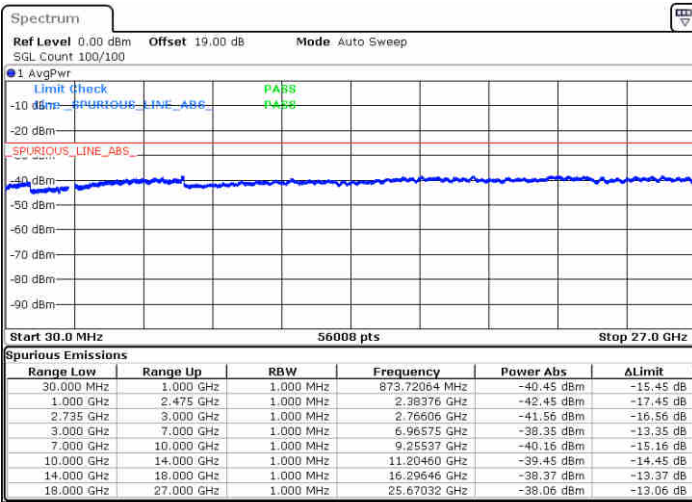

LTE Band 41 / 15MHz+10MHz

QPSK

Highest Channel / 1RB0 and 1RB49

Highest Channel / 1RB74 and 1RB0

Date: 15 JUL 2020 18:50:25

Date: 15 JUL 2020 18:56:33

Highest Channel / FullIRB

N/A

Date: 15 JUL 2020 18:44:31

LTE Band 41 / 15MHz+15MHz

QPSK

Lowest Channel / 1RB0 and 1RB74

Lowest Channel / 1RB74 and 1RB0

Date: 16 JUL 2020 15:34:11

Date: 16 JUL 2020 15:35:10

Lowest Channel / FullRB