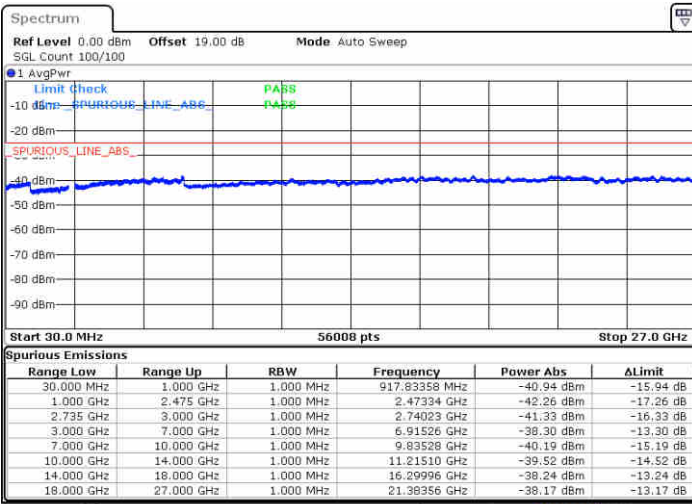

N/A

Date: 15 JUL 2020 12:46:32

LTE Band 41 / 20MHz+10MHz

QPSK

Lowest Channel / 1RB0 and 1RB49

Lowest Channel / 1RB99 and 1RB0

Date: 16 JUL 2020 14:59:18

Date: 16 JUL 2020 15:05:21

Lowest Channel / FullIRB

N/A

Date: 16 JUL 2020 13:10:51

LTE Band 41 / 20MHz+10MHz

QPSK

Middle Channel / 1RB0 and 1RB49

Middle Channel / 1RB99 and 1RB0

Date: 16 JUL 2020 15:11:36

Date: 16 JUL 2020 15:12:39

Middle Channel / FullIRB

N/A

Date: 16 JUL 2020 15:06:43

LTE Band 41 / 20MHz+10MHz

QPSK

Highest Channel / 1RB0 and 1RB49

Highest Channel / 1RB99 and 1RB0

Date: 16 JUL 2020 15:22:23

Date: 16 JUL 2020 15:27:28

Highest Channel / FullIRB

N/A

Date: 16 JUL 2020 15:21:16

LTE Band 41 / 20MHz+15MHz

QPSK

Lowest Channel / 1RB0 and 1RB74