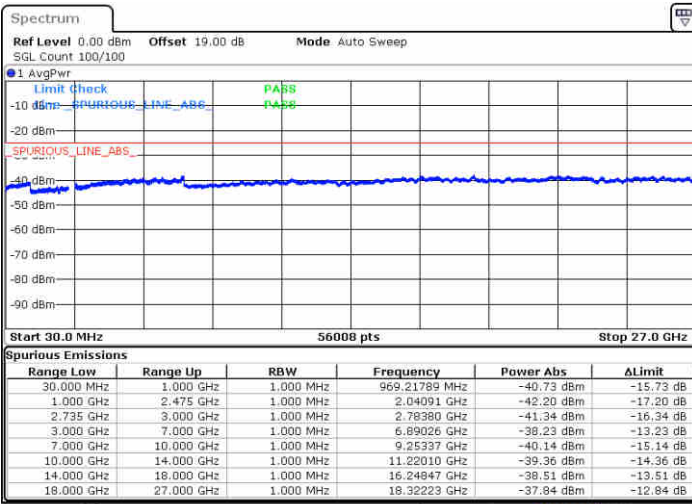

Date: 16 JUL 2020 16:33:19

Date: 16 JUL 2020 16:34:31

Lowest Channel / FullRB

N/A

Date: 16 JUL 2020 16:26:28

LTE Band 41 / 15MHz+20MHz

QPSK

Middle Channel / 1RB0 and 1RB99

Middle Channel / 1RB74 and 1RB0

Date: 16 JUL 2020 16:44:48

Date: 16 JUL 2020 16:51:56

Middle Channel / FullIRB

N/A

Date: 16 JUL 2020 16:43:41

LTE Band 41 / 15MHz+20MHz

QPSK

Highest Channel / 1RB0 and 1RB99

Highest Channel / 1RB74 and 1RB0

Date: 16 JUL 2020 16:59:18

Date: 16 JUL 2020 17:00:24

Highest Channel / FullIRB

N/A

Date: 16 JUL 2020 16:53:41

LTE Band 41 / 20MHz+5MHz