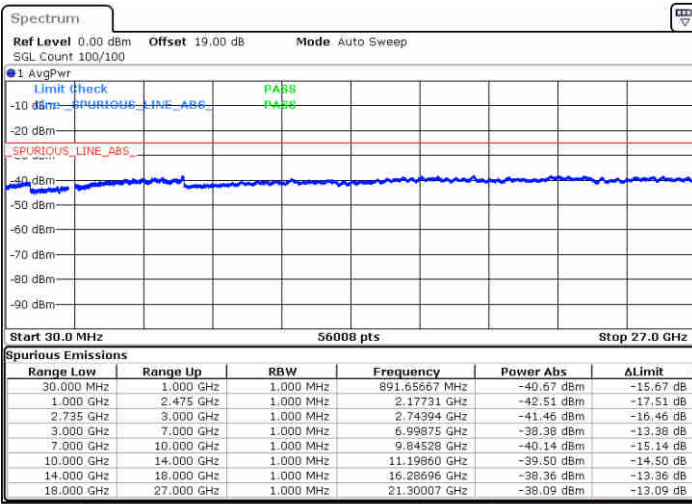

N/A

Date: 16 JUL 2020 16:16:50

LTE Band 41 / 15MHz+20MHz

16QAM

Lowest Channel / 1RB0 and 1RB99

Lowest Channel / 1RB74 and 1RB0

Date: 16 JUL 2020 16:32:20

Date: 16 JUL 2020 16:35:36

Lowest Channel / FullRB

N/A

Date: 16 JUL 2020 16:29:16

LTE Band 41 / 15MHz+20MHz

16QAM

Middle Channel / 1RB0 and 1RB99

Middle Channel / 1RB74 and 1RB0

Date: 16 JUL 2020 16:47:29

Date: 16 JUL 2020 16:50:51

Middle Channel / FullIRB

N/A

Date: 16 JUL 2020 16:42:40

LTE Band 41 / 15MHz+20MHz

16QAM

Highest Channel / 1RB0 and 1RB99

Highest Channel / 1RB74 and 1RB0