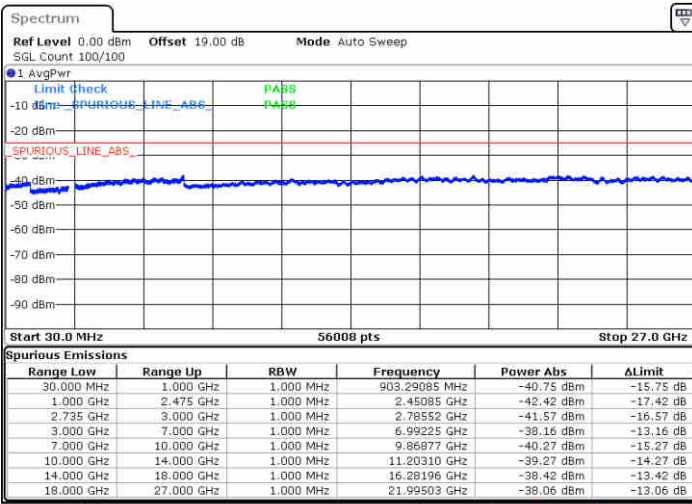

Date: 16 JUL 2020 13:07:19

Highest Channel / FullIRB

N/A

Date: 16 JUL 2020 12:58:30

LTE Band 41 / 15MHz+10MHz

16QAM

Lowest Channel / 1RB0 and 1RB49

Lowest Channel / 1RB74 and 1RB0

Date: 15 JUL 2020 18:16:21

Date: 15 JUL 2020 18:22:00

Lowest Channel / FullIRB

N/A

Date: 15 JUL 2020 18:10:30

LTE Band 41 / 15MHz+10MHz

16QAM

Middle Channel / 1RB0 and 1RB49

Middle Channel / 1RB74 and 1RB0

Date: 15 JUL 2020 18:33:47

Date: 15 JUL 2020 18:38:56

Middle Channel / FullIRB

N/A

Date: 15 JUL 2020 18:28:52

LTE Band 41 / 15MHz+10MHz

16QAM

Highest Channel / 1RB0 and 1RB49

Highest Channel / 1RB74 and 1RB0

Date: 15 JUL 2020 18:51:35

Date: 15 JUL 2020 18:58:45

Highest Channel / FullIRB

N/A

Date: 15 JUL 2020 18:47:30

LTE Band 41 / 15MHz+15MHz