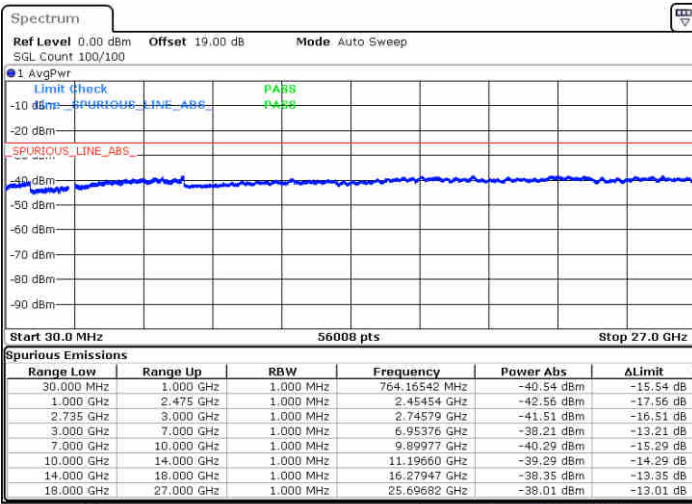

Middle Channel / FullIRB

N/A

Date: 16 JUL 2020 15:41:49

LTE Band 41 / 15MHz+15MHz

QPSK

Highest Channel / 1RB0 and 1RB74

Highest Channel / 1RB74 and 1RB0

Date: 16 JUL 2020 16:20:28

Date: 16 JUL 2020 16:21:26

Highest Channel / FullIRB

N/A

Date: 16 JUL 2020 16:21:26

LTE Band 41 / 15MHz+20MHz

QPSK

Lowest Channel / 1RB0 and 1RB99

Lowest Channel / 1RB74 and 1RB0