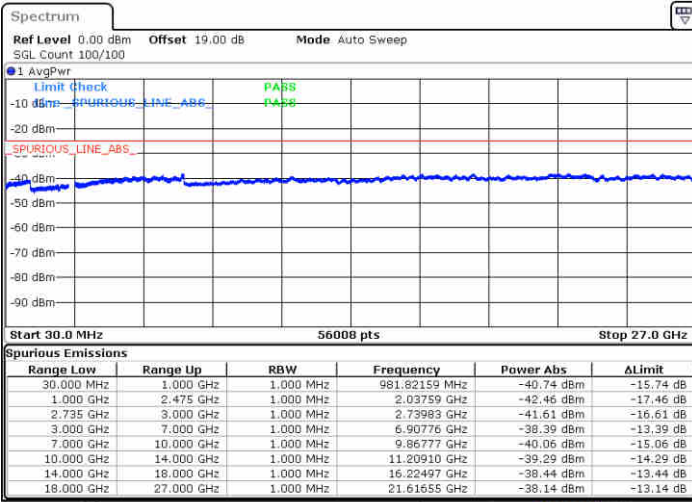

Middle Channel / FullIRB

N/A

Date: 16 JUL 2020 15:41:49

LTE Band 41 / 15MHz+15MHz

QPSK

Highest Channel / 1RB0 and 1RB74

Highest Channel / 1RB74 and 1RB0

Date: 16 JUL 2020 16:20:28

Date: 16 JUL 2020 16:21:26

Highest Channel / FullIRB

N/A

Date: 16 JUL 2020 16:21:26

LTE Band 41 / 15MHz+20MHz

QPSK

Lowest Channel / 1RB0 and 1RB99

Lowest Channel / 1RB74 and 1RB0

Date: 16 JUL 2020 16:33:19

Date: 16 JUL 2020 16:34:31

Lowest Channel / FullRB

N/A

Date: 16 JUL 2020 16:26:28

LTE Band 41 / 15MHz+20MHz

QPSK

Middle Channel / 1RB0 and 1RB99