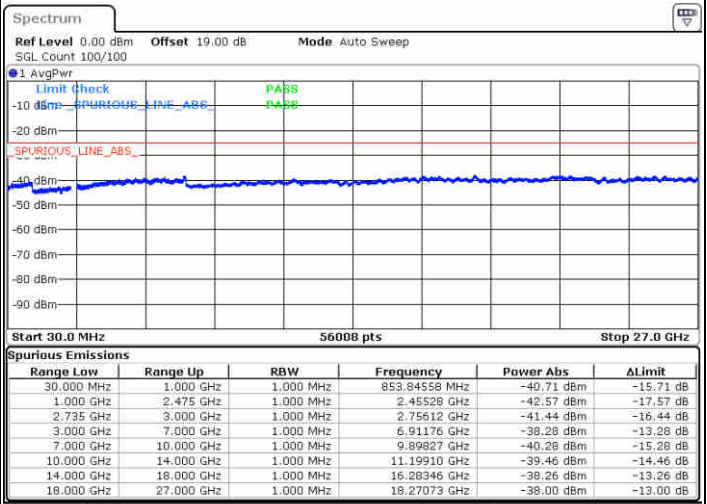

LTE Band 41 / 10MHz+15MHz

16QAM

Highest Channel / 1RB0 and 1RB74

Highest Channel / 1RB49 and 1RB0

Date: 15 JUL 2020 18:00:48

Date: 15 JUL 2020 18:05:44

Highest Channel / FullIRB

N/A

Date: 15 JUL 2020 17:53:12

LTE Band 41 / 10MHz+20MHz

16QAM

Lowest Channel / 1RB0 and 1RB99

Lowest Channel / 1RB49 and 1RB0

Date: 16 JUL 2020 12:25:30

Date: 16 JUL 2020 12:29:50

Lowest Channel / FullIRB