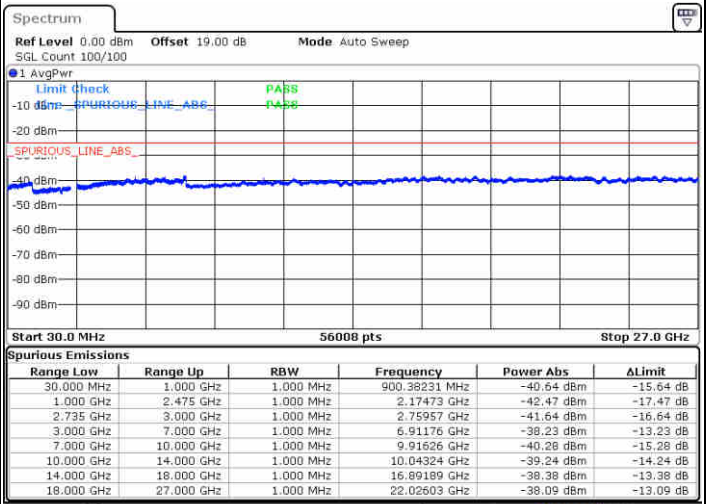

Middle Channel / FullIRB

N/A

Date: 16 JUL 2020 15:41:49

LTE Band 41 / 15MHz+15MHz

QPSK

Highest Channel / 1RB0 and 1RB74

Highest Channel / 1RB74 and 1RB0

Date: 16 JUL 2020 16:20:28

Date: 16 JUL 2020 16:21:26

Highest Channel / FullIRB

N/A

Date: 16 JUL 2020 16:21:26

LTE Band 41 / 15MHz+20MHz

QPSK

Lowest Channel / 1RB0 and 1RB99

Lowest Channel / 1RB74 and 1RB0

Date: 16 JUL 2020 16:33:19

Date: 16 JUL 2020 16:34:31

Lowest Channel / FullRB

N/A

Date: 16 JUL 2020 16:26:28

LTE Band 41 / 15MHz+20MHz

QPSK

Middle Channel / 1RB0 and 1RB99