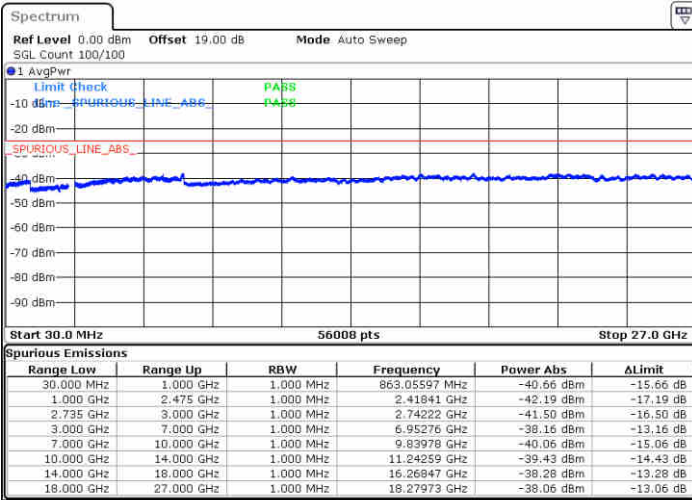

LTE Band 41 / 15MHz+10MHz

QPSK

Highest Channel / 1RB0 and 1RB49

Highest Channel / 1RB74 and 1RB0

Date: 15 JUL 2020 18:50:25

Date: 15 JUL 2020 18:56:33

Highest Channel / FullIRB

N/A

Date: 15 JUL 2020 18:44:31

LTE Band 41 / 15MHz+15MHz

QPSK

Lowest Channel / 1RB0 and 1RB74

Lowest Channel / 1RB74 and 1RB0

Date: 16 JUL 2020 15:34:11

Date: 16 JUL 2020 15:35:10

Lowest Channel / FullRB