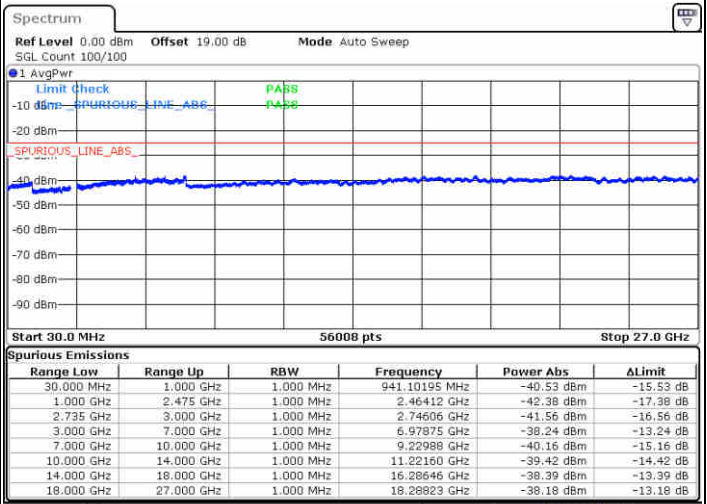

Middle Channel / FullIRB

N/A

Date: 16 JUL 2020 12:33:06

LTE Band 41 / 10MHz+20MHz

16QAM

Highest Channel / 1RB0 and 1RB99

Highest Channel / 1RB49 and 1RB0

Date: 16 JUL 2020 13:03:44

Date: 16 JUL 2020 13:07:19

Highest Channel / FullIRB

N/A

Date: 16 JUL 2020 12:58:30

LTE Band 41 / 15MHz+10MHz

16QAM

Lowest Channel / 1RB0 and 1RB49

Lowest Channel / 1RB74 and 1RB0

Date: 15 JUL 2020 18:16:21

Date: 15 JUL 2020 18:22:00

Lowest Channel / FullIRB

N/A

Date: 15 JUL 2020 18:10:30

LTE Band 41 / 15MHz+10MHz

16QAM

Middle Channel / 1RB0 and 1RB49