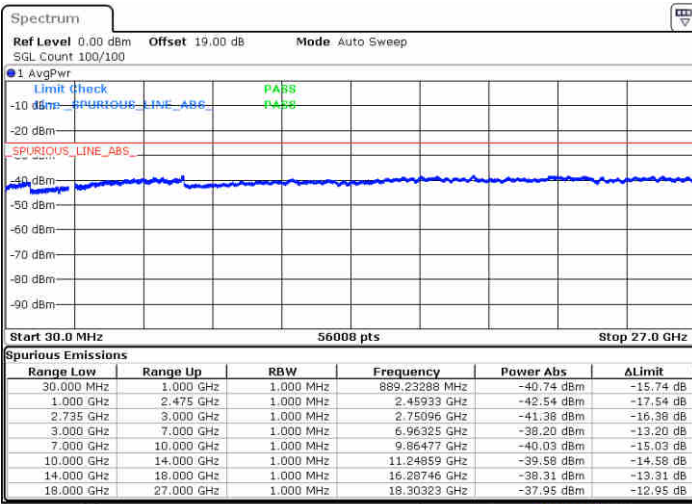

Date: 15 JUL 2020 17:53:12

LTE Band 41 / 10MHz+20MHz

16QAM

Lowest Channel / 1RB0 and 1RB99

Lowest Channel / 1RB49 and 1RB0

Date: 16 JUL 2020 12:25:30

Date: 16 JUL 2020 12:29:50

Lowest Channel / FullIRB

N/A

Date: 16 JUL 2020 12:21:08

LTE Band 41 / 10MHz+20MHz

16QAM

Middle Channel / 1RB0 and 1RB99

Middle Channel / 1RB49 and 1RB0

Date: 16 JUL 2020 12:49:54

Date: 16 JUL 2020 12:53:26

Middle Channel / FullIRB

N/A

Date: 16 JUL 2020 12:33:06

LTE Band 41 / 10MHz+20MHz

16QAM

Highest Channel / 1RB0 and 1RB99

Highest Channel / 1RB49 and 1RB0

Date: 16 JUL 2020 13:03:44