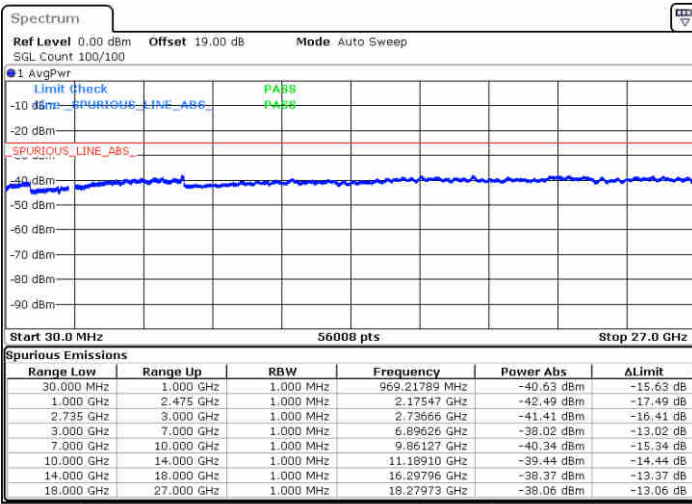

LTE Band 41 / 10MHz+15MHz

16QAM

MiddleChannel / 1RB0 and 1RB74

Middle Channel / 1RB49 and 1RB0

Date: 15 JUL 2020 17:39:36

Date: 15 JUL 2020 17:44:26