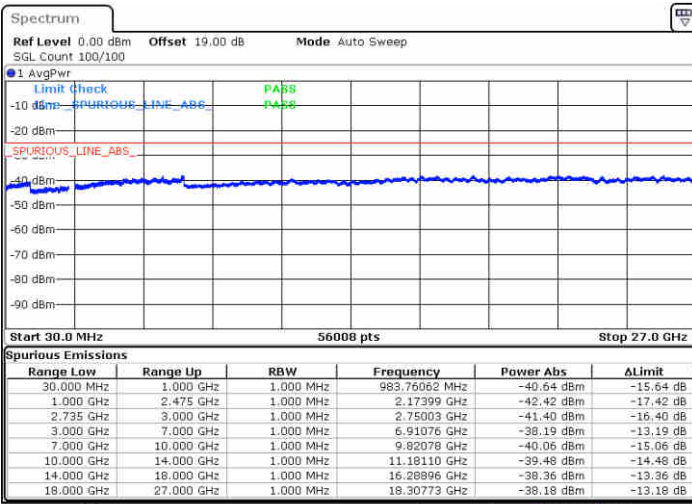

Highest Channel / 1RB0 and 1RB99

Highest Channel / 1RB74 and 1RB0

Date: 16 JUL 2020 16:59:18

Date: 16 JUL 2020 17:00:24

Highest Channel / FullIRB

N/A

Date: 16 JUL 2020 16:53:41

LTE Band 41 / 20MHz+5MHz

QPSK

Lowest Channel / 1RB0 and 1RB24

Lowest Channel / 1RB99 and 1RB0

Date: 15 JUL 2020 12:12:10

Date: 15 JUL 2020 12:14:29

Lowest Channel / FullIRB

N/A

Date: 15 JUL 2020 11:58:55

LTE Band 41 / 20MHz+5MHz

QPSK

Middle Channel / 1RB0 and 1RB24

Middle Channel / 1RB99 and 1RB0

Date: 15 JUL 2020 12:39:01

Date: 15 JUL 2020 12:40:33

Middle Channel / FullIRB

N/A

Date: 15 JUL 2020 12:40:33

LTE Band 41 / 20MHz+5MHz

QPSK

Highest Channel / 1RB0 and 1RB24

Highest Channel / 1RB99 and 1RB0

Date: 15 JUL 2020 12:56:39

Date: 15 JUL 2020 13:00:28

Highest Channel / FullIRB