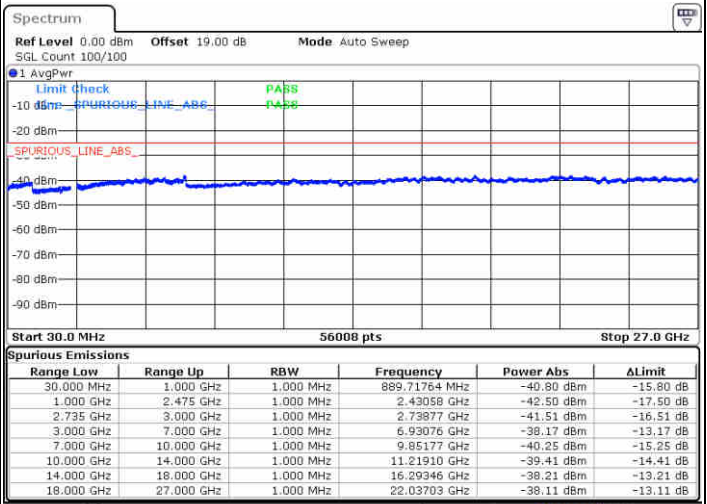

LTE Band 41 / 15MHz+10MHz

QPSK

Highest Channel / 1RB0 and 1RB49

Highest Channel / 1RB74 and 1RB0

Date: 15 JUL 2020 18:50:25

Date: 15 JUL 2020 18:56:33

Highest Channel / FullIRB

N/A

Date: 15 JUL 2020 18:44:31

LTE Band 41 / 15MHz+15MHz

QPSK

Lowest Channel / 1RB0 and 1RB74

Lowest Channel / 1RB74 and 1RB0

Date: 16 JUL 2020 15:34:11

Date: 16 JUL 2020 15:35:10

Lowest Channel / FullRB