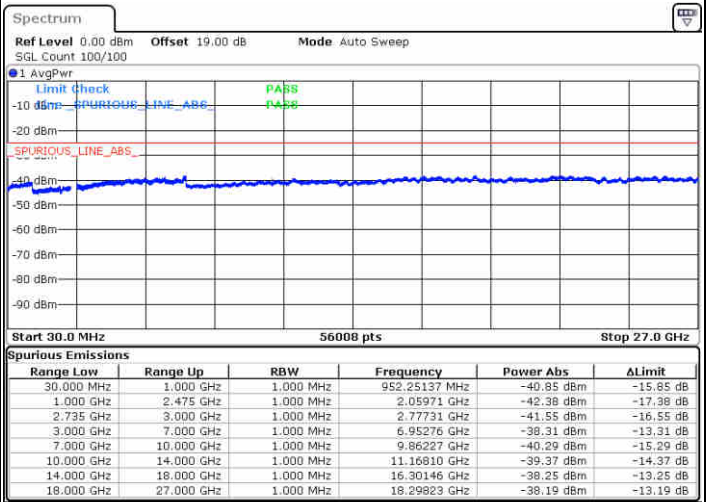

Date: 16 JUL 2020 15:22:23

Date: 16 JUL 2020 15:27:28

Highest Channel / FullIRB

N/A

Date: 16 JUL 2020 15:21:16

LTE Band 41 / 20MHz+15MHz

QPSK

Lowest Channel / 1RB0 and 1RB74

Lowest Channel / 1RB99 and 1RB0

Date: 16 JUL 2020 17:11:19

Date: 16 JUL 2020 17:12:54

Lowest Channel / FullRB

N/A

Date: 16 JUL 2020 17:05:41

LTE Band 41 / 20MHz+15MHz

QPSK

Middle Channel / 1RB0 and 1RB74

Middle Channel / 1RB99 and 1RB0

Date: 16 JUL 2020 17:20:12

Date: 16 JUL 2020 17:25:09

Middle Channel / FullIRB

N/A

Date: 16 JUL 2020 17:18:39

LTE Band 41 / 20MHz+15MHz

QPSK

Highest Channel / 1RB0 and 1RB74

Highest Channel / 1RB99 and 1RB0

Date: 16 JUL 2020 17:33:09

Date: 16 JUL 2020 17:34:15

Highest Channel / FullIRB

N/A

Date: 16 JUL 2020 17:26:47