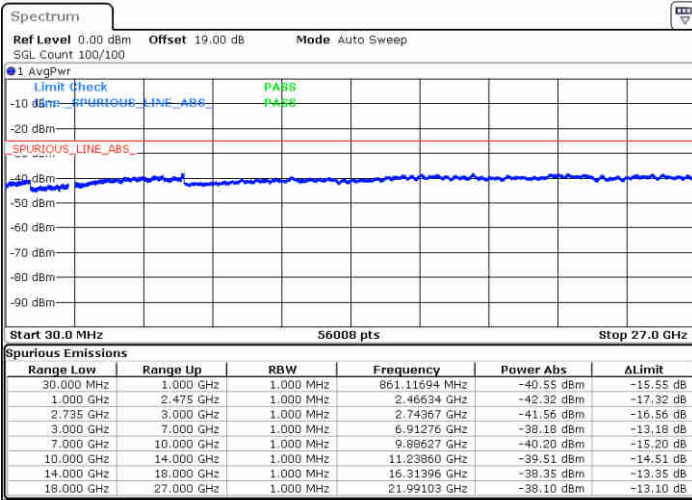

Middle Channel / FullIRB

N/A

Date: 16 JUL 2020 12:33:06

LTE Band 41 / 10MHz+20MHz

16QAM

Highest Channel / 1RB0 and 1RB99

Highest Channel / 1RB49 and 1RB0

Date: 16 JUL 2020 13:03:44

Date: 16 JUL 2020 13:07:19

Highest Channel / FullIRB

N/A

Date: 16 JUL 2020 12:58:30

LTE Band 41 / 15MHz+10MHz

16QAM

Lowest Channel / 1RB0 and 1RB49

Lowest Channel / 1RB74 and 1RB0