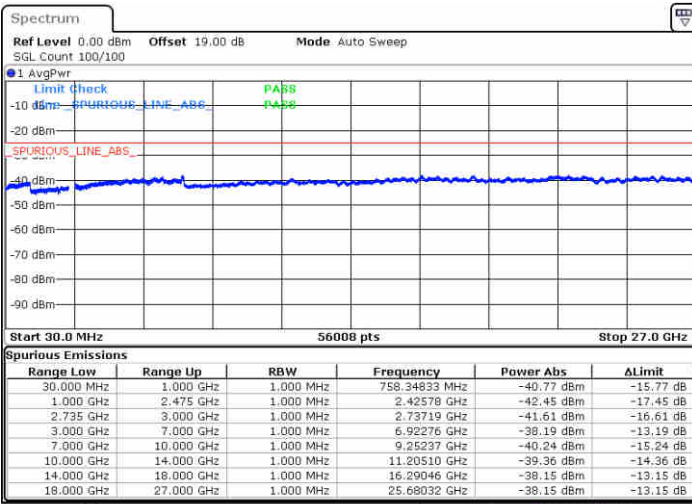

Middle Channel / FullIRB

N/A

Date: 16 JUL 2020 12:33:06

LTE Band 41 / 10MHz+20MHz

16QAM

Highest Channel / 1RB0 and 1RB99

Highest Channel / 1RB49 and 1RB0

Date: 16 JUL 2020 13:03:44

Date: 16 JUL 2020 13:07:19

Highest Channel / FullIRB

N/A

Date: 16 JUL 2020 12:58:30

LTE Band 41 / 15MHz+10MHz

16QAM

Lowest Channel / 1RB0 and 1RB49

Lowest Channel / 1RB74 and 1RB0

Date: 15 JUL 2020 18:16:21

Date: 15 JUL 2020 18:22:00

Lowest Channel / FullIRB

N/A

Date: 15 JUL 2020 18:10:30

LTE Band 41 / 15MHz+10MHz

16QAM

Middle Channel / 1RB0 and 1RB49