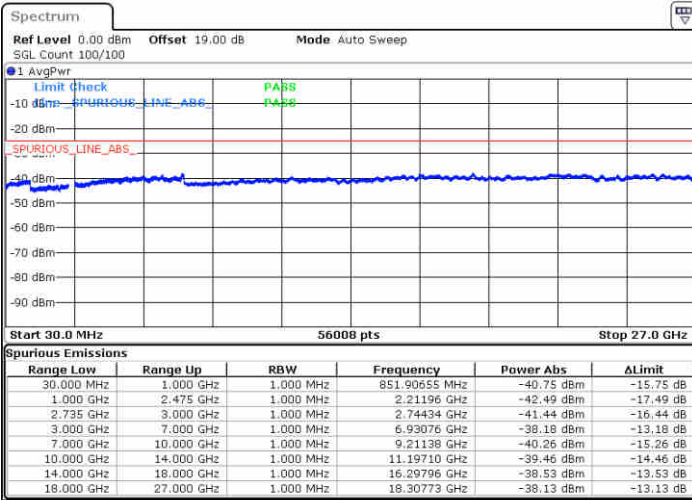

Date: 15 JUL 2020 17:53:12

LTE Band 41 / 10MHz+20MHz

16QAM

Lowest Channel / 1RB0 and 1RB99

Lowest Channel / 1RB49 and 1RB0

Date: 16 JUL 2020 12:25:30

Date: 16 JUL 2020 12:29:50

Lowest Channel / FullIRB

N/A

Date: 16 JUL 2020 12:21:08

LTE Band 41 / 10MHz+20MHz

16QAM

Middle Channel / 1RB0 and 1RB99

Middle Channel / 1RB49 and 1RB0

Date: 16 JUL 2020 12:49:54

Date: 16 JUL 2020 12:53:26

Middle Channel / FullIRB

N/A

Date: 16 JUL 2020 12:33:06

LTE Band 41 / 10MHz+20MHz

16QAM

Highest Channel / 1RB0 and 1RB99

Highest Channel / 1RB49 and 1RB0

Date: 16 JUL 2020 13:03:44