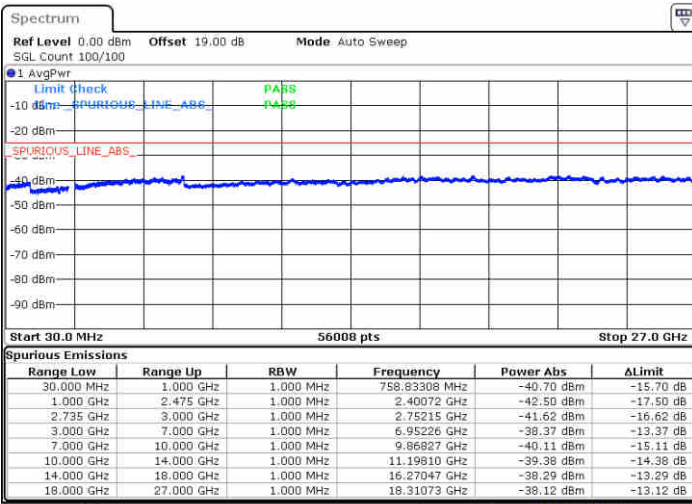

N/A

Date: 16 JUL 2020 17:58:59

LTE Band 41 / 20MHz+20MHz

QPSK

Highest Channel / 1RB0 and 1RB99

Highest Channel / 1RB99 and 1RB0

Date: 16 JUL 2020 18:26:39

Date: 16 JUL 2020 18:32:11

Highest Channel / FullIRB

N/A

Date: 16 JUL 2020 18:25:03

LTE Band 41 / 5MHz+20MHz

16QAM

Lowest Channel / 1RB0 and 1RB99

Lowest Channel / 1RB24 and 1RB0

Date: 15 JUL 2020 11:22:12