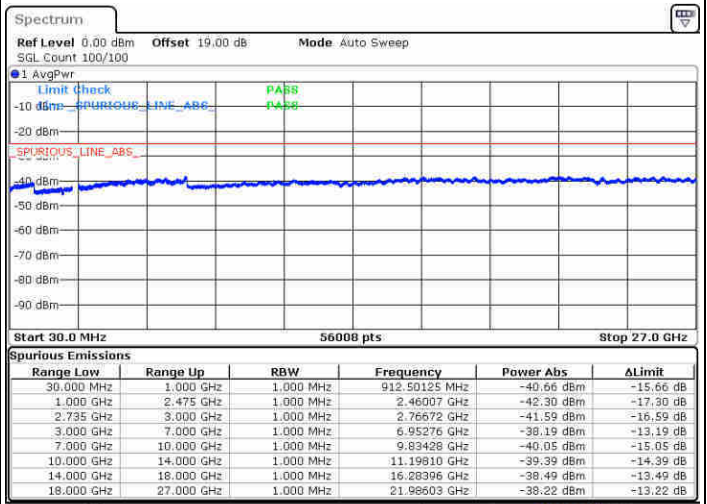

Highest Channel / 1RB0 and 1RB99

Highest Channel / 1RB74 and 1RB0

Date: 16 JUL 2020 16:59:18

Date: 16 JUL 2020 17:00:24

Highest Channel / FullIRB

N/A

Date: 16 JUL 2020 16:53:41

LTE Band 41 / 20MHz+5MHz

QPSK

Lowest Channel / 1RB0 and 1RB24

Lowest Channel / 1RB99 and 1RB0

Date: 15 JUL 2020 12:12:10

Date: 15 JUL 2020 12:14:29

Lowest Channel / FullIRB

N/A

Date: 15 JUL 2020 11:58:55

LTE Band 41 / 20MHz+5MHz

QPSK

Middle Channel / 1RB0 and 1RB24

Middle Channel / 1RB99 and 1RB0

Date: 15 JUL 2020 12:39:01

Date: 15 JUL 2020 12:40:33

Middle Channel / FullIRB

N/A

Date: 15 JUL 2020 12:40:33

LTE Band 41 / 20MHz+5MHz

QPSK

Highest Channel / 1RB0 and 1RB24

Highest Channel / 1RB99 and 1RB0

Date: 15 JUL 2020 12:56:39

Date: 15 JUL 2020 13:00:28

Highest Channel / FullIRB