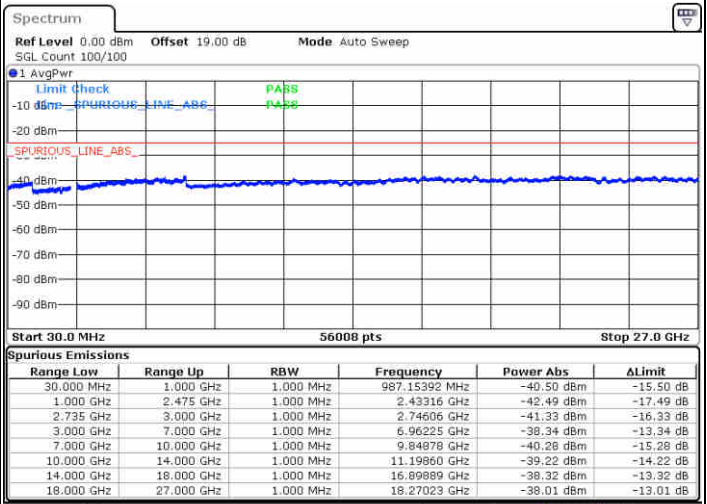

Lowest Channel / 1RB99 and 1RB0

Date: 16 JUL 2020 17:11:19

Date: 16 JUL 2020 17:12:54

Lowest Channel / FullRB

N/A

Date: 16 JUL 2020 17:05:41

LTE Band 41 / 20MHz+15MHz

QPSK

Middle Channel / 1RB0 and 1RB74

Middle Channel / 1RB99 and 1RB0

Date: 16 JUL 2020 17:20:12

Date: 16 JUL 2020 17:25:09

Middle Channel / FullIRB

N/A

Date: 16 JUL 2020 17:18:39

LTE Band 41 / 20MHz+15MHz

QPSK

Highest Channel / 1RB0 and 1RB74

Highest Channel / 1RB99 and 1RB0

Date: 16 JUL 2020 17:33:09

Date: 16 JUL 2020 17:34:15

Highest Channel / FullIRB

N/A

Date: 16 JUL 2020 17:26:47