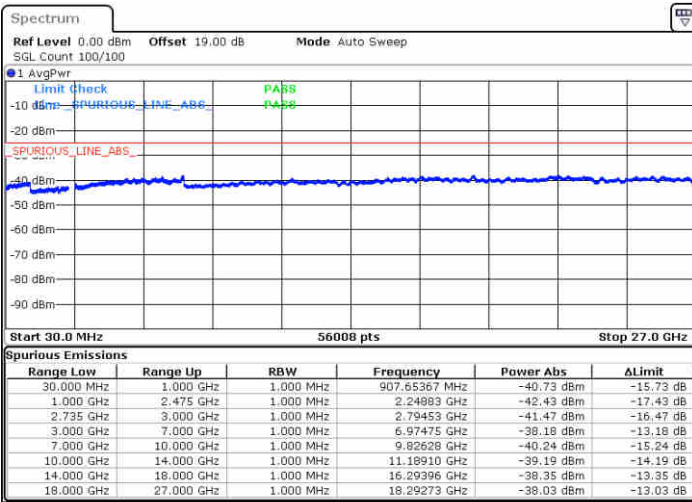

Date: 15 JUL 2020 11:34:47

Date: 15 JUL 2020 11:39:19

Middle Channel / FullIRB

N/A

Date: 15 JUL 2020 11:31:19

LTE Band 41 / 5MHz+20MHz

16QAM

Highest Channel / 1RB0 and 1RB99

Highest Channel / 1RB24 and 1RB0

Date: 15 JUL 2020 11:49:24

Date: 15 JUL 2020 11:53:03

Highest Channel / FullIRB

N/A

Date: 15 JUL 2020 11:45:37

LTE Band 41 / 10MHz+15MHz

16QAM

Lowest Channel / 1RB0 and 1RB74

Lowest Channel / 1RB49 and 1RB0

Date: 15 JUL 2020 17:26:30

Date: 15 JUL 2020 17:30:55

Lowest Channel / FullIRB

N/A

Date: 15 JUL 2020 17:21:37

LTE Band 41 / 10MHz+15MHz