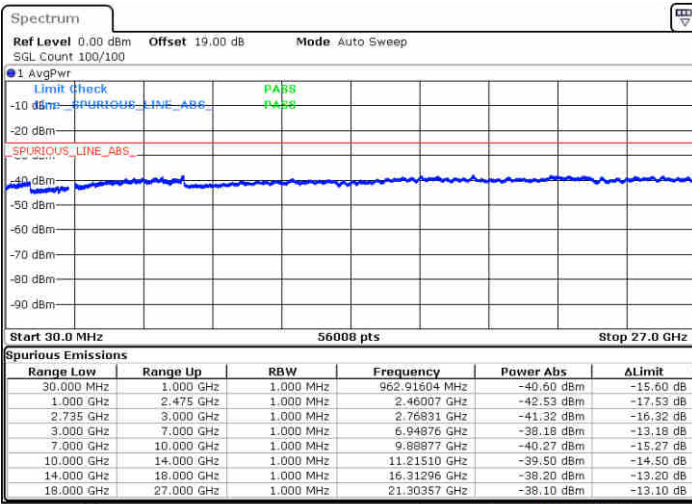

Date: 15 JUL 2020 18:44:31

LTE Band 41 / 15MHz+15MHz

QPSK

Lowest Channel / 1RB0 and 1RB74

Lowest Channel / 1RB74 and 1RB0

Date: 16 JUL 2020 15:34:11

Date: 16 JUL 2020 15:35:10

Lowest Channel / FullRB

N/A

Date: 16 JUL 2020 15:29:30

LTE Band 41 / 15MHz+15MHz

QPSK

Middle Channel / 1RB0 and 1RB74

Middle Channel / 1RB74 and 1RB0

Date: 16 JUL 2020 15:43:10

Date: 16 JUL 2020 15:48:20

Middle Channel / FullIRB

N/A

Date: 16 JUL 2020 15:41:49

LTE Band 41 / 15MHz+15MHz

QPSK

Highest Channel / 1RB0 and 1RB74

Highest Channel / 1RB74 and 1RB0

Date: 16 JUL 2020 16:20:28

Date: 16 JUL 2020 16:21:26

Highest Channel / FullIRB

N/A

Date: 16 JUL 2020 16:21:26

LTE Band 41 / 15MHz+20MHz

QPSK

Lowest Channel / 1RB0 and 1RB99

Lowest Channel / 1RB74 and 1RB0