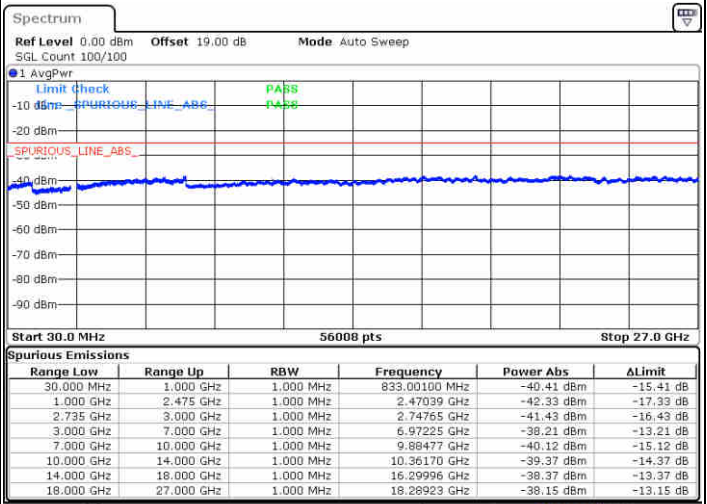

Date: 16 JUL 2020 16:21:26

Highest Channel / FullIRB

N/A

Date: 16 JUL 2020 16:21:26

LTE Band 41 / 15MHz+20MHz

QPSK

Lowest Channel / 1RB0 and 1RB99

Lowest Channel / 1RB74 and 1RB0

Date: 16 JUL 2020 16:33:19

Date: 16 JUL 2020 16:34:31

Lowest Channel / FullRB

N/A

Date: 16 JUL 2020 16:26:28

LTE Band 41 / 15MHz+20MHz

QPSK

Middle Channel / 1RB0 and 1RB99

Middle Channel / 1RB74 and 1RB0

Date: 16 JUL 2020 16:44:48

Date: 16 JUL 2020 16:51:56

Middle Channel / FullIRB

N/A

Date: 16 JUL 2020 16:43:41

LTE Band 41 / 15MHz+20MHz

QPSK

Highest Channel / 1RB0 and 1RB99

Highest Channel / 1RB74 and 1RB0

Date: 16 JUL 2020 16:59:18

Date: 16 JUL 2020 17:00:24

Highest Channel / FullIRB

N/A

Date: 16 JUL 2020 16:53:41

LTE Band 41 / 20MHz+5MHz