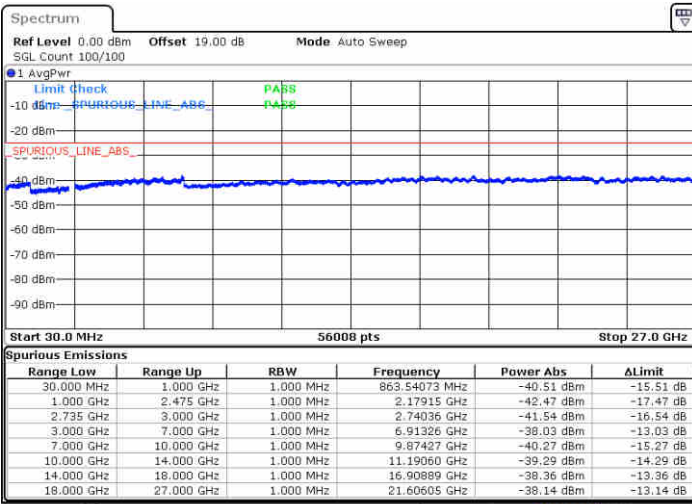

Lowest Channel / 1RB99 and 1RB0

Date: 16 JUL 2020 17:11:19

Date: 16 JUL 2020 17:12:54

Lowest Channel / FullRB

N/A

Date: 16 JUL 2020 17:05:41

LTE Band 41 / 20MHz+15MHz

QPSK

Middle Channel / 1RB0 and 1RB74

Middle Channel / 1RB99 and 1RB0

Date: 16 JUL 2020 17:20:12

Date: 16 JUL 2020 17:25:09

Middle Channel / FullIRB

N/A

Date: 16 JUL 2020 17:18:39

LTE Band 41 / 20MHz+15MHz

QPSK

Highest Channel / 1RB0 and 1RB74

Highest Channel / 1RB99 and 1RB0

Date: 16 JUL 2020 17:33:09

Date: 16 JUL 2020 17:34:15

Highest Channel / FullIRB

N/A

Date: 16 JUL 2020 17:26:47