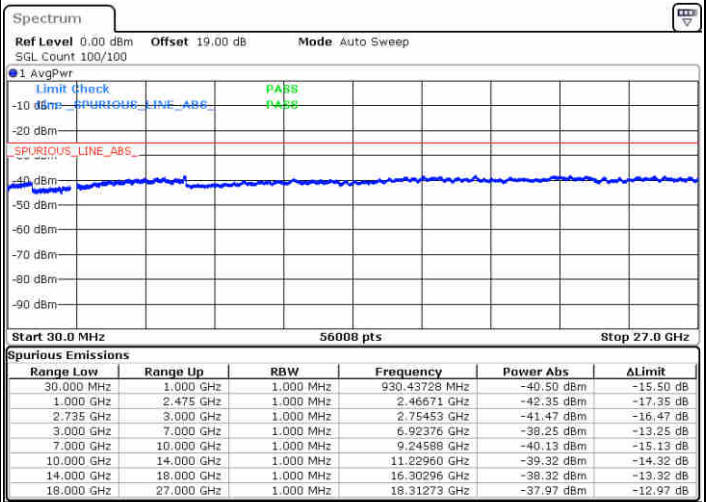

Date: 16 JUL 2020 15:40:40

LTE Band 41 / 15MHz+15MHz

16QAM

Highest Channel / 1RB0 and 1RB74

Highest Channel / 1RB74 and 1RB0

Date: 16 JUL 2020 16:19:34

Date: 16 JUL 2020 16:22:31

Highest Channel / FullIRB

N/A

Date: 16 JUL 2020 16:16:50

LTE Band 41 / 15MHz+20MHz

16QAM

Lowest Channel / 1RB0 and 1RB99

Lowest Channel / 1RB74 and 1RB0

Date: 16 JUL 2020 16:32:20

Date: 16 JUL 2020 16:35:36