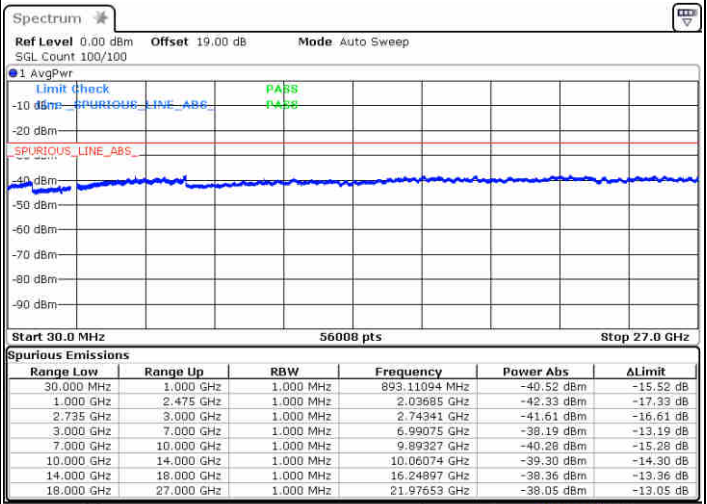

Date: 15 JUL 2020 12:40:33

LTE Band 41 / 20MHz+5MHz

QPSK

Highest Channel / 1RB0 and 1RB24

Highest Channel / 1RB99 and 1RB0

Date: 15 JUL 2020 12:56:39

Date: 15 JUL 2020 13:00:28

Highest Channel / FullIRB

N/A

Date: 15 JUL 2020 12:46:32

LTE Band 41 / 20MHz+10MHz

QPSK

Lowest Channel / 1RB0 and 1RB49

Lowest Channel / 1RB99 and 1RB0

Date: 16 JUL 2020 14:59:18

Date: 16 JUL 2020 15:05:21

Lowest Channel / FullIRB

N/A

Date: 16 JUL 2020 13:10:51

LTE Band 41 / 20MHz+10MHz

QPSK

Middle Channel / 1RB0 and 1RB49

Middle Channel / 1RB99 and 1RB0

Date: 16 JUL 2020 15:11:36

Date: 16 JUL 2020 15:12:39

Middle Channel / FullIRB

N/A

Date: 16 JUL 2020 15:06:43

LTE Band 41 / 20MHz+10MHz

QPSK

Highest Channel / 1RB0 and 1RB49

Highest Channel / 1RB99 and 1RB0