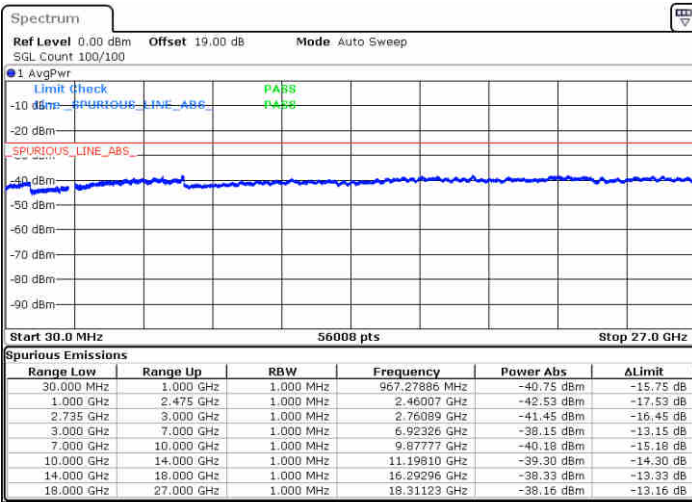

N/A

Date: 16 JUL 2020 17:58:59

LTE Band 41 / 20MHz+20MHz

QPSK

Highest Channel / 1RB0 and 1RB99

Highest Channel / 1RB99 and 1RB0

Date: 16 JUL 2020 18:26:39

Date: 16 JUL 2020 18:32:11

Highest Channel / FullIRB

N/A

Date: 16 JUL 2020 18:25:03

LTE Band 41 / 5MHz+20MHz

16QAM

Lowest Channel / 1RB0 and 1RB99

Lowest Channel / 1RB24 and 1RB0

Date: 15 JUL 2020 11:22:12

Date: 15 JUL 2020 11:28:34

Lowest Channel / FullIRB

N/A

Date: 15 JUL 2020 11:17:59

LTE Band 41 / 5MHz+20MHz

16QAM

Middle Channel / 1RB0 and 1RB99

Middle Channel / 1RB24 and 1RB0