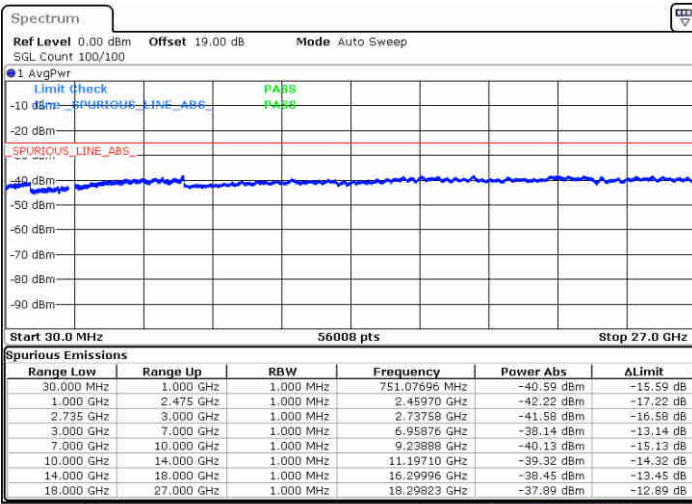

Date: 15 JUL 2020 18:16:21

Date: 15 JUL 2020 18:22:00

Lowest Channel / FullIRB

N/A

Date: 15 JUL 2020 18:10:30

LTE Band 41 / 15MHz+10MHz

16QAM

Middle Channel / 1RB0 and 1RB49

Middle Channel / 1RB74 and 1RB0

Date: 15 JUL 2020 18:33:47

Date: 15 JUL 2020 18:38:56

Middle Channel / FullIRB

N/A

Date: 15 JUL 2020 18:28:52

LTE Band 41 / 15MHz+10MHz

16QAM

Highest Channel / 1RB0 and 1RB49

Highest Channel / 1RB74 and 1RB0

Date: 15 JUL 2020 18:51:35

Date: 15 JUL 2020 18:58:45

Highest Channel / FullIRB

N/A

Date: 15 JUL 2020 18:47:30

LTE Band 41 / 15MHz+15MHz