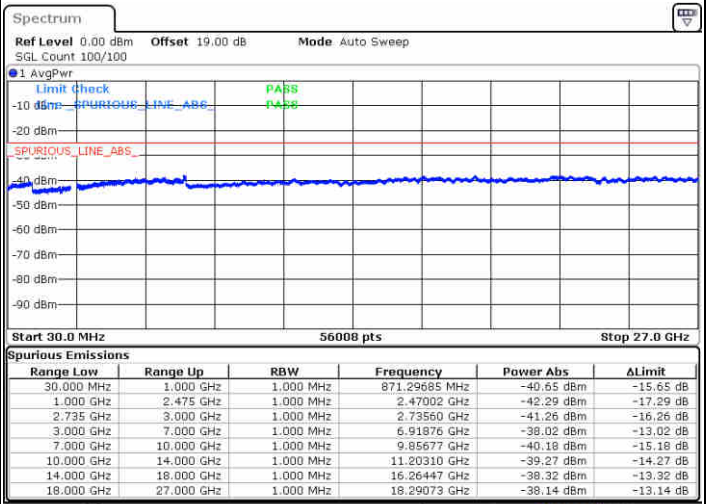

Highest Channel / 1RB0 and 1RB49

Highest Channel / 1RB74 and 1RB0

Date: 15 JUL 2020 18:51:35

Date: 15 JUL 2020 18:58:45

Highest Channel / FullIRB

N/A

Date: 15 JUL 2020 18:47:30

LTE Band 41 / 15MHz+15MHz

16QAM

Lowest Channel / 1RB0 and 1RB74

Lowest Channel / 1RB74 and 1RB0

Date: 16 JUL 2020 15:33:11

Date: 16 JUL 2020 15:36:25

Lowest Channel / FullIRB

N/A

Date: 16 JUL 2020 15:30:29