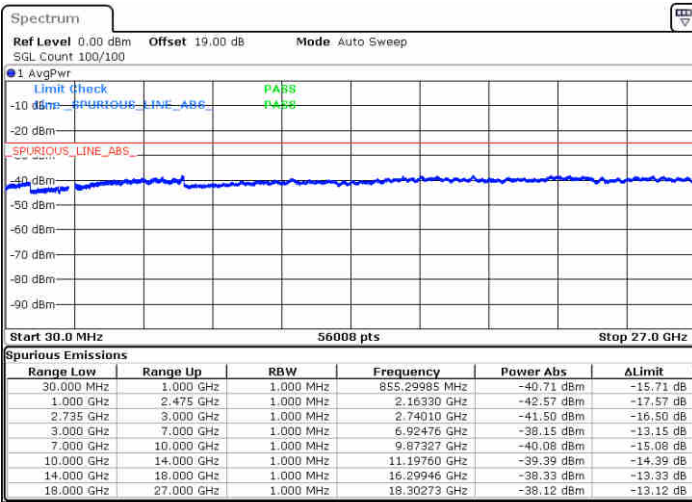

Lowest Channel / FullRB

N/A

Date: 16 JUL 2020 15:29:30