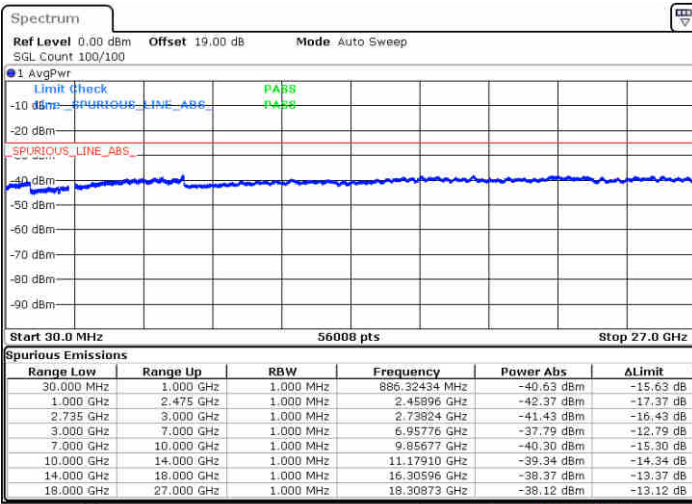

Date: 15 JUL 2020 11:34:47

Date: 15 JUL 2020 11:39:19

Middle Channel / FullIRB

N/A

Date: 15 JUL 2020 11:31:19

LTE Band 41 / 5MHz+20MHz

16QAM

Highest Channel / 1RB0 and 1RB99

Highest Channel / 1RB24 and 1RB0

Date: 15 JUL 2020 11:49:24

Date: 15 JUL 2020 11:53:03

Highest Channel / FullIRB

N/A

Date: 15 JUL 2020 11:45:37

LTE Band 41 / 10MHz+15MHz

16QAM

Lowest Channel / 1RB0 and 1RB74

Lowest Channel / 1RB49 and 1RB0

Date: 15 JUL 2020 17:26:30

Date: 15 JUL 2020 17:30:55

Lowest Channel / FullIRB

N/A

Date: 15 JUL 2020 17:21:37

LTE Band 41 / 10MHz+15MHz