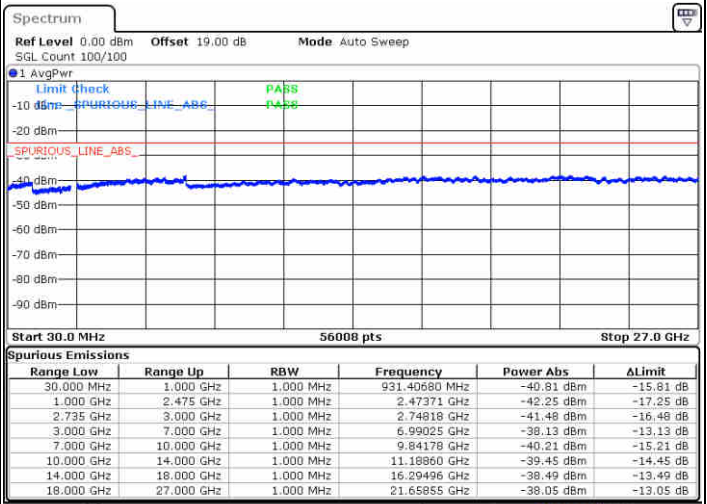

LTE Band 41 / 20MHz+5MHz

QPSK

Middle Channel / 1RB0 and 1RB24

Middle Channel / 1RB99 and 1RB0

Date: 15 JUL 2020 12:39:01

Date: 15 JUL 2020 12:40:33

Middle Channel / FullIRB

N/A

Date: 15 JUL 2020 12:40:33

LTE Band 41 / 20MHz+5MHz

QPSK

Highest Channel / 1RB0 and 1RB24

Highest Channel / 1RB99 and 1RB0

Date: 15 JUL 2020 12:56:39

Date: 15 JUL 2020 13:00:28

Highest Channel / FullIRB

N/A

Date: 15 JUL 2020 12:46:32

LTE Band 41 / 20MHz+10MHz

QPSK

Lowest Channel / 1RB0 and 1RB49

Lowest Channel / 1RB99 and 1RB0

Date: 16 JUL 2020 14:59:18

Date: 16 JUL 2020 15:05:21