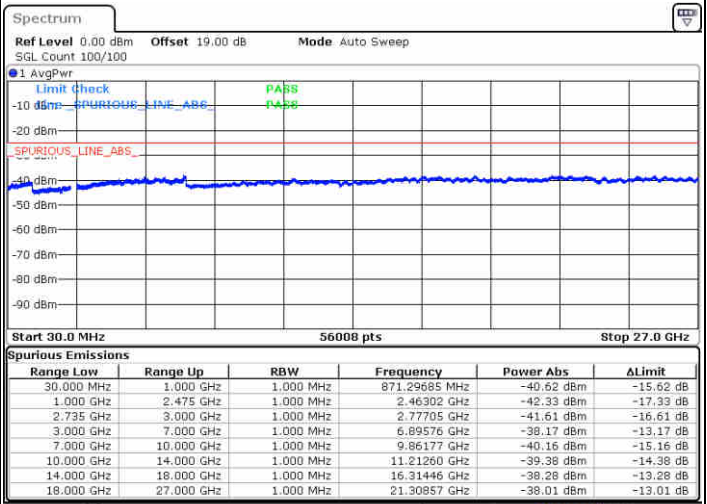

Date: 15 JUL 2020 11:28:34

Lowest Channel / FullIRB

N/A

Date: 15 JUL 2020 11:17:59

LTE Band 41 / 5MHz+20MHz

16QAM

Middle Channel / 1RB0 and 1RB99

Middle Channel / 1RB24 and 1RB0

Date: 15 JUL 2020 11:34:47

Date: 15 JUL 2020 11:39:19

Middle Channel / FullIRB

N/A

Date: 15 JUL 2020 11:31:19

LTE Band 41 / 5MHz+20MHz

16QAM

Highest Channel / 1RB0 and 1RB99

Highest Channel / 1RB24 and 1RB0

Date: 15 JUL 2020 11:49:24

Date: 15 JUL 2020 11:53:03

Highest Channel / FullIRB

N/A

Date: 15 JUL 2020 11:45:37

LTE Band 41 / 10MHz+15MHz

16QAM

Lowest Channel / 1RB0 and 1RB74

Lowest Channel / 1RB49 and 1RB0

Date: 15 JUL 2020 17:26:30

Date: 15 JUL 2020 17:30:55

Lowest Channel / FullIRB

N/A

Date: 15 JUL 2020 17:21:37

LTE Band 41 / 10MHz+15MHz