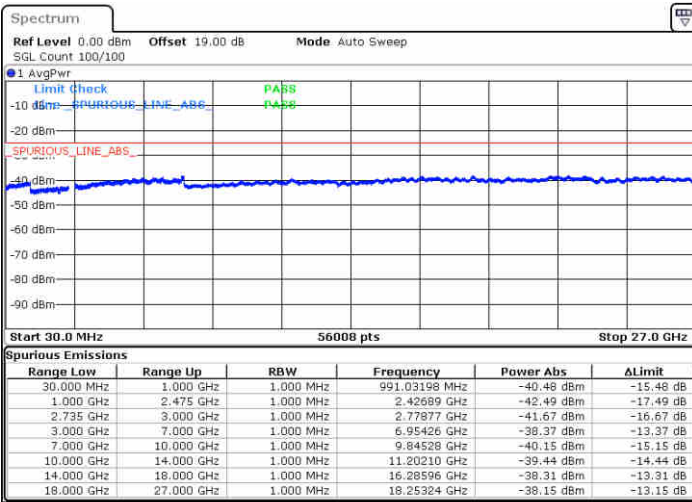

Date: 16 JUL 2020 16:33:19

Date: 16 JUL 2020 16:34:31

Lowest Channel / FullRB

N/A

Date: 16 JUL 2020 16:26:28

LTE Band 41 / 15MHz+20MHz

QPSK

Middle Channel / 1RB0 and 1RB99

Middle Channel / 1RB74 and 1RB0

Date: 16 JUL 2020 16:44:48

Date: 16 JUL 2020 16:51:56

Middle Channel / FullIRB

N/A

Date: 16 JUL 2020 16:43:41

LTE Band 41 / 15MHz+20MHz

QPSK

Highest Channel / 1RB0 and 1RB99

Highest Channel / 1RB74 and 1RB0

Date: 16 JUL 2020 16:59:18

Date: 16 JUL 2020 17:00:24

Highest Channel / FullIRB

N/A

Date: 16 JUL 2020 16:53:41

LTE Band 41 / 20MHz+5MHz