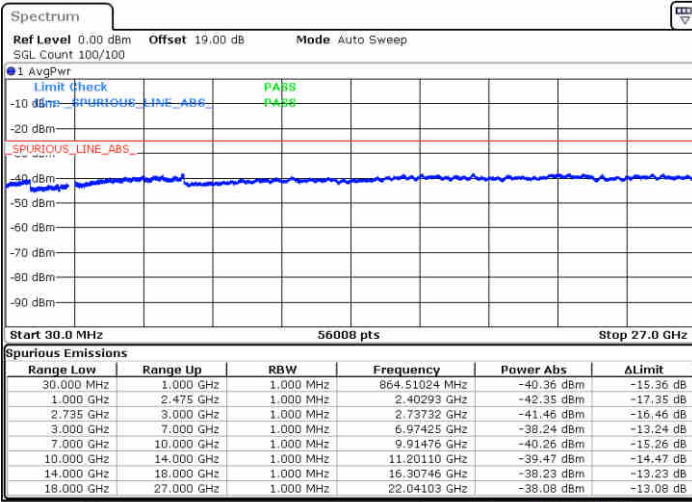

LTE Band 41 / 10MHz+15MHz

16QAM

Highest Channel / 1RB0 and 1RB74

Highest Channel / 1RB49 and 1RB0

Date: 15 JUL 2020 18:00:48

Date: 15 JUL 2020 18:05:44

Highest Channel / FullIRB

N/A

Date: 15 JUL 2020 17:53:12

LTE Band 41 / 10MHz+20MHz

16QAM

Lowest Channel / 1RB0 and 1RB99

Lowest Channel / 1RB49 and 1RB0

Date: 16 JUL 2020 12:25:30

Date: 16 JUL 2020 12:29:50

Lowest Channel / FullIRB