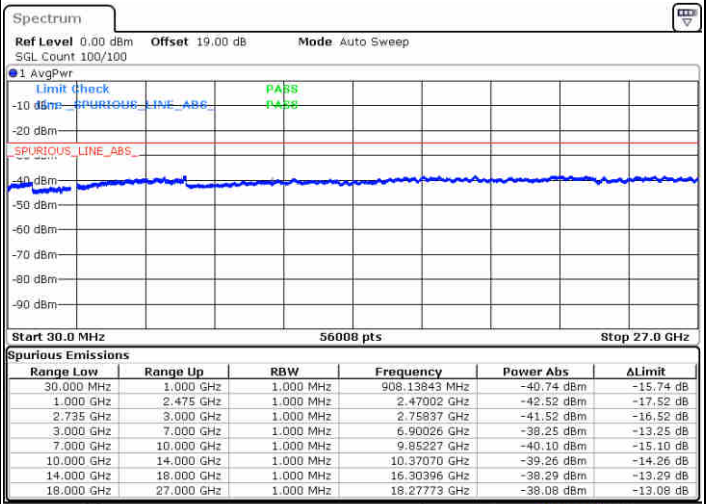

Date: 15 JUL 2020 18:44:31

LTE Band 41 / 15MHz+15MHz

QPSK

Lowest Channel / 1RB0 and 1RB74

Lowest Channel / 1RB74 and 1RB0

Date: 16 JUL 2020 15:34:11

Date: 16 JUL 2020 15:35:10

Lowest Channel / FullRB

N/A

Date: 16 JUL 2020 15:29:30

LTE Band 41 / 15MHz+15MHz

QPSK

Middle Channel / 1RB0 and 1RB74

Middle Channel / 1RB74 and 1RB0

Date: 16 JUL 2020 15:43:10

Date: 16 JUL 2020 15:48:20

Middle Channel / FullIRB

N/A

Date: 16 JUL 2020 15:41:49

LTE Band 41 / 15MHz+15MHz

QPSK

Highest Channel / 1RB0 and 1RB74

Highest Channel / 1RB74 and 1RB0

Date: 16 JUL 2020 16:20:28

Date: 16 JUL 2020 16:21:26

Highest Channel / FullIRB

N/A

Date: 16 JUL 2020 16:21:26

LTE Band 41 / 15MHz+20MHz

QPSK

Lowest Channel / 1RB0 and 1RB99

Lowest Channel / 1RB74 and 1RB0