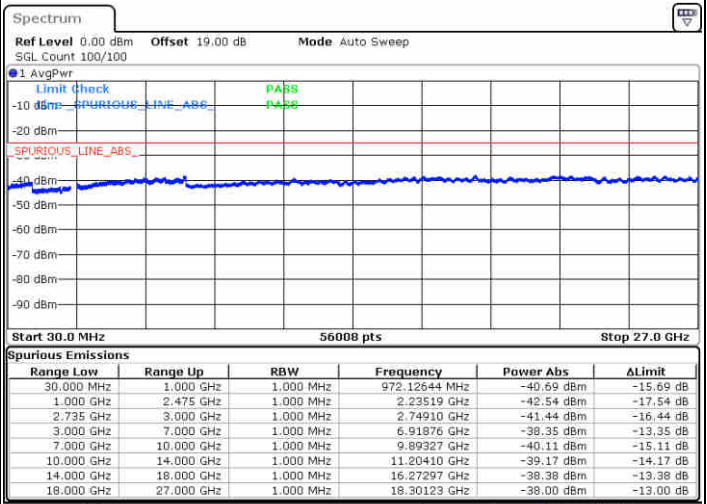

LTE Band 41 / 10MHz+15MHz

16QAM

Highest Channel / 1RB0 and 1RB74

Highest Channel / 1RB49 and 1RB0

Date: 15 JUL 2020 18:00:48

Date: 15 JUL 2020 18:05:44

Highest Channel / FullIRB

N/A

Date: 15 JUL 2020 17:53:12

LTE Band 41 / 10MHz+20MHz

16QAM

Lowest Channel / 1RB0 and 1RB99

Lowest Channel / 1RB49 and 1RB0

Date: 16 JUL 2020 12:25:30

Date: 16 JUL 2020 12:29:50

Lowest Channel / FullIRB