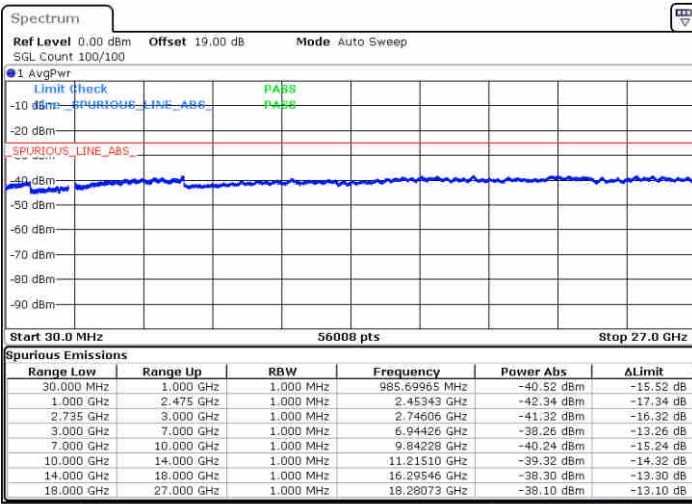

Date: 16 JUL 2020 16:50:51

Middle Channel / FullIRB

N/A

Date: 16 JUL 2020 16:42:40

LTE Band 41 / 15MHz+20MHz

16QAM

Highest Channel / 1RB0 and 1RB99

Highest Channel / 1RB74 and 1RB0

Date: 16 JUL 2020 16:58:16

Date: 16 JUL 2020 17:01:18

Highest Channel / FullIRB

N/A

Date: 16 JUL 2020 16:54:38

LTE Band 41 / 20MHz+5MHz

16QAM

Lowest Channel / 1RB0 and 1RB24

Lowest Channel / 1RB99 and 1RB0

Date: 15 JUL 2020 12:08:57

Date: 15 JUL 2020 12:15:55

Lowest Channel / FullRB

N/A

Date: 15 JUL 2020 12:00:30

LTE Band 41 / 20MHz+5MHz

16QAM