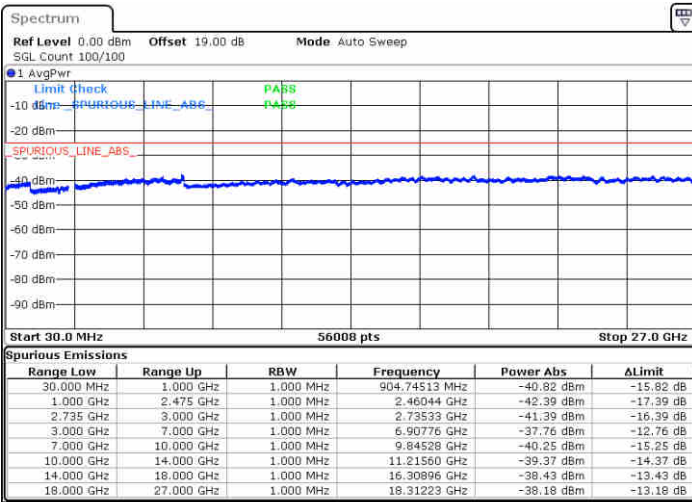

Lowest Channel / FullIRB

N/A

Date: 16 JUL 2020 13:10:51

LTE Band 41 / 20MHz+10MHz

QPSK

Middle Channel / 1RB0 and 1RB49

Middle Channel / 1RB99 and 1RB0

Date: 16 JUL 2020 15:11:36

Date: 16 JUL 2020 15:12:39

Middle Channel / FullIRB

N/A

Date: 16 JUL 2020 15:06:43

LTE Band 41 / 20MHz+10MHz

QPSK

Highest Channel / 1RB0 and 1RB49

Highest Channel / 1RB99 and 1RB0

Date: 16 JUL 2020 15:22:23

Date: 16 JUL 2020 15:27:28

Highest Channel / FullIRB

N/A

Date: 16 JUL 2020 15:21:16

LTE Band 41 / 20MHz+15MHz

QPSK

Lowest Channel / 1RB0 and 1RB74