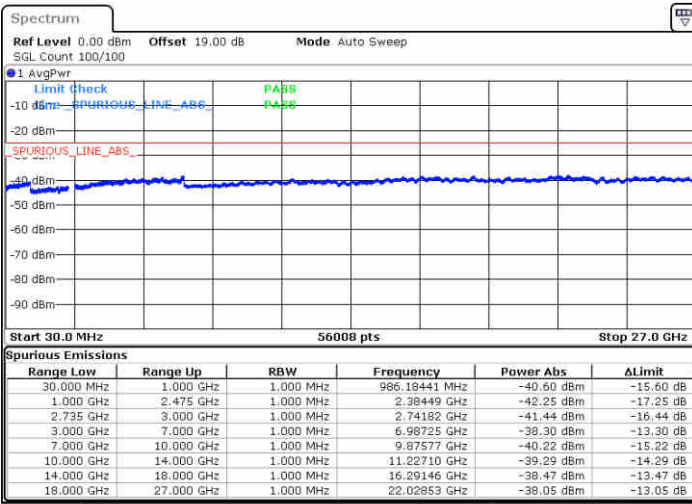

Highest Channel / 1RB0 and 1RB49

Highest Channel / 1RB74 and 1RB0

Date: 15 JUL 2020 18:51:35

Date: 15 JUL 2020 18:58:45

Highest Channel / FullIRB

N/A

Date: 15 JUL 2020 18:47:30

LTE Band 41 / 15MHz+15MHz

16QAM

Lowest Channel / 1RB0 and 1RB74

Lowest Channel / 1RB74 and 1RB0

Date: 16 JUL 2020 15:33:11

Date: 16 JUL 2020 15:36:25

Lowest Channel / FullIRB

N/A

Date: 16 JUL 2020 15:30:29

LTE Band 41 / 15MHz+15MHz

16QAM

Middle Channel / 1RB0 and 1RB74

Middle Channel / 1RB74 and 1RB0

Date: 16 JUL 2020 15:44:04

Date: 16 JUL 2020 15:46:54

Middle Channel / FullIRB

N/A