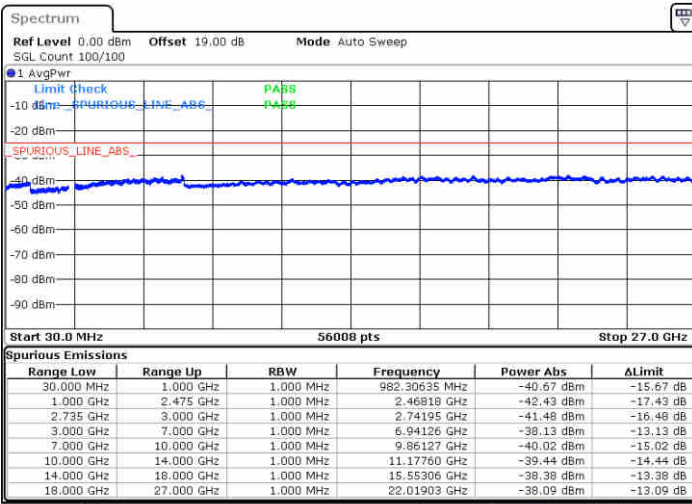

Date: 15 JUL 2020 11:28:34

Lowest Channel / FullIRB

N/A

Date: 15 JUL 2020 11:17:59

LTE Band 41 / 5MHz+20MHz

16QAM

Middle Channel / 1RB0 and 1RB99

Middle Channel / 1RB24 and 1RB0

Date: 15 JUL 2020 11:34:47

Date: 15 JUL 2020 11:39:19

Middle Channel / FullIRB

N/A

Date: 15 JUL 2020 11:31:19

LTE Band 41 / 5MHz+20MHz

16QAM

Highest Channel / 1RB0 and 1RB99

Highest Channel / 1RB24 and 1RB0

Date: 15 JUL 2020 11:49:24

Date: 15 JUL 2020 11:53:03

Highest Channel / FullIRB

N/A

Date: 15 JUL 2020 11:45:37

LTE Band 41 / 10MHz+15MHz

16QAM

Lowest Channel / 1RB0 and 1RB74

Lowest Channel / 1RB49 and 1RB0

Date: 15 JUL 2020 17:26:30

Date: 15 JUL 2020 17:30:55

Lowest Channel / FullIRB

N/A

Date: 15 JUL 2020 17:21:37

LTE Band 41 / 10MHz+15MHz