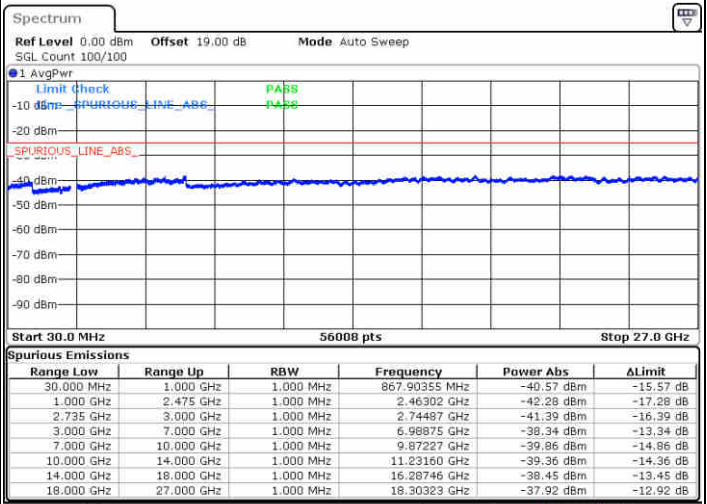

Lowest Channel / FullRB

N/A

Date: 16 JUL 2020 16:29:16

LTE Band 41 / 15MHz+20MHz

16QAM

Middle Channel / 1RB0 and 1RB99

Middle Channel / 1RB74 and 1RB0

Date: 16 JUL 2020 16:47:29

Date: 16 JUL 2020 16:50:51

Middle Channel / FullIRB

N/A

Date: 16 JUL 2020 16:42:40

LTE Band 41 / 15MHz+20MHz

16QAM

Highest Channel / 1RB0 and 1RB99

Highest Channel / 1RB74 and 1RB0

Date: 16 JUL 2020 16:58:16

Date: 16 JUL 2020 17:01:18

Highest Channel / FullIRB

N/A

Date: 16 JUL 2020 16:54:38

LTE Band 41 / 20MHz+5MHz

16QAM

Lowest Channel / 1RB0 and 1RB24