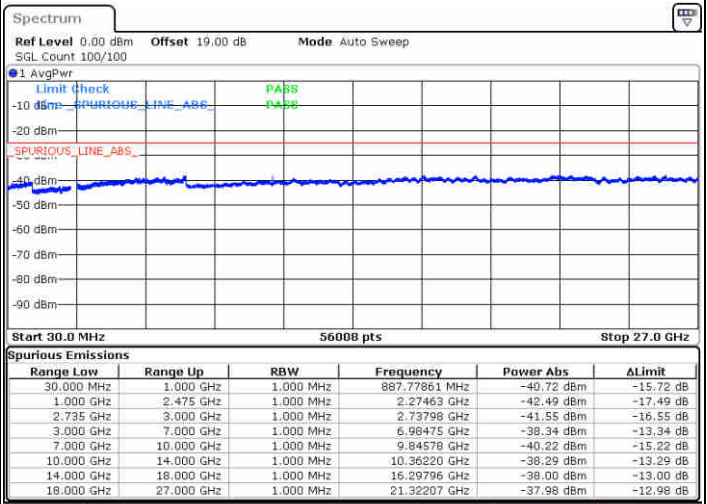

LTE Band 41 / 10MHz+15MHz

16QAM

MiddleChannel / 1RB0 and 1RB74

Middle Channel / 1RB49 and 1RB0

Date: 15 JUL 2020 17:39:36

Date: 15 JUL 2020 17:44:26