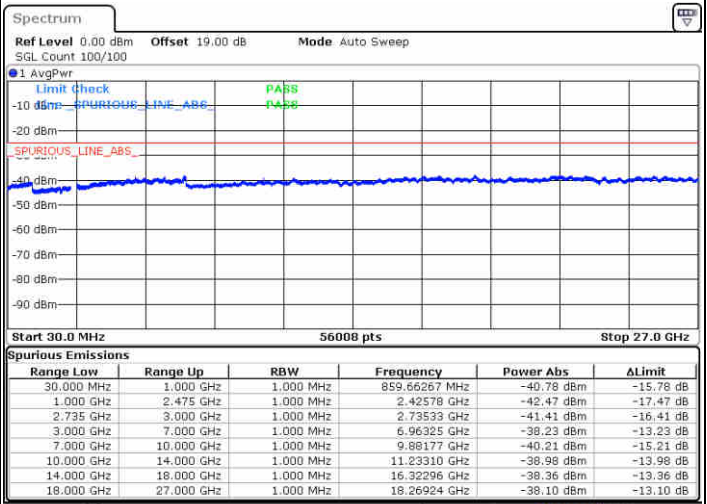

Date: 15 JUL 2020 11:34:47

Date: 15 JUL 2020 11:39:19

Middle Channel / FullIRB

N/A

Date: 15 JUL 2020 11:31:19

LTE Band 41 / 5MHz+20MHz

16QAM

Highest Channel / 1RB0 and 1RB99

Highest Channel / 1RB24 and 1RB0

Date: 15 JUL 2020 11:49:24

Date: 15 JUL 2020 11:53:03

Highest Channel / FullIRB

N/A

Date: 15 JUL 2020 11:45:37

LTE Band 41 / 10MHz+15MHz

16QAM

Lowest Channel / 1RB0 and 1RB74

Lowest Channel / 1RB49 and 1RB0

Date: 15 JUL 2020 17:26:30

Date: 15 JUL 2020 17:30:55

Lowest Channel / FullIRB

N/A

Date: 15 JUL 2020 17:21:37

LTE Band 41 / 10MHz+15MHz