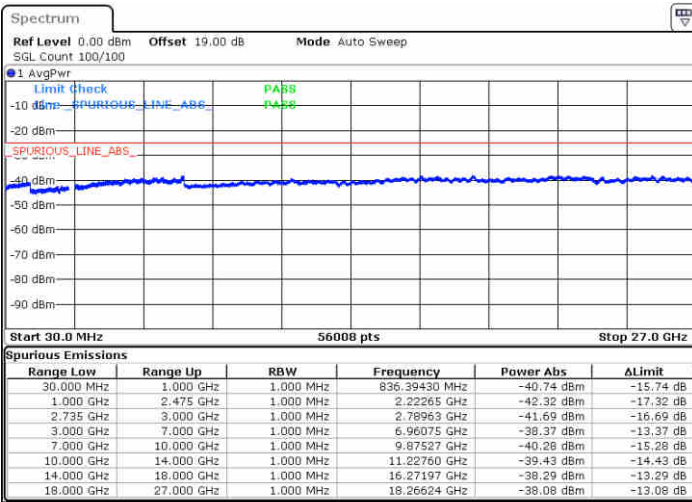

QPSK

Highest Channel / 1RB0 and 1RB74

Highest Channel / 1RB99 and 1RB0

Date: 16 JUL 2020 17:33:09

Date: 16 JUL 2020 17:34:15

Highest Channel / FullIRB

N/A

Date: 16 JUL 2020 17:26:47

LTE Band 41 / 20MHz+20MHz

QPSK

Lowest Channel / 1RB0 and 1RB99

Lowest Channel / 1RB99 and 1RB0

Date: 16 JUL 2020 18:15:21

Date: 16 JUL 2020 18:16:26

Lowest Channel / FullRB

N/A

Date: 16 JUL 2020 18:10:22

LTE Band 41 / 20MHz+20MHz

QPSK

MiddleChannel / 1RB0 and 1RB99

Middle Channel / 1RB99 and 1RB0

Date: 16 JUL 2020 18:04:28

Date: 16 JUL 2020 18:05:55

Middle Channel / FullIRB