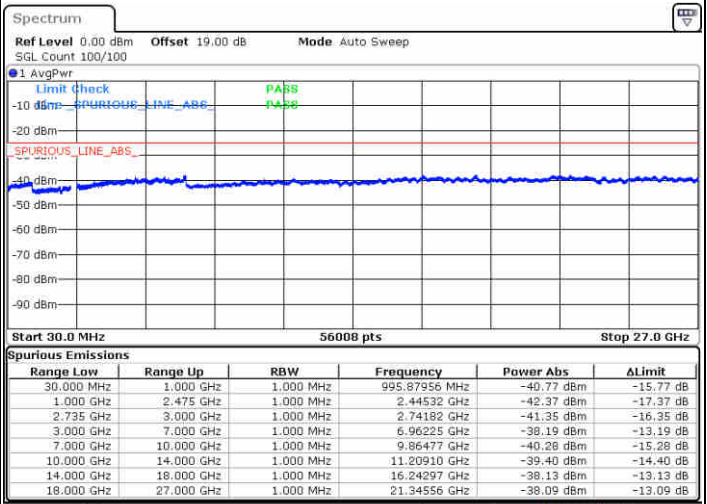

Date: 16 JUL 2020 16:50:51

Middle Channel / FullIRB

N/A

Date: 16 JUL 2020 16:42:40

LTE Band 41 / 15MHz+20MHz

16QAM

Highest Channel / 1RB0 and 1RB99

Highest Channel / 1RB74 and 1RB0

Date: 16 JUL 2020 16:58:16

Date: 16 JUL 2020 17:01:18

Highest Channel / FullIRB

N/A

Date: 16 JUL 2020 16:54:38

LTE Band 41 / 20MHz+5MHz

16QAM

Lowest Channel / 1RB0 and 1RB24

Lowest Channel / 1RB99 and 1RB0

Date: 15 JUL 2020 12:08:57

Date: 15 JUL 2020 12:15:55

Lowest Channel / FullRB

N/A

Date: 15 JUL 2020 12:00:30

LTE Band 41 / 20MHz+5MHz

16QAM