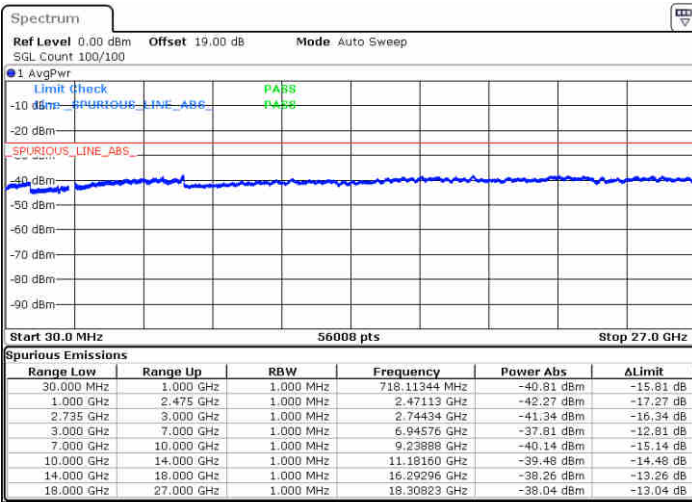

Middle Channel / FullIRB

N/A

Date: 16 JUL 2020 12:33:06

LTE Band 41 / 10MHz+20MHz

16QAM

Highest Channel / 1RB0 and 1RB99

Highest Channel / 1RB49 and 1RB0

Date: 16 JUL 2020 13:03:44

Date: 16 JUL 2020 13:07:19

Highest Channel / FullIRB

N/A

Date: 16 JUL 2020 12:58:30

LTE Band 41 / 15MHz+10MHz

16QAM

Lowest Channel / 1RB0 and 1RB49

Lowest Channel / 1RB74 and 1RB0