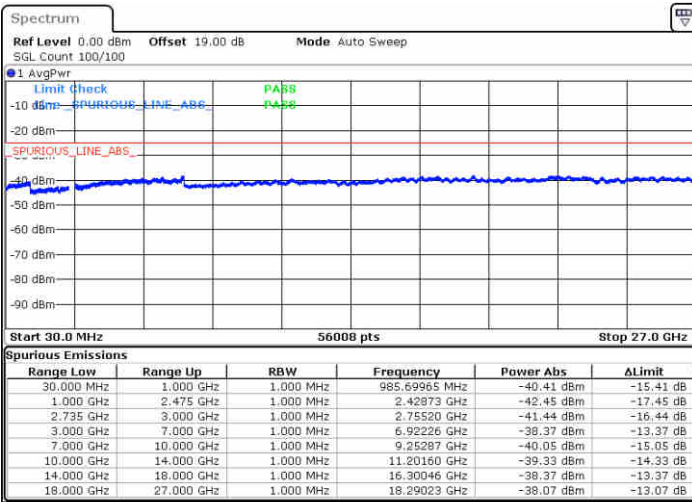

Date: 16 JUL 2020 15:12:39

Middle Channel / FullIRB

N/A

Date: 16 JUL 2020 15:06:43

LTE Band 41 / 20MHz+10MHz

QPSK

Highest Channel / 1RB0 and 1RB49

Highest Channel / 1RB99 and 1RB0

Date: 16 JUL 2020 15:22:23

Date: 16 JUL 2020 15:27:28

Highest Channel / FullIRB

N/A

Date: 16 JUL 2020 15:21:16

LTE Band 41 / 20MHz+15MHz

QPSK

Lowest Channel / 1RB0 and 1RB74

Lowest Channel / 1RB99 and 1RB0

Date: 16 JUL 2020 17:11:19

Date: 16 JUL 2020 17:12:54

Lowest Channel / FullRB

N/A

Date: 16 JUL 2020 17:05:41

LTE Band 41 / 20MHz+15MHz

QPSK