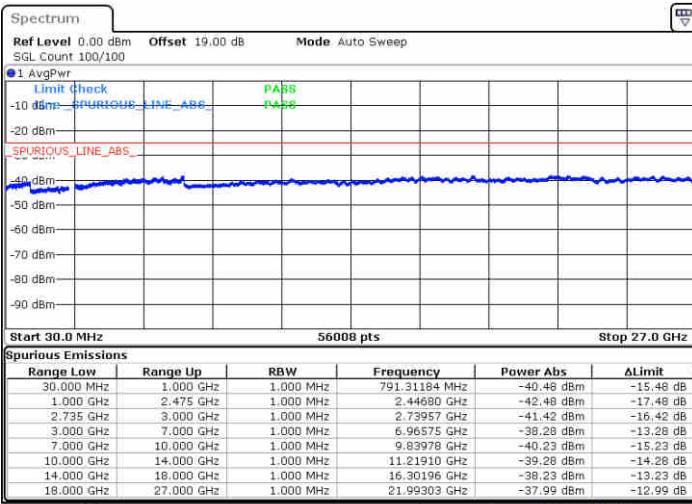

Highest Channel / FullIRB

N/A

Date: 16 JUL 2020 18:25:03

LTE Band 41 / 5MHz+20MHz

16QAM

Lowest Channel / 1RB0 and 1RB99

Lowest Channel / 1RB24 and 1RB0

Date: 15 JUL 2020 11:22:12

Date: 15 JUL 2020 11:28:34

Lowest Channel / FullIRB

N/A

Date: 15 JUL 2020 11:17:59

LTE Band 41 / 5MHz+20MHz

16QAM

Middle Channel / 1RB0 and 1RB99

Middle Channel / 1RB24 and 1RB0

Date: 15 JUL 2020 11:34:47

Date: 15 JUL 2020 11:39:19

Middle Channel / FullIRB

N/A

Date: 15 JUL 2020 11:31:19

LTE Band 41 / 5MHz+20MHz

16QAM

Highest Channel / 1RB0 and 1RB99

Highest Channel / 1RB24 and 1RB0

Date: 15 JUL 2020 11:49:24

Date: 15 JUL 2020 11:53:03

Highest Channel / FullIRB

N/A

Date: 15 JUL 2020 11:45:37

LTE Band 41 / 10MHz+15MHz

16QAM