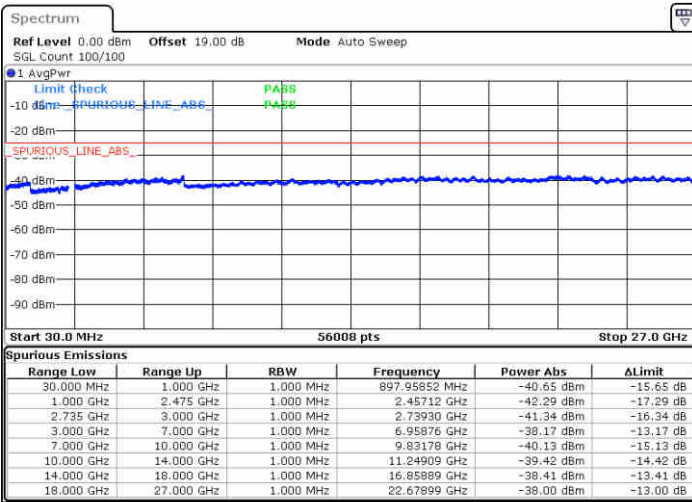

Date: 15 JUL 2020 18:44:31

LTE Band 41 / 15MHz+15MHz

QPSK

Lowest Channel / 1RB0 and 1RB74

Lowest Channel / 1RB74 and 1RB0

Date: 16 JUL 2020 15:34:11

Date: 16 JUL 2020 15:35:10

Lowest Channel / FullRB

N/A

Date: 16 JUL 2020 15:29:30

LTE Band 41 / 15MHz+15MHz

QPSK

Middle Channel / 1RB0 and 1RB74

Middle Channel / 1RB74 and 1RB0

Date: 16 JUL 2020 15:43:10

Date: 16 JUL 2020 15:48:20

Middle Channel / FullIRB

N/A

Date: 16 JUL 2020 15:41:49

LTE Band 41 / 15MHz+15MHz

QPSK

Highest Channel / 1RB0 and 1RB74

Highest Channel / 1RB74 and 1RB0

Date: 16 JUL 2020 16:20:28

Date: 16 JUL 2020 16:21:26

Highest Channel / FullIRB

N/A

Date: 16 JUL 2020 16:21:26

LTE Band 41 / 15MHz+20MHz

QPSK

Lowest Channel / 1RB0 and 1RB99

Lowest Channel / 1RB74 and 1RB0