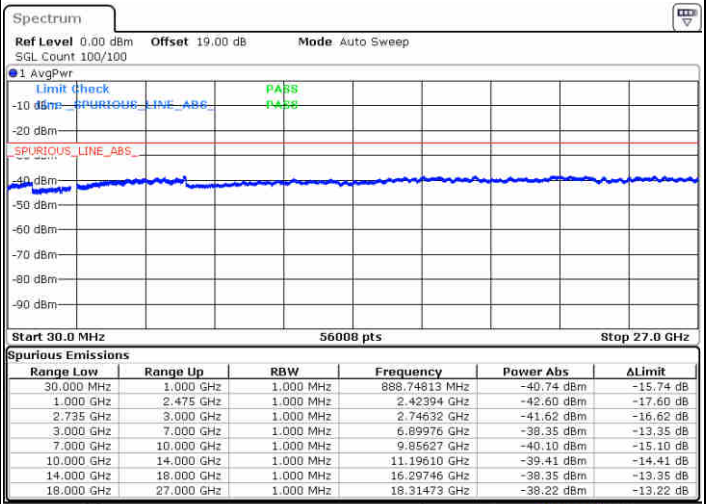

Middle Channel / 1RB0 and 1RB74

Middle Channel / 1RB99 and 1RB0

Date: 16 JUL 2020 17:20:12

Date: 16 JUL 2020 17:25:09

Middle Channel / FullIRB

N/A

Date: 16 JUL 2020 17:18:39

LTE Band 41 / 20MHz+15MHz

QPSK

Highest Channel / 1RB0 and 1RB74

Highest Channel / 1RB99 and 1RB0

Date: 16 JUL 2020 17:33:09

Date: 16 JUL 2020 17:34:15

Highest Channel / FullIRB

N/A

Date: 16 JUL 2020 17:26:47

LTE Band 41 / 20MHz+20MHz

QPSK

Lowest Channel / 1RB0 and 1RB99

Lowest Channel / 1RB99 and 1RB0

Date: 16 JUL 2020 18:15:21

Date: 16 JUL 2020 18:16:26

Lowest Channel / FullRB

N/A