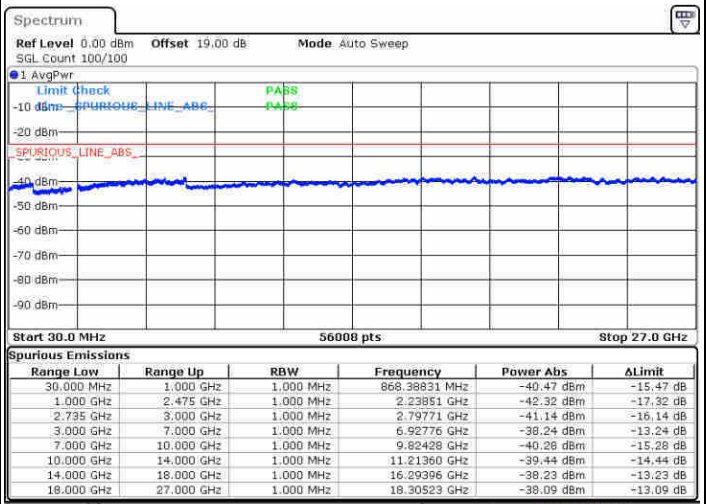

Middle Channel / FullIRB

N/A

Date: 16 JUL 2020 15:41:49

LTE Band 41 / 15MHz+15MHz

QPSK

Highest Channel / 1RB0 and 1RB74

Highest Channel / 1RB74 and 1RB0

Date: 16 JUL 2020 16:20:28

Date: 16 JUL 2020 16:21:26

Highest Channel / FullIRB

N/A

Date: 16 JUL 2020 16:21:26

LTE Band 41 / 15MHz+20MHz

QPSK

Lowest Channel / 1RB0 and 1RB99

Lowest Channel / 1RB74 and 1RB0