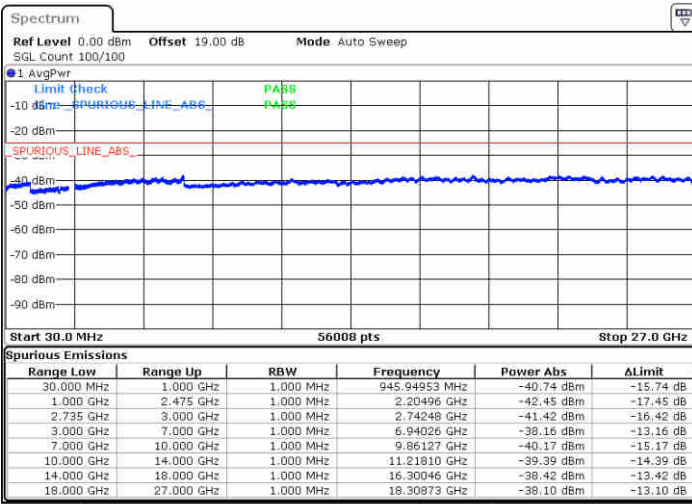

Lowest Channel / FullIRB

N/A

Date: 16 JUL 2020 12:21:08