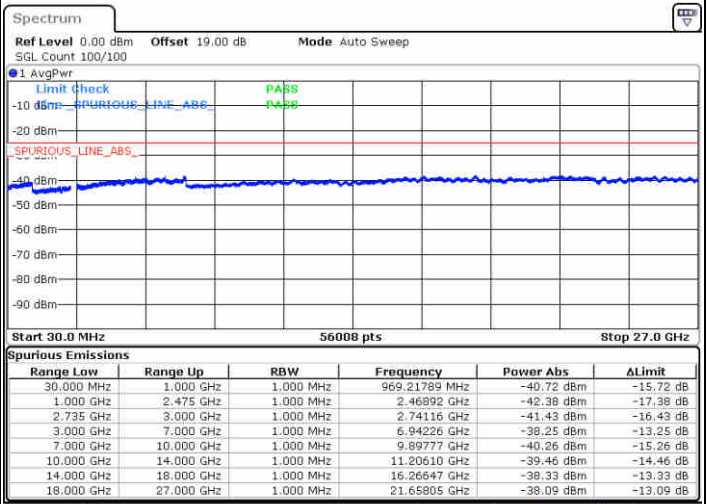

Date: 16 JUL 2020 15:40:40

LTE Band 41 / 15MHz+15MHz

16QAM

Highest Channel / 1RB0 and 1RB74

Highest Channel / 1RB74 and 1RB0

Date: 16 JUL 2020 16:19:34

Date: 16 JUL 2020 16:22:31

Highest Channel / FullIRB

N/A

Date: 16 JUL 2020 16:16:50

LTE Band 41 / 15MHz+20MHz

16QAM

Lowest Channel / 1RB0 and 1RB99

Lowest Channel / 1RB74 and 1RB0

Date: 16 JUL 2020 16:32:20

Date: 16 JUL 2020 16:35:36

Lowest Channel / FullRB

N/A

Date: 16 JUL 2020 16:29:16

LTE Band 41 / 15MHz+20MHz

16QAM

Middle Channel / 1RB0 and 1RB99

Middle Channel / 1RB74 and 1RB0

Date: 16 JUL 2020 16:47:29