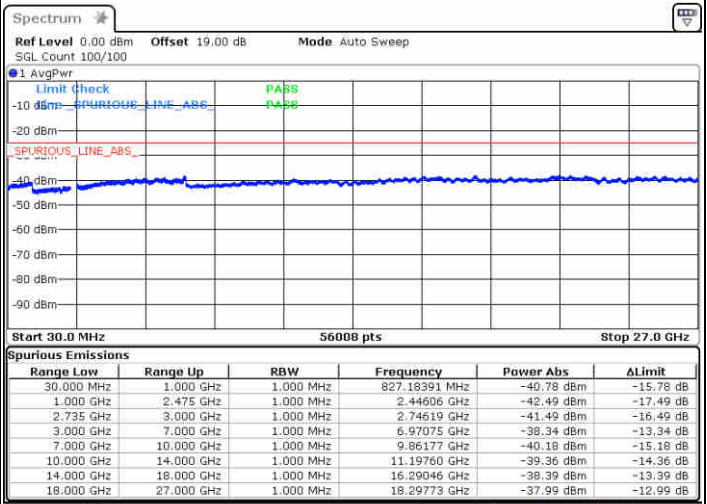

N/A

Date: 16 JUL 2020 17:58:59

LTE Band 41 / 20MHz+20MHz

QPSK

Highest Channel / 1RB0 and 1RB99

Highest Channel / 1RB99 and 1RB0

Date: 16 JUL 2020 18:26:39

Date: 16 JUL 2020 18:32:11

Highest Channel / FullIRB

N/A

Date: 16 JUL 2020 18:25:03

LTE Band 41 / 5MHz+20MHz

16QAM

Lowest Channel / 1RB0 and 1RB99

Lowest Channel / 1RB24 and 1RB0

Date: 15 JUL 2020 11:22:12