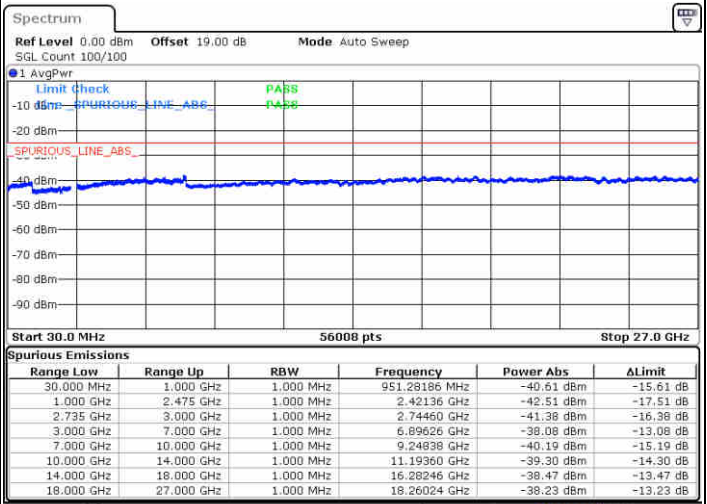

Lowest Channel / FullIRB

N/A

Date: 16 JUL 2020 13:10:51

LTE Band 41 / 20MHz+10MHz

QPSK

Middle Channel / 1RB0 and 1RB49

Middle Channel / 1RB99 and 1RB0

Date: 16 JUL 2020 15:11:36

Date: 16 JUL 2020 15:12:39

Middle Channel / FullIRB

N/A

Date: 16 JUL 2020 15:06:43

LTE Band 41 / 20MHz+10MHz

QPSK

Highest Channel / 1RB0 and 1RB49

Highest Channel / 1RB99 and 1RB0

Date: 16 JUL 2020 15:22:23

Date: 16 JUL 2020 15:27:28

Highest Channel / FullIRB

N/A

Date: 16 JUL 2020 15:21:16

LTE Band 41 / 20MHz+15MHz

QPSK

Lowest Channel / 1RB0 and 1RB74