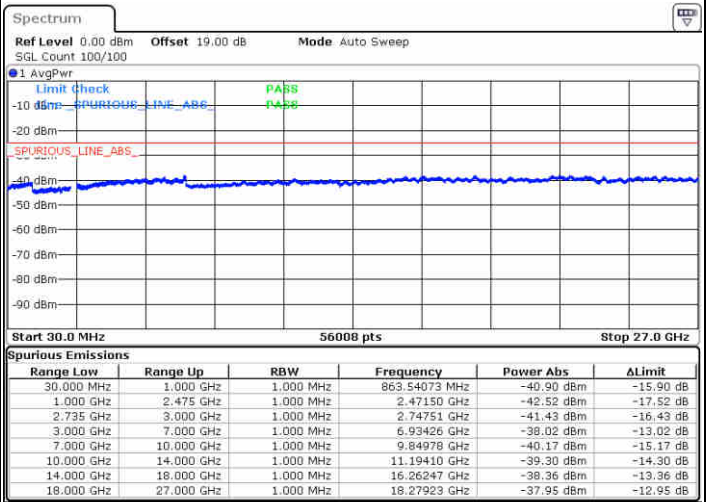

Middle Channel / FullIRB

N/A

Date: 16 JUL 2020 12:33:06

LTE Band 41 / 10MHz+20MHz

16QAM

Highest Channel / 1RB0 and 1RB99

Highest Channel / 1RB49 and 1RB0

Date: 16 JUL 2020 13:03:44

Date: 16 JUL 2020 13:07:19

Highest Channel / FullIRB

N/A

Date: 16 JUL 2020 12:58:30

LTE Band 41 / 15MHz+10MHz

16QAM

Lowest Channel / 1RB0 and 1RB49

Lowest Channel / 1RB74 and 1RB0