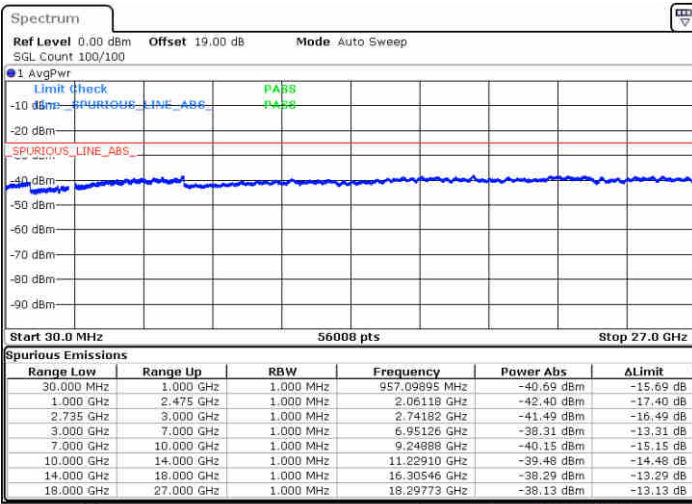

Highest Channel / 1RB0 and 1RB99

Highest Channel / 1RB74 and 1RB0

Date: 16 JUL 2020 16:59:18

Date: 16 JUL 2020 17:00:24

Highest Channel / FullIRB

N/A

Date: 16 JUL 2020 16:53:41

LTE Band 41 / 20MHz+5MHz

QPSK

Lowest Channel / 1RB0 and 1RB24

Lowest Channel / 1RB99 and 1RB0

Date: 15 JUL 2020 12:12:10

Date: 15 JUL 2020 12:14:29

Lowest Channel / FullIRB

N/A

Date: 15 JUL 2020 11:58:55