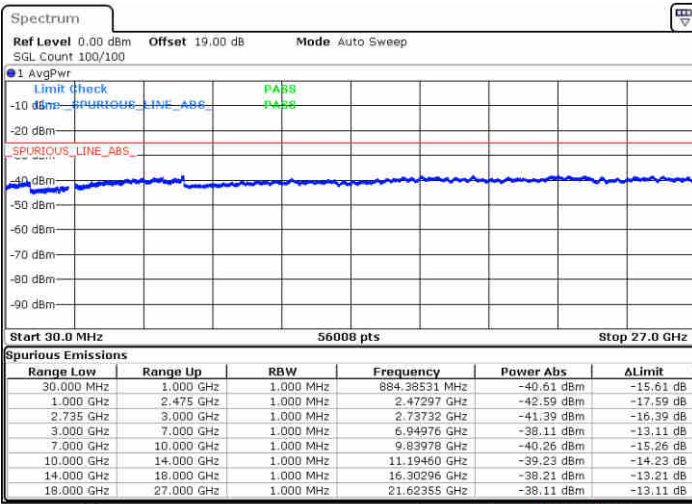

Date: 16 JUL 2020 15:40:40

LTE Band 41 / 15MHz+15MHz

16QAM

Highest Channel / 1RB0 and 1RB74

Highest Channel / 1RB74 and 1RB0

Date: 16 JUL 2020 16:19:34

Date: 16 JUL 2020 16:22:31

Highest Channel / FullIRB

N/A

Date: 16 JUL 2020 16:16:50

LTE Band 41 / 15MHz+20MHz

16QAM

Lowest Channel / 1RB0 and 1RB99

Lowest Channel / 1RB74 and 1RB0

Date: 16 JUL 2020 16:32:20

Date: 16 JUL 2020 16:35:36

Lowest Channel / FullRB

N/A

Date: 16 JUL 2020 16:29:16

LTE Band 41 / 15MHz+20MHz

16QAM

Middle Channel / 1RB0 and 1RB99

Middle Channel / 1RB74 and 1RB0

Date: 16 JUL 2020 16:47:29