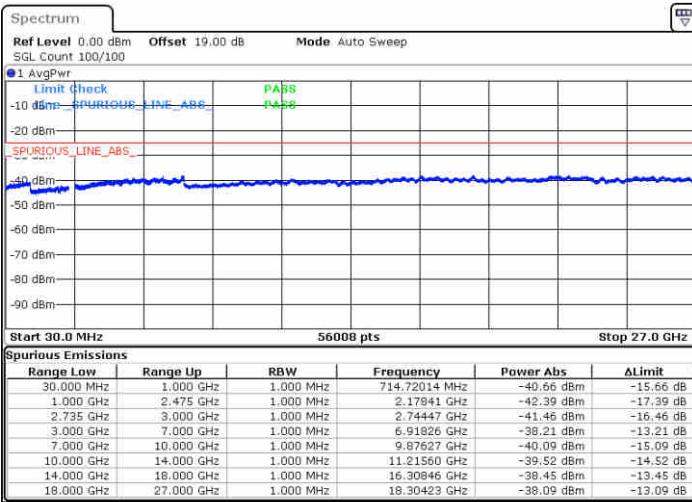

Date: 16 JUL 2020 15:22:23

Date: 16 JUL 2020 15:27:28

Highest Channel / FullIRB

N/A

Date: 16 JUL 2020 15:21:16

LTE Band 41 / 20MHz+15MHz

QPSK

Lowest Channel / 1RB0 and 1RB74

Lowest Channel / 1RB99 and 1RB0

Date: 16 JUL 2020 17:11:19

Date: 16 JUL 2020 17:12:54

Lowest Channel / FullRB

N/A

Date: 16 JUL 2020 17:05:41

LTE Band 41 / 20MHz+15MHz

QPSK

Middle Channel / 1RB0 and 1RB74

Middle Channel / 1RB99 and 1RB0

Date: 16 JUL 2020 17:20:12

Date: 16 JUL 2020 17:25:09

Middle Channel / FullIRB

N/A

Date: 16 JUL 2020 17:18:39

LTE Band 41 / 20MHz+15MHz

QPSK

Highest Channel / 1RB0 and 1RB74

Highest Channel / 1RB99 and 1RB0

Date: 16 JUL 2020 17:33:09

Date: 16 JUL 2020 17:34:15

Highest Channel / FullIRB

N/A

Date: 16 JUL 2020 17:26:47