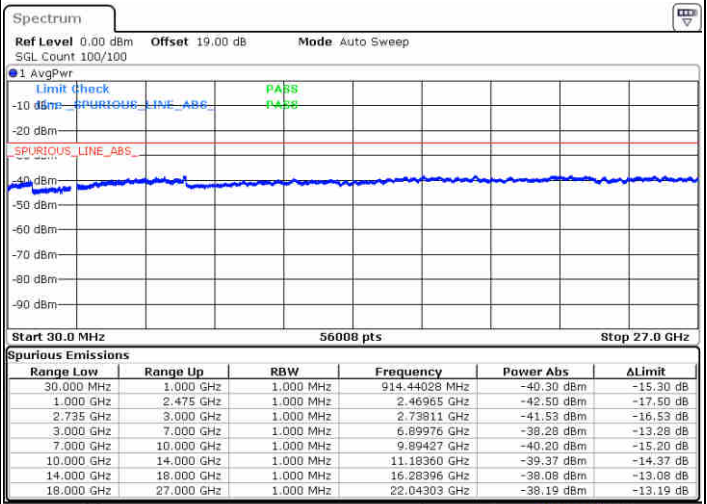

Date: 15 JUL 2020 18:16:21

Date: 15 JUL 2020 18:22:00

Lowest Channel / FullIRB

N/A

Date: 15 JUL 2020 18:10:30

LTE Band 41 / 15MHz+10MHz

16QAM

Middle Channel / 1RB0 and 1RB49

Middle Channel / 1RB74 and 1RB0

Date: 15 JUL 2020 18:33:47

Date: 15 JUL 2020 18:38:56

Middle Channel / FullIRB

N/A

Date: 15 JUL 2020 18:28:52

LTE Band 41 / 15MHz+10MHz

16QAM

Highest Channel / 1RB0 and 1RB49

Highest Channel / 1RB74 and 1RB0

Date: 15 JUL 2020 18:51:35

Date: 15 JUL 2020 18:58:45

Highest Channel / FullIRB

N/A

Date: 15 JUL 2020 18:47:30

LTE Band 41 / 15MHz+15MHz