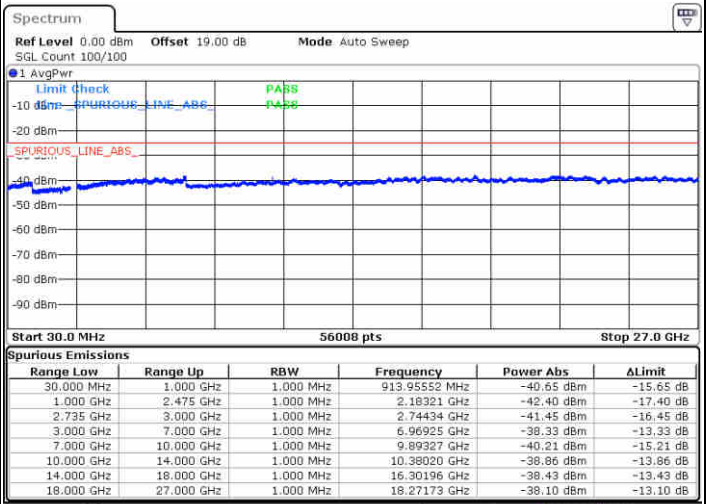

Date: 16 JUL 2020 13:07:19

Highest Channel / FullIRB

N/A

Date: 16 JUL 2020 12:58:30

LTE Band 41 / 15MHz+10MHz

16QAM

Lowest Channel / 1RB0 and 1RB49

Lowest Channel / 1RB74 and 1RB0

Date: 15 JUL 2020 18:16:21

Date: 15 JUL 2020 18:22:00

Lowest Channel / FullIRB

N/A

Date: 15 JUL 2020 18:10:30

LTE Band 41 / 15MHz+10MHz

16QAM

Middle Channel / 1RB0 and 1RB49

Middle Channel / 1RB74 and 1RB0

Date: 15 JUL 2020 18:33:47

Date: 15 JUL 2020 18:38:56

Middle Channel / FullIRB

N/A

Date: 15 JUL 2020 18:28:52

LTE Band 41 / 15MHz+10MHz

16QAM

Highest Channel / 1RB0 and 1RB49

Highest Channel / 1RB74 and 1RB0

Date: 15 JUL 2020 18:51:35

Date: 15 JUL 2020 18:58:45

Highest Channel / FullIRB

N/A

Date: 15 JUL 2020 18:47:30

LTE Band 41 / 15MHz+15MHz