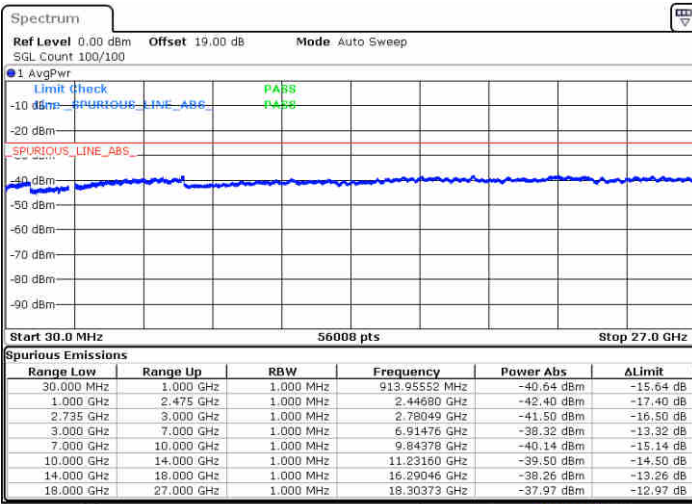

Date: 15 JUL 2020 12:40:33

LTE Band 41 / 20MHz+5MHz

QPSK

Highest Channel / 1RB0 and 1RB24

Highest Channel / 1RB99 and 1RB0

Date: 15 JUL 2020 12:56:39

Date: 15 JUL 2020 13:00:28

Highest Channel / FullIRB

N/A

Date: 15 JUL 2020 12:46:32

LTE Band 41 / 20MHz+10MHz

QPSK

Lowest Channel / 1RB0 and 1RB49

Lowest Channel / 1RB99 and 1RB0

Date: 16 JUL 2020 14:59:18

Date: 16 JUL 2020 15:05:21