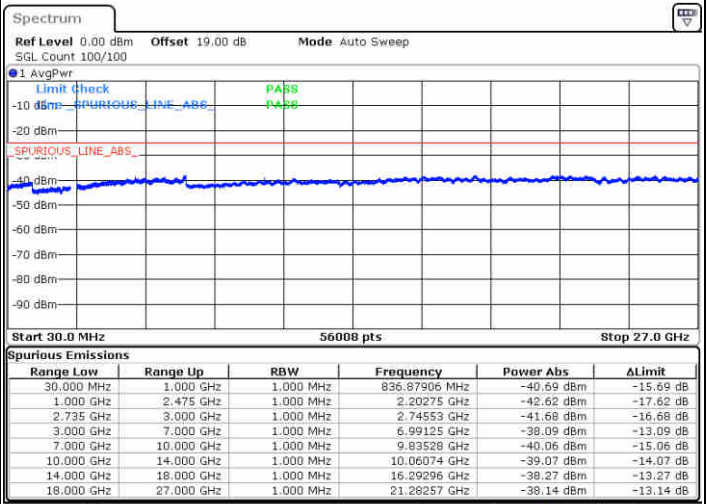

Highest Channel / 1RB0 and 1RB99

Highest Channel / 1RB74 and 1RB0

Date: 16 JUL 2020 16:59:18

Date: 16 JUL 2020 17:00:24

Highest Channel / FullIRB

N/A

Date: 16 JUL 2020 16:53:41

LTE Band 41 / 20MHz+5MHz

QPSK

Lowest Channel / 1RB0 and 1RB24

Lowest Channel / 1RB99 and 1RB0

Date: 15 JUL 2020 12:12:10

Date: 15 JUL 2020 12:14:29

Lowest Channel / FullIRB

N/A

Date: 15 JUL 2020 11:58:55