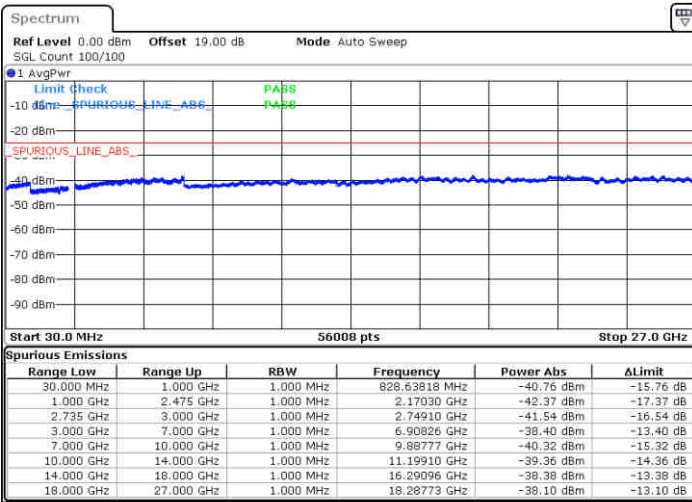

N/A

Date: 16 JUL 2020 16:16:50

LTE Band 41 / 15MHz+20MHz

16QAM

Lowest Channel / 1RB0 and 1RB99

Lowest Channel / 1RB74 and 1RB0

Date: 16 JUL 2020 16:32:20

Date: 16 JUL 2020 16:35:36

Lowest Channel / FullRB

N/A

Date: 16 JUL 2020 16:29:16

LTE Band 41 / 15MHz+20MHz

16QAM

Middle Channel / 1RB0 and 1RB99

Middle Channel / 1RB74 and 1RB0

Date: 16 JUL 2020 16:47:29

Date: 16 JUL 2020 16:50:51

Middle Channel / FullIRB

N/A

Date: 16 JUL 2020 16:42:40

LTE Band 41 / 15MHz+20MHz

16QAM

Highest Channel / 1RB0 and 1RB99

Highest Channel / 1RB74 and 1RB0