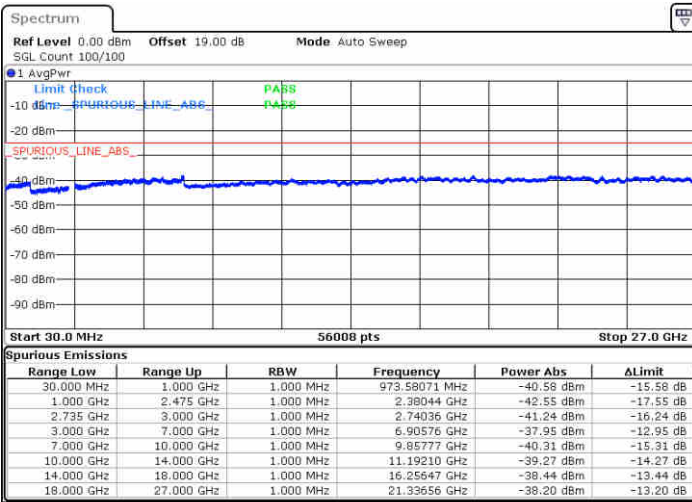

Highest Channel / 1RB0 and 1RB49

Highest Channel / 1RB74 and 1RB0

Date: 15 JUL 2020 18:51:35

Date: 15 JUL 2020 18:58:45

Highest Channel / FullIRB

N/A

Date: 15 JUL 2020 18:47:30

LTE Band 41 / 15MHz+15MHz

16QAM

Lowest Channel / 1RB0 and 1RB74

Lowest Channel / 1RB74 and 1RB0

Date: 16 JUL 2020 15:33:11

Date: 16 JUL 2020 15:36:25

Lowest Channel / FullIRB

N/A

Date: 16 JUL 2020 15:30:29