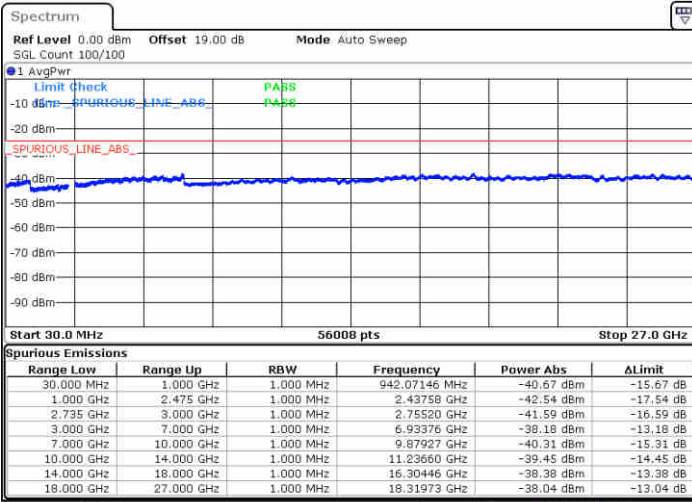

Lowest Channel / FullRB

N/A

Date: 16 JUL 2020 16:29:16

LTE Band 41 / 15MHz+20MHz

16QAM

Middle Channel / 1RB0 and 1RB99

Middle Channel / 1RB74 and 1RB0

Date: 16 JUL 2020 16:47:29

Date: 16 JUL 2020 16:50:51

Middle Channel / FullIRB

N/A

Date: 16 JUL 2020 16:42:40

LTE Band 41 / 15MHz+20MHz

16QAM

Highest Channel / 1RB0 and 1RB99

Highest Channel / 1RB74 and 1RB0

Date: 16 JUL 2020 16:58:16

Date: 16 JUL 2020 17:01:18

Highest Channel / FullIRB

N/A

Date: 16 JUL 2020 16:54:38

LTE Band 41 / 20MHz+5MHz

16QAM

Lowest Channel / 1RB0 and 1RB24