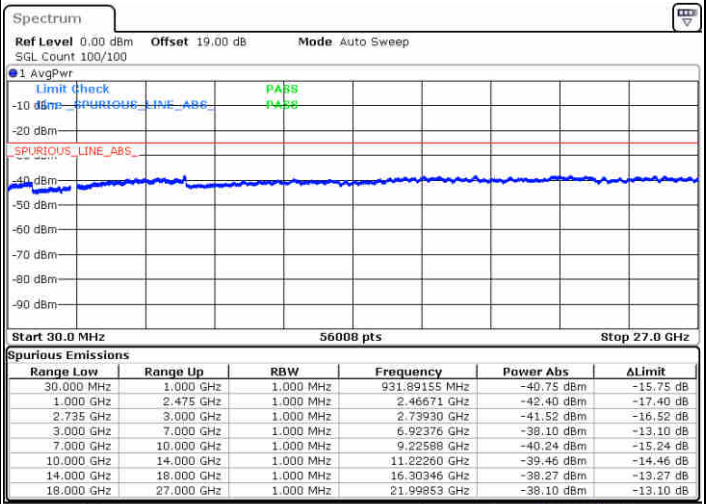

LTE Band 41 / 15MHz+15MHz

16QAM

Middle Channel / 1RB0 and 1RB74

Middle Channel / 1RB74 and 1RB0

Date: 16 JUL 2020 15:44:04

Date: 16 JUL 2020 15:46:54