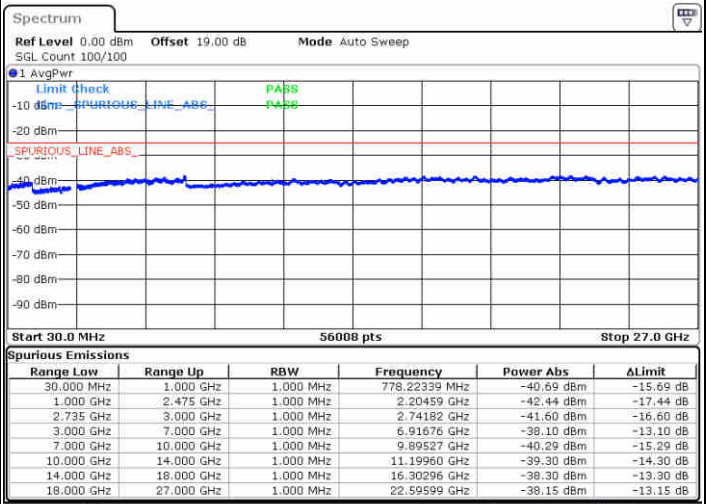

LTE Band 41 / 20MHz+20MHz

QPSK

Lowest Channel / 1RB0 and 1RB99

Lowest Channel / 1RB99 and 1RB0

Date: 16 JUL 2020 18:15:21

Date: 16 JUL 2020 18:16:26

Lowest Channel / FullRB

N/A

Date: 16 JUL 2020 18:10:22

LTE Band 41 / 20MHz+20MHz

QPSK

MiddleChannel / 1RB0 and 1RB99

Middle Channel / 1RB99 and 1RB0

Date: 16 JUL 2020 18:04:28

Date: 16 JUL 2020 18:05:55

Middle Channel / FullIRB

N/A

Date: 16 JUL 2020 17:58:59

LTE Band 41 / 20MHz+20MHz

QPSK

Highest Channel / 1RB0 and 1RB99

Highest Channel / 1RB99 and 1RB0

Date: 16 JUL 2020 18:26:39

Date: 16 JUL 2020 18:32:11

Highest Channel / FullIRB

N/A

Date: 16 JUL 2020 18:25:03

LTE Band 41 / 5MHz+20MHz

16QAM

Lowest Channel / 1RB0 and 1RB99

Lowest Channel / 1RB24 and 1RB0

Date: 15 JUL 2020 11:22:12