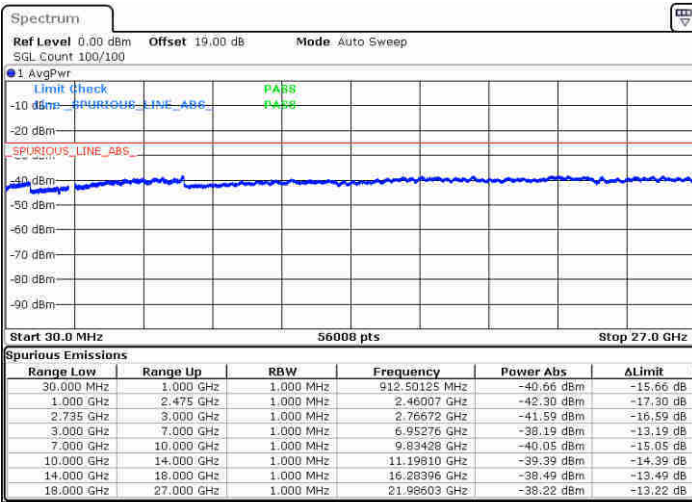

QPSK

Lowest Channel / 1RB0 and 1RB24

Lowest Channel / 1RB99 and 1RB0

Date: 15 JUL 2020 12:12:10

Date: 15 JUL 2020 12:14:29

Lowest Channel / FullIRB

N/A

Date: 15 JUL 2020 11:58:55

LTE Band 41 / 20MHz+5MHz

QPSK

Middle Channel / 1RB0 and 1RB24

Middle Channel / 1RB99 and 1RB0

Date: 15 JUL 2020 12:39:01

Date: 15 JUL 2020 12:40:33

Middle Channel / FullIRB

N/A

Date: 15 JUL 2020 12:40:33

LTE Band 41 / 20MHz+5MHz

QPSK

Highest Channel / 1RB0 and 1RB24

Highest Channel / 1RB99 and 1RB0

Date: 15 JUL 2020 12:56:39

Date: 15 JUL 2020 13:00:28

Highest Channel / FullIRB