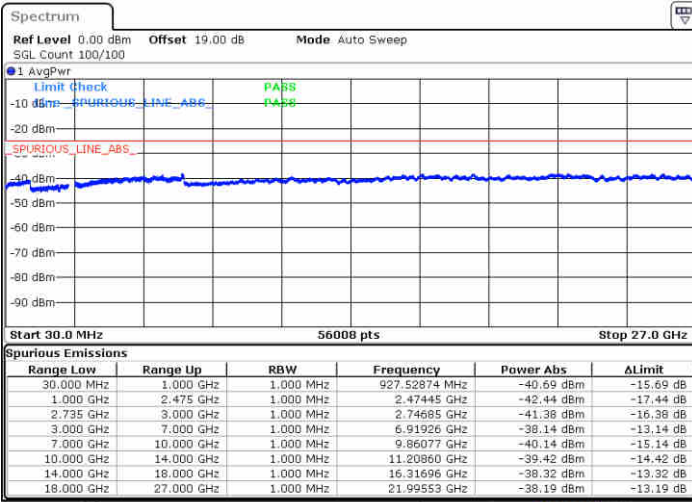

Middle Channel / 1RB74 and 1RB0

Date: 15 JUL 2020 18:33:47

Date: 15 JUL 2020 18:38:56

Middle Channel / FullIRB

N/A

Date: 15 JUL 2020 18:28:52

LTE Band 41 / 15MHz+10MHz

16QAM

Highest Channel / 1RB0 and 1RB49

Highest Channel / 1RB74 and 1RB0

Date: 15 JUL 2020 18:51:35

Date: 15 JUL 2020 18:58:45

Highest Channel / FullIRB

N/A

Date: 15 JUL 2020 18:47:30

LTE Band 41 / 15MHz+15MHz

16QAM

Lowest Channel / 1RB0 and 1RB74

Lowest Channel / 1RB74 and 1RB0

Date: 16 JUL 2020 15:33:11

Date: 16 JUL 2020 15:36:25

Lowest Channel / FullIRB

N/A

Date: 16 JUL 2020 15:30:29