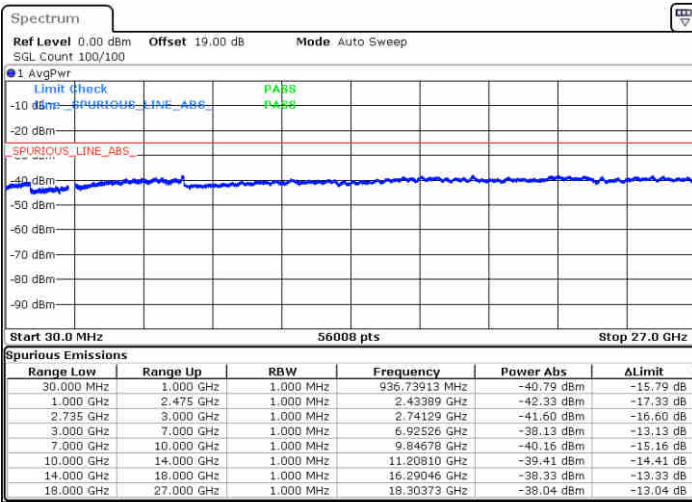

Date: 16 JUL 2020 16:58:16

Date: 16 JUL 2020 17:01:18

Highest Channel / FullIRB

N/A

Date: 16 JUL 2020 16:54:38

LTE Band 41 / 20MHz+5MHz

16QAM

Lowest Channel / 1RB0 and 1RB24

Lowest Channel / 1RB99 and 1RB0

Date: 15 JUL 2020 12:08:57

Date: 15 JUL 2020 12:15:55

Lowest Channel / FullRB

N/A

Date: 15 JUL 2020 12:00:30

LTE Band 41 / 20MHz+5MHz

16QAM