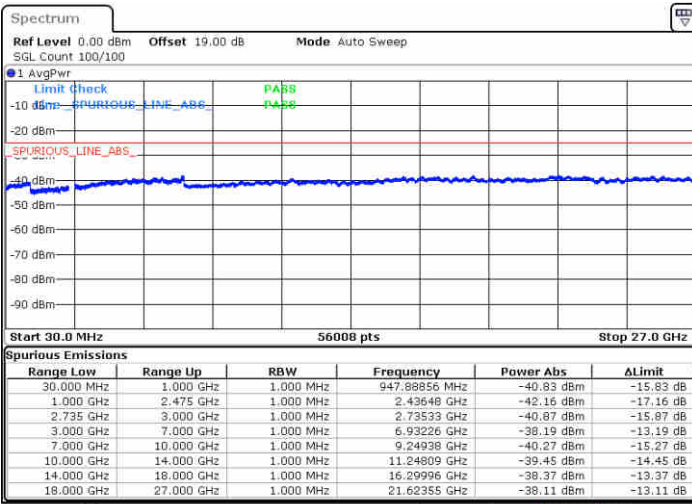

Lowest Channel / 1RB0 and 1RB74

Lowest Channel / 1RB49 and 1RB0

Date: 15 JUL 2020 17:26:30

Date: 15 JUL 2020 17:30:55

Lowest Channel / FullIRB

N/A

Date: 15 JUL 2020 17:21:37

LTE Band 41 / 10MHz+15MHz

16QAM

MiddleChannel / 1RB0 and 1RB74

Middle Channel / 1RB49 and 1RB0

Date: 15 JUL 2020 17:39:36

Date: 15 JUL 2020 17:44:26

Middle Channel / FullIRB

N/A

Date: 15 JUL 2020 17:35:57

LTE Band 41 / 10MHz+15MHz

16QAM

Highest Channel / 1RB0 and 1RB74

Highest Channel / 1RB49 and 1RB0

Date: 15 JUL 2020 18:00:48

Date: 15 JUL 2020 18:05:44

Highest Channel / FullIRB

N/A