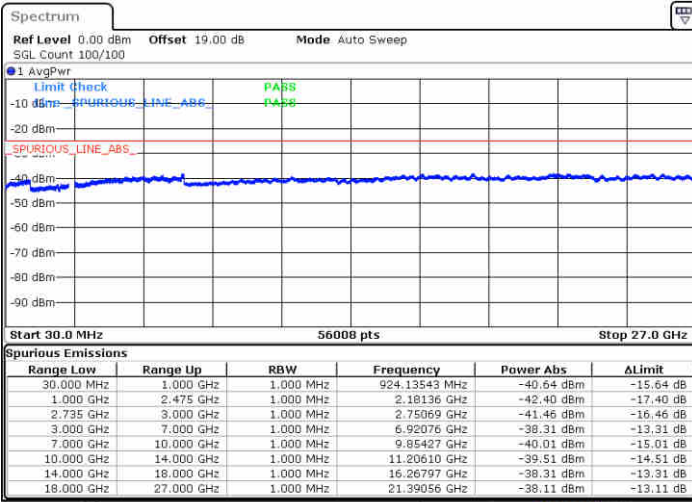

Highest Channel / 1RB0 and 1RB99

Highest Channel / 1RB74 and 1RB0

Date: 16 JUL 2020 16:59:18

Date: 16 JUL 2020 17:00:24

Highest Channel / FullIRB

N/A

Date: 16 JUL 2020 16:53:41

LTE Band 41 / 20MHz+5MHz

QPSK

Lowest Channel / 1RB0 and 1RB24

Lowest Channel / 1RB99 and 1RB0

Date: 15 JUL 2020 12:12:10

Date: 15 JUL 2020 12:14:29

Lowest Channel / FullIRB

N/A

Date: 15 JUL 2020 11:58:55