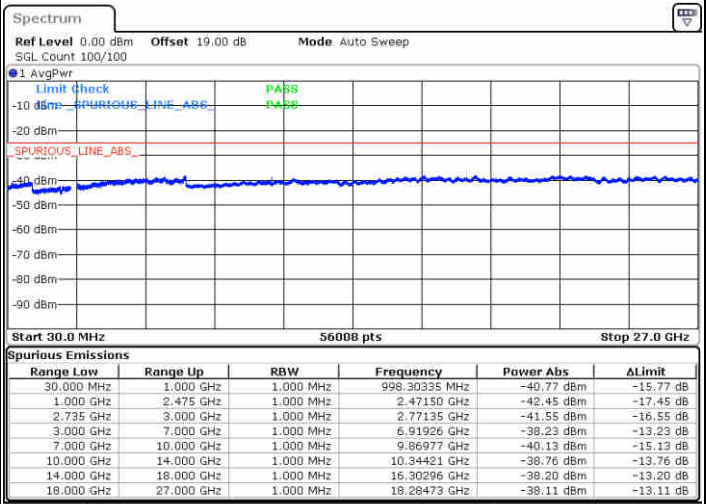

Highest Channel / FullIRB

N/A

Date: 16 JUL 2020 18:25:03

LTE Band 41 / 5MHz+20MHz

16QAM

Lowest Channel / 1RB0 and 1RB99

Lowest Channel / 1RB24 and 1RB0

Date: 15 JUL 2020 11:22:12

Date: 15 JUL 2020 11:28:34

Lowest Channel / FullIRB

N/A

Date: 15 JUL 2020 11:17:59

LTE Band 41 / 5MHz+20MHz

16QAM

Middle Channel / 1RB0 and 1RB99

Middle Channel / 1RB24 and 1RB0

Date: 15 JUL 2020 11:34:47

Date: 15 JUL 2020 11:39:19

Middle Channel / FullIRB

N/A

Date: 15 JUL 2020 11:31:19

LTE Band 41 / 5MHz+20MHz

16QAM

Highest Channel / 1RB0 and 1RB99

Highest Channel / 1RB24 and 1RB0

Date: 15 JUL 2020 11:49:24

Date: 15 JUL 2020 11:53:03

Highest Channel / FullIRB

N/A

Date: 15 JUL 2020 11:45:37

LTE Band 41 / 10MHz+15MHz

16QAM