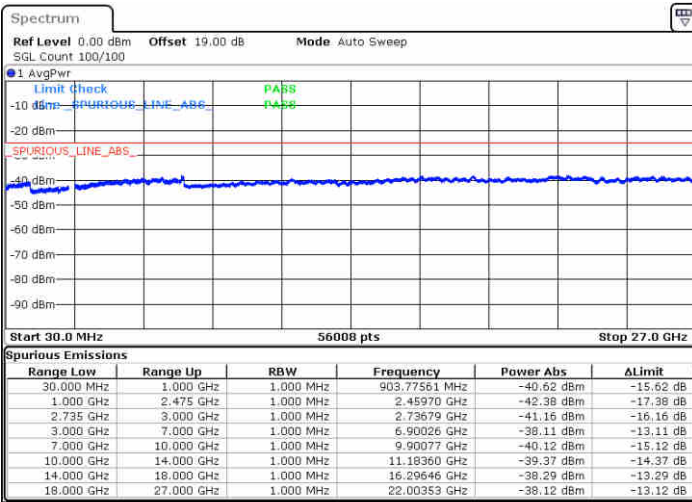

Highest Channel / FullIRB

N/A

Date: 16 JUL 2020 18:25:03

LTE Band 41 / 5MHz+20MHz

16QAM

Lowest Channel / 1RB0 and 1RB99

Lowest Channel / 1RB24 and 1RB0

Date: 15 JUL 2020 11:22:12

Date: 15 JUL 2020 11:28:34

Lowest Channel / FullIRB

N/A

Date: 15 JUL 2020 11:17:59

LTE Band 41 / 5MHz+20MHz

16QAM

Middle Channel / 1RB0 and 1RB99

Middle Channel / 1RB24 and 1RB0

Date: 15 JUL 2020 11:34:47

Date: 15 JUL 2020 11:39:19

Middle Channel / FullIRB

N/A

Date: 15 JUL 2020 11:31:19

LTE Band 41 / 5MHz+20MHz

16QAM

Highest Channel / 1RB0 and 1RB99

Highest Channel / 1RB24 and 1RB0

Date: 15 JUL 2020 11:49:24

Date: 15 JUL 2020 11:53:03

Highest Channel / FullIRB

N/A

Date: 15 JUL 2020 11:45:37

LTE Band 41 / 10MHz+15MHz

16QAM