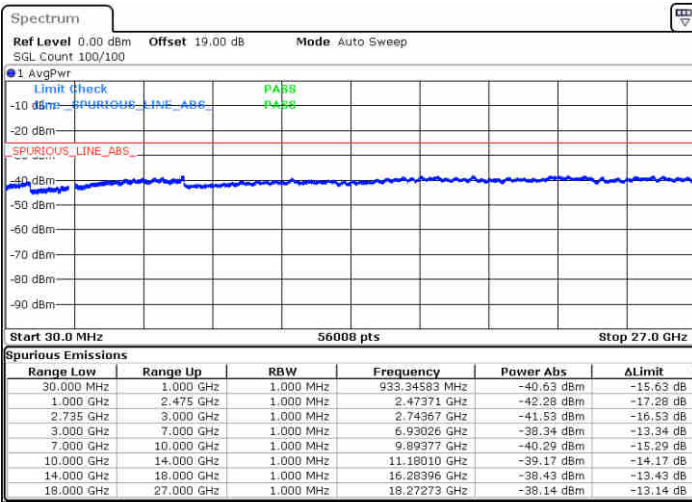

Highest Channel / 1RB0 and 1RB99

Highest Channel / 1RB74 and 1RB0

Date: 16 JUL 2020 16:59:18

Date: 16 JUL 2020 17:00:24

Highest Channel / FullIRB

N/A

Date: 16 JUL 2020 16:53:41

LTE Band 41 / 20MHz+5MHz

QPSK

Lowest Channel / 1RB0 and 1RB24

Lowest Channel / 1RB99 and 1RB0

Date: 15 JUL 2020 12:12:10

Date: 15 JUL 2020 12:14:29

Lowest Channel / FullIRB

N/A

Date: 15 JUL 2020 11:58:55

LTE Band 41 / 20MHz+5MHz

QPSK

Middle Channel / 1RB0 and 1RB24

Middle Channel / 1RB99 and 1RB0

Date: 15 JUL 2020 12:39:01

Date: 15 JUL 2020 12:40:33

Middle Channel / FullIRB

N/A

Date: 15 JUL 2020 12:40:33

LTE Band 41 / 20MHz+5MHz

QPSK

Highest Channel / 1RB0 and 1RB24

Highest Channel / 1RB99 and 1RB0

Date: 15 JUL 2020 12:56:39

Date: 15 JUL 2020 13:00:28

Highest Channel / FullIRB