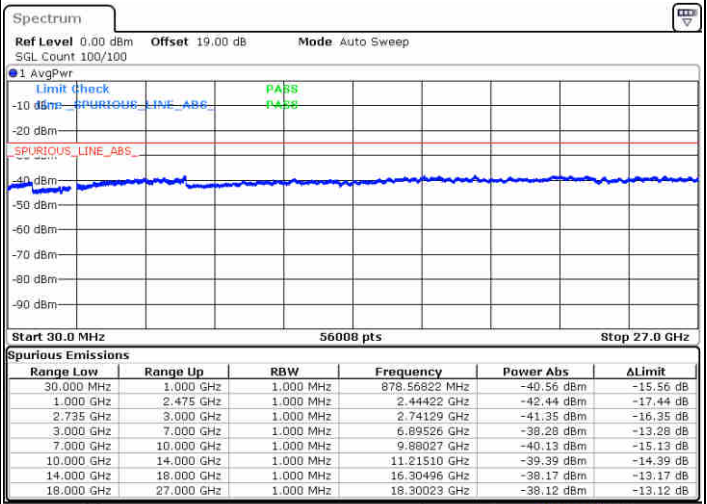

LTE Band 41 / 20MHz+5MHz

16QAM

Middle Channel / 1RB0 and 1RB24

Middle Channel / 1RB99 and 1RB0

Date: 15 JUL 2020 12:36:57

Date: 15 JUL 2020 12:42:10