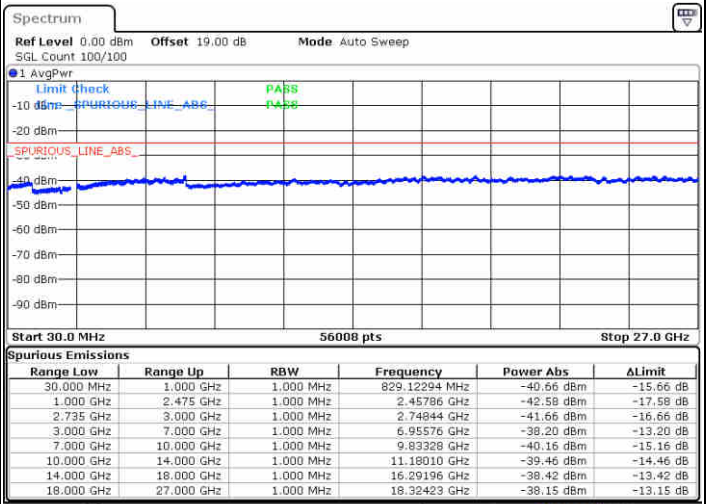

Date: 16 JUL 2020 16:33:19

Date: 16 JUL 2020 16:34:31

Lowest Channel / FullRB

N/A

Date: 16 JUL 2020 16:26:28

LTE Band 41 / 15MHz+20MHz

QPSK

Middle Channel / 1RB0 and 1RB99

Middle Channel / 1RB74 and 1RB0

Date: 16 JUL 2020 16:44:48

Date: 16 JUL 2020 16:51:56

Middle Channel / FullIRB

N/A

Date: 16 JUL 2020 16:43:41

LTE Band 41 / 15MHz+20MHz

QPSK

Highest Channel / 1RB0 and 1RB99

Highest Channel / 1RB74 and 1RB0

Date: 16 JUL 2020 16:59:18

Date: 16 JUL 2020 17:00:24

Highest Channel / FullIRB

N/A

Date: 16 JUL 2020 16:53:41

LTE Band 41 / 20MHz+5MHz