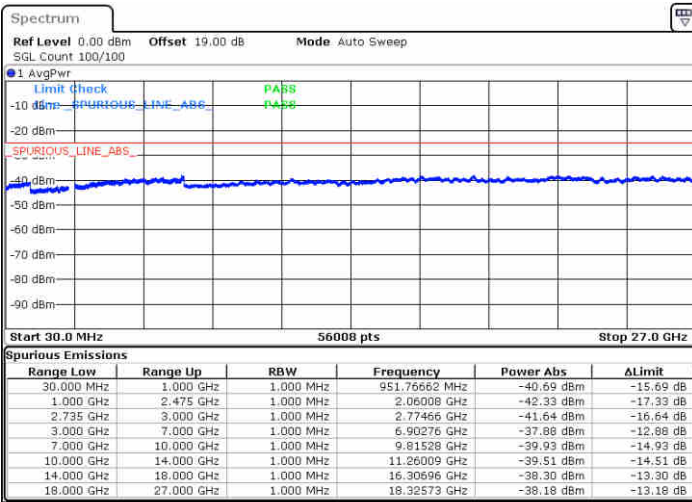

N/A

Date: 16 JUL 2020 17:58:59

LTE Band 41 / 20MHz+20MHz

QPSK

Highest Channel / 1RB0 and 1RB99

Highest Channel / 1RB99 and 1RB0

Date: 16 JUL 2020 18:26:39

Date: 16 JUL 2020 18:32:11

Highest Channel / FullIRB

N/A

Date: 16 JUL 2020 18:25:03

LTE Band 41 / 5MHz+20MHz

16QAM

Lowest Channel / 1RB0 and 1RB99

Lowest Channel / 1RB24 and 1RB0

Date: 15 JUL 2020 11:22:12

Date: 15 JUL 2020 11:28:34

Lowest Channel / FullIRB

N/A

Date: 15 JUL 2020 11:17:59

LTE Band 41 / 5MHz+20MHz

16QAM

Middle Channel / 1RB0 and 1RB99

Middle Channel / 1RB24 and 1RB0