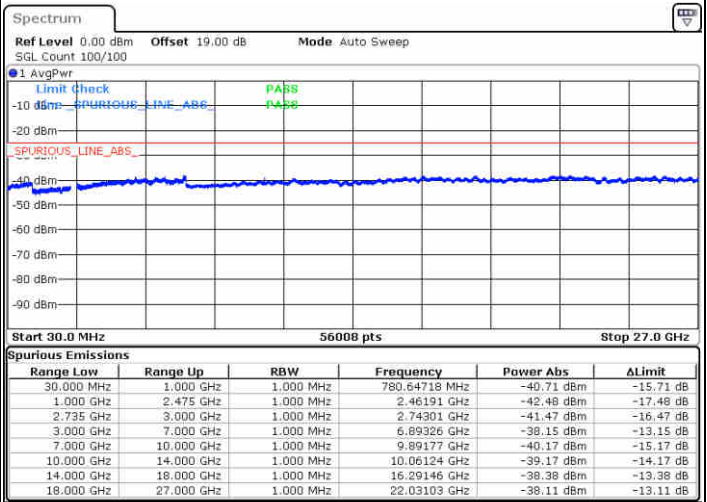

Date: 16 JUL 2020 15:12:39

Middle Channel / FullIRB

N/A

Date: 16 JUL 2020 15:06:43

LTE Band 41 / 20MHz+10MHz

QPSK

Highest Channel / 1RB0 and 1RB49

Highest Channel / 1RB99 and 1RB0

Date: 16 JUL 2020 15:22:23

Date: 16 JUL 2020 15:27:28

Highest Channel / FullIRB

N/A

Date: 16 JUL 2020 15:21:16

LTE Band 41 / 20MHz+15MHz

QPSK

Lowest Channel / 1RB0 and 1RB74

Lowest Channel / 1RB99 and 1RB0

Date: 16 JUL 2020 17:11:19

Date: 16 JUL 2020 17:12:54

Lowest Channel / FullRB

N/A

Date: 16 JUL 2020 17:05:41

LTE Band 41 / 20MHz+15MHz

QPSK