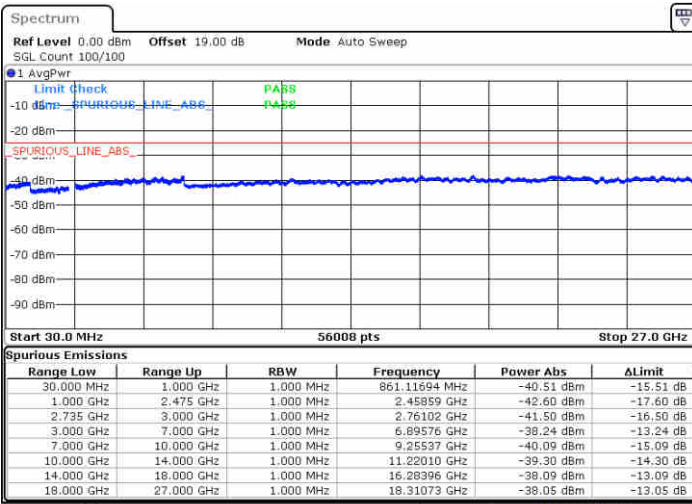

LTE Band 41 / 20MHz+5MHz

16QAM

Middle Channel / 1RB0 and 1RB24

Middle Channel / 1RB99 and 1RB0

Date: 15 JUL 2020 12:36:57

Date: 15 JUL 2020 12:42:10