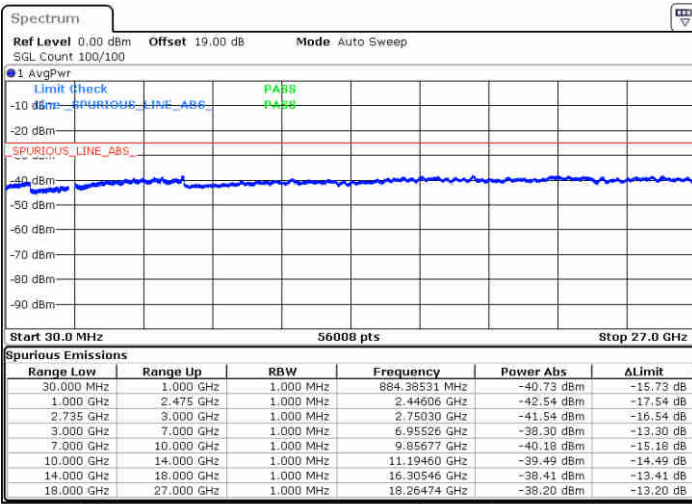

Date: 15 JUL 2020 12:40:33

LTE Band 41 / 20MHz+5MHz

QPSK

Highest Channel / 1RB0 and 1RB24

Highest Channel / 1RB99 and 1RB0

Date: 15 JUL 2020 12:56:39

Date: 15 JUL 2020 13:00:28

Highest Channel / FullIRB

N/A

Date: 15 JUL 2020 12:46:32

LTE Band 41 / 20MHz+10MHz

QPSK

Lowest Channel / 1RB0 and 1RB49

Lowest Channel / 1RB99 and 1RB0

Date: 16 JUL 2020 14:59:18

Date: 16 JUL 2020 15:05:21

Lowest Channel / FullIRB

N/A

Date: 16 JUL 2020 13:10:51

LTE Band 41 / 20MHz+10MHz

QPSK

Middle Channel / 1RB0 and 1RB49

Middle Channel / 1RB99 and 1RB0

Date: 16 JUL 2020 15:11:36

Date: 16 JUL 2020 15:12:39

Middle Channel / FullIRB

N/A

Date: 16 JUL 2020 15:06:43

LTE Band 41 / 20MHz+10MHz

QPSK

Highest Channel / 1RB0 and 1RB49

Highest Channel / 1RB99 and 1RB0