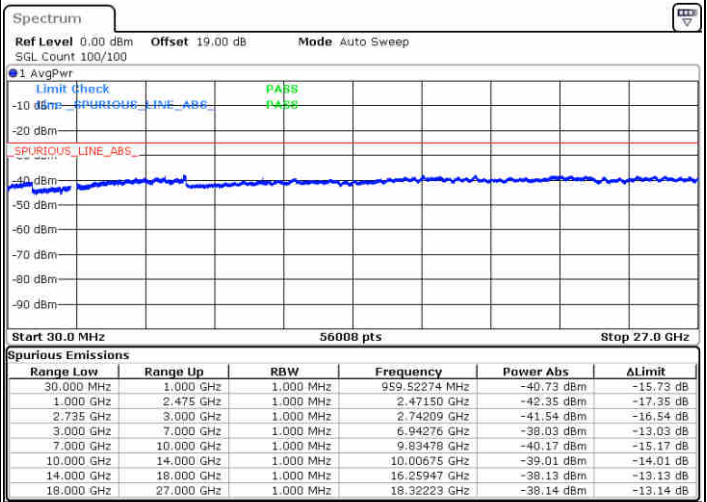

N/A

Date: 16 JUL 2020 17:58:59

LTE Band 41 / 20MHz+20MHz

QPSK

Highest Channel / 1RB0 and 1RB99

Highest Channel / 1RB99 and 1RB0

Date: 16 JUL 2020 18:26:39

Date: 16 JUL 2020 18:32:11

Highest Channel / FullIRB

N/A

Date: 16 JUL 2020 18:25:03

LTE Band 41 / 5MHz+20MHz

16QAM

Lowest Channel / 1RB0 and 1RB99

Lowest Channel / 1RB24 and 1RB0

Date: 15 JUL 2020 11:22:12

Date: 15 JUL 2020 11:28:34

Lowest Channel / FullIRB

N/A

Date: 15 JUL 2020 11:17:59

LTE Band 41 / 5MHz+20MHz

16QAM

Middle Channel / 1RB0 and 1RB99

Middle Channel / 1RB24 and 1RB0