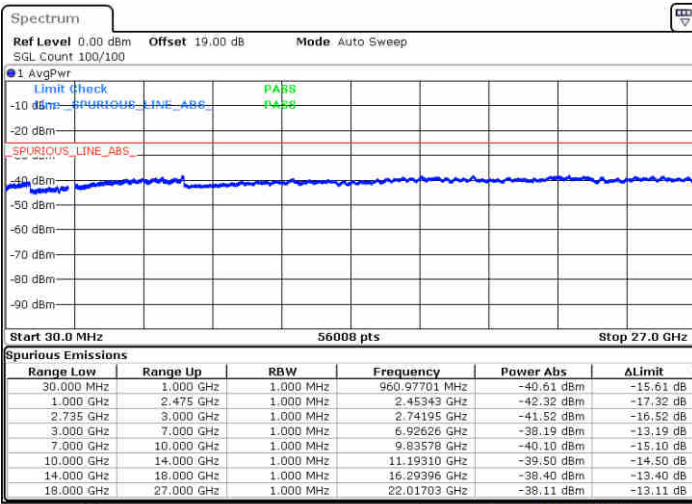

Middle Channel / FullIRB

N/A

Date: 16 JUL 2020 12:33:06

LTE Band 41 / 10MHz+20MHz

16QAM

Highest Channel / 1RB0 and 1RB99

Highest Channel / 1RB49 and 1RB0

Date: 16 JUL 2020 13:03:44

Date: 16 JUL 2020 13:07:19

Highest Channel / FullIRB

N/A

Date: 16 JUL 2020 12:58:30

LTE Band 41 / 15MHz+10MHz

16QAM

Lowest Channel / 1RB0 and 1RB49

Lowest Channel / 1RB74 and 1RB0

Date: 15 JUL 2020 18:16:21

Date: 15 JUL 2020 18:22:00

Lowest Channel / FullIRB

N/A

Date: 15 JUL 2020 18:10:30

LTE Band 41 / 15MHz+10MHz

16QAM

Middle Channel / 1RB0 and 1RB49