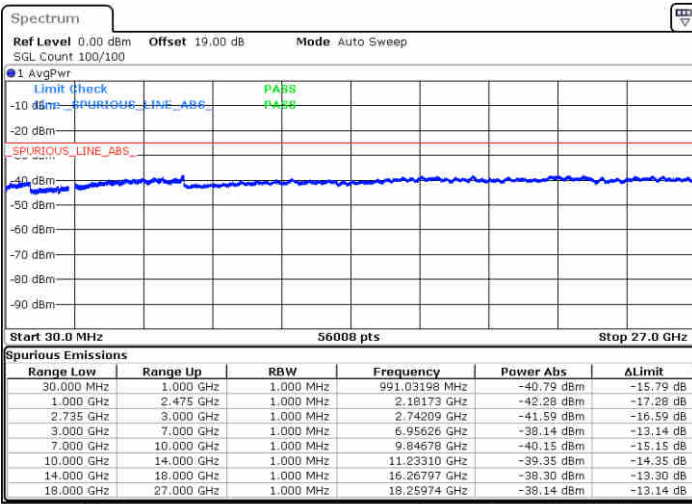

Middle Channel / FullIRB

N/A

Date: 16 JUL 2020 15:41:49

LTE Band 41 / 15MHz+15MHz

QPSK

Highest Channel / 1RB0 and 1RB74

Highest Channel / 1RB74 and 1RB0

Date: 16 JUL 2020 16:20:28

Date: 16 JUL 2020 16:21:26

Highest Channel / FullIRB

N/A

Date: 16 JUL 2020 16:21:26

LTE Band 41 / 15MHz+20MHz

QPSK

Lowest Channel / 1RB0 and 1RB99

Lowest Channel / 1RB74 and 1RB0

Date: 16 JUL 2020 16:33:19

Date: 16 JUL 2020 16:34:31

Lowest Channel / FullRB

N/A

Date: 16 JUL 2020 16:26:28

LTE Band 41 / 15MHz+20MHz

QPSK

Middle Channel / 1RB0 and 1RB99