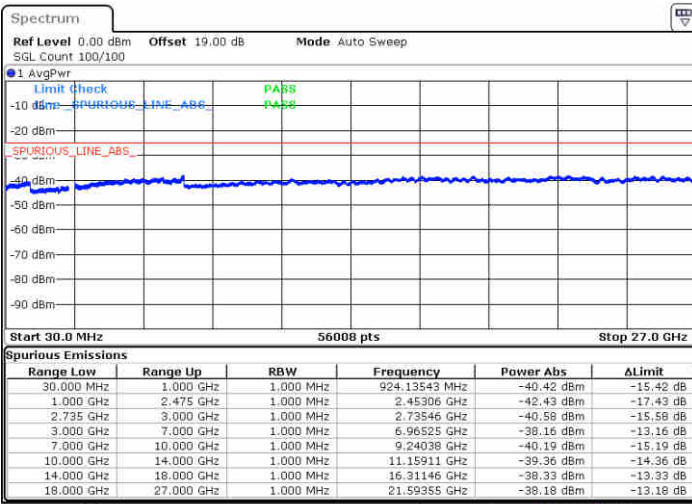

LTE Band 41 / 15MHz+10MHz

QPSK

Highest Channel / 1RB0 and 1RB49

Highest Channel / 1RB74 and 1RB0

Date: 15 JUL 2020 18:50:25

Date: 15 JUL 2020 18:56:33

Highest Channel / FullIRB

N/A

Date: 15 JUL 2020 18:44:31

LTE Band 41 / 15MHz+15MHz

QPSK

Lowest Channel / 1RB0 and 1RB74

Lowest Channel / 1RB74 and 1RB0

Date: 16 JUL 2020 15:34:11

Date: 16 JUL 2020 15:35:10

Lowest Channel / FullRB