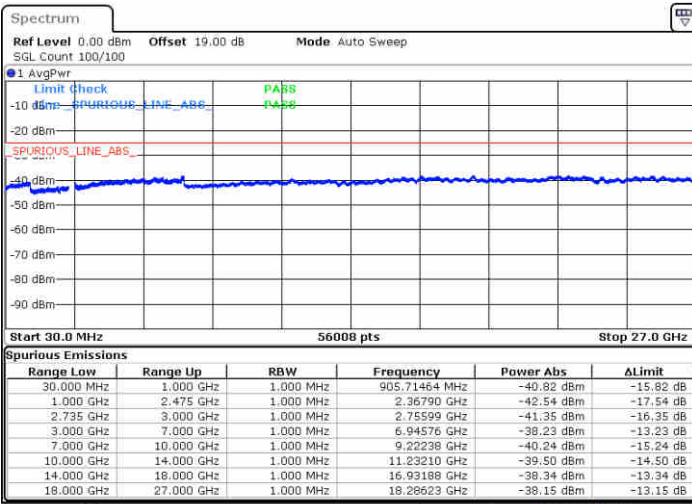

Lowest Channel / 1RB0 and 1RB74

Lowest Channel / 1RB49 and 1RB0

Date: 15 JUL 2020 17:26:30

Date: 15 JUL 2020 17:30:55

Lowest Channel / FullIRB

N/A

Date: 15 JUL 2020 17:21:37

LTE Band 41 / 10MHz+15MHz

16QAM

MiddleChannel / 1RB0 and 1RB74

Middle Channel / 1RB49 and 1RB0

Date: 15 JUL 2020 17:39:36

Date: 15 JUL 2020 17:44:26

Middle Channel / FullIRB

N/A

Date: 15 JUL 2020 17:35:57

LTE Band 41 / 10MHz+15MHz

16QAM

Highest Channel / 1RB0 and 1RB74

Highest Channel / 1RB49 and 1RB0

Date: 15 JUL 2020 18:00:48

Date: 15 JUL 2020 18:05:44

Highest Channel / FullIRB

N/A