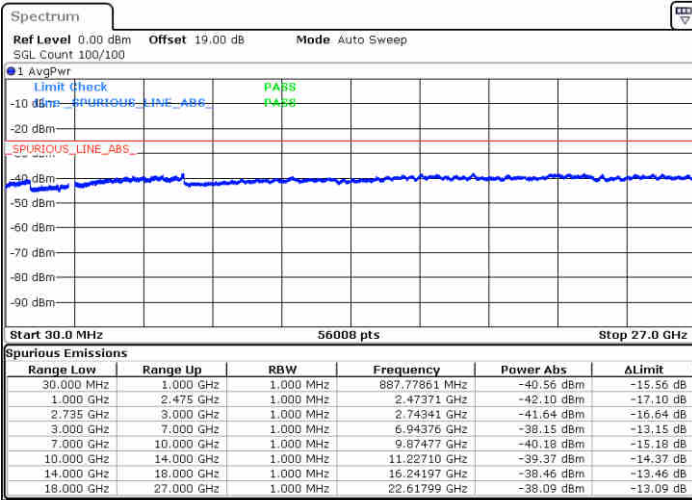

Middle Channel / 1RB0 and 1RB74

Middle Channel / 1RB99 and 1RB0

Date: 16 JUL 2020 17:20:12

Date: 16 JUL 2020 17:25:09

Middle Channel / FullIRB

N/A

Date: 16 JUL 2020 17:18:39

LTE Band 41 / 20MHz+15MHz

QPSK

Highest Channel / 1RB0 and 1RB74

Highest Channel / 1RB99 and 1RB0

Date: 16 JUL 2020 17:33:09

Date: 16 JUL 2020 17:34:15

Highest Channel / FullIRB

N/A

Date: 16 JUL 2020 17:26:47

LTE Band 41 / 20MHz+20MHz

QPSK

Lowest Channel / 1RB0 and 1RB99

Lowest Channel / 1RB99 and 1RB0

Date: 16 JUL 2020 18:15:21

Date: 16 JUL 2020 18:16:26

Lowest Channel / FullRB

N/A