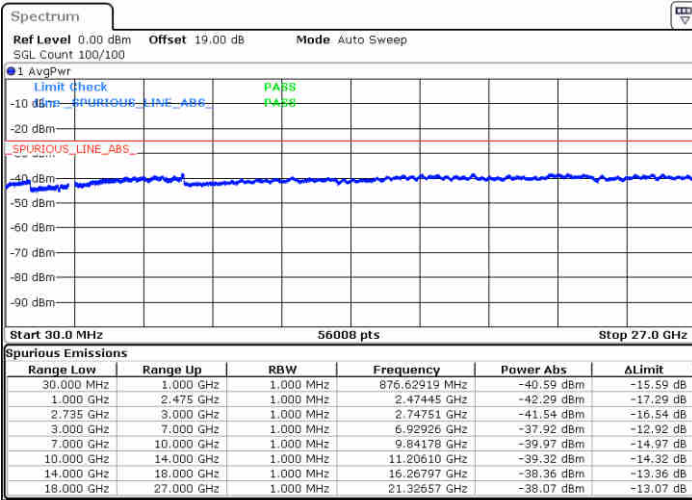

N/A

Date: 16 JUL 2020 17:58:59

LTE Band 41 / 20MHz+20MHz

QPSK

Highest Channel / 1RB0 and 1RB99

Highest Channel / 1RB99 and 1RB0

Date: 16 JUL 2020 18:26:39

Date: 16 JUL 2020 18:32:11

Highest Channel / FullIRB

N/A

Date: 16 JUL 2020 18:25:03

LTE Band 41 / 5MHz+20MHz

16QAM

Lowest Channel / 1RB0 and 1RB99

Lowest Channel / 1RB24 and 1RB0

Date: 15 JUL 2020 11:22:12