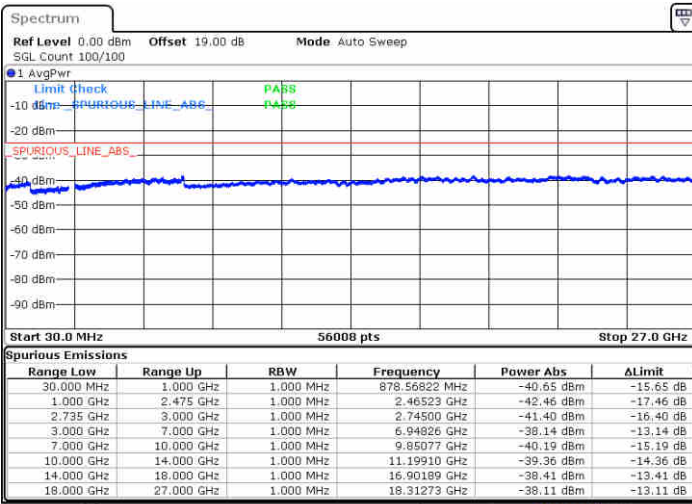

Date: 16 JUL 2020 16:21:26

Highest Channel / FullIRB

N/A

Date: 16 JUL 2020 16:21:26

LTE Band 41 / 15MHz+20MHz

QPSK

Lowest Channel / 1RB0 and 1RB99

Lowest Channel / 1RB74 and 1RB0

Date: 16 JUL 2020 16:33:19

Date: 16 JUL 2020 16:34:31

Lowest Channel / FullRB

N/A

Date: 16 JUL 2020 16:26:28

LTE Band 41 / 15MHz+20MHz

QPSK

Middle Channel / 1RB0 and 1RB99

Middle Channel / 1RB74 and 1RB0

Date: 16 JUL 2020 16:44:48

Date: 16 JUL 2020 16:51:56

Middle Channel / FullIRB

N/A

Date: 16 JUL 2020 16:43:41

LTE Band 41 / 15MHz+20MHz

QPSK

Highest Channel / 1RB0 and 1RB99

Highest Channel / 1RB74 and 1RB0

Date: 16 JUL 2020 16:59:18

Date: 16 JUL 2020 17:00:24

Highest Channel / FullIRB

N/A

Date: 16 JUL 2020 16:53:41

LTE Band 41 / 20MHz+5MHz