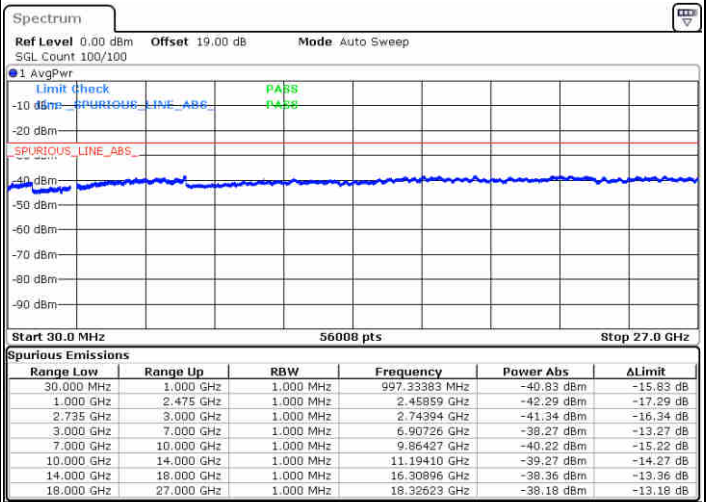

LTE Band 41 / 15MHz+10MHz

QPSK

Highest Channel / 1RB0 and 1RB49

Highest Channel / 1RB74 and 1RB0

Date: 15 JUL 2020 18:50:25

Date: 15 JUL 2020 18:56:33

Highest Channel / FullIRB

N/A

Date: 15 JUL 2020 18:44:31

LTE Band 41 / 15MHz+15MHz

QPSK

Lowest Channel / 1RB0 and 1RB74

Lowest Channel / 1RB74 and 1RB0

Date: 16 JUL 2020 15:34:11

Date: 16 JUL 2020 15:35:10

Lowest Channel / FullRB

Middle Channel / FullIRB

N/A

Date: 16 JUL 2020 15:41:49

LTE Band 41 / 15MHz+15MHz

QPSK

Highest Channel / 1RB0 and 1RB74

Highest Channel / 1RB74 and 1RB0

Date: 16 JUL 2020 16:20:28