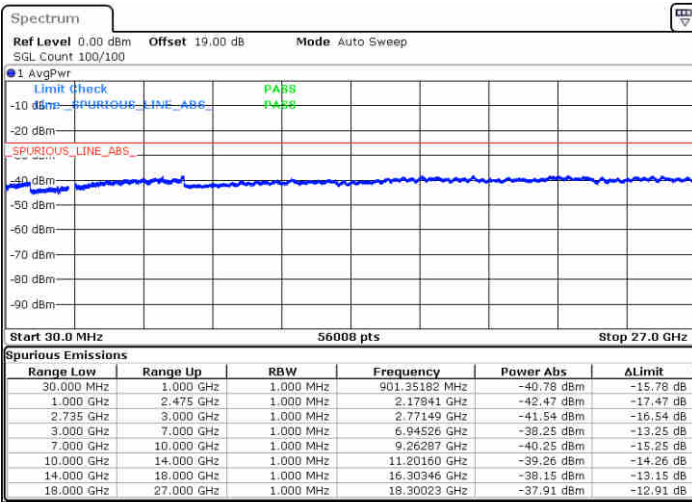

Lowest Channel / 1RB99 and 1RB0

Date: 16 JUL 2020 17:11:19

Date: 16 JUL 2020 17:12:54

Lowest Channel / FullRB

N/A

Date: 16 JUL 2020 17:05:41

LTE Band 41 / 20MHz+15MHz

QPSK

Middle Channel / 1RB0 and 1RB74

Middle Channel / 1RB99 and 1RB0

Date: 16 JUL 2020 17:20:12

Date: 16 JUL 2020 17:25:09

Middle Channel / FullIRB

N/A

Date: 16 JUL 2020 17:18:39

LTE Band 41 / 20MHz+15MHz

QPSK

Highest Channel / 1RB0 and 1RB74

Highest Channel / 1RB99 and 1RB0

Date: 16 JUL 2020 17:33:09

Date: 16 JUL 2020 17:34:15

Highest Channel / FullIRB

N/A

Date: 16 JUL 2020 17:26:47