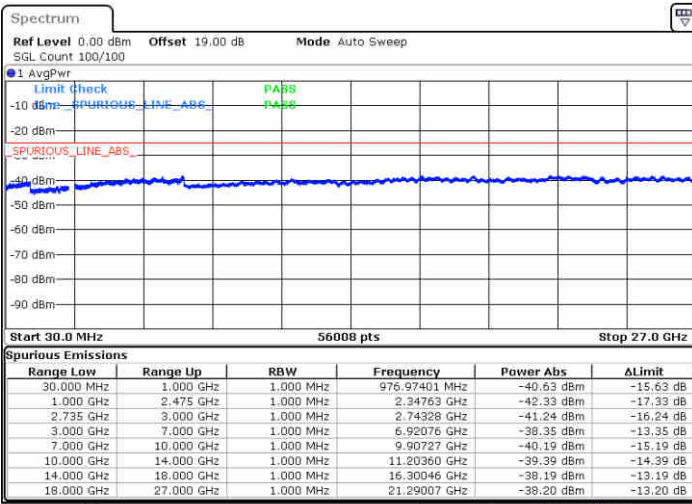

Lowest Channel / FullIRB

N/A

Date: 16 JUL 2020 13:10:51

LTE Band 41 / 20MHz+10MHz

QPSK

Middle Channel / 1RB0 and 1RB49

Middle Channel / 1RB99 and 1RB0

Date: 16 JUL 2020 15:11:36

Date: 16 JUL 2020 15:12:39

Middle Channel / FullIRB

N/A

Date: 16 JUL 2020 15:06:43

LTE Band 41 / 20MHz+10MHz

QPSK

Highest Channel / 1RB0 and 1RB49

Highest Channel / 1RB99 and 1RB0

Date: 16 JUL 2020 15:22:23

Date: 16 JUL 2020 15:27:28

Highest Channel / FullIRB

N/A

Date: 16 JUL 2020 15:21:16

LTE Band 41 / 20MHz+15MHz

QPSK

Lowest Channel / 1RB0 and 1RB74