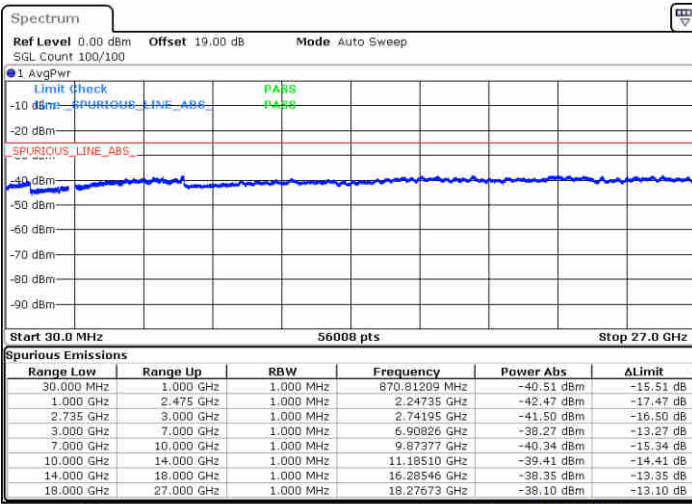

Date: 16 JUL 2020 15:40:40

LTE Band 41 / 15MHz+15MHz

16QAM

Highest Channel / 1RB0 and 1RB74

Highest Channel / 1RB74 and 1RB0

Date: 16 JUL 2020 16:19:34

Date: 16 JUL 2020 16:22:31

Highest Channel / FullIRB

N/A

Date: 16 JUL 2020 16:16:50

LTE Band 41 / 15MHz+20MHz

16QAM

Lowest Channel / 1RB0 and 1RB99

Lowest Channel / 1RB74 and 1RB0

Date: 16 JUL 2020 16:32:20

Date: 16 JUL 2020 16:35:36

Lowest Channel / FullRB

N/A

Date: 16 JUL 2020 16:29:16

LTE Band 41 / 15MHz+20MHz

16QAM

Middle Channel / 1RB0 and 1RB99

Middle Channel / 1RB74 and 1RB0

Date: 16 JUL 2020 16:47:29