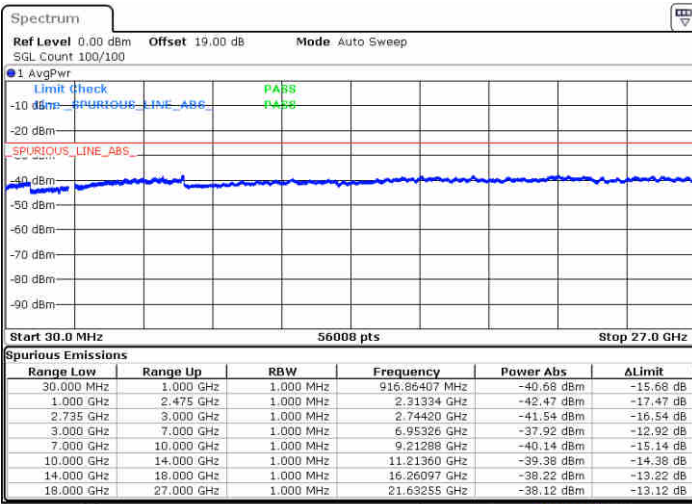

LTE Band 41 / 10MHz+15MHz

16QAM

Highest Channel / 1RB0 and 1RB74

Highest Channel / 1RB49 and 1RB0

Date: 15 JUL 2020 18:00:48

Date: 15 JUL 2020 18:05:44

Highest Channel / FullIRB

N/A

Date: 15 JUL 2020 17:53:12

LTE Band 41 / 10MHz+20MHz

16QAM

Lowest Channel / 1RB0 and 1RB99

Lowest Channel / 1RB49 and 1RB0

Date: 16 JUL 2020 12:25:30

Date: 16 JUL 2020 12:29:50

Lowest Channel / FullIRB