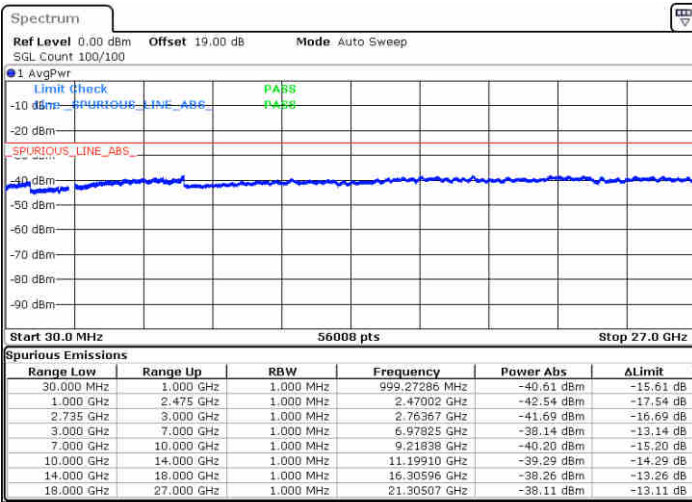

N/A

Date: 15 JUL 2020 12:46:32

LTE Band 41 / 20MHz+10MHz

QPSK

Lowest Channel / 1RB0 and 1RB49

Lowest Channel / 1RB99 and 1RB0

Date: 16 JUL 2020 14:59:18

Date: 16 JUL 2020 15:05:21

Lowest Channel / FullIRB

N/A

Date: 16 JUL 2020 13:10:51

LTE Band 41 / 20MHz+10MHz

QPSK

Middle Channel / 1RB0 and 1RB49

Middle Channel / 1RB99 and 1RB0

Date: 16 JUL 2020 15:11:36

Date: 16 JUL 2020 15:12:39

Middle Channel / FullIRB

N/A

Date: 16 JUL 2020 15:06:43

LTE Band 41 / 20MHz+10MHz

QPSK

Highest Channel / 1RB0 and 1RB49

Highest Channel / 1RB99 and 1RB0

Date: 16 JUL 2020 15:22:23

Date: 16 JUL 2020 15:27:28

Highest Channel / FullIRB

N/A

Date: 16 JUL 2020 15:21:16

LTE Band 41 / 20MHz+15MHz

QPSK

Lowest Channel / 1RB0 and 1RB74