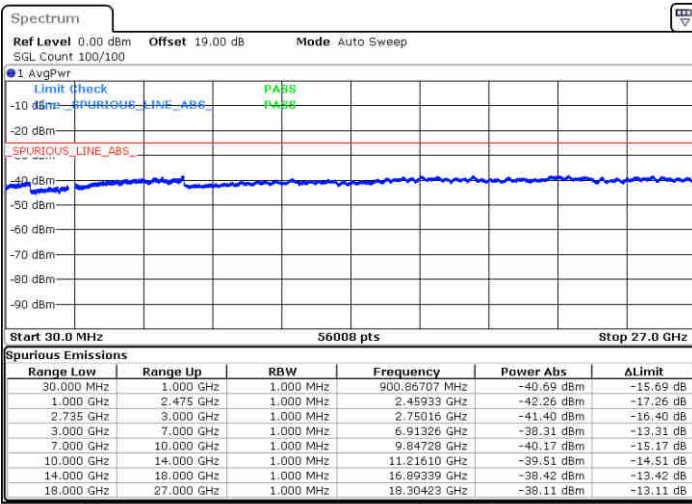

Lowest Channel / FullRB

N/A

Date: 16 JUL 2020 16:29:16

LTE Band 41 / 15MHz+20MHz

16QAM

Middle Channel / 1RB0 and 1RB99

Middle Channel / 1RB74 and 1RB0

Date: 16 JUL 2020 16:47:29

Date: 16 JUL 2020 16:50:51

Middle Channel / FullIRB

N/A

Date: 16 JUL 2020 16:42:40

LTE Band 41 / 15MHz+20MHz

16QAM

Highest Channel / 1RB0 and 1RB99

Highest Channel / 1RB74 and 1RB0

Date: 16 JUL 2020 16:58:16

Date: 16 JUL 2020 17:01:18

Highest Channel / FullIRB

N/A

Date: 16 JUL 2020 16:54:38

LTE Band 41 / 20MHz+5MHz

16QAM

Lowest Channel / 1RB0 and 1RB24