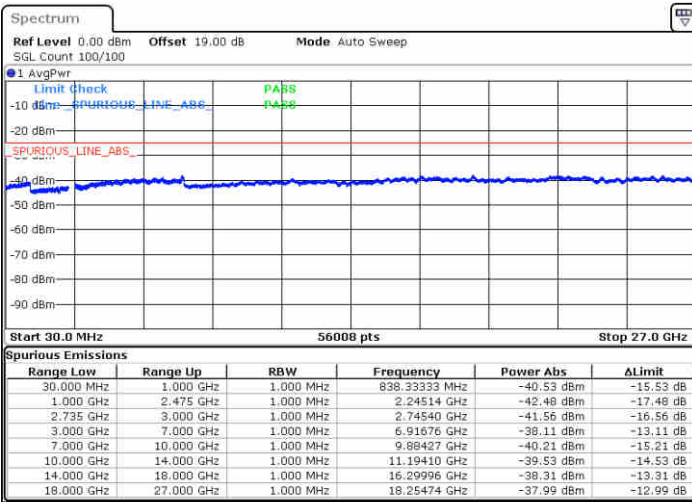

Date: 16 JUL 2020 15:40:40

LTE Band 41 / 15MHz+15MHz

16QAM

Highest Channel / 1RB0 and 1RB74

Highest Channel / 1RB74 and 1RB0

Date: 16 JUL 2020 16:19:34

Date: 16 JUL 2020 16:22:31

Highest Channel / FullIRB

N/A

Date: 16 JUL 2020 16:16:50

LTE Band 41 / 15MHz+20MHz

16QAM

Lowest Channel / 1RB0 and 1RB99

Lowest Channel / 1RB74 and 1RB0

Date: 16 JUL 2020 16:32:20

Date: 16 JUL 2020 16:35:36