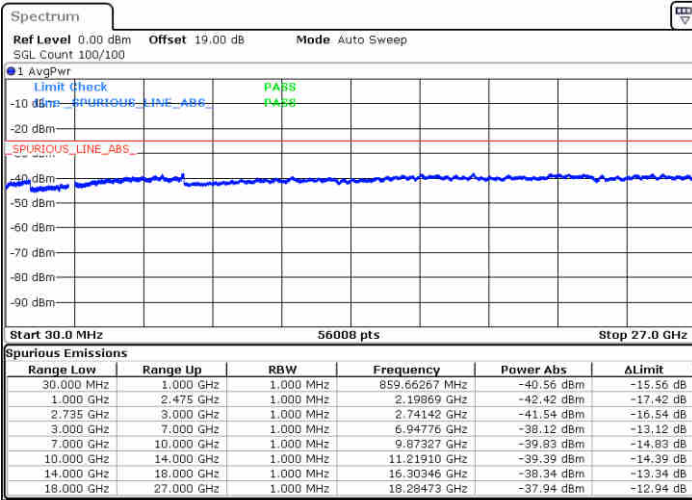

Date: 16 JUL 2020 15:22:23

Date: 16 JUL 2020 15:27:28

Highest Channel / FullIRB

N/A

Date: 16 JUL 2020 15:21:16

LTE Band 41 / 20MHz+15MHz

QPSK

Lowest Channel / 1RB0 and 1RB74

Lowest Channel / 1RB99 and 1RB0

Date: 16 JUL 2020 17:11:19

Date: 16 JUL 2020 17:12:54

Lowest Channel / FullRB

N/A

Date: 16 JUL 2020 17:05:41

LTE Band 41 / 20MHz+15MHz

QPSK

Middle Channel / 1RB0 and 1RB74

Middle Channel / 1RB99 and 1RB0

Date: 16 JUL 2020 17:20:12

Date: 16 JUL 2020 17:25:09

Middle Channel / FullIRB

N/A

Date: 16 JUL 2020 17:18:39

LTE Band 41 / 20MHz+15MHz