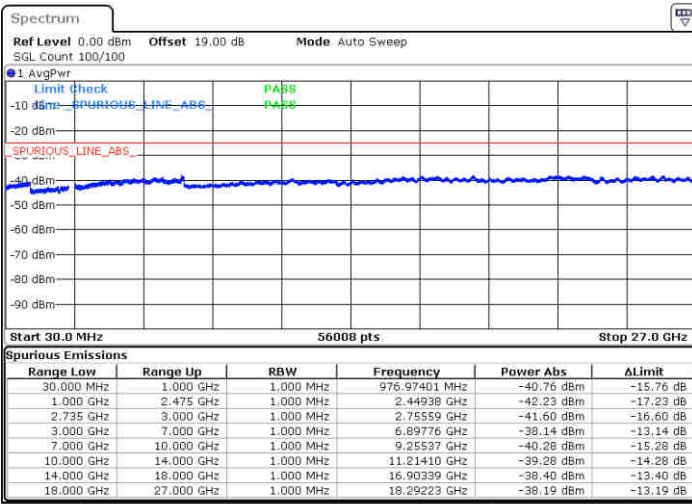

LTE Band 41 / 20MHz+20MHz

QPSK

Lowest Channel / 1RB0 and 1RB99

Lowest Channel / 1RB99 and 1RB0

Date: 16 JUL 2020 18:15:21

Date: 16 JUL 2020 18:16:26

Lowest Channel / FullRB

N/A

Date: 16 JUL 2020 18:10:22

LTE Band 41 / 20MHz+20MHz

QPSK

MiddleChannel / 1RB0 and 1RB99

Middle Channel / 1RB99 and 1RB0

Date: 16 JUL 2020 18:04:28

Date: 16 JUL 2020 18:05:55

Middle Channel / FullIRB

N/A

Date: 16 JUL 2020 17:58:59

LTE Band 41 / 20MHz+20MHz

QPSK

Highest Channel / 1RB0 and 1RB99

Highest Channel / 1RB99 and 1RB0

Date: 16 JUL 2020 18:26:39

Date: 16 JUL 2020 18:32:11