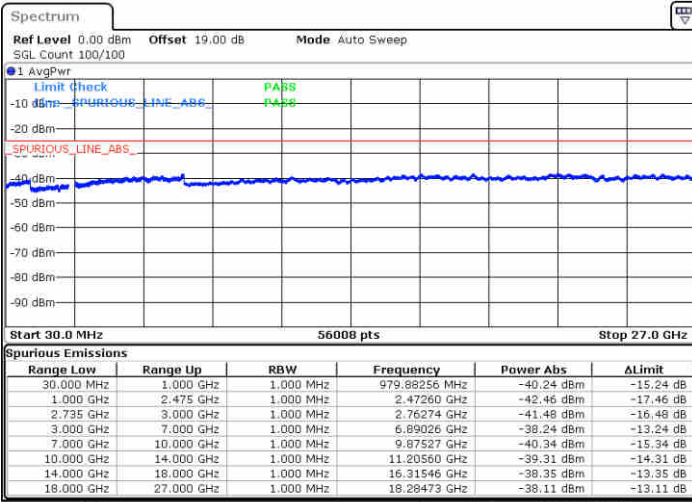

Highest Channel / 1RB24 and 1RB0

Date: 15 JUL 2020 11:49:24

Date: 15 JUL 2020 11:53:03

Highest Channel / FullIRB

N/A

Date: 15 JUL 2020 11:45:37

LTE Band 41 / 10MHz+15MHz

16QAM

Lowest Channel / 1RB0 and 1RB74

Lowest Channel / 1RB49 and 1RB0

Date: 15 JUL 2020 17:26:30

Date: 15 JUL 2020 17:30:55

Lowest Channel / FullIRB

N/A

Date: 15 JUL 2020 17:21:37

LTE Band 41 / 10MHz+15MHz