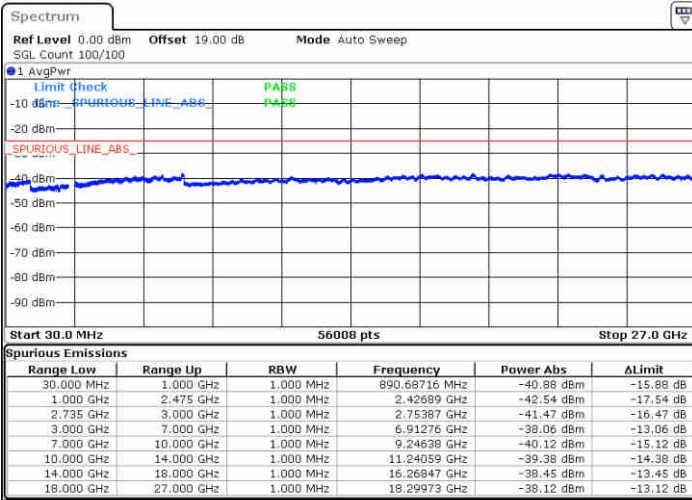

LTE Band 41 / 20MHz+20MHz

QPSK

Lowest Channel / 1RB0 and 1RB99

Lowest Channel / 1RB99 and 1RB0

Date: 16 JUL 2020 18:15:21

Date: 16 JUL 2020 18:16:26

Lowest Channel / FullRB

N/A

Date: 16 JUL 2020 18:10:22

LTE Band 41 / 20MHz+20MHz

QPSK

MiddleChannel / 1RB0 and 1RB99

Middle Channel / 1RB99 and 1RB0

Date: 16 JUL 2020 18:04:28

Date: 16 JUL 2020 18:05:55

Middle Channel / FullIRB

N/A

Date: 16 JUL 2020 17:58:59

LTE Band 41 / 20MHz+20MHz

QPSK

Highest Channel / 1RB0 and 1RB99

Highest Channel / 1RB99 and 1RB0

Date: 16 JUL 2020 18:26:39

Date: 16 JUL 2020 18:32:11