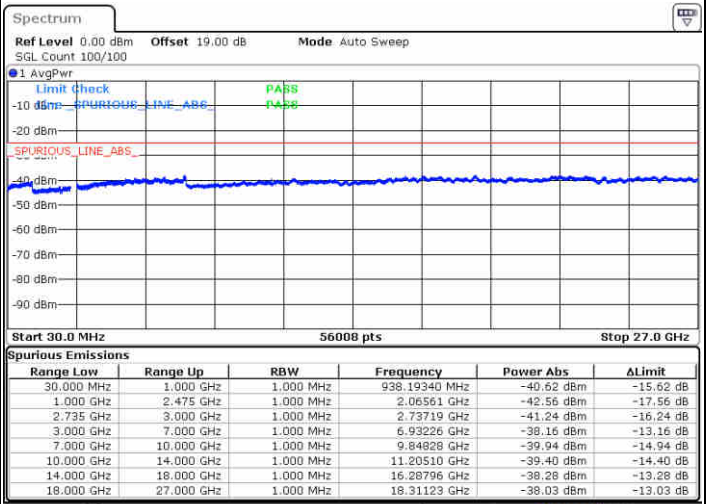

Date: 15 JUL 2020 17:53:12

LTE Band 41 / 10MHz+20MHz

16QAM

Lowest Channel / 1RB0 and 1RB99

Lowest Channel / 1RB49 and 1RB0

Date: 16 JUL 2020 12:25:30

Date: 16 JUL 2020 12:29:50

Lowest Channel / FullIRB

N/A

Date: 16 JUL 2020 12:21:08

LTE Band 41 / 10MHz+20MHz

16QAM

Middle Channel / 1RB0 and 1RB99

Middle Channel / 1RB49 and 1RB0

Date: 16 JUL 2020 12:49:54

Date: 16 JUL 2020 12:53:26

Middle Channel / FullIRB

N/A

Date: 16 JUL 2020 12:33:06

LTE Band 41 / 10MHz+20MHz

16QAM

Highest Channel / 1RB0 and 1RB99

Highest Channel / 1RB49 and 1RB0

Date: 16 JUL 2020 13:03:44