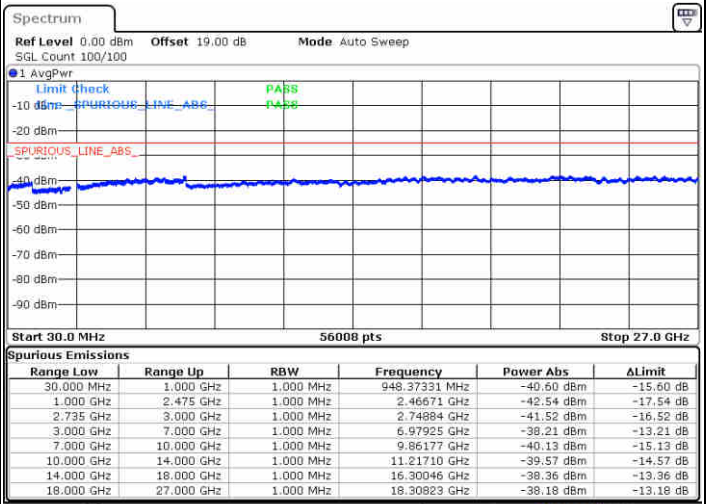

Lowest Channel / FullRB

N/A

Date: 16 JUL 2020 16:29:16

LTE Band 41 / 15MHz+20MHz

16QAM

Middle Channel / 1RB0 and 1RB99

Middle Channel / 1RB74 and 1RB0

Date: 16 JUL 2020 16:47:29

Date: 16 JUL 2020 16:50:51

Middle Channel / FullIRB

N/A

Date: 16 JUL 2020 16:42:40

LTE Band 41 / 15MHz+20MHz

16QAM

Highest Channel / 1RB0 and 1RB99

Highest Channel / 1RB74 and 1RB0