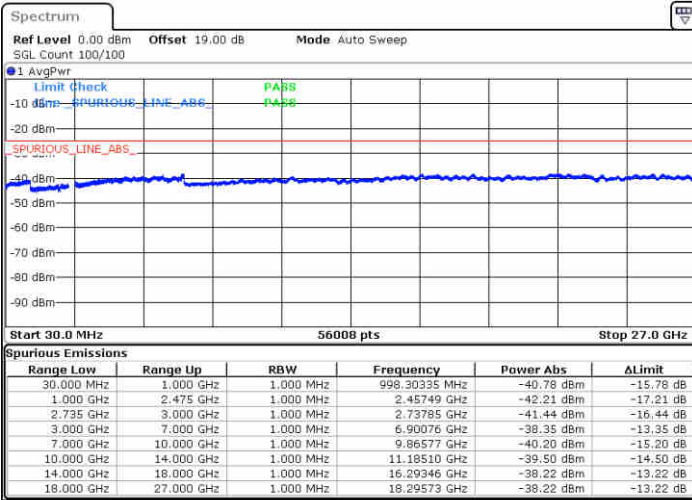

LTE Band 41 / 20MHz+5MHz

QPSK

Middle Channel / 1RB0 and 1RB24

Middle Channel / 1RB99 and 1RB0

Date: 15 JUL 2020 12:39:01

Date: 15 JUL 2020 12:40:33

Middle Channel / FullIRB

N/A

Date: 15 JUL 2020 12:40:33

LTE Band 41 / 20MHz+5MHz

QPSK

Highest Channel / 1RB0 and 1RB24

Highest Channel / 1RB99 and 1RB0

Date: 15 JUL 2020 12:56:39

Date: 15 JUL 2020 13:00:28

Highest Channel / FullIRB

N/A

Date: 15 JUL 2020 12:46:32

LTE Band 41 / 20MHz+10MHz

QPSK

Lowest Channel / 1RB0 and 1RB49

Lowest Channel / 1RB99 and 1RB0

Date: 16 JUL 2020 14:59:18

Date: 16 JUL 2020 15:05:21