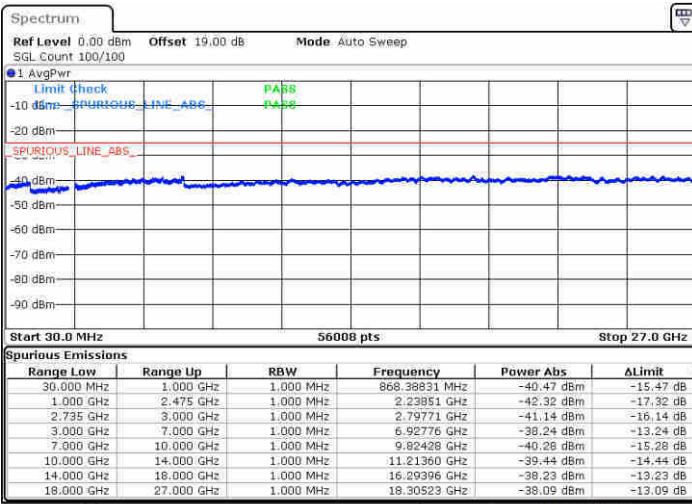

Middle Channel / FullIRB

N/A

Date: 16 JUL 2020 15:41:49

LTE Band 41 / 15MHz+15MHz

QPSK

Highest Channel / 1RB0 and 1RB74

Highest Channel / 1RB74 and 1RB0

Date: 16 JUL 2020 16:20:28

Date: 16 JUL 2020 16:21:26

Highest Channel / FullIRB

N/A

Date: 16 JUL 2020 16:21:26

LTE Band 41 / 15MHz+20MHz

QPSK

Lowest Channel / 1RB0 and 1RB99

Lowest Channel / 1RB74 and 1RB0