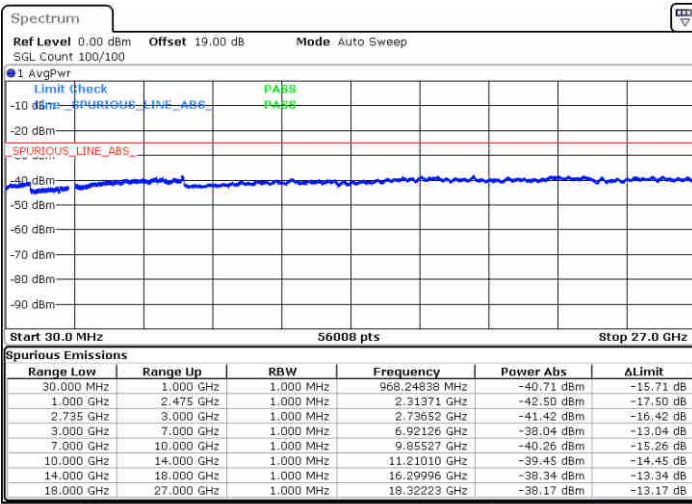

Middle Channel / 1RB74 and 1RB0

Date: 15 JUL 2020 18:33:47

Date: 15 JUL 2020 18:38:56

Middle Channel / FullIRB

N/A

Date: 15 JUL 2020 18:28:52

LTE Band 41 / 15MHz+10MHz

16QAM

Highest Channel / 1RB0 and 1RB49

Highest Channel / 1RB74 and 1RB0

Date: 15 JUL 2020 18:51:35

Date: 15 JUL 2020 18:58:45

Highest Channel / FullIRB

N/A

Date: 15 JUL 2020 18:47:30

LTE Band 41 / 15MHz+15MHz

16QAM

Lowest Channel / 1RB0 and 1RB74

Lowest Channel / 1RB74 and 1RB0

Date: 16 JUL 2020 15:33:11

Date: 16 JUL 2020 15:36:25

Lowest Channel / FullIRB

N/A

Date: 16 JUL 2020 15:30:29