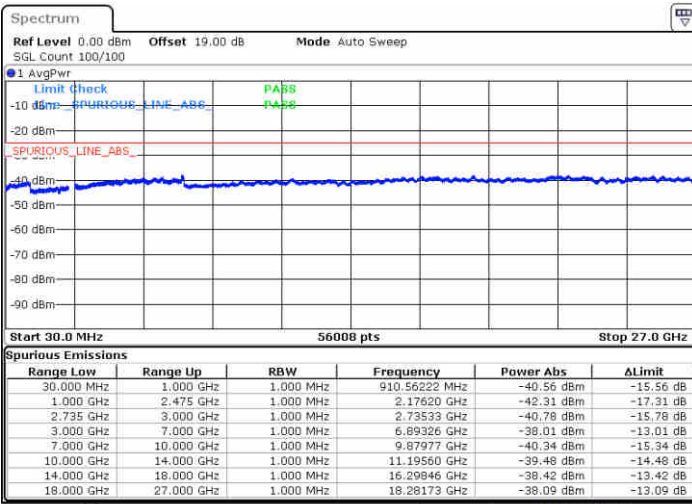

Date: 15 JUL 2020 18:16:21

Date: 15 JUL 2020 18:22:00

Lowest Channel / FullIRB

N/A

Date: 15 JUL 2020 18:10:30

LTE Band 41 / 15MHz+10MHz

16QAM

Middle Channel / 1RB0 and 1RB49

Middle Channel / 1RB74 and 1RB0

Date: 15 JUL 2020 18:33:47

Date: 15 JUL 2020 18:38:56

Middle Channel / FullIRB

N/A

Date: 15 JUL 2020 18:28:52

LTE Band 41 / 15MHz+10MHz

16QAM

Highest Channel / 1RB0 and 1RB49

Highest Channel / 1RB74 and 1RB0

Date: 15 JUL 2020 18:51:35

Date: 15 JUL 2020 18:58:45

Highest Channel / FullIRB

N/A

Date: 15 JUL 2020 18:47:30

LTE Band 41 / 15MHz+15MHz