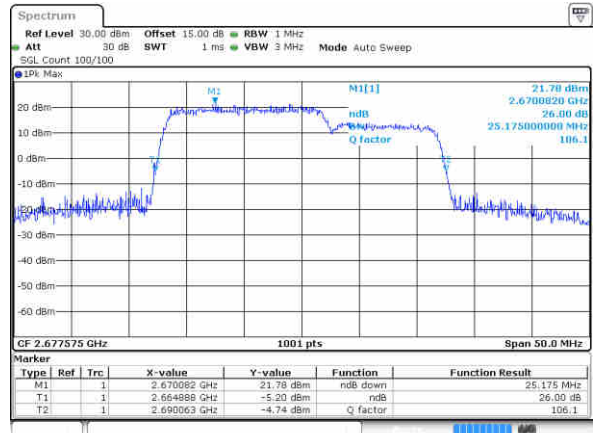

Middle Channel / 10MHz+20MHz

Date: 16.JUL.2020 18:58:01

Middle Channel / 15MHz+10MHz

Date: 16.JUL.2020 18:54:38

Highest Channel / 10MHz+20MHz

Date: 16.JUL.2020 18:58:37

Highest Channel / 15MHz+10MHz

Date: 17.JUL.2020 11:02:22