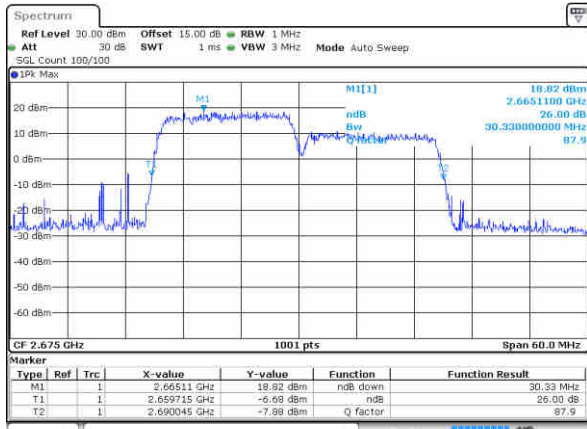

Highest Channel / 15MHz+15MHz

Date: 16 JUL 2020 19:08:43