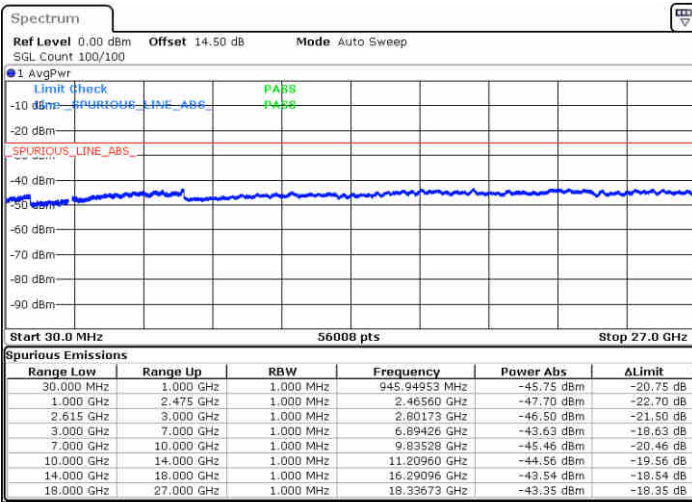

Lowest Channel / FullIRB

N/A

Date: 3 JUL 2020 00:17:57