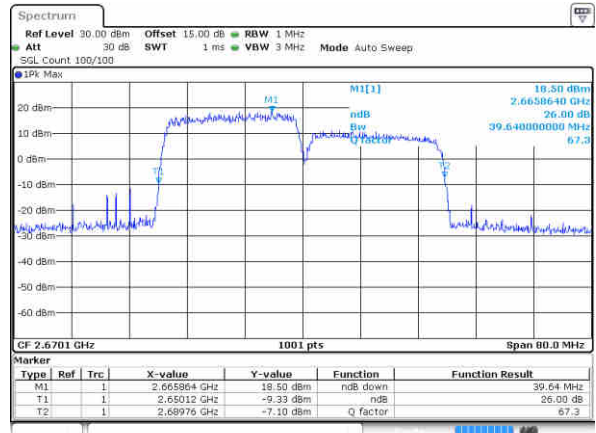

Middle Channel / 20MHz+20MHz

Date: 17 JUL 2020 10:28:44

Highest Channel / 20MHz+15MHz

Date: 17 JUL 2020 10:26:28

Highest Channel / 20MHz+20MHz

Date: 17 JUL 2020 10:31:11

LTE Band 41

16QAM