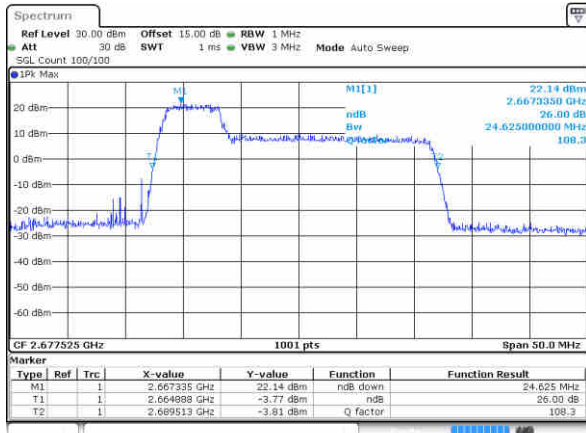

Highest Channel / 5MHz+20MHz

Date: 16.JUL.2020 18:39:44