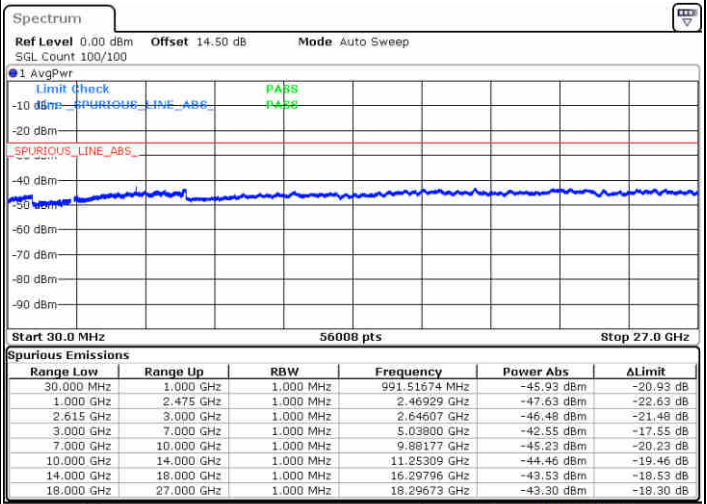

LTE Band 7 / 20MHz+15MHz

64QAM

Highest Channel / 1RB0 and 1RB74

Highest Channel / 1RB99 and 1RB0

Date: 3 JUL 2020 00:05:39

Date: 3 JUL 2020 00:12:14

Highest Channel / FullIRB

N/A

Date: 3 JUL 2020 00:04:20

LTE Band 7 / 20MHz+20MHz

64QAM

Lowest Channel / 1RB0 and 1RB99

Lowest Channel / 1RB99 and 1RB0

Date: 3 JUL 2020 00:20:06

Date: 3 JUL 2020 00:29:05

Lowest Channel / FullIRB