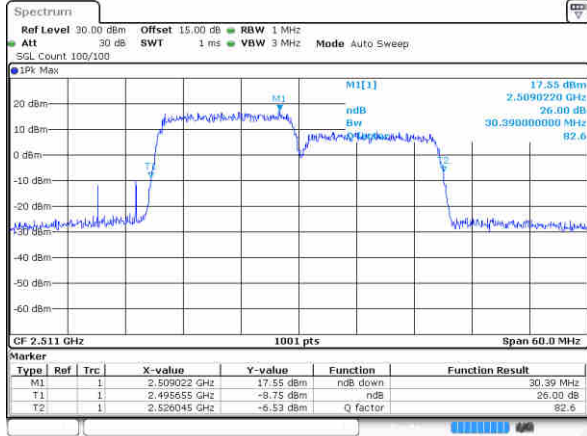

Highest Channel / 15MHz+10MHz

Date: 16.JUL.2020 18:56:14

LTE Band 41

16QAM

Lowest Channel / 15MHz+15MHz

Date: 16 JUL 2020 19:05:11

Lowest Channel / 15MHz+20MHz

Date: 17 JUL 2020 10:17:12