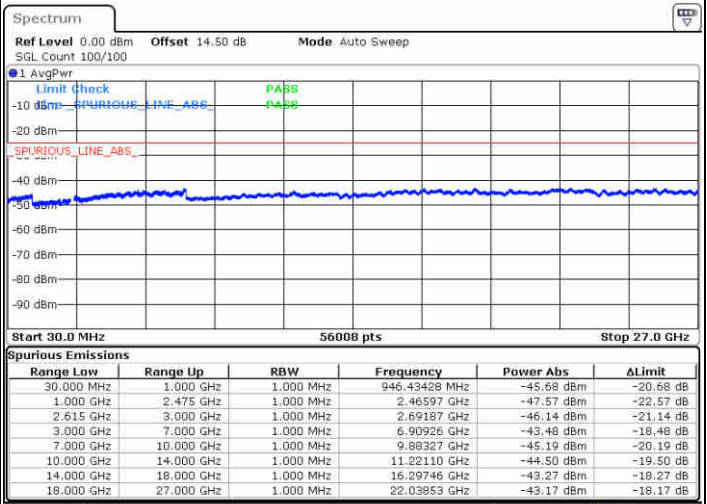

Date: 6 JUL 2020 23:31:10

Middle Channel / FullIRB

N/A

Date: 6 JUL 2020 23:19:58

LTE Band 7 / 15MHz+10MHz

64QAM

Highest Channel / 1RB0 and 1RB49

Highest Channel / 1RB74 and 1RB0

Date: 6 JUL 2020 23:43:49

Date: 6 JUL 2020 23:50:39

Highest Channel / FullIRB

N/A

Date: 6 JUL 2020 23:40:13

LTE Band 7 / 15MHz+15MHz

64QAM

Lowest Channel / 1RB0 and 1RB74