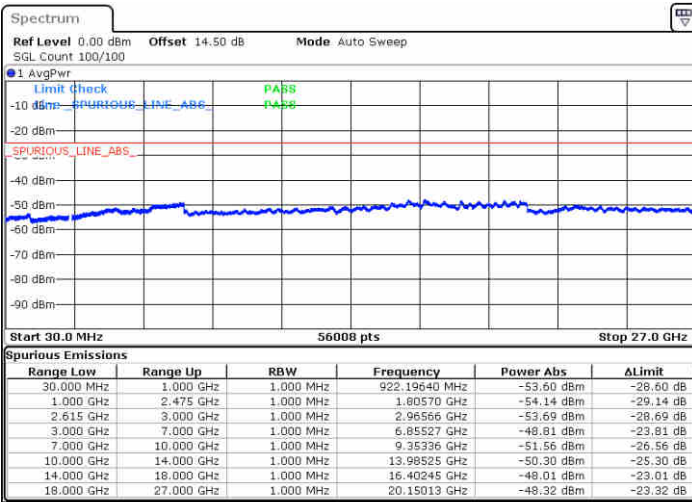

Highest Channel / FullIRB

N/A

Date: 2 JUL 2020 21:00:03

LTE Band 7 / 20MHz+10MHz

64QAM

Lowest Channel / 1RB0 and 1RB49

Lowest Channel / 1RB99 and 1RB0

Date: 1.JUL 2020 22:34:23

Date: 1.JUL 2020 22:40:02

Lowest Channel / FullIRB

N/A

Date: 1.JUL 2020 22:25:52

LTE Band 7 / 20MHz+10MHz

64QAM

Middle Channel / 1RB0 and 1RB49

Middle Channel / 1RB99 and 1RB0

Date: 1 JUL 2020 23:03:17

Date: 1 JUL 2020 23:09:23

Middle Channel / FullIRB

N/A

Date: 1 JUL 2020 23:02:09

LTE Band 7 / 20MHz+10MHz

64QAM

Highest Channel / 1RB0 and 1RB49

Highest Channel / 1RB99 and 1RB0

Date: 1 JUL 2020 23:23:28

Date: 1 JUL 2020 23:36:24

Highest Channel / FullIRB

N/A

Date: 1 JUL 2020 23:17:03

LTE Band 7 / 20MHz+15MHz

64QAM