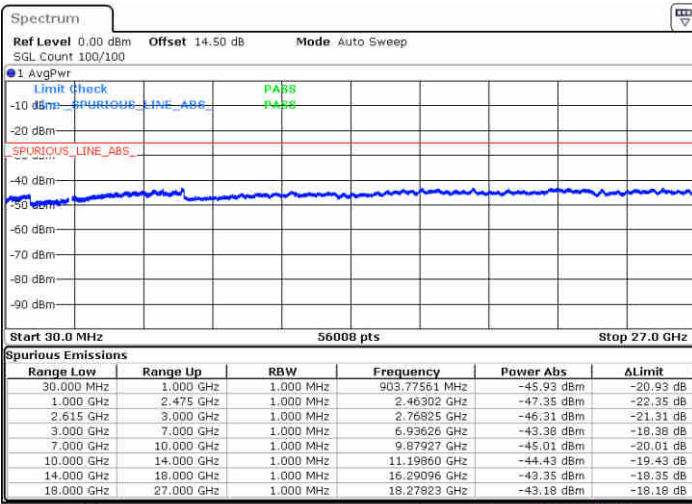

Lowest Channel / FullRB

N/A

Date: 6 JUL 2020 22:47:25

LTE Band 7 / 15MHz+10MHz

64QAM

Middle Channel / 1RB0 and 1RB49

Middle Channel / 1RB74 and 1RB0

Date: 6 JUL 2020 23:30:07

Date: 6 JUL 2020 23:31:10

Middle Channel / FullIRB

N/A

Date: 6 JUL 2020 23:19:58

LTE Band 7 / 15MHz+10MHz

64QAM

Highest Channel / 1RB0 and 1RB49

Highest Channel / 1RB74 and 1RB0

Date: 6 JUL 2020 23:43:49

Date: 6 JUL 2020 23:50:39

Highest Channel / FullIRB

N/A

Date: 6 JUL 2020 23:40:13

LTE Band 7 / 15MHz+15MHz

64QAM

Lowest Channel / 1RB0 and 1RB74