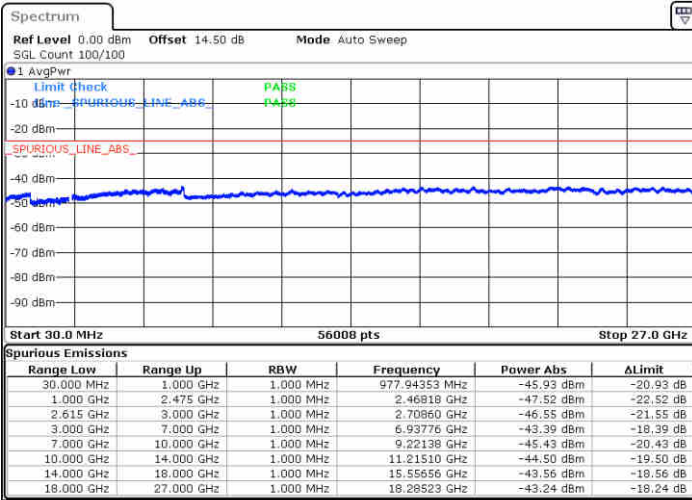

Middle Channel / FullIRB

N/A

Date: 3 JUL 2020 00:31:43

LTE Band 7 / 20MHz+20MHz

64QAM

Highest Channel / 1RB0 and 1RB99

Highest Channel / 1RB99 and 1RB0

Date: 3 JUL 2020 01:16:42

Date: 3 JUL 2020 01:22:39

Highest Channel / FullIRB

N/A

Date: 3 JUL 2020 01:15:17

LTE Band 41C_CA

26dB Bandwidth

Mode	LTE Band 41 : 26dB BW(MHz)				
QPSK					
BW	5MHz+20MHz	10MHz+15MHz	10MHz+20MHz	15MHz+10MHz	15MHz+15MHz
Lowest CH	24.88	25.28	29.73	25.23	30.45
Middle CH	24.88	25.23	29.73	25.28	30.45
Highest CH	24.83	25.13	29.91	25.38	30.45
BW	15MHz+20MHz	20MHz+5MHz	20MHz+10MHz	20MHz+15MHz	20MHz+20MHz
Lowest CH	34.76	25.08	30.09	34.90	39.56
Middle CH	34.69	25.13	29.85	34.90	39.80
Highest CH	34.76	25.08	30.03	34.90	39.64