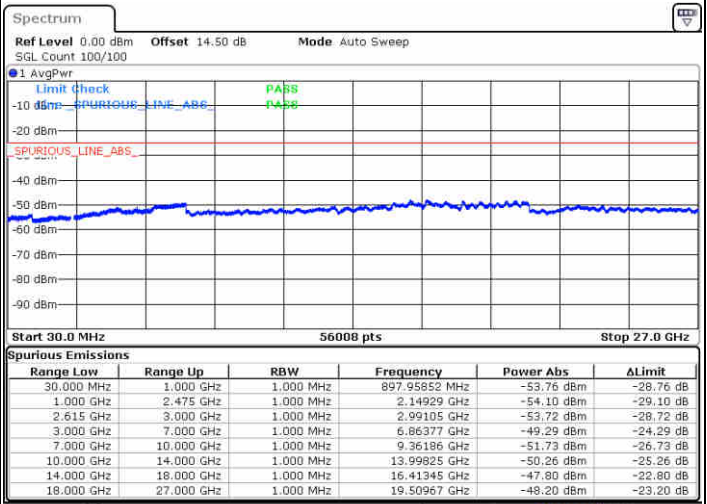

Highest Channel / FullIRB

N/A

Date: 2 JUL 2020 21:00:03

LTE Band 7 / 20MHz+10MHz

64QAM

Lowest Channel / 1RB0 and 1RB49

Lowest Channel / 1RB99 and 1RB0

Date: 1.JUL 2020 22:34:23

Date: 1.JUL 2020 22:40:02

Lowest Channel / FullIRB

N/A

Date: 1.JUL 2020 22:25:52

LTE Band 7 / 20MHz+10MHz

64QAM

Middle Channel / 1RB0 and 1RB49

Middle Channel / 1RB99 and 1RB0

Date: 1 JUL 2020 23:03:17

Date: 1 JUL 2020 23:09:23

Middle Channel / FullIRB

N/A

Date: 1 JUL 2020 23:02:09

LTE Band 7 / 20MHz+10MHz

64QAM

Highest Channel / 1RB0 and 1RB49

Highest Channel / 1RB99 and 1RB0

Date: 1 JUL 2020 23:23:28

Date: 1 JUL 2020 23:36:24

Highest Channel / FullIRB

N/A

Date: 1 JUL 2020 23:17:03

LTE Band 7 / 20MHz+15MHz

64QAM