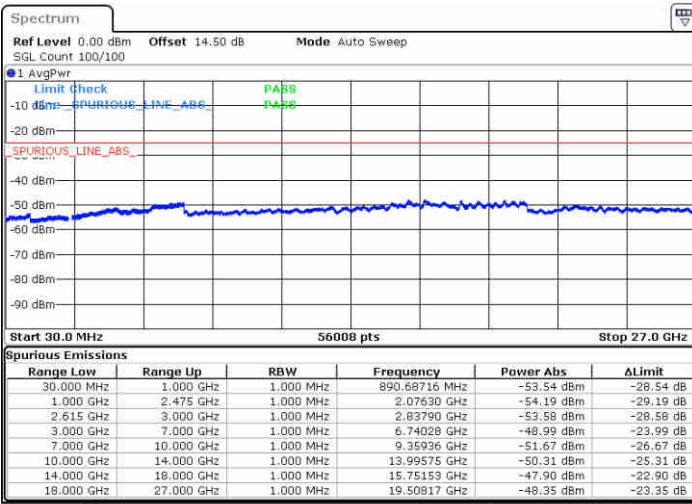

Date: 1 JUL 2020 23:03:17

Date: 1 JUL 2020 23:09:23

Middle Channel / FullIRB

N/A

Date: 1 JUL 2020 23:02:09

LTE Band 7 / 20MHz+10MHz

64QAM

Highest Channel / 1RB0 and 1RB49

Highest Channel / 1RB99 and 1RB0

Date: 1 JUL 2020 23:23:28

Date: 1 JUL 2020 23:36:24

Highest Channel / FullIRB

N/A

Date: 1 JUL 2020 23:17:03

LTE Band 7 / 20MHz+15MHz

64QAM

Lowest Channel / 1RB0 and 1RB74

Lowest Channel / 1RB99 and 1RB0

Date: 1 JUL 2020 23:17:03

Date: 2 JUL 2020 23:21:53

Lowest Channel / FullIRB

N/A

Date: 2 JUL 2020 22:58:35

LTE Band 7 / 20MHz+15MHz