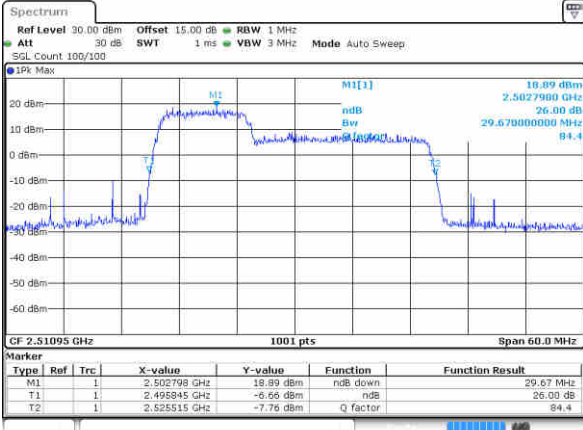

Highest Channel / 10MHz+15MHz

Date: 16.JUL.2020 18:52:05

LTE Band 41

64QAM

Lowest Channel / 10MHz+20MHz

Date: 16.JUL.2020 18:57:29

Lowest Channel / 15MHz+10MHz

Date: 16.JUL.2020 18:53:59