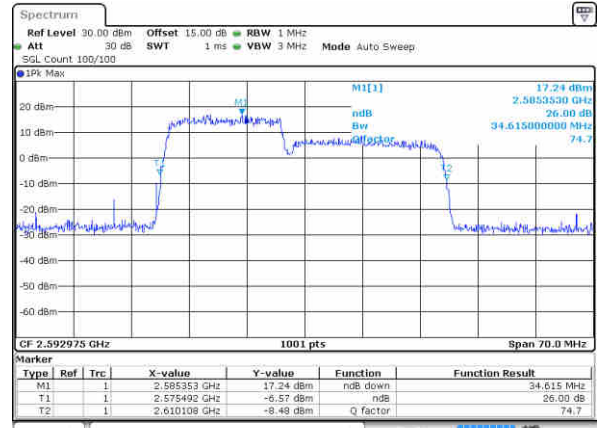

Middle Channel / 15MHz+20MHz

Date: 17 JUL 2020 10:18:16