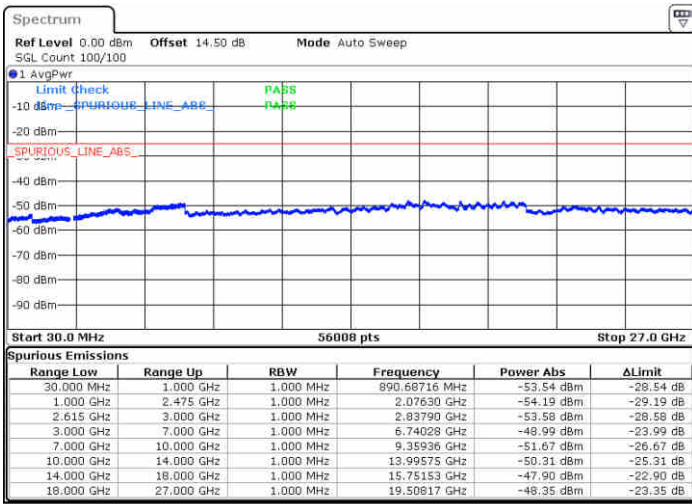

Date: 1 JUL 2020 23:03:17

Date: 1 JUL 2020 23:09:23

Middle Channel / FullIRB

N/A

Date: 1 JUL 2020 23:02:09

LTE Band 7 / 20MHz+10MHz

64QAM

Highest Channel / 1RB0 and 1RB49

Highest Channel / 1RB99 and 1RB0

Date: 1 JUL 2020 23:23:28

Date: 1 JUL 2020 23:36:24

Highest Channel / FullIRB

N/A

Date: 1 JUL 2020 23:17:03

LTE Band 7 / 20MHz+15MHz

64QAM

Lowest Channel / 1RB0 and 1RB74

Lowest Channel / 1RB99 and 1RB0

Date: 1 JUL 2020 23:17:03

Date: 2 JUL 2020 23:21:53

Lowest Channel / FullIRB

N/A

Date: 2 JUL 2020 22:58:35

LTE Band 7 / 20MHz+15MHz