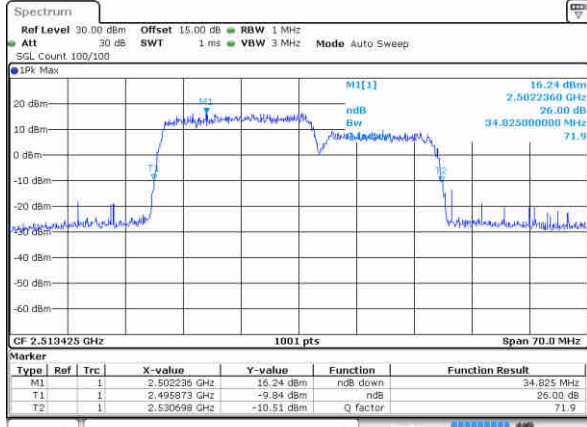

LTE Band 41

16QAM

Lowest Channel / 20MHz+15MHz

Date: 17 JUL 2020 10:21:26