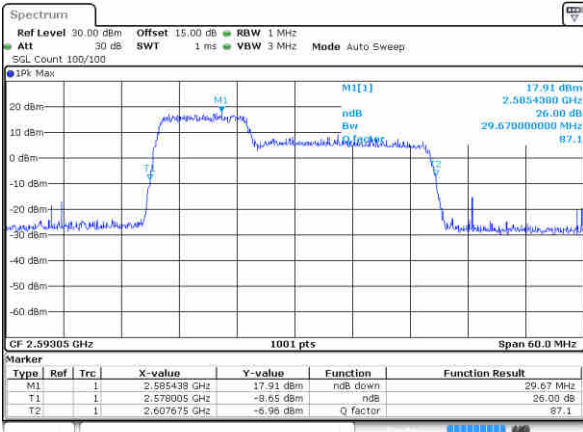

Middle Channel / 10MHz+20MHz

Date: 16.JUL.2020 18:58:01