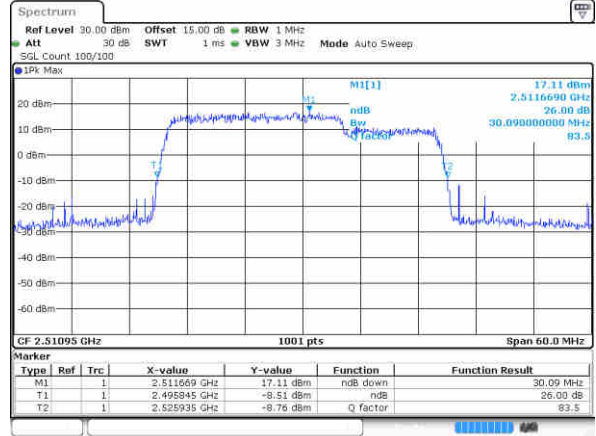

Highest Channel / 15MHz+20MHz

Date: 17 JUL 2020 10:19:35

LTE Band 41

QPSK

Lowest Channel / 20MHz+5MHz

Date: 16.JUL.2020 18:42:01

Lowest Channel / 20MHz+10MHz

Date: 16.JUL.2020 19:01:50