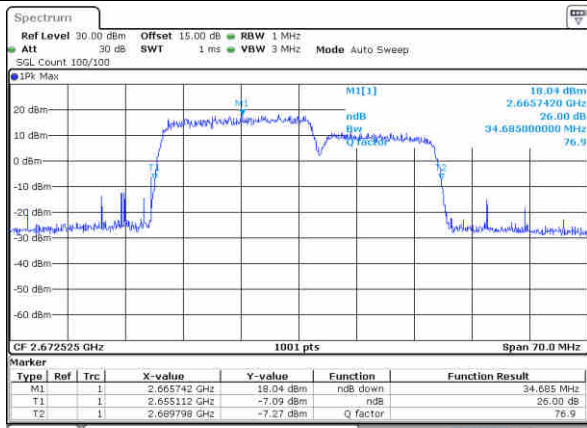

Lowest Channel / 20MHz+15MHz

Date: 17 JUL 2020 10:21:26

Lowest Channel / 20MHz+20MHz

Date: 17 JUL 2020 10:27:54

Middle Channel / 20MHz+15MHz

Date: 17 JUL 2020 10:23:36

Middle Channel / 20MHz+20MHz

Date: 17 JUL 2020 10:29:19

Highest Channel / 20MHz+15MHz

Date: 17 JUL 2020 10:26:11

Highest Channel / 20MHz+20MHz

Date: 17 JUL 2020 10:31:42

LTE Band 41

64QAM

Lowest Channel / 5MHz+20MHz

Date: 16.JUL.2020 18:36:44