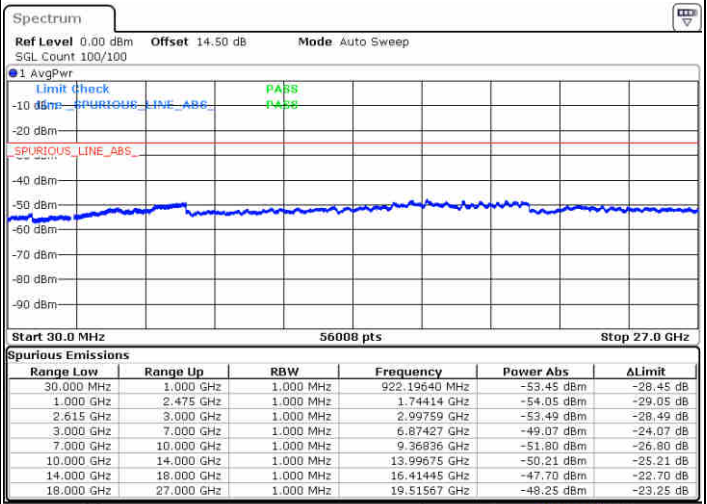

Date: 1.JUL 2020 22:40:02

Lowest Channel / FullIRB

N/A

Date: 1.JUL 2020 22:25:52

LTE Band 7 / 20MHz+10MHz

64QAM

Middle Channel / 1RB0 and 1RB49

Middle Channel / 1RB99 and 1RB0

Date: 1 JUL 2020 23:03:17

Date: 1 JUL 2020 23:09:23

Middle Channel / FullIRB

N/A

Date: 1 JUL 2020 23:02:09

LTE Band 7 / 20MHz+10MHz

64QAM

Highest Channel / 1RB0 and 1RB49

Highest Channel / 1RB99 and 1RB0

Date: 1 JUL 2020 23:23:28

Date: 1 JUL 2020 23:36:24

Highest Channel / FullIRB

N/A

Date: 1 JUL 2020 23:17:03

LTE Band 7 / 20MHz+15MHz

64QAM

Lowest Channel / 1RB0 and 1RB74

Lowest Channel / 1RB99 and 1RB0

Date: 1 JUL 2020 23:17:03

Date: 2 JUL 2020 23:21:53

Lowest Channel / FullIRB

N/A

Date: 2 JUL 2020 22:58:35

LTE Band 7 / 20MHz+15MHz