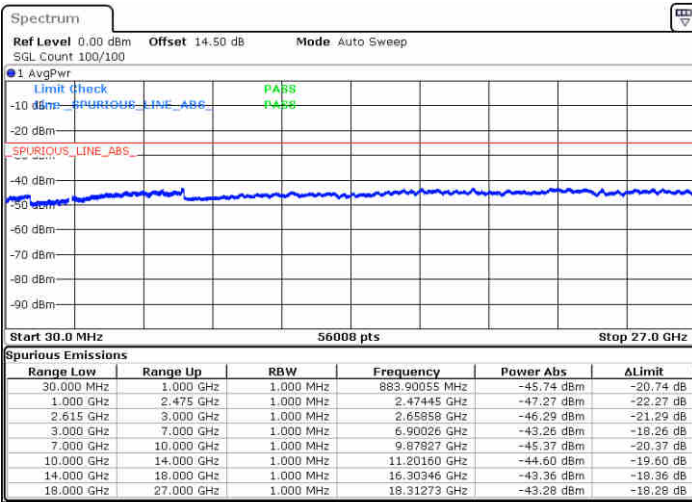

Date: 6 JUL 2020 21:59:23

LTE Band 7 / 10MHz+20MHz

64QAM

Highest Channel / 1RB0 and 1RB99

Highest Channel / 1RB49 and 1RB0

Date: 6 JUL 2020 22:26:23

Date: 6 JUL 2020 22:34:21

Highest Channel / FullIRB

N/A

Date: 6 JUL 2020 22:25:03

LTE Band 7 / 15MHz+10MHz

64QAM

Lowest Channel / 1RB0 and 1RB49

Lowest Channel / 1RB74 and 1RB0

Date: 6 JUL 2020 22:49:24

Date: 6 JUL 2020 22:57:55