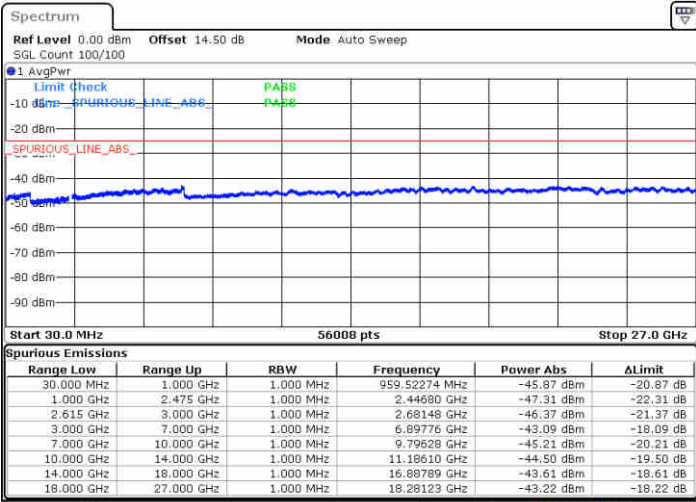

LTE Band 7 / 10MHz+20MHz

64QAM

MiddleChannel / 1RB0 and 1RB99

Middle Channel / 1RB49 and 1RB0

Date: 6 JUL 2020 21:23:37

Date: 6 JUL 2020 22:16:36

Middle Channel / FullIRB

N/A

Date: 6 JUL 2020 21:59:23

LTE Band 7 / 10MHz+20MHz

64QAM

Highest Channel / 1RB0 and 1RB99

Highest Channel / 1RB49 and 1RB0

Date: 6 JUL 2020 22:26:23

Date: 6 JUL 2020 22:34:21

Highest Channel / FullIRB