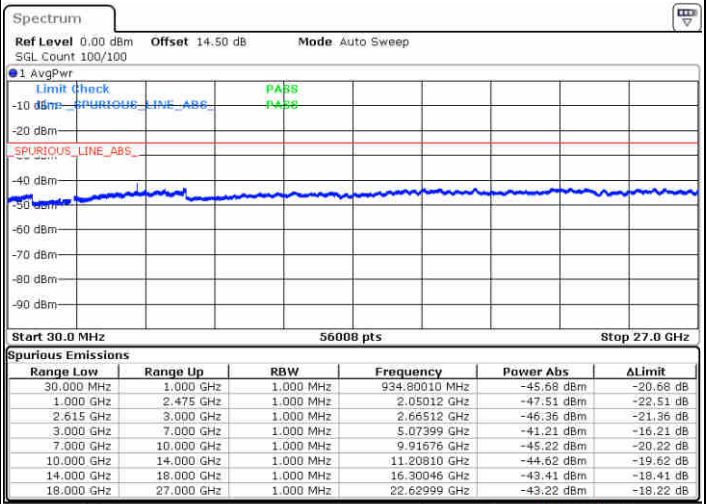

Lowest Channel / FullRB

N/A

Date: 6 JUL 2020 22:47:25

LTE Band 7 / 15MHz+10MHz

64QAM

Middle Channel / 1RB0 and 1RB49

Middle Channel / 1RB74 and 1RB0

Date: 6 JUL 2020 23:30:07

Date: 6 JUL 2020 23:31:10

Middle Channel / FullIRB

N/A

Date: 6 JUL 2020 23:19:58

LTE Band 7 / 15MHz+10MHz

64QAM

Highest Channel / 1RB0 and 1RB49

Highest Channel / 1RB74 and 1RB0

Date: 6 JUL 2020 23:43:49

Date: 6 JUL 2020 23:50:39

Highest Channel / FullIRB

N/A

Date: 6 JUL 2020 23:40:13

LTE Band 7 / 15MHz+15MHz

64QAM

Lowest Channel / 1RB0 and 1RB74