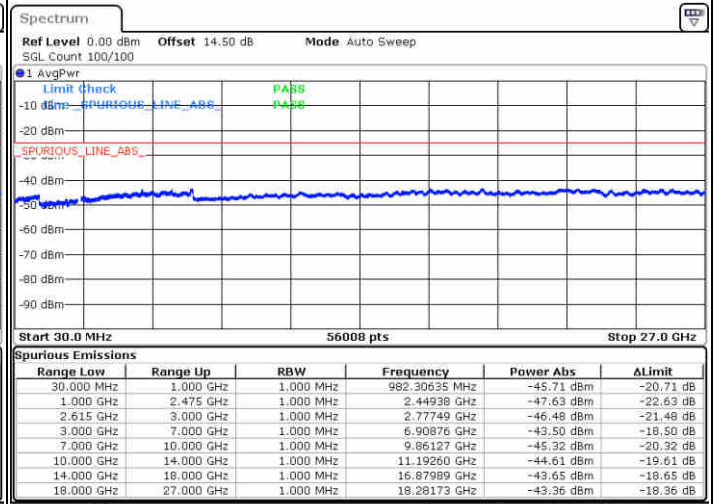

LTE Band 7 / 15MHz+20MHz

64QAM

Lowest Channel / 1RB0 and 1RB9

Lowest Channel / 1RB74 and 1RB0

Date: 2 JUL 2020 20:24:15

Date: 2 JUL 2020 20:30:27

Lowest Channel / FullRB

N/A

Date: 2 JUL 2020 20:16:29

LTE Band 7 / 15MHz+20MHz

64QAM

Middle Channel / 1RB0 and 1RB99

Middle Channel / 1RB74 and 1RB0

Date: 2 JUL 2020 20:38:43

Date: 2 JUL 2020 20:47:07

Middle Channel / FullIRB