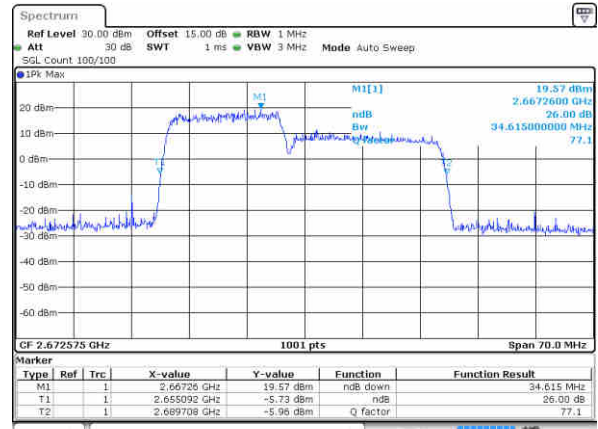

Middle Channel / 15MHz+20MHz

Date: 17 JUL 2020 10:18:16

Highest Channel / 15MHz+15MHz

Date: 16 JUL 2020 19:08:43

Highest Channel / 15MHz+20MHz

Date: 17 JUL 2020 10:20:09