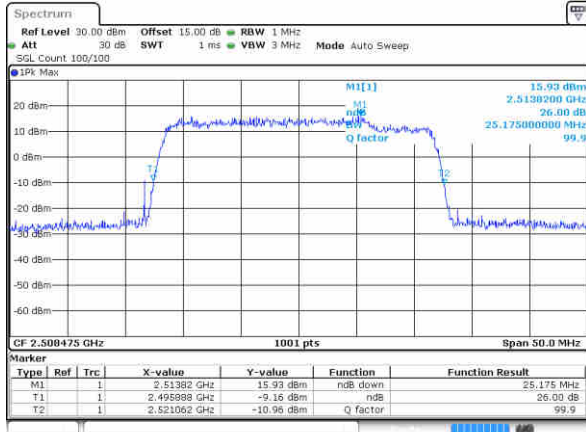

LTE Band 41

16QAM

Lowest Channel / 20MHz+5MHz

Date: 16.JUL.2020 18:42:20