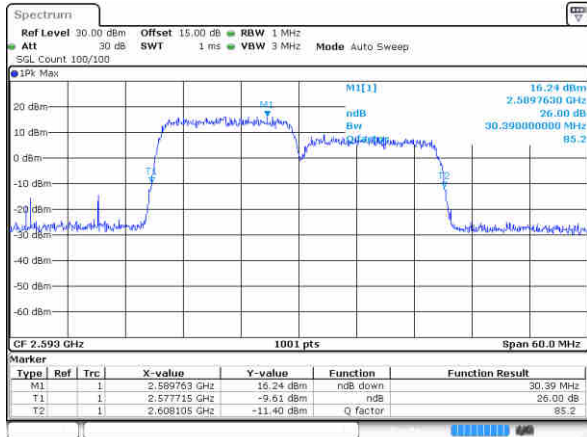

Middle Channel / 15MHz+15MHz

Date: 16 JUL 2020 19:07:01