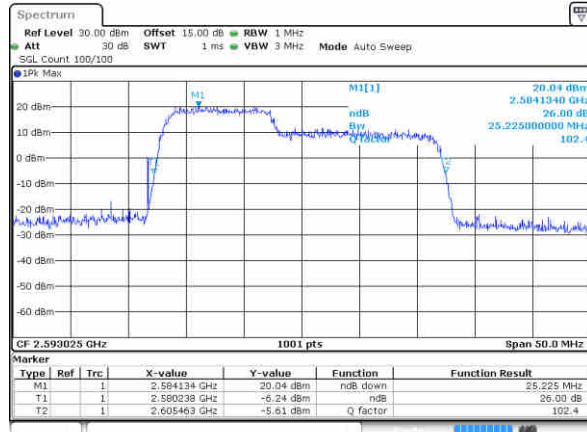

LTE Band 41

QPSK

Lowest Channel / 5MHz+20MHz

Date: 16.JUL.2020 18:35:48

Lowest Channel / 10MHz+15MHz

Date: 16.JUL.2020 18:50:13

Middle Channel / 5MHz+20MHz

Date: 16.JUL.2020 18:38:19

Middle Channel / 10MHz+15MHz

Date: 16.JUL.2020 18:50:52

Highest Channel / 5MHz+20MHz

Date: 16.JUL.2020 18:39:25

Highest Channel / 10MHz+15MHz

Date: 16.JUL.2020 18:52:09

LTE Band 41

QPSK