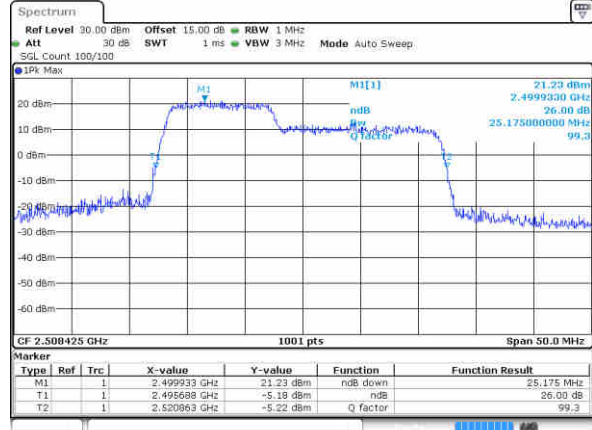

Lowest Channel / 10MHz+15MHz

Date: 16.JUL.2020 18:50:00