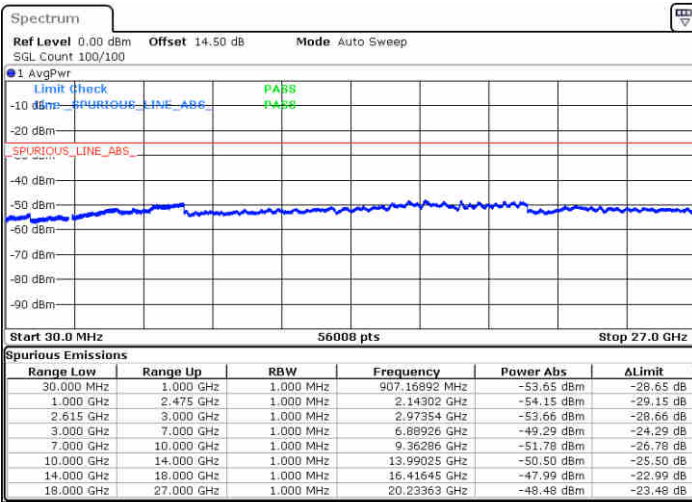

Date: 6 JUL 2020 23:43:49

Date: 6 JUL 2020 23:50:39

Highest Channel / FullIRB

N/A

Date: 6 JUL 2020 23:40:13

LTE Band 7 / 15MHz+15MHz

64QAM

Lowest Channel / 1RB0 and 1RB74

Lowest Channel / 1RB74 and 1RB0

Date: 1 JUL 2020 23:55:20

Date: 1 JUL 2020 23:59:05

Lowest Channel / FullIRB

N/A

Date: 2 JUL 2020 01:40:26

LTE Band 7 / 15MHz+15MHz

64QAM

Middle Channel / 1RB0 and 1RB74

Middle Channel / 1RB74 and 1RB0

Date: 2 JUL 2020 00:11:09

Date: 2 JUL 2020 00:14:58

Middle Channel / FullIRB

N/A

Date: 2 JUL 2020 00:04:51

LTE Band 7 / 15MHz+15MHz