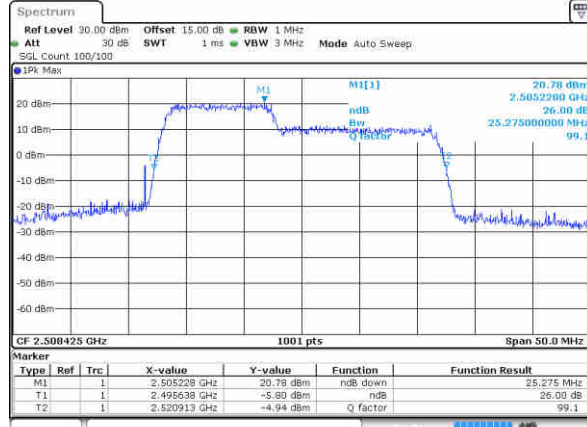

LTE Band 41

QPSK

Lowest Channel / 5MHz+20MHz

Date: 16.JUL.2020 18:35:48

Lowest Channel / 10MHz+15MHz

Date: 16.JUL.2020 18:50:13

Middle Channel / 5MHz+20MHz

Date: 16.JUL.2020 18:38:19

Middle Channel / 10MHz+15MHz

Date: 16.JUL.2020 18:50:52

Highest Channel / 5MHz+20MHz

Date: 16.JUL.2020 18:39:25

Highest Channel / 10MHz+15MHz

Date: 16.JUL.2020 18:52:09

LTE Band 41

QPSK