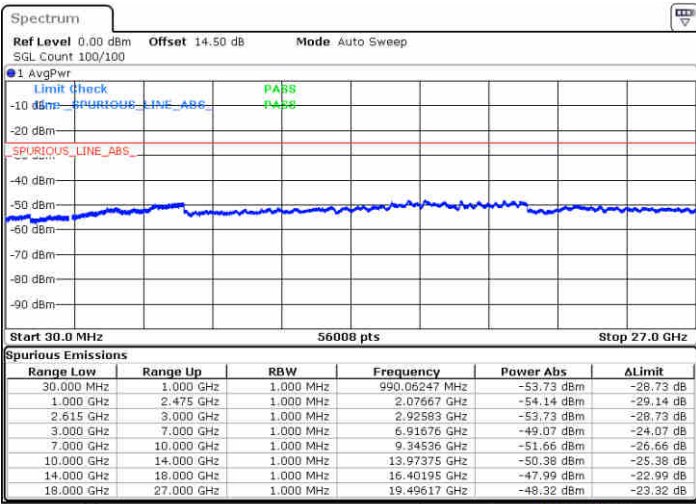

Date: 6 JUL 2020 23:43:49

Date: 6 JUL 2020 23:50:39

Highest Channel / FullIRB

N/A

Date: 6 JUL 2020 23:40:13

LTE Band 7 / 15MHz+15MHz

64QAM

Lowest Channel / 1RB0 and 1RB74

Lowest Channel / 1RB74 and 1RB0

Date: 1 JUL 2020 23:55:20

Date: 1 JUL 2020 23:59:05

Lowest Channel / FullIRB

N/A

Date: 2 JUL 2020 01:40:26

LTE Band 7 / 15MHz+15MHz

64QAM

Middle Channel / 1RB0 and 1RB74

Middle Channel / 1RB74 and 1RB0

Date: 2 JUL 2020 00:11:09

Date: 2 JUL 2020 00:14:58

Middle Channel / FullIRB

N/A

Date: 2 JUL 2020 00:04:51

LTE Band 7 / 15MHz+15MHz