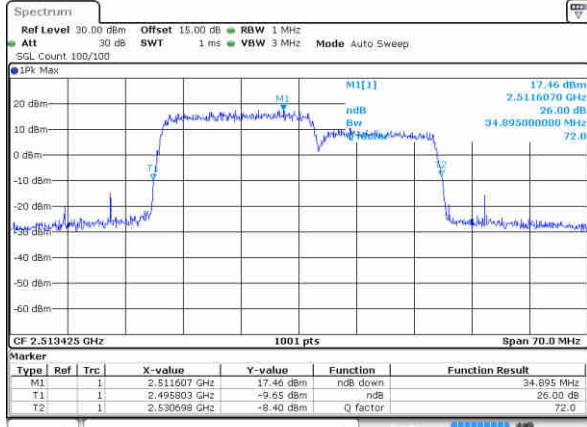

LTE Band 41

QPSK

Lowest Channel / 20MHz+15MHz

Date: 17 JUL 2020 10:21:42