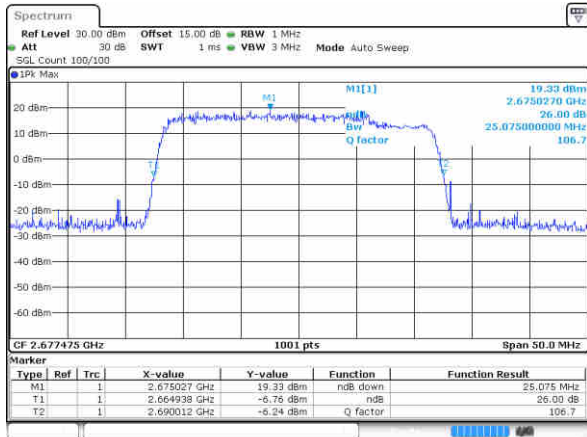

Middle Channel / 20MHz+5MHz

Date: 16.JUL.2020 18:44:00

Middle Channel / 20MHz+10MHz

Date: 16.JUL.2020 19:02:25

Highest Channel / 20MHz+5MHz

Date: 16.JUL.2020 18:44:42

Highest Channel / 20MHz+10MHz

Date: 16.JUL.2020 19:03:48