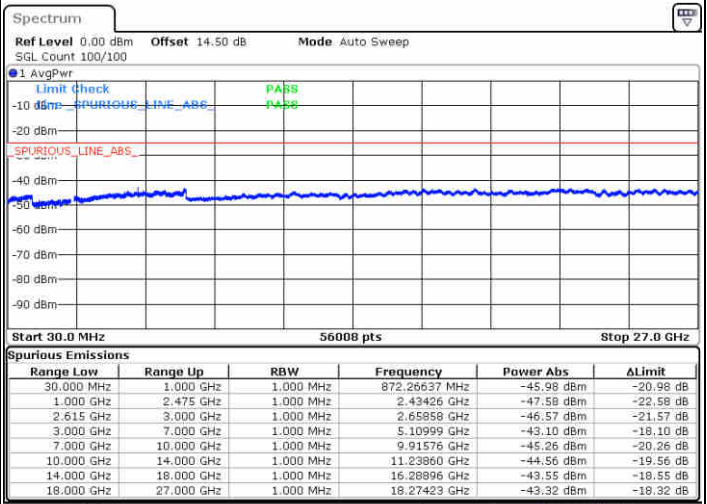

Lowest Channel / 1RB0 and 1RB74

Lowest Channel / 1RB99 and 1RB0

Date: 1 JUL 2020 23:17:03

Date: 2 JUL 2020 23:21:53

Lowest Channel / FullIRB

N/A

Date: 2 JUL 2020 22:58:35

LTE Band 7 / 20MHz+15MHz

LTE Band 7 / 20MHz+15MHz

64QAM

Highest Channel / 1RB0 and 1RB74

Highest Channel / 1RB99 and 1RB0

Date: 3 JUL 2020 00:05:39

Date: 3 JUL 2020 00:12:14

Highest Channel / FullIRB

N/A