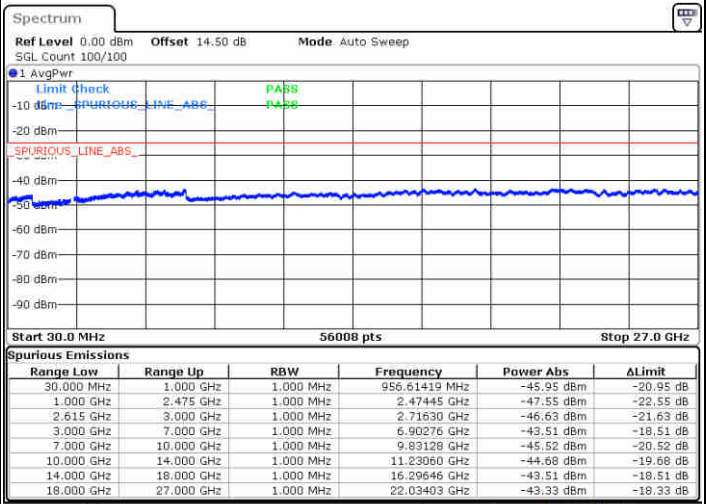

Middle Channel / FullIRB

N/A

Date: 3 JUL 2020 00:31:43

LTE Band 7 / 20MHz+20MHz

64QAM

Highest Channel / 1RB0 and 1RB99

Highest Channel / 1RB99 and 1RB0

Date: 3 JUL 2020 01:16:42

Date: 3 JUL 2020 01:22:39

Highest Channel / FullIRB

N/A

Date: 3 JUL 2020 01:15:17

LTE Band 41C_CA

26dB Bandwidth

Mode	LTE Band 41 : 26dB BW(MHz)				
QPSK					
BW	5MHz+20MHz	10MHz+15MHz	10MHz+20MHz	15MHz+10MHz	15MHz+15MHz
Lowest CH	24.88	25.28	29.73	25.23	30.45
Middle CH	24.88	25.23	29.73	25.28	30.45
Highest CH	24.83	25.13	29.91	25.38	30.45
BW	15MHz+20MHz	20MHz+5MHz	20MHz+10MHz	20MHz+15MHz	20MHz+20MHz
Lowest CH	34.76	25.08	30.09	34.90	39.56
Middle CH	34.69	25.13	29.85	34.90	39.80
Highest CH	34.76	25.08	30.03	34.90	39.64