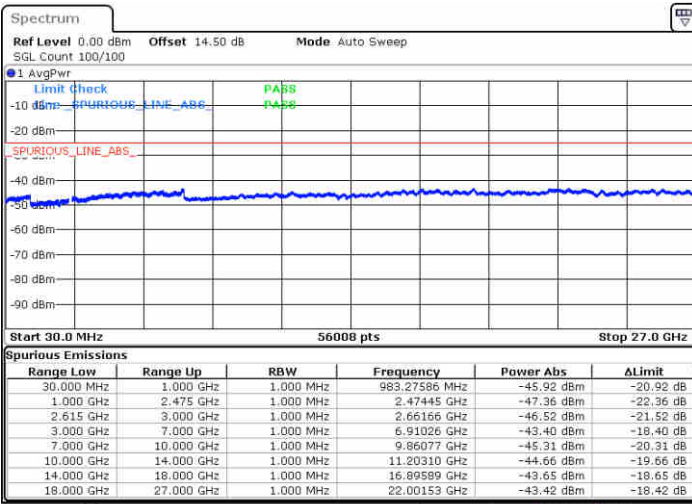

LTE Band 7 / 20MHz+15MHz

64QAM

Highest Channel / 1RB0 and 1RB74

Highest Channel / 1RB99 and 1RB0

Date: 3 JUL 2020 00:05:39

Date: 3 JUL 2020 00:12:14

Highest Channel / FullIRB

N/A

Date: 3 JUL 2020 00:04:20

LTE Band 7 / 20MHz+20MHz

64QAM

Lowest Channel / 1RB0 and 1RB99

Lowest Channel / 1RB99 and 1RB0

Date: 3 JUL 2020 00:20:06

Date: 3 JUL 2020 00:29:05

Lowest Channel / FullIRB