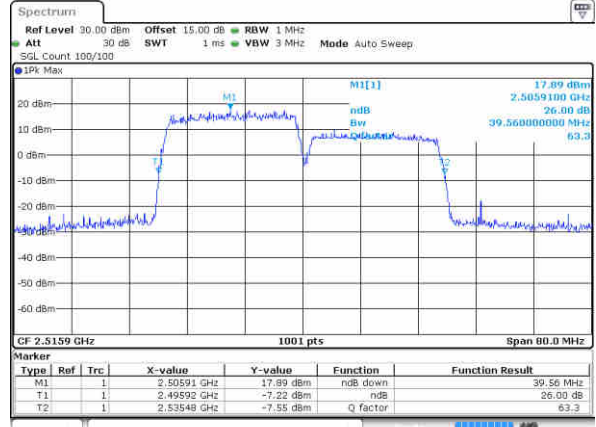

LTE Band 41

QPSK

Lowest Channel / 20MHz+15MHz

Date: 17 JUL 2020 10:21:42

Lowest Channel / 20MHz+20MHz

Date: 17 JUL 2020 10:27:37

Middle Channel / 20MHz+15MHz

Date: 17 JUL 2020 10:22:58

Middle Channel / 20MHz+20MHz

Date: 17 JUL 2020 10:28:44

Highest Channel / 20MHz+15MHz

Date: 17 JUL 2020 10:26:28

Highest Channel / 20MHz+20MHz

Date: 17 JUL 2020 10:31:11

LTE Band 41

16QAM