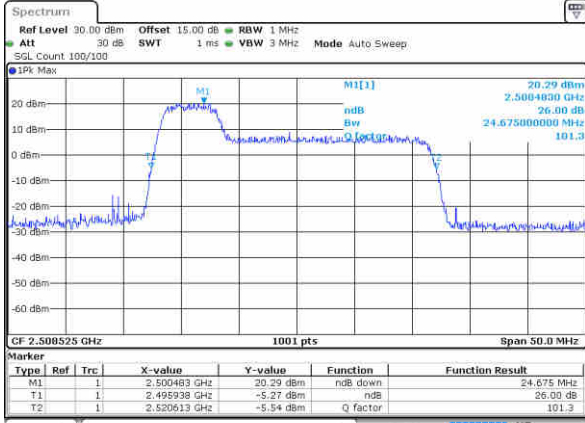

Highest Channel / 20MHz+15MHz

Date: 17 JUL 2020 10:26:11

Highest Channel / 20MHz+20MHz

Date: 17 JUL 2020 10:31:42

LTE Band 41

64QAM

Lowest Channel / 5MHz+20MHz

Date: 16.JUL.2020 18:36:44