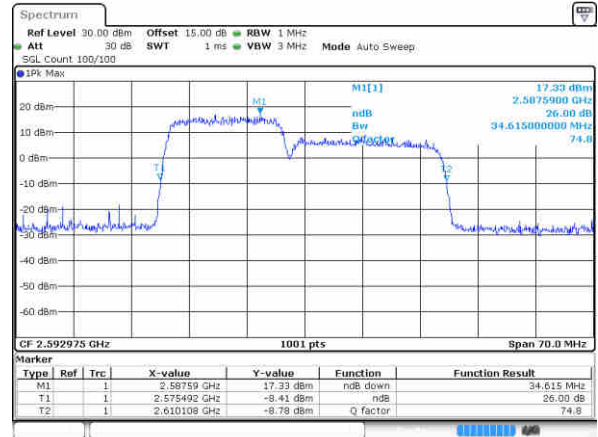

Middle Channel / 15MHz+20MHz

Date: 17 JUL 2020 10:18:29