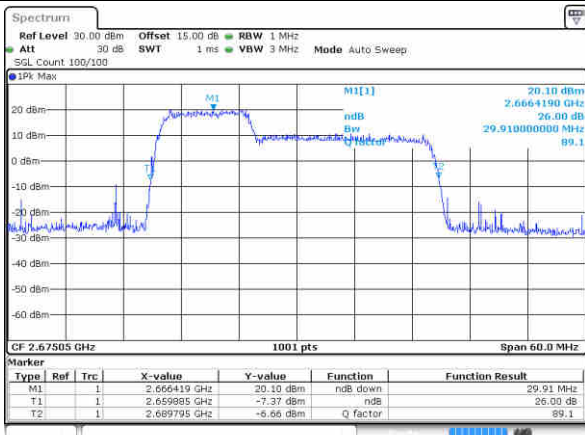

Lowest Channel / 10MHz+20MHz

Date: 16 JUL 2020 18:57:44

Lowest Channel / 15MHz+10MHz

Date: 16 JUL 2020 18:53:28

Middle Channel / 10MHz+20MHz

Date: 16 JUL 2020 18:58:26

Middle Channel / 15MHz+10MHz

Date: 16 JUL 2020 18:55:20

Highest Channel / 10MHz+20MHz

Date: 16 JUL 2020 19:00:11

Highest Channel / 15MHz+10MHz

Date: 16 JUL 2020 18:55:58

LTE Band 41

QPSK

Lowest Channel / 15MHz+15MHz

Date: 16 JUL 2020 19:04:30