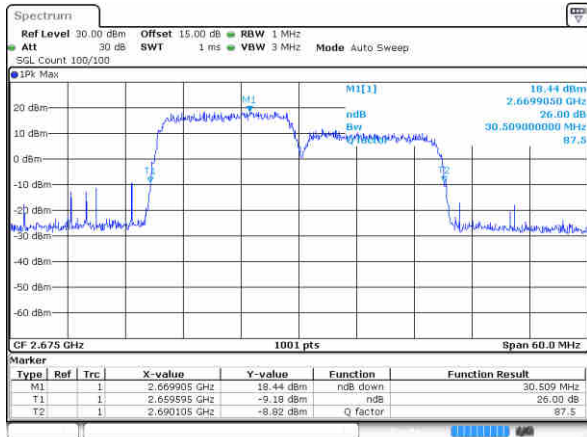

Middle Channel / 15MHz+15MHz

Date: 16 JUL 2020 19:07:01

Middle Channel / 15MHz+20MHz

Date: 17 JUL 2020 10:18:29

Highest Channel / 15MHz+15MHz

Date: 16 JUL 2020 19:08:28

Highest Channel / 15MHz+20MHz

Date: 17 JUL 2020 10:19:49