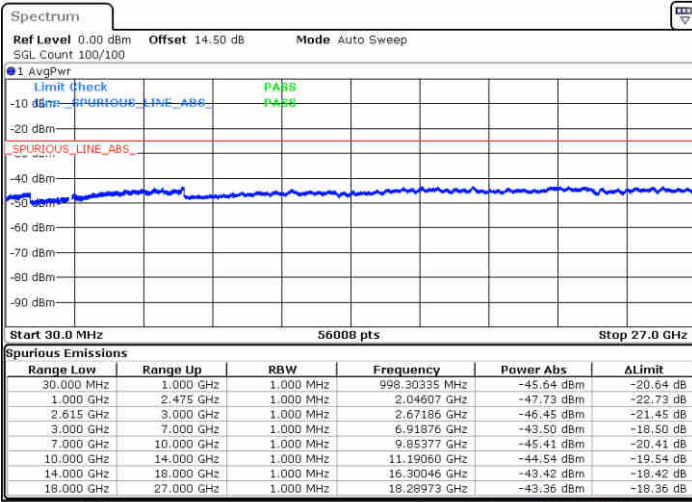

Date: 3 JUL 2020 00:04:20

LTE Band 7 / 20MHz+20MHz

64QAM

Lowest Channel / 1RB0 and 1RB99

Lowest Channel / 1RB99 and 1RB0

Date: 3 JUL 2020 00:20:06

Date: 3 JUL 2020 00:29:05

Lowest Channel / FullIRB

N/A

Date: 3 JUL 2020 00:17:57

LTE Band 7 / 20MHz+20MHz

64QAM

Middle Channel / 1RB0 and 1RB99

Middle Channel / 1RB99 and 1RB0

Date: 3 JUL 2020 00:45:03

Date: 3 JUL 2020 00:46:09

Middle Channel / FullIRB

N/A

Date: 3 JUL 2020 00:31:43

LTE Band 7 / 20MHz+20MHz

64QAM

Highest Channel / 1RB0 and 1RB99

Highest Channel / 1RB99 and 1RB0

Date: 3 JUL 2020 01:16:42