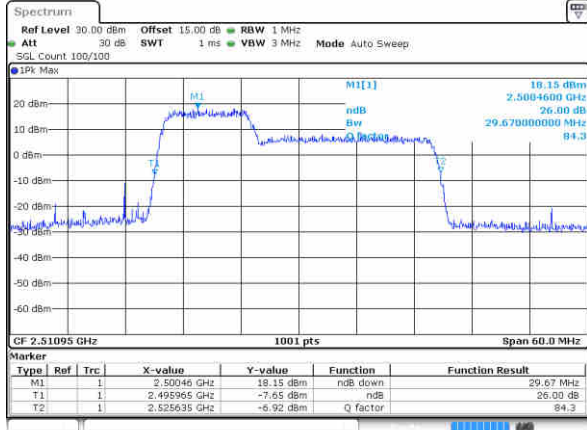

Highest Channel / 5MHz+20MHz

Date: 16.JUL.2020 18:39:44

Highest Channel / 10MHz+15MHz

Date: 16.JUL.2020 18:52:16

LTE Band 41

16QAM

Lowest Channel / 10MHz+20MHz

Date: 16.JUL.2020 18:57:17