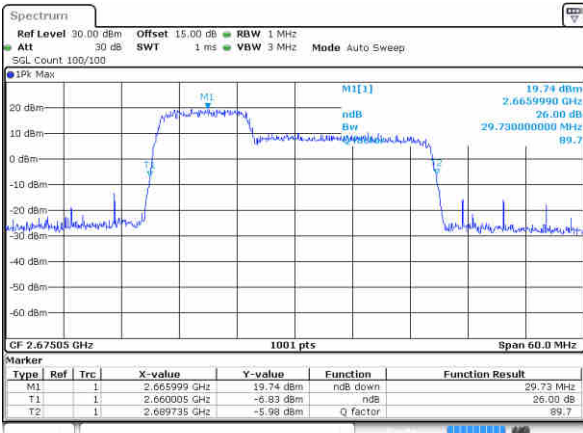

Middle Channel / 10MHz+20MHz

Date: 16.JUL.2020 18:58:01

Middle Channel / 15MHz+10MHz

Date: 16.JUL.2020 18:54:38

Highest Channel / 10MHz+20MHz

Date: 16.JUL.2020 18:58:37

Highest Channel / 15MHz+10MHz

Date: 17.JUL.2020 11:02:22