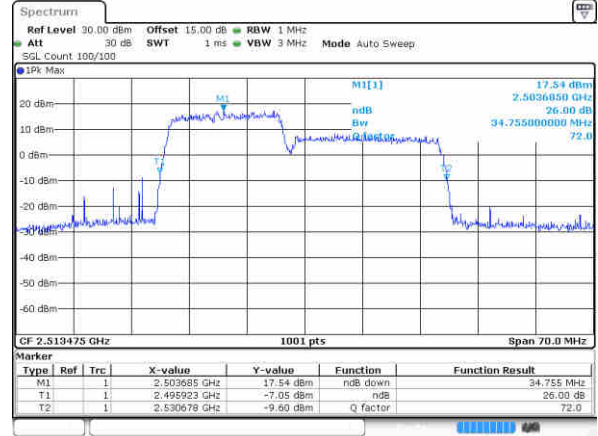

Highest Channel / 15MHz+10MHz

Date: 16.JUL.2020 18:56:14

LTE Band 41

16QAM

Lowest Channel / 15MHz+15MHz

Date: 16 JUL 2020 19:05:11

Lowest Channel / 15MHz+20MHz

Date: 17 JUL 2020 10:17:12