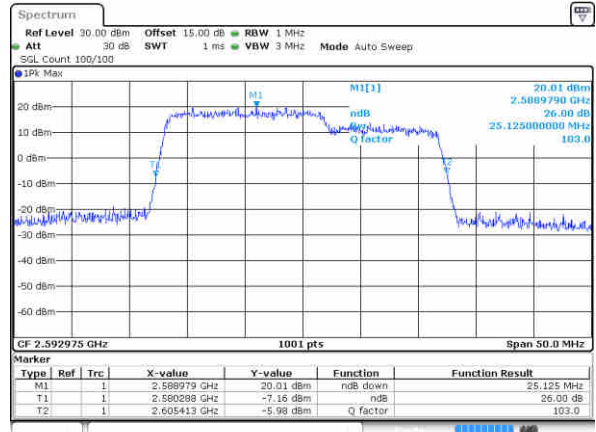

Middle Channel / 15MHz+10MHz

Date: 16.JUL.2020 18:54:38