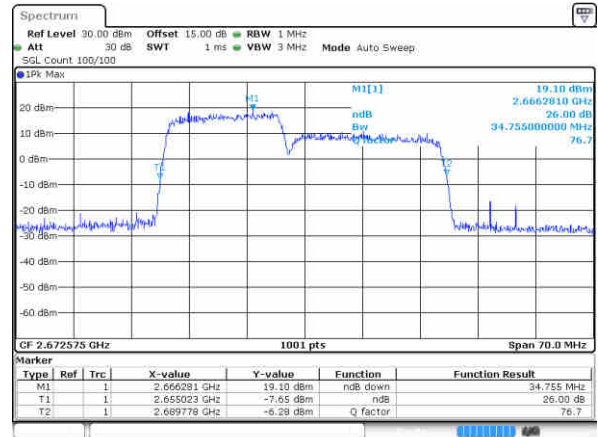

Middle Channel / 15MHz+15MHz

Date: 16 JUL 2020 19:07:01

Middle Channel / 15MHz+20MHz

Date: 17 JUL 2020 10:18:29

Highest Channel / 15MHz+15MHz

Date: 16 JUL 2020 19:08:28

Highest Channel / 15MHz+20MHz

Date: 17 JUL 2020 10:19:49