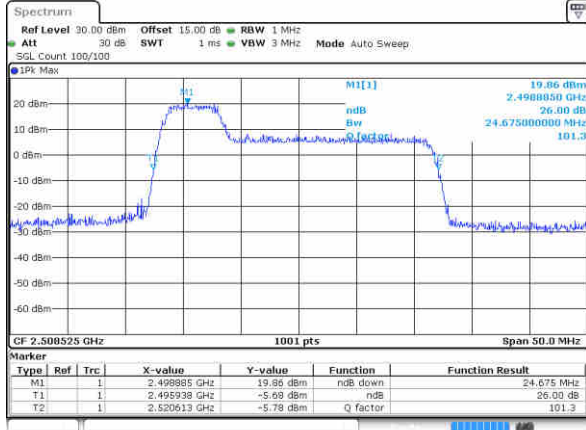

LTE Band 41

16QAM

Lowest Channel / 5MHz+20MHz

Date: 16.JUL.2020 18:36:11