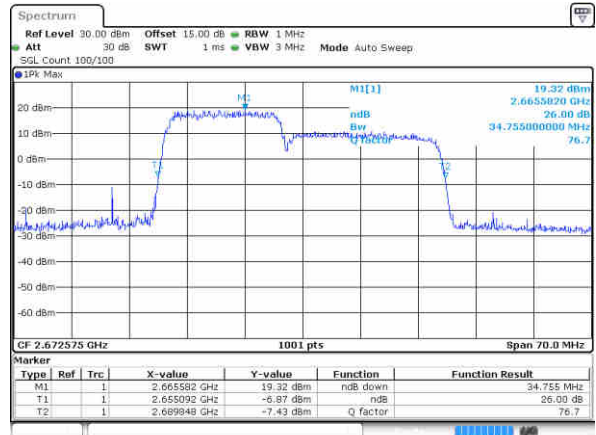

Highest Channel / 15MHz+20MHz

Date: 17 JUL 2020 10:19:35