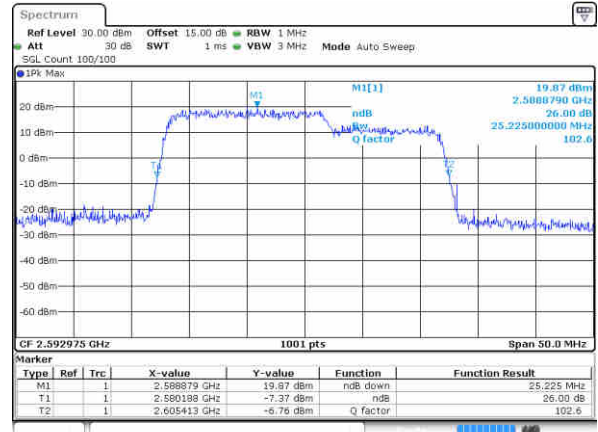

Lowest Channel / 15MHz+10MHz

Date: 16.JUL.2020 18:53:47

Middle Channel / 10MHz+20MHz

Date: 16.JUL.2020 18:58:49

Middle Channel / 15MHz+10MHz

Date: 16.JUL.2020 18:54:53

Highest Channel / 10MHz+20MHz

Date: 16.JUL.2020 18:59:49