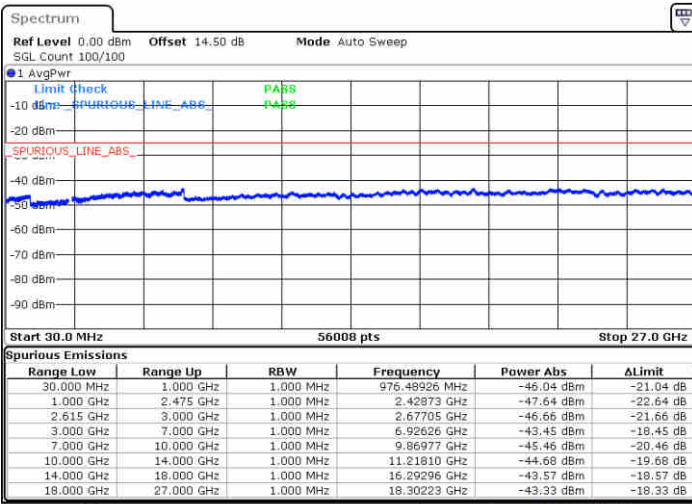

Date: 3 JUL 2020 00:04:20

LTE Band 7 / 20MHz+20MHz

64QAM

Lowest Channel / 1RB0 and 1RB99

Lowest Channel / 1RB99 and 1RB0

Date: 3 JUL 2020 00:20:06

Date: 3 JUL 2020 00:29:05

Lowest Channel / FullIRB

N/A

Date: 3 JUL 2020 00:17:57

LTE Band 7 / 20MHz+20MHz

64QAM

Middle Channel / 1RB0 and 1RB99

Middle Channel / 1RB99 and 1RB0

Date: 3 JUL 2020 00:45:03

Date: 3 JUL 2020 00:46:09

Middle Channel / FullIRB

N/A

Date: 3 JUL 2020 00:31:43

LTE Band 7 / 20MHz+20MHz

64QAM

Highest Channel / 1RB0 and 1RB99

Highest Channel / 1RB99 and 1RB0

Date: 3 JUL 2020 01:16:42