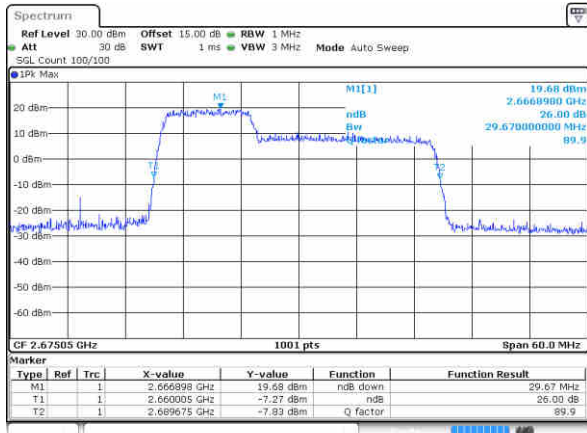

Lowest Channel / 15MHz+10MHz

Date: 16.JUL.2020 18:53:47

Middle Channel / 10MHz+20MHz

Date: 16.JUL.2020 18:58:49

Middle Channel / 15MHz+10MHz

Date: 16.JUL.2020 18:54:53

Highest Channel / 10MHz+20MHz

Date: 16.JUL.2020 18:59:49