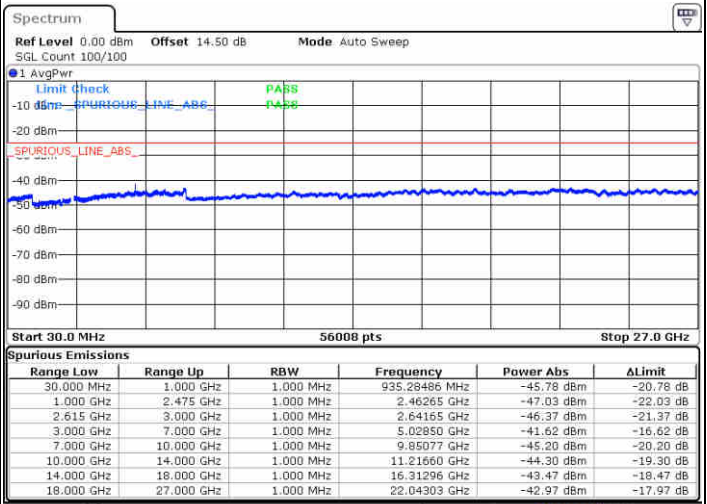

Date: 6 JUL 2020 21:59:23

LTE Band 7 / 10MHz+20MHz

64QAM

Highest Channel / 1RB0 and 1RB99

Highest Channel / 1RB49 and 1RB0

Date: 6 JUL 2020 22:26:23

Date: 6 JUL 2020 22:34:21

Highest Channel / FullIRB

N/A

Date: 6 JUL 2020 22:25:03

LTE Band 7 / 15MHz+10MHz

64QAM

Lowest Channel / 1RB0 and 1RB49

Lowest Channel / 1RB74 and 1RB0

Date: 6 JUL 2020 22:49:24

Date: 6 JUL 2020 22:57:55

Lowest Channel / FullRB

N/A

Date: 6 JUL 2020 22:47:25

LTE Band 7 / 15MHz+10MHz

64QAM

Middle Channel / 1RB0 and 1RB49

Middle Channel / 1RB74 and 1RB0

Date: 6 JUL 2020 23:30:07