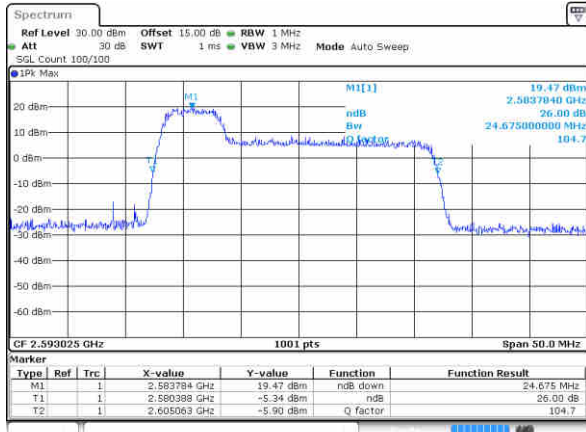

Lowest Channel / 5MHz+20MHz

Date: 16.JUL.2020 18:36:11

Lowest Channel / 10MHz+15MHz

Date: 16.JUL.2020 18:50:00

Middle Channel / 5MHz+20MHz

Date: 16.JUL.2020 18:38:00

Middle Channel / 10MHz+15MHz

Date: 16.JUL.2020 18:51:06