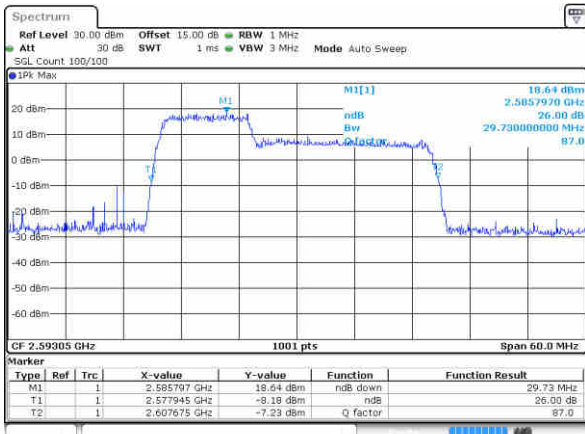

Lowest Channel / 10MHz+20MHz

Date: 16 JUL 2020 18:57:44

Lowest Channel / 15MHz+10MHz

Date: 16 JUL 2020 18:53:28

Middle Channel / 10MHz+20MHz

Date: 16 JUL 2020 18:58:26

Middle Channel / 15MHz+10MHz

Date: 16 JUL 2020 18:55:20