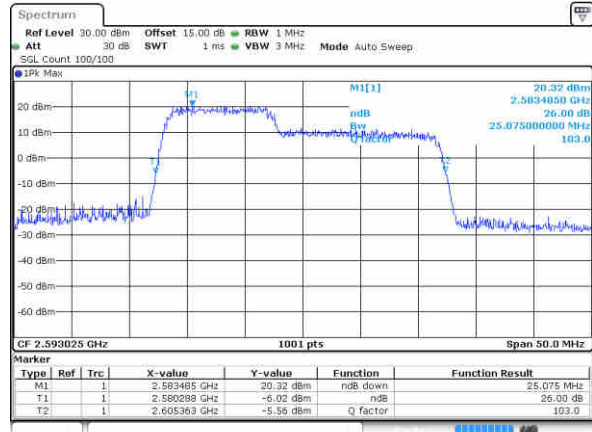

Lowest Channel / 5MHz+20MHz

Date: 16.JUL.2020 18:36:11

Lowest Channel / 10MHz+15MHz

Date: 16.JUL.2020 18:50:00

Middle Channel / 5MHz+20MHz

Date: 16.JUL.2020 18:38:00

Middle Channel / 10MHz+15MHz

Date: 16.JUL.2020 18:51:06