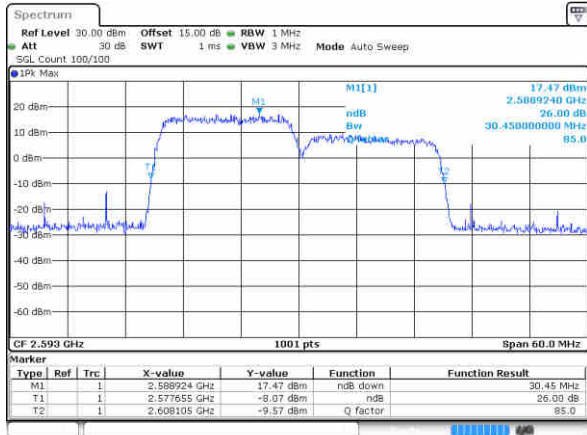

Middle Channel / 15MHz+15MHz

Date: 16 JUL 2020 19:07:29