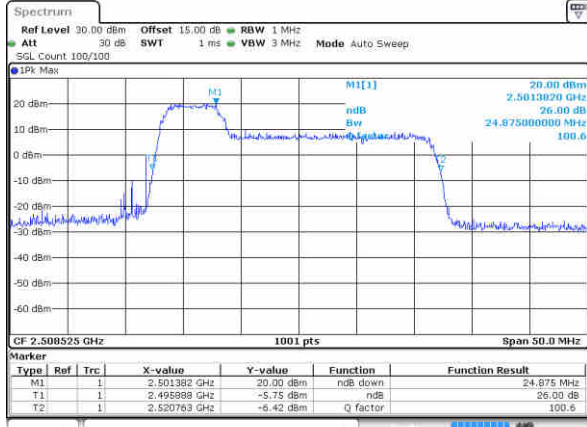

LTE Band 41

QPSK

Lowest Channel / 5MHz+20MHz

Date: 16.JUL.2020 18:35:48