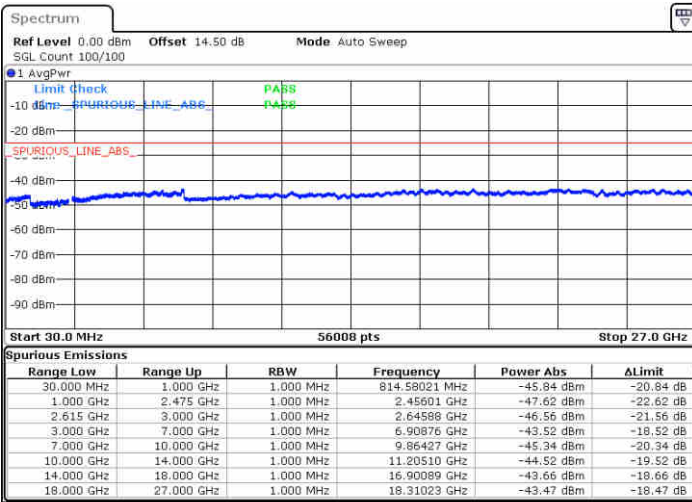

LTE Band 7 / 15MHz+20MHz

64QAM

Lowest Channel / 1RB0 and 1RB9

Lowest Channel / 1RB74 and 1RB0

Date: 2 JUL 2020 20:24:15

Date: 2 JUL 2020 20:30:27

Lowest Channel / FullRB

N/A

Date: 2 JUL 2020 20:16:29

LTE Band 7 / 15MHz+20MHz

64QAM

Middle Channel / 1RB0 and 1RB99

Middle Channel / 1RB74 and 1RB0

Date: 2 JUL 2020 20:38:43

Date: 2 JUL 2020 20:47:07

Middle Channel / FullIRB