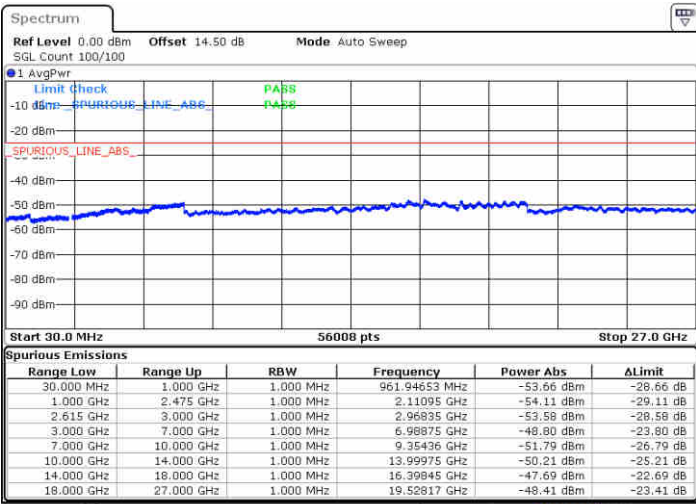

Lowest Channel / 1RB74 and 1RB0

Date: 1 JUL 2020 23:55:20

Date: 1 JUL 2020 23:59:05

Lowest Channel / FullIRB

N/A

Date: 2 JUL 2020 01:40:26

LTE Band 7 / 15MHz+15MHz

64QAM

Middle Channel / 1RB0 and 1RB74

Middle Channel / 1RB74 and 1RB0

Date: 2 JUL 2020 00:11:09

Date: 2 JUL 2020 00:14:58

Middle Channel / FullIRB

N/A

Date: 2 JUL 2020 00:04:51

LTE Band 7 / 15MHz+15MHz

64QAM

Highest Channel / 1RB0 and 1RB74

Highest Channel / 1RB74 and 1RB0

Date: 2 JUL 2020 00:33:21

Date: 2 JUL 2020 01:30:15

Highest Channel / FullIRB

N/A

Date: 2 JUL 2020 00:27:00