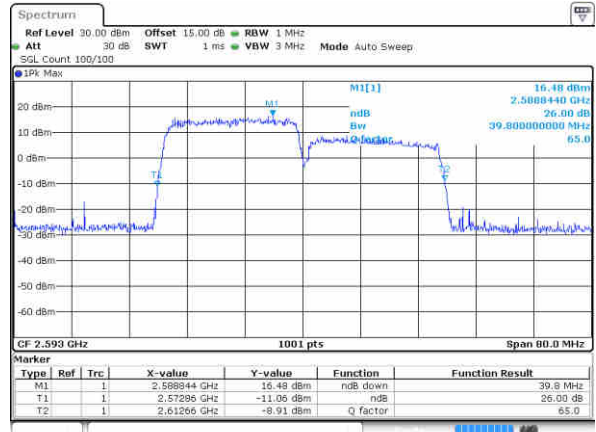

Middle Channel / 20MHz+20MHz

Date: 17 JUL 2020 10:28:44