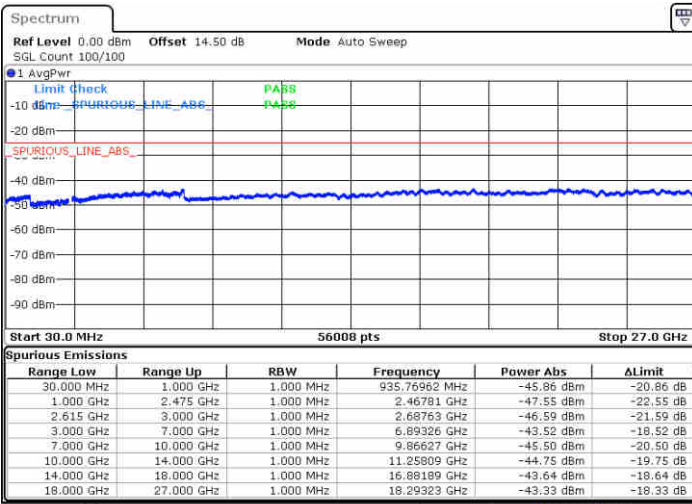

Lowest Channel / 1RB0 and 1RB74

Lowest Channel / 1RB99 and 1RB0

Date: 1 JUL 2020 23:17:03

Date: 2 JUL 2020 23:21:53

Lowest Channel / FullIRB

N/A

Date: 2 JUL 2020 22:58:35

LTE Band 7 / 20MHz+15MHz

64QAM

MiddleChannel / 1RB0 and 1RB74

Middle Channel / 1RB99 and 1RB0

Date: 2 JUL 2020 23:28:05

Date: 2 JUL 2020 23:57:53

Middle Channel / FullIRB

N/A

Date: 2 JUL 2020 23:26:58

LTE Band 7 / 20MHz+15MHz

64QAM

Highest Channel / 1RB0 and 1RB74

Highest Channel / 1RB99 and 1RB0

Date: 3 JUL 2020 00:05:39

Date: 3 JUL 2020 00:12:14

Highest Channel / FullIRB

N/A