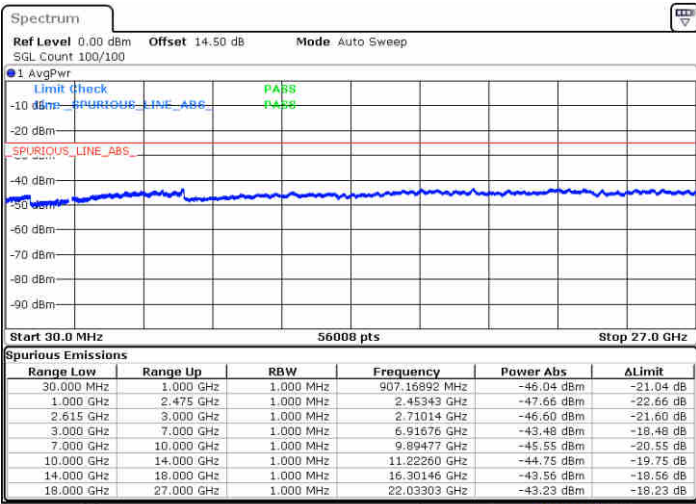

Date: 2 JUL 2020 20:16:29

LTE Band 7 / 15MHz+20MHz

64QAM

Middle Channel / 1RB0 and 1RB99

Middle Channel / 1RB74 and 1RB0

Date: 2 JUL 2020 20:38:43

Date: 2 JUL 2020 20:47:07

Middle Channel / FullIRB

N/A

Date: 2 JUL 2020 20:35:22

LTE Band 7 / 15MHz+20MHz

64QAM

Highest Channel / 1RB0 and 1RB99

Highest Channel / 1RB74 and 1RB0

Date: 2 JUL 2020 21:01:38

Date: 2 JUL 2020 22:42:45

Highest Channel / FullIRB

N/A

Date: 2 JUL 2020 21:00:03

LTE Band 7 / 20MHz+10MHz

64QAM

Lowest Channel / 1RB0 and 1RB49

Lowest Channel / 1RB99 and 1RB0

Date: 1.JUL 2020 22:34:23