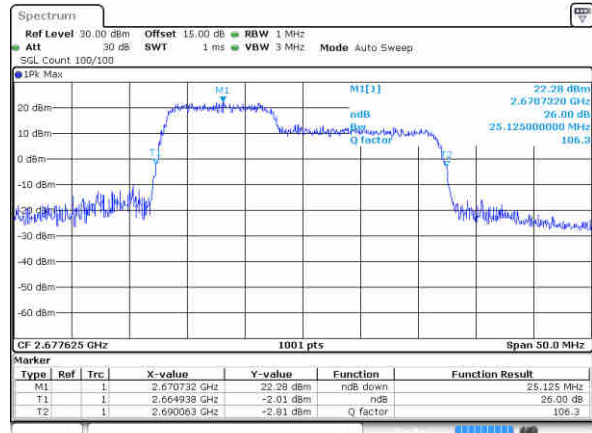

Middle Channel / 20MHz+20MHz

Date: 17 JUL 2020 10:28:44

Highest Channel / 20MHz+15MHz

Date: 17 JUL 2020 10:26:28

Highest Channel / 20MHz+20MHz

Date: 17 JUL 2020 10:31:11

LTE Band 41

16QAM

Lowest Channel / 5MHz+20MHz

Date: 16.JUL.2020 18:36:11

Lowest Channel / 10MHz+15MHz

Date: 16.JUL.2020 18:50:00

Middle Channel / 5MHz+20MHz

Date: 16.JUL.2020 18:38:00

Middle Channel / 10MHz+15MHz

Date: 16.JUL.2020 18:51:06

Highest Channel / 5MHz+20MHz

Date: 16.JUL.2020 18:39:44

Highest Channel / 10MHz+15MHz

Date: 16.JUL.2020 18:52:16

LTE Band 41

16QAM

Lowest Channel / 10MHz+20MHz

Date: 16.JUL.2020 18:57:17