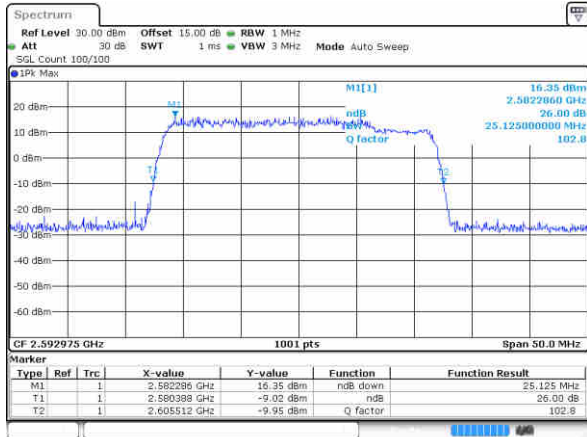

Middle Channel / 20MHz+5MHz

Date: 16.JUL.2020 18:44:00