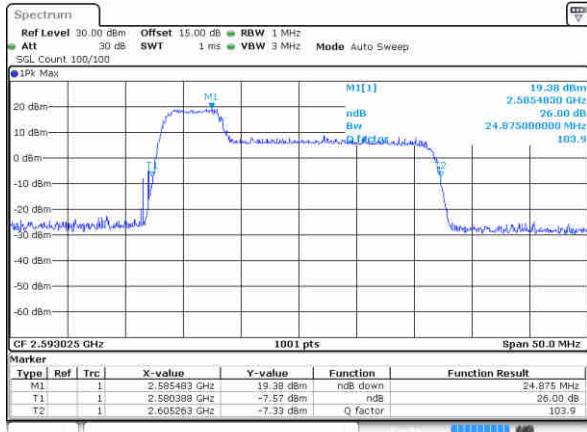

LTE Band 41

QPSK

Lowest Channel / 5MHz+20MHz

Date: 16.JUL.2020 18:35:48

Lowest Channel / 10MHz+15MHz

Date: 16.JUL.2020 18:50:13

Middle Channel / 5MHz+20MHz

Date: 16.JUL.2020 18:38:19

Middle Channel / 10MHz+15MHz

Date: 16.JUL.2020 18:50:52

Highest Channel / 5MHz+20MHz

Date: 16.JUL.2020 18:39:25

Highest Channel / 10MHz+15MHz

Date: 16.JUL.2020 18:52:09

LTE Band 41

QPSK