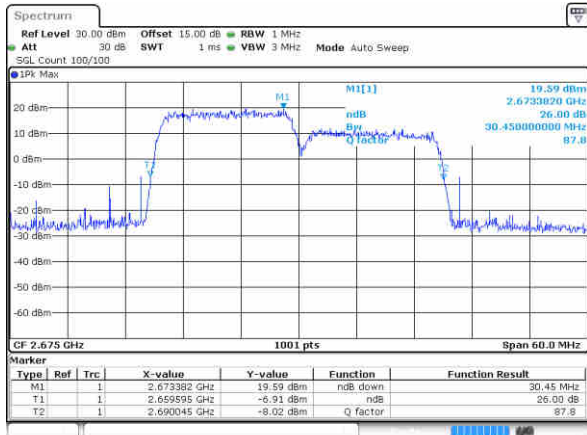

Highest Channel / 10MHz+20MHz

Date: 16 JUL 2020 19:00:11

Highest Channel / 15MHz+10MHz

Date: 16 JUL 2020 18:55:58

LTE Band 41

QPSK

Lowest Channel / 15MHz+15MHz

Date: 16 JUL 2020 19:04:30

Lowest Channel / 15MHz+20MHz

Date: 17 JUL 2020 10:16:49

Middle Channel / 15MHz+15MHz

Date: 16 JUL 2020 19:07:29

Middle Channel / 15MHz+20MHz

Date: 17 JUL 2020 10:18:42

Highest Channel / 15MHz+15MHz

Date: 16 JUL 2020 19:08:13

Highest Channel / 15MHz+20MHz

Date: 17 JUL 2020 10:19:35

LTE Band 41

QPSK

Lowest Channel / 20MHz+5MHz

Date: 16.JUL.2020 18:42:01

Lowest Channel / 20MHz+10MHz

Date: 16.JUL.2020 19:01:50