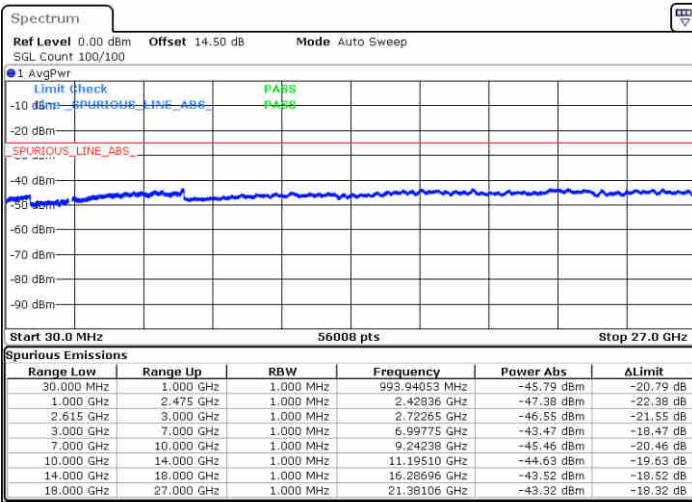

Highest Channel / 1RB99 and 1RB0

Date: 1 JUL 2020 23:23:28

Date: 1 JUL 2020 23:36:24

Highest Channel / FullIRB

N/A

Date: 1 JUL 2020 23:17:03

LTE Band 7 / 20MHz+15MHz

64QAM

Lowest Channel / 1RB0 and 1RB74

Lowest Channel / 1RB99 and 1RB0

Date: 1 JUL 2020 23:17:03

Date: 2 JUL 2020 23:21:53

Lowest Channel / FullIRB

N/A

Date: 2 JUL 2020 22:58:35

LTE Band 7 / 20MHz+15MHz

LTE Band 7 / 20MHz+15MHz

64QAM

Highest Channel / 1RB0 and 1RB74

Highest Channel / 1RB99 and 1RB0

Date: 3 JUL 2020 00:05:39

Date: 3 JUL 2020 00:12:14

Highest Channel / FullIRB

N/A