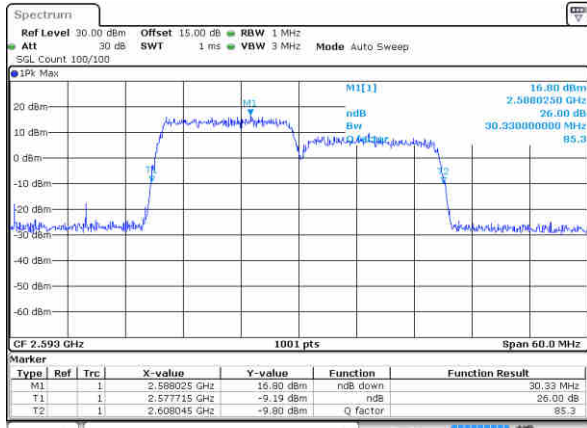

LTE Band 41

64QAM

Lowest Channel / 15MHz+15MHz

Date: 16 JUL 2020 19:05:26

Lowest Channel / 15MHz+20MHz

Date: 17 JUL 2020 10:17:27

Middle Channel / 15MHz+15MHz

Date: 16 JUL 2020 19:08:50