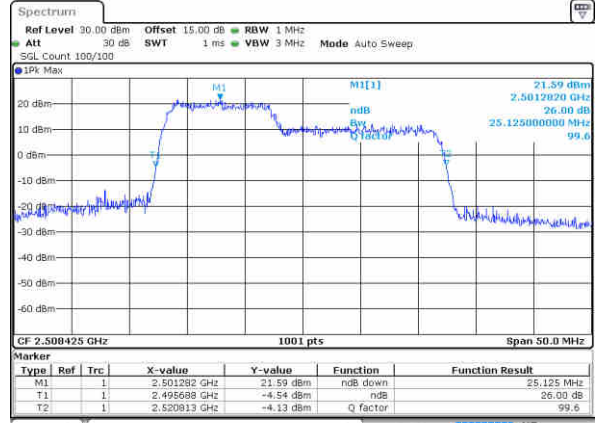

Lowest Channel / 20MHz+15MHz

Date: 17 JUL 2020 10:21:26

Lowest Channel / 20MHz+20MHz

Date: 17 JUL 2020 10:27:54

Middle Channel / 20MHz+15MHz

Date: 17 JUL 2020 10:23:36

Middle Channel / 20MHz+20MHz

Date: 17 JUL 2020 10:29:19

Highest Channel / 20MHz+15MHz

Date: 17 JUL 2020 10:26:11

Highest Channel / 20MHz+20MHz

Date: 17 JUL 2020 10:31:42

LTE Band 41

64QAM

Lowest Channel / 5MHz+20MHz

Date: 16.JUL.2020 18:36:44

Lowest Channel / 10MHz+15MHz

Date: 16.JUL.2020 18:49:49

Middle Channel / 5MHz+20MHz

Date: 16.JUL.2020 18:37:48

Middle Channel / 10MHz+15MHz

Date: 16.JUL.2020 18:51:19

Highest Channel / 5MHz+20MHz

Date: 16.JUL.2020 18:39:59