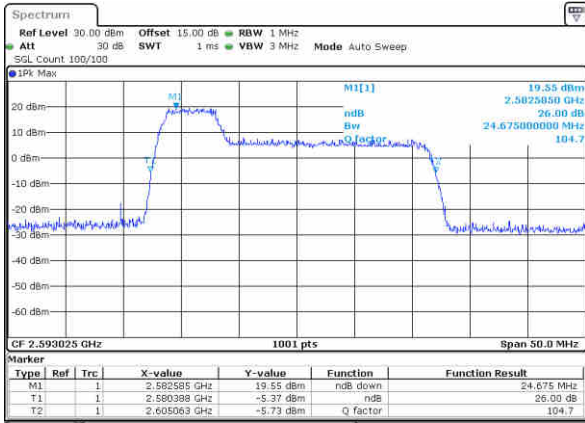

Middle Channel / 5MHz+20MHz

Date: 16.JUL.2020 18:37:48