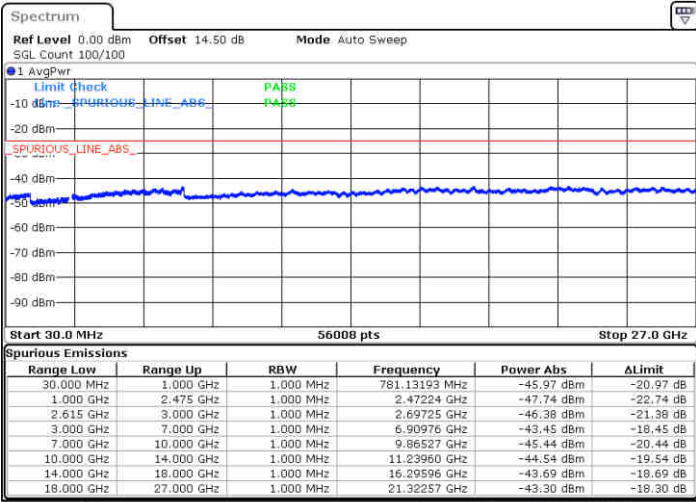

Date: 2 JUL 2020 20:16:29

LTE Band 7 / 15MHz+20MHz

64QAM

Middle Channel / 1RB0 and 1RB99

Middle Channel / 1RB74 and 1RB0

Date: 2 JUL 2020 20:38:43

Date: 2 JUL 2020 20:47:07

Middle Channel / FullIRB

N/A

Date: 2 JUL 2020 20:35:22

LTE Band 7 / 15MHz+20MHz

64QAM

Highest Channel / 1RB0 and 1RB99

Highest Channel / 1RB74 and 1RB0

Date: 2 JUL 2020 21:01:38

Date: 2 JUL 2020 22:42:45

Highest Channel / FullIRB

N/A

Date: 2 JUL 2020 21:00:03

LTE Band 7 / 20MHz+10MHz

64QAM

Lowest Channel / 1RB0 and 1RB49

Lowest Channel / 1RB99 and 1RB0

Date: 1.JUL 2020 22:34:23