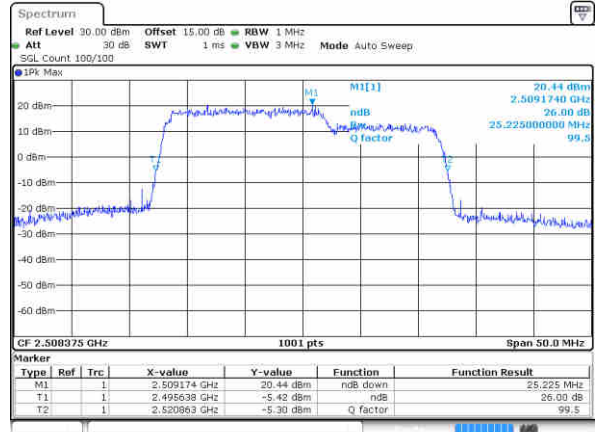

Lowest Channel / 15MHz+10MHz

Date: 16 JUL 2020 18:53:28