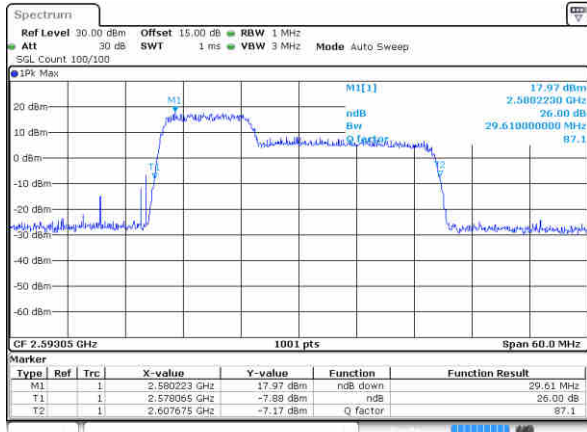

Middle Channel / 10MHz+20MHz

Date: 16.JUL.2020 18:58:49