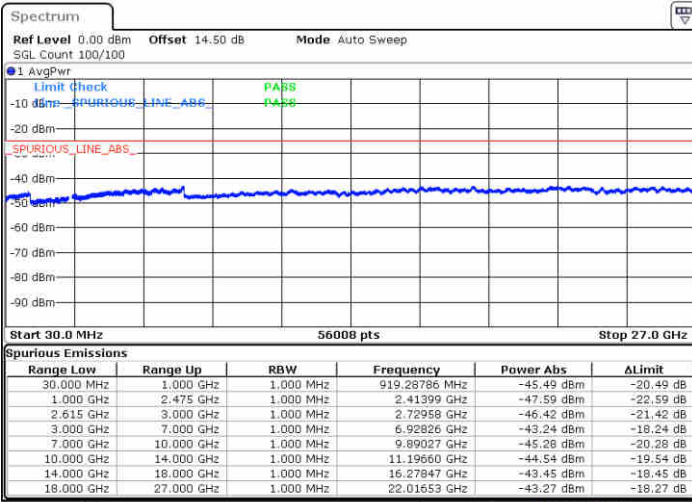

Lowest Channel / FullRB

N/A

Date: 6 JUL 2020 22:47:25

LTE Band 7 / 15MHz+10MHz

64QAM

Middle Channel / 1RB0 and 1RB49

Middle Channel / 1RB74 and 1RB0

Date: 6 JUL 2020 23:30:07

Date: 6 JUL 2020 23:31:10

Middle Channel / FullIRB

N/A

Date: 6 JUL 2020 23:19:58

LTE Band 7 / 15MHz+10MHz

64QAM

Highest Channel / 1RB0 and 1RB49

Highest Channel / 1RB74 and 1RB0

Date: 6 JUL 2020 23:43:49

Date: 6 JUL 2020 23:50:39

Highest Channel / FullIRB

N/A

Date: 6 JUL 2020 23:40:13

LTE Band 7 / 15MHz+15MHz

64QAM

Lowest Channel / 1RB0 and 1RB74