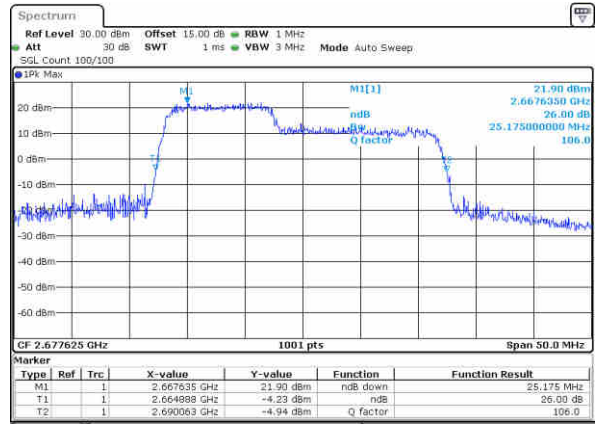

Highest Channel / 20MHz+15MHz

Date: 17 JUL 2020 10:26:11

Highest Channel / 20MHz+20MHz

Date: 17 JUL 2020 10:31:42

LTE Band 41

64QAM

Lowest Channel / 5MHz+20MHz

Date: 16.JUL.2020 18:36:44

Lowest Channel / 10MHz+15MHz

Date: 16.JUL.2020 18:49:49

Middle Channel / 5MHz+20MHz

Date: 16.JUL.2020 18:37:48

Middle Channel / 10MHz+15MHz

Date: 16.JUL.2020 18:51:19

Highest Channel / 5MHz+20MHz

Date: 16.JUL.2020 18:39:59

Highest Channel / 10MHz+15MHz

Date: 16.JUL.2020 18:52:05

LTE Band 41

64QAM

Lowest Channel / 10MHz+20MHz

Date: 16.JUL.2020 18:57:29

Lowest Channel / 15MHz+10MHz

Date: 16.JUL.2020 18:53:59