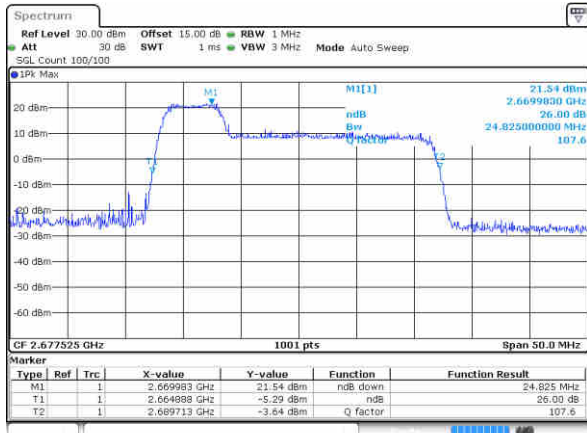

LTE Band 41

QPSK

Lowest Channel / 5MHz+20MHz

Date: 16.JUL.2020 18:35:48

Lowest Channel / 10MHz+15MHz

Date: 16.JUL.2020 18:50:13

Middle Channel / 5MHz+20MHz

Date: 16.JUL.2020 18:38:19

Middle Channel / 10MHz+15MHz

Date: 16.JUL.2020 18:50:52

Highest Channel / 5MHz+20MHz

Date: 16.JUL.2020 18:39:25

Highest Channel / 10MHz+15MHz

Date: 16.JUL.2020 18:52:09

LTE Band 41

QPSK