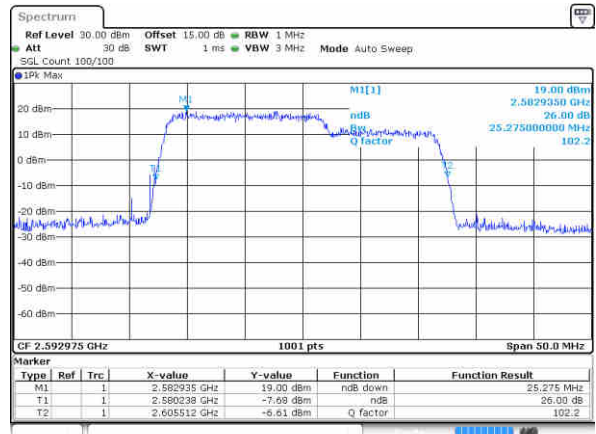

Middle Channel / 10MHz+15MHz

Date: 16.JUL.2020 18:50:52

Highest Channel / 5MHz+20MHz

Date: 16.JUL.2020 18:39:25

Highest Channel / 10MHz+15MHz

Date: 16.JUL.2020 18:52:09

LTE Band 41

QPSK

Lowest Channel / 10MHz+20MHz

Date: 16 JUL 2020 18:57:44

Lowest Channel / 15MHz+10MHz

Date: 16 JUL 2020 18:53:28

Middle Channel / 10MHz+20MHz

Date: 16 JUL 2020 18:58:26

Middle Channel / 15MHz+10MHz

Date: 16 JUL 2020 18:55:20

Highest Channel / 10MHz+20MHz

Date: 16 JUL 2020 19:00:11

Highest Channel / 15MHz+10MHz

Date: 16 JUL 2020 18:55:58

LTE Band 41

QPSK

Lowest Channel / 15MHz+15MHz

Date: 16 JUL 2020 19:04:30