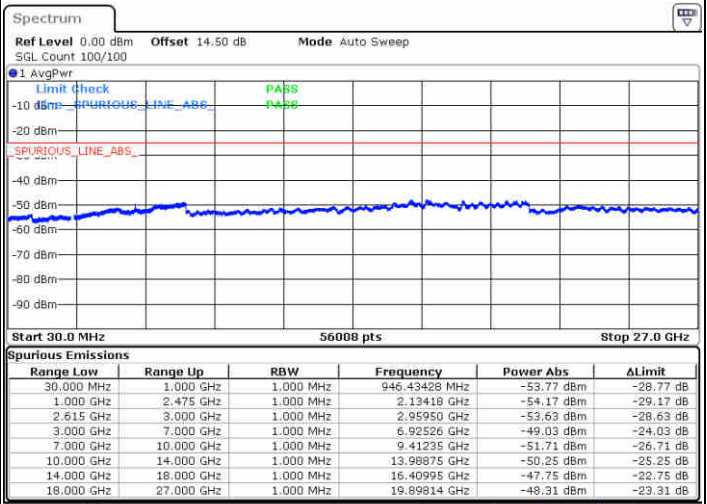

Date: 6 JUL 2020 23:31:10

Middle Channel / FullIRB

N/A

Date: 6 JUL 2020 23:19:58

LTE Band 7 / 15MHz+10MHz

64QAM

Highest Channel / 1RB0 and 1RB49

Highest Channel / 1RB74 and 1RB0

Date: 6 JUL 2020 23:43:49

Date: 6 JUL 2020 23:50:39

Highest Channel / FullIRB

N/A

Date: 6 JUL 2020 23:40:13

LTE Band 7 / 15MHz+15MHz

64QAM

Lowest Channel / 1RB0 and 1RB74

Lowest Channel / 1RB74 and 1RB0

Date: 1 JUL 2020 23:55:20

Date: 1 JUL 2020 23:59:05

Lowest Channel / FullIRB

N/A

Date: 2 JUL 2020 01:40:26

LTE Band 7 / 15MHz+15MHz

64QAM