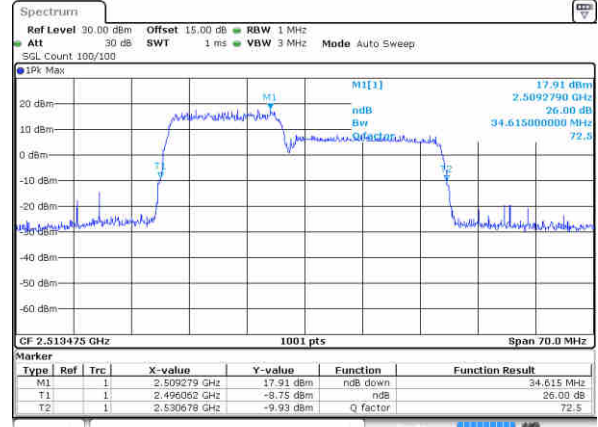

LTE Band 41

64QAM

Lowest Channel / 15MHz+15MHz

Date: 16 JUL 2020 19:05:26

Lowest Channel / 15MHz+20MHz

Date: 17 JUL 2020 10:17:27

Middle Channel / 15MHz+15MHz

Date: 16 JUL 2020 19:08:50