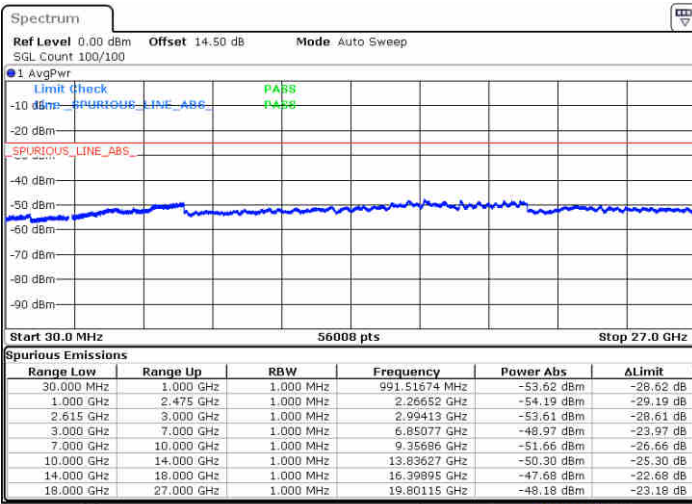

Date: 6 JUL 2020 23:31:10

Middle Channel / FullIRB

N/A

Date: 6 JUL 2020 23:19:58

LTE Band 7 / 15MHz+10MHz

64QAM

Highest Channel / 1RB0 and 1RB49

Highest Channel / 1RB74 and 1RB0

Date: 6 JUL 2020 23:43:49

Date: 6 JUL 2020 23:50:39

Highest Channel / FullIRB

N/A

Date: 6 JUL 2020 23:40:13

LTE Band 7 / 15MHz+15MHz

64QAM

Lowest Channel / 1RB0 and 1RB74

Lowest Channel / 1RB74 and 1RB0

Date: 1 JUL 2020 23:55:20

Date: 1 JUL 2020 23:59:05

Lowest Channel / FullIRB

N/A

Date: 2 JUL 2020 01:40:26

LTE Band 7 / 15MHz+15MHz

64QAM