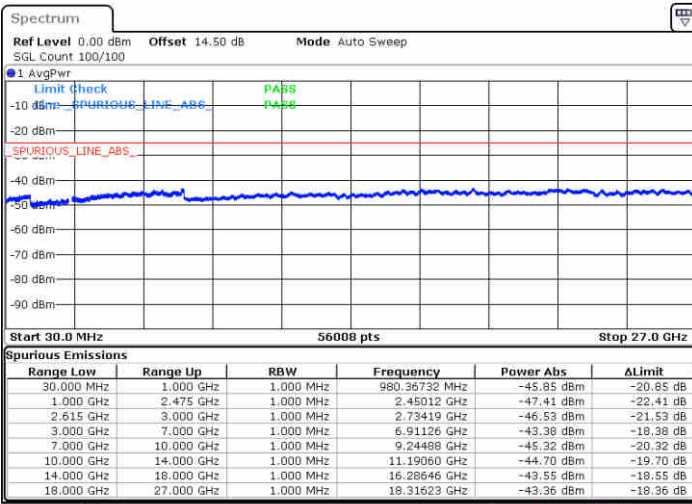

N/A

Date: 2 JUL 2020 20:35:22

LTE Band 7 / 15MHz+20MHz

64QAM

Highest Channel / 1RB0 and 1RB99

Highest Channel / 1RB74 and 1RB0

Date: 2 JUL 2020 21:01:38

Date: 2 JUL 2020 22:42:45

Highest Channel / FullIRB

N/A

Date: 2 JUL 2020 21:00:03

LTE Band 7 / 20MHz+10MHz

64QAM

Lowest Channel / 1RB0 and 1RB49

Lowest Channel / 1RB99 and 1RB0

Date: 1.JUL 2020 22:34:23