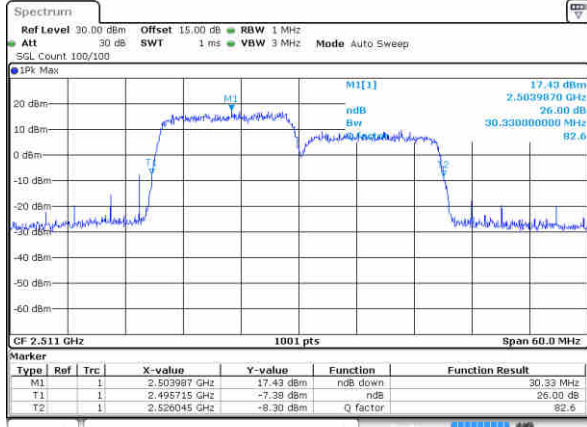

LTE Band 41

64QAM

Lowest Channel / 15MHz+15MHz

Date: 16 JUL 2020 19:05:26