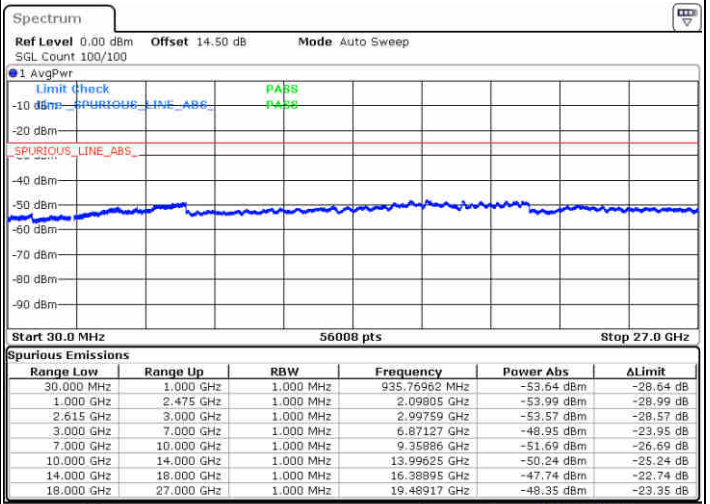

Date: 6 JUL 2020 23:43:49

Date: 6 JUL 2020 23:50:39

Highest Channel / FullIRB

N/A

Date: 6 JUL 2020 23:40:13

LTE Band 7 / 15MHz+15MHz

64QAM

Lowest Channel / 1RB0 and 1RB74

Lowest Channel / 1RB74 and 1RB0

Date: 1 JUL 2020 23:55:20

Date: 1 JUL 2020 23:59:05

Lowest Channel / FullIRB

N/A

Date: 2 JUL 2020 01:40:26

LTE Band 7 / 15MHz+15MHz

64QAM

Middle Channel / 1RB0 and 1RB74

Middle Channel / 1RB74 and 1RB0

Date: 2 JUL 2020 00:11:09

Date: 2 JUL 2020 00:14:58

Middle Channel / FullIRB

N/A

Date: 2 JUL 2020 00:04:51

LTE Band 7 / 15MHz+15MHz