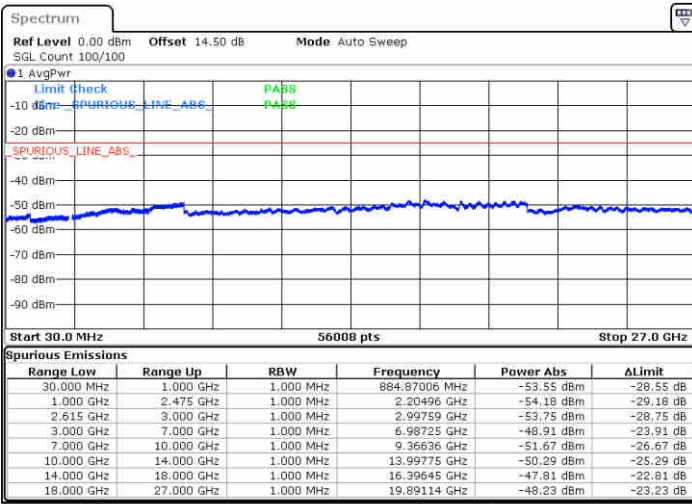

Highest Channel / FullIRB

N/A

Date: 2 JUL 2020 21:00:03

LTE Band 7 / 20MHz+10MHz

64QAM

Lowest Channel / 1RB0 and 1RB49

Lowest Channel / 1RB99 and 1RB0

Date: 1.JUL 2020 22:34:23

Date: 1.JUL 2020 22:40:02

Lowest Channel / FullIRB

N/A

Date: 1.JUL 2020 22:25:52

LTE Band 7 / 20MHz+10MHz

64QAM

Middle Channel / 1RB0 and 1RB49

Middle Channel / 1RB99 and 1RB0

Date: 1 JUL 2020 23:03:17

Date: 1 JUL 2020 23:09:23

Middle Channel / FullIRB

N/A

Date: 1 JUL 2020 23:02:09

LTE Band 7 / 20MHz+10MHz

64QAM

Highest Channel / 1RB0 and 1RB49

Highest Channel / 1RB99 and 1RB0

Date: 1 JUL 2020 23:23:28

Date: 1 JUL 2020 23:36:24

Highest Channel / FullIRB

N/A

Date: 1 JUL 2020 23:17:03

LTE Band 7 / 20MHz+15MHz

64QAM