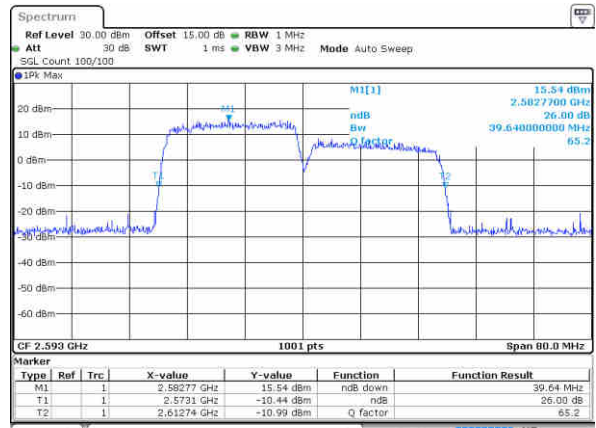

Lowest Channel / 20MHz+15MHz

Date: 17 JUL 2020 10:21:26

Lowest Channel / 20MHz+20MHz

Date: 17 JUL 2020 10:27:54

Middle Channel / 20MHz+15MHz

Date: 17 JUL 2020 10:23:36

Middle Channel / 20MHz+20MHz

Date: 17 JUL 2020 10:29:19

Highest Channel / 20MHz+15MHz

Date: 17 JUL 2020 10:26:11

Highest Channel / 20MHz+20MHz

Date: 17 JUL 2020 10:31:42

LTE Band 41

64QAM

Lowest Channel / 5MHz+20MHz

Date: 16.JUL.2020 18:36:44