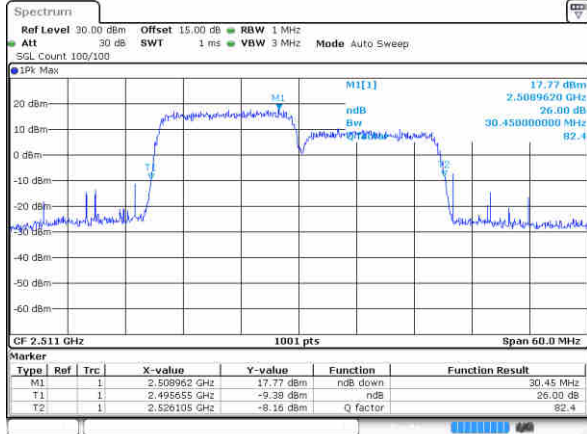

Highest Channel / 10MHz+20MHz

Date: 16 JUL 2020 19:00:11

Highest Channel / 15MHz+10MHz

Date: 16 JUL 2020 18:55:58

LTE Band 41

QPSK

Lowest Channel / 15MHz+15MHz

Date: 16 JUL 2020 19:04:30