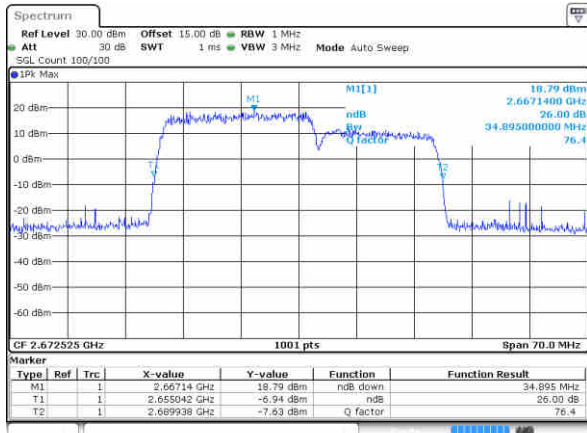

Highest Channel / 20MHz+15MHz

Date: 17 JUL 2020 10:26:28