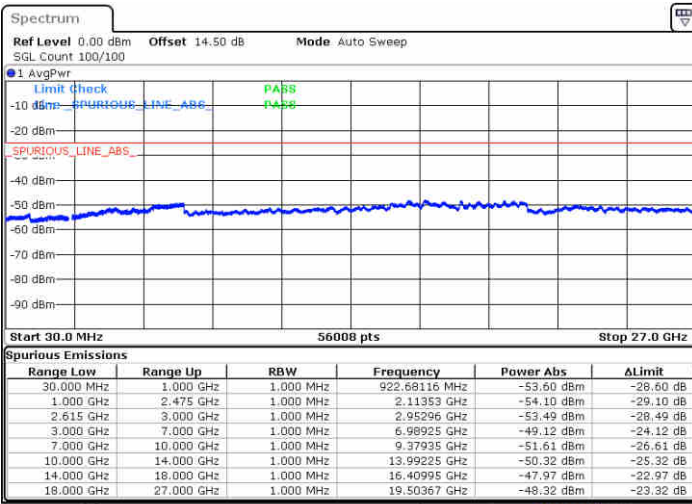

N/A

Date: 2 JUL 2020 20:35:22

LTE Band 7 / 15MHz+20MHz

64QAM

Highest Channel / 1RB0 and 1RB99

Highest Channel / 1RB74 and 1RB0

Date: 2 JUL 2020 21:01:38

Date: 2 JUL 2020 22:42:45

Highest Channel / FullIRB

N/A

Date: 2 JUL 2020 21:00:03

LTE Band 7 / 20MHz+10MHz

64QAM

Lowest Channel / 1RB0 and 1RB49

Lowest Channel / 1RB99 and 1RB0

Date: 1.JUL 2020 22:34:23

Date: 1.JUL 2020 22:40:02

Lowest Channel / FullIRB

N/A

Date: 1.JUL 2020 22:25:52

LTE Band 7 / 20MHz+10MHz

64QAM

Middle Channel / 1RB0 and 1RB49

Middle Channel / 1RB99 and 1RB0