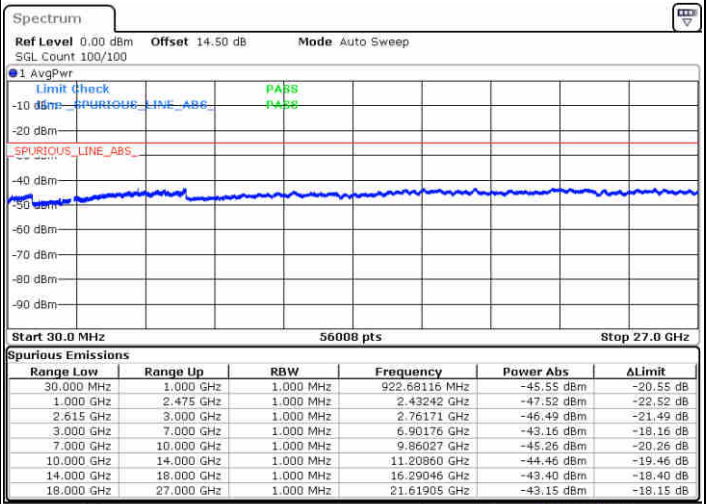

Date: 6 JUL 2020 21:59:23

LTE Band 7 / 10MHz+20MHz

64QAM

Highest Channel / 1RB0 and 1RB99

Highest Channel / 1RB49 and 1RB0

Date: 6 JUL 2020 22:26:23

Date: 6 JUL 2020 22:34:21

Highest Channel / FullIRB

N/A

Date: 6 JUL 2020 22:25:03

LTE Band 7 / 15MHz+10MHz

64QAM

Lowest Channel / 1RB0 and 1RB49

Lowest Channel / 1RB74 and 1RB0

Date: 6 JUL 2020 22:49:24

Date: 6 JUL 2020 22:57:55