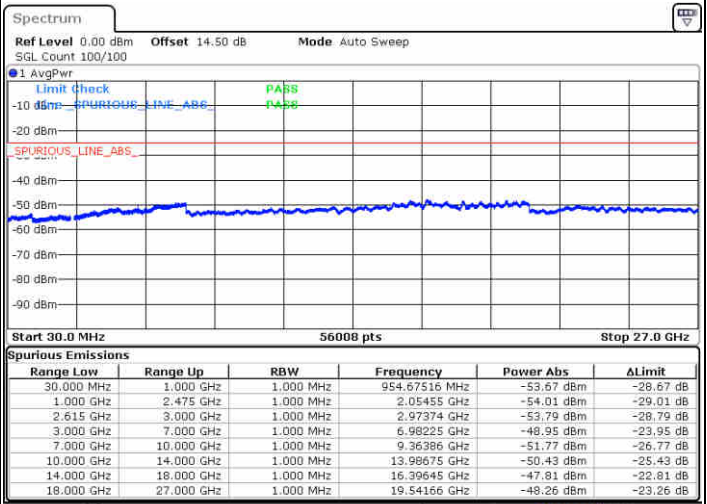

Lowest Channel / 1RB74 and 1RB0

Date: 1 JUL 2020 23:55:20

Date: 1 JUL 2020 23:59:05

Lowest Channel / FullIRB

N/A

Date: 2 JUL 2020 01:40:26

LTE Band 7 / 15MHz+15MHz

64QAM

Middle Channel / 1RB0 and 1RB74

Middle Channel / 1RB74 and 1RB0

Date: 2 JUL 2020 00:11:09

Date: 2 JUL 2020 00:14:58

Middle Channel / FullIRB

N/A

Date: 2 JUL 2020 00:04:51

LTE Band 7 / 15MHz+15MHz

64QAM

Highest Channel / 1RB0 and 1RB74

Highest Channel / 1RB74 and 1RB0

Date: 2 JUL 2020 00:33:21

Date: 2 JUL 2020 01:30:15

Highest Channel / FullIRB

N/A

Date: 2 JUL 2020 00:27:00