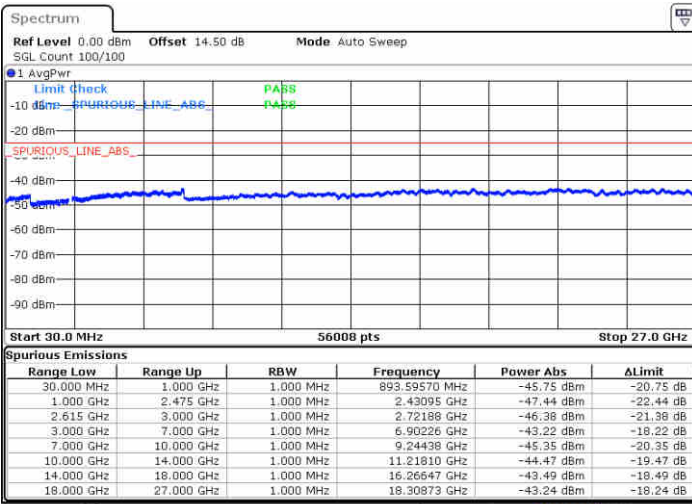

Date: 6 JUL 2020 21:59:23

LTE Band 7 / 10MHz+20MHz

64QAM

Highest Channel / 1RB0 and 1RB99

Highest Channel / 1RB49 and 1RB0

Date: 6 JUL 2020 22:26:23

Date: 6 JUL 2020 22:34:21

Highest Channel / FullIRB

N/A

Date: 6 JUL 2020 22:25:03

LTE Band 7 / 15MHz+10MHz

64QAM

Lowest Channel / 1RB0 and 1RB49

Lowest Channel / 1RB74 and 1RB0

Date: 6 JUL 2020 22:49:24

Date: 6 JUL 2020 22:57:55

Lowest Channel / FullRB

N/A

Date: 6 JUL 2020 22:47:25

LTE Band 7 / 15MHz+10MHz

64QAM

Middle Channel / 1RB0 and 1RB49

Middle Channel / 1RB74 and 1RB0

Date: 6 JUL 2020 23:30:07