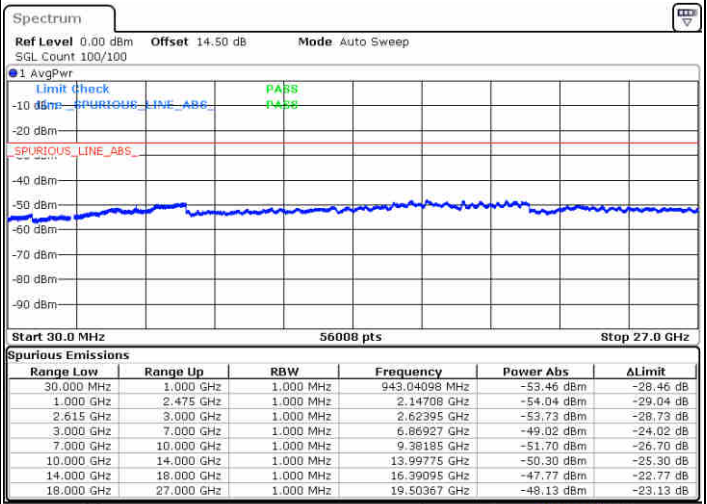

N/A

Date: 2 JUL 2020 20:35:22

LTE Band 7 / 15MHz+20MHz

64QAM

Highest Channel / 1RB0 and 1RB99

Highest Channel / 1RB74 and 1RB0

Date: 2 JUL 2020 21:01:38

Date: 2 JUL 2020 22:42:45

Highest Channel / FullIRB

N/A

Date: 2 JUL 2020 21:00:03

LTE Band 7 / 20MHz+10MHz

64QAM

Lowest Channel / 1RB0 and 1RB49

Lowest Channel / 1RB99 and 1RB0

Date: 1.JUL 2020 22:34:23

Date: 1.JUL 2020 22:40:02

Lowest Channel / FullIRB

N/A

Date: 1.JUL 2020 22:25:52

LTE Band 7 / 20MHz+10MHz

64QAM

Middle Channel / 1RB0 and 1RB49

Middle Channel / 1RB99 and 1RB0