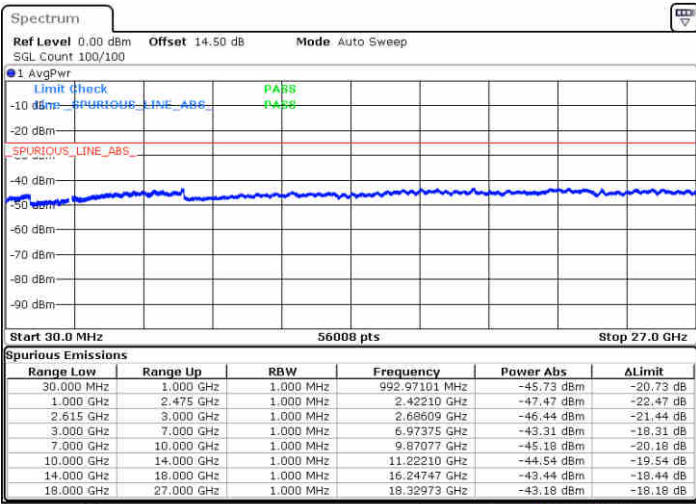

LTE Band 7 / 10MHz+20MHz

64QAM

MiddleChannel / 1RB0 and 1RB99

Middle Channel / 1RB49 and 1RB0

Date: 6 JUL 2020 21:23:37

Date: 6 JUL 2020 22:16:36

Middle Channel / FullIRB

N/A

Date: 6 JUL 2020 21:59:23

LTE Band 7 / 10MHz+20MHz

64QAM

Highest Channel / 1RB0 and 1RB99

Highest Channel / 1RB49 and 1RB0

Date: 6 JUL 2020 22:26:23

Date: 6 JUL 2020 22:34:21

Highest Channel / FullIRB