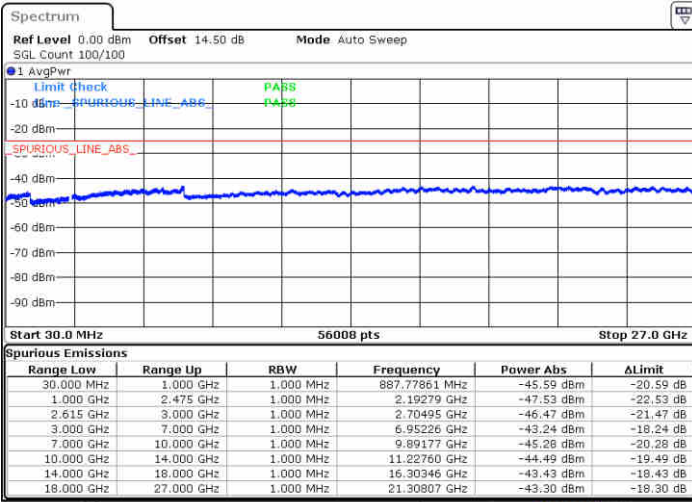

Lowest Channel / FullRB

N/A

Date: 6 JUL 2020 22:47:25

LTE Band 7 / 15MHz+10MHz

64QAM

Middle Channel / 1RB0 and 1RB49

Middle Channel / 1RB74 and 1RB0

Date: 6 JUL 2020 23:30:07

Date: 6 JUL 2020 23:31:10

Middle Channel / FullIRB

N/A

Date: 6 JUL 2020 23:19:58

LTE Band 7 / 15MHz+10MHz

64QAM

Highest Channel / 1RB0 and 1RB49

Highest Channel / 1RB74 and 1RB0

Date: 6 JUL 2020 23:43:49

Date: 6 JUL 2020 23:50:39

Highest Channel / FullIRB

N/A

Date: 6 JUL 2020 23:40:13

LTE Band 7 / 15MHz+15MHz

64QAM

Lowest Channel / 1RB0 and 1RB74