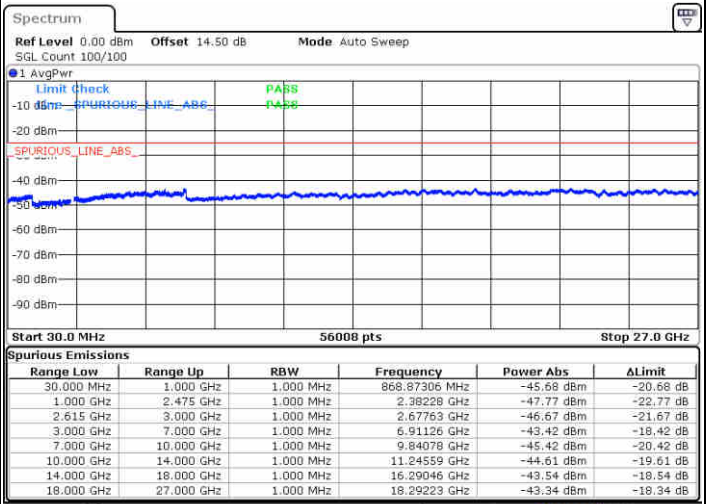

N/A

Date: 2 JUL 2020 20:35:22

LTE Band 7 / 15MHz+20MHz

64QAM

Highest Channel / 1RB0 and 1RB99

Highest Channel / 1RB74 and 1RB0

Date: 2 JUL 2020 21:01:38

Date: 2 JUL 2020 22:42:45

Highest Channel / FullIRB

N/A

Date: 2 JUL 2020 21:00:03

LTE Band 7 / 20MHz+10MHz

64QAM

Lowest Channel / 1RB0 and 1RB49

Lowest Channel / 1RB99 and 1RB0

Date: 1.JUL 2020 22:34:23