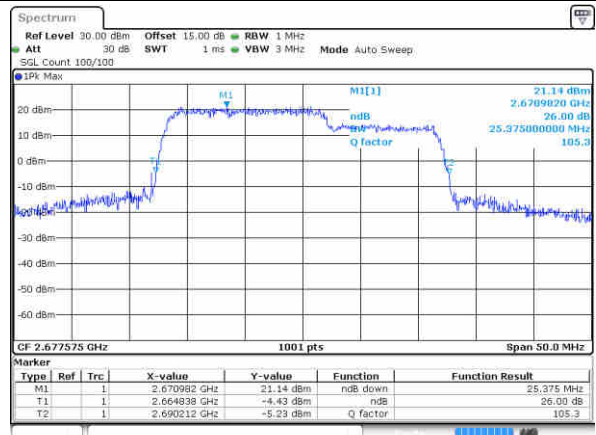

Middle Channel / 10MHz+15MHz

Date: 16.JUL.2020 18:50:52

Highest Channel / 5MHz+20MHz

Date: 16.JUL.2020 18:39:25

Highest Channel / 10MHz+15MHz

Date: 16.JUL.2020 18:52:09

LTE Band 41

QPSK

Lowest Channel / 10MHz+20MHz

Date: 16 JUL 2020 18:57:44

Lowest Channel / 15MHz+10MHz

Date: 16 JUL 2020 18:53:28

Middle Channel / 10MHz+20MHz

Date: 16 JUL 2020 18:58:26

Middle Channel / 15MHz+10MHz

Date: 16 JUL 2020 18:55:20

Highest Channel / 10MHz+20MHz

Date: 16 JUL 2020 19:00:11

Highest Channel / 15MHz+10MHz

Date: 16 JUL 2020 18:55:58

LTE Band 41

QPSK

Lowest Channel / 15MHz+15MHz

Date: 16 JUL 2020 19:04:30