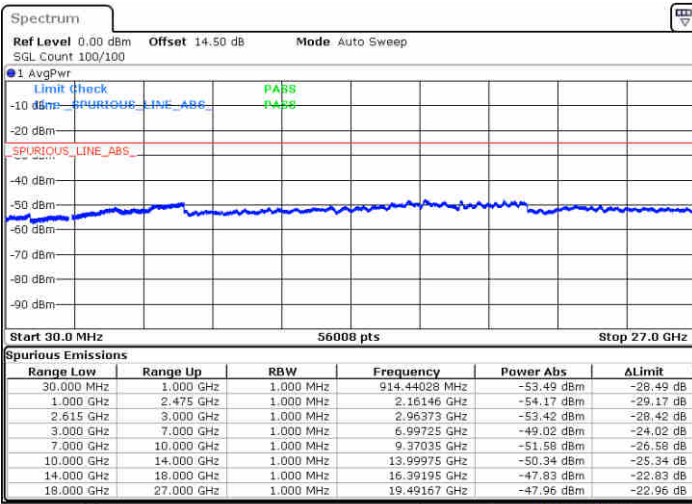

Highest Channel / FullIRB

N/A

Date: 2 JUL 2020 21:00:03

LTE Band 7 / 20MHz+10MHz

64QAM

Lowest Channel / 1RB0 and 1RB49

Lowest Channel / 1RB99 and 1RB0

Date: 1.JUL 2020 22:34:23

Date: 1.JUL 2020 22:40:02

Lowest Channel / FullIRB

N/A

Date: 1.JUL 2020 22:25:52

LTE Band 7 / 20MHz+10MHz

64QAM

Middle Channel / 1RB0 and 1RB49

Middle Channel / 1RB99 and 1RB0