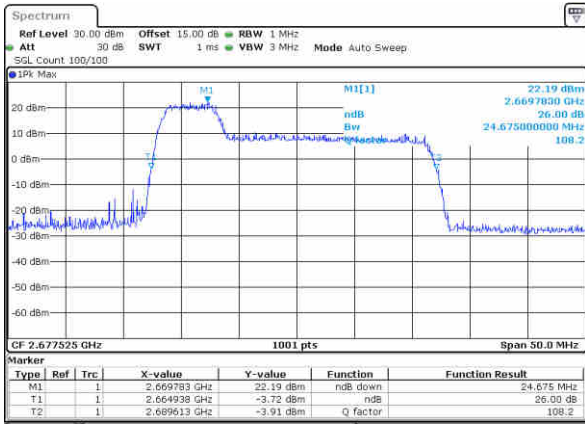

Highest Channel / 20MHz+15MHz

Date: 17 JUL 2020 10:26:11

Highest Channel / 20MHz+20MHz

Date: 17 JUL 2020 10:31:42

LTE Band 41

64QAM

Lowest Channel / 5MHz+20MHz

Date: 16.JUL.2020 18:36:44

Lowest Channel / 10MHz+15MHz

Date: 16.JUL.2020 18:49:49

Middle Channel / 5MHz+20MHz

Date: 16.JUL.2020 18:37:48

Middle Channel / 10MHz+15MHz

Date: 16.JUL.2020 18:51:19

Highest Channel / 5MHz+20MHz

Date: 16.JUL.2020 18:39:59