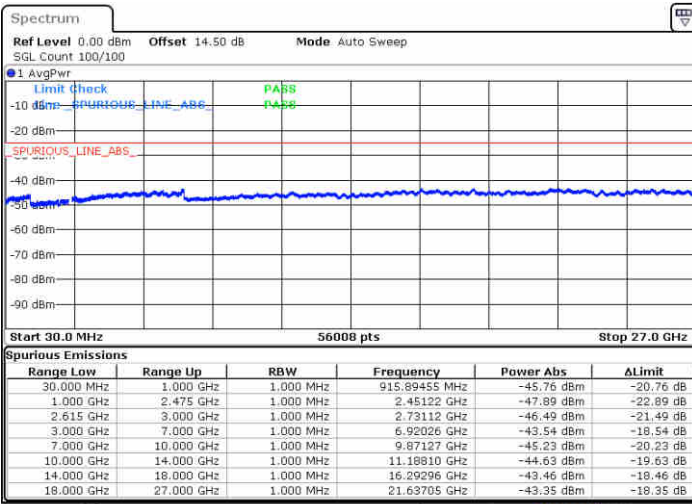

LTE Band 7 / 20MHz+15MHz

64QAM

MiddleChannel / 1RB0 and 1RB74

Middle Channel / 1RB99 and 1RB0

Date: 2 JUL 2020 23:28:05

Date: 2 JUL 2020 23:57:53