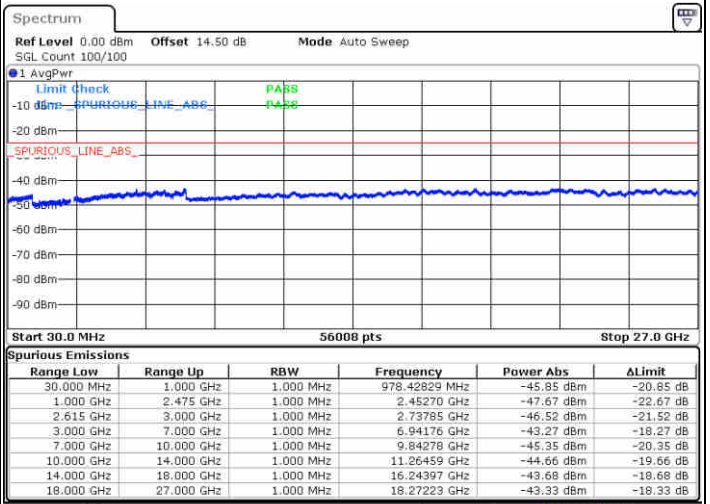

LTE Band 7 / 15MHz+20MHz

64QAM

Lowest Channel / 1RB0 and 1RB9

Lowest Channel / 1RB74 and 1RB0

Date: 2 JUL 2020 20:24:15

Date: 2 JUL 2020 20:30:27

Lowest Channel / FullRB

N/A

Date: 2 JUL 2020 20:16:29

LTE Band 7 / 15MHz+20MHz

64QAM

Middle Channel / 1RB0 and 1RB99

Middle Channel / 1RB74 and 1RB0

Date: 2 JUL 2020 20:38:43

Date: 2 JUL 2020 20:47:07

Middle Channel / FullIRB

N/A

Date: 2 JUL 2020 20:35:22

LTE Band 7 / 15MHz+20MHz

64QAM

Highest Channel / 1RB0 and 1RB99

Highest Channel / 1RB74 and 1RB0

Date: 2 JUL 2020 21:01:38

Date: 2 JUL 2020 22:42:45

Highest Channel / FullIRB

N/A

Date: 2 JUL 2020 21:00:03

LTE Band 7 / 20MHz+10MHz

64QAM

Lowest Channel / 1RB0 and 1RB49

Lowest Channel / 1RB99 and 1RB0

Date: 1.JUL 2020 22:34:23