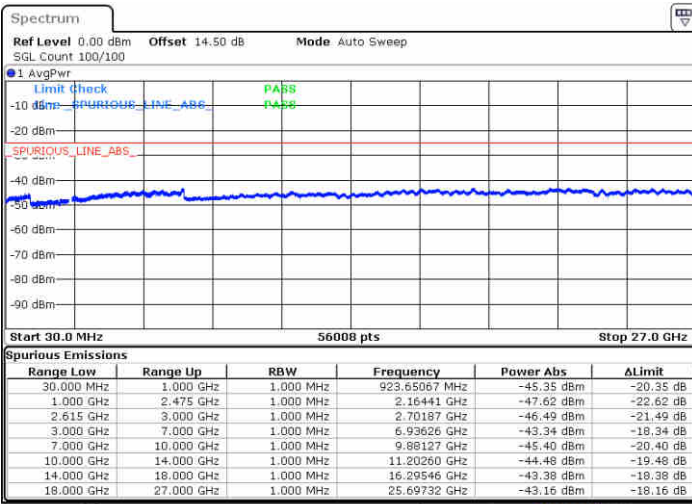

Lowest Channel / FullRB

N/A

Date: 6 JUL 2020 22:47:25

LTE Band 7 / 15MHz+10MHz

64QAM

Middle Channel / 1RB0 and 1RB49

Middle Channel / 1RB74 and 1RB0

Date: 6 JUL 2020 23:30:07

Date: 6 JUL 2020 23:31:10

Middle Channel / FullIRB

N/A

Date: 6 JUL 2020 23:19:58

LTE Band 7 / 15MHz+10MHz

64QAM

Highest Channel / 1RB0 and 1RB49

Highest Channel / 1RB74 and 1RB0

Date: 6 JUL 2020 23:43:49

Date: 6 JUL 2020 23:50:39

Highest Channel / FullIRB

N/A

Date: 6 JUL 2020 23:40:13

LTE Band 7 / 15MHz+15MHz

64QAM

Lowest Channel / 1RB0 and 1RB74