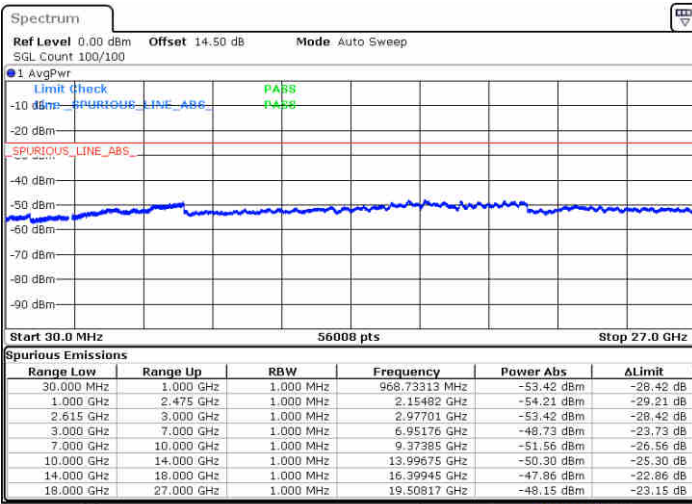

LTE Band 7 / 15MHz+15MHz

64QAM

Highest Channel / 1RB0 and 1RB74

Highest Channel / 1RB74 and 1RB0

Date: 2 JUL 2020 00:33:21

Date: 2 JUL 2020 01:30:15