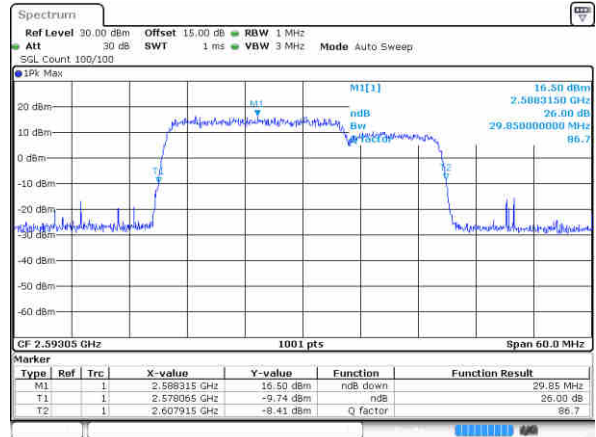

Middle Channel / 20MHz+10MHz

Date: 16.JUL.2020 19:02:25