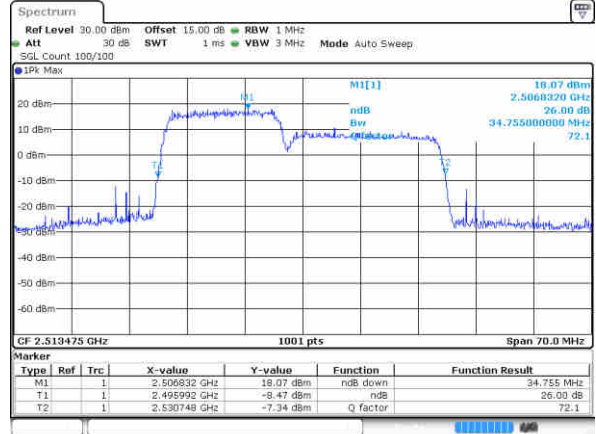

Lowest Channel / 15MHz+20MHz

Date: 17 JUL 2020 10:16:49