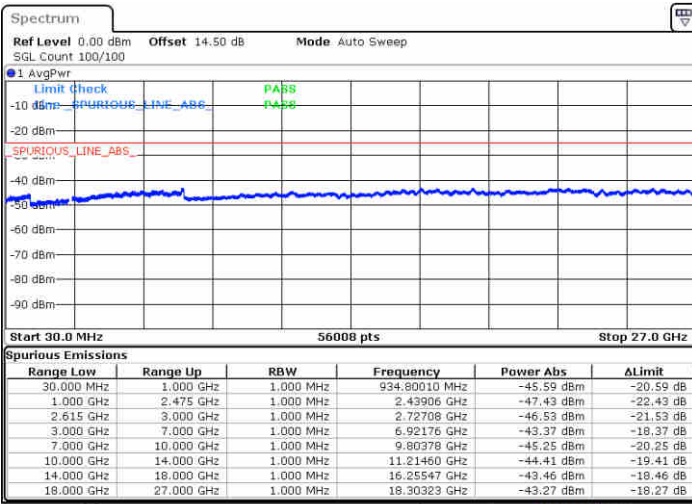

Date: 6 JUL 2020 21:59:23

LTE Band 7 / 10MHz+20MHz

64QAM

Highest Channel / 1RB0 and 1RB99

Highest Channel / 1RB49 and 1RB0

Date: 6 JUL 2020 22:26:23

Date: 6 JUL 2020 22:34:21

Highest Channel / FullIRB

N/A

Date: 6 JUL 2020 22:25:03

LTE Band 7 / 15MHz+10MHz

64QAM

Lowest Channel / 1RB0 and 1RB49

Lowest Channel / 1RB74 and 1RB0

Date: 6 JUL 2020 22:49:24

Date: 6 JUL 2020 22:57:55