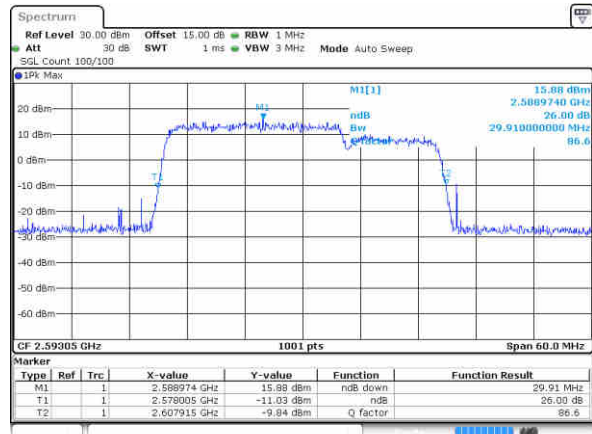

Middle Channel / 20MHz+10MHz

Date: 16.JUL.2020 19:02:39