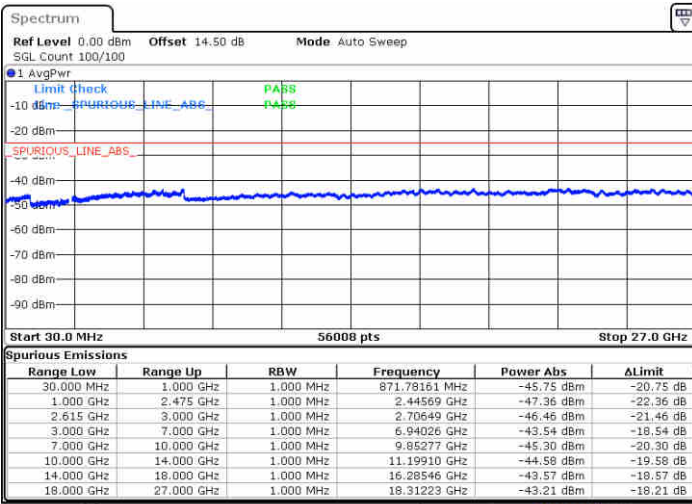

LTE Band 7 / 20MHz+15MHz

64QAM

Highest Channel / 1RB0 and 1RB74

Highest Channel / 1RB99 and 1RB0

Date: 3 JUL 2020 00:05:39

Date: 3 JUL 2020 00:12:14

Highest Channel / FullIRB

N/A

Date: 3 JUL 2020 00:04:20

LTE Band 7 / 20MHz+20MHz

64QAM

Lowest Channel / 1RB0 and 1RB99

Lowest Channel / 1RB99 and 1RB0

Date: 3 JUL 2020 00:20:06

Date: 3 JUL 2020 00:29:05

Lowest Channel / FullIRB