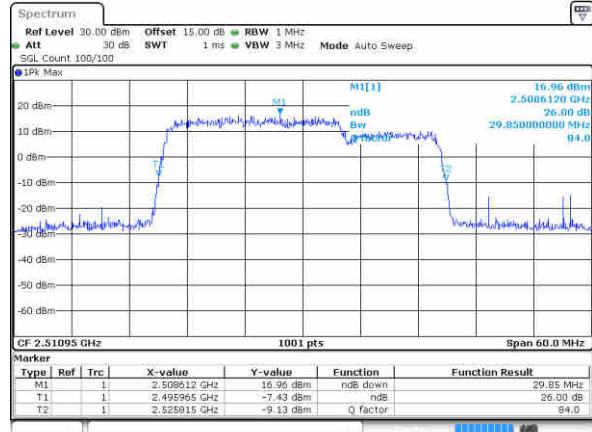

LTE Band 41

16QAM

Lowest Channel / 20MHz+5MHz

Date: 16.JUL.2020 18:42:20

Lowest Channel / 20MHz+10MHz

Date: 16.JUL.2020 19:01:34

Middle Channel / 20MHz+5MHz

Date: 16.JUL.2020 18:43:44