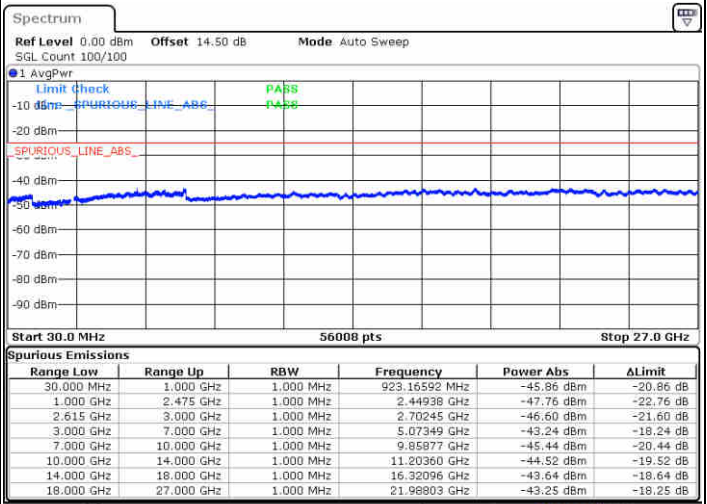

LTE Band 7 / 20MHz+15MHz

64QAM

MiddleChannel / 1RB0 and 1RB74

Middle Channel / 1RB99 and 1RB0

Date: 2 JUL 2020 23:28:05

Date: 2 JUL 2020 23:57:53