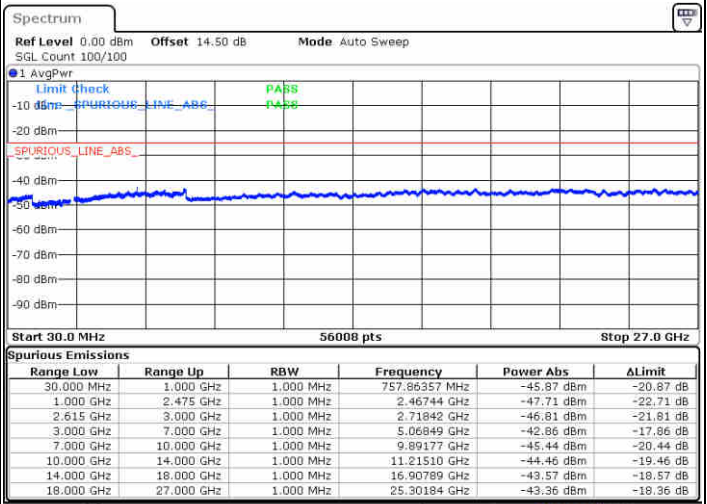

Date: 3 JUL 2020 00:04:20

LTE Band 7 / 20MHz+20MHz

64QAM

Lowest Channel / 1RB0 and 1RB99

Lowest Channel / 1RB99 and 1RB0

Date: 3 JUL 2020 00:20:06

Date: 3 JUL 2020 00:29:05

Lowest Channel / FullIRB

N/A

Date: 3 JUL 2020 00:17:57

LTE Band 7 / 20MHz+20MHz

64QAM

Middle Channel / 1RB0 and 1RB99

Middle Channel / 1RB99 and 1RB0

Date: 3 JUL 2020 00:45:03

Date: 3 JUL 2020 00:46:09

Middle Channel / FullIRB

N/A

Date: 3 JUL 2020 00:31:43

LTE Band 7 / 20MHz+20MHz

64QAM

Highest Channel / 1RB0 and 1RB99

Highest Channel / 1RB99 and 1RB0

Date: 3 JUL 2020 01:16:42