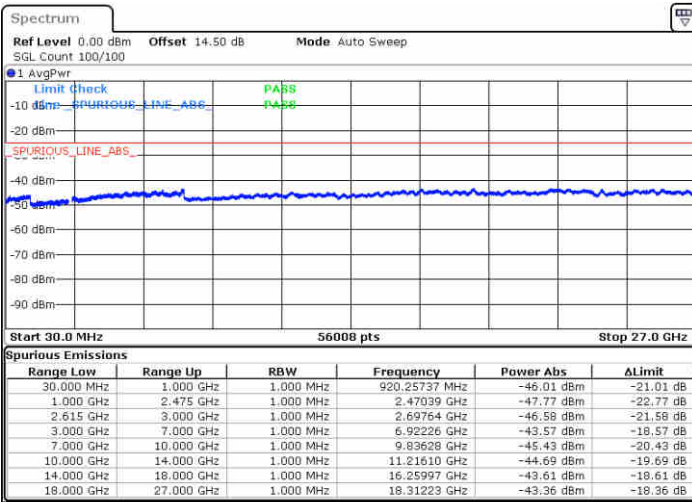

N/A

Date: 2 JUL 2020 20:35:22

LTE Band 7 / 15MHz+20MHz

64QAM

Highest Channel / 1RB0 and 1RB99

Highest Channel / 1RB74 and 1RB0

Date: 2 JUL 2020 21:01:38

Date: 2 JUL 2020 22:42:45

Highest Channel / FullIRB

N/A

Date: 2 JUL 2020 21:00:03

LTE Band 7 / 20MHz+10MHz

64QAM

Lowest Channel / 1RB0 and 1RB49

Lowest Channel / 1RB99 and 1RB0

Date: 1.JUL 2020 22:34:23