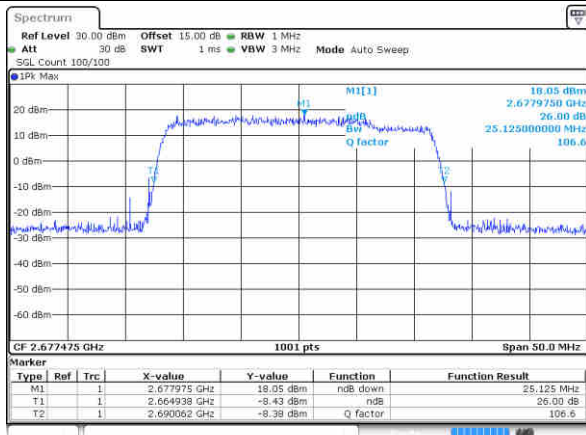

Highest Channel / 20MHz+5MHz

Date: 16.JUL.2020 18:45:03