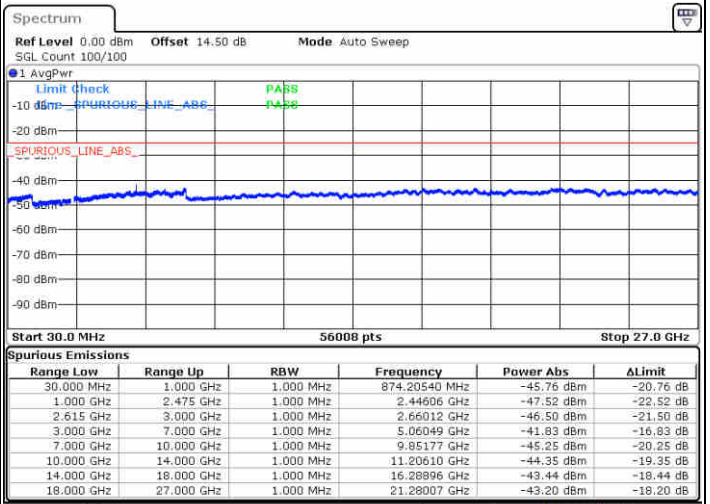

LTE Band 7 / 10MHz+20MHz

64QAM

MiddleChannel / 1RB0 and 1RB99

Middle Channel / 1RB49 and 1RB0

Date: 6 JUL 2020 21:23:37

Date: 6 JUL 2020 22:16:36

Middle Channel / FullIRB

N/A

Date: 6 JUL 2020 21:59:23

LTE Band 7 / 10MHz+20MHz

64QAM

Highest Channel / 1RB0 and 1RB99

Highest Channel / 1RB49 and 1RB0

Date: 6 JUL 2020 22:26:23

Date: 6 JUL 2020 22:34:21

Highest Channel / FullIRB