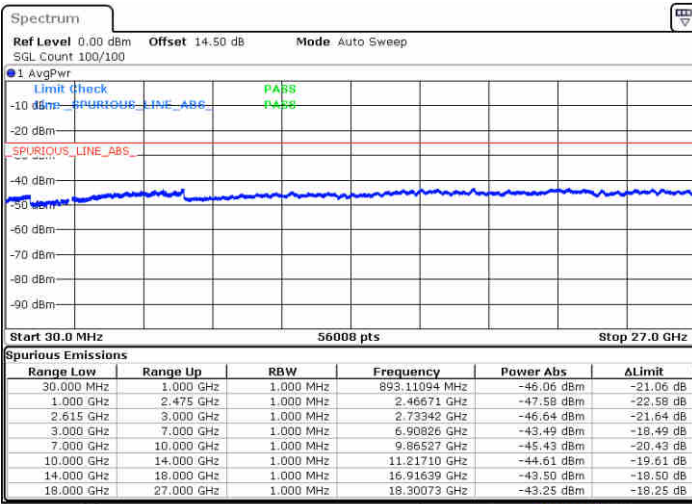

Middle Channel / FullIRB

N/A

Date: 3 JUL 2020 00:31:43

LTE Band 7 / 20MHz+20MHz

64QAM

Highest Channel / 1RB0 and 1RB99

Highest Channel / 1RB99 and 1RB0

Date: 3 JUL 2020 01:16:42

Date: 3 JUL 2020 01:22:39

Highest Channel / FullIRB

N/A

Date: 3 JUL 2020 01:15:17

LTE Band 41C_CA

26dB Bandwidth

Mode	LTE Band 41 : 26dB BW(MHz)				
QPSK					
BW	5MHz+20MHz	10MHz+15MHz	10MHz+20MHz	15MHz+10MHz	15MHz+15MHz
Lowest CH	24.88	25.28	29.73	25.23	30.45
Middle CH	24.88	25.23	29.73	25.28	30.45
Highest CH	24.83	25.13	29.91	25.38	30.45
BW	15MHz+20MHz	20MHz+5MHz	20MHz+10MHz	20MHz+15MHz	20MHz+20MHz
Lowest CH	34.76	25.08	30.09	34.90	39.56
Middle CH	34.69	25.13	29.85	34.90	39.80
Highest CH	34.76	25.08	30.03	34.90	39.64