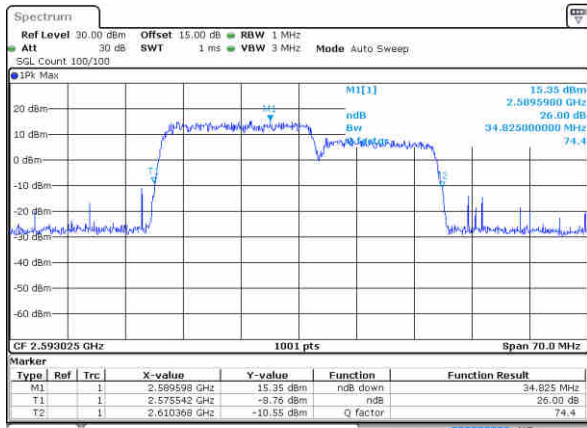

Lowest Channel / 20MHz+15MHz

Date: 17 JUL 2020 10:21:26

Lowest Channel / 20MHz+20MHz

Date: 17 JUL 2020 10:27:54

Middle Channel / 20MHz+15MHz

Date: 17 JUL 2020 10:23:36

Middle Channel / 20MHz+20MHz

Date: 17 JUL 2020 10:29:19

Highest Channel / 20MHz+15MHz

Date: 17 JUL 2020 10:26:11

Highest Channel / 20MHz+20MHz

Date: 17 JUL 2020 10:31:42

LTE Band 41

64QAM

Lowest Channel / 5MHz+20MHz

Date: 16.JUL.2020 18:36:44