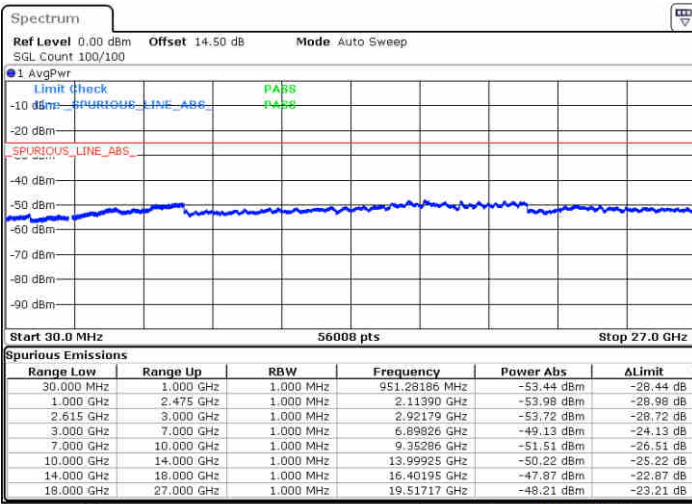

Date: 1.JUL 2020 22:40:02

Lowest Channel / FullIRB

N/A

Date: 1.JUL 2020 22:25:52

LTE Band 7 / 20MHz+10MHz

64QAM

Middle Channel / 1RB0 and 1RB49

Middle Channel / 1RB99 and 1RB0

Date: 1 JUL 2020 23:03:17

Date: 1 JUL 2020 23:09:23

Middle Channel / FullIRB

N/A

Date: 1 JUL 2020 23:02:09

LTE Band 7 / 20MHz+10MHz

64QAM

Highest Channel / 1RB0 and 1RB49

Highest Channel / 1RB99 and 1RB0

Date: 1 JUL 2020 23:23:28

Date: 1 JUL 2020 23:36:24

Highest Channel / FullIRB

N/A

Date: 1 JUL 2020 23:17:03

LTE Band 7 / 20MHz+15MHz

64QAM

Lowest Channel / 1RB0 and 1RB74

Lowest Channel / 1RB99 and 1RB0

Date: 1 JUL 2020 23:17:03

Date: 2 JUL 2020 23:21:53

Lowest Channel / FullIRB

N/A

Date: 2 JUL 2020 22:58:35

LTE Band 7 / 20MHz+15MHz