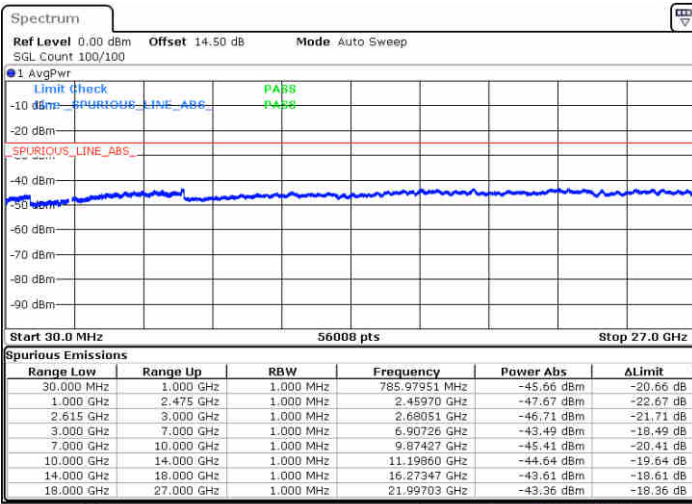

Lowest Channel / 1RB0 and 1RB74

Lowest Channel / 1RB99 and 1RB0

Date: 1 JUL 2020 23:17:03

Date: 2 JUL 2020 23:21:53

Lowest Channel / FullIRB

N/A

Date: 2 JUL 2020 22:58:35

LTE Band 7 / 20MHz+15MHz

64QAM

MiddleChannel / 1RB0 and 1RB74

Middle Channel / 1RB99 and 1RB0

Date: 2 JUL 2020 23:28:05

Date: 2 JUL 2020 23:57:53

Middle Channel / FullIRB

N/A

Date: 2 JUL 2020 23:26:58

LTE Band 7 / 20MHz+15MHz

64QAM

Highest Channel / 1RB0 and 1RB74

Highest Channel / 1RB99 and 1RB0

Date: 3 JUL 2020 00:05:39

Date: 3 JUL 2020 00:12:14

Highest Channel / FullIRB

N/A