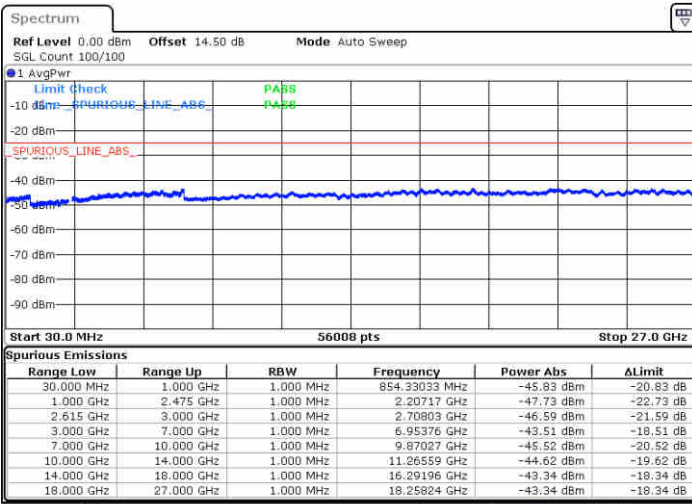

64QAM

Highest Channel / 1RB0 and 1RB74

Highest Channel / 1RB74 and 1RB0

Date: 2 JUL 2020 00:33:21

Date: 2 JUL 2020 01:30:15

Highest Channel / FullIRB

N/A

Date: 2 JUL 2020 00:27:00

LTE Band 7 / 15MHz+20MHz

64QAM

Lowest Channel / 1RB0 and 1RB9

Lowest Channel / 1RB74 and 1RB0

Date: 2 JUL 2020 20:24:15

Date: 2 JUL 2020 20:30:27

Lowest Channel / FullRB

N/A