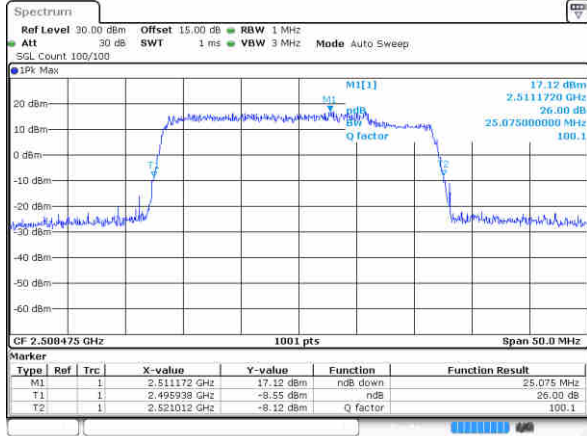

Lowest Channel / 15MHz+20MHz

Date: 17 JUL 2020 10:16:49

Middle Channel / 15MHz+15MHz

Date: 16 JUL 2020 19:07:29

Middle Channel / 15MHz+20MHz

Date: 17 JUL 2020 10:18:42

Highest Channel / 15MHz+15MHz

Date: 16 JUL 2020 19:08:13

Highest Channel / 15MHz+20MHz

Date: 17 JUL 2020 10:19:35

LTE Band 41

QPSK

Lowest Channel / 20MHz+5MHz

Date: 16.JUL.2020 18:42:01

Lowest Channel / 20MHz+10MHz

Date: 16.JUL.2020 19:01:50

Middle Channel / 20MHz+5MHz

Date: 16.JUL.2020 18:44:00

Middle Channel / 20MHz+10MHz

Date: 16.JUL.2020 19:02:25

Highest Channel / 20MHz+5MHz

Date: 16.JUL.2020 18:44:42

Highest Channel / 20MHz+10MHz

Date: 16.JUL.2020 19:03:48