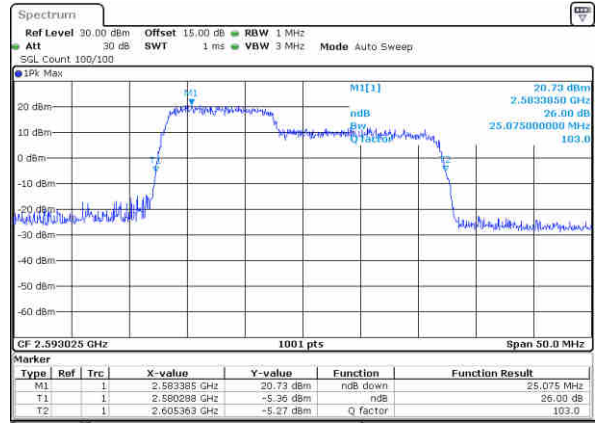

Highest Channel / 20MHz+15MHz

Date: 17 JUL 2020 10:26:11

Highest Channel / 20MHz+20MHz

Date: 17 JUL 2020 10:31:42

LTE Band 41

64QAM

Lowest Channel / 5MHz+20MHz

Date: 16.JUL.2020 18:36:44

Lowest Channel / 10MHz+15MHz

Date: 16.JUL.2020 18:49:49

Middle Channel / 5MHz+20MHz

Date: 16.JUL.2020 18:37:48

Middle Channel / 10MHz+15MHz

Date: 16.JUL.2020 18:51:19

Highest Channel / 5MHz+20MHz

Date: 16.JUL.2020 18:39:59