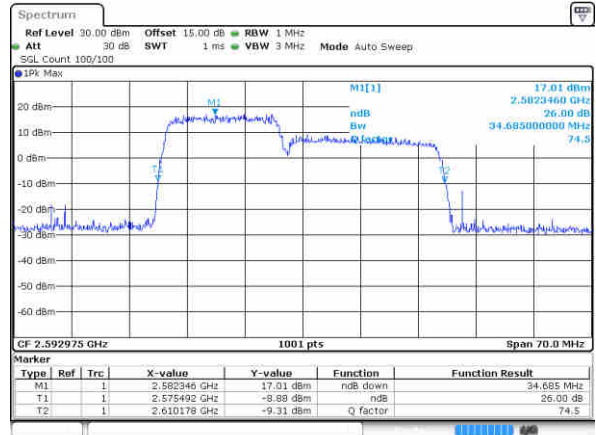

Lowest Channel / 15MHz+20MHz

Date: 17 JUL 2020 10:16:49

Middle Channel / 15MHz+15MHz

Date: 16 JUL 2020 19:07:29

Middle Channel / 15MHz+20MHz

Date: 17 JUL 2020 10:18:42

Highest Channel / 15MHz+15MHz

Date: 16 JUL 2020 19:08:13