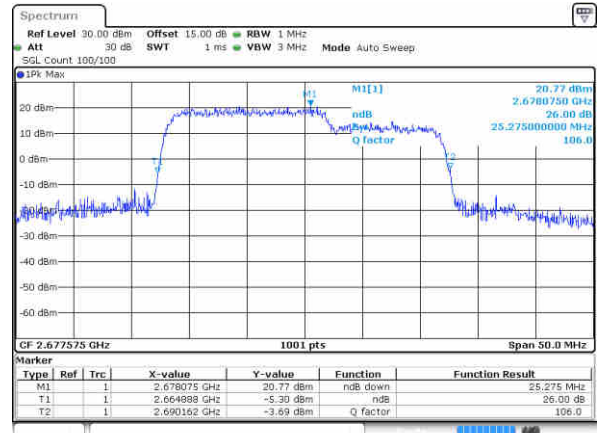

Highest Channel / 15MHz+10MHz

Date: 16.JUL.2020 18:56:14