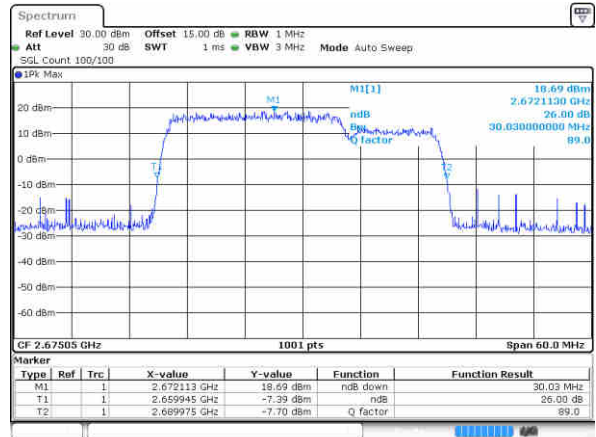

Middle Channel / 20MHz+5MHz

Date: 16.JUL.2020 18:44:00

Middle Channel / 20MHz+10MHz

Date: 16.JUL.2020 19:02:25

Highest Channel / 20MHz+5MHz

Date: 16.JUL.2020 18:44:42

Highest Channel / 20MHz+10MHz

Date: 16.JUL.2020 19:03:48