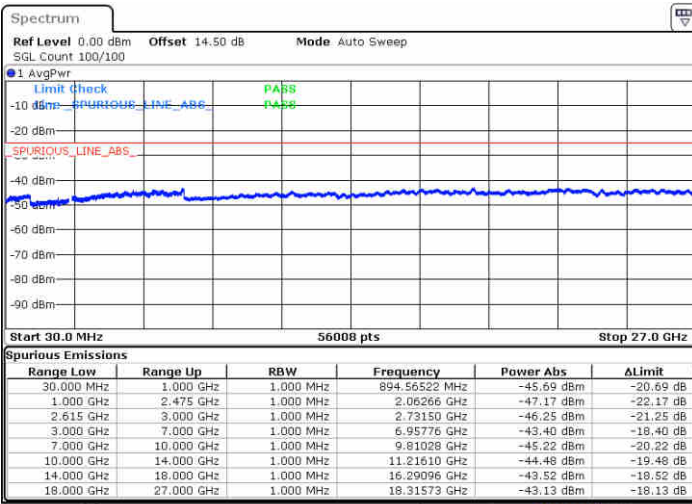

Date: 6 JUL 2020 21:59:23

LTE Band 7 / 10MHz+20MHz

64QAM

Highest Channel / 1RB0 and 1RB99

Highest Channel / 1RB49 and 1RB0

Date: 6 JUL 2020 22:26:23

Date: 6 JUL 2020 22:34:21

Highest Channel / FullIRB

N/A

Date: 6 JUL 2020 22:25:03

LTE Band 7 / 15MHz+10MHz

64QAM

Lowest Channel / 1RB0 and 1RB49

Lowest Channel / 1RB74 and 1RB0

Date: 6 JUL 2020 22:49:24

Date: 6 JUL 2020 22:57:55

Lowest Channel / FullRB

N/A

Date: 6 JUL 2020 22:47:25

LTE Band 7 / 15MHz+10MHz

64QAM

Middle Channel / 1RB0 and 1RB49

Middle Channel / 1RB74 and 1RB0

Date: 6 JUL 2020 23:30:07