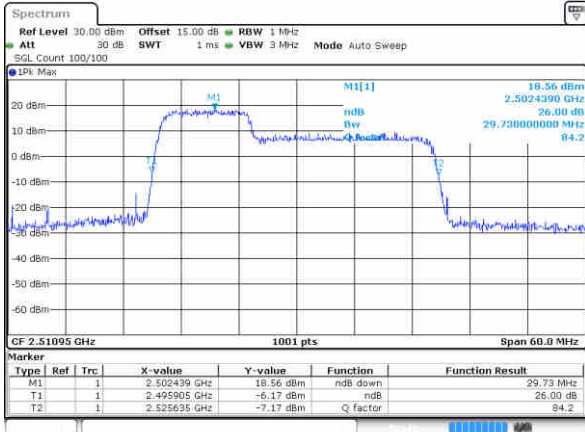

LTE Band 41

QPSK

Lowest Channel / 10MHz+20MHz

Date: 16 JUL 2020 18:57:44