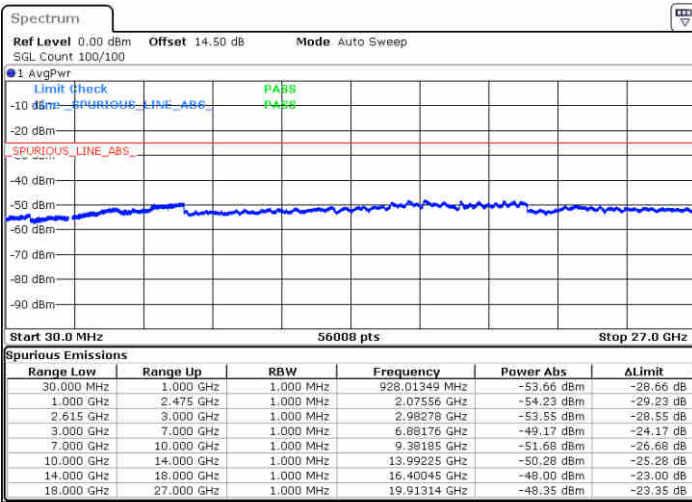

64QAM

Highest Channel / 1RB0 and 1RB74

Highest Channel / 1RB74 and 1RB0

Date: 2 JUL 2020 00:33:21

Date: 2 JUL 2020 01:30:15

Highest Channel / FullIRB

N/A

Date: 2 JUL 2020 00:27:00

LTE Band 7 / 15MHz+20MHz

64QAM

Lowest Channel / 1RB0 and 1RB9

Lowest Channel / 1RB74 and 1RB0

Date: 2 JUL 2020 20:24:15

Date: 2 JUL 2020 20:30:27

Lowest Channel / FullRB

N/A