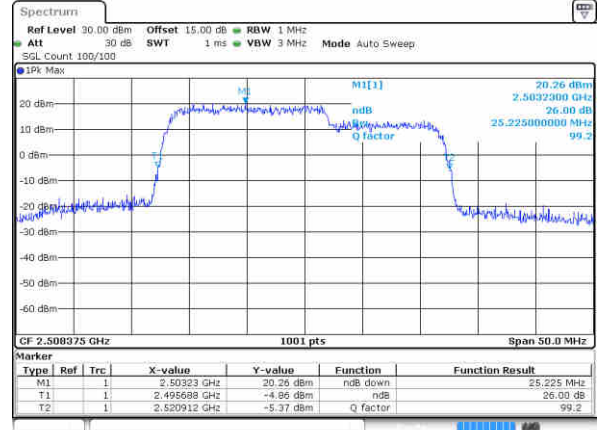

Lowest Channel / 15MHz+10MHz

Date: 16.JUL.2020 18:53:47