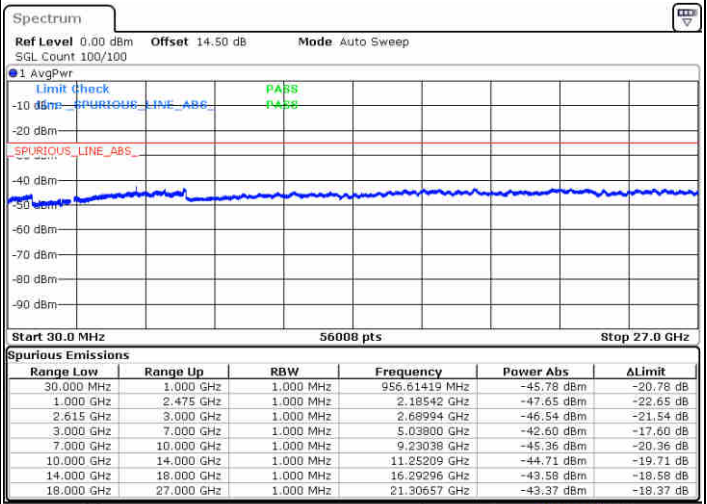

Date: 1 JUL 2020 23:03:17

Date: 1 JUL 2020 23:09:23

Middle Channel / FullIRB

N/A

Date: 1 JUL 2020 23:02:09

LTE Band 7 / 20MHz+10MHz

64QAM

Highest Channel / 1RB0 and 1RB49

Highest Channel / 1RB99 and 1RB0

Date: 1 JUL 2020 23:23:28

Date: 1 JUL 2020 23:36:24

Highest Channel / FullIRB

N/A

Date: 1 JUL 2020 23:17:03

LTE Band 7 / 20MHz+15MHz

64QAM

Lowest Channel / 1RB0 and 1RB74

Lowest Channel / 1RB99 and 1RB0

Date: 1 JUL 2020 23:17:03

Date: 2 JUL 2020 23:21:53

Lowest Channel / FullIRB

N/A

Date: 2 JUL 2020 22:58:35

LTE Band 7 / 20MHz+15MHz