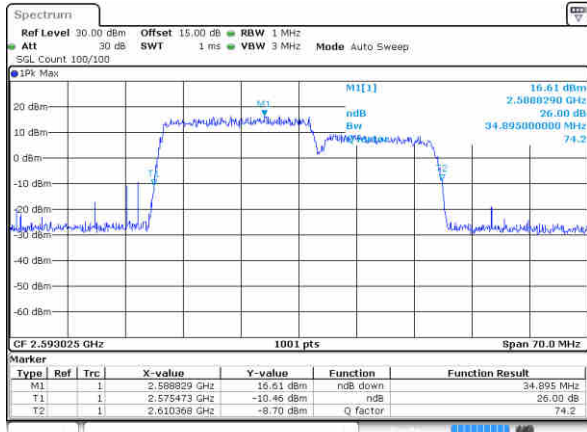

LTE Band 41

QPSK

Lowest Channel / 20MHz+15MHz

Date: 17 JUL 2020 10:21:42

Lowest Channel / 20MHz+20MHz

Date: 17 JUL 2020 10:27:37

Middle Channel / 20MHz+15MHz

Date: 17 JUL 2020 10:22:58