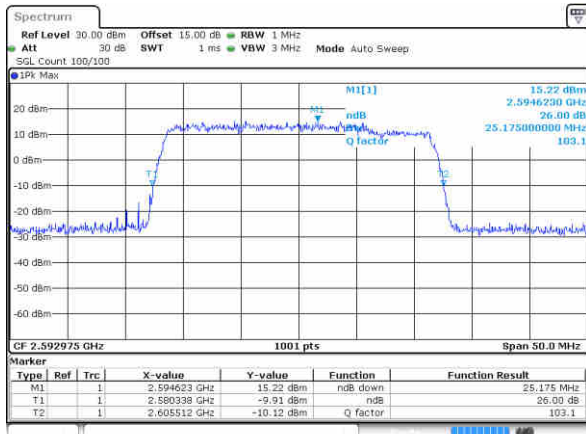

LTE Band 41

16QAM

Lowest Channel / 20MHz+5MHz

Date: 16.JUL.2020 18:42:20

Lowest Channel / 20MHz+10MHz

Date: 16.JUL.2020 19:01:34

Middle Channel / 20MHz+5MHz

Date: 16.JUL.2020 18:43:44