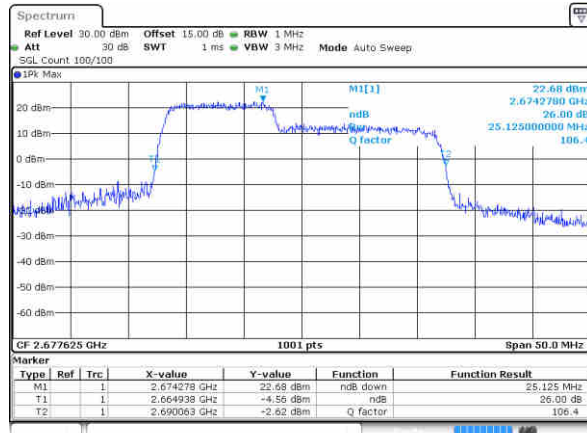

Middle Channel / 10MHz+15MHz

Date: 16.JUL.2020 18:50:52

Highest Channel / 5MHz+20MHz

Date: 16.JUL.2020 18:39:25

Highest Channel / 10MHz+15MHz

Date: 16.JUL.2020 18:52:09

LTE Band 41

QPSK