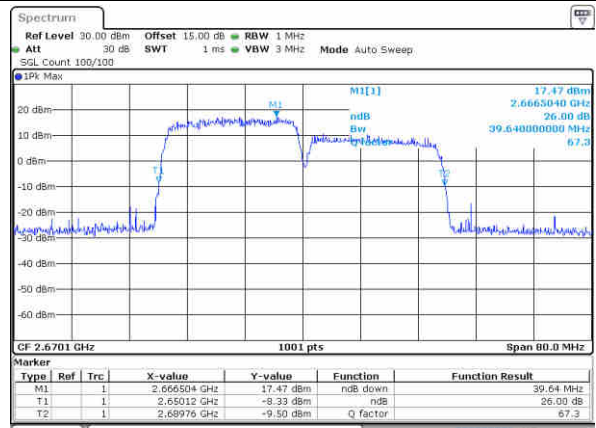

Lowest Channel / 20MHz+15MHz

Date: 17 JUL 2020 10:21:26

Lowest Channel / 20MHz+20MHz

Date: 17 JUL 2020 10:27:54

Middle Channel / 20MHz+15MHz

Date: 17 JUL 2020 10:23:36

Middle Channel / 20MHz+20MHz

Date: 17 JUL 2020 10:29:19

Highest Channel / 20MHz+15MHz

Date: 17 JUL 2020 10:26:11

Highest Channel / 20MHz+20MHz

Date: 17 JUL 2020 10:31:42

LTE Band 41

64QAM

Lowest Channel / 5MHz+20MHz

Date: 16.JUL.2020 18:36:44