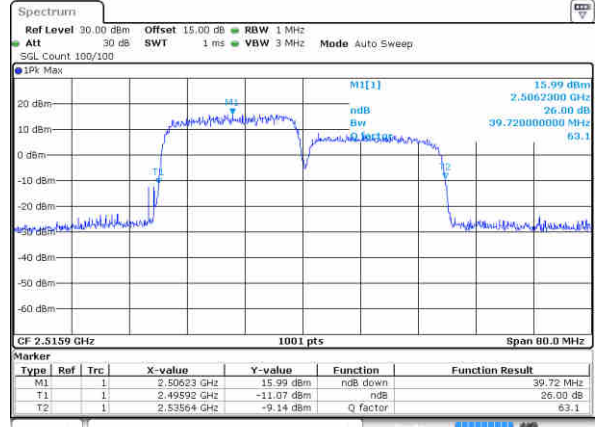

Lowest Channel / 20MHz+20MHz

Date: 17 JUL 2020 10:27:54