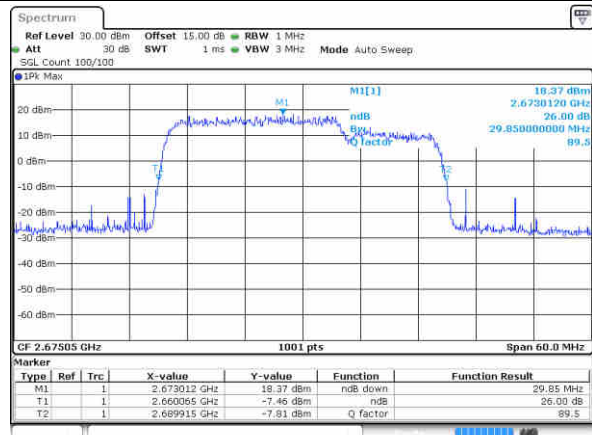

Middle Channel / 20MHz+10MHz

Date: 16.JUL.2020 19:02:39

Highest Channel / 20MHz+5MHz

Date: 16.JUL.2020 18:45:03

Highest Channel / 20MHz+10MHz

Date: 16.JUL.2020 19:03:32

LTE Band 41

16QAM