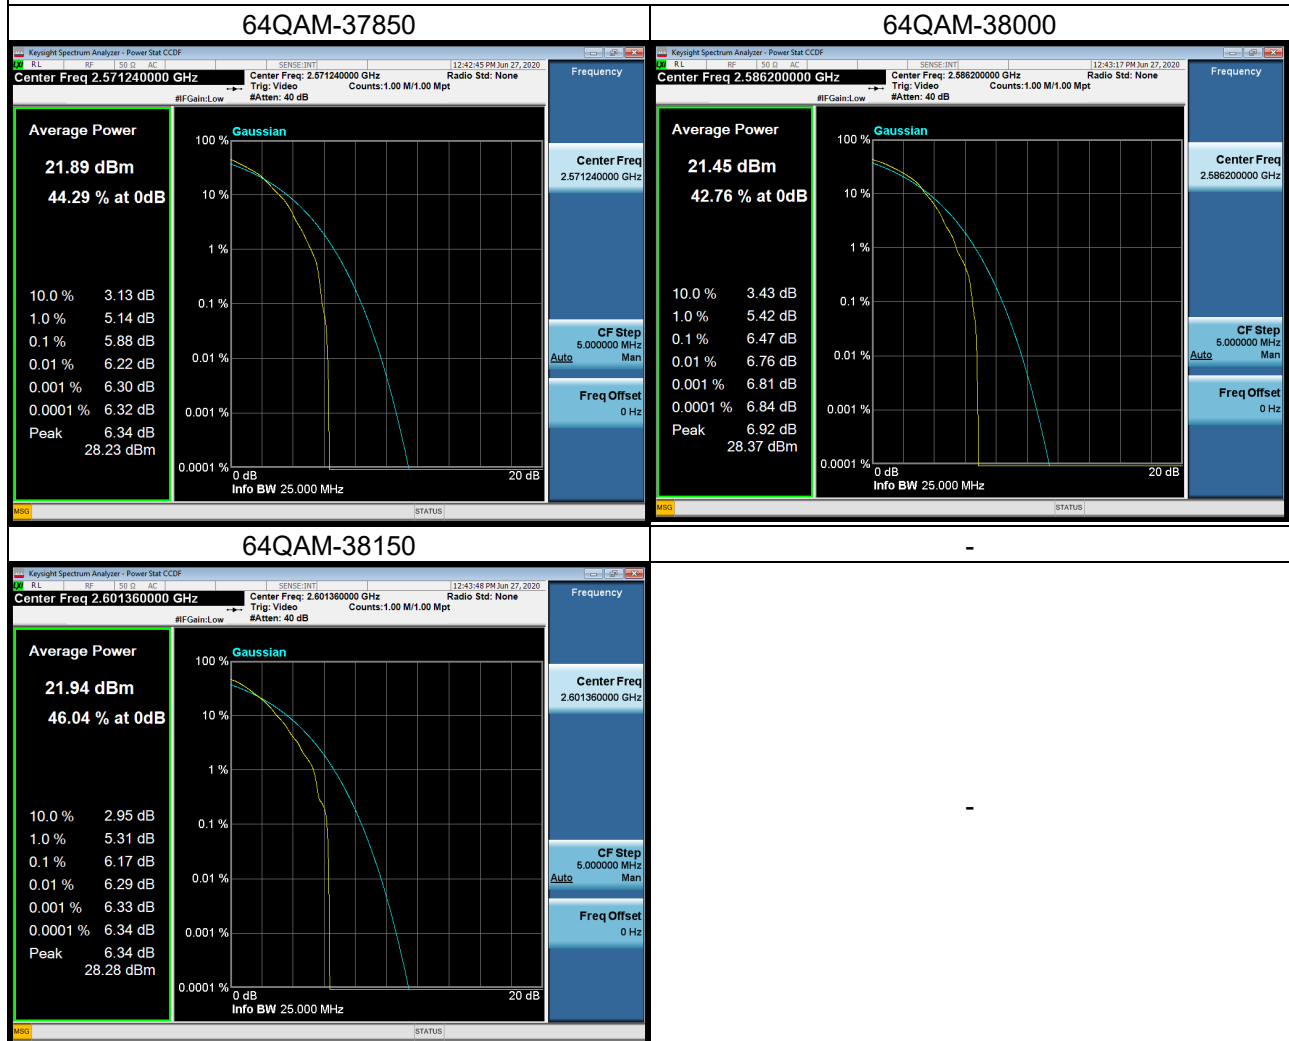

LTE Band 7_20M Spectrum Plot

LTE Band 7_20M Spectrum Plot

LTE Band 12 Spectrum Plot_1.4M

LTE Band 12 Spectrum Plot_1.4M

LTE Band 12 Spectrum Plot_3M

LTE Band 12 Spectrum Plot_3M

LTE Band 12 Spectrum Plot_5M

LTE Band 12 Spectrum Plot_5M

LTE Band 12 Spectrum Plot_10M

LTE Band 12 Spectrum Plot_10M

LTE Band 17_5M Spectrum Plot

LTE Band 17_5M Spectrum Plot

LTE Band 17_10M Spectrum Plot

LTE Band 17_10M Spectrum Plot

LTE Band 38_5M Spectrum Plot

LTE Band 38_5M Spectrum Plot

LTE Band 38_10M Spectrum Plot

LTE Band 38_10M Spectrum Plot

LTE Band 38_15M Spectrum Plot

LTE Band 38_15M Spectrum Plot

LTE Band 38_20M Spectrum Plot

LTE Band 38_20M Spectrum Plot

LTE Band 41_5M Spectrum Plot

LTE Band 41_5M Spectrum Plot

LTE Band 41_10M Spectrum Plot

LTE Band 41_10M Spectrum Plot

LTE Band 41_15M Spectrum Plot