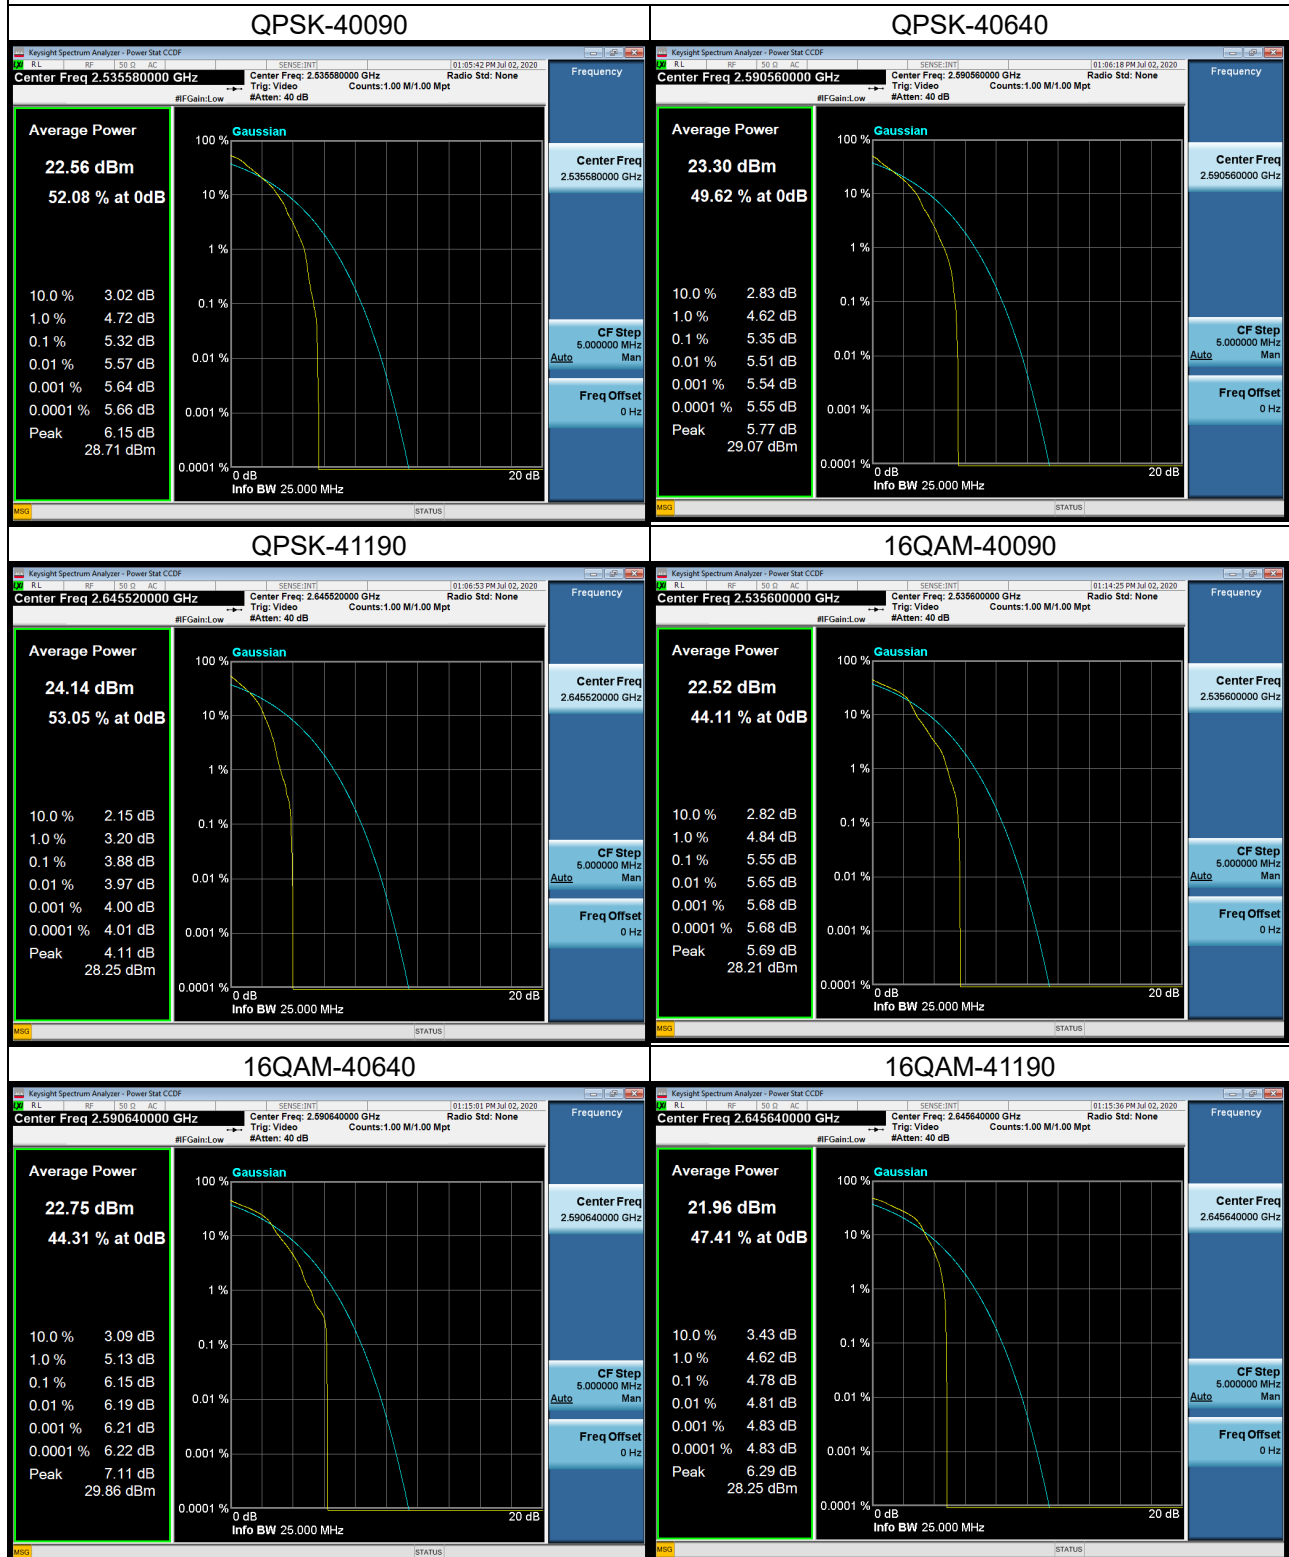

LTE Band 7_20M Spectrum Plot

LTE Band 7_20M Spectrum Plot

LTE Band 12 Spectrum Plot_1.4M

LTE Band 12 Spectrum Plot_1.4M

LTE Band 12 Spectrum Plot_3M

LTE Band 12 Spectrum Plot_3M

LTE Band 12 Spectrum Plot_5M

LTE Band 12 Spectrum Plot_5M

LTE Band 12 Spectrum Plot_10M

LTE Band 12 Spectrum Plot_10M

LTE Band 17_5M Spectrum Plot

LTE Band 17_5M Spectrum Plot

LTE Band 17_10M Spectrum Plot

LTE Band 17_10M Spectrum Plot

LTE Band 38_5M Spectrum Plot

LTE Band 38_5M Spectrum Plot

LTE Band 38_10M Spectrum Plot

LTE Band 38_10M Spectrum Plot

LTE Band 38_15M Spectrum Plot

LTE Band 38_15M Spectrum Plot

LTE Band 38_20M Spectrum Plot

LTE Band 38_20M Spectrum Plot

LTE Band 41_5M Spectrum Plot

LTE Band 41_5M Spectrum Plot

LTE Band 41_10M Spectrum Plot

LTE Band 41_10M Spectrum Plot

LTE Band 41_15M Spectrum Plot