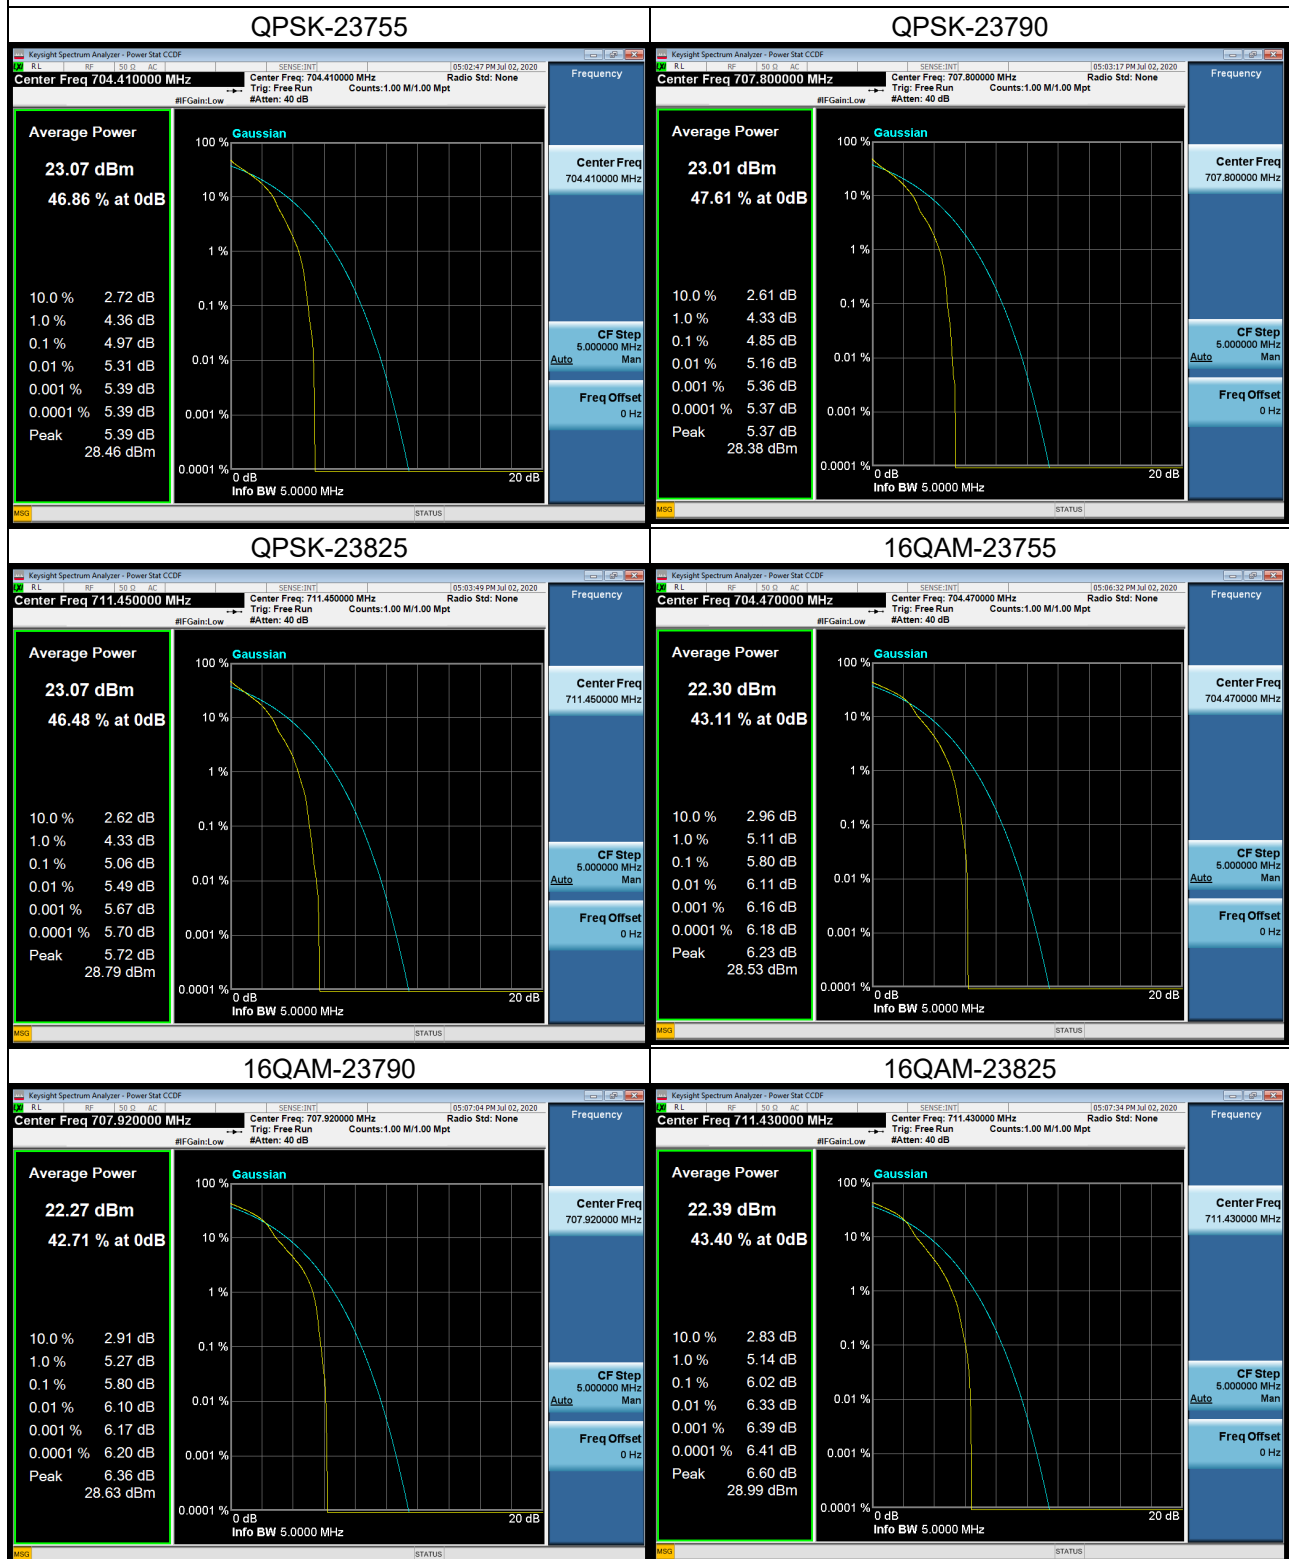

LTE Band 7_20M Spectrum Plot

LTE Band 7_20M Spectrum Plot

LTE Band 12 Spectrum Plot_1.4M

LTE Band 12 Spectrum Plot_1.4M

LTE Band 12 Spectrum Plot_3M

LTE Band 12 Spectrum Plot_3M

LTE Band 12 Spectrum Plot_5M

LTE Band 12 Spectrum Plot_5M

LTE Band 12 Spectrum Plot_10M

LTE Band 12 Spectrum Plot_10M

LTE Band 17_5M Spectrum Plot

LTE Band 17_5M Spectrum Plot

LTE Band 17_10M Spectrum Plot

LTE Band 17_10M Spectrum Plot

LTE Band 38_5M Spectrum Plot

LTE Band 38_5M Spectrum Plot

LTE Band 38_10M Spectrum Plot

LTE Band 38_10M Spectrum Plot

LTE Band 38_15M Spectrum Plot

LTE Band 38_15M Spectrum Plot

LTE Band 38_20M Spectrum Plot

LTE Band 38_20M Spectrum Plot

LTE Band 41_5M Spectrum Plot

LTE Band 41_5M Spectrum Plot

LTE Band 41_10M Spectrum Plot

LTE Band 41_10M Spectrum Plot

LTE Band 41_15M Spectrum Plot