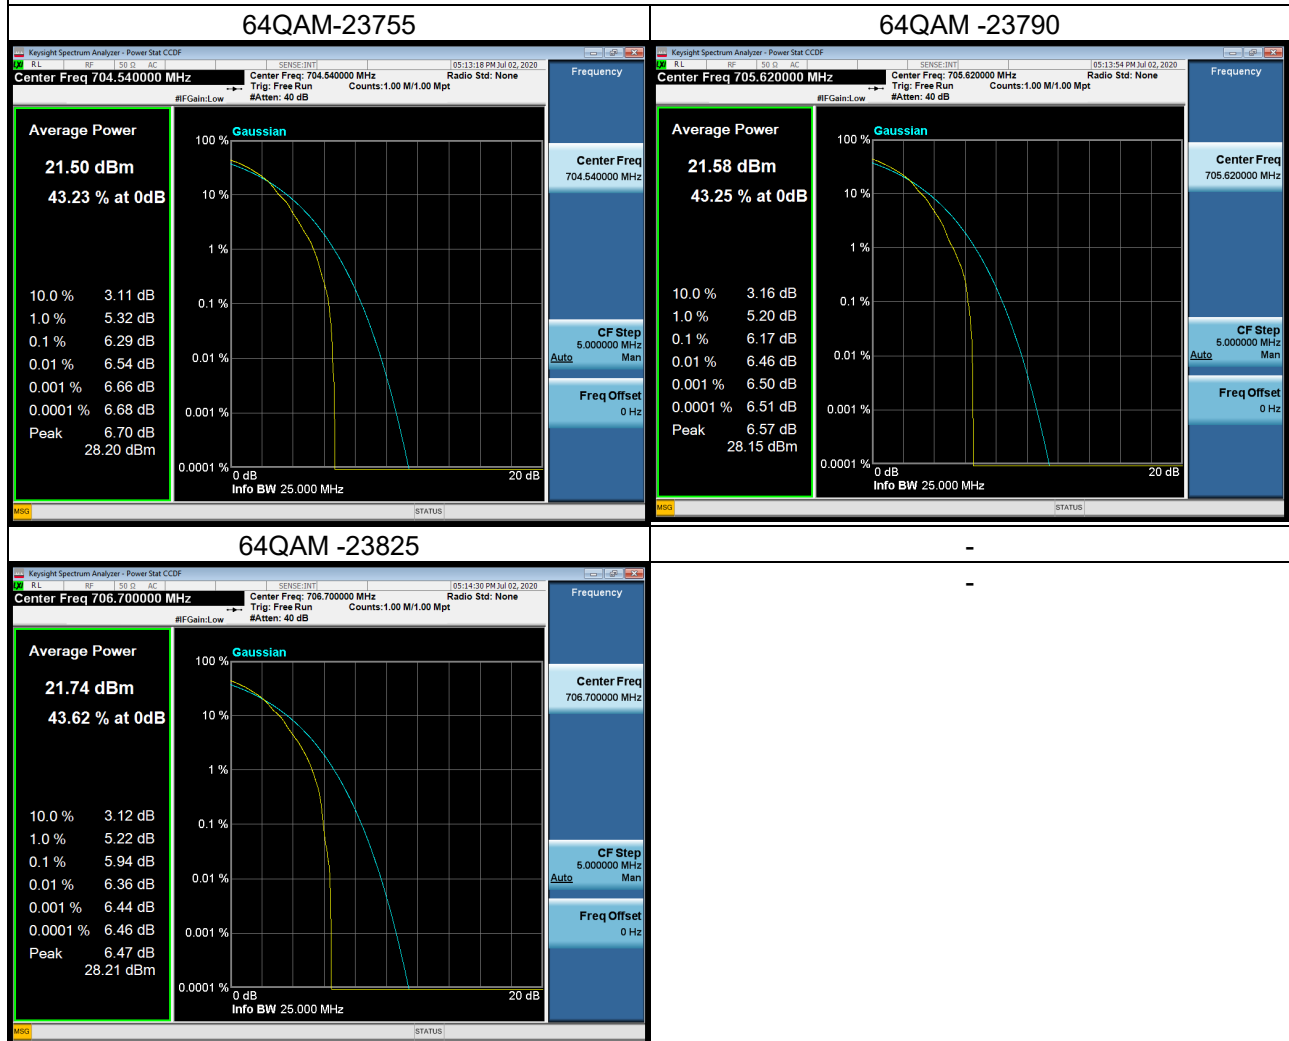

LTE Band 7_20M Spectrum Plot

LTE Band 7_20M Spectrum Plot

LTE Band 12 Spectrum Plot_1.4M

LTE Band 12 Spectrum Plot_1.4M

LTE Band 12 Spectrum Plot_3M

LTE Band 12 Spectrum Plot_3M

LTE Band 12 Spectrum Plot_5M

LTE Band 12 Spectrum Plot_5M

LTE Band 12 Spectrum Plot_10M

LTE Band 12 Spectrum Plot_10M

LTE Band 17_5M Spectrum Plot

LTE Band 17_5M Spectrum Plot

LTE Band 17_10M Spectrum Plot

LTE Band 17_10M Spectrum Plot

LTE Band 38_5M Spectrum Plot

LTE Band 38_5M Spectrum Plot

LTE Band 38_10M Spectrum Plot

LTE Band 38_10M Spectrum Plot

LTE Band 38_15M Spectrum Plot

LTE Band 38_15M Spectrum Plot

LTE Band 38_20M Spectrum Plot

LTE Band 38_20M Spectrum Plot

LTE Band 41_5M Spectrum Plot

LTE Band 41_5M Spectrum Plot

LTE Band 41_10M Spectrum Plot

LTE Band 41_10M Spectrum Plot

LTE Band 41_15M Spectrum Plot