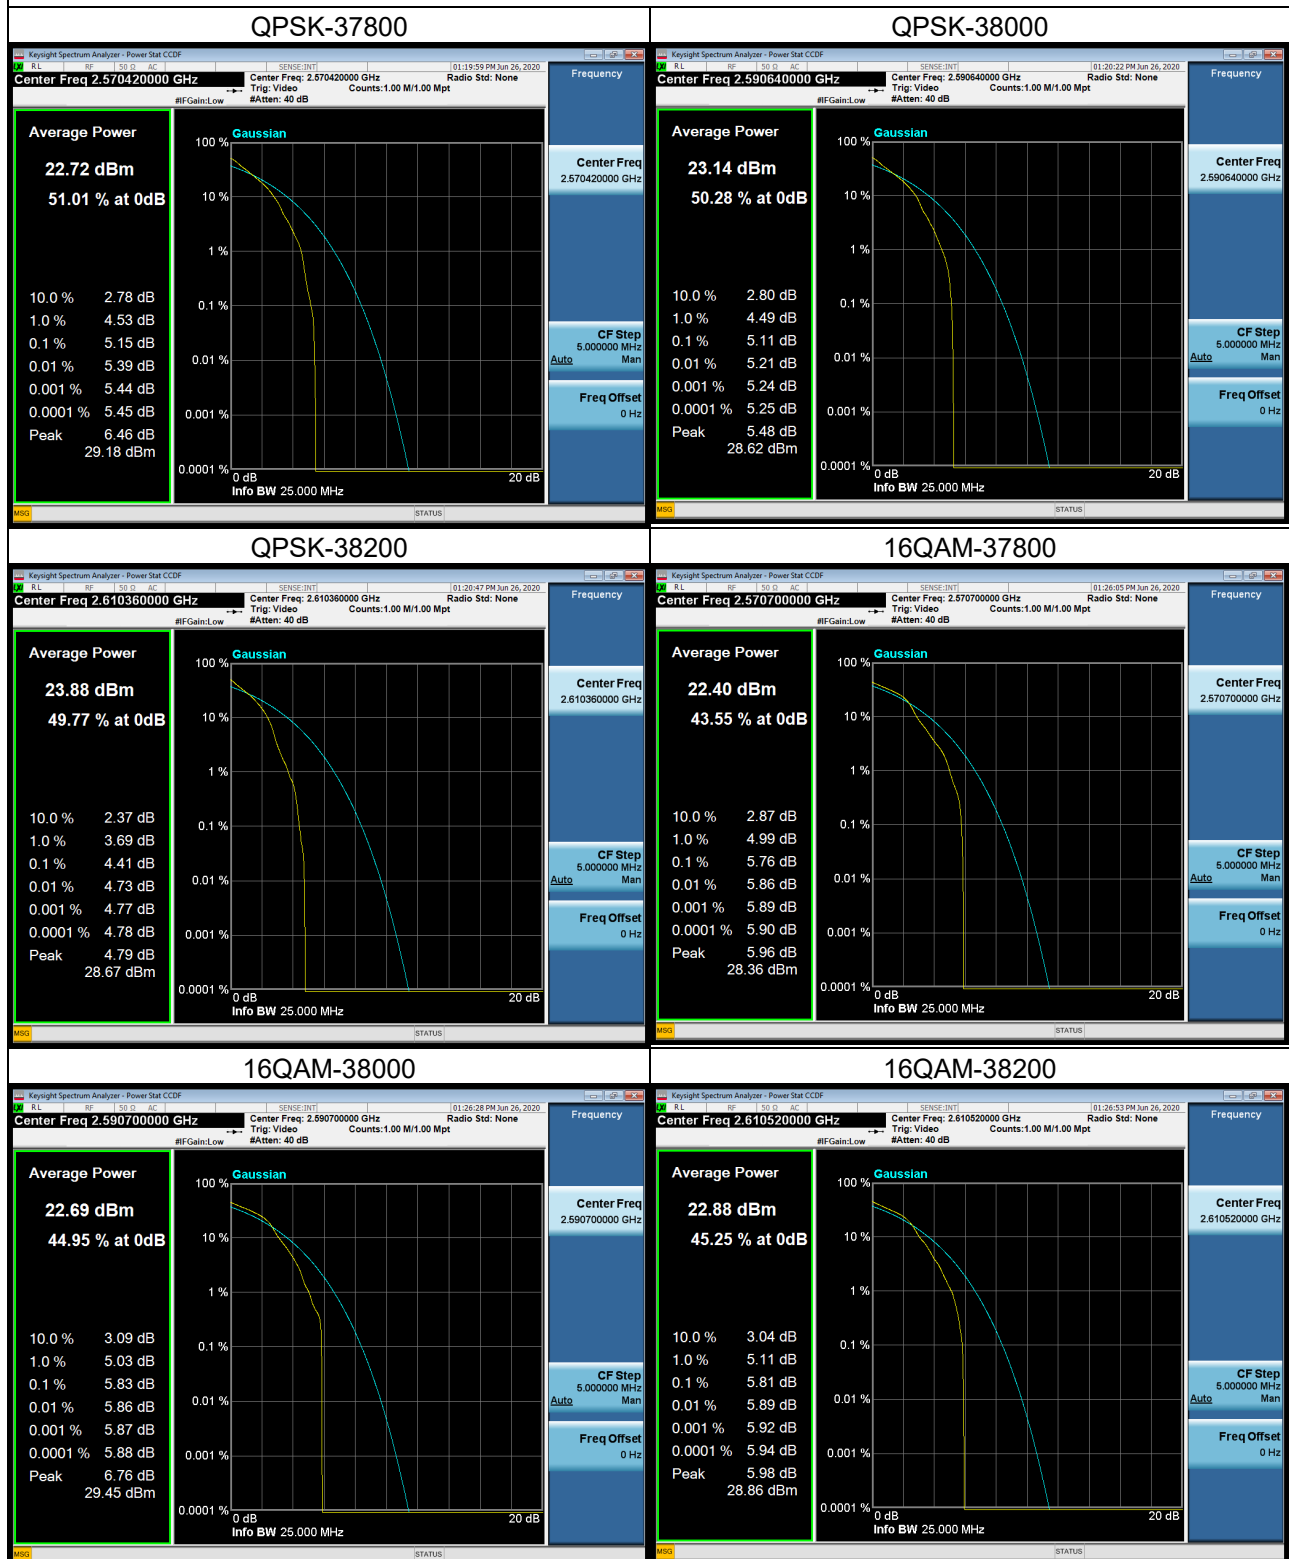

LTE Band 7_20M Spectrum Plot

LTE Band 7_20M Spectrum Plot

LTE Band 12 Spectrum Plot_1.4M

LTE Band 12 Spectrum Plot_1.4M

LTE Band 12 Spectrum Plot_3M

LTE Band 12 Spectrum Plot_3M

LTE Band 12 Spectrum Plot_5M

LTE Band 12 Spectrum Plot_5M

LTE Band 12 Spectrum Plot_10M

LTE Band 12 Spectrum Plot_10M

LTE Band 17_5M Spectrum Plot

LTE Band 17_5M Spectrum Plot

LTE Band 17_10M Spectrum Plot

LTE Band 17_10M Spectrum Plot

LTE Band 38_5M Spectrum Plot

LTE Band 38_5M Spectrum Plot

LTE Band 38_10M Spectrum Plot

LTE Band 38_10M Spectrum Plot

LTE Band 38_15M Spectrum Plot

LTE Band 38_15M Spectrum Plot

LTE Band 38_20M Spectrum Plot

LTE Band 38_20M Spectrum Plot

LTE Band 41_5M Spectrum Plot

LTE Band 41_5M Spectrum Plot

LTE Band 41_10M Spectrum Plot

LTE Band 41_10M Spectrum Plot

LTE Band 41_15M Spectrum Plot