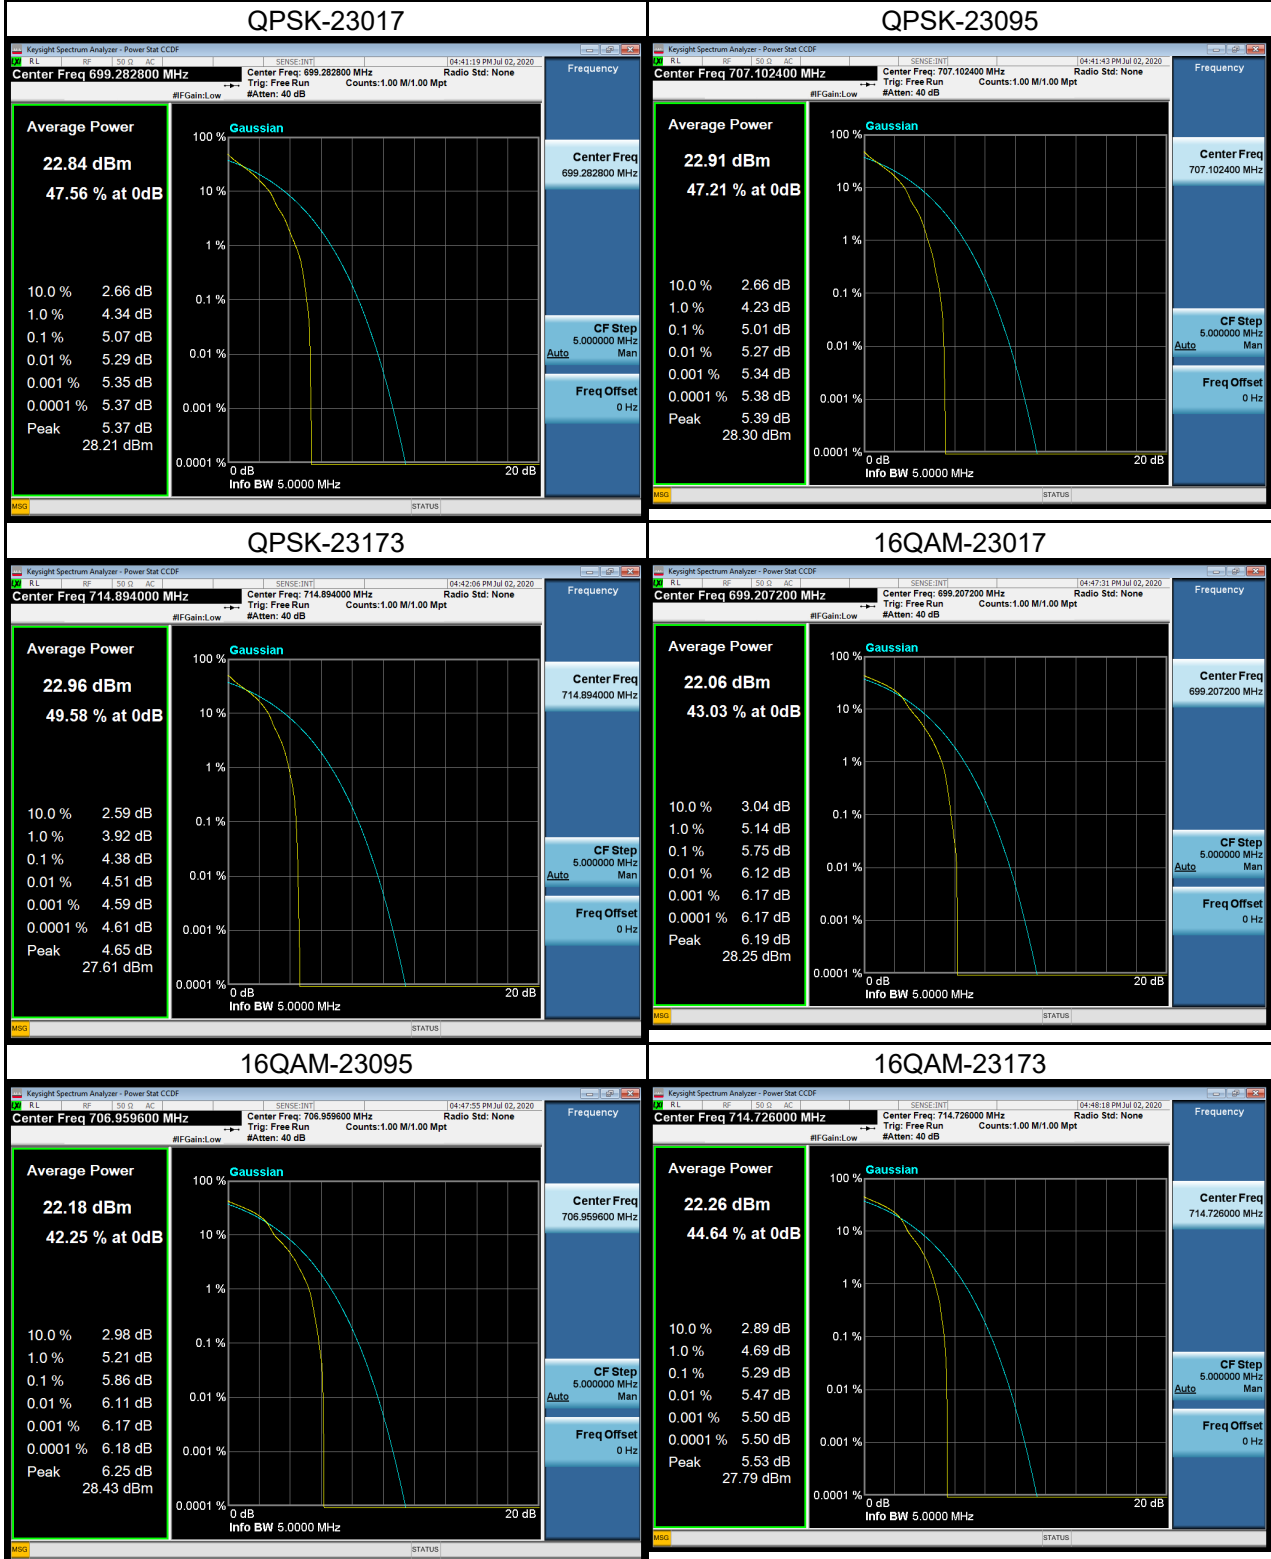

LTE Band 7_20M Spectrum Plot

LTE Band 7_20M Spectrum Plot

LTE Band 12 Spectrum Plot_1.4M

LTE Band 12 Spectrum Plot_1.4M

LTE Band 12 Spectrum Plot_3M

LTE Band 12 Spectrum Plot_3M

LTE Band 12 Spectrum Plot_5M

LTE Band 12 Spectrum Plot_5M

LTE Band 12 Spectrum Plot_10M

LTE Band 12 Spectrum Plot_10M

LTE Band 17_5M Spectrum Plot

LTE Band 17_5M Spectrum Plot

LTE Band 17_10M Spectrum Plot

LTE Band 17_10M Spectrum Plot

LTE Band 38_5M Spectrum Plot

LTE Band 38_5M Spectrum Plot

LTE Band 38_10M Spectrum Plot

LTE Band 38_10M Spectrum Plot

LTE Band 38_15M Spectrum Plot

LTE Band 38_15M Spectrum Plot

LTE Band 38_20M Spectrum Plot

LTE Band 38_20M Spectrum Plot

LTE Band 41_5M Spectrum Plot

LTE Band 41_5M Spectrum Plot

LTE Band 41_10M Spectrum Plot

LTE Band 41_10M Spectrum Plot

LTE Band 41_15M Spectrum Plot