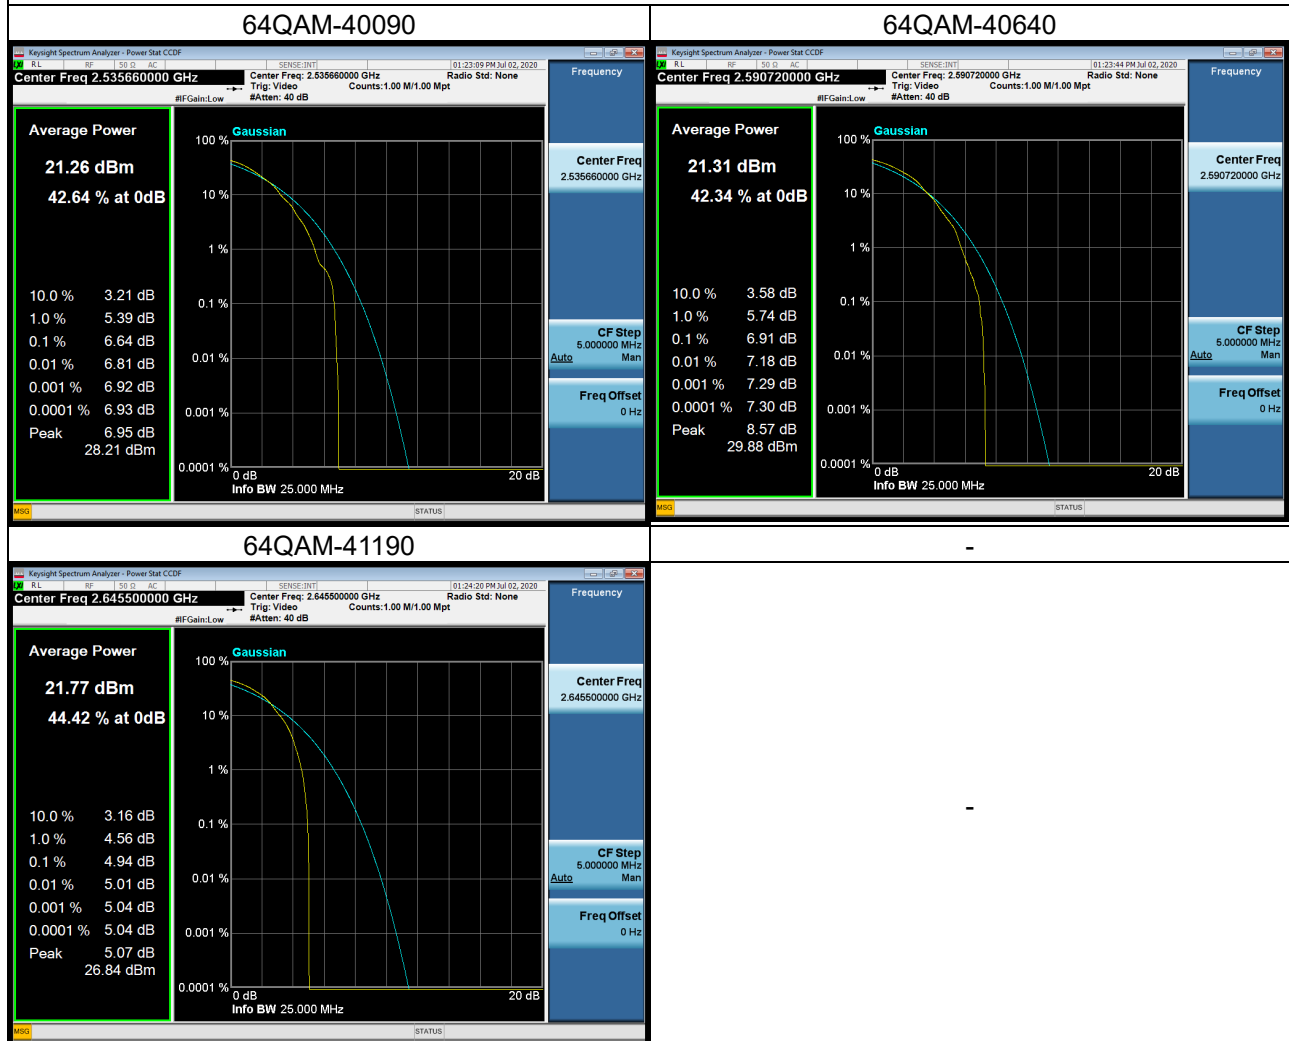

LTE Band 7_20M Spectrum Plot

LTE Band 7_20M Spectrum Plot

LTE Band 12 Spectrum Plot_1.4M

LTE Band 12 Spectrum Plot_1.4M

LTE Band 12 Spectrum Plot_3M

LTE Band 12 Spectrum Plot_3M

LTE Band 12 Spectrum Plot_5M

LTE Band 12 Spectrum Plot_5M

LTE Band 12 Spectrum Plot_10M

LTE Band 12 Spectrum Plot_10M

LTE Band 17_5M Spectrum Plot

LTE Band 17_5M Spectrum Plot

LTE Band 17_10M Spectrum Plot

LTE Band 17_10M Spectrum Plot

LTE Band 38_5M Spectrum Plot

LTE Band 38_5M Spectrum Plot

LTE Band 38_10M Spectrum Plot

LTE Band 38_10M Spectrum Plot

LTE Band 38_15M Spectrum Plot

LTE Band 38_15M Spectrum Plot

LTE Band 38_20M Spectrum Plot

LTE Band 38_20M Spectrum Plot

LTE Band 41_5M Spectrum Plot

LTE Band 41_5M Spectrum Plot

LTE Band 41_10M Spectrum Plot

LTE Band 41_10M Spectrum Plot

LTE Band 41_15M Spectrum Plot