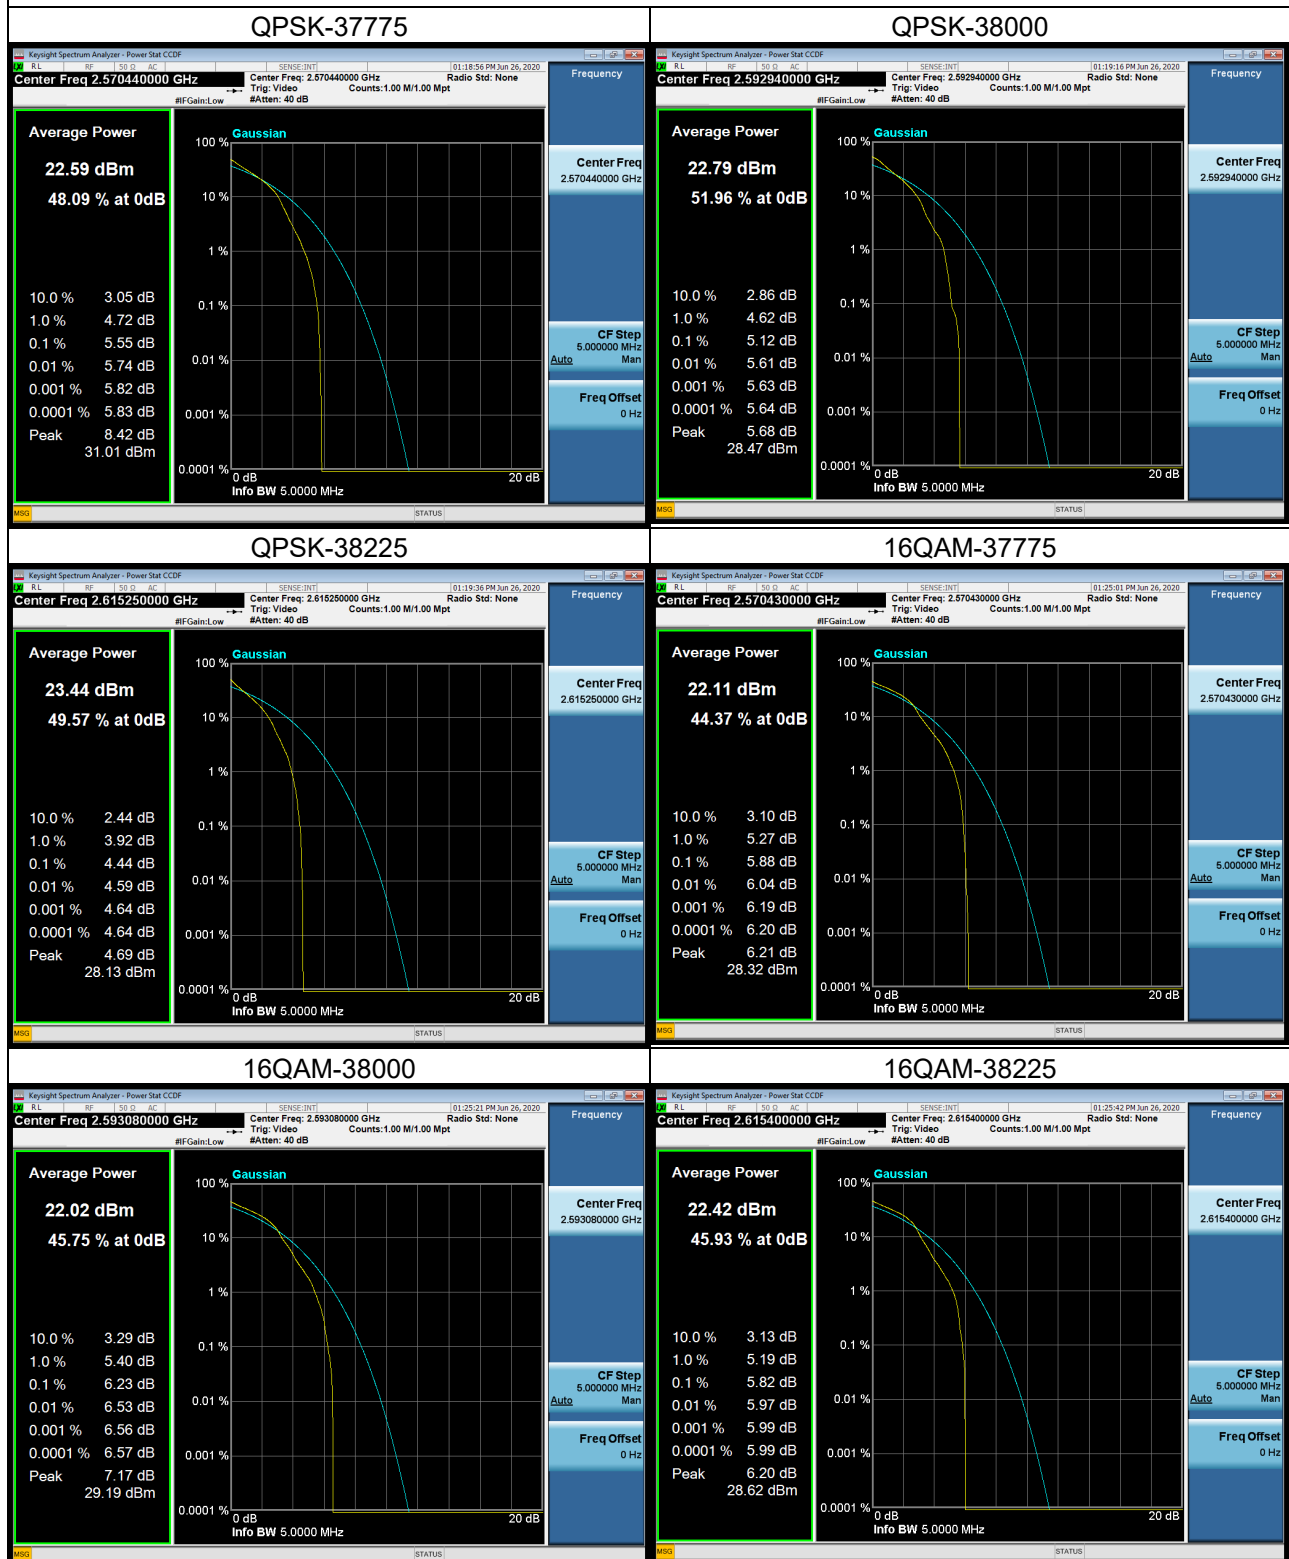

LTE Band 7_20M Spectrum Plot

LTE Band 7_20M Spectrum Plot

LTE Band 12 Spectrum Plot_1.4M

LTE Band 12 Spectrum Plot_1.4M

LTE Band 12 Spectrum Plot_3M

LTE Band 12 Spectrum Plot_3M

LTE Band 12 Spectrum Plot_5M

LTE Band 12 Spectrum Plot_5M

LTE Band 12 Spectrum Plot_10M

LTE Band 12 Spectrum Plot_10M

LTE Band 17_5M Spectrum Plot

LTE Band 17_5M Spectrum Plot

LTE Band 17_10M Spectrum Plot

LTE Band 17_10M Spectrum Plot

LTE Band 38_5M Spectrum Plot

LTE Band 38_5M Spectrum Plot

LTE Band 38_10M Spectrum Plot

LTE Band 38_10M Spectrum Plot

LTE Band 38_15M Spectrum Plot

LTE Band 38_15M Spectrum Plot

LTE Band 38_20M Spectrum Plot

LTE Band 38_20M Spectrum Plot

LTE Band 41_5M Spectrum Plot

LTE Band 41_5M Spectrum Plot

LTE Band 41_10M Spectrum Plot

LTE Band 41_10M Spectrum Plot

LTE Band 41_15M Spectrum Plot