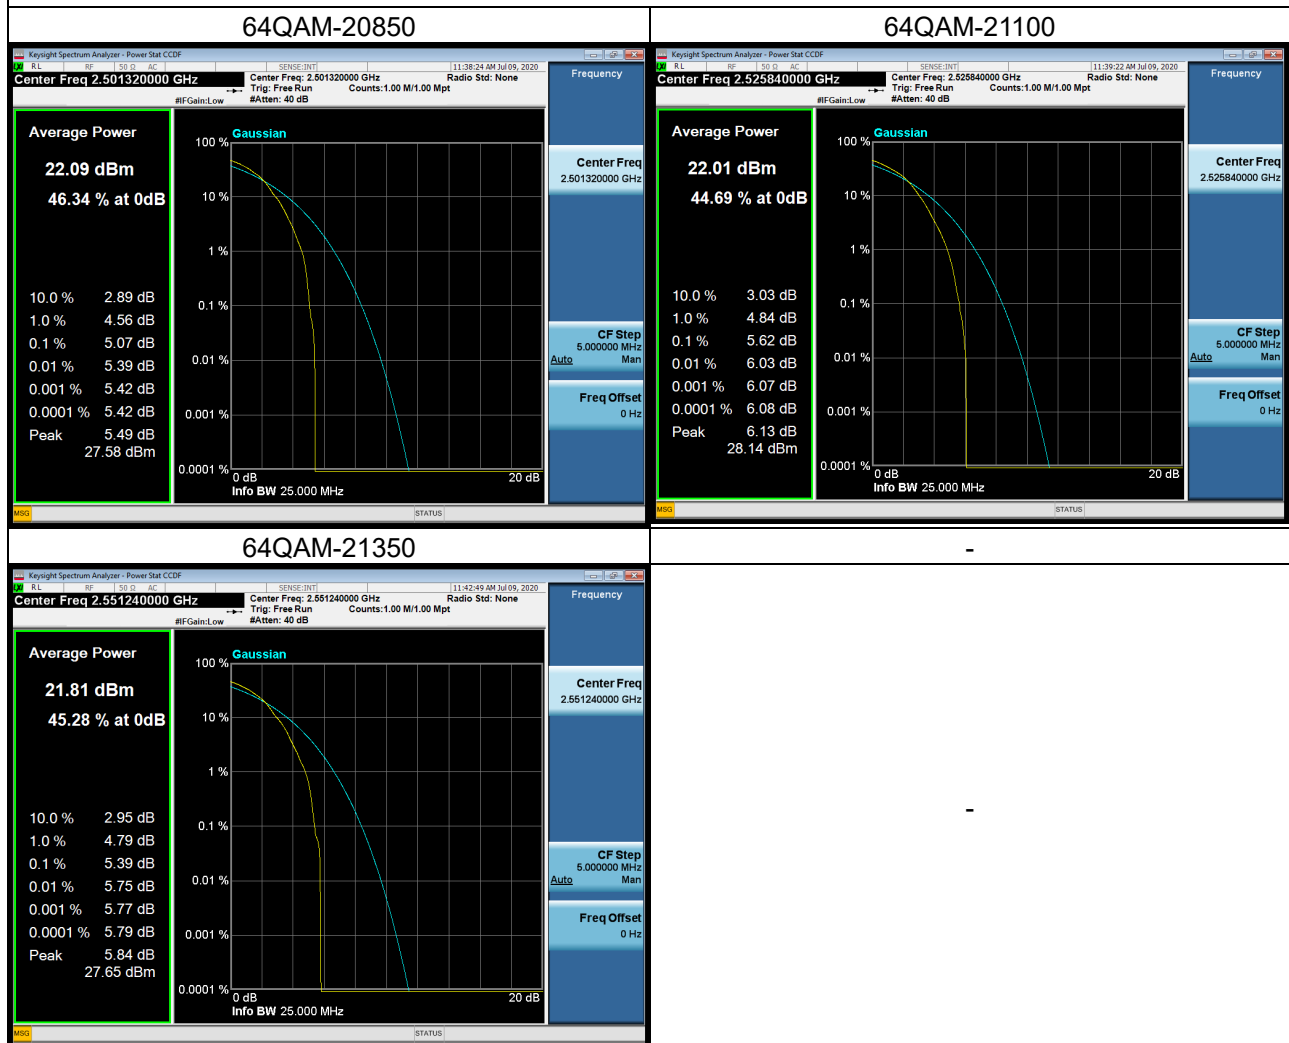

LTE Band 7_20M Spectrum Plot

LTE Band 7_20M Spectrum Plot

LTE Band 12 Spectrum Plot_1.4M

LTE Band 12 Spectrum Plot_1.4M

LTE Band 12 Spectrum Plot_3M

LTE Band 12 Spectrum Plot_3M

LTE Band 12 Spectrum Plot_5M

LTE Band 12 Spectrum Plot_5M

LTE Band 12 Spectrum Plot_10M

LTE Band 12 Spectrum Plot_10M

LTE Band 17_5M Spectrum Plot

LTE Band 17_5M Spectrum Plot

LTE Band 17_10M Spectrum Plot

LTE Band 17_10M Spectrum Plot

LTE Band 38_5M Spectrum Plot

LTE Band 38_5M Spectrum Plot

LTE Band 38_10M Spectrum Plot

LTE Band 38_10M Spectrum Plot

LTE Band 38_15M Spectrum Plot

LTE Band 38_15M Spectrum Plot

LTE Band 38_20M Spectrum Plot

LTE Band 38_20M Spectrum Plot

LTE Band 41_5M Spectrum Plot

LTE Band 41_5M Spectrum Plot

LTE Band 41_10M Spectrum Plot

LTE Band 41_10M Spectrum Plot

LTE Band 41_15M Spectrum Plot