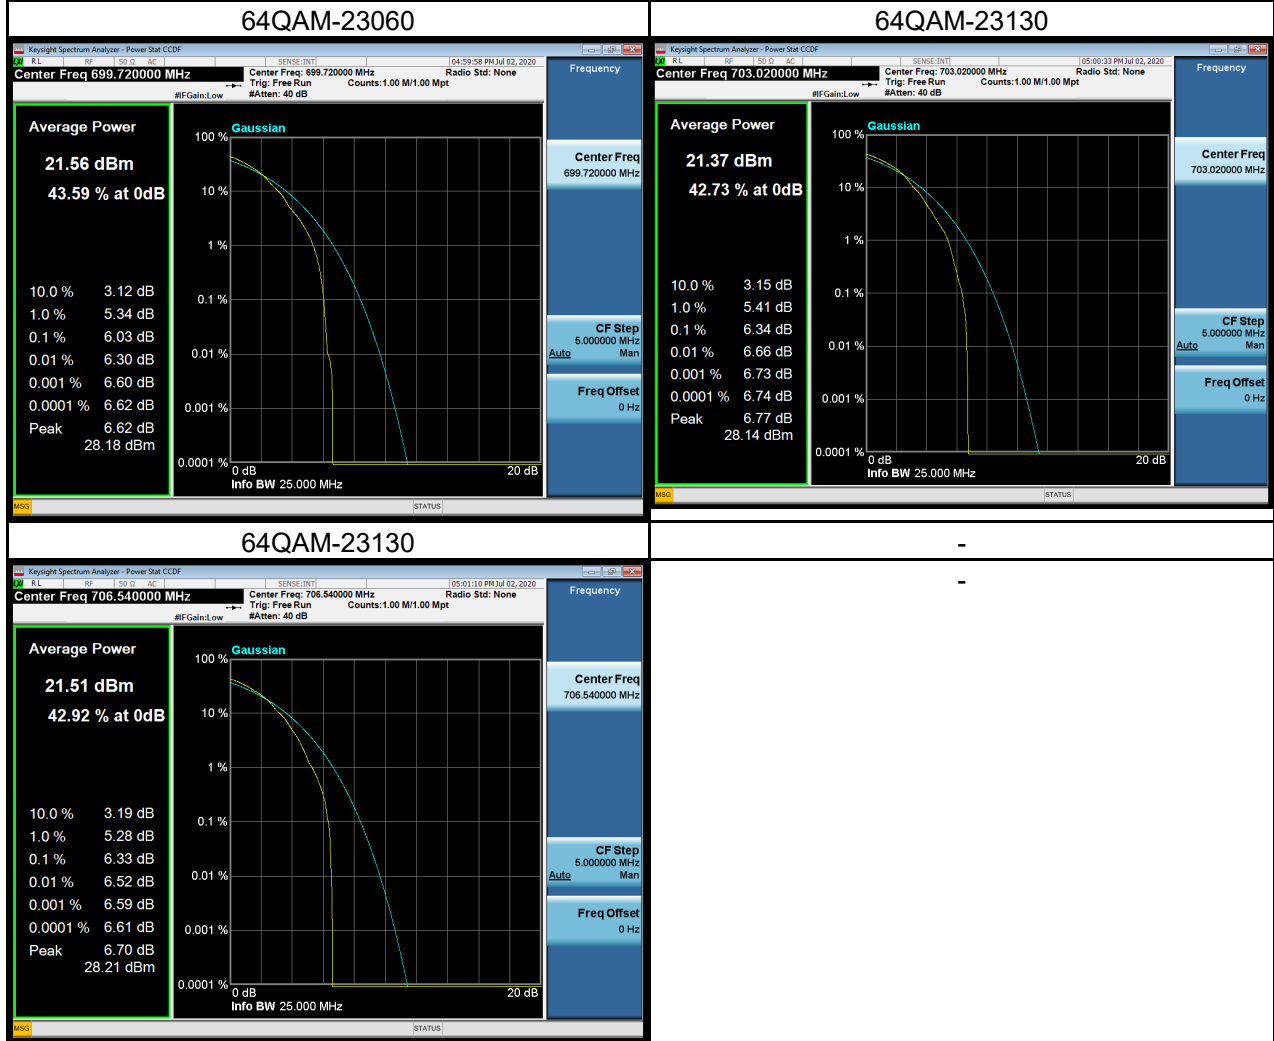

LTE Band 7_20M Spectrum Plot

LTE Band 7_20M Spectrum Plot

LTE Band 12 Spectrum Plot_1.4M

LTE Band 12 Spectrum Plot_1.4M

LTE Band 12 Spectrum Plot_3M

LTE Band 12 Spectrum Plot_3M

LTE Band 12 Spectrum Plot_5M

LTE Band 12 Spectrum Plot_5M

LTE Band 12 Spectrum Plot_10M

LTE Band 12 Spectrum Plot_10M

LTE Band 17_5M Spectrum Plot

LTE Band 17_5M Spectrum Plot

LTE Band 17_10M Spectrum Plot

LTE Band 17_10M Spectrum Plot

LTE Band 38_5M Spectrum Plot

LTE Band 38_5M Spectrum Plot

LTE Band 38_10M Spectrum Plot

LTE Band 38_10M Spectrum Plot

LTE Band 38_15M Spectrum Plot

LTE Band 38_15M Spectrum Plot

LTE Band 38_20M Spectrum Plot

LTE Band 38_20M Spectrum Plot

LTE Band 41_5M Spectrum Plot

LTE Band 41_5M Spectrum Plot

LTE Band 41_10M Spectrum Plot

LTE Band 41_10M Spectrum Plot

LTE Band 41_15M Spectrum Plot