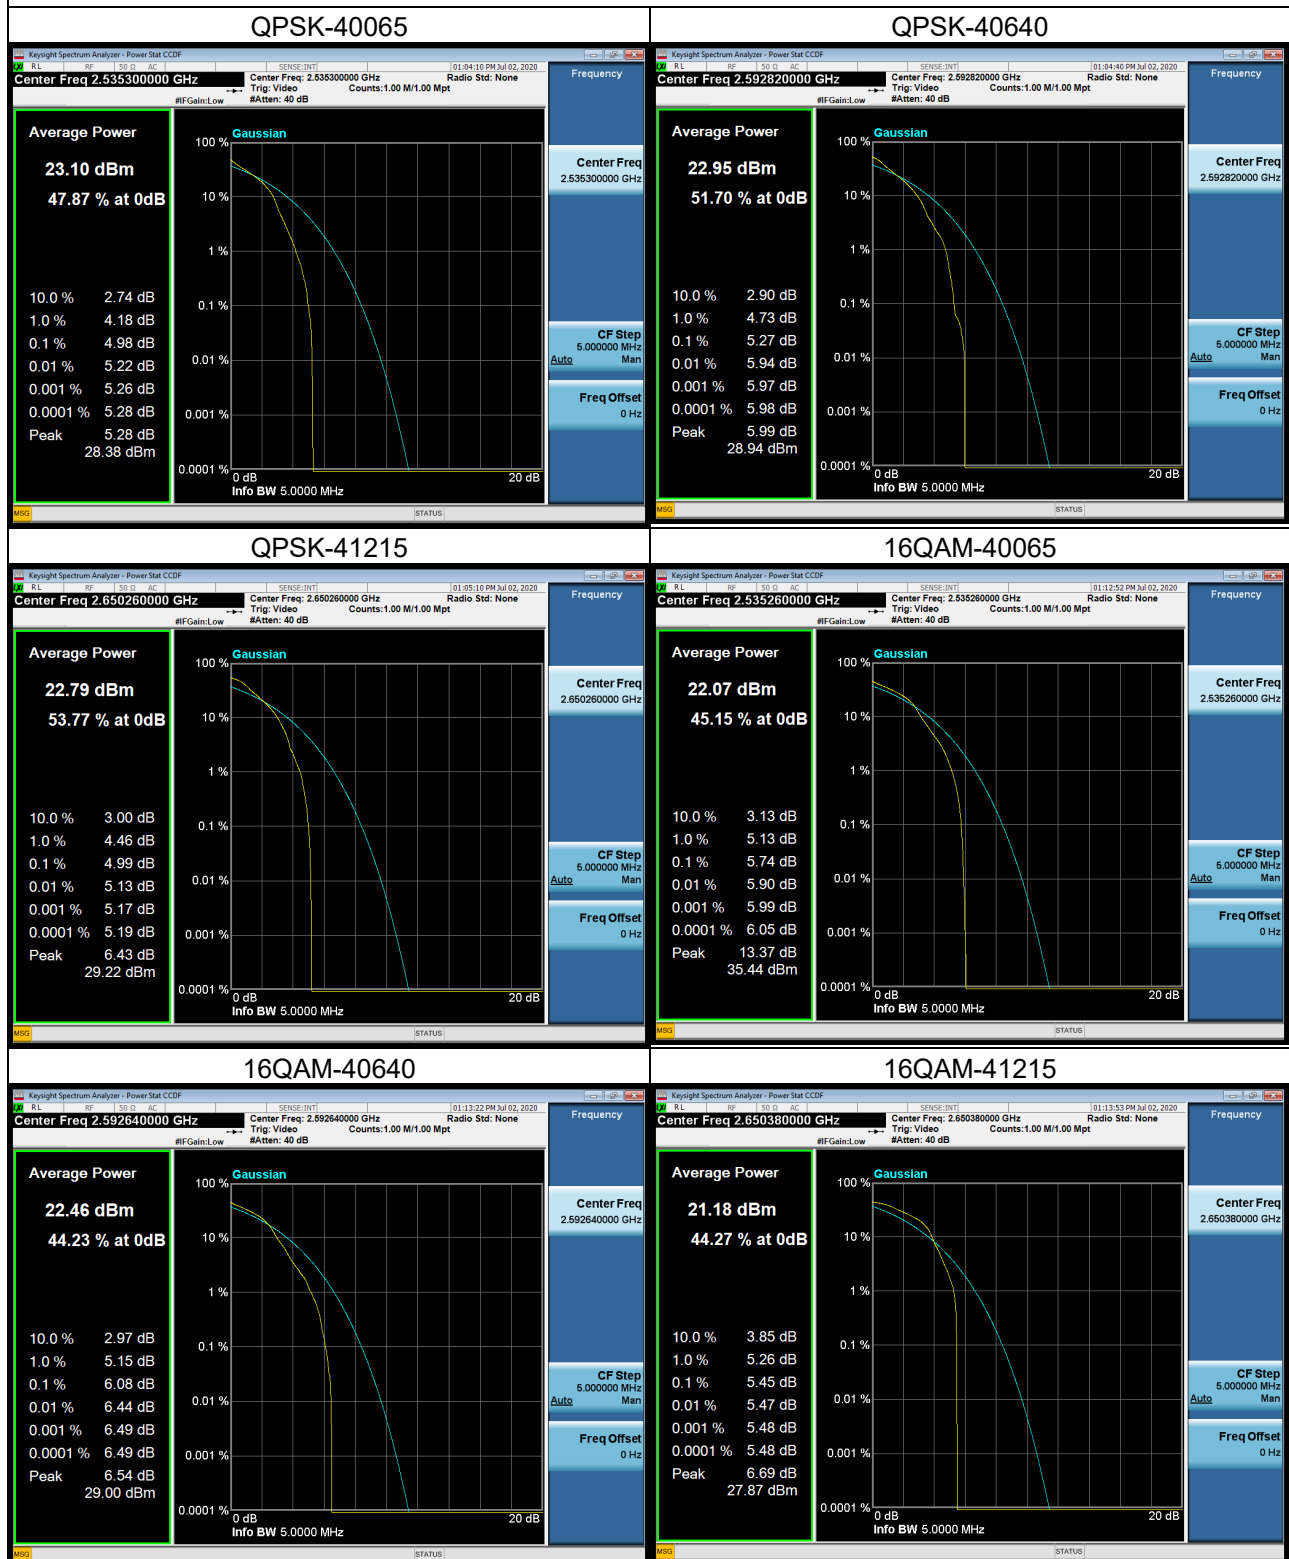

LTE Band 7_20M Spectrum Plot

LTE Band 7_20M Spectrum Plot

LTE Band 12 Spectrum Plot_1.4M

LTE Band 12 Spectrum Plot_1.4M

LTE Band 12 Spectrum Plot_3M

LTE Band 12 Spectrum Plot_3M

LTE Band 12 Spectrum Plot_5M

LTE Band 12 Spectrum Plot_5M

LTE Band 12 Spectrum Plot_10M

LTE Band 12 Spectrum Plot_10M

LTE Band 17_5M Spectrum Plot

LTE Band 17_5M Spectrum Plot

LTE Band 17_10M Spectrum Plot

LTE Band 17_10M Spectrum Plot

LTE Band 38_5M Spectrum Plot

LTE Band 38_5M Spectrum Plot

LTE Band 38_10M Spectrum Plot

LTE Band 38_10M Spectrum Plot

LTE Band 38_15M Spectrum Plot

LTE Band 38_15M Spectrum Plot

LTE Band 38_20M Spectrum Plot

LTE Band 38_20M Spectrum Plot

LTE Band 41_5M Spectrum Plot

LTE Band 41_5M Spectrum Plot

LTE Band 41_10M Spectrum Plot

LTE Band 41_10M Spectrum Plot

LTE Band 41_15M Spectrum Plot