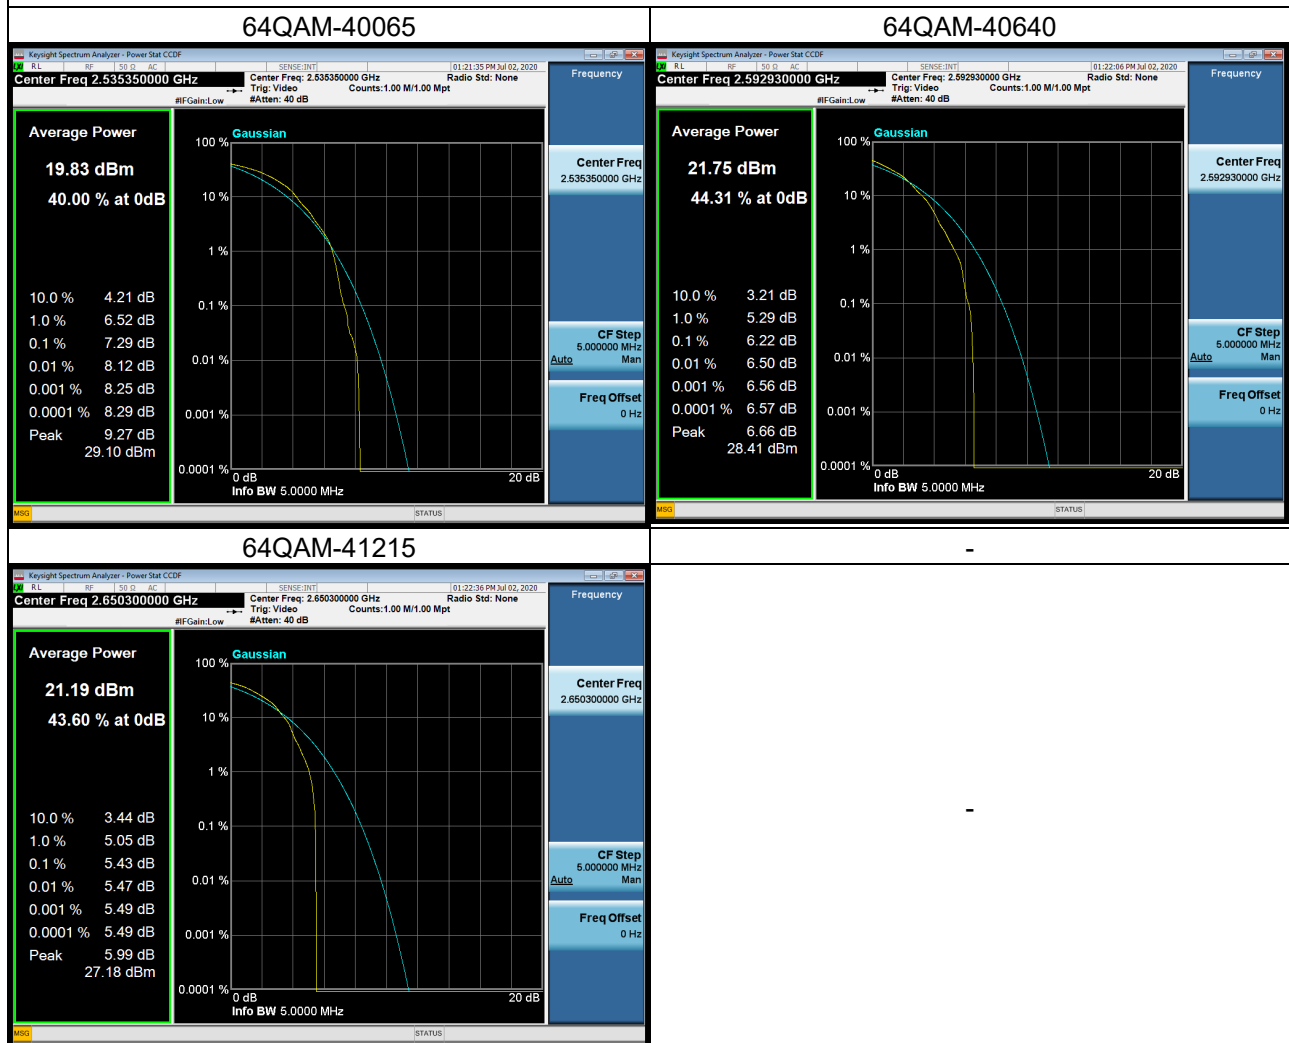

LTE Band 7_20M Spectrum Plot

LTE Band 7_20M Spectrum Plot

LTE Band 12 Spectrum Plot_1.4M

LTE Band 12 Spectrum Plot_1.4M

LTE Band 12 Spectrum Plot_3M

LTE Band 12 Spectrum Plot_3M

LTE Band 12 Spectrum Plot_5M

LTE Band 12 Spectrum Plot_5M

LTE Band 12 Spectrum Plot_10M

LTE Band 12 Spectrum Plot_10M

LTE Band 17_5M Spectrum Plot

LTE Band 17_5M Spectrum Plot

LTE Band 17_10M Spectrum Plot

LTE Band 17_10M Spectrum Plot

LTE Band 38_5M Spectrum Plot

LTE Band 38_5M Spectrum Plot

LTE Band 38_10M Spectrum Plot

LTE Band 38_10M Spectrum Plot

LTE Band 38_15M Spectrum Plot

LTE Band 38_15M Spectrum Plot

LTE Band 38_20M Spectrum Plot

LTE Band 38_20M Spectrum Plot

LTE Band 41_5M Spectrum Plot

LTE Band 41_5M Spectrum Plot

LTE Band 41_10M Spectrum Plot

LTE Band 41_10M Spectrum Plot

LTE Band 41_15M Spectrum Plot