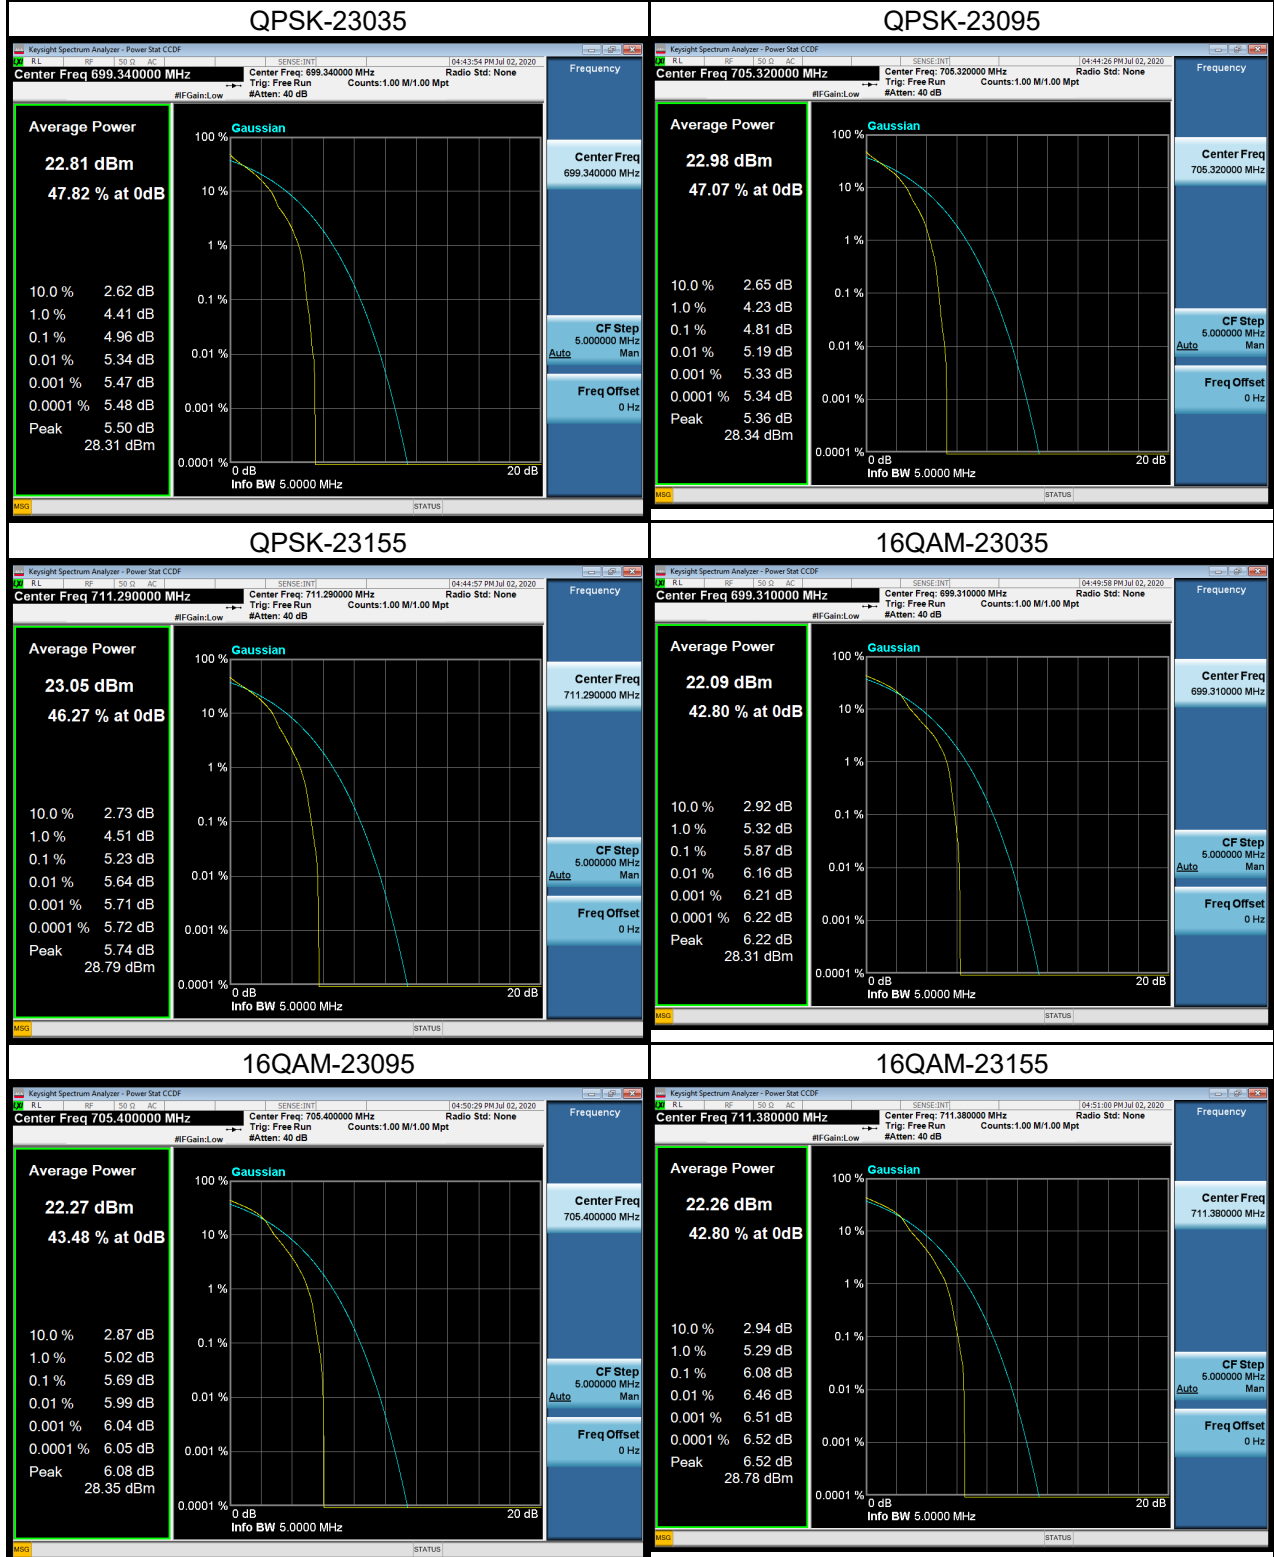

LTE Band 7_20M Spectrum Plot

LTE Band 7_20M Spectrum Plot

LTE Band 12 Spectrum Plot_1.4M

LTE Band 12 Spectrum Plot_1.4M

LTE Band 12 Spectrum Plot_3M

LTE Band 12 Spectrum Plot_3M

LTE Band 12 Spectrum Plot_5M

LTE Band 12 Spectrum Plot_5M

LTE Band 12 Spectrum Plot_10M

LTE Band 12 Spectrum Plot_10M

LTE Band 17_5M Spectrum Plot

LTE Band 17_5M Spectrum Plot

LTE Band 17_10M Spectrum Plot

LTE Band 17_10M Spectrum Plot

LTE Band 38_5M Spectrum Plot

LTE Band 38_5M Spectrum Plot

LTE Band 38_10M Spectrum Plot

LTE Band 38_10M Spectrum Plot

LTE Band 38_15M Spectrum Plot

LTE Band 38_15M Spectrum Plot

LTE Band 38_20M Spectrum Plot

LTE Band 38_20M Spectrum Plot

LTE Band 41_5M Spectrum Plot

LTE Band 41_5M Spectrum Plot

LTE Band 41_10M Spectrum Plot

LTE Band 41_10M Spectrum Plot

LTE Band 41_15M Spectrum Plot