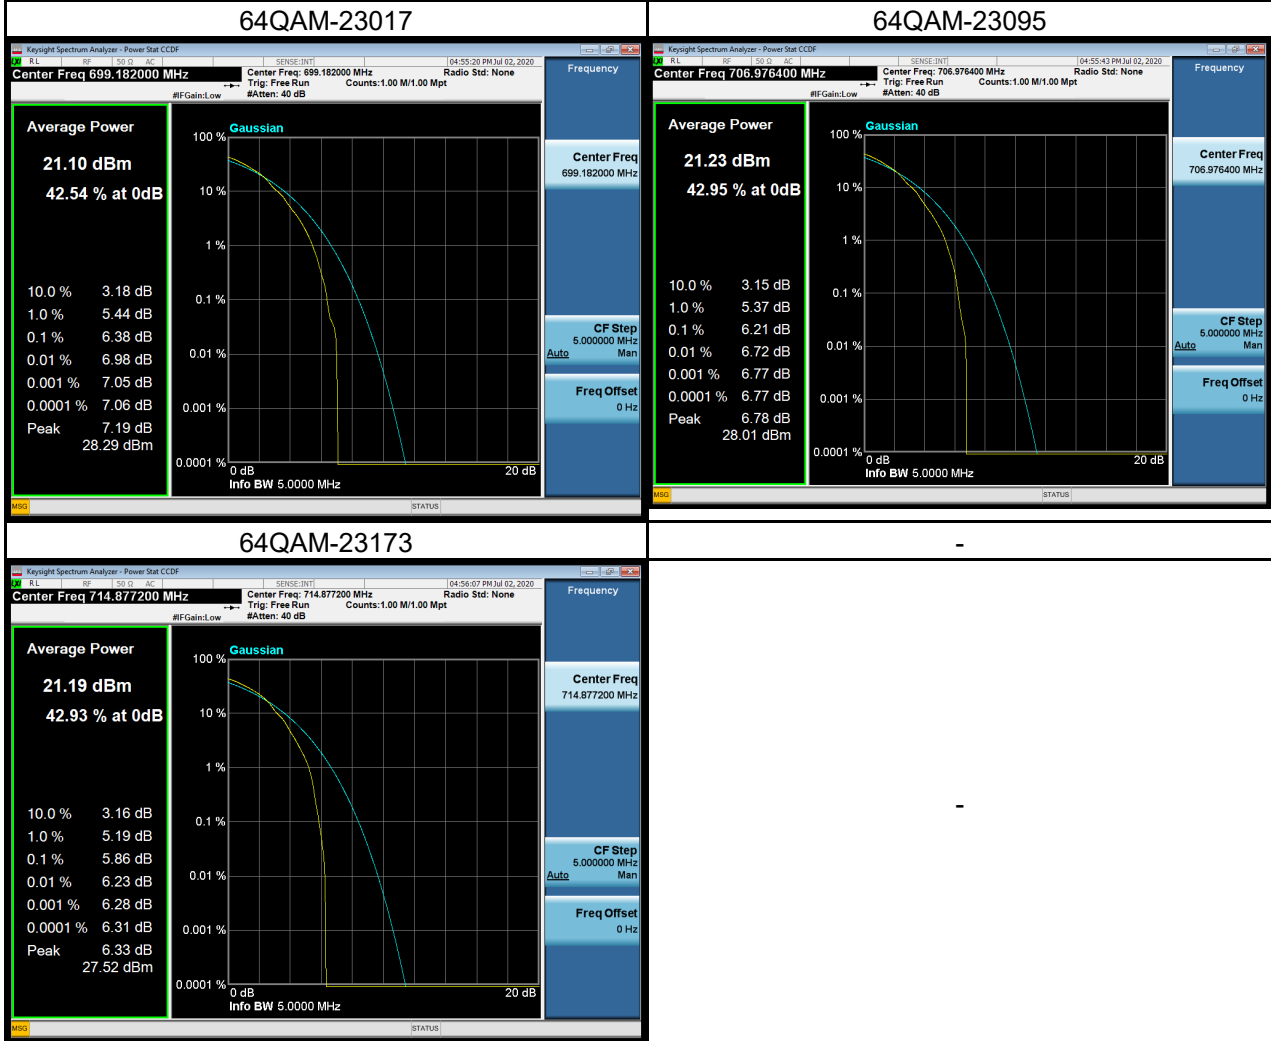

LTE Band 7_20M Spectrum Plot

LTE Band 7_20M Spectrum Plot

LTE Band 12 Spectrum Plot_1.4M

LTE Band 12 Spectrum Plot_1.4M

LTE Band 12 Spectrum Plot_3M

LTE Band 12 Spectrum Plot_3M

LTE Band 12 Spectrum Plot_5M

LTE Band 12 Spectrum Plot_5M

LTE Band 12 Spectrum Plot_10M

LTE Band 12 Spectrum Plot_10M

LTE Band 17_5M Spectrum Plot

LTE Band 17_5M Spectrum Plot

LTE Band 17_10M Spectrum Plot

LTE Band 17_10M Spectrum Plot

LTE Band 38_5M Spectrum Plot

LTE Band 38_5M Spectrum Plot

LTE Band 38_10M Spectrum Plot

LTE Band 38_10M Spectrum Plot

LTE Band 38_15M Spectrum Plot

LTE Band 38_15M Spectrum Plot

LTE Band 38_20M Spectrum Plot

LTE Band 38_20M Spectrum Plot

LTE Band 41_5M Spectrum Plot

LTE Band 41_5M Spectrum Plot

LTE Band 41_10M Spectrum Plot

LTE Band 41_10M Spectrum Plot

LTE Band 41_15M Spectrum Plot