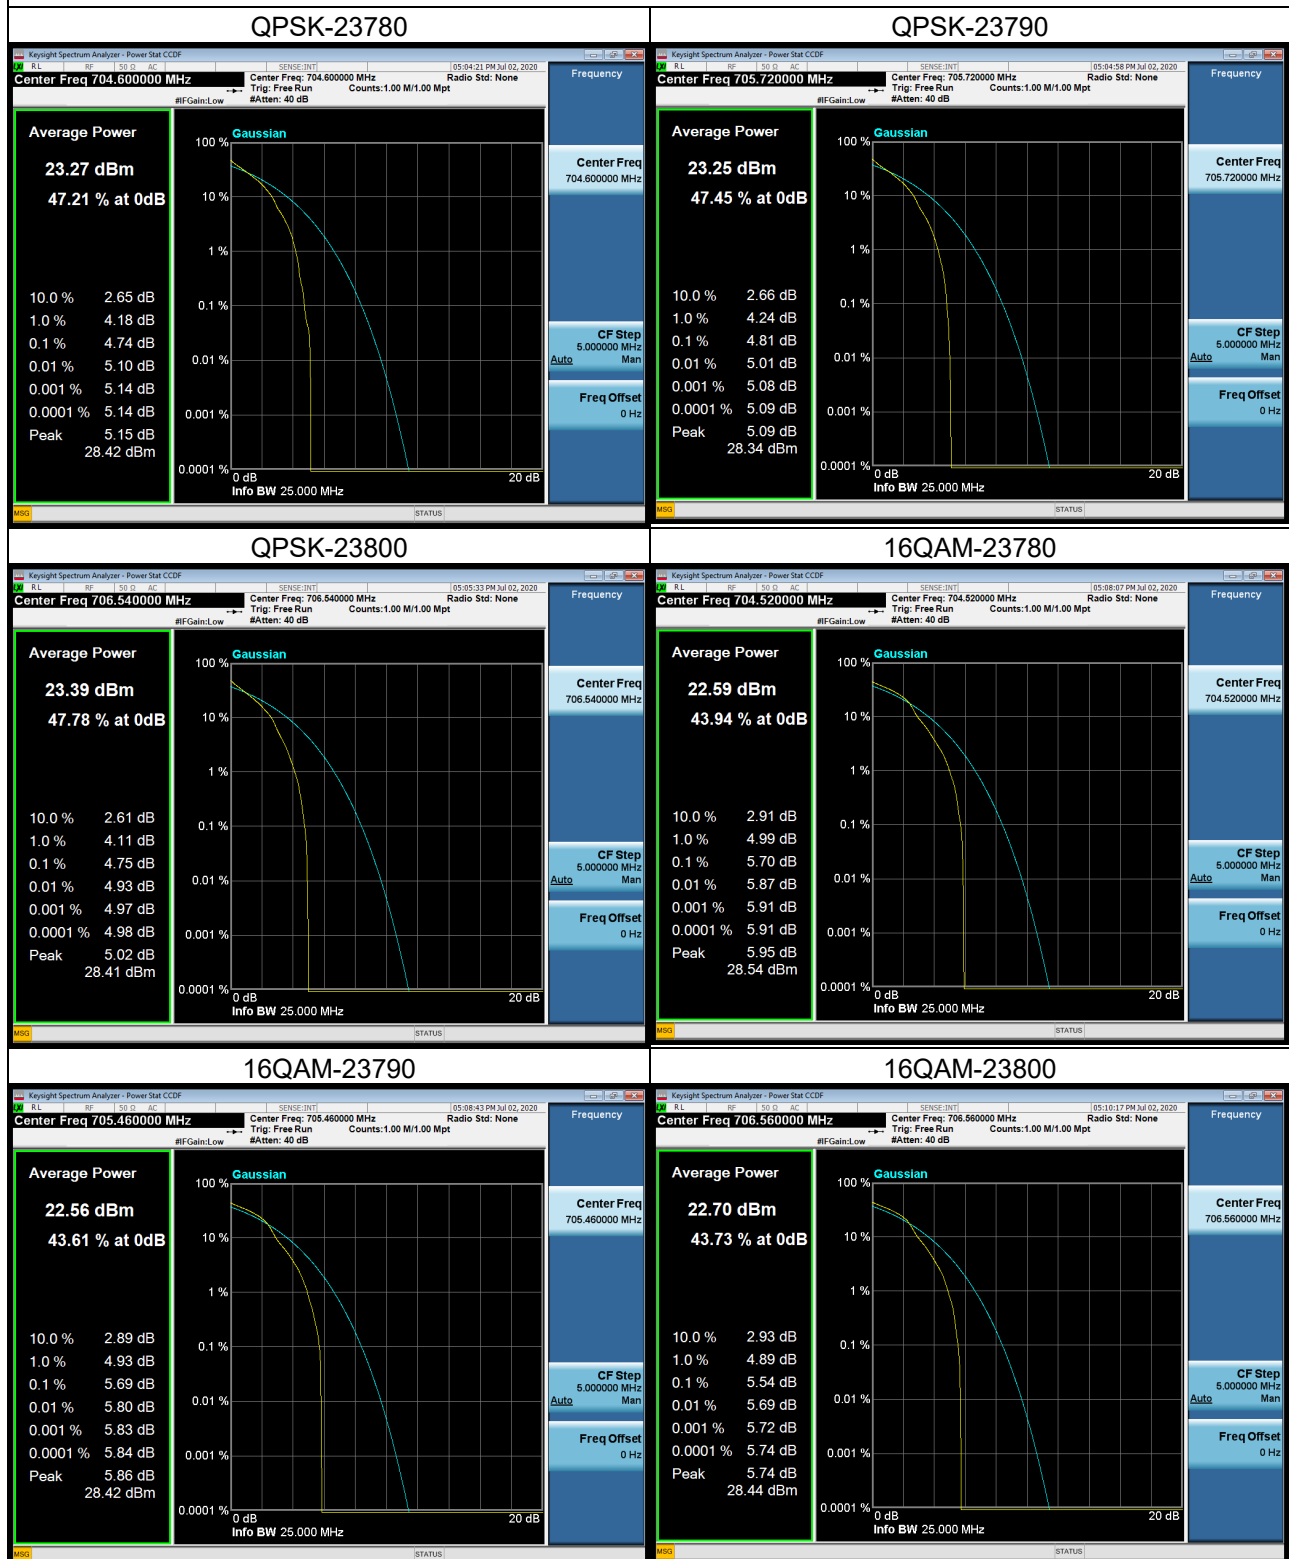

LTE Band 7_20M Spectrum Plot

LTE Band 7_20M Spectrum Plot

LTE Band 12 Spectrum Plot_1.4M

LTE Band 12 Spectrum Plot_1.4M

LTE Band 12 Spectrum Plot_3M

LTE Band 12 Spectrum Plot_3M

LTE Band 12 Spectrum Plot_5M

LTE Band 12 Spectrum Plot_5M

LTE Band 12 Spectrum Plot_10M

LTE Band 12 Spectrum Plot_10M

LTE Band 17_5M Spectrum Plot

LTE Band 17_5M Spectrum Plot

LTE Band 17_10M Spectrum Plot

LTE Band 17_10M Spectrum Plot

LTE Band 38_5M Spectrum Plot

LTE Band 38_5M Spectrum Plot

LTE Band 38_10M Spectrum Plot

LTE Band 38_10M Spectrum Plot

LTE Band 38_15M Spectrum Plot

LTE Band 38_15M Spectrum Plot

LTE Band 38_20M Spectrum Plot

LTE Band 38_20M Spectrum Plot

LTE Band 41_5M Spectrum Plot

LTE Band 41_5M Spectrum Plot

LTE Band 41_10M Spectrum Plot

LTE Band 41_10M Spectrum Plot

LTE Band 41_15M Spectrum Plot