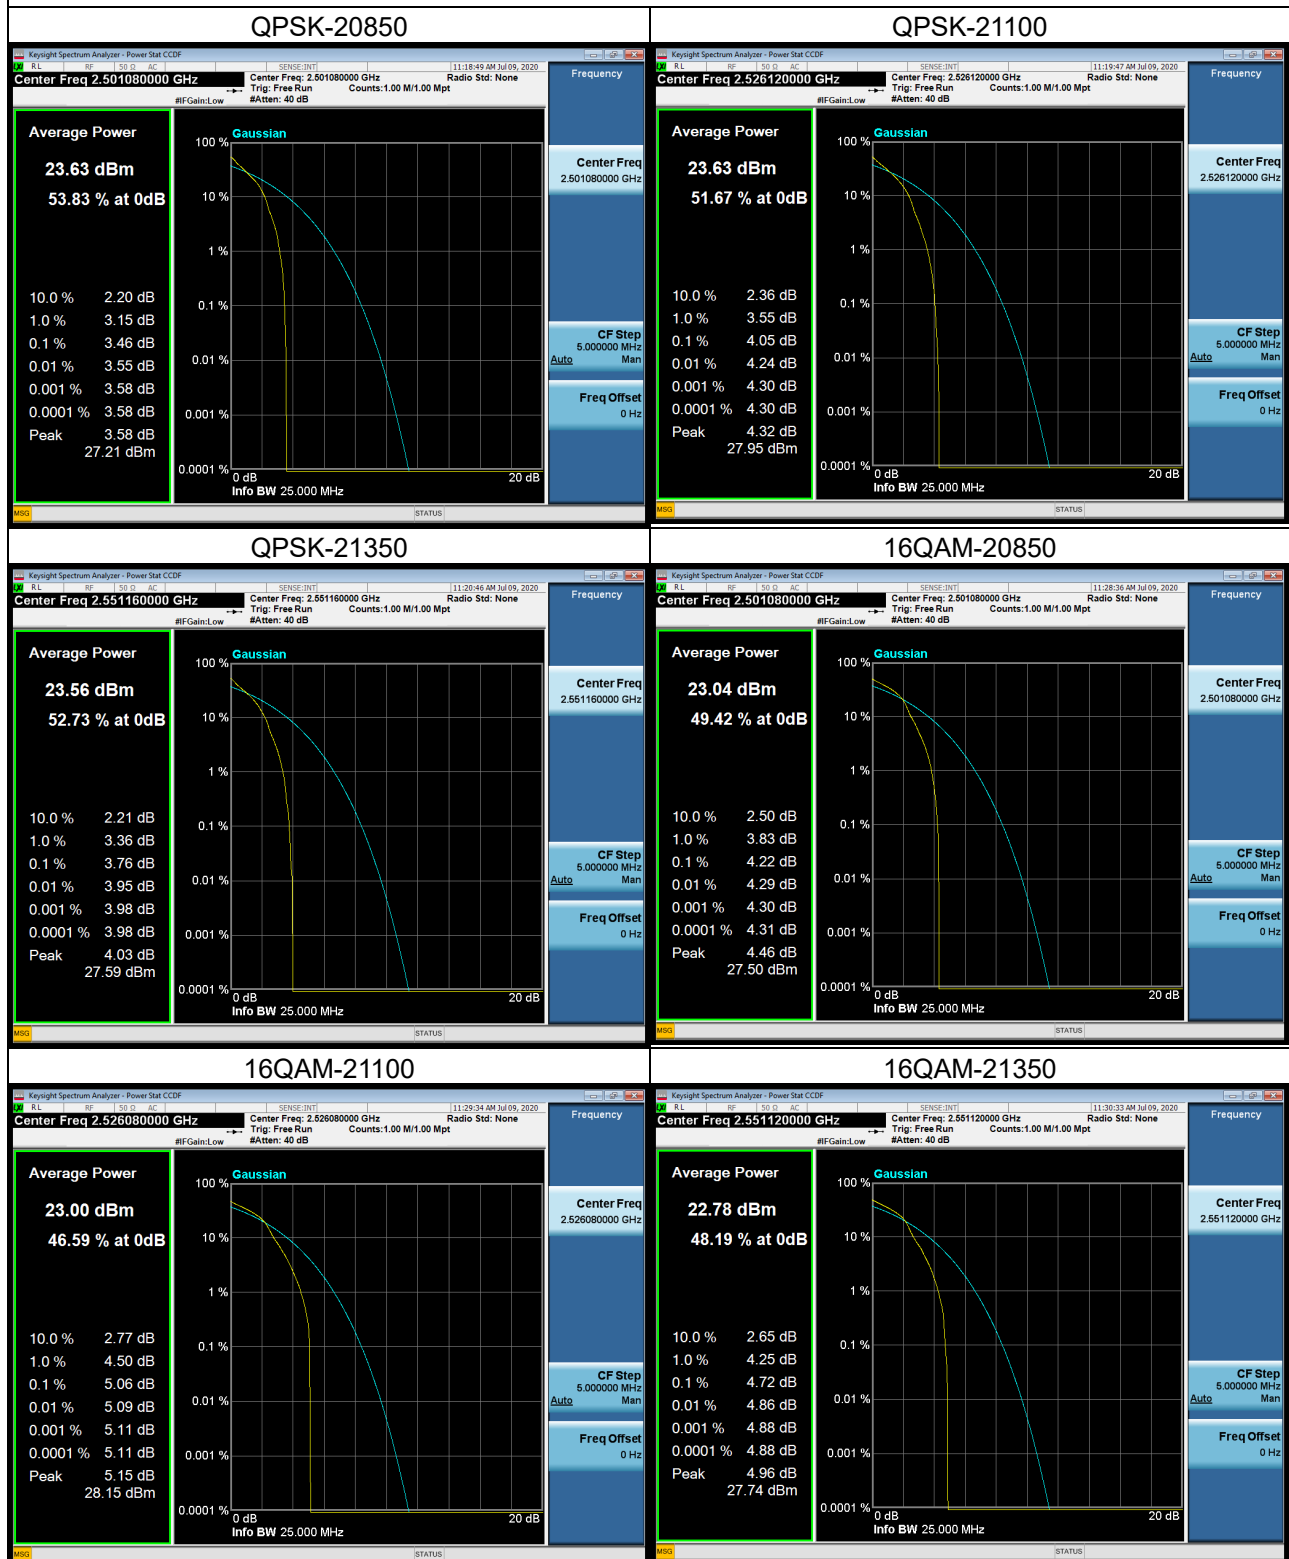

LTE Band 7_20M Spectrum Plot

LTE Band 7_20M Spectrum Plot

LTE Band 12 Spectrum Plot_1.4M

LTE Band 12 Spectrum Plot_1.4M

LTE Band 12 Spectrum Plot_3M

LTE Band 12 Spectrum Plot_3M

LTE Band 12 Spectrum Plot_5M

LTE Band 12 Spectrum Plot_5M

LTE Band 12 Spectrum Plot_10M

LTE Band 12 Spectrum Plot_10M

LTE Band 17_5M Spectrum Plot

LTE Band 17_5M Spectrum Plot

LTE Band 17_10M Spectrum Plot

LTE Band 17_10M Spectrum Plot

LTE Band 38_5M Spectrum Plot

LTE Band 38_5M Spectrum Plot

LTE Band 38_10M Spectrum Plot

LTE Band 38_10M Spectrum Plot

LTE Band 38_15M Spectrum Plot

LTE Band 38_15M Spectrum Plot

LTE Band 38_20M Spectrum Plot

LTE Band 38_20M Spectrum Plot

LTE Band 41_5M Spectrum Plot

LTE Band 41_5M Spectrum Plot

LTE Band 41_10M Spectrum Plot

LTE Band 41_10M Spectrum Plot

LTE Band 41_15M Spectrum Plot