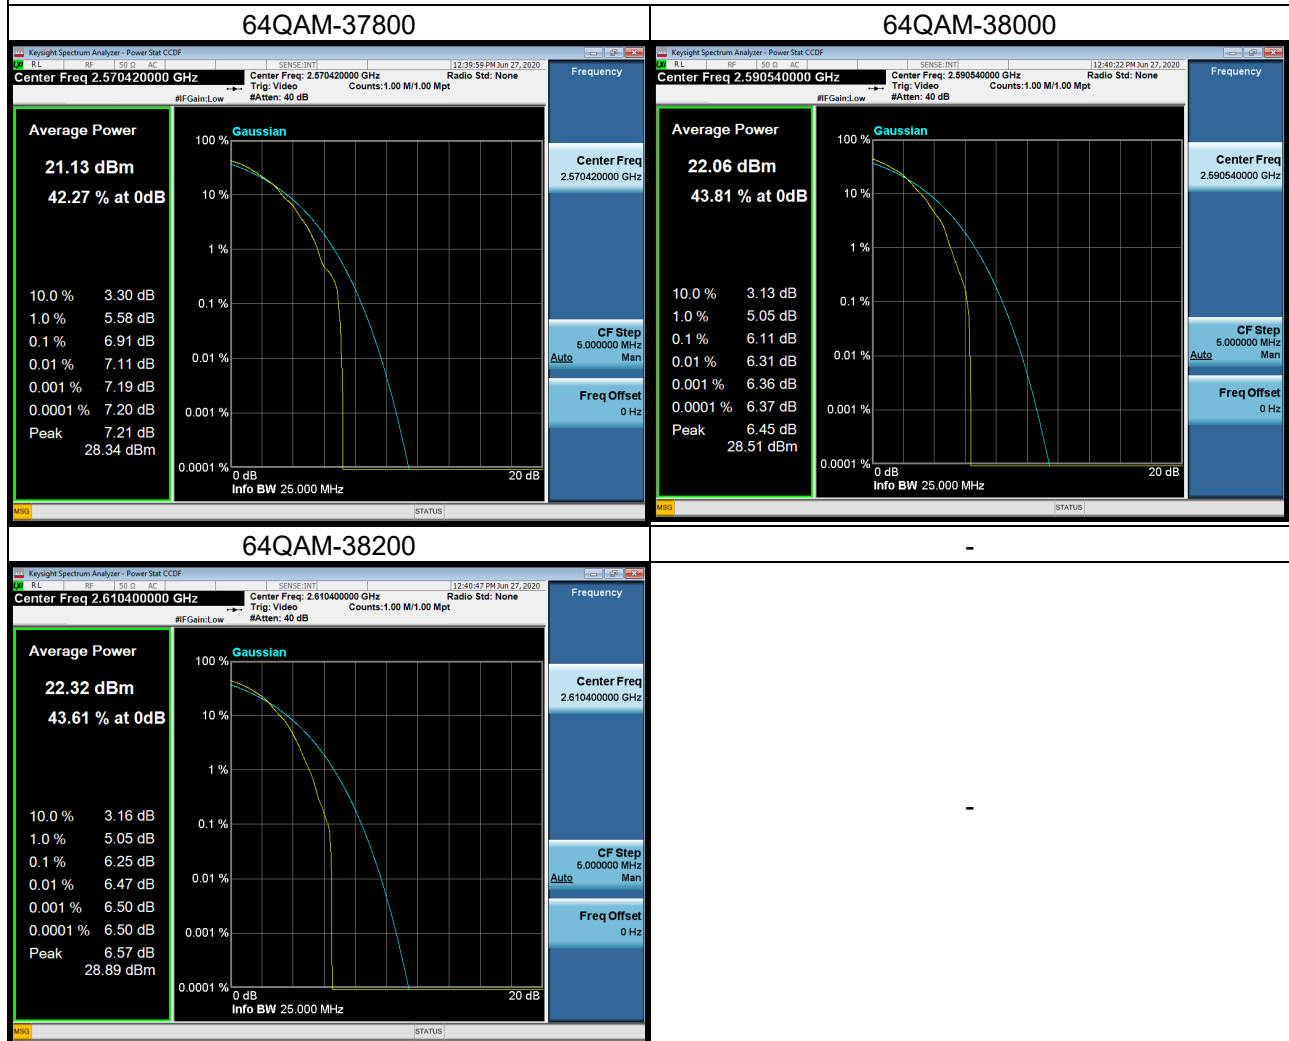

LTE Band 7_20M Spectrum Plot

LTE Band 7_20M Spectrum Plot

LTE Band 12 Spectrum Plot_1.4M

LTE Band 12 Spectrum Plot_1.4M

LTE Band 12 Spectrum Plot_3M

LTE Band 12 Spectrum Plot_3M

LTE Band 12 Spectrum Plot_5M

LTE Band 12 Spectrum Plot_5M

LTE Band 12 Spectrum Plot_10M

LTE Band 12 Spectrum Plot_10M

LTE Band 17_5M Spectrum Plot

LTE Band 17_5M Spectrum Plot

LTE Band 17_10M Spectrum Plot

LTE Band 17_10M Spectrum Plot

LTE Band 38_5M Spectrum Plot

LTE Band 38_5M Spectrum Plot

LTE Band 38_10M Spectrum Plot

LTE Band 38_10M Spectrum Plot

LTE Band 38_15M Spectrum Plot

LTE Band 38_15M Spectrum Plot

LTE Band 38_20M Spectrum Plot

LTE Band 38_20M Spectrum Plot

LTE Band 41_5M Spectrum Plot

LTE Band 41_5M Spectrum Plot

LTE Band 41_10M Spectrum Plot

LTE Band 41_10M Spectrum Plot

LTE Band 41_15M Spectrum Plot