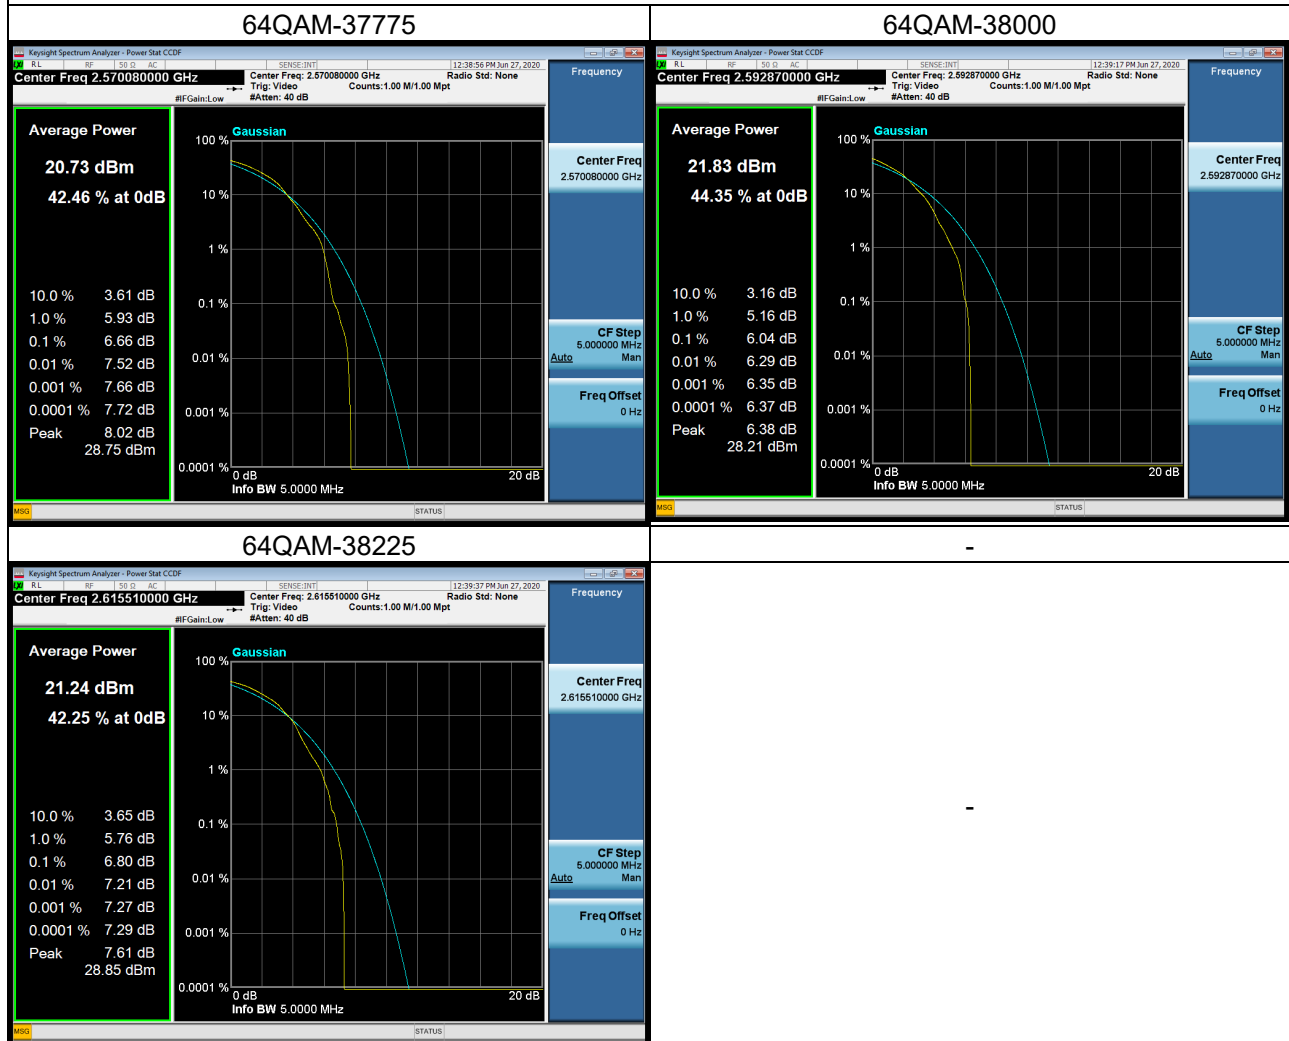

LTE Band 7_20M Spectrum Plot

LTE Band 7_20M Spectrum Plot

LTE Band 12 Spectrum Plot_1.4M

LTE Band 12 Spectrum Plot_1.4M

LTE Band 12 Spectrum Plot_3M

LTE Band 12 Spectrum Plot_3M

LTE Band 12 Spectrum Plot_5M

LTE Band 12 Spectrum Plot_5M

LTE Band 12 Spectrum Plot_10M

LTE Band 12 Spectrum Plot_10M

LTE Band 17_5M Spectrum Plot

LTE Band 17_5M Spectrum Plot

LTE Band 17_10M Spectrum Plot

LTE Band 17_10M Spectrum Plot

LTE Band 38_5M Spectrum Plot

LTE Band 38_5M Spectrum Plot

LTE Band 38_10M Spectrum Plot

LTE Band 38_10M Spectrum Plot

LTE Band 38_15M Spectrum Plot

LTE Band 38_15M Spectrum Plot

LTE Band 38_20M Spectrum Plot

LTE Band 38_20M Spectrum Plot

LTE Band 41_5M Spectrum Plot

LTE Band 41_5M Spectrum Plot

LTE Band 41_10M Spectrum Plot

LTE Band 41_10M Spectrum Plot

LTE Band 41_15M Spectrum Plot