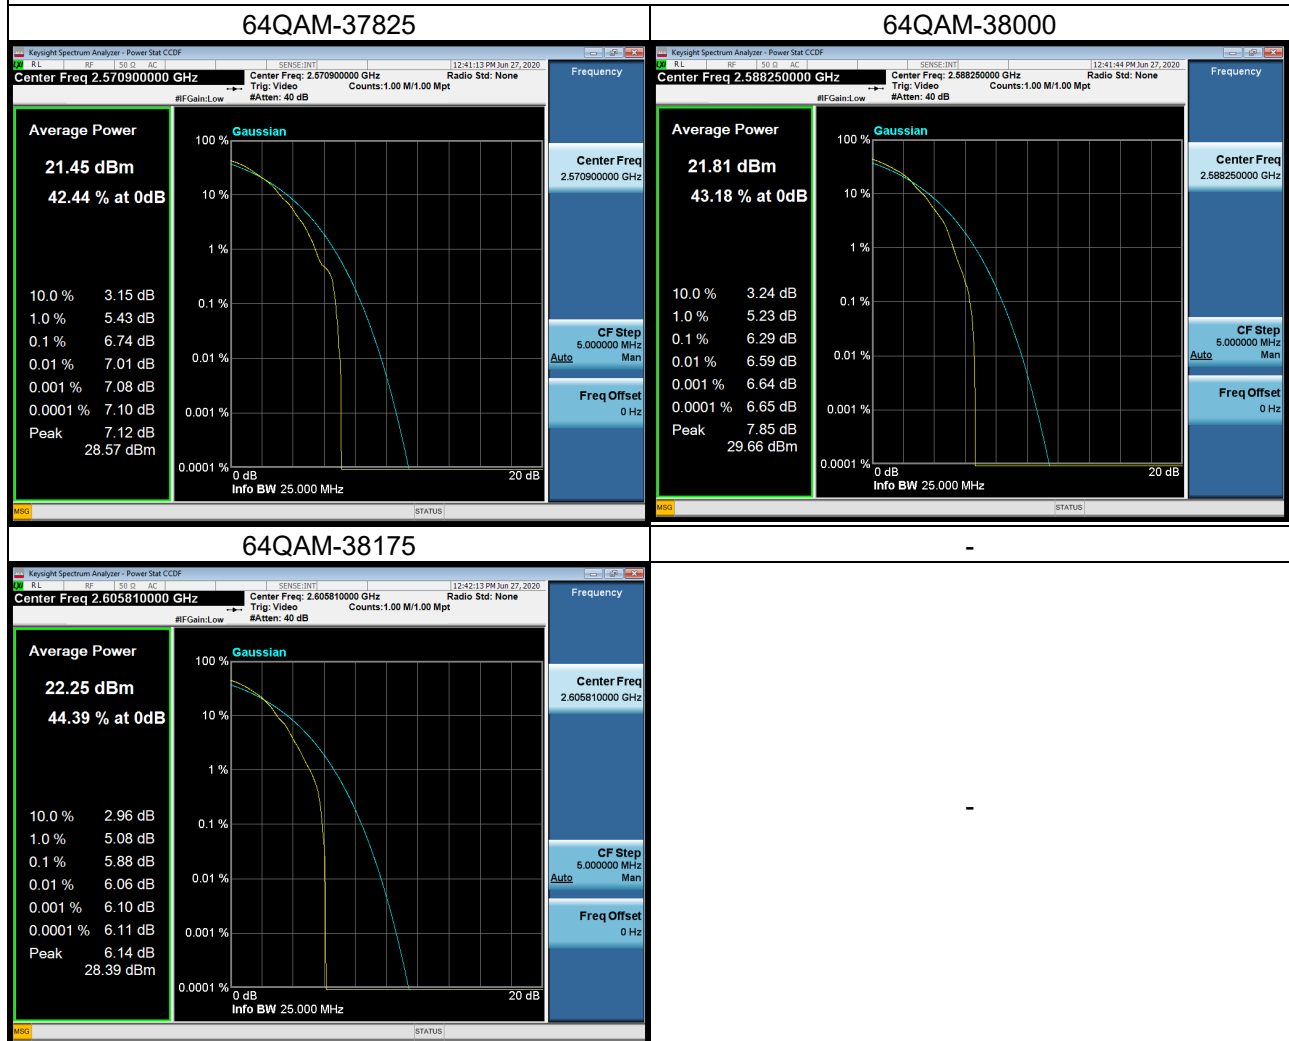

LTE Band 7_20M Spectrum Plot

LTE Band 7_20M Spectrum Plot

LTE Band 12 Spectrum Plot_1.4M

LTE Band 12 Spectrum Plot_1.4M

LTE Band 12 Spectrum Plot_3M

LTE Band 12 Spectrum Plot_3M

LTE Band 12 Spectrum Plot_5M

LTE Band 12 Spectrum Plot_5M

LTE Band 12 Spectrum Plot_10M

LTE Band 12 Spectrum Plot_10M

LTE Band 17_5M Spectrum Plot

LTE Band 17_5M Spectrum Plot

LTE Band 17_10M Spectrum Plot

LTE Band 17_10M Spectrum Plot

LTE Band 38_5M Spectrum Plot

LTE Band 38_5M Spectrum Plot

LTE Band 38_10M Spectrum Plot

LTE Band 38_10M Spectrum Plot

LTE Band 38_15M Spectrum Plot

LTE Band 38_15M Spectrum Plot

LTE Band 38_20M Spectrum Plot

LTE Band 38_20M Spectrum Plot

LTE Band 41_5M Spectrum Plot

LTE Band 41_5M Spectrum Plot

LTE Band 41_10M Spectrum Plot

LTE Band 41_10M Spectrum Plot

LTE Band 41_15M Spectrum Plot