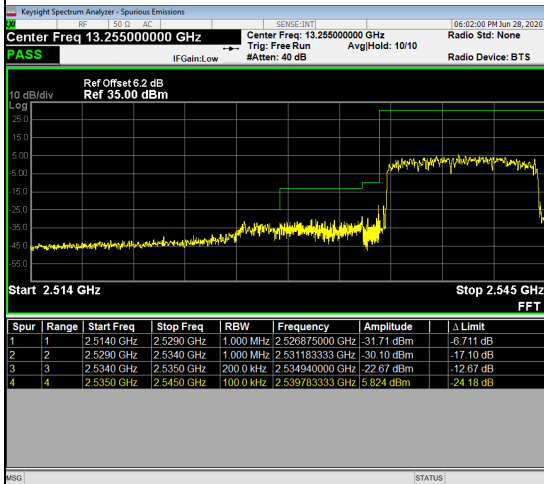

50RB#0

Channel 40090	Channel 41190