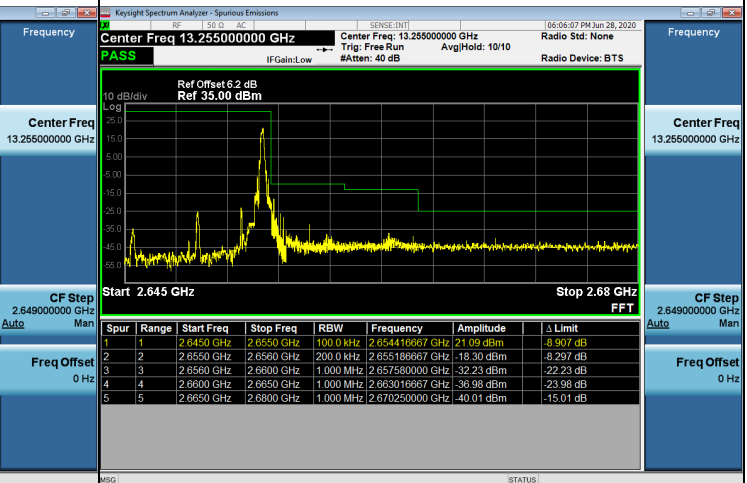

## LTE Band 41\_10M Spectrum Plot

1RB#0	1RB#49
Channel 40090	Channel 41190

## 50RB#0

Channel 40090	Channel 41190
---------------	---------------