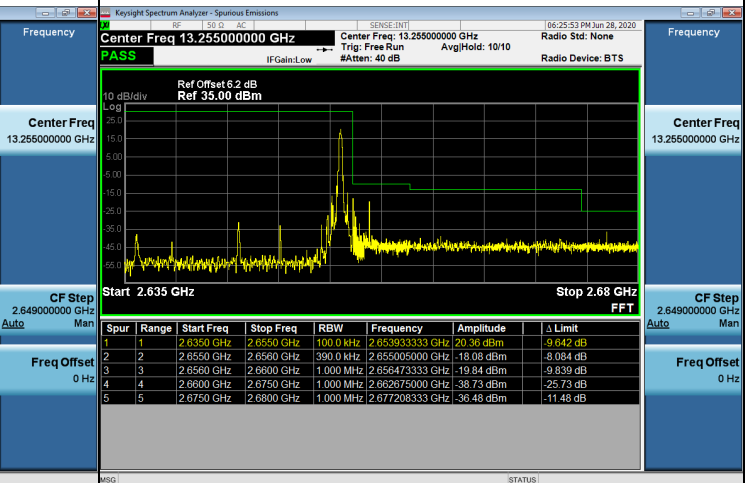

LTE Band 41_20M Spectrum Plot

1RB#0	1RB#99
Channel 40140	Channel 41140