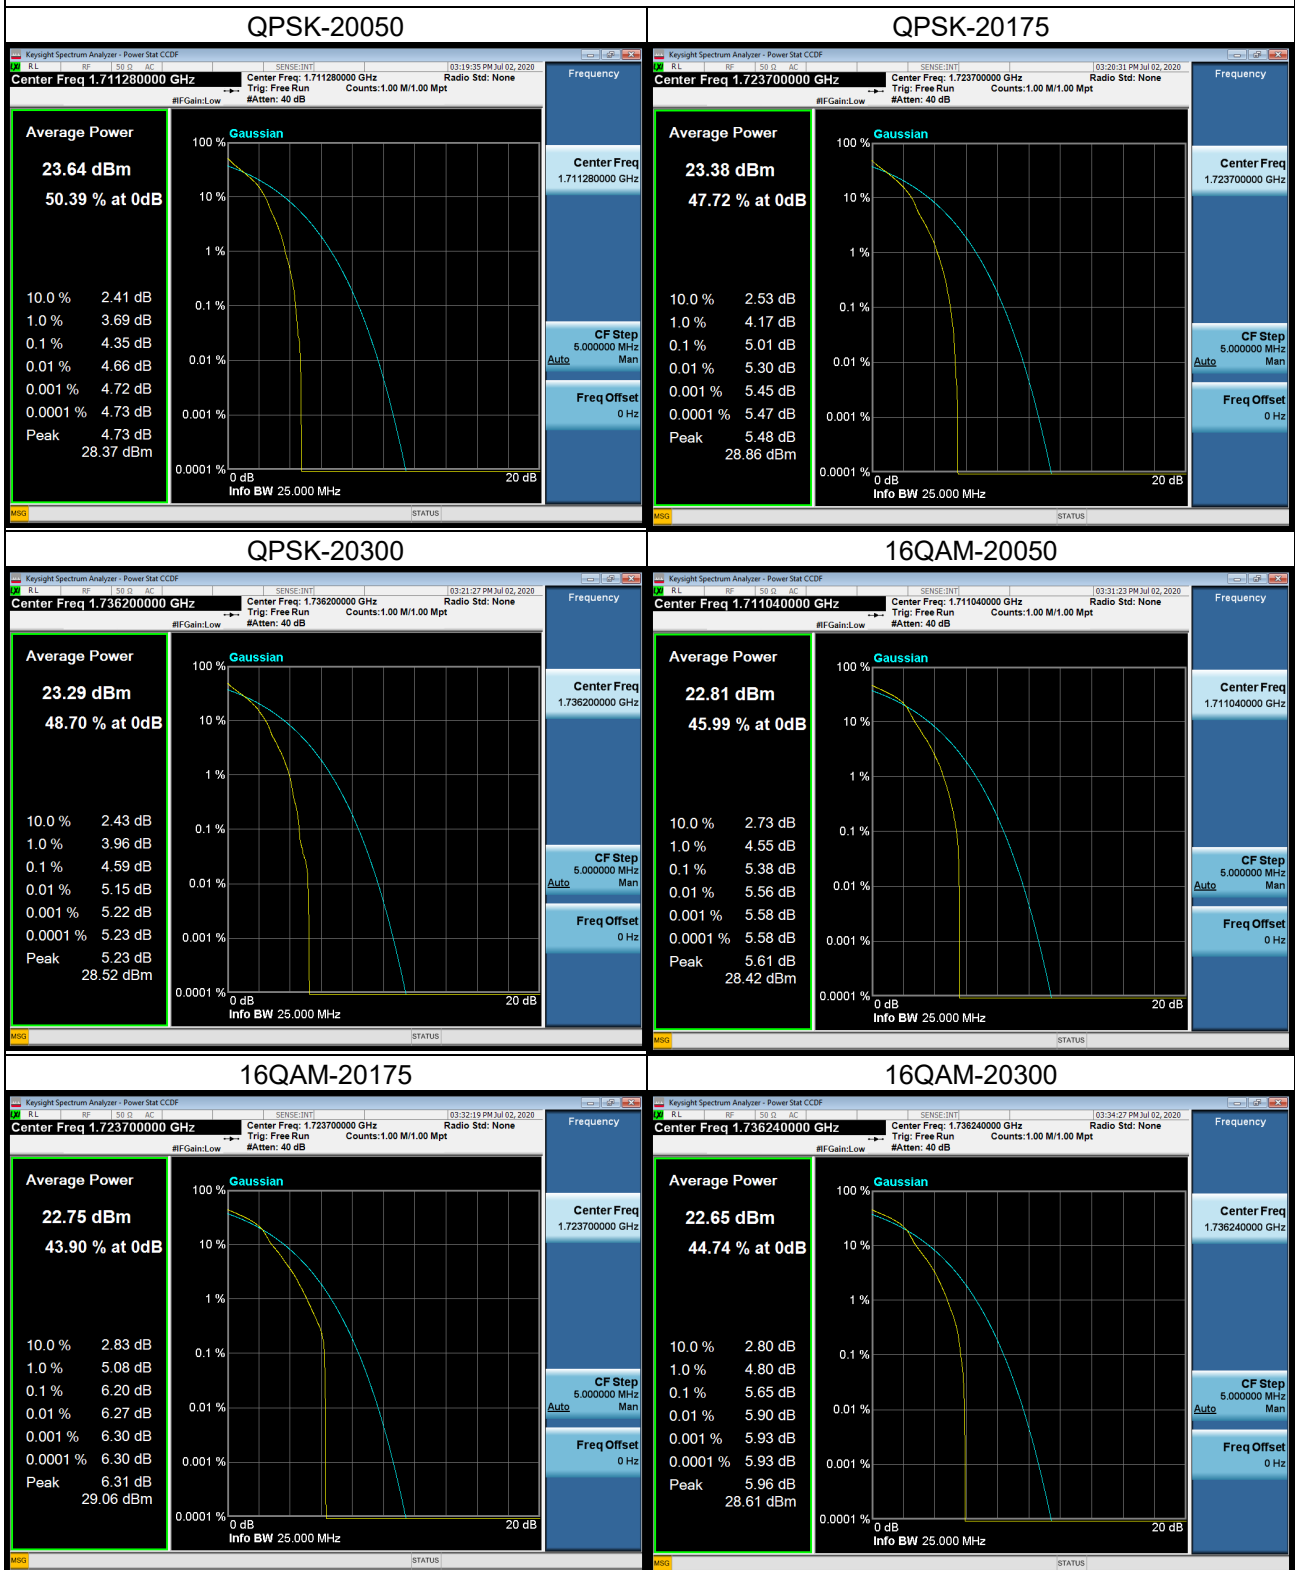

LTE Band 4_20M Spectrum Plot