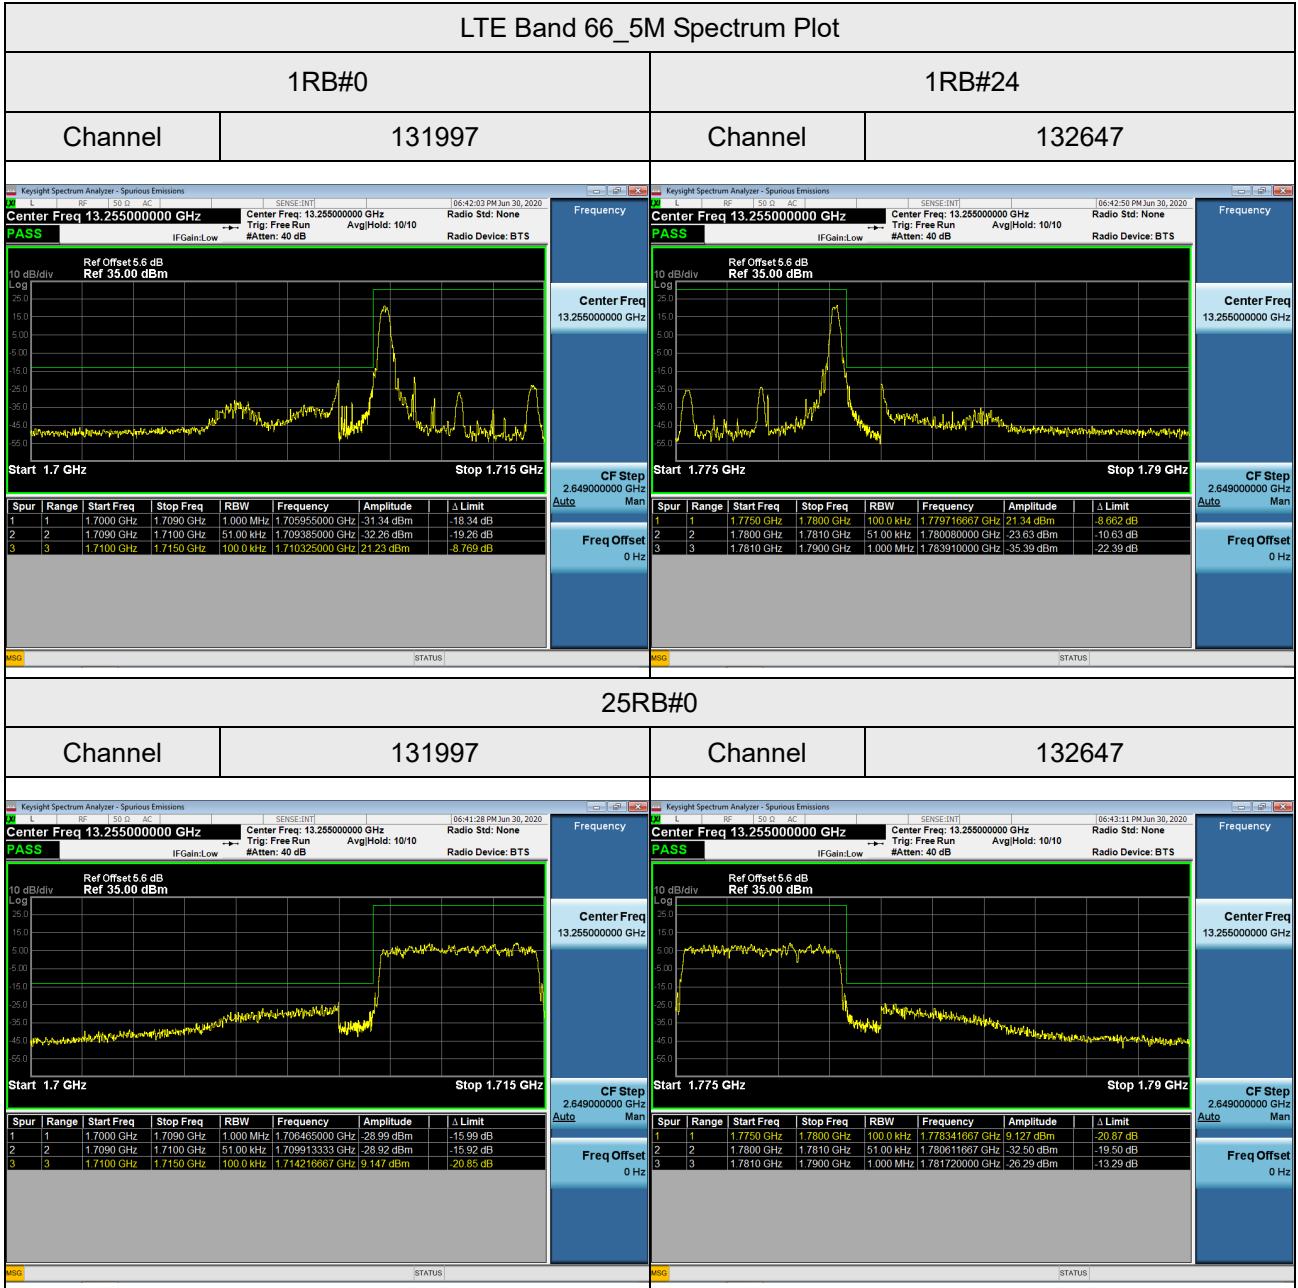

## LTE Band 41\_20M Spectrum Plot

1RB#0	1RB#99
Channel 40140	Channel 41140

## 100RB#0

Channel 40140	Channel 41140
---------------	---------------

## LTE Band 66\_3M Spectrum Plot