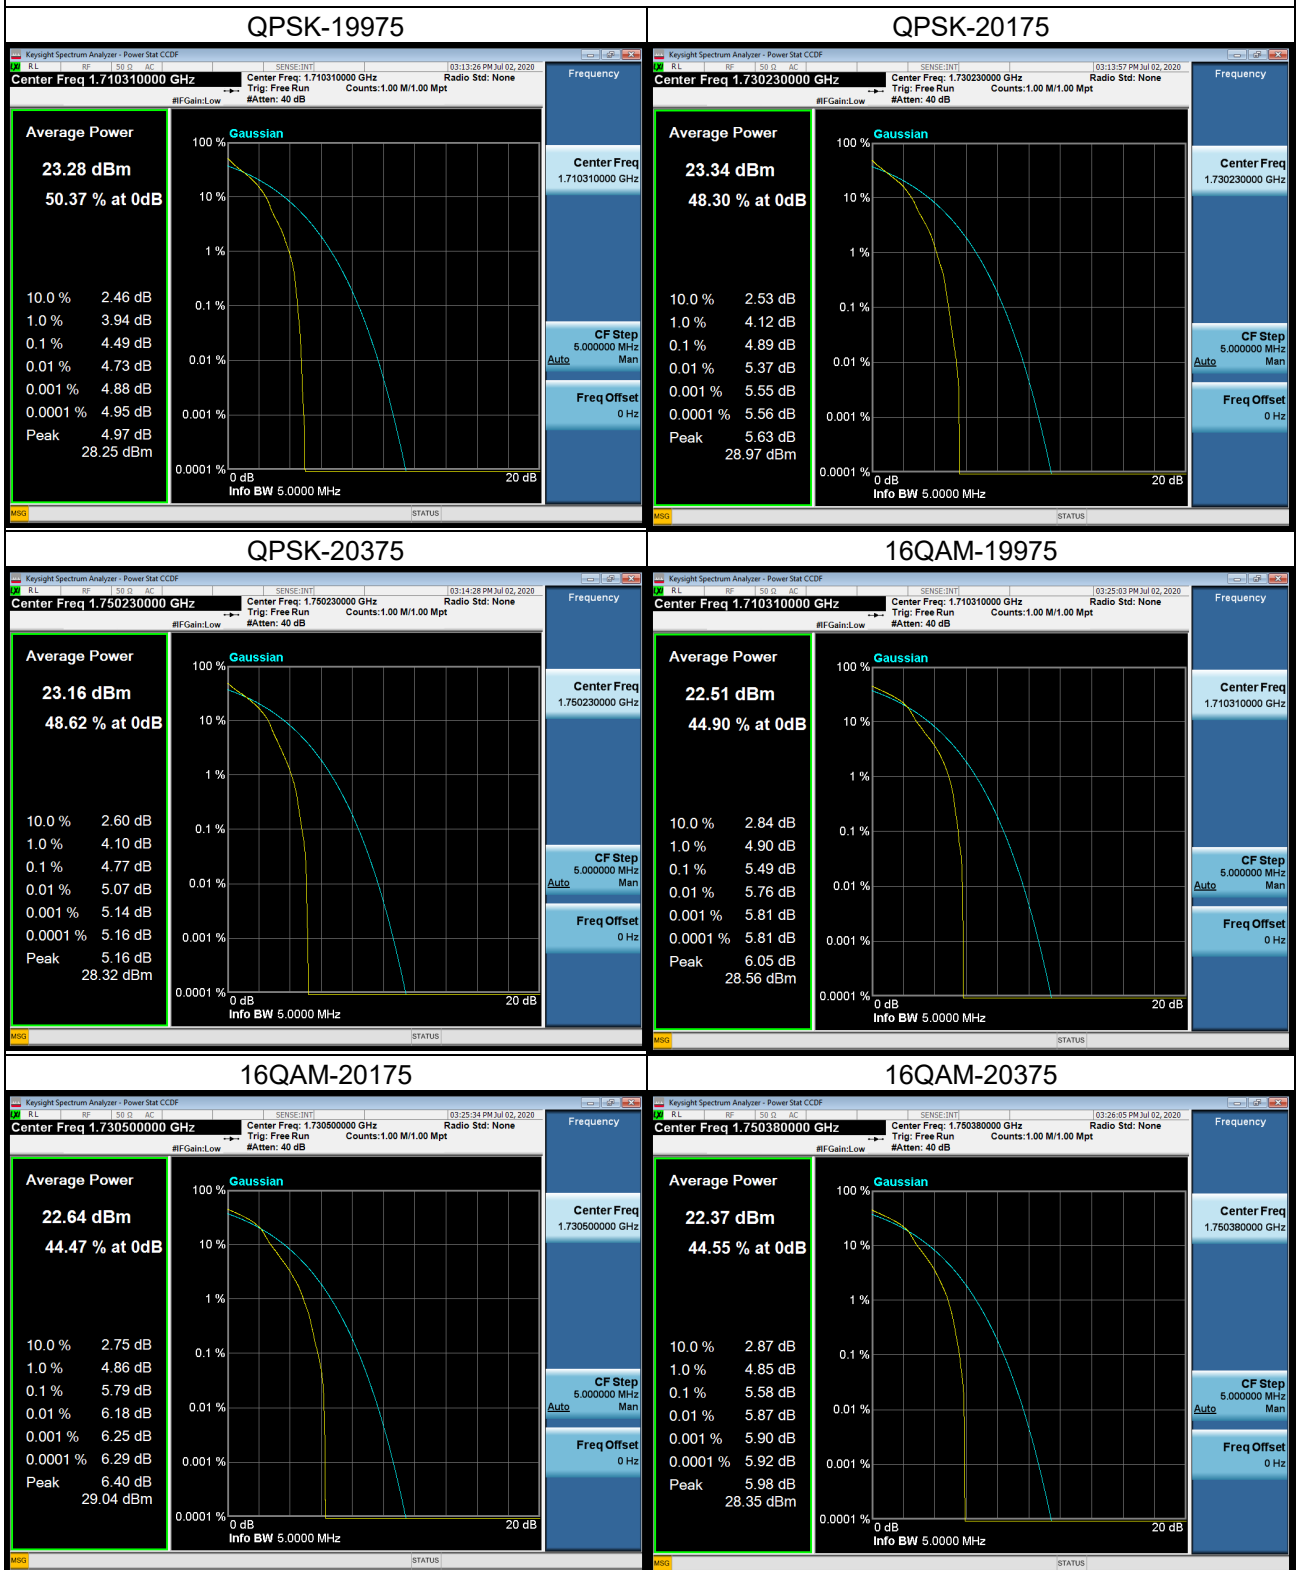

## LTE Band 4\_1.4M Spectrum Plot

## LTE Band 4\_3M Spectrum Plot

## LTE Band 4\_5M Spectrum Plot