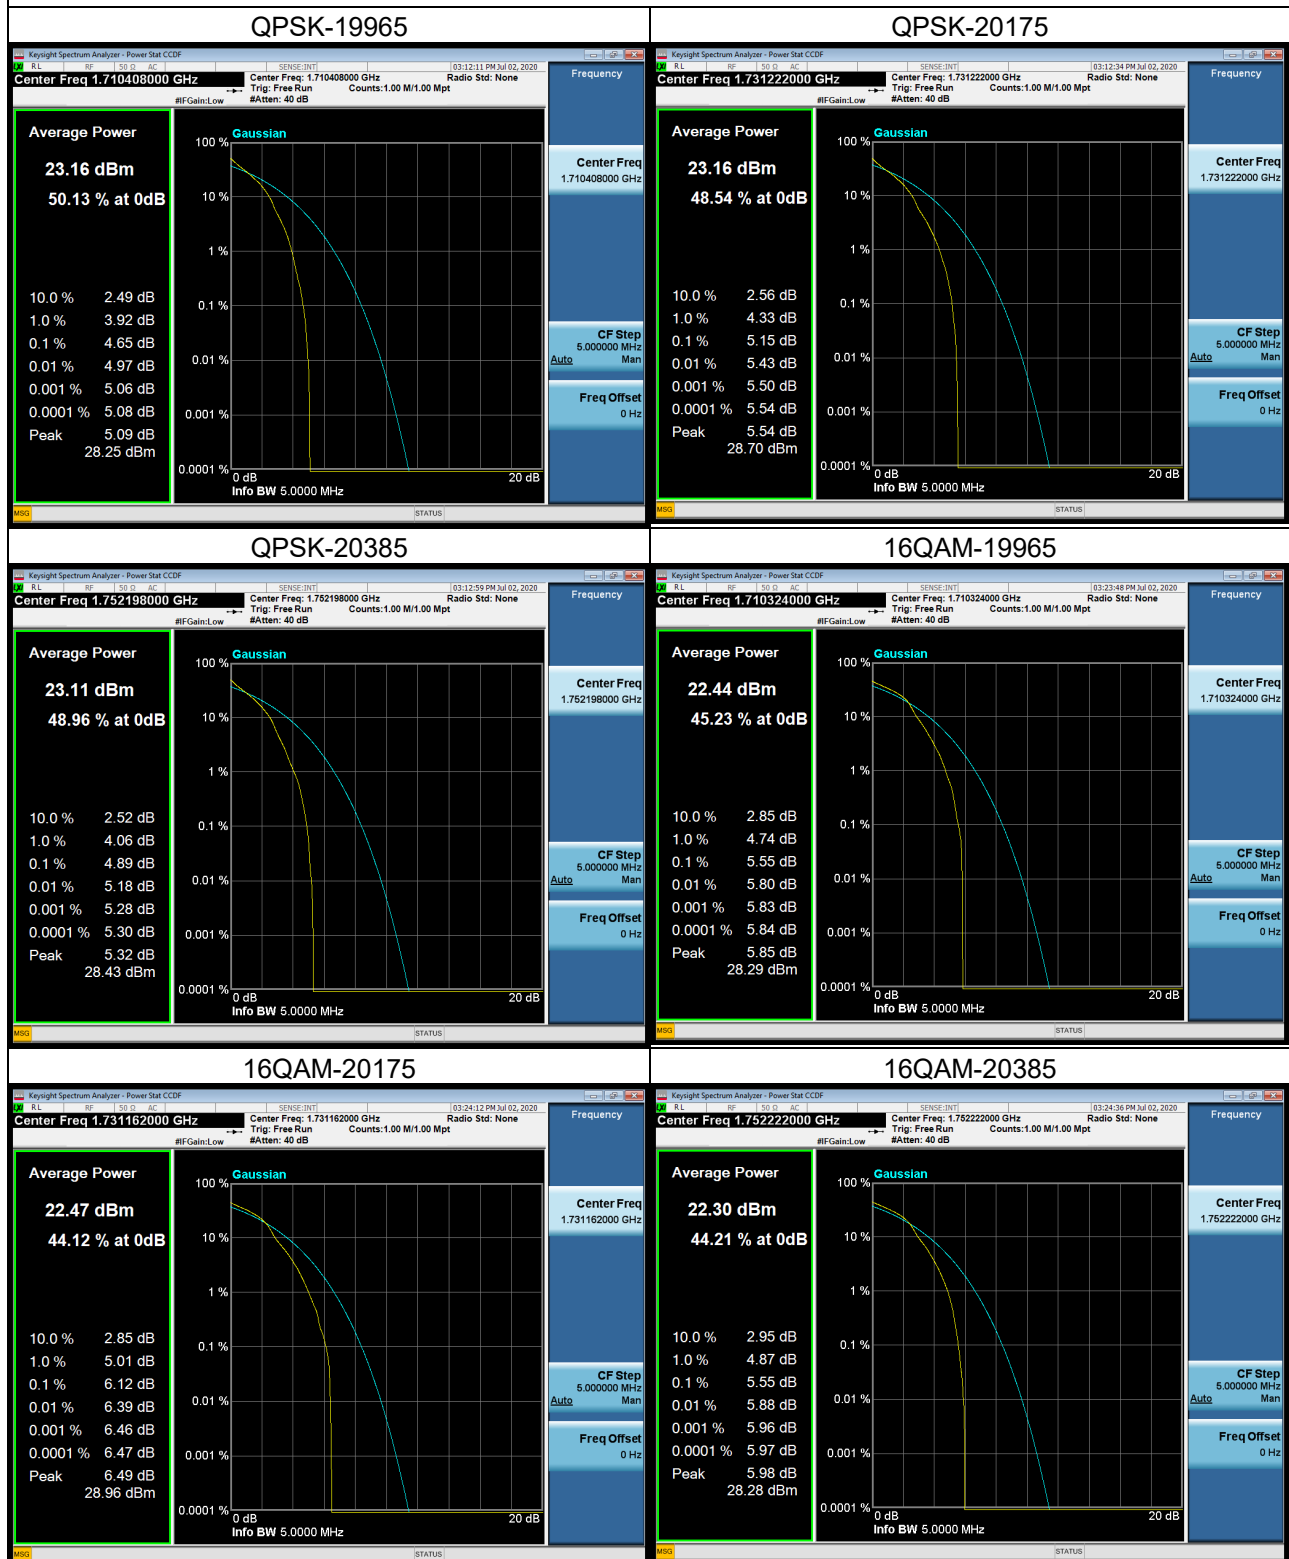

LTE Band 4_3M Spectrum Plot