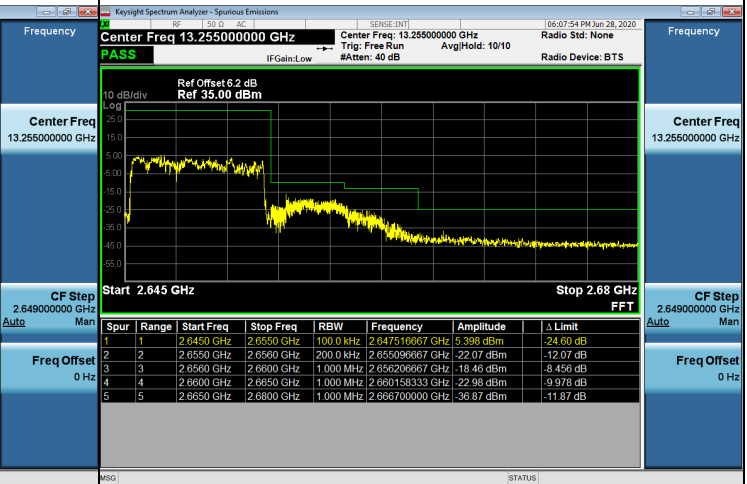

## LTE Band 41\_10M Spectrum Plot

1RB#0	1RB#49
Channel 40090	Channel 41190

## 50RB#0

Channel 40090	Channel 41190
---------------	---------------