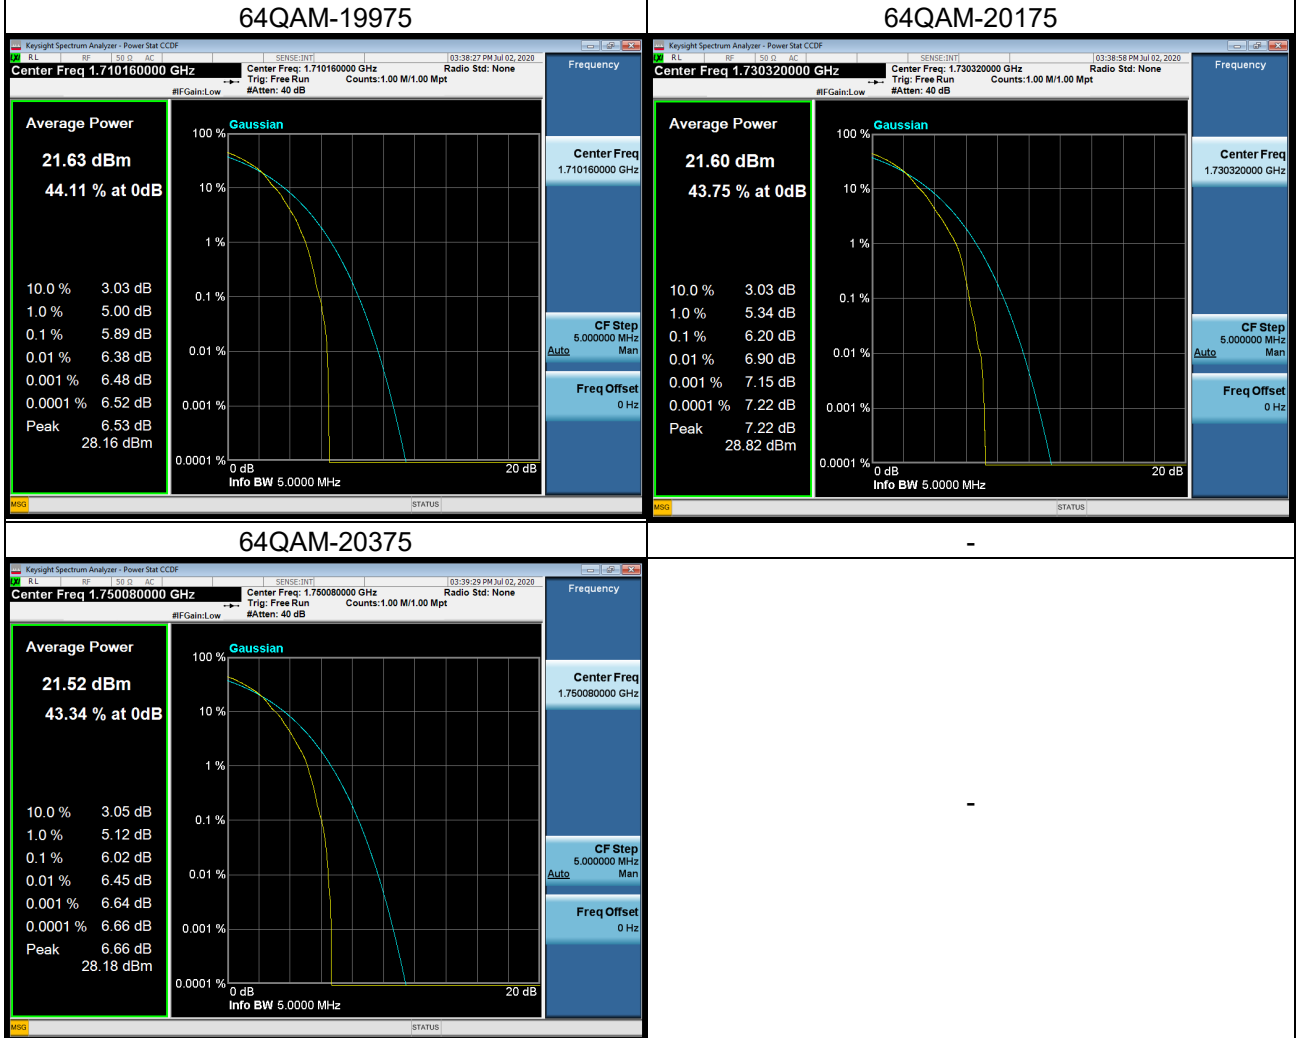

LTE Band 4_5M Spectrum Plot