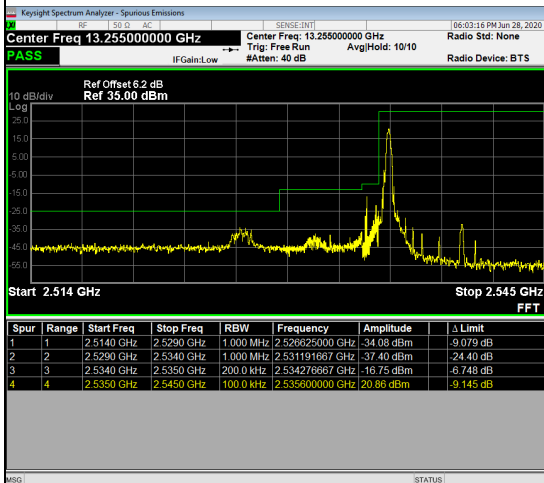

## LTE Band 41\_10M Spectrum Plot

1RB#0	1RB#49
Channel 40090	Channel 41190

## 50RB#0

Channel 40090	Channel 41190
---------------	---------------