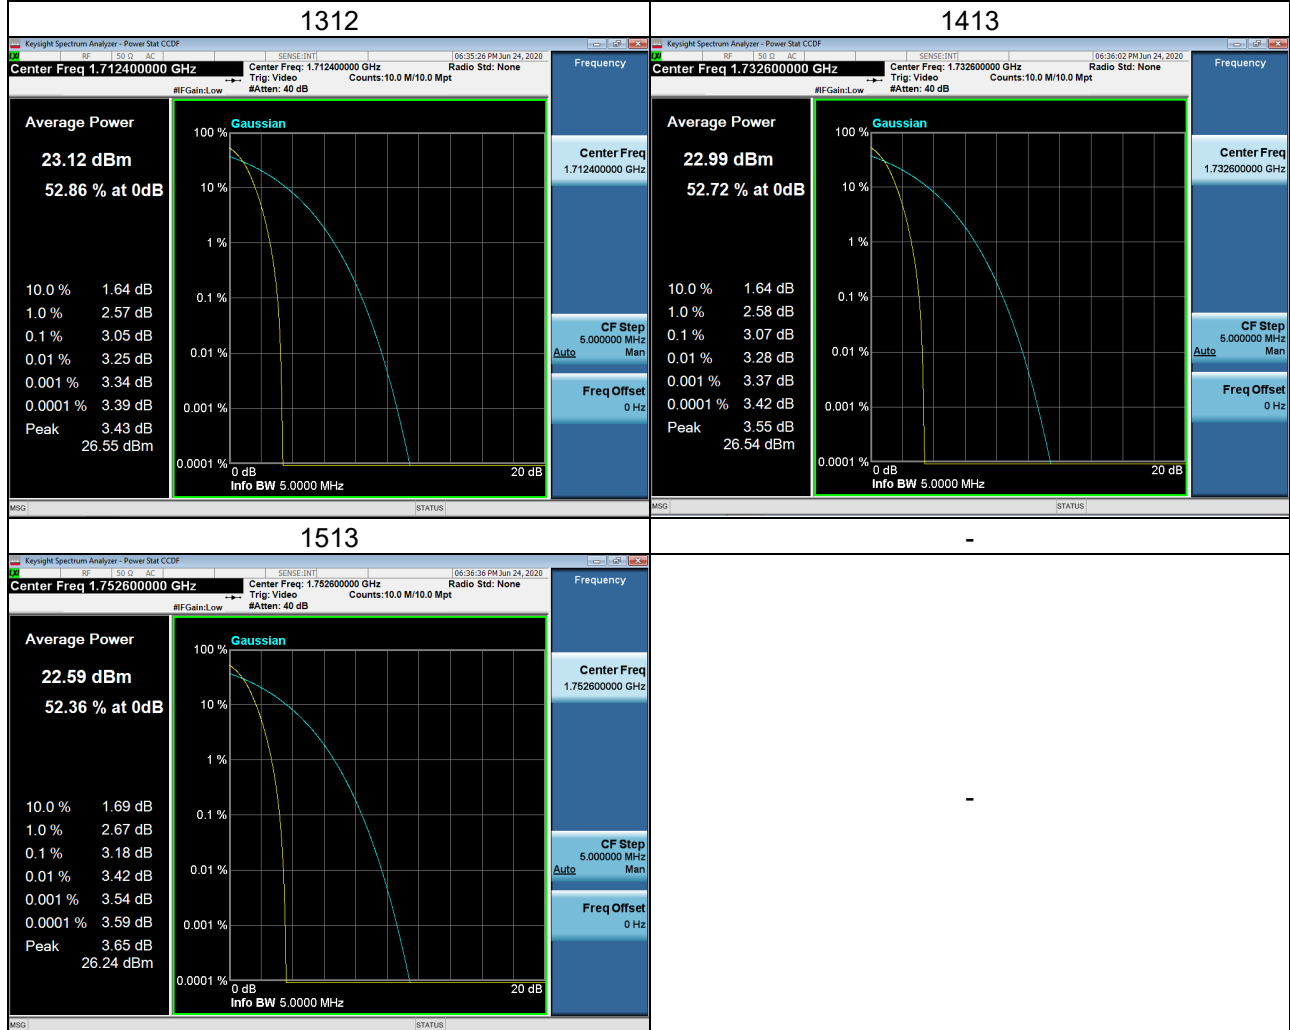

WCDMA Band IV_HSDPA Spectrum Plot