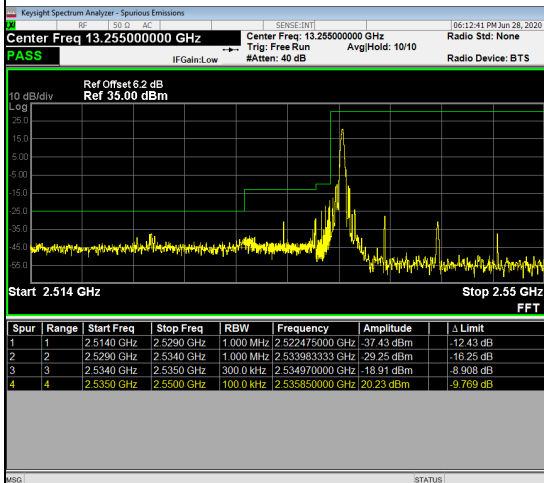

LTE Band 41_15M Spectrum Plot

1RB#0	1RB#74
Channel 40115	Channel 41165