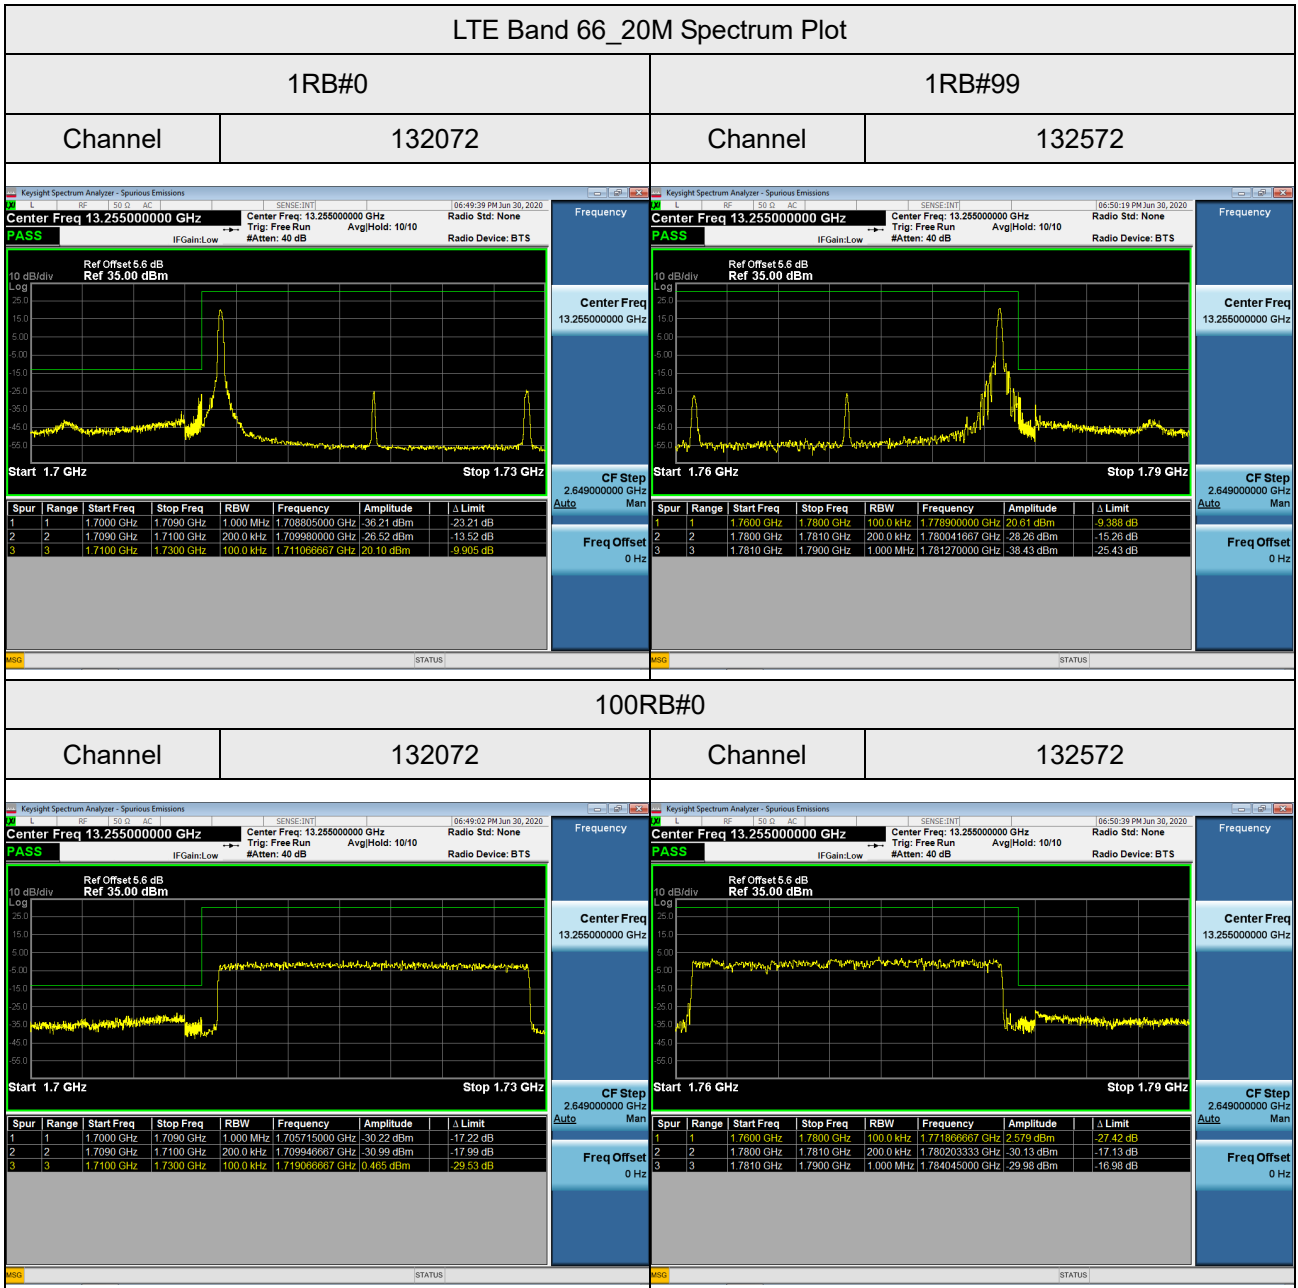

## LTE Band 66\_3M Spectrum Plot