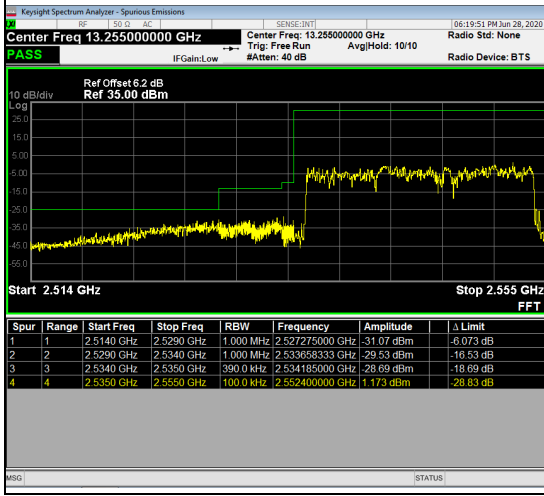

100RB#0

Channel 40140	Channel 41140