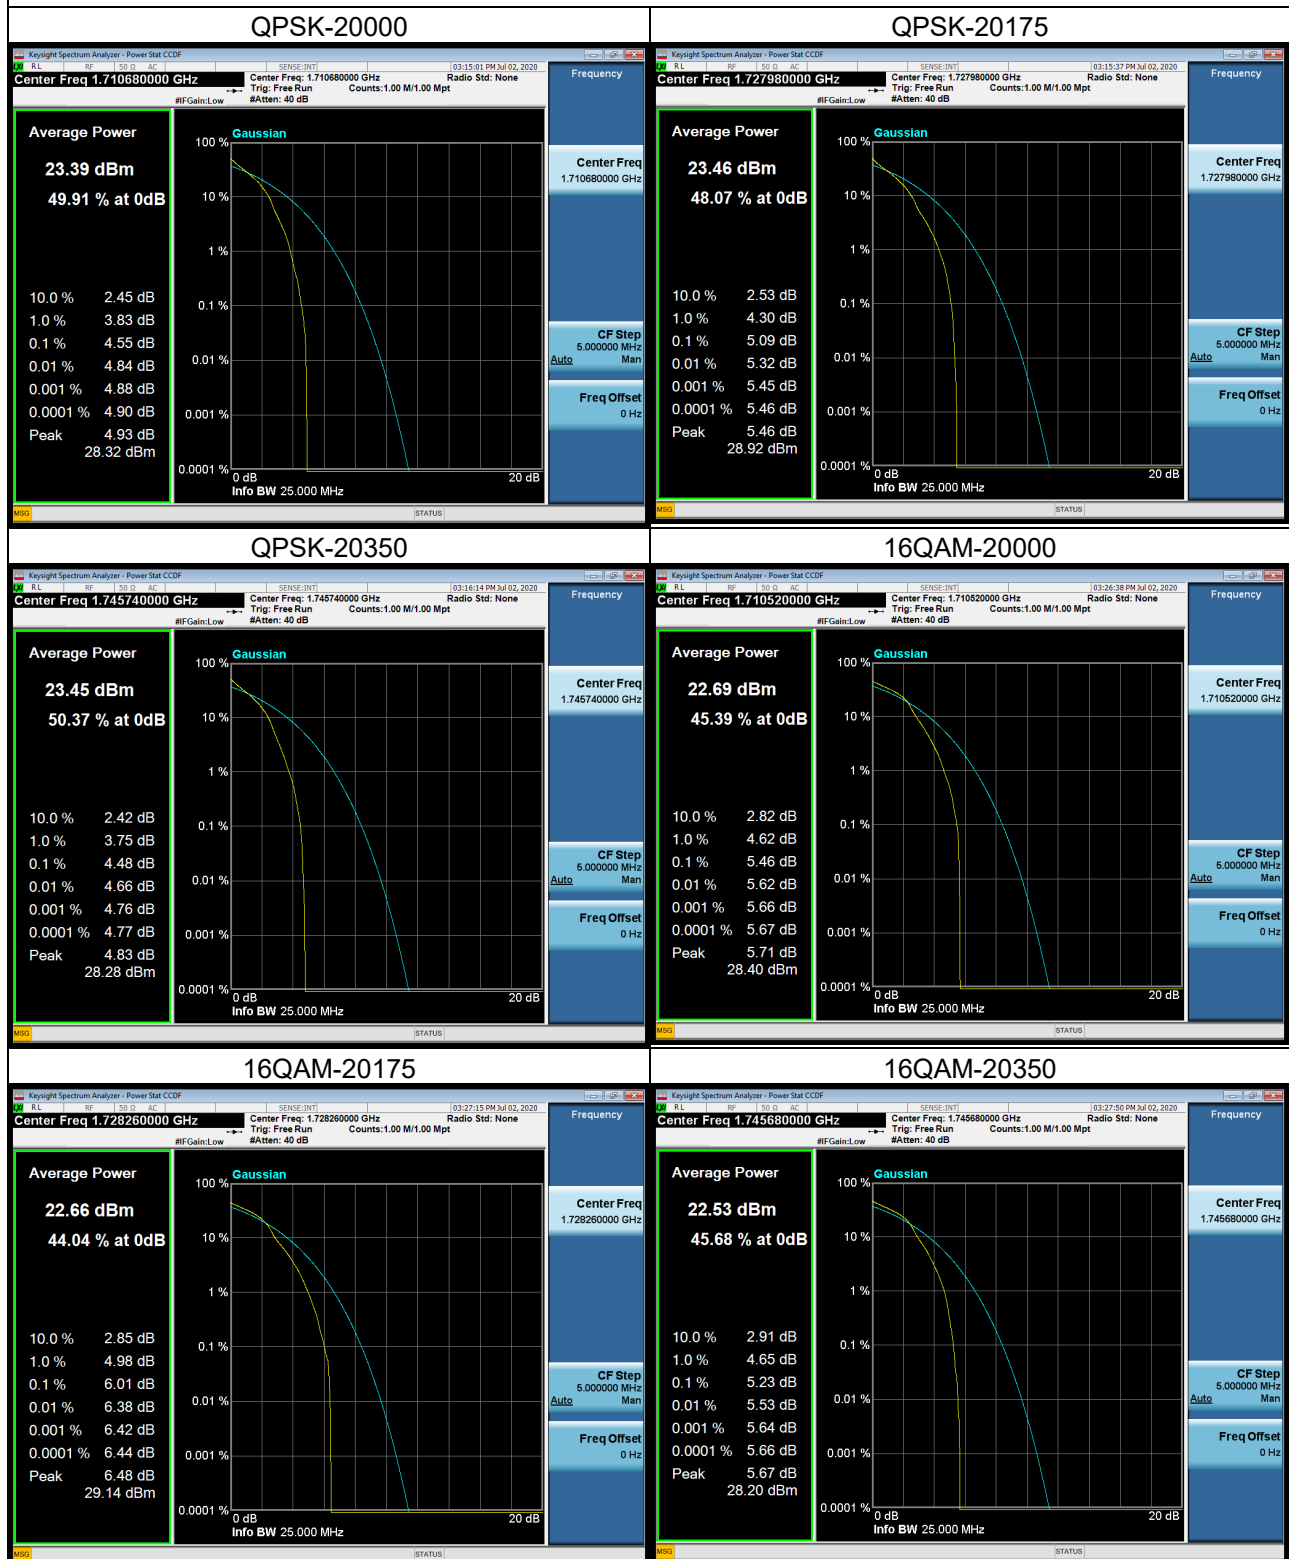

LTE Band 4_10M Spectrum Plot