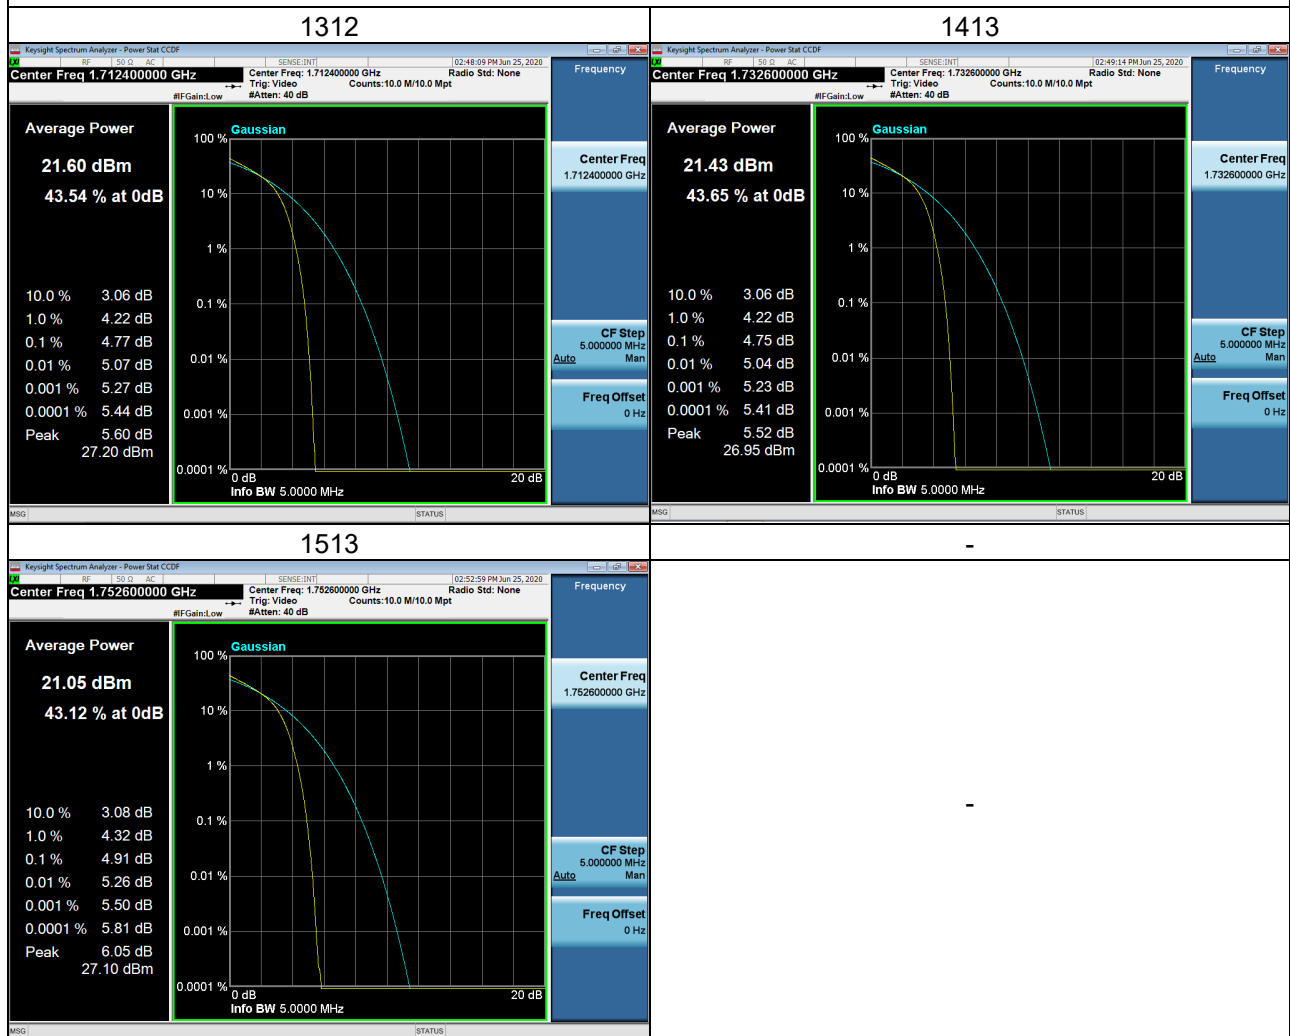

WCDMA Band IV_HSUPA Spectrum Plot