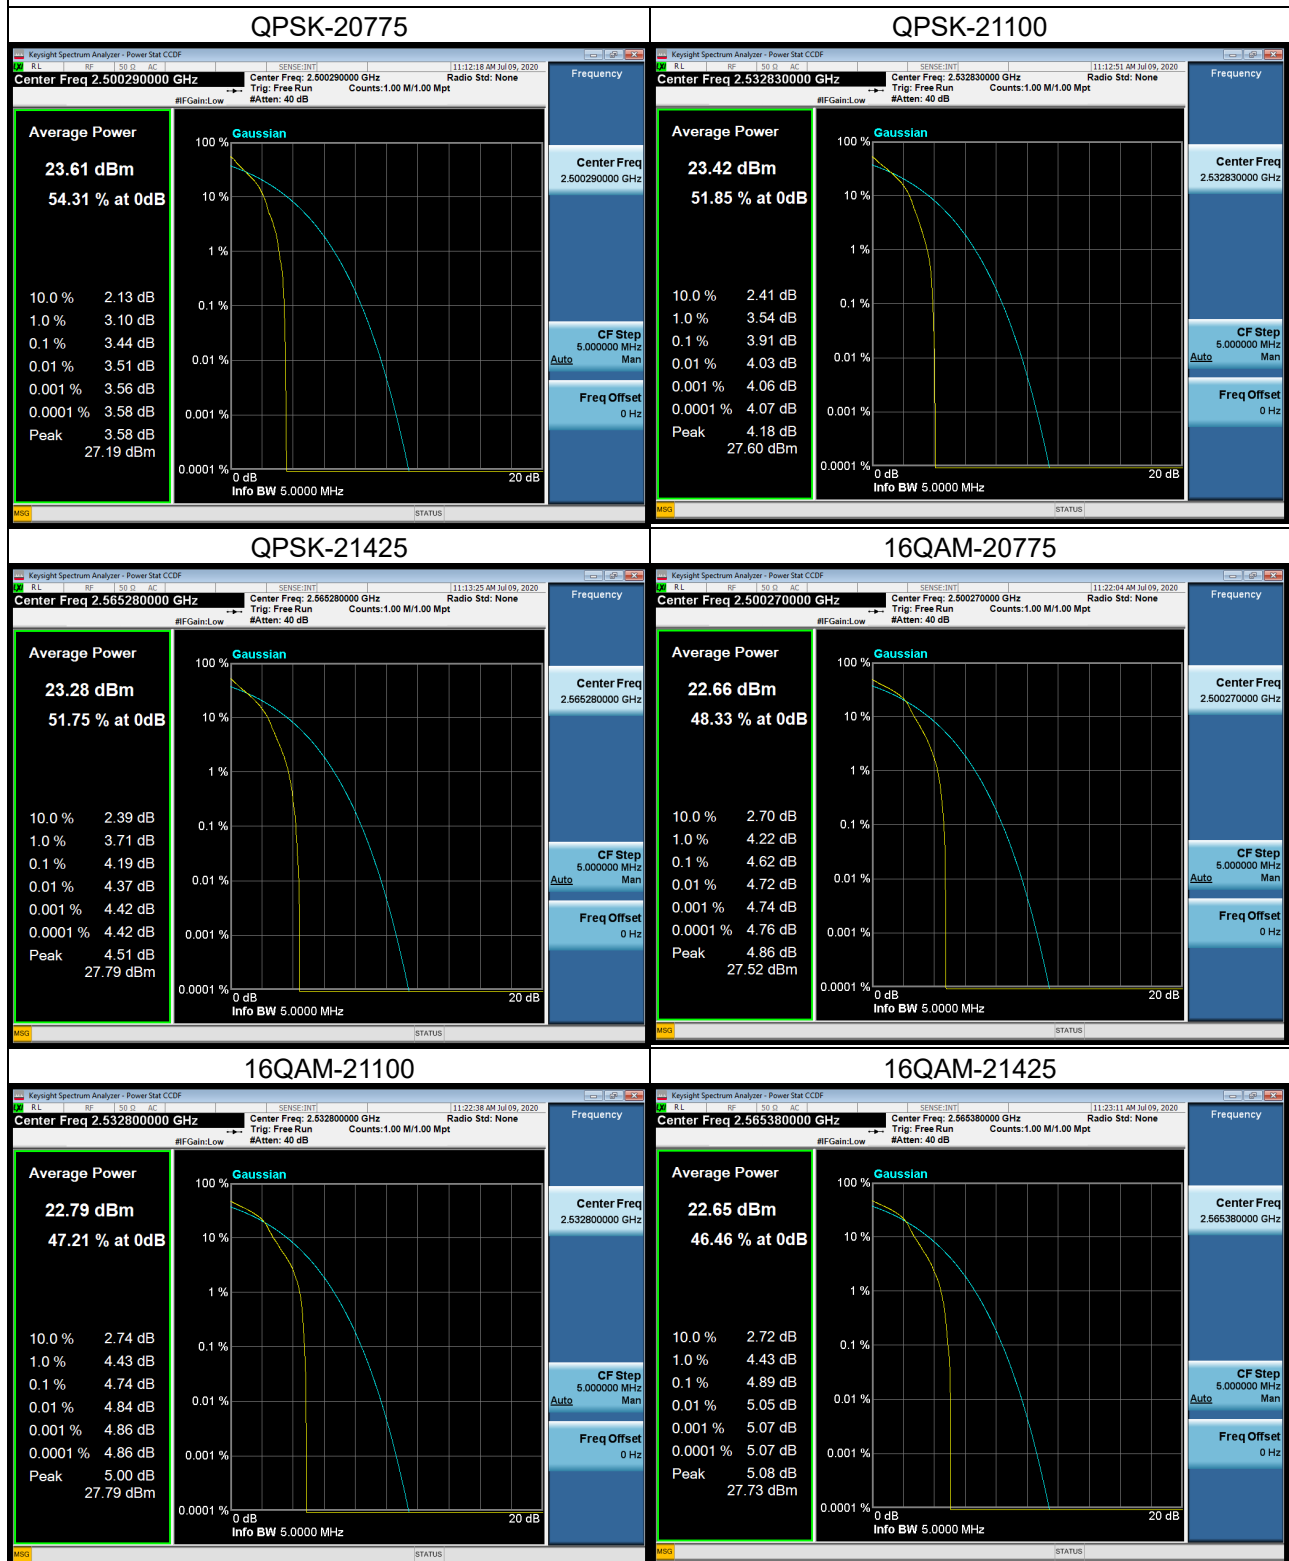

## LTE Band 4\_15M Spectrum Plot

## LTE Band 4\_20M Spectrum Plot

## LTE Band 7\_5M Spectrum Plot