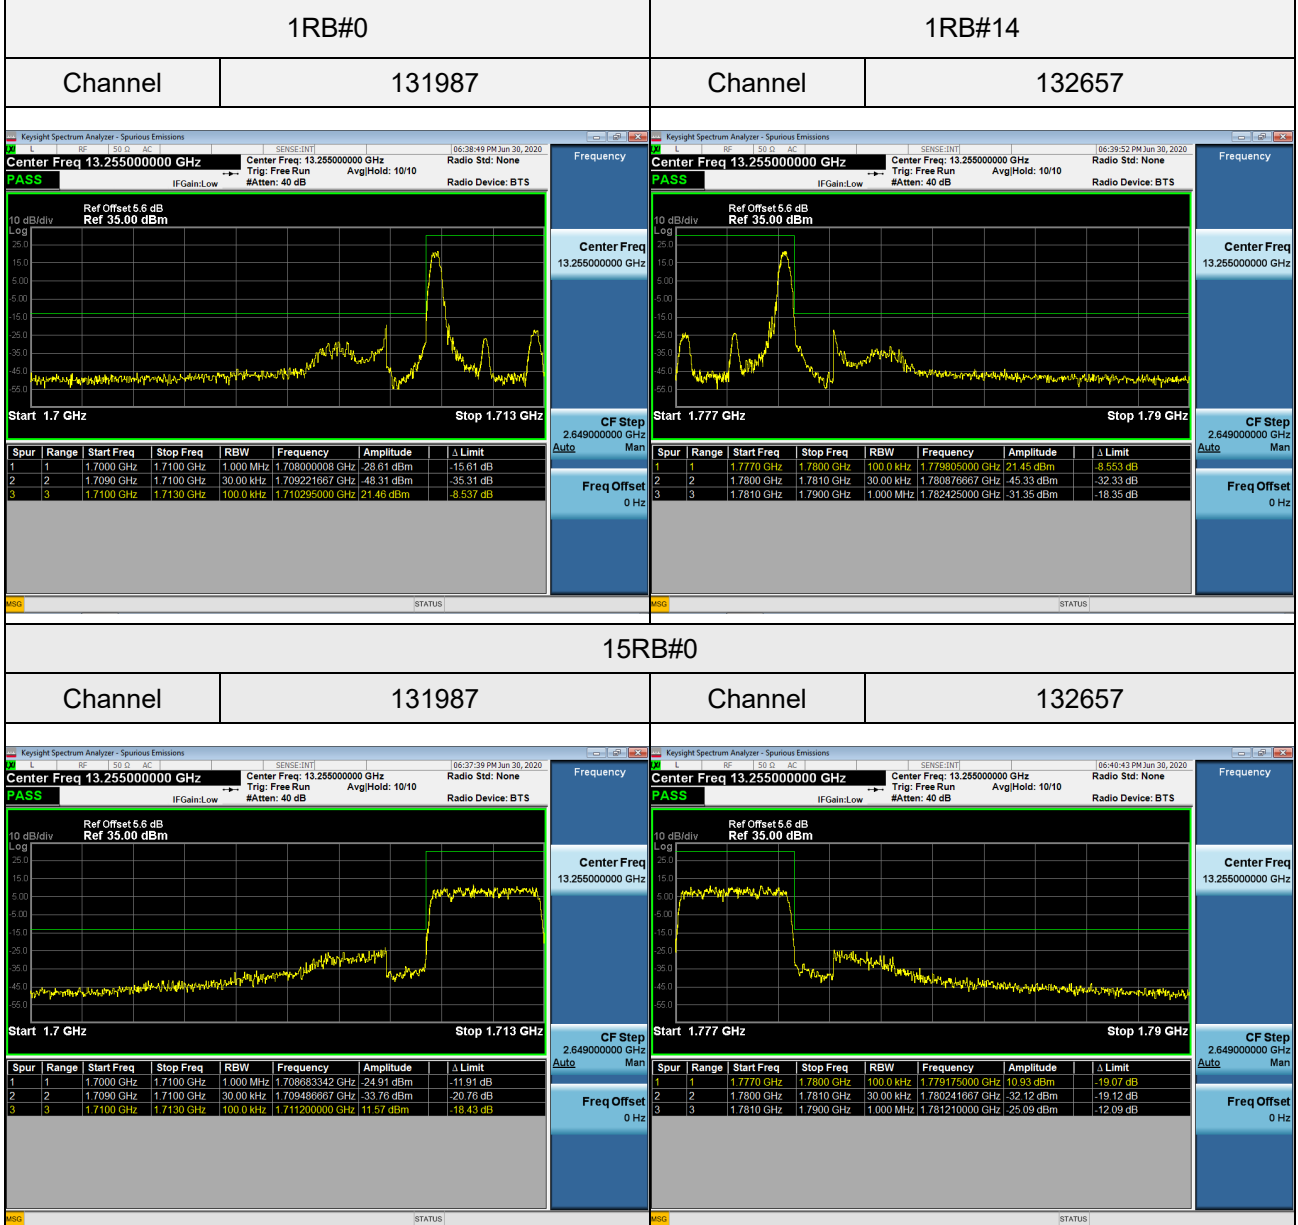

LTE Band 66_3M Spectrum Plot