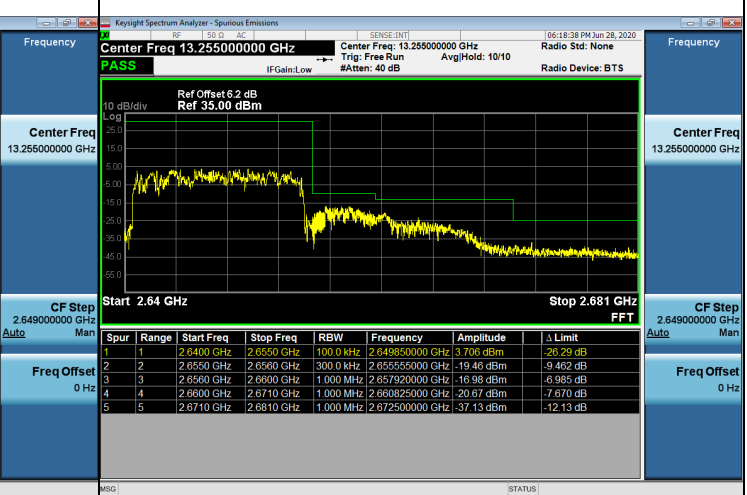

75RB#0

Channel 40115	Channel 41165