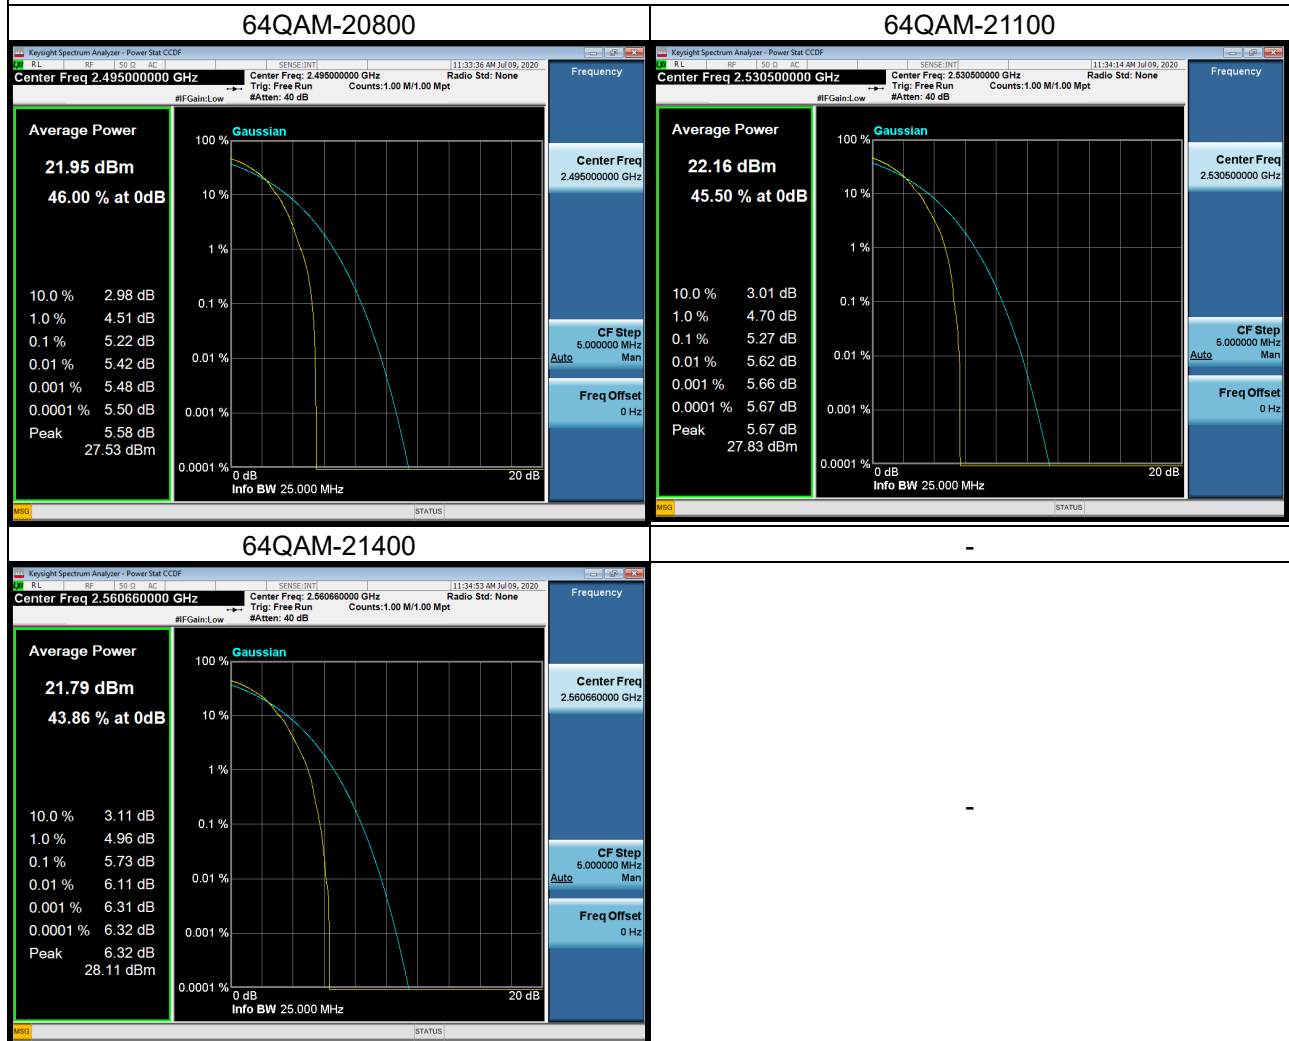

LTE Band 7_10M Spectrum Plot