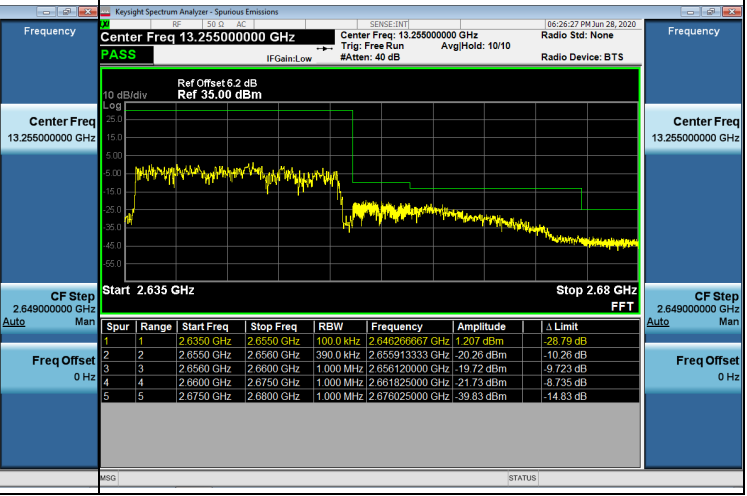

100RB#0

Channel 40140	Channel 41140