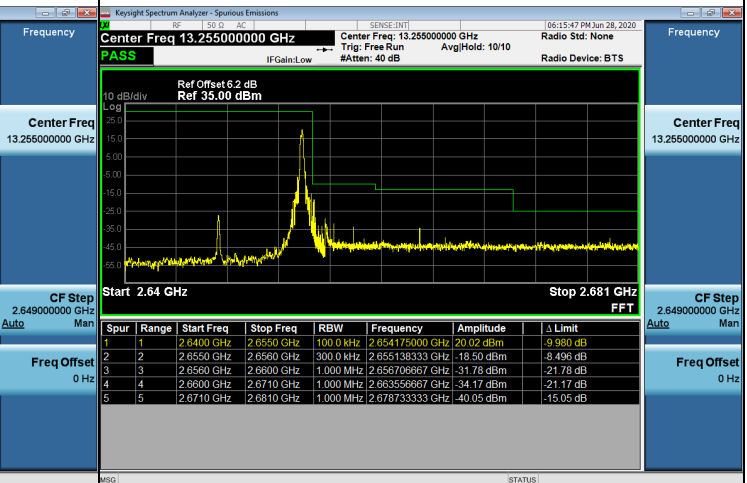

LTE Band 41_15M Spectrum Plot

1RB#0	1RB#74
Channel 40115	Channel 41165