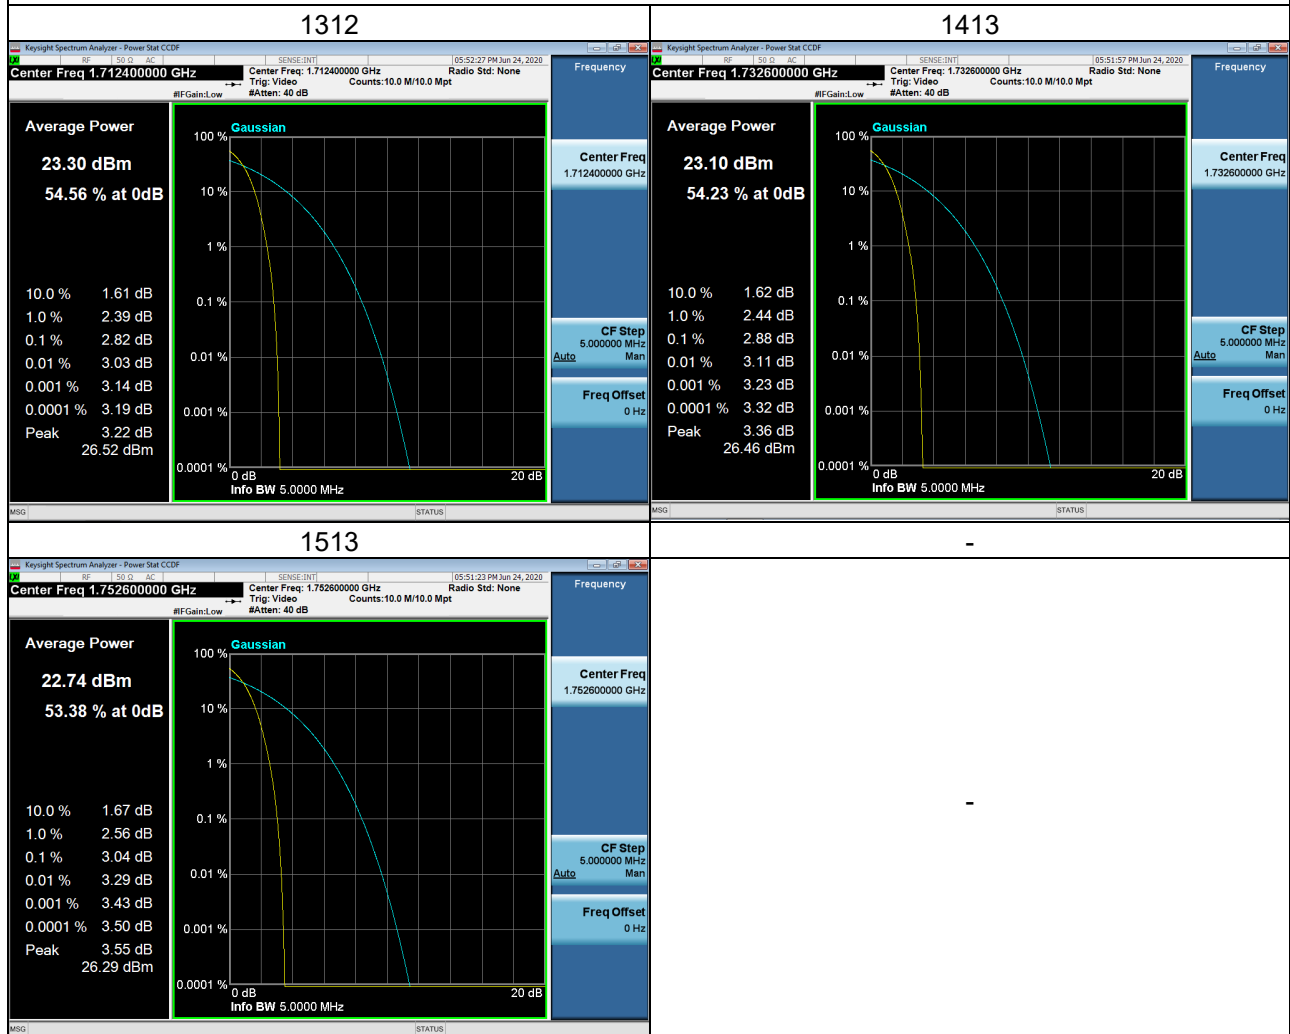

WCDMA Band IV_WCDMA Spectrum Plot