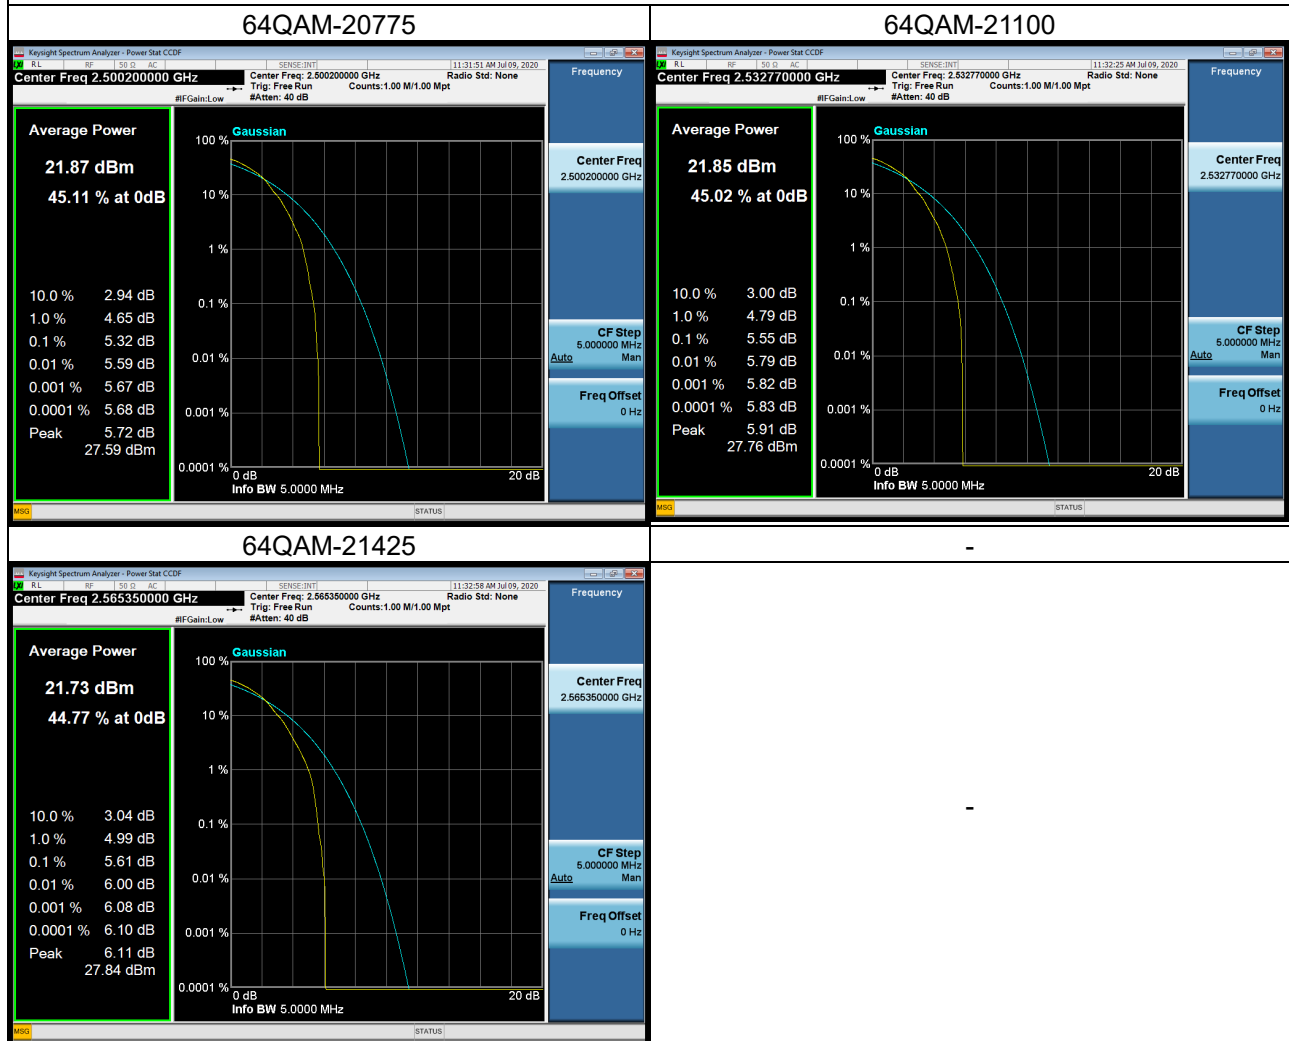

LTE Band 7_5M Spectrum Plot