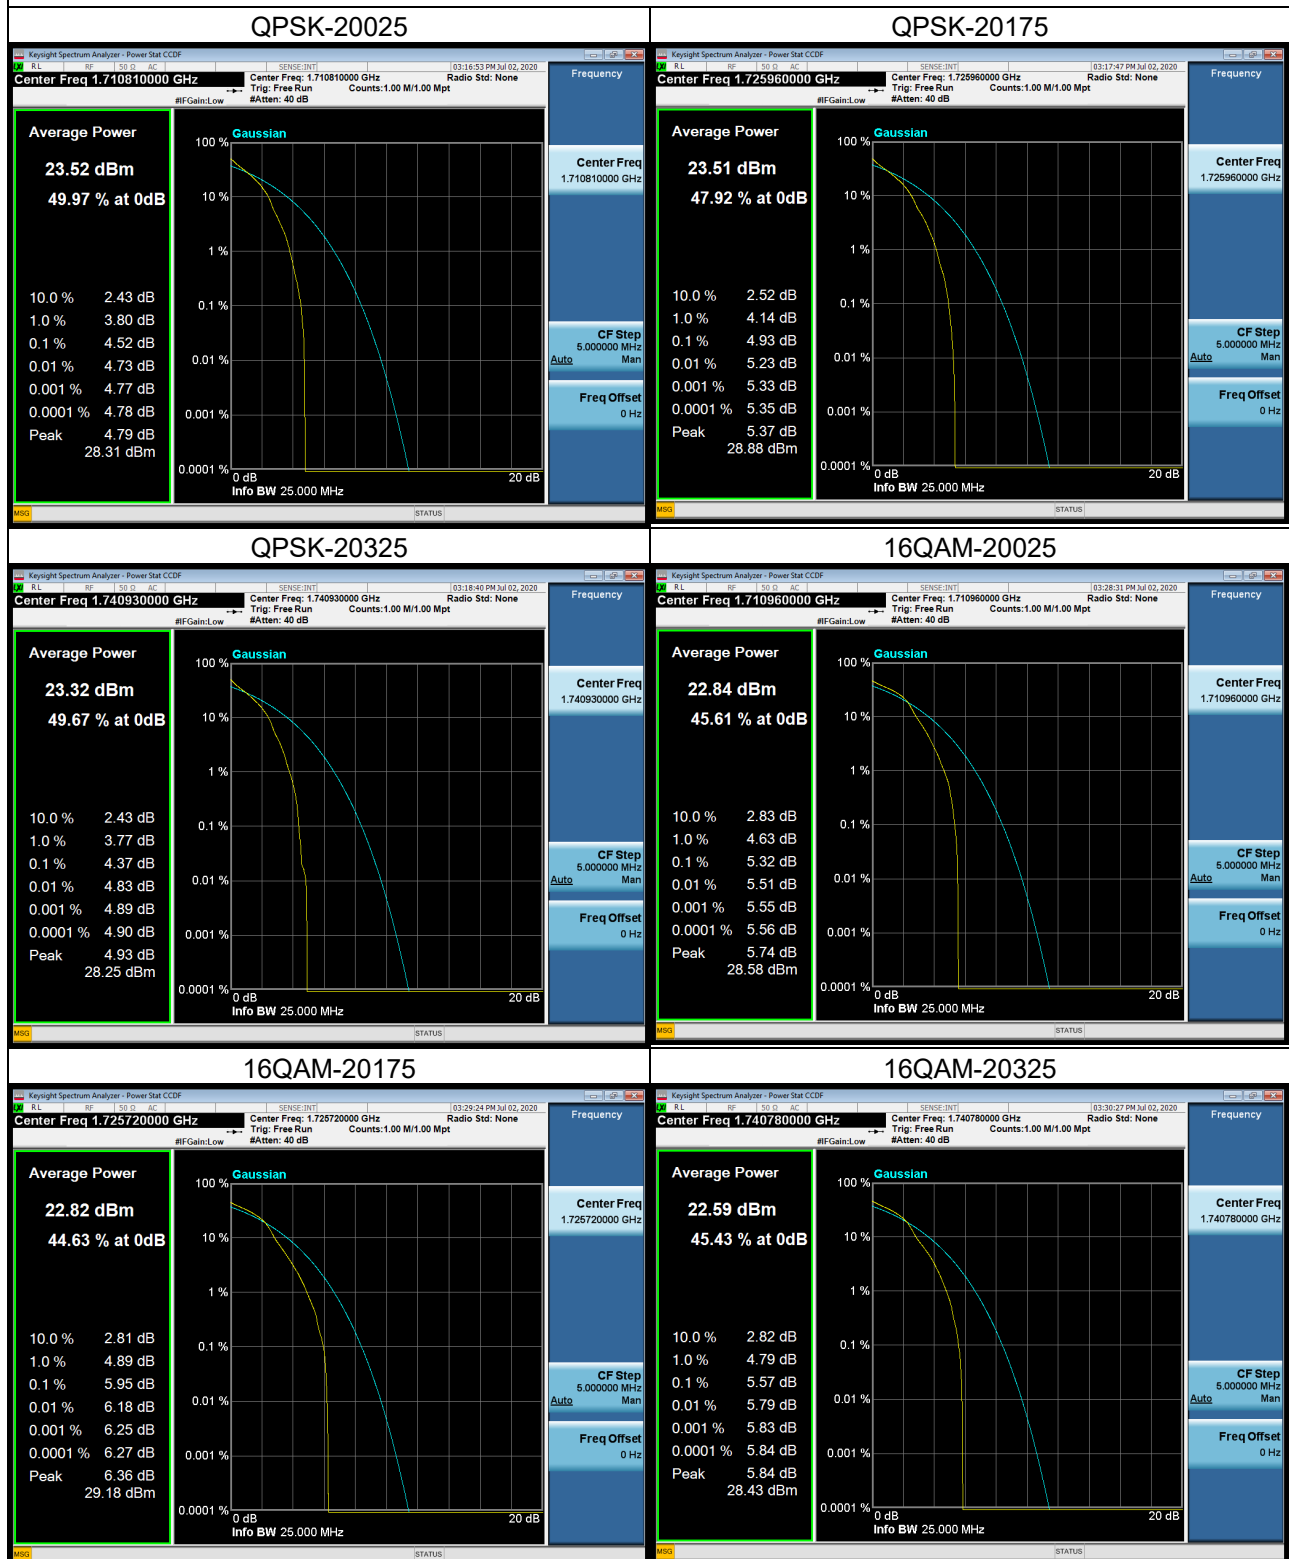

LTE Band 4_15M Spectrum Plot