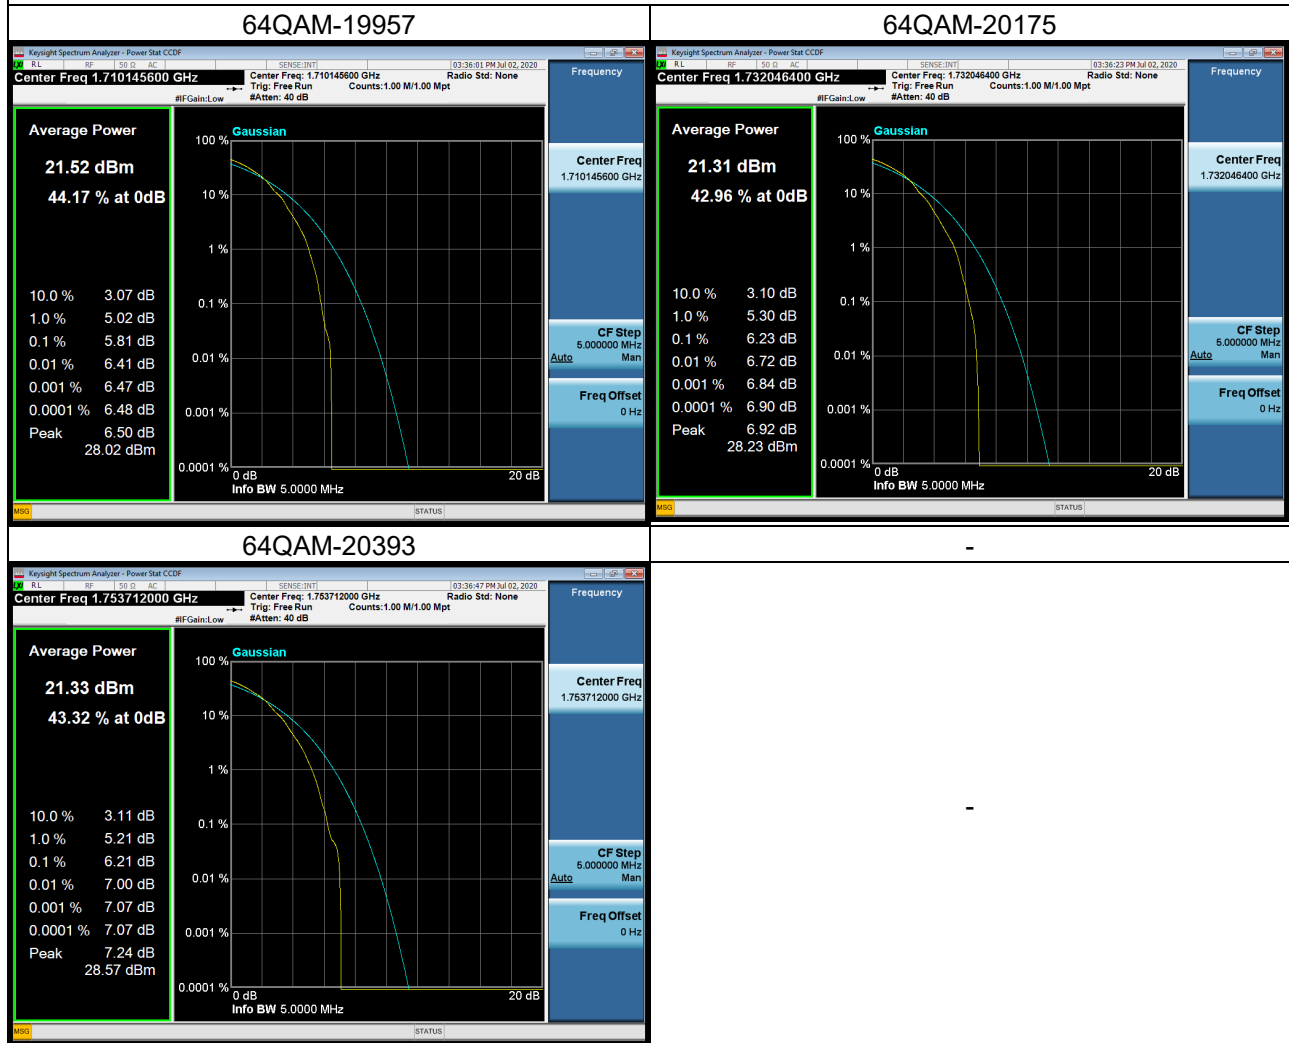

LTE Band 4_1.4M Spectrum Plot