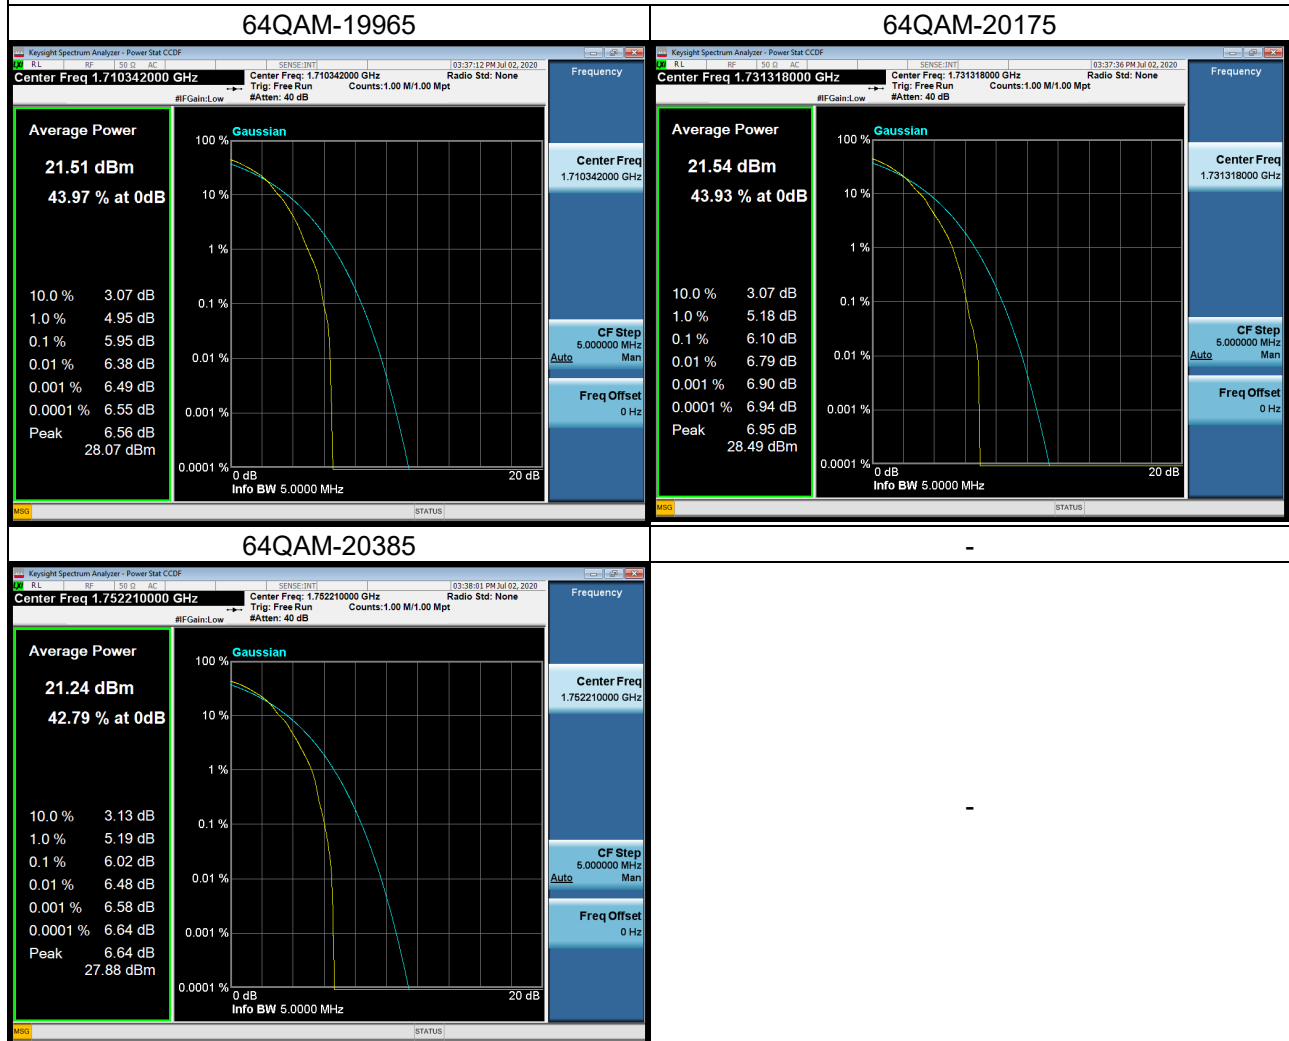

LTE Band 4_3M Spectrum Plot