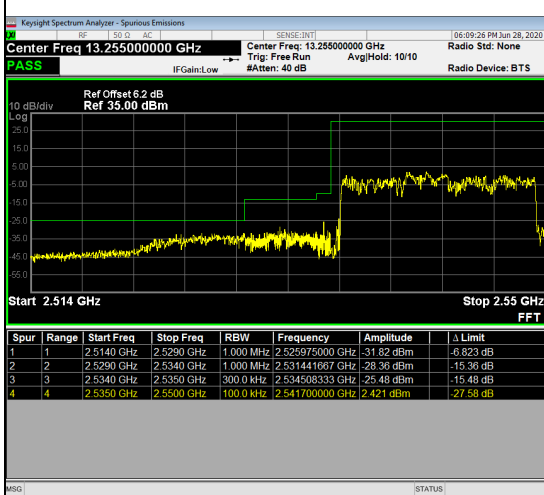

75RB#0

Channel 40115	Channel 41165