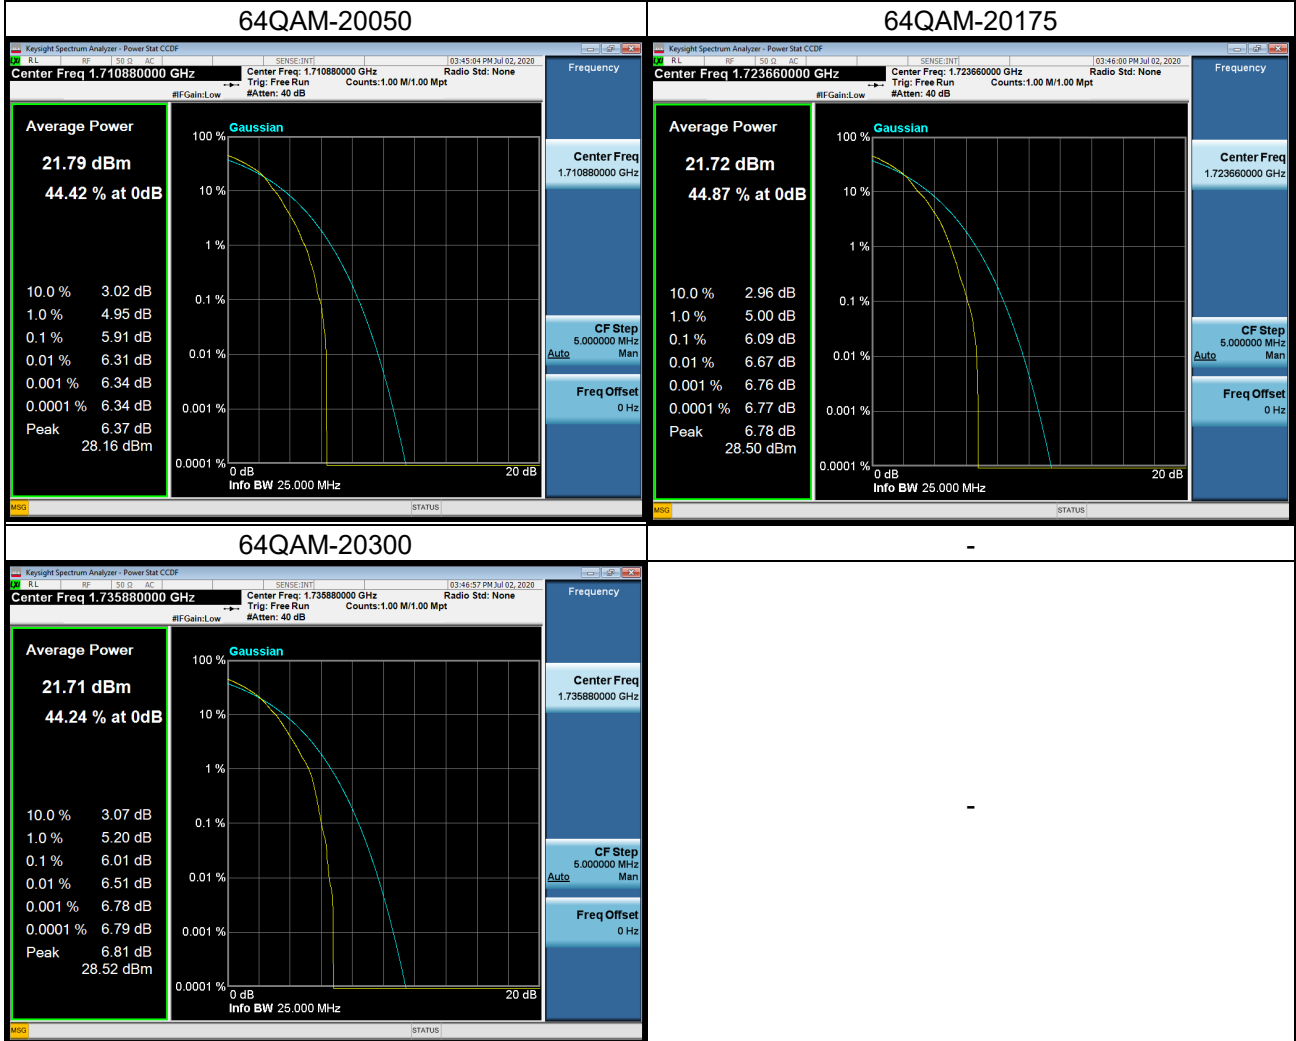

LTE Band 4_20M Spectrum Plot