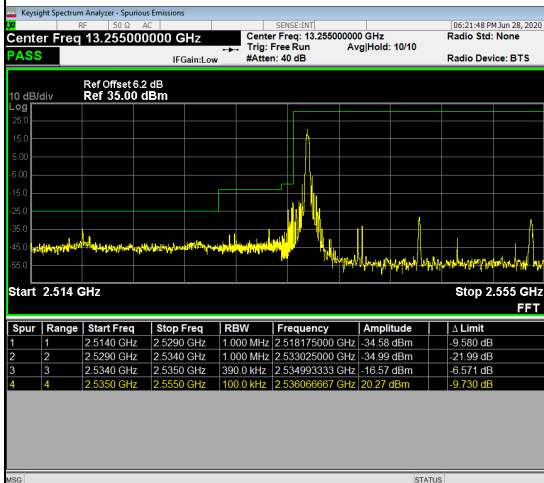

LTE Band 41_20M Spectrum Plot

1RB#0	1RB#99
Channel 40140	Channel 41140