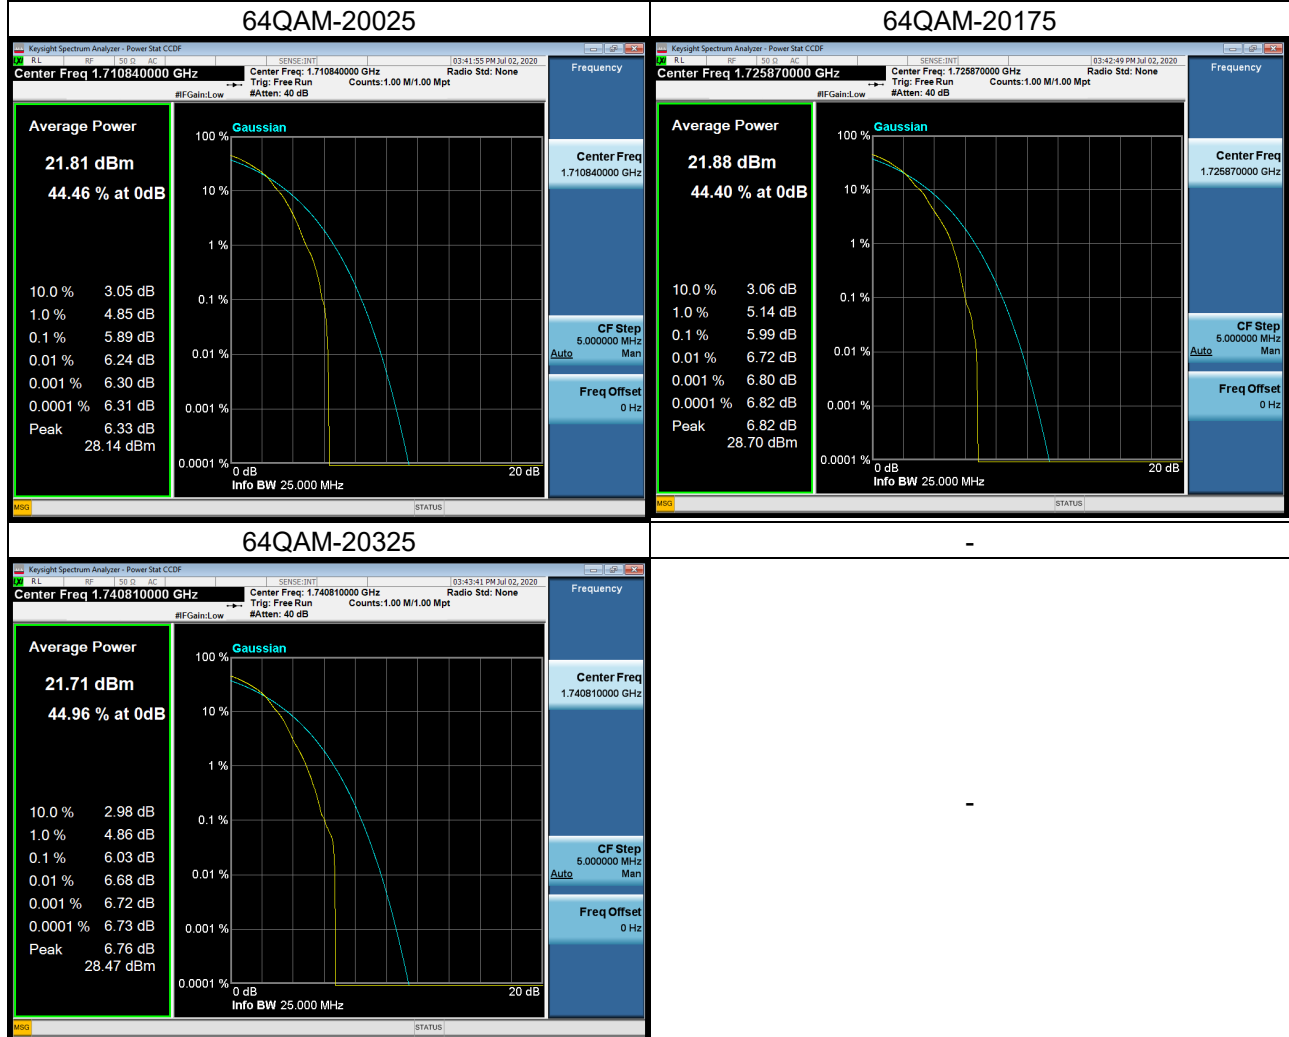

LTE Band 4_15M Spectrum Plot