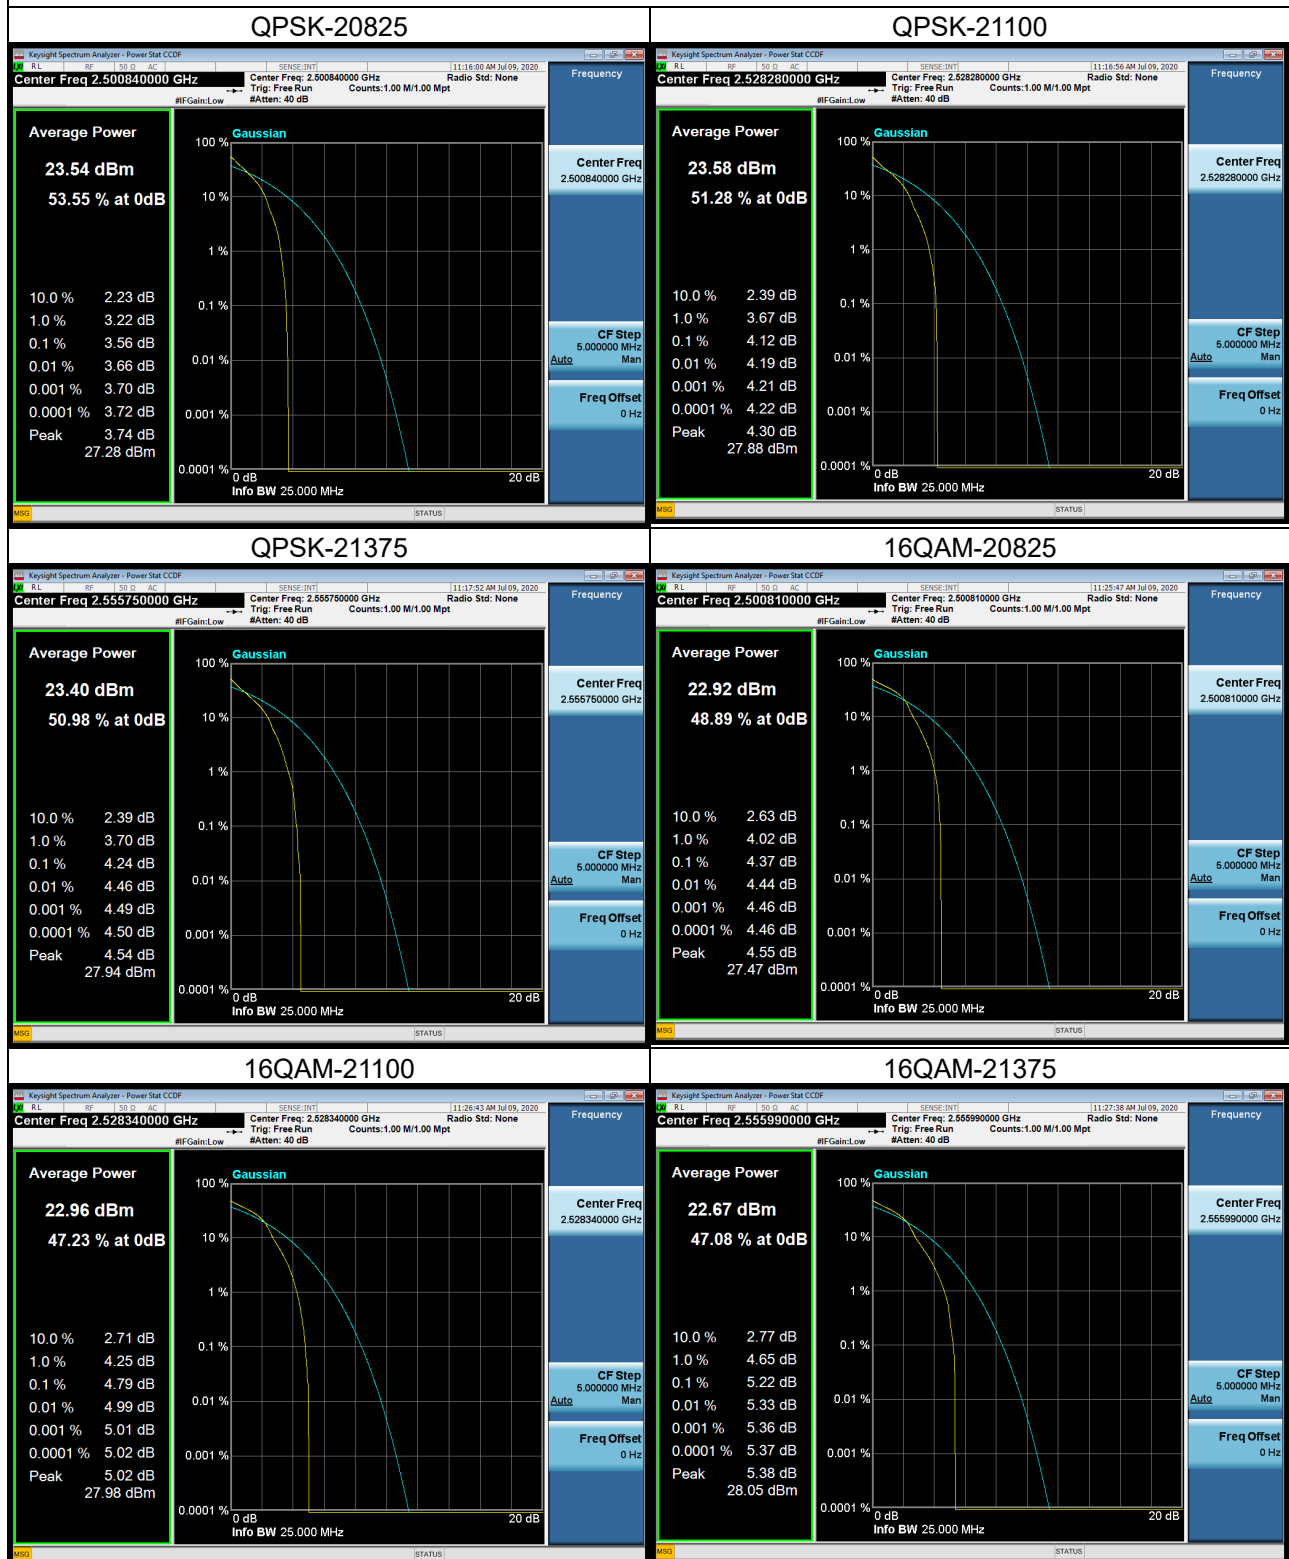

LTE Band 7_15M Spectrum Plot