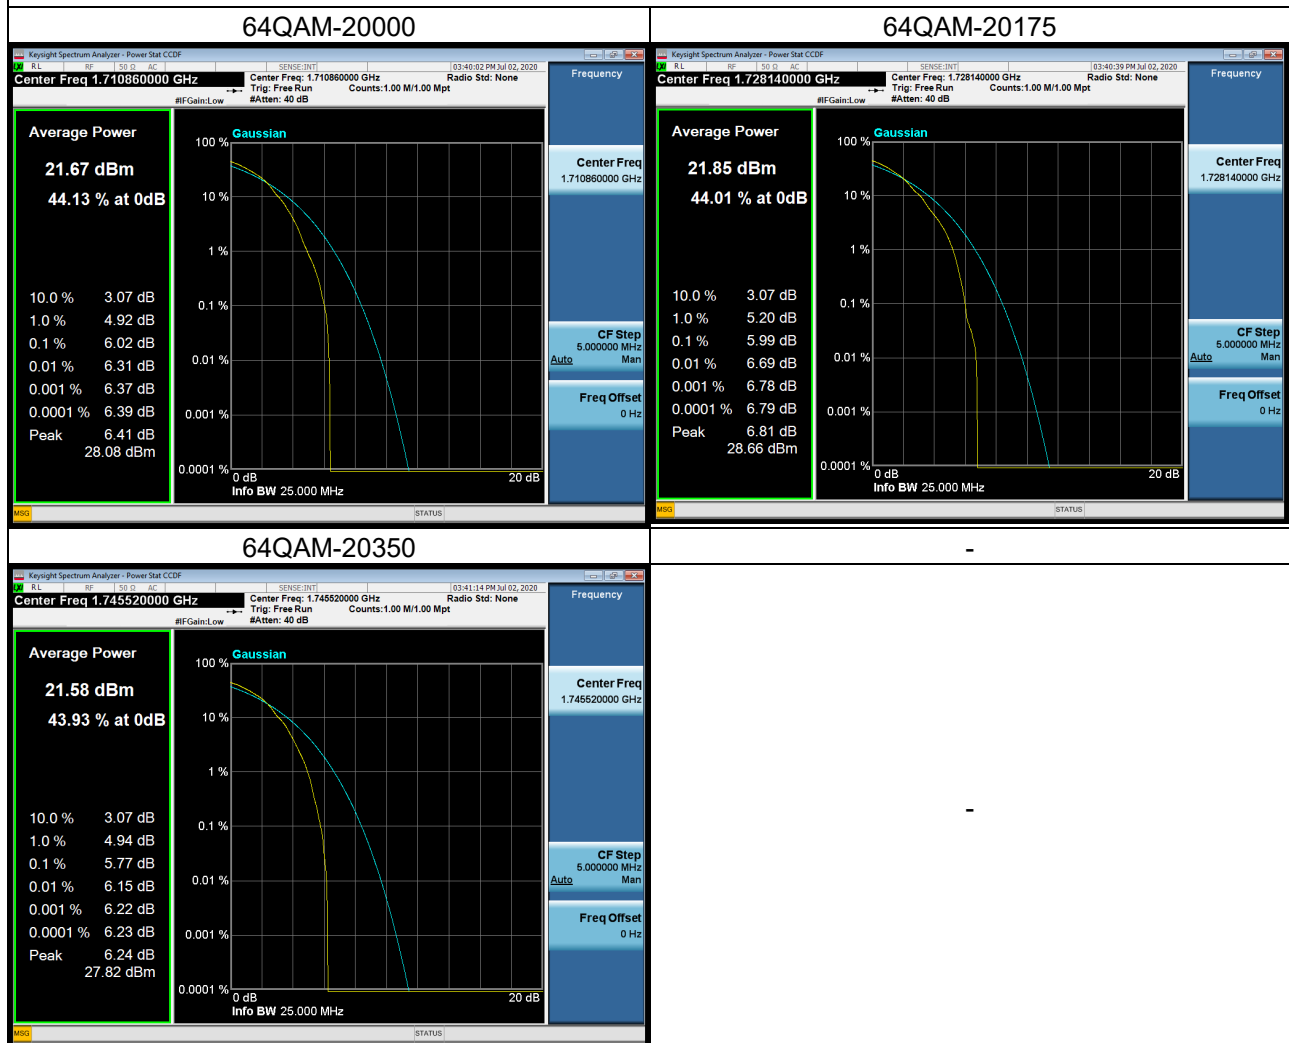

LTE Band 4_10M Spectrum Plot