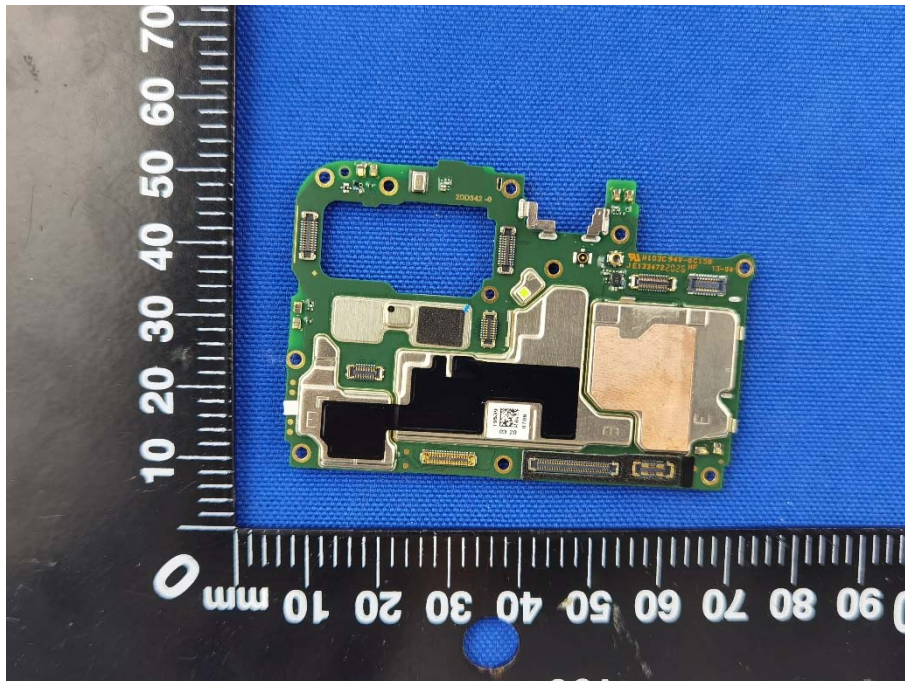

EUT INTERNAL PHOTOS

EUT UNCOVER VIEW

EUT UNCOVER VIEW

EUT UNCOVER VIEW

MAIN BOARD TOP VIEW (WITH SHIELDING)

MAIN BOARD REAR VIEW (WITH SHIELDING)

MAIN BOARD TOP VIEW (WITHOUT SHIELDING)

MAIN BOARD REAR VIEW (WITHOUT SHIELDING)

SUB BOARD TOP VIEW

SUB BOARD REAR VIEW

BLP779(ATL cell) Photo (FRONT)