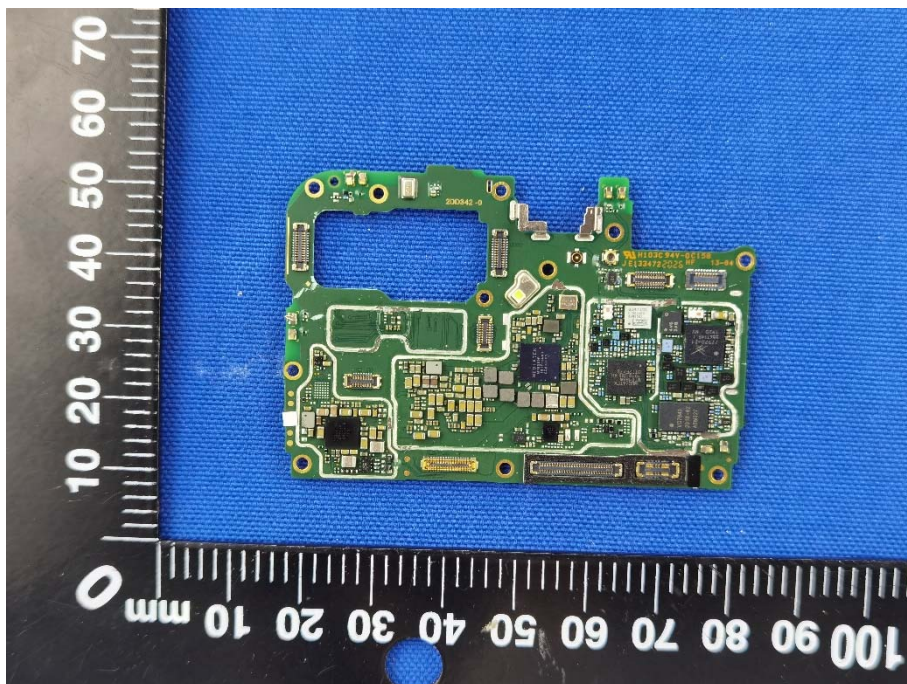

EUT INTERNAL PHOTOS

EUT UNCOVER VIEW

EUT UNCOVER VIEW

EUT UNCOVER VIEW

MAIN BOARD TOP VIEW (WITH SHIELDING)

MAIN BOARD REAR VIEW (WITH SHIELDING)

MAIN BOARD TOP VIEW (WITHOUT SHIELDING)

MAIN BOARD REAR VIEW (WITHOUT SHIELDING)

SUB BOARD TOP VIEW

SUB BOARD REAR VIEW

BLP779(ATL cell) Photo (FRONT)