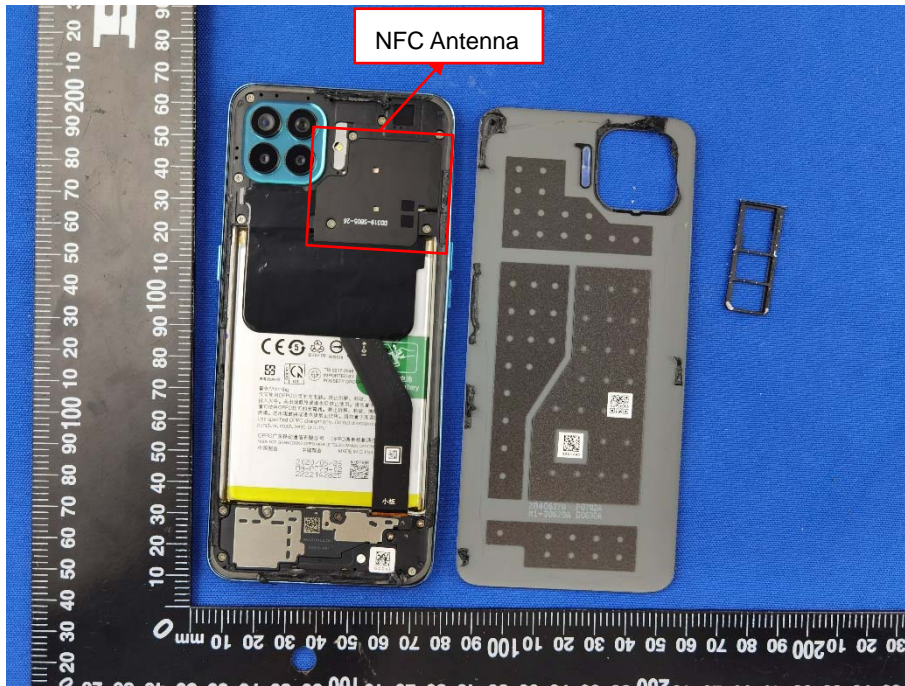

EUT INTERNAL PHOTOS

EUT UNCOVER VIEW

EUT UNCOVER VIEW

EUT UNCOVER VIEW

MAIN BOARD TOP VIEW (WITH SHIELDING)

MAIN BOARD REAR VIEW (WITH SHIELDING)

MAIN BOARD TOP VIEW (WITHOUT SHIELDING)

MAIN BOARD REAR VIEW (WITHOUT SHIELDING)

SUB BOARD TOP VIEW

SUB BOARD REAR VIEW

BLP779(ATL cell) Photo (FRONT)