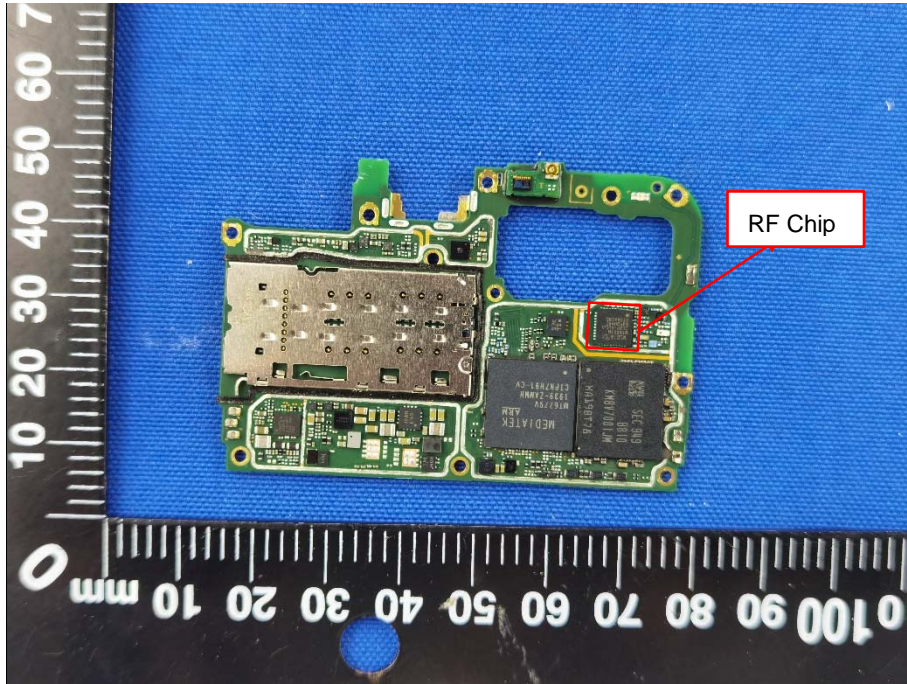

EUT INTERNAL PHOTOS

EUT UNCOVER VIEW

EUT UNCOVER VIEW

EUT UNCOVER VIEW

MAIN BOARD TOP VIEW (WITH SHIELDING)

MAIN BOARD REAR VIEW (WITH SHIELDING)

MAIN BOARD TOP VIEW (WITHOUT SHIELDING)

MAIN BOARD REAR VIEW (WITHOUT SHIELDING)

SUB BOARD TOP VIEW

SUB BOARD REAR VIEW

BLP779(ATL cell) Photo (FRONT)