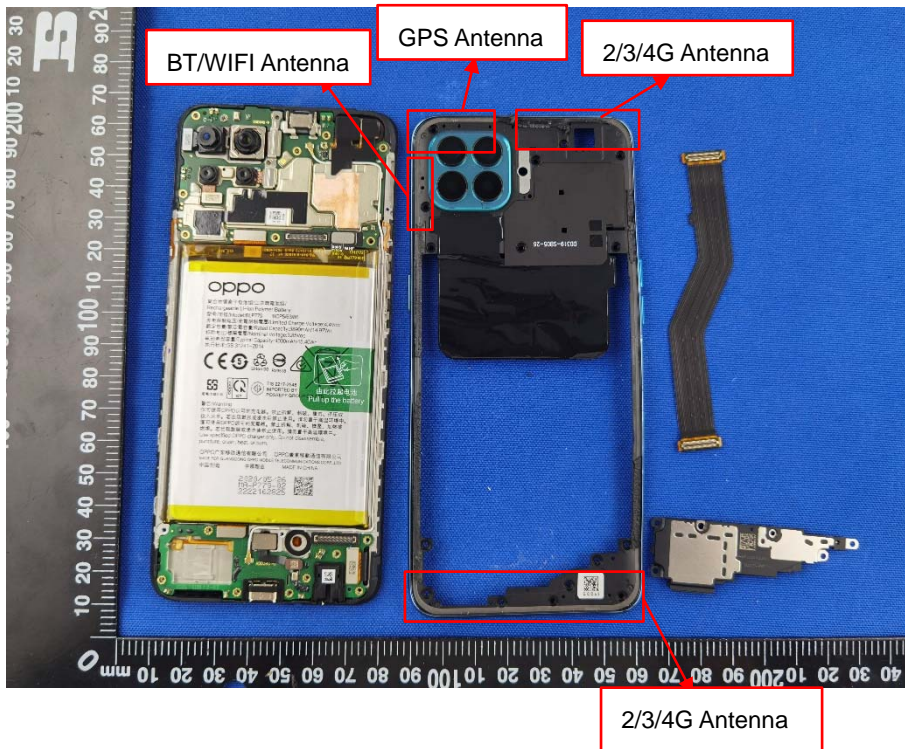

EUT INTERNAL PHOTOS

EUT UNCOVER VIEW

EUT UNCOVER VIEW

EUT UNCOVER VIEW

MAIN BOARD TOP VIEW (WITH SHIELDING)

MAIN BOARD REAR VIEW (WITH SHIELDING)

MAIN BOARD TOP VIEW (WITHOUT SHIELDING)

MAIN BOARD REAR VIEW (WITHOUT SHIELDING)

SUB BOARD TOP VIEW

SUB BOARD REAR VIEW

BLP779(ATL cell) Photo (FRONT)