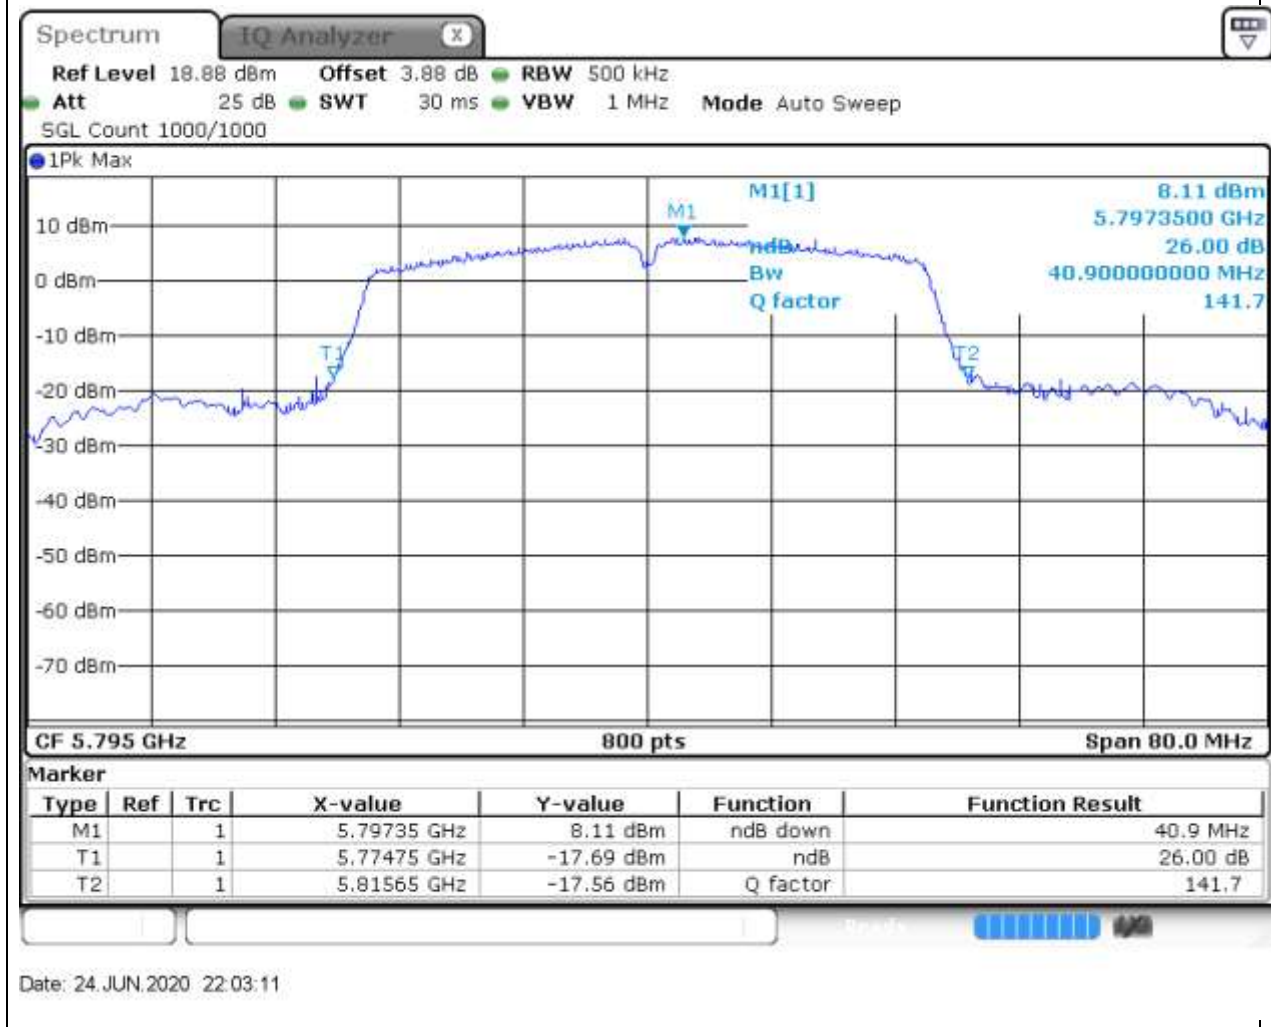

53. 802.11n_40M_Band4_H

53.1. A.2-26dB Bandwidth(NTNV)

Center Frequency (MHz)	XdB Down	RBW (MHz)	Detector	Limit (MHz)	XdB BandWidth (MHz)	Verdict
5795	26	0.5	Peak	0	40.9	Unknown