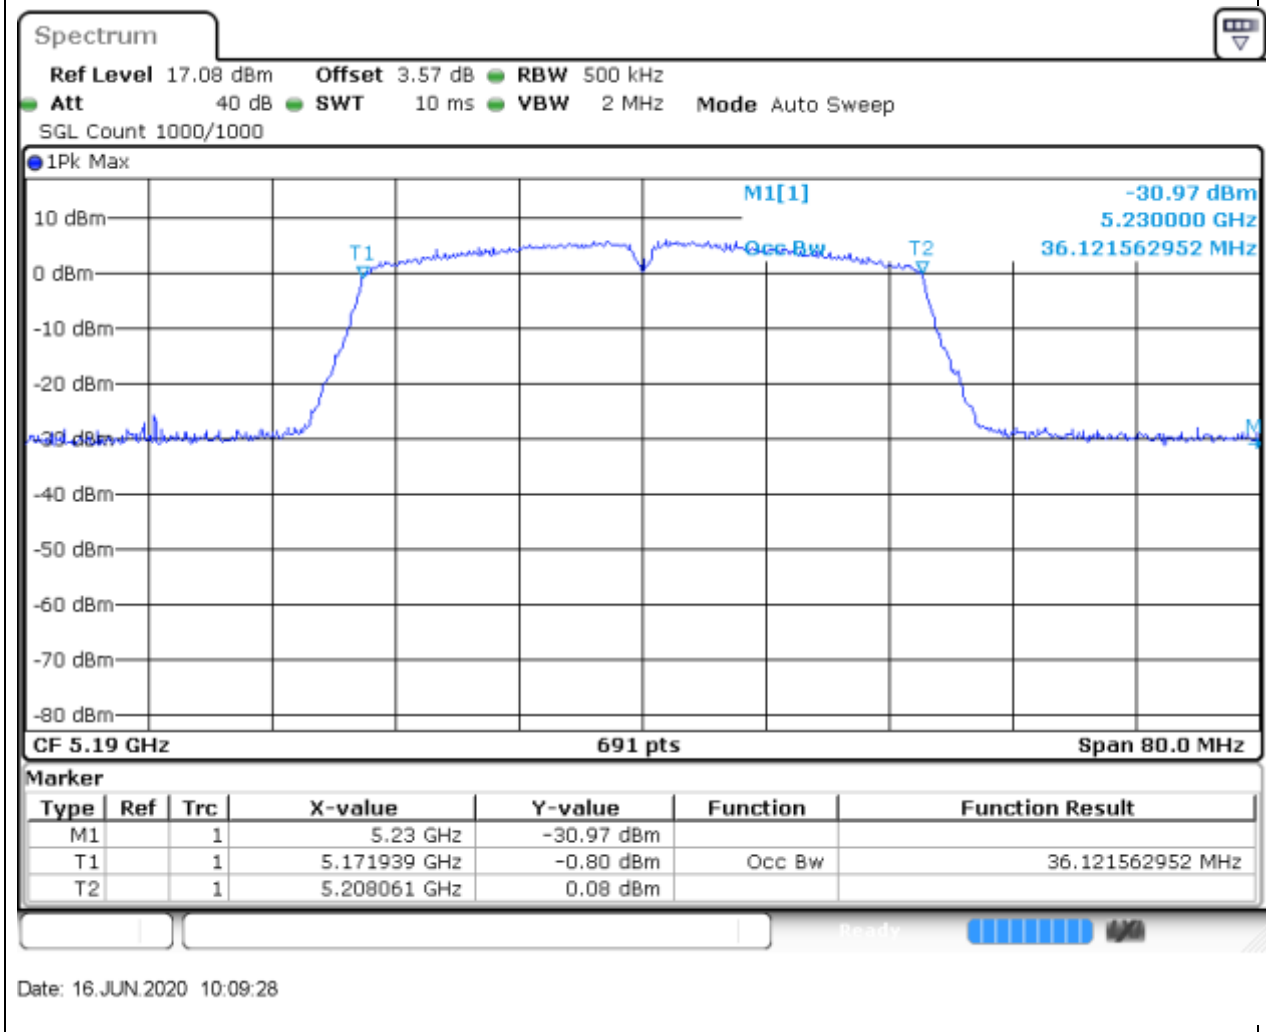

12. 802.11ac_40M_Band1_L

12.4. A.2.2-99% Bandwidth(NTNV)

Center Frequency (MHz)	OBW Power (%)	RBW (MHz)	Detector	Limit (MHz)	OBW (MHz)	Verdict
5190	99	0.5	Peak	0	36.121563	Unknown