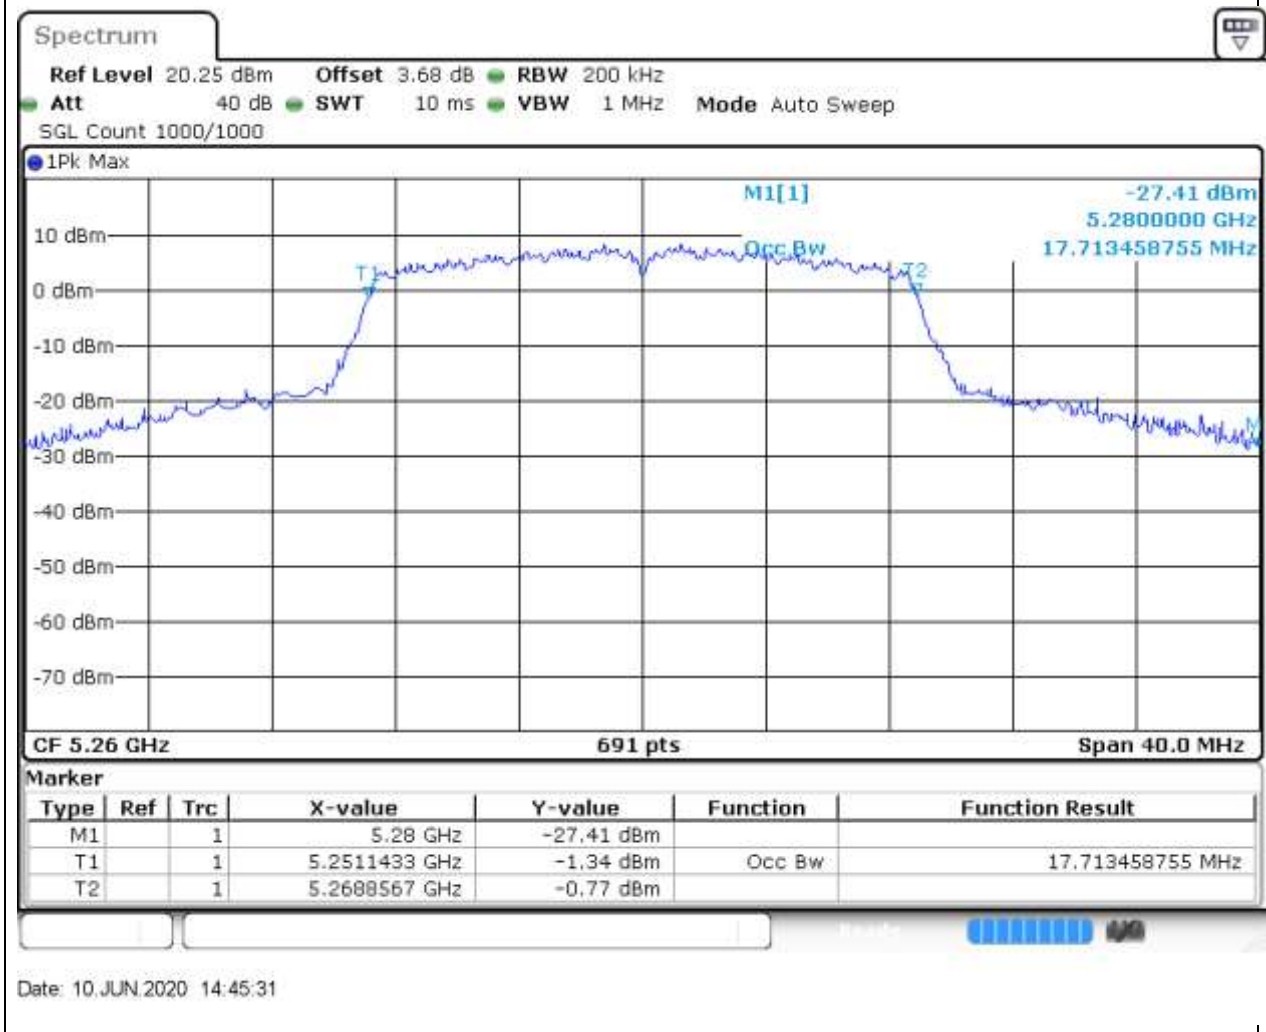

18. 802.11n_20M_Band2_L

18.1. A.2.2-99% Bandwidth(NTNV)

Center Frequency (MHz)	OBW Power (%)	RBW (MHz)	Detector	Limit (MHz)	OBW (MHz)	Verdict
5260	99	0.2	Peak	0	17.713459	Unknown