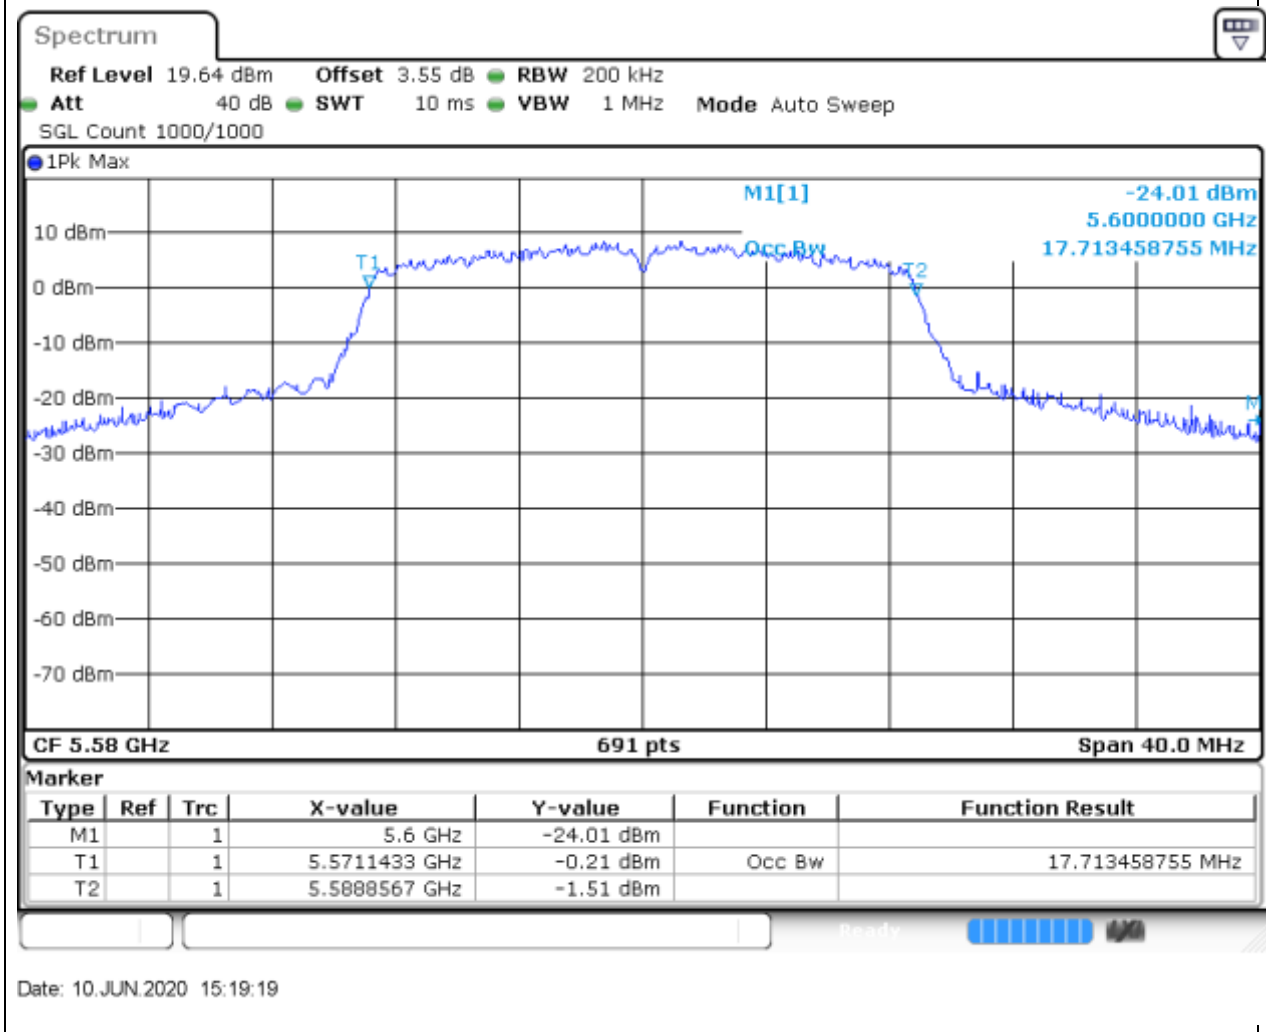

33. 802.11n_20M_Band3_M

33.1. A.2.2-99% Bandwidth(NTNV)

Center Frequency (MHz)	OBW Power (%)	RBW (MHz)	Detector	Limit (MHz)	OBW (MHz)	Verdict
5580	99	0.2	Peak	0	17.713459	Unknown