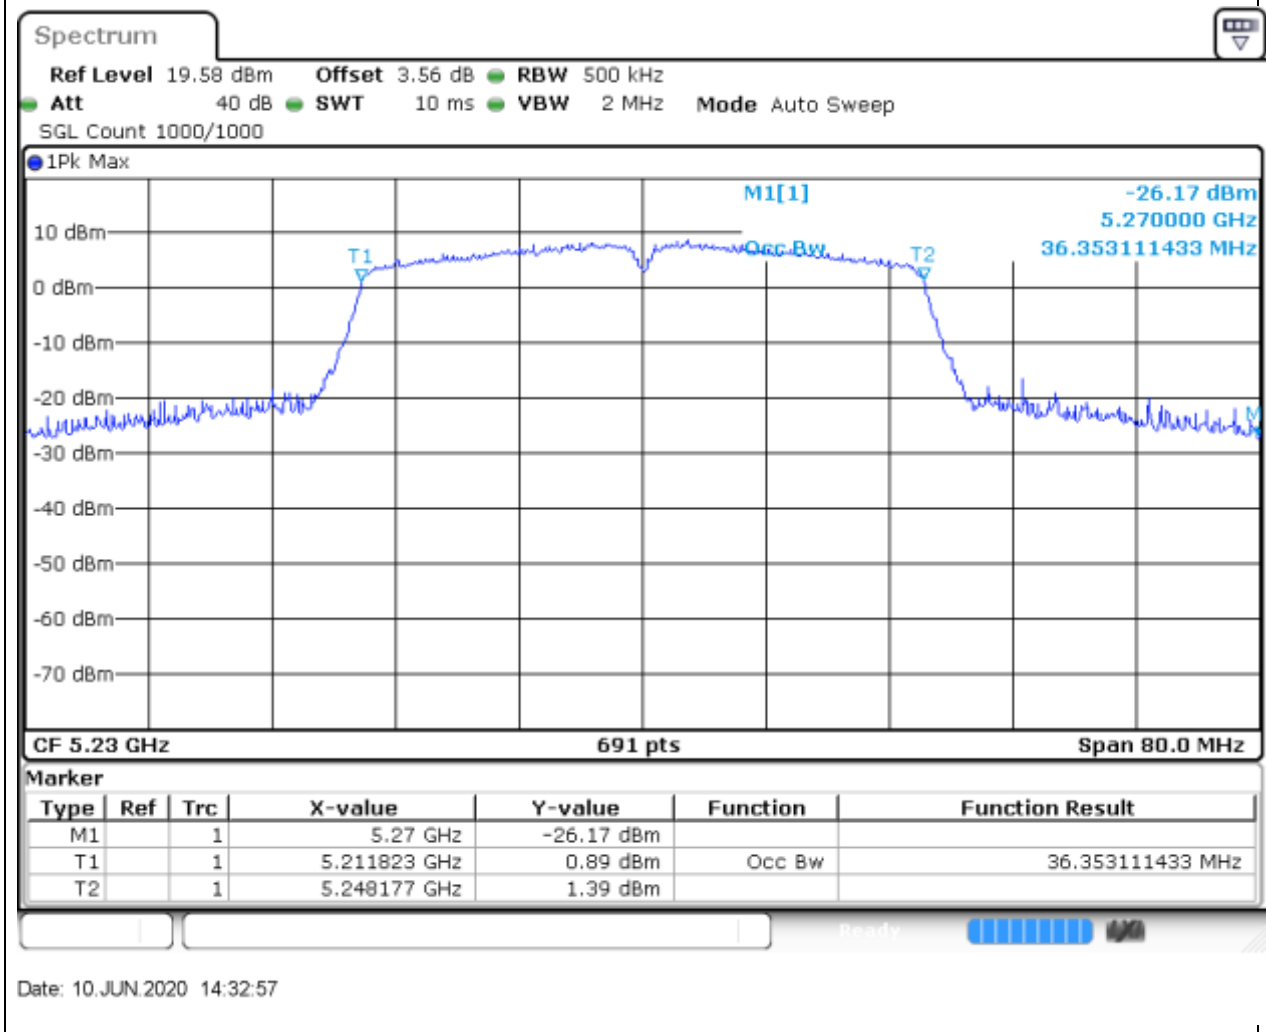

13. 802.11ac_40M_Band1_H

13.2. A.2.2-99% Bandwidth(NTNV)

Center Frequency (MHz)	OBW Power (%)	RBW (MHz)	Detector	Limit (MHz)	OBW (MHz)	Verdict
5230	99	0.5	Peak	0	36.353111	Unknown