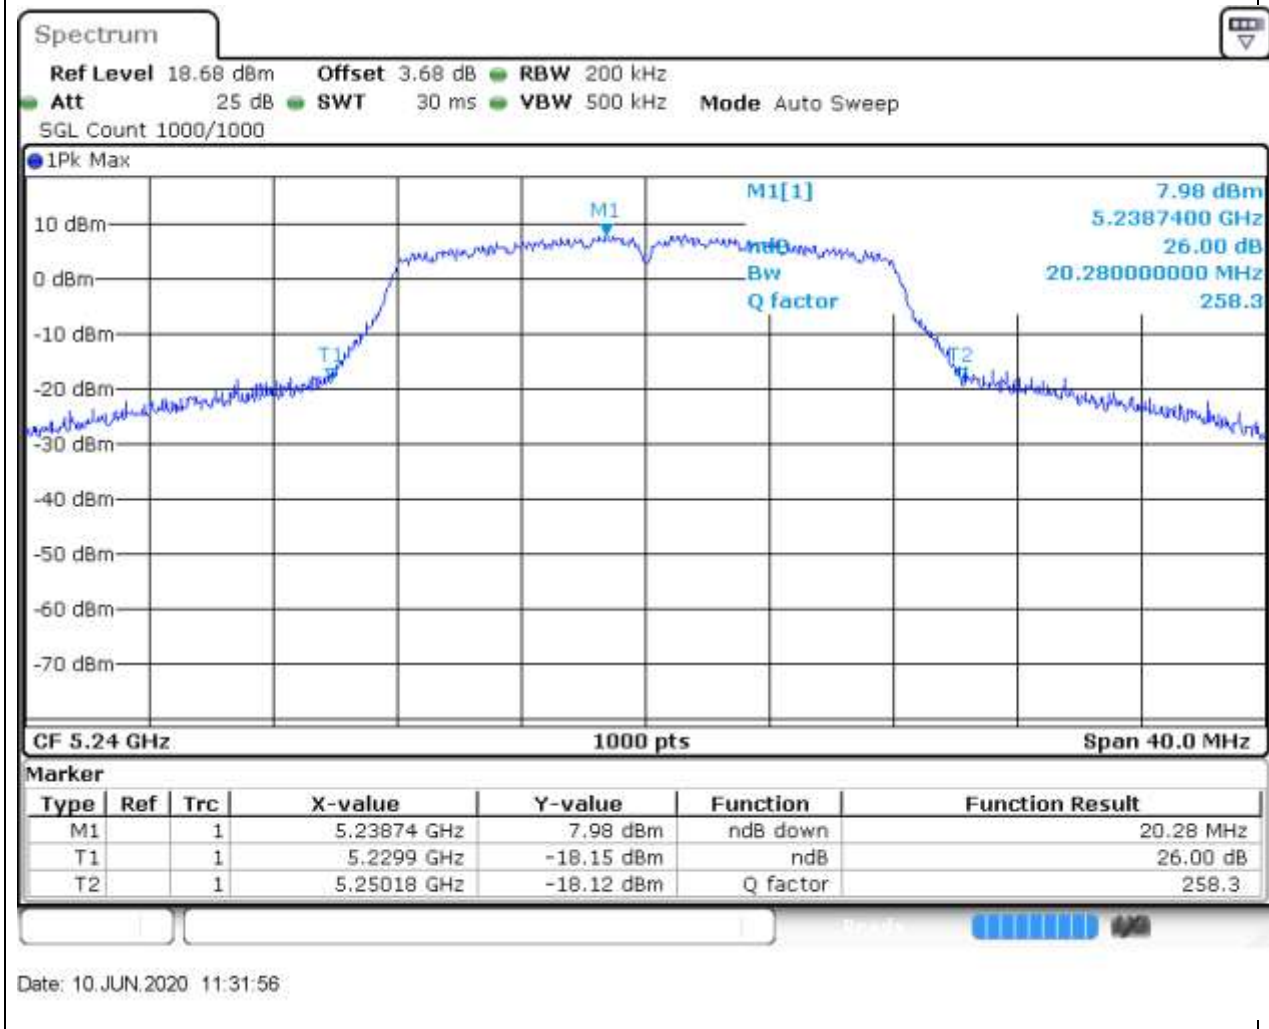

3. 802.11a_20M_Band1_H

3.1. A.2-26dB Bandwidth(NTNV)

Center Frequency (MHz)	XdB Down	RBW (MHz)	Detector	Limit (MHz)	XdB BandWidth (MHz)	Verdict
5240	26	0.2	Peak	0	20.28	Unknown