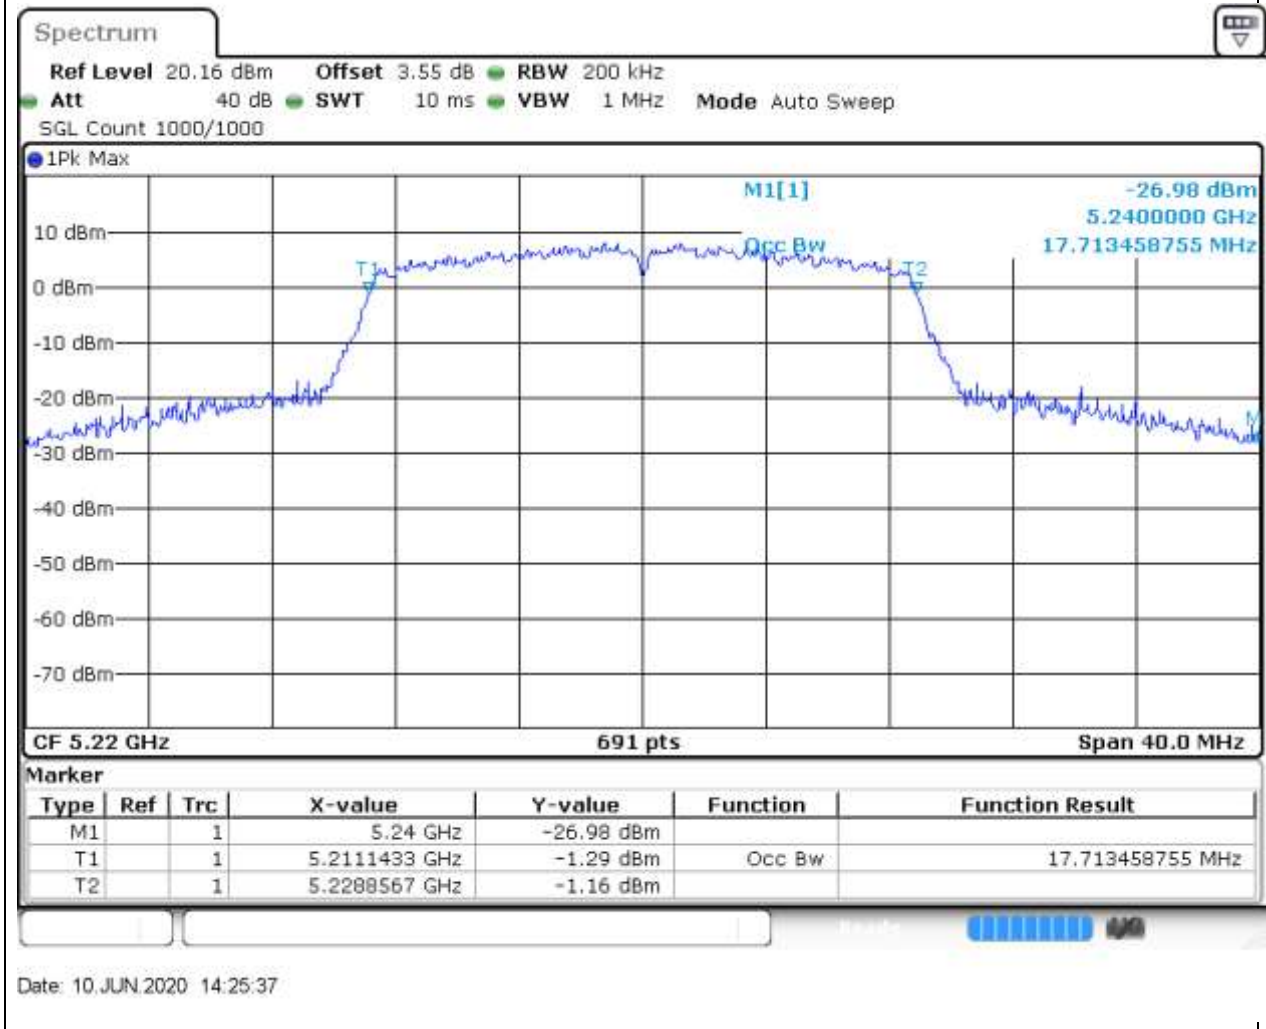

10. 802.11ac_20M_Band1_M

10.1. A.2.2-99% Bandwidth(NTNV)

Center Frequency (MHz)	OBW Power (%)	RBW (MHz)	Detector	Limit (MHz)	OBW (MHz)	Verdict
5220	99	0.2	Peak	0	17.713459	Unknown