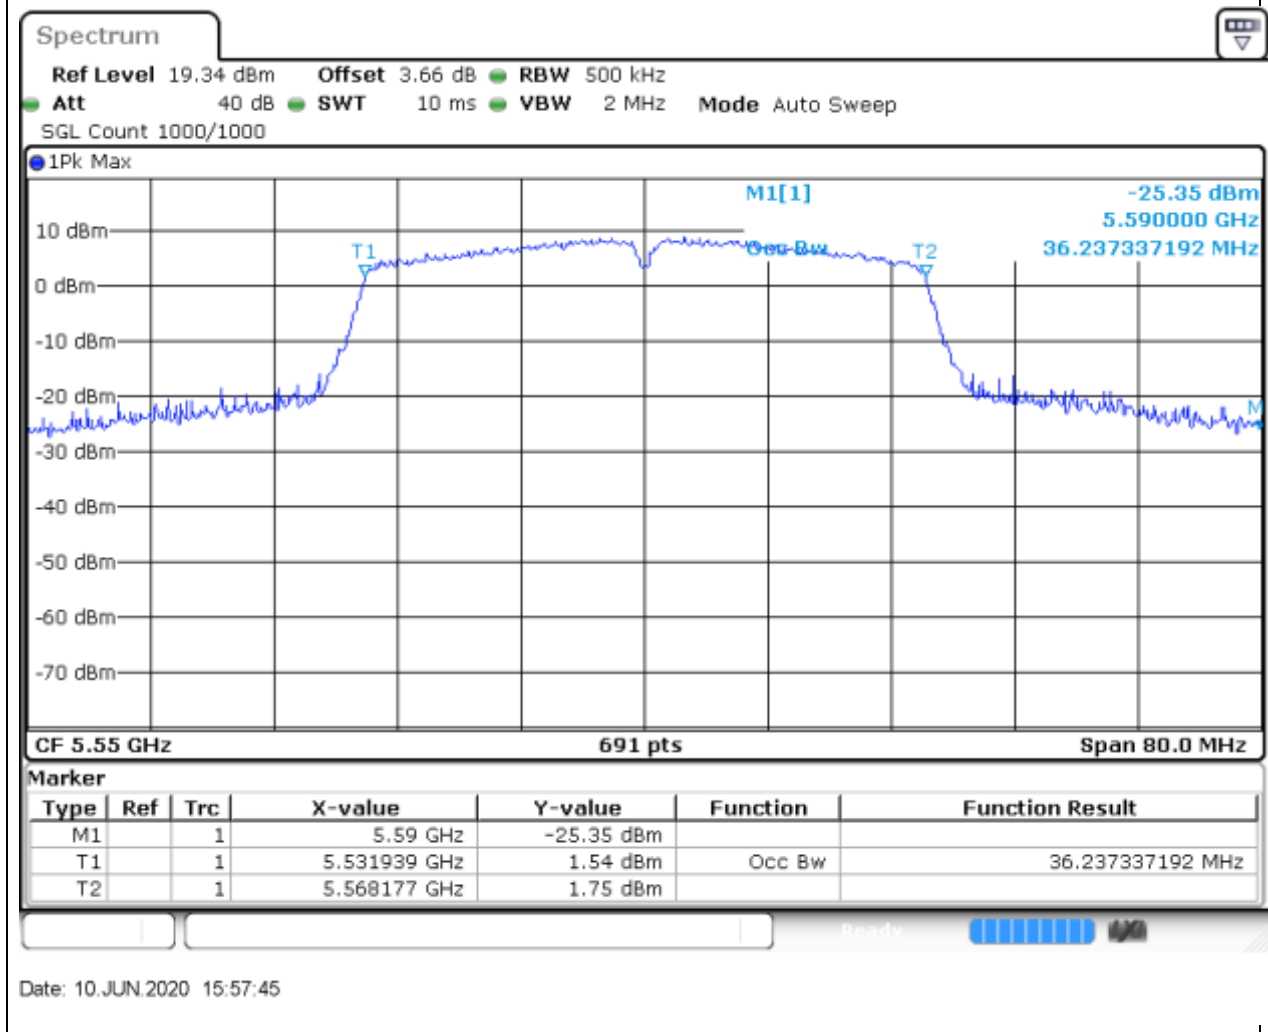

42. 802.11ac_40M_Band3_M

42.1. A.2.2-99% Bandwidth(NTNV)

Center Frequency (MHz)	OBW Power (%)	RBW (MHz)	Detector	Limit (MHz)	OBW (MHz)	Verdict
5550	99	0.5	Peak	0	36.237337	Unknown