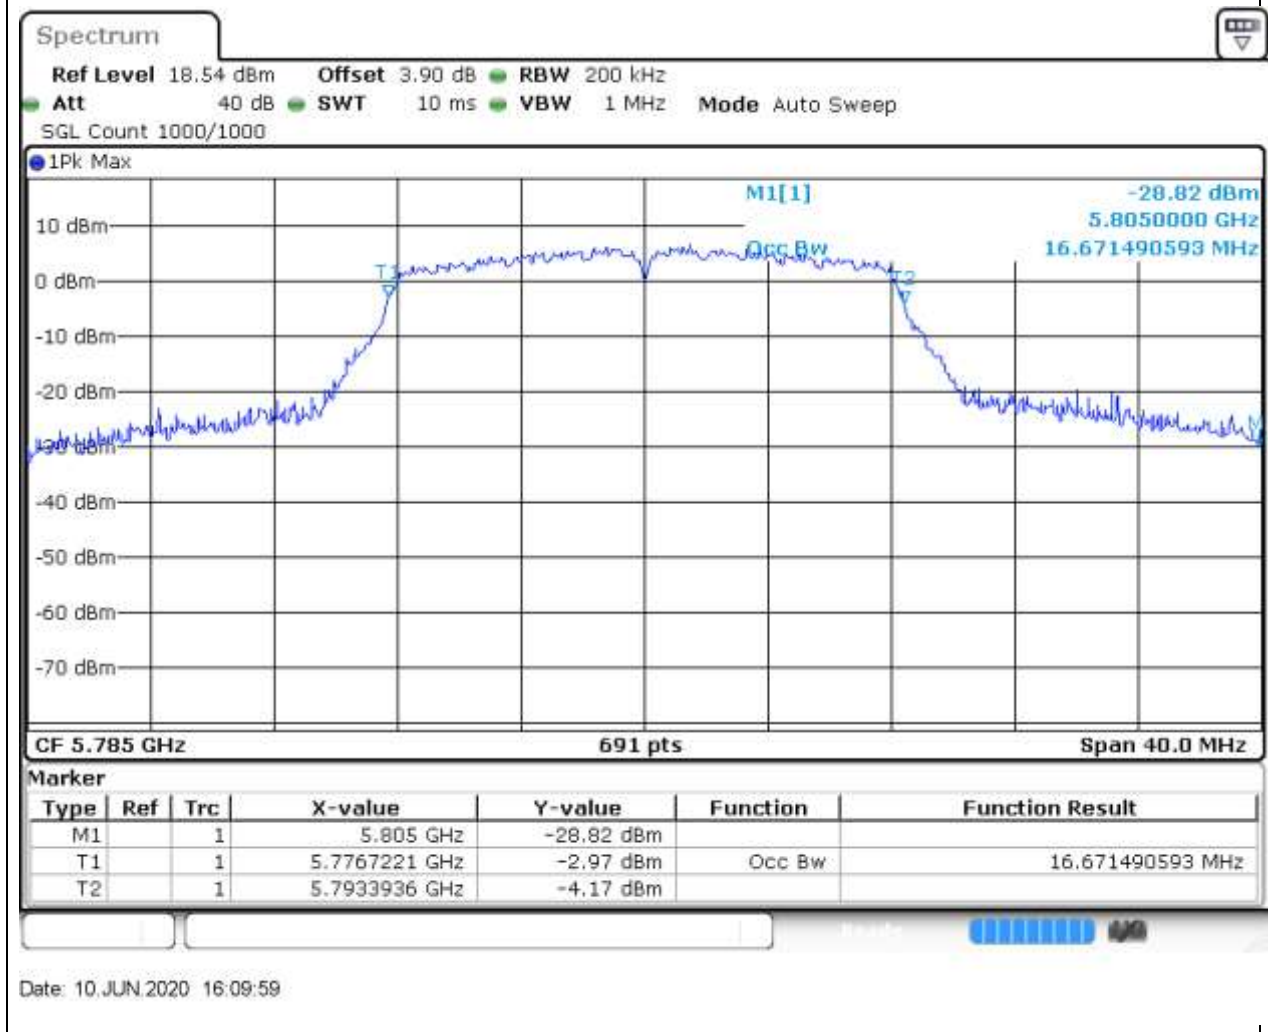

47. 802.11a_20M_Band4_M

47.1. A.2.2-99% Bandwidth(NTNV)

Center Frequency (MHz)	OBW Power (%)	RBW (MHz)	Detector	Limit (MHz)	OBW (MHz)	Verdict
5785	99	0.2	Peak	0	16.671491	Unknown