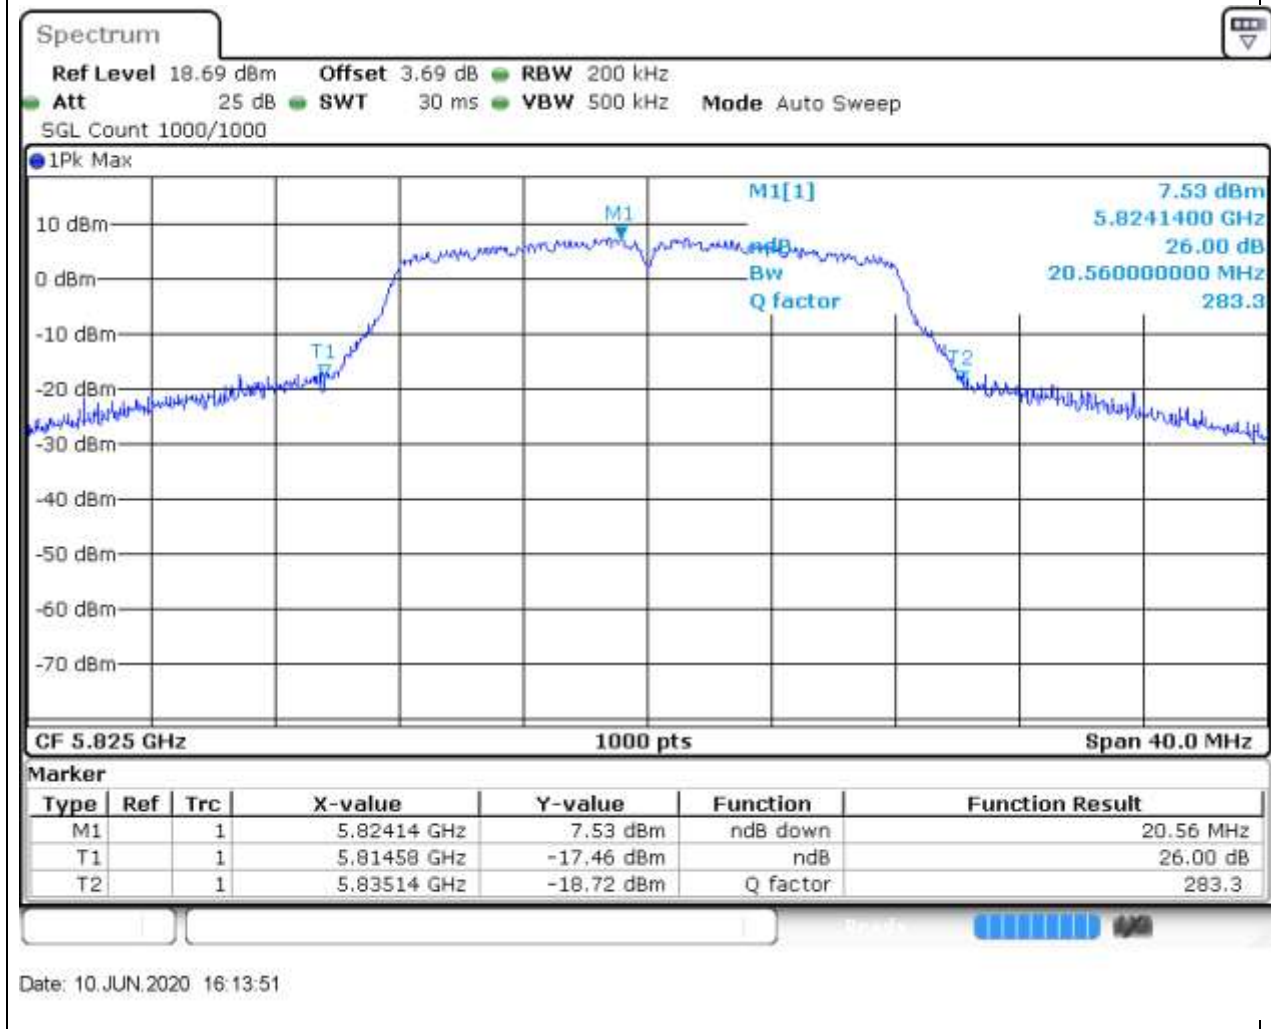

48. 802.11a_20M_Band4_H

48.2. A.2-26dB Bandwidth(NTNV)

Center Frequency (MHz)	XdB Down	RBW (MHz)	Detector	Limit (MHz)	XdB BandWidth (MHz)	Verdict
5825	26	0.2	Peak	0	20.56	Unknown