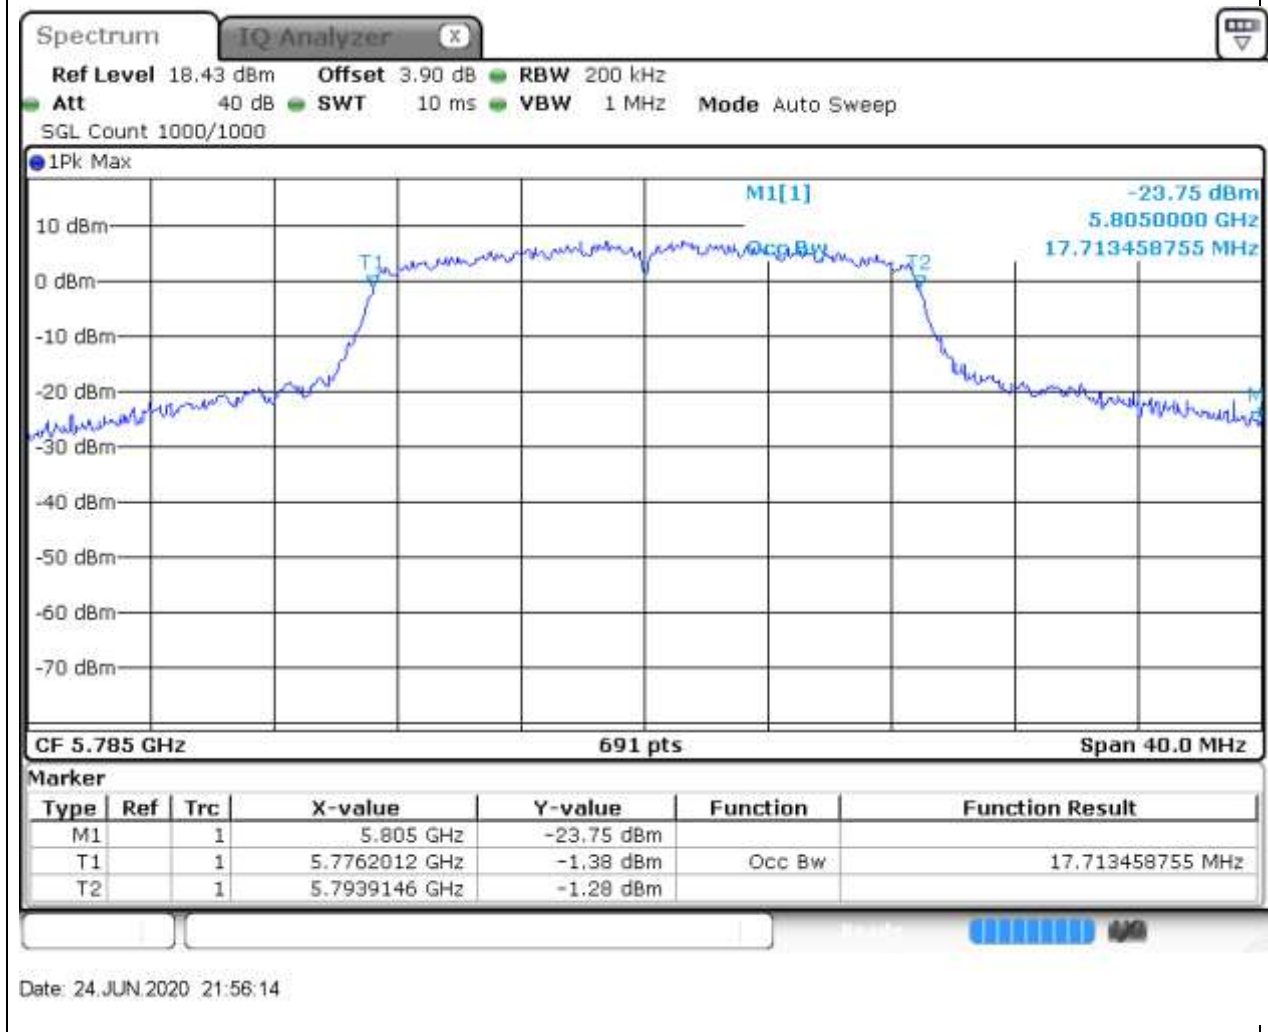

50. 802.11n_20M_Band4_M

50.1. A.2.2-99% Bandwidth(NTNV)

Center Frequency (MHz)	OBW Power (%)	RBW (MHz)	Detector	Limit (MHz)	OBW (MHz)	Verdict
5785	99	0.2	Peak	0	17.713459	Unknown