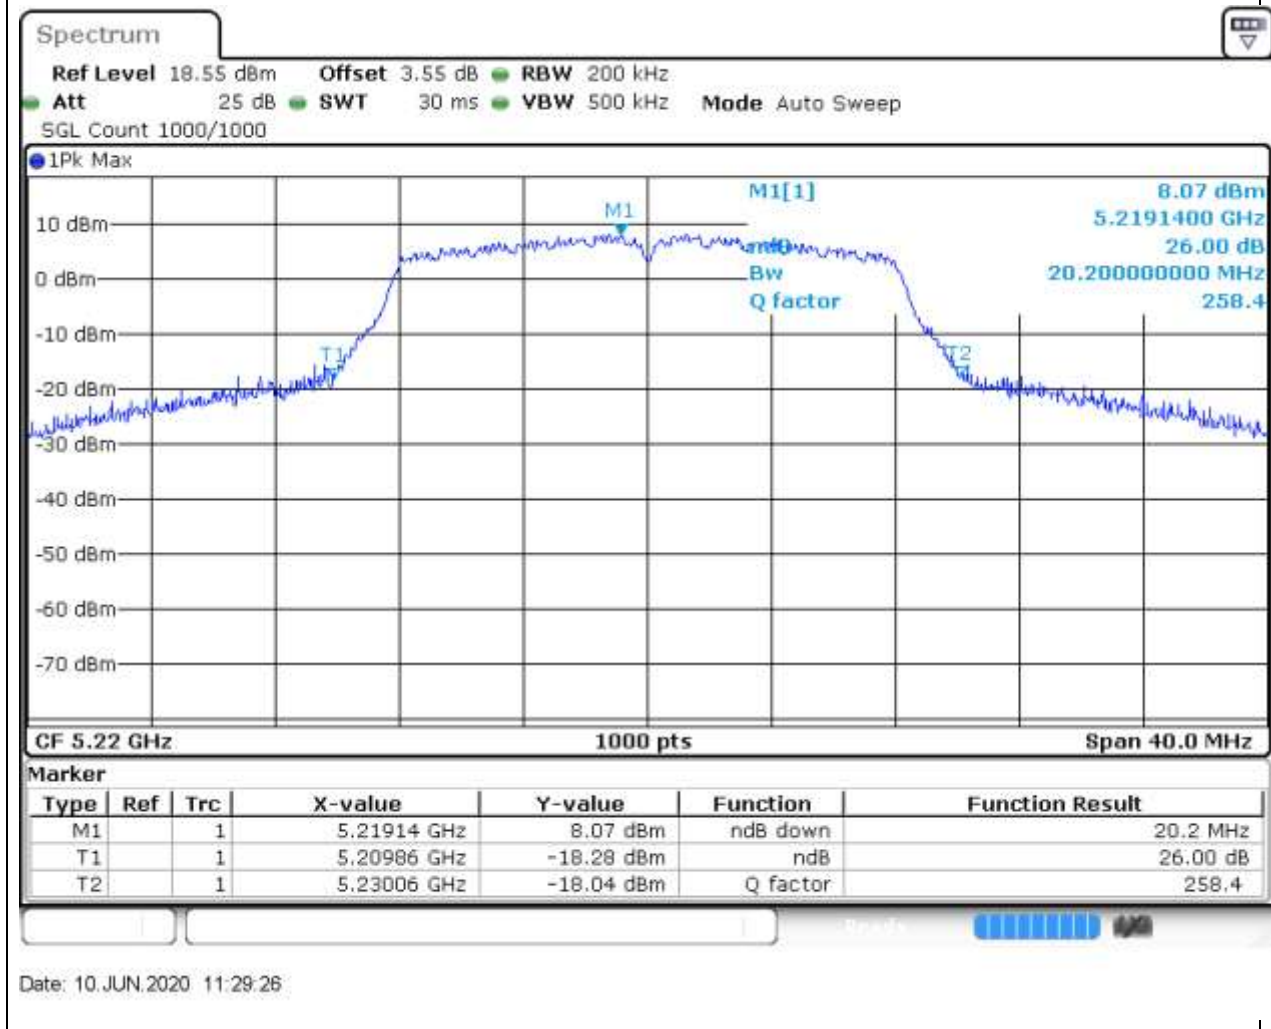

2. 802.11a_20M_Band1_M

2.1. A.2-26dB Bandwidth(NTNV)

Center Frequency (MHz)	XdB Down	RBW (MHz)	Detector	Limit (MHz)	XdB BandWidth (MHz)	Verdict
5220	26	0.2	Peak	0	20.2	Unknown