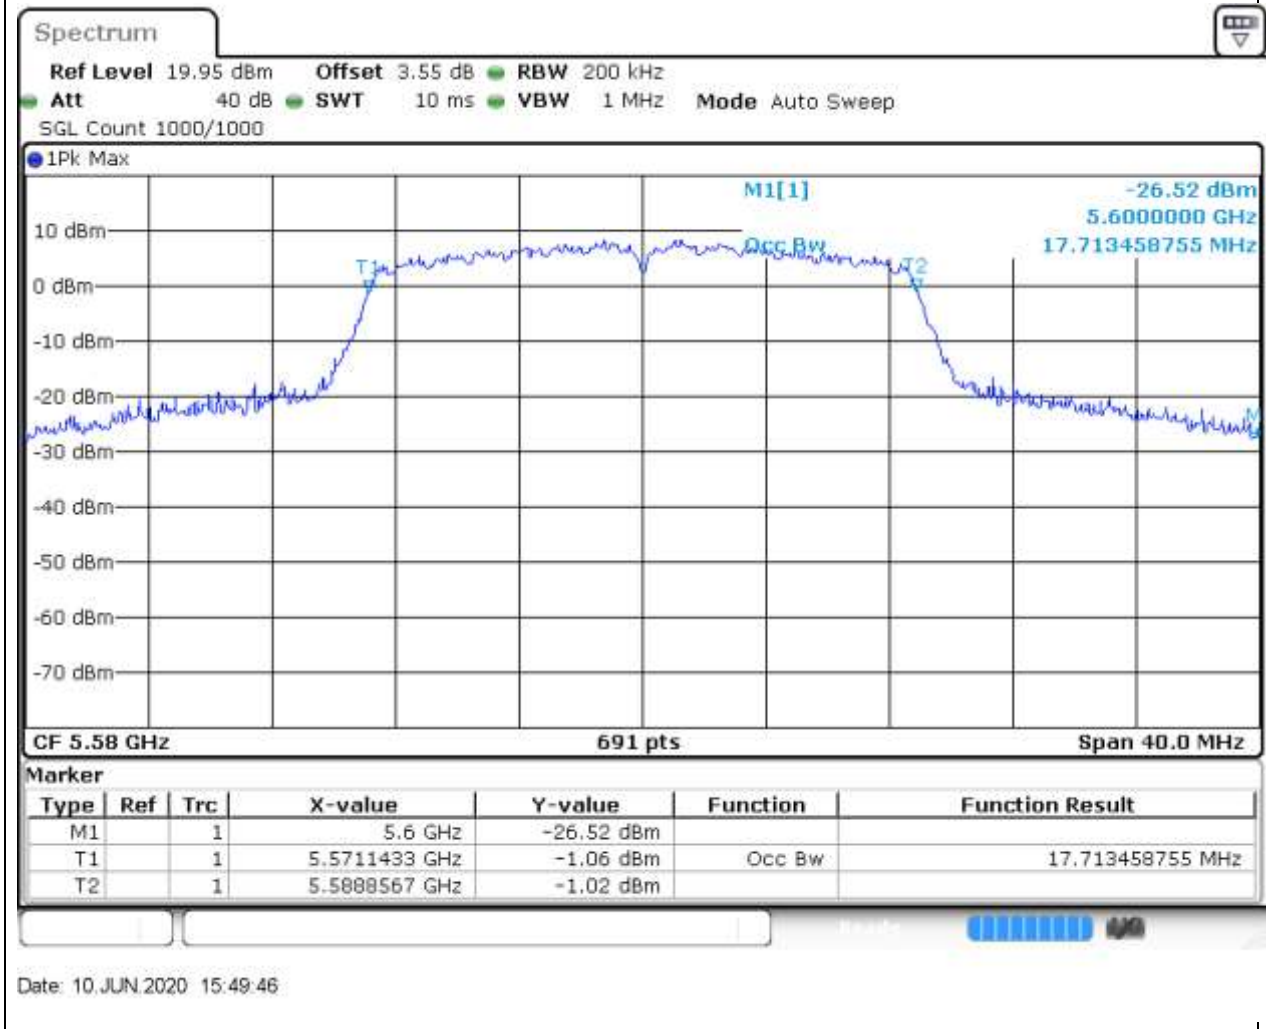

39. 802.11ac_20M_Band3_M

39.1. A.2.2-99% Bandwidth(NTNV)

Center Frequency (MHz)	OBW Power (%)	RBW (MHz)	Detector	Limit (MHz)	OBW (MHz)	Verdict
5580	99	0.2	Peak	0	17.713459	Unknown