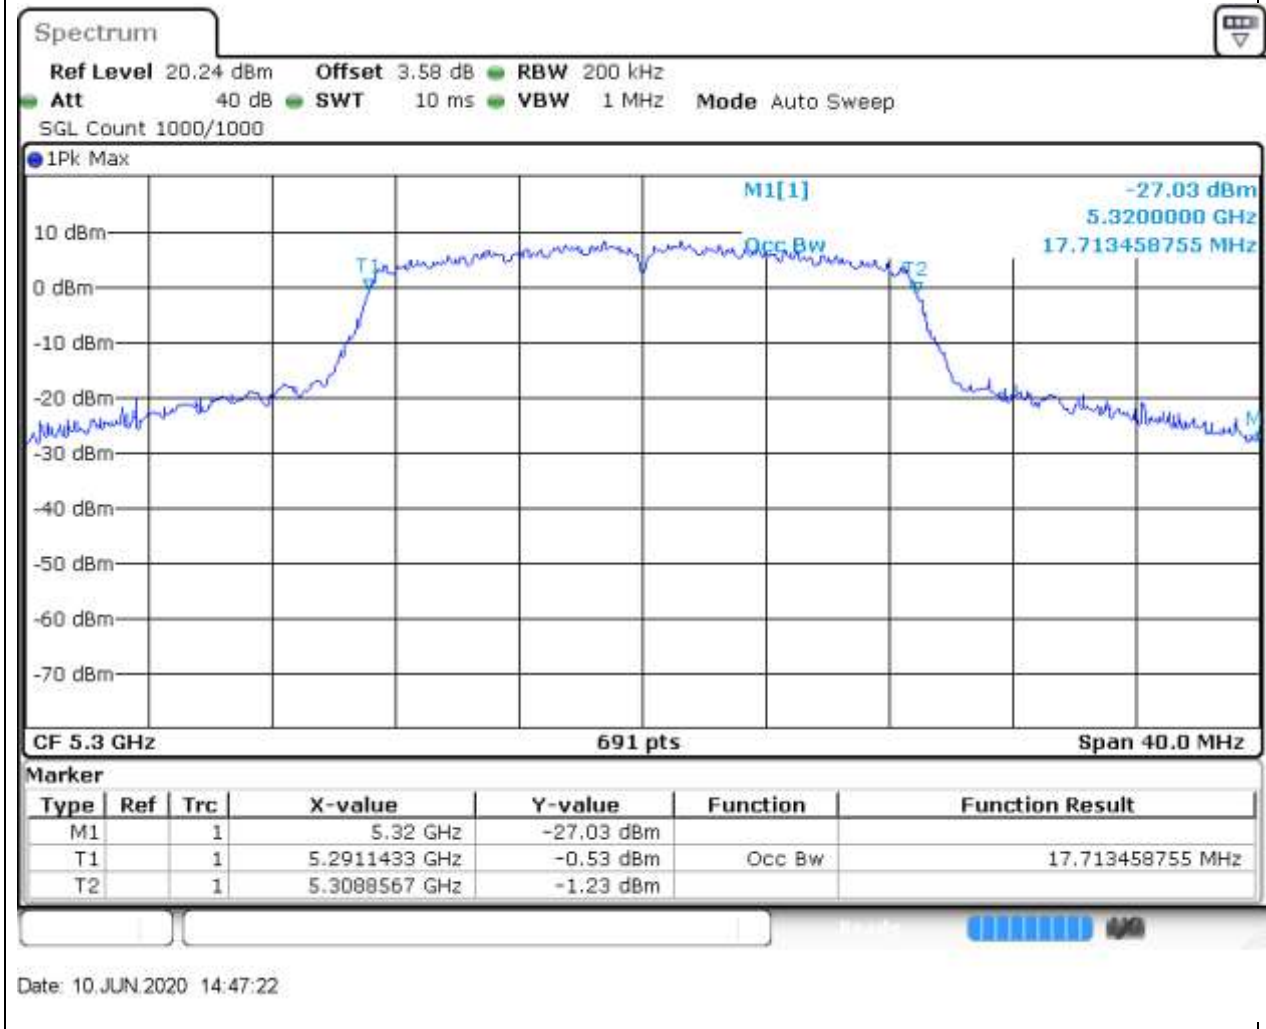

19. 802.11n_20M_Band2_M

19.1. A.2.2-99% Bandwidth(NTNV)

Center Frequency (MHz)	OBW Power (%)	RBW (MHz)	Detector	Limit (MHz)	OBW (MHz)	Verdict
5300	99	0.2	Peak	0	17.713459	Unknown