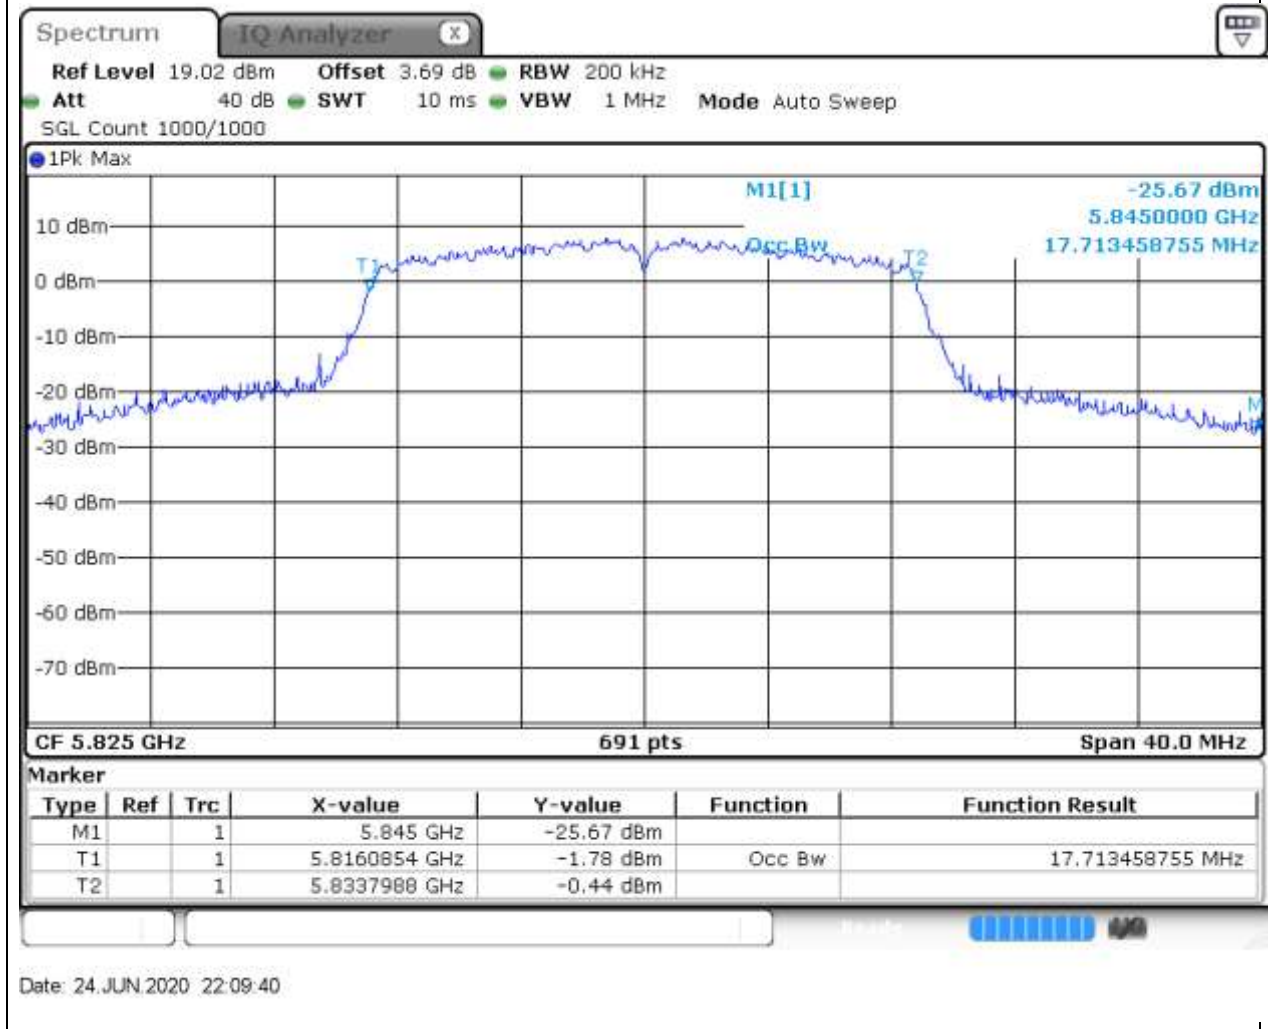

56. 802.11ac_20M_Band4_H

56.1. A.2.2-99% Bandwidth(NTNV)

Center Frequency (MHz)	OBW Power (%)	RBW (MHz)	Detector	Limit (MHz)	OBW (MHz)	Verdict
5825	99	0.2	Peak	0	17.713459	Unknown