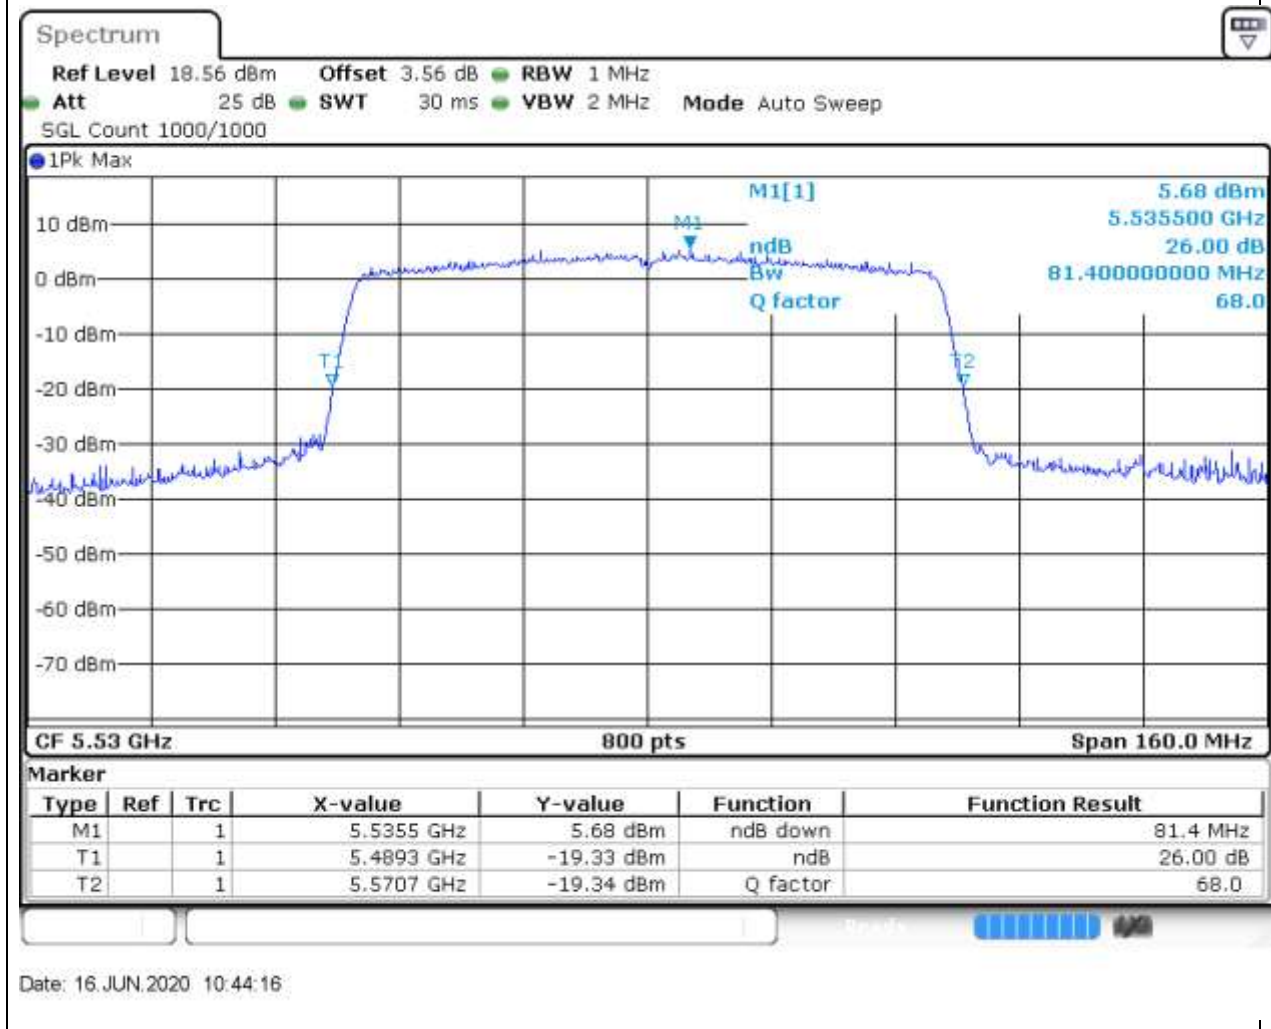

44. 802.11ac_80M_Band3_L

44.2. A.2-26dB Bandwidth(NTNV)

Center Frequency (MHz)	XdB Down	RBW (MHz)	Detector	Limit (MHz)	XdB BandWidth (MHz)	Verdict
5530	26	1	Peak	0	81.4	Unknow