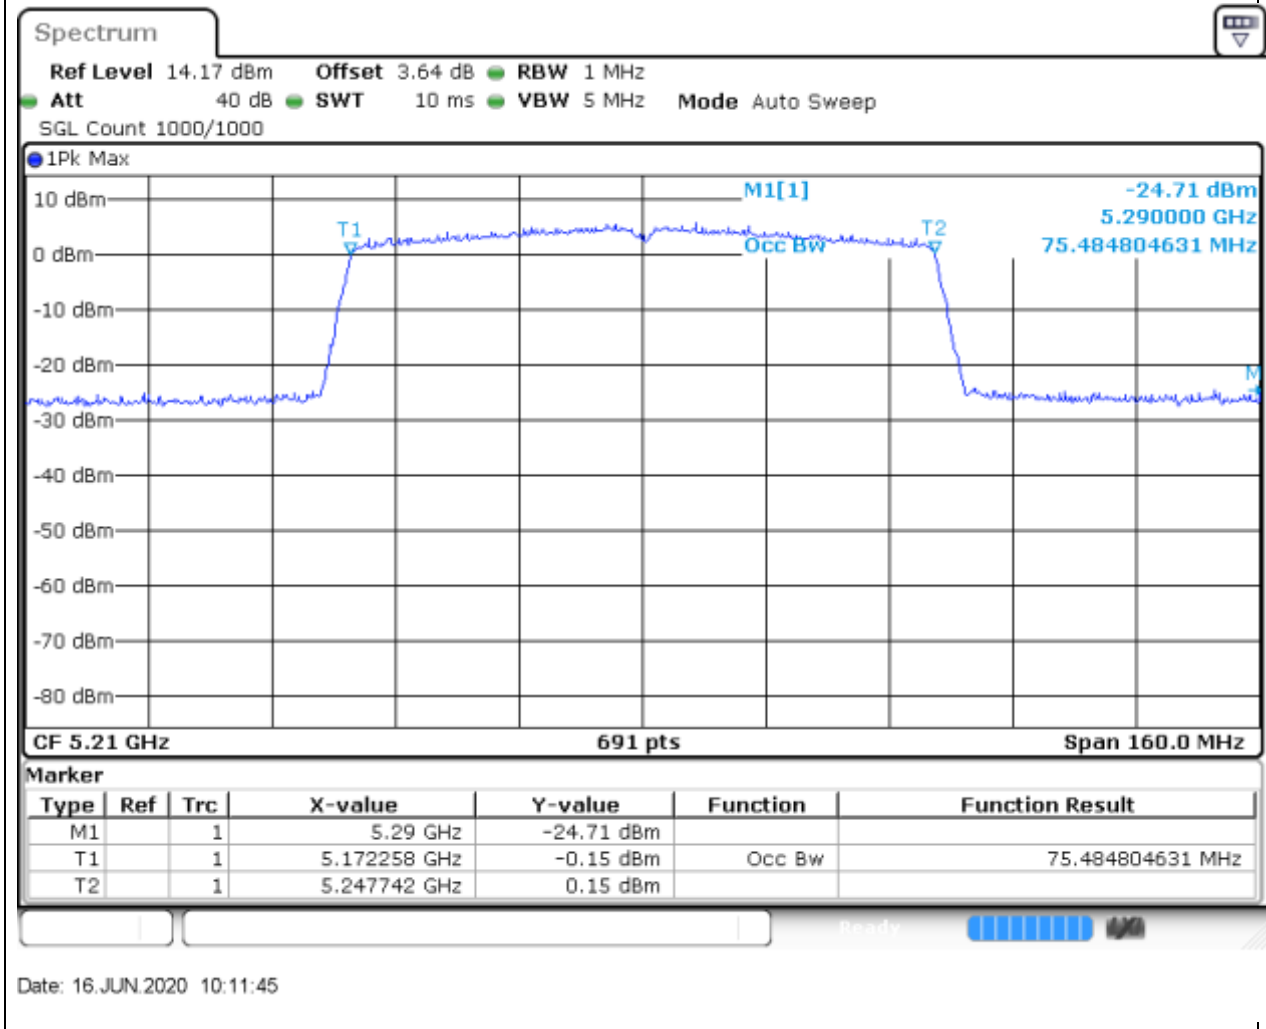

14. 802.11ac_80M_Band1_M

14.2. A.2.2-99% Bandwidth(NTNV)

Center Frequency (MHz)	OBW Power (%)	RBW (MHz)	Detector	Limit (MHz)	OBW (MHz)	Verdict
5210	99	1	Peak	0	75.484805	Unknow