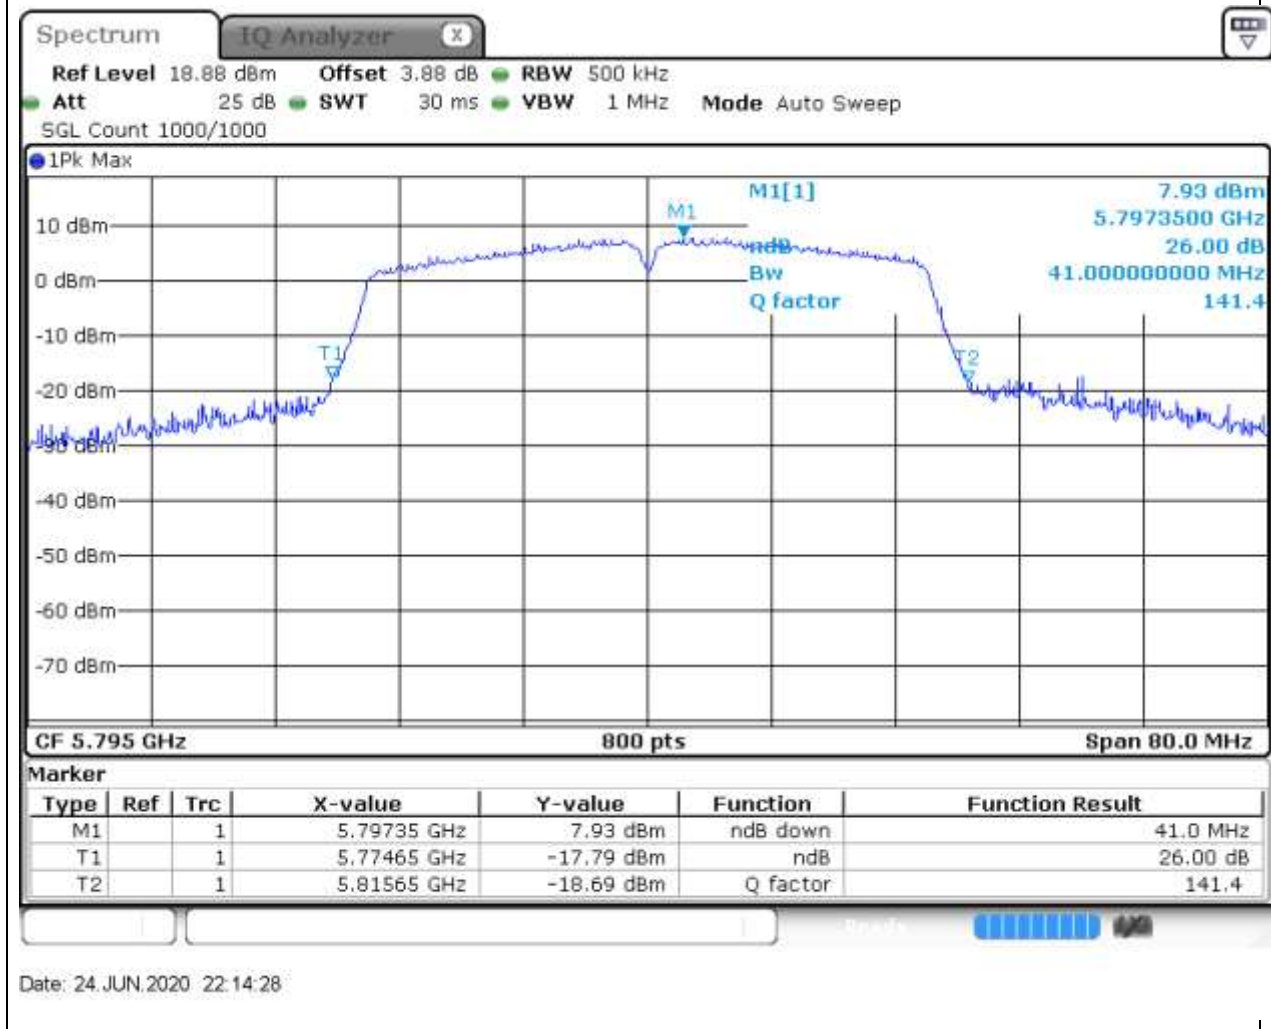

58. 802.11ac_40M_Band4_H

58.1. A.2-26dB Bandwidth(NTNV)

Center Frequency (MHz)	XdB Down	RBW (MHz)	Detector	Limit (MHz)	XdB BandWidth (MHz)	Verdict
5795	26	0.5	Peak	0	41	Unknown