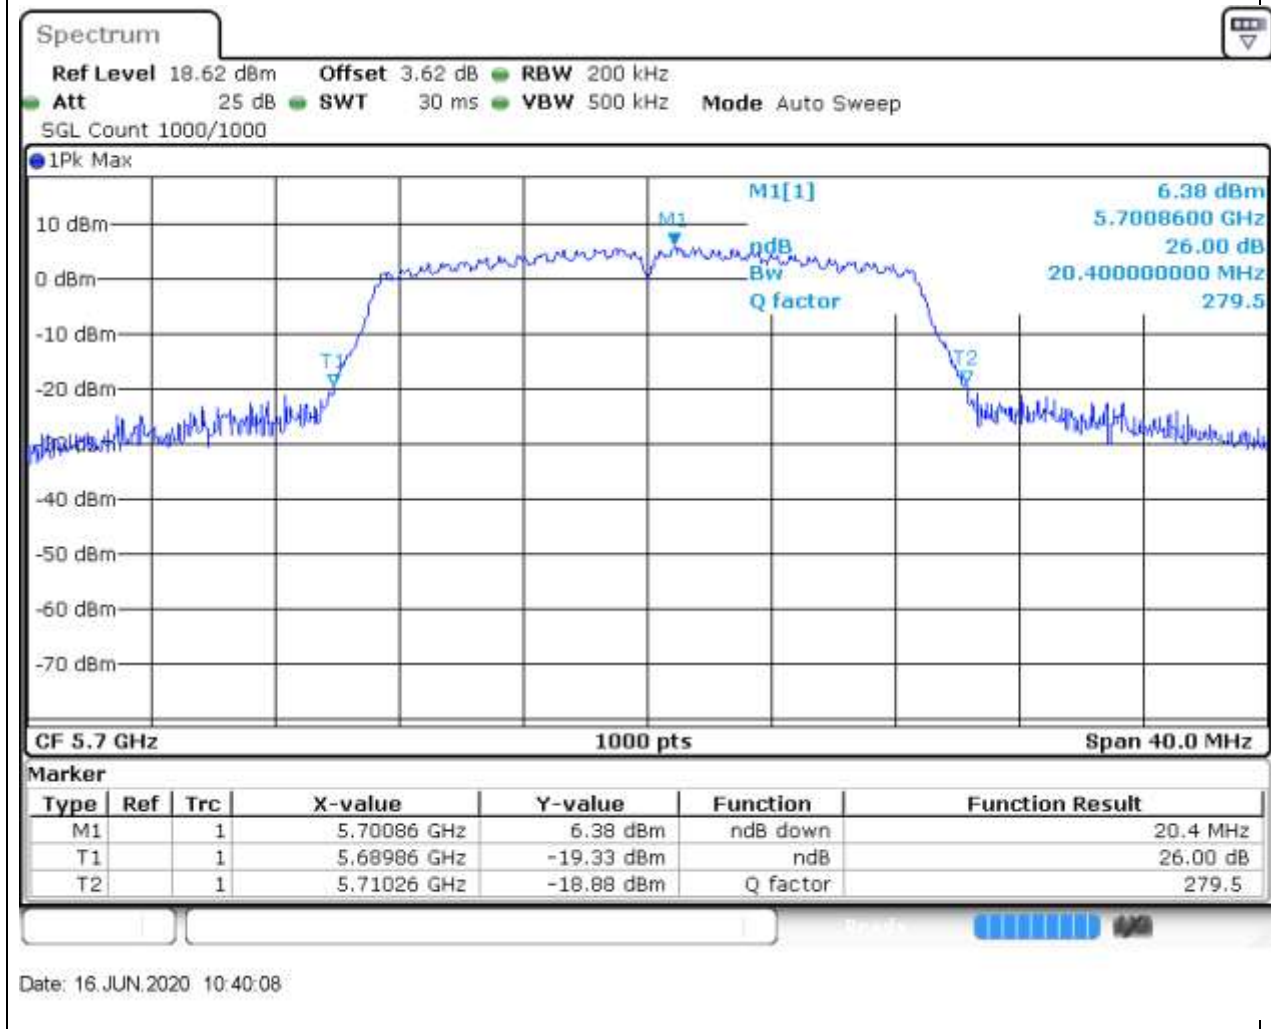

40. 802.11ac_20M_Band3_H

40.2. A.2-26dB Bandwidth(NTNV)

Center Frequency (MHz)	XdB Down	RBW (MHz)	Detector	Limit (MHz)	XdB BandWidth (MHz)	Verdict
5700	26	0.2	Peak	0	20.4	Unknown