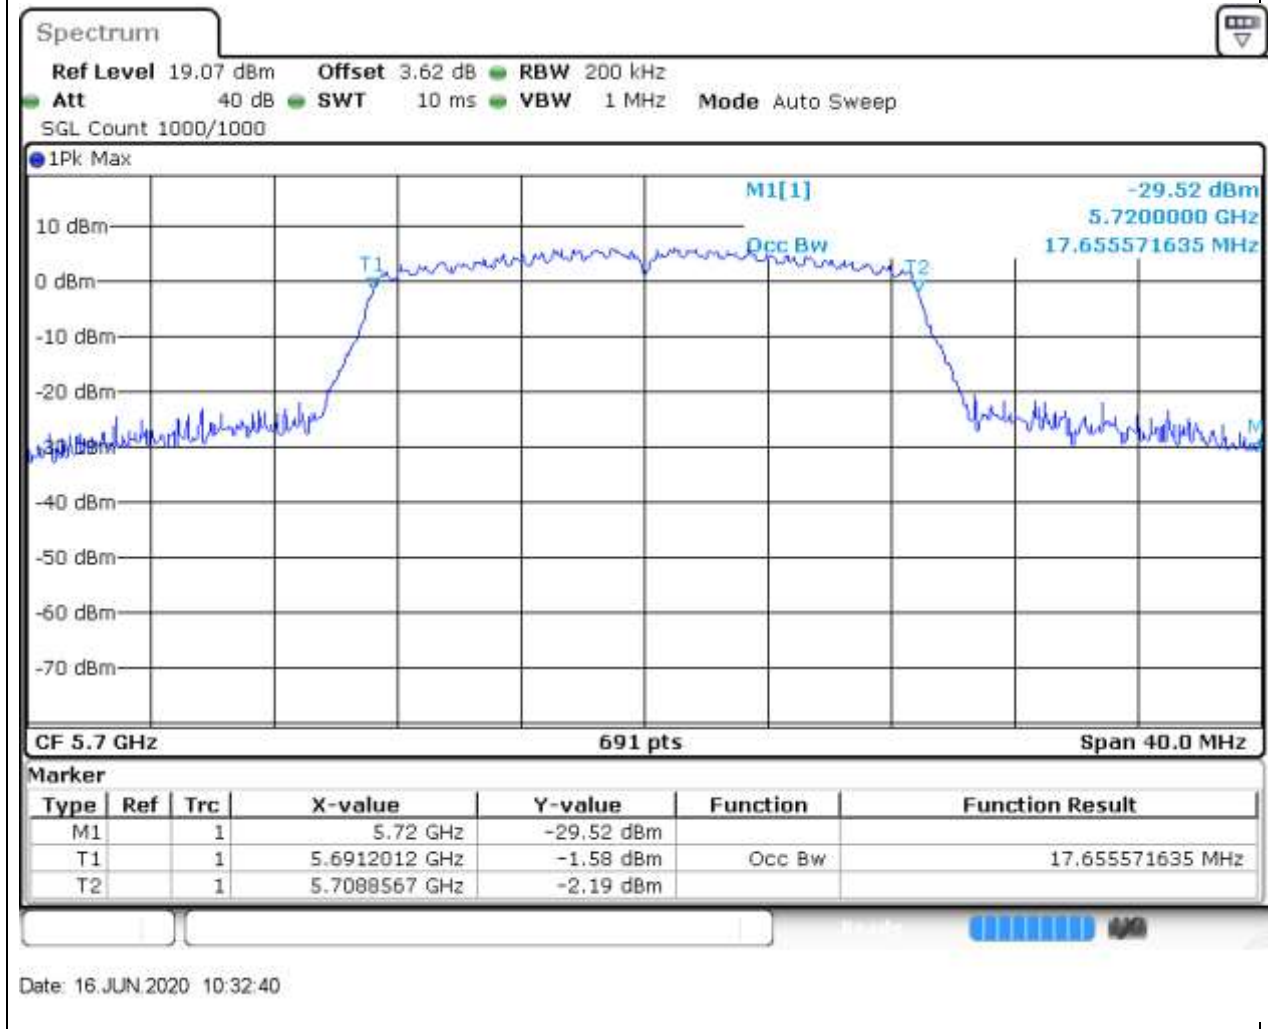

34. 802.11n_20M_Band3_H

34.2. A.2.2-99% Bandwidth(NTNV)

Center Frequency (MHz)	OBW Power (%)	RBW (MHz)	Detector	Limit (MHz)	OBW (MHz)	Verdict
5700	99	0.2	Peak	0	17.655572	Unknown