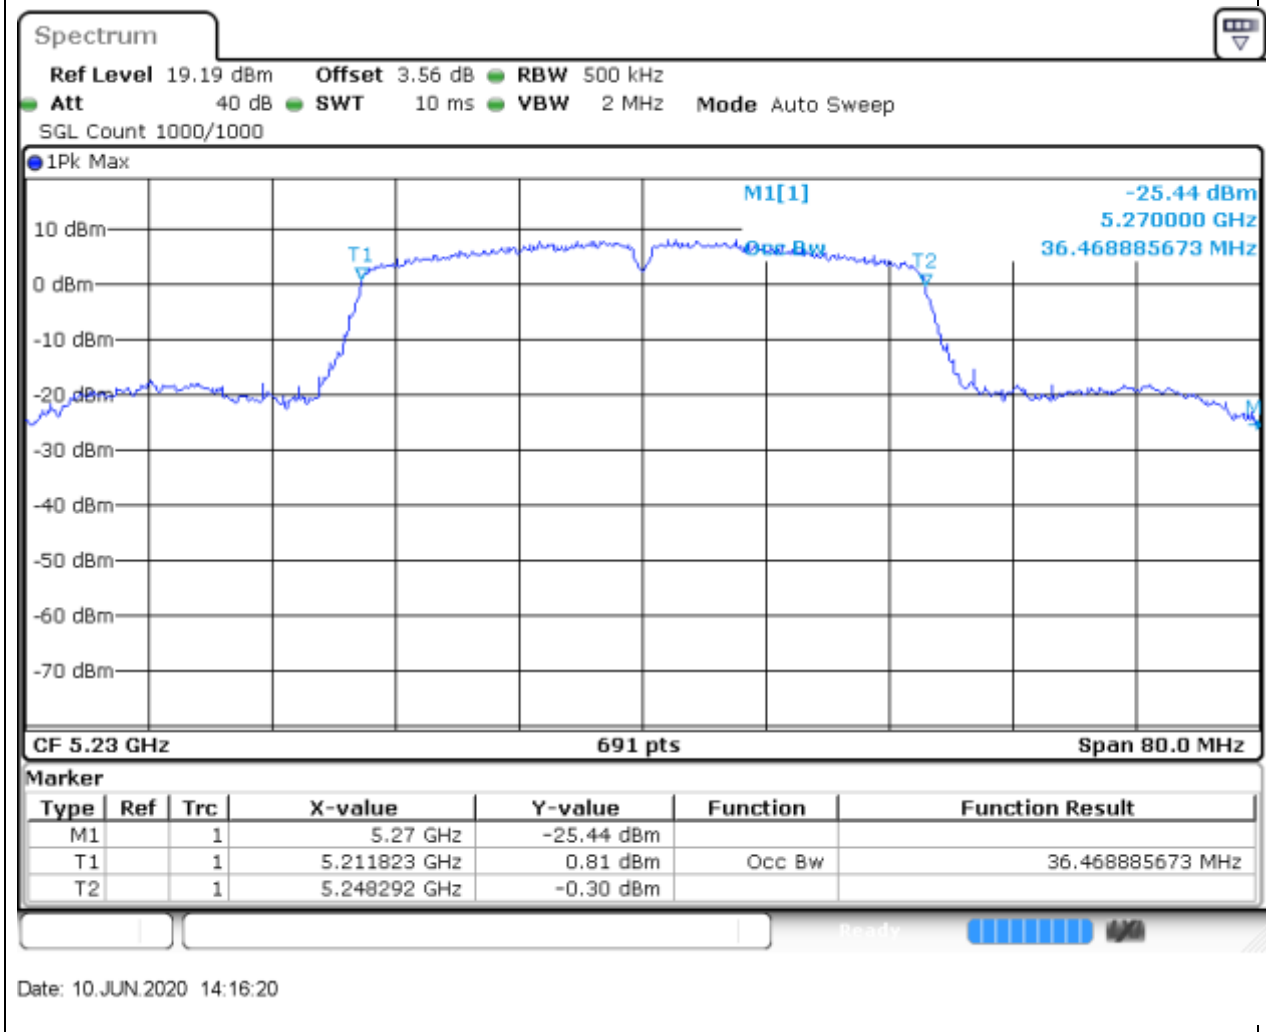

8. 802.11n_40M_Band1_H

8.1. A.2.2-99% Bandwidth(NTNV)

Center Frequency (MHz)	OBW Power (%)	RBW (MHz)	Detector	Limit (MHz)	OBW (MHz)	Verdict
5230	99	0.5	Peak	0	36.468886	Unknow