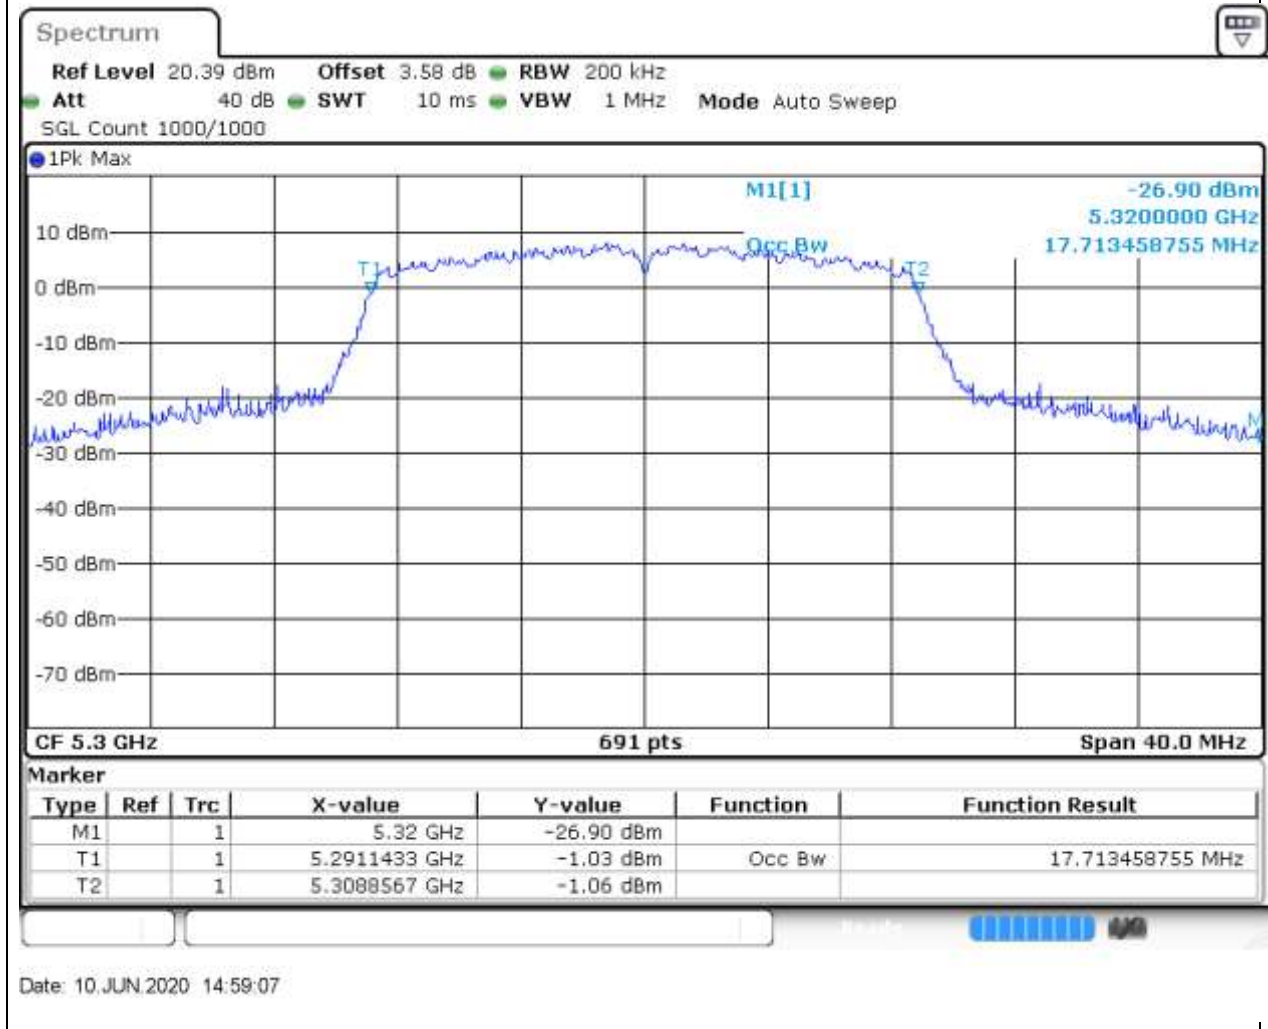

24. 802.11ac_20M_Band2_M

24.1. A.2.2-99% Bandwidth(NTNV)

Center Frequency (MHz)	OBW Power (%)	RBW (MHz)	Detector	Limit (MHz)	OBW (MHz)	Verdict
5300	99	0.2	Peak	0	17.713459	Unknown