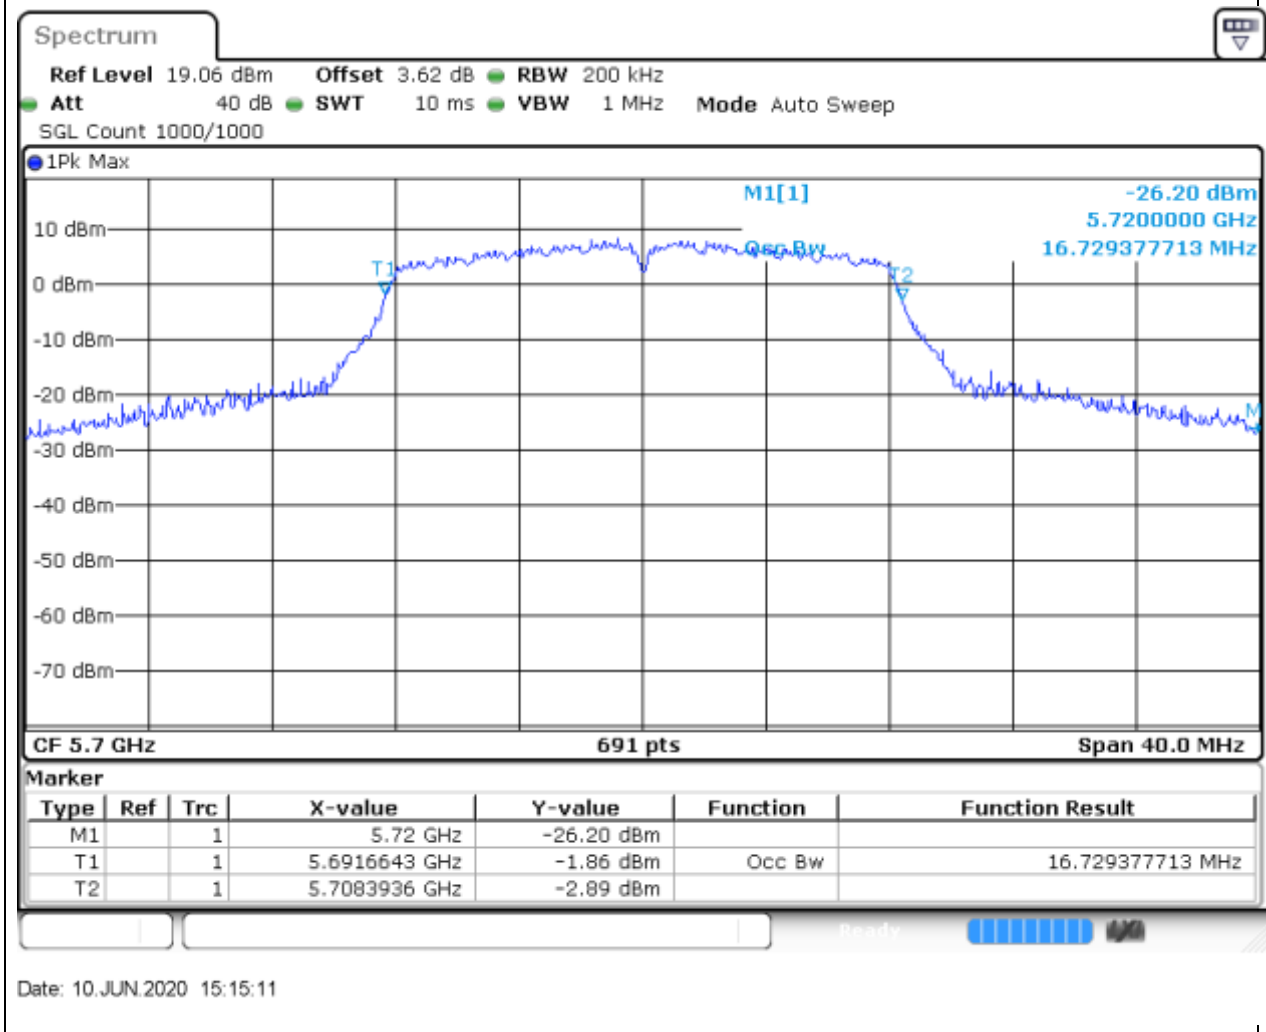

31. 802.11a_20M_Band3_H

31.1. A.2.2-99% Bandwidth(NTNV)

Center Frequency (MHz)	OBW Power (%)	RBW (MHz)	Detector	Limit (MHz)	OBW (MHz)	Verdict
5700	99	0.2	Peak	0	16.729378	Unknown