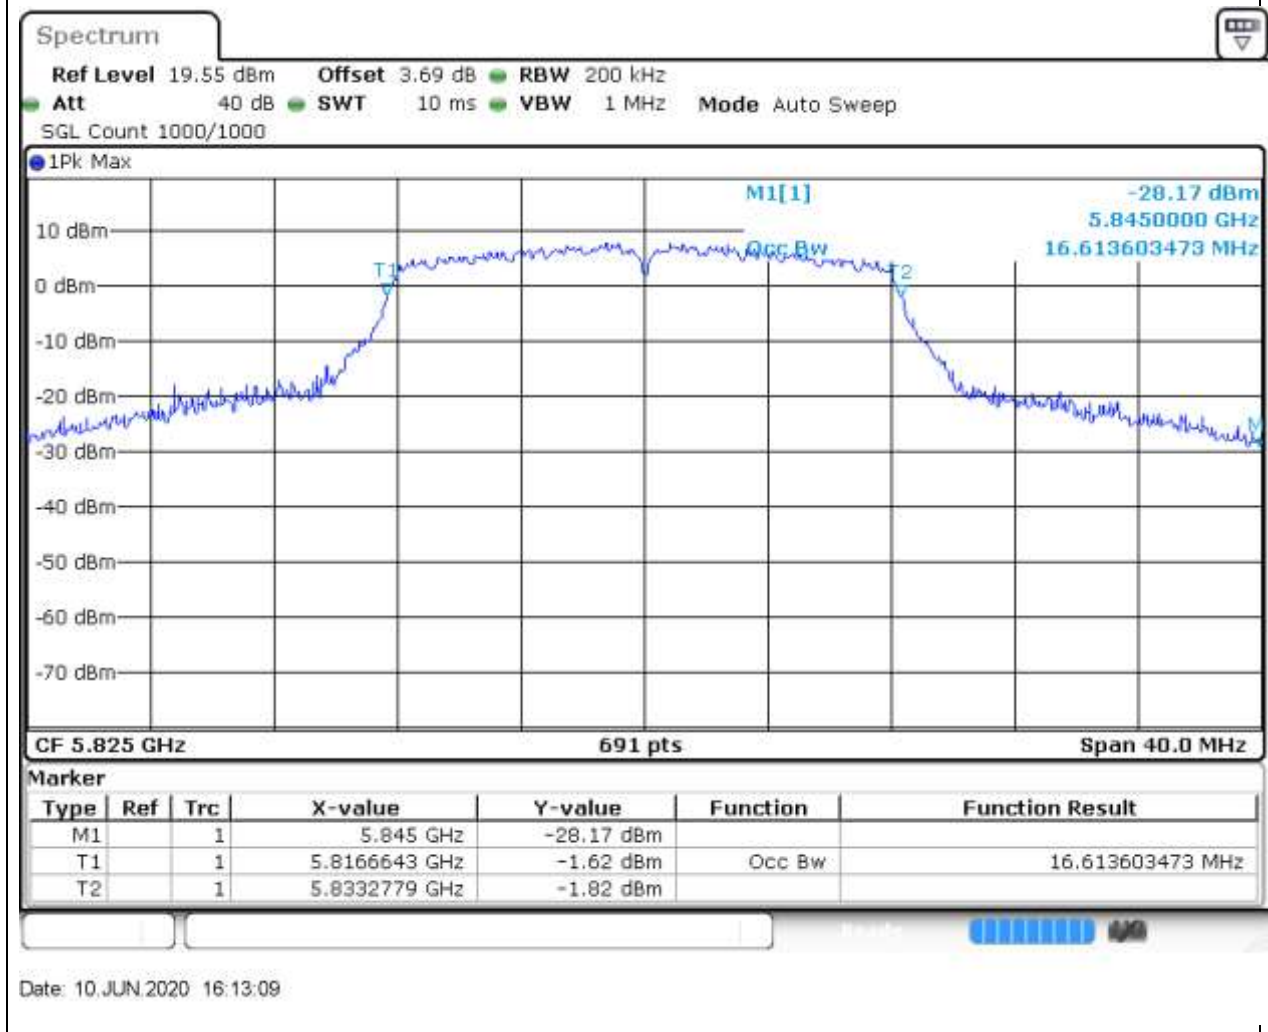

48. 802.11a_20M_Band4_H

48.2. A.2.2-99% Bandwidth(NTNV)

Center Frequency (MHz)	OBW Power (%)	RBW (MHz)	Detector	Limit (MHz)	OBW (MHz)	Verdict
5825	99	0.2	Peak	0	16.613603	Unknown