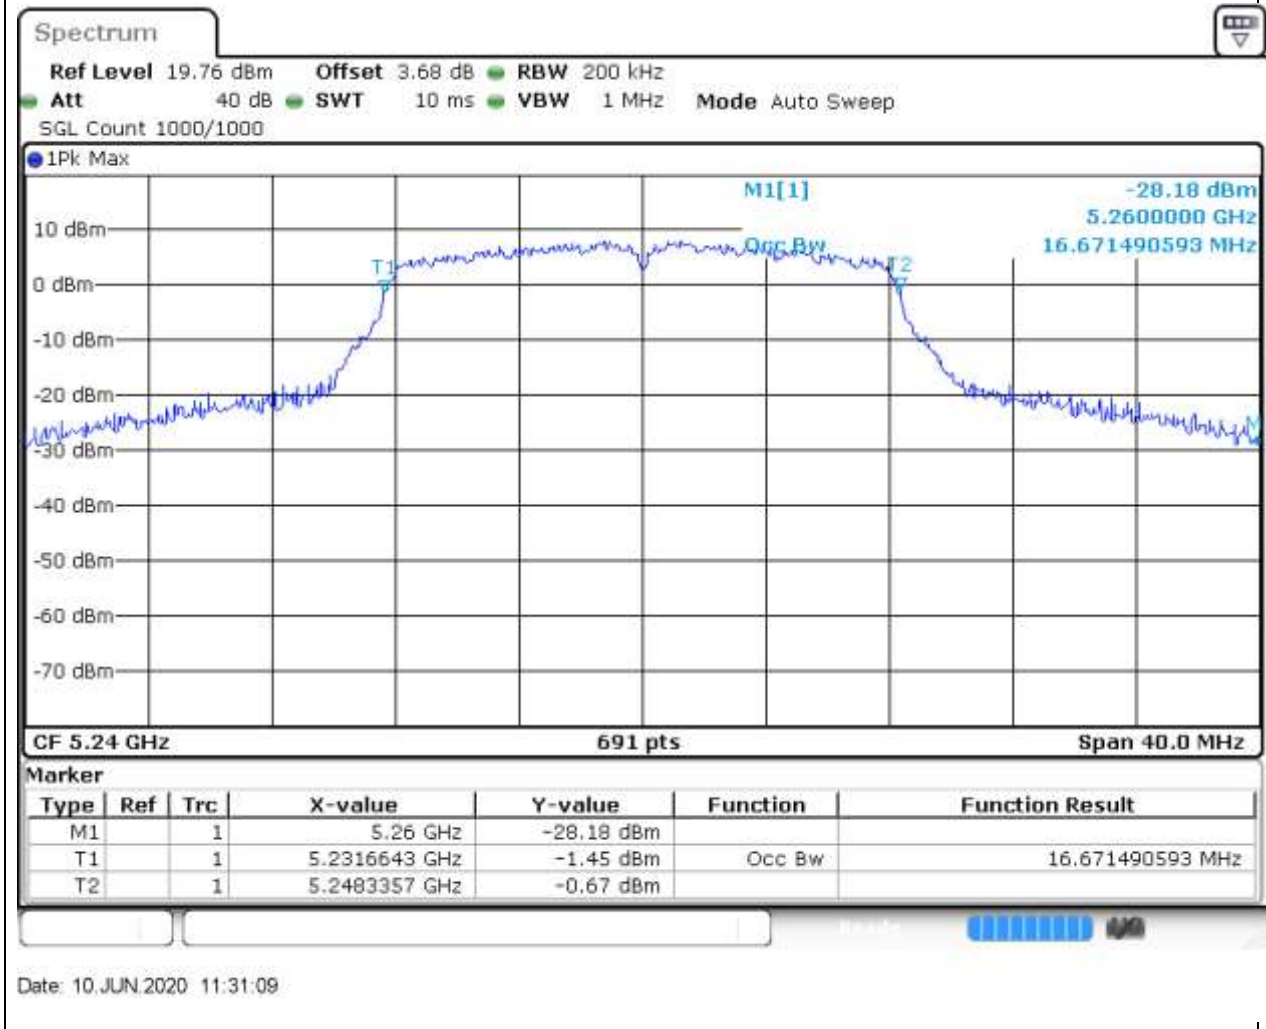

3. 802.11a_20M_Band1_H

3.2. A.2.2-99% Bandwidth(NTNV)

Center Frequency (MHz)	OBW Power (%)	RBW (MHz)	Detector	Limit (MHz)	OBW (MHz)	Verdict
5240	99	0.2	Peak	0	16.671491	Unknown