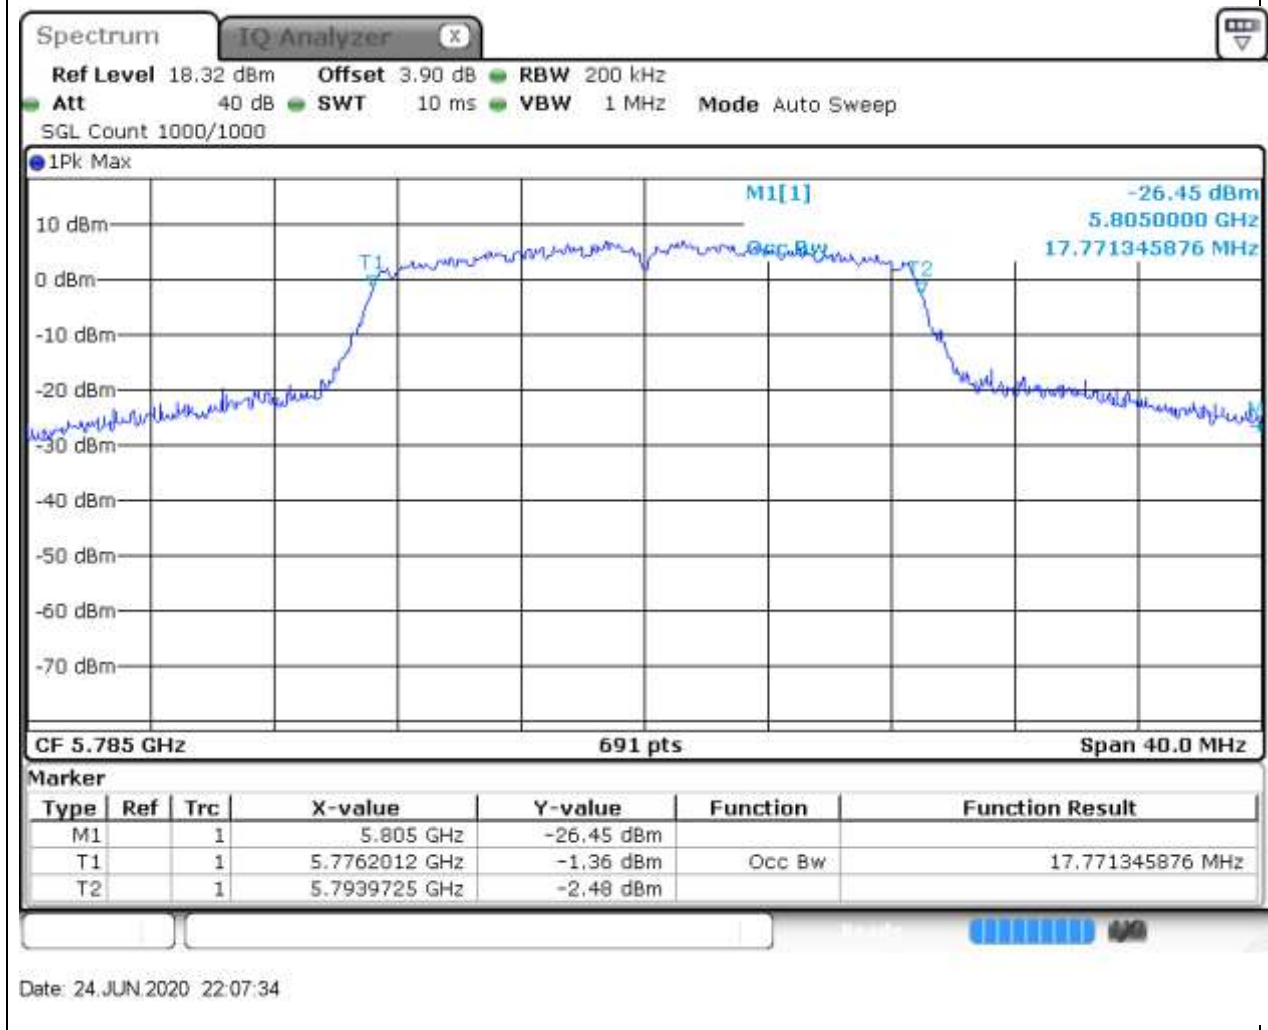

55. 802.11ac_20M_Band4_M

55.1. A.2.2-99% Bandwidth(NTNV)

Center Frequency (MHz)	OBW Power (%)	RBW (MHz)	Detector	Limit (MHz)	OBW (MHz)	Verdict
5785	99	0.2	Peak	0	17.771346	Unknown