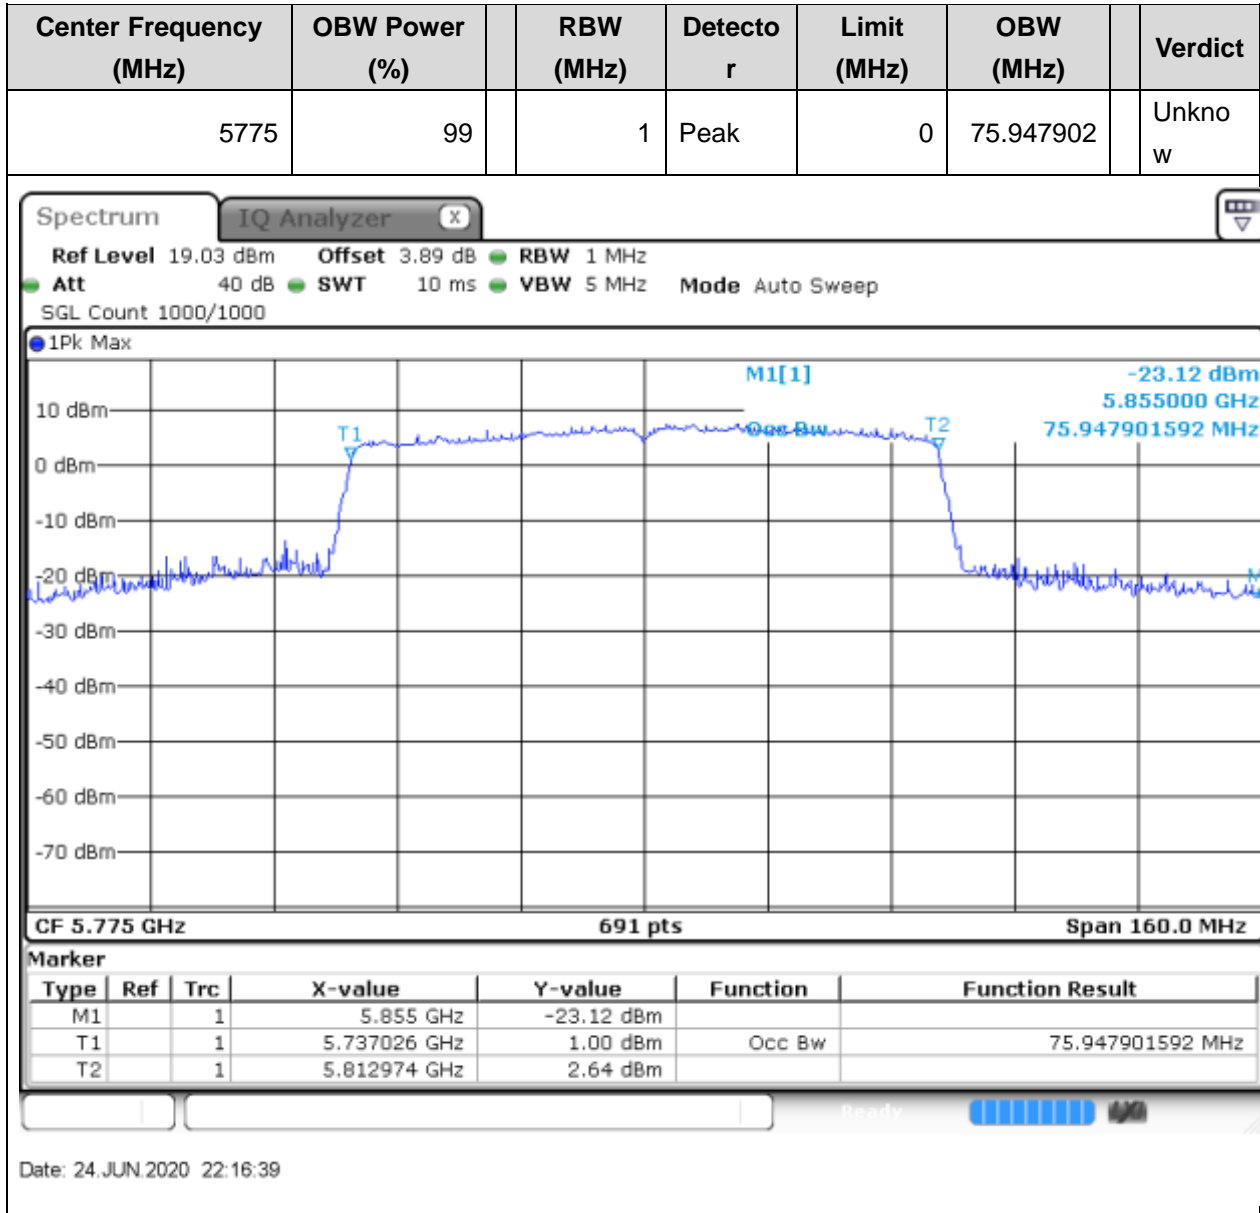

59. 802.11ac_80M_Band4_M

59.1. A.2.2-99% Bandwidth(NTNV)