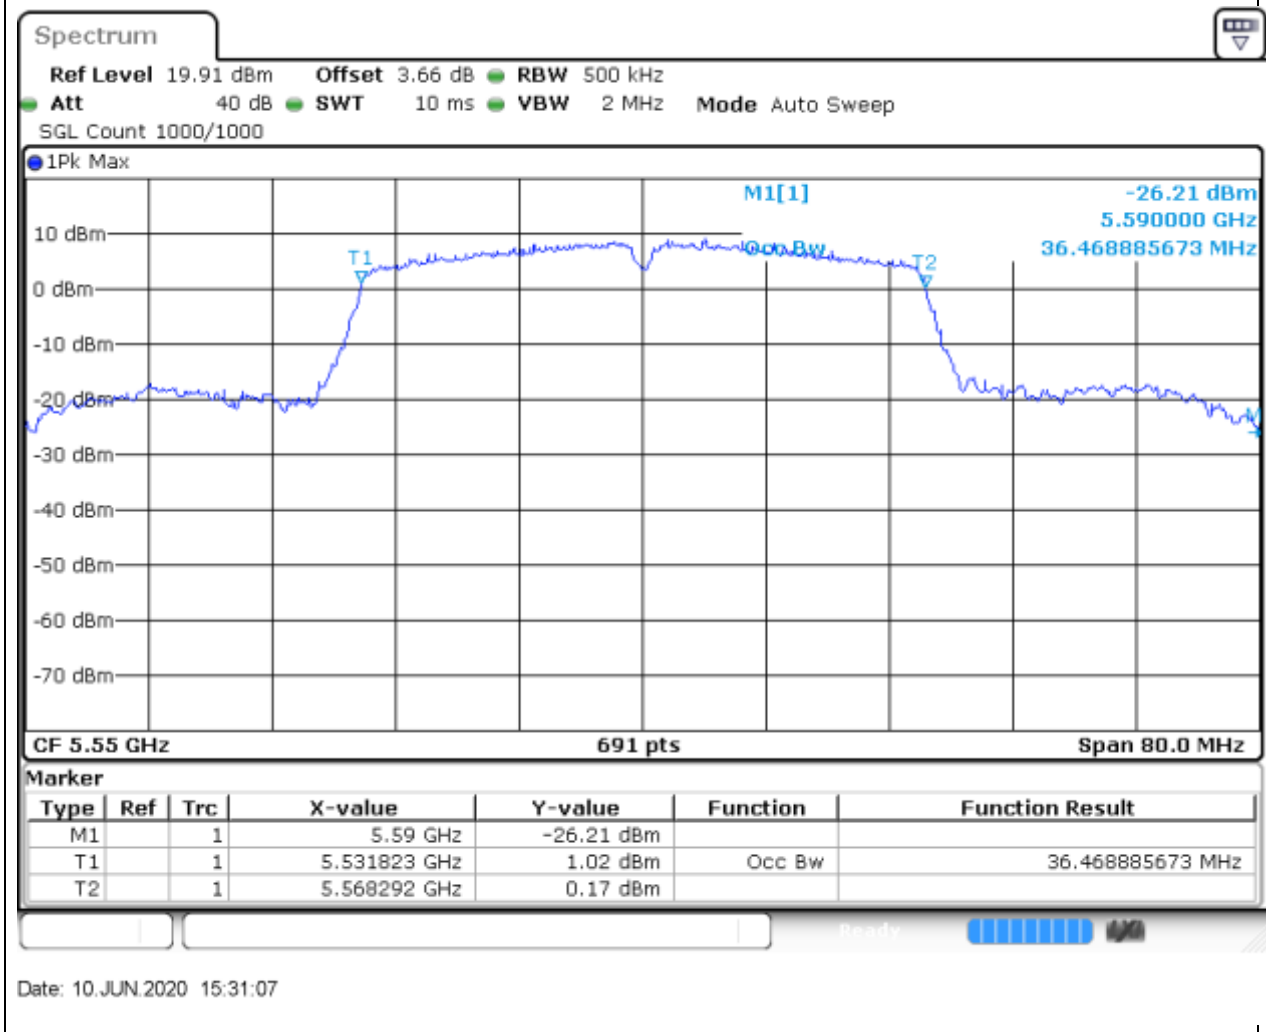

36. 802.11n_40M_Band3_M

36.1. A.2.2-99% Bandwidth(NTNV)

Center Frequency (MHz)	OBW Power (%)	RBW (MHz)	Detector	Limit (MHz)	OBW (MHz)	Verdict
5550	99	0.5	Peak	0	36.468886	Unknown