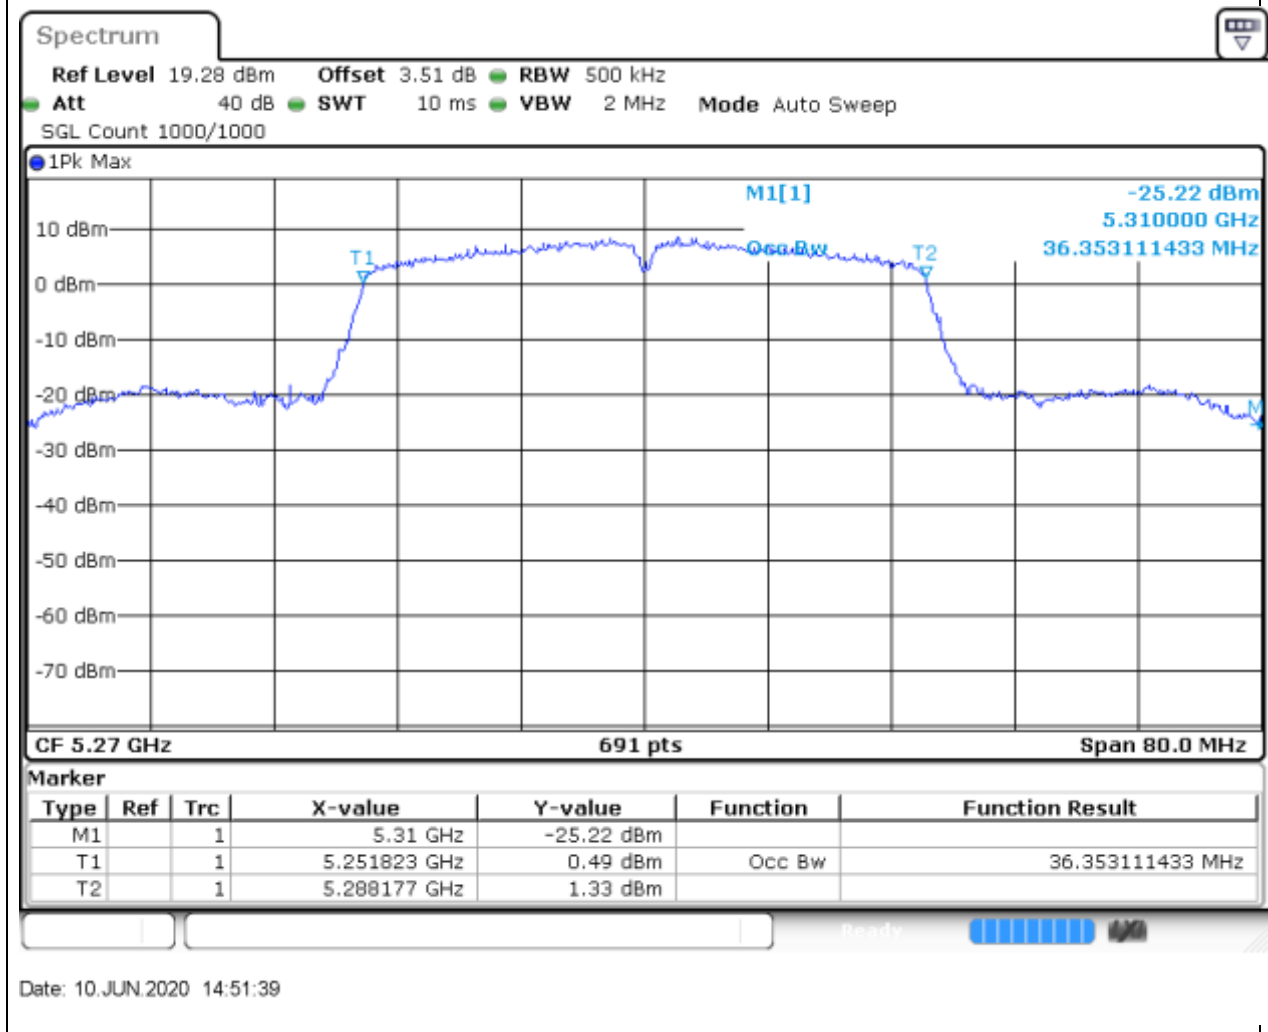

21. 802.11n_40M_Band2_L

21.1. A.2.2-99% Bandwidth(NTNV)

Center Frequency (MHz)	OBW Power (%)	RBW (MHz)	Detector	Limit (MHz)	OBW (MHz)	Verdict
5270	99	0.5	Peak	0	36.353111	Unknown