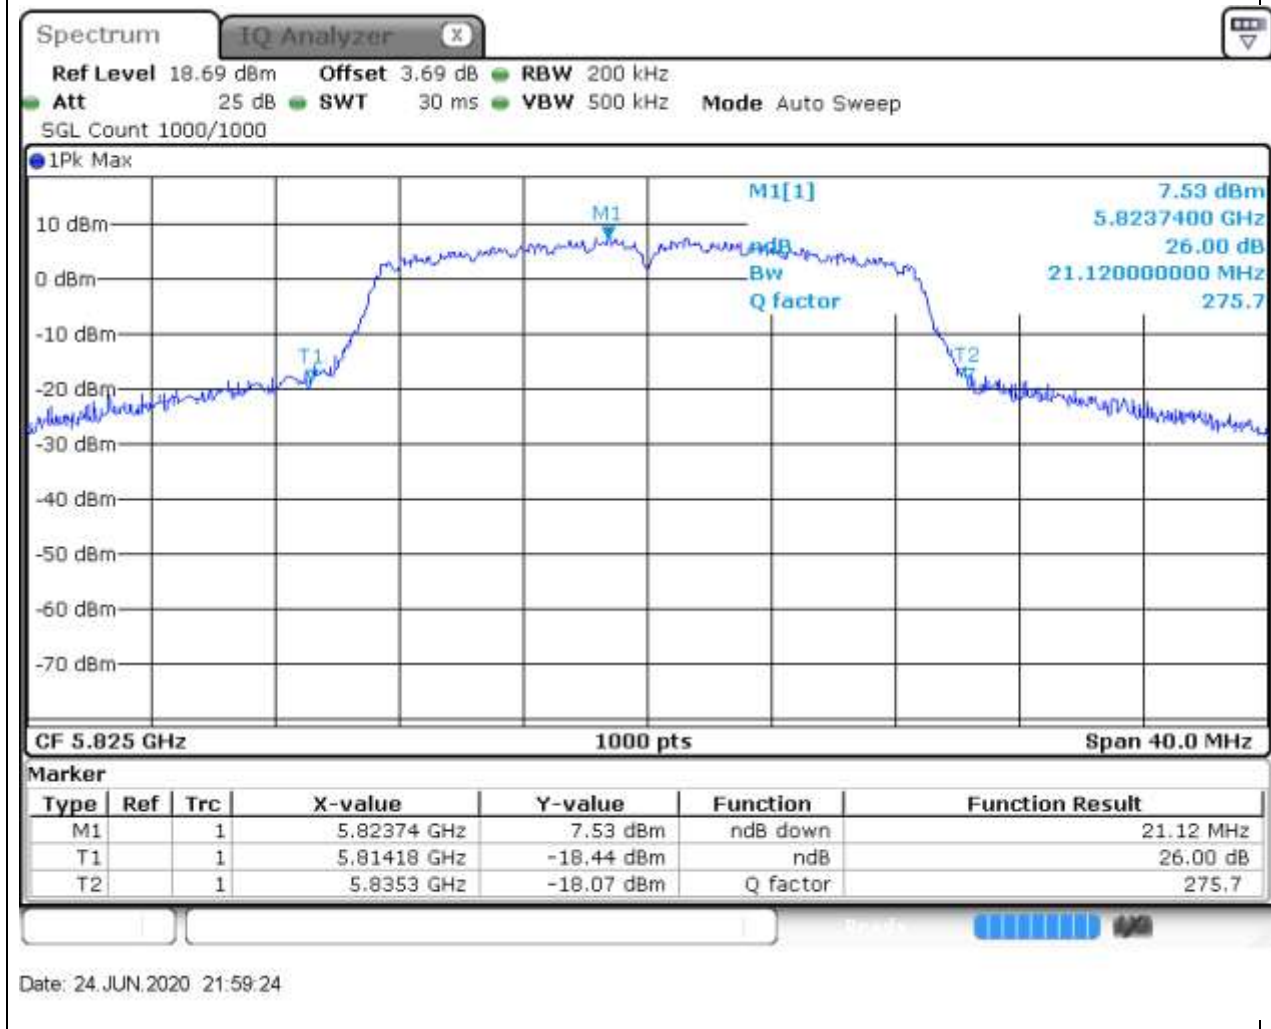

51. 802.11n_20M_Band4_H

51.1. A.2-26dB Bandwidth(NTNV)

Center Frequency (MHz)	XdB Down	RBW (MHz)	Detector	Limit (MHz)	XdB BandWidth (MHz)	Verdict
5825	26	0.2	Peak	0	21.12	Unknow