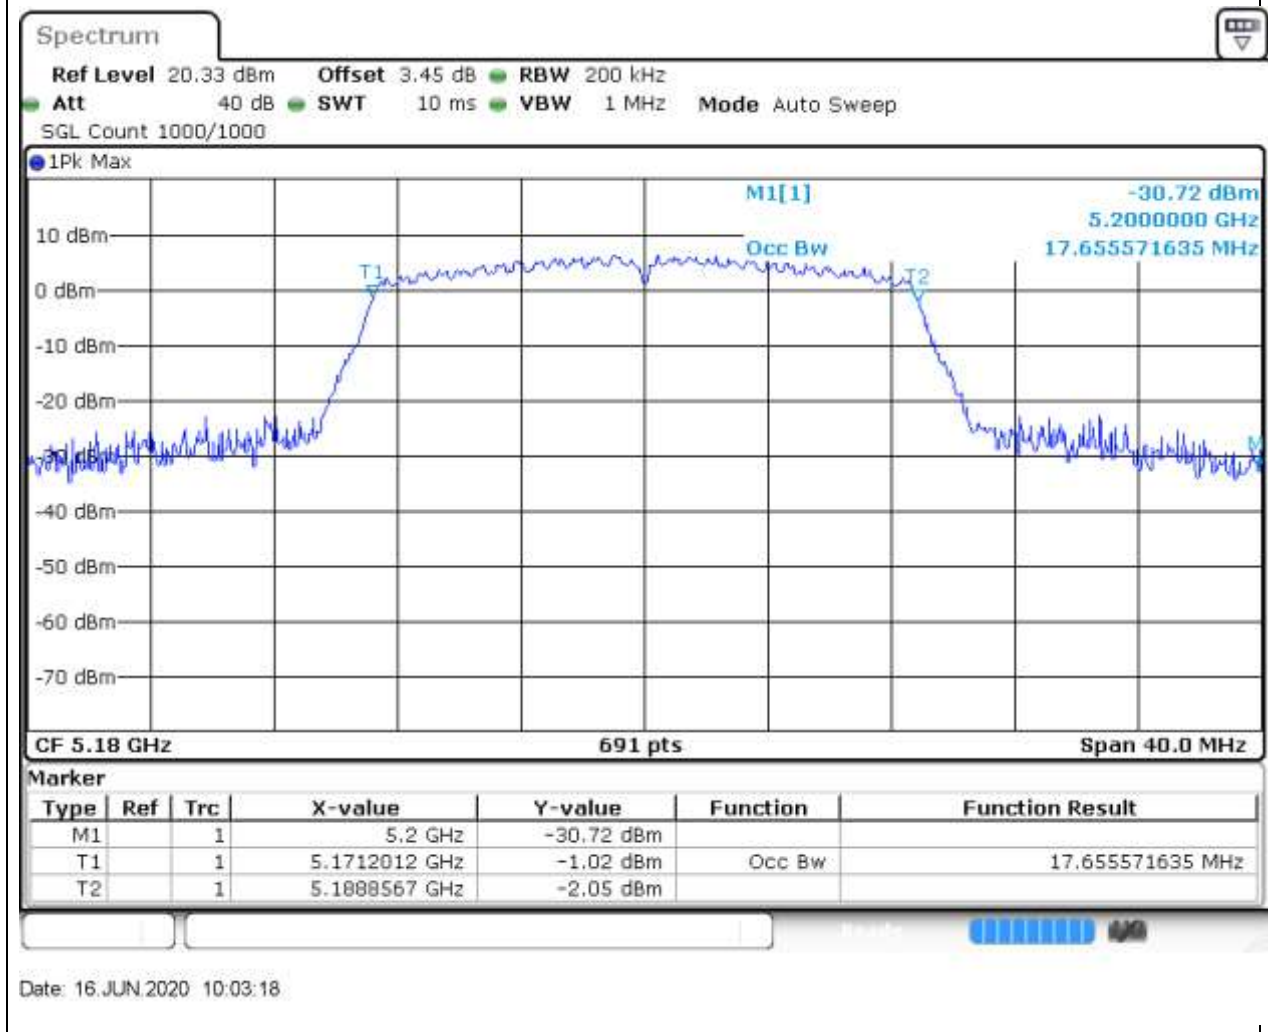

4. 802.11n_20M_Band1_L

4.2. A.2.2-99% Bandwidth(NTNV)

Center Frequency (MHz)	OBW Power (%)	RBW (MHz)	Detector	Limit (MHz)	OBW (MHz)	Verdict
5180	99	0.2	Peak	0	17.655572	Unknown