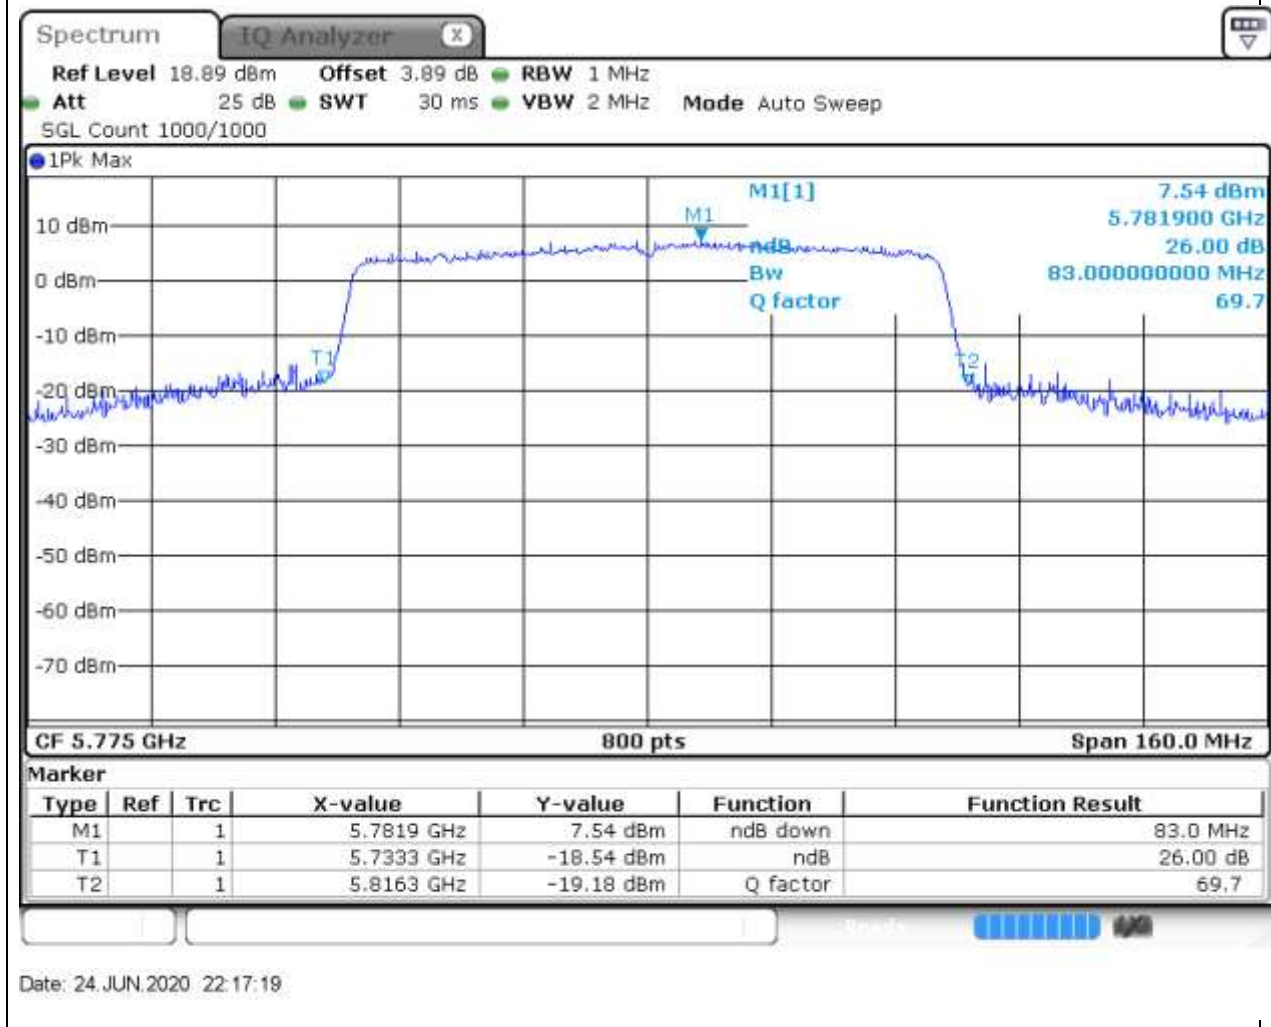

59. 802.11ac_80M_Band4_M

59.1. A.2-26dB Bandwidth(NTNV)

Center Frequency (MHz)	XdB Down	RBW (MHz)	Detector	Limit (MHz)	XdB BandWidth (MHz)	Verdict
5775	26	1	Peak	0	83	Unknow