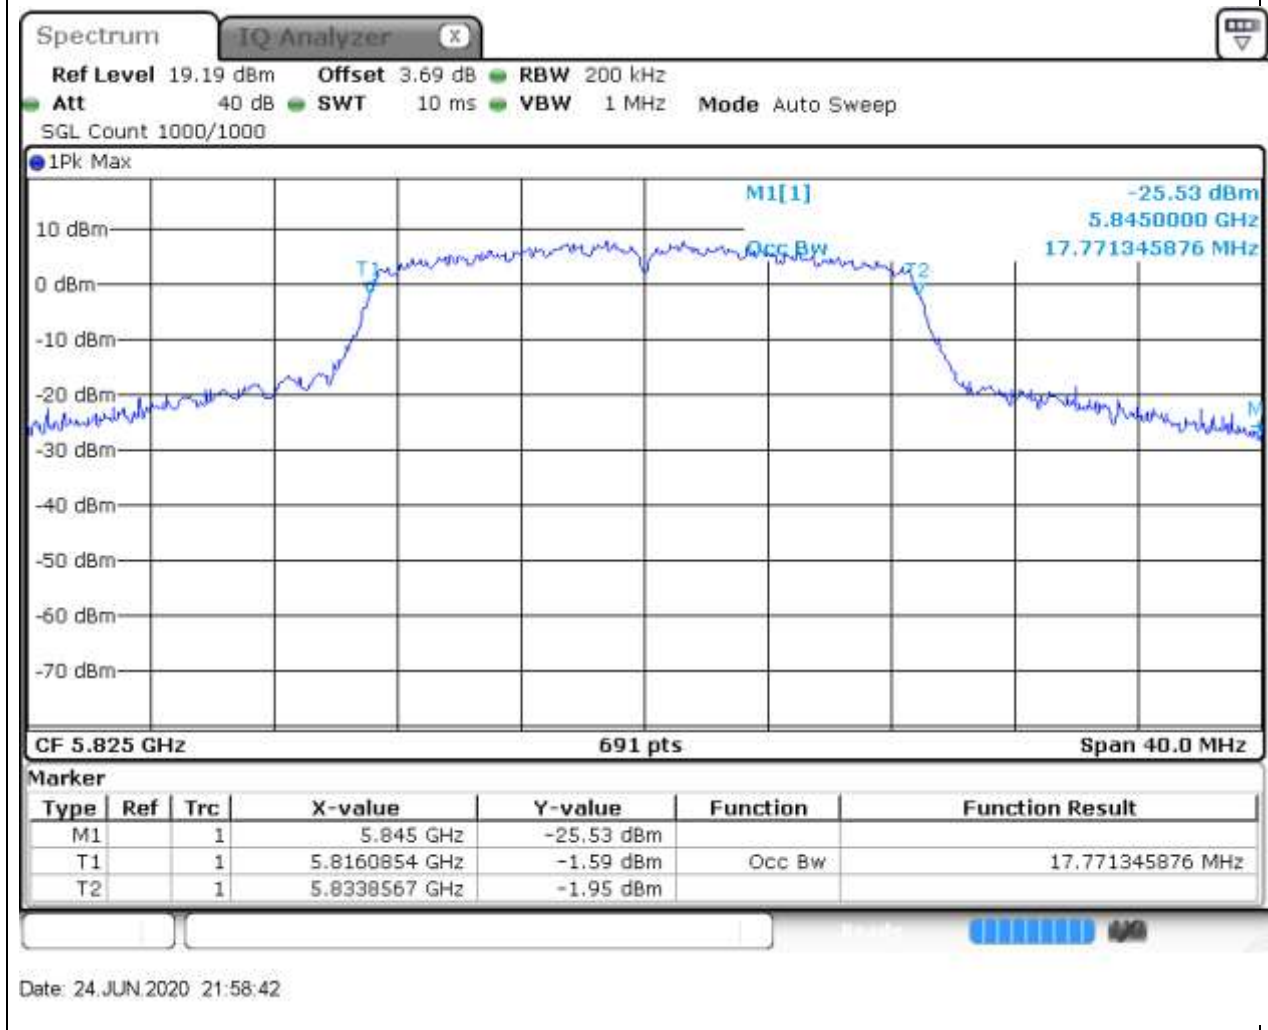

51. 802.11n_20M_Band4_H

51.1. A.2.2-99% Bandwidth(NTNV)

Center Frequency (MHz)	OBW Power (%)	RBW (MHz)	Detector	Limit (MHz)	OBW (MHz)	Verdict
5825	99	0.2	Peak	0	17.771346	Unknown