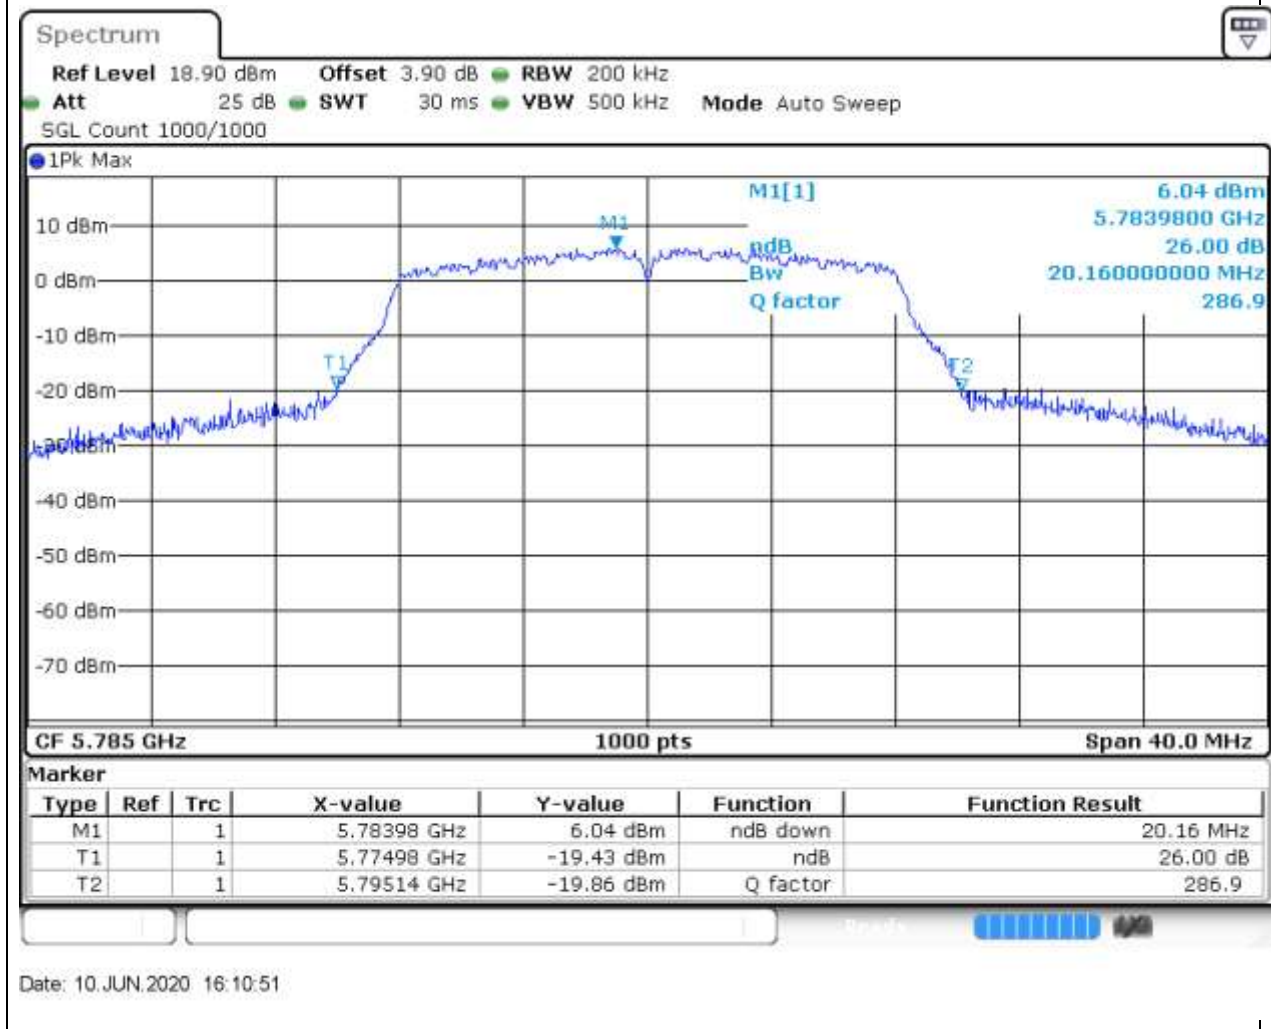

47. 802.11a_20M_Band4_M

47.1. A.2-26dB Bandwidth(NTNV)

Center Frequency (MHz)	XdB Down	RBW (MHz)	Detector	Limit (MHz)	XdB BandWidth (MHz)	Verdict
5785	26	0.2	Peak	0	20.16	Unknown