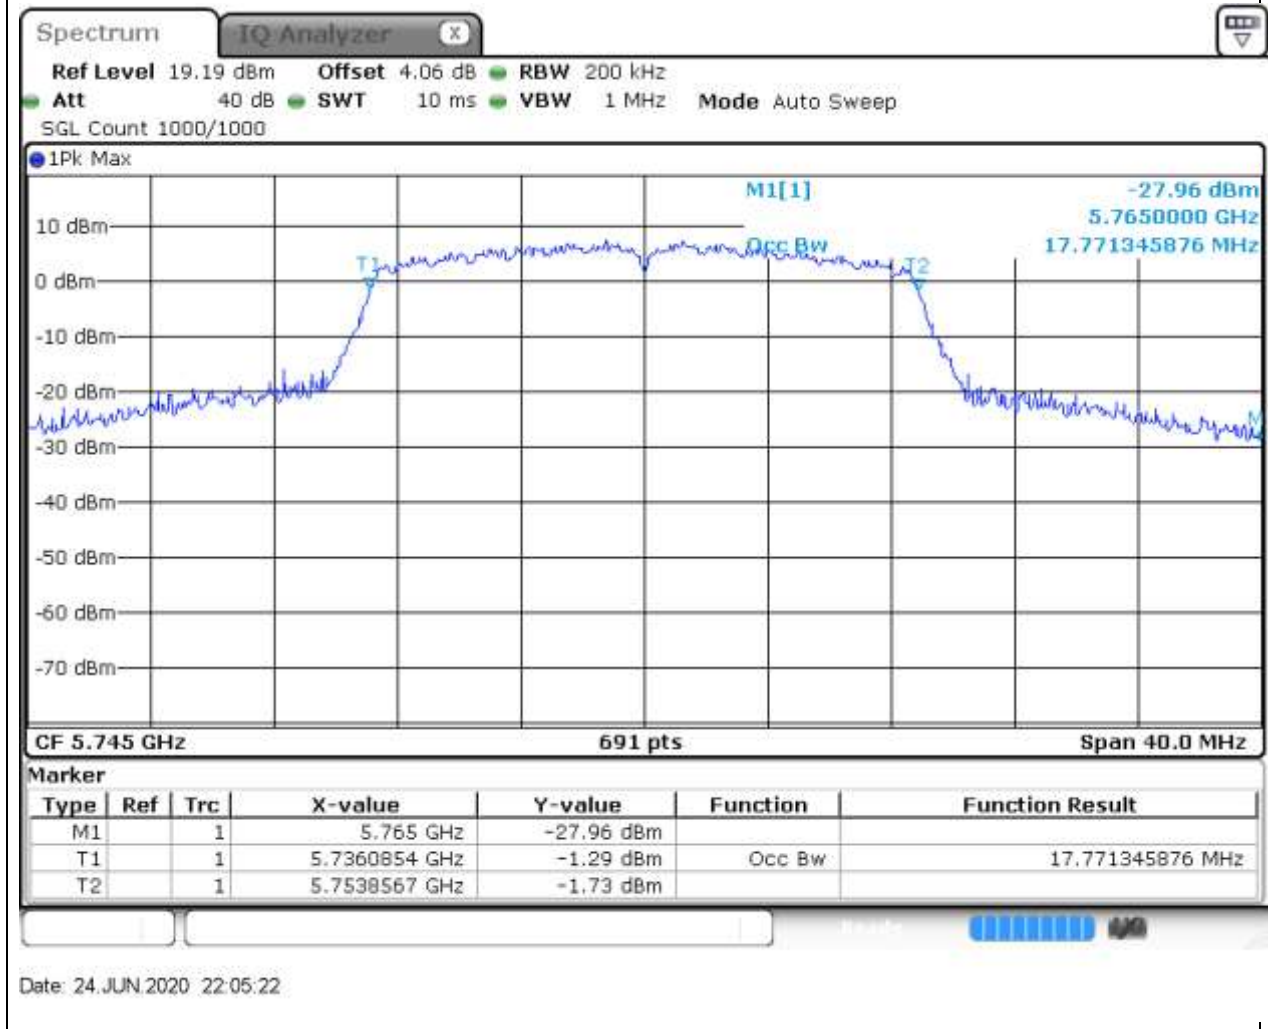

54. 802.11ac_20M_Band4_L

54.1. A.2.2-99% Bandwidth(NTNV)

Center Frequency (MHz)	OBW Power (%)	RBW (MHz)	Detector	Limit (MHz)	OBW (MHz)	Verdict
5745	99	0.2	Peak	0	17.771346	Unknown