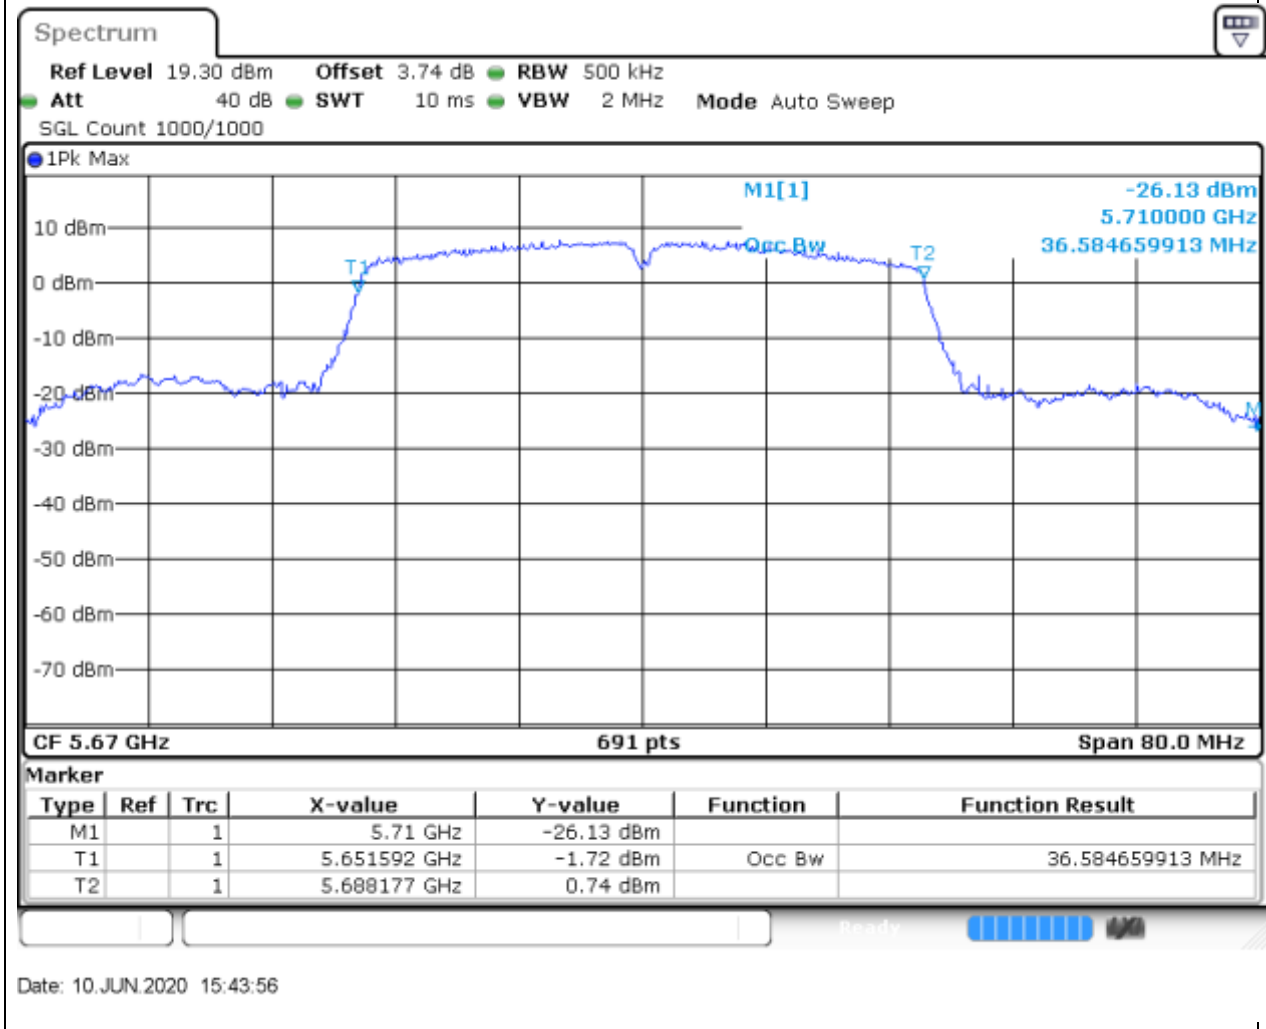

37. 802.11n_40M_Band3_H

37.1. A.2.2-99% Bandwidth(NTNV)

Center Frequency (MHz)	OBW Power (%)	RBW (MHz)	Detector	Limit (MHz)	OBW (MHz)	Verdict
5670	99	0.5	Peak	0	36.58466	Unknown