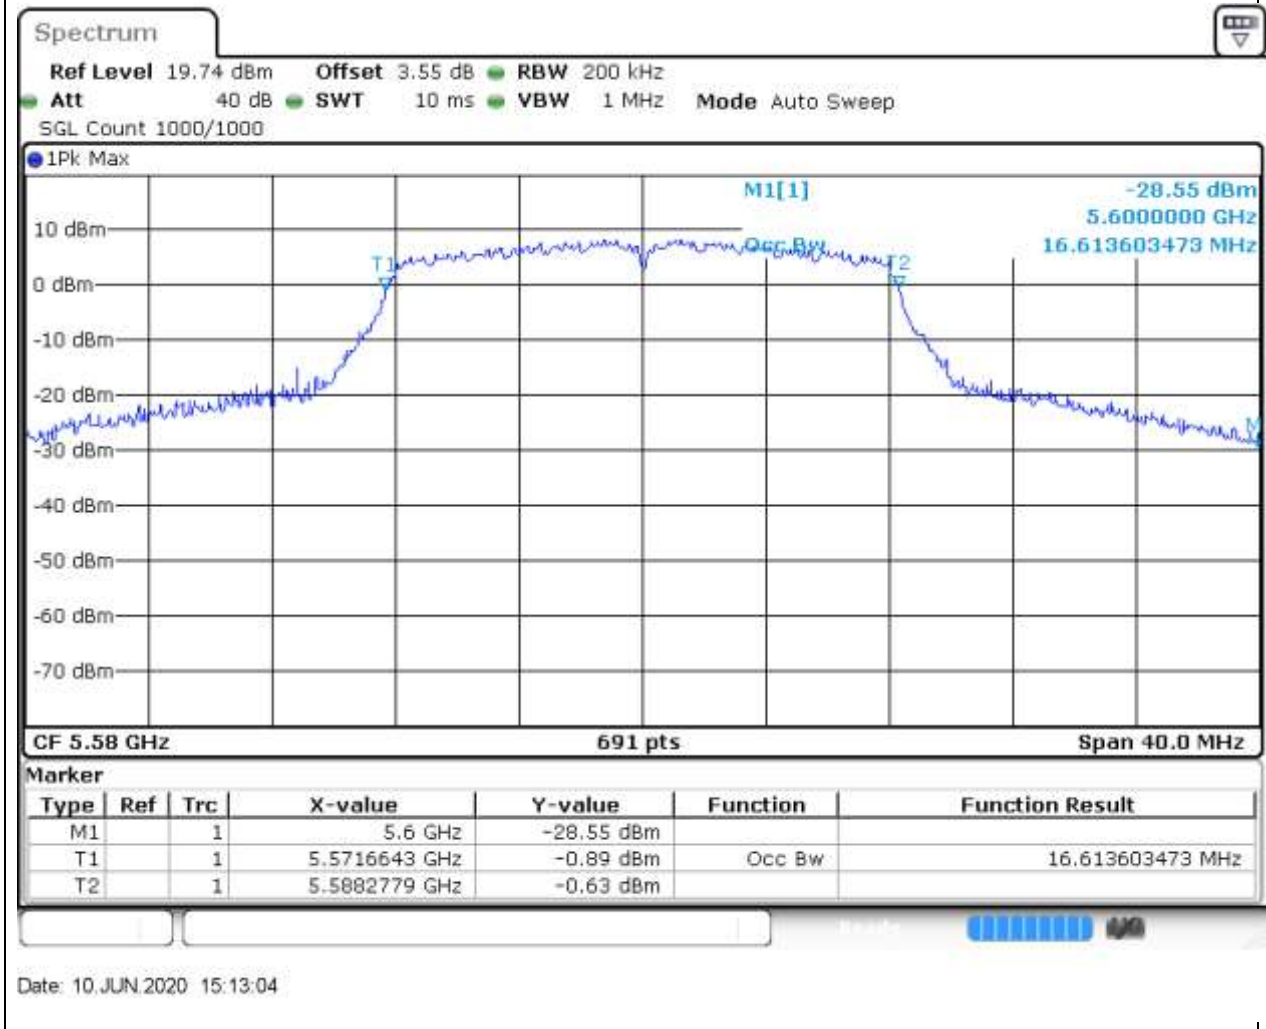

30. 802.11a_20M_Band3_M

30.2. A.2.2-99% Bandwidth(NTNV)

Center Frequency (MHz)	OBW Power (%)	RBW (MHz)	Detector	Limit (MHz)	OBW (MHz)	Verdict
5580	99	0.2	Peak	0	16.613603	Unknown