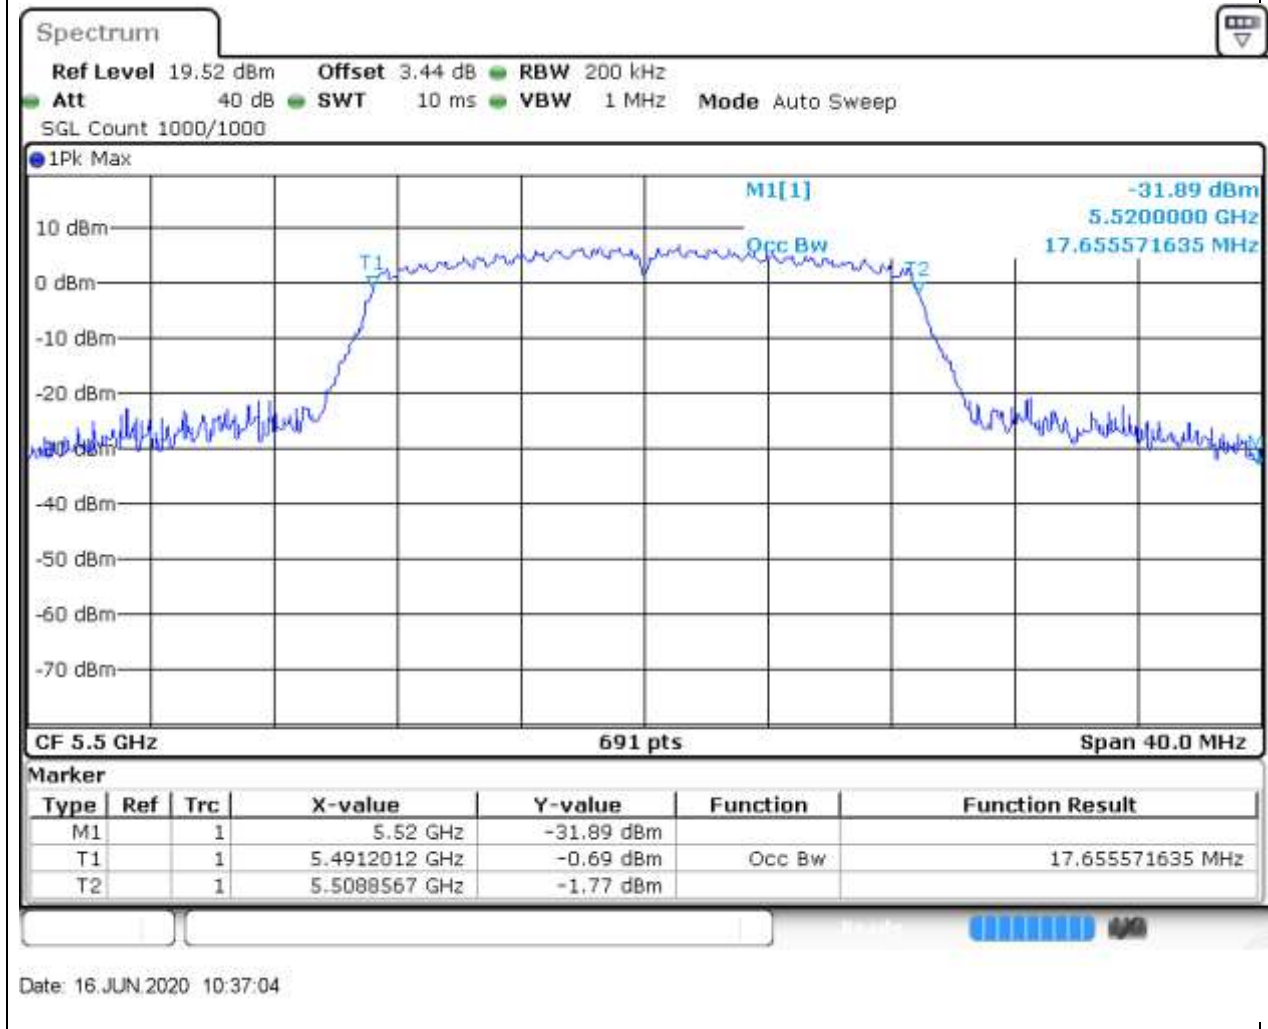

38. 802.11ac_20M_Band3_L

38.2. A.2.2-99% Bandwidth(NTNV)

Center Frequency (MHz)	OBW Power (%)	RBW (MHz)	Detector	Limit (MHz)	OBW (MHz)	Verdict
5500	99	0.2	Peak	0	17.655572	Unknown