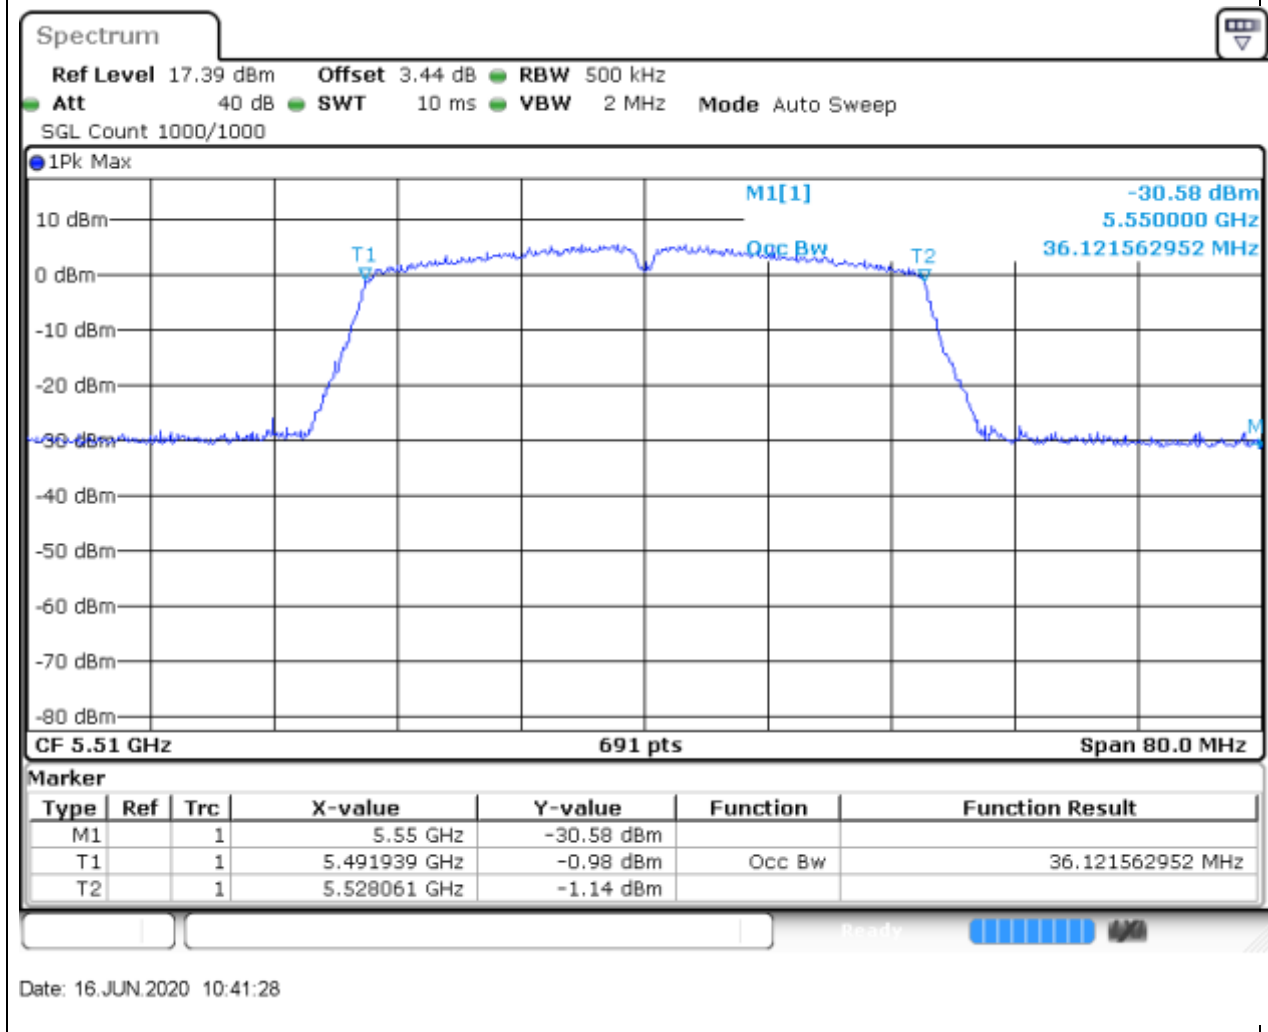

41. 802.11ac_40M_Band3_L

41.2. A.2.2-99% Bandwidth(NTNV)

Center Frequency (MHz)	OBW Power (%)	RBW (MHz)	Detector	Limit (MHz)	OBW (MHz)	Verdict
5510	99	0.5	Peak	0	36.121563	Unknown