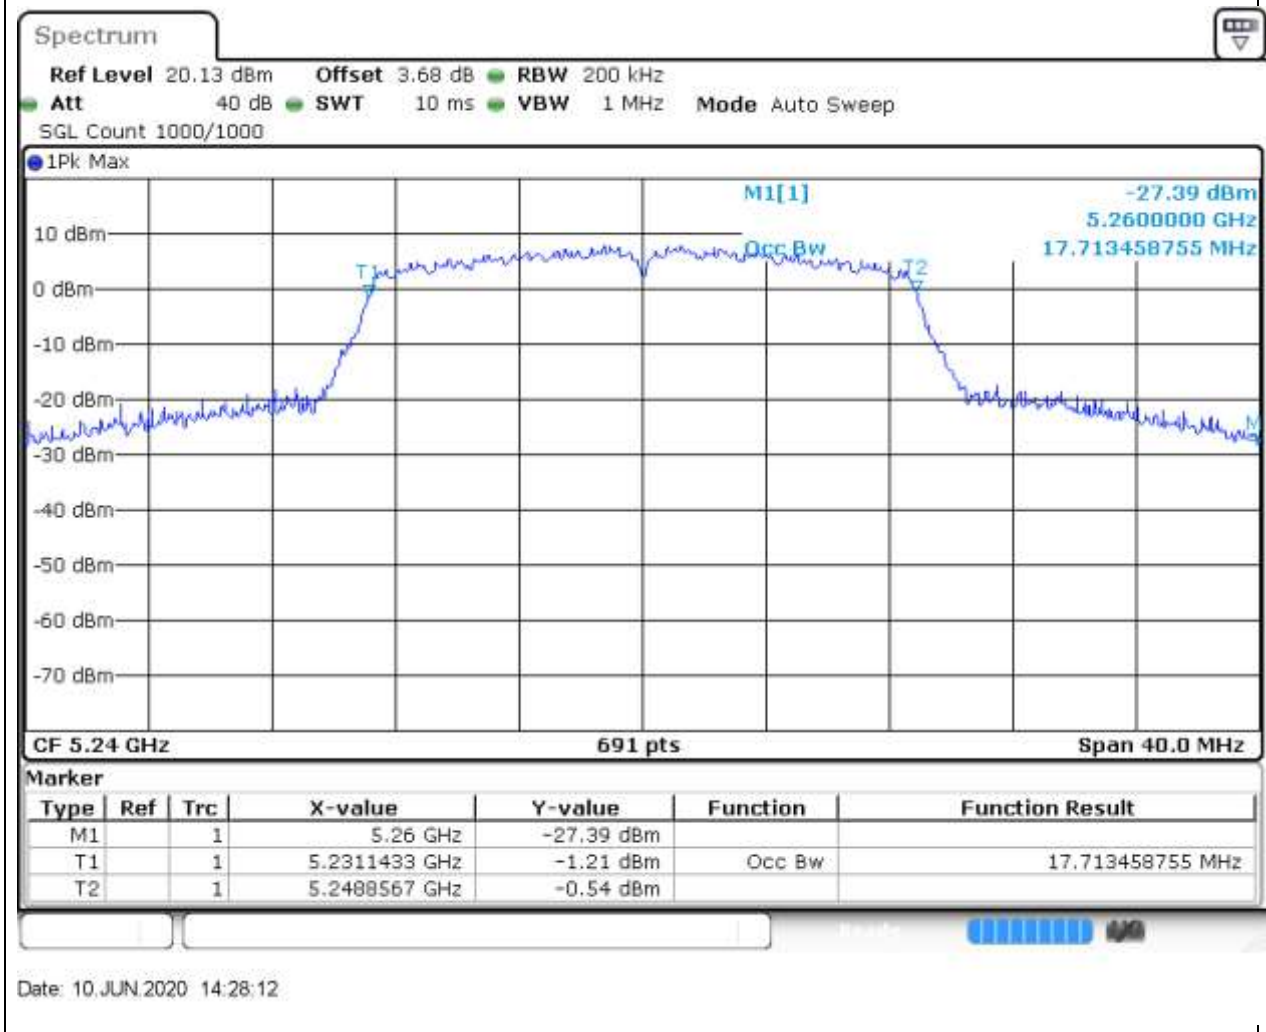

11. 802.11ac_20M_Band1_H

11.1. A.2.2-99% Bandwidth(NTNV)

Center Frequency (MHz)	OBW Power (%)	RBW (MHz)	Detector	Limit (MHz)	OBW (MHz)	Verdict
5240	99	0.2	Peak	0	17.713459	Unknown