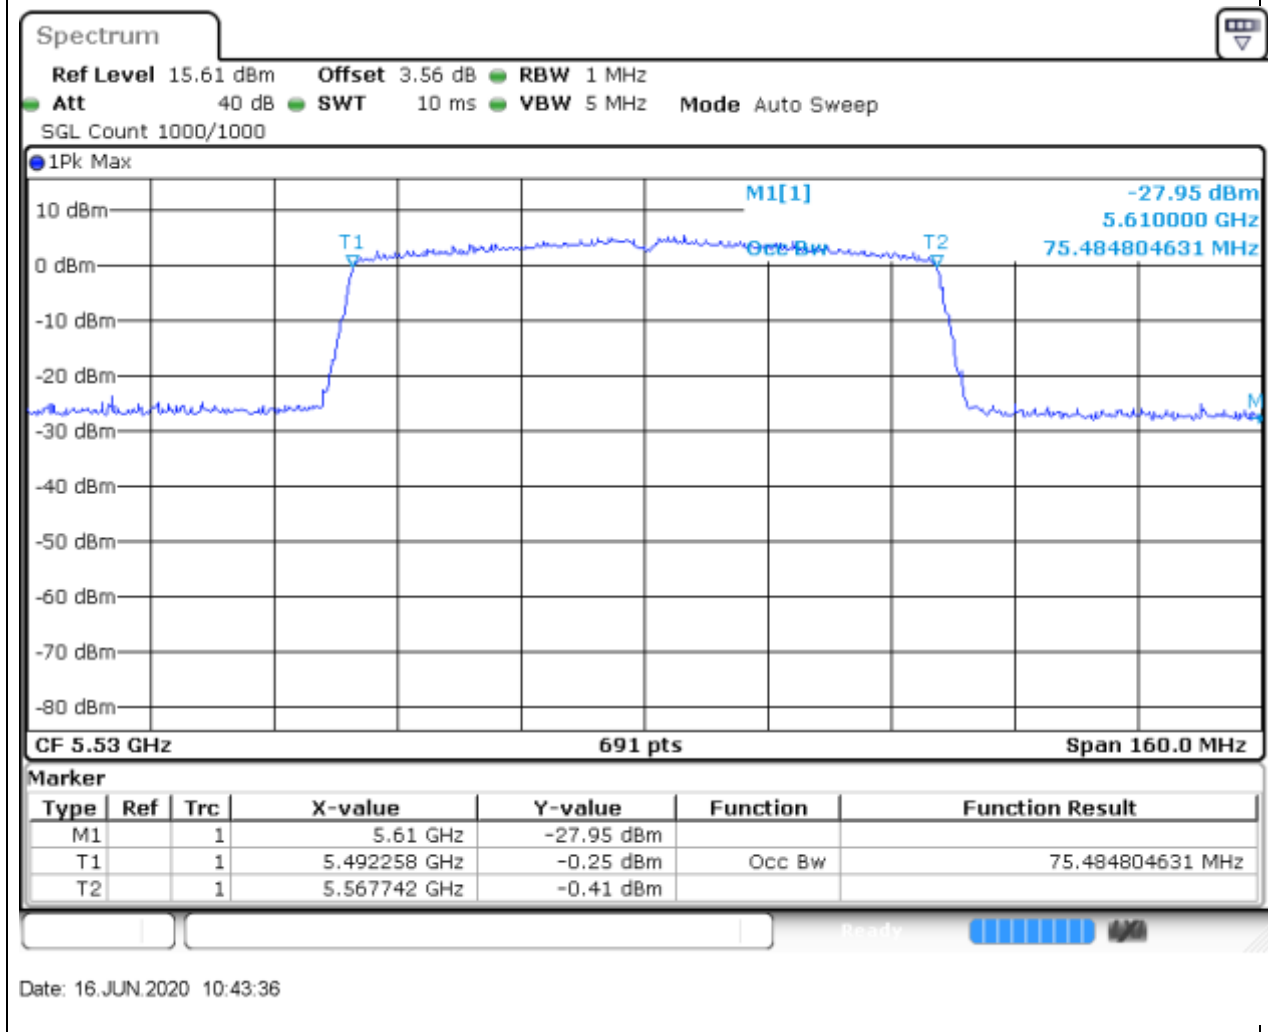

44. 802.11ac_80M_Band3_L

44.2. A.2.2-99% Bandwidth(NTNV)

Center Frequency (MHz)	OBW Power (%)	RBW (MHz)	Detector	Limit (MHz)	OBW (MHz)	Verdict
5530	99	1	Peak	0	75.484805	Unknown