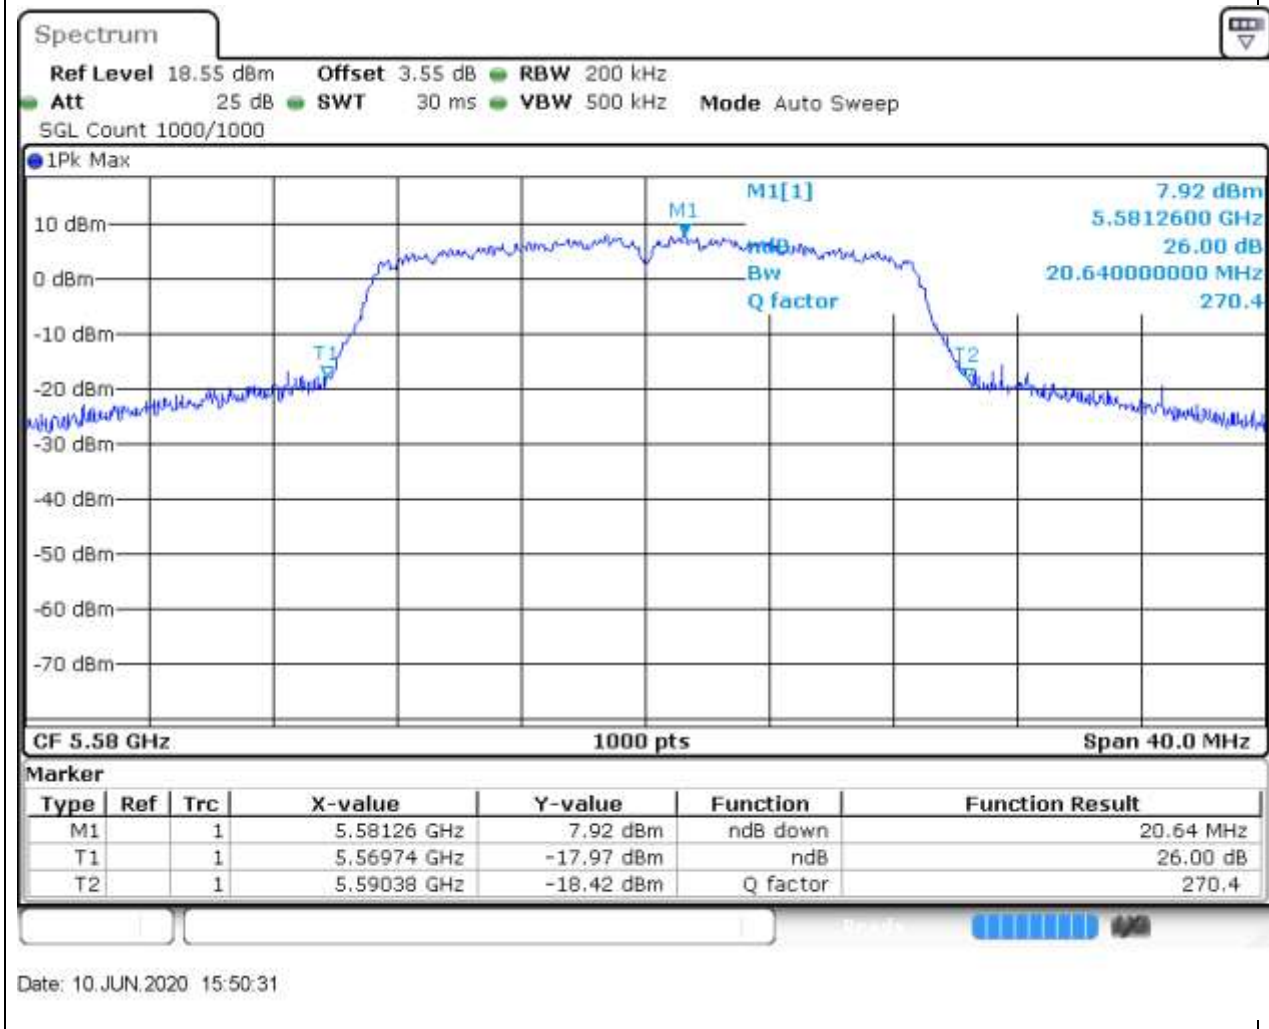

39. 802.11ac_20M_Band3_M

39.1. A.2-26dB Bandwidth(NTNV)

Center Frequency (MHz)	XdB Down	RBW (MHz)	Detector	Limit (MHz)	XdB BandWidth (MHz)	Verdict
5580	26	0.2	Peak	0	20.64	Unknown