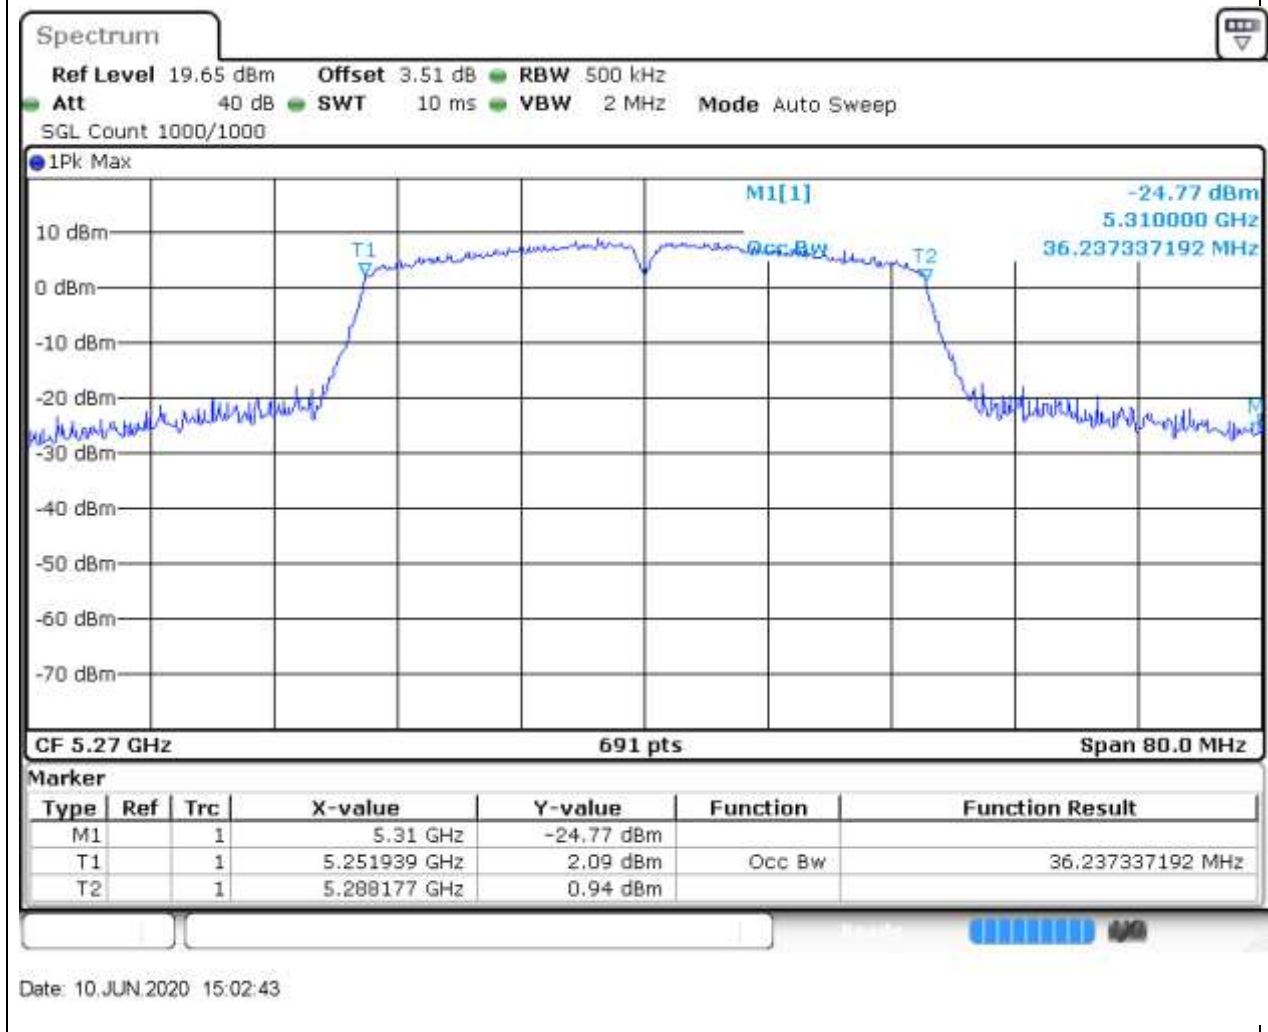

26. 802.11ac_40M_Band2_L

26.1. A.2.2-99% Bandwidth(NTNV)

Center Frequency (MHz)	OBW Power (%)	RBW (MHz)	Detector	Limit (MHz)	OBW (MHz)	Verdict
5270	99	0.5	Peak	0	36.237337	Unknown