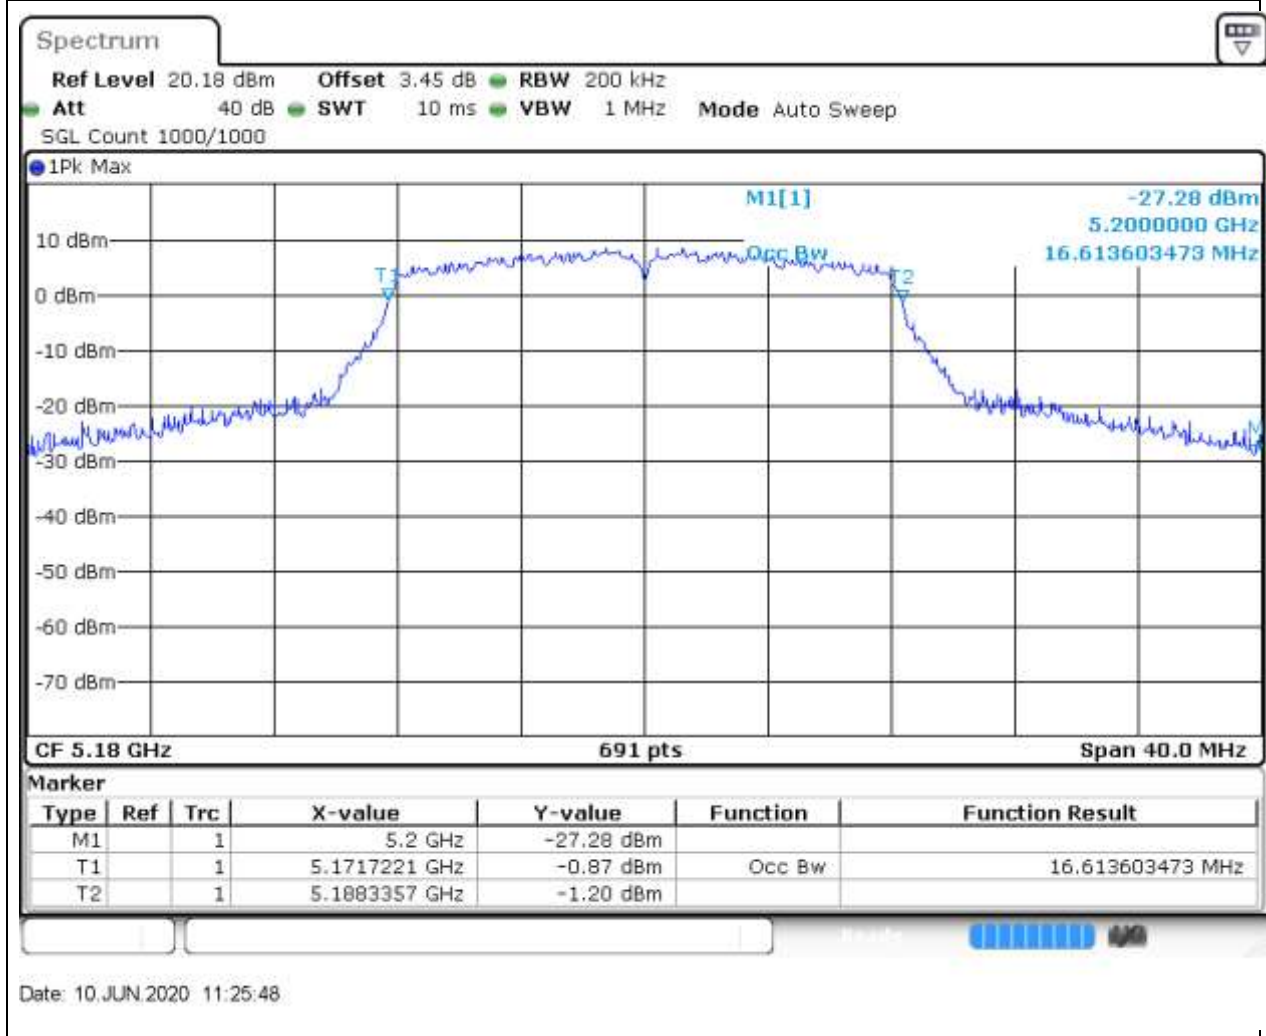

Center Frequency (MHz)	XdB Down	RBW (MHz)	Detector	Limit (MHz)	XdB BandWidth (MHz)	Verdict
5775	26	1	Peak	0	83	Unknow

99% Bandwidth

1. 802.11a_20M_Band1_L

1.6. A.2.2-99% Bandwidth(NTNV)

Center Frequency (MHz)	OBW Power (%)	RBW (MHz)	Detector	Limit (MHz)	OBW (MHz)	Verdict
5180	99	0.2	Peak	0	16.613603	Unknown