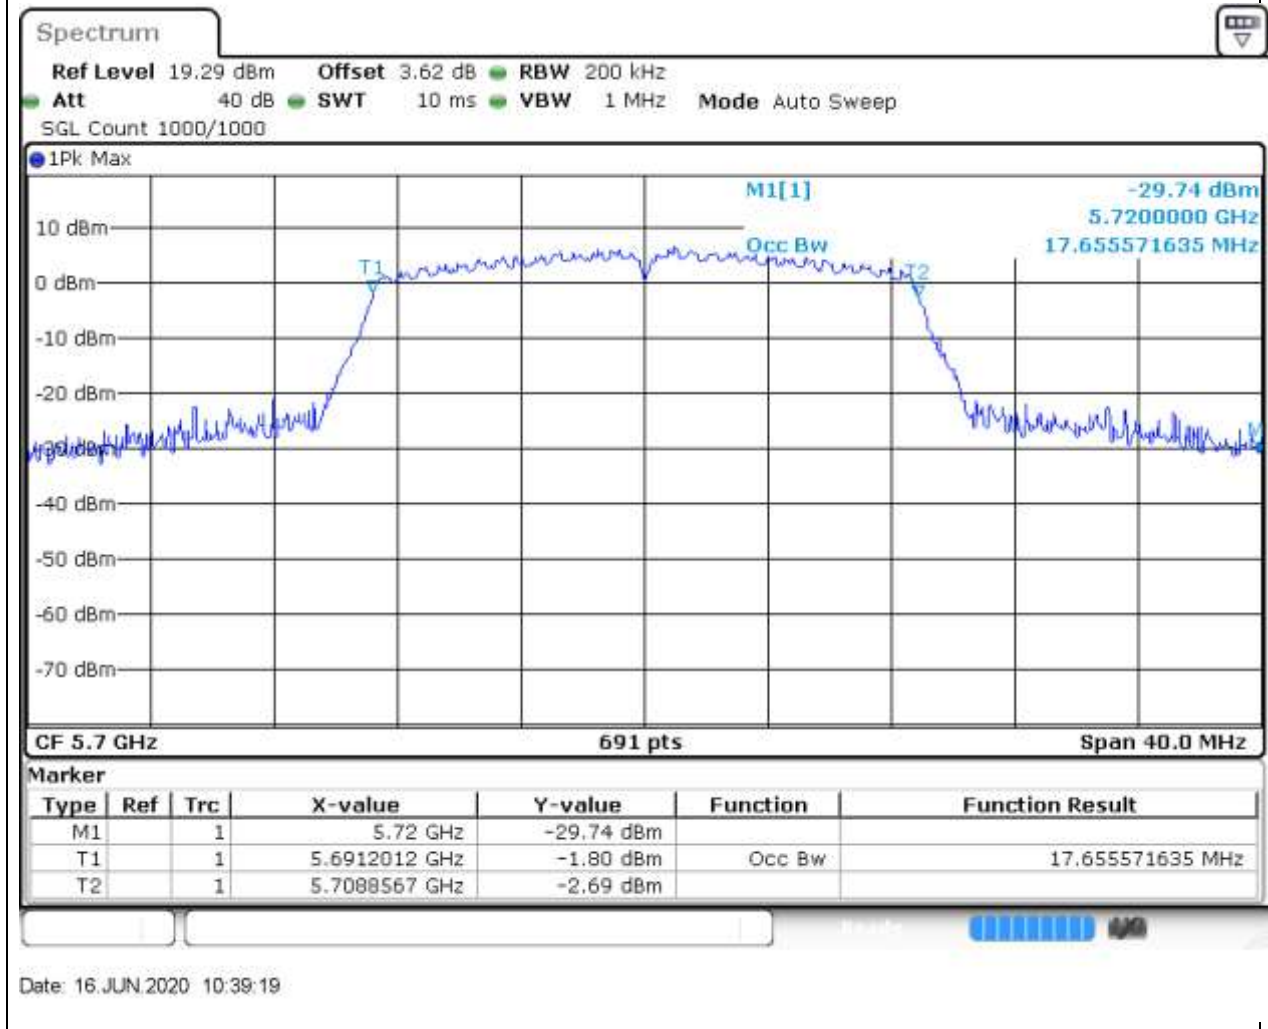

40. 802.11ac_20M_Band3_H

40.2. A.2.2-99% Bandwidth(NTNV)

Center Frequency (MHz)	OBW Power (%)	RBW (MHz)	Detector	Limit (MHz)	OBW (MHz)	Verdict
5700	99	0.2	Peak	0	17.655572	Unknown