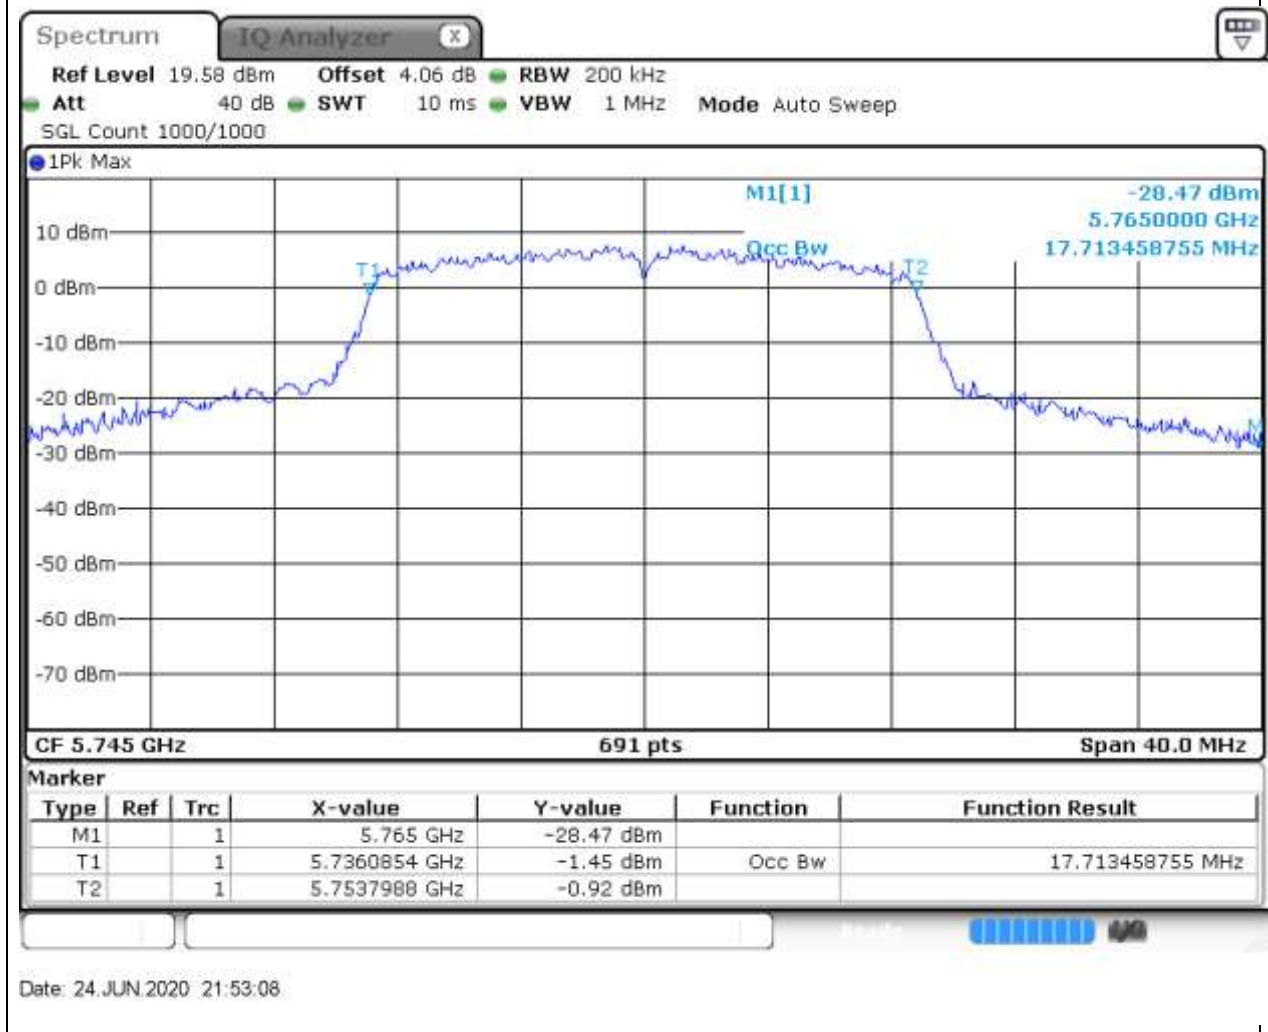

49. 802.11n_20M_Band4_L

49.1. A.2.2-99% Bandwidth(NTNV)

Center Frequency (MHz)	OBW Power (%)	RBW (MHz)	Detector	Limit (MHz)	OBW (MHz)	Verdict
5745	99	0.2	Peak	0	17.713459	Unknown