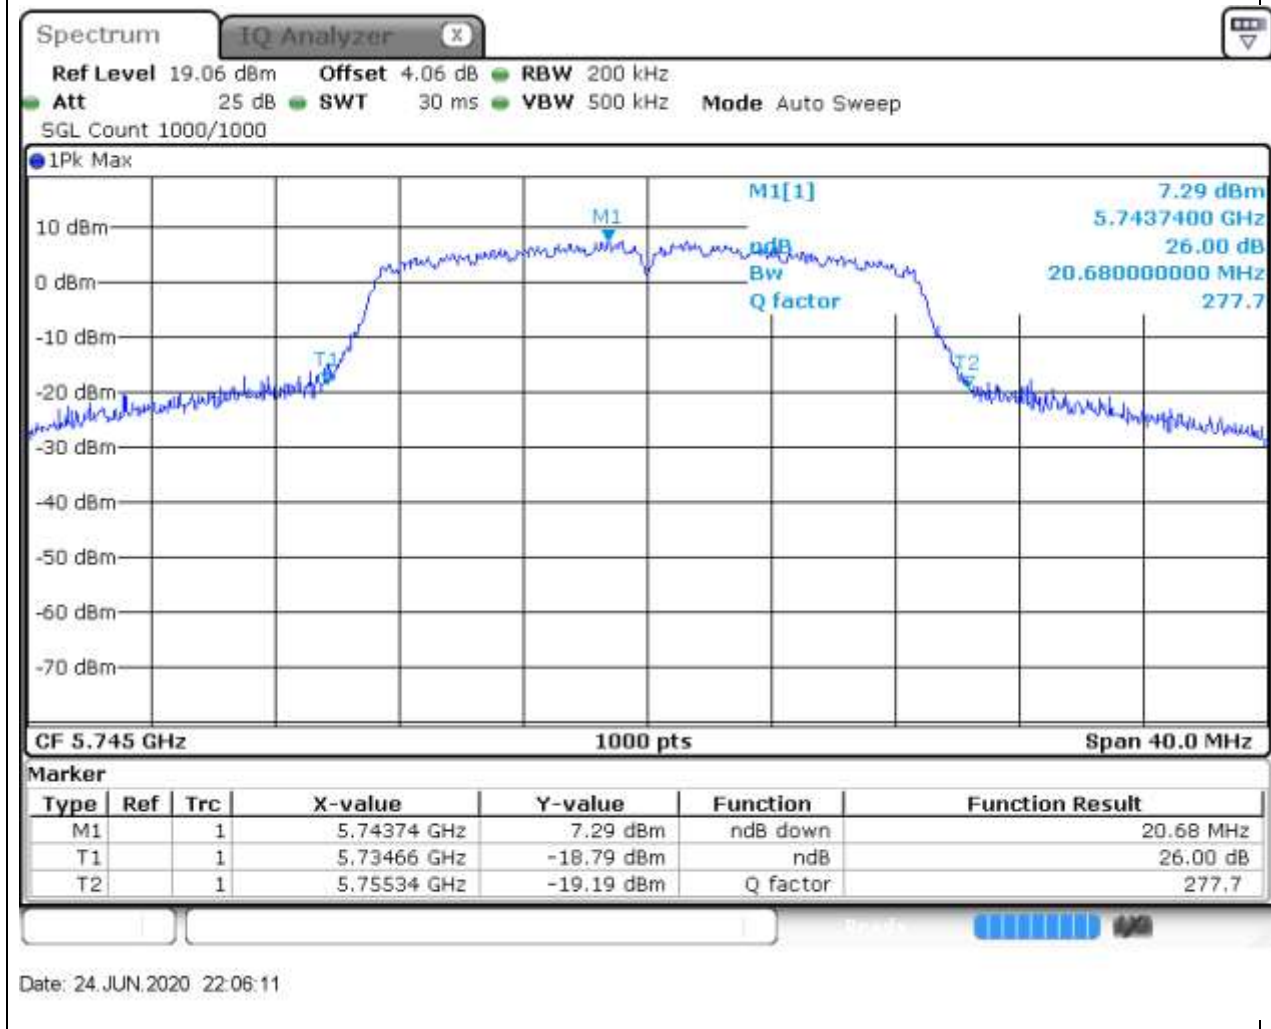

54. 802.11ac_20M_Band4_L

54.1. A.2-26dB Bandwidth(NTNV)

Center Frequency (MHz)	XdB Down	RBW (MHz)	Detector	Limit (MHz)	XdB BandWidth (MHz)	Verdict
5745	26	0.2	Peak	0	20.68	Unknown