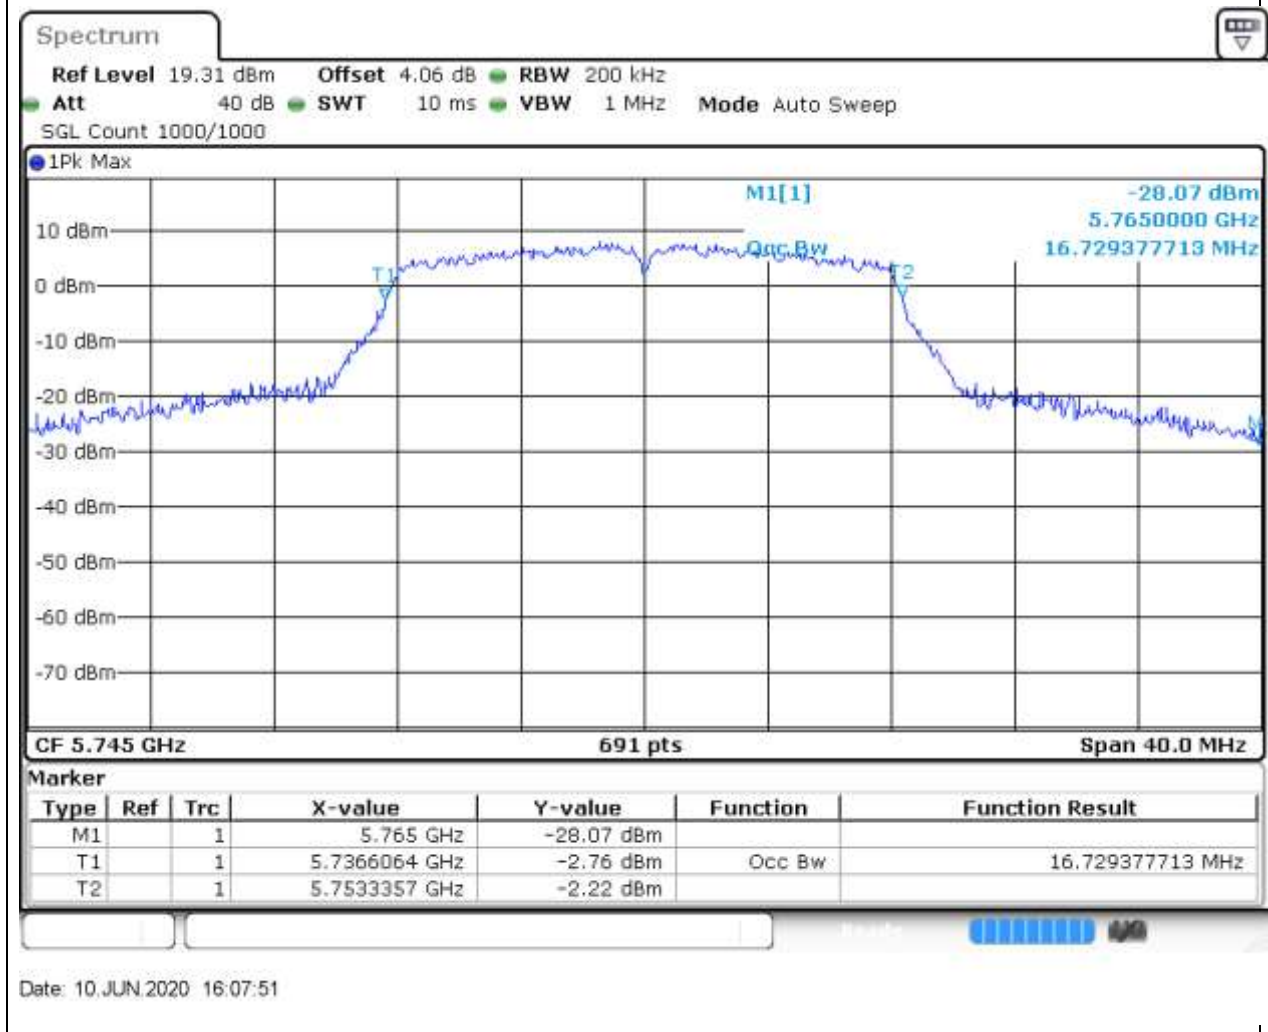

46. 802.11a_20M_Band4_L

46.1. A.2.2-99% Bandwidth(NTNV)

Center Frequency (MHz)	OBW Power (%)	RBW (MHz)	Detector	Limit (MHz)	OBW (MHz)	Verdict
5745	99	0.2	Peak	0	16.729378	Unknow