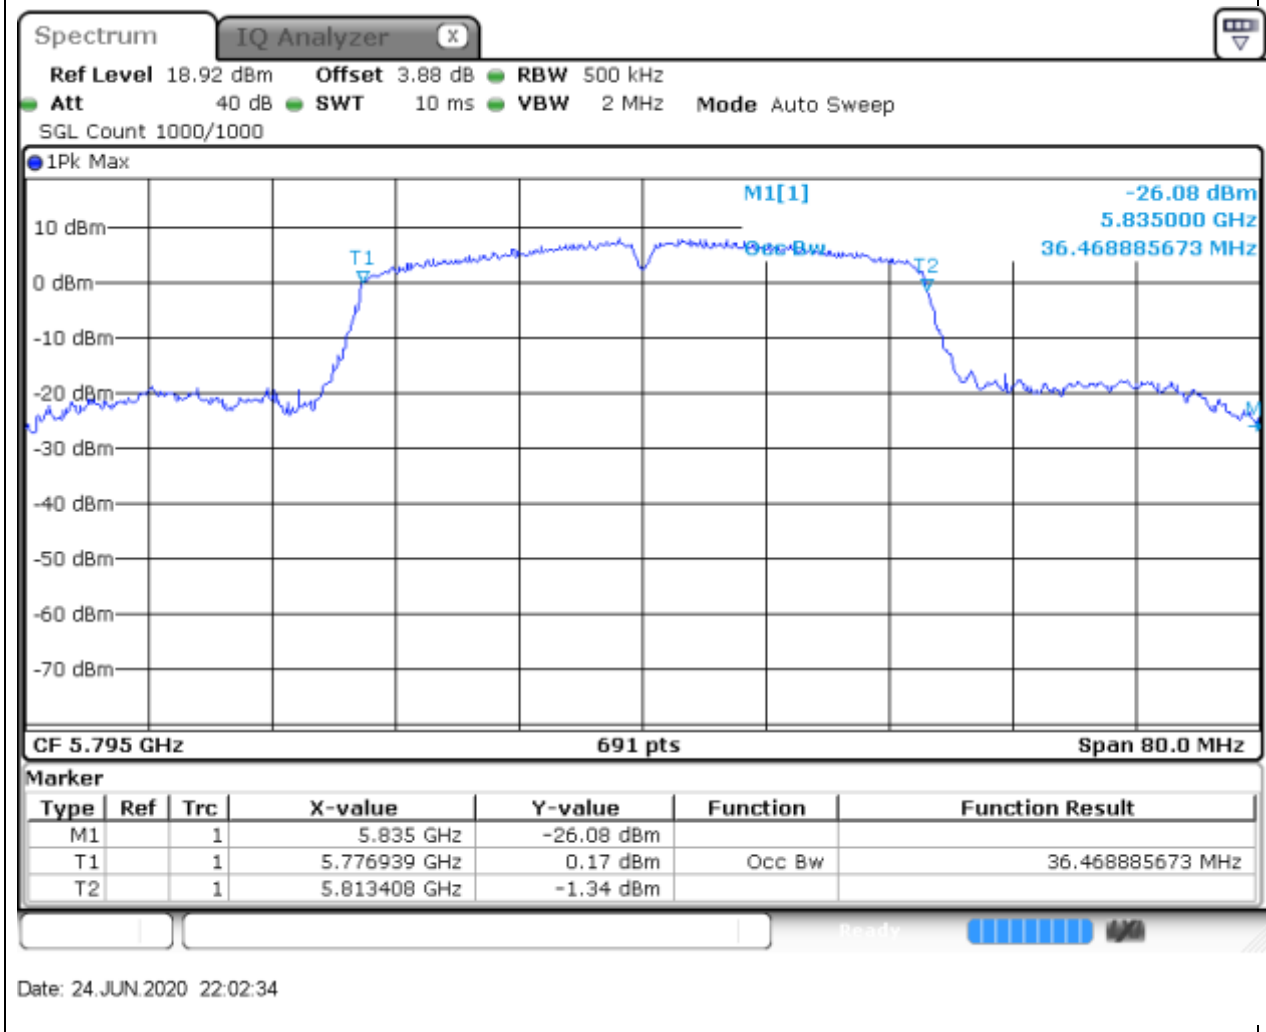

53. 802.11n_40M_Band4_H

53.1. A.2.2-99% Bandwidth(NTNV)

Center Frequency (MHz)	OBW Power (%)	RBW (MHz)	Detector	Limit (MHz)	OBW (MHz)	Verdict
5795	99	0.5	Peak	0	36.468886	Unknow