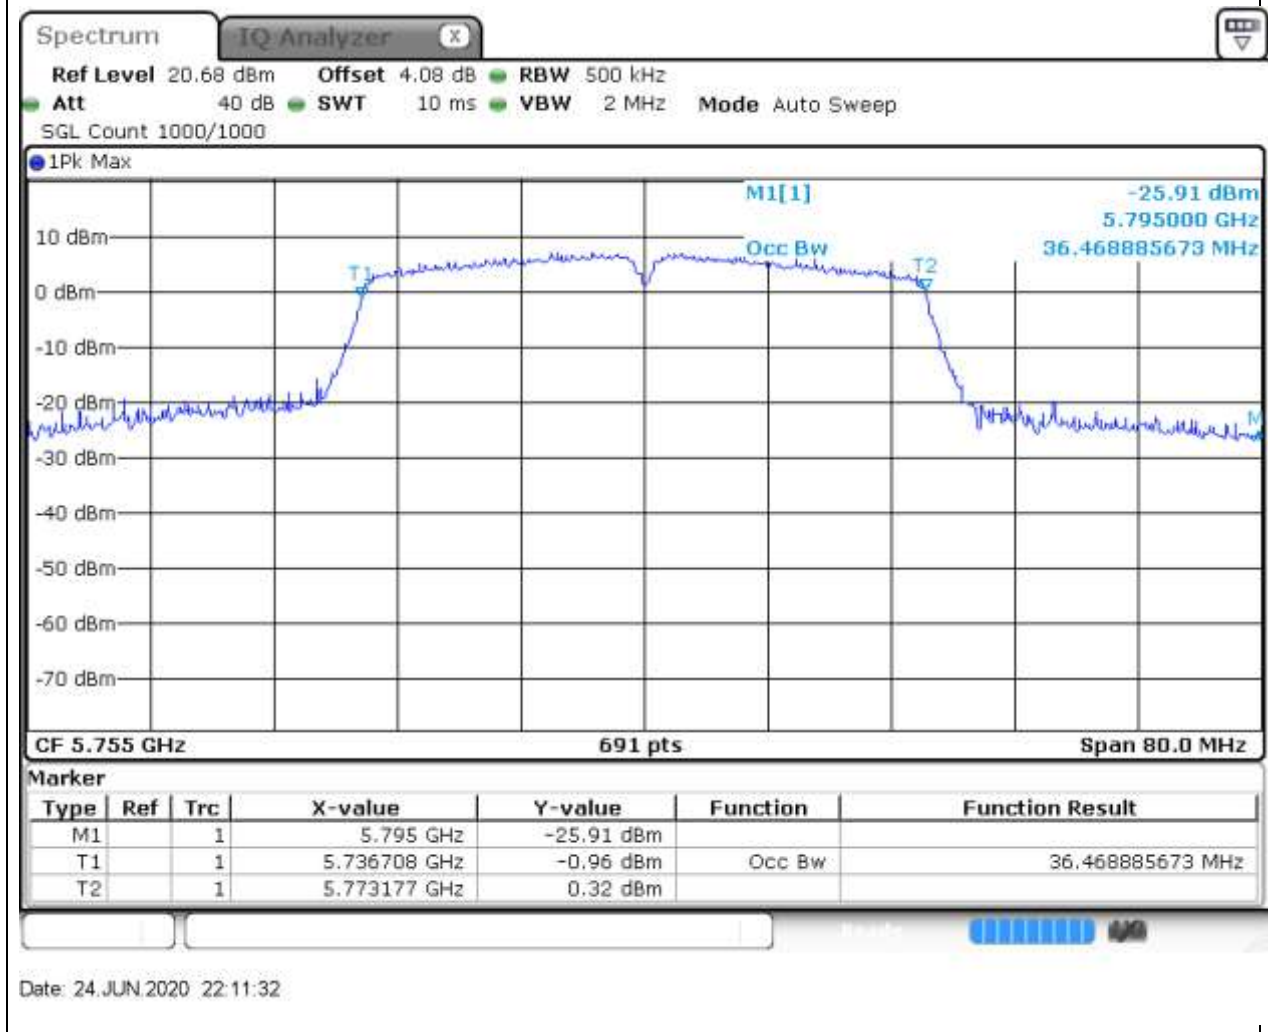

57. 802.11ac_40M_Band4_L

57.1. A.2.2-99% Bandwidth(NTNV)

Center Frequency (MHz)	OBW Power (%)	RBW (MHz)	Detector	Limit (MHz)	OBW (MHz)	Verdict
5755	99	0.5	Peak	0	36.468886	Unknown