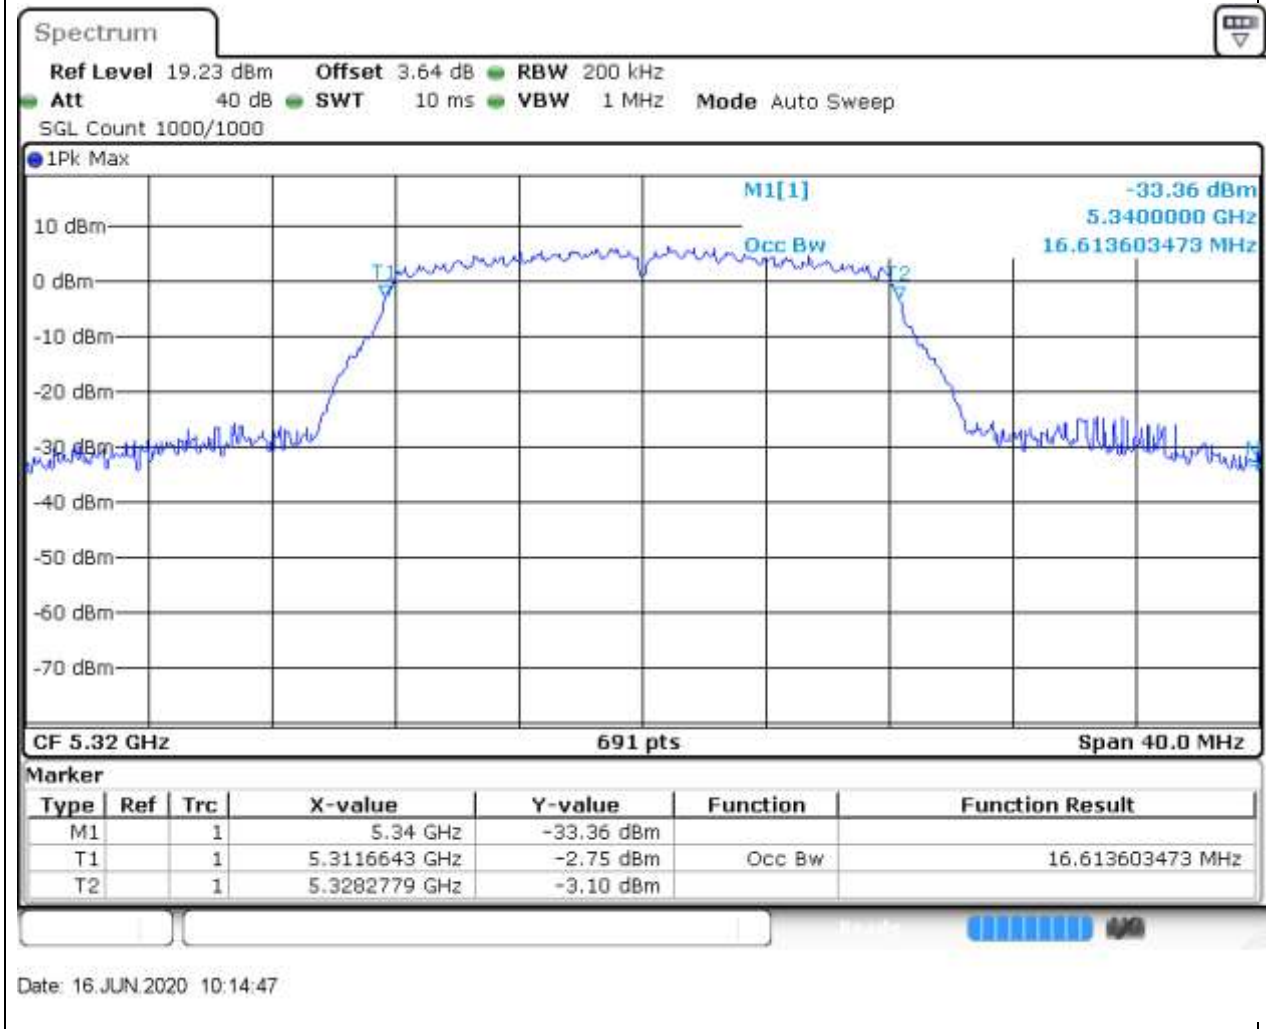

17. 802.11a_20M_Band2_H

17.2. A.2.2-99% Bandwidth(NTNV)

Center Frequency (MHz)	OBW Power (%)	RBW (MHz)	Detector	Limit (MHz)	OBW (MHz)	Verdict
5320	99	0.2	Peak	0	16.613603	Unknown