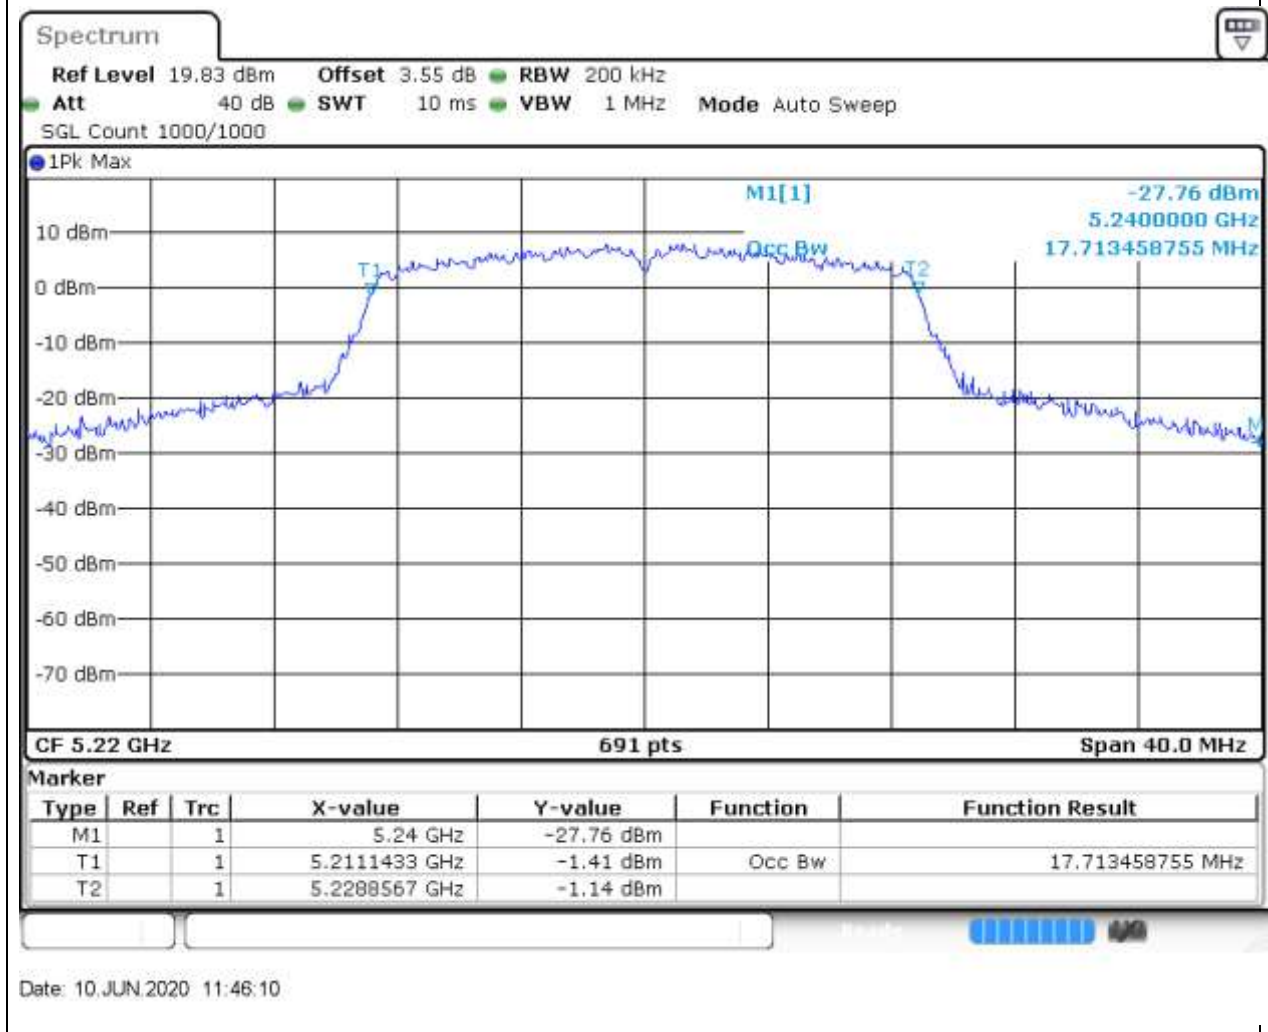

5. 802.11n_20M_Band1_M

5.1. A.2.2-99% Bandwidth(NTNV)

Center Frequency (MHz)	OBW Power (%)	RBW (MHz)	Detector	Limit (MHz)	OBW (MHz)	Verdict
5220	99	0.2	Peak	0	17.713459	Unknown