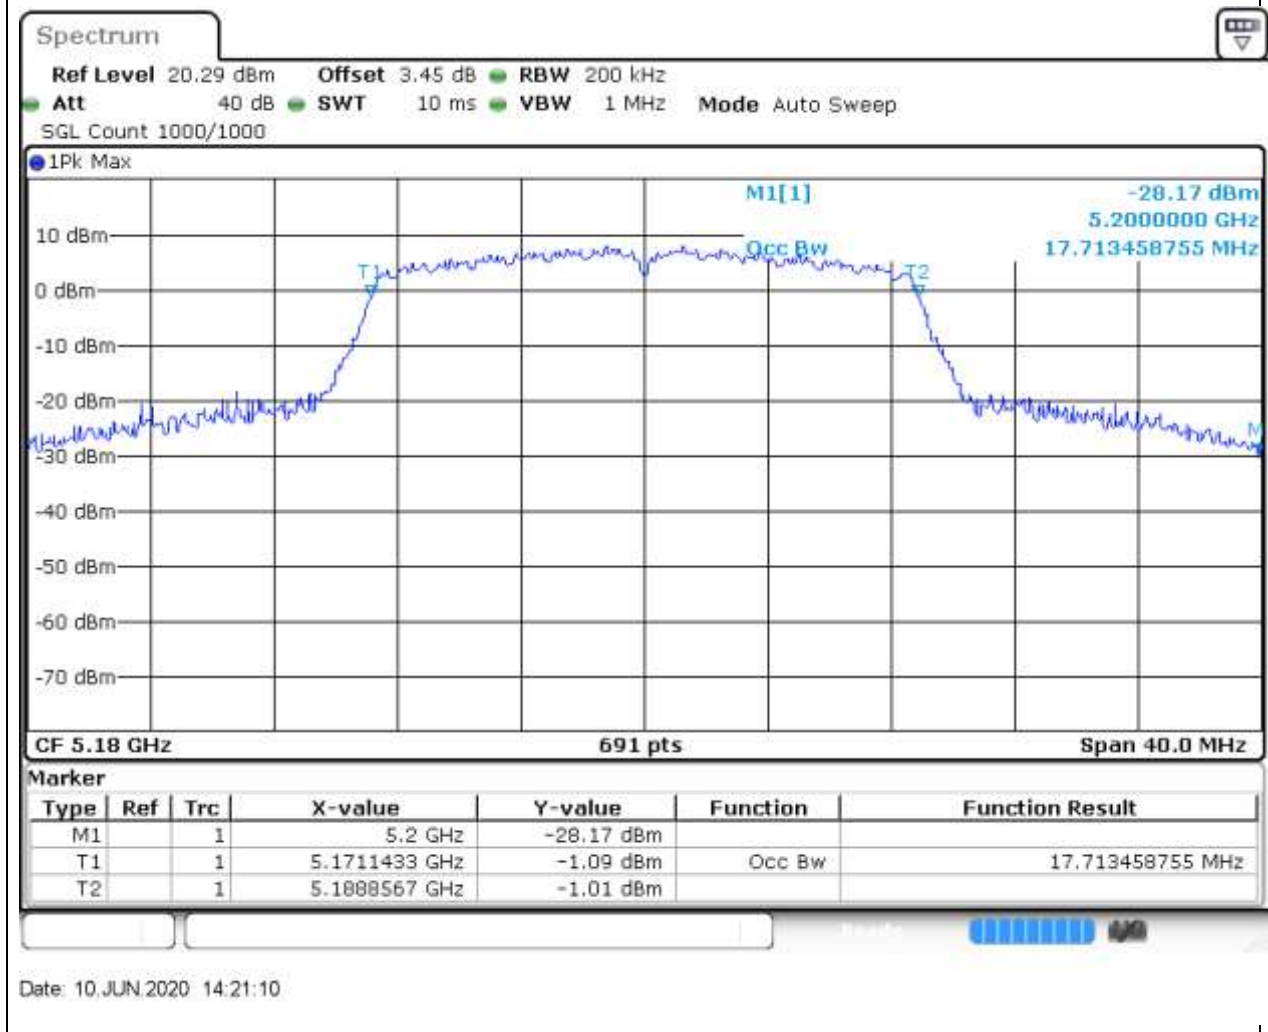

9. 802.11ac_20M_Band1_L

9.1. A.2.2-99% Bandwidth(NTNV)

Center Frequency (MHz)	OBW Power (%)	RBW (MHz)	Detector	Limit (MHz)	OBW (MHz)	Verdict
5180	99	0.2	Peak	0	17.713459	Unknown