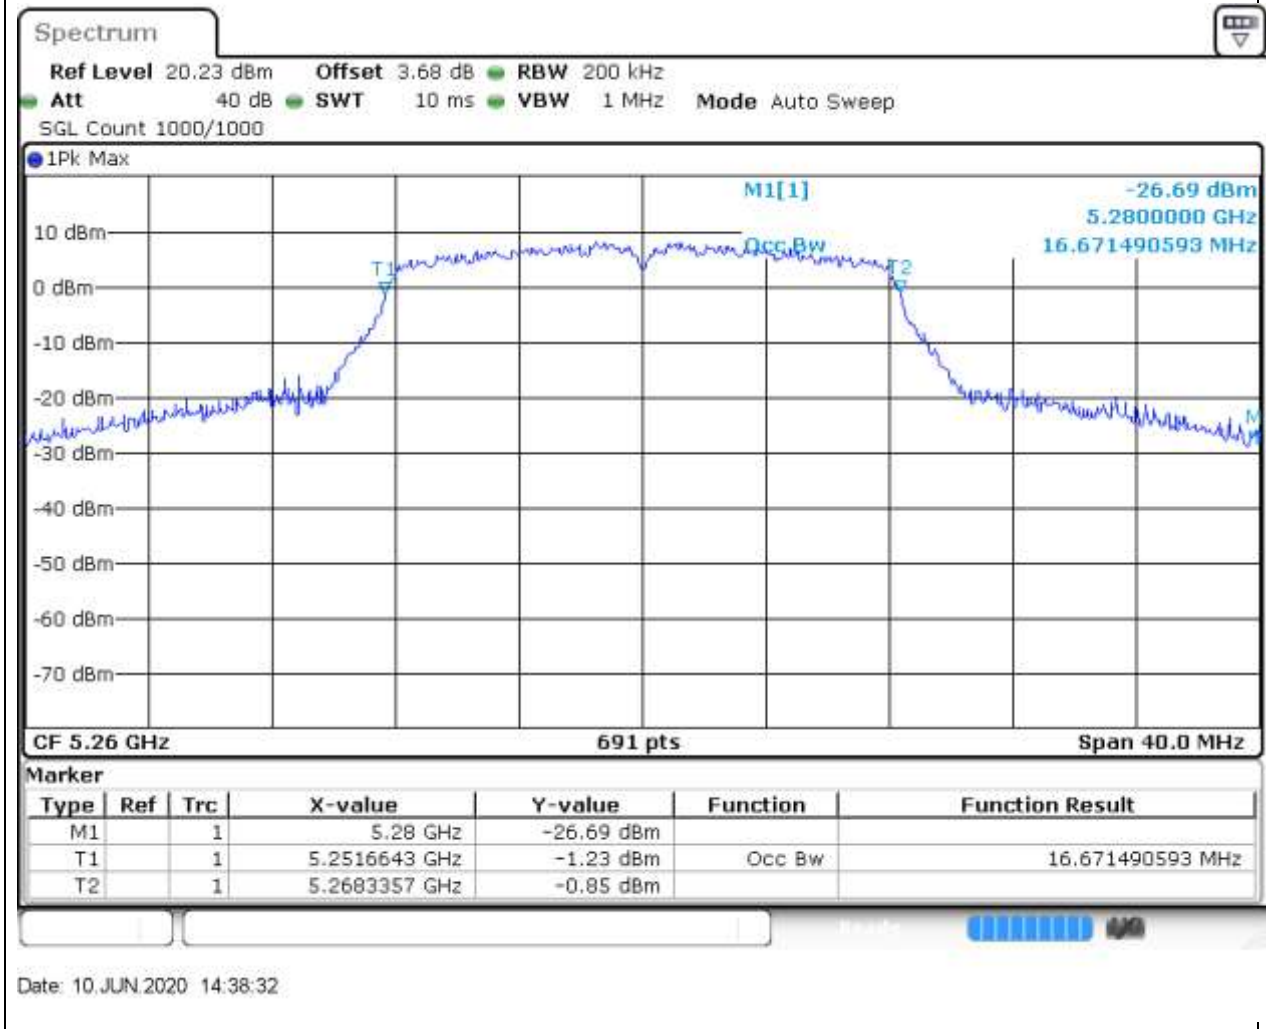

15. 802.11a_20M_Band2_L

15.1. A.2.2-99% Bandwidth(NTNV)

Center Frequency (MHz)	OBW Power (%)	RBW (MHz)	Detector	Limit (MHz)	OBW (MHz)	Verdict
5260	99	0.2	Peak	0	16.671491	Unknown