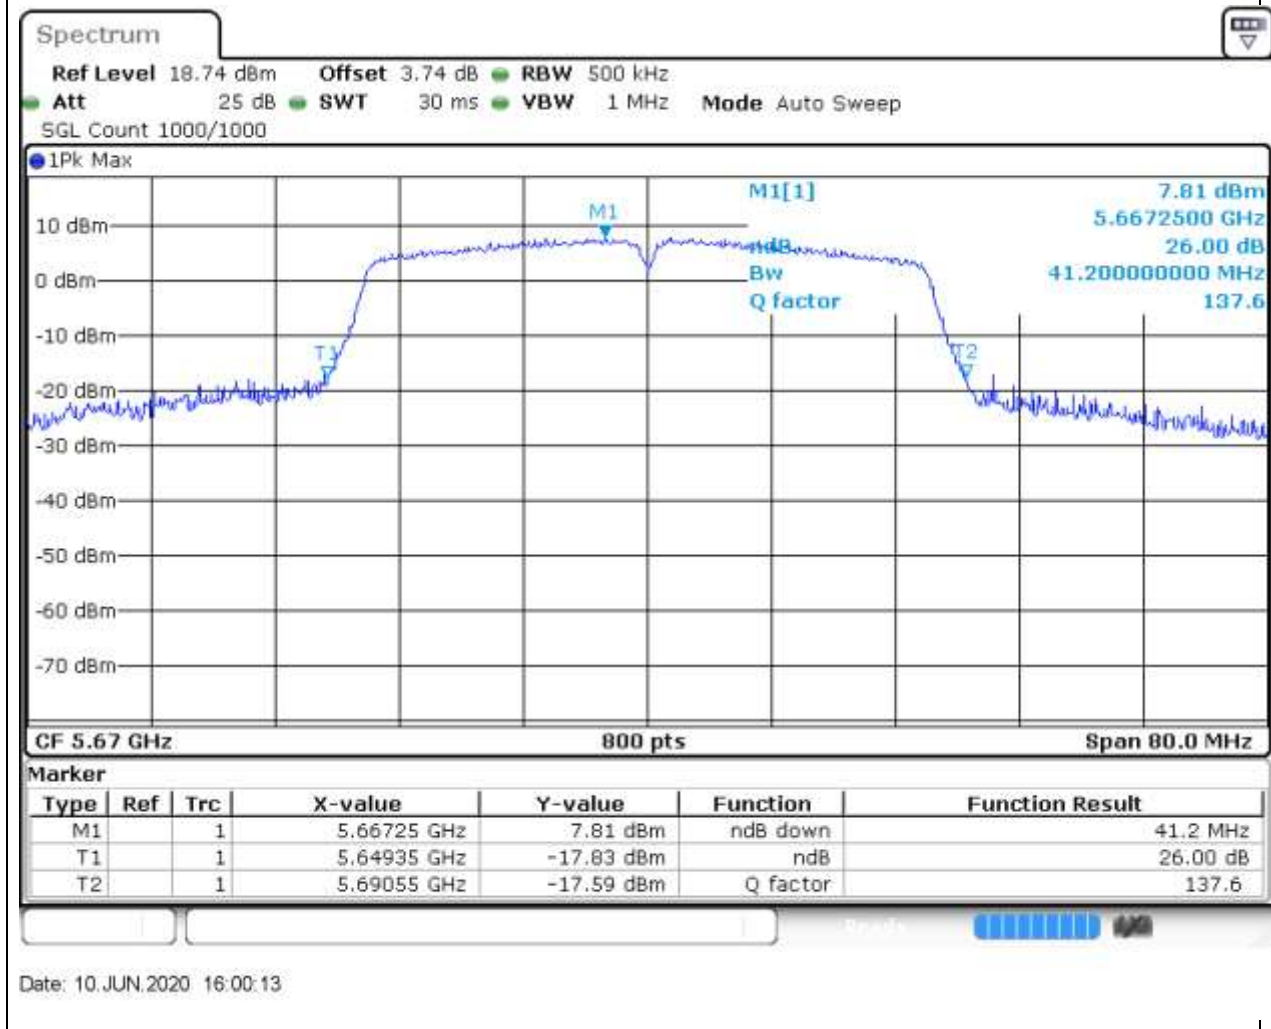

43. 802.11ac_40M_Band3_H

43.1. A.2-26dB Bandwidth(NTNV)

Center Frequency (MHz)	XdB Down	RBW (MHz)	Detector	Limit (MHz)	XdB BandWidth (MHz)	Verdict
5670	26	0.5	Peak	0	41.2	Unknown