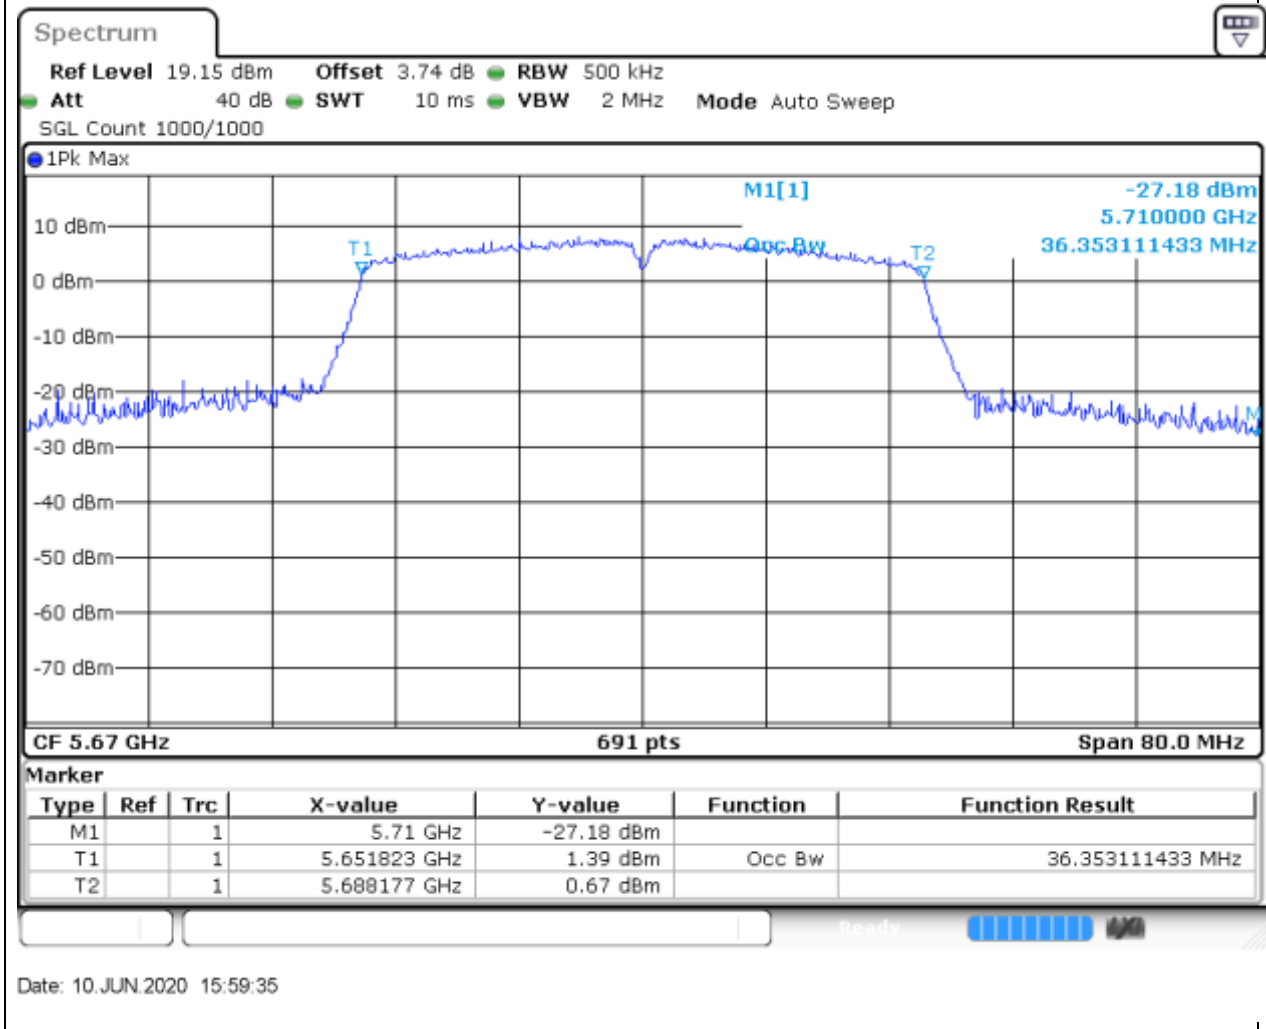

43. 802.11ac_40M_Band3_H

43.1. A.2.2-99% Bandwidth(NTNV)

Center Frequency (MHz)	OBW Power (%)	RBW (MHz)	Detector	Limit (MHz)	OBW (MHz)	Verdict
5670	99	0.5	Peak	0	36.353111	Unknown