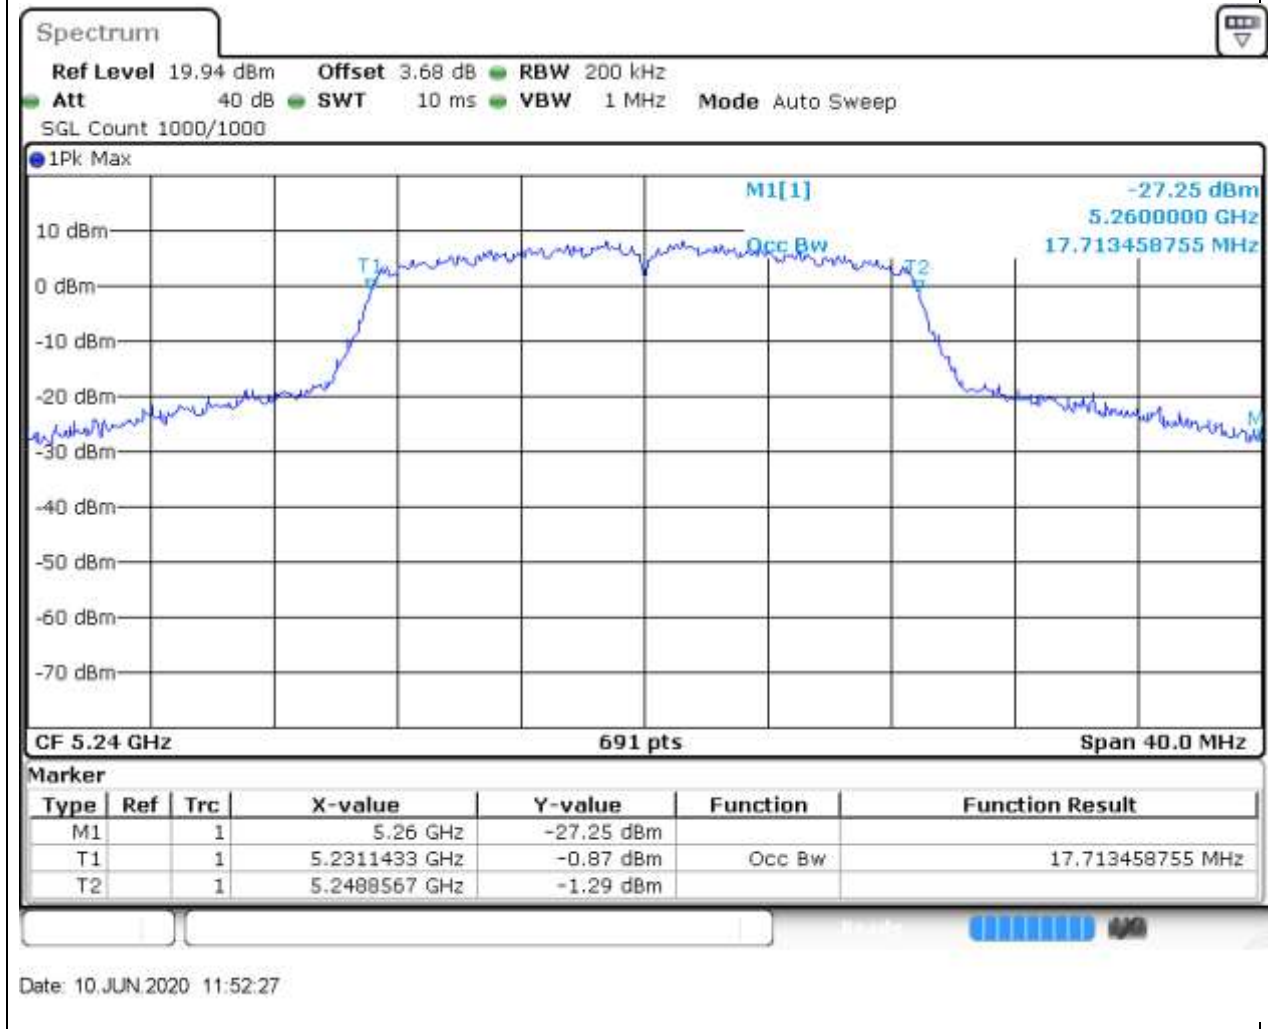

6. 802.11n_20M_Band1_H

6.1. A.2.2-99% Bandwidth(NTNV)

Center Frequency (MHz)	OBW Power (%)	RBW (MHz)	Detector	Limit (MHz)	OBW (MHz)	Verdict
5240	99	0.2	Peak	0	17.713459	Unknown