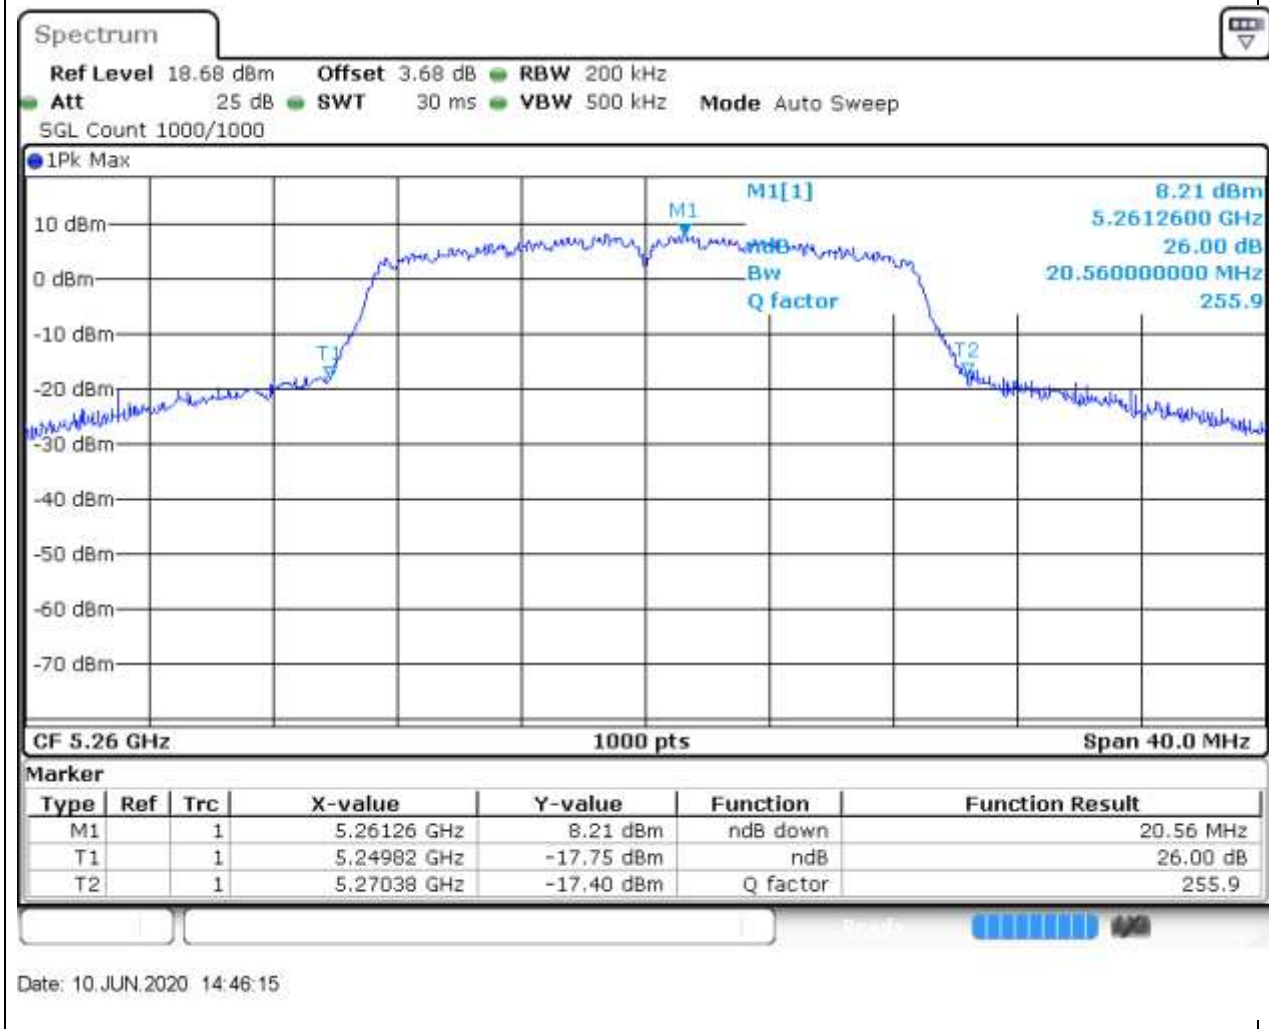

18. 802.11n_20M_Band2_L

18.1. A.2-26dB Bandwidth(NTNV)

Center Frequency (MHz)	XdB Down	RBW (MHz)	Detector	Limit (MHz)	XdB BandWidth (MHz)	Verdict
5260	26	0.2	Peak	0	20.56	Unknown