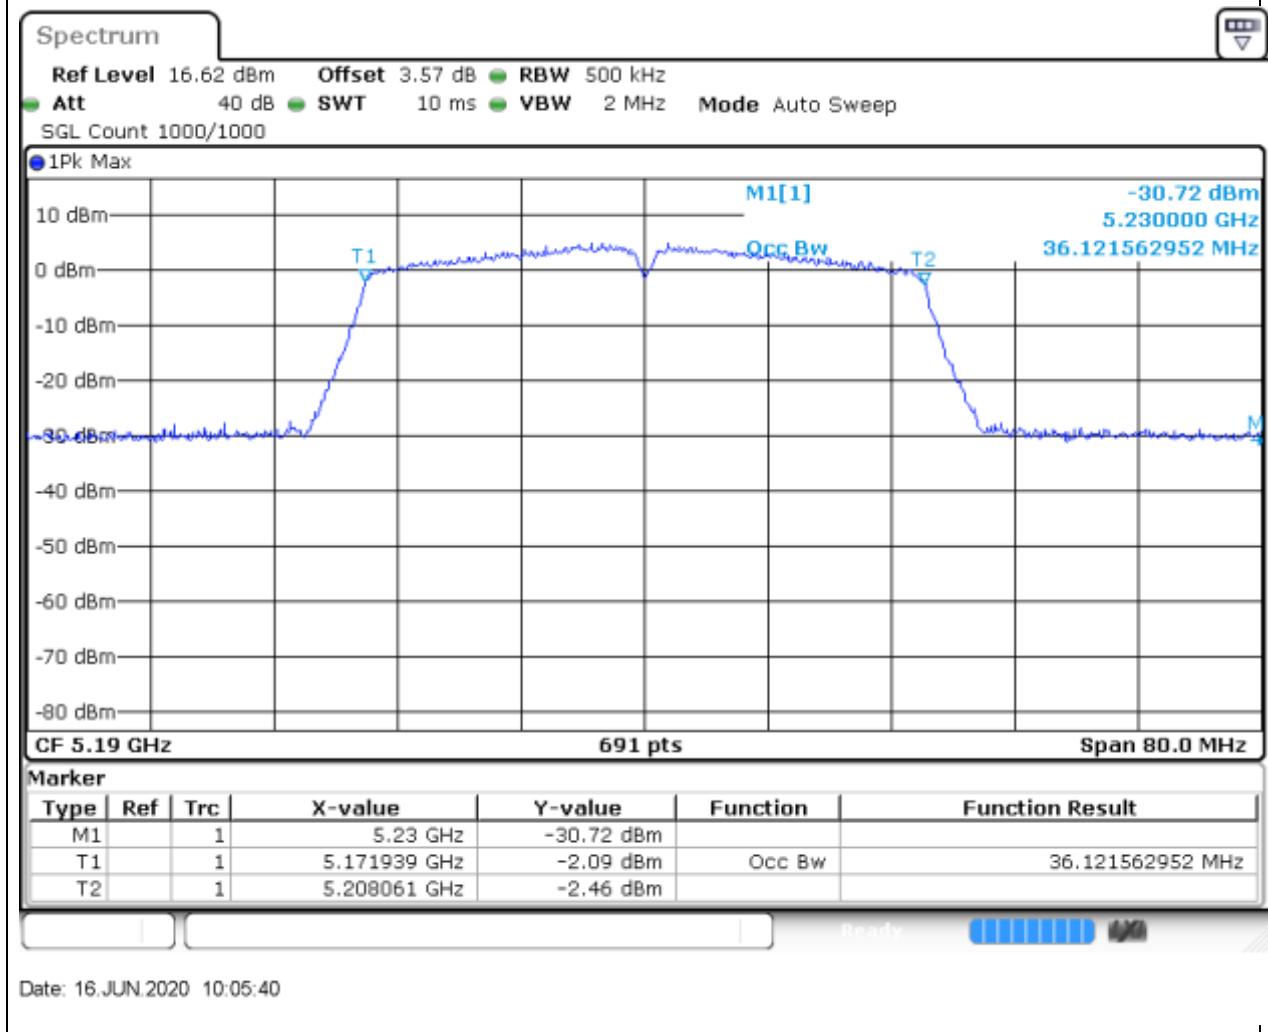

7. 802.11n_40M_Band1_L

7.2. A.2.2-99% Bandwidth(NTNV)

Center Frequency (MHz)	OBW Power (%)	RBW (MHz)	Detector	Limit (MHz)	OBW (MHz)	Verdict
5190	99	0.5	Peak	0	36.121563	Unknown