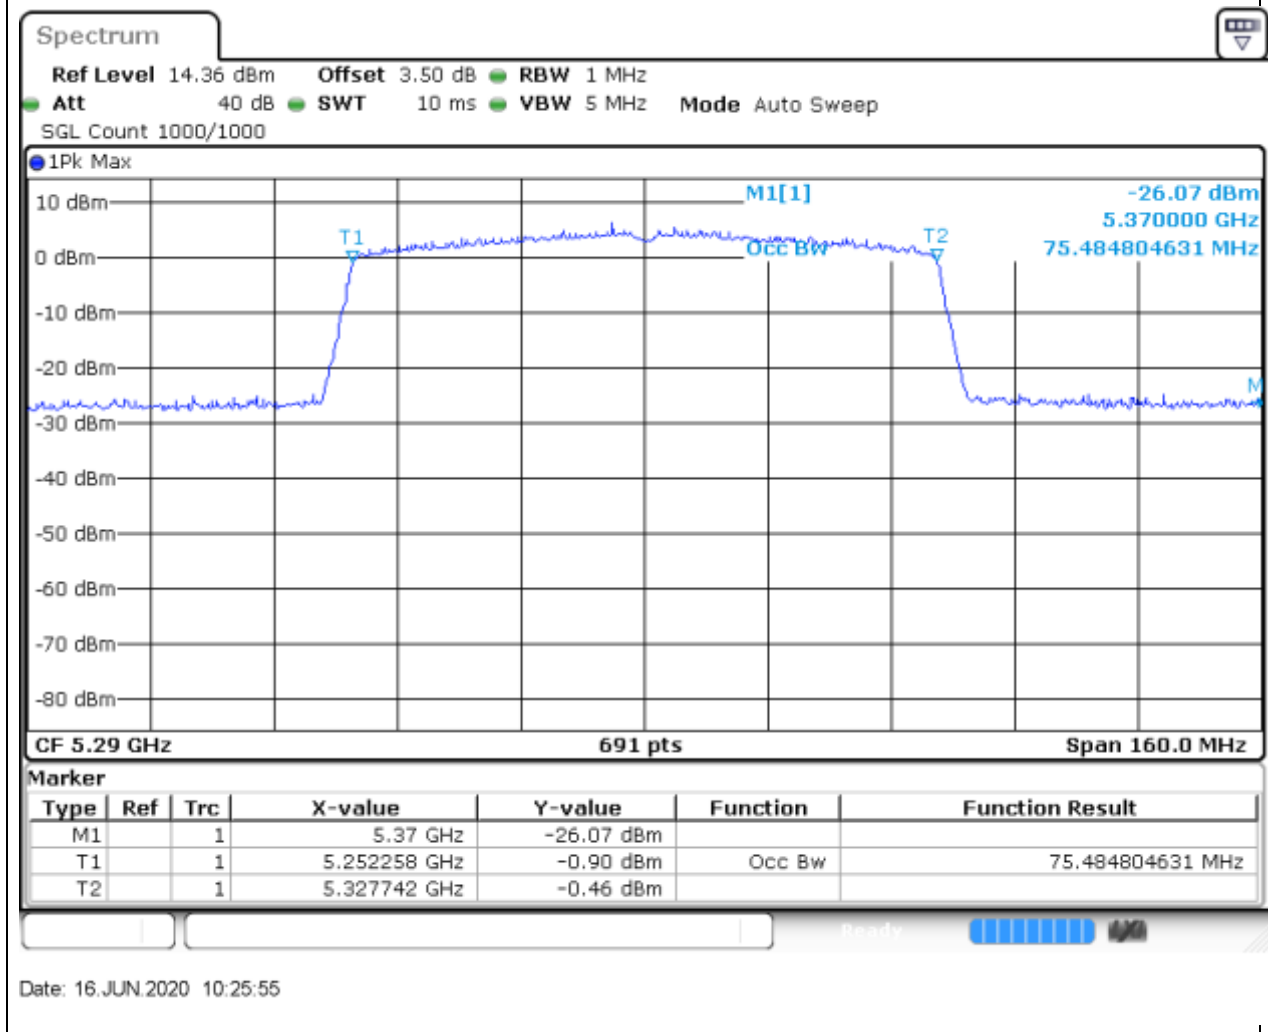

28. 802.11ac_80M_Band2_M

28.2. A.2.2-99% Bandwidth(NTNV)

Center Frequency (MHz)	OBW Power (%)	RBW (MHz)	Detector	Limit (MHz)	OBW (MHz)	Verdict
5290	99	1	Peak	0	75.484805	Unknow