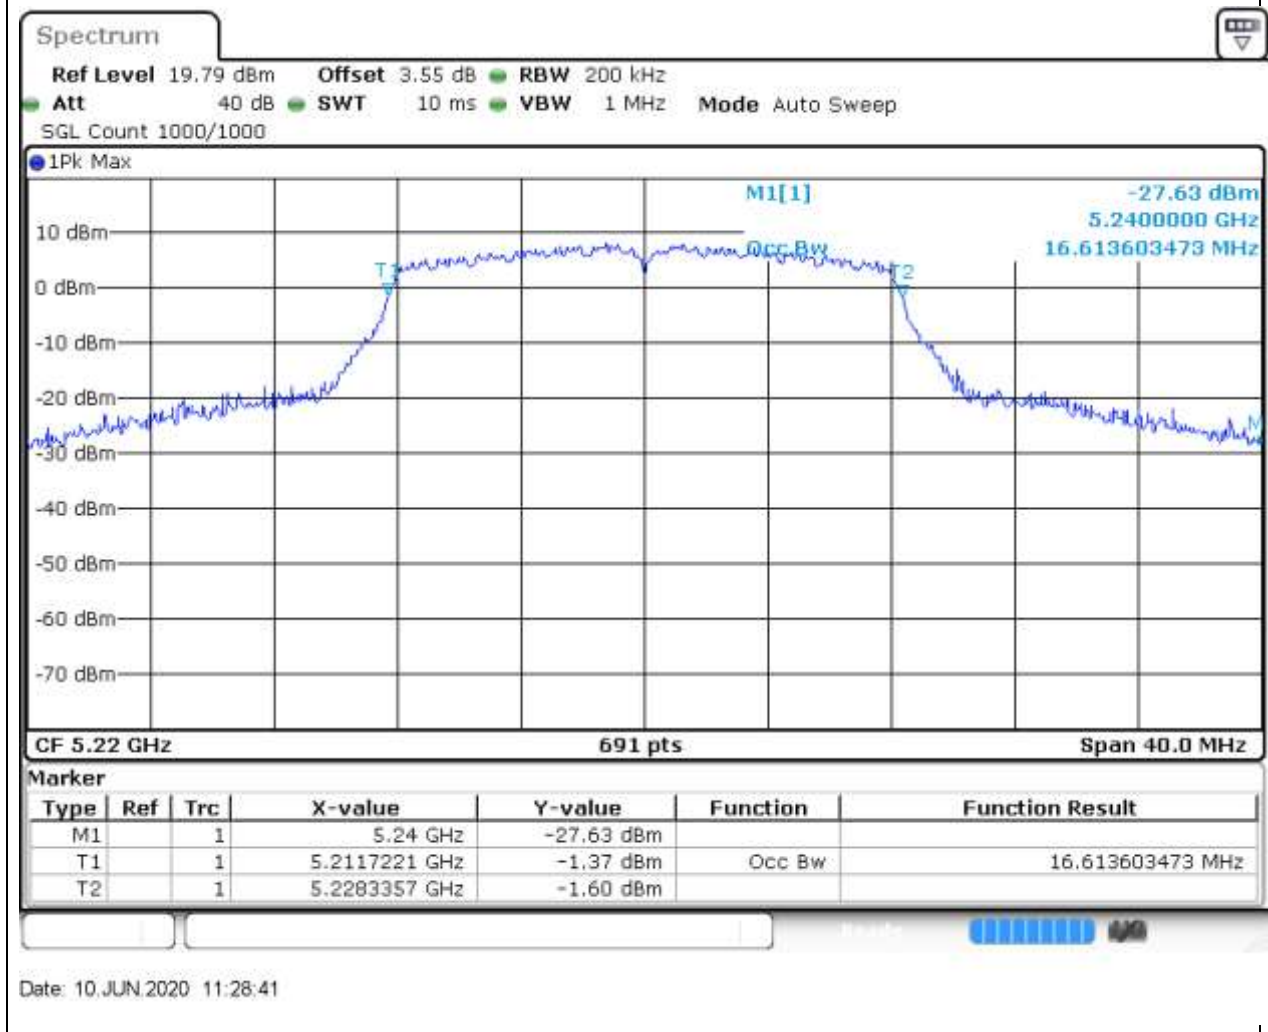

2. 802.11a_20M_Band1_M

2.1. A.2.2-99% Bandwidth(NTNV)

Center Frequency (MHz)	OBW Power (%)	RBW (MHz)	Detector	Limit (MHz)	OBW (MHz)	Verdict
5220	99	0.2	Peak	0	16.613603	Unknown