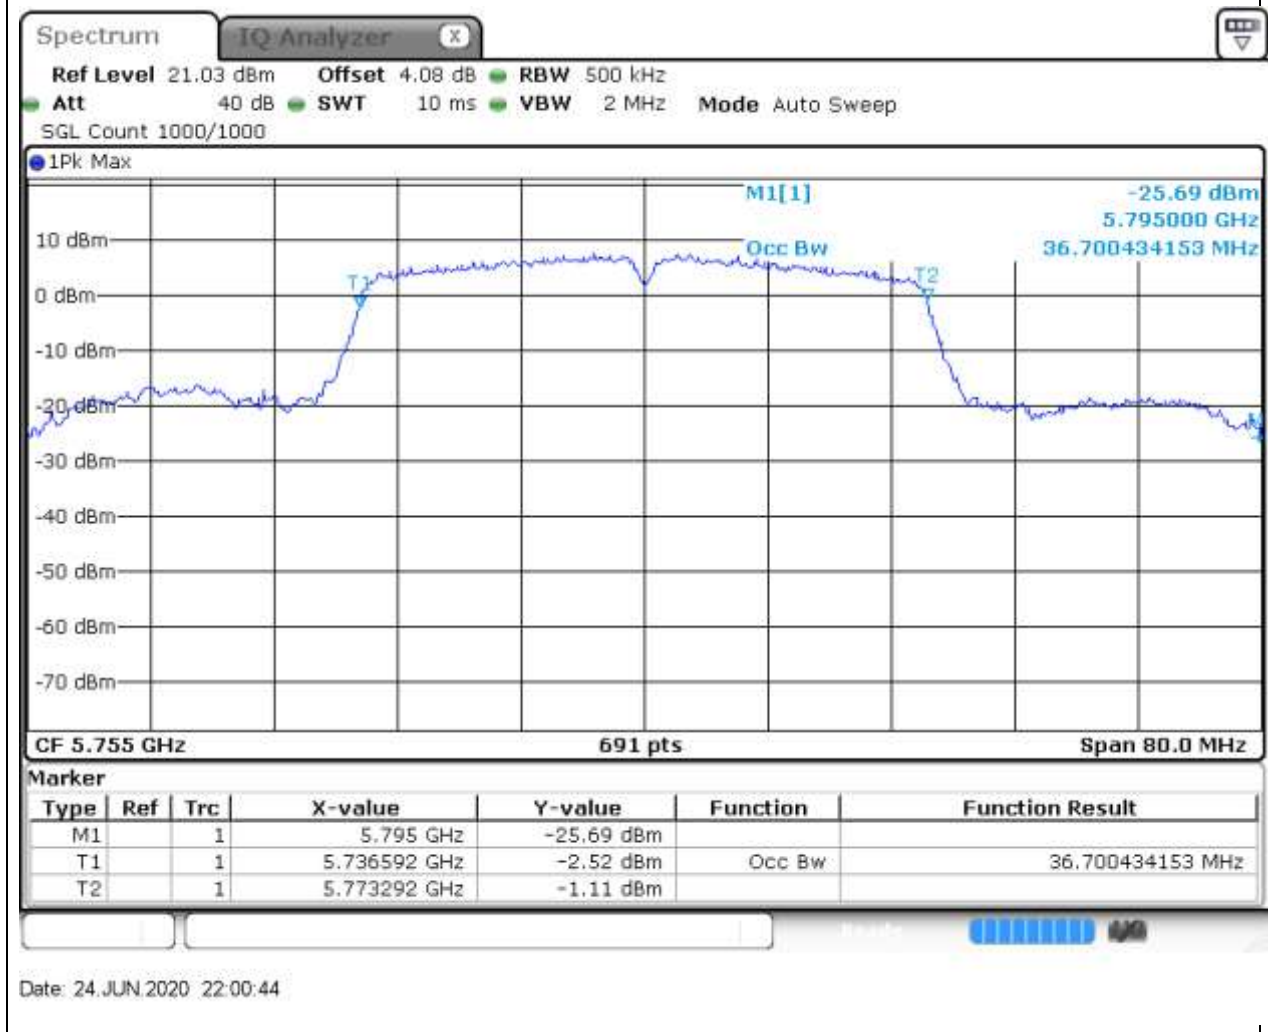

52. 802.11n_40M_Band4_L

52.1. A.2.2-99% Bandwidth(NTNV)

Center Frequency (MHz)	OBW Power (%)	RBW (MHz)	Detector	Limit (MHz)	OBW (MHz)	Verdict
5755	99	0.5	Peak	0	36.700434	Unknown