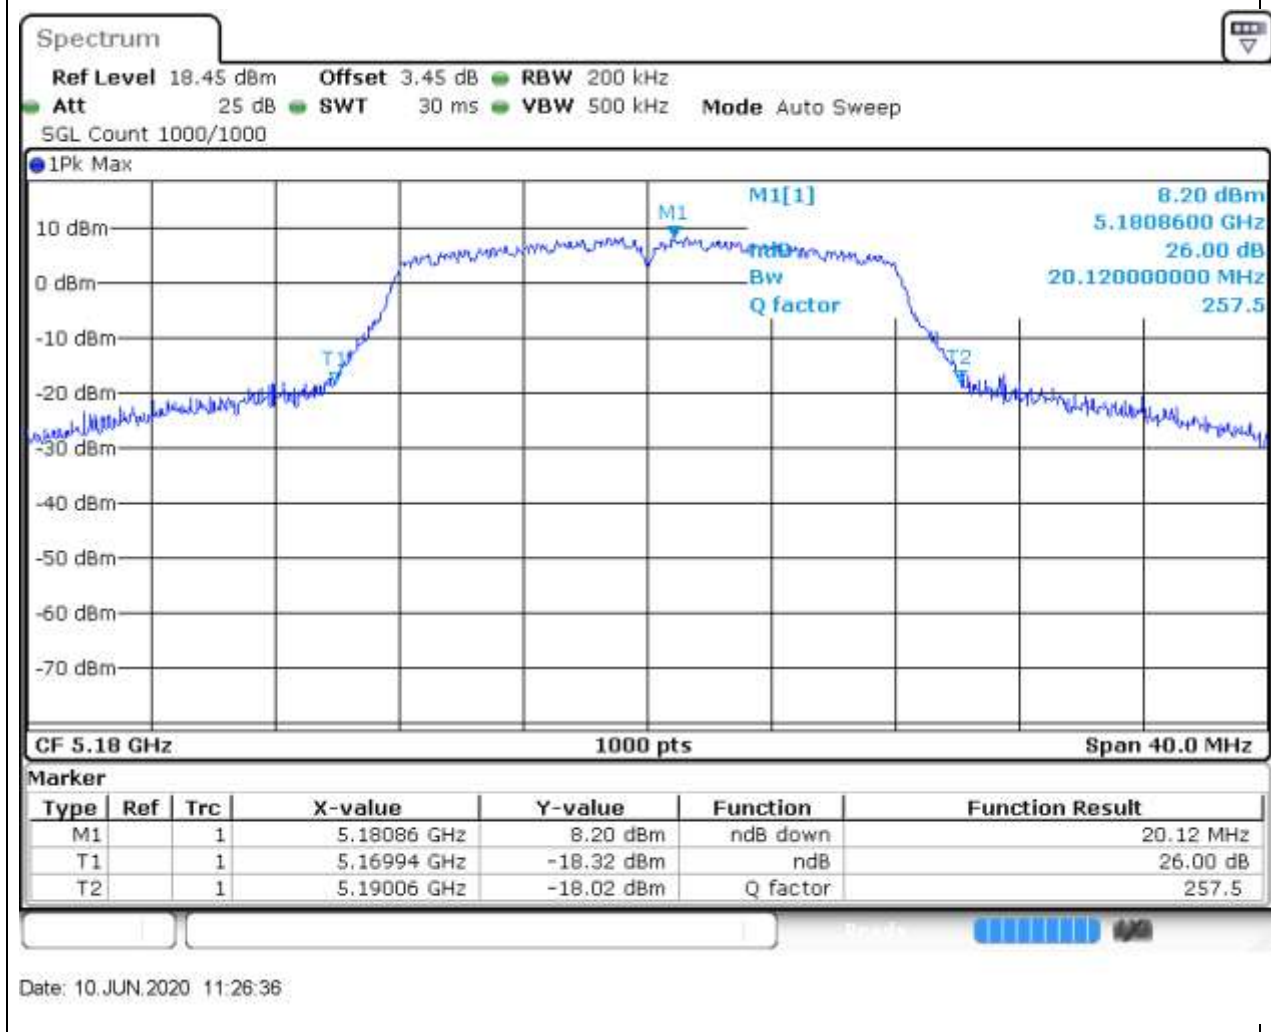

Annex A.2 26dB Bandwidth & 99% Bandwidth

26 dB Bandwidth

1. 802.11a_20M_Band1_L

1.2. A.2-26dB Bandwidth(NTNV)

Center Frequency (MHz)	XdB Down	RBW (MHz)	Detector	Limit (MHz)	XdB BandWidth (MHz)	Verdict
5180	26	0.2	Peak	0	20.12	Unknow