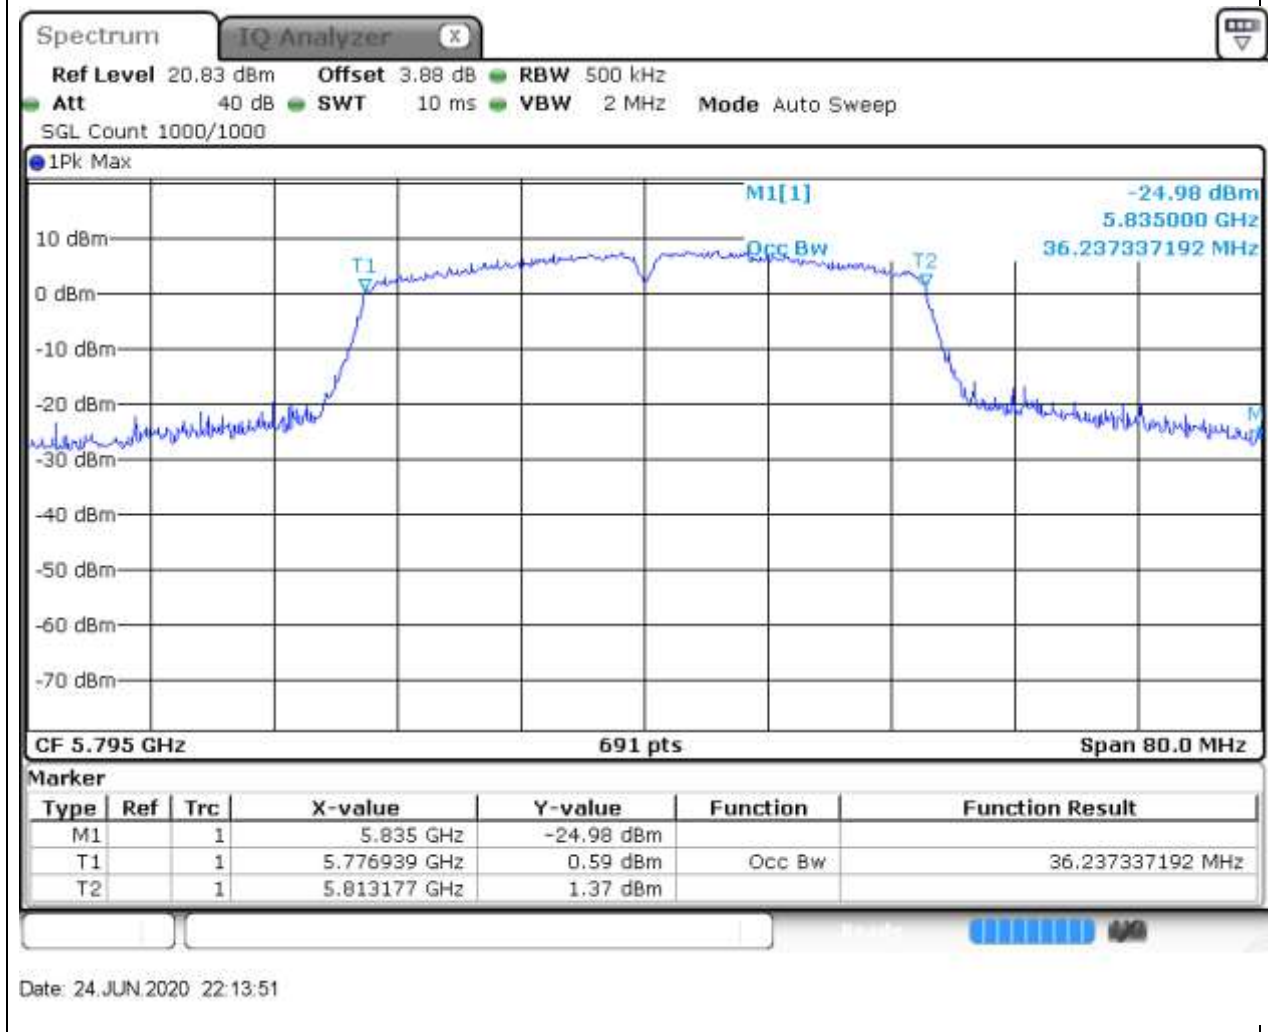

58. 802.11ac_40M_Band4_H

58.1. A.2.2-99% Bandwidth(NTNV)

Center Frequency (MHz)	OBW Power (%)	RBW (MHz)	Detector	Limit (MHz)	OBW (MHz)	Verdict
5795	99	0.5	Peak	0	36.237337	Unknown