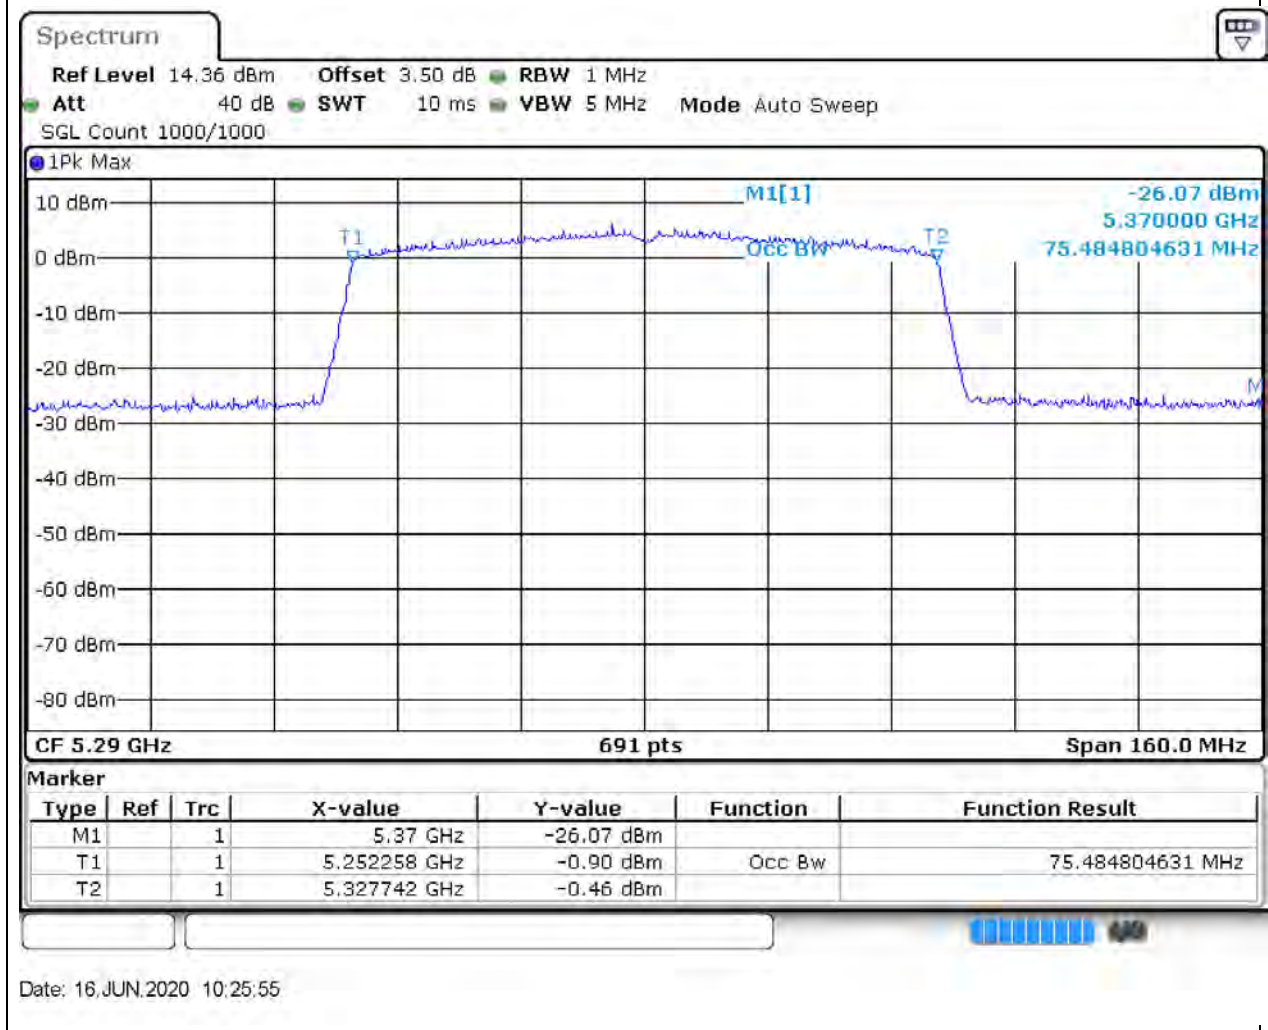

28. 802.11ac_80M_Band2_M

28.2. A.2.2-99% Bandwidth(NTNV)

Center Frequency (MHz)	OBW Power (%)	RBW (MHz)	Detector	Limit (MHz)	OBW (MHz)	Verdict
5290	99	1	Peak	0	75.484805	Unknown