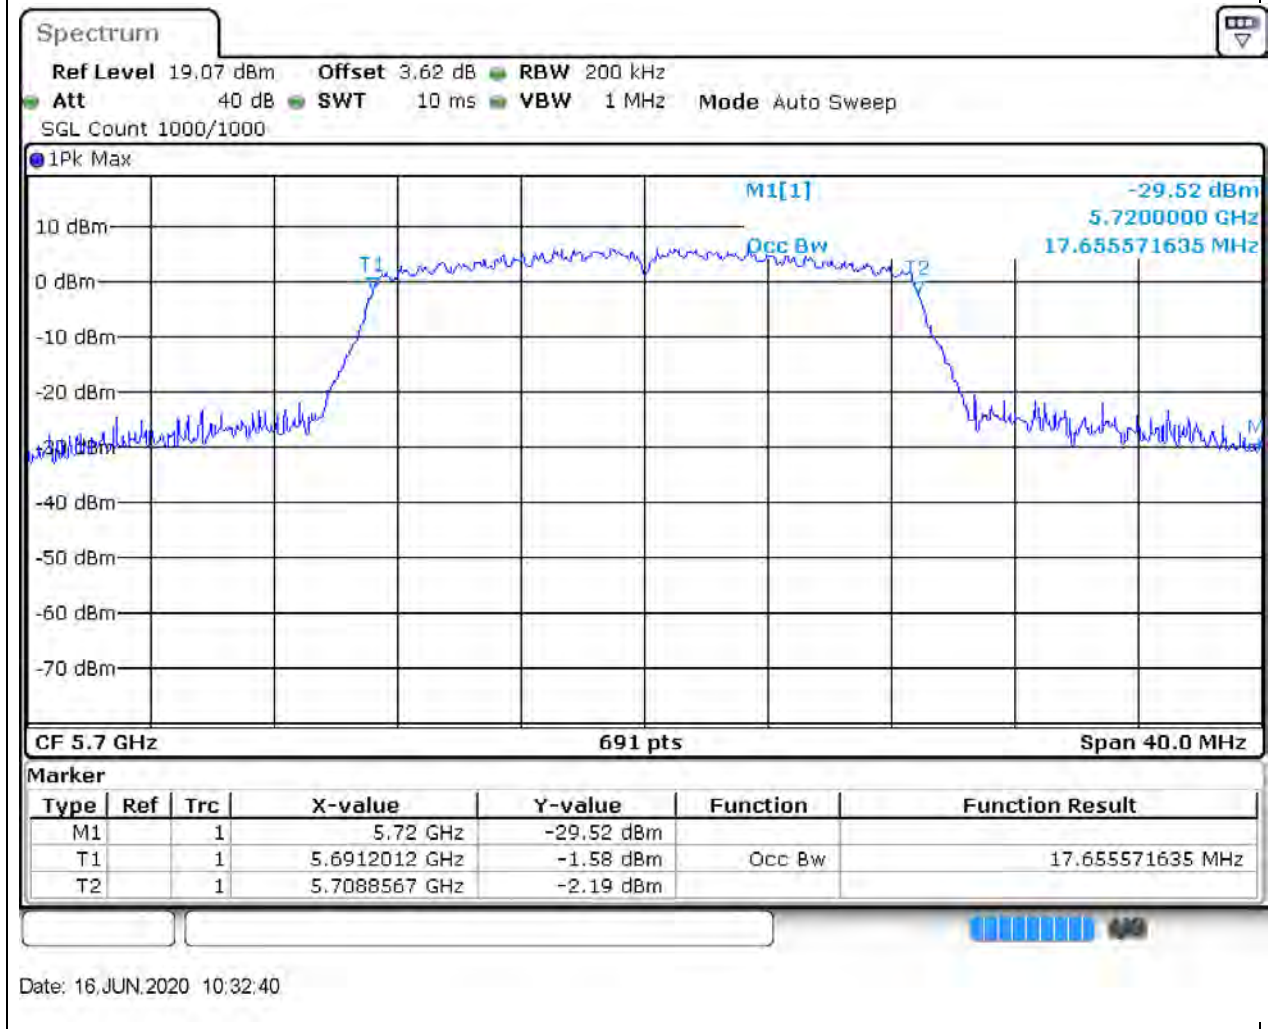

34. 802.11n_20M_Band3_H

34.2. A.2.2-99% Bandwidth(NTNV)

Center Frequency (MHz)	OBW Power (%)	RBW (MHz)	Detector	Limit (MHz)	OBW (MHz)	Verdict
5700	99	0.2	Peak	0	17.655572	Unknow