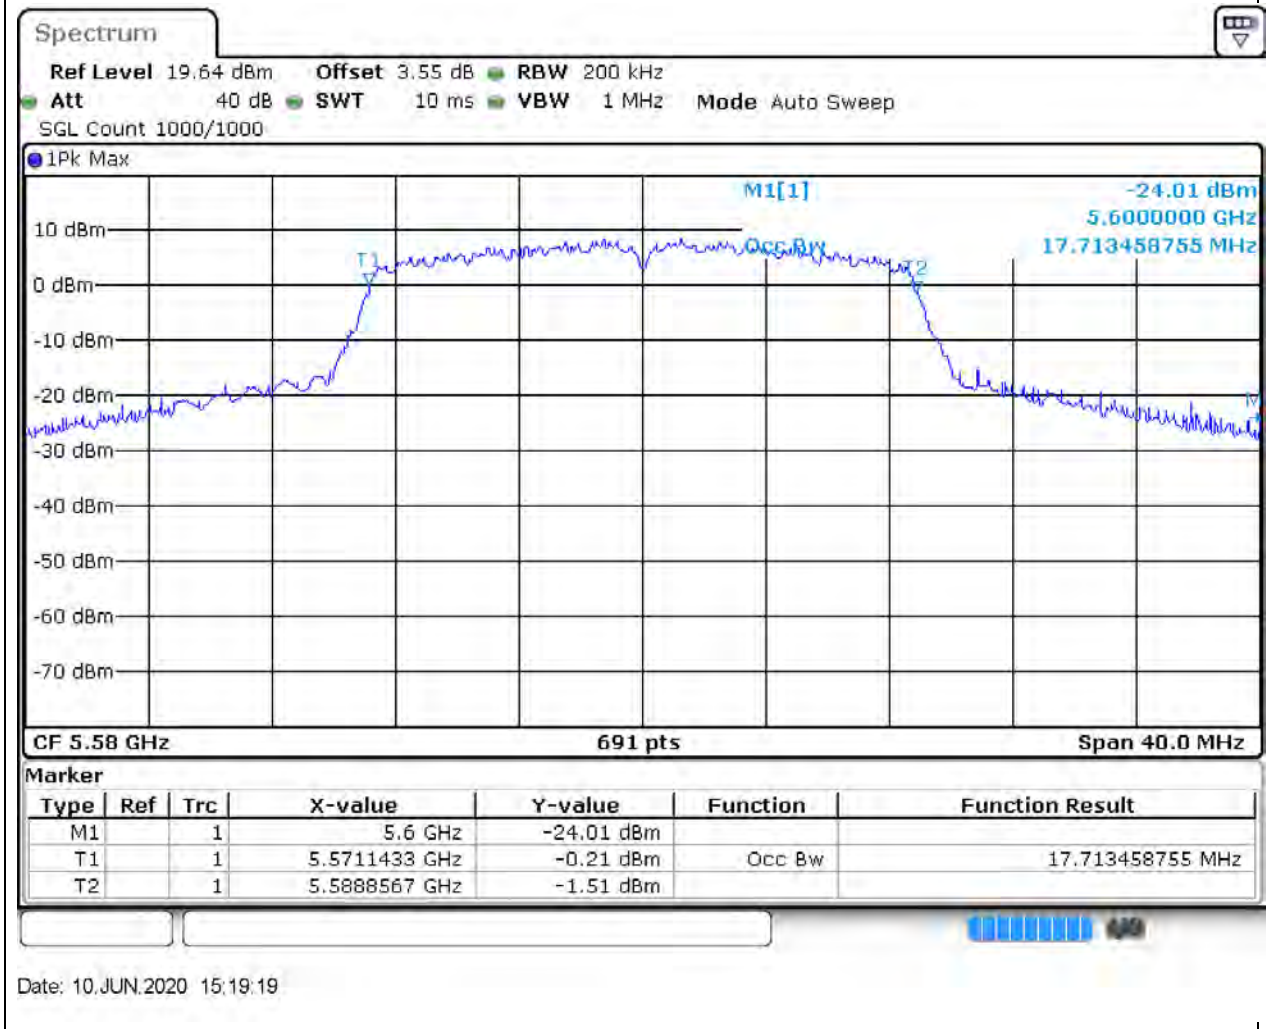

33. 802.11n_20M_Band3_M

33.1. A.2.2-99% Bandwidth(NTNV)

Center Frequency (MHz)	OBW Power (%)	RBW (MHz)	Detector	Limit (MHz)	OBW (MHz)	Verdict
5580	99	0.2	Peak	0	17.713459	Unknown