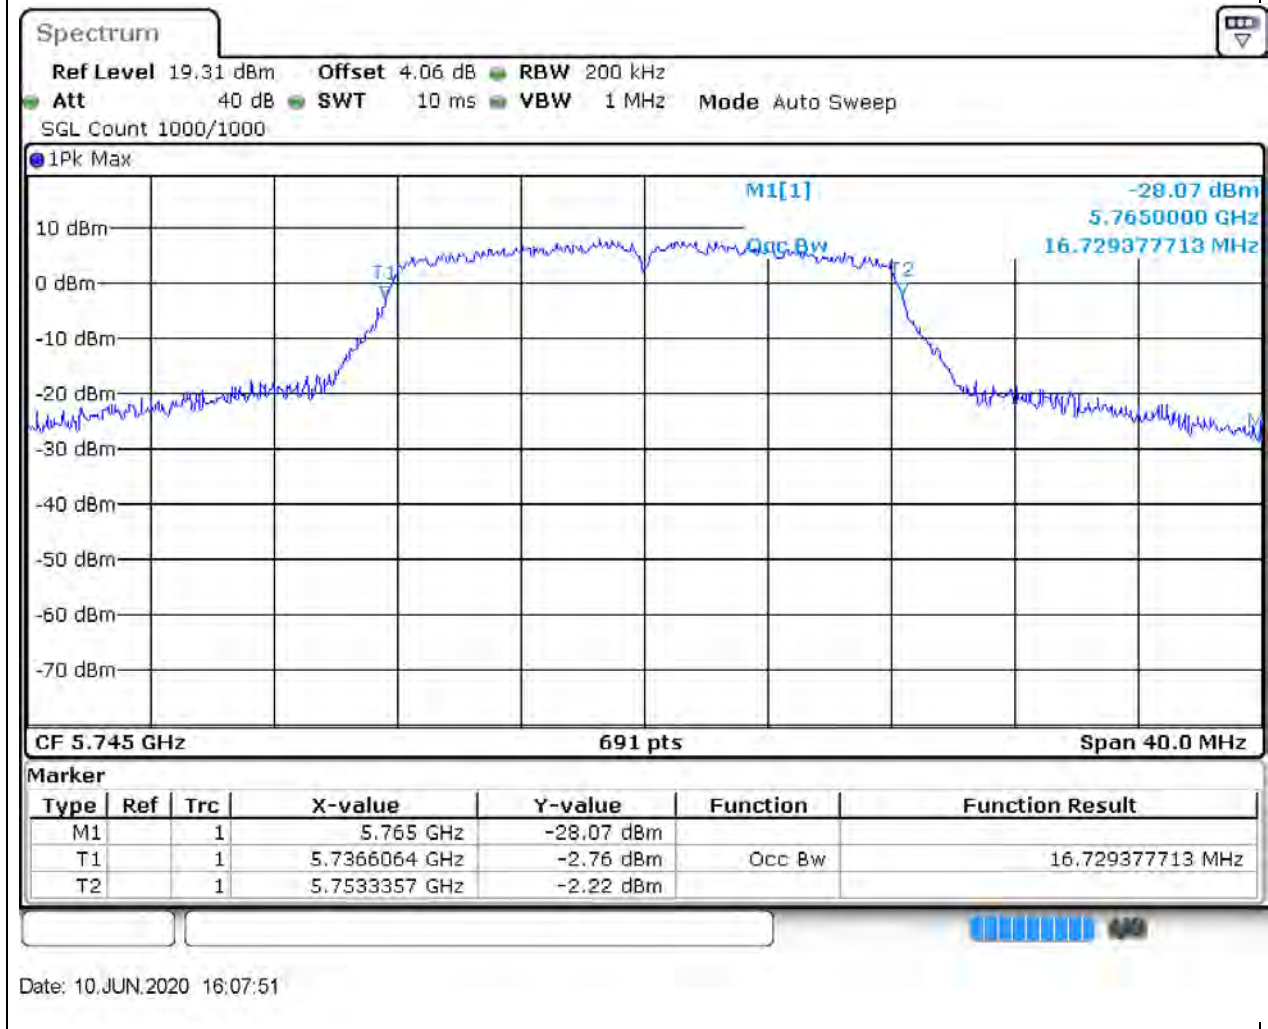

46. 802.11a_20M_Band4_L

46.1. A.2.2-99% Bandwidth(NTNV)

Center Frequency (MHz)	OBW Power (%)	RBW (MHz)	Detector	Limit (MHz)	OBW (MHz)	Verdict
5745	99	0.2	Peak	0	16.729378	Unknown