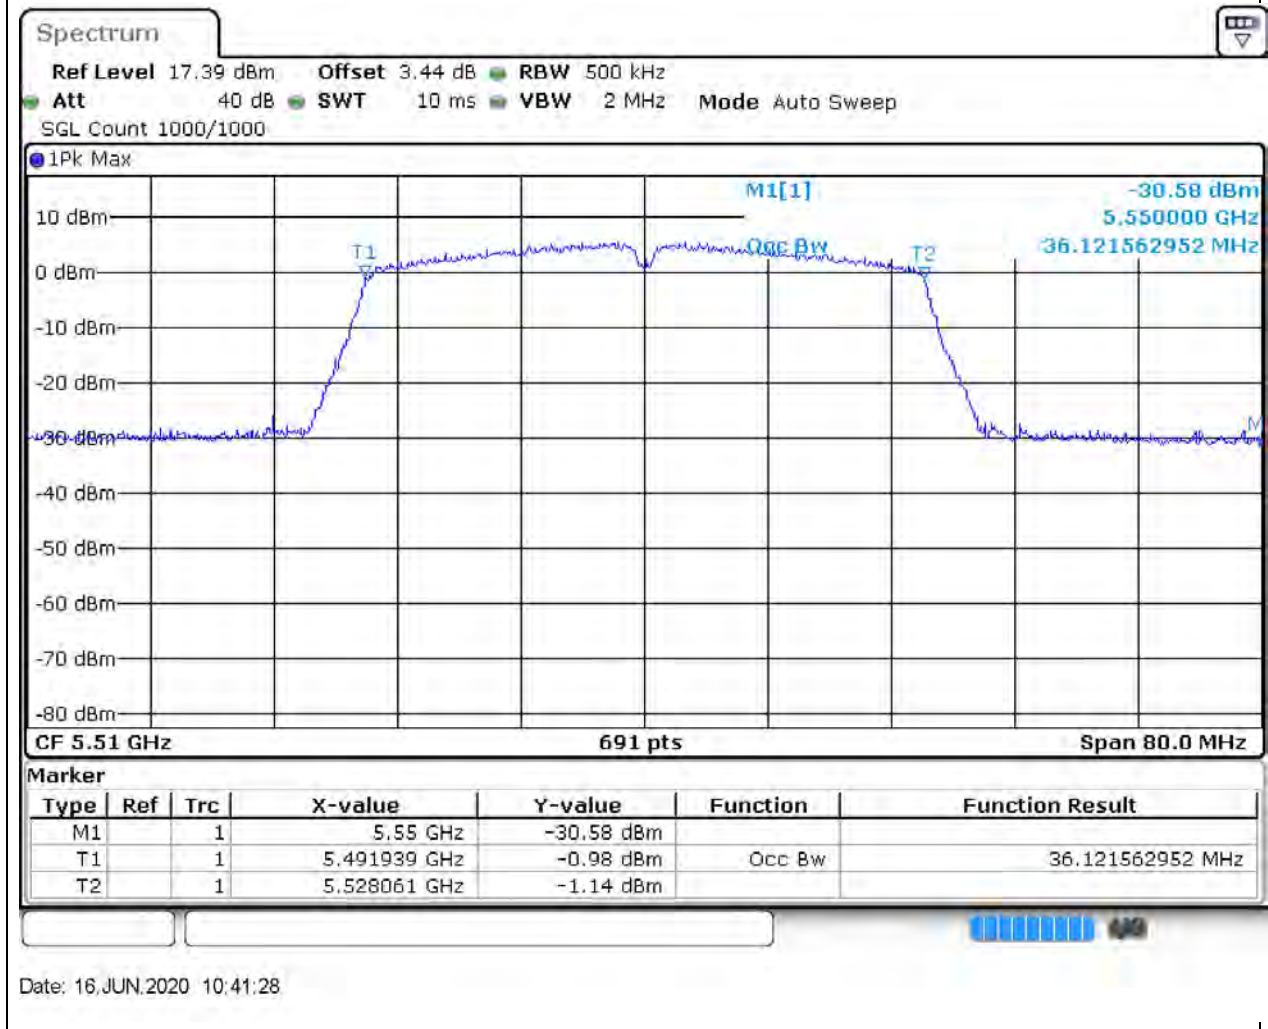

41. 802.11ac_40M_Band3_L

41.2. A.2.2-99% Bandwidth(NTNV)

Center Frequency (MHz)	OBW Power (%)	RBW (MHz)	Detector	Limit (MHz)	OBW (MHz)	Verdict
5510	99	0.5	Peak	0	36.121563	Unknown