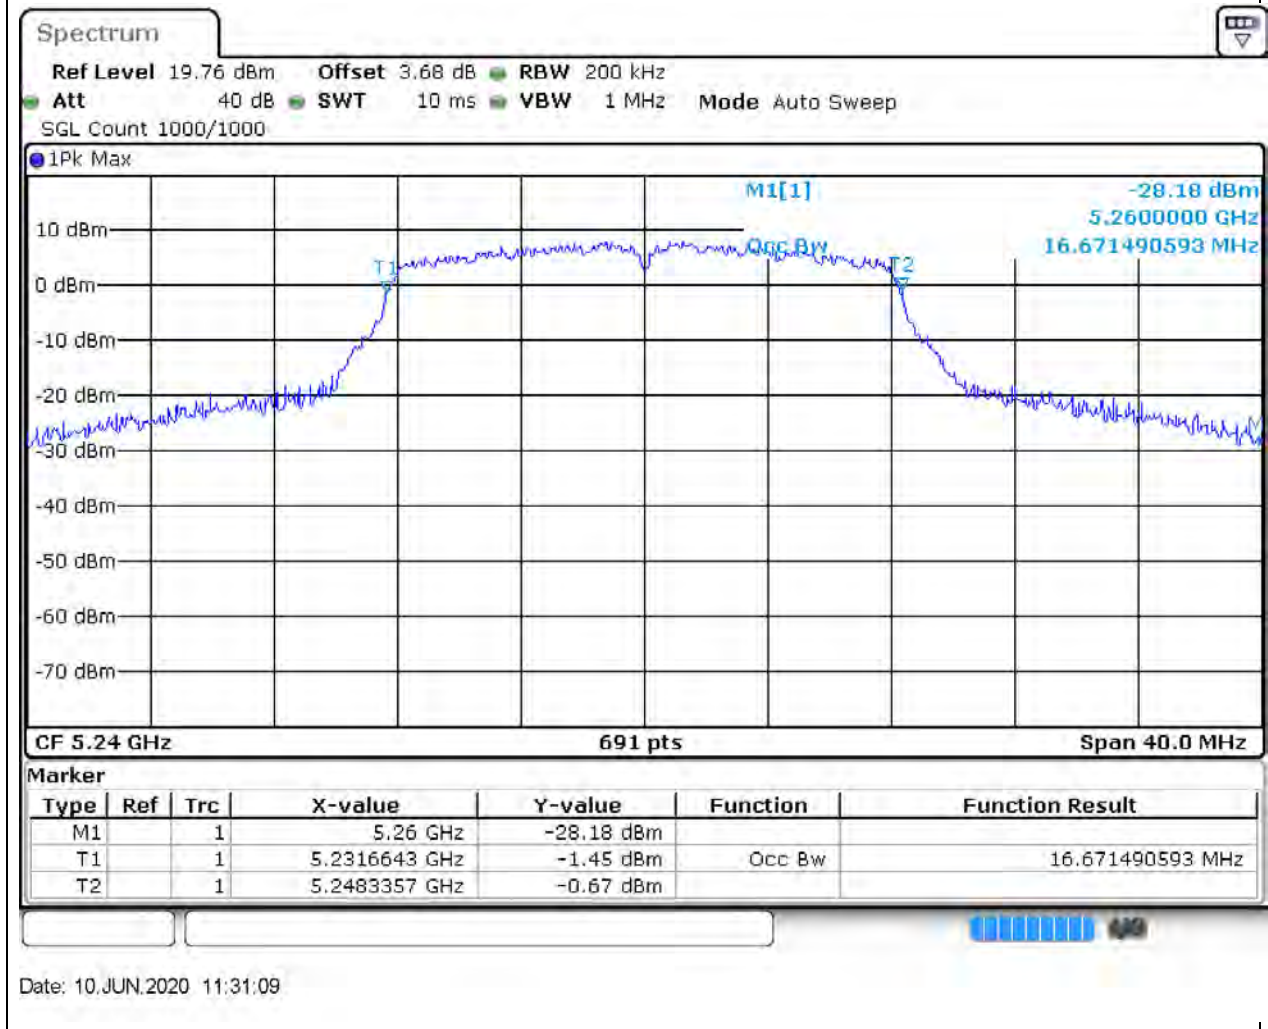

3. 802.11a_20M_Band1_H

3.2. A.2.2-99% Bandwidth(NTNV)

Center Frequency (MHz)	OBW Power (%)	RBW (MHz)	Detector	Limit (MHz)	OBW (MHz)	Verdict
5240	99	0.2	Peak	0	16.671491	Unknown