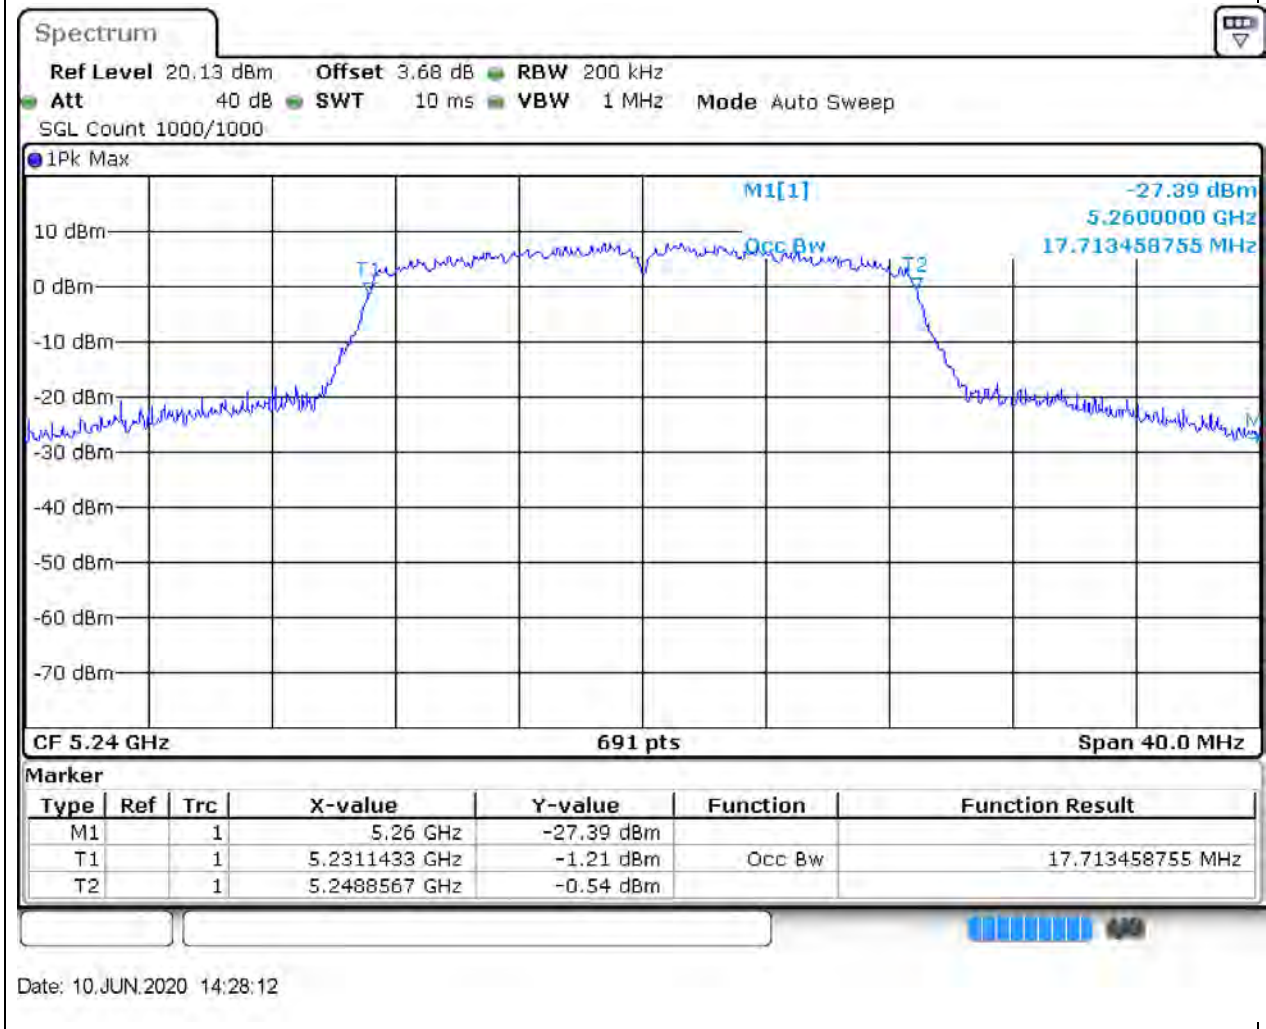

11. 802.11ac_20M_Band1_H

11.1. A.2.2-99% Bandwidth(NTNV)

Center Frequency (MHz)	OBW Power (%)	RBW (MHz)	Detector	Limit (MHz)	OBW (MHz)	Verdict
5240	99	0.2	Peak	0	17.713459	Unknown