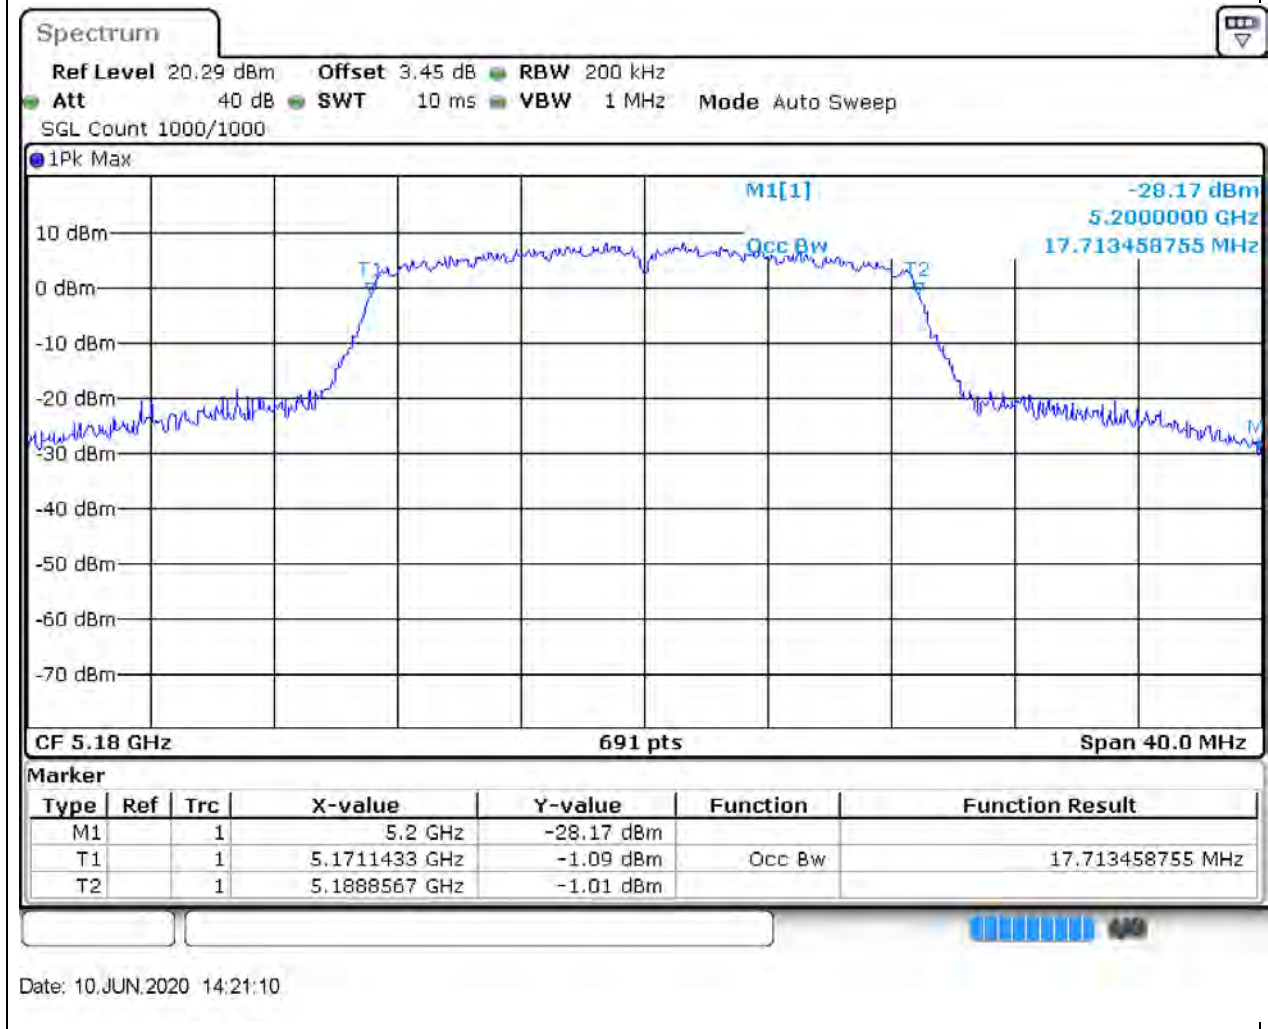

9. 802.11ac_20M_Band1_L

9.1. A.2.2-99% Bandwidth(NTNV)

Center Frequency (MHz)	OBW Power (%)	RBW (MHz)	Detector	Limit (MHz)	OBW (MHz)	Verdict
5180	99	0.2	Peak	0	17.713459	Unknown