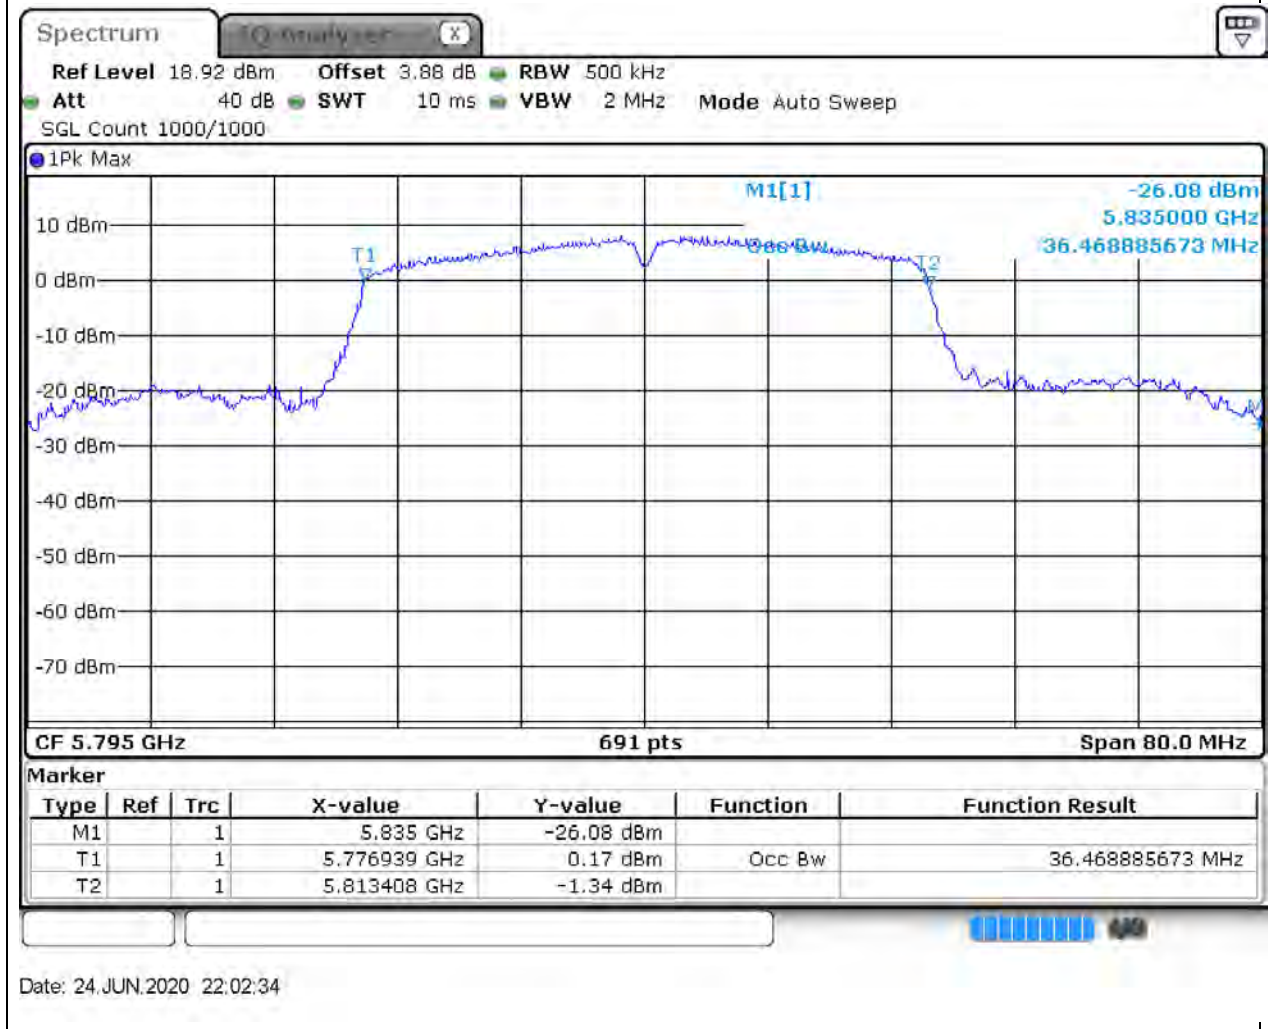

53. 802.11n_40M_Band4_H

53.1. A.2.2-99% Bandwidth(NTNV)

Center Frequency (MHz)	OBW Power (%)	RBW (MHz)	Detector	Limit (MHz)	OBW (MHz)	Verdict
5795	99	0.5	Peak	0	36.468886	Unknown