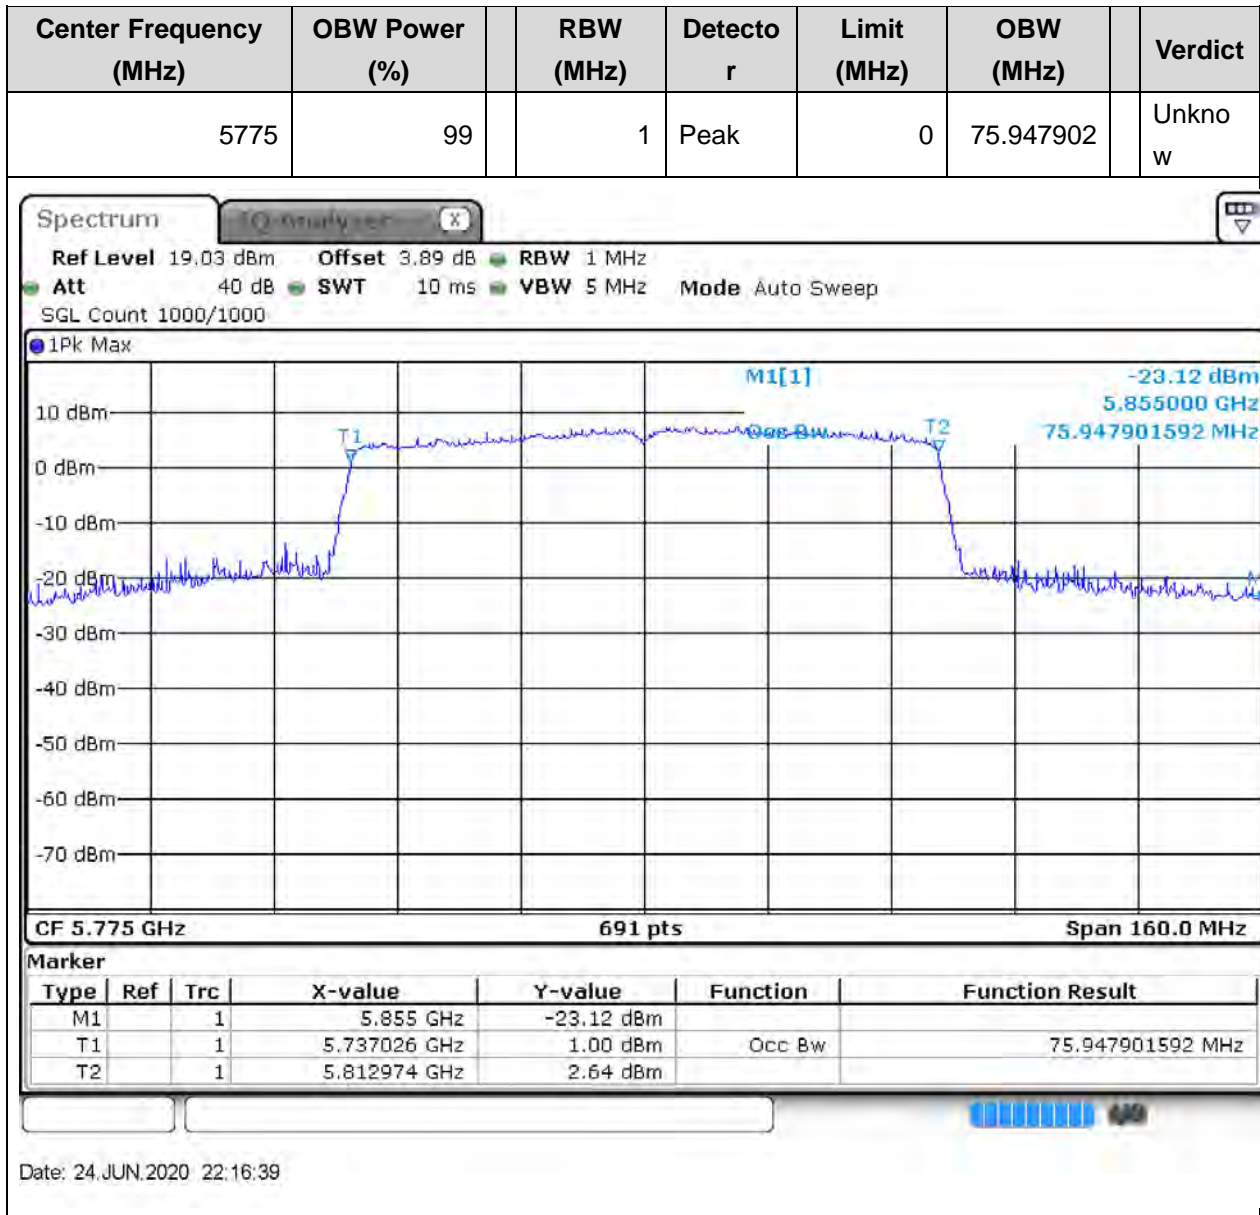

59. 802.11ac_80M_Band4_M

59.1. A.2.2-99% Bandwidth(NTNV)