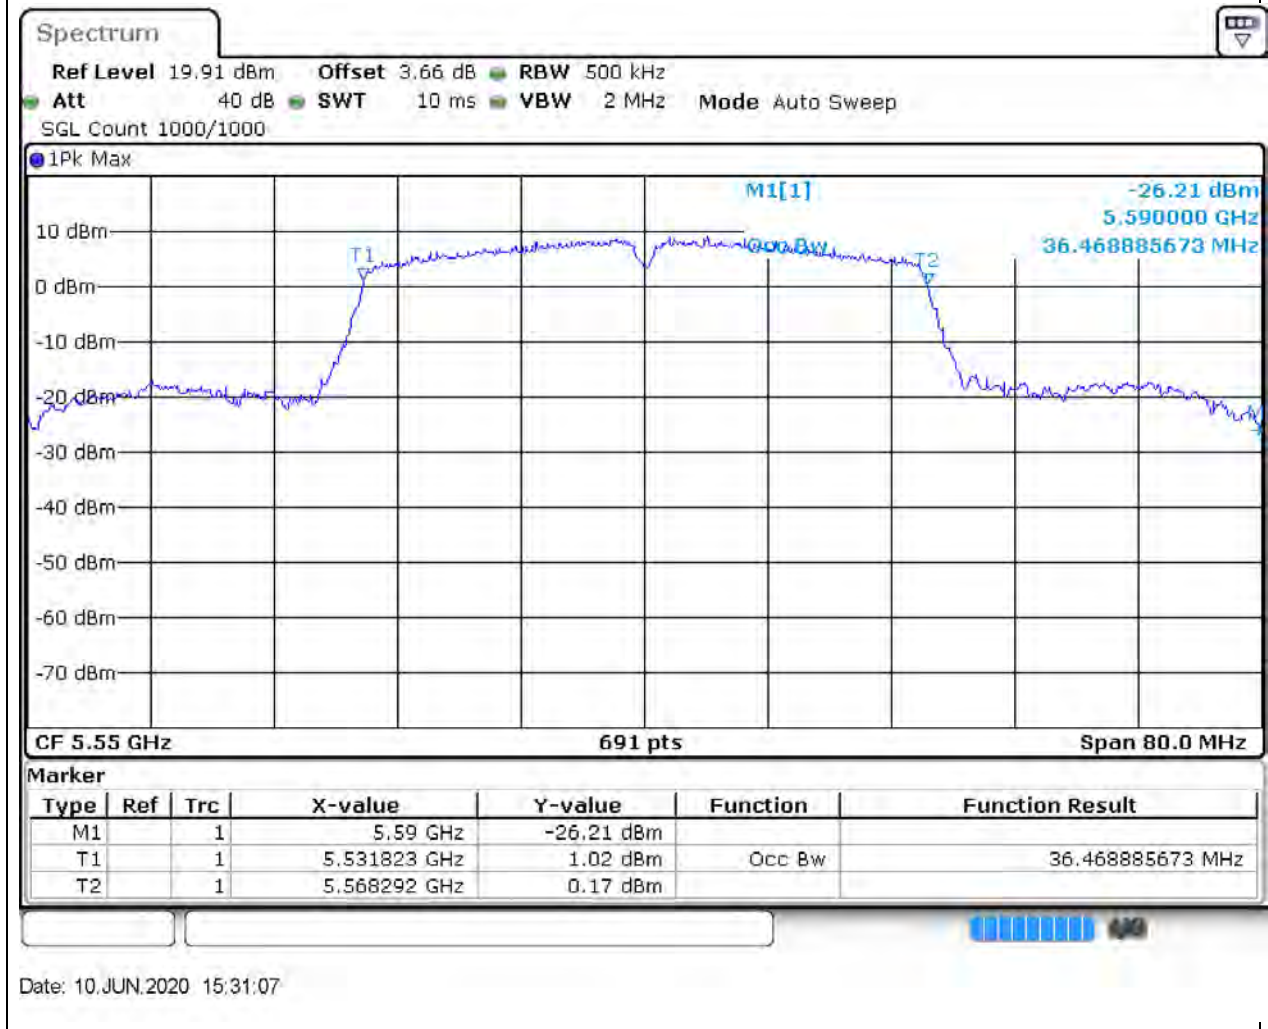

36. 802.11n_40M_Band3_M

36.1. A.2.2-99% Bandwidth(NTNV)

Center Frequency (MHz)	OBW Power (%)	RBW (MHz)	Detector	Limit (MHz)	OBW (MHz)	Verdict
5550	99	0.5	Peak	0	36.468886	Unknown