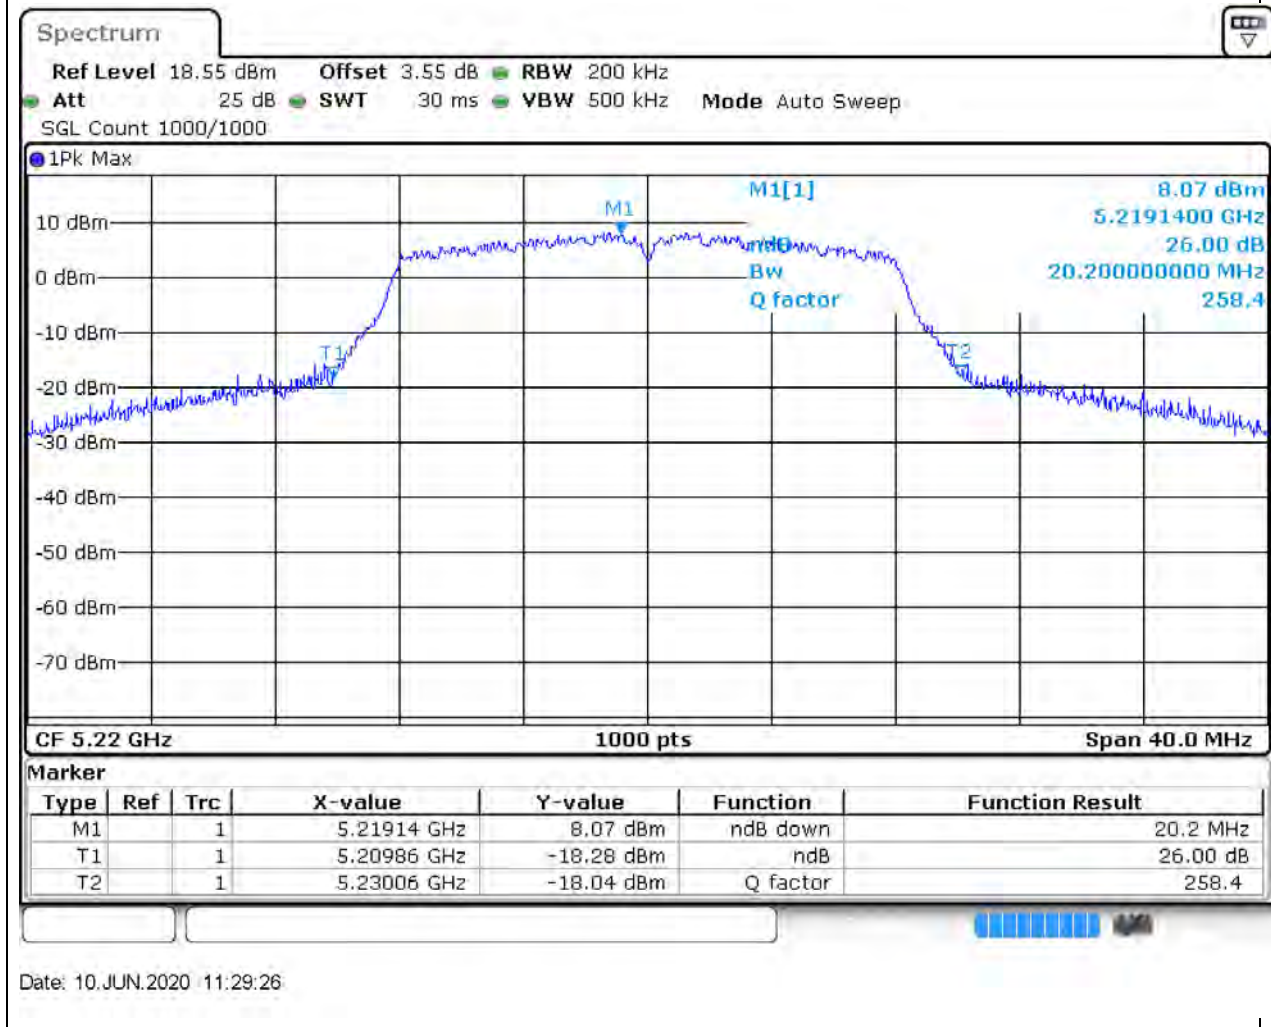

2. 802.11a_20M_Band1_M

2.1. A.2-26dB Bandwidth(NTNV)

Center Frequency (MHz)	XdB Down	RBW (MHz)	Detector	Limit (MHz)	XdB BandWidth (MHz)	Verdict
5220	26	0.2	Peak	0	20.2	Unknow