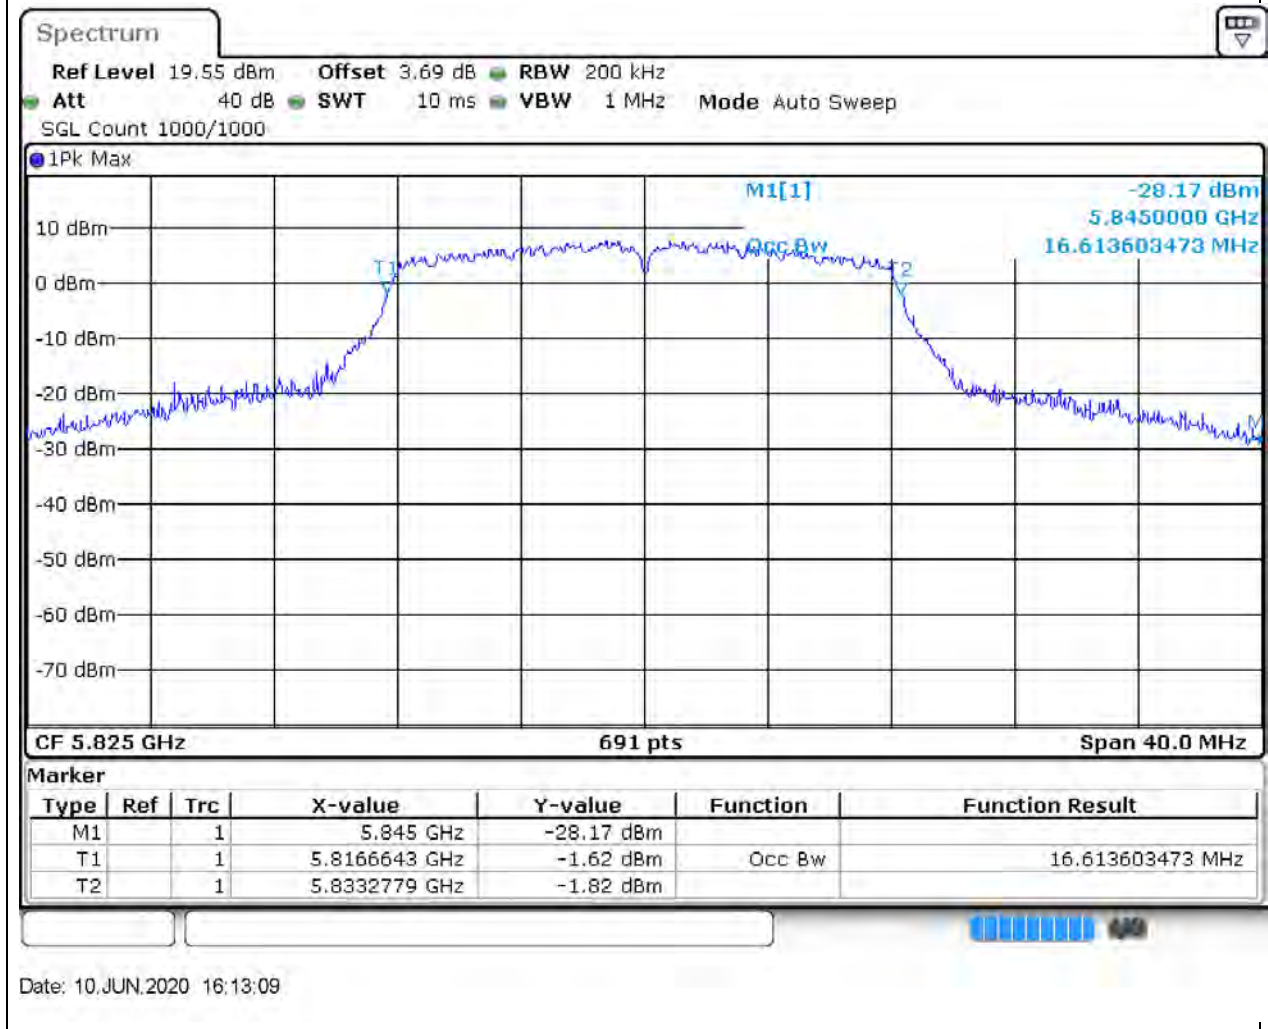

48. 802.11a_20M_Band4_H

48.2. A.2.2-99% Bandwidth(NTNV)

Center Frequency (MHz)	OBW Power (%)	RBW (MHz)	Detector	Limit (MHz)	OBW (MHz)	Verdict
5825	99	0.2	Peak	0	16.613603	Unknown