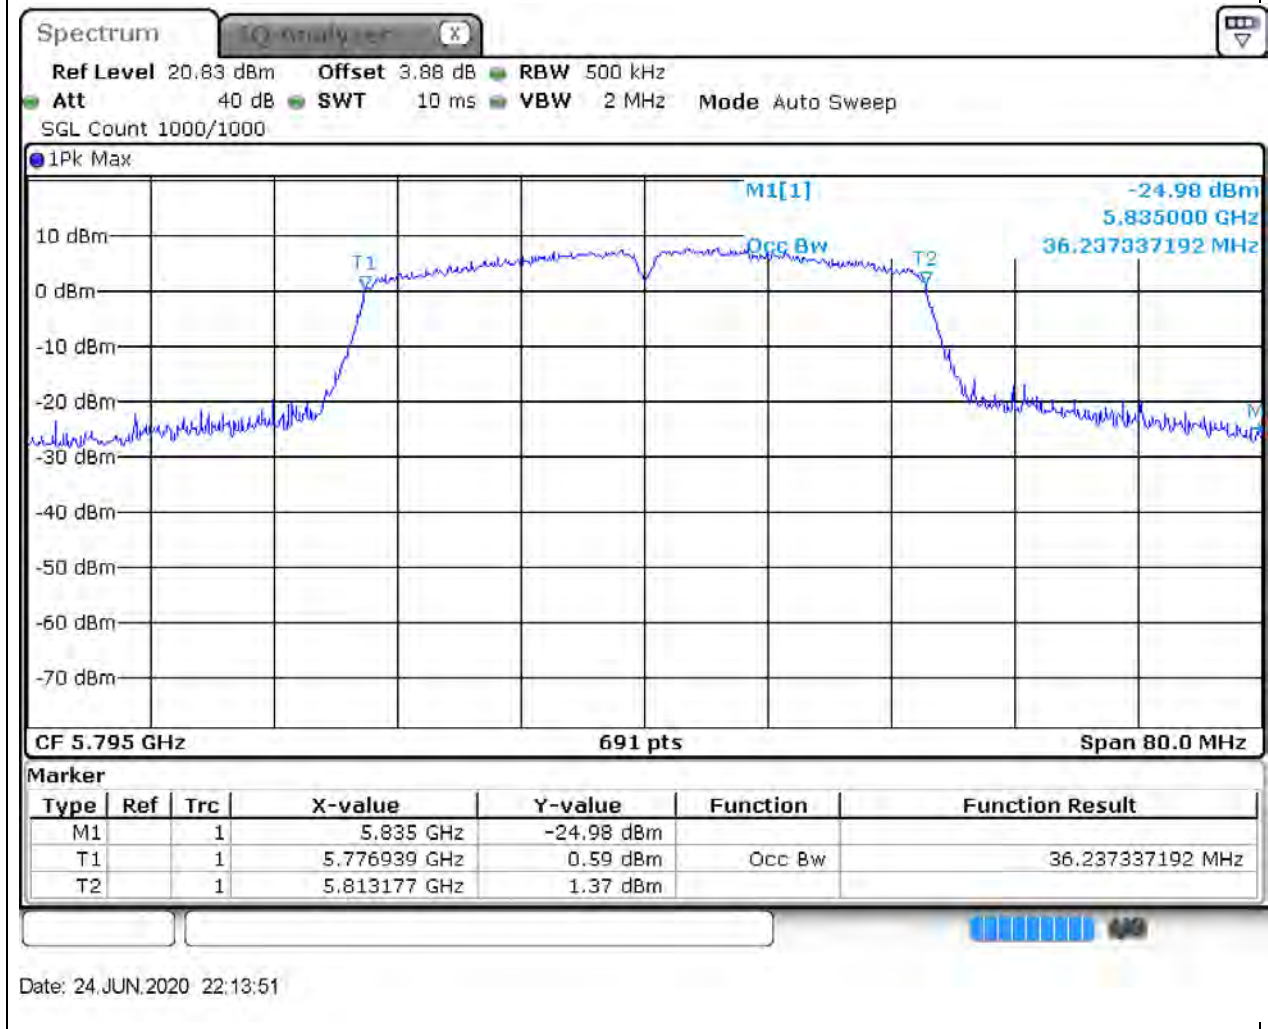

58. 802.11ac_40M_Band4_H

58.1. A.2.2-99% Bandwidth(NTNV)

Center Frequency (MHz)	OBW Power (%)	RBW (MHz)	Detector	Limit (MHz)	OBW (MHz)	Verdict
5795	99	0.5	Peak	0	36.237337	Unknown