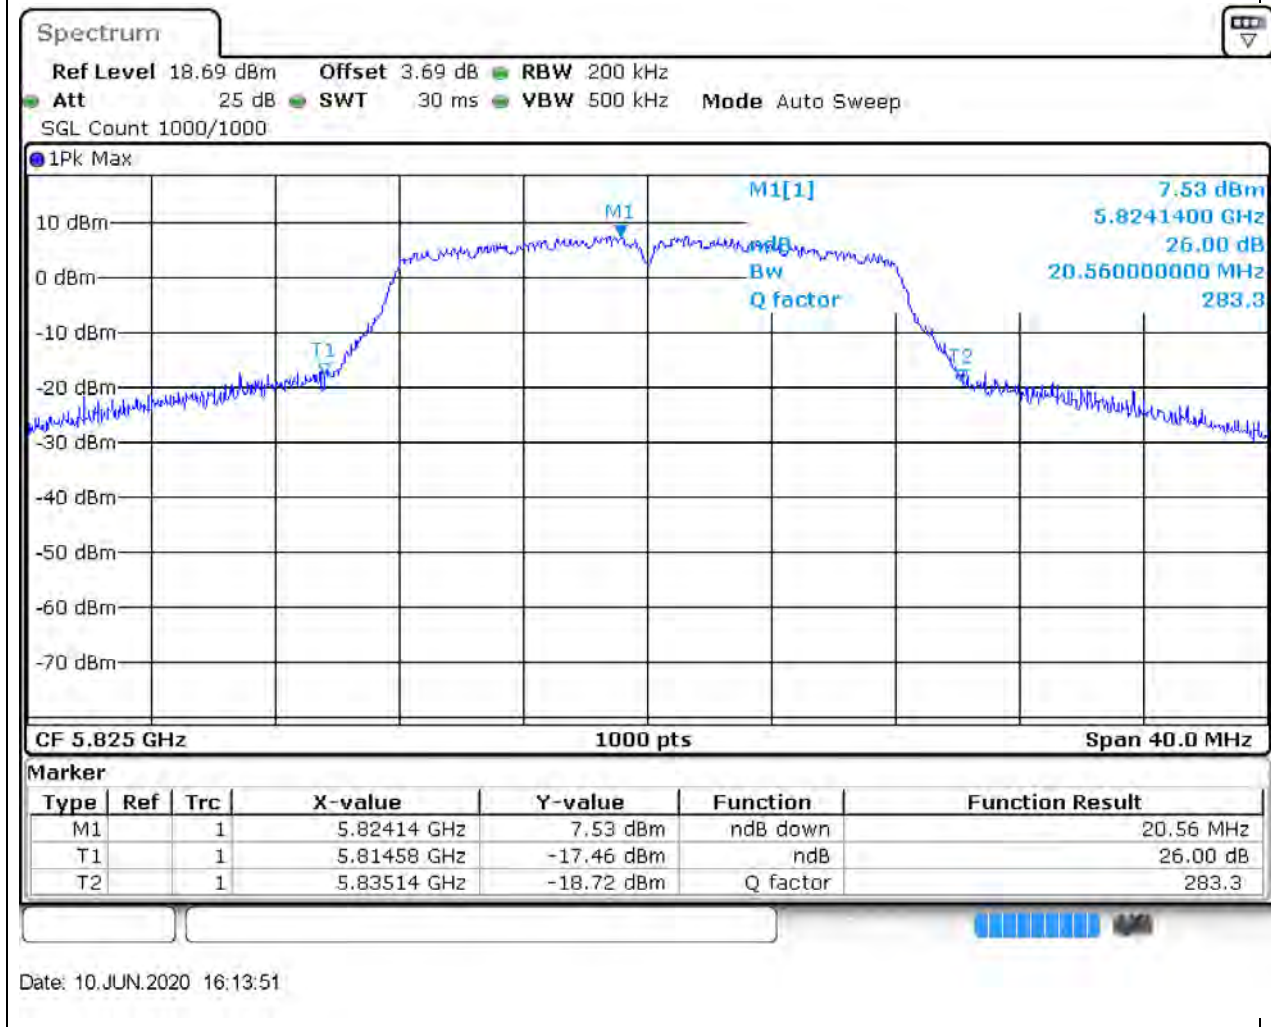

48. 802.11a_20M_Band4_H

48.2. A.2-26dB Bandwidth(NTNV)

Center Frequency (MHz)	XdB Down	RBW (MHz)	Detector	Limit (MHz)	XdB BandWidth (MHz)	Verdict
5825	26	0.2	Peak	0	20.56	Unknown