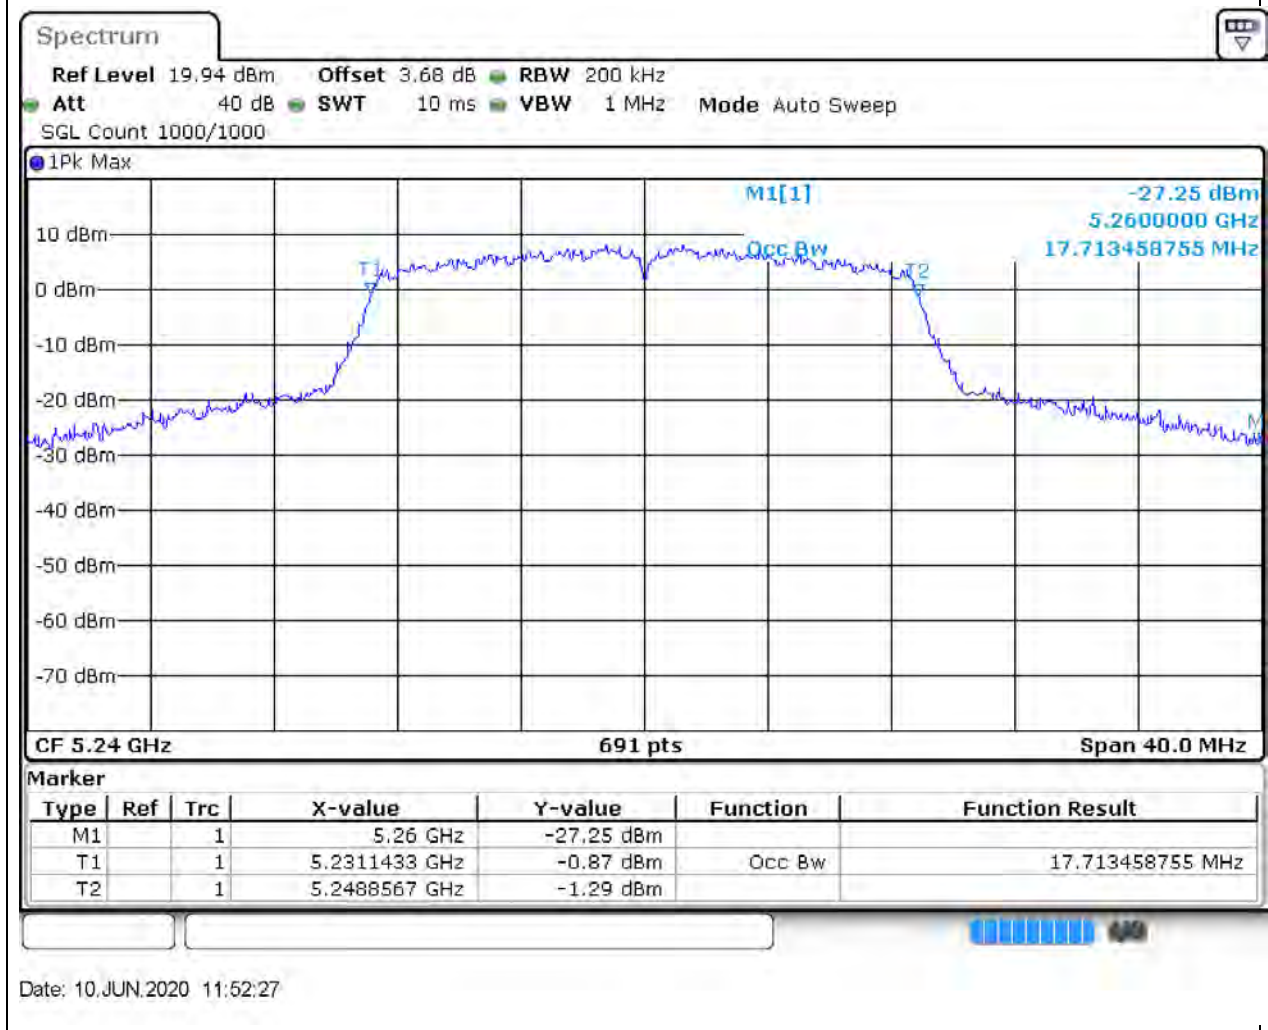

6. 802.11n_20M_Band1_H

6.1. A.2.2-99% Bandwidth(NTNV)

Center Frequency (MHz)	OBW Power (%)	RBW (MHz)	Detector	Limit (MHz)	OBW (MHz)	Verdict
5240	99	0.2	Peak	0	17.713459	Unknown