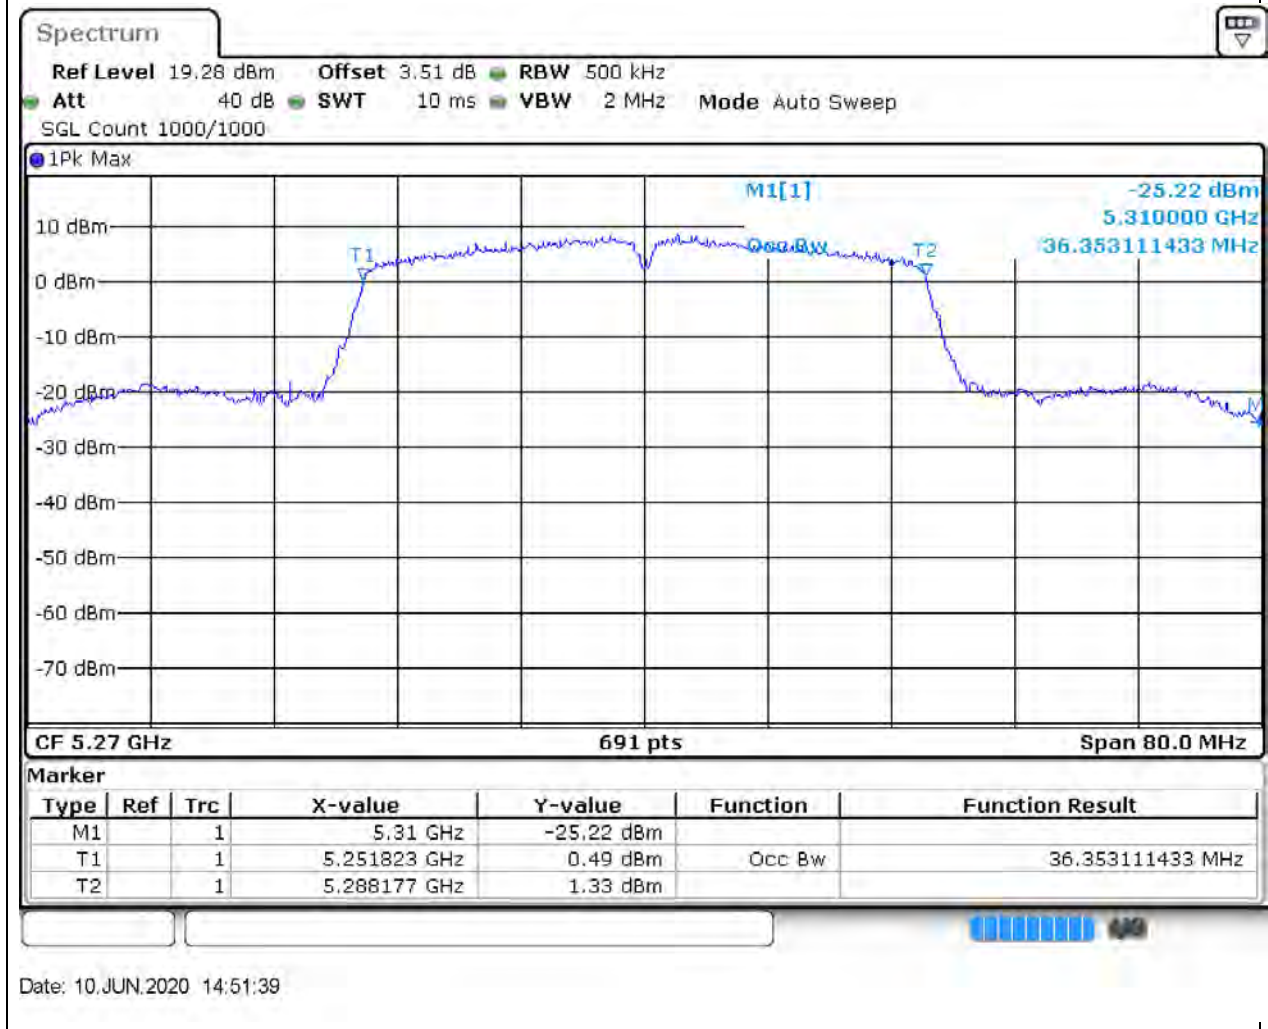

21. 802.11n_40M_Band2_L

21.1. A.2.2-99% Bandwidth(NTNV)

Center Frequency (MHz)	OBW Power (%)	RBW (MHz)	Detector	Limit (MHz)	OBW (MHz)	Verdict
5270	99	0.5	Peak	0	36.353111	Unknown