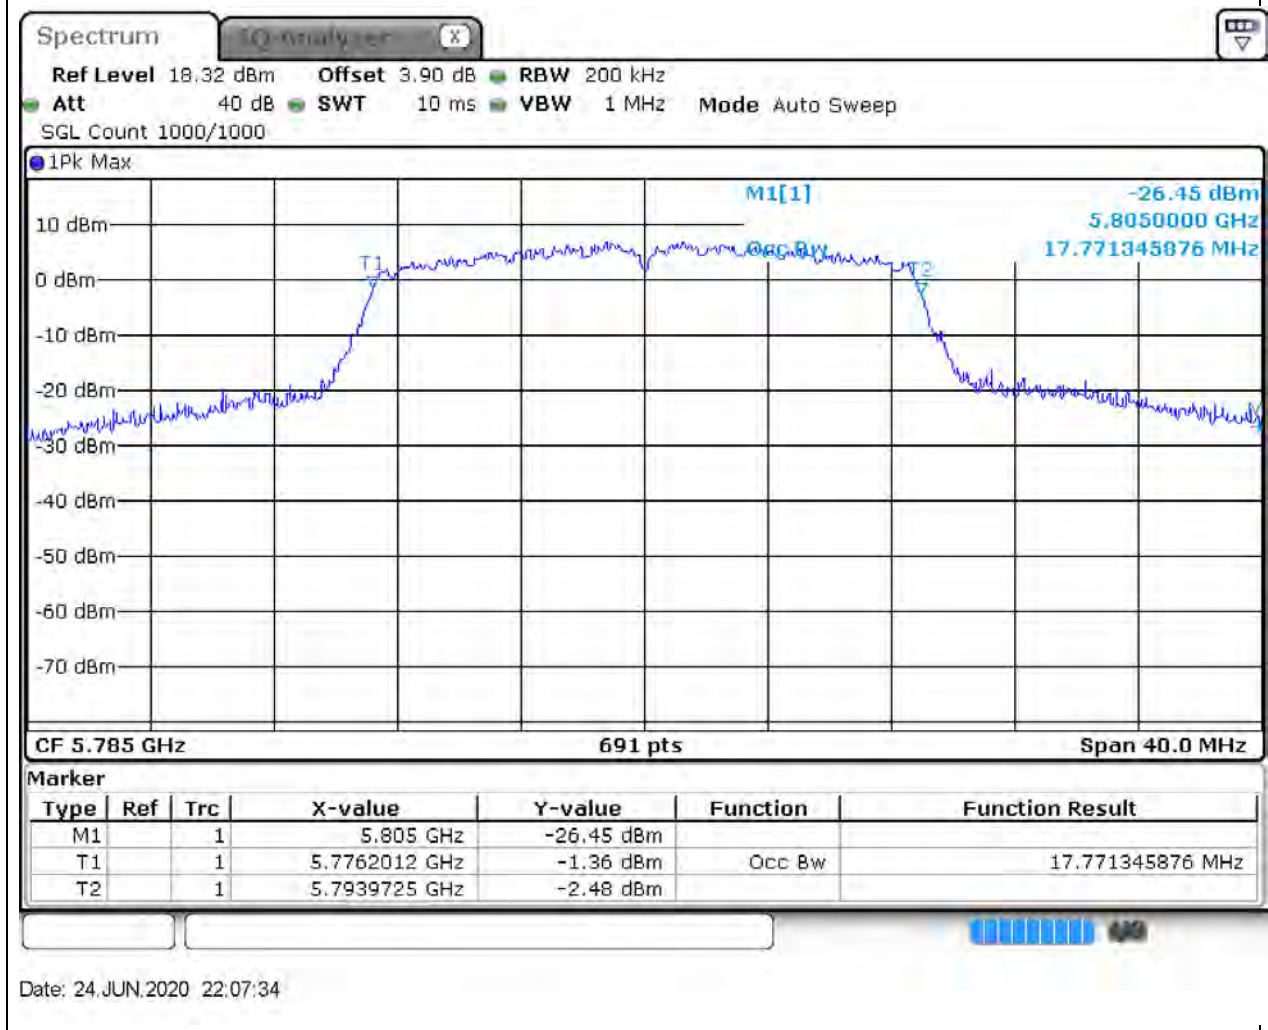

55. 802.11ac_20M_Band4_M

55.1. A.2.2-99% Bandwidth(NTNV)

Center Frequency (MHz)	OBW Power (%)	RBW (MHz)	Detector	Limit (MHz)	OBW (MHz)	Verdict
5785	99	0.2	Peak	0	17.771346	Unknown