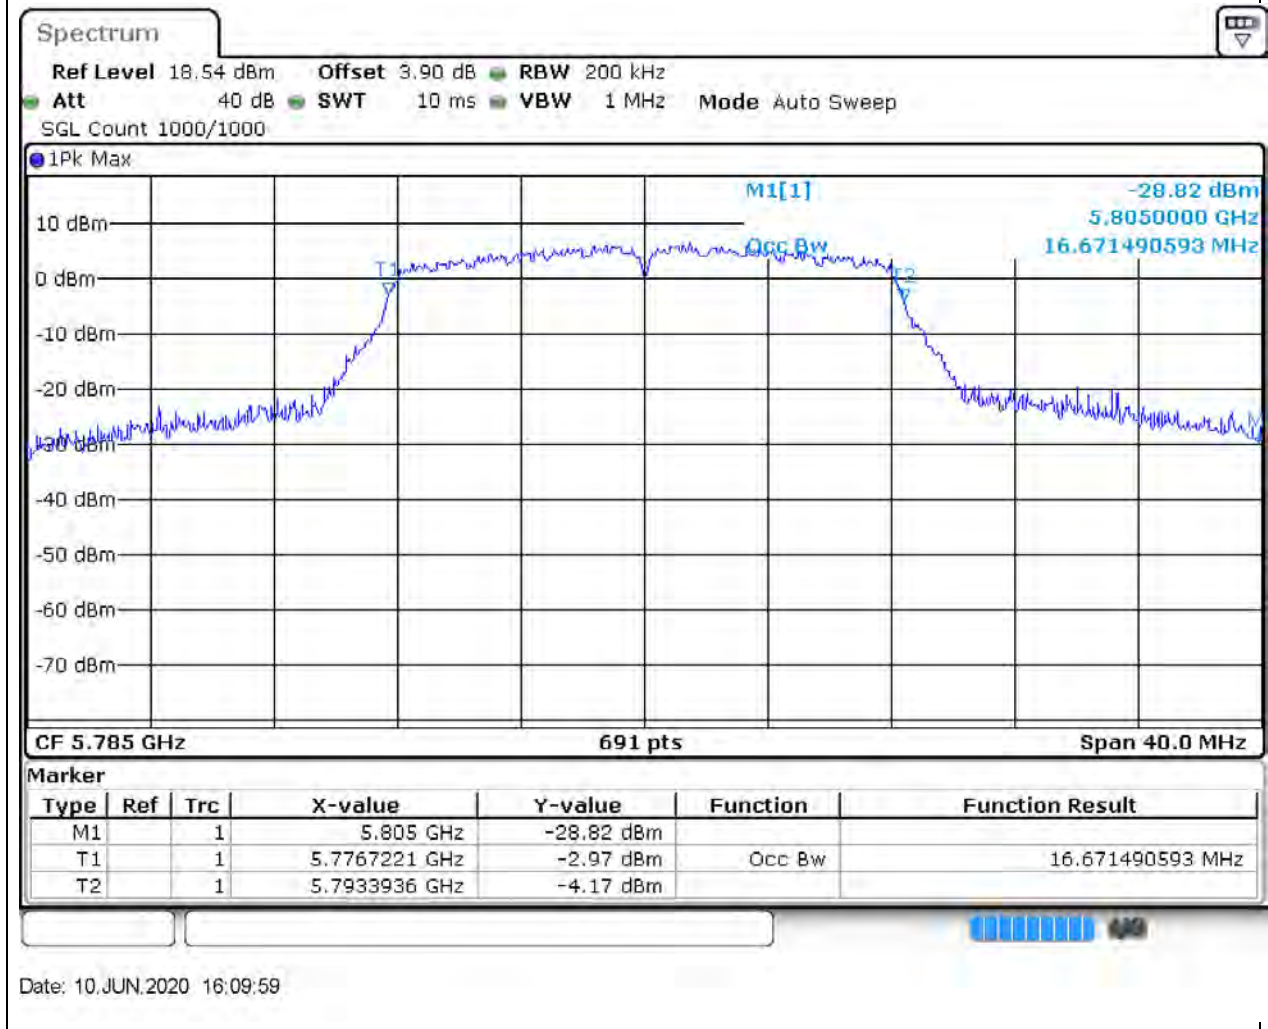

47. 802.11a_20M_Band4_M

47.1. A.2.2-99% Bandwidth(NTNV)

Center Frequency (MHz)	OBW Power (%)	RBW (MHz)	Detector	Limit (MHz)	OBW (MHz)	Verdict
5785	99	0.2	Peak	0	16.671491	Unknown