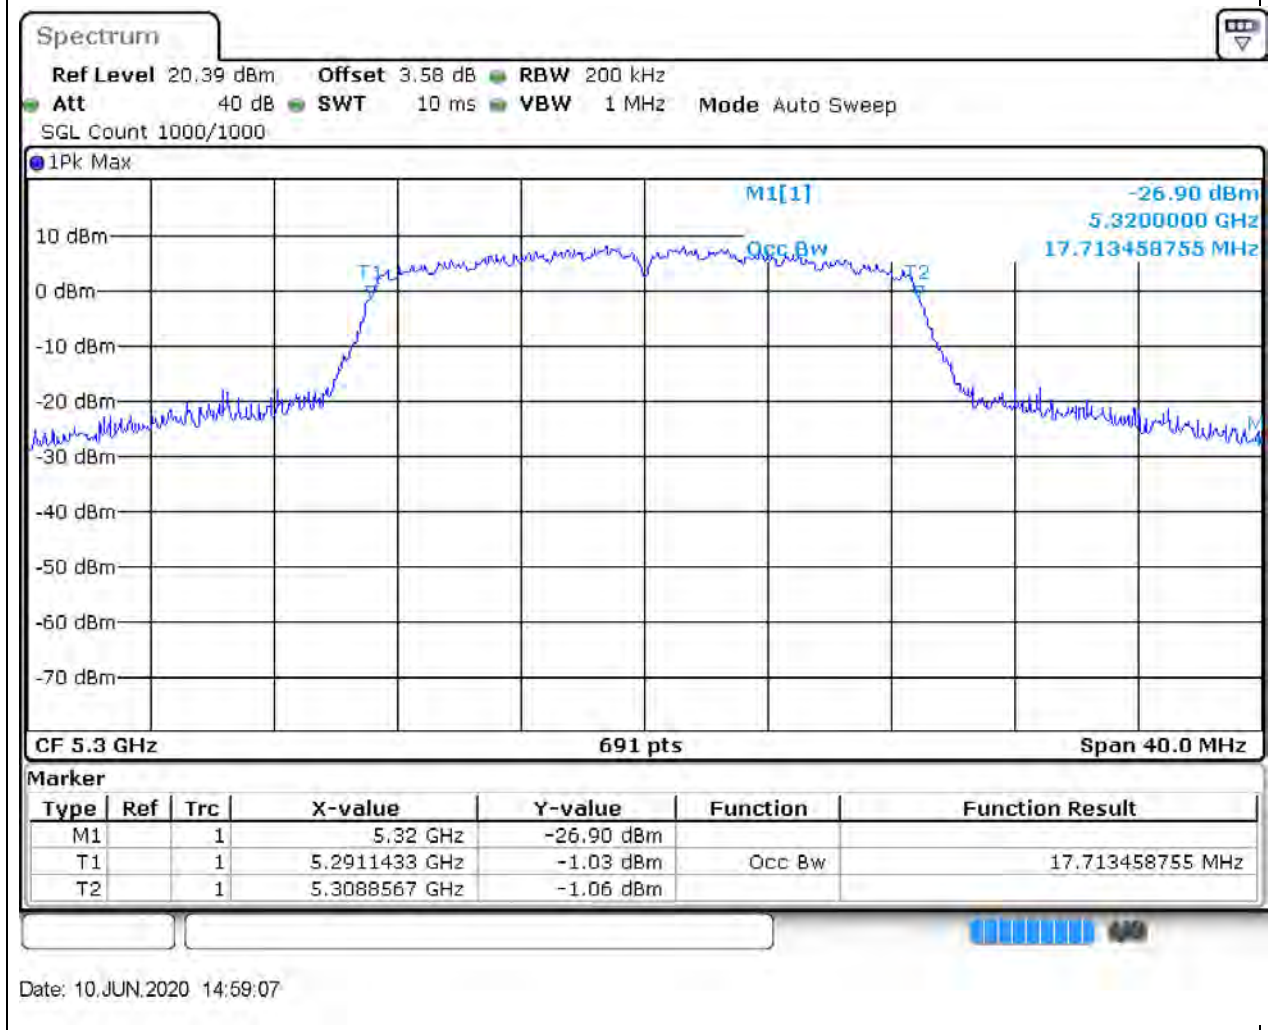

24. 802.11ac_20M_Band2_M

24.1. A.2.2-99% Bandwidth(NTNV)

Center Frequency (MHz)	OBW Power (%)	RBW (MHz)	Detector	Limit (MHz)	OBW (MHz)	Verdict
5300	99	0.2	Peak	0	17.713459	Unknow