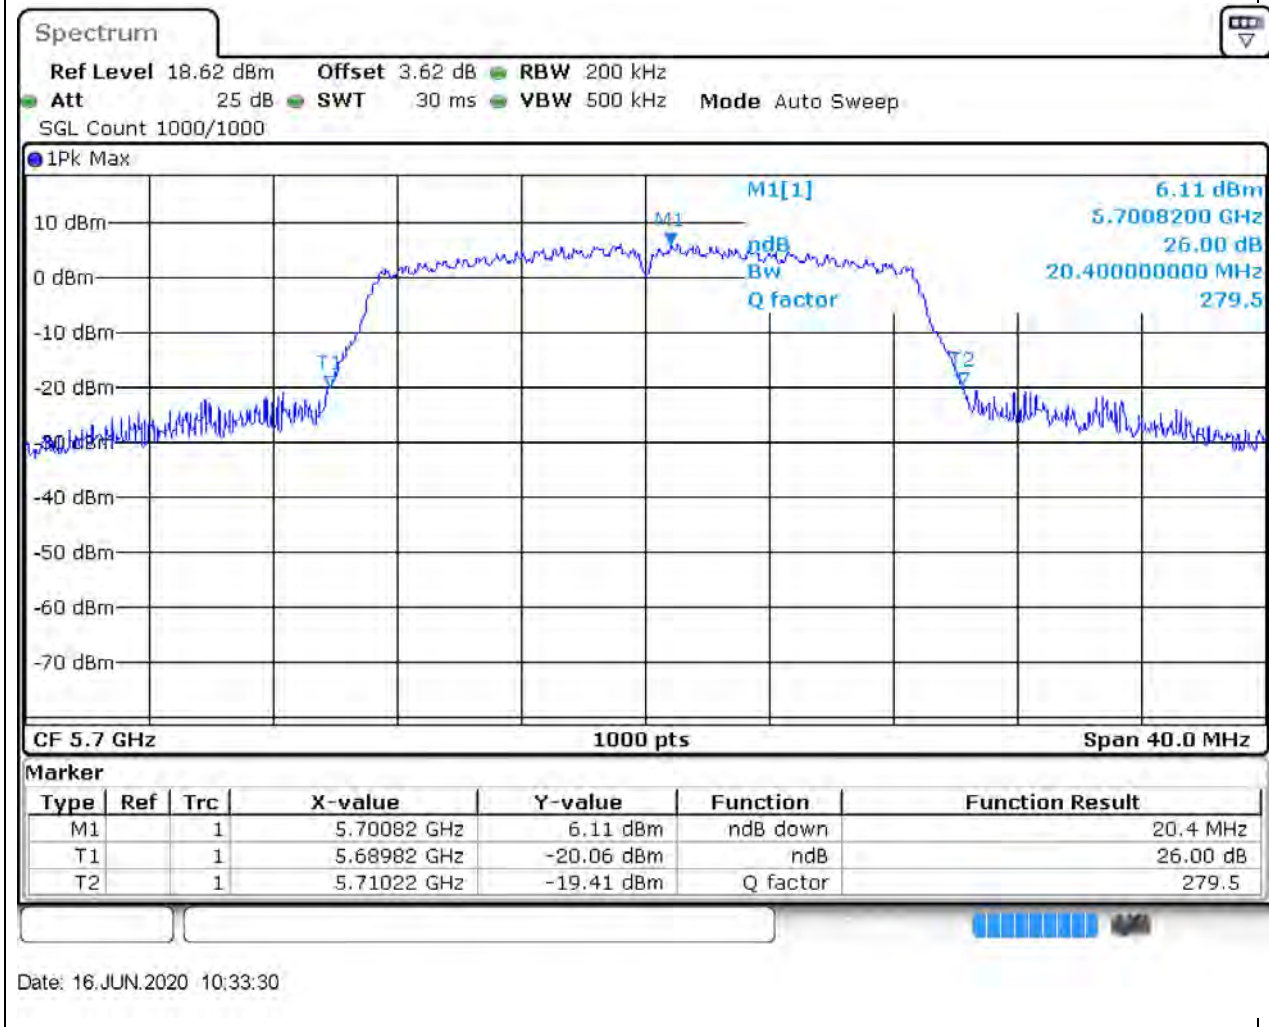

34. 802.11n_20M_Band3_H

34.2. A.2-26dB Bandwidth(NTNV)

Center Frequency (MHz)	XdB Down	RBW (MHz)	Detector	Limit (MHz)	XdB BandWidth (MHz)	Verdict
5700	26	0.2	Peak	0	20.4	Unknown