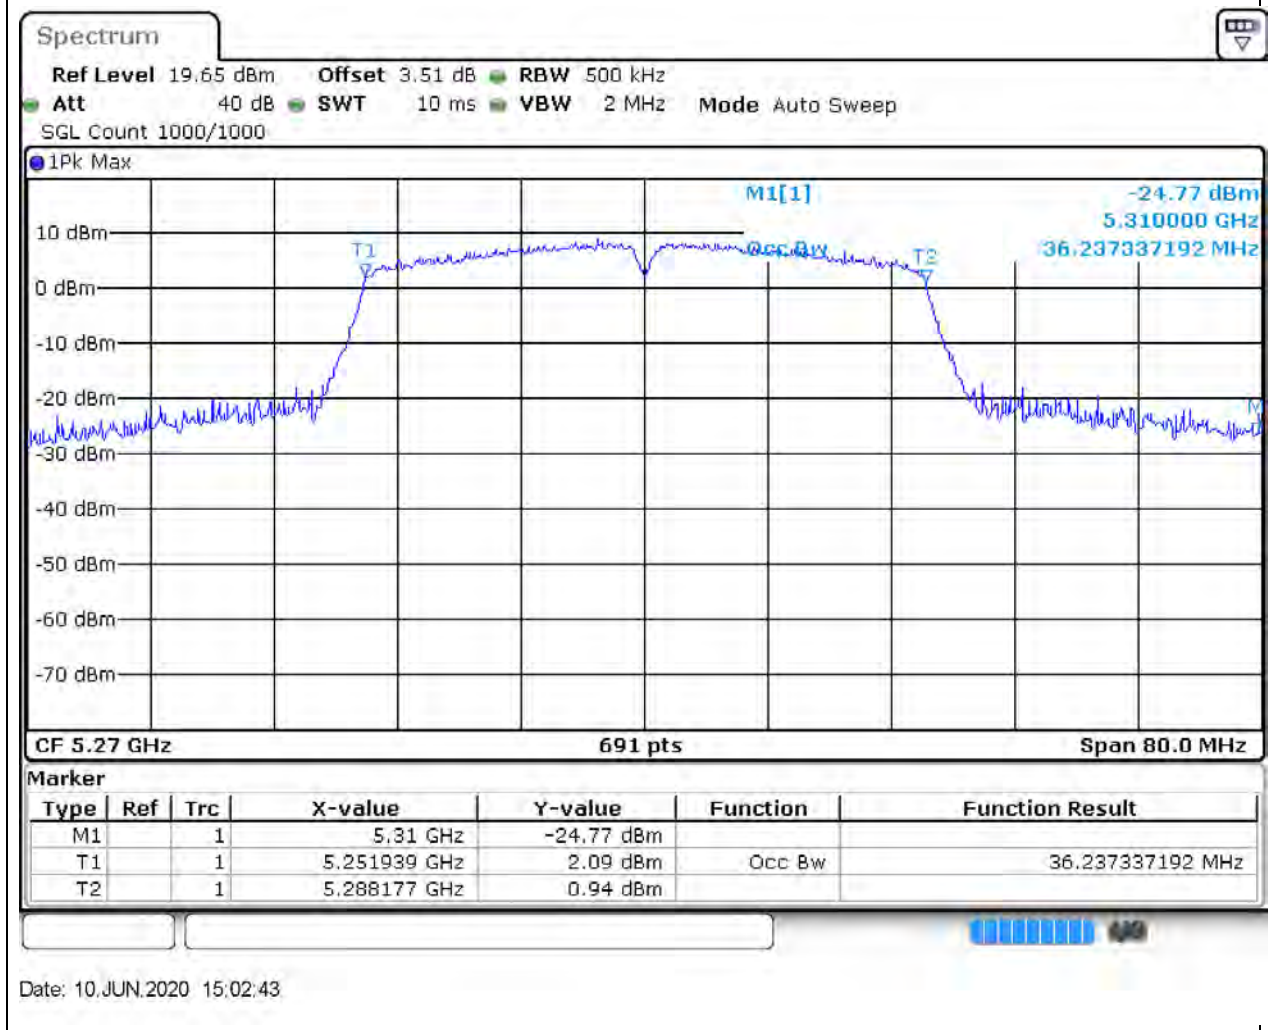

26. 802.11ac_40M_Band2_L

26.1. A.2.2-99% Bandwidth(NTNV)

Center Frequency (MHz)	OBW Power (%)	RBW (MHz)	Detector	Limit (MHz)	OBW (MHz)	Verdict
5270	99	0.5	Peak	0	36.237337	Unknown