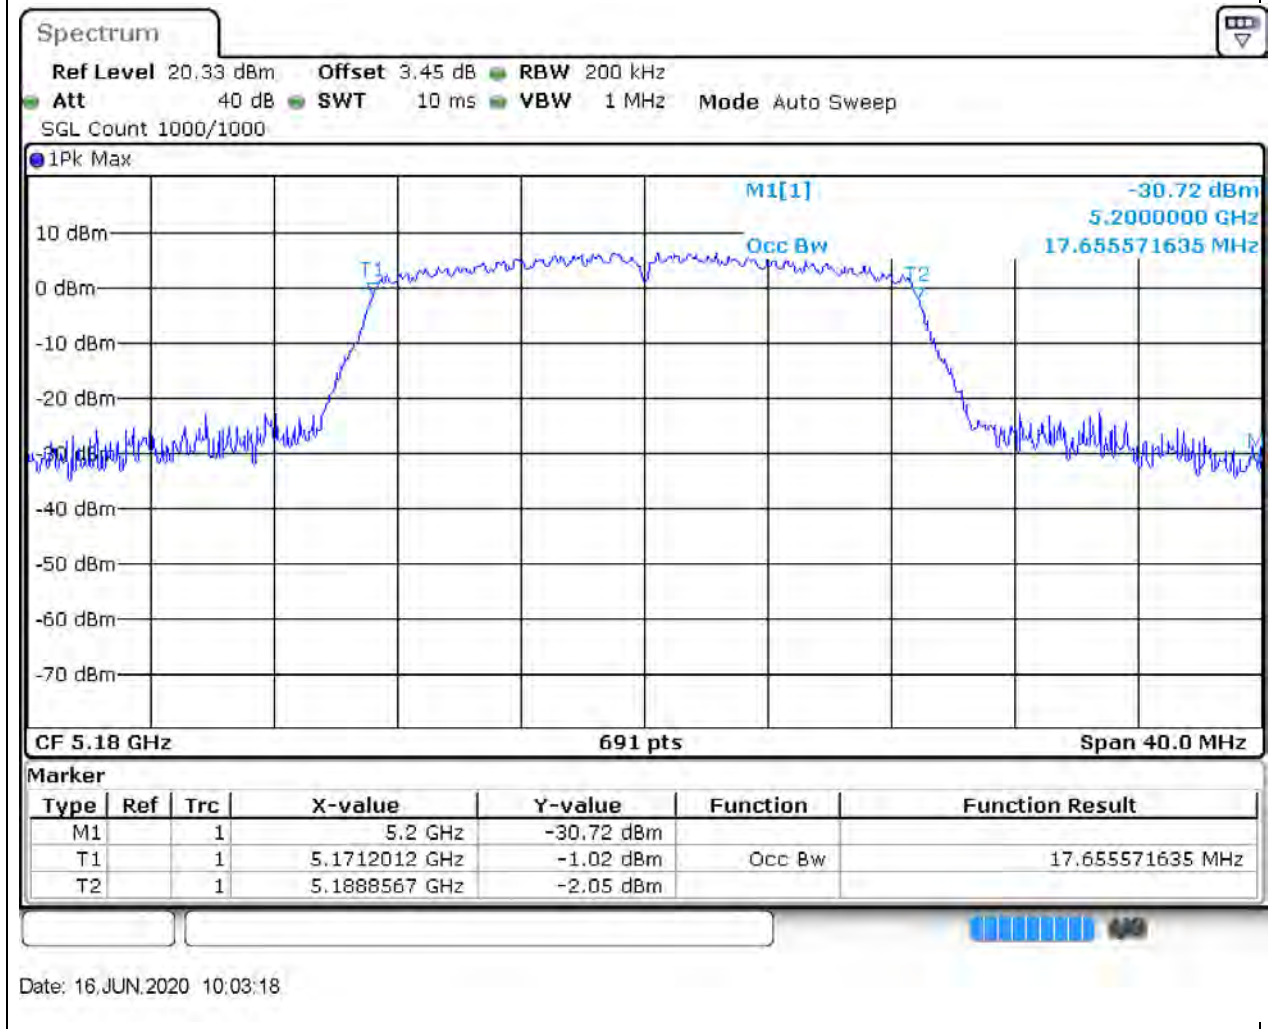

4. 802.11n_20M_Band1_L

4.2. A.2.2-99% Bandwidth(NTNV)

Center Frequency (MHz)	OBW Power (%)	RBW (MHz)	Detector	Limit (MHz)	OBW (MHz)	Verdict
5180	99	0.2	Peak	0	17.655572	Unknown