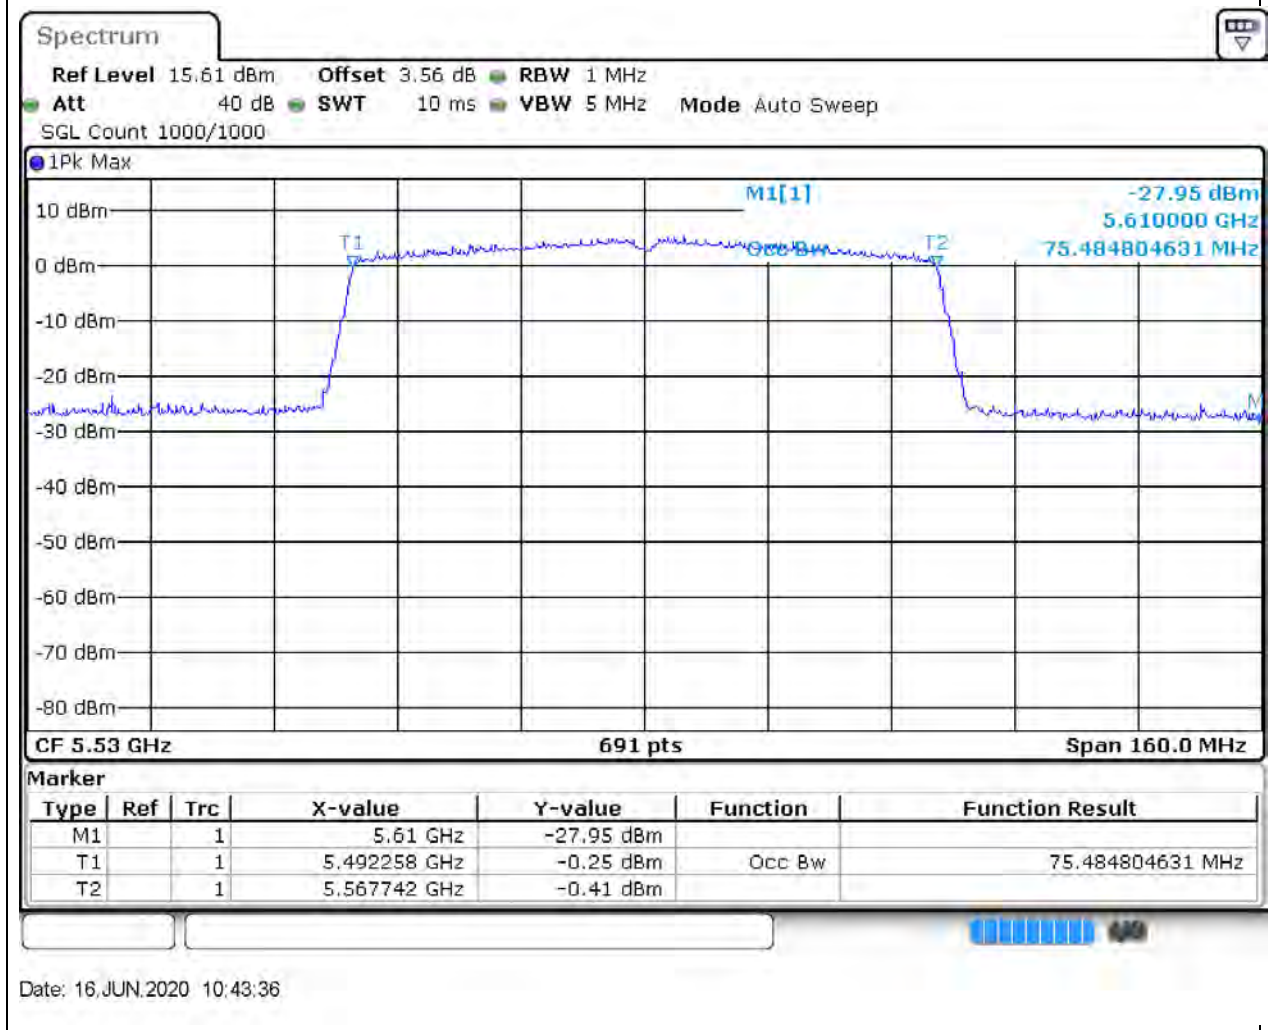

44. 802.11ac_80M_Band3_L

44.2. A.2.2-99% Bandwidth(NTNV)

Center Frequency (MHz)	OBW Power (%)	RBW (MHz)	Detector	Limit (MHz)	OBW (MHz)	Verdict
5530	99	1	Peak	0	75.484805	Unknown