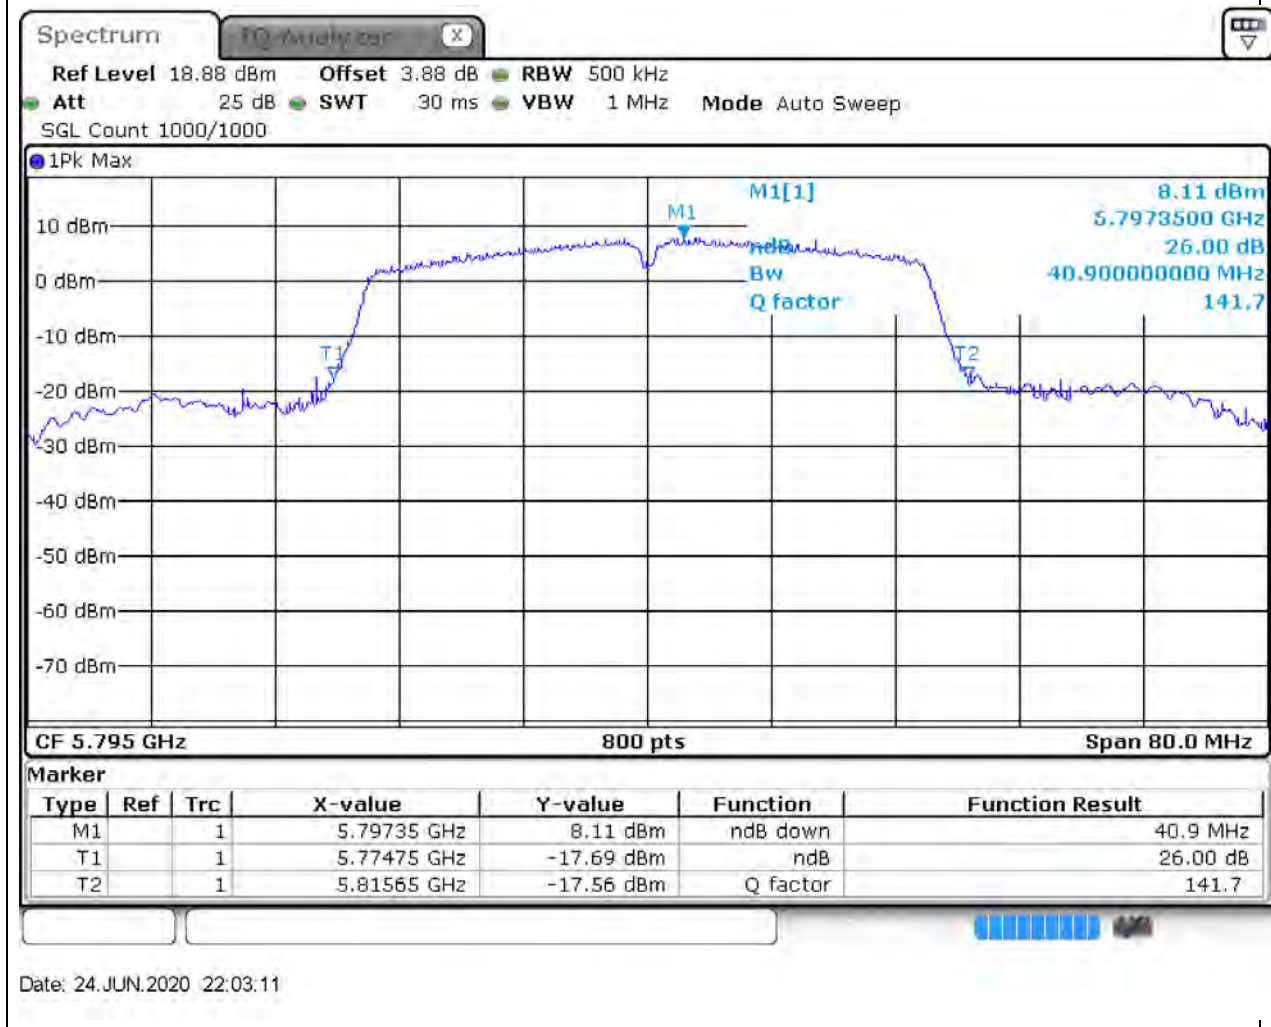

53. 802.11n_40M_Band4_H

53.1. A.2-26dB Bandwidth(NTNV)

Center Frequency (MHz)	XdB Down	RBW (MHz)	Detector	Limit (MHz)	XdB BandWidth (MHz)	Verdict
5795	26	0.5	Peak	0	40.9	Unknown