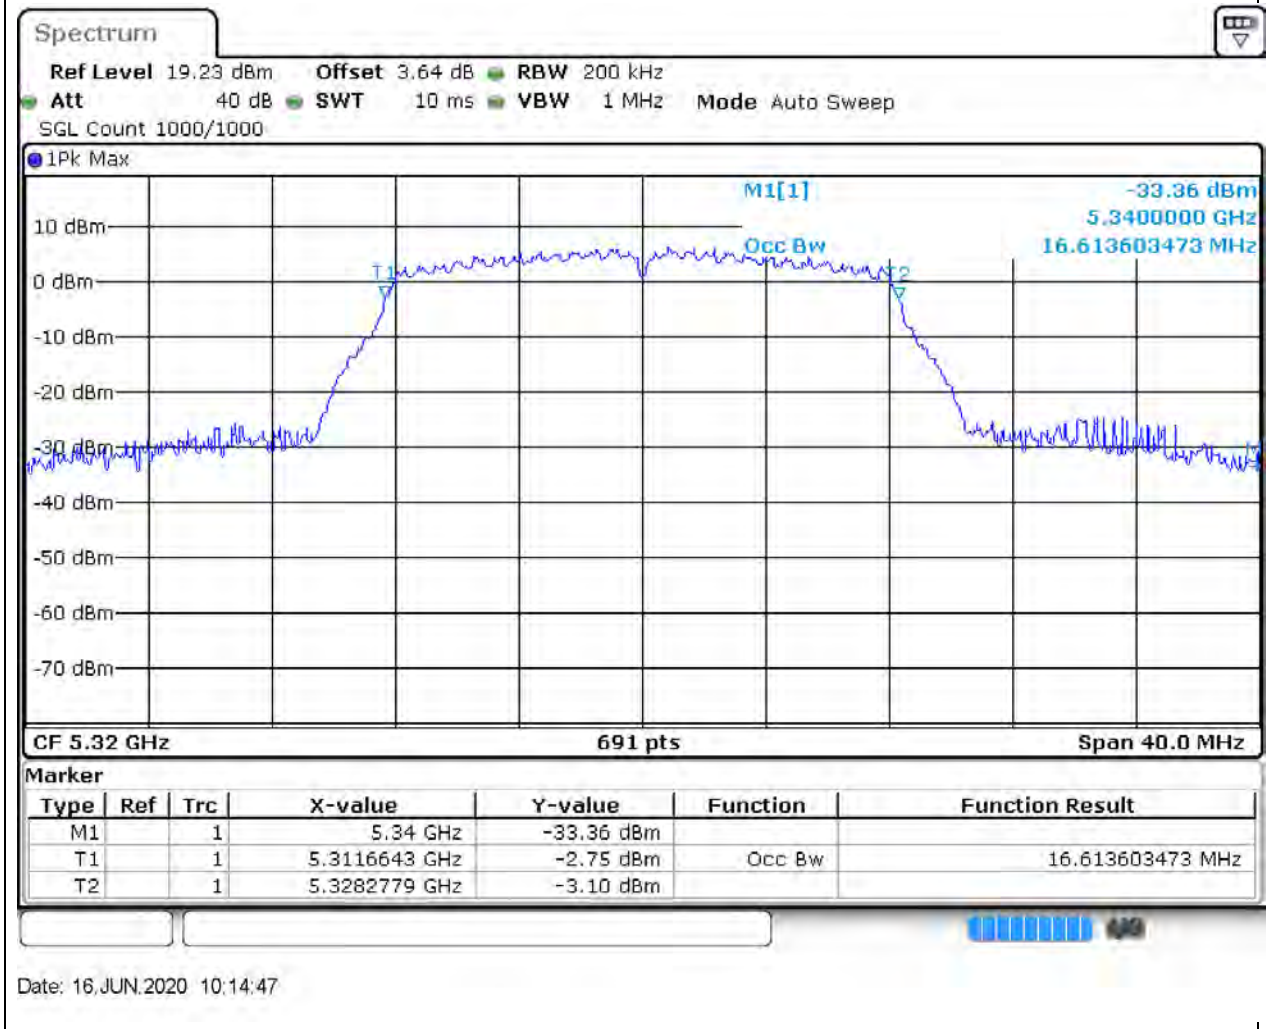

17. 802.11a_20M_Band2_H

17.2. A.2.2-99% Bandwidth(NTNV)

Center Frequency (MHz)	OBW Power (%)	RBW (MHz)	Detector	Limit (MHz)	OBW (MHz)	Verdict
5320	99	0.2	Peak	0	16.613603	Unknown