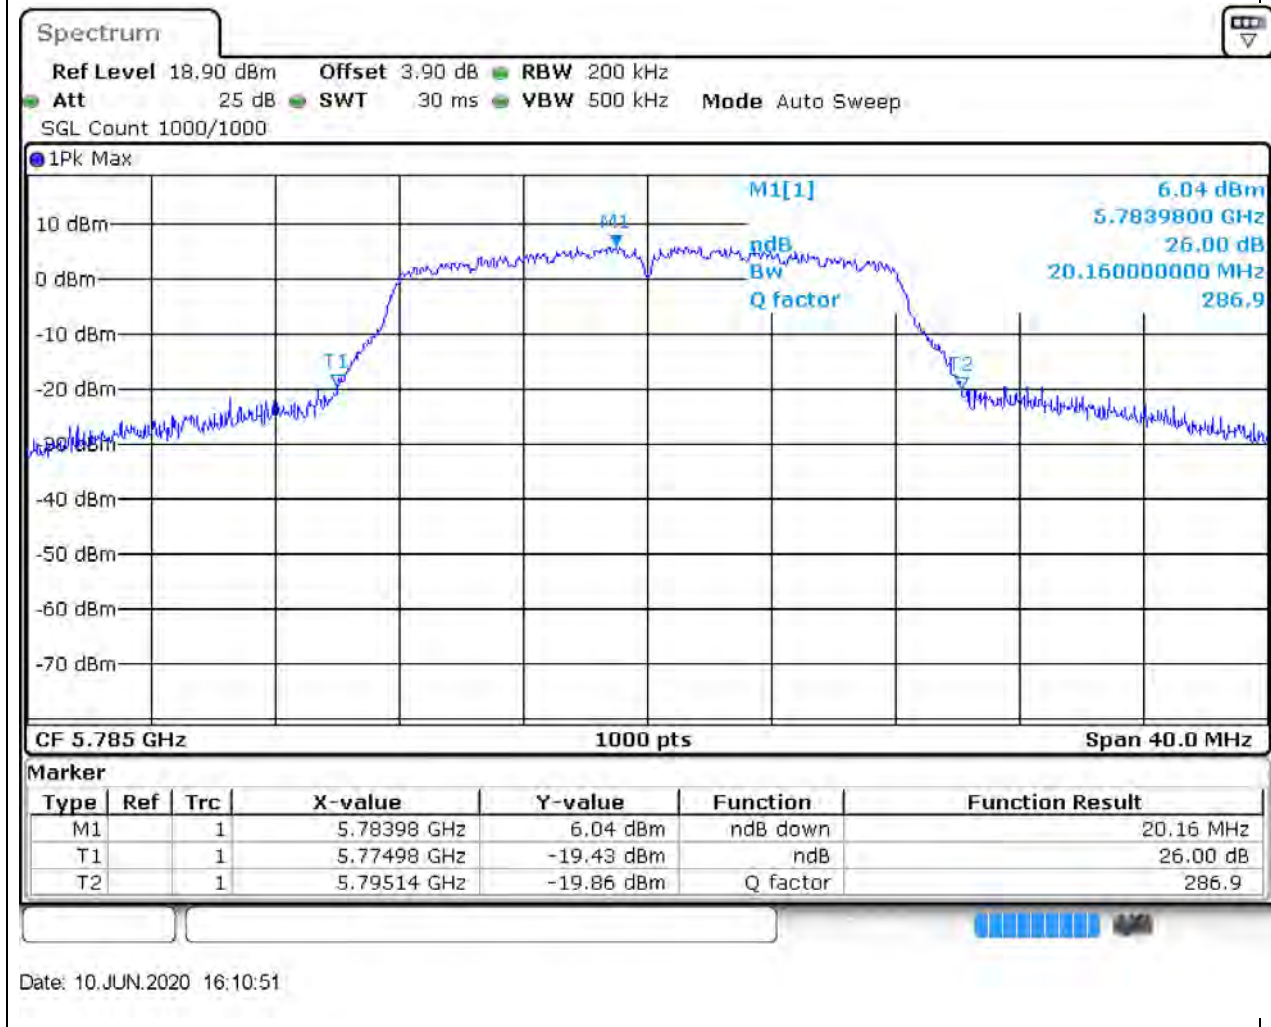

47. 802.11a_20M_Band4_M

47.1. A.2-26dB Bandwidth(NTNV)

Center Frequency (MHz)	XdB Down	RBW (MHz)	Detector	Limit (MHz)	XdB BandWidth (MHz)	Verdict
5785	26	0.2	Peak	0	20.16	Unknown