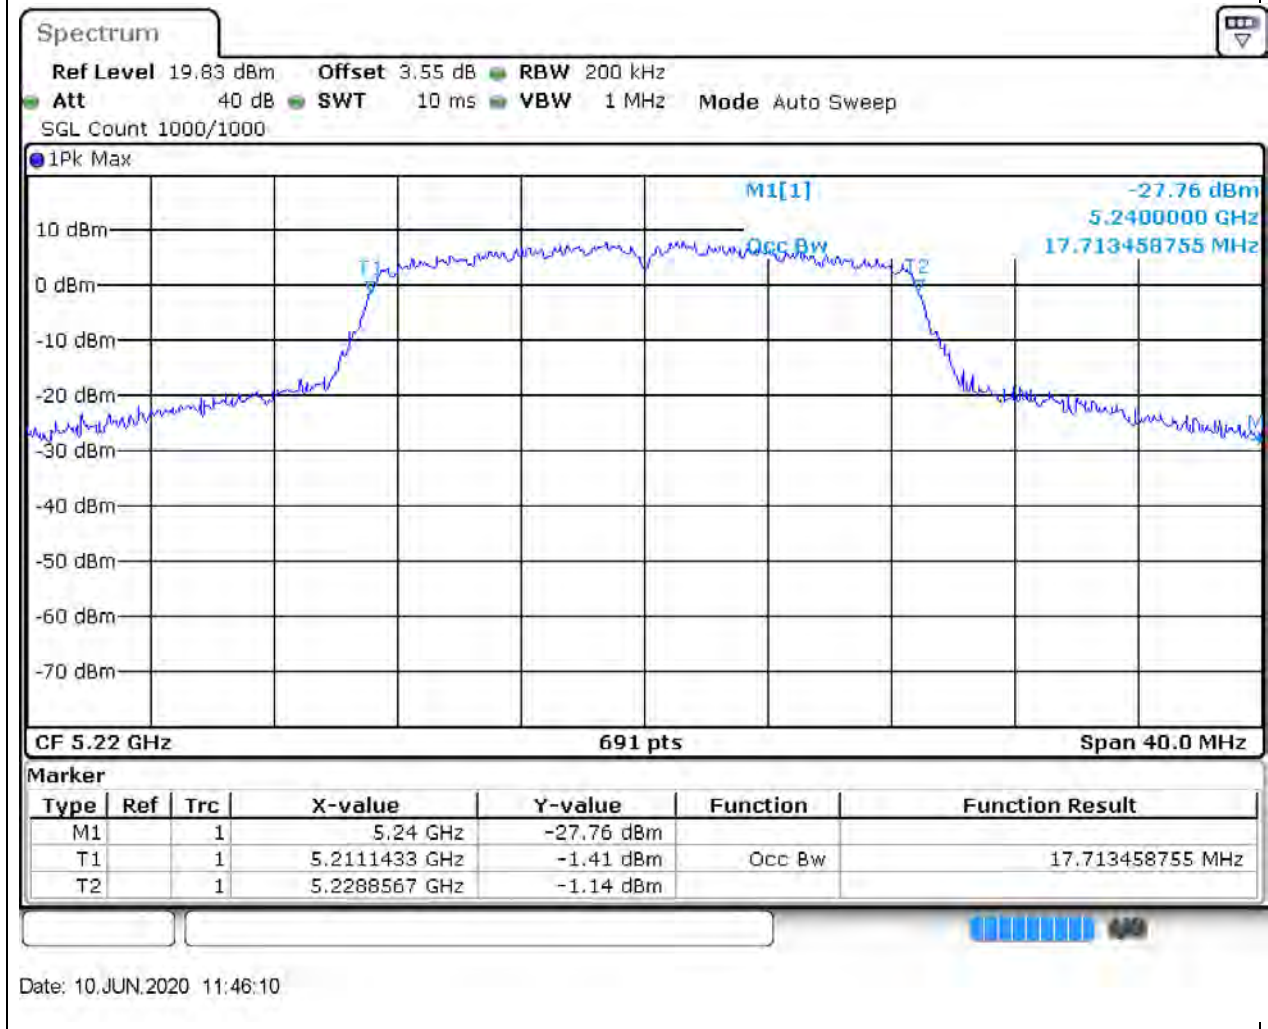

5. 802.11n_20M_Band1_M

5.1. A.2.2-99% Bandwidth(NTNV)

Center Frequency (MHz)	OBW Power (%)	RBW (MHz)	Detector	Limit (MHz)	OBW (MHz)	Verdict
5220	99	0.2	Peak	0	17.713459	Unknown