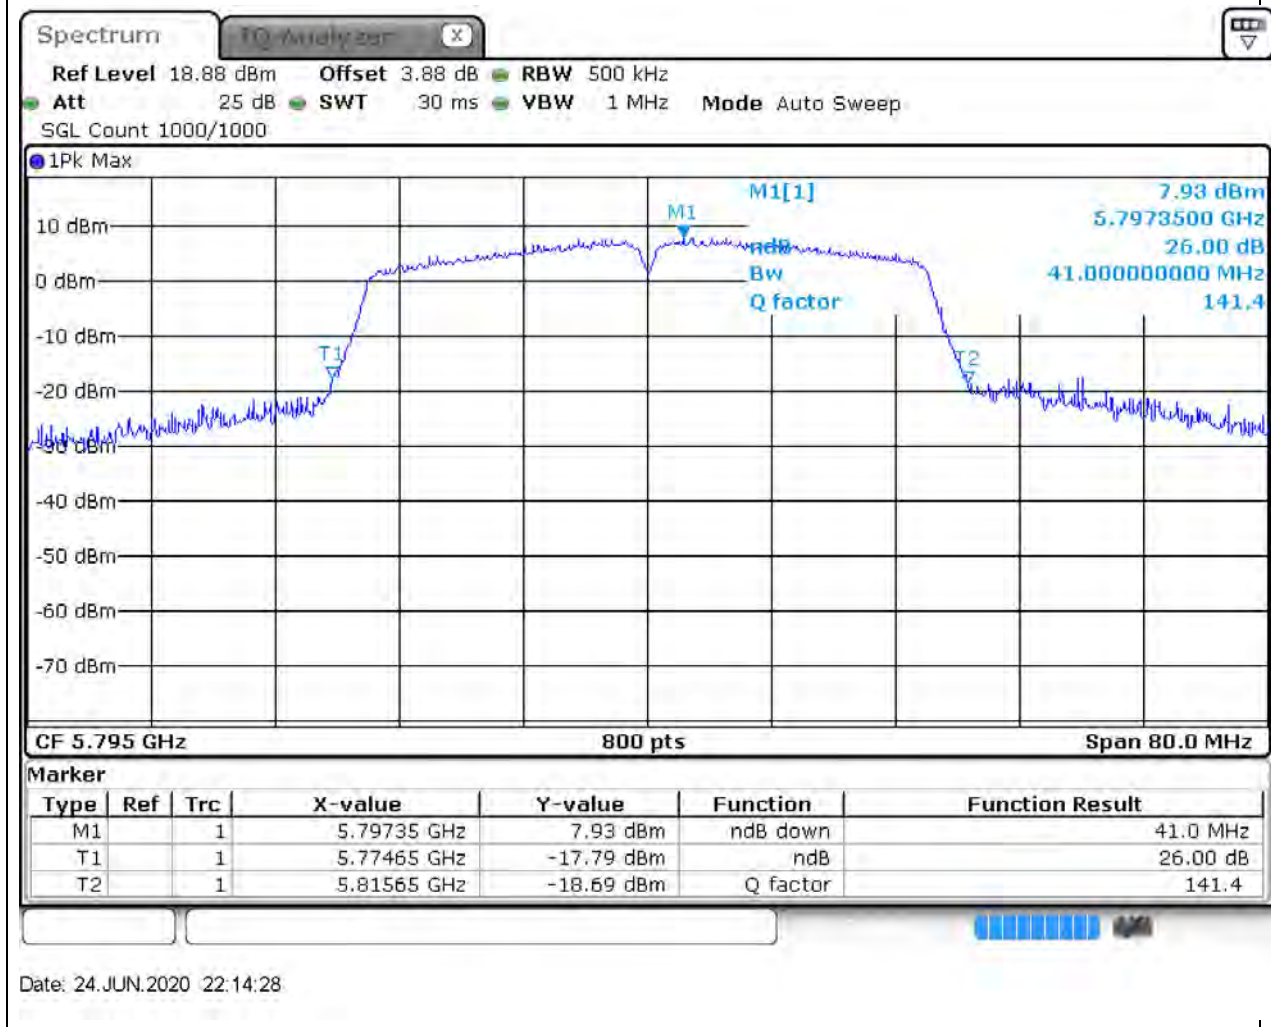

58. 802.11ac_40M_Band4_H

58.1. A.2-26dB Bandwidth(NTNV)

Center Frequency (MHz)	XdB Down	RBW (MHz)	Detector	Limit (MHz)	XdB BandWidth (MHz)	Verdict
5795	26	0.5	Peak	0	41	Unknow