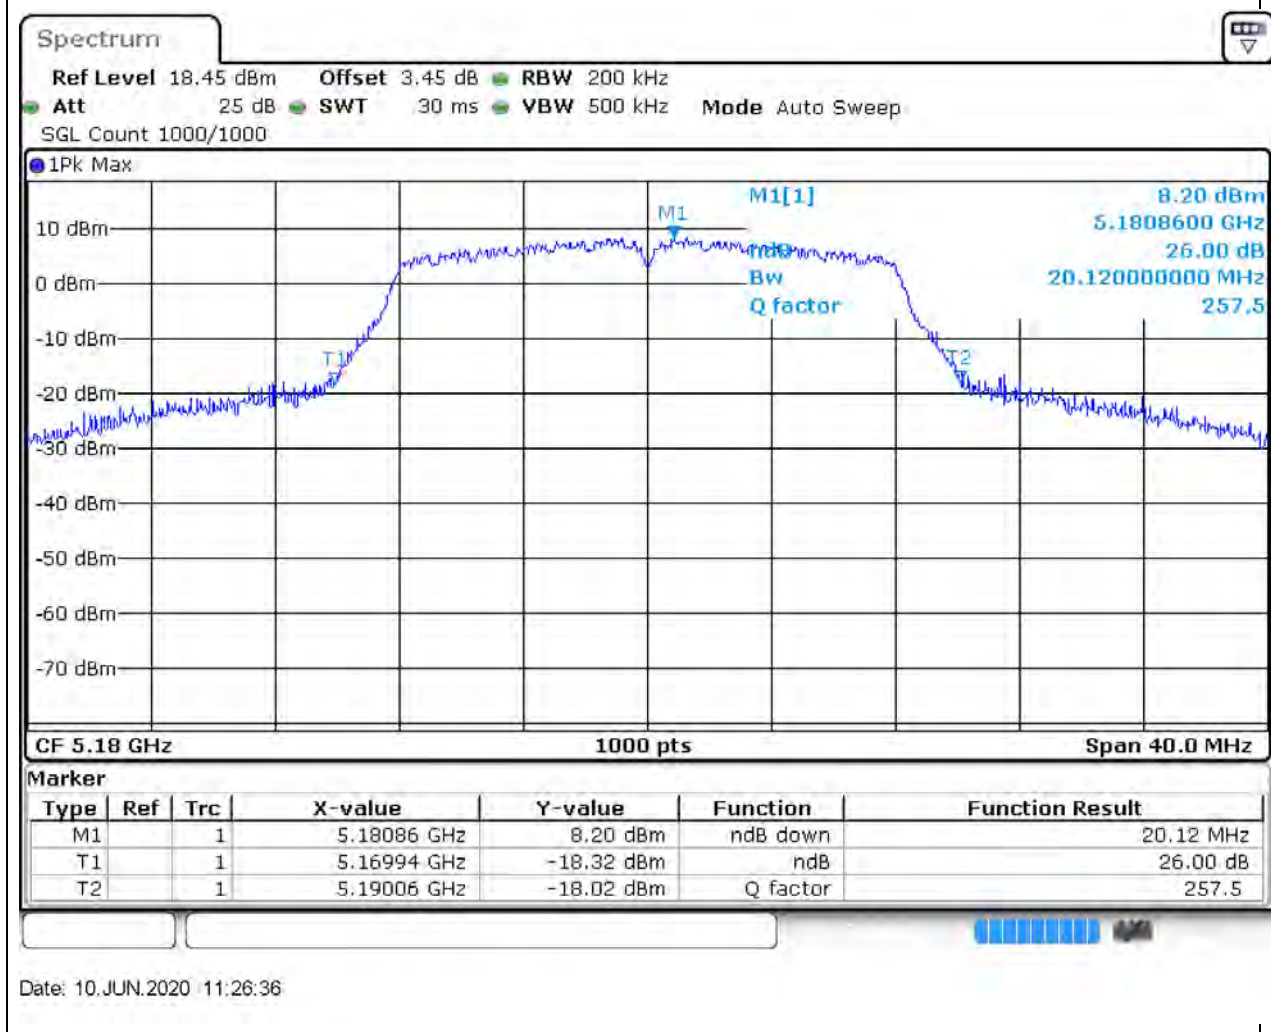

Annex A.2 26dB Bandwidth & 99% Bandwidth

26 dB Bandwidth

1. 802.11a_20M_Band1_L

1.2. A.2-26dB Bandwidth(NTNV)

Center Frequency (MHz)	XdB Down	RBW (MHz)	Detector	Limit (MHz)	XdB BandWidth (MHz)	Verdict
5180	26	0.2	Peak	0	20.12	Unknown