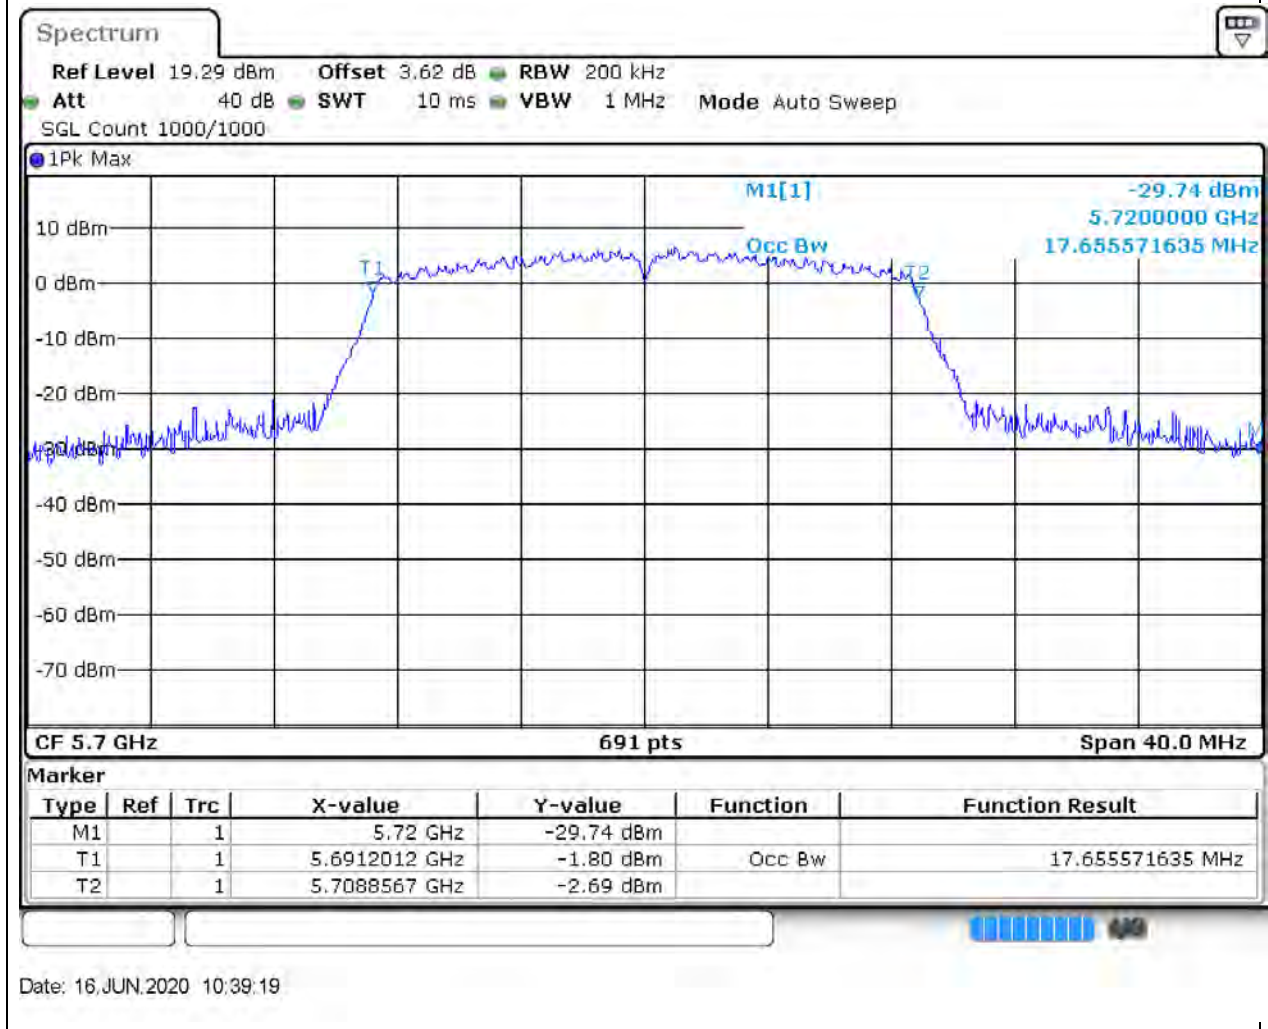

40. 802.11ac_20M_Band3_H

40.2. A.2.2-99% Bandwidth(NTNV)

Center Frequency (MHz)	OBW Power (%)	RBW (MHz)	Detector	Limit (MHz)	OBW (MHz)	Verdict
5700	99	0.2	Peak	0	17.655572	Unknown