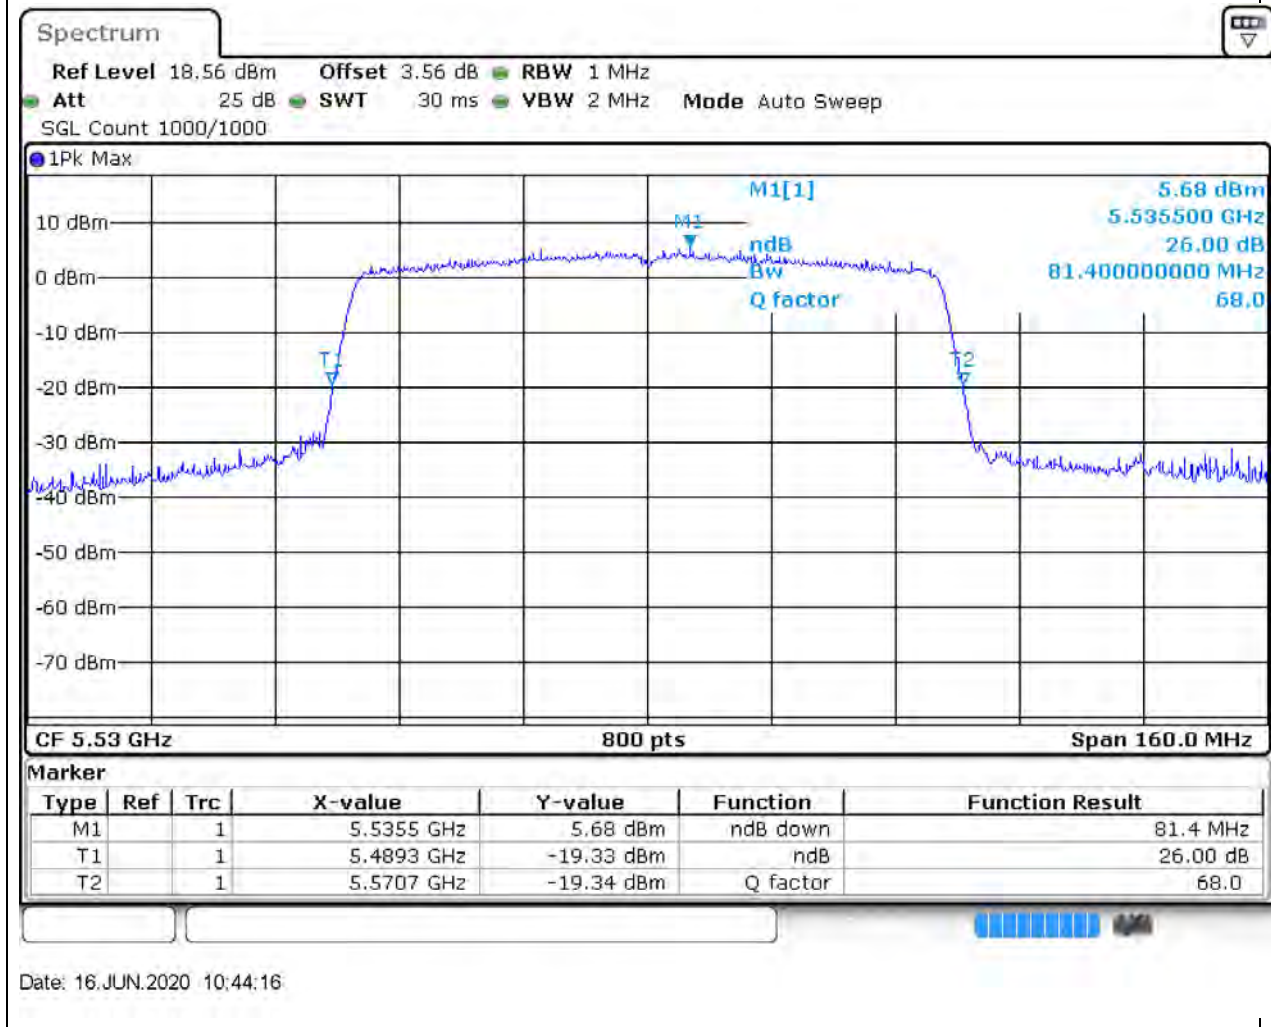

44. 802.11ac_80M_Band3_L

44.2. A.2-26dB Bandwidth(NTNV)

Center Frequency (MHz)	XdB Down	RBW (MHz)	Detector	Limit (MHz)	XdB BandWidth (MHz)	Verdict
5530	26	1	Peak	0	81.4	Unknow