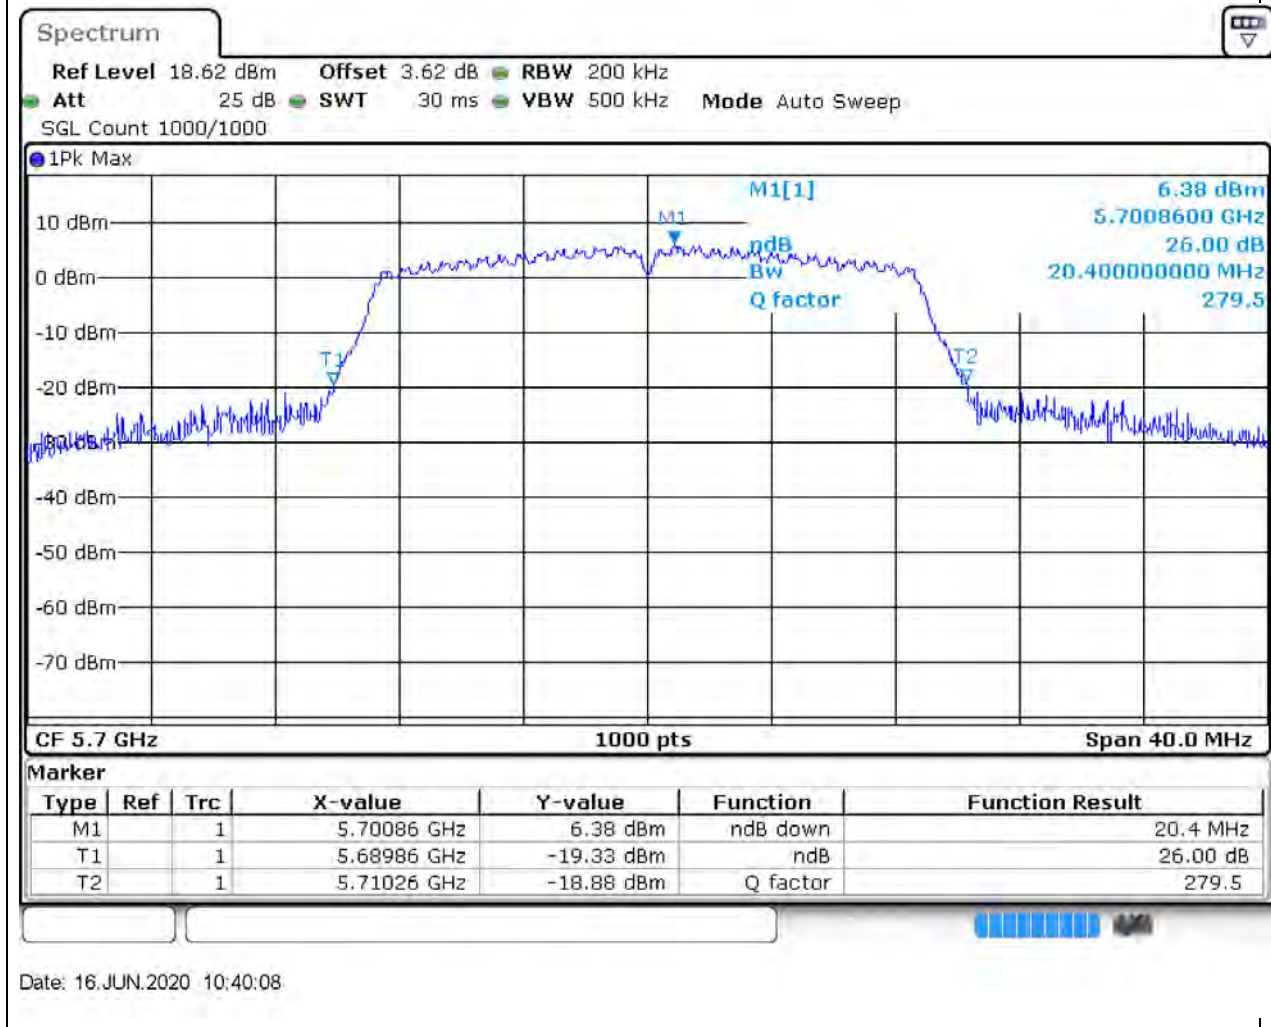

40. 802.11ac_20M_Band3_H

40.2. A.2-26dB Bandwidth(NTNV)

Center Frequency (MHz)	XdB Down	RBW (MHz)	Detector	Limit (MHz)	XdB BandWidth (MHz)	Verdict
5700	26	0.2	Peak	0	20.4	Unknown