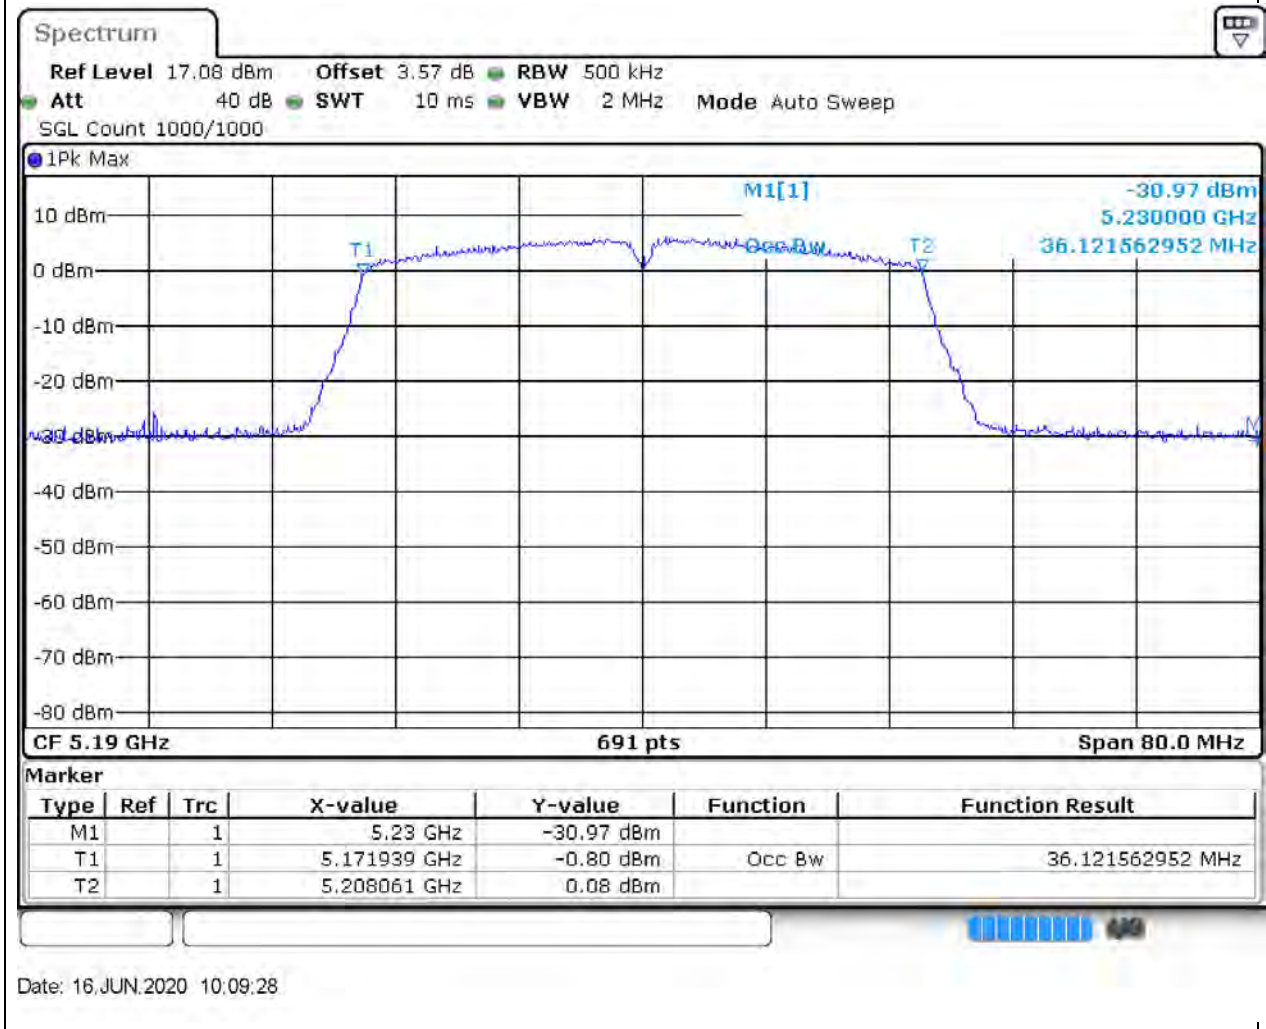

12. 802.11ac_40M_Band1_L

12.4. A.2.2-99% Bandwidth(NTNV)

Center Frequency (MHz)	OBW Power (%)	RBW (MHz)	Detector	Limit (MHz)	OBW (MHz)	Verdict
5190	99	0.5	Peak	0	36.121563	Unknown