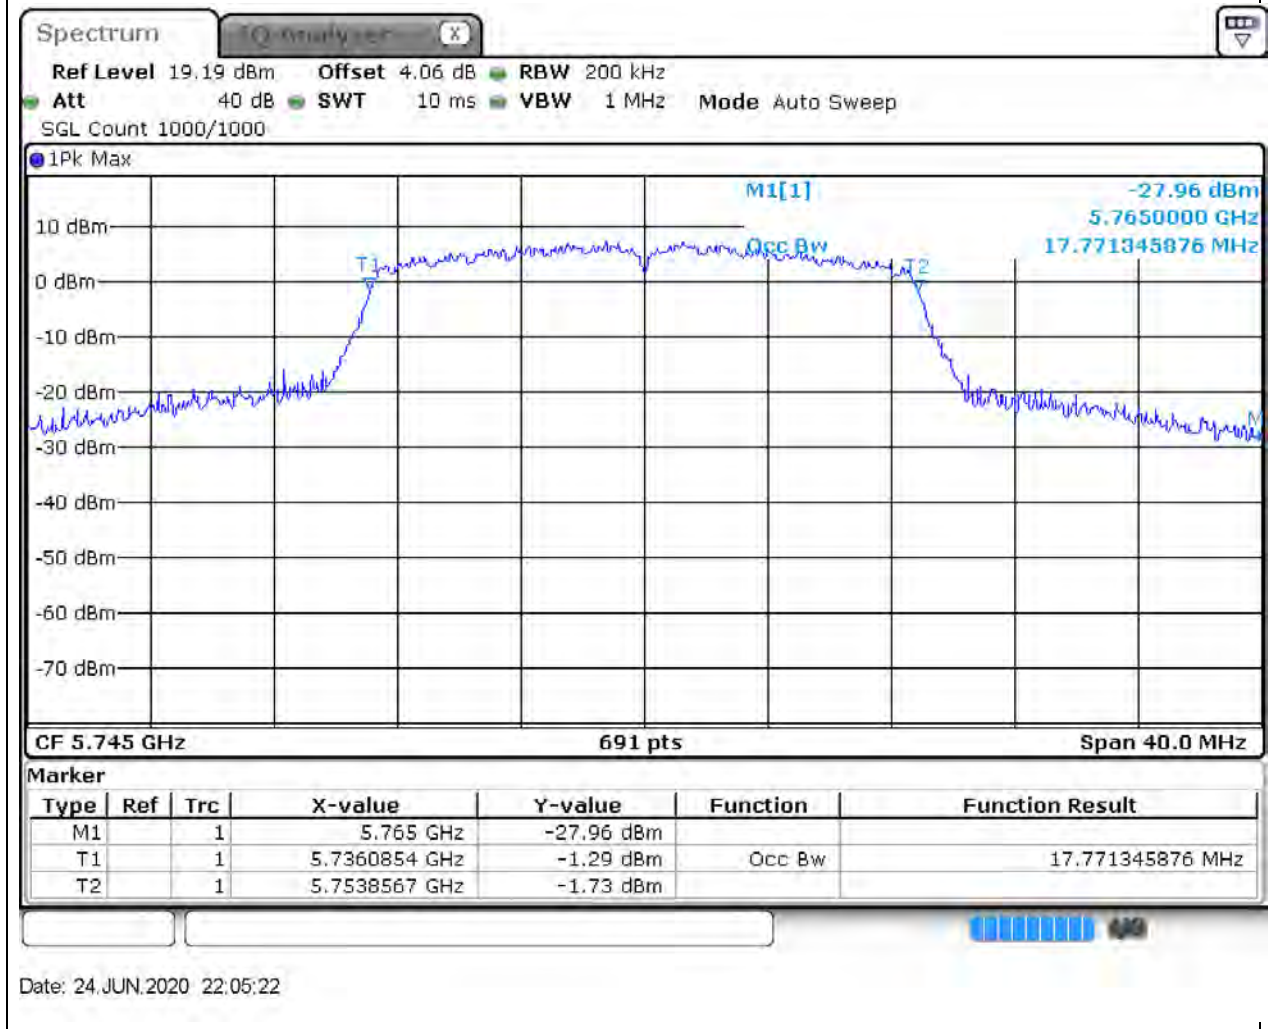

54. 802.11ac_20M_Band4_L

54.1. A.2.2-99% Bandwidth(NTNV)

Center Frequency (MHz)	OBW Power (%)	RBW (MHz)	Detector	Limit (MHz)	OBW (MHz)	Verdict
5745	99	0.2	Peak	0	17.771346	Unknown