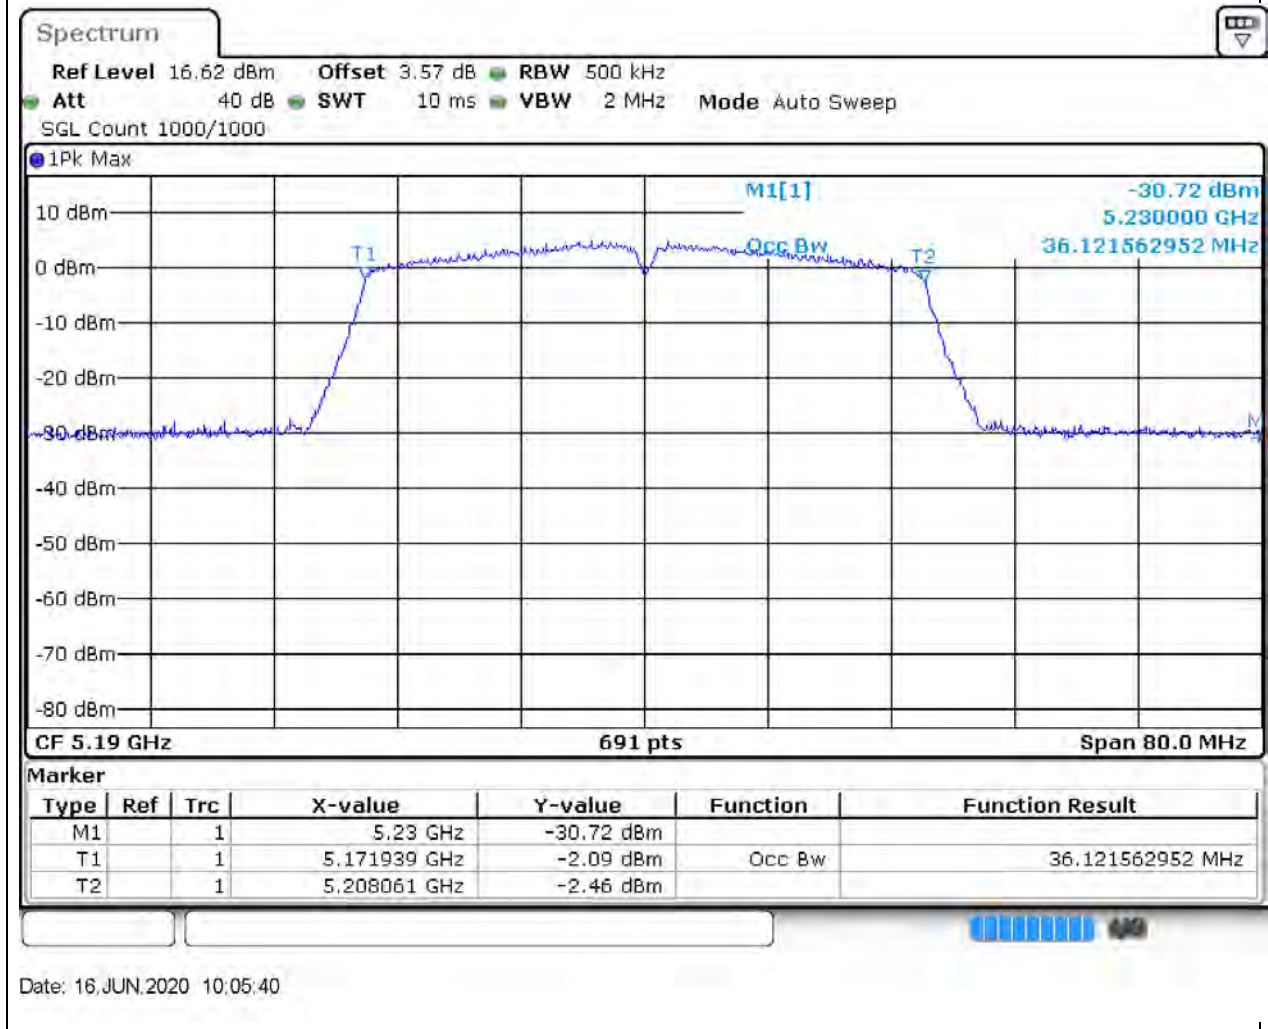

7. 802.11n_40M_Band1_L

7.2. A.2.2-99% Bandwidth(NTNV)

Center Frequency (MHz)	OBW Power (%)	RBW (MHz)	Detector	Limit (MHz)	OBW (MHz)	Verdict
5190	99	0.5	Peak	0	36.121563	Unknown