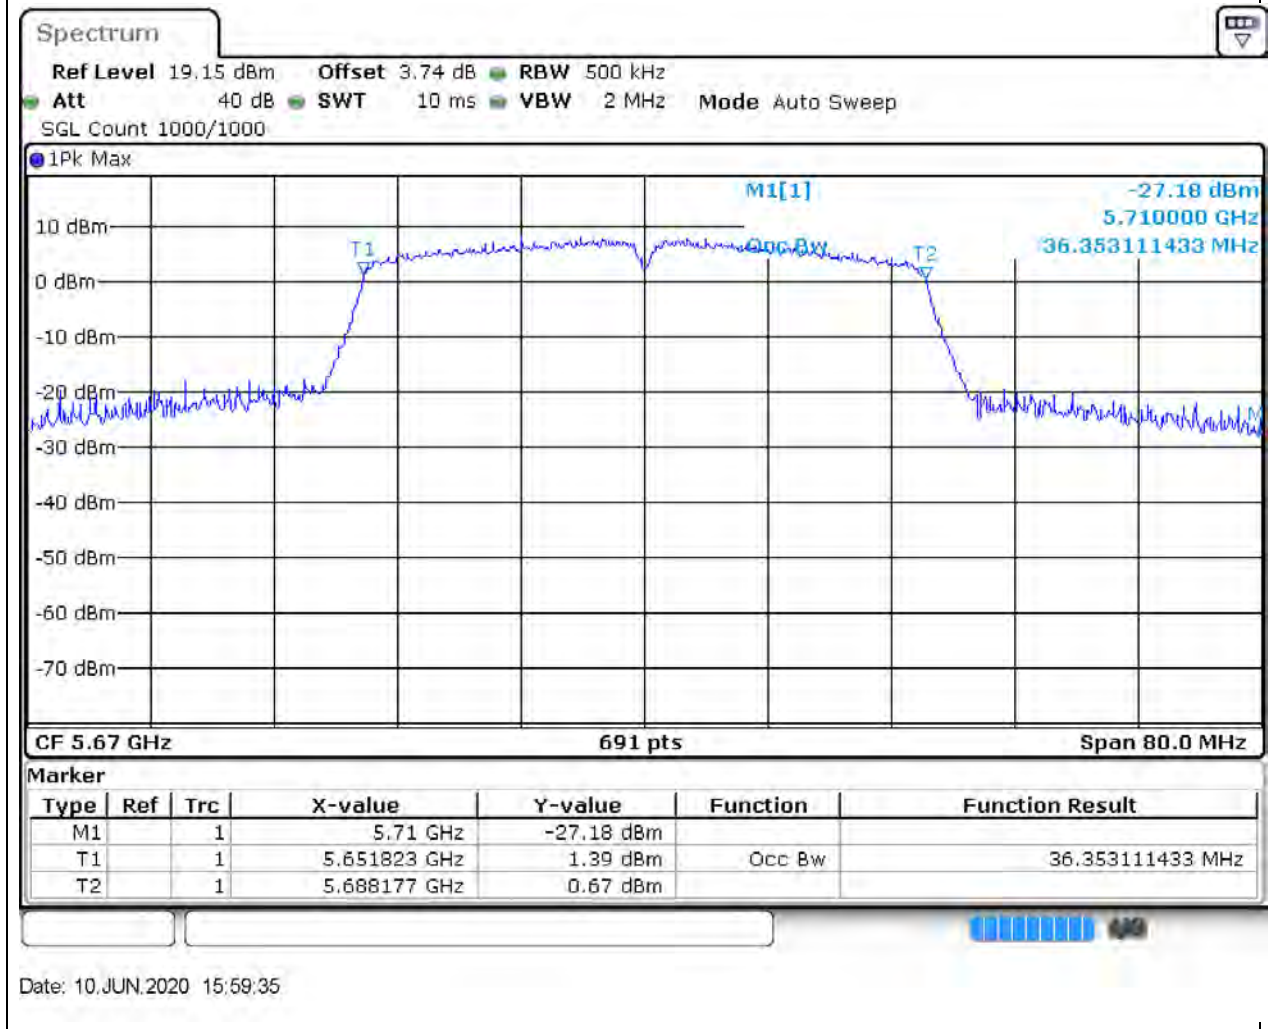

43. 802.11ac_40M_Band3_H

43.1. A.2.2-99% Bandwidth(NTNV)

Center Frequency (MHz)	OBW Power (%)	RBW (MHz)	Detector	Limit (MHz)	OBW (MHz)	Verdict
5670	99	0.5	Peak	0	36.353111	Unknown