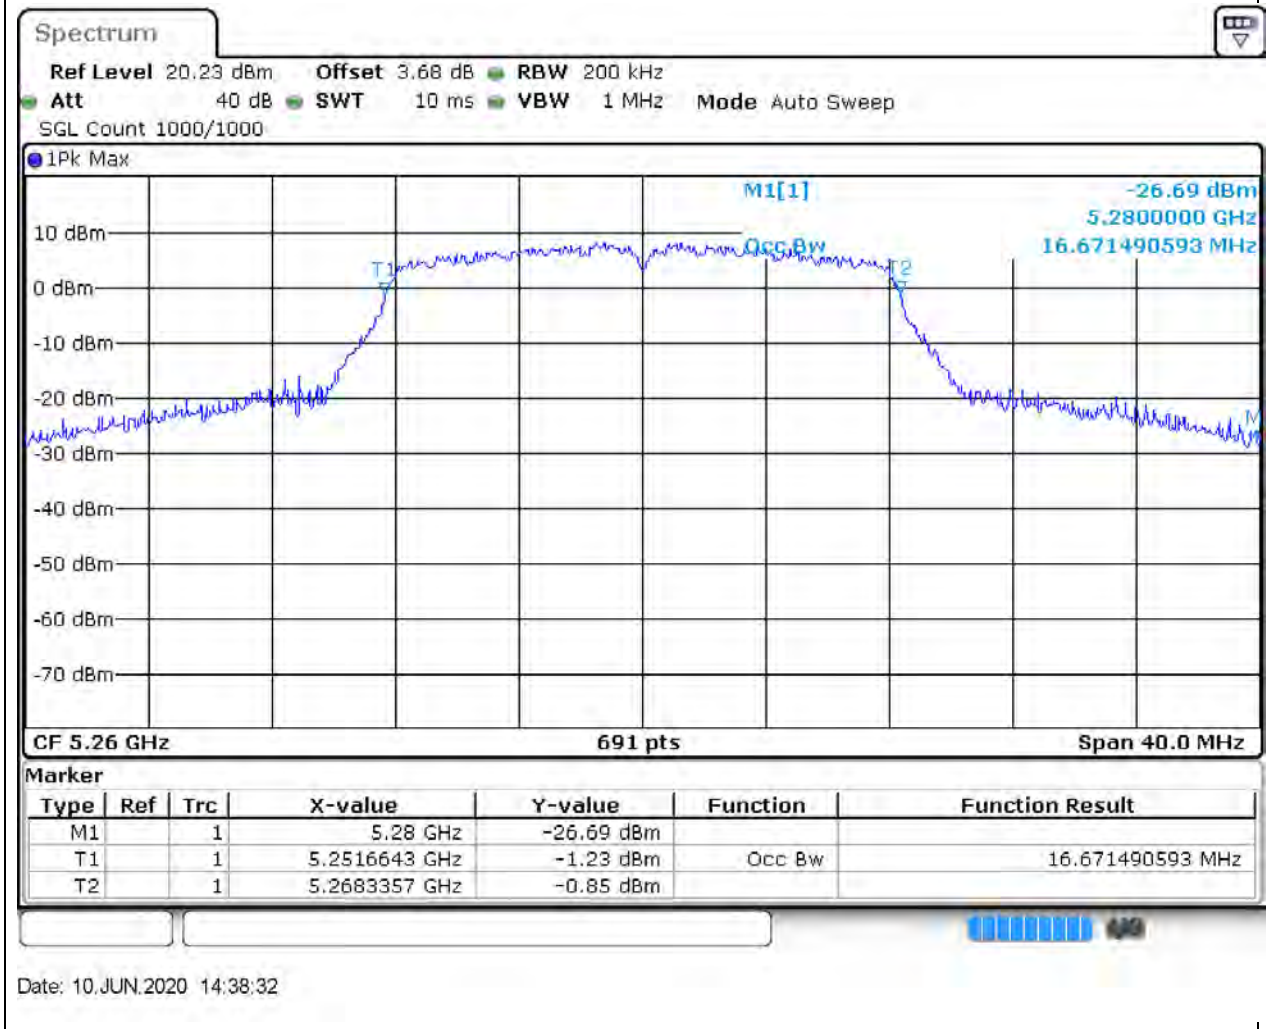

15. 802.11a_20M_Band2_L

15.1. A.2.2-99% Bandwidth(NTNV)

Center Frequency (MHz)	OBW Power (%)	RBW (MHz)	Detector	Limit (MHz)	OBW (MHz)	Verdict
5260	99	0.2	Peak	0	16.671491	Unknown