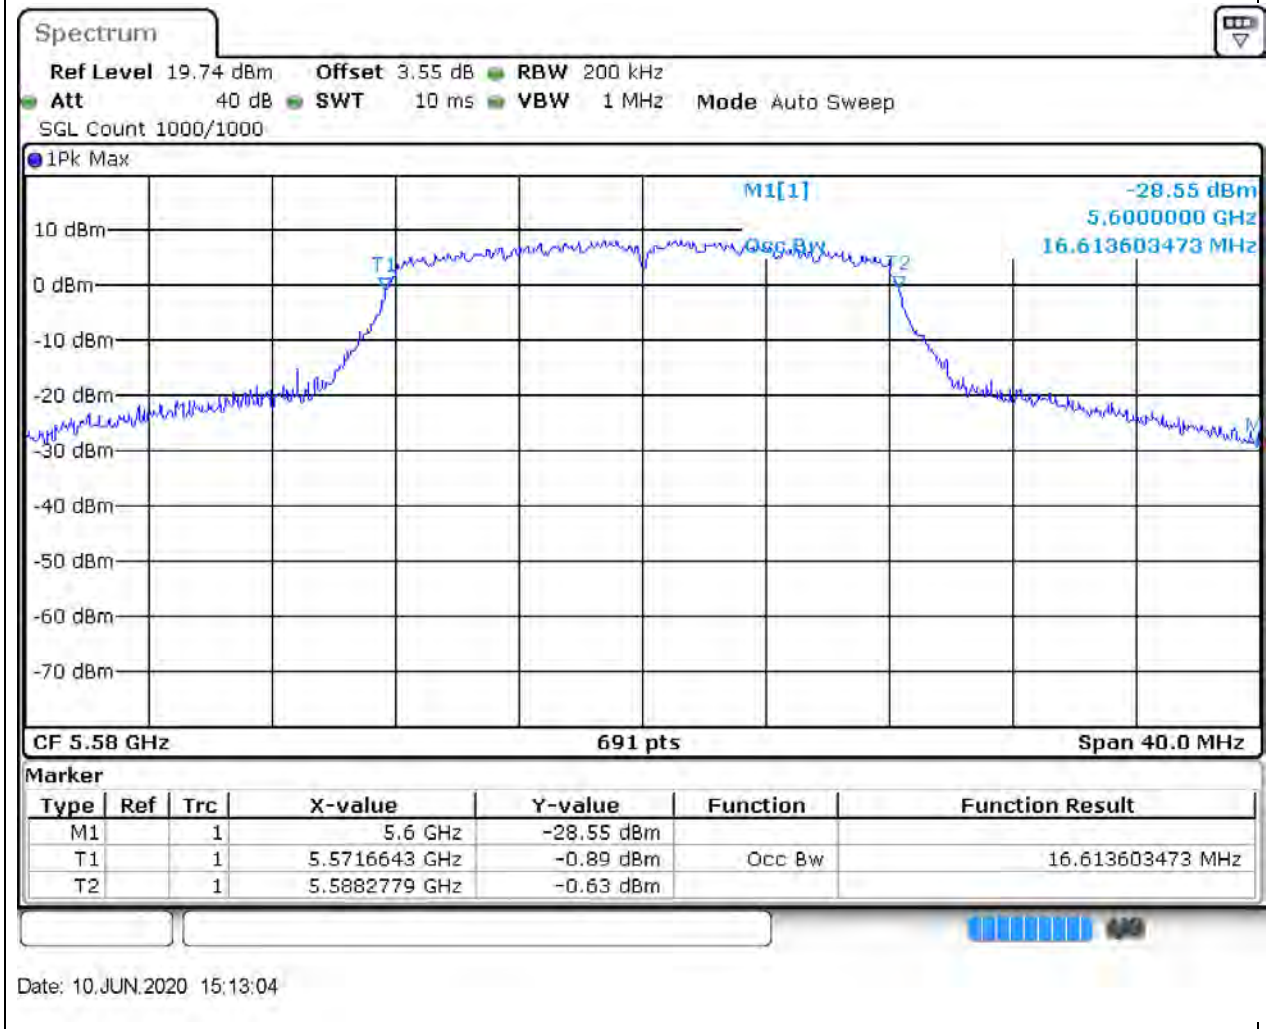

30. 802.11a_20M_Band3_M

30.2. A.2.2-99% Bandwidth(NTNV)

Center Frequency (MHz)	OBW Power (%)	RBW (MHz)	Detector	Limit (MHz)	OBW (MHz)	Verdict
5580	99	0.2	Peak	0	16.613603	Unknown