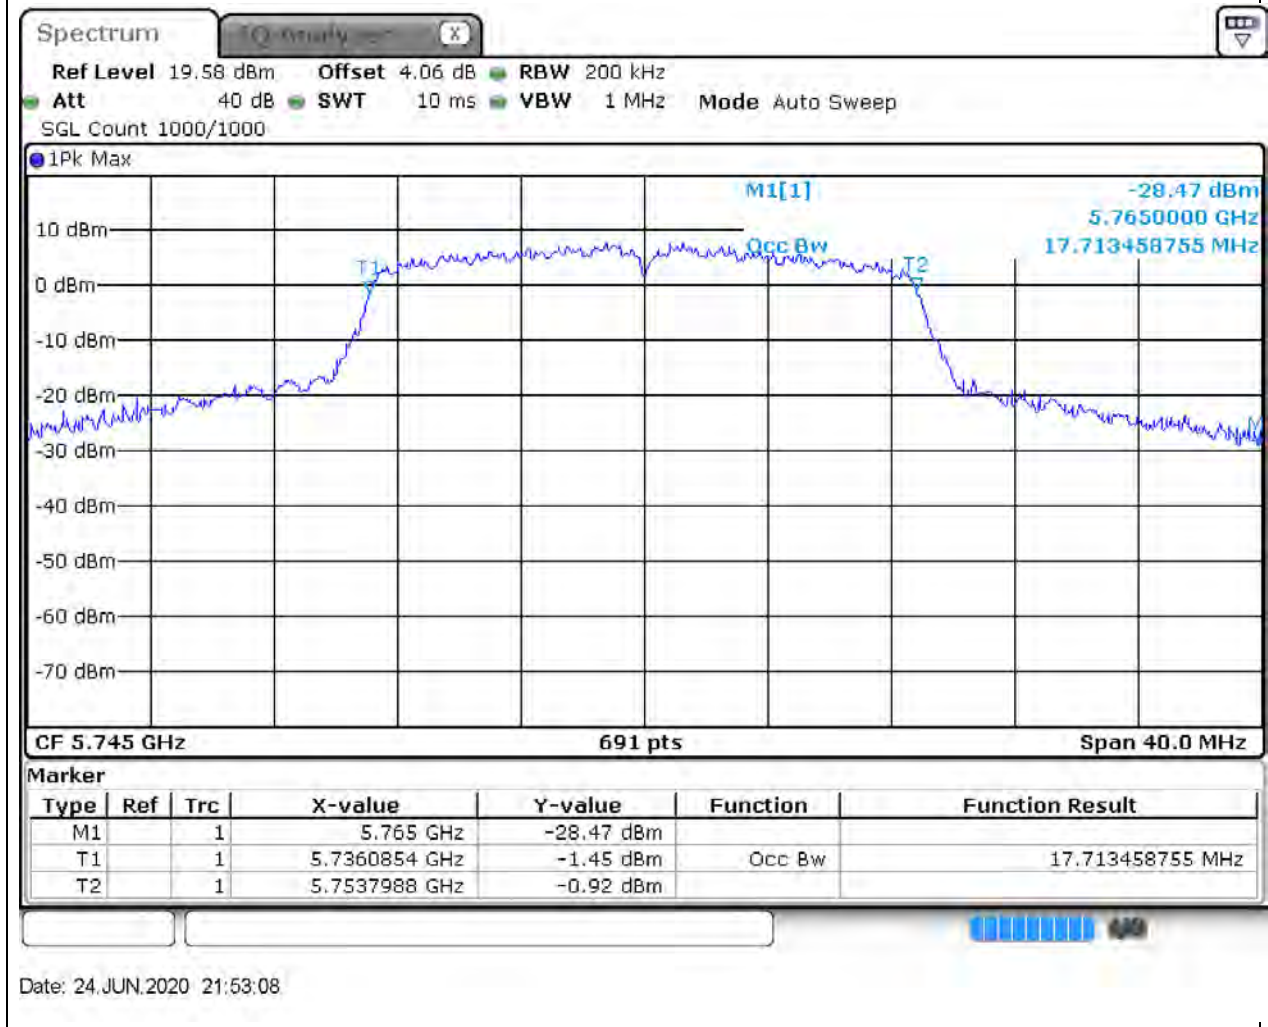

49. 802.11n_20M_Band4_L

49.1. A.2.2-99% Bandwidth(NTNV)

Center Frequency (MHz)	OBW Power (%)	RBW (MHz)	Detector	Limit (MHz)	OBW (MHz)	Verdict
5745	99	0.2	Peak	0	17.713459	Unknown