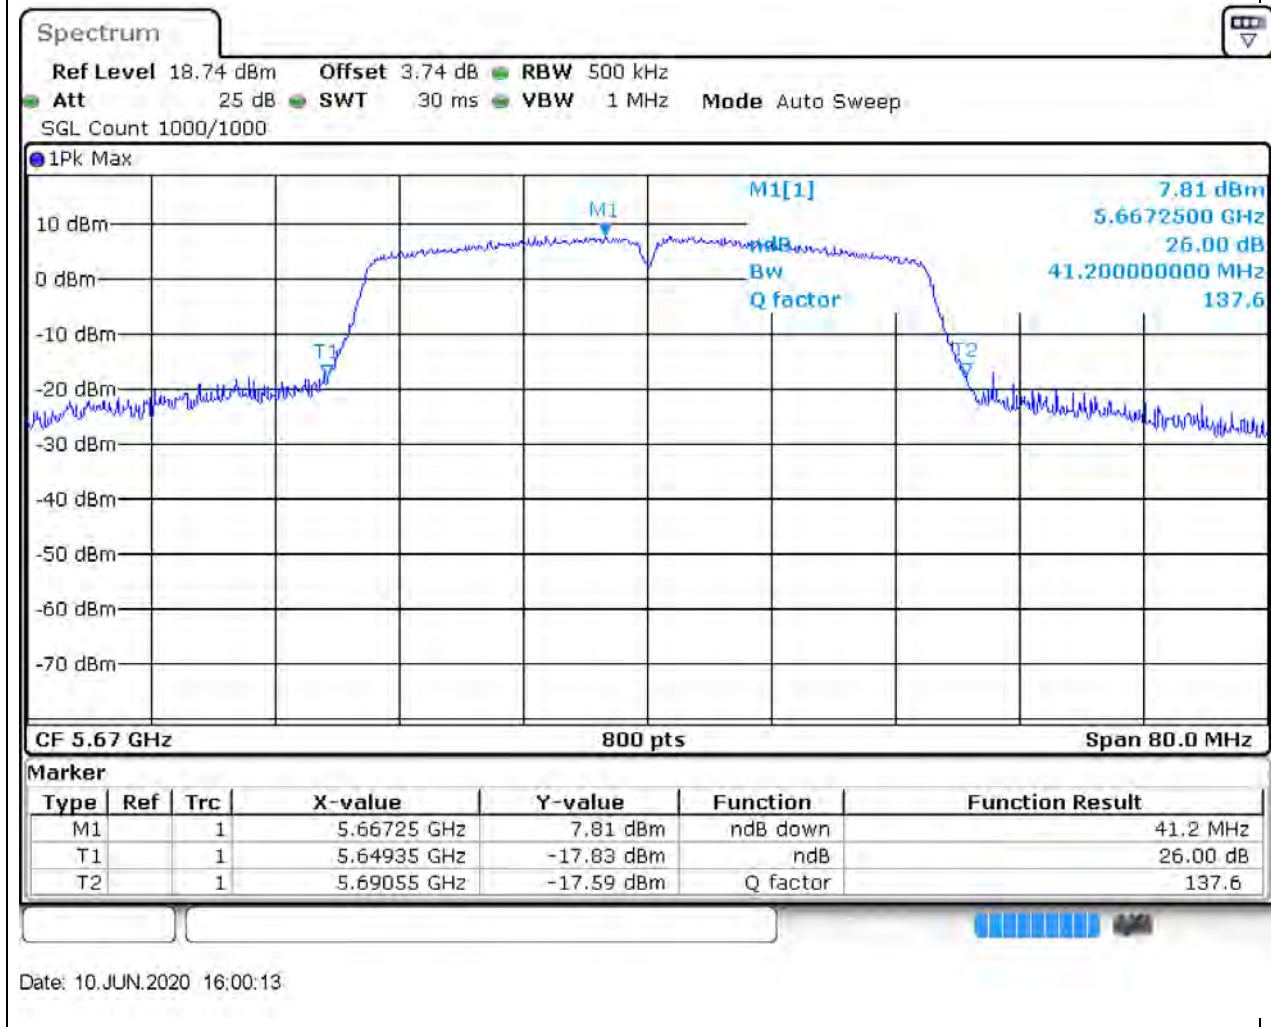

43. 802.11ac_40M_Band3_H

43.1. A.2-26dB Bandwidth(NTNV)

Center Frequency (MHz)	XdB Down	RBW (MHz)	Detector	Limit (MHz)	XdB BandWidth (MHz)	Verdict
5670	26	0.5	Peak	0	41.2	Unknown