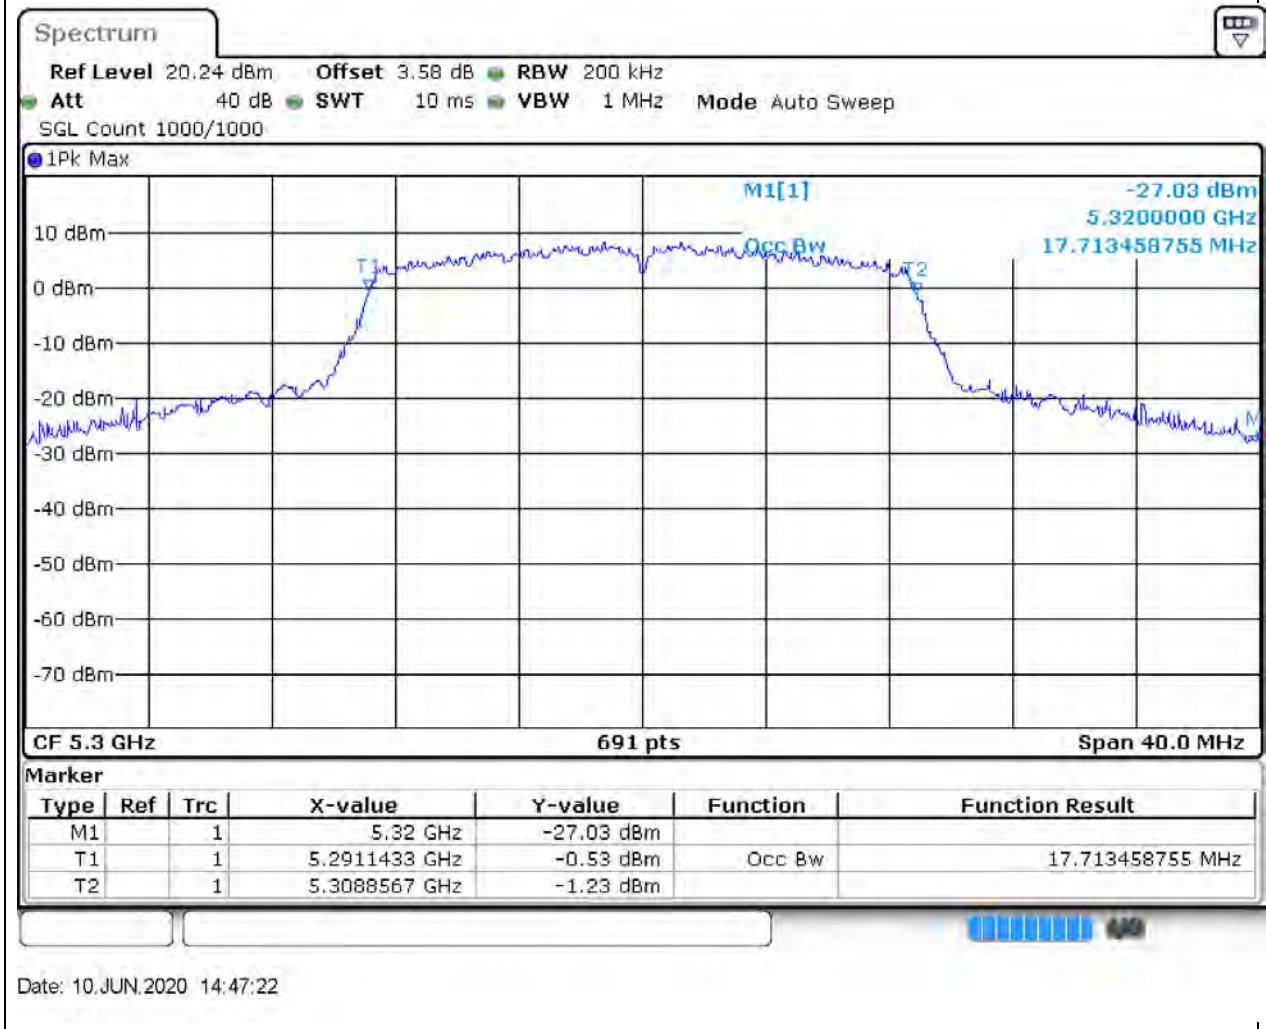

19. 802.11n_20M_Band2_M

19.1. A.2.2-99% Bandwidth(NTNV)

Center Frequency (MHz)	OBW Power (%)	RBW (MHz)	Detector	Limit (MHz)	OBW (MHz)	Verdict
5300	99	0.2	Peak	0	17.713459	Unknown