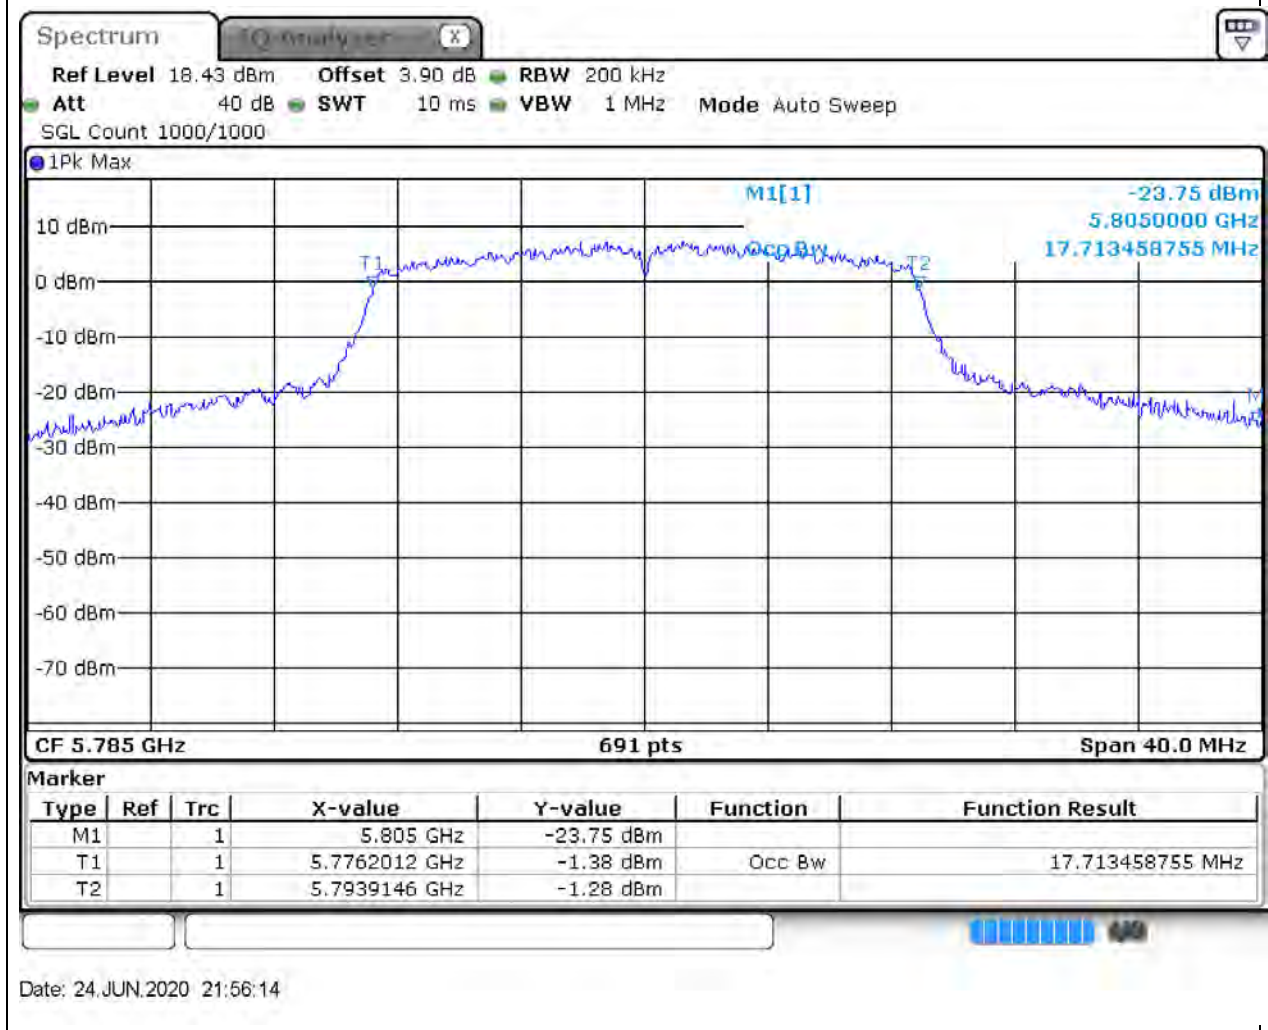

50. 802.11n_20M_Band4_M

50.1. A.2.2-99% Bandwidth(NTNV)

Center Frequency (MHz)	OBW Power (%)	RBW (MHz)	Detector	Limit (MHz)	OBW (MHz)	Verdict
5785	99	0.2	Peak	0	17.713459	Unknown