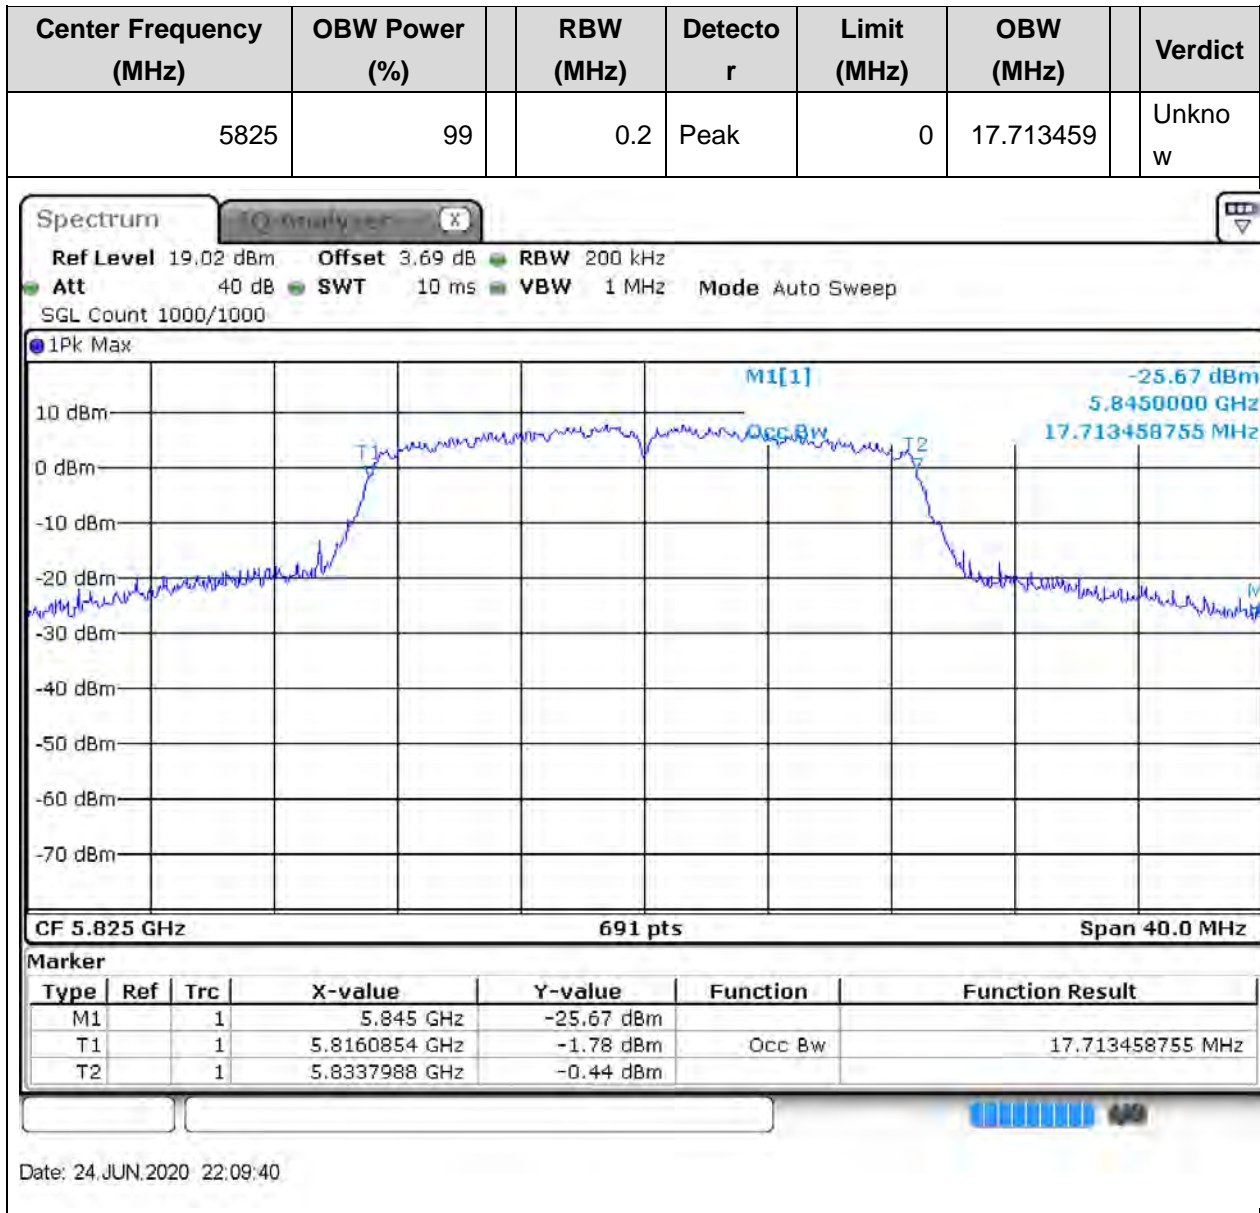

56. 802.11ac_20M_Band4_H

56.1. A.2.2-99% Bandwidth(NTNV)