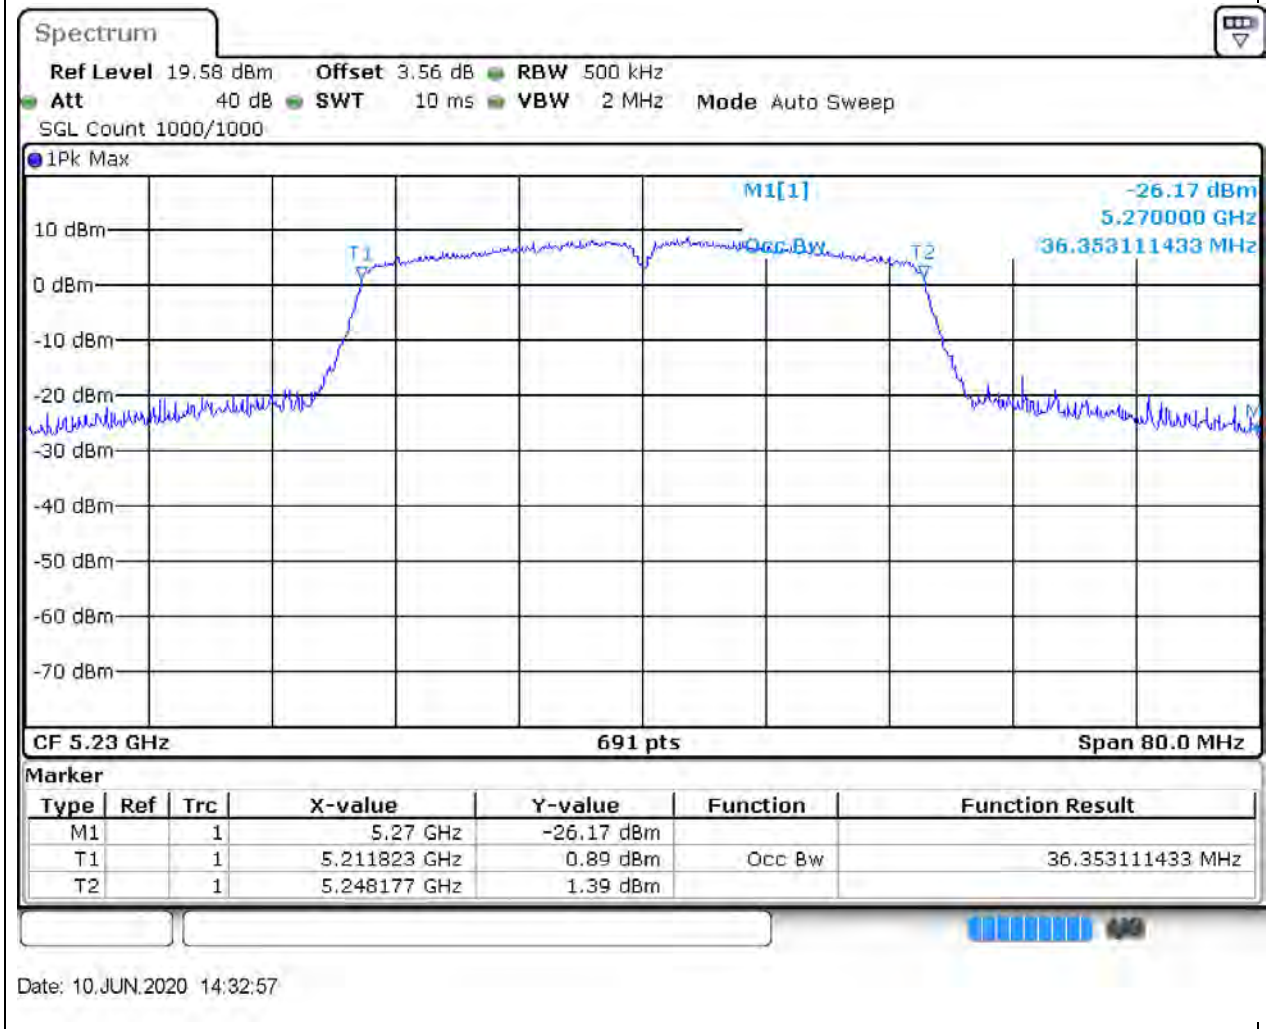

13. 802.11ac_40M_Band1_H

13.2. A.2.2-99% Bandwidth(NTNV)

Center Frequency (MHz)	OBW Power (%)	RBW (MHz)	Detector	Limit (MHz)	OBW (MHz)	Verdict
5230	99	0.5	Peak	0	36.353111	Unknown