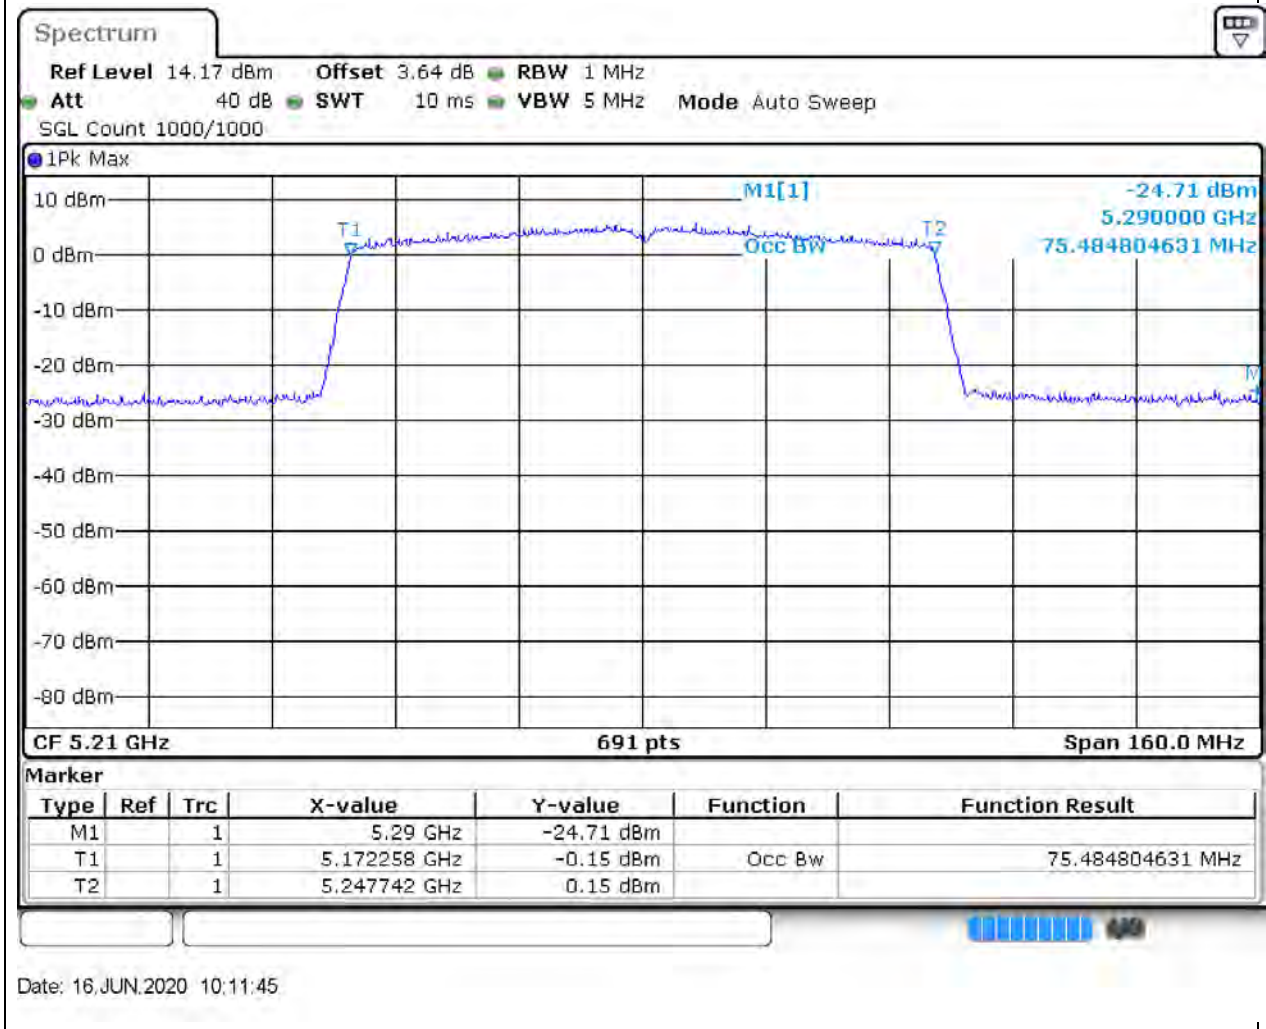

14. 802.11ac_80M_Band1_M

14.2. A.2.2-99% Bandwidth(NTNV)

Center Frequency (MHz)	OBW Power (%)	RBW (MHz)	Detector	Limit (MHz)	OBW (MHz)	Verdict
5210	99	1	Peak	0	75.484805	Unknow