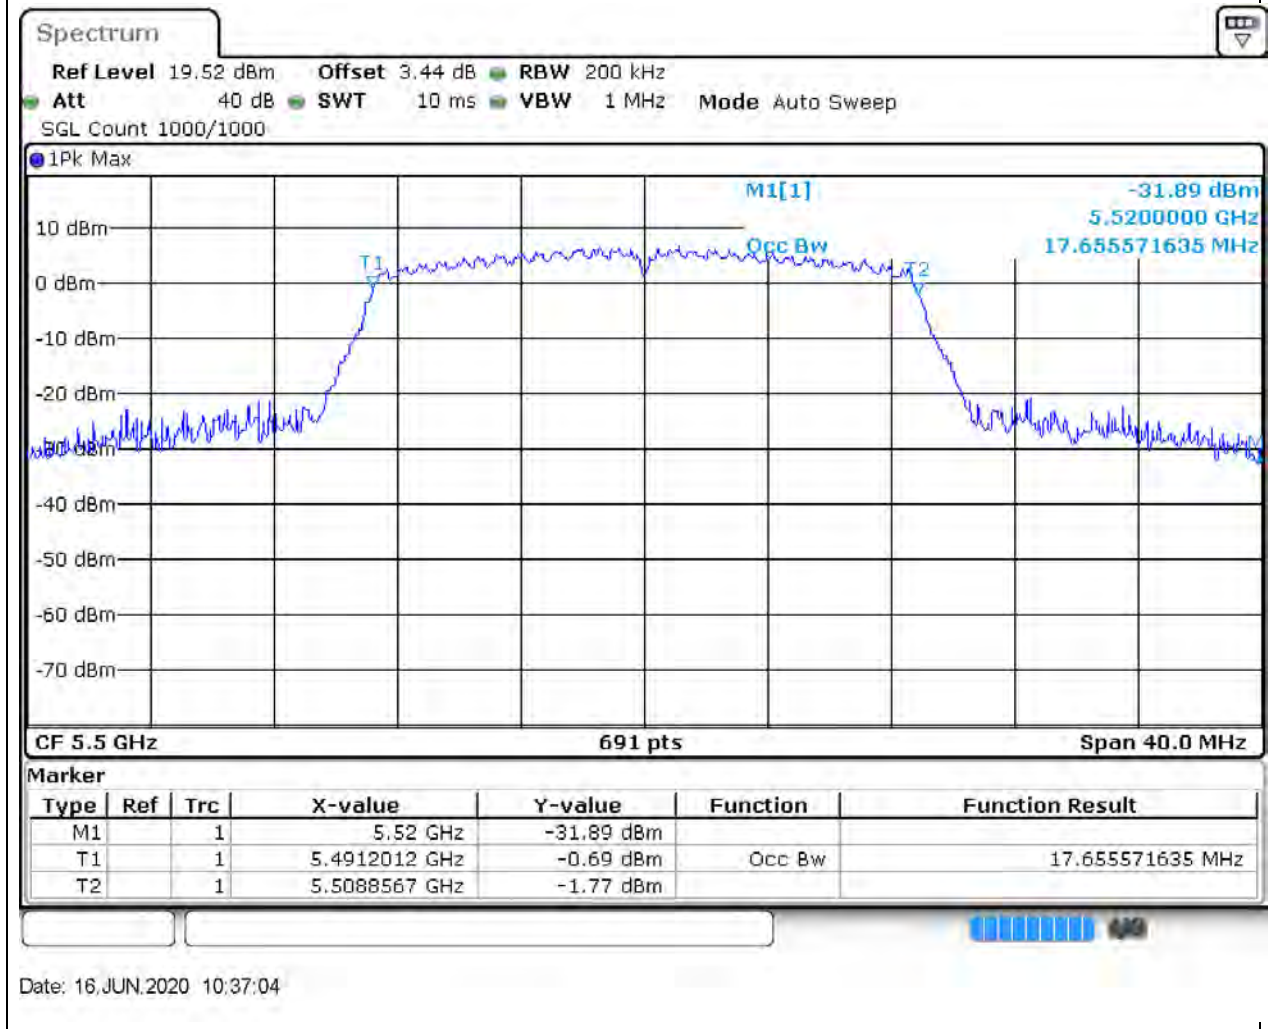

38. 802.11ac_20M_Band3_L

38.2. A.2.2-99% Bandwidth(NTNV)

Center Frequency (MHz)	OBW Power (%)	RBW (MHz)	Detector	Limit (MHz)	OBW (MHz)	Verdict
5500	99	0.2	Peak	0	17.655572	Unknown