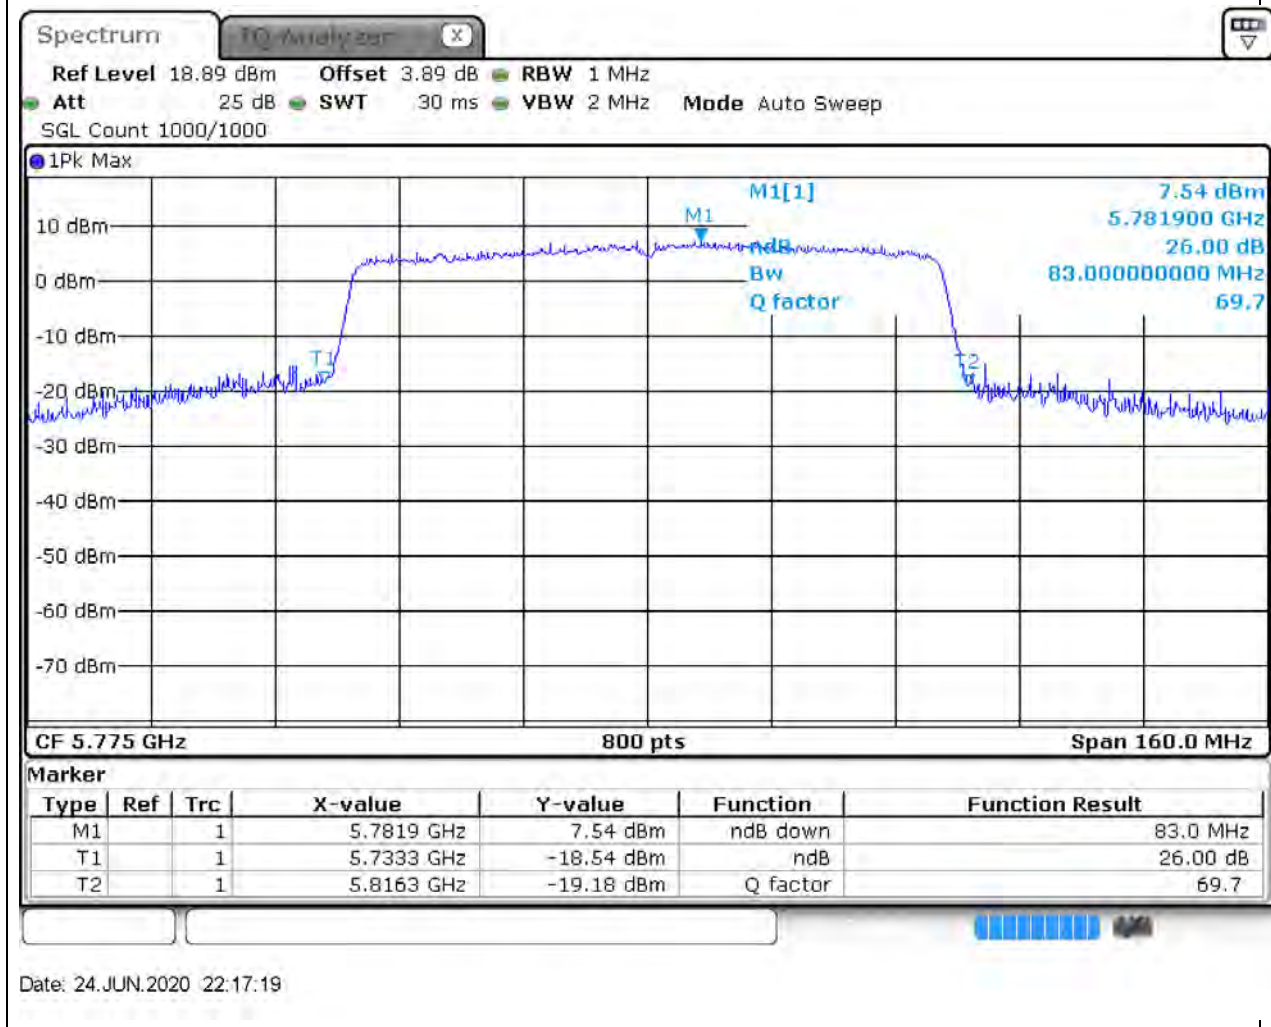

59. 802.11ac_80M_Band4_M

59.1. A.2-26dB Bandwidth(NTNV)

Center Frequency (MHz)	XdB Down	RBW (MHz)	Detector	Limit (MHz)	XdB BandWidth (MHz)	Verdict
5775	26	1	Peak	0	83	Unknow