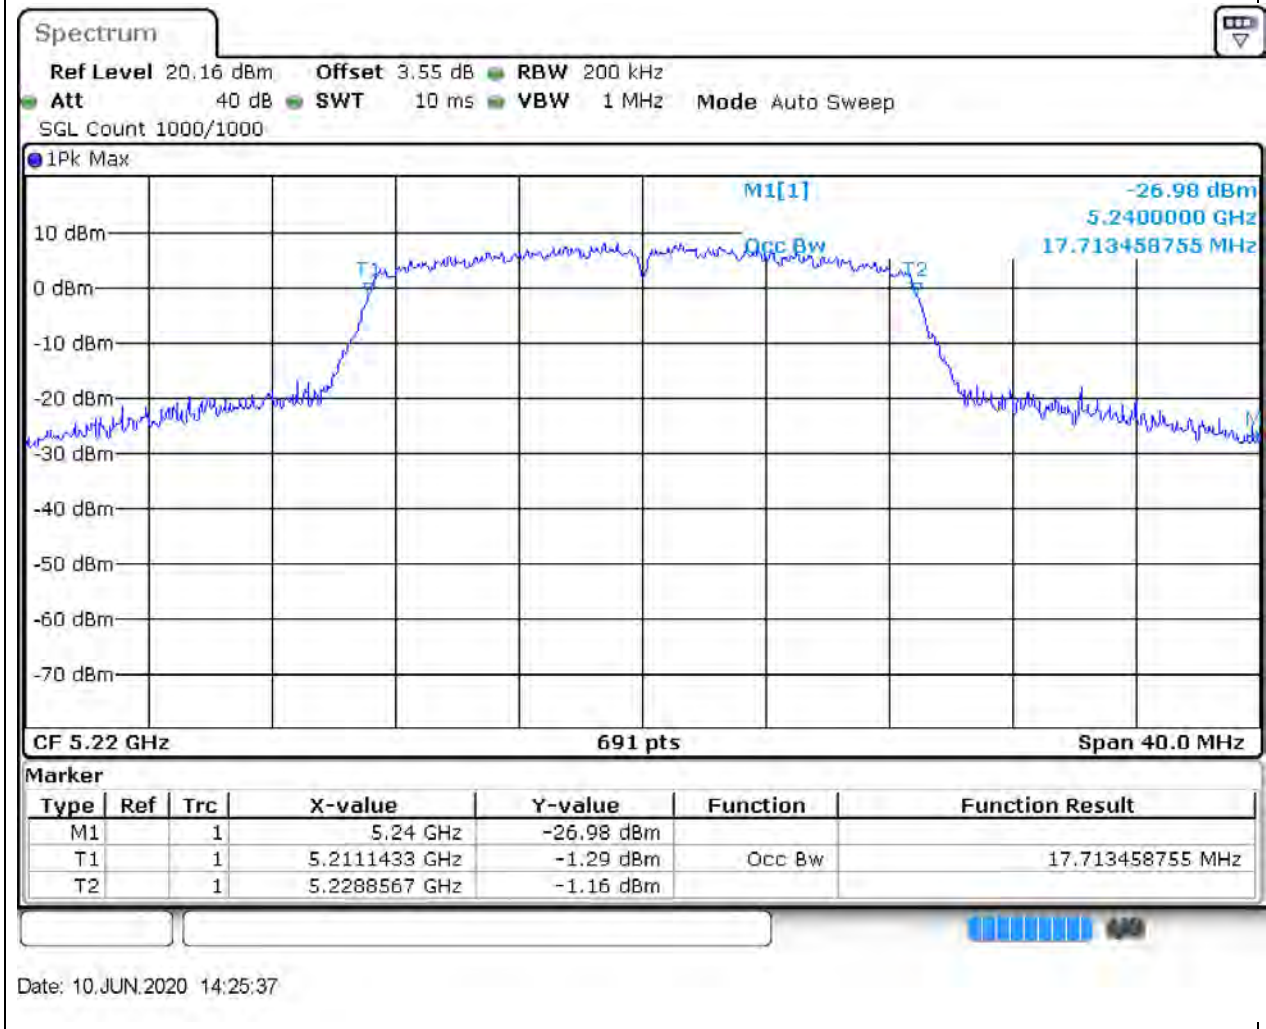

10. 802.11ac_20M_Band1_M

10.1. A.2.2-99% Bandwidth(NTNV)

Center Frequency (MHz)	OBW Power (%)	RBW (MHz)	Detector	Limit (MHz)	OBW (MHz)	Verdict
5220	99	0.2	Peak	0	17.713459	Unknown