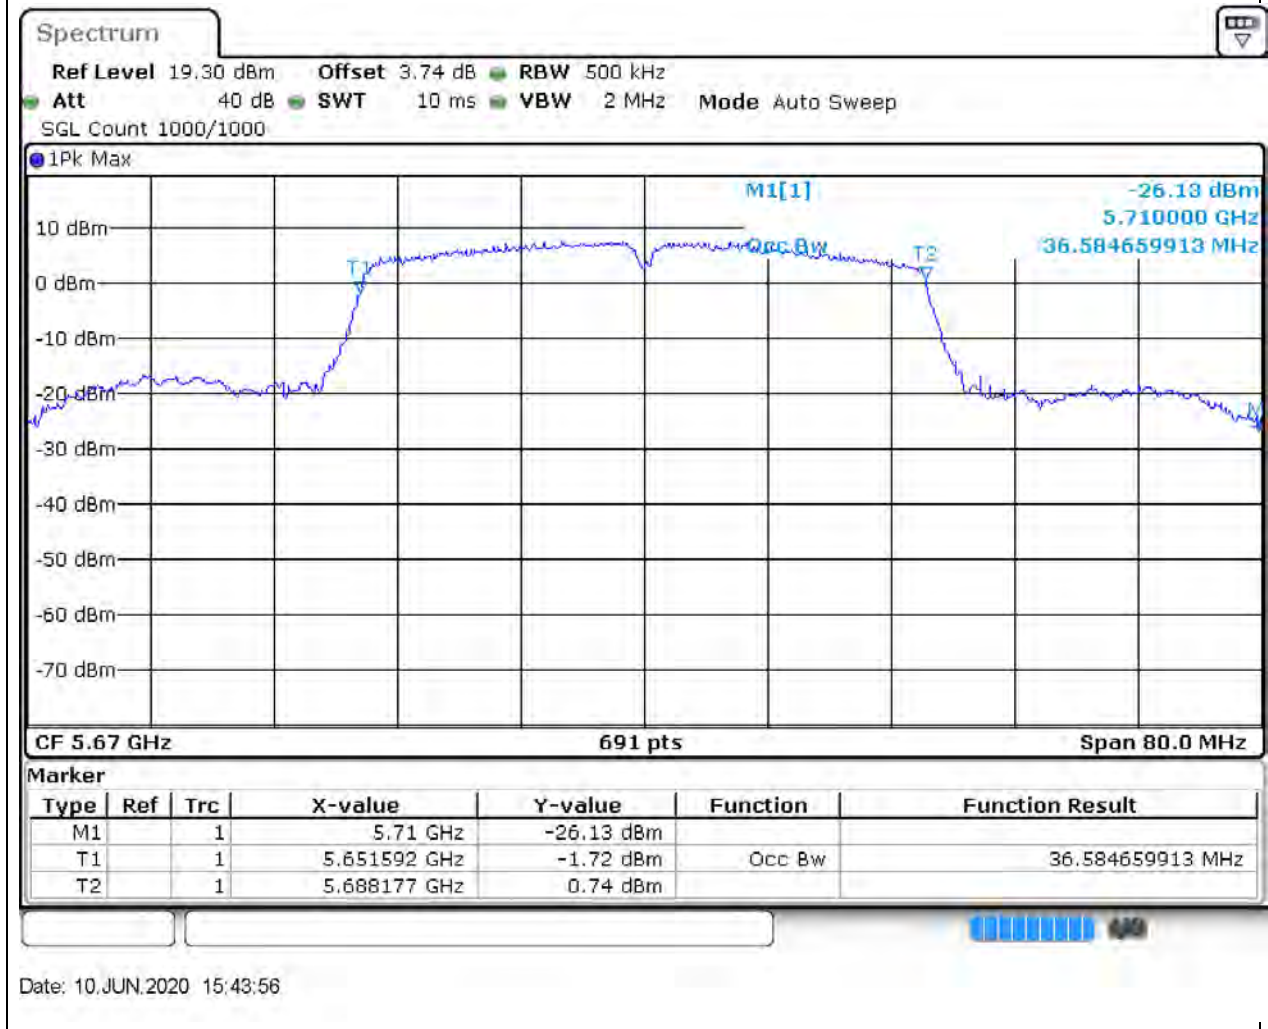

37. 802.11n_40M_Band3_H

37.1. A.2.2-99% Bandwidth(NTNV)

Center Frequency (MHz)	OBW Power (%)	RBW (MHz)	Detector	Limit (MHz)	OBW (MHz)	Verdict
5670	99	0.5	Peak	0	36.58466	Unknown