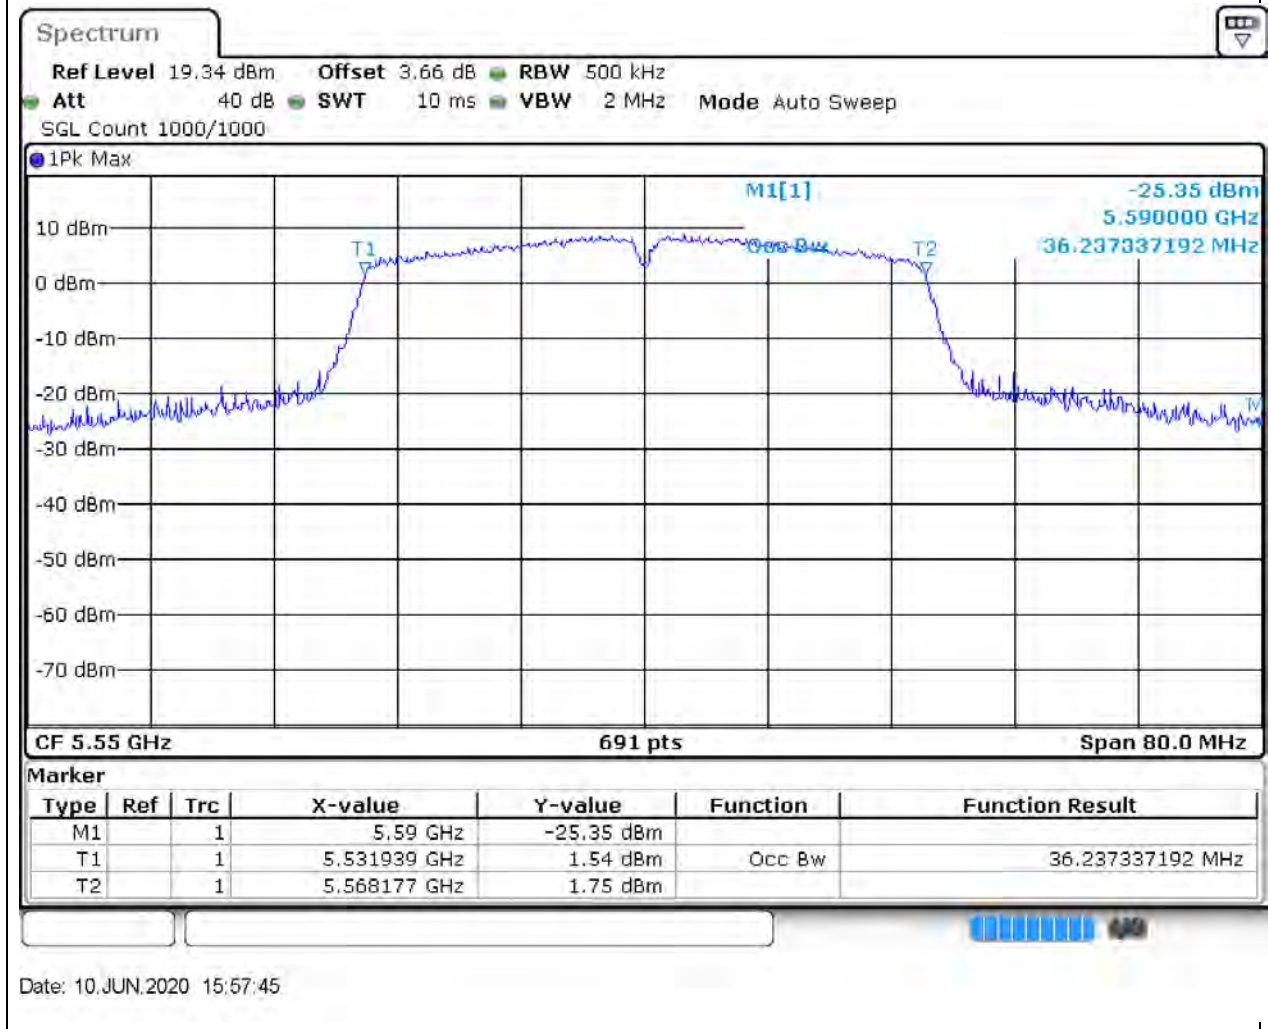

42. 802.11ac_40M_Band3_M

42.1. A.2.2-99% Bandwidth(NTNV)

Center Frequency (MHz)	OBW Power (%)	RBW (MHz)	Detector	Limit (MHz)	OBW (MHz)	Verdict
5550	99	0.5	Peak	0	36.237337	Unknown