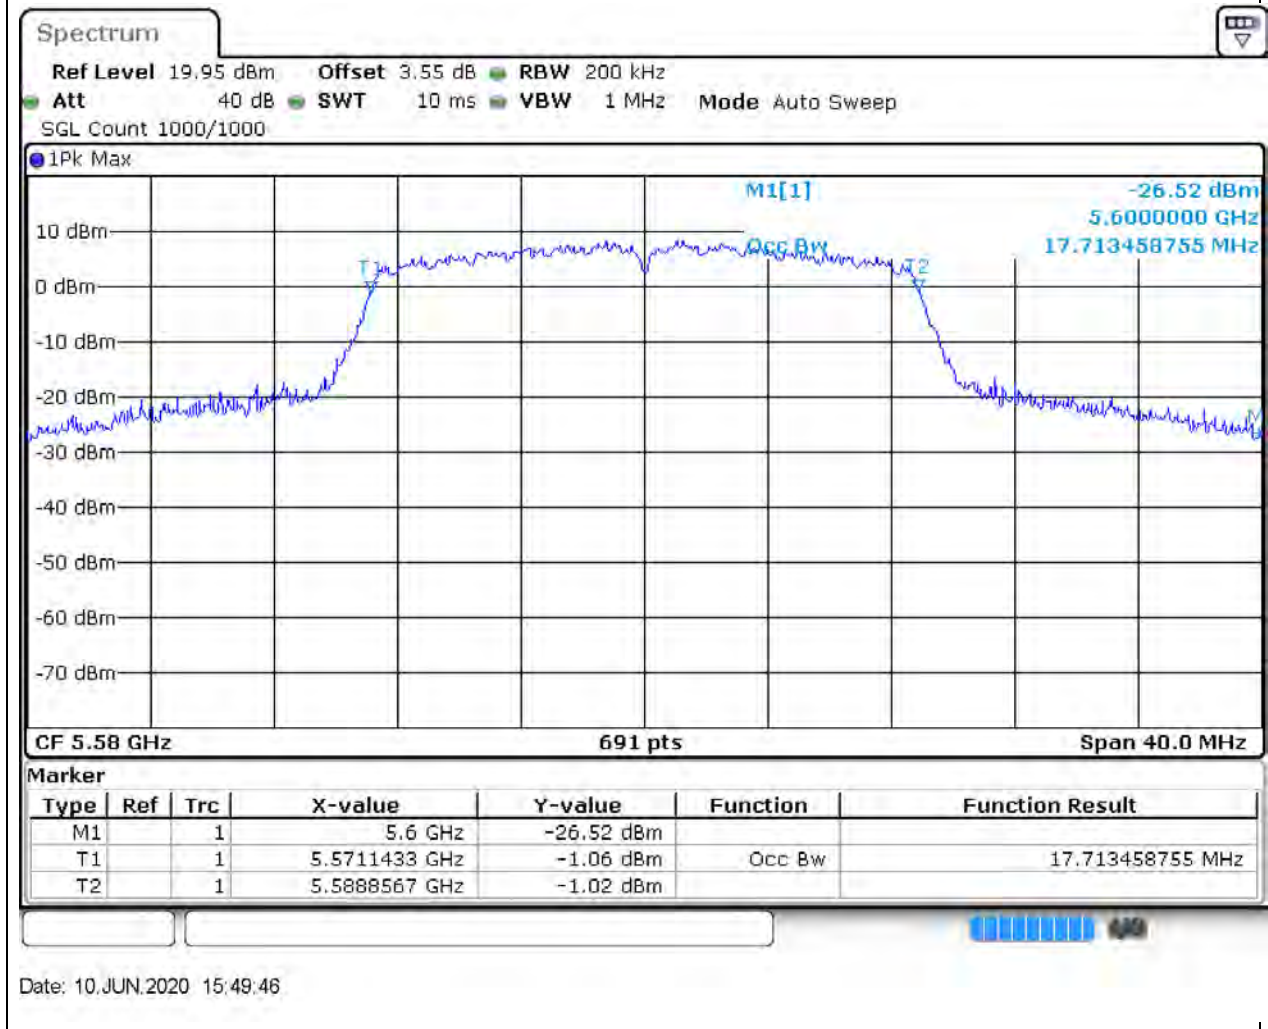

39. 802.11ac_20M_Band3_M

39.1. A.2.2-99% Bandwidth(NTNV)

Center Frequency (MHz)	OBW Power (%)	RBW (MHz)	Detector	Limit (MHz)	OBW (MHz)	Verdict
5580	99	0.2	Peak	0	17.713459	Unknown