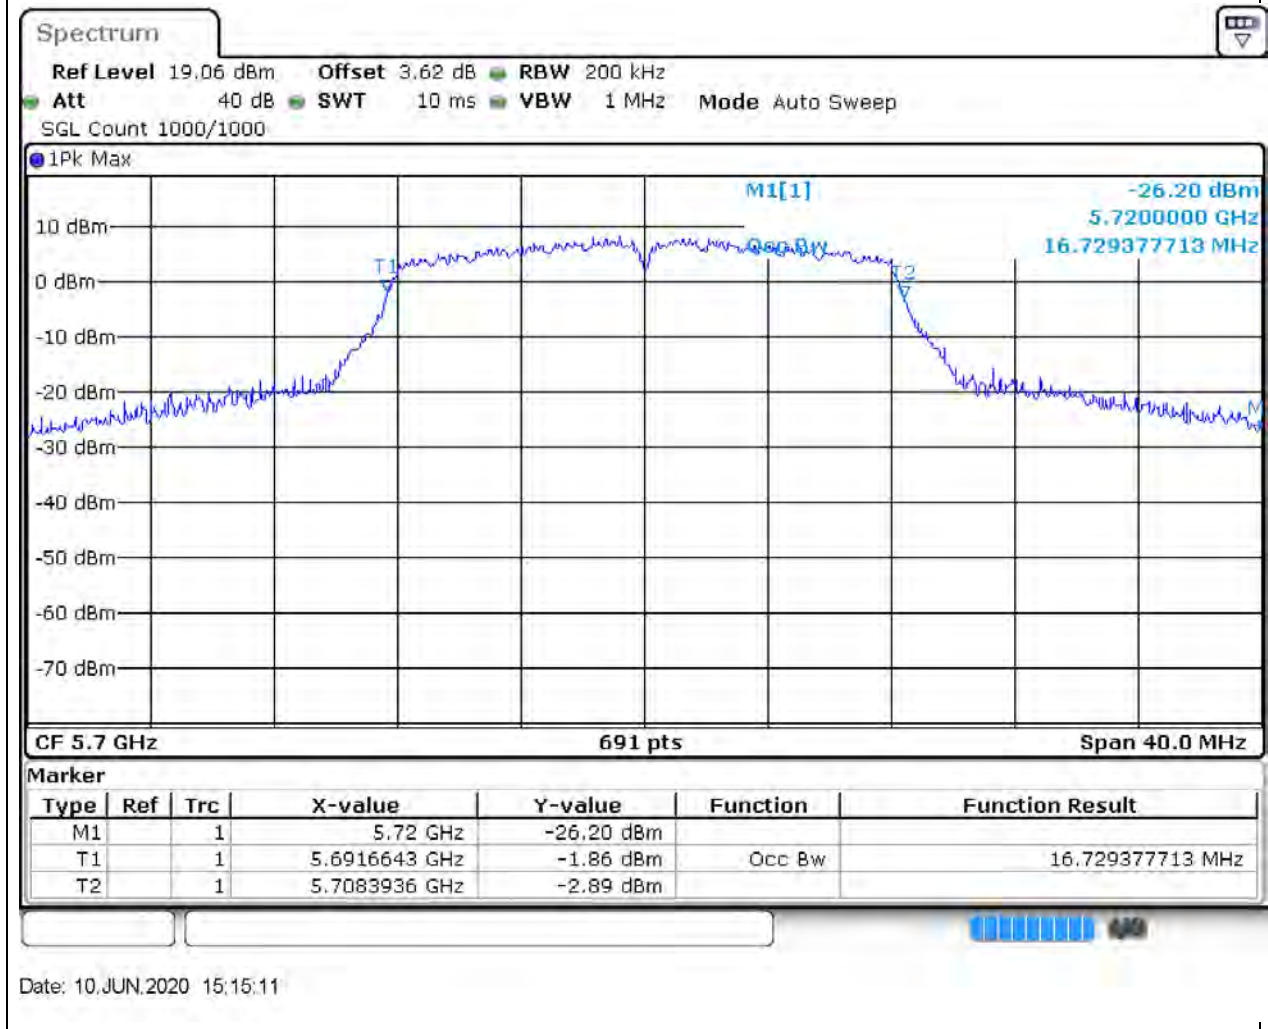

31. 802.11a_20M_Band3_H

31.1. A.2.2-99% Bandwidth(NTNV)

Center Frequency (MHz)	OBW Power (%)	RBW (MHz)	Detector	Limit (MHz)	OBW (MHz)	Verdict
5700	99	0.2	Peak	0	16.729378	Unknown