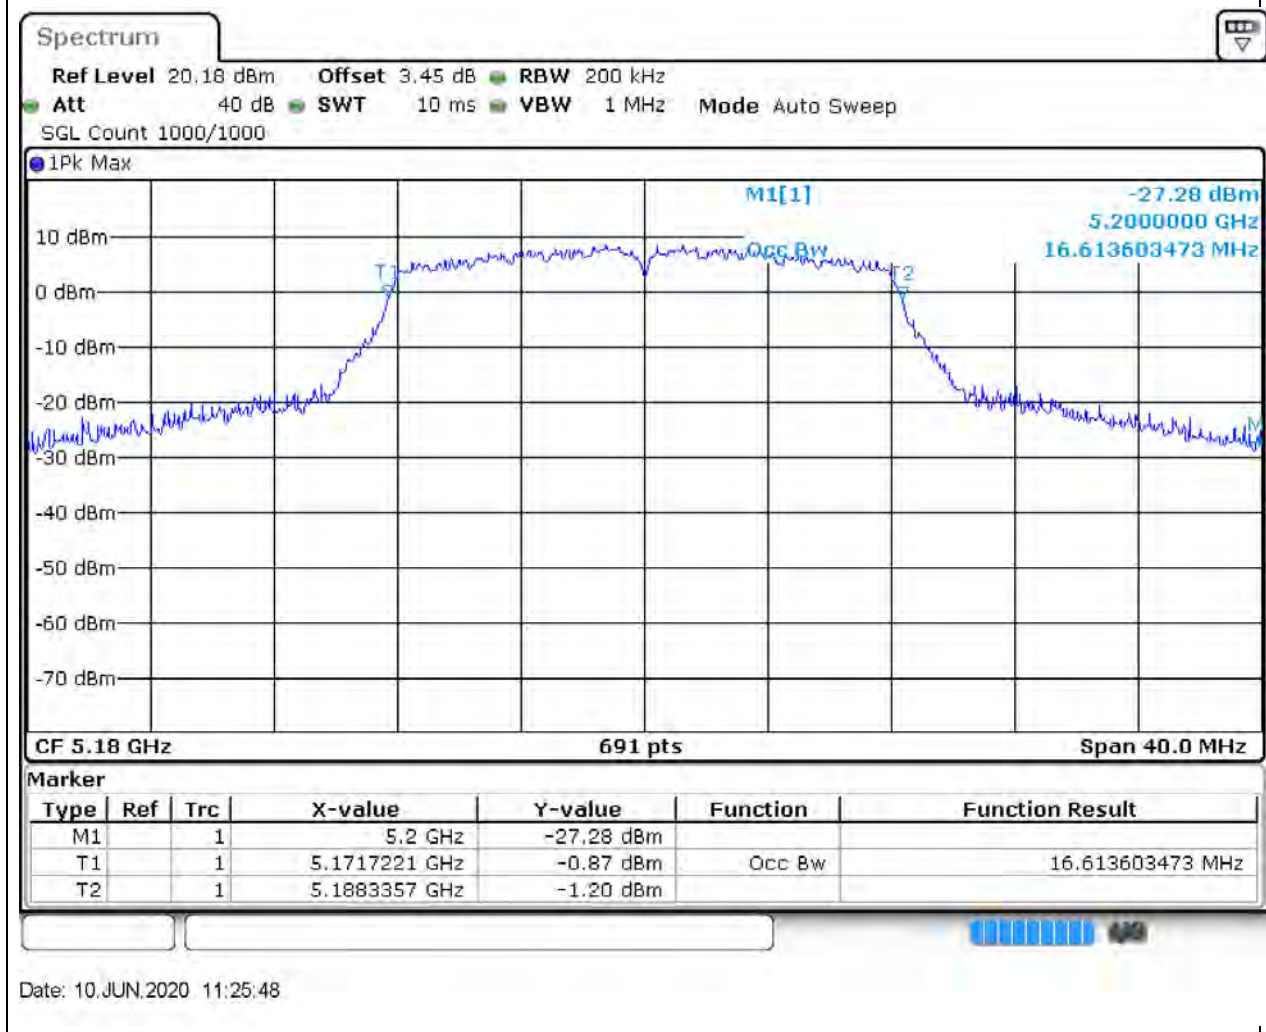

99% Bandwidth

1. 802.11a_20M_Band1_L

1.6. A.2.2-99% Bandwidth(NTNV)

Center Frequency (MHz)	OBW Power (%)	RBW (MHz)	Detector	Limit (MHz)	OBW (MHz)	Verdict
5180	99	0.2	Peak	0	16.613603	Unknown