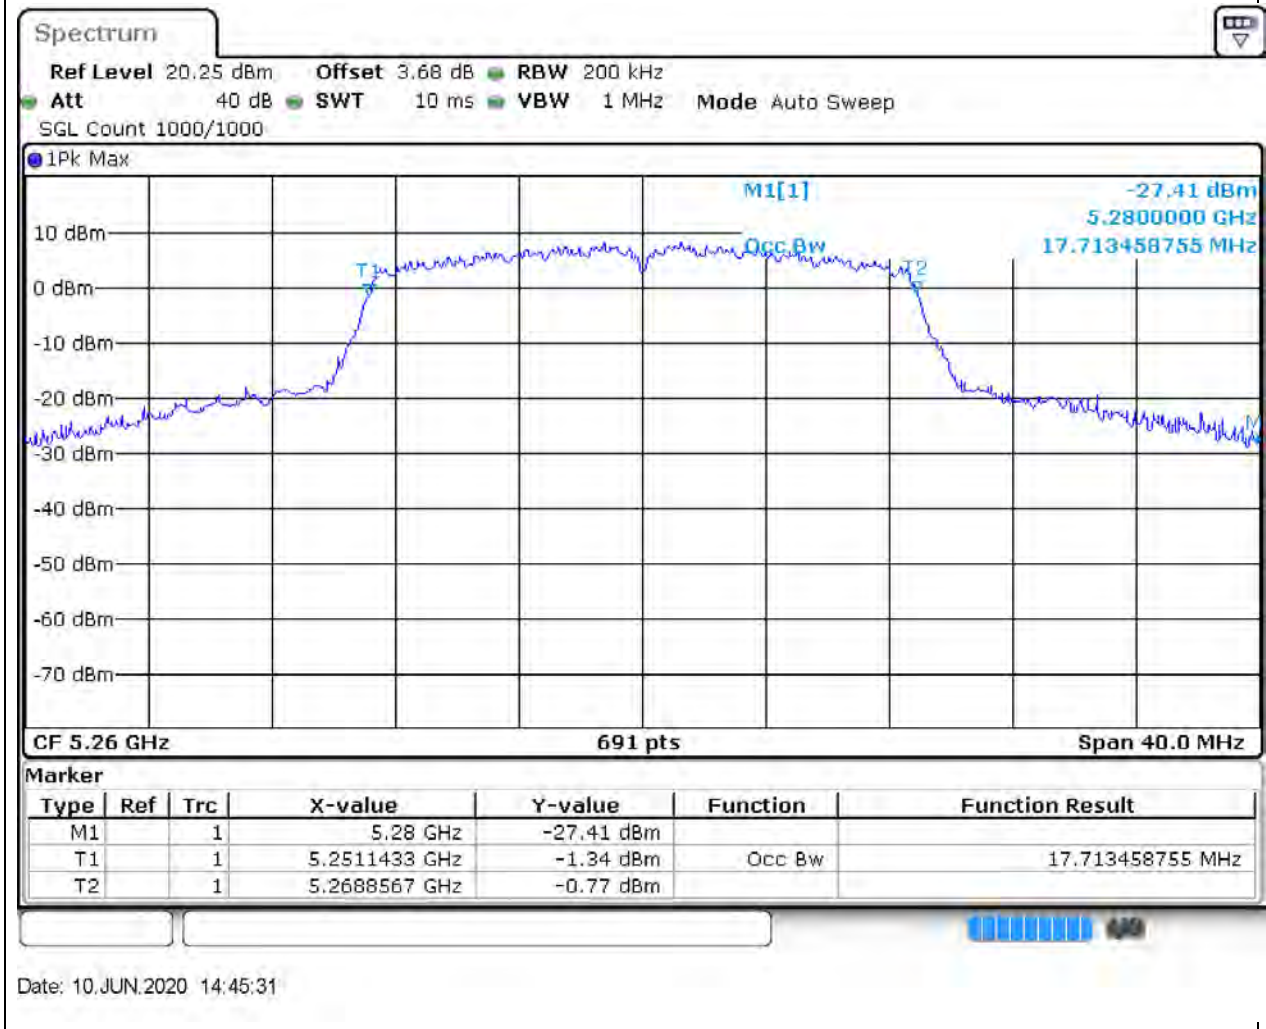

18. 802.11n_20M_Band2_L

18.1. A.2.2-99% Bandwidth(NTNV)

Center Frequency (MHz)	OBW Power (%)	RBW (MHz)	Detector	Limit (MHz)	OBW (MHz)	Verdict
5260	99	0.2	Peak	0	17.713459	Unknown