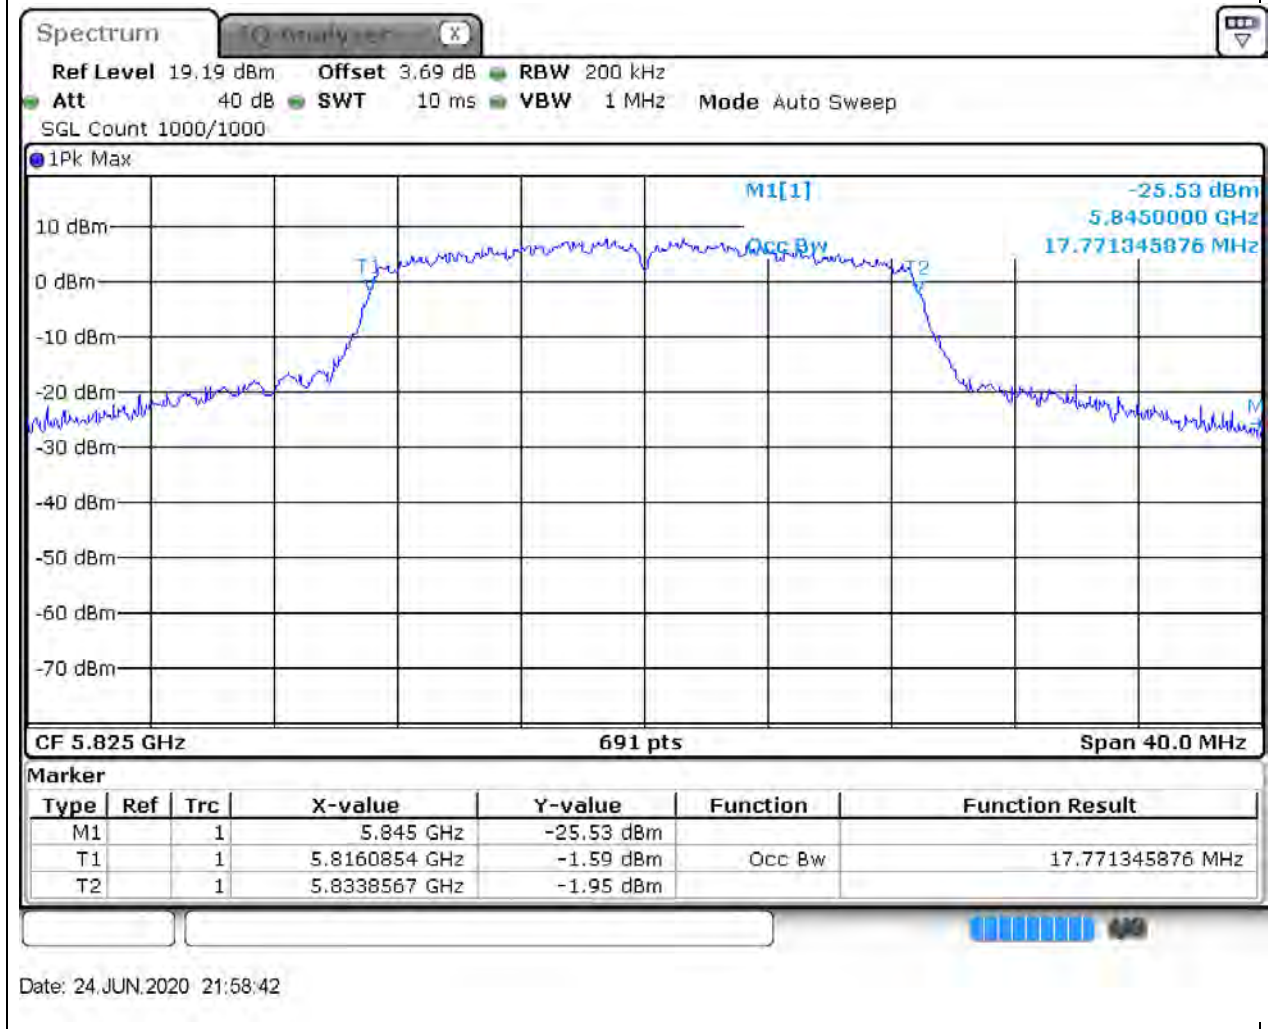

51. 802.11n_20M_Band4_H

51.1. A.2.2-99% Bandwidth(NTNV)

Center Frequency (MHz)	OBW Power (%)	RBW (MHz)	Detector	Limit (MHz)	OBW (MHz)	Verdict
5825	99	0.2	Peak	0	17.771346	Unknown