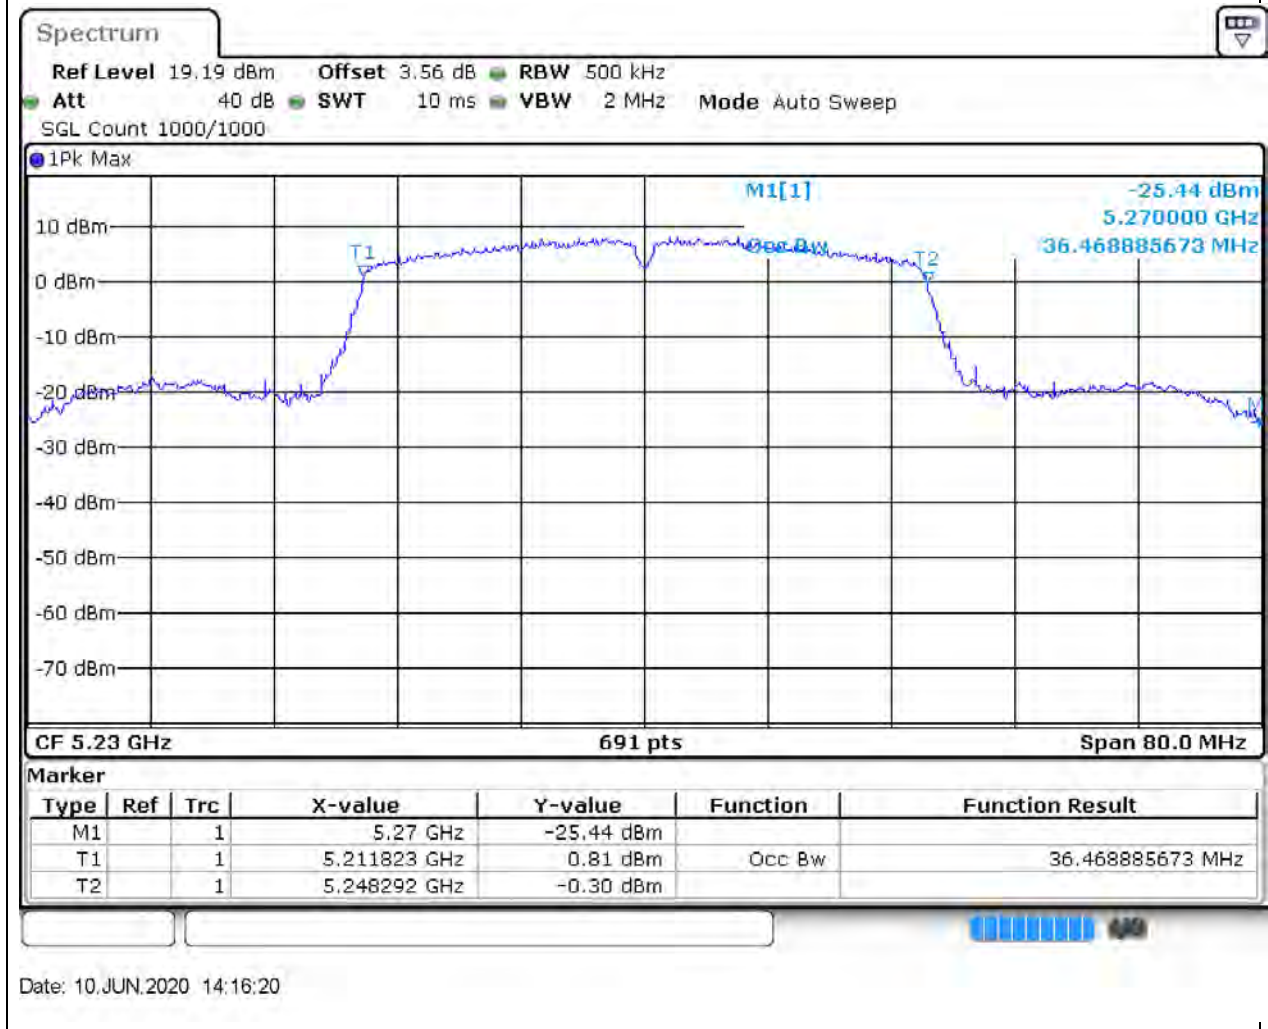

8. 802.11n_40M_Band1_H

8.1. A.2.2-99% Bandwidth(NTNV)

Center Frequency (MHz)	OBW Power (%)	RBW (MHz)	Detector	Limit (MHz)	OBW (MHz)	Verdict
5230	99	0.5	Peak	0	36.468886	Unknow