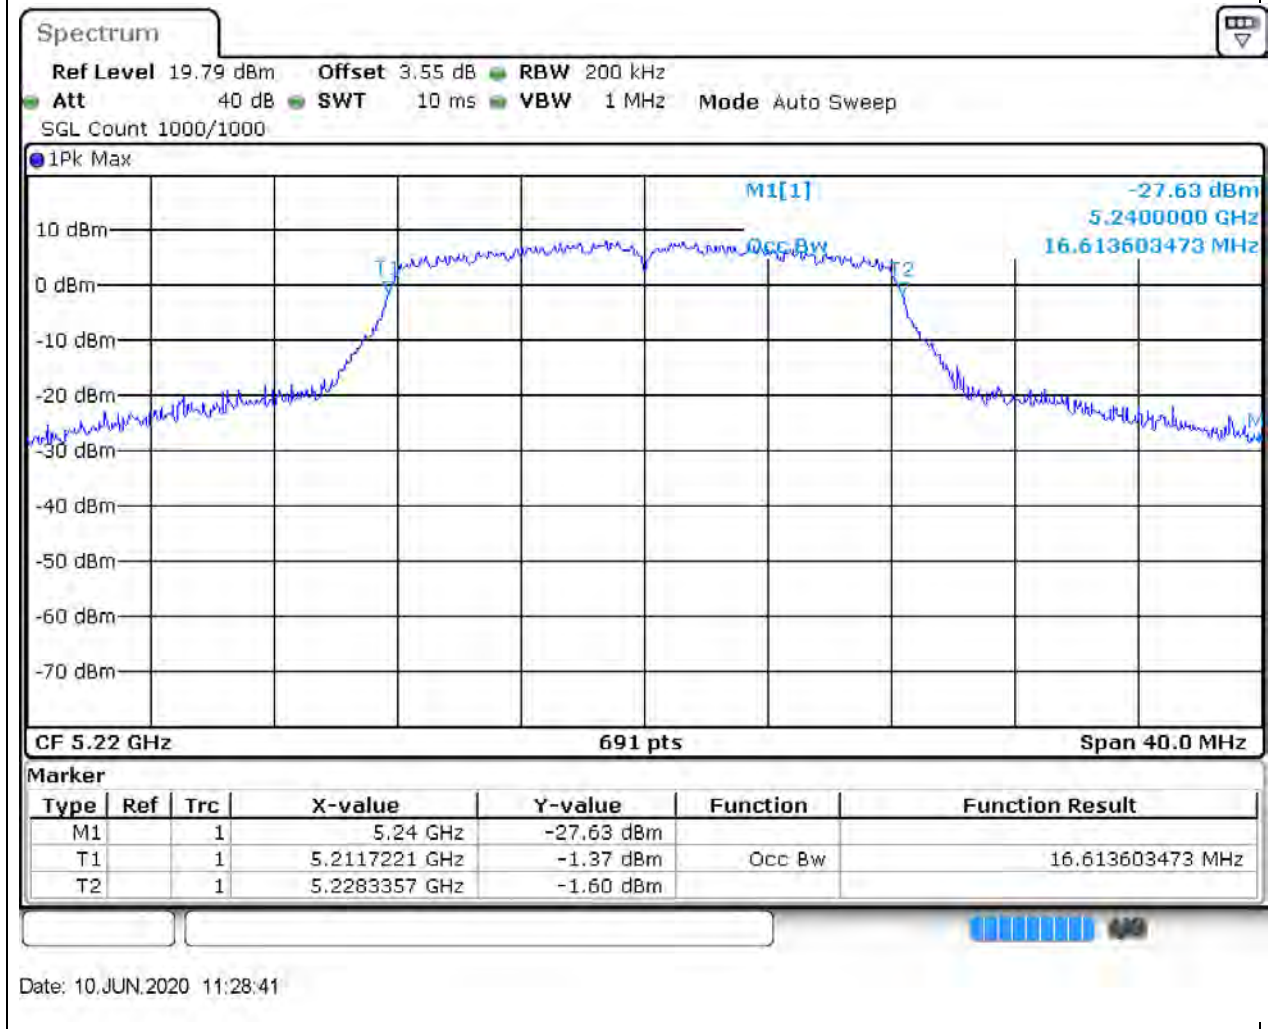

2. 802.11a_20M_Band1_M

2.1. A.2.2-99% Bandwidth(NTNV)

Center Frequency (MHz)	OBW Power (%)	RBW (MHz)	Detector	Limit (MHz)	OBW (MHz)	Verdict
5220	99	0.2	Peak	0	16.613603	Unknown