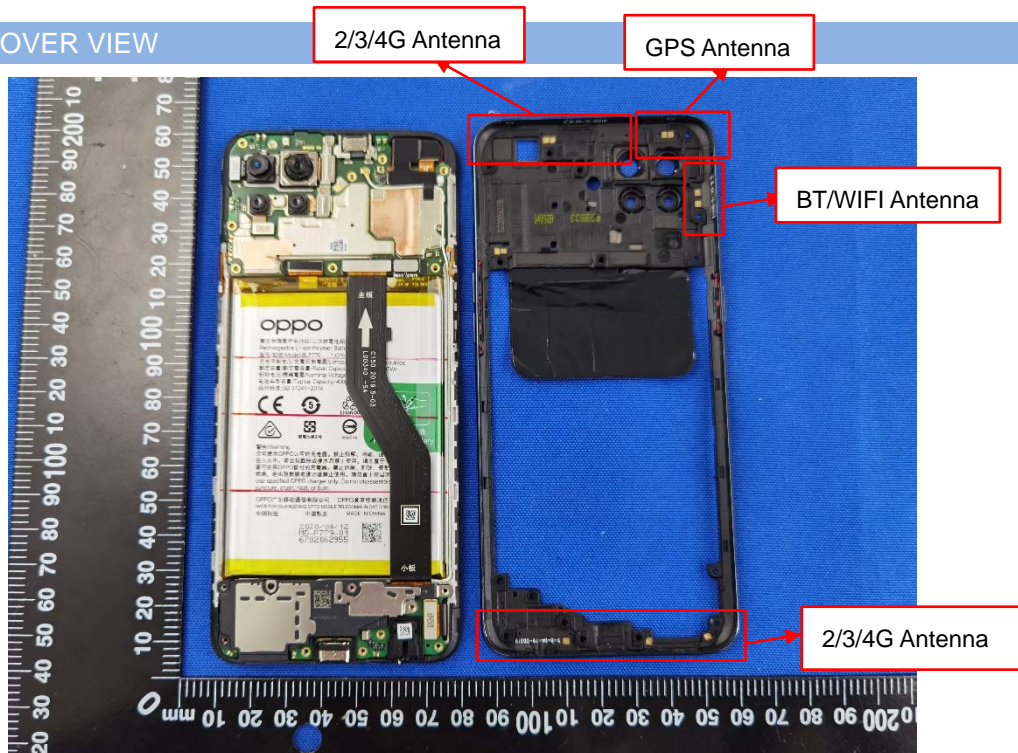

EUT INTERNAL PHOTOS

EUT UNCOVER VIEW

EUT UNCOVER VIEW

EUT UNCOVER VIEW

EUT UNCOVER VIEW

MAIN BOARD TOP VIEW (WITH SHIELDING)

MAIN BOARD REAR VIEW (WITH SHIELDING)

SUB BOARD TOP VIEW

SUB BOARD REAR VIEW

BLP779(SDI cell) (FRONT)

BLP779(SDI cell) (REAR)

BLP779(ATL cell) Photo (FRONT)

BLP779(ATL cell) (REAR)