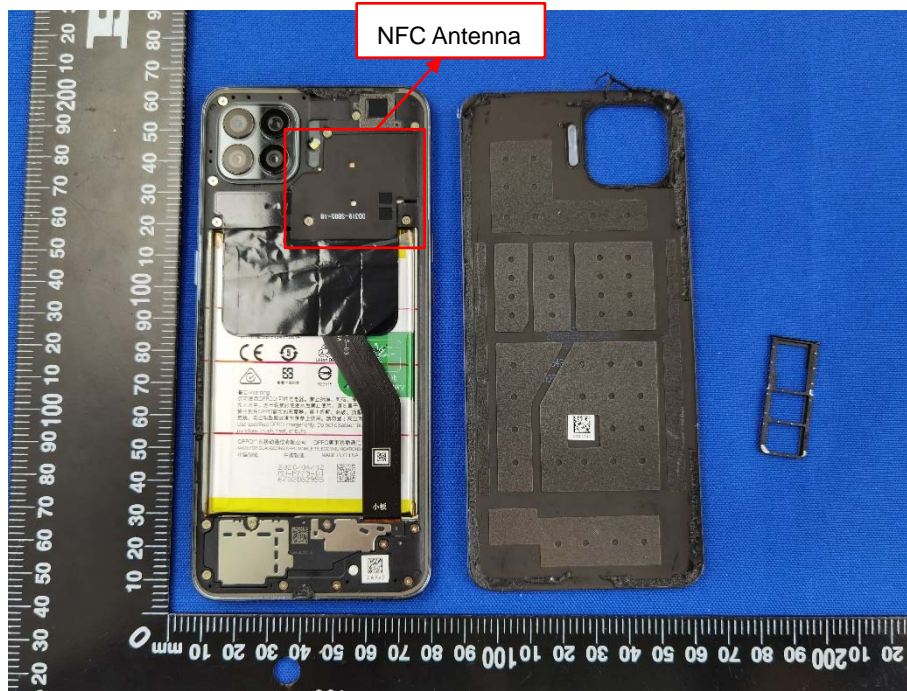

EUT INTERNAL PHOTOS

EUT UNCOVER VIEW

EUT UNCOVER VIEW

EUT UNCOVER VIEW

EUT UNCOVER VIEW

MAIN BOARD TOP VIEW (WITH SHIELDING)

MAIN BOARD REAR VIEW (WITH SHIELDING)

SUB BOARD TOP VIEW

SUB BOARD REAR VIEW

BLP779(SDI cell) (FRONT)

BLP779(SDI cell) (REAR)

BLP779(ATL cell) Photo (FRONT)

BLP779(ATL cell) (REAR)