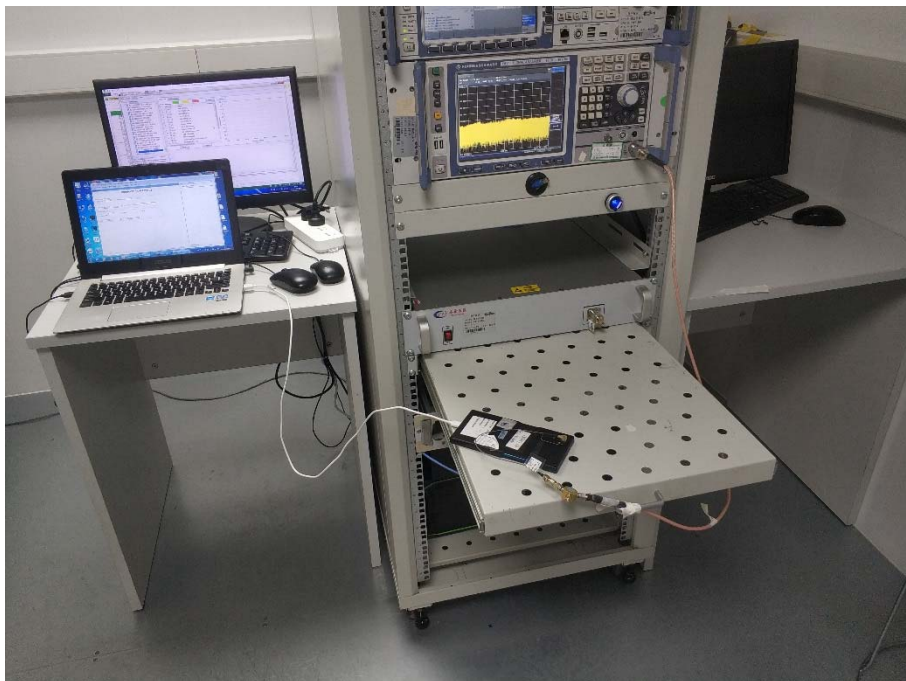

TEST SETUP PHOTOS

1 Radiated Test Photo

Below 30MHz

30MHz-1 GHz

Close-up

Above 1GHz

Close-up

30MHz-1 GHz-RF

Close-up-RF

Above 1GHz-RF

2 Conducted Test Photo

Conducted Test-BT3.0

Conducted Test-BLE

Conducted Test-WIFI

DFS Test

Conducted Test-RF

3 Conducted Emissions

Test Photo 1

Test Photo 2