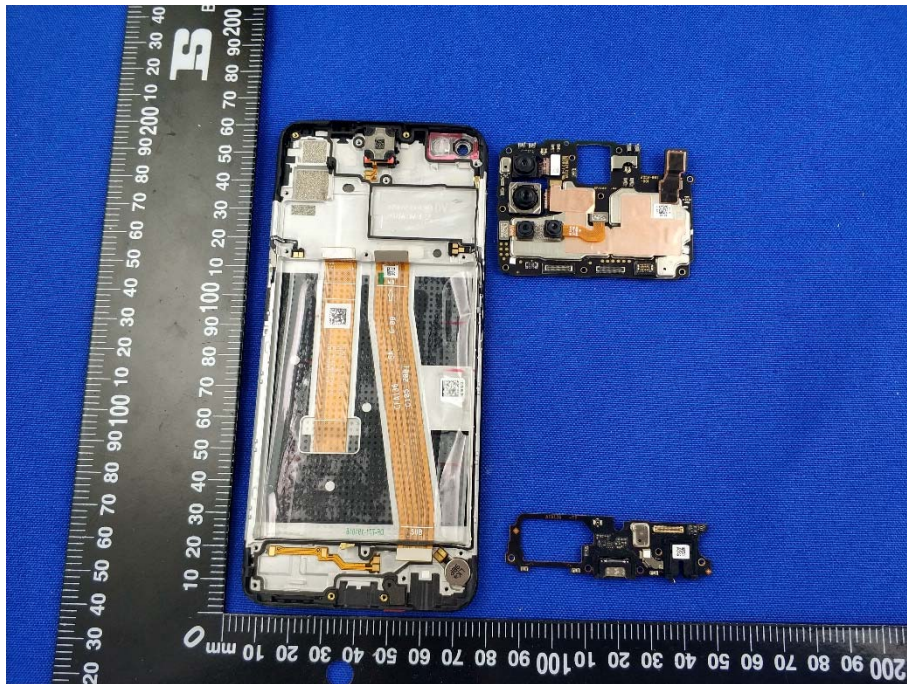

# EUT INTERNAL PHOTOS

EUT UNCOVER VIEW

EUT UNCOVER VIEW

EUT UNCOVER VIEW

EUT UNCOVER VIEW

MAIN BOARD TOP VIEW (WITH SHIELDING)

MAIN BOARD REAR VIEW (WITH SHIELDING)

MAIN BOARD TOP VIEW (WITHOUT SHIELDING)

MAIN BOARD REAR VIEW (WITHOUT SHIELDING)

SUB BOARD TOP VIEW

SUB BOARD REAR VIEW

Battery Photo (Sunwoda Electronic Co., Ltd.) (FRONT)

Battery Photo (Sunwoda Electronic Co., Ltd.) (REAR)

Battery Photo (Sunwoda Electronic India Private Limited) (FRONT)