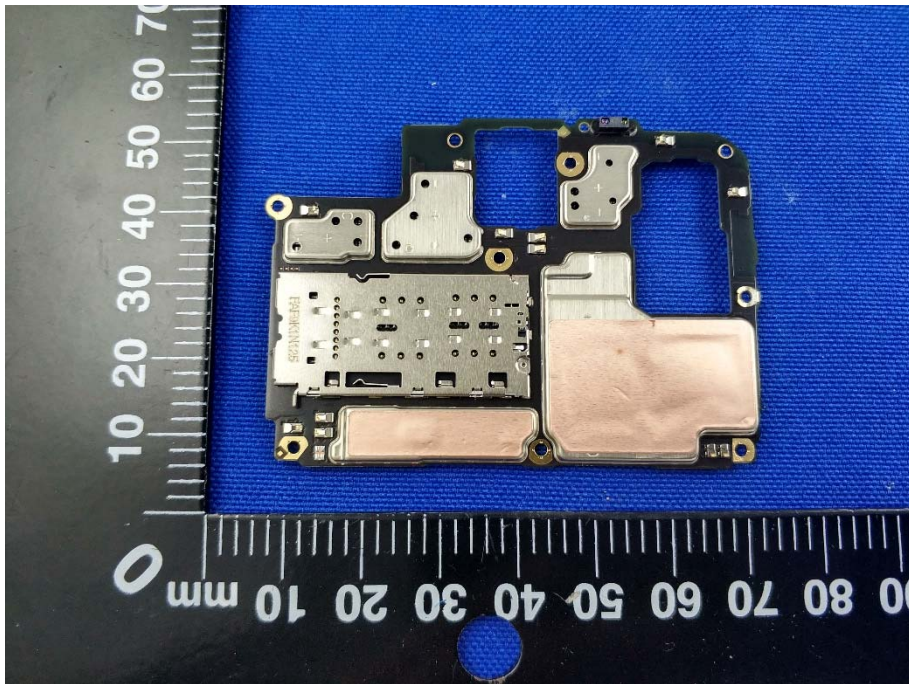

# EUT INTERNAL PHOTOS

EUT UNCOVER VIEW

EUT UNCOVER VIEW

EUT UNCOVER VIEW

EUT UNCOVER VIEW

MAIN BOARD TOP VIEW (WITH SHIELDING)

MAIN BOARD REAR VIEW (WITH SHIELDING)

MAIN BOARD TOP VIEW (WITHOUT SHIELDING)

MAIN BOARD REAR VIEW (WITHOUT SHIELDING)

SUB BOARD TOP VIEW

SUB BOARD REAR VIEW

Battery Photo (Sunwoda Electronic Co., Ltd.) (FRONT)

Battery Photo (Sunwoda Electronic Co., Ltd.) (REAR)

Battery Photo (Sunwoda Electronic India Private Limited) (FRONT)