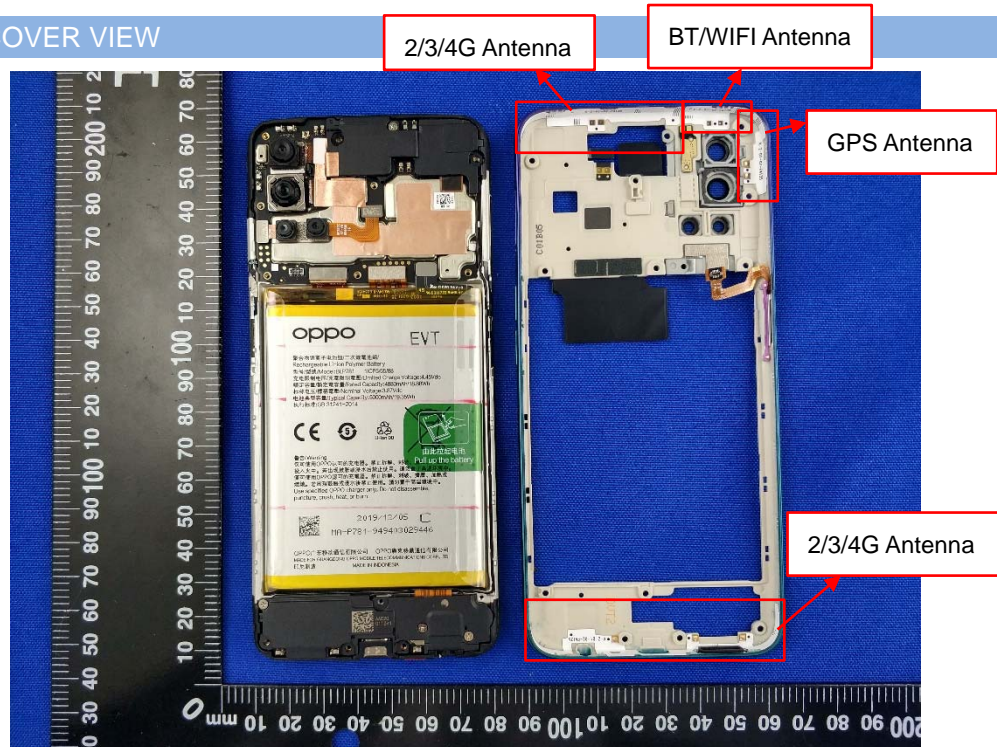

# EUT INTERNAL PHOTOS

EUT UNCOVER VIEW

EUT UNCOVER VIEW

EUT UNCOVER VIEW

EUT UNCOVER VIEW

MAIN BOARD TOP VIEW (WITH SHIELDING)

MAIN BOARD REAR VIEW (WITH SHIELDING)

MAIN BOARD TOP VIEW (WITHOUT SHIELDING)

MAIN BOARD REAR VIEW (WITHOUT SHIELDING)

SUB BOARD TOP VIEW

SUB BOARD REAR VIEW

Battery Photo (Sunwoda Electronic Co., Ltd.) (FRONT)

Battery Photo (Sunwoda Electronic Co., Ltd.) (REAR)

Battery Photo (Sunwoda Electronic India Private Limited) (FRONT)