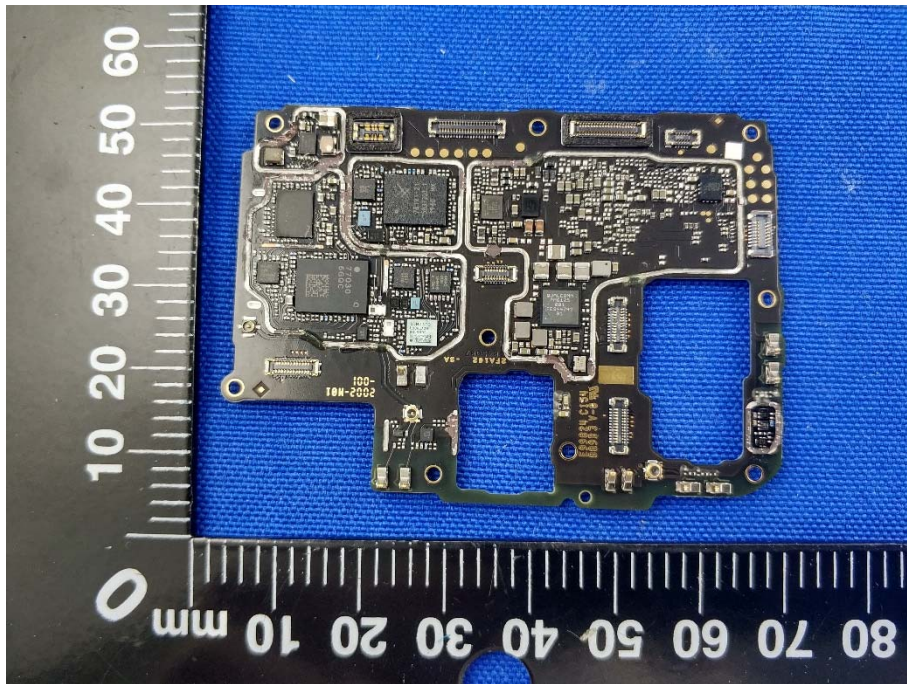

# EUT INTERNAL PHOTOS

EUT UNCOVER VIEW

EUT UNCOVER VIEW

EUT UNCOVER VIEW

EUT UNCOVER VIEW

MAIN BOARD TOP VIEW (WITH SHIELDING)

MAIN BOARD REAR VIEW (WITH SHIELDING)

MAIN BOARD TOP VIEW (WITHOUT SHIELDING)

MAIN BOARD REAR VIEW (WITHOUT SHIELDING)

SUB BOARD TOP VIEW

SUB BOARD REAR VIEW

Battery Photo (Sunwoda Electronic Co., Ltd.) (FRONT)

Battery Photo (Sunwoda Electronic Co., Ltd.) (REAR)

Battery Photo (Sunwoda Electronic India Private Limited) (FRONT)