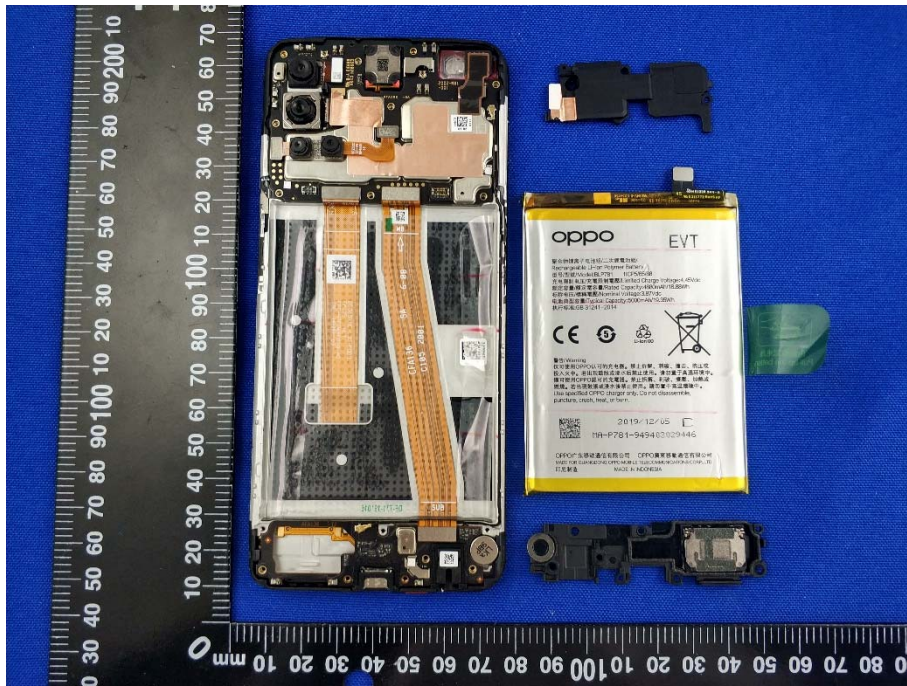

# EUT INTERNAL PHOTOS

EUT UNCOVER VIEW

EUT UNCOVER VIEW

EUT UNCOVER VIEW

EUT UNCOVER VIEW

MAIN BOARD TOP VIEW (WITH SHIELDING)

MAIN BOARD REAR VIEW (WITH SHIELDING)

MAIN BOARD TOP VIEW (WITHOUT SHIELDING)

MAIN BOARD REAR VIEW (WITHOUT SHIELDING)

SUB BOARD TOP VIEW

SUB BOARD REAR VIEW

Battery Photo (Sunwoda Electronic Co., Ltd.) (FRONT)

Battery Photo (Sunwoda Electronic Co., Ltd.) (REAR)

Battery Photo (Sunwoda Electronic India Private Limited) (FRONT)