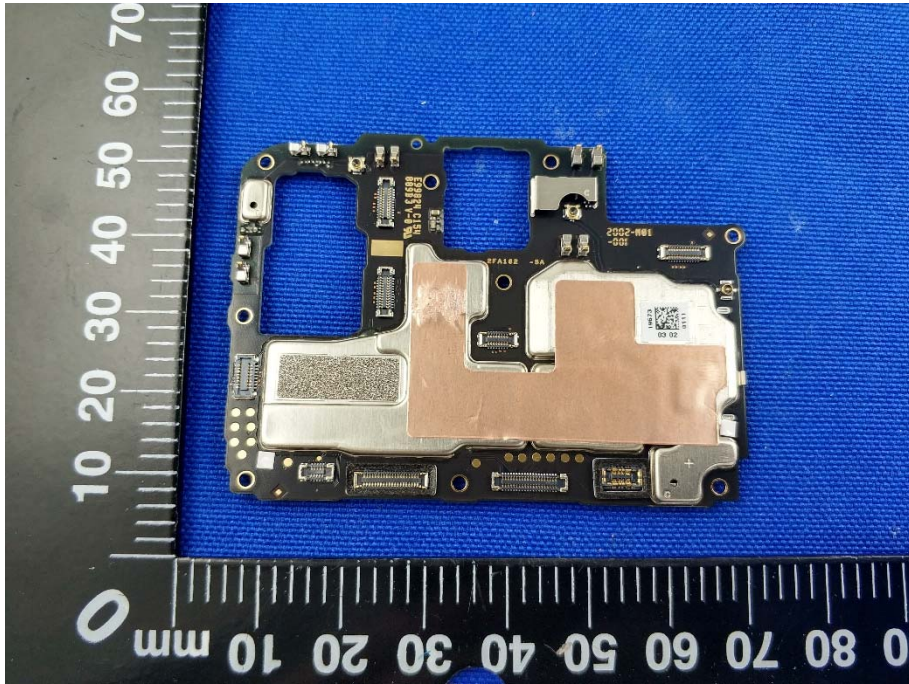

# EUT INTERNAL PHOTOS

EUT UNCOVER VIEW

EUT UNCOVER VIEW

EUT UNCOVER VIEW

EUT UNCOVER VIEW

MAIN BOARD TOP VIEW (WITH SHIELDING)

MAIN BOARD REAR VIEW (WITH SHIELDING)

MAIN BOARD TOP VIEW (WITHOUT SHIELDING)

MAIN BOARD REAR VIEW (WITHOUT SHIELDING)

SUB BOARD TOP VIEW

SUB BOARD REAR VIEW

Battery Photo (Sunwoda Electronic Co., Ltd.) (FRONT)

Battery Photo (Sunwoda Electronic Co., Ltd.) (REAR)

Battery Photo (Sunwoda Electronic India Private Limited) (FRONT)