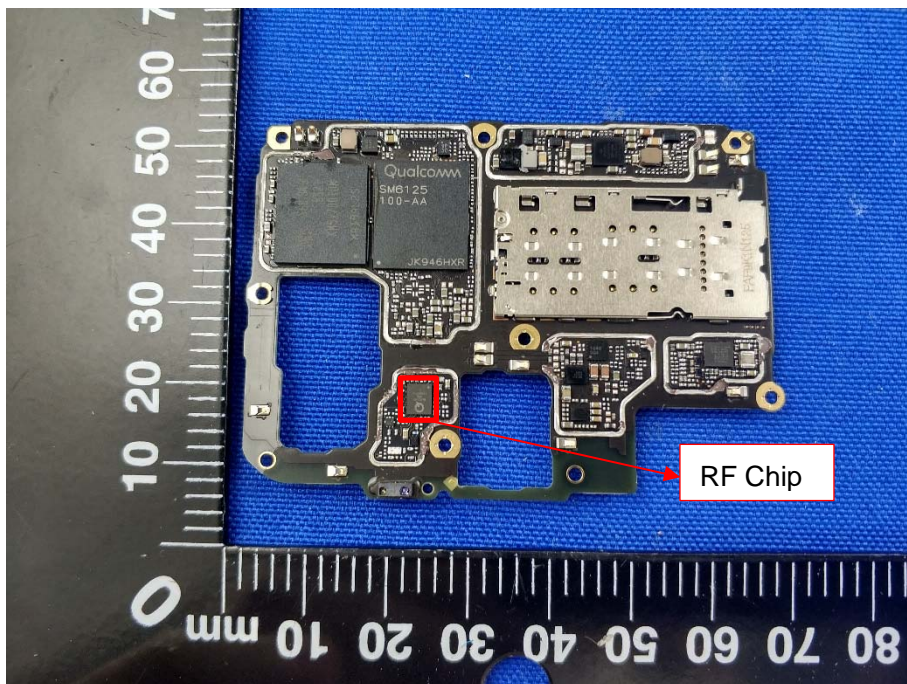

# EUT INTERNAL PHOTOS

EUT UNCOVER VIEW

EUT UNCOVER VIEW

EUT UNCOVER VIEW

EUT UNCOVER VIEW

MAIN BOARD TOP VIEW (WITH SHIELDING)

MAIN BOARD REAR VIEW (WITH SHIELDING)

MAIN BOARD TOP VIEW (WITHOUT SHIELDING)

MAIN BOARD REAR VIEW (WITHOUT SHIELDING)

SUB BOARD TOP VIEW

SUB BOARD REAR VIEW

Battery Photo (Sunwoda Electronic Co., Ltd.) (FRONT)

Battery Photo (Sunwoda Electronic Co., Ltd.) (REAR)

Battery Photo (Sunwoda Electronic India Private Limited) (FRONT)