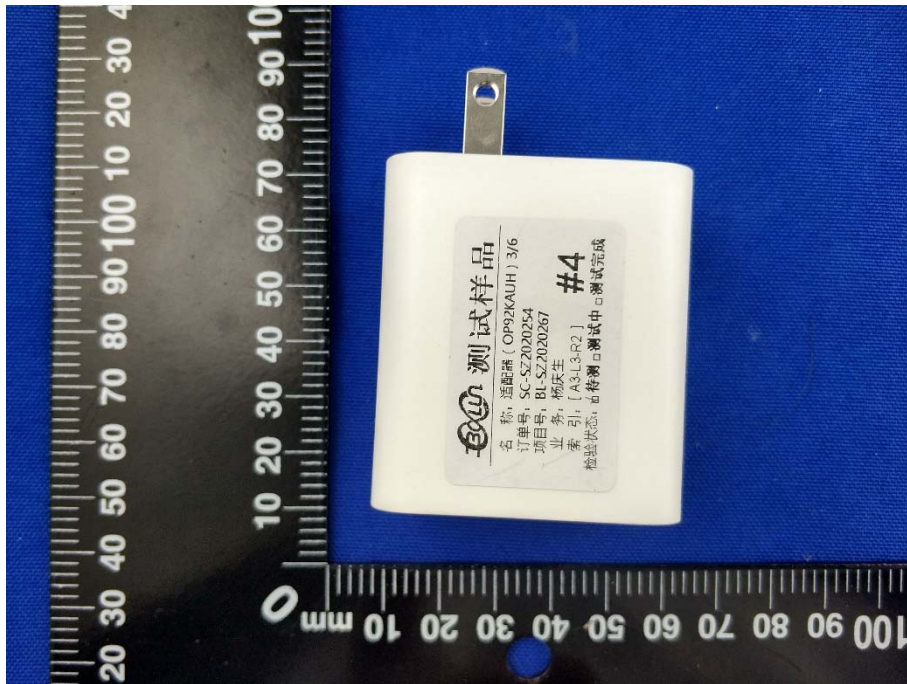

EUT EXTERNAL PHOTOS

FRONT VIEW OF EUT

REAR VIEW OF EUT

LEFT SIDE VIEW OF EUT

RIGHT SIDE OF EUT

TOP VIEW OF EUT

BOTTOM VIEW OF EUT

Accessory-Power Adapter (OP92KAUH US Plug)