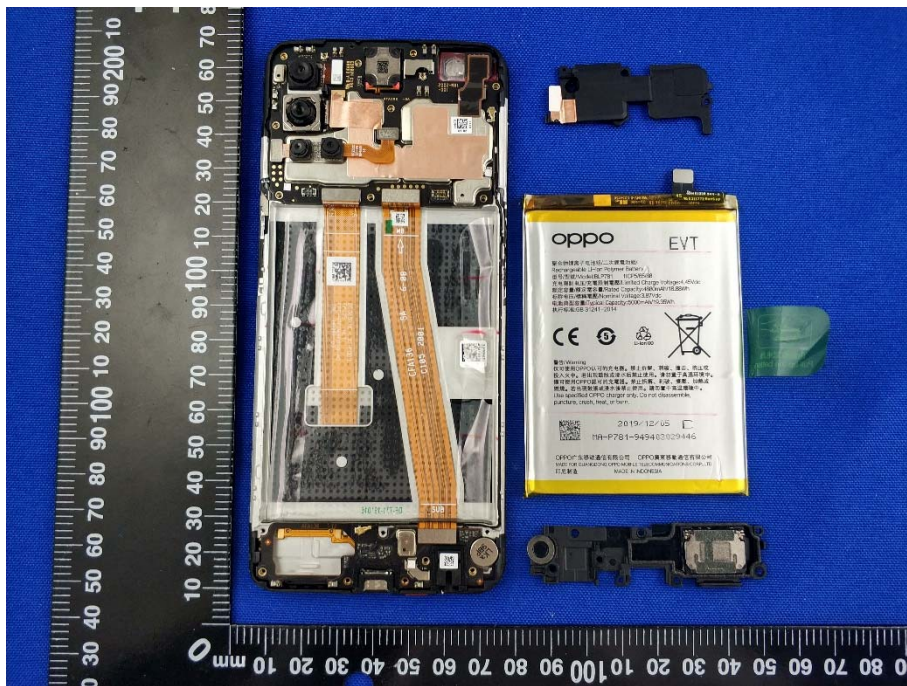

EUT INTERNAL PHOTOS

EUT UNCOVER VIEW

EUT UNCOVER VIEW

EUT UNCOVER VIEW

EUT UNCOVER VIEW

MAIN BOARD TOP VIEW (WITH SHIELDING)

MAIN BOARD REAR VIEW (WITH SHIELDING)

MAIN BOARD TOP VIEW (WITHOUT SHIELDING)

MAIN BOARD REAR VIEW (WITHOUT SHIELDING)

SUB BOARD TOP VIEW

SUB BOARD REAR VIEW

Battery Photo (Sunwoda Electronic Co., Ltd.) (FRONT)

Battery Photo (Sunwoda Electronic Co., Ltd.) (REAR)

Battery Photo (Sunwoda Electronic India Private Limited) (FRONT)