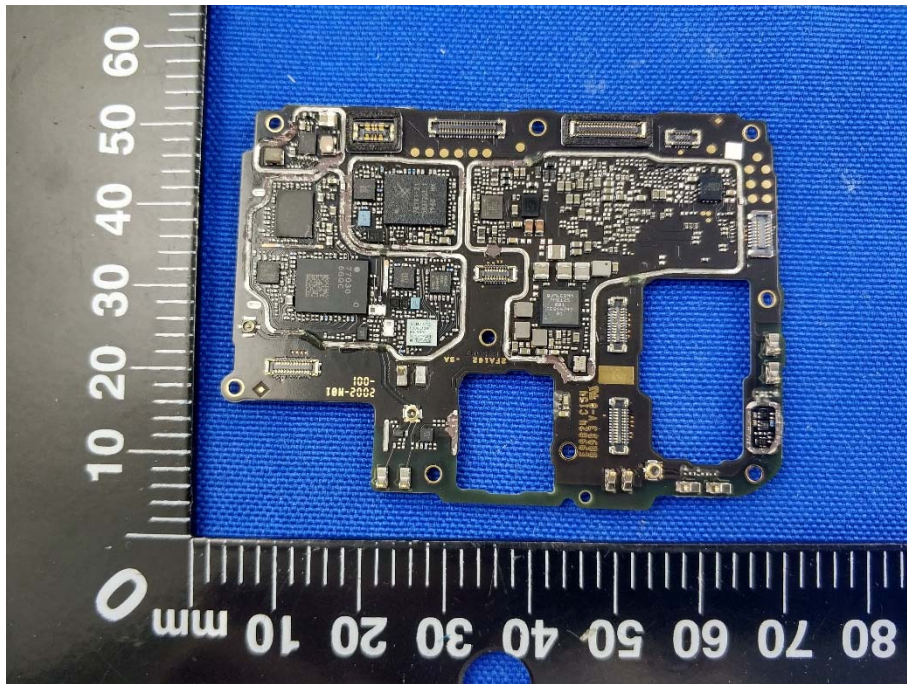

EUT INTERNAL PHOTOS

EUT UNCOVER VIEW

EUT UNCOVER VIEW

EUT UNCOVER VIEW

EUT UNCOVER VIEW

MAIN BOARD TOP VIEW (WITH SHIELDING)

MAIN BOARD REAR VIEW (WITH SHIELDING)

MAIN BOARD TOP VIEW (WITHOUT SHIELDING)

MAIN BOARD REAR VIEW (WITHOUT SHIELDING)

SUB BOARD TOP VIEW

SUB BOARD REAR VIEW

Battery Photo (Sunwoda Electronic Co., Ltd.) (FRONT)

Battery Photo (Sunwoda Electronic Co., Ltd.) (REAR)

Battery Photo (Sunwoda Electronic India Private Limited) (FRONT)