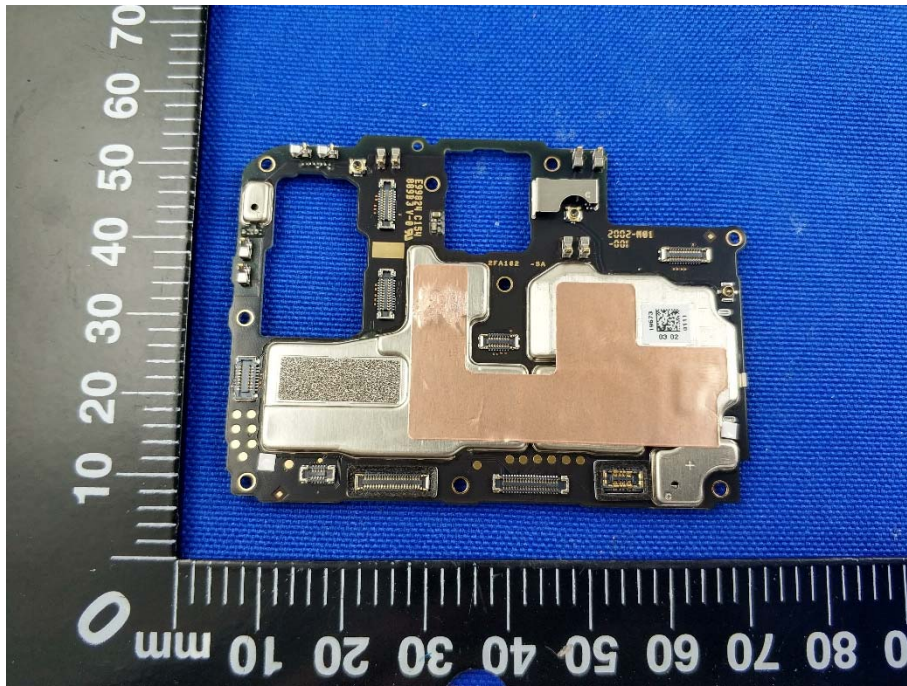

EUT INTERNAL PHOTOS

EUT UNCOVER VIEW

EUT UNCOVER VIEW

EUT UNCOVER VIEW

EUT UNCOVER VIEW

MAIN BOARD TOP VIEW (WITH SHIELDING)

MAIN BOARD REAR VIEW (WITH SHIELDING)

MAIN BOARD TOP VIEW (WITHOUT SHIELDING)

MAIN BOARD REAR VIEW (WITHOUT SHIELDING)

SUB BOARD TOP VIEW

SUB BOARD REAR VIEW

Battery Photo (Sunwoda Electronic Co., Ltd.) (FRONT)

Battery Photo (Sunwoda Electronic Co., Ltd.) (REAR)

Battery Photo (Sunwoda Electronic India Private Limited) (FRONT)