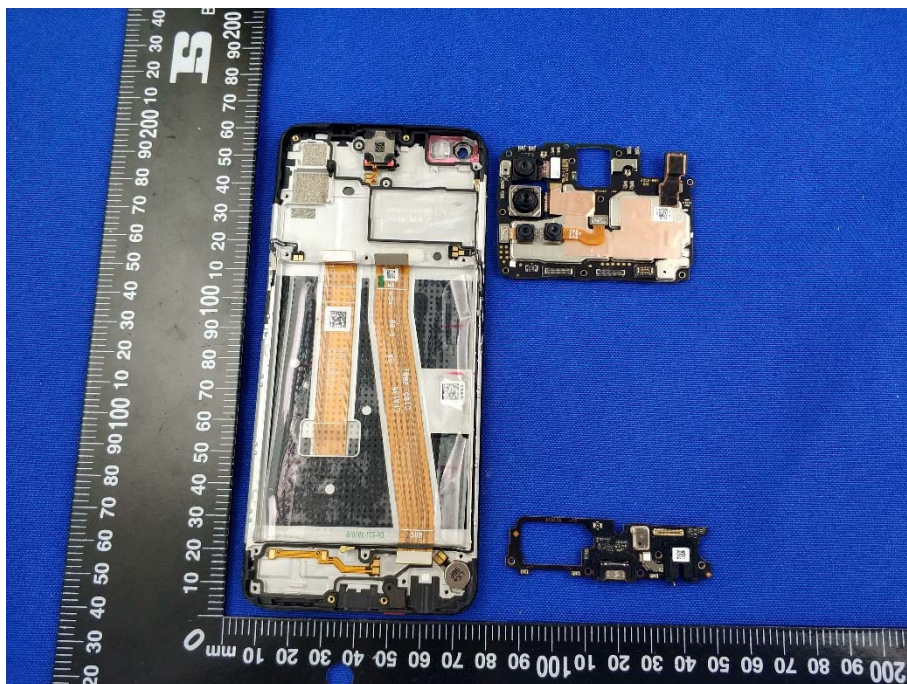

EUT INTERNAL PHOTOS

EUT UNCOVER VIEW

EUT UNCOVER VIEW

EUT UNCOVER VIEW

EUT UNCOVER VIEW

MAIN BOARD TOP VIEW (WITH SHIELDING)

MAIN BOARD REAR VIEW (WITH SHIELDING)

MAIN BOARD TOP VIEW (WITHOUT SHIELDING)

MAIN BOARD REAR VIEW (WITHOUT SHIELDING)

SUB BOARD TOP VIEW

SUB BOARD REAR VIEW

Battery Photo (Sunwoda Electronic Co., Ltd.) (FRONT)

Battery Photo (Sunwoda Electronic Co., Ltd.) (REAR)

Battery Photo (Sunwoda Electronic India Private Limited) (FRONT)