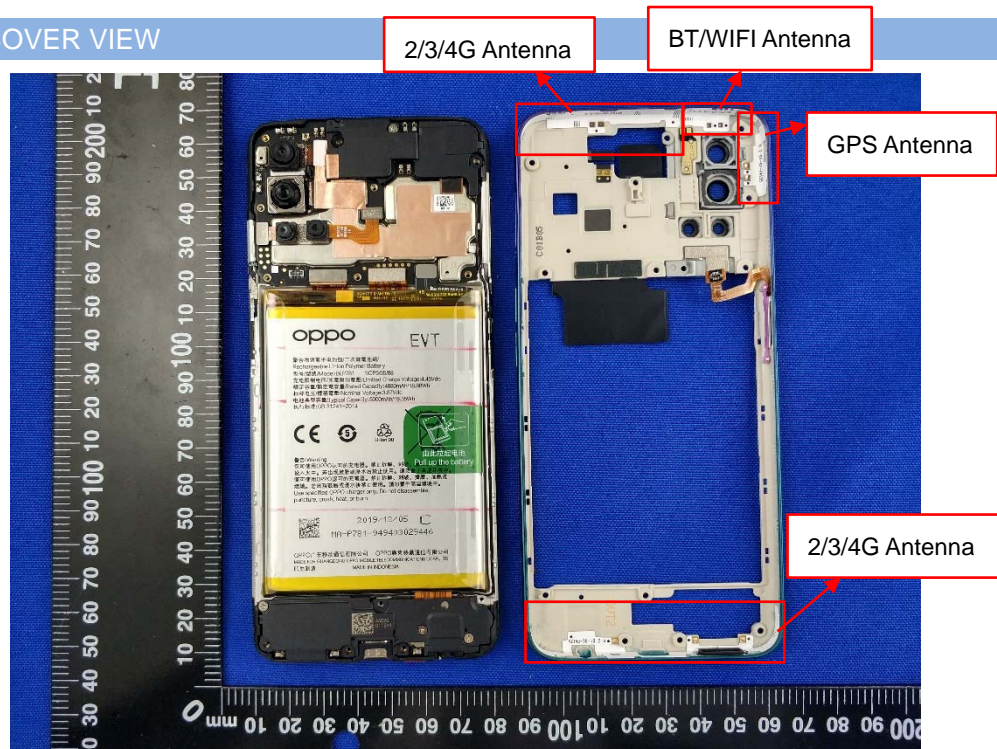

EUT INTERNAL PHOTOS

EUT UNCOVER VIEW

EUT UNCOVER VIEW

EUT UNCOVER VIEW

EUT UNCOVER VIEW

MAIN BOARD TOP VIEW (WITH SHIELDING)

MAIN BOARD REAR VIEW (WITH SHIELDING)

MAIN BOARD TOP VIEW (WITHOUT SHIELDING)

MAIN BOARD REAR VIEW (WITHOUT SHIELDING)

SUB BOARD TOP VIEW

SUB BOARD REAR VIEW

Battery Photo (Sunwoda Electronic Co., Ltd.) (FRONT)

Battery Photo (Sunwoda Electronic Co., Ltd.) (REAR)

Battery Photo (Sunwoda Electronic India Private Limited) (FRONT)