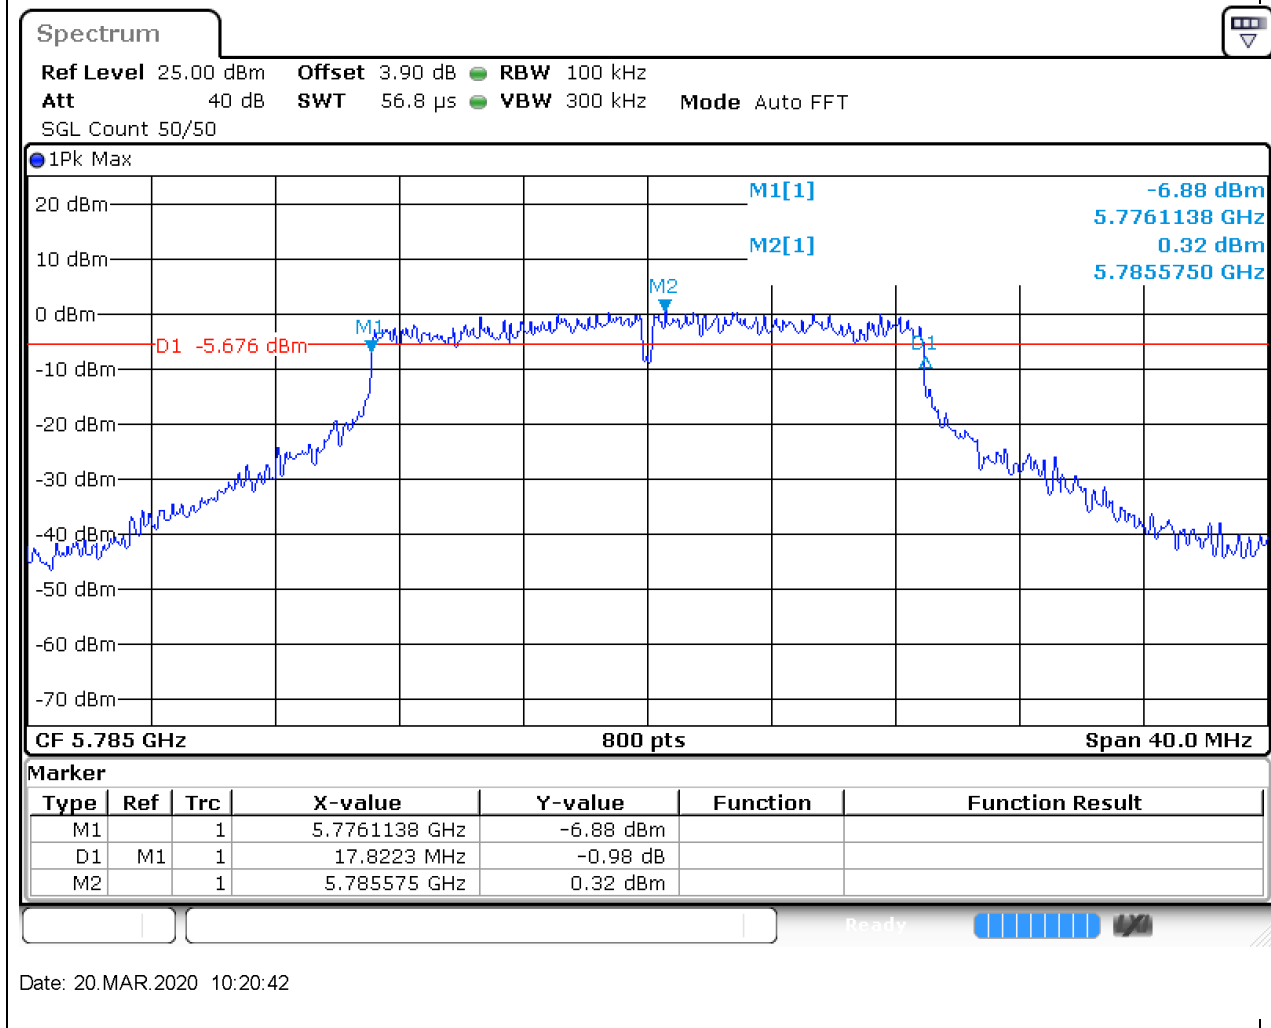

50. 802.11n_20M_Band4_M

50.3. A.2.1-6dB BandWidth(NTNV)

Center Frequency (MHz)	XdB Down	RBW (MHz)	Detector	Limit (MHz)	XdB BandWidth (MHz)	Verdict
5785	6	0.1	Peak	0.5	17.822266	Pass