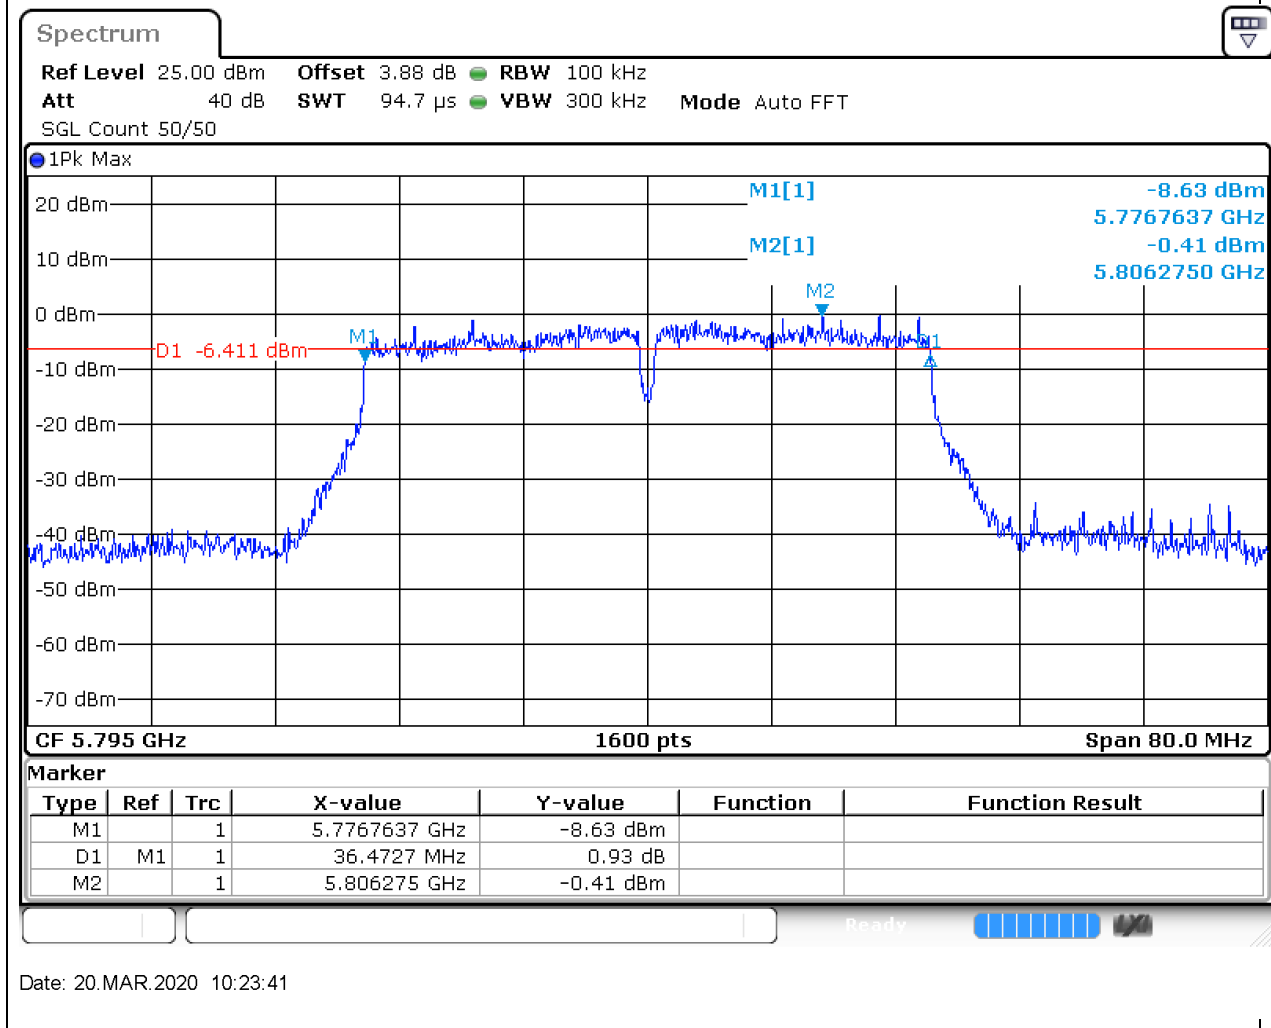

53. 802.11n_40M_Band4_H

53.3. A.2.1-6dB BandWidth(NTNV)

Center Frequency (MHz)	XdB Down	RBW (MHz)	Detector	Limit (MHz)	XdB BandWidth (MHz)	Verdict
5795	6	0.1	Peak	0.5	36.472656	Pass