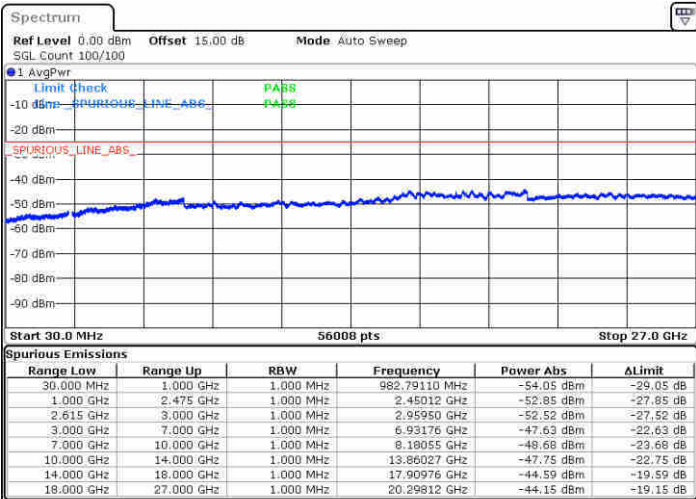

Date: 20 JUN 2020 17:13:24

Date: 20 JUN 2020 17:22:12

Lowest Channel / FullRB

N/A

Date: 20 JUN 2020 17:11:49

LTE Band 7C / 15MHz+20MHz

64QAM

Middle Channel / 1RB0 and 1RB9

Middle Channel / 1RB74 and 1RB0

Date: 20 JUN 2020 17:46:11

Date: 20 JUN 2020 17:52:07

Middle Channel / FullRB

N/A

Date: 20 JUN 2020 17:44:38

LTE Band 7C / 15MHz+20MHz

64QAM

Highest Channel / 1RB0 and 1RB99

Highest Channel / 1RB74 and 1RB0

Date: 20 JUN 2020 18:04:56

Date: 20 JUN 2020 18:18:18

Highest Channel / FullIRB

N/A

Date: 20 JUN 2020 18:03:26

LTE Band 7C / 20MHz+10MHz