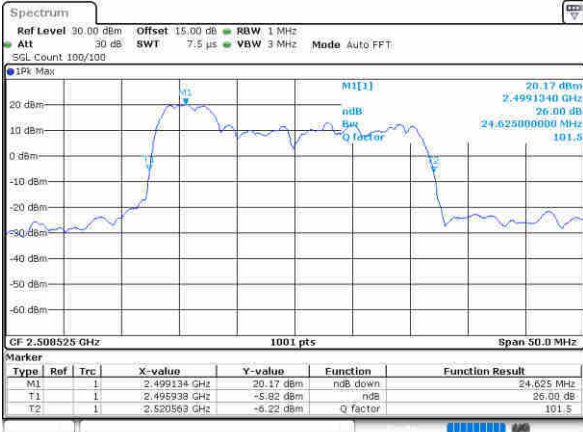

LTE Band 41

16QAM

Lowest Channel / 5MHz+20MHz

Date: 11-Jun-2020 14:08:20