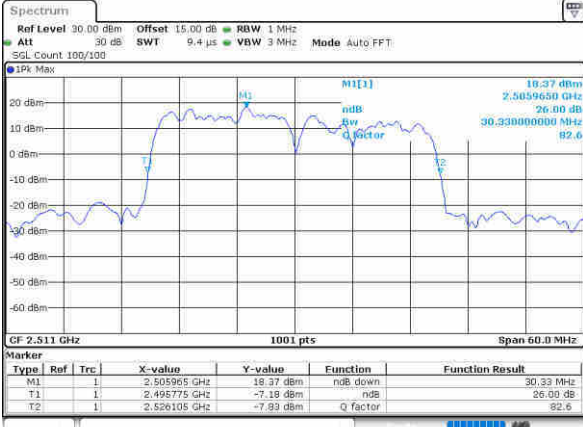

Highest Channel / 15MHz+10MHz

Date: 11-Jun-2020 22:38:46

LTE Band 41

16QAM

Lowest Channel / 15MHz+15MHz

Date: 12, 30, 2020 00:15:00

Lowest Channel / 15MHz+20MHz

Date: 12, 30, 2020 13:45:16