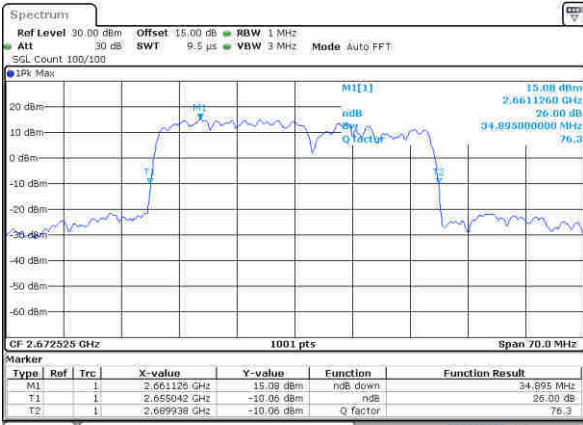

Lowest Channel / 20MHz+15MHz

Date: 12, 30, 2020 15:10:06

Lowest Channel / 20MHz+20MHz

Date: 12, 30, 2020 16:21:08

Middle Channel / 20MHz+15MHz

Date: 12, 30, 2020 15:12:37

Middle Channel / 20MHz+20MHz

Date: 12, 30, 2020 15:58:36

Highest Channel / 20MHz+15MHz

Date: 12, 30, 2020 15:15:18

Highest Channel / 20MHz+20MHz

Date: 12, 30, 2020 16:17:46

LTE Band 41

64QAM

Lowest Channel / 5MHz+20MHz

Date: 11-Jul-2020 14:07:59