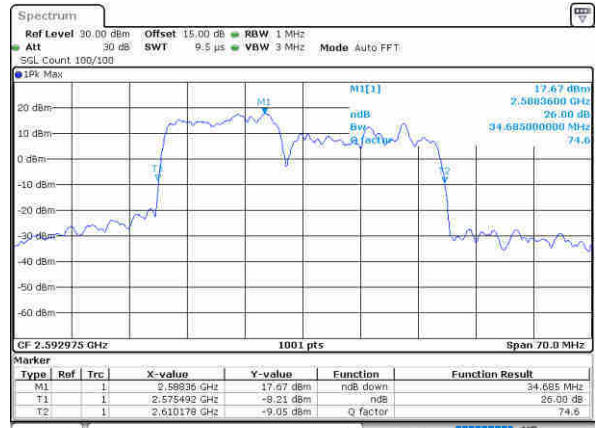

Highest Channel / 15MHz+10MHz

Date: 11-Jun-2020 22:38:46

LTE Band 41

16QAM

Lowest Channel / 15MHz+15MHz

Date: 12, 30, 2020 00:15:00

Lowest Channel / 15MHz+20MHz

Date: 12, 30, 2020 13:45:16

Middle Channel / 15MHz+15MHz

Date: 12, 30, 2020 01:49:39

Middle Channel / 15MHz+20MHz

Date: 12, 30, 2020 13:42:00

Highest Channel / 15MHz+15MHz

Date: 12, 30, 2020 01:56:01

Highest Channel / 15MHz+20MHz

Date: 12, 30, 2020 13:28:34