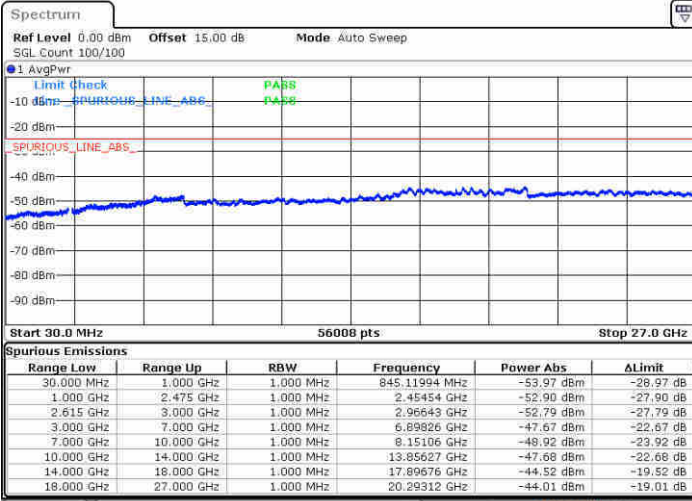

Highest Channel / 1RB0 and 1RB99

Highest Channel / 1RB74 and 1RB0

Date: 20 JUN 2020 18:04:56

Date: 20 JUN 2020 18:18:18

Highest Channel / FullIRB

N/A

Date: 20 JUN 2020 18:03:26

LTE Band 7C / 20MHz+10MHz

64QAM

Lowest Channel / 1RB0 and 1RB49

Lowest Channel / 1RB99 and 1RB0

Date: 20 JUN 2020 13:17:53

Date: 20 JUN 2020 13:31:24

Lowest Channel / FullRB

N/A

Date: 20 JUN 2020 13:59:57

LTE Band 7C / 20MHz+10MHz

64QAM

Middle Channel / 1RB0 and 1RB49

Middle Channel / 1RB99 and 1RB0

Date: 20 JUN 2020 13:45:45

Date: 20 JUN 2020 13:50:07

Middle Channel / FullRB

N/A

Date: 20 JUN 2020 13:47:55

LTE Band 7C / 20MHz+10MHz

64QAM

Highest Channel / 1RB0 and 1RB49

Highest Channel / 1RB99 and 1RB0

Date: 20 JUN 2020 14:18:14

Date: 20 JUN 2020 14:30:19

Highest Channel / FullIRB