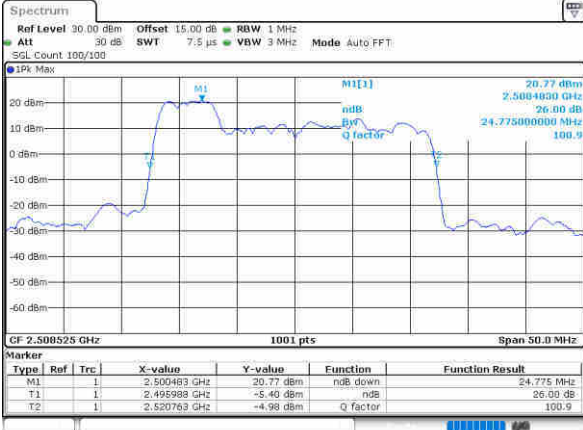

LTE Band 41

QPSK

Lowest Channel / 5MHz+20MHz

Date: 11-Jul-2020 14:08:40