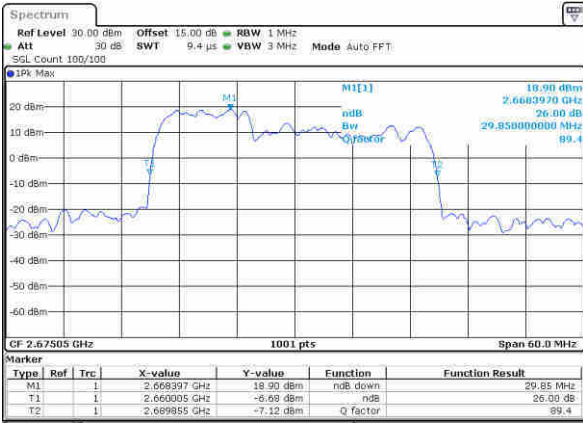

Middle Channel / 10MHz+15MHz

Date: 11-Jul-2020 17:26:46

Highest Channel / 5MHz+20MHz

Date: 11-Jul-2020 14:05:24

Highest Channel / 10MHz+15MHz

Date: 11-Jul-2020 17:21:32

LTE Band 41

QPSK

Lowest Channel / 10MHz+20MHz

Date: 11-Jul-2020 22:52:40

Lowest Channel / 15MHz+10MHz

Date: 11-Jul-2020 21:33:17

Middle Channel / 10MHz+20MHz

Date: 11-Jul-2020 23:11:40

Middle Channel / 15MHz+10MHz

Date: 11-Jul-2020 21:51:27

Highest Channel / 10MHz+20MHz

Date: 11-Jul-2020 23:21:53

Highest Channel / 15MHz+10MHz

Date: 11-Jul-2020 22:35:52

LTE Band 41

QPSK

Lowest Channel / 15MHz+15MHz

Date: 12, 30, 2020 01:01:58