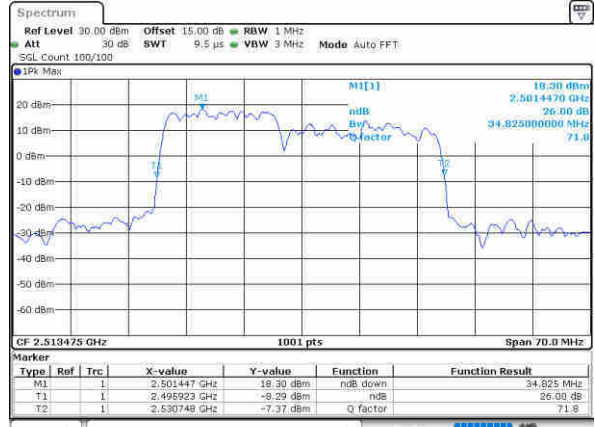

Lowest Channel / 10MHz+20MHz

Date: 11-Jul-2020 22:52:40

Lowest Channel / 15MHz+10MHz

Date: 11-Jul-2020 21:33:17

Middle Channel / 10MHz+20MHz

Date: 11-Jul-2020 23:11:40

Middle Channel / 15MHz+10MHz

Date: 11-Jul-2020 21:51:27

Highest Channel / 10MHz+20MHz

Date: 11-Jul-2020 23:21:53

Highest Channel / 15MHz+10MHz

Date: 11-Jul-2020 22:35:52

LTE Band 41

QPSK

Lowest Channel / 15MHz+15MHz

Date: 12, 30, 2020 01:01:58

Lowest Channel / 15MHz+20MHz

Date: 12, 30, 2020 13:46:13

Middle Channel / 15MHz+15MHz

Date: 12, 30, 2020 01:49:00

Middle Channel / 15MHz+20MHz

Date: 12, 30, 2020 13:41:24

Highest Channel / 15MHz+15MHz

Date: 12, 30, 2020 01:56:34