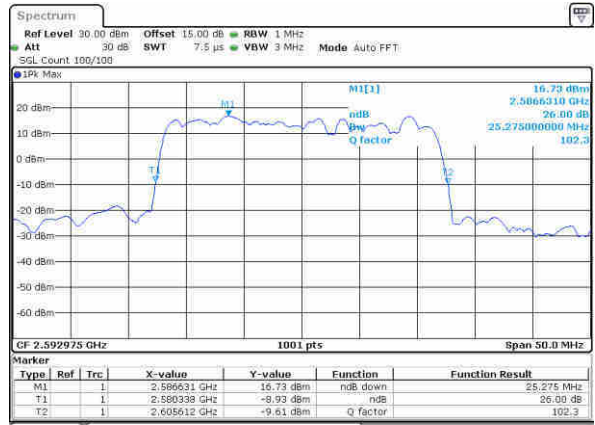

Highest Channel / 10MHz+15MHz

Date: 11-Jul-2020 17:22:51

LTE Band 41

64QAM

Lowest Channel / 10MHz+20MHz

Date: 11-Jun-2020 22:15:09

Lowest Channel / 15MHz+10MHz

Date: 11-Jun-2020 21:34:38

Middle Channel / 10MHz+20MHz

Date: 11-Jun-2020 23:07:45

Middle Channel / 15MHz+10MHz

Date: 11-Jun-2020 21:52:35

Highest Channel / 10MHz+20MHz

Date: 11-Jun-2020 23:25:29

Highest Channel / 15MHz+10MHz

Date: 11-Jun-2020 22:39:17