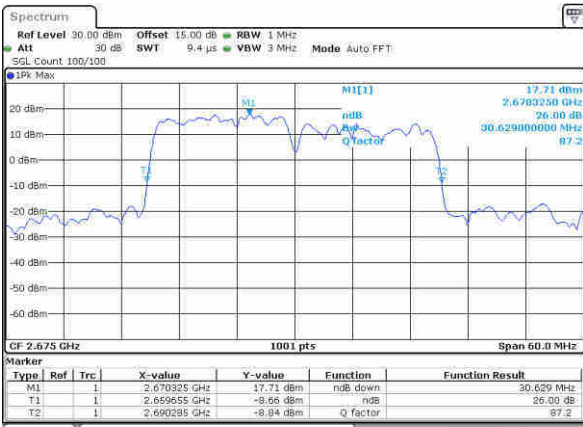

Highest Channel / 10MHz+20MHz

Date: 11-Jul-2020 23:21:53

Highest Channel / 15MHz+10MHz

Date: 11-Jul-2020 22:35:52

LTE Band 41

QPSK

Lowest Channel / 15MHz+15MHz

Date: 12, 30, 2020 01:01:58

Lowest Channel / 15MHz+20MHz

Date: 12, 30, 2020 13:46:13

Middle Channel / 15MHz+15MHz

Date: 12, 30, 2020 01:49:00

Middle Channel / 15MHz+20MHz

Date: 12, 30, 2020 13:41:24

Highest Channel / 15MHz+15MHz

Date: 12, 30, 2020 01:56:34

Highest Channel / 15MHz+20MHz

Date: 12, 30, 2020 13:39:34

LTE Band 41

QPSK

Lowest Channel / 20MHz+5MHz

Date: 11, Jan, 2020 16:00:17

Lowest Channel / 20MHz+10MHz

Date: 11, Jan, 2020 23:57:01