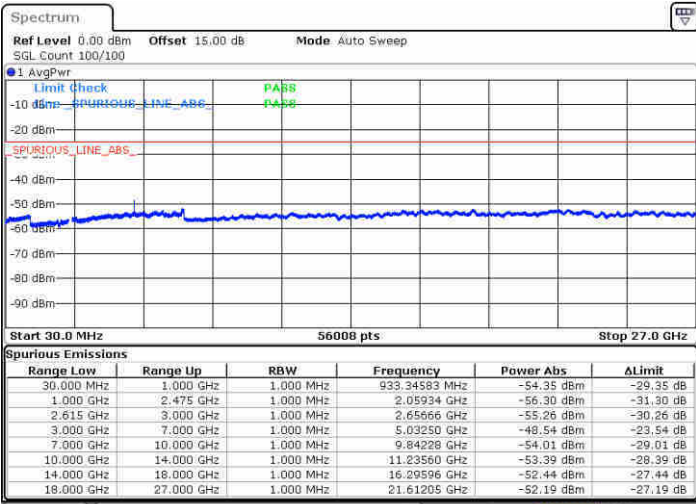

Date: 21 JUN 2020 12:24:12

Date: 21 JUN 2020 12:38:47

Highest Channel / FullIRB

N/A

Date: 21 JUN 2020 12:17:28

LTE Band 7C / 20MHz+20MHz

64QAM

Lowest Channel / 1RB0 and 1RB99

Lowest Channel / 1RB99 and 1RB0

Date: 21 JUN 2020 14:08:18

Date: 21 JUN 2020 14:16:54

Lowest Channel / FullIRB

N/A

Date: 21 JUN 2020 14:02:25

LTE Band 7C / 20MHz+20MHz

64QAM

Middle Channel / 1RB0 and 1RB99

Middle Channel / 1RB99 and 1RB0

Date: 21 JUN 2020 14:50:48

Date: 21 JUN 2020 14:52:08

Middle Channel / FullRB

N/A

Date: 21 JUN 2020 14:39:37

LTE Band 7C / 20MHz+20MHz