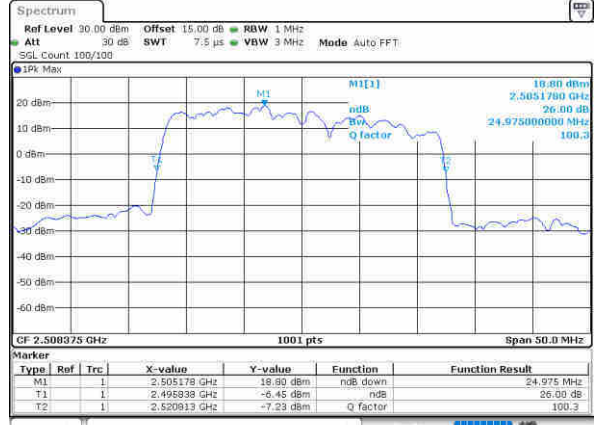

Lowest Channel / 10MHz+15MHz

Date: 11-Jul-2020 17:29:52

Middle Channel / 5MHz+20MHz

Date: 11-Jul-2020 14:07:10

Middle Channel / 10MHz+15MHz

Date: 11-Jul-2020 17:25:14

Highest Channel / 5MHz+20MHz

Date: 11-Jul-2020 14:04:33

Highest Channel / 10MHz+15MHz

Date: 11-Jul-2020 17:22:51

LTE Band 41

64QAM

Lowest Channel / 10MHz+20MHz

Date: 11-Jun-2020 22:15:09

Lowest Channel / 15MHz+10MHz

Date: 11-Jun-2020 21:34:38

Middle Channel / 10MHz+20MHz

Date: 11-Jun-2020 23:07:45

Middle Channel / 15MHz+10MHz

Date: 11-Jun-2020 21:52:35

Highest Channel / 10MHz+20MHz

Date: 11-Jun-2020 23:25:29

Highest Channel / 15MHz+10MHz

Date: 11-Jun-2020 22:39:17