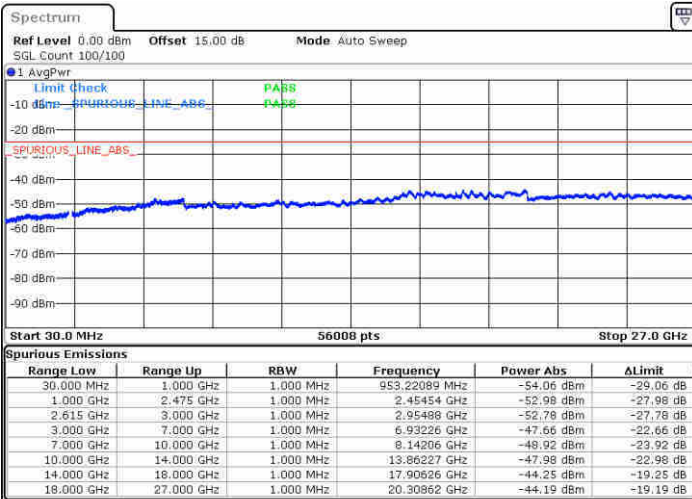

Date: 20 JUN 2020 13:47:55

LTE Band 7C / 20MHz+10MHz

64QAM

Highest Channel / 1RB0 and 1RB49

Highest Channel / 1RB99 and 1RB0

Date: 20 JUN 2020 14:18:14

Date: 20 JUN 2020 14:30:19

Highest Channel / FullIRB

N/A

Date: 20 JUN 2020 14:16:26

LTE Band 7C / 20MHz+15MHz

64QAM

Lowest Channel / 1RB0 and 1RB74

Lowest Channel / 1RB99 and 1RB0

Date: 21 JUN 2020 10:31:01

Date: 21 JUN 2020 10:48:19