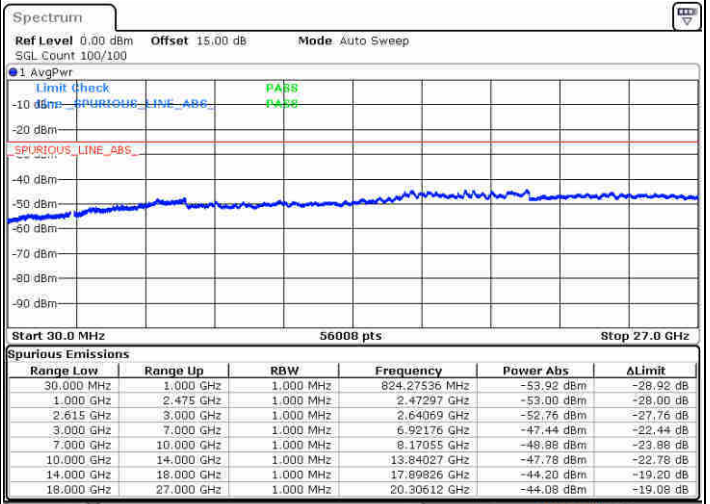

LTE Band 7C / 20MHz+10MHz

64QAM

Lowest Channel / 1RB0 and 1RB49

Lowest Channel / 1RB99 and 1RB0

Date: 20 JUN 2020 13:17:53

Date: 20 JUN 2020 13:31:24