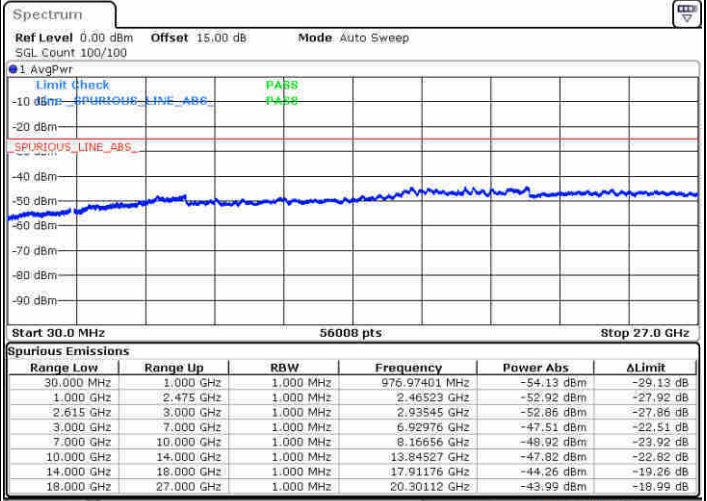

LTE Band 7C / 15MHz+10MHz

64QAM

Highest Channel / 1RB0 and 1RB49

Highest Channel / 1RB74 and 1RB0

Date: 21 JUN 2020 16:16:52

Date: 21 JUN 2020 16:00:52

Highest Channel / FullIRB

N/A

Date: 21 JUN 2020 16:25:49

LTE Band 7C / 15MHz+15MHz

64QAM

Lowest Channel / 1RB0 and 1RB74

Lowest Channel / 1RB74 and 1RB0

Date: 20 JUN 2020 14:54:42

Date: 20 JUN 2020 15:13:33

Lowest Channel / FullRB