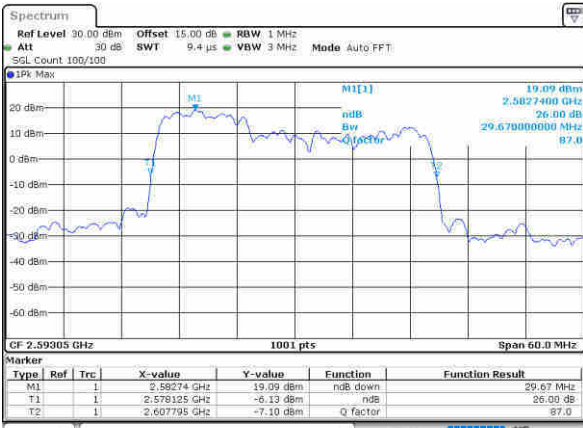

Middle Channel / 10MHz+20MHz

Date: 11-Jun-2020 23:08:12