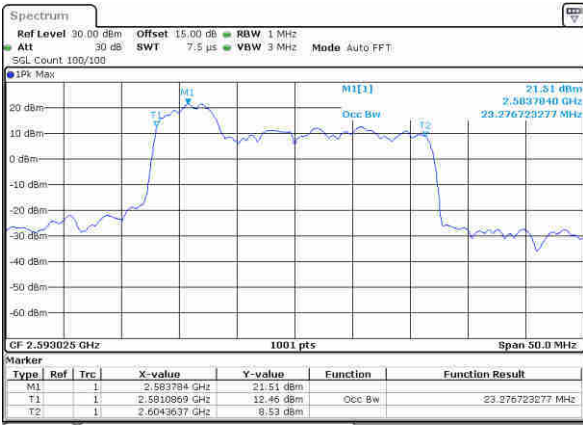

LTE Band 41

QPSK

Lowest Channel / 5MHz+20MHz

Date: 11.30.2020 14:08:34

Lowest Channel / 10MHz+15MHz

Date: 11.30.2020 17:28:34

Middle Channel / 5MHz+20MHz

Date: 11.30.2020 14:08:22