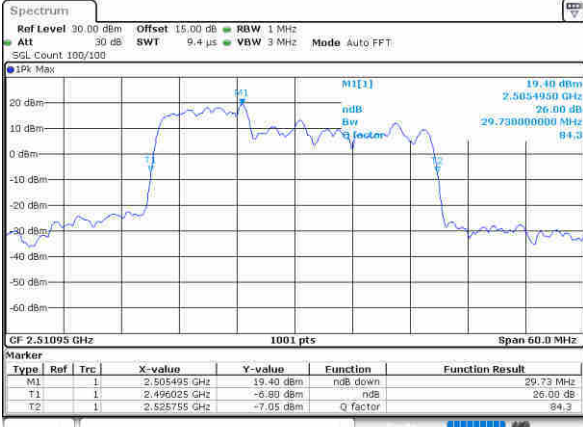

Lowest Channel / 5MHz+20MHz

Date: 11-Jun-2020 14:08:20

Lowest Channel / 10MHz+15MHz

Date: 11-Jun-2020 17:29:06

Middle Channel / 5MHz+20MHz

Date: 11-Jun-2020 14:06:48

Middle Channel / 10MHz+15MHz

Date: 11-Jun-2020 17:25:54

Highest Channel / 5MHz+20MHz

Date: 11-Jun-2020 14:04:58

Highest Channel / 10MHz+15MHz

Date: 11-Jun-2020 17:22:25

LTE Band 41

16QAM

Lowest Channel / 10MHz+20MHz

Date: 11-Jun-2020 22:53:12

Lowest Channel / 15MHz+10MHz

Date: 11-Jun-2020 21:34:05

Middle Channel / 10MHz+20MHz

Date: 11-Jun-2020 23:08:12

Middle Channel / 15MHz+10MHz

Date: 11-Jun-2020 21:51:59

Highest Channel / 10MHz+20MHz

Date: 11-Jun-2020 23:22:19