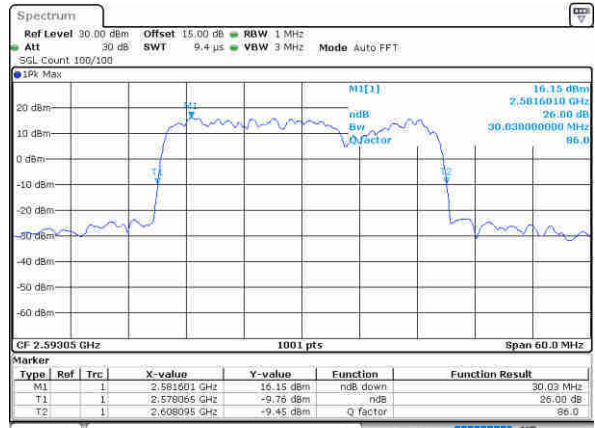

Lowest Channel / 20MHz+5MHz

Date: 11, 30, 2020 15:59:16

Lowest Channel / 20MHz+10MHz

Date: 12, 30, 2020 00:10:24

Middle Channel / 20MHz+5MHz

Date: 11, 30, 2020 15:58:37

Middle Channel / 20MHz+10MHz

Date: 12, 30, 2020 00:18:34

Highest Channel / 20MHz+5MHz

Date: 11, 30, 2020 15:55:45

Highest Channel / 20MHz+10MHz

Date: 12, 30, 2020 00:14:17

LTE Band 41

64QAM

Lowest Channel / 20MHz+15MHz

Date: 12, 30, 2020 15:10:51