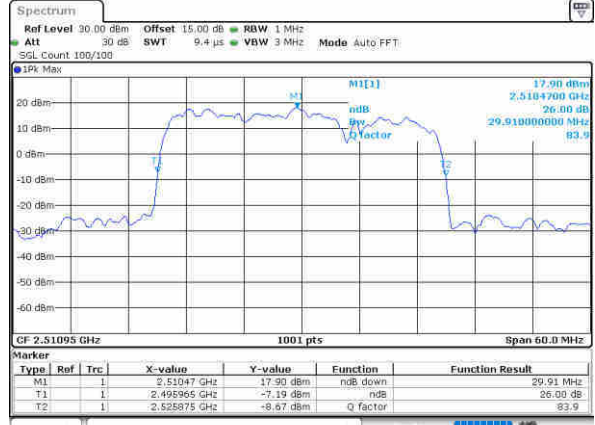

Highest Channel / 15MHz+20MHz

Date: 12, 30, 2020 13:39:34

LTE Band 41

QPSK

Lowest Channel / 20MHz+5MHz

Date: 11, Jan, 2020 16:00:17

Lowest Channel / 20MHz+10MHz

Date: 11, Jan, 2020 23:57:01