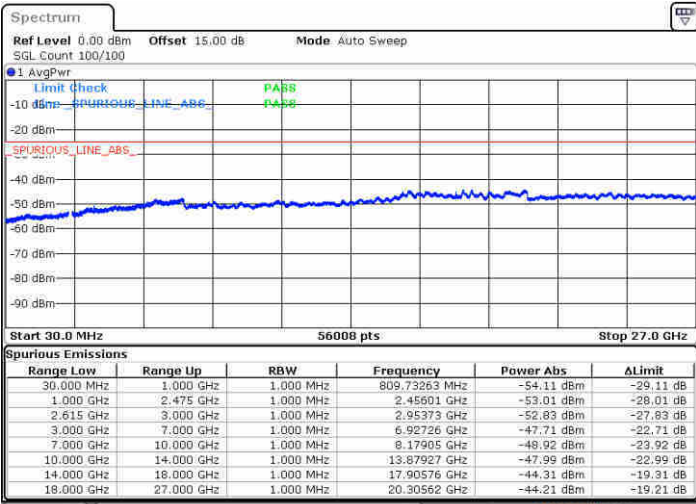

LTE Band 7C / 20MHz+10MHz

64QAM

Lowest Channel / 1RB0 and 1RB49

Lowest Channel / 1RB99 and 1RB0

Date: 20 JUN 2020 13:17:53

Date: 20 JUN 2020 13:31:24