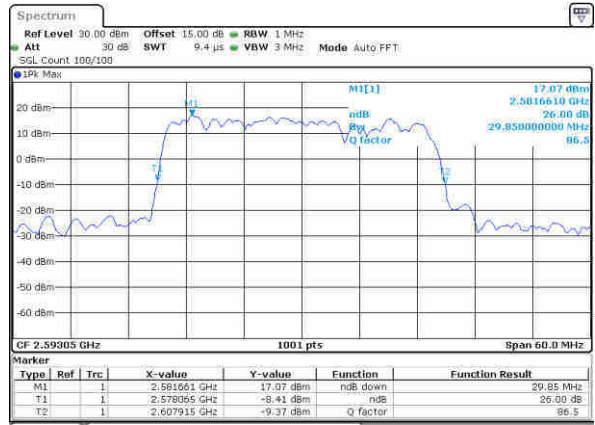

Lowest Channel / 15MHz+20MHz

Date: 12, 30, 2020 13:46:13

Middle Channel / 15MHz+15MHz

Date: 12, 30, 2020 01:49:00

Middle Channel / 15MHz+20MHz

Date: 12, 30, 2020 13:41:24

Highest Channel / 15MHz+15MHz

Date: 12, 30, 2020 01:56:34

Highest Channel / 15MHz+20MHz

Date: 12, 30, 2020 13:39:34

LTE Band 41

QPSK

Lowest Channel / 20MHz+5MHz

Date: 11, Jan, 2020 16:00:17

Lowest Channel / 20MHz+10MHz

Date: 11, Jan, 2020 23:57:01

Middle Channel / 20MHz+5MHz

Date: 11, Jan, 2020 15:57:54

Middle Channel / 20MHz+10MHz

Date: 12, Jan, 2020 00:21:44

Highest Channel / 20MHz+5MHz

Date: 11, Jan, 2020 13:57:03

Highest Channel / 20MHz+10MHz

Date: 12, Jan, 2020 00:41:12