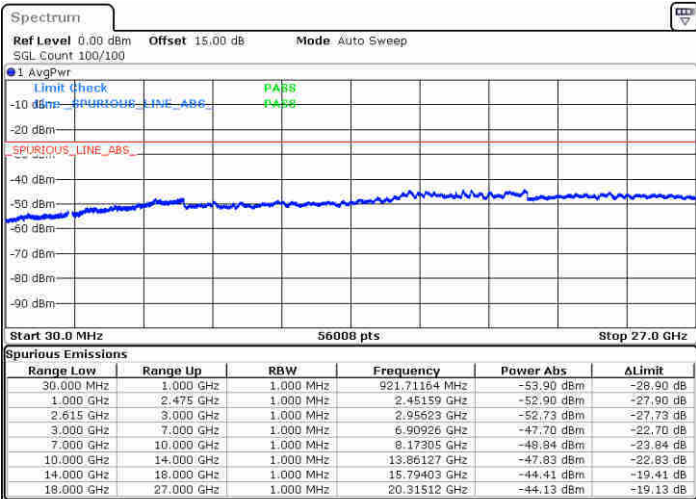

Middle Channel / FullRB

N/A

Date: 20 JUN 2020 15:43:16

LTE Band 7C / 15MHz+15MHz

64QAM

Highest Channel / 1RB0 and 1RB74

Highest Channel / 1RB74 and 1RB0

Date: 20 JUN 2020 16:41:11

Date: 20 JUN 2020 17:03:47

Highest Channel / FullIRB

N/A

Date: 20 JUN 2020 16:36:05

LTE Band 7C / 15MHz+20MHz

64QAM

Lowest Channel / 1RB0 and 1RB99

Lowest Channel / 1RB74 and 1RB0