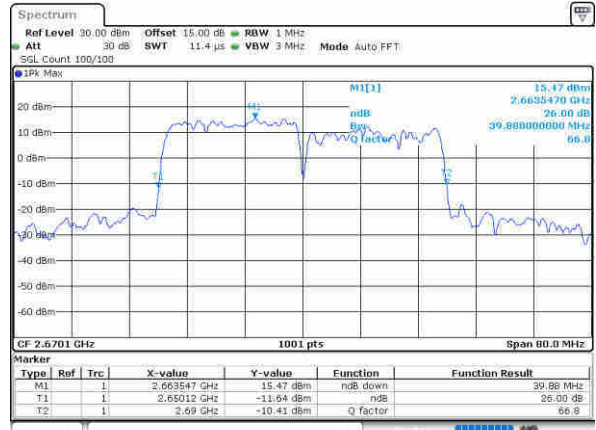

Lowest Channel / 20MHz+20MHz

Date: 12, 30, 2020 16:21:36

Middle Channel / 20MHz+15MHz

Date: 12, 30, 2020 15:12:09

Middle Channel / 20MHz+20MHz

Date: 12, 30, 2020 15:15:49

Highest Channel / 20MHz+15MHz

Date: 12, 30, 2020 15:15:57

Highest Channel / 20MHz+20MHz

Date: 12, 30, 2020 16:17:22