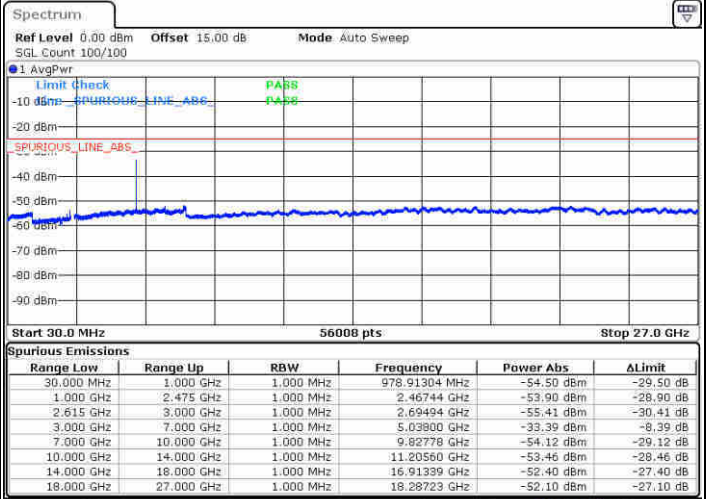

Date: 21 JUN 2020 12:07:53

Middle Channel / FullRB

N/A

Date: 21 JUN 2020 11:52:12

LTE Band 7C / 20MHz+15MHz

64QAM

Highest Channel / 1RB0 and 1RB74

Highest Channel / 1RB99 and 1RB0

Date: 21 JUN 2020 12:24:12

Date: 21 JUN 2020 12:38:47

Highest Channel / FullIRB

N/A

Date: 21 JUN 2020 12:17:28

LTE Band 7C / 20MHz+20MHz

64QAM

Lowest Channel / 1RB0 and 1RB99

Lowest Channel / 1RB99 and 1RB0

Date: 21 JUN 2020 14:08:18

Date: 21 JUN 2020 14:16:54

Lowest Channel / FullIRB

N/A

Date: 21 JUN 2020 14:02:25

LTE Band 7C / 20MHz+20MHz

64QAM