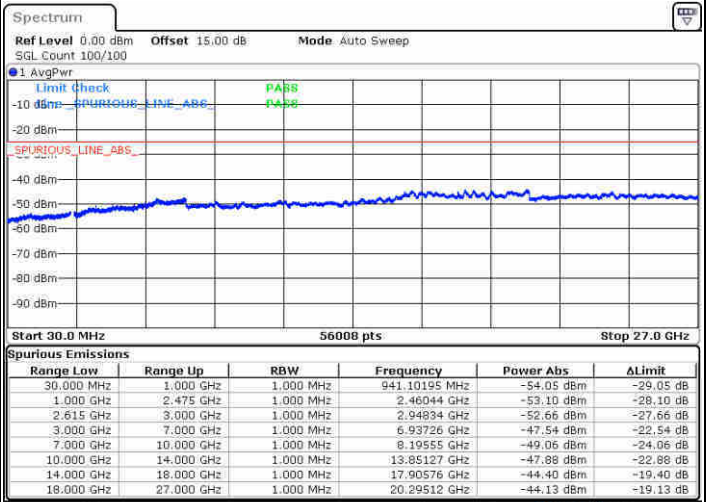

Date: 20 JUN 2020 13:47:55

LTE Band 7C / 20MHz+10MHz

64QAM

Highest Channel / 1RB0 and 1RB49

Highest Channel / 1RB99 and 1RB0

Date: 20 JUN 2020 14:18:14

Date: 20 JUN 2020 14:30:19

Highest Channel / FullIRB

N/A

Date: 20 JUN 2020 14:16:26

LTE Band 7C / 20MHz+15MHz

64QAM

Lowest Channel / 1RB0 and 1RB74

Lowest Channel / 1RB99 and 1RB0

Date: 21 JUN 2020 10:31:01

Date: 21 JUN 2020 10:48:19