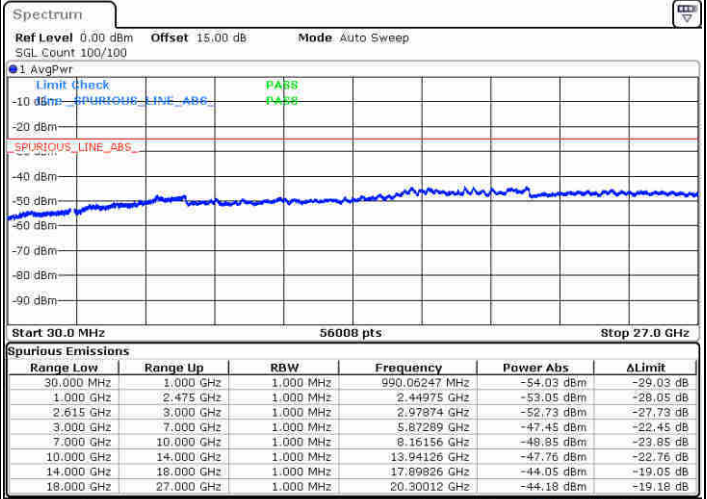

Date: 21 JUN 2020 16:25:49

LTE Band 7C / 15MHz+15MHz

64QAM

Lowest Channel / 1RB0 and 1RB74

Lowest Channel / 1RB74 and 1RB0

Date: 20 JUN 2020 14:54:42

Date: 20 JUN 2020 15:13:33

Lowest Channel / FullRB

N/A

Date: 20 JUN 2020 14:53:02

LTE Band 7C / 15MHz+15MHz

64QAM

Middle Channel / 1RB0 and 1RB74

Middle Channel / 1RB74 and 1RB0

Date: 20 JUN 2020 15:46:55

Date: 20 JUN 2020 16:04:42

Middle Channel / FullRB

N/A

Date: 20 JUN 2020 15:43:16

LTE Band 7C / 15MHz+15MHz

64QAM

Highest Channel / 1RB0 and 1RB74

Highest Channel / 1RB74 and 1RB0

Date: 20 JUN 2020 16:41:11

Date: 20 JUN 2020 17:03:47

Highest Channel / FullIRB

N/A

Date: 20 JUN 2020 16:36:05

LTE Band 7C / 15MHz+20MHz

64QAM

Lowest Channel / 1RB0 and 1RB99

Lowest Channel / 1RB74 and 1RB0