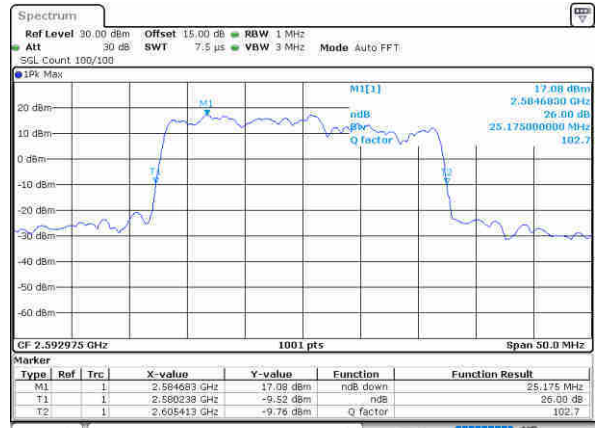

Highest Channel / 5MHz+20MHz

Date: 11-Jun-2020 14:04:58

Highest Channel / 10MHz+15MHz

Date: 11-Jun-2020 17:22:25

LTE Band 41

16QAM

Lowest Channel / 10MHz+20MHz

Date: 11-Jun-2020 22:53:12

Lowest Channel / 15MHz+10MHz

Date: 11-Jun-2020 21:34:05

Middle Channel / 10MHz+20MHz

Date: 11-Jun-2020 23:08:12

Middle Channel / 15MHz+10MHz

Date: 11-Jun-2020 21:51:59

Highest Channel / 10MHz+20MHz

Date: 11-Jun-2020 23:22:19

Highest Channel / 15MHz+10MHz

Date: 11-Jun-2020 22:38:46

LTE Band 41

16QAM

Lowest Channel / 15MHz+15MHz

Date: 12, 30, 2020 00:15:00

Lowest Channel / 15MHz+20MHz

Date: 12, 30, 2020 13:45:16