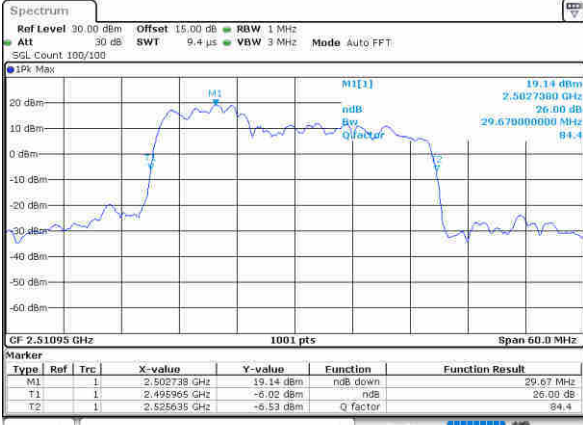

Highest Channel / 10MHz+15MHz

Date: 11-Jul-2020 17:22:51

LTE Band 41

64QAM

Lowest Channel / 10MHz+20MHz

Date: 11-Jun-2020 22:15:09

Lowest Channel / 15MHz+10MHz

Date: 11-Jun-2020 21:34:38

Middle Channel / 10MHz+20MHz

Date: 11-Jun-2020 23:07:45

Middle Channel / 15MHz+10MHz

Date: 11-Jun-2020 21:52:35

Highest Channel / 10MHz+20MHz

Date: 11-Jun-2020 23:25:29

Highest Channel / 15MHz+10MHz

Date: 11-Jun-2020 22:39:17