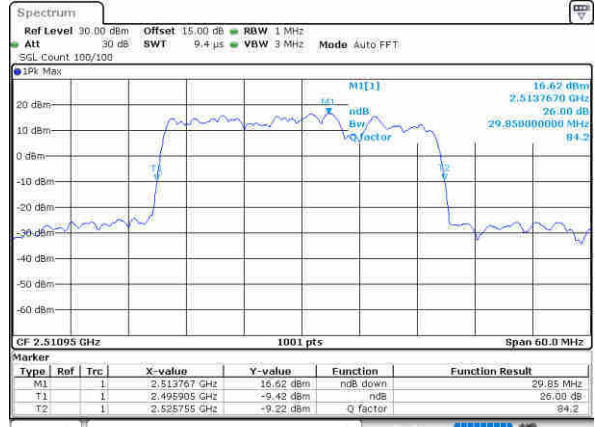

Middle Channel / 15MHz+20MHz

Date: 12, 30, 2020 13:44:46

Highest Channel / 15MHz+15MHz

Date: 12, 30, 2020 01:53:11

Highest Channel / 15MHz+20MHz

Date: 12, 30, 2020 13:38:06

LTE Band 41

64QAM

Lowest Channel / 20MHz+5MHz

Date: 11, 30, 2020 15:59:16

Lowest Channel / 20MHz+10MHz

Date: 12, 30, 2020 00:10:24

Middle Channel / 20MHz+5MHz

Date: 11, 30, 2020 15:58:37

Middle Channel / 20MHz+10MHz

Date: 12, 30, 2020 00:18:34