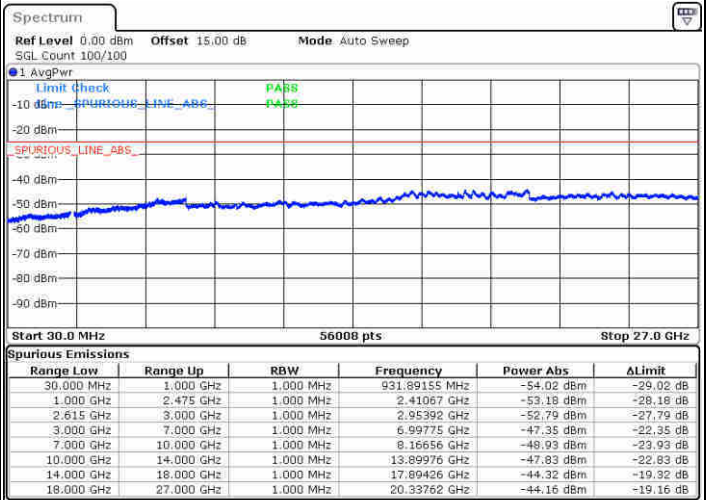

Date: 20 JUN 2020 17:03:47

Highest Channel / FullIRB

N/A

Date: 20 JUN 2020 16:36:05

LTE Band 7C / 15MHz+20MHz

64QAM

Lowest Channel / 1RB0 and 1RB99

Lowest Channel / 1RB74 and 1RB0

Date: 20 JUN 2020 17:13:24

Date: 20 JUN 2020 17:22:12

Lowest Channel / FullRB

N/A

Date: 20 JUN 2020 17:11:49

LTE Band 7C / 15MHz+20MHz

64QAM

Middle Channel / 1RB0 and 1RB9

Middle Channel / 1RB74 and 1RB0

Date: 20 JUN 2020 17:46:11

Date: 20 JUN 2020 17:52:07

Middle Channel / FullRB

N/A

Date: 20 JUN 2020 17:44:38

LTE Band 7C / 15MHz+20MHz

64QAM

Highest Channel / 1RB0 and 1RB99

Highest Channel / 1RB74 and 1RB0

Date: 20 JUN 2020 18:04:56

Date: 20 JUN 2020 18:18:18

Highest Channel / FullIRB

N/A

Date: 20 JUN 2020 18:03:26

LTE Band 7C / 20MHz+10MHz