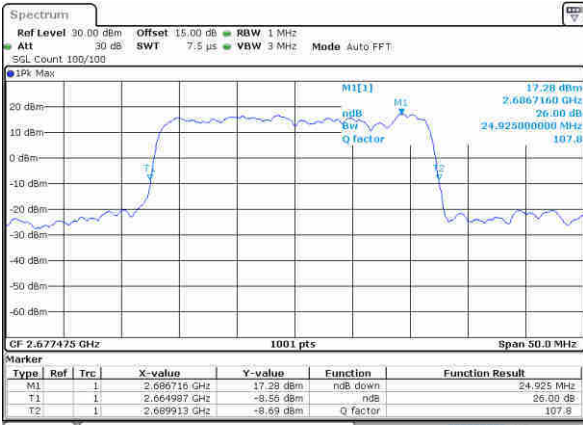

Highest Channel / 15MHz+20MHz

Date: 12, 30, 2020 13:39:34

LTE Band 41

QPSK

Lowest Channel / 20MHz+5MHz

Date: 11, Jan, 2020 16:00:17

Lowest Channel / 20MHz+10MHz

Date: 11, Jan, 2020 23:57:01

Middle Channel / 20MHz+5MHz

Date: 11, Jan, 2020 15:57:54

Middle Channel / 20MHz+10MHz

Date: 12, Jan, 2020 00:21:44

Highest Channel / 20MHz+5MHz

Date: 11, Jan, 2020 13:57:03

Highest Channel / 20MHz+10MHz

Date: 12, Jan, 2020 00:41:12

LTE Band 41

QPSK

Lowest Channel / 20MHz+15MHz

Date: 12, Jan, 2020 15:09:19

Lowest Channel / 20MHz+20MHz

Date: 12, Jan, 2020 16:12:31

Middle Channel / 20MHz+15MHz

Date: 12, Jan, 2020 15:13:11