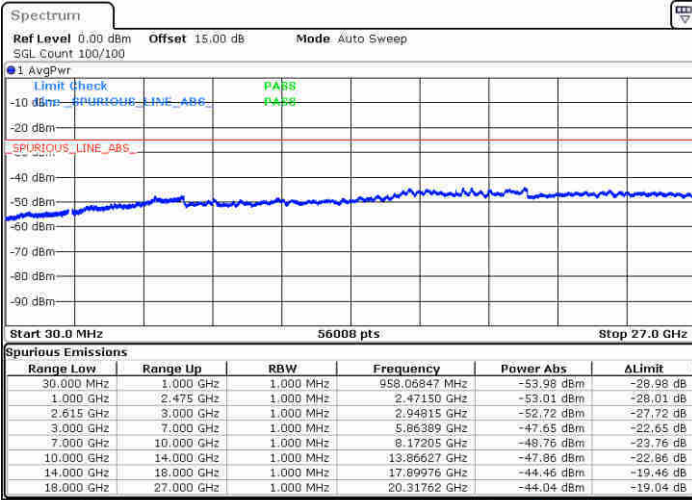

Highest Channel / 1RB0 and 1RB99

Highest Channel / 1RB74 and 1RB0

Date: 20 JUN 2020 18:04:56

Date: 20 JUN 2020 18:18:18

Highest Channel / FullIRB

N/A

Date: 20 JUN 2020 18:03:26

LTE Band 7C / 20MHz+10MHz

LTE Band 7C / 20MHz+10MHz

64QAM

Middle Channel / 1RB0 and 1RB49

Middle Channel / 1RB99 and 1RB0

Date: 20 JUN 2020 13:45:45

Date: 20 JUN 2020 13:50:07

Middle Channel / FullRB

N/A

Date: 20 JUN 2020 13:47:55

LTE Band 7C / 20MHz+10MHz

64QAM

Highest Channel / 1RB0 and 1RB49

Highest Channel / 1RB99 and 1RB0

Date: 20 JUN 2020 14:18:14

Date: 20 JUN 2020 14:30:19

Highest Channel / FullIRB