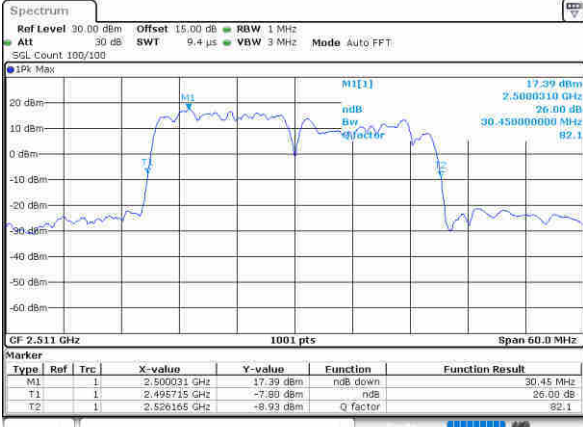

LTE Band 41

64QAM

Lowest Channel / 15MHz+15MHz

Date: 12, 30, 2020 00:58:27