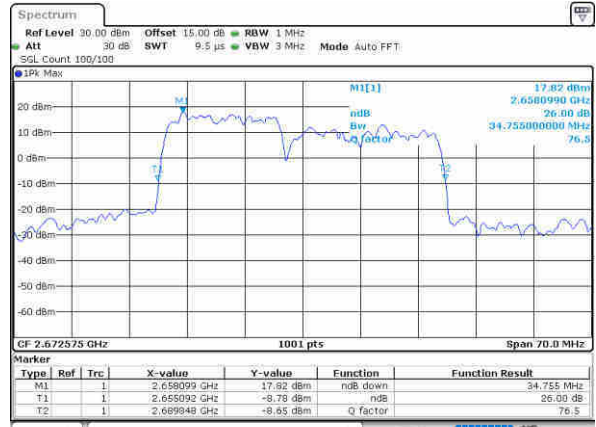

Middle Channel / 15MHz+20MHz

Date: 12, 30, 2020 13:44:46

Highest Channel / 15MHz+15MHz

Date: 12, 30, 2020 01:53:11

Highest Channel / 15MHz+20MHz

Date: 12, 30, 2020 13:38:06

LTE Band 41

64QAM