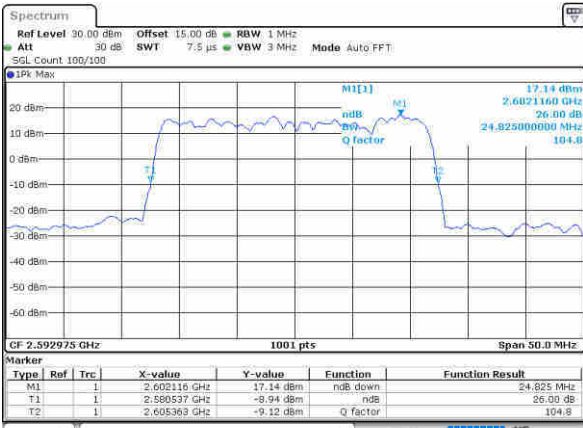

LTE Band 41

16QAM

Lowest Channel / 20MHz+5MHz

Date: 11, Jun, 2020 13:59:57

Lowest Channel / 20MHz+10MHz

Date: 11, Jun, 2020 23:57:34

Middle Channel / 20MHz+5MHz

Date: 11, Jun, 2020 15:58:16

Middle Channel / 20MHz+10MHz

Date: 12, Jun, 2020 00:15:10

Highest Channel / 20MHz+5MHz

Date: 11, Jun, 2020 13:56:43

Highest Channel / 20MHz+10MHz

Date: 12, Jun, 2020 00:44:05

LTE Band 41

16QAM