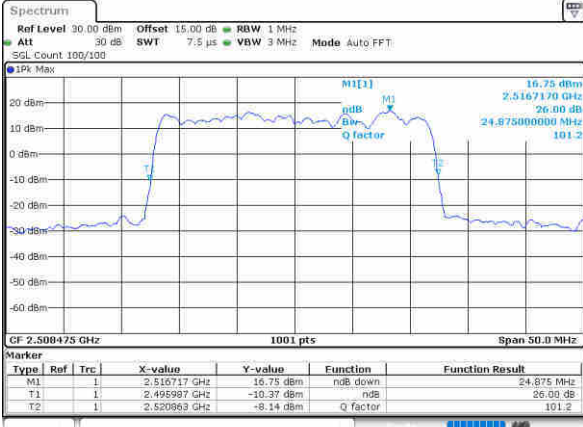

LTE Band 41

16QAM

Lowest Channel / 20MHz+5MHz

Date: 11, Jun, 2020 13:59:57