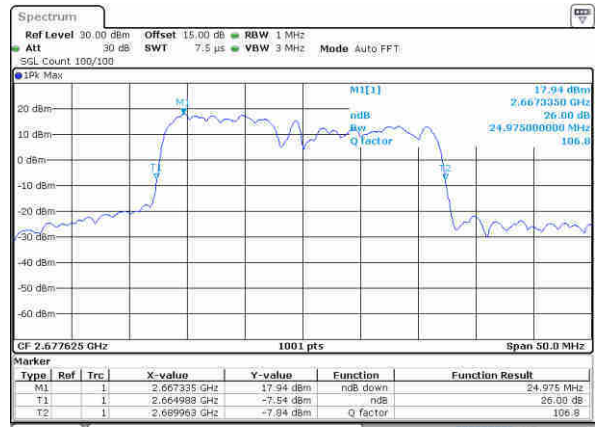

Highest Channel / 20MHz+15MHz

Date: 12, 30, 2020 15:15:18

Highest Channel / 20MHz+20MHz

Date: 12, 30, 2020 16:17:46

LTE Band 41

64QAM

Lowest Channel / 5MHz+20MHz

Date: 11-Jul-2020 14:07:59

Lowest Channel / 10MHz+15MHz

Date: 11-Jul-2020 17:29:52

Middle Channel / 5MHz+20MHz

Date: 11-Jul-2020 14:07:10

Middle Channel / 10MHz+15MHz

Date: 11-Jul-2020 17:25:14

Highest Channel / 5MHz+20MHz

Date: 11-Jul-2020 14:04:33

Highest Channel / 10MHz+15MHz

Date: 11-Jul-2020 17:22:51

LTE Band 41

64QAM

Lowest Channel / 10MHz+20MHz

Date: 11-Jun-2020 22:15:09

Lowest Channel / 15MHz+10MHz

Date: 11-Jun-2020 21:34:38