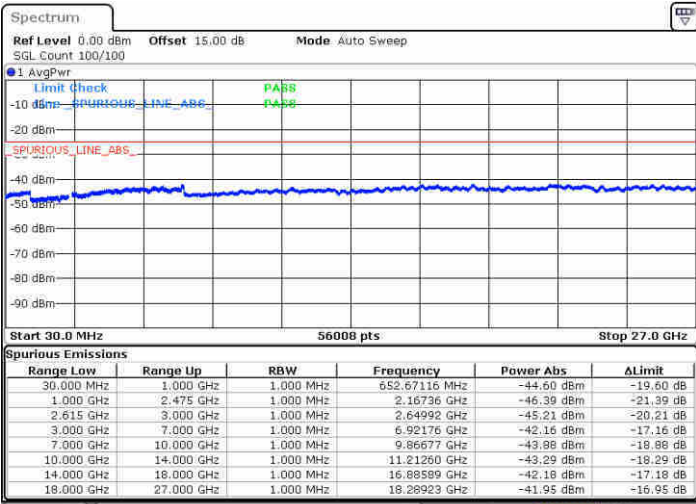

N/A

Date: 20 JUN 2020 14:16:26

LTE Band 7C / 20MHz+15MHz

64QAM

Lowest Channel / 1RB0 and 1RB74

Lowest Channel / 1RB99 and 1RB0

Date: 21 JUN 2020 10:31:01

Date: 21 JUN 2020 10:48:19

Lowest Channel / FullIRB

N/A

Date: 21 JUN 2020 18:28:31

LTE Band 7C / 20MHz+15MHz

64QAM

MiddleChannel / 1RB0 and 1RB74

Middle Channel / 1RB99 and 1RB0

Date: 21 JUN 2020 11:54:18

Date: 21 JUN 2020 12:07:53

Middle Channel / FullRB

N/A

Date: 21 JUN 2020 11:52:12

LTE Band 7C / 20MHz+15MHz

64QAM

Highest Channel / 1RB0 and 1RB74

Highest Channel / 1RB99 and 1RB0

Date: 21 JUN 2020 12:24:12

Date: 21 JUN 2020 12:38:47

Highest Channel / FullIRB

N/A

Date: 21 JUN 2020 12:17:28

LTE Band 7C / 20MHz+20MHz

64QAM

Lowest Channel / 1RB0 and 1RB99