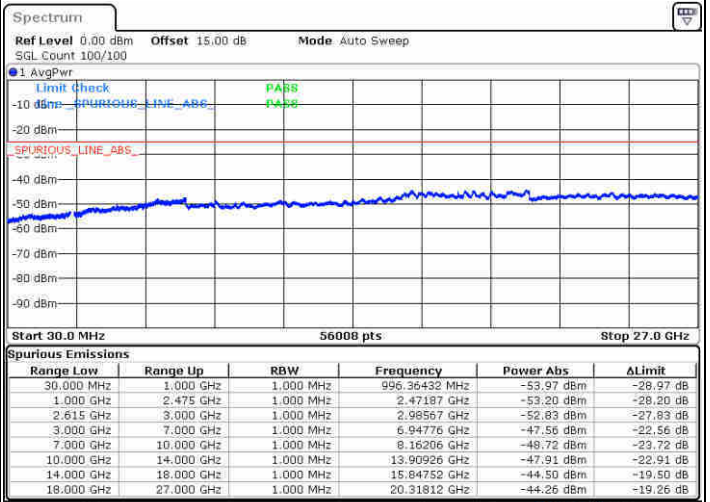

Middle Channel / FullRB

N/A

Date: 20 JUN 2020 15:43:16

LTE Band 7C / 15MHz+15MHz

64QAM

Highest Channel / 1RB0 and 1RB74

Highest Channel / 1RB74 and 1RB0

Date: 20 JUN 2020 16:41:11

Date: 20 JUN 2020 17:03:47

Highest Channel / FullIRB

N/A

Date: 20 JUN 2020 16:36:05

LTE Band 7C / 15MHz+20MHz

64QAM

Lowest Channel / 1RB0 and 1RB99

Lowest Channel / 1RB74 and 1RB0

Date: 20 JUN 2020 17:13:24

Date: 20 JUN 2020 17:22:12

Lowest Channel / FullRB

N/A

Date: 20 JUN 2020 17:11:49

LTE Band 7C / 15MHz+20MHz

64QAM

Middle Channel / 1RB0 and 1RB9