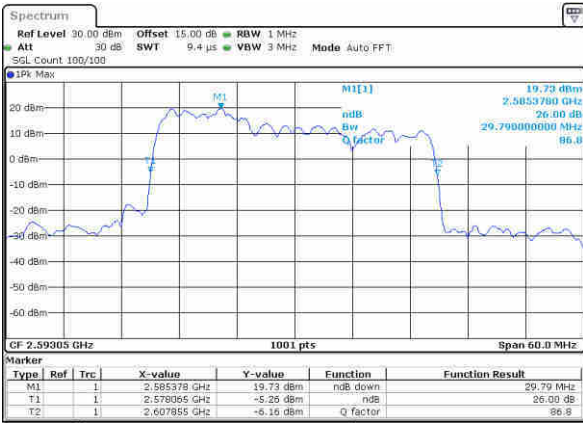

Middle Channel / 10MHz+15MHz

Date: 11-Jul-2020 17:26:46

Highest Channel / 5MHz+20MHz

Date: 11-Jul-2020 14:05:24

Highest Channel / 10MHz+15MHz

Date: 11-Jul-2020 17:21:32

LTE Band 41

QPSK

Lowest Channel / 10MHz+20MHz

Date: 11-Jul-2020 22:52:40

Lowest Channel / 15MHz+10MHz

Date: 11-Jul-2020 21:33:17

Middle Channel / 10MHz+20MHz

Date: 11-Jul-2020 23:11:40

Middle Channel / 15MHz+10MHz

Date: 11-Jul-2020 21:51:27

Highest Channel / 10MHz+20MHz

Date: 11-Jul-2020 23:21:53

Highest Channel / 15MHz+10MHz

Date: 11-Jul-2020 22:35:52

LTE Band 41

QPSK

Lowest Channel / 15MHz+15MHz

Date: 12, 30, 2020 01:01:58