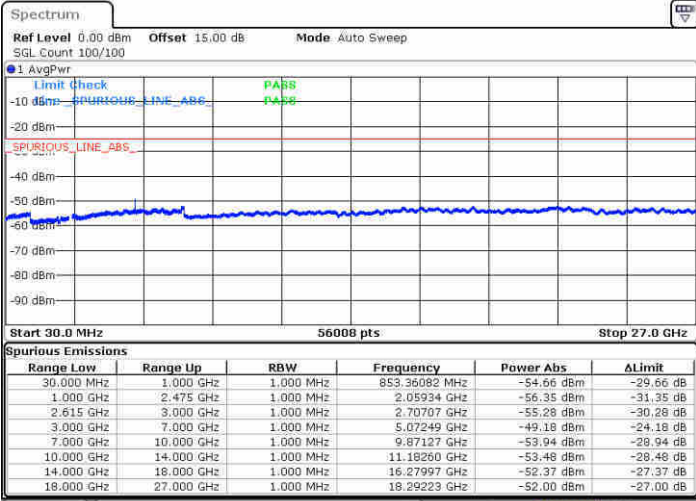

Lowest Channel / FullIRB

N/A

Date: 21 JUN 2020 18:28:31

LTE Band 7C / 20MHz+15MHz

64QAM

MiddleChannel / 1RB0 and 1RB74

Middle Channel / 1RB99 and 1RB0

Date: 21 JUN 2020 11:54:18

Date: 21 JUN 2020 12:07:53

Middle Channel / FullRB

N/A

Date: 21 JUN 2020 11:52:12

LTE Band 7C / 20MHz+15MHz

64QAM

Highest Channel / 1RB0 and 1RB74

Highest Channel / 1RB99 and 1RB0

Date: 21 JUN 2020 12:24:12

Date: 21 JUN 2020 12:38:47

Highest Channel / FullIRB

N/A

Date: 21 JUN 2020 12:17:28

LTE Band 7C / 20MHz+20MHz

64QAM

Lowest Channel / 1RB0 and 1RB99

Lowest Channel / 1RB99 and 1RB0

Date: 21 JUN 2020 14:08:18

Date: 21 JUN 2020 14:16:54

Lowest Channel / FullIRB

N/A

Date: 21 JUN 2020 14:02:25

LTE Band 7C / 20MHz+20MHz

64QAM