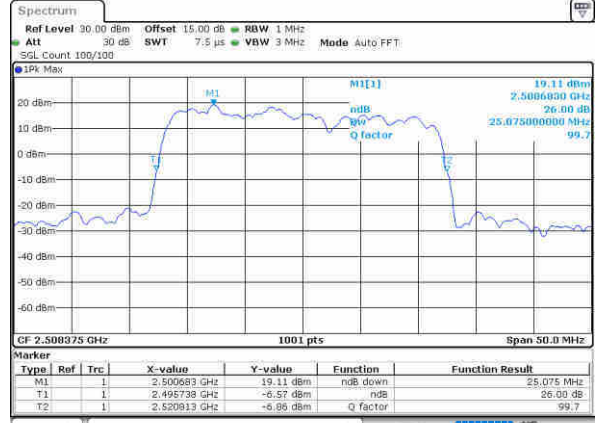

LTE Band 41

QPSK

Lowest Channel / 5MHz+20MHz

Date: 11-Jul-2020 14:08:40

Lowest Channel / 10MHz+15MHz

Date: 11-Jul-2020 17:28:22

Middle Channel / 5MHz+20MHz

Date: 11-Jul-2020 14:06:28

Middle Channel / 10MHz+15MHz

Date: 11-Jul-2020 17:26:46

Highest Channel / 5MHz+20MHz

Date: 11-Jul-2020 14:05:24

Highest Channel / 10MHz+15MHz

Date: 11-Jul-2020 17:21:32

LTE Band 41

QPSK

Lowest Channel / 10MHz+20MHz

Date: 11-Jul-2020 22:52:40

Lowest Channel / 15MHz+10MHz

Date: 11-Jul-2020 21:33:17

Middle Channel / 10MHz+20MHz

Date: 11-Jul-2020 23:11:40

Middle Channel / 15MHz+10MHz

Date: 11-Jul-2020 21:51:27

Highest Channel / 10MHz+20MHz

Date: 11-Jul-2020 23:21:53

Highest Channel / 15MHz+10MHz

Date: 11-Jul-2020 22:35:52

LTE Band 41

QPSK

Lowest Channel / 15MHz+15MHz

Date: 12, 30, 2020 01:01:58