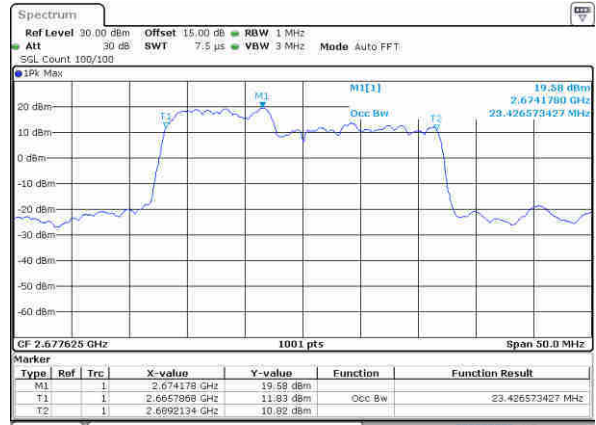

Middle Channel / 10MHz+15MHz

Date: 11.30.2020 17:28:36

Highest Channel / 5MHz+20MHz

Date: 11.30.2020 14:05:19

Highest Channel / 10MHz+15MHz

Date: 11.30.2020 17:21:19