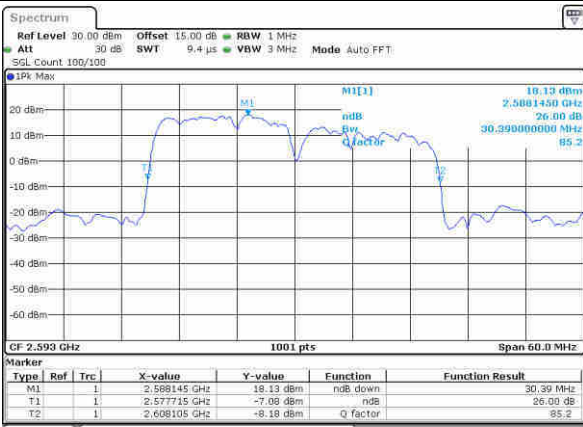

Highest Channel / 10MHz+20MHz

Date: 11-Jul-2020 23:21:53

Highest Channel / 15MHz+10MHz

Date: 11-Jul-2020 22:35:52

LTE Band 41

QPSK

Lowest Channel / 15MHz+15MHz

Date: 12, 30, 2020 01:01:58

Lowest Channel / 15MHz+20MHz

Date: 12, 30, 2020 13:46:13

Middle Channel / 15MHz+15MHz

Date: 12, 30, 2020 01:49:00

Middle Channel / 15MHz+20MHz

Date: 12, 30, 2020 13:41:24

Highest Channel / 15MHz+15MHz

Date: 12, 30, 2020 01:56:34