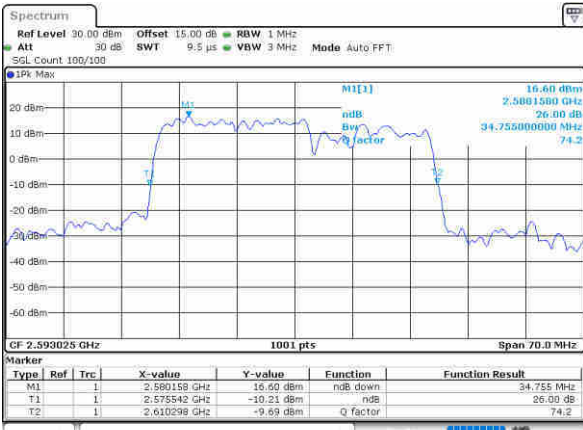

Middle Channel / 20MHz+15MHz

Date: 12, 30, 2020 15:12:09