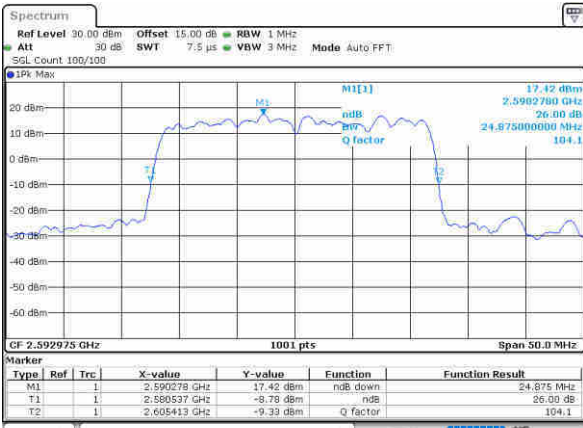

Lowest Channel / 20MHz+5MHz

Date: 11, 30, 2020 15:59:16

Lowest Channel / 20MHz+10MHz

Date: 12, 30, 2020 00:10:24

Middle Channel / 20MHz+5MHz

Date: 11, 30, 2020 15:58:37

Middle Channel / 20MHz+10MHz

Date: 12, 30, 2020 00:18:34

Highest Channel / 20MHz+5MHz

Date: 11, 30, 2020 15:55:45

Highest Channel / 20MHz+10MHz

Date: 12, 30, 2020 00:14:17

LTE Band 41

64QAM

Lowest Channel / 20MHz+15MHz

Date: 12, 30, 2020 15:10:51