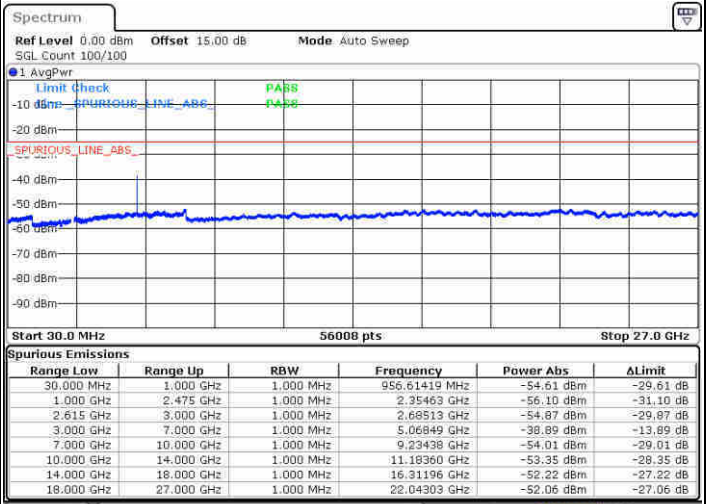

Date: 21 JUN 2020 12:24:12

Date: 21 JUN 2020 12:38:47

Highest Channel / FullIRB

N/A

Date: 21 JUN 2020 12:17:28

LTE Band 7C / 20MHz+20MHz

64QAM

Lowest Channel / 1RB0 and 1RB99

Lowest Channel / 1RB99 and 1RB0

Date: 21 JUN 2020 14:08:18

Date: 21 JUN 2020 14:16:54

Lowest Channel / FullIRB

N/A

Date: 21 JUN 2020 14:02:25

LTE Band 7C / 20MHz+20MHz

64QAM

Middle Channel / 1RB0 and 1RB99

Middle Channel / 1RB99 and 1RB0

Date: 21 JUN 2020 14:50:48

Date: 21 JUN 2020 14:52:08

Middle Channel / FullRB

N/A

Date: 21 JUN 2020 14:39:37

LTE Band 7C / 20MHz+20MHz