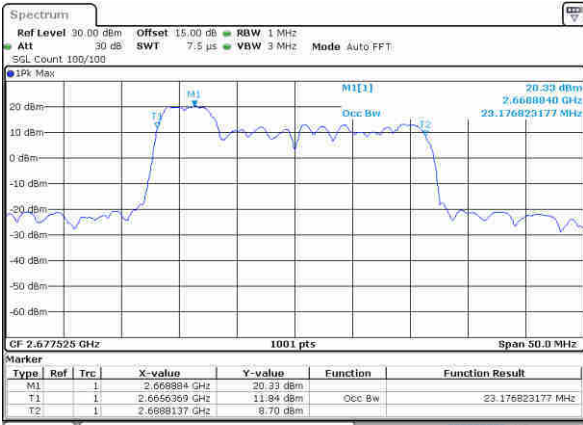

Highest Channel / 5MHz+20MHz

Date: 11.30.2020 14:05:19