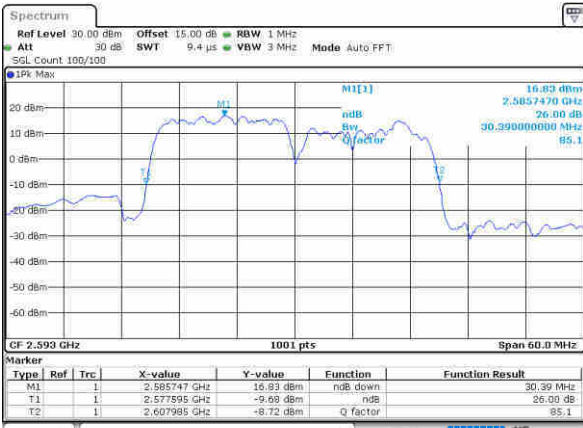

Middle Channel / 15MHz+15MHz

Date: 12, 30, 2020 01:49:39