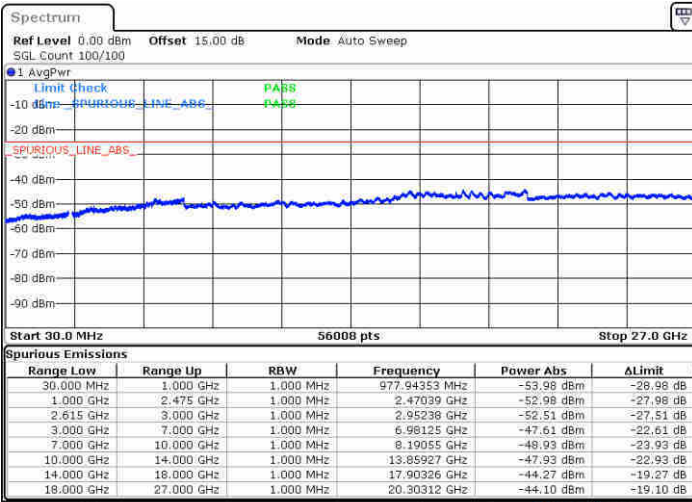

Date: 20 JUN 2020 13:47:55

LTE Band 7C / 20MHz+10MHz

64QAM

Highest Channel / 1RB0 and 1RB49

Highest Channel / 1RB99 and 1RB0

Date: 20 JUN 2020 14:18:14

Date: 20 JUN 2020 14:30:19

Highest Channel / FullIRB

N/A

Date: 20 JUN 2020 14:16:26

LTE Band 7C / 20MHz+15MHz

64QAM

Lowest Channel / 1RB0 and 1RB74

Lowest Channel / 1RB99 and 1RB0

Date: 21 JUN 2020 10:31:01

Date: 21 JUN 2020 10:48:19