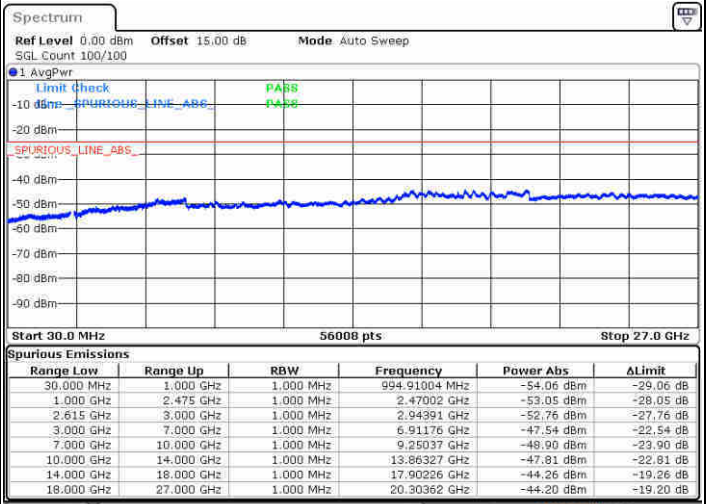

LTE Band 7C / 15MHz+10MHz

64QAM

Highest Channel / 1RB0 and 1RB49

Highest Channel / 1RB74 and 1RB0

Date: 21 JUN 2020 16:16:52

Date: 21 JUN 2020 16:00:52

Highest Channel / FullIRB

N/A

Date: 21 JUN 2020 16:25:49

LTE Band 7C / 15MHz+15MHz

64QAM

Lowest Channel / 1RB0 and 1RB74

Lowest Channel / 1RB74 and 1RB0

Date: 20 JUN 2020 14:54:42

Date: 20 JUN 2020 15:13:33

Lowest Channel / FullRB