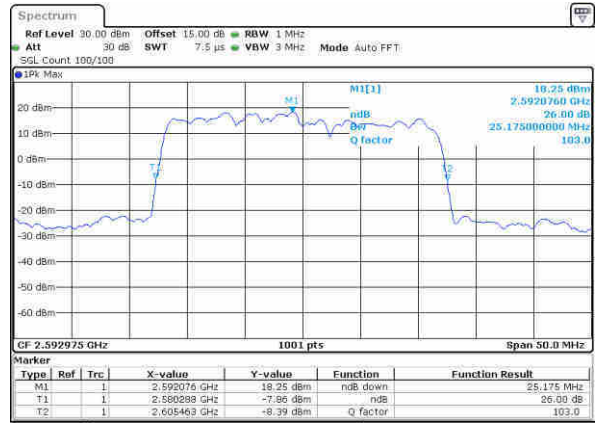

Middle Channel / 10MHz+15MHz

Date: 11-Jul-2020 17:26:46

Highest Channel / 5MHz+20MHz

Date: 11-Jul-2020 14:05:24

Highest Channel / 10MHz+15MHz

Date: 11-Jul-2020 17:21:32

LTE Band 41

QPSK

Lowest Channel / 10MHz+20MHz

Date: 11-Jul-2020 22:52:40

Lowest Channel / 15MHz+10MHz

Date: 11-Jul-2020 21:33:17

Middle Channel / 10MHz+20MHz

Date: 11-Jul-2020 23:11:40

Middle Channel / 15MHz+10MHz

Date: 11-Jul-2020 21:51:27

Highest Channel / 10MHz+20MHz

Date: 11-Jul-2020 23:21:53

Highest Channel / 15MHz+10MHz

Date: 11-Jul-2020 22:35:52

LTE Band 41

QPSK

Lowest Channel / 15MHz+15MHz

Date: 12, 30, 2020 01:01:58