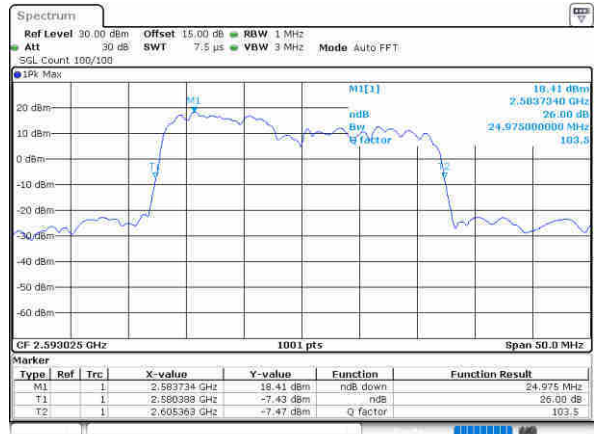

Middle Channel / 20MHz+20MHz

Date: 12, Jan, 2020 15:15:08

Highest Channel / 20MHz+15MHz

Date: 12, Jan, 2020 15:14:35

Highest Channel / 20MHz+20MHz

Date: 12, Jan, 2020 16:18:38

LTE Band 41

16QAM

Lowest Channel / 5MHz+20MHz

Date: 11-Jun-2020 14:08:20

Lowest Channel / 10MHz+15MHz

Date: 11-Jun-2020 17:29:06

Middle Channel / 5MHz+20MHz

Date: 11-Jun-2020 14:06:48

Middle Channel / 10MHz+15MHz

Date: 11-Jun-2020 17:25:54

Highest Channel / 5MHz+20MHz

Date: 11-Jun-2020 14:04:58

Highest Channel / 10MHz+15MHz

Date: 11-Jun-2020 17:22:25

LTE Band 41

16QAM

Lowest Channel / 10MHz+20MHz

Date: 11-Jun-2020 22:53:12