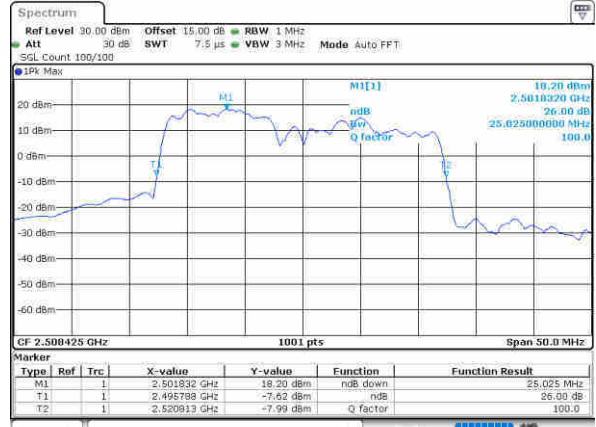

Lowest Channel / 20MHz+15MHz

Date: 12, 30, 2020 15:10:06

Lowest Channel / 20MHz+20MHz

Date: 12, 30, 2020 16:21:08

Middle Channel / 20MHz+15MHz

Date: 12, 30, 2020 15:12:37

Middle Channel / 20MHz+20MHz

Date: 12, 30, 2020 15:58:36

Highest Channel / 20MHz+15MHz

Date: 12, 30, 2020 15:15:18

Highest Channel / 20MHz+20MHz

Date: 12, 30, 2020 16:17:46

LTE Band 41

64QAM

Lowest Channel / 5MHz+20MHz

Date: 11-Jul-2020 14:07:59

Lowest Channel / 10MHz+15MHz

Date: 11-Jul-2020 17:29:52

Middle Channel / 5MHz+20MHz

Date: 11-Jul-2020 14:07:10

Middle Channel / 10MHz+15MHz

Date: 11-Jul-2020 17:25:14

Highest Channel / 5MHz+20MHz

Date: 11-Jul-2020 14:04:33