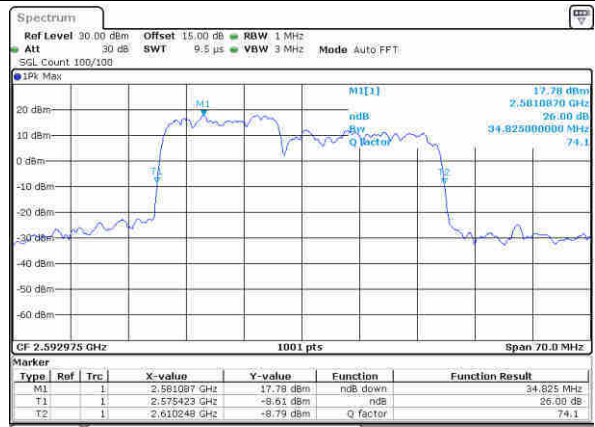

Highest Channel / 10MHz+20MHz

Date: 11-Jul-2020 23:21:53

Highest Channel / 15MHz+10MHz

Date: 11-Jul-2020 22:35:52

LTE Band 41

QPSK

Lowest Channel / 15MHz+15MHz

Date: 12, 30, 2020 01:01:58

Lowest Channel / 15MHz+20MHz

Date: 12, 30, 2020 13:46:13

Middle Channel / 15MHz+15MHz

Date: 12, 30, 2020 01:49:00

Middle Channel / 15MHz+20MHz

Date: 12, 30, 2020 13:41:24

Highest Channel / 15MHz+15MHz

Date: 12, 30, 2020 01:56:34

Highest Channel / 15MHz+20MHz

Date: 12, 30, 2020 13:39:34

LTE Band 41

QPSK

Lowest Channel / 20MHz+5MHz

Date: 11, Jan, 2020 16:00:17

Lowest Channel / 20MHz+10MHz

Date: 11, Jan, 2020 23:57:01