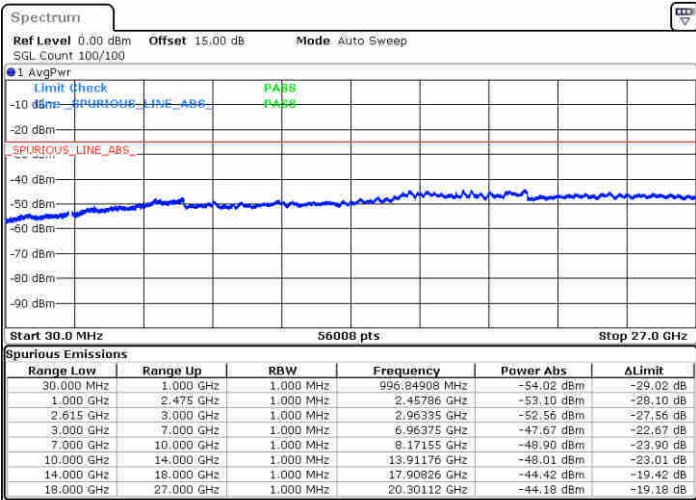

Date: 20 JUN 2020 17:13:24

Date: 20 JUN 2020 17:22:12

Lowest Channel / FullRB

N/A

Date: 20 JUN 2020 17:11:49

LTE Band 7C / 15MHz+20MHz

64QAM

Middle Channel / 1RB0 and 1RB9

Middle Channel / 1RB74 and 1RB0

Date: 20 JUN 2020 17:46:11

Date: 20 JUN 2020 17:52:07

Middle Channel / FullRB

N/A

Date: 20 JUN 2020 17:44:38

LTE Band 7C / 15MHz+20MHz

64QAM

Highest Channel / 1RB0 and 1RB99

Highest Channel / 1RB74 and 1RB0

Date: 20 JUN 2020 18:04:56

Date: 20 JUN 2020 18:18:18

Highest Channel / FullIRB

N/A

Date: 20 JUN 2020 18:03:26

LTE Band 7C / 20MHz+10MHz