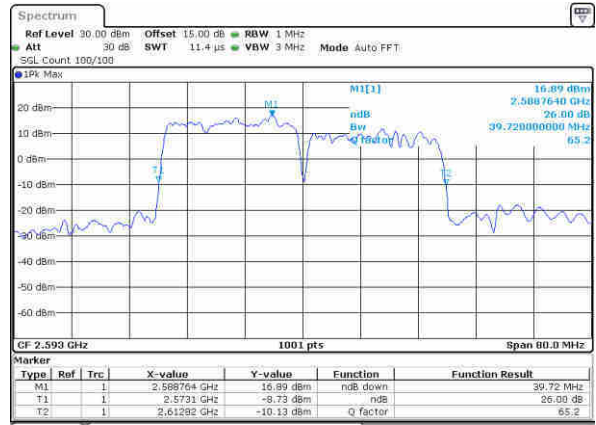

Lowest Channel / 20MHz+15MHz

Date: 12, 30, 2020 15:10:06

Lowest Channel / 20MHz+20MHz

Date: 12, 30, 2020 16:21:08

Middle Channel / 20MHz+15MHz

Date: 12, 30, 2020 15:12:37

Middle Channel / 20MHz+20MHz

Date: 12, 30, 2020 15:58:36

Highest Channel / 20MHz+15MHz

Date: 12, 30, 2020 15:15:18

Highest Channel / 20MHz+20MHz

Date: 12, 30, 2020 16:17:46

LTE Band 41

64QAM

Lowest Channel / 5MHz+20MHz

Date: 11-Jul-2020 14:07:59