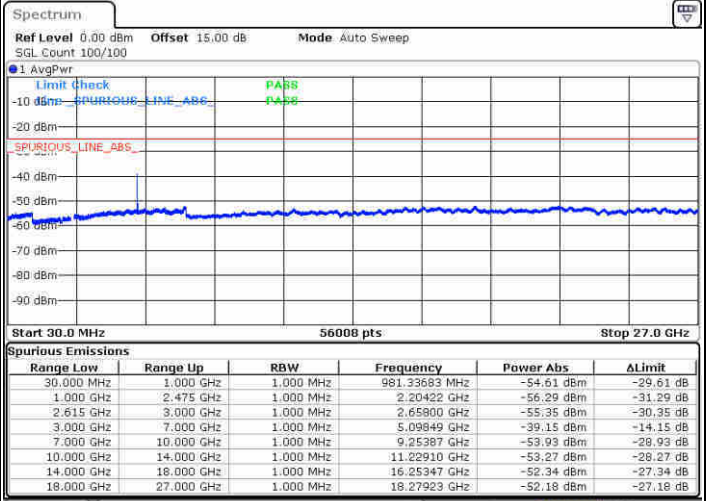

Date: 21 JUN 2020 12:24:12

Date: 21 JUN 2020 12:38:47

Highest Channel / FullIRB

N/A

Date: 21 JUN 2020 12:17:28

LTE Band 7C / 20MHz+20MHz

64QAM

Lowest Channel / 1RB0 and 1RB99

Lowest Channel / 1RB99 and 1RB0

Date: 21 JUN 2020 14:08:18

Date: 21 JUN 2020 14:16:54

Lowest Channel / FullIRB

N/A

Date: 21 JUN 2020 14:02:25

LTE Band 7C / 20MHz+20MHz

64QAM

Middle Channel / 1RB0 and 1RB99

Middle Channel / 1RB99 and 1RB0

Date: 21 JUN 2020 14:50:48

Date: 21 JUN 2020 14:52:08

Middle Channel / FullRB

N/A

Date: 21 JUN 2020 14:39:37

LTE Band 7C / 20MHz+20MHz

64QAM

Highest Channel / 1RB0 and 1RB99

Highest Channel / 1RB99 and 1RB0

Date: 21 JUN 2020 15:12:13

Date: 21 JUN 2020 15:27:45

Highest Channel / FullIRB

N/A

Date: 21 JUN 2020 15:07:23