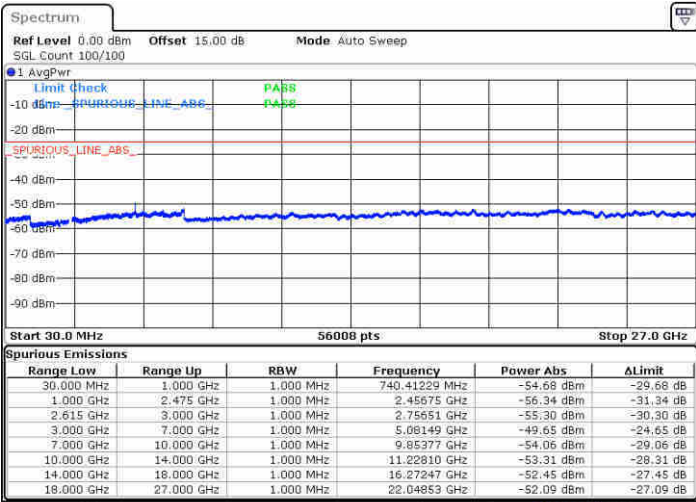

64QAM

Highest Channel / 1RB0 and 1RB99

Highest Channel / 1RB99 and 1RB0

Date: 21 JUN 2020 15:12:13

Date: 21 JUN 2020 15:27:45

Highest Channel / FullIRB

N/A

Date: 21 JUN 2020 15:07:23