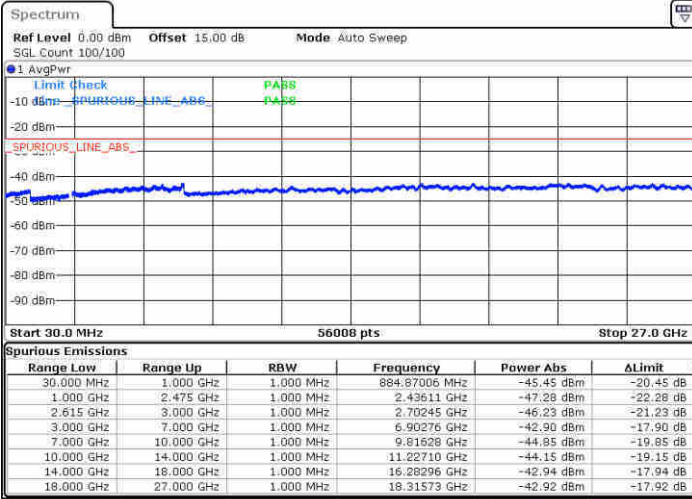

Date: 20 JUN 2020 13:47:55

LTE Band 7C / 20MHz+10MHz

64QAM

Highest Channel / 1RB0 and 1RB49

Highest Channel / 1RB99 and 1RB0

Date: 20 JUN 2020 14:18:14

Date: 20 JUN 2020 14:30:19

Highest Channel / FullIRB

N/A

Date: 20 JUN 2020 14:16:26

LTE Band 7C / 20MHz+15MHz

64QAM

Lowest Channel / 1RB0 and 1RB74

Lowest Channel / 1RB99 and 1RB0

Date: 21 JUN 2020 10:31:01

Date: 21 JUN 2020 10:48:19

Lowest Channel / FullIRB

N/A

Date: 21 JUN 2020 18:28:31

LTE Band 7C / 20MHz+15MHz

64QAM

MiddleChannel / 1RB0 and 1RB74

Middle Channel / 1RB99 and 1RB0

Date: 21 JUN 2020 11:54:18