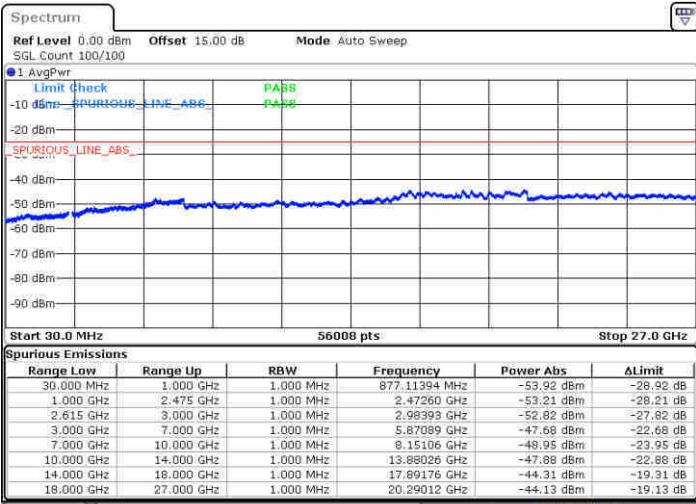

LTE Band 7C / 15MHz+10MHz

64QAM

Highest Channel / 1RB0 and 1RB49

Highest Channel / 1RB74 and 1RB0

Date: 21 JUN 2020 16:16:52

Date: 21 JUN 2020 16:00:52

Highest Channel / FullIRB

N/A

Date: 21 JUN 2020 16:25:49

LTE Band 7C / 15MHz+15MHz

64QAM

Lowest Channel / 1RB0 and 1RB74

Lowest Channel / 1RB74 and 1RB0

Date: 20 JUN 2020 14:54:42

Date: 20 JUN 2020 15:13:33

Lowest Channel / FullRB