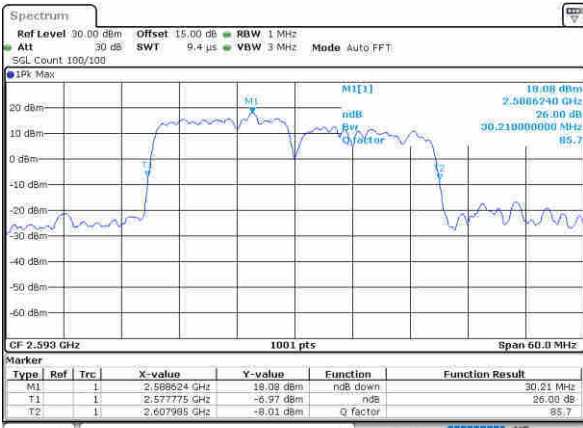

LTE Band 41

64QAM

Lowest Channel / 15MHz+15MHz

Date: 12, 30, 2020 00:58:27

Lowest Channel / 15MHz+20MHz

Date: 12, 30, 2020 13:44:40

Middle Channel / 15MHz+15MHz

Date: 12, 30, 2020 01:52:03

Middle Channel / 15MHz+20MHz

Date: 12, 30, 2020 13:44:46

Highest Channel / 15MHz+15MHz

Date: 12, 30, 2020 01:53:11

Highest Channel / 15MHz+20MHz

Date: 12, 30, 2020 13:38:06

LTE Band 41

64QAM