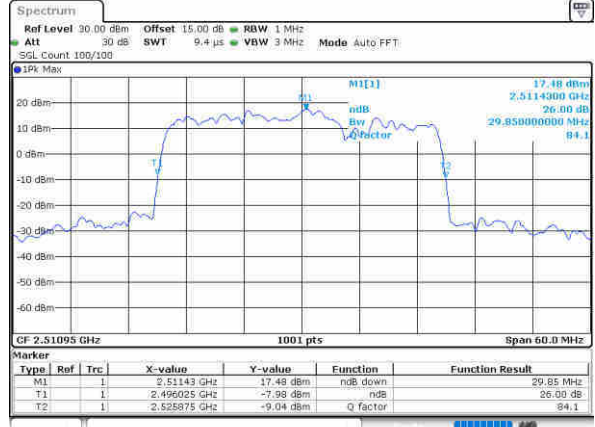

LTE Band 41

16QAM

Lowest Channel / 20MHz+5MHz

Date: 11, Jun, 2020 13:59:57

Lowest Channel / 20MHz+10MHz

Date: 11, Jun, 2020 23:57:34

Middle Channel / 20MHz+5MHz

Date: 11, Jun, 2020 15:58:16

Middle Channel / 20MHz+10MHz

Date: 12, Jun, 2020 00:15:10

Highest Channel / 20MHz+5MHz

Date: 11, Jun, 2020 13:56:43

Highest Channel / 20MHz+10MHz

Date: 12, Jun, 2020 00:44:05

LTE Band 41

16QAM