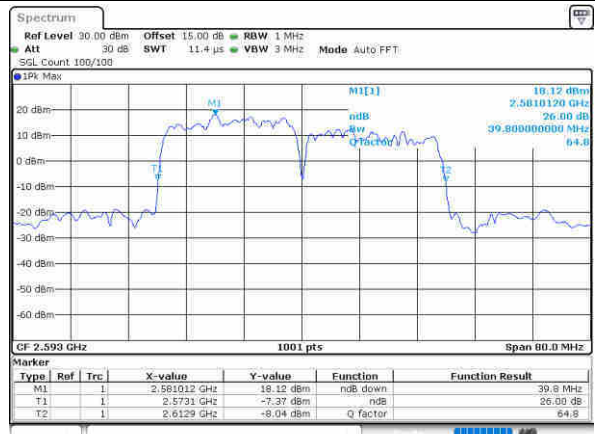

LTE Band 41

QPSK

Lowest Channel / 20MHz+15MHz

Date: 12, Jan, 2020 15:09:19

Lowest Channel / 20MHz+20MHz

Date: 12, Jan, 2020 16:12:31

Middle Channel / 20MHz+15MHz

Date: 12, Jan, 2020 15:13:11

Middle Channel / 20MHz+20MHz

Date: 12, Jan, 2020 15:15:08

Highest Channel / 20MHz+15MHz

Date: 12, Jan, 2020 15:14:35

Highest Channel / 20MHz+20MHz

Date: 12, Jan, 2020 16:18:38

LTE Band 41

16QAM