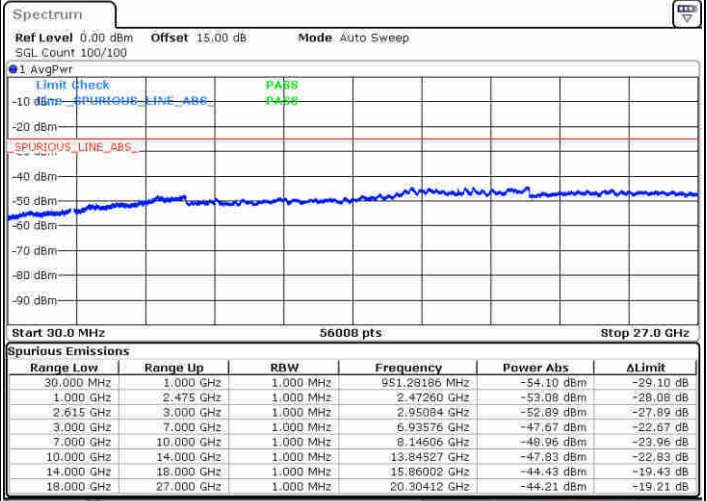

Middle Channel / FullRB

N/A

Date: 20 JUN 2020 15:43:16

LTE Band 7C / 15MHz+15MHz

64QAM

Highest Channel / 1RB0 and 1RB74

Highest Channel / 1RB74 and 1RB0

Date: 20 JUN 2020 16:41:11

Date: 20 JUN 2020 17:03:47

Highest Channel / FullIRB

N/A

Date: 20 JUN 2020 16:36:05

LTE Band 7C / 15MHz+20MHz

64QAM

Lowest Channel / 1RB0 and 1RB99

Lowest Channel / 1RB74 and 1RB0

Date: 20 JUN 2020 17:13:24

Date: 20 JUN 2020 17:22:12

Lowest Channel / FullRB

N/A

Date: 20 JUN 2020 17:11:49

LTE Band 7C / 15MHz+20MHz

64QAM

Middle Channel / 1RB0 and 1RB9

Highest Channel / 1RB0 and 1RB99

Highest Channel / 1RB74 and 1RB0

Date: 20 JUN 2020 18:04:56

Date: 20 JUN 2020 18:18:18

Highest Channel / FullIRB

N/A

Date: 20 JUN 2020 18:03:26

LTE Band 7C / 20MHz+10MHz