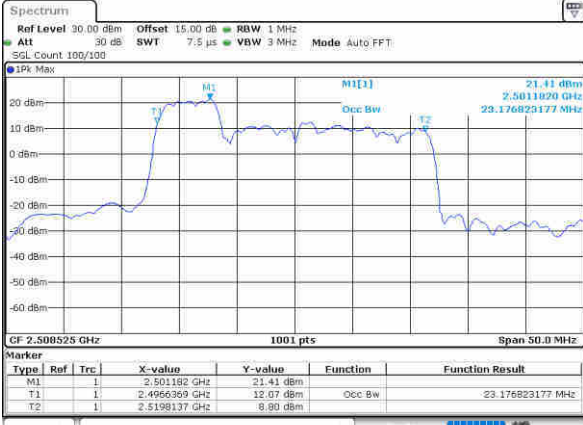

LTE Band 41

QPSK

Lowest Channel / 5MHz+20MHz

Date: 11.30.2020 14:08:34