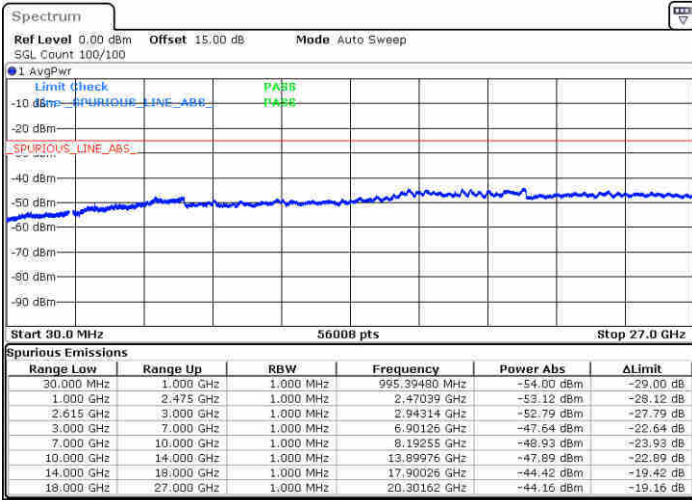

Date: 20 JUN 2020 13:47:55

LTE Band 7C / 20MHz+10MHz

64QAM

Highest Channel / 1RB0 and 1RB49

Highest Channel / 1RB99 and 1RB0

Date: 20 JUN 2020 14:18:14

Date: 20 JUN 2020 14:30:19

Highest Channel / FullIRB

N/A

Date: 20 JUN 2020 14:16:26

LTE Band 7C / 20MHz+15MHz

64QAM

Lowest Channel / 1RB0 and 1RB74

Lowest Channel / 1RB99 and 1RB0

Date: 21 JUN 2020 10:31:01

Date: 21 JUN 2020 10:48:19

Lowest Channel / FullIRB

N/A

Date: 21 JUN 2020 18:28:31

LTE Band 7C / 20MHz+15MHz

64QAM

MiddleChannel / 1RB0 and 1RB74

Middle Channel / 1RB99 and 1RB0

Date: 21 JUN 2020 11:54:18