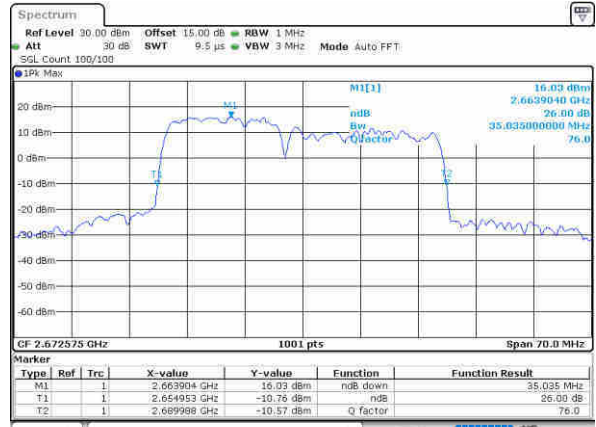

Middle Channel / 15MHz+15MHz

Date: 12, 30, 2020 01:49:39

Middle Channel / 15MHz+20MHz

Date: 12, 30, 2020 13:42:00

Highest Channel / 15MHz+15MHz

Date: 12, 30, 2020 01:56:01

Highest Channel / 15MHz+20MHz

Date: 12, 30, 2020 13:28:34