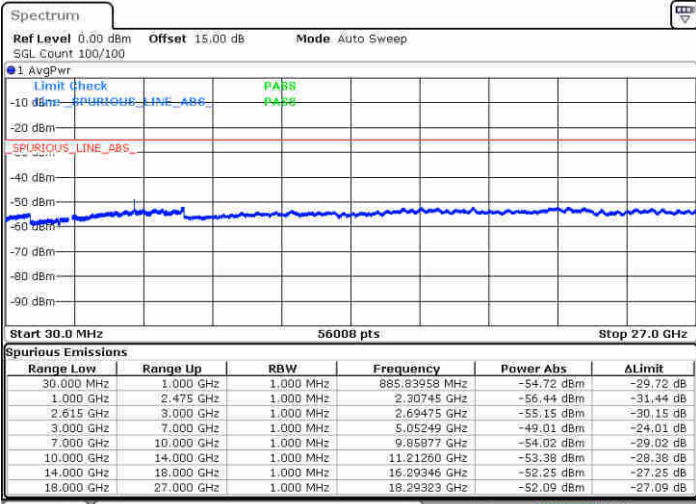

Lowest Channel / 1RB99 and 1RB0

Date: 21 JUN 2020 14:08:18

Date: 21 JUN 2020 14:16:54

Lowest Channel / FullIRB

N/A

Date: 21 JUN 2020 14:02:25

LTE Band 7C / 20MHz+20MHz

64QAM

Middle Channel / 1RB0 and 1RB99

Middle Channel / 1RB99 and 1RB0

Date: 21 JUN 2020 14:50:48

Date: 21 JUN 2020 14:52:08

Middle Channel / FullRB

N/A

Date: 21 JUN 2020 14:39:37

LTE Band 7C / 20MHz+20MHz