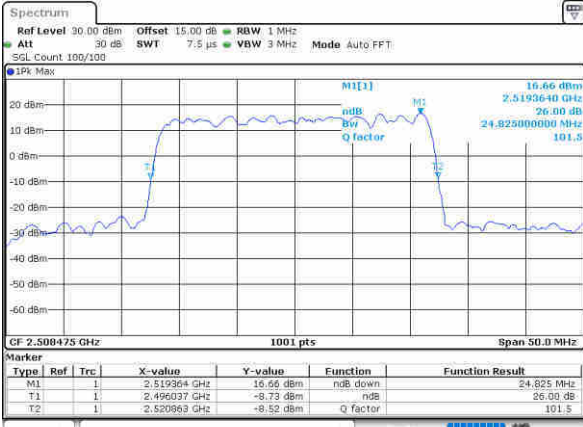

LTE Band 41

64QAM

Lowest Channel / 20MHz+5MHz

Date: 11, 30, 2020 15:59:16