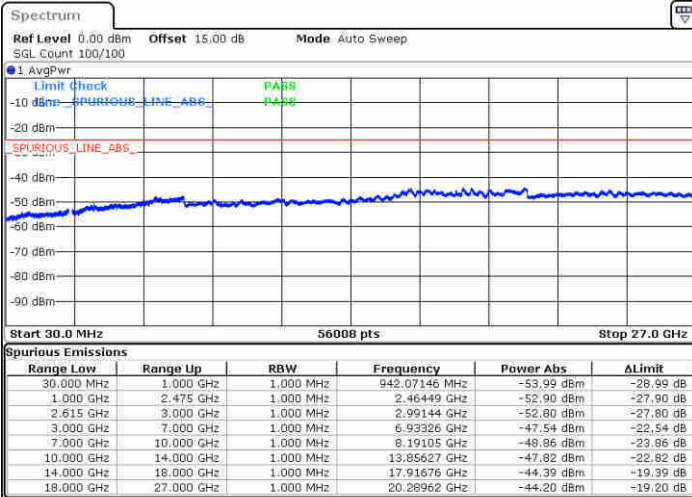

Date: 21 JUN 2020 16:25:49

LTE Band 7C / 15MHz+15MHz

64QAM

Lowest Channel / 1RB0 and 1RB74

Lowest Channel / 1RB74 and 1RB0

Date: 20 JUN 2020 14:54:42

Date: 20 JUN 2020 15:13:33

Lowest Channel / FullRB

N/A

Date: 20 JUN 2020 14:53:02

LTE Band 7C / 15MHz+15MHz

64QAM

Middle Channel / 1RB0 and 1RB74

Middle Channel / 1RB74 and 1RB0

Date: 20 JUN 2020 15:46:55

Date: 20 JUN 2020 16:04:42

Middle Channel / FullRB

N/A

Date: 20 JUN 2020 15:43:16

LTE Band 7C / 15MHz+15MHz

64QAM

Highest Channel / 1RB0 and 1RB74

Highest Channel / 1RB74 and 1RB0

Date: 20 JUN 2020 16:41:11

Date: 20 JUN 2020 17:03:47

Highest Channel / FullIRB

N/A

Date: 20 JUN 2020 16:36:05

LTE Band 7C / 15MHz+20MHz

64QAM

Lowest Channel / 1RB0 and 1RB99

Lowest Channel / 1RB74 and 1RB0