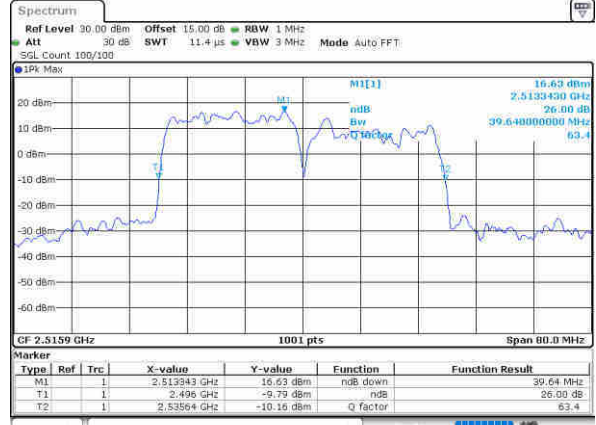

Middle Channel / 20MHz+10MHz

Date: 12, Jun, 2020 00:15:10

Highest Channel / 20MHz+5MHz

Date: 11, Jun, 2020 13:56:43

Highest Channel / 20MHz+10MHz

Date: 12, Jun, 2020 00:44:05

LTE Band 41

16QAM

Lowest Channel / 20MHz+15MHz

Date: 12, 30, 2020 15:10:06

Lowest Channel / 20MHz+20MHz

Date: 12, 30, 2020 16:21:08

Middle Channel / 20MHz+15MHz

Date: 12, 30, 2020 15:12:37

Middle Channel / 20MHz+20MHz

Date: 12, 30, 2020 15:58:36