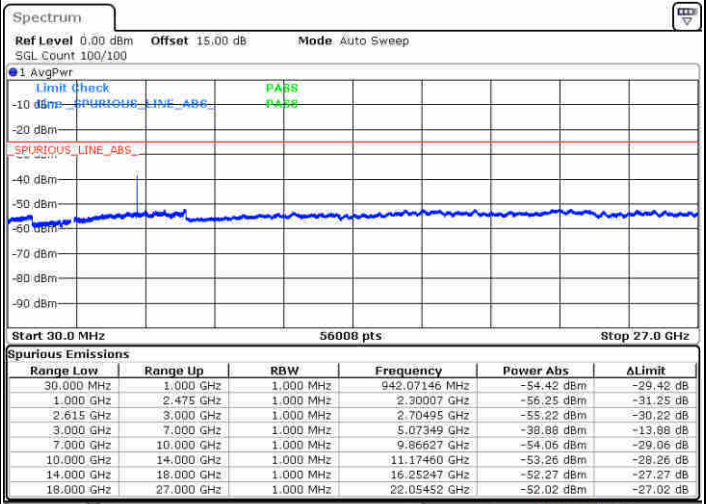

N/A

Date: 20 JUN 2020 14:16:26

LTE Band 7C / 20MHz+15MHz

64QAM

Lowest Channel / 1RB0 and 1RB74

Lowest Channel / 1RB99 and 1RB0

Date: 21 JUN 2020 10:31:01

Date: 21 JUN 2020 10:48:19

Lowest Channel / FullIRB

N/A

Date: 21 JUN 2020 18:28:31

LTE Band 7C / 20MHz+15MHz

64QAM

MiddleChannel / 1RB0 and 1RB74

Middle Channel / 1RB99 and 1RB0

Date: 21 JUN 2020 11:54:18

Date: 21 JUN 2020 12:07:53

Middle Channel / FullRB

N/A

Date: 21 JUN 2020 11:52:12

LTE Band 7C / 20MHz+15MHz

64QAM

Highest Channel / 1RB0 and 1RB74

Highest Channel / 1RB99 and 1RB0

Date: 21 JUN 2020 12:24:12

Date: 21 JUN 2020 12:38:47

Highest Channel / FullIRB

N/A

Date: 21 JUN 2020 12:17:28

LTE Band 7C / 20MHz+20MHz

64QAM

Lowest Channel / 1RB0 and 1RB99