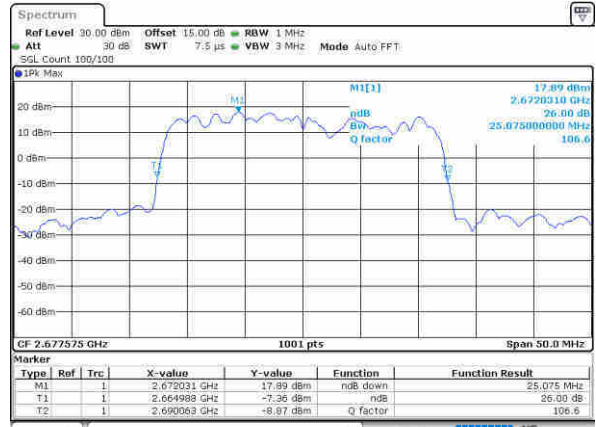

Highest Channel / 5MHz+20MHz

Date: 11-Jun-2020 14:04:58

Highest Channel / 10MHz+15MHz

Date: 11-Jun-2020 17:22:25

LTE Band 41

16QAM

Lowest Channel / 10MHz+20MHz

Date: 11-Jun-2020 22:53:12

Lowest Channel / 15MHz+10MHz

Date: 11-Jun-2020 21:34:05

Middle Channel / 10MHz+20MHz

Date: 11-Jun-2020 23:08:12

Middle Channel / 15MHz+10MHz

Date: 11-Jun-2020 21:51:59

Highest Channel / 10MHz+20MHz

Date: 11-Jun-2020 23:22:19

Highest Channel / 15MHz+10MHz

Date: 11-Jun-2020 22:38:46

LTE Band 41

16QAM

Lowest Channel / 15MHz+15MHz

Date: 12, 30, 2020 00:15:00

Lowest Channel / 15MHz+20MHz

Date: 12, 30, 2020 13:45:16