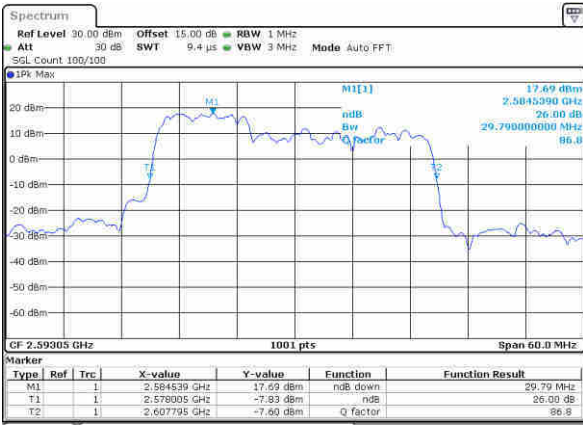

Middle Channel / 10MHz+20MHz

Date: 11-Jun-2020 23:07:45