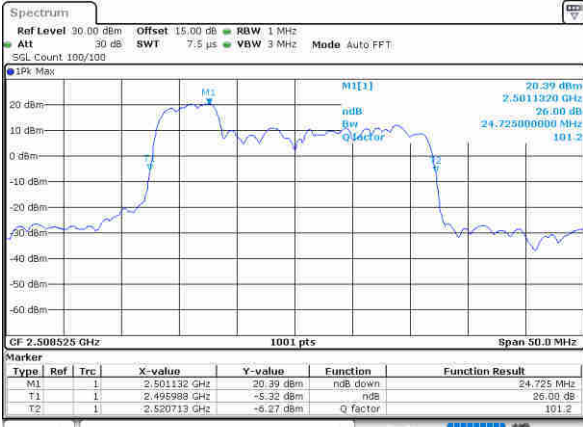

Highest Channel / 20MHz+15MHz

Date: 12, 30, 2020 15:15:18

Highest Channel / 20MHz+20MHz

Date: 12, 30, 2020 16:17:46

LTE Band 41

64QAM

Lowest Channel / 5MHz+20MHz

Date: 11-Jul-2020 14:07:59