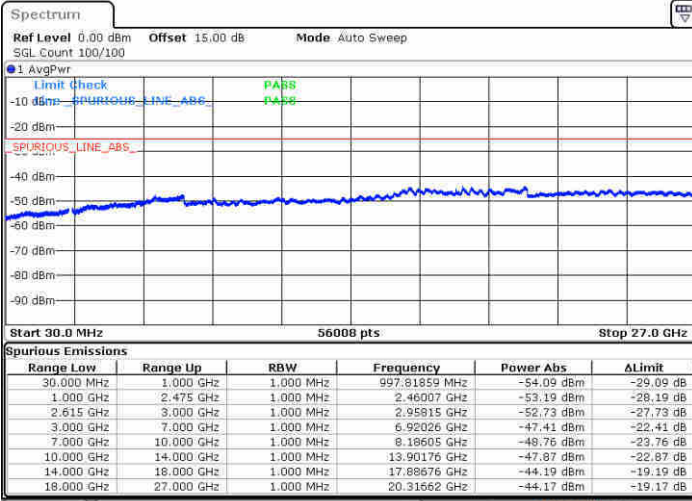

LTE Band 7C / 15MHz+10MHz

64QAM

Highest Channel / 1RB0 and 1RB49

Highest Channel / 1RB74 and 1RB0

Date: 21 JUN 2020 16:16:52

Date: 21 JUN 2020 16:00:52

Highest Channel / FullIRB

N/A

Date: 21 JUN 2020 16:25:49

LTE Band 7C / 15MHz+15MHz

64QAM

Lowest Channel / 1RB0 and 1RB74

Lowest Channel / 1RB74 and 1RB0

Date: 20 JUN 2020 14:54:42

Date: 20 JUN 2020 15:13:33

Lowest Channel / FullRB