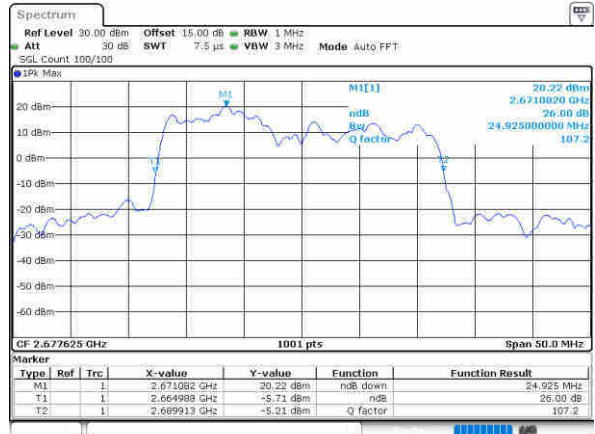

Lowest Channel / 5MHz+20MHz

Date: 11-Jun-2020 14:08:20

Lowest Channel / 10MHz+15MHz

Date: 11-Jun-2020 17:29:06

Middle Channel / 5MHz+20MHz

Date: 11-Jun-2020 14:06:48

Middle Channel / 10MHz+15MHz

Date: 11-Jun-2020 17:25:54

Highest Channel / 5MHz+20MHz

Date: 11-Jun-2020 14:04:58

Highest Channel / 10MHz+15MHz

Date: 11-Jun-2020 17:22:25

LTE Band 41

16QAM

Lowest Channel / 10MHz+20MHz

Date: 11-Jun-2020 22:53:12