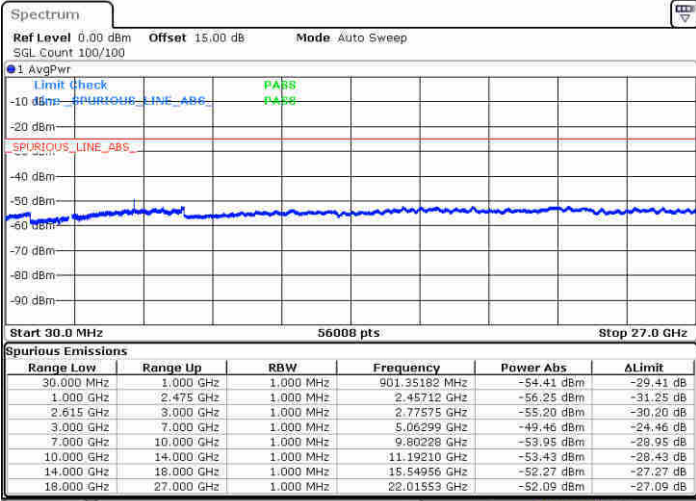

Lowest Channel / 1RB99 and 1RB0

Date: 21 JUN 2020 14:08:18

Date: 21 JUN 2020 14:16:54

Lowest Channel / FullIRB

N/A

Date: 21 JUN 2020 14:02:25

LTE Band 7C / 20MHz+20MHz

64QAM

Middle Channel / 1RB0 and 1RB99

Middle Channel / 1RB99 and 1RB0

Date: 21 JUN 2020 14:50:48

Date: 21 JUN 2020 14:52:08

Middle Channel / FullRB

N/A

Date: 21 JUN 2020 14:39:37

LTE Band 7C / 20MHz+20MHz

64QAM

Highest Channel / 1RB0 and 1RB99

Highest Channel / 1RB99 and 1RB0

Date: 21 JUN 2020 15:12:13

Date: 21 JUN 2020 15:27:45

Highest Channel / FullIRB

N/A

Date: 21 JUN 2020 15:07:23