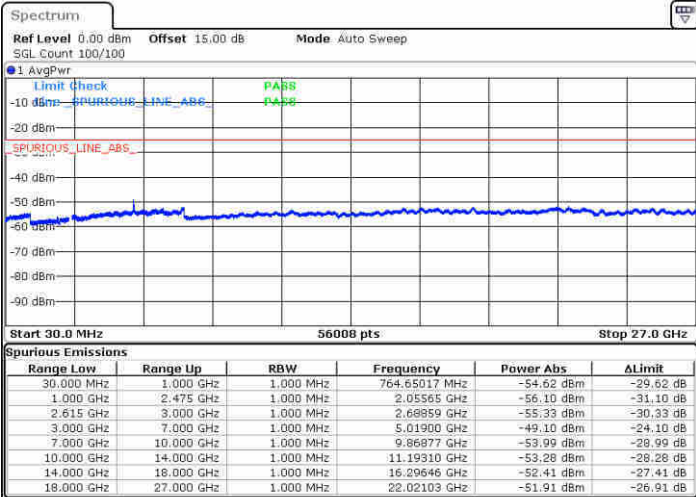

Date: 21 JUN 2020 12:24:12

Date: 21 JUN 2020 12:38:47

Highest Channel / FullIRB

N/A

Date: 21 JUN 2020 12:17:28

LTE Band 7C / 20MHz+20MHz

64QAM

Lowest Channel / 1RB0 and 1RB99

Lowest Channel / 1RB99 and 1RB0

Date: 21 JUN 2020 14:08:18

Date: 21 JUN 2020 14:16:54

Lowest Channel / FullIRB

N/A

Date: 21 JUN 2020 14:02:25

LTE Band 7C / 20MHz+20MHz

64QAM

Middle Channel / 1RB0 and 1RB99

Middle Channel / 1RB99 and 1RB0

Date: 21 JUN 2020 14:50:48

Date: 21 JUN 2020 14:52:08

Middle Channel / FullRB

N/A

Date: 21 JUN 2020 14:39:37

LTE Band 7C / 20MHz+20MHz