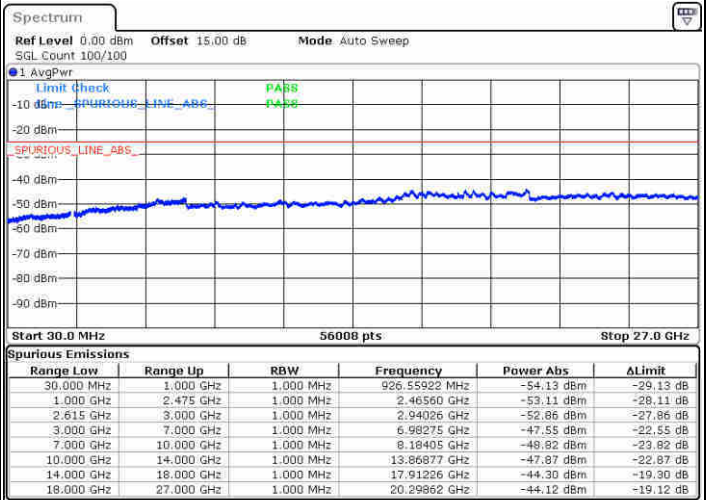

Date: 20 JUN 2020 17:13:24

Date: 20 JUN 2020 17:22:12

Lowest Channel / FullRB

N/A

Date: 20 JUN 2020 17:11:49

LTE Band 7C / 15MHz+20MHz

64QAM

Middle Channel / 1RB0 and 1RB9

Middle Channel / 1RB74 and 1RB0

Date: 20 JUN 2020 17:46:11

Date: 20 JUN 2020 17:52:07

Middle Channel / FullRB

N/A

Date: 20 JUN 2020 17:44:38

LTE Band 7C / 15MHz+20MHz

64QAM

Highest Channel / 1RB0 and 1RB99

Highest Channel / 1RB74 and 1RB0

Date: 20 JUN 2020 18:04:56

Date: 20 JUN 2020 18:18:18

Highest Channel / FullIRB

N/A

Date: 20 JUN 2020 18:03:26

LTE Band 7C / 20MHz+10MHz