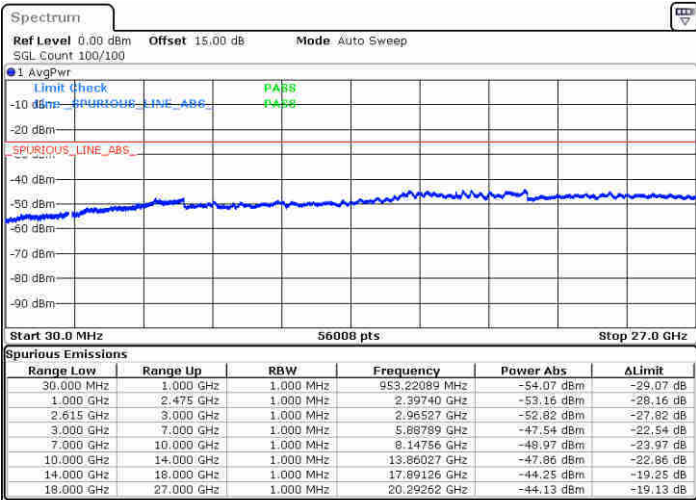

LTE Band 7C / 15MHz+20MHz

64QAM

Middle Channel / 1RB0 and 1RB9

Middle Channel / 1RB74 and 1RB0

Date: 20 JUN 2020 17:46:11

Date: 20 JUN 2020 17:52:07