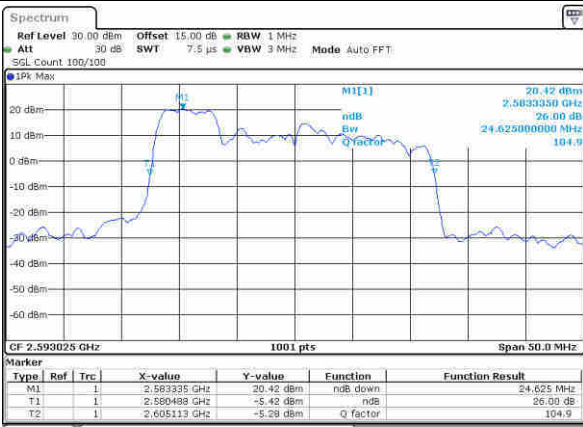

Middle Channel / 5MHz+20MHz

Date: 11-Jul-2020 14:07:10