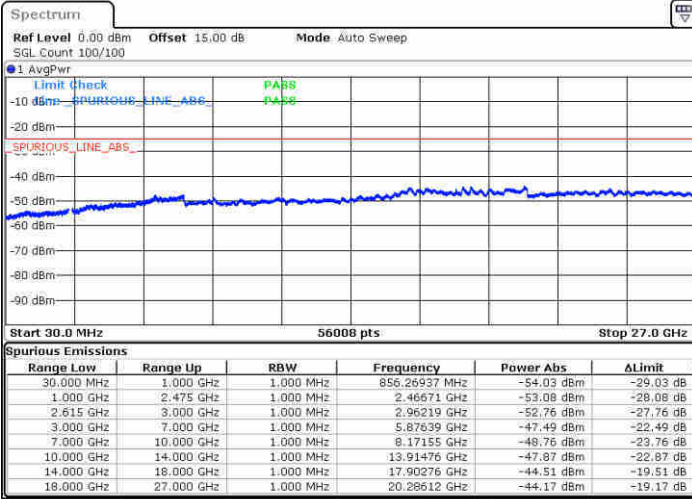

Date: 21 JUN 2020 16:25:49

LTE Band 7C / 15MHz+15MHz

64QAM

Lowest Channel / 1RB0 and 1RB74

Lowest Channel / 1RB74 and 1RB0

Date: 20 JUN 2020 14:54:42

Date: 20 JUN 2020 15:13:33

Lowest Channel / FullRB

N/A

Date: 20 JUN 2020 14:53:02

LTE Band 7C / 15MHz+15MHz

64QAM

Middle Channel / 1RB0 and 1RB74

Middle Channel / 1RB74 and 1RB0

Date: 20 JUN 2020 15:46:55

Date: 20 JUN 2020 16:04:42

Middle Channel / FullRB

N/A

Date: 20 JUN 2020 15:43:16

LTE Band 7C / 15MHz+15MHz

64QAM

Highest Channel / 1RB0 and 1RB74

Highest Channel / 1RB74 and 1RB0

Date: 20 JUN 2020 16:41:11

Date: 20 JUN 2020 17:03:47

Highest Channel / FullIRB

N/A

Date: 20 JUN 2020 16:36:05

LTE Band 7C / 15MHz+20MHz

64QAM

Lowest Channel / 1RB0 and 1RB99

Lowest Channel / 1RB74 and 1RB0