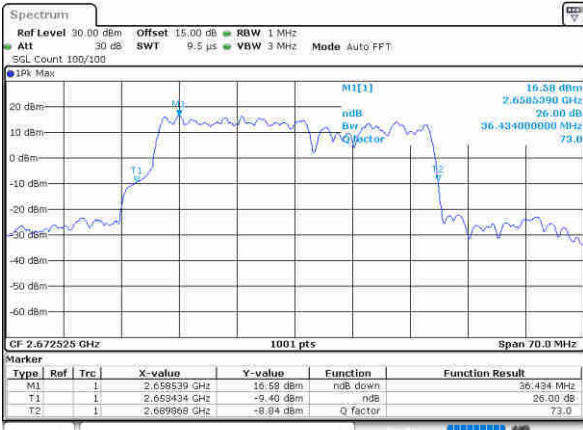

Highest Channel / 20MHz+5MHz

Date: 11, 30, 2020 15:55:45

Highest Channel / 20MHz+10MHz

Date: 12, 30, 2020 00:14:17

LTE Band 41

64QAM

Lowest Channel / 20MHz+15MHz

Date: 12, 30, 2020 15:10:51

Lowest Channel / 20MHz+20MHz

Date: 12, 30, 2020 16:21:36

Middle Channel / 20MHz+15MHz

Date: 12, 30, 2020 15:12:09

Middle Channel / 20MHz+20MHz

Date: 12, 30, 2020 15:15:49

Highest Channel / 20MHz+15MHz

Date: 12, 30, 2020 15:15:57

Highest Channel / 20MHz+20MHz

Date: 12, 30, 2020 16:17:22