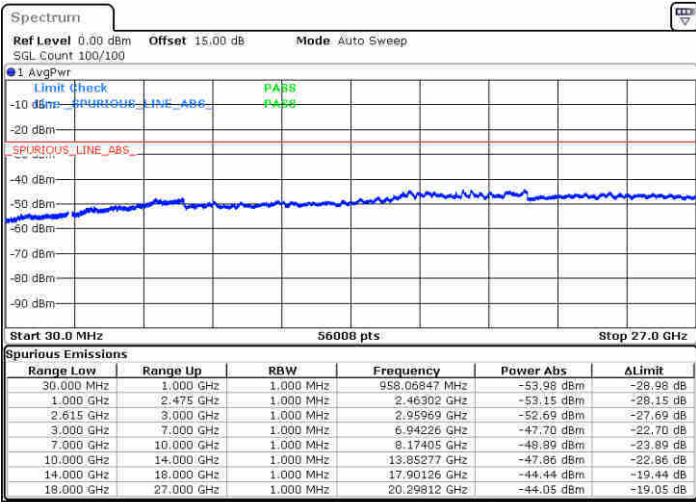

Middle Channel / FullRB

N/A

Date: 20 JUN 2020 15:43:16

LTE Band 7C / 15MHz+15MHz

64QAM

Highest Channel / 1RB0 and 1RB74

Highest Channel / 1RB74 and 1RB0

Date: 20 JUN 2020 16:41:11

Date: 20 JUN 2020 17:03:47

Highest Channel / FullIRB

N/A

Date: 20 JUN 2020 16:36:05

LTE Band 7C / 15MHz+20MHz

64QAM

Lowest Channel / 1RB0 and 1RB99

Lowest Channel / 1RB74 and 1RB0