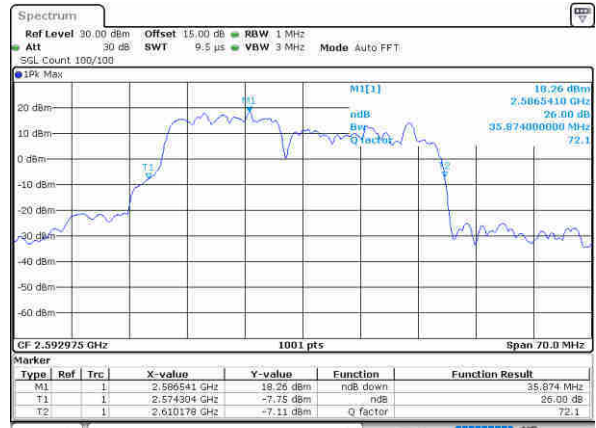

LTE Band 41

64QAM

Lowest Channel / 15MHz+15MHz

Date: 12, 30, 2020 00:58:27

Lowest Channel / 15MHz+20MHz

Date: 12, 30, 2020 13:44:40

Middle Channel / 15MHz+15MHz

Date: 12, 30, 2020 01:52:03

Middle Channel / 15MHz+20MHz

Date: 12, 30, 2020 13:44:46

Highest Channel / 15MHz+15MHz

Date: 12, 30, 2020 01:53:11

Highest Channel / 15MHz+20MHz

Date: 12, 30, 2020 13:38:06

LTE Band 41

64QAM