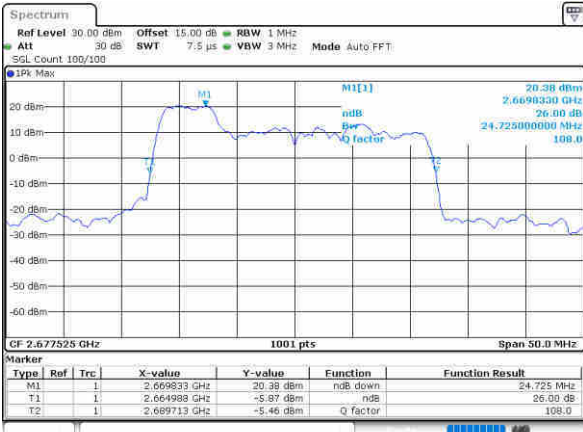

LTE Band 41

QPSK

Lowest Channel / 5MHz+20MHz

Date: 11-Jul-2020 14:08:40

Lowest Channel / 10MHz+15MHz

Date: 11-Jul-2020 17:28:22

Middle Channel / 5MHz+20MHz

Date: 11-Jul-2020 14:06:28

Middle Channel / 10MHz+15MHz

Date: 11-Jul-2020 17:26:46

Highest Channel / 5MHz+20MHz

Date: 11-Jul-2020 14:05:24

Highest Channel / 10MHz+15MHz

Date: 11-Jul-2020 17:21:32

LTE Band 41

QPSK