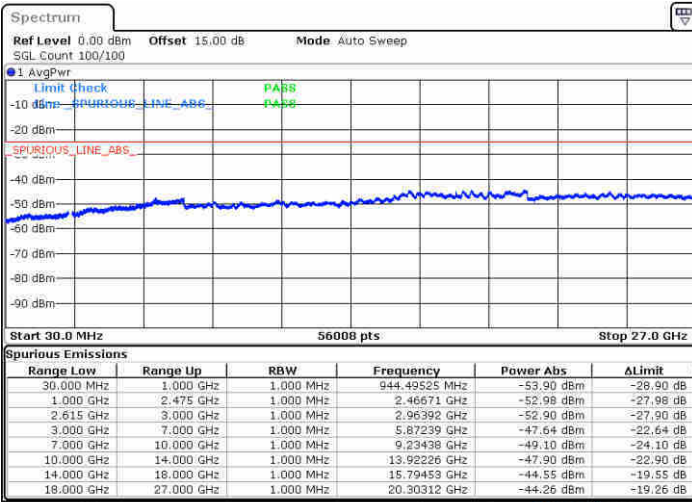

LTE Band 7C / 15MHz+10MHz

64QAM

Highest Channel / 1RB0 and 1RB49

Highest Channel / 1RB74 and 1RB0

Date: 21 JUN 2020 16:16:52

Date: 21 JUN 2020 16:00:52

Highest Channel / FullIRB

N/A

Date: 21 JUN 2020 16:25:49

LTE Band 7C / 15MHz+15MHz

64QAM

Lowest Channel / 1RB0 and 1RB74

Lowest Channel / 1RB74 and 1RB0

Date: 20 JUN 2020 14:54:42

Date: 20 JUN 2020 15:13:33

Lowest Channel / FullRB