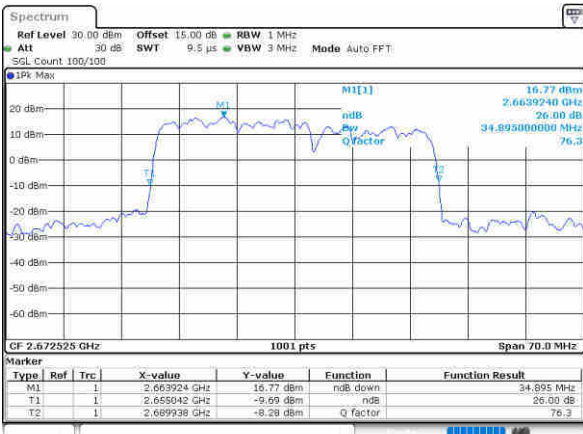

Highest Channel / 20MHz+15MHz

Date: 12, Jan, 2020 15:14:35