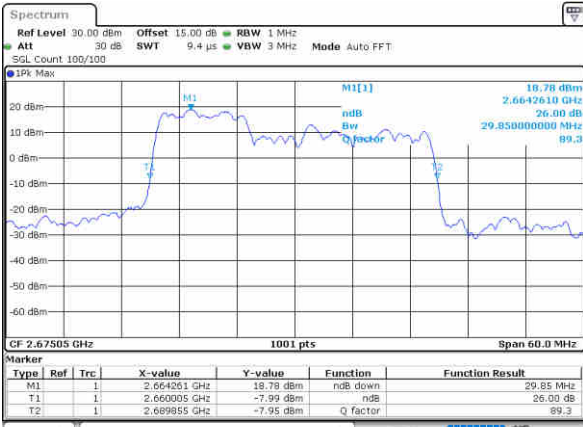

Highest Channel / 5MHz+20MHz

Date: 11-Jun-2020 14:04:58

Highest Channel / 10MHz+15MHz

Date: 11-Jun-2020 17:22:25

LTE Band 41

16QAM

Lowest Channel / 10MHz+20MHz

Date: 11-Jun-2020 22:53:12

Lowest Channel / 15MHz+10MHz

Date: 11-Jun-2020 21:34:05

Middle Channel / 10MHz+20MHz

Date: 11-Jun-2020 23:08:12

Middle Channel / 15MHz+10MHz

Date: 11-Jun-2020 21:51:59

Highest Channel / 10MHz+20MHz

Date: 11-Jun-2020 23:22:19