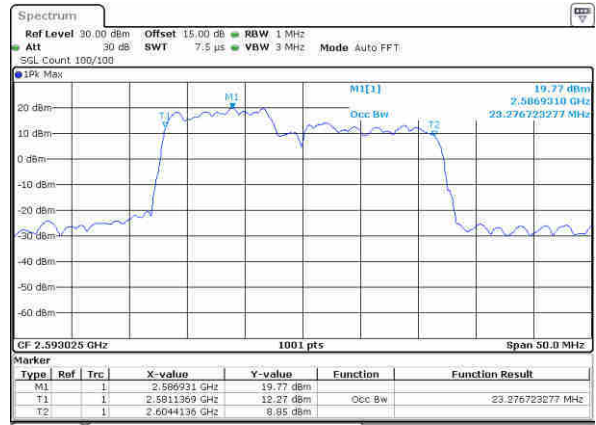

Middle Channel / 10MHz+15MHz

Date: 11.30.2020 17:28:36