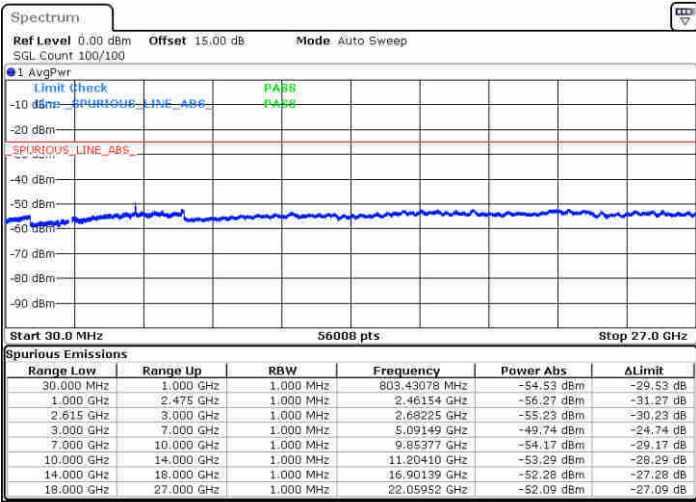

Lowest Channel / FullIRB

N/A

Date: 21 JUN 2020 18:28:31

LTE Band 7C / 20MHz+15MHz

64QAM

MiddleChannel / 1RB0 and 1RB74

Middle Channel / 1RB99 and 1RB0

Date: 21 JUN 2020 11:54:18

Date: 21 JUN 2020 12:07:53

Middle Channel / FullRB

N/A

Date: 21 JUN 2020 11:52:12

LTE Band 7C / 20MHz+15MHz

64QAM

Highest Channel / 1RB0 and 1RB74

Highest Channel / 1RB99 and 1RB0

Date: 21 JUN 2020 12:24:12

Date: 21 JUN 2020 12:38:47

Highest Channel / FullIRB

N/A

Date: 21 JUN 2020 12:17:28

LTE Band 7C / 20MHz+20MHz

64QAM

Lowest Channel / 1RB0 and 1RB99