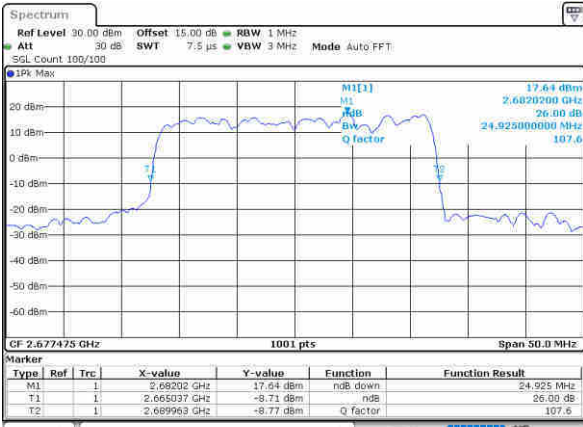

Highest Channel / 20MHz+5MHz

Date: 11, 30, 2020 15:55:45