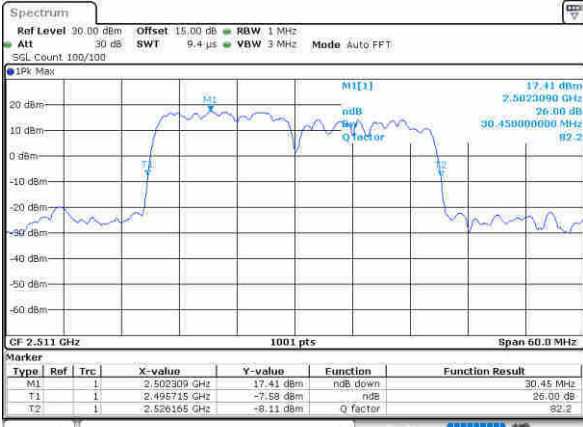

Highest Channel / 10MHz+20MHz

Date: 11-Jul-2020 23:21:53

Highest Channel / 15MHz+10MHz

Date: 11-Jul-2020 22:35:52

LTE Band 41

QPSK

Lowest Channel / 15MHz+15MHz

Date: 12, 30, 2020 01:01:58