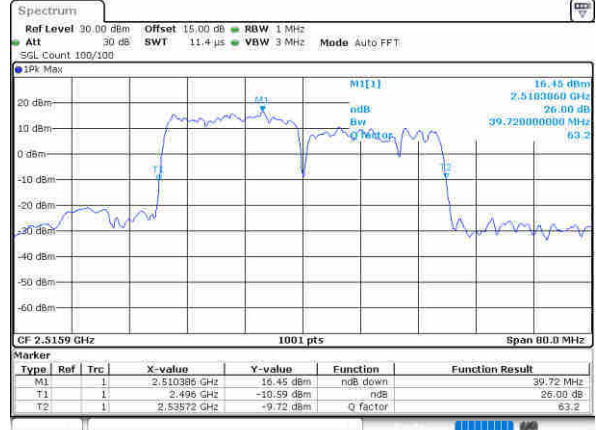

Lowest Channel / 20MHz+20MHz

Date: 12, 30, 2020 16:21:36