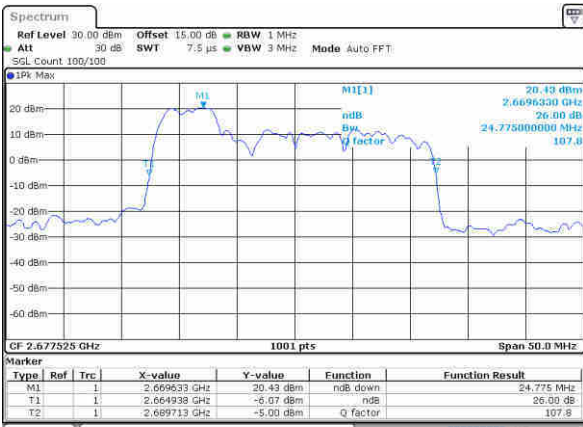

Highest Channel / 20MHz+15MHz

Date: 12, 30, 2020 15:15:18

Highest Channel / 20MHz+20MHz

Date: 12, 30, 2020 16:17:46

LTE Band 41

64QAM

Lowest Channel / 5MHz+20MHz

Date: 11-Jul-2020 14:07:59

Lowest Channel / 10MHz+15MHz

Date: 11-Jul-2020 17:29:52

Middle Channel / 5MHz+20MHz

Date: 11-Jul-2020 14:07:10

Middle Channel / 10MHz+15MHz

Date: 11-Jul-2020 17:25:14

Highest Channel / 5MHz+20MHz

Date: 11-Jul-2020 14:04:33

Highest Channel / 10MHz+15MHz

Date: 11-Jul-2020 17:22:51

LTE Band 41

64QAM

Lowest Channel / 10MHz+20MHz

Date: 11-Jun-2020 22:15:09

Lowest Channel / 15MHz+10MHz

Date: 11-Jun-2020 21:34:38