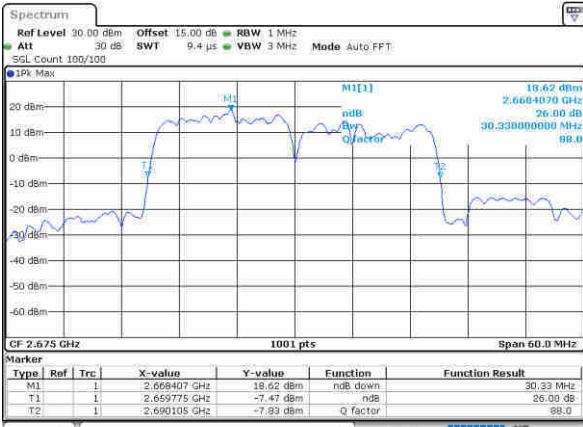

Middle Channel / 15MHz+15MHz

Date: 12, 30, 2020 01:49:39

Middle Channel / 15MHz+20MHz

Date: 12, 30, 2020 13:42:00

Highest Channel / 15MHz+15MHz

Date: 12, 30, 2020 01:56:01

Highest Channel / 15MHz+20MHz

Date: 12, 30, 2020 13:28:34