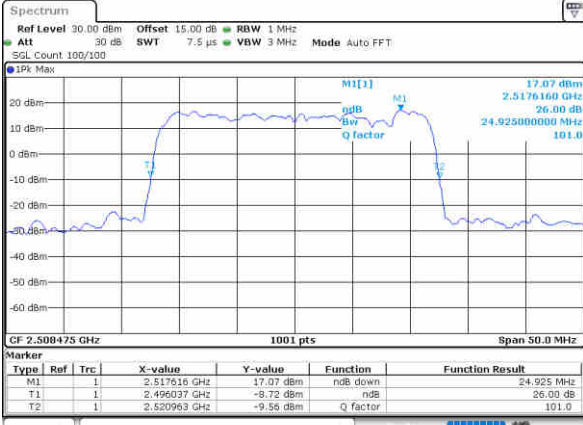

Highest Channel / 15MHz+20MHz

Date: 12, 30, 2020 13:39:34

LTE Band 41

QPSK

Lowest Channel / 20MHz+5MHz

Date: 11, Jan, 2020 16:00:17

Lowest Channel / 20MHz+10MHz

Date: 11, Jan, 2020 23:57:01