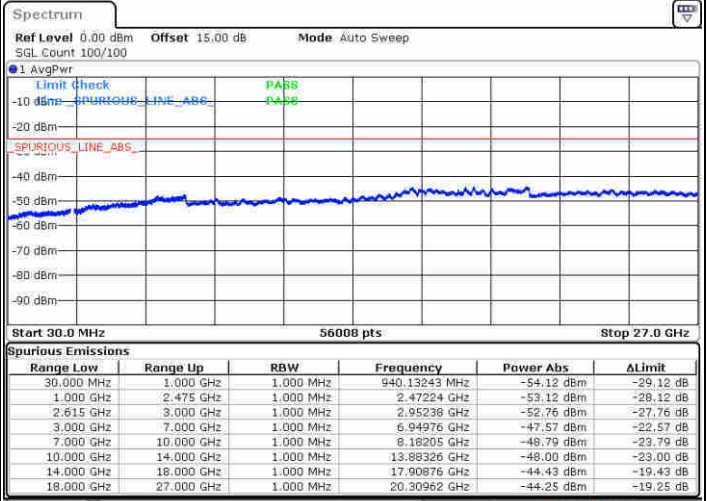

Highest Channel / 1RB0 and 1RB99

Highest Channel / 1RB74 and 1RB0

Date: 20 JUN 2020 18:04:56

Date: 20 JUN 2020 18:18:18

Highest Channel / FullIRB

N/A

Date: 20 JUN 2020 18:03:26

LTE Band 7C / 20MHz+10MHz

64QAM

Lowest Channel / 1RB0 and 1RB49

Lowest Channel / 1RB99 and 1RB0

Date: 20 JUN 2020 13:17:53

Date: 20 JUN 2020 13:31:24

Lowest Channel / FullRB

N/A

Date: 20 JUN 2020 13:59:57

LTE Band 7C / 20MHz+10MHz

64QAM

Middle Channel / 1RB0 and 1RB49

Middle Channel / 1RB99 and 1RB0

Date: 20 JUN 2020 13:45:45

Date: 20 JUN 2020 13:50:07

Middle Channel / FullRB

N/A

Date: 20 JUN 2020 13:47:55

LTE Band 7C / 20MHz+10MHz

64QAM

Highest Channel / 1RB0 and 1RB49

Highest Channel / 1RB99 and 1RB0

Date: 20 JUN 2020 14:18:14

Date: 20 JUN 2020 14:30:19

Highest Channel / FullIRB