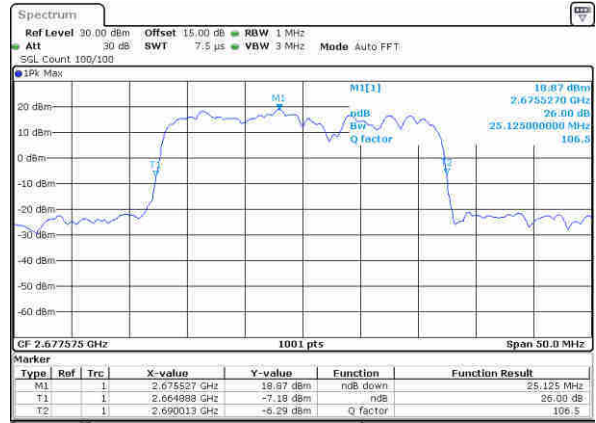

Middle Channel / 10MHz+15MHz

Date: 11-Jul-2020 17:26:46

Highest Channel / 5MHz+20MHz

Date: 11-Jul-2020 14:05:24

Highest Channel / 10MHz+15MHz

Date: 11-Jul-2020 17:21:32

LTE Band 41

QPSK

Lowest Channel / 10MHz+20MHz

Date: 11-Jul-2020 22:52:40

Lowest Channel / 15MHz+10MHz

Date: 11-Jul-2020 21:33:17

Middle Channel / 10MHz+20MHz

Date: 11-Jul-2020 23:11:40

Middle Channel / 15MHz+10MHz

Date: 11-Jul-2020 21:51:27

Highest Channel / 10MHz+20MHz

Date: 11-Jul-2020 23:21:53

Highest Channel / 15MHz+10MHz

Date: 11-Jul-2020 22:35:52

LTE Band 41

QPSK

Lowest Channel / 15MHz+15MHz

Date: 12, 30, 2020 01:01:58