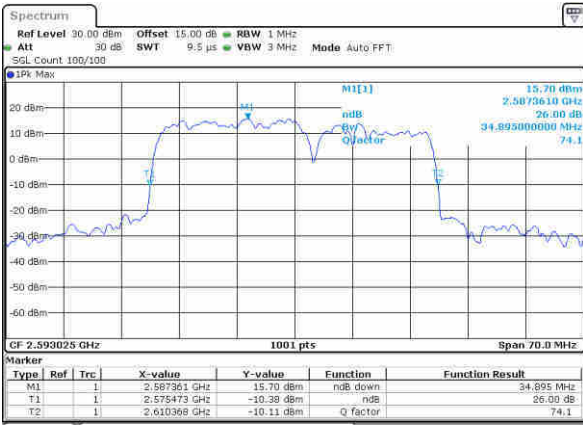

Lowest Channel / 20MHz+15MHz

Date: 12, 30, 2020 15:10:06

Lowest Channel / 20MHz+20MHz

Date: 12, 30, 2020 16:21:08

Middle Channel / 20MHz+15MHz

Date: 12, 30, 2020 15:12:37

Middle Channel / 20MHz+20MHz

Date: 12, 30, 2020 15:58:36

Highest Channel / 20MHz+15MHz

Date: 12, 30, 2020 15:15:18

Highest Channel / 20MHz+20MHz

Date: 12, 30, 2020 16:17:46

LTE Band 41

64QAM

Lowest Channel / 5MHz+20MHz

Date: 11-Jul-2020 14:07:59