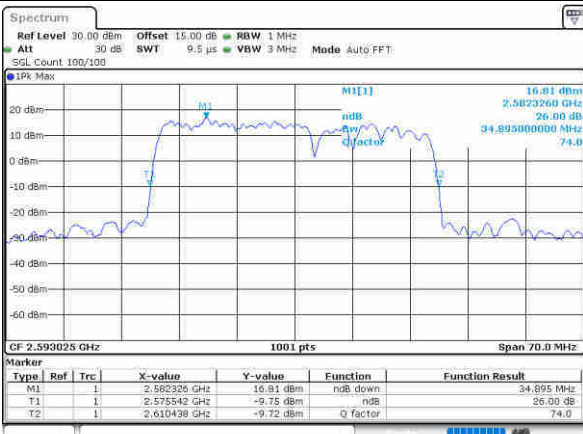

LTE Band 41

QPSK

Lowest Channel / 20MHz+15MHz

Date: 12, Jan, 2020 15:09:19

Lowest Channel / 20MHz+20MHz

Date: 12, Jan, 2020 16:12:31

Middle Channel / 20MHz+15MHz

Date: 12, Jan, 2020 15:13:11

Middle Channel / 20MHz+20MHz

Date: 12, Jan, 2020 15:15:08

Highest Channel / 20MHz+15MHz

Date: 12, Jan, 2020 15:14:35

Highest Channel / 20MHz+20MHz

Date: 12, Jan, 2020 16:18:38

LTE Band 41

16QAM