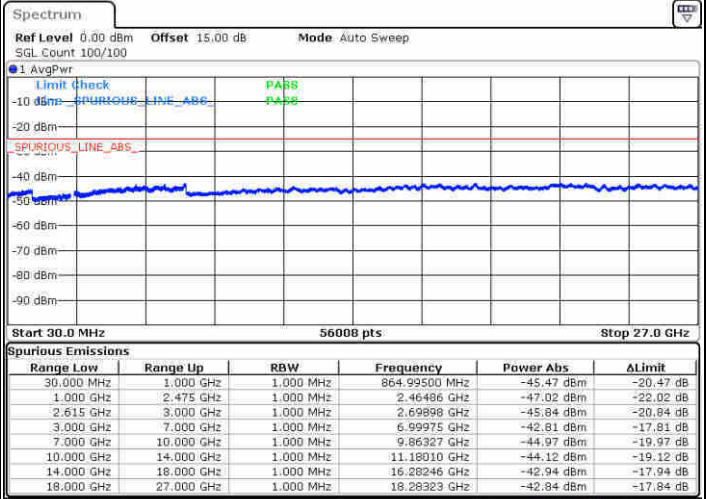

Date: 20 JUN 2020 13:47:55

LTE Band 7C / 20MHz+10MHz

64QAM

Highest Channel / 1RB0 and 1RB49

Highest Channel / 1RB99 and 1RB0

Date: 20 JUN 2020 14:18:14

Date: 20 JUN 2020 14:30:19

Highest Channel / FullIRB

N/A

Date: 20 JUN 2020 14:16:26

LTE Band 7C / 20MHz+15MHz

64QAM

Lowest Channel / 1RB0 and 1RB74

Lowest Channel / 1RB99 and 1RB0

Date: 21 JUN 2020 10:31:01

Date: 21 JUN 2020 10:48:19

Lowest Channel / FullIRB

N/A

Date: 21 JUN 2020 18:28:31

LTE Band 7C / 20MHz+15MHz

64QAM

MiddleChannel / 1RB0 and 1RB74

Middle Channel / 1RB99 and 1RB0

Date: 21 JUN 2020 11:54:18

Date: 21 JUN 2020 12:07:53

Middle Channel / FullRB

N/A

Date: 21 JUN 2020 11:52:12

LTE Band 7C / 20MHz+15MHz

64QAM

Highest Channel / 1RB0 and 1RB74

Highest Channel / 1RB99 and 1RB0