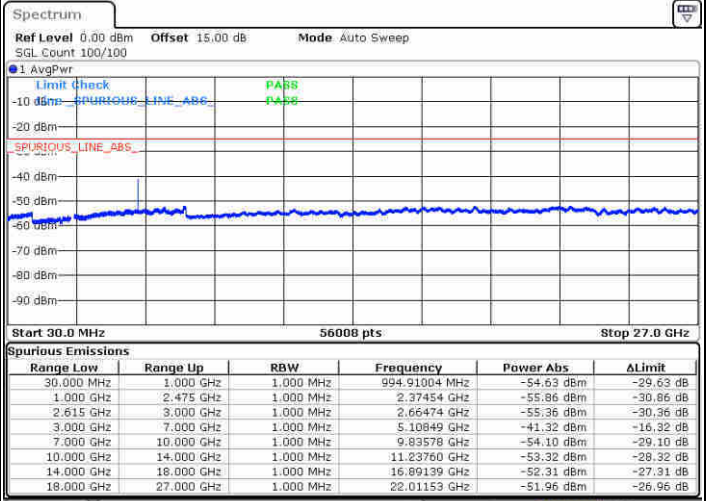

Lowest Channel / FullIRB

N/A

Date: 21 JUN 2020 18:28:31

LTE Band 7C / 20MHz+15MHz

64QAM

MiddleChannel / 1RB0 and 1RB74

Middle Channel / 1RB99 and 1RB0

Date: 21 JUN 2020 11:54:18

Date: 21 JUN 2020 12:07:53

Middle Channel / FullRB

N/A

Date: 21 JUN 2020 11:52:12

LTE Band 7C / 20MHz+15MHz

64QAM

Highest Channel / 1RB0 and 1RB74

Highest Channel / 1RB99 and 1RB0

Date: 21 JUN 2020 12:24:12

Date: 21 JUN 2020 12:38:47

Highest Channel / FullIRB

N/A

Date: 21 JUN 2020 12:17:28

LTE Band 7C / 20MHz+20MHz

64QAM

Lowest Channel / 1RB0 and 1RB99

Lowest Channel / 1RB99 and 1RB0

Date: 21 JUN 2020 14:08:18

Date: 21 JUN 2020 14:16:54

Lowest Channel / FullIRB

N/A

Date: 21 JUN 2020 14:02:25

LTE Band 7C / 20MHz+20MHz

64QAM