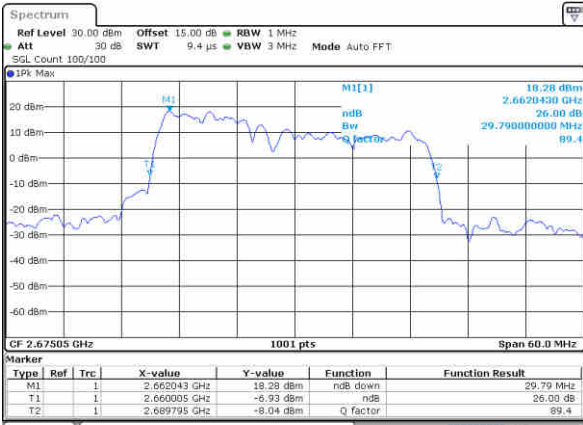

Highest Channel / 10MHz+15MHz

Date: 11-Jul-2020 17:22:51

LTE Band 41

64QAM

Lowest Channel / 10MHz+20MHz

Date: 11-Jun-2020 22:15:09

Lowest Channel / 15MHz+10MHz

Date: 11-Jun-2020 21:34:38

Middle Channel / 10MHz+20MHz

Date: 11-Jun-2020 23:07:45

Middle Channel / 15MHz+10MHz

Date: 11-Jun-2020 21:52:35

Highest Channel / 10MHz+20MHz

Date: 11-Jun-2020 23:25:29

Highest Channel / 15MHz+10MHz

Date: 11-Jun-2020 22:39:17