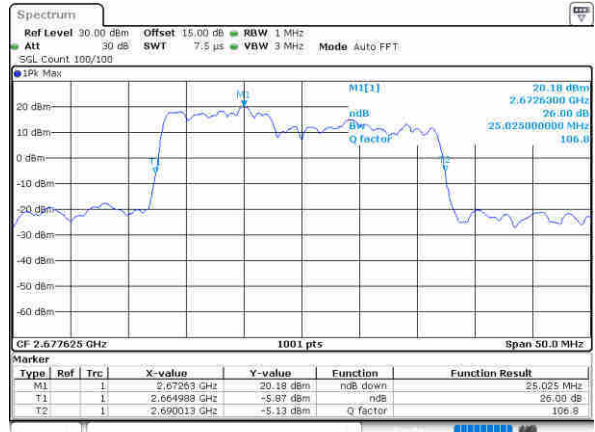

Middle Channel / 10MHz+15MHz

Date: 11-Jul-2020 17:26:46

Highest Channel / 5MHz+20MHz

Date: 11-Jul-2020 14:05:24

Highest Channel / 10MHz+15MHz

Date: 11-Jul-2020 17:21:32

LTE Band 41

QPSK