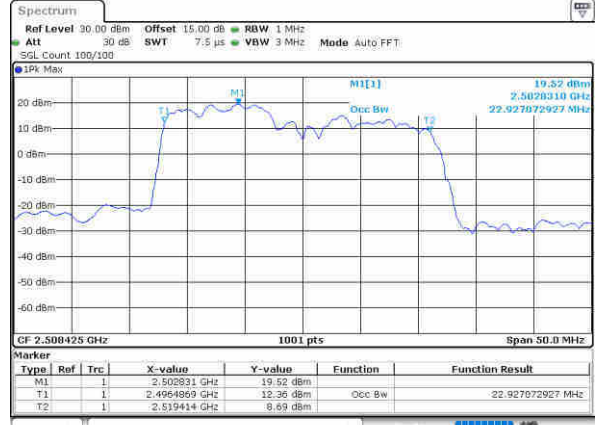

LTE Band 41

QPSK

Lowest Channel / 5MHz+20MHz

Date: 11.30.2020 14:08:34

Lowest Channel / 10MHz+15MHz

Date: 11.30.2020 17:28:34

Middle Channel / 5MHz+20MHz

Date: 11.30.2020 14:08:22