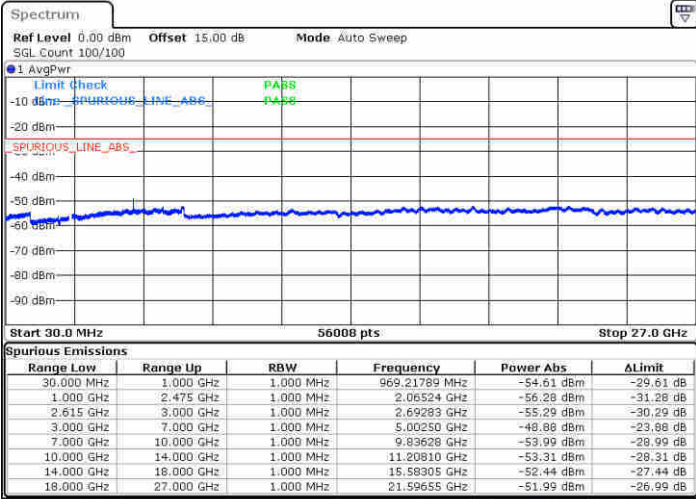

Date: 21 JUN 2020 12:07:53

Middle Channel / FullRB

N/A

Date: 21 JUN 2020 11:52:12

LTE Band 7C / 20MHz+15MHz

64QAM

Highest Channel / 1RB0 and 1RB74

Highest Channel / 1RB99 and 1RB0

Date: 21 JUN 2020 12:24:12

Date: 21 JUN 2020 12:38:47

Highest Channel / FullIRB

N/A

Date: 21 JUN 2020 12:17:28

LTE Band 7C / 20MHz+20MHz

64QAM

Lowest Channel / 1RB0 and 1RB99

Lowest Channel / 1RB99 and 1RB0

Date: 21 JUN 2020 14:08:18

Date: 21 JUN 2020 14:16:54

Lowest Channel / FullIRB

N/A

Date: 21 JUN 2020 14:02:25

LTE Band 7C / 20MHz+20MHz

64QAM