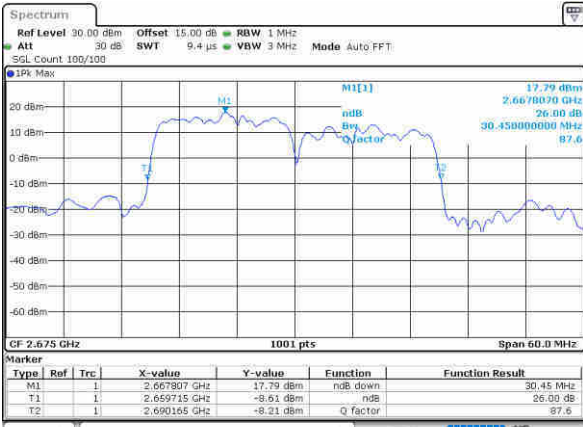

Highest Channel / 15MHz+15MHz

Date: 12, 30, 2020 01:53:11