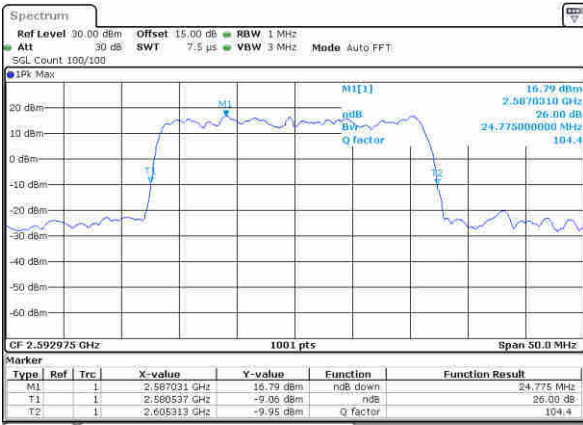

Highest Channel / 15MHz+20MHz

Date: 12, 30, 2020 13:39:34

LTE Band 41

QPSK

Lowest Channel / 20MHz+5MHz

Date: 11, Jan, 2020 16:00:17

Lowest Channel / 20MHz+10MHz

Date: 11, Jan, 2020 23:57:01

Middle Channel / 20MHz+5MHz

Date: 11, Jan, 2020 15:57:54

Middle Channel / 20MHz+10MHz

Date: 12, Jan, 2020 00:21:44

Highest Channel / 20MHz+5MHz

Date: 11, Jan, 2020 13:57:03

Highest Channel / 20MHz+10MHz

Date: 12, Jan, 2020 00:41:12