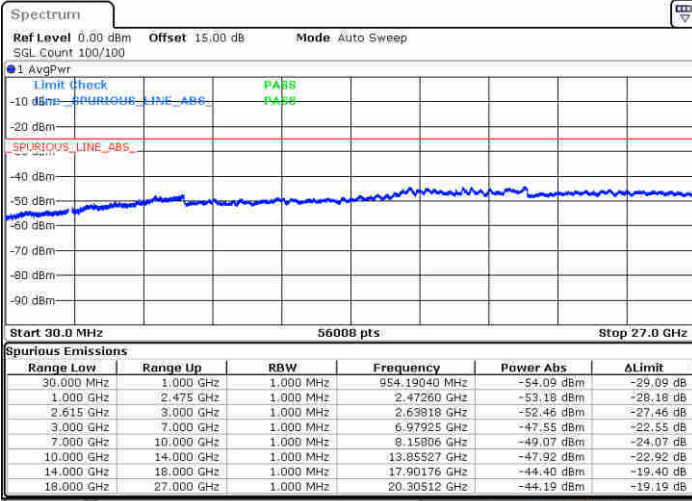

Middle Channel / FullRB

N/A

Date: 20 JUN 2020 15:43:16

LTE Band 7C / 15MHz+15MHz

64QAM

Highest Channel / 1RB0 and 1RB74

Highest Channel / 1RB74 and 1RB0

Date: 20 JUN 2020 16:41:11

Date: 20 JUN 2020 17:03:47

Highest Channel / FullIRB

N/A

Date: 20 JUN 2020 16:36:05

LTE Band 7C / 15MHz+20MHz

64QAM

Lowest Channel / 1RB0 and 1RB99

Lowest Channel / 1RB74 and 1RB0

Date: 20 JUN 2020 17:13:24

Date: 20 JUN 2020 17:22:12

Lowest Channel / FullRB

N/A

Date: 20 JUN 2020 17:11:49

LTE Band 7C / 15MHz+20MHz

64QAM

Middle Channel / 1RB0 and 1RB9