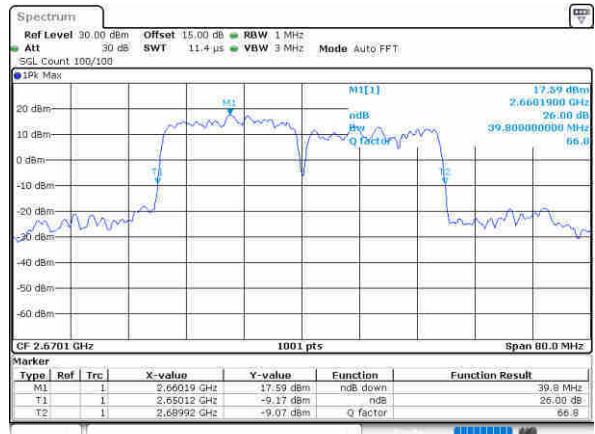

Middle Channel / 20MHz+20MHz

Date: 12, Jan, 2020 15:15:08

Highest Channel / 20MHz+15MHz

Date: 12, Jan, 2020 15:14:35

Highest Channel / 20MHz+20MHz

Date: 12, Jan, 2020 16:18:38

LTE Band 41

16QAM