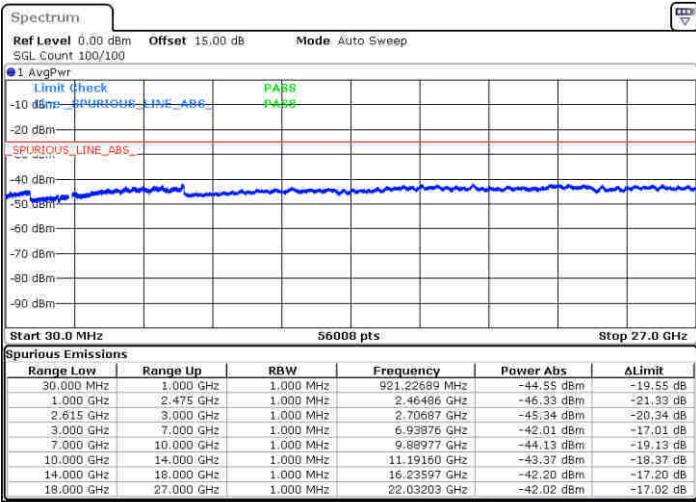

Lowest Channel / FullIRB

N/A

Date: 21 JUN 2020 18:28:31

LTE Band 7C / 20MHz+15MHz

64QAM

MiddleChannel / 1RB0 and 1RB74

Middle Channel / 1RB99 and 1RB0

Date: 21 JUN 2020 11:54:18

Date: 21 JUN 2020 12:07:53

Middle Channel / FullRB

N/A

Date: 21 JUN 2020 11:52:12

LTE Band 7C / 20MHz+15MHz

64QAM

Highest Channel / 1RB0 and 1RB74

Highest Channel / 1RB99 and 1RB0

Date: 21 JUN 2020 12:24:12

Date: 21 JUN 2020 12:38:47

Highest Channel / FullIRB

N/A

Date: 21 JUN 2020 12:17:28

LTE Band 7C / 20MHz+20MHz

64QAM

Lowest Channel / 1RB0 and 1RB99