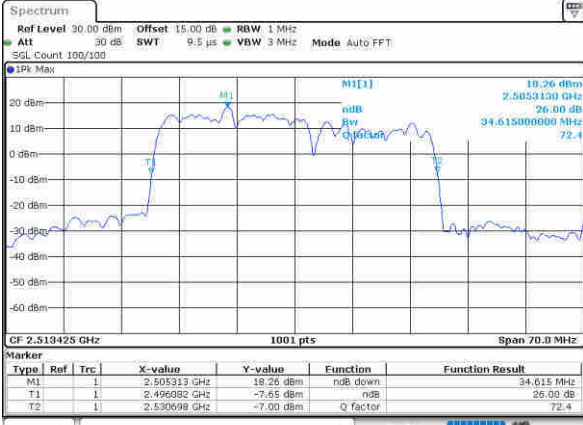

LTE Band 41

16QAM

Lowest Channel / 20MHz+15MHz

Date: 12, 30, 2020 15:10:06