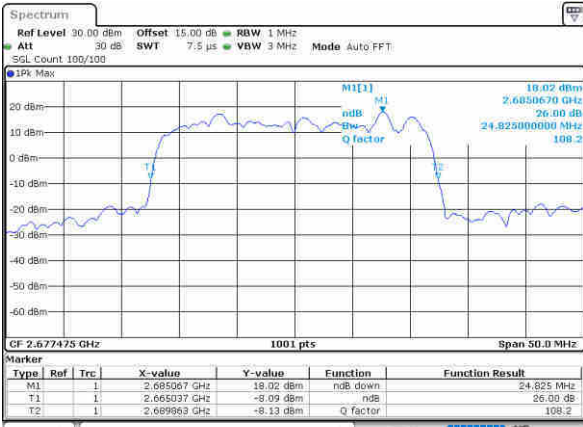

LTE Band 41

16QAM

Lowest Channel / 20MHz+5MHz

Date: 11, Jun, 2020 13:59:57

Lowest Channel / 20MHz+10MHz

Date: 11, Jun, 2020 23:57:34

Middle Channel / 20MHz+5MHz

Date: 11, Jun, 2020 15:58:16

Middle Channel / 20MHz+10MHz

Date: 12, Jun, 2020 00:15:10

Highest Channel / 20MHz+5MHz

Date: 11, Jun, 2020 13:56:43

Highest Channel / 20MHz+10MHz

Date: 12, Jun, 2020 00:44:05

LTE Band 41

16QAM