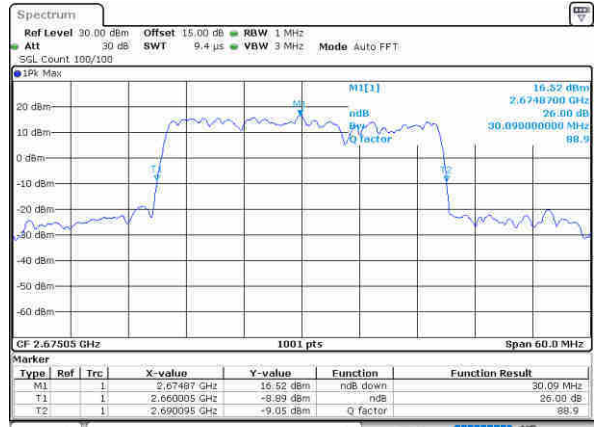

Lowest Channel / 20MHz+5MHz

Date: 11, 30, 2020 15:59:16

Lowest Channel / 20MHz+10MHz

Date: 12, 30, 2020 00:10:24

Middle Channel / 20MHz+5MHz

Date: 11, 30, 2020 15:58:37

Middle Channel / 20MHz+10MHz

Date: 12, 30, 2020 00:18:34

Highest Channel / 20MHz+5MHz

Date: 11, 30, 2020 15:55:45

Highest Channel / 20MHz+10MHz

Date: 12, 30, 2020 00:14:17

LTE Band 41

64QAM

Lowest Channel / 20MHz+15MHz

Date: 12, 30, 2020 15:10:51