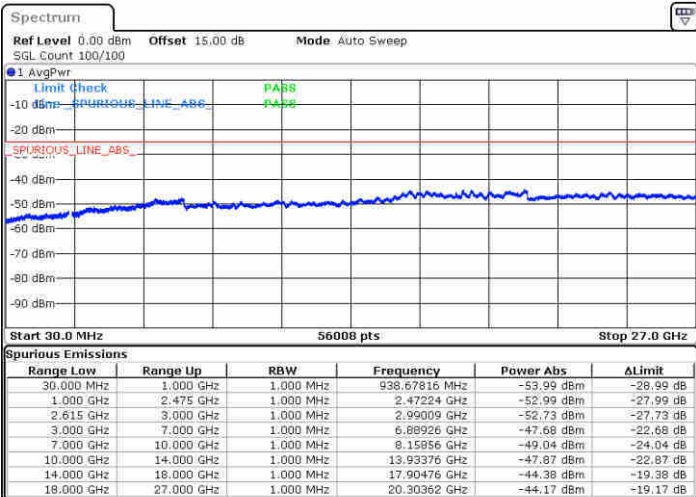

Highest Channel / 1RB0 and 1RB99

Highest Channel / 1RB74 and 1RB0

Date: 20 JUN 2020 18:04:56

Date: 20 JUN 2020 18:18:18

Highest Channel / FullIRB

N/A

Date: 20 JUN 2020 18:03:26

LTE Band 7C / 20MHz+10MHz