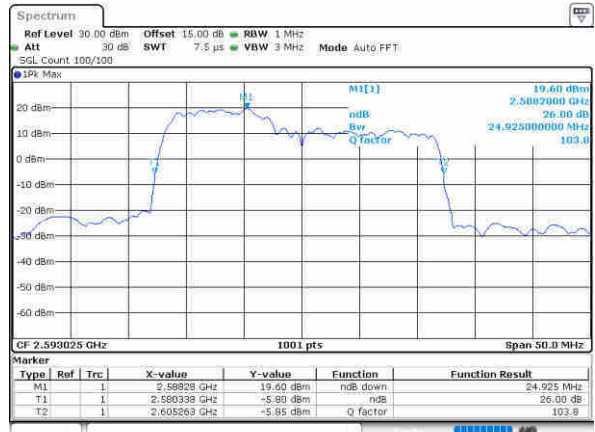

LTE Band 41

QPSK

Lowest Channel / 5MHz+20MHz

Date: 11-Jul-2020 14:08:40

Lowest Channel / 10MHz+15MHz

Date: 11-Jul-2020 17:28:22

Middle Channel / 5MHz+20MHz

Date: 11-Jul-2020 14:06:28

Middle Channel / 10MHz+15MHz

Date: 11-Jul-2020 17:26:46

Highest Channel / 5MHz+20MHz

Date: 11-Jul-2020 14:05:24

Highest Channel / 10MHz+15MHz

Date: 11-Jul-2020 17:21:32

LTE Band 41

QPSK