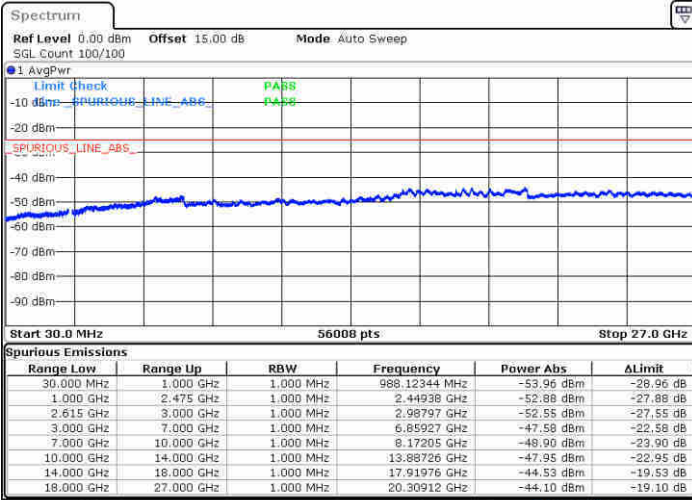

Middle Channel / FullRB

N/A

Date: 20 JUN 2020 15:43:16

LTE Band 7C / 15MHz+15MHz

64QAM

Highest Channel / 1RB0 and 1RB74

Highest Channel / 1RB74 and 1RB0

Date: 20 JUN 2020 16:41:11

Date: 20 JUN 2020 17:03:47

Highest Channel / FullIRB

N/A

Date: 20 JUN 2020 16:36:05

LTE Band 7C / 15MHz+20MHz

64QAM

Lowest Channel / 1RB0 and 1RB99

Lowest Channel / 1RB74 and 1RB0

Date: 20 JUN 2020 17:13:24

Date: 20 JUN 2020 17:22:12

Lowest Channel / FullRB

N/A

Date: 20 JUN 2020 17:11:49

LTE Band 7C / 15MHz+20MHz

64QAM

Middle Channel / 1RB0 and 1RB9