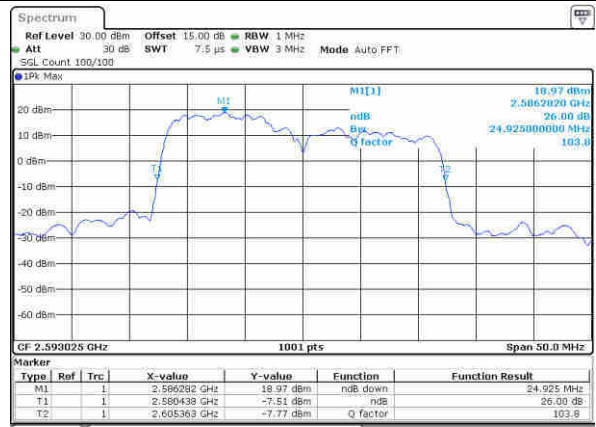

Highest Channel / 20MHz+15MHz

Date: 12, 30, 2020 15:15:18

Highest Channel / 20MHz+20MHz

Date: 12, 30, 2020 16:17:46

LTE Band 41

64QAM

Lowest Channel / 5MHz+20MHz

Date: 11-Jul-2020 14:07:59

Lowest Channel / 10MHz+15MHz

Date: 11-Jul-2020 17:29:52

Middle Channel / 5MHz+20MHz

Date: 11-Jul-2020 14:07:10

Middle Channel / 10MHz+15MHz

Date: 11-Jul-2020 17:25:14

Highest Channel / 5MHz+20MHz

Date: 11-Jul-2020 14:04:33

Highest Channel / 10MHz+15MHz

Date: 11-Jul-2020 17:22:51

LTE Band 41

64QAM

Lowest Channel / 10MHz+20MHz

Date: 11-Jun-2020 22:15:09

Lowest Channel / 15MHz+10MHz

Date: 11-Jun-2020 21:34:38