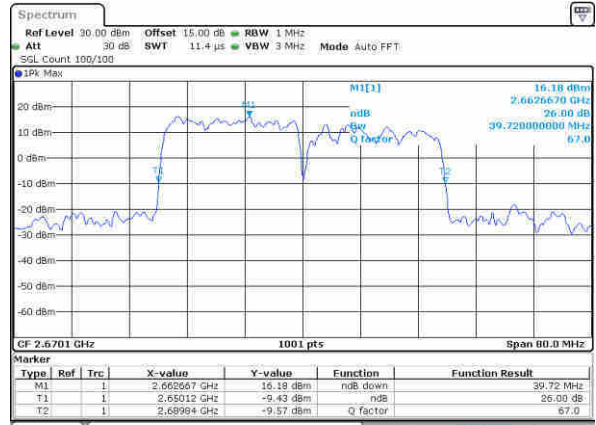

Lowest Channel / 20MHz+15MHz

Date: 12, 30, 2020 15:10:06

Lowest Channel / 20MHz+20MHz

Date: 12, 30, 2020 16:21:08

Middle Channel / 20MHz+15MHz

Date: 12, 30, 2020 15:12:37

Middle Channel / 20MHz+20MHz

Date: 12, 30, 2020 15:58:36

Highest Channel / 20MHz+15MHz

Date: 12, 30, 2020 15:15:18

Highest Channel / 20MHz+20MHz

Date: 12, 30, 2020 16:17:46

LTE Band 41

64QAM

Lowest Channel / 5MHz+20MHz

Date: 11-Jul-2020 14:07:59