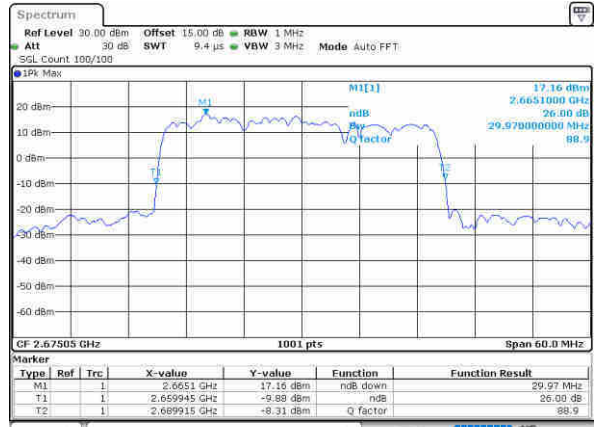

Middle Channel / 20MHz+10MHz

Date: 12, Jun, 2020 00:15:10

Highest Channel / 20MHz+5MHz

Date: 11, Jun, 2020 13:56:43

Highest Channel / 20MHz+10MHz

Date: 12, Jun, 2020 00:44:05

LTE Band 41

16QAM

Lowest Channel / 20MHz+15MHz

Date: 12, 30, 2020 15:10:06

Lowest Channel / 20MHz+20MHz

Date: 12, 30, 2020 16:21:08

Middle Channel / 20MHz+15MHz

Date: 12, 30, 2020 15:12:37

Middle Channel / 20MHz+20MHz

Date: 12, 30, 2020 15:58:36