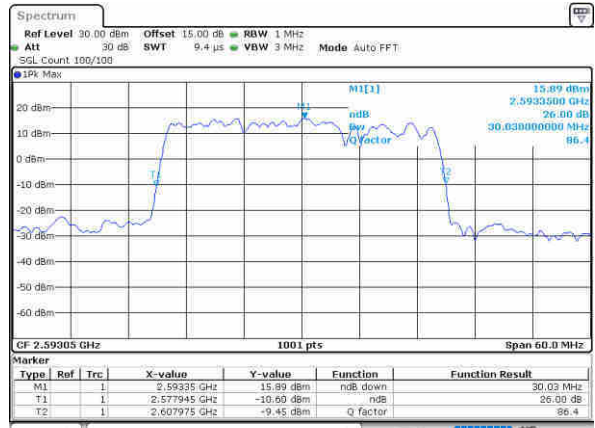

LTE Band 41

16QAM

Lowest Channel / 20MHz+5MHz

Date: 11, Jun, 2020 13:59:57

Lowest Channel / 20MHz+10MHz

Date: 11, Jun, 2020 23:57:34

Middle Channel / 20MHz+5MHz

Date: 11, Jun, 2020 15:58:16

Middle Channel / 20MHz+10MHz

Date: 12, Jun, 2020 00:15:10

Highest Channel / 20MHz+5MHz

Date: 11, Jun, 2020 13:56:43

Highest Channel / 20MHz+10MHz

Date: 12, Jun, 2020 00:44:05

LTE Band 41

16QAM