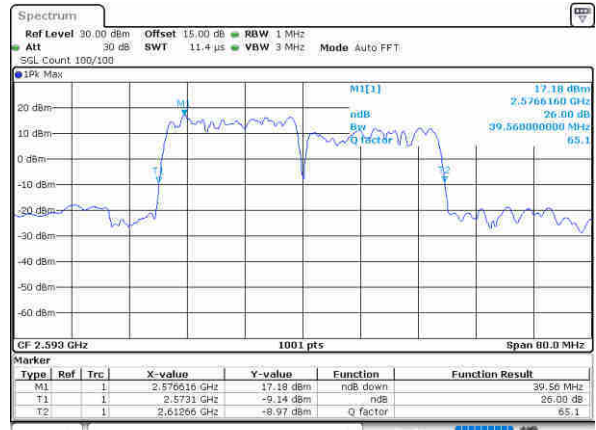

Lowest Channel / 20MHz+20MHz

Date: 12, 30, 2020 16:21:36

Middle Channel / 20MHz+15MHz

Date: 12, 30, 2020 15:12:09

Middle Channel / 20MHz+20MHz

Date: 12, 30, 2020 15:15:49

Highest Channel / 20MHz+15MHz

Date: 12, 30, 2020 15:15:57

Highest Channel / 20MHz+20MHz

Date: 12, 30, 2020 16:17:22