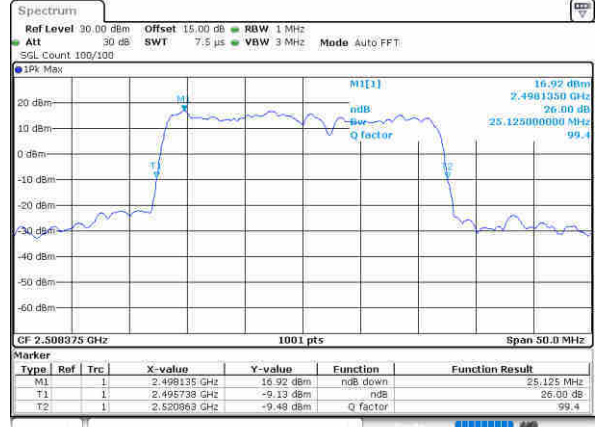

Lowest Channel / 5MHz+20MHz

Date: 11-Jun-2020 14:08:20

Lowest Channel / 10MHz+15MHz

Date: 11-Jun-2020 17:29:06

Middle Channel / 5MHz+20MHz

Date: 11-Jun-2020 14:06:48

Middle Channel / 10MHz+15MHz

Date: 11-Jun-2020 17:25:54

Highest Channel / 5MHz+20MHz

Date: 11-Jun-2020 14:04:58

Highest Channel / 10MHz+15MHz

Date: 11-Jun-2020 17:22:25

LTE Band 41

16QAM

Lowest Channel / 10MHz+20MHz

Date: 11-Jun-2020 22:53:12

Lowest Channel / 15MHz+10MHz

Date: 11-Jun-2020 21:34:05

Middle Channel / 10MHz+20MHz

Date: 11-Jun-2020 23:08:12

Middle Channel / 15MHz+10MHz

Date: 11-Jun-2020 21:51:59

Highest Channel / 10MHz+20MHz

Date: 11-Jun-2020 23:22:19