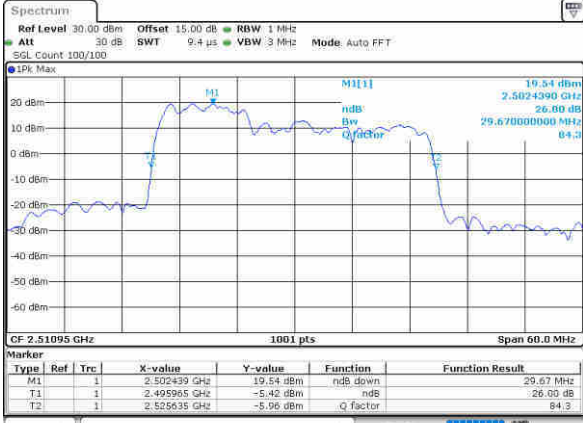

LTE Band 41

QPSK

Lowest Channel / 5MHz+20MHz

Date: 11-Jul-2020 14:08:40

Lowest Channel / 10MHz+15MHz

Date: 11-Jul-2020 17:28:22

Middle Channel / 5MHz+20MHz

Date: 11-Jul-2020 14:06:28

Middle Channel / 10MHz+15MHz

Date: 11-Jul-2020 17:26:46

Highest Channel / 5MHz+20MHz

Date: 11-Jul-2020 14:05:24

Highest Channel / 10MHz+15MHz

Date: 11-Jul-2020 17:21:32

LTE Band 41

QPSK

Lowest Channel / 10MHz+20MHz

Date: 11-Jul-2020 22:52:40

Lowest Channel / 15MHz+10MHz

Date: 11-Jul-2020 21:33:17

Middle Channel / 10MHz+20MHz

Date: 11-Jul-2020 23:11:40

Middle Channel / 15MHz+10MHz

Date: 11-Jul-2020 21:51:27

Highest Channel / 10MHz+20MHz

Date: 11-Jul-2020 23:21:53

Highest Channel / 15MHz+10MHz

Date: 11-Jul-2020 22:35:52

LTE Band 41

QPSK

Lowest Channel / 15MHz+15MHz

Date: 12, 30, 2020 01:01:58