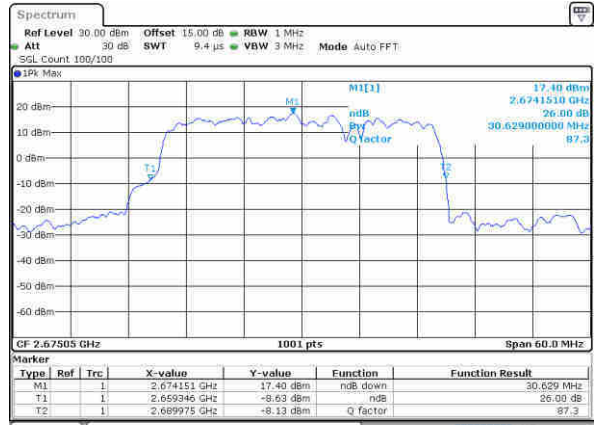

Highest Channel / 15MHz+20MHz

Date: 12, 30, 2020 13:39:34

LTE Band 41

QPSK

Lowest Channel / 20MHz+5MHz

Date: 11, Jan, 2020 16:00:17

Lowest Channel / 20MHz+10MHz

Date: 11, Jan, 2020 23:57:01

Middle Channel / 20MHz+5MHz

Date: 11, Jan, 2020 15:57:54

Middle Channel / 20MHz+10MHz

Date: 12, Jan, 2020 00:21:44

Highest Channel / 20MHz+5MHz

Date: 11, Jan, 2020 13:57:03

Highest Channel / 20MHz+10MHz

Date: 12, Jan, 2020 00:41:12

LTE Band 41

QPSK

Lowest Channel / 20MHz+15MHz

Date: 12, Jan, 2020 15:09:19

Lowest Channel / 20MHz+20MHz

Date: 12, Jan, 2020 16:12:31

Middle Channel / 20MHz+15MHz

Date: 12, Jan, 2020 15:13:11