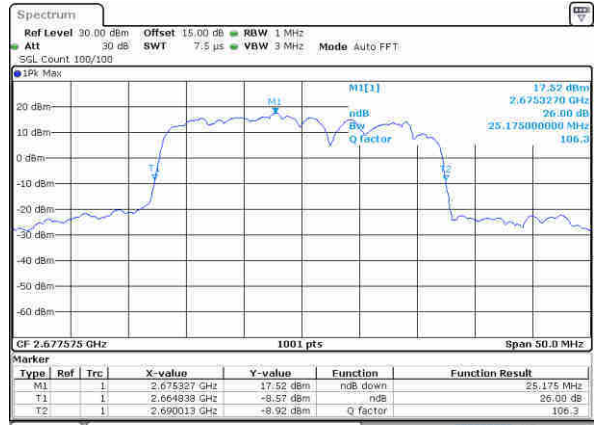

Highest Channel / 10MHz+15MHz

Date: 11-Jul-2020 17:22:51

LTE Band 41

64QAM

Lowest Channel / 10MHz+20MHz

Date: 11-Jun-2020 22:15:09

Lowest Channel / 15MHz+10MHz

Date: 11-Jun-2020 21:34:38

Middle Channel / 10MHz+20MHz

Date: 11-Jun-2020 23:07:45

Middle Channel / 15MHz+10MHz

Date: 11-Jun-2020 21:52:35

Highest Channel / 10MHz+20MHz

Date: 11-Jun-2020 23:25:29

Highest Channel / 15MHz+10MHz

Date: 11-Jun-2020 22:39:17