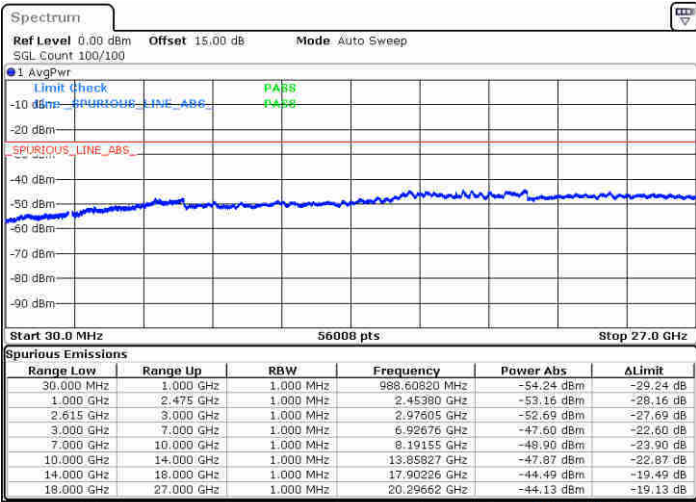

Lowest Channel / FullRB

N/A

Date: 20 JUN 2020 14:53:02