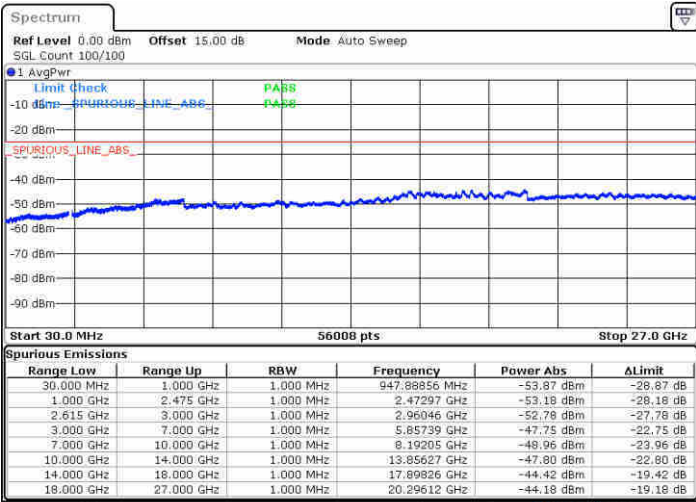

Highest Channel / 1RB0 and 1RB99

Highest Channel / 1RB74 and 1RB0

Date: 20 JUN 2020 18:04:56

Date: 20 JUN 2020 18:18:18

Highest Channel / FullIRB

N/A

Date: 20 JUN 2020 18:03:26

LTE Band 7C / 20MHz+10MHz

64QAM

Lowest Channel / 1RB0 and 1RB49

Lowest Channel / 1RB99 and 1RB0

Date: 20 JUN 2020 13:17:53

Date: 20 JUN 2020 13:31:24

Lowest Channel / FullRB

N/A

Date: 20 JUN 2020 13:59:57

LTE Band 7C / 20MHz+10MHz

64QAM

Middle Channel / 1RB0 and 1RB49

Middle Channel / 1RB99 and 1RB0

Date: 20 JUN 2020 13:45:45

Date: 20 JUN 2020 13:50:07

Middle Channel / FullRB

N/A

Date: 20 JUN 2020 13:47:55

LTE Band 7C / 20MHz+10MHz

64QAM

Highest Channel / 1RB0 and 1RB49

Highest Channel / 1RB99 and 1RB0

Date: 20 JUN 2020 14:18:14

Date: 20 JUN 2020 14:30:19

Highest Channel / FullIRB