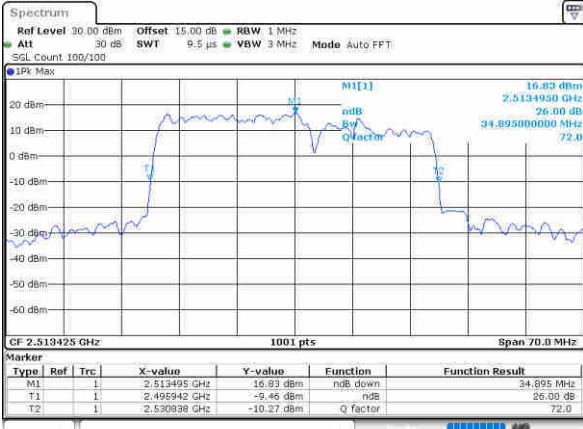

Highest Channel / 15MHz+20MHz

Date: 12, 30, 2020 13:39:34

LTE Band 41

QPSK

Lowest Channel / 20MHz+5MHz

Date: 11, Jan, 2020 16:00:17

Lowest Channel / 20MHz+10MHz

Date: 11, Jan, 2020 23:57:01

Middle Channel / 20MHz+5MHz

Date: 11, Jan, 2020 15:57:54

Middle Channel / 20MHz+10MHz

Date: 12, Jan, 2020 00:21:44

Highest Channel / 20MHz+5MHz

Date: 11, Jan, 2020 13:57:03

Highest Channel / 20MHz+10MHz

Date: 12, Jan, 2020 00:41:12

LTE Band 41

QPSK

Lowest Channel / 20MHz+15MHz

Date: 12, Jan, 2020 15:09:19

Lowest Channel / 20MHz+20MHz

Date: 12, Jan, 2020 16:12:31

Middle Channel / 20MHz+15MHz

Date: 12, Jan, 2020 15:13:11