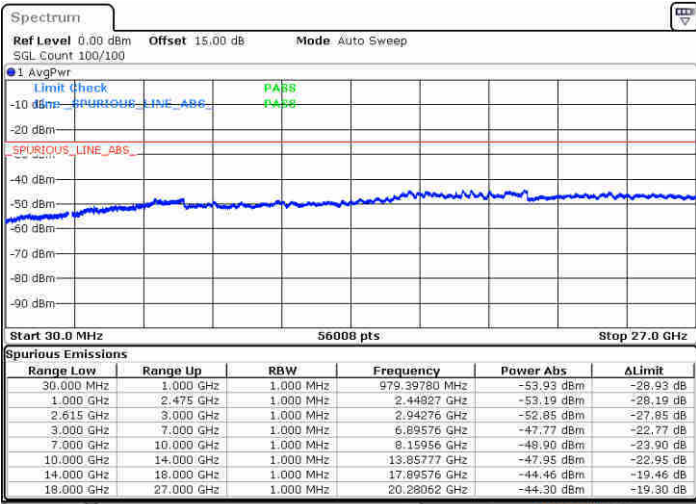

Lowest Channel / 1RB74 and 1RB0

Date: 20 JUN 2020 17:15:09

Date: 20 JUN 2020 17:20:28

Lowest Channel / FullRB

N/A

Date: 20 JUN 2020 17:09:08

LTE Band 7C / 15MHz+20MHz

16QAM

Middle Channel / 1RB0 and 1RB9

Middle Channel / 1RB74 and 1RB0

Date: 20 JUN 2020 17:47:17

Date: 20 JUN 2020 17:50:57

Middle Channel / FullRB

N/A

Date: 20 JUN 2020 17:42:02

LTE Band 7C / 15MHz+20MHz

16QAM

Highest Channel / 1RB0 and 1RB99

Highest Channel / 1RB74 and 1RB0

Date: 20 JUN 2020 18:06:43

Date: 20 JUN 2020 18:17:01

Highest Channel / FullIRB

N/A

Date: 20 JUN 2020 17:56:39