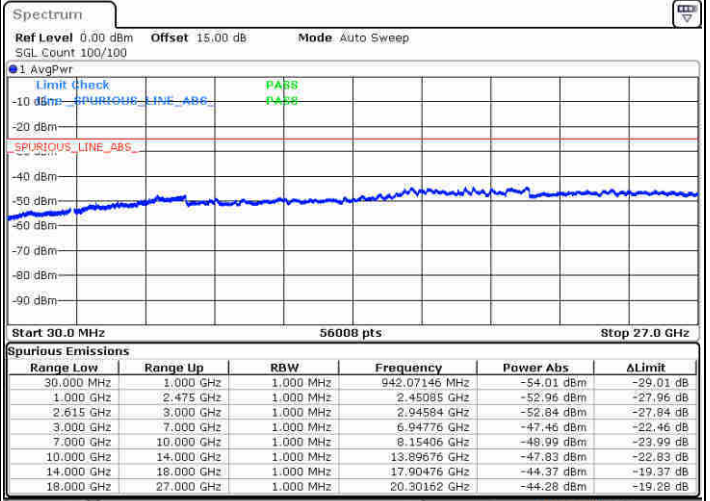

Date: 20 JUN 2020 17:07:43

LTE Band 7C / 15MHz+20MHz

QPSK

Middle Channel / 1RB0 and 1RB9

Middle Channel / 1RB74 and 1RB0

Date: 20 JUN 2020 17:48:36

Date: 20 JUN 2020 17:49:48

Middle Channel / FullRB

N/A

Date: 20 JUN 2020 17:40:20

LTE Band 7C / 15MHz+20MHz

QPSK

Highest Channel / 1RB0 and 1RB99

Highest Channel / 1RB74 and 1RB0

Date: 20 JUN 2020 18:08:03

Date: 20 JUN 2020 18:11:58

Highest Channel / FullIRB

N/A

Date: 20 JUN 2020 17:54:39

LTE Band 7C / 20MHz+10MHz

QPSK

Lowest Channel / 1RB0 and 1RB49

Lowest Channel / 1RB99 and 1RB0

Date: 20 JUN 2020 13:26:07

Date: 20 JUN 2020 13:27:48

Lowest Channel / FullRB

N/A

Date: 20 JUN 2020 13:54:14

LTE Band 7C / 20MHz+10MHz

QPSK

Middle Channel / 1RB0 and 1RB49

Middle Channel / 1RB99 and 1RB0