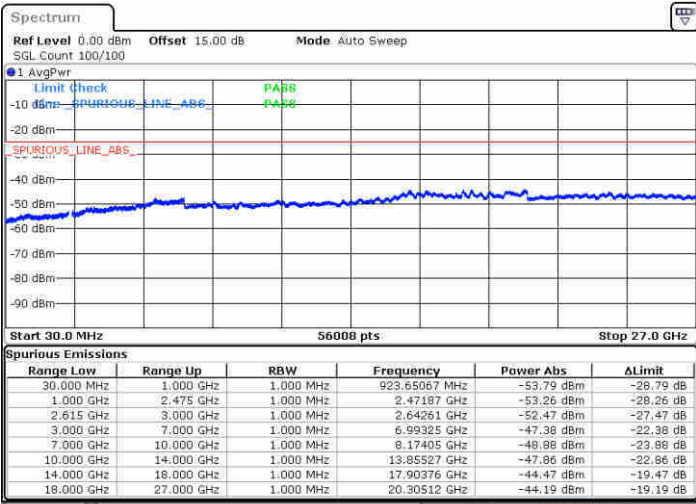

Date: 20 JUN 2020 10:08:49

Date: 20 JUN 2020 10:04:14

Lowest Channel / FullRB

N/A

Date: 20 JUN 2020 09:51:21

LTE Band 7C / 10MHz+20MHz

16QAM

MiddleChannel / 1RB0 and 1RB99

Middle Channel / 1RB49 and 1RB0

Date: 20 JUN 2020 10:35:08

Date: 20 JUN 2020 10:40:11

Middle Channel / FullRB

N/A

Date: 20 JUN 2020 10:22:32

LTE Band 7C / 10MHz+20MHz

16QAM

Highest Channel / 1RB0 and 1RB99

Highest Channel / 1RB49 and 1RB0

Date: 20 JUN 2020 10:54:15

Date: 20 JUN 2020 12:42:41

Highest Channel / FullRB

N/A

Date: 20 JUN 2020 10:46:28

LTE Band 7C / 15MHz+10MHz