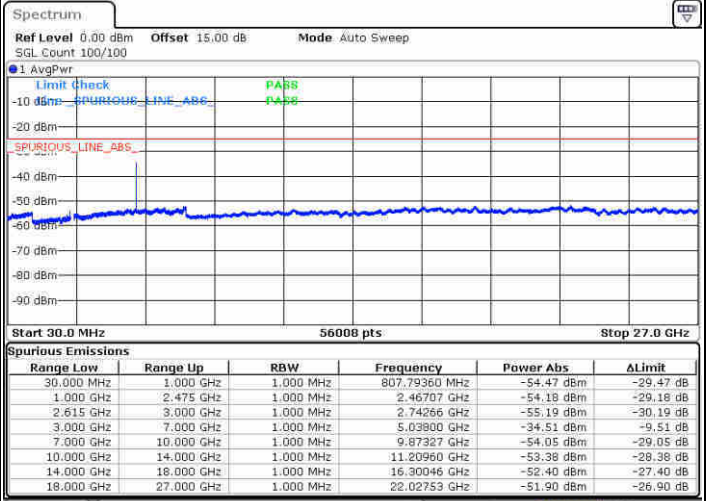

Date: 21 JUN 2020 10:42:16

Lowest Channel / FullIRB

N/A

Date: 21 JUN 2020 10:26:48

LTE Band 7C / 20MHz+15MHz

16QAM

MiddleChannel / 1RB0 and 1RB74

Middle Channel / 1RB99 and 1RB0

Date: 21 JUN 2020 11:56:03

Date: 21 JUN 2020 12:06:40

Middle Channel / FullIRB

N/A

Date: 21 JUN 2020 11:50:33

LTE Band 7C / 20MHz+15MHz

16QAM

Highest Channel / 1RB0 and 1RB74

Highest Channel / 1RB99 and 1RB0

Date: 21 JUN 2020 12:23:05

Date: 21 JUN 2020 12:35:35

Highest Channel / FullIRB

N/A

Date: 21 JUN 2020 12:16:00

LTE Band 7C / 20MHz+20MHz

16QAM

Lowest Channel / 1RB0 and 1RB99

Lowest Channel / 1RB99 and 1RB0

Date: 21 JUN 2020 14:05:45

Date: 21 JUN 2020 14:20:37

Lowest Channel / FullIRB

N/A

Date: 21 JUN 2020 14:00:43

LTE Band 7C / 20MHz+20MHz