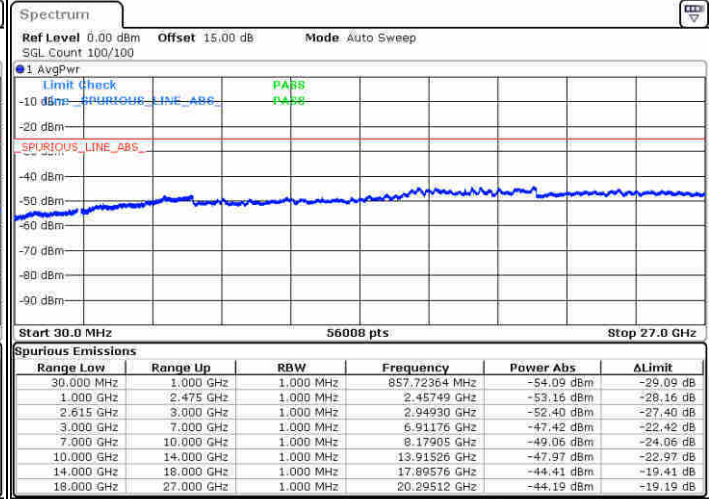

Middle Channel / FullRB

N/A

Date: 20 JUN 2020 10:25:18

LTE Band 7C / 10MHz+20MHz

64QAM

Highest Channel / 1RB0 and 1RB99

Highest Channel / 1RB49 and 1RB0

Date: 20 JUN 2020 10:52:47

Date: 20 JUN 2020 12:45:49

Highest Channel / FullIRB

N/A

Date: 20 JUN 2020 10:48:46

LTE Band 7C / 15MHz+10MHz

64QAM

Lowest Channel / 1RB0 and 1RB49

Lowest Channel / 1RB74 and 1RB0

Date: 21 JUN 2020 15:57:48

Date: 21 JUN 2020 15:11:53

Lowest Channel / FullIRB

N/A

Date: 21 JUN 2020 15:55:59

LTE Band 7C / 15MHz+10MHz

64QAM

Middle Channel / 1RB0 and 1RB49