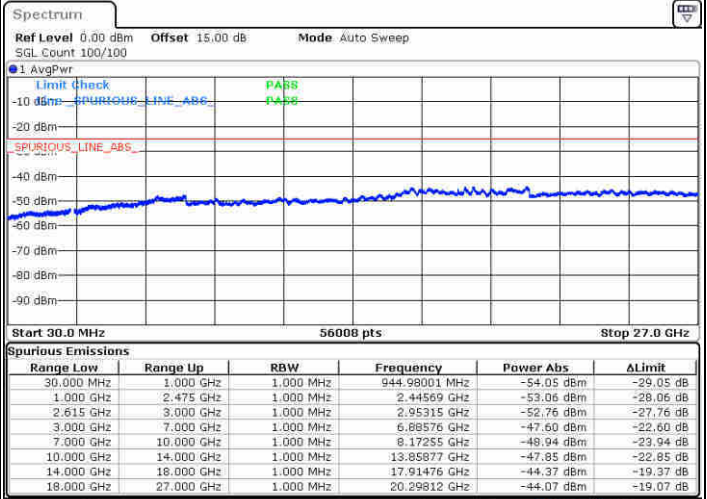

Date: 21 JUN 2020 15:04:30

LTE Band 7C / 10MHz+20MHz

64QAM

Lowest Channel / 1RB0 and 1RB99

Lowest Channel / 1RB49 and 1RB0

Date: 20 JUN 2020 10:00:41

Date: 20 JUN 2020 10:02:28

Lowest Channel / FullRB

N/A

Date: 20 JUN 2020 09:53:47

LTE Band 7C / 10MHz+20MHz

64QAM

MiddleChannel / 1RB0 and 1RB99

Middle Channel / 1RB49 and 1RB0

Date: 20 JUN 2020 10:37:26

Date: 20 JUN 2020 10:39:06

Middle Channel / FullRB

N/A

Date: 20 JUN 2020 10:25:18

LTE Band 7C / 10MHz+20MHz

64QAM

Highest Channel / 1RB0 and 1RB99

Highest Channel / 1RB49 and 1RB0

Date: 20 JUN 2020 10:52:47

Date: 20 JUN 2020 12:45:49

Highest Channel / FullIRB

N/A

Date: 20 JUN 2020 10:48:46

LTE Band 7C / 15MHz+10MHz

64QAM

Lowest Channel / 1RB0 and 1RB49

Lowest Channel / 1RB74 and 1RB0