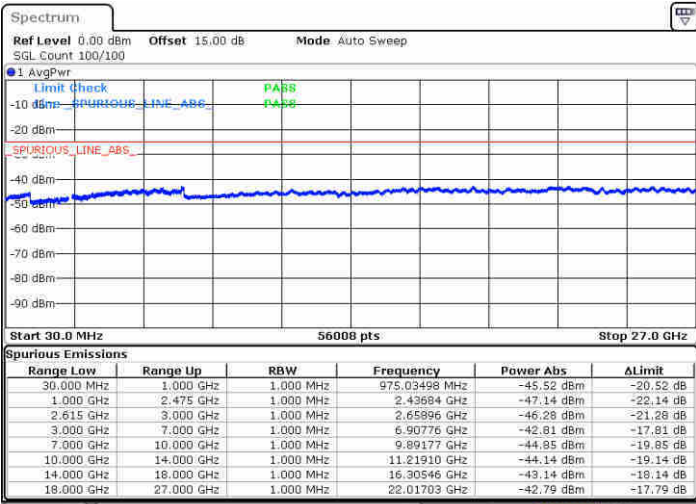

N/A

Date: 20 JUN 2020 13:52:47

LTE Band 7C / 20MHz+10MHz

16QAM

Highest Channel / 1RB0 and 1RB49

Highest Channel / 1RB99 and 1RB0

Date: 20 JUN. 2020 14:21:19

Date: 20 JUN. 2020 14:28:52

Highest Channel / FullIRB

N/A

Date: 20 JUN. 2020 14:11:43

LTE Band 7C / 20MHz+15MHz

16QAM

Lowest Channel / 1RB0 and 1RB74

Lowest Channel / 1RB99 and 1RB0

Date: 21 JUN 2020 10:32:41

Date: 21 JUN 2020 10:42:16

Lowest Channel / FullIRB

N/A

Date: 21 JUN 2020 10:26:48

LTE Band 7C / 20MHz+15MHz

16QAM

MiddleChannel / 1RB0 and 1RB74

Middle Channel / 1RB99 and 1RB0