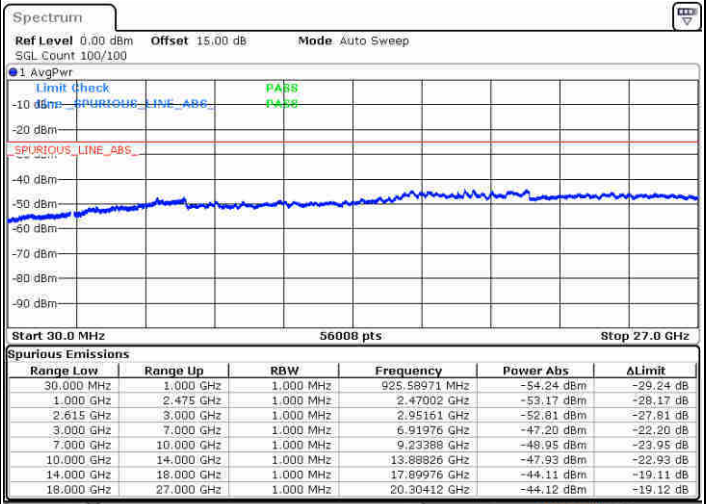

Date: 20 JUN 2020 13:27:48

Lowest Channel / FullRB

N/A

Date: 20 JUN 2020 13:54:14

LTE Band 7C / 20MHz+10MHz

QPSK

Middle Channel / 1RB0 and 1RB49

Middle Channel / 1RB99 and 1RB0

Date: 20 JUN 2020 13:41:41

Date: 20 JUN 2020 13:37:42

Middle Channel / FullRB

N/A

Date: 20 JUN 2020 14:00:42

LTE Band 7C / 20MHz+10MHz

QPSK

Highest Channel / 1RB0 and 1RB49

Highest Channel / 1RB99 and 1RB0

Date: 20 JUN. 2020 14:22:49

Date: 20 JUN. 2020 14:24:29

Highest Channel / FullIRB

N/A

Date: 20 JUN. 2020 14:09:45

LTE Band 7C / 20MHz+15MHz

QPSK

Lowest Channel / 1RB0 and 1RB74

Lowest Channel / 1RB99 and 1RB0

Date: 21 JUN 2020 10:34:00

Date: 21 JUN 2020 18:14:54

Lowest Channel / FullIRB

N/A

Date: 21 JUN 2020 10:24:40

LTE Band 7C / 20MHz+15MHz