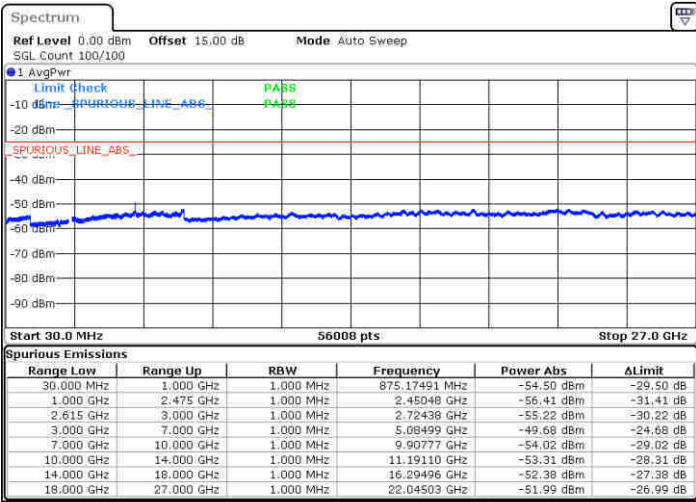

Lowest Channel / 1RB0 and 1RB99

Lowest Channel / 1RB99 and 1RB0

Date: 21 JUN 2020 14:05:45

Date: 21 JUN 2020 14:20:37

Lowest Channel / FullIRB

N/A

Date: 21 JUN 2020 14:00:43

LTE Band 7C / 20MHz+20MHz

LTE Band 7C / 20MHz+20MHz

16QAM

Highest Channel / 1RB0 and 1RB99

Highest Channel / 1RB99 and 1RB0

Date: 21 JUN 2020 15:14:44

Date: 21 JUN 2020 15:25:38

Highest Channel / FullIRB

N/A

Date: 21 JUN 2020 15:04:30

LTE Band 7C / 10MHz+20MHz

64QAM

Lowest Channel / 1RB0 and 1RB99

Lowest Channel / 1RB49 and 1RB0

Date: 20 JUN 2020 10:00:41

Date: 20 JUN 2020 10:02:28

Lowest Channel / FullRB