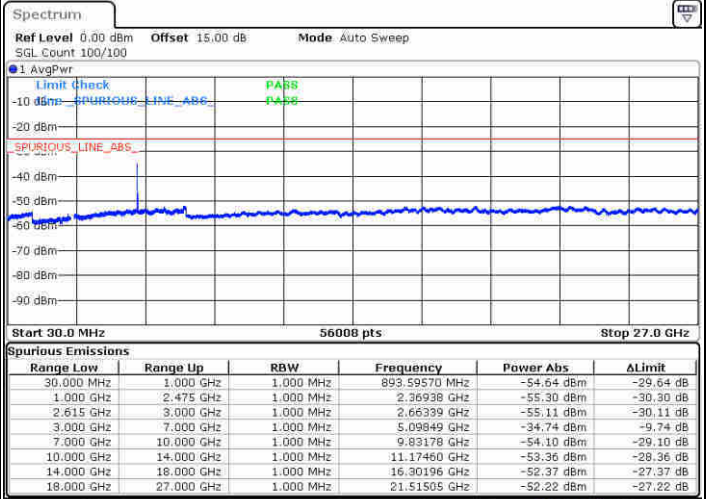

N/A

Date: 21 JUN 2020 13:11:16

LTE Band 7C / 20MHz+20MHz

QPSK

Middle Channel / 1RB0 and 1RB99

Middle Channel / 1RB99 and 1RB0

Date: 21 JUN 2020 14:43:43

Date: 21 JUN 2020 14:55:48

Middle Channel / FullIRB

N/A

Date: 21 JUN 2020 14:33:56

LTE Band 7C / 20MHz+20MHz

QPSK

Highest Channel / 1RB0 and 1RB99

Highest Channel / 1RB99 and 1RB0

Date: 21 JUN 2020 15:18:05

Date: 21 JUN 2020 15:24:04

Highest Channel / FullIRB

N/A

Date: 21 JUN 2020 14:59:46

LTE Band 7C / 10MHz+20MHz

16QAM

Lowest Channel / 1RB0 and 1RB99

Lowest Channel / 1RB49 and 1RB0