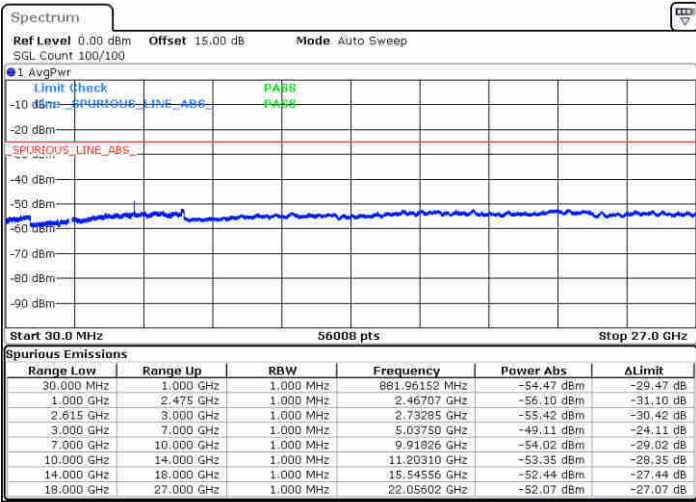

Highest Channel / FullIRB

N/A

Date: 20 JUN. 2020 14:11:43

LTE Band 7C / 20MHz+15MHz

16QAM

Lowest Channel / 1RB0 and 1RB74

Lowest Channel / 1RB99 and 1RB0

Date: 21 JUN 2020 10:32:41

Date: 21 JUN 2020 10:42:16

Lowest Channel / FullIRB

N/A

Date: 21 JUN 2020 10:26:48

LTE Band 7C / 20MHz+15MHz

16QAM

MiddleChannel / 1RB0 and 1RB74

Middle Channel / 1RB99 and 1RB0

Date: 21 JUN 2020 11:56:03

Date: 21 JUN 2020 12:06:40

Middle Channel / FullIRB

N/A

Date: 21 JUN 2020 11:50:33

LTE Band 7C / 20MHz+15MHz

16QAM

Highest Channel / 1RB0 and 1RB74

Highest Channel / 1RB99 and 1RB0

Date: 21 JUN 2020 12:23:05

Date: 21 JUN 2020 12:35:35

Highest Channel / FullIRB

N/A

Date: 21 JUN 2020 12:16:00

LTE Band 7C / 20MHz+20MHz

16QAM