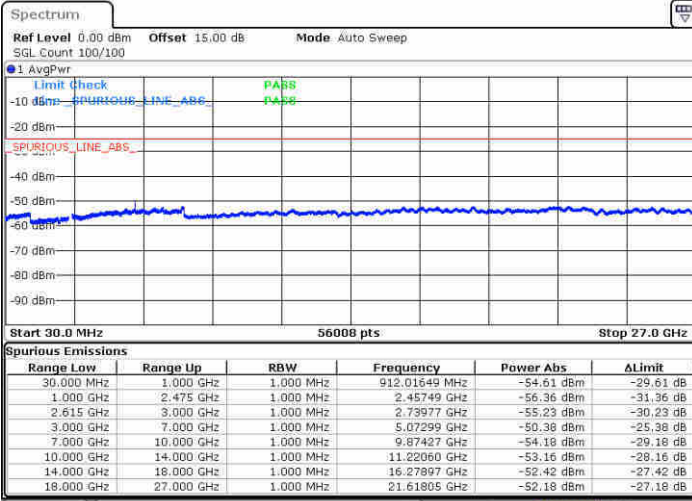

Lowest Channel / 1RB0 and 1RB74

Lowest Channel / 1RB99 and 1RB0

Date: 21 JUN 2020 10:34:00

Date: 21 JUN 2020 18:14:54

Lowest Channel / FullIRB

N/A

Date: 21 JUN 2020 10:24:40

LTE Band 7C / 20MHz+15MHz

LTE Band 7C / 20MHz+15MHz

QPSK

Highest Channel / 1RB0 and 1RB74

Highest Channel / 1RB99 and 1RB0

Date: 21 JUN 2020 12:27:06

Date: 21 JUN 2020 12:29:38

Highest Channel / FullIRB

N/A

Date: 21 JUN 2020 12:09:34

LTE Band 7C / 20MHz+20MHz

QPSK

Lowest Channel / 1RB0 and 1RB99

Lowest Channel / 1RB99 and 1RB0

Date: 21 JUN 2020 14:04:08

Date: 21 JUN 2020 14:27:55

Lowest Channel / FullIRB