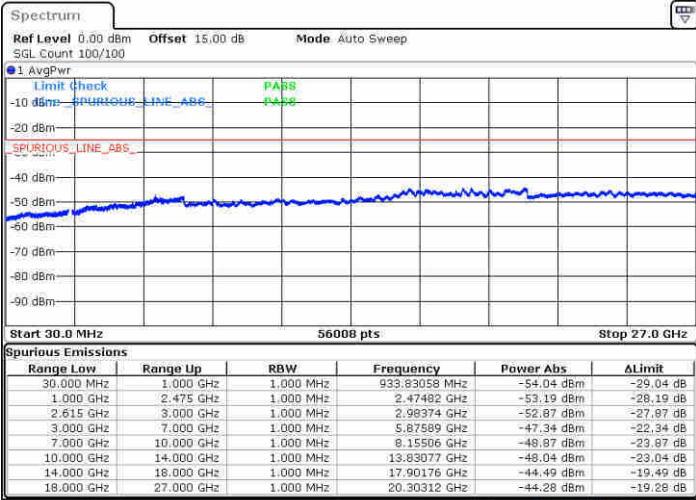

LTE Band 7C / 20MHz+20MHz

16QAM

Highest Channel / 1RB0 and 1RB99

Highest Channel / 1RB99 and 1RB0

Date: 21 JUN 2020 15:14:44

Date: 21 JUN 2020 15:25:38

Highest Channel / FullIRB

N/A

Date: 21 JUN 2020 15:04:30

LTE Band 7C / 10MHz+20MHz

64QAM

Lowest Channel / 1RB0 and 1RB99

Lowest Channel / 1RB49 and 1RB0

Date: 20 JUN 2020 10:00:41

Date: 20 JUN 2020 10:02:28

Lowest Channel / FullRB

N/A

Date: 20 JUN 2020 09:53:47

LTE Band 7C / 10MHz+20MHz

64QAM

MiddleChannel / 1RB0 and 1RB99

Middle Channel / 1RB49 and 1RB0

Date: 20 JUN 2020 10:37:26

Date: 20 JUN 2020 10:39:06