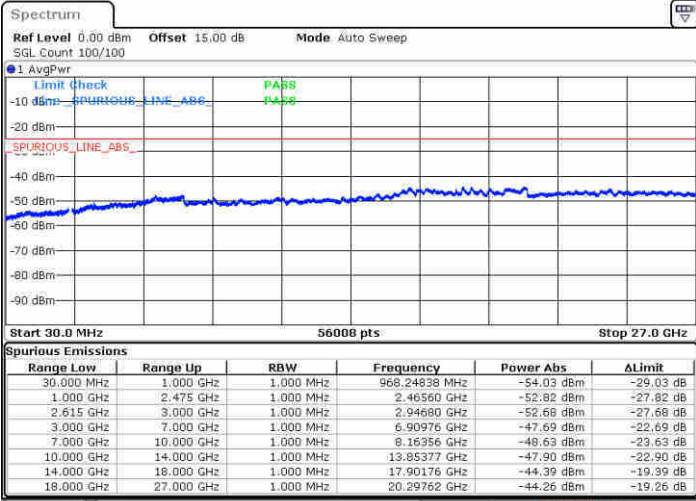

N/A

Date: 20 JUN 2020 17:40:20

LTE Band 7C / 15MHz+20MHz

QPSK

Highest Channel / 1RB0 and 1RB99

Highest Channel / 1RB74 and 1RB0

Date: 20 JUN 2020 18:08:03

Date: 20 JUN 2020 18:11:58

Highest Channel / FullIRB

N/A

Date: 20 JUN 2020 17:54:39

LTE Band 7C / 20MHz+10MHz

QPSK

Lowest Channel / 1RB0 and 1RB49

Lowest Channel / 1RB99 and 1RB0

Date: 20 JUN 2020 13:26:07

Date: 20 JUN 2020 13:27:48

Lowest Channel / FullRB

N/A

Date: 20 JUN 2020 13:54:14

LTE Band 7C / 20MHz+10MHz

QPSK

Middle Channel / 1RB0 and 1RB49

Middle Channel / 1RB99 and 1RB0