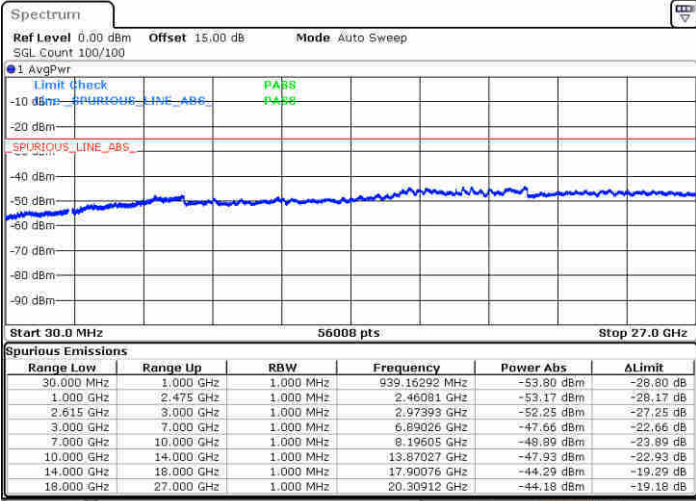

Highest Channel / FullIRB

N/A

Date: 20 JUN 2020 17:54:39

LTE Band 7C / 20MHz+10MHz

QPSK

Lowest Channel / 1RB0 and 1RB49

Lowest Channel / 1RB99 and 1RB0

Date: 20 JUN 2020 13:26:07

Date: 20 JUN 2020 13:27:48

Lowest Channel / FullRB

N/A

Date: 20 JUN 2020 13:54:14

LTE Band 7C / 20MHz+10MHz

QPSK

Middle Channel / 1RB0 and 1RB49

Middle Channel / 1RB99 and 1RB0

Date: 20 JUN 2020 13:41:41

Date: 20 JUN 2020 13:37:42

Middle Channel / FullRB

N/A

Date: 20 JUN 2020 14:00:42

LTE Band 7C / 20MHz+10MHz

QPSK

Highest Channel / 1RB0 and 1RB49

Highest Channel / 1RB99 and 1RB0

Date: 20 JUN. 2020 14:22:49

Date: 20 JUN. 2020 14:24:29

Highest Channel / FullIRB

N/A

Date: 20 JUN. 2020 14:09:45

LTE Band 7C / 20MHz+15MHz

QPSK