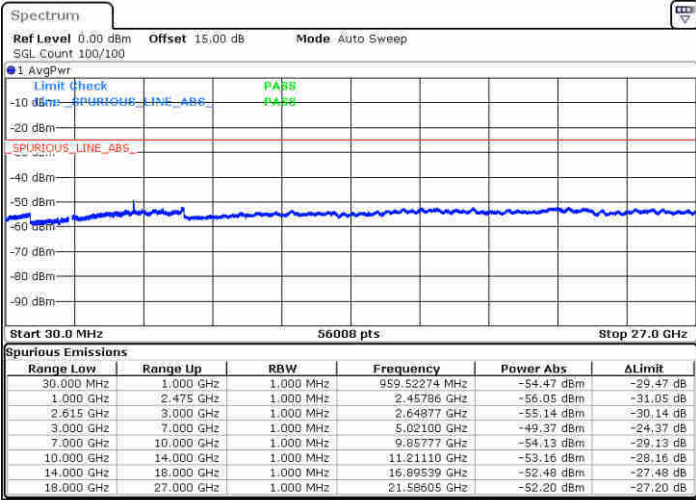

Highest Channel / 1RB99 and 1RB0

Date: 21 JUN 2020 12:23:05

Date: 21 JUN 2020 12:35:35

Highest Channel / FullIRB

N/A

Date: 21 JUN 2020 12:16:00

LTE Band 7C / 20MHz+20MHz

16QAM

Lowest Channel / 1RB0 and 1RB99

Lowest Channel / 1RB99 and 1RB0

Date: 21 JUN 2020 14:05:45

Date: 21 JUN 2020 14:20:37

Lowest Channel / FullIRB

N/A

Date: 21 JUN 2020 14:00:43

LTE Band 7C / 20MHz+20MHz