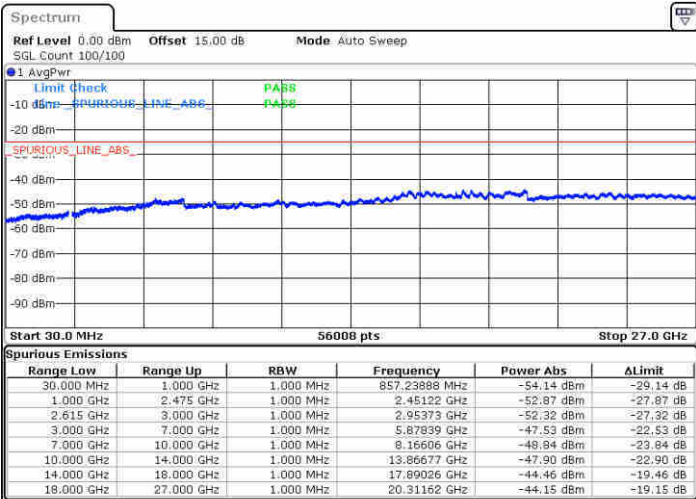

Middle Channel / 1RB0 and 1RB9

Middle Channel / 1RB74 and 1RB0

Date: 20 JUN 2020 17:47:17

Date: 20 JUN 2020 17:50:57

Middle Channel / FullRB

N/A

Date: 20 JUN 2020 17:42:02

LTE Band 7C / 15MHz+20MHz

16QAM

Highest Channel / 1RB0 and 1RB99

Highest Channel / 1RB74 and 1RB0

Date: 20 JUN 2020 18:06:43

Date: 20 JUN 2020 18:17:01

Highest Channel / FullIRB

N/A

Date: 20 JUN 2020 17:56:39

LTE Band 7C / 20MHz+10MHz

16QAM

Lowest Channel / 1RB0 and 1RB49

Lowest Channel / 1RB99 and 1RB0

Date: 20 JUN 2020 13:20:29

Date: 20 JUN 2020 13:29:16

Lowest Channel / FullRB

N/A