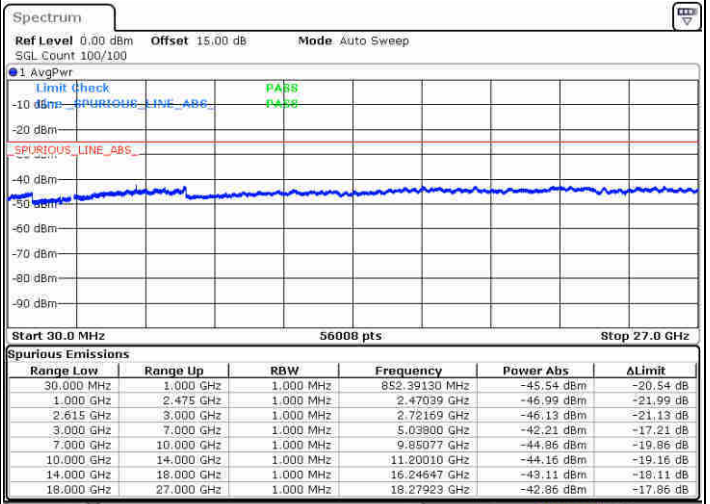

N/A

Date: 20 JUN 2020 13:52:47

LTE Band 7C / 20MHz+10MHz

16QAM

Highest Channel / 1RB0 and 1RB49

Highest Channel / 1RB99 and 1RB0

Date: 20 JUN. 2020 14:21:19

Date: 20 JUN. 2020 14:28:52

Highest Channel / FullIRB

N/A

Date: 20 JUN. 2020 14:11:43

LTE Band 7C / 20MHz+15MHz

16QAM

Lowest Channel / 1RB0 and 1RB74

Lowest Channel / 1RB99 and 1RB0

Date: 21 JUN 2020 10:32:41

Date: 21 JUN 2020 10:42:16

Lowest Channel / FullIRB

N/A

Date: 21 JUN 2020 10:26:48

LTE Band 7C / 20MHz+15MHz

16QAM

MiddleChannel / 1RB0 and 1RB74

Middle Channel / 1RB99 and 1RB0

Date: 21 JUN 2020 11:56:03

Date: 21 JUN 2020 12:06:40

Middle Channel / FullIRB

N/A

Date: 21 JUN 2020 11:50:33

LTE Band 7C / 20MHz+15MHz

16QAM

Highest Channel / 1RB0 and 1RB74