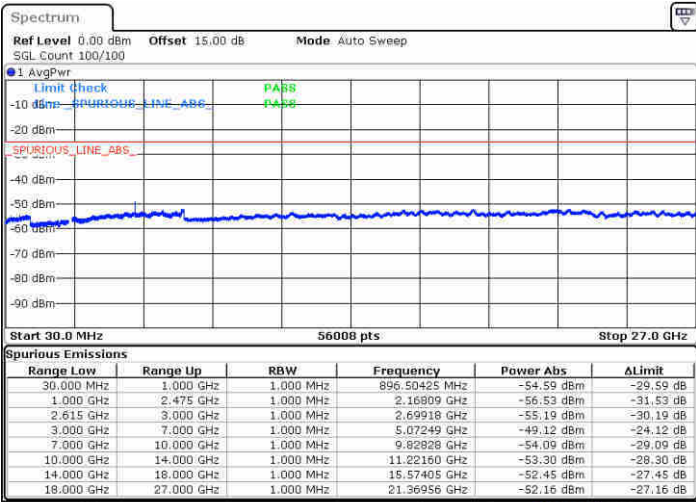

Date: 21 JUN 2020 10:42:16

Lowest Channel / FullIRB

N/A

Date: 21 JUN 2020 10:26:48

LTE Band 7C / 20MHz+15MHz

16QAM

MiddleChannel / 1RB0 and 1RB74

Middle Channel / 1RB99 and 1RB0

Date: 21 JUN 2020 11:56:03

Date: 21 JUN 2020 12:06:40

Middle Channel / FullIRB

N/A

Date: 21 JUN 2020 11:50:33

LTE Band 7C / 20MHz+15MHz

16QAM

Highest Channel / 1RB0 and 1RB74

Highest Channel / 1RB99 and 1RB0

Date: 21 JUN 2020 12:23:05

Date: 21 JUN 2020 12:35:35

Highest Channel / FullIRB

N/A

Date: 21 JUN 2020 12:16:00

LTE Band 7C / 20MHz+20MHz

16QAM

Lowest Channel / 1RB0 and 1RB99

Lowest Channel / 1RB99 and 1RB0

Date: 21 JUN 2020 14:05:45

Date: 21 JUN 2020 14:20:37

Lowest Channel / FullIRB

N/A

Date: 21 JUN 2020 14:00:43

LTE Band 7C / 20MHz+20MHz