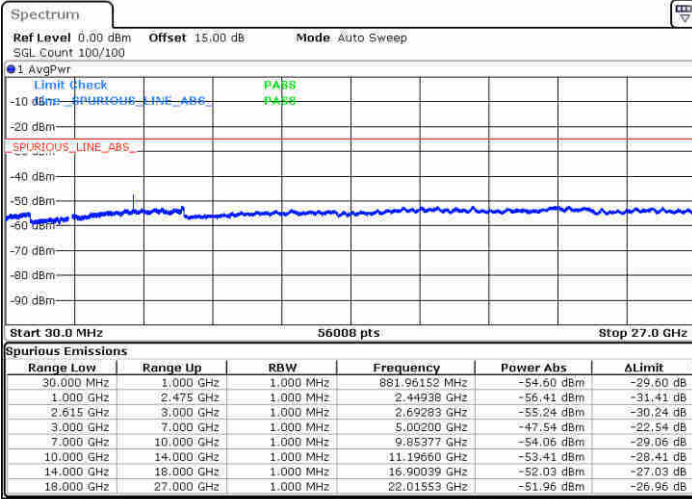

Middle Channel / FullRB

N/A

Date: 20 JUN 2020 10:25:18

LTE Band 7C / 10MHz+20MHz

64QAM

Highest Channel / 1RB0 and 1RB99

Highest Channel / 1RB49 and 1RB0

Date: 20 JUN 2020 10:52:47

Date: 20 JUN 2020 12:45:49

Highest Channel / FullIRB

N/A

Date: 20 JUN 2020 10:48:46

LTE Band 7C / 15MHz+10MHz

64QAM

Lowest Channel / 1RB0 and 1RB49

Lowest Channel / 1RB74 and 1RB0

Date: 21 JUN 2020 15:57:48

Date: 21 JUN 2020 15:11:53

Lowest Channel / FullIRB

N/A

Date: 21 JUN 2020 15:55:59

LTE Band 7C / 15MHz+10MHz

64QAM

Middle Channel / 1RB0 and 1RB49