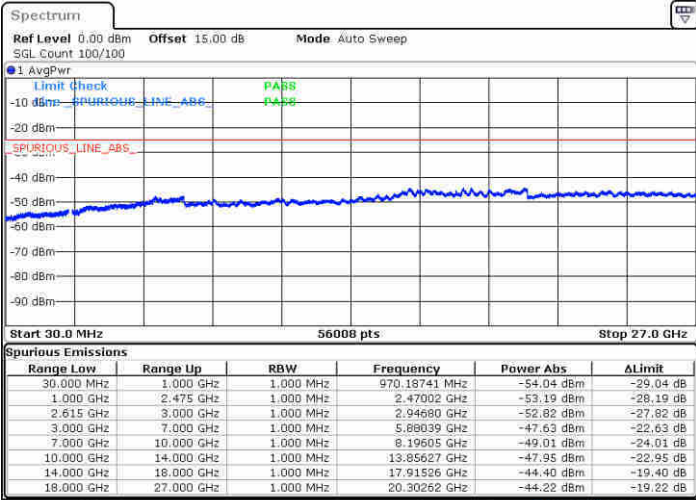

Highest Channel / FullIRB

N/A

Date: 20 JUN 2020 17:54:39

LTE Band 7C / 20MHz+10MHz

QPSK

Lowest Channel / 1RB0 and 1RB49

Lowest Channel / 1RB99 and 1RB0

Date: 20 JUN 2020 13:26:07

Date: 20 JUN 2020 13:27:48

Lowest Channel / FullRB

N/A

Date: 20 JUN 2020 13:54:14

LTE Band 7C / 20MHz+10MHz

QPSK

Middle Channel / 1RB0 and 1RB49

Middle Channel / 1RB99 and 1RB0

Date: 20 JUN 2020 13:41:41

Date: 20 JUN 2020 13:37:42

Middle Channel / FullRB

N/A

Date: 20 JUN 2020 14:00:42

LTE Band 7C / 20MHz+10MHz

QPSK

Highest Channel / 1RB0 and 1RB49

Highest Channel / 1RB99 and 1RB0

Date: 20 JUN. 2020 14:22:49

Date: 20 JUN. 2020 14:24:29

Highest Channel / FullIRB

N/A

Date: 20 JUN. 2020 14:09:45

LTE Band 7C / 20MHz+15MHz

QPSK