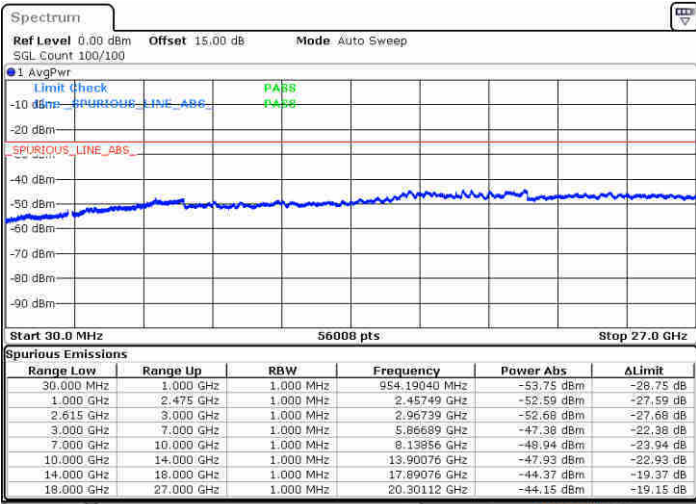

LTE Band 7C / 10MHz+20MHz

16QAM

MiddleChannel / 1RB0 and 1RB99

Middle Channel / 1RB49 and 1RB0

Date: 20 JUN 2020 10:35:08

Date: 20 JUN 2020 10:40:11