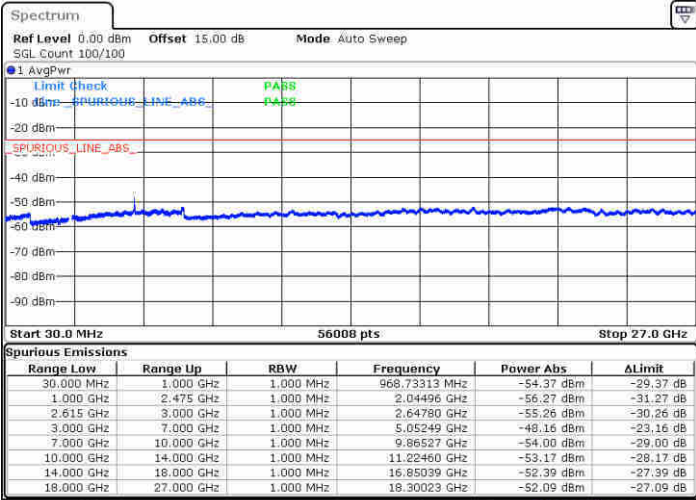

Date: 21 JUN 2020 12:09:34

LTE Band 7C / 20MHz+20MHz

QPSK

Lowest Channel / 1RB0 and 1RB99

Lowest Channel / 1RB99 and 1RB0

Date: 21 JUN 2020 14:04:08

Date: 21 JUN 2020 14:27:55

Lowest Channel / FullIRB

N/A

Date: 21 JUN 2020 13:11:16

LTE Band 7C / 20MHz+20MHz

QPSK

Middle Channel / 1RB0 and 1RB99

Middle Channel / 1RB99 and 1RB0

Date: 21 JUN 2020 14:43:43

Date: 21 JUN 2020 14:55:48

Middle Channel / FullIRB

N/A

Date: 21 JUN 2020 14:33:56

LTE Band 7C / 20MHz+20MHz

QPSK

Highest Channel / 1RB0 and 1RB99

Highest Channel / 1RB99 and 1RB0

Date: 21 JUN 2020 15:18:05

Date: 21 JUN 2020 15:24:04

Highest Channel / FullIRB

N/A

Date: 21 JUN 2020 14:59:46

LTE Band 7C / 10MHz+20MHz

16QAM

Lowest Channel / 1RB0 and 1RB99

Lowest Channel / 1RB49 and 1RB0