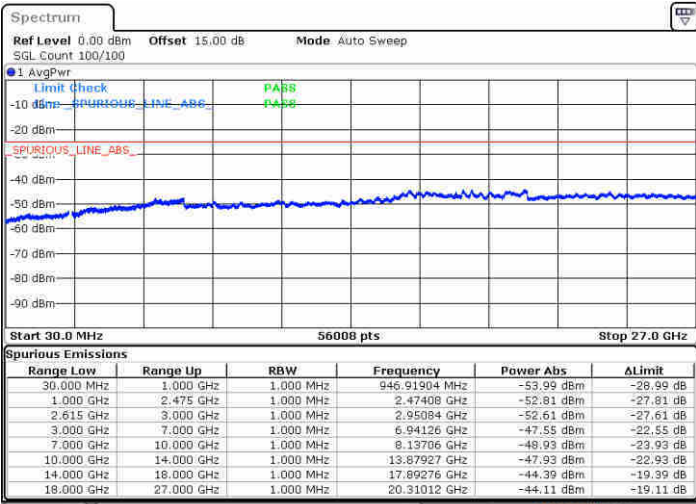

Date: 20 JUN 2020 16:03:04

Middle Channel / FullRB

N/A

Date: 20 JUN 2020 15:39:40

LTE Band 7C / 15MHz+15MHz

16QAM

Highest Channel / 1RB0 and 1RB74

Highest Channel / 1RB74 and 1RB0

Date: 20 JUN 2020 16:39:32

Date: 20 JUN 2020 17:02:12

Highest Channel / FullIRB

N/A

Date: 21 JUN 2020 18:27:35

LTE Band 7C / 15MHz+20MHz

16QAM

Lowest Channel / 1RB0 and 1RB99

Lowest Channel / 1RB74 and 1RB0

Date: 20 JUN 2020 17:15:09

Date: 20 JUN 2020 17:20:28

Lowest Channel / FullRB

N/A

Date: 20 JUN 2020 17:09:08

LTE Band 7C / 15MHz+20MHz

16QAM