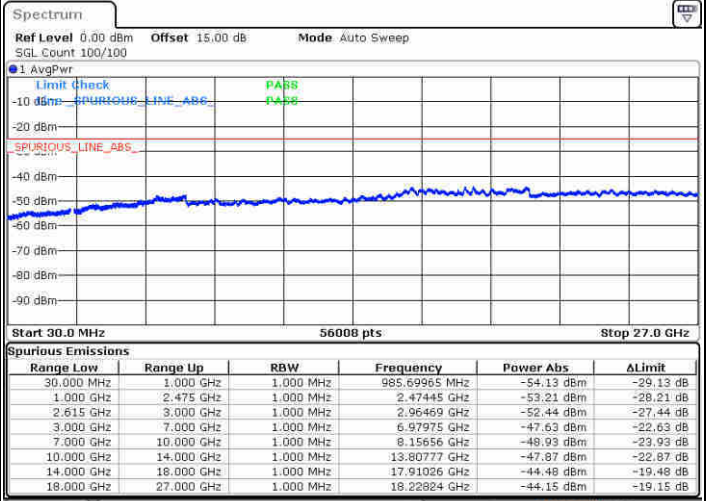

Highest Channel / FullIRB

N/A

Date: 20 JUN 2020 17:54:39

LTE Band 7C / 20MHz+10MHz

QPSK

Lowest Channel / 1RB0 and 1RB49

Lowest Channel / 1RB99 and 1RB0

Date: 20 JUN 2020 13:26:07

Date: 20 JUN 2020 13:27:48

Lowest Channel / FullRB

N/A

Date: 20 JUN 2020 13:54:14

LTE Band 7C / 20MHz+10MHz

QPSK

Middle Channel / 1RB0 and 1RB49

Middle Channel / 1RB99 and 1RB0

Date: 20 JUN 2020 13:41:41

Date: 20 JUN 2020 13:37:42

Middle Channel / FullRB

N/A

Date: 20 JUN 2020 14:00:42

LTE Band 7C / 20MHz+10MHz

QPSK

Highest Channel / 1RB0 and 1RB49

Highest Channel / 1RB99 and 1RB0

Date: 20 JUN. 2020 14:22:49

Date: 20 JUN. 2020 14:24:29

Highest Channel / FullIRB

N/A

Date: 20 JUN. 2020 14:09:45

LTE Band 7C / 20MHz+15MHz

QPSK