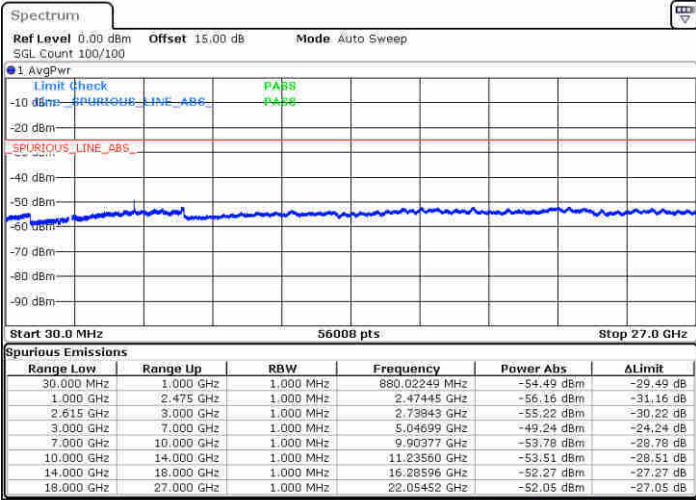

Middle Channel / FullRB

N/A

Date: 21 JUN 2020 14:37:35