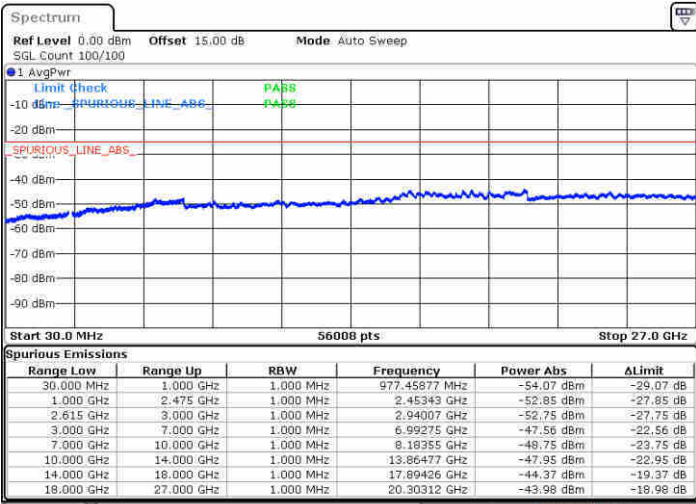

Date: 21 JUN 2020 15:04:30

LTE Band 7C / 10MHz+20MHz

64QAM

Lowest Channel / 1RB0 and 1RB99

Lowest Channel / 1RB49 and 1RB0

Date: 20 JUN 2020 10:00:41

Date: 20 JUN 2020 10:02:28

Lowest Channel / FullRB

N/A

Date: 20 JUN 2020 09:53:47

LTE Band 7C / 10MHz+20MHz

64QAM

MiddleChannel / 1RB0 and 1RB99

Middle Channel / 1RB49 and 1RB0

Date: 20 JUN 2020 10:37:26

Date: 20 JUN 2020 10:39:06

Middle Channel / FullRB

N/A

Date: 20 JUN 2020 10:25:18

LTE Band 7C / 10MHz+20MHz

64QAM

Highest Channel / 1RB0 and 1RB99

Highest Channel / 1RB49 and 1RB0

Date: 20 JUN 2020 10:52:47

Date: 20 JUN 2020 12:45:49

Highest Channel / FullIRB

N/A

Date: 20 JUN 2020 10:48:46

LTE Band 7C / 15MHz+10MHz

64QAM

Lowest Channel / 1RB0 and 1RB49

Lowest Channel / 1RB74 and 1RB0