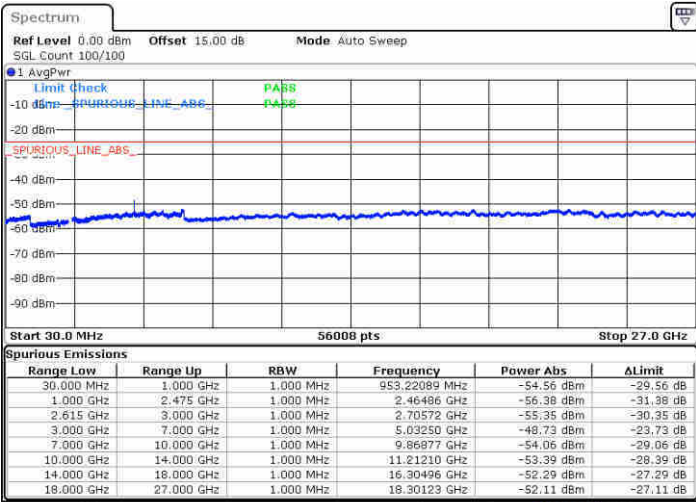

LTE Band 7C / 20MHz+20MHz

16QAM

Middle Channel / 1RB0 and 1RB9

Middle Channel / 1RB99 and 1RB0

Date: 21 JUN 2020 14:46:03

Date: 21 JUN 2020 14:53:12