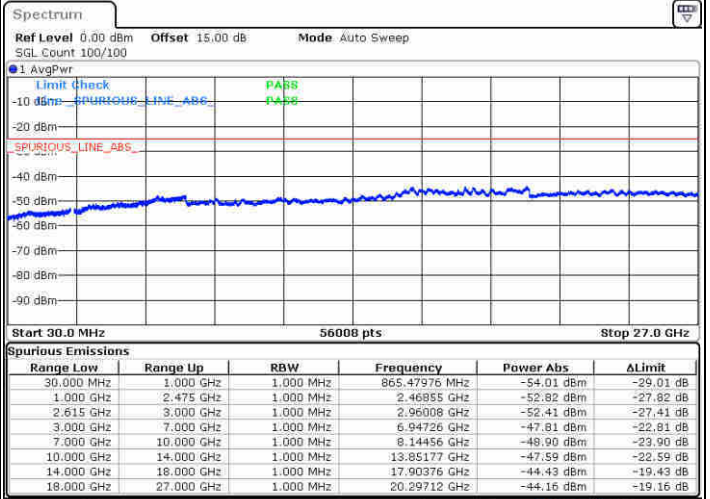

Middle Channel / 1RB0 and 1RB9

Middle Channel / 1RB74 and 1RB0

Date: 20 JUN 2020 17:47:17

Date: 20 JUN 2020 17:50:57

Middle Channel / FullRB

N/A

Date: 20 JUN 2020 17:42:02

LTE Band 7C / 15MHz+20MHz

16QAM

Highest Channel / 1RB0 and 1RB99

Highest Channel / 1RB74 and 1RB0

Date: 20 JUN 2020 18:06:43

Date: 20 JUN 2020 18:17:01

Highest Channel / FullIRB

N/A

Date: 20 JUN 2020 17:56:39

LTE Band 7C / 20MHz+10MHz

16QAM

Lowest Channel / 1RB0 and 1RB49

Lowest Channel / 1RB99 and 1RB0

Date: 20 JUN 2020 13:20:29

Date: 20 JUN 2020 13:29:16

Lowest Channel / FullRB

N/A