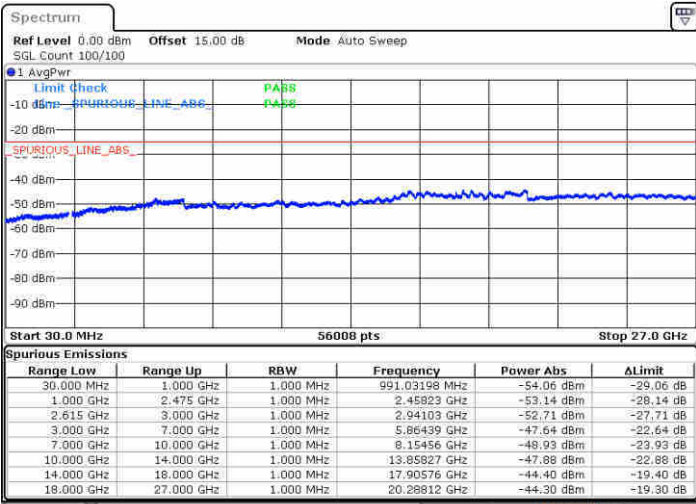

N/A

Date: 20 JUN 2020 17:40:20

LTE Band 7C / 15MHz+20MHz

QPSK

Highest Channel / 1RB0 and 1RB99

Highest Channel / 1RB74 and 1RB0

Date: 20 JUN 2020 18:08:03

Date: 20 JUN 2020 18:11:58

Highest Channel / FullIRB

N/A

Date: 20 JUN 2020 17:54:39

LTE Band 7C / 20MHz+10MHz

QPSK

Lowest Channel / 1RB0 and 1RB49

Lowest Channel / 1RB99 and 1RB0

Date: 20 JUN 2020 13:26:07

Date: 20 JUN 2020 13:27:48

Lowest Channel / FullRB

N/A

Date: 20 JUN 2020 13:54:14

LTE Band 7C / 20MHz+10MHz

QPSK

Middle Channel / 1RB0 and 1RB49

Middle Channel / 1RB99 and 1RB0

Date: 20 JUN 2020 13:41:41

Date: 20 JUN 2020 13:37:42

Middle Channel / FullRB

N/A

Date: 20 JUN 2020 14:00:42

LTE Band 7C / 20MHz+10MHz

QPSK

Highest Channel / 1RB0 and 1RB49