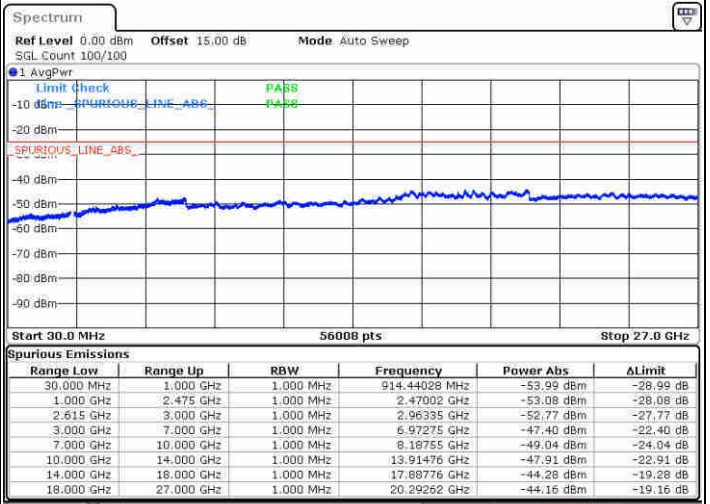

Highest Channel / 1RB0 and 1RB99

Highest Channel / 1RB49 and 1RB0

Date: 20 JUN 2020 10:54:15

Date: 20 JUN 2020 12:42:41

Highest Channel / FullRB

N/A

Date: 20 JUN 2020 10:46:28

LTE Band 7C / 15MHz+10MHz

16QAM

Lowest Channel / 1RB0 and 1RB49

Lowest Channel / 1RB74 and 1RB0

Date: 21 JUN 2020 15:00:16

Date: 21 JUN 2020 15:10:12

Lowest Channel / FullIRB

N/A

Date: 21 JUN 2020 15:48:44

LTE Band 7C / 15MHz+10MHz

16QAM

Middle Channel / 1RB0 and 1RB49

Middle Channel / 1RB74 and 1RB0

Date: 21 JUN 2020 15:44:28

Date: 21 JUN 2020 15:48:12

Middle Channel / FullRB

N/A

Date: 21 JUN 2020 15:30:31

LTE Band 7C / 15MHz+10MHz

16QAM

Highest Channel / 1RB0 and 1RB49

Highest Channel / 1RB74 and 1RB0

Date: 21 JUN 2020 16:15:07

Date: 21 JUN 2020 16:02:14

Highest Channel / FullIRB