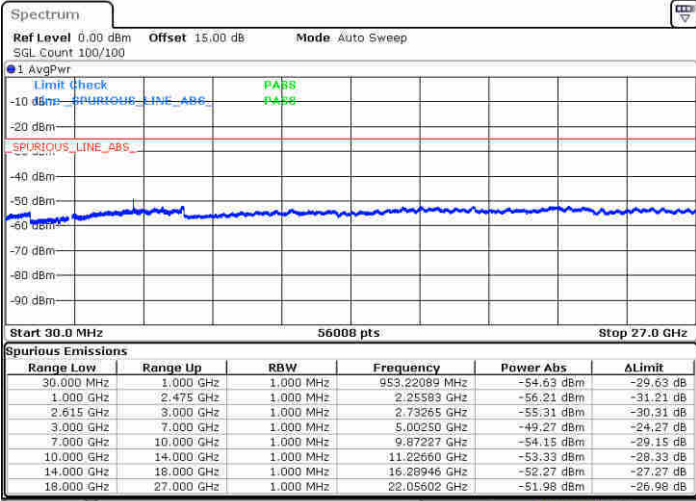

Date: 21 JUN 2020 11:56:03

Date: 21 JUN 2020 12:06:40

Middle Channel / FullIRB

N/A

Date: 21 JUN 2020 11:50:33

LTE Band 7C / 20MHz+15MHz

16QAM

Highest Channel / 1RB0 and 1RB74

Highest Channel / 1RB99 and 1RB0

Date: 21 JUN 2020 12:23:05

Date: 21 JUN 2020 12:35:35

Highest Channel / FullIRB

N/A

Date: 21 JUN 2020 12:16:00

LTE Band 7C / 20MHz+20MHz

16QAM

Lowest Channel / 1RB0 and 1RB99

Lowest Channel / 1RB99 and 1RB0

Date: 21 JUN 2020 14:05:45

Date: 21 JUN 2020 14:20:37

Lowest Channel / FullIRB

N/A

Date: 21 JUN 2020 14:00:43

LTE Band 7C / 20MHz+20MHz