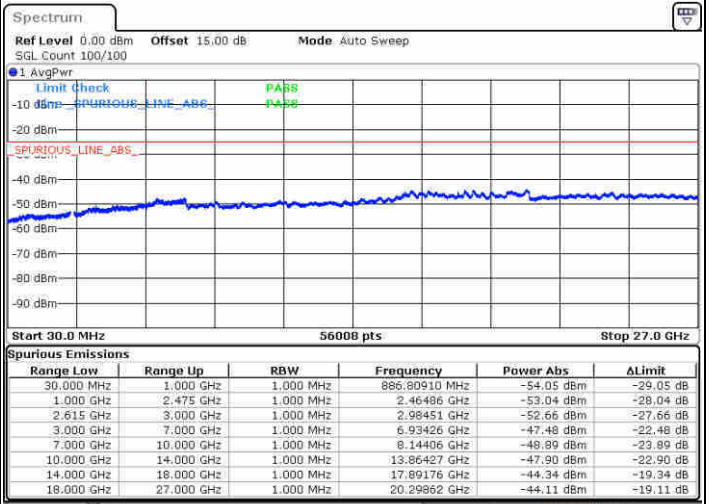

LTE Band 7C / 20MHz+10MHz

16QAM

Lowest Channel / 1RB0 and 1RB49

Lowest Channel / 1RB99 and 1RB0

Date: 20 JUN 2020 13:20:29

Date: 20 JUN 2020 13:29:16

Lowest Channel / FullRB

N/A

Date: 20 JUN 2020 13:56:57

LTE Band 7C / 20MHz+10MHz

16QAM

Middle Channel / 1RB0 and 1RB49

Middle Channel / 1RB99 and 1RB0

Date: 20 JUN 2020 13:44:16

Date: 20 JUN 2020 13:36:13

Middle Channel / FullRB

N/A

Date: 20 JUN 2020 13:52:47

LTE Band 7C / 20MHz+10MHz

16QAM

Highest Channel / 1RB0 and 1RB49

Highest Channel / 1RB99 and 1RB0

Date: 20 JUN. 2020 14:21:19

Date: 20 JUN. 2020 14:28:52

Highest Channel / FullIRB

N/A

Date: 20 JUN. 2020 14:11:43

LTE Band 7C / 20MHz+15MHz

16QAM

Lowest Channel / 1RB0 and 1RB74

Lowest Channel / 1RB99 and 1RB0

Date: 21 JUN 2020 10:32:41