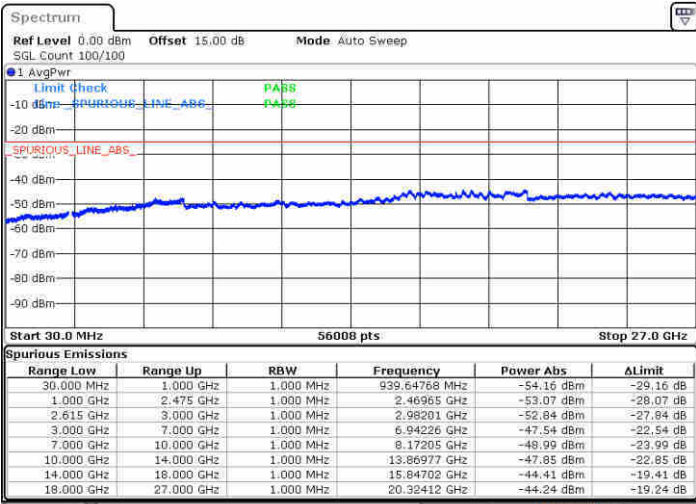

LTE Band 7C / 15MHz+10MHz

64QAM

Middle Channel / 1RB0 and 1RB49

Middle Channel / 1RB74 and 1RB0

Date: 21 JUN 2020 15:56:53

Date: 21 JUN 2020 15:58:43