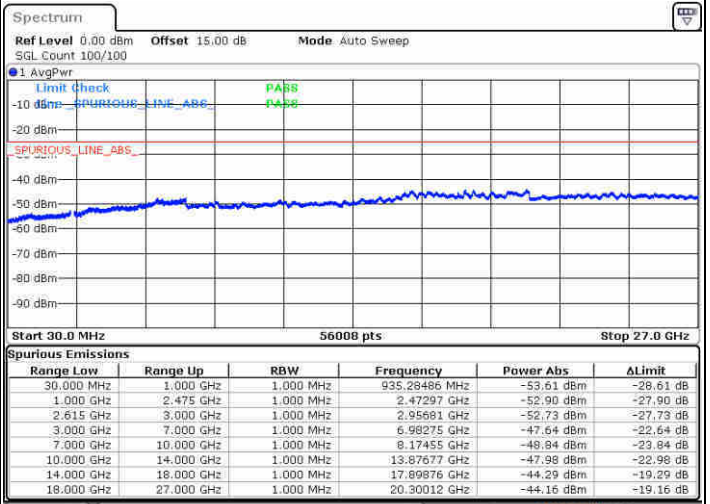

Date: 21 JUN 2020 15:04:30

LTE Band 7C / 10MHz+20MHz

64QAM

Lowest Channel / 1RB0 and 1RB99

Lowest Channel / 1RB49 and 1RB0

Date: 20 JUN 2020 10:00:41

Date: 20 JUN 2020 10:02:28

Lowest Channel / FullRB

N/A

Date: 20 JUN 2020 09:53:47

LTE Band 7C / 10MHz+20MHz

64QAM

MiddleChannel / 1RB0 and 1RB99

Middle Channel / 1RB49 and 1RB0

Date: 20 JUN 2020 10:37:26

Date: 20 JUN 2020 10:39:06

Middle Channel / FullRB

N/A

Date: 20 JUN 2020 10:25:18

LTE Band 7C / 10MHz+20MHz

64QAM

Highest Channel / 1RB0 and 1RB99

Highest Channel / 1RB49 and 1RB0

Date: 20 JUN 2020 10:52:47

Date: 20 JUN 2020 12:45:49

Highest Channel / FullIRB

N/A

Date: 20 JUN 2020 10:48:46

LTE Band 7C / 15MHz+10MHz

64QAM

Lowest Channel / 1RB0 and 1RB49

Lowest Channel / 1RB74 and 1RB0