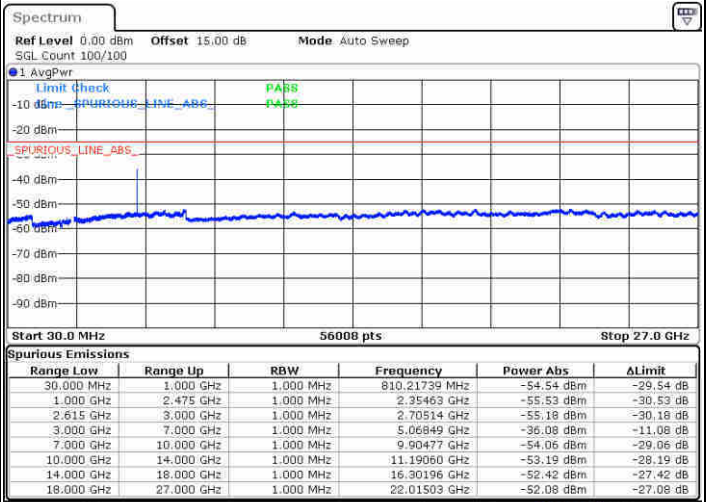

LTE Band 7C / 20MHz+20MHz

16QAM

Middle Channel / 1RB0 and 1RB9

Middle Channel / 1RB99 and 1RB0

Date: 21 JUN 2020 14:46:03

Date: 21 JUN 2020 14:53:12