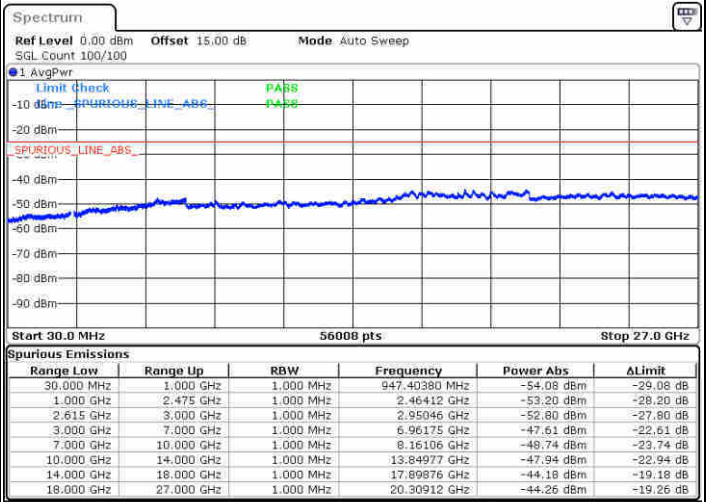

Date: 20 JUN 2020 16:39:32

Date: 20 JUN 2020 17:02:12

Highest Channel / FullIRB

N/A

Date: 21 JUN 2020 18:27:35

LTE Band 7C / 15MHz+20MHz

16QAM

Lowest Channel / 1RB0 and 1RB99

Lowest Channel / 1RB74 and 1RB0

Date: 20 JUN 2020 17:15:09

Date: 20 JUN 2020 17:20:28

Lowest Channel / FullRB

N/A

Date: 20 JUN 2020 17:09:08

LTE Band 7C / 15MHz+20MHz

16QAM

Middle Channel / 1RB0 and 1RB9

Middle Channel / 1RB74 and 1RB0

Date: 20 JUN 2020 17:47:17

Date: 20 JUN 2020 17:50:57

Middle Channel / FullRB

N/A

Date: 20 JUN 2020 17:42:02

LTE Band 7C / 15MHz+20MHz

16QAM

Highest Channel / 1RB0 and 1RB99

Highest Channel / 1RB74 and 1RB0

Date: 20 JUN 2020 18:06:43

Date: 20 JUN 2020 18:17:01

Highest Channel / FullIRB

N/A

Date: 20 JUN 2020 17:56:39