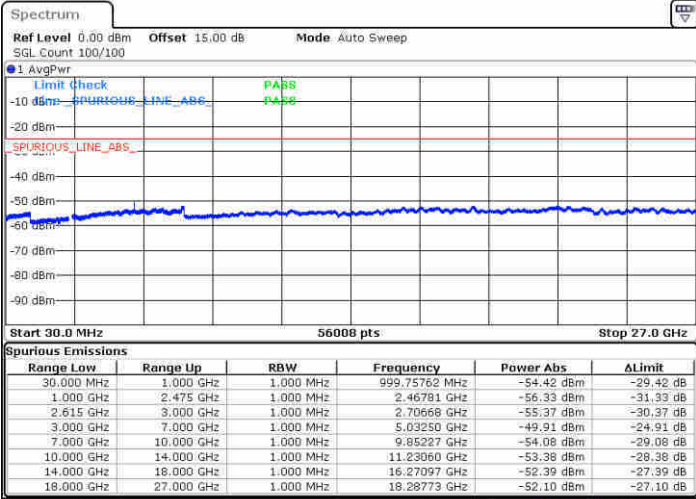

Date: 21 JUN 2020 12:09:34

LTE Band 7C / 20MHz+20MHz

QPSK

Lowest Channel / 1RB0 and 1RB99

Lowest Channel / 1RB99 and 1RB0

Date: 21 JUN 2020 14:04:08

Date: 21 JUN 2020 14:27:55

Lowest Channel / FullIRB

N/A

Date: 21 JUN 2020 13:11:16

LTE Band 7C / 20MHz+20MHz

QPSK

Middle Channel / 1RB0 and 1RB99

Middle Channel / 1RB99 and 1RB0

Date: 21 JUN 2020 14:43:43

Date: 21 JUN 2020 14:55:48

Middle Channel / FullIRB

N/A

Date: 21 JUN 2020 14:33:56

LTE Band 7C / 20MHz+20MHz

QPSK

Highest Channel / 1RB0 and 1RB99

Highest Channel / 1RB99 and 1RB0

Date: 21 JUN 2020 15:18:05

Date: 21 JUN 2020 15:24:04

Highest Channel / FullIRB

N/A

Date: 21 JUN 2020 14:59:46

LTE Band 7C / 10MHz+20MHz

16QAM

Lowest Channel / 1RB0 and 1RB99

Lowest Channel / 1RB49 and 1RB0