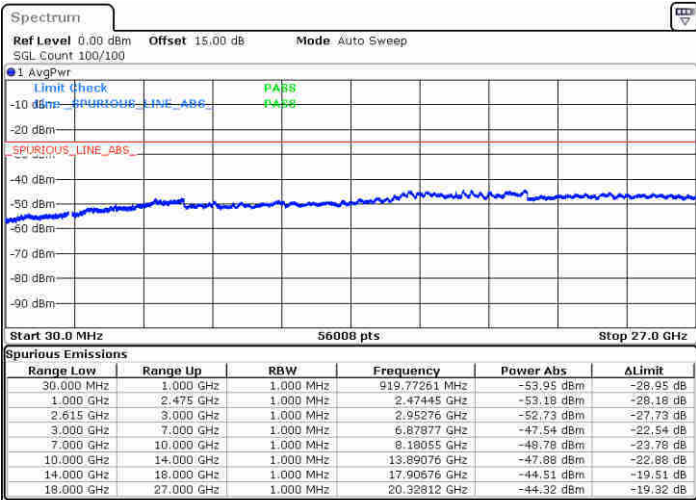

Date: 21 JUN 2020 15:30:31

LTE Band 7C / 15MHz+10MHz

16QAM

Highest Channel / 1RB0 and 1RB49

Highest Channel / 1RB74 and 1RB0

Date: 21 JUN 2020 16:15:07

Date: 21 JUN 2020 16:02:14

Highest Channel / FullIRB

N/A

Date: 21 JUN 2020 16:35:27

LTE Band 7C / 15MHz+15MHz

16QAM

Lowest Channel / 1RB0 and 1RB74

Lowest Channel / 1RB74 and 1RB0

Date: 20 JUN 2020 14:56:35

Date: 20 JUN 2020 15:02:22