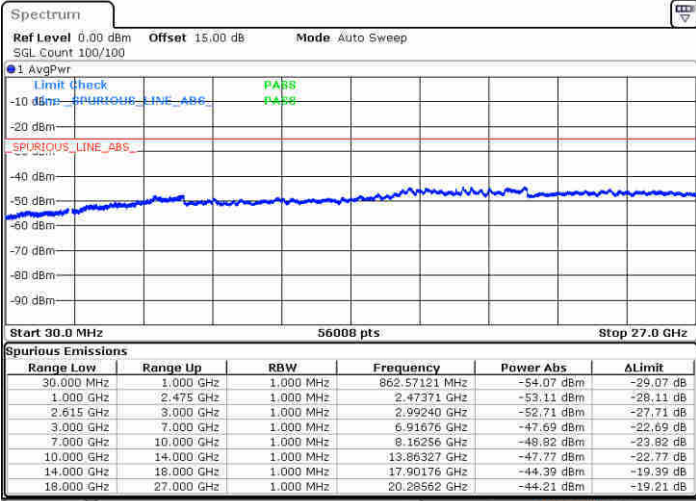

LTE Band 7C / 15MHz+20MHz

QPSK

Lowest Channel / 1RB0 and 1RB99

Lowest Channel / 1RB74 and 1RB0

Date: 20 JUN 2020 17:16:36

Date: 20 JUN 2020 17:18:55

Lowest Channel / FullRB

N/A

Date: 20 JUN 2020 17:07:43

LTE Band 7C / 15MHz+20MHz

QPSK

Middle Channel / 1RB0 and 1RB9

Middle Channel / 1RB74 and 1RB0

Date: 20 JUN 2020 17:48:36

Date: 20 JUN 2020 17:49:48

Middle Channel / FullRB

N/A

Date: 20 JUN 2020 17:40:20

LTE Band 7C / 15MHz+20MHz

QPSK

Highest Channel / 1RB0 and 1RB99

Highest Channel / 1RB74 and 1RB0

Date: 20 JUN 2020 18:08:03

Date: 20 JUN 2020 18:11:58

Highest Channel / FullIRB

N/A

Date: 20 JUN 2020 17:54:39

LTE Band 7C / 20MHz+10MHz

QPSK

Lowest Channel / 1RB0 and 1RB49

Lowest Channel / 1RB99 and 1RB0

Date: 20 JUN 2020 13:26:07