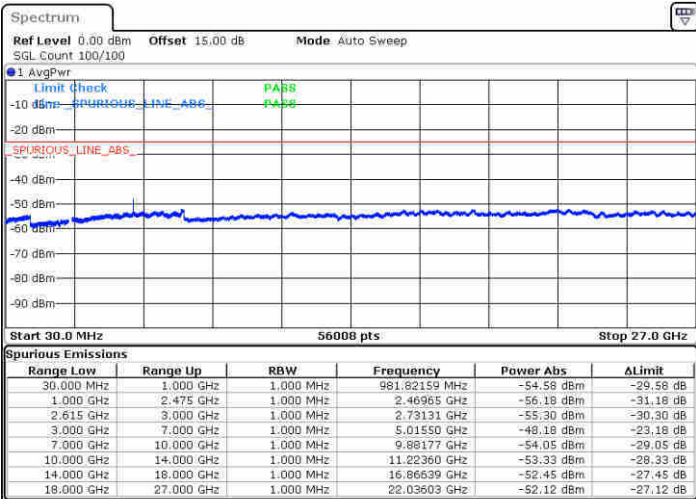

Highest Channel / 1RB0 and 1RB99

Highest Channel / 1RB49 and 1RB0

Date: 20 JUN 2020 10:54:15

Date: 20 JUN 2020 12:42:41

Highest Channel / FullRB

N/A

Date: 20 JUN 2020 10:46:28

LTE Band 7C / 15MHz+10MHz

16QAM

Lowest Channel / 1RB0 and 1RB49

Lowest Channel / 1RB74 and 1RB0

Date: 21 JUN 2020 15:00:16

Date: 21 JUN 2020 15:10:12

Lowest Channel / FullIRB

N/A

Date: 21 JUN 2020 15:48:44

LTE Band 7C / 15MHz+10MHz

16QAM

Middle Channel / 1RB0 and 1RB49

Middle Channel / 1RB74 and 1RB0

Date: 21 JUN 2020 15:44:28

Date: 21 JUN 2020 15:48:12

Middle Channel / FullRB

N/A

Date: 21 JUN 2020 15:30:31

LTE Band 7C / 15MHz+10MHz

16QAM

Highest Channel / 1RB0 and 1RB49

Highest Channel / 1RB74 and 1RB0

Date: 21 JUN 2020 16:15:07

Date: 21 JUN 2020 16:02:14

Highest Channel / FullIRB