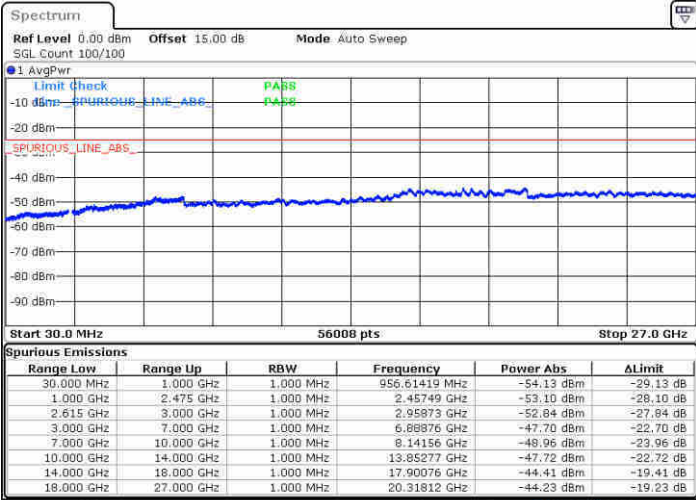

LTE Band 7C / 15MHz+20MHz

QPSK

Lowest Channel / 1RB0 and 1RB99

Lowest Channel / 1RB74 and 1RB0

Date: 20 JUN 2020 17:16:36

Date: 20 JUN 2020 17:18:55

Lowest Channel / FullRB

N/A

Date: 20 JUN 2020 17:07:43

LTE Band 7C / 15MHz+20MHz

QPSK

Middle Channel / 1RB0 and 1RB9

Middle Channel / 1RB74 and 1RB0

Date: 20 JUN 2020 17:48:36

Date: 20 JUN 2020 17:49:48

Middle Channel / FullRB

N/A

Date: 20 JUN 2020 17:40:20

LTE Band 7C / 15MHz+20MHz

QPSK

Highest Channel / 1RB0 and 1RB99

Highest Channel / 1RB74 and 1RB0

Date: 20 JUN 2020 18:08:03

Date: 20 JUN 2020 18:11:58

Highest Channel / FullIRB

N/A

Date: 20 JUN 2020 17:54:39

LTE Band 7C / 20MHz+10MHz

QPSK

Lowest Channel / 1RB0 and 1RB49

Lowest Channel / 1RB99 and 1RB0

Date: 20 JUN 2020 13:26:07