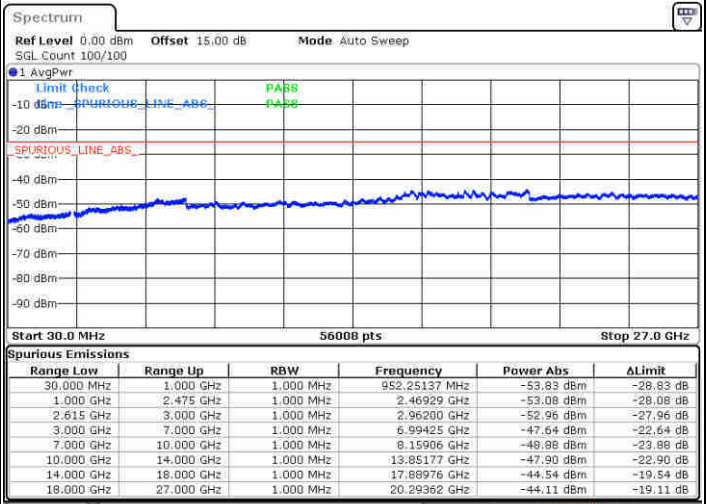

N/A

Date: 20 JUN 2020 17:40:20

LTE Band 7C / 15MHz+20MHz

QPSK

Highest Channel / 1RB0 and 1RB99

Highest Channel / 1RB74 and 1RB0

Date: 20 JUN 2020 18:08:03

Date: 20 JUN 2020 18:11:58

Highest Channel / FullIRB

N/A

Date: 20 JUN 2020 17:54:39

LTE Band 7C / 20MHz+10MHz

QPSK

Lowest Channel / 1RB0 and 1RB49

Lowest Channel / 1RB99 and 1RB0

Date: 20 JUN 2020 13:26:07

Date: 20 JUN 2020 13:27:48

Lowest Channel / FullRB

N/A

Date: 20 JUN 2020 13:54:14

LTE Band 7C / 20MHz+10MHz

QPSK

Middle Channel / 1RB0 and 1RB49

Middle Channel / 1RB99 and 1RB0

Date: 20 JUN 2020 13:41:41

Date: 20 JUN 2020 13:37:42

Middle Channel / FullRB

N/A

Date: 20 JUN 2020 14:00:42

LTE Band 7C / 20MHz+10MHz

QPSK

Highest Channel / 1RB0 and 1RB49