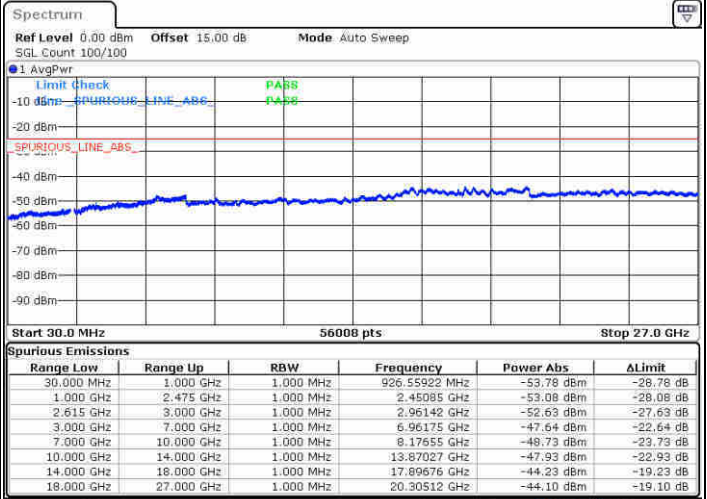

N/A

Date: 21 JUN 2020 16:35:27

LTE Band 7C / 15MHz+15MHz

16QAM

Lowest Channel / 1RB0 and 1RB74

Lowest Channel / 1RB74 and 1RB0

Date: 20 JUN 2020 14:56:35

Date: 20 JUN 2020 15:02:22

Lowest Channel / FullRB

N/A

Date: 20 JUN 2020 14:51:07

LTE Band 7C / 15MHz+15MHz

16QAM

Middle Channel / 1RB0 and 1RB74

Middle Channel / 1RB74 and 1RB0

Date: 20 JUN 2020 15:55:11

Date: 20 JUN 2020 16:03:04

Middle Channel / FullRB

N/A

Date: 20 JUN 2020 15:39:40

LTE Band 7C / 15MHz+15MHz

16QAM

Highest Channel / 1RB0 and 1RB74

Highest Channel / 1RB74 and 1RB0

Date: 20 JUN 2020 16:39:32

Date: 20 JUN 2020 17:02:12

Highest Channel / FullIRB

N/A

Date: 21 JUN 2020 18:27:35

LTE Band 7C / 15MHz+20MHz

16QAM

Lowest Channel / 1RB0 and 1RB99