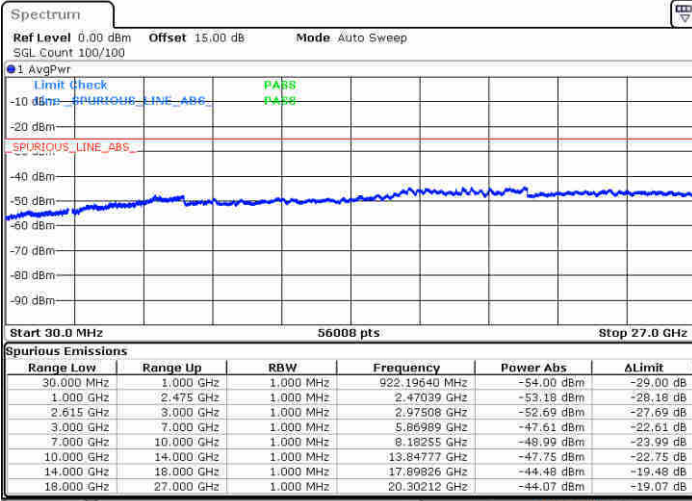

Date: 20 JUN 2020 10:08:49

Date: 20 JUN 2020 10:04:14

Lowest Channel / FullRB

N/A

Date: 20 JUN 2020 09:51:21

LTE Band 7C / 10MHz+20MHz

16QAM

MiddleChannel / 1RB0 and 1RB99

Middle Channel / 1RB49 and 1RB0

Date: 20 JUN 2020 10:35:08

Date: 20 JUN 2020 10:40:11

Middle Channel / FullRB

N/A

Date: 20 JUN 2020 10:22:32

LTE Band 7C / 10MHz+20MHz

16QAM

Highest Channel / 1RB0 and 1RB99

Highest Channel / 1RB49 and 1RB0

Date: 20 JUN 2020 10:54:15

Date: 20 JUN 2020 12:42:41

Highest Channel / FullRB

N/A

Date: 20 JUN 2020 10:46:28

LTE Band 7C / 15MHz+10MHz