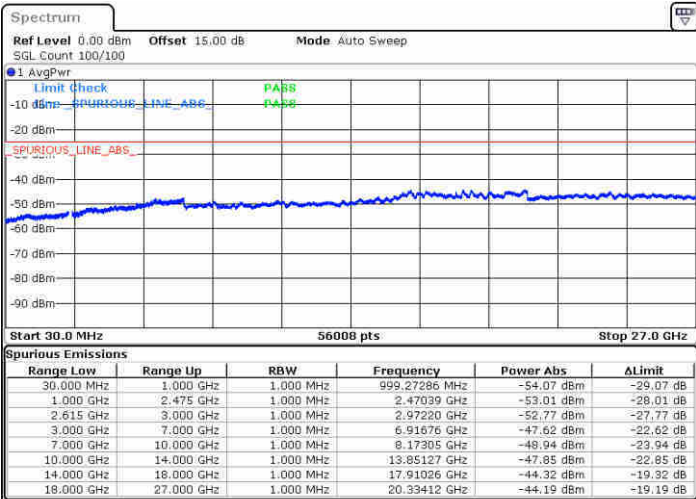

N/A

Date: 20 JUN 2020 17:40:20

LTE Band 7C / 15MHz+20MHz

QPSK

Highest Channel / 1RB0 and 1RB99

Highest Channel / 1RB74 and 1RB0

Date: 20 JUN 2020 18:08:03

Date: 20 JUN 2020 18:11:58

Highest Channel / FullIRB

N/A

Date: 20 JUN 2020 17:54:39

LTE Band 7C / 20MHz+10MHz

QPSK

Lowest Channel / 1RB0 and 1RB49

Lowest Channel / 1RB99 and 1RB0

Date: 20 JUN 2020 13:26:07

Date: 20 JUN 2020 13:27:48

Lowest Channel / FullRB

N/A

Date: 20 JUN 2020 13:54:14

LTE Band 7C / 20MHz+10MHz

QPSK

Middle Channel / 1RB0 and 1RB49

Middle Channel / 1RB99 and 1RB0