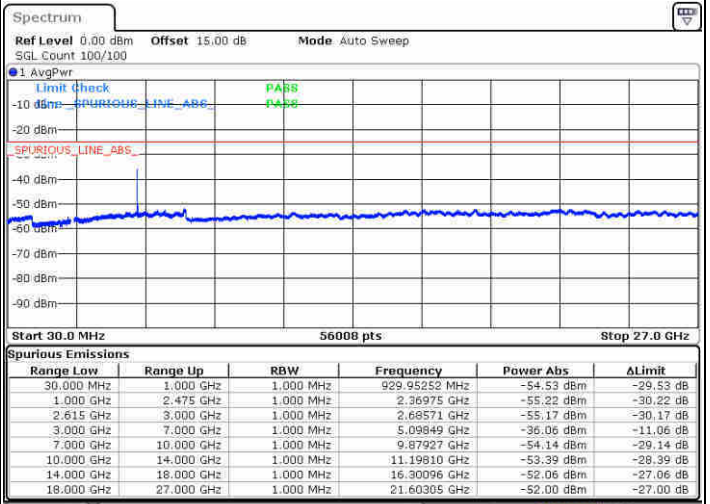

Lowest Channel / 1RB0 and 1RB99

Lowest Channel / 1RB99 and 1RB0

Date: 21 JUN 2020 14:05:45

Date: 21 JUN 2020 14:20:37

Lowest Channel / FullIRB

N/A

Date: 21 JUN 2020 14:00:43

LTE Band 7C / 20MHz+20MHz

16QAM

Middle Channel / 1RB0 and 1RB9

Middle Channel / 1RB99 and 1RB0

Date: 21 JUN 2020 14:46:03

Date: 21 JUN 2020 14:53:12

Middle Channel / FullRB

N/A

Date: 21 JUN 2020 14:37:35

LTE Band 7C / 20MHz+20MHz

16QAM

Highest Channel / 1RB0 and 1RB99

Highest Channel / 1RB99 and 1RB0

Date: 21 JUN 2020 15:14:44

Date: 21 JUN 2020 15:25:38

Highest Channel / FullIRB

N/A

Date: 21 JUN 2020 15:04:30

LTE Band 7C / 10MHz+20MHz

64QAM

Lowest Channel / 1RB0 and 1RB99

Lowest Channel / 1RB49 and 1RB0

Date: 20 JUN 2020 10:00:41

Date: 20 JUN 2020 10:02:28

Lowest Channel / FullRB