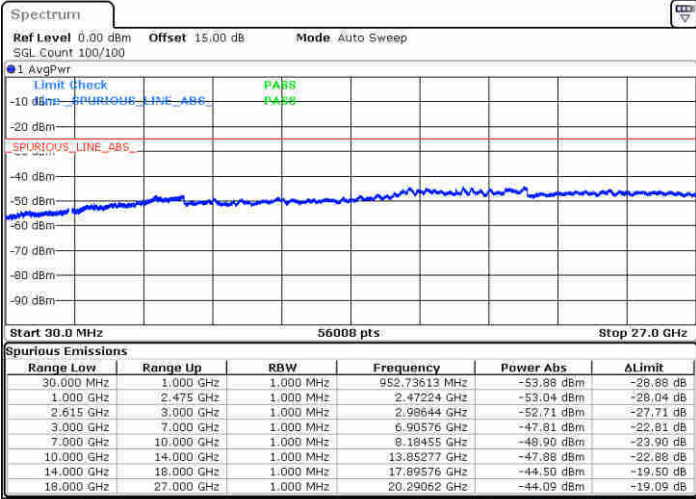

Middle Channel / 1RB0 and 1RB9

Middle Channel / 1RB74 and 1RB0

Date: 20 JUN 2020 17:47:17

Date: 20 JUN 2020 17:50:57

Middle Channel / FullRB

N/A

Date: 20 JUN 2020 17:42:02

LTE Band 7C / 15MHz+20MHz

16QAM

Highest Channel / 1RB0 and 1RB99

Highest Channel / 1RB74 and 1RB0

Date: 20 JUN 2020 18:06:43

Date: 20 JUN 2020 18:17:01

Highest Channel / FullIRB

N/A

Date: 20 JUN 2020 17:56:39

LTE Band 7C / 20MHz+10MHz

16QAM

Lowest Channel / 1RB0 and 1RB49

Lowest Channel / 1RB99 and 1RB0

Date: 20 JUN 2020 13:20:29

Date: 20 JUN 2020 13:29:16

Lowest Channel / FullRB

N/A