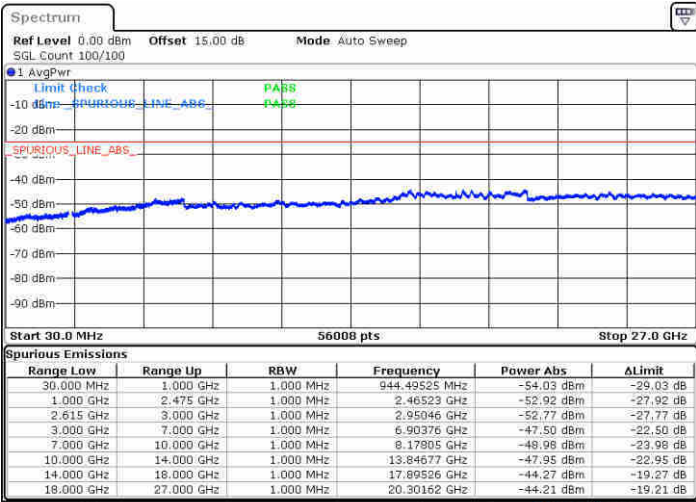

LTE Band 7C / 15MHz+10MHz

16QAM

Lowest Channel / 1RB0 and 1RB49

Lowest Channel / 1RB74 and 1RB0

Date: 21 JUN 2020 15:00:16

Date: 21 JUN 2020 15:10:12