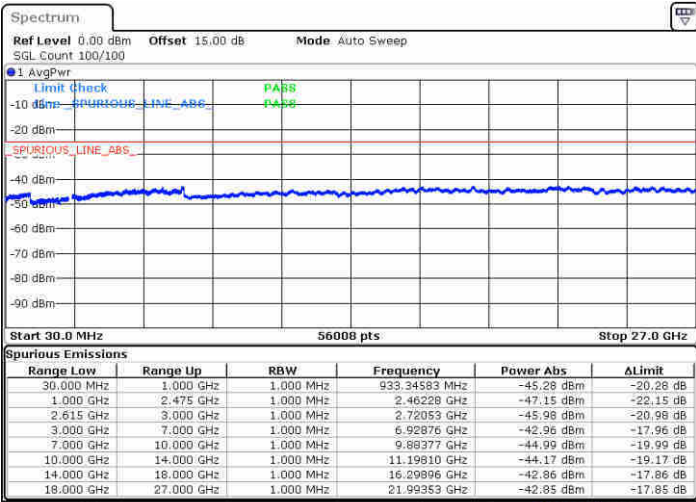

N/A

Date: 20 JUN 2020 13:52:47

LTE Band 7C / 20MHz+10MHz

16QAM

Highest Channel / 1RB0 and 1RB49

Highest Channel / 1RB99 and 1RB0

Date: 20 JUN. 2020 14:21:19

Date: 20 JUN. 2020 14:28:52

Highest Channel / FullIRB

N/A

Date: 20 JUN. 2020 14:11:43

LTE Band 7C / 20MHz+15MHz

16QAM

Lowest Channel / 1RB0 and 1RB74

Lowest Channel / 1RB99 and 1RB0

Date: 21 JUN 2020 10:32:41

Date: 21 JUN 2020 10:42:16

Lowest Channel / FullIRB

N/A

Date: 21 JUN 2020 10:26:48

LTE Band 7C / 20MHz+15MHz

16QAM

MiddleChannel / 1RB0 and 1RB74

Middle Channel / 1RB99 and 1RB0