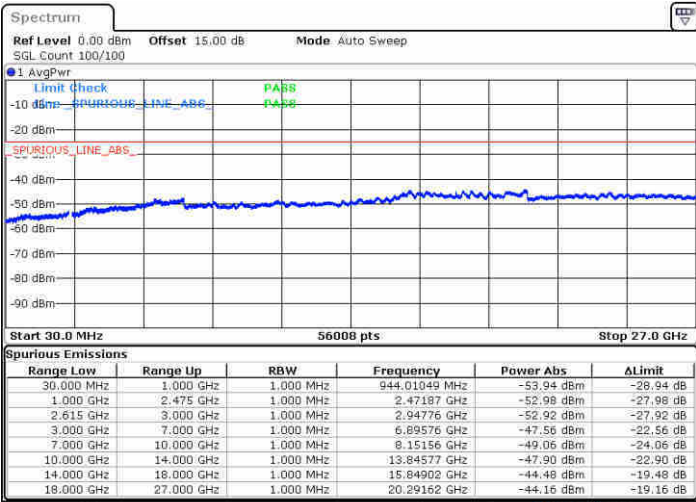

Date: 20 JUN 2020 12:45:49

Highest Channel / FullIRB

N/A

Date: 20 JUN 2020 10:48:46

LTE Band 7C / 15MHz+10MHz

64QAM

Lowest Channel / 1RB0 and 1RB49

Lowest Channel / 1RB74 and 1RB0

Date: 21 JUN 2020 15:57:48

Date: 21 JUN 2020 15:11:53

Lowest Channel / FullIRB

N/A

Date: 21 JUN 2020 15:55:59

LTE Band 7C / 15MHz+10MHz

64QAM

Middle Channel / 1RB0 and 1RB49

Middle Channel / 1RB74 and 1RB0

Date: 21 JUN 2020 15:56:53

Date: 21 JUN 2020 15:58:43

Middle Channel / FullRB

N/A

Date: 21 JUN 2020 15:34:03