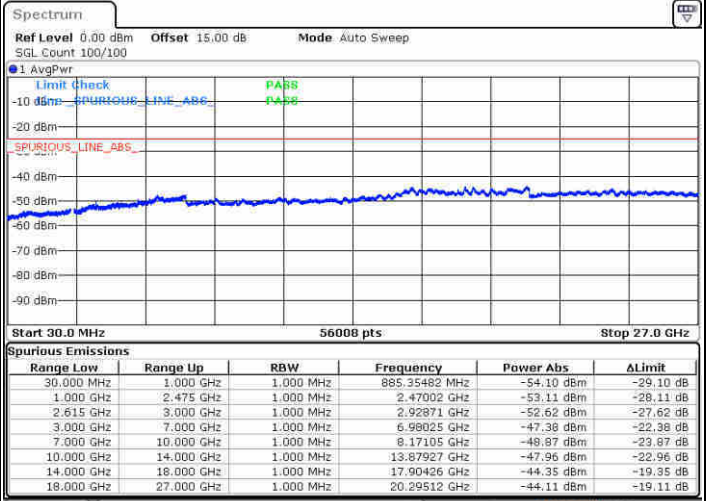

Date: 20 JUN 2020 13:56:57

LTE Band 7C / 20MHz+10MHz

16QAM

Middle Channel / 1RB0 and 1RB49

Middle Channel / 1RB99 and 1RB0

Date: 20 JUN 2020 13:44:16

Date: 20 JUN 2020 13:36:13

Middle Channel / FullRB

N/A

Date: 20 JUN 2020 13:52:47

LTE Band 7C / 20MHz+10MHz

16QAM

Highest Channel / 1RB0 and 1RB49

Highest Channel / 1RB99 and 1RB0

Date: 20 JUN. 2020 14:21:19

Date: 20 JUN. 2020 14:28:52

Highest Channel / FullIRB

N/A

Date: 20 JUN. 2020 14:11:43

LTE Band 7C / 20MHz+15MHz

16QAM

Lowest Channel / 1RB0 and 1RB74

Lowest Channel / 1RB99 and 1RB0

Date: 21 JUN 2020 10:32:41

Date: 21 JUN 2020 10:42:16

Lowest Channel / FullIRB

N/A

Date: 21 JUN 2020 10:26:48

LTE Band 7C / 20MHz+15MHz

16QAM

MiddleChannel / 1RB0 and 1RB74

Middle Channel / 1RB99 and 1RB0