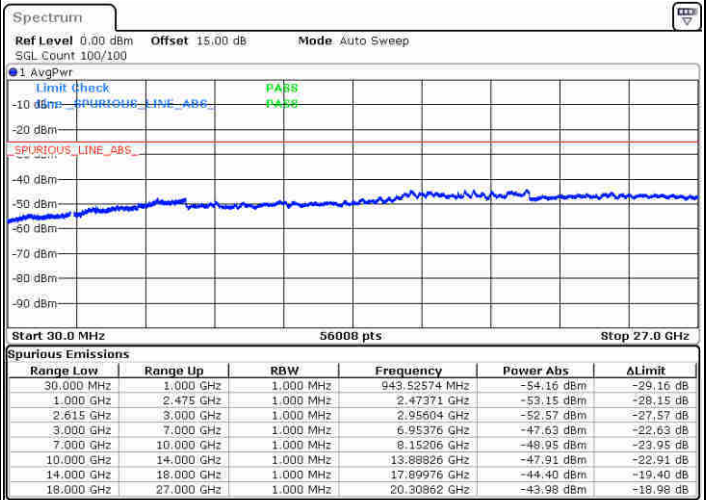

Date: 21 JUN 2020 15:30:31

LTE Band 7C / 15MHz+10MHz

16QAM

Highest Channel / 1RB0 and 1RB49

Highest Channel / 1RB74 and 1RB0

Date: 21 JUN 2020 16:15:07

Date: 21 JUN 2020 16:02:14

Highest Channel / FullIRB

N/A

Date: 21 JUN 2020 16:35:27

LTE Band 7C / 15MHz+15MHz

16QAM

Lowest Channel / 1RB0 and 1RB74

Lowest Channel / 1RB74 and 1RB0

Date: 20 JUN 2020 14:56:35

Date: 20 JUN 2020 15:02:22