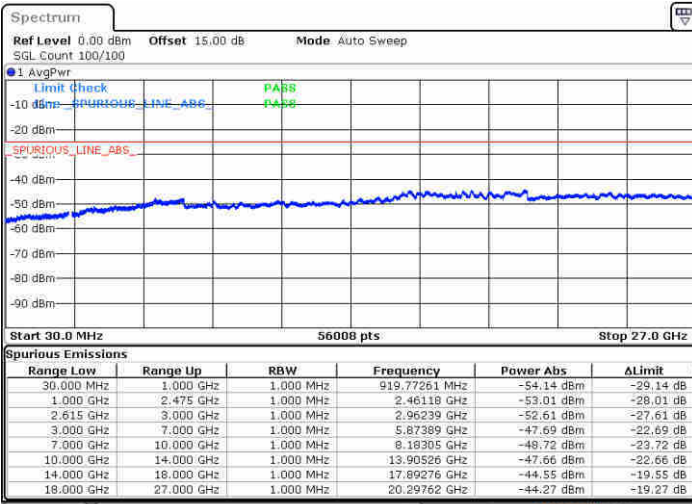

LTE Band 7C / 15MHz+20MHz

QPSK

Lowest Channel / 1RB0 and 1RB99

Lowest Channel / 1RB74 and 1RB0

Date: 20 JUN 2020 17:16:36

Date: 20 JUN 2020 17:18:55

Lowest Channel / FullRB

N/A

Date: 20 JUN 2020 17:07:43

LTE Band 7C / 15MHz+20MHz

QPSK

Middle Channel / 1RB0 and 1RB9

Middle Channel / 1RB74 and 1RB0

Date: 20 JUN 2020 17:48:36

Date: 20 JUN 2020 17:49:48

Middle Channel / FullRB

N/A

Date: 20 JUN 2020 17:40:20

LTE Band 7C / 15MHz+20MHz

QPSK

Highest Channel / 1RB0 and 1RB99

Highest Channel / 1RB74 and 1RB0

Date: 20 JUN 2020 18:08:03

Date: 20 JUN 2020 18:11:58