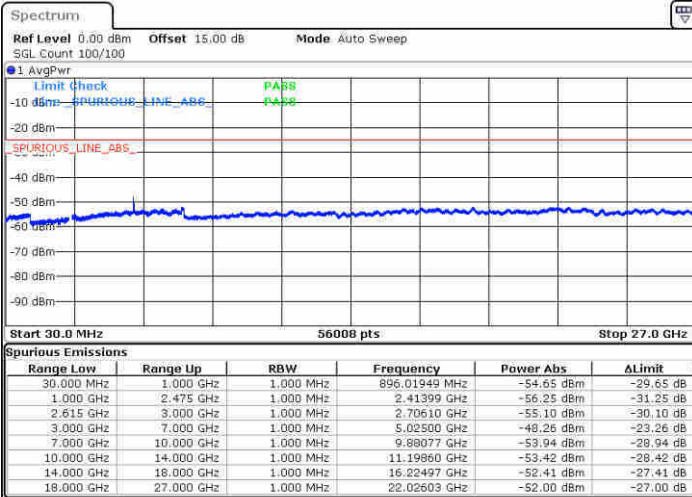

LTE Band 7C / 20MHz+15MHz

QPSK

Highest Channel / 1RB0 and 1RB74

Highest Channel / 1RB99 and 1RB0

Date: 21 JUN 2020 12:27:06

Date: 21 JUN 2020 12:29:38

Highest Channel / FullIRB

N/A

Date: 21 JUN 2020 12:09:34

LTE Band 7C / 20MHz+20MHz

QPSK

Lowest Channel / 1RB0 and 1RB99

Lowest Channel / 1RB99 and 1RB0

Date: 21 JUN 2020 14:04:08

Date: 21 JUN 2020 14:27:55

Lowest Channel / FullIRB

N/A

Date: 21 JUN 2020 13:11:16

LTE Band 7C / 20MHz+20MHz

QPSK

Middle Channel / 1RB0 and 1RB99

Middle Channel / 1RB99 and 1RB0

Date: 21 JUN 2020 14:43:43

Date: 21 JUN 2020 14:55:48

Middle Channel / FullIRB

N/A

Date: 21 JUN 2020 14:33:56

LTE Band 7C / 20MHz+20MHz

QPSK

Highest Channel / 1RB0 and 1RB99

Highest Channel / 1RB99 and 1RB0

Date: 21 JUN 2020 15:18:05