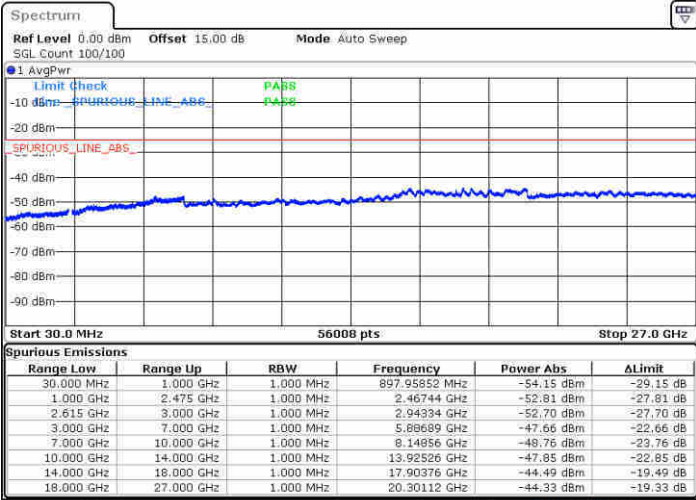

N/A

Date: 20 JUN 2020 17:40:20

LTE Band 7C / 15MHz+20MHz

QPSK

Highest Channel / 1RB0 and 1RB99

Highest Channel / 1RB74 and 1RB0

Date: 20 JUN 2020 18:08:03

Date: 20 JUN 2020 18:11:58

Highest Channel / FullIRB

N/A

Date: 20 JUN 2020 17:54:39

LTE Band 7C / 20MHz+10MHz

QPSK

Lowest Channel / 1RB0 and 1RB49

Lowest Channel / 1RB99 and 1RB0

Date: 20 JUN 2020 13:26:07

Date: 20 JUN 2020 13:27:48

Lowest Channel / FullRB

N/A

Date: 20 JUN 2020 13:54:14

LTE Band 7C / 20MHz+10MHz

QPSK

Middle Channel / 1RB0 and 1RB49

Middle Channel / 1RB99 and 1RB0

Date: 20 JUN 2020 13:41:41

Date: 20 JUN 2020 13:37:42

Middle Channel / FullRB

N/A

Date: 20 JUN 2020 14:00:42

LTE Band 7C / 20MHz+10MHz

QPSK

Highest Channel / 1RB0 and 1RB49