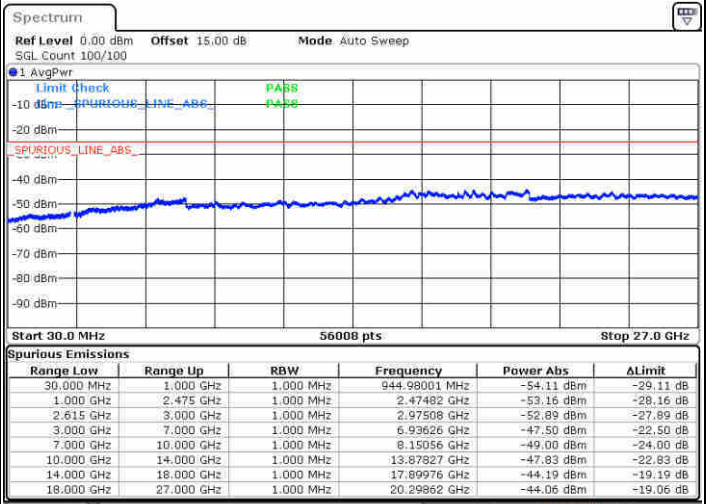

Date: 20 JUN 2020 16:39:32

Date: 20 JUN 2020 17:02:12

Highest Channel / FullIRB

N/A

Date: 21 JUN 2020 18:27:35

LTE Band 7C / 15MHz+20MHz

16QAM

Lowest Channel / 1RB0 and 1RB99

Lowest Channel / 1RB74 and 1RB0

Date: 20 JUN 2020 17:15:09

Date: 20 JUN 2020 17:20:28

Lowest Channel / FullRB

N/A

Date: 20 JUN 2020 17:09:08

LTE Band 7C / 15MHz+20MHz

16QAM

Middle Channel / 1RB0 and 1RB9

Middle Channel / 1RB74 and 1RB0

Date: 20 JUN 2020 17:47:17

Date: 20 JUN 2020 17:50:57

Middle Channel / FullRB

N/A

Date: 20 JUN 2020 17:42:02

LTE Band 7C / 15MHz+20MHz