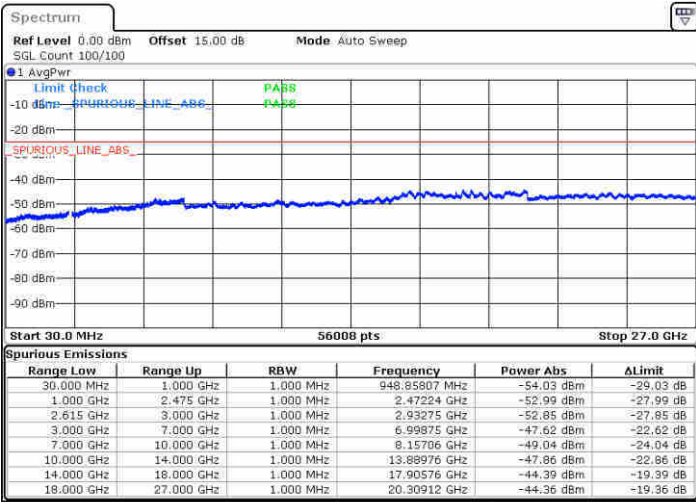

LTE Band 7C / 20MHz+10MHz

16QAM

Lowest Channel / 1RB0 and 1RB49

Lowest Channel / 1RB99 and 1RB0

Date: 20 JUN 2020 13:20:29

Date: 20 JUN 2020 13:29:16

Lowest Channel / FullRB

N/A

Date: 20 JUN 2020 13:56:57

LTE Band 7C / 20MHz+10MHz

16QAM

Middle Channel / 1RB0 and 1RB49

Middle Channel / 1RB99 and 1RB0

Date: 20 JUN 2020 13:44:16

Date: 20 JUN 2020 13:36:13

Middle Channel / FullRB

N/A

Date: 20 JUN 2020 13:52:47

LTE Band 7C / 20MHz+10MHz

16QAM

Highest Channel / 1RB0 and 1RB49

Highest Channel / 1RB99 and 1RB0

Date: 20 JUN. 2020 14:21:19

Date: 20 JUN. 2020 14:28:52

Highest Channel / FullIRB

N/A

Date: 20 JUN. 2020 14:11:43

LTE Band 7C / 20MHz+15MHz

16QAM

Lowest Channel / 1RB0 and 1RB74

Lowest Channel / 1RB99 and 1RB0

Date: 21 JUN 2020 10:32:41