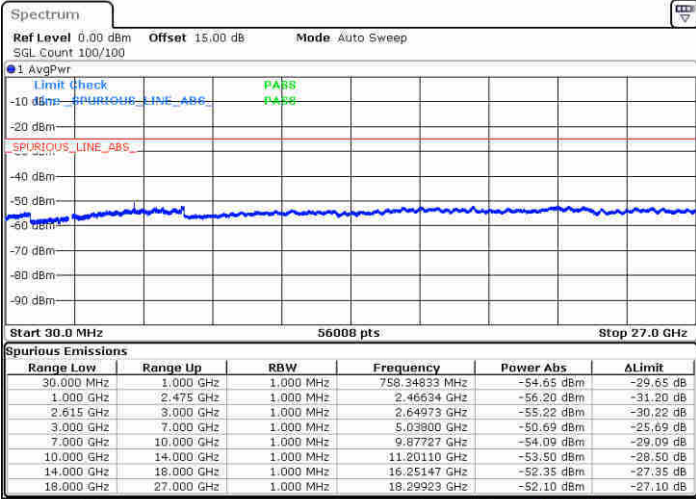

LTE Band 7C / 20MHz+15MHz

QPSK

MiddleChannel / 1RB0 and 1RB74

Middle Channel / 1RB99 and 1RB0

Date: 21 JUN 2020 11:57:39

Date: 21 JUN 2020 11:59:13