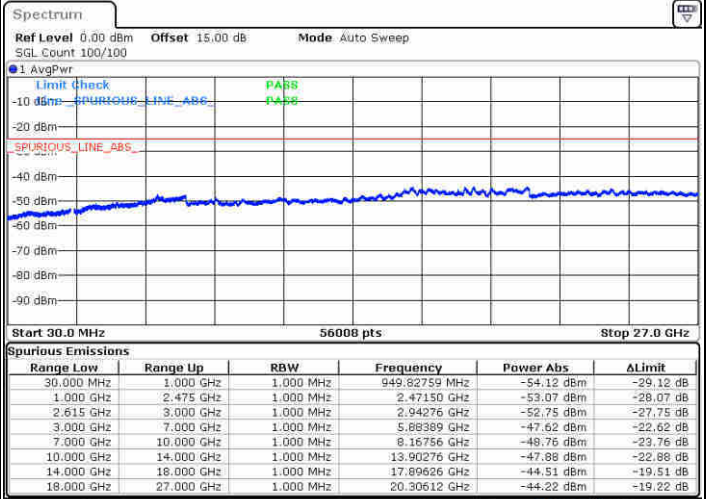

Date: 21 JUN 2020 15:30:31

LTE Band 7C / 15MHz+10MHz

16QAM

Highest Channel / 1RB0 and 1RB49

Highest Channel / 1RB74 and 1RB0

Date: 21 JUN 2020 16:15:07

Date: 21 JUN 2020 16:02:14

Highest Channel / FullIRB

N/A

Date: 21 JUN 2020 16:35:27

LTE Band 7C / 15MHz+15MHz

16QAM

Lowest Channel / 1RB0 and 1RB74

Lowest Channel / 1RB74 and 1RB0

Date: 20 JUN 2020 14:56:35

Date: 20 JUN 2020 15:02:22

Lowest Channel / FullRB

N/A

Date: 20 JUN 2020 14:51:07

LTE Band 7C / 15MHz+15MHz

16QAM

Middle Channel / 1RB0 and 1RB74

Middle Channel / 1RB74 and 1RB0

Date: 20 JUN 2020 15:55:11