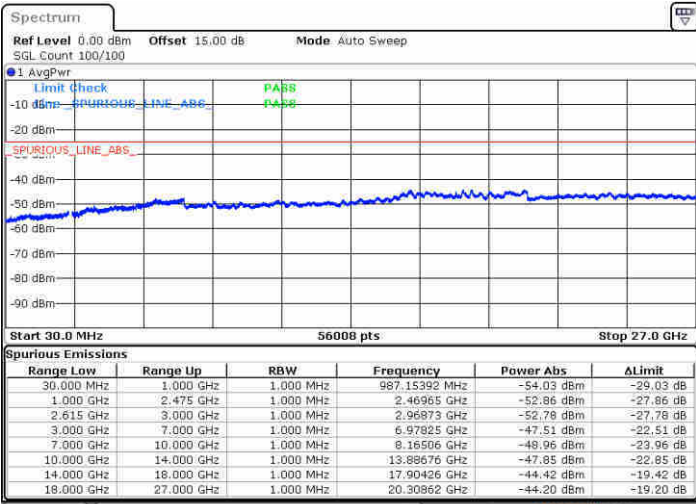

Date: 20 JUN 2020 13:27:48

Lowest Channel / FullRB

N/A

Date: 20 JUN 2020 13:54:14

LTE Band 7C / 20MHz+10MHz

QPSK

Middle Channel / 1RB0 and 1RB49

Middle Channel / 1RB99 and 1RB0

Date: 20 JUN 2020 13:41:41

Date: 20 JUN 2020 13:37:42

Middle Channel / FullRB

N/A

Date: 20 JUN 2020 14:00:42

LTE Band 7C / 20MHz+10MHz

QPSK

Highest Channel / 1RB0 and 1RB49

Highest Channel / 1RB99 and 1RB0

Date: 20 JUN. 2020 14:22:49

Date: 20 JUN. 2020 14:24:29

Highest Channel / FullIRB

N/A

Date: 20 JUN. 2020 14:09:45

LTE Band 7C / 20MHz+15MHz

QPSK

Lowest Channel / 1RB0 and 1RB74

Lowest Channel / 1RB99 and 1RB0

Date: 21 JUN 2020 10:34:00

Date: 21 JUN 2020 18:14:54

Lowest Channel / FullIRB

N/A

Date: 21 JUN 2020 10:24:40

LTE Band 7C / 20MHz+15MHz