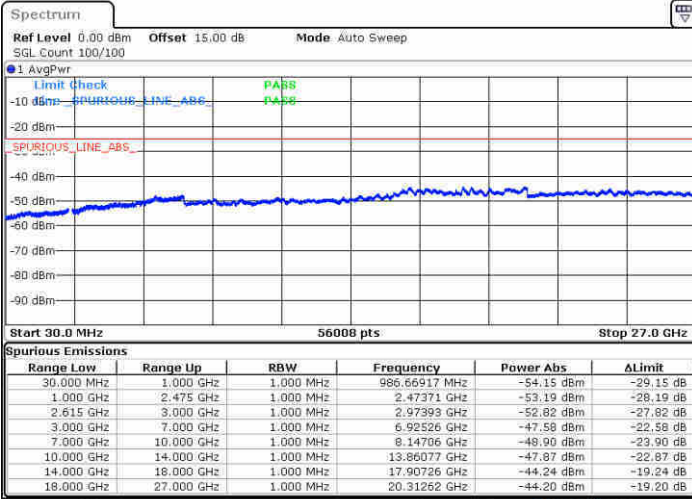

Date: 21 JUN 2020 15:04:30

LTE Band 7C / 10MHz+20MHz

64QAM

Lowest Channel / 1RB0 and 1RB99

Lowest Channel / 1RB49 and 1RB0

Date: 20 JUN 2020 10:00:41

Date: 20 JUN 2020 10:02:28

Lowest Channel / FullRB

N/A

Date: 20 JUN 2020 09:53:47

LTE Band 7C / 10MHz+20MHz

64QAM

MiddleChannel / 1RB0 and 1RB99

Middle Channel / 1RB49 and 1RB0

Date: 20 JUN 2020 10:37:26

Date: 20 JUN 2020 10:39:06

Middle Channel / FullRB

N/A

Date: 20 JUN 2020 10:25:18

LTE Band 7C / 10MHz+20MHz

64QAM

Highest Channel / 1RB0 and 1RB99

Highest Channel / 1RB49 and 1RB0

Date: 20 JUN 2020 10:52:47

Date: 20 JUN 2020 12:45:49

Highest Channel / FullIRB

N/A

Date: 20 JUN 2020 10:48:46

LTE Band 7C / 15MHz+10MHz

64QAM

Lowest Channel / 1RB0 and 1RB49

Lowest Channel / 1RB74 and 1RB0