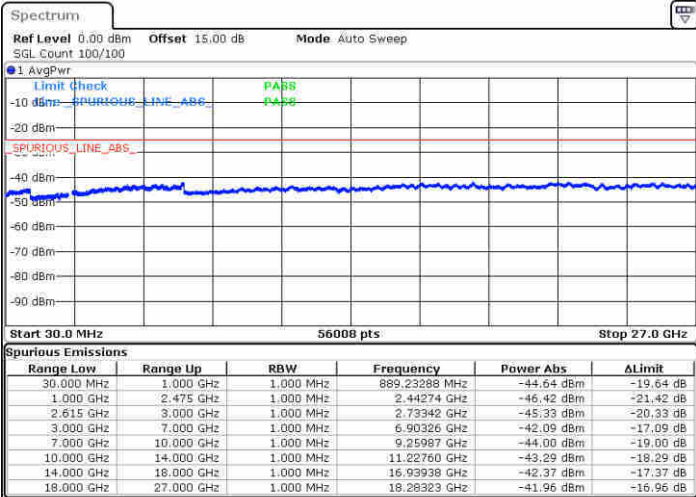

Middle Channel / FullIRB

N/A

Date: 21 JUN 2020 11:48:30