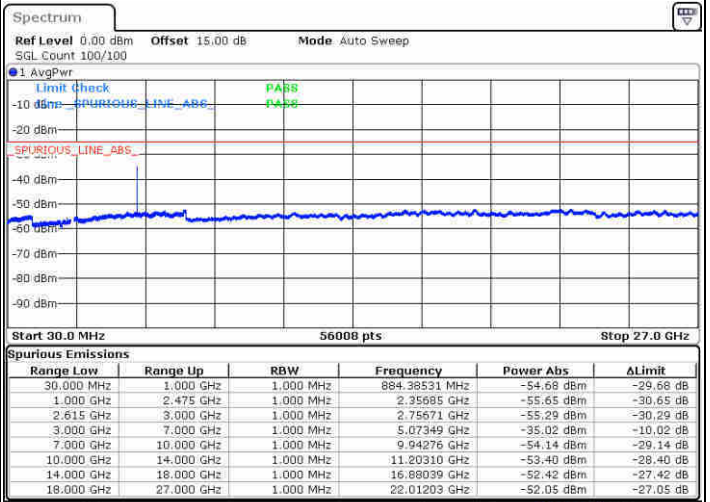

Highest Channel / FullIRB

N/A

Date: 20 JUN. 2020 14:11:43

LTE Band 7C / 20MHz+15MHz

16QAM

Lowest Channel / 1RB0 and 1RB74

Lowest Channel / 1RB99 and 1RB0

Date: 21 JUN 2020 10:32:41

Date: 21 JUN 2020 10:42:16

Lowest Channel / FullIRB

N/A

Date: 21 JUN 2020 10:26:48

LTE Band 7C / 20MHz+15MHz

16QAM

MiddleChannel / 1RB0 and 1RB74

Middle Channel / 1RB99 and 1RB0

Date: 21 JUN 2020 11:56:03

Date: 21 JUN 2020 12:06:40

Middle Channel / FullIRB

N/A

Date: 21 JUN 2020 11:50:33

LTE Band 7C / 20MHz+15MHz

16QAM

Highest Channel / 1RB0 and 1RB74

Highest Channel / 1RB99 and 1RB0

Date: 21 JUN 2020 12:23:05

Date: 21 JUN 2020 12:35:35

Highest Channel / FullIRB

N/A

Date: 21 JUN 2020 12:16:00

LTE Band 7C / 20MHz+20MHz

16QAM