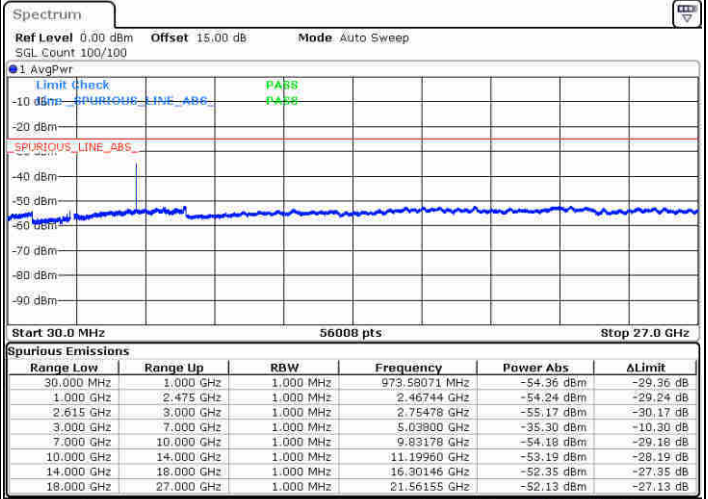

LTE Band 7C / 20MHz+15MHz

QPSK

Highest Channel / 1RB0 and 1RB74

Highest Channel / 1RB99 and 1RB0

Date: 21 JUN 2020 12:27:06

Date: 21 JUN 2020 12:29:38

Highest Channel / FullIRB

N/A

Date: 21 JUN 2020 12:09:34

LTE Band 7C / 20MHz+20MHz

QPSK

Lowest Channel / 1RB0 and 1RB99

Lowest Channel / 1RB99 and 1RB0

Date: 21 JUN 2020 14:04:08

Date: 21 JUN 2020 14:27:55

Lowest Channel / FullIRB

N/A

Date: 21 JUN 2020 13:11:16

LTE Band 7C / 20MHz+20MHz

QPSK

Middle Channel / 1RB0 and 1RB99

Middle Channel / 1RB99 and 1RB0

Date: 21 JUN 2020 14:43:43

Date: 21 JUN 2020 14:55:48

Middle Channel / FullIRB

N/A

Date: 21 JUN 2020 14:33:56

LTE Band 7C / 20MHz+20MHz

QPSK

Highest Channel / 1RB0 and 1RB99

Highest Channel / 1RB99 and 1RB0

Date: 21 JUN 2020 15:18:05