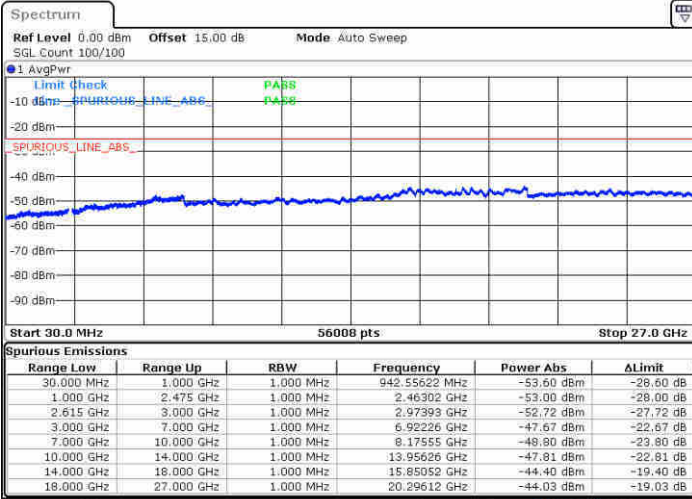

Date: 21 JUN 2020 15:30:31

LTE Band 7C / 15MHz+10MHz

16QAM

Highest Channel / 1RB0 and 1RB49

Highest Channel / 1RB74 and 1RB0

Date: 21 JUN 2020 16:15:07

Date: 21 JUN 2020 16:02:14

Highest Channel / FullIRB

N/A

Date: 21 JUN 2020 16:35:27

LTE Band 7C / 15MHz+15MHz

16QAM

Lowest Channel / 1RB0 and 1RB74

Lowest Channel / 1RB74 and 1RB0

Date: 20 JUN 2020 14:56:35

Date: 20 JUN 2020 15:02:22

Lowest Channel / FullRB

N/A

Date: 20 JUN 2020 14:51:07

LTE Band 7C / 15MHz+15MHz

16QAM

Middle Channel / 1RB0 and 1RB74

Middle Channel / 1RB74 and 1RB0

Date: 20 JUN 2020 15:55:11