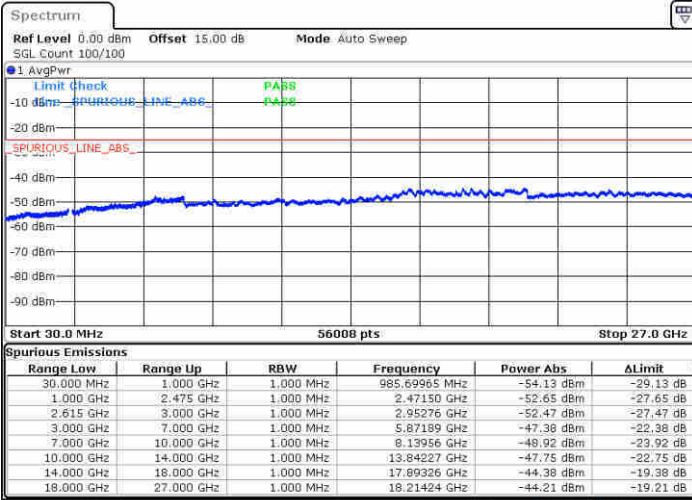

Highest Channel / 1RB0 and 1RB99

Highest Channel / 1RB49 and 1RB0

Date: 20 JUN 2020 10:54:15

Date: 20 JUN 2020 12:42:41

Highest Channel / FullRB

N/A

Date: 20 JUN 2020 10:46:28

LTE Band 7C / 15MHz+10MHz