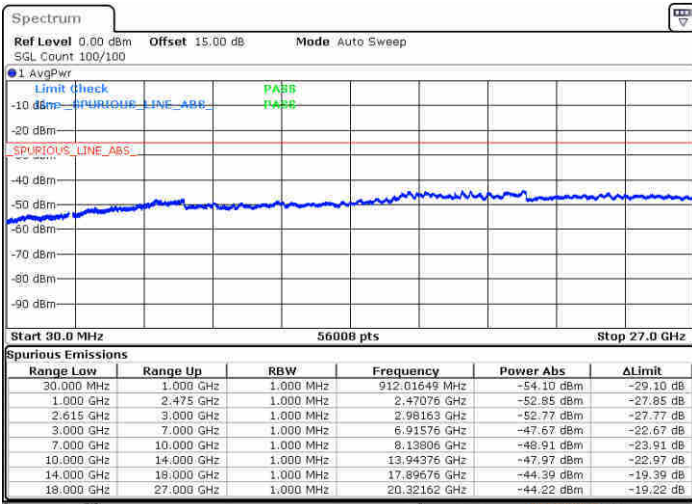

Lowest Channel / FullRB

N/A

Date: 20 JUN 2020 14:51:07

LTE Band 7C / 15MHz+15MHz

16QAM

Middle Channel / 1RB0 and 1RB74

Middle Channel / 1RB74 and 1RB0

Date: 20 JUN 2020 15:55:11

Date: 20 JUN 2020 16:03:04

Middle Channel / FullRB

N/A

Date: 20 JUN 2020 15:39:40

LTE Band 7C / 15MHz+15MHz

16QAM

Highest Channel / 1RB0 and 1RB74

Highest Channel / 1RB74 and 1RB0

Date: 20 JUN 2020 16:39:32

Date: 20 JUN 2020 17:02:12

Highest Channel / FullIRB

N/A

Date: 21 JUN 2020 18:27:35

LTE Band 7C / 15MHz+20MHz

16QAM

Lowest Channel / 1RB0 and 1RB99