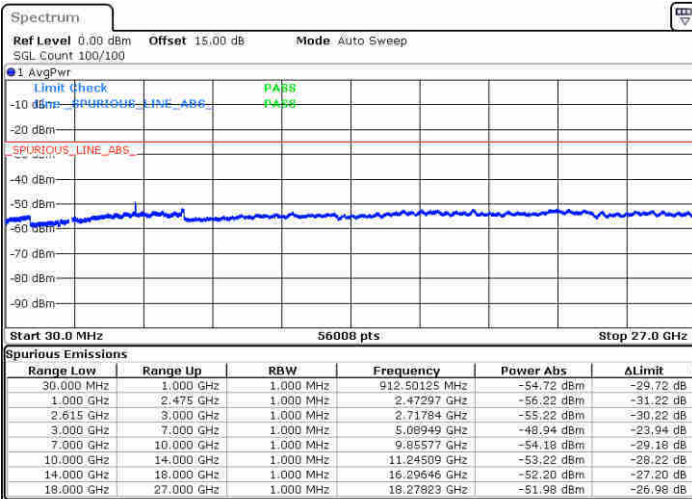

LTE Band 7C / 20MHz+15MHz

QPSK

Highest Channel / 1RB0 and 1RB74

Highest Channel / 1RB99 and 1RB0

Date: 21 JUN 2020 12:27:06

Date: 21 JUN 2020 12:29:38

Highest Channel / FullIRB

N/A

Date: 21 JUN 2020 12:09:34

LTE Band 7C / 20MHz+20MHz

QPSK

Lowest Channel / 1RB0 and 1RB99

Lowest Channel / 1RB99 and 1RB0

Date: 21 JUN 2020 14:04:08

Date: 21 JUN 2020 14:27:55

Lowest Channel / FullIRB