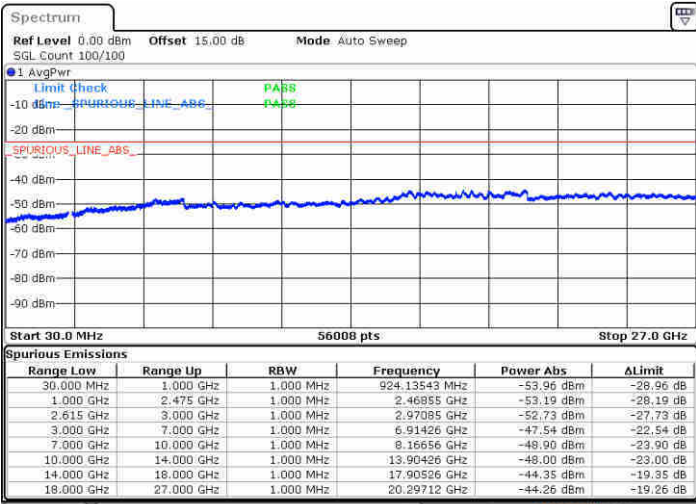

Date: 20 JUN 2020 16:39:32

Date: 20 JUN 2020 17:02:12

Highest Channel / FullIRB

N/A

Date: 21 JUN 2020 18:27:35

LTE Band 7C / 15MHz+20MHz

16QAM

Lowest Channel / 1RB0 and 1RB99

Lowest Channel / 1RB74 and 1RB0

Date: 20 JUN 2020 17:15:09

Date: 20 JUN 2020 17:20:28

Lowest Channel / FullRB

N/A

Date: 20 JUN 2020 17:09:08

LTE Band 7C / 15MHz+20MHz

16QAM

Middle Channel / 1RB0 and 1RB9

Middle Channel / 1RB74 and 1RB0

Date: 20 JUN 2020 17:47:17

Date: 20 JUN 2020 17:50:57

Middle Channel / FullRB

N/A

Date: 20 JUN 2020 17:42:02

LTE Band 7C / 15MHz+20MHz