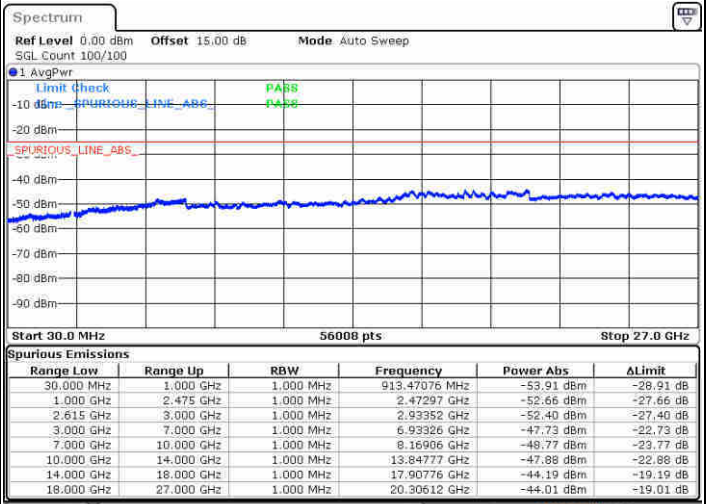

LTE Band 7C / 15MHz+20MHz

QPSK

Lowest Channel / 1RB0 and 1RB99

Lowest Channel / 1RB74 and 1RB0

Date: 20 JUN 2020 17:16:36

Date: 20 JUN 2020 17:18:55

Lowest Channel / FullRB

N/A

Date: 20 JUN 2020 17:07:43

LTE Band 7C / 15MHz+20MHz

QPSK

Middle Channel / 1RB0 and 1RB9

Middle Channel / 1RB74 and 1RB0

Date: 20 JUN 2020 17:48:36

Date: 20 JUN 2020 17:49:48

Middle Channel / FullRB

N/A

Date: 20 JUN 2020 17:40:20

LTE Band 7C / 15MHz+20MHz

QPSK

Highest Channel / 1RB0 and 1RB99

Highest Channel / 1RB74 and 1RB0

Date: 20 JUN 2020 18:08:03

Date: 20 JUN 2020 18:11:58