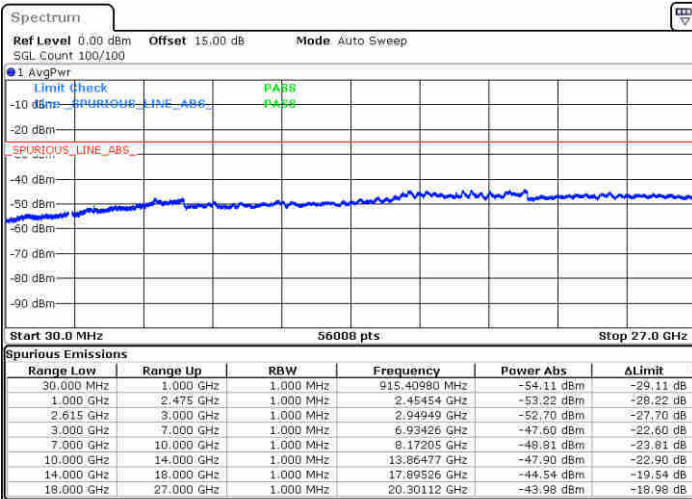

Date: 21 JUN 2020 15:04:30

LTE Band 7C / 10MHz+20MHz

64QAM

Lowest Channel / 1RB0 and 1RB99

Lowest Channel / 1RB49 and 1RB0

Date: 20 JUN 2020 10:00:41

Date: 20 JUN 2020 10:02:28

Lowest Channel / FullRB

N/A

Date: 20 JUN 2020 09:53:47

LTE Band 7C / 10MHz+20MHz

64QAM

MiddleChannel / 1RB0 and 1RB99

Middle Channel / 1RB49 and 1RB0

Date: 20 JUN 2020 10:37:26

Date: 20 JUN 2020 10:39:06

Middle Channel / FullRB

N/A

Date: 20 JUN 2020 10:25:18

LTE Band 7C / 10MHz+20MHz

64QAM

Highest Channel / 1RB0 and 1RB99

Highest Channel / 1RB49 and 1RB0

Date: 20 JUN 2020 10:52:47

Date: 20 JUN 2020 12:45:49

Highest Channel / FullIRB

N/A

Date: 20 JUN 2020 10:48:46

LTE Band 7C / 15MHz+10MHz

64QAM

Lowest Channel / 1RB0 and 1RB49

Lowest Channel / 1RB74 and 1RB0