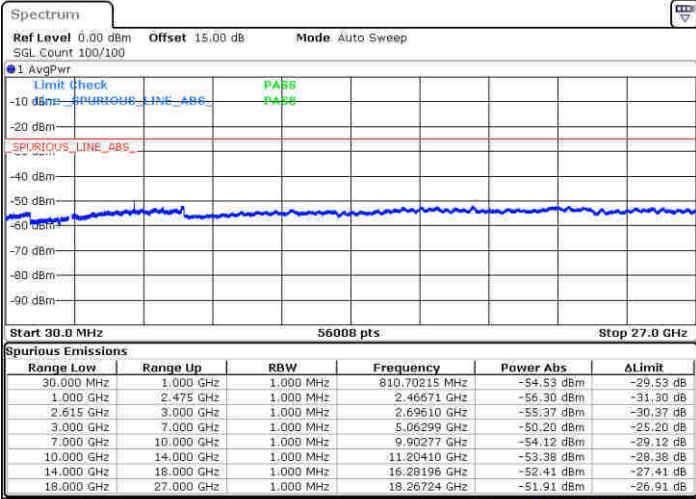

N/A

Date: 21 JUN 2020 13:11:16

LTE Band 7C / 20MHz+20MHz

QPSK

Middle Channel / 1RB0 and 1RB99

Middle Channel / 1RB99 and 1RB0

Date: 21 JUN 2020 14:43:43

Date: 21 JUN 2020 14:55:48

Middle Channel / FullIRB

N/A

Date: 21 JUN 2020 14:33:56

LTE Band 7C / 20MHz+20MHz

QPSK

Highest Channel / 1RB0 and 1RB99

Highest Channel / 1RB99 and 1RB0

Date: 21 JUN 2020 15:18:05

Date: 21 JUN 2020 15:24:04

Highest Channel / FullIRB

N/A

Date: 21 JUN 2020 14:59:46

LTE Band 7C / 10MHz+20MHz

16QAM

Lowest Channel / 1RB0 and 1RB99

Lowest Channel / 1RB49 and 1RB0