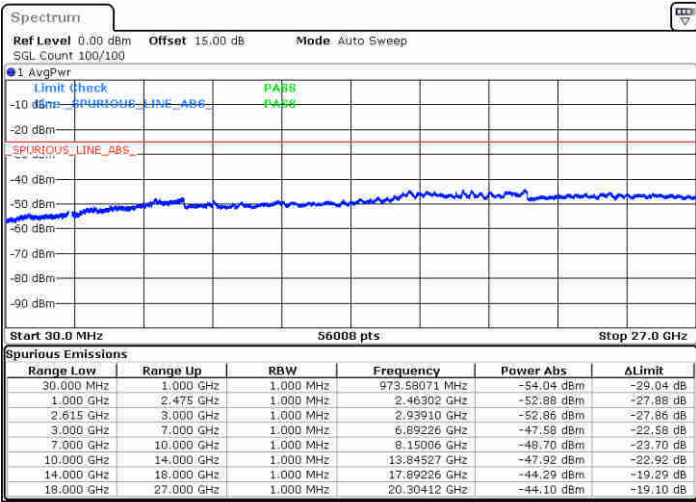

Date: 20 JUN 2020 16:39:32

Date: 20 JUN 2020 17:02:12

Highest Channel / FullIRB

N/A

Date: 21 JUN 2020 18:27:35

LTE Band 7C / 15MHz+20MHz

16QAM

Lowest Channel / 1RB0 and 1RB99

Lowest Channel / 1RB74 and 1RB0

Date: 20 JUN 2020 17:15:09

Date: 20 JUN 2020 17:20:28

Lowest Channel / FullRB

N/A

Date: 20 JUN 2020 17:09:08

LTE Band 7C / 15MHz+20MHz

16QAM

Middle Channel / 1RB0 and 1RB9

Middle Channel / 1RB74 and 1RB0

Date: 20 JUN 2020 17:47:17

Date: 20 JUN 2020 17:50:57

Middle Channel / FullRB

N/A

Date: 20 JUN 2020 17:42:02

LTE Band 7C / 15MHz+20MHz