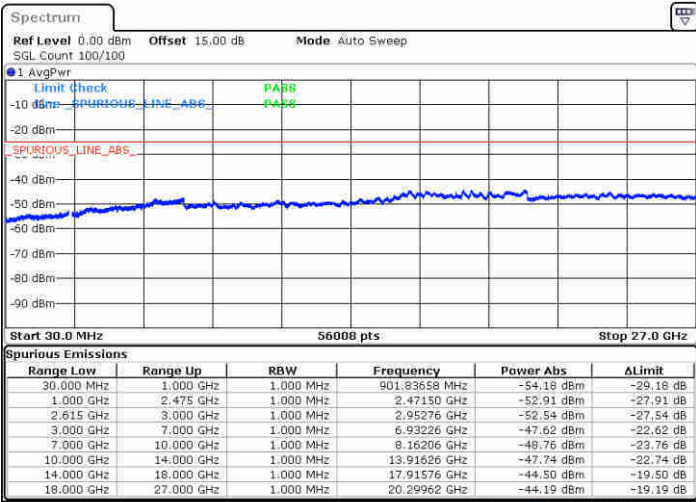

Middle Channel / FullIRB

N/A

Date: 21 JUN 2020 14:33:56

LTE Band 7C / 20MHz+20MHz

QPSK

Highest Channel / 1RB0 and 1RB99

Highest Channel / 1RB99 and 1RB0

Date: 21 JUN 2020 15:18:05

Date: 21 JUN 2020 15:24:04

Highest Channel / FullIRB

N/A

Date: 21 JUN 2020 14:59:46

LTE Band 7C / 10MHz+20MHz

16QAM

Lowest Channel / 1RB0 and 1RB99

Lowest Channel / 1RB49 and 1RB0

Date: 20 JUN 2020 10:08:49

Date: 20 JUN 2020 10:04:14

Lowest Channel / FullRB

N/A

Date: 20 JUN 2020 09:51:21

LTE Band 7C / 10MHz+20MHz

16QAM

MiddleChannel / 1RB0 and 1RB99