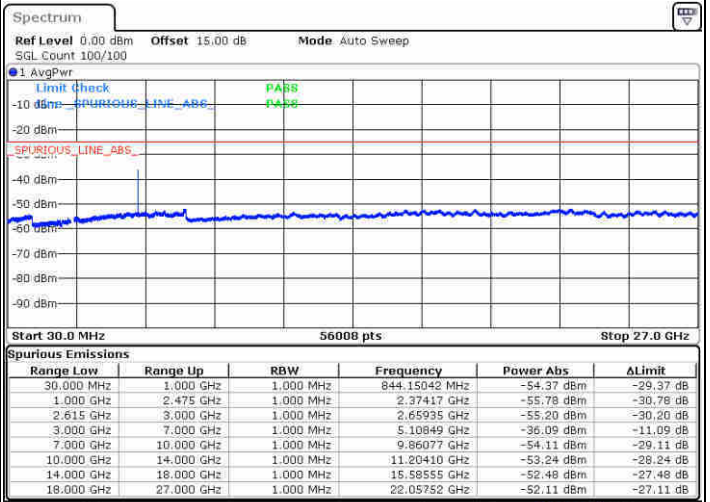

Date: 21 JUN 2020 10:42:16

Lowest Channel / FullIRB

N/A

Date: 21 JUN 2020 10:26:48

LTE Band 7C / 20MHz+15MHz

16QAM

MiddleChannel / 1RB0 and 1RB74

Middle Channel / 1RB99 and 1RB0

Date: 21 JUN 2020 11:56:03

Date: 21 JUN 2020 12:06:40

Middle Channel / FullIRB

N/A

Date: 21 JUN 2020 11:50:33

LTE Band 7C / 20MHz+15MHz

16QAM

Highest Channel / 1RB0 and 1RB74

Highest Channel / 1RB99 and 1RB0

Date: 21 JUN 2020 12:23:05

Date: 21 JUN 2020 12:35:35

Highest Channel / FullIRB

N/A

Date: 21 JUN 2020 12:16:00

LTE Band 7C / 20MHz+20MHz

16QAM

Lowest Channel / 1RB0 and 1RB99

Lowest Channel / 1RB99 and 1RB0

Date: 21 JUN 2020 14:05:45

Date: 21 JUN 2020 14:20:37

Lowest Channel / FullIRB

N/A

Date: 21 JUN 2020 14:00:43

LTE Band 7C / 20MHz+20MHz