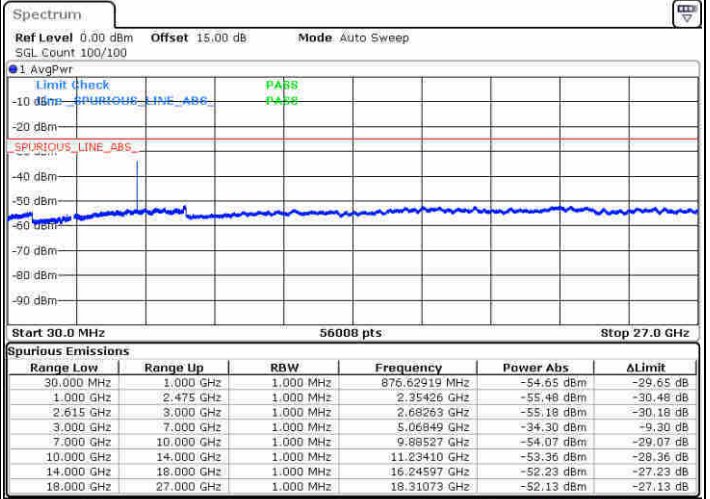

Date: 21 JUN 2020 12:09:34

LTE Band 7C / 20MHz+20MHz

QPSK

Lowest Channel / 1RB0 and 1RB99

Lowest Channel / 1RB99 and 1RB0

Date: 21 JUN 2020 14:04:08

Date: 21 JUN 2020 14:27:55

Lowest Channel / FullIRB

N/A

Date: 21 JUN 2020 13:11:16

LTE Band 7C / 20MHz+20MHz

QPSK

Middle Channel / 1RB0 and 1RB99

Middle Channel / 1RB99 and 1RB0

Date: 21 JUN 2020 14:43:43

Date: 21 JUN 2020 14:55:48

Middle Channel / FullIRB

N/A

Date: 21 JUN 2020 14:33:56

LTE Band 7C / 20MHz+20MHz

QPSK

Highest Channel / 1RB0 and 1RB99

Highest Channel / 1RB99 and 1RB0

Date: 21 JUN 2020 15:18:05

Date: 21 JUN 2020 15:24:04

Highest Channel / FullIRB

N/A

Date: 21 JUN 2020 14:59:46

LTE Band 7C / 10MHz+20MHz

16QAM

Lowest Channel / 1RB0 and 1RB99

Lowest Channel / 1RB49 and 1RB0