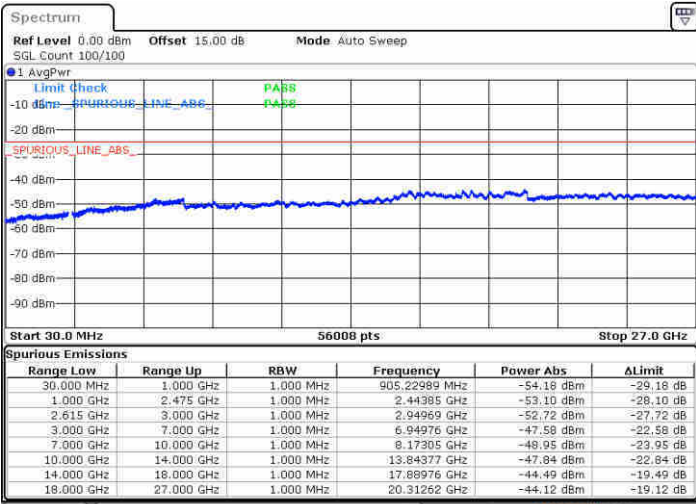

LTE Band 7C / 20MHz+20MHz

16QAM

Highest Channel / 1RB0 and 1RB99

Highest Channel / 1RB99 and 1RB0

Date: 21 JUN 2020 15:14:44

Date: 21 JUN 2020 15:25:38

Highest Channel / FullIRB

N/A

Date: 21 JUN 2020 15:04:30

LTE Band 7C / 10MHz+20MHz

64QAM

Lowest Channel / 1RB0 and 1RB99

Lowest Channel / 1RB49 and 1RB0

Date: 20 JUN 2020 10:00:41

Date: 20 JUN 2020 10:02:28

Lowest Channel / FullRB

N/A

Date: 20 JUN 2020 09:53:47

LTE Band 7C / 10MHz+20MHz

64QAM

MiddleChannel / 1RB0 and 1RB99

Middle Channel / 1RB49 and 1RB0

Date: 20 JUN 2020 10:37:26

Date: 20 JUN 2020 10:39:06