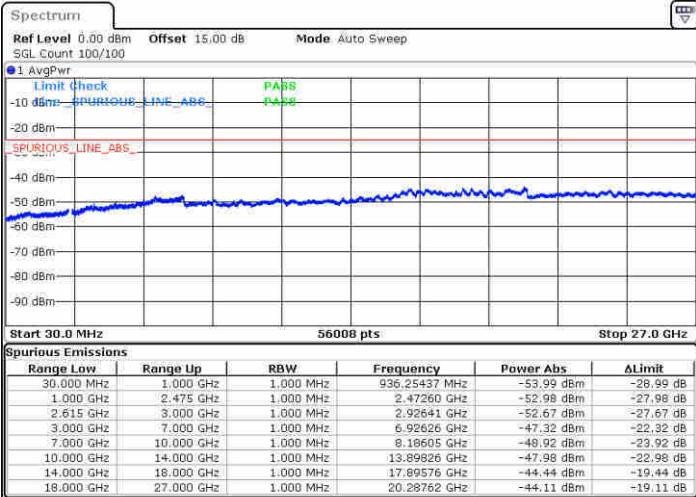

16QAM

Highest Channel / 1RB0 and 1RB99

Highest Channel / 1RB74 and 1RB0

Date: 20 JUN 2020 18:06:43

Date: 20 JUN 2020 18:17:01

Highest Channel / FullIRB

N/A

Date: 20 JUN 2020 17:56:39

LTE Band 7C / 20MHz+10MHz

16QAM

Lowest Channel / 1RB0 and 1RB49

Lowest Channel / 1RB99 and 1RB0

Date: 20 JUN 2020 13:20:29

Date: 20 JUN 2020 13:29:16

Lowest Channel / FullRB

N/A

Date: 20 JUN 2020 13:56:57

LTE Band 7C / 20MHz+10MHz

16QAM

Middle Channel / 1RB0 and 1RB49

Middle Channel / 1RB99 and 1RB0

Date: 20 JUN 2020 13:44:16

Date: 20 JUN 2020 13:36:13

Middle Channel / FullRB