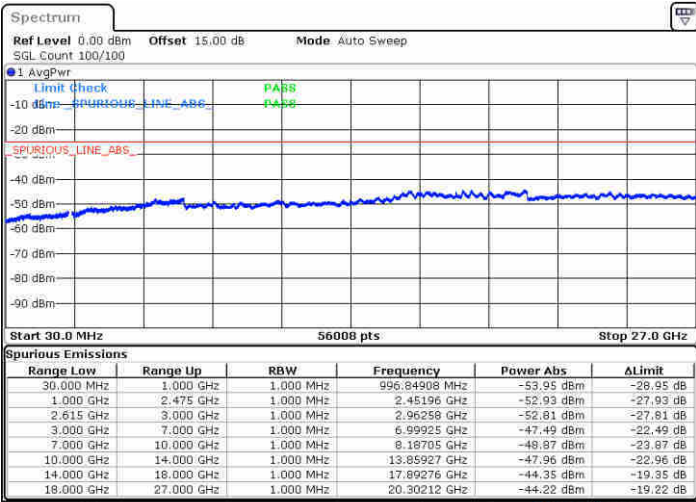

Date: 21 JUN 2020 15:04:30

LTE Band 7C / 10MHz+20MHz

64QAM

Lowest Channel / 1RB0 and 1RB99

Lowest Channel / 1RB49 and 1RB0

Date: 20 JUN 2020 10:00:41

Date: 20 JUN 2020 10:02:28

Lowest Channel / FullRB

N/A

Date: 20 JUN 2020 09:53:47

LTE Band 7C / 10MHz+20MHz

64QAM

MiddleChannel / 1RB0 and 1RB99

Middle Channel / 1RB49 and 1RB0

Date: 20 JUN 2020 10:37:26

Date: 20 JUN 2020 10:39:06

Middle Channel / FullRB

N/A

Date: 20 JUN 2020 10:25:18

LTE Band 7C / 10MHz+20MHz

64QAM

Highest Channel / 1RB0 and 1RB99

Highest Channel / 1RB49 and 1RB0

Date: 20 JUN 2020 10:52:47

Date: 20 JUN 2020 12:45:49

Highest Channel / FullIRB

N/A

Date: 20 JUN 2020 10:48:46

LTE Band 7C / 15MHz+10MHz

64QAM

Lowest Channel / 1RB0 and 1RB49

Lowest Channel / 1RB74 and 1RB0