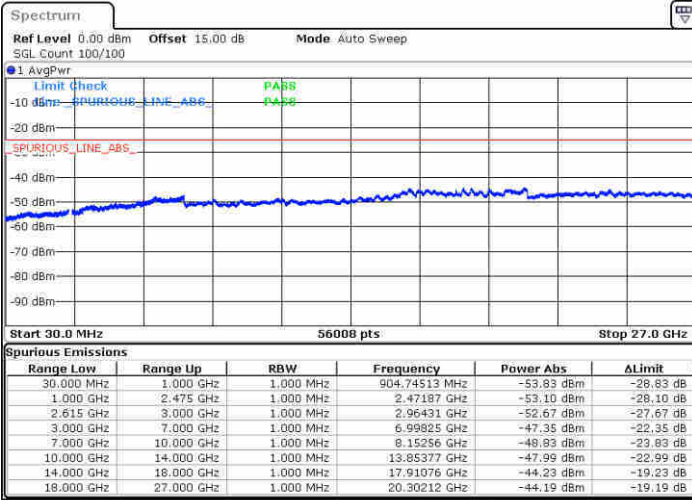

Date: 21 JUN 2020 15:30:31

LTE Band 7C / 15MHz+10MHz

16QAM

Highest Channel / 1RB0 and 1RB49

Highest Channel / 1RB74 and 1RB0

Date: 21 JUN 2020 16:15:07

Date: 21 JUN 2020 16:02:14

Highest Channel / FullIRB

N/A

Date: 21 JUN 2020 16:35:27

LTE Band 7C / 15MHz+15MHz

16QAM

Lowest Channel / 1RB0 and 1RB74

Lowest Channel / 1RB74 and 1RB0

Date: 20 JUN 2020 14:56:35

Date: 20 JUN 2020 15:02:22

Lowest Channel / FullRB

N/A

Date: 20 JUN 2020 14:51:07

LTE Band 7C / 15MHz+15MHz

16QAM

Middle Channel / 1RB0 and 1RB74

Middle Channel / 1RB74 and 1RB0

Date: 20 JUN 2020 15:55:11