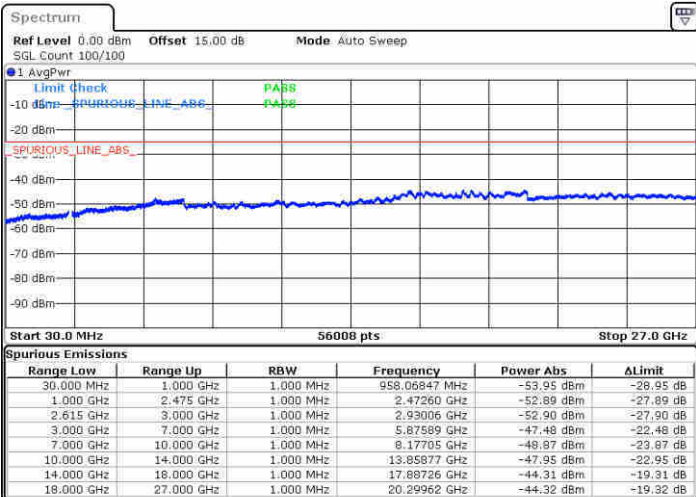

LTE Band 7C / 15MHz+10MHz

16QAM

Middle Channel / 1RB0 and 1RB49

Middle Channel / 1RB74 and 1RB0

Date: 21 JUN 2020 15:44:28

Date: 21 JUN 2020 15:48:12

Middle Channel / FullRB

N/A

Date: 21 JUN 2020 15:30:31

LTE Band 7C / 15MHz+10MHz

16QAM

Highest Channel / 1RB0 and 1RB49

Highest Channel / 1RB74 and 1RB0

Date: 21 JUN 2020 16:15:07

Date: 21 JUN 2020 16:02:14

Highest Channel / FullIRB

N/A

Date: 21 JUN 2020 16:35:27

LTE Band 7C / 15MHz+15MHz

16QAM

Lowest Channel / 1RB0 and 1RB74

Lowest Channel / 1RB74 and 1RB0

Date: 20 JUN 2020 14:56:35

Date: 20 JUN 2020 15:02:22