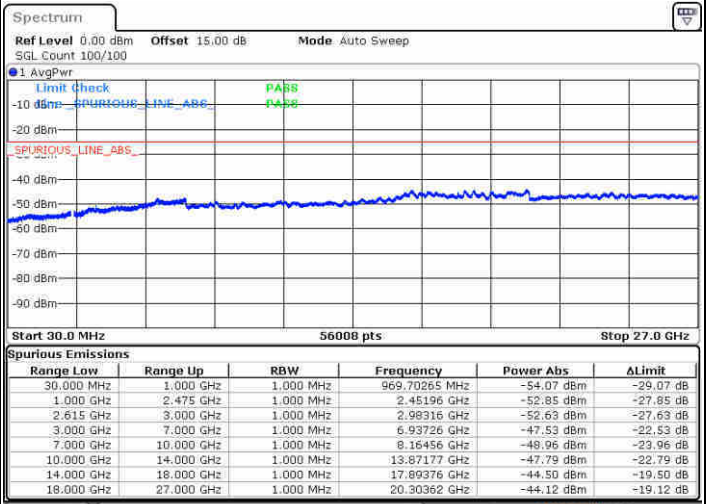

Middle Channel / FullIRB

N/A

Date: 21 JUN 2020 14:33:56

LTE Band 7C / 20MHz+20MHz

QPSK

Highest Channel / 1RB0 and 1RB99

Highest Channel / 1RB99 and 1RB0

Date: 21 JUN 2020 15:18:05

Date: 21 JUN 2020 15:24:04

Highest Channel / FullIRB

N/A

Date: 21 JUN 2020 14:59:46

LTE Band 7C / 10MHz+20MHz

16QAM

Lowest Channel / 1RB0 and 1RB99

Lowest Channel / 1RB49 and 1RB0

Date: 20 JUN 2020 10:08:49

Date: 20 JUN 2020 10:04:14

Lowest Channel / FullRB

N/A

Date: 20 JUN 2020 09:51:21

LTE Band 7C / 10MHz+20MHz

16QAM

MiddleChannel / 1RB0 and 1RB99