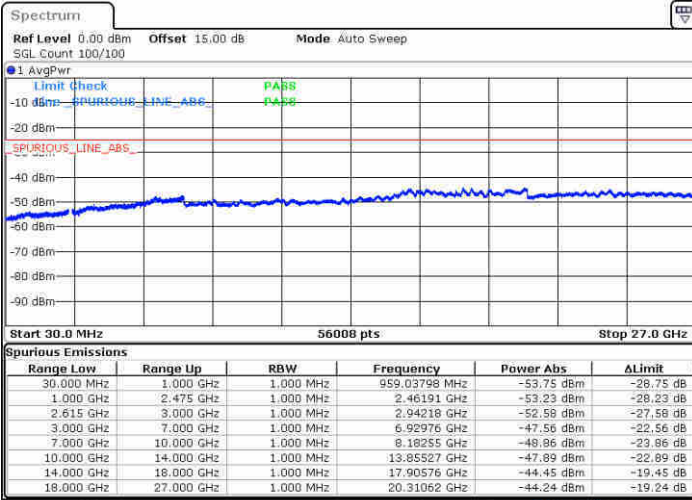

Date: 20 JUN 2020 13:56:57

LTE Band 7C / 20MHz+10MHz

16QAM

Middle Channel / 1RB0 and 1RB49

Middle Channel / 1RB99 and 1RB0

Date: 20 JUN 2020 13:44:16

Date: 20 JUN 2020 13:36:13

Middle Channel / FullRB

N/A

Date: 20 JUN 2020 13:52:47

LTE Band 7C / 20MHz+10MHz

16QAM

Highest Channel / 1RB0 and 1RB49

Highest Channel / 1RB99 and 1RB0

Date: 20 JUN. 2020 14:21:19

Date: 20 JUN. 2020 14:28:52

Highest Channel / FullIRB

N/A

Date: 20 JUN. 2020 14:11:43

LTE Band 7C / 20MHz+15MHz

16QAM

Lowest Channel / 1RB0 and 1RB74

Lowest Channel / 1RB99 and 1RB0

Date: 21 JUN 2020 10:32:41