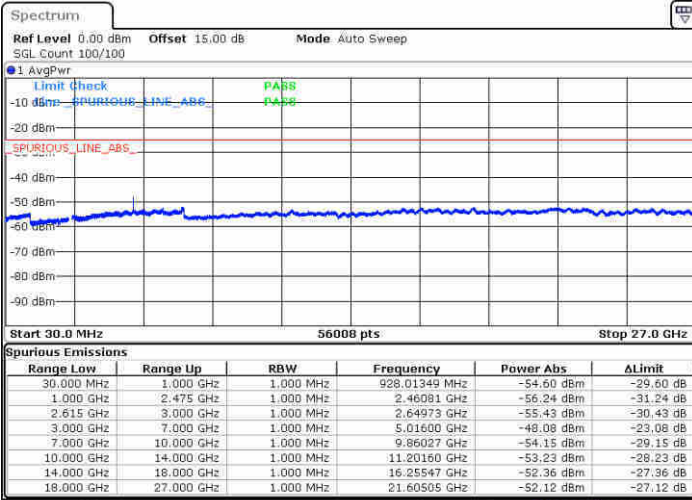

Middle Channel / FullRB

N/A

Date: 20 JUN 2020 10:25:18

LTE Band 7C / 10MHz+20MHz

64QAM

Highest Channel / 1RB0 and 1RB99

Highest Channel / 1RB49 and 1RB0

Date: 20 JUN 2020 10:52:47

Date: 20 JUN 2020 12:45:49

Highest Channel / FullIRB

N/A

Date: 20 JUN 2020 10:48:46

LTE Band 7C / 15MHz+10MHz

64QAM

Lowest Channel / 1RB0 and 1RB49

Lowest Channel / 1RB74 and 1RB0

Date: 21 JUN 2020 15:57:48

Date: 21 JUN 2020 15:11:53

Lowest Channel / FullIRB

N/A

Date: 21 JUN 2020 15:55:59

LTE Band 7C / 15MHz+10MHz

64QAM

Middle Channel / 1RB0 and 1RB49