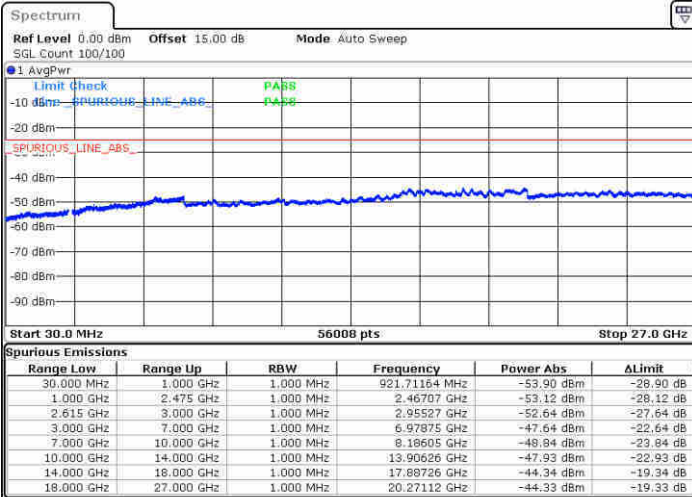

N/A

Date: 21 JUN 2020 16:35:27

LTE Band 7C / 15MHz+15MHz

16QAM

Lowest Channel / 1RB0 and 1RB74

Lowest Channel / 1RB74 and 1RB0

Date: 20 JUN 2020 14:56:35

Date: 20 JUN 2020 15:02:22

Lowest Channel / FullRB

N/A

Date: 20 JUN 2020 14:51:07

LTE Band 7C / 15MHz+15MHz

16QAM

Middle Channel / 1RB0 and 1RB74

Middle Channel / 1RB74 and 1RB0

Date: 20 JUN 2020 15:55:11

Date: 20 JUN 2020 16:03:04

Middle Channel / FullRB

N/A

Date: 20 JUN 2020 15:39:40

LTE Band 7C / 15MHz+15MHz

16QAM

Highest Channel / 1RB0 and 1RB74

Highest Channel / 1RB74 and 1RB0

Date: 20 JUN 2020 16:39:32

Date: 20 JUN 2020 17:02:12

Highest Channel / FullIRB

N/A

Date: 21 JUN 2020 18:27:35

LTE Band 7C / 15MHz+20MHz

16QAM

Lowest Channel / 1RB0 and 1RB99