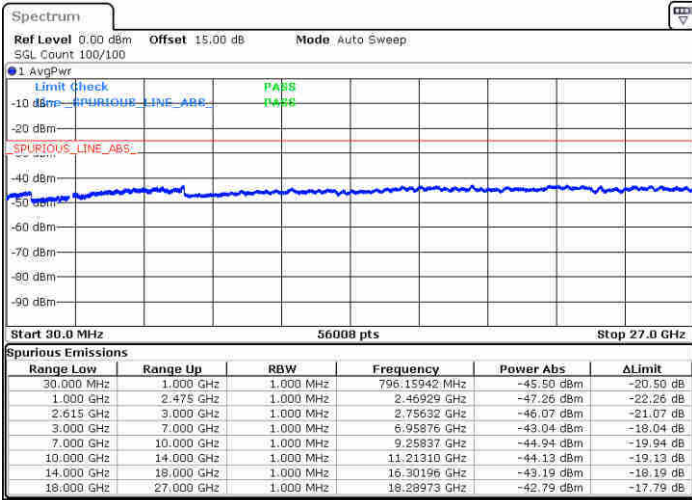

Highest Channel / 1RB99 and 1RB0

Date: 20 JUN. 2020 14:22:49

Date: 20 JUN. 2020 14:24:29

Highest Channel / FullIRB

N/A

Date: 20 JUN. 2020 14:09:45

LTE Band 7C / 20MHz+15MHz

QPSK

Lowest Channel / 1RB0 and 1RB74

Lowest Channel / 1RB99 and 1RB0

Date: 21 JUN 2020 10:34:00

Date: 21 JUN 2020 18:14:54

Lowest Channel / FullIRB

N/A

Date: 21 JUN 2020 10:24:40

LTE Band 7C / 20MHz+15MHz

LTE Band 7C / 20MHz+15MHz

QPSK

Highest Channel / 1RB0 and 1RB74

Highest Channel / 1RB99 and 1RB0

Date: 21 JUN 2020 12:27:06

Date: 21 JUN 2020 12:29:38

Highest Channel / FullIRB

N/A