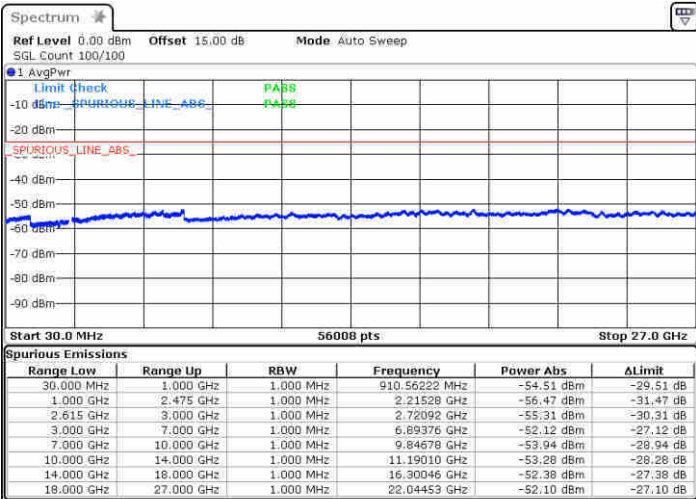

Date: 21 JUN 2020 11:56:03

Date: 21 JUN 2020 12:06:40

Middle Channel / FullIRB

N/A

Date: 21 JUN 2020 11:50:33

LTE Band 7C / 20MHz+15MHz

16QAM

Highest Channel / 1RB0 and 1RB74

Highest Channel / 1RB99 and 1RB0

Date: 21 JUN 2020 12:23:05

Date: 21 JUN 2020 12:35:35

Highest Channel / FullIRB

N/A

Date: 21 JUN 2020 12:16:00

LTE Band 7C / 20MHz+20MHz

16QAM

Lowest Channel / 1RB0 and 1RB99

Lowest Channel / 1RB99 and 1RB0

Date: 21 JUN 2020 14:05:45

Date: 21 JUN 2020 14:20:37

Lowest Channel / FullIRB

N/A

Date: 21 JUN 2020 14:00:43

LTE Band 7C / 20MHz+20MHz