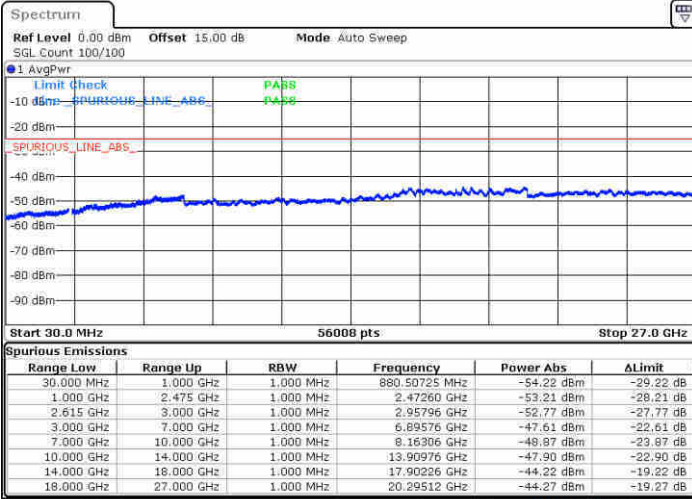

Lowest Channel / FullRB

N/A

Date: 20 JUN 2020 14:51:07

LTE Band 7C / 15MHz+15MHz

16QAM

Middle Channel / 1RB0 and 1RB74

Middle Channel / 1RB74 and 1RB0

Date: 20 JUN 2020 15:55:11

Date: 20 JUN 2020 16:03:04

Middle Channel / FullRB

N/A

Date: 20 JUN 2020 15:39:40

LTE Band 7C / 15MHz+15MHz

16QAM

Highest Channel / 1RB0 and 1RB74

Highest Channel / 1RB74 and 1RB0

Date: 20 JUN 2020 16:39:32

Date: 20 JUN 2020 17:02:12

Highest Channel / FullIRB

N/A

Date: 21 JUN 2020 18:27:35

LTE Band 7C / 15MHz+20MHz

16QAM

Lowest Channel / 1RB0 and 1RB99