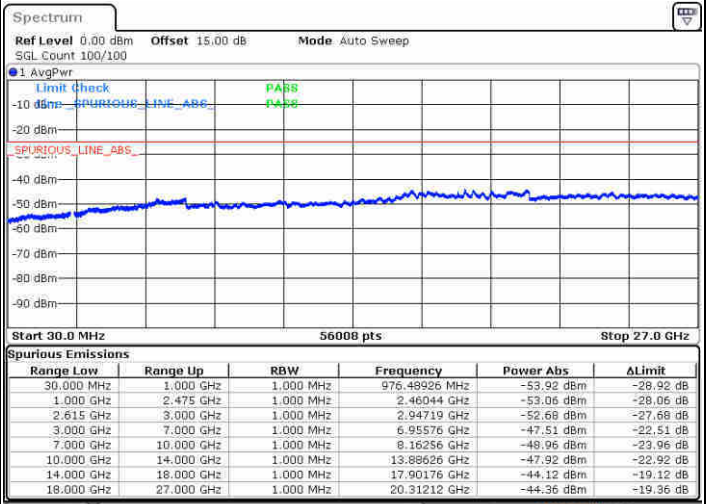

Date: 21 JUN 2020 15:24:04

Highest Channel / FullIRB

N/A

Date: 21 JUN 2020 14:59:46

LTE Band 7C / 10MHz+20MHz

16QAM

Lowest Channel / 1RB0 and 1RB99

Lowest Channel / 1RB49 and 1RB0

Date: 20 JUN 2020 10:08:49

Date: 20 JUN 2020 10:04:14

Lowest Channel / FullRB

N/A

Date: 20 JUN 2020 09:51:21

LTE Band 7C / 10MHz+20MHz

16QAM

MiddleChannel / 1RB0 and 1RB99

Middle Channel / 1RB49 and 1RB0

Date: 20 JUN 2020 10:35:08

Date: 20 JUN 2020 10:40:11

Middle Channel / FullRB

N/A

Date: 20 JUN 2020 10:22:32

LTE Band 7C / 10MHz+20MHz

16QAM

Highest Channel / 1RB0 and 1RB99

Highest Channel / 1RB49 and 1RB0

Date: 20 JUN 2020 10:54:15

Date: 20 JUN 2020 12:42:41

Highest Channel / FullRB

N/A

Date: 20 JUN 2020 10:46:28

LTE Band 7C / 15MHz+10MHz