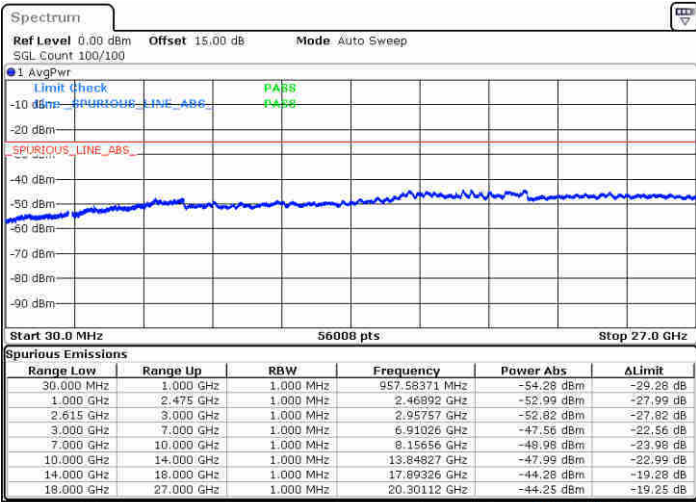

LTE Band 7C / 15MHz+10MHz

16QAM

Middle Channel / 1RB0 and 1RB49

Middle Channel / 1RB74 and 1RB0

Date: 21 JUN 2020 15:44:28

Date: 21 JUN 2020 15:48:12

Middle Channel / FullRB

N/A

Date: 21 JUN 2020 15:30:31

LTE Band 7C / 15MHz+10MHz

16QAM

Highest Channel / 1RB0 and 1RB49

Highest Channel / 1RB74 and 1RB0

Date: 21 JUN 2020 16:15:07

Date: 21 JUN 2020 16:02:14

Highest Channel / FullIRB