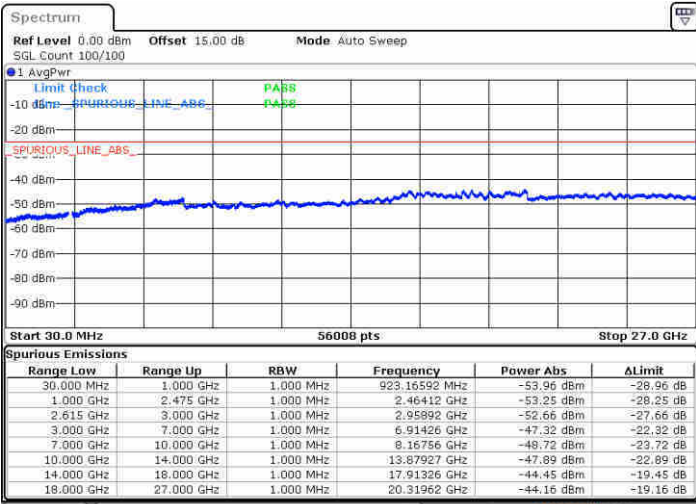

LTE Band 7C / 20MHz+10MHz

16QAM

Lowest Channel / 1RB0 and 1RB49

Lowest Channel / 1RB99 and 1RB0

Date: 20 JUN 2020 13:20:29

Date: 20 JUN 2020 13:29:16

Lowest Channel / FullRB

N/A

Date: 20 JUN 2020 13:56:57

LTE Band 7C / 20MHz+10MHz

16QAM

Middle Channel / 1RB0 and 1RB49

Middle Channel / 1RB99 and 1RB0

Date: 20 JUN 2020 13:44:16

Date: 20 JUN 2020 13:36:13

Middle Channel / FullRB

N/A

Date: 20 JUN 2020 13:52:47

LTE Band 7C / 20MHz+10MHz

16QAM

Highest Channel / 1RB0 and 1RB49

Highest Channel / 1RB99 and 1RB0

Date: 20 JUN. 2020 14:21:19

Date: 20 JUN. 2020 14:28:52