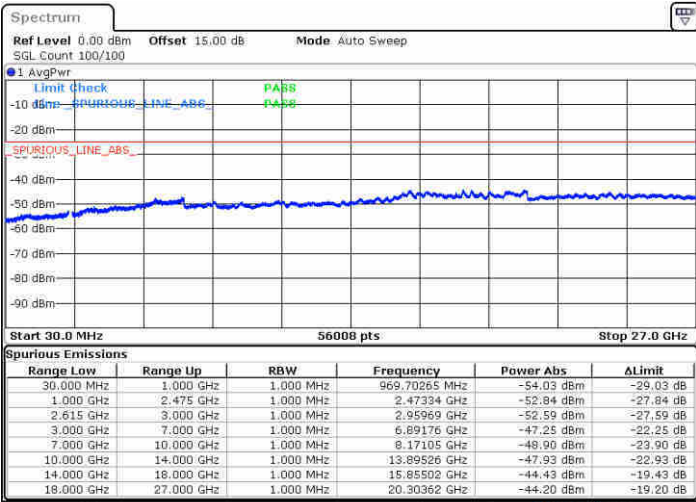

Date: 20 JUN 2020 13:41:41

Date: 20 JUN 2020 13:37:42

Middle Channel / FullRB

N/A

Date: 20 JUN 2020 14:00:42

LTE Band 7C / 20MHz+10MHz

QPSK

Highest Channel / 1RB0 and 1RB49

Highest Channel / 1RB99 and 1RB0

Date: 20 JUN. 2020 14:22:49

Date: 20 JUN. 2020 14:24:29

Highest Channel / FullIRB

N/A

Date: 20 JUN. 2020 14:09:45

LTE Band 7C / 20MHz+15MHz

QPSK

Lowest Channel / 1RB0 and 1RB74

Lowest Channel / 1RB99 and 1RB0

Date: 21 JUN 2020 10:34:00

Date: 21 JUN 2020 18:14:54

Lowest Channel / FullIRB

N/A

Date: 21 JUN 2020 10:24:40

LTE Band 7C / 20MHz+15MHz