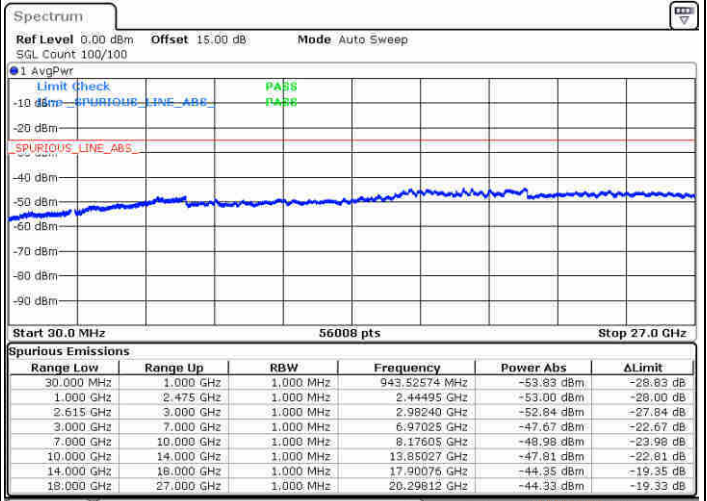

Date: 20 JUN 2020 13:41:41

Date: 20 JUN 2020 13:37:42

Middle Channel / FullRB

N/A

Date: 20 JUN 2020 14:00:42

LTE Band 7C / 20MHz+10MHz

QPSK

Highest Channel / 1RB0 and 1RB49

Highest Channel / 1RB99 and 1RB0

Date: 20 JUN. 2020 14:22:49

Date: 20 JUN. 2020 14:24:29

Highest Channel / FullIRB

N/A

Date: 20 JUN. 2020 14:09:45

LTE Band 7C / 20MHz+15MHz

QPSK

Lowest Channel / 1RB0 and 1RB74

Lowest Channel / 1RB99 and 1RB0

Date: 21 JUN 2020 10:34:00

Date: 21 JUN 2020 18:14:54

Lowest Channel / FullIRB

N/A

Date: 21 JUN 2020 10:24:40

LTE Band 7C / 20MHz+15MHz