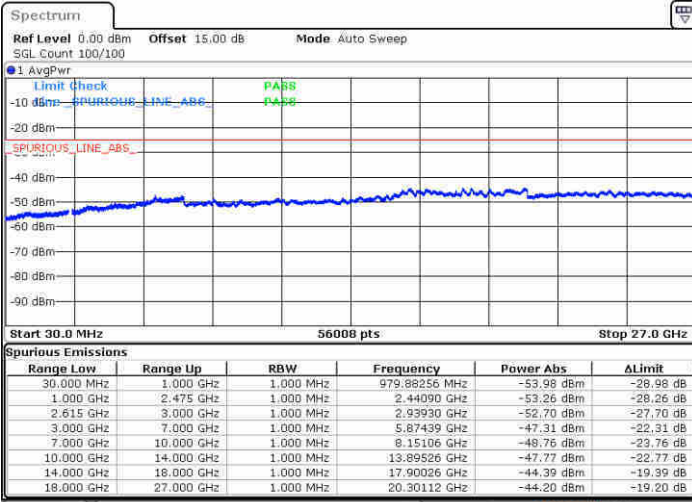

LTE Band 7C / 15MHz+20MHz

QPSK

Lowest Channel / 1RB0 and 1RB99

Lowest Channel / 1RB74 and 1RB0

Date: 20 JUN 2020 17:16:36

Date: 20 JUN 2020 17:18:55

Lowest Channel / FullRB

N/A

Date: 20 JUN 2020 17:07:43

LTE Band 7C / 15MHz+20MHz

QPSK

Middle Channel / 1RB0 and 1RB9

Middle Channel / 1RB74 and 1RB0

Date: 20 JUN 2020 17:48:36

Date: 20 JUN 2020 17:49:48

Middle Channel / FullRB

N/A

Date: 20 JUN 2020 17:40:20

LTE Band 7C / 15MHz+20MHz

QPSK

Highest Channel / 1RB0 and 1RB99

Highest Channel / 1RB74 and 1RB0

Date: 20 JUN 2020 18:08:03

Date: 20 JUN 2020 18:11:58