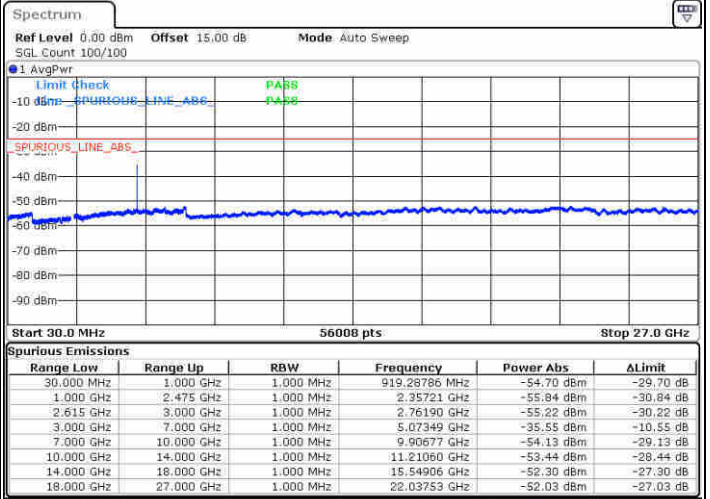

LTE Band 7C / 20MHz+15MHz

QPSK

MiddleChannel / 1RB0 and 1RB74

Middle Channel / 1RB99 and 1RB0

Date: 21 JUN 2020 11:57:39

Date: 21 JUN 2020 11:59:13