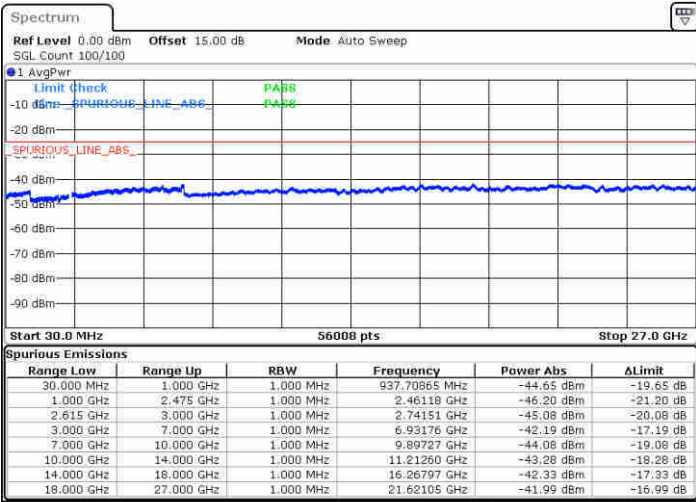

Highest Channel / FullIRB

N/A

Date: 20 JUN. 2020 14:11:43

LTE Band 7C / 20MHz+15MHz

16QAM

Lowest Channel / 1RB0 and 1RB74

Lowest Channel / 1RB99 and 1RB0

Date: 21 JUN 2020 10:32:41

Date: 21 JUN 2020 10:42:16

Lowest Channel / FullIRB

N/A

Date: 21 JUN 2020 10:26:48

LTE Band 7C / 20MHz+15MHz

16QAM

MiddleChannel / 1RB0 and 1RB74

Middle Channel / 1RB99 and 1RB0

Date: 21 JUN 2020 11:56:03

Date: 21 JUN 2020 12:06:40

Middle Channel / FullIRB

N/A

Date: 21 JUN 2020 11:50:33

LTE Band 7C / 20MHz+15MHz

16QAM

Highest Channel / 1RB0 and 1RB74

Highest Channel / 1RB99 and 1RB0

Date: 21 JUN 2020 12:23:05

Date: 21 JUN 2020 12:35:35

Highest Channel / FullIRB

N/A

Date: 21 JUN 2020 12:16:00

LTE Band 7C / 20MHz+20MHz

16QAM