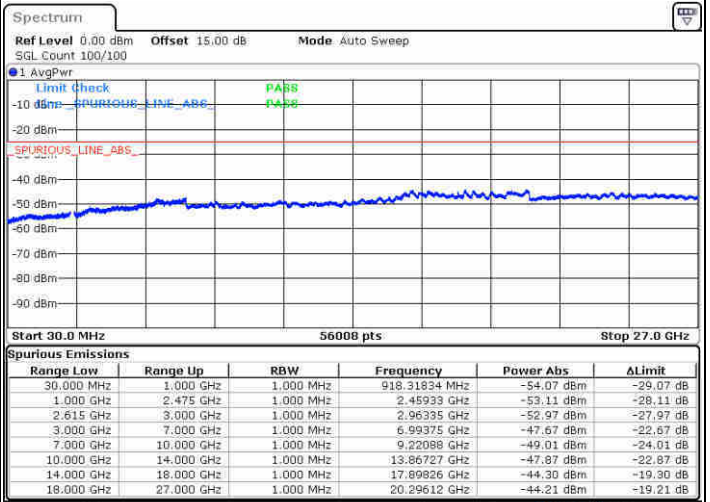

LTE Band 7C / 15MHz+10MHz

16QAM

Lowest Channel / 1RB0 and 1RB49

Lowest Channel / 1RB74 and 1RB0

Date: 21 JUN 2020 15:00:16

Date: 21 JUN 2020 15:10:12