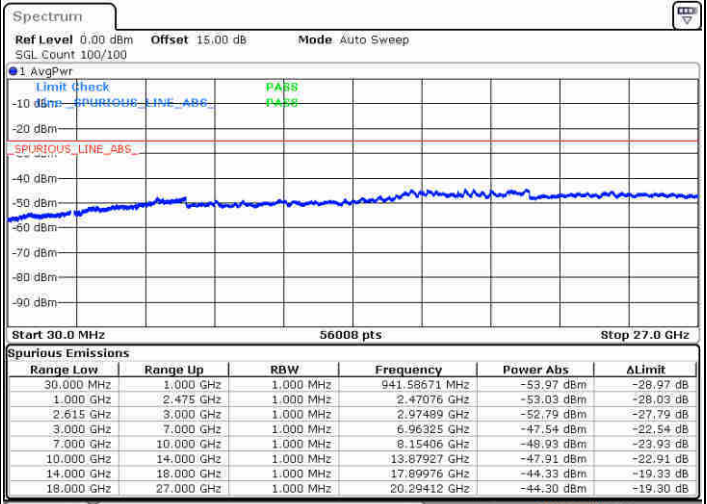

Lowest Channel / FullRB

N/A

Date: 20 JUN 2020 14:51:07

LTE Band 7C / 15MHz+15MHz

16QAM

Middle Channel / 1RB0 and 1RB74

Middle Channel / 1RB74 and 1RB0

Date: 20 JUN 2020 15:55:11

Date: 20 JUN 2020 16:03:04

Middle Channel / FullRB

N/A

Date: 20 JUN 2020 15:39:40

LTE Band 7C / 15MHz+15MHz

16QAM

Highest Channel / 1RB0 and 1RB74

Highest Channel / 1RB74 and 1RB0

Date: 20 JUN 2020 16:39:32

Date: 20 JUN 2020 17:02:12

Highest Channel / FullIRB

N/A

Date: 21 JUN 2020 18:27:35

LTE Band 7C / 15MHz+20MHz

16QAM

Lowest Channel / 1RB0 and 1RB99