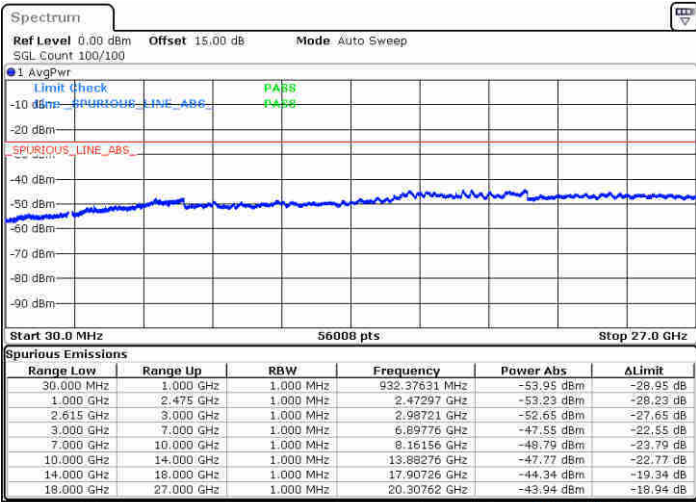

Lowest Channel / 1RB74 and 1RB0

Date: 20 JUN 2020 17:15:09

Date: 20 JUN 2020 17:20:28

Lowest Channel / FullRB

N/A

Date: 20 JUN 2020 17:09:08

LTE Band 7C / 15MHz+20MHz

16QAM

Middle Channel / 1RB0 and 1RB9

Middle Channel / 1RB74 and 1RB0

Date: 20 JUN 2020 17:47:17

Date: 20 JUN 2020 17:50:57

Middle Channel / FullRB

N/A

Date: 20 JUN 2020 17:42:02

LTE Band 7C / 15MHz+20MHz

16QAM

Highest Channel / 1RB0 and 1RB99

Highest Channel / 1RB74 and 1RB0

Date: 20 JUN 2020 18:06:43

Date: 20 JUN 2020 18:17:01

Highest Channel / FullIRB

N/A

Date: 20 JUN 2020 17:56:39