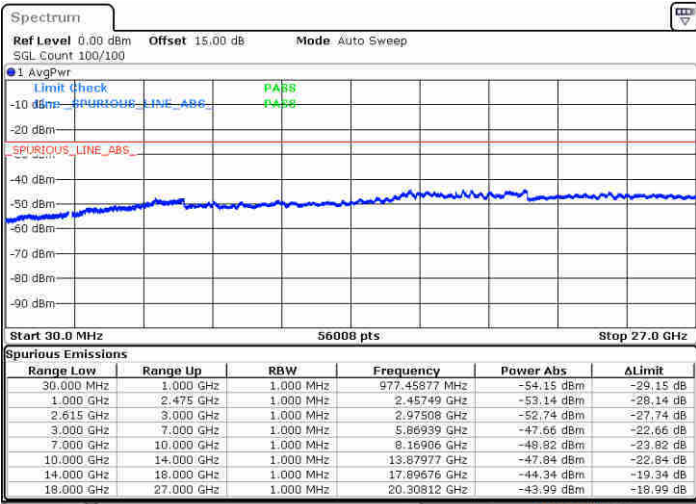

Highest Channel / 1RB0 and 1RB99

Highest Channel / 1RB49 and 1RB0

Date: 20 JUN 2020 10:54:15

Date: 20 JUN 2020 12:42:41

Highest Channel / FullRB

N/A

Date: 20 JUN 2020 10:46:28

LTE Band 7C / 15MHz+10MHz

16QAM

Lowest Channel / 1RB0 and 1RB49

Lowest Channel / 1RB74 and 1RB0

Date: 21 JUN 2020 15:00:16

Date: 21 JUN 2020 15:10:12

Lowest Channel / FullIRB

N/A

Date: 21 JUN 2020 15:48:44

LTE Band 7C / 15MHz+10MHz

16QAM

Middle Channel / 1RB0 and 1RB49

Middle Channel / 1RB74 and 1RB0

Date: 21 JUN 2020 15:44:28

Date: 21 JUN 2020 15:48:12

Middle Channel / FullRB

N/A

Date: 21 JUN 2020 15:30:31

LTE Band 7C / 15MHz+10MHz

16QAM

Highest Channel / 1RB0 and 1RB49

Highest Channel / 1RB74 and 1RB0

Date: 21 JUN 2020 16:15:07

Date: 21 JUN 2020 16:02:14

Highest Channel / FullIRB