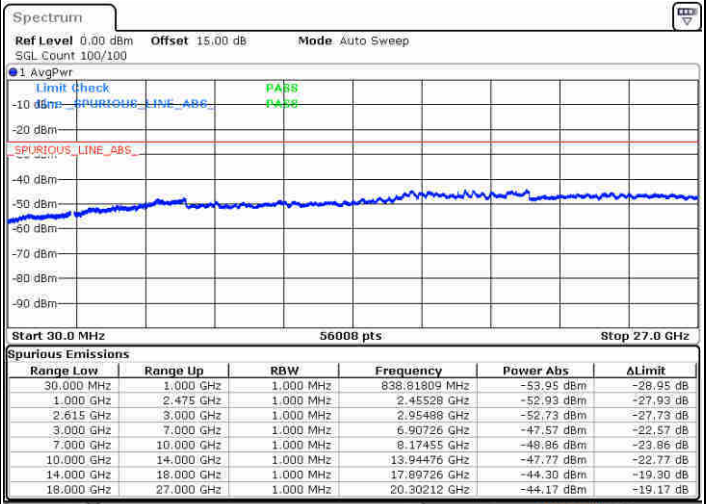

Date: 20 JUN 2020 16:03:04

Middle Channel / FullRB

N/A

Date: 20 JUN 2020 15:39:40

LTE Band 7C / 15MHz+15MHz

16QAM

Highest Channel / 1RB0 and 1RB74

Highest Channel / 1RB74 and 1RB0

Date: 20 JUN 2020 16:39:32

Date: 20 JUN 2020 17:02:12

Highest Channel / FullIRB

N/A

Date: 21 JUN 2020 18:27:35

LTE Band 7C / 15MHz+20MHz

16QAM

Lowest Channel / 1RB0 and 1RB99

Lowest Channel / 1RB74 and 1RB0

Date: 20 JUN 2020 17:15:09

Date: 20 JUN 2020 17:20:28

Lowest Channel / FullRB

N/A

Date: 20 JUN 2020 17:09:08

LTE Band 7C / 15MHz+20MHz

16QAM