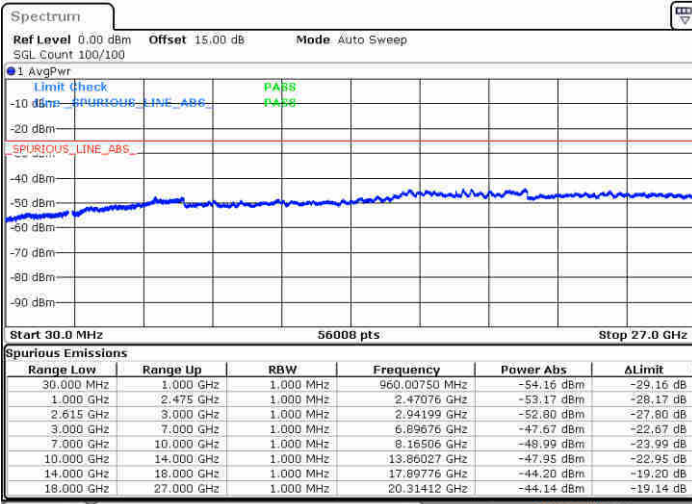

Lowest Channel / FullRB

N/A

Date: 20 JUN 2020 14:51:07

LTE Band 7C / 15MHz+15MHz

16QAM

Middle Channel / 1RB0 and 1RB74

Middle Channel / 1RB74 and 1RB0

Date: 20 JUN 2020 15:55:11

Date: 20 JUN 2020 16:03:04

Middle Channel / FullRB

N/A

Date: 20 JUN 2020 15:39:40

LTE Band 7C / 15MHz+15MHz

16QAM

Highest Channel / 1RB0 and 1RB74

Highest Channel / 1RB74 and 1RB0

Date: 20 JUN 2020 16:39:32

Date: 20 JUN 2020 17:02:12

Highest Channel / FullIRB

N/A

Date: 21 JUN 2020 18:27:35

LTE Band 7C / 15MHz+20MHz

16QAM

Lowest Channel / 1RB0 and 1RB99