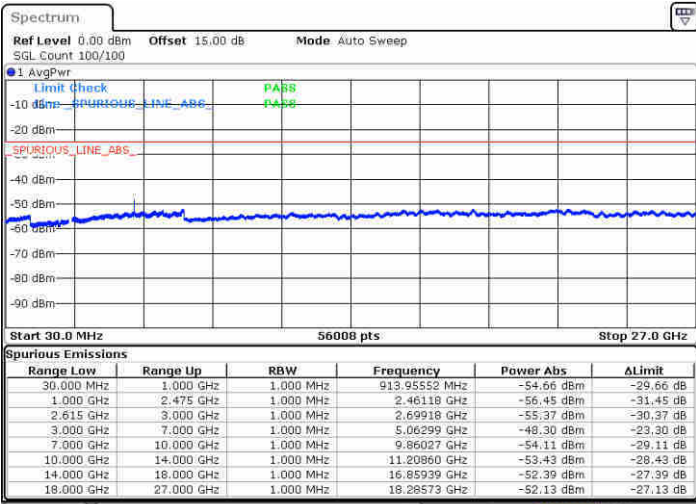

Lowest Channel / 1RB0 and 1RB99

Lowest Channel / 1RB99 and 1RB0

Date: 21 JUN 2020 14:05:45

Date: 21 JUN 2020 14:20:37

Lowest Channel / FullIRB

N/A

Date: 21 JUN 2020 14:00:43

LTE Band 7C / 20MHz+20MHz

16QAM

Middle Channel / 1RB0 and 1RB9

Middle Channel / 1RB99 and 1RB0

Date: 21 JUN 2020 14:46:03

Date: 21 JUN 2020 14:53:12

Middle Channel / FullRB

N/A

Date: 21 JUN 2020 14:37:35

LTE Band 7C / 20MHz+20MHz

16QAM

Highest Channel / 1RB0 and 1RB99

Highest Channel / 1RB99 and 1RB0

Date: 21 JUN 2020 15:14:44

Date: 21 JUN 2020 15:25:38

Highest Channel / FullIRB

N/A