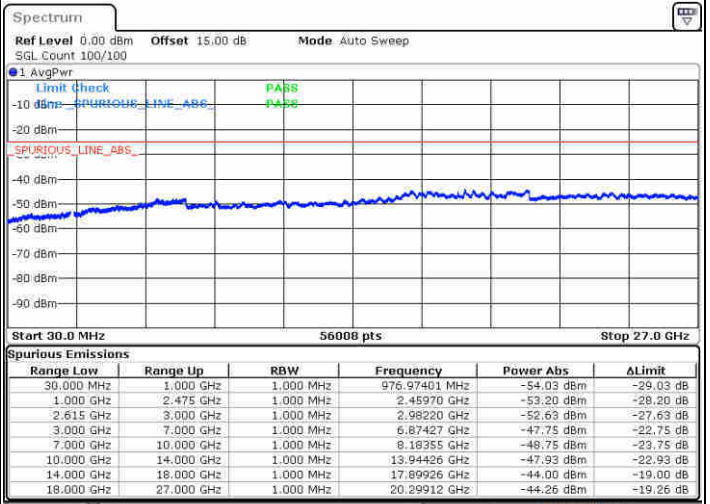

LTE Band 7C / 15MHz+10MHz

64QAM

Middle Channel / 1RB0 and 1RB49

Middle Channel / 1RB74 and 1RB0

Date: 21 JUN 2020 15:56:53

Date: 21 JUN 2020 15:58:43