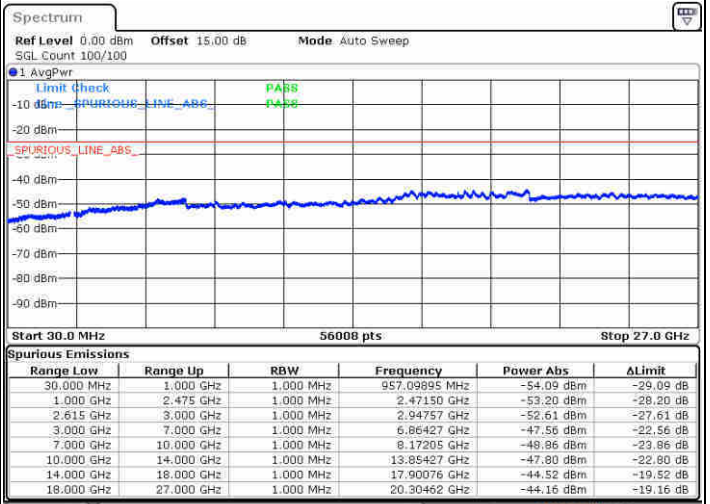

LTE Band 7C / 20MHz+20MHz

16QAM

Highest Channel / 1RB0 and 1RB99

Highest Channel / 1RB99 and 1RB0

Date: 21 JUN 2020 15:14:44

Date: 21 JUN 2020 15:25:38

Highest Channel / FullIRB

N/A

Date: 21 JUN 2020 15:04:30

LTE Band 7C / 10MHz+20MHz

64QAM

Lowest Channel / 1RB0 and 1RB99

Lowest Channel / 1RB49 and 1RB0

Date: 20 JUN 2020 10:00:41

Date: 20 JUN 2020 10:02:28

Lowest Channel / FullRB

N/A

Date: 20 JUN 2020 09:53:47

LTE Band 7C / 10MHz+20MHz

64QAM

MiddleChannel / 1RB0 and 1RB99

Middle Channel / 1RB49 and 1RB0

Date: 20 JUN 2020 10:37:26

Date: 20 JUN 2020 10:39:06