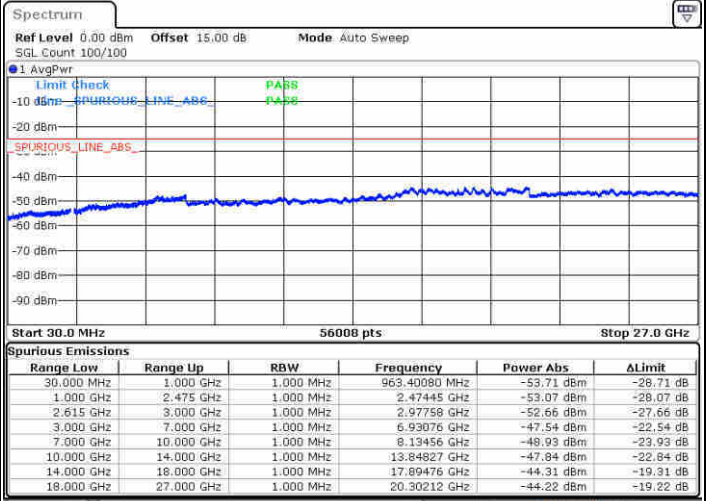

LTE Band 7C / 15MHz+20MHz

QPSK

Lowest Channel / 1RB0 and 1RB99

Lowest Channel / 1RB74 and 1RB0

Date: 20 JUN 2020 17:16:36

Date: 20 JUN 2020 17:18:55

Lowest Channel / FullRB

N/A

Date: 20 JUN 2020 17:07:43

LTE Band 7C / 15MHz+20MHz

QPSK

Middle Channel / 1RB0 and 1RB9

Middle Channel / 1RB74 and 1RB0

Date: 20 JUN 2020 17:48:36

Date: 20 JUN 2020 17:49:48

Middle Channel / FullRB

N/A

Date: 20 JUN 2020 17:40:20

LTE Band 7C / 15MHz+20MHz

QPSK

Highest Channel / 1RB0 and 1RB99

Highest Channel / 1RB74 and 1RB0

Date: 20 JUN 2020 18:08:03

Date: 20 JUN 2020 18:11:58

Highest Channel / FullIRB

N/A

Date: 20 JUN 2020 17:54:39

LTE Band 7C / 20MHz+10MHz

QPSK

Lowest Channel / 1RB0 and 1RB49

Lowest Channel / 1RB99 and 1RB0

Date: 20 JUN 2020 13:26:07