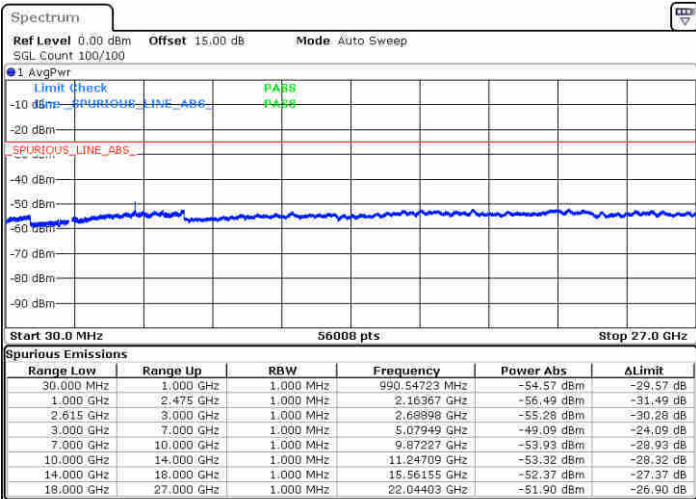

N/A

Date: 21 JUN 2020 13:11:16

LTE Band 7C / 20MHz+20MHz

QPSK

Middle Channel / 1RB0 and 1RB99

Middle Channel / 1RB99 and 1RB0

Date: 21 JUN 2020 14:43:43

Date: 21 JUN 2020 14:55:48

Middle Channel / FullIRB

N/A

Date: 21 JUN 2020 14:33:56

LTE Band 7C / 20MHz+20MHz

QPSK

Highest Channel / 1RB0 and 1RB99

Highest Channel / 1RB99 and 1RB0

Date: 21 JUN 2020 15:18:05

Date: 21 JUN 2020 15:24:04

Highest Channel / FullIRB

N/A

Date: 21 JUN 2020 14:59:46

LTE Band 7C / 10MHz+20MHz

16QAM

Lowest Channel / 1RB0 and 1RB99

Lowest Channel / 1RB49 and 1RB0