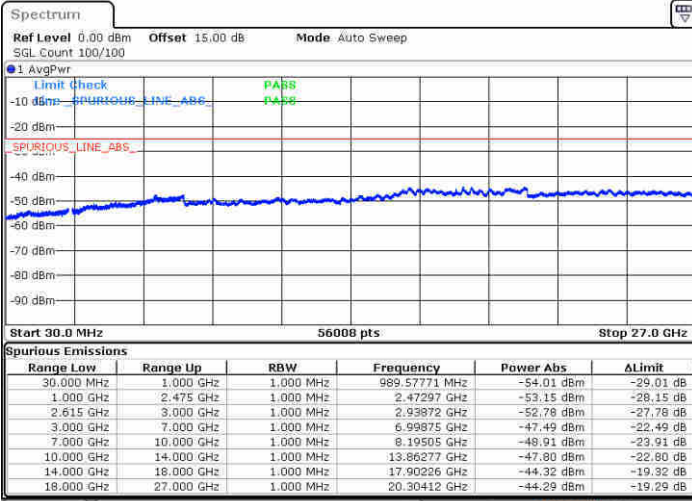

Date: 20 JUN 2020 13:56:57

LTE Band 7C / 20MHz+10MHz

16QAM

Middle Channel / 1RB0 and 1RB49

Middle Channel / 1RB99 and 1RB0

Date: 20 JUN 2020 13:44:16

Date: 20 JUN 2020 13:36:13

Middle Channel / FullRB

N/A

Date: 20 JUN 2020 13:52:47

LTE Band 7C / 20MHz+10MHz

16QAM

Highest Channel / 1RB0 and 1RB49

Highest Channel / 1RB99 and 1RB0

Date: 20 JUN. 2020 14:21:19

Date: 20 JUN. 2020 14:28:52

Highest Channel / FullIRB

N/A

Date: 20 JUN. 2020 14:11:43

LTE Band 7C / 20MHz+15MHz

16QAM

Lowest Channel / 1RB0 and 1RB74

Lowest Channel / 1RB99 and 1RB0

Date: 21 JUN 2020 10:32:41