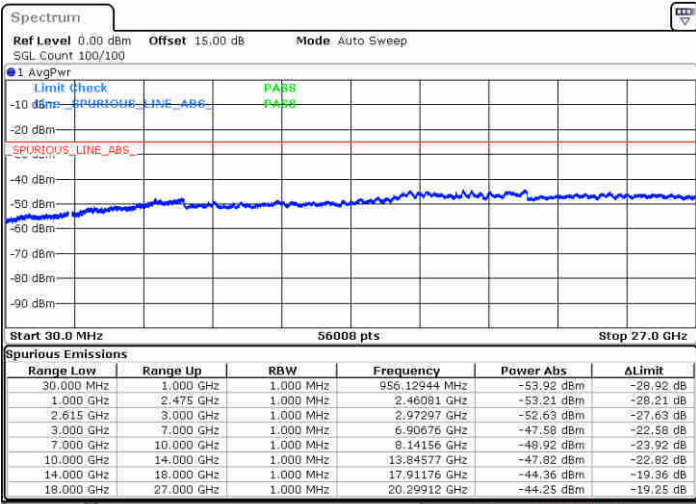

Middle Channel / FullIRB

N/A

Date: 21 JUN 2020 14:33:56

LTE Band 7C / 20MHz+20MHz

QPSK

Highest Channel / 1RB0 and 1RB99

Highest Channel / 1RB99 and 1RB0

Date: 21 JUN 2020 15:18:05

Date: 21 JUN 2020 15:24:04

Highest Channel / FullIRB

N/A

Date: 21 JUN 2020 14:59:46

LTE Band 7C / 10MHz+20MHz

16QAM

Lowest Channel / 1RB0 and 1RB99

Lowest Channel / 1RB49 and 1RB0

Date: 20 JUN 2020 10:08:49

Date: 20 JUN 2020 10:04:14

Lowest Channel / FullRB

N/A

Date: 20 JUN 2020 09:51:21

LTE Band 7C / 10MHz+20MHz

16QAM

MiddleChannel / 1RB0 and 1RB99