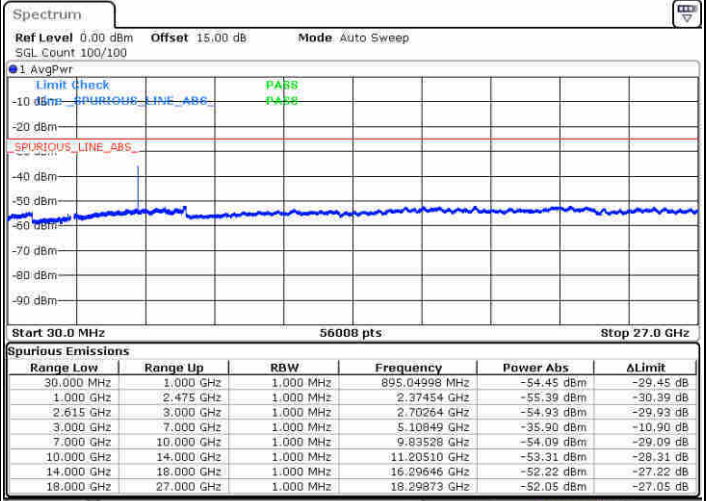

Lowest Channel / 1RB0 and 1RB74

Lowest Channel / 1RB99 and 1RB0

Date: 21 JUN 2020 10:34:00

Date: 21 JUN 2020 18:14:54

Lowest Channel / FullIRB

N/A

Date: 21 JUN 2020 10:24:40

LTE Band 7C / 20MHz+15MHz

QPSK

MiddleChannel / 1RB0 and 1RB74

Middle Channel / 1RB99 and 1RB0

Date: 21 JUN 2020 11:57:39

Date: 21 JUN 2020 11:59:13

Middle Channel / FullIRB

N/A

Date: 21 JUN 2020 11:48:30

LTE Band 7C / 20MHz+15MHz

QPSK

Highest Channel / 1RB0 and 1RB74

Highest Channel / 1RB99 and 1RB0

Date: 21 JUN 2020 12:27:06

Date: 21 JUN 2020 12:29:38

Highest Channel / FullIRB

N/A

Date: 21 JUN 2020 12:09:34

LTE Band 7C / 20MHz+20MHz

QPSK

Lowest Channel / 1RB0 and 1RB99

Lowest Channel / 1RB99 and 1RB0

Date: 21 JUN 2020 14:04:08

Date: 21 JUN 2020 14:27:55

Lowest Channel / FullIRB