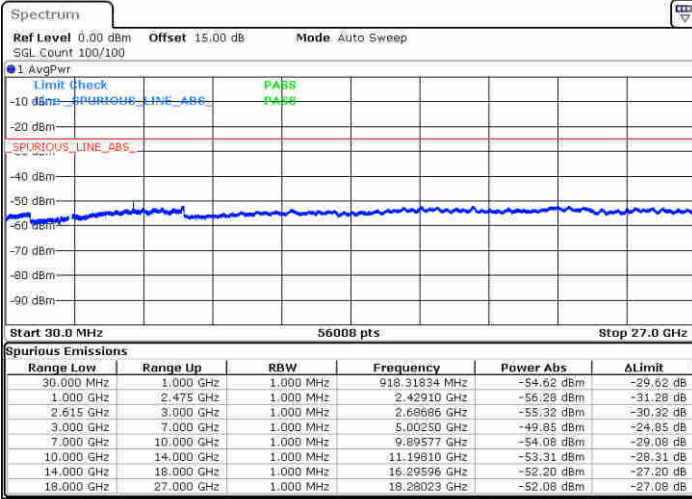

LTE Band 7C / 20MHz+15MHz

QPSK

Highest Channel / 1RB0 and 1RB74

Highest Channel / 1RB99 and 1RB0

Date: 21 JUN 2020 12:27:06

Date: 21 JUN 2020 12:29:38

Highest Channel / FullIRB

N/A

Date: 21 JUN 2020 12:09:34

LTE Band 7C / 20MHz+20MHz

QPSK

Lowest Channel / 1RB0 and 1RB99

Lowest Channel / 1RB99 and 1RB0

Date: 21 JUN 2020 14:04:08

Date: 21 JUN 2020 14:27:55

Lowest Channel / FullIRB

N/A

Date: 21 JUN 2020 13:11:16

LTE Band 7C / 20MHz+20MHz

QPSK

Middle Channel / 1RB0 and 1RB99

Middle Channel / 1RB99 and 1RB0

Date: 21 JUN 2020 14:43:43

Date: 21 JUN 2020 14:55:48