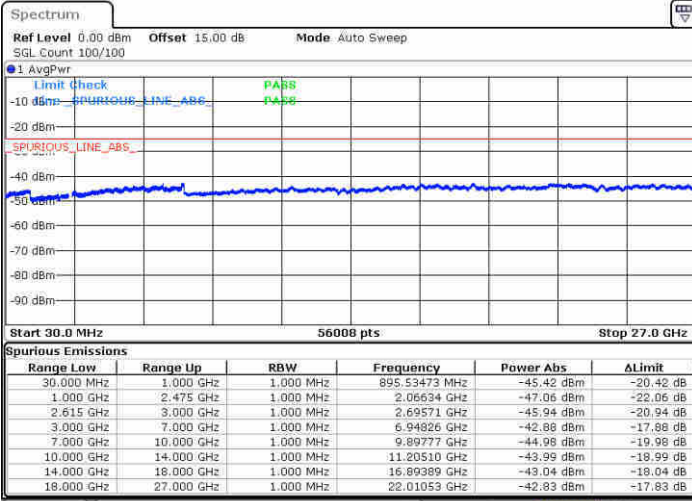

Date: 20 JUN 2020 13:41:41

Date: 20 JUN 2020 13:37:42

Middle Channel / FullRB

N/A

Date: 20 JUN 2020 14:00:42

LTE Band 7C / 20MHz+10MHz

QPSK

Highest Channel / 1RB0 and 1RB49

Highest Channel / 1RB99 and 1RB0

Date: 20 JUN. 2020 14:22:49

Date: 20 JUN. 2020 14:24:29

Highest Channel / FullIRB

N/A

Date: 20 JUN. 2020 14:09:45

LTE Band 7C / 20MHz+15MHz

QPSK

Lowest Channel / 1RB0 and 1RB74

Lowest Channel / 1RB99 and 1RB0

Date: 21 JUN 2020 10:34:00

Date: 21 JUN 2020 18:14:54

Lowest Channel / FullIRB

N/A

Date: 21 JUN 2020 10:24:40

LTE Band 7C / 20MHz+15MHz