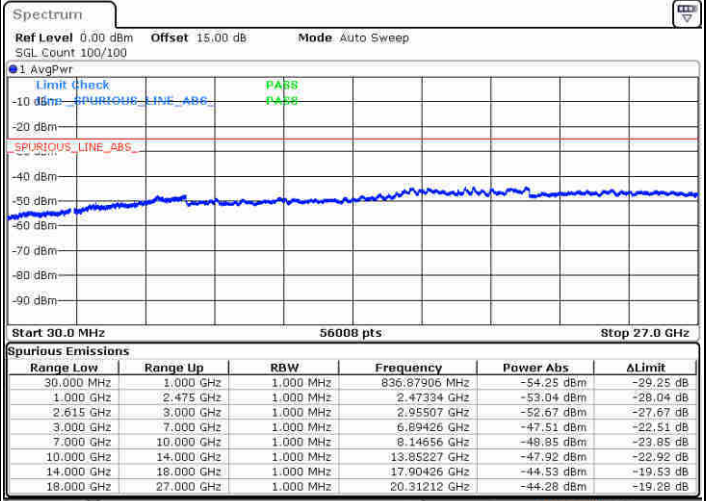

Date: 21 JUN 2020 15:24:04

Highest Channel / FullIRB

N/A

Date: 21 JUN 2020 14:59:46

LTE Band 7C / 10MHz+20MHz

16QAM

Lowest Channel / 1RB0 and 1RB99

Lowest Channel / 1RB49 and 1RB0

Date: 20 JUN 2020 10:08:49

Date: 20 JUN 2020 10:04:14

Lowest Channel / FullRB

N/A

Date: 20 JUN 2020 09:51:21

LTE Band 7C / 10MHz+20MHz

16QAM

MiddleChannel / 1RB0 and 1RB99

Middle Channel / 1RB49 and 1RB0

Date: 20 JUN 2020 10:35:08

Date: 20 JUN 2020 10:40:11

Middle Channel / FullRB

N/A

Date: 20 JUN 2020 10:22:32

LTE Band 7C / 10MHz+20MHz

16QAM

Highest Channel / 1RB0 and 1RB99

Highest Channel / 1RB49 and 1RB0

Date: 20 JUN 2020 10:54:15

Date: 20 JUN 2020 12:42:41

Highest Channel / FullRB

N/A

Date: 20 JUN 2020 10:46:28

LTE Band 7C / 15MHz+10MHz