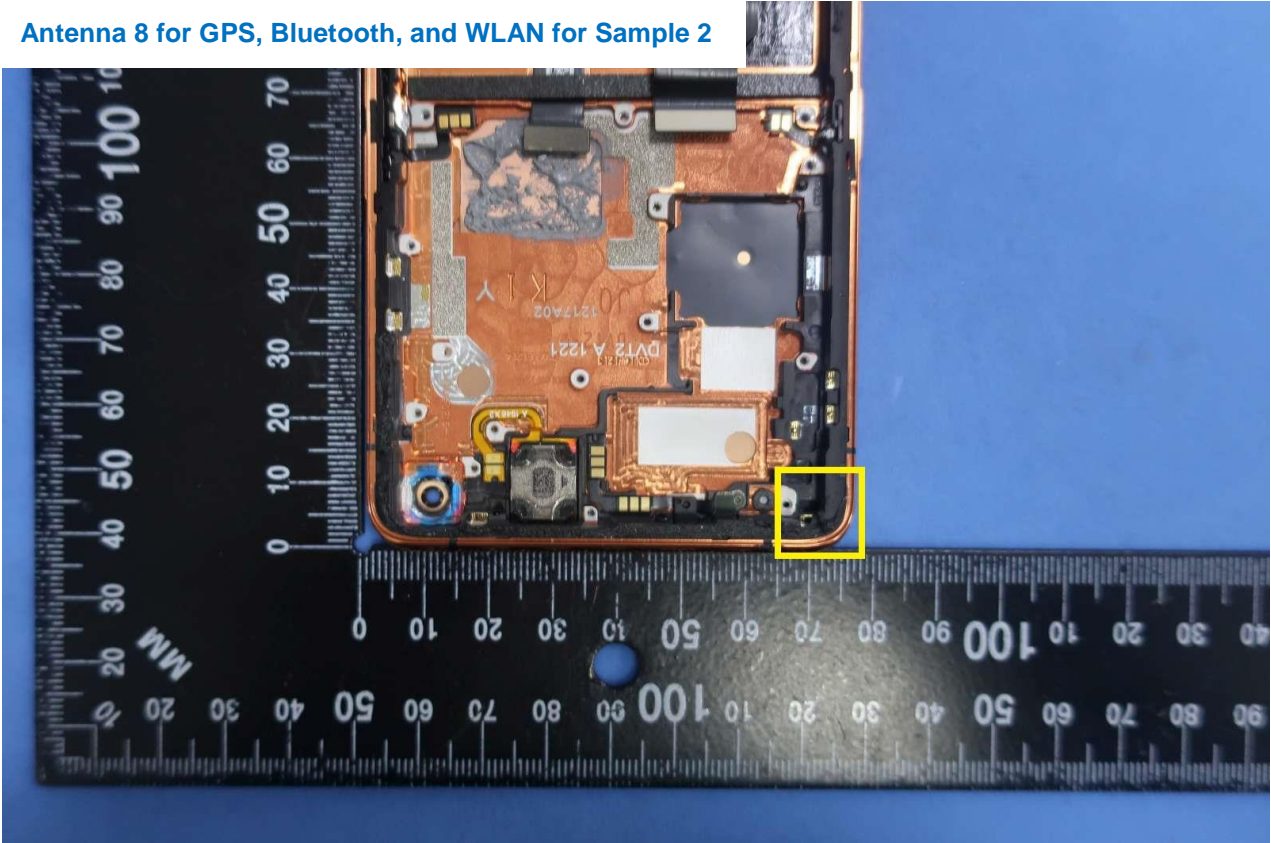

Brand Name: OPPO / Model Name: CPH2025

Antenna 6 for WWAN for Sample 2

Brand Name: OPPO / Model Name: CPH2025

Antenna 7 for WWAN for Sample 2

Brand Name: OPPO / Model Name: CPH2025

Antenna 8 for GPS, Bluetooth, and WLAN for Sample 2