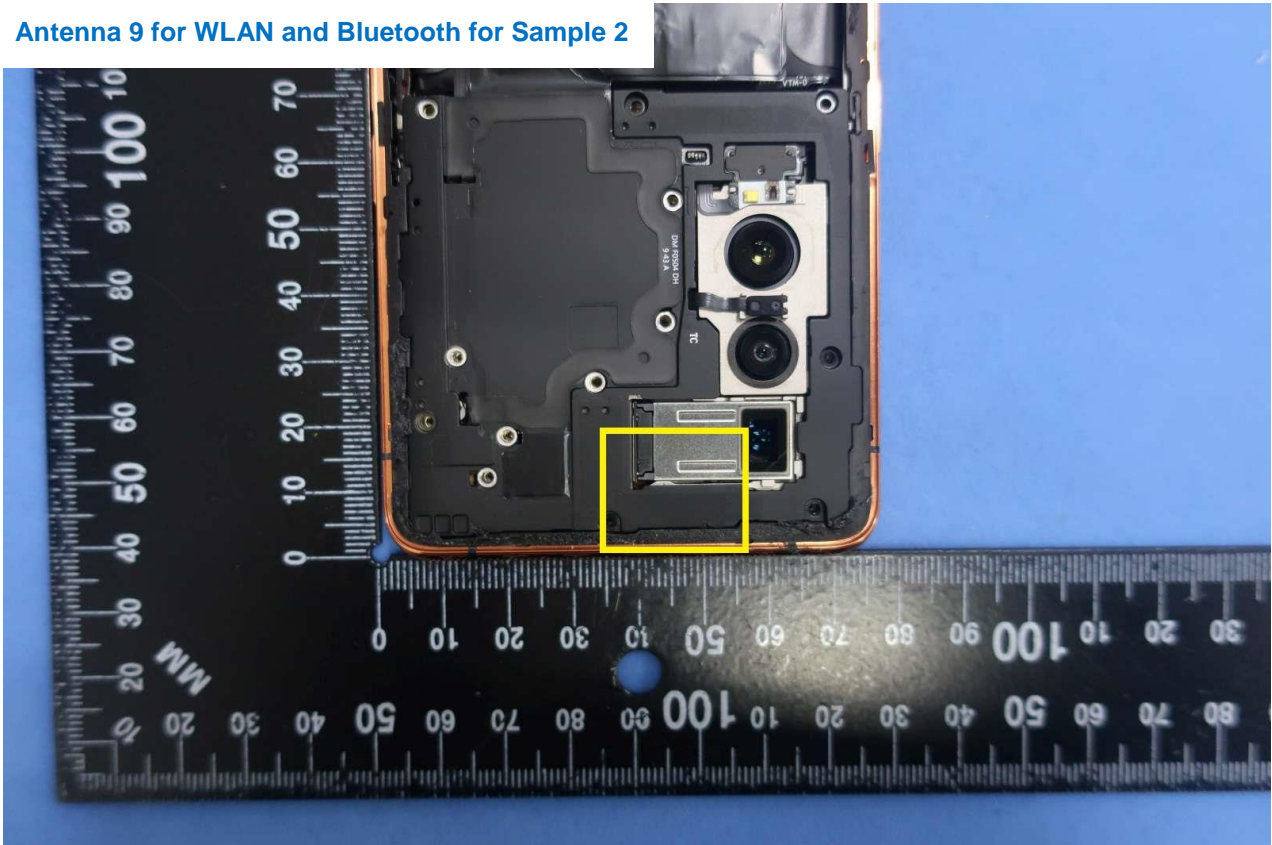

Brand Name: OPPO / Model Name: CPH2025

Antenna 9 for WLAN and Bluetooth for Sample 2