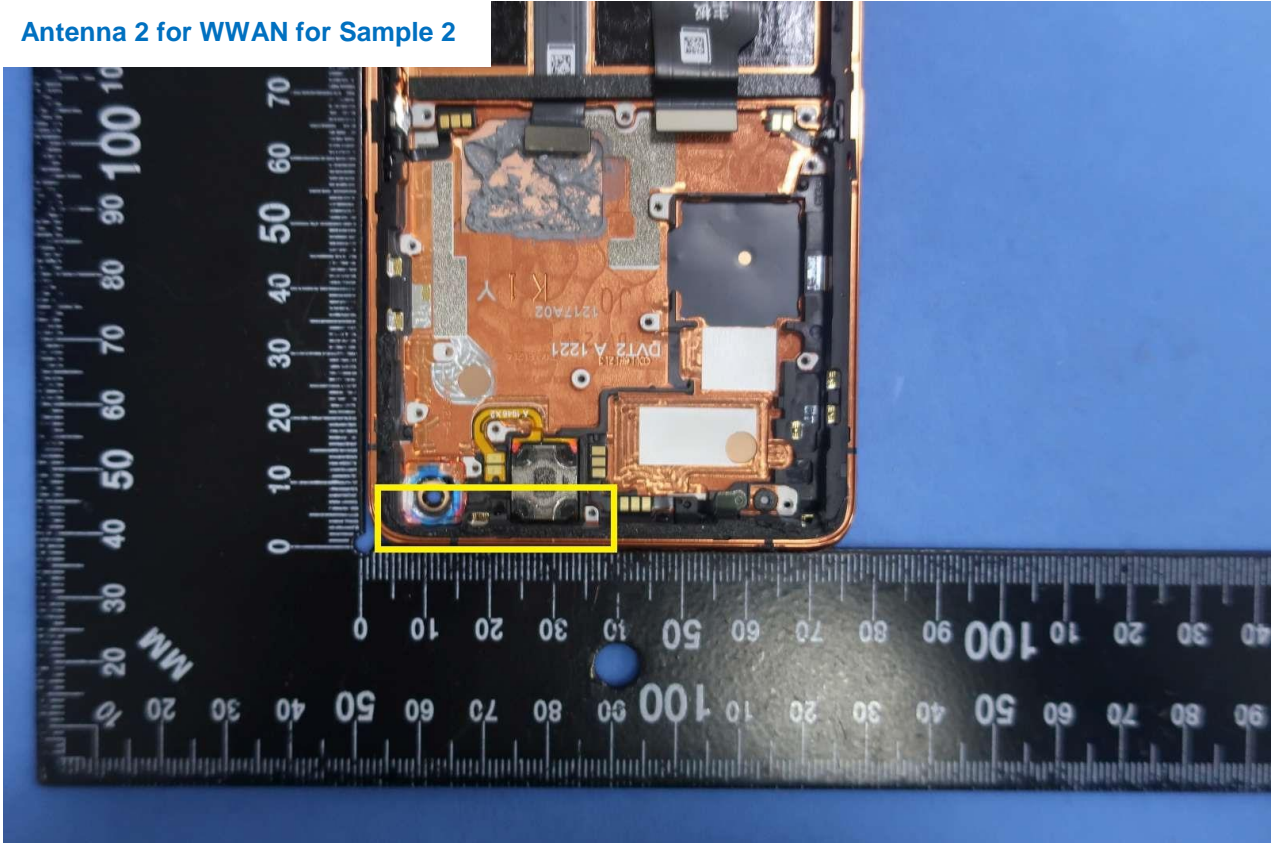

Brand Name: OPPO / Model Name: CPH2025

Antenna 0 for WWAN for Sample 2

Brand Name: OPPO / Model Name: CPH2025

Antenna 1 for WWAN for Sample 2

Brand Name: OPPO / Model Name: CPH2025

Antenna 2 for WWAN for Sample 2