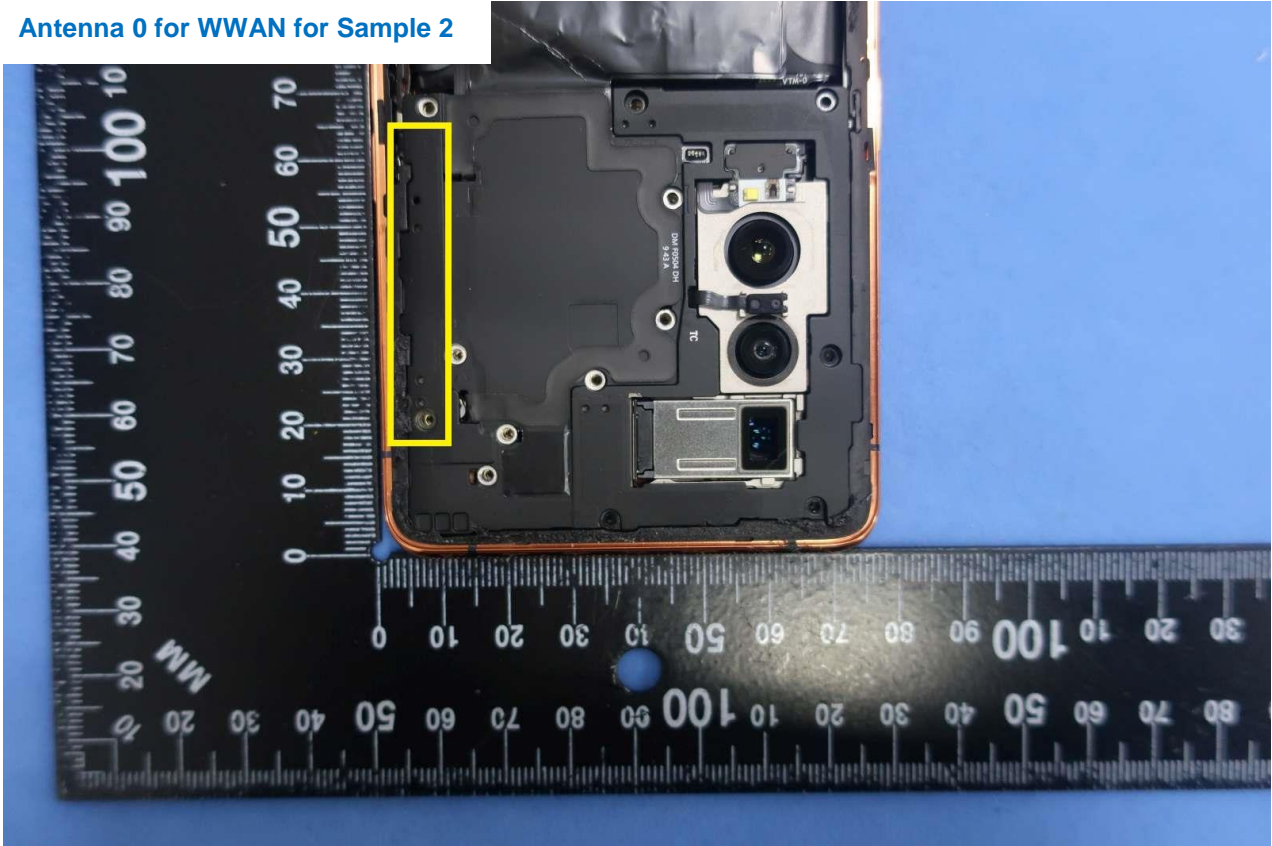

Brand Name: OPPO / Model Name: CPH2025

Antenna 0 for WWAN for Sample 2

Brand Name: OPPO / Model Name: CPH2025

Antenna 1 for WWAN for Sample 2

Brand Name: OPPO / Model Name: CPH2025

Antenna 2 for WWAN for Sample 2