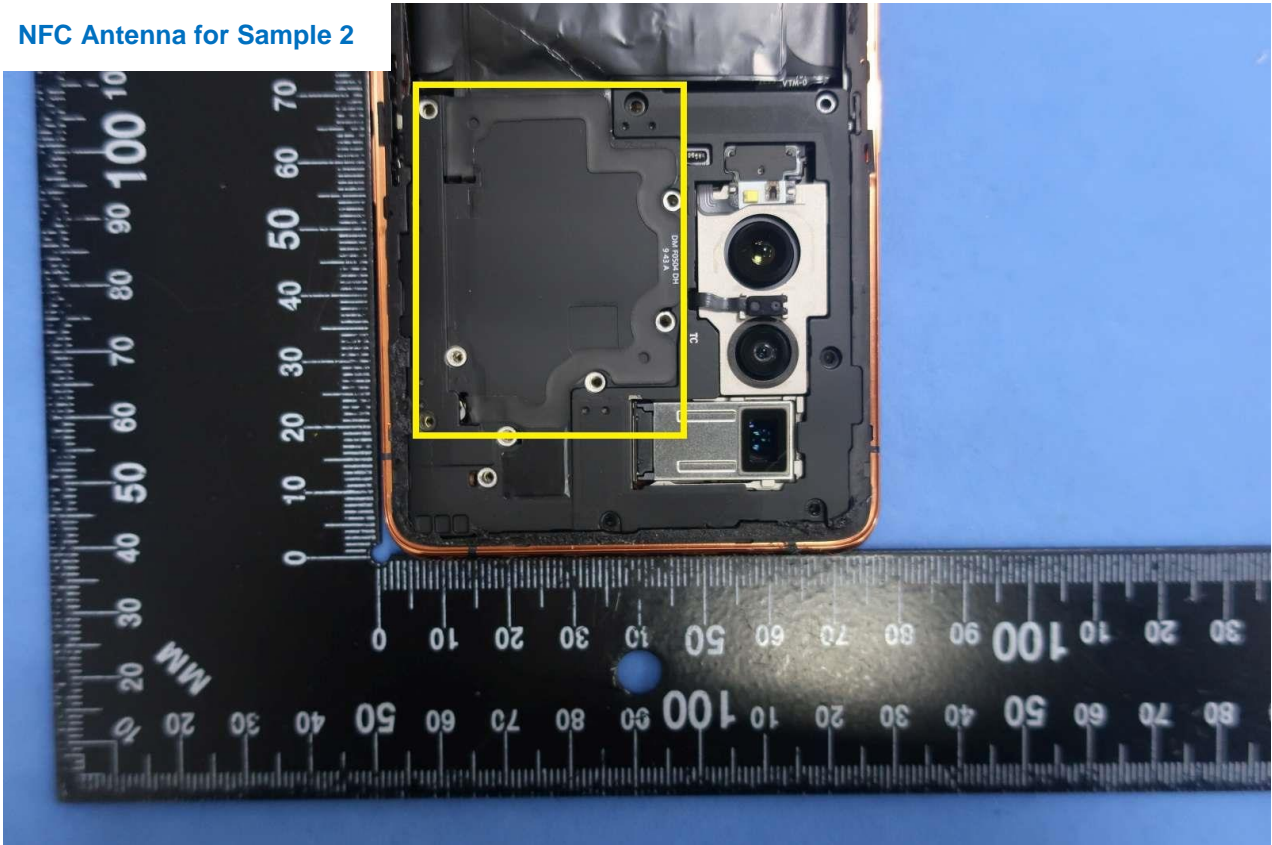

Brand Name: OPPO / Model Name: CPH2025

NFC Antenna for Sample 2