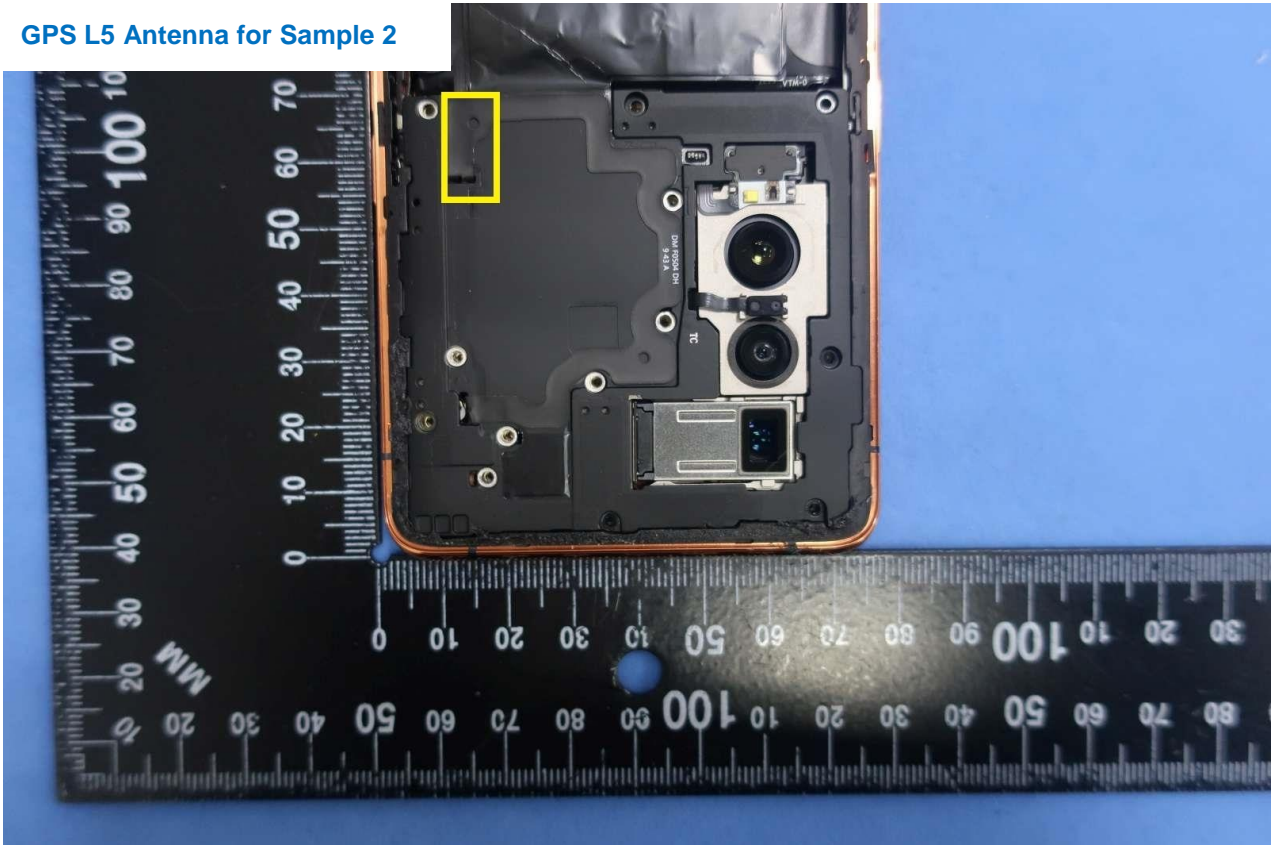

Brand Name: OPPO / Model Name: CPH2025

Antenna 9 for WLAN and Bluetooth for Sample 2

Brand Name: OPPO / Model Name: CPH2025

NFC Antenna for Sample 2

Brand Name: OPPO / Model Name: CPH2025

GPS L5 Antenna for Sample 2