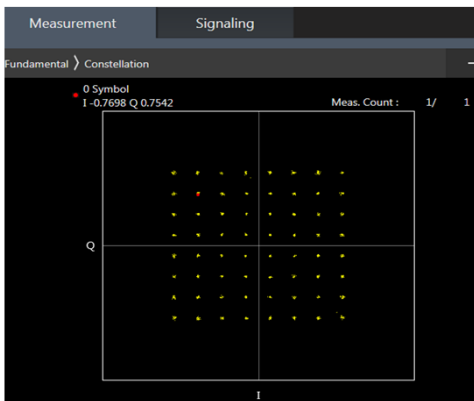

1. Anritsu MT8820C base station simulator was used to setup the connection with EUT; the frequency band, channel bandwidth, RB allocation configuration, modulation type are set in the base station simulator to configure EUT transmitting
2. Per KDB 941225 D05v02r05, when a properly configured base station simulator is used for the SAR and power
3. Per KDB 941225 D05v02r05, start with the largest channel bandwidth and measure SAR for QPSK with 1 RB allocation, using the RB offset and required test channel combination with the highest maximum output power for RB
4. Per KDB 941225 D05v02r05, 50% RB allocation for QPSK SAR testing follows 1RB QPSK allocation procedure.
5. Per KDB 941225 D05v02r05, For QPSK with 100% RB allocation, SAR is not required when the highest maximum output power for 100 % RB allocation is less than the highest maximum output power in 50% and 1 RB allocations and the
6. Per KDB 941225 D05v02r05, 16QAM output power for each RB allocation configuration is > not ½ dB higher than the
7. Per KDB 941225 D05v02r05, Smaller bandwidth output power for each RB allocation configuration is > not ½ dB higher than the same configuration in the largest supported bandwidth, and the reported SAR for the largest supported
8. For LTE B4 / B5 / B12 / B17 / B26 / B38 the maximum bandwidth does not support three non-overlapping channels, per KDB 941225 D05v02r05, when a device supports overlapping channel assignment in a channel bandwidth
9. According to April 2015 TCB workshop, SAR test for overlapping LTE bands can be reduced if
  - a. the maximum output power, including tolerance, for the smaller band is ≤ the larger band to qualify for the SAR test
  - b. the channel bandwidth and other operating parameters for the smaller band are fully supported by the larger band
10. According to 2017 TCB workshop, for 64 QAM and 16 QAM should be verified by checking the signal constellation with a call box to avoid incorrect maximum power levels due to MPR and other requirements associated with signal modulation, and the following figure is taken from the "Fundamental Measurement >> Modulation Analysis >> constellation" mode of the device connect to the MT8821C base station, therefore, the device 64QAM and 16QAM signal modulation are correct.

64QAM