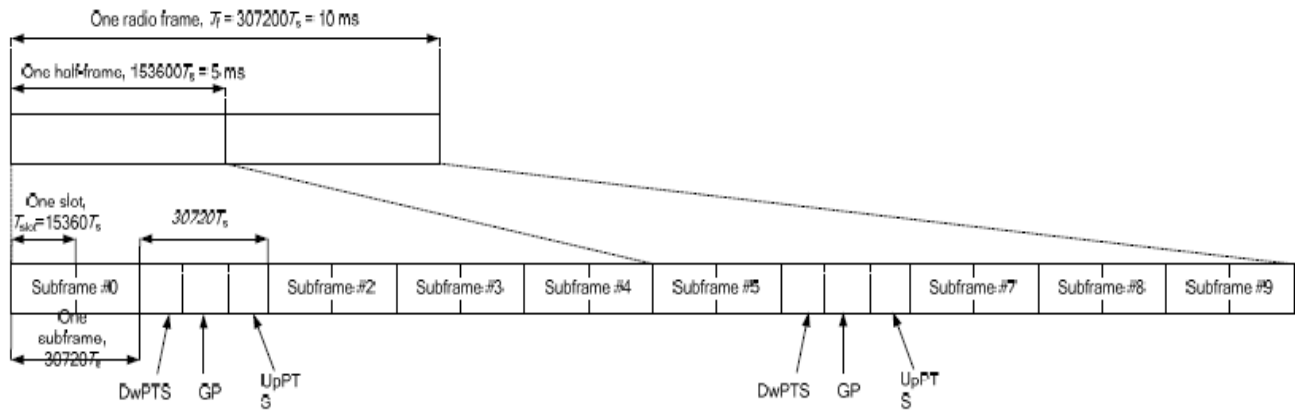

<TDD LTE SAR Measurement>

SAR was tested with a fixed periodic duty factor according to the highest transmission duty factor implemented for the device and supported by 3GPP.

- a. 3GPP TS 36.211 section 4.2 for Type 2 Frame Structure and Table 4.2-2 for uplink-downlink configurations
- b. "special subframe S" contains both uplink and downlink transmissions, it has been taken into consideration to determine the transmission duty factor according to the worst case uplink and downlink cyclic prefix requirements for UpPTS
- c. Establishing connections with base station simulators ensure a consistent means for testing SAR and recommended for evaluating SAR. The Anritsu MT8820C (firmware: #22.52#004) was used for LTE output power measurements and SAR testing.

Figure 4.2-1: Frame structure type 2 (for 5 ms switch-point periodicity).

Table 4.2-2: Uplink-downlink configurations.

Uplink-downlink configuration	Downlink-to-Uplink Switch-point periodicity	Subframe number									
		0	1	2	3	4	5	6	7	8	9
0	5 ms	D	S	U	U	U	D	S	U	U	U
1	5 ms	D	S	U	U	D	D	S	U	U	D
2	5 ms	D	S	U	D	D	D	S	U	D	D
3	10 ms	D	S	U	U	U	D	D	D	D	D
4	10 ms	D	S	U	U	D	D	D	D	D	D
5	10 ms	D	S	U	D	D	D	D	D	D	D
6	5 ms	D	S	U	U	U	D	S	U	U	D

Table 4.2-1: Configuration of special subframe (lengths of DwPTS/GP/UpPTS).

Special subframe configuration	Normal cyclic prefix in downlink			Extended cyclic prefix in downlink			
	DwPTS	UpPTS		DwPTS	UpPTS		
		Normal cyclic prefix in uplink	Extended cyclic prefix in uplink		Normal cyclic prefix in uplink	Extended cyclic prefix in uplink	
0	6592 · Ts	2192 · Ts	2560 · Ts	7680 · Ts	2192 · Ts	2560 · Ts	
1	19760 · Ts			20480 · Ts			
2	21952 · Ts			23040 · Ts			
3	24144 · Ts			25600 · Ts			
4	26336 · Ts	4384 · Ts	5120 · Ts	7680 · Ts	4384 · Ts	5120 · Ts	
5	6592 · Ts			20480 · Ts			
6	19760 · Ts			23040 · Ts			
7	21952 · Ts			12800 · Ts			
8	24144 · Ts			-			-
9	13168 · Ts	-	-	-	-	-