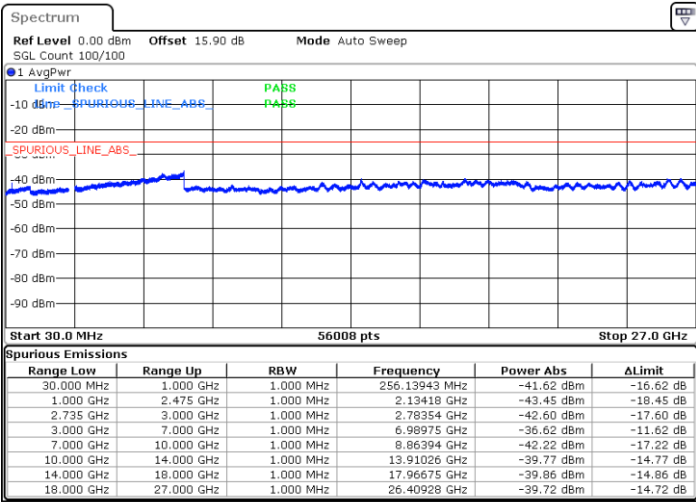

Middle Channel / FullIRB

N/A

Date: 26.MAR.2020 01:04:25