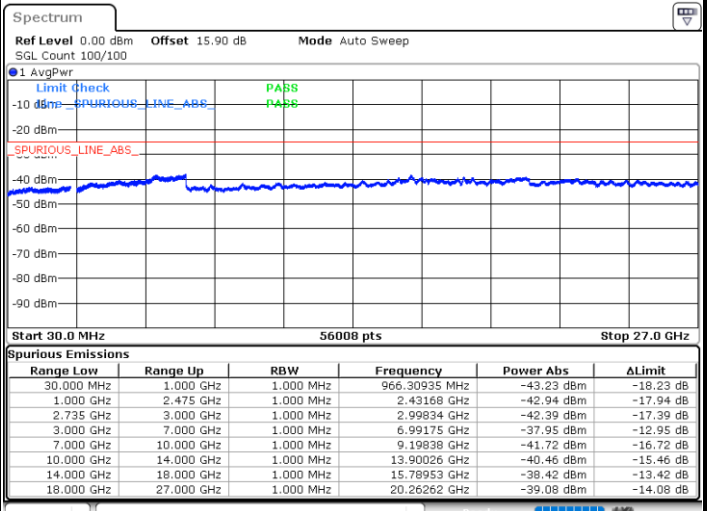

Date: 25.MAR.2020 20:49:17

Date: 25.MAR.2020 20:46:26

Highest Channel / FullIRB

N/A

Date: 25.MAR.2020 20:52:10

LTE Band 41C / 20MHz+20MHz

16QAM

Lowest Channel / 1RB0 and 1RB99

Lowest Channel / 1RB99 and 1RB0

Date: 25.MAR.2020 09:11:00

Date: 25.MAR.2020 09:07:52

Lowest Channel / FullRB

N/A

Date: 25.MAR.2020 09:14:09

LTE Band 41C / 20MHz+20MHz

16QAM

MiddleChannel / 1RB0 and 1RB99

Middle Channel / 1RB99 and 1RB0

Date: 25.MAR.2020 21:10:30

Date: 25.MAR.2020 21:13:21

Middle Channel / FullIRB

N/A

Date: 25.MAR.2020 21:07:37

LTE Band 41C / 20MHz+20MHz