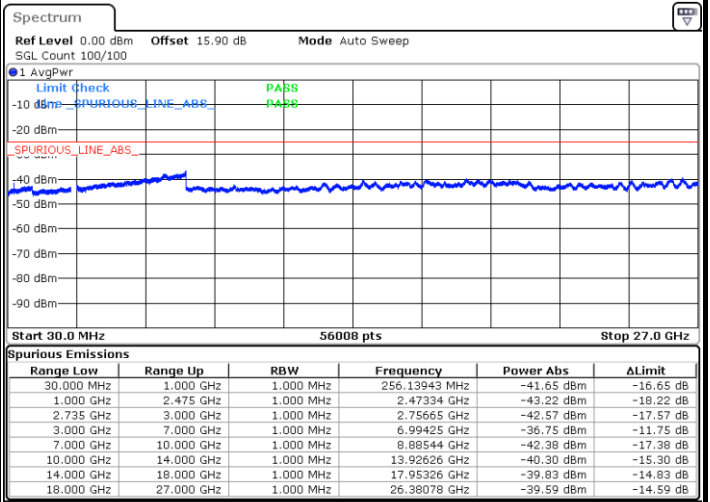

Date: 26.MAR.2020 01:36:43

LTE Band 41C / 15MHz+20MHz

16QAM

Lowest Channel / 1RB0 and 1RB99

Lowest Channel / 1RB74 and 1RB0

Date: 25.MAR.2020 23:56:14

Date: 25.MAR.2020 23:52:28

Lowest Channel / FullRB

N/A

Date: 25.MAR.2020 23:59:59

LTE Band 41C / 15MHz+20MHz

16QAM

Middle Channel / 1RB0 and 1RB99

Middle Channel / 1RB74 and 1RB0

Date: 26.MAR.2020 00:09:03

Date: 26.MAR.2020 00:12:49

Middle Channel / FullIRB

N/A

Date: 26.MAR.2020 00:05:17

LTE Band 41C / 15MHz+20MHz

16QAM

Highest Channel / 1RB0 and 1RB99

Highest Channel / 1RB74 and 1RB0

Date: 25.MAR.2020 23:43:35

Date: 25.MAR.2020 23:39:50

Highest Channel / FullIRB

N/A

Date: 25.MAR.2020 23:47:21

LTE Band 41C / 20MHz+5MHz

16QAM

Lowest Channel / 1RB0 and 1RB24

Lowest Channel / 1RB99 and 1RB0