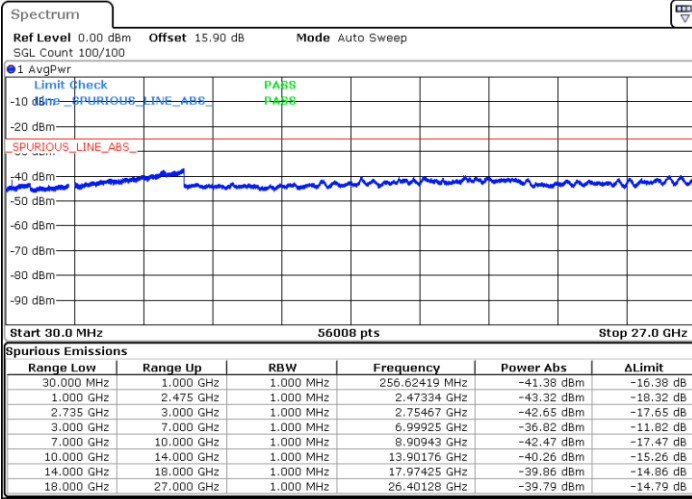

Date: 26.MAR.2020 03:45:21

LTE Band 41C / 10MHz+20MHz

16QAM

Middle Channel / 1RB0 and 1RB9

Middle Channel / 1RB49 and 1RB0

Date: 26.MAR.2020 04:00:41

Date: 26.MAR.2020 04:04:25

Middle Channel / FullIRB

N/A

Date: 26.MAR.2020 03:56:56

LTE Band 41C / 10MHz+20MHz

16QAM

Highest Channel / 1RB0 and 1RB99

Highest Channel / 1RB49 and 1RB0

Date: 26.MAR.2020 04:26:38

Date: 26.MAR.2020 04:22:54