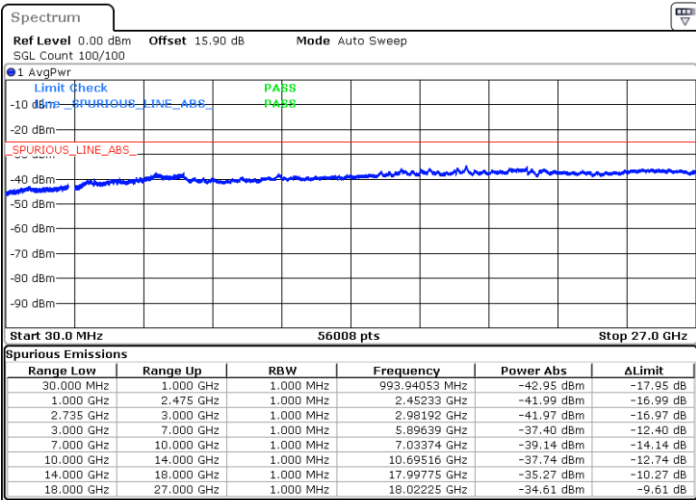

Date: 26.MAR.2020 17:32:06

LTE Band 41C / 5MHz+20MHz

64QAM

Middle Channel / 1RB0 and 1RB9

Middle Channel / 1RB24 and 1RB0

Date: 26.MAR.2020 17:09:03

Date: 26.MAR.2020 17:14:16

Middle Channel / FullIRB

N/A

Date: 26.MAR.2020 17:08:00

LTE Band 41C / 5MHz+20MHz

64QAM

Highest Channel / 1RB0 and 1RB99

Highest Channel / 1RB24 and 1RB0

Date: 26.MAR.2020 16:41:53

Date: 26.MAR.2020 16:40:51