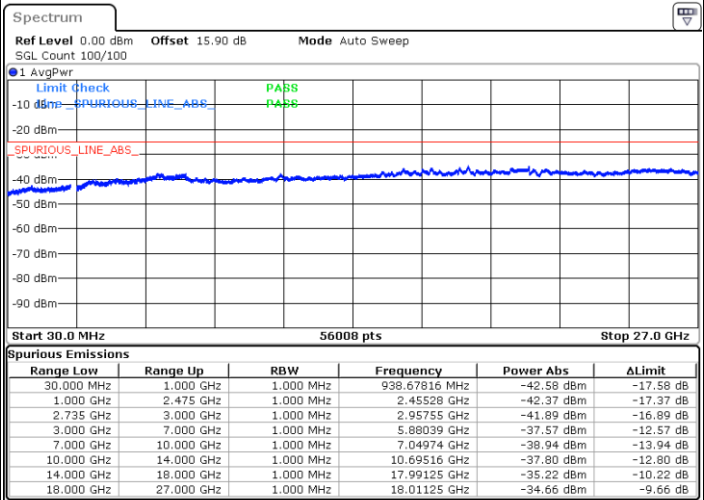

Date: 26.MAR.2020 17:32:06

LTE Band 41C / 5MHz+20MHz

64QAM

Middle Channel / 1RB0 and 1RB9

Middle Channel / 1RB24 and 1RB0

Date: 26.MAR.2020 17:09:03

Date: 26.MAR.2020 17:14:16

Middle Channel / FullIRB

N/A

Date: 26.MAR.2020 17:08:00

LTE Band 41C / 5MHz+20MHz

64QAM

Highest Channel / 1RB0 and 1RB99

Highest Channel / 1RB24 and 1RB0

Date: 26.MAR.2020 16:41:53

Date: 26.MAR.2020 16:40:51