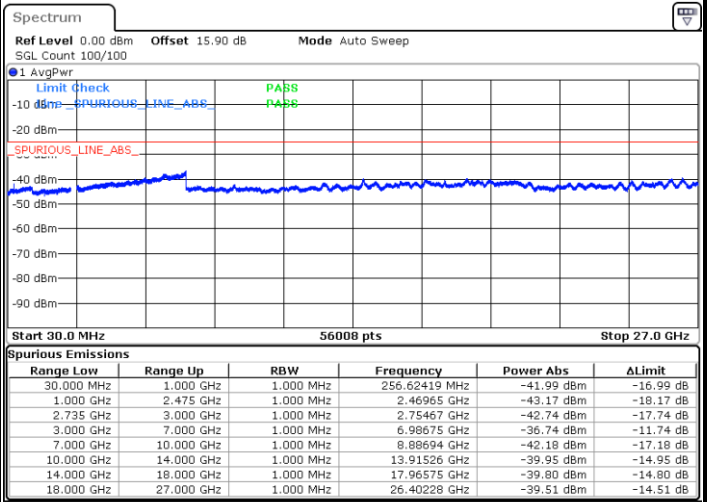

Middle Channel / 1RB99 and 1RB0

Date: 26.MAR.2020 15:41:16

Date: 26.MAR.2020 15:44:21

Middle Channel / FullIRB

N/A

Date: 26.MAR.2020 15:38:10

LTE Band 41C / 20MHz+5MHz

16QAM

Highest Channel / 1RB0 and 1RB24

Highest Channel / 1RB99 and 1RB0

Date: 26.MAR.2020 16:24:50

Date: 26.MAR.2020 16:21:42

Highest Channel / FullIRB

N/A

Date: 26.MAR.2020 16:27:58

LTE Band 41C / 20MHz+10MHz

16QAM

Lowest Channel / 1RB0 and 1RB49

Lowest Channel / 1RB99 and 1RB0

Date: 26.MAR.2020 02:13:46

Date: 26.MAR.2020 02:10:03

Lowest Channel / FullRB

N/A

Date: 26.MAR.2020 02:17:32