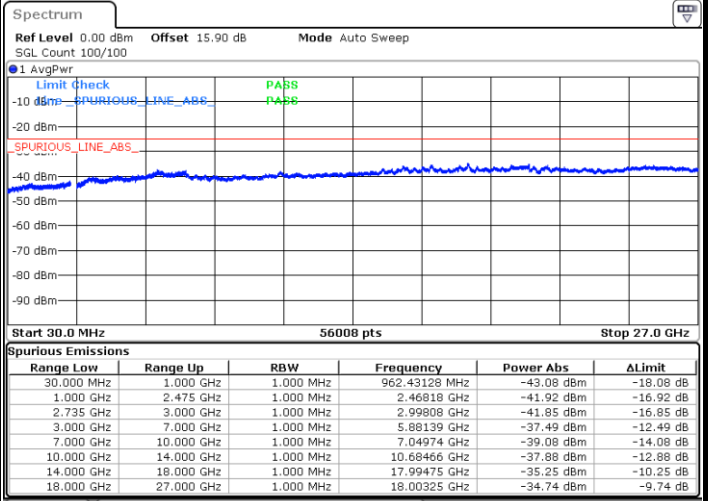

Date: 26.MAR.2020 10:24:02

Lowest Channel / FullIRB

N/A

Date: 26.MAR.2020 10:30:19

LTE Band 41C / 15MHz+10MHz

16QAM

Middle Channel / 1RB0 and 1RB49

Middle Channel / 1RB74 and 1RB0

Date: 26.MAR.2020 10:39:51

Date: 26.MAR.2020 10:42:59

Middle Channel / FullIRB

N/A

Date: 26.MAR.2020 10:36:42

LTE Band 41C / 15MHz+10MHz

16QAM

Highest Channel / 1RB0 and 1RB49

Highest Channel / 1RB74 and 1RB0

Date: 26.MAR.2020 11:24:07

Date: 26.MAR.2020 11:20:59

Highest Channel / FullIRB

N/A

Date: 26.MAR.2020 11:27:16

LTE Band 41C / 15MHz+15MHz

16QAM

Lowest Channel / 1RB0 and 1RB74

Lowest Channel / 1RB74 and 1RB0

Date: 26.MAR.2020 00:34:26

Date: 26.MAR.2020 00:30:41

Lowest Channel / FullIRB

N/A

Date: 26.MAR.2020 00:38:12

LTE Band 41C / 15MHz+15MHz