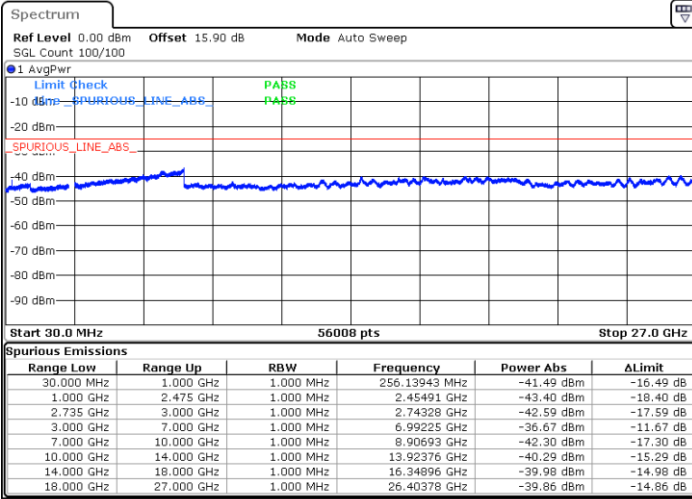

Middle Channel / FullIRB

N/A

Date: 26.MAR.2020 00:05:17

LTE Band 41C / 15MHz+20MHz

16QAM

Highest Channel / 1RB0 and 1RB99

Highest Channel / 1RB74 and 1RB0

Date: 25.MAR.2020 23:43:35

Date: 25.MAR.2020 23:39:50

Highest Channel / FullIRB

N/A

Date: 25.MAR.2020 23:47:21

LTE Band 41C / 20MHz+5MHz

16QAM

Lowest Channel / 1RB0 and 1RB24

Lowest Channel / 1RB99 and 1RB0