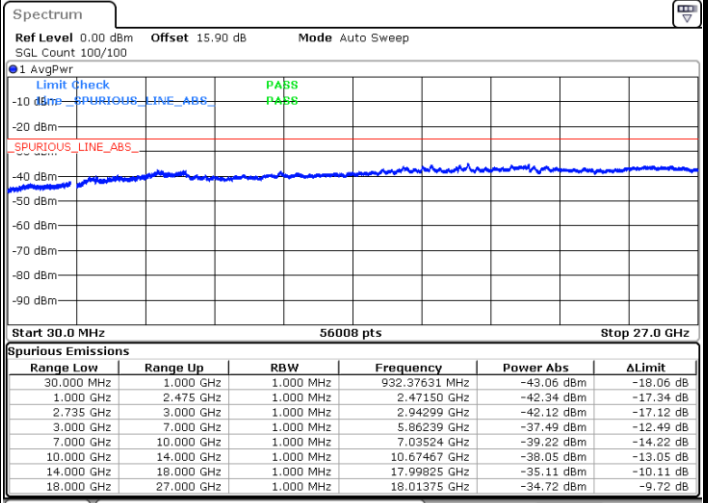

Highest Channel / FullIRB

N/A

Date: 26.MAR.2020 04:30:24

LTE Band 41C / 15MHz+10MHz

16QAM

Lowest Channel / 1RB0 and 1RB49

Lowest Channel / 1RB74 and 1RB0

Date: 26.MAR.2020 10:27:10

Date: 26.MAR.2020 10:24:02

Lowest Channel / FullIRB

N/A

Date: 26.MAR.2020 10:30:19

LTE Band 41C / 15MHz+10MHz

16QAM

Middle Channel / 1RB0 and 1RB49

Middle Channel / 1RB74 and 1RB0

Date: 26.MAR.2020 10:39:51

Date: 26.MAR.2020 10:42:59

Middle Channel / FullIRB

N/A

Date: 26.MAR.2020 10:36:42

LTE Band 41C / 15MHz+10MHz

16QAM

Highest Channel / 1RB0 and 1RB49

Highest Channel / 1RB74 and 1RB0

Date: 26.MAR.2020 11:24:07

Date: 26.MAR.2020 11:20:59

Highest Channel / FullIRB

N/A

Date: 26.MAR.2020 11:27:16

LTE Band 41C / 15MHz+15MHz

16QAM