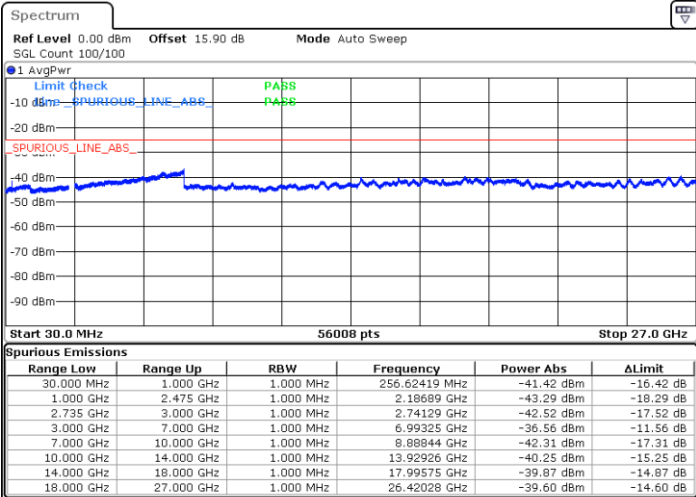

N/A

Date: 26.MAR.2020 03:56:56

LTE Band 41C / 10MHz+20MHz

16QAM

Highest Channel / 1RB0 and 1RB99

Highest Channel / 1RB49 and 1RB0

Date: 26.MAR.2020 04:26:38

Date: 26.MAR.2020 04:22:54

Highest Channel / FullIRB

N/A

Date: 26.MAR.2020 04:30:24

LTE Band 41C / 15MHz+10MHz

16QAM

Lowest Channel / 1RB0 and 1RB49

Lowest Channel / 1RB74 and 1RB0

Date: 26.MAR.2020 10:27:10

Date: 26.MAR.2020 10:24:02

Lowest Channel / FullIRB

N/A

Date: 26.MAR.2020 10:30:19

LTE Band 41C / 15MHz+10MHz

16QAM

Middle Channel / 1RB0 and 1RB49

Middle Channel / 1RB74 and 1RB0