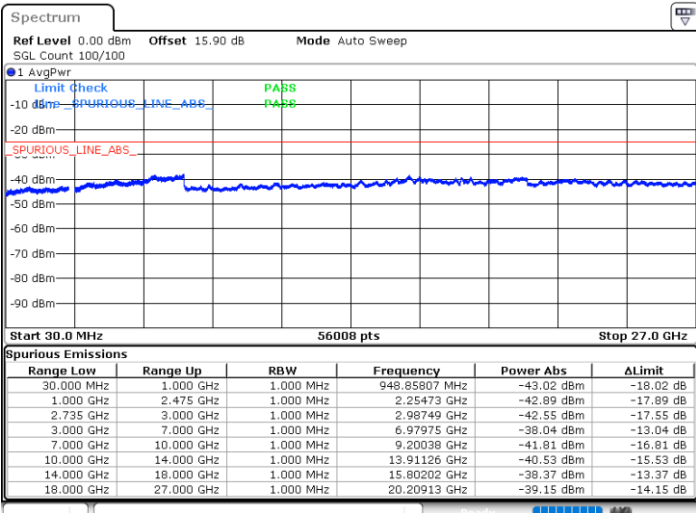

Lowest Channel / 1RB99 and 1RB0

Date: 25.MAR.2020 09:11:00

Date: 25.MAR.2020 09:07:52

Lowest Channel / FullRB

N/A

Date: 25.MAR.2020 09:14:09

LTE Band 41C / 20MHz+20MHz

16QAM

MiddleChannel / 1RB0 and 1RB99

Middle Channel / 1RB99 and 1RB0

Date: 25.MAR.2020 21:10:30

Date: 25.MAR.2020 21:13:21

Middle Channel / FullIRB

N/A

Date: 25.MAR.2020 21:07:37

LTE Band 41C / 20MHz+20MHz

16QAM

Highest Channel / 1RB0 and 1RB99

Highest Channel / 1RB99 and 1RB0

Date: 25.MAR.2020 09:32:31

Date: 25.MAR.2020 09:29:24

Highest Channel / FullIRB

N/A

Date: 25.MAR.2020 09:35:40