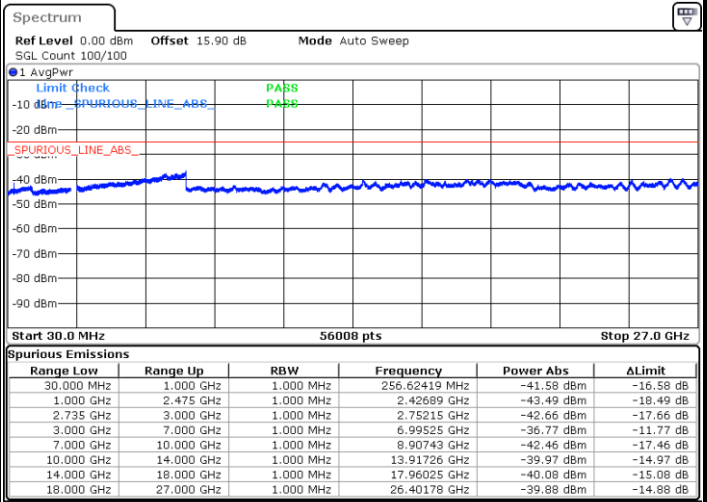

LTE Band 41C / 15MHz+15MHz

16QAM

Middle Channel / 1RB0 and 1RB74

Middle Channel / 1RB74 and 1RB0

Date: 26.MAR.2020 01:08:11

Date: 26.MAR.2020 01:11:55