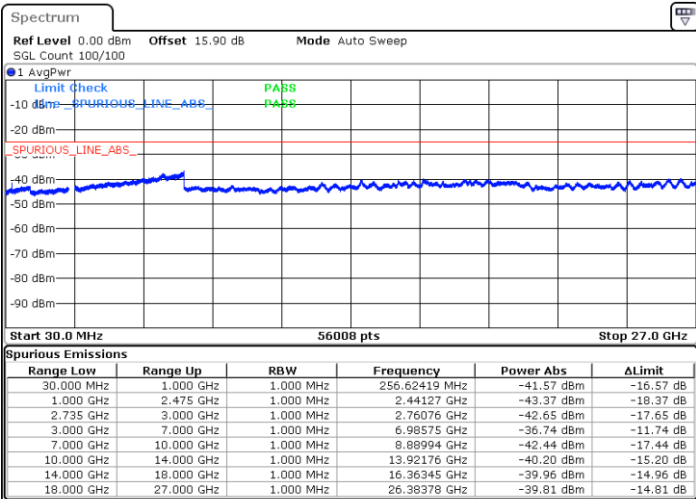

Date: 26.MAR.2020 02:51:55

LTE Band 41C / 20MHz+10MHz

16QAM

Highest Channel / 1RB0 and 1RB49

Highest Channel / 1RB99 and 1RB0

Date: 26.MAR.2020 03:13:00

Date: 26.MAR.2020 03:09:01

Highest Channel / FullIRB

N/A

Date: 26.MAR.2020 03:17:00

LTE Band 41C / 20MHz+15MHz

16QAM

Lowest Channel / 1RB0 and 1RB74

Lowest Channel / 1RB99 and 1RB0

Date: 25.MAR.2020 11:14:33

Date: 25.MAR.2020 11:11:25