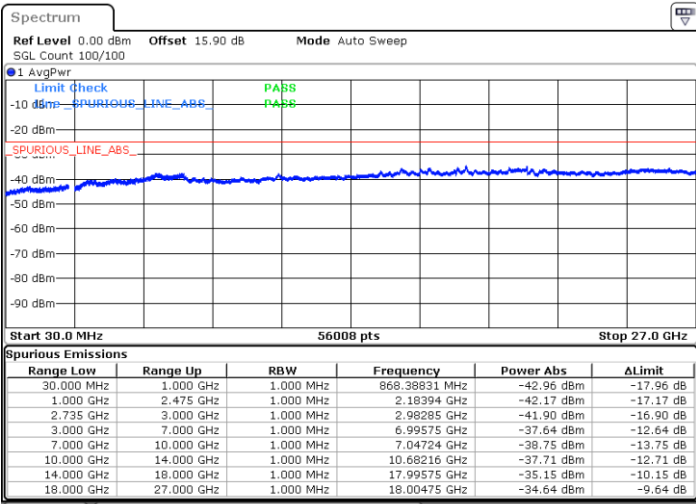

Date: 26.MAR.2020 15:17:17

Date: 26.MAR.2020 15:14:11

Lowest Channel / FullIRB

N/A

Date: 26.MAR.2020 15:20:22

LTE Band 41C / 20MHz+5MHz

16QAM

Middle Channel / 1RB0 and 1RB24

Middle Channel / 1RB99 and 1RB0

Date: 26.MAR.2020 15:41:16

Date: 26.MAR.2020 15:44:21

Middle Channel / FullIRB

N/A

Date: 26.MAR.2020 15:38:10

LTE Band 41C / 20MHz+5MHz

16QAM

Highest Channel / 1RB0 and 1RB24

Highest Channel / 1RB99 and 1RB0

Date: 26.MAR.2020 16:24:50

Date: 26.MAR.2020 16:21:42

Highest Channel / FullIRB

N/A

Date: 26.MAR.2020 16:27:58

LTE Band 41C / 20MHz+10MHz