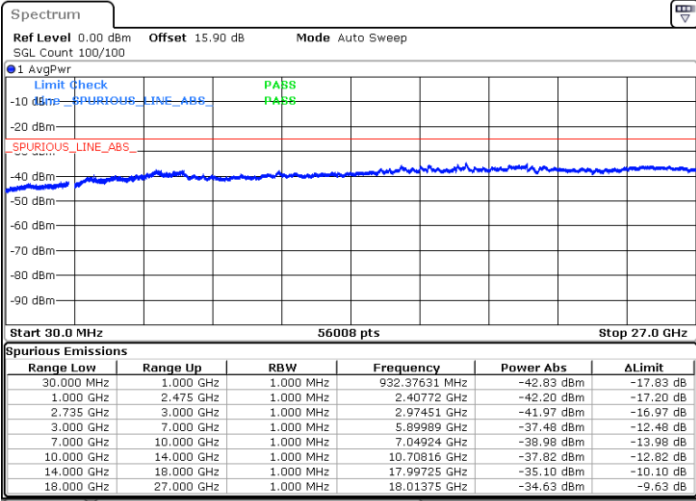

N/A

Date: 26.MAR.2020 03:17:00

LTE Band 41C / 20MHz+15MHz

16QAM

Lowest Channel / 1RB0 and 1RB74

Lowest Channel / 1RB99 and 1RB0

Date: 25.MAR.2020 11:14:33

Date: 25.MAR.2020 11:11:25

Lowest Channel / FullRB

N/A

Date: 25.MAR.2020 11:17:42

LTE Band 41C / 20MHz+15MHz

16QAM

Middle Channel / 1RB0 and 1RB74

Middle Channel / 1RB99 and 1RB0

Date: 25.MAR.2020 11:26:26

Date: 25.MAR.2020 11:29:33

Middle Channel / FullIRB

N/A

Date: 25.MAR.2020 11:23:17

LTE Band 41C / 20MHz+15MHz

16QAM

Highest Channel / 1RB0 and 1RB74

Highest Channel / 1RB99 and 1RB0

Date: 25.MAR.2020 20:49:17

Date: 25.MAR.2020 20:46:26

Highest Channel / FullIRB

N/A

Date: 25.MAR.2020 20:52:10

LTE Band 41C / 20MHz+20MHz

16QAM

Lowest Channel / 1RB0 and 1RB99