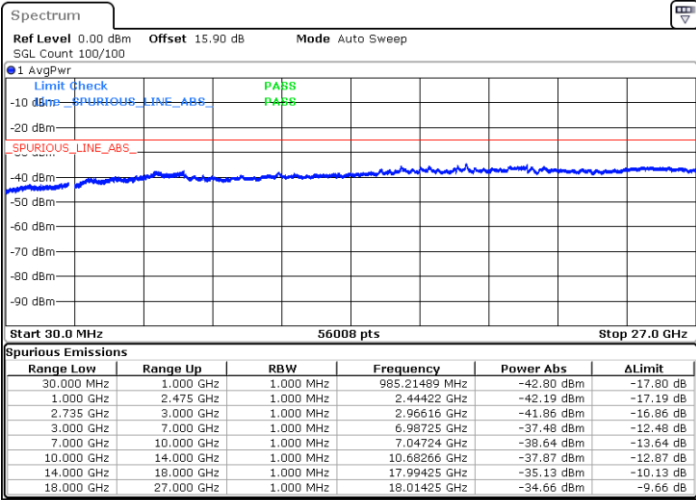

Middle Channel / FullIRB

N/A

Date: 26.MAR.2020 00:05:17

LTE Band 41C / 15MHz+20MHz

16QAM

Highest Channel / 1RB0 and 1RB99

Highest Channel / 1RB74 and 1RB0

Date: 25.MAR.2020 23:43:35

Date: 25.MAR.2020 23:39:50

Highest Channel / FullIRB

N/A

Date: 25.MAR.2020 23:47:21

LTE Band 41C / 20MHz+5MHz

16QAM

Lowest Channel / 1RB0 and 1RB24

Lowest Channel / 1RB99 and 1RB0

Date: 26.MAR.2020 15:17:17

Date: 26.MAR.2020 15:14:11

Lowest Channel / FullIRB

N/A

Date: 26.MAR.2020 15:20:22

LTE Band 41C / 20MHz+5MHz

16QAM

Middle Channel / 1RB0 and 1RB24