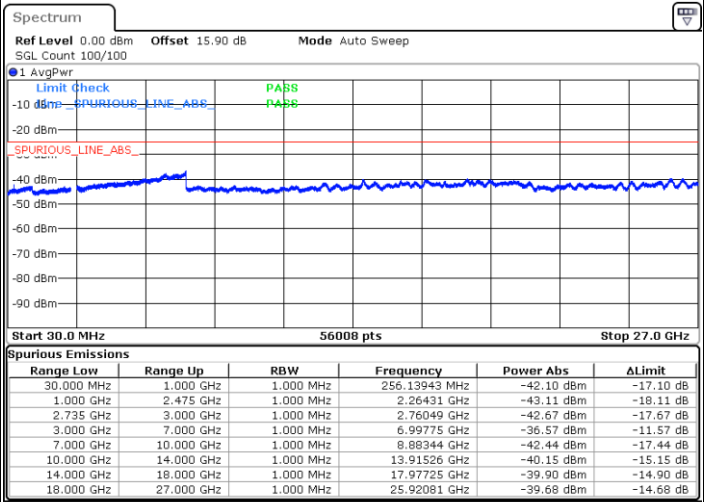

LTE Band 41C / 20MHz+10MHz

16QAM

Middle Channel / 1RB0 and 1RB49

Middle Channel / 1RB99 and 1RB0

Date: 26.MAR.2020 02:55:40

Date: 26.MAR.2020 02:34:24

Middle Channel / FullIRB

N/A

Date: 26.MAR.2020 02:51:55

LTE Band 41C / 20MHz+10MHz

16QAM

Highest Channel / 1RB0 and 1RB49

Highest Channel / 1RB99 and 1RB0

Date: 26.MAR.2020 03:13:00

Date: 26.MAR.2020 03:09:01

Highest Channel / FullIRB

N/A

Date: 26.MAR.2020 03:17:00

LTE Band 41C / 20MHz+15MHz

16QAM

Lowest Channel / 1RB0 and 1RB74

Lowest Channel / 1RB99 and 1RB0

Date: 25.MAR.2020 11:14:33

Date: 25.MAR.2020 11:11:25