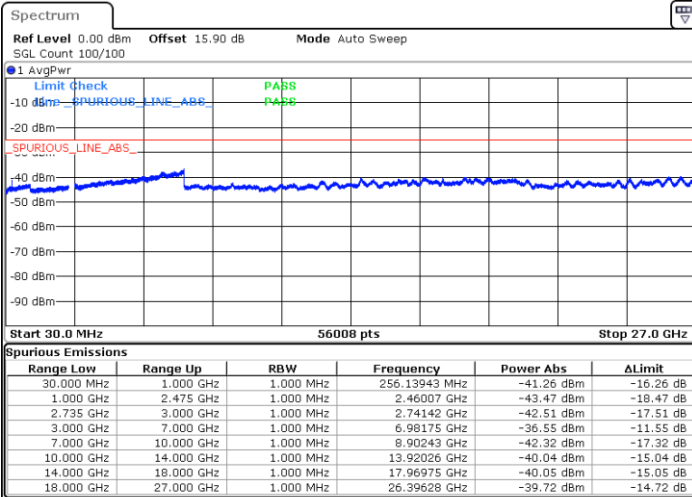

Middle Channel / FullIRB

N/A

Date: 26.MAR.2020 00:05:17

LTE Band 41C / 15MHz+20MHz

16QAM

Highest Channel / 1RB0 and 1RB99

Highest Channel / 1RB74 and 1RB0

Date: 25.MAR.2020 23:43:35

Date: 25.MAR.2020 23:39:50

Highest Channel / FullIRB

N/A

Date: 25.MAR.2020 23:47:21

LTE Band 41C / 20MHz+5MHz

16QAM

Lowest Channel / 1RB0 and 1RB24

Lowest Channel / 1RB99 and 1RB0