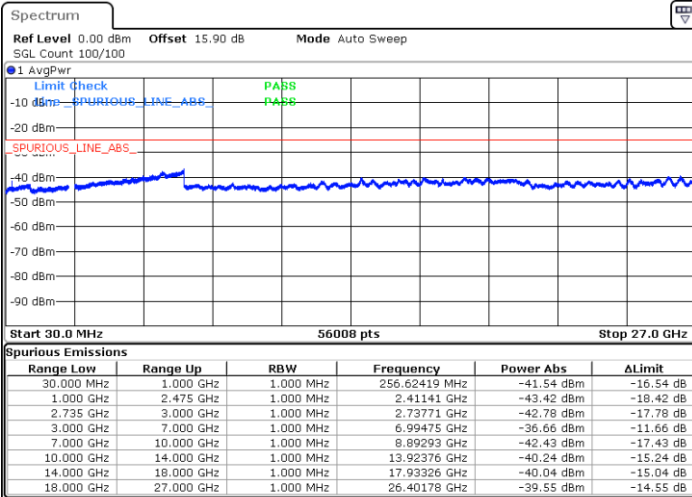

LTE Band 41C / 10MHz+20MHz

16QAM

Lowest Channel / 1RB0 and 1RB99

Lowest Channel / 1RB49 and 1RB0

Date: 26.MAR.2020 03:41:21

Date: 26.MAR.2020 03:37:23

Lowest Channel / FullIRB

N/A

Date: 26.MAR.2020 03:45:21

LTE Band 41C / 10MHz+20MHz

16QAM

Middle Channel / 1RB0 and 1RB9

Middle Channel / 1RB49 and 1RB0

Date: 26.MAR.2020 04:00:41

Date: 26.MAR.2020 04:04:25

Middle Channel / FullIRB

N/A

Date: 26.MAR.2020 03:56:56

LTE Band 41C / 10MHz+20MHz

16QAM

Highest Channel / 1RB0 and 1RB99

Highest Channel / 1RB49 and 1RB0

Date: 26.MAR.2020 04:26:38

Date: 26.MAR.2020 04:22:54

Highest Channel / FullIRB

N/A

Date: 26.MAR.2020 04:30:24

LTE Band 41C / 15MHz+10MHz

16QAM

Lowest Channel / 1RB0 and 1RB49

Lowest Channel / 1RB74 and 1RB0

Date: 26.MAR.2020 10:27:10