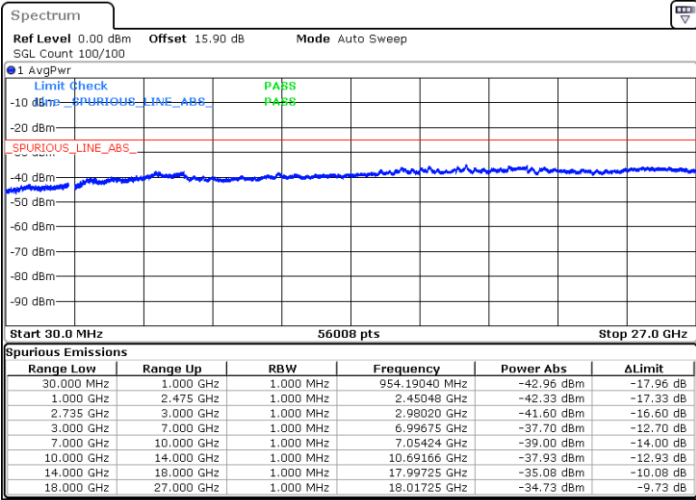

Highest Channel / FullIRB

N/A

Date: 26.MAR.2020 04:30:24

LTE Band 41C / 15MHz+10MHz

16QAM

Lowest Channel / 1RB0 and 1RB49

Lowest Channel / 1RB74 and 1RB0

Date: 26.MAR.2020 10:27:10

Date: 26.MAR.2020 10:24:02

Lowest Channel / FullIRB

N/A

Date: 26.MAR.2020 10:30:19

LTE Band 41C / 15MHz+10MHz

16QAM

Middle Channel / 1RB0 and 1RB49

Middle Channel / 1RB74 and 1RB0

Date: 26.MAR.2020 10:39:51

Date: 26.MAR.2020 10:42:59

Middle Channel / FullIRB

N/A

Date: 26.MAR.2020 10:36:42

LTE Band 41C / 15MHz+10MHz

16QAM

Highest Channel / 1RB0 and 1RB49

Highest Channel / 1RB74 and 1RB0

Date: 26.MAR.2020 11:24:07

Date: 26.MAR.2020 11:20:59

Highest Channel / FullIRB

N/A

Date: 26.MAR.2020 11:27:16

LTE Band 41C / 15MHz+15MHz

16QAM