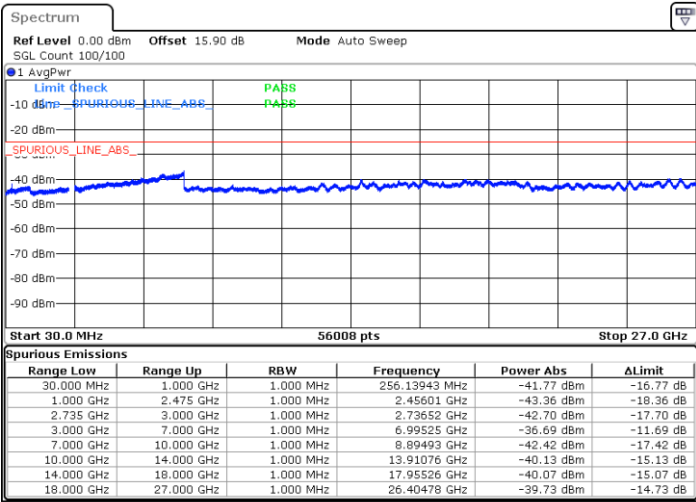

Date: 26.MAR.2020 01:36:43

LTE Band 41C / 15MHz+20MHz

16QAM

Lowest Channel / 1RB0 and 1RB99

Lowest Channel / 1RB74 and 1RB0

Date: 25.MAR.2020 23:56:14

Date: 25.MAR.2020 23:52:28

Lowest Channel / FullRB

N/A

Date: 25.MAR.2020 23:59:59

LTE Band 41C / 15MHz+20MHz

16QAM

Middle Channel / 1RB0 and 1RB99

Middle Channel / 1RB74 and 1RB0

Date: 26.MAR.2020 00:09:03

Date: 26.MAR.2020 00:12:49

Middle Channel / FullIRB

N/A

Date: 26.MAR.2020 00:05:17

LTE Band 41C / 15MHz+20MHz

16QAM

Highest Channel / 1RB0 and 1RB99

Highest Channel / 1RB74 and 1RB0

Date: 25.MAR.2020 23:43:35

Date: 25.MAR.2020 23:39:50

Highest Channel / FullIRB

N/A

Date: 25.MAR.2020 23:47:21

LTE Band 41C / 20MHz+5MHz

16QAM

Lowest Channel / 1RB0 and 1RB24

Lowest Channel / 1RB99 and 1RB0