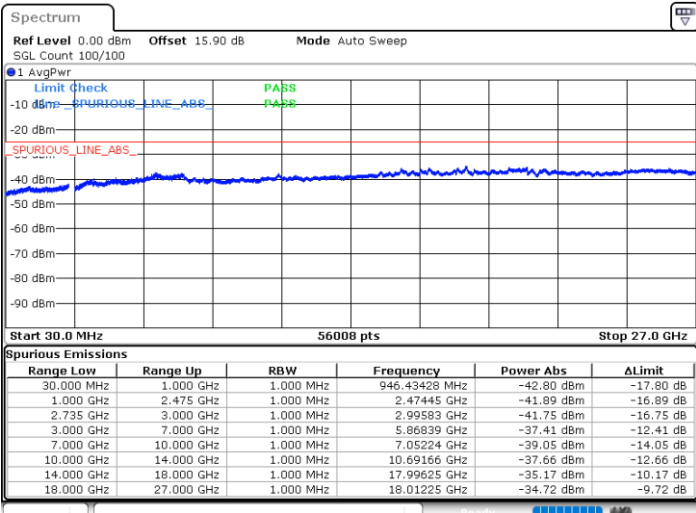

Date: 26.MAR.2020 15:17:17

Date: 26.MAR.2020 15:14:11

Lowest Channel / FullIRB

N/A

Date: 26.MAR.2020 15:20:22

LTE Band 41C / 20MHz+5MHz

16QAM

Middle Channel / 1RB0 and 1RB24

Middle Channel / 1RB99 and 1RB0

Date: 26.MAR.2020 15:41:16

Date: 26.MAR.2020 15:44:21

Middle Channel / FullIRB

N/A

Date: 26.MAR.2020 15:38:10

LTE Band 41C / 20MHz+5MHz

16QAM

Highest Channel / 1RB0 and 1RB24

Highest Channel / 1RB99 and 1RB0

Date: 26.MAR.2020 16:24:50

Date: 26.MAR.2020 16:21:42

Highest Channel / FullIRB

N/A

Date: 26.MAR.2020 16:27:58

LTE Band 41C / 20MHz+10MHz