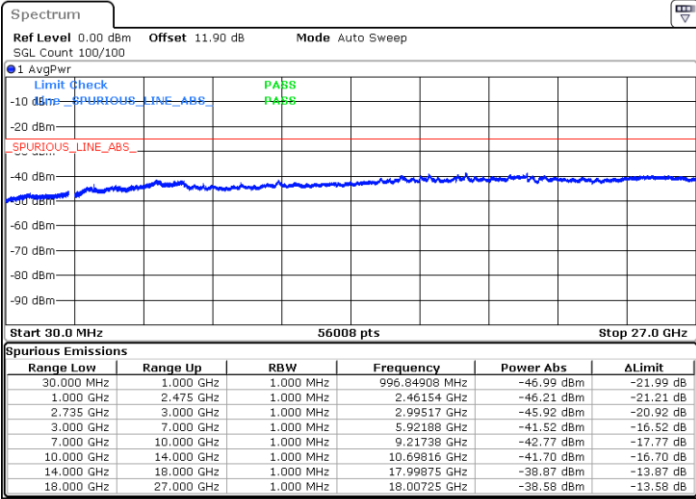

LTE Band 41C / 5MHz+20MHz

64QAM

Lowest Channel / 1RB0 and 1RB99

Lowest Channel / 1RB24 and 1RB0

Date: 26.MAR.2020 17:31:03

Date: 26.MAR.2020 17:25:50

Lowest Channel / FullRB

N/A

Date: 26.MAR.2020 17:32:06

LTE Band 41C / 5MHz+20MHz

64QAM

Middle Channel / 1RB0 and 1RB9

Middle Channel / 1RB24 and 1RB0

Date: 26.MAR.2020 17:09:03

Date: 26.MAR.2020 17:14:16

Middle Channel / FullIRB

N/A

Date: 26.MAR.2020 17:08:00

LTE Band 41C / 5MHz+20MHz

64QAM

Highest Channel / 1RB0 and 1RB99

Highest Channel / 1RB24 and 1RB0

Date: 26.MAR.2020 16:41:53

Date: 26.MAR.2020 16:40:51