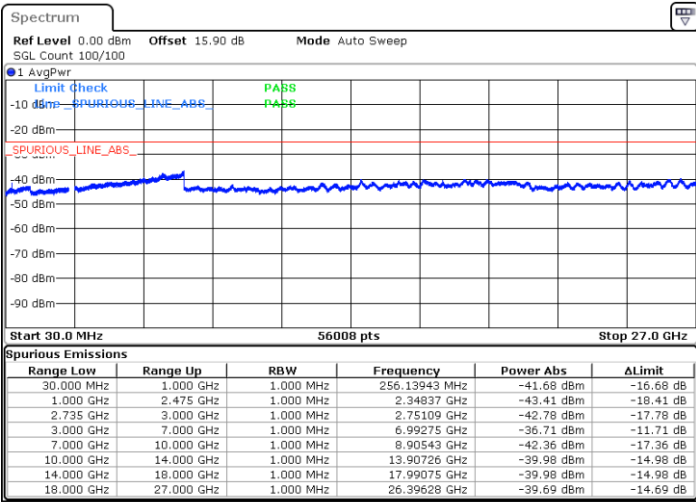

Highest Channel / 1RB0 and 1RB24

Highest Channel / 1RB99 and 1RB0

Date: 26.MAR.2020 16:24:50

Date: 26.MAR.2020 16:21:42

Highest Channel / FullIRB

N/A

Date: 26.MAR.2020 16:27:58

LTE Band 41C / 20MHz+10MHz

16QAM

Lowest Channel / 1RB0 and 1RB49

Lowest Channel / 1RB99 and 1RB0

Date: 26.MAR.2020 02:13:46

Date: 26.MAR.2020 02:10:03

Lowest Channel / FullRB

N/A

Date: 26.MAR.2020 02:17:32

LTE Band 41C / 20MHz+10MHz

16QAM

Middle Channel / 1RB0 and 1RB49

Middle Channel / 1RB99 and 1RB0

Date: 26.MAR.2020 02:55:40

Date: 26.MAR.2020 02:34:24

Middle Channel / FullIRB

N/A

Date: 26.MAR.2020 02:51:55

LTE Band 41C / 20MHz+10MHz

16QAM

Highest Channel / 1RB0 and 1RB49

Highest Channel / 1RB99 and 1RB0

Date: 26.MAR.2020 03:13:00

Date: 26.MAR.2020 03:09:01

Highest Channel / FullIRB