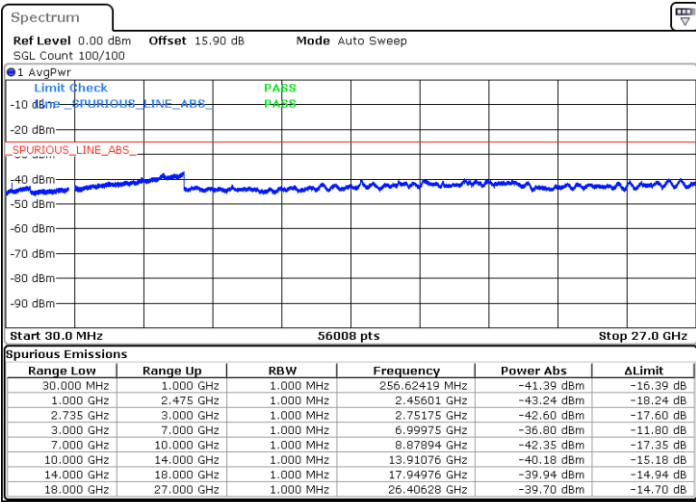

Date: 26.MAR.2020 10:39:51

Date: 26.MAR.2020 10:42:59

Middle Channel / FullIRB

N/A

Date: 26.MAR.2020 10:36:42

LTE Band 41C / 15MHz+10MHz

16QAM

Highest Channel / 1RB0 and 1RB49

Highest Channel / 1RB74 and 1RB0

Date: 26.MAR.2020 11:24:07

Date: 26.MAR.2020 11:20:59

Highest Channel / FullIRB

N/A

Date: 26.MAR.2020 11:27:16

LTE Band 41C / 15MHz+15MHz

16QAM

Lowest Channel / 1RB0 and 1RB74

Lowest Channel / 1RB74 and 1RB0

Date: 26.MAR.2020 00:34:26

Date: 26.MAR.2020 00:30:41

Lowest Channel / FullIRB

N/A

Date: 26.MAR.2020 00:38:12

LTE Band 41C / 15MHz+15MHz