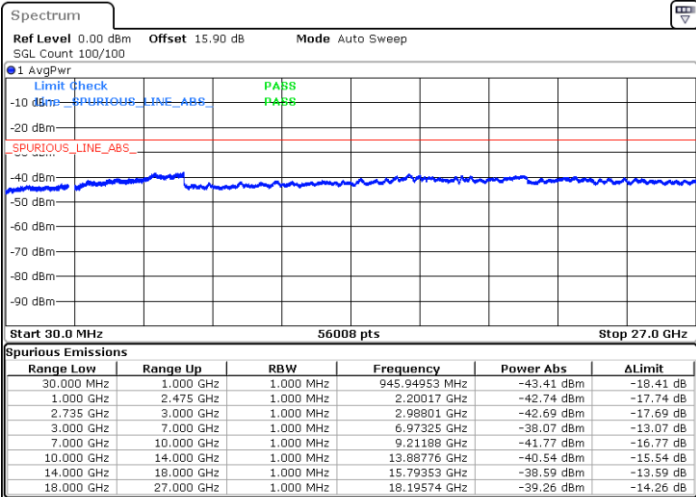

Lowest Channel / FullRB

N/A

Date: 25.MAR.2020 11:17:42

LTE Band 41C / 20MHz+15MHz

16QAM

Middle Channel / 1RB0 and 1RB74

Middle Channel / 1RB99 and 1RB0

Date: 25.MAR.2020 11:26:26

Date: 25.MAR.2020 11:29:33

Middle Channel / FullIRB

N/A

Date: 25.MAR.2020 11:23:17

LTE Band 41C / 20MHz+15MHz

16QAM

Highest Channel / 1RB0 and 1RB74

Highest Channel / 1RB99 and 1RB0

Date: 25.MAR.2020 20:49:17

Date: 25.MAR.2020 20:46:26

Highest Channel / FullIRB

N/A

Date: 25.MAR.2020 20:52:10

LTE Band 41C / 20MHz+20MHz

16QAM

Lowest Channel / 1RB0 and 1RB99

Lowest Channel / 1RB99 and 1RB0

Date: 25.MAR.2020 09:11:00

Date: 25.MAR.2020 09:07:52

Lowest Channel / FullRB

N/A

Date: 25.MAR.2020 09:14:09

LTE Band 41C / 20MHz+20MHz

16QAM