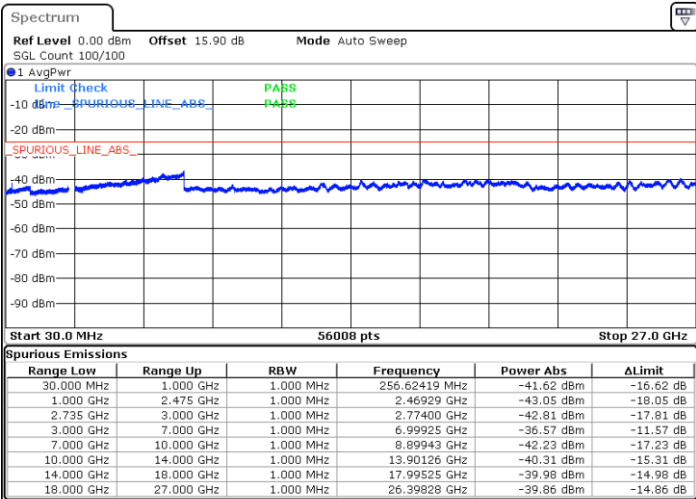

Date: 26.MAR.2020 01:36:43

LTE Band 41C / 15MHz+20MHz

16QAM

Lowest Channel / 1RB0 and 1RB99

Lowest Channel / 1RB74 and 1RB0

Date: 25.MAR.2020 23:56:14

Date: 25.MAR.2020 23:52:28

Lowest Channel / FullRB

N/A

Date: 25.MAR.2020 23:59:59

LTE Band 41C / 15MHz+20MHz

16QAM

Middle Channel / 1RB0 and 1RB99

Middle Channel / 1RB74 and 1RB0

Date: 26.MAR.2020 00:09:03

Date: 26.MAR.2020 00:12:49

Middle Channel / FullIRB

N/A

Date: 26.MAR.2020 00:05:17

LTE Band 41C / 15MHz+20MHz

16QAM

Highest Channel / 1RB0 and 1RB99

Highest Channel / 1RB74 and 1RB0

Date: 25.MAR.2020 23:43:35

Date: 25.MAR.2020 23:39:50

Highest Channel / FullIRB

N/A

Date: 25.MAR.2020 23:47:21

LTE Band 41C / 20MHz+5MHz

16QAM

Lowest Channel / 1RB0 and 1RB24

Lowest Channel / 1RB99 and 1RB0