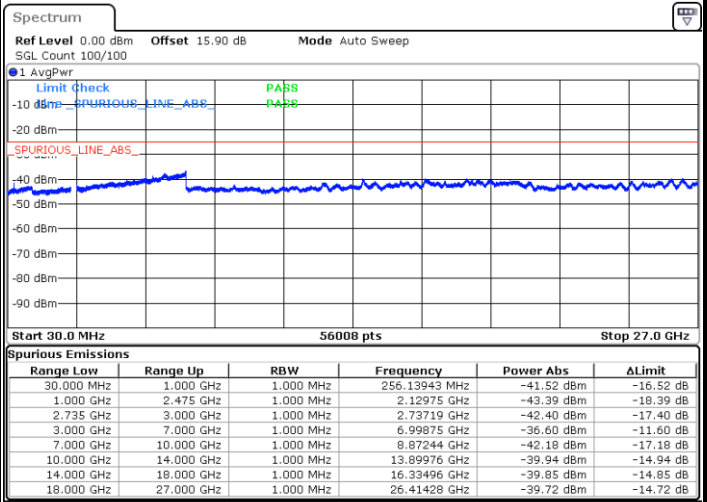

Date: 26.MAR.2020 10:39:51

Date: 26.MAR.2020 10:42:59

Middle Channel / FullIRB

N/A

Date: 26.MAR.2020 10:36:42

LTE Band 41C / 15MHz+10MHz

16QAM

Highest Channel / 1RB0 and 1RB49

Highest Channel / 1RB74 and 1RB0

Date: 26.MAR.2020 11:24:07

Date: 26.MAR.2020 11:20:59

Highest Channel / FullIRB

N/A

Date: 26.MAR.2020 11:27:16

LTE Band 41C / 15MHz+15MHz

16QAM

Lowest Channel / 1RB0 and 1RB74

Lowest Channel / 1RB74 and 1RB0

Date: 26.MAR.2020 00:34:26

Date: 26.MAR.2020 00:30:41

Lowest Channel / FullIRB

N/A

Date: 26.MAR.2020 00:38:12

LTE Band 41C / 15MHz+15MHz