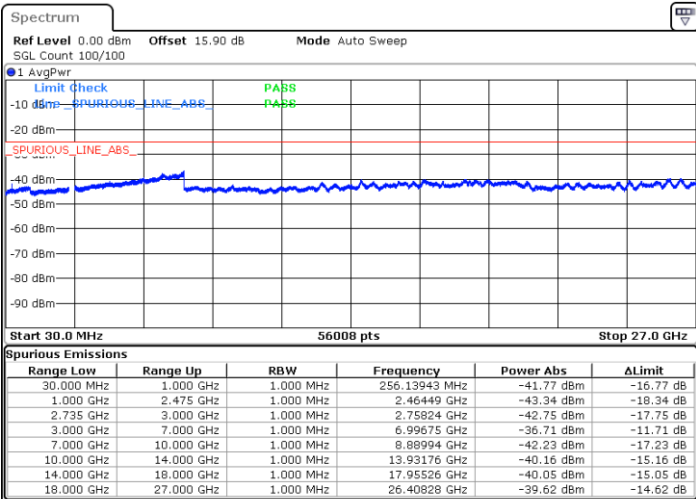

Highest Channel / 1RB74 and 1RB0

Date: 26.MAR.2020 11:24:07

Date: 26.MAR.2020 11:20:59

Highest Channel / FullIRB

N/A

Date: 26.MAR.2020 11:27:16

LTE Band 41C / 15MHz+15MHz

16QAM

Lowest Channel / 1RB0 and 1RB74

Lowest Channel / 1RB74 and 1RB0

Date: 26.MAR.2020 00:34:26

Date: 26.MAR.2020 00:30:41

Lowest Channel / FullIRB

N/A

Date: 26.MAR.2020 00:38:12

LTE Band 41C / 15MHz+15MHz

LTE Band 41C / 15MHz+15MHz

16QAM

Highest Channel / 1RB0 and 1RB74

Highest Channel / 1RB74 and 1RB0

Date: 26.MAR.2020 01:32:57

Date: 26.MAR.2020 01:29:13

Highest Channel / FullIRB

N/A