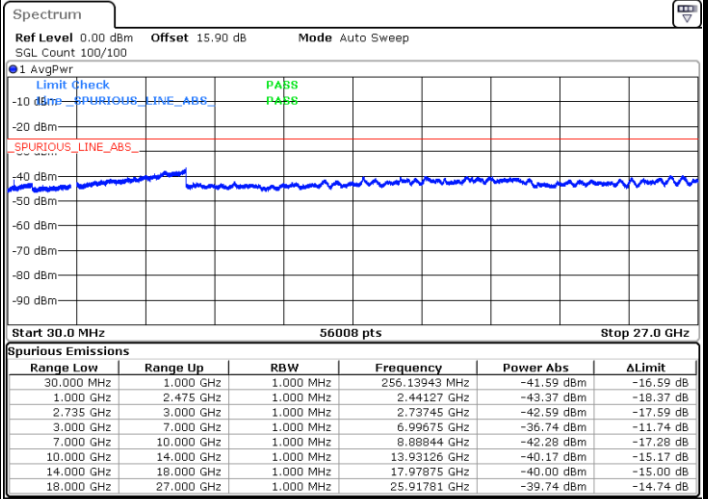

N/A

Date: 26.MAR.2020 03:56:56

LTE Band 41C / 10MHz+20MHz

16QAM

Highest Channel / 1RB0 and 1RB99

Highest Channel / 1RB49 and 1RB0

Date: 26.MAR.2020 04:26:38

Date: 26.MAR.2020 04:22:54

Highest Channel / FullIRB

N/A

Date: 26.MAR.2020 04:30:24

LTE Band 41C / 15MHz+10MHz

16QAM

Lowest Channel / 1RB0 and 1RB49

Lowest Channel / 1RB74 and 1RB0

Date: 26.MAR.2020 10:27:10