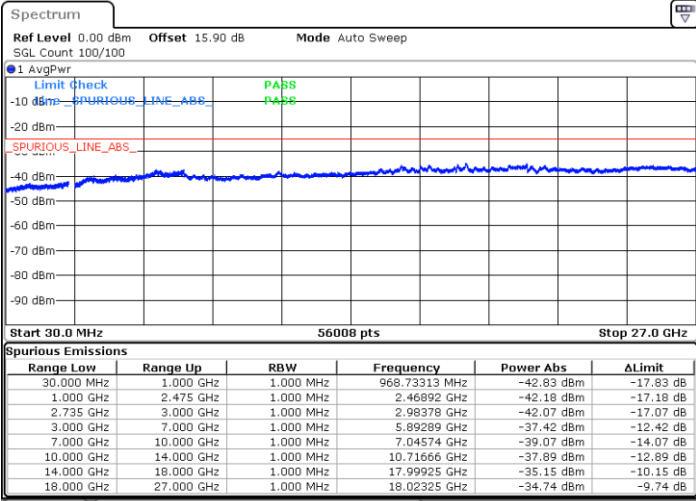

Date: 26.MAR.2020 02:51:55

LTE Band 41C / 20MHz+10MHz

16QAM

Highest Channel / 1RB0 and 1RB49

Highest Channel / 1RB99 and 1RB0

Date: 26.MAR.2020 03:13:00

Date: 26.MAR.2020 03:09:01

Highest Channel / FullIRB

N/A

Date: 26.MAR.2020 03:17:00

LTE Band 41C / 20MHz+15MHz

16QAM

Lowest Channel / 1RB0 and 1RB74

Lowest Channel / 1RB99 and 1RB0

Date: 25.MAR.2020 11:14:33

Date: 25.MAR.2020 11:11:25

Lowest Channel / FullRB

N/A

Date: 25.MAR.2020 11:17:42

LTE Band 41C / 20MHz+15MHz

16QAM

Middle Channel / 1RB0 and 1RB74

Middle Channel / 1RB99 and 1RB0

Date: 25.MAR.2020 11:26:26

Date: 25.MAR.2020 11:29:33

Middle Channel / FullIRB

N/A

Date: 25.MAR.2020 11:23:17

LTE Band 41C / 20MHz+15MHz

16QAM

Highest Channel / 1RB0 and 1RB74

Highest Channel / 1RB99 and 1RB0