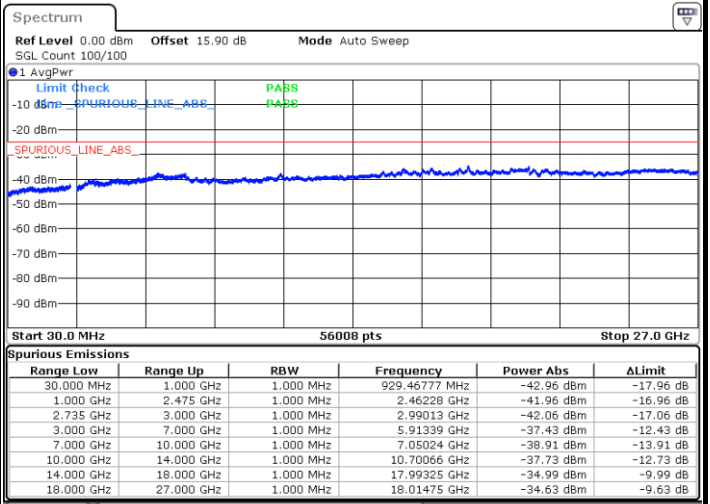

Date: 26.MAR.2020 15:17:17

Date: 26.MAR.2020 15:14:11

Lowest Channel / FullIRB

N/A

Date: 26.MAR.2020 15:20:22

LTE Band 41C / 20MHz+5MHz

16QAM

Middle Channel / 1RB0 and 1RB24

Middle Channel / 1RB99 and 1RB0

Date: 26.MAR.2020 15:41:16

Date: 26.MAR.2020 15:44:21

Middle Channel / FullIRB

N/A

Date: 26.MAR.2020 15:38:10

LTE Band 41C / 20MHz+5MHz

16QAM

Highest Channel / 1RB0 and 1RB24

Highest Channel / 1RB99 and 1RB0

Date: 26.MAR.2020 16:24:50

Date: 26.MAR.2020 16:21:42

Highest Channel / FullIRB

N/A

Date: 26.MAR.2020 16:27:58

LTE Band 41C / 20MHz+10MHz