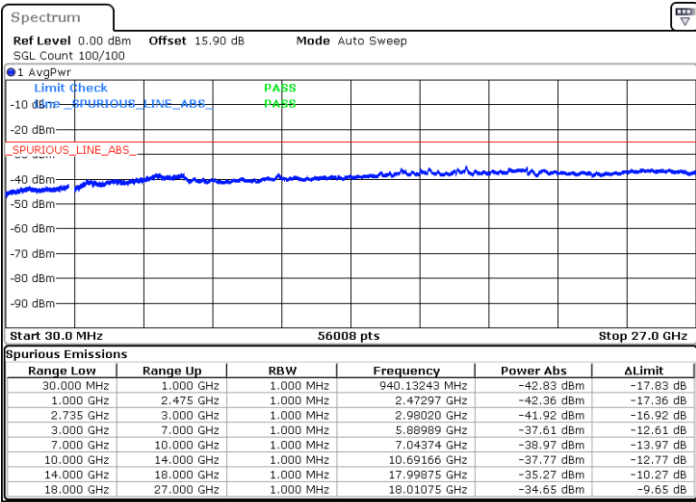

Date: 25.MAR.2020 20:49:17

Date: 25.MAR.2020 20:46:26

Highest Channel / FullIRB

N/A

Date: 25.MAR.2020 20:52:10

LTE Band 41C / 20MHz+20MHz

16QAM

Lowest Channel / 1RB0 and 1RB99

Lowest Channel / 1RB99 and 1RB0

Date: 25.MAR.2020 09:11:00

Date: 25.MAR.2020 09:07:52

Lowest Channel / FullRB

N/A

Date: 25.MAR.2020 09:14:09

LTE Band 41C / 20MHz+20MHz

16QAM

MiddleChannel / 1RB0 and 1RB99

Middle Channel / 1RB99 and 1RB0

Date: 25.MAR.2020 21:10:30

Date: 25.MAR.2020 21:13:21

Middle Channel / FullIRB

N/A

Date: 25.MAR.2020 21:07:37

LTE Band 41C / 20MHz+20MHz