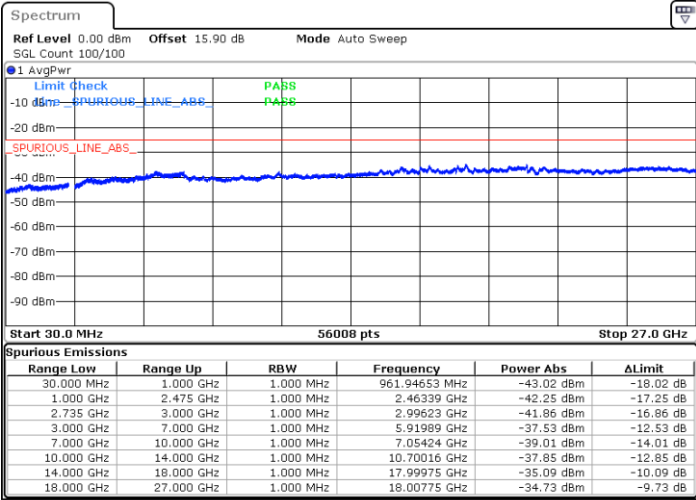

Date: 26.MAR.2020 02:51:55

LTE Band 41C / 20MHz+10MHz

16QAM

Highest Channel / 1RB0 and 1RB49

Highest Channel / 1RB99 and 1RB0

Date: 26.MAR.2020 03:13:00

Date: 26.MAR.2020 03:09:01

Highest Channel / FullIRB

N/A

Date: 26.MAR.2020 03:17:00

LTE Band 41C / 20MHz+15MHz

16QAM

Lowest Channel / 1RB0 and 1RB74

Lowest Channel / 1RB99 and 1RB0

Date: 25.MAR.2020 11:14:33

Date: 25.MAR.2020 11:11:25

Lowest Channel / FullRB

N/A

Date: 25.MAR.2020 11:17:42

LTE Band 41C / 20MHz+15MHz

16QAM

Middle Channel / 1RB0 and 1RB74

Middle Channel / 1RB99 and 1RB0

Date: 25.MAR.2020 11:26:26

Date: 25.MAR.2020 11:29:33

Middle Channel / FullIRB

N/A

Date: 25.MAR.2020 11:23:17

LTE Band 41C / 20MHz+15MHz

16QAM

Highest Channel / 1RB0 and 1RB74

Highest Channel / 1RB99 and 1RB0