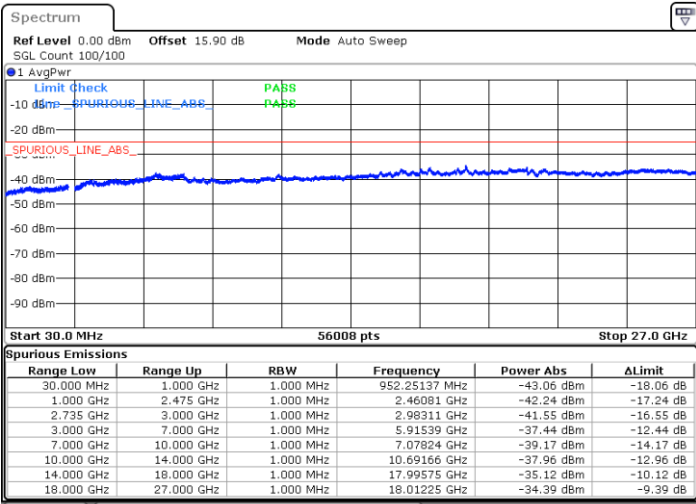

Date: 25.MAR.2020 11:29:33

Middle Channel / FullIRB

N/A

Date: 25.MAR.2020 11:23:17

LTE Band 41C / 20MHz+15MHz

16QAM

Highest Channel / 1RB0 and 1RB74

Highest Channel / 1RB99 and 1RB0

Date: 25.MAR.2020 20:49:17

Date: 25.MAR.2020 20:46:26

Highest Channel / FullIRB

N/A

Date: 25.MAR.2020 20:52:10

LTE Band 41C / 20MHz+20MHz

16QAM

Lowest Channel / 1RB0 and 1RB99

Lowest Channel / 1RB99 and 1RB0

Date: 25.MAR.2020 09:11:00

Date: 25.MAR.2020 09:07:52

Lowest Channel / FullRB

N/A

Date: 25.MAR.2020 09:14:09

LTE Band 41C / 20MHz+20MHz

16QAM