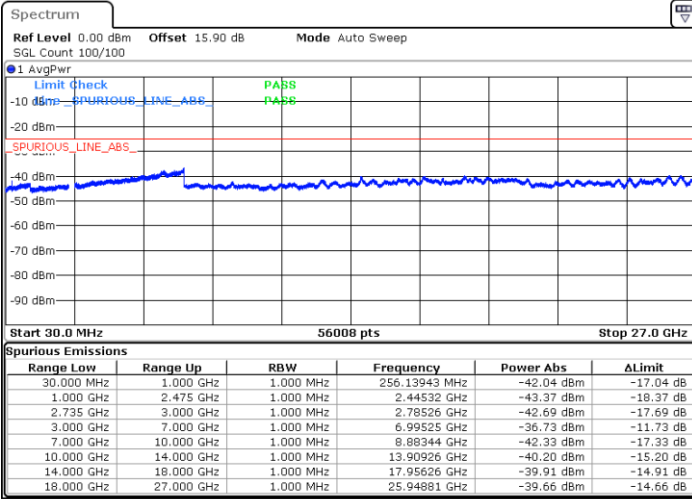

LTE Band 41C / 15MHz+15MHz

16QAM

Highest Channel / 1RB0 and 1RB74

Highest Channel / 1RB74 and 1RB0

Date: 26.MAR.2020 01:32:57

Date: 26.MAR.2020 01:29:13

Highest Channel / FullIRB

N/A

Date: 26.MAR.2020 01:36:43

LTE Band 41C / 15MHz+20MHz

16QAM

Lowest Channel / 1RB0 and 1RB99

Lowest Channel / 1RB74 and 1RB0

Date: 25.MAR.2020 23:56:14

Date: 25.MAR.2020 23:52:28

Lowest Channel / FullRB