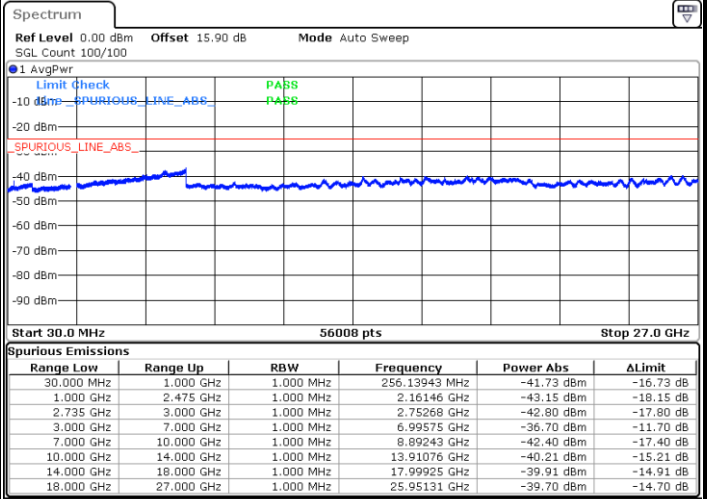

Middle Channel / FullIRB

N/A

Date: 26.MAR.2020 00:05:17

LTE Band 41C / 15MHz+20MHz

16QAM

Highest Channel / 1RB0 and 1RB99

Highest Channel / 1RB74 and 1RB0

Date: 25.MAR.2020 23:43:35

Date: 25.MAR.2020 23:39:50

Highest Channel / FullIRB

N/A

Date: 25.MAR.2020 23:47:21

LTE Band 41C / 20MHz+5MHz

16QAM

Lowest Channel / 1RB0 and 1RB24

Lowest Channel / 1RB99 and 1RB0