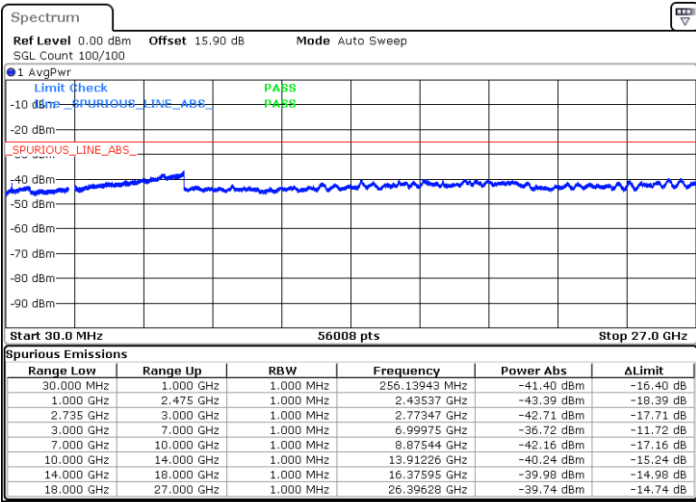

Highest Channel / 1RB0 and 1RB24

Highest Channel / 1RB99 and 1RB0

Date: 26.MAR.2020 16:24:50

Date: 26.MAR.2020 16:21:42

Highest Channel / FullIRB

N/A

Date: 26.MAR.2020 16:27:58

LTE Band 41C / 20MHz+10MHz

16QAM

Lowest Channel / 1RB0 and 1RB49

Lowest Channel / 1RB99 and 1RB0

Date: 26.MAR.2020 02:13:46

Date: 26.MAR.2020 02:10:03

Lowest Channel / FullRB

N/A

Date: 26.MAR.2020 02:17:32