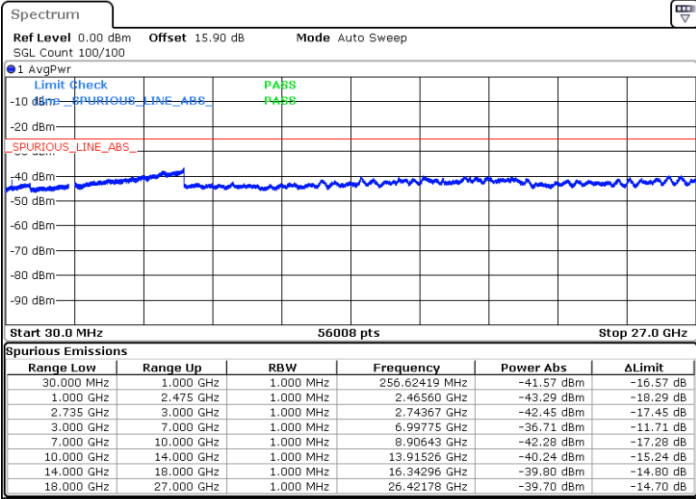

N/A

Date: 26.MAR.2020 03:56:56

LTE Band 41C / 10MHz+20MHz

16QAM

Highest Channel / 1RB0 and 1RB99

Highest Channel / 1RB49 and 1RB0

Date: 26.MAR.2020 04:26:38

Date: 26.MAR.2020 04:22:54

Highest Channel / FullIRB

N/A

Date: 26.MAR.2020 04:30:24

LTE Band 41C / 15MHz+10MHz

16QAM

Lowest Channel / 1RB0 and 1RB49

Lowest Channel / 1RB74 and 1RB0

Date: 26.MAR.2020 10:27:10