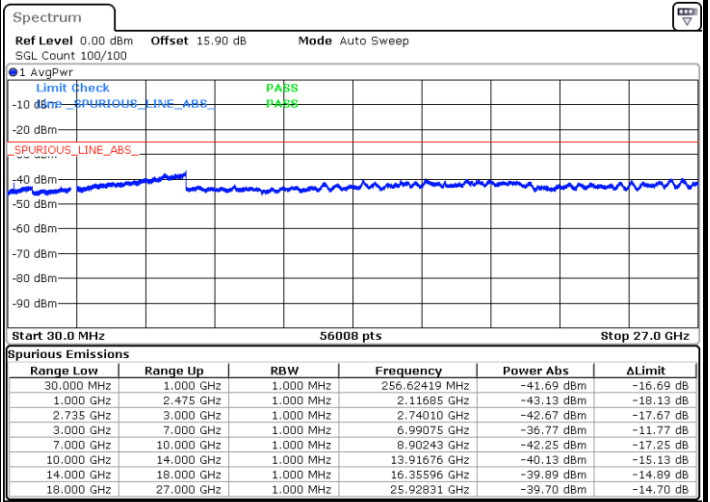

Highest Channel / 1RB0 and 1RB24

Highest Channel / 1RB99 and 1RB0

Date: 26.MAR.2020 16:24:50

Date: 26.MAR.2020 16:21:42

Highest Channel / FullIRB

N/A

Date: 26.MAR.2020 16:27:58

LTE Band 41C / 20MHz+10MHz

16QAM

Lowest Channel / 1RB0 and 1RB49

Lowest Channel / 1RB99 and 1RB0

Date: 26.MAR.2020 02:13:46

Date: 26.MAR.2020 02:10:03

Lowest Channel / FullRB

N/A

Date: 26.MAR.2020 02:17:32

LTE Band 41C / 20MHz+10MHz

16QAM

Middle Channel / 1RB0 and 1RB49

Middle Channel / 1RB99 and 1RB0

Date: 26.MAR.2020 02:55:40

Date: 26.MAR.2020 02:34:24

Middle Channel / FullIRB

N/A

Date: 26.MAR.2020 02:51:55

LTE Band 41C / 20MHz+10MHz

16QAM

Highest Channel / 1RB0 and 1RB49

Highest Channel / 1RB99 and 1RB0

Date: 26.MAR.2020 03:13:00

Date: 26.MAR.2020 03:09:01

Highest Channel / FullIRB