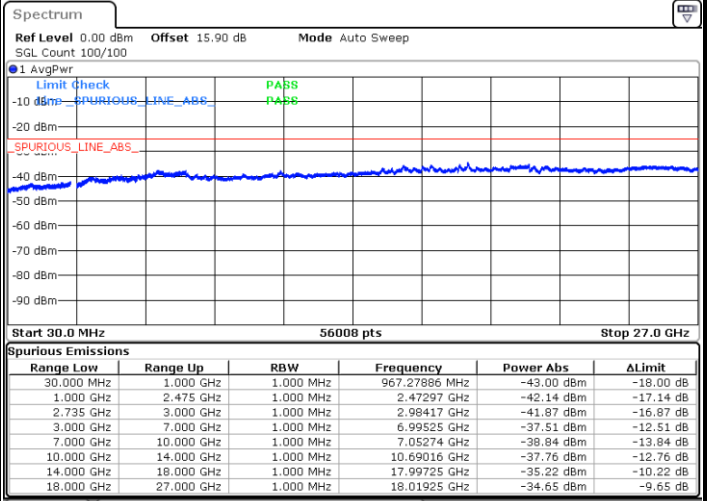

Middle Channel / FullIRB

N/A

Date: 26.MAR.2020 00:05:17

LTE Band 41C / 15MHz+20MHz

16QAM

Highest Channel / 1RB0 and 1RB99

Highest Channel / 1RB74 and 1RB0

Date: 25.MAR.2020 23:43:35

Date: 25.MAR.2020 23:39:50

Highest Channel / FullIRB

N/A

Date: 25.MAR.2020 23:47:21

LTE Band 41C / 20MHz+5MHz

16QAM

Lowest Channel / 1RB0 and 1RB24

Lowest Channel / 1RB99 and 1RB0

Date: 26.MAR.2020 15:17:17

Date: 26.MAR.2020 15:14:11

Lowest Channel / FullIRB

N/A

Date: 26.MAR.2020 15:20:22

LTE Band 41C / 20MHz+5MHz

16QAM

Middle Channel / 1RB0 and 1RB24

Highest Channel / 1RB0 and 1RB24

Highest Channel / 1RB99 and 1RB0

Date: 26.MAR.2020 16:24:50

Date: 26.MAR.2020 16:21:42

Highest Channel / FullIRB

N/A

Date: 26.MAR.2020 16:27:58

LTE Band 41C / 20MHz+10MHz