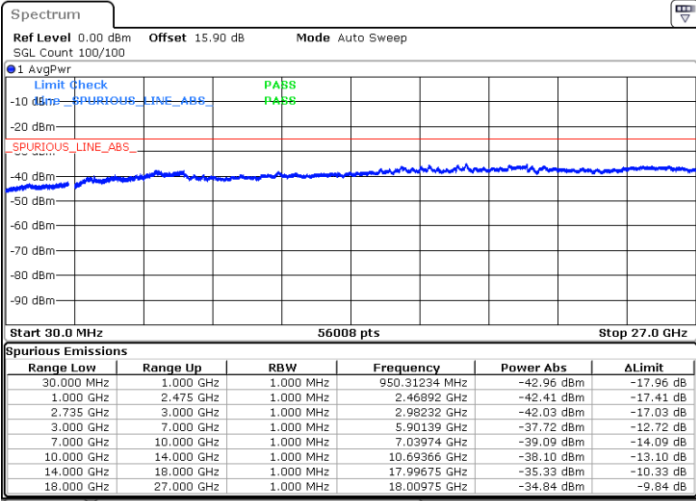

Date: 26.MAR.2020 10:24:02

Lowest Channel / FullIRB

N/A

Date: 26.MAR.2020 10:30:19

LTE Band 41C / 15MHz+10MHz

16QAM

Middle Channel / 1RB0 and 1RB49

Middle Channel / 1RB74 and 1RB0

Date: 26.MAR.2020 10:39:51

Date: 26.MAR.2020 10:42:59

Middle Channel / FullIRB

N/A

Date: 26.MAR.2020 10:36:42

LTE Band 41C / 15MHz+10MHz

16QAM

Highest Channel / 1RB0 and 1RB49

Highest Channel / 1RB74 and 1RB0

Date: 26.MAR.2020 11:24:07

Date: 26.MAR.2020 11:20:59

Highest Channel / FullIRB

N/A

Date: 26.MAR.2020 11:27:16

LTE Band 41C / 15MHz+15MHz

16QAM

Lowest Channel / 1RB0 and 1RB74

Lowest Channel / 1RB74 and 1RB0

Date: 26.MAR.2020 00:34:26

Date: 26.MAR.2020 00:30:41

Lowest Channel / FullIRB

N/A

Date: 26.MAR.2020 00:38:12

LTE Band 41C / 15MHz+15MHz