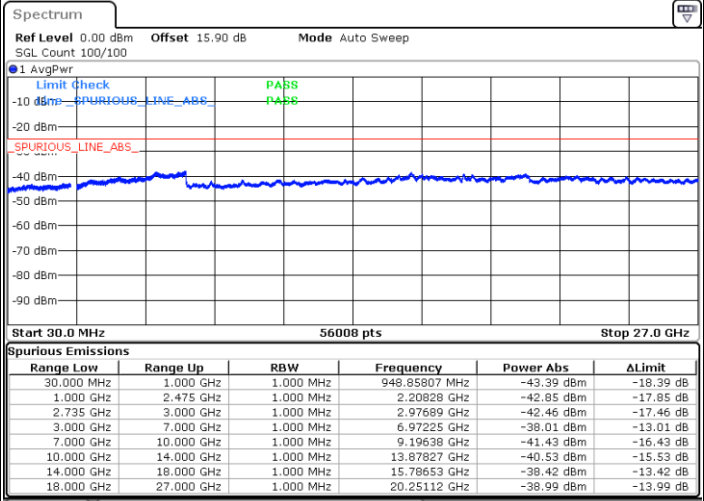

Lowest Channel / FullRB

N/A

Date: 25.MAR.2020 11:17:42

LTE Band 41C / 20MHz+15MHz

16QAM

Middle Channel / 1RB0 and 1RB74

Middle Channel / 1RB99 and 1RB0

Date: 25.MAR.2020 11:26:26

Date: 25.MAR.2020 11:29:33

Middle Channel / FullIRB

N/A

Date: 25.MAR.2020 11:23:17

LTE Band 41C / 20MHz+15MHz

16QAM

Highest Channel / 1RB0 and 1RB74

Highest Channel / 1RB99 and 1RB0

Date: 25.MAR.2020 20:49:17

Date: 25.MAR.2020 20:46:26

Highest Channel / FullIRB

N/A

Date: 25.MAR.2020 20:52:10

LTE Band 41C / 20MHz+20MHz

16QAM

Lowest Channel / 1RB0 and 1RB99

Lowest Channel / 1RB99 and 1RB0

Date: 25.MAR.2020 09:11:00

Date: 25.MAR.2020 09:07:52

Lowest Channel / FullRB

N/A

Date: 25.MAR.2020 09:14:09

LTE Band 41C / 20MHz+20MHz

16QAM