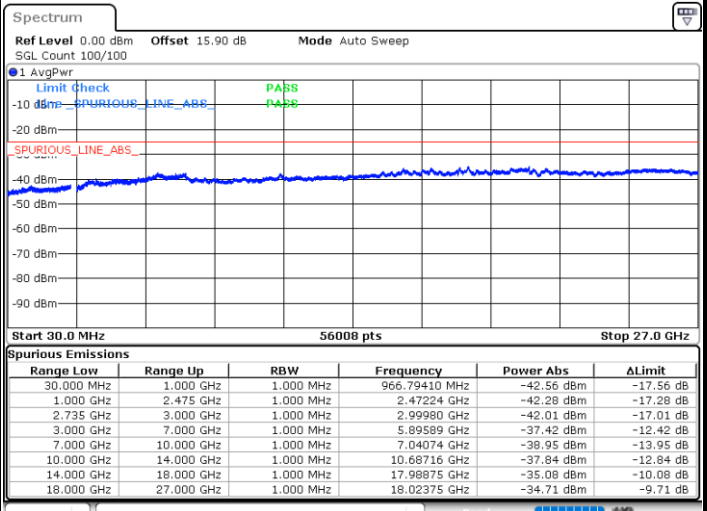

Date: 25.MAR.2020 23:39:50

Highest Channel / FullIRB

N/A

Date: 25.MAR.2020 23:47:21

LTE Band 41C / 20MHz+5MHz

16QAM

Lowest Channel / 1RB0 and 1RB24

Lowest Channel / 1RB99 and 1RB0

Date: 26.MAR.2020 15:17:17

Date: 26.MAR.2020 15:14:11

Lowest Channel / FullIRB

N/A

Date: 26.MAR.2020 15:20:22

LTE Band 41C / 20MHz+5MHz

16QAM

Middle Channel / 1RB0 and 1RB24

Middle Channel / 1RB99 and 1RB0

Date: 26.MAR.2020 15:41:16

Date: 26.MAR.2020 15:44:21

Middle Channel / FullIRB

N/A

Date: 26.MAR.2020 15:38:10

LTE Band 41C / 20MHz+5MHz

16QAM

Highest Channel / 1RB0 and 1RB24

Highest Channel / 1RB99 and 1RB0

Date: 26.MAR.2020 16:24:50

Date: 26.MAR.2020 16:21:42

Highest Channel / FullIRB

N/A

Date: 26.MAR.2020 16:27:58

LTE Band 41C / 20MHz+10MHz