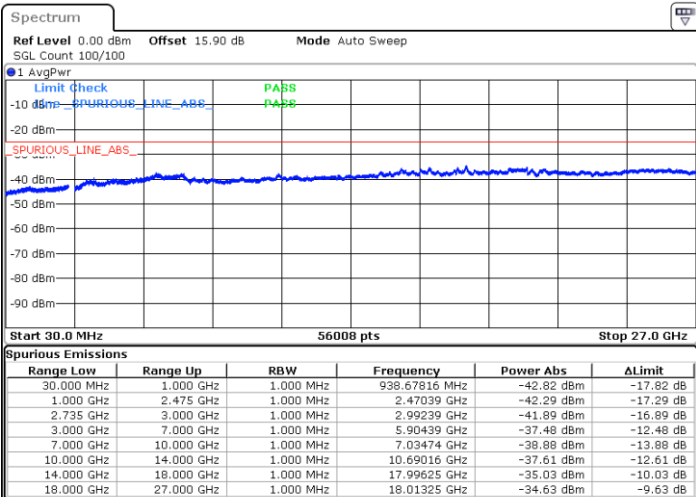

Highest Channel / FullIRB

N/A

Date: 26.MAR.2020 16:47:07