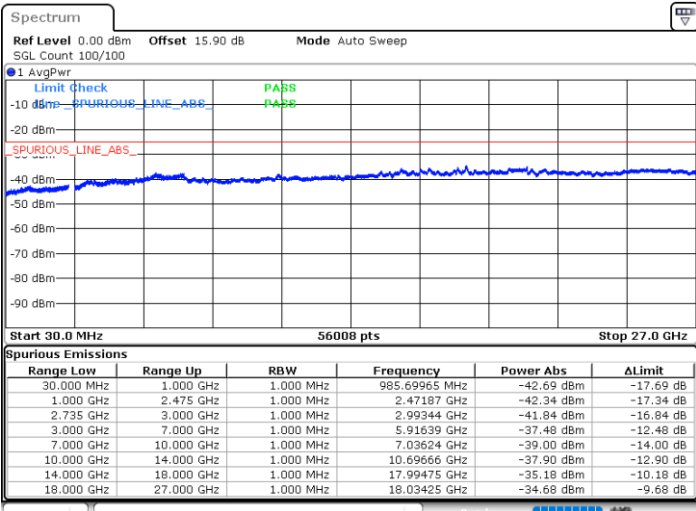

Date: 25.MAR.2020 23:39:50

Highest Channel / FullIRB

N/A

Date: 25.MAR.2020 23:47:21

LTE Band 41C / 20MHz+5MHz

16QAM

Lowest Channel / 1RB0 and 1RB24

Lowest Channel / 1RB99 and 1RB0

Date: 26.MAR.2020 15:17:17

Date: 26.MAR.2020 15:14:11

Lowest Channel / FullIRB

N/A

Date: 26.MAR.2020 15:20:22

LTE Band 41C / 20MHz+5MHz

16QAM

Middle Channel / 1RB0 and 1RB24

Middle Channel / 1RB99 and 1RB0

Date: 26.MAR.2020 15:41:16

Date: 26.MAR.2020 15:44:21

Middle Channel / FullIRB

N/A

Date: 26.MAR.2020 15:38:10

LTE Band 41C / 20MHz+5MHz

16QAM

Highest Channel / 1RB0 and 1RB24

Highest Channel / 1RB99 and 1RB0

Date: 26.MAR.2020 16:24:50

Date: 26.MAR.2020 16:21:42

Highest Channel / FullIRB

N/A

Date: 26.MAR.2020 16:27:58

LTE Band 41C / 20MHz+10MHz