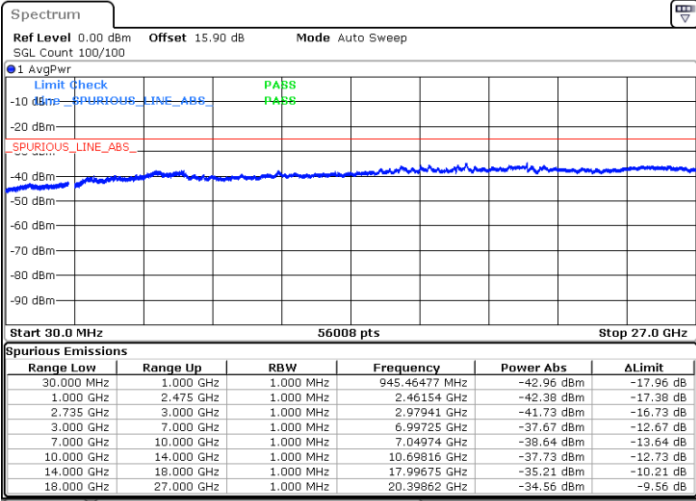

Date: 25.MAR.2020 20:49:17

Date: 25.MAR.2020 20:46:26

Highest Channel / FullIRB

N/A

Date: 25.MAR.2020 20:52:10

LTE Band 41C / 20MHz+20MHz

16QAM

Lowest Channel / 1RB0 and 1RB99

Lowest Channel / 1RB99 and 1RB0

Date: 25.MAR.2020 09:11:00

Date: 25.MAR.2020 09:07:52

Lowest Channel / FullRB

N/A

Date: 25.MAR.2020 09:14:09

LTE Band 41C / 20MHz+20MHz

16QAM

MiddleChannel / 1RB0 and 1RB99

Middle Channel / 1RB99 and 1RB0

Date: 25.MAR.2020 21:10:30

Date: 25.MAR.2020 21:13:21

Middle Channel / FullIRB

N/A

Date: 25.MAR.2020 21:07:37

LTE Band 41C / 20MHz+20MHz

16QAM

Highest Channel / 1RB0 and 1RB99

Highest Channel / 1RB99 and 1RB0

Date: 25.MAR.2020 09:32:31

Date: 25.MAR.2020 09:29:24

Highest Channel / FullIRB

N/A

Date: 25.MAR.2020 09:35:40