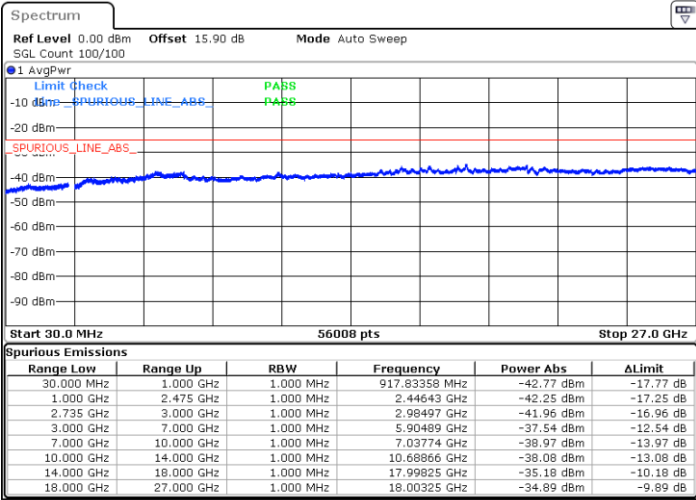

Date: 26.MAR.2020 10:39:51

Date: 26.MAR.2020 10:42:59

Middle Channel / FullIRB

N/A

Date: 26.MAR.2020 10:36:42

LTE Band 41C / 15MHz+10MHz

16QAM

Highest Channel / 1RB0 and 1RB49

Highest Channel / 1RB74 and 1RB0

Date: 26.MAR.2020 11:24:07

Date: 26.MAR.2020 11:20:59

Highest Channel / FullIRB

N/A

Date: 26.MAR.2020 11:27:16

LTE Band 41C / 15MHz+15MHz

16QAM

Lowest Channel / 1RB0 and 1RB74

Lowest Channel / 1RB74 and 1RB0

Date: 26.MAR.2020 00:34:26

Date: 26.MAR.2020 00:30:41

Lowest Channel / FullIRB

N/A

Date: 26.MAR.2020 00:38:12

LTE Band 41C / 15MHz+15MHz