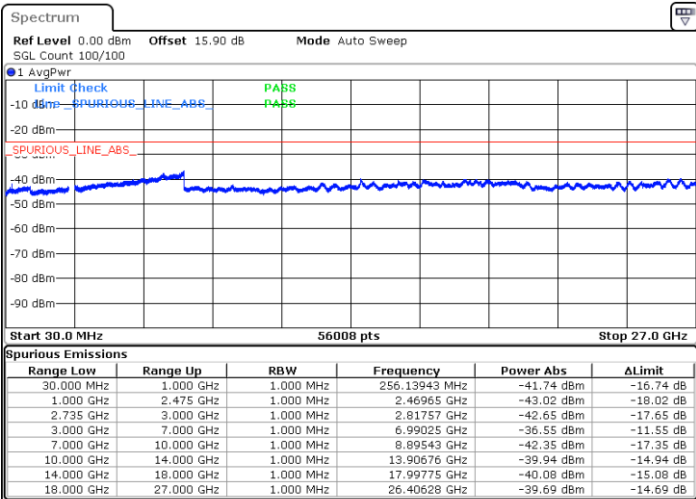

LTE Band 41C / 15MHz+15MHz

16QAM

Highest Channel / 1RB0 and 1RB74

Highest Channel / 1RB74 and 1RB0

Date: 26.MAR.2020 01:32:57

Date: 26.MAR.2020 01:29:13

Highest Channel / FullIRB

N/A

Date: 26.MAR.2020 01:36:43

LTE Band 41C / 15MHz+20MHz

16QAM

Lowest Channel / 1RB0 and 1RB99

Lowest Channel / 1RB74 and 1RB0

Date: 25.MAR.2020 23:56:14

Date: 25.MAR.2020 23:52:28

Lowest Channel / FullRB