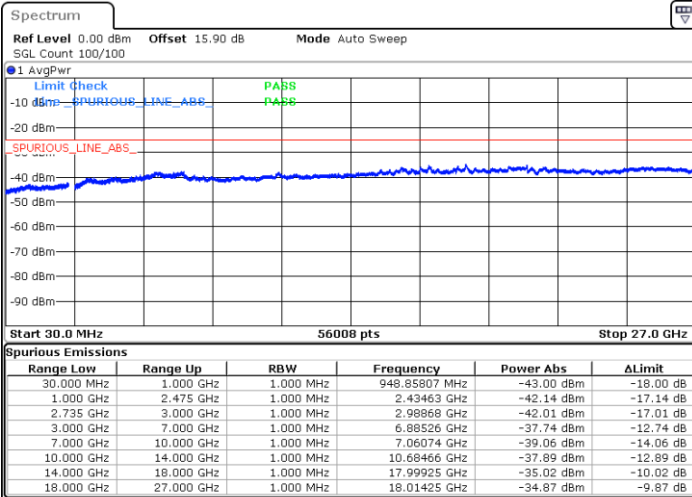

N/A

Date: 26.MAR.2020 03:56:56

LTE Band 41C / 10MHz+20MHz

16QAM

Highest Channel / 1RB0 and 1RB99

Highest Channel / 1RB49 and 1RB0

Date: 26.MAR.2020 04:26:38

Date: 26.MAR.2020 04:22:54

Highest Channel / FullIRB

N/A

Date: 26.MAR.2020 04:30:24

LTE Band 41C / 15MHz+10MHz

16QAM

Lowest Channel / 1RB0 and 1RB49

Lowest Channel / 1RB74 and 1RB0

Date: 26.MAR.2020 10:27:10

Date: 26.MAR.2020 10:24:02

Lowest Channel / FullIRB

N/A

Date: 26.MAR.2020 10:30:19

LTE Band 41C / 15MHz+10MHz

16QAM

Middle Channel / 1RB0 and 1RB49

Middle Channel / 1RB74 and 1RB0

Date: 26.MAR.2020 10:39:51

Date: 26.MAR.2020 10:42:59

Middle Channel / FullIRB

N/A

Date: 26.MAR.2020 10:36:42

LTE Band 41C / 15MHz+10MHz

16QAM

Highest Channel / 1RB0 and 1RB49