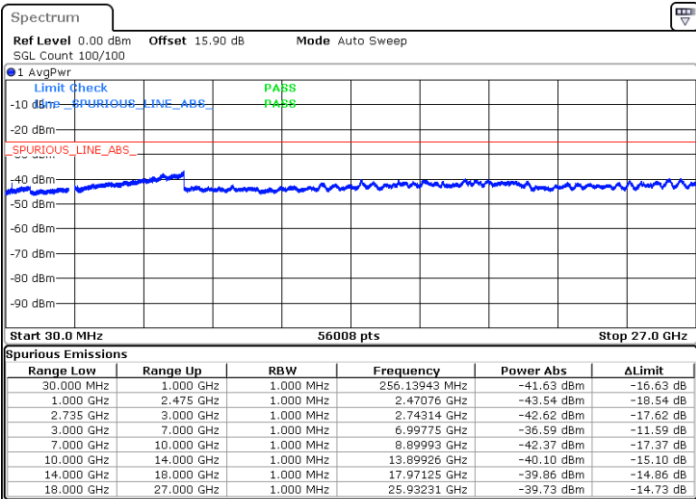

LTE Band 41C / 10MHz+20MHz

16QAM

Lowest Channel / 1RB0 and 1RB99

Lowest Channel / 1RB49 and 1RB0

Date: 26.MAR.2020 03:41:21

Date: 26.MAR.2020 03:37:23

Lowest Channel / FullIRB

N/A

Date: 26.MAR.2020 03:45:21

LTE Band 41C / 10MHz+20MHz

16QAM

Middle Channel / 1RB0 and 1RB9

Middle Channel / 1RB49 and 1RB0

Date: 26.MAR.2020 04:00:41

Date: 26.MAR.2020 04:04:25

Middle Channel / FullIRB