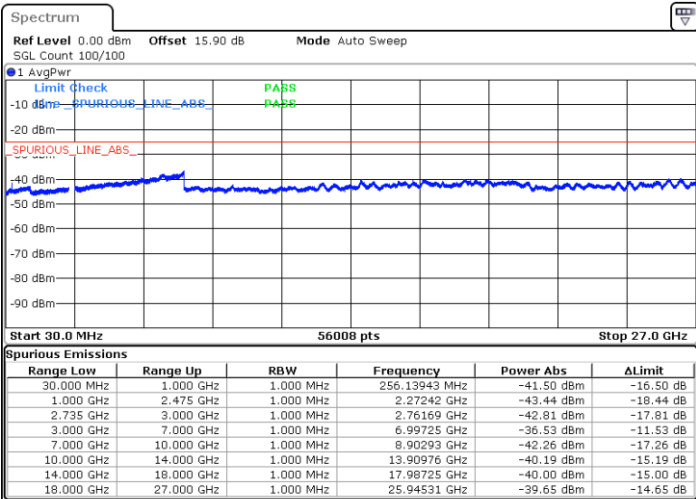

Highest Channel / 1RB0 and 1RB24

Highest Channel / 1RB99 and 1RB0

Date: 26.MAR.2020 16:24:50

Date: 26.MAR.2020 16:21:42

Highest Channel / FullIRB

N/A

Date: 26.MAR.2020 16:27:58

LTE Band 41C / 20MHz+10MHz

16QAM

Lowest Channel / 1RB0 and 1RB49

Lowest Channel / 1RB99 and 1RB0

Date: 26.MAR.2020 02:13:46

Date: 26.MAR.2020 02:10:03

Lowest Channel / FullRB

N/A

Date: 26.MAR.2020 02:17:32

LTE Band 41C / 20MHz+10MHz

16QAM

Middle Channel / 1RB0 and 1RB49

Middle Channel / 1RB99 and 1RB0

Date: 26.MAR.2020 02:55:40

Date: 26.MAR.2020 02:34:24

Middle Channel / FullIRB

N/A

Date: 26.MAR.2020 02:51:55

LTE Band 41C / 20MHz+10MHz

16QAM

Highest Channel / 1RB0 and 1RB49

Highest Channel / 1RB99 and 1RB0

Date: 26.MAR.2020 03:13:00

Date: 26.MAR.2020 03:09:01

Highest Channel / FullIRB