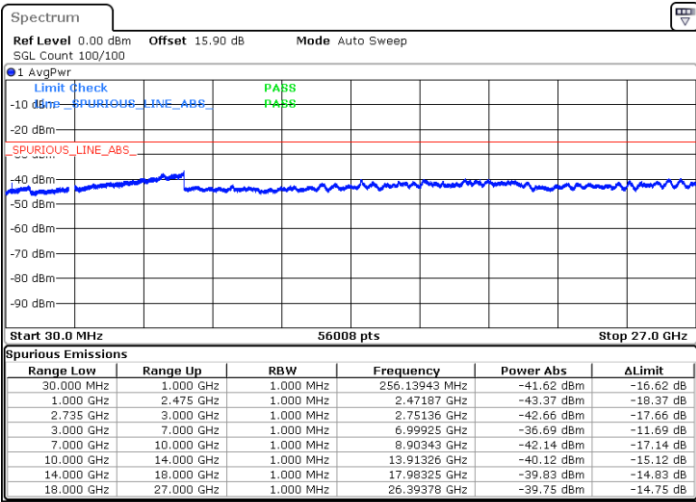

Date: 26.MAR.2020 02:51:55

LTE Band 41C / 20MHz+10MHz

16QAM

Highest Channel / 1RB0 and 1RB49

Highest Channel / 1RB99 and 1RB0

Date: 26.MAR.2020 03:13:00

Date: 26.MAR.2020 03:09:01

Highest Channel / FullIRB

N/A

Date: 26.MAR.2020 03:17:00

LTE Band 41C / 20MHz+15MHz

16QAM

Lowest Channel / 1RB0 and 1RB74

Lowest Channel / 1RB99 and 1RB0

Date: 25.MAR.2020 11:14:33

Date: 25.MAR.2020 11:11:25