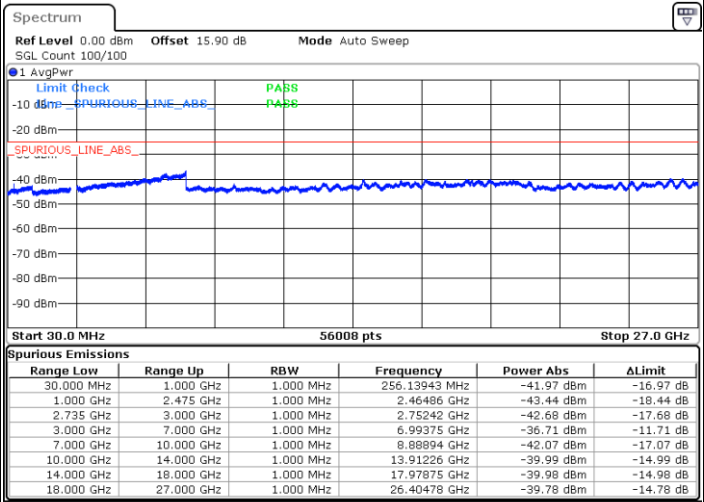

LTE Band 41C / 15MHz+15MHz

16QAM

Highest Channel / 1RB0 and 1RB74

Highest Channel / 1RB74 and 1RB0

Date: 26.MAR.2020 01:32:57

Date: 26.MAR.2020 01:29:13

Highest Channel / FullIRB

N/A

Date: 26.MAR.2020 01:36:43

LTE Band 41C / 15MHz+20MHz

16QAM

Lowest Channel / 1RB0 and 1RB99

Lowest Channel / 1RB74 and 1RB0

Date: 25.MAR.2020 23:56:14

Date: 25.MAR.2020 23:52:28

Lowest Channel / FullRB