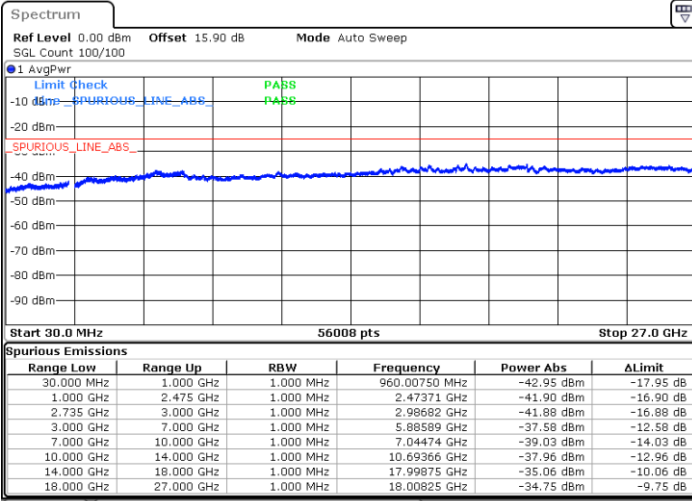

N/A

Date: 26.MAR.2020 03:56:56

LTE Band 41C / 10MHz+20MHz

16QAM

Highest Channel / 1RB0 and 1RB99

Highest Channel / 1RB49 and 1RB0

Date: 26.MAR.2020 04:26:38

Date: 26.MAR.2020 04:22:54

Highest Channel / FullIRB

N/A

Date: 26.MAR.2020 04:30:24

LTE Band 41C / 15MHz+10MHz

16QAM

Lowest Channel / 1RB0 and 1RB49

Lowest Channel / 1RB74 and 1RB0

Date: 26.MAR.2020 10:27:10

Date: 26.MAR.2020 10:24:02

Lowest Channel / FullIRB

N/A

Date: 26.MAR.2020 10:30:19

LTE Band 41C / 15MHz+10MHz

16QAM

Middle Channel / 1RB0 and 1RB49

Middle Channel / 1RB74 and 1RB0

Date: 26.MAR.2020 10:39:51

Date: 26.MAR.2020 10:42:59

Middle Channel / FullIRB

N/A

Date: 26.MAR.2020 10:36:42

LTE Band 41C / 15MHz+10MHz

16QAM

Highest Channel / 1RB0 and 1RB49