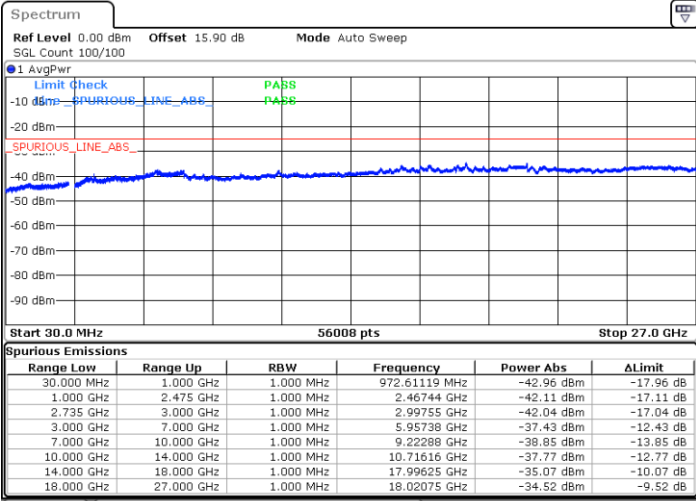

Middle Channel / FullIRB

N/A

Date: 26.MAR.2020 00:05:17

LTE Band 41C / 15MHz+20MHz

16QAM

Highest Channel / 1RB0 and 1RB99

Highest Channel / 1RB74 and 1RB0

Date: 25.MAR.2020 23:43:35

Date: 25.MAR.2020 23:39:50

Highest Channel / FullIRB

N/A

Date: 25.MAR.2020 23:47:21

LTE Band 41C / 20MHz+5MHz

16QAM

Lowest Channel / 1RB0 and 1RB24

Lowest Channel / 1RB99 and 1RB0

Date: 26.MAR.2020 15:17:17

Date: 26.MAR.2020 15:14:11

Lowest Channel / FullIRB

N/A

Date: 26.MAR.2020 15:20:22

LTE Band 41C / 20MHz+5MHz

16QAM

Middle Channel / 1RB0 and 1RB24

Highest Channel / 1RB0 and 1RB24

Highest Channel / 1RB99 and 1RB0

Date: 26.MAR.2020 16:24:50

Date: 26.MAR.2020 16:21:42

Highest Channel / FullIRB

N/A

Date: 26.MAR.2020 16:27:58

LTE Band 41C / 20MHz+10MHz