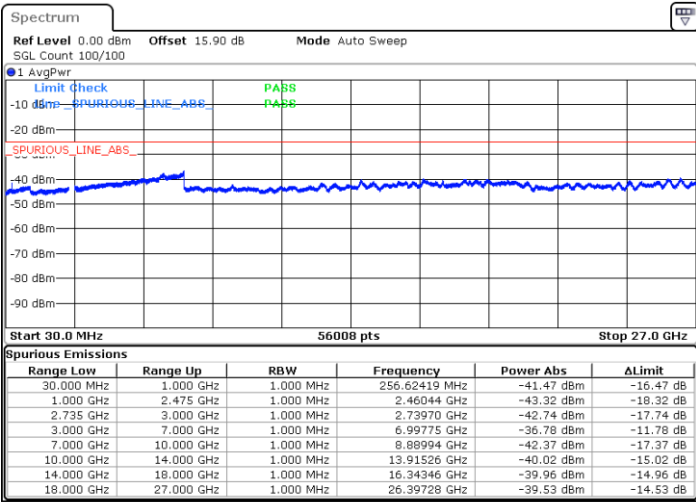

LTE Band 41C / 10MHz+20MHz

16QAM

Lowest Channel / 1RB0 and 1RB99

Lowest Channel / 1RB49 and 1RB0

Date: 26.MAR.2020 03:41:21

Date: 26.MAR.2020 03:37:23

Lowest Channel / FullIRB

N/A

Date: 26.MAR.2020 03:45:21

LTE Band 41C / 10MHz+20MHz

16QAM

Middle Channel / 1RB0 and 1RB9

Middle Channel / 1RB49 and 1RB0

Date: 26.MAR.2020 04:00:41

Date: 26.MAR.2020 04:04:25

Middle Channel / FullIRB

N/A

Date: 26.MAR.2020 03:56:56

LTE Band 41C / 10MHz+20MHz

16QAM

Highest Channel / 1RB0 and 1RB99

Highest Channel / 1RB49 and 1RB0

Date: 26.MAR.2020 04:26:38

Date: 26.MAR.2020 04:22:54