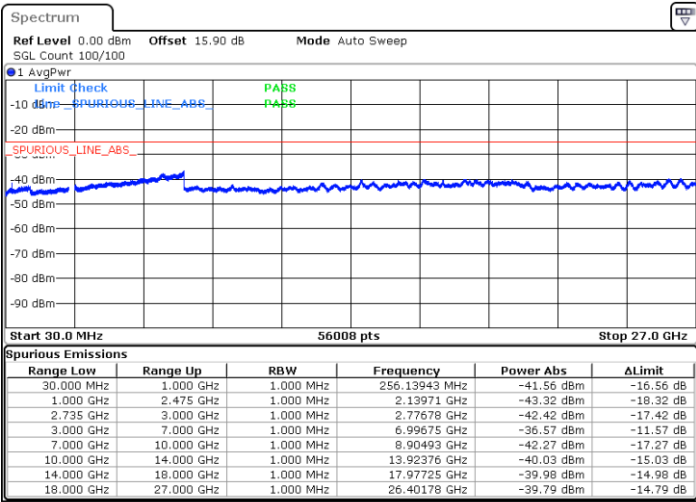

Lowest Channel / 1RB0 and 1RB74

Lowest Channel / 1RB74 and 1RB0

Date: 26.MAR.2020 00:34:26

Date: 26.MAR.2020 00:30:41

Lowest Channel / FullIRB

N/A

Date: 26.MAR.2020 00:38:12

LTE Band 41C / 15MHz+15MHz

LTE Band 41C / 15MHz+15MHz

16QAM

Highest Channel / 1RB0 and 1RB74

Highest Channel / 1RB74 and 1RB0

Date: 26.MAR.2020 01:32:57

Date: 26.MAR.2020 01:29:13

Highest Channel / FullIRB

N/A