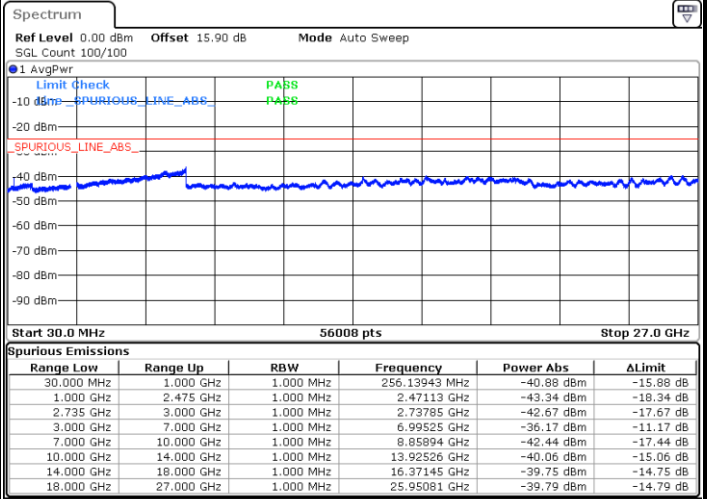

LTE Band 41C / 15MHz+15MHz

16QAM

Highest Channel / 1RB0 and 1RB74

Highest Channel / 1RB74 and 1RB0

Date: 26.MAR.2020 01:32:57

Date: 26.MAR.2020 01:29:13

Highest Channel / FullIRB

N/A

Date: 26.MAR.2020 01:36:43

LTE Band 41C / 15MHz+20MHz

16QAM

Lowest Channel / 1RB0 and 1RB99

Lowest Channel / 1RB74 and 1RB0

Date: 25.MAR.2020 23:56:14

Date: 25.MAR.2020 23:52:28

Lowest Channel / FullRB

N/A

Date: 25.MAR.2020 23:59:59

LTE Band 41C / 15MHz+20MHz

16QAM

Middle Channel / 1RB0 and 1RB99

Middle Channel / 1RB74 and 1RB0

Date: 26.MAR.2020 00:09:03

Date: 26.MAR.2020 00:12:49

Middle Channel / FullIRB

N/A

Date: 26.MAR.2020 00:05:17

LTE Band 41C / 15MHz+20MHz

16QAM

Highest Channel / 1RB0 and 1RB99

Highest Channel / 1RB74 and 1RB0

Date: 25.MAR.2020 23:43:35