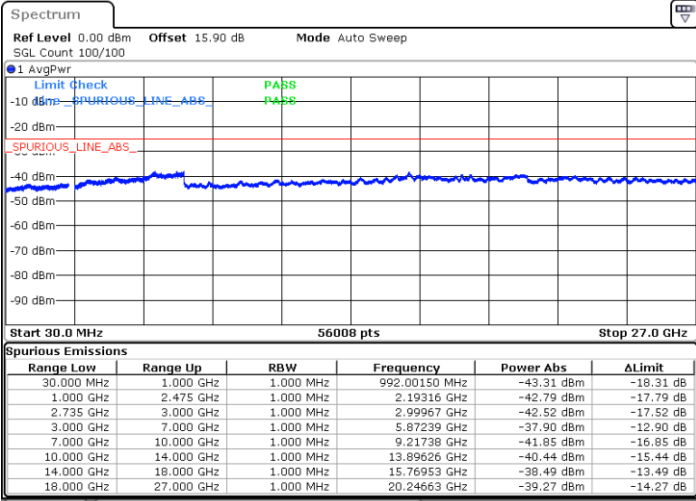

Lowest Channel / FullRB

N/A

Date: 25.MAR.2020 11:17:42

LTE Band 41C / 20MHz+15MHz

16QAM

Middle Channel / 1RB0 and 1RB74

Middle Channel / 1RB99 and 1RB0

Date: 25.MAR.2020 11:26:26

Date: 25.MAR.2020 11:29:33

Middle Channel / FullIRB

N/A

Date: 25.MAR.2020 11:23:17

LTE Band 41C / 20MHz+15MHz

16QAM

Highest Channel / 1RB0 and 1RB74

Highest Channel / 1RB99 and 1RB0

Date: 25.MAR.2020 20:49:17

Date: 25.MAR.2020 20:46:26

Highest Channel / FullIRB

N/A

Date: 25.MAR.2020 20:52:10

LTE Band 41C / 20MHz+20MHz

16QAM

Lowest Channel / 1RB0 and 1RB99