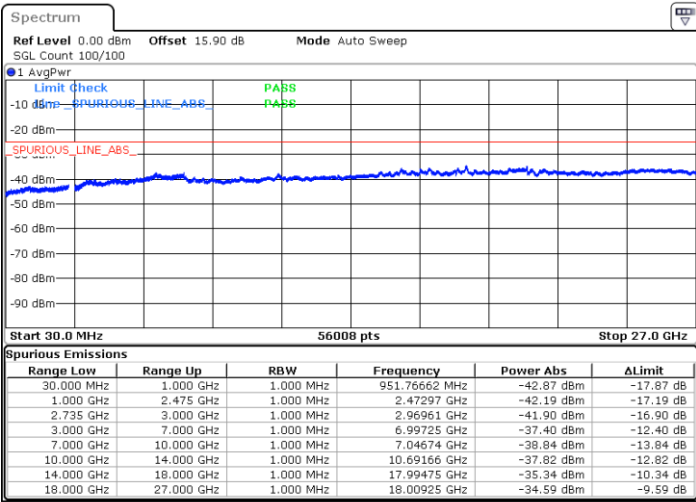

Middle Channel / 1RB99 and 1RB0

Date: 26.MAR.2020 15:41:16

Date: 26.MAR.2020 15:44:21

Middle Channel / FullIRB

N/A

Date: 26.MAR.2020 15:38:10

LTE Band 41C / 20MHz+5MHz

16QAM

Highest Channel / 1RB0 and 1RB24

Highest Channel / 1RB99 and 1RB0

Date: 26.MAR.2020 16:24:50

Date: 26.MAR.2020 16:21:42

Highest Channel / FullIRB

N/A

Date: 26.MAR.2020 16:27:58

LTE Band 41C / 20MHz+10MHz

16QAM

Lowest Channel / 1RB0 and 1RB49

Lowest Channel / 1RB99 and 1RB0

Date: 26.MAR.2020 02:13:46

Date: 26.MAR.2020 02:10:03

Lowest Channel / FullRB

N/A

Date: 26.MAR.2020 02:17:32