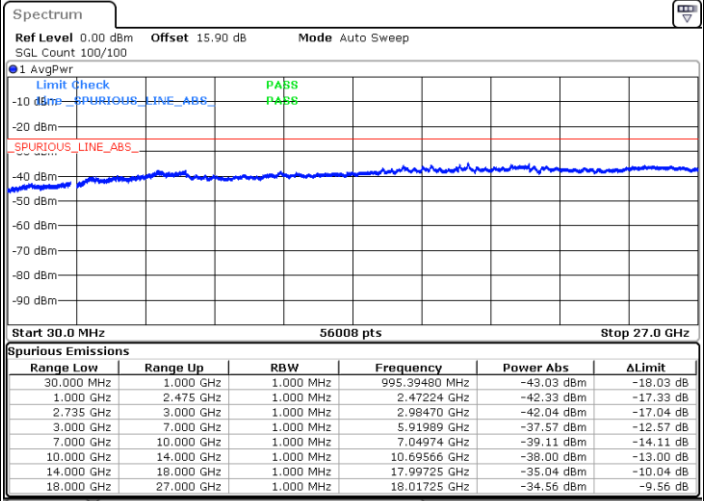

N/A

Date: 26.MAR.2020 03:17:00

LTE Band 41C / 20MHz+15MHz

16QAM

Lowest Channel / 1RB0 and 1RB74

Lowest Channel / 1RB99 and 1RB0

Date: 25.MAR.2020 11:14:33

Date: 25.MAR.2020 11:11:25

Lowest Channel / FullRB

N/A

Date: 25.MAR.2020 11:17:42

LTE Band 41C / 20MHz+15MHz

16QAM

Middle Channel / 1RB0 and 1RB74

Middle Channel / 1RB99 and 1RB0

Date: 25.MAR.2020 11:26:26

Date: 25.MAR.2020 11:29:33

Middle Channel / FullIRB

N/A

Date: 25.MAR.2020 11:23:17

LTE Band 41C / 20MHz+15MHz

16QAM

Highest Channel / 1RB0 and 1RB74

Highest Channel / 1RB99 and 1RB0

Date: 25.MAR.2020 20:49:17

Date: 25.MAR.2020 20:46:26

Highest Channel / FullIRB

N/A

Date: 25.MAR.2020 20:52:10

LTE Band 41C / 20MHz+20MHz

16QAM

Lowest Channel / 1RB0 and 1RB99