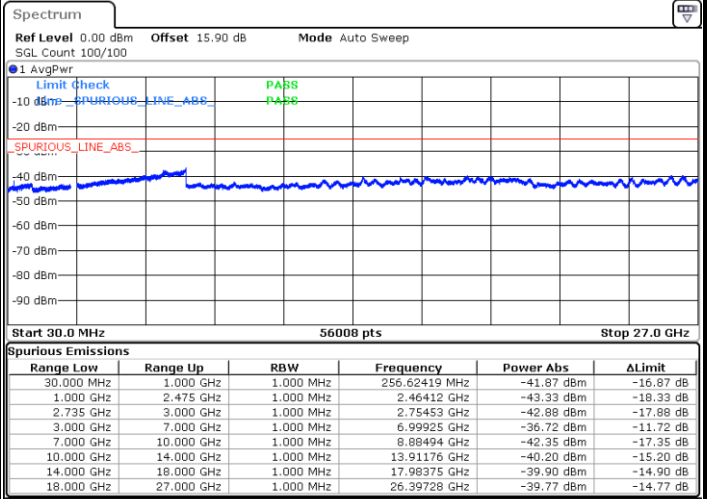

LTE Band 41C / 10MHz+20MHz

16QAM

Lowest Channel / 1RB0 and 1RB99

Lowest Channel / 1RB49 and 1RB0

Date: 26.MAR.2020 03:41:21

Date: 26.MAR.2020 03:37:23

Lowest Channel / FullIRB

N/A

Date: 26.MAR.2020 03:45:21

LTE Band 41C / 10MHz+20MHz

16QAM

Middle Channel / 1RB0 and 1RB9

Middle Channel / 1RB49 and 1RB0

Date: 26.MAR.2020 04:00:41

Date: 26.MAR.2020 04:04:25

Middle Channel / FullIRB

N/A

Date: 26.MAR.2020 03:56:56

LTE Band 41C / 10MHz+20MHz

16QAM

Highest Channel / 1RB0 and 1RB99

Highest Channel / 1RB49 and 1RB0

Date: 26.MAR.2020 04:26:38

Date: 26.MAR.2020 04:22:54

Highest Channel / FullIRB

N/A

Date: 26.MAR.2020 04:30:24

LTE Band 41C / 15MHz+10MHz

16QAM

Lowest Channel / 1RB0 and 1RB49

Lowest Channel / 1RB74 and 1RB0

Date: 26.MAR.2020 10:27:10