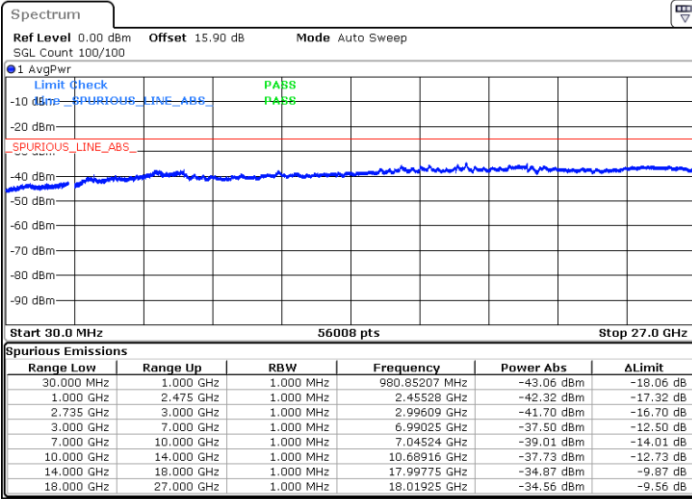

MiddleChannel / 1RB0 and 1RB99

Middle Channel / 1RB99 and 1RB0

Date: 25.MAR.2020 21:10:30

Date: 25.MAR.2020 21:13:21

Middle Channel / FullIRB

N/A

Date: 25.MAR.2020 21:07:37

LTE Band 41C / 20MHz+20MHz

16QAM

Highest Channel / 1RB0 and 1RB99

Highest Channel / 1RB99 and 1RB0

Date: 25.MAR.2020 09:32:31

Date: 25.MAR.2020 09:29:24

Highest Channel / FullIRB

N/A

Date: 25.MAR.2020 09:35:40

LTE Band 41C / 5MHz+20MHz

64QAM

Lowest Channel / 1RB0 and 1RB99

Lowest Channel / 1RB24 and 1RB0

Date: 26.MAR.2020 17:31:03

Date: 26.MAR.2020 17:25:50

Lowest Channel / FullRB

N/A