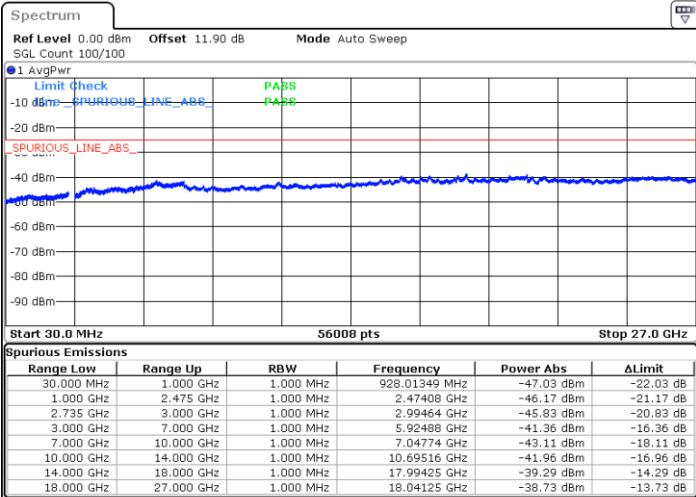

LTE Band 41C / 5MHz+20MHz

64QAM

Lowest Channel / 1RB0 and 1RB99

Lowest Channel / 1RB24 and 1RB0

Date: 26.MAR.2020 17:31:03

Date: 26.MAR.2020 17:25:50

Lowest Channel / FullRB

N/A

Date: 26.MAR.2020 17:32:06

LTE Band 41C / 5MHz+20MHz

64QAM

Middle Channel / 1RB0 and 1RB9

Middle Channel / 1RB24 and 1RB0

Date: 26.MAR.2020 17:09:03

Date: 26.MAR.2020 17:14:16

Middle Channel / FullIRB

N/A

Date: 26.MAR.2020 17:08:00

LTE Band 41C / 5MHz+20MHz

64QAM

Highest Channel / 1RB0 and 1RB99

Highest Channel / 1RB24 and 1RB0

Date: 26.MAR.2020 16:41:53

Date: 26.MAR.2020 16:40:51