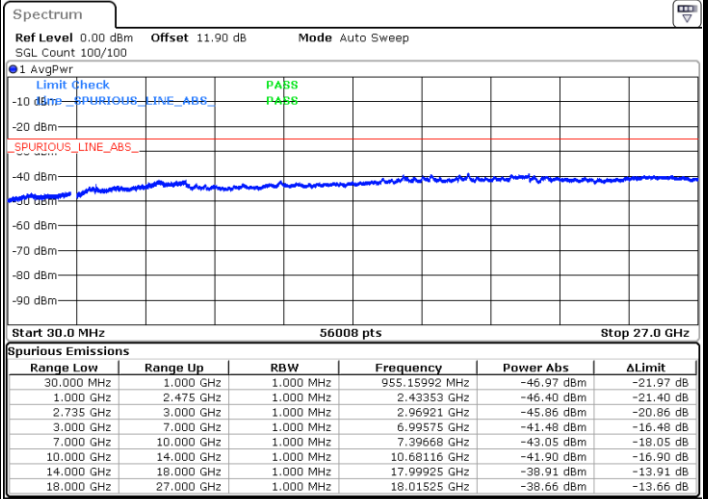

LTE Band 41C / 5MHz+20MHz

64QAM

Lowest Channel / 1RB0 and 1RB99

Lowest Channel / 1RB24 and 1RB0

Date: 26.MAR.2020 17:31:03

Date: 26.MAR.2020 17:25:50

Lowest Channel / FullRB

N/A

Date: 26.MAR.2020 17:32:06

LTE Band 41C / 5MHz+20MHz

64QAM

Middle Channel / 1RB0 and 1RB9

Middle Channel / 1RB24 and 1RB0

Date: 26.MAR.2020 17:09:03

Date: 26.MAR.2020 17:14:16

Middle Channel / FullIRB

N/A

Date: 26.MAR.2020 17:08:00

LTE Band 41C / 5MHz+20MHz

64QAM

Highest Channel / 1RB0 and 1RB99

Highest Channel / 1RB24 and 1RB0

Date: 26.MAR.2020 16:41:53

Date: 26.MAR.2020 16:40:51