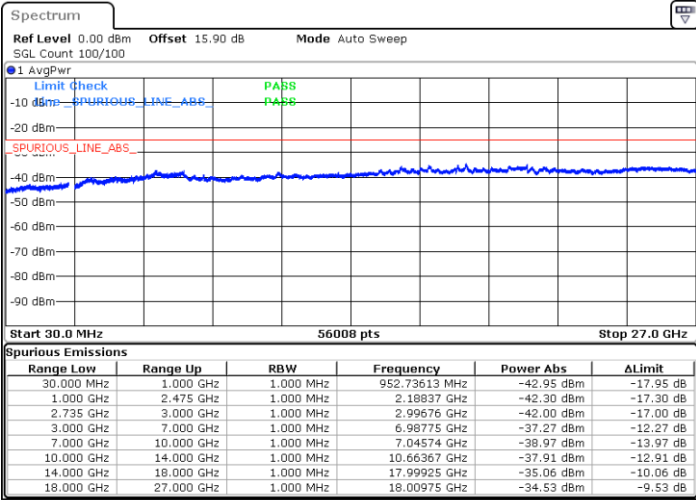

N/A

Date: 26.MAR.2020 03:17:00

LTE Band 41C / 20MHz+15MHz

16QAM

Lowest Channel / 1RB0 and 1RB74

Lowest Channel / 1RB99 and 1RB0

Date: 25.MAR.2020 11:14:33

Date: 25.MAR.2020 11:11:25

Lowest Channel / FullRB

N/A

Date: 25.MAR.2020 11:17:42

LTE Band 41C / 20MHz+15MHz

16QAM

Middle Channel / 1RB0 and 1RB74

Middle Channel / 1RB99 and 1RB0

Date: 25.MAR.2020 11:26:26

Date: 25.MAR.2020 11:29:33

Middle Channel / FullIRB

N/A

Date: 25.MAR.2020 11:23:17

LTE Band 41C / 20MHz+15MHz

16QAM

Highest Channel / 1RB0 and 1RB74

Highest Channel / 1RB99 and 1RB0

Date: 25.MAR.2020 20:49:17

Date: 25.MAR.2020 20:46:26

Highest Channel / FullIRB

N/A

Date: 25.MAR.2020 20:52:10

LTE Band 41C / 20MHz+20MHz

16QAM

Lowest Channel / 1RB0 and 1RB99