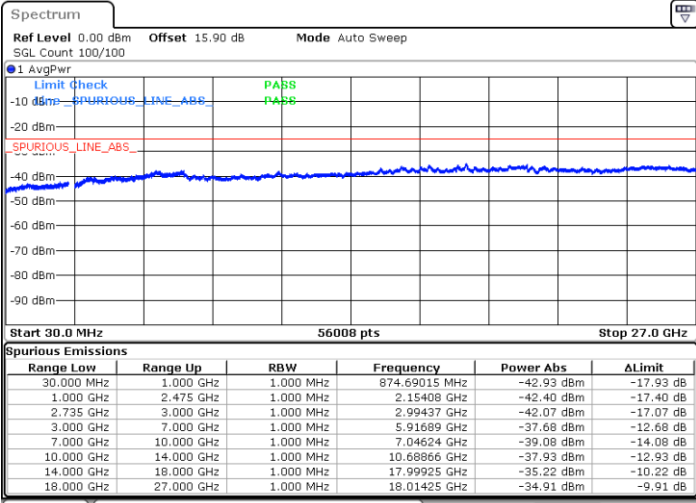

Highest Channel / FullIRB

N/A

Date: 26.MAR.2020 04:30:24

LTE Band 41C / 15MHz+10MHz

16QAM

Lowest Channel / 1RB0 and 1RB49

Lowest Channel / 1RB74 and 1RB0

Date: 26.MAR.2020 10:27:10

Date: 26.MAR.2020 10:24:02

Lowest Channel / FullIRB

N/A

Date: 26.MAR.2020 10:30:19

LTE Band 41C / 15MHz+10MHz

16QAM

Middle Channel / 1RB0 and 1RB49

Middle Channel / 1RB74 and 1RB0

Date: 26.MAR.2020 10:39:51

Date: 26.MAR.2020 10:42:59

Middle Channel / FullIRB

N/A

Date: 26.MAR.2020 10:36:42

LTE Band 41C / 15MHz+10MHz

16QAM

Highest Channel / 1RB0 and 1RB49

Highest Channel / 1RB74 and 1RB0

Date: 26.MAR.2020 11:24:07

Date: 26.MAR.2020 11:20:59

Highest Channel / FullIRB

N/A

Date: 26.MAR.2020 11:27:16

LTE Band 41C / 15MHz+15MHz

16QAM