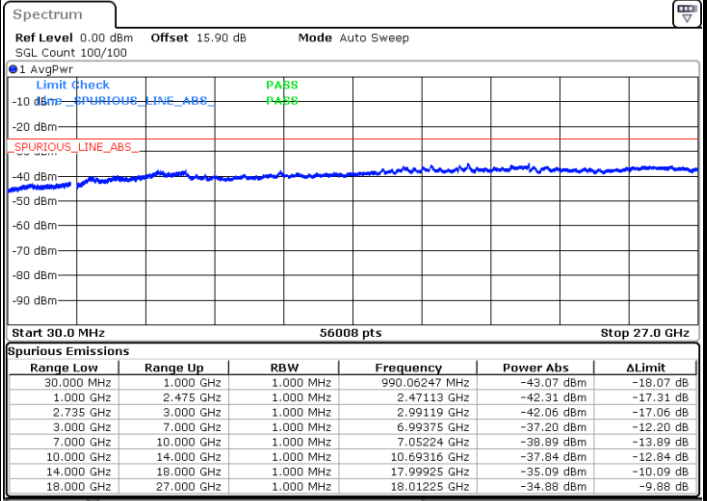

N/A

Date: 26.MAR.2020 03:56:56

LTE Band 41C / 10MHz+20MHz

16QAM

Highest Channel / 1RB0 and 1RB99

Highest Channel / 1RB49 and 1RB0

Date: 26.MAR.2020 04:26:38

Date: 26.MAR.2020 04:22:54

Highest Channel / FullIRB

N/A

Date: 26.MAR.2020 04:30:24

LTE Band 41C / 15MHz+10MHz

16QAM

Lowest Channel / 1RB0 and 1RB49

Lowest Channel / 1RB74 and 1RB0

Date: 26.MAR.2020 10:27:10

Date: 26.MAR.2020 10:24:02

Lowest Channel / FullIRB

N/A

Date: 26.MAR.2020 10:30:19

LTE Band 41C / 15MHz+10MHz

16QAM

Middle Channel / 1RB0 and 1RB49

Middle Channel / 1RB74 and 1RB0

Date: 26.MAR.2020 10:39:51

Date: 26.MAR.2020 10:42:59

Middle Channel / FullIRB

N/A

Date: 26.MAR.2020 10:36:42

LTE Band 41C / 15MHz+10MHz

16QAM

Highest Channel / 1RB0 and 1RB49