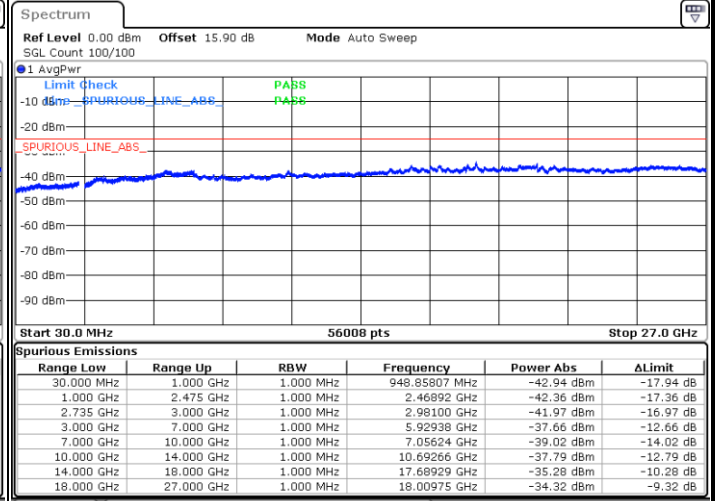

Date: 26.MAR.2020 02:51:55

LTE Band 41C / 20MHz+10MHz

16QAM

Highest Channel / 1RB0 and 1RB49

Highest Channel / 1RB99 and 1RB0

Date: 26.MAR.2020 03:13:00

Date: 26.MAR.2020 03:09:01

Highest Channel / FullIRB

N/A

Date: 26.MAR.2020 03:17:00

LTE Band 41C / 20MHz+15MHz

16QAM

Lowest Channel / 1RB0 and 1RB74

Lowest Channel / 1RB99 and 1RB0

Date: 25.MAR.2020 11:14:33

Date: 25.MAR.2020 11:11:25

Lowest Channel / FullRB

N/A

Date: 25.MAR.2020 11:17:42

LTE Band 41C / 20MHz+15MHz

16QAM

Middle Channel / 1RB0 and 1RB74

Middle Channel / 1RB99 and 1RB0

Date: 25.MAR.2020 11:26:26

Date: 25.MAR.2020 11:29:33

Middle Channel / FullIRB

N/A

Date: 25.MAR.2020 11:23:17

LTE Band 41C / 20MHz+15MHz

16QAM

Highest Channel / 1RB0 and 1RB74

Highest Channel / 1RB99 and 1RB0