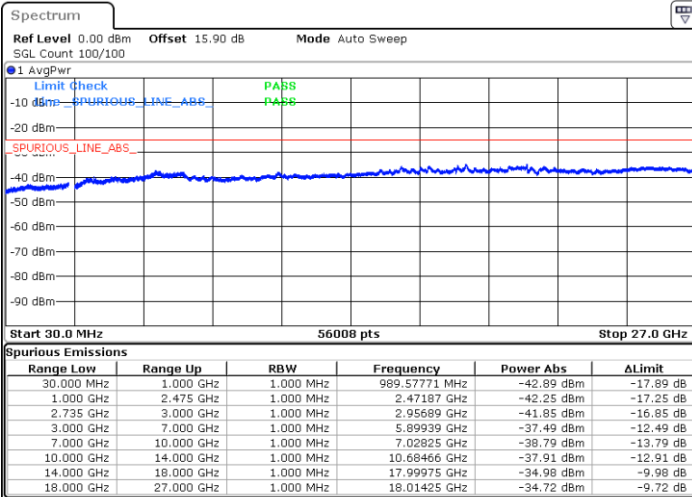

16QAM

Highest Channel / 1RB0 and 1RB99

Highest Channel / 1RB99 and 1RB0

Date: 25.MAR.2020 09:32:31

Date: 25.MAR.2020 09:29:24

Highest Channel / FullIRB

N/A

Date: 25.MAR.2020 09:35:40

LTE Band 41C / 5MHz+20MHz

64QAM

Lowest Channel / 1RB0 and 1RB99

Lowest Channel / 1RB24 and 1RB0

Date: 26.MAR.2020 17:31:03

Date: 26.MAR.2020 17:25:50

Lowest Channel / FullRB

N/A

Date: 26.MAR.2020 17:32:06

LTE Band 41C / 5MHz+20MHz

64QAM

Middle Channel / 1RB0 and 1RB9

Middle Channel / 1RB24 and 1RB0

Date: 26.MAR.2020 17:09:03

Date: 26.MAR.2020 17:14:16

Middle Channel / FullIRB

N/A

Date: 26.MAR.2020 17:08:00

LTE Band 41C / 5MHz+20MHz

64QAM

Highest Channel / 1RB0 and 1RB99

Highest Channel / 1RB24 and 1RB0

Date: 26.MAR.2020 16:41:53

Date: 26.MAR.2020 16:40:51