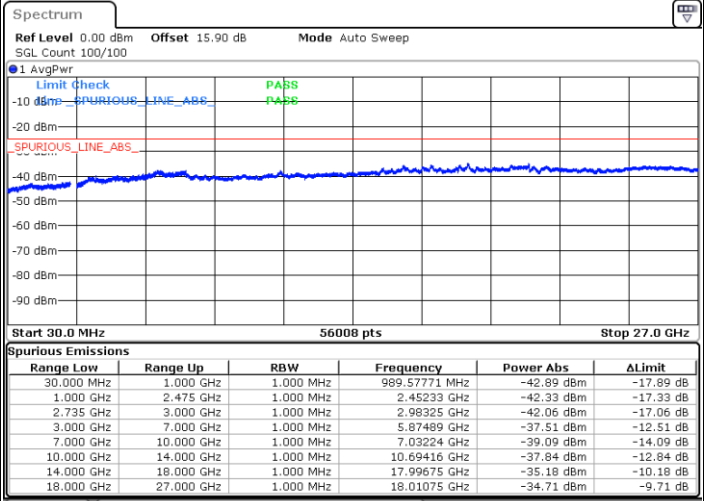

Date: 25.MAR.2020 20:49:17

Date: 25.MAR.2020 20:46:26

Highest Channel / FullIRB

N/A

Date: 25.MAR.2020 20:52:10

LTE Band 41C / 20MHz+20MHz

16QAM

Lowest Channel / 1RB0 and 1RB99

Lowest Channel / 1RB99 and 1RB0

Date: 25.MAR.2020 09:11:00

Date: 25.MAR.2020 09:07:52

Lowest Channel / FullRB

N/A

Date: 25.MAR.2020 09:14:09

LTE Band 41C / 20MHz+20MHz

16QAM

MiddleChannel / 1RB0 and 1RB99

Middle Channel / 1RB99 and 1RB0

Date: 25.MAR.2020 21:10:30

Date: 25.MAR.2020 21:13:21

Middle Channel / FullIRB

N/A

Date: 25.MAR.2020 21:07:37

LTE Band 41C / 20MHz+20MHz

16QAM

Highest Channel / 1RB0 and 1RB99

Highest Channel / 1RB99 and 1RB0

Date: 25.MAR.2020 09:32:31

Date: 25.MAR.2020 09:29:24

Highest Channel / FullIRB

N/A

Date: 25.MAR.2020 09:35:40