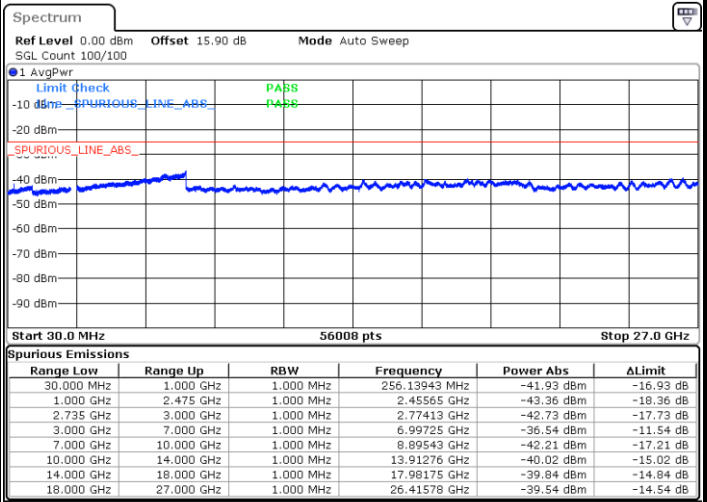

LTE Band 41C / 10MHz+20MHz

16QAM

Lowest Channel / 1RB0 and 1RB99

Lowest Channel / 1RB49 and 1RB0

Date: 26.MAR.2020 03:41:21

Date: 26.MAR.2020 03:37:23

Lowest Channel / FullIRB

N/A

Date: 26.MAR.2020 03:45:21

LTE Band 41C / 10MHz+20MHz

16QAM

Middle Channel / 1RB0 and 1RB9

Middle Channel / 1RB49 and 1RB0

Date: 26.MAR.2020 04:00:41

Date: 26.MAR.2020 04:04:25

Middle Channel / FullIRB

N/A

Date: 26.MAR.2020 03:56:56

LTE Band 41C / 10MHz+20MHz

16QAM

Highest Channel / 1RB0 and 1RB99

Highest Channel / 1RB49 and 1RB0

Date: 26.MAR.2020 04:26:38

Date: 26.MAR.2020 04:22:54