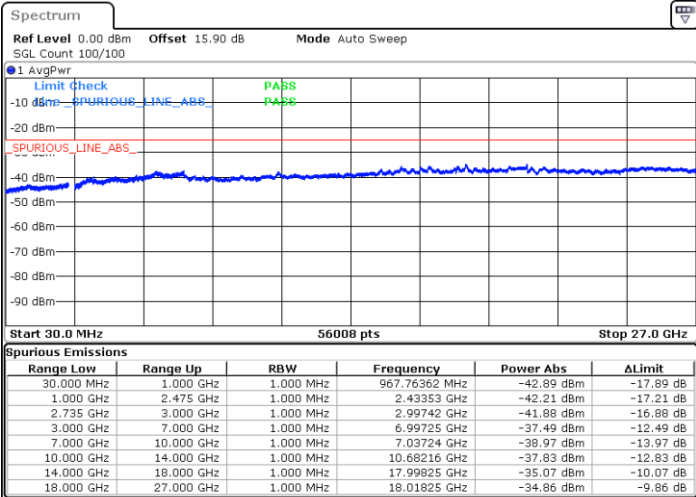

Lowest Channel / 1RB99 and 1RB0

Date: 25.MAR.2020 09:11:00

Date: 25.MAR.2020 09:07:52

Lowest Channel / FullRB

N/A

Date: 25.MAR.2020 09:14:09

LTE Band 41C / 20MHz+20MHz

16QAM

MiddleChannel / 1RB0 and 1RB99

Middle Channel / 1RB99 and 1RB0

Date: 25.MAR.2020 21:10:30

Date: 25.MAR.2020 21:13:21

Middle Channel / FullIRB

N/A

Date: 25.MAR.2020 21:07:37

LTE Band 41C / 20MHz+20MHz

16QAM

Highest Channel / 1RB0 and 1RB99

Highest Channel / 1RB99 and 1RB0

Date: 25.MAR.2020 09:32:31

Date: 25.MAR.2020 09:29:24

Highest Channel / FullIRB

N/A

Date: 25.MAR.2020 09:35:40

LTE Band 41C / 5MHz+20MHz

64QAM

Lowest Channel / 1RB0 and 1RB99

Lowest Channel / 1RB24 and 1RB0

Date: 26.MAR.2020 17:31:03

Date: 26.MAR.2020 17:25:50

Lowest Channel / FullRB

N/A