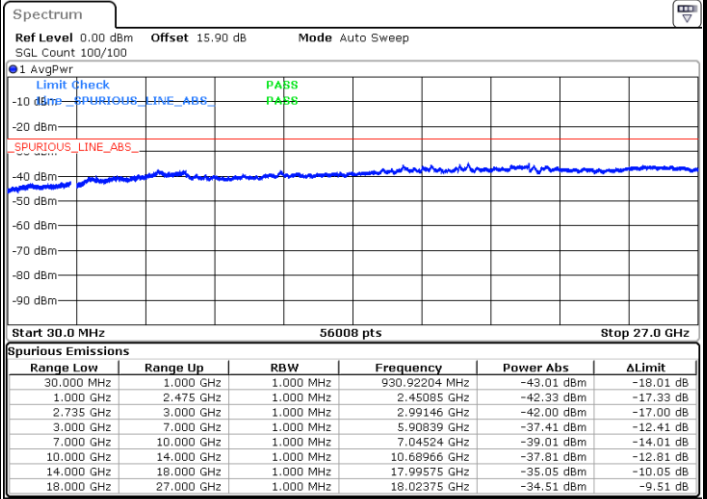

16QAM

Highest Channel / 1RB0 and 1RB99

Highest Channel / 1RB99 and 1RB0

Date: 25.MAR.2020 09:32:31

Date: 25.MAR.2020 09:29:24

Highest Channel / FullIRB

N/A

Date: 25.MAR.2020 09:35:40

LTE Band 41C / 5MHz+20MHz

64QAM

Lowest Channel / 1RB0 and 1RB99

Lowest Channel / 1RB24 and 1RB0

Date: 26.MAR.2020 17:31:03

Date: 26.MAR.2020 17:25:50

Lowest Channel / FullRB

N/A

Date: 26.MAR.2020 17:32:06

LTE Band 41C / 5MHz+20MHz

64QAM

Middle Channel / 1RB0 and 1RB9

Middle Channel / 1RB24 and 1RB0

Date: 26.MAR.2020 17:09:03

Date: 26.MAR.2020 17:14:16

Middle Channel / FullIRB

N/A

Date: 26.MAR.2020 17:08:00

LTE Band 41C / 5MHz+20MHz

64QAM

Highest Channel / 1RB0 and 1RB99

Highest Channel / 1RB24 and 1RB0

Date: 26.MAR.2020 16:41:53

Date: 26.MAR.2020 16:40:51