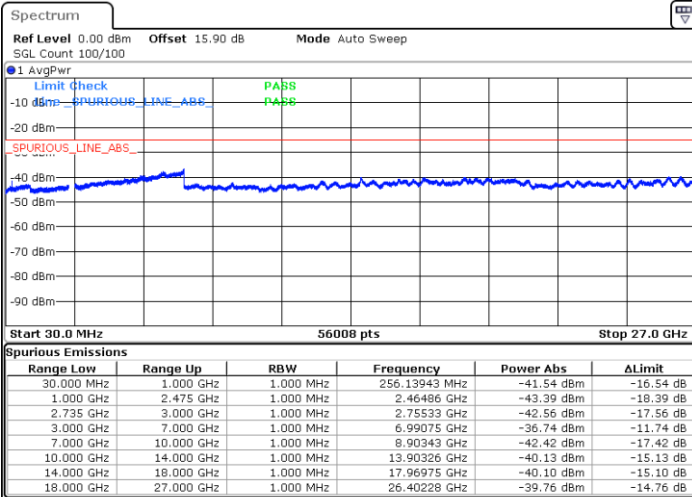

LTE Band 41C / 15MHz+15MHz

16QAM

Highest Channel / 1RB0 and 1RB74

Highest Channel / 1RB74 and 1RB0

Date: 26.MAR.2020 01:32:57

Date: 26.MAR.2020 01:29:13

Highest Channel / FullIRB

N/A

Date: 26.MAR.2020 01:36:43

LTE Band 41C / 15MHz+20MHz

16QAM

Lowest Channel / 1RB0 and 1RB99

Lowest Channel / 1RB74 and 1RB0

Date: 25.MAR.2020 23:56:14

Date: 25.MAR.2020 23:52:28

Lowest Channel / FullRB

N/A

Date: 25.MAR.2020 23:59:59

LTE Band 41C / 15MHz+20MHz

16QAM

Middle Channel / 1RB0 and 1RB99

Middle Channel / 1RB74 and 1RB0

Date: 26.MAR.2020 00:09:03

Date: 26.MAR.2020 00:12:49

Middle Channel / FullIRB

N/A

Date: 26.MAR.2020 00:05:17

LTE Band 41C / 15MHz+20MHz

16QAM

Highest Channel / 1RB0 and 1RB99

Highest Channel / 1RB74 and 1RB0

Date: 25.MAR.2020 23:43:35