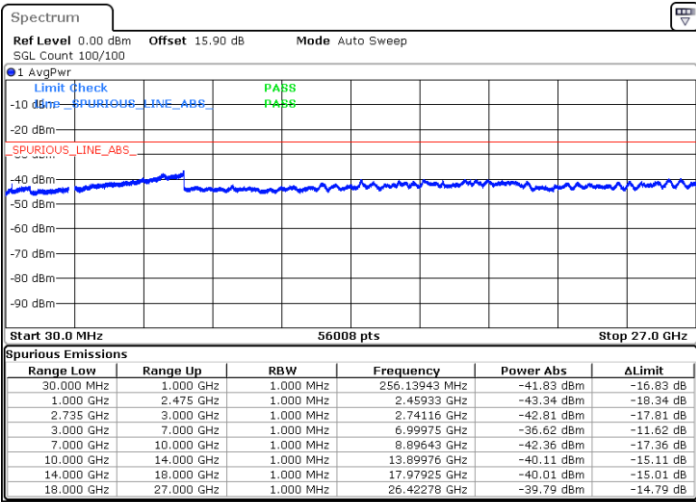

Highest Channel / 1RB0 and 1RB24

Highest Channel / 1RB99 and 1RB0

Date: 26.MAR.2020 16:24:50

Date: 26.MAR.2020 16:21:42

Highest Channel / FullIRB

N/A

Date: 26.MAR.2020 16:27:58

LTE Band 41C / 20MHz+10MHz

LTE Band 41C / 20MHz+10MHz

16QAM

Middle Channel / 1RB0 and 1RB49

Middle Channel / 1RB99 and 1RB0

Date: 26.MAR.2020 02:55:40

Date: 26.MAR.2020 02:34:24

Middle Channel / FullIRB

N/A

Date: 26.MAR.2020 02:51:55

LTE Band 41C / 20MHz+10MHz

16QAM

Highest Channel / 1RB0 and 1RB49

Highest Channel / 1RB99 and 1RB0

Date: 26.MAR.2020 03:13:00

Date: 26.MAR.2020 03:09:01

Highest Channel / FullIRB