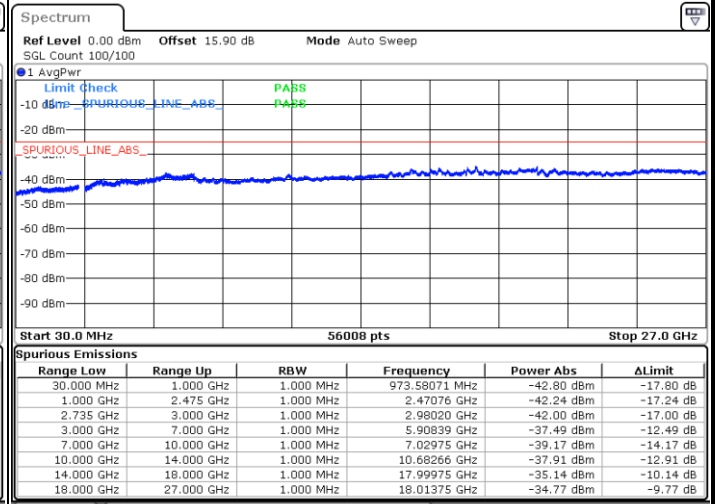

Date: 25.MAR.2020 11:29:33

Middle Channel / FullIRB

N/A

Date: 25.MAR.2020 11:23:17

LTE Band 41C / 20MHz+15MHz

16QAM

Highest Channel / 1RB0 and 1RB74

Highest Channel / 1RB99 and 1RB0

Date: 25.MAR.2020 20:49:17

Date: 25.MAR.2020 20:46:26

Highest Channel / FullIRB

N/A

Date: 25.MAR.2020 20:52:10

LTE Band 41C / 20MHz+20MHz

16QAM

Lowest Channel / 1RB0 and 1RB99

Lowest Channel / 1RB99 and 1RB0

Date: 25.MAR.2020 09:11:00

Date: 25.MAR.2020 09:07:52

Lowest Channel / FullRB

N/A

Date: 25.MAR.2020 09:14:09

LTE Band 41C / 20MHz+20MHz

16QAM