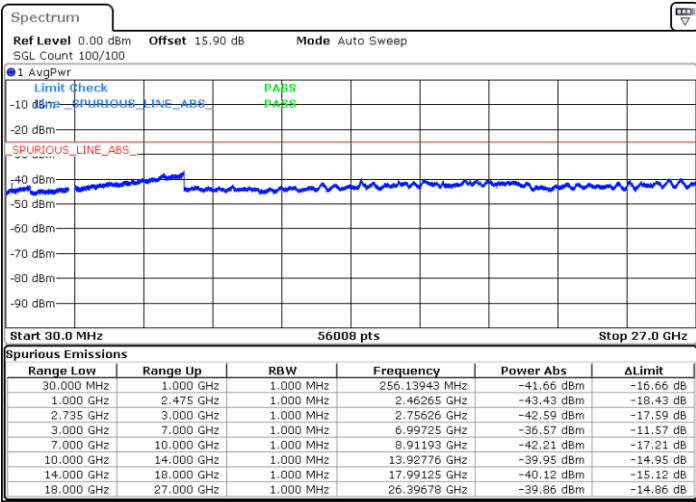

LTE Band 41C / 15MHz+15MHz

16QAM

Middle Channel / 1RB0 and 1RB74

Middle Channel / 1RB74 and 1RB0

Date: 26.MAR.2020 01:08:11

Date: 26.MAR.2020 01:11:55