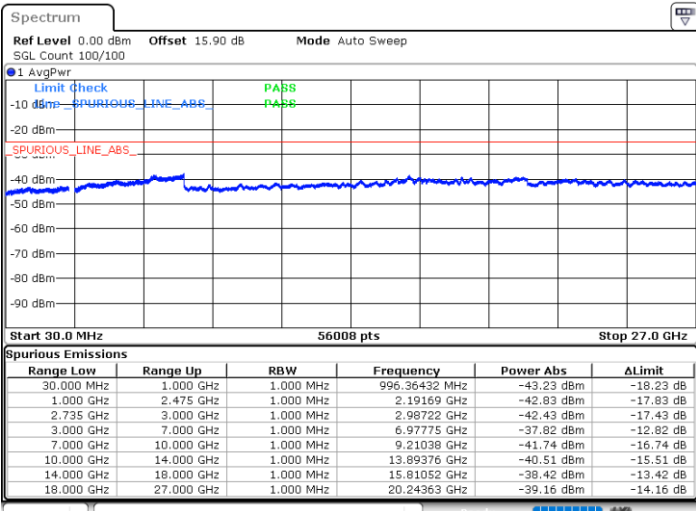

Date: 25.MAR.2020 20:49:17

Date: 25.MAR.2020 20:46:26

Highest Channel / FullIRB

N/A

Date: 25.MAR.2020 20:52:10

LTE Band 41C / 20MHz+20MHz

16QAM

Lowest Channel / 1RB0 and 1RB99

Lowest Channel / 1RB99 and 1RB0

Date: 25.MAR.2020 09:11:00

Date: 25.MAR.2020 09:07:52

Lowest Channel / FullRB

N/A

Date: 25.MAR.2020 09:14:09

LTE Band 41C / 20MHz+20MHz

16QAM

MiddleChannel / 1RB0 and 1RB99

Middle Channel / 1RB99 and 1RB0

Date: 25.MAR.2020 21:10:30

Date: 25.MAR.2020 21:13:21

Middle Channel / FullIRB

N/A

Date: 25.MAR.2020 21:07:37

LTE Band 41C / 20MHz+20MHz