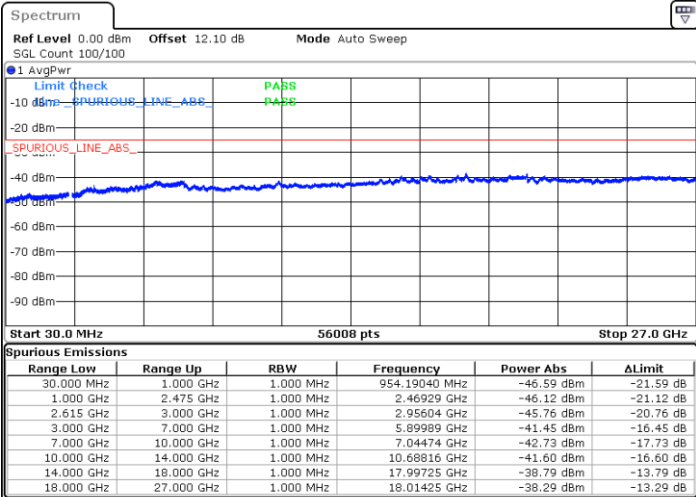

LTE Band 7C / 10MHz+20MHz

64QAM

Lowest Channel / 1RB0 and 1RB99

Lowest Channel / 1RB49 and 1RB0

Date: 27.MAR.2020 15:15:24

Date: 27.MAR.2020 14:53:53

Lowest Channel / FullRB

N/A

Date: 27.MAR.2020 15:16:27

LTE Band 7C / 10MHz+20MHz

64QAM

MiddleChannel / 1RB0 and 1RB99

Middle Channel / 1RB49 and 1RB0

Date: 27.MAR.2020 19:30:49

Date: 27.MAR.2020 19:36:51

Middle Channel / FullIRB

N/A

Date: 27.MAR.2020 19:29:36

LTE Band 7C / 10MHz+20MHz

64QAM

Highest Channel / 1RB0 and 1RB99

Highest Channel / 1RB49 and 1RB0

Date: 27.MAR.2020 15:51:06

Date: 27.MAR.2020 15:50:04