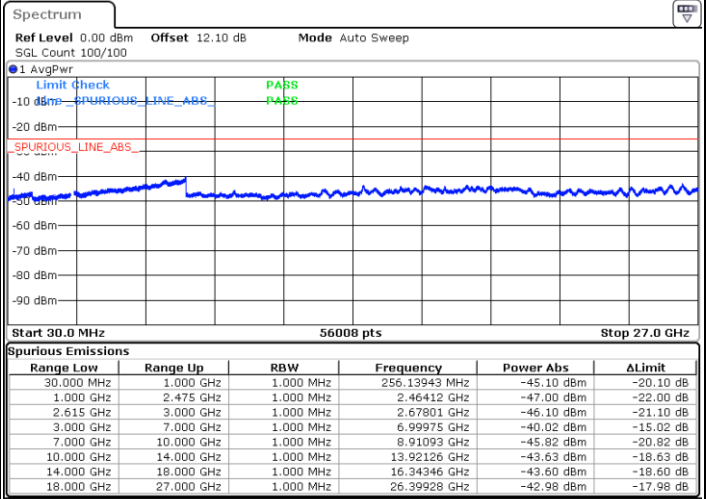

N/A

Date: 27.MAR.2020 19:29:36

LTE Band 7C / 10MHz+20MHz

64QAM

Highest Channel / 1RB0 and 1RB99

Highest Channel / 1RB49 and 1RB0

Date: 27.MAR.2020 15:51:06

Date: 27.MAR.2020 15:50:04

Highest Channel / FullIRB

N/A

Date: 27.MAR.2020 15:56:22

LTE Band 7C / 15MHz+10MHz

64QAM

Lowest Channel / 1RB0 and 1RB49

Lowest Channel / 1RB74 and 1RB0

Date: 26.MAR.2020 19:42:11

Date: 26.MAR.2020 19:36:08

Lowest Channel / FullRB

N/A

Date: 26.MAR.2020 19:43:24

LTE Band 7C / 15MHz+10MHz

64QAM

Middle Channel / 1RB0 and 1RB49

Middle Channel / 1RB74 and 1RB0

Date: 26.MAR.2020 20:47:00

Date: 26.MAR.2020 20:53:08

Middle Channel / FullIRB

N/A

Date: 26.MAR.2020 20:45:46

LTE Band 7C / 15MHz+10MHz

64QAM

Highest Channel / 1RB0 and 1RB49