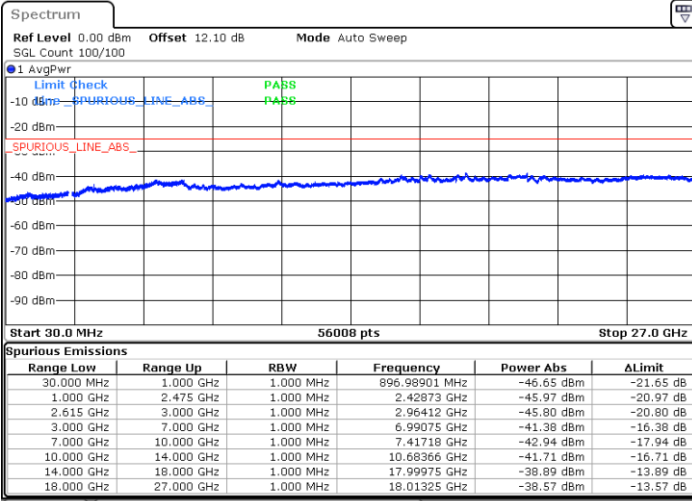

LTE Band 7C / 20MHz+10MHz

16QAM

Middle Channel / 1RB0 and 1RB49

Middle Channel / 1RB99 and 1RB0

Date: 27.MAR.2020 16:12:00

Date: 27.MAR.2020 16:15:08

Middle Channel / FullIRB

N/A

Date: 27.MAR.2020 16:08:50

LTE Band 7C / 20MHz+10MHz

16QAM

Highest Channel / 1RB0 and 1RB49

Highest Channel / 1RB99 and 1RB0

Date: 27.MAR.2020 17:03:41

Date: 27.MAR.2020 17:00:32

Highest Channel / FullIRB

N/A

Date: 27.MAR.2020 17:06:50

LTE Band 7C / 20MHz+15MHz

16QAM

Lowest Channel / 1RB0 and 1RB74

Lowest Channel / 1RB99 and 1RB0

Date: 26.MAR.2020 23:28:29

Date: 26.MAR.2020 23:24:49