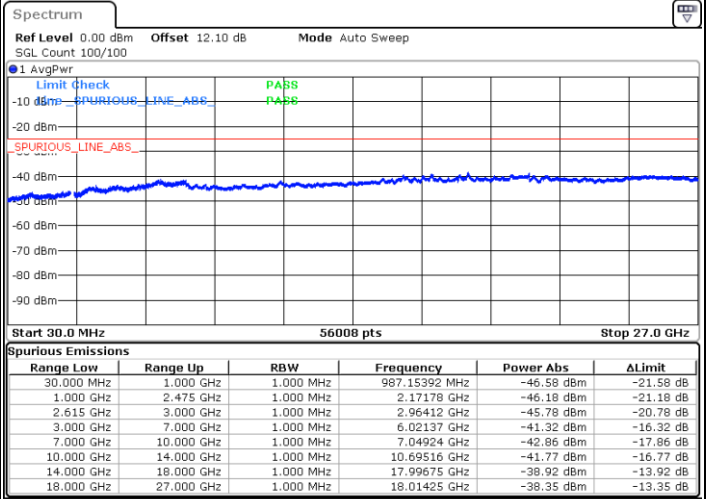

Date: 27.MAR.2020 16:08:50

LTE Band 7C / 20MHz+10MHz

16QAM

Highest Channel / 1RB0 and 1RB49

Highest Channel / 1RB99 and 1RB0

Date: 27.MAR.2020 17:03:41

Date: 27.MAR.2020 17:00:32

Highest Channel / FullIRB

N/A

Date: 27.MAR.2020 17:06:50

LTE Band 7C / 20MHz+15MHz

16QAM

Lowest Channel / 1RB0 and 1RB74

Lowest Channel / 1RB99 and 1RB0

Date: 26.MAR.2020 23:28:29

Date: 26.MAR.2020 23:24:49

Lowest Channel / FullRB

N/A

Date: 26.MAR.2020 23:32:10

LTE Band 7C / 20MHz+15MHz

16QAM

MiddleChannel / 1RB0 and 1RB74

Middle Channel / 1RB99 and 1RB0

Date: 26.MAR.2020 23:59:03