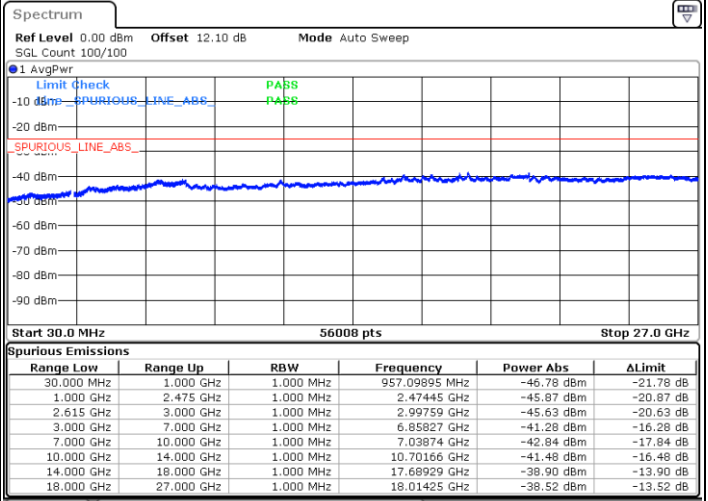

Date: 26.MAR.2020 20:47:00

Date: 26.MAR.2020 20:53:08

Middle Channel / FullIRB

N/A

Date: 26.MAR.2020 20:45:46

LTE Band 7C / 15MHz+10MHz

64QAM

Highest Channel / 1RB0 and 1RB49

Highest Channel / 1RB74 and 1RB0

Date: 26.MAR.2020 21:10:16

Date: 26.MAR.2020 21:09:03

Highest Channel / FullIRB

N/A

Date: 26.MAR.2020 21:16:23

LTE Band 7C / 15MHz+15MHz

64QAM

Lowest Channel / 1RB0 and 1RB74

Lowest Channel / 1RB74 and 1RB0

Date: 27.MAR.2020 19:14:29

Date: 27.MAR.2020 19:09:14

Lowest Channel / FullRB

N/A

Date: 27.MAR.2020 19:15:32

LTE Band 7C / 15MHz+15MHz