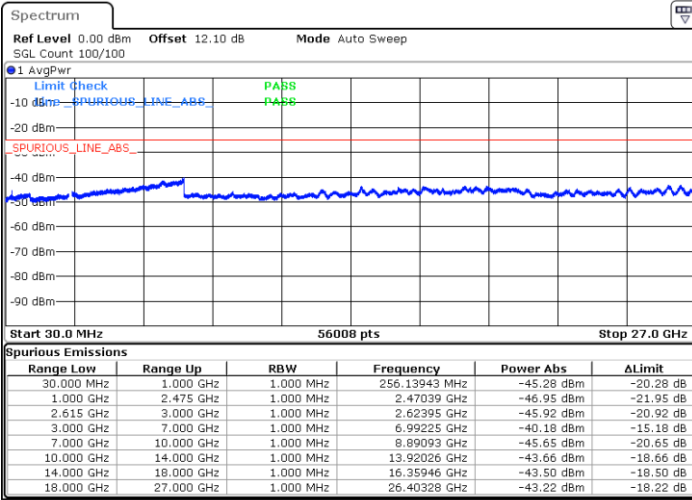

Highest Channel / 1RB0 and 1RB49

Highest Channel / 1RB99 and 1RB0

Date: 27.MAR.2020 17:02:37

Date: 27.MAR.2020 17:01:35

Highest Channel / FullIRB

N/A

Date: 27.MAR.2020 17:07:53

LTE Band 7C / 20MHz+15MHz

64QAM

Lowest Channel / 1RB0 and 1RB74

Lowest Channel / 1RB99 and 1RB0

Date: 26.MAR.2020 23:29:42

Date: 26.MAR.2020 23:23:35

Lowest Channel / FullRB

N/A

Date: 26.MAR.2020 23:30:56

LTE Band 7C / 20MHz+15MHz

64QAM

MiddleChannel / 1RB0 and 1RB74

Middle Channel / 1RB99 and 1RB0

Date: 26.MAR.2020 23:57:50

Date: 27.MAR.2020 00:03:57

Middle Channel / FullIRB

N/A

Date: 26.MAR.2020 23:56:36

LTE Band 7C / 20MHz+15MHz

64QAM

Highest Channel / 1RB0 and 1RB74

Highest Channel / 1RB99 and 1RB0

Date: 27.MAR.2020 00:43:10

Date: 27.MAR.2020 00:41:59

Highest Channel / FullIRB