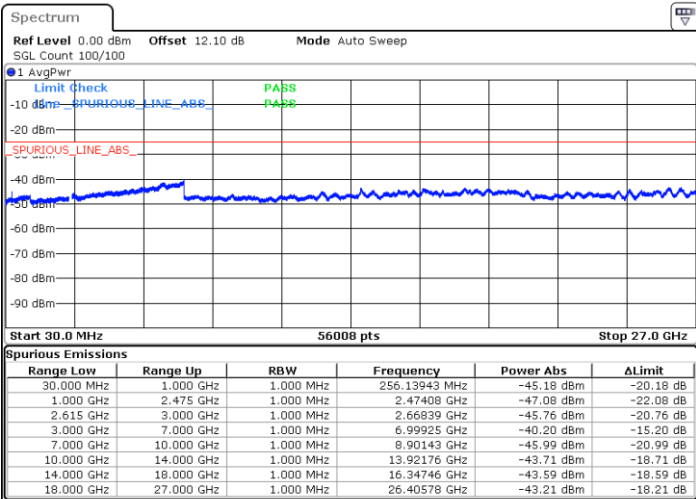

N/A

Date: 27.MAR.2020 17:06:50

LTE Band 7C / 20MHz+15MHz

16QAM

Lowest Channel / 1RB0 and 1RB74

Lowest Channel / 1RB99 and 1RB0

Date: 26.MAR.2020 23:28:29

Date: 26.MAR.2020 23:24:49

Lowest Channel / FullRB

N/A

Date: 26.MAR.2020 23:32:10

LTE Band 7C / 20MHz+15MHz

16QAM

MiddleChannel / 1RB0 and 1RB74

Middle Channel / 1RB99 and 1RB0

Date: 26.MAR.2020 23:59:03

Date: 27.MAR.2020 00:02:43

Middle Channel / FullIRB

N/A

Date: 26.MAR.2020 23:55:22

LTE Band 7C / 20MHz+15MHz

16QAM

Highest Channel / 1RB0 and 1RB74

Highest Channel / 1RB99 and 1RB0

Date: 27.MAR.2020 00:44:23

Date: 27.MAR.2020 00:40:47

Highest Channel / FullIRB

N/A

Date: 27.MAR.2020 00:48:00

LTE Band 7C / 20MHz+20MHz

16QAM

Lowest Channel / 1RB0 and 1RB99