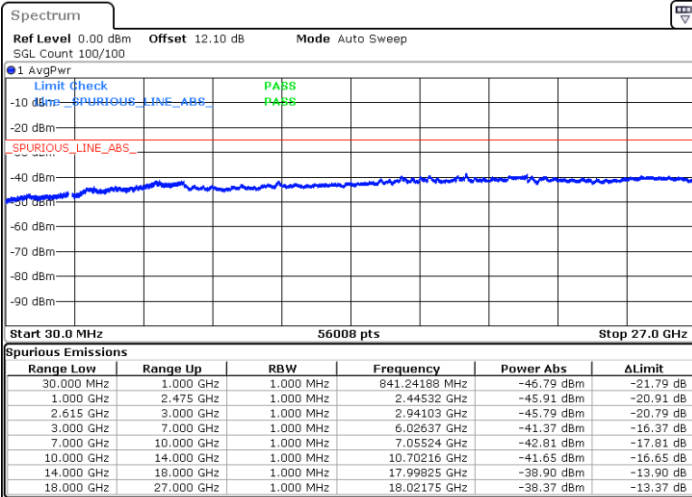

Date: 27.MAR.2020 15:16:27

LTE Band 7C / 10MHz+20MHz

64QAM

MiddleChannel / 1RB0 and 1RB99

Middle Channel / 1RB49 and 1RB0

Date: 27.MAR.2020 19:30:49

Date: 27.MAR.2020 19:36:51

Middle Channel / FullIRB

N/A

Date: 27.MAR.2020 19:29:36

LTE Band 7C / 10MHz+20MHz

64QAM

Highest Channel / 1RB0 and 1RB99

Highest Channel / 1RB49 and 1RB0

Date: 27.MAR.2020 15:51:06

Date: 27.MAR.2020 15:50:04

Highest Channel / FullIRB

N/A

Date: 27.MAR.2020 15:56:22

LTE Band 7C / 15MHz+10MHz

64QAM

Lowest Channel / 1RB0 and 1RB49

Lowest Channel / 1RB74 and 1RB0

Date: 26.MAR.2020 19:42:11