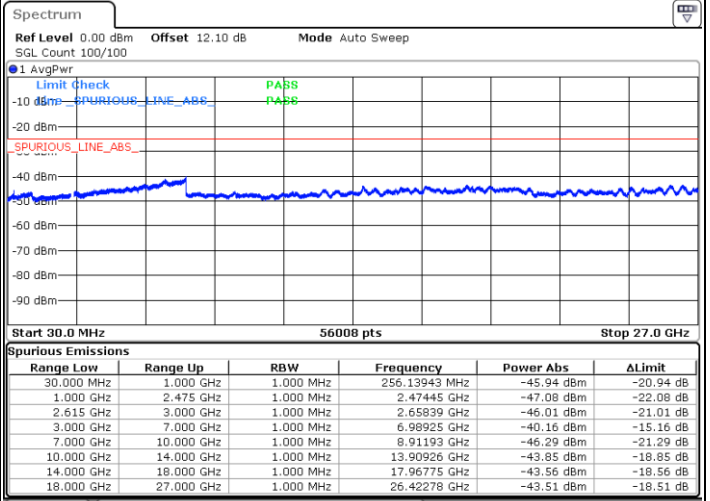

LTE Band 7C / 10MHz+20MHz

64QAM

Lowest Channel / 1RB0 and 1RB99

Lowest Channel / 1RB49 and 1RB0

Date: 27.MAR.2020 15:15:24

Date: 27.MAR.2020 14:53:53

Lowest Channel / FullRB

N/A

Date: 27.MAR.2020 15:16:27

LTE Band 7C / 10MHz+20MHz

64QAM

MiddleChannel / 1RB0 and 1RB99

Middle Channel / 1RB49 and 1RB0

Date: 27.MAR.2020 19:30:49

Date: 27.MAR.2020 19:36:51

Middle Channel / FullIRB

N/A

Date: 27.MAR.2020 19:29:36

LTE Band 7C / 10MHz+20MHz

64QAM

Highest Channel / 1RB0 and 1RB99

Highest Channel / 1RB49 and 1RB0

Date: 27.MAR.2020 15:51:06

Date: 27.MAR.2020 15:50:04

Highest Channel / FullIRB

N/A

Date: 27.MAR.2020 15:56:22

LTE Band 7C / 15MHz+10MHz

64QAM

Lowest Channel / 1RB0 and 1RB49

Lowest Channel / 1RB74 and 1RB0

Date: 26.MAR.2020 19:42:11