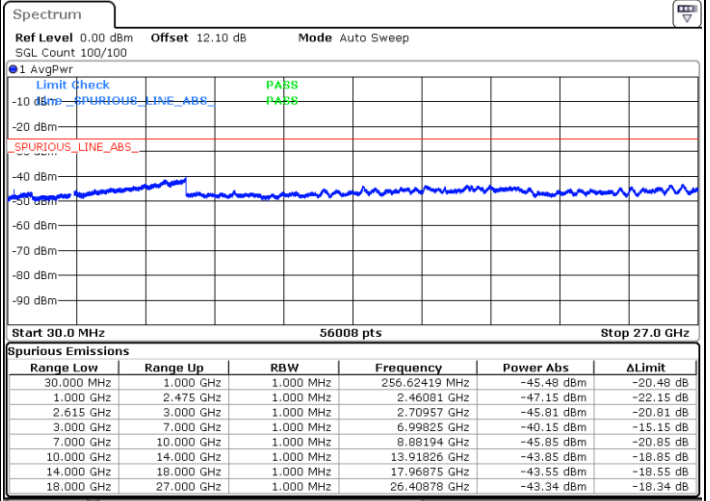

Date: 27.MAR.2020 16:36:25

Date: 27.MAR.2020 16:31:11

Lowest Channel / FullIRB

N/A

Date: 27.MAR.2020 16:37:28

LTE Band 7C / 20MHz+10MHz

64QAM

Middle Channel / 1RB0 and 1RB49

Middle Channel / 1RB99 and 1RB0

Date: 27.MAR.2020 16:10:57

Date: 27.MAR.2020 16:16:11

Middle Channel / FullIRB

N/A

Date: 27.MAR.2020 16:09:54

LTE Band 7C / 20MHz+10MHz

64QAM

Highest Channel / 1RB0 and 1RB49

Highest Channel / 1RB99 and 1RB0

Date: 27.MAR.2020 17:02:37

Date: 27.MAR.2020 17:01:35

Highest Channel / FullIRB

N/A

Date: 27.MAR.2020 17:07:53

LTE Band 7C / 20MHz+15MHz

64QAM

Lowest Channel / 1RB0 and 1RB74

Lowest Channel / 1RB99 and 1RB0

Date: 26.MAR.2020 23:29:42

Date: 26.MAR.2020 23:23:35

Lowest Channel / FullRB

N/A

Date: 26.MAR.2020 23:30:56