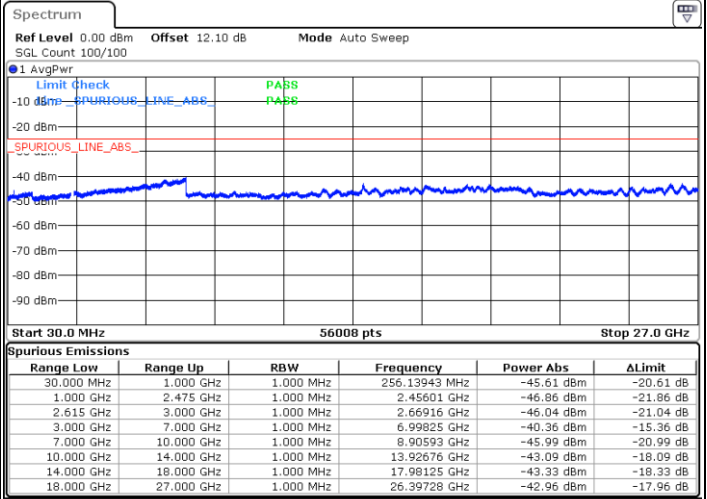

LTE Band 7C / 20MHz+15MHz

64QAM

MiddleChannel / 1RB0 and 1RB74

Middle Channel / 1RB99 and 1RB0

Date: 26.MAR.2020 23:57:50

Date: 27.MAR.2020 00:03:57

Middle Channel / FullIRB

N/A

Date: 26.MAR.2020 23:56:36

LTE Band 7C / 20MHz+15MHz

64QAM

Highest Channel / 1RB0 and 1RB74

Highest Channel / 1RB99 and 1RB0

Date: 27.MAR.2020 00:43:10

Date: 27.MAR.2020 00:41:59

Highest Channel / FullIRB

N/A

Date: 27.MAR.2020 00:49:12

LTE Band 7C / 20MHz+20MHz

64QAM

Lowest Channel / 1RB0 and 1RB99

Lowest Channel / 1RB99 and 1RB0

Date: 26.MAR.2020 21:40:54

Date: 26.MAR.2020 21:34:48