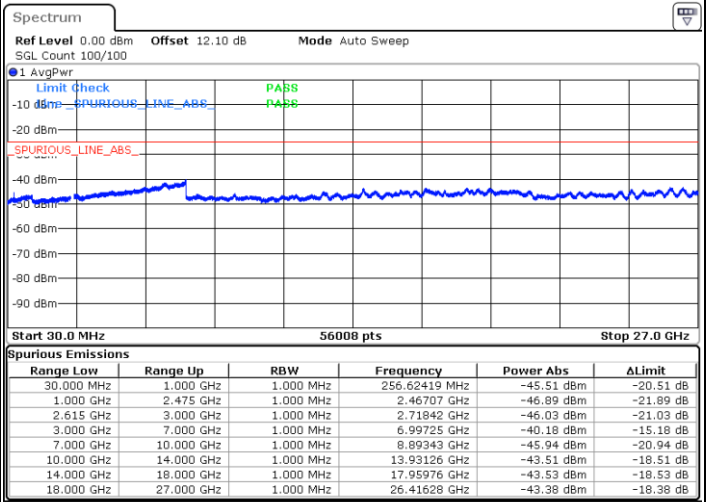

N/A

Date: 27.MAR.2020 17:06:50

LTE Band 7C / 20MHz+15MHz

16QAM

Lowest Channel / 1RB0 and 1RB74

Lowest Channel / 1RB99 and 1RB0

Date: 26.MAR.2020 23:28:29

Date: 26.MAR.2020 23:24:49

Lowest Channel / FullRB

N/A

Date: 26.MAR.2020 23:32:10

LTE Band 7C / 20MHz+15MHz

16QAM

MiddleChannel / 1RB0 and 1RB74

Middle Channel / 1RB99 and 1RB0

Date: 26.MAR.2020 23:59:03

Date: 27.MAR.2020 00:02:43

Middle Channel / FullIRB

N/A

Date: 26.MAR.2020 23:55:22

LTE Band 7C / 20MHz+15MHz

16QAM

Highest Channel / 1RB0 and 1RB74

Highest Channel / 1RB99 and 1RB0

Date: 27.MAR.2020 00:44:23

Date: 27.MAR.2020 00:40:47

Highest Channel / FullIRB

N/A

Date: 27.MAR.2020 00:48:00

LTE Band 7C / 20MHz+20MHz

16QAM

Lowest Channel / 1RB0 and 1RB99