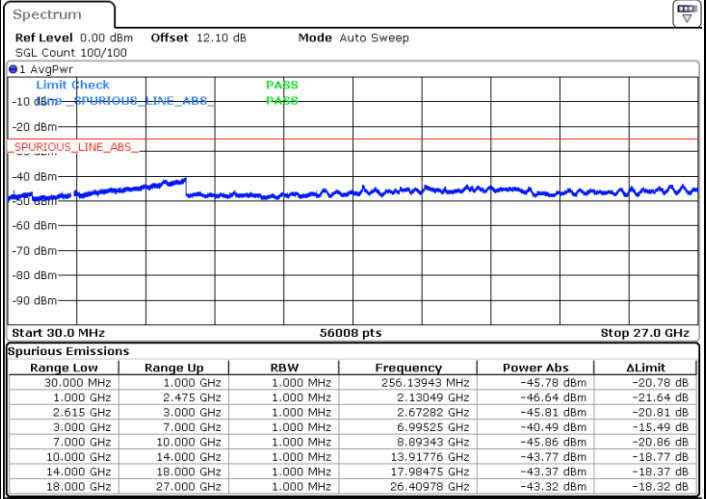

Date: 26.MAR.2020 23:56:36

LTE Band 7C / 20MHz+15MHz

64QAM

Highest Channel / 1RB0 and 1RB74

Highest Channel / 1RB99 and 1RB0

Date: 27.MAR.2020 00:43:10

Date: 27.MAR.2020 00:41:59

Highest Channel / FullIRB

N/A

Date: 27.MAR.2020 00:49:12

LTE Band 7C / 20MHz+20MHz

64QAM

Lowest Channel / 1RB0 and 1RB99

Lowest Channel / 1RB99 and 1RB0

Date: 26.MAR.2020 21:40:54

Date: 26.MAR.2020 21:34:48

Lowest Channel / FullRB

N/A

Date: 26.MAR.2020 21:42:08