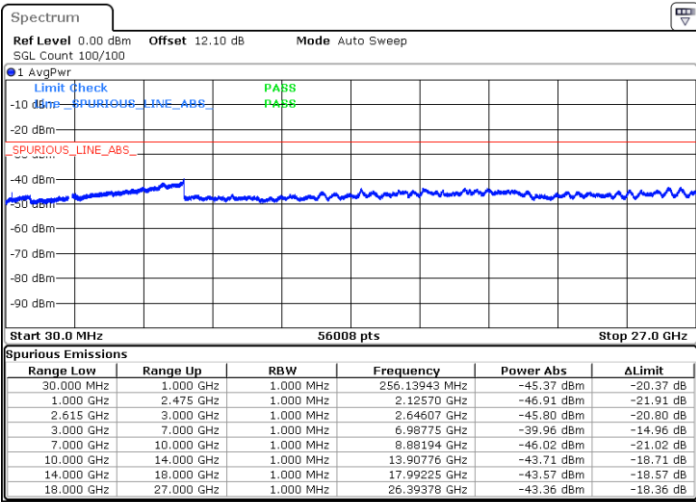

N/A

Date: 27.MAR.2020 17:06:50

LTE Band 7C / 20MHz+15MHz

16QAM

Lowest Channel / 1RB0 and 1RB74

Lowest Channel / 1RB99 and 1RB0

Date: 26.MAR.2020 23:28:29

Date: 26.MAR.2020 23:24:49

Lowest Channel / FullRB

N/A

Date: 26.MAR.2020 23:32:10

LTE Band 7C / 20MHz+15MHz

16QAM

MiddleChannel / 1RB0 and 1RB74

Middle Channel / 1RB99 and 1RB0

Date: 26.MAR.2020 23:59:03

Date: 27.MAR.2020 00:02:43

Middle Channel / FullIRB

N/A

Date: 26.MAR.2020 23:55:22

LTE Band 7C / 20MHz+15MHz

16QAM

Highest Channel / 1RB0 and 1RB74

Highest Channel / 1RB99 and 1RB0

Date: 27.MAR.2020 00:44:23

Date: 27.MAR.2020 00:40:47

Highest Channel / FullIRB

N/A

Date: 27.MAR.2020 00:48:00

LTE Band 7C / 20MHz+20MHz

16QAM

Lowest Channel / 1RB0 and 1RB99