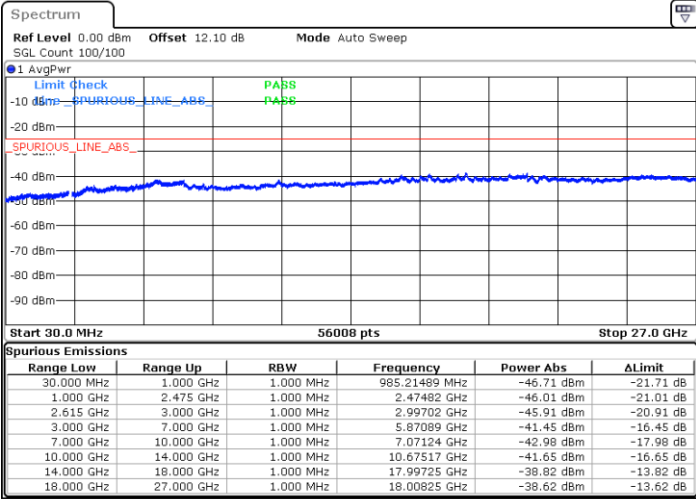

LTE Band 7C / 20MHz+10MHz

16QAM

Middle Channel / 1RB0 and 1RB49

Middle Channel / 1RB99 and 1RB0

Date: 27.MAR.2020 16:12:00

Date: 27.MAR.2020 16:15:08

Middle Channel / FullIRB

N/A

Date: 27.MAR.2020 16:08:50

LTE Band 7C / 20MHz+10MHz

16QAM

Highest Channel / 1RB0 and 1RB49

Highest Channel / 1RB99 and 1RB0

Date: 27.MAR.2020 17:03:41

Date: 27.MAR.2020 17:00:32

Highest Channel / FullIRB

N/A

Date: 27.MAR.2020 17:06:50

LTE Band 7C / 20MHz+15MHz

16QAM

Lowest Channel / 1RB0 and 1RB74

Lowest Channel / 1RB99 and 1RB0

Date: 26.MAR.2020 23:28:29

Date: 26.MAR.2020 23:24:49

Lowest Channel / FullRB

N/A

Date: 26.MAR.2020 23:32:10

LTE Band 7C / 20MHz+15MHz

16QAM

MiddleChannel / 1RB0 and 1RB74

Middle Channel / 1RB99 and 1RB0

Date: 26.MAR.2020 23:59:03