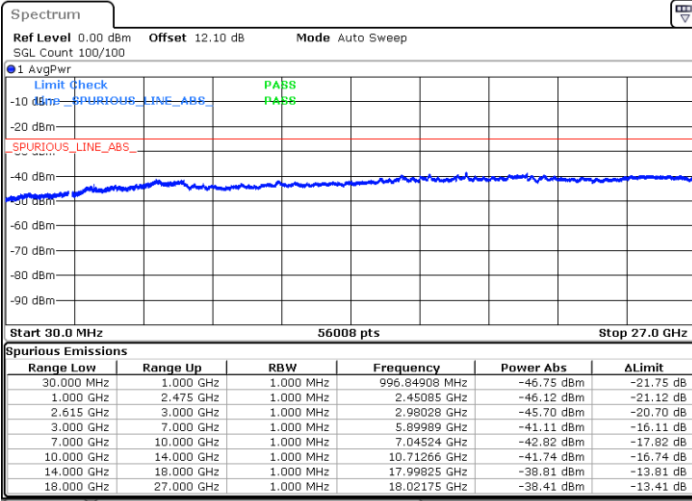

Date: 27.MAR.2020 15:16:27

LTE Band 7C / 10MHz+20MHz

64QAM

MiddleChannel / 1RB0 and 1RB99

Middle Channel / 1RB49 and 1RB0

Date: 27.MAR.2020 19:30:49

Date: 27.MAR.2020 19:36:51

Middle Channel / FullIRB

N/A

Date: 27.MAR.2020 19:29:36

LTE Band 7C / 10MHz+20MHz

64QAM

Highest Channel / 1RB0 and 1RB99

Highest Channel / 1RB49 and 1RB0

Date: 27.MAR.2020 15:51:06

Date: 27.MAR.2020 15:50:04

Highest Channel / FullIRB

N/A

Date: 27.MAR.2020 15:56:22

LTE Band 7C / 15MHz+10MHz

64QAM

Lowest Channel / 1RB0 and 1RB49

Lowest Channel / 1RB74 and 1RB0

Date: 26.MAR.2020 19:42:11