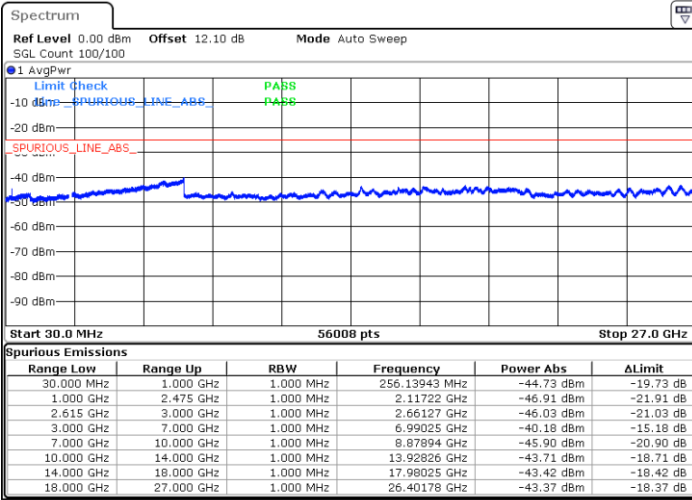

Date: 27.MAR.2020 16:08:50

LTE Band 7C / 20MHz+10MHz

16QAM

Highest Channel / 1RB0 and 1RB49

Highest Channel / 1RB99 and 1RB0

Date: 27.MAR.2020 17:03:41

Date: 27.MAR.2020 17:00:32

Highest Channel / FullIRB

N/A

Date: 27.MAR.2020 17:06:50

LTE Band 7C / 20MHz+15MHz

16QAM

Lowest Channel / 1RB0 and 1RB74

Lowest Channel / 1RB99 and 1RB0

Date: 26.MAR.2020 23:28:29

Date: 26.MAR.2020 23:24:49

Lowest Channel / FullRB

N/A

Date: 26.MAR.2020 23:32:10

LTE Band 7C / 20MHz+15MHz

16QAM

MiddleChannel / 1RB0 and 1RB74

Middle Channel / 1RB99 and 1RB0

Date: 26.MAR.2020 23:59:03

Date: 27.MAR.2020 00:02:43

Middle Channel / FullIRB

N/A

Date: 26.MAR.2020 23:55:22

LTE Band 7C / 20MHz+15MHz

16QAM

Highest Channel / 1RB0 and 1RB74

Highest Channel / 1RB99 and 1RB0