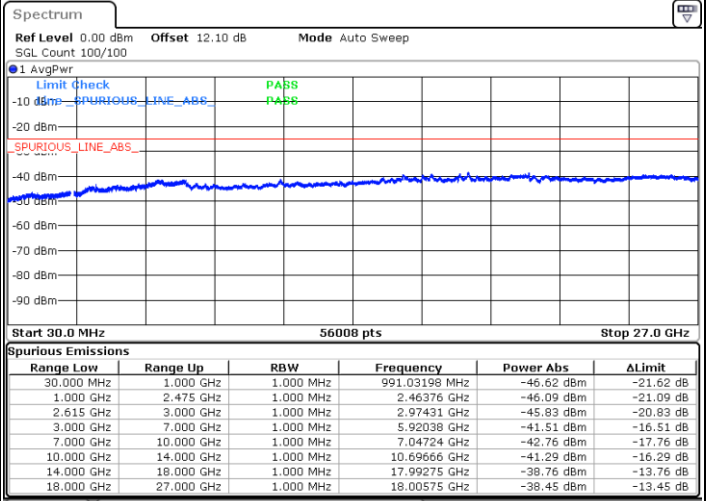

Middle Channel / 1RB0 and 1RB9

Middle Channel / 1RB99 and 1RB0

Date: 26.MAR.2020 22:26:02

Date: 26.MAR.2020 22:29:41

Middle Channel / FullIRB

N/A

Date: 26.MAR.2020 22:22:20

LTE Band 7C / 20MHz+20MHz

16QAM

Highest Channel / 1RB0 and 1RB99

Highest Channel / 1RB99 and 1RB0

Date: 26.MAR.2020 23:02:24

Date: 26.MAR.2020 22:58:45

Highest Channel / FullIRB

N/A

Date: 26.MAR.2020 23:06:04

LTE Band 7C / 10MHz+20MHz

64QAM

Lowest Channel / 1RB0 and 1RB99

Lowest Channel / 1RB49 and 1RB0

Date: 27.MAR.2020 15:15:24

Date: 27.MAR.2020 14:53:53

Lowest Channel / FullRB

N/A

Date: 27.MAR.2020 15:16:27

LTE Band 7C / 10MHz+20MHz

64QAM

MiddleChannel / 1RB0 and 1RB99

Middle Channel / 1RB49 and 1RB0

Date: 27.MAR.2020 19:30:49

Date: 27.MAR.2020 19:36:51

Middle Channel / FullIRB