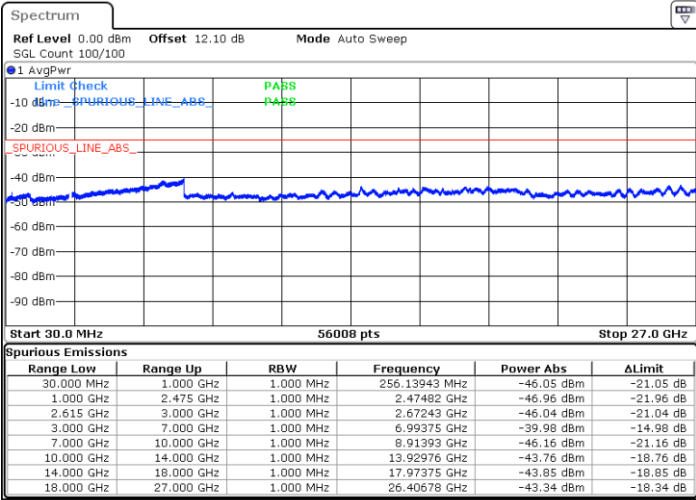

LTE Band 7C / 10MHz+20MHz

64QAM

Lowest Channel / 1RB0 and 1RB99

Lowest Channel / 1RB49 and 1RB0

Date: 27.MAR.2020 15:15:24

Date: 27.MAR.2020 14:53:53

Lowest Channel / FullRB

N/A

Date: 27.MAR.2020 15:16:27

LTE Band 7C / 10MHz+20MHz

64QAM

MiddleChannel / 1RB0 and 1RB99

Middle Channel / 1RB49 and 1RB0

Date: 27.MAR.2020 19:30:49

Date: 27.MAR.2020 19:36:51

Middle Channel / FullIRB

N/A

Date: 27.MAR.2020 19:29:36

LTE Band 7C / 10MHz+20MHz

64QAM

Highest Channel / 1RB0 and 1RB99

Highest Channel / 1RB49 and 1RB0

Date: 27.MAR.2020 15:51:06

Date: 27.MAR.2020 15:50:04

Highest Channel / FullIRB

N/A

Date: 27.MAR.2020 15:56:22

LTE Band 7C / 15MHz+10MHz

64QAM

Lowest Channel / 1RB0 and 1RB49

Lowest Channel / 1RB74 and 1RB0

Date: 26.MAR.2020 19:42:11