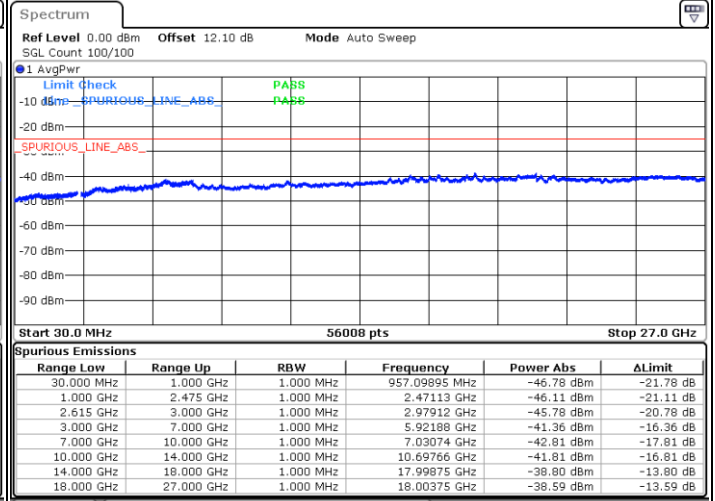

Middle Channel / FullIRB

N/A

Date: 27.MAR.2020 01:44:06

LTE Band 7C / 15MHz+20MHz

64QAM

Highest Channel / 1RB0 and 1RB99

Highest Channel / 1RB74 and 1RB0

Date: 27.MAR.2020 19:58:51

Date: 27.MAR.2020 19:57:39

Highest Channel / FullIRB

N/A

Date: 27.MAR.2020 20:04:55

LTE Band 7C / 20MHz+10MHz

64QAM

Lowest Channel / 1RB0 and 1RB49

Lowest Channel / 1RB99 and 1RB0

Date: 27.MAR.2020 16:36:25

Date: 27.MAR.2020 16:31:11

Lowest Channel / FullIRB

N/A

Date: 27.MAR.2020 16:37:28

LTE Band 7C / 20MHz+10MHz

64QAM

Middle Channel / 1RB0 and 1RB49

Middle Channel / 1RB99 and 1RB0

Date: 27.MAR.2020 16:10:57

Date: 27.MAR.2020 16:16:11

Middle Channel / FullIRB

N/A

Date: 27.MAR.2020 16:09:54

LTE Band 7C / 20MHz+10MHz

64QAM