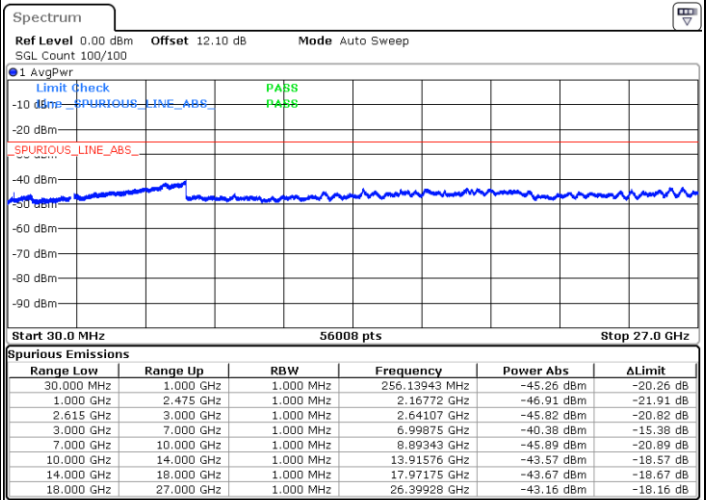

Date: 26.MAR.2020 19:36:08

Lowest Channel / FullRB

N/A

Date: 26.MAR.2020 19:43:24

LTE Band 7C / 15MHz+10MHz

64QAM

Middle Channel / 1RB0 and 1RB49

Middle Channel / 1RB74 and 1RB0

Date: 26.MAR.2020 20:47:00

Date: 26.MAR.2020 20:53:08

Middle Channel / FullIRB

N/A

Date: 26.MAR.2020 20:45:46

LTE Band 7C / 15MHz+10MHz

64QAM

Highest Channel / 1RB0 and 1RB49

Highest Channel / 1RB74 and 1RB0

Date: 26.MAR.2020 21:10:16

Date: 26.MAR.2020 21:09:03

Highest Channel / FullIRB

N/A

Date: 26.MAR.2020 21:16:23

LTE Band 7C / 15MHz+15MHz

64QAM

Lowest Channel / 1RB0 and 1RB74

Lowest Channel / 1RB74 and 1RB0

Date: 27.MAR.2020 19:14:29

Date: 27.MAR.2020 19:09:14

Lowest Channel / FullRB

N/A

Date: 27.MAR.2020 19:15:32

LTE Band 7C / 15MHz+15MHz