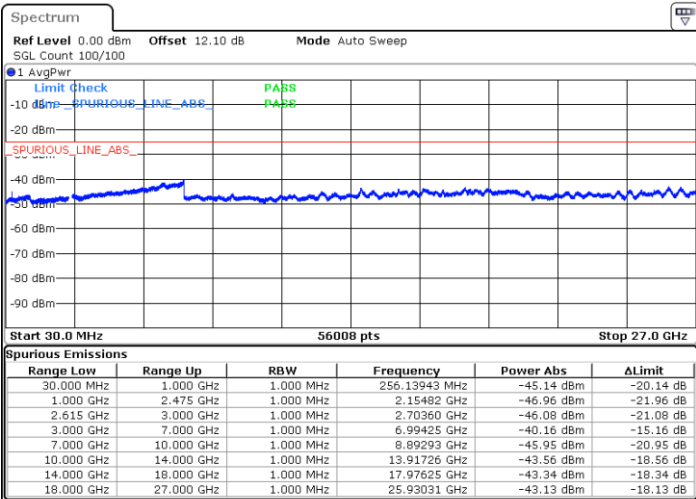

Date: 27.MAR.2020 17:35:16

LTE Band 7C / 15MHz+20MHz

64QAM

Lowest Channel / 1RB0 and 1RB99

Lowest Channel / 1RB74 and 1RB0

Date: 27.MAR.2020 01:25:22

Date: 27.MAR.2020 01:19:24

Lowest Channel / FullIRB

N/A

Date: 27.MAR.2020 01:26:35

LTE Band 7C / 15MHz+20MHz

64QAM

Middle Channel / 1RB0 and 1RB9

Middle Channel / 1RB74 and 1RB0

Date: 27.MAR.2020 01:45:18

Date: 27.MAR.2020 01:51:18

Middle Channel / FullIRB

N/A

Date: 27.MAR.2020 01:44:06

LTE Band 7C / 15MHz+20MHz

64QAM

Highest Channel / 1RB0 and 1RB99

Highest Channel / 1RB74 and 1RB0

Date: 27.MAR.2020 19:58:51

Date: 27.MAR.2020 19:57:39

Highest Channel / FullIRB

N/A

Date: 27.MAR.2020 20:04:55

LTE Band 7C / 20MHz+10MHz

64QAM

Lowest Channel / 1RB0 and 1RB49

Lowest Channel / 1RB99 and 1RB0