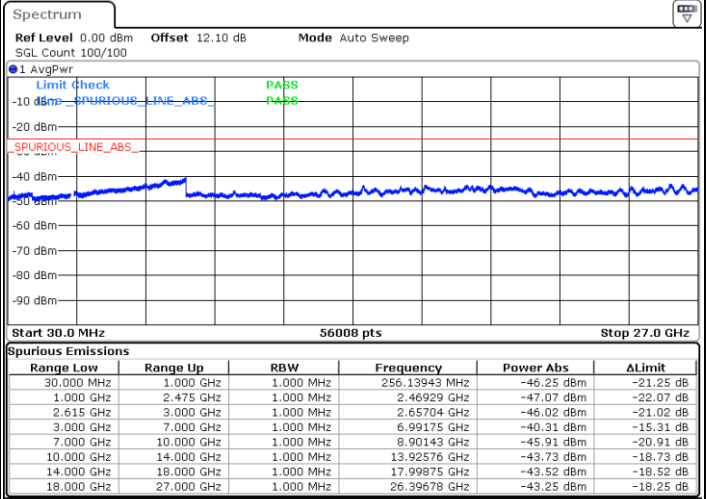

Lowest Channel / FullRB

N/A

Date: 26.MAR.2020 23:32:10

LTE Band 7C / 20MHz+15MHz

16QAM

MiddleChannel / 1RB0 and 1RB74

Middle Channel / 1RB99 and 1RB0

Date: 26.MAR.2020 23:59:03

Date: 27.MAR.2020 00:02:43

Middle Channel / FullIRB

N/A

Date: 26.MAR.2020 23:55:22

LTE Band 7C / 20MHz+15MHz

16QAM

Highest Channel / 1RB0 and 1RB74

Highest Channel / 1RB99 and 1RB0

Date: 27.MAR.2020 00:44:23

Date: 27.MAR.2020 00:40:47

Highest Channel / FullIRB

N/A

Date: 27.MAR.2020 00:48:00

LTE Band 7C / 20MHz+20MHz

16QAM

Lowest Channel / 1RB0 and 1RB99

Lowest Channel / 1RB99 and 1RB0

Date: 26.MAR.2020 21:39:41

Date: 26.MAR.2020 21:36:02

Lowest Channel / FullRB

N/A

Date: 26.MAR.2020 21:43:21

LTE Band 7C / 20MHz+20MHz

16QAM