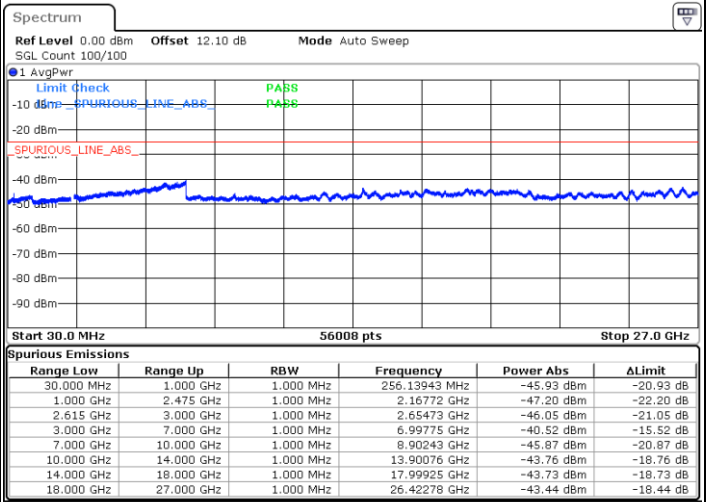

LTE Band 7C / 15MHz+15MHz

64QAM

Middle Channel / 1RB0 and 1RB74

Middle Channel / 1RB74 and 1RB0

Date: 27.MAR.2020 19:07:08

Date: 27.MAR.2020 19:13:12