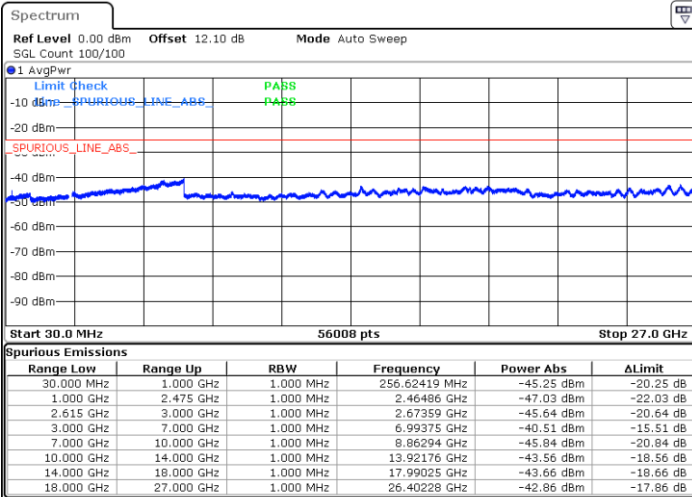

Date: 27.MAR.2020 00:44:23

Date: 27.MAR.2020 00:40:47

Highest Channel / FullIRB

N/A

Date: 27.MAR.2020 00:48:00

LTE Band 7C / 20MHz+20MHz

16QAM

Lowest Channel / 1RB0 and 1RB99

Lowest Channel / 1RB99 and 1RB0

Date: 26.MAR.2020 21:39:41

Date: 26.MAR.2020 21:36:02

Lowest Channel / FullRB

N/A

Date: 26.MAR.2020 21:43:21

LTE Band 7C / 20MHz+20MHz

16QAM

Middle Channel / 1RB0 and 1RB9

Middle Channel / 1RB99 and 1RB0

Date: 26.MAR.2020 22:26:02

Date: 26.MAR.2020 22:29:41

Middle Channel / FullIRB

N/A

Date: 26.MAR.2020 22:22:20

LTE Band 7C / 20MHz+20MHz