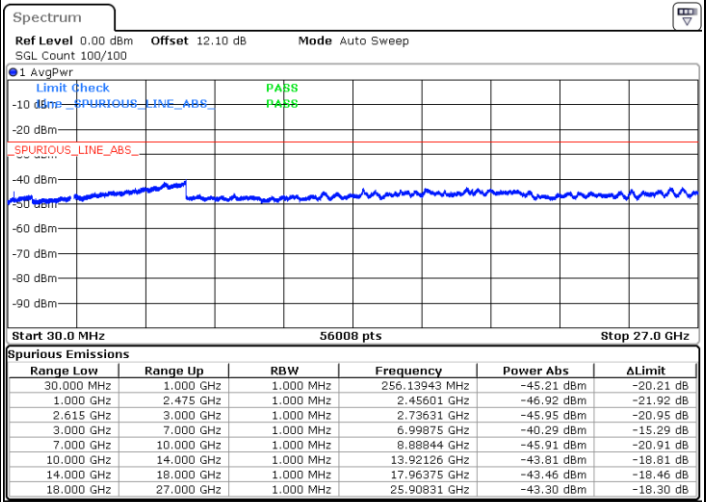

Date: 27.MAR.2020 00:44:23

Date: 27.MAR.2020 00:40:47

Highest Channel / FullIRB

N/A

Date: 27.MAR.2020 00:48:00

LTE Band 7C / 20MHz+20MHz

16QAM

Lowest Channel / 1RB0 and 1RB99

Lowest Channel / 1RB99 and 1RB0

Date: 26.MAR.2020 21:39:41

Date: 26.MAR.2020 21:36:02

Lowest Channel / FullRB

N/A

Date: 26.MAR.2020 21:43:21

LTE Band 7C / 20MHz+20MHz

16QAM

Middle Channel / 1RB0 and 1RB9

Middle Channel / 1RB99 and 1RB0

Date: 26.MAR.2020 22:26:02

Date: 26.MAR.2020 22:29:41

Middle Channel / FullIRB

N/A

Date: 26.MAR.2020 22:22:20

LTE Band 7C / 20MHz+20MHz