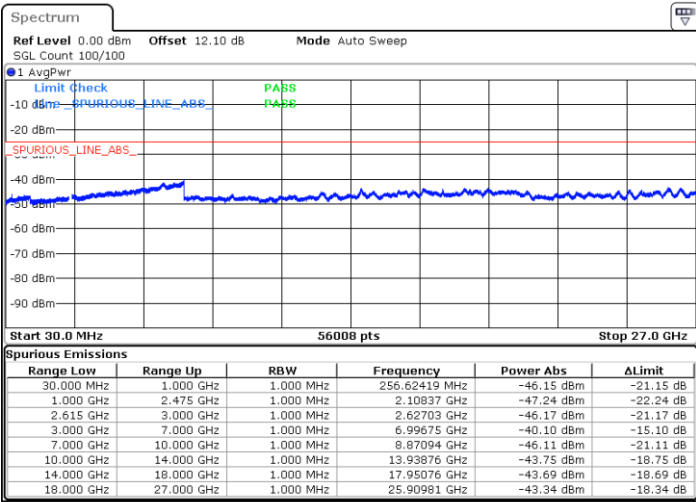

Lowest Channel / 1RB0 and 1RB74

Lowest Channel / 1RB74 and 1RB0

Date: 27.MAR.2020 19:14:29

Date: 27.MAR.2020 19:09:14

Lowest Channel / FullRB

N/A

Date: 27.MAR.2020 19:15:32

LTE Band 7C / 15MHz+15MHz

64QAM

Middle Channel / 1RB0 and 1RB74

Middle Channel / 1RB74 and 1RB0

Date: 27.MAR.2020 19:07:08

Date: 27.MAR.2020 19:13:12

Middle Channel / FullIRB

N/A

Date: 27.MAR.2020 19:05:54

LTE Band 7C / 15MHz+15MHz

64QAM

Highest Channel / 1RB0 and 1RB74

Highest Channel / 1RB74 and 1RB0

Date: 27.MAR.2020 17:30:01

Date: 27.MAR.2020 17:28:58

Highest Channel / FullIRB

N/A

Date: 27.MAR.2020 17:35:16

LTE Band 7C / 15MHz+20MHz

64QAM

Lowest Channel / 1RB0 and 1RB99

Lowest Channel / 1RB74 and 1RB0

Date: 27.MAR.2020 01:25:22

Date: 27.MAR.2020 01:19:24

Lowest Channel / FullIRB