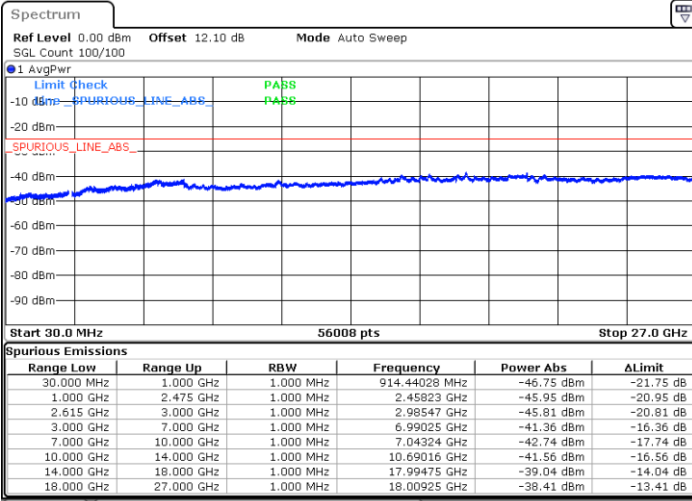

Date: 26.MAR.2020 20:47:00

Date: 26.MAR.2020 20:53:08

Middle Channel / FullIRB

N/A

Date: 26.MAR.2020 20:45:46

LTE Band 7C / 15MHz+10MHz

64QAM

Highest Channel / 1RB0 and 1RB49

Highest Channel / 1RB74 and 1RB0

Date: 26.MAR.2020 21:10:16

Date: 26.MAR.2020 21:09:03

Highest Channel / FullIRB

N/A

Date: 26.MAR.2020 21:16:23

LTE Band 7C / 15MHz+15MHz

64QAM

Lowest Channel / 1RB0 and 1RB74

Lowest Channel / 1RB74 and 1RB0

Date: 27.MAR.2020 19:14:29

Date: 27.MAR.2020 19:09:14

Lowest Channel / FullRB

N/A

Date: 27.MAR.2020 19:15:32

LTE Band 7C / 15MHz+15MHz