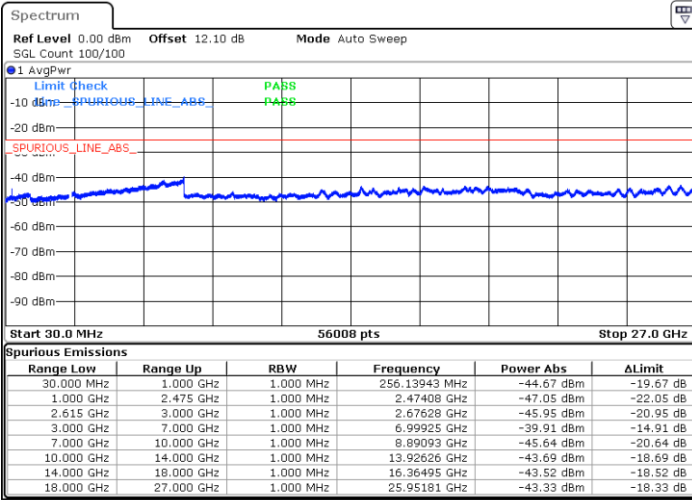

N/A

Date: 27.MAR.2020 19:29:36

LTE Band 7C / 10MHz+20MHz

64QAM

Highest Channel / 1RB0 and 1RB99

Highest Channel / 1RB49 and 1RB0

Date: 27.MAR.2020 15:51:06

Date: 27.MAR.2020 15:50:04

Highest Channel / FullIRB

N/A

Date: 27.MAR.2020 15:56:22

LTE Band 7C / 15MHz+10MHz

64QAM

Lowest Channel / 1RB0 and 1RB49

Lowest Channel / 1RB74 and 1RB0

Date: 26.MAR.2020 19:42:11

Date: 26.MAR.2020 19:36:08

Lowest Channel / FullRB

N/A

Date: 26.MAR.2020 19:43:24

LTE Band 7C / 15MHz+10MHz

64QAM

Middle Channel / 1RB0 and 1RB49

Middle Channel / 1RB74 and 1RB0