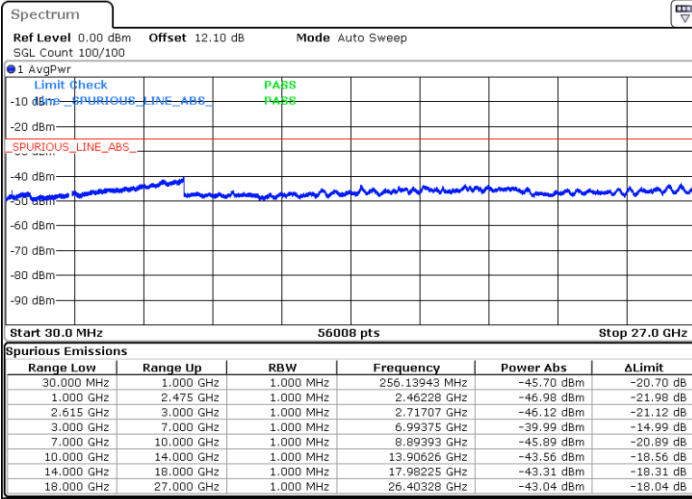

LTE Band 7C / 20MHz+15MHz

64QAM

MiddleChannel / 1RB0 and 1RB74

Middle Channel / 1RB99 and 1RB0

Date: 26.MAR.2020 23:57:50

Date: 27.MAR.2020 00:03:57

Middle Channel / FullIRB

N/A

Date: 26.MAR.2020 23:56:36

LTE Band 7C / 20MHz+15MHz

64QAM

Highest Channel / 1RB0 and 1RB74

Highest Channel / 1RB99 and 1RB0

Date: 27.MAR.2020 00:43:10

Date: 27.MAR.2020 00:41:59

Highest Channel / FullIRB

N/A

Date: 27.MAR.2020 00:49:12

LTE Band 7C / 20MHz+20MHz

64QAM

Lowest Channel / 1RB0 and 1RB99

Lowest Channel / 1RB99 and 1RB0

Date: 26.MAR.2020 21:40:54

Date: 26.MAR.2020 21:34:48