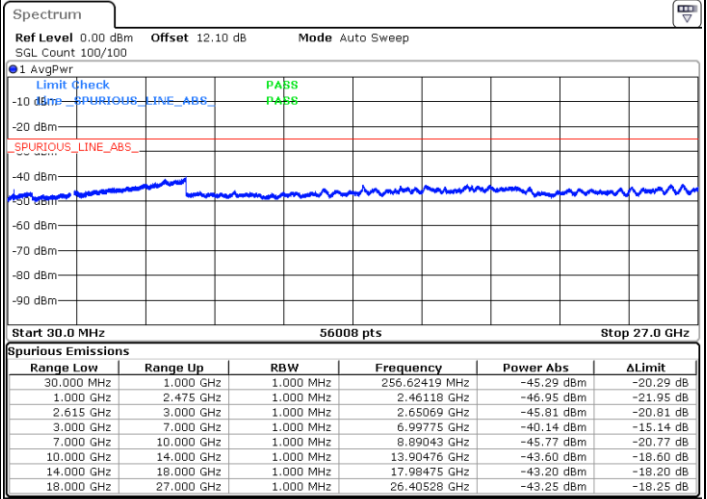

LTE Band 7C / 15MHz+15MHz

64QAM

Highest Channel / 1RB0 and 1RB74

Highest Channel / 1RB74 and 1RB0

Date: 27.MAR.2020 17:30:01

Date: 27.MAR.2020 17:28:58

Highest Channel / FullIRB

N/A

Date: 27.MAR.2020 17:35:16

LTE Band 7C / 15MHz+20MHz

64QAM

Lowest Channel / 1RB0 and 1RB99

Lowest Channel / 1RB74 and 1RB0

Date: 27.MAR.2020 01:25:22

Date: 27.MAR.2020 01:19:24

Lowest Channel / FullIRB

N/A

Date: 27.MAR.2020 01:26:35

LTE Band 7C / 15MHz+20MHz

64QAM

Middle Channel / 1RB0 and 1RB9

Middle Channel / 1RB74 and 1RB0

Date: 27.MAR.2020 01:45:18

Date: 27.MAR.2020 01:51:18

Middle Channel / FullIRB

N/A

Date: 27.MAR.2020 01:44:06

LTE Band 7C / 15MHz+20MHz

64QAM

Highest Channel / 1RB0 and 1RB99

Highest Channel / 1RB74 and 1RB0

Date: 27.MAR.2020 19:58:51