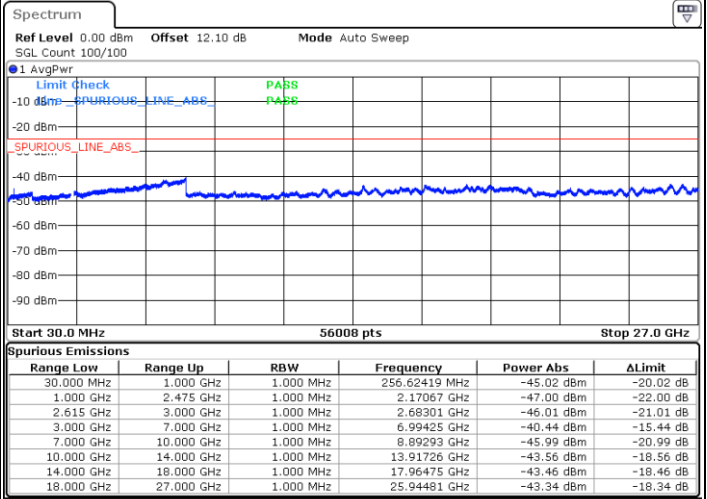

Lowest Channel / 1RB99 and 1RB0

Date: 26.MAR.2020 21:39:41

Date: 26.MAR.2020 21:36:02

Lowest Channel / FullRB

N/A

Date: 26.MAR.2020 21:43:21

LTE Band 7C / 20MHz+20MHz

16QAM

Middle Channel / 1RB0 and 1RB9

Middle Channel / 1RB99 and 1RB0

Date: 26.MAR.2020 22:26:02

Date: 26.MAR.2020 22:29:41

Middle Channel / FullIRB

N/A

Date: 26.MAR.2020 22:22:20

LTE Band 7C / 20MHz+20MHz

16QAM

Highest Channel / 1RB0 and 1RB99

Highest Channel / 1RB99 and 1RB0

Date: 26.MAR.2020 23:02:24

Date: 26.MAR.2020 22:58:45

Highest Channel / FullIRB

N/A

Date: 26.MAR.2020 23:06:04

LTE Band 7C / 10MHz+20MHz

64QAM

Lowest Channel / 1RB0 and 1RB99

Lowest Channel / 1RB49 and 1RB0

Date: 27.MAR.2020 15:15:24

Date: 27.MAR.2020 14:53:53

Lowest Channel / FullRB

N/A