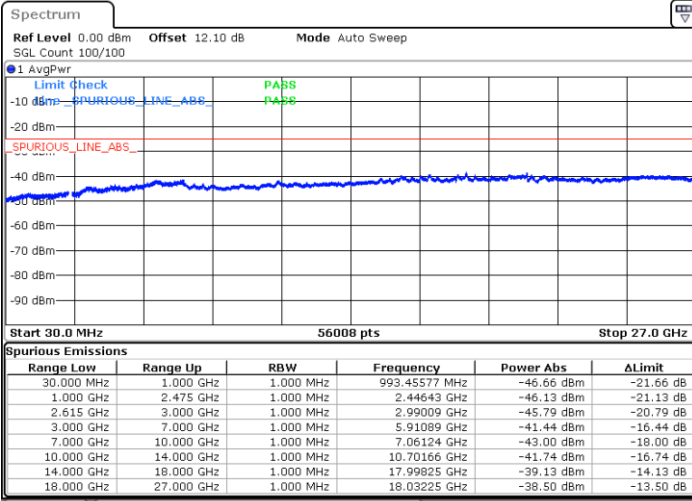

Middle Channel / FullIRB

N/A

Date: 27.MAR.2020 01:44:06

LTE Band 7C / 15MHz+20MHz

64QAM

Highest Channel / 1RB0 and 1RB99

Highest Channel / 1RB74 and 1RB0

Date: 27.MAR.2020 19:58:51

Date: 27.MAR.2020 19:57:39

Highest Channel / FullIRB

N/A

Date: 27.MAR.2020 20:04:55

LTE Band 7C / 20MHz+10MHz

64QAM

Lowest Channel / 1RB0 and 1RB49

Lowest Channel / 1RB99 and 1RB0

Date: 27.MAR.2020 16:36:25

Date: 27.MAR.2020 16:31:11

Lowest Channel / FullIRB

N/A

Date: 27.MAR.2020 16:37:28

LTE Band 7C / 20MHz+10MHz

64QAM

Middle Channel / 1RB0 and 1RB49

Middle Channel / 1RB99 and 1RB0

Date: 27.MAR.2020 16:10:57

Date: 27.MAR.2020 16:16:11

Middle Channel / FullIRB

N/A

Date: 27.MAR.2020 16:09:54

LTE Band 7C / 20MHz+10MHz

64QAM