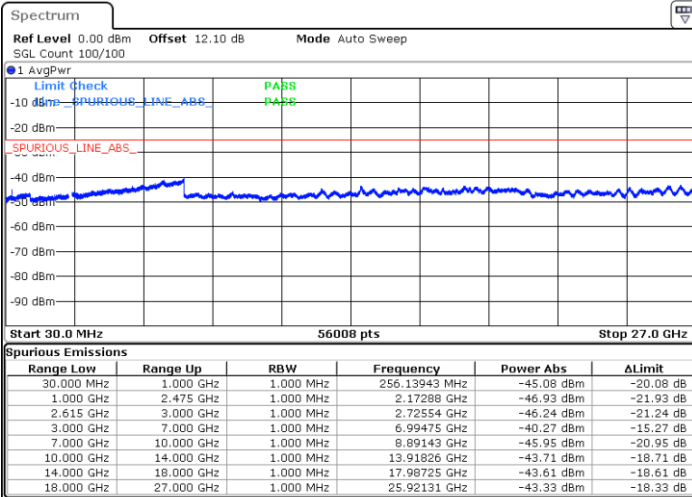

Middle Channel / 1RB0 and 1RB9

Middle Channel / 1RB99 and 1RB0

Date: 26.MAR.2020 22:26:02

Date: 26.MAR.2020 22:29:41

Middle Channel / FullIRB

N/A

Date: 26.MAR.2020 22:22:20

LTE Band 7C / 20MHz+20MHz

16QAM

Highest Channel / 1RB0 and 1RB99

Highest Channel / 1RB99 and 1RB0

Date: 26.MAR.2020 23:02:24

Date: 26.MAR.2020 22:58:45

Highest Channel / FullIRB

N/A

Date: 26.MAR.2020 23:06:04

LTE Band 7C / 10MHz+20MHz

64QAM

Lowest Channel / 1RB0 and 1RB99

Lowest Channel / 1RB49 and 1RB0

Date: 27.MAR.2020 15:15:24

Date: 27.MAR.2020 14:53:53

Lowest Channel / FullRB

N/A