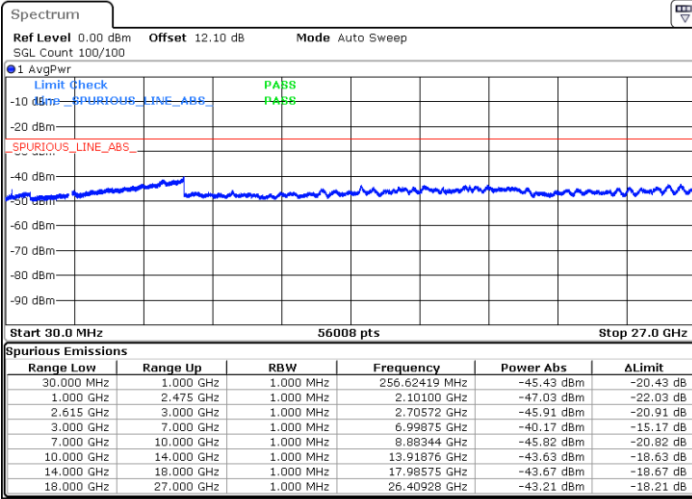

Date: 27.MAR.2020 00:02:43

Middle Channel / FullIRB

N/A

Date: 26.MAR.2020 23:55:22

LTE Band 7C / 20MHz+15MHz

16QAM

Highest Channel / 1RB0 and 1RB74

Highest Channel / 1RB99 and 1RB0

Date: 27.MAR.2020 00:44:23

Date: 27.MAR.2020 00:40:47

Highest Channel / FullIRB

N/A

Date: 27.MAR.2020 00:48:00

LTE Band 7C / 20MHz+20MHz

16QAM

Lowest Channel / 1RB0 and 1RB99

Lowest Channel / 1RB99 and 1RB0

Date: 26.MAR.2020 21:39:41

Date: 26.MAR.2020 21:36:02

Lowest Channel / FullRB

N/A

Date: 26.MAR.2020 21:43:21

LTE Band 7C / 20MHz+20MHz

16QAM