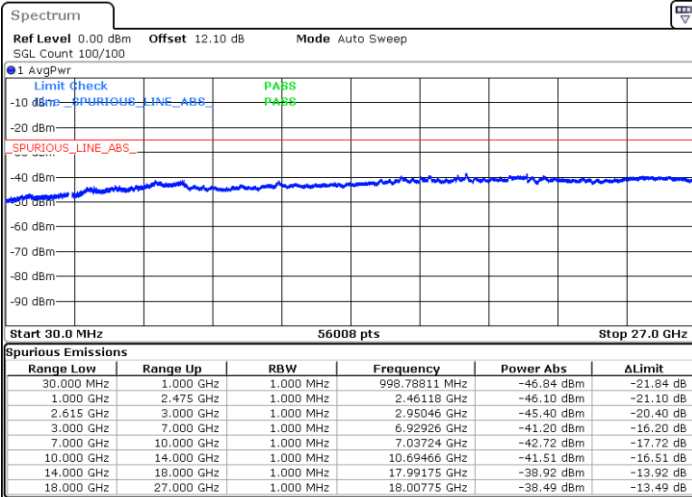

Highest Channel / 1RB74 and 1RB0

Date: 26.MAR.2020 21:10:16

Date: 26.MAR.2020 21:09:03

Highest Channel / FullIRB

N/A

Date: 26.MAR.2020 21:16:23

LTE Band 7C / 15MHz+15MHz

64QAM

Lowest Channel / 1RB0 and 1RB74

Lowest Channel / 1RB74 and 1RB0

Date: 27.MAR.2020 19:14:29

Date: 27.MAR.2020 19:09:14

Lowest Channel / FullRB

N/A

Date: 27.MAR.2020 19:15:32

LTE Band 7C / 15MHz+15MHz

LTE Band 7C / 15MHz+15MHz

64QAM

Highest Channel / 1RB0 and 1RB74

Highest Channel / 1RB74 and 1RB0

Date: 27.MAR.2020 17:30:01

Date: 27.MAR.2020 17:28:58

Highest Channel / FullIRB

N/A