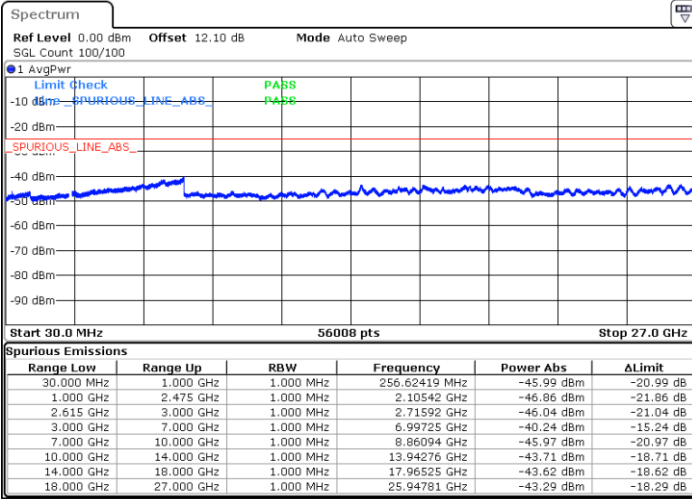

Lowest Channel / FullRB

N/A

Date: 26.MAR.2020 23:32:10

LTE Band 7C / 20MHz+15MHz

16QAM

MiddleChannel / 1RB0 and 1RB74

Middle Channel / 1RB99 and 1RB0

Date: 26.MAR.2020 23:59:03

Date: 27.MAR.2020 00:02:43

Middle Channel / FullIRB

N/A

Date: 26.MAR.2020 23:55:22

LTE Band 7C / 20MHz+15MHz

16QAM

Highest Channel / 1RB0 and 1RB74

Highest Channel / 1RB99 and 1RB0

Date: 27.MAR.2020 00:44:23

Date: 27.MAR.2020 00:40:47

Highest Channel / FullIRB

N/A

Date: 27.MAR.2020 00:48:00

LTE Band 7C / 20MHz+20MHz

16QAM

Lowest Channel / 1RB0 and 1RB99

Lowest Channel / 1RB99 and 1RB0

Date: 26.MAR.2020 21:39:41

Date: 26.MAR.2020 21:36:02

Lowest Channel / FullRB

N/A

Date: 26.MAR.2020 21:43:21

LTE Band 7C / 20MHz+20MHz

16QAM