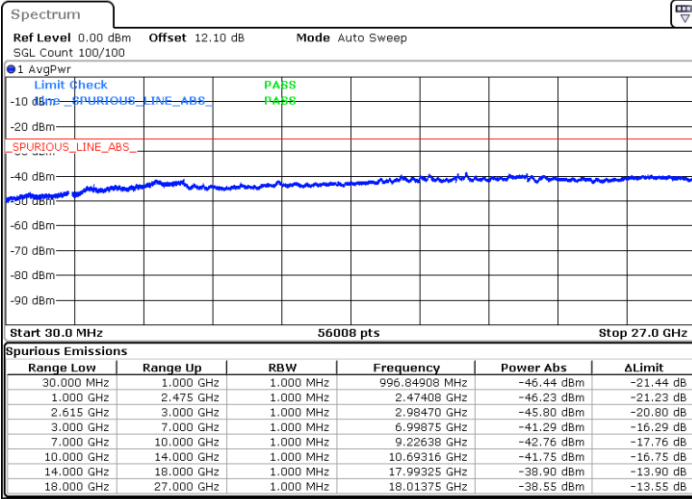

Date: 27.MAR.2020 19:57:39

Highest Channel / FullIRB

N/A

Date: 27.MAR.2020 20:04:55

LTE Band 7C / 20MHz+10MHz

64QAM

Lowest Channel / 1RB0 and 1RB49

Lowest Channel / 1RB99 and 1RB0

Date: 27.MAR.2020 16:36:25

Date: 27.MAR.2020 16:31:11

Lowest Channel / FullIRB

N/A

Date: 27.MAR.2020 16:37:28

LTE Band 7C / 20MHz+10MHz

64QAM

Middle Channel / 1RB0 and 1RB49

Middle Channel / 1RB99 and 1RB0

Date: 27.MAR.2020 16:10:57

Date: 27.MAR.2020 16:16:11

Middle Channel / FullIRB

N/A

Date: 27.MAR.2020 16:09:54

LTE Band 7C / 20MHz+10MHz

64QAM

Highest Channel / 1RB0 and 1RB49

Highest Channel / 1RB99 and 1RB0

Date: 27.MAR.2020 17:02:37

Date: 27.MAR.2020 17:01:35

Highest Channel / FullIRB

N/A

Date: 27.MAR.2020 17:07:53

LTE Band 7C / 20MHz+15MHz