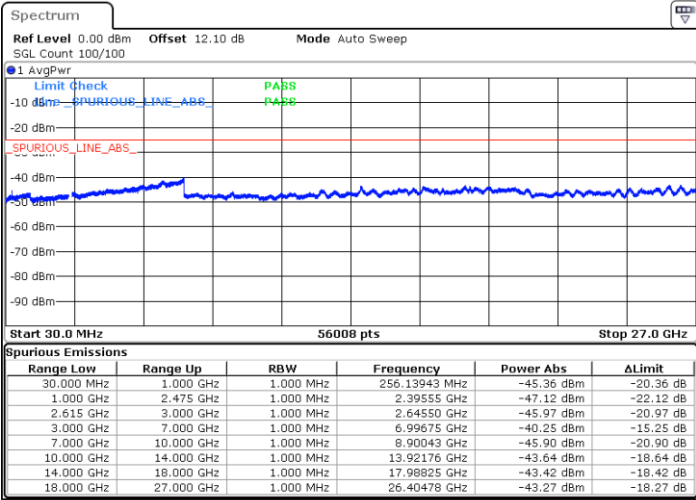

Highest Channel / 1RB0 and 1RB49

Highest Channel / 1RB99 and 1RB0

Date: 27.MAR.2020 17:02:37

Date: 27.MAR.2020 17:01:35

Highest Channel / FullIRB

N/A

Date: 27.MAR.2020 17:07:53

LTE Band 7C / 20MHz+15MHz

64QAM

Lowest Channel / 1RB0 and 1RB74

Lowest Channel / 1RB99 and 1RB0

Date: 26.MAR.2020 23:29:42

Date: 26.MAR.2020 23:23:35

Lowest Channel / FullRB

N/A

Date: 26.MAR.2020 23:30:56

LTE Band 7C / 20MHz+15MHz

64QAM

MiddleChannel / 1RB0 and 1RB74

Middle Channel / 1RB99 and 1RB0

Date: 26.MAR.2020 23:57:50

Date: 27.MAR.2020 00:03:57

Middle Channel / FullIRB

N/A

Date: 26.MAR.2020 23:56:36

LTE Band 7C / 20MHz+15MHz

64QAM

Highest Channel / 1RB0 and 1RB74

Highest Channel / 1RB99 and 1RB0

Date: 27.MAR.2020 00:43:10

Date: 27.MAR.2020 00:41:59

Highest Channel / FullIRB