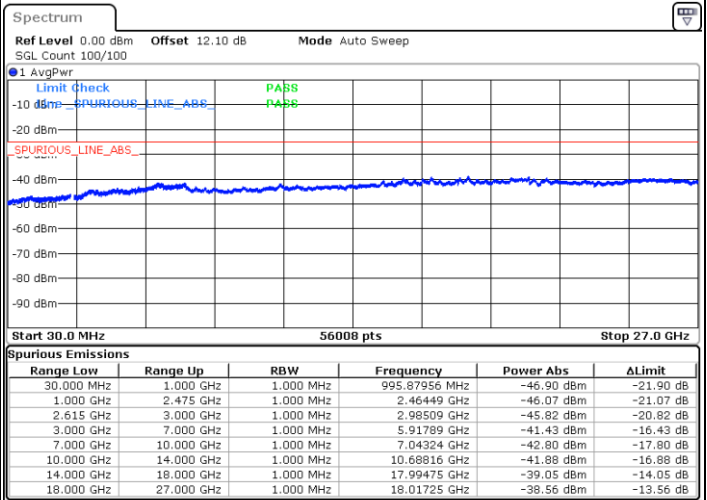

Lowest Channel / 1RB0 and 1RB74

Lowest Channel / 1RB74 and 1RB0

Date: 27.MAR.2020 19:14:29

Date: 27.MAR.2020 19:09:14

Lowest Channel / FullRB

N/A

Date: 27.MAR.2020 19:15:32

LTE Band 7C / 15MHz+15MHz

LTE Band 7C / 15MHz+15MHz

64QAM

Highest Channel / 1RB0 and 1RB74

Highest Channel / 1RB74 and 1RB0

Date: 27.MAR.2020 17:30:01

Date: 27.MAR.2020 17:28:58

Highest Channel / FullIRB

N/A

Date: 27.MAR.2020 17:35:16

LTE Band 7C / 15MHz+20MHz

64QAM

Lowest Channel / 1RB0 and 1RB99

Lowest Channel / 1RB74 and 1RB0

Date: 27.MAR.2020 01:25:22

Date: 27.MAR.2020 01:19:24

Lowest Channel / FullIRB