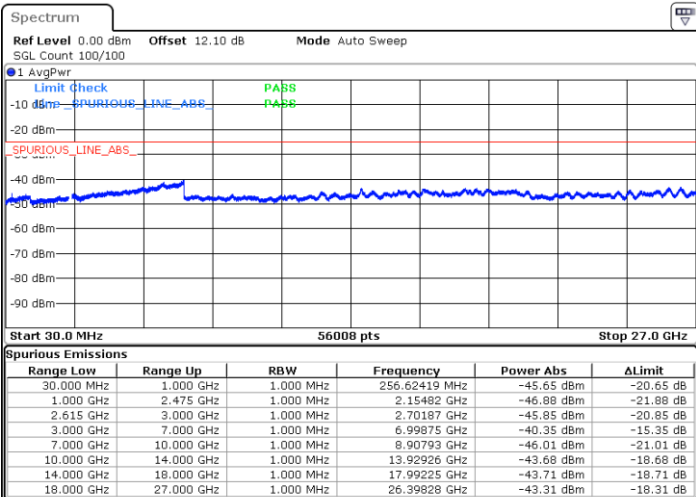

Date: 26.MAR.2020 20:47:00

Date: 26.MAR.2020 20:53:08

Middle Channel / FullIRB

N/A

Date: 26.MAR.2020 20:45:46

LTE Band 7C / 15MHz+10MHz

64QAM

Highest Channel / 1RB0 and 1RB49

Highest Channel / 1RB74 and 1RB0

Date: 26.MAR.2020 21:10:16

Date: 26.MAR.2020 21:09:03

Highest Channel / FullIRB

N/A

Date: 26.MAR.2020 21:16:23

LTE Band 7C / 15MHz+15MHz

64QAM

Lowest Channel / 1RB0 and 1RB74

Lowest Channel / 1RB74 and 1RB0

Date: 27.MAR.2020 19:14:29

Date: 27.MAR.2020 19:09:14

Lowest Channel / FullRB

N/A

Date: 27.MAR.2020 19:15:32

LTE Band 7C / 15MHz+15MHz