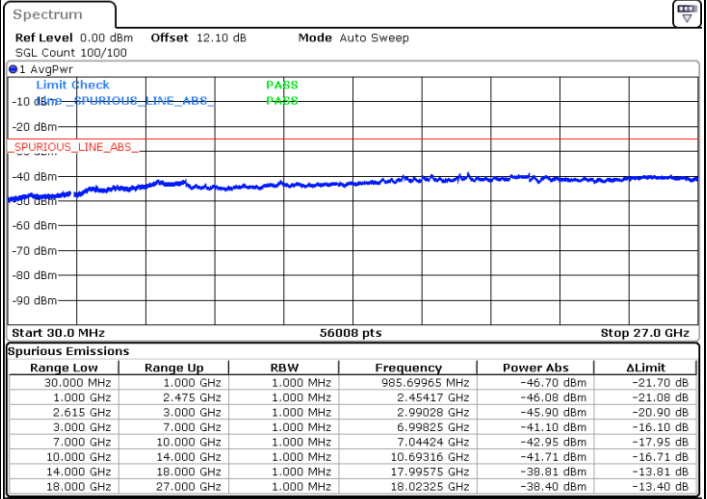

Date: 27.MAR.2020 19:57:39

Highest Channel / FullIRB

N/A

Date: 27.MAR.2020 20:04:55

LTE Band 7C / 20MHz+10MHz

64QAM

Lowest Channel / 1RB0 and 1RB49

Lowest Channel / 1RB99 and 1RB0

Date: 27.MAR.2020 16:36:25

Date: 27.MAR.2020 16:31:11

Lowest Channel / FullIRB

N/A

Date: 27.MAR.2020 16:37:28

LTE Band 7C / 20MHz+10MHz

64QAM

Middle Channel / 1RB0 and 1RB49

Middle Channel / 1RB99 and 1RB0

Date: 27.MAR.2020 16:10:57

Date: 27.MAR.2020 16:16:11

Middle Channel / FullIRB

N/A

Date: 27.MAR.2020 16:09:54

LTE Band 7C / 20MHz+10MHz

64QAM

Highest Channel / 1RB0 and 1RB49

Highest Channel / 1RB99 and 1RB0

Date: 27.MAR.2020 17:02:37

Date: 27.MAR.2020 17:01:35

Highest Channel / FullIRB

N/A

Date: 27.MAR.2020 17:07:53

LTE Band 7C / 20MHz+15MHz