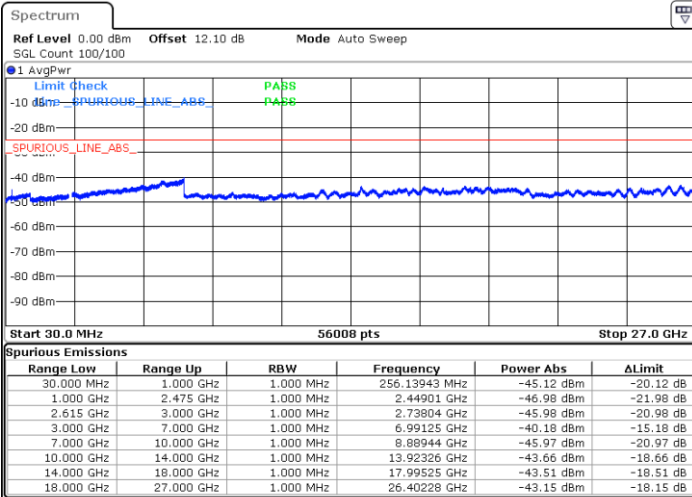

Lowest Channel / FullRB

N/A

Date: 26.MAR.2020 21:42:08