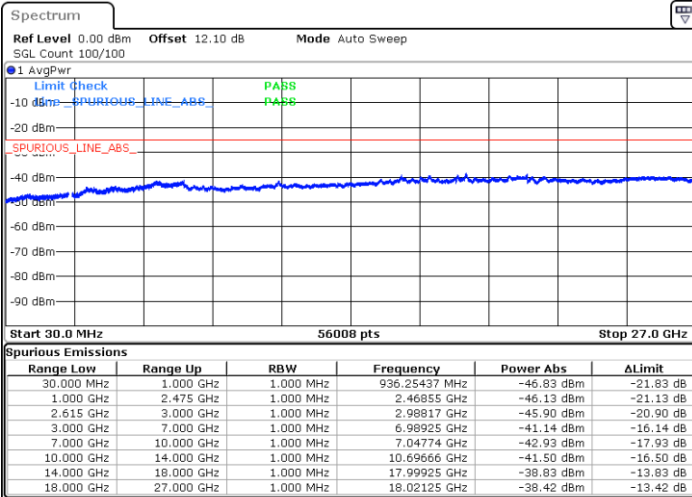

Date: 27.MAR.2020 16:36:25

Date: 27.MAR.2020 16:31:11

Lowest Channel / FullIRB

N/A

Date: 27.MAR.2020 16:37:28

LTE Band 7C / 20MHz+10MHz

64QAM

Middle Channel / 1RB0 and 1RB49

Middle Channel / 1RB99 and 1RB0

Date: 27.MAR.2020 16:10:57

Date: 27.MAR.2020 16:16:11

Middle Channel / FullIRB

N/A

Date: 27.MAR.2020 16:09:54

LTE Band 7C / 20MHz+10MHz

64QAM

Highest Channel / 1RB0 and 1RB49

Highest Channel / 1RB99 and 1RB0

Date: 27.MAR.2020 17:02:37

Date: 27.MAR.2020 17:01:35

Highest Channel / FullIRB

N/A

Date: 27.MAR.2020 17:07:53

LTE Band 7C / 20MHz+15MHz

64QAM

Lowest Channel / 1RB0 and 1RB74

Lowest Channel / 1RB99 and 1RB0

Date: 26.MAR.2020 23:29:42

Date: 26.MAR.2020 23:23:35

Lowest Channel / FullRB

N/A

Date: 26.MAR.2020 23:30:56