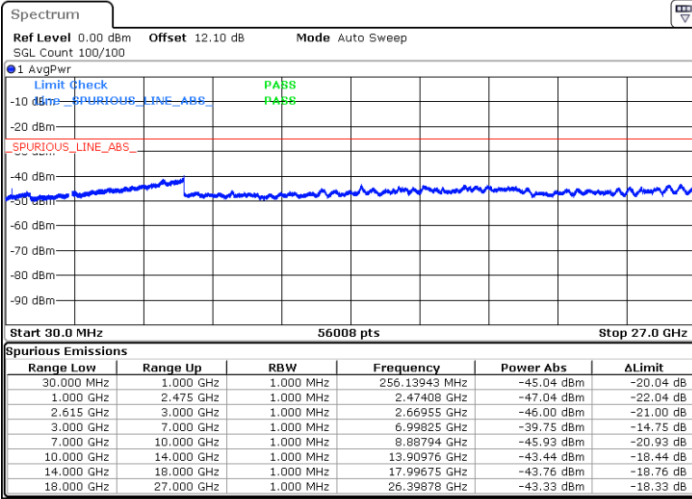

Lowest Channel / 1RB99 and 1RB0

Date: 26.MAR.2020 21:39:41

Date: 26.MAR.2020 21:36:02

Lowest Channel / FullRB

N/A

Date: 26.MAR.2020 21:43:21

LTE Band 7C / 20MHz+20MHz

16QAM

Middle Channel / 1RB0 and 1RB9

Middle Channel / 1RB99 and 1RB0

Date: 26.MAR.2020 22:26:02

Date: 26.MAR.2020 22:29:41

Middle Channel / FullIRB

N/A

Date: 26.MAR.2020 22:22:20

LTE Band 7C / 20MHz+20MHz

16QAM

Highest Channel / 1RB0 and 1RB99

Highest Channel / 1RB99 and 1RB0

Date: 26.MAR.2020 23:02:24

Date: 26.MAR.2020 22:58:45

Highest Channel / FullIRB

N/A

Date: 26.MAR.2020 23:06:04