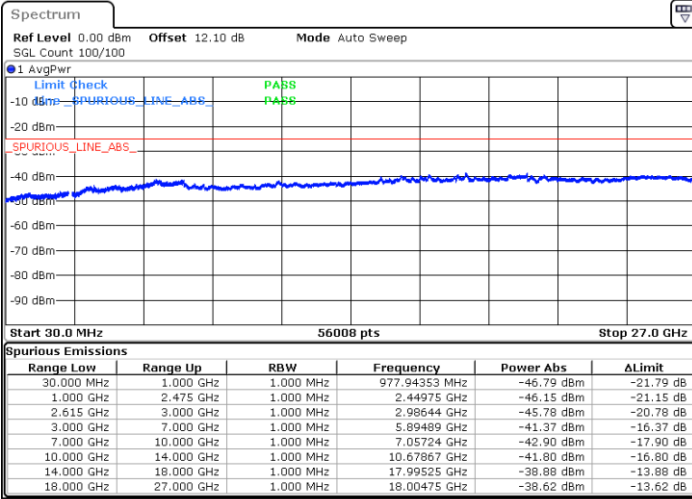

Date: 27.MAR.2020 19:57:39

Highest Channel / FullIRB

N/A

Date: 27.MAR.2020 20:04:55

LTE Band 7C / 20MHz+10MHz

64QAM

Lowest Channel / 1RB0 and 1RB49

Lowest Channel / 1RB99 and 1RB0

Date: 27.MAR.2020 16:36:25

Date: 27.MAR.2020 16:31:11

Lowest Channel / FullIRB

N/A

Date: 27.MAR.2020 16:37:28

LTE Band 7C / 20MHz+10MHz

64QAM

Middle Channel / 1RB0 and 1RB49

Middle Channel / 1RB99 and 1RB0

Date: 27.MAR.2020 16:10:57

Date: 27.MAR.2020 16:16:11

Middle Channel / FullIRB

N/A

Date: 27.MAR.2020 16:09:54

LTE Band 7C / 20MHz+10MHz

64QAM

Highest Channel / 1RB0 and 1RB49

Highest Channel / 1RB99 and 1RB0

Date: 27.MAR.2020 17:02:37

Date: 27.MAR.2020 17:01:35

Highest Channel / FullIRB

N/A

Date: 27.MAR.2020 17:07:53

LTE Band 7C / 20MHz+15MHz