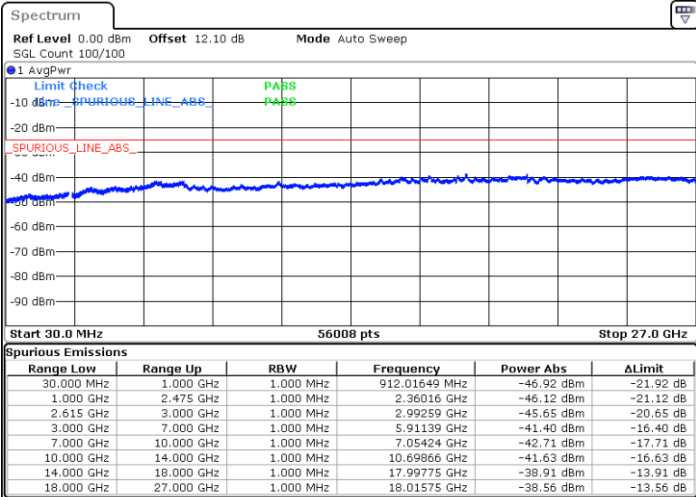

Date: 27.MAR.2020 16:08:50

LTE Band 7C / 20MHz+10MHz

16QAM

Highest Channel / 1RB0 and 1RB49

Highest Channel / 1RB99 and 1RB0

Date: 27.MAR.2020 17:03:41

Date: 27.MAR.2020 17:00:32

Highest Channel / FullIRB

N/A

Date: 27.MAR.2020 17:06:50

LTE Band 7C / 20MHz+15MHz

16QAM

Lowest Channel / 1RB0 and 1RB74

Lowest Channel / 1RB99 and 1RB0

Date: 26.MAR.2020 23:28:29

Date: 26.MAR.2020 23:24:49

Lowest Channel / FullRB

N/A

Date: 26.MAR.2020 23:32:10

LTE Band 7C / 20MHz+15MHz

16QAM

MiddleChannel / 1RB0 and 1RB74

Middle Channel / 1RB99 and 1RB0

Date: 26.MAR.2020 23:59:03