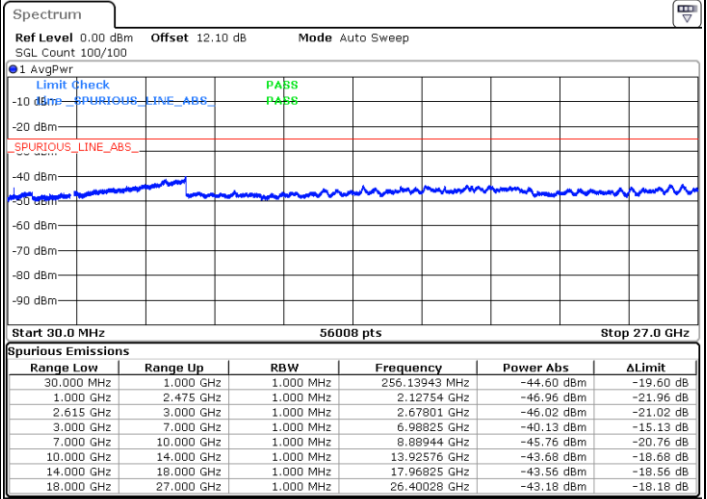

Date: 27.MAR.2020 16:08:50

LTE Band 7C / 20MHz+10MHz

16QAM

Highest Channel / 1RB0 and 1RB49

Highest Channel / 1RB99 and 1RB0

Date: 27.MAR.2020 17:03:41

Date: 27.MAR.2020 17:00:32

Highest Channel / FullIRB

N/A

Date: 27.MAR.2020 17:06:50

LTE Band 7C / 20MHz+15MHz

16QAM

Lowest Channel / 1RB0 and 1RB74

Lowest Channel / 1RB99 and 1RB0

Date: 26.MAR.2020 23:28:29

Date: 26.MAR.2020 23:24:49

Lowest Channel / FullRB

N/A

Date: 26.MAR.2020 23:32:10

LTE Band 7C / 20MHz+15MHz

16QAM

MiddleChannel / 1RB0 and 1RB74

Middle Channel / 1RB99 and 1RB0

Date: 26.MAR.2020 23:59:03

Date: 27.MAR.2020 00:02:43

Middle Channel / FullIRB

N/A

Date: 26.MAR.2020 23:55:22

LTE Band 7C / 20MHz+15MHz

16QAM

Highest Channel / 1RB0 and 1RB74

Highest Channel / 1RB99 and 1RB0