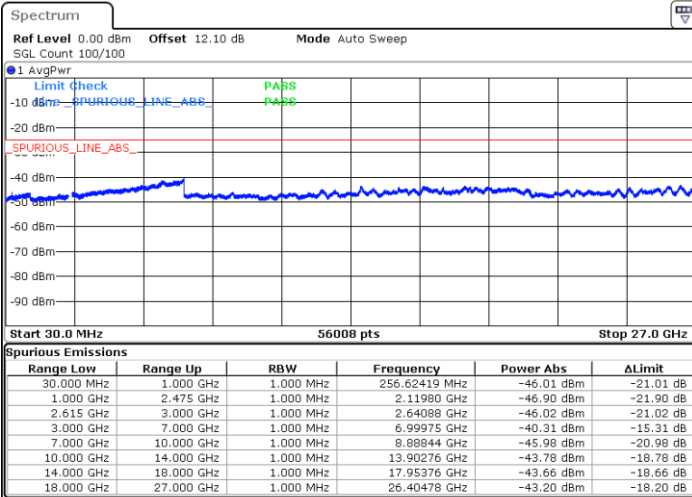

LTE Band 7C / 20MHz+15MHz

64QAM

MiddleChannel / 1RB0 and 1RB74

Middle Channel / 1RB99 and 1RB0

Date: 26.MAR.2020 23:57:50

Date: 27.MAR.2020 00:03:57

Middle Channel / FullIRB

N/A

Date: 26.MAR.2020 23:56:36

LTE Band 7C / 20MHz+15MHz

64QAM

Highest Channel / 1RB0 and 1RB74

Highest Channel / 1RB99 and 1RB0

Date: 27.MAR.2020 00:43:10

Date: 27.MAR.2020 00:41:59

Highest Channel / FullIRB

N/A

Date: 27.MAR.2020 00:49:12

LTE Band 7C / 20MHz+20MHz

64QAM

Lowest Channel / 1RB0 and 1RB99

Lowest Channel / 1RB99 and 1RB0

Date: 26.MAR.2020 21:40:54

Date: 26.MAR.2020 21:34:48