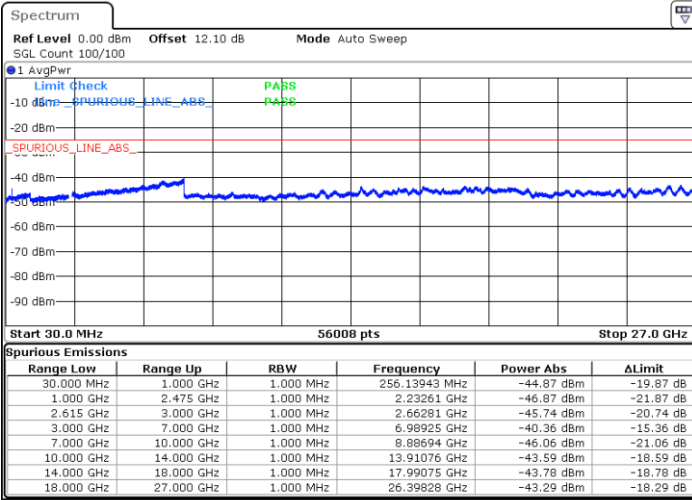

Highest Channel / FullIRB

N/A

Date: 27.MAR.2020 15:56:22

LTE Band 7C / 15MHz+10MHz

64QAM

Lowest Channel / 1RB0 and 1RB49

Lowest Channel / 1RB74 and 1RB0

Date: 26.MAR.2020 19:42:11

Date: 26.MAR.2020 19:36:08

Lowest Channel / FullRB

N/A

Date: 26.MAR.2020 19:43:24

LTE Band 7C / 15MHz+10MHz

64QAM

Middle Channel / 1RB0 and 1RB49

Middle Channel / 1RB74 and 1RB0

Date: 26.MAR.2020 20:47:00

Date: 26.MAR.2020 20:53:08

Middle Channel / FullIRB

N/A

Date: 26.MAR.2020 20:45:46

LTE Band 7C / 15MHz+10MHz

64QAM

Highest Channel / 1RB0 and 1RB49

Highest Channel / 1RB74 and 1RB0

Date: 26.MAR.2020 21:10:16

Date: 26.MAR.2020 21:09:03

Highest Channel / FullIRB

N/A

Date: 26.MAR.2020 21:16:23

LTE Band 7C / 15MHz+15MHz

64QAM