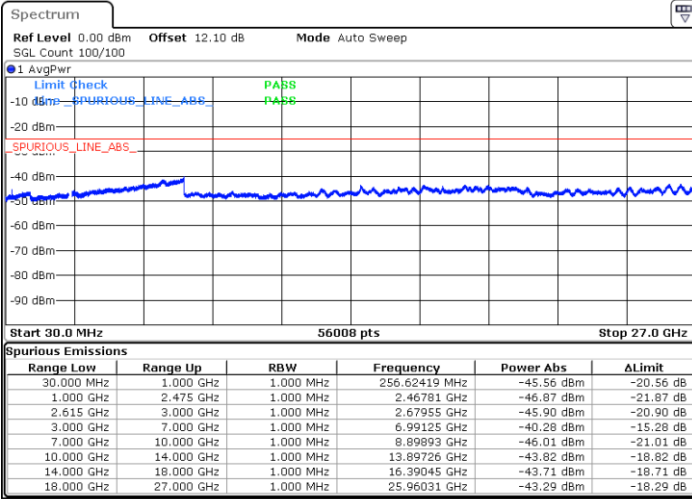

Date: 26.MAR.2020 23:56:36

LTE Band 7C / 20MHz+15MHz

64QAM

Highest Channel / 1RB0 and 1RB74

Highest Channel / 1RB99 and 1RB0

Date: 27.MAR.2020 00:43:10

Date: 27.MAR.2020 00:41:59

Highest Channel / FullIRB

N/A

Date: 27.MAR.2020 00:49:12

LTE Band 7C / 20MHz+20MHz

64QAM

Lowest Channel / 1RB0 and 1RB99

Lowest Channel / 1RB99 and 1RB0

Date: 26.MAR.2020 21:40:54

Date: 26.MAR.2020 21:34:48