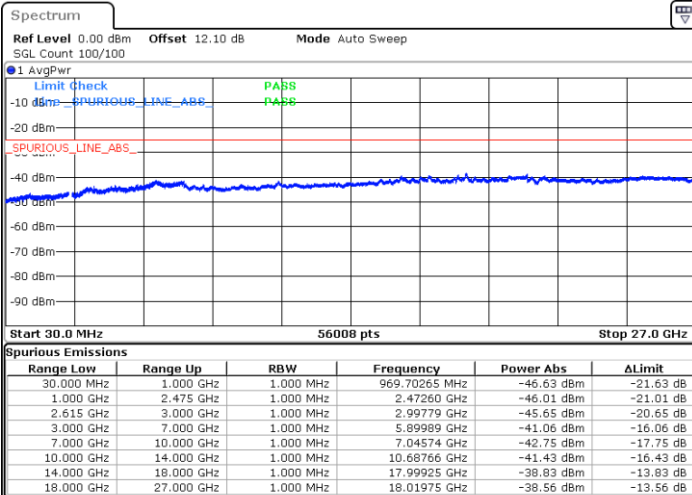

Date: 27.MAR.2020 19:57:39

Highest Channel / FullIRB

N/A

Date: 27.MAR.2020 20:04:55

LTE Band 7C / 20MHz+10MHz

64QAM

Lowest Channel / 1RB0 and 1RB49

Lowest Channel / 1RB99 and 1RB0

Date: 27.MAR.2020 16:36:25

Date: 27.MAR.2020 16:31:11

Lowest Channel / FullIRB

N/A

Date: 27.MAR.2020 16:37:28

LTE Band 7C / 20MHz+10MHz

64QAM

Middle Channel / 1RB0 and 1RB49

Middle Channel / 1RB99 and 1RB0

Date: 27.MAR.2020 16:10:57

Date: 27.MAR.2020 16:16:11

Middle Channel / FullIRB

N/A

Date: 27.MAR.2020 16:09:54

LTE Band 7C / 20MHz+10MHz

64QAM

Highest Channel / 1RB0 and 1RB49

Highest Channel / 1RB99 and 1RB0

Date: 27.MAR.2020 17:02:37

Date: 27.MAR.2020 17:01:35

Highest Channel / FullIRB

N/A

Date: 27.MAR.2020 17:07:53

LTE Band 7C / 20MHz+15MHz