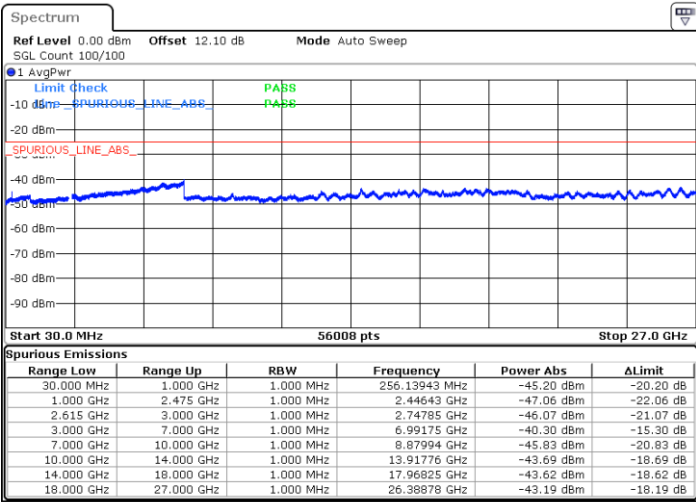

Date: 27.MAR.2020 00:44:23

Date: 27.MAR.2020 00:40:47

Highest Channel / FullIRB

N/A

Date: 27.MAR.2020 00:48:00

LTE Band 7C / 20MHz+20MHz

16QAM

Lowest Channel / 1RB0 and 1RB99

Lowest Channel / 1RB99 and 1RB0

Date: 26.MAR.2020 21:39:41

Date: 26.MAR.2020 21:36:02

Lowest Channel / FullRB

N/A

Date: 26.MAR.2020 21:43:21

LTE Band 7C / 20MHz+20MHz

16QAM

Middle Channel / 1RB0 and 1RB9

Middle Channel / 1RB99 and 1RB0

Date: 26.MAR.2020 22:26:02

Date: 26.MAR.2020 22:29:41

Middle Channel / FullIRB

N/A

Date: 26.MAR.2020 22:22:20

LTE Band 7C / 20MHz+20MHz