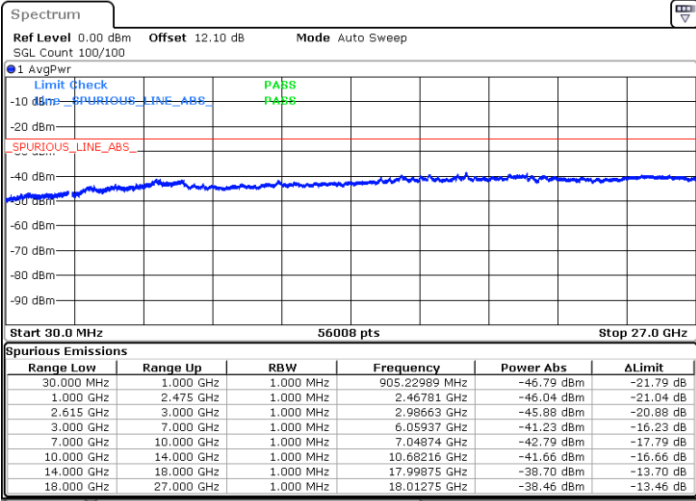

Middle Channel / 1RB0 and 1RB9

Middle Channel / 1RB99 and 1RB0

Date: 26.MAR.2020 22:26:02

Date: 26.MAR.2020 22:29:41

Middle Channel / FullIRB

N/A

Date: 26.MAR.2020 22:22:20

LTE Band 7C / 20MHz+20MHz

16QAM

Highest Channel / 1RB0 and 1RB99

Highest Channel / 1RB99 and 1RB0

Date: 26.MAR.2020 23:02:24

Date: 26.MAR.2020 22:58:45

Highest Channel / FullIRB

N/A

Date: 26.MAR.2020 23:06:04

LTE Band 7C / 10MHz+20MHz

64QAM

Lowest Channel / 1RB0 and 1RB99

Lowest Channel / 1RB49 and 1RB0

Date: 27.MAR.2020 15:15:24

Date: 27.MAR.2020 14:53:53

Lowest Channel / FullRB

N/A