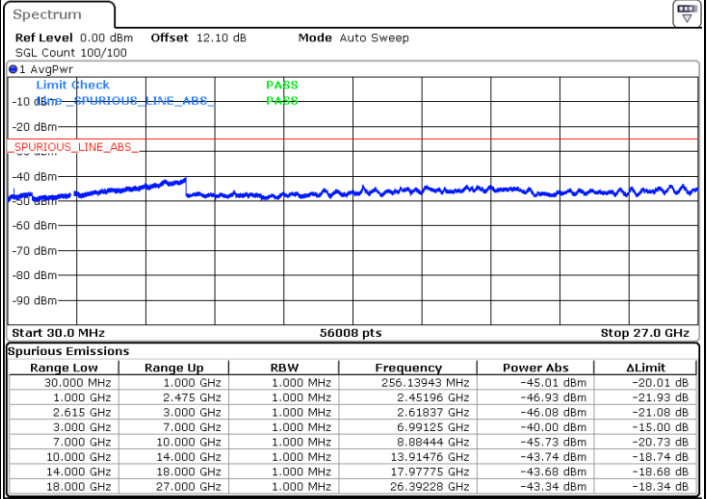

Highest Channel / 1RB0 and 1RB49

Highest Channel / 1RB99 and 1RB0

Date: 27.MAR.2020 17:02:37

Date: 27.MAR.2020 17:01:35

Highest Channel / FullIRB

N/A

Date: 27.MAR.2020 17:07:53

LTE Band 7C / 20MHz+15MHz

64QAM

Lowest Channel / 1RB0 and 1RB74

Lowest Channel / 1RB99 and 1RB0

Date: 26.MAR.2020 23:29:42

Date: 26.MAR.2020 23:23:35

Lowest Channel / FullRB

N/A

Date: 26.MAR.2020 23:30:56

LTE Band 7C / 20MHz+15MHz

64QAM

MiddleChannel / 1RB0 and 1RB74

Middle Channel / 1RB99 and 1RB0

Date: 26.MAR.2020 23:57:50

Date: 27.MAR.2020 00:03:57

Middle Channel / FullIRB

N/A

Date: 26.MAR.2020 23:56:36

LTE Band 7C / 20MHz+15MHz

64QAM

Highest Channel / 1RB0 and 1RB74

Highest Channel / 1RB99 and 1RB0

Date: 27.MAR.2020 00:43:10

Date: 27.MAR.2020 00:41:59

Highest Channel / FullIRB