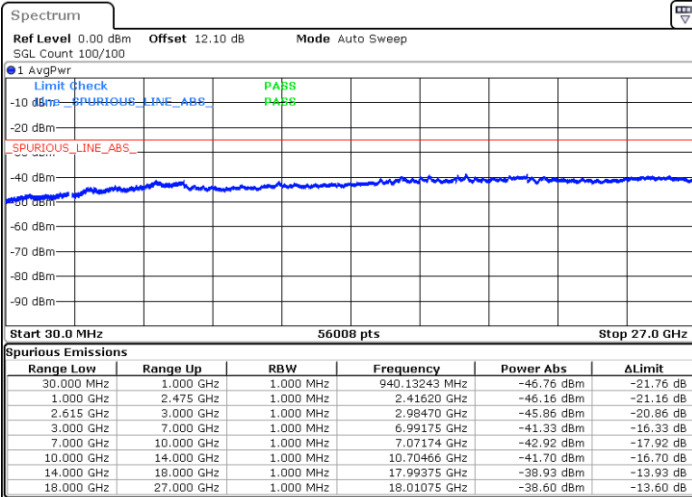

LTE Band 7C / 20MHz+10MHz

16QAM

Middle Channel / 1RB0 and 1RB49

Middle Channel / 1RB99 and 1RB0

Date: 27.MAR.2020 16:12:00

Date: 27.MAR.2020 16:15:08

Middle Channel / FullIRB

N/A

Date: 27.MAR.2020 16:08:50

LTE Band 7C / 20MHz+10MHz

16QAM

Highest Channel / 1RB0 and 1RB49

Highest Channel / 1RB99 and 1RB0

Date: 27.MAR.2020 17:03:41

Date: 27.MAR.2020 17:00:32

Highest Channel / FullIRB

N/A

Date: 27.MAR.2020 17:06:50

LTE Band 7C / 20MHz+15MHz

16QAM

Lowest Channel / 1RB0 and 1RB74

Lowest Channel / 1RB99 and 1RB0

Date: 26.MAR.2020 23:28:29

Date: 26.MAR.2020 23:24:49