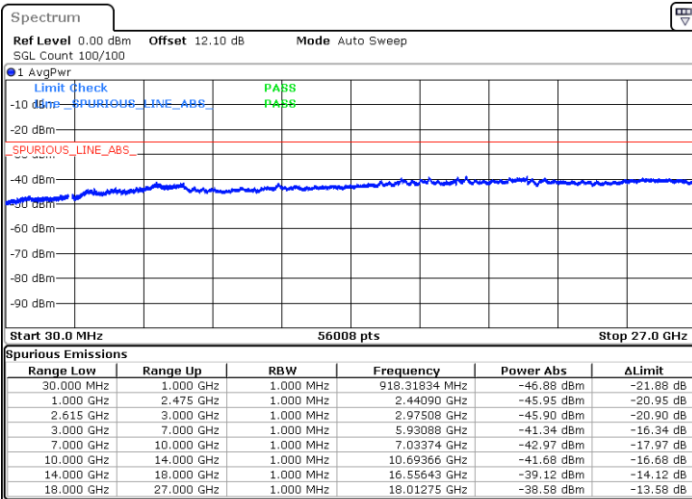

Middle Channel / FullIRB

N/A

Date: 27.MAR.2020 01:44:06

LTE Band 7C / 15MHz+20MHz

64QAM

Highest Channel / 1RB0 and 1RB99

Highest Channel / 1RB74 and 1RB0

Date: 27.MAR.2020 19:58:51

Date: 27.MAR.2020 19:57:39

Highest Channel / FullIRB

N/A

Date: 27.MAR.2020 20:04:55

LTE Band 7C / 20MHz+10MHz

64QAM

Lowest Channel / 1RB0 and 1RB49

Lowest Channel / 1RB99 and 1RB0

Date: 27.MAR.2020 16:36:25

Date: 27.MAR.2020 16:31:11

Lowest Channel / FullIRB

N/A

Date: 27.MAR.2020 16:37:28

LTE Band 7C / 20MHz+10MHz

64QAM

Middle Channel / 1RB0 and 1RB49

Middle Channel / 1RB99 and 1RB0

Date: 27.MAR.2020 16:10:57

Date: 27.MAR.2020 16:16:11

Middle Channel / FullIRB

N/A

Date: 27.MAR.2020 16:09:54

LTE Band 7C / 20MHz+10MHz

64QAM