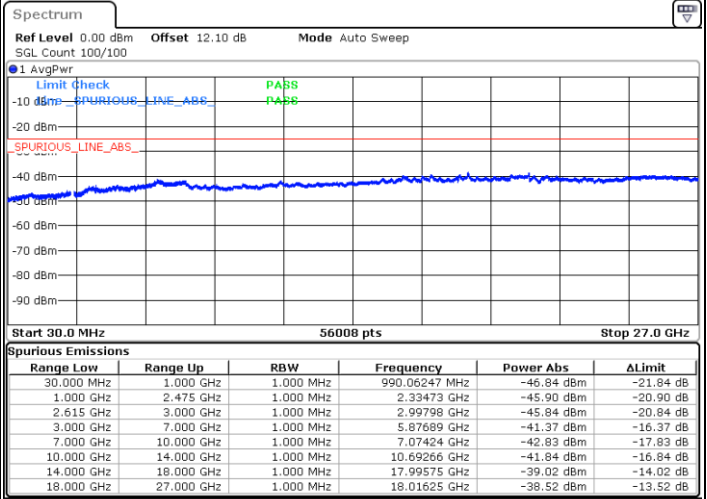

Date: 27.MAR.2020 19:57:39

Highest Channel / FullIRB

N/A

Date: 27.MAR.2020 20:04:55

LTE Band 7C / 20MHz+10MHz

64QAM

Lowest Channel / 1RB0 and 1RB49

Lowest Channel / 1RB99 and 1RB0

Date: 27.MAR.2020 16:36:25

Date: 27.MAR.2020 16:31:11

Lowest Channel / FullIRB

N/A

Date: 27.MAR.2020 16:37:28

LTE Band 7C / 20MHz+10MHz

64QAM

Middle Channel / 1RB0 and 1RB49

Middle Channel / 1RB99 and 1RB0

Date: 27.MAR.2020 16:10:57

Date: 27.MAR.2020 16:16:11

Middle Channel / FullIRB

N/A

Date: 27.MAR.2020 16:09:54

LTE Band 7C / 20MHz+10MHz

64QAM

Highest Channel / 1RB0 and 1RB49

Highest Channel / 1RB99 and 1RB0

Date: 27.MAR.2020 17:02:37

Date: 27.MAR.2020 17:01:35

Highest Channel / FullIRB

N/A

Date: 27.MAR.2020 17:07:53

LTE Band 7C / 20MHz+15MHz