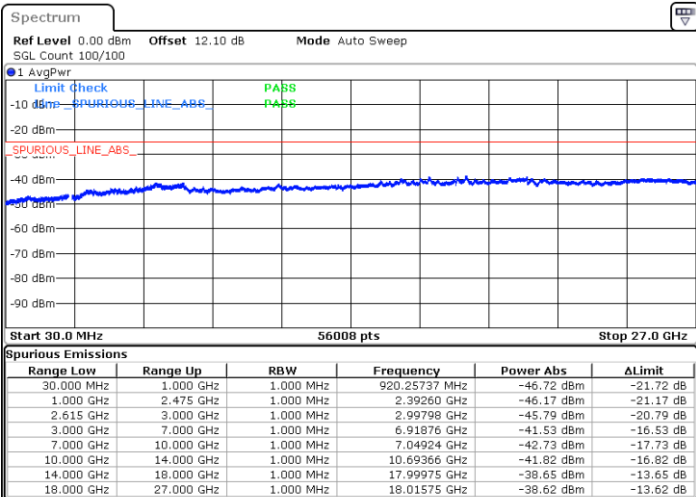

LTE Band 7C / 15MHz+15MHz

64QAM

Highest Channel / 1RB0 and 1RB74

Highest Channel / 1RB74 and 1RB0

Date: 27.MAR.2020 17:30:01

Date: 27.MAR.2020 17:28:58

Highest Channel / FullIRB

N/A

Date: 27.MAR.2020 17:35:16

LTE Band 7C / 15MHz+20MHz

64QAM

Lowest Channel / 1RB0 and 1RB99

Lowest Channel / 1RB74 and 1RB0

Date: 27.MAR.2020 01:25:22

Date: 27.MAR.2020 01:19:24

Lowest Channel / FullIRB