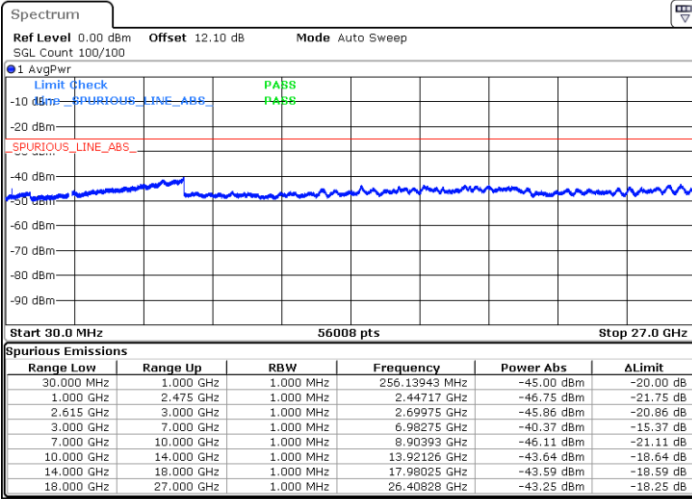

LTE Band 7C / 15MHz+15MHz

64QAM

Highest Channel / 1RB0 and 1RB74

Highest Channel / 1RB74 and 1RB0

Date: 27.MAR.2020 17:30:01

Date: 27.MAR.2020 17:28:58

Highest Channel / FullIRB

N/A

Date: 27.MAR.2020 17:35:16

LTE Band 7C / 15MHz+20MHz

64QAM

Lowest Channel / 1RB0 and 1RB99

Lowest Channel / 1RB74 and 1RB0

Date: 27.MAR.2020 01:25:22

Date: 27.MAR.2020 01:19:24

Lowest Channel / FullIRB

N/A

Date: 27.MAR.2020 01:26:35

LTE Band 7C / 15MHz+20MHz

64QAM

Middle Channel / 1RB0 and 1RB9

Middle Channel / 1RB74 and 1RB0

Date: 27.MAR.2020 01:45:18

Date: 27.MAR.2020 01:51:18

Middle Channel / FullIRB

N/A

Date: 27.MAR.2020 01:44:06

LTE Band 7C / 15MHz+20MHz

64QAM

Highest Channel / 1RB0 and 1RB99

Highest Channel / 1RB74 and 1RB0

Date: 27.MAR.2020 19:58:51