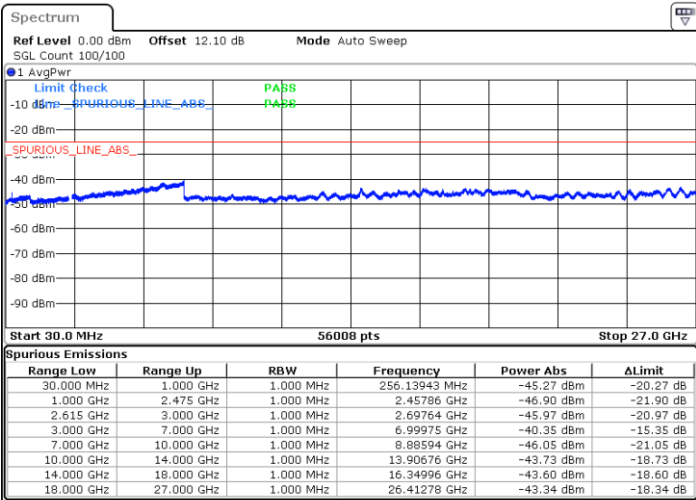

Date: 26.MAR.2020 19:36:08

Lowest Channel / FullRB

N/A

Date: 26.MAR.2020 19:43:24

LTE Band 7C / 15MHz+10MHz

64QAM

Middle Channel / 1RB0 and 1RB49

Middle Channel / 1RB74 and 1RB0

Date: 26.MAR.2020 20:47:00

Date: 26.MAR.2020 20:53:08

Middle Channel / FullIRB

N/A

Date: 26.MAR.2020 20:45:46

LTE Band 7C / 15MHz+10MHz

64QAM

Highest Channel / 1RB0 and 1RB49

Highest Channel / 1RB74 and 1RB0

Date: 26.MAR.2020 21:10:16

Date: 26.MAR.2020 21:09:03

Highest Channel / FullIRB

N/A

Date: 26.MAR.2020 21:16:23

LTE Band 7C / 15MHz+15MHz

64QAM

Lowest Channel / 1RB0 and 1RB74

Lowest Channel / 1RB74 and 1RB0

Date: 27.MAR.2020 19:14:29

Date: 27.MAR.2020 19:09:14

Lowest Channel / FullRB

N/A

Date: 27.MAR.2020 19:15:32

LTE Band 7C / 15MHz+15MHz