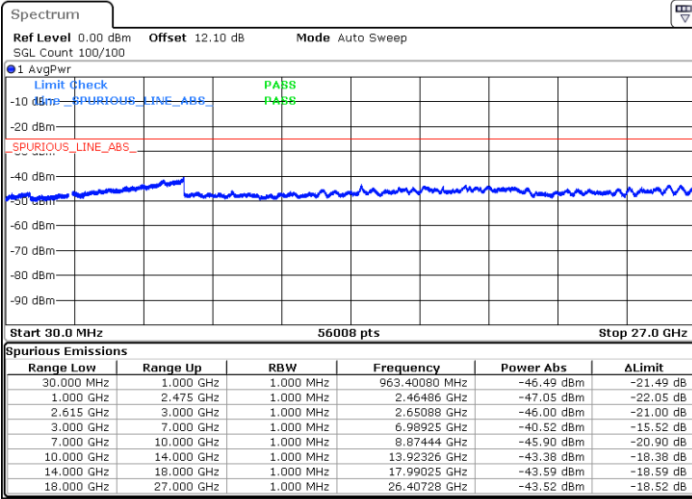

Middle Channel / FullIRB

N/A

Date: 27.MAR.2020 01:44:06

LTE Band 7C / 15MHz+20MHz

64QAM

Highest Channel / 1RB0 and 1RB99

Highest Channel / 1RB74 and 1RB0

Date: 27.MAR.2020 19:58:51

Date: 27.MAR.2020 19:57:39

Highest Channel / FullIRB

N/A

Date: 27.MAR.2020 20:04:55

LTE Band 7C / 20MHz+10MHz

64QAM

Lowest Channel / 1RB0 and 1RB49

Lowest Channel / 1RB99 and 1RB0