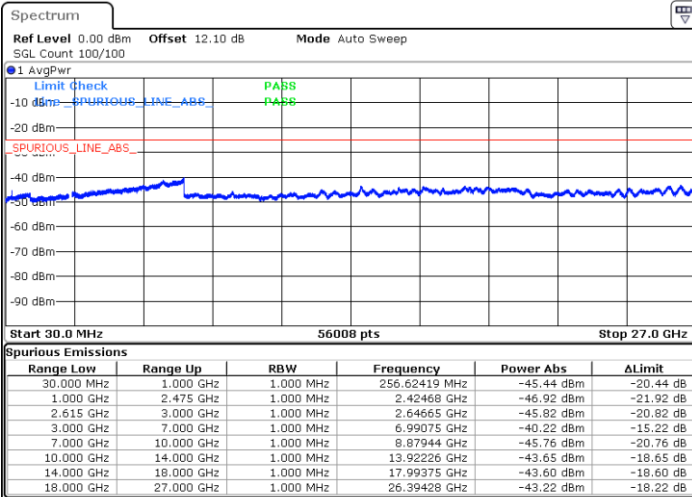

LTE Band 7C / 15MHz+15MHz

64QAM

Highest Channel / 1RB0 and 1RB74

Highest Channel / 1RB74 and 1RB0

Date: 27.MAR.2020 17:30:01

Date: 27.MAR.2020 17:28:58

Highest Channel / FullIRB

N/A

Date: 27.MAR.2020 17:35:16

LTE Band 7C / 15MHz+20MHz

64QAM

Lowest Channel / 1RB0 and 1RB99

Lowest Channel / 1RB74 and 1RB0

Date: 27.MAR.2020 01:25:22

Date: 27.MAR.2020 01:19:24

Lowest Channel / FullIRB

N/A

Date: 27.MAR.2020 01:26:35

LTE Band 7C / 15MHz+20MHz

64QAM

Middle Channel / 1RB0 and 1RB9

Middle Channel / 1RB74 and 1RB0

Date: 27.MAR.2020 01:45:18

Date: 27.MAR.2020 01:51:18

Middle Channel / FullIRB

N/A

Date: 27.MAR.2020 01:44:06

LTE Band 7C / 15MHz+20MHz

64QAM

Highest Channel / 1RB0 and 1RB99

Highest Channel / 1RB74 and 1RB0

Date: 27.MAR.2020 19:58:51