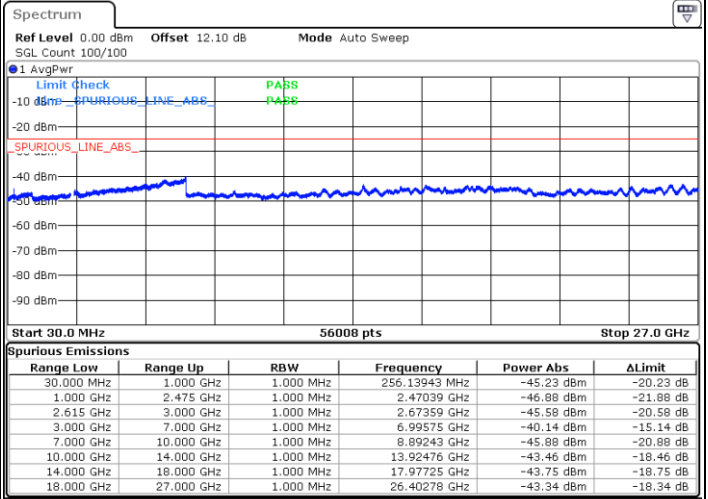

Date: 27.MAR.2020 00:02:43

Middle Channel / FullIRB

N/A

Date: 26.MAR.2020 23:55:22

LTE Band 7C / 20MHz+15MHz

16QAM

Highest Channel / 1RB0 and 1RB74

Highest Channel / 1RB99 and 1RB0

Date: 27.MAR.2020 00:44:23

Date: 27.MAR.2020 00:40:47

Highest Channel / FullIRB

N/A

Date: 27.MAR.2020 00:48:00

LTE Band 7C / 20MHz+20MHz

16QAM

Lowest Channel / 1RB0 and 1RB99

Lowest Channel / 1RB99 and 1RB0

Date: 26.MAR.2020 21:39:41

Date: 26.MAR.2020 21:36:02

Lowest Channel / FullRB

N/A

Date: 26.MAR.2020 21:43:21

LTE Band 7C / 20MHz+20MHz

16QAM