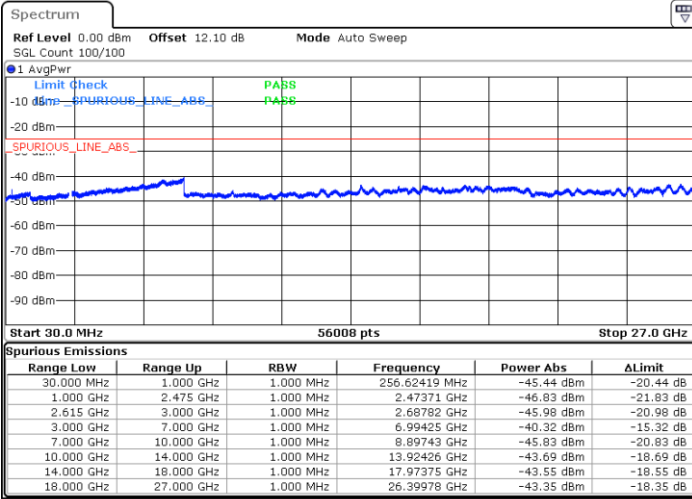

Date: 27.MAR.2020 16:08:50

LTE Band 7C / 20MHz+10MHz

16QAM

Highest Channel / 1RB0 and 1RB49

Highest Channel / 1RB99 and 1RB0

Date: 27.MAR.2020 17:03:41

Date: 27.MAR.2020 17:00:32

Highest Channel / FullIRB

N/A

Date: 27.MAR.2020 17:06:50

LTE Band 7C / 20MHz+15MHz

16QAM

Lowest Channel / 1RB0 and 1RB74

Lowest Channel / 1RB99 and 1RB0

Date: 26.MAR.2020 23:28:29

Date: 26.MAR.2020 23:24:49

Lowest Channel / FullRB

N/A

Date: 26.MAR.2020 23:32:10

LTE Band 7C / 20MHz+15MHz

16QAM

MiddleChannel / 1RB0 and 1RB74

Middle Channel / 1RB99 and 1RB0

Date: 26.MAR.2020 23:59:03

Date: 27.MAR.2020 00:02:43

Middle Channel / FullIRB

N/A

Date: 26.MAR.2020 23:55:22

LTE Band 7C / 20MHz+15MHz

16QAM

Highest Channel / 1RB0 and 1RB74

Highest Channel / 1RB99 and 1RB0