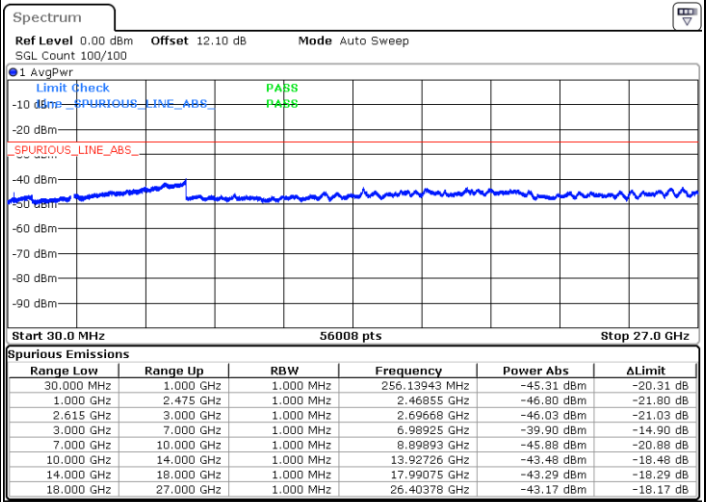

Date: 27.MAR.2020 17:35:16

LTE Band 7C / 15MHz+20MHz

64QAM

Lowest Channel / 1RB0 and 1RB99

Lowest Channel / 1RB74 and 1RB0

Date: 27.MAR.2020 01:25:22

Date: 27.MAR.2020 01:19:24

Lowest Channel / FullIRB

N/A

Date: 27.MAR.2020 01:26:35

LTE Band 7C / 15MHz+20MHz

64QAM

Middle Channel / 1RB0 and 1RB9

Middle Channel / 1RB74 and 1RB0

Date: 27.MAR.2020 01:45:18

Date: 27.MAR.2020 01:51:18

Middle Channel / FullIRB

N/A

Date: 27.MAR.2020 01:44:06

LTE Band 7C / 15MHz+20MHz

64QAM

Highest Channel / 1RB0 and 1RB99

Highest Channel / 1RB74 and 1RB0

Date: 27.MAR.2020 19:58:51

Date: 27.MAR.2020 19:57:39

Highest Channel / FullIRB

N/A

Date: 27.MAR.2020 20:04:55

LTE Band 7C / 20MHz+10MHz

64QAM

Lowest Channel / 1RB0 and 1RB49

Lowest Channel / 1RB99 and 1RB0