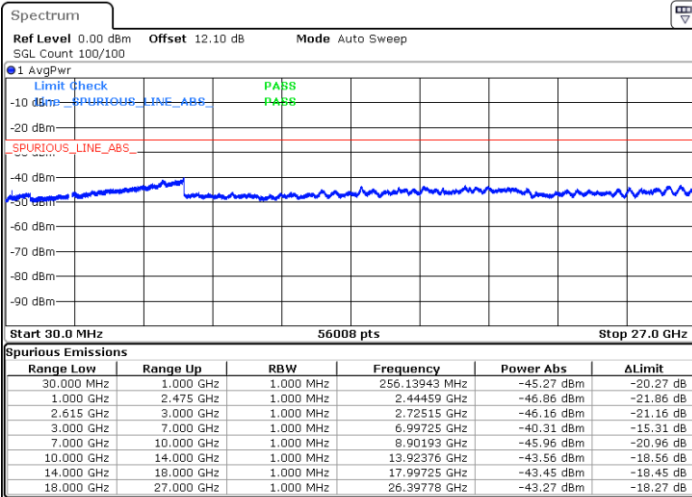

Lowest Channel / FullRB

N/A

Date: 26.MAR.2020 23:32:10

LTE Band 7C / 20MHz+15MHz

16QAM

MiddleChannel / 1RB0 and 1RB74

Middle Channel / 1RB99 and 1RB0

Date: 26.MAR.2020 23:59:03

Date: 27.MAR.2020 00:02:43

Middle Channel / FullIRB

N/A

Date: 26.MAR.2020 23:55:22

LTE Band 7C / 20MHz+15MHz

16QAM

Highest Channel / 1RB0 and 1RB74

Highest Channel / 1RB99 and 1RB0

Date: 27.MAR.2020 00:44:23

Date: 27.MAR.2020 00:40:47

Highest Channel / FullIRB

N/A

Date: 27.MAR.2020 00:48:00

LTE Band 7C / 20MHz+20MHz

16QAM

Lowest Channel / 1RB0 and 1RB99

Lowest Channel / 1RB99 and 1RB0

Date: 26.MAR.2020 21:39:41

Date: 26.MAR.2020 21:36:02

Lowest Channel / FullRB

N/A

Date: 26.MAR.2020 21:43:21

LTE Band 7C / 20MHz+20MHz

16QAM