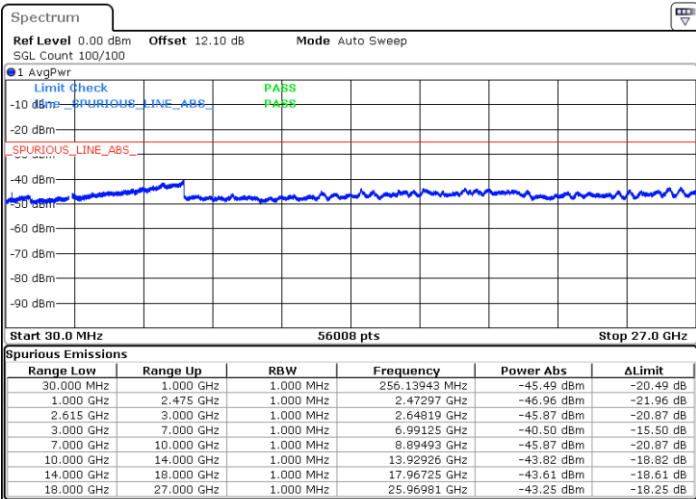

Lowest Channel / 1RB99 and 1RB0

Date: 26.MAR.2020 21:39:41

Date: 26.MAR.2020 21:36:02

Lowest Channel / FullRB

N/A

Date: 26.MAR.2020 21:43:21

LTE Band 7C / 20MHz+20MHz

16QAM

Middle Channel / 1RB0 and 1RB9

Middle Channel / 1RB99 and 1RB0

Date: 26.MAR.2020 22:26:02

Date: 26.MAR.2020 22:29:41

Middle Channel / FullIRB

N/A

Date: 26.MAR.2020 22:22:20

LTE Band 7C / 20MHz+20MHz

16QAM

Highest Channel / 1RB0 and 1RB99

Highest Channel / 1RB99 and 1RB0

Date: 26.MAR.2020 23:02:24

Date: 26.MAR.2020 22:58:45

Highest Channel / FullIRB

N/A

Date: 26.MAR.2020 23:06:04

LTE Band 7C / 10MHz+20MHz

64QAM

Lowest Channel / 1RB0 and 1RB99

Lowest Channel / 1RB49 and 1RB0

Date: 27.MAR.2020 15:15:24

Date: 27.MAR.2020 14:53:53

Lowest Channel / FullRB

N/A