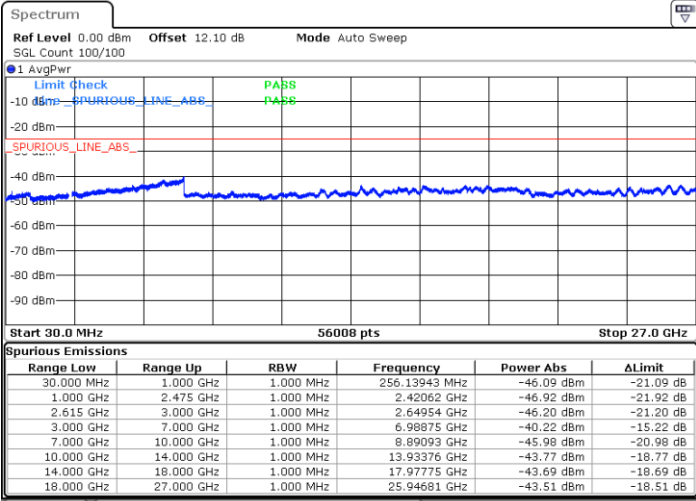

LTE Band 7C / 10MHz+20MHz

64QAM

Lowest Channel / 1RB0 and 1RB99

Lowest Channel / 1RB49 and 1RB0

Date: 27.MAR.2020 15:15:24

Date: 27.MAR.2020 14:53:53

Lowest Channel / FullRB

N/A

Date: 27.MAR.2020 15:16:27

LTE Band 7C / 10MHz+20MHz

64QAM

MiddleChannel / 1RB0 and 1RB99

Middle Channel / 1RB49 and 1RB0

Date: 27.MAR.2020 19:30:49

Date: 27.MAR.2020 19:36:51

Middle Channel / FullIRB

N/A

Date: 27.MAR.2020 19:29:36

LTE Band 7C / 10MHz+20MHz

64QAM

Highest Channel / 1RB0 and 1RB99

Highest Channel / 1RB49 and 1RB0

Date: 27.MAR.2020 15:51:06

Date: 27.MAR.2020 15:50:04

Highest Channel / FullIRB

N/A

Date: 27.MAR.2020 15:56:22

LTE Band 7C / 15MHz+10MHz

64QAM

Lowest Channel / 1RB0 and 1RB49

Lowest Channel / 1RB74 and 1RB0

Date: 26.MAR.2020 19:42:11