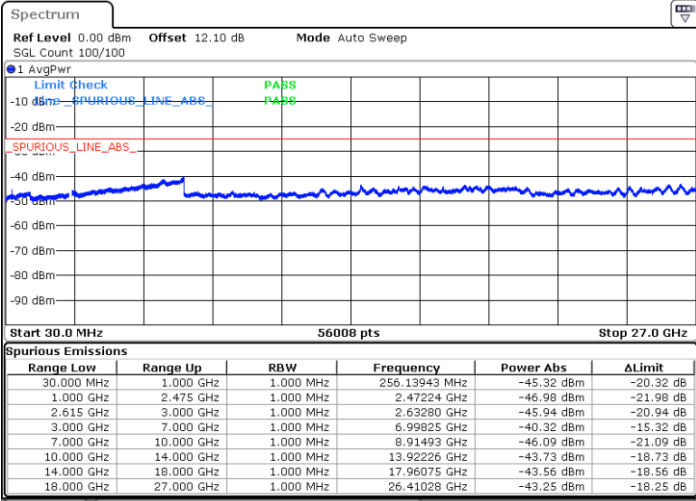

Middle Channel / 1RB99 and 1RB0

Date: 27.MAR.2020 16:10:57

Date: 27.MAR.2020 16:16:11

Middle Channel / FullIRB

N/A

Date: 27.MAR.2020 16:09:54

LTE Band 7C / 20MHz+10MHz

64QAM

Highest Channel / 1RB0 and 1RB49

Highest Channel / 1RB99 and 1RB0

Date: 27.MAR.2020 17:02:37

Date: 27.MAR.2020 17:01:35

Highest Channel / FullIRB

N/A

Date: 27.MAR.2020 17:07:53

LTE Band 7C / 20MHz+15MHz

64QAM

Lowest Channel / 1RB0 and 1RB74

Lowest Channel / 1RB99 and 1RB0

Date: 26.MAR.2020 23:29:42

Date: 26.MAR.2020 23:23:35

Lowest Channel / FullRB

N/A

Date: 26.MAR.2020 23:30:56