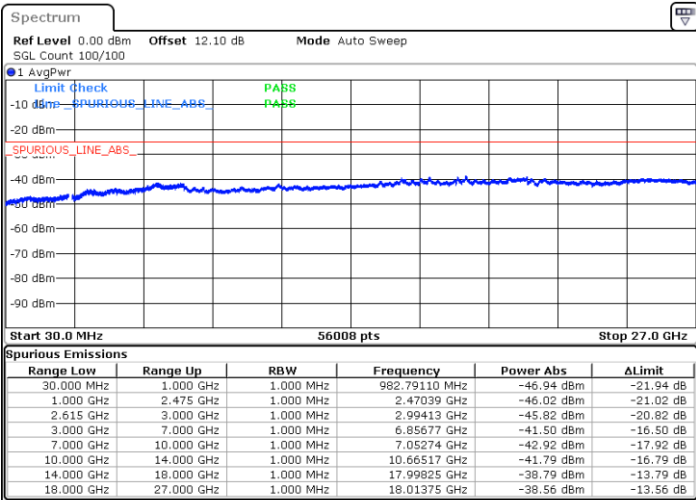

Lowest Channel / 1RB0 and 1RB74

Lowest Channel / 1RB74 and 1RB0

Date: 27.MAR.2020 19:14:29

Date: 27.MAR.2020 19:09:14

Lowest Channel / FullRB

N/A

Date: 27.MAR.2020 19:15:32

LTE Band 7C / 15MHz+15MHz

64QAM

Middle Channel / 1RB0 and 1RB74

Middle Channel / 1RB74 and 1RB0

Date: 27.MAR.2020 19:07:08

Date: 27.MAR.2020 19:13:12

Middle Channel / FullIRB

N/A

Date: 27.MAR.2020 19:05:54

LTE Band 7C / 15MHz+15MHz

64QAM

Highest Channel / 1RB0 and 1RB74

Highest Channel / 1RB74 and 1RB0

Date: 27.MAR.2020 17:30:01

Date: 27.MAR.2020 17:28:58

Highest Channel / FullIRB

N/A

Date: 27.MAR.2020 17:35:16

LTE Band 7C / 15MHz+20MHz

64QAM

Lowest Channel / 1RB0 and 1RB99

Lowest Channel / 1RB74 and 1RB0

Date: 27.MAR.2020 01:25:22

Date: 27.MAR.2020 01:19:24

Lowest Channel / FullIRB