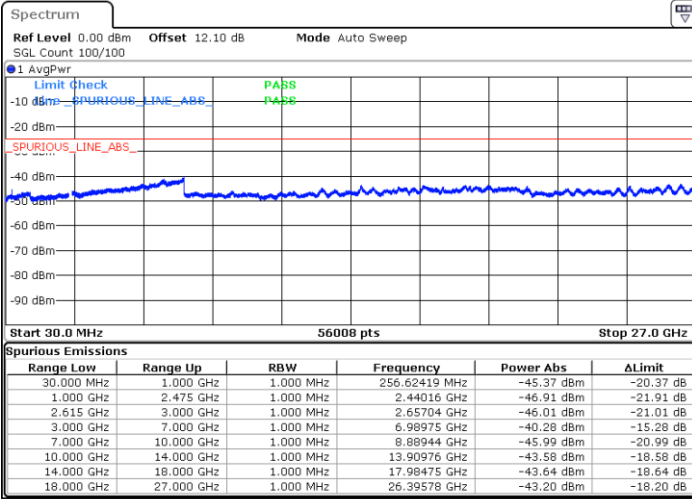

Highest Channel / 1RB0 and 1RB49

Highest Channel / 1RB99 and 1RB0

Date: 27.MAR.2020 17:02:37

Date: 27.MAR.2020 17:01:35

Highest Channel / FullIRB

N/A

Date: 27.MAR.2020 17:07:53

LTE Band 7C / 20MHz+15MHz

64QAM

Lowest Channel / 1RB0 and 1RB74

Lowest Channel / 1RB99 and 1RB0

Date: 26.MAR.2020 23:29:42

Date: 26.MAR.2020 23:23:35

Lowest Channel / FullRB

N/A

Date: 26.MAR.2020 23:30:56

LTE Band 7C / 20MHz+15MHz

64QAM

MiddleChannel / 1RB0 and 1RB74

Middle Channel / 1RB99 and 1RB0

Date: 26.MAR.2020 23:57:50

Date: 27.MAR.2020 00:03:57

Middle Channel / FullIRB

N/A

Date: 26.MAR.2020 23:56:36

LTE Band 7C / 20MHz+15MHz

64QAM

Highest Channel / 1RB0 and 1RB74

Highest Channel / 1RB99 and 1RB0

Date: 27.MAR.2020 00:43:10

Date: 27.MAR.2020 00:41:59

Highest Channel / FullIRB