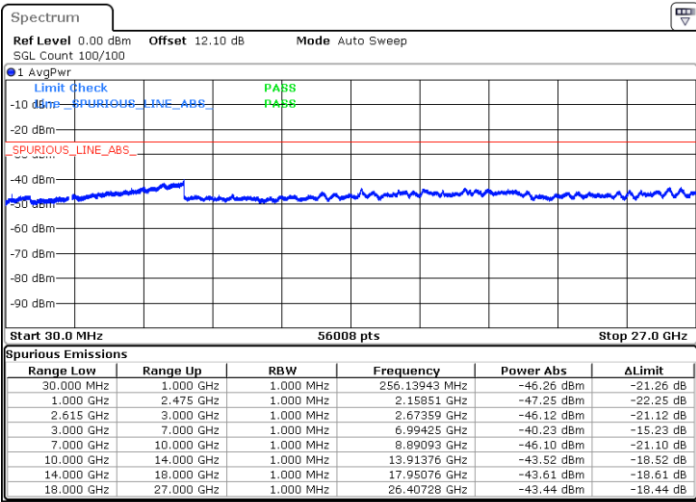

LTE Band 7C / 15MHz+15MHz

64QAM

Middle Channel / 1RB0 and 1RB74

Middle Channel / 1RB74 and 1RB0

Date: 27.MAR.2020 19:07:08

Date: 27.MAR.2020 19:13:12