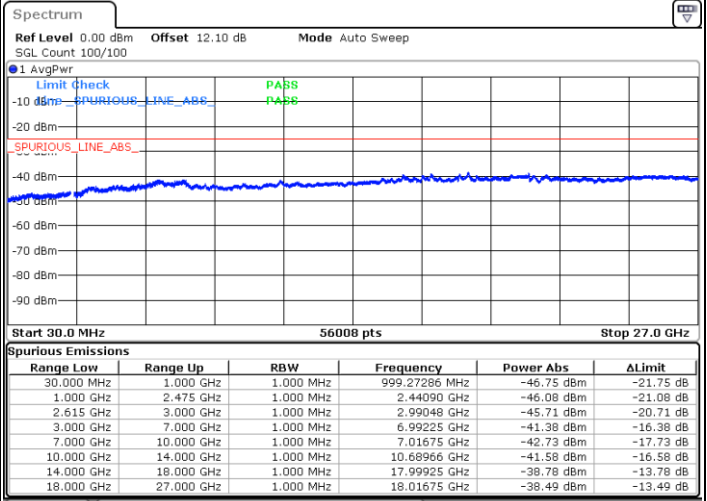

Date: 27.MAR.2020 15:16:27

LTE Band 7C / 10MHz+20MHz

64QAM

MiddleChannel / 1RB0 and 1RB99

Middle Channel / 1RB49 and 1RB0

Date: 27.MAR.2020 19:30:49

Date: 27.MAR.2020 19:36:51

Middle Channel / FullIRB

N/A

Date: 27.MAR.2020 19:29:36

LTE Band 7C / 10MHz+20MHz

64QAM

Highest Channel / 1RB0 and 1RB99

Highest Channel / 1RB49 and 1RB0

Date: 27.MAR.2020 15:51:06

Date: 27.MAR.2020 15:50:04

Highest Channel / FullIRB

N/A

Date: 27.MAR.2020 15:56:22

LTE Band 7C / 15MHz+10MHz

64QAM

Lowest Channel / 1RB0 and 1RB49

Lowest Channel / 1RB74 and 1RB0

Date: 26.MAR.2020 19:42:11