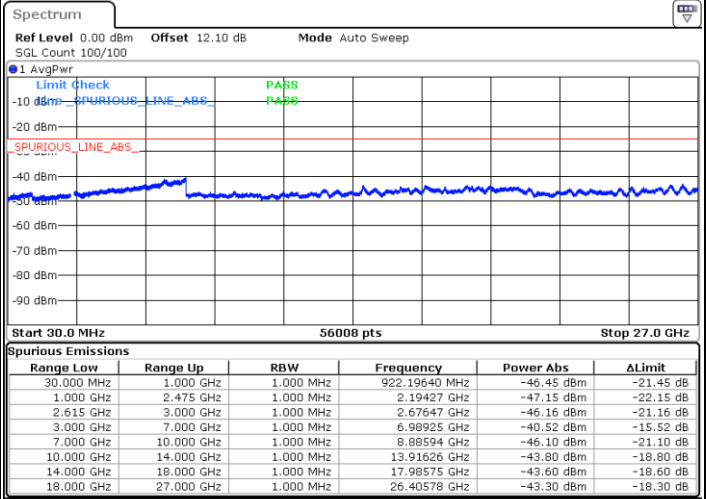

Middle Channel / FullIRB

N/A

Date: 27.MAR.2020 01:44:06

LTE Band 7C / 15MHz+20MHz

64QAM

Highest Channel / 1RB0 and 1RB99

Highest Channel / 1RB74 and 1RB0

Date: 27.MAR.2020 19:58:51

Date: 27.MAR.2020 19:57:39

Highest Channel / FullIRB

N/A

Date: 27.MAR.2020 20:04:55

LTE Band 7C / 20MHz+10MHz

64QAM

Lowest Channel / 1RB0 and 1RB49

Lowest Channel / 1RB99 and 1RB0

Date: 27.MAR.2020 16:36:25

Date: 27.MAR.2020 16:31:11

Lowest Channel / FullIRB

N/A

Date: 27.MAR.2020 16:37:28

LTE Band 7C / 20MHz+10MHz

64QAM

Middle Channel / 1RB0 and 1RB49