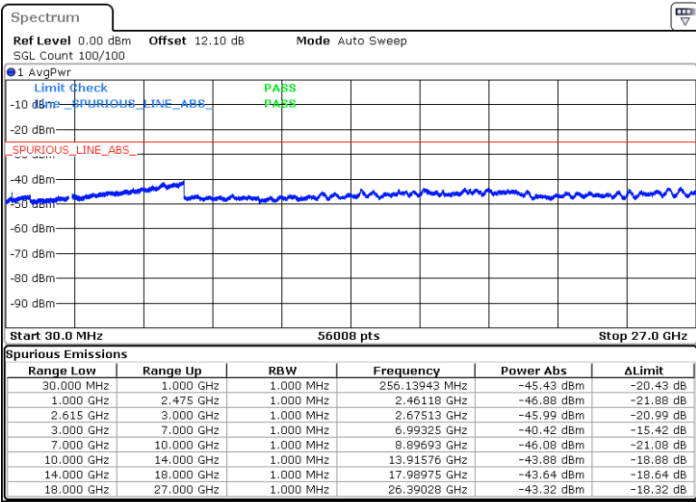

Date: 27.MAR.2020 17:35:16

LTE Band 7C / 15MHz+20MHz

64QAM

Lowest Channel / 1RB0 and 1RB99

Lowest Channel / 1RB74 and 1RB0

Date: 27.MAR.2020 01:25:22

Date: 27.MAR.2020 01:19:24

Lowest Channel / FullIRB

N/A

Date: 27.MAR.2020 01:26:35

LTE Band 7C / 15MHz+20MHz

64QAM

Middle Channel / 1RB0 and 1RB9

Middle Channel / 1RB74 and 1RB0

Date: 27.MAR.2020 01:45:18

Date: 27.MAR.2020 01:51:18

Middle Channel / FullIRB

N/A

Date: 27.MAR.2020 01:44:06

LTE Band 7C / 15MHz+20MHz

64QAM

Highest Channel / 1RB0 and 1RB99

Highest Channel / 1RB74 and 1RB0

Date: 27.MAR.2020 19:58:51

Date: 27.MAR.2020 19:57:39

Highest Channel / FullIRB

N/A

Date: 27.MAR.2020 20:04:55

LTE Band 7C / 20MHz+10MHz

64QAM

Lowest Channel / 1RB0 and 1RB49

Lowest Channel / 1RB99 and 1RB0