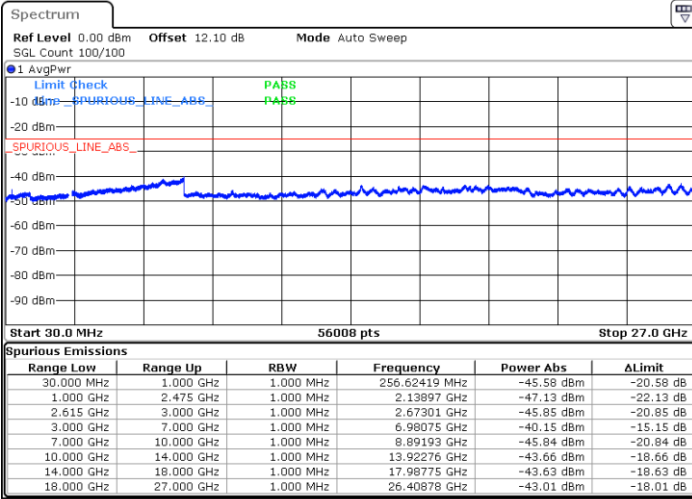

N/A

Date: 27.MAR.2020 19:29:36

LTE Band 7C / 10MHz+20MHz

64QAM

Highest Channel / 1RB0 and 1RB99

Highest Channel / 1RB49 and 1RB0

Date: 27.MAR.2020 15:51:06

Date: 27.MAR.2020 15:50:04

Highest Channel / FullIRB

N/A

Date: 27.MAR.2020 15:56:22

LTE Band 7C / 15MHz+10MHz

64QAM

Lowest Channel / 1RB0 and 1RB49

Lowest Channel / 1RB74 and 1RB0

Date: 26.MAR.2020 19:42:11

Date: 26.MAR.2020 19:36:08

Lowest Channel / FullRB

N/A

Date: 26.MAR.2020 19:43:24

LTE Band 7C / 15MHz+10MHz

64QAM

Middle Channel / 1RB0 and 1RB49

Middle Channel / 1RB74 and 1RB0