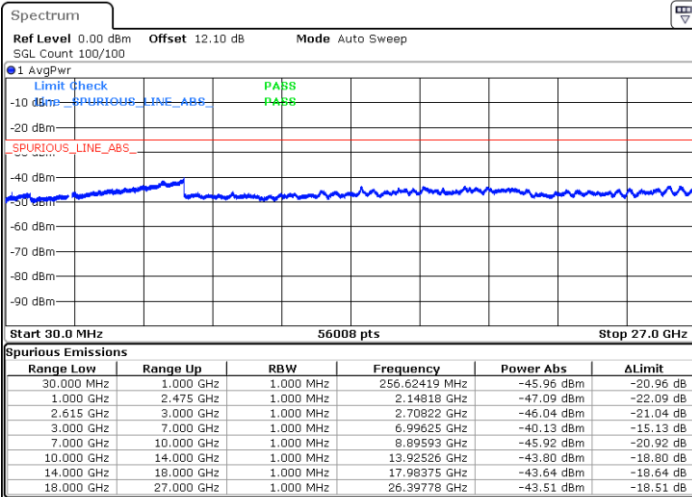

N/A

Date: 27.MAR.2020 01:26:35

LTE Band 7C / 15MHz+20MHz

64QAM

Middle Channel / 1RB0 and 1RB9

Middle Channel / 1RB74 and 1RB0

Date: 27.MAR.2020 01:45:18

Date: 27.MAR.2020 01:51:18

Middle Channel / FullIRB

N/A

Date: 27.MAR.2020 01:44:06

LTE Band 7C / 15MHz+20MHz

64QAM

Highest Channel / 1RB0 and 1RB99

Highest Channel / 1RB74 and 1RB0

Date: 27.MAR.2020 19:58:51

Date: 27.MAR.2020 19:57:39

Highest Channel / FullIRB

N/A

Date: 27.MAR.2020 20:04:55

LTE Band 7C / 20MHz+10MHz

64QAM

Lowest Channel / 1RB0 and 1RB49

Lowest Channel / 1RB99 and 1RB0

Date: 27.MAR.2020 16:36:25

Date: 27.MAR.2020 16:31:11

Lowest Channel / FullIRB

N/A

Date: 27.MAR.2020 16:37:28

LTE Band 7C / 20MHz+10MHz

64QAM

Middle Channel / 1RB0 and 1RB49