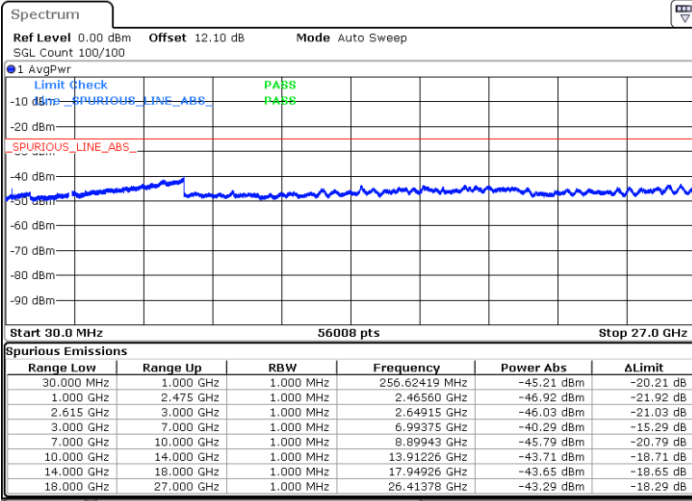

Highest Channel / FullIRB

N/A

Date: 27.MAR.2020 15:56:22

LTE Band 7C / 15MHz+10MHz

64QAM

Lowest Channel / 1RB0 and 1RB49

Lowest Channel / 1RB74 and 1RB0

Date: 26.MAR.2020 19:42:11

Date: 26.MAR.2020 19:36:08

Lowest Channel / FullRB

N/A

Date: 26.MAR.2020 19:43:24

LTE Band 7C / 15MHz+10MHz

64QAM

Middle Channel / 1RB0 and 1RB49

Middle Channel / 1RB74 and 1RB0

Date: 26.MAR.2020 20:47:00

Date: 26.MAR.2020 20:53:08

Middle Channel / FullIRB

N/A

Date: 26.MAR.2020 20:45:46

LTE Band 7C / 15MHz+10MHz

64QAM

Highest Channel / 1RB0 and 1RB49

Highest Channel / 1RB74 and 1RB0

Date: 26.MAR.2020 21:10:16

Date: 26.MAR.2020 21:09:03

Highest Channel / FullIRB

N/A

Date: 26.MAR.2020 21:16:23

LTE Band 7C / 15MHz+15MHz

64QAM