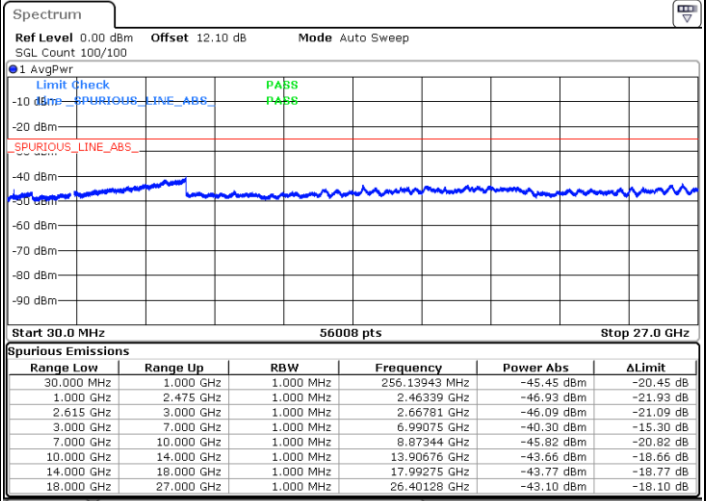

Highest Channel / FullIRB

N/A

Date: 27.MAR.2020 15:56:22

LTE Band 7C / 15MHz+10MHz

64QAM

Lowest Channel / 1RB0 and 1RB49

Lowest Channel / 1RB74 and 1RB0

Date: 26.MAR.2020 19:42:11

Date: 26.MAR.2020 19:36:08

Lowest Channel / FullRB

N/A

Date: 26.MAR.2020 19:43:24

LTE Band 7C / 15MHz+10MHz

64QAM

Middle Channel / 1RB0 and 1RB49

Middle Channel / 1RB74 and 1RB0

Date: 26.MAR.2020 20:47:00

Date: 26.MAR.2020 20:53:08

Middle Channel / FullIRB

N/A

Date: 26.MAR.2020 20:45:46

LTE Band 7C / 15MHz+10MHz

64QAM

Highest Channel / 1RB0 and 1RB49

Highest Channel / 1RB74 and 1RB0

Date: 26.MAR.2020 21:10:16

Date: 26.MAR.2020 21:09:03

Highest Channel / FullIRB

N/A

Date: 26.MAR.2020 21:16:23

LTE Band 7C / 15MHz+15MHz

64QAM