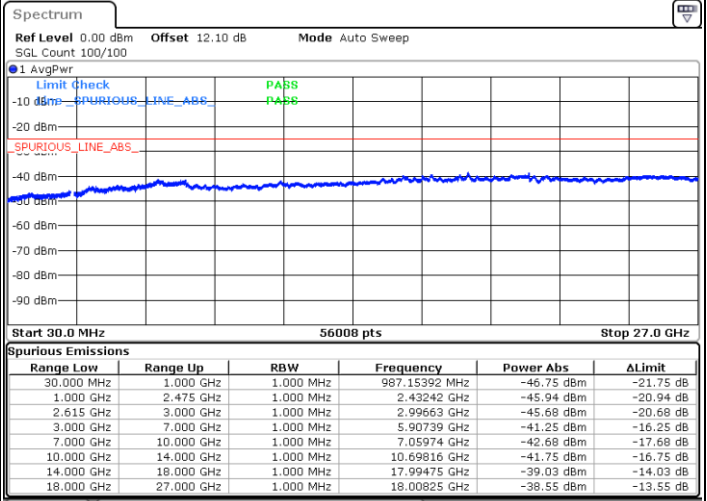

LTE Band 7C / 20MHz+10MHz

16QAM

Middle Channel / 1RB0 and 1RB49

Middle Channel / 1RB99 and 1RB0

Date: 27.MAR.2020 16:12:00

Date: 27.MAR.2020 16:15:08

Middle Channel / FullIRB

N/A

Date: 27.MAR.2020 16:08:50

LTE Band 7C / 20MHz+10MHz

16QAM

Highest Channel / 1RB0 and 1RB49

Highest Channel / 1RB99 and 1RB0

Date: 27.MAR.2020 17:03:41

Date: 27.MAR.2020 17:00:32

Highest Channel / FullIRB

N/A

Date: 27.MAR.2020 17:06:50

LTE Band 7C / 20MHz+15MHz

16QAM

Lowest Channel / 1RB0 and 1RB74

Lowest Channel / 1RB99 and 1RB0

Date: 26.MAR.2020 23:28:29

Date: 26.MAR.2020 23:24:49