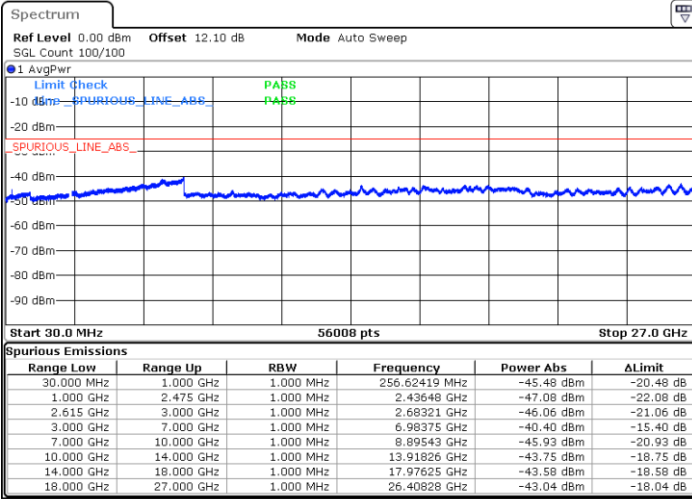

LTE Band 7C / 20MHz+15MHz

QPSK

Lowest Channel / 1RB0 and 1RB74

Lowest Channel / 1RB99 and 1RB0

Date: 26.MAR.2020 23:27:15

Date: 26.MAR.2020 23:26:02

Lowest Channel / FullRB

N/A

Date: 26.MAR.2020 23:33:23

LTE Band 7C / 20MHz+15MHz

QPSK

MiddleChannel / 1RB0 and 1RB74

Middle Channel / 1RB99 and 1RB0

Date: 27.MAR.2020 00:00:17

Date: 27.MAR.2020 00:01:30

Middle Channel / FullIRB

N/A

Date: 26.MAR.2020 23:54:08

LTE Band 7C / 20MHz+15MHz

QPSK

Highest Channel / 1RB0 and 1RB74

Highest Channel / 1RB99 and 1RB0

Date: 27.MAR.2020 00:45:34

Date: 27.MAR.2020 00:39:35

Highest Channel / FullIRB

N/A

Date: 27.MAR.2020 00:46:46

LTE Band 7C / 20MHz+20MHz

QPSK

Lowest Channel / 1RB0 and 1RB99

Lowest Channel / 1RB99 and 1RB0

Date: 26.MAR.2020 21:38:27