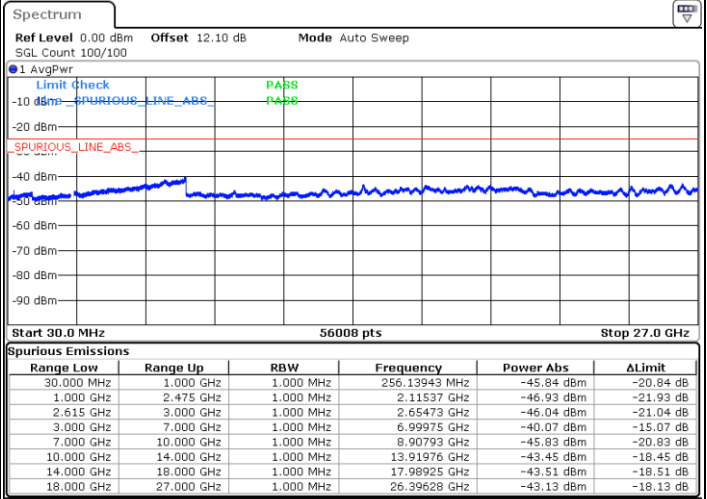

N/A

Date: 27.MAR.2020 17:33:10

LTE Band 7C / 15MHz+20MHz

QPSK

Lowest Channel / 1RB0 and 1RB99

Lowest Channel / 1RB74 and 1RB0

Date: 27.MAR.2020 01:22:59

Date: 27.MAR.2020 01:21:47

Lowest Channel / FullRB

N/A

Date: 27.MAR.2020 01:29:00

LTE Band 7C / 15MHz+20MHz

QPSK

Middle Channel / 1RB0 and 1RB9

Middle Channel / 1RB74 and 1RB0

Date: 27.MAR.2020 01:47:43

Date: 27.MAR.2020 01:48:54

Middle Channel / FullRB

N/A

Date: 27.MAR.2020 01:41:42

LTE Band 7C / 15MHz+20MHz

QPSK

Highest Channel / 1RB0 and 1RB99

Highest Channel / 1RB74 and 1RB0

Date: 27.MAR.2020 20:01:16

Date: 27.MAR.2020 19:55:14

Highest Channel / FullIRB

N/A

Date: 27.MAR.2020 20:02:29

LTE Band 7C / 20MHz+10MHz

QPSK

Lowest Channel / 1RB0 and 1RB49