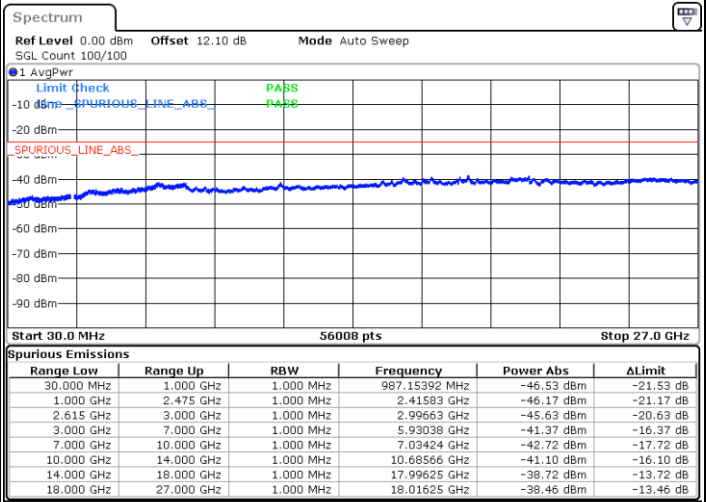

Date: 26.MAR.2020 22:27:15

Date: 26.MAR.2020 22:28:27

Middle Channel / FullIRB

N/A

Date: 26.MAR.2020 22:21:07

LTE Band 7C / 20MHz+20MHz

QPSK

Highest Channel / 1RB0 and 1RB99

Highest Channel / 1RB99 and 1RB0

Date: 26.MAR.2020 23:03:37

Date: 26.MAR.2020 22:57:31

Highest Channel / FullIRB

N/A

Date: 26.MAR.2020 23:04:51

LTE Band 7C / 10MHz+20MHz

16QAM

Lowest Channel / 1RB0 and 1RB99

Lowest Channel / 1RB49 and 1RB0

Date: 27.MAR.2020 15:14:21

Date: 27.MAR.2020 14:54:56

Lowest Channel / FullRB

N/A

Date: 27.MAR.2020 15:17:30

LTE Band 7C / 10MHz+20MHz