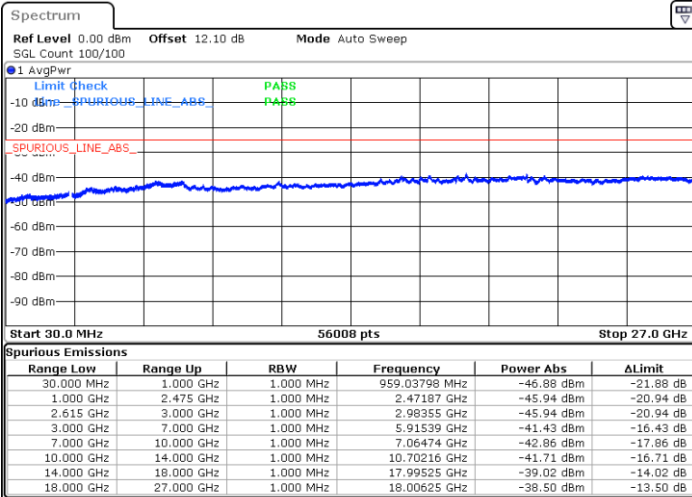

Middle Channel / 1RB0 and 1RB49

Middle Channel / 1RB99 and 1RB0

Date: 27.MAR.2020 16:13:03

Date: 27.MAR.2020 16:14:05

Middle Channel / FullIRB

N/A

Date: 27.MAR.2020 16:07:47

LTE Band 7C / 20MHz+10MHz

QPSK

Highest Channel / 1RB0 and 1RB49

Highest Channel / 1RB99 and 1RB0

Date: 27.MAR.2020 17:04:44

Date: 27.MAR.2020 16:59:29

Highest Channel / FullIRB

N/A

Date: 27.MAR.2020 17:05:47

LTE Band 7C / 20MHz+15MHz

QPSK

Lowest Channel / 1RB0 and 1RB74

Lowest Channel / 1RB99 and 1RB0

Date: 26.MAR.2020 23:27:15

Date: 26.MAR.2020 23:26:02

Lowest Channel / FullRB

N/A

Date: 26.MAR.2020 23:33:23

LTE Band 7C / 20MHz+15MHz

QPSK

MiddleChannel / 1RB0 and 1RB74

Middle Channel / 1RB99 and 1RB0

Date: 27.MAR.2020 00:00:17

Date: 27.MAR.2020 00:01:30

Middle Channel / FullIRB