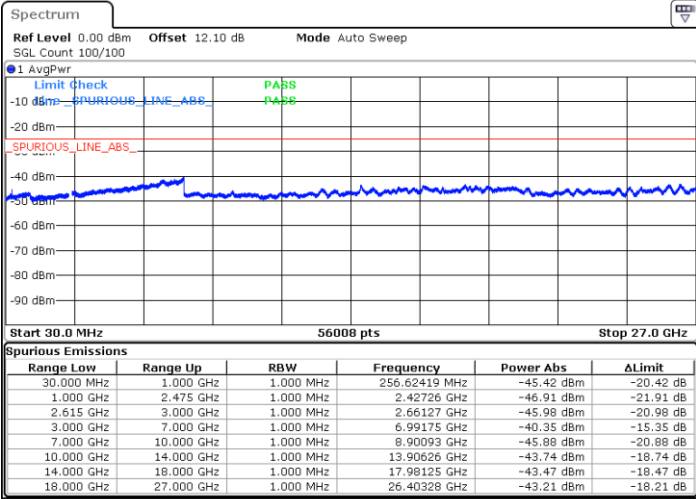

Highest Channel / 1RB0 and 1RB74

Highest Channel / 1RB74 and 1RB0

Date: 27.MAR.2020 17:31:04

Date: 27.MAR.2020 17:27:55

Highest Channel / FullRB

N/A

Date: 27.MAR.2020 17:34:13

LTE Band 7C / 15MHz+20MHz

16QAM

Lowest Channel / 1RB0 and 1RB99

Lowest Channel / 1RB74 and 1RB0

Date: 27.MAR.2020 01:24:10

Date: 27.MAR.2020 01:20:36

Lowest Channel / FullRB

N/A

Date: 27.MAR.2020 01:27:48

LTE Band 7C / 15MHz+20MHz

16QAM

Middle Channel / 1RB0 and 1RB9

Middle Channel / 1RB74 and 1RB0

Date: 27.MAR.2020 01:46:31

Date: 27.MAR.2020 01:50:06

Middle Channel / FullIRB

N/A

Date: 27.MAR.2020 01:42:54

LTE Band 7C / 15MHz+20MHz

16QAM

Highest Channel / 1RB0 and 1RB99

Highest Channel / 1RB74 and 1RB0

Date: 27.MAR.2020 20:00:04

Date: 27.MAR.2020 19:56:26

Highest Channel / FullIRB