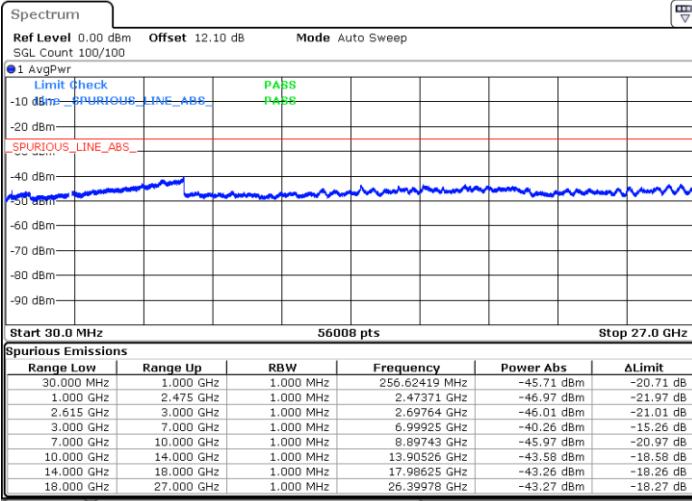

Date: 26.MAR.2020 23:33:23

LTE Band 7C / 20MHz+15MHz

QPSK

MiddleChannel / 1RB0 and 1RB74

Middle Channel / 1RB99 and 1RB0

Date: 27.MAR.2020 00:00:17

Date: 27.MAR.2020 00:01:30

Middle Channel / FullIRB

N/A

Date: 26.MAR.2020 23:54:08

LTE Band 7C / 20MHz+15MHz

QPSK

Highest Channel / 1RB0 and 1RB74

Highest Channel / 1RB99 and 1RB0

Date: 27.MAR.2020 00:45:34

Date: 27.MAR.2020 00:39:35

Highest Channel / FullIRB

N/A

Date: 27.MAR.2020 00:46:46

LTE Band 7C / 20MHz+20MHz

QPSK

Lowest Channel / 1RB0 and 1RB99

Lowest Channel / 1RB99 and 1RB0

Date: 26.MAR.2020 21:38:27

Date: 26.MAR.2020 21:37:15

Lowest Channel / FullRB

N/A

Date: 26.MAR.2020 21:44:35

LTE Band 7C / 20MHz+20MHz

QPSK

Middle Channel / 1RB0 and 1RB99

Middle Channel / 1RB99 and 1RB0