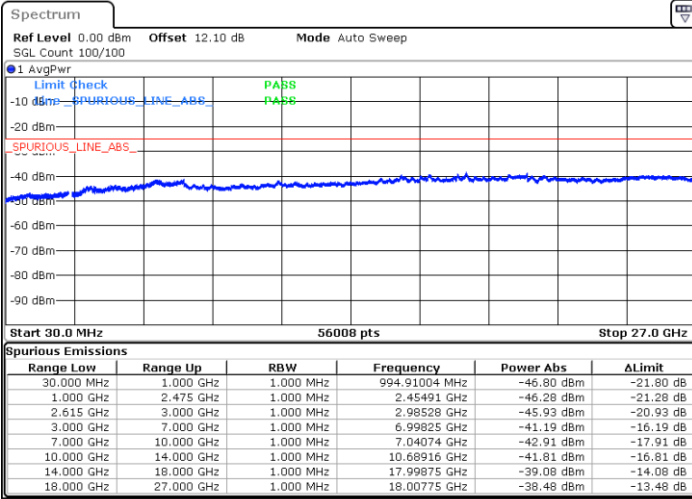

Date: 27.MAR.2020 01:42:54

LTE Band 7C / 15MHz+20MHz

16QAM

Highest Channel / 1RB0 and 1RB99

Highest Channel / 1RB74 and 1RB0

Date: 27.MAR.2020 20:00:04

Date: 27.MAR.2020 19:56:26

Highest Channel / FullIRB

N/A

Date: 27.MAR.2020 20:03:43

LTE Band 7C / 20MHz+10MHz

16QAM

Lowest Channel / 1RB0 and 1RB49

Lowest Channel / 1RB99 and 1RB0

Date: 27.MAR.2020 16:35:22

Date: 27.MAR.2020 16:32:14

Lowest Channel / FullRB

N/A

Date: 27.MAR.2020 16:38:32