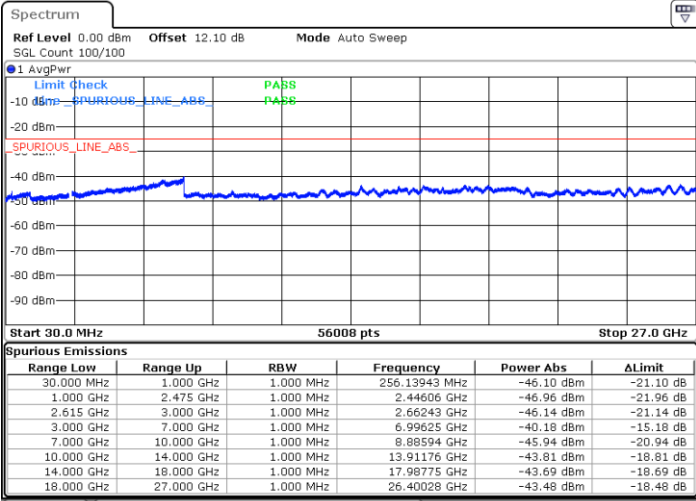

LTE Band 7C / 15MHz+20MHz

16QAM

Middle Channel / 1RB0 and 1RB9

Middle Channel / 1RB74 and 1RB0

Date: 27.MAR.2020 01:46:31

Date: 27.MAR.2020 01:50:06

Middle Channel / FullIRB

N/A

Date: 27.MAR.2020 01:42:54

LTE Band 7C / 15MHz+20MHz

16QAM

Highest Channel / 1RB0 and 1RB99

Highest Channel / 1RB74 and 1RB0

Date: 27.MAR.2020 20:00:04

Date: 27.MAR.2020 19:56:26

Highest Channel / FullIRB

N/A

Date: 27.MAR.2020 20:03:43

LTE Band 7C / 20MHz+10MHz

16QAM

Lowest Channel / 1RB0 and 1RB49

Lowest Channel / 1RB99 and 1RB0

Date: 27.MAR.2020 16:35:22

Date: 27.MAR.2020 16:32:14