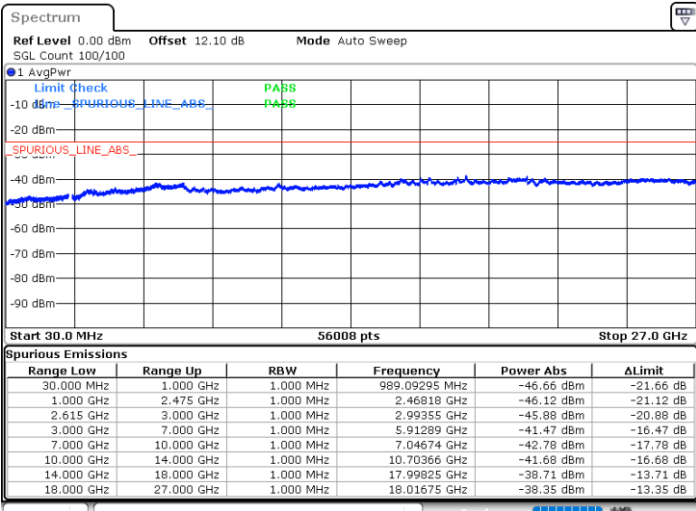

Date: 27.MAR.2020 01:48:54

Middle Channel / FullRB

N/A

Date: 27.MAR.2020 01:41:42

LTE Band 7C / 15MHz+20MHz

QPSK

Highest Channel / 1RB0 and 1RB99

Highest Channel / 1RB74 and 1RB0

Date: 27.MAR.2020 20:01:16

Date: 27.MAR.2020 19:55:14

Highest Channel / FullIRB

N/A

Date: 27.MAR.2020 20:02:29

LTE Band 7C / 20MHz+10MHz

QPSK

Lowest Channel / 1RB0 and 1RB49

Lowest Channel / 1RB99 and 1RB0

Date: 27.MAR.2020 16:34:19

Date: 27.MAR.2020 16:33:17

Lowest Channel / FullRB

N/A

Date: 27.MAR.2020 16:39:35

LTE Band 7C / 20MHz+10MHz

QPSK