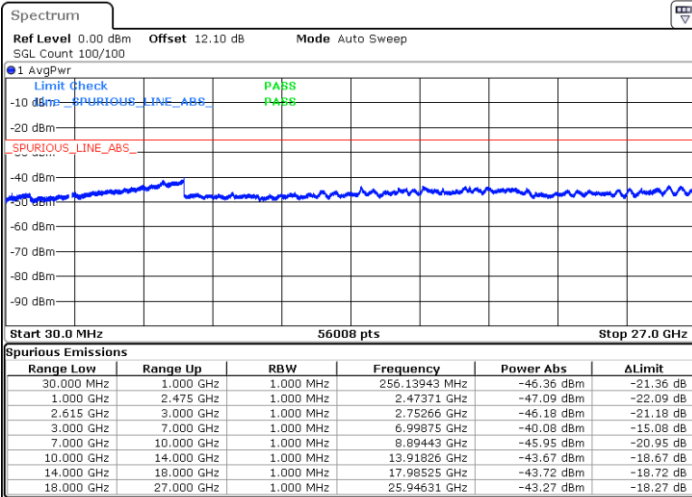

Lowest Channel / FullRB

N/A

Date: 27.MAR.2020 01:29:00

LTE Band 7C / 15MHz+20MHz

QPSK

Middle Channel / 1RB0 and 1RB9

Middle Channel / 1RB74 and 1RB0

Date: 27.MAR.2020 01:47:43

Date: 27.MAR.2020 01:48:54

Middle Channel / FullRB

N/A

Date: 27.MAR.2020 01:41:42

LTE Band 7C / 15MHz+20MHz

QPSK

Highest Channel / 1RB0 and 1RB99

Highest Channel / 1RB74 and 1RB0

Date: 27.MAR.2020 20:01:16

Date: 27.MAR.2020 19:55:14

Highest Channel / FullIRB

N/A

Date: 27.MAR.2020 20:02:29

LTE Band 7C / 20MHz+10MHz

QPSK

Lowest Channel / 1RB0 and 1RB49

Lowest Channel / 1RB99 and 1RB0

Date: 27.MAR.2020 16:34:19

Date: 27.MAR.2020 16:33:17

Lowest Channel / FullRB

N/A

Date: 27.MAR.2020 16:39:35

LTE Band 7C / 20MHz+10MHz

QPSK