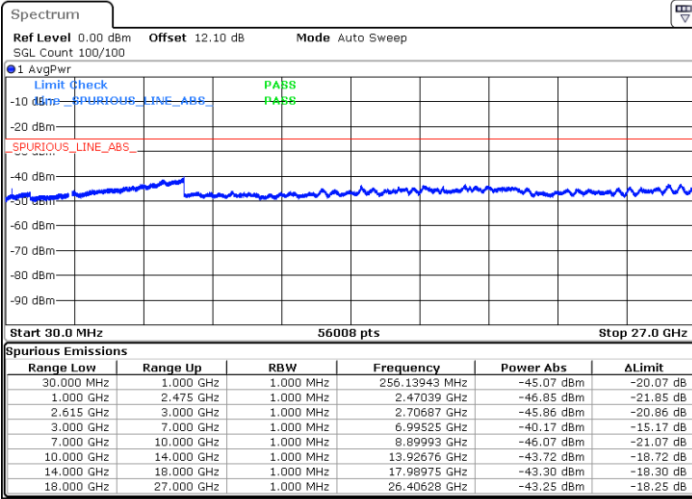

LTE Band 7C / 10MHz+20MHz

16QAM

Highest Channel / 1RB0 and 1RB99

Highest Channel / 1RB49 and 1RB0

Date: 27.MAR.2020 15:52:09

Date: 27.MAR.2020 15:49:00

Highest Channel / FullIRB

N/A

Date: 27.MAR.2020 15:55:18

LTE Band 7C / 15MHz+10MHz

16QAM

Lowest Channel / 1RB0 and 1RB49

Lowest Channel / 1RB74 and 1RB0

Date: 26.MAR.2020 19:40:59

Date: 26.MAR.2020 19:37:21

Lowest Channel / FullRB

N/A

Date: 26.MAR.2020 19:44:37

LTE Band 7C / 15MHz+10MHz

16QAM

Middle Channel / 1RB0 and 1RB49

Middle Channel / 1RB74 and 1RB0

Date: 26.MAR.2020 20:48:13

Date: 26.MAR.2020 20:51:54