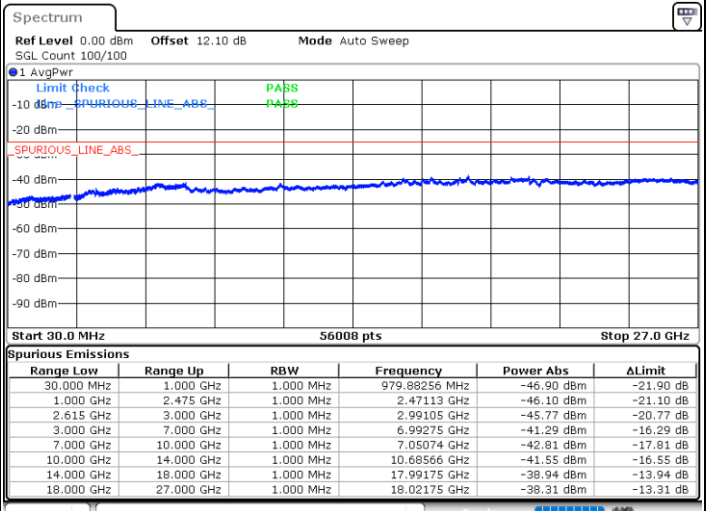

Date: 27.MAR.2020 01:48:54

Middle Channel / FullRB

N/A

Date: 27.MAR.2020 01:41:42

LTE Band 7C / 15MHz+20MHz

QPSK

Highest Channel / 1RB0 and 1RB99

Highest Channel / 1RB74 and 1RB0

Date: 27.MAR.2020 20:01:16

Date: 27.MAR.2020 19:55:14

Highest Channel / FullIRB

N/A

Date: 27.MAR.2020 20:02:29

LTE Band 7C / 20MHz+10MHz

QPSK

Lowest Channel / 1RB0 and 1RB49

Lowest Channel / 1RB99 and 1RB0

Date: 27.MAR.2020 16:34:19

Date: 27.MAR.2020 16:33:17

Lowest Channel / FullRB

N/A

Date: 27.MAR.2020 16:39:35

LTE Band 7C / 20MHz+10MHz

QPSK