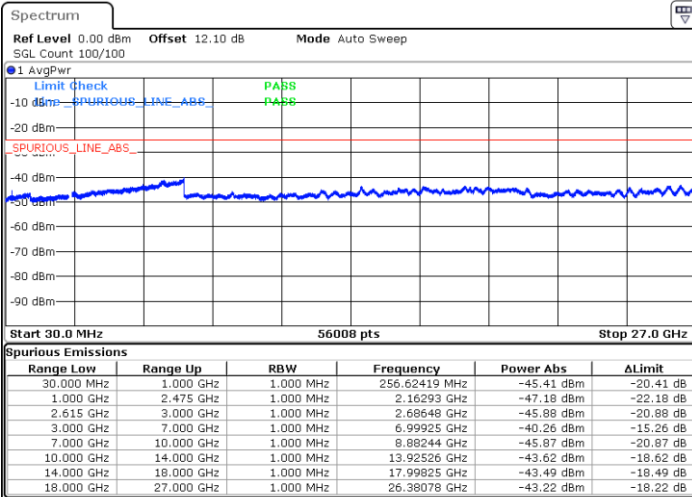

Date: 26.MAR.2020 22:27:15

Date: 26.MAR.2020 22:28:27

Middle Channel / FullIRB

N/A

Date: 26.MAR.2020 22:21:07

LTE Band 7C / 20MHz+20MHz

QPSK

Highest Channel / 1RB0 and 1RB99

Highest Channel / 1RB99 and 1RB0

Date: 26.MAR.2020 23:03:37

Date: 26.MAR.2020 22:57:31

Highest Channel / FullIRB

N/A

Date: 26.MAR.2020 23:04:51

LTE Band 7C / 10MHz+20MHz

16QAM

Lowest Channel / 1RB0 and 1RB99

Lowest Channel / 1RB49 and 1RB0

Date: 27.MAR.2020 15:14:21

Date: 27.MAR.2020 14:54:56

Lowest Channel / FullRB

N/A

Date: 27.MAR.2020 15:17:30

LTE Band 7C / 10MHz+20MHz