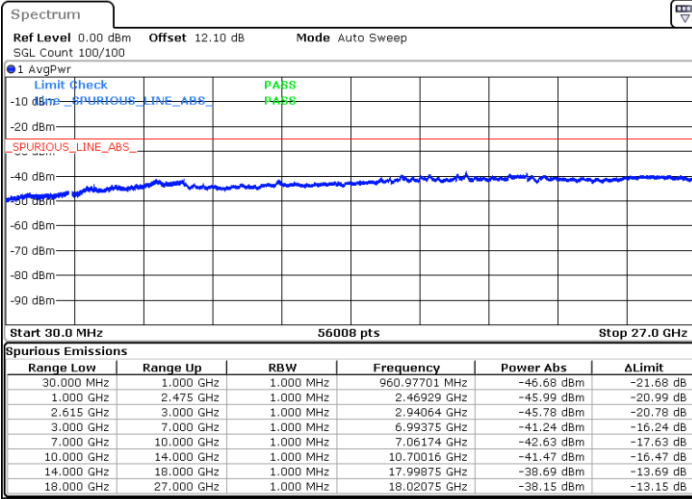

Lowest Channel / 1RB0 and 1RB99

Lowest Channel / 1RB49 and 1RB0

Date: 27.MAR.2020 15:14:21

Date: 27.MAR.2020 14:54:56

Lowest Channel / FullRB

N/A

Date: 27.MAR.2020 15:17:30

LTE Band 7C / 10MHz+20MHz

16QAM

MiddleChannel / 1RB0 and 1RB99

Middle Channel / 1RB49 and 1RB0

Date: 27.MAR.2020 19:32:02

Date: 27.MAR.2020 19:35:39

Middle Channel / FullIRB

N/A

Date: 27.MAR.2020 19:28:23

LTE Band 7C / 10MHz+20MHz

16QAM

Highest Channel / 1RB0 and 1RB99

Highest Channel / 1RB49 and 1RB0

Date: 27.MAR.2020 15:52:09

Date: 27.MAR.2020 15:49:00

Highest Channel / FullIRB

N/A