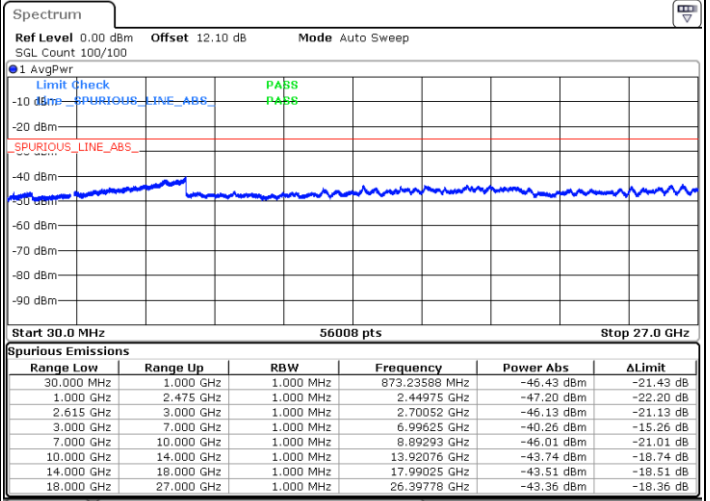

LTE Band 7C / 15MHz+20MHz

16QAM

Middle Channel / 1RB0 and 1RB9

Middle Channel / 1RB74 and 1RB0

Date: 27.MAR.2020 01:46:31

Date: 27.MAR.2020 01:50:06

Middle Channel / FullIRB

N/A

Date: 27.MAR.2020 01:42:54

LTE Band 7C / 15MHz+20MHz

16QAM

Highest Channel / 1RB0 and 1RB99

Highest Channel / 1RB74 and 1RB0

Date: 27.MAR.2020 20:00:04

Date: 27.MAR.2020 19:56:26

Highest Channel / FullIRB

N/A

Date: 27.MAR.2020 20:03:43

LTE Band 7C / 20MHz+10MHz

16QAM

Lowest Channel / 1RB0 and 1RB49

Lowest Channel / 1RB99 and 1RB0

Date: 27.MAR.2020 16:35:22

Date: 27.MAR.2020 16:32:14