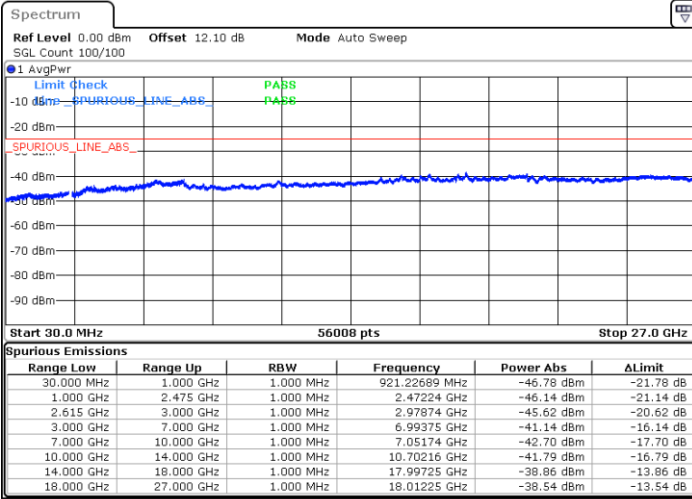

Date: 27.MAR.2020 20:01:16

Date: 27.MAR.2020 19:55:14

Highest Channel / FullIRB

N/A

Date: 27.MAR.2020 20:02:29

LTE Band 7C / 20MHz+10MHz

QPSK

Lowest Channel / 1RB0 and 1RB49

Lowest Channel / 1RB99 and 1RB0

Date: 27.MAR.2020 16:34:19

Date: 27.MAR.2020 16:33:17

Lowest Channel / FullRB

N/A

Date: 27.MAR.2020 16:39:35

LTE Band 7C / 20MHz+10MHz

QPSK

Middle Channel / 1RB0 and 1RB49

Middle Channel / 1RB99 and 1RB0

Date: 27.MAR.2020 16:13:03

Date: 27.MAR.2020 16:14:05

Middle Channel / FullIRB

N/A

Date: 27.MAR.2020 16:07:47

LTE Band 7C / 20MHz+10MHz

QPSK

Highest Channel / 1RB0 and 1RB49

Highest Channel / 1RB99 and 1RB0

Date: 27.MAR.2020 17:04:44

Date: 27.MAR.2020 16:59:29

Highest Channel / FullIRB

N/A

Date: 27.MAR.2020 17:05:47