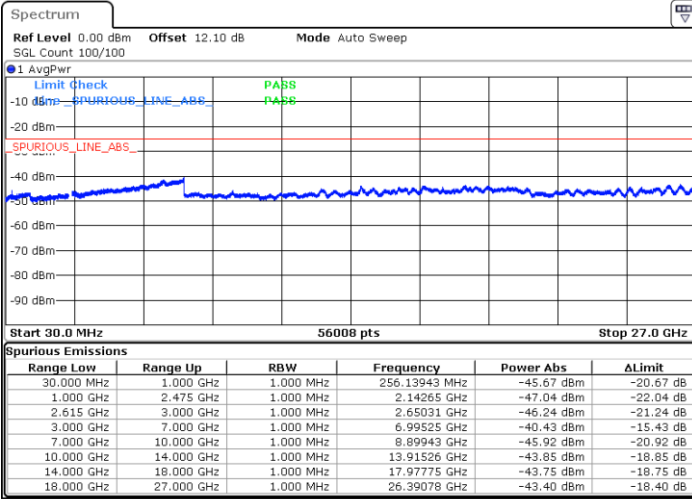

LTE Band 7C / 15MHz+15MHz

QPSK

Middle Channel / 1RB0 and 1RB74

Middle Channel / 1RB74 and 1RB0

Date: 27.MAR.2020 19:09:34

Date: 27.MAR.2020 19:10:46

Middle Channel / FullIRB

N/A

Date: 27.MAR.2020 19:03:28

LTE Band 7C / 15MHz+15MHz

QPSK

Highest Channel / 1RB0 and 1RB74

Highest Channel / 1RB74 and 1RB0

Date: 27.MAR.2020 17:32:07

Date: 27.MAR.2020 17:26:52

Highest Channel / FullIRB