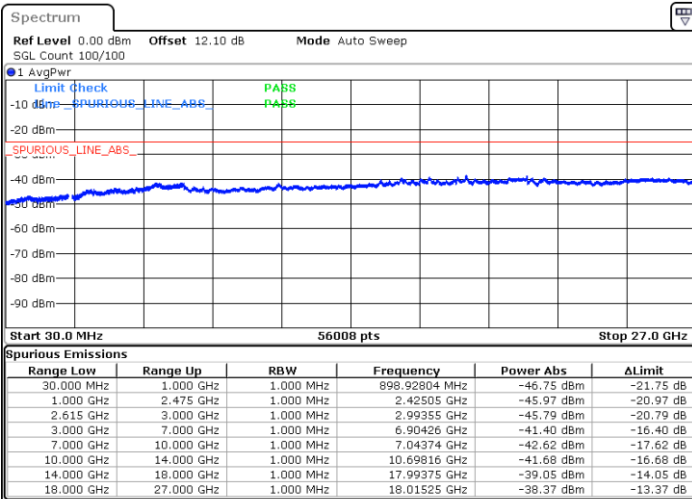

Date: 26.MAR.2020 22:27:15

Date: 26.MAR.2020 22:28:27

Middle Channel / FullIRB

N/A

Date: 26.MAR.2020 22:21:07

LTE Band 7C / 20MHz+20MHz

QPSK

Highest Channel / 1RB0 and 1RB99

Highest Channel / 1RB99 and 1RB0

Date: 26.MAR.2020 23:03:37

Date: 26.MAR.2020 22:57:31

Highest Channel / FullIRB

N/A

Date: 26.MAR.2020 23:04:51

LTE Band 7C / 10MHz+20MHz

16QAM

Lowest Channel / 1RB0 and 1RB99

Lowest Channel / 1RB49 and 1RB0

Date: 27.MAR.2020 15:14:21

Date: 27.MAR.2020 14:54:56

Lowest Channel / FullRB

N/A

Date: 27.MAR.2020 15:17:30

LTE Band 7C / 10MHz+20MHz

LTE Band 7C / 10MHz+20MHz

16QAM

Highest Channel / 1RB0 and 1RB99

Highest Channel / 1RB49 and 1RB0

Date: 27.MAR.2020 15:52:09

Date: 27.MAR.2020 15:49:00

Highest Channel / FullIRB

N/A