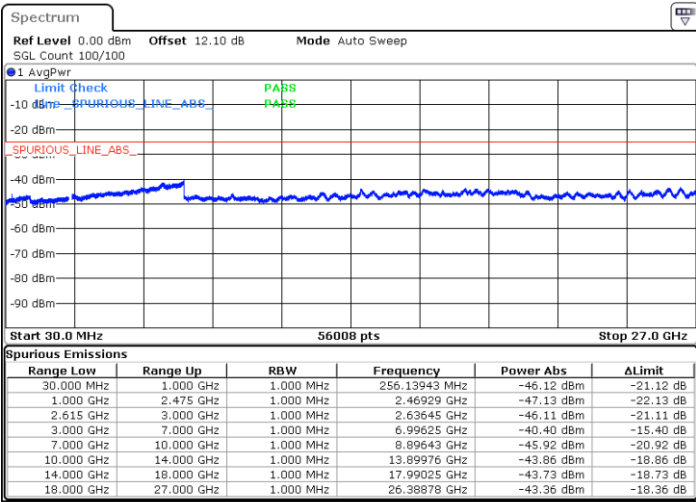

Date: 26.MAR.2020 21:07:50

Highest Channel / FullIRB

N/A

Date: 26.MAR.2020 21:15:09

LTE Band 7C / 15MHz+15MHz

16QAM

Lowest Channel / 1RB0 and 1RB74

Lowest Channel / 1RB74 and 1RB0

Date: 27.MAR.2020 19:13:26

Date: 27.MAR.2020 19:10:17

Lowest Channel / FullIRB

N/A

Date: 27.MAR.2020 19:16:35

LTE Band 7C / 15MHz+15MHz

16QAM

Middle Channel / 1RB0 and 1RB74

Middle Channel / 1RB74 and 1RB0

Date: 27.MAR.2020 19:08:21

Date: 27.MAR.2020 19:11:59

Middle Channel / FullIRB

N/A

Date: 27.MAR.2020 19:04:41

LTE Band 7C / 15MHz+15MHz

16QAM

Highest Channel / 1RB0 and 1RB74

Highest Channel / 1RB74 and 1RB0

Date: 27.MAR.2020 17:31:04

Date: 27.MAR.2020 17:27:55

Highest Channel / FullRB

N/A

Date: 27.MAR.2020 17:34:13

LTE Band 7C / 15MHz+20MHz