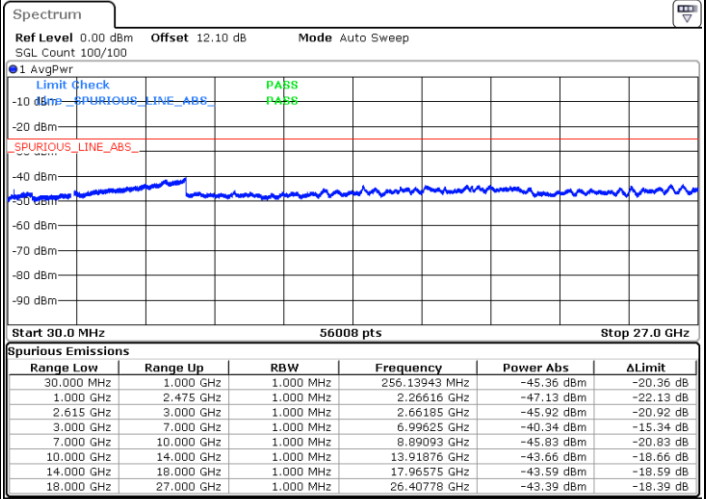

Middle Channel / FullIRB

N/A

Date: 26.MAR.2020 20:44:32

LTE Band 7C / 15MHz+10MHz

16QAM

Highest Channel / 1RB0 and 1RB49

Highest Channel / 1RB74 and 1RB0

Date: 26.MAR.2020 21:11:29

Date: 26.MAR.2020 21:07:50

Highest Channel / FullIRB

N/A

Date: 26.MAR.2020 21:15:09

LTE Band 7C / 15MHz+15MHz

16QAM

Lowest Channel / 1RB0 and 1RB74

Lowest Channel / 1RB74 and 1RB0