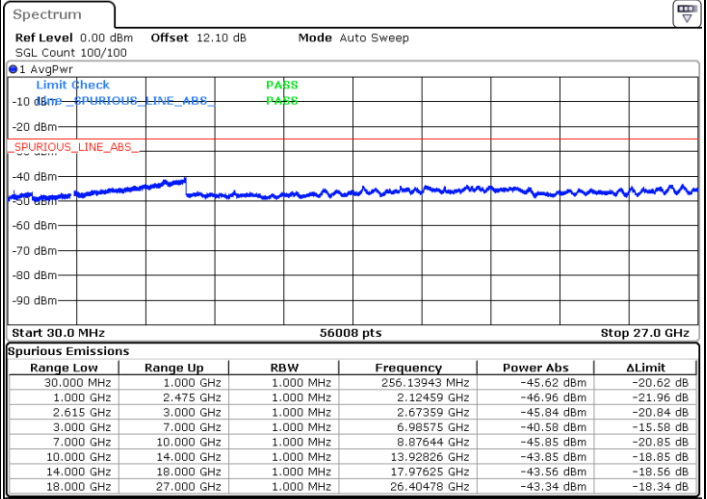

Date: 26.MAR.2020 21:37:15

Lowest Channel / FullRB

N/A

Date: 26.MAR.2020 21:44:35

LTE Band 7C / 20MHz+20MHz

QPSK

Middle Channel / 1RB0 and 1RB99

Middle Channel / 1RB99 and 1RB0

Date: 26.MAR.2020 22:27:15

Date: 26.MAR.2020 22:28:27

Middle Channel / FullIRB

N/A

Date: 26.MAR.2020 22:21:07

LTE Band 7C / 20MHz+20MHz

QPSK

Highest Channel / 1RB0 and 1RB99

Highest Channel / 1RB99 and 1RB0

Date: 26.MAR.2020 23:03:37

Date: 26.MAR.2020 22:57:31

Highest Channel / FullIRB

N/A

Date: 26.MAR.2020 23:04:51

LTE Band 7C / 10MHz+20MHz

16QAM

Lowest Channel / 1RB0 and 1RB99

Lowest Channel / 1RB49 and 1RB0

Date: 27.MAR.2020 15:14:21

Date: 27.MAR.2020 14:54:56

Lowest Channel / FullRB

N/A

Date: 27.MAR.2020 15:17:30

LTE Band 7C / 10MHz+20MHz