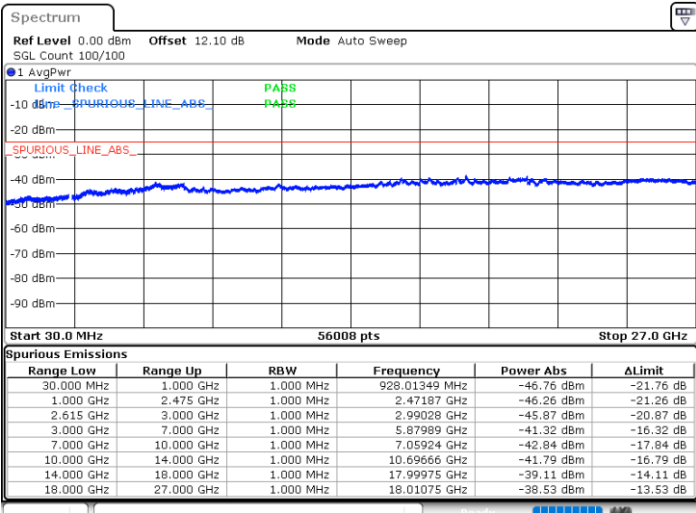

Date: 27.MAR.2020 20:01:16

Date: 27.MAR.2020 19:55:14

Highest Channel / FullIRB

N/A

Date: 27.MAR.2020 20:02:29

LTE Band 7C / 20MHz+10MHz

QPSK

Lowest Channel / 1RB0 and 1RB49

Lowest Channel / 1RB99 and 1RB0

Date: 27.MAR.2020 16:34:19

Date: 27.MAR.2020 16:33:17

Lowest Channel / FullRB

N/A

Date: 27.MAR.2020 16:39:35

LTE Band 7C / 20MHz+10MHz

QPSK

Middle Channel / 1RB0 and 1RB49

Middle Channel / 1RB99 and 1RB0

Date: 27.MAR.2020 16:13:03

Date: 27.MAR.2020 16:14:05

Middle Channel / FullIRB

N/A

Date: 27.MAR.2020 16:07:47

LTE Band 7C / 20MHz+10MHz