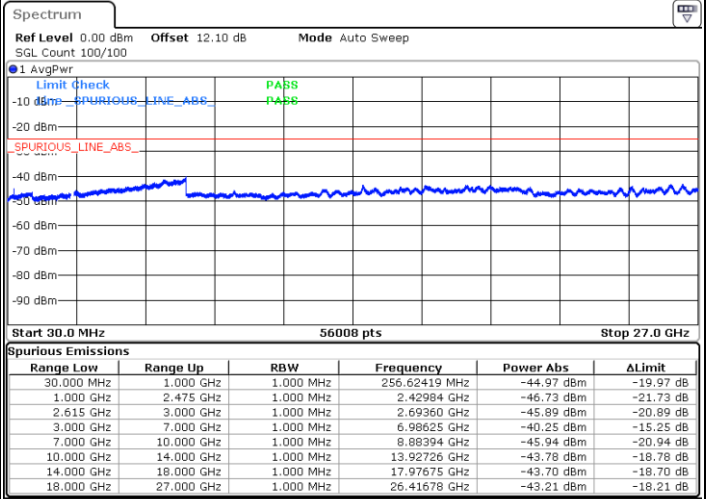

Date: 27.MAR.2020 15:55:18

LTE Band 7C / 15MHz+10MHz

16QAM

Lowest Channel / 1RB0 and 1RB49

Lowest Channel / 1RB74 and 1RB0

Date: 26.MAR.2020 19:40:59

Date: 26.MAR.2020 19:37:21

Lowest Channel / FullRB

N/A

Date: 26.MAR.2020 19:44:37

LTE Band 7C / 15MHz+10MHz

16QAM

Middle Channel / 1RB0 and 1RB49

Middle Channel / 1RB74 and 1RB0

Date: 26.MAR.2020 20:48:13

Date: 26.MAR.2020 20:51:54

Middle Channel / FullIRB

N/A

Date: 26.MAR.2020 20:44:32

LTE Band 7C / 15MHz+10MHz

16QAM

Highest Channel / 1RB0 and 1RB49

Highest Channel / 1RB74 and 1RB0

Date: 26.MAR.2020 21:11:29

Date: 26.MAR.2020 21:07:50

Highest Channel / FullIRB

N/A

Date: 26.MAR.2020 21:15:09

LTE Band 7C / 15MHz+15MHz

16QAM

Lowest Channel / 1RB0 and 1RB74

Lowest Channel / 1RB74 and 1RB0