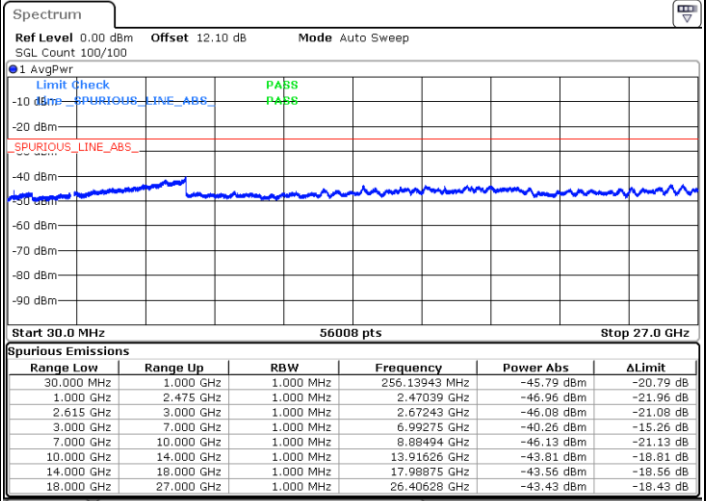

LTE Band 7C / 10MHz+20MHz

16QAM

MiddleChannel / 1RB0 and 1RB99

Middle Channel / 1RB49 and 1RB0

Date: 27.MAR.2020 19:32:02

Date: 27.MAR.2020 19:35:39