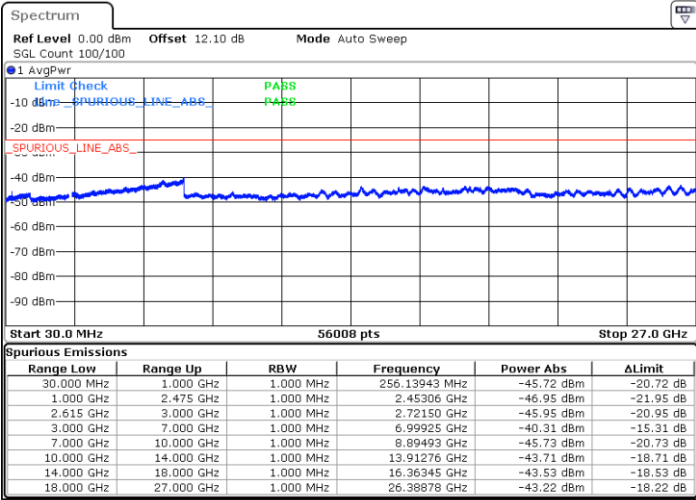

Highest Channel / 1RB0 and 1RB74

Highest Channel / 1RB74 and 1RB0

Date: 27.MAR.2020 17:31:04

Date: 27.MAR.2020 17:27:55

Highest Channel / FullRB

N/A

Date: 27.MAR.2020 17:34:13

LTE Band 7C / 15MHz+20MHz

16QAM

Lowest Channel / 1RB0 and 1RB99

Lowest Channel / 1RB74 and 1RB0

Date: 27.MAR.2020 01:24:10

Date: 27.MAR.2020 01:20:36

Lowest Channel / FullRB

N/A

Date: 27.MAR.2020 01:27:48

LTE Band 7C / 15MHz+20MHz

16QAM

Middle Channel / 1RB0 and 1RB9

Middle Channel / 1RB74 and 1RB0

Date: 27.MAR.2020 01:46:31

Date: 27.MAR.2020 01:50:06

Middle Channel / FullIRB

N/A

Date: 27.MAR.2020 01:42:54

LTE Band 7C / 15MHz+20MHz

16QAM

Highest Channel / 1RB0 and 1RB99

Highest Channel / 1RB74 and 1RB0

Date: 27.MAR.2020 20:00:04

Date: 27.MAR.2020 19:56:26

Highest Channel / FullIRB