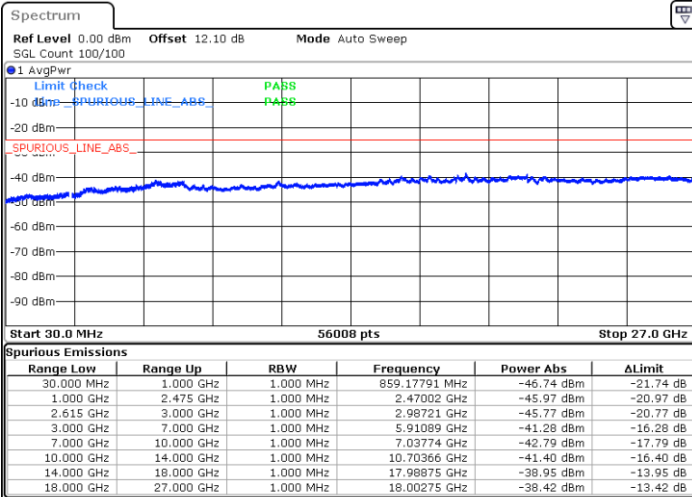

Middle Channel / FullIRB

N/A

Date: 26.MAR.2020 20:44:32

LTE Band 7C / 15MHz+10MHz

16QAM

Highest Channel / 1RB0 and 1RB49

Highest Channel / 1RB74 and 1RB0

Date: 26.MAR.2020 21:11:29

Date: 26.MAR.2020 21:07:50

Highest Channel / FullIRB

N/A

Date: 26.MAR.2020 21:15:09

LTE Band 7C / 15MHz+15MHz

16QAM

Lowest Channel / 1RB0 and 1RB74

Lowest Channel / 1RB74 and 1RB0

Date: 27.MAR.2020 19:13:26

Date: 27.MAR.2020 19:10:17

Lowest Channel / FullIRB

N/A

Date: 27.MAR.2020 19:16:35

LTE Band 7C / 15MHz+15MHz

16QAM

Middle Channel / 1RB0 and 1RB74