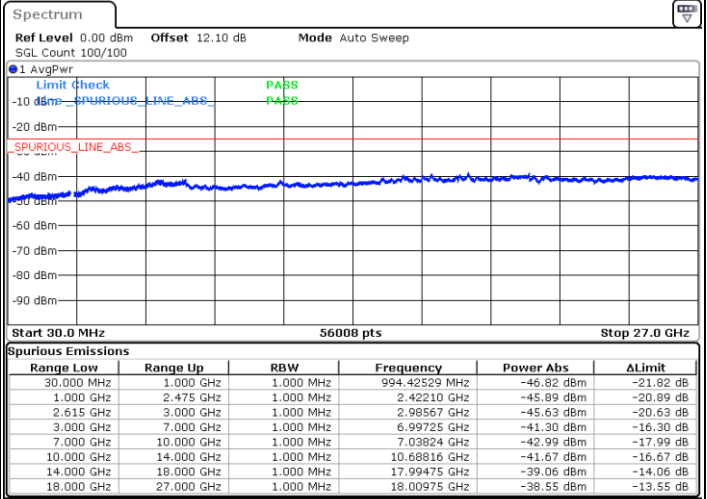

Date: 27.MAR.2020 01:42:54

LTE Band 7C / 15MHz+20MHz

16QAM

Highest Channel / 1RB0 and 1RB99

Highest Channel / 1RB74 and 1RB0

Date: 27.MAR.2020 20:00:04

Date: 27.MAR.2020 19:56:26

Highest Channel / FullIRB

N/A

Date: 27.MAR.2020 20:03:43

LTE Band 7C / 20MHz+10MHz

16QAM

Lowest Channel / 1RB0 and 1RB49

Lowest Channel / 1RB99 and 1RB0

Date: 27.MAR.2020 16:35:22

Date: 27.MAR.2020 16:32:14

Lowest Channel / FullRB

N/A

Date: 27.MAR.2020 16:38:32