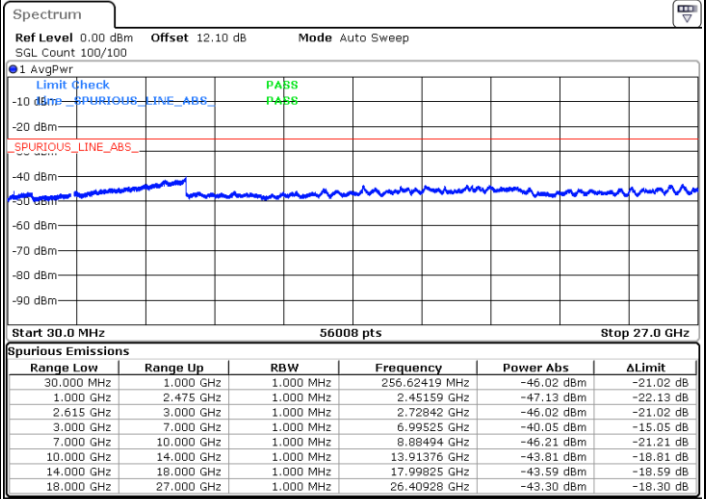

Lowest Channel / FullRB

N/A

Date: 27.MAR.2020 01:29:00

LTE Band 7C / 15MHz+20MHz

QPSK

Middle Channel / 1RB0 and 1RB9

Middle Channel / 1RB74 and 1RB0

Date: 27.MAR.2020 01:47:43

Date: 27.MAR.2020 01:48:54

Middle Channel / FullRB

N/A

Date: 27.MAR.2020 01:41:42

LTE Band 7C / 15MHz+20MHz

QPSK

Highest Channel / 1RB0 and 1RB99

Highest Channel / 1RB74 and 1RB0

Date: 27.MAR.2020 20:01:16

Date: 27.MAR.2020 19:55:14

Highest Channel / FullIRB

N/A

Date: 27.MAR.2020 20:02:29

LTE Band 7C / 20MHz+10MHz

QPSK

Lowest Channel / 1RB0 and 1RB49

Lowest Channel / 1RB99 and 1RB0

Date: 27.MAR.2020 16:34:19

Date: 27.MAR.2020 16:33:17

Lowest Channel / FullRB

N/A

Date: 27.MAR.2020 16:39:35

LTE Band 7C / 20MHz+10MHz

QPSK