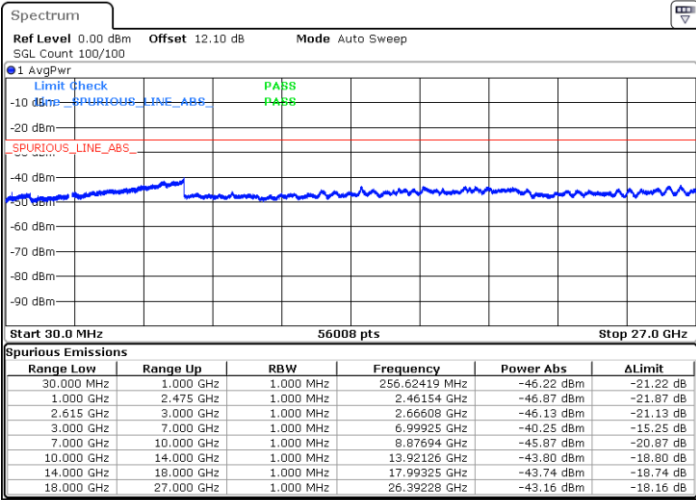

LTE Band 7C / 15MHz+20MHz

16QAM

Middle Channel / 1RB0 and 1RB9

Middle Channel / 1RB74 and 1RB0

Date: 27.MAR.2020 01:46:31

Date: 27.MAR.2020 01:50:06

Middle Channel / FullIRB

N/A

Date: 27.MAR.2020 01:42:54

LTE Band 7C / 15MHz+20MHz

16QAM

Highest Channel / 1RB0 and 1RB99

Highest Channel / 1RB74 and 1RB0

Date: 27.MAR.2020 20:00:04

Date: 27.MAR.2020 19:56:26

Highest Channel / FullIRB

N/A

Date: 27.MAR.2020 20:03:43

LTE Band 7C / 20MHz+10MHz

16QAM

Lowest Channel / 1RB0 and 1RB49

Lowest Channel / 1RB99 and 1RB0

Date: 27.MAR.2020 16:35:22

Date: 27.MAR.2020 16:32:14