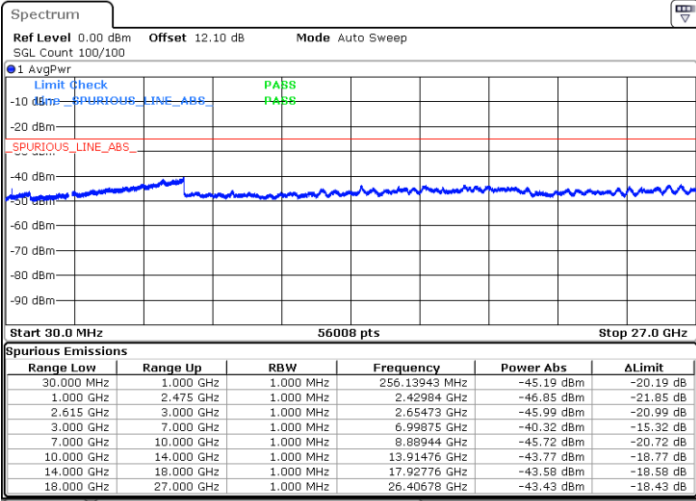

Highest Channel / FullIRB

N/A

Date: 27.MAR.2020 00:46:46

LTE Band 7C / 20MHz+20MHz

QPSK

Lowest Channel / 1RB0 and 1RB99

Lowest Channel / 1RB99 and 1RB0

Date: 26.MAR.2020 21:38:27

Date: 26.MAR.2020 21:37:15

Lowest Channel / FullRB

N/A

Date: 26.MAR.2020 21:44:35

LTE Band 7C / 20MHz+20MHz

QPSK

Middle Channel / 1RB0 and 1RB99

Middle Channel / 1RB99 and 1RB0

Date: 26.MAR.2020 22:27:15

Date: 26.MAR.2020 22:28:27

Middle Channel / FullIRB

N/A

Date: 26.MAR.2020 22:21:07

LTE Band 7C / 20MHz+20MHz

QPSK

Highest Channel / 1RB0 and 1RB99

Highest Channel / 1RB99 and 1RB0

Date: 26.MAR.2020 23:03:37

Date: 26.MAR.2020 22:57:31

Highest Channel / FullIRB

N/A

Date: 26.MAR.2020 23:04:51

LTE Band 7C / 10MHz+20MHz

16QAM