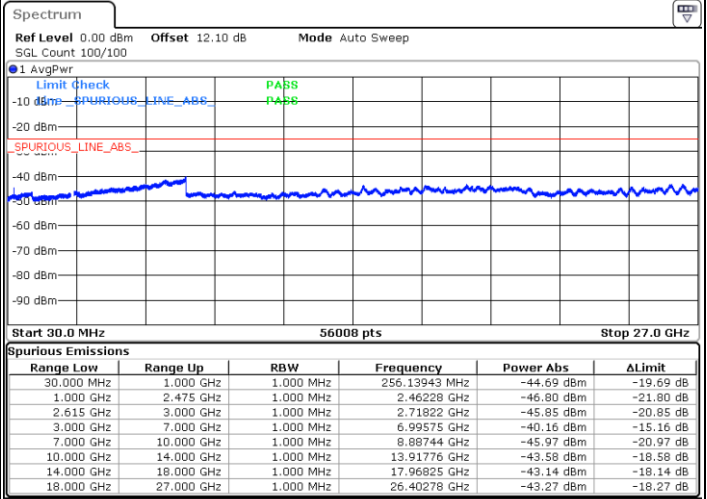

Date: 27.MAR.2020 19:03:28

LTE Band 7C / 15MHz+15MHz

QPSK

Highest Channel / 1RB0 and 1RB74

Highest Channel / 1RB74 and 1RB0

Date: 27.MAR.2020 17:32:07

Date: 27.MAR.2020 17:26:52

Highest Channel / FullIRB

N/A

Date: 27.MAR.2020 17:33:10

LTE Band 7C / 15MHz+20MHz

QPSK

Lowest Channel / 1RB0 and 1RB99

Lowest Channel / 1RB74 and 1RB0

Date: 27.MAR.2020 01:22:59

Date: 27.MAR.2020 01:21:47

Lowest Channel / FullRB

N/A

Date: 27.MAR.2020 01:29:00

LTE Band 7C / 15MHz+20MHz

QPSK

Middle Channel / 1RB0 and 1RB9

Middle Channel / 1RB74 and 1RB0

Date: 27.MAR.2020 01:47:43

Date: 27.MAR.2020 01:48:54

Middle Channel / FullRB

N/A

Date: 27.MAR.2020 01:41:42

LTE Band 7C / 15MHz+20MHz

QPSK

Highest Channel / 1RB0 and 1RB99

Highest Channel / 1RB74 and 1RB0