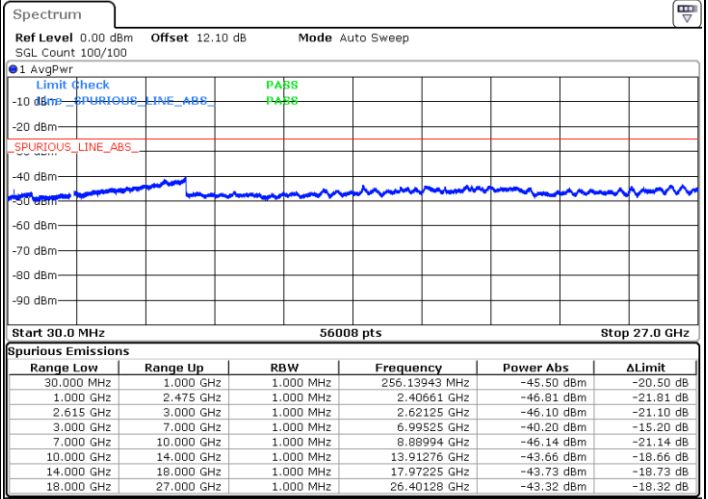

N/A

Date: 26.MAR.2020 23:54:08

LTE Band 7C / 20MHz+15MHz

QPSK

Highest Channel / 1RB0 and 1RB74

Highest Channel / 1RB99 and 1RB0

Date: 27.MAR.2020 00:45:34

Date: 27.MAR.2020 00:39:35

Highest Channel / FullIRB

N/A

Date: 27.MAR.2020 00:46:46

LTE Band 7C / 20MHz+20MHz

QPSK

Lowest Channel / 1RB0 and 1RB99

Lowest Channel / 1RB99 and 1RB0

Date: 26.MAR.2020 21:38:27

Date: 26.MAR.2020 21:37:15

Lowest Channel / FullRB

N/A

Date: 26.MAR.2020 21:44:35

LTE Band 7C / 20MHz+20MHz

QPSK

Middle Channel / 1RB0 and 1RB99

Middle Channel / 1RB99 and 1RB0

Date: 26.MAR.2020 22:27:15

Date: 26.MAR.2020 22:28:27

Middle Channel / FullIRB

N/A

Date: 26.MAR.2020 22:21:07

LTE Band 7C / 20MHz+20MHz

QPSK

Highest Channel / 1RB0 and 1RB99