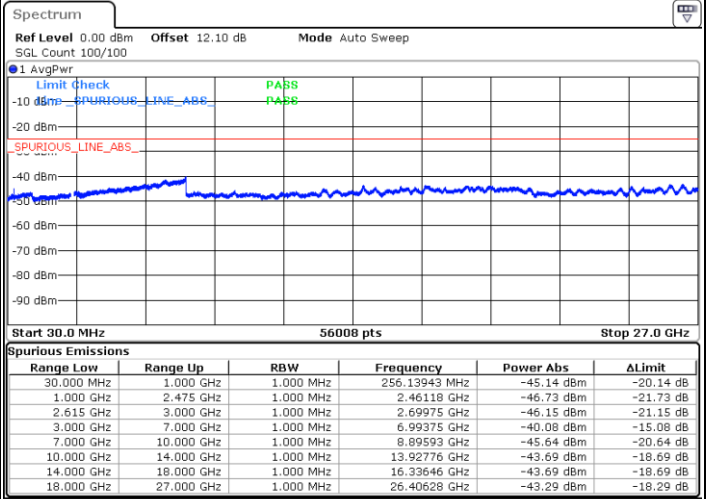

LTE Band 7C / 20MHz+15MHz

QPSK

Lowest Channel / 1RB0 and 1RB74

Lowest Channel / 1RB99 and 1RB0

Date: 26.MAR.2020 23:27:15

Date: 26.MAR.2020 23:26:02

Lowest Channel / FullRB

N/A

Date: 26.MAR.2020 23:33:23

LTE Band 7C / 20MHz+15MHz

QPSK

MiddleChannel / 1RB0 and 1RB74

Middle Channel / 1RB99 and 1RB0

Date: 27.MAR.2020 00:00:17

Date: 27.MAR.2020 00:01:30

Middle Channel / FullIRB

N/A

Date: 26.MAR.2020 23:54:08

LTE Band 7C / 20MHz+15MHz

QPSK

Highest Channel / 1RB0 and 1RB74

Highest Channel / 1RB99 and 1RB0

Date: 27.MAR.2020 00:45:34

Date: 27.MAR.2020 00:39:35

Highest Channel / FullIRB

N/A

Date: 27.MAR.2020 00:46:46

LTE Band 7C / 20MHz+20MHz

QPSK

Lowest Channel / 1RB0 and 1RB99

Lowest Channel / 1RB99 and 1RB0

Date: 26.MAR.2020 21:38:27