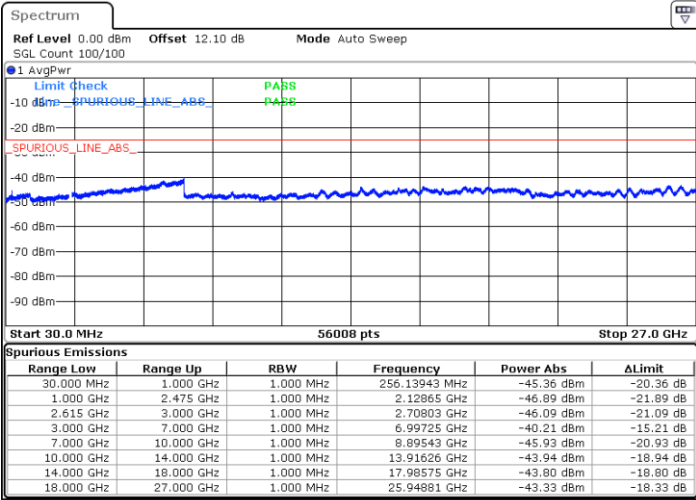

Highest Channel / FullIRB

N/A

Date: 27.MAR.2020 00:46:46

LTE Band 7C / 20MHz+20MHz

QPSK

Lowest Channel / 1RB0 and 1RB99

Lowest Channel / 1RB99 and 1RB0

Date: 26.MAR.2020 21:38:27

Date: 26.MAR.2020 21:37:15

Lowest Channel / FullRB

N/A

Date: 26.MAR.2020 21:44:35

LTE Band 7C / 20MHz+20MHz

QPSK

Middle Channel / 1RB0 and 1RB99

Middle Channel / 1RB99 and 1RB0

Date: 26.MAR.2020 22:27:15

Date: 26.MAR.2020 22:28:27

Middle Channel / FullIRB

N/A

Date: 26.MAR.2020 22:21:07

LTE Band 7C / 20MHz+20MHz

QPSK

Highest Channel / 1RB0 and 1RB99

Highest Channel / 1RB99 and 1RB0

Date: 26.MAR.2020 23:03:37

Date: 26.MAR.2020 22:57:31

Highest Channel / FullIRB

N/A

Date: 26.MAR.2020 23:04:51

LTE Band 7C / 10MHz+20MHz

16QAM