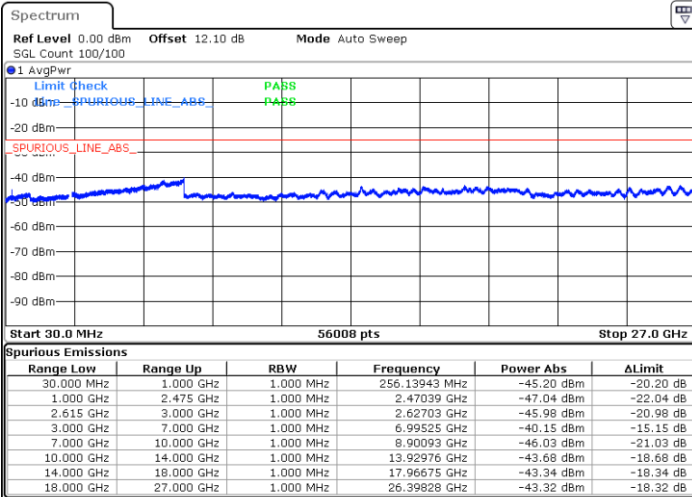

N/A

Date: 26.MAR.2020 23:54:08

LTE Band 7C / 20MHz+15MHz

QPSK

Highest Channel / 1RB0 and 1RB74

Highest Channel / 1RB99 and 1RB0

Date: 27.MAR.2020 00:45:34

Date: 27.MAR.2020 00:39:35

Highest Channel / FullIRB

N/A

Date: 27.MAR.2020 00:46:46

LTE Band 7C / 20MHz+20MHz

QPSK

Lowest Channel / 1RB0 and 1RB99

Lowest Channel / 1RB99 and 1RB0

Date: 26.MAR.2020 21:38:27

Date: 26.MAR.2020 21:37:15

Lowest Channel / FullRB

N/A

Date: 26.MAR.2020 21:44:35

LTE Band 7C / 20MHz+20MHz

QPSK

Middle Channel / 1RB0 and 1RB99

Middle Channel / 1RB99 and 1RB0

Date: 26.MAR.2020 22:27:15

Date: 26.MAR.2020 22:28:27

Middle Channel / FullIRB

N/A

Date: 26.MAR.2020 22:21:07

LTE Band 7C / 20MHz+20MHz

QPSK

Highest Channel / 1RB0 and 1RB99