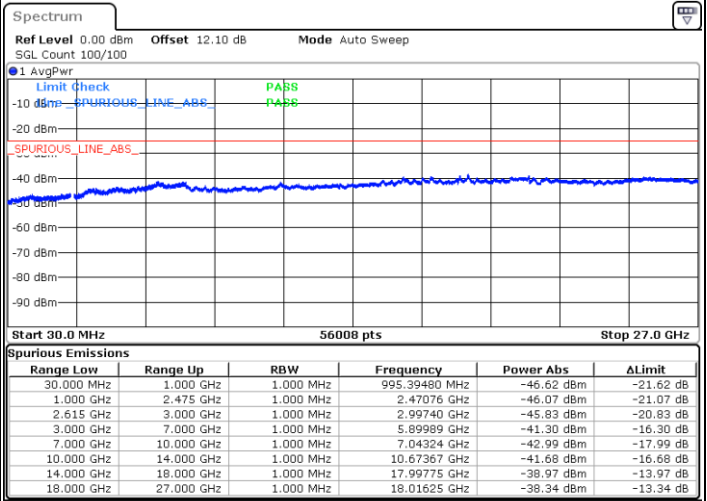

Date: 26.MAR.2020 21:07:50

Highest Channel / FullIRB

N/A

Date: 26.MAR.2020 21:15:09

LTE Band 7C / 15MHz+15MHz

16QAM

Lowest Channel / 1RB0 and 1RB74

Lowest Channel / 1RB74 and 1RB0

Date: 27.MAR.2020 19:13:26

Date: 27.MAR.2020 19:10:17

Lowest Channel / FullIRB

N/A

Date: 27.MAR.2020 19:16:35

LTE Band 7C / 15MHz+15MHz

16QAM

Middle Channel / 1RB0 and 1RB74

Middle Channel / 1RB74 and 1RB0

Date: 27.MAR.2020 19:08:21

Date: 27.MAR.2020 19:11:59

Middle Channel / FullIRB

N/A

Date: 27.MAR.2020 19:04:41

LTE Band 7C / 15MHz+15MHz

16QAM

Highest Channel / 1RB0 and 1RB74

Highest Channel / 1RB74 and 1RB0

Date: 27.MAR.2020 17:31:04

Date: 27.MAR.2020 17:27:55

Highest Channel / FullRB

N/A

Date: 27.MAR.2020 17:34:13

LTE Band 7C / 15MHz+20MHz