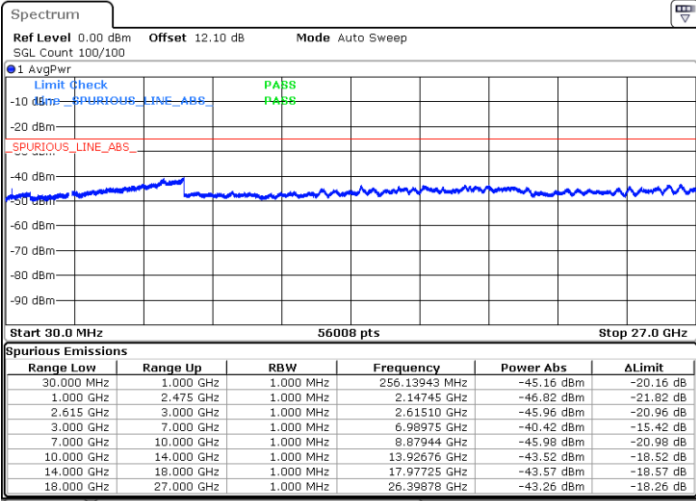

Middle Channel / 1RB74 and 1RB0

Date: 27.MAR.2020 19:08:21

Date: 27.MAR.2020 19:11:59

Middle Channel / FullIRB

N/A

Date: 27.MAR.2020 19:04:41

LTE Band 7C / 15MHz+15MHz

16QAM

Highest Channel / 1RB0 and 1RB74

Highest Channel / 1RB74 and 1RB0

Date: 27.MAR.2020 17:31:04

Date: 27.MAR.2020 17:27:55

Highest Channel / FullRB

N/A

Date: 27.MAR.2020 17:34:13

LTE Band 7C / 15MHz+20MHz

16QAM

Lowest Channel / 1RB0 and 1RB99

Lowest Channel / 1RB74 and 1RB0

Date: 27.MAR.2020 01:24:10

Date: 27.MAR.2020 01:20:36

Lowest Channel / FullRB

N/A

Date: 27.MAR.2020 01:27:48