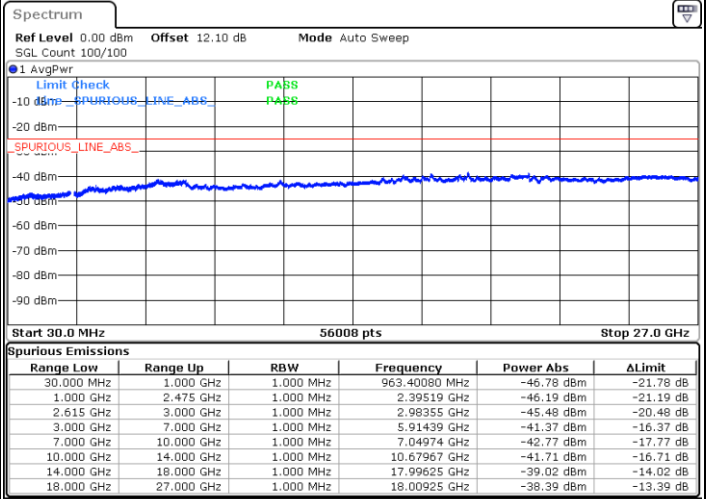

Date: 27.MAR.2020 20:01:16

Date: 27.MAR.2020 19:55:14

Highest Channel / FullIRB

N/A

Date: 27.MAR.2020 20:02:29

LTE Band 7C / 20MHz+10MHz

QPSK

Lowest Channel / 1RB0 and 1RB49

Lowest Channel / 1RB99 and 1RB0

Date: 27.MAR.2020 16:34:19

Date: 27.MAR.2020 16:33:17

Lowest Channel / FullRB

N/A

Date: 27.MAR.2020 16:39:35

LTE Band 7C / 20MHz+10MHz

QPSK

Middle Channel / 1RB0 and 1RB49

Middle Channel / 1RB99 and 1RB0

Date: 27.MAR.2020 16:13:03

Date: 27.MAR.2020 16:14:05

Middle Channel / FullIRB

N/A

Date: 27.MAR.2020 16:07:47

LTE Band 7C / 20MHz+10MHz

QPSK

Highest Channel / 1RB0 and 1RB49

Highest Channel / 1RB99 and 1RB0

Date: 27.MAR.2020 17:04:44

Date: 27.MAR.2020 16:59:29

Highest Channel / FullIRB

N/A

Date: 27.MAR.2020 17:05:47