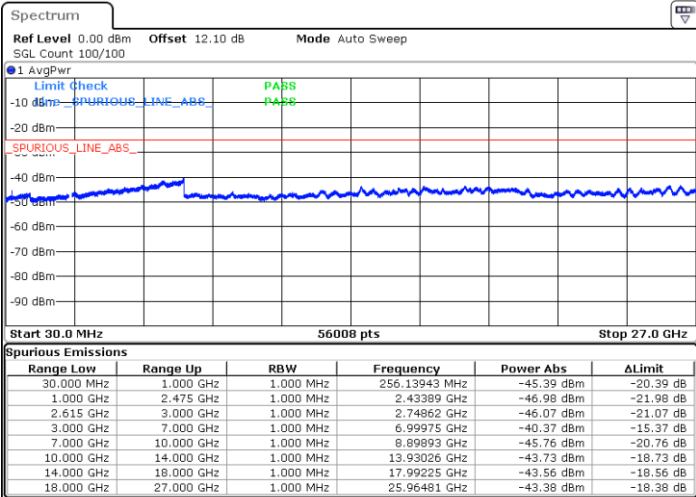

Date: 27.MAR.2020 15:55:18

LTE Band 7C / 15MHz+10MHz

16QAM

Lowest Channel / 1RB0 and 1RB49

Lowest Channel / 1RB74 and 1RB0

Date: 26.MAR.2020 19:40:59

Date: 26.MAR.2020 19:37:21

Lowest Channel / FullRB

N/A

Date: 26.MAR.2020 19:44:37

LTE Band 7C / 15MHz+10MHz

16QAM

Middle Channel / 1RB0 and 1RB49

Middle Channel / 1RB74 and 1RB0

Date: 26.MAR.2020 20:48:13

Date: 26.MAR.2020 20:51:54

Middle Channel / FullIRB

N/A

Date: 26.MAR.2020 20:44:32

LTE Band 7C / 15MHz+10MHz

16QAM

Highest Channel / 1RB0 and 1RB49

Highest Channel / 1RB74 and 1RB0

Date: 26.MAR.2020 21:11:29

Date: 26.MAR.2020 21:07:50

Highest Channel / FullIRB

N/A

Date: 26.MAR.2020 21:15:09

LTE Band 7C / 15MHz+15MHz

16QAM

Lowest Channel / 1RB0 and 1RB74

Lowest Channel / 1RB74 and 1RB0