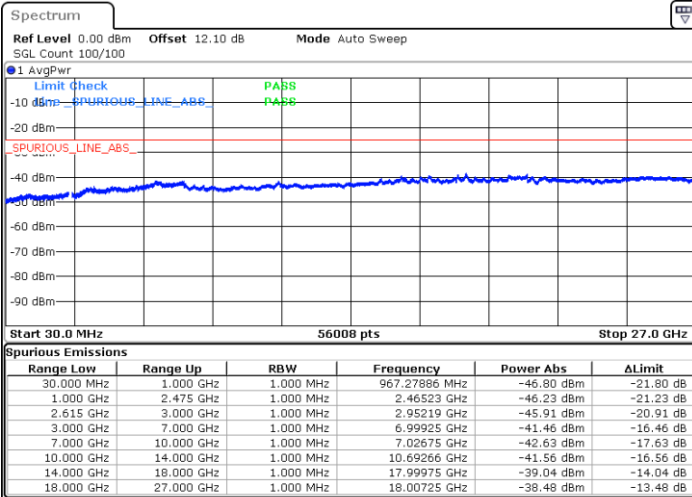

Date: 27.MAR.2020 01:42:54

LTE Band 7C / 15MHz+20MHz

16QAM

Highest Channel / 1RB0 and 1RB99

Highest Channel / 1RB74 and 1RB0

Date: 27.MAR.2020 20:00:04

Date: 27.MAR.2020 19:56:26

Highest Channel / FullIRB

N/A

Date: 27.MAR.2020 20:03:43

LTE Band 7C / 20MHz+10MHz

16QAM

Lowest Channel / 1RB0 and 1RB49

Lowest Channel / 1RB99 and 1RB0

Date: 27.MAR.2020 16:35:22

Date: 27.MAR.2020 16:32:14

Lowest Channel / FullRB

N/A

Date: 27.MAR.2020 16:38:32