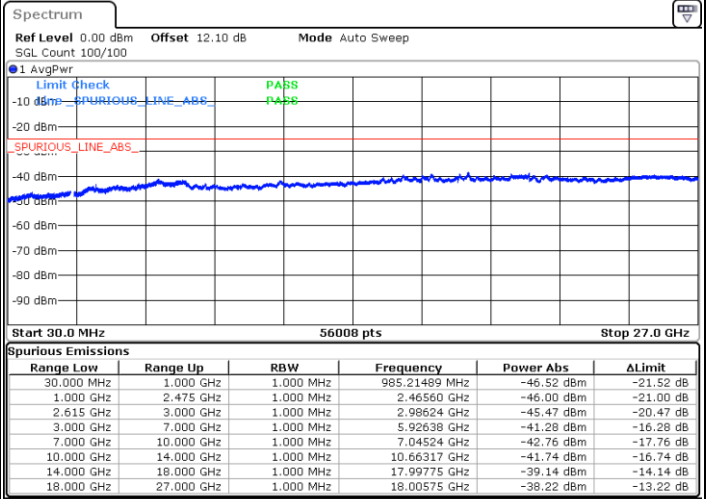

Lowest Channel / 1RB0 and 1RB99

Lowest Channel / 1RB49 and 1RB0

Date: 27.MAR.2020 15:14:21

Date: 27.MAR.2020 14:54:56

Lowest Channel / FullRB

N/A

Date: 27.MAR.2020 15:17:30

LTE Band 7C / 10MHz+20MHz

LTE Band 7C / 10MHz+20MHz

16QAM

Highest Channel / 1RB0 and 1RB99

Highest Channel / 1RB49 and 1RB0

Date: 27.MAR.2020 15:52:09

Date: 27.MAR.2020 15:49:00

Highest Channel / FullIRB

N/A

Date: 27.MAR.2020 15:55:18

LTE Band 7C / 15MHz+10MHz

16QAM

Lowest Channel / 1RB0 and 1RB49

Lowest Channel / 1RB74 and 1RB0

Date: 26.MAR.2020 19:40:59

Date: 26.MAR.2020 19:37:21

Lowest Channel / FullRB