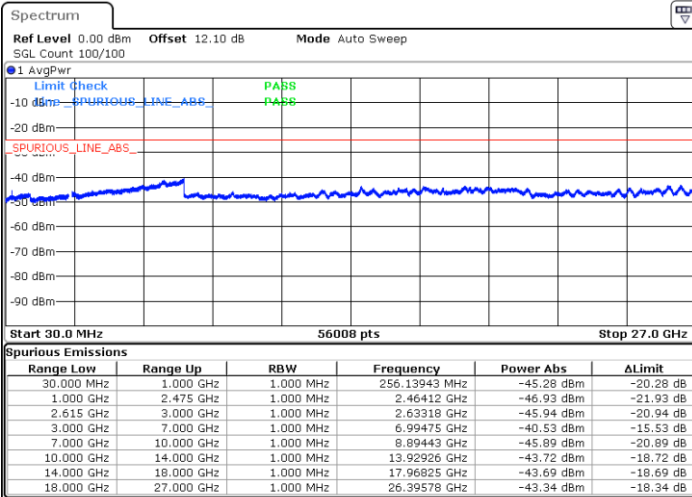

LTE Band 7C / 10MHz+20MHz

16QAM

Highest Channel / 1RB0 and 1RB99

Highest Channel / 1RB49 and 1RB0

Date: 27.MAR.2020 15:52:09

Date: 27.MAR.2020 15:49:00

Highest Channel / FullIRB

N/A

Date: 27.MAR.2020 15:55:18

LTE Band 7C / 15MHz+10MHz

16QAM

Lowest Channel / 1RB0 and 1RB49

Lowest Channel / 1RB74 and 1RB0

Date: 26.MAR.2020 19:40:59

Date: 26.MAR.2020 19:37:21

Lowest Channel / FullRB

N/A

Date: 26.MAR.2020 19:44:37

LTE Band 7C / 15MHz+10MHz

16QAM

Middle Channel / 1RB0 and 1RB49

Middle Channel / 1RB74 and 1RB0

Date: 26.MAR.2020 20:48:13

Date: 26.MAR.2020 20:51:54

Middle Channel / FullIRB

N/A

Date: 26.MAR.2020 20:44:32

LTE Band 7C / 15MHz+10MHz

16QAM

Highest Channel / 1RB0 and 1RB49

Highest Channel / 1RB74 and 1RB0

Date: 26.MAR.2020 21:11:29