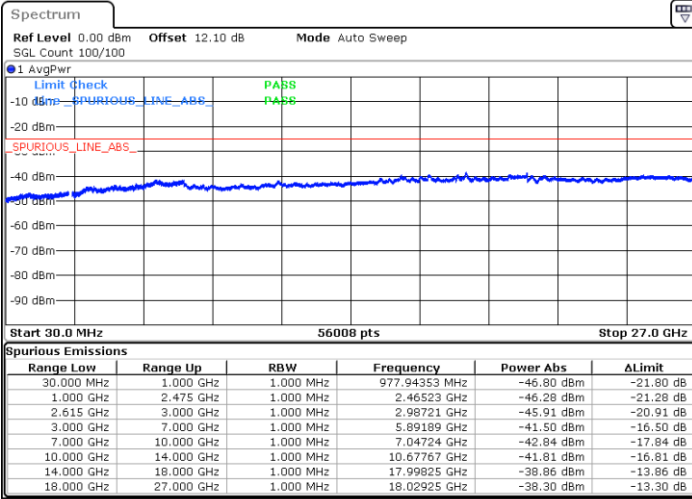

Lowest Channel / 1RB99 and 1RB0

Date: 27.MAR.2020 16:34:19

Date: 27.MAR.2020 16:33:17

Lowest Channel / FullRB

N/A

Date: 27.MAR.2020 16:39:35

LTE Band 7C / 20MHz+10MHz

QPSK

Middle Channel / 1RB0 and 1RB49

Middle Channel / 1RB99 and 1RB0

Date: 27.MAR.2020 16:13:03

Date: 27.MAR.2020 16:14:05

Middle Channel / FullIRB

N/A

Date: 27.MAR.2020 16:07:47

LTE Band 7C / 20MHz+10MHz

QPSK

Highest Channel / 1RB0 and 1RB49

Highest Channel / 1RB99 and 1RB0

Date: 27.MAR.2020 17:04:44

Date: 27.MAR.2020 16:59:29

Highest Channel / FullIRB

N/A

Date: 27.MAR.2020 17:05:47

LTE Band 7C / 20MHz+15MHz

QPSK

Lowest Channel / 1RB0 and 1RB74

Lowest Channel / 1RB99 and 1RB0

Date: 26.MAR.2020 23:27:15

Date: 26.MAR.2020 23:26:02

Lowest Channel / FullRB

N/A