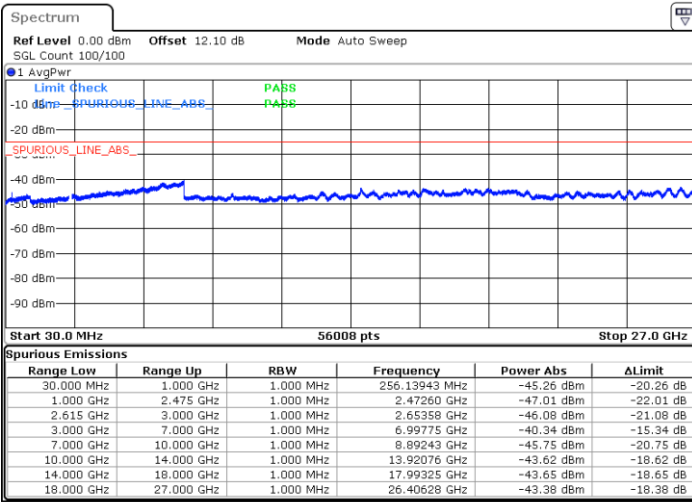

Middle Channel / 1RB0 and 1RB49

Middle Channel / 1RB99 and 1RB0

Date: 27.MAR.2020 16:13:03

Date: 27.MAR.2020 16:14:05

Middle Channel / FullIRB

N/A

Date: 27.MAR.2020 16:07:47

LTE Band 7C / 20MHz+10MHz

QPSK

Highest Channel / 1RB0 and 1RB49

Highest Channel / 1RB99 and 1RB0

Date: 27.MAR.2020 17:04:44

Date: 27.MAR.2020 16:59:29

Highest Channel / FullIRB

N/A

Date: 27.MAR.2020 17:05:47

LTE Band 7C / 20MHz+15MHz

QPSK

Lowest Channel / 1RB0 and 1RB74

Lowest Channel / 1RB99 and 1RB0

Date: 26.MAR.2020 23:27:15

Date: 26.MAR.2020 23:26:02

Lowest Channel / FullRB

N/A

Date: 26.MAR.2020 23:33:23

LTE Band 7C / 20MHz+15MHz

QPSK

MiddleChannel / 1RB0 and 1RB74

Middle Channel / 1RB99 and 1RB0

Date: 27.MAR.2020 00:00:17

Date: 27.MAR.2020 00:01:30

Middle Channel / FullIRB