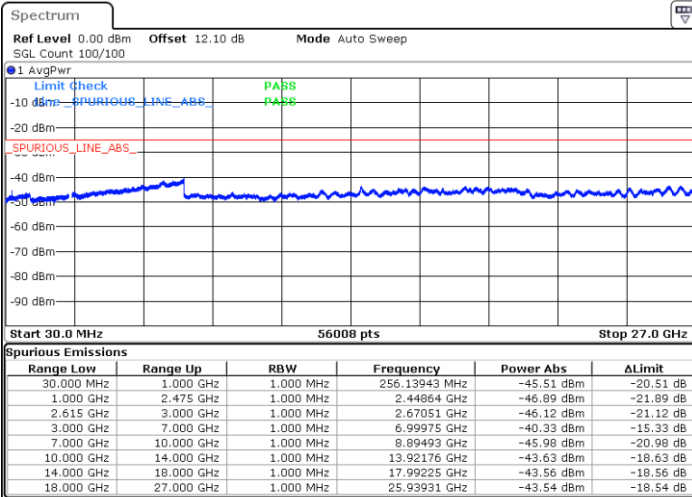

LTE Band 7C / 15MHz+15MHz

QPSK

Middle Channel / 1RB0 and 1RB74

Middle Channel / 1RB74 and 1RB0

Date: 27.MAR.2020 19:09:34

Date: 27.MAR.2020 19:10:46

Middle Channel / FullIRB

N/A

Date: 27.MAR.2020 19:03:28

LTE Band 7C / 15MHz+15MHz

QPSK

Highest Channel / 1RB0 and 1RB74

Highest Channel / 1RB74 and 1RB0

Date: 27.MAR.2020 17:32:07

Date: 27.MAR.2020 17:26:52

Highest Channel / FullIRB