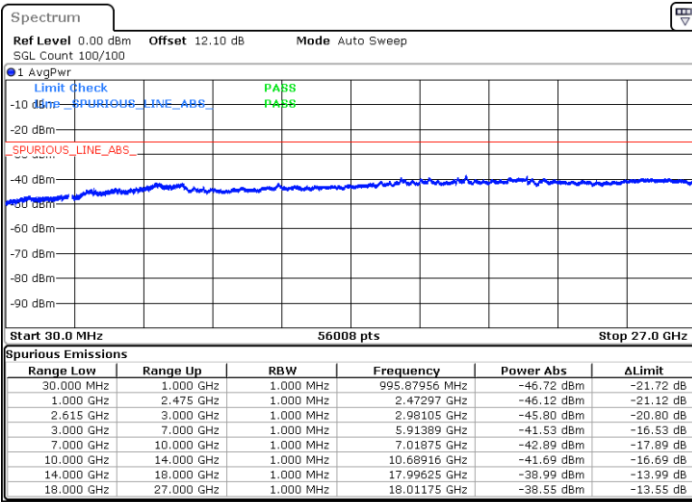

Middle Channel / 1RB74 and 1RB0

Date: 27.MAR.2020 19:08:21

Date: 27.MAR.2020 19:11:59

Middle Channel / FullIRB

N/A

Date: 27.MAR.2020 19:04:41

LTE Band 7C / 15MHz+15MHz

16QAM

Highest Channel / 1RB0 and 1RB74

Highest Channel / 1RB74 and 1RB0

Date: 27.MAR.2020 17:31:04

Date: 27.MAR.2020 17:27:55

Highest Channel / FullRB

N/A

Date: 27.MAR.2020 17:34:13

LTE Band 7C / 15MHz+20MHz

16QAM

Lowest Channel / 1RB0 and 1RB99

Lowest Channel / 1RB74 and 1RB0

Date: 27.MAR.2020 01:24:10

Date: 27.MAR.2020 01:20:36

Lowest Channel / FullRB

N/A

Date: 27.MAR.2020 01:27:48