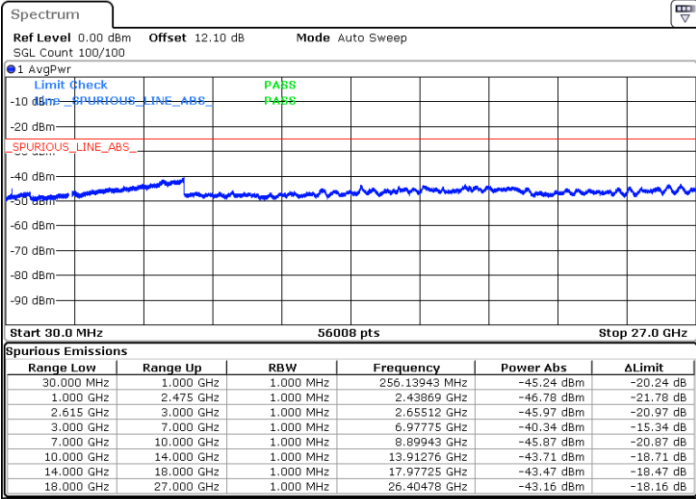

Date: 27.MAR.2020 19:03:28

LTE Band 7C / 15MHz+15MHz

QPSK

Highest Channel / 1RB0 and 1RB74

Highest Channel / 1RB74 and 1RB0

Date: 27.MAR.2020 17:32:07

Date: 27.MAR.2020 17:26:52

Highest Channel / FullIRB

N/A

Date: 27.MAR.2020 17:33:10

LTE Band 7C / 15MHz+20MHz

QPSK

Lowest Channel / 1RB0 and 1RB99

Lowest Channel / 1RB74 and 1RB0

Date: 27.MAR.2020 01:22:59

Date: 27.MAR.2020 01:21:47

Lowest Channel / FullRB

N/A

Date: 27.MAR.2020 01:29:00

LTE Band 7C / 15MHz+20MHz

QPSK

Middle Channel / 1RB0 and 1RB9

Middle Channel / 1RB74 and 1RB0

Date: 27.MAR.2020 01:47:43

Date: 27.MAR.2020 01:48:54

Middle Channel / FullRB

N/A

Date: 27.MAR.2020 01:41:42

LTE Band 7C / 15MHz+20MHz

QPSK

Highest Channel / 1RB0 and 1RB99

Highest Channel / 1RB74 and 1RB0