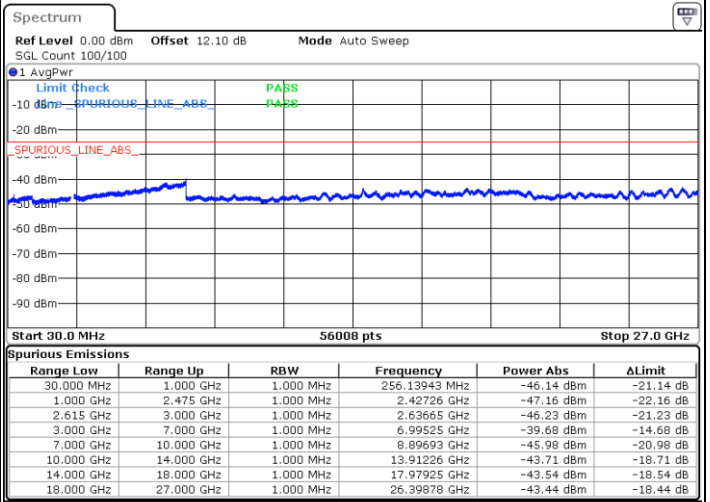

Date: 26.MAR.2020 21:07:50

Highest Channel / FullIRB

N/A

Date: 26.MAR.2020 21:15:09

LTE Band 7C / 15MHz+15MHz

16QAM

Lowest Channel / 1RB0 and 1RB74

Lowest Channel / 1RB74 and 1RB0

Date: 27.MAR.2020 19:13:26

Date: 27.MAR.2020 19:10:17

Lowest Channel / FullIRB

N/A

Date: 27.MAR.2020 19:16:35

LTE Band 7C / 15MHz+15MHz

16QAM

Middle Channel / 1RB0 and 1RB74

Middle Channel / 1RB74 and 1RB0

Date: 27.MAR.2020 19:08:21

Date: 27.MAR.2020 19:11:59

Middle Channel / FullIRB

N/A

Date: 27.MAR.2020 19:04:41

LTE Band 7C / 15MHz+15MHz

16QAM

Highest Channel / 1RB0 and 1RB74

Highest Channel / 1RB74 and 1RB0

Date: 27.MAR.2020 17:31:04

Date: 27.MAR.2020 17:27:55

Highest Channel / FullRB

N/A

Date: 27.MAR.2020 17:34:13

LTE Band 7C / 15MHz+20MHz