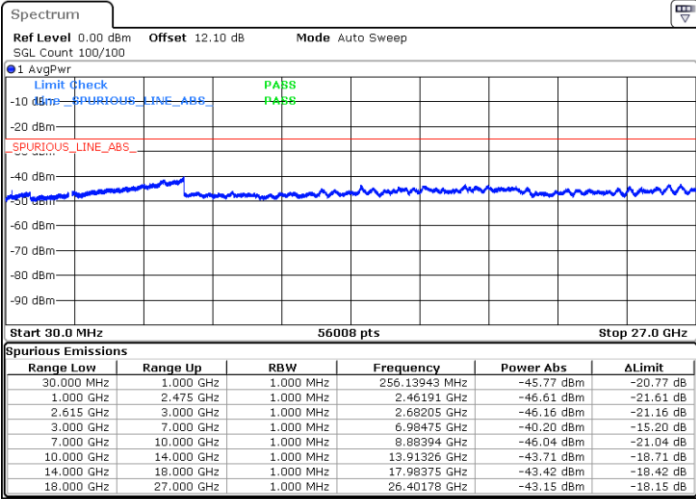

Middle Channel / FullIRB

N/A

Date: 26.MAR.2020 20:44:32

LTE Band 7C / 15MHz+10MHz

16QAM

Highest Channel / 1RB0 and 1RB49

Highest Channel / 1RB74 and 1RB0

Date: 26.MAR.2020 21:11:29

Date: 26.MAR.2020 21:07:50

Highest Channel / FullIRB

N/A

Date: 26.MAR.2020 21:15:09

LTE Band 7C / 15MHz+15MHz

16QAM

Lowest Channel / 1RB0 and 1RB74

Lowest Channel / 1RB74 and 1RB0