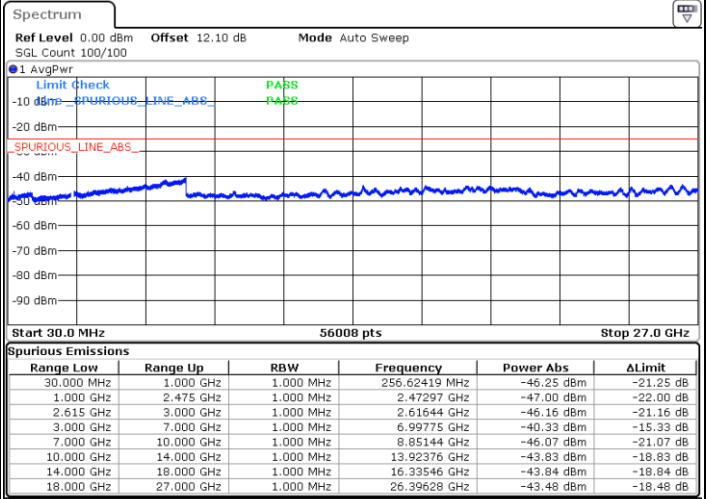

LTE Band 7C / 15MHz+15MHz

QPSK

Middle Channel / 1RB0 and 1RB74

Middle Channel / 1RB74 and 1RB0

Date: 27.MAR.2020 19:09:34

Date: 27.MAR.2020 19:10:46

Middle Channel / FullIRB

N/A

Date: 27.MAR.2020 19:03:28

LTE Band 7C / 15MHz+15MHz

QPSK

Highest Channel / 1RB0 and 1RB74

Highest Channel / 1RB74 and 1RB0

Date: 27.MAR.2020 17:32:07

Date: 27.MAR.2020 17:26:52

Highest Channel / FullIRB

N/A

Date: 27.MAR.2020 17:33:10

LTE Band 7C / 15MHz+20MHz

QPSK

Lowest Channel / 1RB0 and 1RB99

Lowest Channel / 1RB74 and 1RB0

Date: 27.MAR.2020 01:22:59

Date: 27.MAR.2020 01:21:47