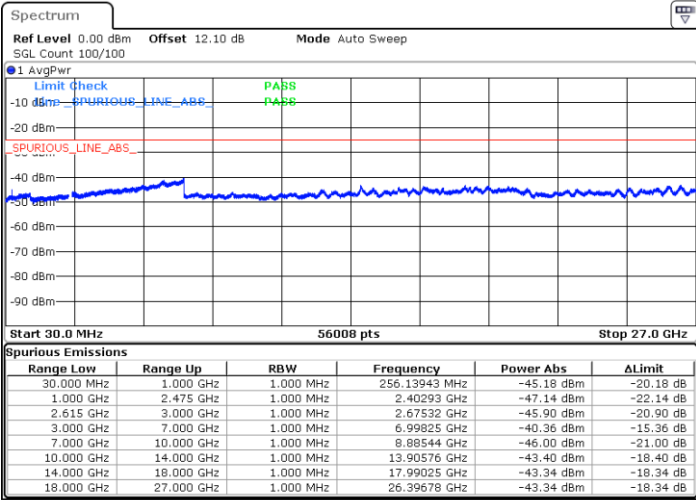

Date: 27.MAR.2020 19:03:28

LTE Band 7C / 15MHz+15MHz

QPSK

Highest Channel / 1RB0 and 1RB74

Highest Channel / 1RB74 and 1RB0

Date: 27.MAR.2020 17:32:07

Date: 27.MAR.2020 17:26:52

Highest Channel / FullIRB

N/A

Date: 27.MAR.2020 17:33:10

LTE Band 7C / 15MHz+20MHz

QPSK

Lowest Channel / 1RB0 and 1RB99

Lowest Channel / 1RB74 and 1RB0

Date: 27.MAR.2020 01:22:59

Date: 27.MAR.2020 01:21:47

Lowest Channel / FullRB

N/A

Date: 27.MAR.2020 01:29:00

LTE Band 7C / 15MHz+20MHz

QPSK

Middle Channel / 1RB0 and 1RB9

Middle Channel / 1RB74 and 1RB0

Date: 27.MAR.2020 01:47:43

Date: 27.MAR.2020 01:48:54

Middle Channel / FullRB

N/A

Date: 27.MAR.2020 01:41:42

LTE Band 7C / 15MHz+20MHz

QPSK

Highest Channel / 1RB0 and 1RB99

Highest Channel / 1RB74 and 1RB0