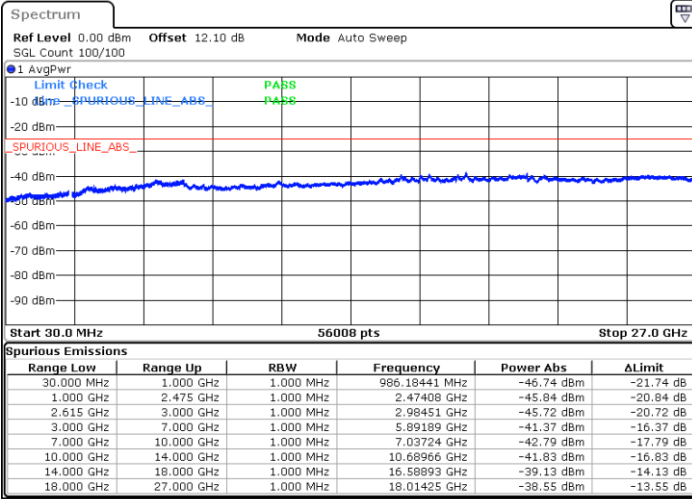

LTE Band 7C / 15MHz+15MHz

QPSK

Middle Channel / 1RB0 and 1RB74

Middle Channel / 1RB74 and 1RB0

Date: 27.MAR.2020 19:09:34

Date: 27.MAR.2020 19:10:46

Middle Channel / FullIRB

N/A

Date: 27.MAR.2020 19:03:28

LTE Band 7C / 15MHz+15MHz

QPSK

Highest Channel / 1RB0 and 1RB74

Highest Channel / 1RB74 and 1RB0

Date: 27.MAR.2020 17:32:07

Date: 27.MAR.2020 17:26:52

Highest Channel / FullIRB

N/A

Date: 27.MAR.2020 17:33:10

LTE Band 7C / 15MHz+20MHz

QPSK

Lowest Channel / 1RB0 and 1RB99

Lowest Channel / 1RB74 and 1RB0

Date: 27.MAR.2020 01:22:59

Date: 27.MAR.2020 01:21:47

Lowest Channel / FullRB

N/A

Date: 27.MAR.2020 01:29:00

LTE Band 7C / 15MHz+20MHz

QPSK

Middle Channel / 1RB0 and 1RB9

Middle Channel / 1RB74 and 1RB0

Date: 27.MAR.2020 01:47:43