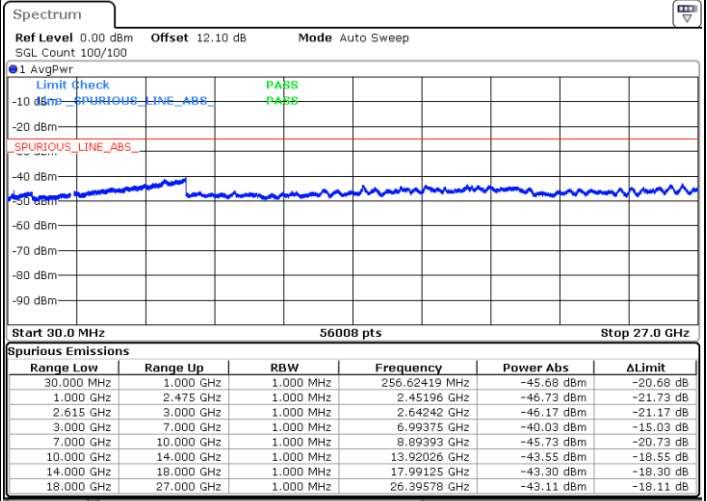

Date: 26.MAR.2020 23:33:23

LTE Band 7C / 20MHz+15MHz

QPSK

MiddleChannel / 1RB0 and 1RB74

Middle Channel / 1RB99 and 1RB0

Date: 27.MAR.2020 00:00:17

Date: 27.MAR.2020 00:01:30

Middle Channel / FullIRB

N/A

Date: 26.MAR.2020 23:54:08

LTE Band 7C / 20MHz+15MHz

QPSK

Highest Channel / 1RB0 and 1RB74

Highest Channel / 1RB99 and 1RB0

Date: 27.MAR.2020 00:45:34

Date: 27.MAR.2020 00:39:35

Highest Channel / FullIRB

N/A

Date: 27.MAR.2020 00:46:46

LTE Band 7C / 20MHz+20MHz

QPSK

Lowest Channel / 1RB0 and 1RB99

Lowest Channel / 1RB99 and 1RB0

Date: 26.MAR.2020 21:38:27

Date: 26.MAR.2020 21:37:15

Lowest Channel / FullRB

N/A

Date: 26.MAR.2020 21:44:35

LTE Band 7C / 20MHz+20MHz

QPSK

Middle Channel / 1RB0 and 1RB99

Middle Channel / 1RB99 and 1RB0