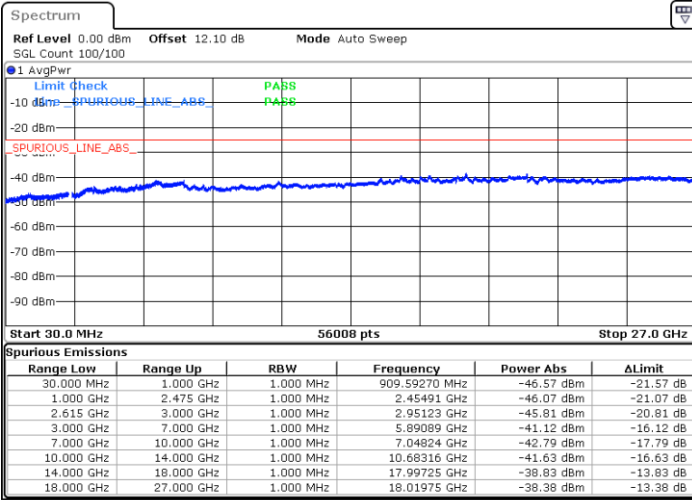

Lowest Channel / 1RB99 and 1RB0

Date: 27.MAR.2020 16:34:19

Date: 27.MAR.2020 16:33:17

Lowest Channel / FullRB

N/A

Date: 27.MAR.2020 16:39:35

LTE Band 7C / 20MHz+10MHz

QPSK

Middle Channel / 1RB0 and 1RB49

Middle Channel / 1RB99 and 1RB0

Date: 27.MAR.2020 16:13:03

Date: 27.MAR.2020 16:14:05

Middle Channel / FullIRB

N/A

Date: 27.MAR.2020 16:07:47

LTE Band 7C / 20MHz+10MHz

QPSK

Highest Channel / 1RB0 and 1RB49

Highest Channel / 1RB99 and 1RB0

Date: 27.MAR.2020 17:04:44

Date: 27.MAR.2020 16:59:29

Highest Channel / FullIRB

N/A

Date: 27.MAR.2020 17:05:47

LTE Band 7C / 20MHz+15MHz

QPSK

Lowest Channel / 1RB0 and 1RB74

Lowest Channel / 1RB99 and 1RB0

Date: 26.MAR.2020 23:27:15

Date: 26.MAR.2020 23:26:02

Lowest Channel / FullRB

N/A