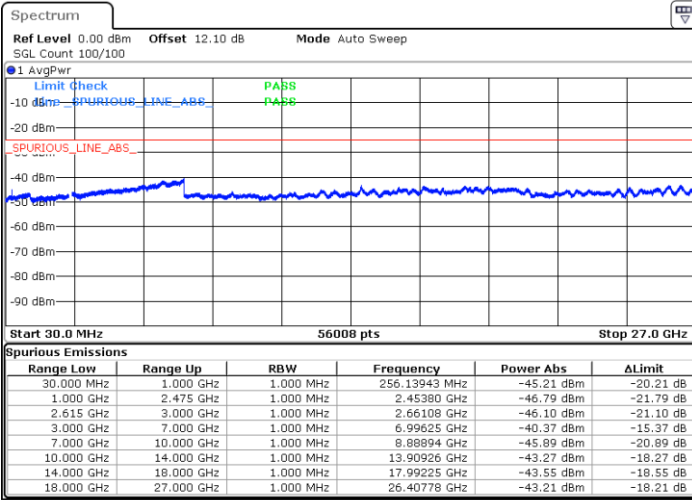

N/A

Date: 27.MAR.2020 17:33:10

LTE Band 7C / 15MHz+20MHz

QPSK

Lowest Channel / 1RB0 and 1RB99

Lowest Channel / 1RB74 and 1RB0

Date: 27.MAR.2020 01:22:59

Date: 27.MAR.2020 01:21:47

Lowest Channel / FullRB

N/A

Date: 27.MAR.2020 01:29:00

LTE Band 7C / 15MHz+20MHz

QPSK

Middle Channel / 1RB0 and 1RB9

Middle Channel / 1RB74 and 1RB0

Date: 27.MAR.2020 01:47:43

Date: 27.MAR.2020 01:48:54

Middle Channel / FullRB

N/A

Date: 27.MAR.2020 01:41:42

LTE Band 7C / 15MHz+20MHz

QPSK

Highest Channel / 1RB0 and 1RB99

Highest Channel / 1RB74 and 1RB0

Date: 27.MAR.2020 20:01:16

Date: 27.MAR.2020 19:55:14

Highest Channel / FullIRB

N/A

Date: 27.MAR.2020 20:02:29

LTE Band 7C / 20MHz+10MHz

QPSK

Lowest Channel / 1RB0 and 1RB49