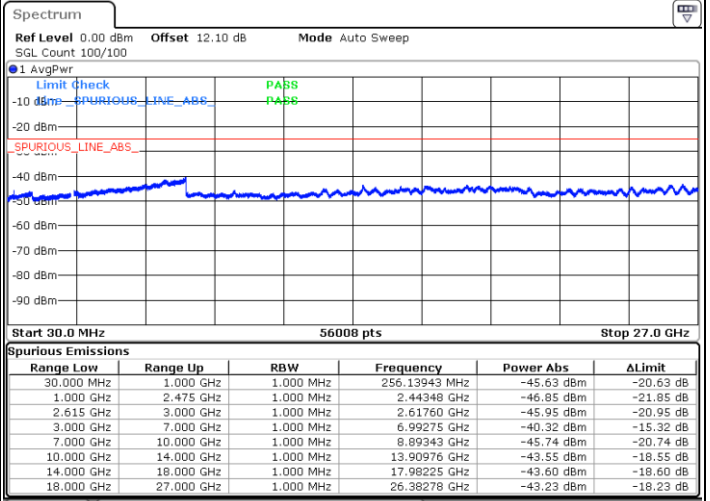

Highest Channel / FullIRB

N/A

Date: 27.MAR.2020 00:46:46

LTE Band 7C / 20MHz+20MHz

QPSK

Lowest Channel / 1RB0 and 1RB99

Lowest Channel / 1RB99 and 1RB0

Date: 26.MAR.2020 21:38:27

Date: 26.MAR.2020 21:37:15

Lowest Channel / FullRB

N/A

Date: 26.MAR.2020 21:44:35

LTE Band 7C / 20MHz+20MHz

QPSK

Middle Channel / 1RB0 and 1RB99

Middle Channel / 1RB99 and 1RB0

Date: 26.MAR.2020 22:27:15

Date: 26.MAR.2020 22:28:27

Middle Channel / FullIRB

N/A

Date: 26.MAR.2020 22:21:07

LTE Band 7C / 20MHz+20MHz

QPSK

Highest Channel / 1RB0 and 1RB99

Highest Channel / 1RB99 and 1RB0

Date: 26.MAR.2020 23:03:37

Date: 26.MAR.2020 22:57:31

Highest Channel / FullIRB

N/A

Date: 26.MAR.2020 23:04:51

LTE Band 7C / 10MHz+20MHz

16QAM