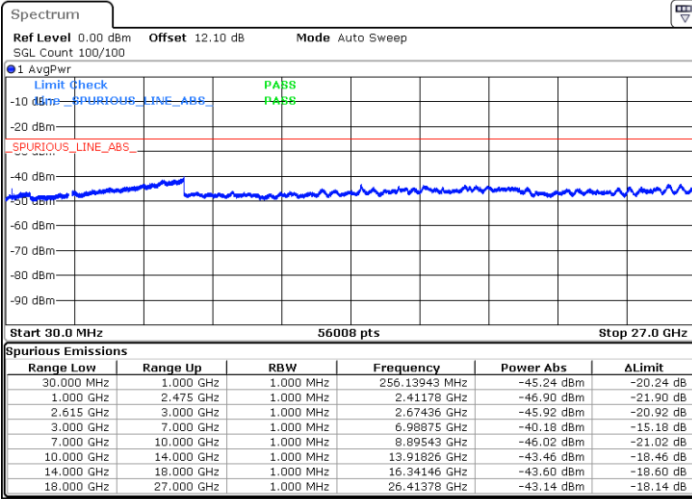

Date: 26.MAR.2020 21:37:15

Lowest Channel / FullRB

N/A

Date: 26.MAR.2020 21:44:35

LTE Band 7C / 20MHz+20MHz

QPSK

Middle Channel / 1RB0 and 1RB99

Middle Channel / 1RB99 and 1RB0

Date: 26.MAR.2020 22:27:15

Date: 26.MAR.2020 22:28:27

Middle Channel / FullIRB

N/A

Date: 26.MAR.2020 22:21:07

LTE Band 7C / 20MHz+20MHz

QPSK

Highest Channel / 1RB0 and 1RB99

Highest Channel / 1RB99 and 1RB0

Date: 26.MAR.2020 23:03:37

Date: 26.MAR.2020 22:57:31

Highest Channel / FullIRB

N/A

Date: 26.MAR.2020 23:04:51

LTE Band 7C / 10MHz+20MHz

16QAM

Lowest Channel / 1RB0 and 1RB99

Lowest Channel / 1RB49 and 1RB0

Date: 27.MAR.2020 15:14:21

Date: 27.MAR.2020 14:54:56

Lowest Channel / FullRB

N/A

Date: 27.MAR.2020 15:17:30

LTE Band 7C / 10MHz+20MHz