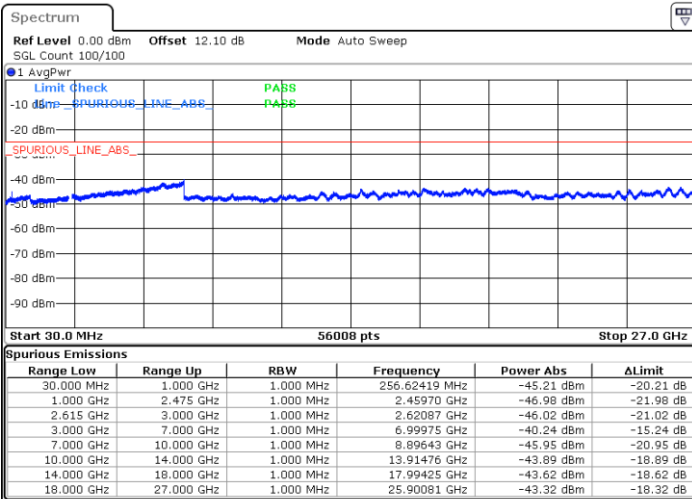

QPSK

Highest Channel / 1RB0 and 1RB49

Highest Channel / 1RB99 and 1RB0

Date: 27.MAR.2020 17:04:44

Date: 27.MAR.2020 16:59:29

Highest Channel / FullIRB

N/A

Date: 27.MAR.2020 17:05:47

LTE Band 7C / 20MHz+15MHz

QPSK

Lowest Channel / 1RB0 and 1RB74

Lowest Channel / 1RB99 and 1RB0

Date: 26.MAR.2020 23:27:15

Date: 26.MAR.2020 23:26:02

Lowest Channel / FullRB

N/A

Date: 26.MAR.2020 23:33:23

LTE Band 7C / 20MHz+15MHz

QPSK

MiddleChannel / 1RB0 and 1RB74

Middle Channel / 1RB99 and 1RB0

Date: 27.MAR.2020 00:00:17

Date: 27.MAR.2020 00:01:30

Middle Channel / FullIRB

N/A

Date: 26.MAR.2020 23:54:08

LTE Band 7C / 20MHz+15MHz

QPSK

Highest Channel / 1RB0 and 1RB74

Highest Channel / 1RB99 and 1RB0

Date: 27.MAR.2020 00:45:34

Date: 27.MAR.2020 00:39:35