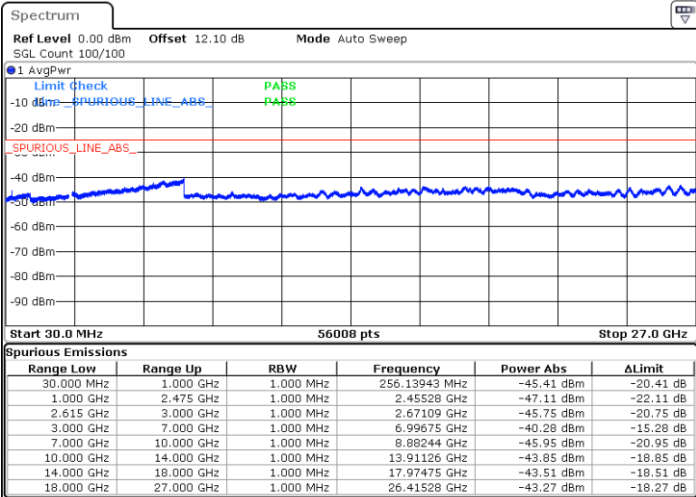

N/A

Date: 26.MAR.2020 19:44:37

LTE Band 7C / 15MHz+10MHz

16QAM

Middle Channel / 1RB0 and 1RB49

Middle Channel / 1RB74 and 1RB0

Date: 26.MAR.2020 20:48:13

Date: 26.MAR.2020 20:51:54

Middle Channel / FullIRB

N/A

Date: 26.MAR.2020 20:44:32

LTE Band 7C / 15MHz+10MHz

16QAM

Highest Channel / 1RB0 and 1RB49

Highest Channel / 1RB74 and 1RB0

Date: 26.MAR.2020 21:11:29

Date: 26.MAR.2020 21:07:50

Highest Channel / FullIRB

N/A

Date: 26.MAR.2020 21:15:09

LTE Band 7C / 15MHz+15MHz

16QAM

Lowest Channel / 1RB0 and 1RB74

Lowest Channel / 1RB74 and 1RB0

Date: 27.MAR.2020 19:13:26

Date: 27.MAR.2020 19:10:17

Lowest Channel / FullIRB

N/A

Date: 27.MAR.2020 19:16:35

LTE Band 7C / 15MHz+15MHz

16QAM

Middle Channel / 1RB0 and 1RB74