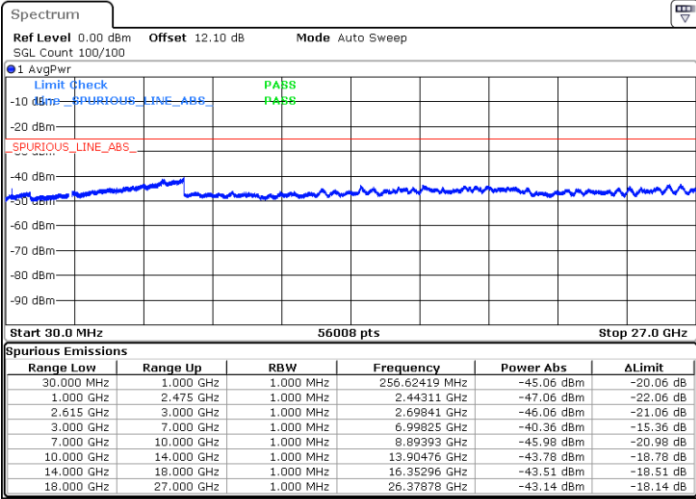

Date: 27.MAR.2020 15:55:18

LTE Band 7C / 15MHz+10MHz

16QAM

Lowest Channel / 1RB0 and 1RB49

Lowest Channel / 1RB74 and 1RB0

Date: 26.MAR.2020 19:40:59

Date: 26.MAR.2020 19:37:21

Lowest Channel / FullRB

N/A

Date: 26.MAR.2020 19:44:37

LTE Band 7C / 15MHz+10MHz

16QAM

Middle Channel / 1RB0 and 1RB49

Middle Channel / 1RB74 and 1RB0

Date: 26.MAR.2020 20:48:13

Date: 26.MAR.2020 20:51:54

Middle Channel / FullIRB

N/A

Date: 26.MAR.2020 20:44:32

LTE Band 7C / 15MHz+10MHz

16QAM

Highest Channel / 1RB0 and 1RB49

Highest Channel / 1RB74 and 1RB0

Date: 26.MAR.2020 21:11:29

Date: 26.MAR.2020 21:07:50

Highest Channel / FullIRB

N/A

Date: 26.MAR.2020 21:15:09

LTE Band 7C / 15MHz+15MHz

16QAM

Lowest Channel / 1RB0 and 1RB74

Lowest Channel / 1RB74 and 1RB0