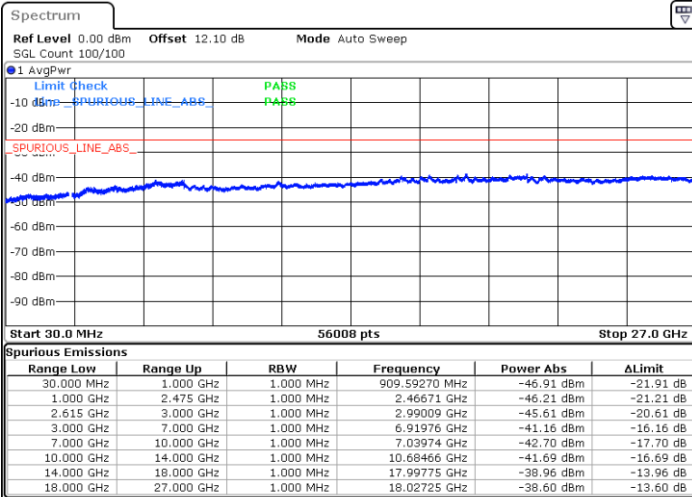

Lowest Channel / 1RB0 and 1RB99

Lowest Channel / 1RB49 and 1RB0

Date: 27.MAR.2020 15:14:21

Date: 27.MAR.2020 14:54:56

Lowest Channel / FullRB

N/A

Date: 27.MAR.2020 15:17:30

LTE Band 7C / 10MHz+20MHz

LTE Band 7C / 10MHz+20MHz

16QAM

Highest Channel / 1RB0 and 1RB99

Highest Channel / 1RB49 and 1RB0

Date: 27.MAR.2020 15:52:09

Date: 27.MAR.2020 15:49:00

Highest Channel / FullIRB

N/A

Date: 27.MAR.2020 15:55:18

LTE Band 7C / 15MHz+10MHz

16QAM

Lowest Channel / 1RB0 and 1RB49

Lowest Channel / 1RB74 and 1RB0

Date: 26.MAR.2020 19:40:59

Date: 26.MAR.2020 19:37:21

Lowest Channel / FullRB