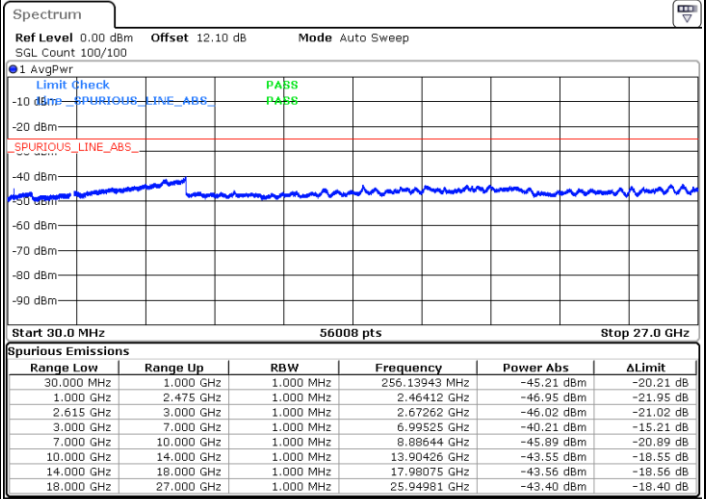

Highest Channel / 1RB0 and 1RB74

Highest Channel / 1RB74 and 1RB0

Date: 27.MAR.2020 17:31:04

Date: 27.MAR.2020 17:27:55

Highest Channel / FullRB

N/A

Date: 27.MAR.2020 17:34:13

LTE Band 7C / 15MHz+20MHz

16QAM

Lowest Channel / 1RB0 and 1RB99

Lowest Channel / 1RB74 and 1RB0

Date: 27.MAR.2020 01:24:10

Date: 27.MAR.2020 01:20:36

Lowest Channel / FullRB

N/A

Date: 27.MAR.2020 01:27:48

LTE Band 7C / 15MHz+20MHz

16QAM

Middle Channel / 1RB0 and 1RB9

Middle Channel / 1RB74 and 1RB0

Date: 27.MAR.2020 01:46:31

Date: 27.MAR.2020 01:50:06

Middle Channel / FullIRB

N/A

Date: 27.MAR.2020 01:42:54

LTE Band 7C / 15MHz+20MHz

16QAM

Highest Channel / 1RB0 and 1RB99

Highest Channel / 1RB74 and 1RB0

Date: 27.MAR.2020 20:00:04

Date: 27.MAR.2020 19:56:26

Highest Channel / FullIRB