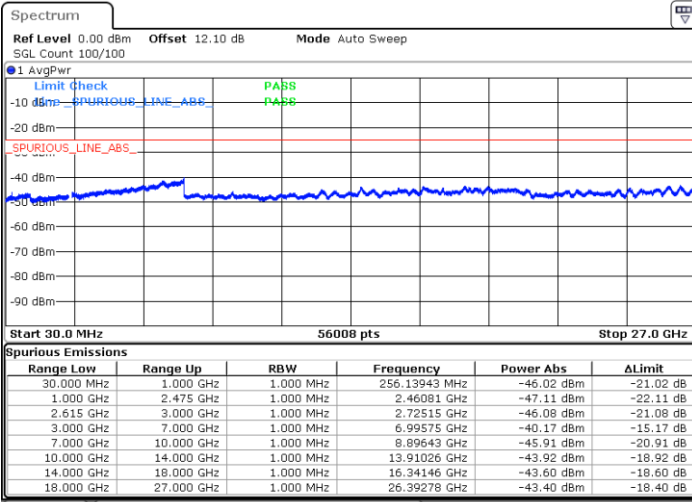

Lowest Channel / 1RB0 and 1RB99

Lowest Channel / 1RB49 and 1RB0

Date: 27.MAR.2020 15:14:21

Date: 27.MAR.2020 14:54:56

Lowest Channel / FullRB

N/A

Date: 27.MAR.2020 15:17:30

LTE Band 7C / 10MHz+20MHz

16QAM

MiddleChannel / 1RB0 and 1RB99

Middle Channel / 1RB49 and 1RB0

Date: 27.MAR.2020 19:32:02

Date: 27.MAR.2020 19:35:39

Middle Channel / FullIRB

N/A

Date: 27.MAR.2020 19:28:23

LTE Band 7C / 10MHz+20MHz

16QAM

Highest Channel / 1RB0 and 1RB99

Highest Channel / 1RB49 and 1RB0

Date: 27.MAR.2020 15:52:09

Date: 27.MAR.2020 15:49:00

Highest Channel / FullIRB

N/A