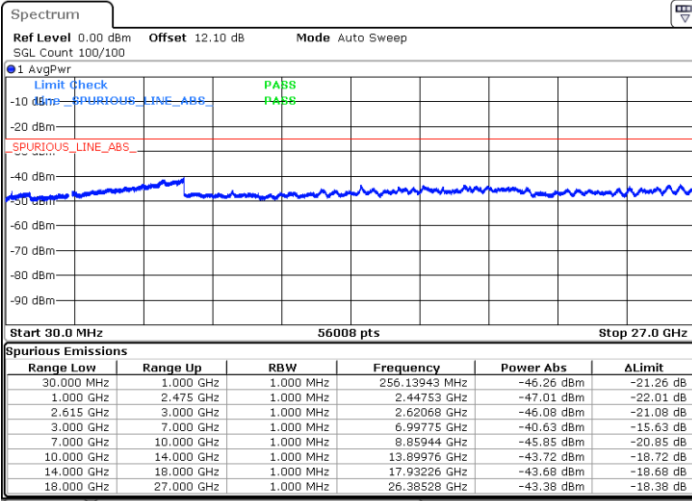

LTE Band 7C / 10MHz+20MHz

16QAM

MiddleChannel / 1RB0 and 1RB99

Middle Channel / 1RB49 and 1RB0

Date: 27.MAR.2020 19:32:02

Date: 27.MAR.2020 19:35:39