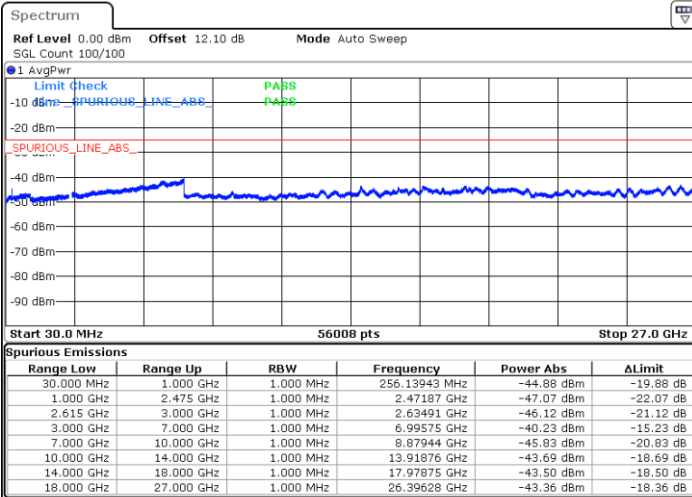

LTE Band 7C / 20MHz+15MHz

QPSK

Lowest Channel / 1RB0 and 1RB74

Lowest Channel / 1RB99 and 1RB0

Date: 26.MAR.2020 23:27:15

Date: 26.MAR.2020 23:26:02

Lowest Channel / FullRB

N/A

Date: 26.MAR.2020 23:33:23

LTE Band 7C / 20MHz+15MHz

QPSK

MiddleChannel / 1RB0 and 1RB74

Middle Channel / 1RB99 and 1RB0

Date: 27.MAR.2020 00:00:17

Date: 27.MAR.2020 00:01:30

Middle Channel / FullIRB

N/A

Date: 26.MAR.2020 23:54:08

LTE Band 7C / 20MHz+15MHz

QPSK

Highest Channel / 1RB0 and 1RB74

Highest Channel / 1RB99 and 1RB0

Date: 27.MAR.2020 00:45:34

Date: 27.MAR.2020 00:39:35

Highest Channel / FullIRB

N/A

Date: 27.MAR.2020 00:46:46

LTE Band 7C / 20MHz+20MHz

QPSK

Lowest Channel / 1RB0 and 1RB99

Lowest Channel / 1RB99 and 1RB0

Date: 26.MAR.2020 21:38:27