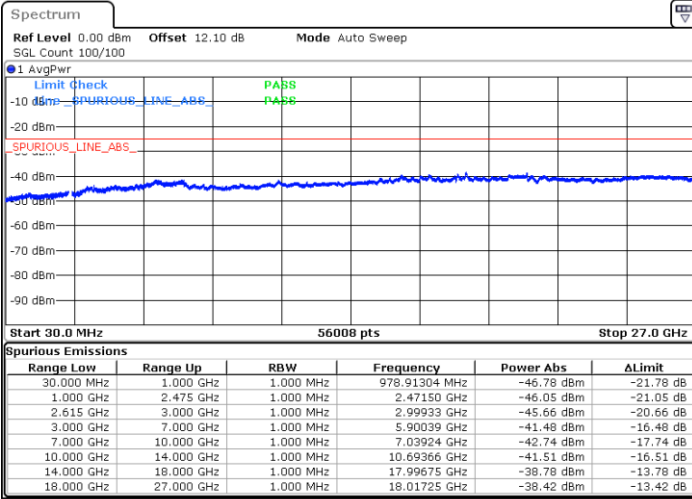

Middle Channel / FullIRB

N/A

Date: 26.MAR.2020 20:44:32

LTE Band 7C / 15MHz+10MHz

16QAM

Highest Channel / 1RB0 and 1RB49

Highest Channel / 1RB74 and 1RB0

Date: 26.MAR.2020 21:11:29

Date: 26.MAR.2020 21:07:50

Highest Channel / FullIRB

N/A

Date: 26.MAR.2020 21:15:09

LTE Band 7C / 15MHz+15MHz

16QAM

Lowest Channel / 1RB0 and 1RB74

Lowest Channel / 1RB74 and 1RB0

Date: 27.MAR.2020 19:13:26

Date: 27.MAR.2020 19:10:17

Lowest Channel / FullIRB

N/A

Date: 27.MAR.2020 19:16:35

LTE Band 7C / 15MHz+15MHz

16QAM

Middle Channel / 1RB0 and 1RB74