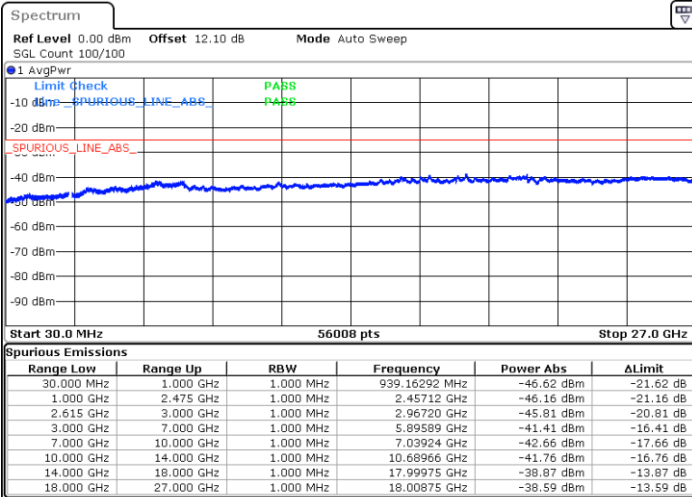

LTE Band 7C / 15MHz+15MHz

QPSK

Middle Channel / 1RB0 and 1RB74

Middle Channel / 1RB74 and 1RB0

Date: 27.MAR.2020 19:09:34

Date: 27.MAR.2020 19:10:46

Middle Channel / FullIRB

N/A

Date: 27.MAR.2020 19:03:28

LTE Band 7C / 15MHz+15MHz

QPSK

Highest Channel / 1RB0 and 1RB74

Highest Channel / 1RB74 and 1RB0

Date: 27.MAR.2020 17:32:07

Date: 27.MAR.2020 17:26:52

Highest Channel / FullIRB

N/A

Date: 27.MAR.2020 17:33:10

LTE Band 7C / 15MHz+20MHz

QPSK

Lowest Channel / 1RB0 and 1RB99

Lowest Channel / 1RB74 and 1RB0

Date: 27.MAR.2020 01:22:59

Date: 27.MAR.2020 01:21:47

Lowest Channel / FullRB

N/A

Date: 27.MAR.2020 01:29:00

LTE Band 7C / 15MHz+20MHz

QPSK

Middle Channel / 1RB0 and 1RB9

Middle Channel / 1RB74 and 1RB0

Date: 27.MAR.2020 01:47:43