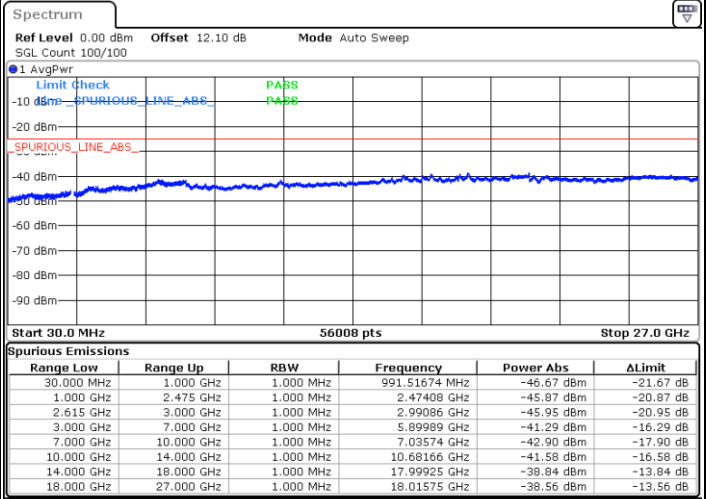

Middle Channel / FullIRB

N/A

Date: 26.MAR.2020 20:44:32

LTE Band 7C / 15MHz+10MHz

16QAM

Highest Channel / 1RB0 and 1RB49

Highest Channel / 1RB74 and 1RB0

Date: 26.MAR.2020 21:11:29

Date: 26.MAR.2020 21:07:50

Highest Channel / FullIRB

N/A

Date: 26.MAR.2020 21:15:09

LTE Band 7C / 15MHz+15MHz

16QAM

Lowest Channel / 1RB0 and 1RB74

Lowest Channel / 1RB74 and 1RB0

Date: 27.MAR.2020 19:13:26

Date: 27.MAR.2020 19:10:17

Lowest Channel / FullIRB

N/A

Date: 27.MAR.2020 19:16:35

LTE Band 7C / 15MHz+15MHz

16QAM

Middle Channel / 1RB0 and 1RB74