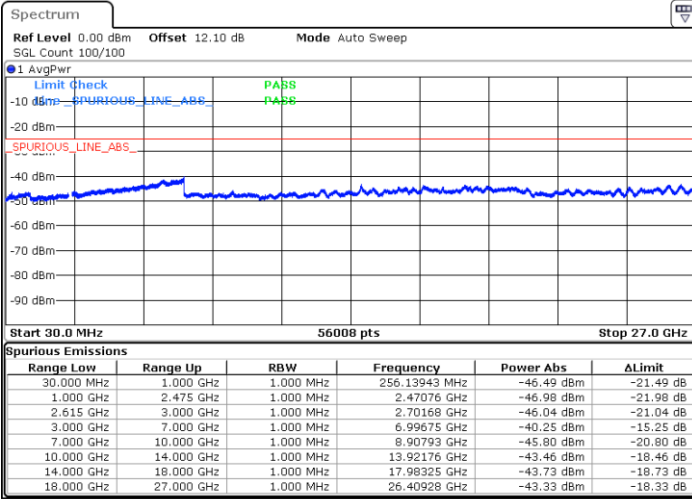

Lowest Channel / FullRB

N/A

Date: 27.MAR.2020 01:29:00

LTE Band 7C / 15MHz+20MHz

QPSK

Middle Channel / 1RB0 and 1RB9

Middle Channel / 1RB74 and 1RB0

Date: 27.MAR.2020 01:47:43

Date: 27.MAR.2020 01:48:54

Middle Channel / FullRB

N/A

Date: 27.MAR.2020 01:41:42

LTE Band 7C / 15MHz+20MHz

QPSK

Highest Channel / 1RB0 and 1RB99

Highest Channel / 1RB74 and 1RB0

Date: 27.MAR.2020 20:01:16

Date: 27.MAR.2020 19:55:14

Highest Channel / FullIRB

N/A

Date: 27.MAR.2020 20:02:29

LTE Band 7C / 20MHz+10MHz

QPSK

Lowest Channel / 1RB0 and 1RB49

Lowest Channel / 1RB99 and 1RB0

Date: 27.MAR.2020 16:34:19

Date: 27.MAR.2020 16:33:17

Lowest Channel / FullRB

N/A

Date: 27.MAR.2020 16:39:35

LTE Band 7C / 20MHz+10MHz

QPSK