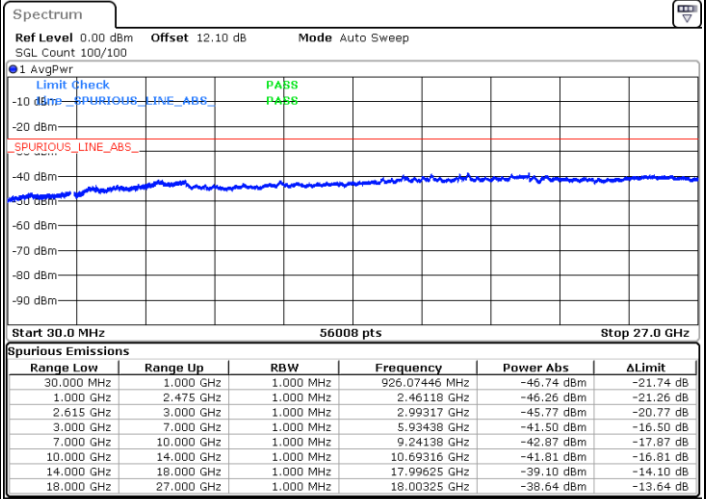

Lowest Channel / 1RB99 and 1RB0

Date: 27.MAR.2020 16:34:19

Date: 27.MAR.2020 16:33:17

Lowest Channel / FullRB

N/A

Date: 27.MAR.2020 16:39:35

LTE Band 7C / 20MHz+10MHz

QPSK

Middle Channel / 1RB0 and 1RB49

Middle Channel / 1RB99 and 1RB0

Date: 27.MAR.2020 16:13:03

Date: 27.MAR.2020 16:14:05

Middle Channel / FullIRB

N/A

Date: 27.MAR.2020 16:07:47

LTE Band 7C / 20MHz+10MHz

QPSK

Highest Channel / 1RB0 and 1RB49

Highest Channel / 1RB99 and 1RB0

Date: 27.MAR.2020 17:04:44

Date: 27.MAR.2020 16:59:29

Highest Channel / FullIRB

N/A

Date: 27.MAR.2020 17:05:47

LTE Band 7C / 20MHz+15MHz

QPSK

Lowest Channel / 1RB0 and 1RB74

Lowest Channel / 1RB99 and 1RB0

Date: 26.MAR.2020 23:27:15

Date: 26.MAR.2020 23:26:02

Lowest Channel / FullRB

N/A