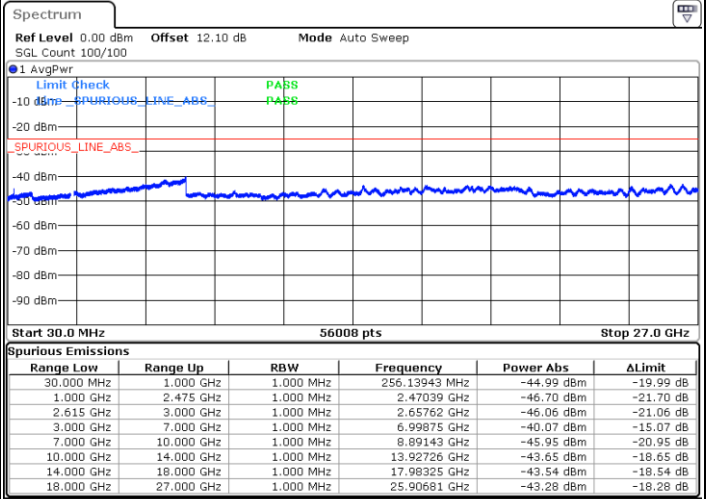

LTE Band 7C / 10MHz+20MHz

16QAM

Highest Channel / 1RB0 and 1RB99

Highest Channel / 1RB49 and 1RB0

Date: 27.MAR.2020 15:52:09

Date: 27.MAR.2020 15:49:00

Highest Channel / FullIRB

N/A

Date: 27.MAR.2020 15:55:18

LTE Band 7C / 15MHz+10MHz

16QAM

Lowest Channel / 1RB0 and 1RB49

Lowest Channel / 1RB74 and 1RB0

Date: 26.MAR.2020 19:40:59

Date: 26.MAR.2020 19:37:21

Lowest Channel / FullRB

N/A

Date: 26.MAR.2020 19:44:37

LTE Band 7C / 15MHz+10MHz

16QAM

Middle Channel / 1RB0 and 1RB49

Middle Channel / 1RB74 and 1RB0

Date: 26.MAR.2020 20:48:13

Date: 26.MAR.2020 20:51:54

Middle Channel / FullIRB

N/A

Date: 26.MAR.2020 20:44:32

LTE Band 7C / 15MHz+10MHz

16QAM

Highest Channel / 1RB0 and 1RB49

Highest Channel / 1RB74 and 1RB0

Date: 26.MAR.2020 21:11:29