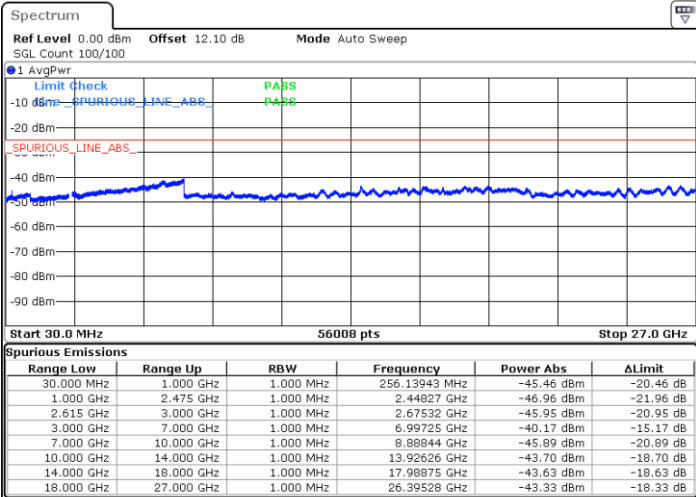

Highest Channel / 1RB0 and 1RB74

Highest Channel / 1RB74 and 1RB0

Date: 27.MAR.2020 17:31:04

Date: 27.MAR.2020 17:27:55

Highest Channel / FullRB

N/A

Date: 27.MAR.2020 17:34:13

LTE Band 7C / 15MHz+20MHz

16QAM

Lowest Channel / 1RB0 and 1RB99

Lowest Channel / 1RB74 and 1RB0

Date: 27.MAR.2020 01:24:10

Date: 27.MAR.2020 01:20:36

Lowest Channel / FullRB

N/A

Date: 27.MAR.2020 01:27:48

LTE Band 7C / 15MHz+20MHz

16QAM

Middle Channel / 1RB0 and 1RB9

Middle Channel / 1RB74 and 1RB0

Date: 27.MAR.2020 01:46:31

Date: 27.MAR.2020 01:50:06

Middle Channel / FullIRB

N/A

Date: 27.MAR.2020 01:42:54

LTE Band 7C / 15MHz+20MHz

16QAM

Highest Channel / 1RB0 and 1RB99

Highest Channel / 1RB74 and 1RB0

Date: 27.MAR.2020 20:00:04

Date: 27.MAR.2020 19:56:26

Highest Channel / FullIRB