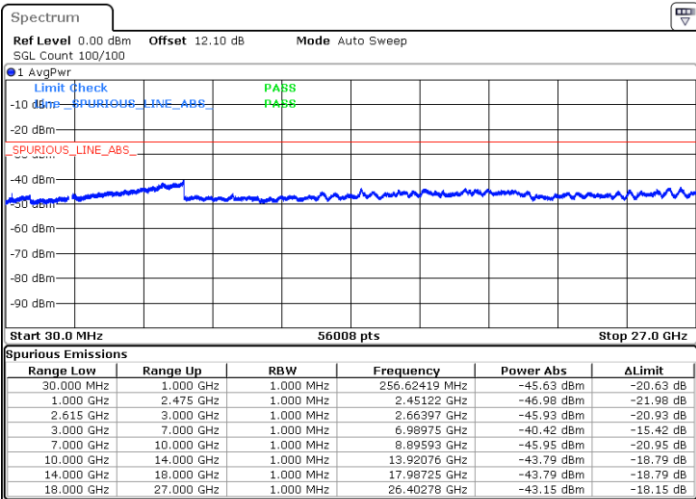

Date: 26.MAR.2020 21:07:50

Highest Channel / FullIRB

N/A

Date: 26.MAR.2020 21:15:09

LTE Band 7C / 15MHz+15MHz

16QAM

Lowest Channel / 1RB0 and 1RB74

Lowest Channel / 1RB74 and 1RB0

Date: 27.MAR.2020 19:13:26

Date: 27.MAR.2020 19:10:17

Lowest Channel / FullIRB

N/A

Date: 27.MAR.2020 19:16:35

LTE Band 7C / 15MHz+15MHz

16QAM

Middle Channel / 1RB0 and 1RB74

Middle Channel / 1RB74 and 1RB0

Date: 27.MAR.2020 19:08:21

Date: 27.MAR.2020 19:11:59

Middle Channel / FullIRB

N/A

Date: 27.MAR.2020 19:04:41

LTE Band 7C / 15MHz+15MHz

16QAM

Highest Channel / 1RB0 and 1RB74

Highest Channel / 1RB74 and 1RB0

Date: 27.MAR.2020 17:31:04

Date: 27.MAR.2020 17:27:55

Highest Channel / FullRB

N/A

Date: 27.MAR.2020 17:34:13

LTE Band 7C / 15MHz+20MHz