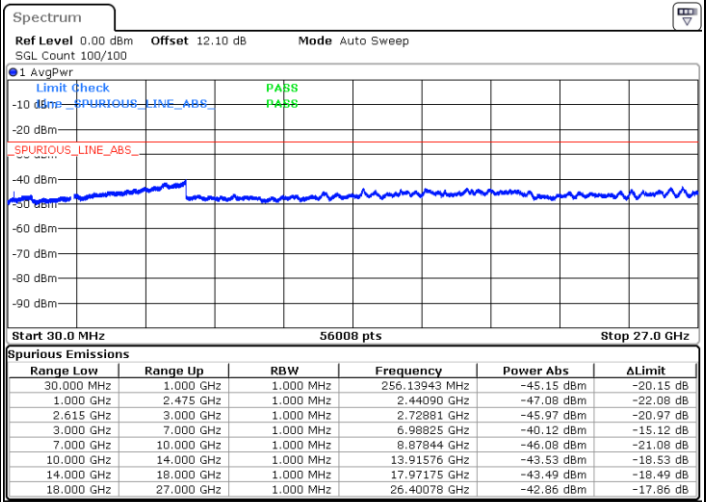

Middle Channel / 1RB0 and 1RB49

Middle Channel / 1RB99 and 1RB0

Date: 27.MAR.2020 16:13:03

Date: 27.MAR.2020 16:14:05

Middle Channel / FullIRB

N/A

Date: 27.MAR.2020 16:07:47

LTE Band 7C / 20MHz+10MHz

QPSK

Highest Channel / 1RB0 and 1RB49

Highest Channel / 1RB99 and 1RB0

Date: 27.MAR.2020 17:04:44

Date: 27.MAR.2020 16:59:29

Highest Channel / FullIRB

N/A

Date: 27.MAR.2020 17:05:47

LTE Band 7C / 20MHz+15MHz

QPSK

Lowest Channel / 1RB0 and 1RB74

Lowest Channel / 1RB99 and 1RB0

Date: 26.MAR.2020 23:27:15

Date: 26.MAR.2020 23:26:02

Lowest Channel / FullRB

N/A

Date: 26.MAR.2020 23:33:23

LTE Band 7C / 20MHz+15MHz

QPSK

MiddleChannel / 1RB0 and 1RB74

Middle Channel / 1RB99 and 1RB0

Date: 27.MAR.2020 00:00:17

Date: 27.MAR.2020 00:01:30

Middle Channel / FullIRB