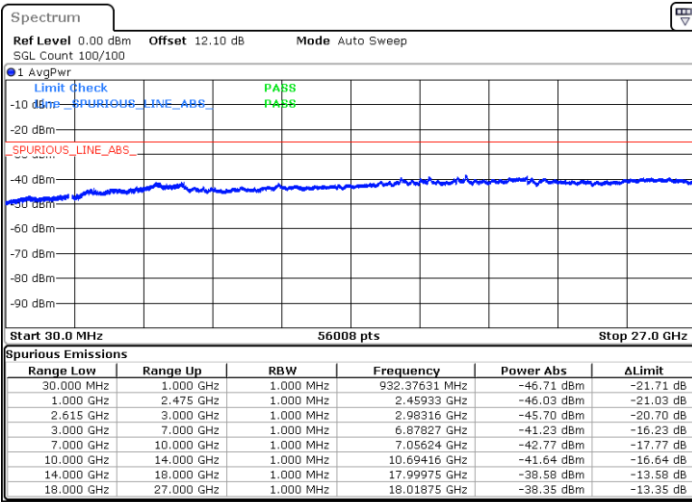

Date: 26.MAR.2020 22:27:15

Date: 26.MAR.2020 22:28:27

Middle Channel / FullIRB

N/A

Date: 26.MAR.2020 22:21:07

LTE Band 7C / 20MHz+20MHz

QPSK

Highest Channel / 1RB0 and 1RB99

Highest Channel / 1RB99 and 1RB0

Date: 26.MAR.2020 23:03:37

Date: 26.MAR.2020 22:57:31

Highest Channel / FullIRB

N/A

Date: 26.MAR.2020 23:04:51

LTE Band 7C / 10MHz+20MHz

16QAM

Lowest Channel / 1RB0 and 1RB99

Lowest Channel / 1RB49 and 1RB0

Date: 27.MAR.2020 15:14:21

Date: 27.MAR.2020 14:54:56

Lowest Channel / FullRB

N/A

Date: 27.MAR.2020 15:17:30

LTE Band 7C / 10MHz+20MHz