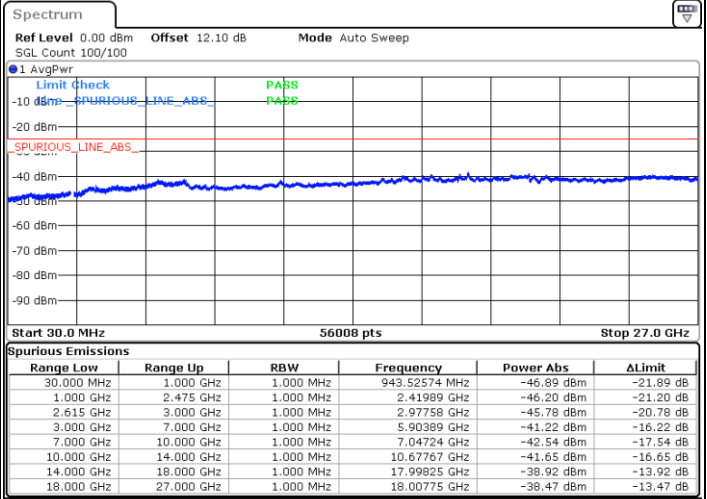

LTE Band 7C / 15MHz+15MHz

QPSK

Middle Channel / 1RB0 and 1RB74

Middle Channel / 1RB74 and 1RB0

Date: 27.MAR.2020 19:09:34

Date: 27.MAR.2020 19:10:46

Middle Channel / FullIRB

N/A

Date: 27.MAR.2020 19:03:28

LTE Band 7C / 15MHz+15MHz

QPSK

Highest Channel / 1RB0 and 1RB74

Highest Channel / 1RB74 and 1RB0

Date: 27.MAR.2020 17:32:07

Date: 27.MAR.2020 17:26:52

Highest Channel / FullIRB

N/A

Date: 27.MAR.2020 17:33:10

LTE Band 7C / 15MHz+20MHz

QPSK

Lowest Channel / 1RB0 and 1RB99

Lowest Channel / 1RB74 and 1RB0

Date: 27.MAR.2020 01:22:59

Date: 27.MAR.2020 01:21:47

Lowest Channel / FullRB

N/A

Date: 27.MAR.2020 01:29:00

LTE Band 7C / 15MHz+20MHz

QPSK

Middle Channel / 1RB0 and 1RB9

Middle Channel / 1RB74 and 1RB0

Date: 27.MAR.2020 01:47:43