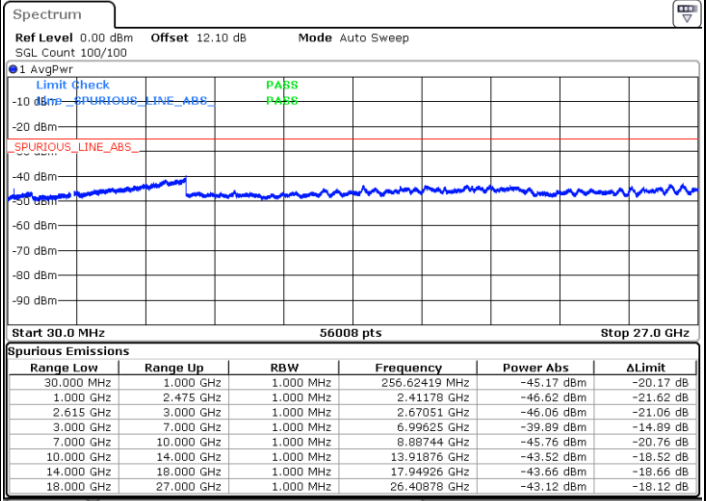

Date: 27.MAR.2020 19:13:26

Date: 27.MAR.2020 19:10:17

Lowest Channel / FullIRB

N/A

Date: 27.MAR.2020 19:16:35

LTE Band 7C / 15MHz+15MHz

16QAM

Middle Channel / 1RB0 and 1RB74

Middle Channel / 1RB74 and 1RB0

Date: 27.MAR.2020 19:08:21

Date: 27.MAR.2020 19:11:59

Middle Channel / FullIRB

N/A

Date: 27.MAR.2020 19:04:41

LTE Band 7C / 15MHz+15MHz

16QAM

Highest Channel / 1RB0 and 1RB74

Highest Channel / 1RB74 and 1RB0

Date: 27.MAR.2020 17:31:04

Date: 27.MAR.2020 17:27:55

Highest Channel / FullRB

N/A

Date: 27.MAR.2020 17:34:13

LTE Band 7C / 15MHz+20MHz

16QAM

Lowest Channel / 1RB0 and 1RB99

Lowest Channel / 1RB74 and 1RB0

Date: 27.MAR.2020 01:24:10

Date: 27.MAR.2020 01:20:36

Lowest Channel / FullRB

N/A

Date: 27.MAR.2020 01:27:48