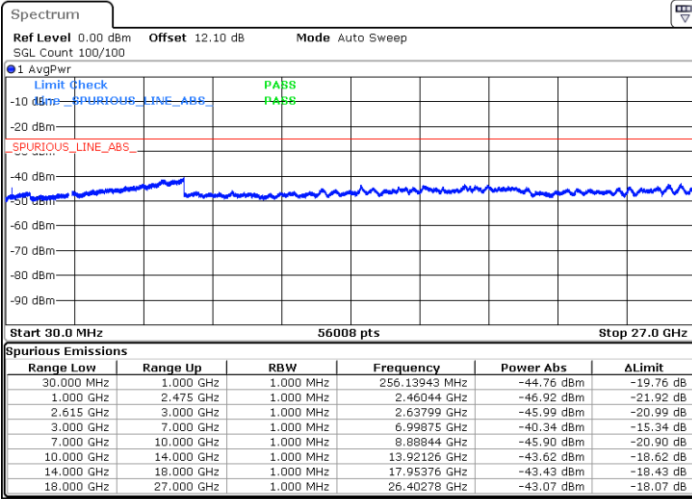

N/A

Date: 27.MAR.2020 17:33:10

LTE Band 7C / 15MHz+20MHz

QPSK

Lowest Channel / 1RB0 and 1RB99

Lowest Channel / 1RB74 and 1RB0

Date: 27.MAR.2020 01:22:59

Date: 27.MAR.2020 01:21:47

Lowest Channel / FullRB

N/A

Date: 27.MAR.2020 01:29:00

LTE Band 7C / 15MHz+20MHz

QPSK

Middle Channel / 1RB0 and 1RB9

Middle Channel / 1RB74 and 1RB0

Date: 27.MAR.2020 01:47:43

Date: 27.MAR.2020 01:48:54

Middle Channel / FullRB

N/A

Date: 27.MAR.2020 01:41:42

LTE Band 7C / 15MHz+20MHz

QPSK

Highest Channel / 1RB0 and 1RB99

Highest Channel / 1RB74 and 1RB0

Date: 27.MAR.2020 20:01:16

Date: 27.MAR.2020 19:55:14

Highest Channel / FullIRB

N/A

Date: 27.MAR.2020 20:02:29

LTE Band 7C / 20MHz+10MHz

QPSK

Lowest Channel / 1RB0 and 1RB49