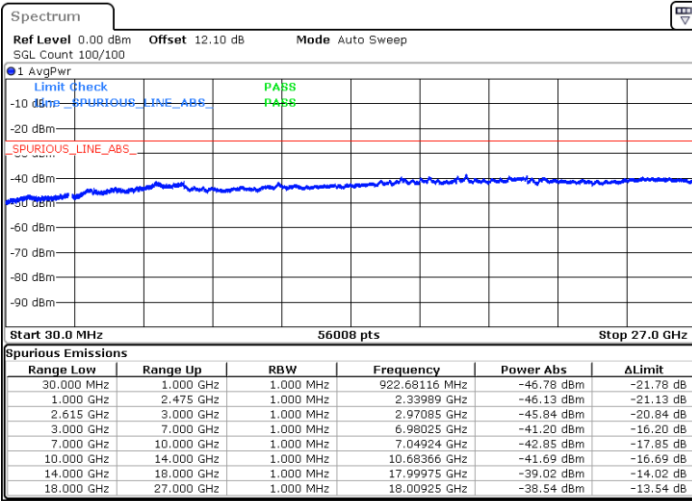

Date: 26.MAR.2020 21:07:50

Highest Channel / FullIRB

N/A

Date: 26.MAR.2020 21:15:09

LTE Band 7C / 15MHz+15MHz

16QAM

Lowest Channel / 1RB0 and 1RB74

Lowest Channel / 1RB74 and 1RB0

Date: 27.MAR.2020 19:13:26

Date: 27.MAR.2020 19:10:17

Lowest Channel / FullIRB

N/A

Date: 27.MAR.2020 19:16:35

LTE Band 7C / 15MHz+15MHz

16QAM

Middle Channel / 1RB0 and 1RB74

Middle Channel / 1RB74 and 1RB0

Date: 27.MAR.2020 19:08:21

Date: 27.MAR.2020 19:11:59

Middle Channel / FullIRB

N/A

Date: 27.MAR.2020 19:04:41

LTE Band 7C / 15MHz+15MHz

16QAM

Highest Channel / 1RB0 and 1RB74

Highest Channel / 1RB74 and 1RB0

Date: 27.MAR.2020 17:31:04

Date: 27.MAR.2020 17:27:55

Highest Channel / FullRB

N/A

Date: 27.MAR.2020 17:34:13

LTE Band 7C / 15MHz+20MHz