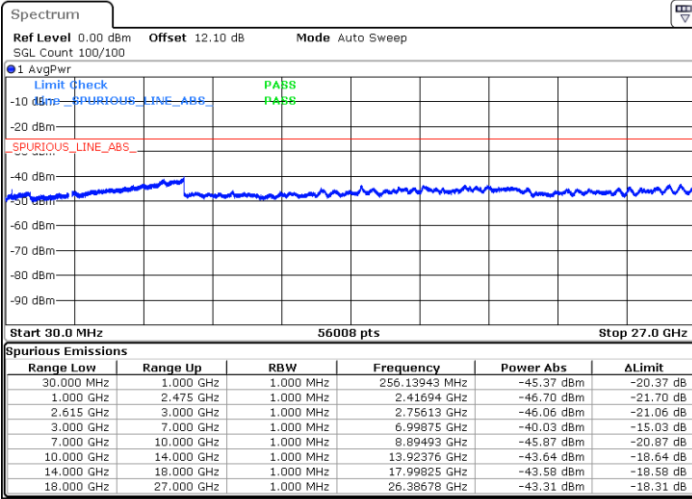

N/A

Date: 26.MAR.2020 23:54:08

LTE Band 7C / 20MHz+15MHz

QPSK

Highest Channel / 1RB0 and 1RB74

Highest Channel / 1RB99 and 1RB0

Date: 27.MAR.2020 00:45:34

Date: 27.MAR.2020 00:39:35

Highest Channel / FullIRB

N/A

Date: 27.MAR.2020 00:46:46

LTE Band 7C / 20MHz+20MHz

QPSK

Lowest Channel / 1RB0 and 1RB99

Lowest Channel / 1RB99 and 1RB0

Date: 26.MAR.2020 21:38:27

Date: 26.MAR.2020 21:37:15

Lowest Channel / FullRB

N/A

Date: 26.MAR.2020 21:44:35

LTE Band 7C / 20MHz+20MHz

QPSK

Middle Channel / 1RB0 and 1RB99

Middle Channel / 1RB99 and 1RB0

Date: 26.MAR.2020 22:27:15

Date: 26.MAR.2020 22:28:27

Middle Channel / FullIRB

N/A

Date: 26.MAR.2020 22:21:07

LTE Band 7C / 20MHz+20MHz

QPSK

Highest Channel / 1RB0 and 1RB99