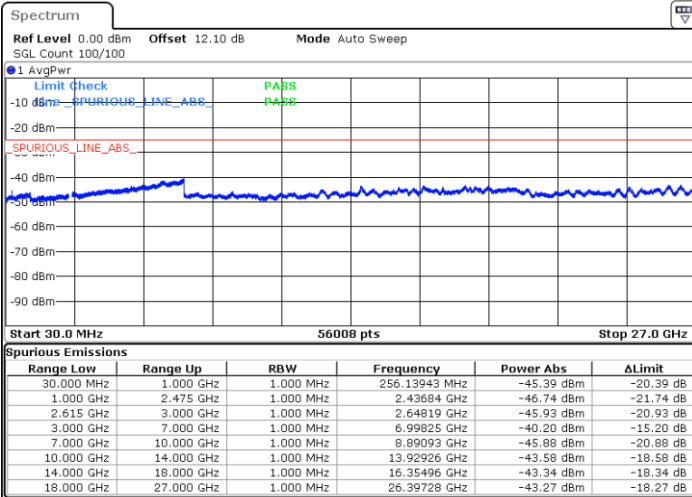

Date: 26.MAR.2020 23:33:23

LTE Band 7C / 20MHz+15MHz

QPSK

MiddleChannel / 1RB0 and 1RB74

Middle Channel / 1RB99 and 1RB0

Date: 27.MAR.2020 00:00:17

Date: 27.MAR.2020 00:01:30

Middle Channel / FullIRB

N/A

Date: 26.MAR.2020 23:54:08

LTE Band 7C / 20MHz+15MHz

QPSK

Highest Channel / 1RB0 and 1RB74

Highest Channel / 1RB99 and 1RB0

Date: 27.MAR.2020 00:45:34

Date: 27.MAR.2020 00:39:35

Highest Channel / FullIRB

N/A

Date: 27.MAR.2020 00:46:46

LTE Band 7C / 20MHz+20MHz

QPSK

Lowest Channel / 1RB0 and 1RB99

Lowest Channel / 1RB99 and 1RB0

Date: 26.MAR.2020 21:38:27

Date: 26.MAR.2020 21:37:15

Lowest Channel / FullRB

N/A

Date: 26.MAR.2020 21:44:35

LTE Band 7C / 20MHz+20MHz

QPSK

Middle Channel / 1RB0 and 1RB99

Middle Channel / 1RB99 and 1RB0