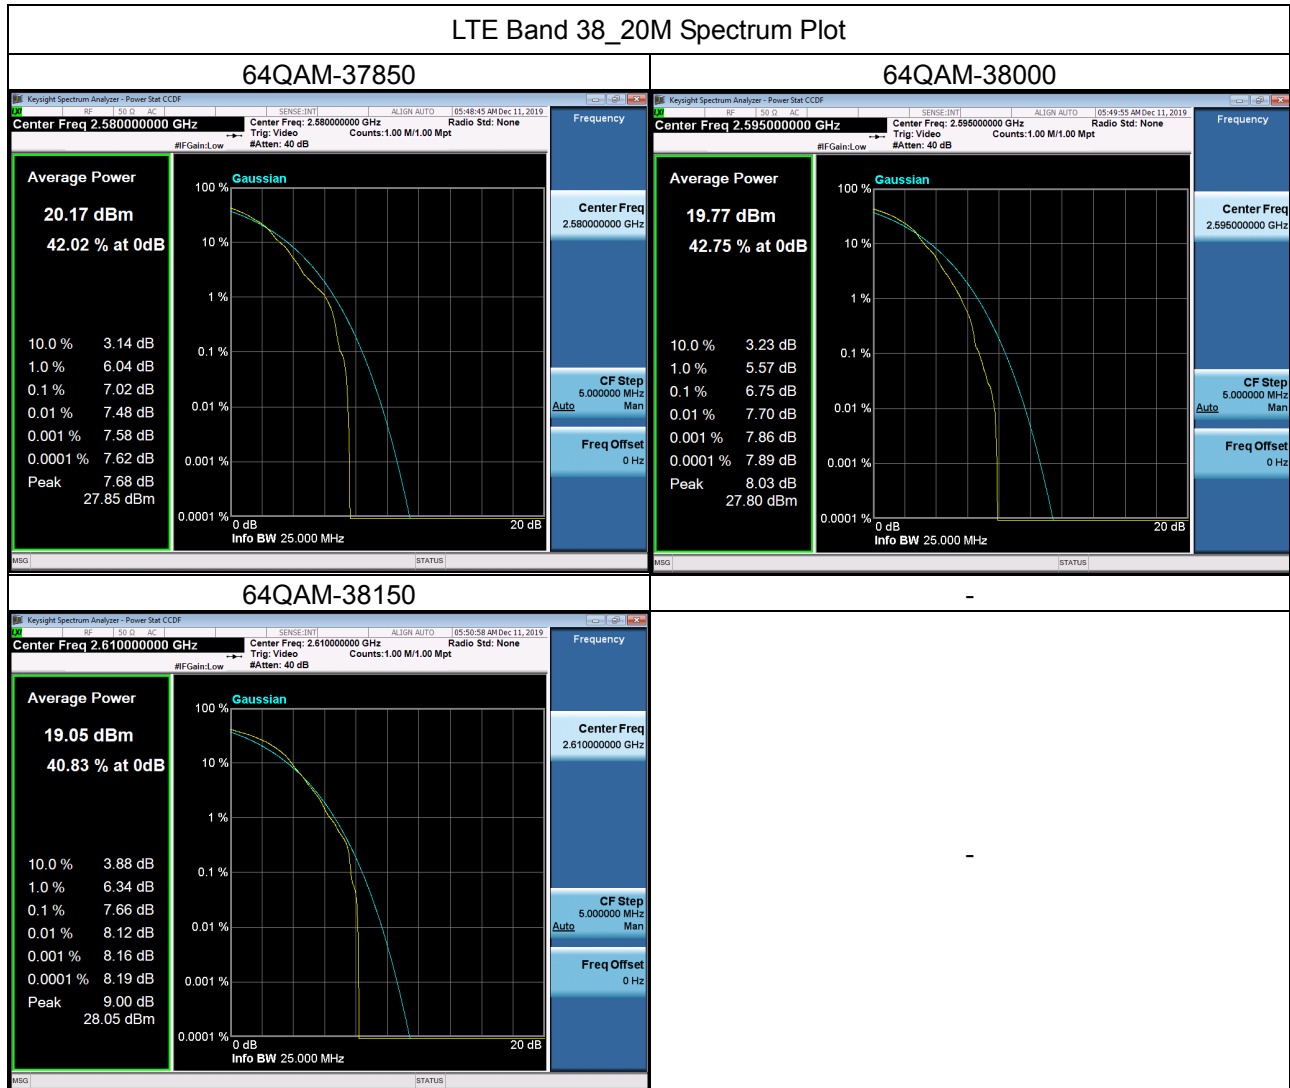

LTE Band 38_15M Spectrum Plot

LTE Band 38_15M Spectrum Plot

LTE Band 38_20M Spectrum Plot

LTE Band 38_20M Spectrum Plot

LTE Band 41_5M Spectrum Plot

LTE Band 41_5M Spectrum Plot

LTE Band 41_10M Spectrum Plot

LTE Band 41_10M Spectrum Plot

LTE Band 41_15M Spectrum Plot

LTE Band 41_15M Spectrum Plot

LTE Band 41_20M Spectrum Plot

LTE Band 41_20M Spectrum Plot

LTE Band 66_1.4M Spectrum Plot

LTE Band 66_1.4M Spectrum Plot

LTE Band 66_3M Spectrum Plot

LTE Band 66_3M Spectrum Plot

LTE Band 66_5M Spectrum Plot

LTE Band 4_5M Spectrum Plot