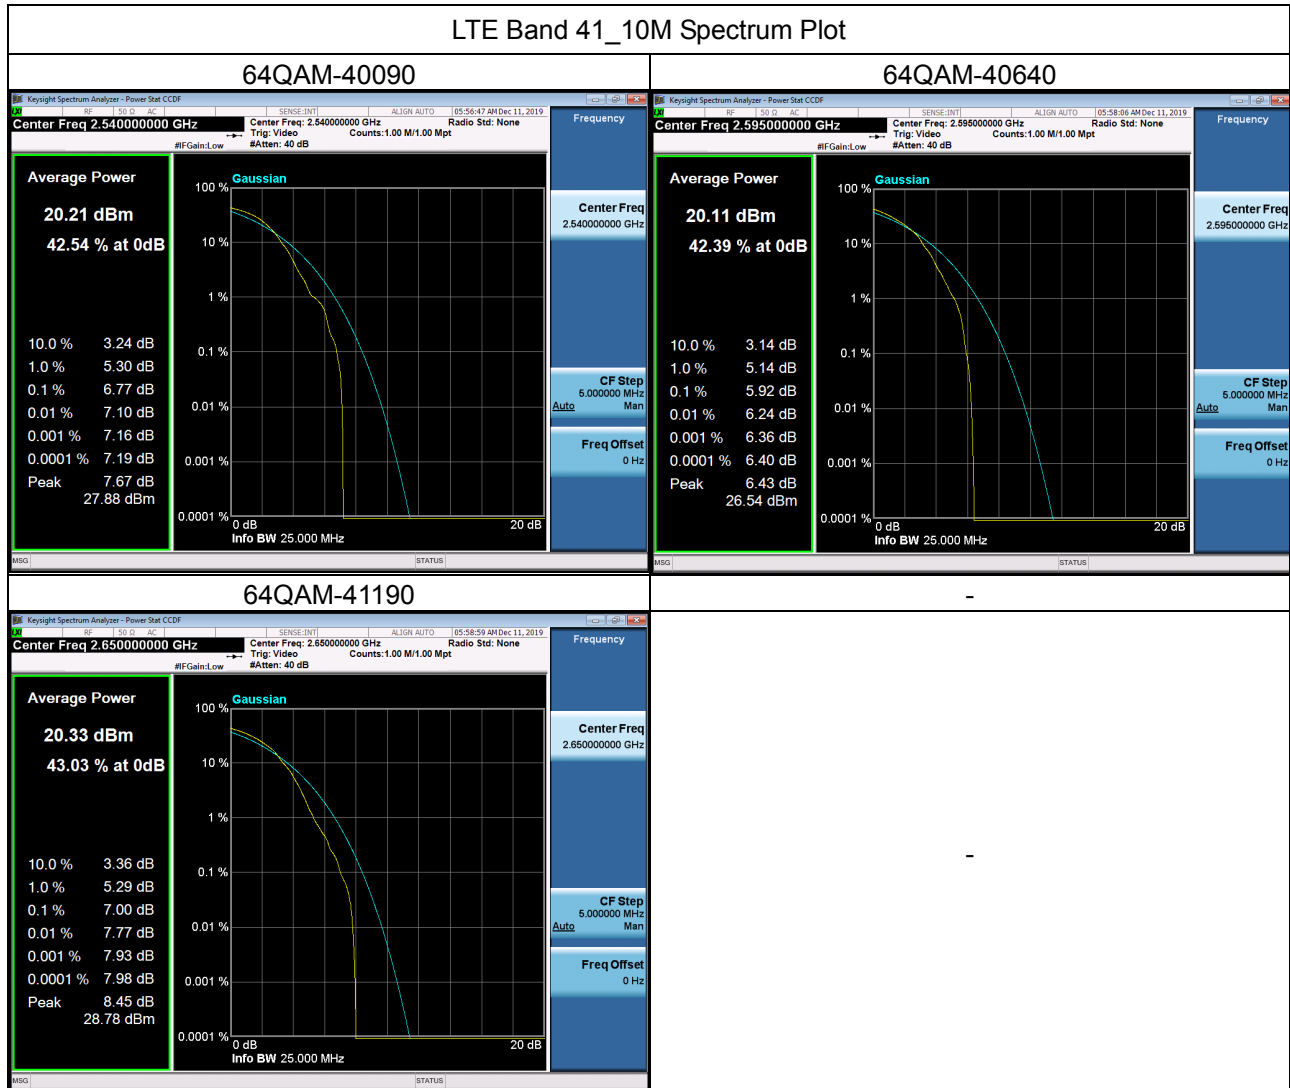

LTE Band 38_15M Spectrum Plot

LTE Band 38_15M Spectrum Plot

LTE Band 38_20M Spectrum Plot

LTE Band 38_20M Spectrum Plot

LTE Band 41_5M Spectrum Plot

LTE Band 41_5M Spectrum Plot

LTE Band 41_10M Spectrum Plot

LTE Band 41_10M Spectrum Plot

LTE Band 41_15M Spectrum Plot

LTE Band 41_15M Spectrum Plot

LTE Band 41_20M Spectrum Plot

LTE Band 41_20M Spectrum Plot

LTE Band 66_1.4M Spectrum Plot

LTE Band 66_1.4M Spectrum Plot

LTE Band 66_3M Spectrum Plot

LTE Band 66_3M Spectrum Plot

LTE Band 66_5M Spectrum Plot

LTE Band 4_5M Spectrum Plot