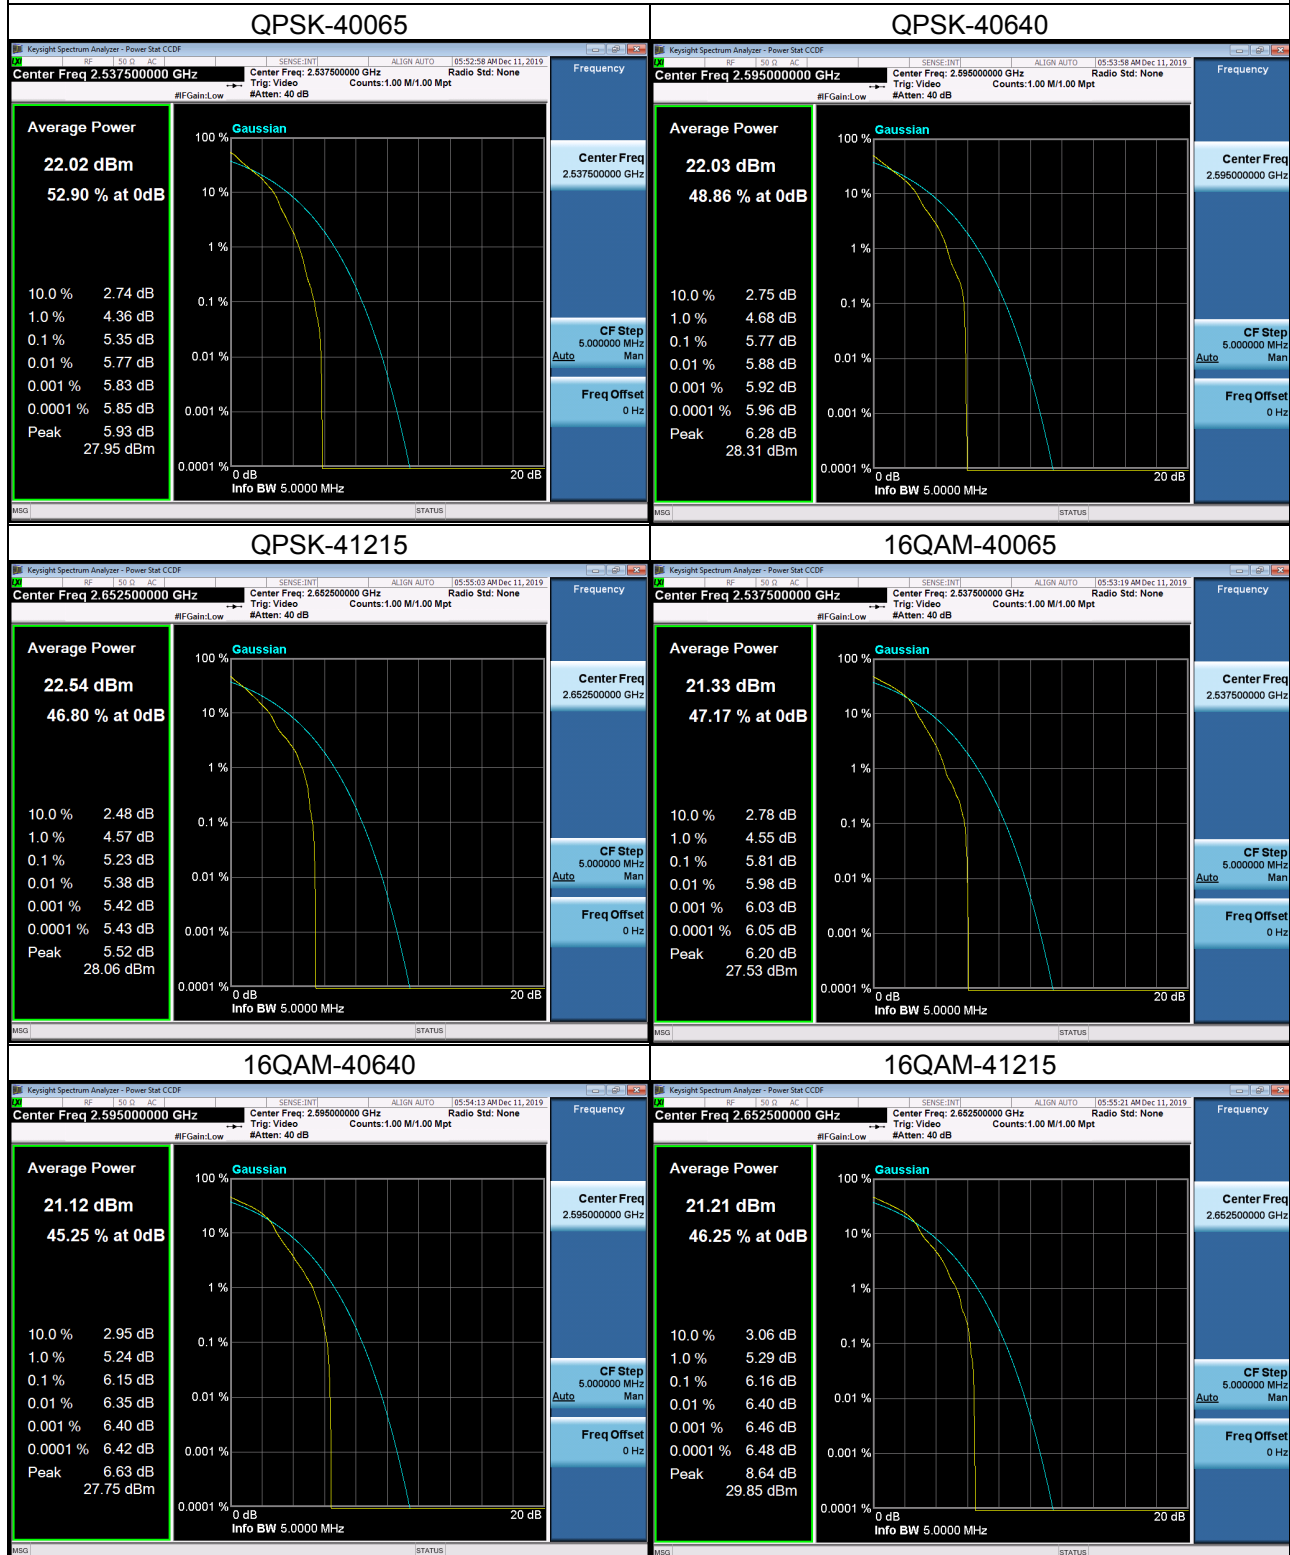

LTE Band 38_15M Spectrum Plot

LTE Band 38_15M Spectrum Plot

LTE Band 38_20M Spectrum Plot

LTE Band 38_20M Spectrum Plot

LTE Band 41_5M Spectrum Plot

LTE Band 41_5M Spectrum Plot

LTE Band 41_10M Spectrum Plot

LTE Band 41_10M Spectrum Plot

LTE Band 41_15M Spectrum Plot

LTE Band 41_15M Spectrum Plot

LTE Band 41_20M Spectrum Plot

LTE Band 41_20M Spectrum Plot

LTE Band 66_1.4M Spectrum Plot

LTE Band 66_1.4M Spectrum Plot

LTE Band 66_3M Spectrum Plot

LTE Band 66_3M Spectrum Plot

LTE Band 66_5M Spectrum Plot

LTE Band 4_5M Spectrum Plot