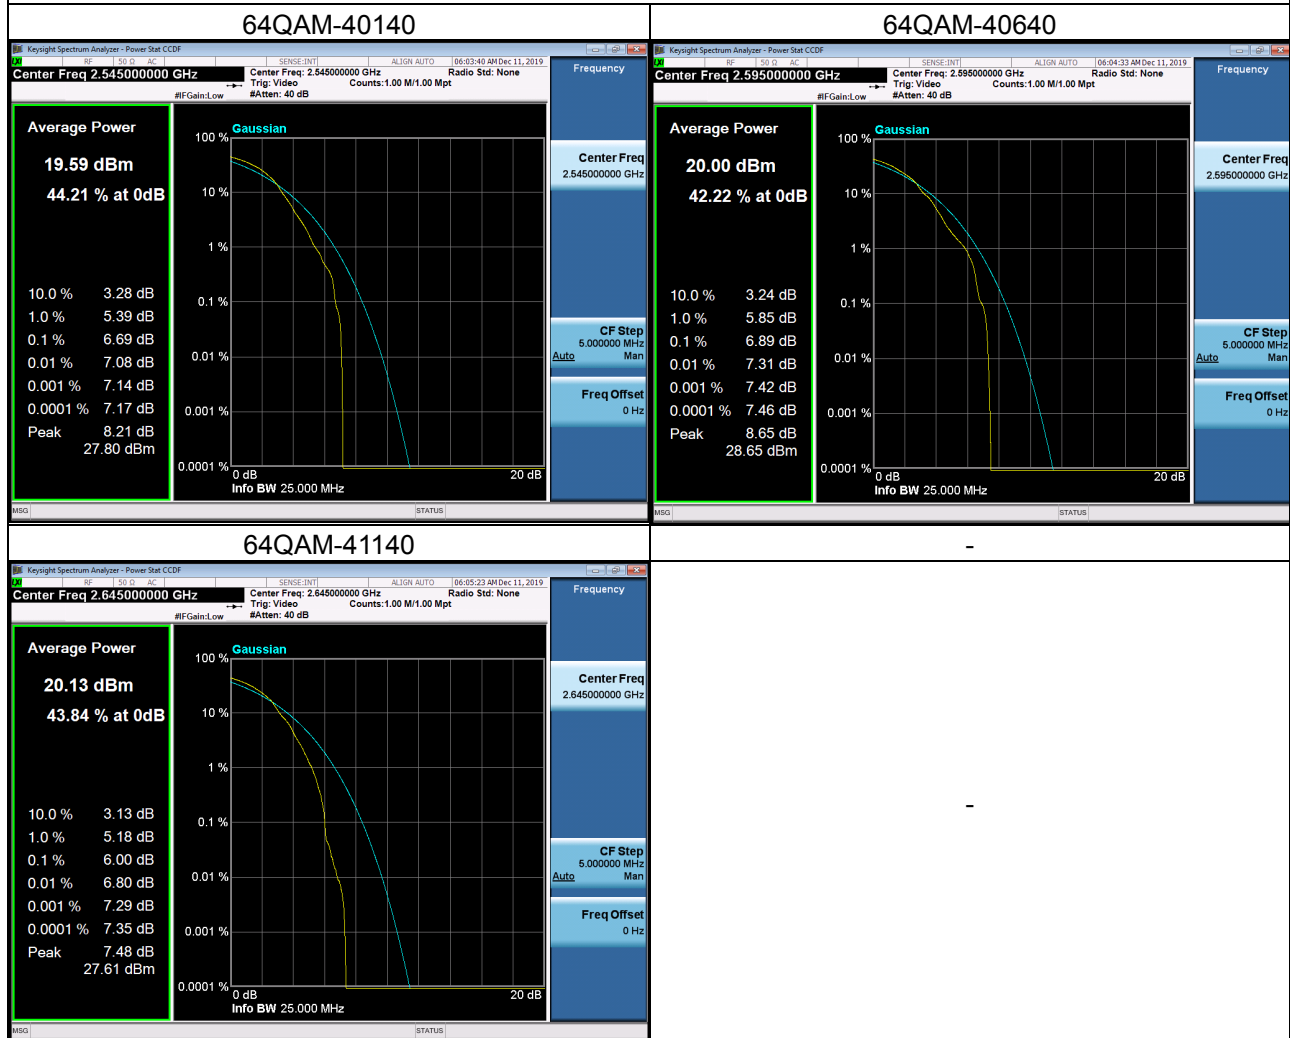

LTE Band 38_15M Spectrum Plot

LTE Band 38_15M Spectrum Plot

LTE Band 38_20M Spectrum Plot

LTE Band 38_20M Spectrum Plot

LTE Band 41_5M Spectrum Plot

LTE Band 41_5M Spectrum Plot

LTE Band 41_10M Spectrum Plot

LTE Band 41_10M Spectrum Plot

LTE Band 41_15M Spectrum Plot

LTE Band 41_15M Spectrum Plot

LTE Band 41_20M Spectrum Plot

LTE Band 41_20M Spectrum Plot

LTE Band 66_1.4M Spectrum Plot

LTE Band 66_1.4M Spectrum Plot

LTE Band 66_3M Spectrum Plot

LTE Band 66_3M Spectrum Plot

LTE Band 66_5M Spectrum Plot

LTE Band 4_5M Spectrum Plot