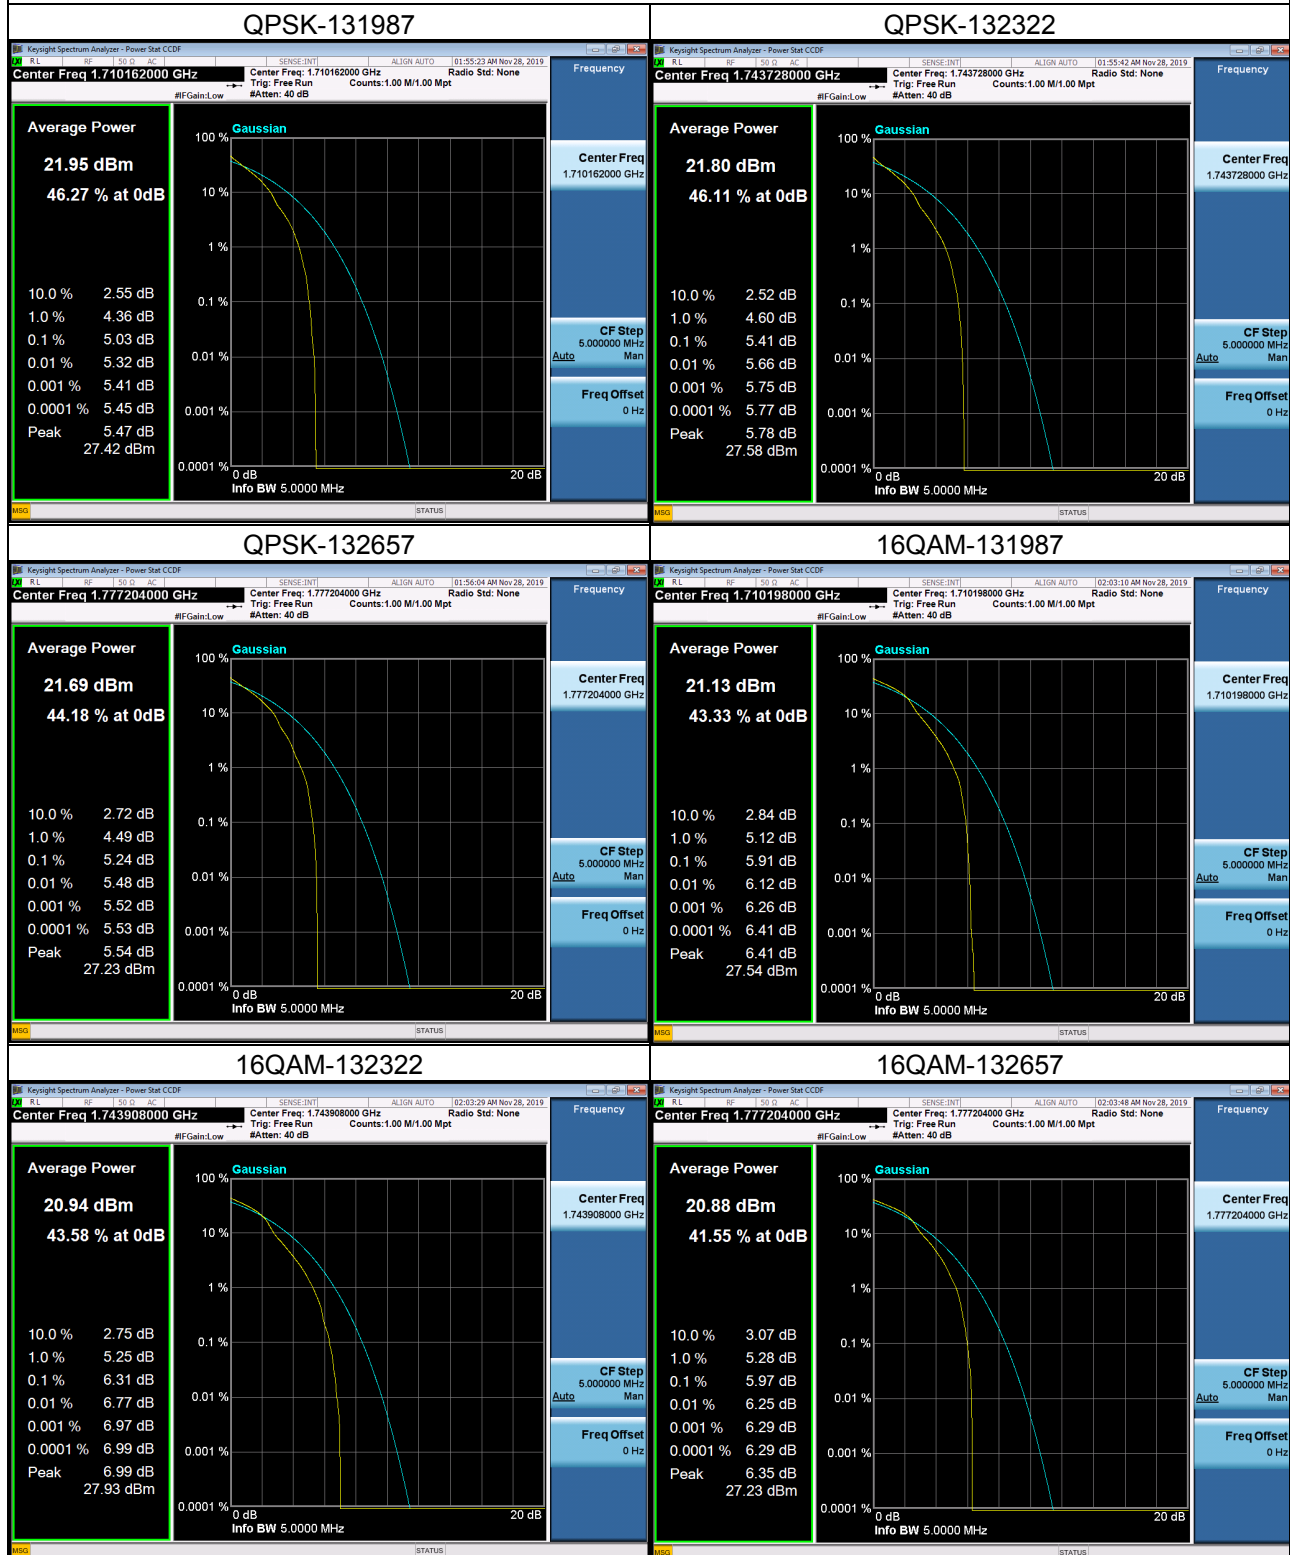

LTE Band 38_15M Spectrum Plot

LTE Band 38_15M Spectrum Plot

LTE Band 38_20M Spectrum Plot

LTE Band 38_20M Spectrum Plot

LTE Band 41_5M Spectrum Plot

LTE Band 41_5M Spectrum Plot

LTE Band 41_10M Spectrum Plot

LTE Band 41_10M Spectrum Plot

LTE Band 41_15M Spectrum Plot

LTE Band 41_15M Spectrum Plot

LTE Band 41_20M Spectrum Plot

LTE Band 41_20M Spectrum Plot

LTE Band 66_1.4M Spectrum Plot

LTE Band 66_1.4M Spectrum Plot

LTE Band 66_3M Spectrum Plot

LTE Band 66_3M Spectrum Plot

LTE Band 66_5M Spectrum Plot

LTE Band 4_5M Spectrum Plot