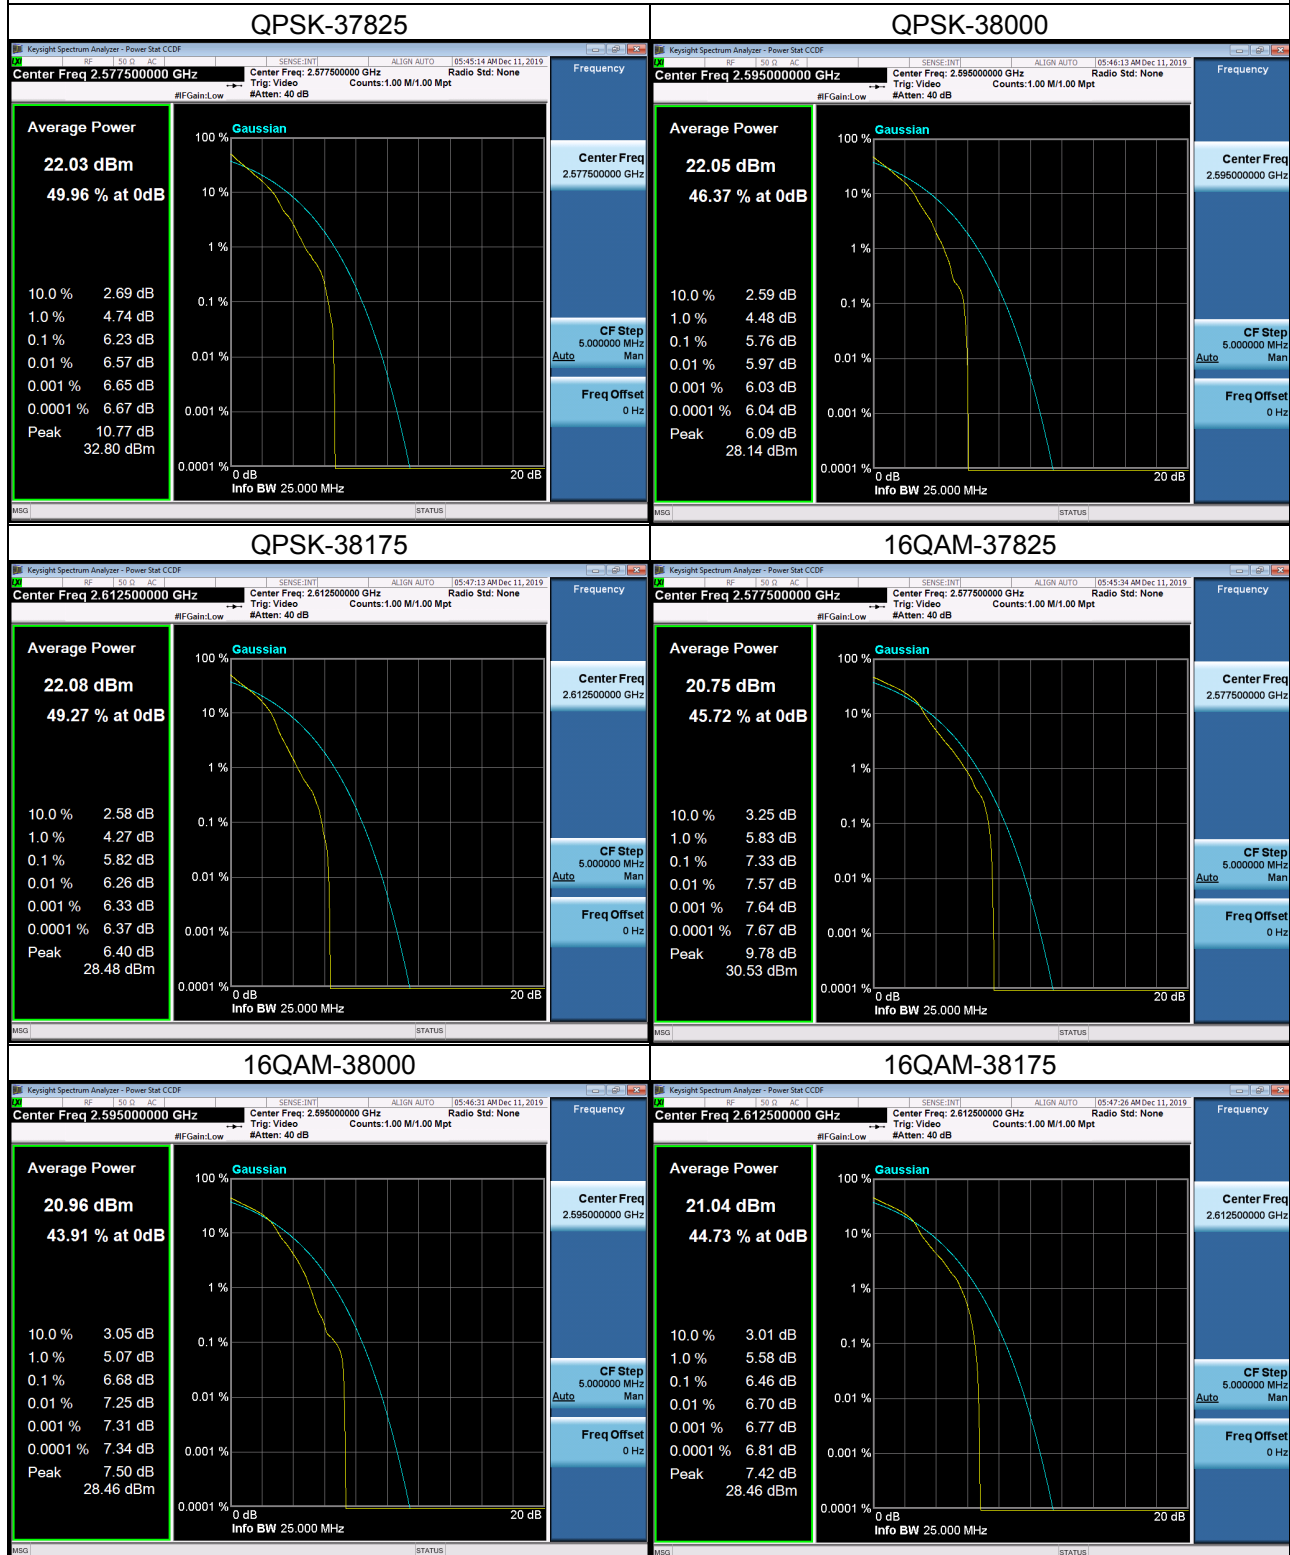

LTE Band 38_15M Spectrum Plot

LTE Band 38_15M Spectrum Plot

LTE Band 38_20M Spectrum Plot

LTE Band 38_20M Spectrum Plot

LTE Band 41_5M Spectrum Plot

LTE Band 41_5M Spectrum Plot

LTE Band 41_10M Spectrum Plot

LTE Band 41_10M Spectrum Plot

LTE Band 41_15M Spectrum Plot

LTE Band 41_15M Spectrum Plot

LTE Band 41_20M Spectrum Plot

LTE Band 41_20M Spectrum Plot

LTE Band 66_1.4M Spectrum Plot

LTE Band 66_1.4M Spectrum Plot

LTE Band 66_3M Spectrum Plot

LTE Band 66_3M Spectrum Plot

LTE Band 66_5M Spectrum Plot

LTE Band 4_5M Spectrum Plot