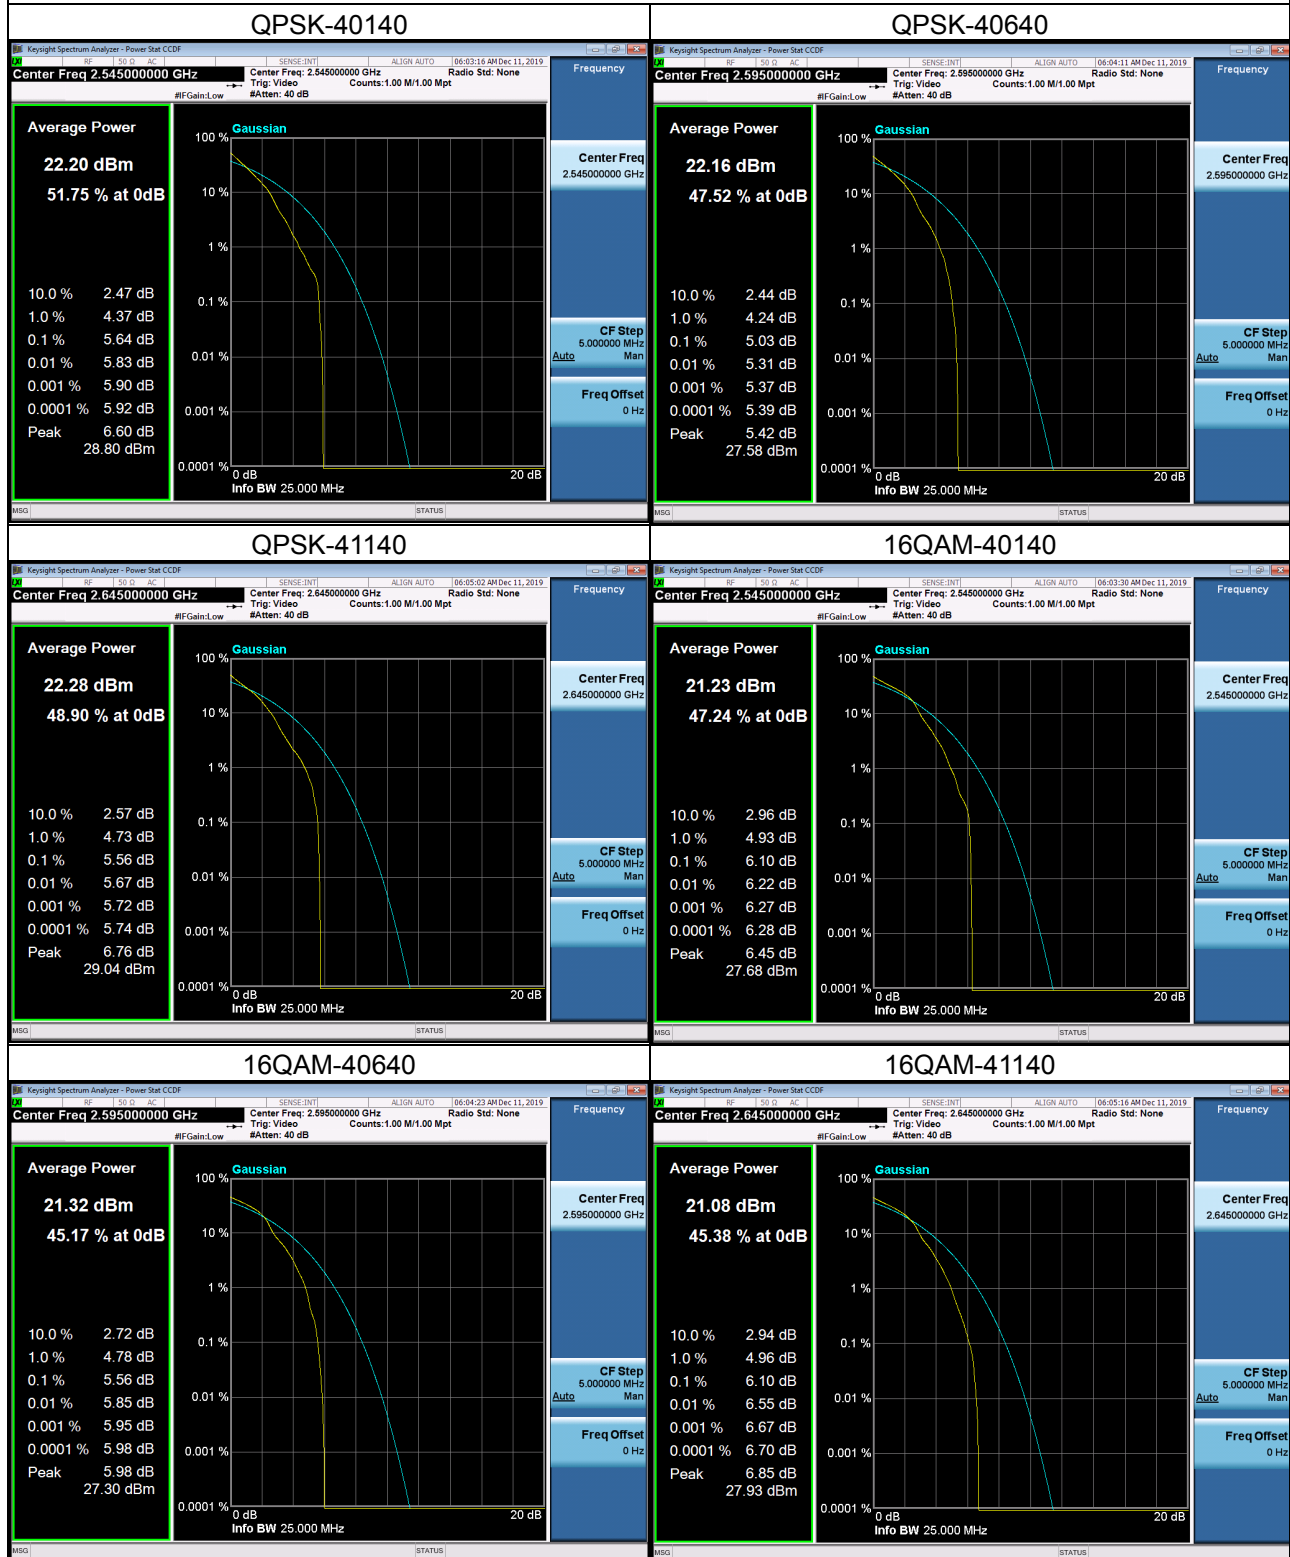

LTE Band 38_15M Spectrum Plot

LTE Band 38_15M Spectrum Plot

LTE Band 38_20M Spectrum Plot

LTE Band 38_20M Spectrum Plot

LTE Band 41_5M Spectrum Plot

LTE Band 41_5M Spectrum Plot

LTE Band 41_10M Spectrum Plot

LTE Band 41_10M Spectrum Plot

LTE Band 41_15M Spectrum Plot

LTE Band 41_15M Spectrum Plot

LTE Band 41_20M Spectrum Plot

LTE Band 41_20M Spectrum Plot

LTE Band 66_1.4M Spectrum Plot

LTE Band 66_1.4M Spectrum Plot

LTE Band 66_3M Spectrum Plot

LTE Band 66_3M Spectrum Plot

LTE Band 66_5M Spectrum Plot

LTE Band 4_5M Spectrum Plot