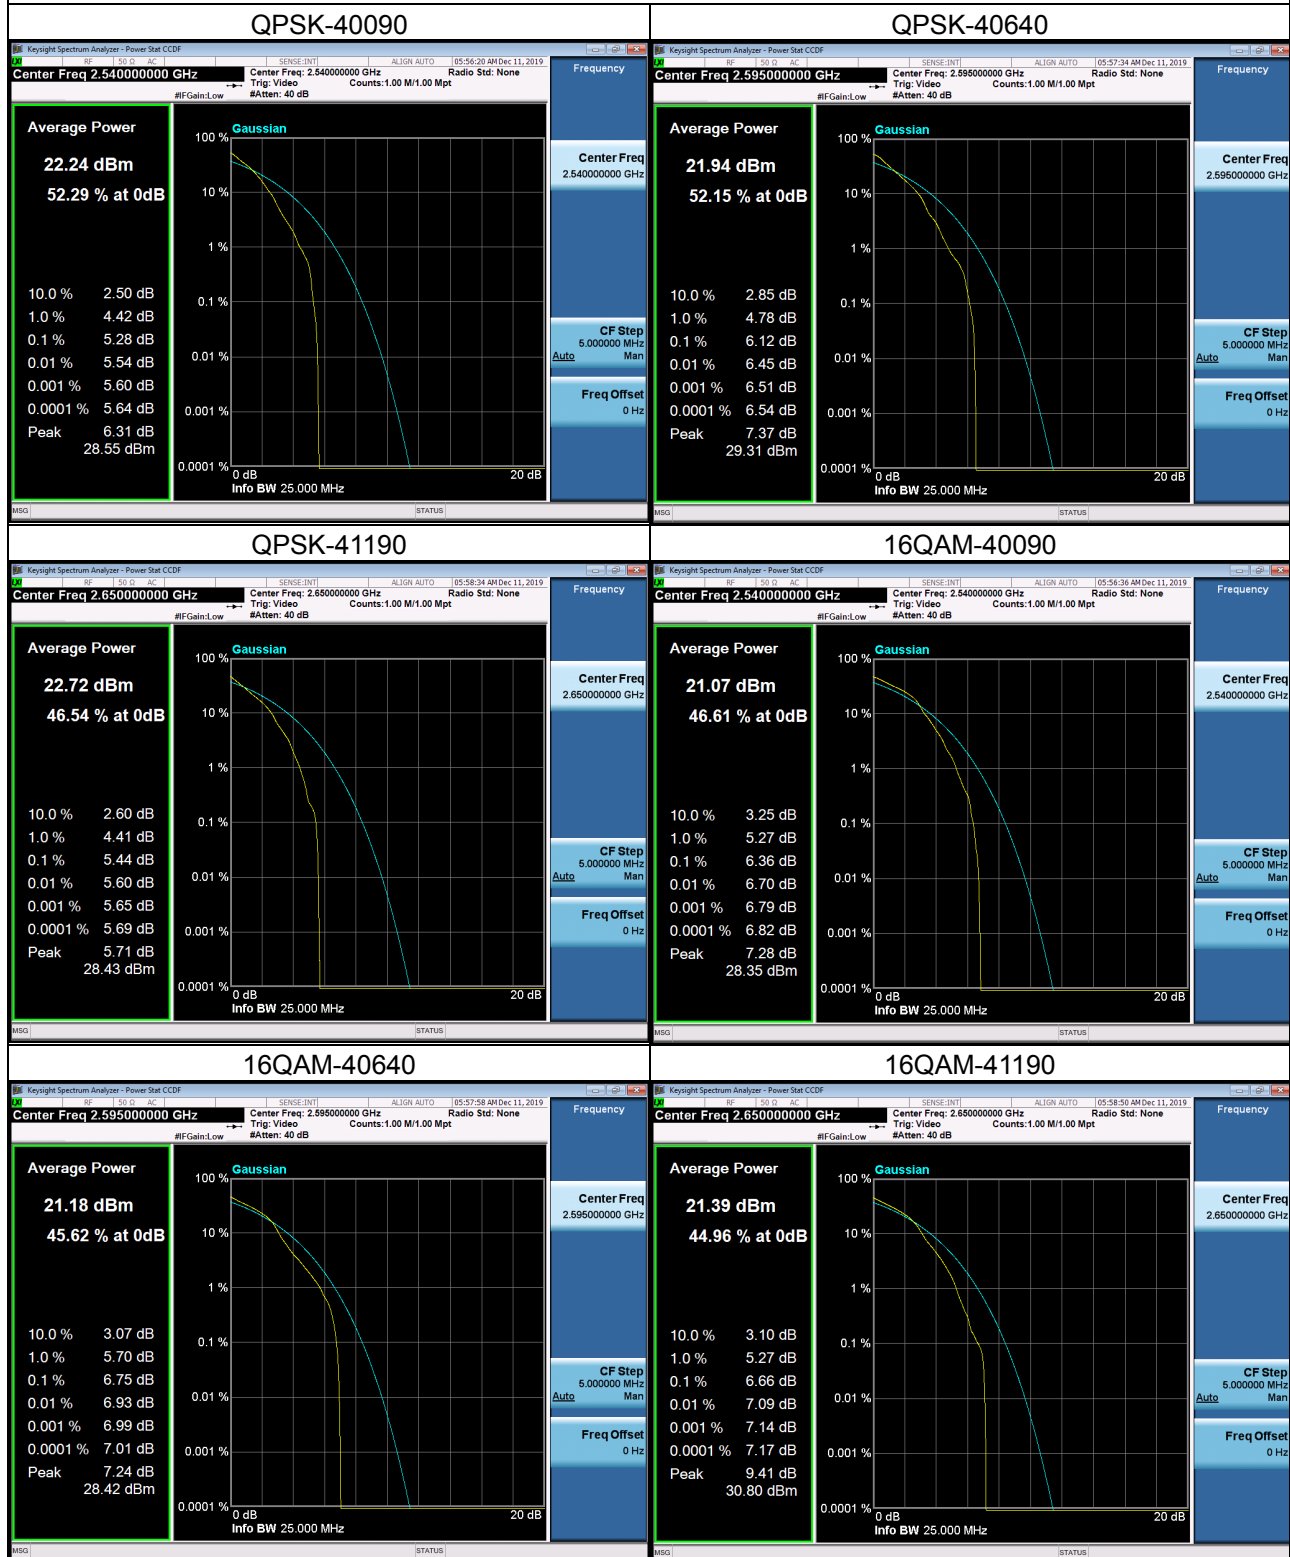

LTE Band 38_15M Spectrum Plot

LTE Band 38_15M Spectrum Plot

LTE Band 38_20M Spectrum Plot

LTE Band 38_20M Spectrum Plot

LTE Band 41_5M Spectrum Plot

LTE Band 41_5M Spectrum Plot

LTE Band 41_10M Spectrum Plot

LTE Band 41_10M Spectrum Plot

LTE Band 41_15M Spectrum Plot

LTE Band 41_15M Spectrum Plot

LTE Band 41_20M Spectrum Plot

LTE Band 41_20M Spectrum Plot

LTE Band 66_1.4M Spectrum Plot

LTE Band 66_1.4M Spectrum Plot

LTE Band 66_3M Spectrum Plot

LTE Band 66_3M Spectrum Plot

LTE Band 66_5M Spectrum Plot

LTE Band 4_5M Spectrum Plot