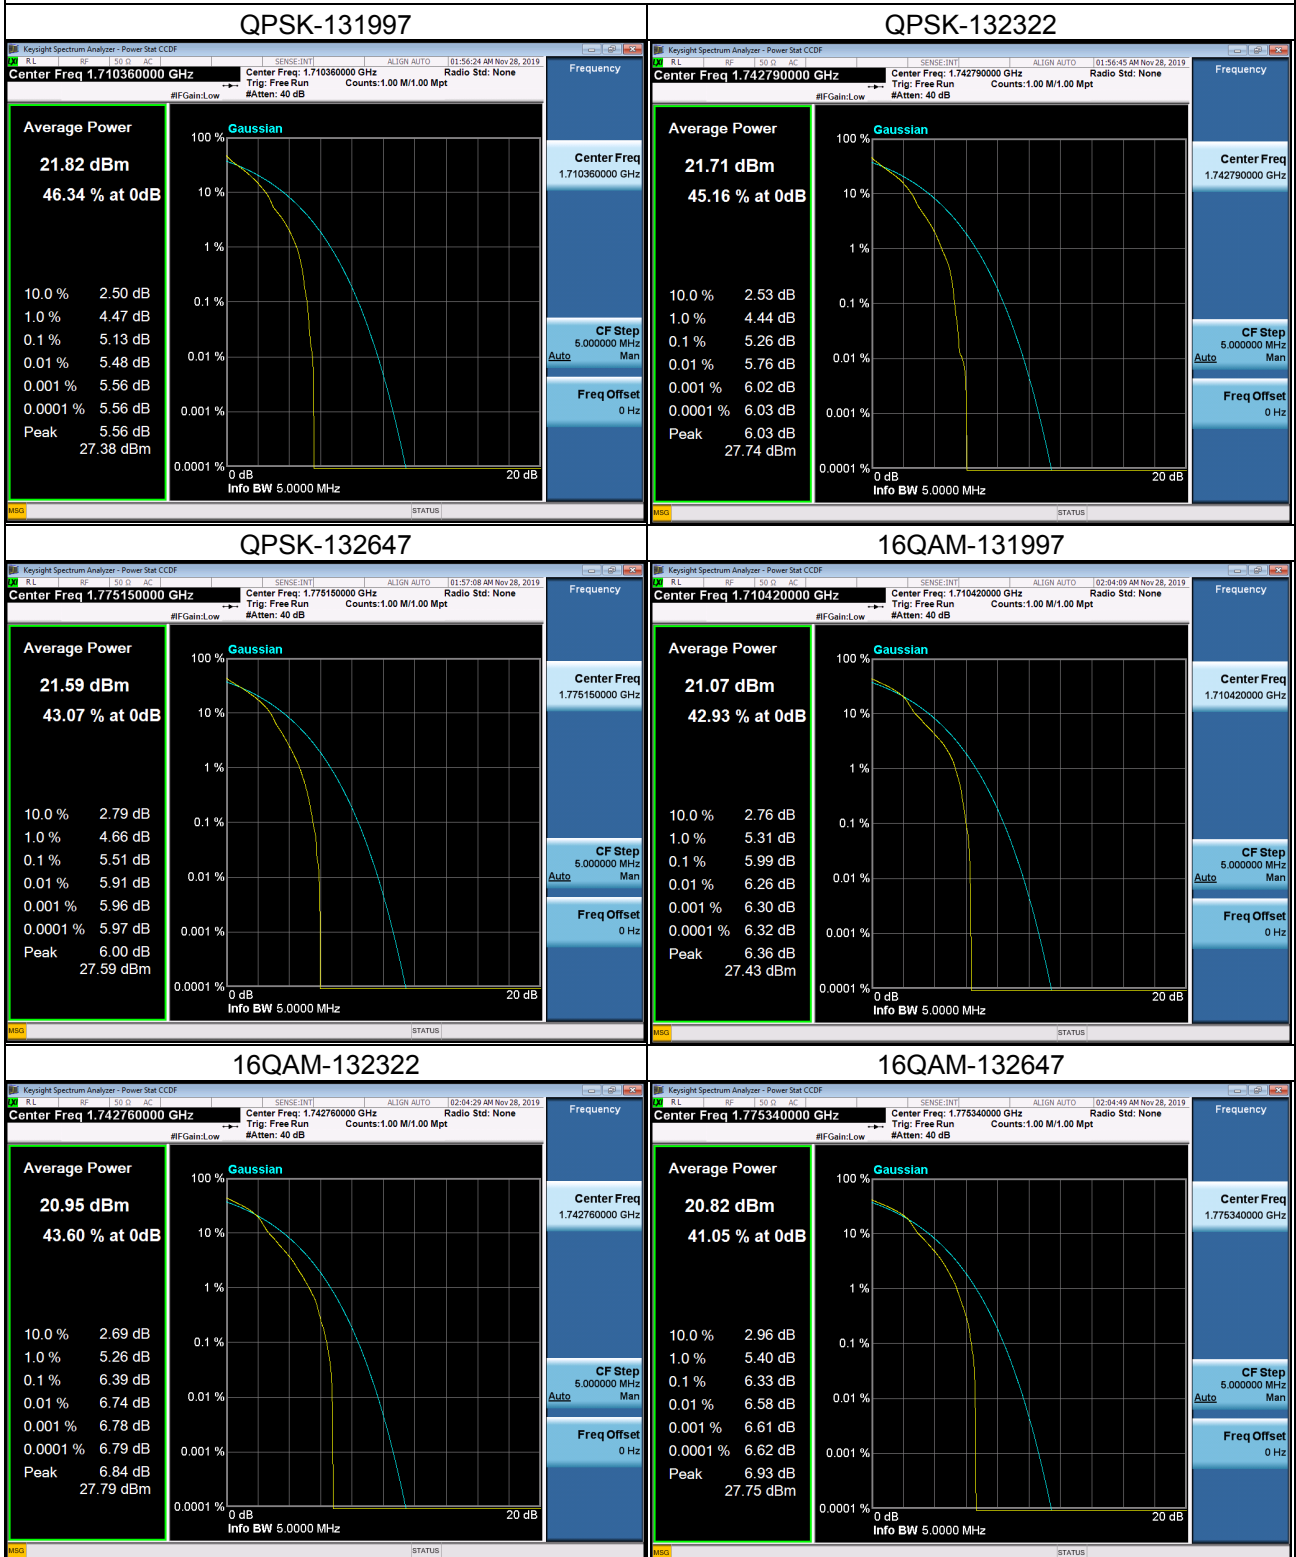

LTE Band 38_15M Spectrum Plot

LTE Band 38_15M Spectrum Plot

LTE Band 38_20M Spectrum Plot

LTE Band 38_20M Spectrum Plot

LTE Band 41_5M Spectrum Plot

LTE Band 41_5M Spectrum Plot

LTE Band 41_10M Spectrum Plot

LTE Band 41_10M Spectrum Plot

LTE Band 41_15M Spectrum Plot

LTE Band 41_15M Spectrum Plot

LTE Band 41_20M Spectrum Plot

LTE Band 41_20M Spectrum Plot

LTE Band 66_1.4M Spectrum Plot

LTE Band 66_1.4M Spectrum Plot

LTE Band 66_3M Spectrum Plot

LTE Band 66_3M Spectrum Plot

LTE Band 66_5M Spectrum Plot

LTE Band 4_5M Spectrum Plot