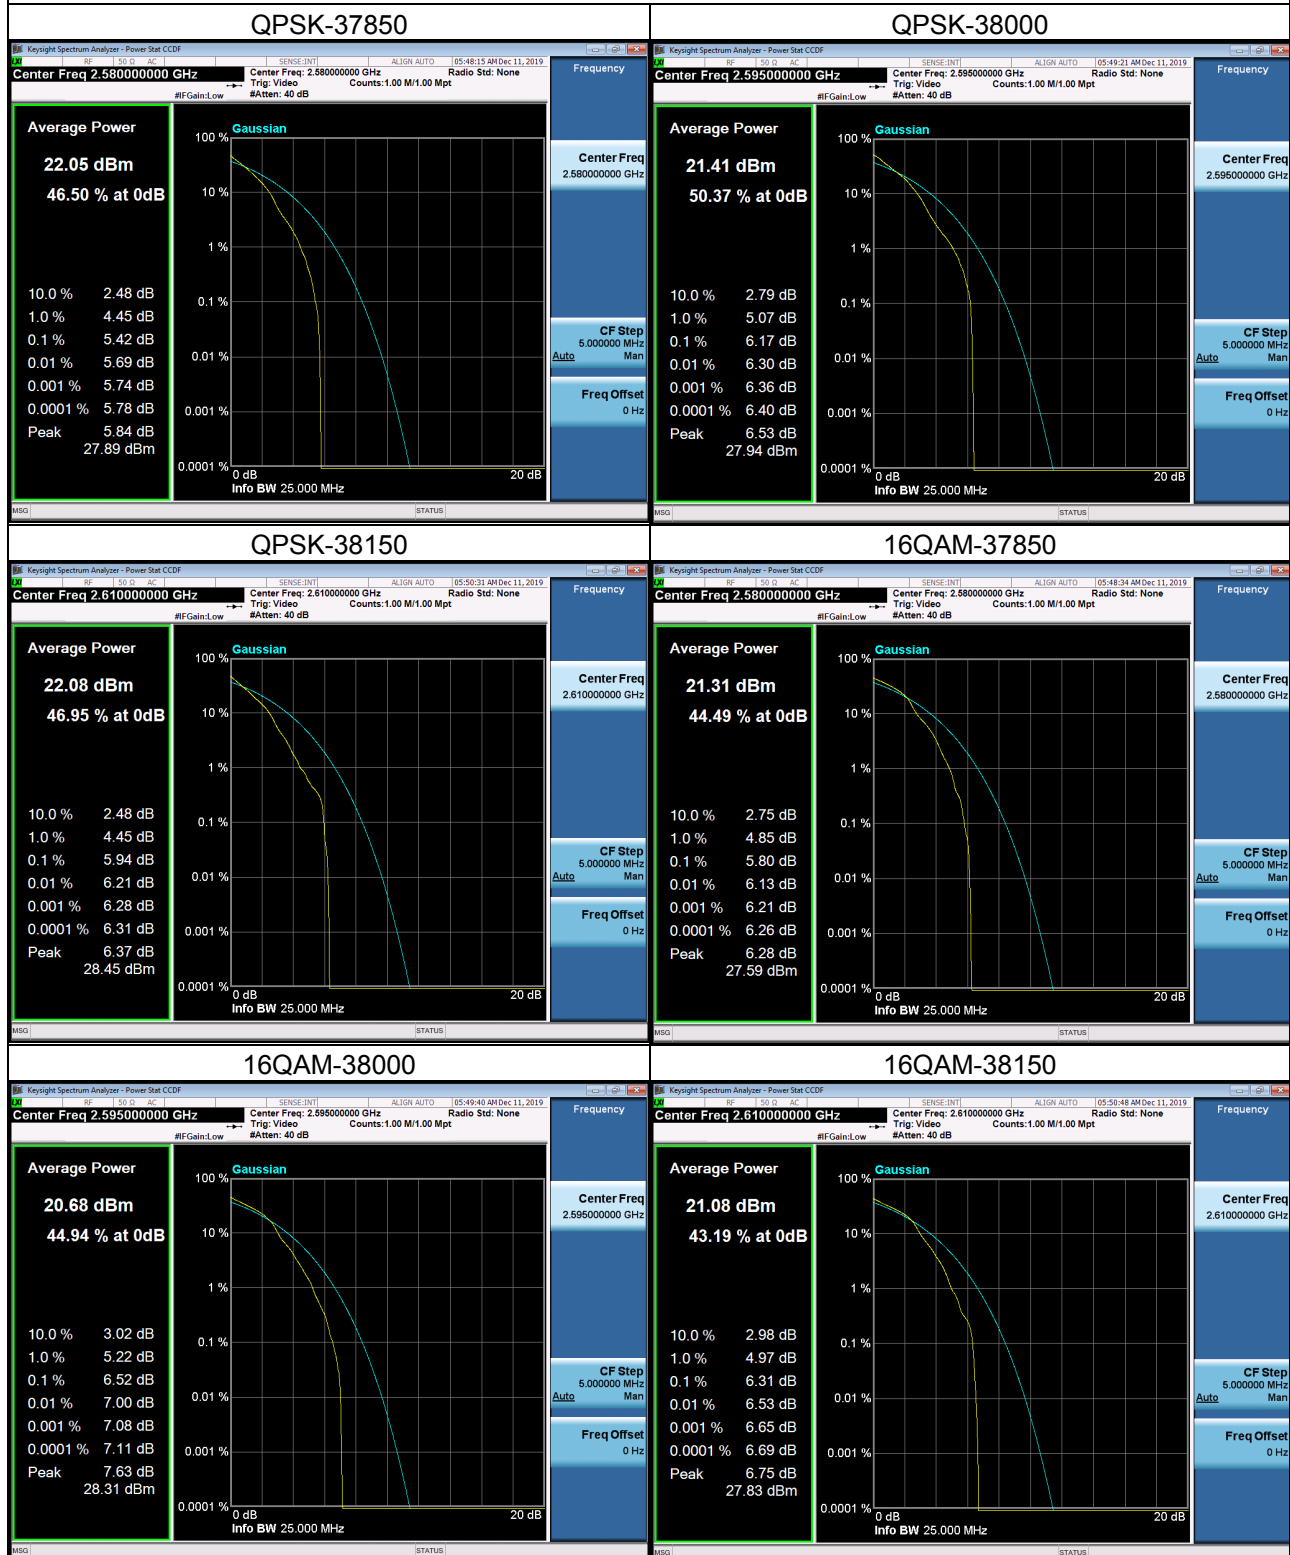

LTE Band 38_15M Spectrum Plot

LTE Band 38_15M Spectrum Plot

LTE Band 38_20M Spectrum Plot

LTE Band 38_20M Spectrum Plot

LTE Band 41_5M Spectrum Plot

LTE Band 41_5M Spectrum Plot

LTE Band 41_10M Spectrum Plot

LTE Band 41_10M Spectrum Plot

LTE Band 41_15M Spectrum Plot

LTE Band 41_15M Spectrum Plot

LTE Band 41_20M Spectrum Plot

LTE Band 41_20M Spectrum Plot

LTE Band 66_1.4M Spectrum Plot

LTE Band 66_1.4M Spectrum Plot

LTE Band 66_3M Spectrum Plot

LTE Band 66_3M Spectrum Plot

LTE Band 66_5M Spectrum Plot

LTE Band 4_5M Spectrum Plot