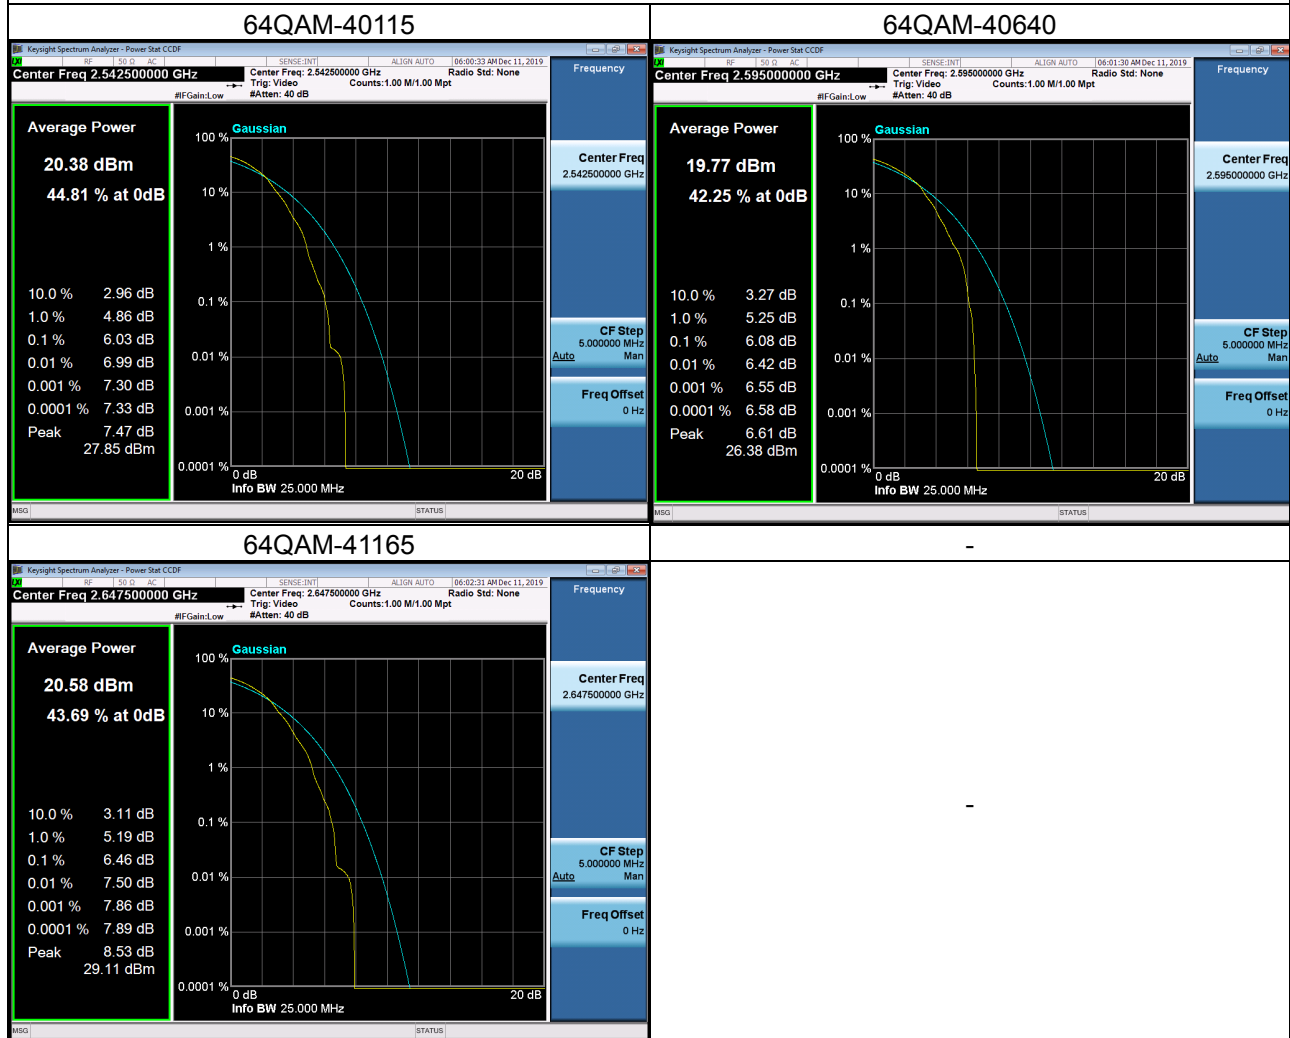

LTE Band 38_15M Spectrum Plot

LTE Band 38_15M Spectrum Plot

LTE Band 38_20M Spectrum Plot

LTE Band 38_20M Spectrum Plot

LTE Band 41_5M Spectrum Plot

LTE Band 41_5M Spectrum Plot

LTE Band 41_10M Spectrum Plot

LTE Band 41_10M Spectrum Plot

LTE Band 41_15M Spectrum Plot

LTE Band 41_15M Spectrum Plot

LTE Band 41_20M Spectrum Plot

LTE Band 41_20M Spectrum Plot

LTE Band 66_1.4M Spectrum Plot

LTE Band 66_1.4M Spectrum Plot

LTE Band 66_3M Spectrum Plot

LTE Band 66_3M Spectrum Plot

LTE Band 66_5M Spectrum Plot

LTE Band 4_5M Spectrum Plot