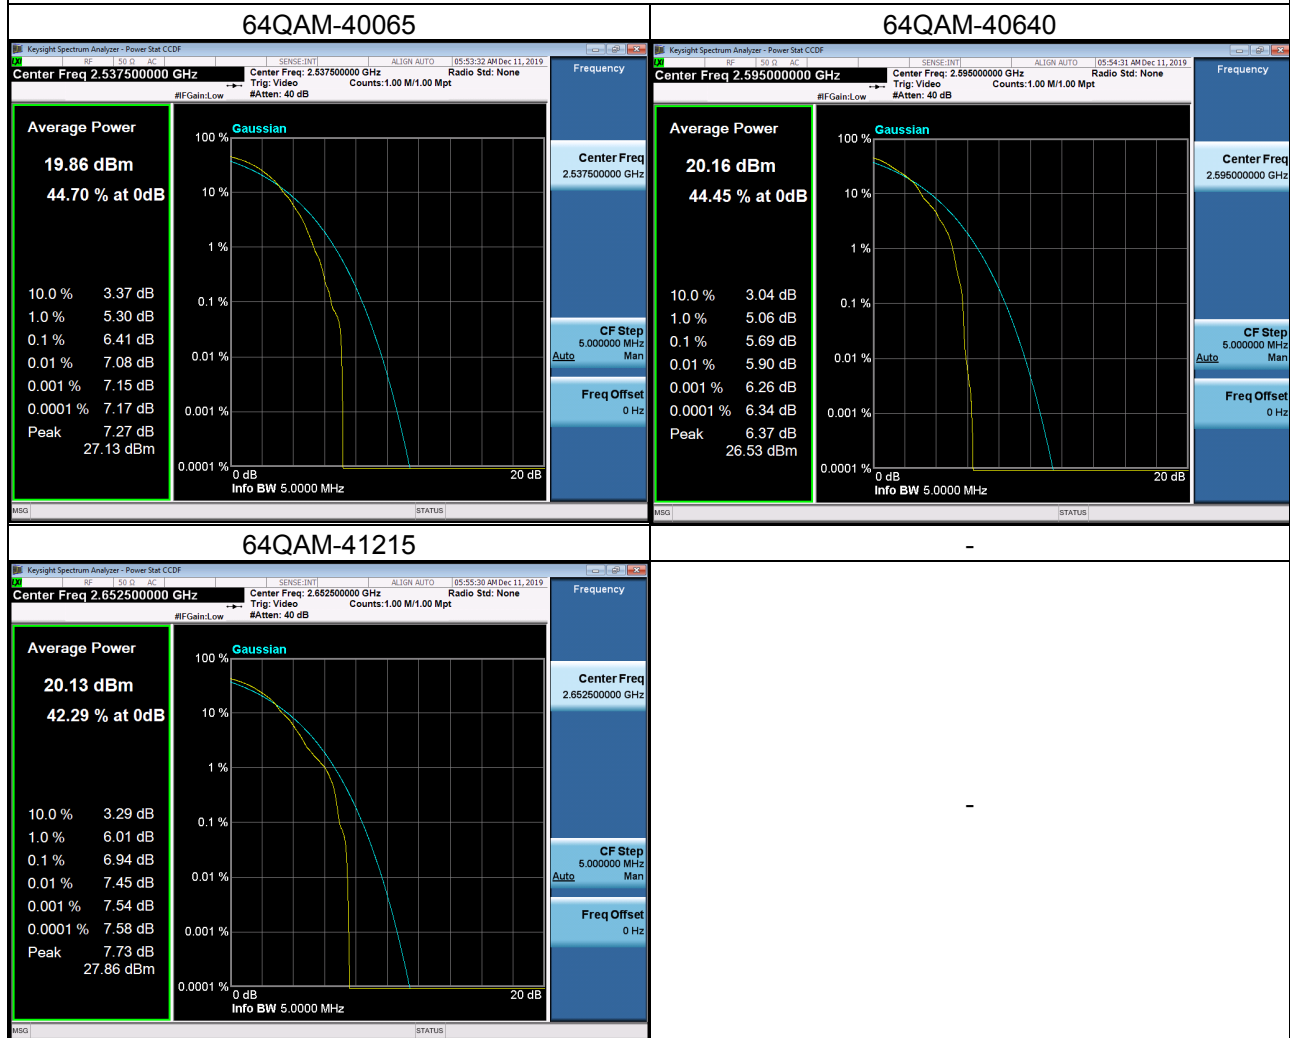

LTE Band 38_15M Spectrum Plot

LTE Band 38_15M Spectrum Plot

LTE Band 38_20M Spectrum Plot

LTE Band 38_20M Spectrum Plot

LTE Band 41_5M Spectrum Plot

LTE Band 41_5M Spectrum Plot

LTE Band 41_10M Spectrum Plot

LTE Band 41_10M Spectrum Plot

LTE Band 41_15M Spectrum Plot

LTE Band 41_15M Spectrum Plot

LTE Band 41_20M Spectrum Plot

LTE Band 41_20M Spectrum Plot

LTE Band 66_1.4M Spectrum Plot

LTE Band 66_1.4M Spectrum Plot

LTE Band 66_3M Spectrum Plot

LTE Band 66_3M Spectrum Plot

LTE Band 66_5M Spectrum Plot

LTE Band 4_5M Spectrum Plot