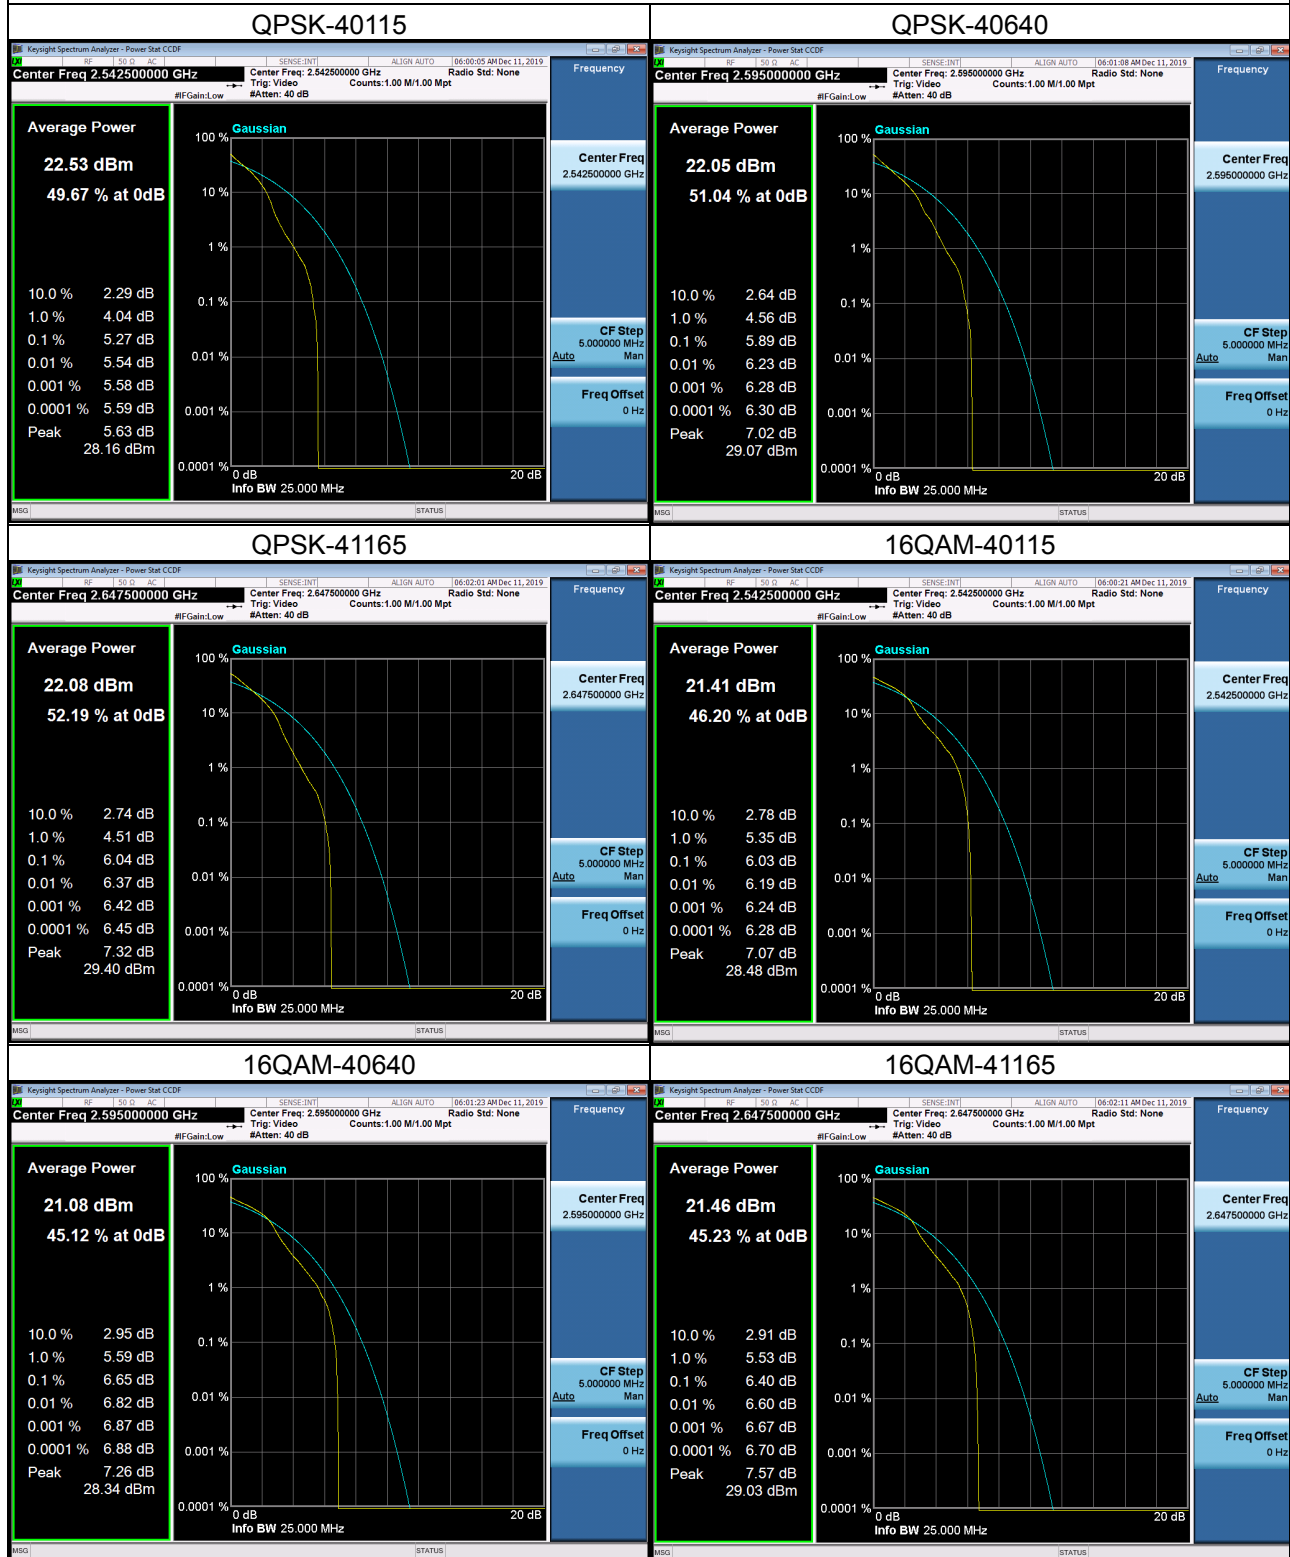

LTE Band 38_15M Spectrum Plot

LTE Band 38_15M Spectrum Plot

LTE Band 38_20M Spectrum Plot

LTE Band 38_20M Spectrum Plot

LTE Band 41_5M Spectrum Plot

LTE Band 41_5M Spectrum Plot

LTE Band 41_10M Spectrum Plot

LTE Band 41_10M Spectrum Plot

LTE Band 41_15M Spectrum Plot

LTE Band 41_15M Spectrum Plot

LTE Band 41_20M Spectrum Plot

LTE Band 41_20M Spectrum Plot

LTE Band 66_1.4M Spectrum Plot

LTE Band 66_1.4M Spectrum Plot

LTE Band 66_3M Spectrum Plot

LTE Band 66_3M Spectrum Plot

LTE Band 66_5M Spectrum Plot

LTE Band 4_5M Spectrum Plot