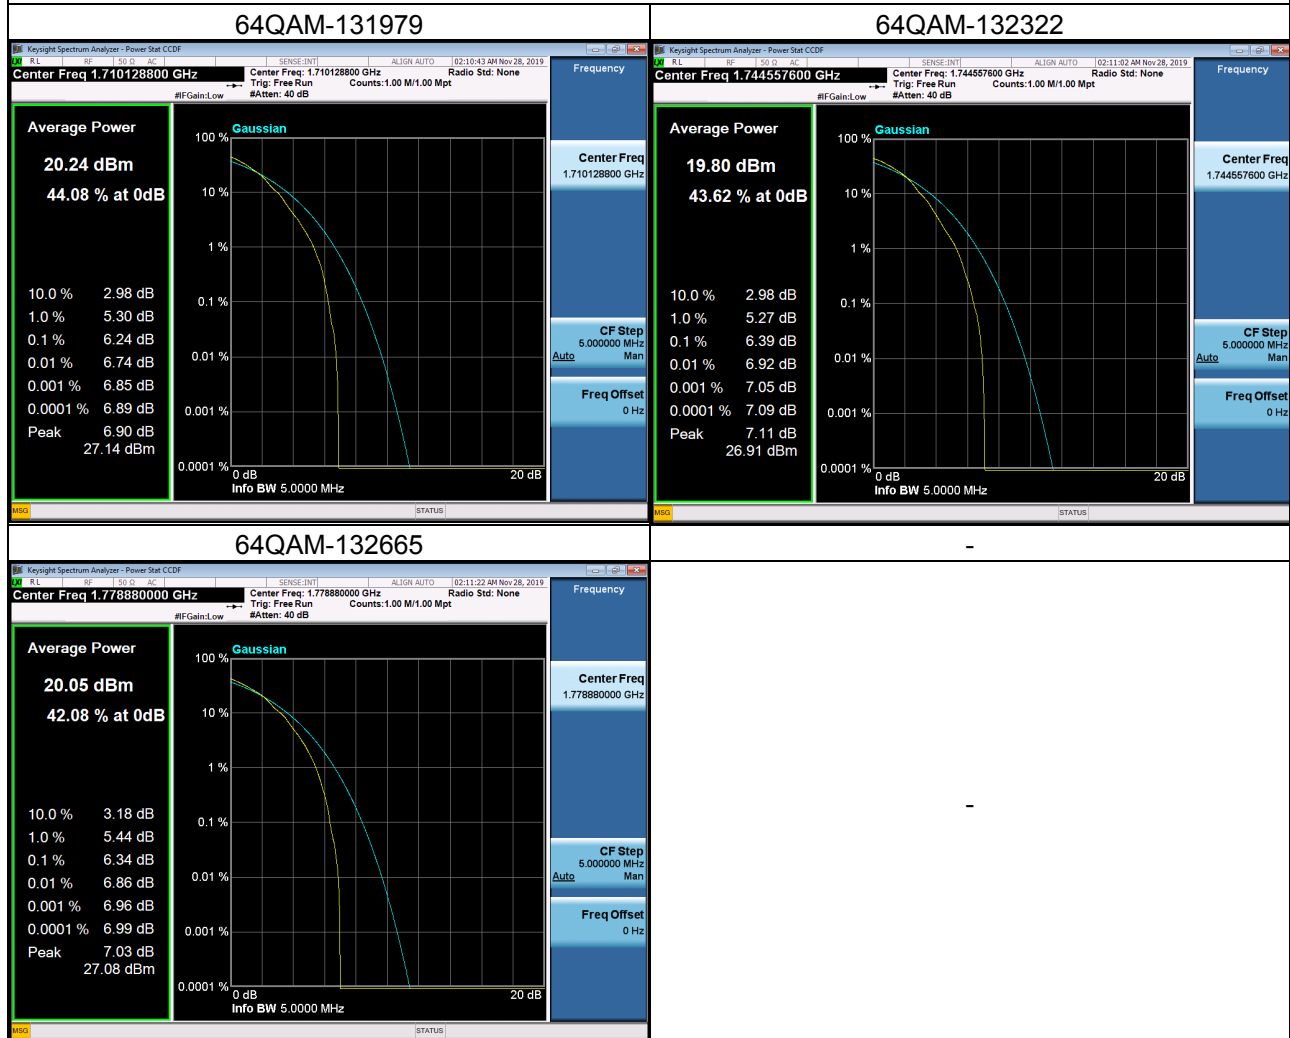

LTE Band 38_15M Spectrum Plot

LTE Band 38_15M Spectrum Plot

LTE Band 38_20M Spectrum Plot

LTE Band 38_20M Spectrum Plot

LTE Band 41_5M Spectrum Plot

LTE Band 41_5M Spectrum Plot

LTE Band 41_10M Spectrum Plot

LTE Band 41_10M Spectrum Plot

LTE Band 41_15M Spectrum Plot

LTE Band 41_15M Spectrum Plot

LTE Band 41_20M Spectrum Plot

LTE Band 41_20M Spectrum Plot

LTE Band 66_1.4M Spectrum Plot

LTE Band 66_1.4M Spectrum Plot

LTE Band 66_3M Spectrum Plot

LTE Band 66_3M Spectrum Plot

LTE Band 66_5M Spectrum Plot

LTE Band 4_5M Spectrum Plot