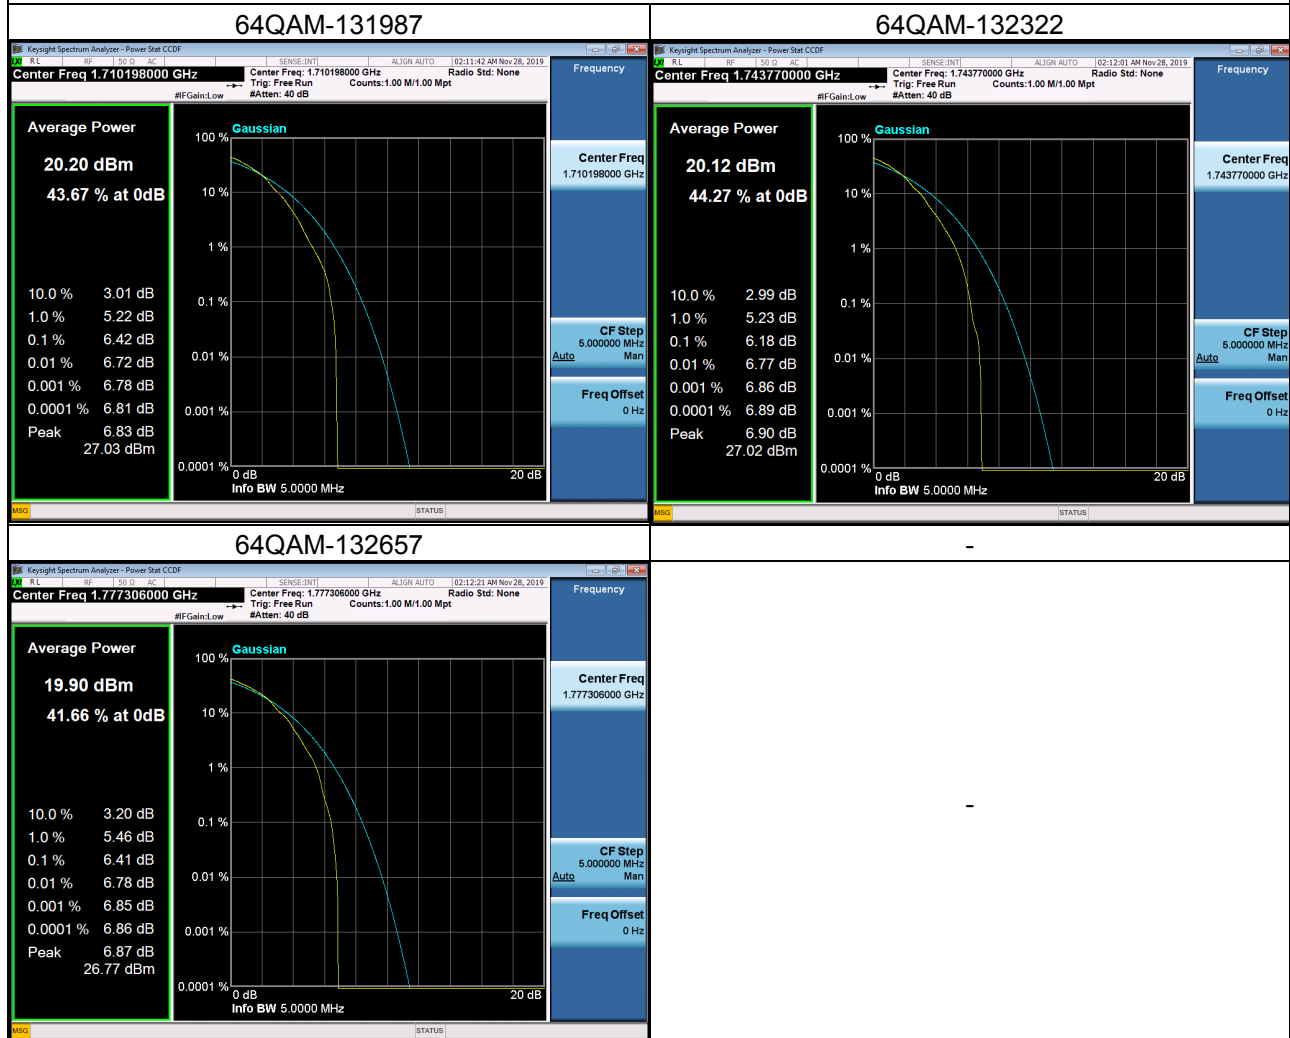

LTE Band 38_15M Spectrum Plot

LTE Band 38_15M Spectrum Plot

LTE Band 38_20M Spectrum Plot

LTE Band 38_20M Spectrum Plot

LTE Band 41_5M Spectrum Plot

LTE Band 41_5M Spectrum Plot

LTE Band 41_10M Spectrum Plot

LTE Band 41_10M Spectrum Plot

LTE Band 41_15M Spectrum Plot

LTE Band 41_15M Spectrum Plot

LTE Band 41_20M Spectrum Plot

LTE Band 41_20M Spectrum Plot

LTE Band 66_1.4M Spectrum Plot

LTE Band 66_1.4M Spectrum Plot

LTE Band 66_3M Spectrum Plot

LTE Band 66_3M Spectrum Plot

LTE Band 66_5M Spectrum Plot

LTE Band 4_5M Spectrum Plot