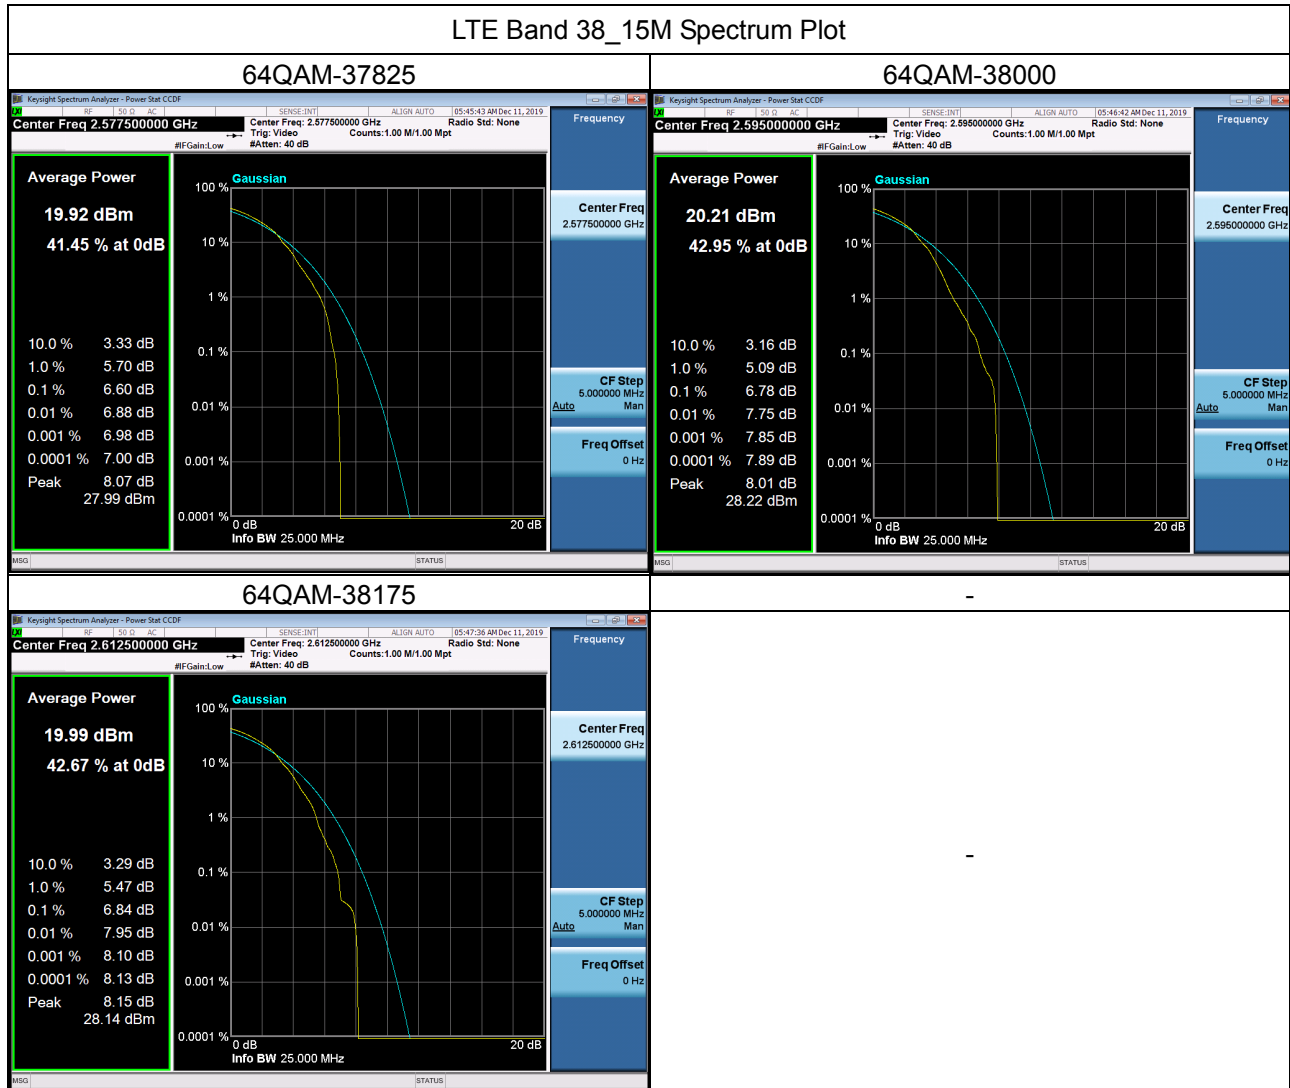

LTE Band 38_15M Spectrum Plot

LTE Band 38_15M Spectrum Plot

LTE Band 38_20M Spectrum Plot

LTE Band 38_20M Spectrum Plot

LTE Band 41_5M Spectrum Plot

LTE Band 41_5M Spectrum Plot

LTE Band 41_10M Spectrum Plot

LTE Band 41_10M Spectrum Plot

LTE Band 41_15M Spectrum Plot

LTE Band 41_15M Spectrum Plot

LTE Band 41_20M Spectrum Plot

LTE Band 41_20M Spectrum Plot

LTE Band 66_1.4M Spectrum Plot

LTE Band 66_1.4M Spectrum Plot

LTE Band 66_3M Spectrum Plot

LTE Band 66_3M Spectrum Plot

LTE Band 66_5M Spectrum Plot

LTE Band 4_5M Spectrum Plot