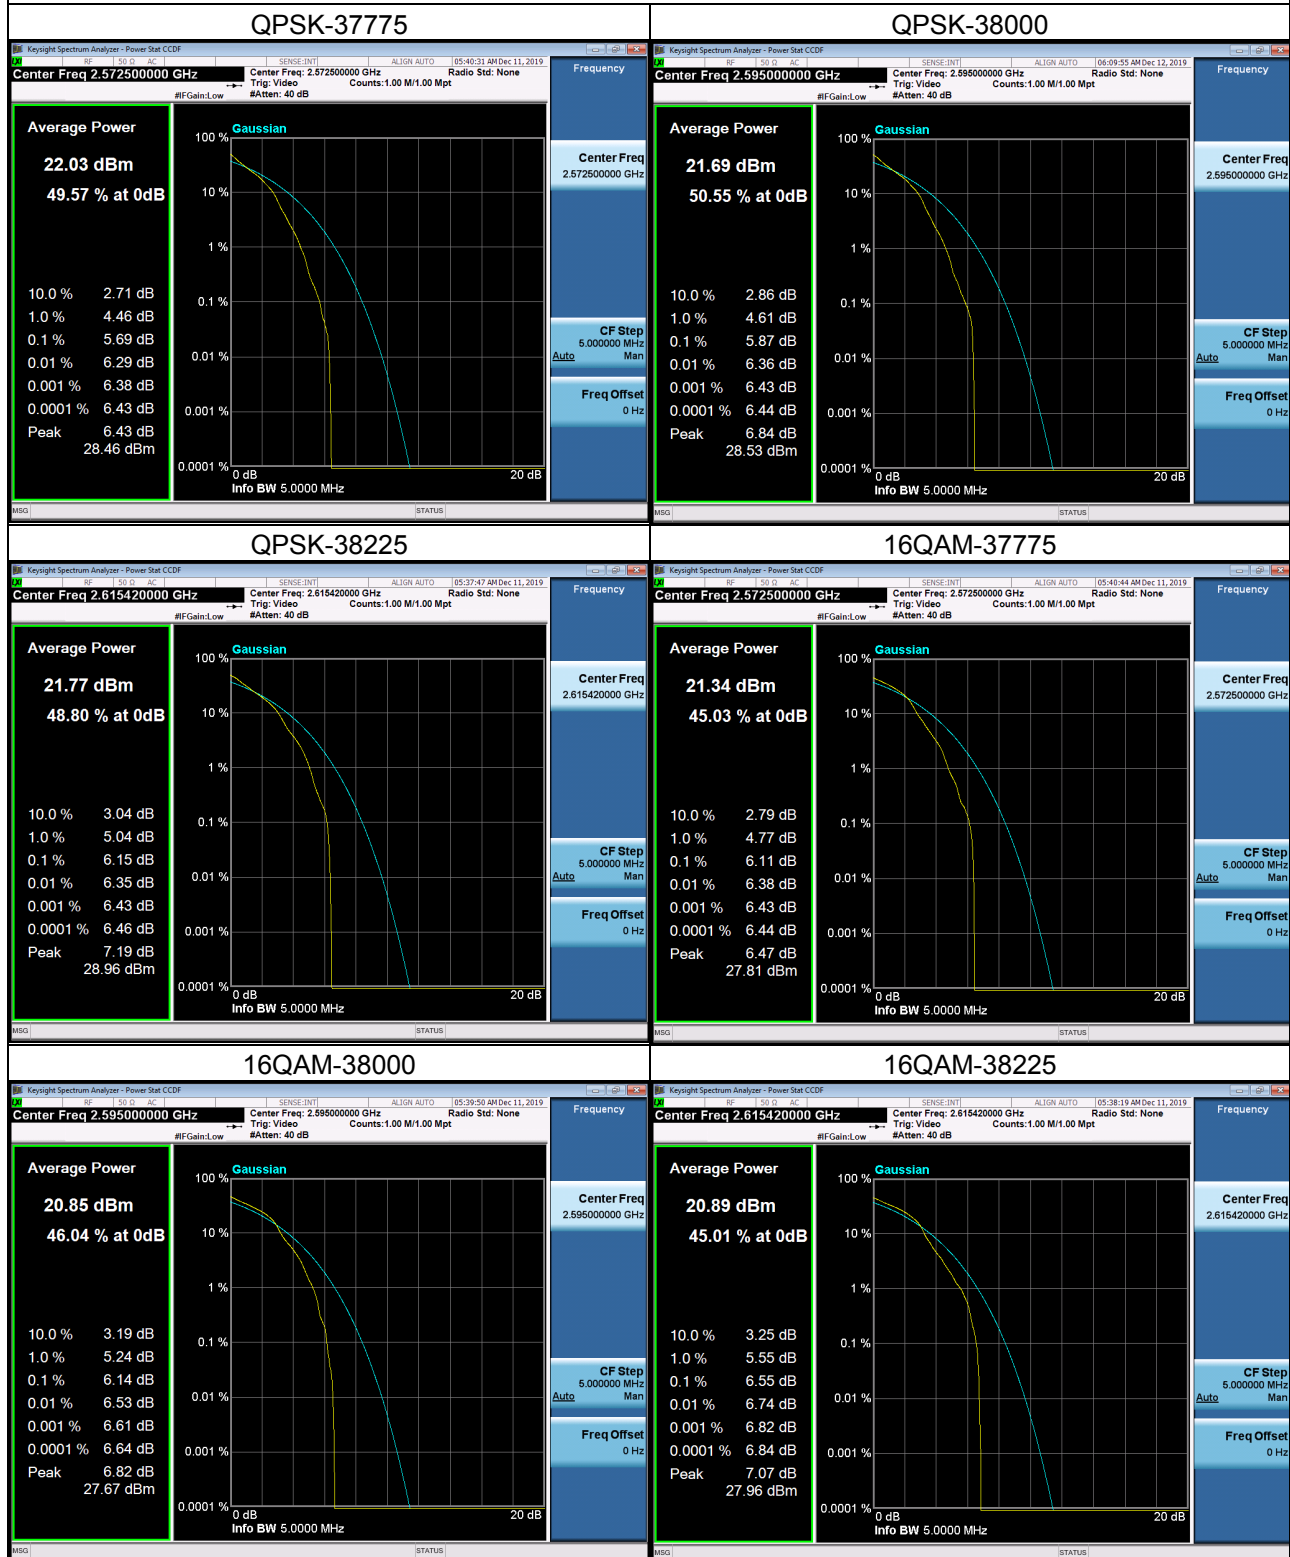

LTE Band 4_10M Spectrum Plot

LTE Band 4_10M Spectrum Plot

LTE Band 4_15M Spectrum Plot

LTE Band 4_15M Spectrum Plot

LTE Band 4_20M Spectrum Plot

LTE Band 4_20M Spectrum Plot

LTE Band 7_5M Spectrum Plot

LTE Band 7_5M Spectrum Plot

LTE Band 7_10M Spectrum Plot

LTE Band 7_10M Spectrum Plot

LTE Band 7_15M Spectrum Plot

LTE Band 7_15M Spectrum Plot

LTE Band 7_20M Spectrum Plot

LTE Band 7_20M Spectrum Plot

LTE Band 38_5M Spectrum Plot

LTE Band 38_5M Spectrum Plot

LTE Band 38_10M Spectrum Plot

LTE Band 38_10M Spectrum Plot