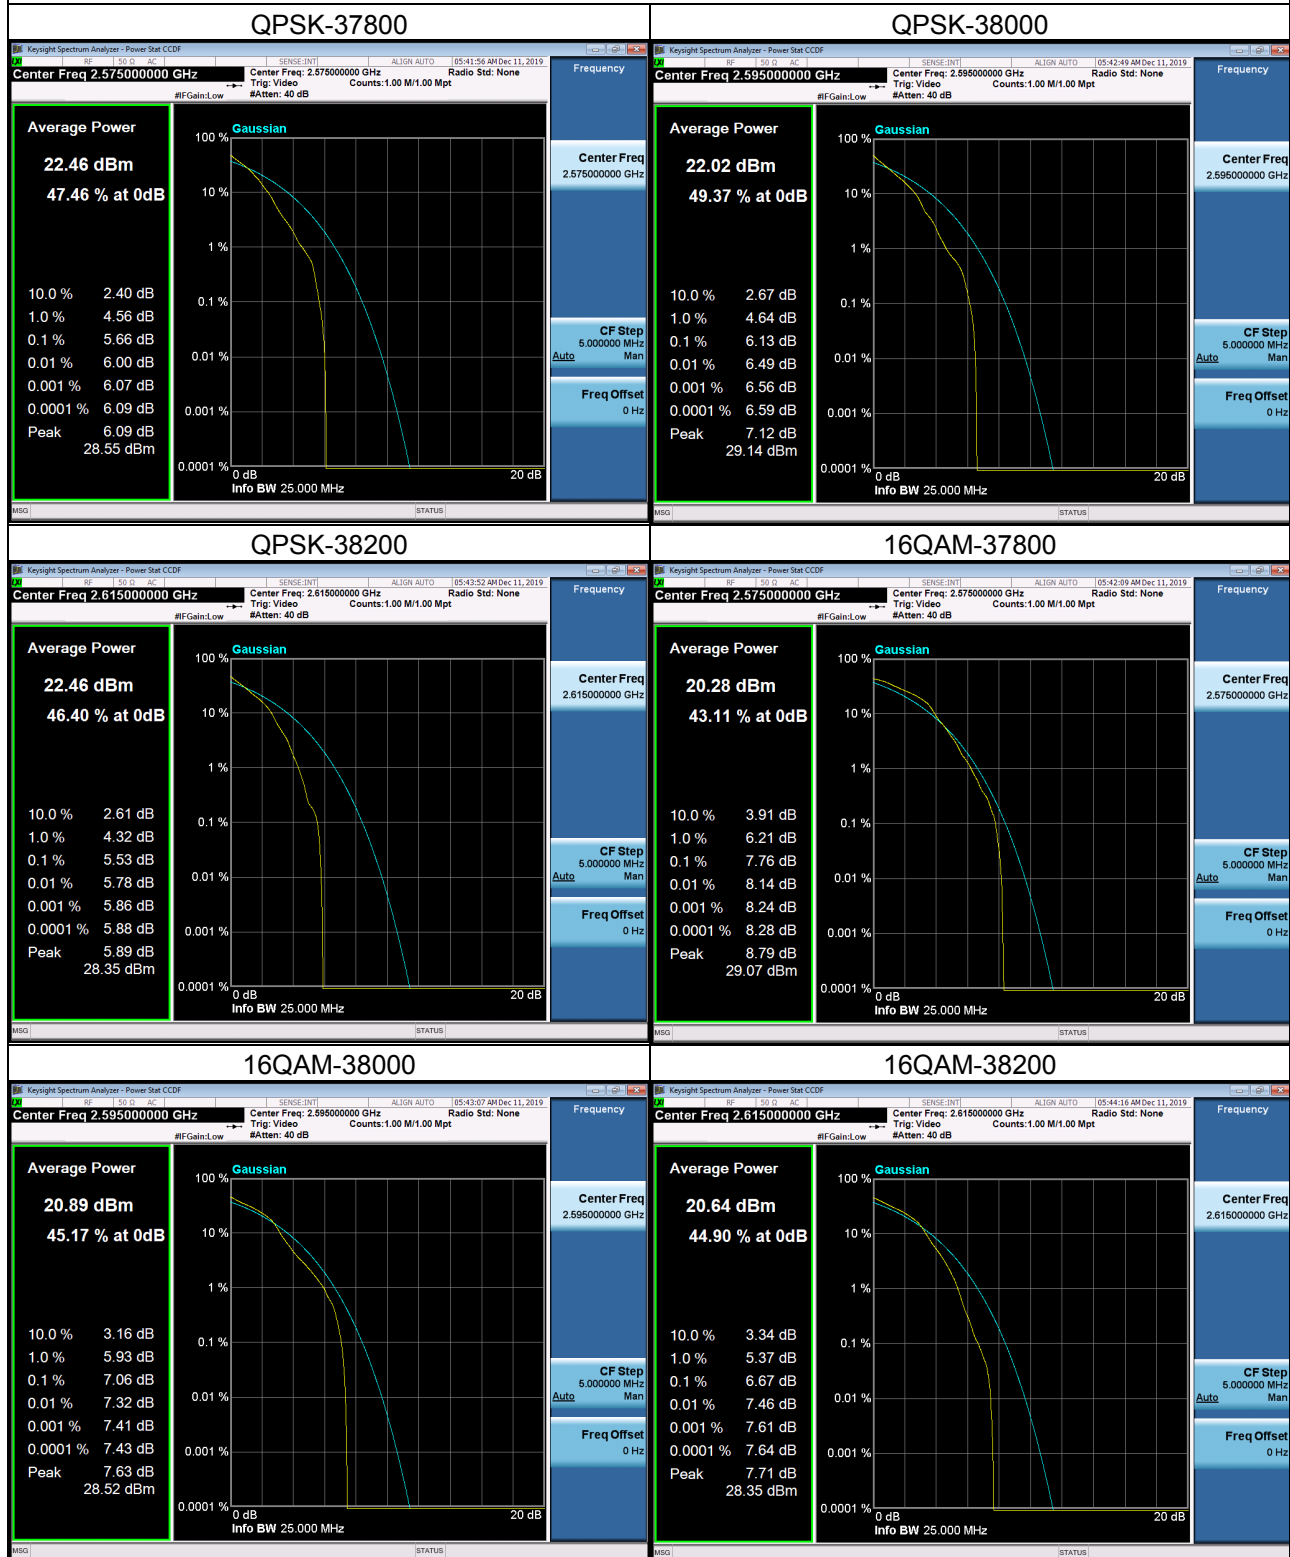

LTE Band 4_10M Spectrum Plot

LTE Band 4_10M Spectrum Plot

LTE Band 4_15M Spectrum Plot

LTE Band 4_15M Spectrum Plot

LTE Band 4_20M Spectrum Plot

LTE Band 4_20M Spectrum Plot

LTE Band 7_5M Spectrum Plot

LTE Band 7_5M Spectrum Plot

LTE Band 7_10M Spectrum Plot

LTE Band 7_10M Spectrum Plot

LTE Band 7_15M Spectrum Plot

LTE Band 7_15M Spectrum Plot

LTE Band 7_20M Spectrum Plot

LTE Band 7_20M Spectrum Plot

LTE Band 38_5M Spectrum Plot

LTE Band 38_5M Spectrum Plot

LTE Band 38_10M Spectrum Plot

LTE Band 38_10M Spectrum Plot