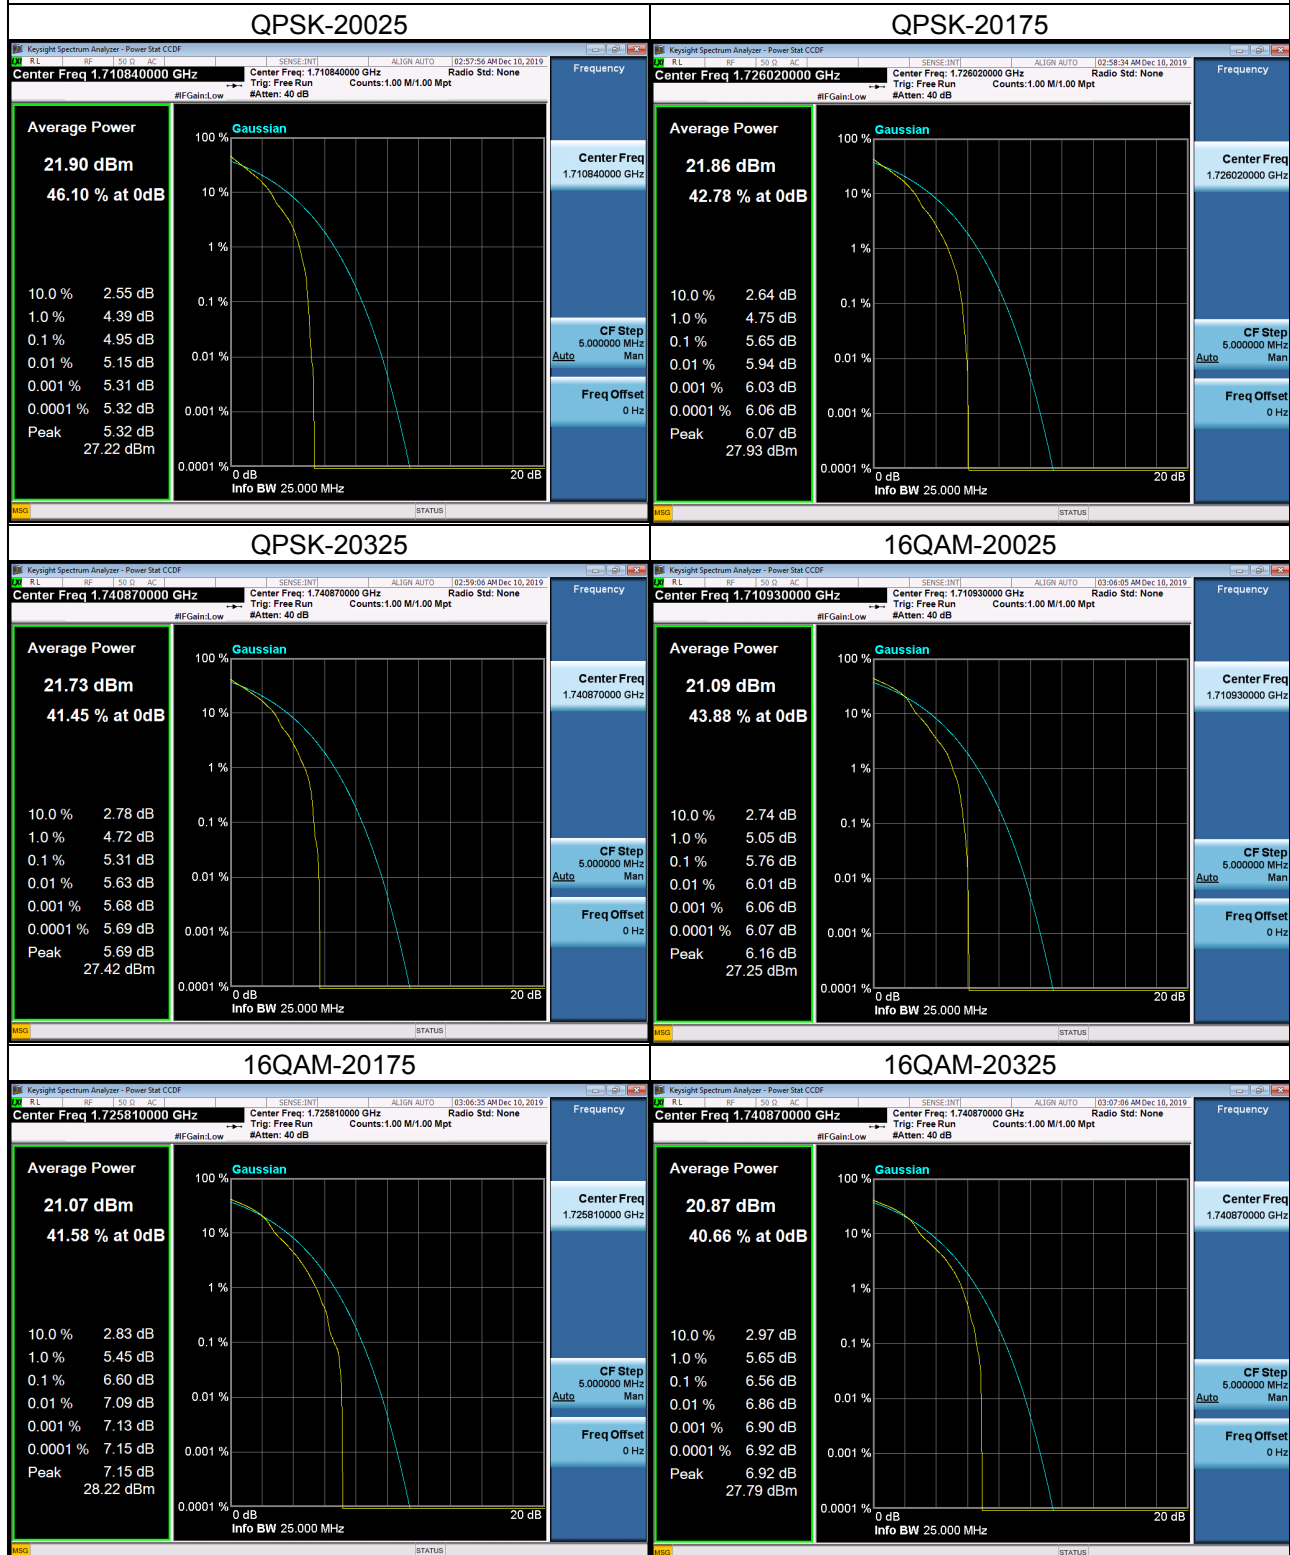

LTE Band 4_10M Spectrum Plot

LTE Band 4_10M Spectrum Plot

LTE Band 4_15M Spectrum Plot

LTE Band 4_15M Spectrum Plot

LTE Band 4_20M Spectrum Plot

LTE Band 4_20M Spectrum Plot

LTE Band 7_5M Spectrum Plot

LTE Band 7_5M Spectrum Plot

LTE Band 7_10M Spectrum Plot

LTE Band 7_10M Spectrum Plot

LTE Band 7_15M Spectrum Plot

LTE Band 7_15M Spectrum Plot

LTE Band 7_20M Spectrum Plot

LTE Band 7_20M Spectrum Plot

LTE Band 38_5M Spectrum Plot

LTE Band 38_5M Spectrum Plot

LTE Band 38_10M Spectrum Plot

LTE Band 38_10M Spectrum Plot