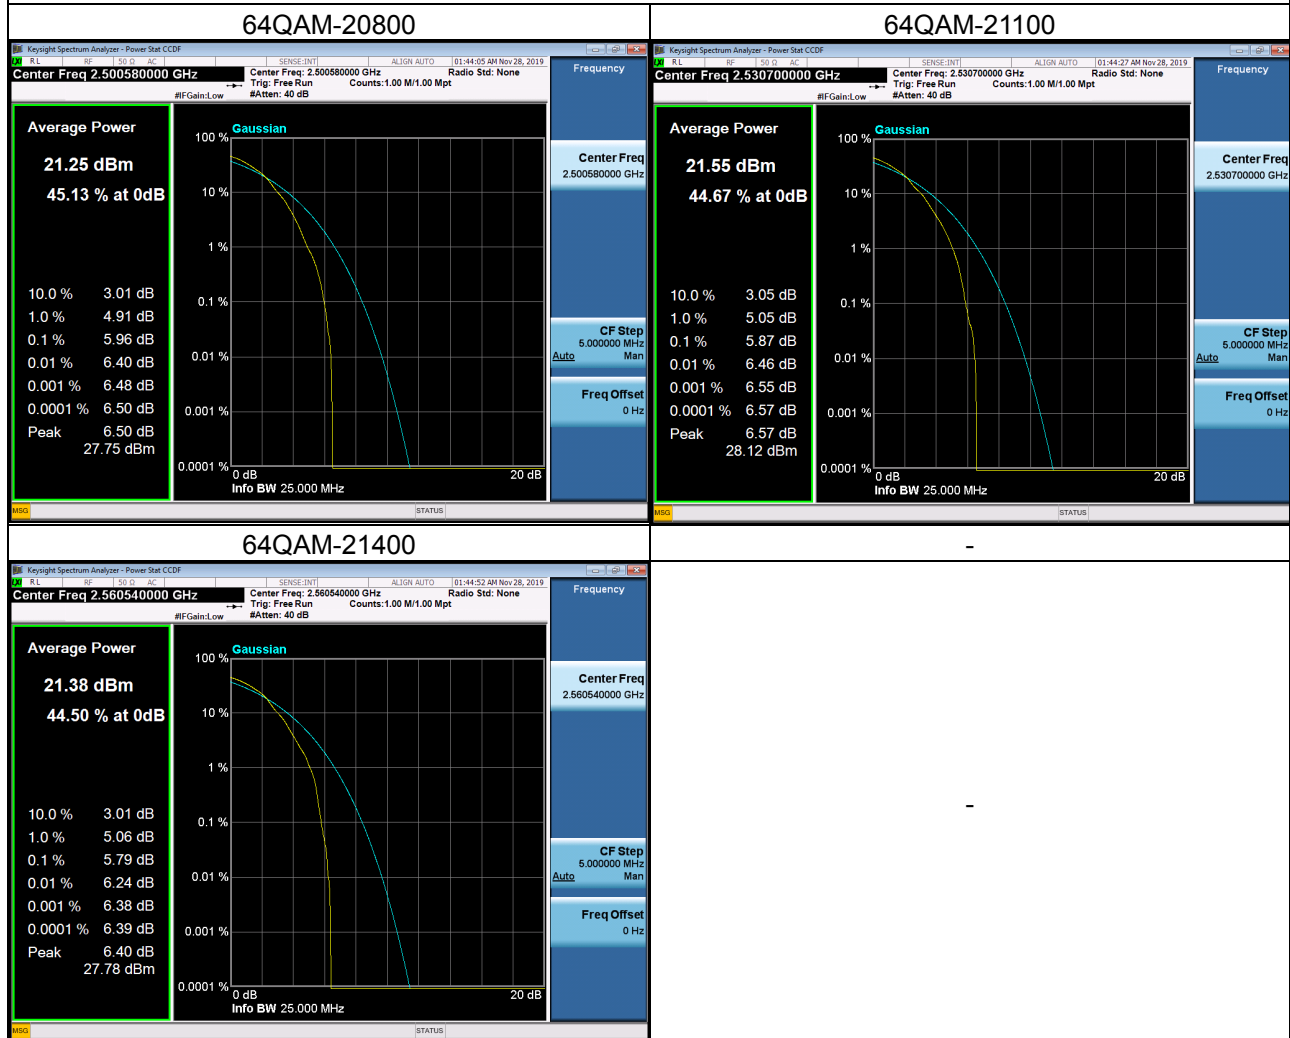

LTE Band 4_10M Spectrum Plot

LTE Band 4_10M Spectrum Plot

LTE Band 4_15M Spectrum Plot

LTE Band 4_15M Spectrum Plot

LTE Band 4_20M Spectrum Plot

LTE Band 4_20M Spectrum Plot

LTE Band 7_5M Spectrum Plot

LTE Band 7_5M Spectrum Plot

LTE Band 7_10M Spectrum Plot

LTE Band 7_10M Spectrum Plot

LTE Band 7_15M Spectrum Plot

LTE Band 7_15M Spectrum Plot

LTE Band 7_20M Spectrum Plot

LTE Band 7_20M Spectrum Plot

LTE Band 38_5M Spectrum Plot

LTE Band 38_5M Spectrum Plot

LTE Band 38_10M Spectrum Plot

LTE Band 38_10M Spectrum Plot