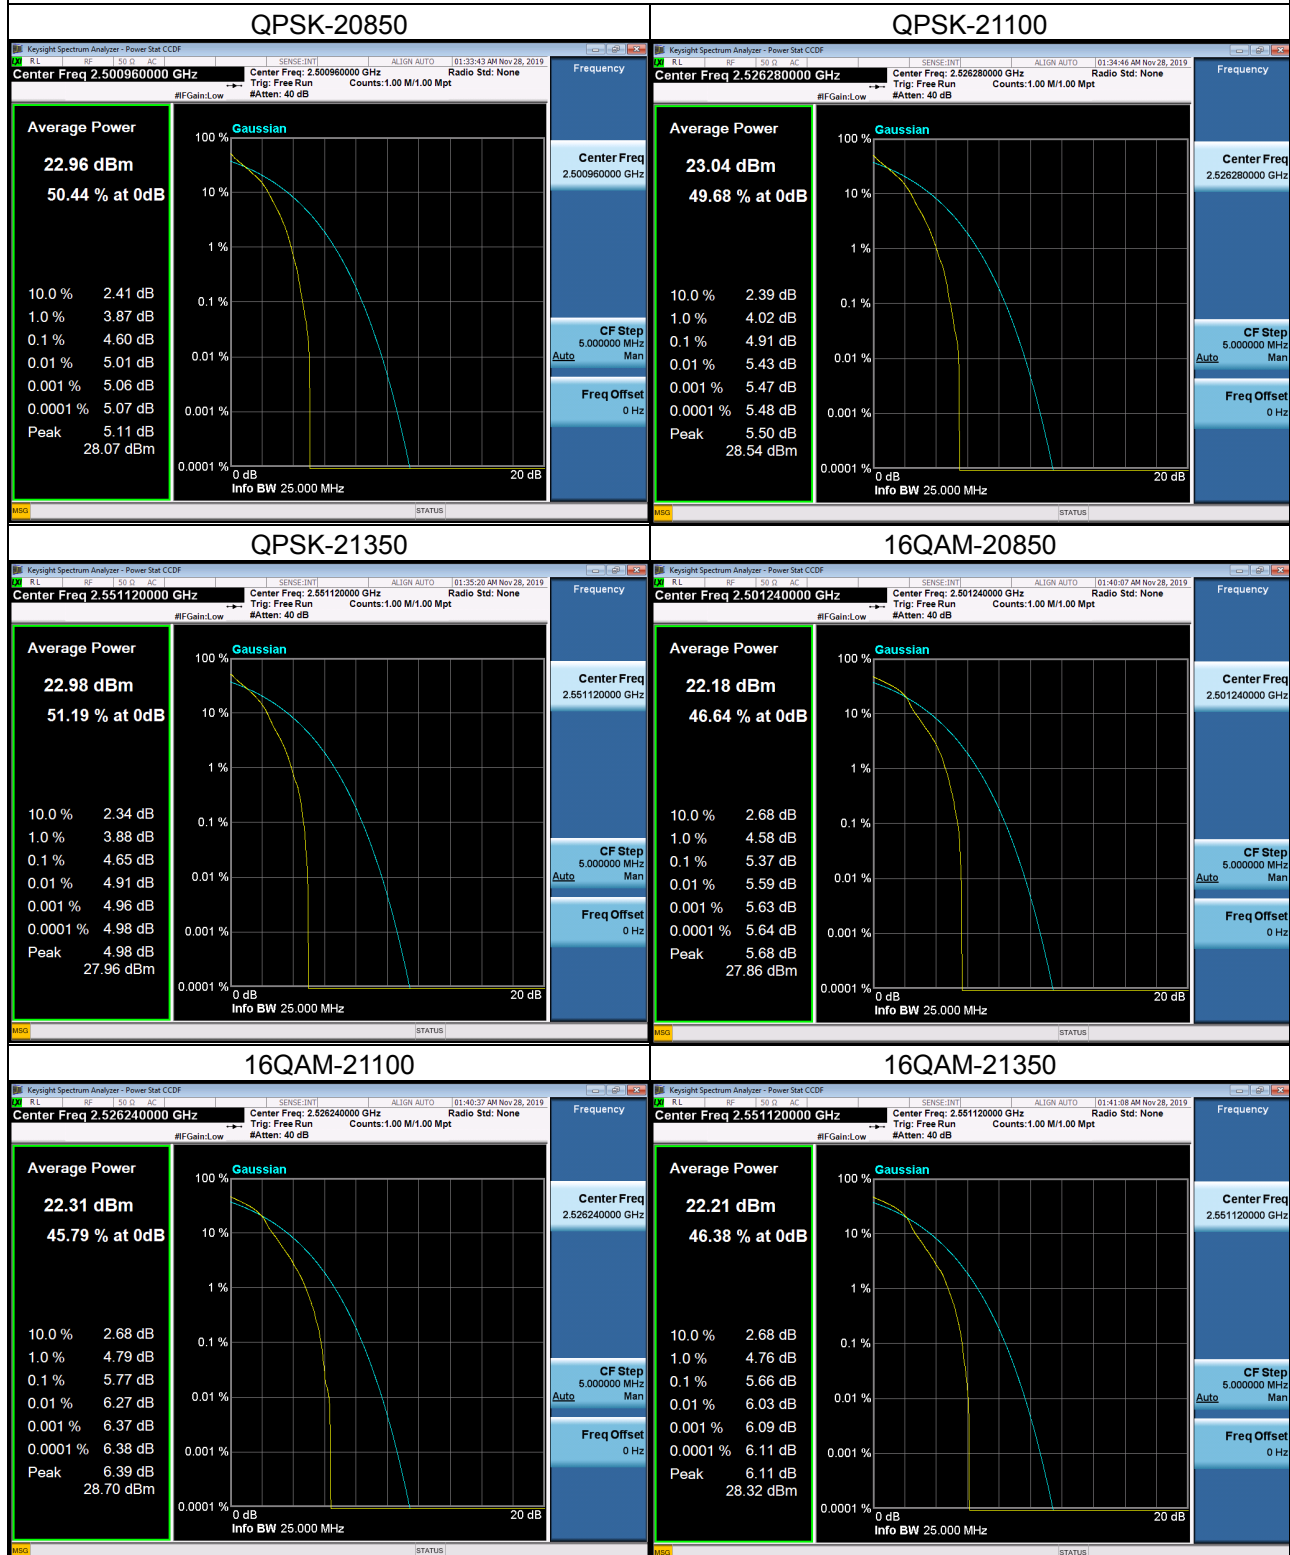

LTE Band 4_10M Spectrum Plot

LTE Band 4_10M Spectrum Plot

LTE Band 4_15M Spectrum Plot

LTE Band 4_15M Spectrum Plot

LTE Band 4_20M Spectrum Plot

LTE Band 4_20M Spectrum Plot

LTE Band 7_5M Spectrum Plot

LTE Band 7_5M Spectrum Plot

LTE Band 7_10M Spectrum Plot

LTE Band 7_10M Spectrum Plot

LTE Band 7_15M Spectrum Plot

LTE Band 7_15M Spectrum Plot

LTE Band 7_20M Spectrum Plot

LTE Band 7_20M Spectrum Plot

LTE Band 38_5M Spectrum Plot

LTE Band 38_5M Spectrum Plot

LTE Band 38_10M Spectrum Plot

LTE Band 38_10M Spectrum Plot