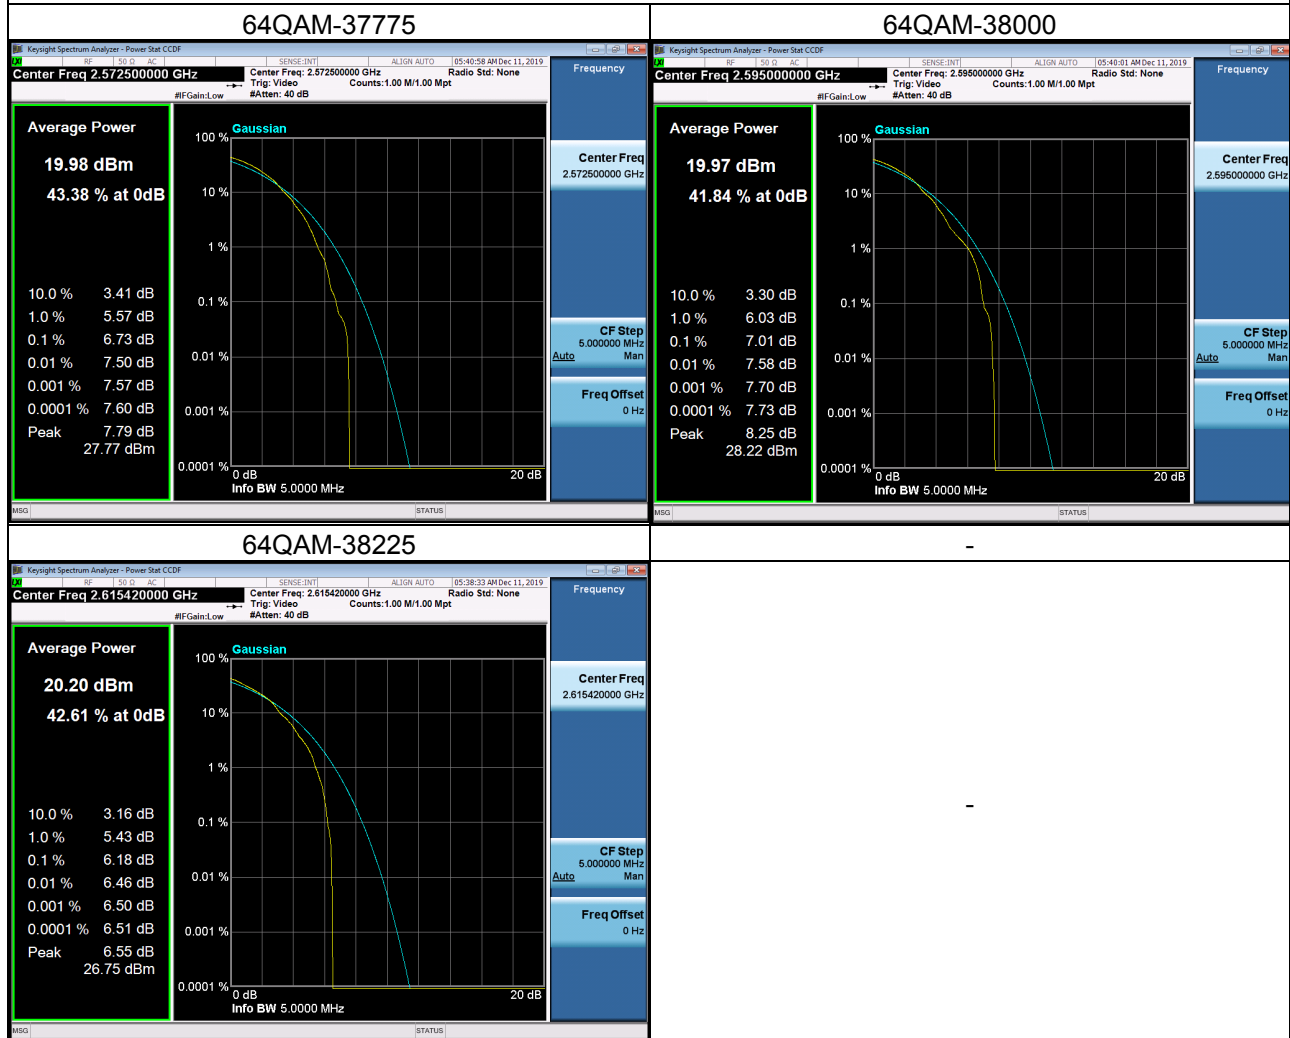

LTE Band 4_10M Spectrum Plot

LTE Band 4_10M Spectrum Plot

LTE Band 4_15M Spectrum Plot

LTE Band 4_15M Spectrum Plot

LTE Band 4_20M Spectrum Plot

LTE Band 4_20M Spectrum Plot

LTE Band 7_5M Spectrum Plot

LTE Band 7_5M Spectrum Plot

LTE Band 7_10M Spectrum Plot

LTE Band 7_10M Spectrum Plot

LTE Band 7_15M Spectrum Plot

LTE Band 7_15M Spectrum Plot

LTE Band 7_20M Spectrum Plot

LTE Band 7_20M Spectrum Plot

LTE Band 38_5M Spectrum Plot

LTE Band 38_5M Spectrum Plot

LTE Band 38_10M Spectrum Plot

LTE Band 38_10M Spectrum Plot