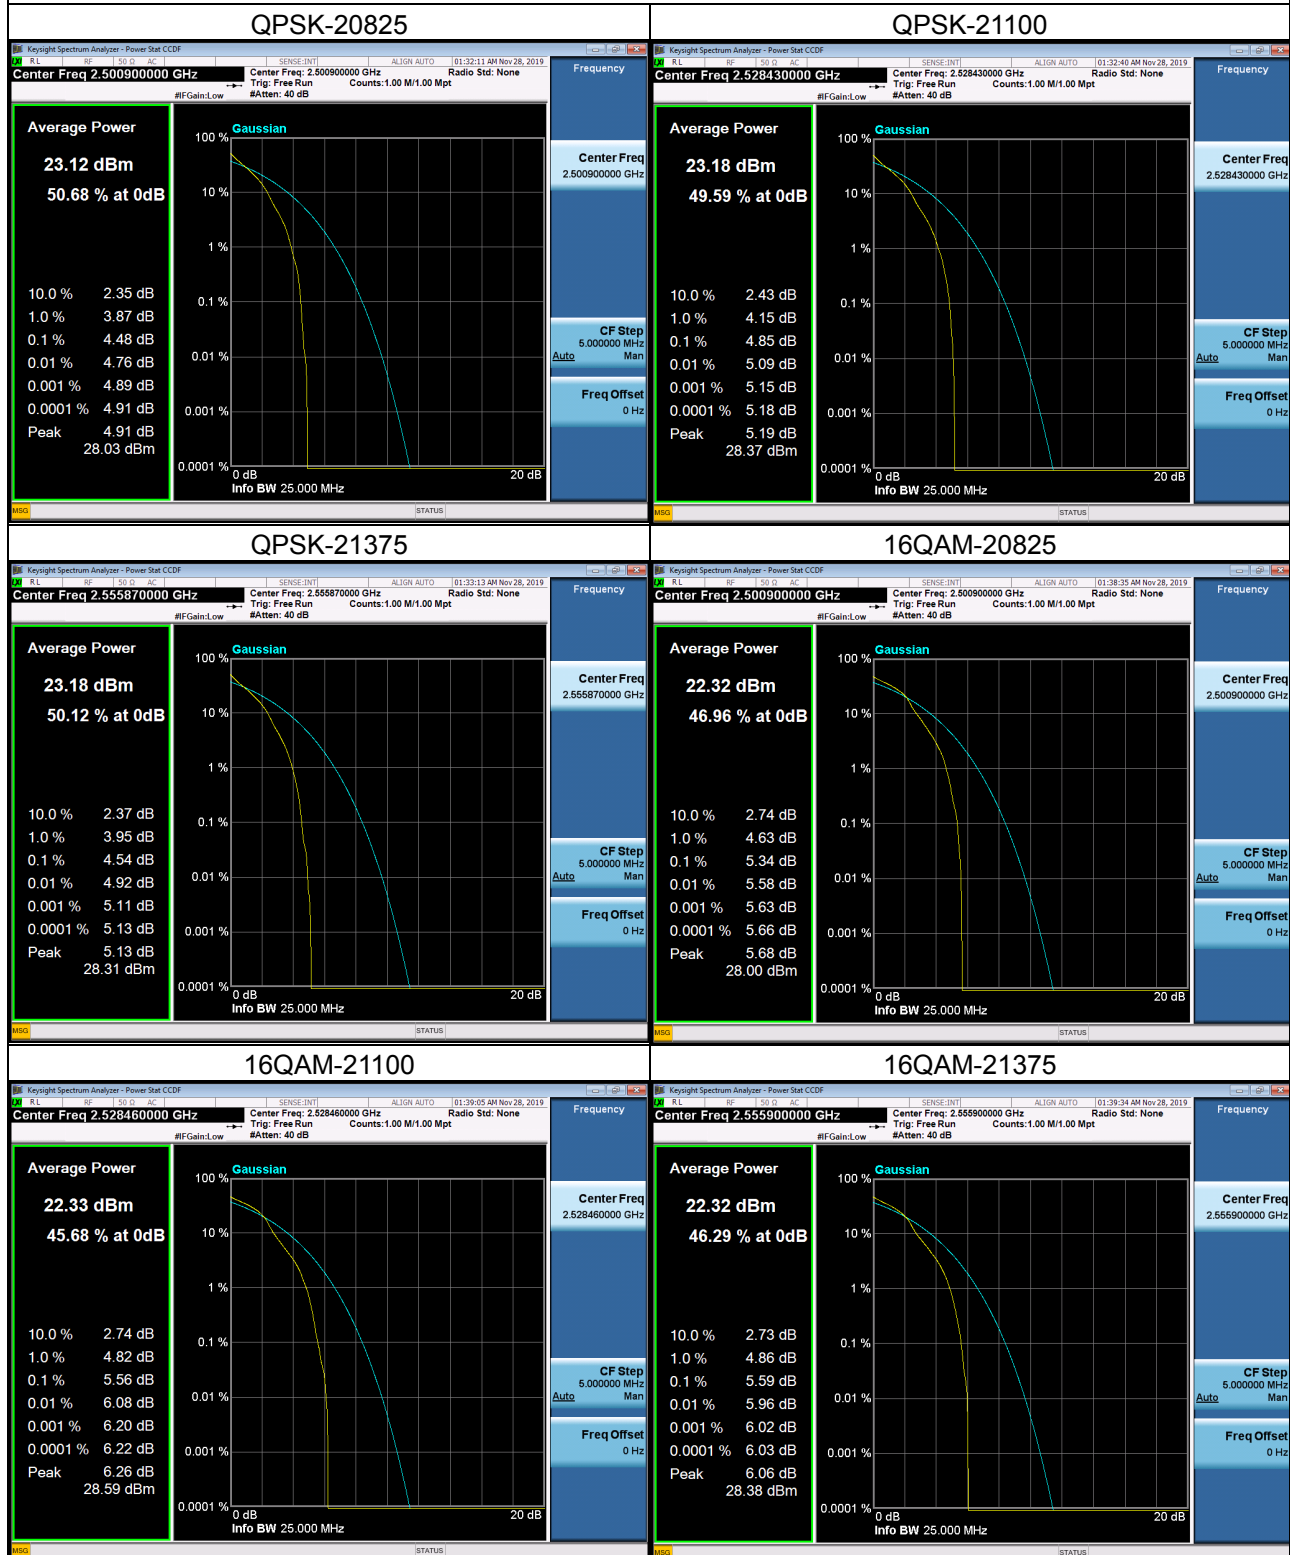

LTE Band 4_10M Spectrum Plot

LTE Band 4_10M Spectrum Plot

LTE Band 4_15M Spectrum Plot

LTE Band 4_15M Spectrum Plot

LTE Band 4_20M Spectrum Plot

LTE Band 4_20M Spectrum Plot

LTE Band 7_5M Spectrum Plot

LTE Band 7_5M Spectrum Plot

LTE Band 7_10M Spectrum Plot

LTE Band 7_10M Spectrum Plot

LTE Band 7_15M Spectrum Plot

LTE Band 7_15M Spectrum Plot

LTE Band 7_20M Spectrum Plot

LTE Band 7_20M Spectrum Plot

LTE Band 38_5M Spectrum Plot

LTE Band 38_5M Spectrum Plot

LTE Band 38_10M Spectrum Plot

LTE Band 38_10M Spectrum Plot