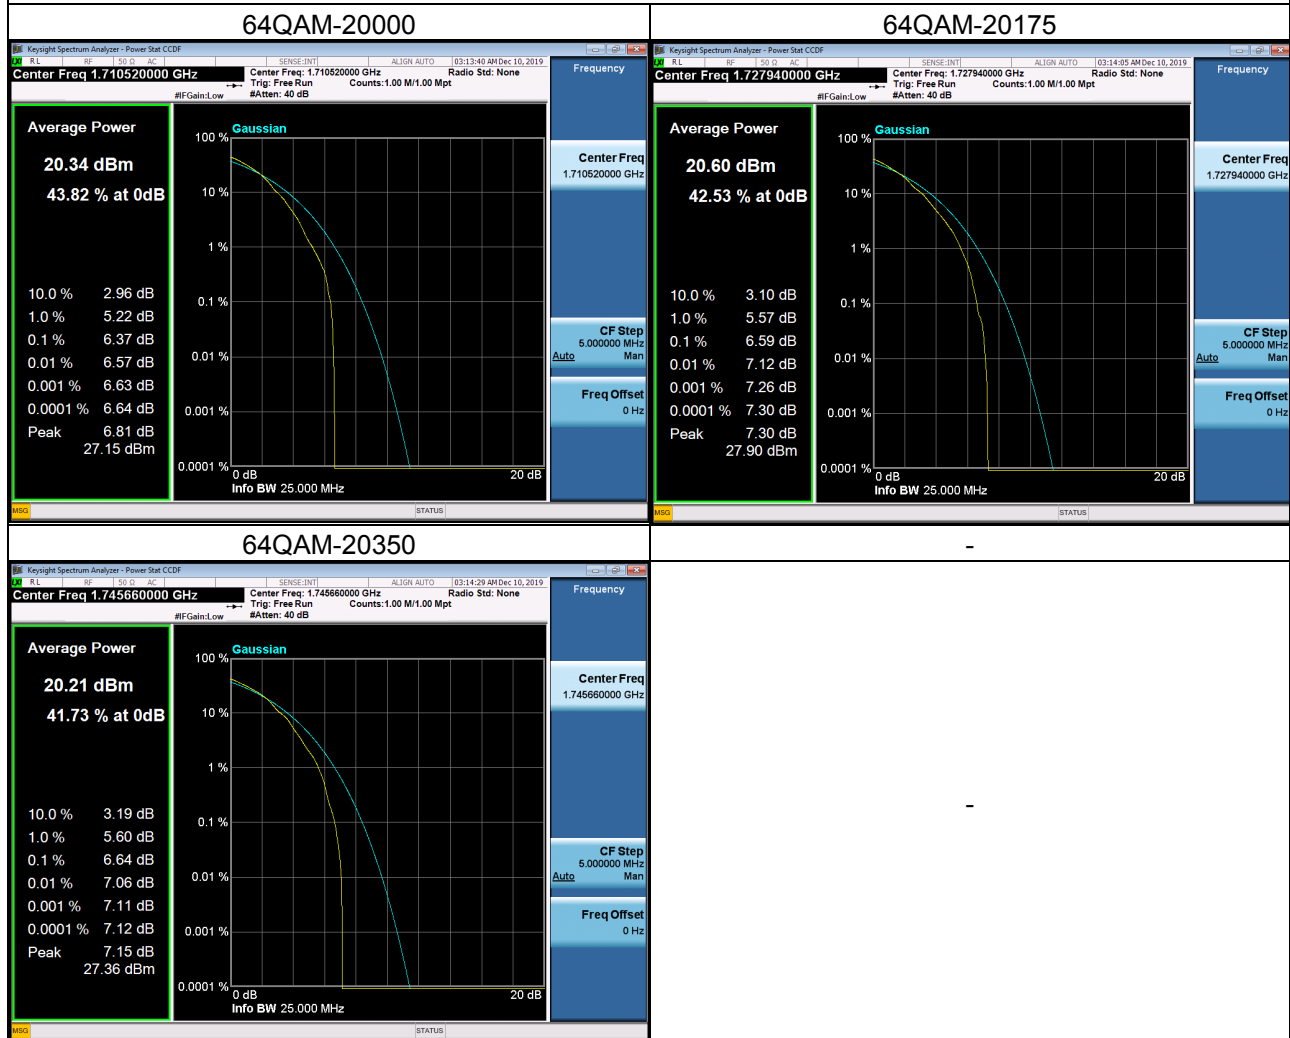

LTE Band 4_10M Spectrum Plot

LTE Band 4_10M Spectrum Plot

LTE Band 4_15M Spectrum Plot

LTE Band 4_15M Spectrum Plot

LTE Band 4_20M Spectrum Plot

LTE Band 4_20M Spectrum Plot

LTE Band 7_5M Spectrum Plot

LTE Band 7_5M Spectrum Plot

LTE Band 7_10M Spectrum Plot

LTE Band 7_10M Spectrum Plot

LTE Band 7_15M Spectrum Plot

LTE Band 7_15M Spectrum Plot

LTE Band 7_20M Spectrum Plot

LTE Band 7_20M Spectrum Plot

LTE Band 38_5M Spectrum Plot

LTE Band 38_5M Spectrum Plot

LTE Band 38_10M Spectrum Plot

LTE Band 38_10M Spectrum Plot