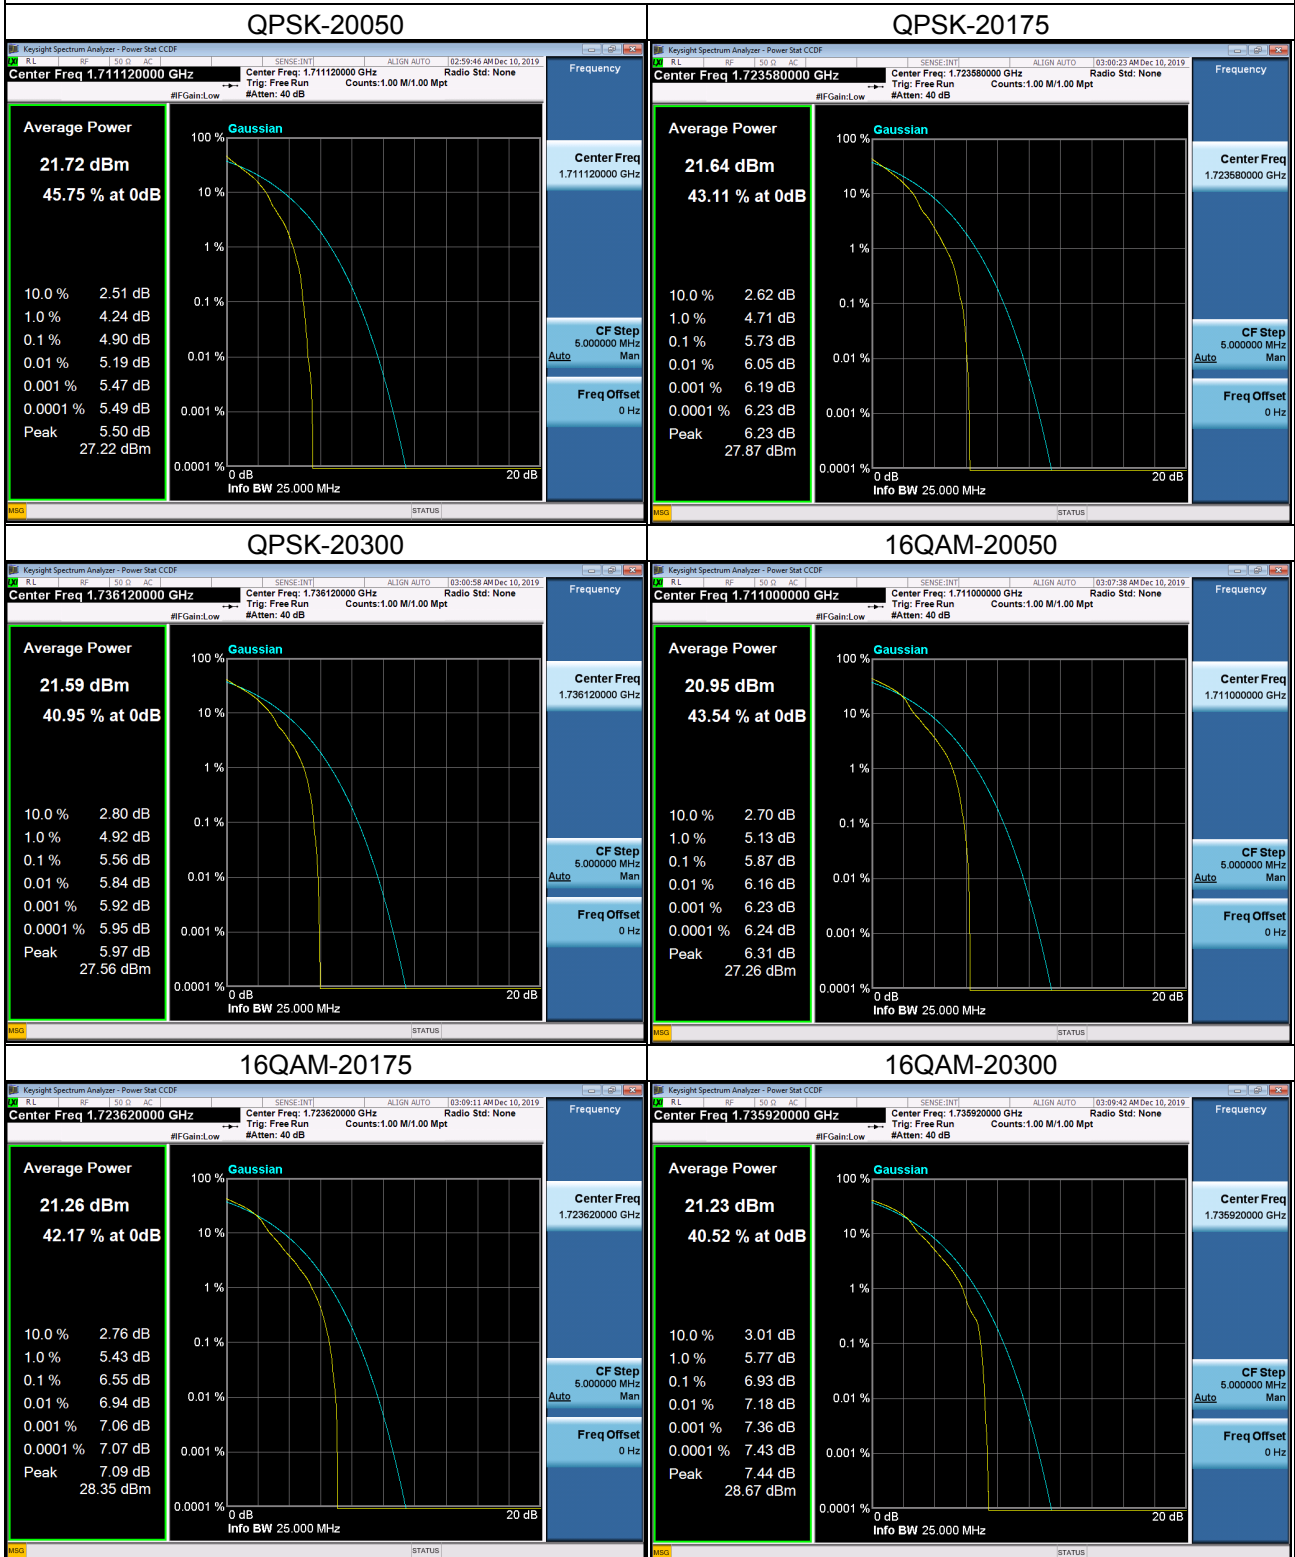

LTE Band 4_10M Spectrum Plot

LTE Band 4_10M Spectrum Plot

LTE Band 4_15M Spectrum Plot

LTE Band 4_15M Spectrum Plot

LTE Band 4_20M Spectrum Plot

LTE Band 4_20M Spectrum Plot

LTE Band 7_5M Spectrum Plot

LTE Band 7_5M Spectrum Plot

LTE Band 7_10M Spectrum Plot

LTE Band 7_10M Spectrum Plot

LTE Band 7_15M Spectrum Plot

LTE Band 7_15M Spectrum Plot

LTE Band 7_20M Spectrum Plot

LTE Band 7_20M Spectrum Plot

LTE Band 38_5M Spectrum Plot

LTE Band 38_5M Spectrum Plot

LTE Band 38_10M Spectrum Plot

LTE Band 38_10M Spectrum Plot