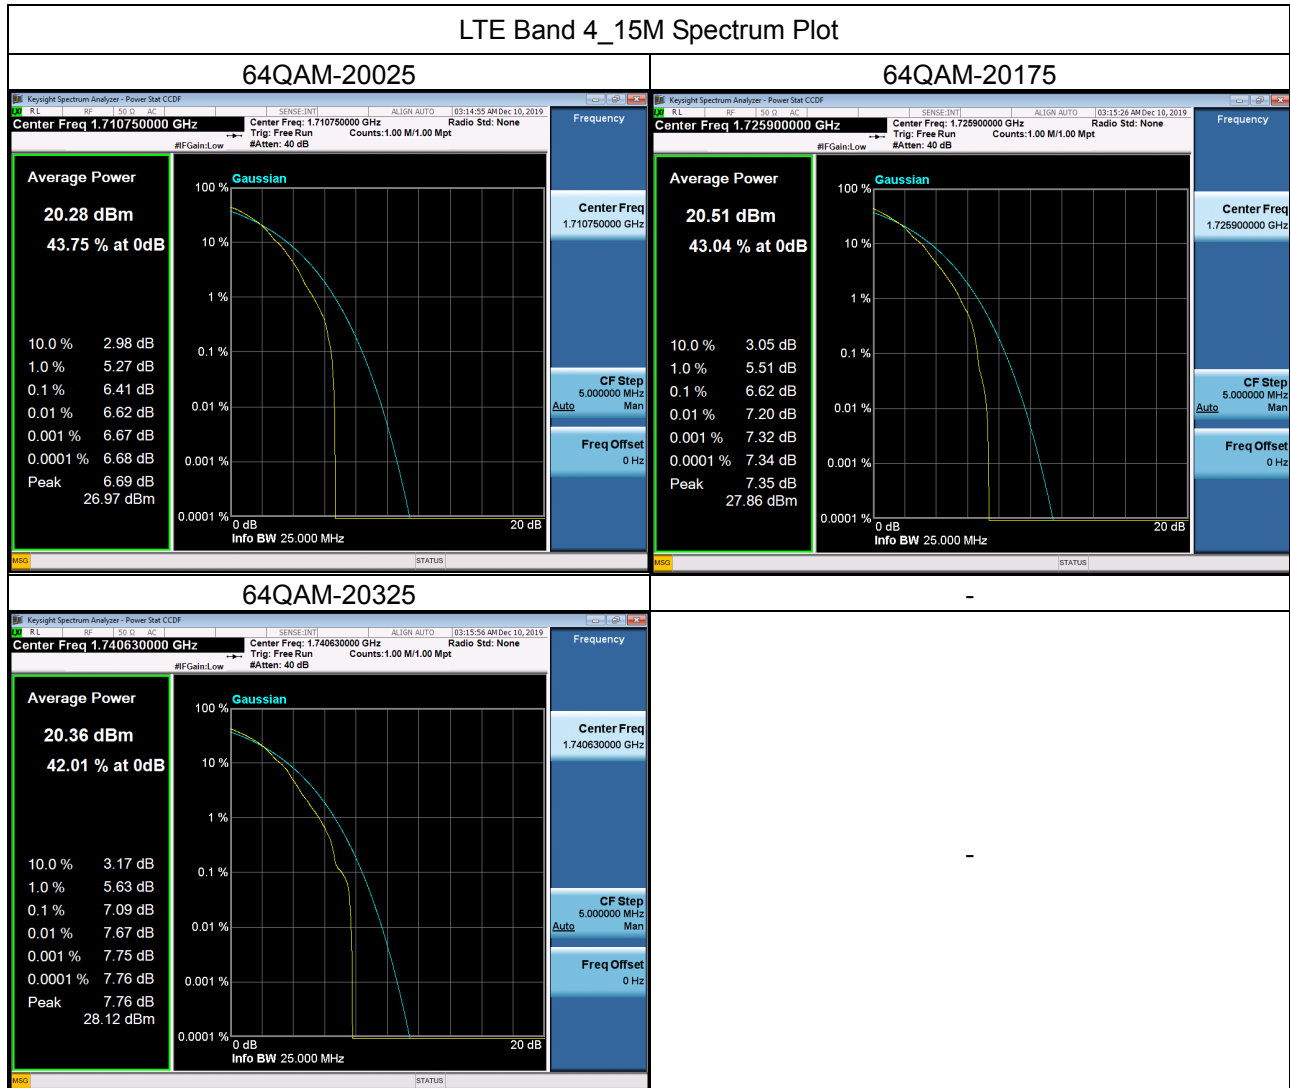

LTE Band 4_10M Spectrum Plot

LTE Band 4_10M Spectrum Plot

LTE Band 4_15M Spectrum Plot

LTE Band 4_15M Spectrum Plot

LTE Band 4_20M Spectrum Plot

LTE Band 4_20M Spectrum Plot

LTE Band 7_5M Spectrum Plot

LTE Band 7_5M Spectrum Plot

LTE Band 7_10M Spectrum Plot

LTE Band 7_10M Spectrum Plot

LTE Band 7_15M Spectrum Plot

LTE Band 7_15M Spectrum Plot

LTE Band 7_20M Spectrum Plot

LTE Band 7_20M Spectrum Plot

LTE Band 38_5M Spectrum Plot

LTE Band 38_5M Spectrum Plot

LTE Band 38_10M Spectrum Plot

LTE Band 38_10M Spectrum Plot