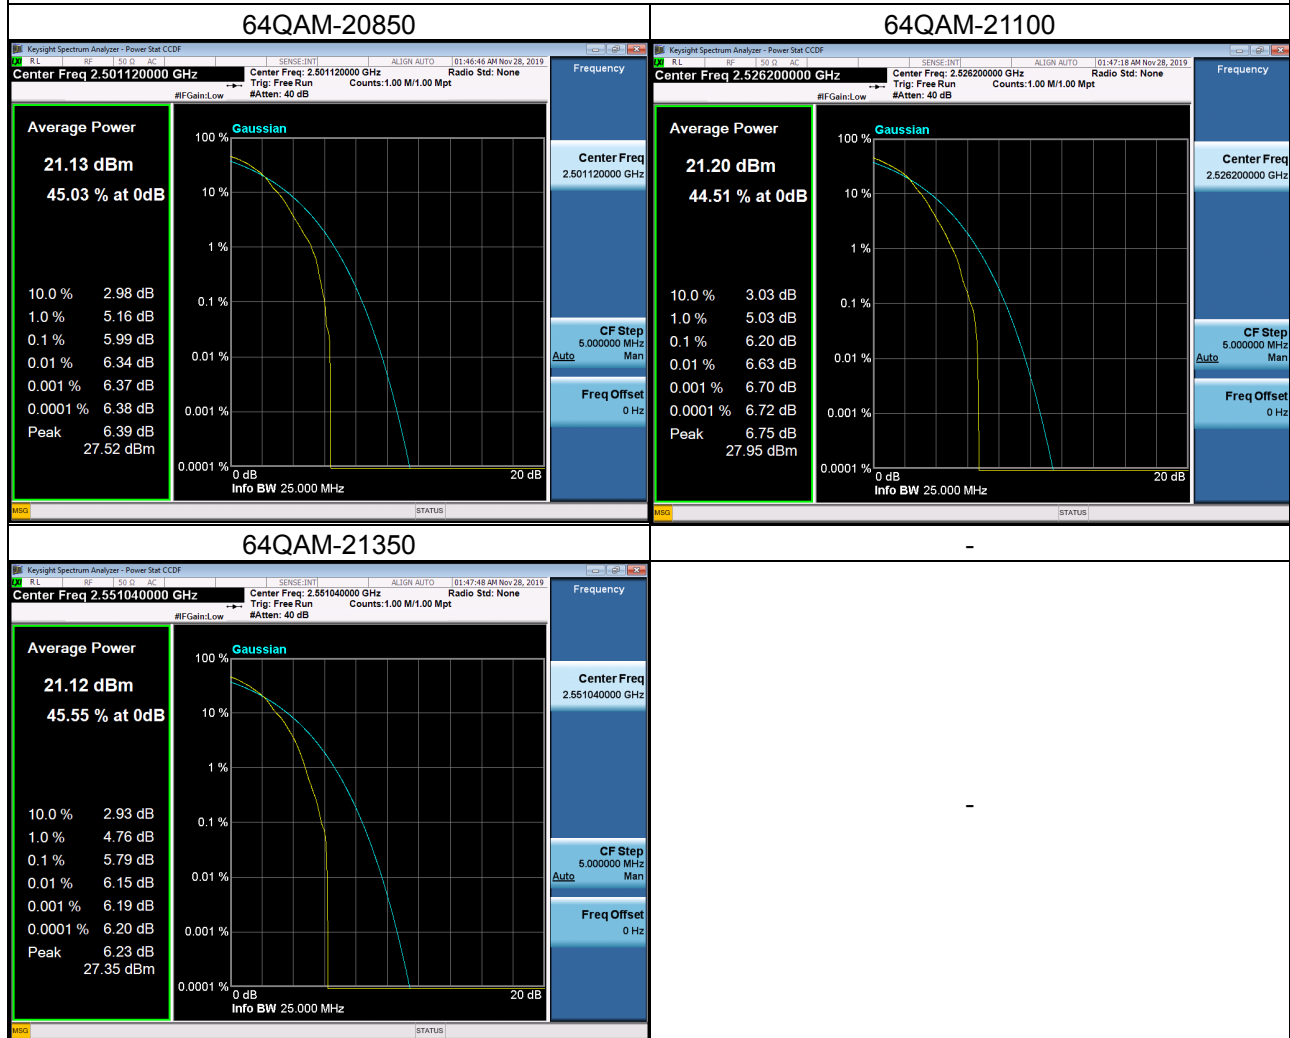

LTE Band 4_10M Spectrum Plot

LTE Band 4_10M Spectrum Plot

LTE Band 4_15M Spectrum Plot

LTE Band 4_15M Spectrum Plot

LTE Band 4_20M Spectrum Plot

LTE Band 4_20M Spectrum Plot

LTE Band 7_5M Spectrum Plot

LTE Band 7_5M Spectrum Plot

LTE Band 7_10M Spectrum Plot

LTE Band 7_10M Spectrum Plot

LTE Band 7_15M Spectrum Plot

LTE Band 7_15M Spectrum Plot

LTE Band 7_20M Spectrum Plot

LTE Band 7_20M Spectrum Plot

LTE Band 38_5M Spectrum Plot

LTE Band 38_5M Spectrum Plot

LTE Band 38_10M Spectrum Plot

LTE Band 38_10M Spectrum Plot