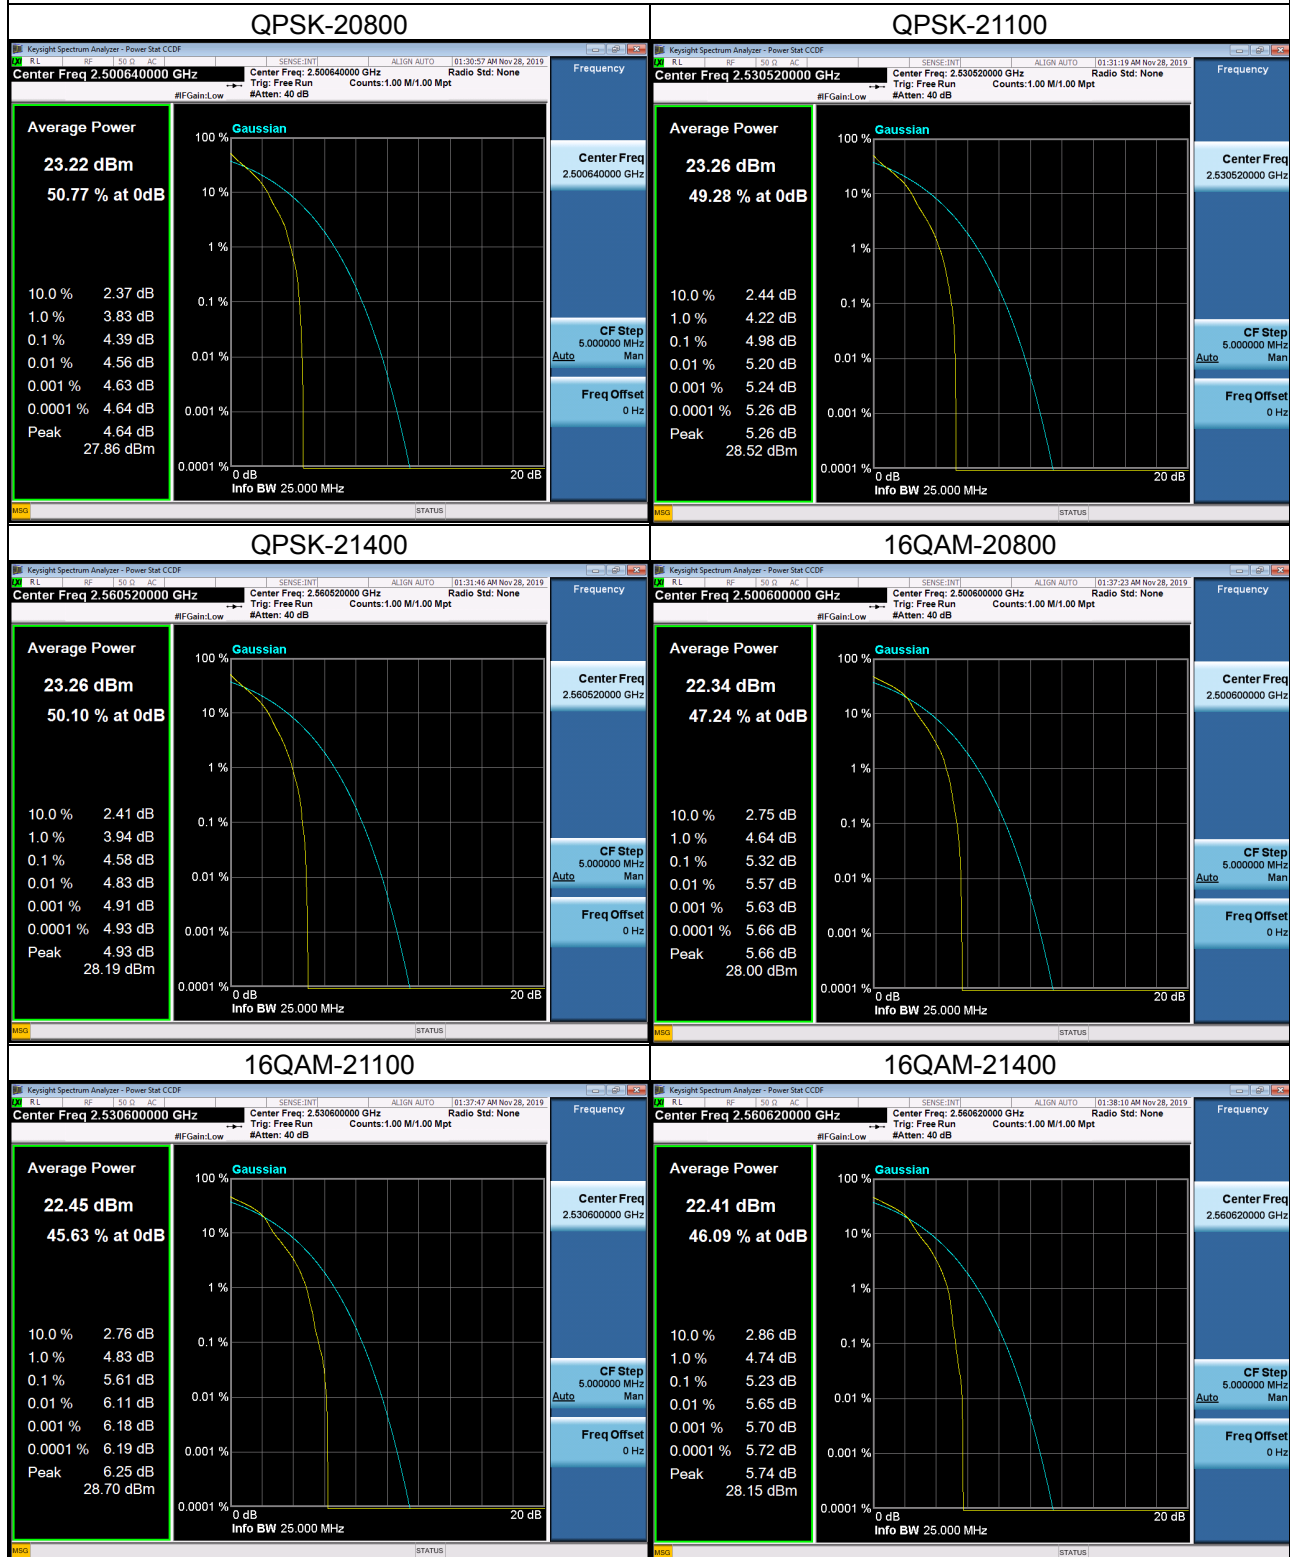

LTE Band 4_10M Spectrum Plot

LTE Band 4_10M Spectrum Plot

LTE Band 4_15M Spectrum Plot

LTE Band 4_15M Spectrum Plot

LTE Band 4_20M Spectrum Plot

LTE Band 4_20M Spectrum Plot

LTE Band 7_5M Spectrum Plot

LTE Band 7_5M Spectrum Plot

LTE Band 7_10M Spectrum Plot

LTE Band 7_10M Spectrum Plot

LTE Band 7_15M Spectrum Plot

LTE Band 7_15M Spectrum Plot

LTE Band 7_20M Spectrum Plot

LTE Band 7_20M Spectrum Plot

LTE Band 38_5M Spectrum Plot

LTE Band 38_5M Spectrum Plot

LTE Band 38_10M Spectrum Plot

LTE Band 38_10M Spectrum Plot