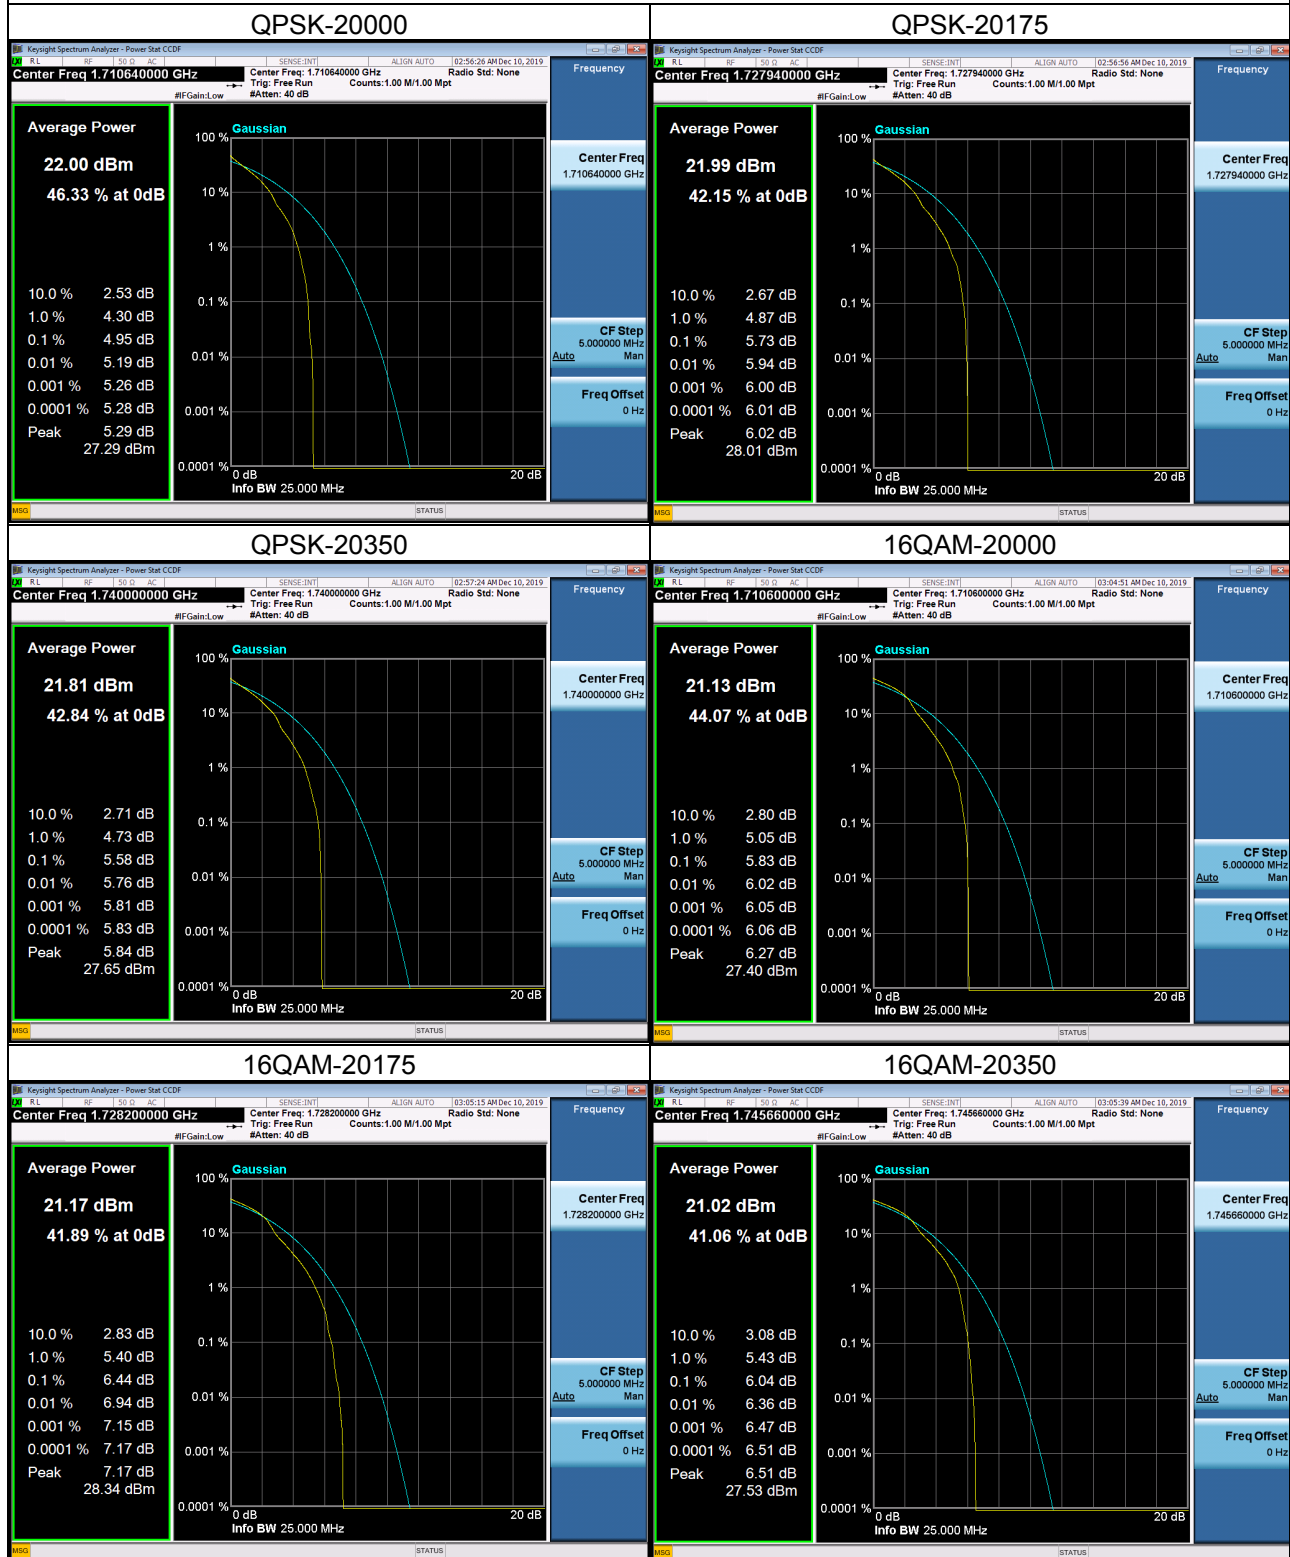

LTE Band 4_10M Spectrum Plot

LTE Band 4_10M Spectrum Plot

LTE Band 4_15M Spectrum Plot

LTE Band 4_15M Spectrum Plot

LTE Band 4_20M Spectrum Plot

LTE Band 4_20M Spectrum Plot

LTE Band 7_5M Spectrum Plot

LTE Band 7_5M Spectrum Plot

LTE Band 7_10M Spectrum Plot

LTE Band 7_10M Spectrum Plot

LTE Band 7_15M Spectrum Plot

LTE Band 7_15M Spectrum Plot

LTE Band 7_20M Spectrum Plot

LTE Band 7_20M Spectrum Plot

LTE Band 38_5M Spectrum Plot

LTE Band 38_5M Spectrum Plot

LTE Band 38_10M Spectrum Plot

LTE Band 38_10M Spectrum Plot