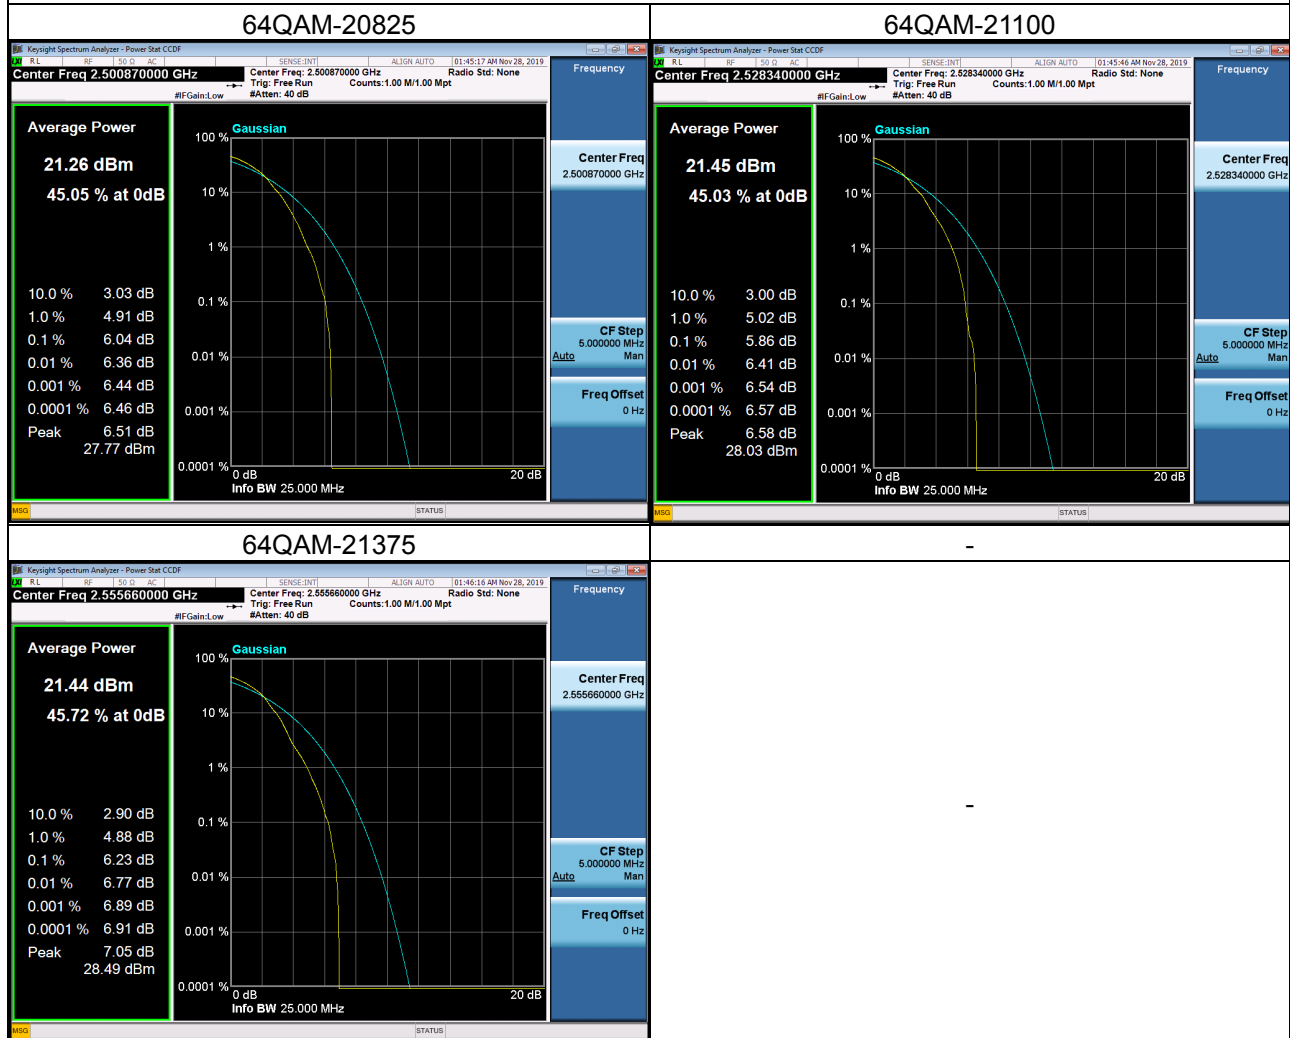

LTE Band 4_10M Spectrum Plot

LTE Band 4_10M Spectrum Plot

LTE Band 4_15M Spectrum Plot

LTE Band 4_15M Spectrum Plot

LTE Band 4_20M Spectrum Plot

LTE Band 4_20M Spectrum Plot

LTE Band 7_5M Spectrum Plot

LTE Band 7_5M Spectrum Plot

LTE Band 7_10M Spectrum Plot

LTE Band 7_10M Spectrum Plot

LTE Band 7_15M Spectrum Plot

LTE Band 7_15M Spectrum Plot

LTE Band 7_20M Spectrum Plot

LTE Band 7_20M Spectrum Plot

LTE Band 38_5M Spectrum Plot

LTE Band 38_5M Spectrum Plot

LTE Band 38_10M Spectrum Plot

LTE Band 38_10M Spectrum Plot