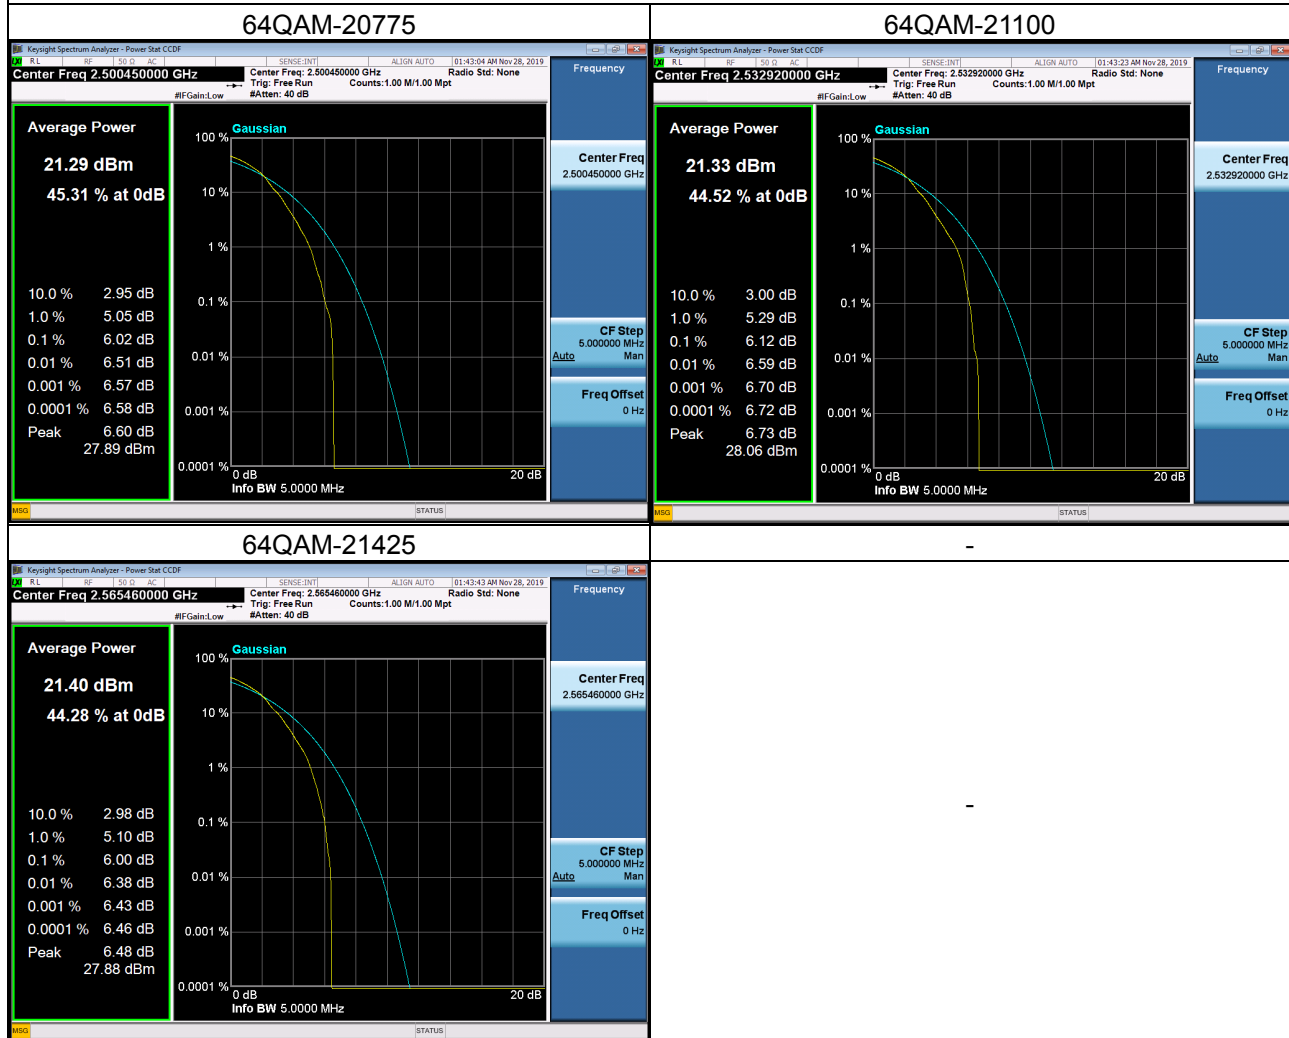

LTE Band 4_10M Spectrum Plot

LTE Band 4_10M Spectrum Plot

LTE Band 4_15M Spectrum Plot

LTE Band 4_15M Spectrum Plot

LTE Band 4_20M Spectrum Plot

LTE Band 4_20M Spectrum Plot

LTE Band 7_5M Spectrum Plot

LTE Band 7_5M Spectrum Plot

LTE Band 7_10M Spectrum Plot

LTE Band 7_10M Spectrum Plot

LTE Band 7_15M Spectrum Plot

LTE Band 7_15M Spectrum Plot

LTE Band 7_20M Spectrum Plot

LTE Band 7_20M Spectrum Plot

LTE Band 38_5M Spectrum Plot

LTE Band 38_5M Spectrum Plot

LTE Band 38_10M Spectrum Plot

LTE Band 38_10M Spectrum Plot