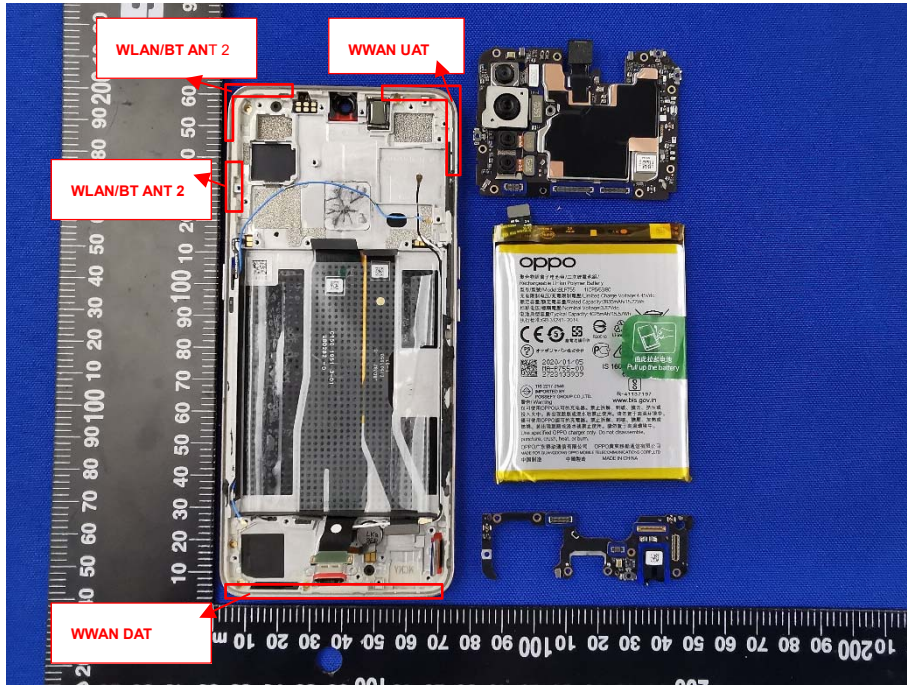

# EUT INTERNAL PHOTOS

EUT UNCOVER VIEW

EUT UNCOVER VIEW

EUT UNCOVER VIEW

MAIN BOARD TOP VIEW (WITH SHIELDING)

MAIN BOARD REAR VIEW (WITH SHIELDING)

MAIN BOARD TOP VIEW (WITHOUT SHIELDING)

MAIN BOARD REAR VIEW (WITHOUT SHIELDING)

MAIN BOARD TOP VIEW

MAIN BOARD REAR VIEW

Battery Photo (FRONT) (Manufacturer: TWS TECHNOLOGY (GUANGZHOU) LIMITED)

Battery Photo (REAR) (Manufacturer: TWS TECHNOLOGY (GUANGZHOU) LIMITED)

Battery Photo (FRONT) (Manufacturer: Dongguan NVT Technology Co., Ltd.)