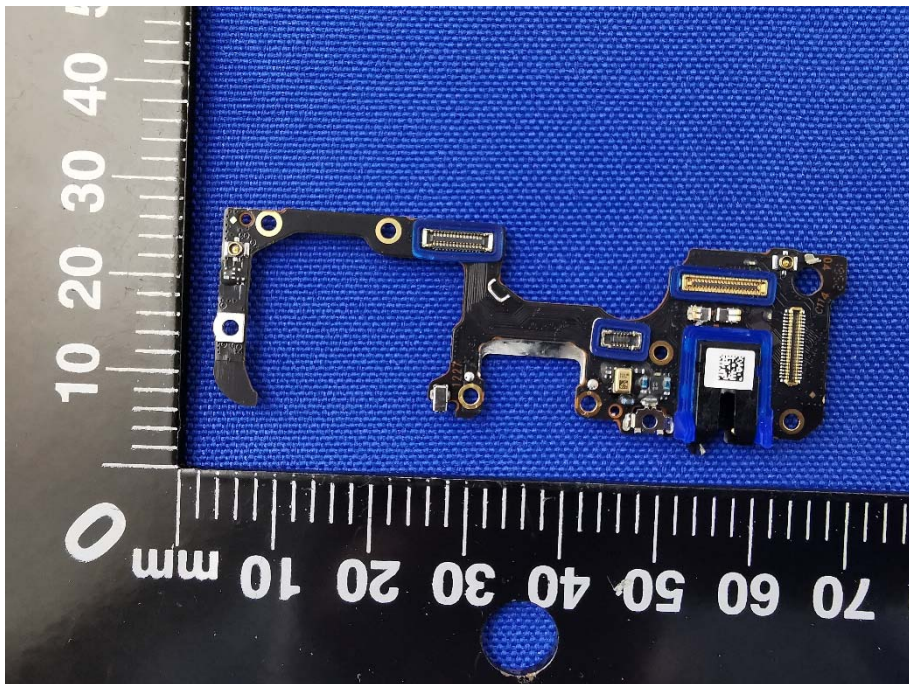

# EUT INTERNAL PHOTOS

EUT UNCOVER VIEW

EUT UNCOVER VIEW

EUT UNCOVER VIEW

MAIN BOARD TOP VIEW (WITH SHIELDING)

MAIN BOARD REAR VIEW (WITH SHIELDING)

MAIN BOARD TOP VIEW (WITHOUT SHIELDING)

MAIN BOARD REAR VIEW (WITHOUT SHIELDING)

MAIN BOARD TOP VIEW

MAIN BOARD REAR VIEW

Battery Photo (FRONT) (Manufacturer: TWS TECHNOLOGY (GUANGZHOU) LIMITED)

Battery Photo (REAR) (Manufacturer: TWS TECHNOLOGY (GUANGZHOU) LIMITED)

Battery Photo (FRONT) (Manufacturer: Dongguan NVT Technology Co., Ltd.)

Battery Photo (REAR) (Manufacturer: Dongguan NVT Technology Co., Ltd.)