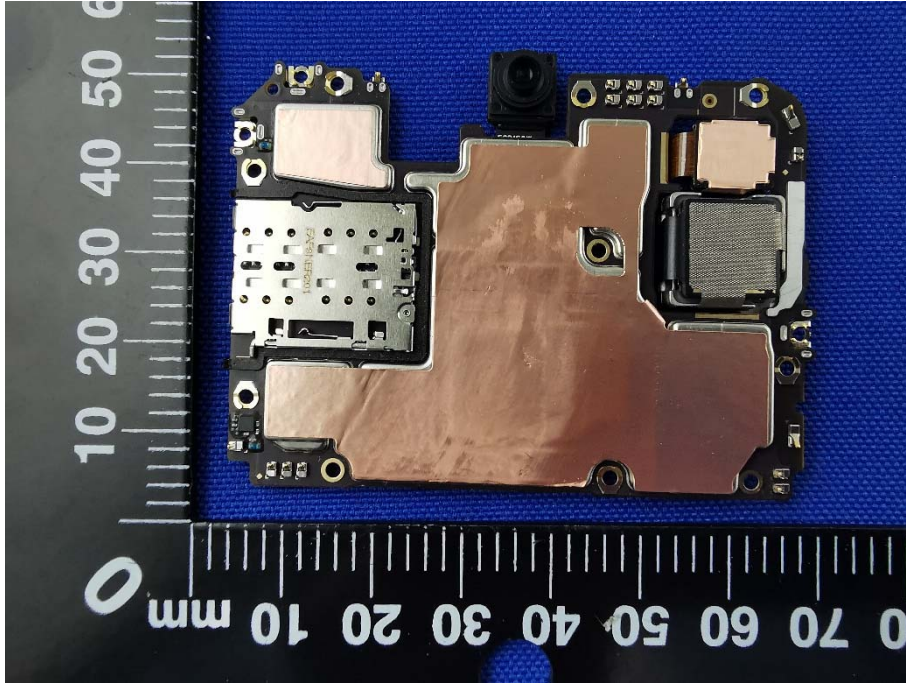

# EUT INTERNAL PHOTOS

EUT UNCOVER VIEW

EUT UNCOVER VIEW

EUT UNCOVER VIEW

MAIN BOARD TOP VIEW (WITH SHIELDING)

MAIN BOARD REAR VIEW (WITH SHIELDING)

MAIN BOARD TOP VIEW (WITHOUT SHIELDING)

MAIN BOARD REAR VIEW (WITHOUT SHIELDING)

MAIN BOARD TOP VIEW

MAIN BOARD REAR VIEW

Battery Photo (FRONT) (Manufacturer: TWS TECHNOLOGY (GUANGZHOU) LIMITED)

Battery Photo (REAR) (Manufacturer: TWS TECHNOLOGY (GUANGZHOU) LIMITED)

Battery Photo (FRONT) (Manufacturer: Dongguan NVT Technology Co., Ltd.)