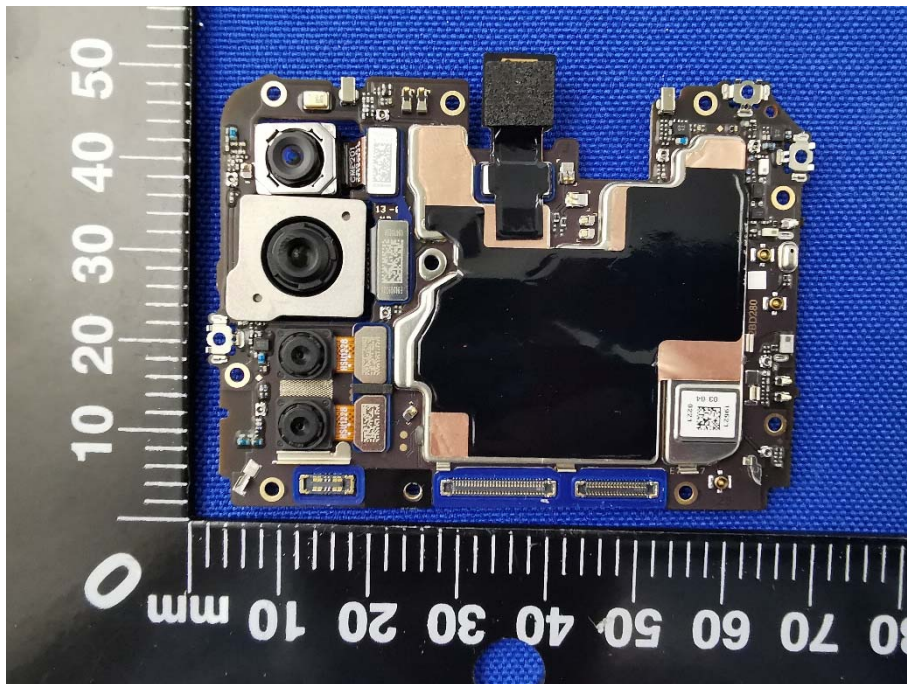

# EUT INTERNAL PHOTOS

EUT UNCOVER VIEW

EUT UNCOVER VIEW

EUT UNCOVER VIEW

MAIN BOARD TOP VIEW (WITH SHIELDING)

MAIN BOARD REAR VIEW (WITH SHIELDING)

MAIN BOARD TOP VIEW (WITHOUT SHIELDING)

MAIN BOARD REAR VIEW (WITHOUT SHIELDING)

MAIN BOARD TOP VIEW

MAIN BOARD REAR VIEW

Battery Photo (FRONT) (Manufacturer: TWS TECHNOLOGY (GUANGZHOU) LIMITED)

Battery Photo (REAR) (Manufacturer: TWS TECHNOLOGY (GUANGZHOU) LIMITED)

Battery Photo (FRONT) (Manufacturer: Dongguan NVT Technology Co., Ltd.)