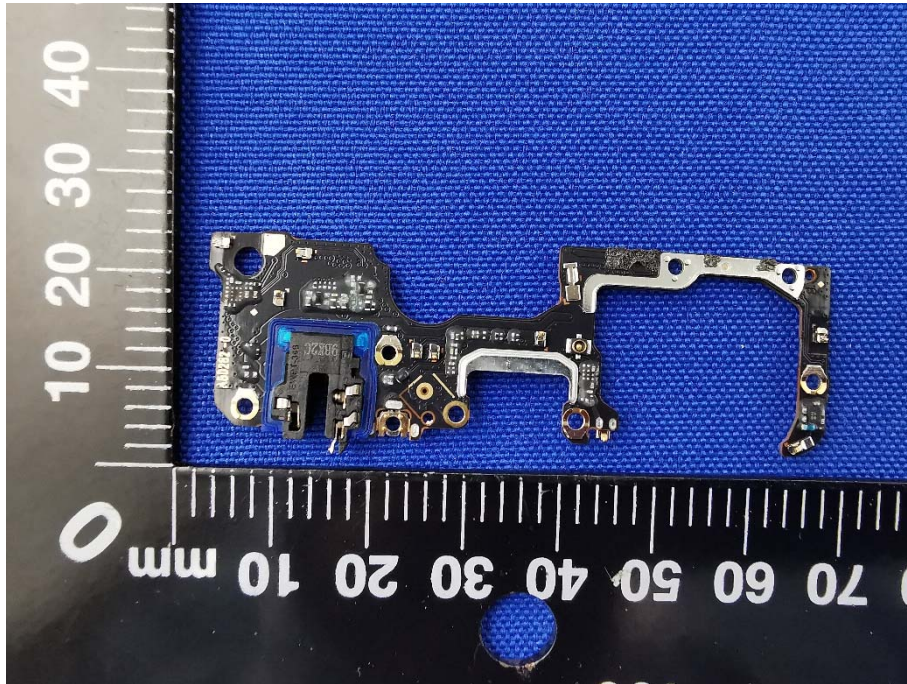

# EUT INTERNAL PHOTOS

EUT UNCOVER VIEW

EUT UNCOVER VIEW

EUT UNCOVER VIEW

MAIN BOARD TOP VIEW (WITH SHIELDING)

MAIN BOARD REAR VIEW (WITH SHIELDING)

MAIN BOARD TOP VIEW (WITHOUT SHIELDING)

MAIN BOARD REAR VIEW (WITHOUT SHIELDING)

MAIN BOARD TOP VIEW

MAIN BOARD REAR VIEW

Battery Photo (FRONT) (Manufacturer: TWS TECHNOLOGY (GUANGZHOU) LIMITED)

Battery Photo (REAR) (Manufacturer: TWS TECHNOLOGY (GUANGZHOU) LIMITED)

Battery Photo (FRONT) (Manufacturer: Dongguan NVT Technology Co., Ltd.)

Battery Photo (REAR) (Manufacturer: Dongguan NVT Technology Co., Ltd.)