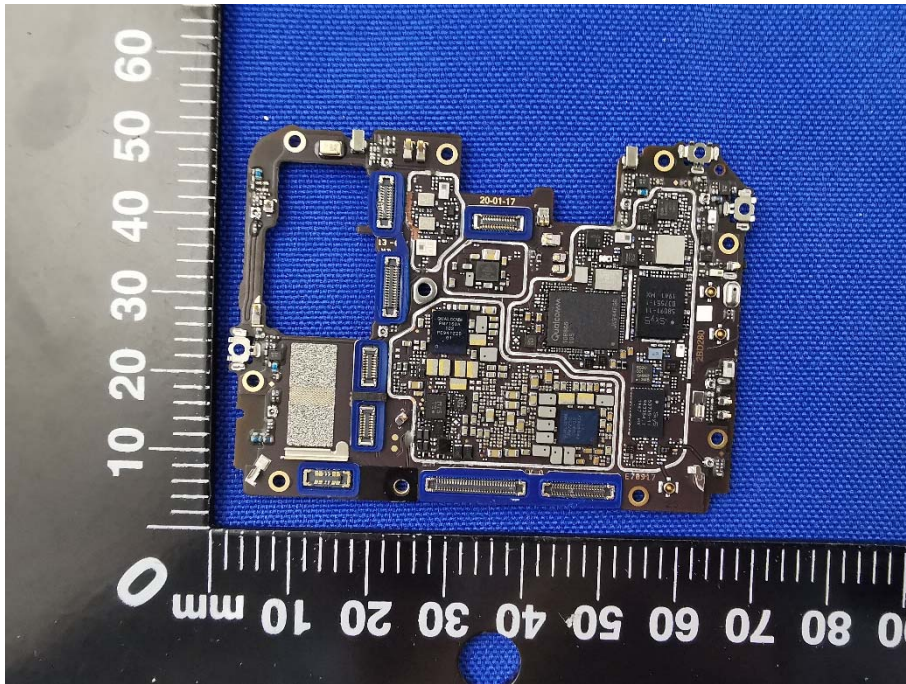

# EUT INTERNAL PHOTOS

EUT UNCOVER VIEW

EUT UNCOVER VIEW

EUT UNCOVER VIEW

MAIN BOARD TOP VIEW (WITH SHIELDING)

MAIN BOARD REAR VIEW (WITH SHIELDING)

MAIN BOARD TOP VIEW (WITHOUT SHIELDING)

MAIN BOARD REAR VIEW (WITHOUT SHIELDING)

MAIN BOARD TOP VIEW

MAIN BOARD REAR VIEW

Battery Photo (FRONT) (Manufacturer: TWS TECHNOLOGY (GUANGZHOU) LIMITED)

Battery Photo (REAR) (Manufacturer: TWS TECHNOLOGY (GUANGZHOU) LIMITED)

Battery Photo (FRONT) (Manufacturer: Dongguan NVT Technology Co., Ltd.)