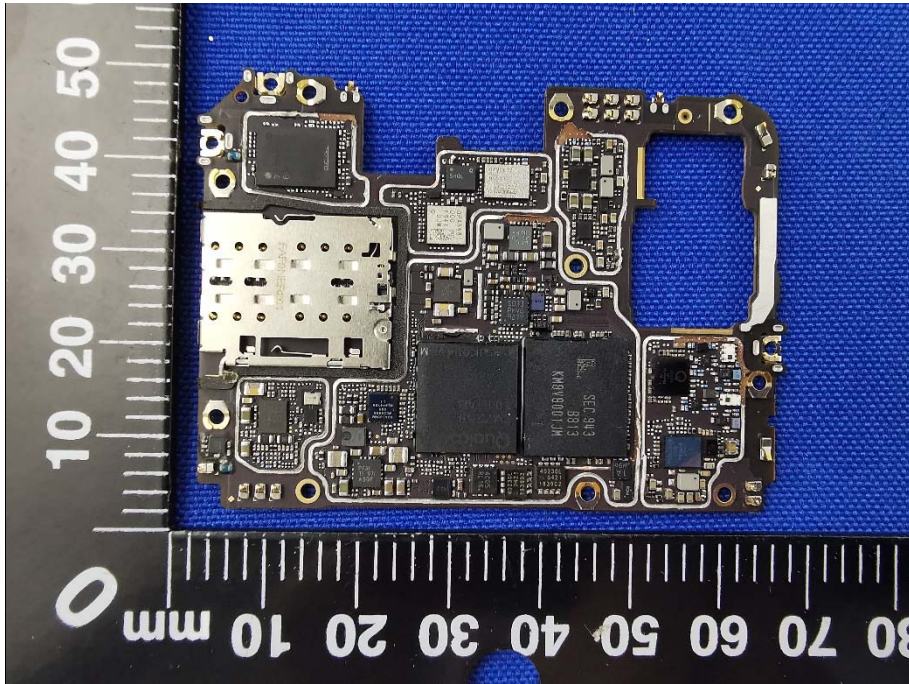

# EUT INTERNAL PHOTOS

EUT UNCOVER VIEW

EUT UNCOVER VIEW

EUT UNCOVER VIEW

MAIN BOARD TOP VIEW (WITH SHIELDING)

MAIN BOARD REAR VIEW (WITH SHIELDING)

MAIN BOARD TOP VIEW (WITHOUT SHIELDING)

MAIN BOARD REAR VIEW (WITHOUT SHIELDING)

MAIN BOARD TOP VIEW

MAIN BOARD REAR VIEW

Battery Photo (FRONT) (Manufacturer: TWS TECHNOLOGY (GUANGZHOU) LIMITED)

Battery Photo (REAR) (Manufacturer: TWS TECHNOLOGY (GUANGZHOU) LIMITED)

Battery Photo (FRONT) (Manufacturer: Dongguan NVT Technology Co., Ltd.)