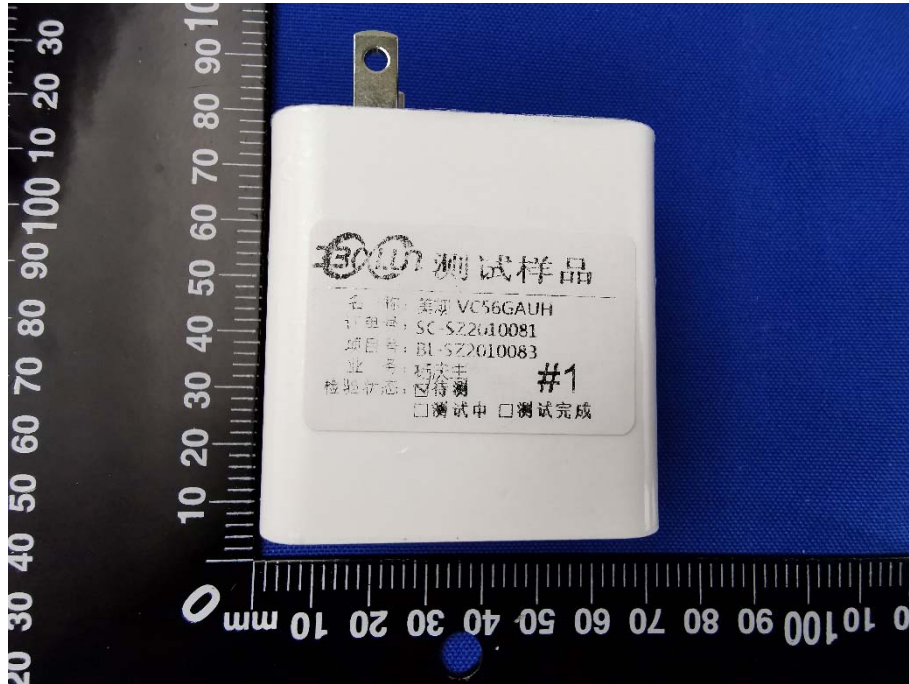

Accessory-Power Adapter (VC56GAUH US Plug)