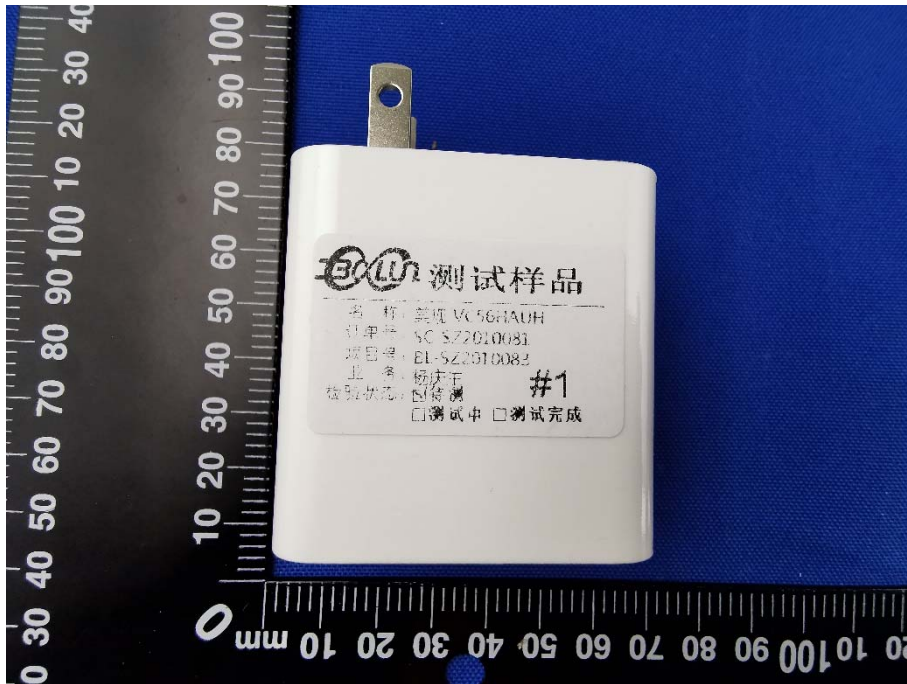

EUT EXTERNAL PHOTOS

FRONT VIEW OF EUT

REAR VIEW OF EUT

LEFT SIDE VIEW OF EUT

RIGHT SIDE OF EUT

TOP VIEW OF EUT

BOTTOM VIEW OF EUT

Accessory-Power Adapter (VC56HAUH US Plug)