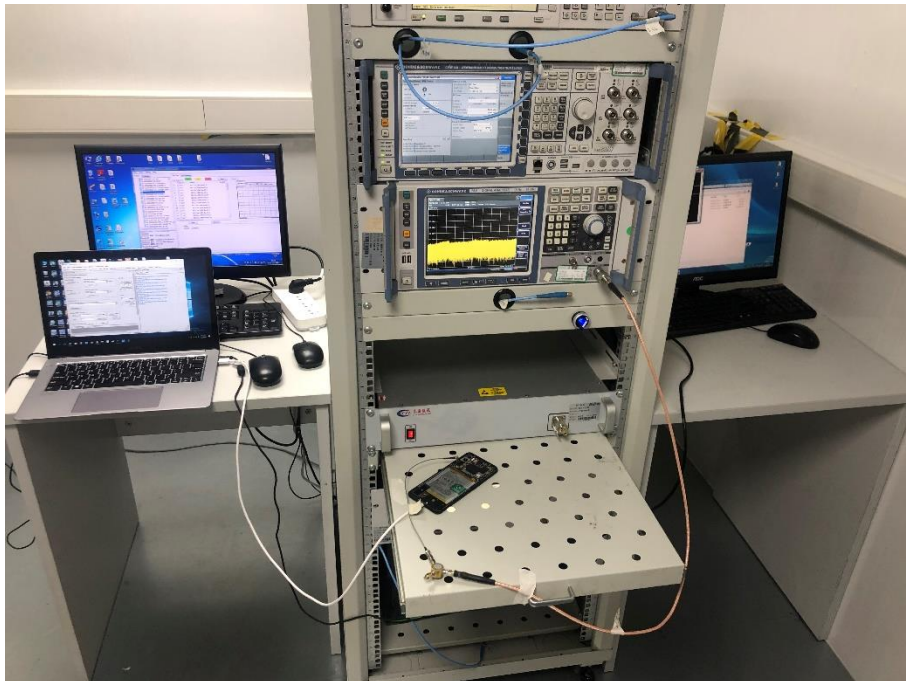

TEST SETUP PHOTOS

1 Radiated Test Photo

Below 30 MHz-BT/WIFI

30 MHz-1 GHz-BT/WIFI

Close-Up-BT/WIFI

Above 1GHz-BT/WIFI

Close-Up-BT/WIFI

30 MHz-1 GHz-RF

Above 1GHz-RF

Close-Up-RF

2 Conducted Emissions

Test Photo 1

Test Photo 2

3 Conducted Test Photo

Conducted Test-BT3.0

Conducted Test-BLE

Conducted Test-WIFI

DFS Test

Conducted Test-RF