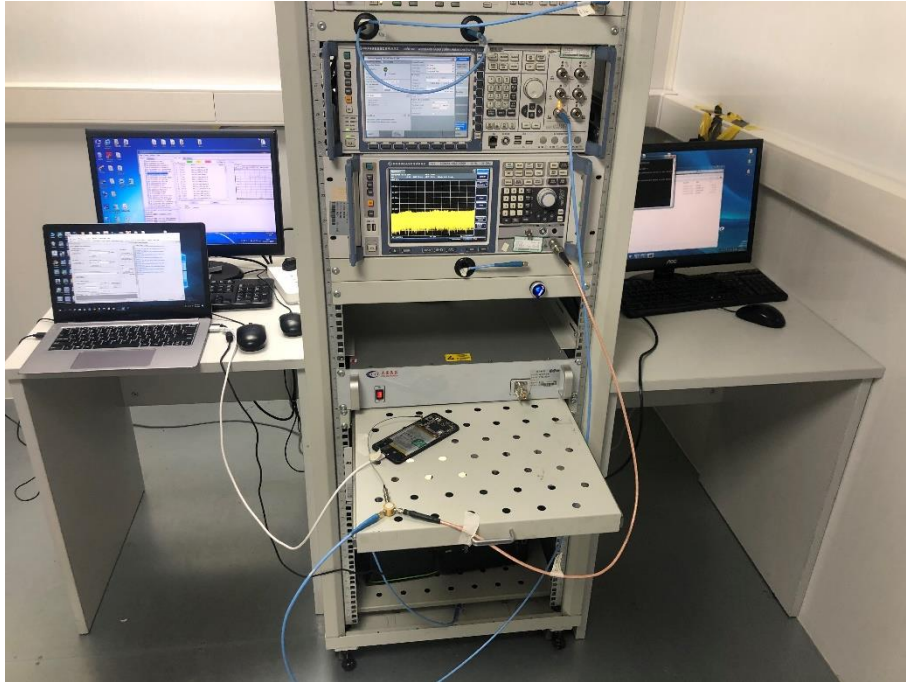

TEST SETUP PHOTOS

1 Radiated Test Photo

Below 30 MHz-BT/WIFI

30 MHz-1 GHz-BT/WIFI

Close-Up-BT/WIFI

Above 1GHz-BT/WIFI

Close-Up-BT/WIFI

30 MHz-1 GHz-RF

Above 1GHz-RF

Close-Up-RF

2 Conducted Emissions

Test Photo 1

Test Photo 2

3 Conducted Test Photo

Conducted Test-BT3.0

Conducted Test-BLE

Conducted Test-WIFI

DFS Test

Conducted Test-RF