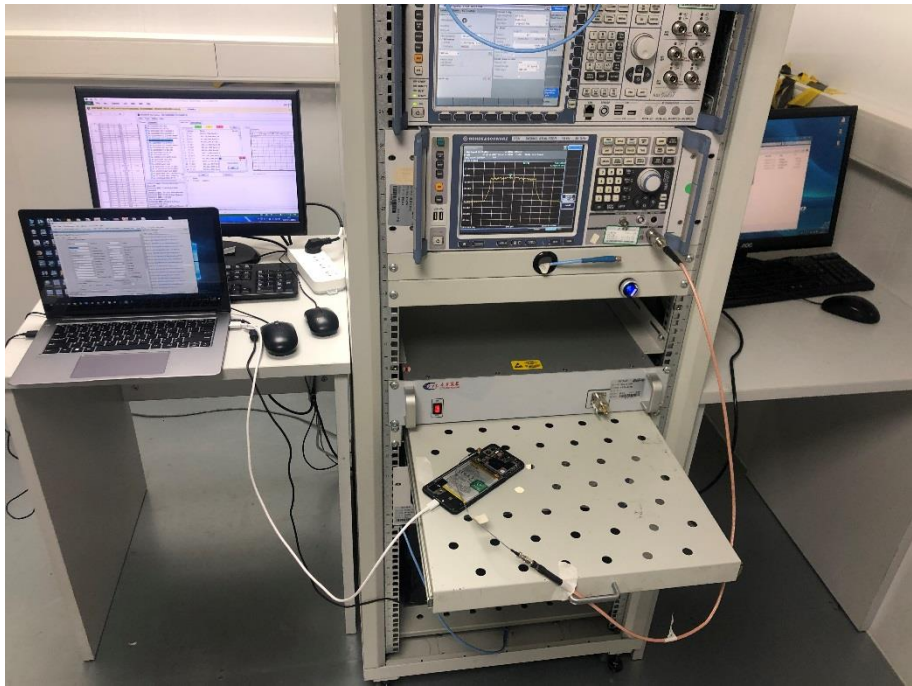

TEST SETUP PHOTOS

1 Radiated Test Photo

Below 30 MHz-BT/WIFI

30 MHz-1 GHz-BT/WIFI

Close-Up-BT/WIFI

Above 1GHz-BT/WIFI

Close-Up-BT/WIFI

30 MHz-1 GHz-RF

Above 1GHz-RF

Close-Up-RF

2 Conducted Emissions

Test Photo 1

Test Photo 2

3 Conducted Test Photo

Conducted Test-BT3.0

Conducted Test-BLE

Conducted Test-WIFI

DFS Test

Conducted Test-RF