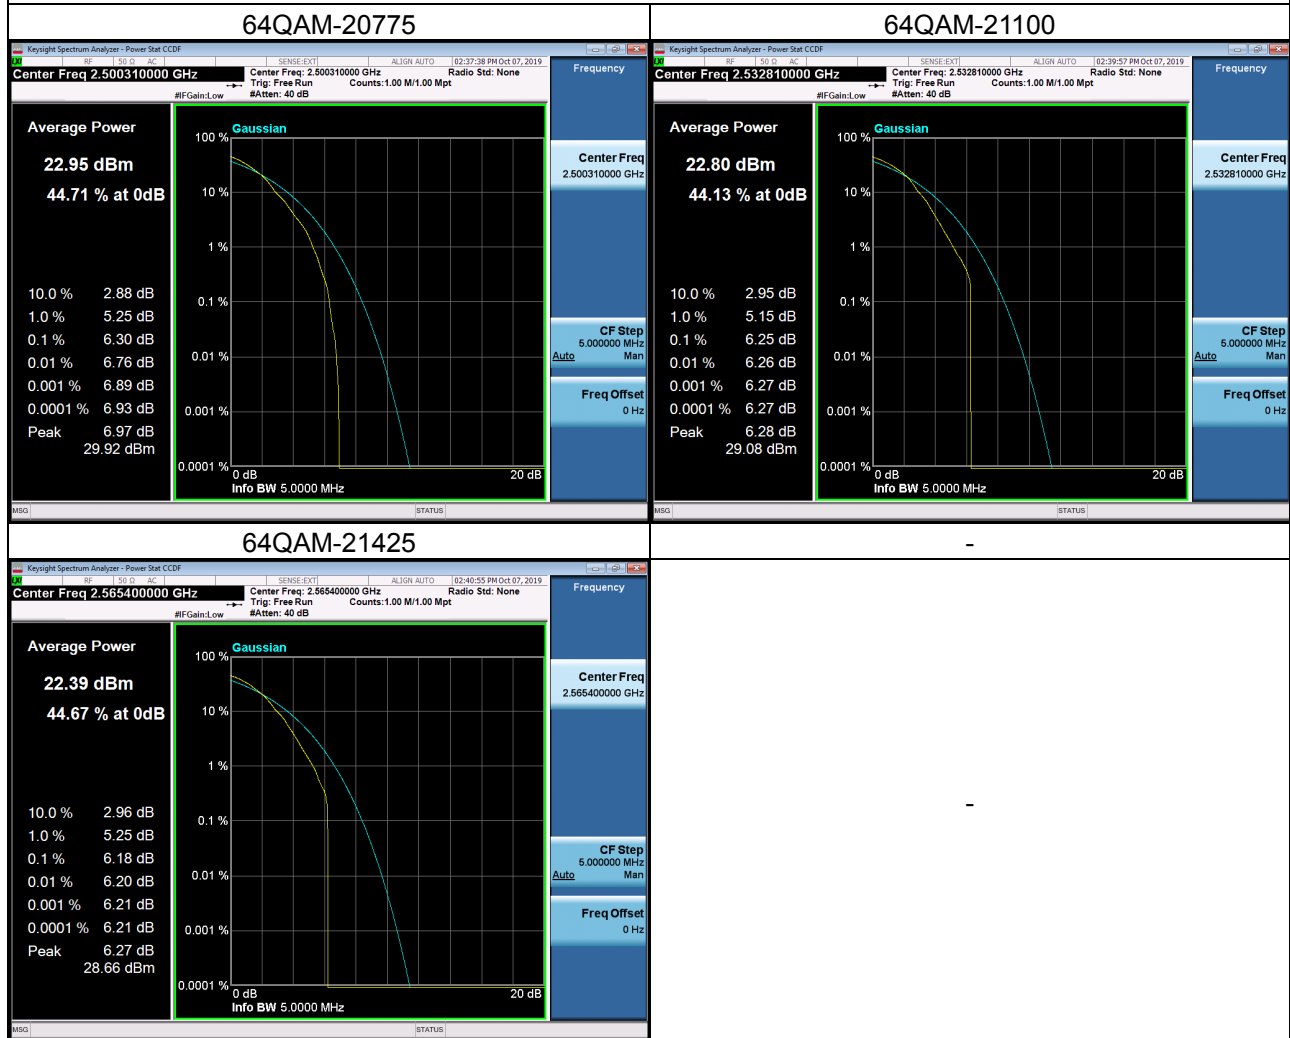

## LTE Band 4\_20M Spectrum Plot

## LTE Band 7\_5M Spectrum Plot

## LTE Band 7\_10M Spectrum Plot