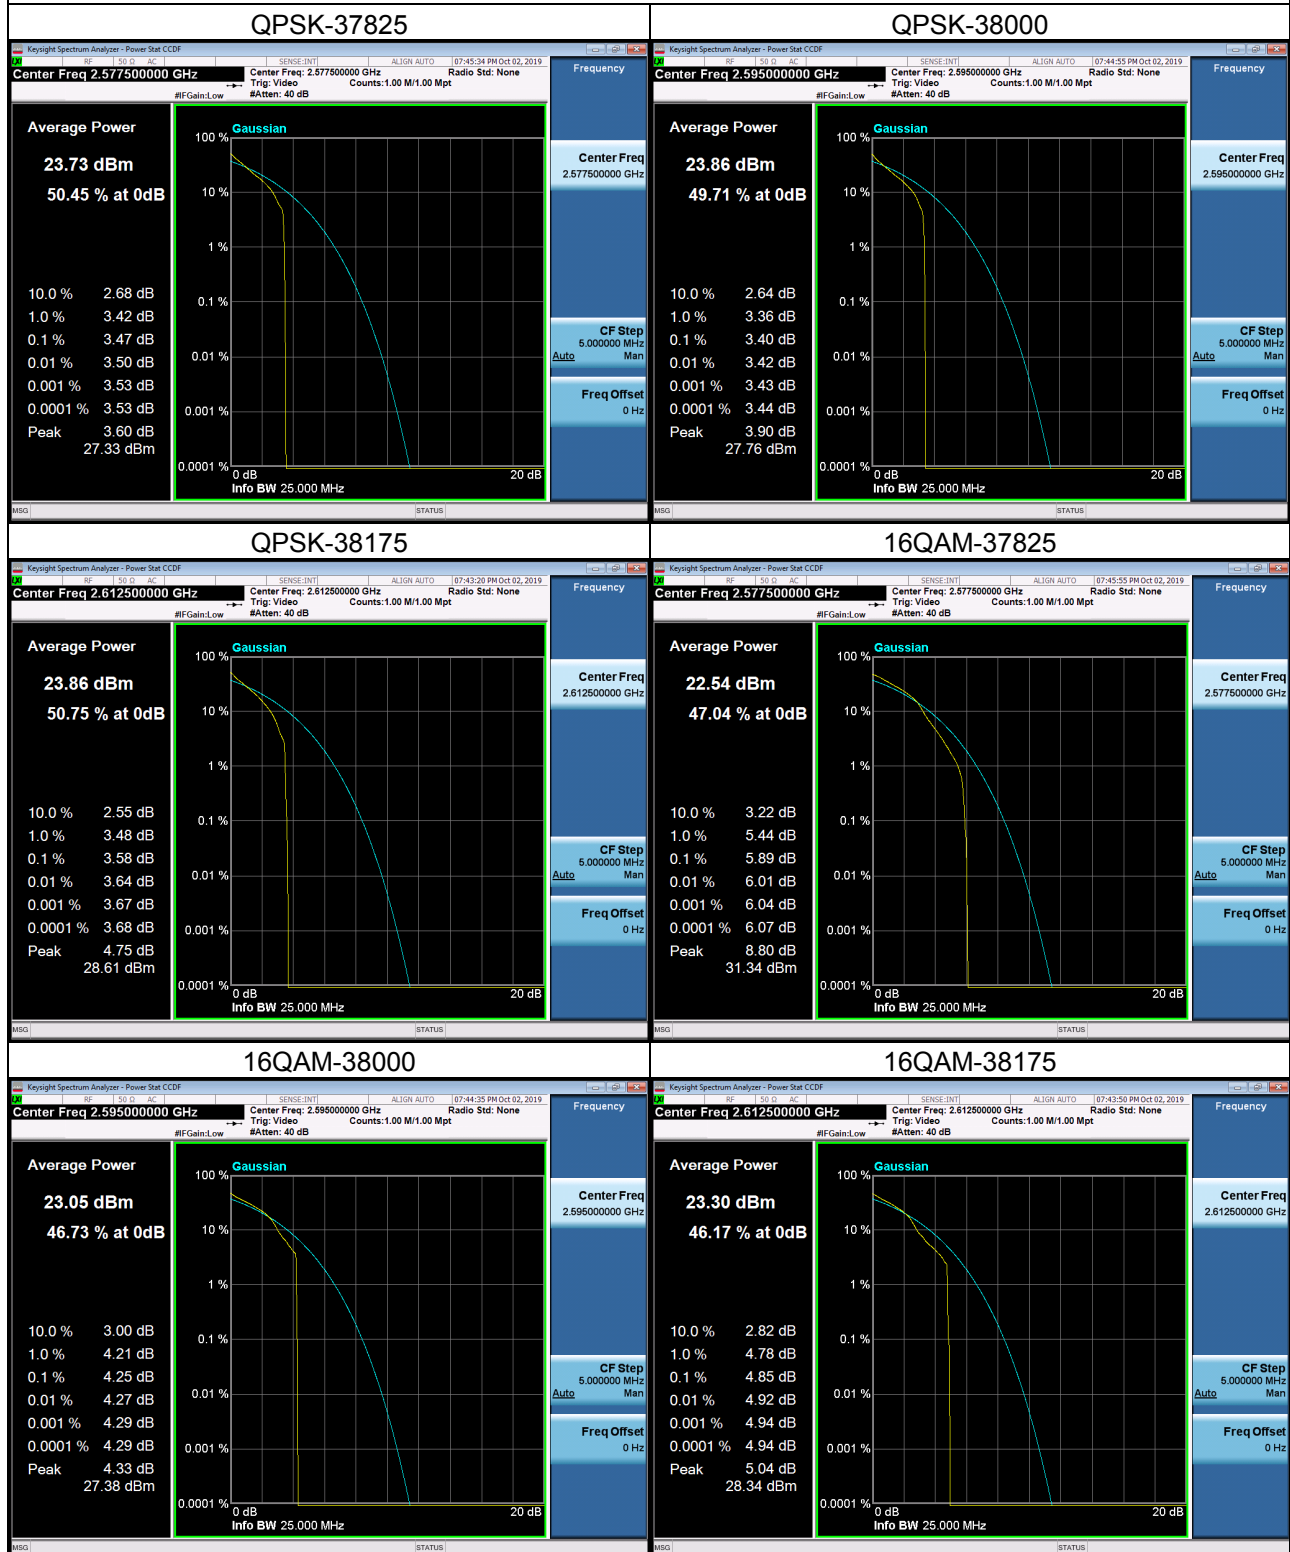

LTE Band 38_15M Spectrum Plot