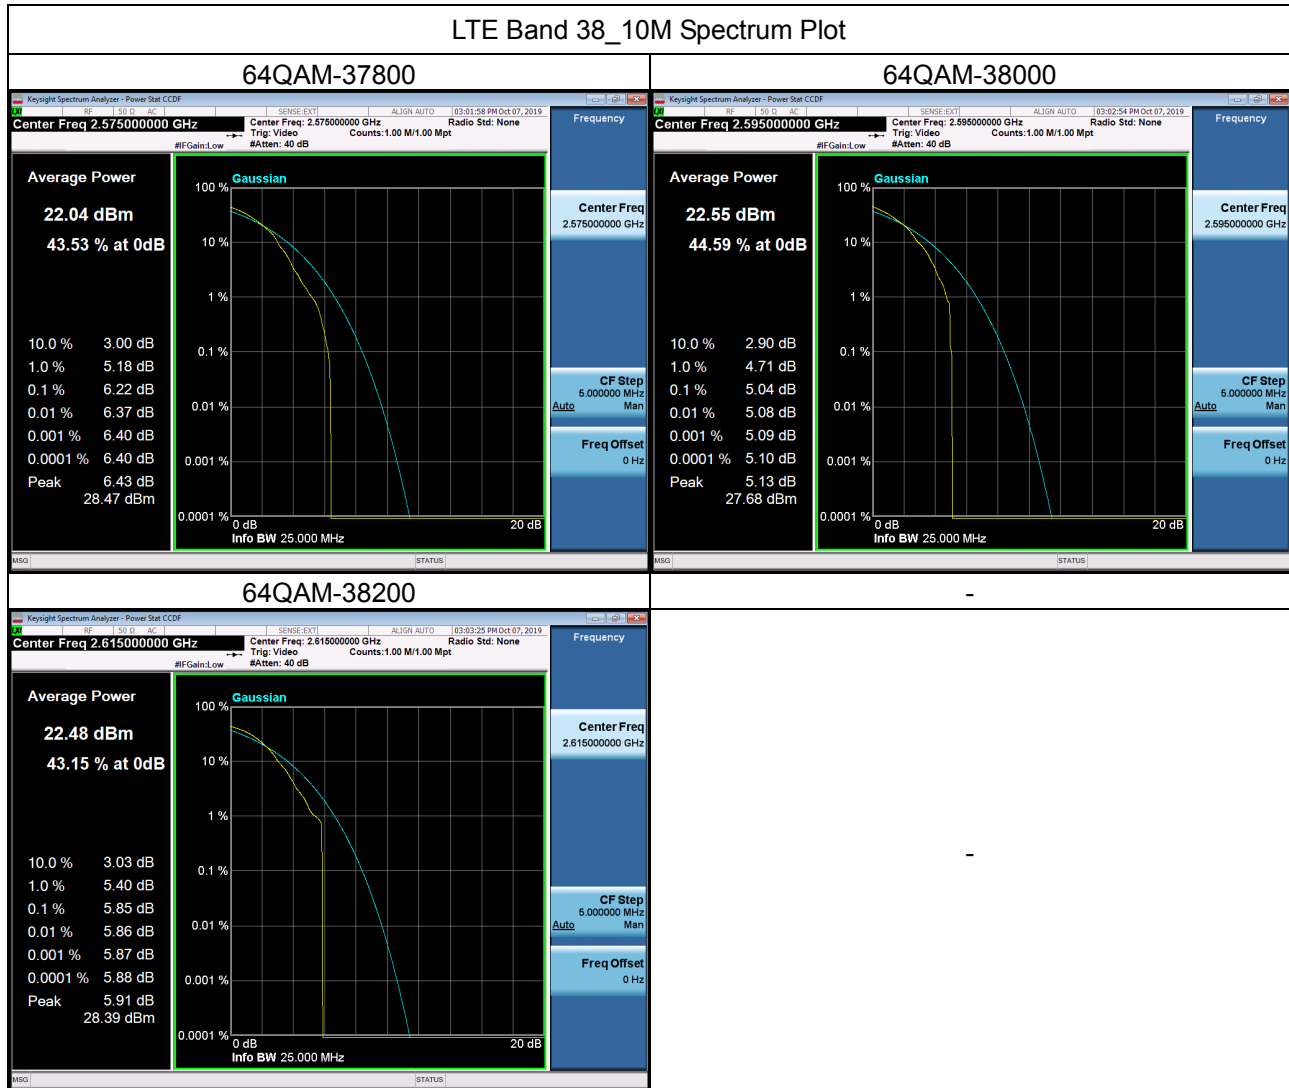

LTE Band 38_10M Spectrum Plot