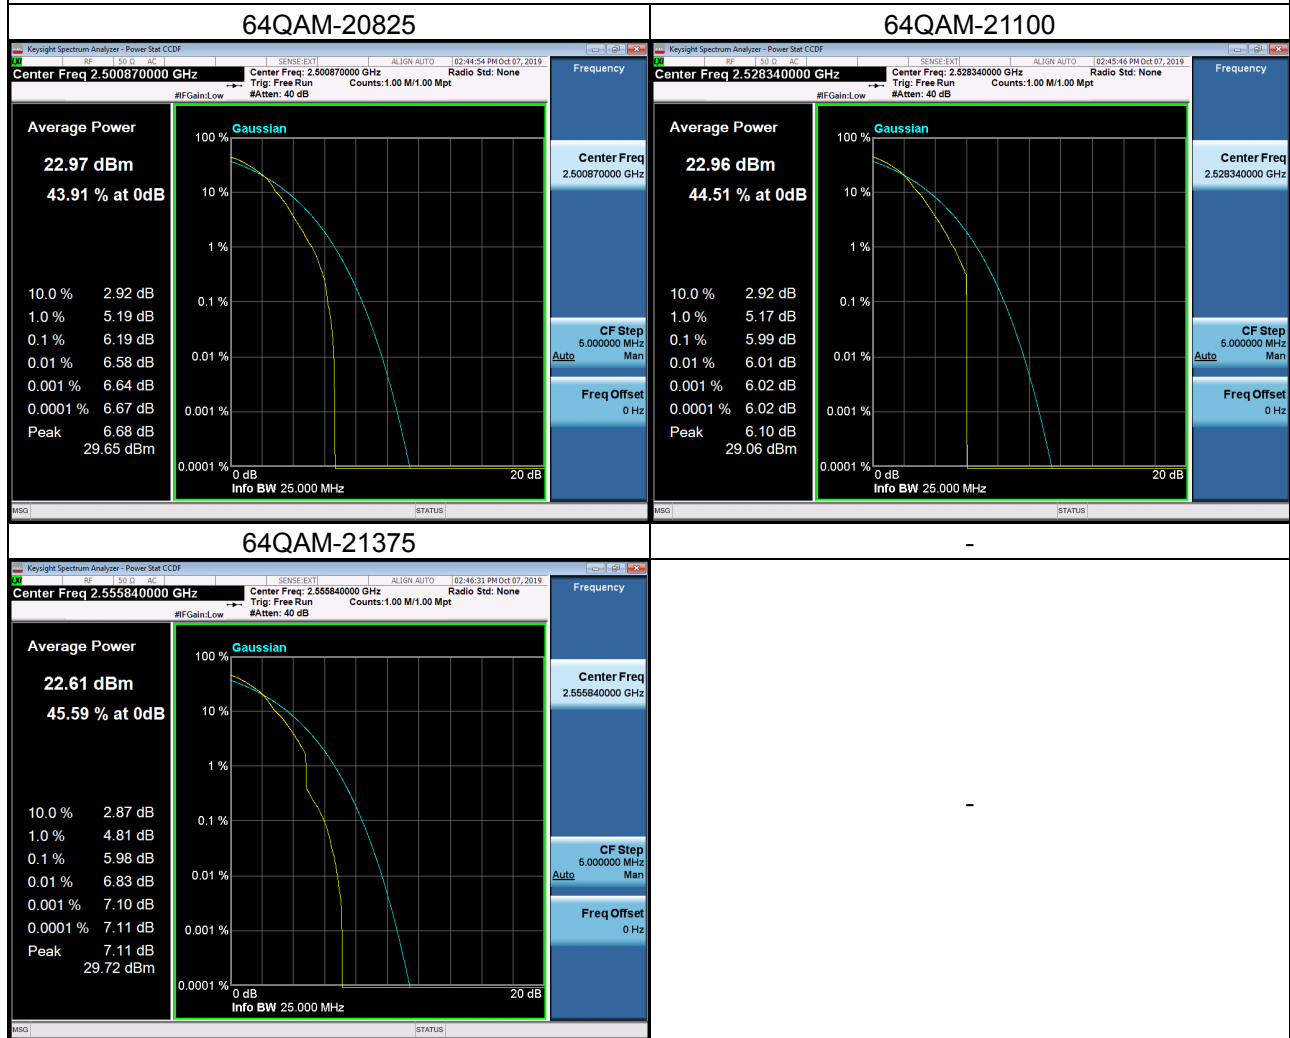

LTE Band 7_15M Spectrum Plot