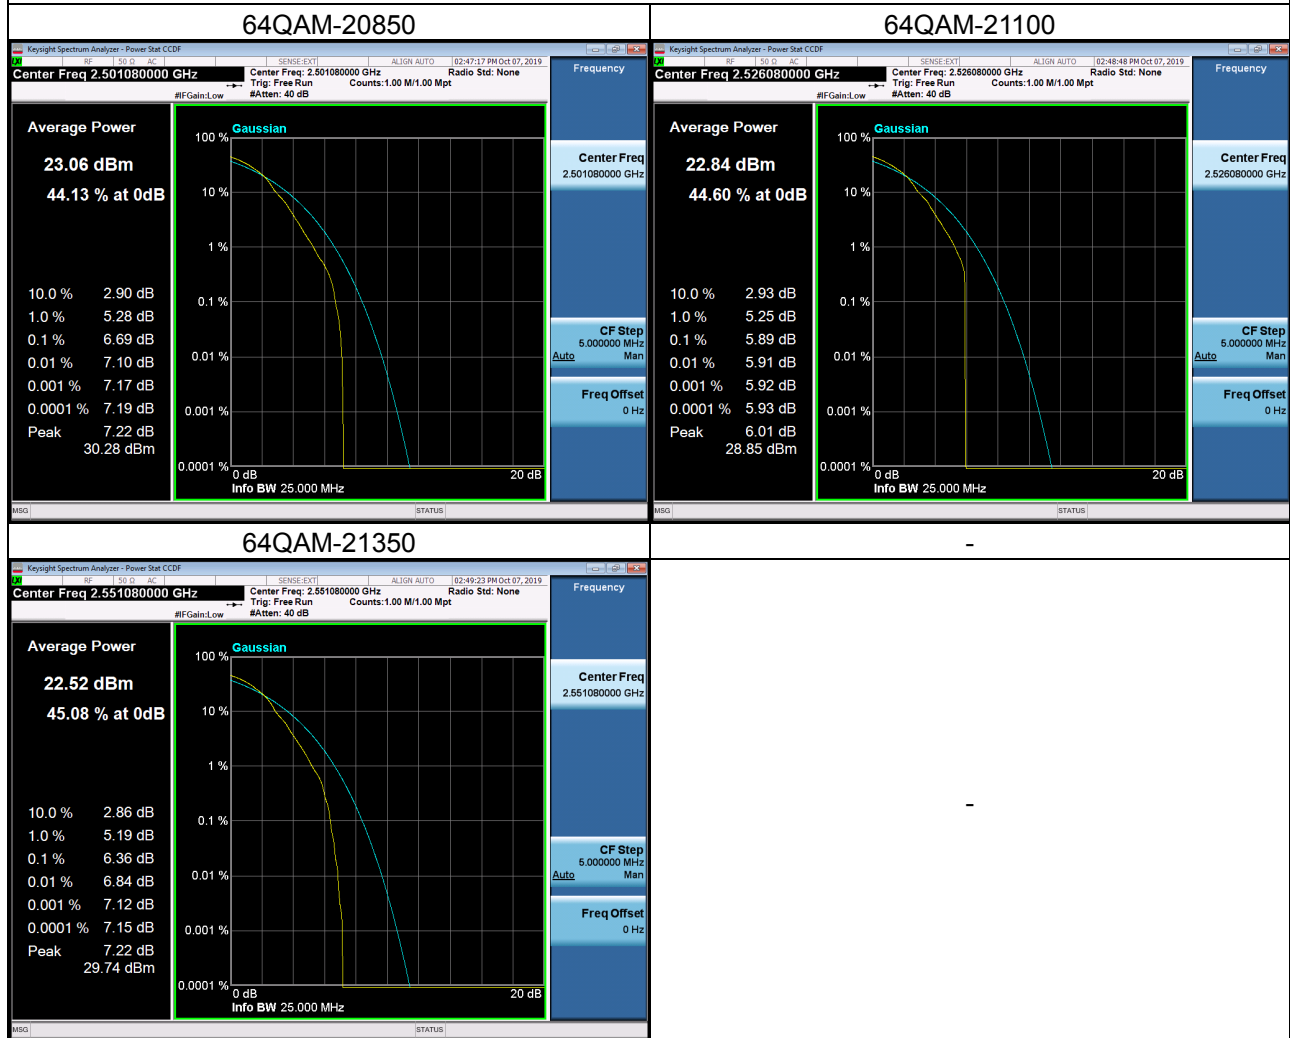

## LTE Band 7\_15M Spectrum Plot

## LTE Band 7\_20M Spectrum Plot