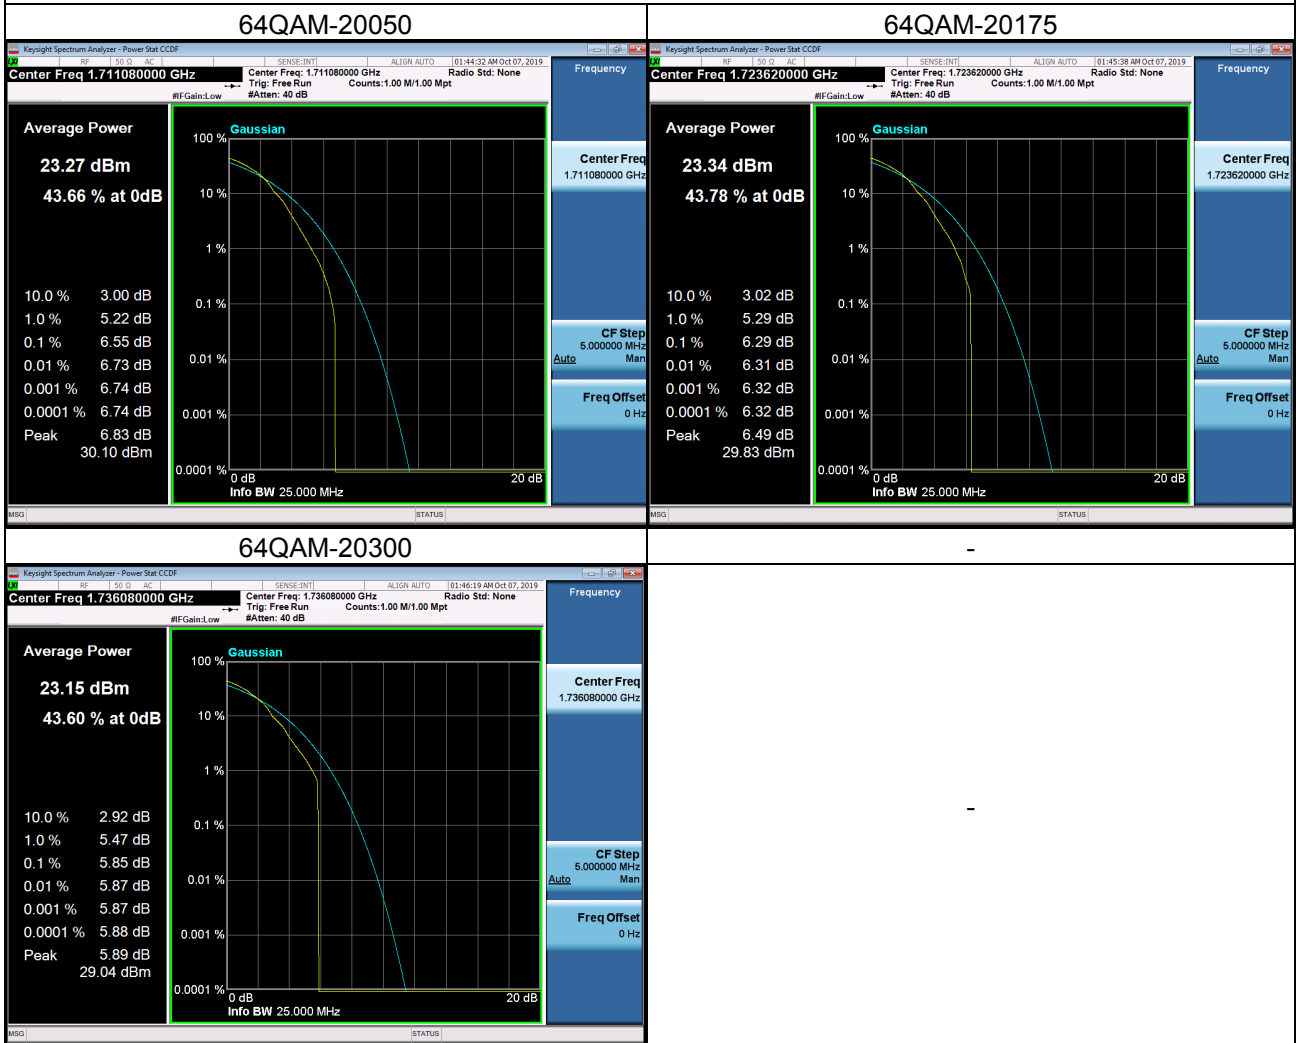

## LTE Band 4\_20M Spectrum Plot

## LTE Band 7\_5M Spectrum Plot