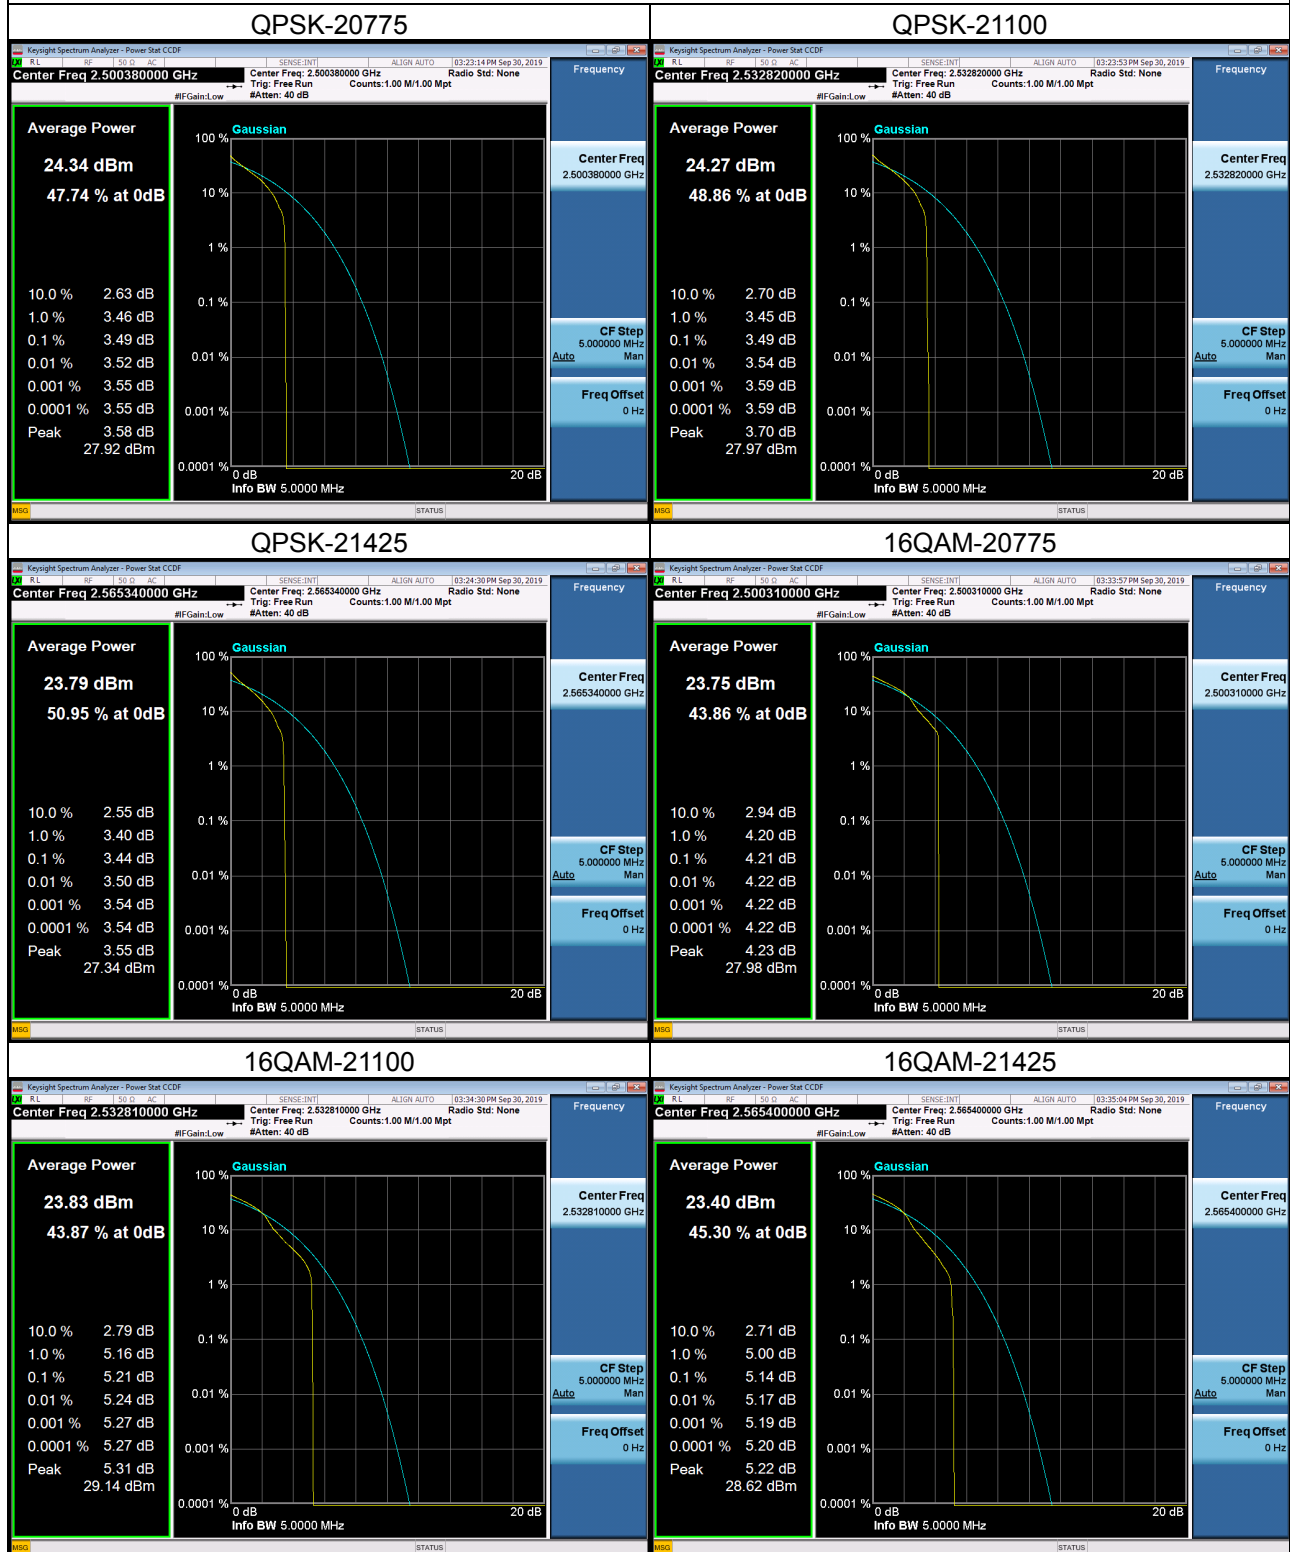

## LTE Band 4\_20M Spectrum Plot

## LTE Band 7\_5M Spectrum Plot

## LTE Band 7\_10M Spectrum Plot