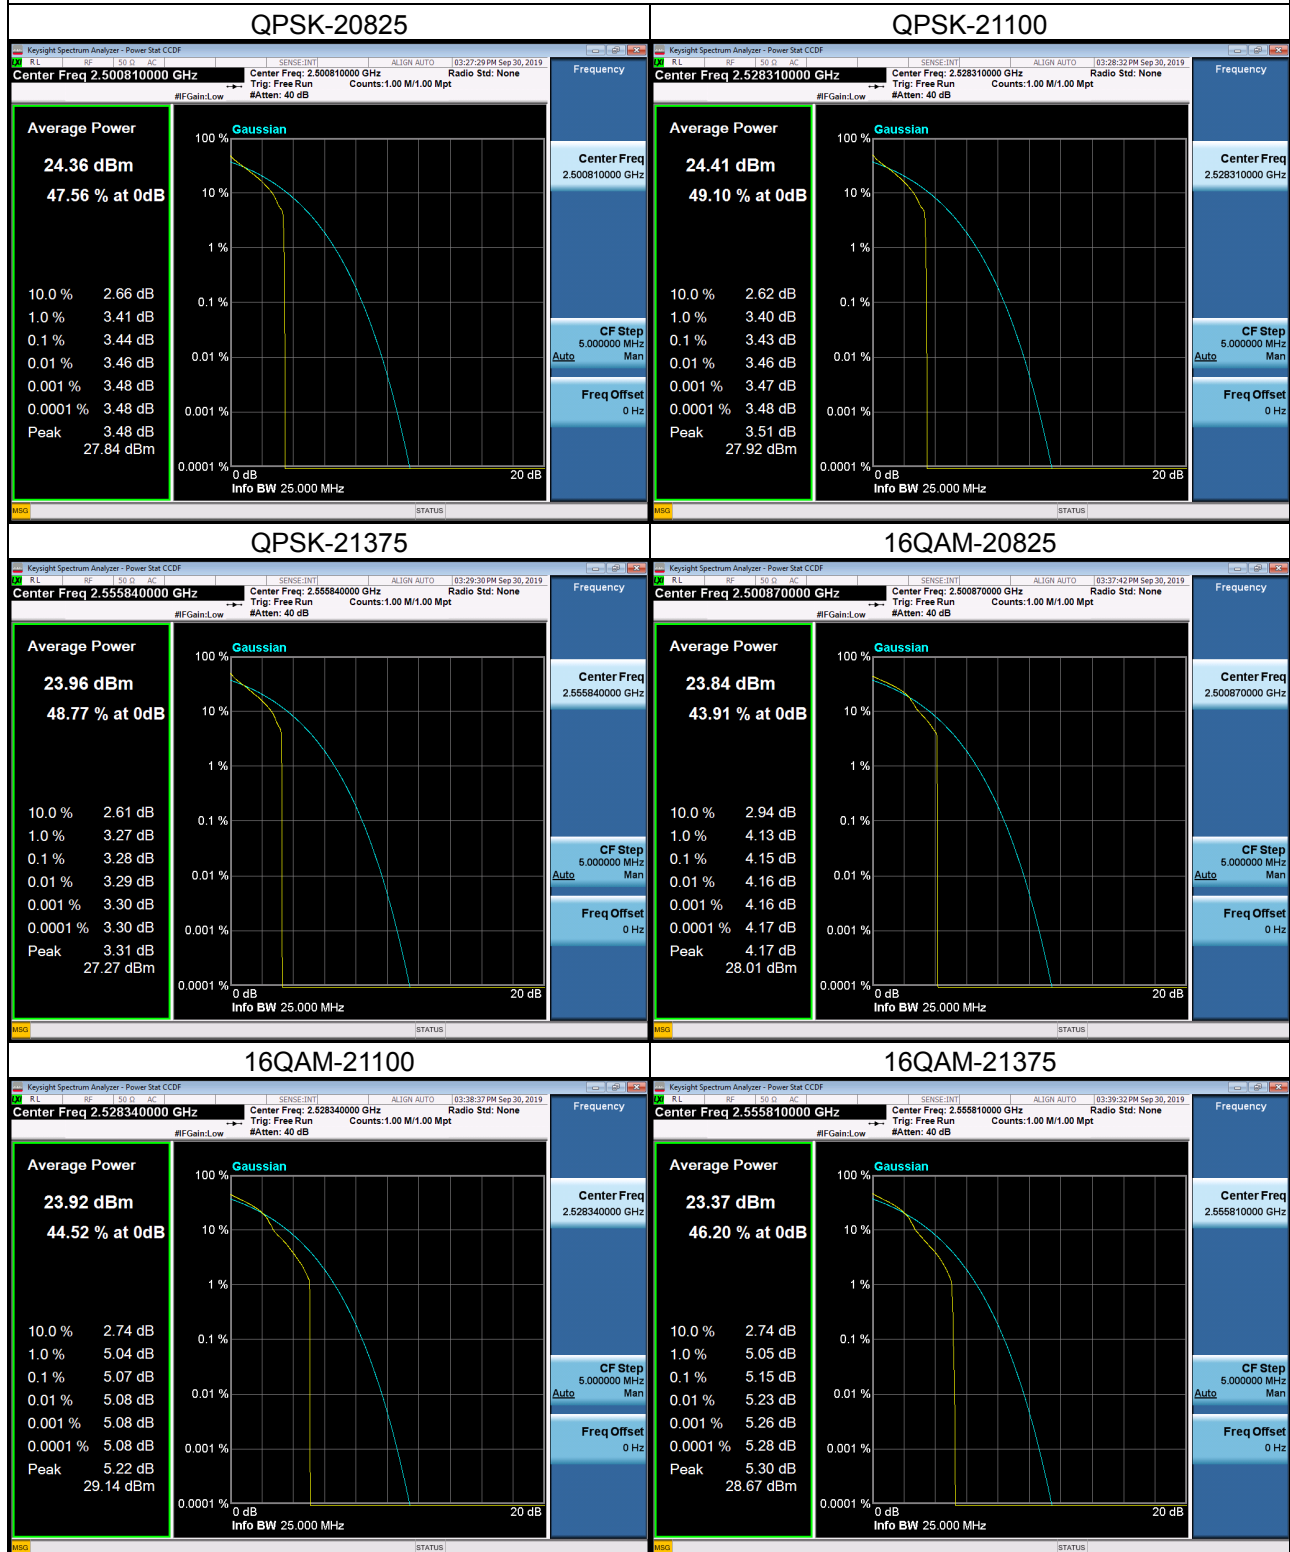

LTE Band 7_15M Spectrum Plot