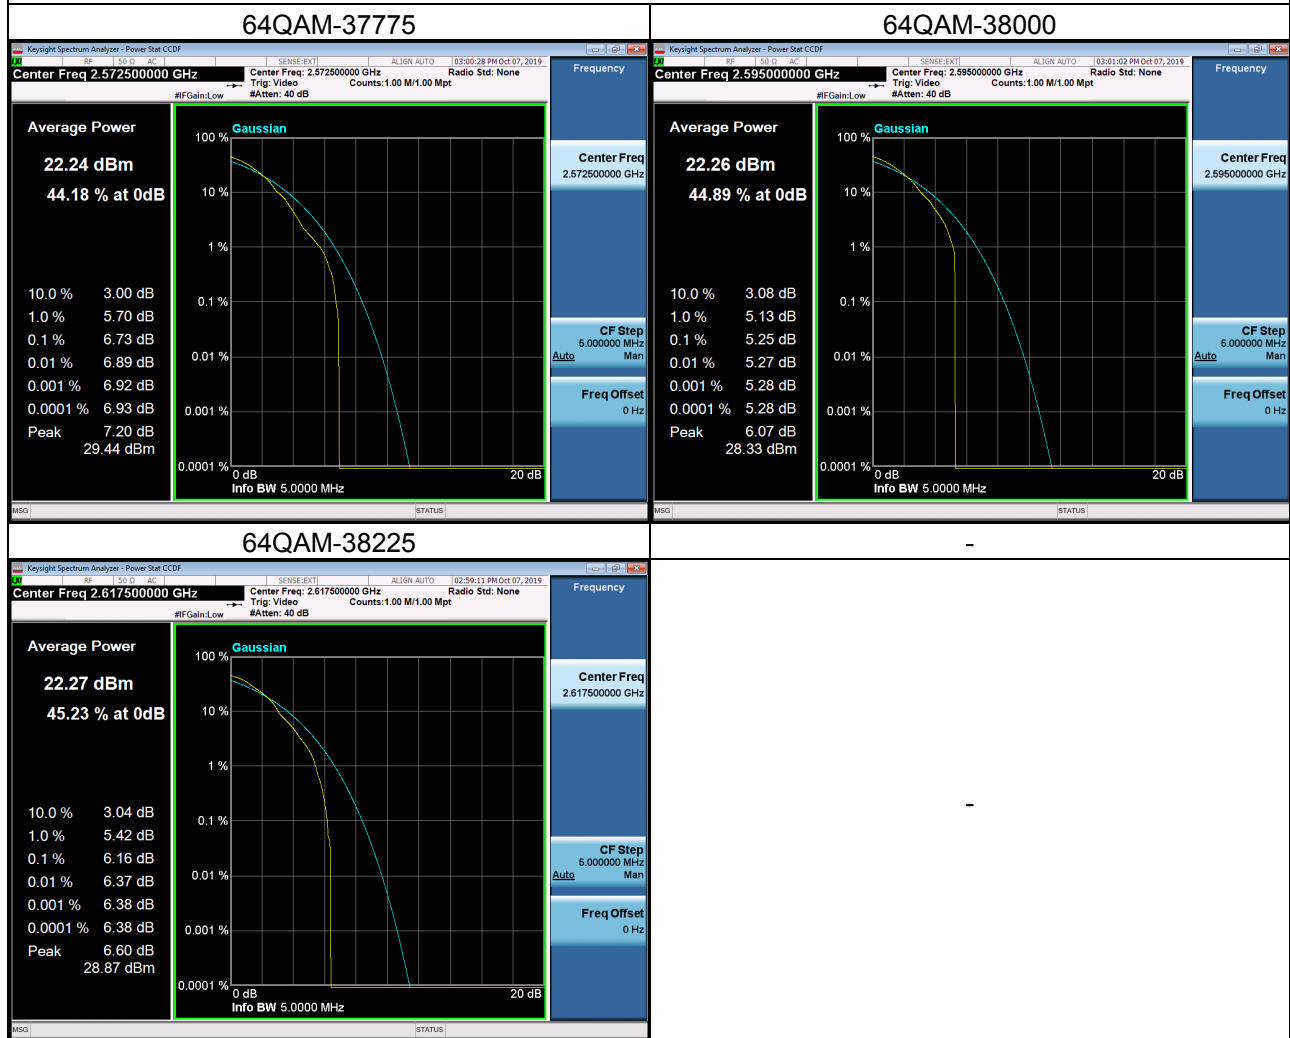

LTE Band 38_5M Spectrum Plot