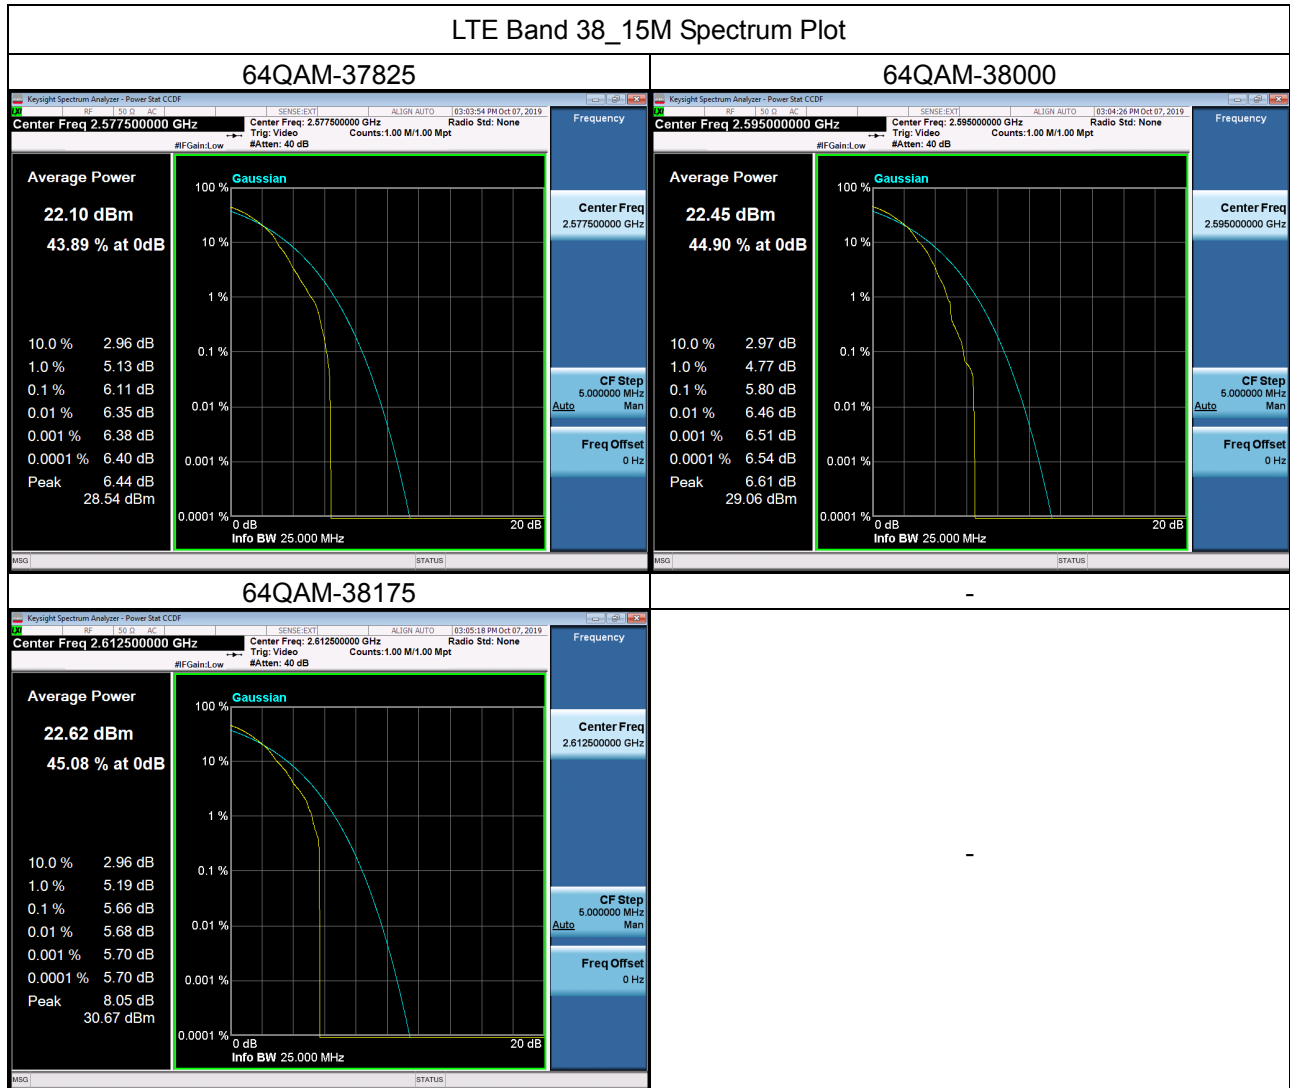

LTE Band 38_15M Spectrum Plot