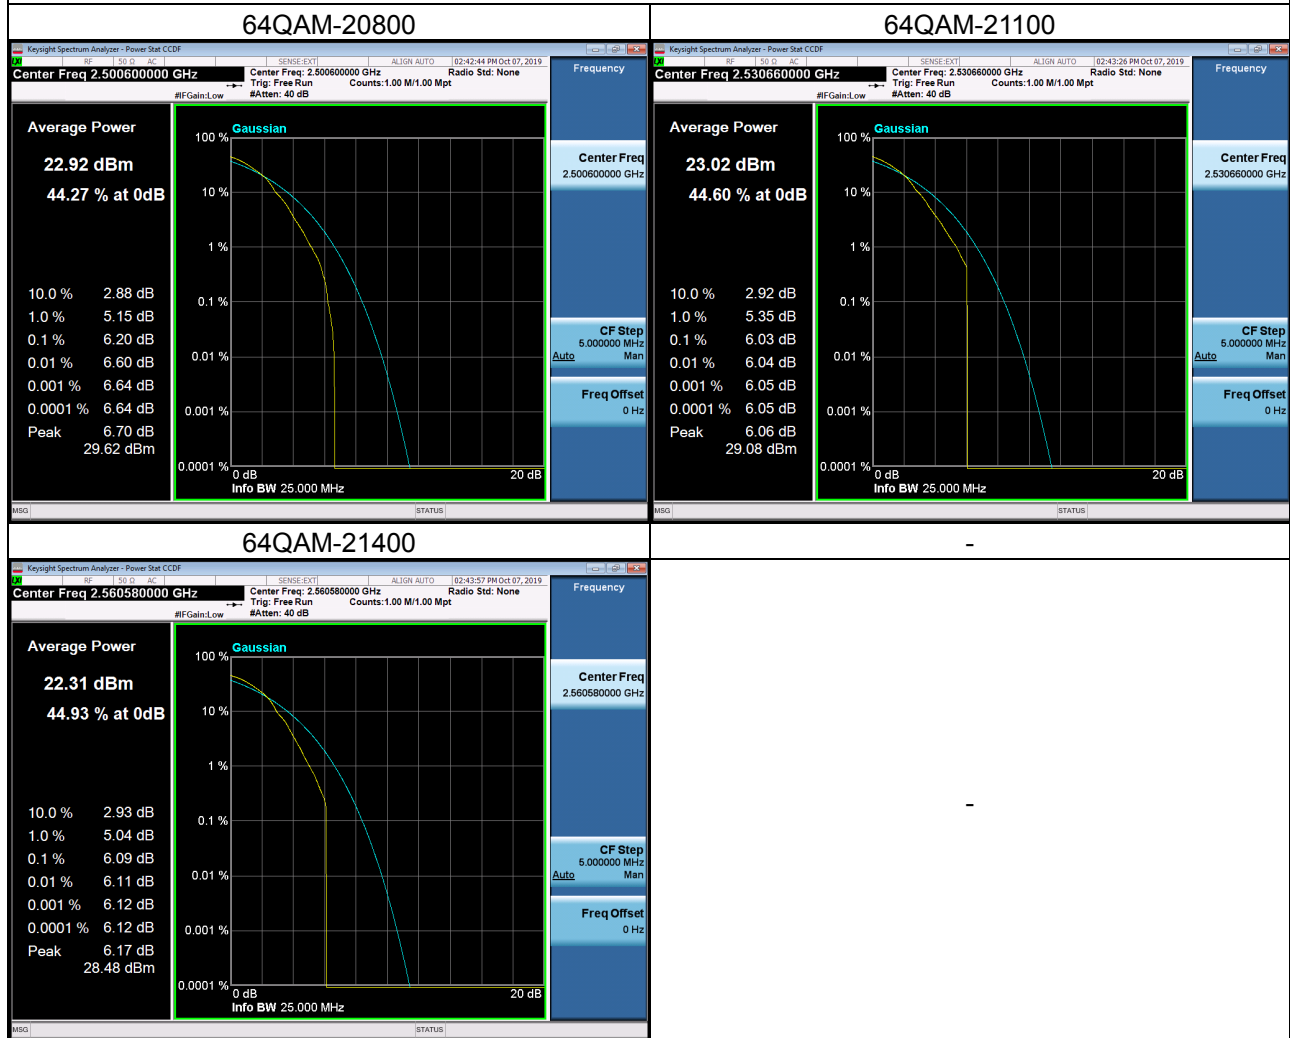

LTE Band 7_10M Spectrum Plot